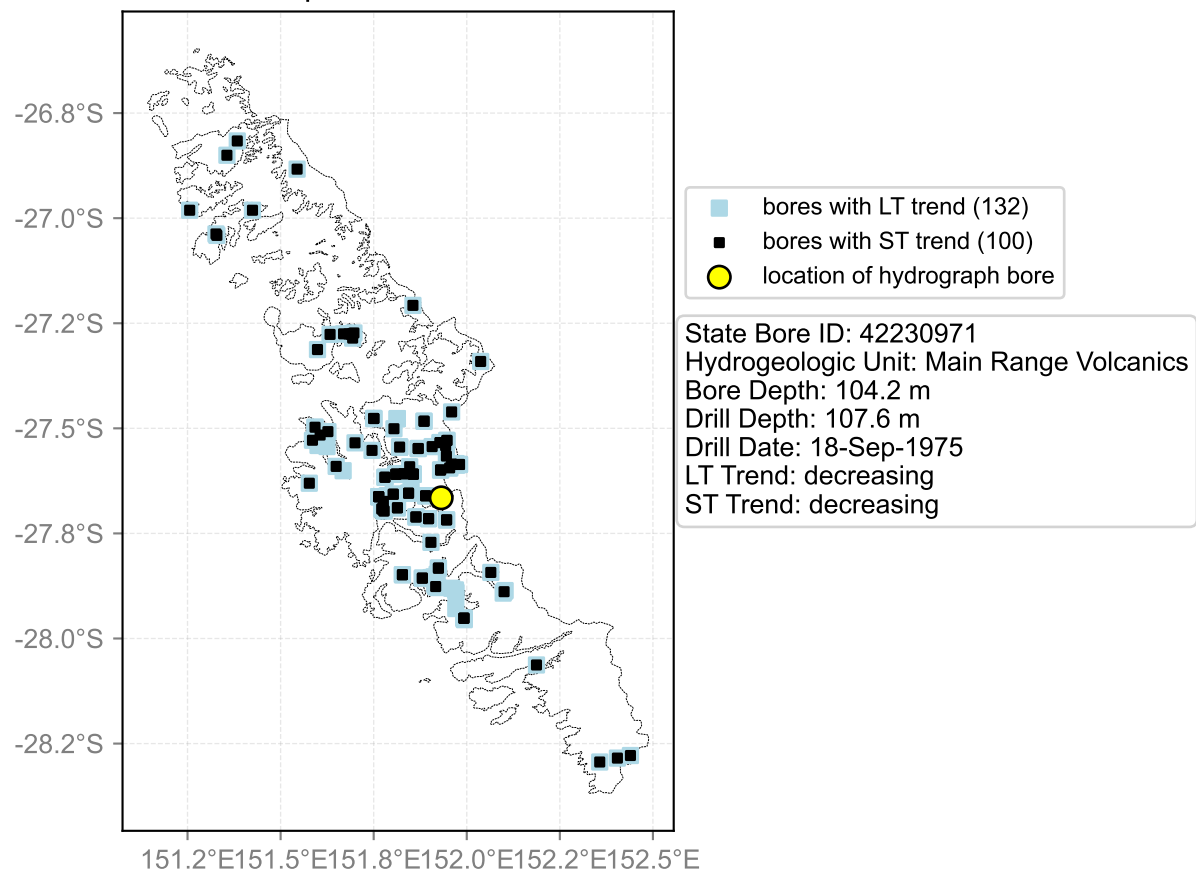

Map View for GS65

Hydrograph for hydroid: 40151295

Map View for GS65

Hydrograph for hydroid: 40151349

Map View for GS65

Hydrograph for hydroid: 40151424

Map View for GS65

Hydrograph for hydroid: 40151516

Map View for GS65

Hydrograph for hydroid: 40151596

Map View for GS65

Hydrograph for hydroid: 40151872

Map View for GS65

Hydrograph for hydroid: 40151873

Map View for GS65

Hydrograph for hydroid: 40151875

Map View for GS65

Hydrograph for hydroid: 40152233

Map View for GS65

Hydrograph for hydroid: 40152736

Map View for GS65

Hydrograph for hydroid: 40152844

Map View for GS65

Hydrograph for hydroid: 40153020