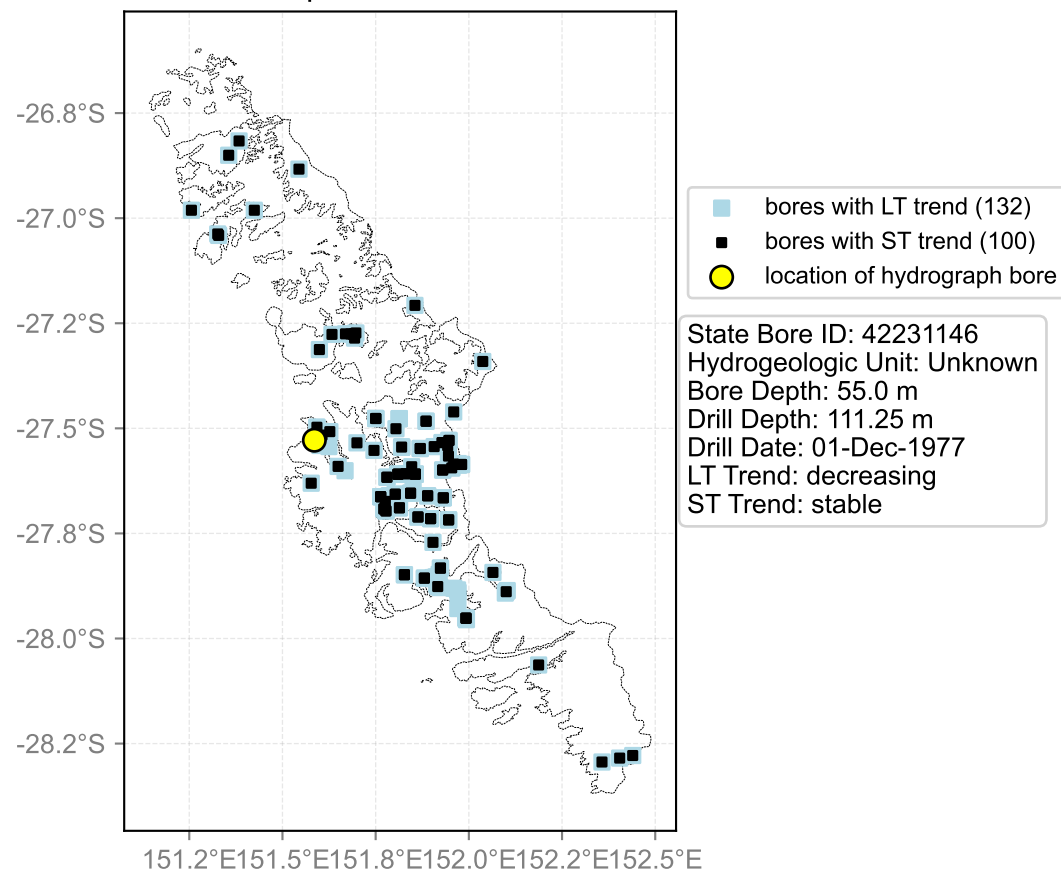

Map View for GS65

Hydrograph for hydroid: 40147871

Map View for GS65

Hydrograph for hydroid: 40147889

Map View for GS65

Hydrograph for hydroid: 40148291

Map View for GS65

Hydrograph for hydroid: 40148356

Map View for GS65

Hydrograph for hydroid: 40148402

Map View for GS65

Hydrograph for hydroid: 40148492

Map View for GS65

Hydrograph for hydroid: 40148493

Map View for GS65

Hydrograph for hydroid: 40148659

Map View for GS65

Hydrograph for hydroid: 40148811

Map View for GS65

Hydrograph for hydroid: 40148868

Map View for GS65

Hydrograph for hydroid: 40149405

Map View for GS65

Hydrograph for hydroid: 40149463

Map View for GS65

Hydrograph for hydroid: 40149502

Map View for GS65

Hydrograph for hydroid: 40149546

Map View for GS65

Hydrograph for hydroid: 40149577

Map View for GS65

Hydrograph for hydroid: 40149598