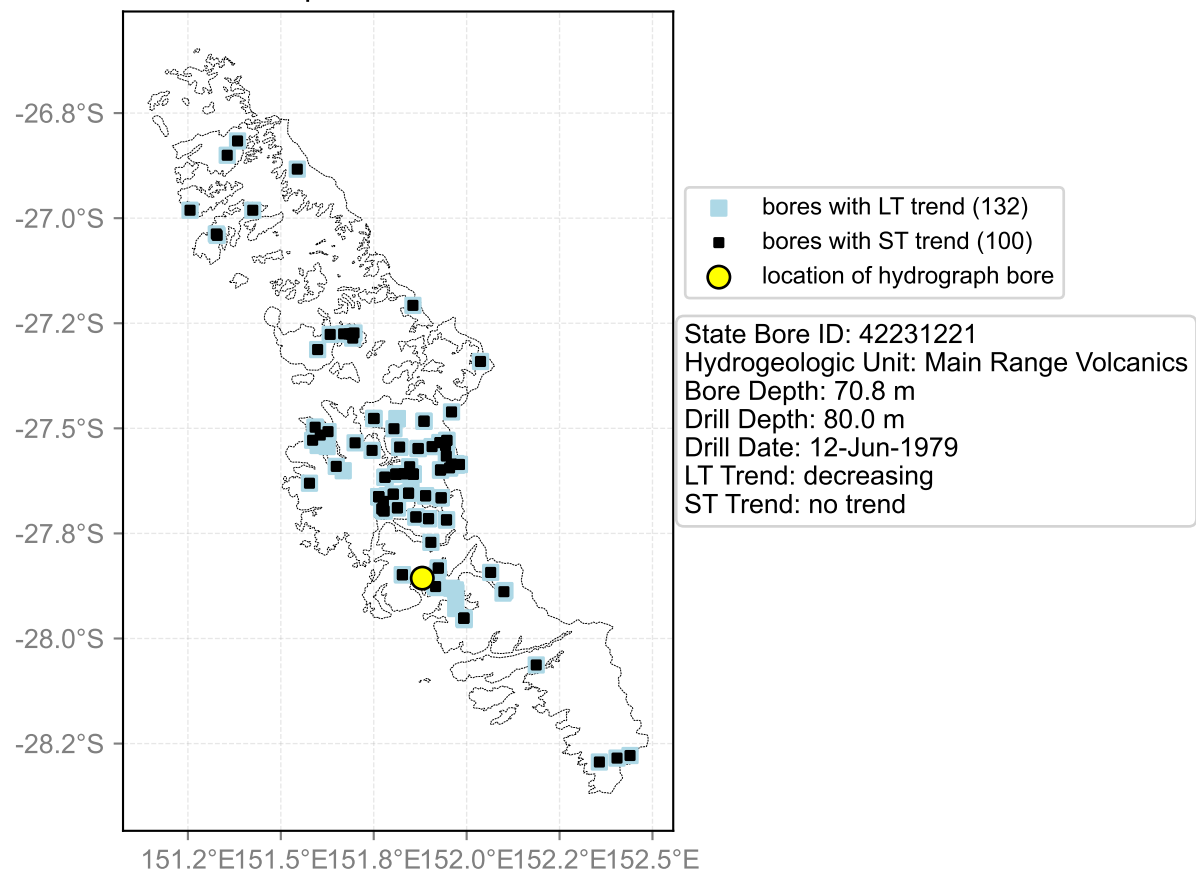

Map View for GS65

Hydrograph for hydroid: 40149779

Map View for GS65

Hydrograph for hydroid: 40150580

Map View for GS65

Hydrograph for hydroid: 40150725

Map View for GS65

Hydrograph for hydroid: 40151043

Map View for GS65

Hydrograph for hydroid: 40151295

Map View for GS65

Hydrograph for hydroid: 40151349

Map View for GS65

Hydrograph for hydroid: 40151424

Map View for GS65

Hydrograph for hydroid: 40151516

Map View for GS65

Hydrograph for hydroid: 40151596

Map View for GS65

Hydrograph for hydroid: 40151872

Map View for GS65

Hydrograph for hydroid: 40151873

Map View for GS65

Hydrograph for hydroid: 40151875