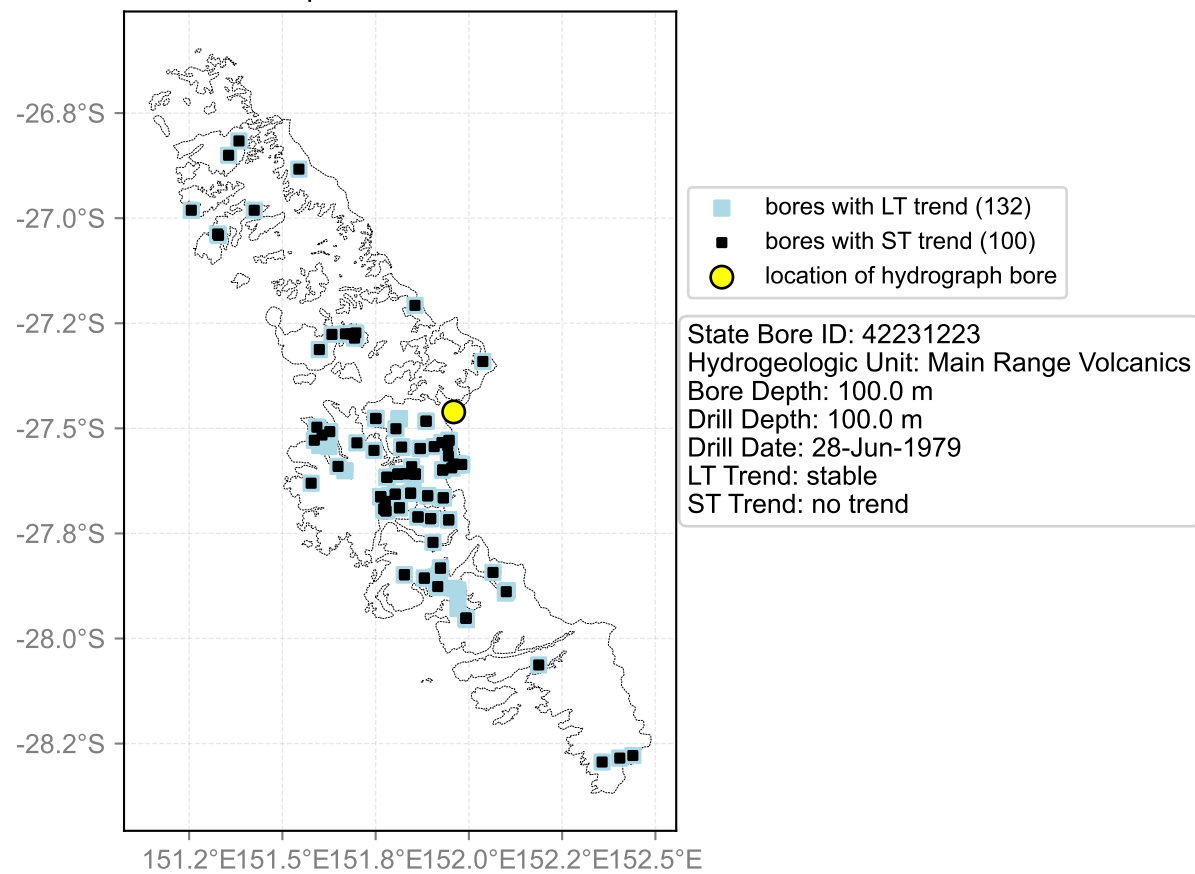

Map View for GS65

Hydrograph for hydroid: 40142839

Map View for GS65

Hydrograph for hydroid: 40143058

Map View for GS65

Hydrograph for hydroid: 40143675

Map View for GS65

Hydrograph for hydroid: 40143792

Map View for GS65

Hydrograph for hydroid: 40143883

Map View for GS65

Hydrograph for hydroid: 40144053

Map View for GS65

Hydrograph for hydroid: 40144667

Map View for GS65

Hydrograph for hydroid: 40144668

Map View for GS65

Hydrograph for hydroid: 40145028

Map View for GS65

Hydrograph for hydroid: 40145628

Map View for GS65

Hydrograph for hydroid: 40145671

Map View for GS65

Hydrograph for hydroid: 40145672