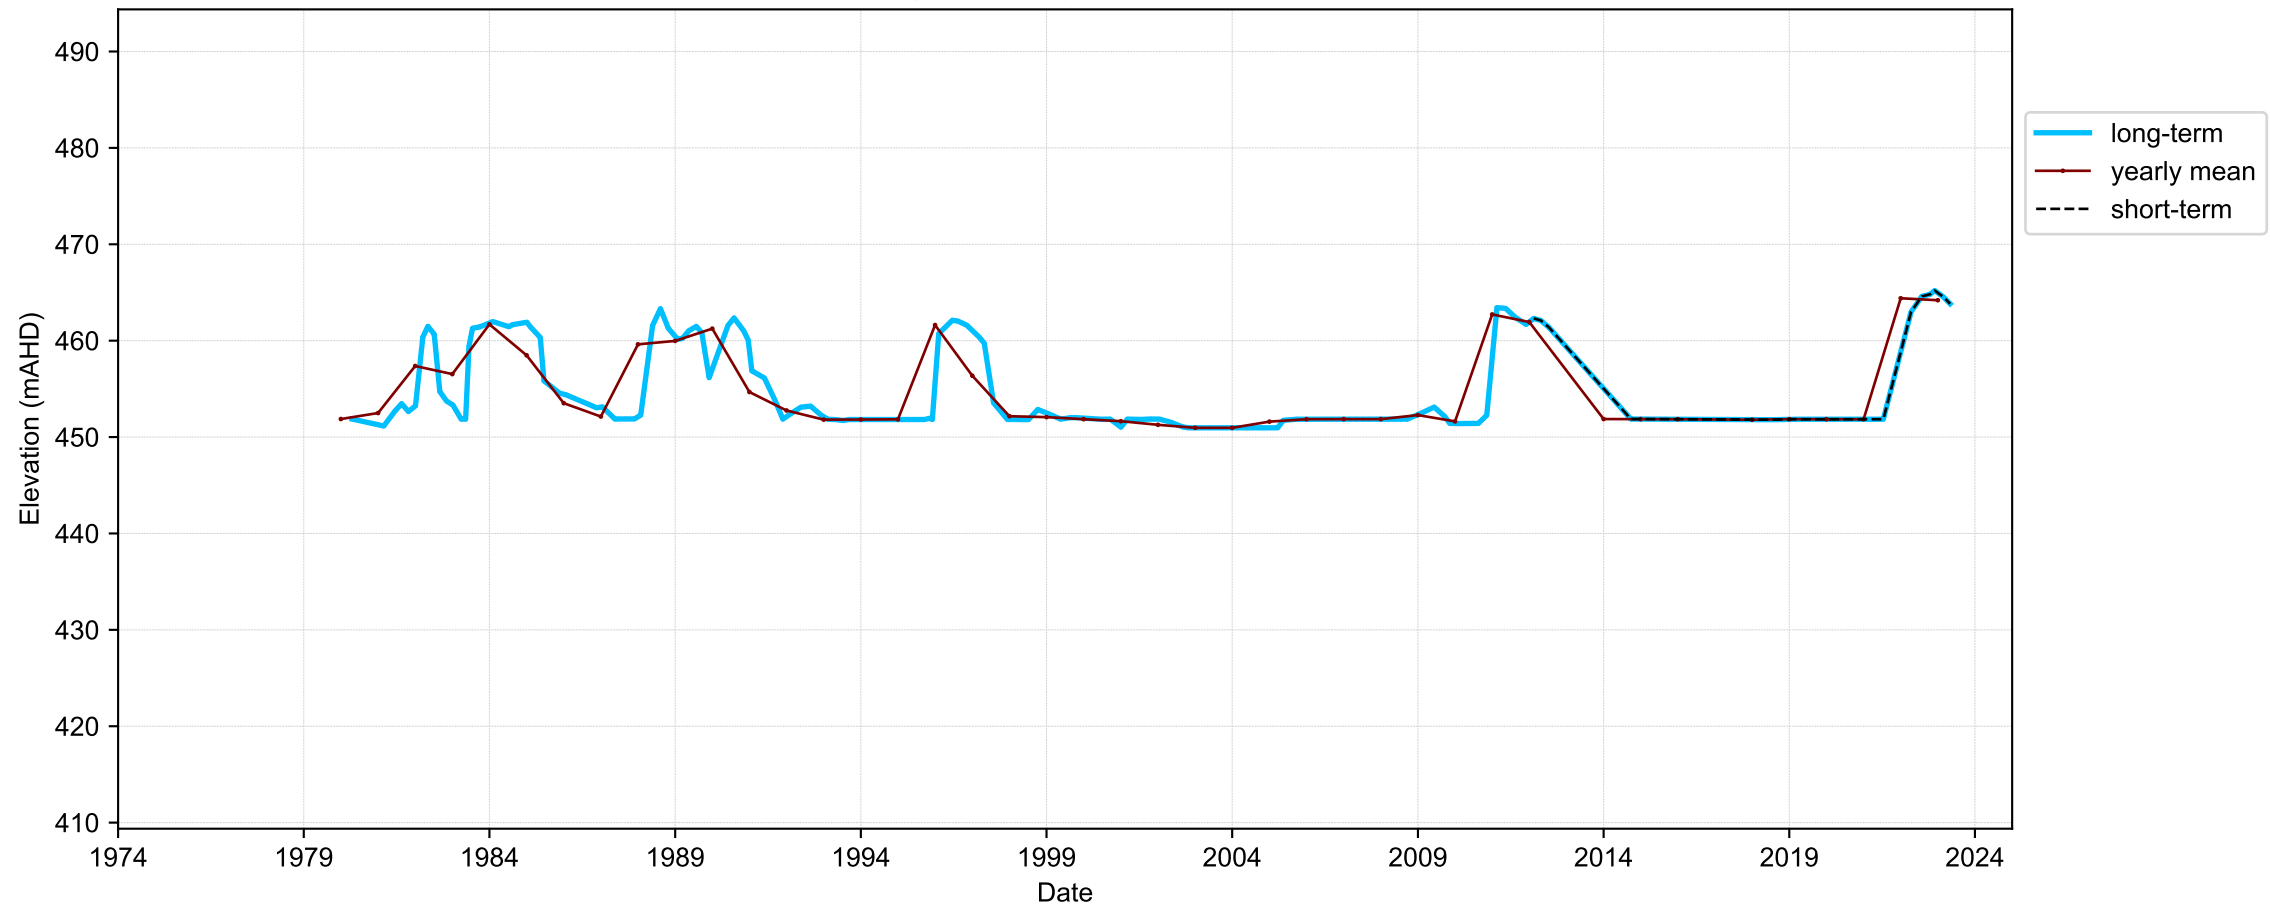

Map View for GS65

Hydrograph for hydroid: 40147445

Map View for GS65

Hydrograph for hydroid: 40147447

Map View for GS65

Hydrograph for hydroid: 40147807

Map View for GS65

Hydrograph for hydroid: 40147863