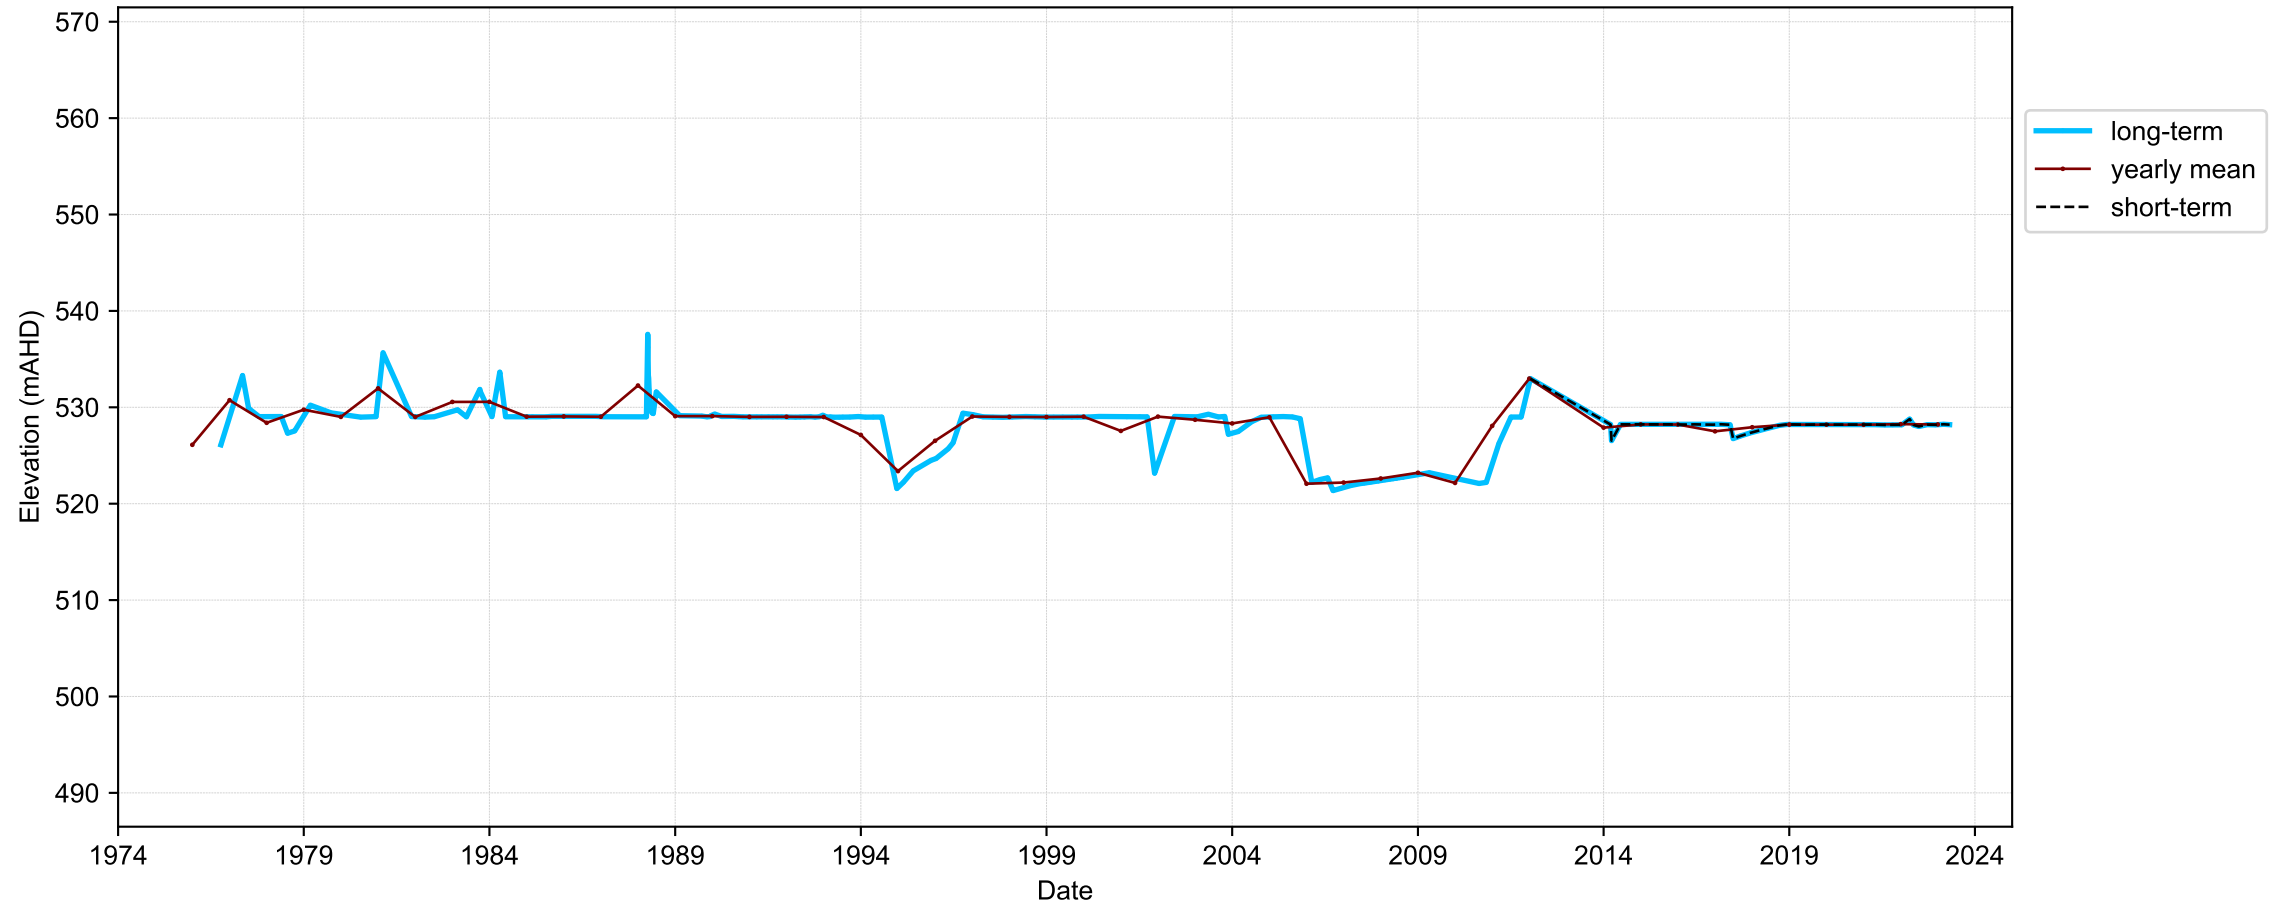

Map View for GS65

Hydrograph for hydroid: 40143883

Map View for GS65

Hydrograph for hydroid: 40144053

Map View for GS65

Hydrograph for hydroid: 40144667

Map View for GS65

Hydrograph for hydroid: 40144668