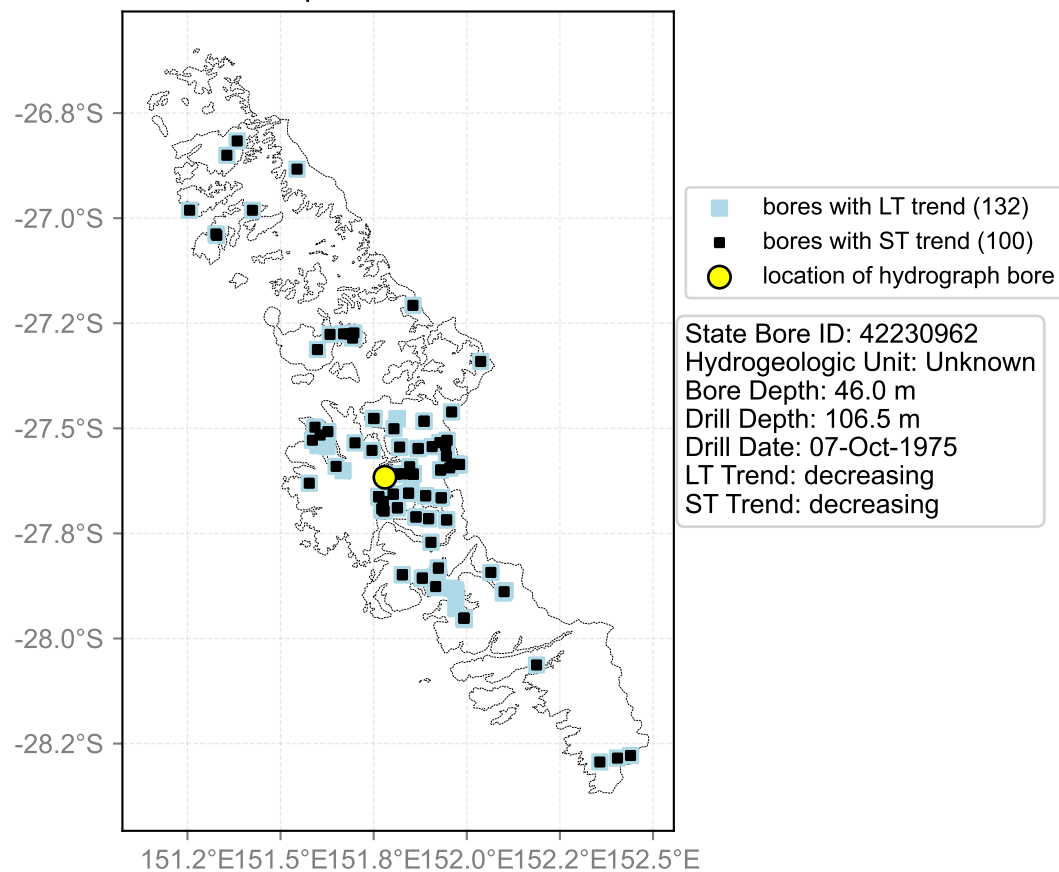

Map View for GS65

Hydrograph for hydroid: 40149502

Map View for GS65

Hydrograph for hydroid: 40149546

Map View for GS65

Hydrograph for hydroid: 40149577

Map View for GS65

Hydrograph for hydroid: 40149598

Map View for GS65

Hydrograph for hydroid: 40149779

Map View for GS65

Hydrograph for hydroid: 40150580

Map View for GS65

Hydrograph for hydroid: 40150725

Map View for GS65

Hydrograph for hydroid: 40151043

Map View for GS65

Hydrograph for hydroid: 40151295

Map View for GS65

Hydrograph for hydroid: 40151349

Map View for GS65

Hydrograph for hydroid: 40151424

Map View for GS65

Hydrograph for hydroid: 40151516