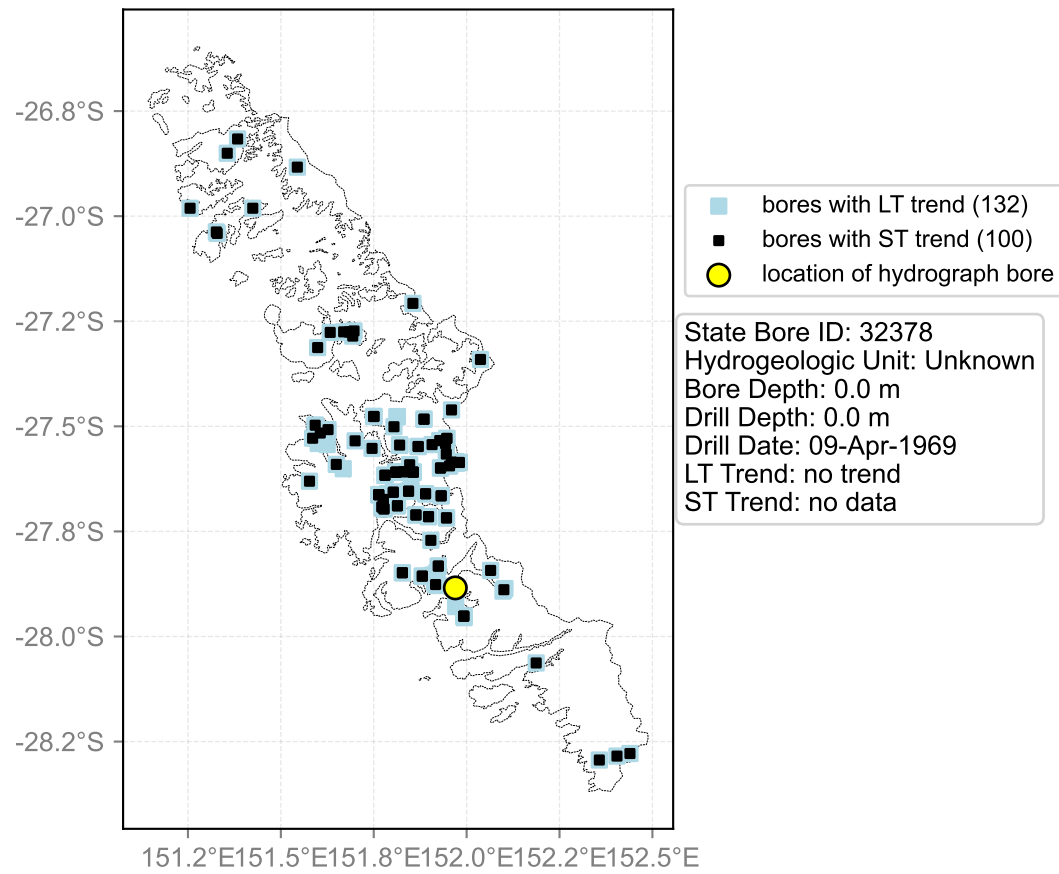

Map View for GS65

Hydrograph for hydroid: 40136424

Map View for GS65

Hydrograph for hydroid: 40136920

Map View for GS65

Hydrograph for hydroid: 40137009

Map View for GS65

Hydrograph for hydroid: 40137212

Map View for GS65

Hydrograph for hydroid: 40137435

Map View for GS65

Hydrograph for hydroid: 40137692

Map View for GS65

Hydrograph for hydroid: 40137873

Map View for GS65

Hydrograph for hydroid: 40138172