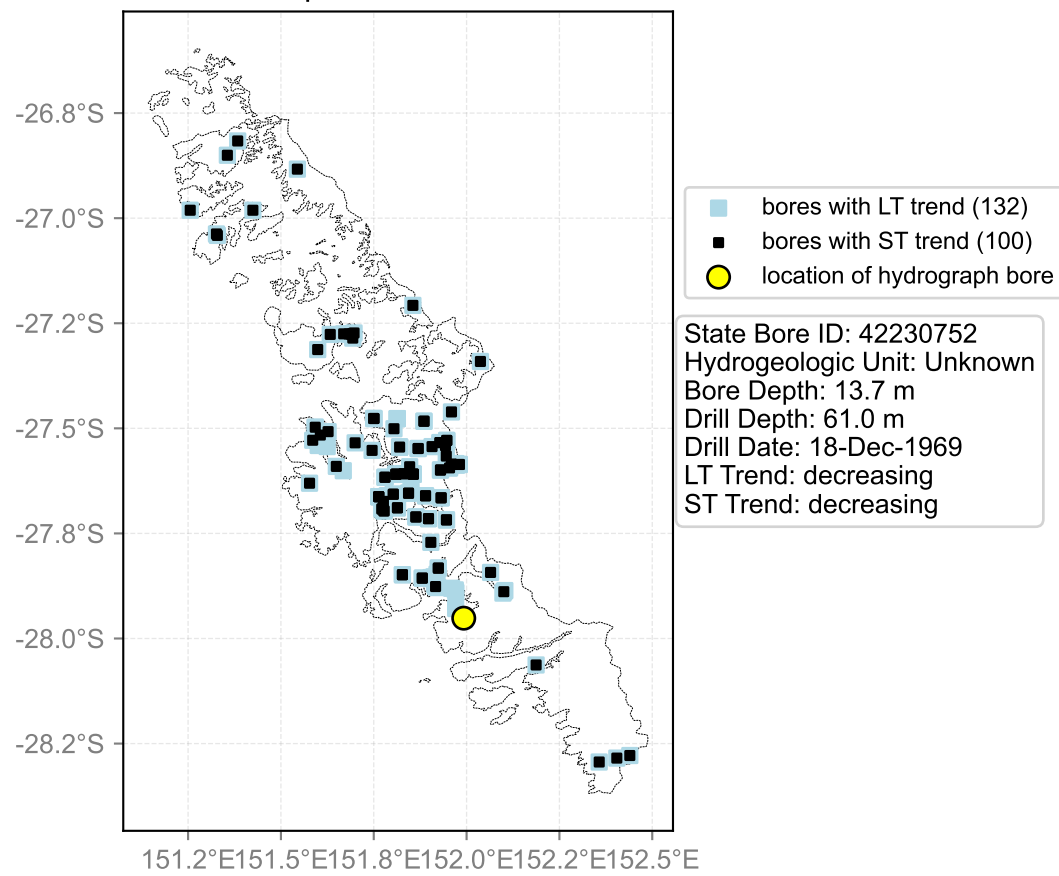

Map View for GS65

Hydrograph for hydroid: 40145028

Map View for GS65

Hydrograph for hydroid: 40145628

Map View for GS65

Hydrograph for hydroid: 40145671

Map View for GS65

Hydrograph for hydroid: 40145672

Map View for GS65

Hydrograph for hydroid: 40145674

Map View for GS65

Hydrograph for hydroid: 40146085

Map View for GS65

Hydrograph for hydroid: 40146086

Map View for GS65

Hydrograph for hydroid: 40146133