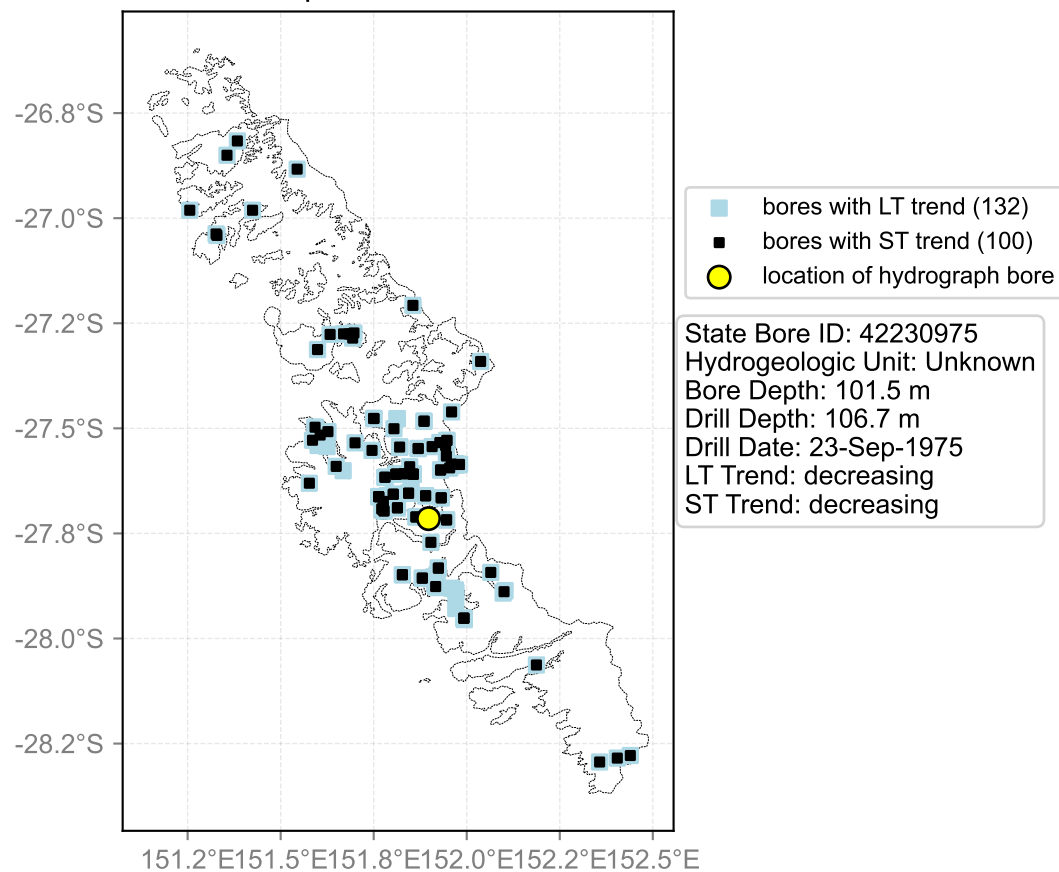

Map View for GS65

Hydrograph for hydroid: 40091146

Map View for GS65

Hydrograph for hydroid: 40117390

Map View for GS65

Hydrograph for hydroid: 40131691

Map View for GS65

Hydrograph for hydroid: 40131695

Map View for GS65

Hydrograph for hydroid: 40131902

Map View for GS65

Hydrograph for hydroid: 40132008

Map View for GS65

Hydrograph for hydroid: 40132009

Map View for GS65

Hydrograph for hydroid: 40132010

Map View for GS65

Hydrograph for hydroid: 40132011

Map View for GS65

Hydrograph for hydroid: 40132012

Map View for GS65

Hydrograph for hydroid: 40132310

Map View for GS65

Hydrograph for hydroid: 40132680