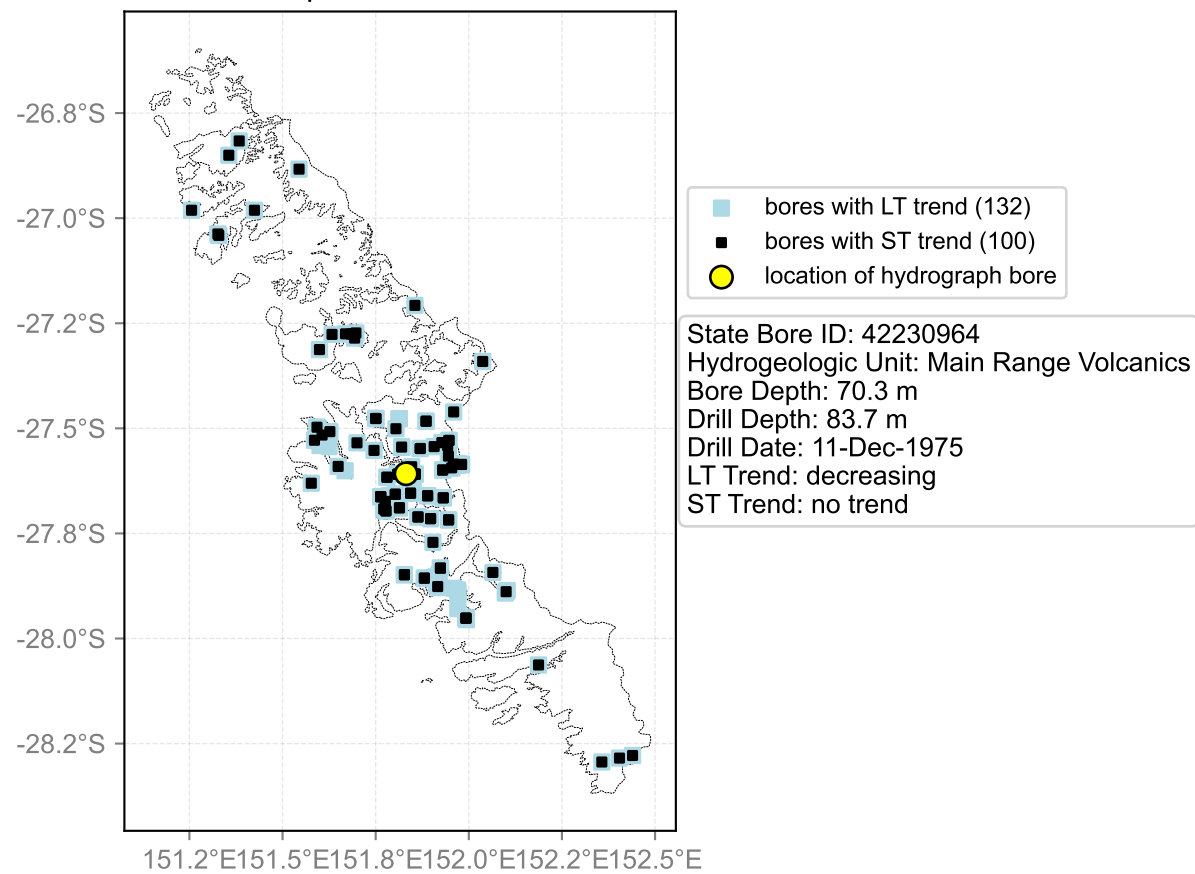

Map View for GS65

Hydrograph for hydroid: 40138754

Map View for GS65

Hydrograph for hydroid: 40138755

Map View for GS65

Hydrograph for hydroid: 40138813

Map View for GS65

Hydrograph for hydroid: 40138915

Map View for GS65

Hydrograph for hydroid: 40139549

Map View for GS65

Hydrograph for hydroid: 40139720

Map View for GS65

Hydrograph for hydroid: 40140451

Map View for GS65

Hydrograph for hydroid: 40140736