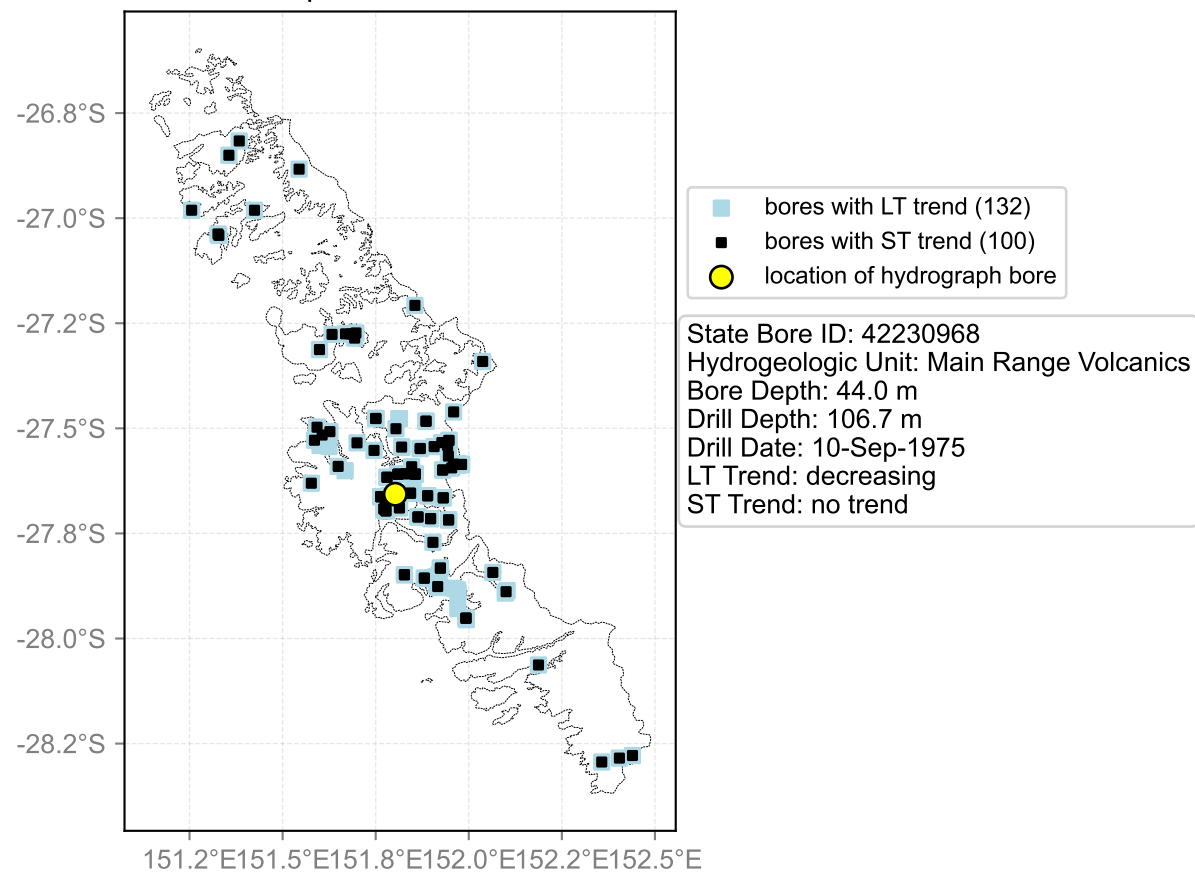

Map View for GS65

Hydrograph for hydroid: 40091146

Map View for GS65

Hydrograph for hydroid: 40117390

Map View for GS65

Hydrograph for hydroid: 40131691

Map View for GS65

Hydrograph for hydroid: 40131695

Map View for GS65

Hydrograph for hydroid: 40131902

Map View for GS65

Hydrograph for hydroid: 40132008

Map View for GS65

Hydrograph for hydroid: 40132009

Map View for GS65

Hydrograph for hydroid: 40132010