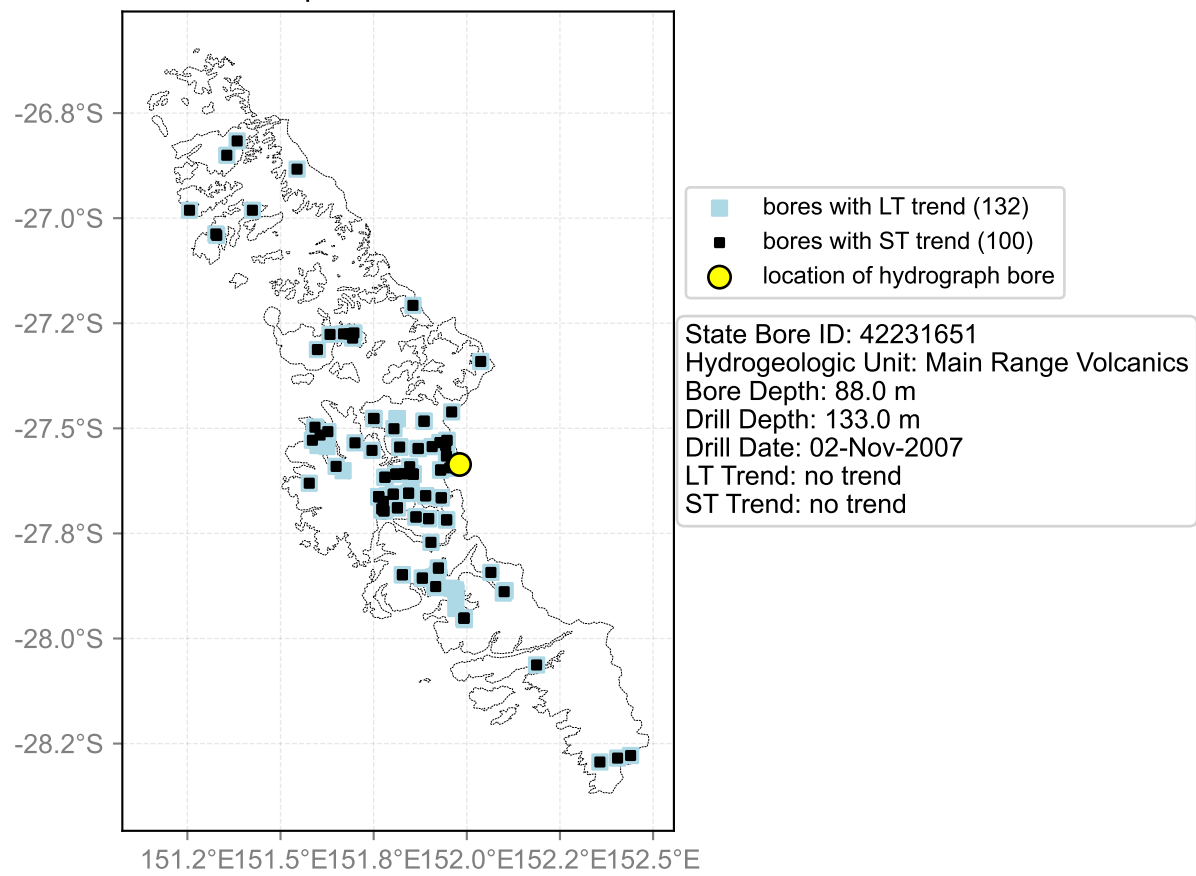

Map View for GS65

Hydrograph for hydroid: 40148811

Map View for GS65

Hydrograph for hydroid: 40148868

Map View for GS65

Hydrograph for hydroid: 40149405

Map View for GS65

Hydrograph for hydroid: 40149463

Map View for GS65

Hydrograph for hydroid: 40149502

Map View for GS65

Hydrograph for hydroid: 40149546

Map View for GS65

Hydrograph for hydroid: 40149577

Map View for GS65

Hydrograph for hydroid: 40149598

Map View for GS65

Hydrograph for hydroid: 40149779

Map View for GS65

Hydrograph for hydroid: 40150580

Map View for GS65

Hydrograph for hydroid: 40150725

Map View for GS65

Hydrograph for hydroid: 40151043