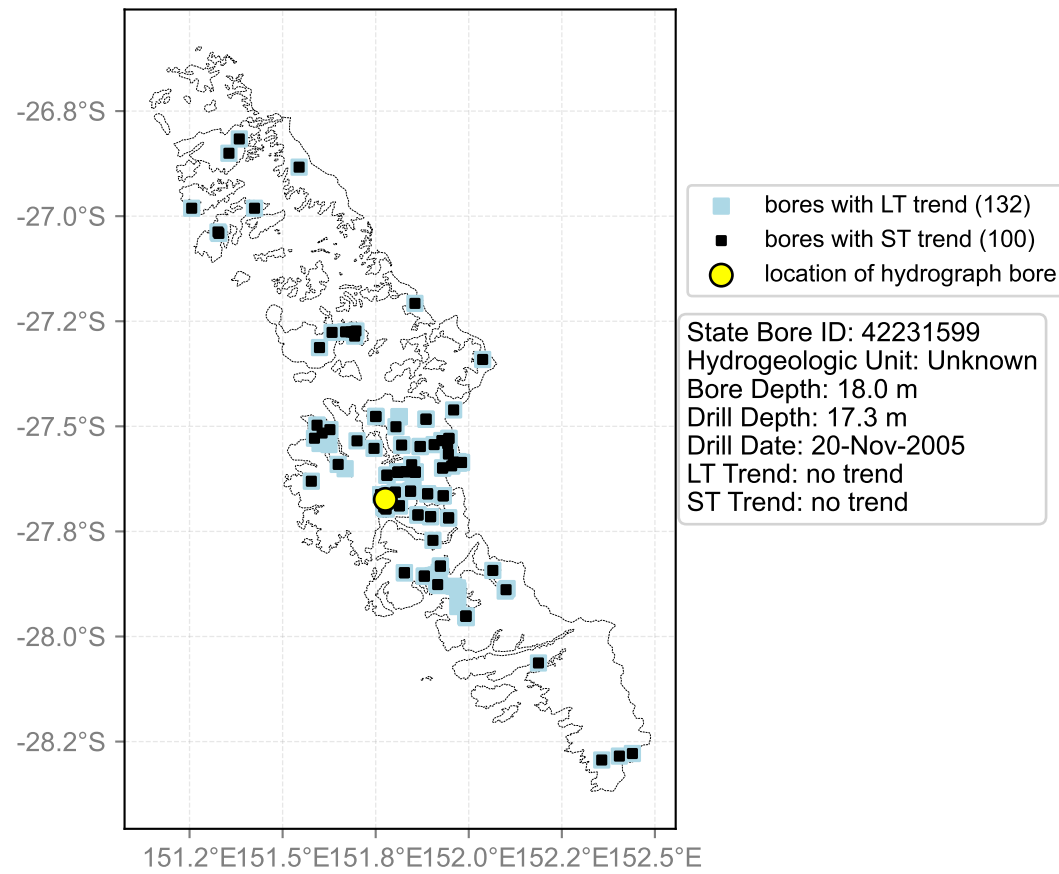

Map View for GS65

Hydrograph for hydroid: 40091146

Map View for GS65

Hydrograph for hydroid: 40117390

Map View for GS65

Hydrograph for hydroid: 40131691

Map View for GS65

Hydrograph for hydroid: 40131695

Map View for GS65

Hydrograph for hydroid: 40131902

Map View for GS65

Hydrograph for hydroid: 40132008

Map View for GS65

Hydrograph for hydroid: 40132009

Map View for GS65

Hydrograph for hydroid: 40132010