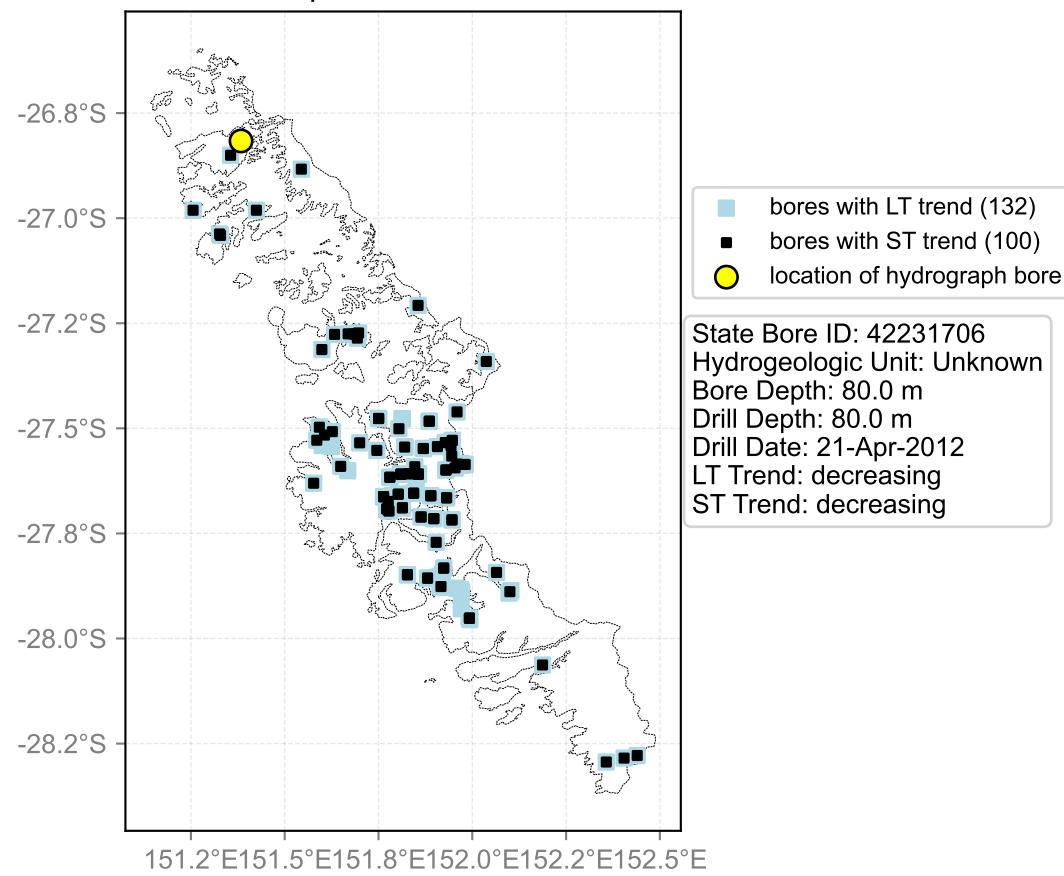

Map View for GS65

Hydrograph for hydroid: 40135876

Map View for GS65

Hydrograph for hydroid: 40136149

Map View for GS65

Hydrograph for hydroid: 40136229

Map View for GS65

Hydrograph for hydroid: 40136232

Map View for GS65

Hydrograph for hydroid: 40136424

Map View for GS65

Hydrograph for hydroid: 40136920

Map View for GS65

Hydrograph for hydroid: 40137009

Map View for GS65

Hydrograph for hydroid: 40137212