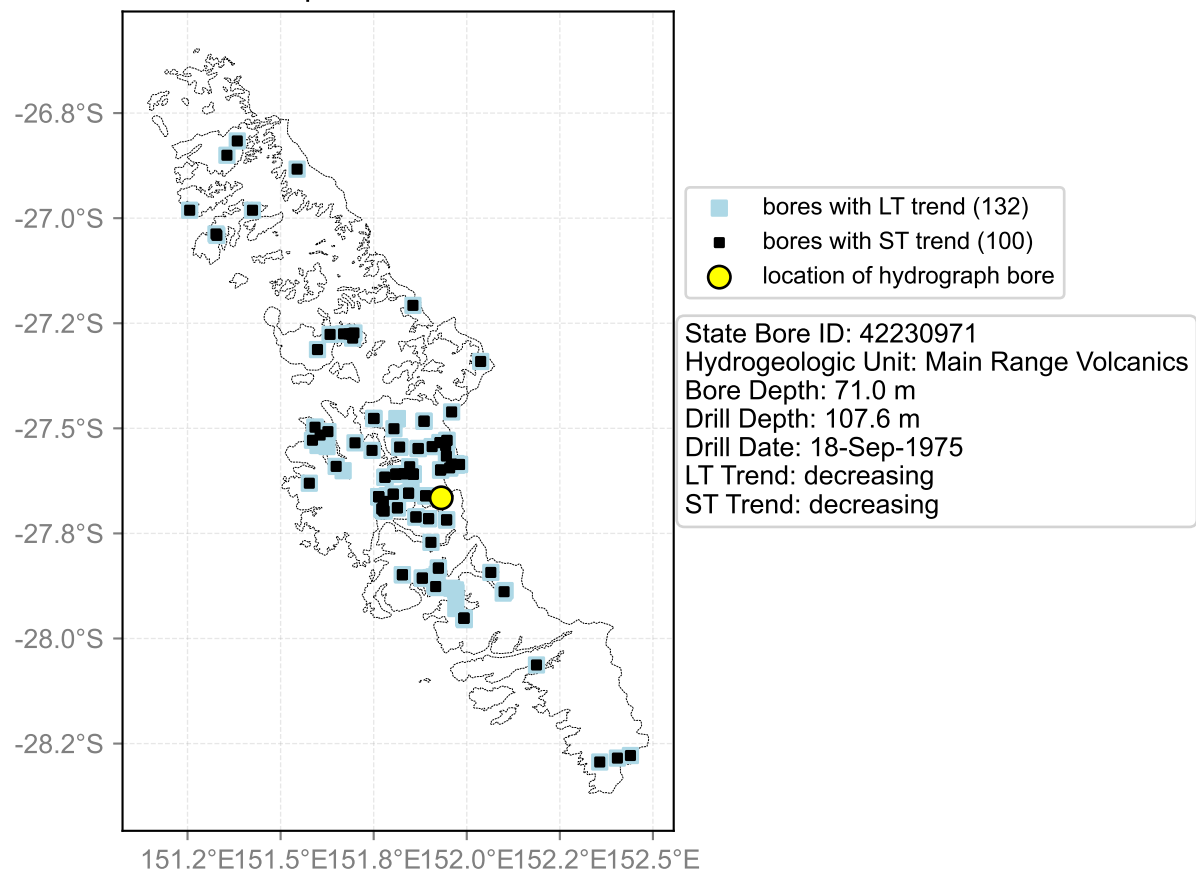

Map View for GS65

Hydrograph for hydroid: 40149502

Map View for GS65

Hydrograph for hydroid: 40149546

Map View for GS65

Hydrograph for hydroid: 40149577

Map View for GS65

Hydrograph for hydroid: 40149598

Map View for GS65

Hydrograph for hydroid: 40149779

Map View for GS65

Hydrograph for hydroid: 40150580

Map View for GS65

Hydrograph for hydroid: 40150725

Map View for GS65

Hydrograph for hydroid: 40151043

Map View for GS65

Hydrograph for hydroid: 40151295

Map View for GS65

Hydrograph for hydroid: 40151349

Map View for GS65

Hydrograph for hydroid: 40151424

Map View for GS65

Hydrograph for hydroid: 40151516