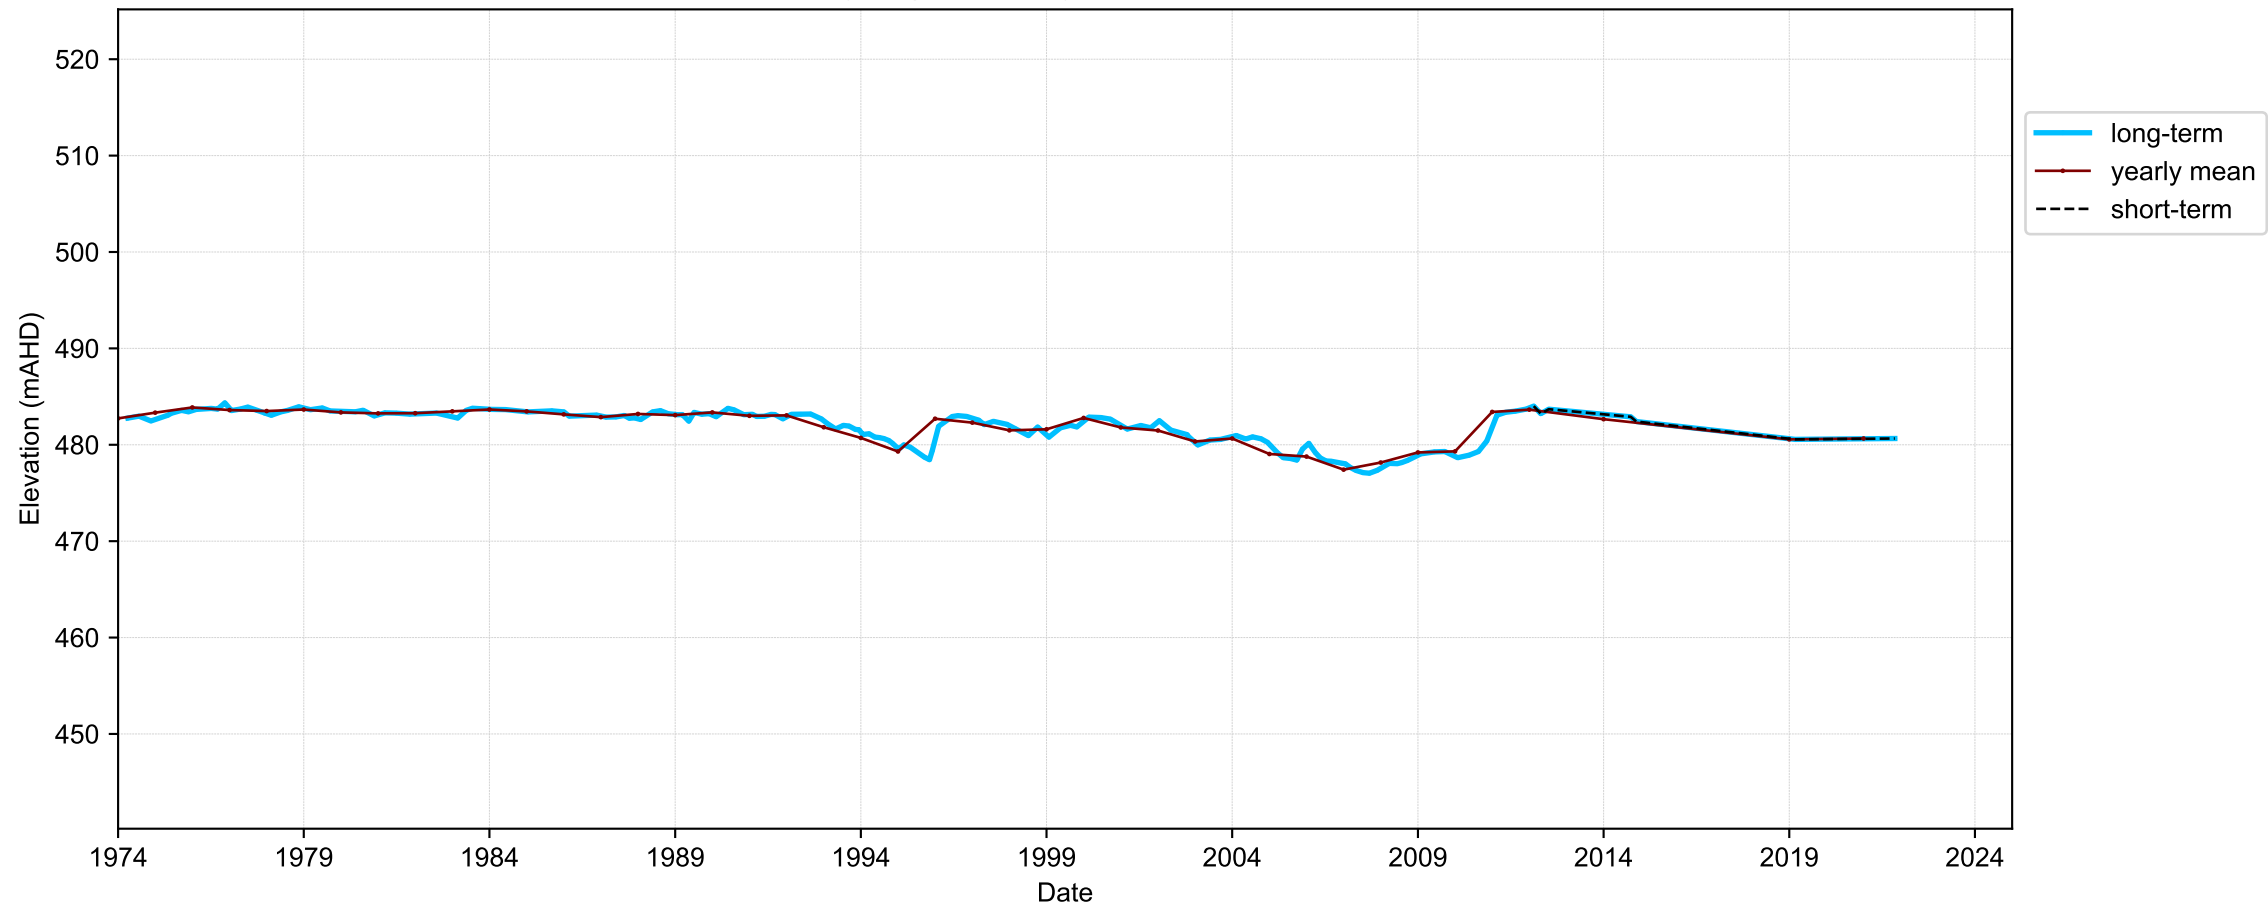

Map View for GS65

Hydrograph for hydroid: 40146954

Map View for GS65

Hydrograph for hydroid: 40147206

Map View for GS65

Hydrograph for hydroid: 40147291

Map View for GS65

Hydrograph for hydroid: 40147294