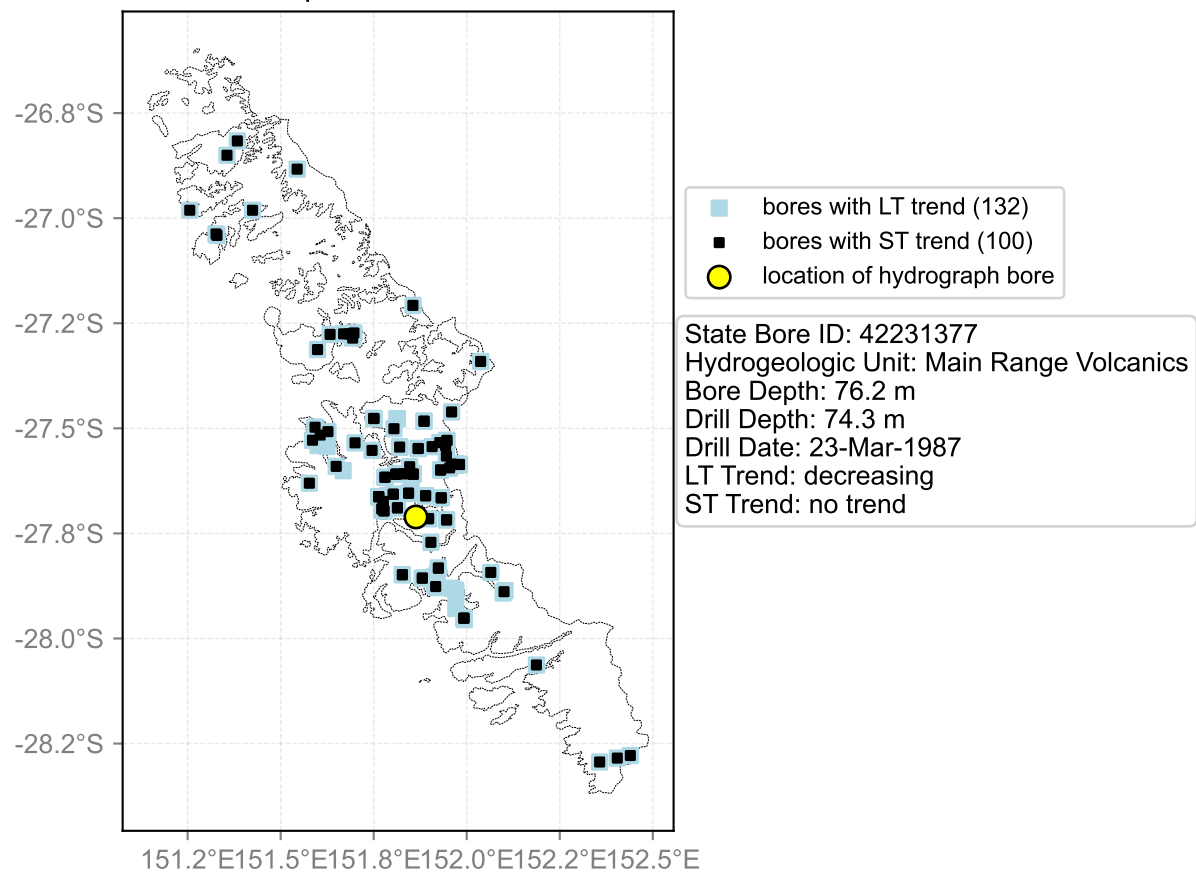

Map View for GS65

Hydrograph for hydroid: 40140872

Map View for GS65

Hydrograph for hydroid: 40140874

Map View for GS65

Hydrograph for hydroid: 40141169

Map View for GS65

Hydrograph for hydroid: 40141500