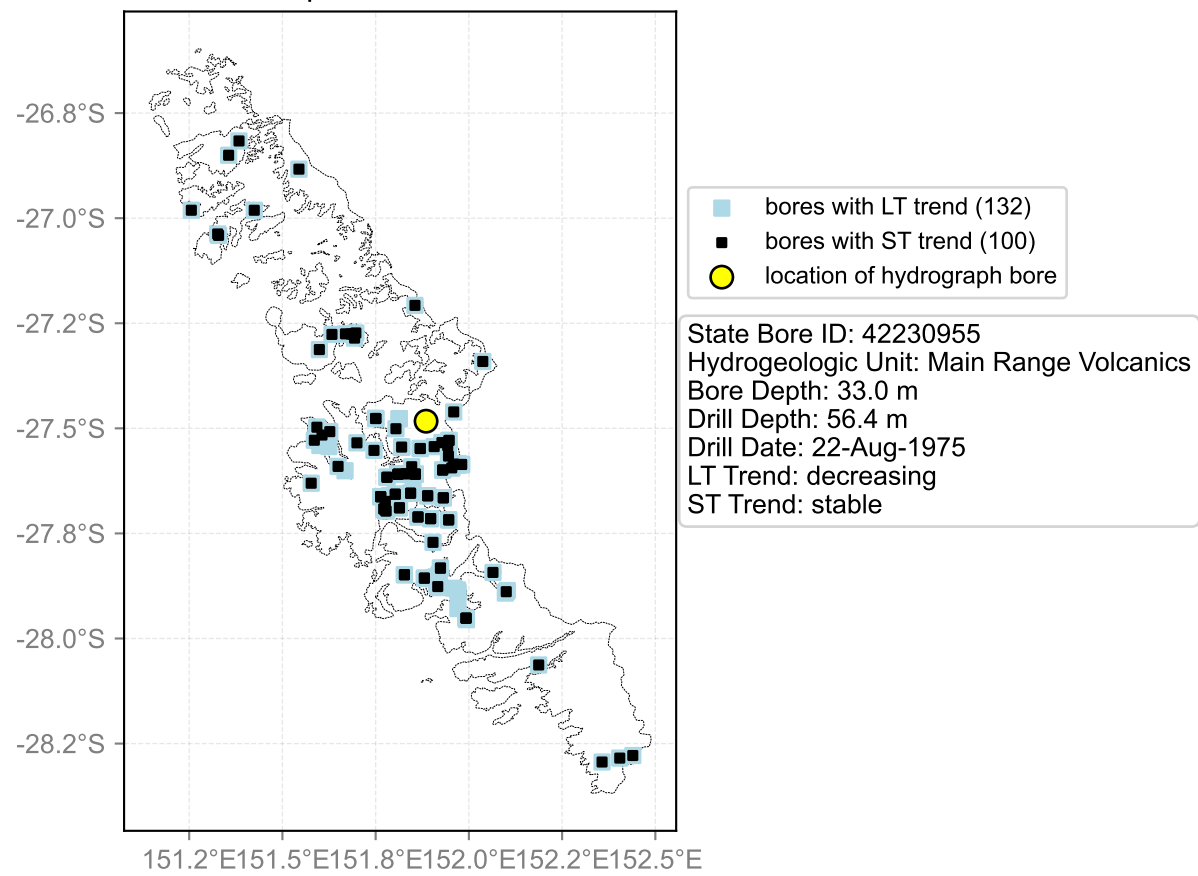

Map View for GS65

Hydrograph for hydroid: 40136424

Map View for GS65

Hydrograph for hydroid: 40136920

Map View for GS65

Hydrograph for hydroid: 40137009

Map View for GS65

Hydrograph for hydroid: 40137212

Map View for GS65

Hydrograph for hydroid: 40137435

Map View for GS65

Hydrograph for hydroid: 40137692

Map View for GS65

Hydrograph for hydroid: 40137873

Map View for GS65

Hydrograph for hydroid: 40138172