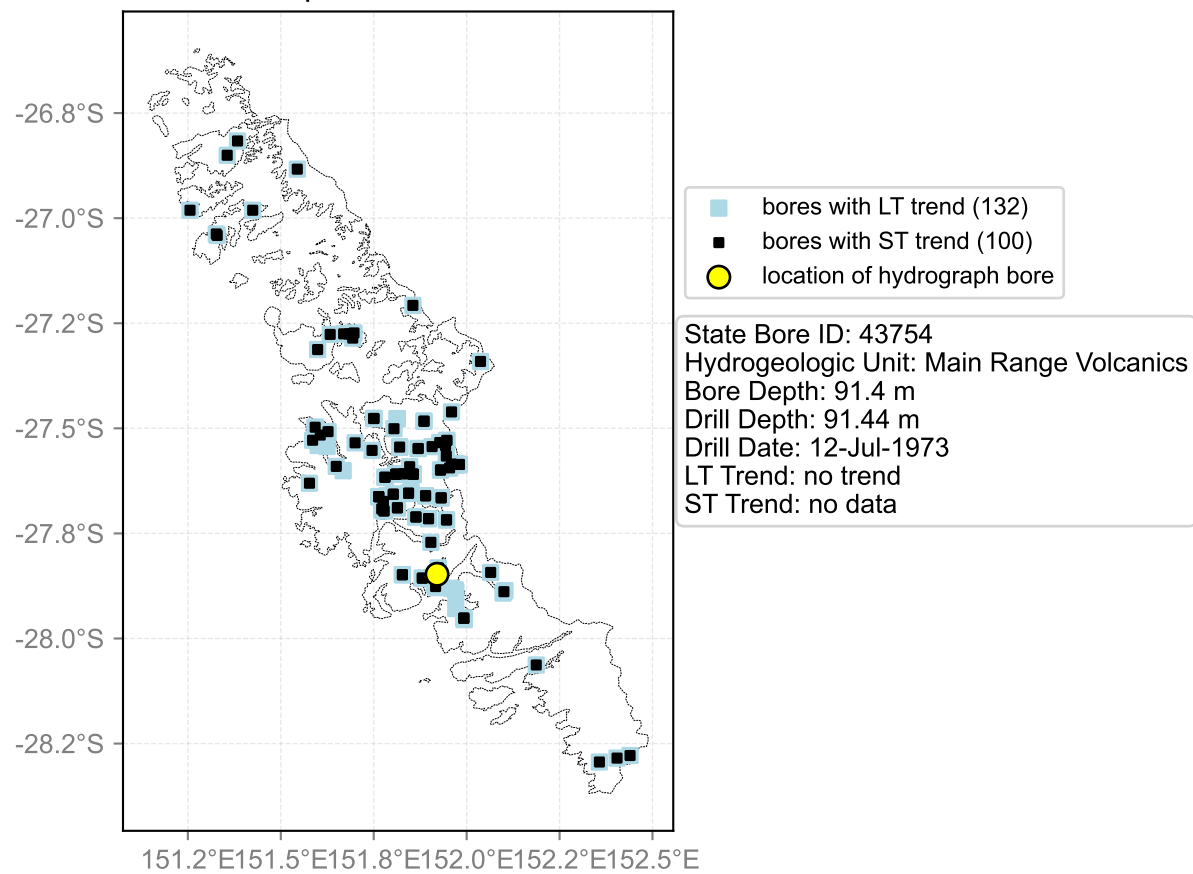

Map View for GS65

Hydrograph for hydroid: 40133070

Map View for GS65

Hydrograph for hydroid: 40133288

Map View for GS65

Hydrograph for hydroid: 40133318

Map View for GS65

Hydrograph for hydroid: 40133333

Map View for GS65

Hydrograph for hydroid: 40133914

Map View for GS65

Hydrograph for hydroid: 40133966

Map View for GS65

Hydrograph for hydroid: 40134235

Map View for GS65

Hydrograph for hydroid: 40134793