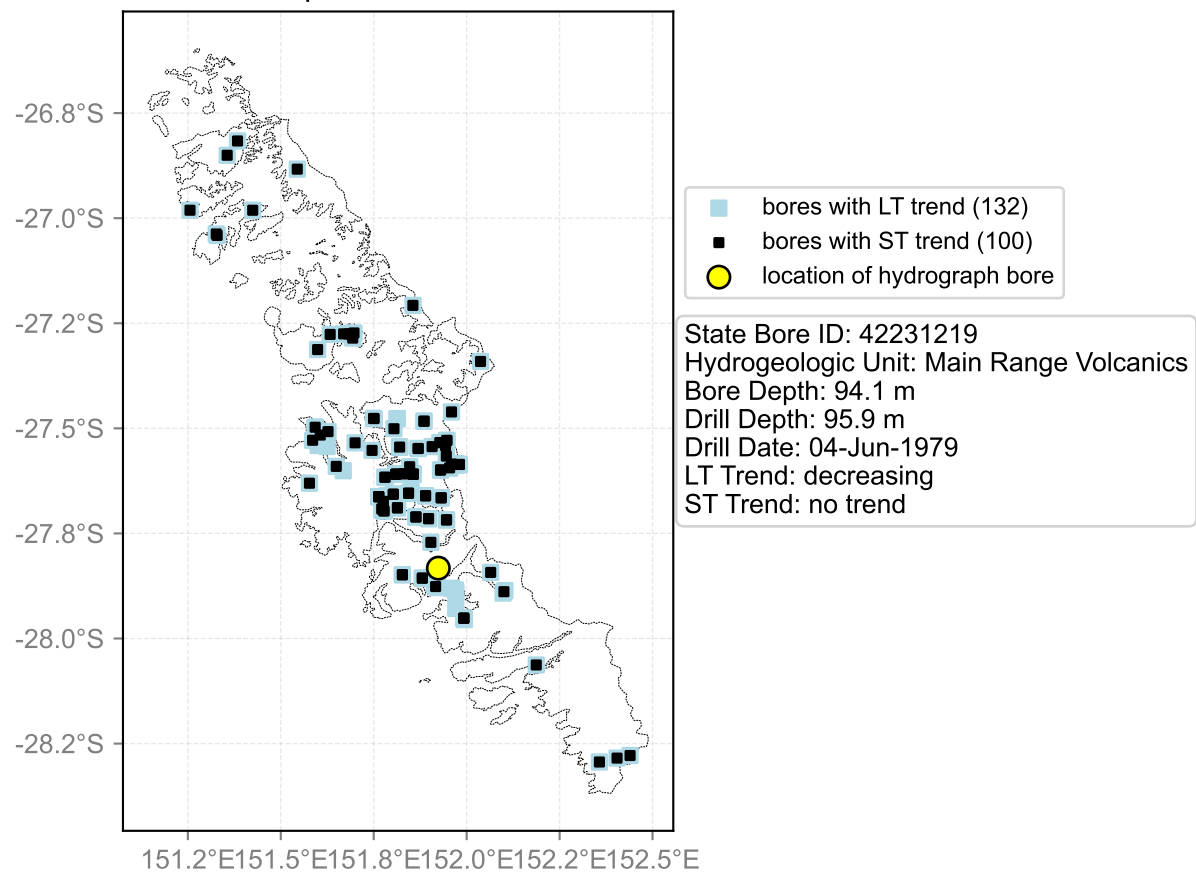

Map View for GS65

Hydrograph for hydroid: 40132780

Map View for GS65

Hydrograph for hydroid: 40132917

Map View for GS65

Hydrograph for hydroid: 40132921

Map View for GS65

Hydrograph for hydroid: 40132936

Map View for GS65

Hydrograph for hydroid: 40133070

Map View for GS65

Hydrograph for hydroid: 40133288

Map View for GS65

Hydrograph for hydroid: 40133318

Map View for GS65

Hydrograph for hydroid: 40133333