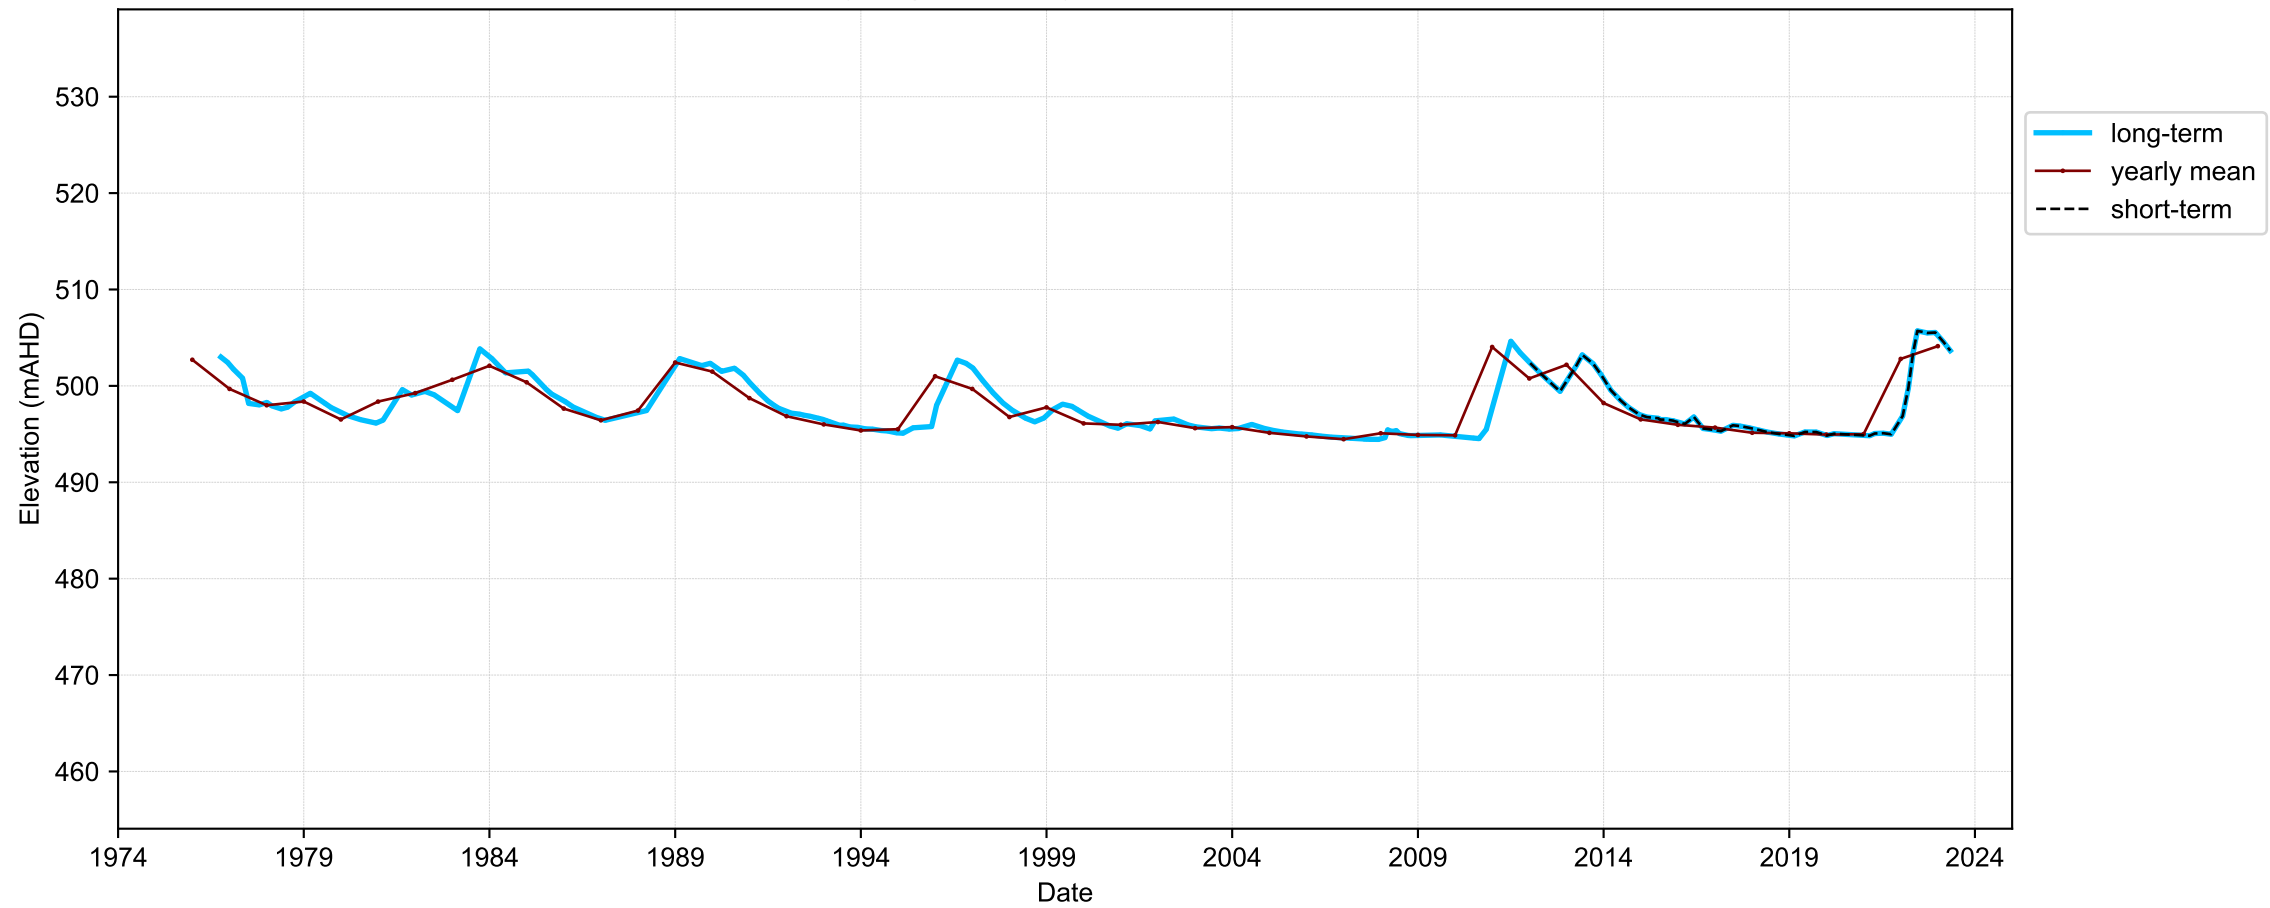

Map View for GS65

Hydrograph for hydroid: 40141934

Map View for GS65

Hydrograph for hydroid: 40142190

Map View for GS65

Hydrograph for hydroid: 40142495

Map View for GS65

Hydrograph for hydroid: 40142554