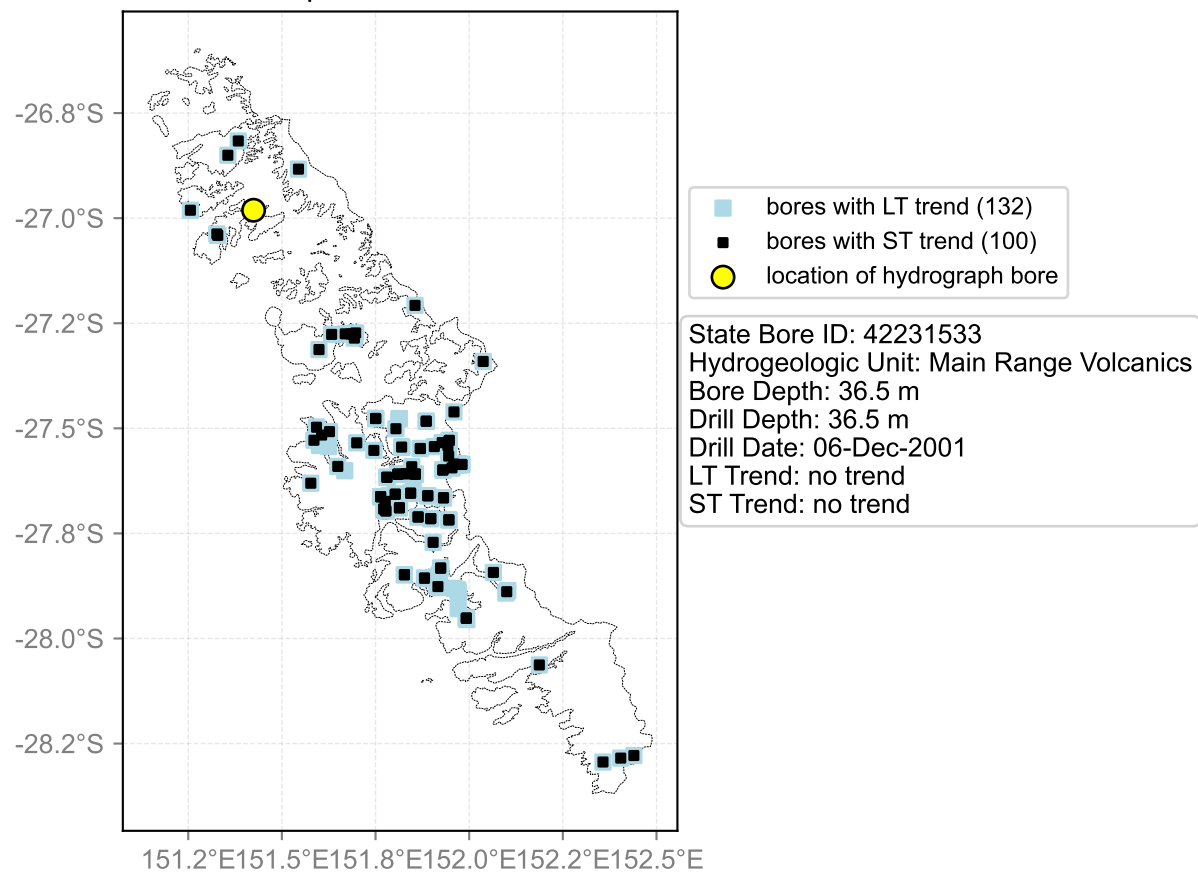

Map View for GS65

Hydrograph for hydroid: 40151596

Map View for GS65

Hydrograph for hydroid: 40151872

Map View for GS65

Hydrograph for hydroid: 40151873

Map View for GS65

Hydrograph for hydroid: 40151875

Map View for GS65

Hydrograph for hydroid: 40152233

Map View for GS65

Hydrograph for hydroid: 40152736

Map View for GS65

Hydrograph for hydroid: 40152844

Map View for GS65

Hydrograph for hydroid: 40153020

Map View for GS65

Hydrograph for hydroid: 40153044

Map View for GS65

Hydrograph for hydroid: 40153075

Map View for GS65

Hydrograph for hydroid: 40153167

Map View for GS65

Hydrograph for hydroid: 40153176

Map View for GS65

Hydrograph for hydroid: 40153418

Map View for GS65

Hydrograph for hydroid: 40153507

Map View for GS65

Hydrograph for hydroid: 40153548