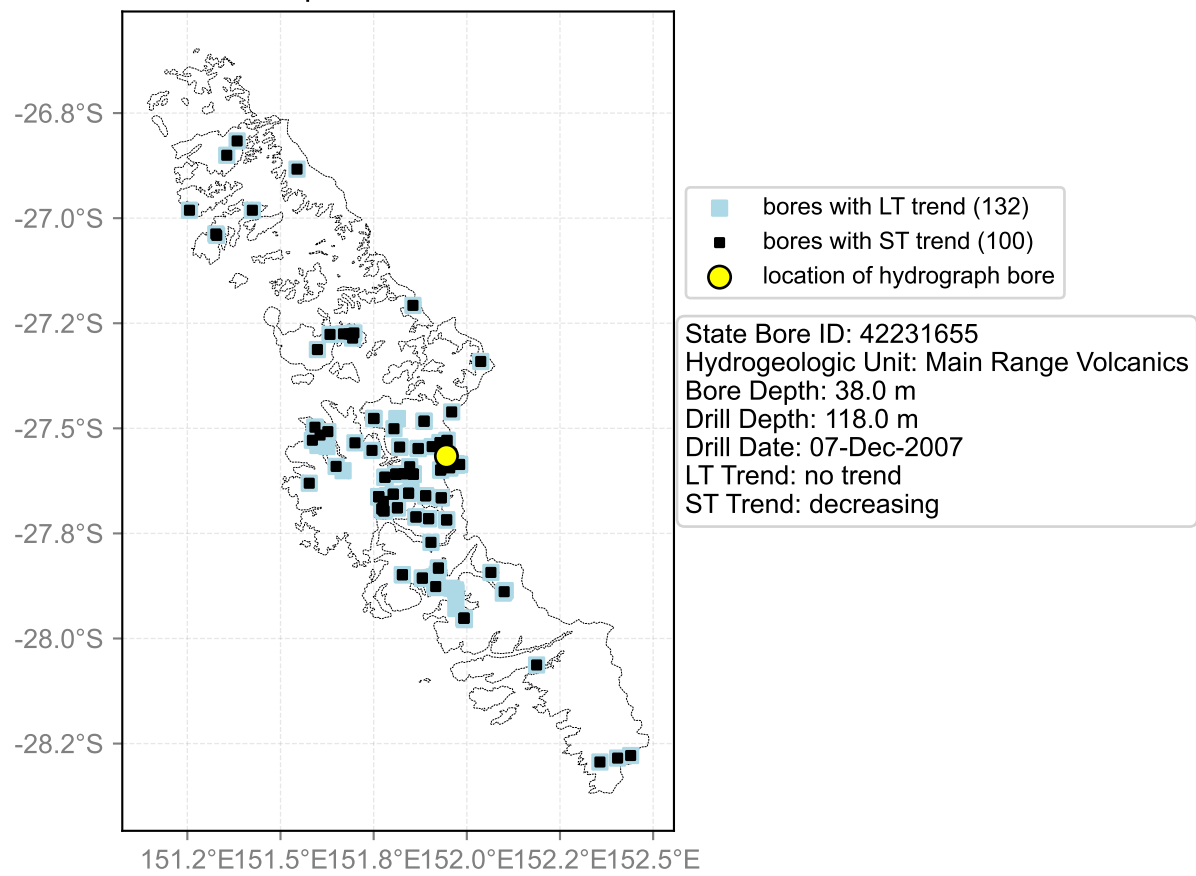

Map View for GS65

Hydrograph for hydroid: 40142839

Map View for GS65

Hydrograph for hydroid: 40143058

Map View for GS65

Hydrograph for hydroid: 40143675

Map View for GS65

Hydrograph for hydroid: 40143792

Map View for GS65

Hydrograph for hydroid: 40143883

Map View for GS65

Hydrograph for hydroid: 40144053

Map View for GS65

Hydrograph for hydroid: 40144667

Map View for GS65

Hydrograph for hydroid: 40144668