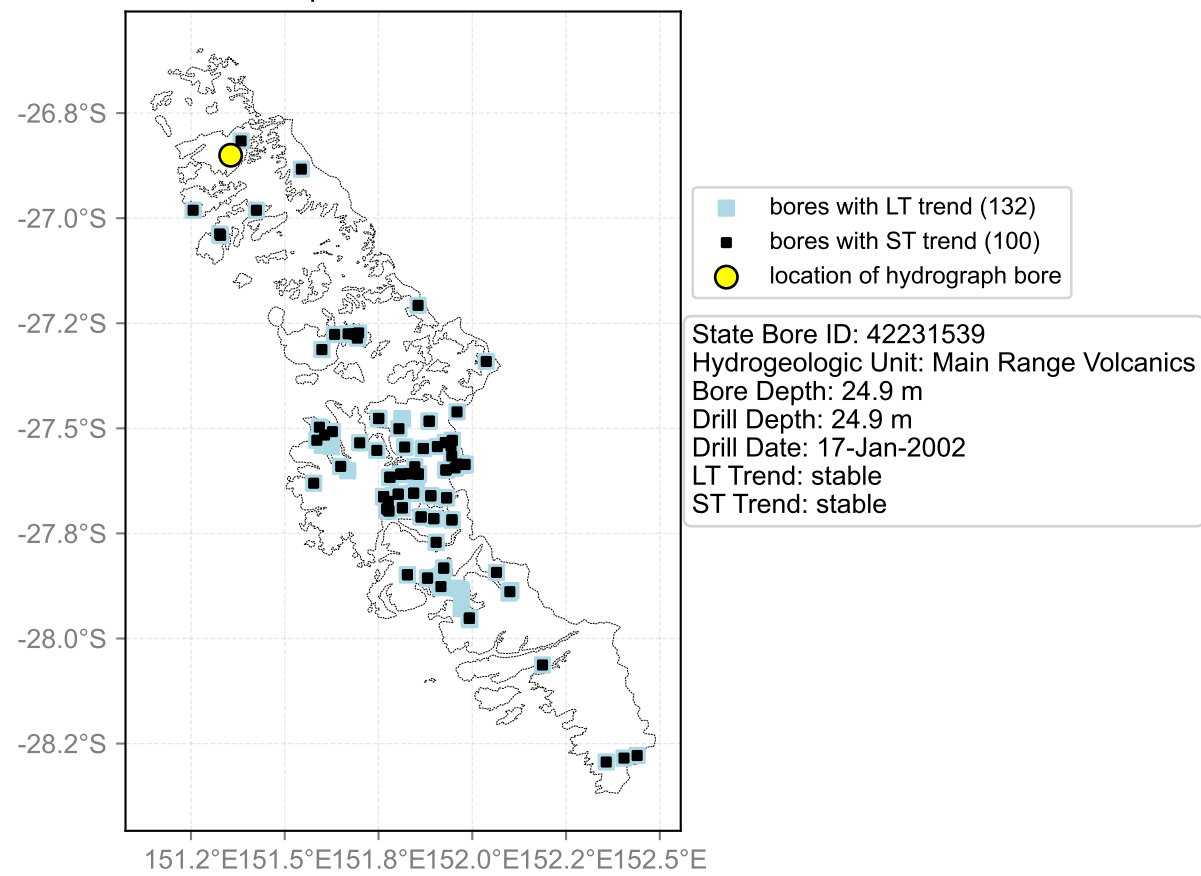

Map View for GS65

Hydrograph for hydroid: 40138754

Map View for GS65

Hydrograph for hydroid: 40138755

Map View for GS65

Hydrograph for hydroid: 40138813

Map View for GS65

Hydrograph for hydroid: 40138915

Map View for GS65

Hydrograph for hydroid: 40139549

Map View for GS65

Hydrograph for hydroid: 40139720

Map View for GS65

Hydrograph for hydroid: 40140451

Map View for GS65

Hydrograph for hydroid: 40140736