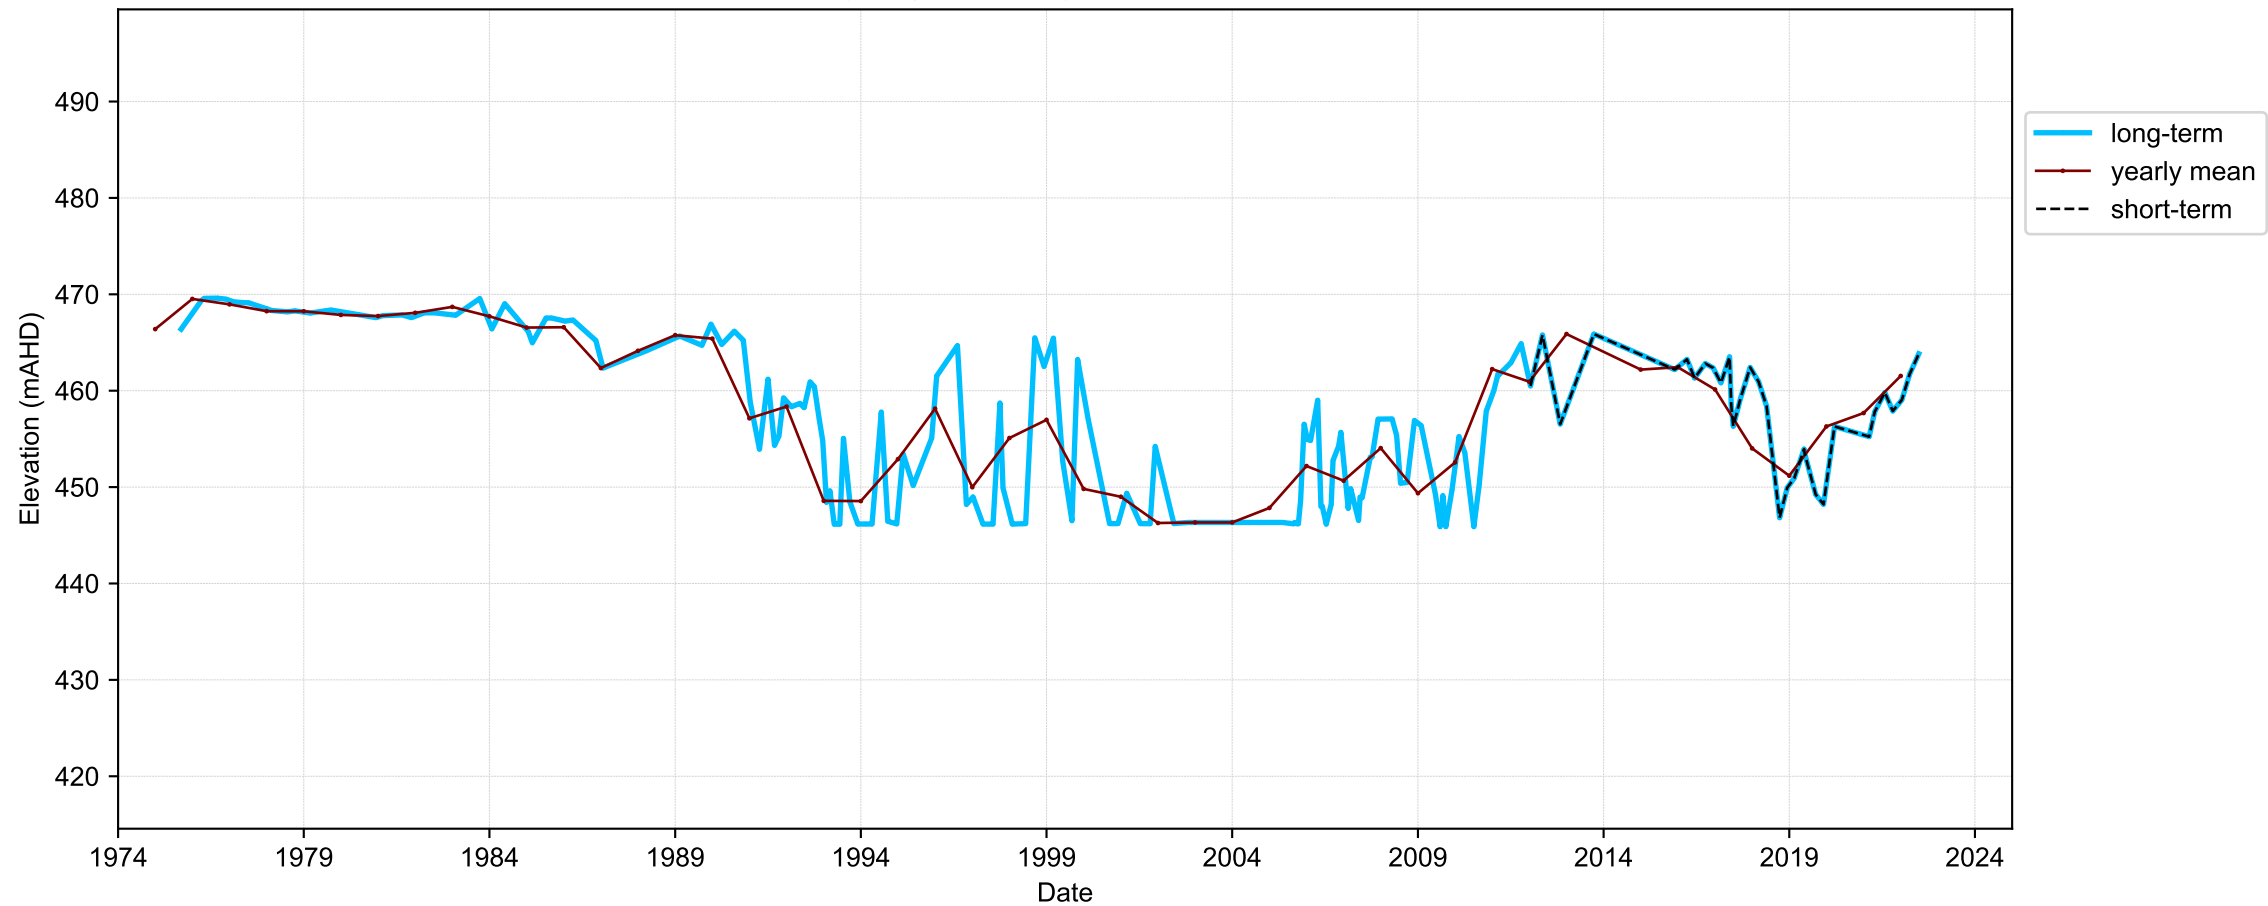

Map View for GS65

Hydrograph for hydroid: 40138227

Map View for GS65

Hydrograph for hydroid: 40138231

Map View for GS65

Hydrograph for hydroid: 40138302

Map View for GS65

Hydrograph for hydroid: 40138387