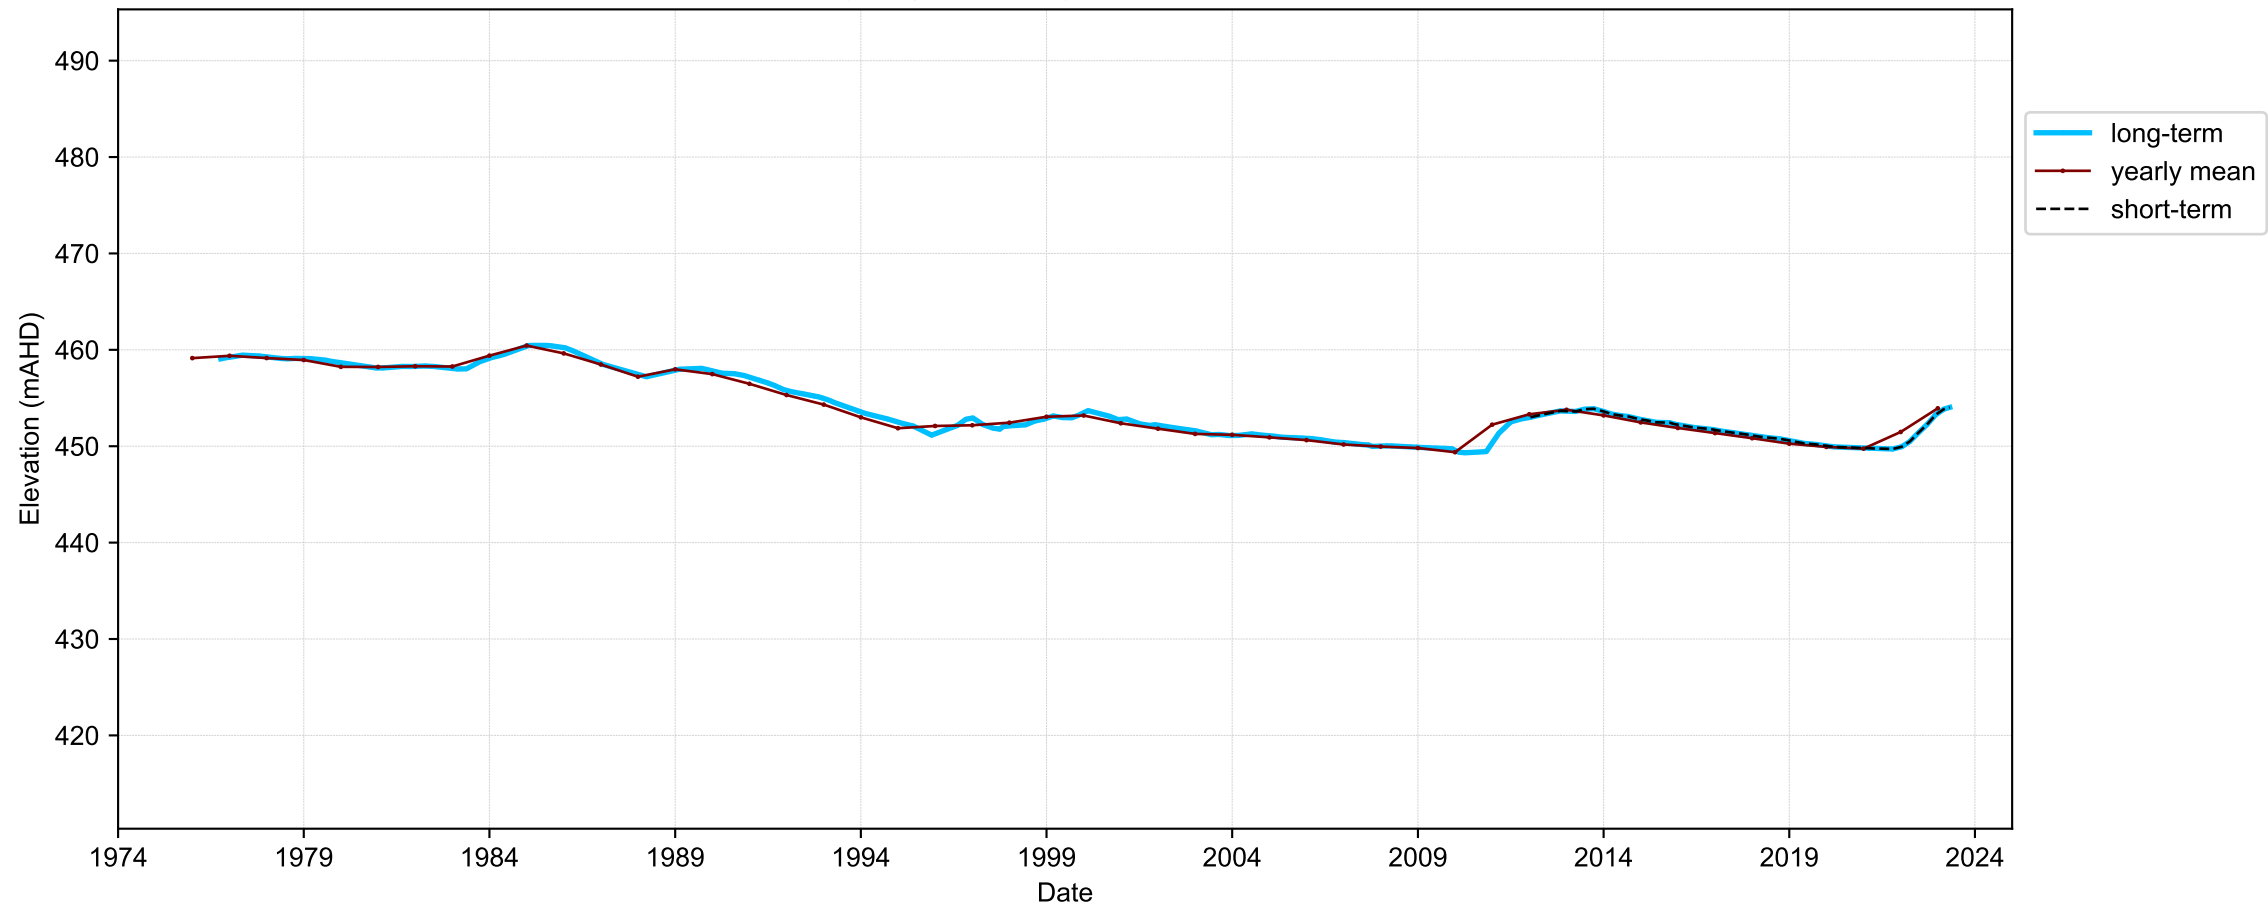

Map View for GS65

Hydrograph for hydroid: 40138754

Map View for GS65

Hydrograph for hydroid: 40138755

Map View for GS65

Hydrograph for hydroid: 40138813

Map View for GS65

Hydrograph for hydroid: 40138915