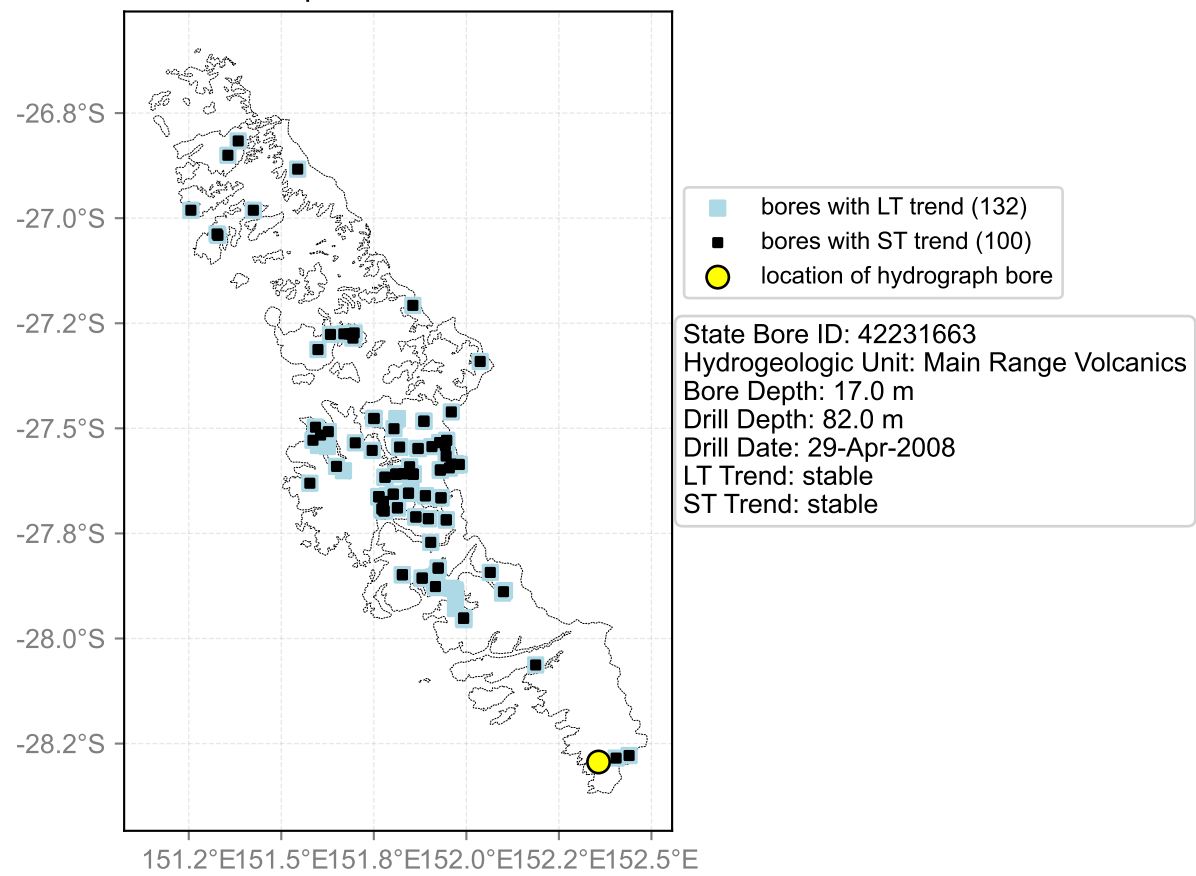

Map View for GS65

Hydrograph for hydroid: 40148402

Map View for GS65

Hydrograph for hydroid: 40148492

Map View for GS65

Hydrograph for hydroid: 40148493

Map View for GS65

Hydrograph for hydroid: 40148659

Map View for GS65

Hydrograph for hydroid: 40148811

Map View for GS65

Hydrograph for hydroid: 40148868

Map View for GS65

Hydrograph for hydroid: 40149405

Map View for GS65

Hydrograph for hydroid: 40149463

Map View for GS65

Hydrograph for hydroid: 40149502

Map View for GS65

Hydrograph for hydroid: 40149546

Map View for GS65

Hydrograph for hydroid: 40149577

Map View for GS65

Hydrograph for hydroid: 40149598