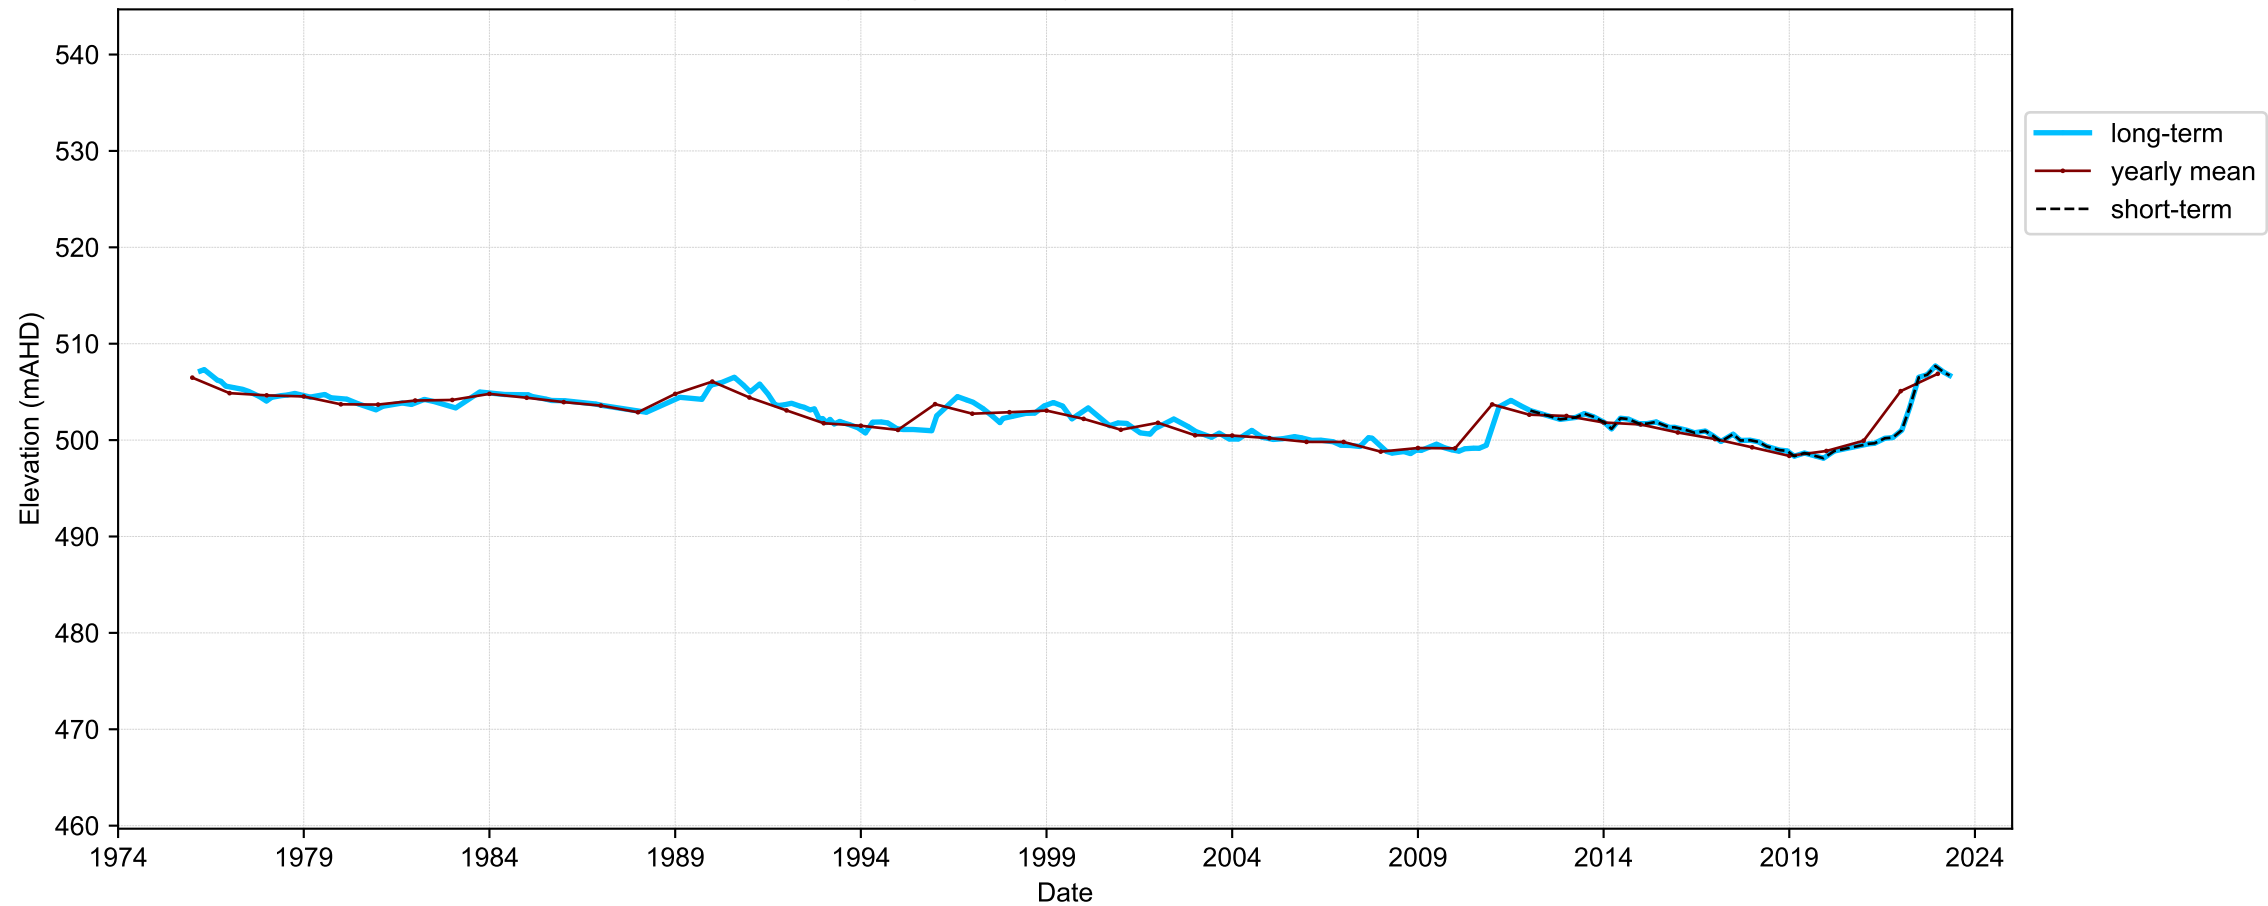

Map View for GS65

Hydrograph for hydroid: 40139549