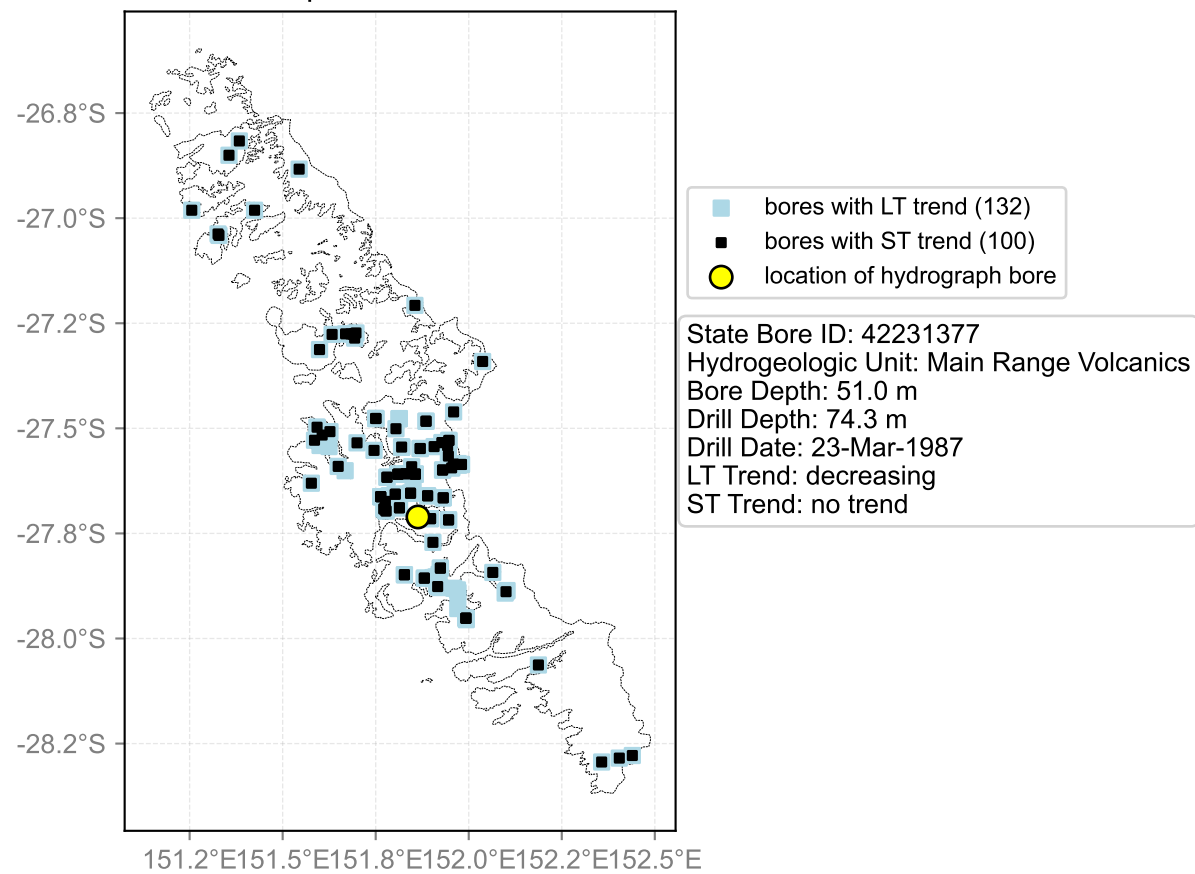

Map View for GS65

Hydrograph for hydroid: 40146323

Map View for GS65

Hydrograph for hydroid: 40146498

Map View for GS65

Hydrograph for hydroid: 40146557

Map View for GS65

Hydrograph for hydroid: 40146805

Map View for GS65

Hydrograph for hydroid: 40146954

Map View for GS65

Hydrograph for hydroid: 40147206

Map View for GS65

Hydrograph for hydroid: 40147291

Map View for GS65

Hydrograph for hydroid: 40147294

Map View for GS65

Hydrograph for hydroid: 40147445

Map View for GS65

Hydrograph for hydroid: 40147447

Map View for GS65

Hydrograph for hydroid: 40147807

Map View for GS65

Hydrograph for hydroid: 40147863