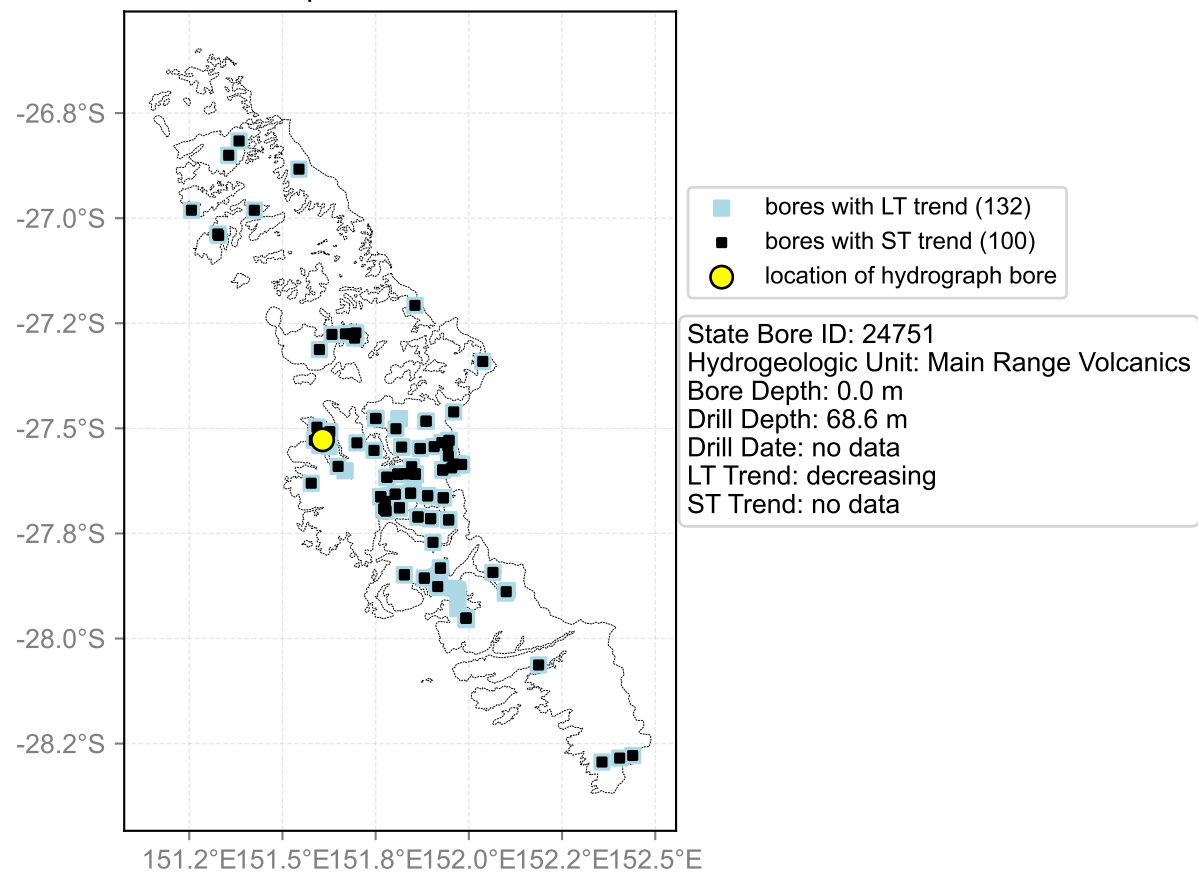

Map View for GS65

Hydrograph for hydroid: 40091146

Map View for GS65

Hydrograph for hydroid: 40117390

Map View for GS65

Hydrograph for hydroid: 40131691

Map View for GS65

Hydrograph for hydroid: 40131695

Map View for GS65

Hydrograph for hydroid: 40131902

Map View for GS65

Hydrograph for hydroid: 40132008

Map View for GS65

Hydrograph for hydroid: 40132009

Map View for GS65

Hydrograph for hydroid: 40132010