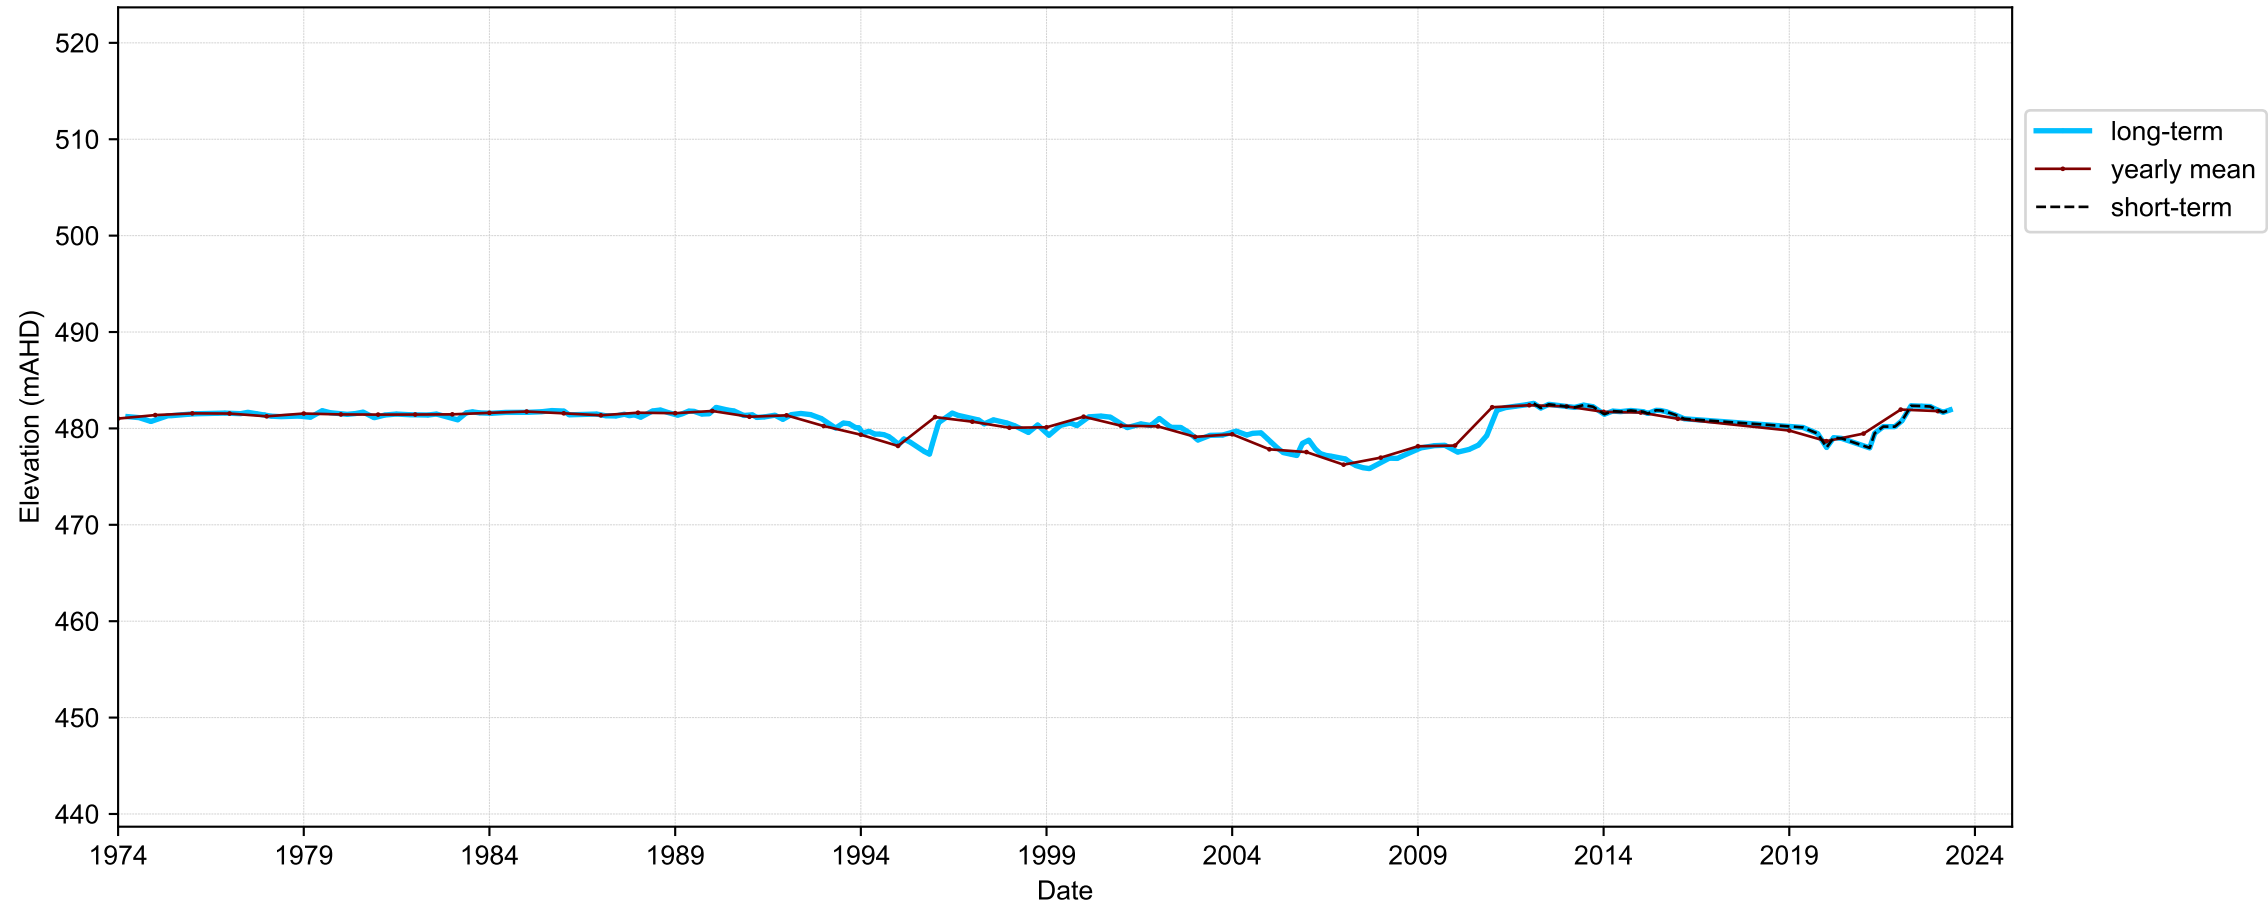

Map View for GS65

Hydrograph for hydroid: 40138754