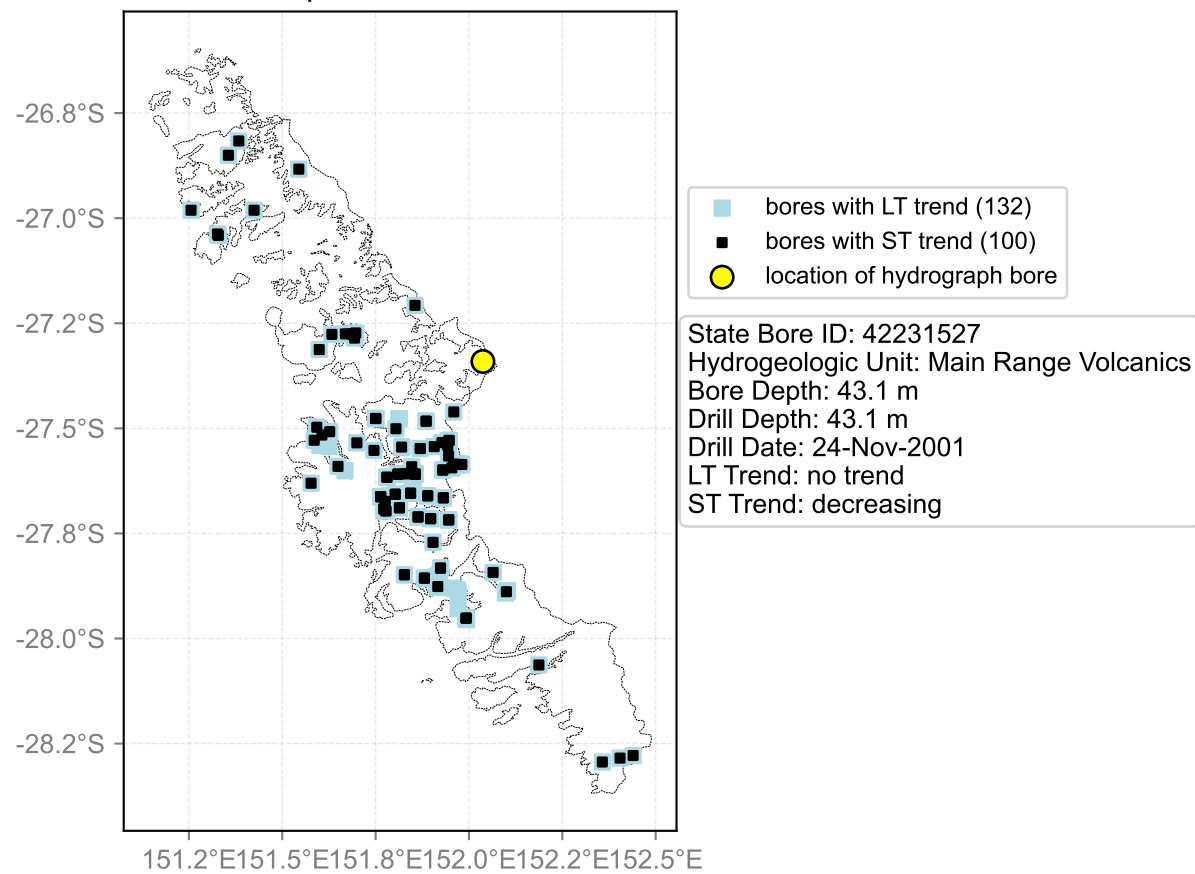

Map View for GS65

Hydrograph for hydroid: 40146323

Map View for GS65

Hydrograph for hydroid: 40146498

Map View for GS65

Hydrograph for hydroid: 40146557

Map View for GS65

Hydrograph for hydroid: 40146805

Map View for GS65

Hydrograph for hydroid: 40146954

Map View for GS65

Hydrograph for hydroid: 40147206

Map View for GS65

Hydrograph for hydroid: 40147291

Map View for GS65

Hydrograph for hydroid: 40147294

Map View for GS65

Hydrograph for hydroid: 40147445

Map View for GS65

Hydrograph for hydroid: 40147447

Map View for GS65

Hydrograph for hydroid: 40147807

Map View for GS65

Hydrograph for hydroid: 40147863