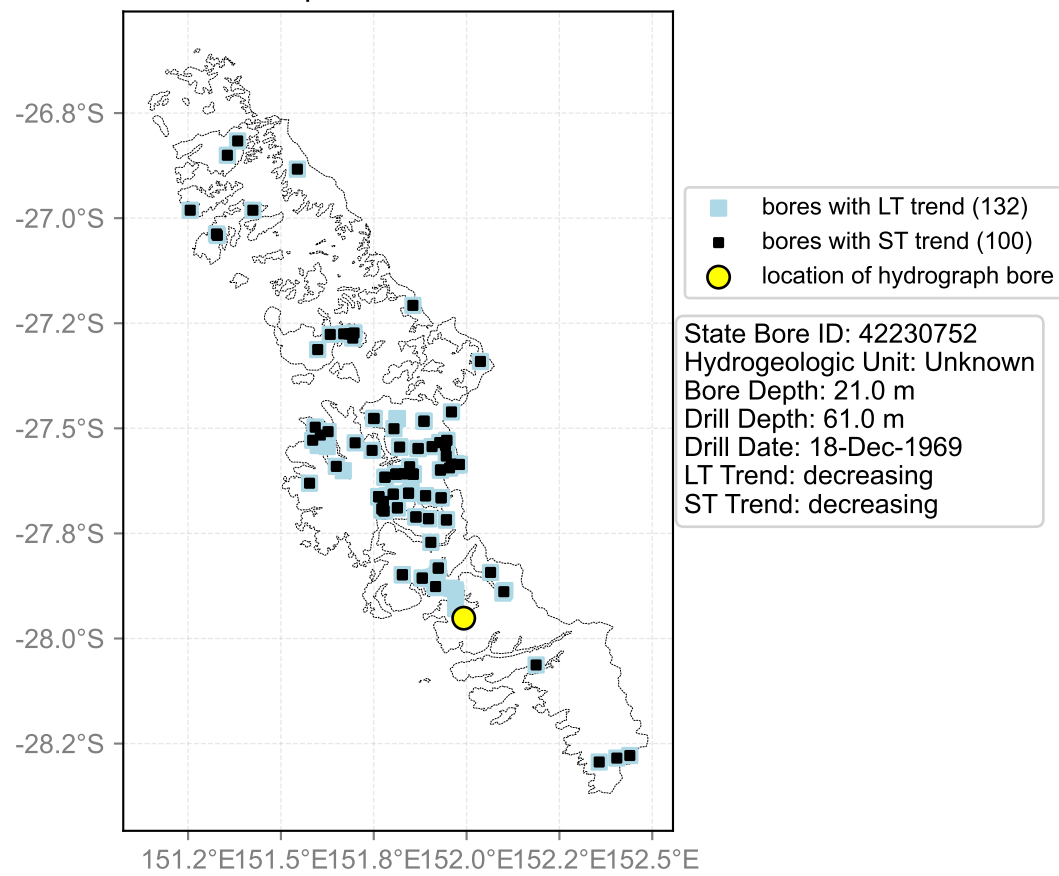

Map View for GS65

Hydrograph for hydroid: 40145028

Map View for GS65

Hydrograph for hydroid: 40145628

Map View for GS65

Hydrograph for hydroid: 40145671

Map View for GS65

Hydrograph for hydroid: 40145672

Map View for GS65

Hydrograph for hydroid: 40145674

Map View for GS65

Hydrograph for hydroid: 40146085

Map View for GS65

Hydrograph for hydroid: 40146086

Map View for GS65

Hydrograph for hydroid: 40146133