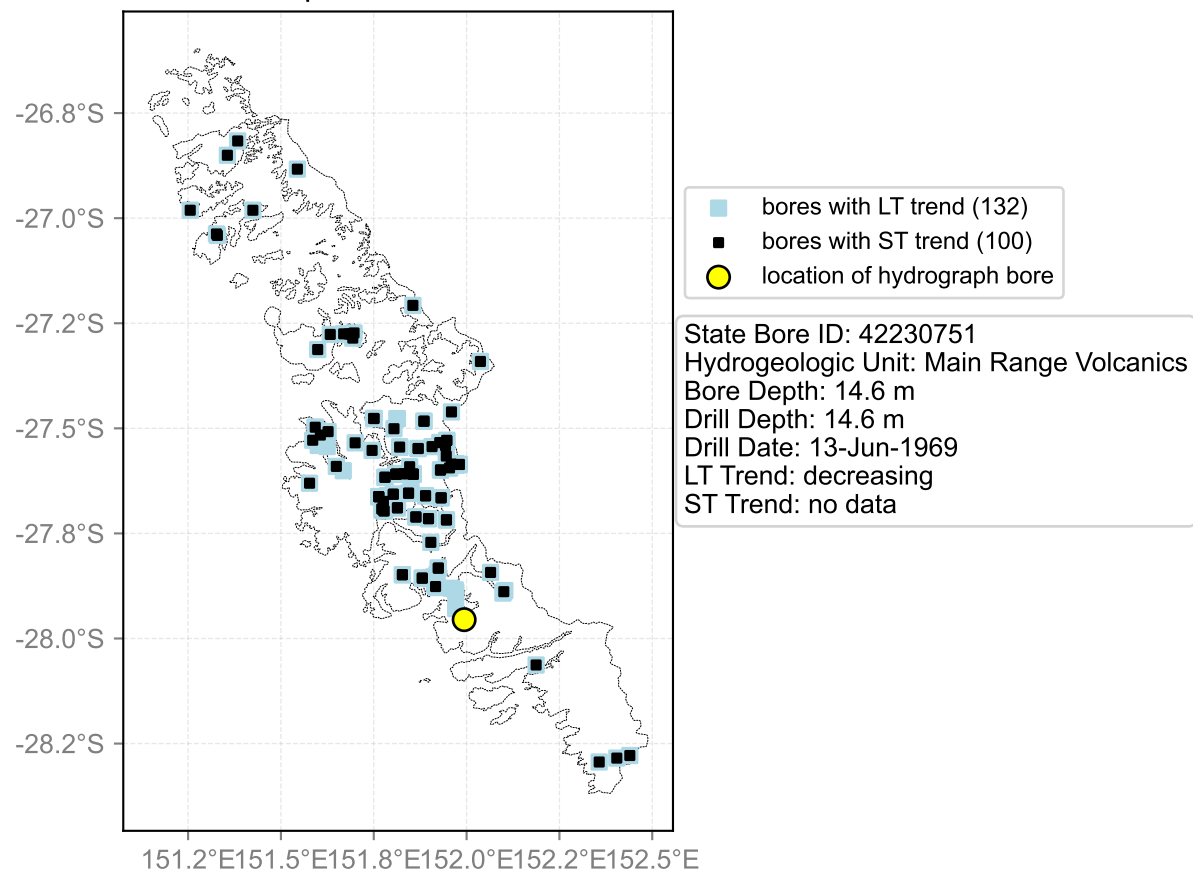

Map View for GS65

Hydrograph for hydroid: 40145674

Map View for GS65

Hydrograph for hydroid: 40146085

Map View for GS65

Hydrograph for hydroid: 40146086

Map View for GS65

Hydrograph for hydroid: 40146133

Map View for GS65

Hydrograph for hydroid: 40146323

Map View for GS65

Hydrograph for hydroid: 40146498

Map View for GS65

Hydrograph for hydroid: 40146557

Map View for GS65

Hydrograph for hydroid: 40146805

Map View for GS65

Hydrograph for hydroid: 40146954

Map View for GS65

Hydrograph for hydroid: 40147206

Map View for GS65

Hydrograph for hydroid: 40147291

Map View for GS65

Hydrograph for hydroid: 40147294