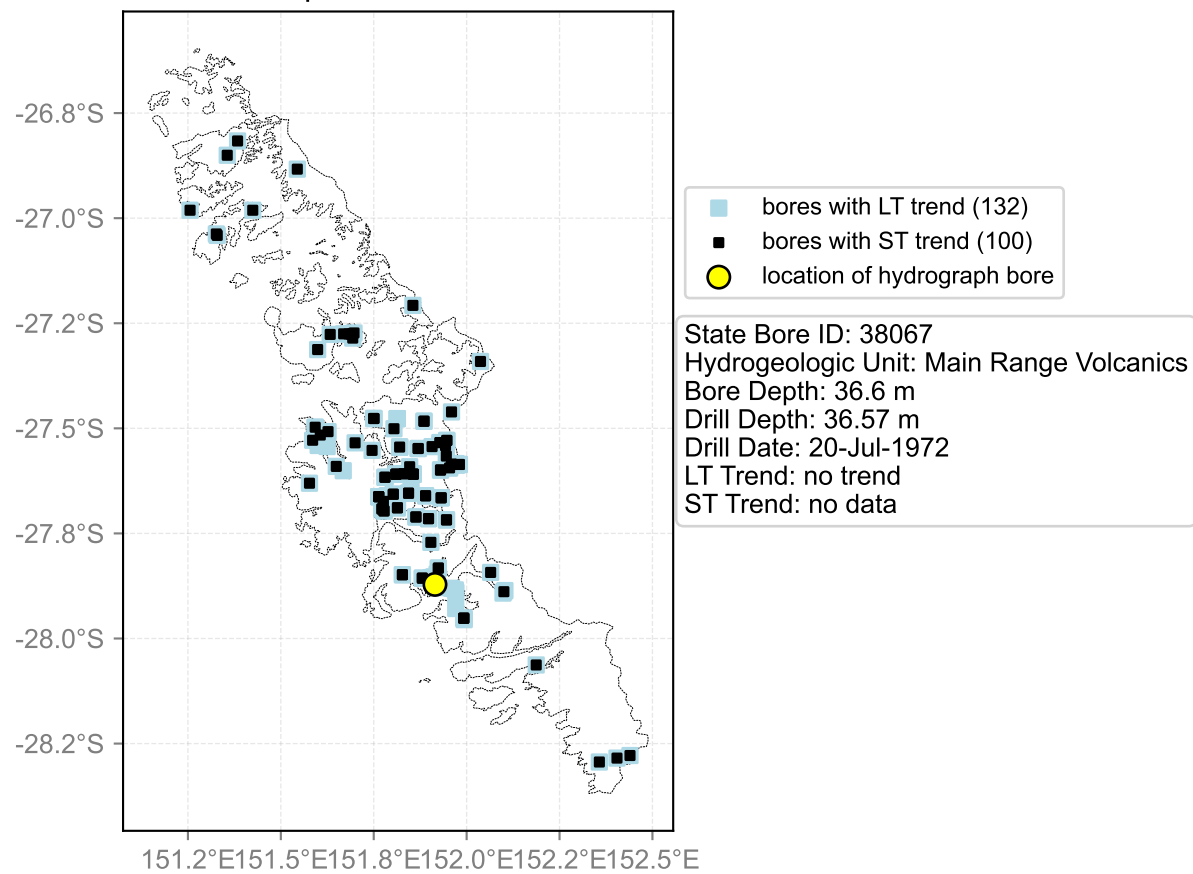

Map View for GS65

Hydrograph for hydroid: 40132780

Map View for GS65

Hydrograph for hydroid: 40132917

Map View for GS65

Hydrograph for hydroid: 40132921

Map View for GS65

Hydrograph for hydroid: 40132936

Map View for GS65

Hydrograph for hydroid: 40133070

Map View for GS65

Hydrograph for hydroid: 40133288

Map View for GS65

Hydrograph for hydroid: 40133318

Map View for GS65

Hydrograph for hydroid: 40133333