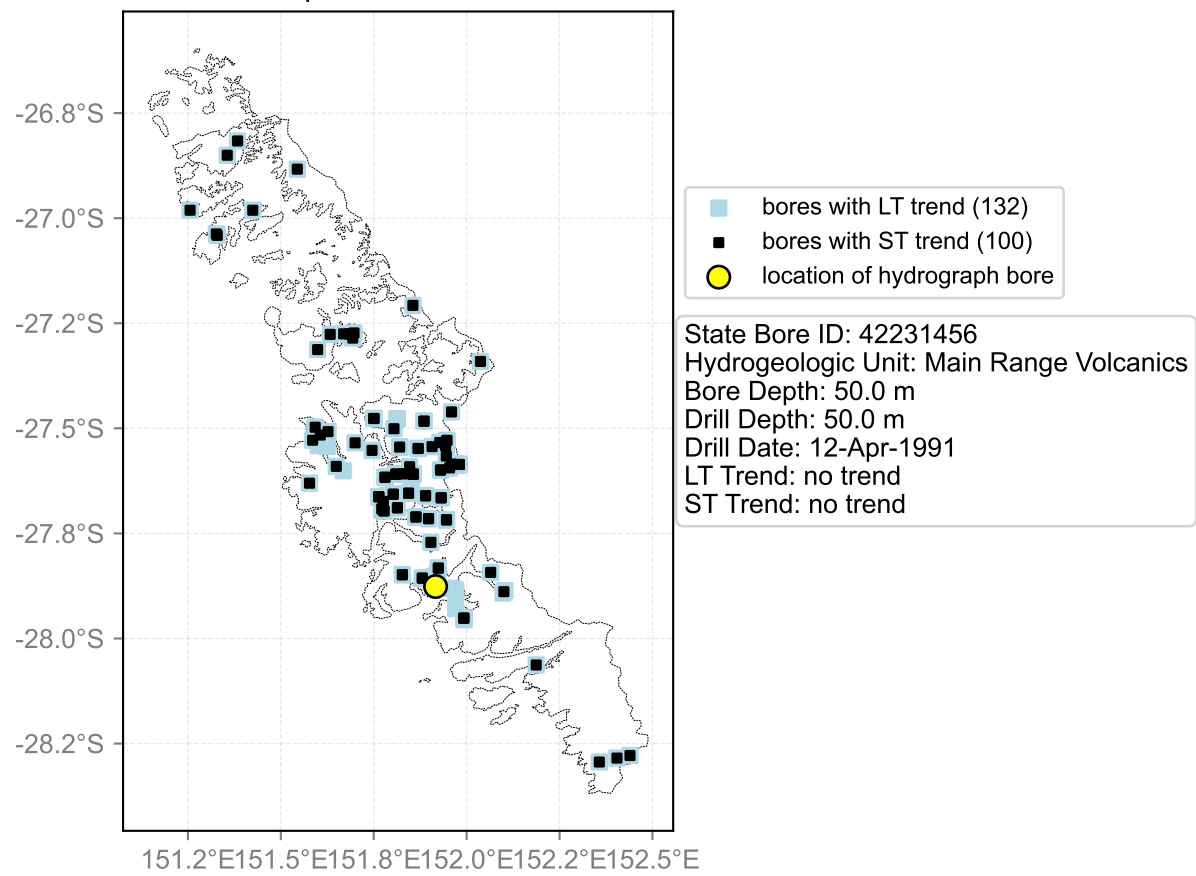

Map View for GS65

Hydrograph for hydroid: 40149502

Map View for GS65

Hydrograph for hydroid: 40149546

Map View for GS65

Hydrograph for hydroid: 40149577

Map View for GS65

Hydrograph for hydroid: 40149598

Map View for GS65

Hydrograph for hydroid: 40149779

Map View for GS65

Hydrograph for hydroid: 40150580

Map View for GS65

Hydrograph for hydroid: 40150725

Map View for GS65

Hydrograph for hydroid: 40151043

Map View for GS65

Hydrograph for hydroid: 40151295

Map View for GS65

Hydrograph for hydroid: 40151349

Map View for GS65

Hydrograph for hydroid: 40151424

Map View for GS65

Hydrograph for hydroid: 40151516