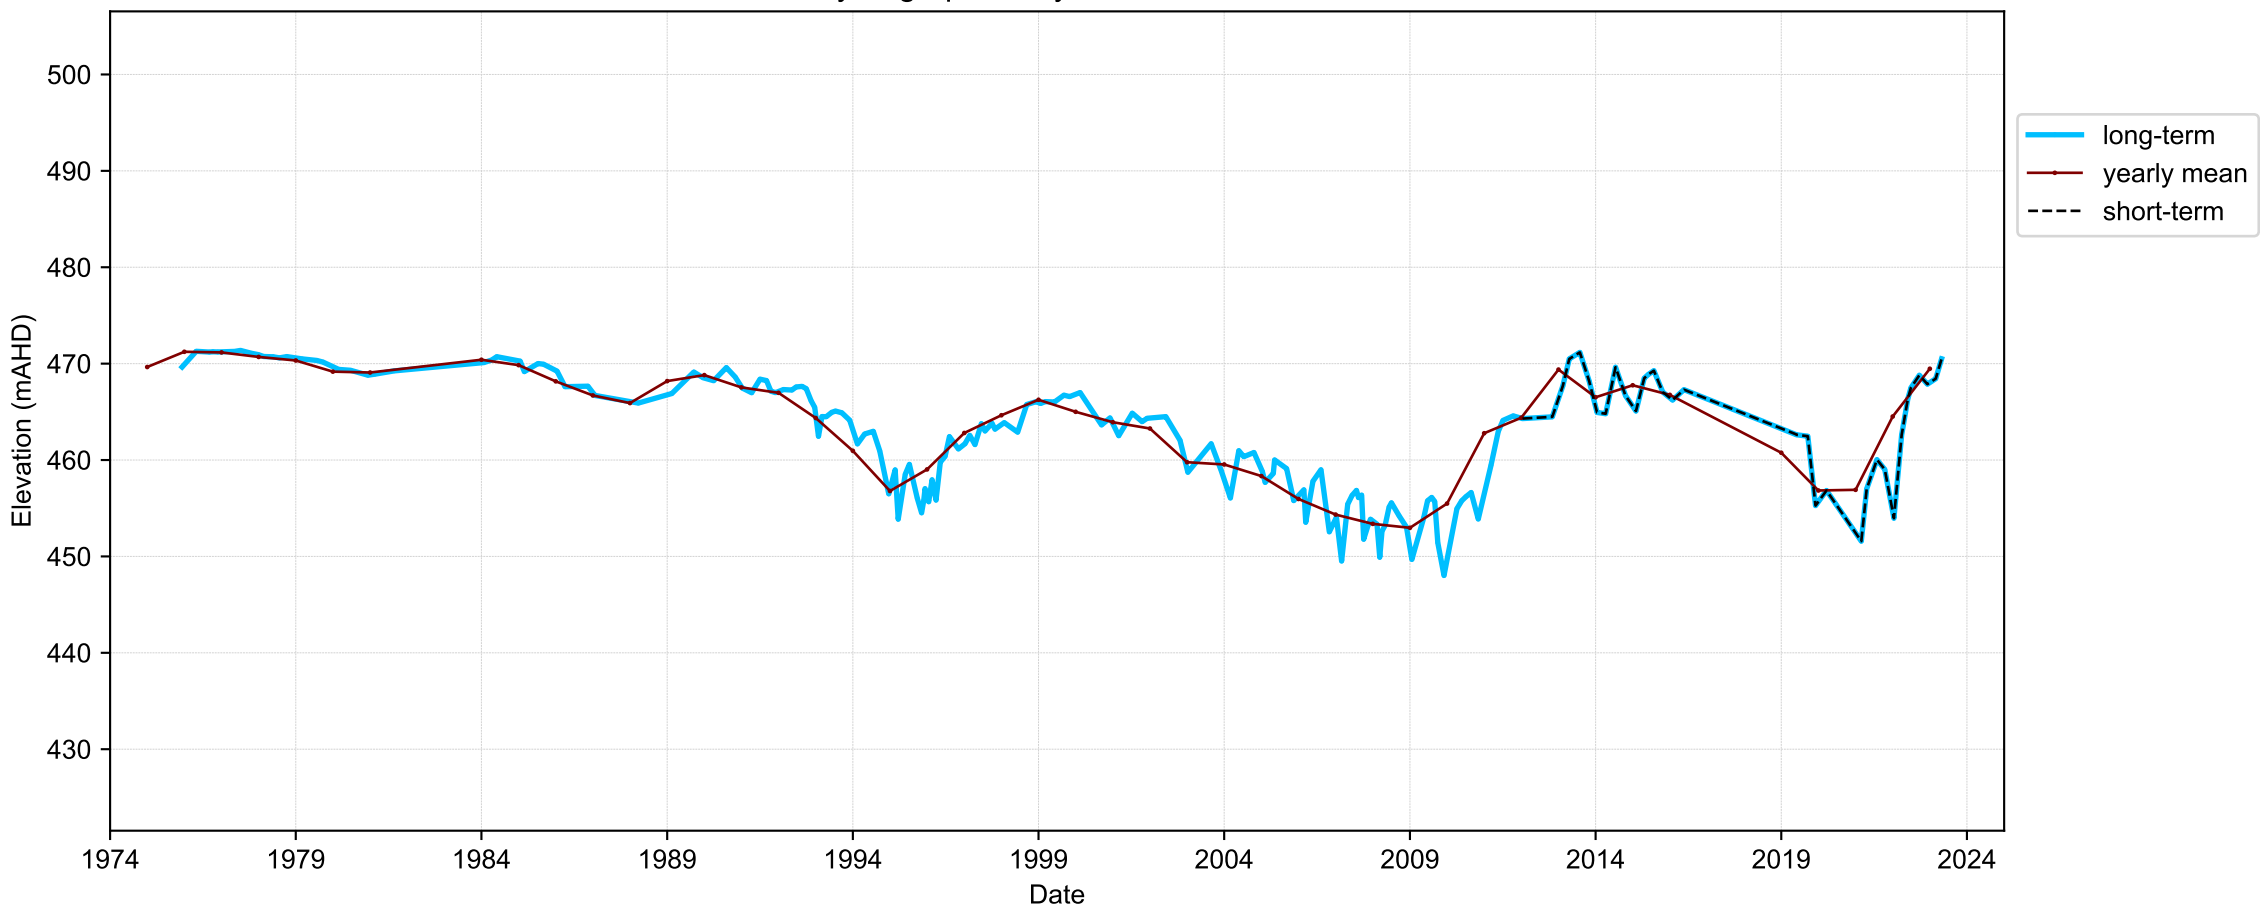

Map View for GS65

Hydrograph for hydroid: 40131902

Map View for GS65

Hydrograph for hydroid: 40132008

Map View for GS65

Hydrograph for hydroid: 40132009

Map View for GS65

Hydrograph for hydroid: 40132010