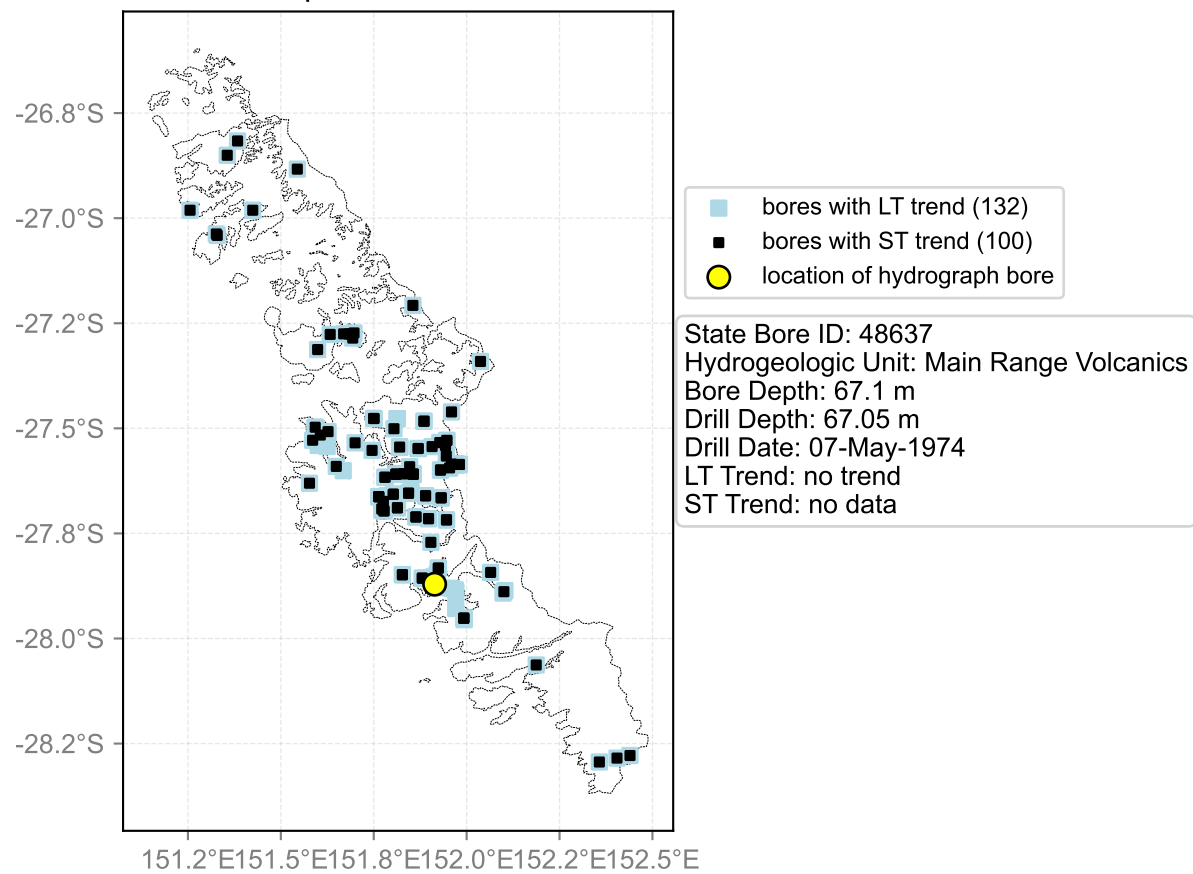

Map View for GS65

Hydrograph for hydroid: 40145028

Map View for GS65

Hydrograph for hydroid: 40145628

Map View for GS65

Hydrograph for hydroid: 40145671

Map View for GS65

Hydrograph for hydroid: 40145672

Map View for GS65

Hydrograph for hydroid: 40145674

Map View for GS65

Hydrograph for hydroid: 40146085

Map View for GS65

Hydrograph for hydroid: 40146086

Map View for GS65

Hydrograph for hydroid: 40146133

Map View for GS65

Hydrograph for hydroid: 40146323

Map View for GS65

Hydrograph for hydroid: 40146498

Map View for GS65

Hydrograph for hydroid: 40146557

Map View for GS65

Hydrograph for hydroid: 40146805