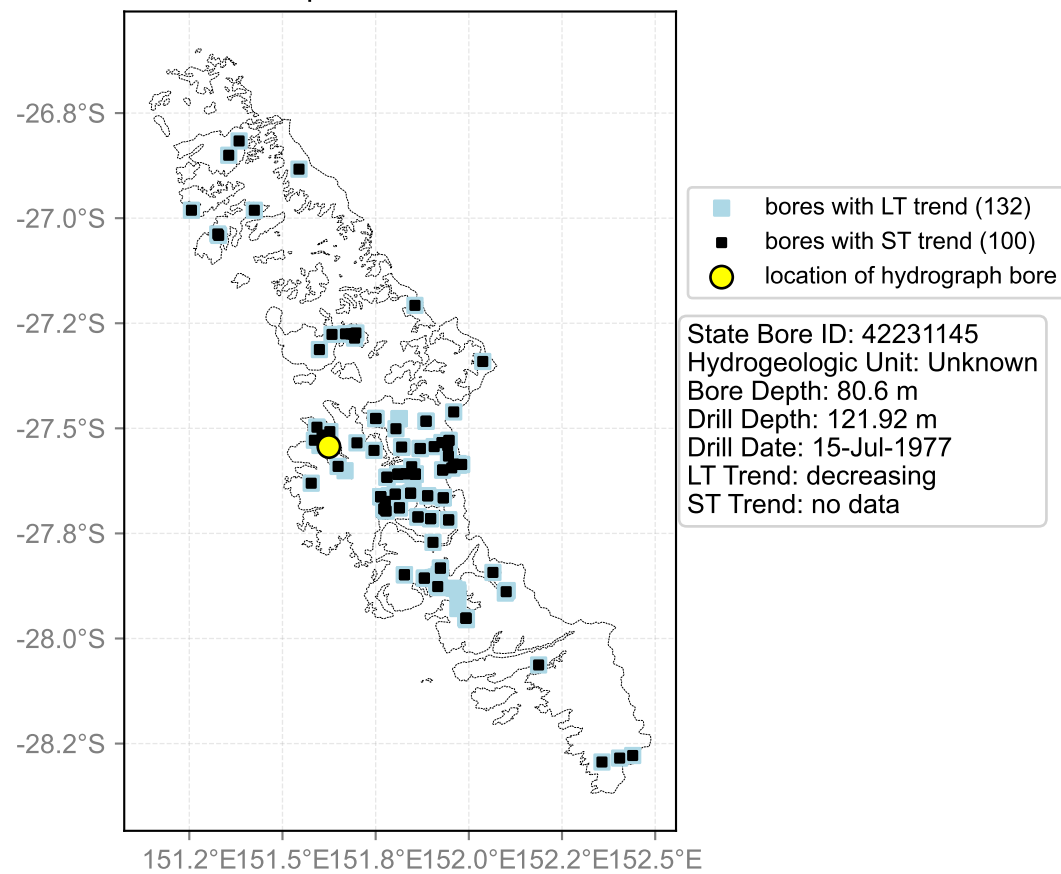

Map View for GS65

Hydrograph for hydroid: 40146954

Map View for GS65

Hydrograph for hydroid: 40147206

Map View for GS65

Hydrograph for hydroid: 40147291

Map View for GS65

Hydrograph for hydroid: 40147294

Map View for GS65

Hydrograph for hydroid: 40147445

Map View for GS65

Hydrograph for hydroid: 40147447

Map View for GS65

Hydrograph for hydroid: 40147807

Map View for GS65

Hydrograph for hydroid: 40147863

Map View for GS65

Hydrograph for hydroid: 40147871

Map View for GS65

Hydrograph for hydroid: 40147889

Map View for GS65

Hydrograph for hydroid: 40148291

Map View for GS65

Hydrograph for hydroid: 40148356

Map View for GS65

Hydrograph for hydroid: 40148402

Map View for GS65

Hydrograph for hydroid: 40148492

Map View for GS65

Hydrograph for hydroid: 40148493

Map View for GS65

Hydrograph for hydroid: 40148659