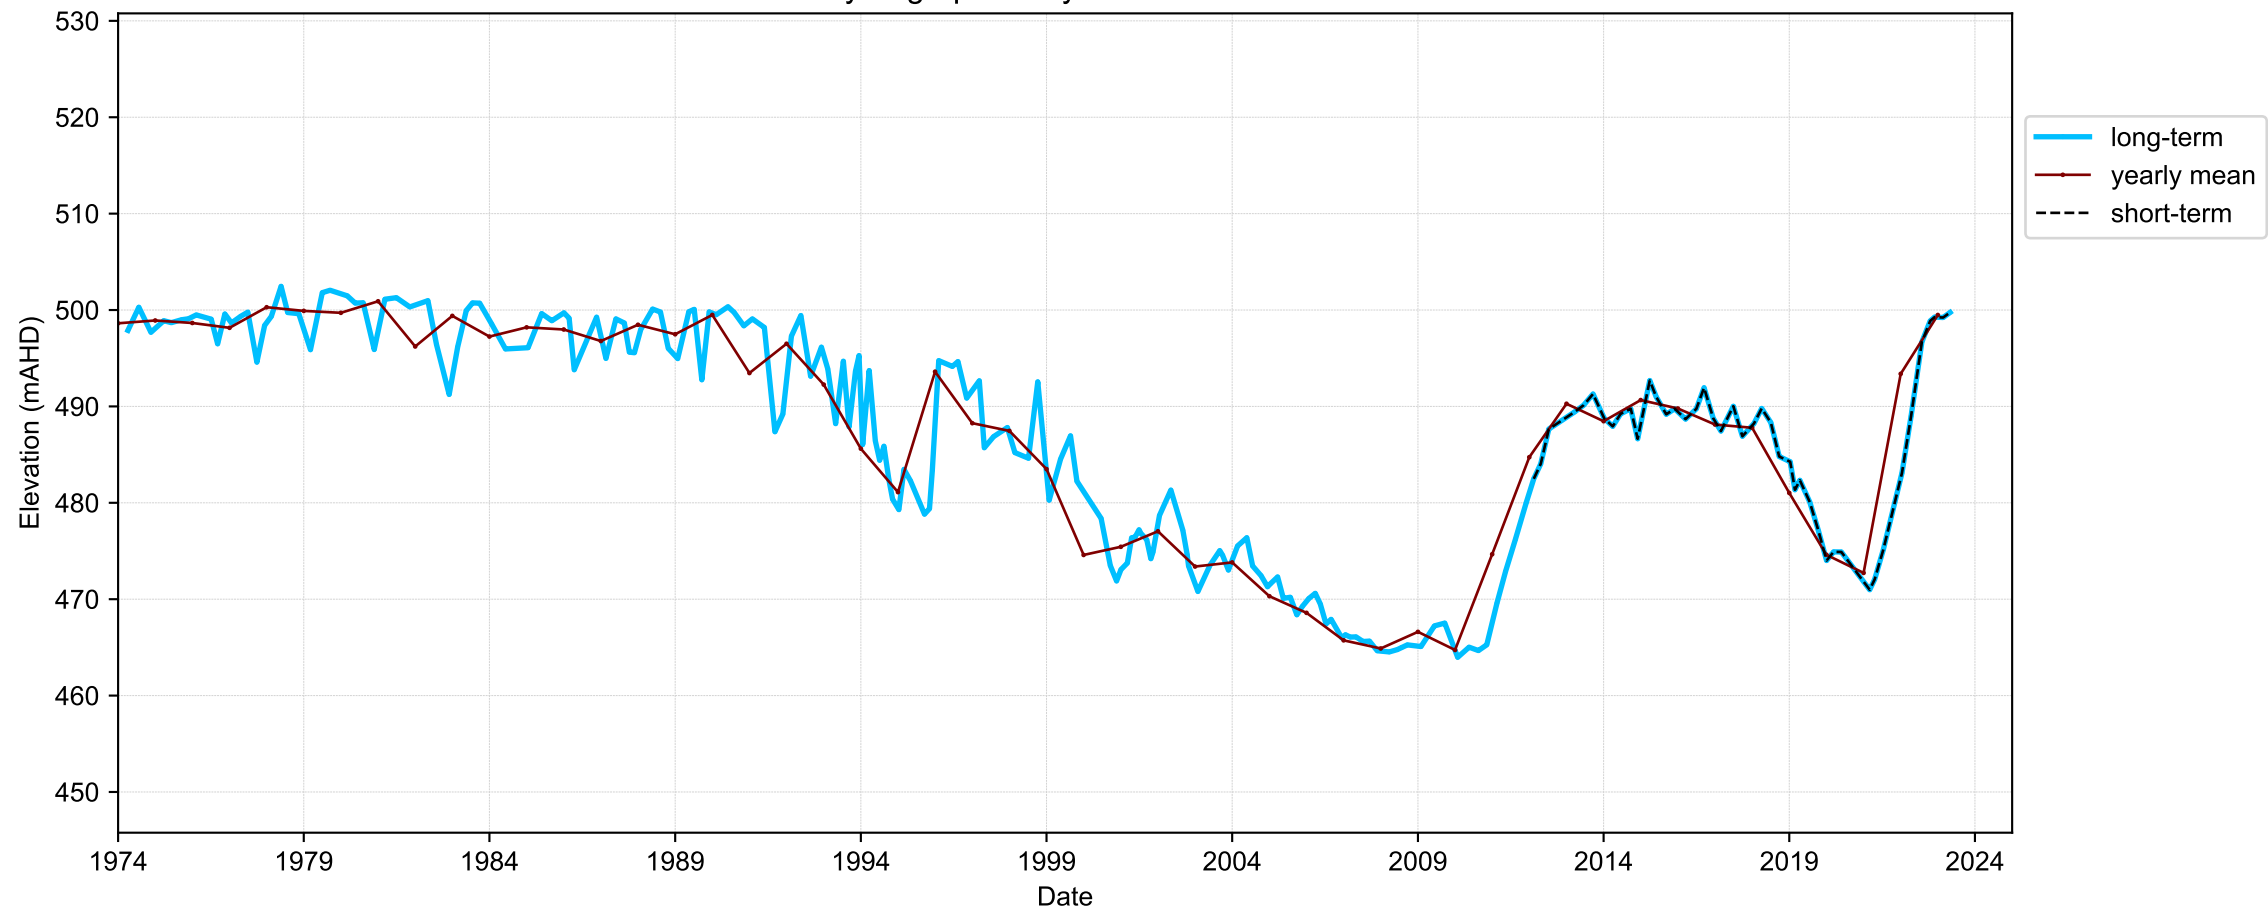

Map View for GS65

Hydrograph for hydroid: 40153044

Map View for GS65

Hydrograph for hydroid: 40153075

Map View for GS65

Hydrograph for hydroid: 40153167

Map View for GS65

Hydrograph for hydroid: 40153176