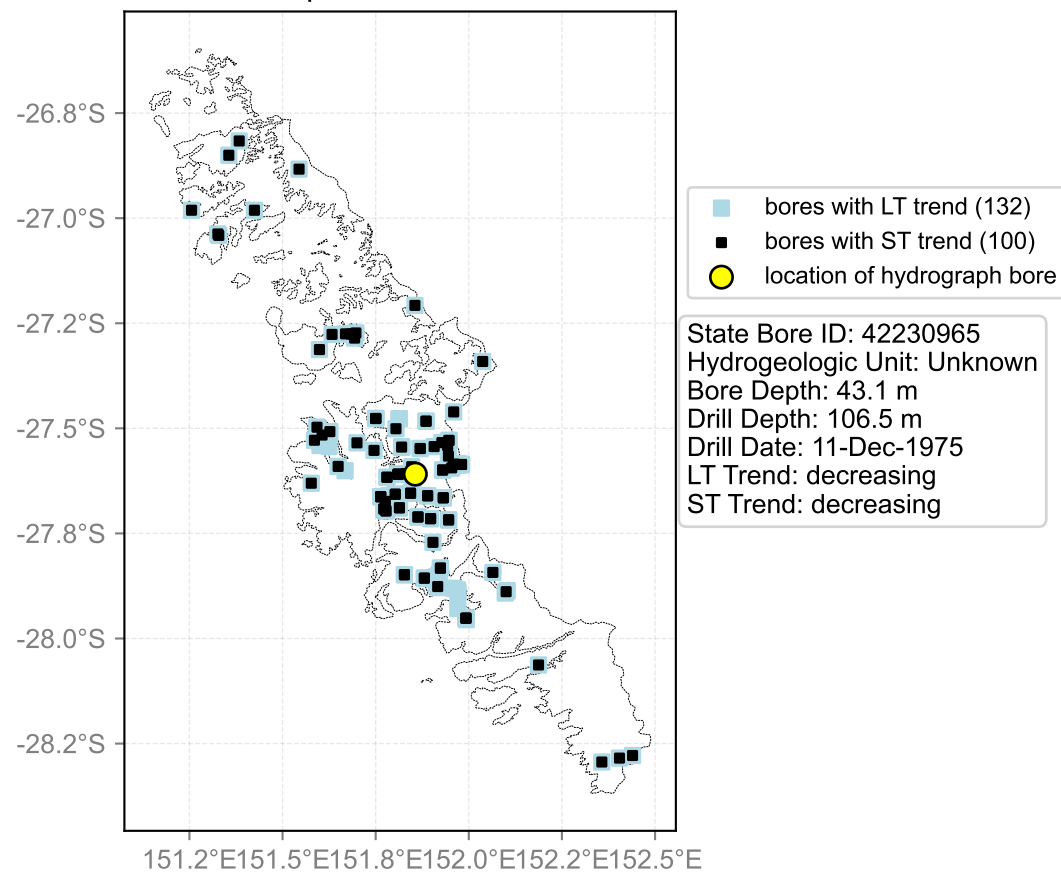

Map View for GS65

Hydrograph for hydroid: 40142617

Map View for GS65

Hydrograph for hydroid: 40142633

Map View for GS65

Hydrograph for hydroid: 40142645

Map View for GS65

Hydrograph for hydroid: 40142835

Map View for GS65

Hydrograph for hydroid: 40142839

Map View for GS65

Hydrograph for hydroid: 40143058

Map View for GS65

Hydrograph for hydroid: 40143675

Map View for GS65

Hydrograph for hydroid: 40143792

Map View for GS65

Hydrograph for hydroid: 40143883

Map View for GS65

Hydrograph for hydroid: 40144053

Map View for GS65

Hydrograph for hydroid: 40144667

Map View for GS65

Hydrograph for hydroid: 40144668