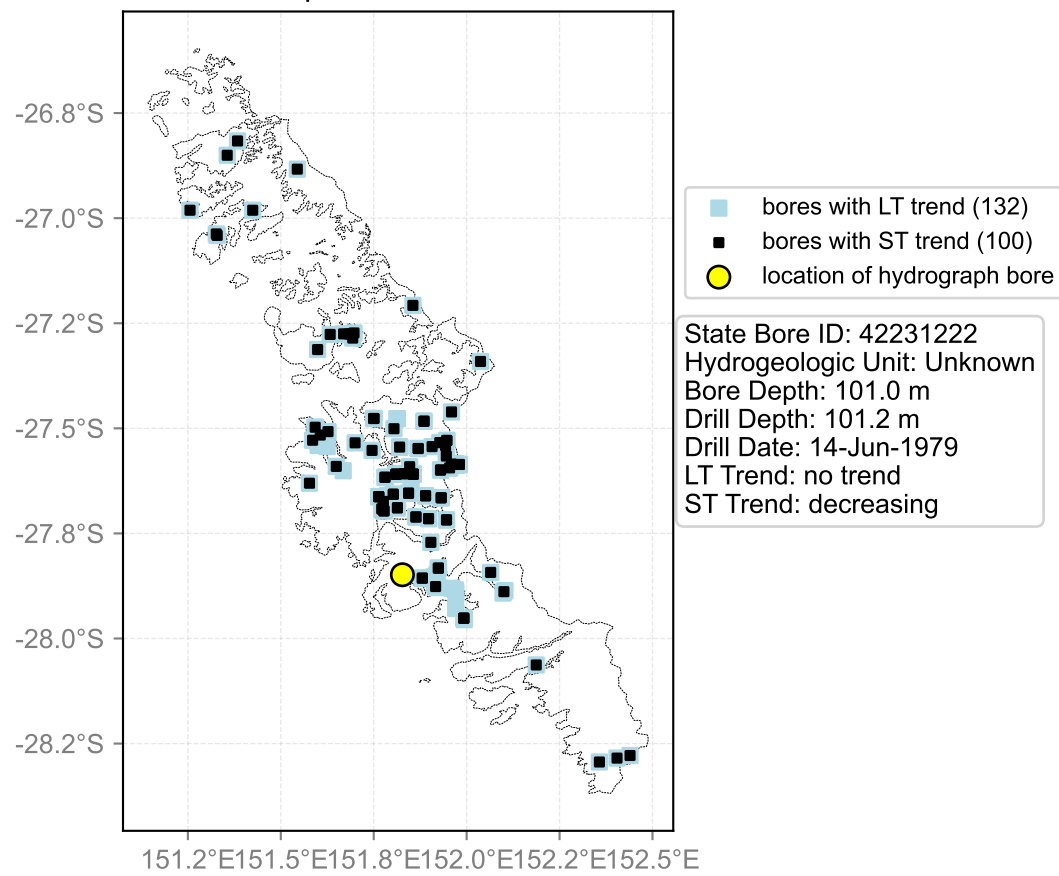

Map View for GS65

Hydrograph for hydroid: 40091146

Map View for GS65

Hydrograph for hydroid: 40117390

Map View for GS65

Hydrograph for hydroid: 40131691

Map View for GS65

Hydrograph for hydroid: 40131695

Map View for GS65

Hydrograph for hydroid: 40131902

Map View for GS65

Hydrograph for hydroid: 40132008

Map View for GS65

Hydrograph for hydroid: 40132009

Map View for GS65

Hydrograph for hydroid: 40132010

Map View for GS65

Hydrograph for hydroid: 40132011

Map View for GS65

Hydrograph for hydroid: 40132012

Map View for GS65

Hydrograph for hydroid: 40132310

Map View for GS65

Hydrograph for hydroid: 40132680