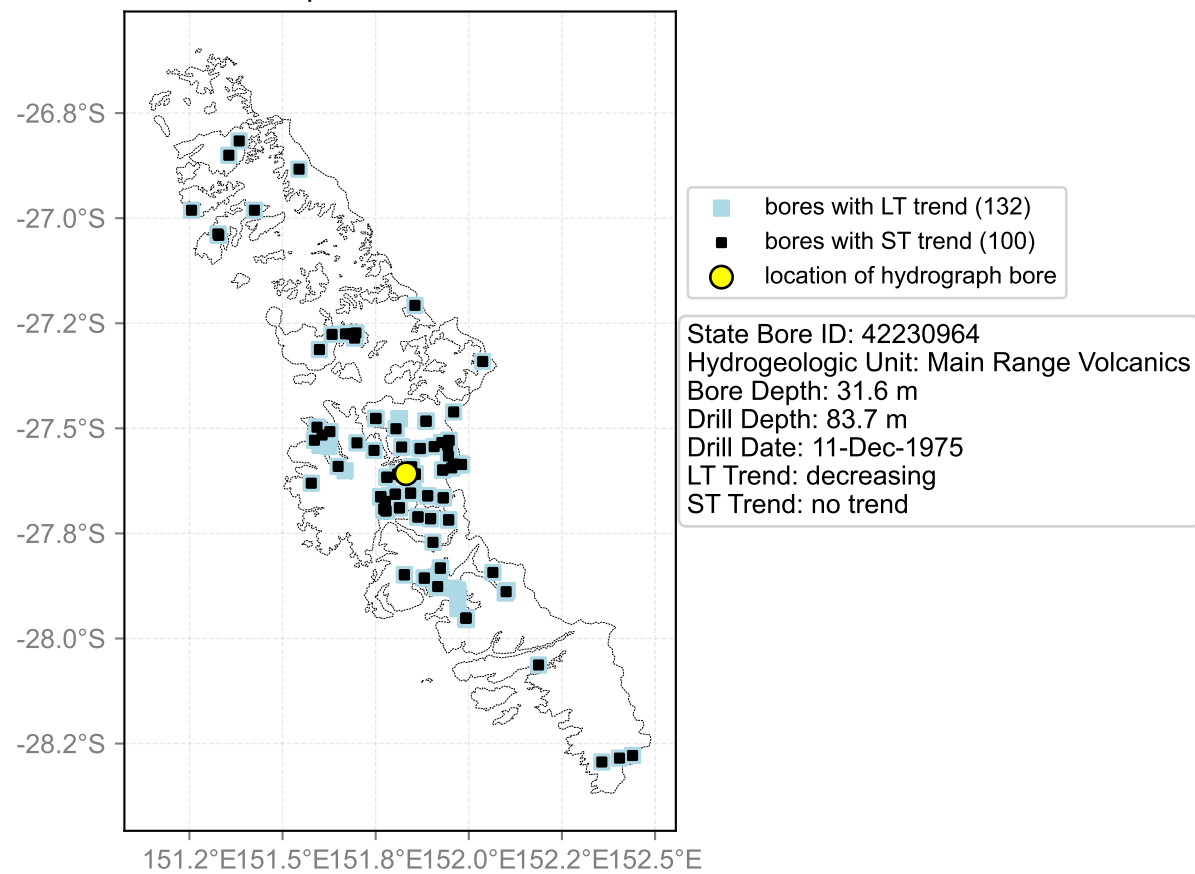

Map View for GS65

Hydrograph for hydroid: 40131902

Map View for GS65

Hydrograph for hydroid: 40132008

Map View for GS65

Hydrograph for hydroid: 40132009

Map View for GS65

Hydrograph for hydroid: 40132010

Map View for GS65

Hydrograph for hydroid: 40132011

Map View for GS65

Hydrograph for hydroid: 40132012

Map View for GS65

Hydrograph for hydroid: 40132310

Map View for GS65

Hydrograph for hydroid: 40132680

Map View for GS65

Hydrograph for hydroid: 40132780

Map View for GS65

Hydrograph for hydroid: 40132917

Map View for GS65

Hydrograph for hydroid: 40132921

Map View for GS65

Hydrograph for hydroid: 40132936