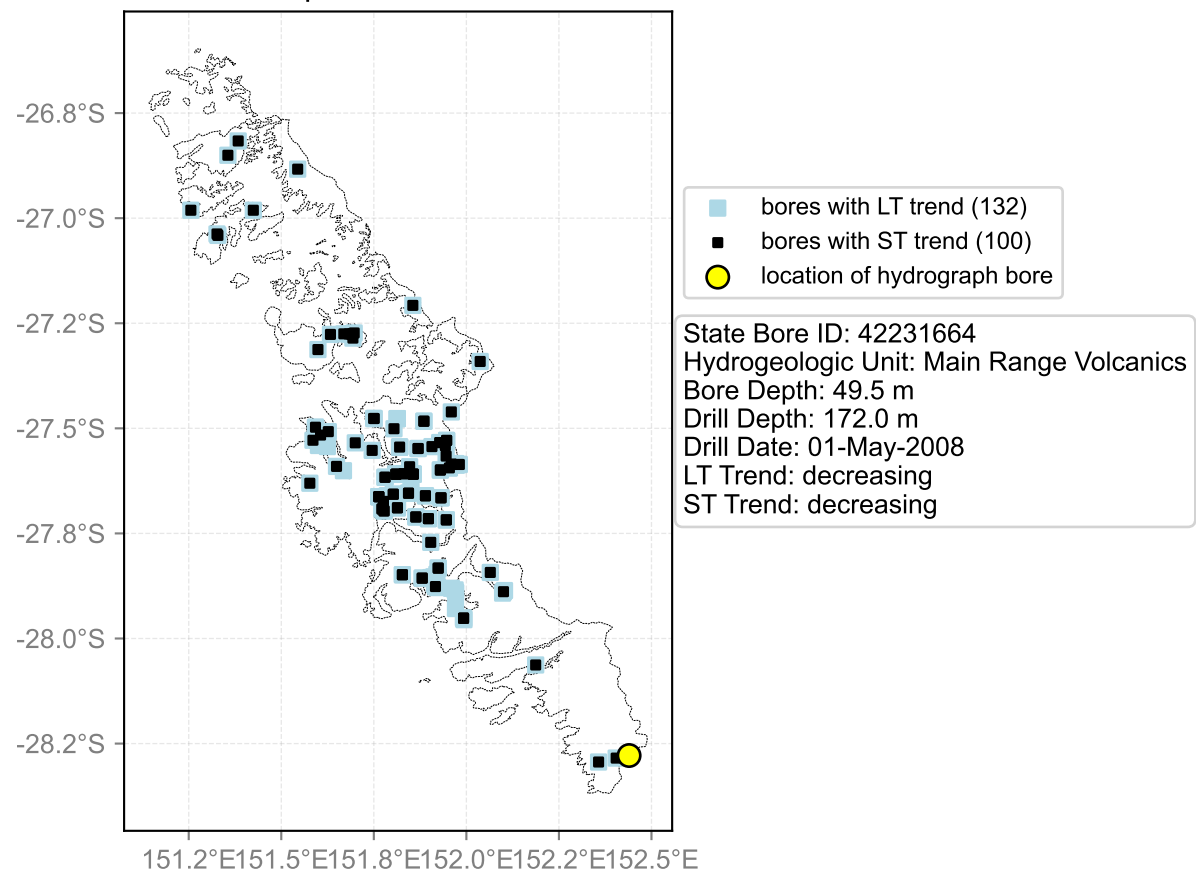

Map View for GS65

Hydrograph for hydroid: 40139549

Map View for GS65

Hydrograph for hydroid: 40139720

Map View for GS65

Hydrograph for hydroid: 40140451

Map View for GS65

Hydrograph for hydroid: 40140736

Map View for GS65

Hydrograph for hydroid: 40140872

Map View for GS65

Hydrograph for hydroid: 40140874

Map View for GS65

Hydrograph for hydroid: 40141169

Map View for GS65

Hydrograph for hydroid: 40141500