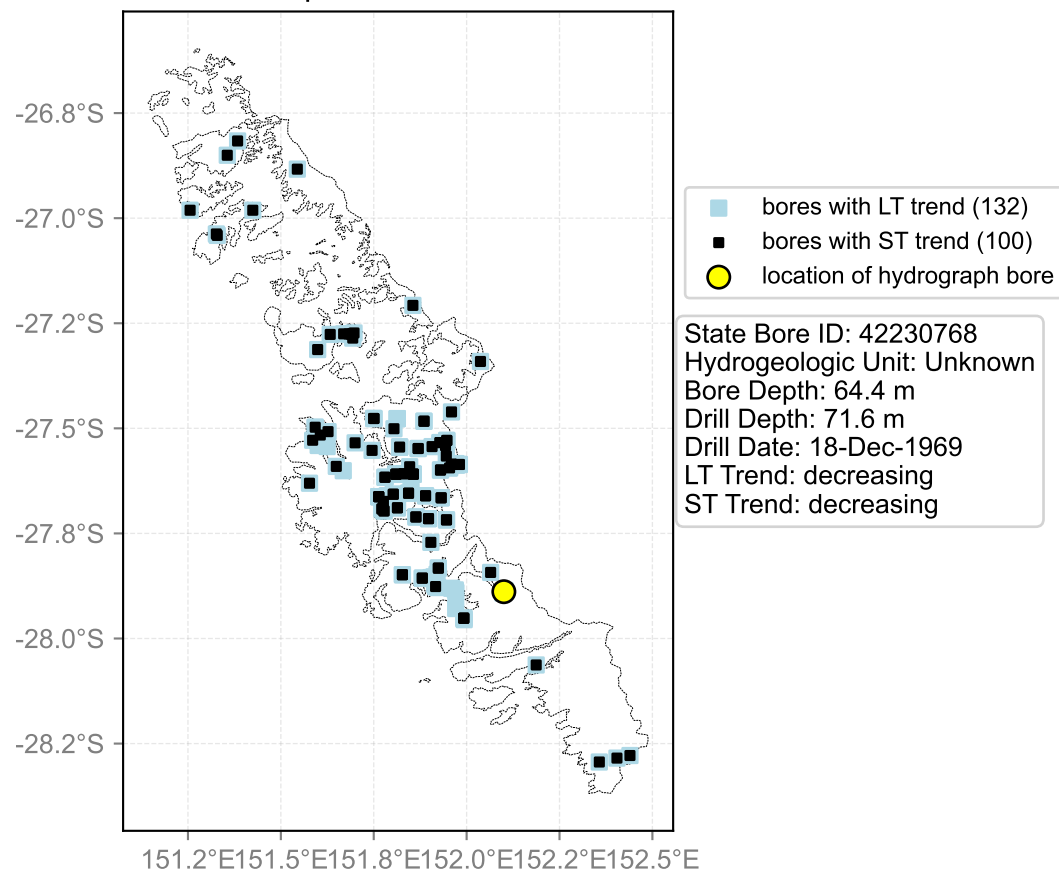

Map View for GS65

Hydrograph for hydroid: 40152233

Map View for GS65

Hydrograph for hydroid: 40152736

Map View for GS65

Hydrograph for hydroid: 40152844

Map View for GS65

Hydrograph for hydroid: 40153020

Map View for GS65

Hydrograph for hydroid: 40153044

Map View for GS65

Hydrograph for hydroid: 40153075

Map View for GS65

Hydrograph for hydroid: 40153167

Map View for GS65

Hydrograph for hydroid: 40153176

Map View for GS65

Hydrograph for hydroid: 40153418

Map View for GS65

Hydrograph for hydroid: 40153507

Map View for GS65

Hydrograph for hydroid: 40153548