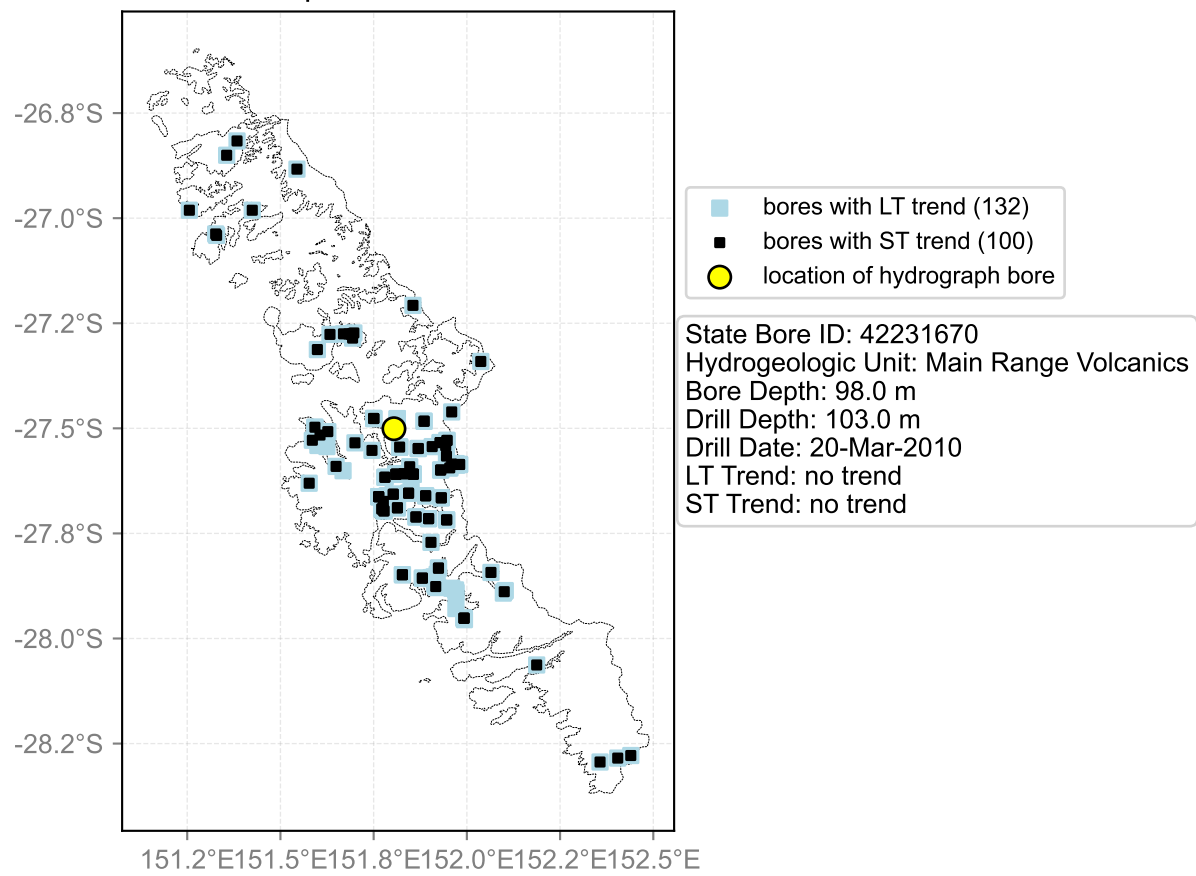

Map View for GS65

Hydrograph for hydroid: 40145028

Map View for GS65

Hydrograph for hydroid: 40145628

Map View for GS65

Hydrograph for hydroid: 40145671

Map View for GS65

Hydrograph for hydroid: 40145672

Map View for GS65

Hydrograph for hydroid: 40145674

Map View for GS65

Hydrograph for hydroid: 40146085

Map View for GS65

Hydrograph for hydroid: 40146086

Map View for GS65

Hydrograph for hydroid: 40146133

Map View for GS65

Hydrograph for hydroid: 40146323

Map View for GS65

Hydrograph for hydroid: 40146498

Map View for GS65

Hydrograph for hydroid: 40146557

Map View for GS65

Hydrograph for hydroid: 40146805