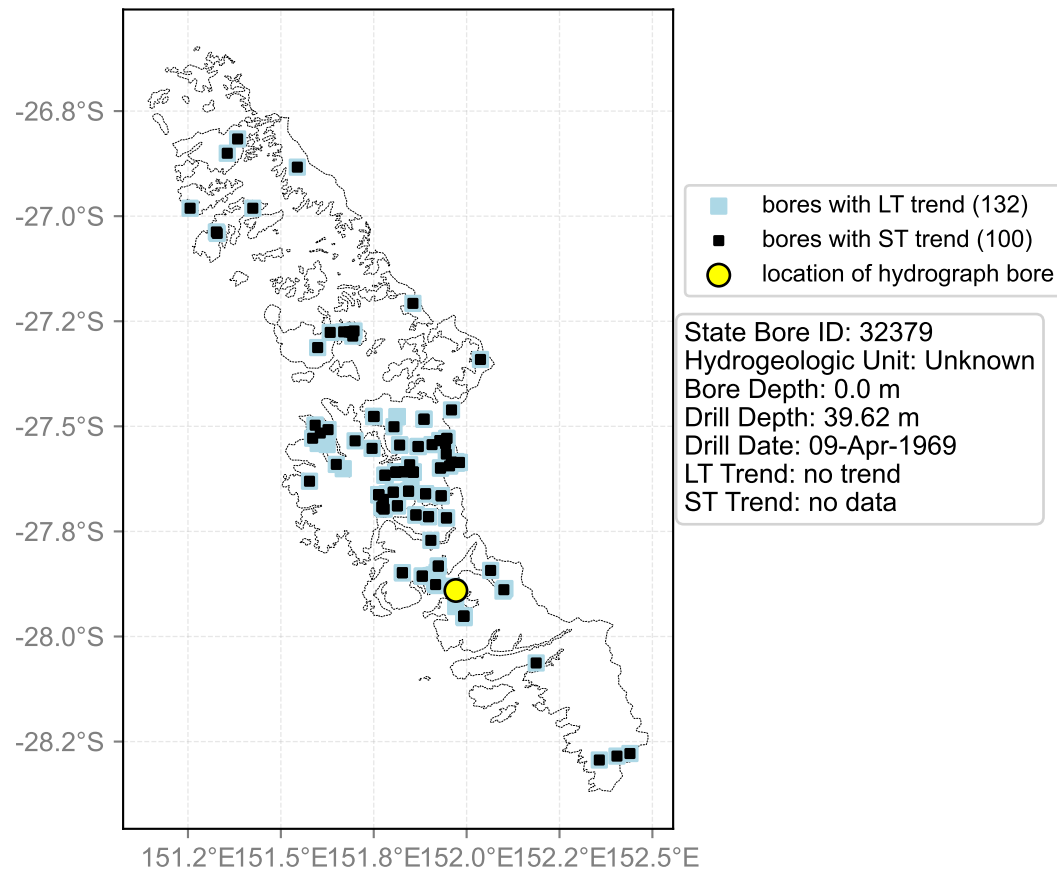

Map View for GS65

Hydrograph for hydroid: 40136424

Map View for GS65

Hydrograph for hydroid: 40136920

Map View for GS65

Hydrograph for hydroid: 40137009

Map View for GS65

Hydrograph for hydroid: 40137212

Map View for GS65

Hydrograph for hydroid: 40137435

Map View for GS65

Hydrograph for hydroid: 40137692

Map View for GS65

Hydrograph for hydroid: 40137873

Map View for GS65

Hydrograph for hydroid: 40138172