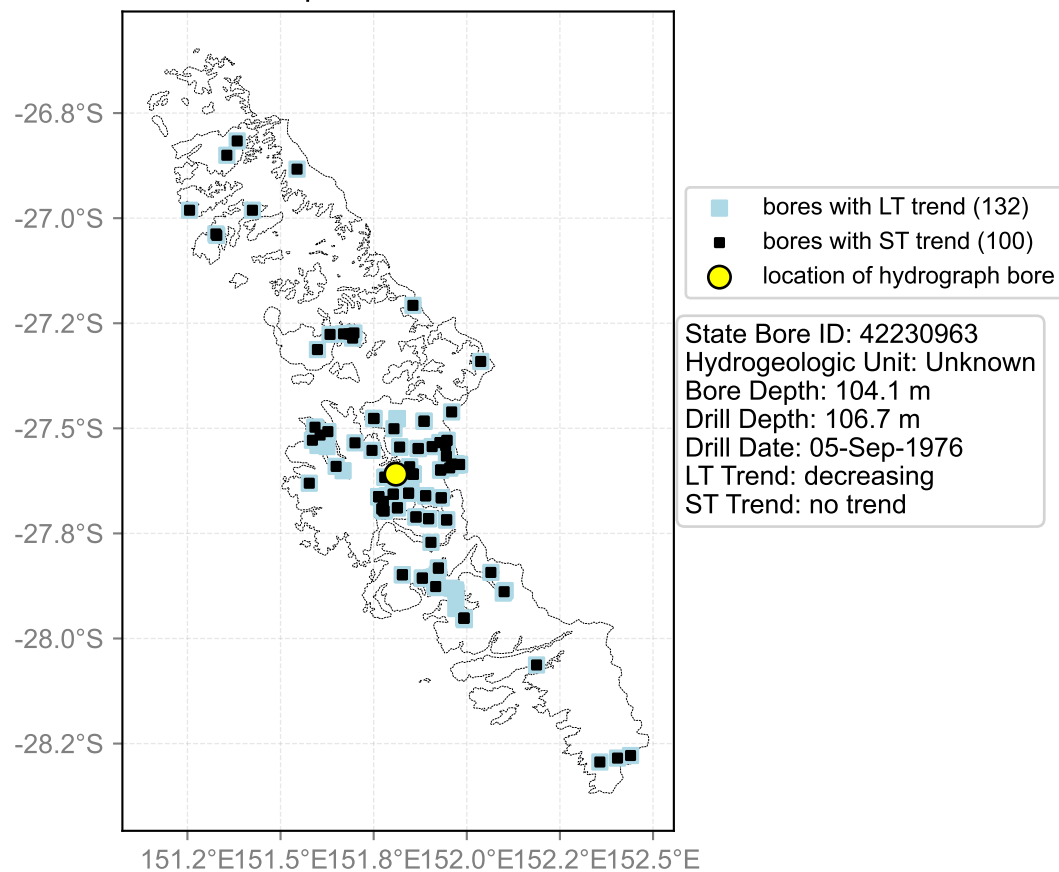

Map View for GS65

Hydrograph for hydroid: 40141934

Map View for GS65

Hydrograph for hydroid: 40142190

Map View for GS65

Hydrograph for hydroid: 40142495

Map View for GS65

Hydrograph for hydroid: 40142554

Map View for GS65

Hydrograph for hydroid: 40142617

Map View for GS65

Hydrograph for hydroid: 40142633

Map View for GS65

Hydrograph for hydroid: 40142645

Map View for GS65

Hydrograph for hydroid: 40142835

Map View for GS65

Hydrograph for hydroid: 40142839

Map View for GS65

Hydrograph for hydroid: 40143058

Map View for GS65

Hydrograph for hydroid: 40143675

Map View for GS65

Hydrograph for hydroid: 40143792