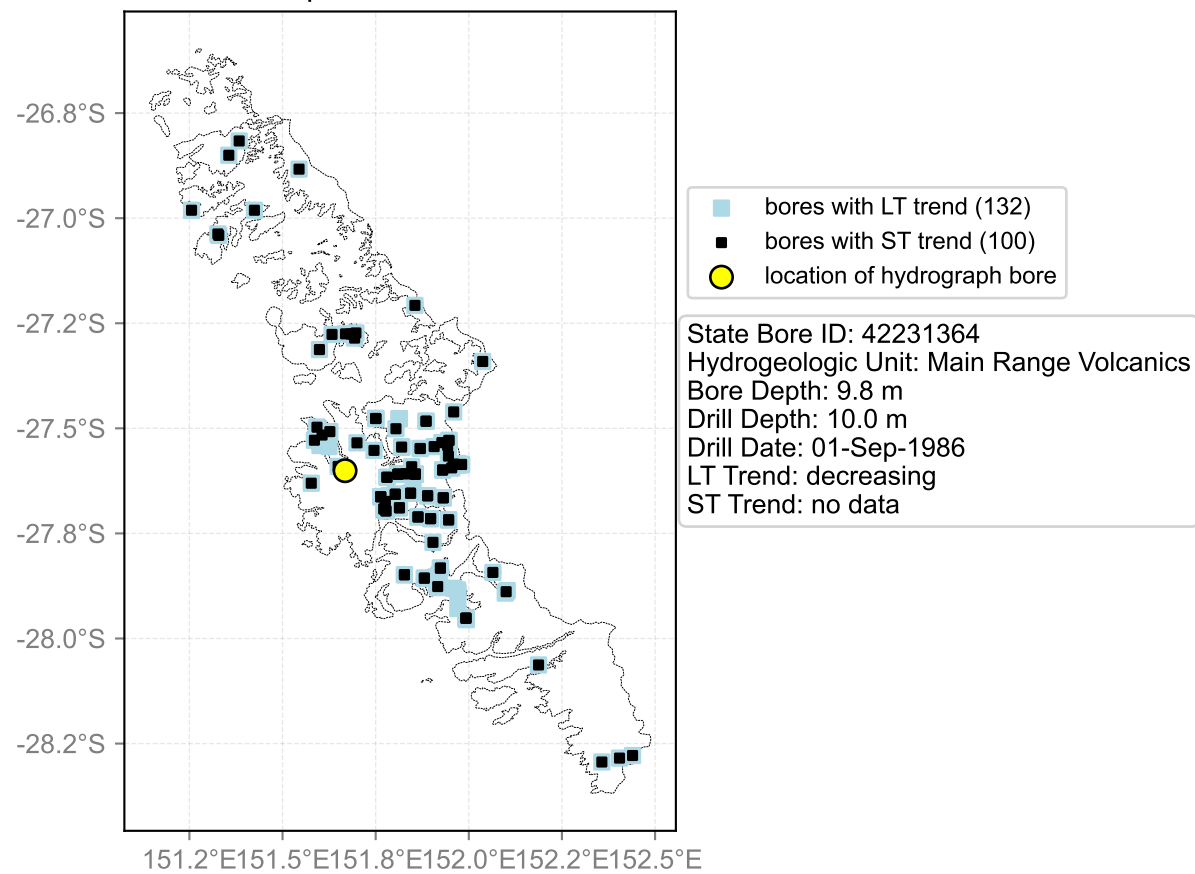

Map View for GS65

Hydrograph for hydroid: 40139549

Map View for GS65

Hydrograph for hydroid: 40139720

Map View for GS65

Hydrograph for hydroid: 40140451

Map View for GS65

Hydrograph for hydroid: 40140736

Map View for GS65

Hydrograph for hydroid: 40140872

Map View for GS65

Hydrograph for hydroid: 40140874

Map View for GS65

Hydrograph for hydroid: 40141169

Map View for GS65

Hydrograph for hydroid: 40141500