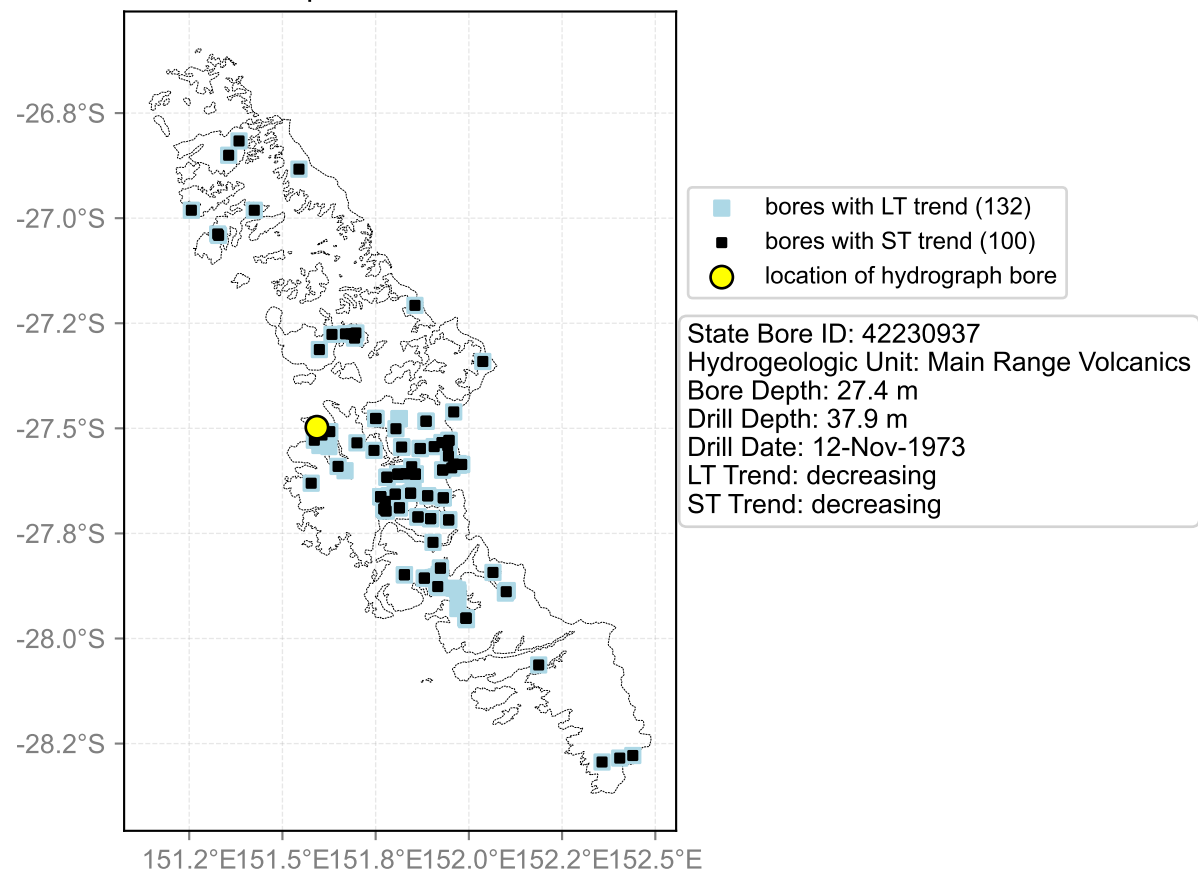

Map View for GS65

Hydrograph for hydroid: 40153044

Map View for GS65

Hydrograph for hydroid: 40153075

Map View for GS65

Hydrograph for hydroid: 40153167

Map View for GS65

Hydrograph for hydroid: 40153176

Map View for GS65

Hydrograph for hydroid: 40153418

Map View for GS65

Hydrograph for hydroid: 40153507

Map View for GS65

Hydrograph for hydroid: 40153548