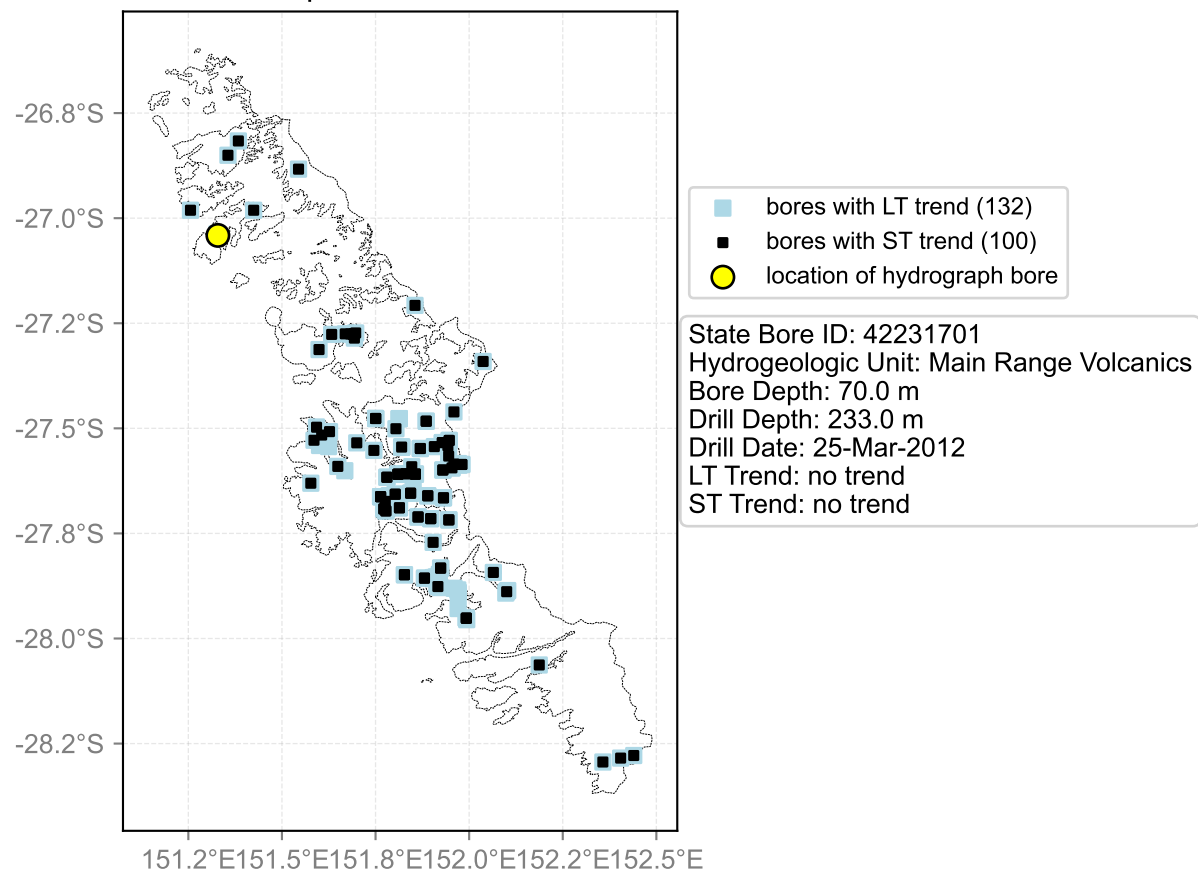

Map View for GS65

Hydrograph for hydroid: 40133914

Map View for GS65

Hydrograph for hydroid: 40133966

Map View for GS65

Hydrograph for hydroid: 40134235

Map View for GS65

Hydrograph for hydroid: 40134793

Map View for GS65

Hydrograph for hydroid: 40135199

Map View for GS65

Hydrograph for hydroid: 40135285

Map View for GS65

Hydrograph for hydroid: 40135797

Map View for GS65

Hydrograph for hydroid: 40135809

Map View for GS65

Hydrograph for hydroid: 40135876

Map View for GS65

Hydrograph for hydroid: 40136149

Map View for GS65

Hydrograph for hydroid: 40136229

Map View for GS65

Hydrograph for hydroid: 40136232