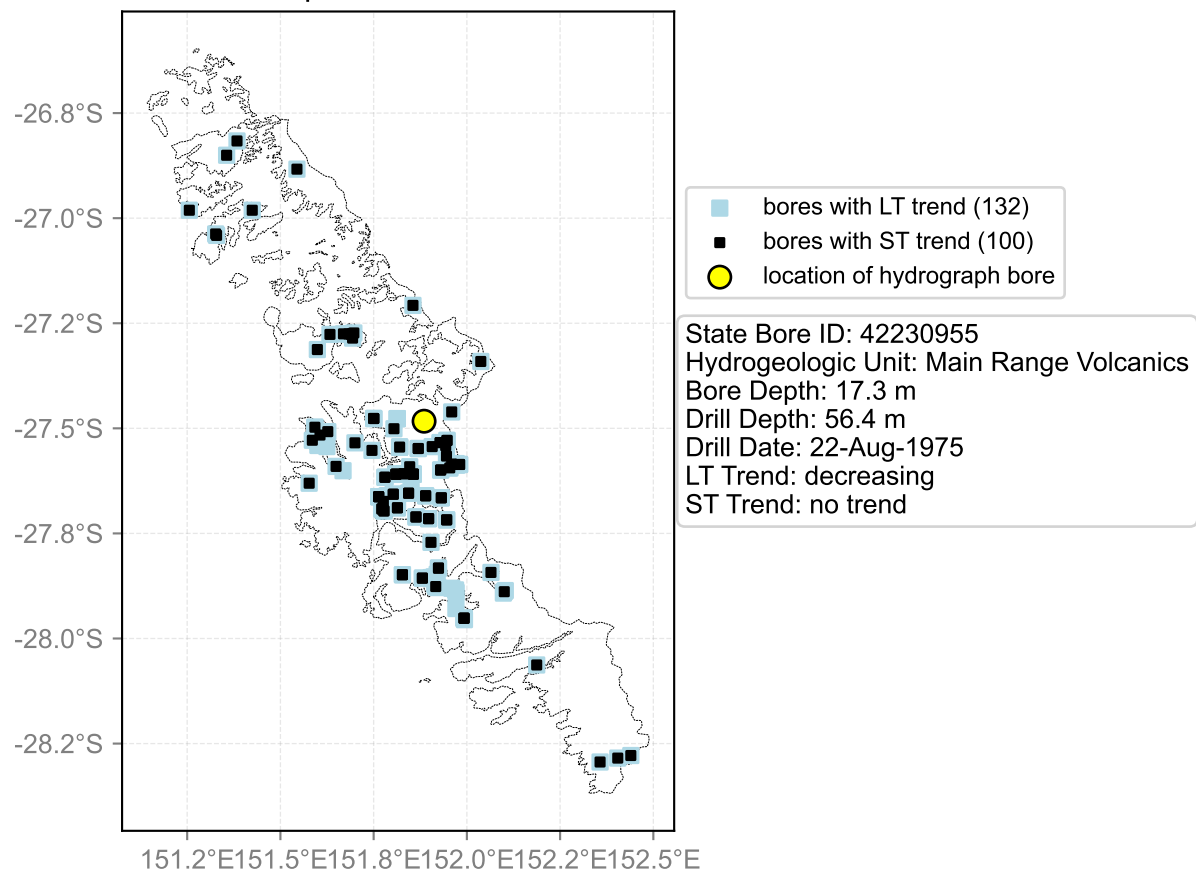

Map View for GS65

Hydrograph for hydroid: 40141934

Map View for GS65

Hydrograph for hydroid: 40142190

Map View for GS65

Hydrograph for hydroid: 40142495

Map View for GS65

Hydrograph for hydroid: 40142554

Map View for GS65

Hydrograph for hydroid: 40142617

Map View for GS65

Hydrograph for hydroid: 40142633

Map View for GS65

Hydrograph for hydroid: 40142645

Map View for GS65

Hydrograph for hydroid: 40142835