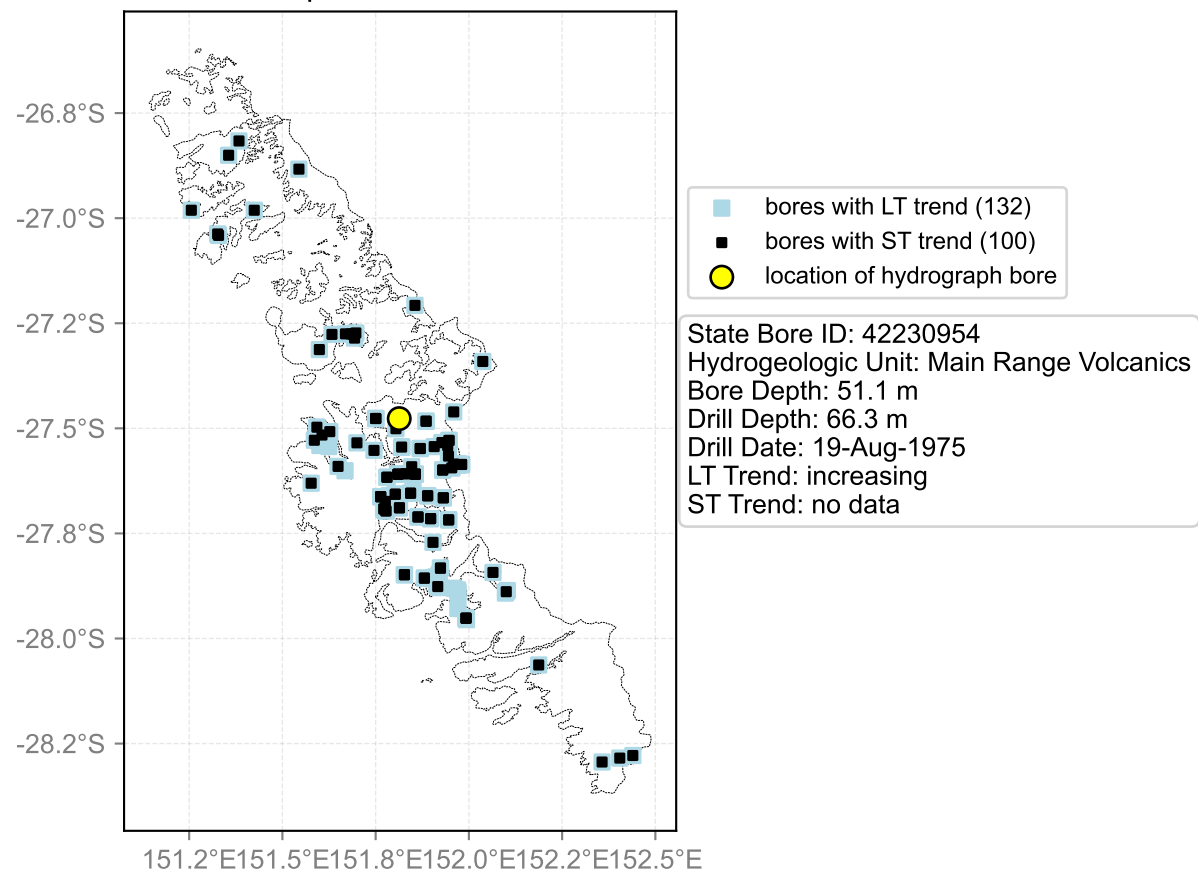

Map View for GS65

Hydrograph for hydroid: 40146954

Map View for GS65

Hydrograph for hydroid: 40147206

Map View for GS65

Hydrograph for hydroid: 40147291

Map View for GS65

Hydrograph for hydroid: 40147294

Map View for GS65

Hydrograph for hydroid: 40147445

Map View for GS65

Hydrograph for hydroid: 40147447

Map View for GS65

Hydrograph for hydroid: 40147807

Map View for GS65

Hydrograph for hydroid: 40147863