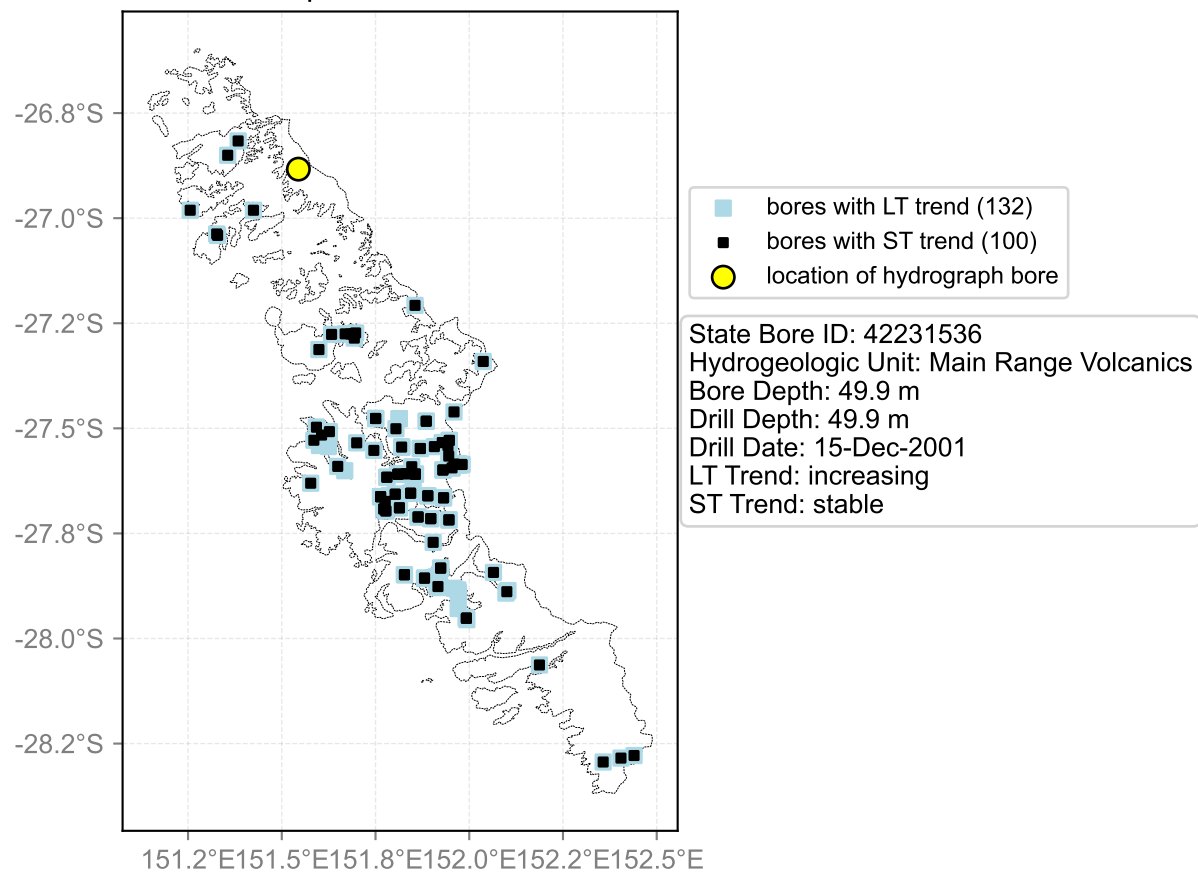

Map View for GS65

Hydrograph for hydroid: 40138754

Map View for GS65

Hydrograph for hydroid: 40138755

Map View for GS65

Hydrograph for hydroid: 40138813

Map View for GS65

Hydrograph for hydroid: 40138915

Map View for GS65

Hydrograph for hydroid: 40139549

Map View for GS65

Hydrograph for hydroid: 40139720

Map View for GS65

Hydrograph for hydroid: 40140451

Map View for GS65

Hydrograph for hydroid: 40140736