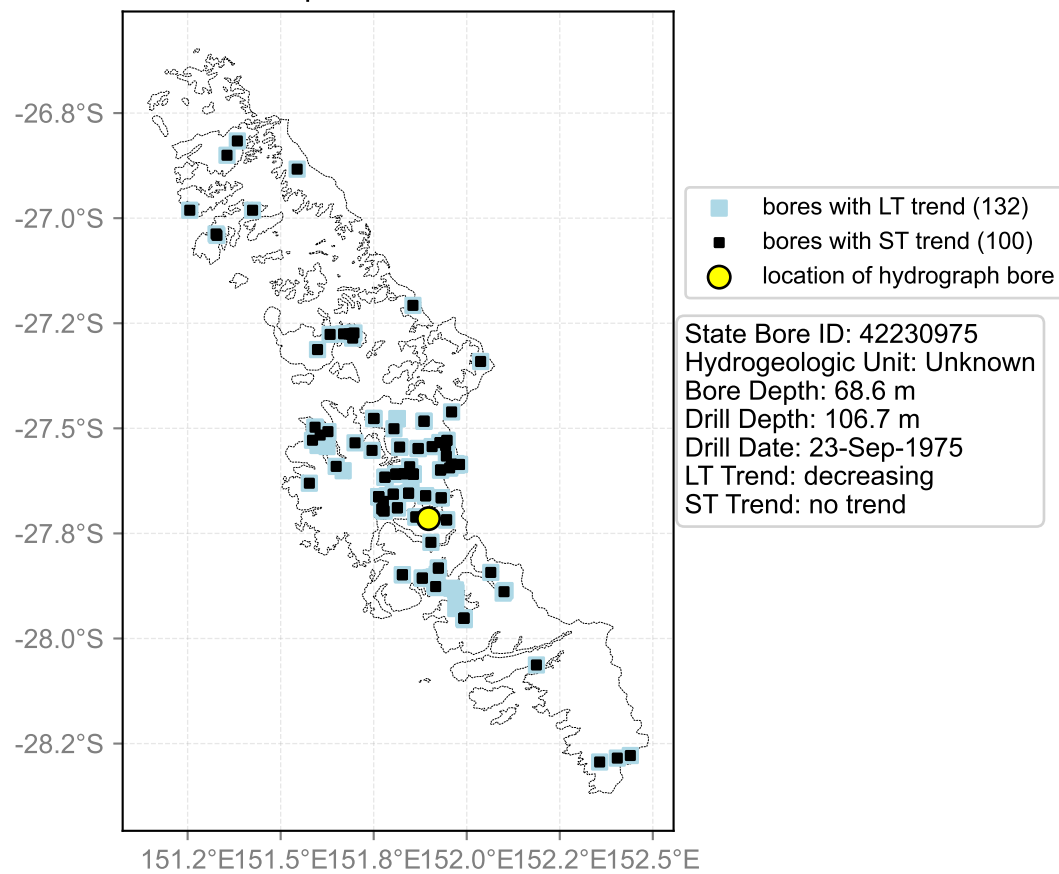

Map View for GS65

Hydrograph for hydroid: 40091146

Map View for GS65

Hydrograph for hydroid: 40117390

Map View for GS65

Hydrograph for hydroid: 40131691

Map View for GS65

Hydrograph for hydroid: 40131695

Map View for GS65

Hydrograph for hydroid: 40131902

Map View for GS65

Hydrograph for hydroid: 40132008

Map View for GS65

Hydrograph for hydroid: 40132009

Map View for GS65

Hydrograph for hydroid: 40132010

Map View for GS65

Hydrograph for hydroid: 40132011

Map View for GS65

Hydrograph for hydroid: 40132012

Map View for GS65

Hydrograph for hydroid: 40132310

Map View for GS65

Hydrograph for hydroid: 40132680