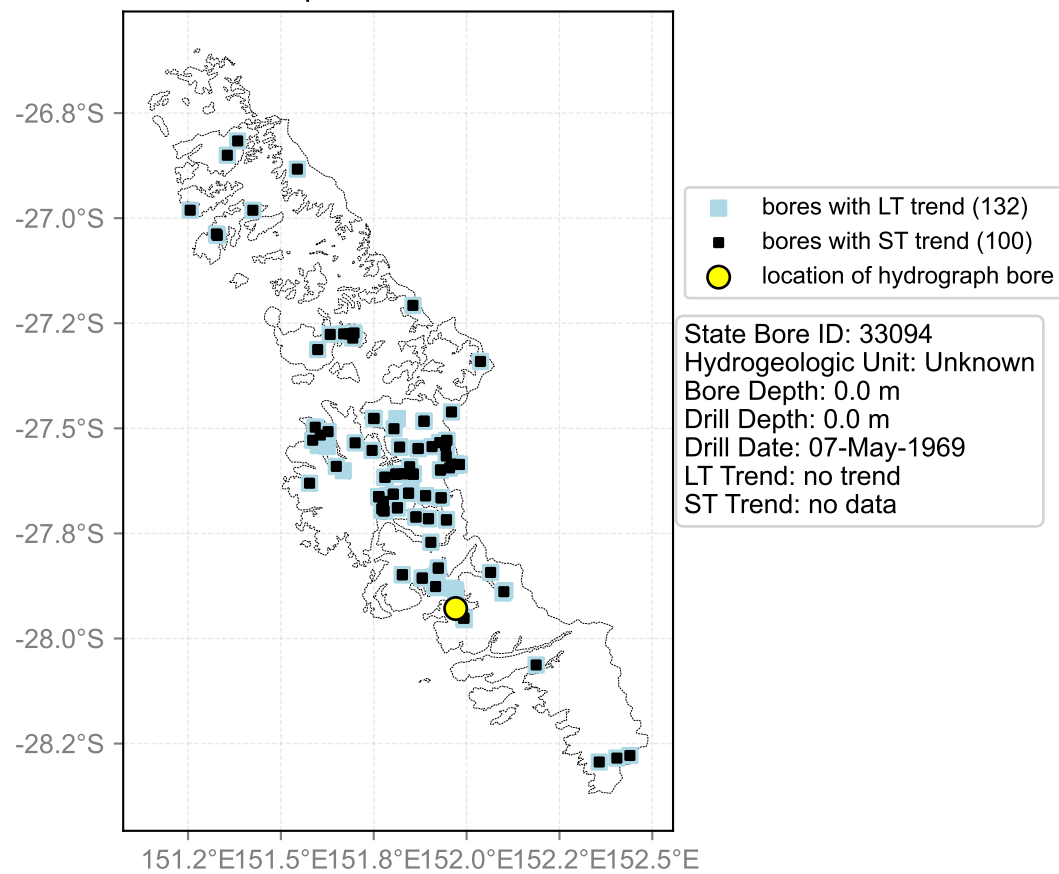

Map View for GS65

Hydrograph for hydroid: 40148811

Map View for GS65

Hydrograph for hydroid: 40148868

Map View for GS65

Hydrograph for hydroid: 40149405

Map View for GS65

Hydrograph for hydroid: 40149463

Map View for GS65

Hydrograph for hydroid: 40149502

Map View for GS65

Hydrograph for hydroid: 40149546

Map View for GS65

Hydrograph for hydroid: 40149577

Map View for GS65

Hydrograph for hydroid: 40149598

Map View for GS65

Hydrograph for hydroid: 40149779

Map View for GS65

Hydrograph for hydroid: 40150580

Map View for GS65

Hydrograph for hydroid: 40150725

Map View for GS65

Hydrograph for hydroid: 40151043