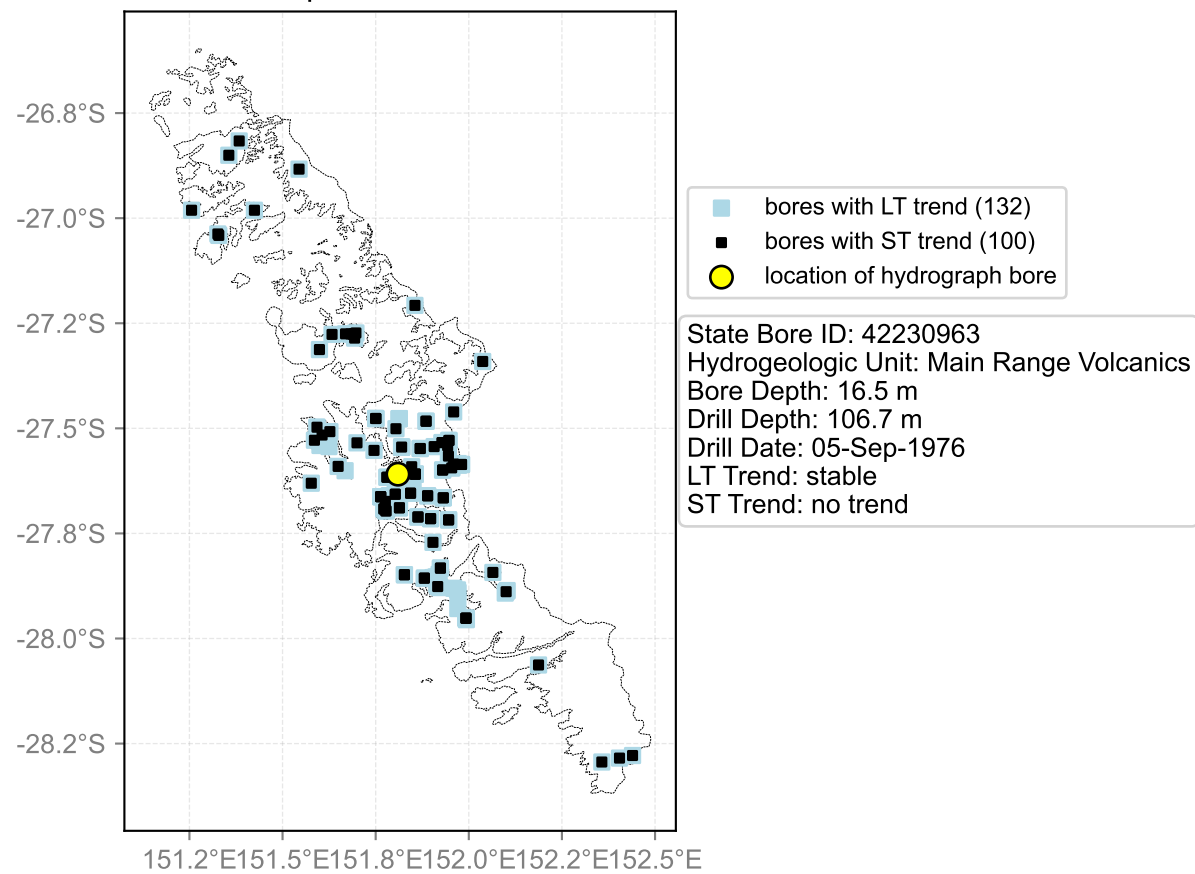

Map View for GS65

Hydrograph for hydroid: 40147445

Map View for GS65

Hydrograph for hydroid: 40147447

Map View for GS65

Hydrograph for hydroid: 40147807

Map View for GS65

Hydrograph for hydroid: 40147863

Map View for GS65

Hydrograph for hydroid: 40147871

Map View for GS65

Hydrograph for hydroid: 40147889

Map View for GS65

Hydrograph for hydroid: 40148291

Map View for GS65

Hydrograph for hydroid: 40148356

Map View for GS65

Hydrograph for hydroid: 40148402

Map View for GS65

Hydrograph for hydroid: 40148492

Map View for GS65

Hydrograph for hydroid: 40148493

Map View for GS65

Hydrograph for hydroid: 40148659

Map View for GS65

Hydrograph for hydroid: 40148811

Map View for GS65

Hydrograph for hydroid: 40148868

Map View for GS65

Hydrograph for hydroid: 40149405

Map View for GS65

Hydrograph for hydroid: 40149463