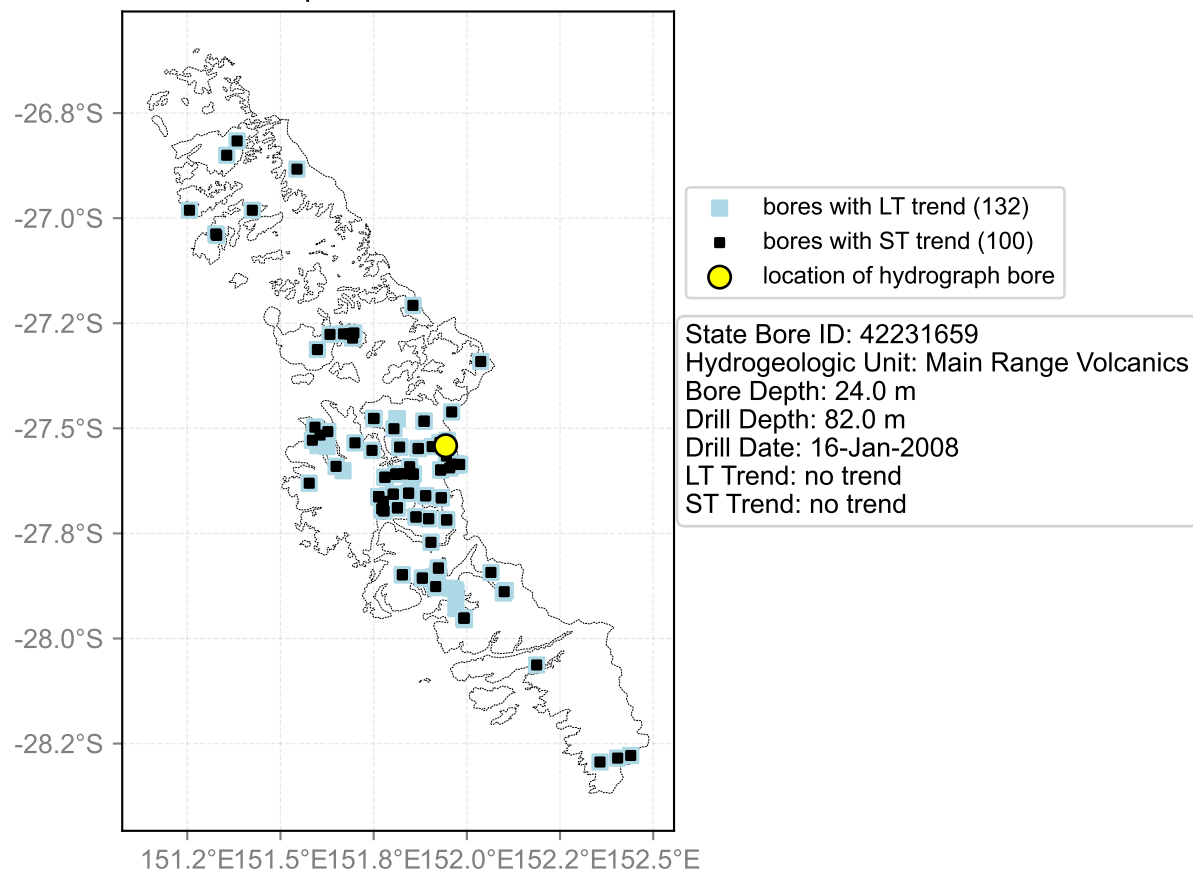

Map View for GS65

Hydrograph for hydroid: 40145674

Map View for GS65

Hydrograph for hydroid: 40146085

Map View for GS65

Hydrograph for hydroid: 40146086

Map View for GS65

Hydrograph for hydroid: 40146133

Map View for GS65

Hydrograph for hydroid: 40146323

Map View for GS65

Hydrograph for hydroid: 40146498

Map View for GS65

Hydrograph for hydroid: 40146557

Map View for GS65

Hydrograph for hydroid: 40146805

Map View for GS65

Hydrograph for hydroid: 40146954

Map View for GS65

Hydrograph for hydroid: 40147206

Map View for GS65

Hydrograph for hydroid: 40147291

Map View for GS65

Hydrograph for hydroid: 40147294