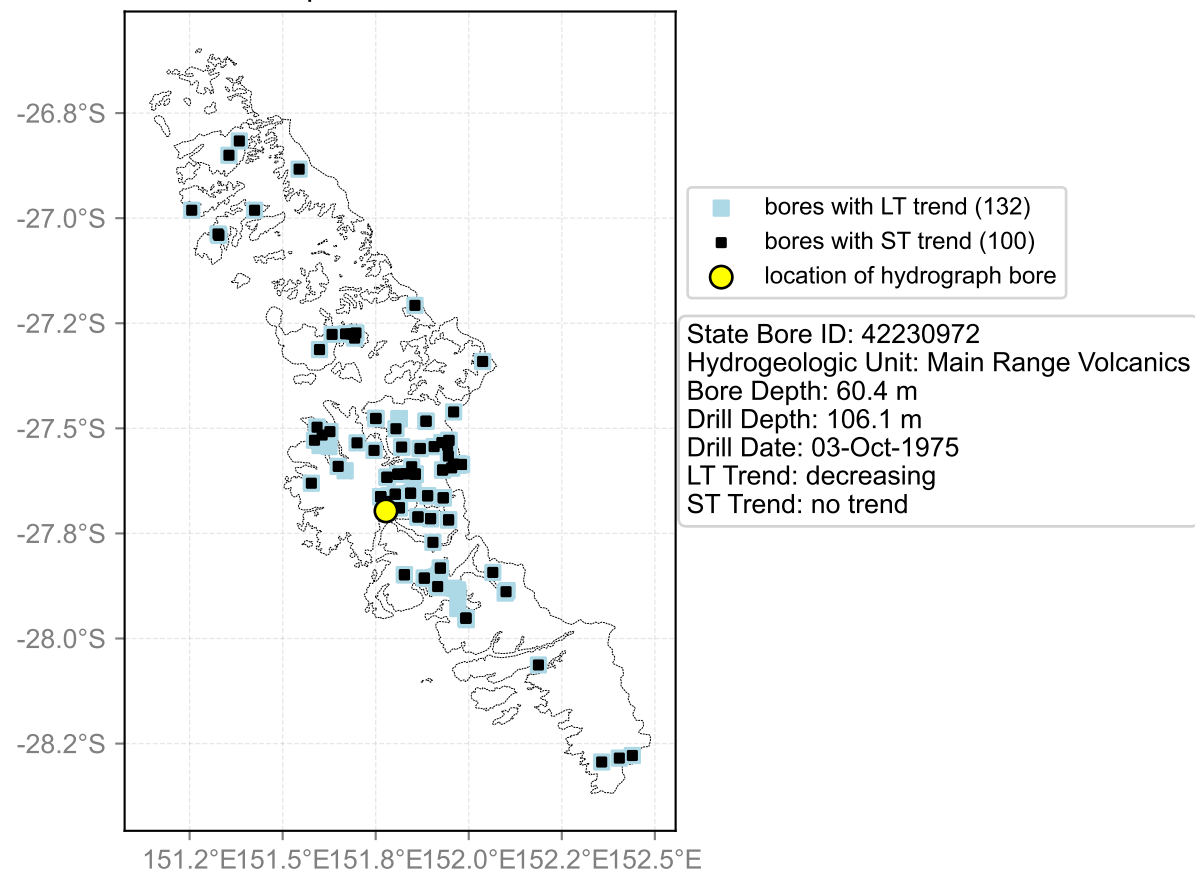

Map View for GS65

Hydrograph for hydroid: 40135199

Map View for GS65

Hydrograph for hydroid: 40135285

Map View for GS65

Hydrograph for hydroid: 40135797

Map View for GS65

Hydrograph for hydroid: 40135809

Map View for GS65

Hydrograph for hydroid: 40135876

Map View for GS65

Hydrograph for hydroid: 40136149

Map View for GS65

Hydrograph for hydroid: 40136229

Map View for GS65

Hydrograph for hydroid: 40136232