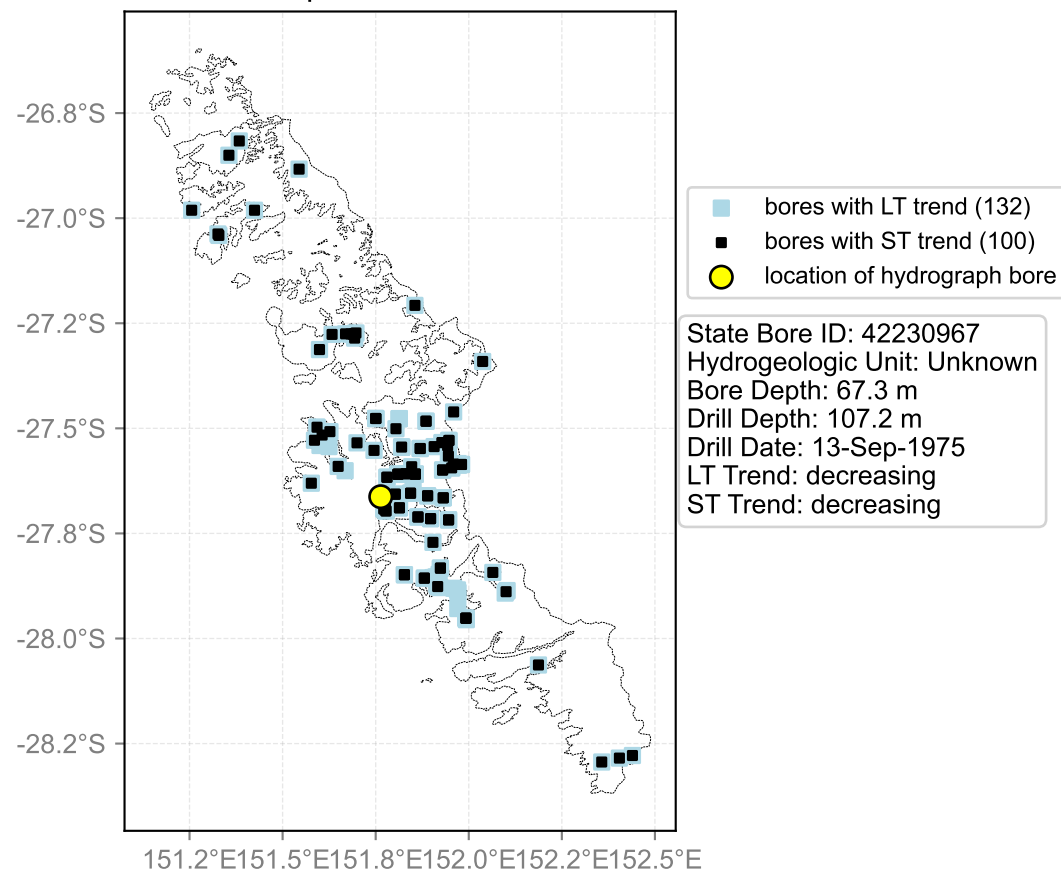

Map View for GS65

Hydrograph for hydroid: 40135199

Map View for GS65

Hydrograph for hydroid: 40135285

Map View for GS65

Hydrograph for hydroid: 40135797

Map View for GS65

Hydrograph for hydroid: 40135809

Map View for GS65

Hydrograph for hydroid: 40135876

Map View for GS65

Hydrograph for hydroid: 40136149

Map View for GS65

Hydrograph for hydroid: 40136229

Map View for GS65

Hydrograph for hydroid: 40136232

Map View for GS65

Hydrograph for hydroid: 40136424

Map View for GS65

Hydrograph for hydroid: 40136920

Map View for GS65

Hydrograph for hydroid: 40137009

Map View for GS65

Hydrograph for hydroid: 40137212