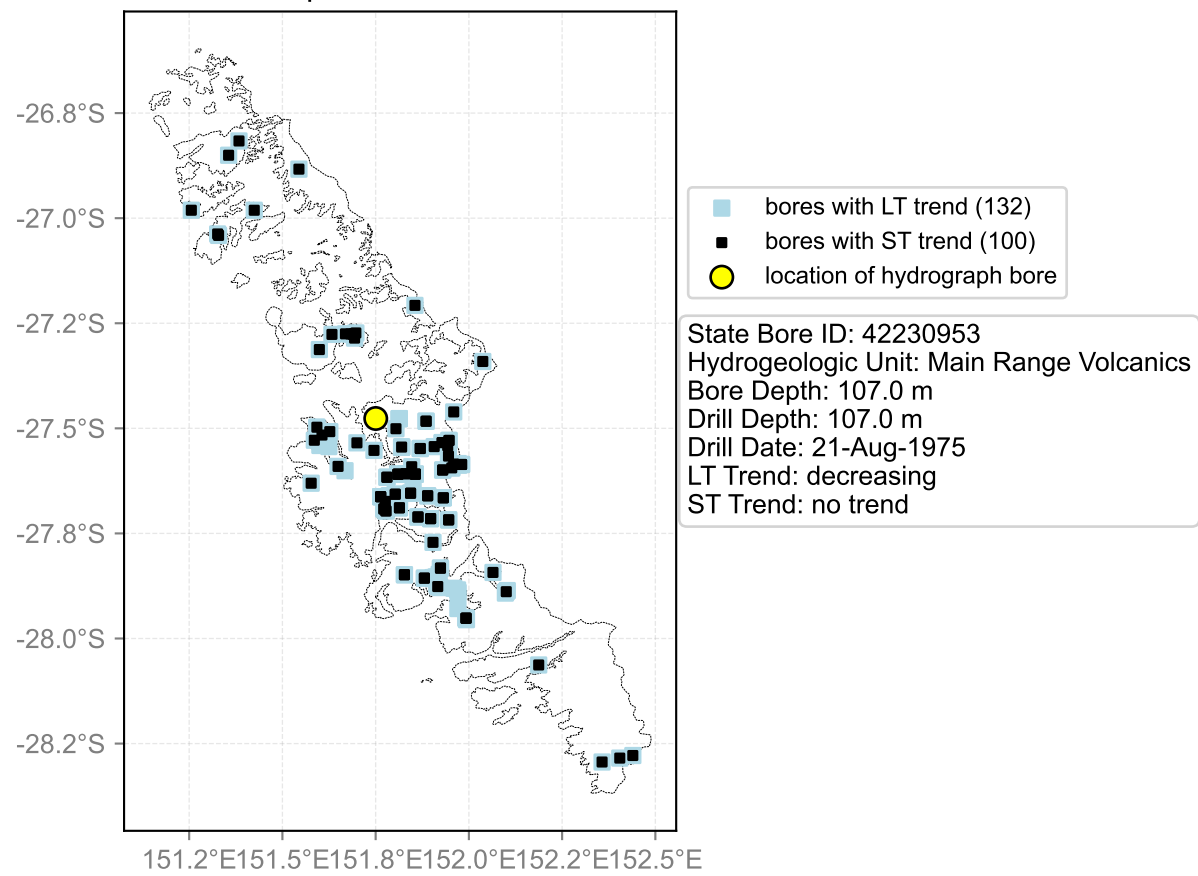

Map View for GS65

Hydrograph for hydroid: 40091146

Map View for GS65

Hydrograph for hydroid: 40117390

Map View for GS65

Hydrograph for hydroid: 40131691

Map View for GS65

Hydrograph for hydroid: 40131695

Map View for GS65

Hydrograph for hydroid: 40131902

Map View for GS65

Hydrograph for hydroid: 40132008

Map View for GS65

Hydrograph for hydroid: 40132009

Map View for GS65

Hydrograph for hydroid: 40132010