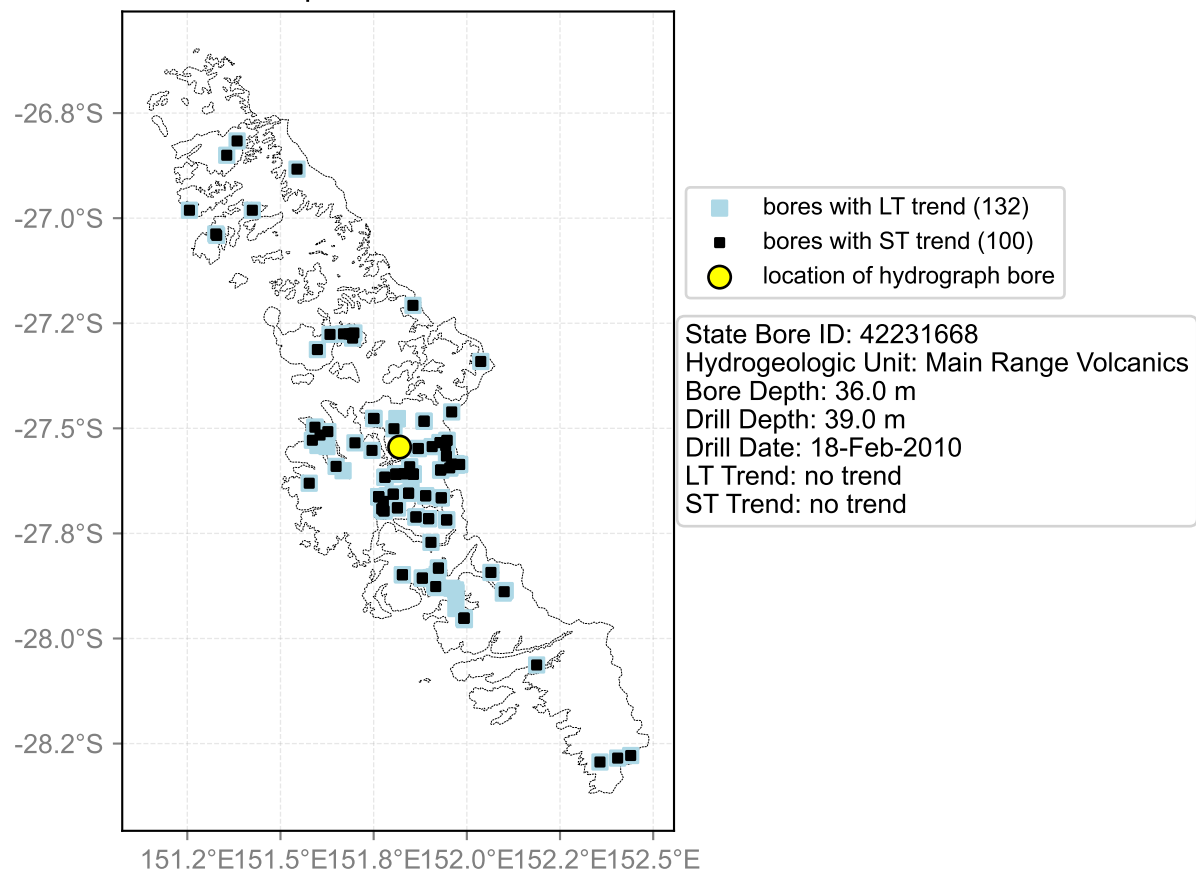

Map View for GS65

Hydrograph for hydroid: 40152233

Map View for GS65

Hydrograph for hydroid: 40152736

Map View for GS65

Hydrograph for hydroid: 40152844

Map View for GS65

Hydrograph for hydroid: 40153020

Map View for GS65

Hydrograph for hydroid: 40153044

Map View for GS65

Hydrograph for hydroid: 40153075

Map View for GS65

Hydrograph for hydroid: 40153167

Map View for GS65

Hydrograph for hydroid: 40153176

Map View for GS65

Hydrograph for hydroid: 40153418

Map View for GS65

Hydrograph for hydroid: 40153507

Map View for GS65

Hydrograph for hydroid: 40153548