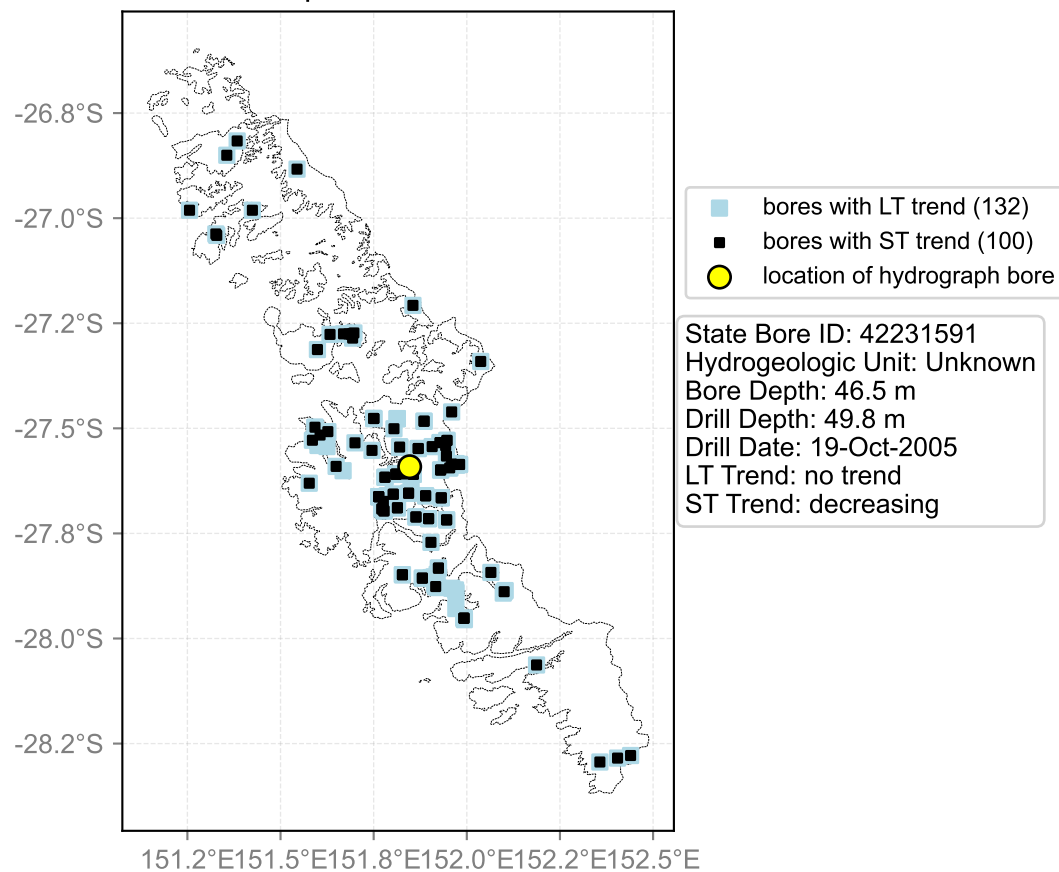

Map View for GS65

Hydrograph for hydroid: 40140872

Map View for GS65

Hydrograph for hydroid: 40140874

Map View for GS65

Hydrograph for hydroid: 40141169

Map View for GS65

Hydrograph for hydroid: 40141500

Map View for GS65

Hydrograph for hydroid: 40141934

Map View for GS65

Hydrograph for hydroid: 40142190

Map View for GS65

Hydrograph for hydroid: 40142495

Map View for GS65

Hydrograph for hydroid: 40142554

Map View for GS65

Hydrograph for hydroid: 40142617

Map View for GS65

Hydrograph for hydroid: 40142633

Map View for GS65

Hydrograph for hydroid: 40142645

Map View for GS65

Hydrograph for hydroid: 40142835