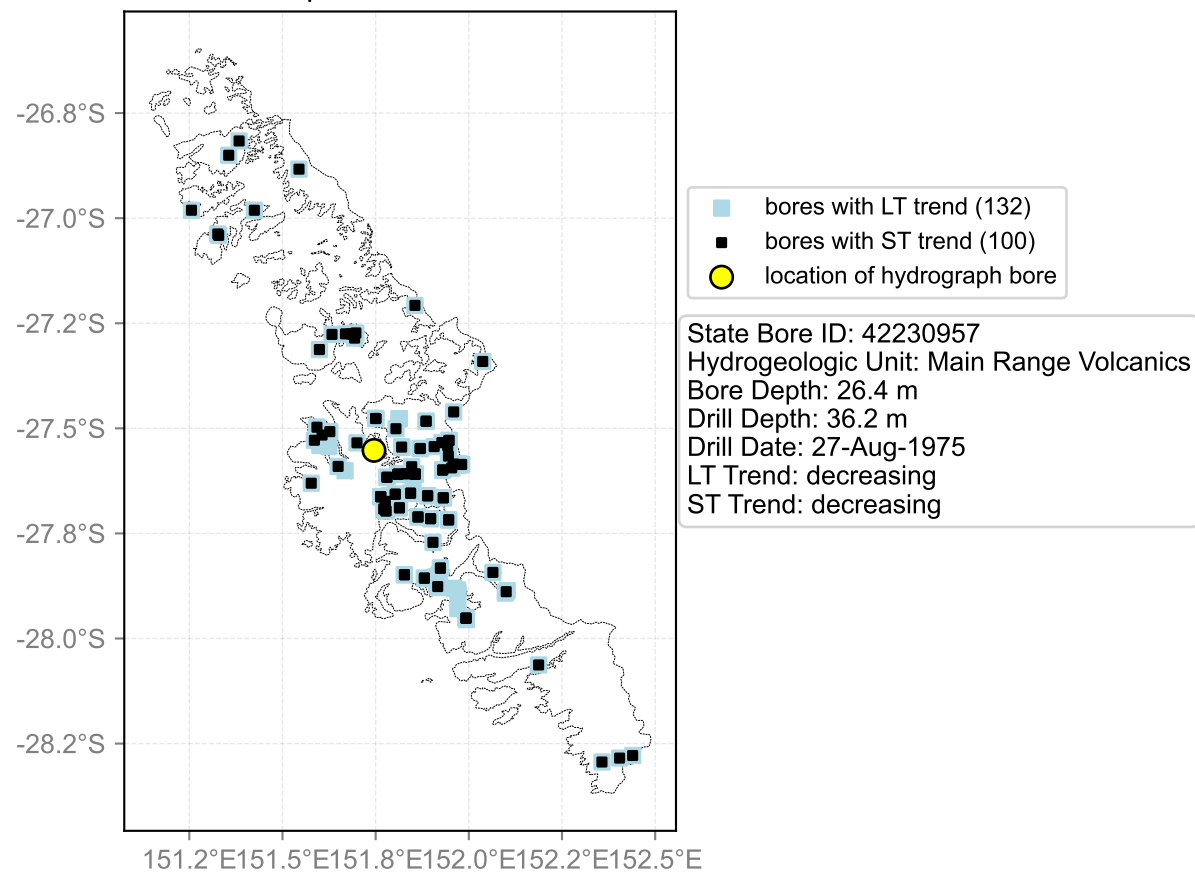

Map View for GS65

Hydrograph for hydroid: 40138227

Map View for GS65

Hydrograph for hydroid: 40138231

Map View for GS65

Hydrograph for hydroid: 40138302

Map View for GS65

Hydrograph for hydroid: 40138387

Map View for GS65

Hydrograph for hydroid: 40138754

Map View for GS65

Hydrograph for hydroid: 40138755

Map View for GS65

Hydrograph for hydroid: 40138813

Map View for GS65

Hydrograph for hydroid: 40138915