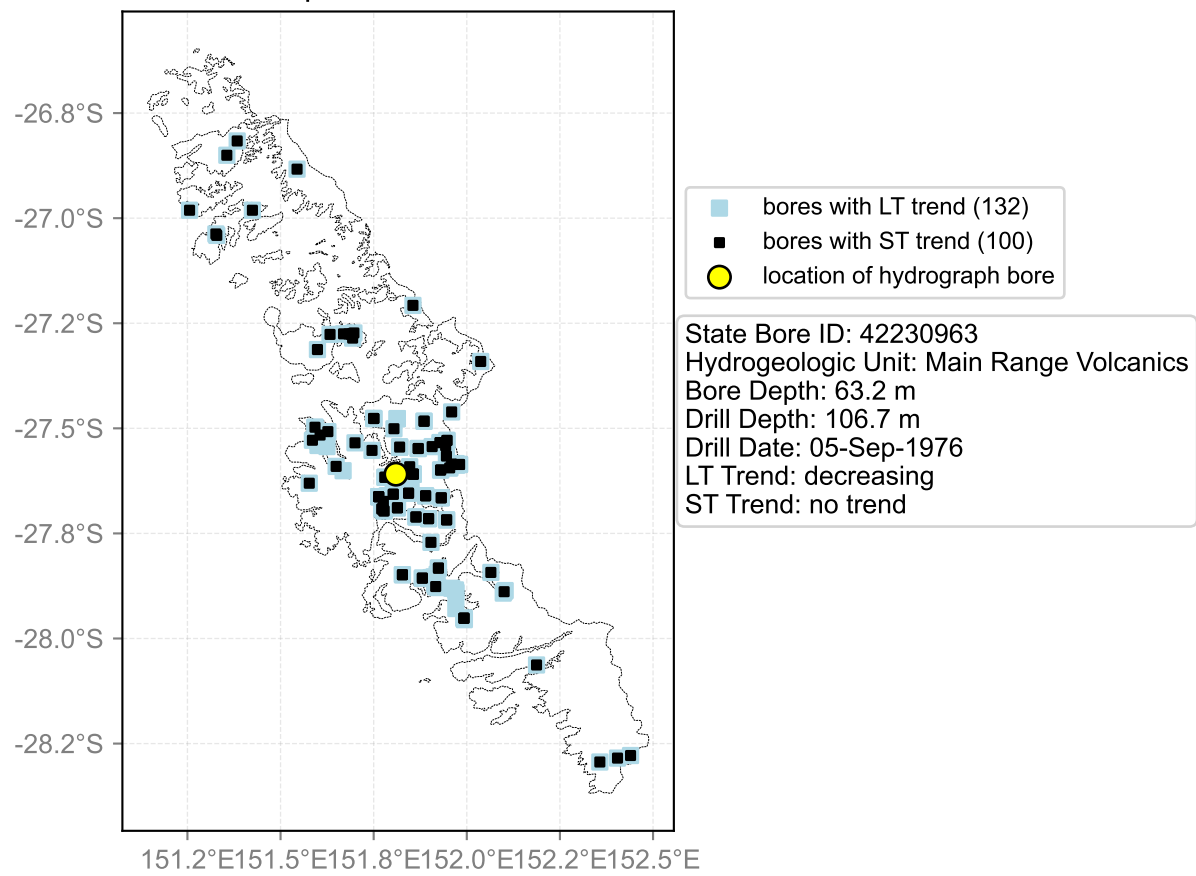

Map View for GS65

Hydrograph for hydroid: 40132780

Map View for GS65

Hydrograph for hydroid: 40132917

Map View for GS65

Hydrograph for hydroid: 40132921

Map View for GS65

Hydrograph for hydroid: 40132936

Map View for GS65

Hydrograph for hydroid: 40133070

Map View for GS65

Hydrograph for hydroid: 40133288

Map View for GS65

Hydrograph for hydroid: 40133318

Map View for GS65

Hydrograph for hydroid: 40133333