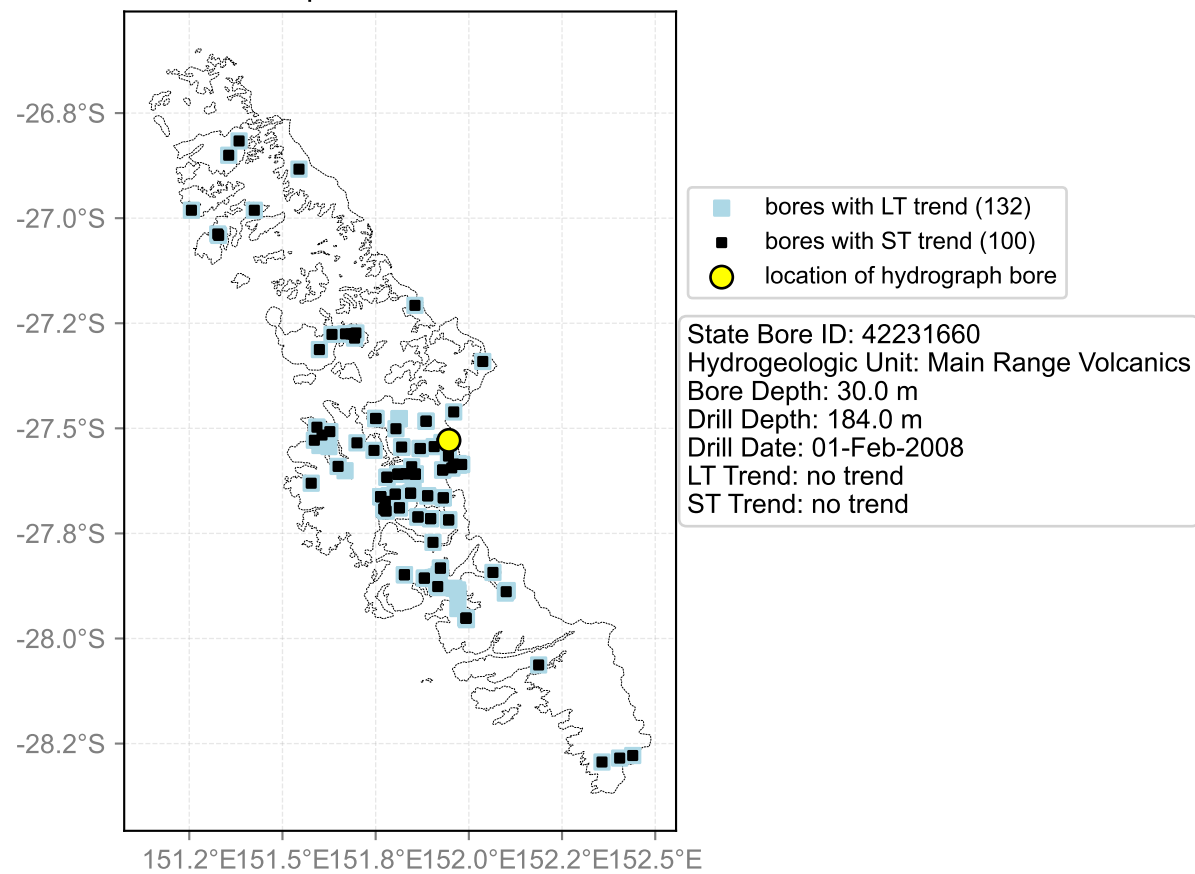

Map View for GS65

Hydrograph for hydroid: 40141934

Map View for GS65

Hydrograph for hydroid: 40142190

Map View for GS65

Hydrograph for hydroid: 40142495

Map View for GS65

Hydrograph for hydroid: 40142554

Map View for GS65

Hydrograph for hydroid: 40142617

Map View for GS65

Hydrograph for hydroid: 40142633

Map View for GS65

Hydrograph for hydroid: 40142645

Map View for GS65

Hydrograph for hydroid: 40142835

Map View for GS65

Hydrograph for hydroid: 40142839

Map View for GS65

Hydrograph for hydroid: 40143058

Map View for GS65

Hydrograph for hydroid: 40143675

Map View for GS65

Hydrograph for hydroid: 40143792