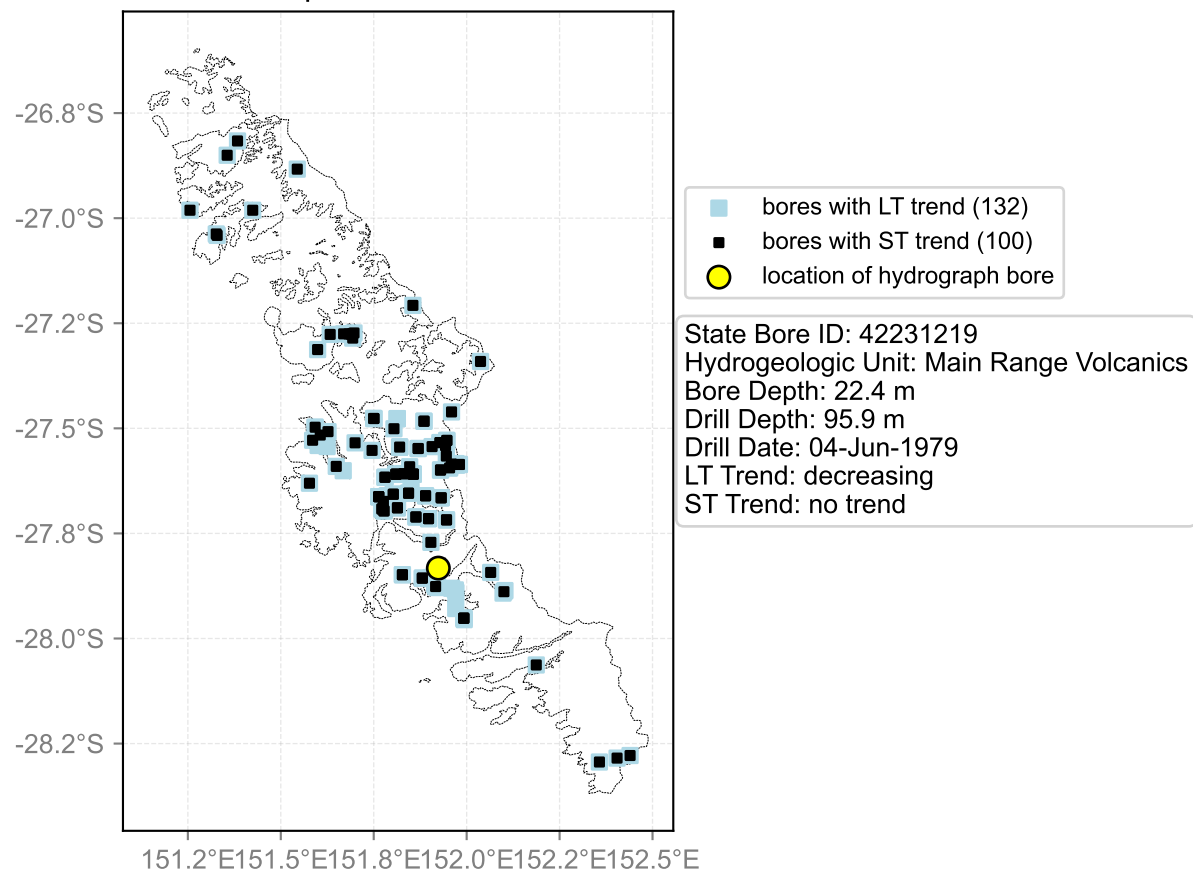

Map View for GS65

Hydrograph for hydroid: 40146954

Map View for GS65

Hydrograph for hydroid: 40147206

Map View for GS65

Hydrograph for hydroid: 40147291

Map View for GS65

Hydrograph for hydroid: 40147294

Map View for GS65

Hydrograph for hydroid: 40147445

Map View for GS65

Hydrograph for hydroid: 40147447

Map View for GS65

Hydrograph for hydroid: 40147807

Map View for GS65

Hydrograph for hydroid: 40147863

Map View for GS65

Hydrograph for hydroid: 40147871

Map View for GS65

Hydrograph for hydroid: 40147889

Map View for GS65

Hydrograph for hydroid: 40148291

Map View for GS65

Hydrograph for hydroid: 40148356

Map View for GS65

Hydrograph for hydroid: 40148402

Map View for GS65

Hydrograph for hydroid: 40148492

Map View for GS65

Hydrograph for hydroid: 40148493

Map View for GS65

Hydrograph for hydroid: 40148659