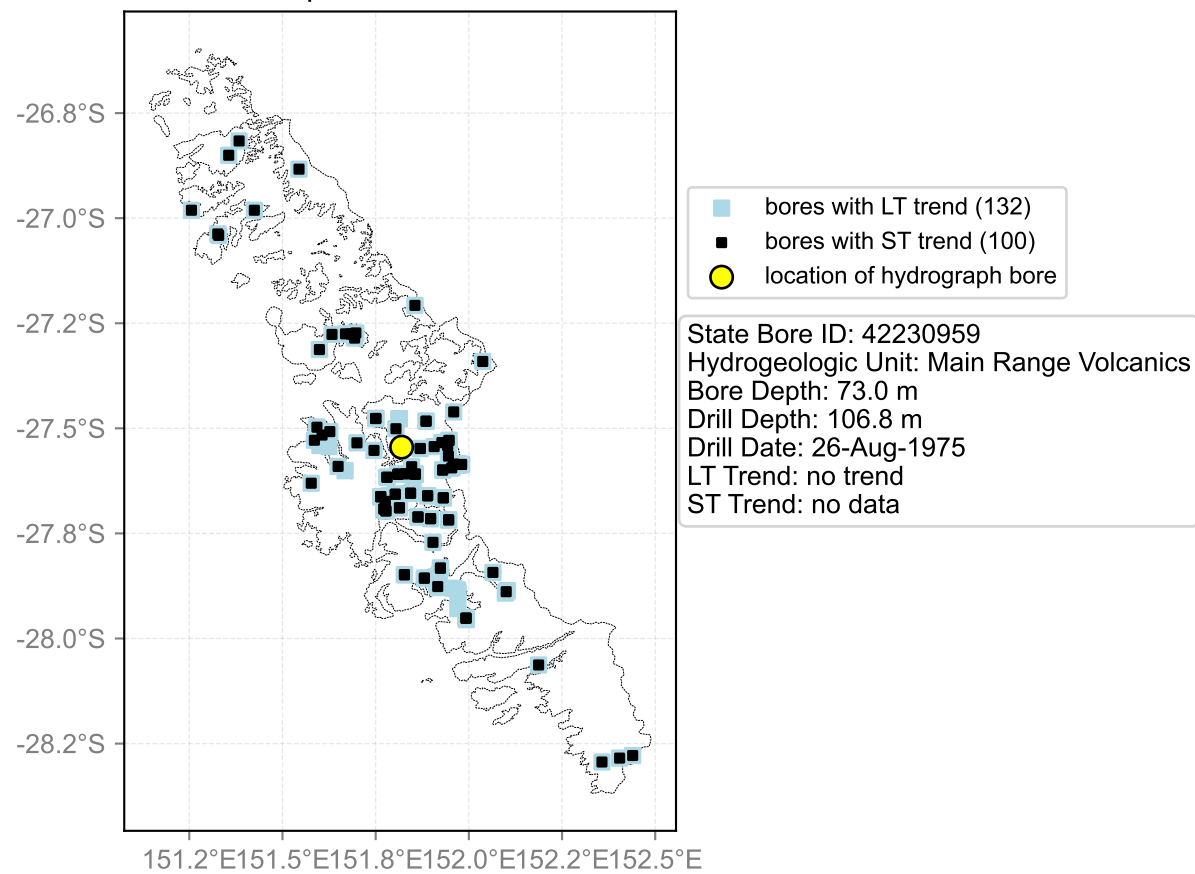

Map View for GS65

Hydrograph for hydroid: 40151596

Map View for GS65

Hydrograph for hydroid: 40151872

Map View for GS65

Hydrograph for hydroid: 40151873

Map View for GS65

Hydrograph for hydroid: 40151875

Map View for GS65

Hydrograph for hydroid: 40152233

Map View for GS65

Hydrograph for hydroid: 40152736

Map View for GS65

Hydrograph for hydroid: 40152844

Map View for GS65

Hydrograph for hydroid: 40153020

Map View for GS65

Hydrograph for hydroid: 40153044

Map View for GS65

Hydrograph for hydroid: 40153075

Map View for GS65

Hydrograph for hydroid: 40153167

Map View for GS65

Hydrograph for hydroid: 40153176

Map View for GS65

Hydrograph for hydroid: 40153418

Map View for GS65

Hydrograph for hydroid: 40153507

Map View for GS65

Hydrograph for hydroid: 40153548