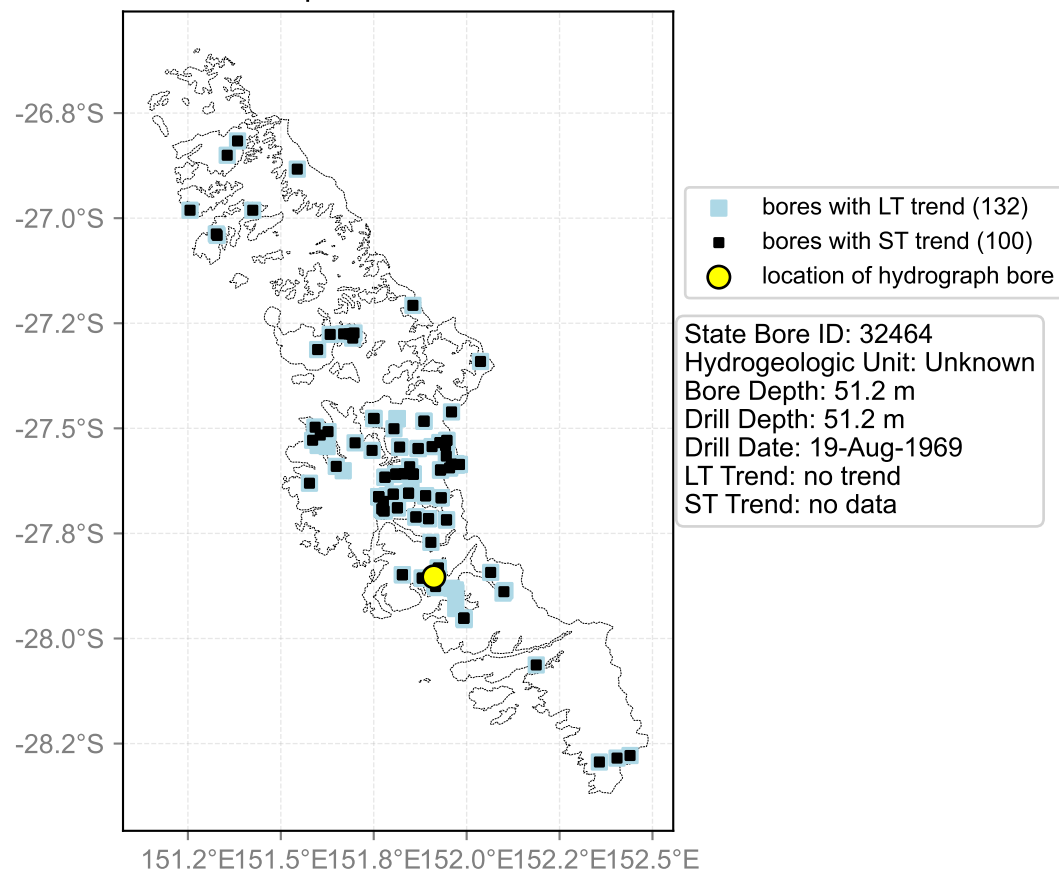

Map View for GS65

Hydrograph for hydroid: 40148402

Map View for GS65

Hydrograph for hydroid: 40148492

Map View for GS65

Hydrograph for hydroid: 40148493

Map View for GS65

Hydrograph for hydroid: 40148659

Map View for GS65

Hydrograph for hydroid: 40148811

Map View for GS65

Hydrograph for hydroid: 40148868

Map View for GS65

Hydrograph for hydroid: 40149405

Map View for GS65

Hydrograph for hydroid: 40149463

Map View for GS65

Hydrograph for hydroid: 40149502

Map View for GS65

Hydrograph for hydroid: 40149546

Map View for GS65

Hydrograph for hydroid: 40149577

Map View for GS65

Hydrograph for hydroid: 40149598

Map View for GS65

Hydrograph for hydroid: 40149779

Map View for GS65

Hydrograph for hydroid: 40150580

Map View for GS65

Hydrograph for hydroid: 40150725

Map View for GS65

Hydrograph for hydroid: 40151043