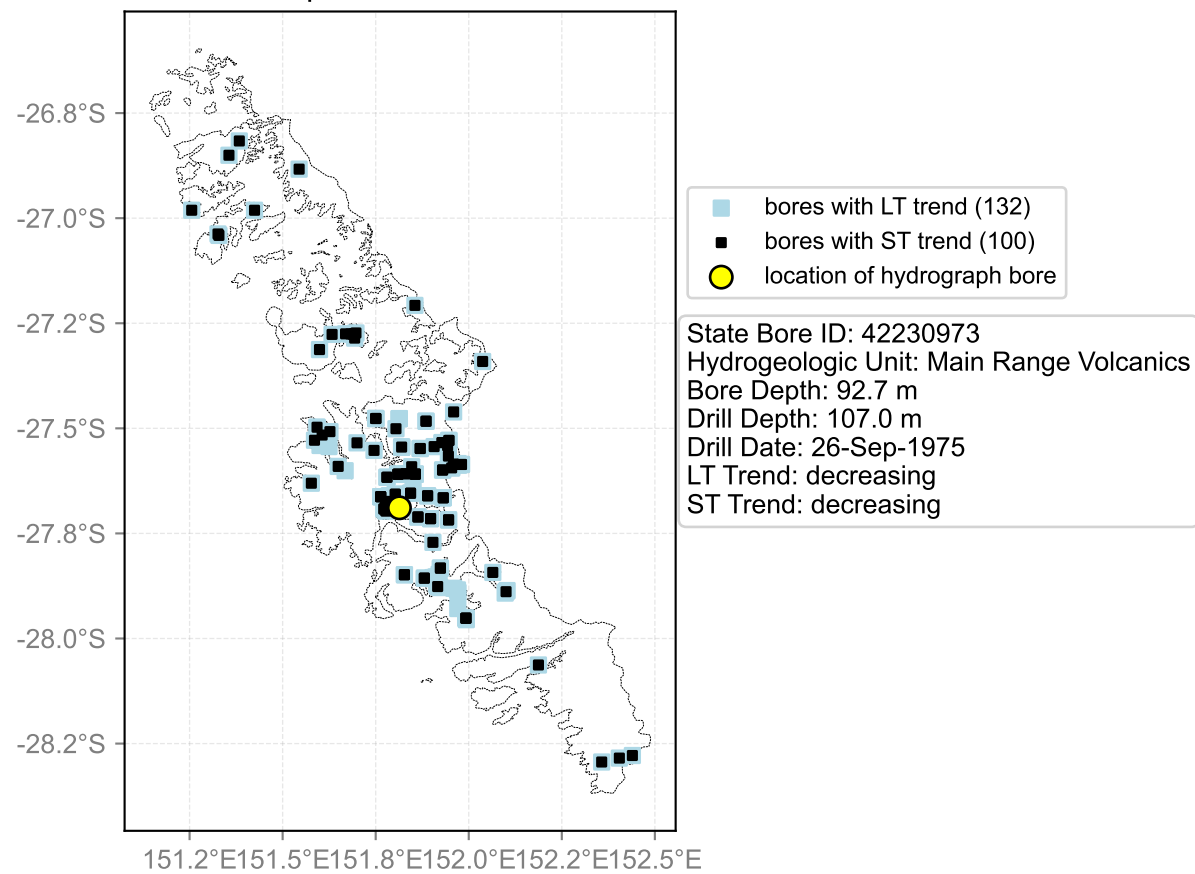

Map View for GS65

Hydrograph for hydroid: 40091146

Map View for GS65

Hydrograph for hydroid: 40117390

Map View for GS65

Hydrograph for hydroid: 40131691

Map View for GS65

Hydrograph for hydroid: 40131695

Map View for GS65

Hydrograph for hydroid: 40131902

Map View for GS65

Hydrograph for hydroid: 40132008

Map View for GS65

Hydrograph for hydroid: 40132009

Map View for GS65

Hydrograph for hydroid: 40132010

Map View for GS65

Hydrograph for hydroid: 40132011

Map View for GS65

Hydrograph for hydroid: 40132012

Map View for GS65

Hydrograph for hydroid: 40132310

Map View for GS65

Hydrograph for hydroid: 40132680