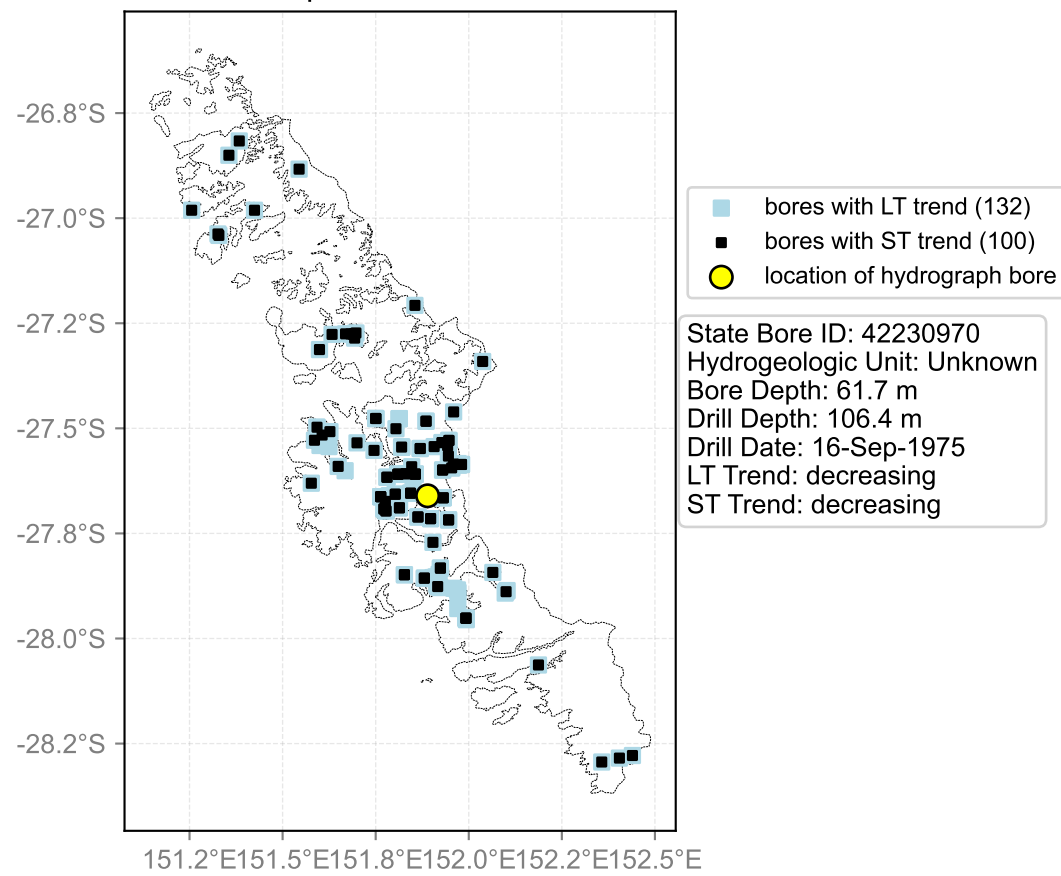

Map View for GS65

Hydrograph for hydroid: 40143883

Map View for GS65

Hydrograph for hydroid: 40144053

Map View for GS65

Hydrograph for hydroid: 40144667

Map View for GS65

Hydrograph for hydroid: 40144668

Map View for GS65

Hydrograph for hydroid: 40145028

Map View for GS65

Hydrograph for hydroid: 40145628

Map View for GS65

Hydrograph for hydroid: 40145671

Map View for GS65

Hydrograph for hydroid: 40145672