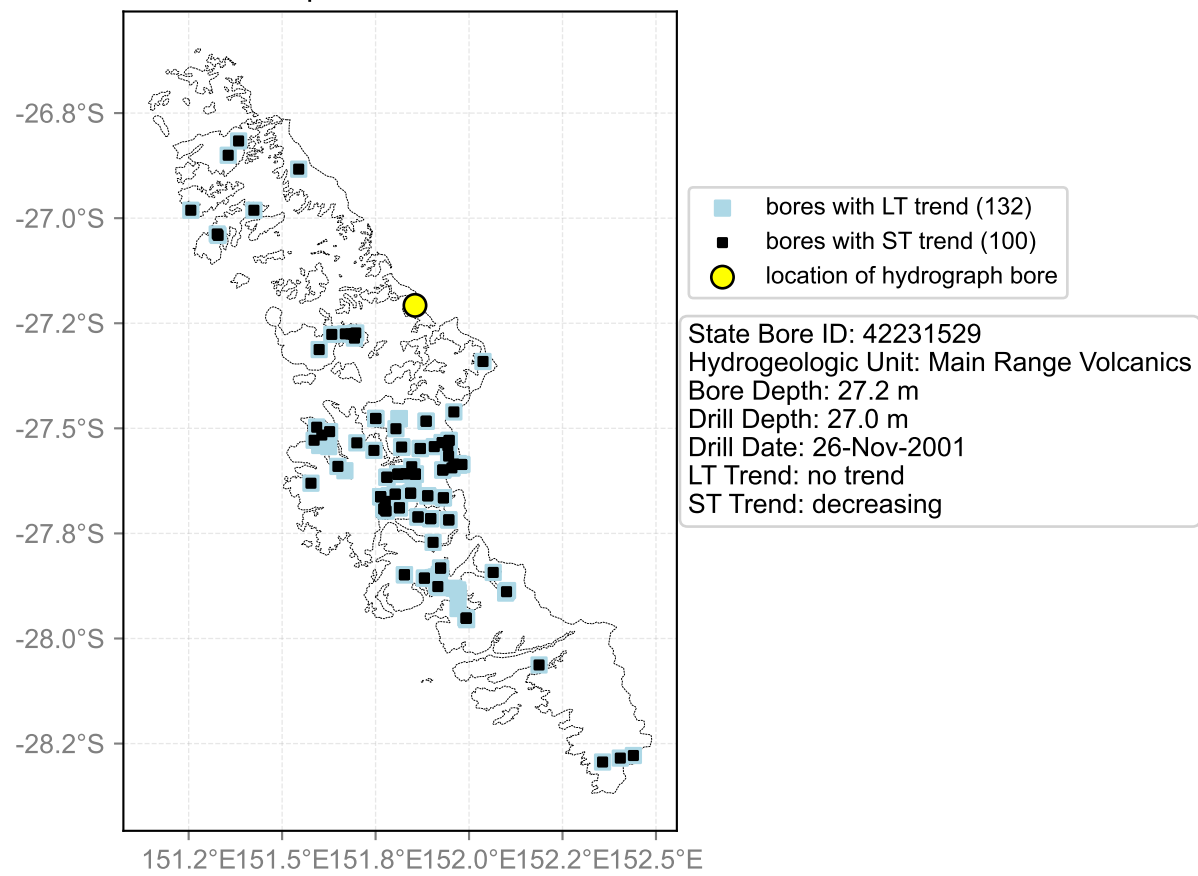

Map View for GS65

Hydrograph for hydroid: 40132011

Map View for GS65

Hydrograph for hydroid: 40132012

Map View for GS65

Hydrograph for hydroid: 40132310

Map View for GS65

Hydrograph for hydroid: 40132680

Map View for GS65

Hydrograph for hydroid: 40132780

Map View for GS65

Hydrograph for hydroid: 40132917

Map View for GS65

Hydrograph for hydroid: 40132921

Map View for GS65

Hydrograph for hydroid: 40132936