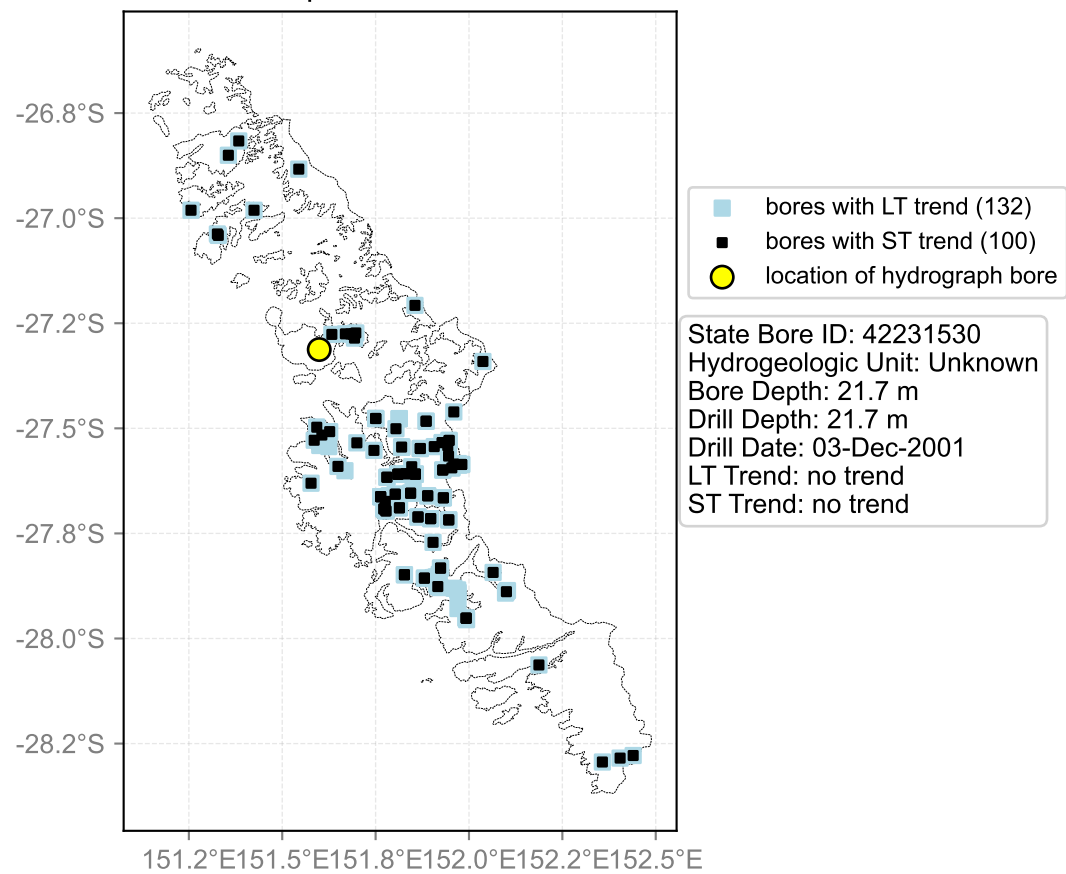

Map View for GS65

Hydrograph for hydroid: 40139549

Map View for GS65

Hydrograph for hydroid: 40139720

Map View for GS65

Hydrograph for hydroid: 40140451

Map View for GS65

Hydrograph for hydroid: 40140736

Map View for GS65

Hydrograph for hydroid: 40140872

Map View for GS65

Hydrograph for hydroid: 40140874

Map View for GS65

Hydrograph for hydroid: 40141169

Map View for GS65

Hydrograph for hydroid: 40141500

Map View for GS65

Hydrograph for hydroid: 40141934

Map View for GS65

Hydrograph for hydroid: 40142190

Map View for GS65

Hydrograph for hydroid: 40142495

Map View for GS65

Hydrograph for hydroid: 40142554