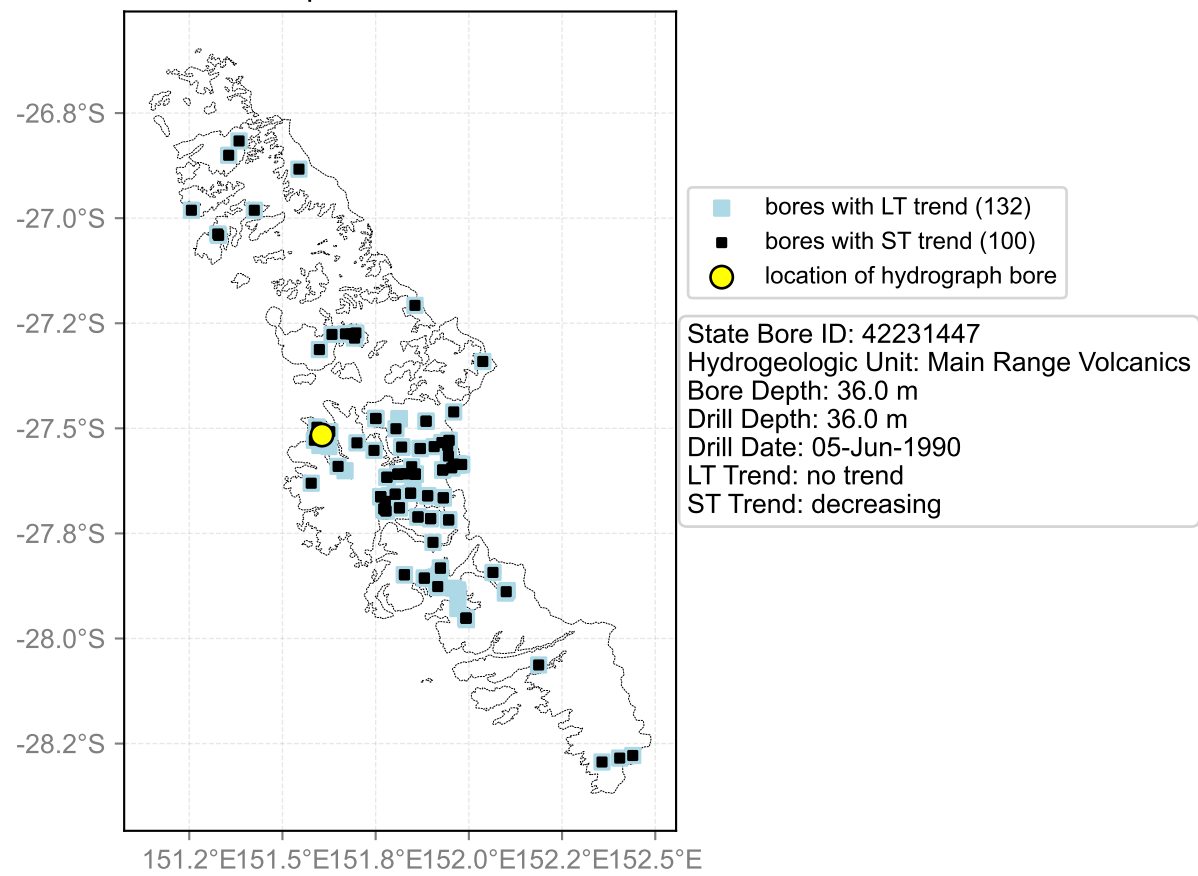

Map View for GS65

Hydrograph for hydroid: 40138754

Map View for GS65

Hydrograph for hydroid: 40138755

Map View for GS65

Hydrograph for hydroid: 40138813

Map View for GS65

Hydrograph for hydroid: 40138915