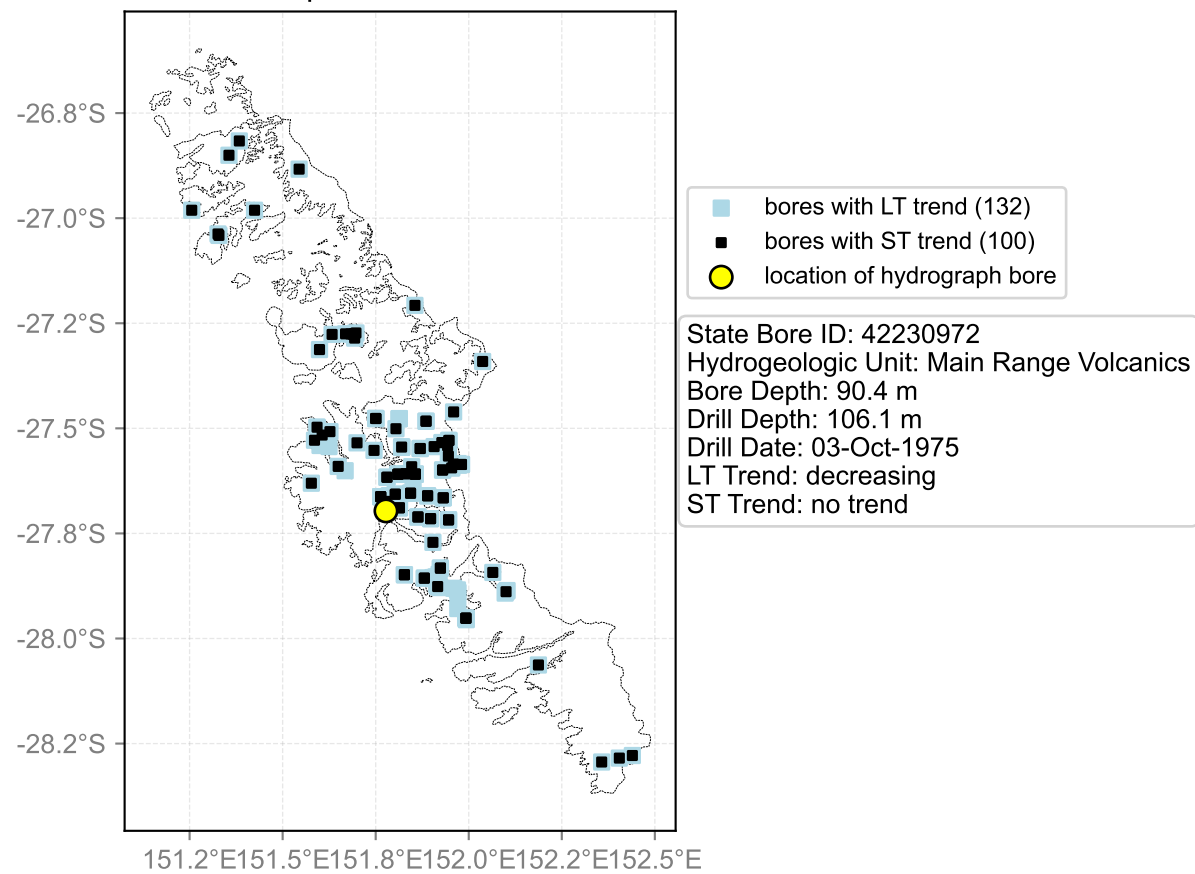

Map View for GS65

Hydrograph for hydroid: 40148811

Map View for GS65

Hydrograph for hydroid: 40148868

Map View for GS65

Hydrograph for hydroid: 40149405

Map View for GS65

Hydrograph for hydroid: 40149463

Map View for GS65

Hydrograph for hydroid: 40149502

Map View for GS65

Hydrograph for hydroid: 40149546

Map View for GS65

Hydrograph for hydroid: 40149577

Map View for GS65

Hydrograph for hydroid: 40149598

Map View for GS65

Hydrograph for hydroid: 40149779

Map View for GS65

Hydrograph for hydroid: 40150580

Map View for GS65

Hydrograph for hydroid: 40150725

Map View for GS65

Hydrograph for hydroid: 40151043