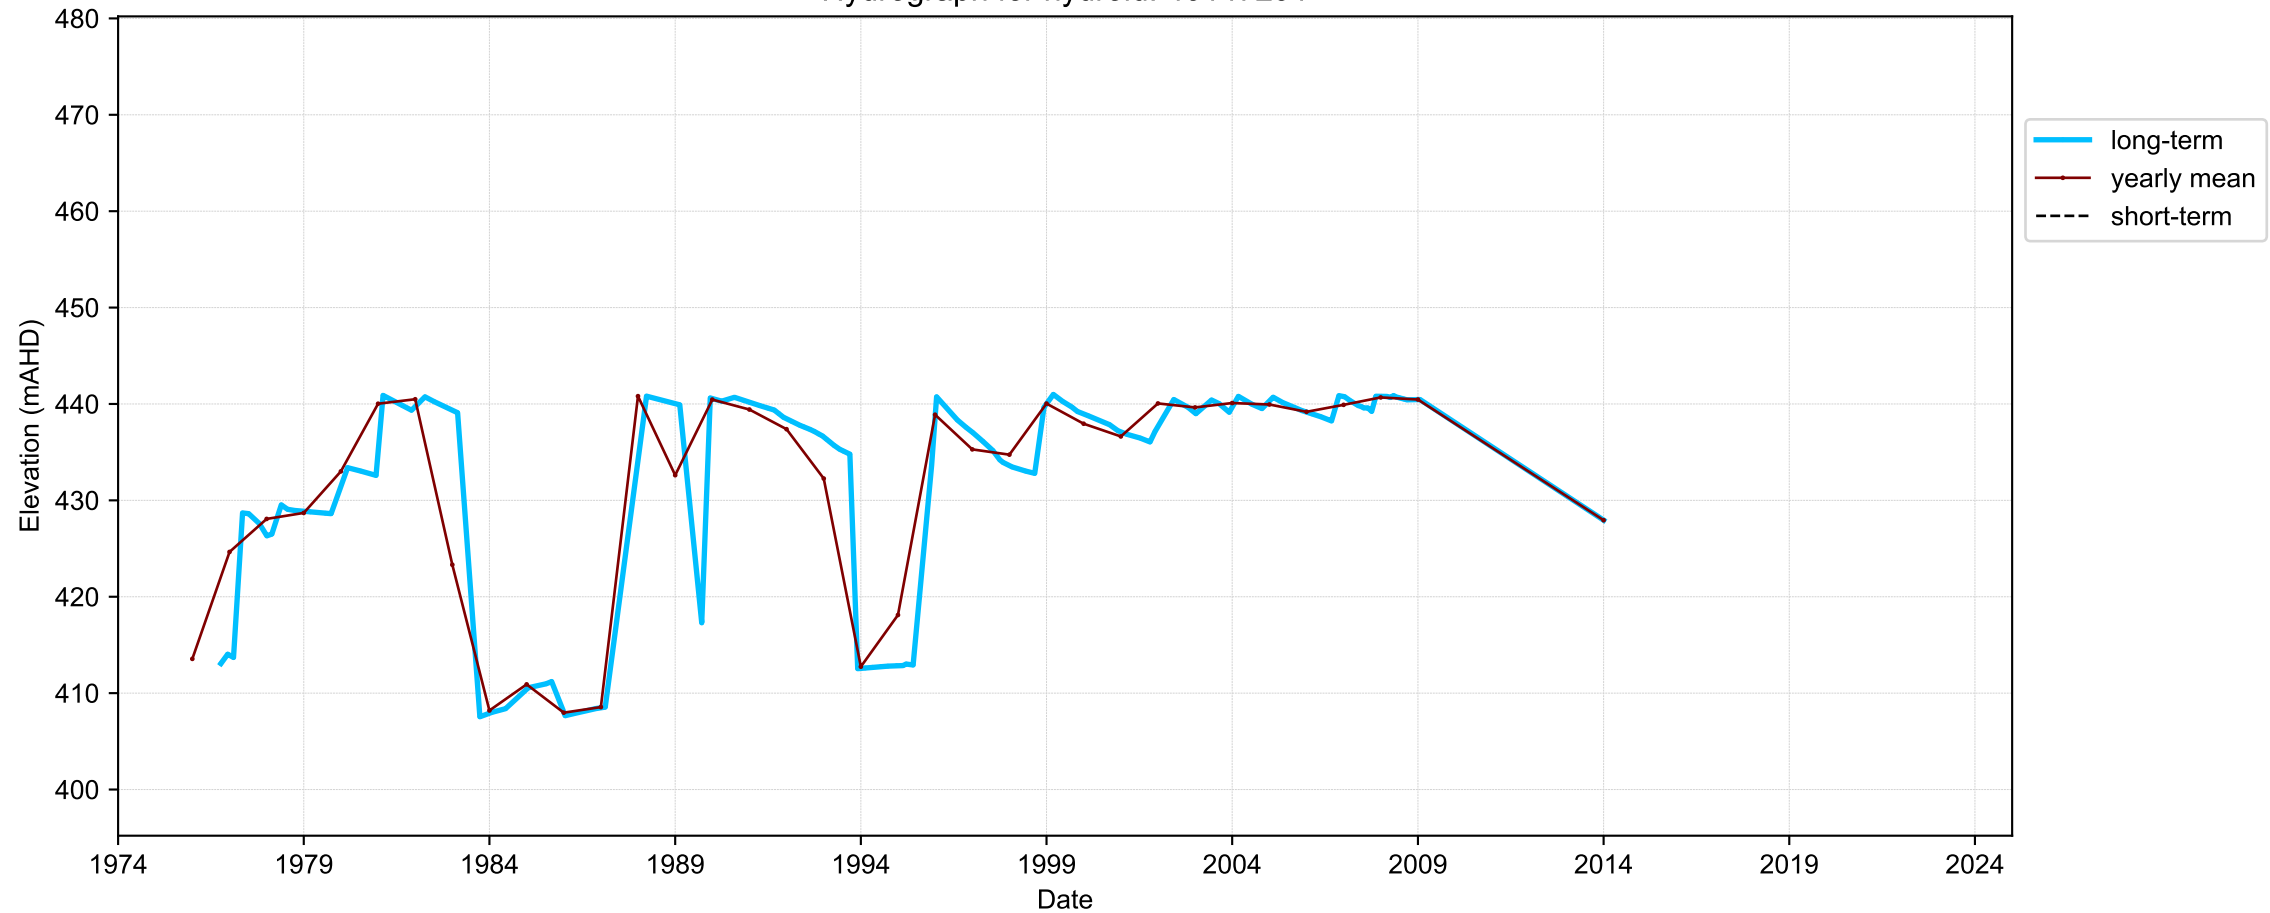

Map View for GS65

Hydrograph for hydroid: 40146954

Map View for GS65

Hydrograph for hydroid: 40147206

Map View for GS65

Hydrograph for hydroid: 40147291

Map View for GS65

Hydrograph for hydroid: 40147294