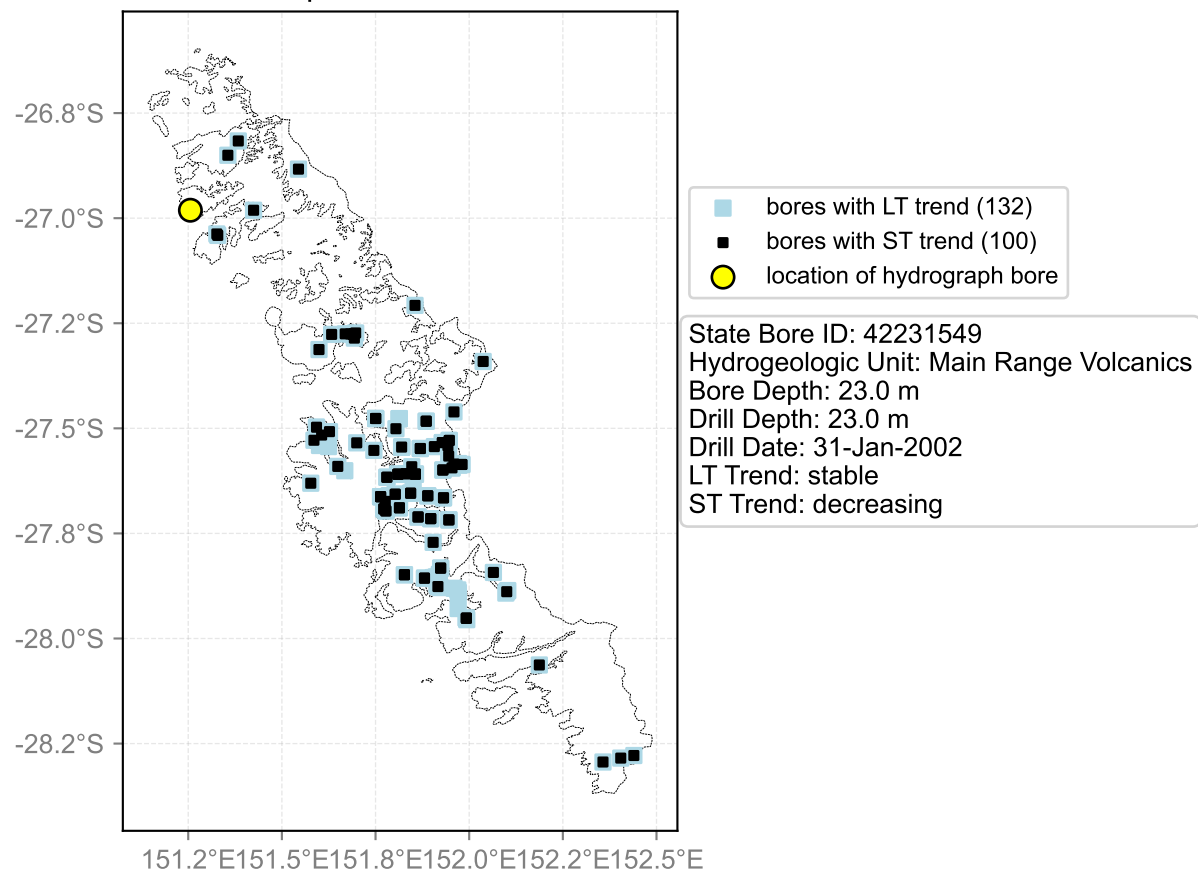

Map View for GS65

Hydrograph for hydroid: 40137435

Map View for GS65

Hydrograph for hydroid: 40137692

Map View for GS65

Hydrograph for hydroid: 40137873

Map View for GS65

Hydrograph for hydroid: 40138172

Map View for GS65

Hydrograph for hydroid: 40138227

Map View for GS65

Hydrograph for hydroid: 40138231

Map View for GS65

Hydrograph for hydroid: 40138302

Map View for GS65

Hydrograph for hydroid: 40138387