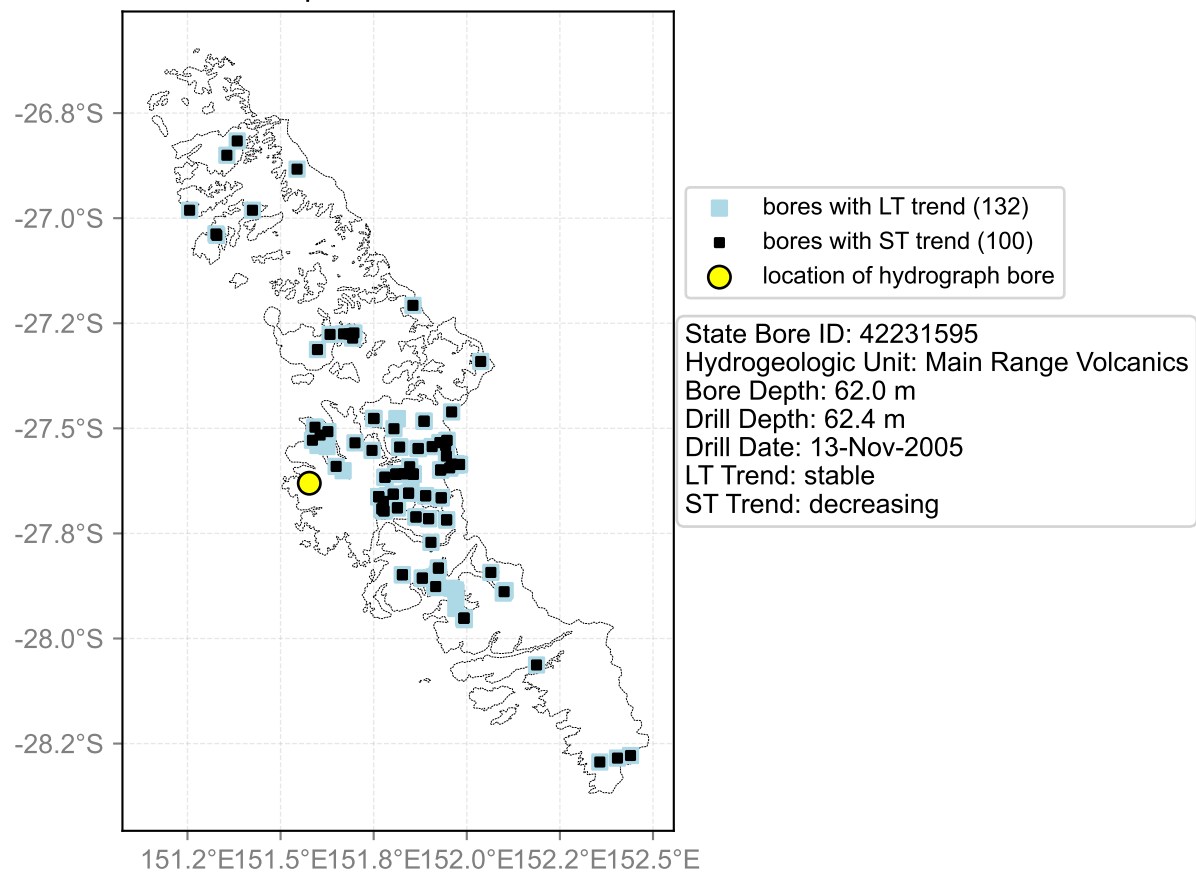

Map View for GS65

Hydrograph for hydroid: 40145028

Map View for GS65

Hydrograph for hydroid: 40145628

Map View for GS65

Hydrograph for hydroid: 40145671

Map View for GS65

Hydrograph for hydroid: 40145672

Map View for GS65

Hydrograph for hydroid: 40145674

Map View for GS65

Hydrograph for hydroid: 40146085

Map View for GS65

Hydrograph for hydroid: 40146086

Map View for GS65

Hydrograph for hydroid: 40146133