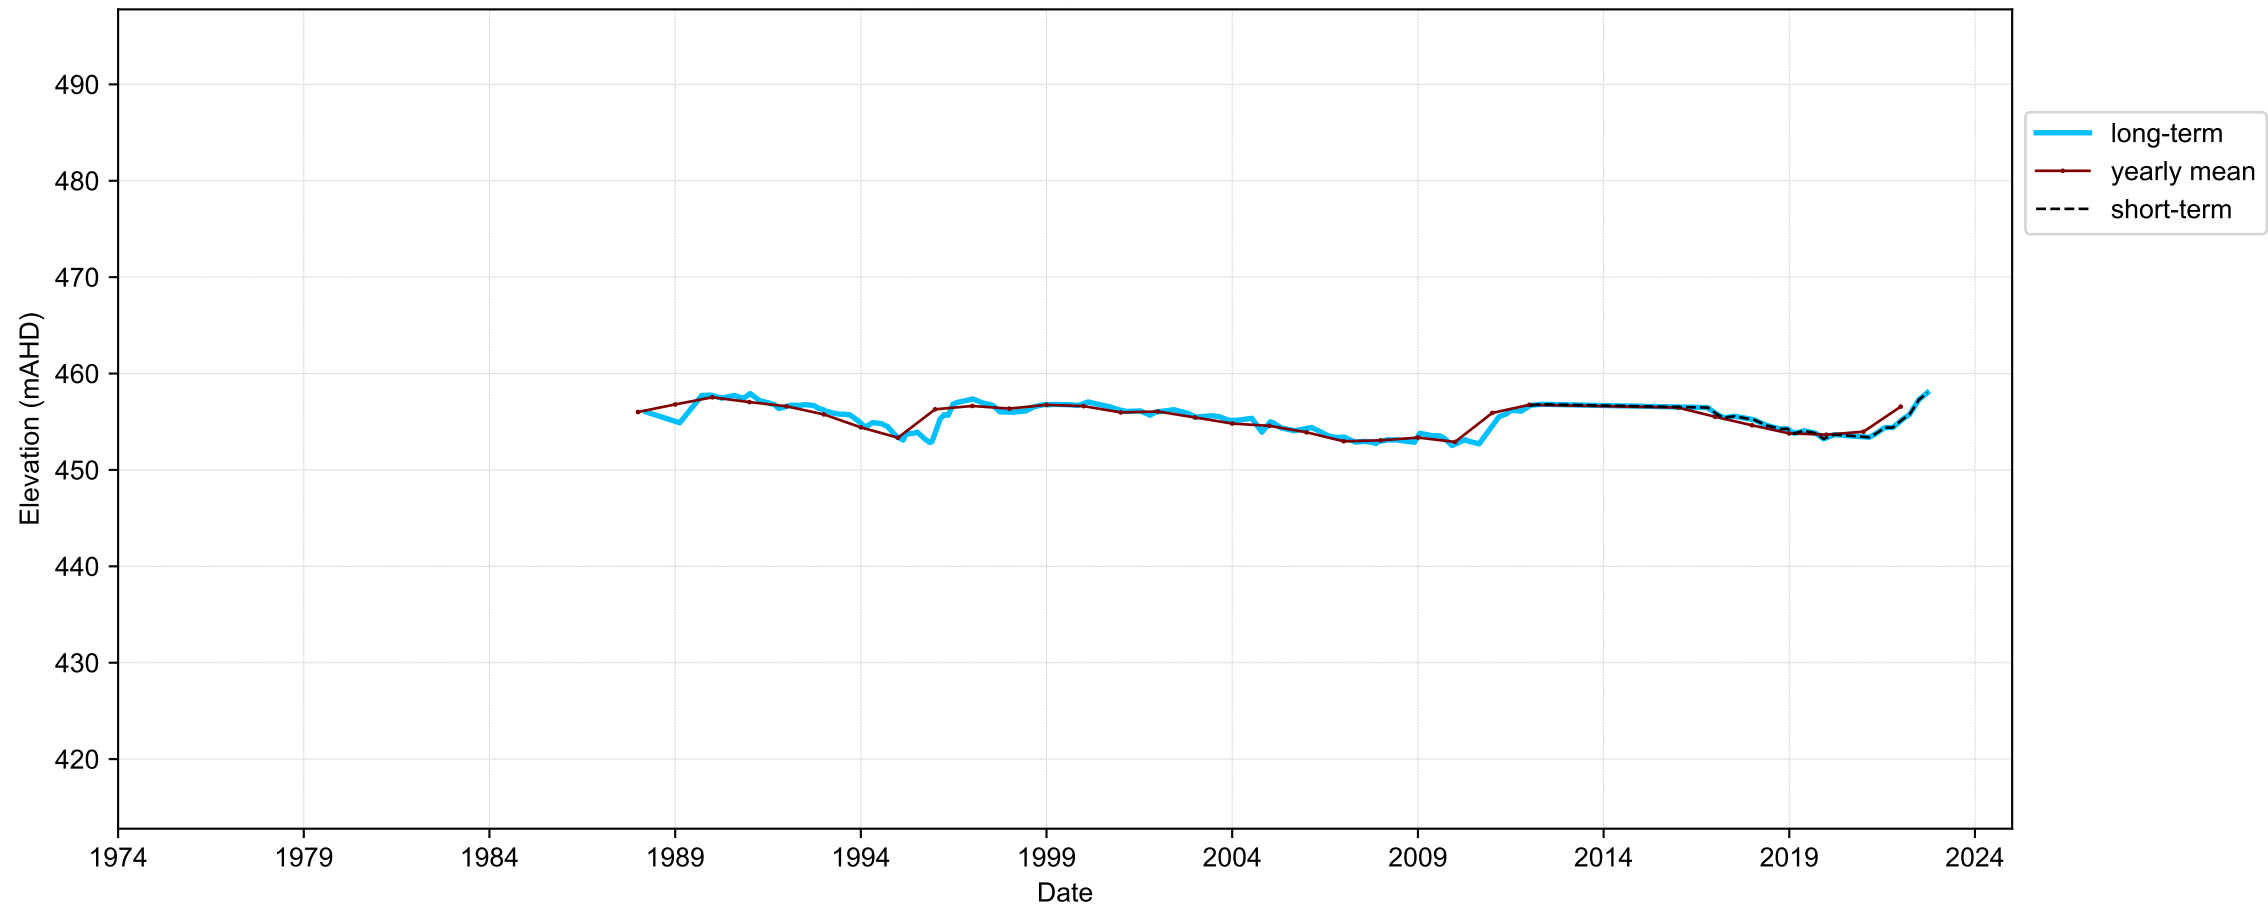

Map View for GS65

Hydrograph for hydroid: 40147445