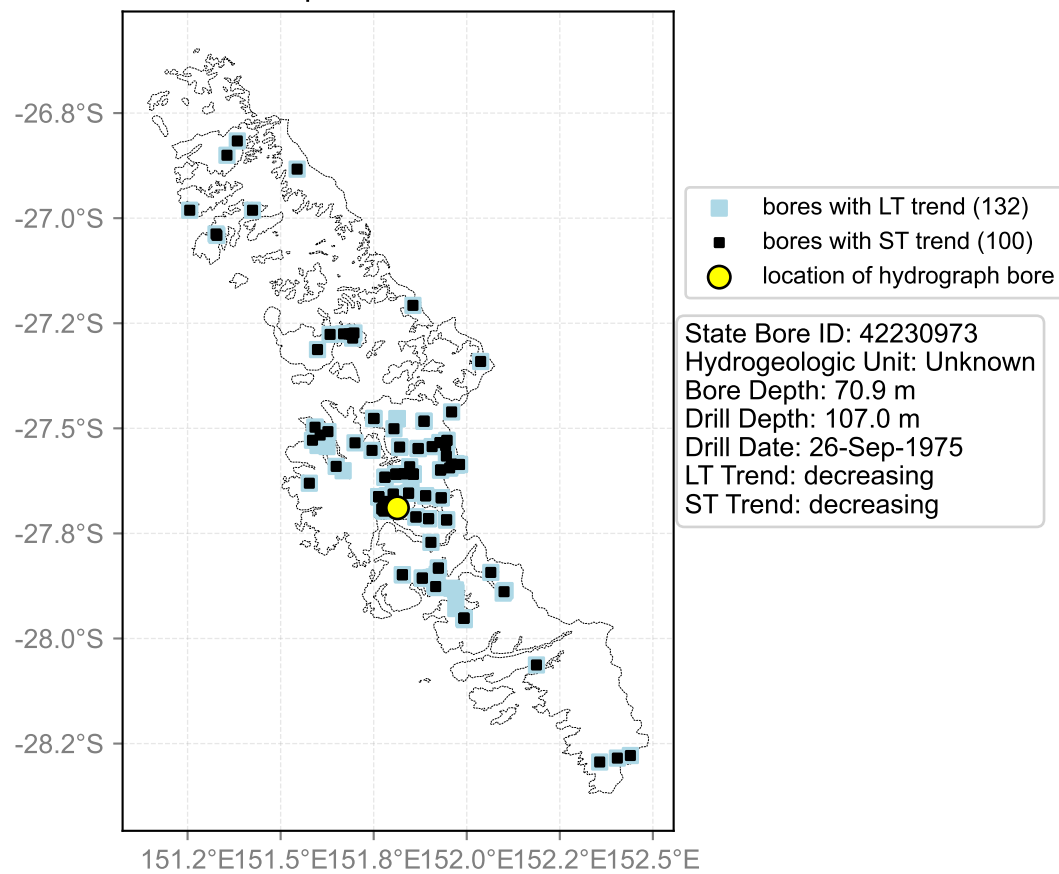

Map View for GS65

Hydrograph for hydroid: 40142617

Map View for GS65

Hydrograph for hydroid: 40142633

Map View for GS65

Hydrograph for hydroid: 40142645

Map View for GS65

Hydrograph for hydroid: 40142835

Map View for GS65

Hydrograph for hydroid: 40142839

Map View for GS65

Hydrograph for hydroid: 40143058

Map View for GS65

Hydrograph for hydroid: 40143675

Map View for GS65

Hydrograph for hydroid: 40143792

Map View for GS65

Hydrograph for hydroid: 40143883

Map View for GS65

Hydrograph for hydroid: 40144053

Map View for GS65

Hydrograph for hydroid: 40144667

Map View for GS65

Hydrograph for hydroid: 40144668