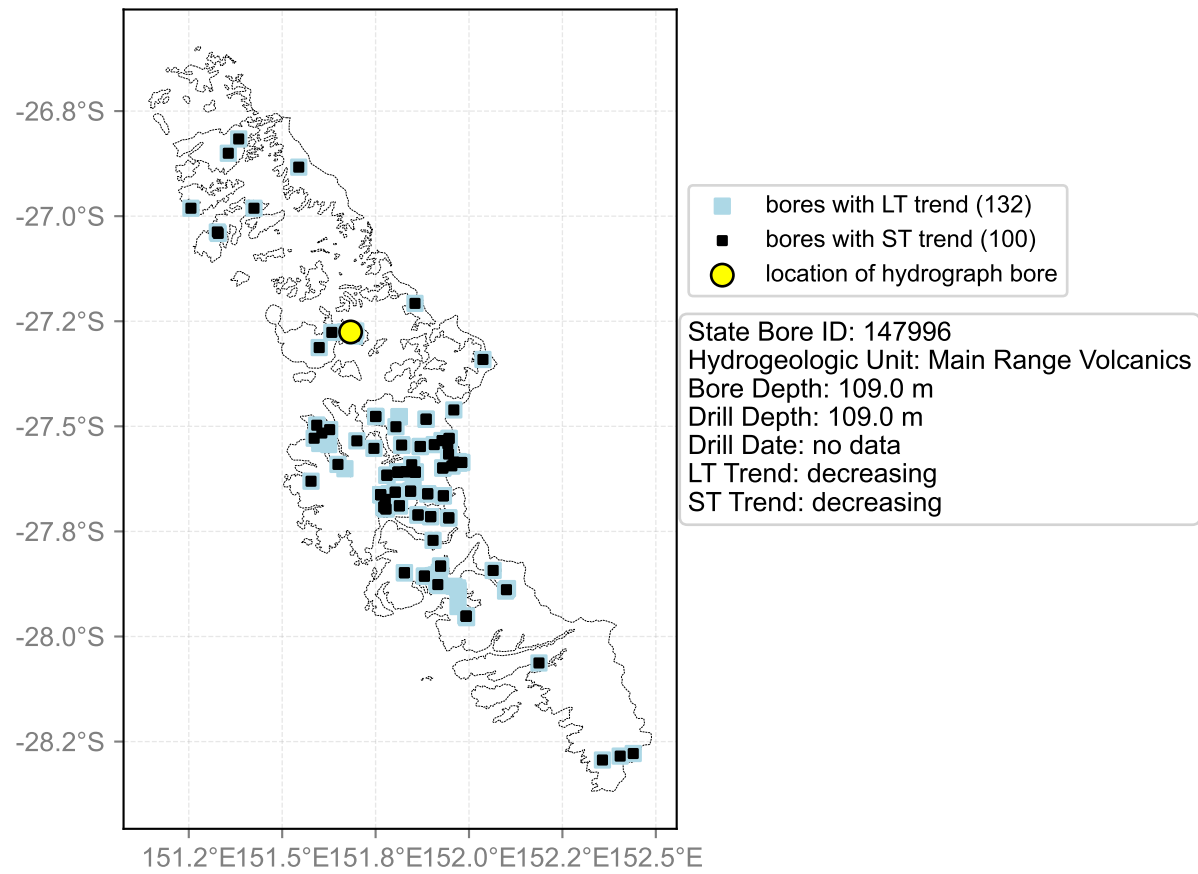

Map View for GS65

Hydrograph for hydroid: 40151295

Map View for GS65

Hydrograph for hydroid: 40151349

Map View for GS65

Hydrograph for hydroid: 40151424

Map View for GS65

Hydrograph for hydroid: 40151516

Map View for GS65

Hydrograph for hydroid: 40151596

Map View for GS65

Hydrograph for hydroid: 40151872

Map View for GS65

Hydrograph for hydroid: 40151873

Map View for GS65

Hydrograph for hydroid: 40151875

Map View for GS65

Hydrograph for hydroid: 40152233

Map View for GS65

Hydrograph for hydroid: 40152736

Map View for GS65

Hydrograph for hydroid: 40152844

Map View for GS65

Hydrograph for hydroid: 40153020