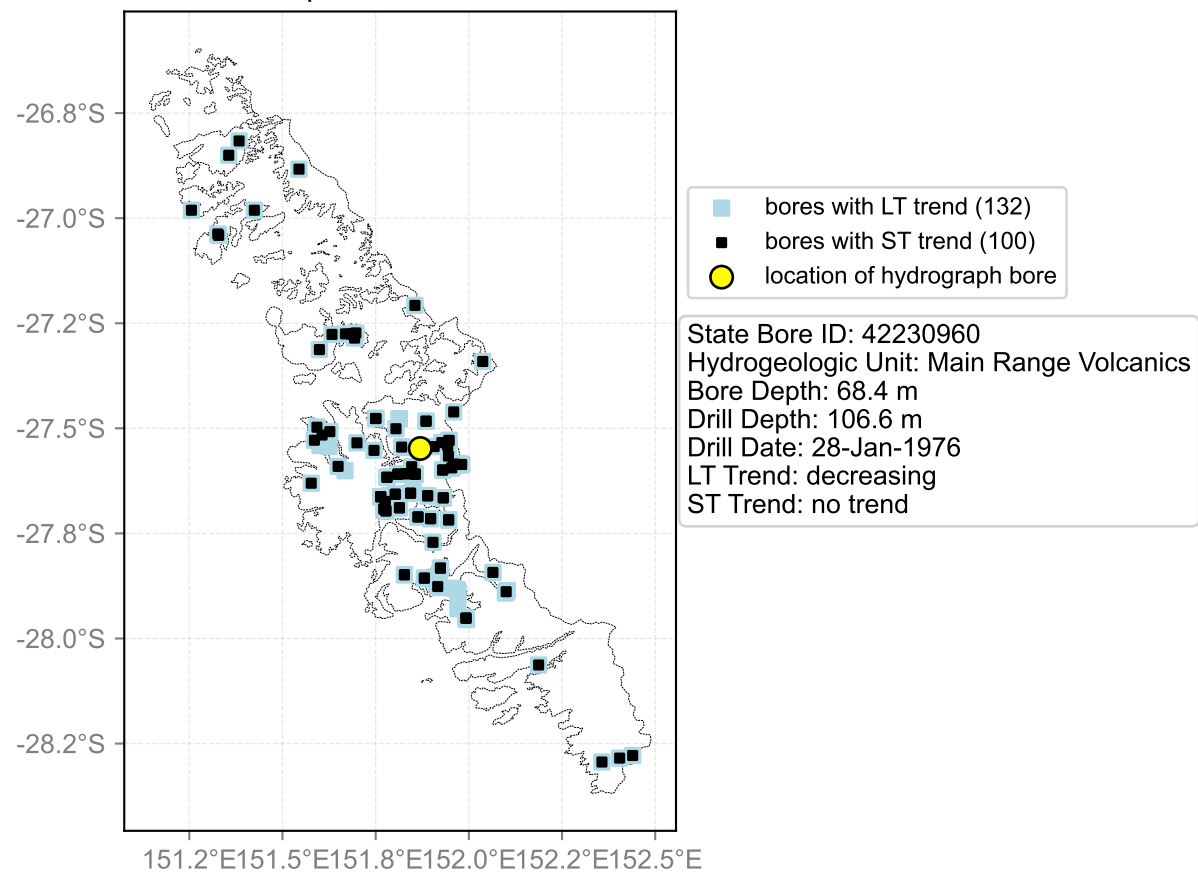

Map View for GS65

Hydrograph for hydroid: 40139549

Map View for GS65

Hydrograph for hydroid: 40139720

Map View for GS65

Hydrograph for hydroid: 40140451

Map View for GS65

Hydrograph for hydroid: 40140736

Map View for GS65

Hydrograph for hydroid: 40140872

Map View for GS65

Hydrograph for hydroid: 40140874

Map View for GS65

Hydrograph for hydroid: 40141169

Map View for GS65

Hydrograph for hydroid: 40141500