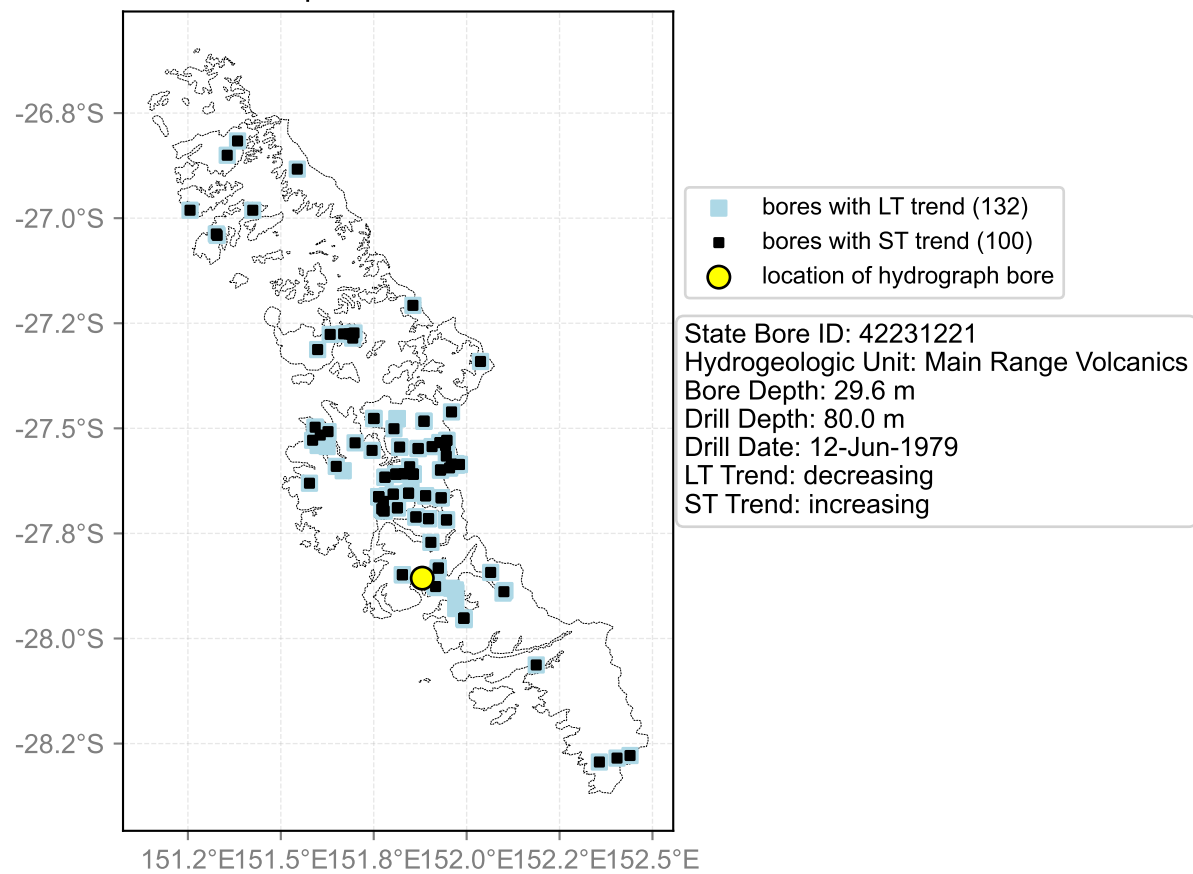

Map View for GS65

Hydrograph for hydroid: 40145674

Map View for GS65

Hydrograph for hydroid: 40146085

Map View for GS65

Hydrograph for hydroid: 40146086

Map View for GS65

Hydrograph for hydroid: 40146133

Map View for GS65

Hydrograph for hydroid: 40146323

Map View for GS65

Hydrograph for hydroid: 40146498

Map View for GS65

Hydrograph for hydroid: 40146557

Map View for GS65

Hydrograph for hydroid: 40146805

Map View for GS65

Hydrograph for hydroid: 40146954

Map View for GS65

Hydrograph for hydroid: 40147206

Map View for GS65

Hydrograph for hydroid: 40147291

Map View for GS65

Hydrograph for hydroid: 40147294