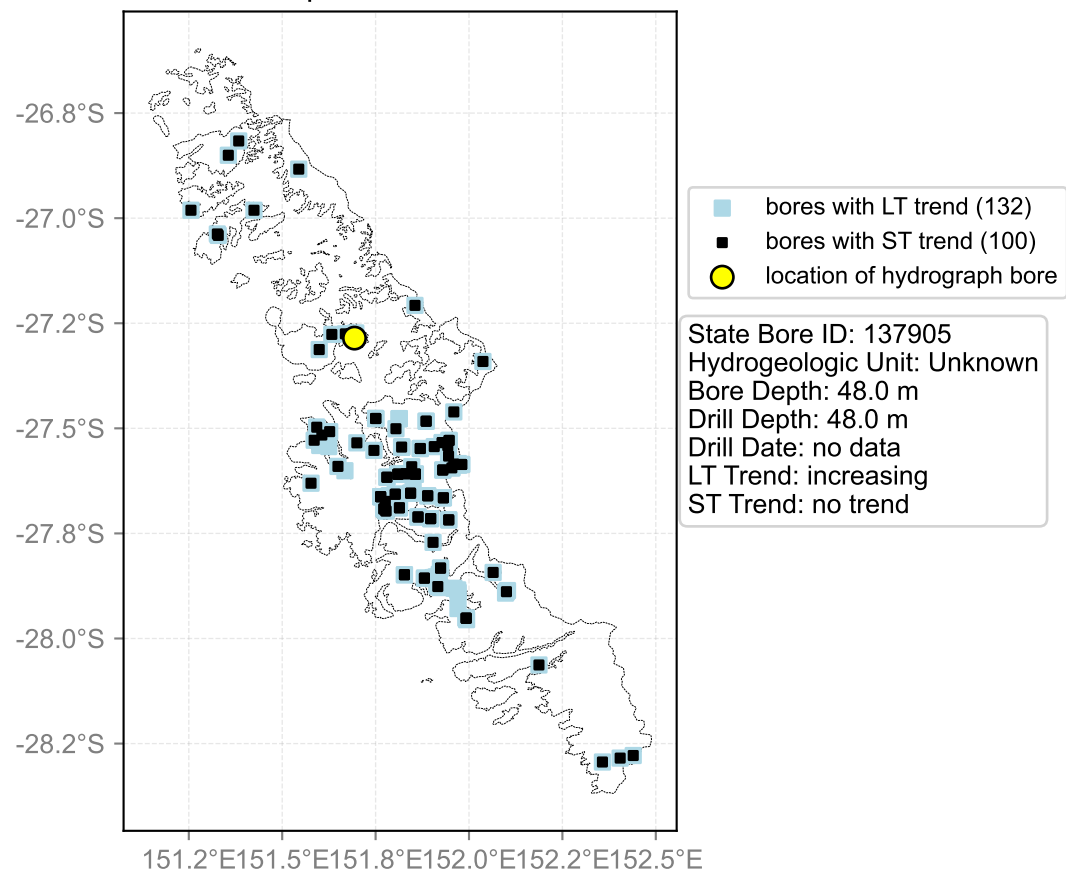

Map View for GS65

Hydrograph for hydroid: 40138227

Map View for GS65

Hydrograph for hydroid: 40138231

Map View for GS65

Hydrograph for hydroid: 40138302

Map View for GS65

Hydrograph for hydroid: 40138387

Map View for GS65

Hydrograph for hydroid: 40138754

Map View for GS65

Hydrograph for hydroid: 40138755

Map View for GS65

Hydrograph for hydroid: 40138813

Map View for GS65

Hydrograph for hydroid: 40138915