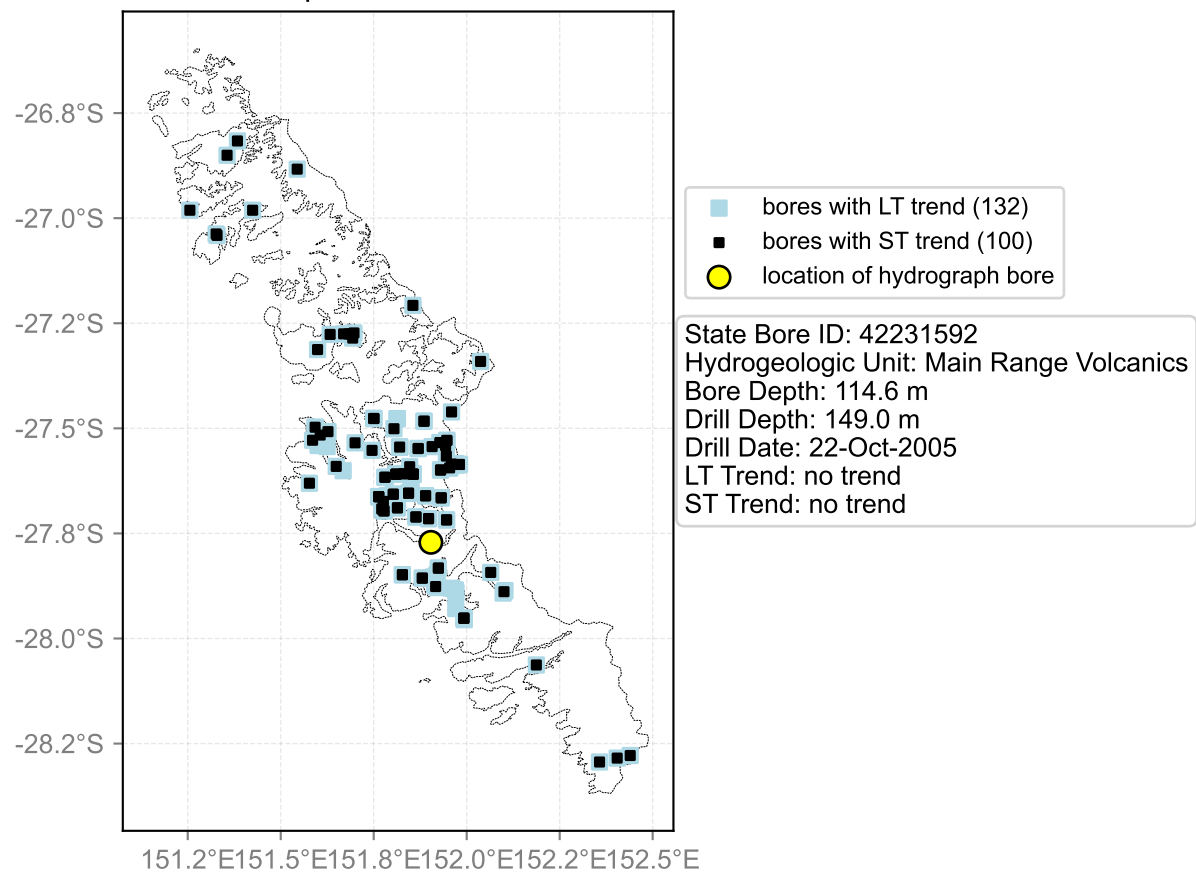

Map View for GS65

Hydrograph for hydroid: 40133914

Map View for GS65

Hydrograph for hydroid: 40133966

Map View for GS65

Hydrograph for hydroid: 40134235

Map View for GS65

Hydrograph for hydroid: 40134793

Map View for GS65

Hydrograph for hydroid: 40135199

Map View for GS65

Hydrograph for hydroid: 40135285

Map View for GS65

Hydrograph for hydroid: 40135797

Map View for GS65

Hydrograph for hydroid: 40135809