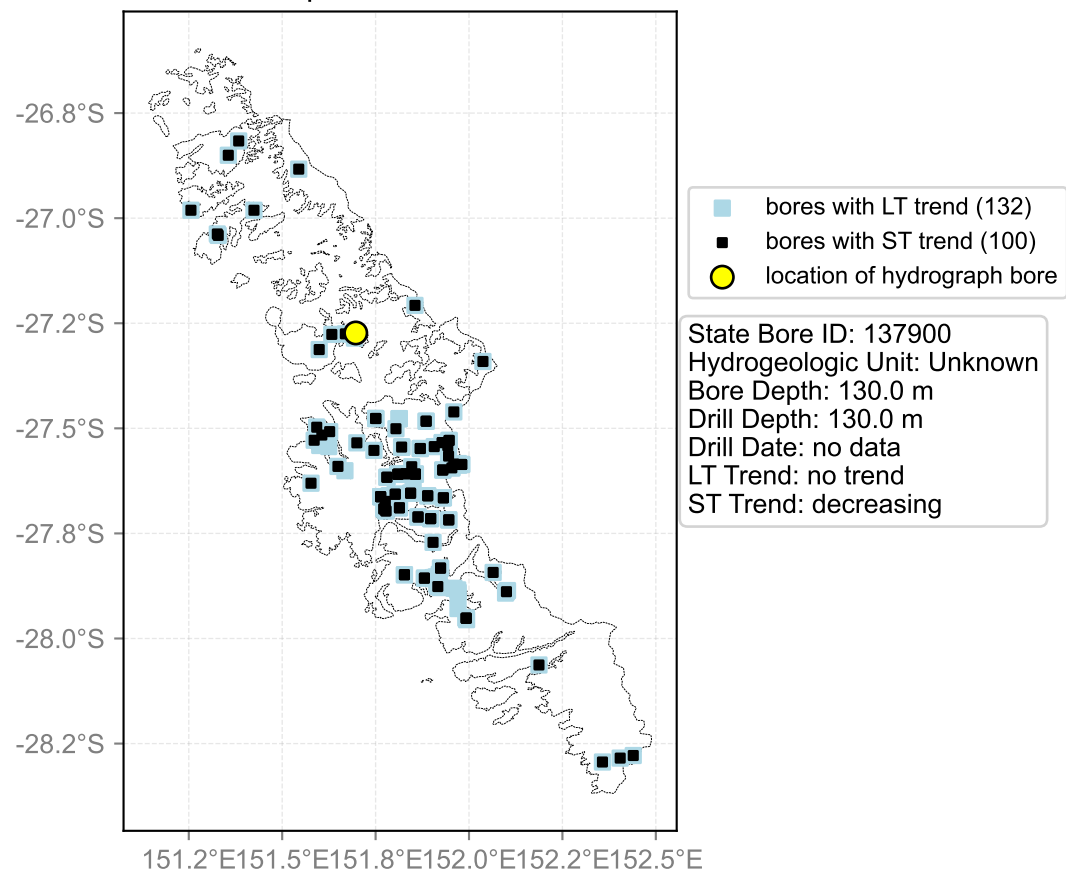

Map View for GS65

Hydrograph for hydroid: 40133914

Map View for GS65

Hydrograph for hydroid: 40133966

Map View for GS65

Hydrograph for hydroid: 40134235

Map View for GS65

Hydrograph for hydroid: 40134793

Map View for GS65

Hydrograph for hydroid: 40135199

Map View for GS65

Hydrograph for hydroid: 40135285

Map View for GS65

Hydrograph for hydroid: 40135797

Map View for GS65

Hydrograph for hydroid: 40135809