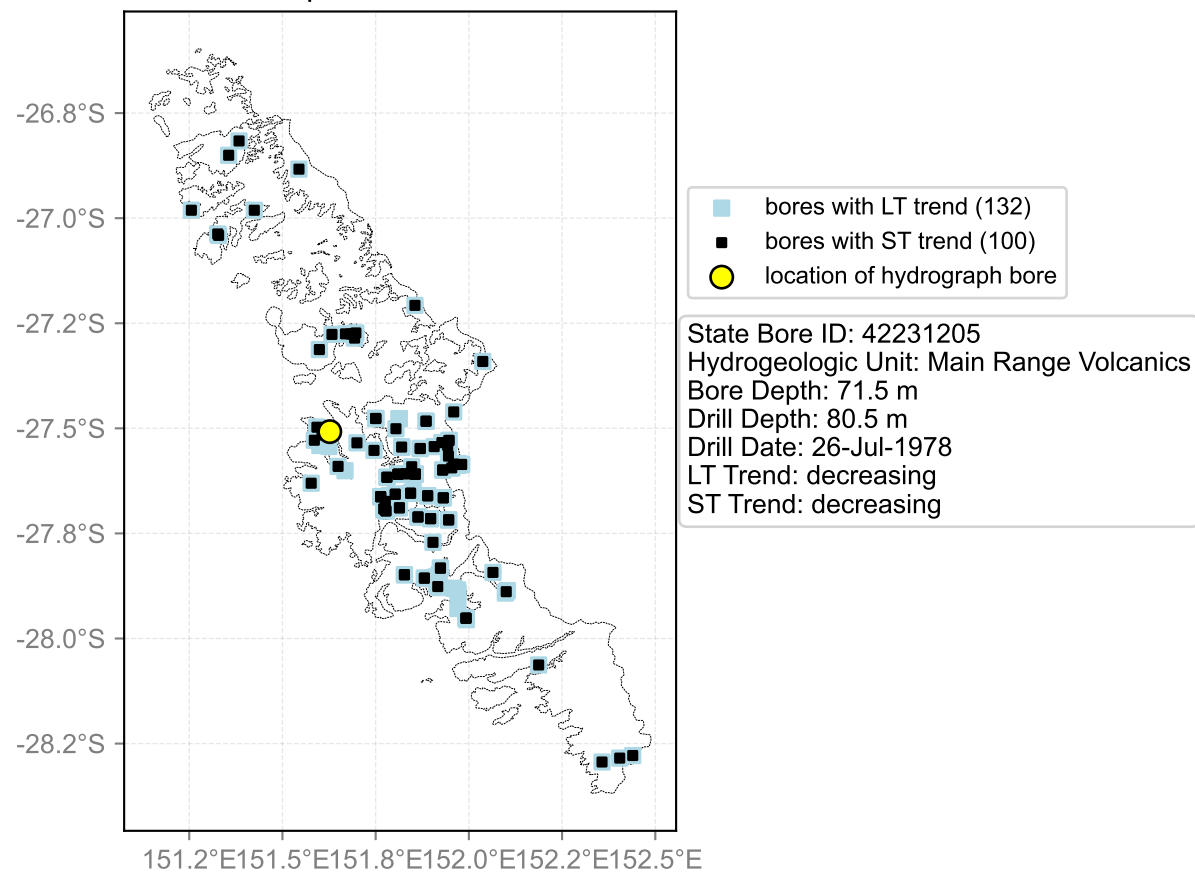

Map View for GS65

Hydrograph for hydroid: 40140872

Map View for GS65

Hydrograph for hydroid: 40140874

Map View for GS65

Hydrograph for hydroid: 40141169

Map View for GS65

Hydrograph for hydroid: 40141500

Map View for GS65

Hydrograph for hydroid: 40141934

Map View for GS65

Hydrograph for hydroid: 40142190

Map View for GS65

Hydrograph for hydroid: 40142495

Map View for GS65

Hydrograph for hydroid: 40142554