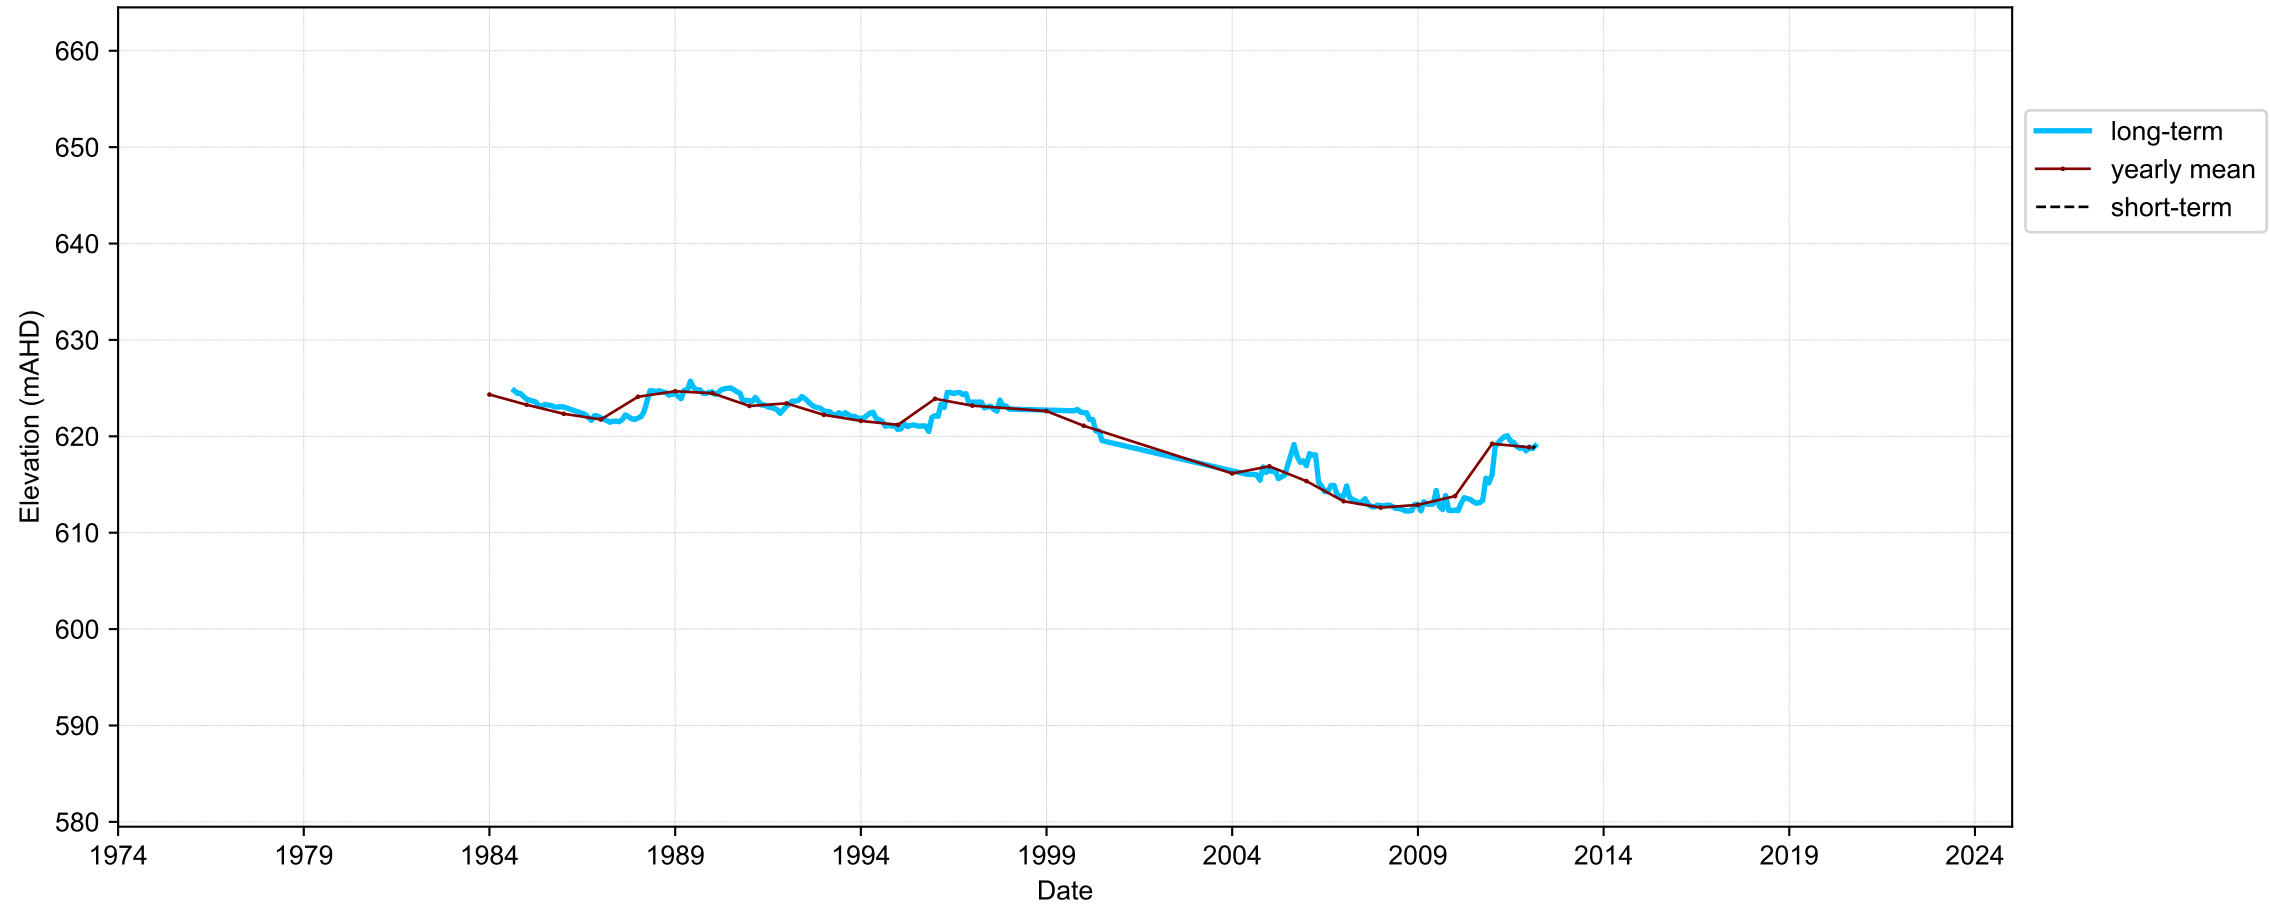

Map View for GS65

Hydrograph for hydroid: 40142839

Map View for GS65

Hydrograph for hydroid: 40143058

Map View for GS65

Hydrograph for hydroid: 40143675

Map View for GS65

Hydrograph for hydroid: 40143792