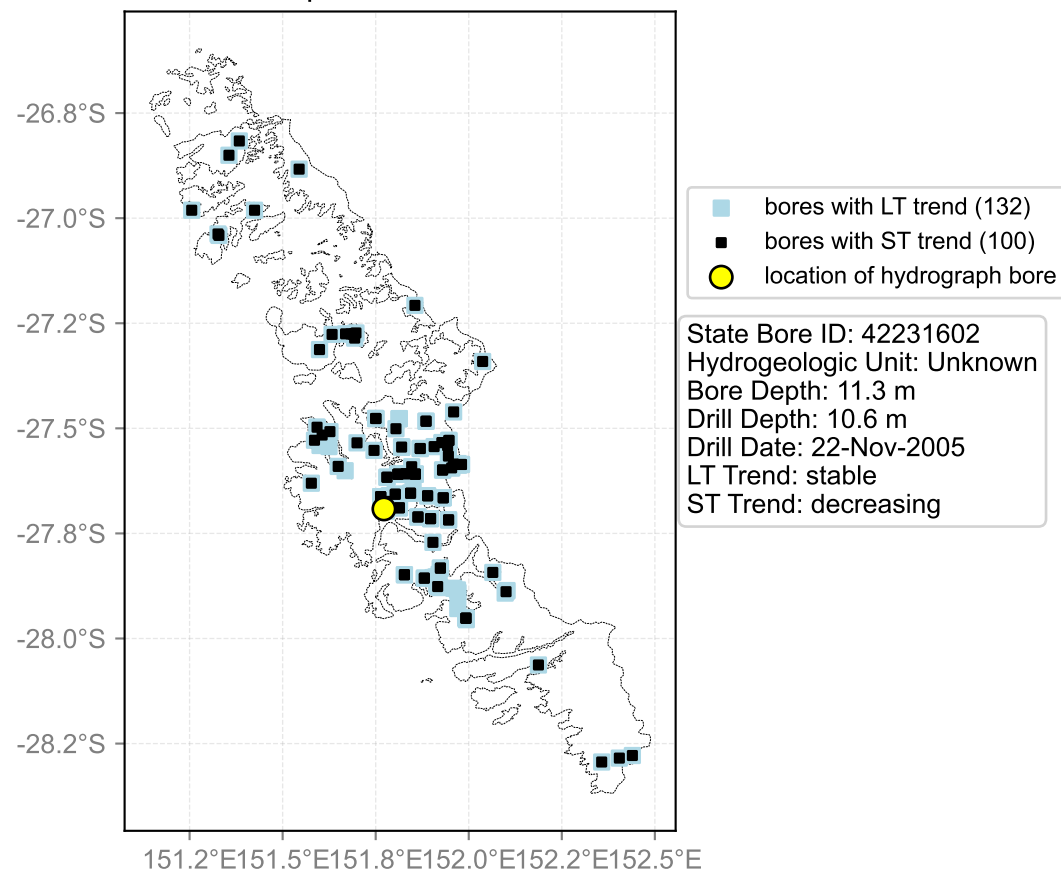

Map View for GS65

Hydrograph for hydroid: 40135876

Map View for GS65

Hydrograph for hydroid: 40136149

Map View for GS65

Hydrograph for hydroid: 40136229

Map View for GS65

Hydrograph for hydroid: 40136232

Map View for GS65

Hydrograph for hydroid: 40136424

Map View for GS65

Hydrograph for hydroid: 40136920

Map View for GS65

Hydrograph for hydroid: 40137009

Map View for GS65

Hydrograph for hydroid: 40137212

Map View for GS65

Hydrograph for hydroid: 40137435

Map View for GS65

Hydrograph for hydroid: 40137692

Map View for GS65

Hydrograph for hydroid: 40137873

Map View for GS65

Hydrograph for hydroid: 40138172