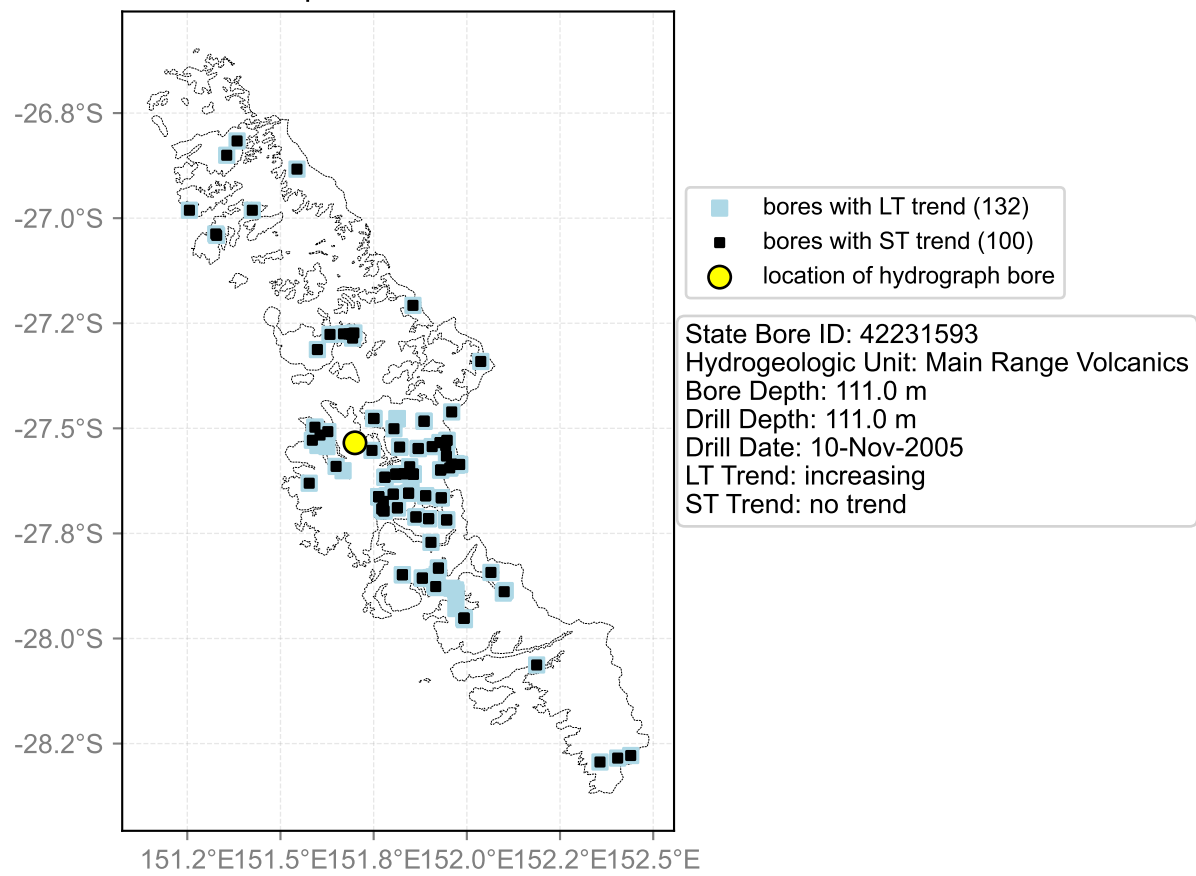

Map View for GS65

Hydrograph for hydroid: 40142617

Map View for GS65

Hydrograph for hydroid: 40142633

Map View for GS65

Hydrograph for hydroid: 40142645

Map View for GS65

Hydrograph for hydroid: 40142835

Map View for GS65

Hydrograph for hydroid: 40142839

Map View for GS65

Hydrograph for hydroid: 40143058

Map View for GS65

Hydrograph for hydroid: 40143675

Map View for GS65

Hydrograph for hydroid: 40143792