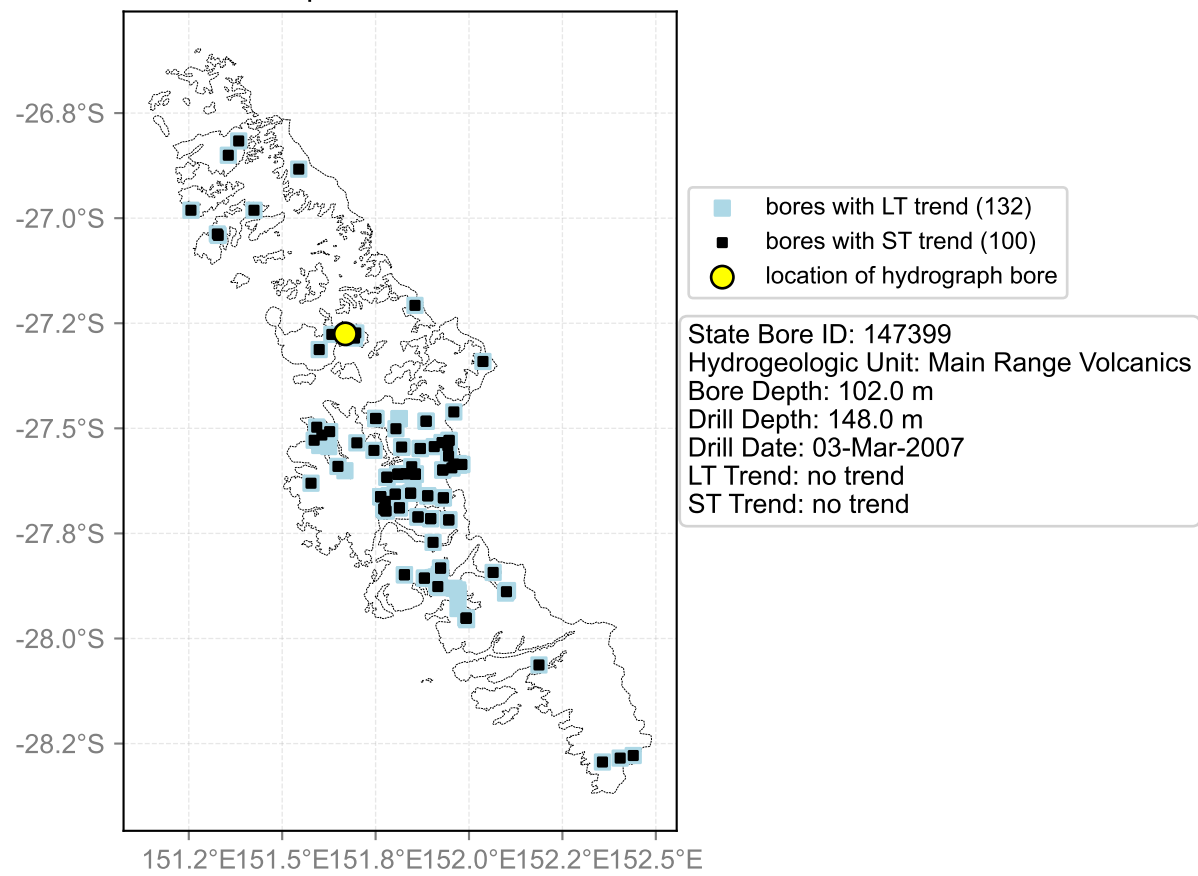

Map View for GS65

Hydrograph for hydroid: 40135876

Map View for GS65

Hydrograph for hydroid: 40136149

Map View for GS65

Hydrograph for hydroid: 40136229

Map View for GS65

Hydrograph for hydroid: 40136232