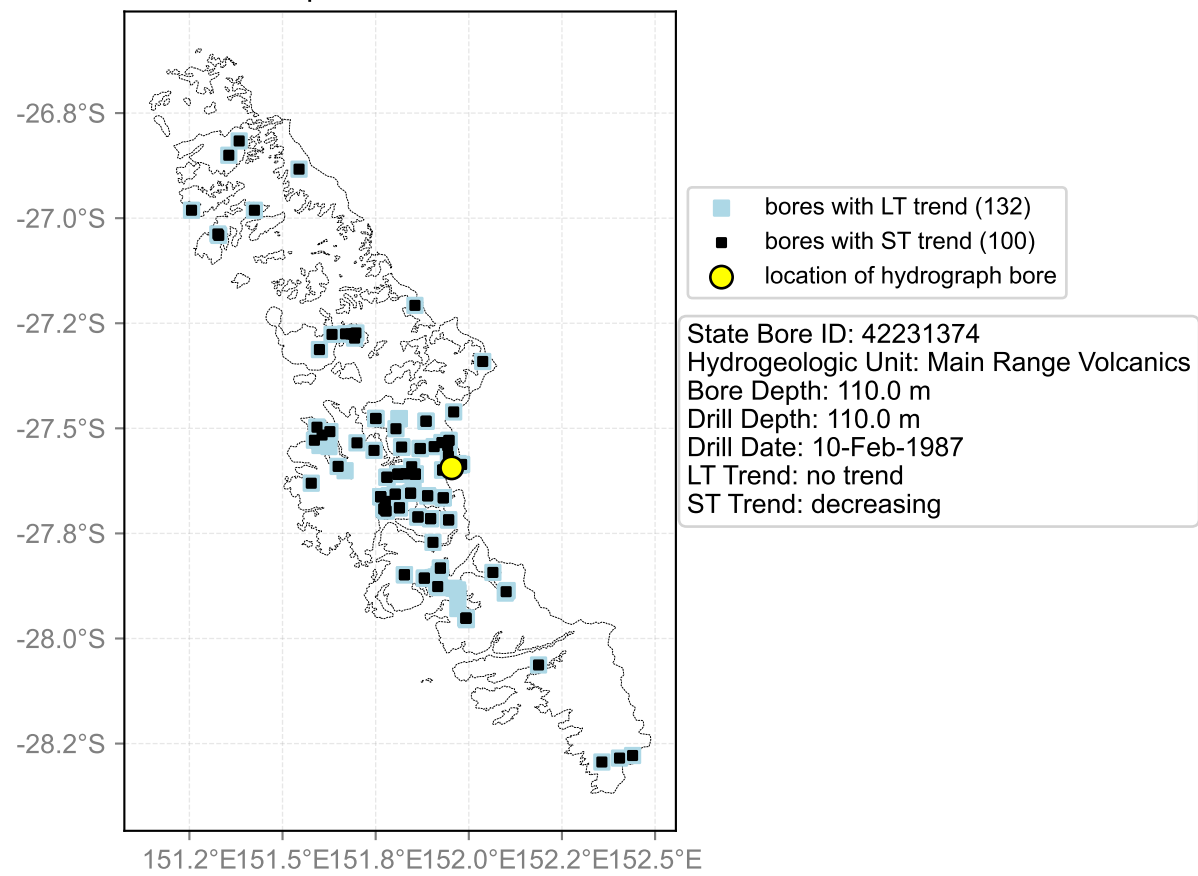

Map View for GS65

Hydrograph for hydroid: 40147445

Map View for GS65

Hydrograph for hydroid: 40147447

Map View for GS65

Hydrograph for hydroid: 40147807

Map View for GS65

Hydrograph for hydroid: 40147863

Map View for GS65

Hydrograph for hydroid: 40147871

Map View for GS65

Hydrograph for hydroid: 40147889

Map View for GS65

Hydrograph for hydroid: 40148291

Map View for GS65

Hydrograph for hydroid: 40148356

Map View for GS65

Hydrograph for hydroid: 40148402

Map View for GS65

Hydrograph for hydroid: 40148492

Map View for GS65

Hydrograph for hydroid: 40148493

Map View for GS65

Hydrograph for hydroid: 40148659