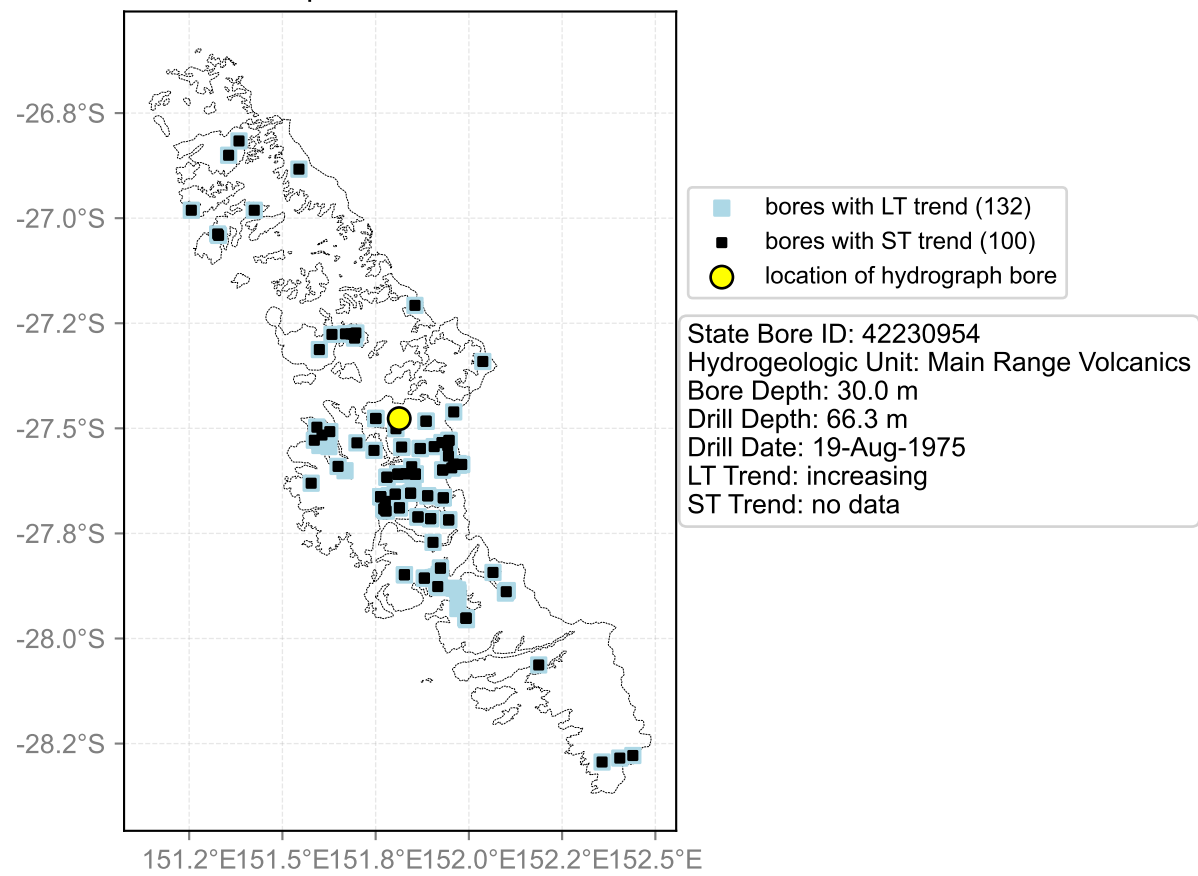

Map View for GS65

Hydrograph for hydroid: 40137435

Map View for GS65

Hydrograph for hydroid: 40137692

Map View for GS65

Hydrograph for hydroid: 40137873

Map View for GS65

Hydrograph for hydroid: 40138172