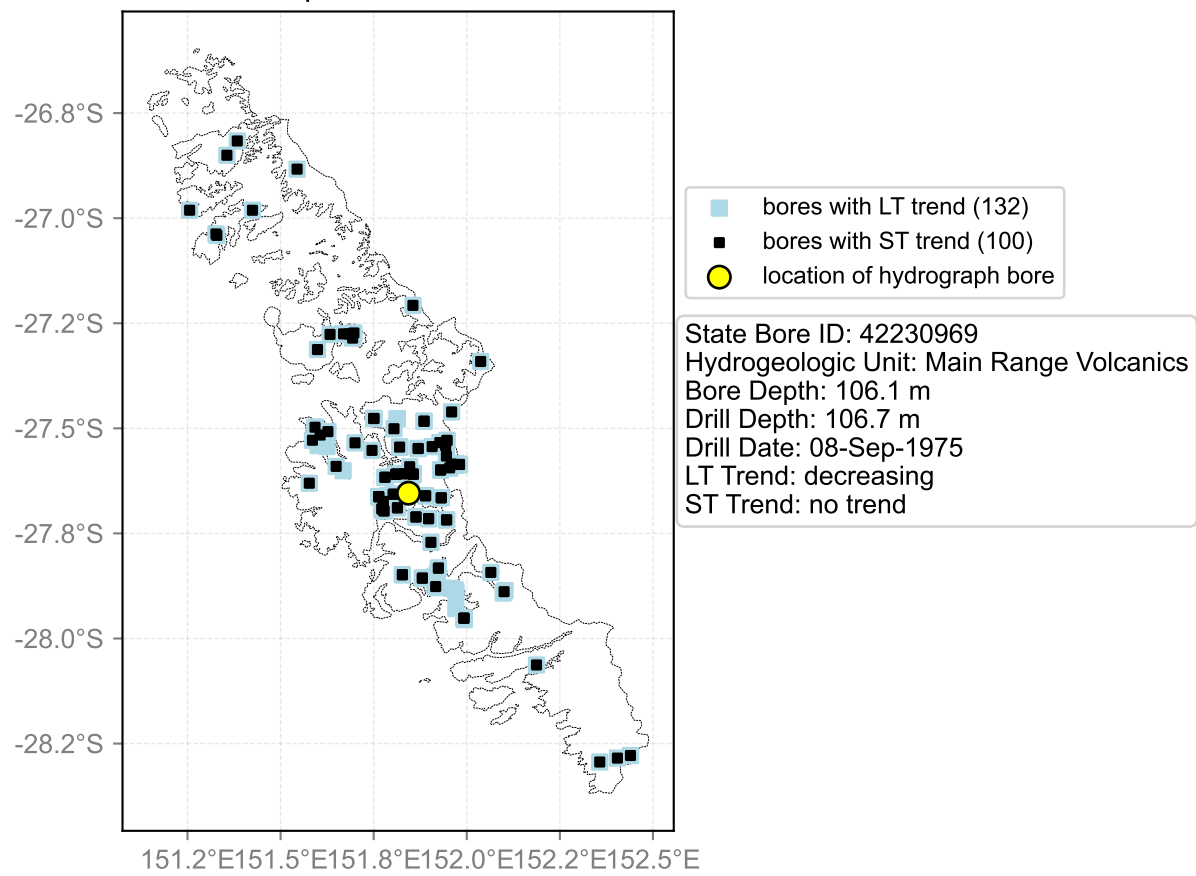

Map View for GS65

Hydrograph for hydroid: 40152233

Map View for GS65

Hydrograph for hydroid: 40152736

Map View for GS65

Hydrograph for hydroid: 40152844

Map View for GS65

Hydrograph for hydroid: 40153020

Map View for GS65

Hydrograph for hydroid: 40153044

Map View for GS65

Hydrograph for hydroid: 40153075

Map View for GS65

Hydrograph for hydroid: 40153167

Map View for GS65

Hydrograph for hydroid: 40153176

Map View for GS65

Hydrograph for hydroid: 40153418

Map View for GS65

Hydrograph for hydroid: 40153507

Map View for GS65

Hydrograph for hydroid: 40153548