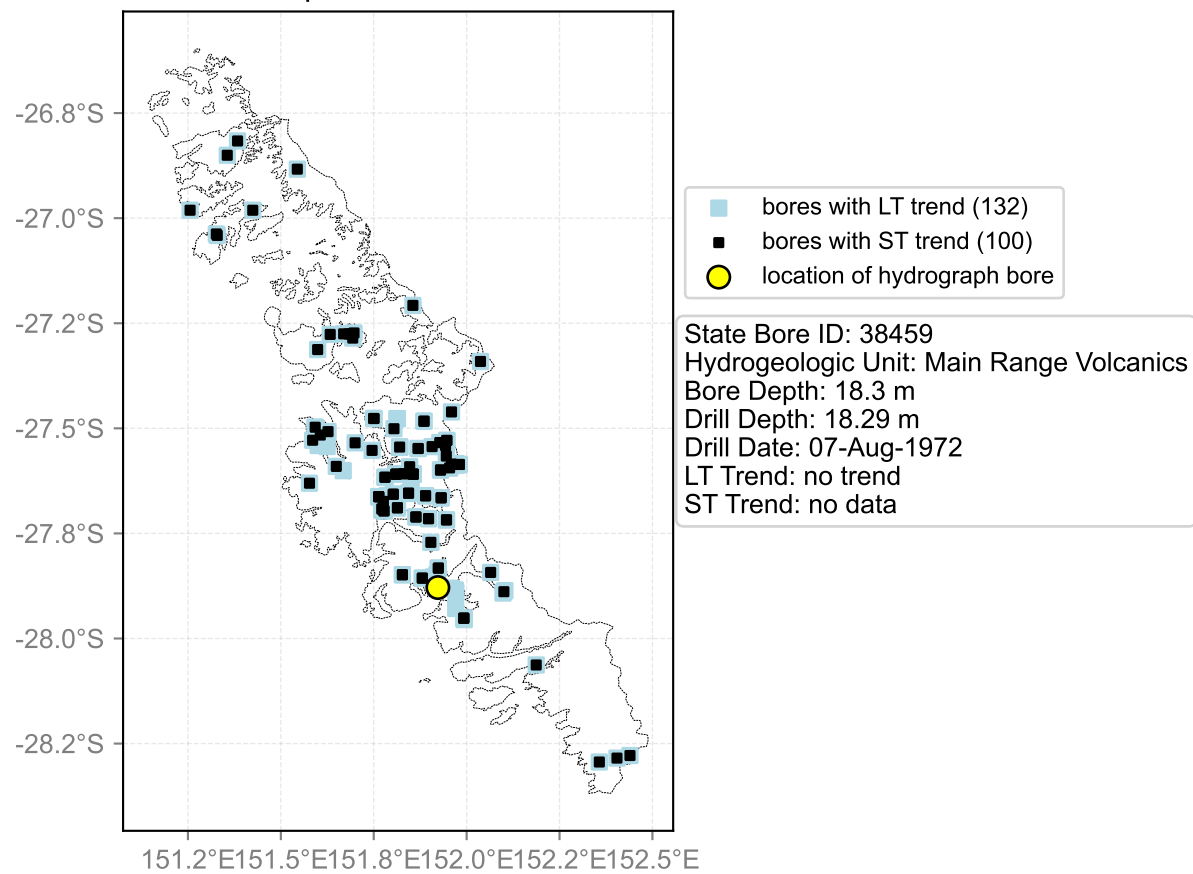

Map View for GS65

Hydrograph for hydroid: 40133914

Map View for GS65

Hydrograph for hydroid: 40133966

Map View for GS65

Hydrograph for hydroid: 40134235

Map View for GS65

Hydrograph for hydroid: 40134793

Map View for GS65

Hydrograph for hydroid: 40135199

Map View for GS65

Hydrograph for hydroid: 40135285

Map View for GS65

Hydrograph for hydroid: 40135797

Map View for GS65

Hydrograph for hydroid: 40135809