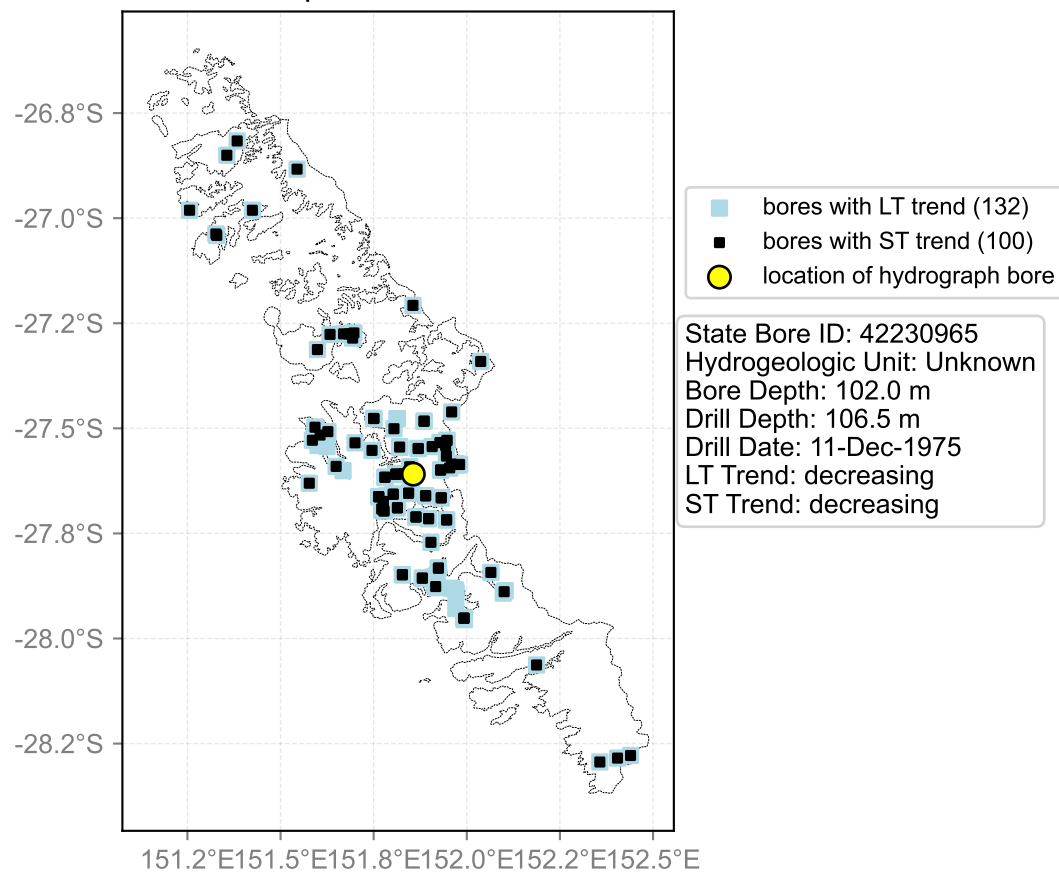

Map View for GS65

Hydrograph for hydroid: 40147445

Map View for GS65

Hydrograph for hydroid: 40147447

Map View for GS65

Hydrograph for hydroid: 40147807

Map View for GS65

Hydrograph for hydroid: 40147863

Map View for GS65

Hydrograph for hydroid: 40147871

Map View for GS65

Hydrograph for hydroid: 40147889

Map View for GS65

Hydrograph for hydroid: 40148291

Map View for GS65

Hydrograph for hydroid: 40148356

Map View for GS65

Hydrograph for hydroid: 40148402

Map View for GS65

Hydrograph for hydroid: 40148492

Map View for GS65

Hydrograph for hydroid: 40148493

Map View for GS65

Hydrograph for hydroid: 40148659