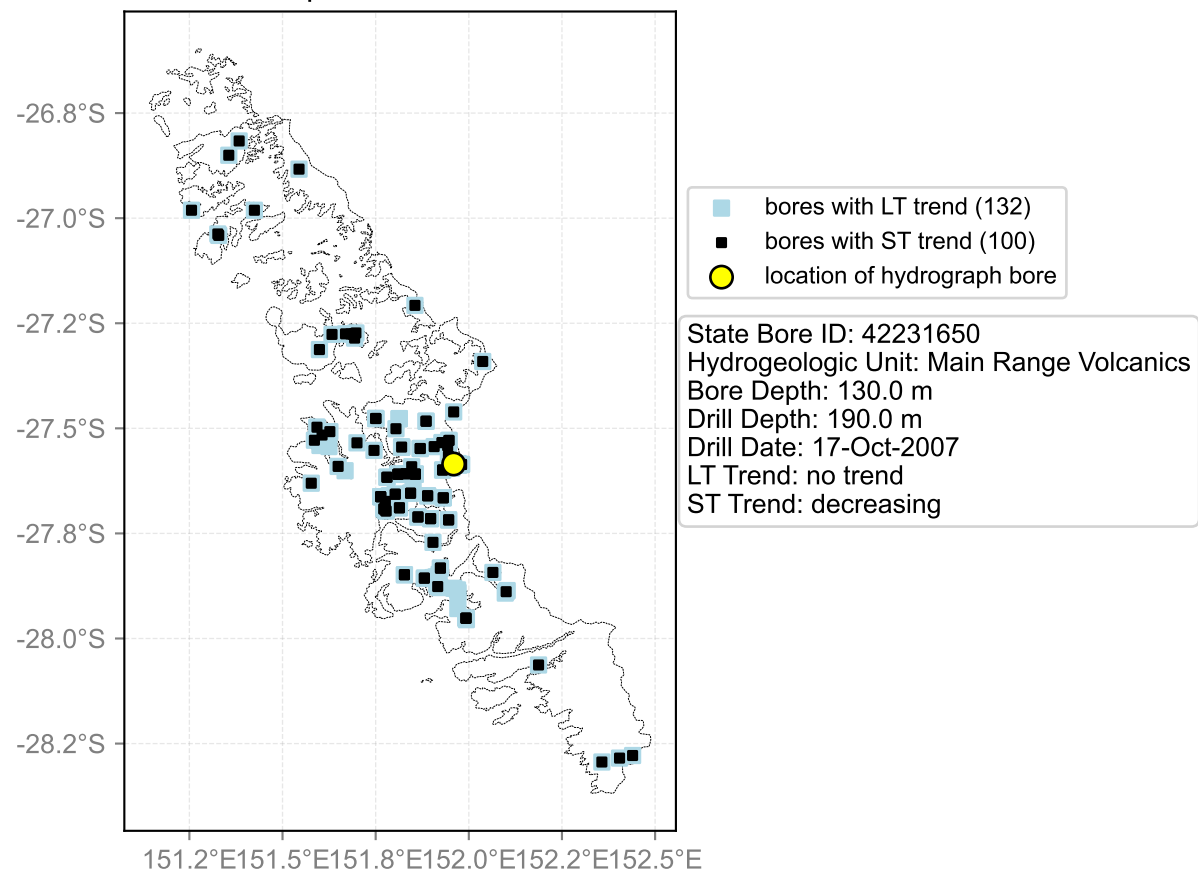

Map View for GS65

Hydrograph for hydroid: 40135199

Map View for GS65

Hydrograph for hydroid: 40135285

Map View for GS65

Hydrograph for hydroid: 40135797

Map View for GS65

Hydrograph for hydroid: 40135809

Map View for GS65

Hydrograph for hydroid: 40135876

Map View for GS65

Hydrograph for hydroid: 40136149

Map View for GS65

Hydrograph for hydroid: 40136229

Map View for GS65

Hydrograph for hydroid: 40136232