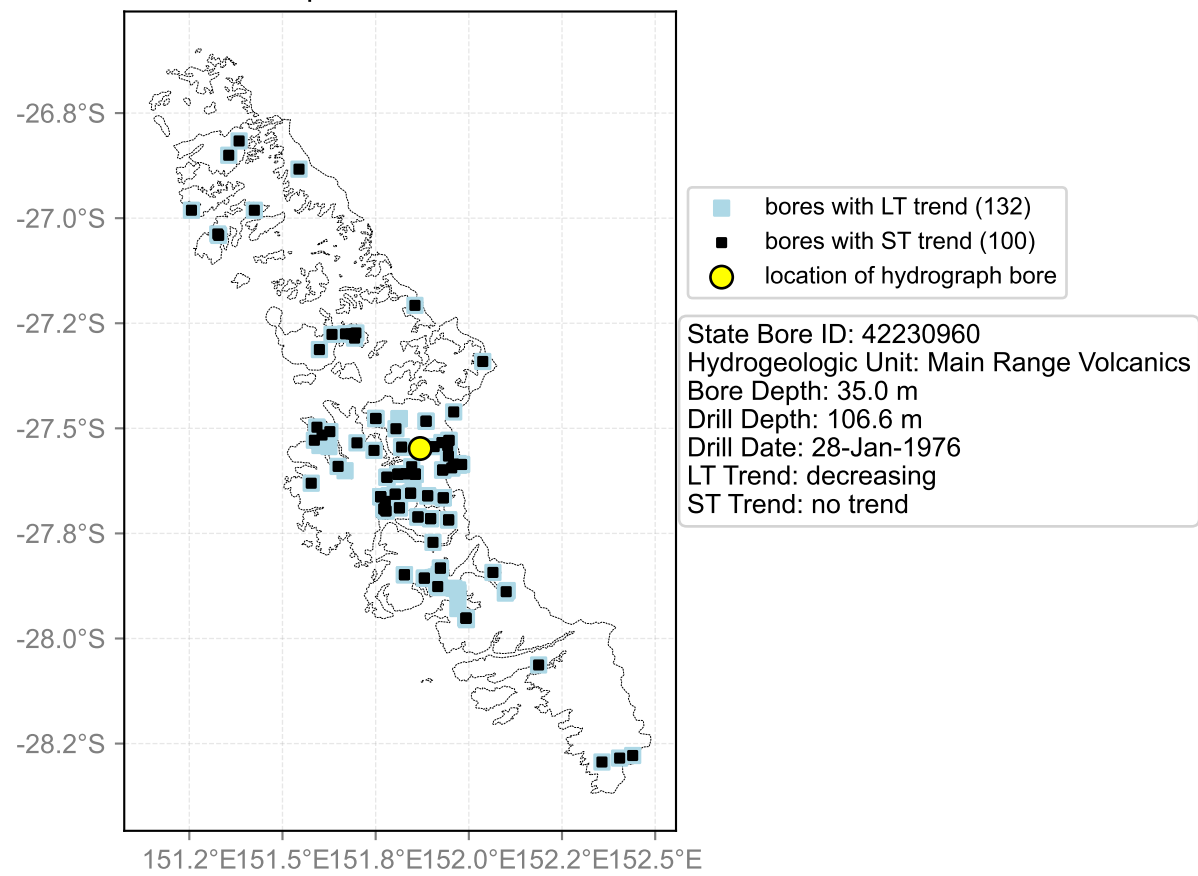

Map View for GS65

Hydrograph for hydroid: 40143883

Map View for GS65

Hydrograph for hydroid: 40144053

Map View for GS65

Hydrograph for hydroid: 40144667

Map View for GS65

Hydrograph for hydroid: 40144668

Map View for GS65

Hydrograph for hydroid: 40145028

Map View for GS65

Hydrograph for hydroid: 40145628

Map View for GS65

Hydrograph for hydroid: 40145671

Map View for GS65

Hydrograph for hydroid: 40145672