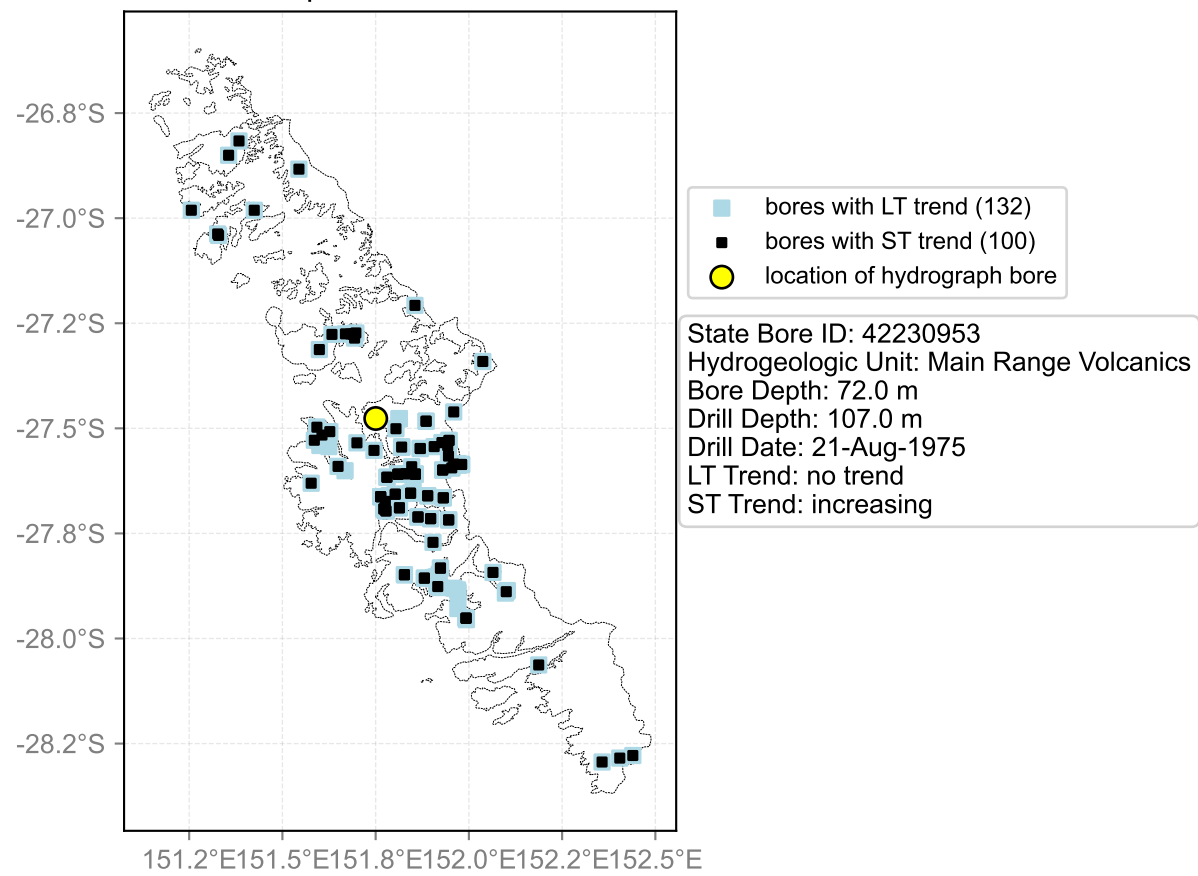

Map View for GS65

Hydrograph for hydroid: 40148811

Map View for GS65

Hydrograph for hydroid: 40148868

Map View for GS65

Hydrograph for hydroid: 40149405

Map View for GS65

Hydrograph for hydroid: 40149463

Map View for GS65

Hydrograph for hydroid: 40149502

Map View for GS65

Hydrograph for hydroid: 40149546

Map View for GS65

Hydrograph for hydroid: 40149577

Map View for GS65

Hydrograph for hydroid: 40149598

Map View for GS65

Hydrograph for hydroid: 40149779

Map View for GS65

Hydrograph for hydroid: 40150580

Map View for GS65

Hydrograph for hydroid: 40150725

Map View for GS65

Hydrograph for hydroid: 40151043