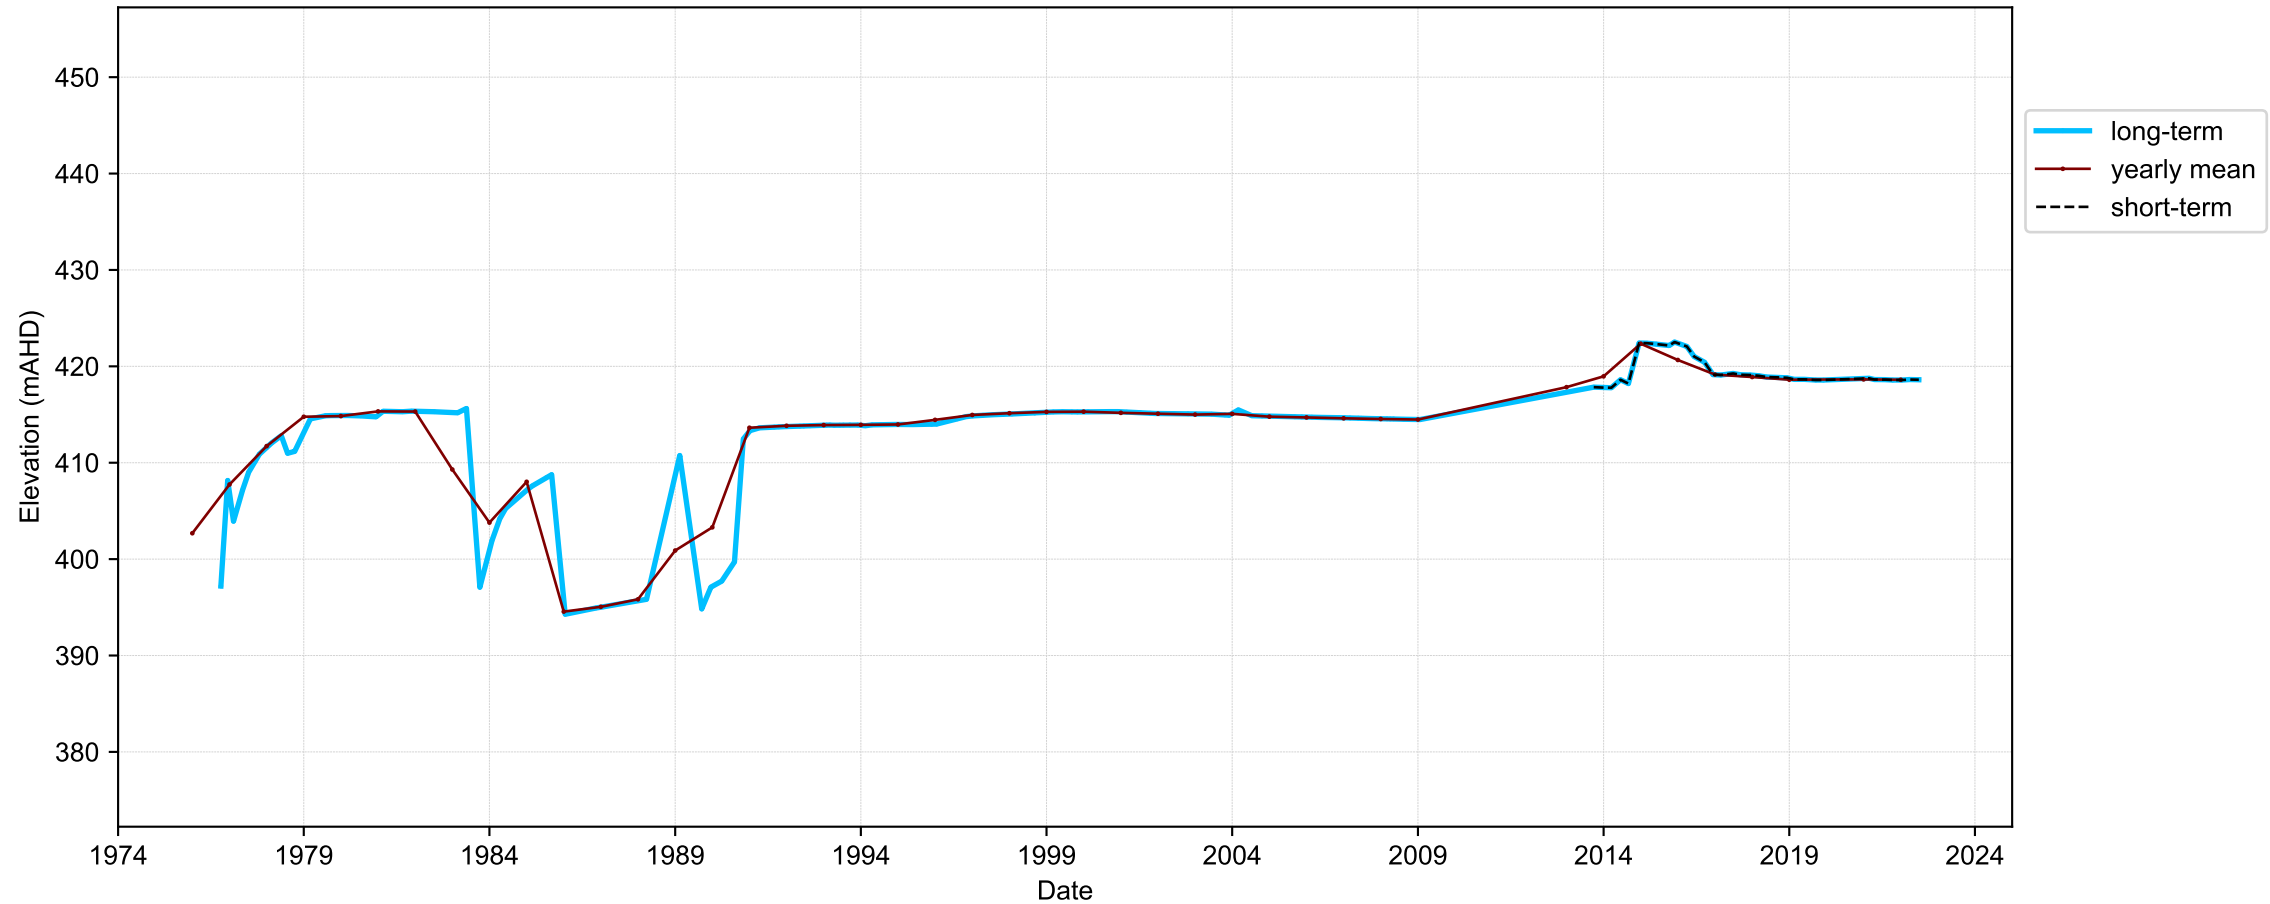

Map View for GS65

Hydrograph for hydroid: 40132011

Map View for GS65

Hydrograph for hydroid: 40132012

Map View for GS65

Hydrograph for hydroid: 40132310

Map View for GS65

Hydrograph for hydroid: 40132680