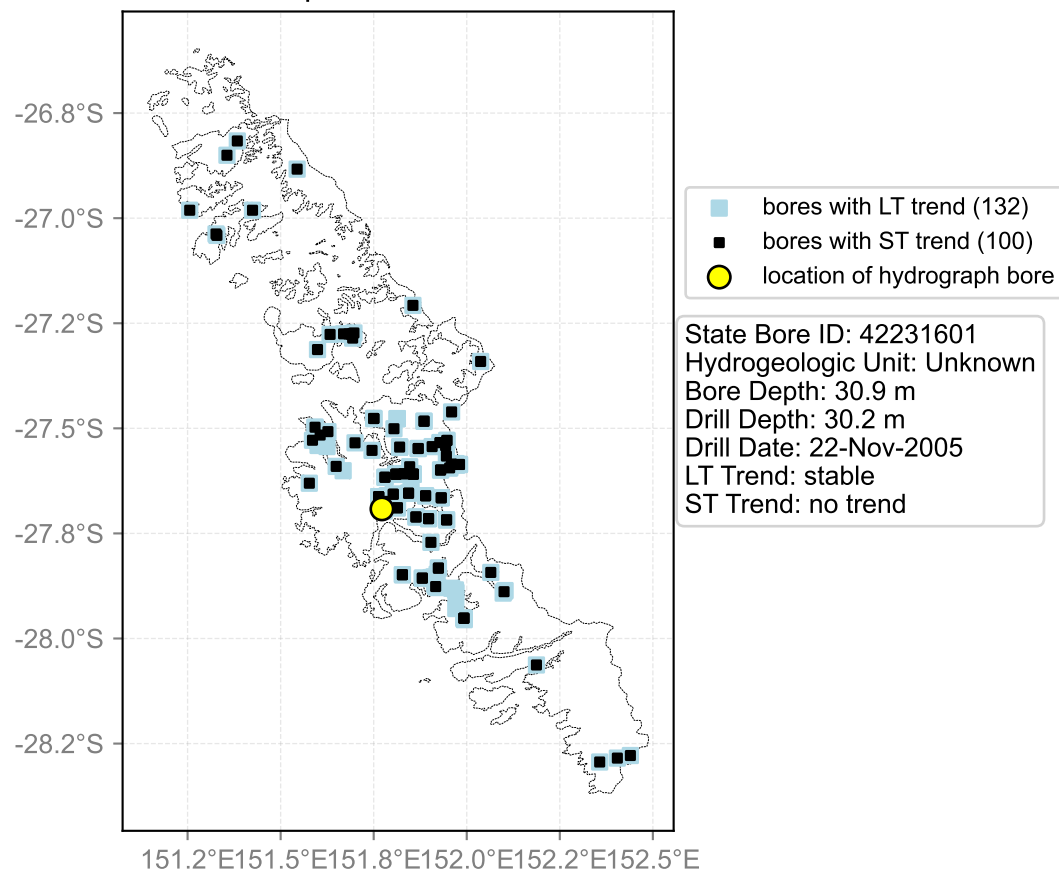

Map View for GS65

Hydrograph for hydroid: 40136424

Map View for GS65

Hydrograph for hydroid: 40136920

Map View for GS65

Hydrograph for hydroid: 40137009

Map View for GS65

Hydrograph for hydroid: 40137212

Map View for GS65

Hydrograph for hydroid: 40137435

Map View for GS65

Hydrograph for hydroid: 40137692

Map View for GS65

Hydrograph for hydroid: 40137873

Map View for GS65

Hydrograph for hydroid: 40138172

Map View for GS65

Hydrograph for hydroid: 40138227

Map View for GS65

Hydrograph for hydroid: 40138231

Map View for GS65

Hydrograph for hydroid: 40138302

Map View for GS65

Hydrograph for hydroid: 40138387