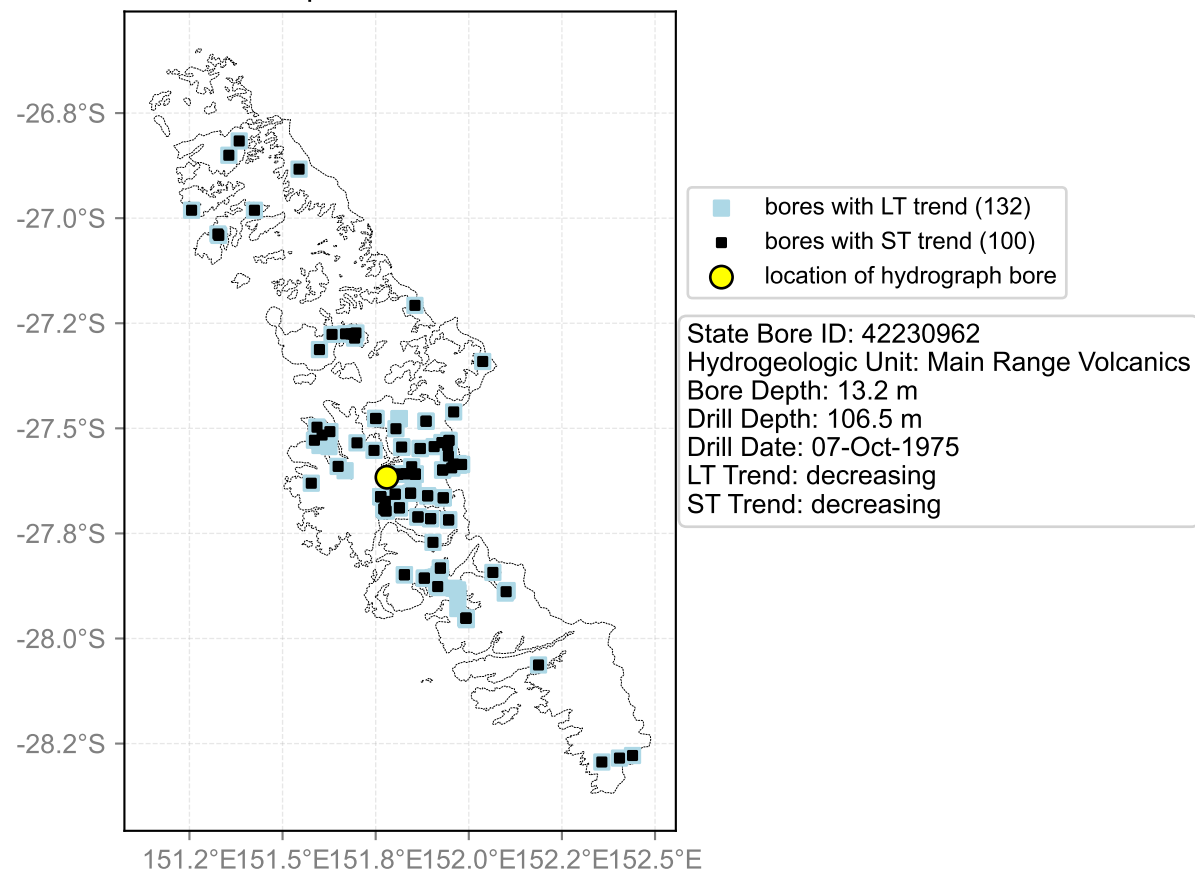

Map View for GS65

Hydrograph for hydroid: 40133070

Map View for GS65

Hydrograph for hydroid: 40133288

Map View for GS65

Hydrograph for hydroid: 40133318

Map View for GS65

Hydrograph for hydroid: 40133333

Map View for GS65

Hydrograph for hydroid: 40133914

Map View for GS65

Hydrograph for hydroid: 40133966

Map View for GS65

Hydrograph for hydroid: 40134235

Map View for GS65

Hydrograph for hydroid: 40134793