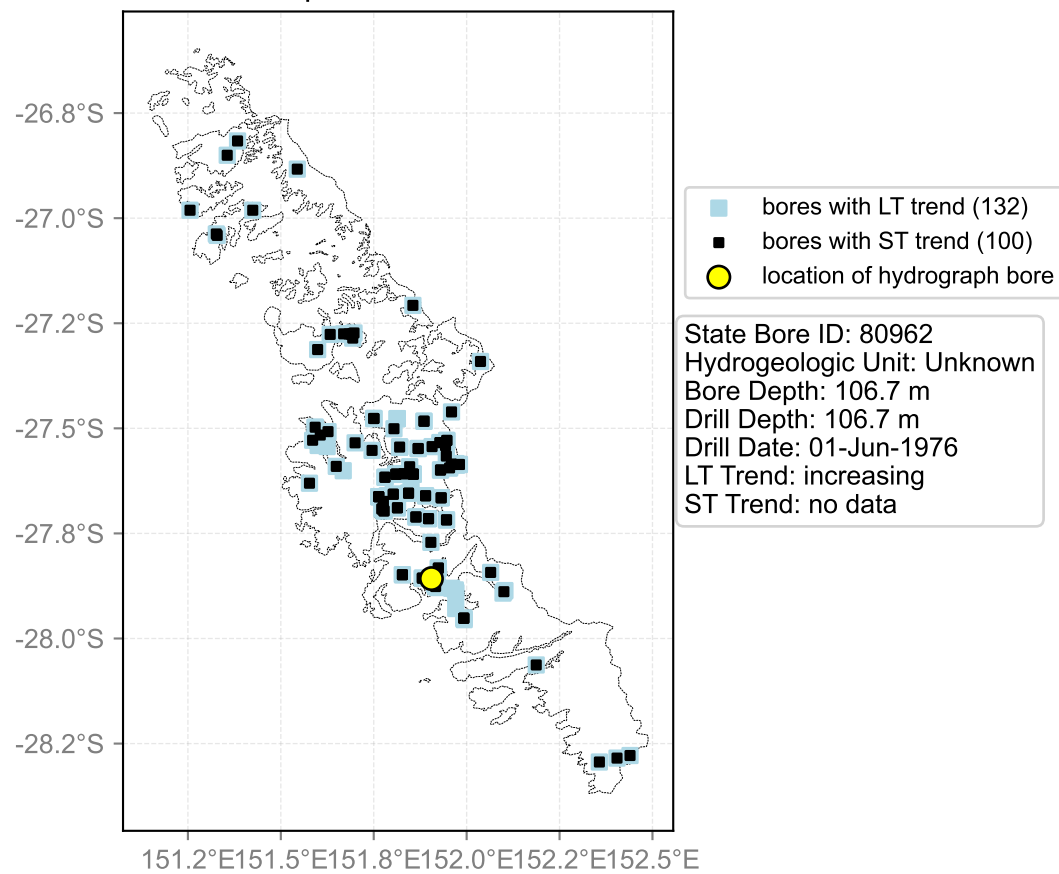

Map View for GS65

Hydrograph for hydroid: 40146954

Map View for GS65

Hydrograph for hydroid: 40147206

Map View for GS65

Hydrograph for hydroid: 40147291

Map View for GS65

Hydrograph for hydroid: 40147294

Map View for GS65

Hydrograph for hydroid: 40147445

Map View for GS65

Hydrograph for hydroid: 40147447

Map View for GS65

Hydrograph for hydroid: 40147807

Map View for GS65

Hydrograph for hydroid: 40147863

Map View for GS65

Hydrograph for hydroid: 40147871

Map View for GS65

Hydrograph for hydroid: 40147889

Map View for GS65

Hydrograph for hydroid: 40148291

Map View for GS65

Hydrograph for hydroid: 40148356