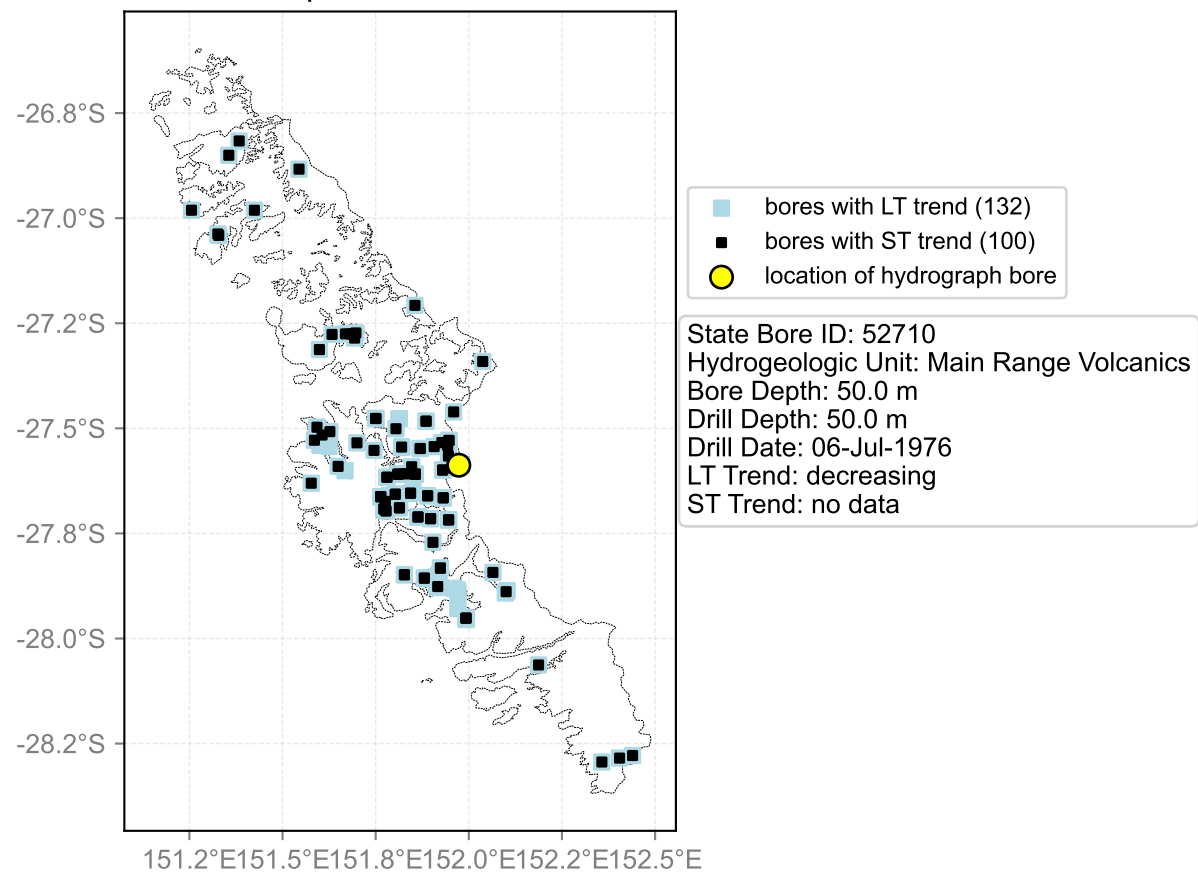

Map View for GS65

Hydrograph for hydroid: 40142617

Map View for GS65

Hydrograph for hydroid: 40142633

Map View for GS65

Hydrograph for hydroid: 40142645

Map View for GS65

Hydrograph for hydroid: 40142835

Map View for GS65

Hydrograph for hydroid: 40142839

Map View for GS65

Hydrograph for hydroid: 40143058

Map View for GS65

Hydrograph for hydroid: 40143675

Map View for GS65

Hydrograph for hydroid: 40143792