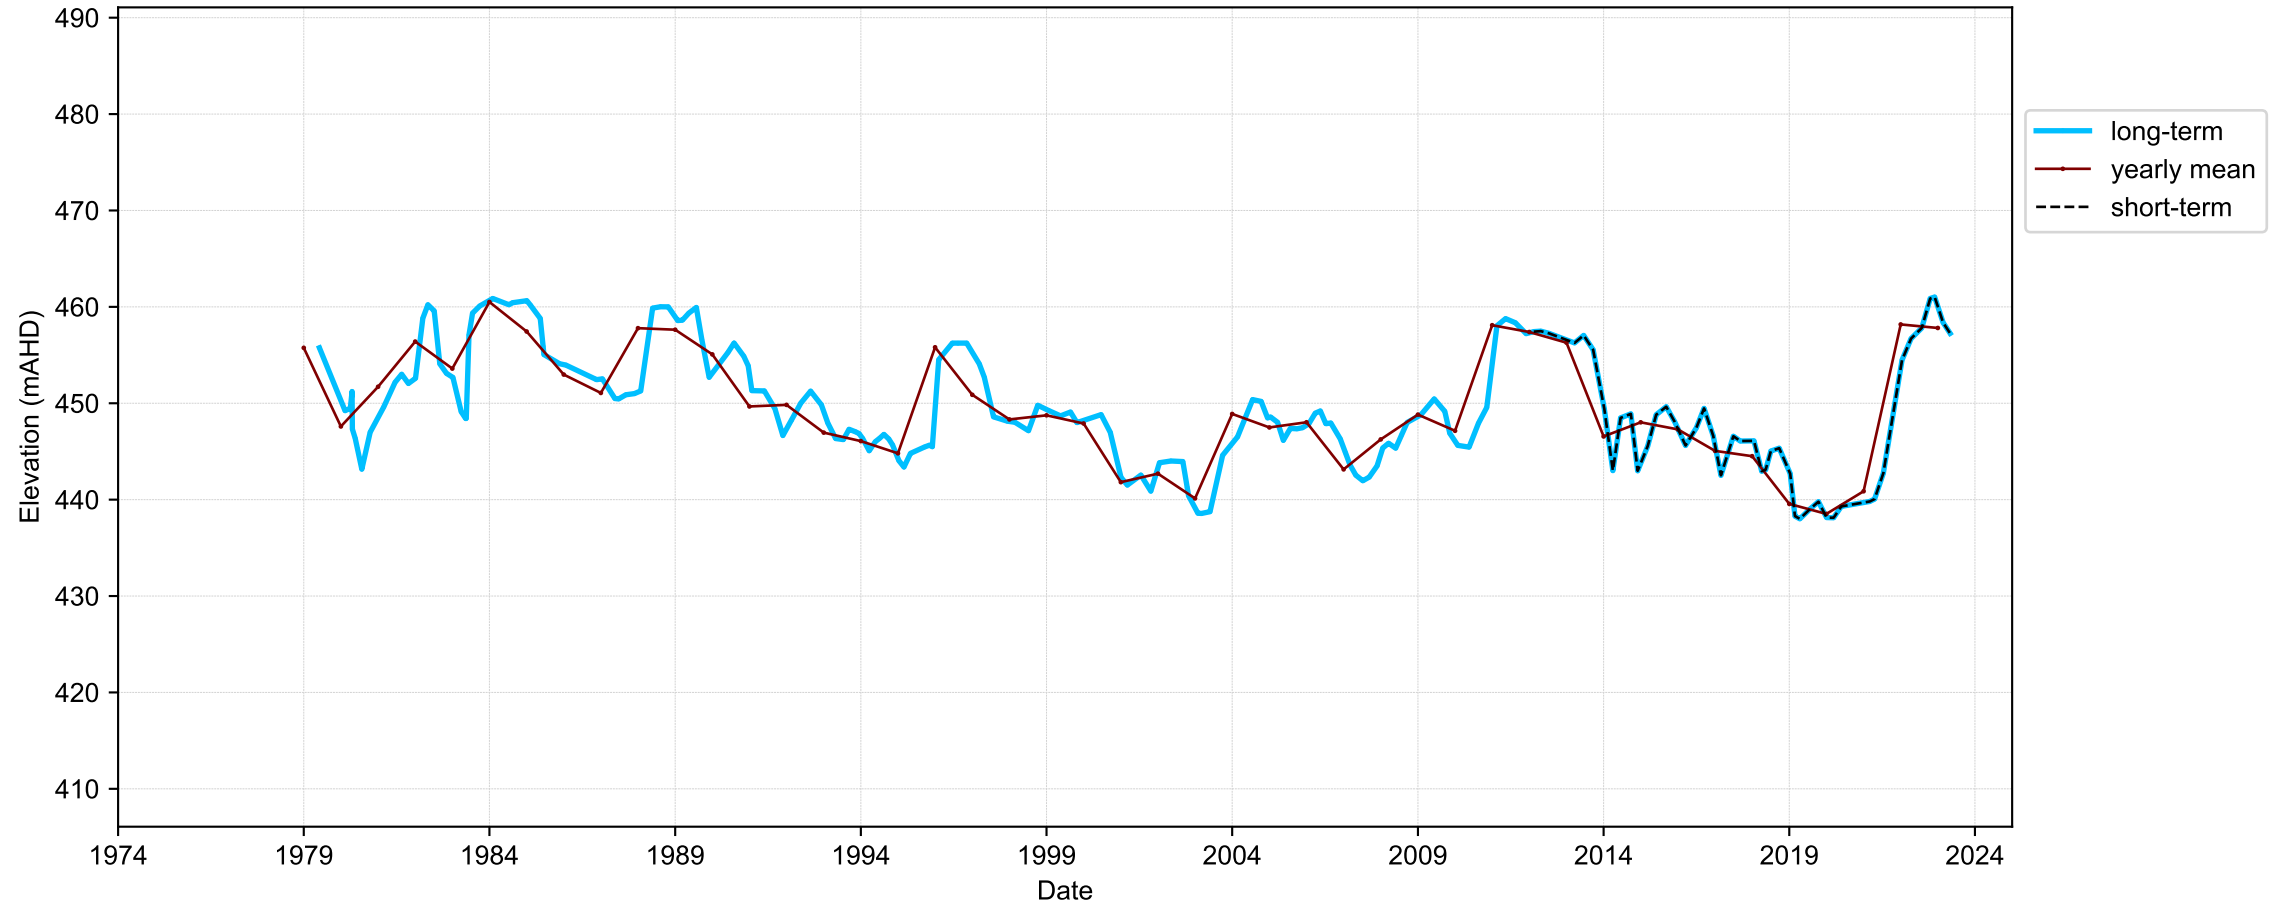

Map View for GS65

Hydrograph for hydroid: 40133070

Map View for GS65

Hydrograph for hydroid: 40133288

Map View for GS65

Hydrograph for hydroid: 40133318

Map View for GS65

Hydrograph for hydroid: 40133333