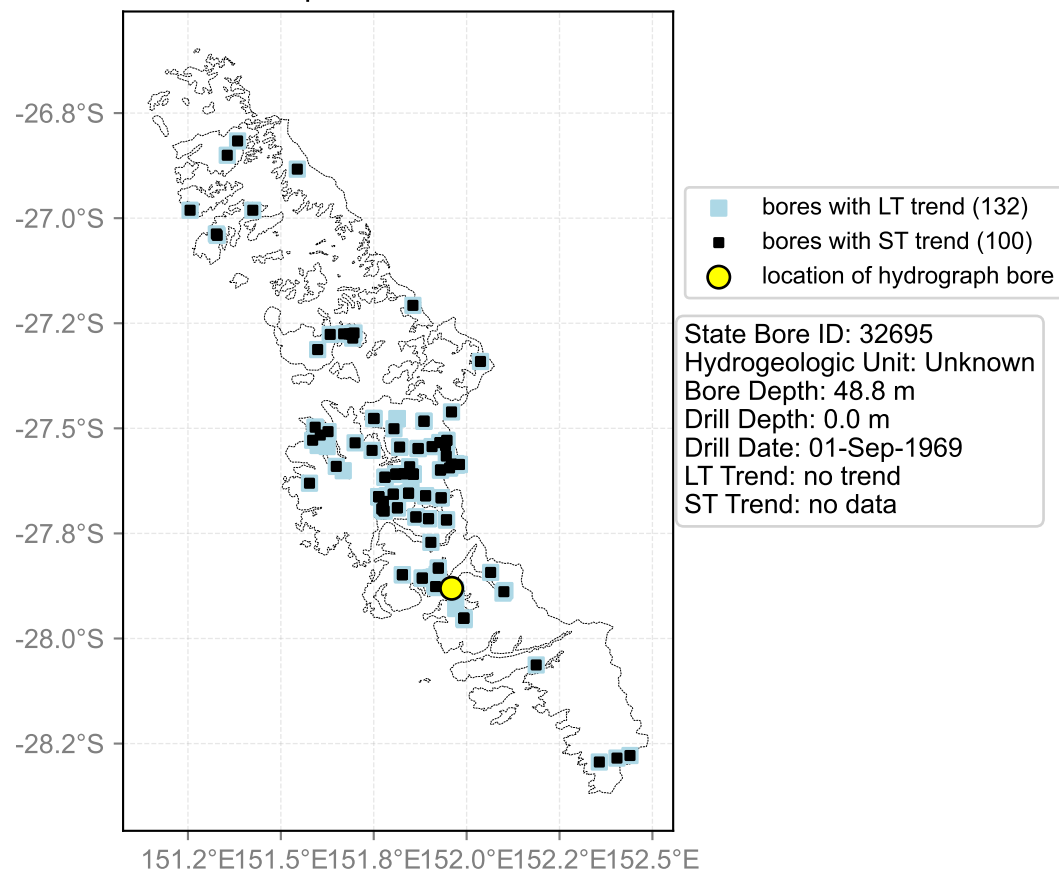

Map View for GS65

Hydrograph for hydroid: 40135199

Map View for GS65

Hydrograph for hydroid: 40135285

Map View for GS65

Hydrograph for hydroid: 40135797

Map View for GS65

Hydrograph for hydroid: 40135809

Map View for GS65

Hydrograph for hydroid: 40135876

Map View for GS65

Hydrograph for hydroid: 40136149

Map View for GS65

Hydrograph for hydroid: 40136229

Map View for GS65

Hydrograph for hydroid: 40136232

Map View for GS65

Hydrograph for hydroid: 40136424

Map View for GS65

Hydrograph for hydroid: 40136920

Map View for GS65

Hydrograph for hydroid: 40137009

Map View for GS65

Hydrograph for hydroid: 40137212