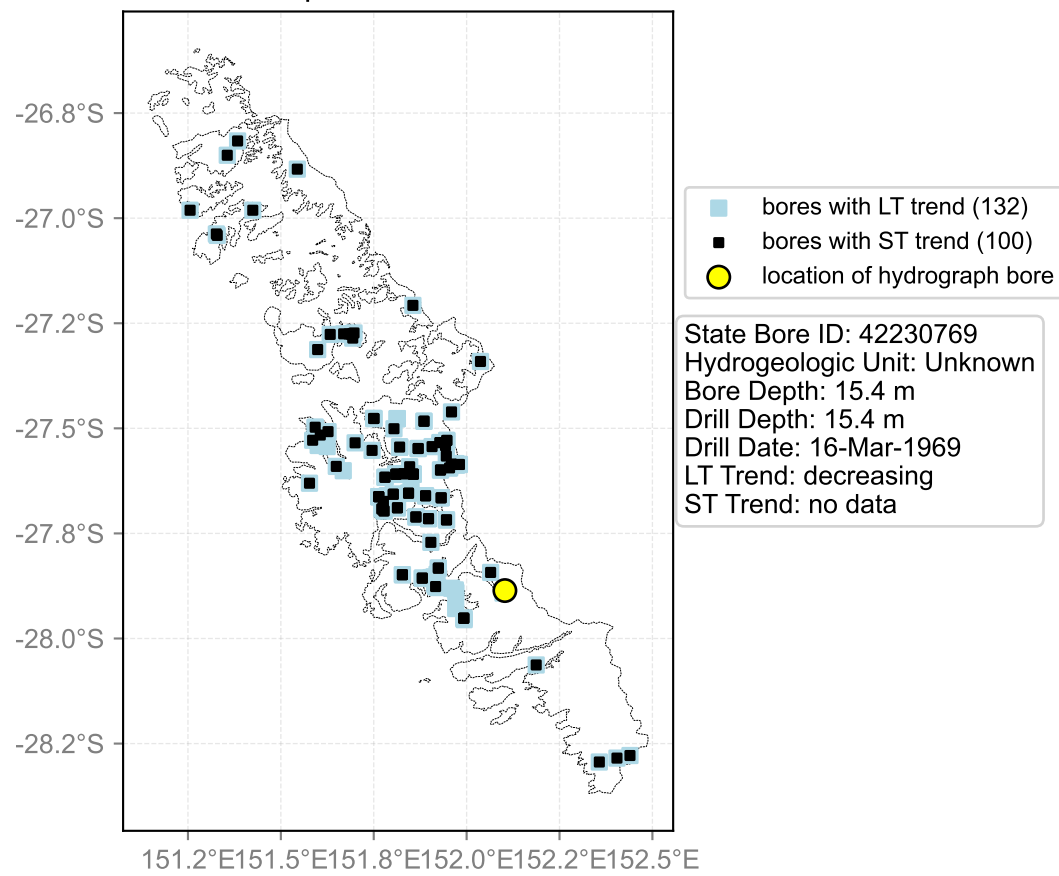

Map View for GS65

Hydrograph for hydroid: 40141934

Map View for GS65

Hydrograph for hydroid: 40142190

Map View for GS65

Hydrograph for hydroid: 40142495

Map View for GS65

Hydrograph for hydroid: 40142554

Map View for GS65

Hydrograph for hydroid: 40142617

Map View for GS65

Hydrograph for hydroid: 40142633

Map View for GS65

Hydrograph for hydroid: 40142645

Map View for GS65

Hydrograph for hydroid: 40142835