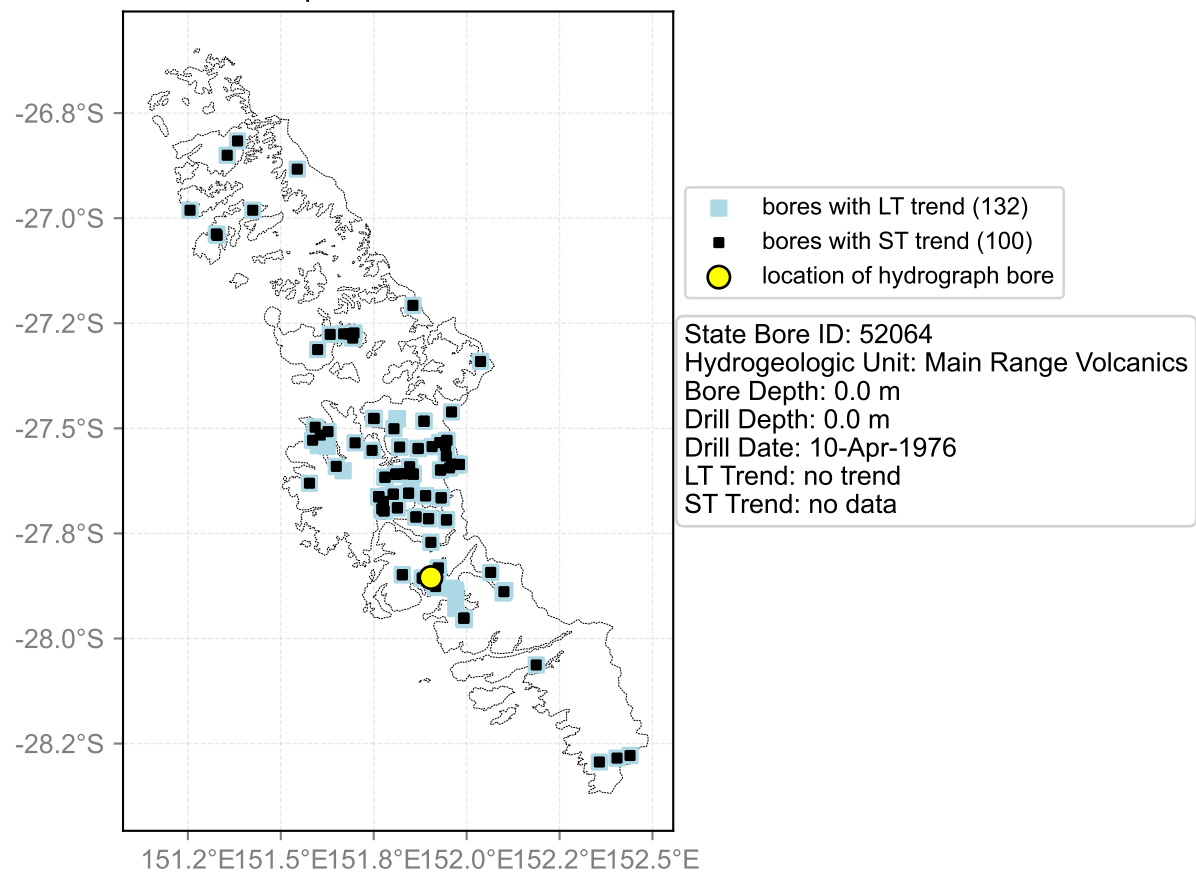

Map View for GS65

Hydrograph for hydroid: 40091146

Map View for GS65

Hydrograph for hydroid: 40117390

Map View for GS65

Hydrograph for hydroid: 40131691

Map View for GS65

Hydrograph for hydroid: 40131695

Map View for GS65

Hydrograph for hydroid: 40131902

Map View for GS65

Hydrograph for hydroid: 40132008

Map View for GS65

Hydrograph for hydroid: 40132009

Map View for GS65

Hydrograph for hydroid: 40132010