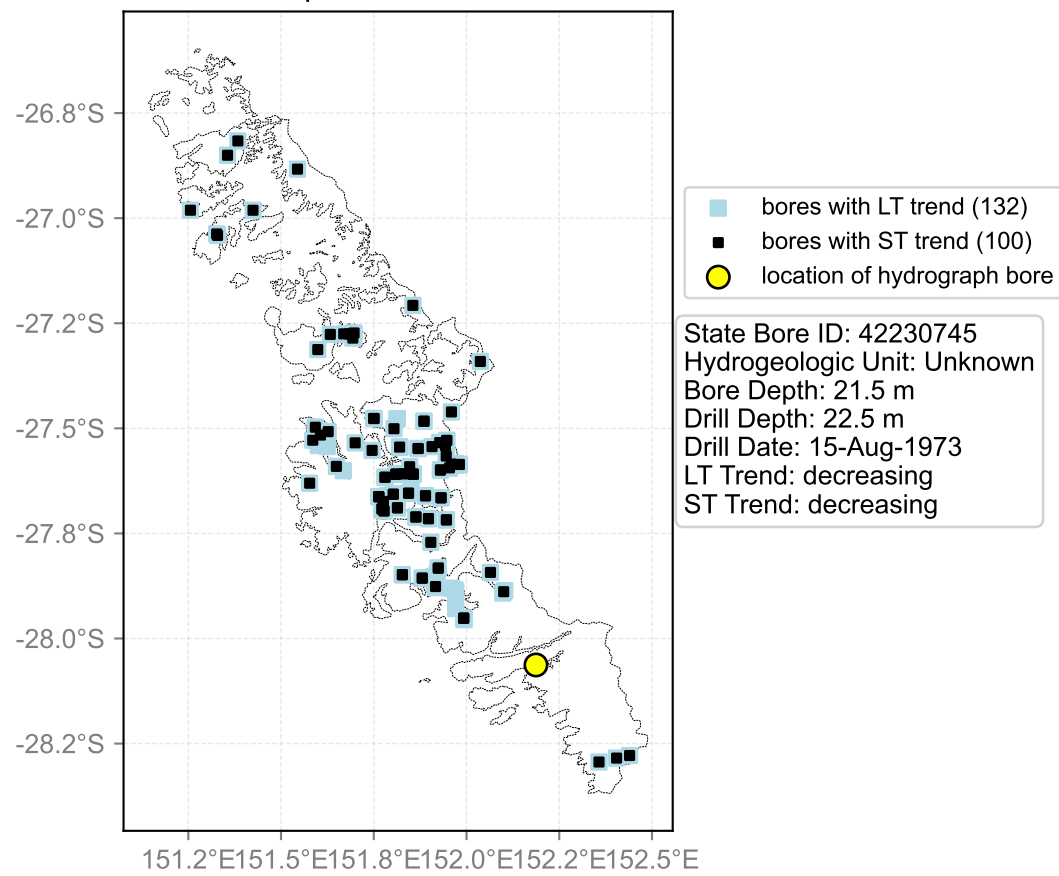

Map View for GS65

Hydrograph for hydroid: 40147445

Map View for GS65

Hydrograph for hydroid: 40147447

Map View for GS65

Hydrograph for hydroid: 40147807

Map View for GS65

Hydrograph for hydroid: 40147863

Map View for GS65

Hydrograph for hydroid: 40147871

Map View for GS65

Hydrograph for hydroid: 40147889

Map View for GS65

Hydrograph for hydroid: 40148291

Map View for GS65

Hydrograph for hydroid: 40148356

Map View for GS65

Hydrograph for hydroid: 40148402

Map View for GS65

Hydrograph for hydroid: 40148492

Map View for GS65

Hydrograph for hydroid: 40148493

Map View for GS65

Hydrograph for hydroid: 40148659