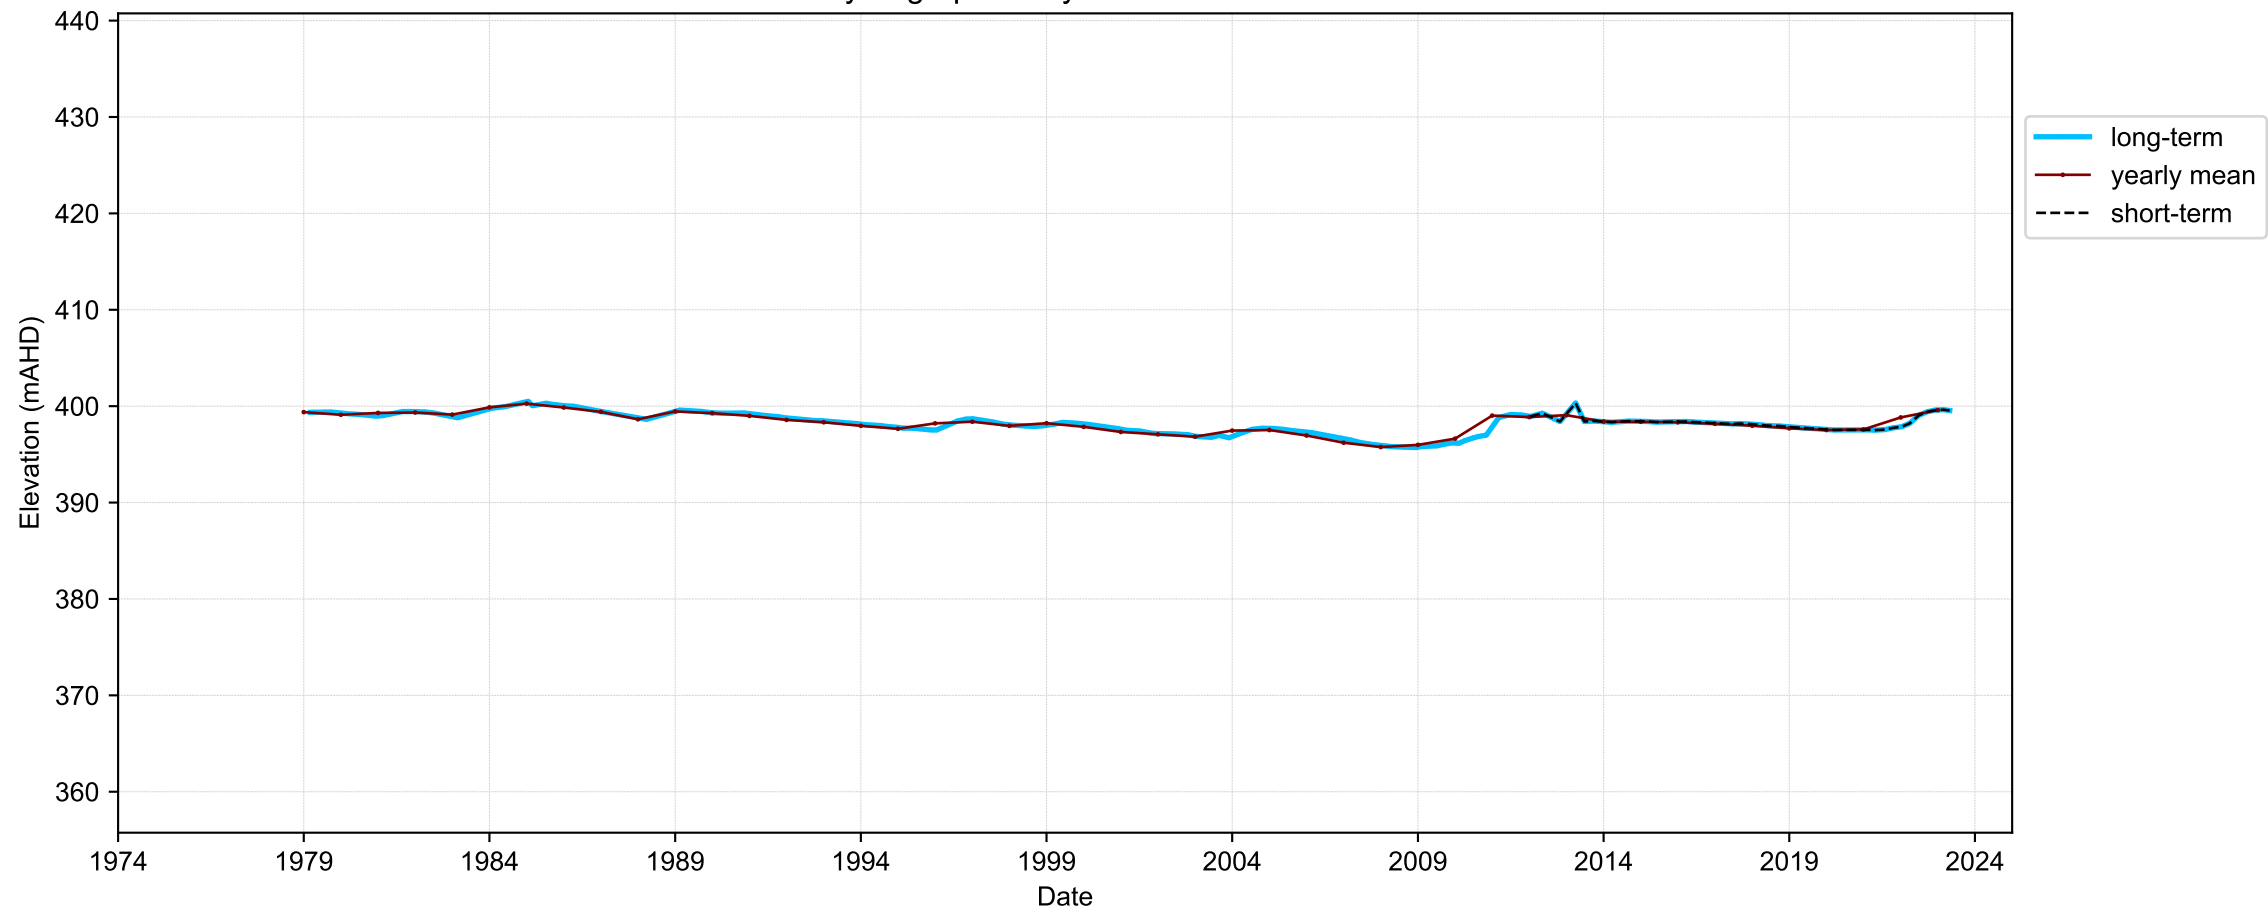

Map View for GS65

Hydrograph for hydroid: 40141934

Map View for GS65

Hydrograph for hydroid: 40142190

Map View for GS65

Hydrograph for hydroid: 40142495

Map View for GS65

Hydrograph for hydroid: 40142554