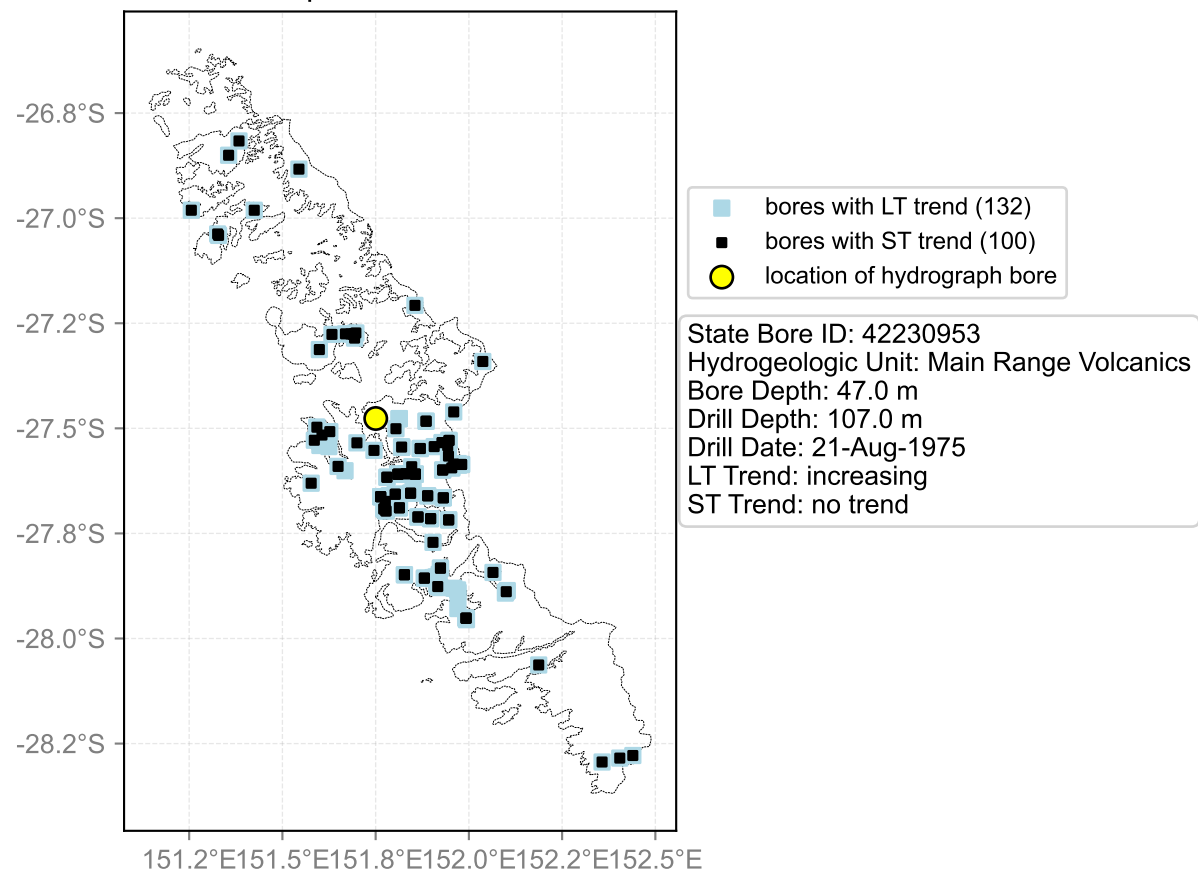

Map View for GS65

Hydrograph for hydroid: 40132011

Map View for GS65

Hydrograph for hydroid: 40132012

Map View for GS65

Hydrograph for hydroid: 40132310

Map View for GS65

Hydrograph for hydroid: 40132680

Map View for GS65

Hydrograph for hydroid: 40132780

Map View for GS65

Hydrograph for hydroid: 40132917

Map View for GS65

Hydrograph for hydroid: 40132921

Map View for GS65

Hydrograph for hydroid: 40132936