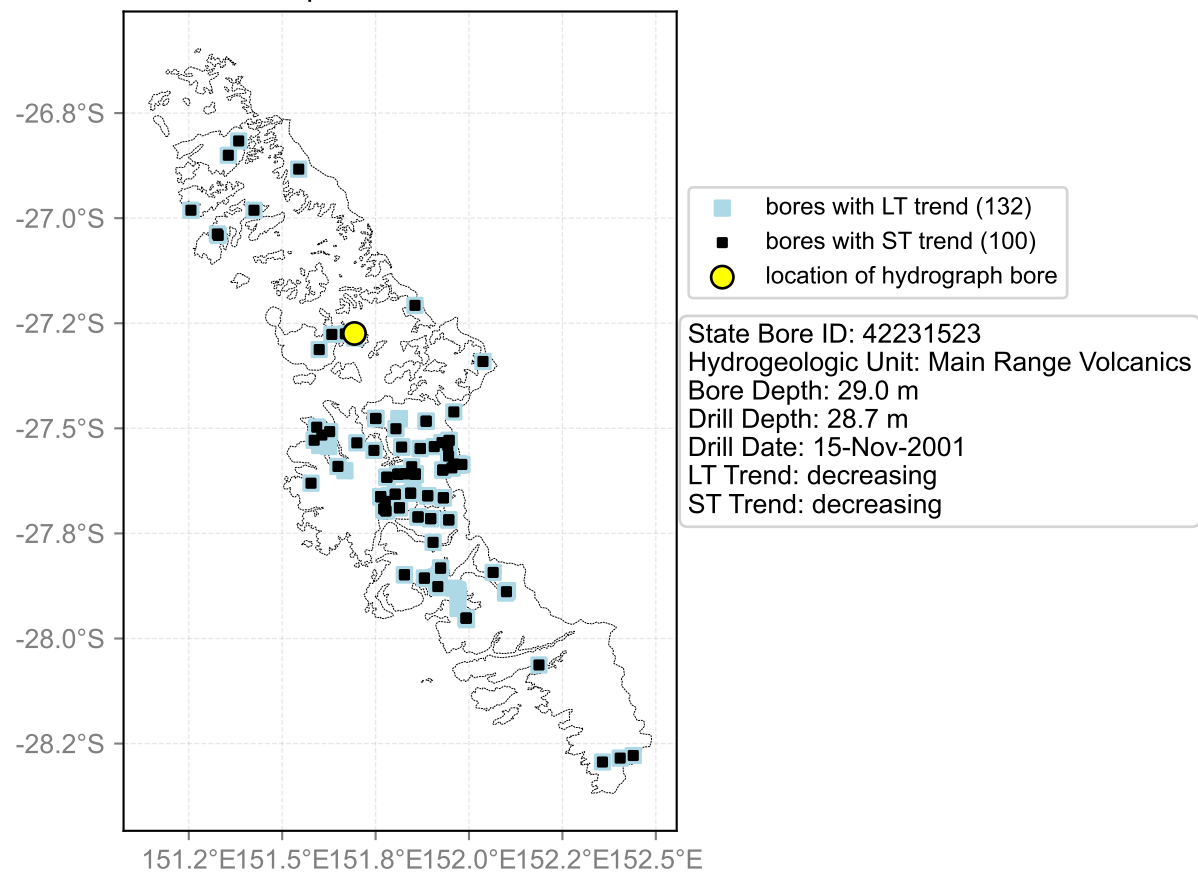

Map View for GS65

Hydrograph for hydroid: 40151295

Map View for GS65

Hydrograph for hydroid: 40151349

Map View for GS65

Hydrograph for hydroid: 40151424

Map View for GS65

Hydrograph for hydroid: 40151516

Map View for GS65

Hydrograph for hydroid: 40151596

Map View for GS65

Hydrograph for hydroid: 40151872

Map View for GS65

Hydrograph for hydroid: 40151873

Map View for GS65

Hydrograph for hydroid: 40151875

Map View for GS65

Hydrograph for hydroid: 40152233

Map View for GS65

Hydrograph for hydroid: 40152736

Map View for GS65

Hydrograph for hydroid: 40152844

Map View for GS65

Hydrograph for hydroid: 40153020