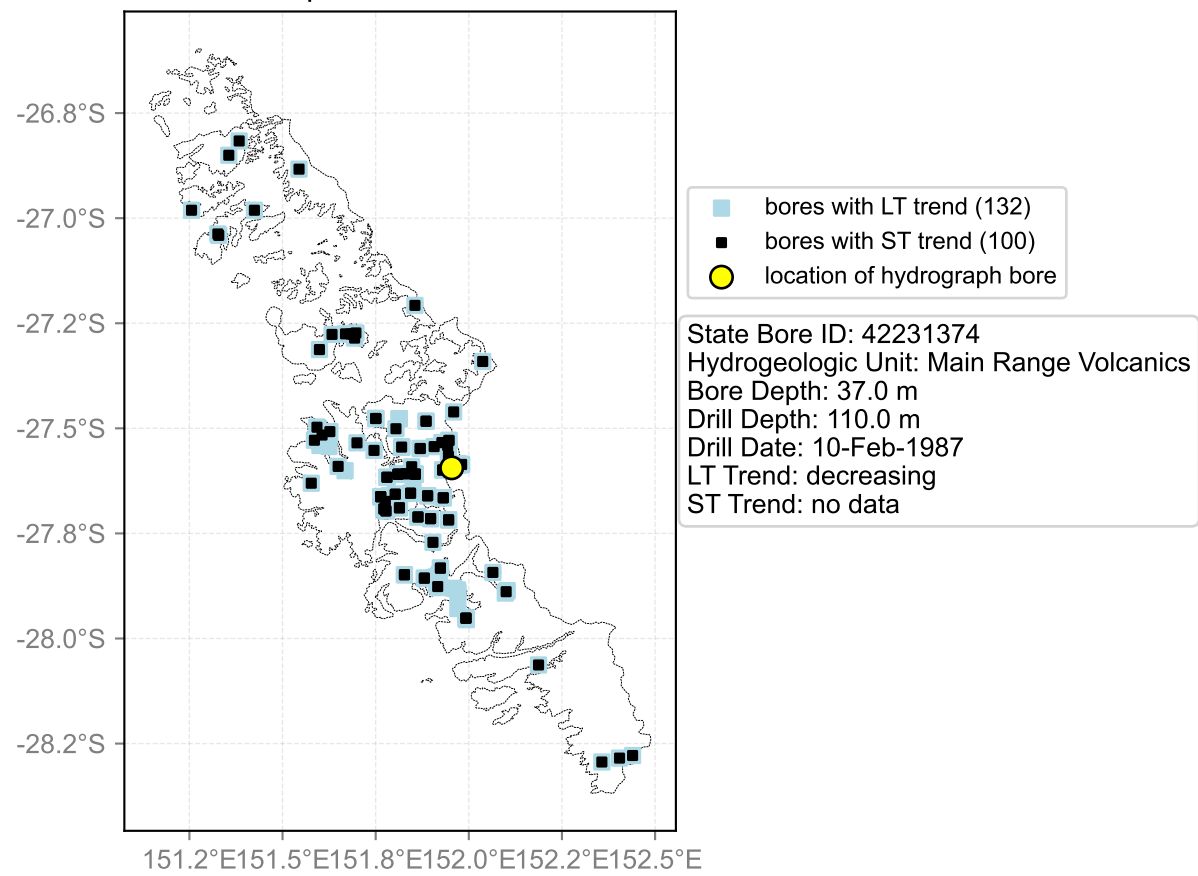

Map View for GS65

Hydrograph for hydroid: 40148402

Map View for GS65

Hydrograph for hydroid: 40148492

Map View for GS65

Hydrograph for hydroid: 40148493

Map View for GS65

Hydrograph for hydroid: 40148659

Map View for GS65

Hydrograph for hydroid: 40148811

Map View for GS65

Hydrograph for hydroid: 40148868

Map View for GS65

Hydrograph for hydroid: 40149405

Map View for GS65

Hydrograph for hydroid: 40149463

Map View for GS65

Hydrograph for hydroid: 40149502

Map View for GS65

Hydrograph for hydroid: 40149546

Map View for GS65

Hydrograph for hydroid: 40149577

Map View for GS65

Hydrograph for hydroid: 40149598