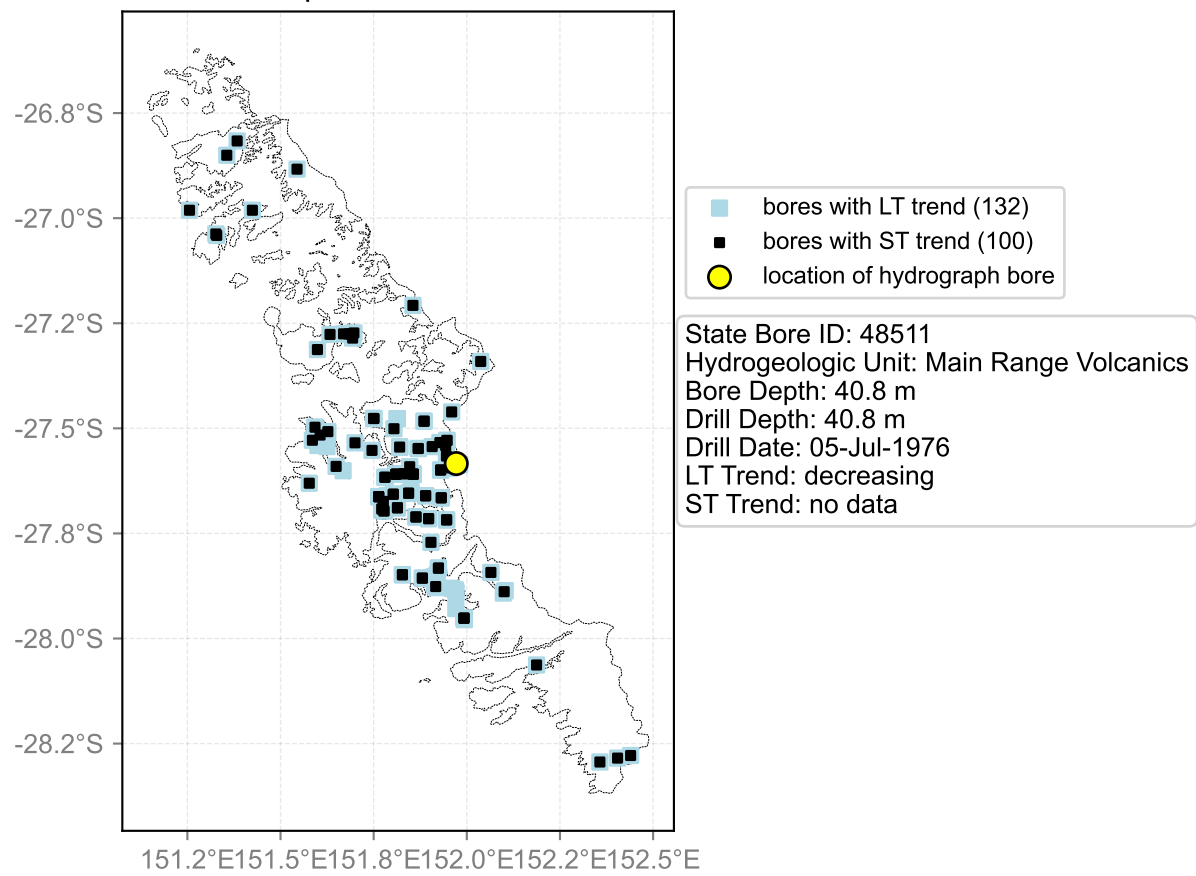

Map View for GS65

Hydrograph for hydroid: 40133914

Map View for GS65

Hydrograph for hydroid: 40133966

Map View for GS65

Hydrograph for hydroid: 40134235

Map View for GS65

Hydrograph for hydroid: 40134793

Map View for GS65

Hydrograph for hydroid: 40135199

Map View for GS65

Hydrograph for hydroid: 40135285

Map View for GS65

Hydrograph for hydroid: 40135797

Map View for GS65

Hydrograph for hydroid: 40135809