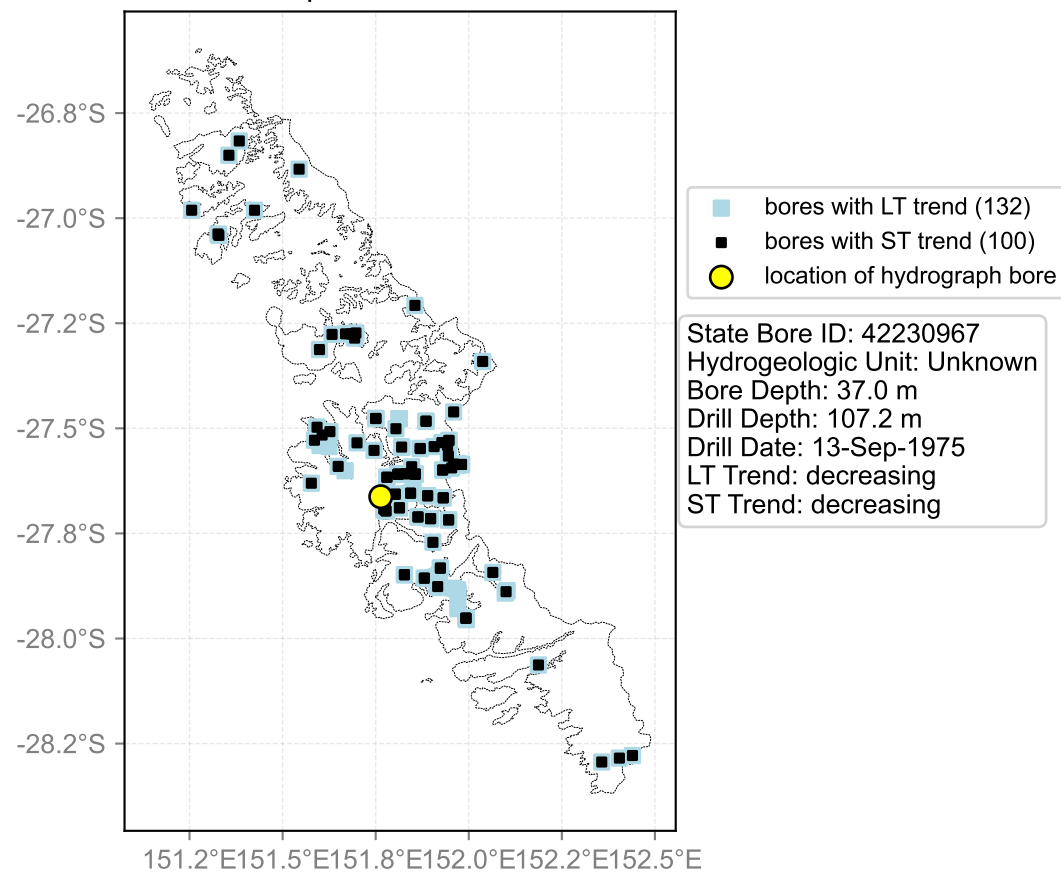

Map View for GS65

Hydrograph for hydroid: 40149779

Map View for GS65

Hydrograph for hydroid: 40150580

Map View for GS65

Hydrograph for hydroid: 40150725

Map View for GS65

Hydrograph for hydroid: 40151043

Map View for GS65

Hydrograph for hydroid: 40151295

Map View for GS65

Hydrograph for hydroid: 40151349

Map View for GS65

Hydrograph for hydroid: 40151424

Map View for GS65

Hydrograph for hydroid: 40151516

Map View for GS65

Hydrograph for hydroid: 40151596

Map View for GS65

Hydrograph for hydroid: 40151872

Map View for GS65

Hydrograph for hydroid: 40151873

Map View for GS65

Hydrograph for hydroid: 40151875