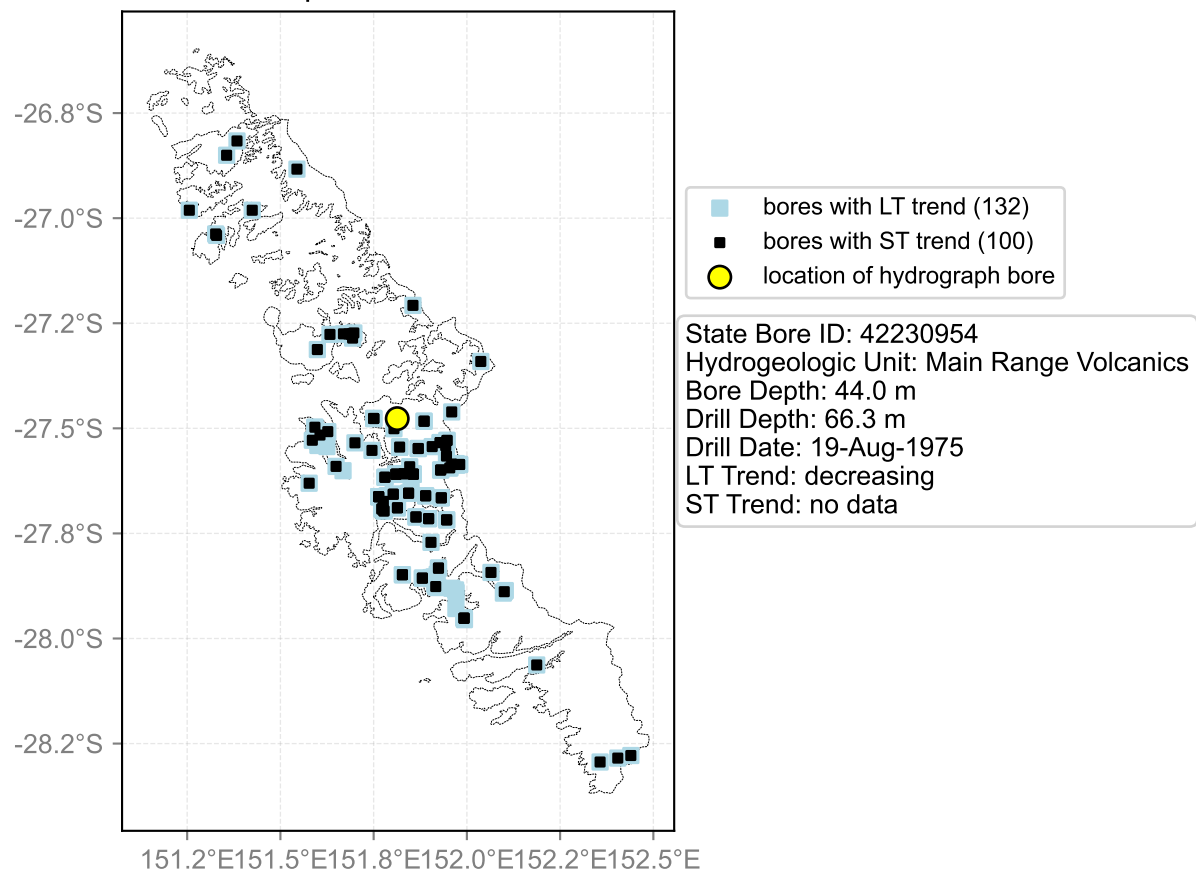

Map View for GS65

Hydrograph for hydroid: 40141934

Map View for GS65

Hydrograph for hydroid: 40142190

Map View for GS65

Hydrograph for hydroid: 40142495

Map View for GS65

Hydrograph for hydroid: 40142554

Map View for GS65

Hydrograph for hydroid: 40142617

Map View for GS65

Hydrograph for hydroid: 40142633

Map View for GS65

Hydrograph for hydroid: 40142645

Map View for GS65

Hydrograph for hydroid: 40142835