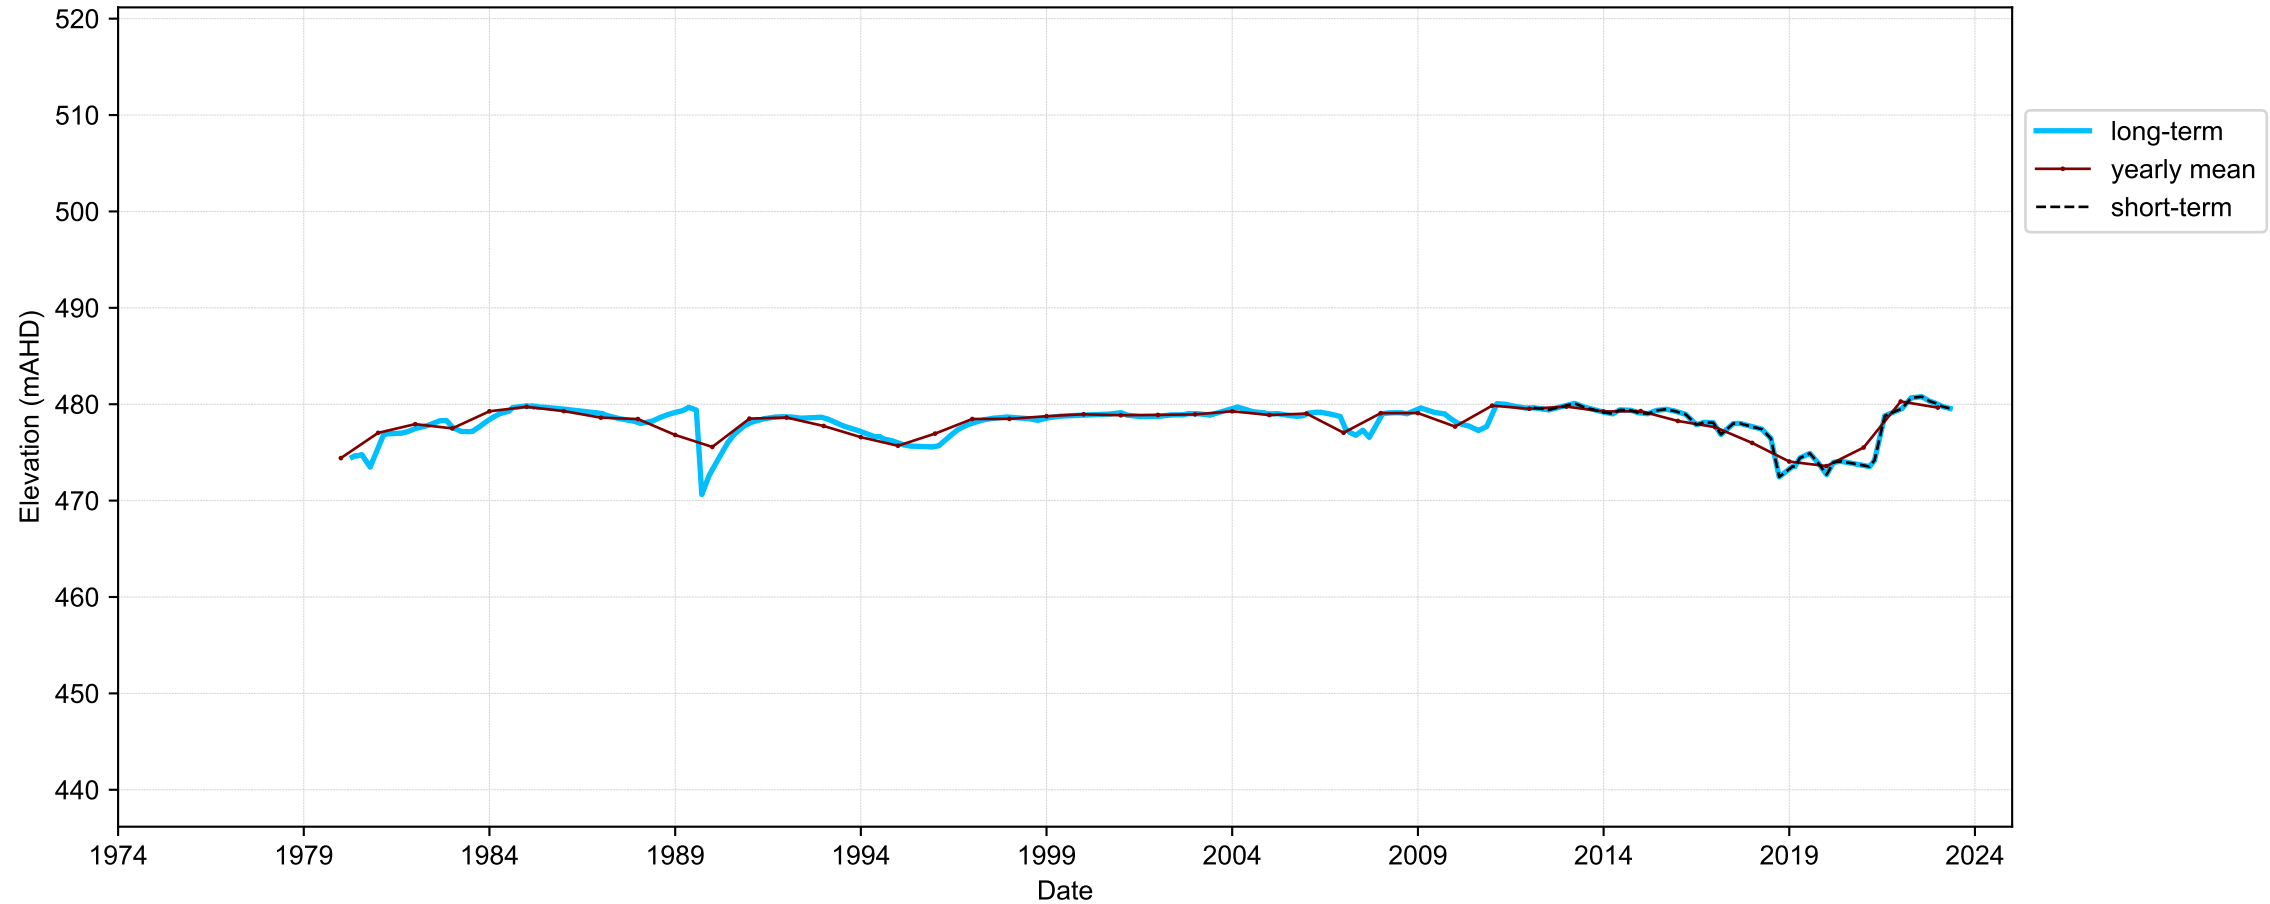

Map View for GS65

Hydrograph for hydroid: 40146954