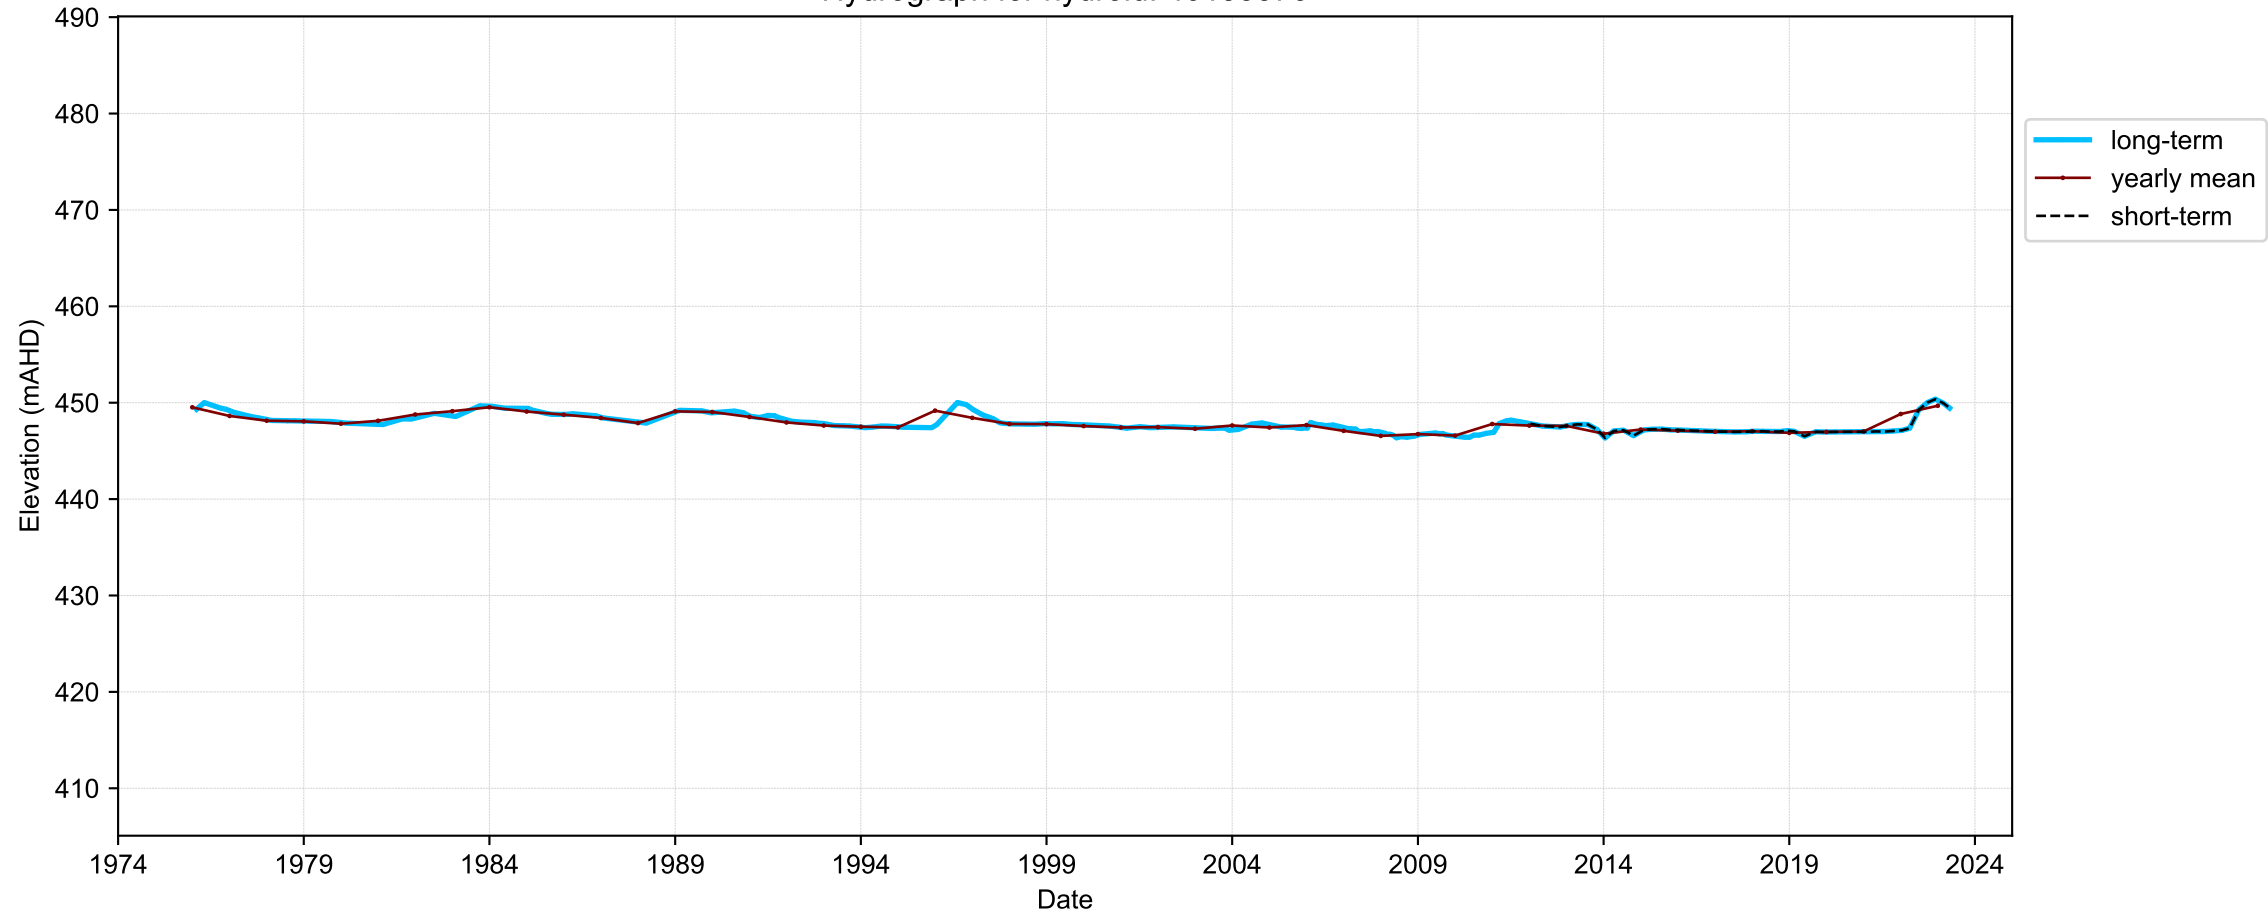

Map View for GS65

Hydrograph for hydroid: 40135876