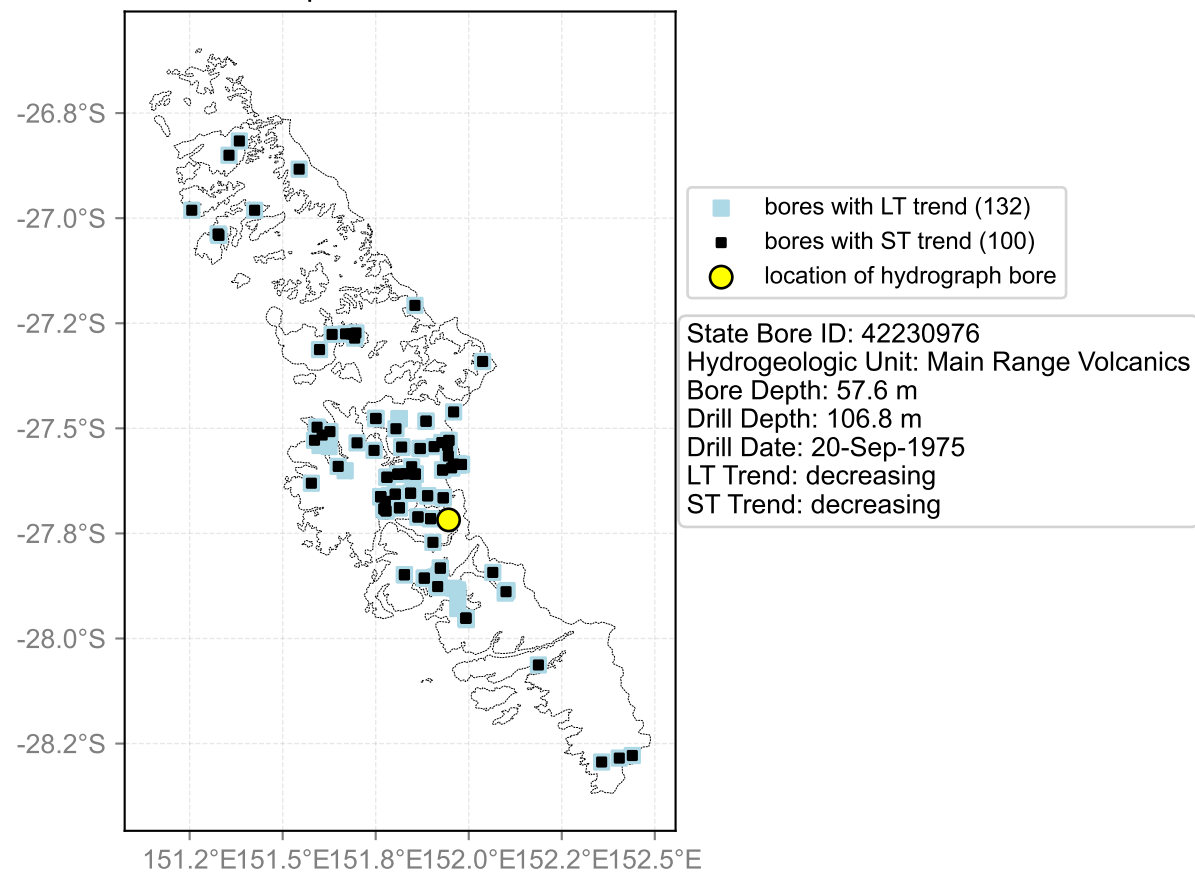

Map View for GS65

Hydrograph for hydroid: 40151295

Map View for GS65

Hydrograph for hydroid: 40151349

Map View for GS65

Hydrograph for hydroid: 40151424

Map View for GS65

Hydrograph for hydroid: 40151516

Map View for GS65

Hydrograph for hydroid: 40151596

Map View for GS65

Hydrograph for hydroid: 40151872

Map View for GS65

Hydrograph for hydroid: 40151873

Map View for GS65

Hydrograph for hydroid: 40151875

Map View for GS65

Hydrograph for hydroid: 40152233

Map View for GS65

Hydrograph for hydroid: 40152736

Map View for GS65

Hydrograph for hydroid: 40152844

Map View for GS65

Hydrograph for hydroid: 40153020