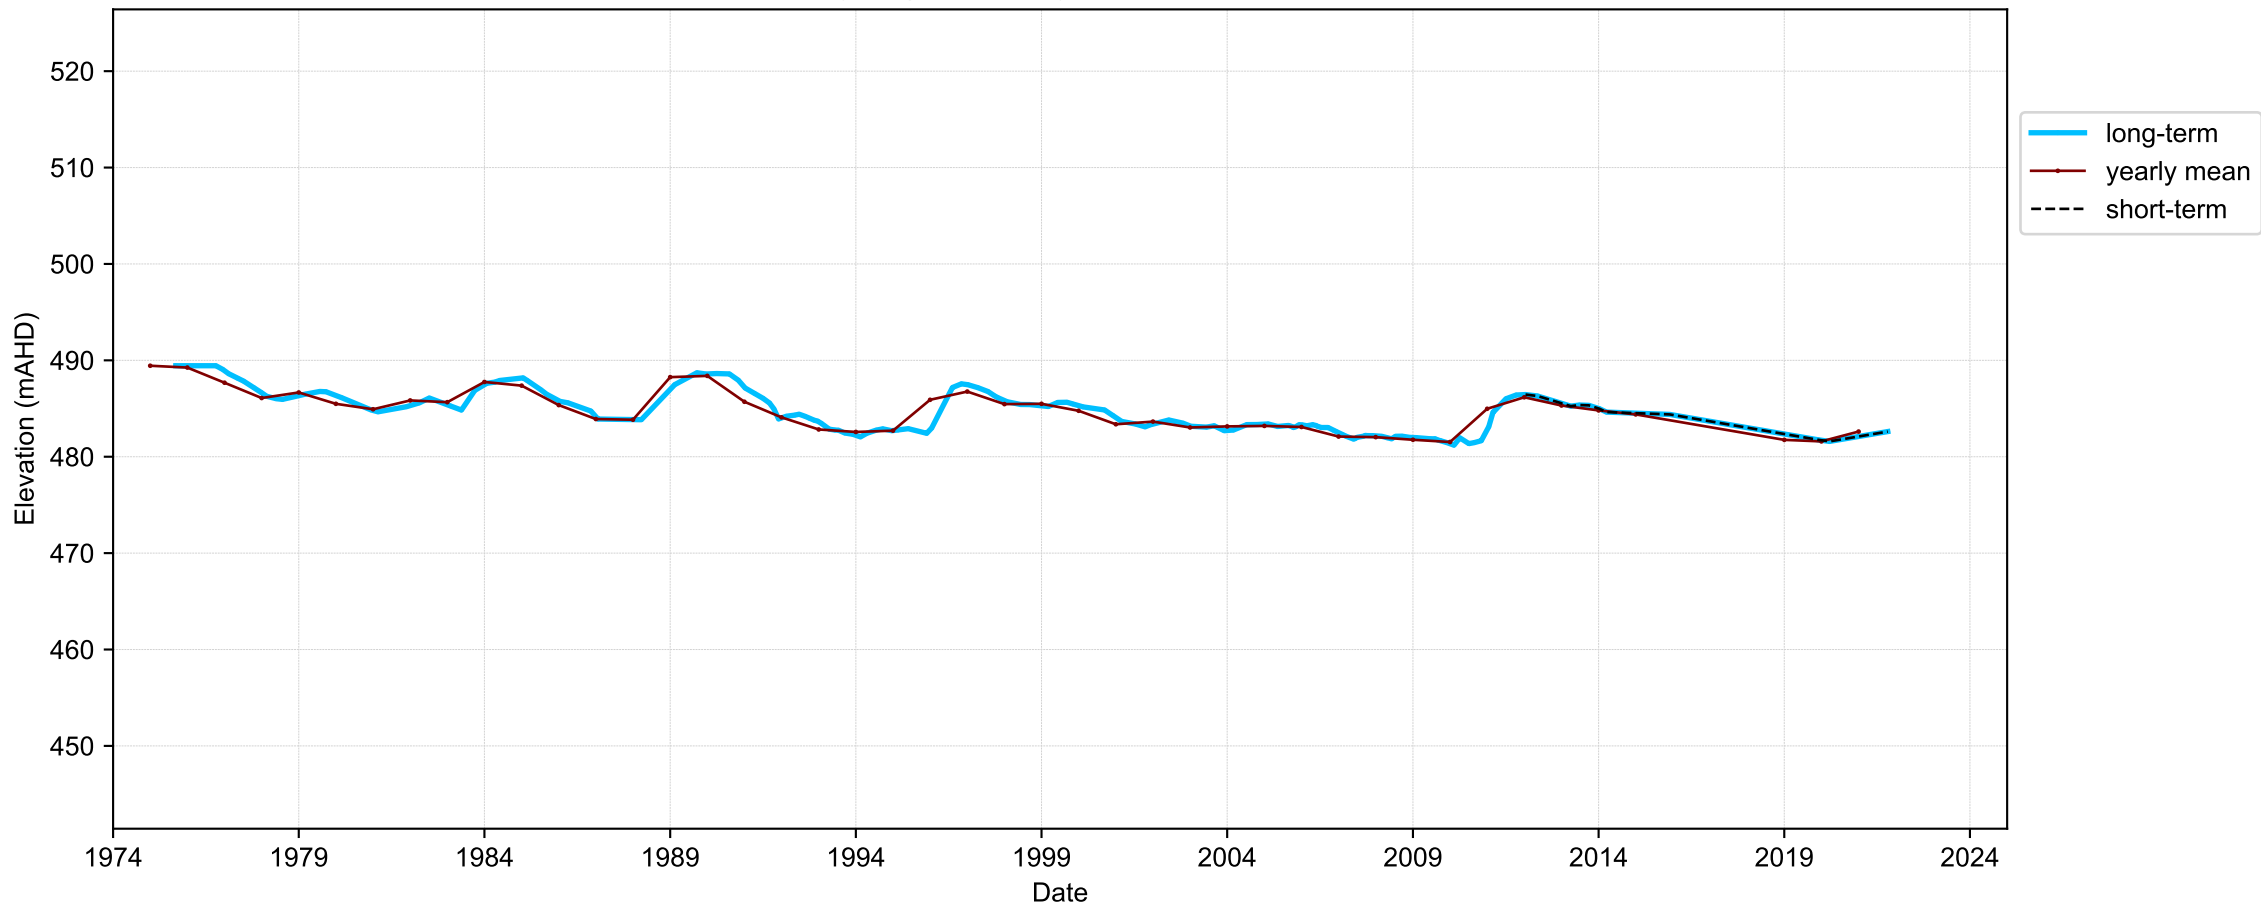

Map View for GS65

Hydrograph for hydroid: 40131902

Map View for GS65

Hydrograph for hydroid: 40132008

Map View for GS65

Hydrograph for hydroid: 40132009

Map View for GS65

Hydrograph for hydroid: 40132010