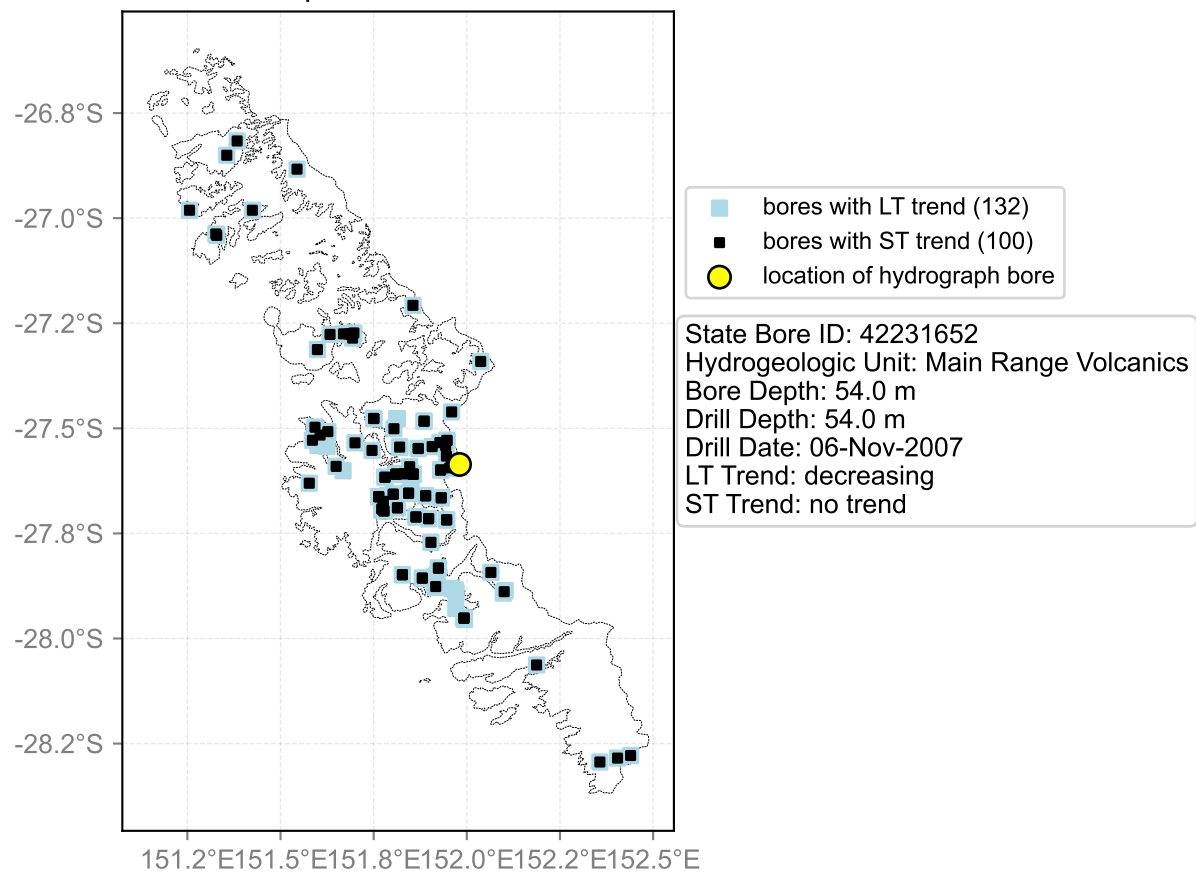

Map View for GS65

Hydrograph for hydroid: 40152233

Map View for GS65

Hydrograph for hydroid: 40152736

Map View for GS65

Hydrograph for hydroid: 40152844

Map View for GS65

Hydrograph for hydroid: 40153020

Map View for GS65

Hydrograph for hydroid: 40153044

Map View for GS65

Hydrograph for hydroid: 40153075

Map View for GS65

Hydrograph for hydroid: 40153167

Map View for GS65

Hydrograph for hydroid: 40153176

Map View for GS65

Hydrograph for hydroid: 40153418

Map View for GS65

Hydrograph for hydroid: 40153507

Map View for GS65

Hydrograph for hydroid: 40153548