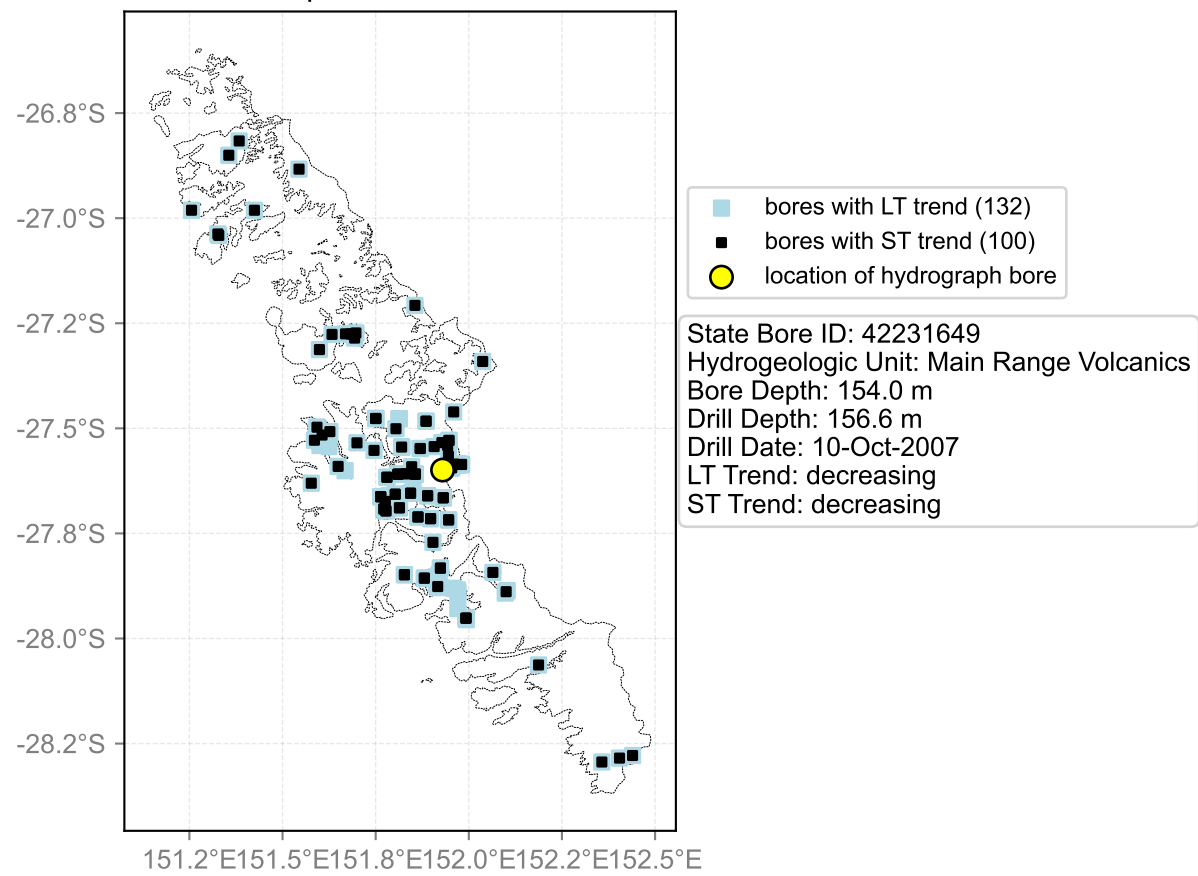

Map View for GS65

Hydrograph for hydroid: 40146954

Map View for GS65

Hydrograph for hydroid: 40147206

Map View for GS65

Hydrograph for hydroid: 40147291

Map View for GS65

Hydrograph for hydroid: 40147294

Map View for GS65

Hydrograph for hydroid: 40147445

Map View for GS65

Hydrograph for hydroid: 40147447

Map View for GS65

Hydrograph for hydroid: 40147807

Map View for GS65

Hydrograph for hydroid: 40147863

Map View for GS65

Hydrograph for hydroid: 40147871

Map View for GS65

Hydrograph for hydroid: 40147889

Map View for GS65

Hydrograph for hydroid: 40148291

Map View for GS65

Hydrograph for hydroid: 40148356