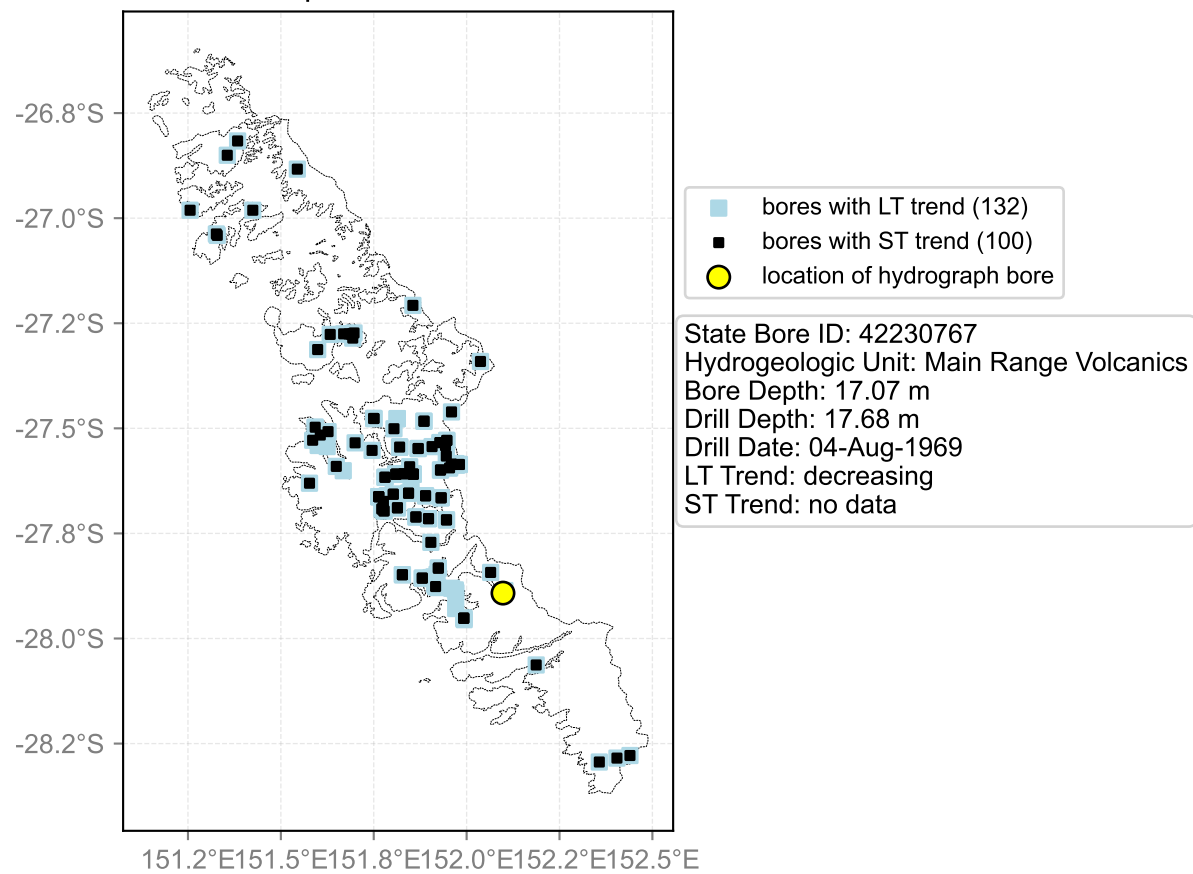

Map View for GS65

Hydrograph for hydroid: 40133914

Map View for GS65

Hydrograph for hydroid: 40133966

Map View for GS65

Hydrograph for hydroid: 40134235

Map View for GS65

Hydrograph for hydroid: 40134793

Map View for GS65

Hydrograph for hydroid: 40135199

Map View for GS65

Hydrograph for hydroid: 40135285

Map View for GS65

Hydrograph for hydroid: 40135797

Map View for GS65

Hydrograph for hydroid: 40135809

Map View for GS65

Hydrograph for hydroid: 40135876

Map View for GS65

Hydrograph for hydroid: 40136149

Map View for GS65

Hydrograph for hydroid: 40136229

Map View for GS65

Hydrograph for hydroid: 40136232