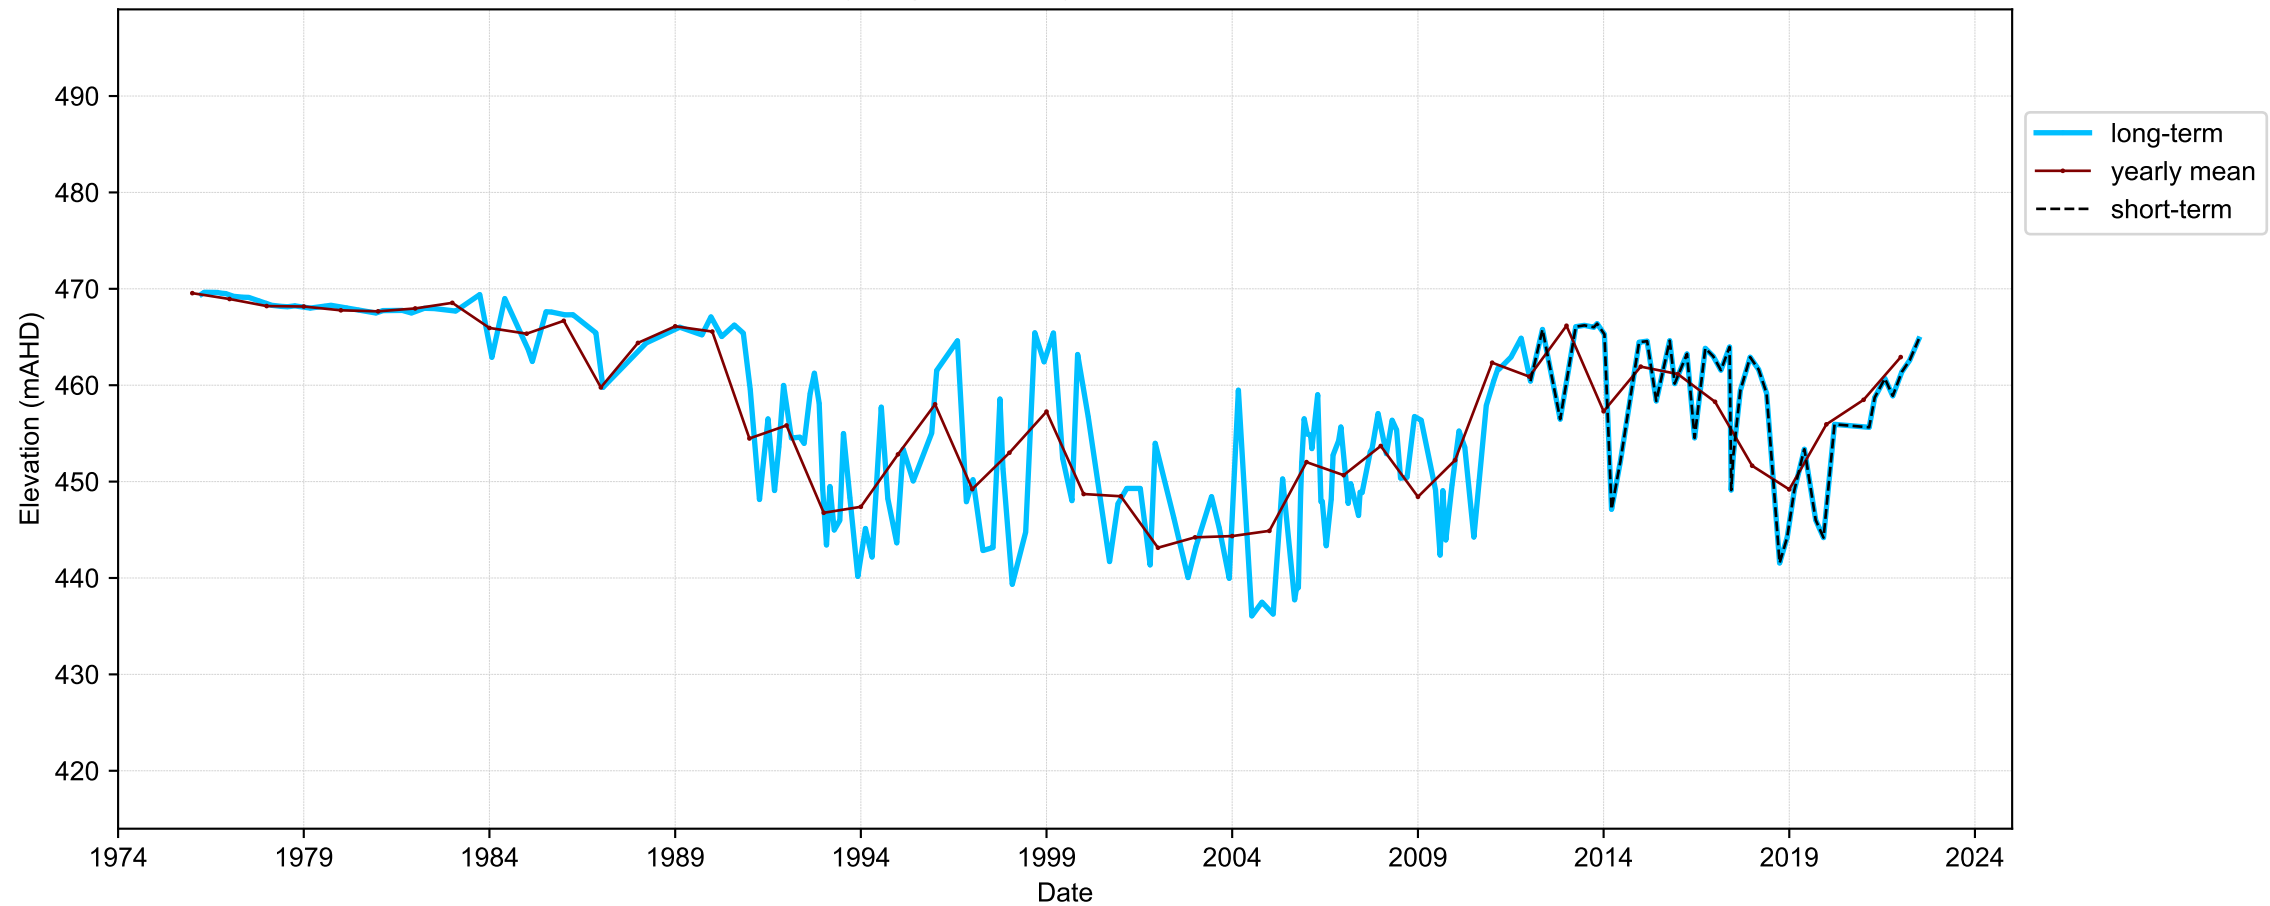

Map View for GS65

Hydrograph for hydroid: 40136424