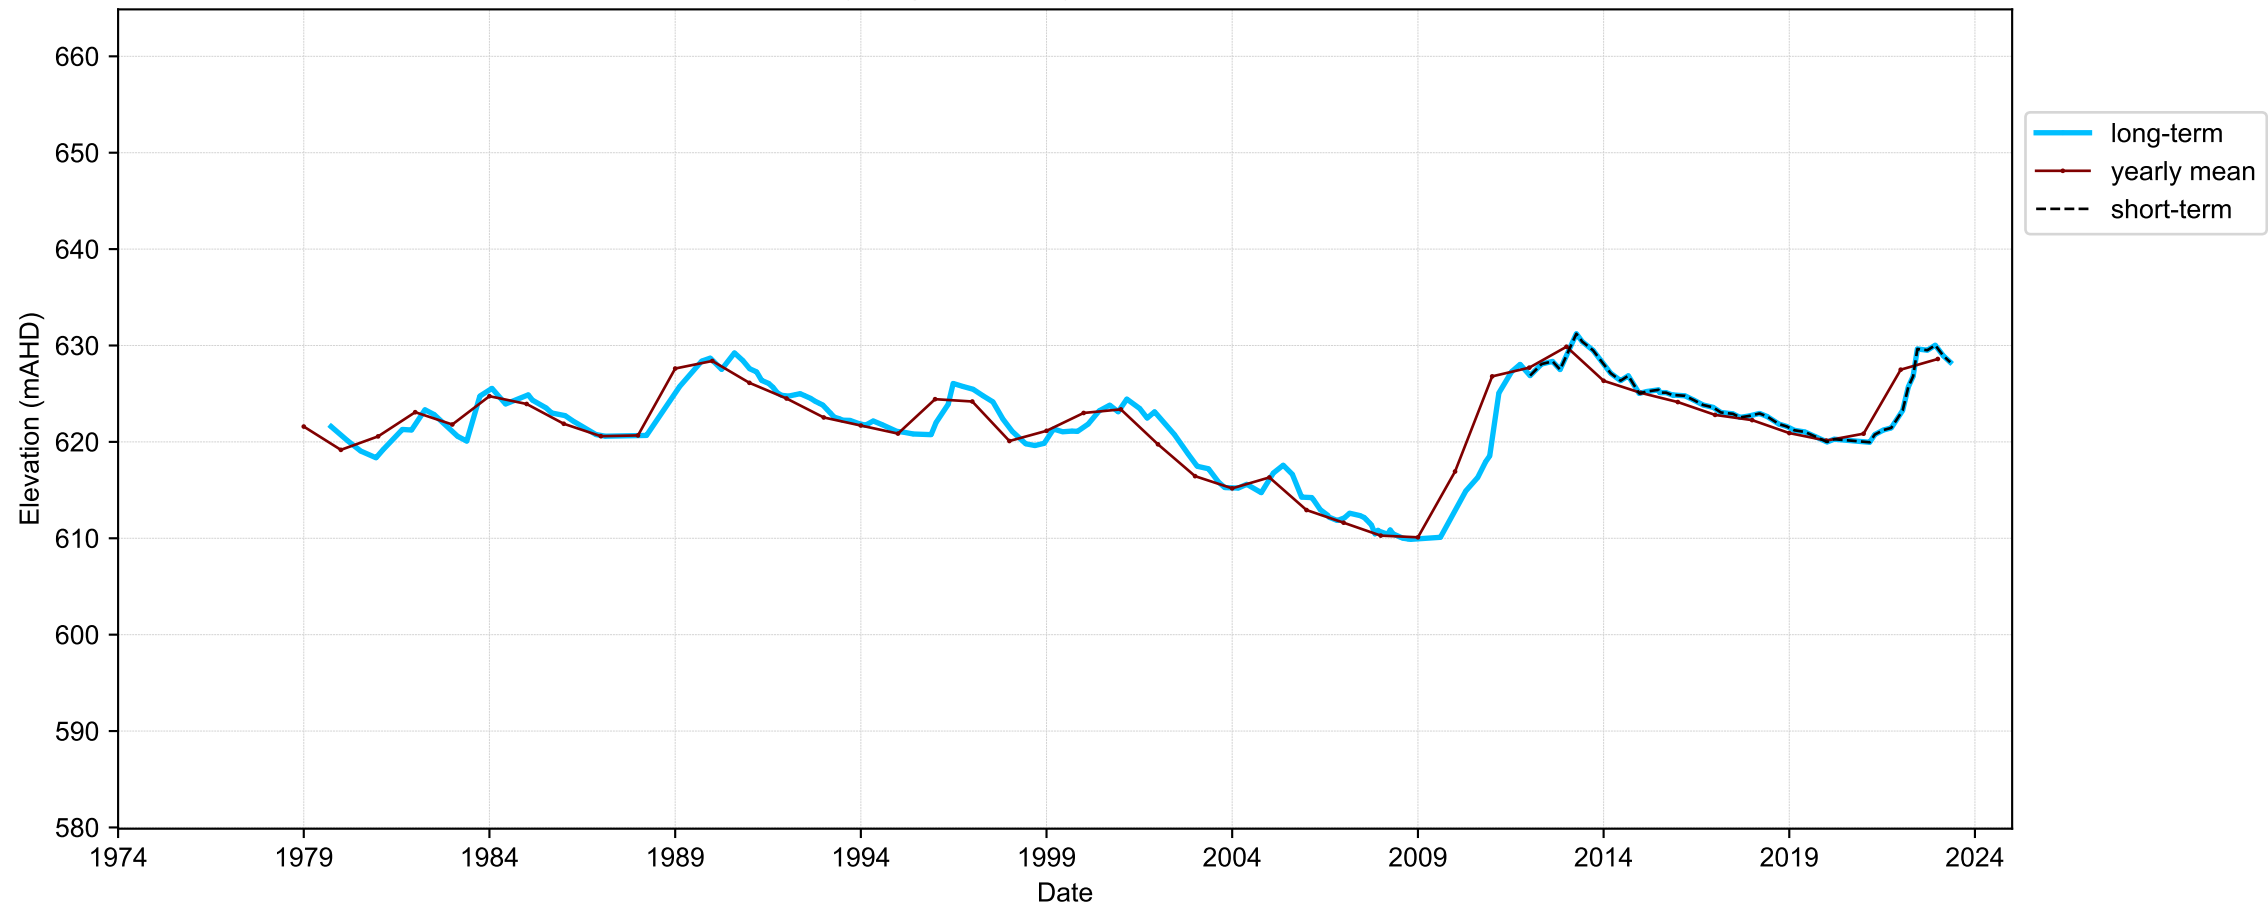

Map View for GS65

Hydrograph for hydroid: 40143883

Map View for GS65

Hydrograph for hydroid: 40144053

Map View for GS65

Hydrograph for hydroid: 40144667

Map View for GS65

Hydrograph for hydroid: 40144668