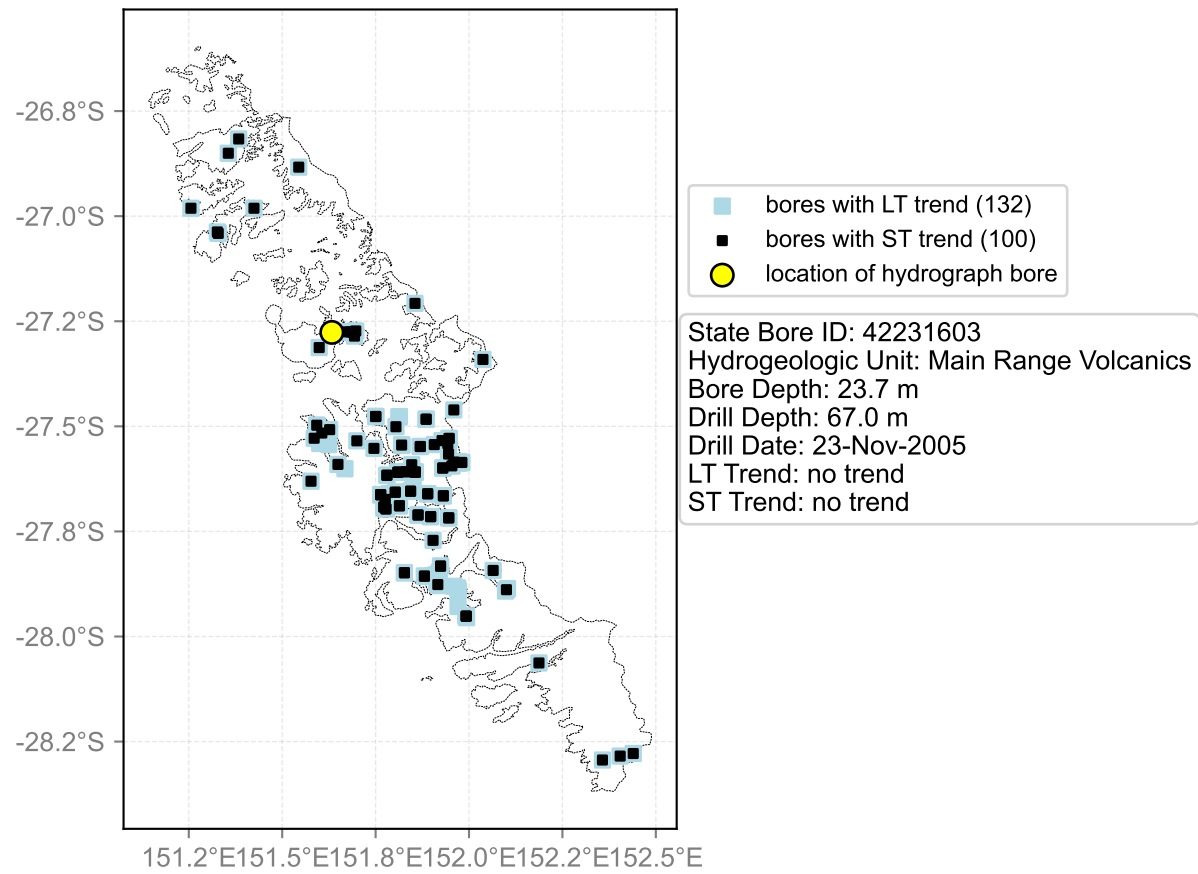

Map View for GS65

Hydrograph for hydroid: 40142839

Map View for GS65

Hydrograph for hydroid: 40143058

Map View for GS65

Hydrograph for hydroid: 40143675

Map View for GS65

Hydrograph for hydroid: 40143792

Map View for GS65

Hydrograph for hydroid: 40143883

Map View for GS65

Hydrograph for hydroid: 40144053

Map View for GS65

Hydrograph for hydroid: 40144667

Map View for GS65

Hydrograph for hydroid: 40144668