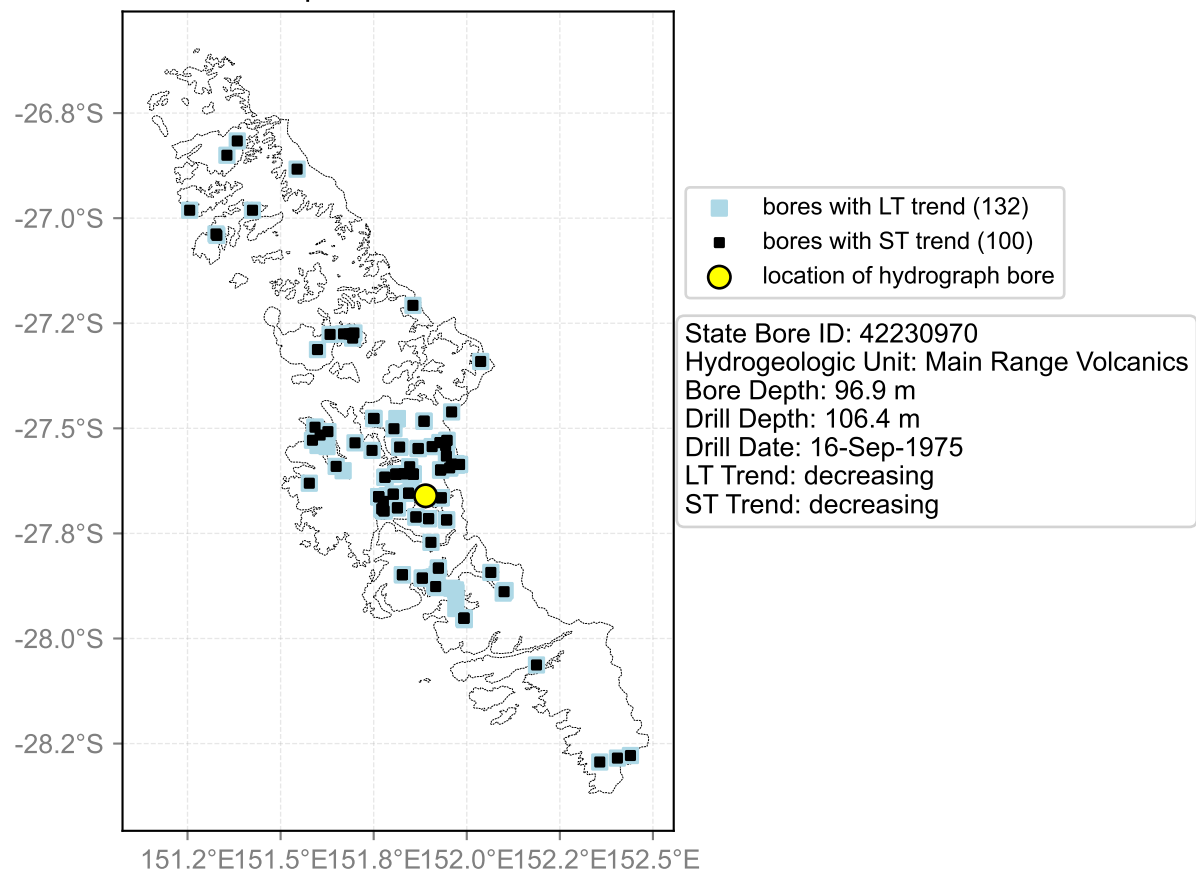

Map View for GS65

Hydrograph for hydroid: 40145028

Map View for GS65

Hydrograph for hydroid: 40145628

Map View for GS65

Hydrograph for hydroid: 40145671

Map View for GS65

Hydrograph for hydroid: 40145672

Map View for GS65

Hydrograph for hydroid: 40145674

Map View for GS65

Hydrograph for hydroid: 40146085

Map View for GS65

Hydrograph for hydroid: 40146086

Map View for GS65

Hydrograph for hydroid: 40146133