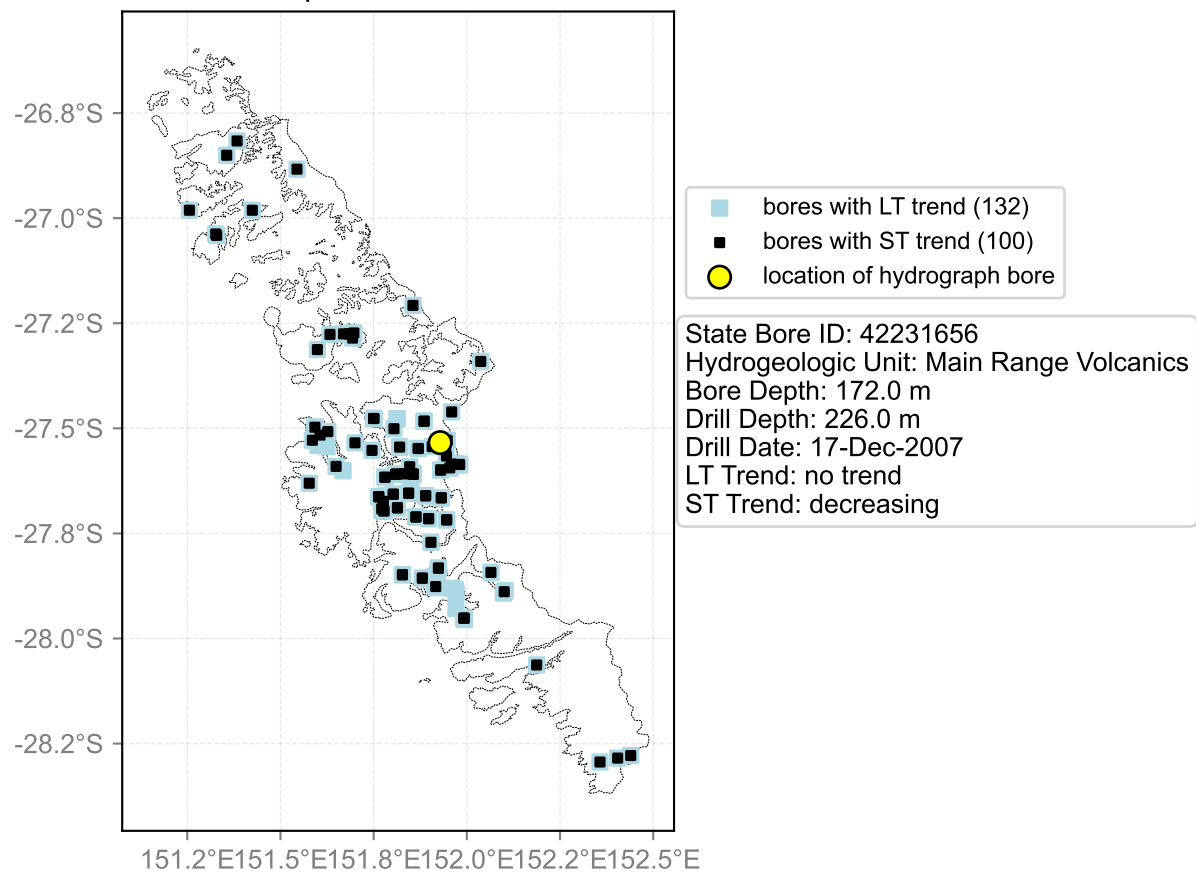

Map View for GS65

Hydrograph for hydroid: 40140872

Map View for GS65

Hydrograph for hydroid: 40140874

Map View for GS65

Hydrograph for hydroid: 40141169

Map View for GS65

Hydrograph for hydroid: 40141500

Map View for GS65

Hydrograph for hydroid: 40141934

Map View for GS65

Hydrograph for hydroid: 40142190

Map View for GS65

Hydrograph for hydroid: 40142495

Map View for GS65

Hydrograph for hydroid: 40142554