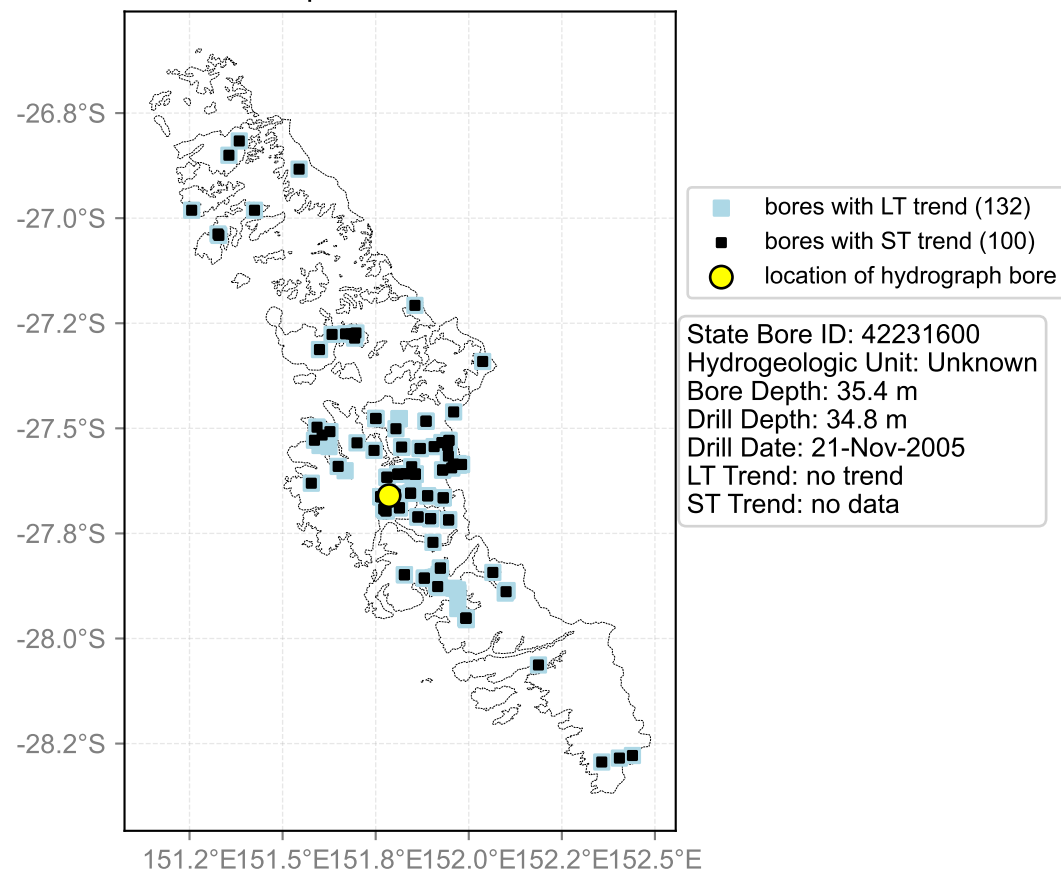

Map View for GS65

Hydrograph for hydroid: 40145028

Map View for GS65

Hydrograph for hydroid: 40145628

Map View for GS65

Hydrograph for hydroid: 40145671

Map View for GS65

Hydrograph for hydroid: 40145672

Map View for GS65

Hydrograph for hydroid: 40145674

Map View for GS65

Hydrograph for hydroid: 40146085

Map View for GS65

Hydrograph for hydroid: 40146086

Map View for GS65

Hydrograph for hydroid: 40146133

Map View for GS65

Hydrograph for hydroid: 40146323

Map View for GS65

Hydrograph for hydroid: 40146498

Map View for GS65

Hydrograph for hydroid: 40146557

Map View for GS65

Hydrograph for hydroid: 40146805