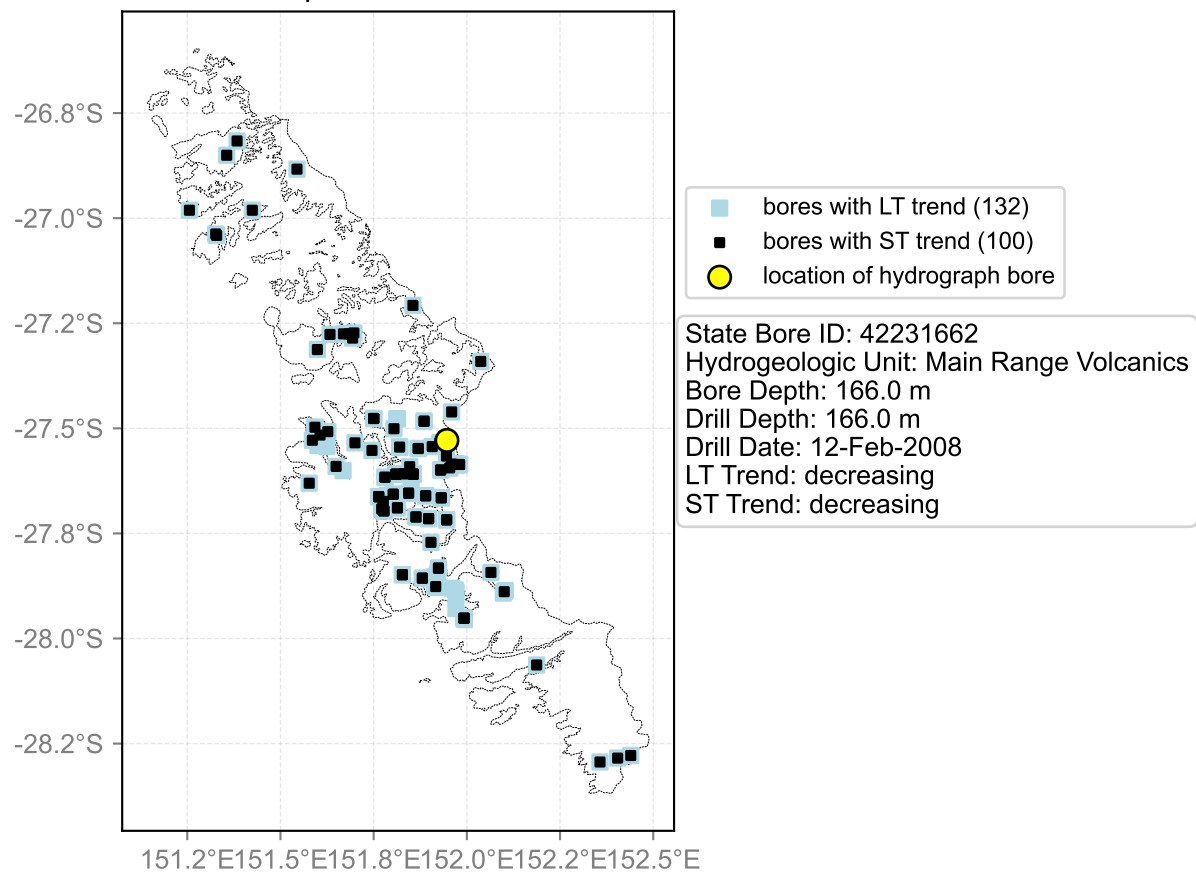

Map View for GS65

Hydrograph for hydroid: 40148402

Map View for GS65

Hydrograph for hydroid: 40148492

Map View for GS65

Hydrograph for hydroid: 40148493

Map View for GS65

Hydrograph for hydroid: 40148659

Map View for GS65

Hydrograph for hydroid: 40148811

Map View for GS65

Hydrograph for hydroid: 40148868

Map View for GS65

Hydrograph for hydroid: 40149405

Map View for GS65

Hydrograph for hydroid: 40149463

Map View for GS65

Hydrograph for hydroid: 40149502

Map View for GS65

Hydrograph for hydroid: 40149546

Map View for GS65

Hydrograph for hydroid: 40149577

Map View for GS65

Hydrograph for hydroid: 40149598