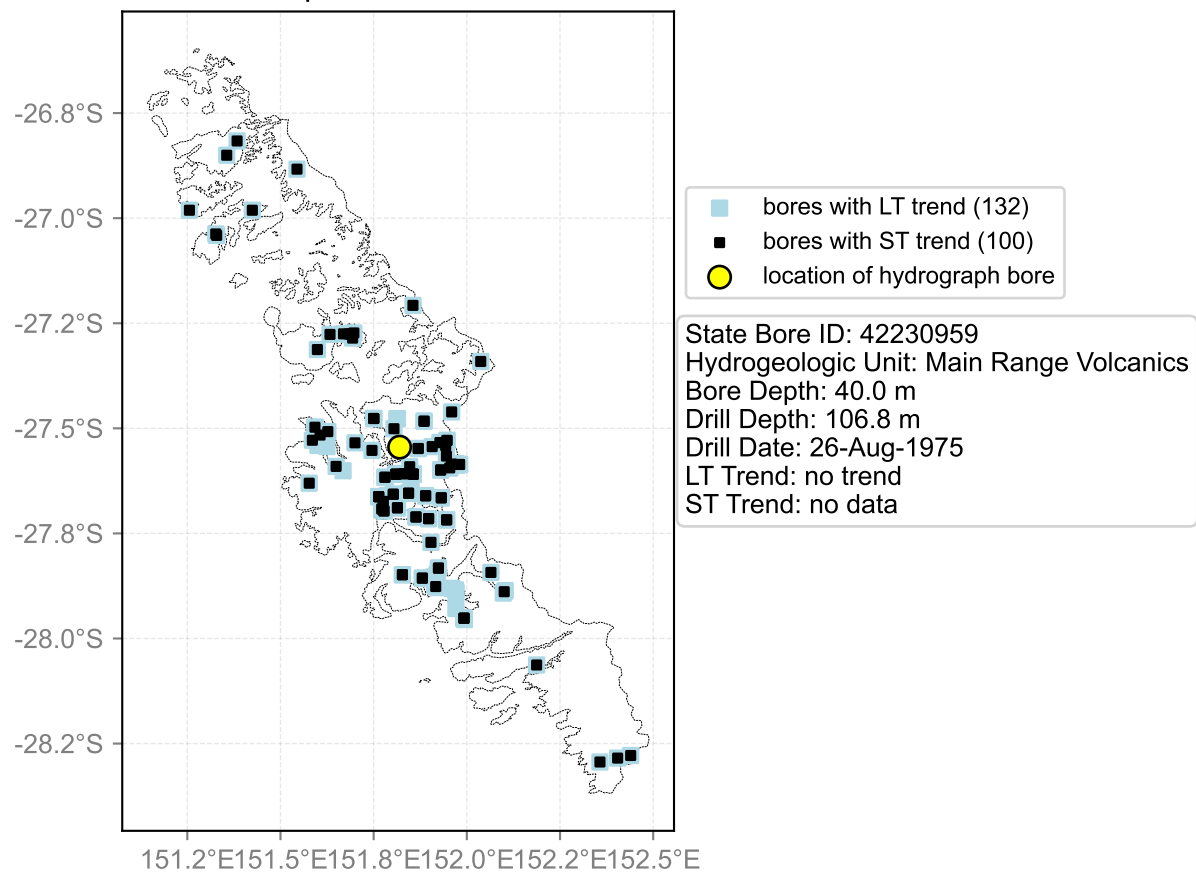

Map View for GS65

Hydrograph for hydroid: 40142839

Map View for GS65

Hydrograph for hydroid: 40143058

Map View for GS65

Hydrograph for hydroid: 40143675

Map View for GS65

Hydrograph for hydroid: 40143792

Map View for GS65

Hydrograph for hydroid: 40143883

Map View for GS65

Hydrograph for hydroid: 40144053

Map View for GS65

Hydrograph for hydroid: 40144667

Map View for GS65

Hydrograph for hydroid: 40144668

Map View for GS65

Hydrograph for hydroid: 40145028

Map View for GS65

Hydrograph for hydroid: 40145628

Map View for GS65

Hydrograph for hydroid: 40145671

Map View for GS65

Hydrograph for hydroid: 40145672