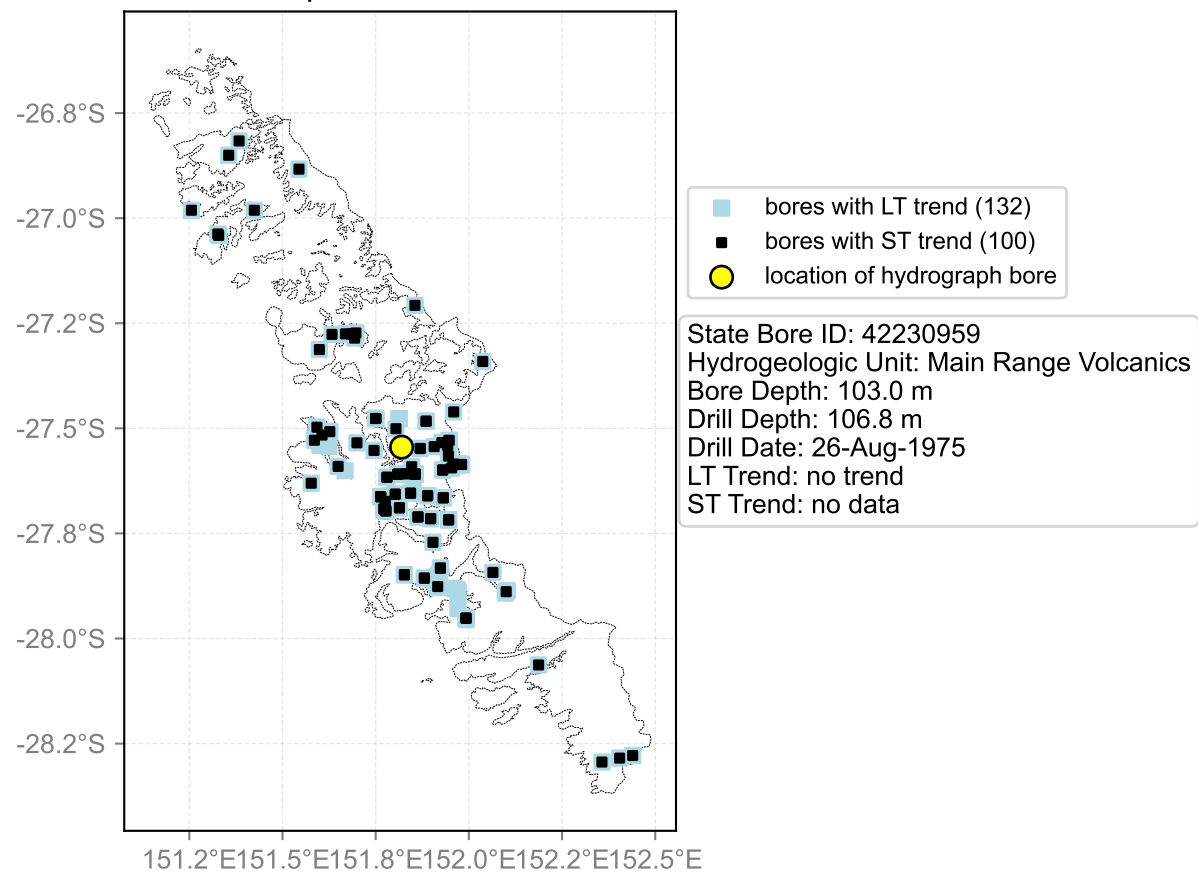

Map View for GS65

Hydrograph for hydroid: 40147871

Map View for GS65

Hydrograph for hydroid: 40147889

Map View for GS65

Hydrograph for hydroid: 40148291

Map View for GS65

Hydrograph for hydroid: 40148356

Map View for GS65

Hydrograph for hydroid: 40148402

Map View for GS65

Hydrograph for hydroid: 40148492

Map View for GS65

Hydrograph for hydroid: 40148493

Map View for GS65

Hydrograph for hydroid: 40148659

Map View for GS65

Hydrograph for hydroid: 40148811

Map View for GS65

Hydrograph for hydroid: 40148868

Map View for GS65

Hydrograph for hydroid: 40149405

Map View for GS65

Hydrograph for hydroid: 40149463