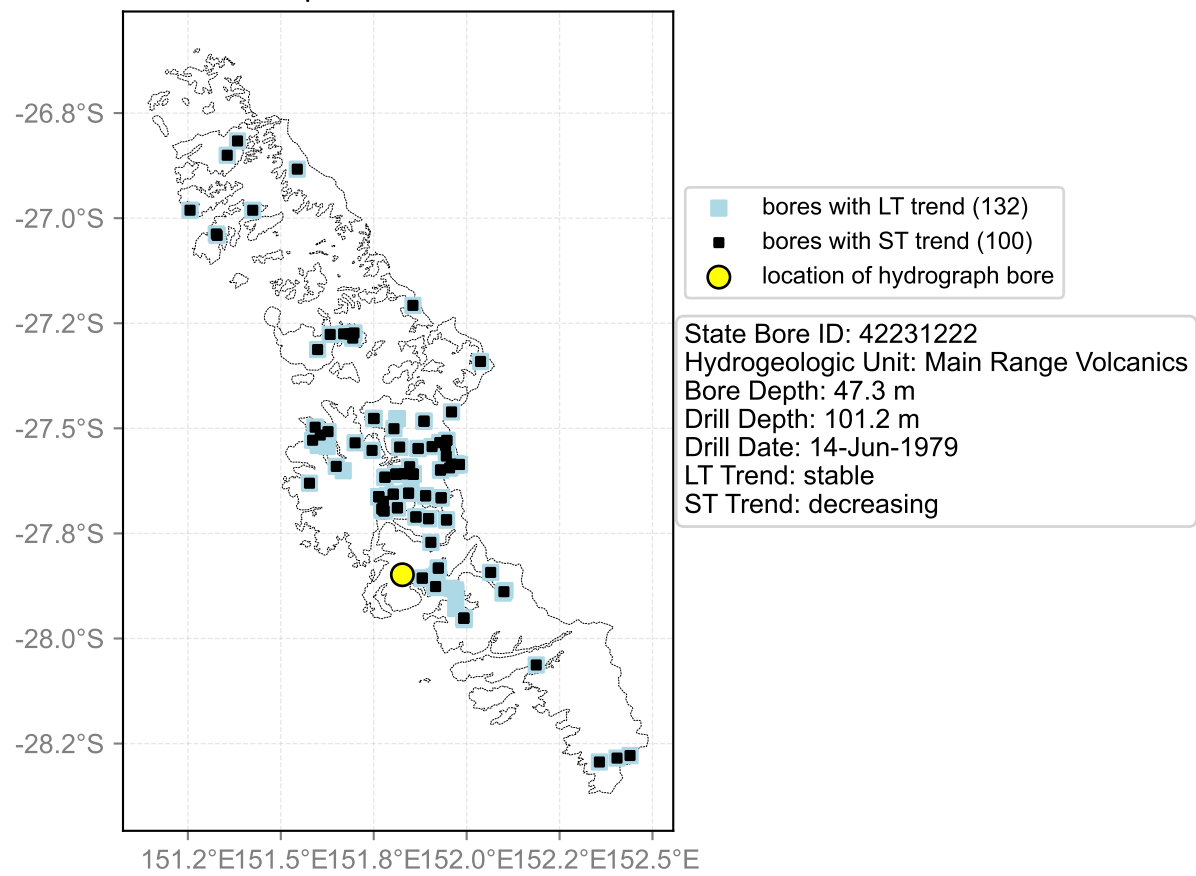

Map View for GS65

Hydrograph for hydroid: 40145674

Map View for GS65

Hydrograph for hydroid: 40146085

Map View for GS65

Hydrograph for hydroid: 40146086

Map View for GS65

Hydrograph for hydroid: 40146133

Map View for GS65

Hydrograph for hydroid: 40146323

Map View for GS65

Hydrograph for hydroid: 40146498

Map View for GS65

Hydrograph for hydroid: 40146557

Map View for GS65

Hydrograph for hydroid: 40146805

Map View for GS65

Hydrograph for hydroid: 40146954

Map View for GS65

Hydrograph for hydroid: 40147206

Map View for GS65

Hydrograph for hydroid: 40147291

Map View for GS65

Hydrograph for hydroid: 40147294