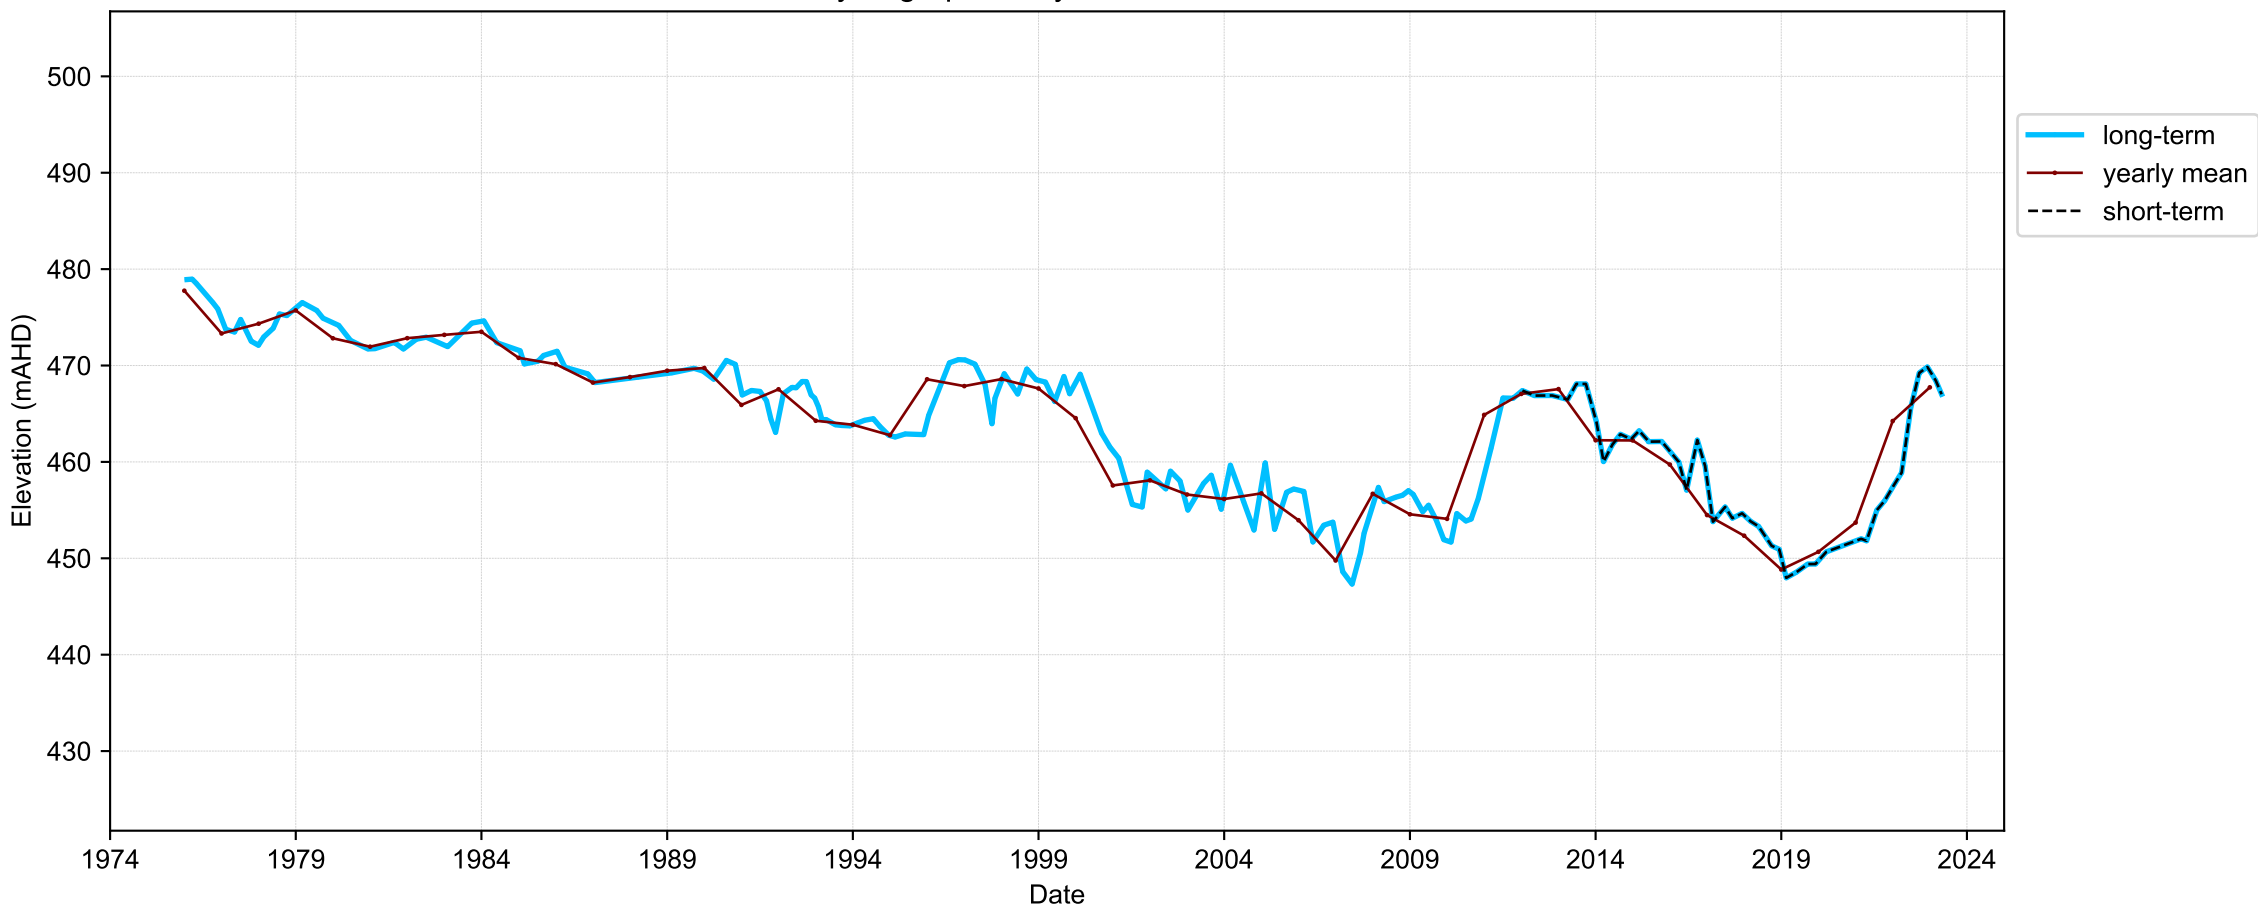

Map View for GS65

Hydrograph for hydroid: 40142617

Map View for GS65

Hydrograph for hydroid: 40142633

Map View for GS65

Hydrograph for hydroid: 40142645

Map View for GS65

Hydrograph for hydroid: 40142835