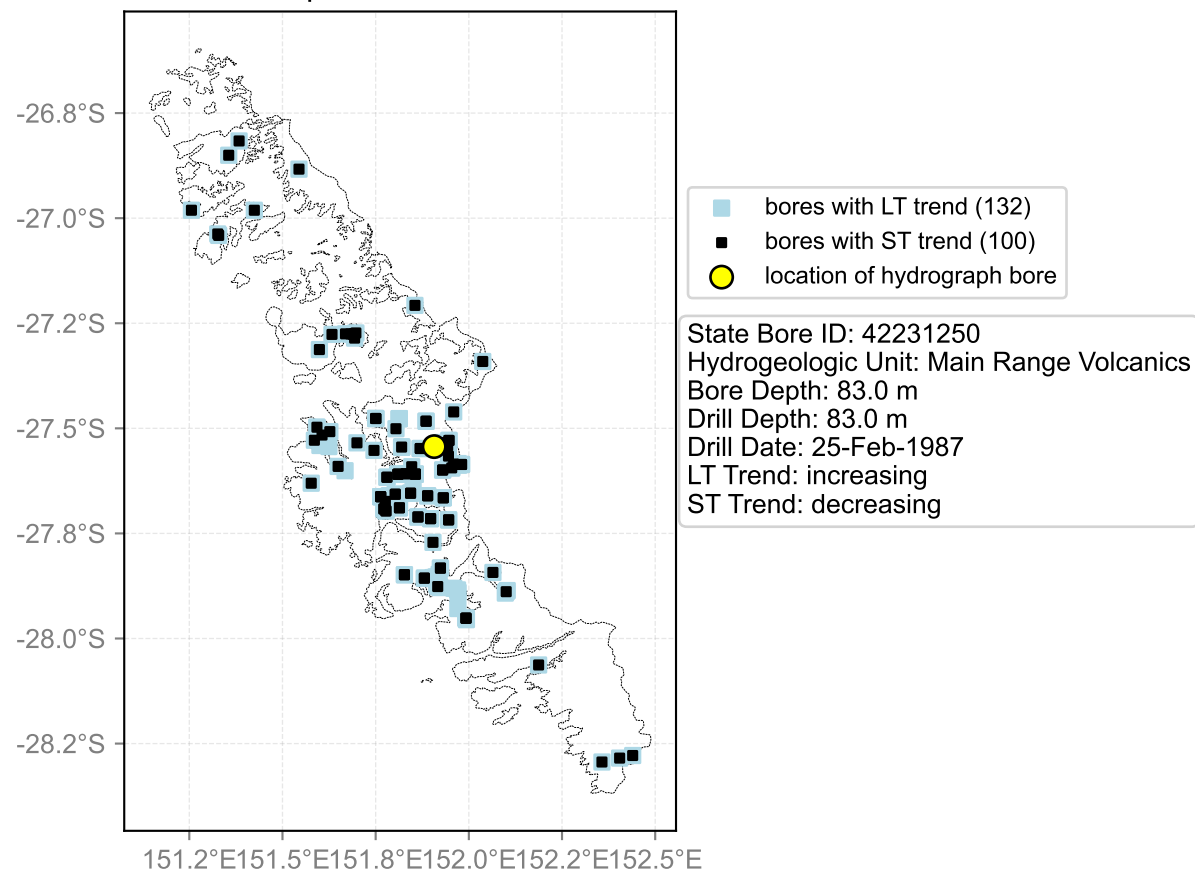

Map View for GS65

Hydrograph for hydroid: 40149502

Map View for GS65

Hydrograph for hydroid: 40149546

Map View for GS65

Hydrograph for hydroid: 40149577

Map View for GS65

Hydrograph for hydroid: 40149598

Map View for GS65

Hydrograph for hydroid: 40149779

Map View for GS65

Hydrograph for hydroid: 40150580

Map View for GS65

Hydrograph for hydroid: 40150725

Map View for GS65

Hydrograph for hydroid: 40151043

Map View for GS65

Hydrograph for hydroid: 40151295

Map View for GS65

Hydrograph for hydroid: 40151349

Map View for GS65

Hydrograph for hydroid: 40151424

Map View for GS65

Hydrograph for hydroid: 40151516