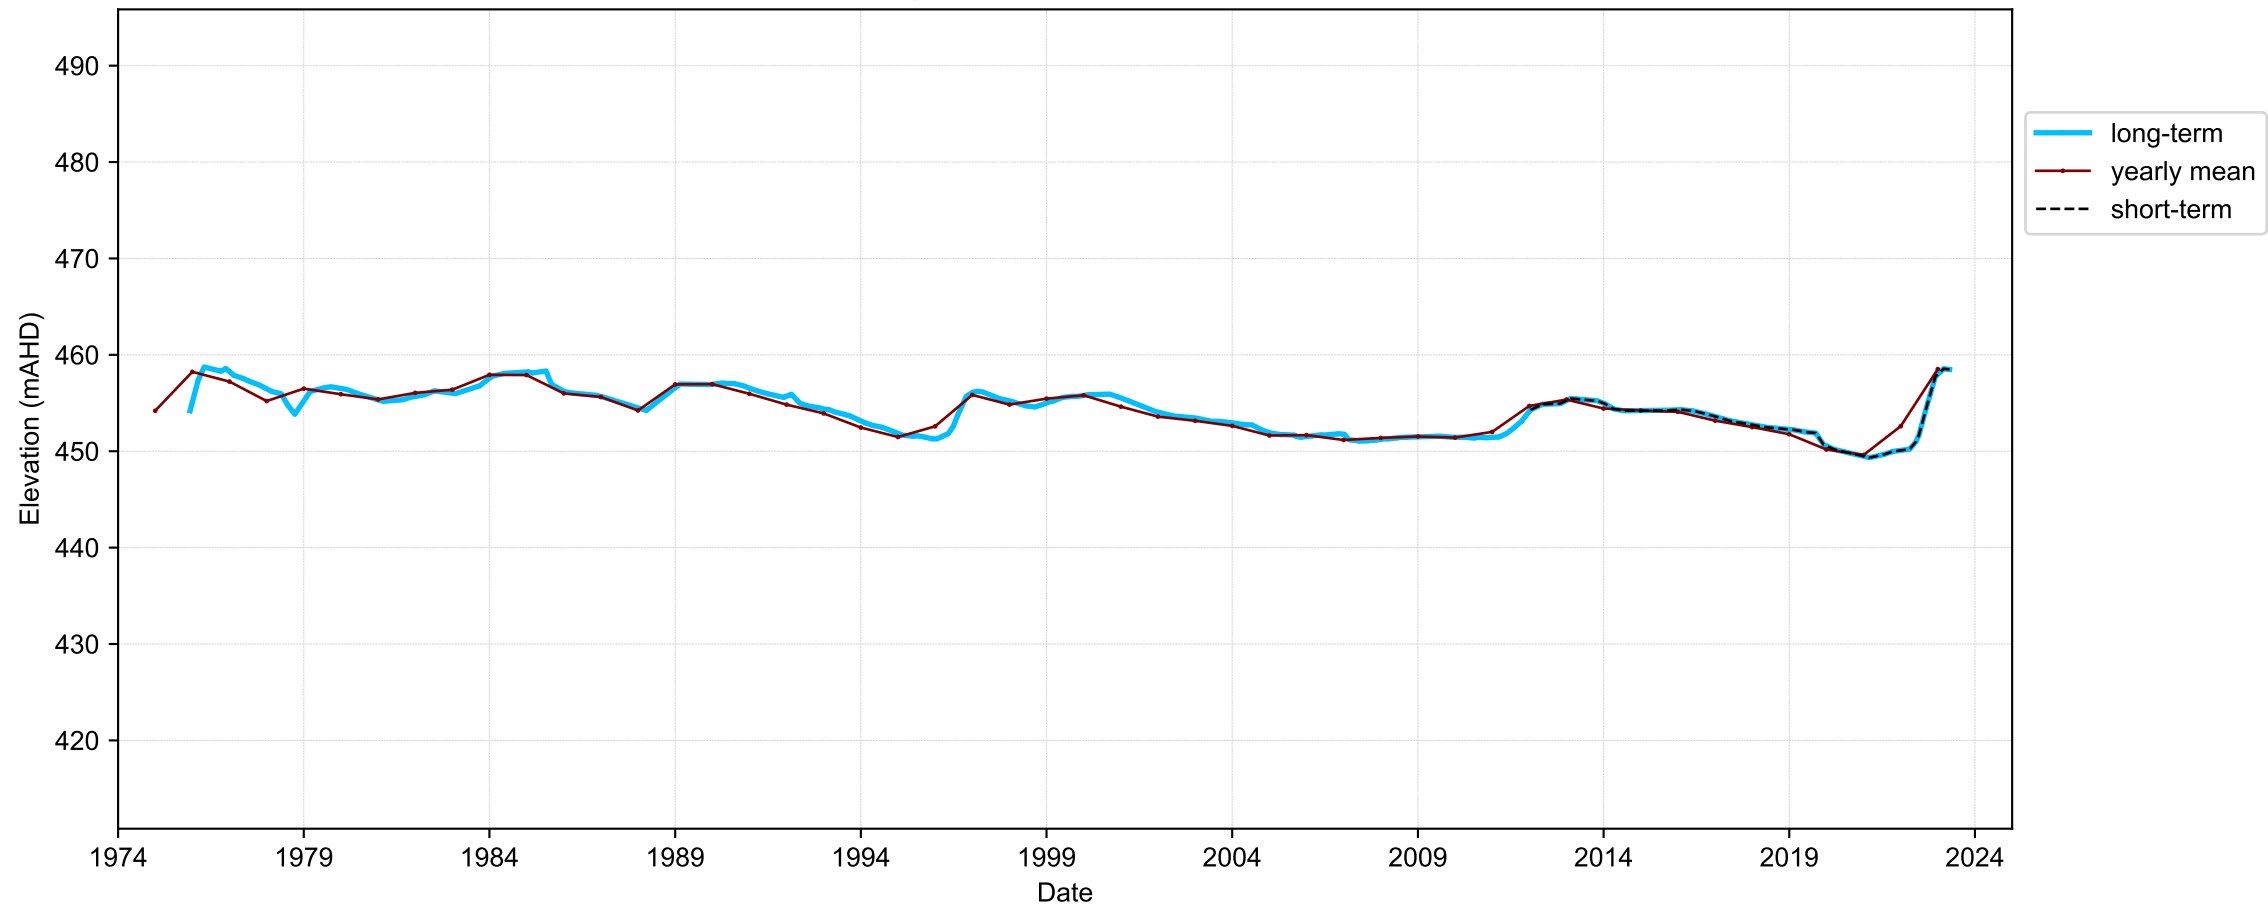

Map View for GS65

Hydrograph for hydroid: 40131902

Map View for GS65

Hydrograph for hydroid: 40132008

Map View for GS65

Hydrograph for hydroid: 40132009

Map View for GS65

Hydrograph for hydroid: 40132010