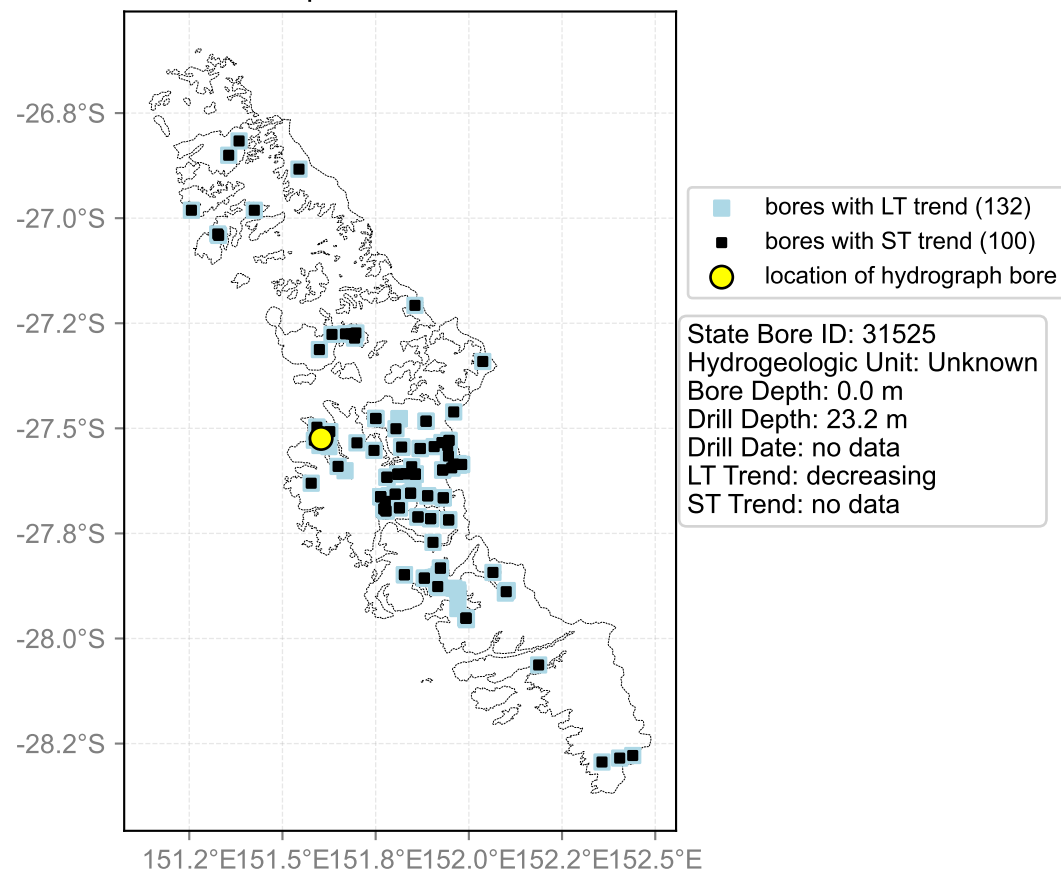

Map View for GS65

Hydrograph for hydroid: 40091146

Map View for GS65

Hydrograph for hydroid: 40117390

Map View for GS65

Hydrograph for hydroid: 40131691

Map View for GS65

Hydrograph for hydroid: 40131695

Map View for GS65

Hydrograph for hydroid: 40131902

Map View for GS65

Hydrograph for hydroid: 40132008

Map View for GS65

Hydrograph for hydroid: 40132009

Map View for GS65

Hydrograph for hydroid: 40132010