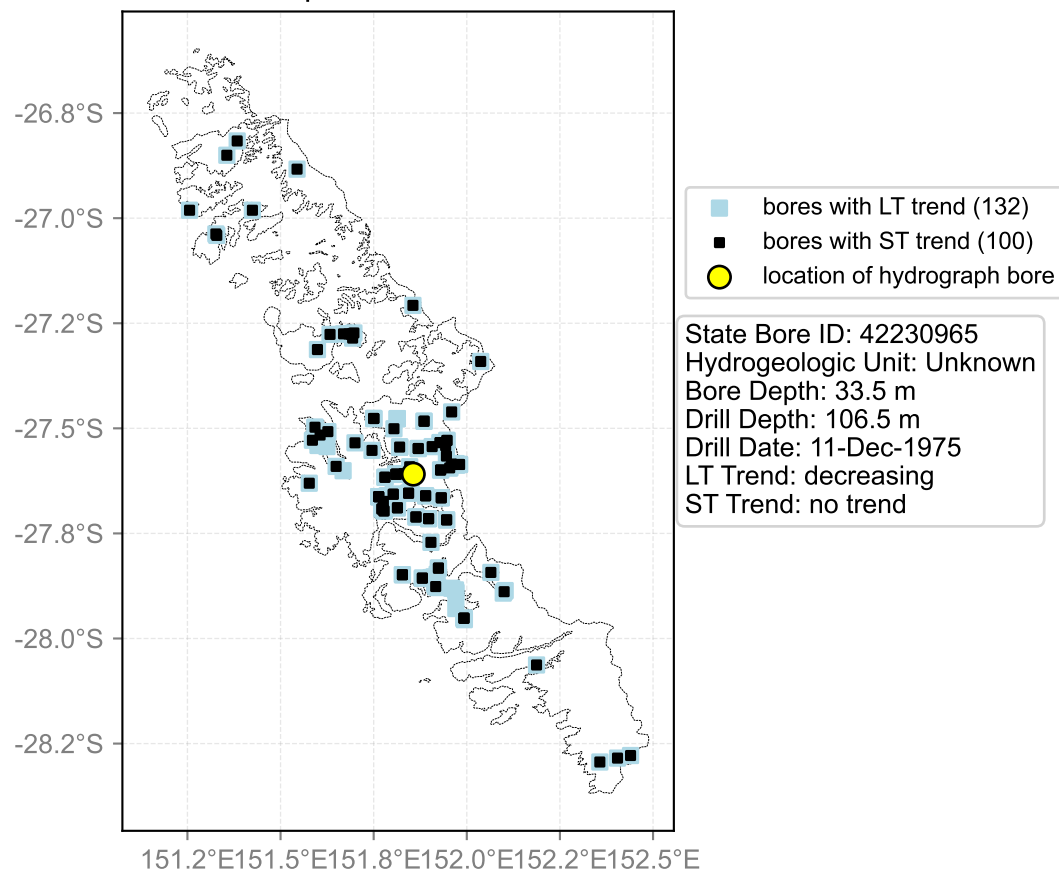

Map View for GS65

Hydrograph for hydroid: 40137435

Map View for GS65

Hydrograph for hydroid: 40137692

Map View for GS65

Hydrograph for hydroid: 40137873

Map View for GS65

Hydrograph for hydroid: 40138172

Map View for GS65

Hydrograph for hydroid: 40138227

Map View for GS65

Hydrograph for hydroid: 40138231

Map View for GS65

Hydrograph for hydroid: 40138302

Map View for GS65

Hydrograph for hydroid: 40138387