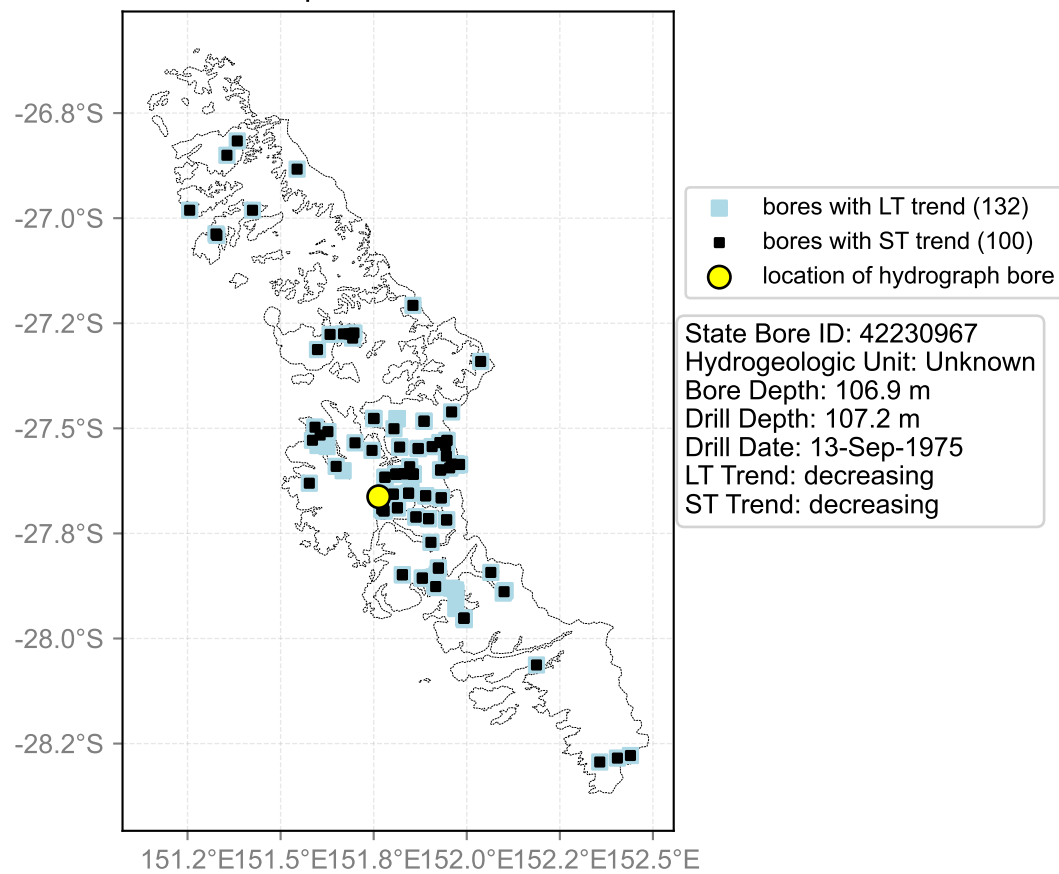

Map View for GS65

Hydrograph for hydroid: 40137435

Map View for GS65

Hydrograph for hydroid: 40137692

Map View for GS65

Hydrograph for hydroid: 40137873

Map View for GS65

Hydrograph for hydroid: 40138172

Map View for GS65

Hydrograph for hydroid: 40138227

Map View for GS65

Hydrograph for hydroid: 40138231

Map View for GS65

Hydrograph for hydroid: 40138302

Map View for GS65

Hydrograph for hydroid: 40138387

Map View for GS65

Hydrograph for hydroid: 40138754

Map View for GS65

Hydrograph for hydroid: 40138755

Map View for GS65

Hydrograph for hydroid: 40138813

Map View for GS65

Hydrograph for hydroid: 40138915