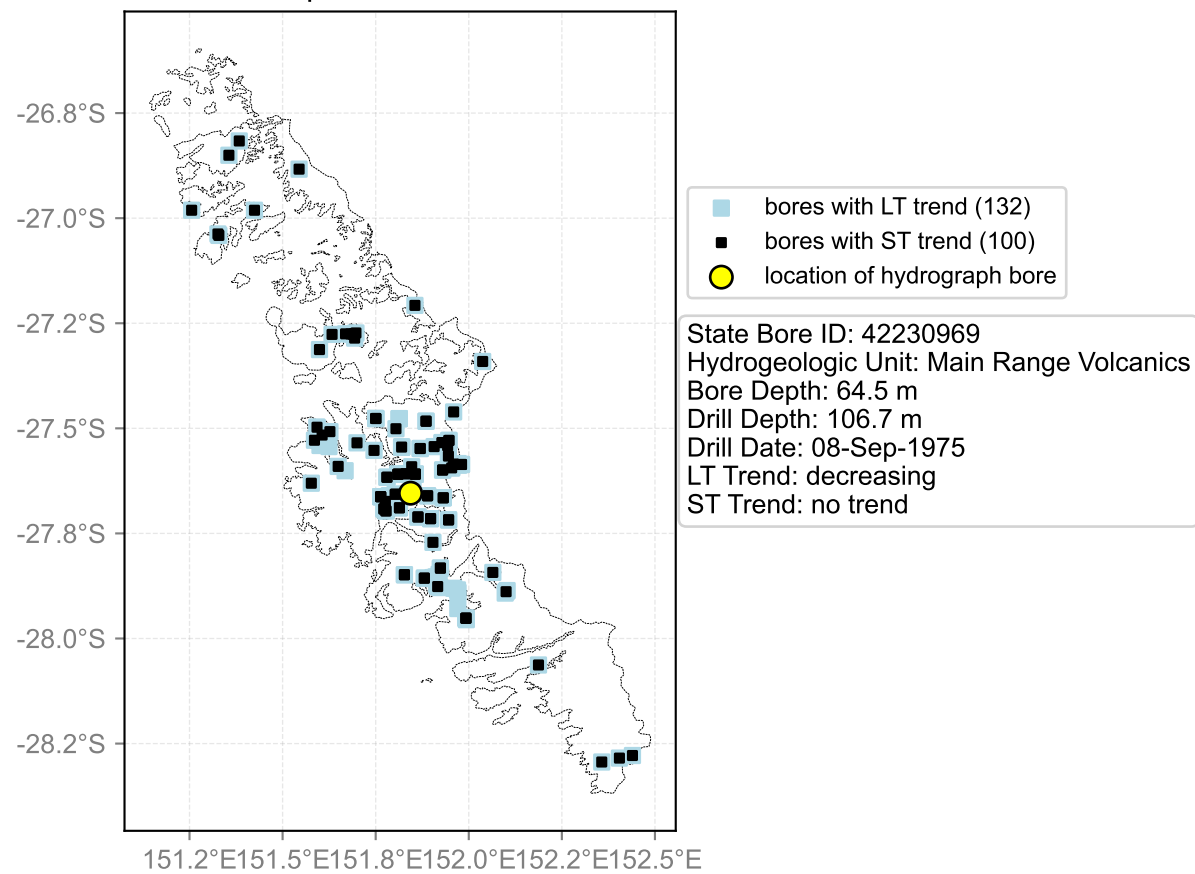

Map View for GS65

Hydrograph for hydroid: 40147871

Map View for GS65

Hydrograph for hydroid: 40147889

Map View for GS65

Hydrograph for hydroid: 40148291

Map View for GS65

Hydrograph for hydroid: 40148356

Map View for GS65

Hydrograph for hydroid: 40148402

Map View for GS65

Hydrograph for hydroid: 40148492

Map View for GS65

Hydrograph for hydroid: 40148493

Map View for GS65

Hydrograph for hydroid: 40148659

Map View for GS65

Hydrograph for hydroid: 40148811

Map View for GS65

Hydrograph for hydroid: 40148868

Map View for GS65

Hydrograph for hydroid: 40149405

Map View for GS65

Hydrograph for hydroid: 40149463