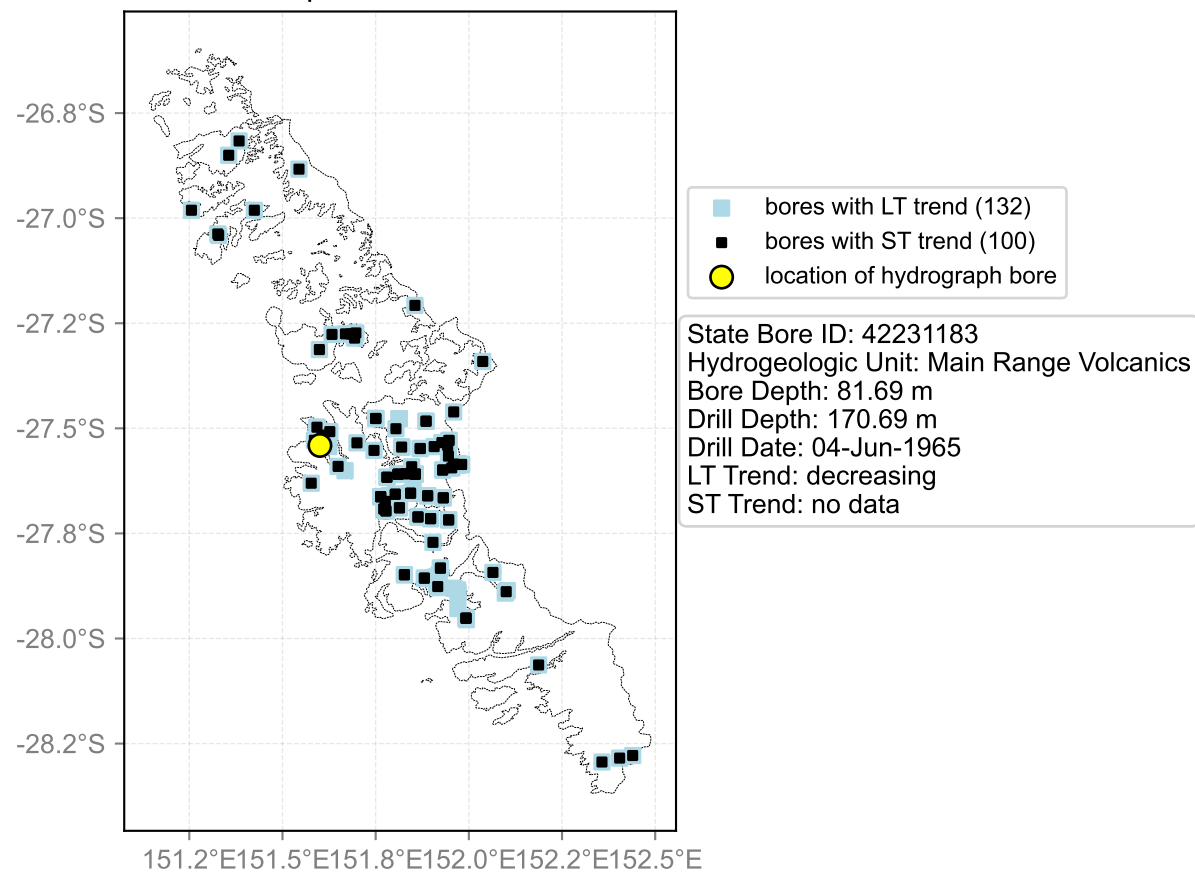

Map View for GS65

Hydrograph for hydroid: 40147871

Map View for GS65

Hydrograph for hydroid: 40147889

Map View for GS65

Hydrograph for hydroid: 40148291

Map View for GS65

Hydrograph for hydroid: 40148356

Map View for GS65

Hydrograph for hydroid: 40148402

Map View for GS65

Hydrograph for hydroid: 40148492

Map View for GS65

Hydrograph for hydroid: 40148493

Map View for GS65

Hydrograph for hydroid: 40148659

Map View for GS65

Hydrograph for hydroid: 40148811

Map View for GS65

Hydrograph for hydroid: 40148868

Map View for GS65

Hydrograph for hydroid: 40149405

Map View for GS65

Hydrograph for hydroid: 40149463

Map View for GS65

Hydrograph for hydroid: 40149502

Map View for GS65

Hydrograph for hydroid: 40149546

Map View for GS65

Hydrograph for hydroid: 40149577

Map View for GS65

Hydrograph for hydroid: 40149598