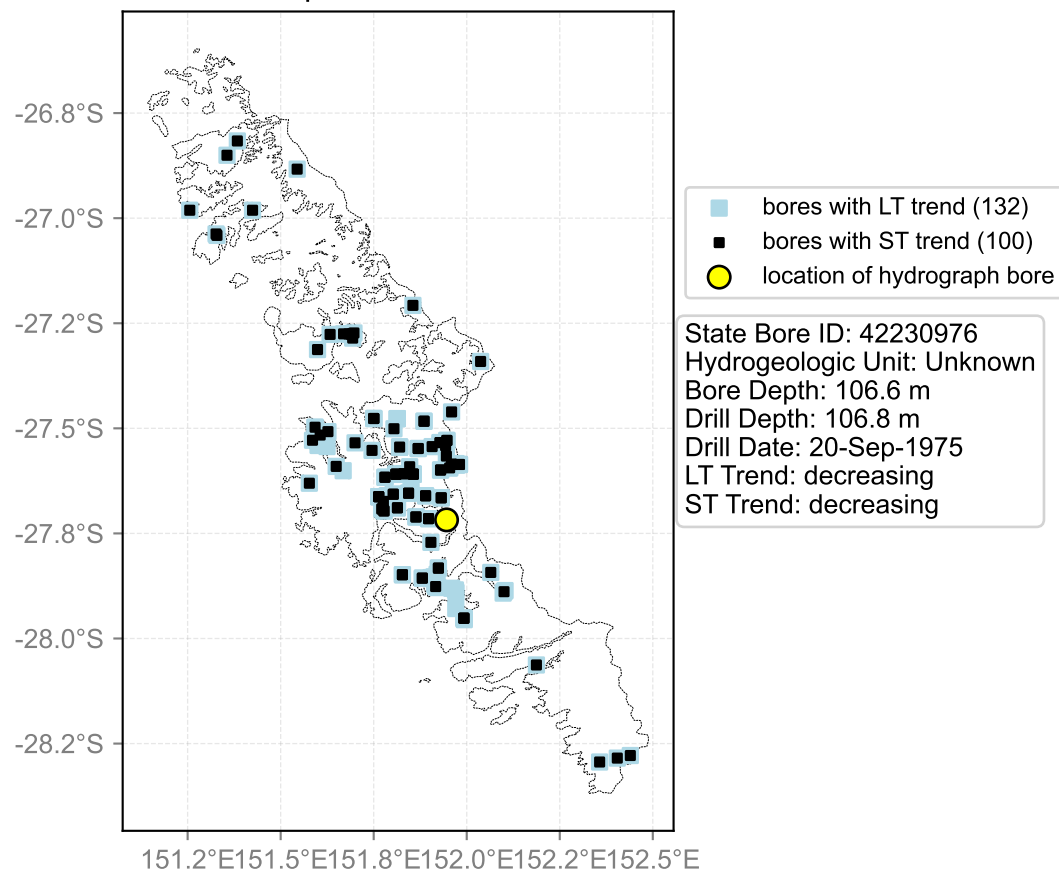

Map View for GS65

Hydrograph for hydroid: 40145028

Map View for GS65

Hydrograph for hydroid: 40145628

Map View for GS65

Hydrograph for hydroid: 40145671

Map View for GS65

Hydrograph for hydroid: 40145672

Map View for GS65

Hydrograph for hydroid: 40145674

Map View for GS65

Hydrograph for hydroid: 40146085

Map View for GS65

Hydrograph for hydroid: 40146086

Map View for GS65

Hydrograph for hydroid: 40146133

Map View for GS65

Hydrograph for hydroid: 40146323

Map View for GS65

Hydrograph for hydroid: 40146498

Map View for GS65

Hydrograph for hydroid: 40146557

Map View for GS65

Hydrograph for hydroid: 40146805