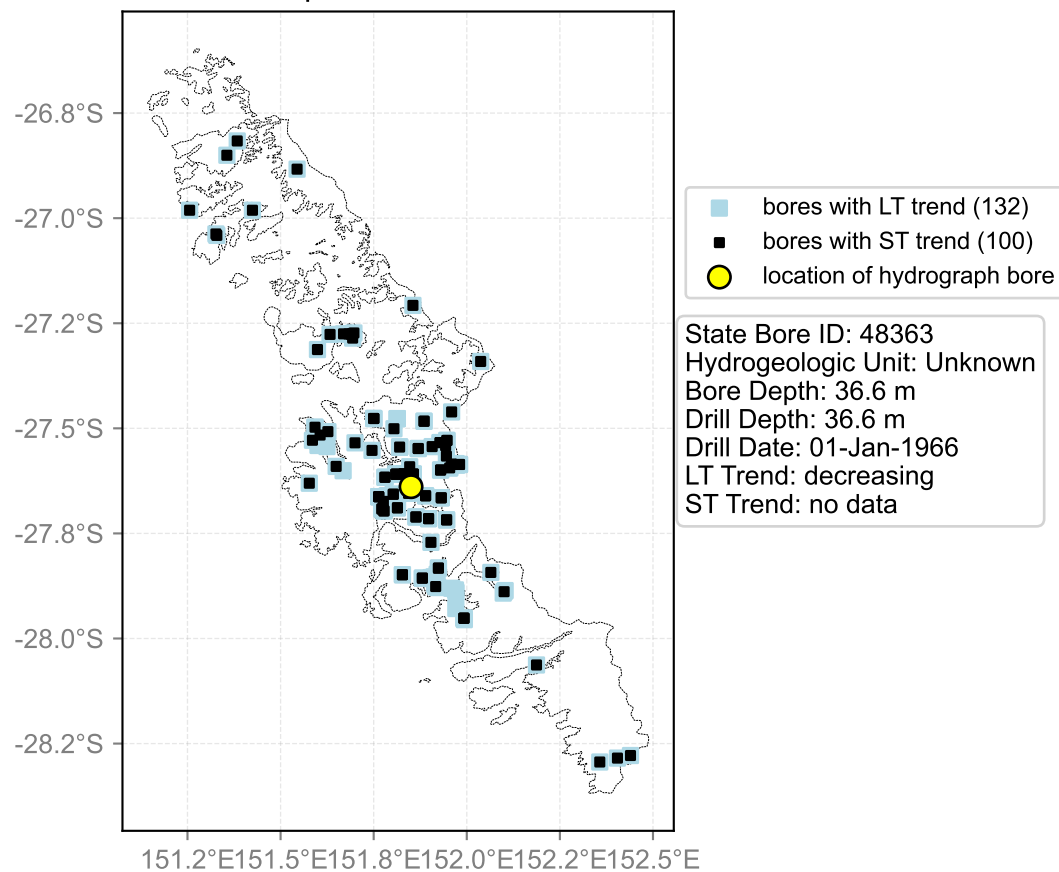

Map View for GS65

Hydrograph for hydroid: 40151596

Map View for GS65

Hydrograph for hydroid: 40151872

Map View for GS65

Hydrograph for hydroid: 40151873

Map View for GS65

Hydrograph for hydroid: 40151875

Map View for GS65

Hydrograph for hydroid: 40152233

Map View for GS65

Hydrograph for hydroid: 40152736

Map View for GS65

Hydrograph for hydroid: 40152844

Map View for GS65

Hydrograph for hydroid: 40153020

Map View for GS65

Hydrograph for hydroid: 40153044

Map View for GS65

Hydrograph for hydroid: 40153075

Map View for GS65

Hydrograph for hydroid: 40153167

Map View for GS65

Hydrograph for hydroid: 40153176

Map View for GS65

Hydrograph for hydroid: 40153418

Map View for GS65

Hydrograph for hydroid: 40153507

Map View for GS65

Hydrograph for hydroid: 40153548