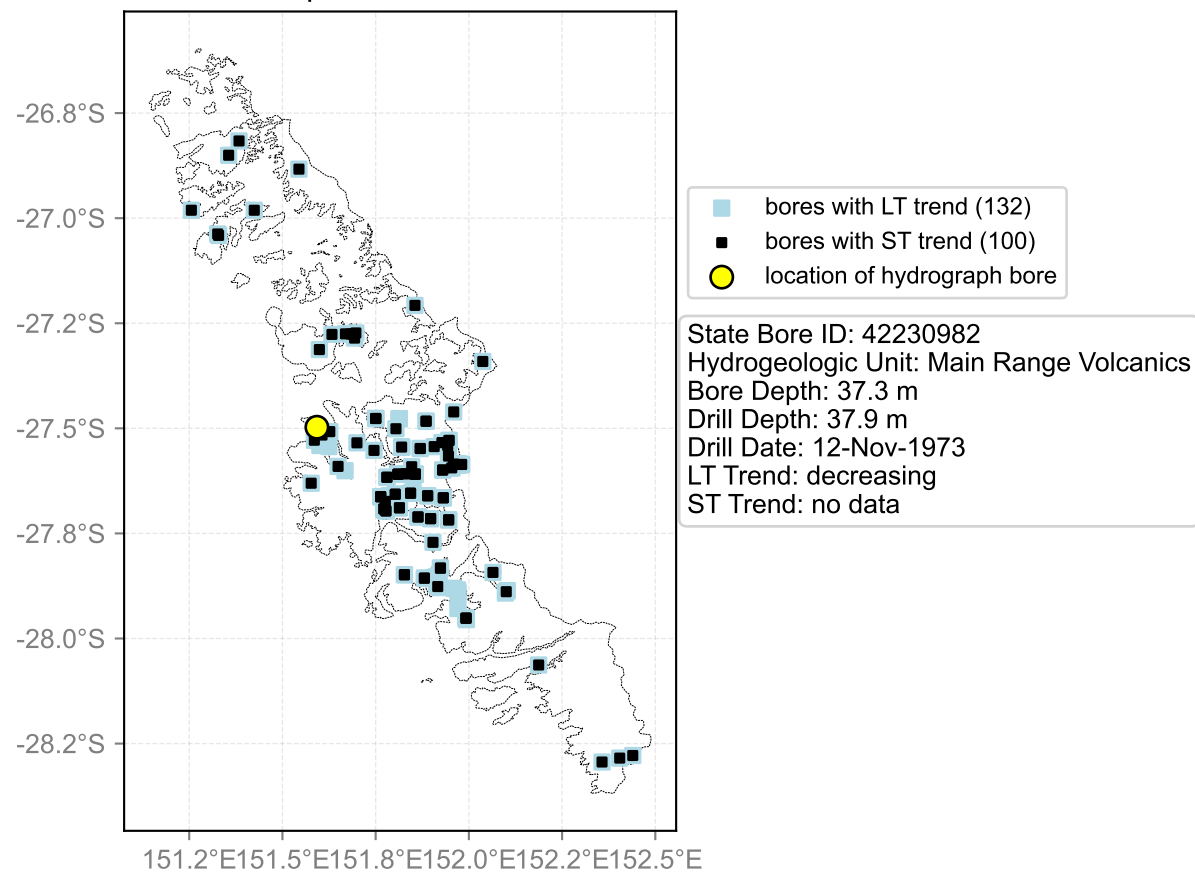

Map View for GS65

Hydrograph for hydroid: 40149779

Map View for GS65

Hydrograph for hydroid: 40150580

Map View for GS65

Hydrograph for hydroid: 40150725

Map View for GS65

Hydrograph for hydroid: 40151043

Map View for GS65

Hydrograph for hydroid: 40151295

Map View for GS65

Hydrograph for hydroid: 40151349

Map View for GS65

Hydrograph for hydroid: 40151424

Map View for GS65

Hydrograph for hydroid: 40151516

Map View for GS65

Hydrograph for hydroid: 40151596

Map View for GS65

Hydrograph for hydroid: 40151872

Map View for GS65

Hydrograph for hydroid: 40151873

Map View for GS65

Hydrograph for hydroid: 40151875