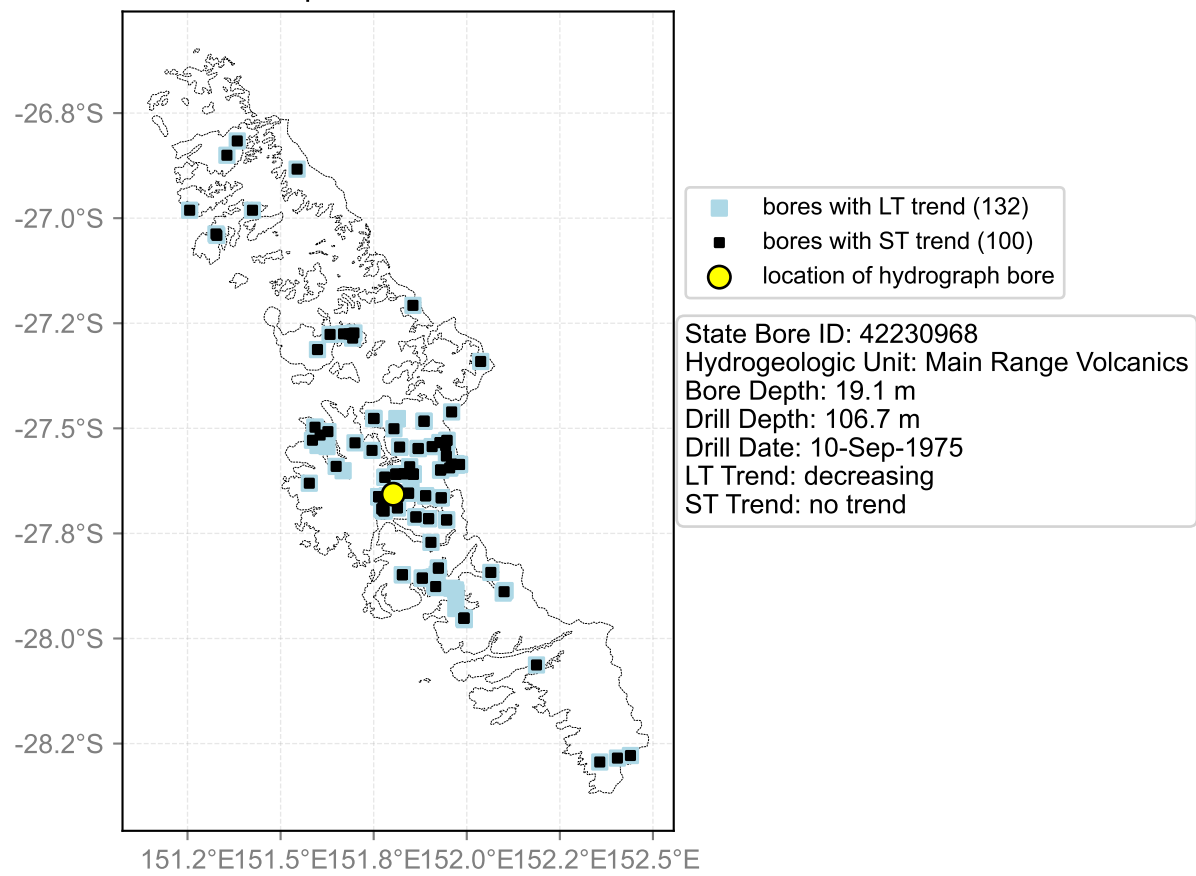

Map View for GS65

Hydrograph for hydroid: 40149779

Map View for GS65

Hydrograph for hydroid: 40150580

Map View for GS65

Hydrograph for hydroid: 40150725

Map View for GS65

Hydrograph for hydroid: 40151043

Map View for GS65

Hydrograph for hydroid: 40151295

Map View for GS65

Hydrograph for hydroid: 40151349

Map View for GS65

Hydrograph for hydroid: 40151424

Map View for GS65

Hydrograph for hydroid: 40151516

Map View for GS65

Hydrograph for hydroid: 40151596

Map View for GS65

Hydrograph for hydroid: 40151872

Map View for GS65

Hydrograph for hydroid: 40151873

Map View for GS65

Hydrograph for hydroid: 40151875