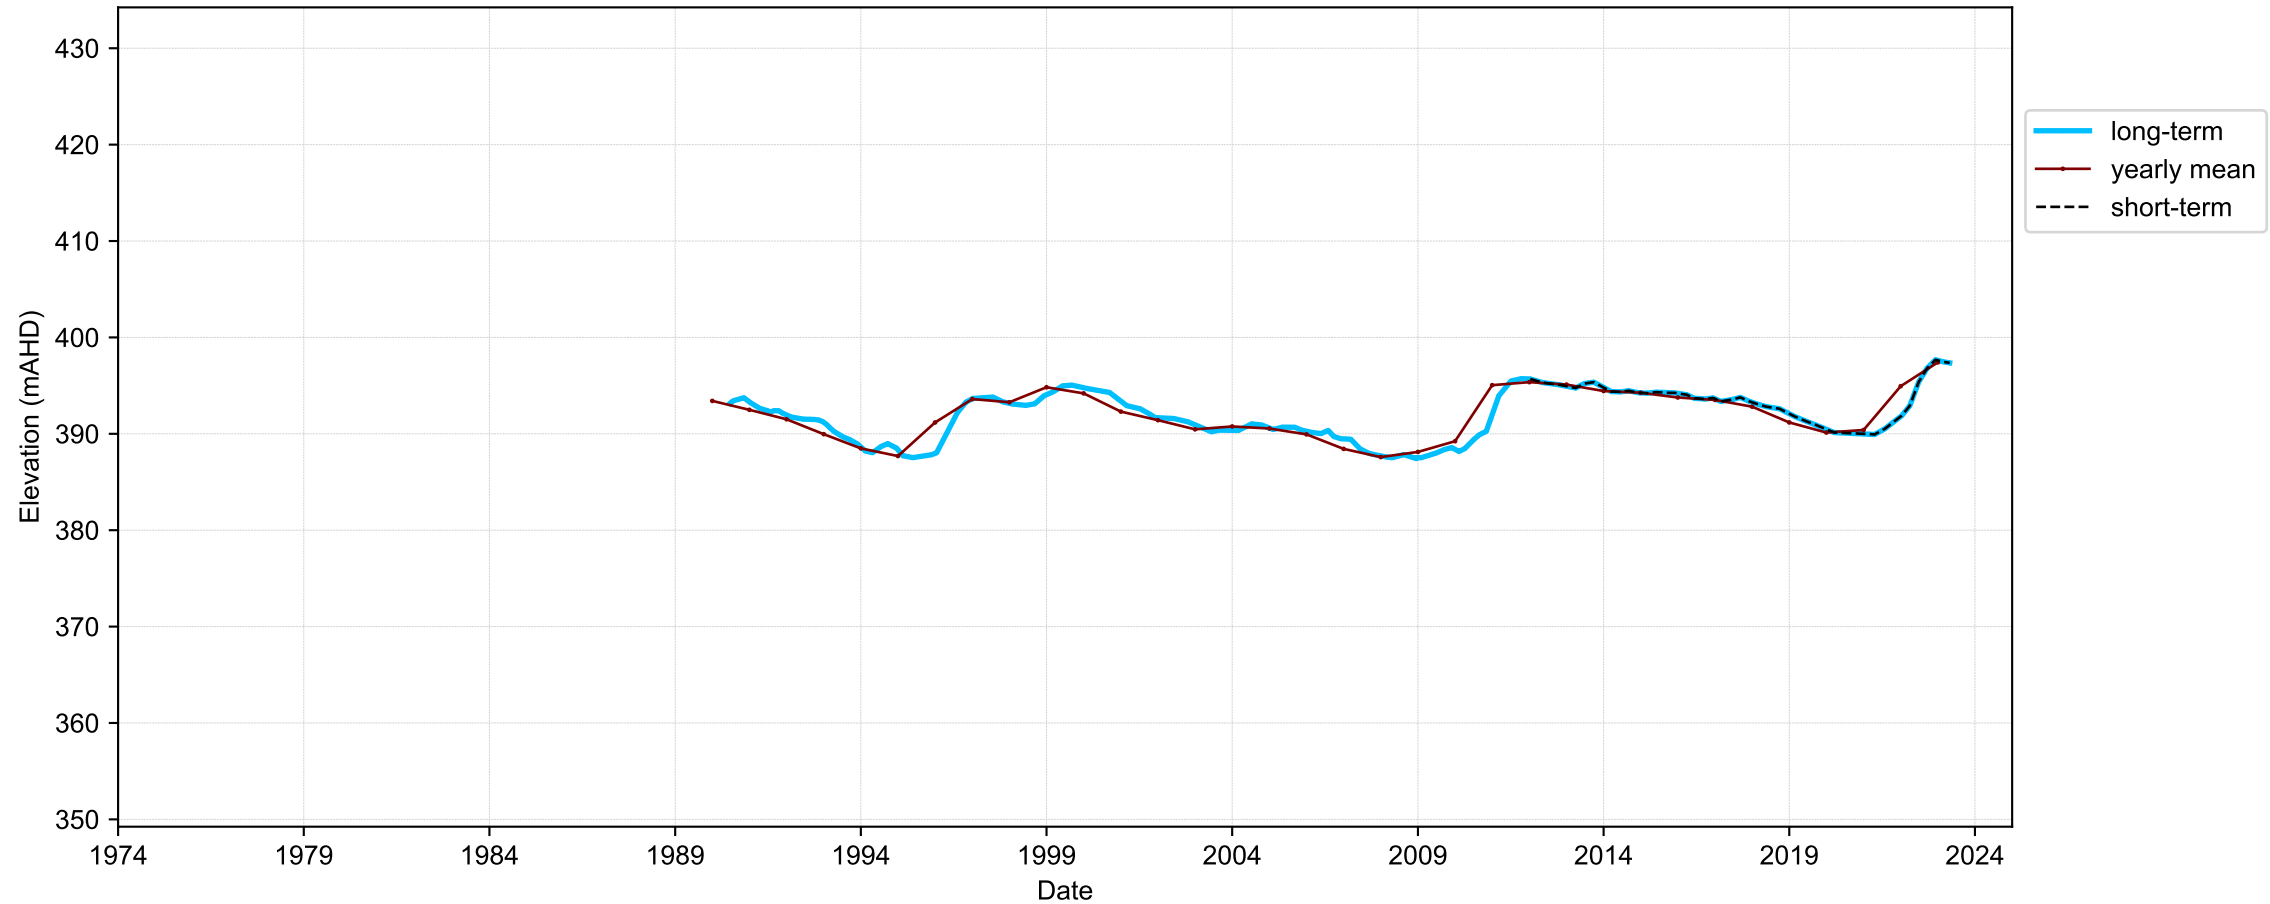

Map View for GS65

Hydrograph for hydroid: 40138754

Map View for GS65

Hydrograph for hydroid: 40138755

Map View for GS65

Hydrograph for hydroid: 40138813

Map View for GS65

Hydrograph for hydroid: 40138915