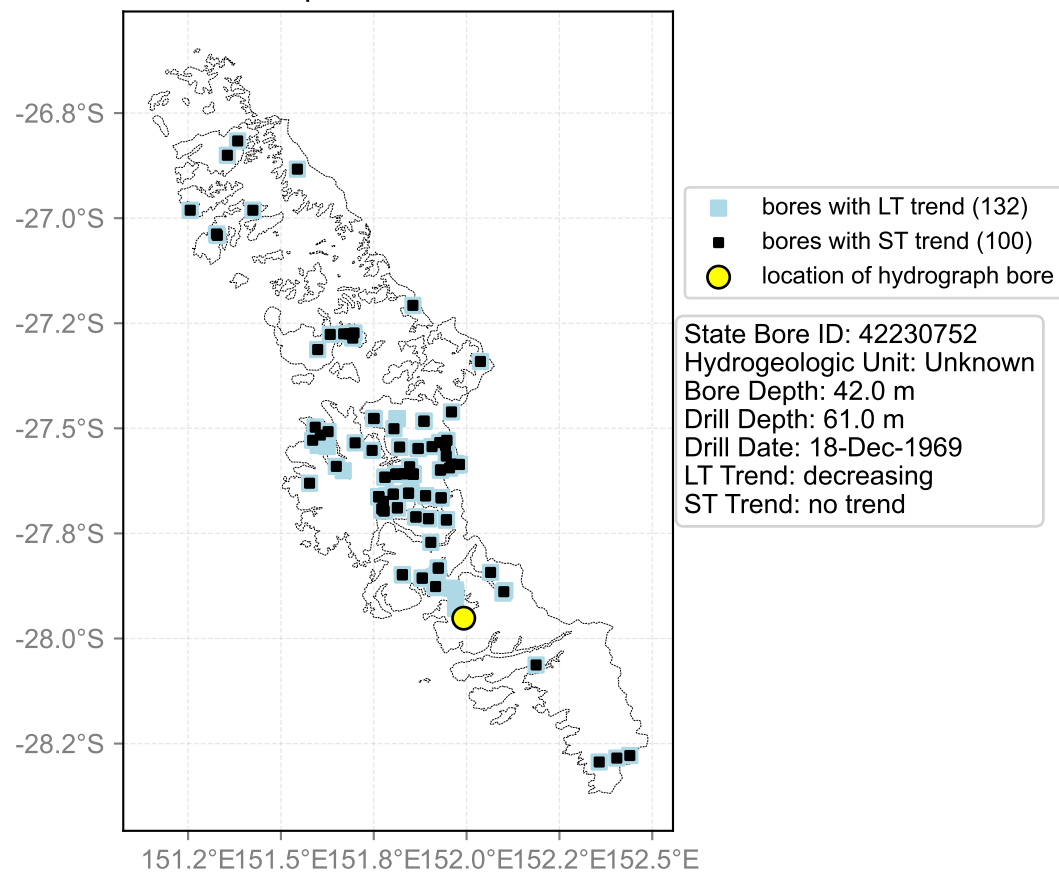

Map View for GS65

Hydrograph for hydroid: 40138227

Map View for GS65

Hydrograph for hydroid: 40138231

Map View for GS65

Hydrograph for hydroid: 40138302

Map View for GS65

Hydrograph for hydroid: 40138387

Map View for GS65

Hydrograph for hydroid: 40138754

Map View for GS65

Hydrograph for hydroid: 40138755

Map View for GS65

Hydrograph for hydroid: 40138813

Map View for GS65

Hydrograph for hydroid: 40138915