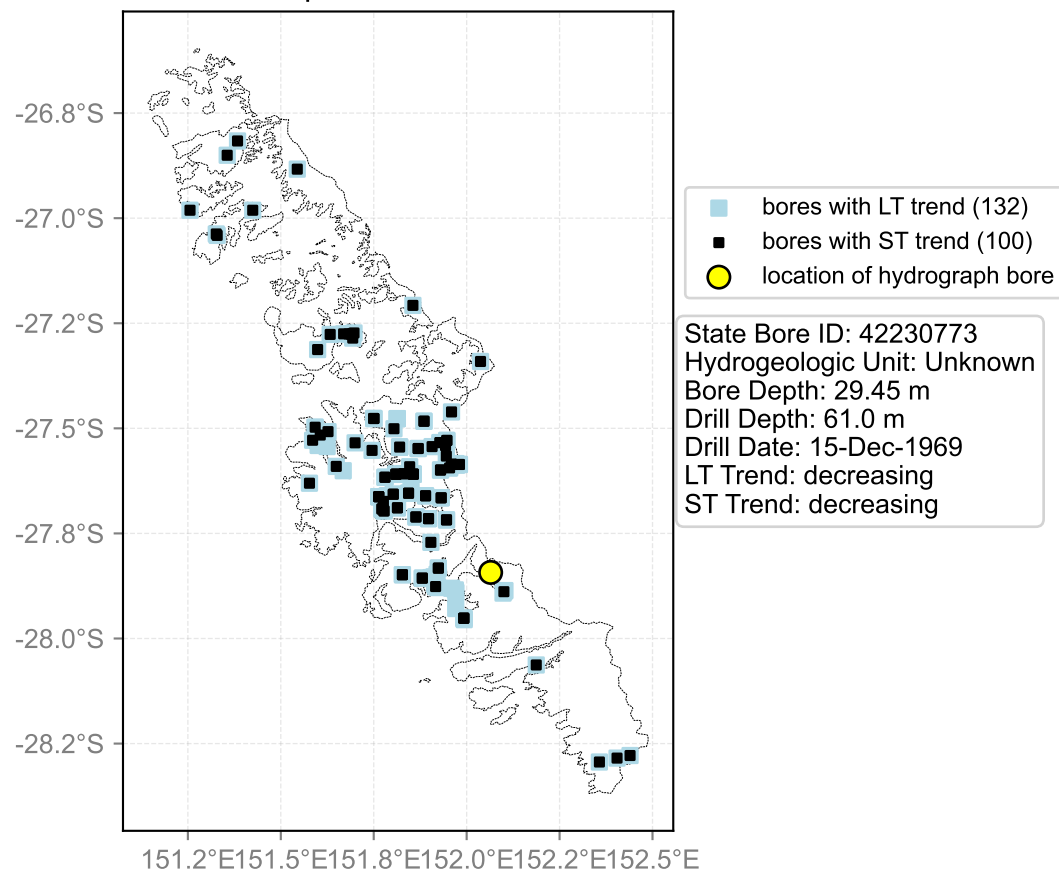

Map View for GS65

Hydrograph for hydroid: 40131902

Map View for GS65

Hydrograph for hydroid: 40132008

Map View for GS65

Hydrograph for hydroid: 40132009

Map View for GS65

Hydrograph for hydroid: 40132010

Map View for GS65

Hydrograph for hydroid: 40132011

Map View for GS65

Hydrograph for hydroid: 40132012

Map View for GS65

Hydrograph for hydroid: 40132310

Map View for GS65

Hydrograph for hydroid: 40132680

Map View for GS65

Hydrograph for hydroid: 40132780

Map View for GS65

Hydrograph for hydroid: 40132917

Map View for GS65

Hydrograph for hydroid: 40132921

Map View for GS65

Hydrograph for hydroid: 40132936