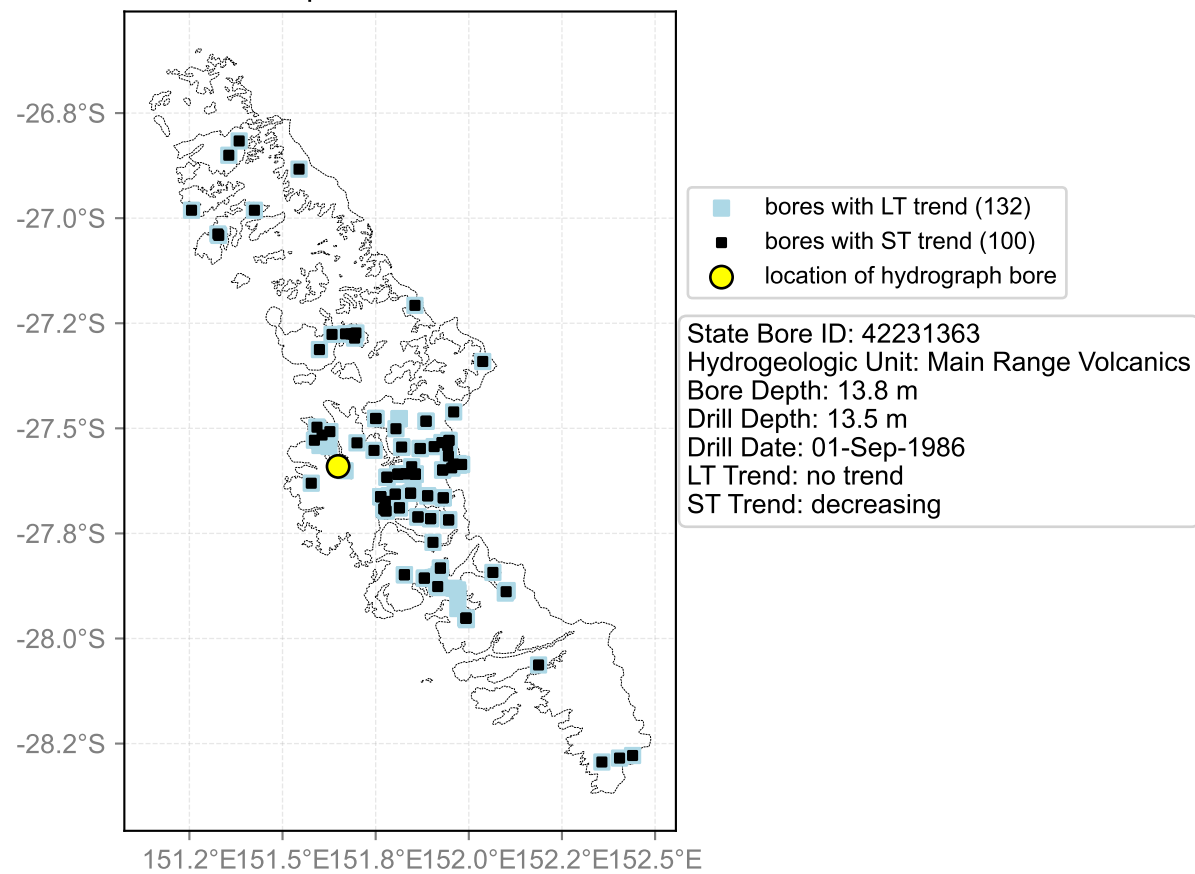

Map View for GS65

Hydrograph for hydroid: 40133070

Map View for GS65

Hydrograph for hydroid: 40133288

Map View for GS65

Hydrograph for hydroid: 40133318

Map View for GS65

Hydrograph for hydroid: 40133333

Map View for GS65

Hydrograph for hydroid: 40133914

Map View for GS65

Hydrograph for hydroid: 40133966

Map View for GS65

Hydrograph for hydroid: 40134235

Map View for GS65

Hydrograph for hydroid: 40134793