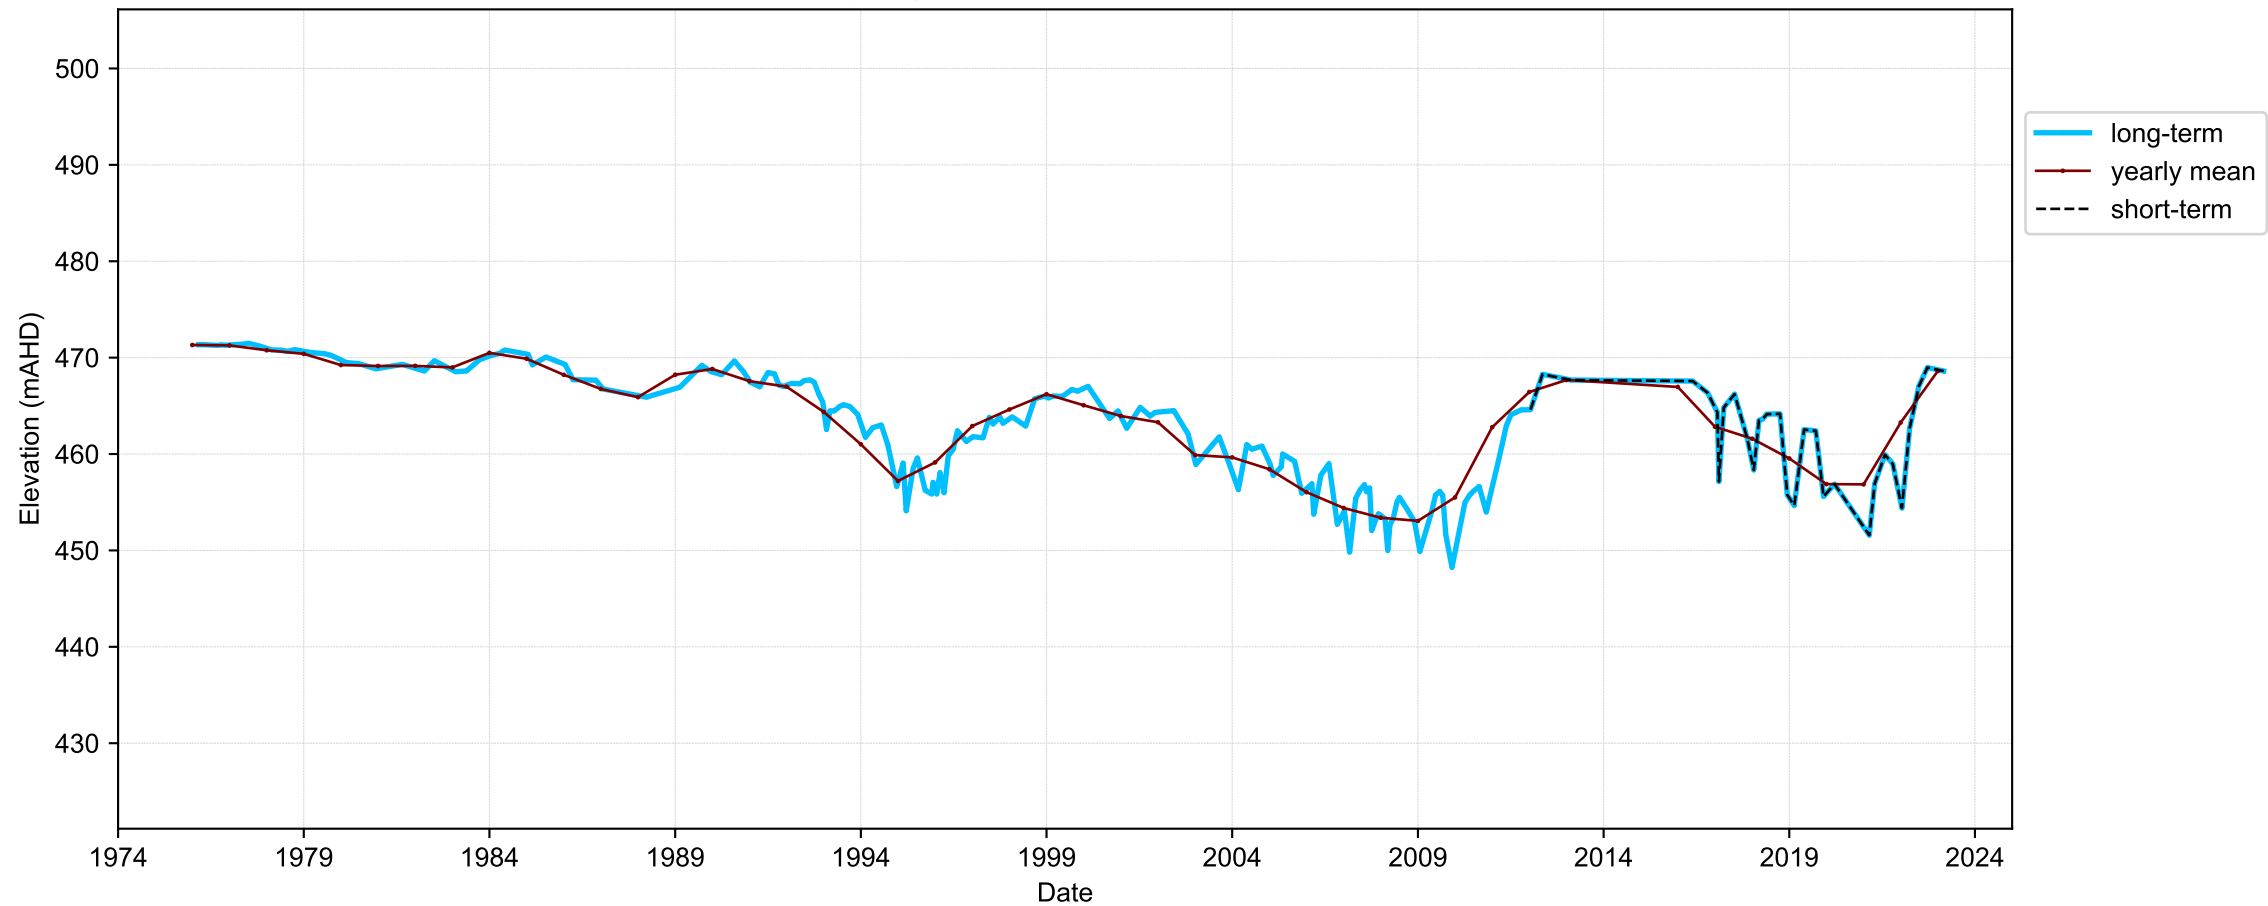

Map View for GS65

Hydrograph for hydroid: 40132011