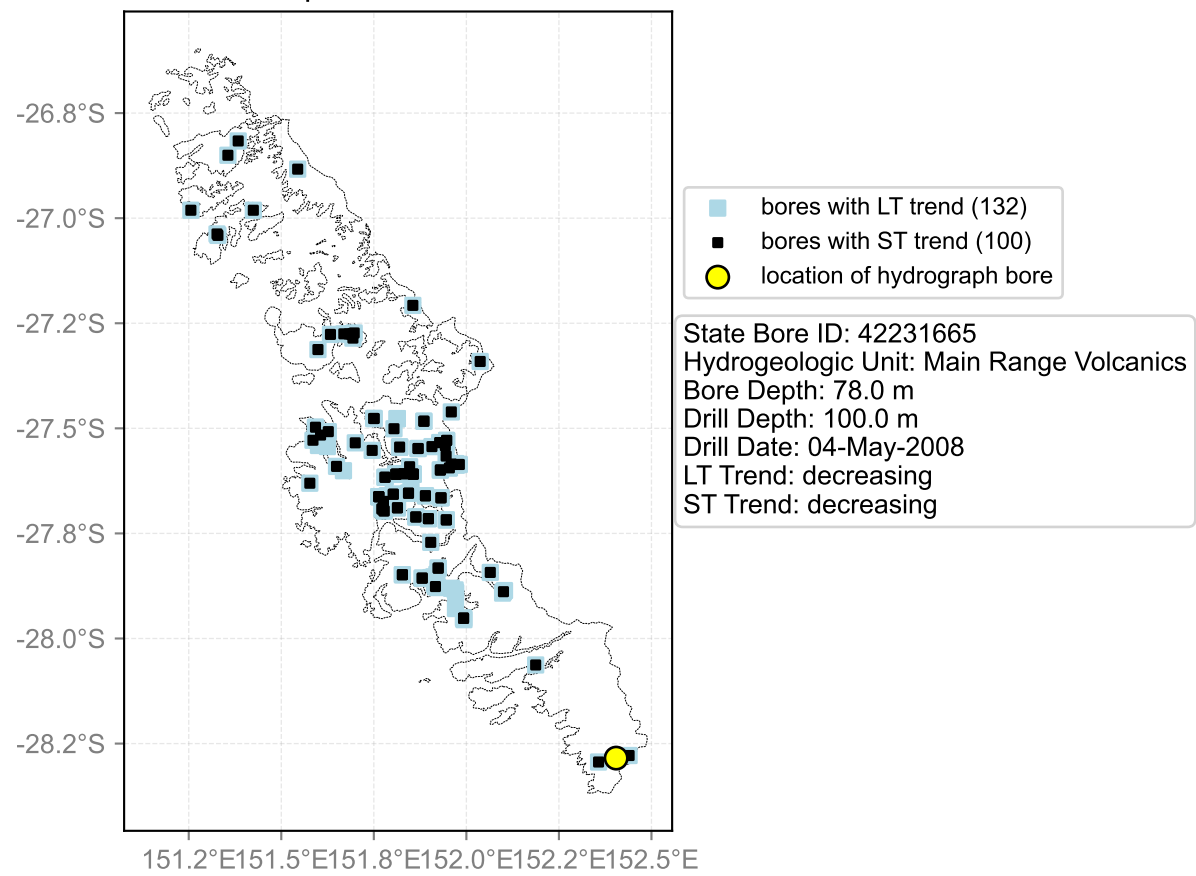

Map View for GS65

Hydrograph for hydroid: 40139549

Map View for GS65

Hydrograph for hydroid: 40139720

Map View for GS65

Hydrograph for hydroid: 40140451

Map View for GS65

Hydrograph for hydroid: 40140736

Map View for GS65

Hydrograph for hydroid: 40140872

Map View for GS65

Hydrograph for hydroid: 40140874

Map View for GS65

Hydrograph for hydroid: 40141169

Map View for GS65

Hydrograph for hydroid: 40141500