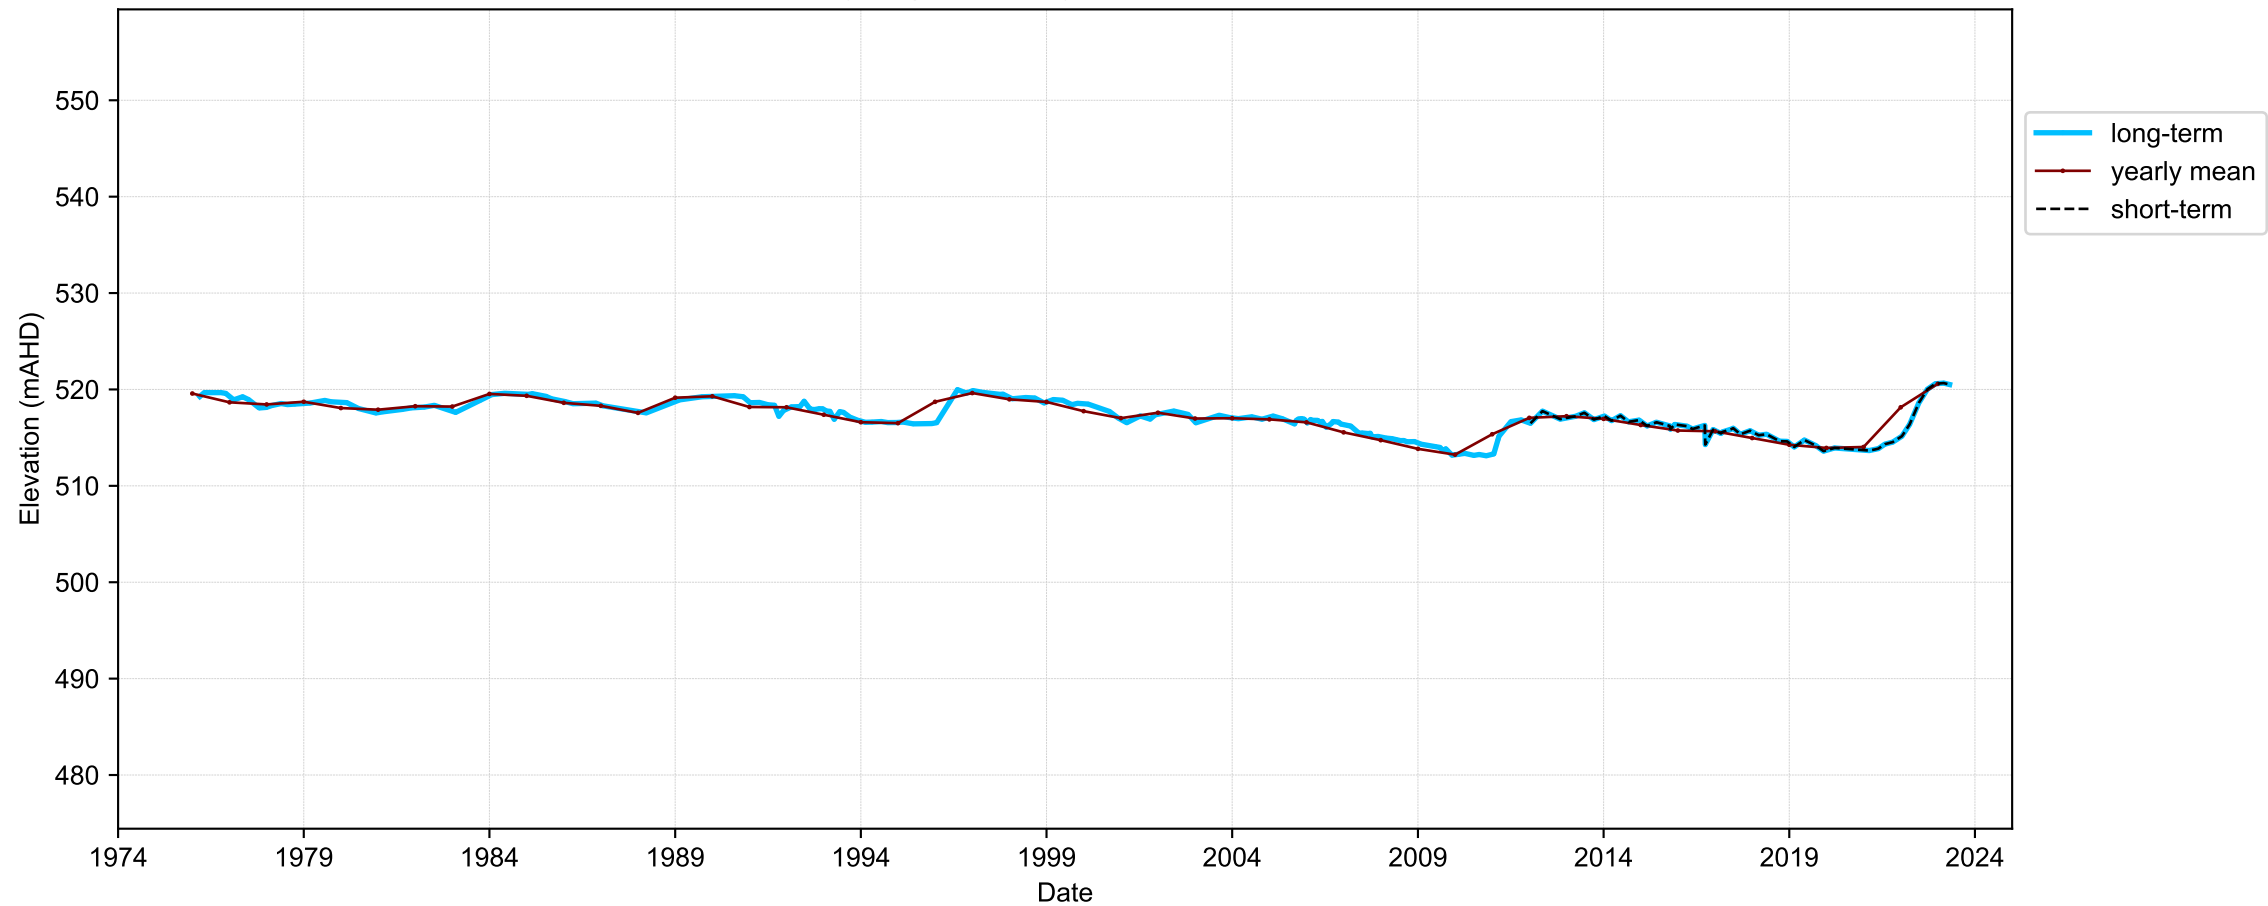

Map View for GS65

Hydrograph for hydroid: 40148402

Map View for GS65

Hydrograph for hydroid: 40148492

Map View for GS65

Hydrograph for hydroid: 40148493

Map View for GS65

Hydrograph for hydroid: 40148659