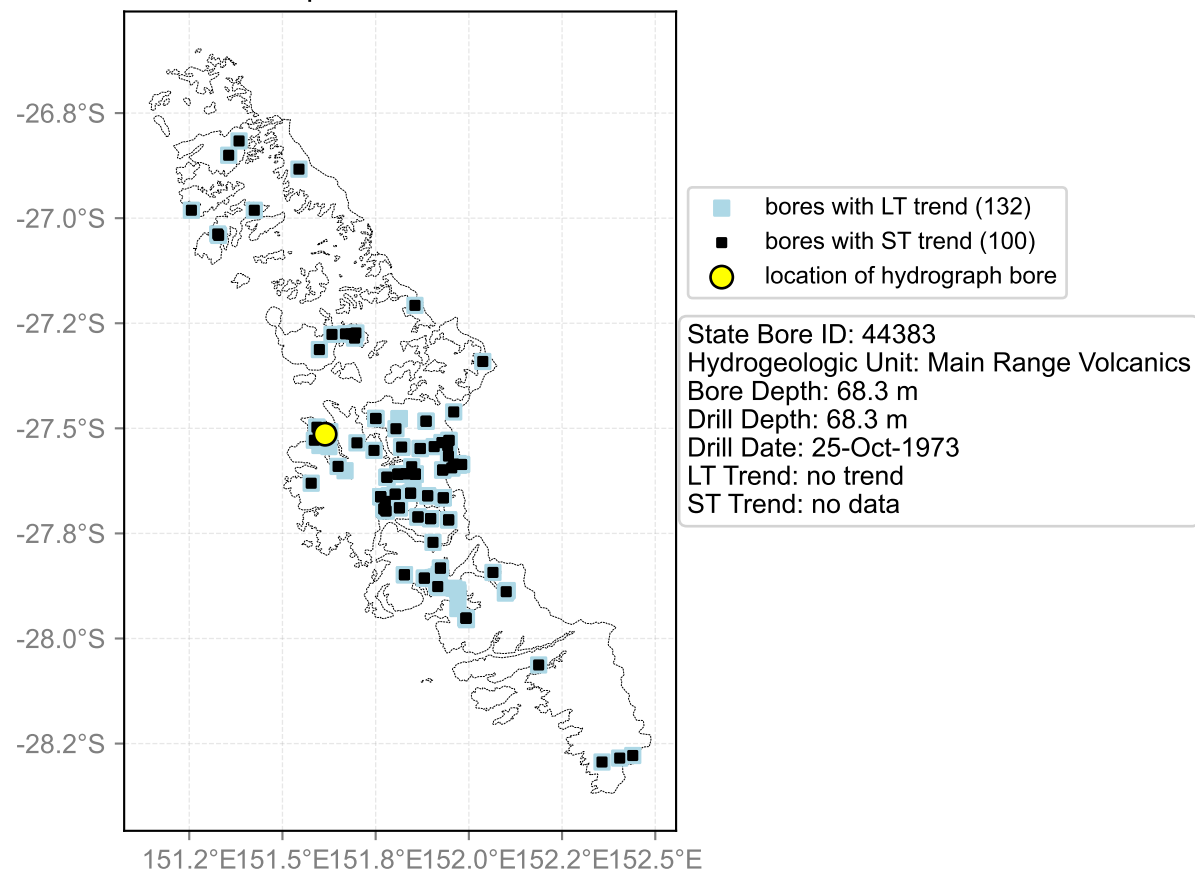

Map View for GS65

Hydrograph for hydroid: 40151596

Map View for GS65

Hydrograph for hydroid: 40151872

Map View for GS65

Hydrograph for hydroid: 40151873

Map View for GS65

Hydrograph for hydroid: 40151875

Map View for GS65

Hydrograph for hydroid: 40152233

Map View for GS65

Hydrograph for hydroid: 40152736

Map View for GS65

Hydrograph for hydroid: 40152844

Map View for GS65

Hydrograph for hydroid: 40153020

Map View for GS65

Hydrograph for hydroid: 40153044

Map View for GS65

Hydrograph for hydroid: 40153075

Map View for GS65

Hydrograph for hydroid: 40153167

Map View for GS65

Hydrograph for hydroid: 40153176

Map View for GS65

Hydrograph for hydroid: 40153418

Map View for GS65

Hydrograph for hydroid: 40153507

Map View for GS65

Hydrograph for hydroid: 40153548