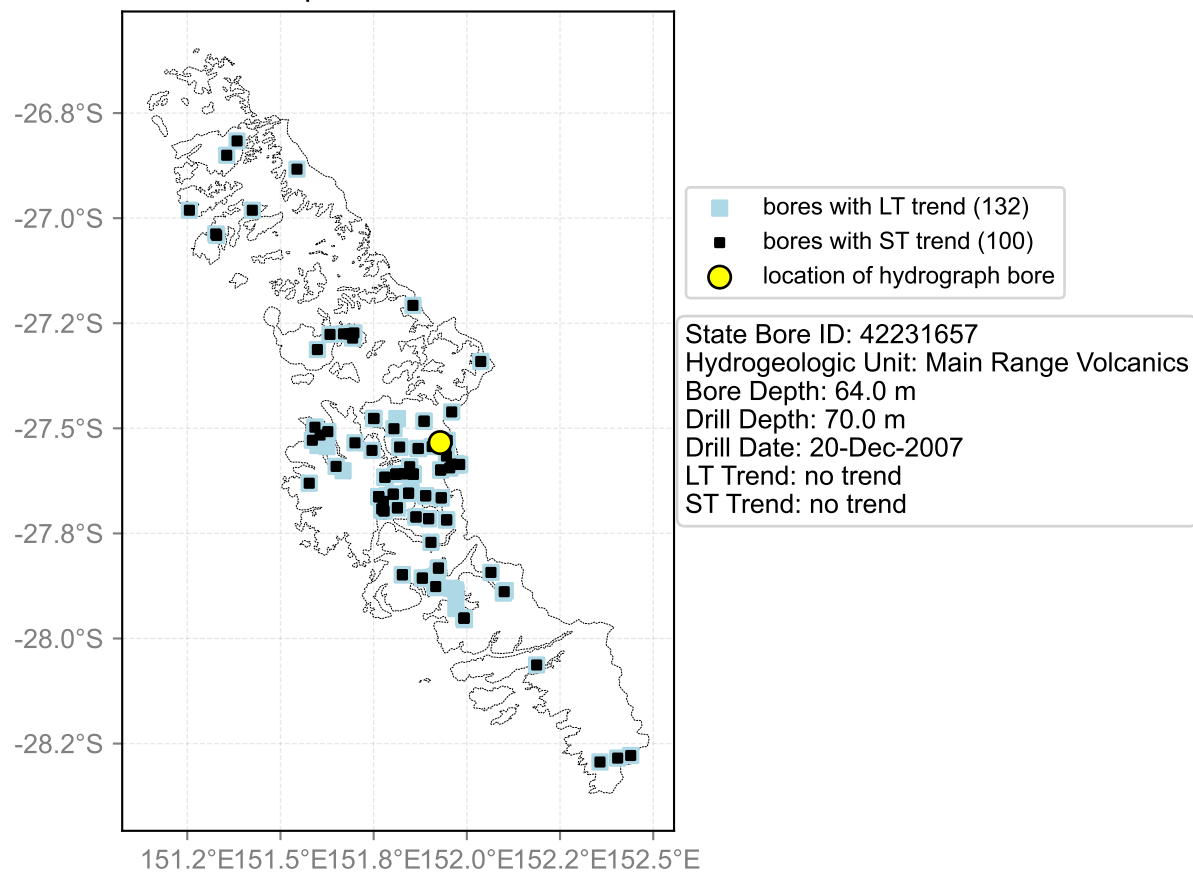

Map View for GS65

Hydrograph for hydroid: 40146323

Map View for GS65

Hydrograph for hydroid: 40146498

Map View for GS65

Hydrograph for hydroid: 40146557

Map View for GS65

Hydrograph for hydroid: 40146805

Map View for GS65

Hydrograph for hydroid: 40146954

Map View for GS65

Hydrograph for hydroid: 40147206

Map View for GS65

Hydrograph for hydroid: 40147291

Map View for GS65

Hydrograph for hydroid: 40147294

Map View for GS65

Hydrograph for hydroid: 40147445

Map View for GS65

Hydrograph for hydroid: 40147447

Map View for GS65

Hydrograph for hydroid: 40147807

Map View for GS65

Hydrograph for hydroid: 40147863