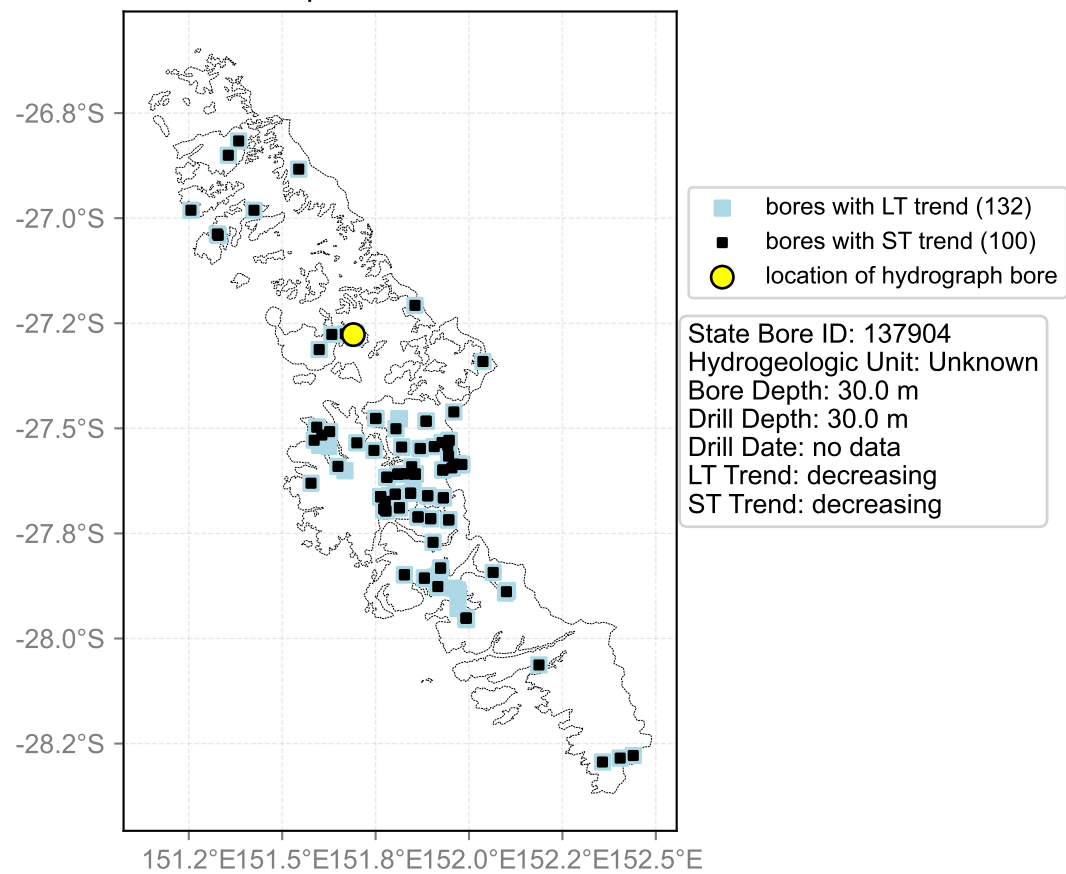

Map View for GS65

Hydrograph for hydroid: 40133070

Map View for GS65

Hydrograph for hydroid: 40133288

Map View for GS65

Hydrograph for hydroid: 40133318

Map View for GS65

Hydrograph for hydroid: 40133333

Map View for GS65

Hydrograph for hydroid: 40133914

Map View for GS65

Hydrograph for hydroid: 40133966

Map View for GS65

Hydrograph for hydroid: 40134235

Map View for GS65

Hydrograph for hydroid: 40134793