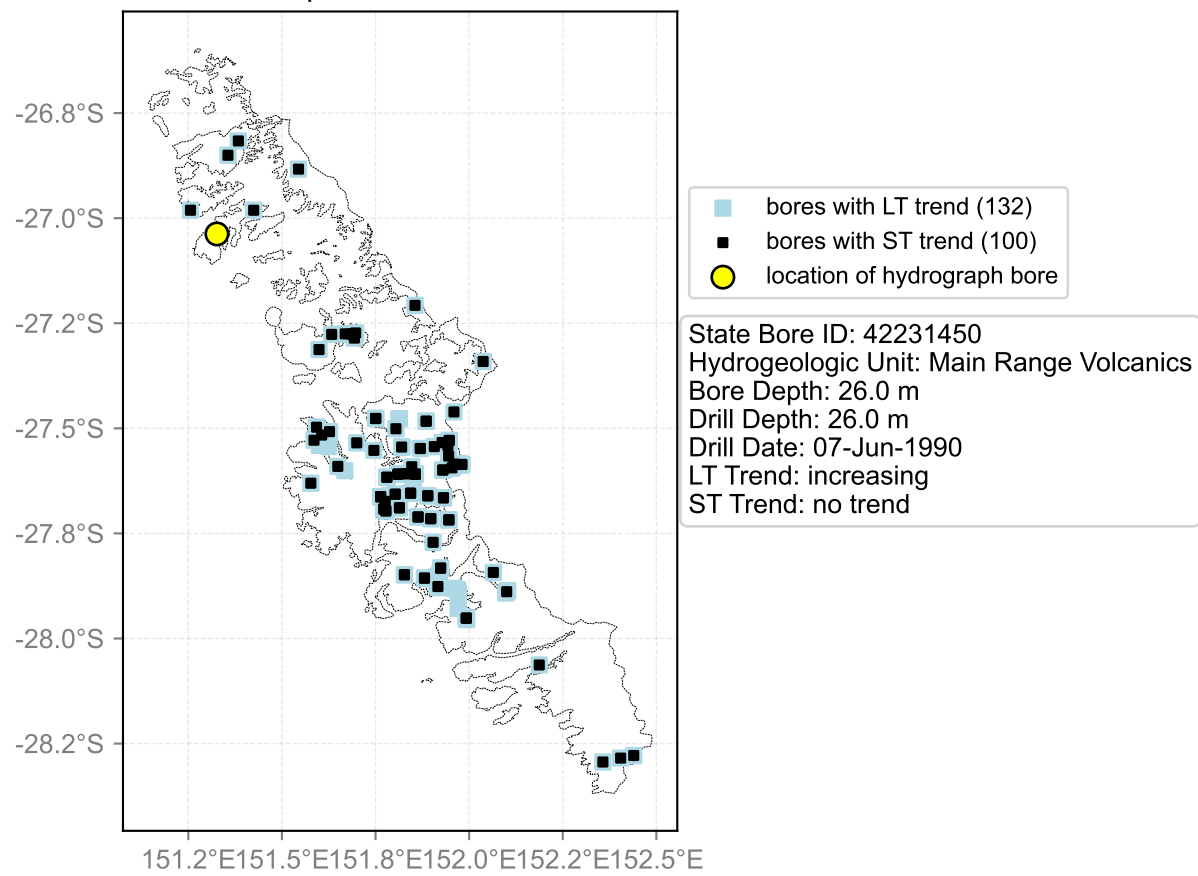

Map View for GS65

Hydrograph for hydroid: 40132780

Map View for GS65

Hydrograph for hydroid: 40132917

Map View for GS65

Hydrograph for hydroid: 40132921

Map View for GS65

Hydrograph for hydroid: 40132936

Map View for GS65

Hydrograph for hydroid: 40133070

Map View for GS65

Hydrograph for hydroid: 40133288

Map View for GS65

Hydrograph for hydroid: 40133318

Map View for GS65

Hydrograph for hydroid: 40133333