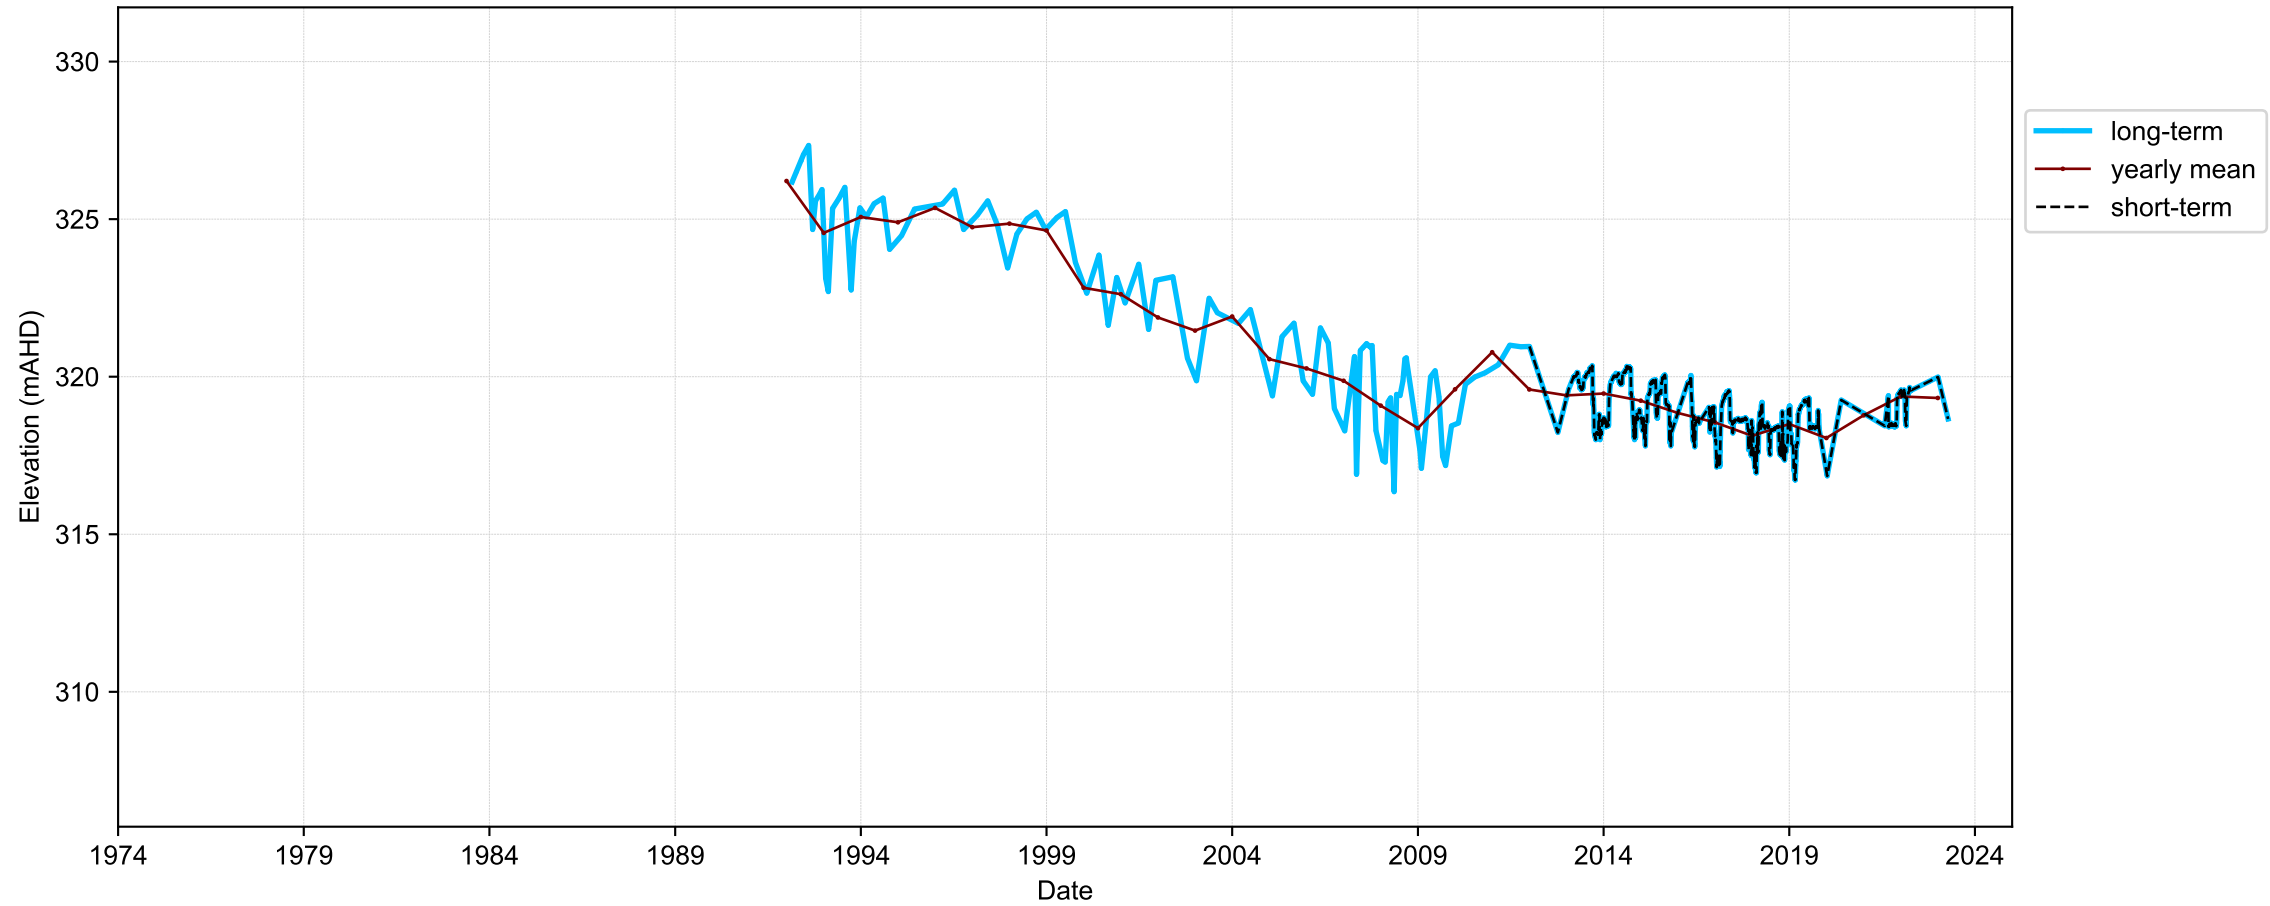

Map View for GS64a

Hydrograph for hydroid: 40133552

Map View for GS64a

Hydrograph for hydroid: 40133554

Map View for GS64a

Hydrograph for hydroid: 40133619

Map View for GS64a

Hydrograph for hydroid: 40133808