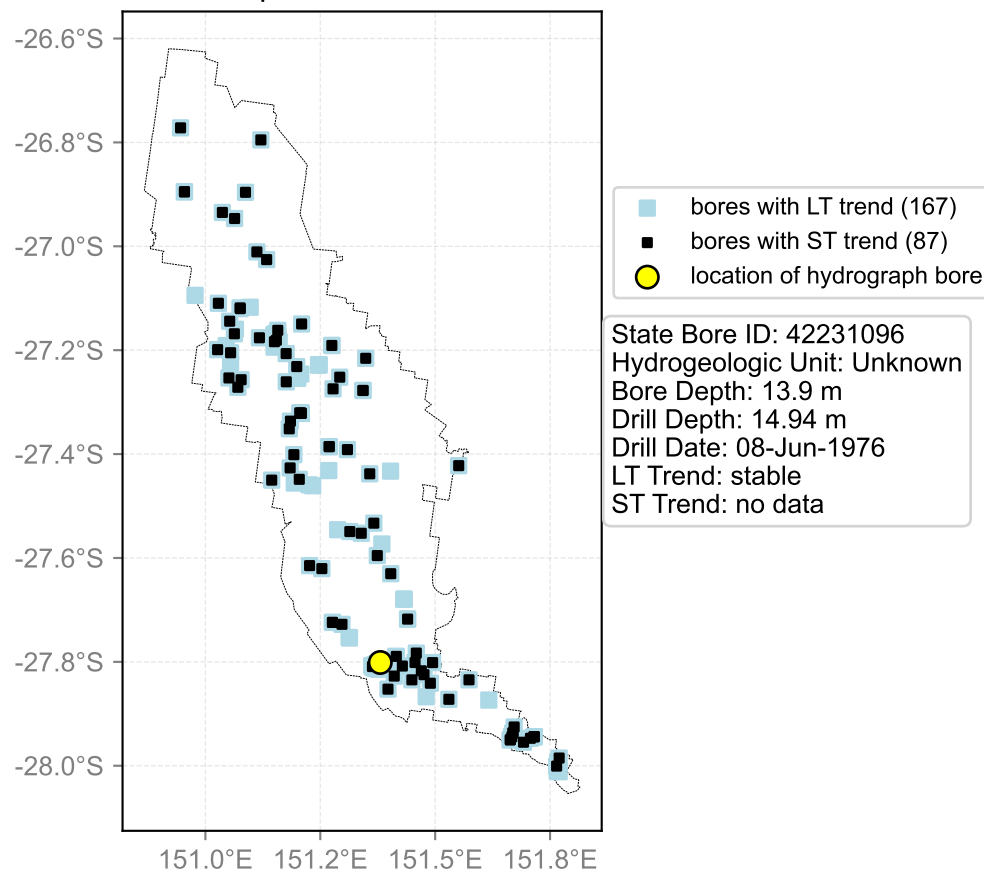

Map View for GS64a

Hydrograph for hydroid: 40150558

Map View for GS64a

Hydrograph for hydroid: 40150636

Map View for GS64a

Hydrograph for hydroid: 40150804

Map View for GS64a

Hydrograph for hydroid: 40150805

Map View for GS64a

Hydrograph for hydroid: 40150845

Map View for GS64a

Hydrograph for hydroid: 40151036

Map View for GS64a

Hydrograph for hydroid: 40151355

Map View for GS64a

Hydrograph for hydroid: 40151666

Map View for GS64a

Hydrograph for hydroid: 40151754

Map View for GS64a

Hydrograph for hydroid: 40151936

Map View for GS64a

Hydrograph for hydroid: 40152399

Map View for GS64a

Hydrograph for hydroid: 40152471