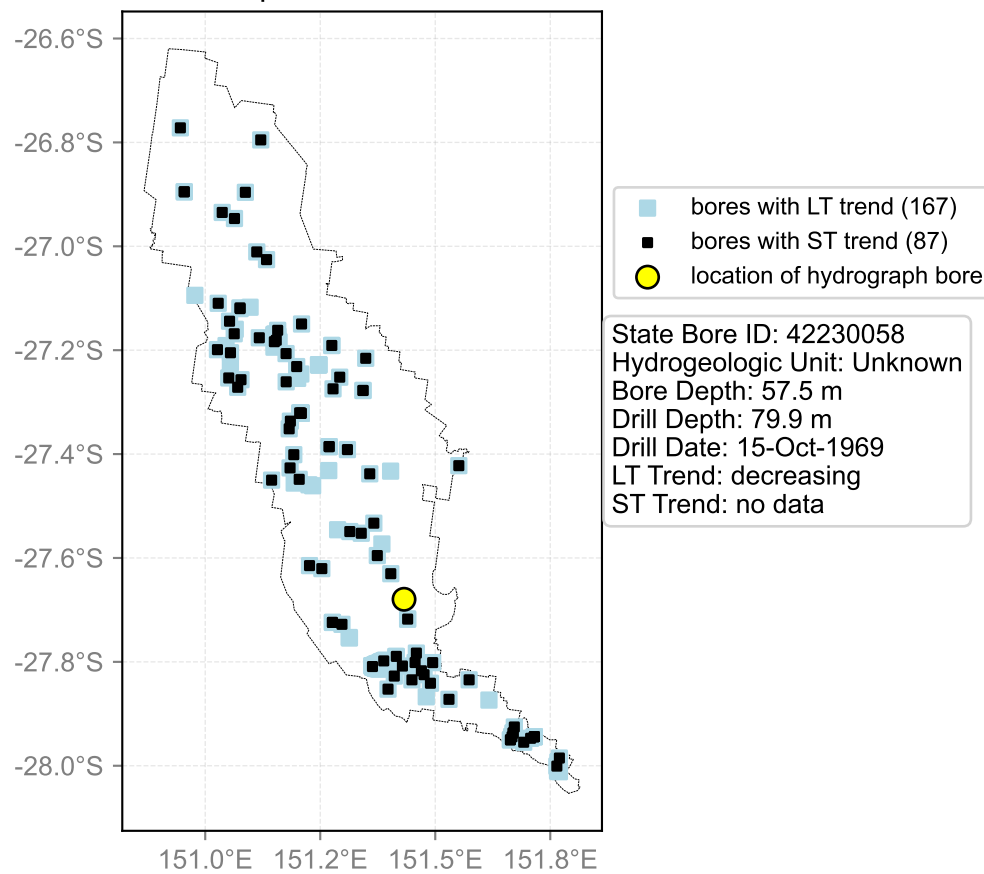

Map View for GS64a

Hydrograph for hydroid: 40146659

Map View for GS64a

Hydrograph for hydroid: 40146776

Map View for GS64a

Hydrograph for hydroid: 40146956

Map View for GS64a

Hydrograph for hydroid: 40147007

Map View for GS64a

Hydrograph for hydroid: 40147010

Map View for GS64a

Hydrograph for hydroid: 40147082

Map View for GS64a

Hydrograph for hydroid: 40147292

Map View for GS64a

Hydrograph for hydroid: 40147388

Map View for GS64a

Hydrograph for hydroid: 40147391

Map View for GS64a

Hydrograph for hydroid: 40147448

Map View for GS64a

Hydrograph for hydroid: 40147724

Map View for GS64a

Hydrograph for hydroid: 40147939