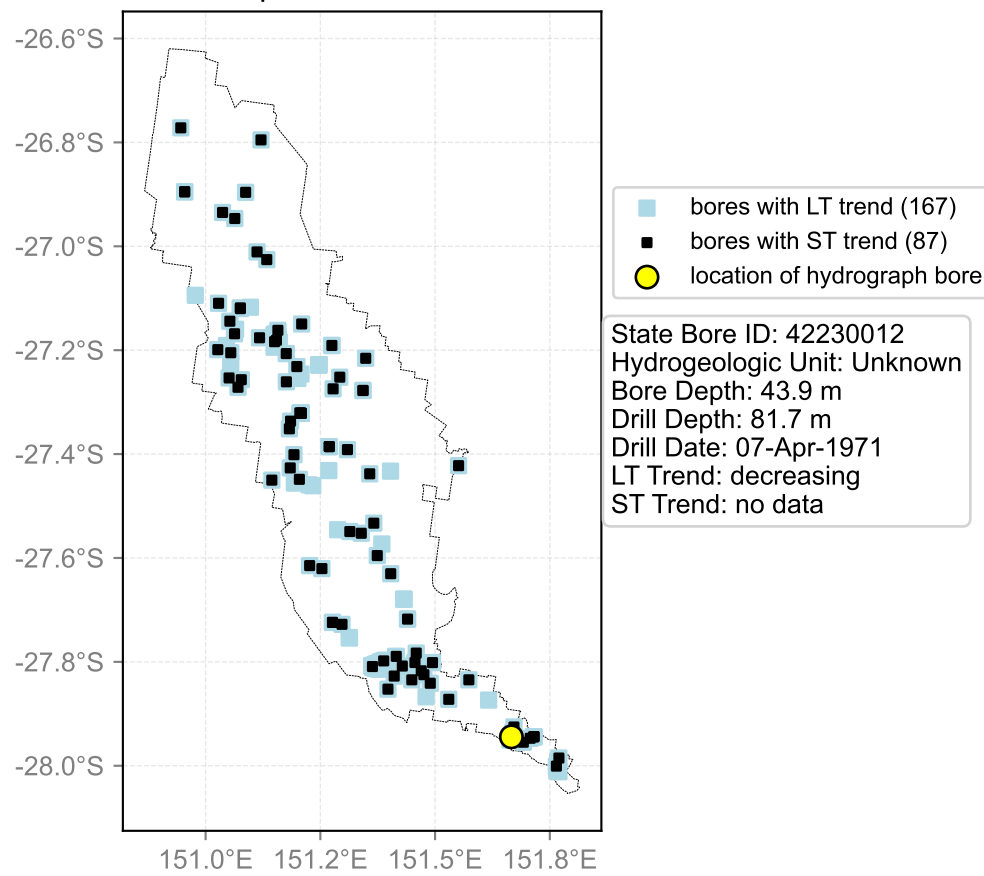

Map View for GS64a

Hydrograph for hydroid: 40139201

Map View for GS64a

Hydrograph for hydroid: 40139239

Map View for GS64a

Hydrograph for hydroid: 40139367

Map View for GS64a

Hydrograph for hydroid: 40139654

Map View for GS64a

Hydrograph for hydroid: 40139718

Map View for GS64a

Hydrograph for hydroid: 40139959

Map View for GS64a

Hydrograph for hydroid: 40140029

Map View for GS64a

Hydrograph for hydroid: 40140054