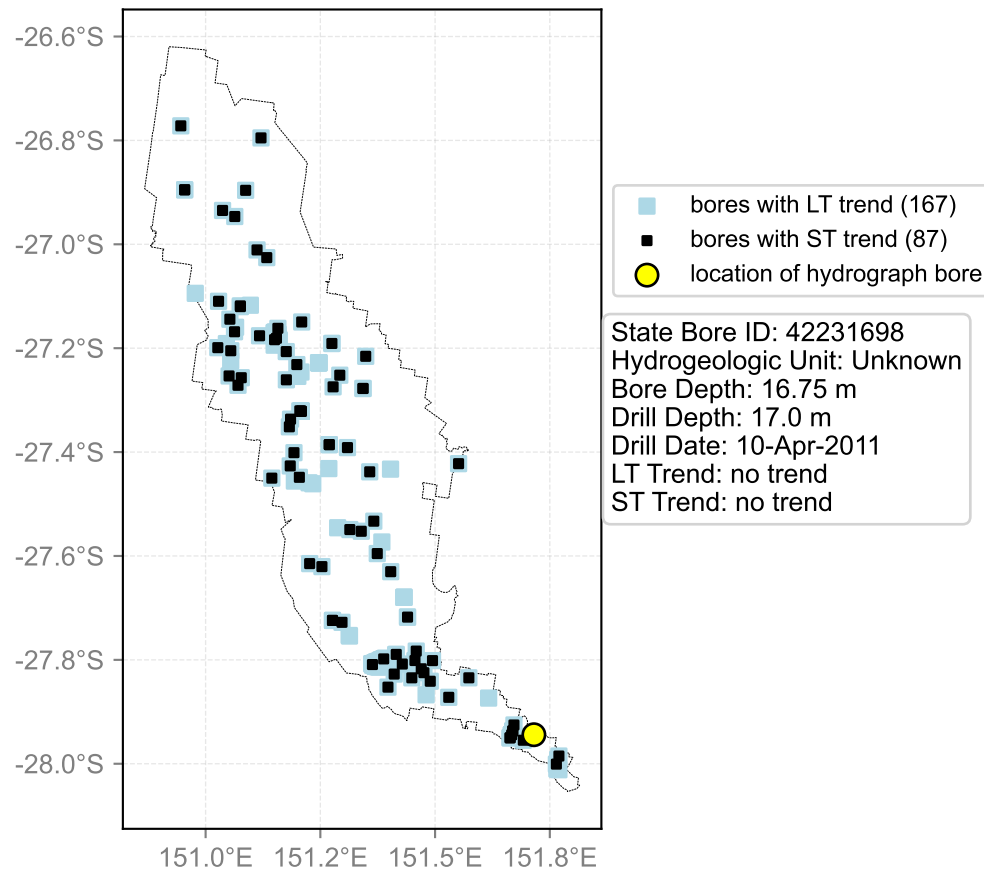

Map View for GS64a

Hydrograph for hydroid: 40038062

Map View for GS64a

Hydrograph for hydroid: 40048080

Map View for GS64a

Hydrograph for hydroid: 40131545

Map View for GS64a

Hydrograph for hydroid: 40131546

Map View for GS64a

Hydrograph for hydroid: 40131847

Map View for GS64a

Hydrograph for hydroid: 40132405

Map View for GS64a

Hydrograph for hydroid: 40132585

Map View for GS64a

Hydrograph for hydroid: 40132656

Map View for GS64a

Hydrograph for hydroid: 40132731

Map View for GS64a

Hydrograph for hydroid: 40132777

Map View for GS64a

Hydrograph for hydroid: 40132781

Map View for GS64a

Hydrograph for hydroid: 40133228