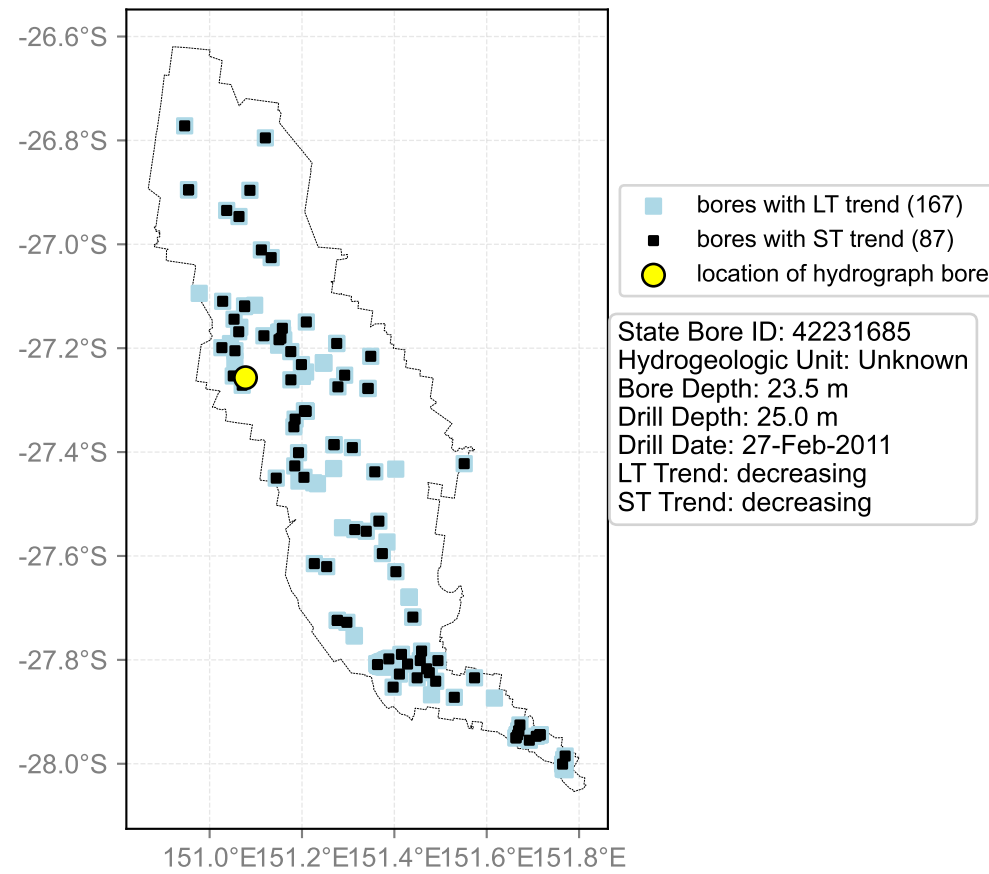

Map View for GS64a

Hydrograph for hydroid: 40149964

Map View for GS64a

Hydrograph for hydroid: 40150110

Map View for GS64a

Hydrograph for hydroid: 40150184

Map View for GS64a

Hydrograph for hydroid: 40150432

Map View for GS64a

Hydrograph for hydroid: 40150558

Map View for GS64a

Hydrograph for hydroid: 40150636

Map View for GS64a

Hydrograph for hydroid: 40150804

Map View for GS64a

Hydrograph for hydroid: 40150805

Map View for GS64a

Hydrograph for hydroid: 40150845

Map View for GS64a

Hydrograph for hydroid: 40151036

Map View for GS64a

Hydrograph for hydroid: 40151355

Map View for GS64a

Hydrograph for hydroid: 40151666