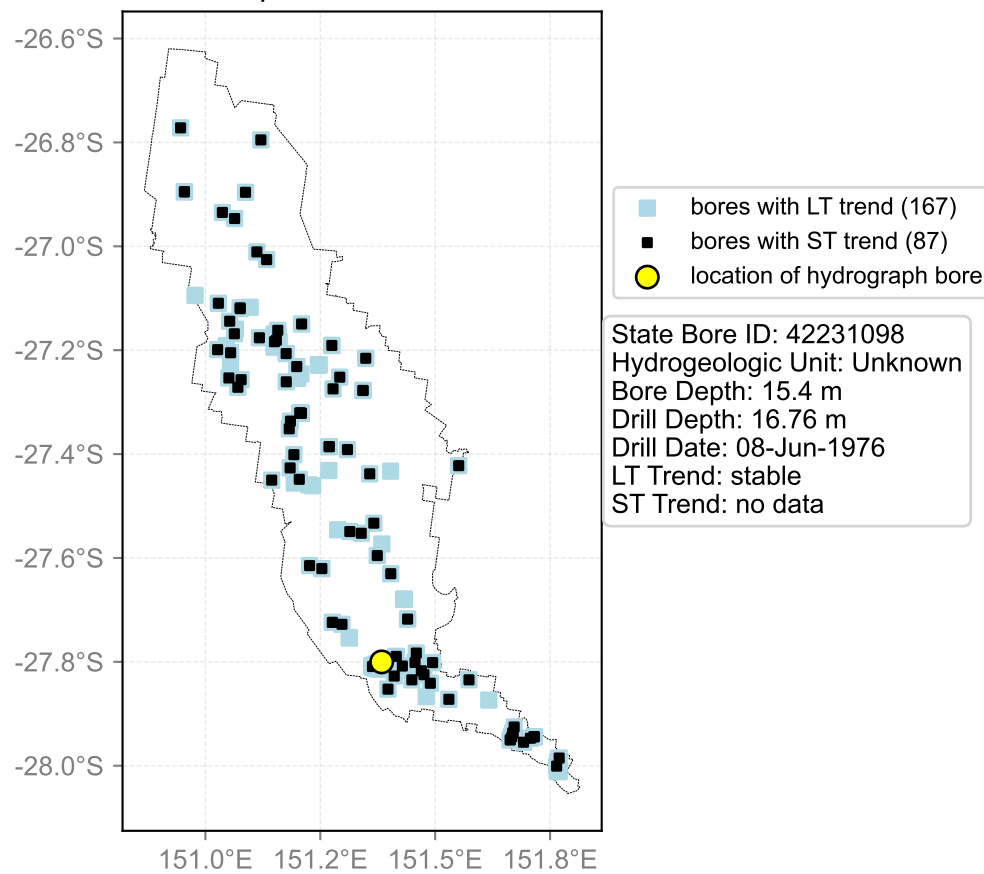

Map View for GS64a

Hydrograph for hydroid: 40133552

Map View for GS64a

Hydrograph for hydroid: 40133554

Map View for GS64a

Hydrograph for hydroid: 40133619

Map View for GS64a

Hydrograph for hydroid: 40133808

Map View for GS64a

Hydrograph for hydroid: 40133811

Map View for GS64a

Hydrograph for hydroid: 40134048

Map View for GS64a

Hydrograph for hydroid: 40134159

Map View for GS64a

Hydrograph for hydroid: 40134273

Map View for GS64a

Hydrograph for hydroid: 40134789

Map View for GS64a

Hydrograph for hydroid: 40135049

Map View for GS64a

Hydrograph for hydroid: 40135294

Map View for GS64a

Hydrograph for hydroid: 40135457