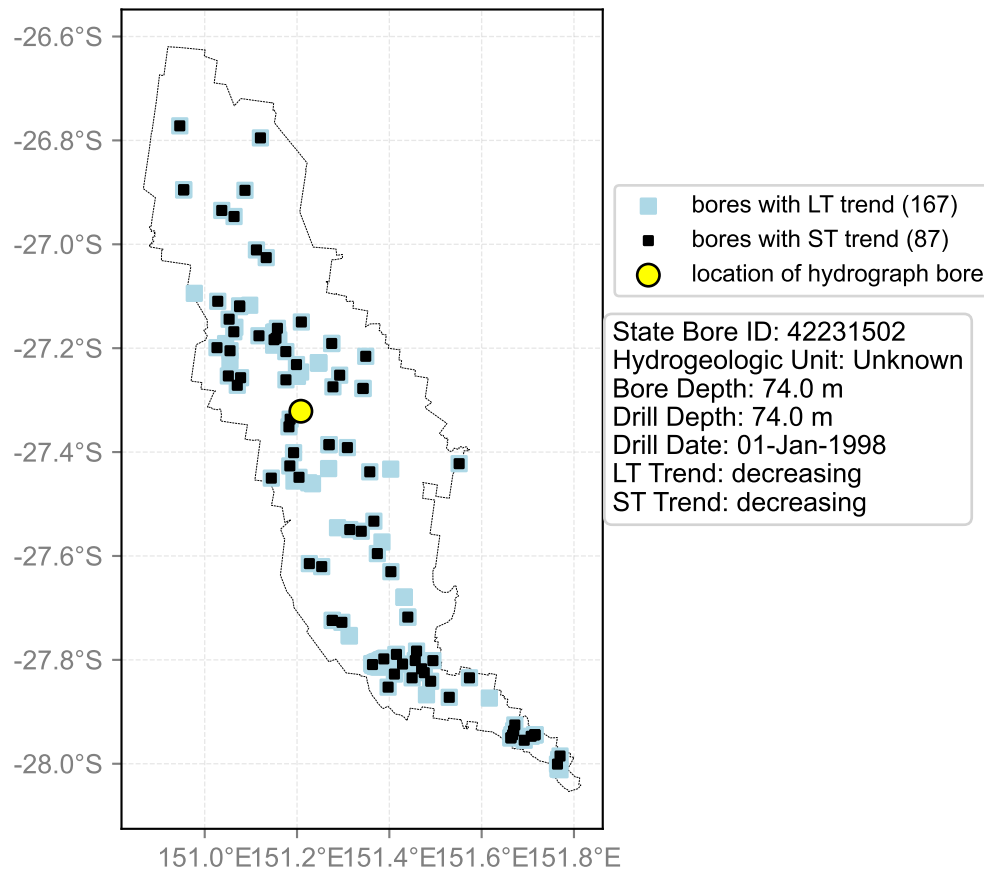

Map View for GS64a

Hydrograph for hydroid: 40135745

Map View for GS64a

Hydrograph for hydroid: 40135978

Map View for GS64a

Hydrograph for hydroid: 40136104

Map View for GS64a

Hydrograph for hydroid: 40136146

Map View for GS64a

Hydrograph for hydroid: 40136148

Map View for GS64a

Hydrograph for hydroid: 40136451

Map View for GS64a

Hydrograph for hydroid: 40137038

Map View for GS64a

Hydrograph for hydroid: 40137277