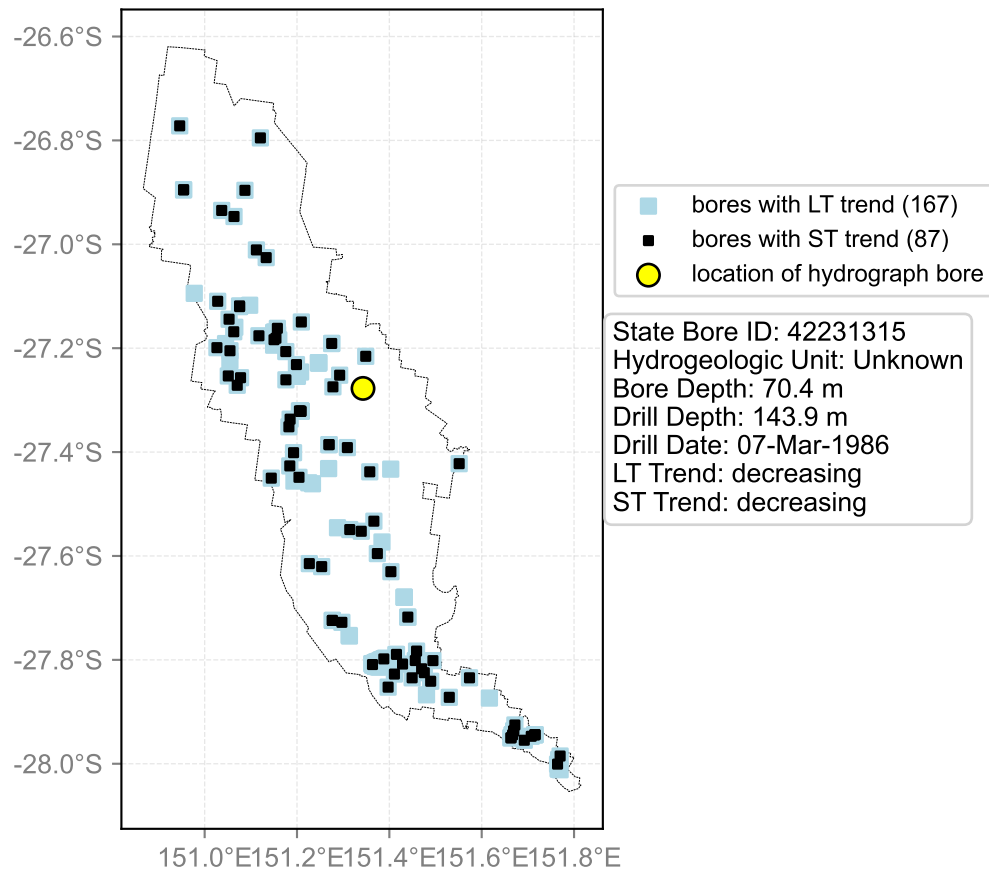

Map View for GS64a

Hydrograph for hydroid: 40133811

Map View for GS64a

Hydrograph for hydroid: 40134048

Map View for GS64a

Hydrograph for hydroid: 40134159

Map View for GS64a

Hydrograph for hydroid: 40134273

Map View for GS64a

Hydrograph for hydroid: 40134789

Map View for GS64a

Hydrograph for hydroid: 40135049

Map View for GS64a

Hydrograph for hydroid: 40135294

Map View for GS64a

Hydrograph for hydroid: 40135457