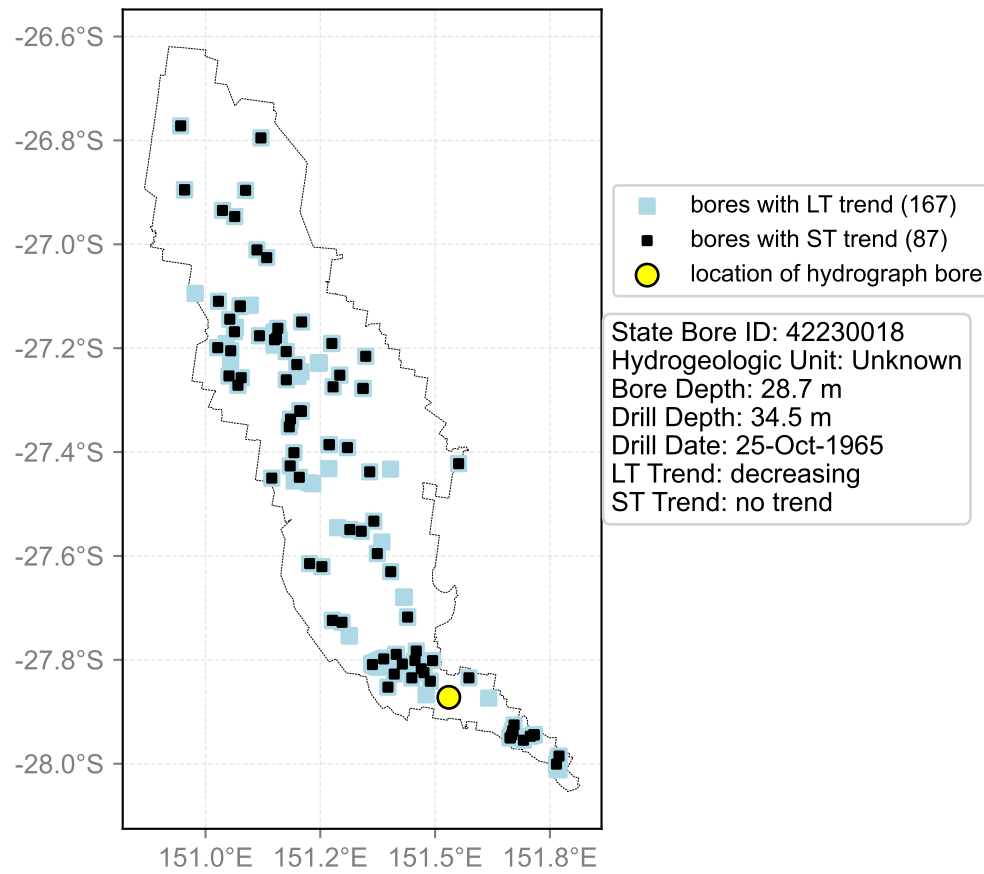

Map View for GS64a

Hydrograph for hydroid: 40139201

Map View for GS64a

Hydrograph for hydroid: 40139239

Map View for GS64a

Hydrograph for hydroid: 40139367

Map View for GS64a

Hydrograph for hydroid: 40139654

Map View for GS64a

Hydrograph for hydroid: 40139718

Map View for GS64a

Hydrograph for hydroid: 40139959

Map View for GS64a

Hydrograph for hydroid: 40140029

Map View for GS64a

Hydrograph for hydroid: 40140054