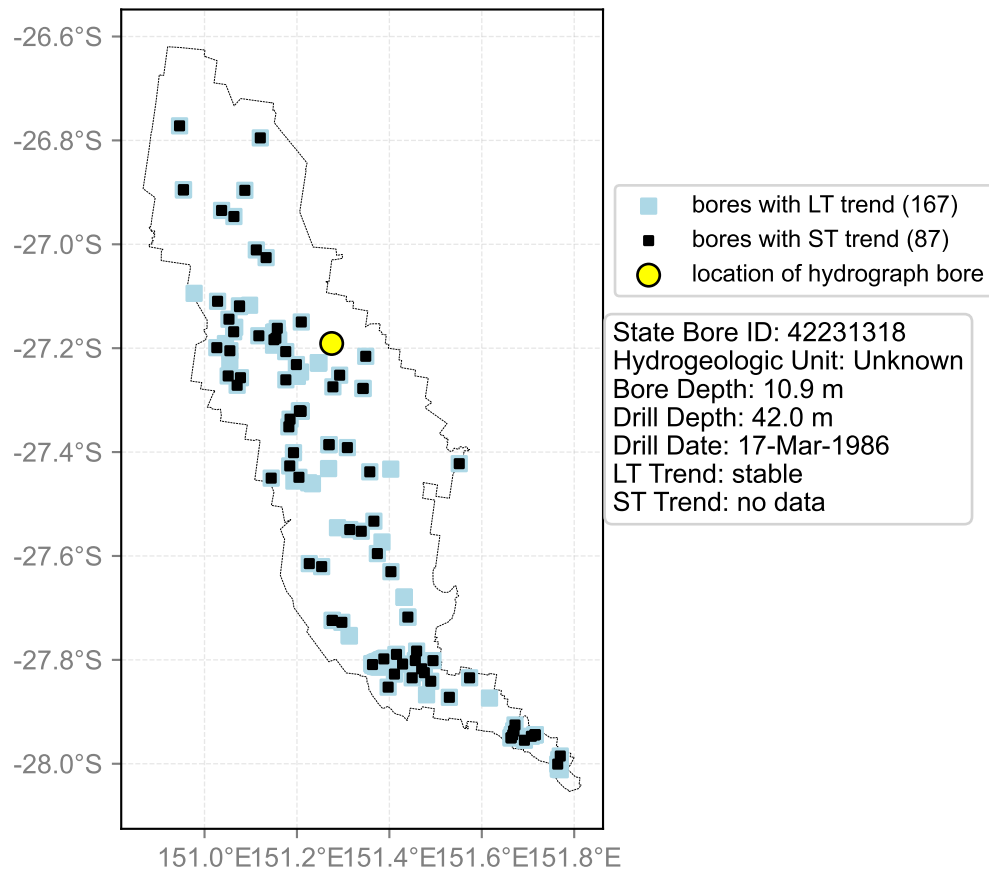

Map View for GS64a

Hydrograph for hydroid: 40151754

Map View for GS64a

Hydrograph for hydroid: 40151936

Map View for GS64a

Hydrograph for hydroid: 40152399

Map View for GS64a

Hydrograph for hydroid: 40152471

Map View for GS64a

Hydrograph for hydroid: 40152544

Map View for GS64a

Hydrograph for hydroid: 40153215

Map View for GS64a

Hydrograph for hydroid: 40153520

Map View for GS64a

Hydrograph for hydroid: 40153557

Map View for GS64a

Hydrograph for hydroid: 40153582