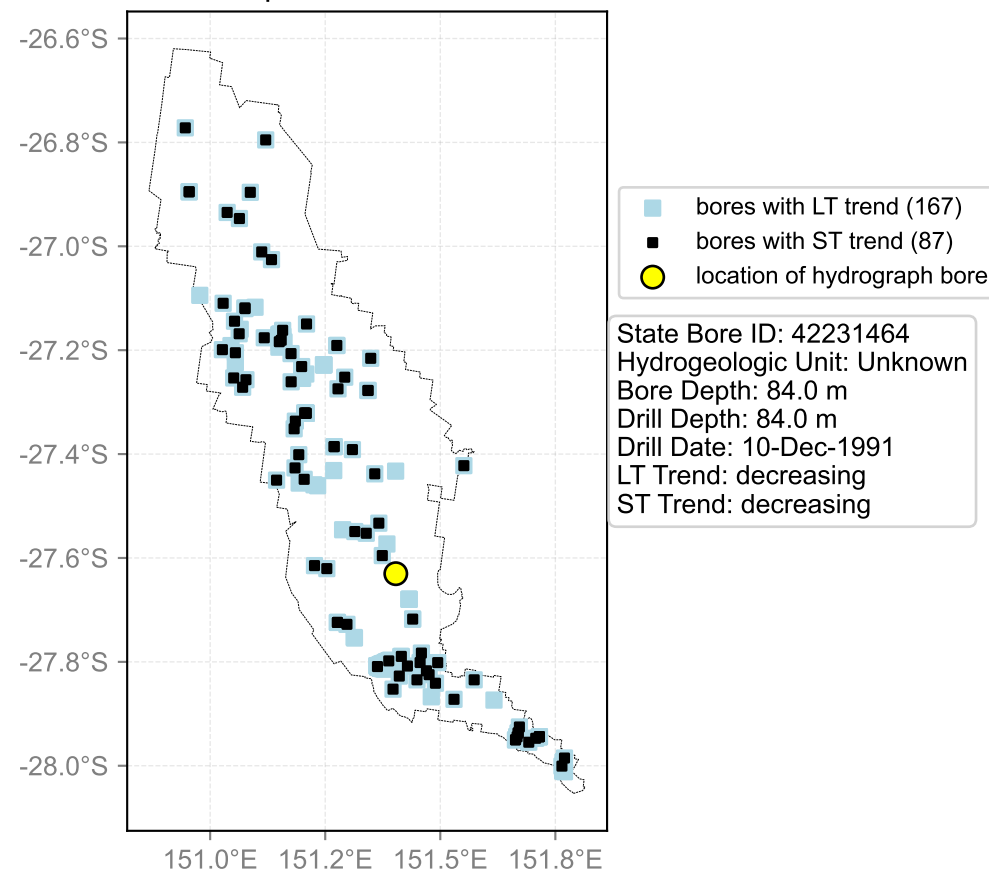

Map View for GS64a

Hydrograph for hydroid: 40131847

Map View for GS64a

Hydrograph for hydroid: 40132405

Map View for GS64a

Hydrograph for hydroid: 40132585

Map View for GS64a

Hydrograph for hydroid: 40132656

Map View for GS64a

Hydrograph for hydroid: 40132731

Map View for GS64a

Hydrograph for hydroid: 40132777

Map View for GS64a

Hydrograph for hydroid: 40132781

Map View for GS64a

Hydrograph for hydroid: 40133228

Map View for GS64a

Hydrograph for hydroid: 40133552

Map View for GS64a

Hydrograph for hydroid: 40133554

Map View for GS64a

Hydrograph for hydroid: 40133619

Map View for GS64a

Hydrograph for hydroid: 40133808