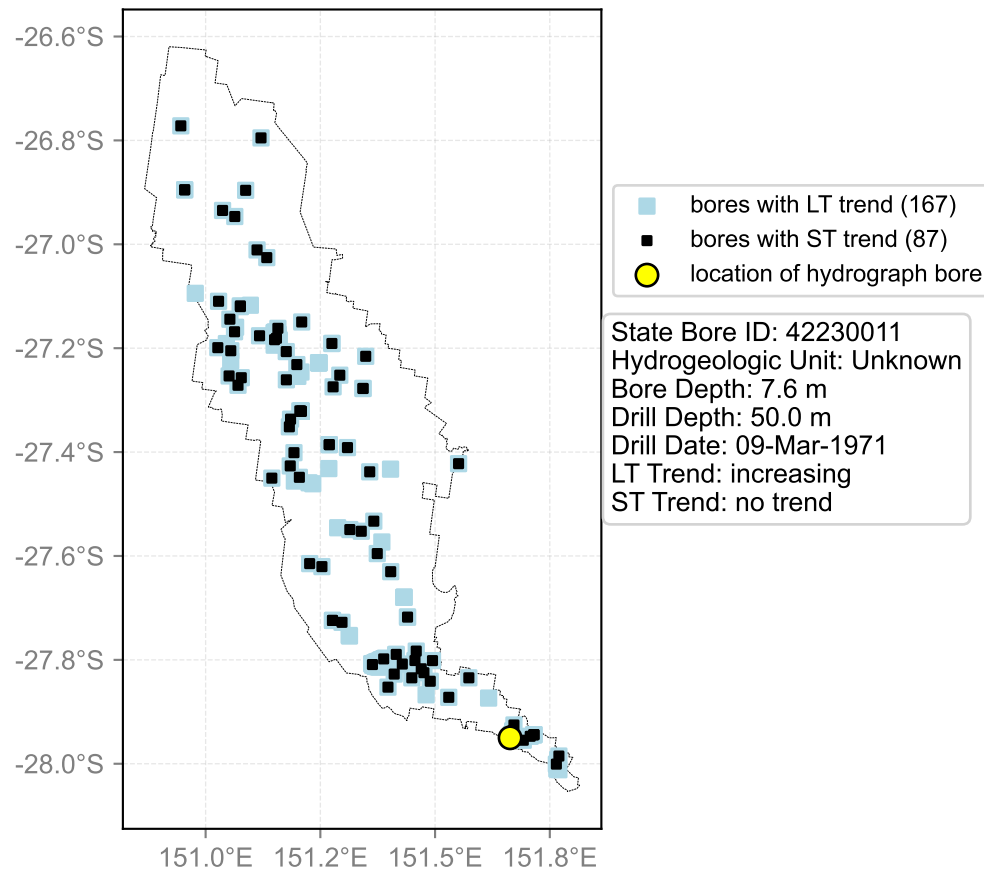

Map View for GS64a

Hydrograph for hydroid: 40133552

Map View for GS64a

Hydrograph for hydroid: 40133554

Map View for GS64a

Hydrograph for hydroid: 40133619

Map View for GS64a

Hydrograph for hydroid: 40133808

Map View for GS64a

Hydrograph for hydroid: 40133811

Map View for GS64a

Hydrograph for hydroid: 40134048

Map View for GS64a

Hydrograph for hydroid: 40134159

Map View for GS64a

Hydrograph for hydroid: 40134273