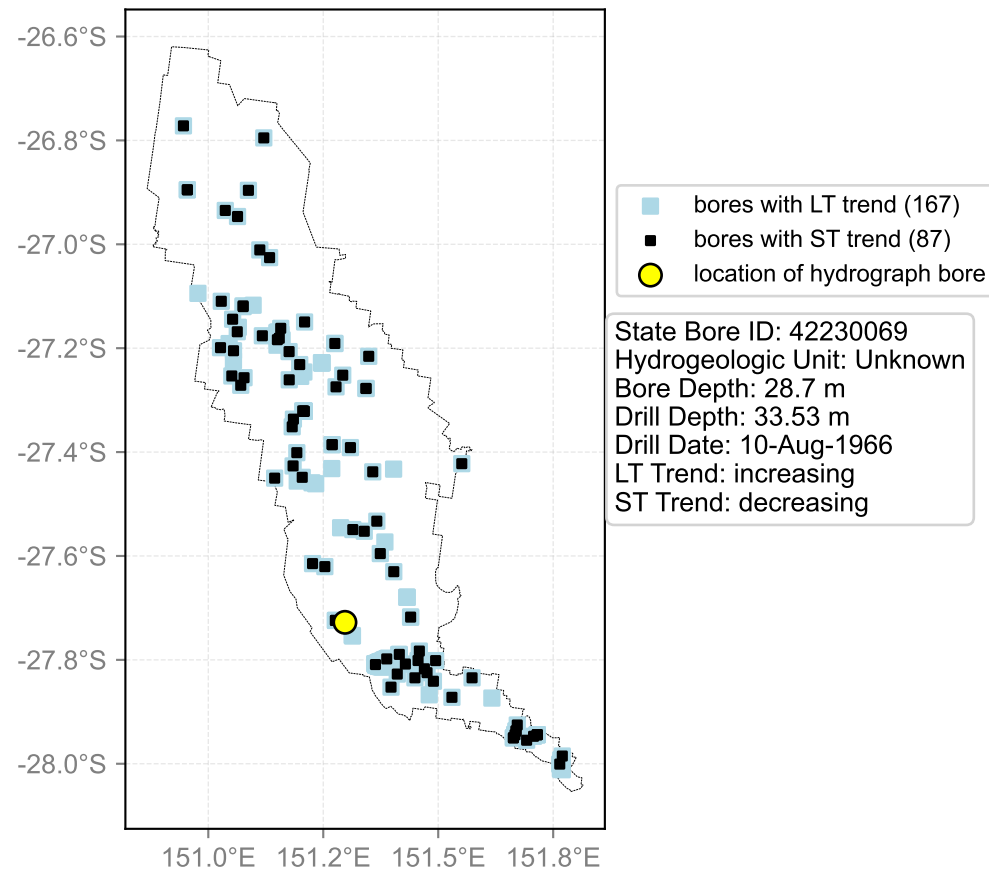

Map View for GS64a

Hydrograph for hydroid: 40146414

Map View for GS64a

Hydrograph for hydroid: 40146480

Map View for GS64a

Hydrograph for hydroid: 40146540

Map View for GS64a

Hydrograph for hydroid: 40146656

Map View for GS64a

Hydrograph for hydroid: 40146659

Map View for GS64a

Hydrograph for hydroid: 40146776

Map View for GS64a

Hydrograph for hydroid: 40146956

Map View for GS64a

Hydrograph for hydroid: 40147007