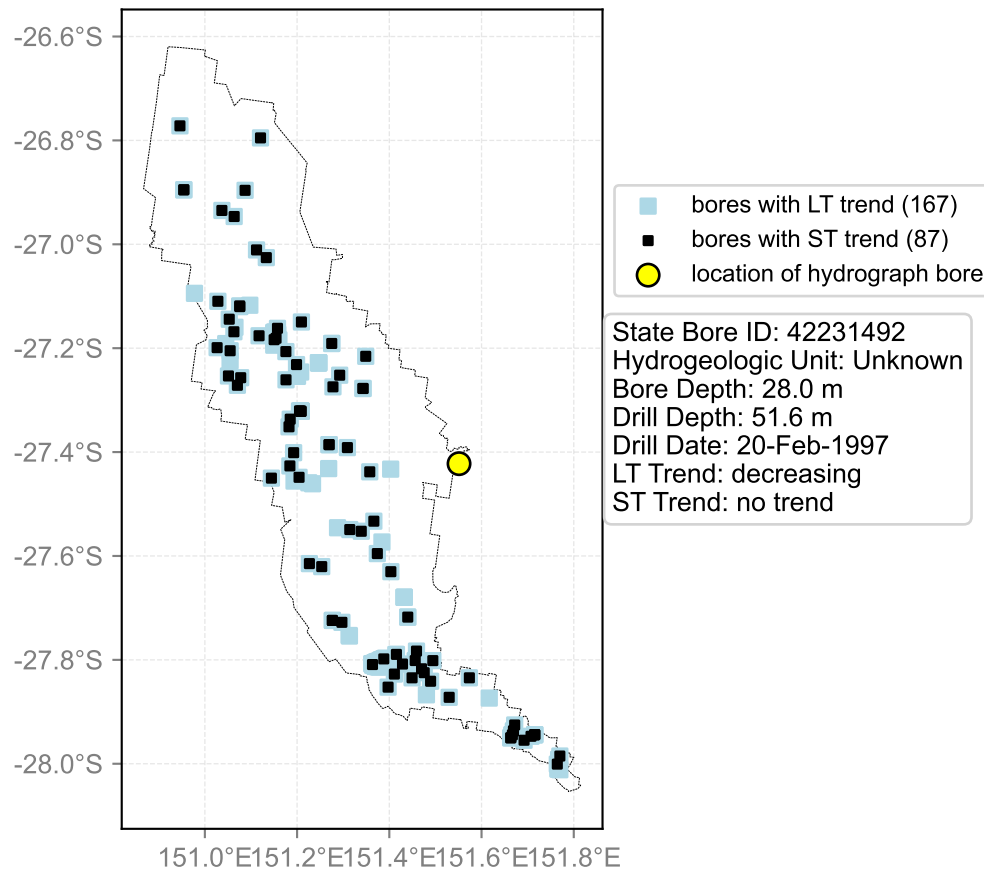

Map View for GS64a

Hydrograph for hydroid: 40142607

Map View for GS64a

Hydrograph for hydroid: 40143066

Map View for GS64a

Hydrograph for hydroid: 40143195

Map View for GS64a

Hydrograph for hydroid: 40143525

Map View for GS64a

Hydrograph for hydroid: 40143575

Map View for GS64a

Hydrograph for hydroid: 40143829

Map View for GS64a

Hydrograph for hydroid: 40143884

Map View for GS64a

Hydrograph for hydroid: 40144698

Map View for GS64a

Hydrograph for hydroid: 40144805

Map View for GS64a

Hydrograph for hydroid: 40144882

Map View for GS64a

Hydrograph for hydroid: 40145523

Map View for GS64a

Hydrograph for hydroid: 40145625