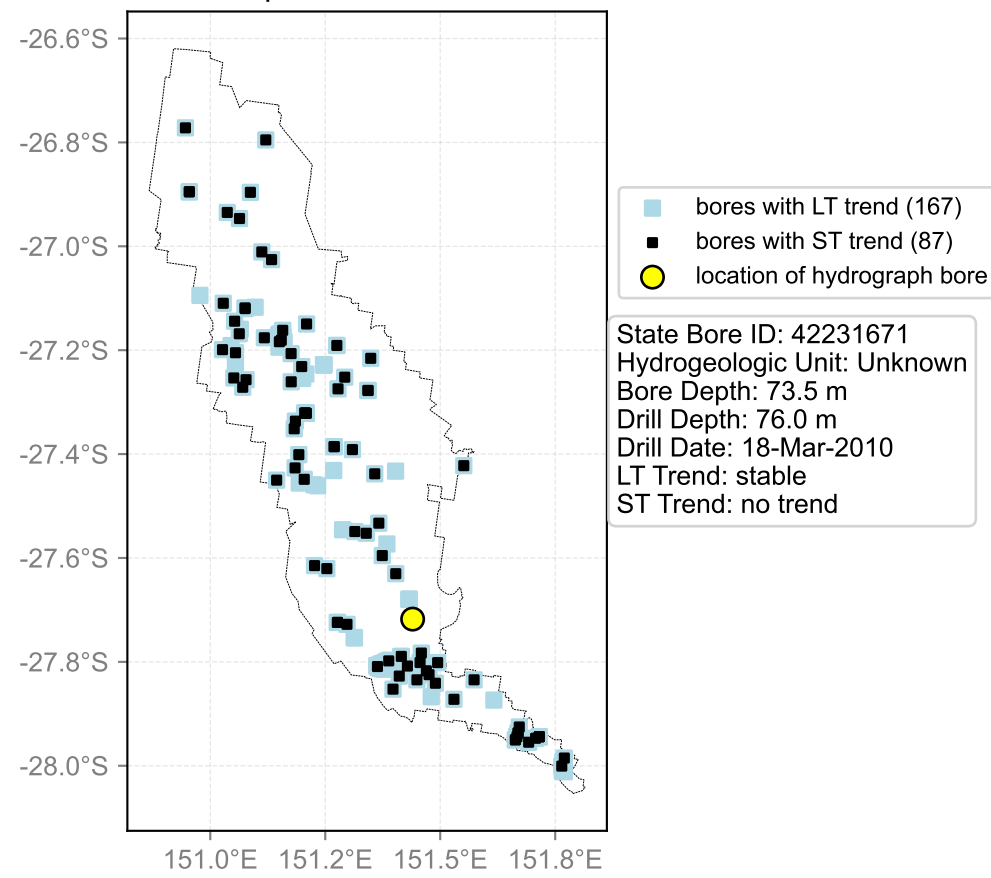

Map View for GS64a

Hydrograph for hydroid: 40144805

Map View for GS64a

Hydrograph for hydroid: 40144882

Map View for GS64a

Hydrograph for hydroid: 40145523

Map View for GS64a

Hydrograph for hydroid: 40145625

Map View for GS64a

Hydrograph for hydroid: 40145967

Map View for GS64a

Hydrograph for hydroid: 40146012

Map View for GS64a

Hydrograph for hydroid: 40146015

Map View for GS64a

Hydrograph for hydroid: 40146131

Map View for GS64a

Hydrograph for hydroid: 40146414

Map View for GS64a

Hydrograph for hydroid: 40146480

Map View for GS64a

Hydrograph for hydroid: 40146540

Map View for GS64a

Hydrograph for hydroid: 40146656