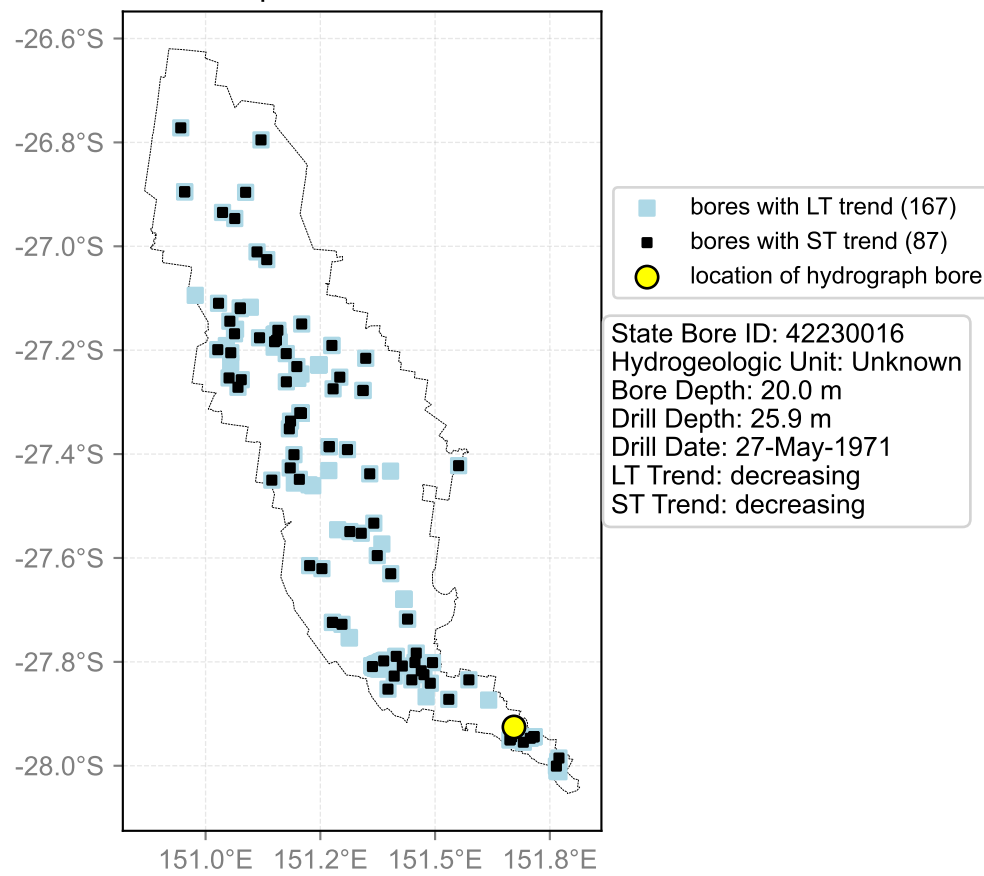

Map View for GS64a

Hydrograph for hydroid: 40145967

Map View for GS64a

Hydrograph for hydroid: 40146012

Map View for GS64a

Hydrograph for hydroid: 40146015

Map View for GS64a

Hydrograph for hydroid: 40146131

Map View for GS64a

Hydrograph for hydroid: 40146414

Map View for GS64a

Hydrograph for hydroid: 40146480

Map View for GS64a

Hydrograph for hydroid: 40146540

Map View for GS64a

Hydrograph for hydroid: 40146656