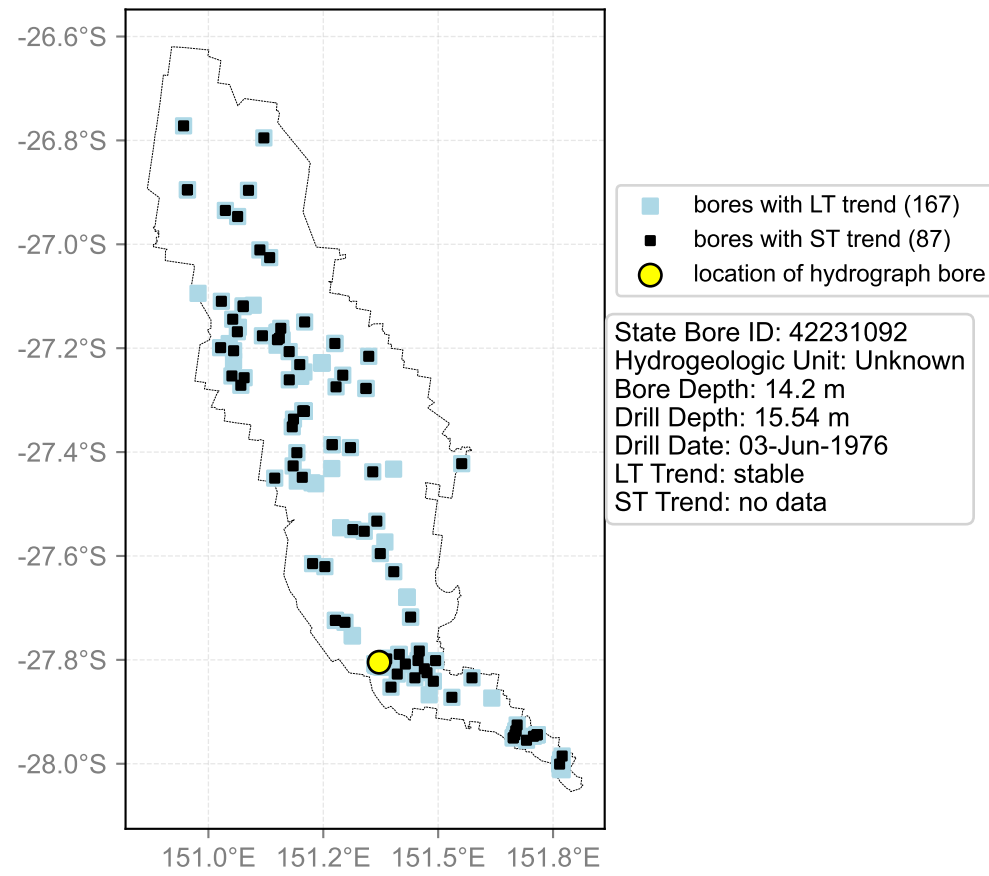

Map View for GS64a

Hydrograph for hydroid: 40151754

Map View for GS64a

Hydrograph for hydroid: 40151936

Map View for GS64a

Hydrograph for hydroid: 40152399

Map View for GS64a

Hydrograph for hydroid: 40152471

Map View for GS64a

Hydrograph for hydroid: 40152544

Map View for GS64a

Hydrograph for hydroid: 40153215

Map View for GS64a

Hydrograph for hydroid: 40153520

Map View for GS64a

Hydrograph for hydroid: 40153557