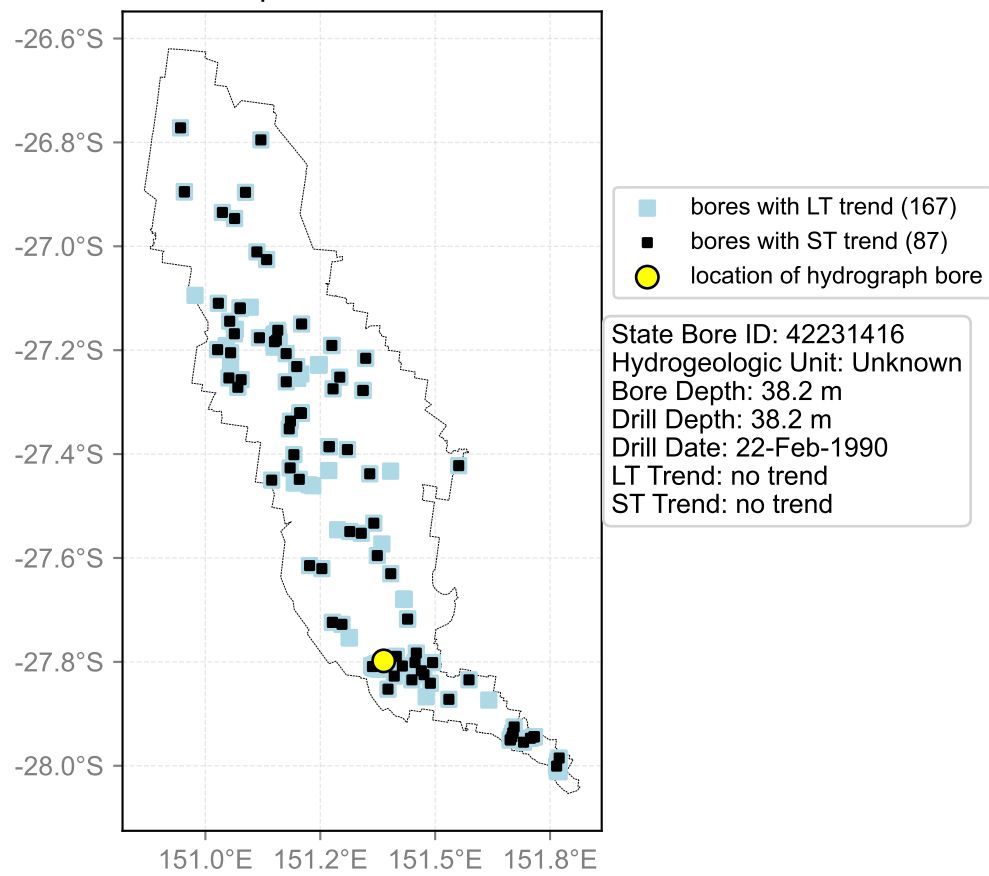

Map View for GS64a

Hydrograph for hydroid: 40139201

Map View for GS64a

Hydrograph for hydroid: 40139239

Map View for GS64a

Hydrograph for hydroid: 40139367

Map View for GS64a

Hydrograph for hydroid: 40139654

Map View for GS64a

Hydrograph for hydroid: 40139718

Map View for GS64a

Hydrograph for hydroid: 40139959

Map View for GS64a

Hydrograph for hydroid: 40140029

Map View for GS64a

Hydrograph for hydroid: 40140054