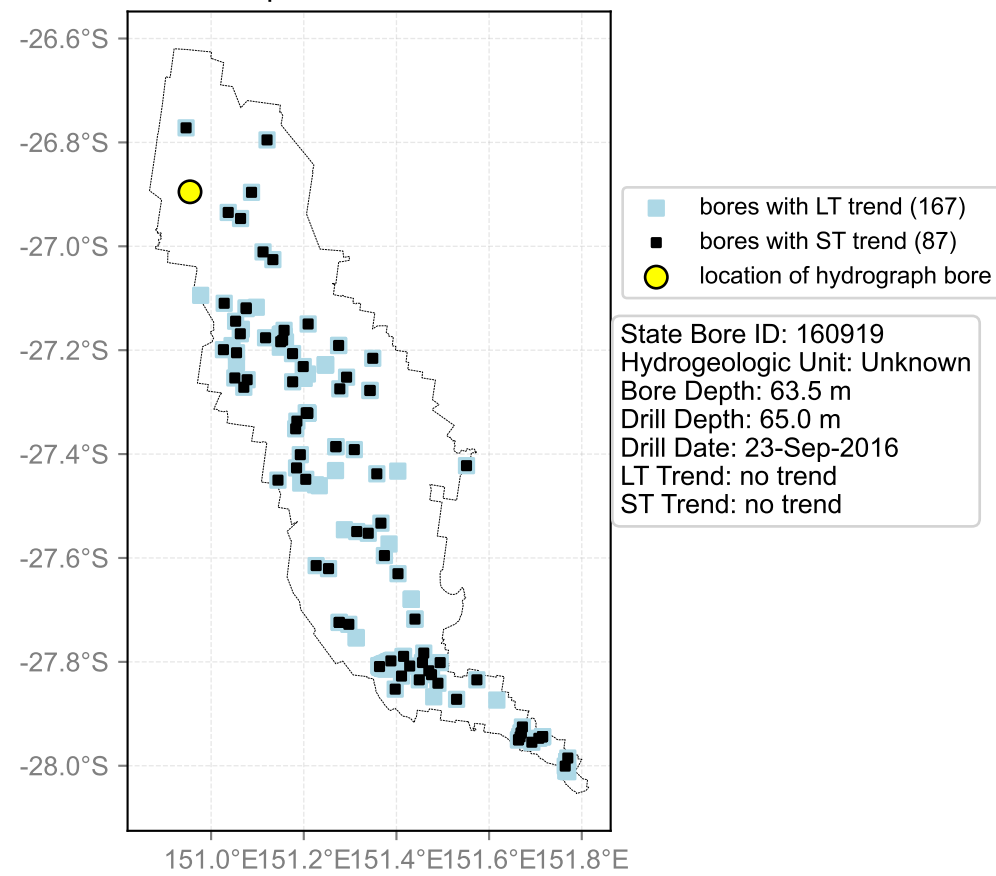

Map View for GS64a

Hydrograph for hydroid: 40141561

Map View for GS64a

Hydrograph for hydroid: 40141687

Map View for GS64a

Hydrograph for hydroid: 40141736

Map View for GS64a

Hydrograph for hydroid: 40141781

Map View for GS64a

Hydrograph for hydroid: 40141916

Map View for GS64a

Hydrograph for hydroid: 40142389

Map View for GS64a

Hydrograph for hydroid: 40142555

Map View for GS64a

Hydrograph for hydroid: 40142599

Map View for GS64a

Hydrograph for hydroid: 40142607

Map View for GS64a

Hydrograph for hydroid: 40143066

Map View for GS64a

Hydrograph for hydroid: 40143195

Map View for GS64a

Hydrograph for hydroid: 40143525