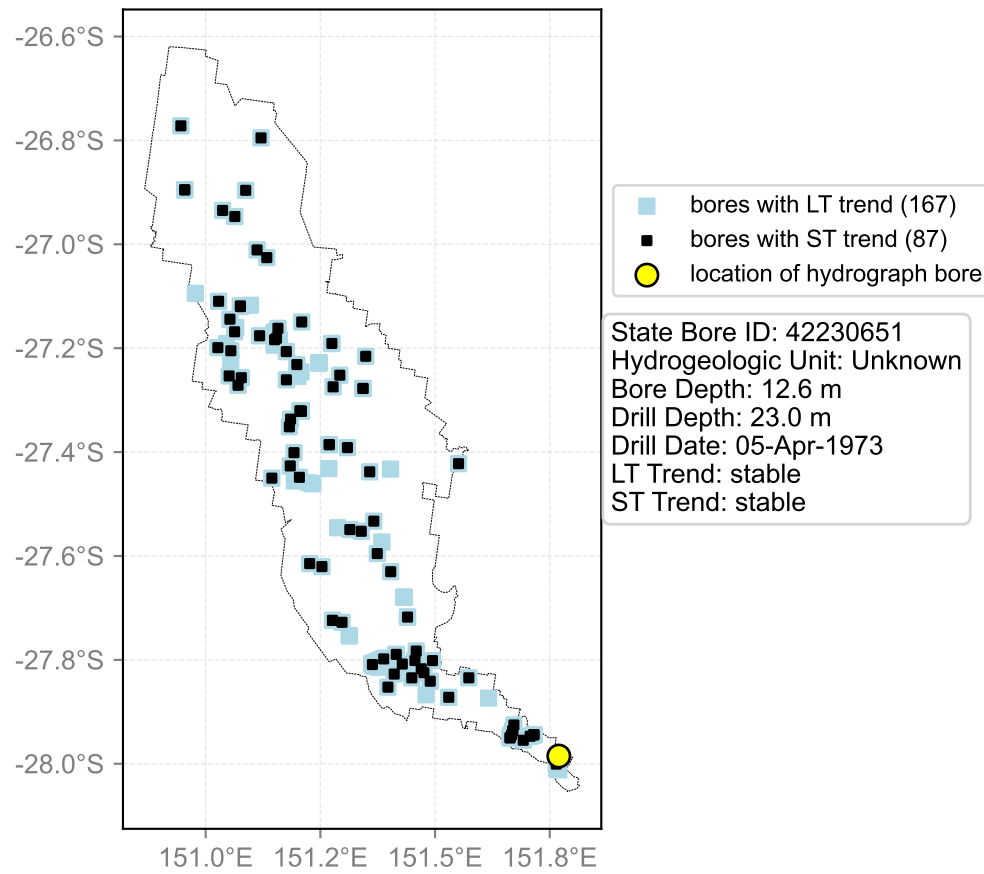

Map View for GS64a

Hydrograph for hydroid: 40134789

Map View for GS64a

Hydrograph for hydroid: 40135049

Map View for GS64a

Hydrograph for hydroid: 40135294

Map View for GS64a

Hydrograph for hydroid: 40135457

Map View for GS64a

Hydrograph for hydroid: 40135490

Map View for GS64a

Hydrograph for hydroid: 40135698

Map View for GS64a

Hydrograph for hydroid: 40135741

Map View for GS64a

Hydrograph for hydroid: 40135742