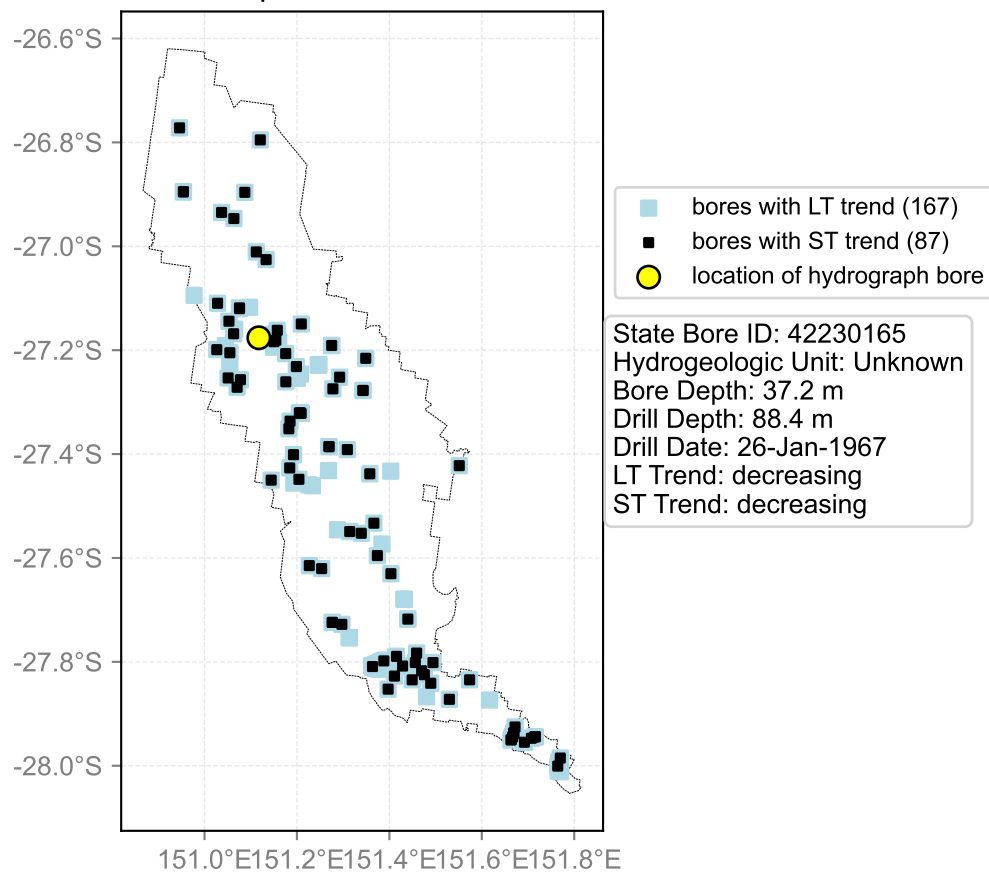

Map View for GS64a

Hydrograph for hydroid: 40148536

Map View for GS64a

Hydrograph for hydroid: 40149109

Map View for GS64a

Hydrograph for hydroid: 40149357

Map View for GS64a

Hydrograph for hydroid: 40149464

Map View for GS64a

Hydrograph for hydroid: 40149777

Map View for GS64a

Hydrograph for hydroid: 40149886

Map View for GS64a

Hydrograph for hydroid: 40149898

Map View for GS64a

Hydrograph for hydroid: 40149912

Map View for GS64a

Hydrograph for hydroid: 40149964

Map View for GS64a

Hydrograph for hydroid: 40150110

Map View for GS64a

Hydrograph for hydroid: 40150184

Map View for GS64a

Hydrograph for hydroid: 40150432