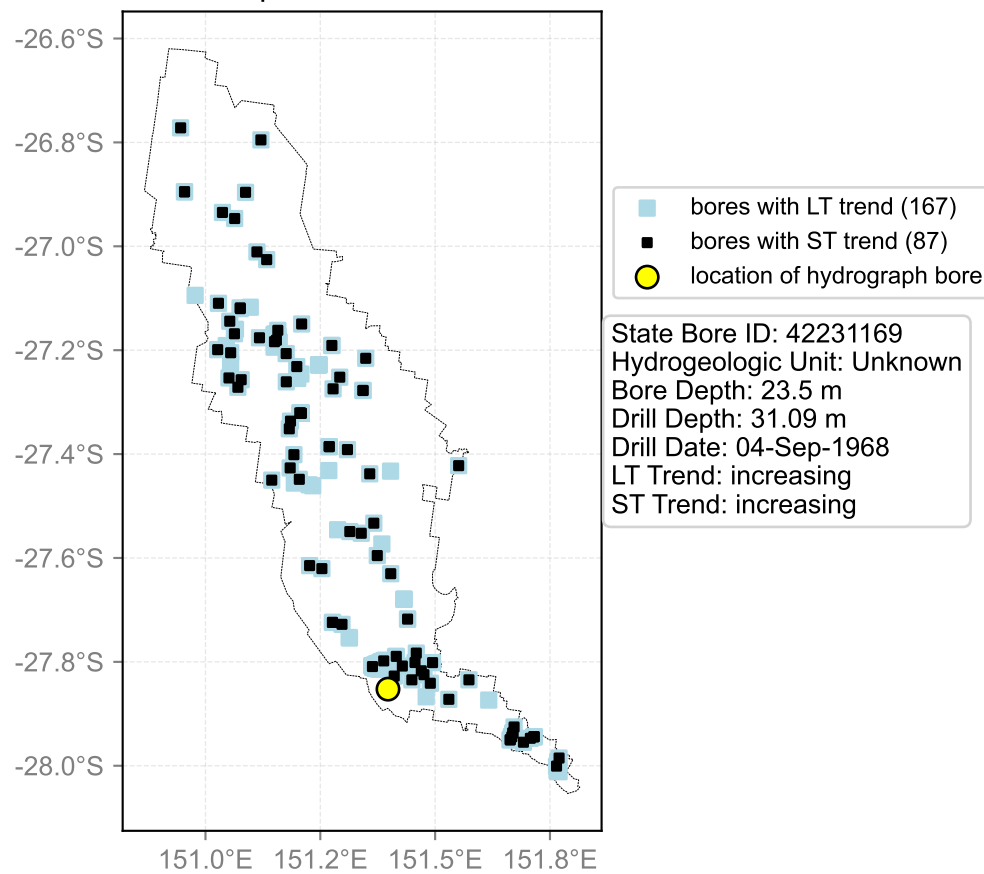

Map View for GS64a

Hydrograph for hydroid: 40132731

Map View for GS64a

Hydrograph for hydroid: 40132777

Map View for GS64a

Hydrograph for hydroid: 40132781

Map View for GS64a

Hydrograph for hydroid: 40133228

Map View for GS64a

Hydrograph for hydroid: 40133552

Map View for GS64a

Hydrograph for hydroid: 40133554

Map View for GS64a

Hydrograph for hydroid: 40133619

Map View for GS64a

Hydrograph for hydroid: 40133808

Map View for GS64a

Hydrograph for hydroid: 40133811

Map View for GS64a

Hydrograph for hydroid: 40134048

Map View for GS64a

Hydrograph for hydroid: 40134159

Map View for GS64a

Hydrograph for hydroid: 40134273