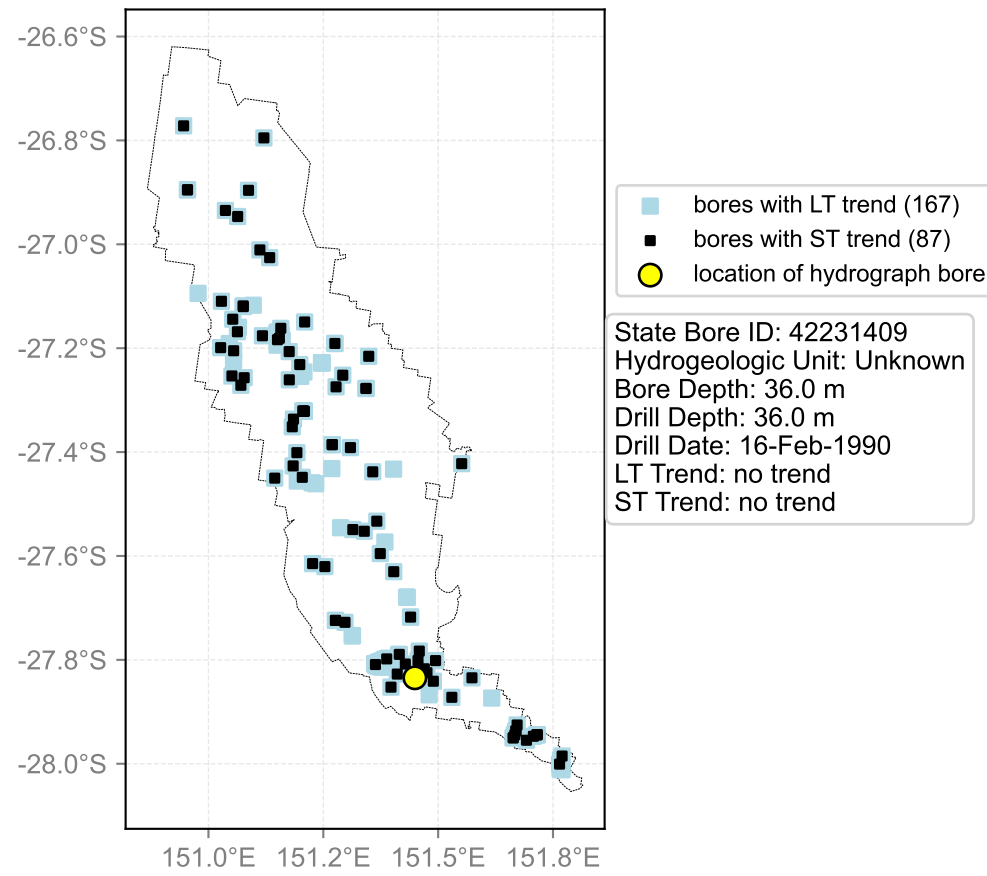

Map View for GS64a

Hydrograph for hydroid: 40151754

Map View for GS64a

Hydrograph for hydroid: 40151936

Map View for GS64a

Hydrograph for hydroid: 40152399

Map View for GS64a

Hydrograph for hydroid: 40152471

Map View for GS64a

Hydrograph for hydroid: 40152544

Map View for GS64a

Hydrograph for hydroid: 40153215

Map View for GS64a

Hydrograph for hydroid: 40153520

Map View for GS64a

Hydrograph for hydroid: 40153557