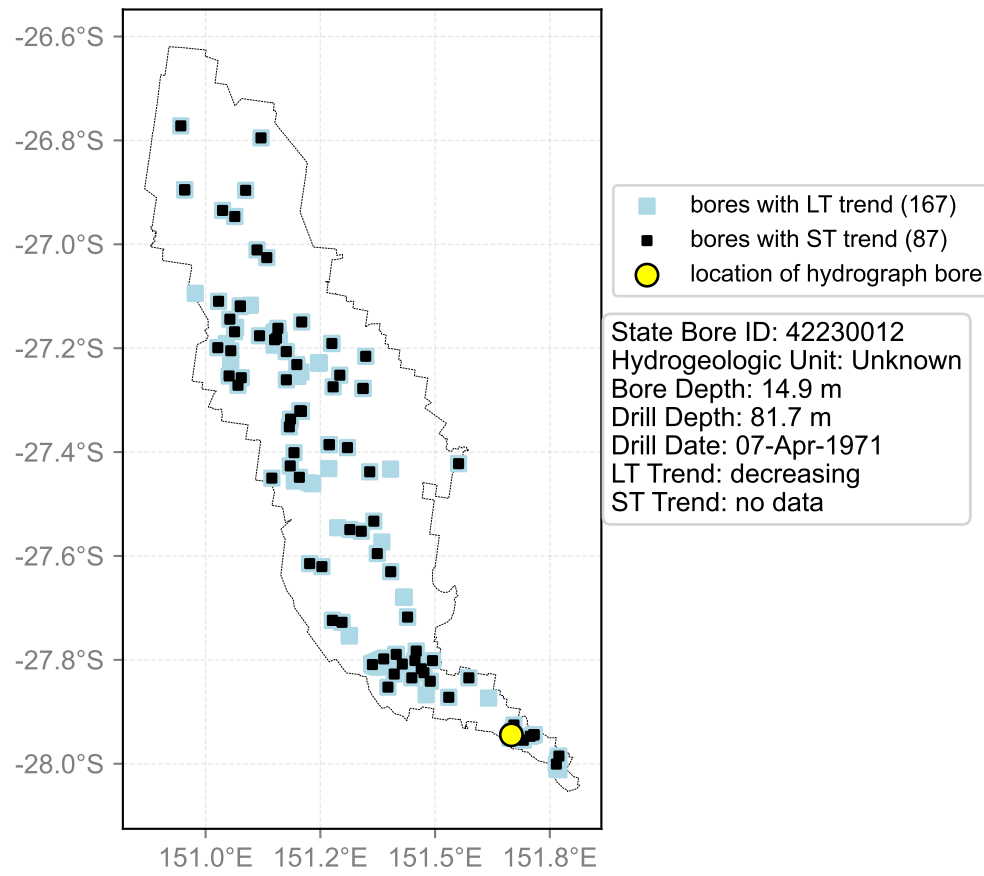

Map View for GS64a

Hydrograph for hydroid: 40038062

Map View for GS64a

Hydrograph for hydroid: 40048080

Map View for GS64a

Hydrograph for hydroid: 40131545

Map View for GS64a

Hydrograph for hydroid: 40131546

Map View for GS64a

Hydrograph for hydroid: 40131847

Map View for GS64a

Hydrograph for hydroid: 40132405

Map View for GS64a

Hydrograph for hydroid: 40132585

Map View for GS64a

Hydrograph for hydroid: 40132656

Map View for GS64a

Hydrograph for hydroid: 40132731

Map View for GS64a

Hydrograph for hydroid: 40132777

Map View for GS64a

Hydrograph for hydroid: 40132781

Map View for GS64a

Hydrograph for hydroid: 40133228