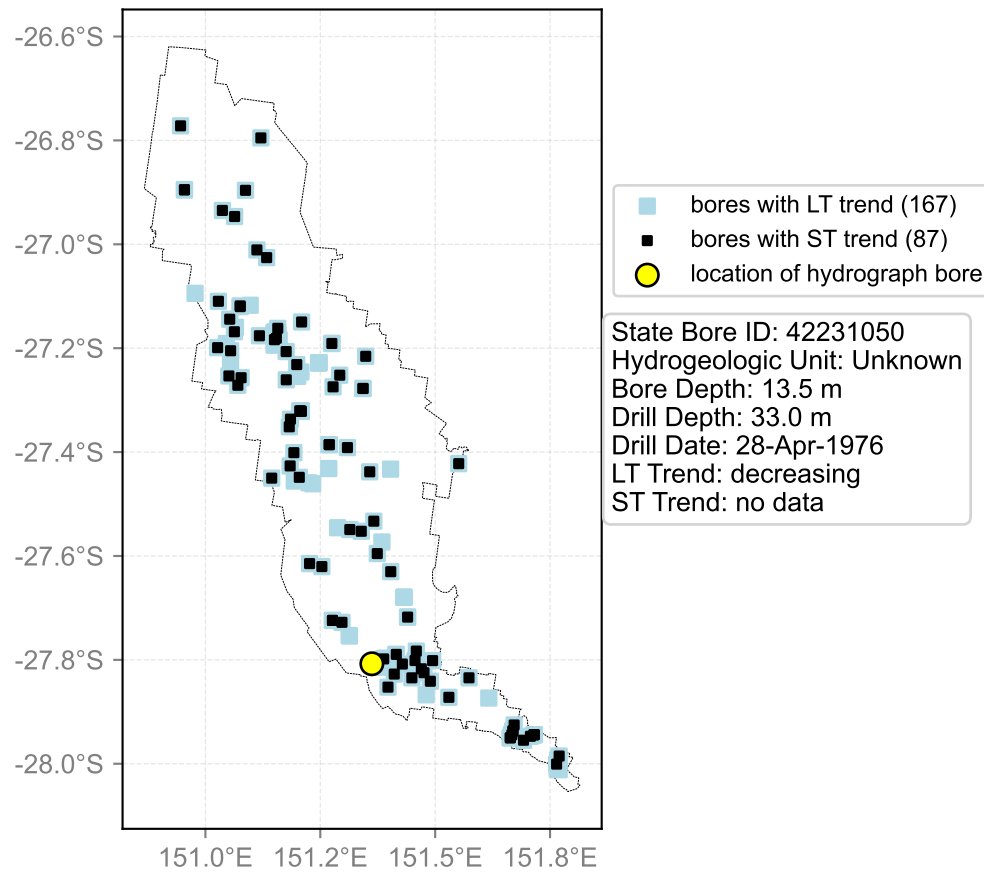

Map View for GS64a

Hydrograph for hydroid: 40147010

Map View for GS64a

Hydrograph for hydroid: 40147082

Map View for GS64a

Hydrograph for hydroid: 40147292

Map View for GS64a

Hydrograph for hydroid: 40147388

Map View for GS64a

Hydrograph for hydroid: 40147391

Map View for GS64a

Hydrograph for hydroid: 40147448

Map View for GS64a

Hydrograph for hydroid: 40147724

Map View for GS64a

Hydrograph for hydroid: 40147939

Map View for GS64a

Hydrograph for hydroid: 40148536

Map View for GS64a

Hydrograph for hydroid: 40149109

Map View for GS64a

Hydrograph for hydroid: 40149357

Map View for GS64a

Hydrograph for hydroid: 40149464