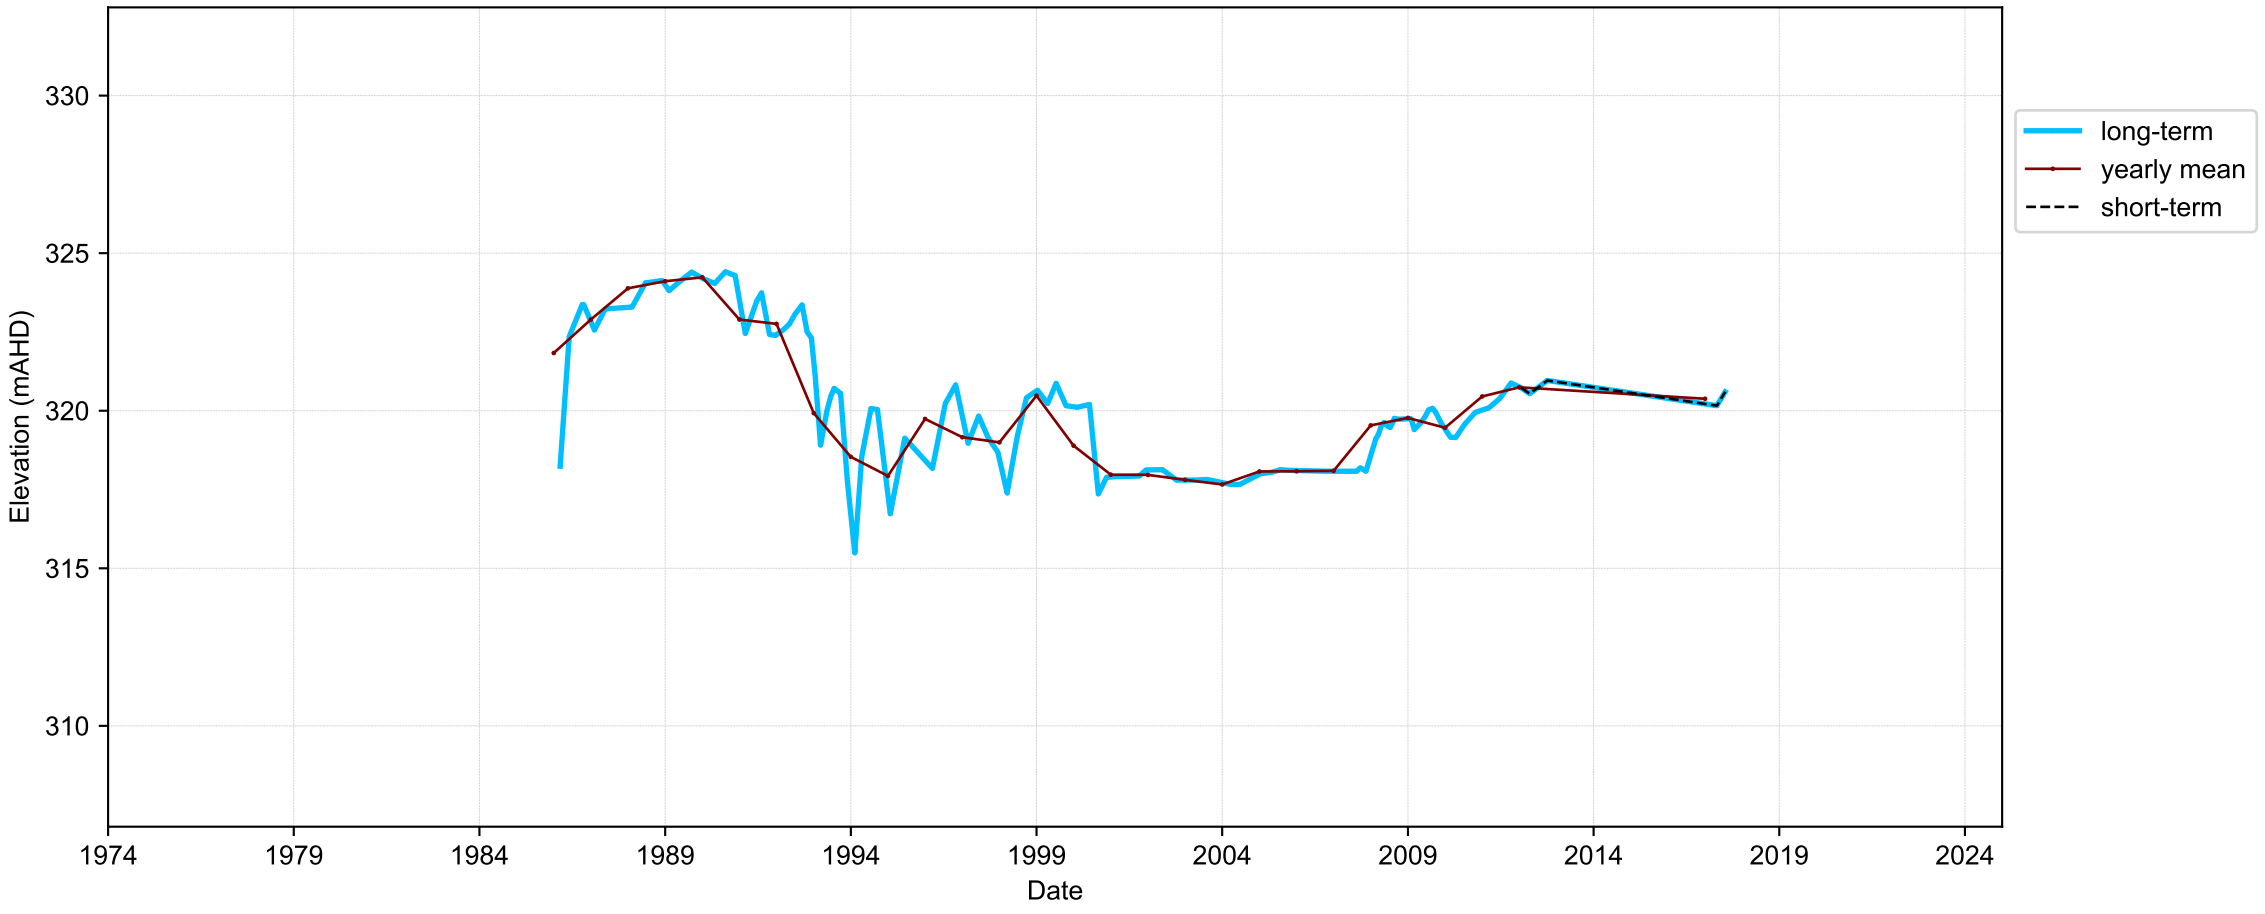

Map View for GS64a

Hydrograph for hydroid: 40146414

Map View for GS64a

Hydrograph for hydroid: 40146480

Map View for GS64a

Hydrograph for hydroid: 40146540

Map View for GS64a

Hydrograph for hydroid: 40146656