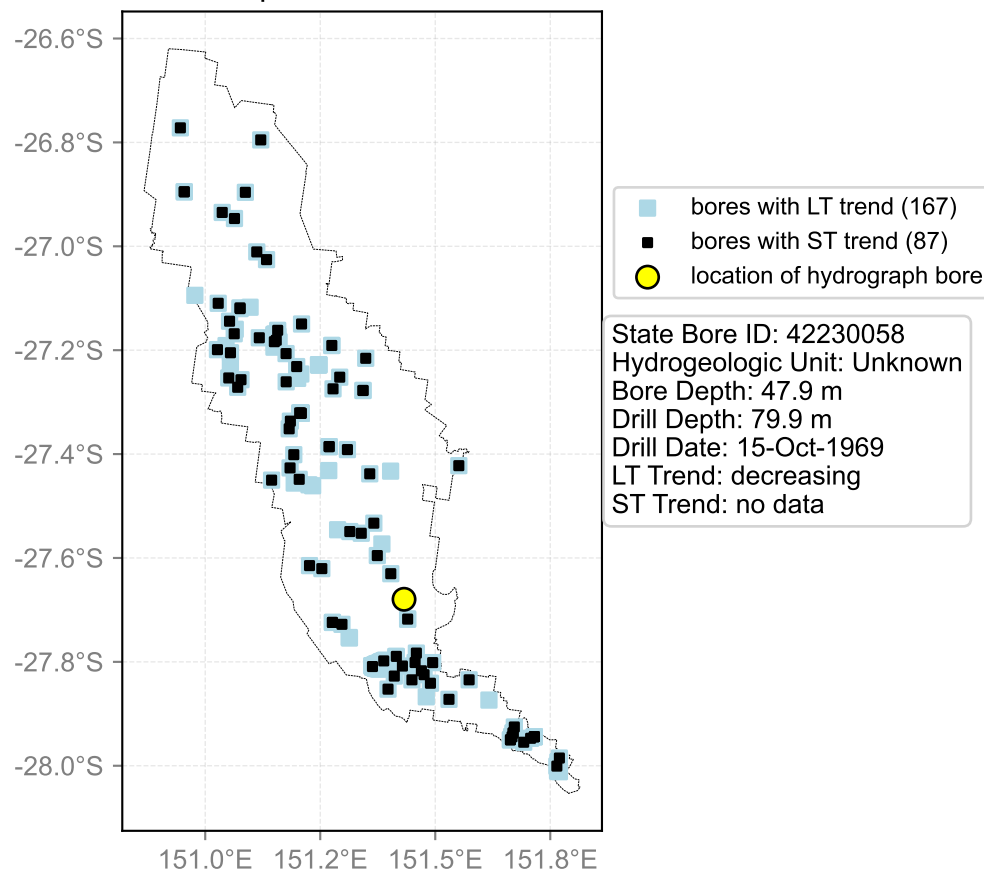

Map View for GS64a

Hydrograph for hydroid: 40140195

Map View for GS64a

Hydrograph for hydroid: 40140227

Map View for GS64a

Hydrograph for hydroid: 40140256

Map View for GS64a

Hydrograph for hydroid: 40140297

Map View for GS64a

Hydrograph for hydroid: 40140298

Map View for GS64a

Hydrograph for hydroid: 40140340

Map View for GS64a

Hydrograph for hydroid: 40140870

Map View for GS64a

Hydrograph for hydroid: 40140900

Map View for GS64a

Hydrograph for hydroid: 40141295

Map View for GS64a

Hydrograph for hydroid: 40141415

Map View for GS64a

Hydrograph for hydroid: 40141460

Map View for GS64a

Hydrograph for hydroid: 40141546