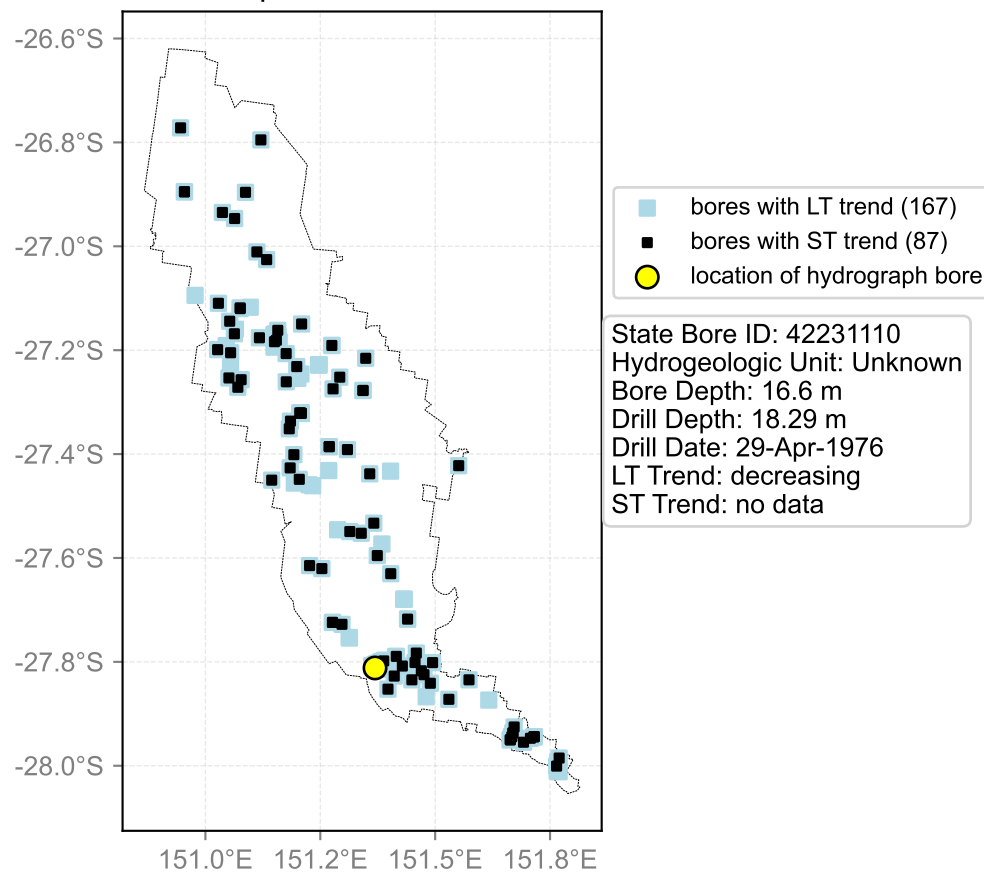

Map View for GS64a

Hydrograph for hydroid: 40137811

Map View for GS64a

Hydrograph for hydroid: 40138068

Map View for GS64a

Hydrograph for hydroid: 40138226

Map View for GS64a

Hydrograph for hydroid: 40138355

Map View for GS64a

Hydrograph for hydroid: 40138357

Map View for GS64a

Hydrograph for hydroid: 40138561

Map View for GS64a

Hydrograph for hydroid: 40138661

Map View for GS64a

Hydrograph for hydroid: 40139194

Map View for GS64a

Hydrograph for hydroid: 40139201

Map View for GS64a

Hydrograph for hydroid: 40139239

Map View for GS64a

Hydrograph for hydroid: 40139367

Map View for GS64a

Hydrograph for hydroid: 40139654