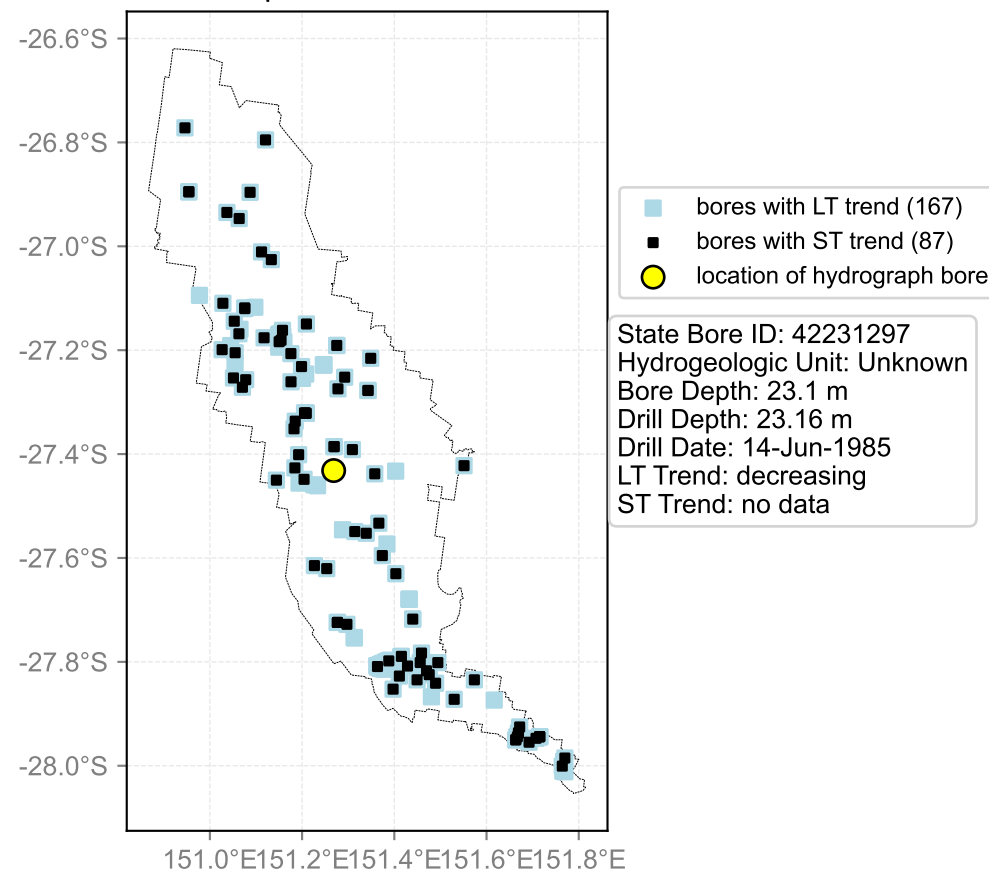

Map View for GS64a

Hydrograph for hydroid: 40141916

Map View for GS64a

Hydrograph for hydroid: 40142389

Map View for GS64a

Hydrograph for hydroid: 40142555

Map View for GS64a

Hydrograph for hydroid: 40142599

Map View for GS64a

Hydrograph for hydroid: 40142607

Map View for GS64a

Hydrograph for hydroid: 40143066

Map View for GS64a

Hydrograph for hydroid: 40143195

Map View for GS64a

Hydrograph for hydroid: 40143525