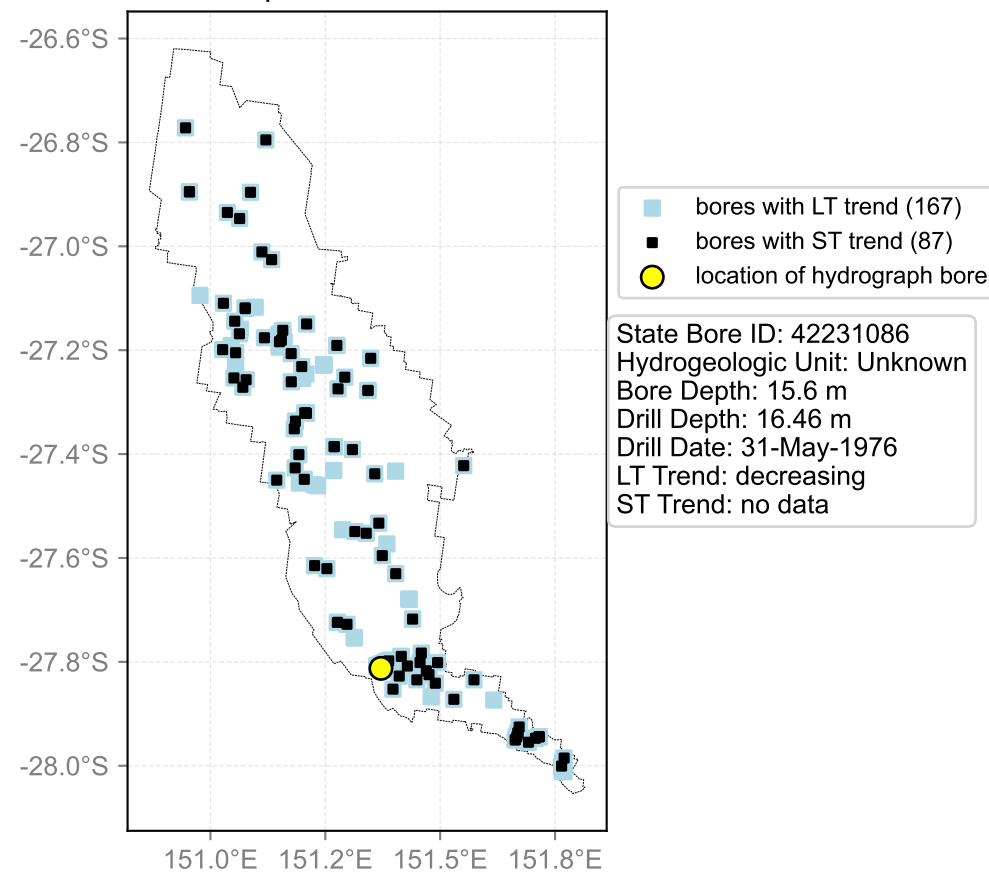

Map View for GS64a

Hydrograph for hydroid: 40141295

Map View for GS64a

Hydrograph for hydroid: 40141415

Map View for GS64a

Hydrograph for hydroid: 40141460

Map View for GS64a

Hydrograph for hydroid: 40141546

Map View for GS64a

Hydrograph for hydroid: 40141561

Map View for GS64a

Hydrograph for hydroid: 40141687

Map View for GS64a

Hydrograph for hydroid: 40141736

Map View for GS64a

Hydrograph for hydroid: 40141781