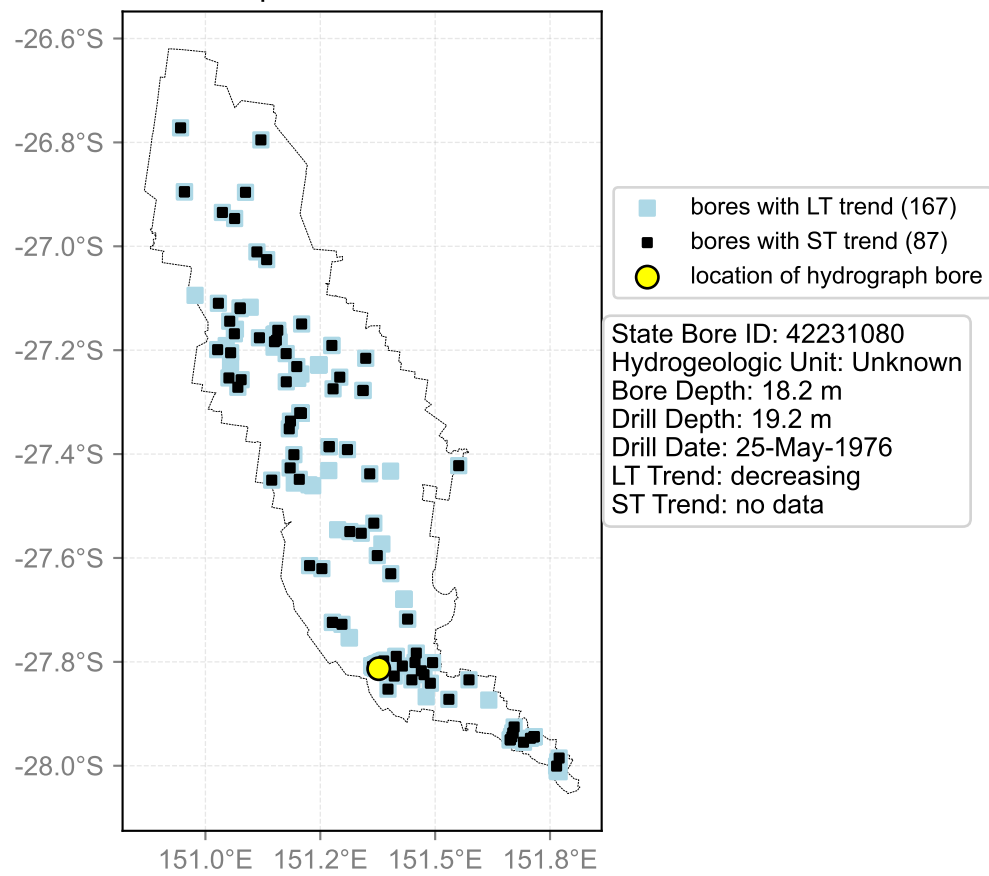

Map View for GS64a

Hydrograph for hydroid: 40150558

Map View for GS64a

Hydrograph for hydroid: 40150636

Map View for GS64a

Hydrograph for hydroid: 40150804

Map View for GS64a

Hydrograph for hydroid: 40150805

Map View for GS64a

Hydrograph for hydroid: 40150845

Map View for GS64a

Hydrograph for hydroid: 40151036

Map View for GS64a

Hydrograph for hydroid: 40151355

Map View for GS64a

Hydrograph for hydroid: 40151666

Map View for GS64a

Hydrograph for hydroid: 40151754

Map View for GS64a

Hydrograph for hydroid: 40151936

Map View for GS64a

Hydrograph for hydroid: 40152399

Map View for GS64a

Hydrograph for hydroid: 40152471