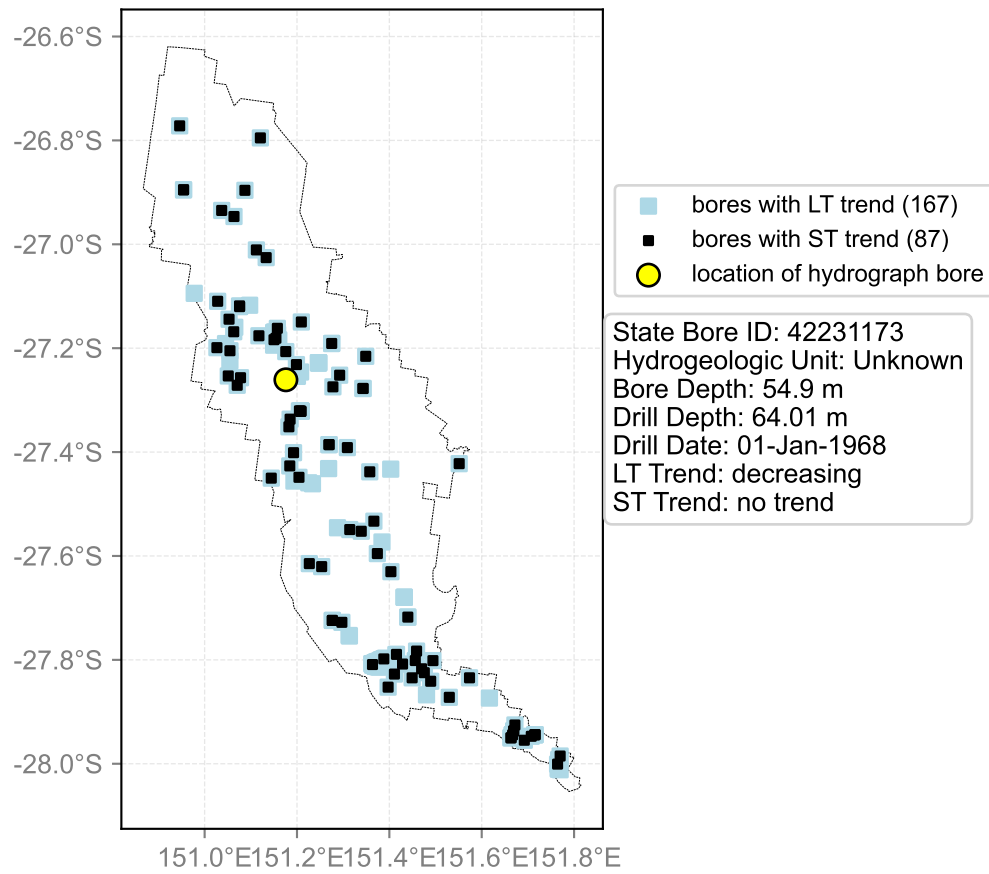

Map View for GS64a

Hydrograph for hydroid: 40150845

Map View for GS64a

Hydrograph for hydroid: 40151036

Map View for GS64a

Hydrograph for hydroid: 40151355

Map View for GS64a

Hydrograph for hydroid: 40151666

Map View for GS64a

Hydrograph for hydroid: 40151754

Map View for GS64a

Hydrograph for hydroid: 40151936

Map View for GS64a

Hydrograph for hydroid: 40152399

Map View for GS64a

Hydrograph for hydroid: 40152471

Map View for GS64a

Hydrograph for hydroid: 40152544

Map View for GS64a

Hydrograph for hydroid: 40153215

Map View for GS64a

Hydrograph for hydroid: 40153520

Map View for GS64a

Hydrograph for hydroid: 40153557