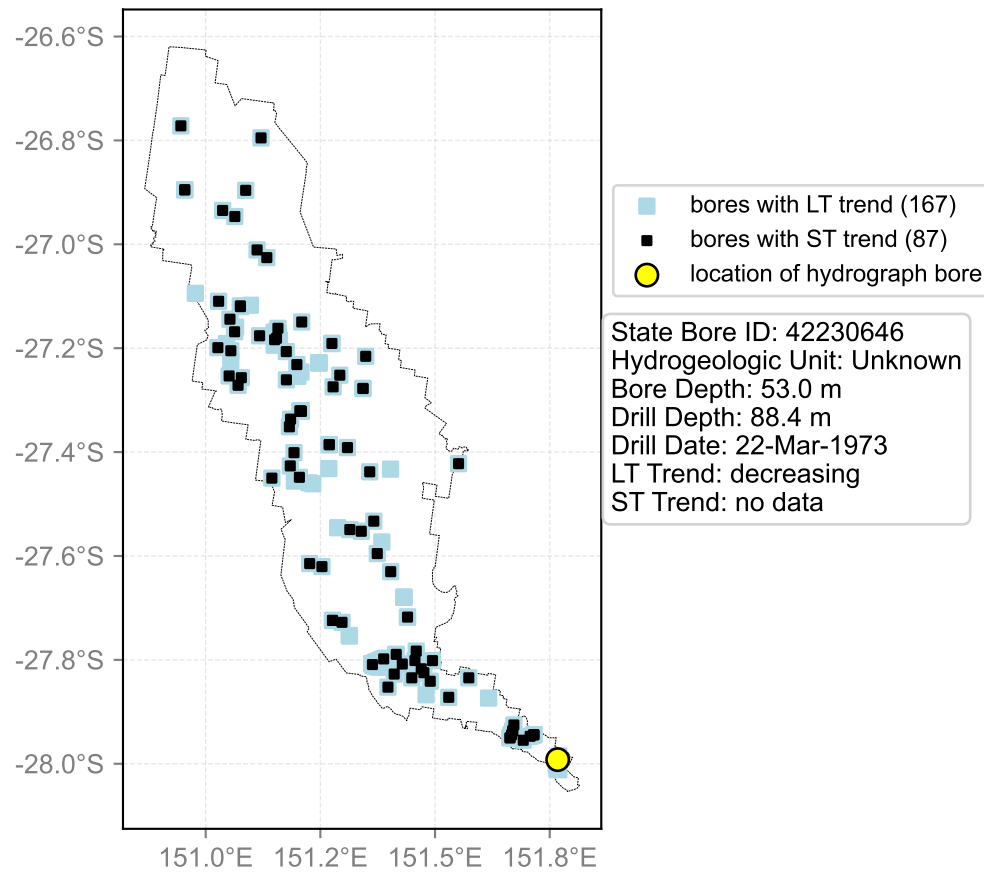

Map View for GS64a

Hydrograph for hydroid: 40143575

Map View for GS64a

Hydrograph for hydroid: 40143829

Map View for GS64a

Hydrograph for hydroid: 40143884

Map View for GS64a

Hydrograph for hydroid: 40144698

Map View for GS64a

Hydrograph for hydroid: 40144805

Map View for GS64a

Hydrograph for hydroid: 40144882

Map View for GS64a

Hydrograph for hydroid: 40145523

Map View for GS64a

Hydrograph for hydroid: 40145625

Map View for GS64a

Hydrograph for hydroid: 40145967

Map View for GS64a

Hydrograph for hydroid: 40146012

Map View for GS64a

Hydrograph for hydroid: 40146015

Map View for GS64a

Hydrograph for hydroid: 40146131