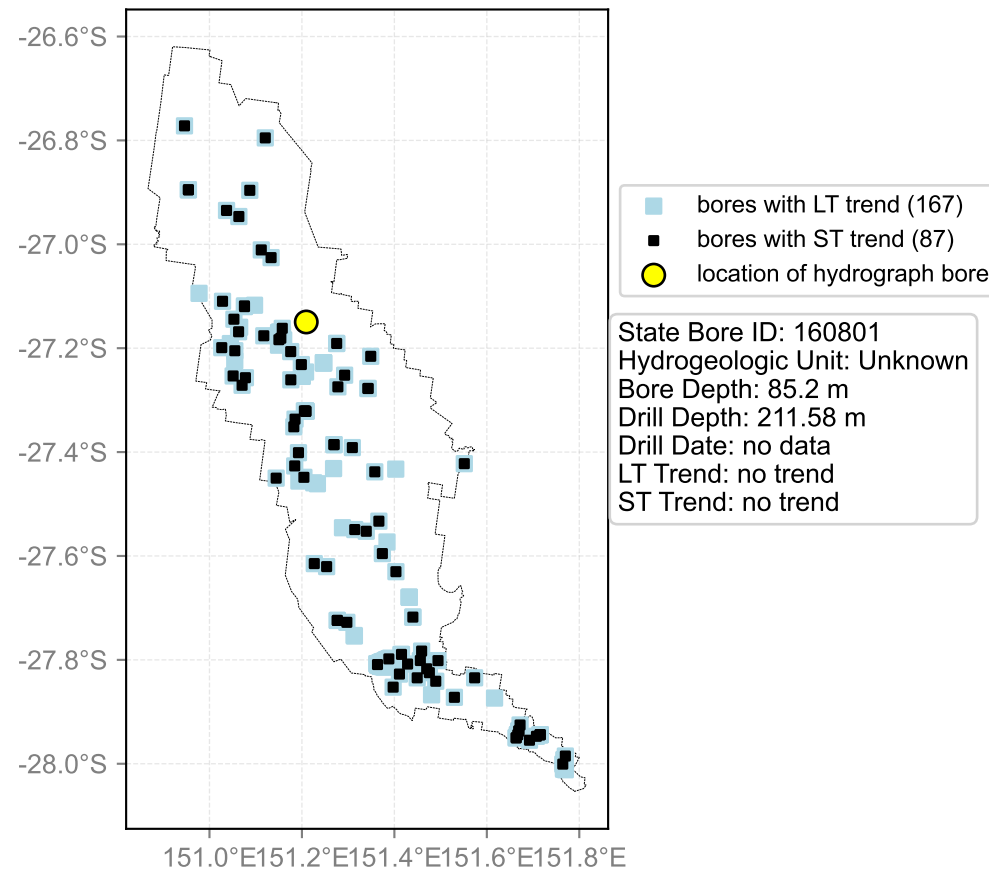

Map View for GS64a

Hydrograph for hydroid: 40133552

Map View for GS64a

Hydrograph for hydroid: 40133554

Map View for GS64a

Hydrograph for hydroid: 40133619

Map View for GS64a

Hydrograph for hydroid: 40133808

Map View for GS64a

Hydrograph for hydroid: 40133811

Map View for GS64a

Hydrograph for hydroid: 40134048

Map View for GS64a

Hydrograph for hydroid: 40134159

Map View for GS64a

Hydrograph for hydroid: 40134273

Map View for GS64a

Hydrograph for hydroid: 40134789

Map View for GS64a

Hydrograph for hydroid: 40135049

Map View for GS64a

Hydrograph for hydroid: 40135294

Map View for GS64a

Hydrograph for hydroid: 40135457