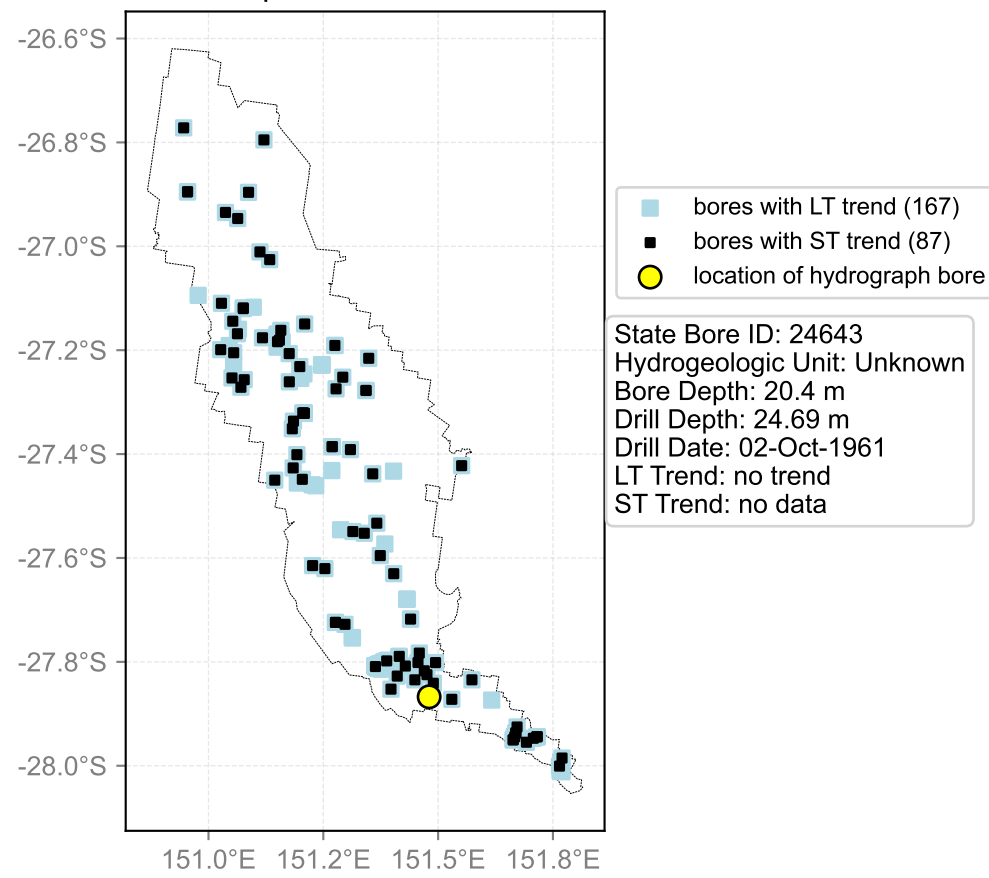

Map View for GS64a

Hydrograph for hydroid: 40141561

Map View for GS64a

Hydrograph for hydroid: 40141687

Map View for GS64a

Hydrograph for hydroid: 40141736

Map View for GS64a

Hydrograph for hydroid: 40141781

Map View for GS64a

Hydrograph for hydroid: 40141916

Map View for GS64a

Hydrograph for hydroid: 40142389

Map View for GS64a

Hydrograph for hydroid: 40142555

Map View for GS64a

Hydrograph for hydroid: 40142599