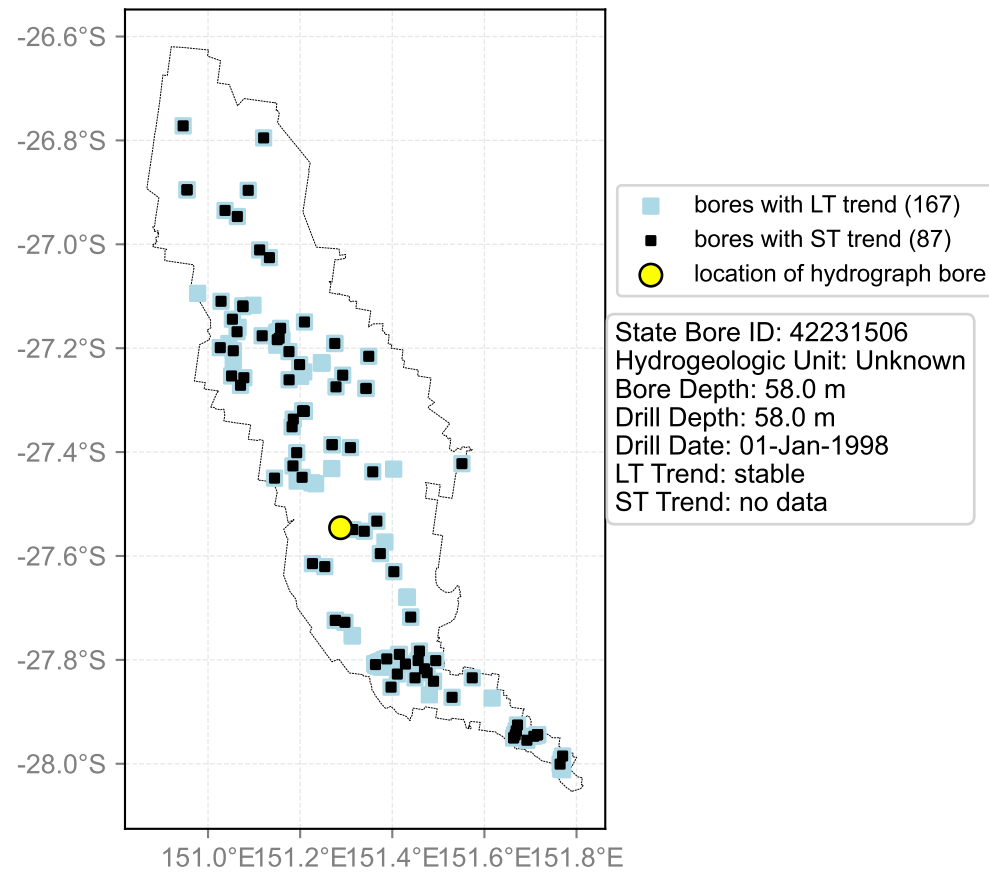

Map View for GS64a

Hydrograph for hydroid: 40140195

Map View for GS64a

Hydrograph for hydroid: 40140227

Map View for GS64a

Hydrograph for hydroid: 40140256

Map View for GS64a

Hydrograph for hydroid: 40140297

Map View for GS64a

Hydrograph for hydroid: 40140298

Map View for GS64a

Hydrograph for hydroid: 40140340

Map View for GS64a

Hydrograph for hydroid: 40140870

Map View for GS64a

Hydrograph for hydroid: 40140900