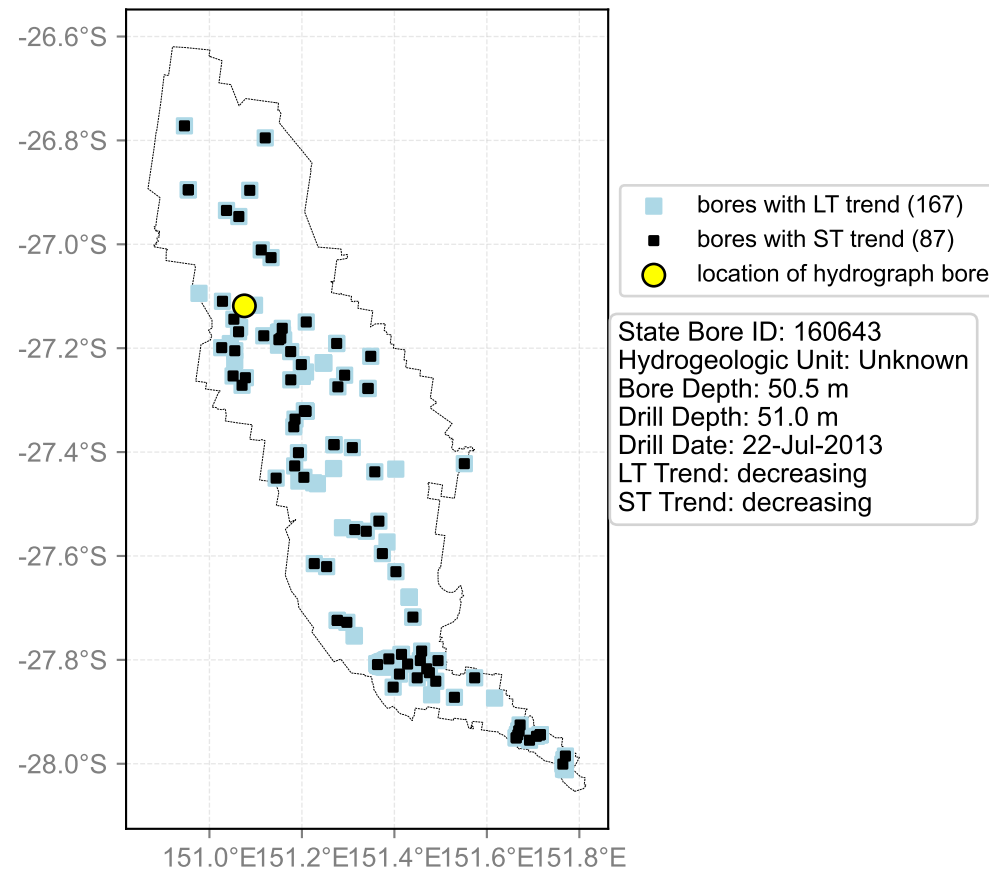

Map View for GS64a

Hydrograph for hydroid: 40140195

Map View for GS64a

Hydrograph for hydroid: 40140227

Map View for GS64a

Hydrograph for hydroid: 40140256

Map View for GS64a

Hydrograph for hydroid: 40140297

Map View for GS64a

Hydrograph for hydroid: 40140298

Map View for GS64a

Hydrograph for hydroid: 40140340

Map View for GS64a

Hydrograph for hydroid: 40140870

Map View for GS64a

Hydrograph for hydroid: 40140900

Map View for GS64a

Hydrograph for hydroid: 40141295

Map View for GS64a

Hydrograph for hydroid: 40141415

Map View for GS64a

Hydrograph for hydroid: 40141460

Map View for GS64a

Hydrograph for hydroid: 40141546