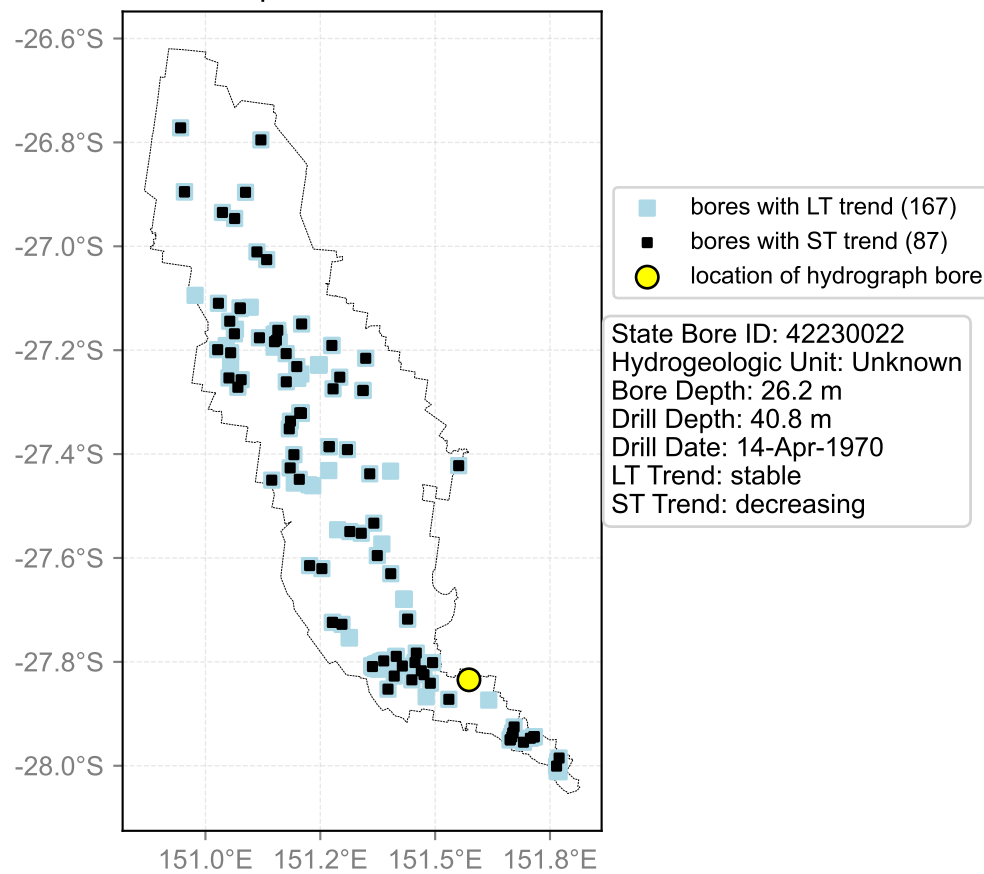

Map View for GS64a

Hydrograph for hydroid: 40137586

Map View for GS64a

Hydrograph for hydroid: 40137691

Map View for GS64a

Hydrograph for hydroid: 40137693

Map View for GS64a

Hydrograph for hydroid: 40137785

Map View for GS64a

Hydrograph for hydroid: 40137811

Map View for GS64a

Hydrograph for hydroid: 40138068

Map View for GS64a

Hydrograph for hydroid: 40138226

Map View for GS64a

Hydrograph for hydroid: 40138355

Map View for GS64a

Hydrograph for hydroid: 40138357

Map View for GS64a

Hydrograph for hydroid: 40138561

Map View for GS64a

Hydrograph for hydroid: 40138661

Map View for GS64a

Hydrograph for hydroid: 40139194