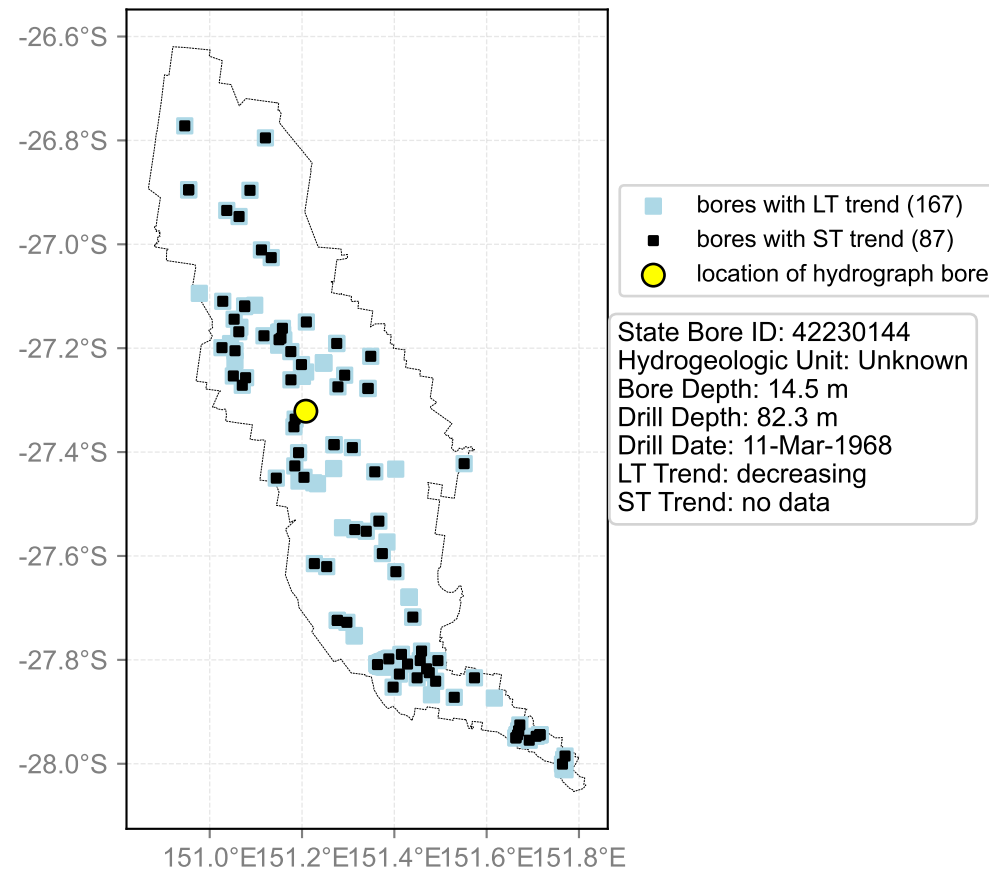

Map View for GS64a

Hydrograph for hydroid: 40149964

Map View for GS64a

Hydrograph for hydroid: 40150110

Map View for GS64a

Hydrograph for hydroid: 40150184

Map View for GS64a

Hydrograph for hydroid: 40150432

Map View for GS64a

Hydrograph for hydroid: 40150558

Map View for GS64a

Hydrograph for hydroid: 40150636

Map View for GS64a

Hydrograph for hydroid: 40150804

Map View for GS64a

Hydrograph for hydroid: 40150805

Map View for GS64a

Hydrograph for hydroid: 40150845

Map View for GS64a

Hydrograph for hydroid: 40151036

Map View for GS64a

Hydrograph for hydroid: 40151355

Map View for GS64a

Hydrograph for hydroid: 40151666