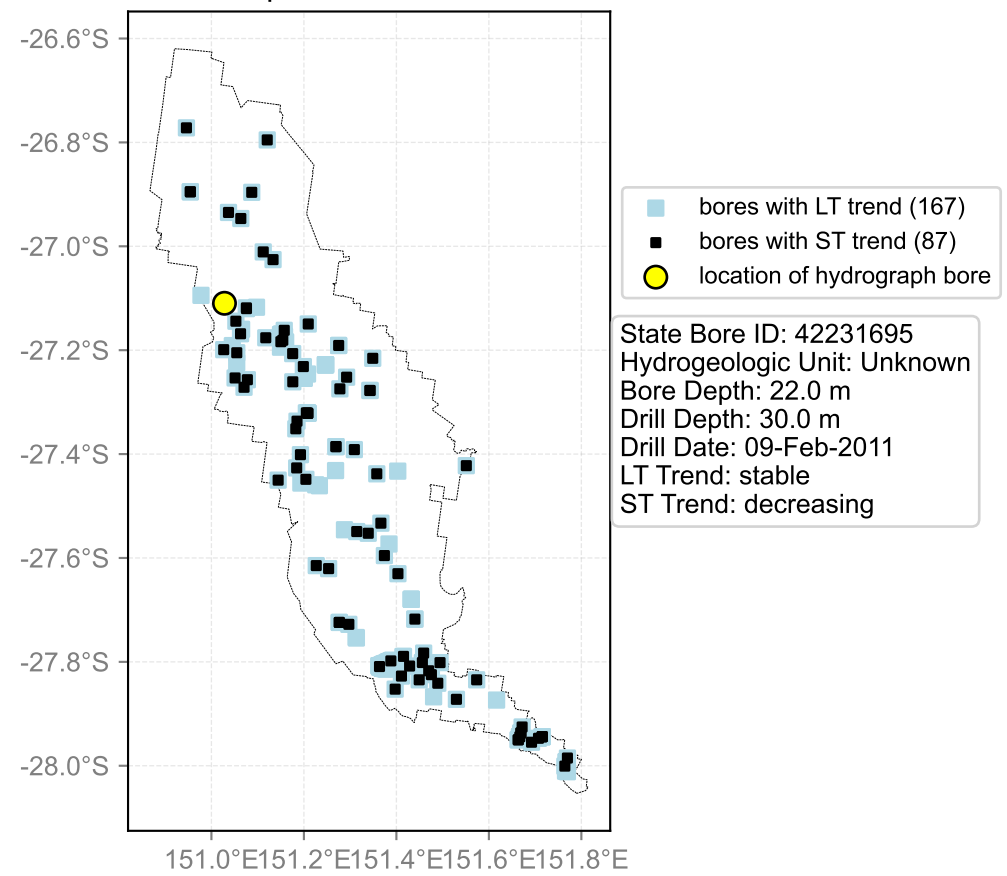

Map View for GS64a

Hydrograph for hydroid: 40149964

Map View for GS64a

Hydrograph for hydroid: 40150110

Map View for GS64a

Hydrograph for hydroid: 40150184

Map View for GS64a

Hydrograph for hydroid: 40150432

Map View for GS64a

Hydrograph for hydroid: 40150558

Map View for GS64a

Hydrograph for hydroid: 40150636

Map View for GS64a

Hydrograph for hydroid: 40150804

Map View for GS64a

Hydrograph for hydroid: 40150805

Map View for GS64a

Hydrograph for hydroid: 40150845

Map View for GS64a

Hydrograph for hydroid: 40151036

Map View for GS64a

Hydrograph for hydroid: 40151355

Map View for GS64a

Hydrograph for hydroid: 40151666