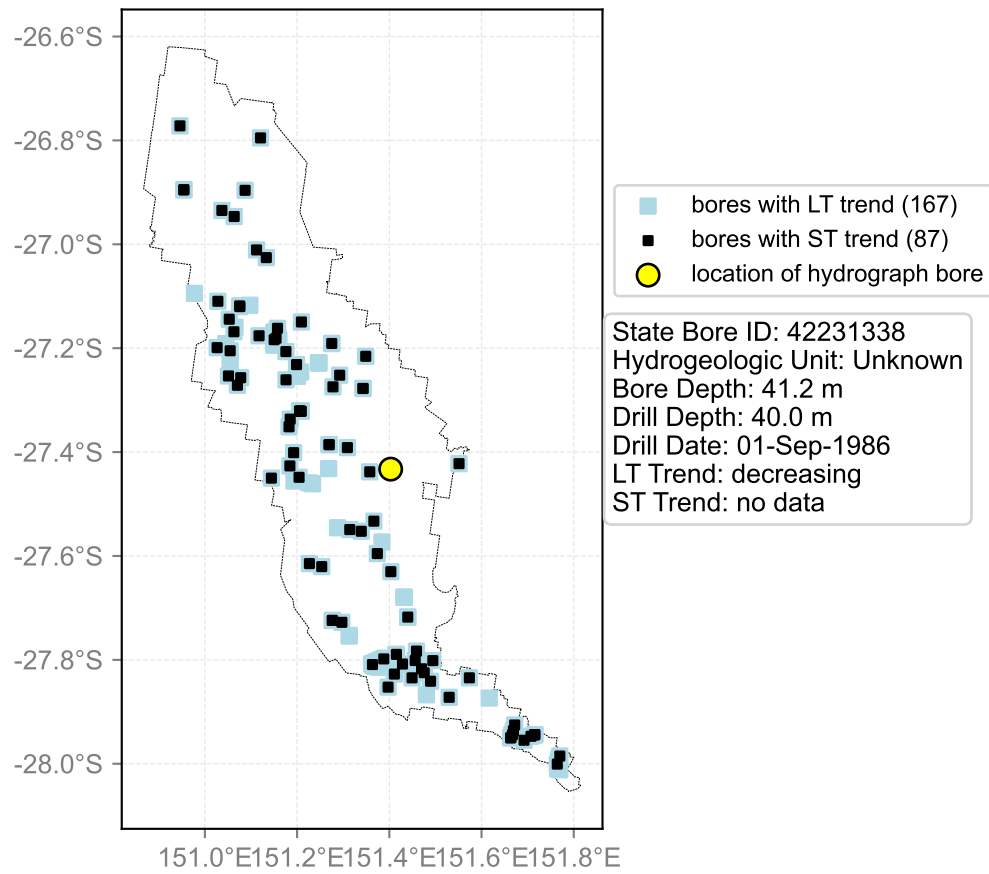

Map View for GS64a

Hydrograph for hydroid: 40141916

Map View for GS64a

Hydrograph for hydroid: 40142389

Map View for GS64a

Hydrograph for hydroid: 40142555

Map View for GS64a

Hydrograph for hydroid: 40142599

Map View for GS64a

Hydrograph for hydroid: 40142607

Map View for GS64a

Hydrograph for hydroid: 40143066

Map View for GS64a

Hydrograph for hydroid: 40143195

Map View for GS64a

Hydrograph for hydroid: 40143525

Map View for GS64a

Hydrograph for hydroid: 40143575

Map View for GS64a

Hydrograph for hydroid: 40143829

Map View for GS64a

Hydrograph for hydroid: 40143884

Map View for GS64a

Hydrograph for hydroid: 40144698