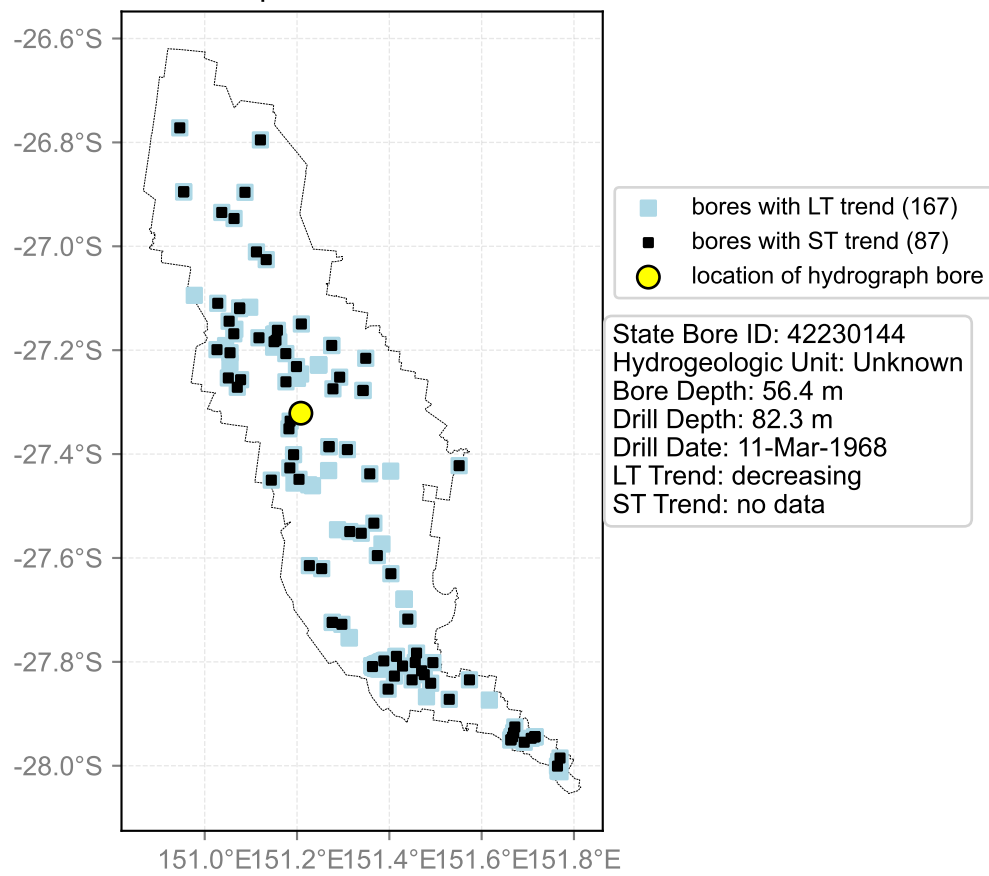

Map View for GS64a

Hydrograph for hydroid: 40141295

Map View for GS64a

Hydrograph for hydroid: 40141415

Map View for GS64a

Hydrograph for hydroid: 40141460

Map View for GS64a

Hydrograph for hydroid: 40141546

Map View for GS64a

Hydrograph for hydroid: 40141561

Map View for GS64a

Hydrograph for hydroid: 40141687

Map View for GS64a

Hydrograph for hydroid: 40141736

Map View for GS64a

Hydrograph for hydroid: 40141781