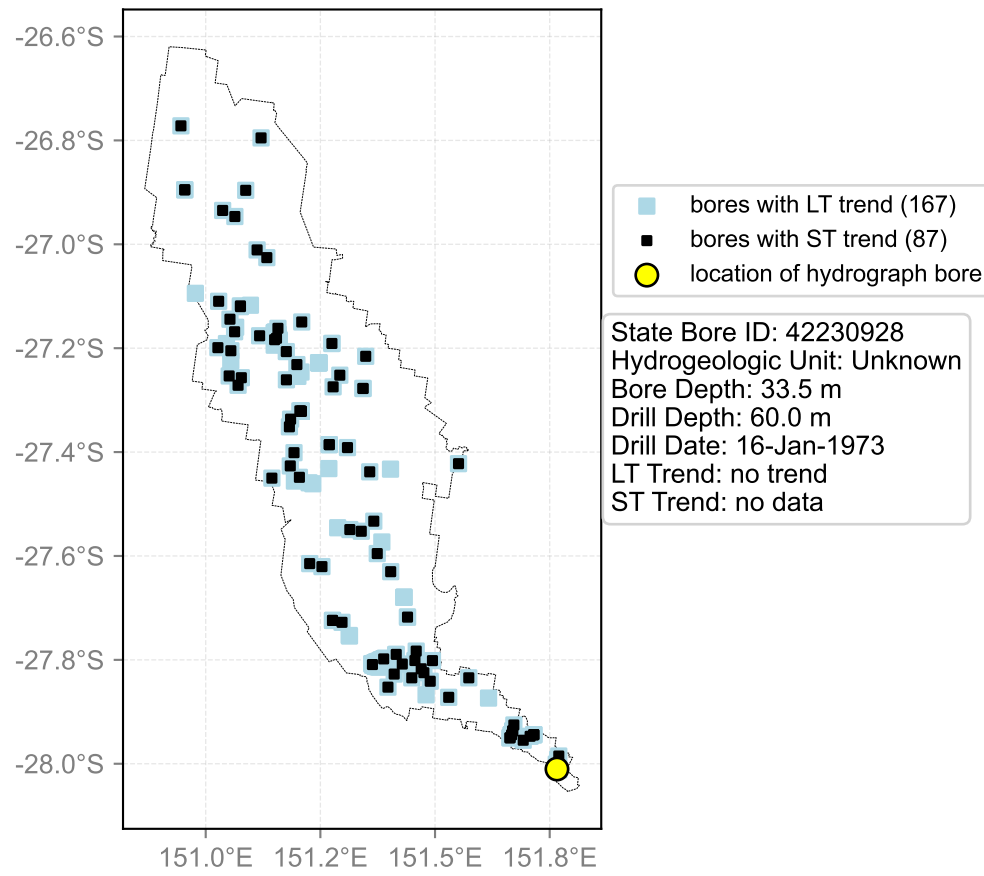

Map View for GS64a

Hydrograph for hydroid: 40137586

Map View for GS64a

Hydrograph for hydroid: 40137691

Map View for GS64a

Hydrograph for hydroid: 40137693

Map View for GS64a

Hydrograph for hydroid: 40137785

Map View for GS64a

Hydrograph for hydroid: 40137811

Map View for GS64a

Hydrograph for hydroid: 40138068

Map View for GS64a

Hydrograph for hydroid: 40138226

Map View for GS64a

Hydrograph for hydroid: 40138355

Map View for GS64a

Hydrograph for hydroid: 40138357

Map View for GS64a

Hydrograph for hydroid: 40138561

Map View for GS64a

Hydrograph for hydroid: 40138661

Map View for GS64a

Hydrograph for hydroid: 40139194