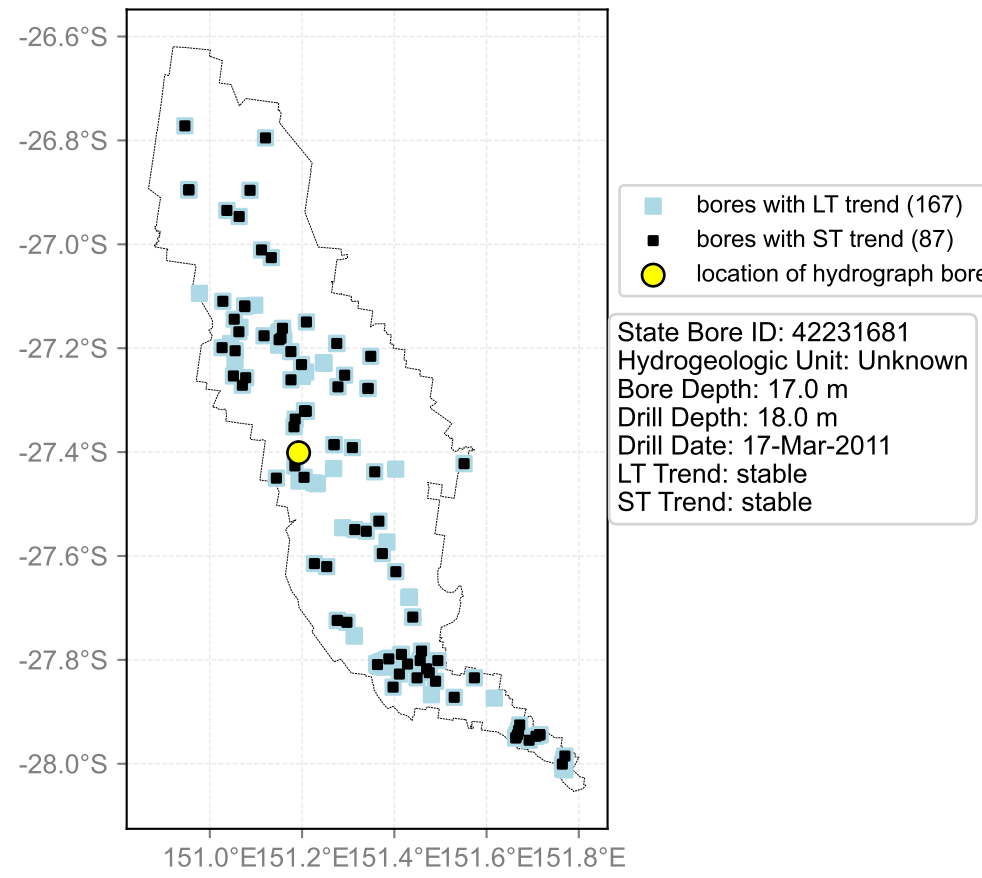

Map View for GS64a

Hydrograph for hydroid: 40135490

Map View for GS64a

Hydrograph for hydroid: 40135698

Map View for GS64a

Hydrograph for hydroid: 40135741

Map View for GS64a

Hydrograph for hydroid: 40135742

Map View for GS64a

Hydrograph for hydroid: 40135745

Map View for GS64a

Hydrograph for hydroid: 40135978

Map View for GS64a

Hydrograph for hydroid: 40136104

Map View for GS64a

Hydrograph for hydroid: 40136146

Map View for GS64a

Hydrograph for hydroid: 40136148

Map View for GS64a

Hydrograph for hydroid: 40136451

Map View for GS64a

Hydrograph for hydroid: 40137038

Map View for GS64a

Hydrograph for hydroid: 40137277