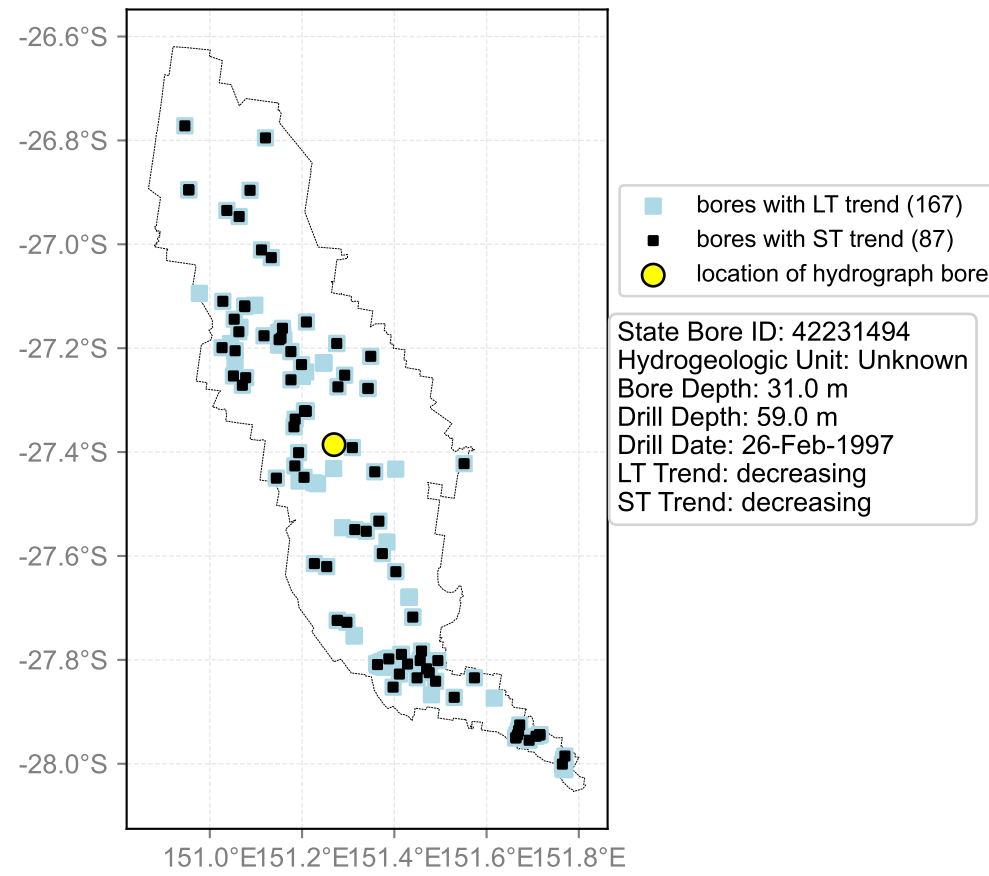

Map View for GS64a

Hydrograph for hydroid: 40151754

Map View for GS64a

Hydrograph for hydroid: 40151936

Map View for GS64a

Hydrograph for hydroid: 40152399

Map View for GS64a

Hydrograph for hydroid: 40152471

Map View for GS64a

Hydrograph for hydroid: 40152544

Map View for GS64a

Hydrograph for hydroid: 40153215

Map View for GS64a

Hydrograph for hydroid: 40153520

Map View for GS64a

Hydrograph for hydroid: 40153557

Map View for GS64a

Hydrograph for hydroid: 40153582