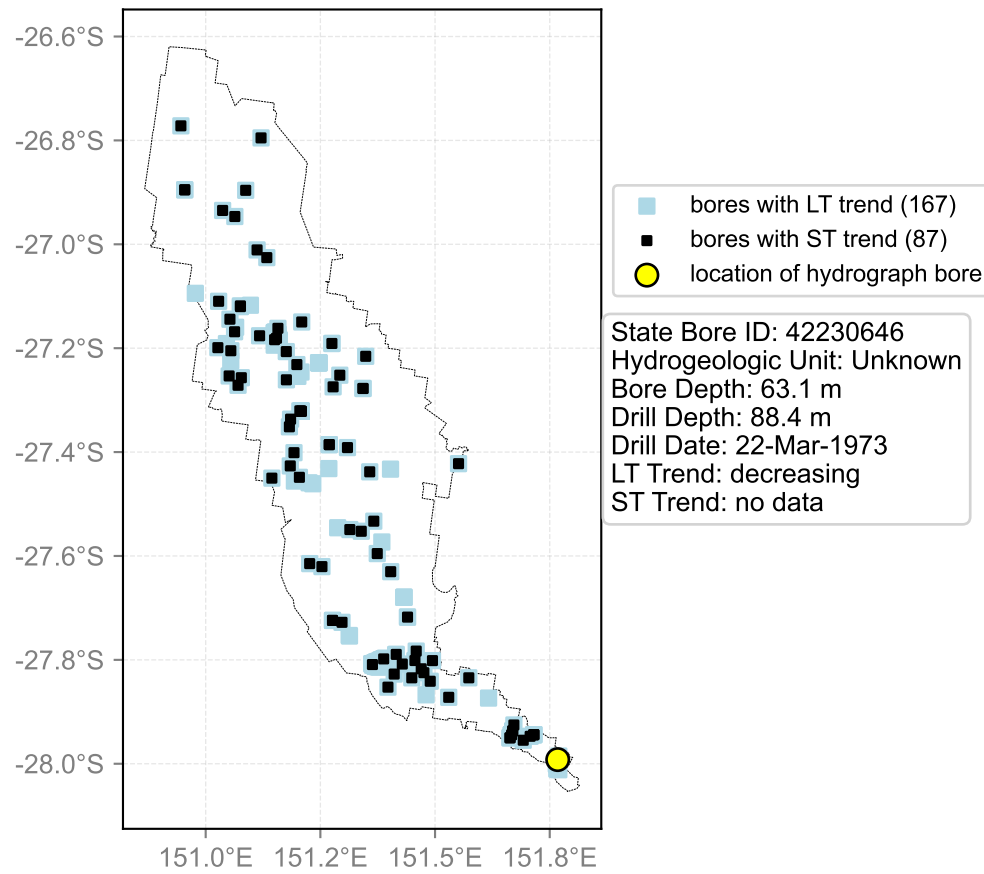

Map View for GS64a

Hydrograph for hydroid: 40135745

Map View for GS64a

Hydrograph for hydroid: 40135978

Map View for GS64a

Hydrograph for hydroid: 40136104

Map View for GS64a

Hydrograph for hydroid: 40136146

Map View for GS64a

Hydrograph for hydroid: 40136148

Map View for GS64a

Hydrograph for hydroid: 40136451

Map View for GS64a

Hydrograph for hydroid: 40137038

Map View for GS64a

Hydrograph for hydroid: 40137277

Map View for GS64a

Hydrograph for hydroid: 40137586

Map View for GS64a

Hydrograph for hydroid: 40137691

Map View for GS64a

Hydrograph for hydroid: 40137693

Map View for GS64a

Hydrograph for hydroid: 40137785