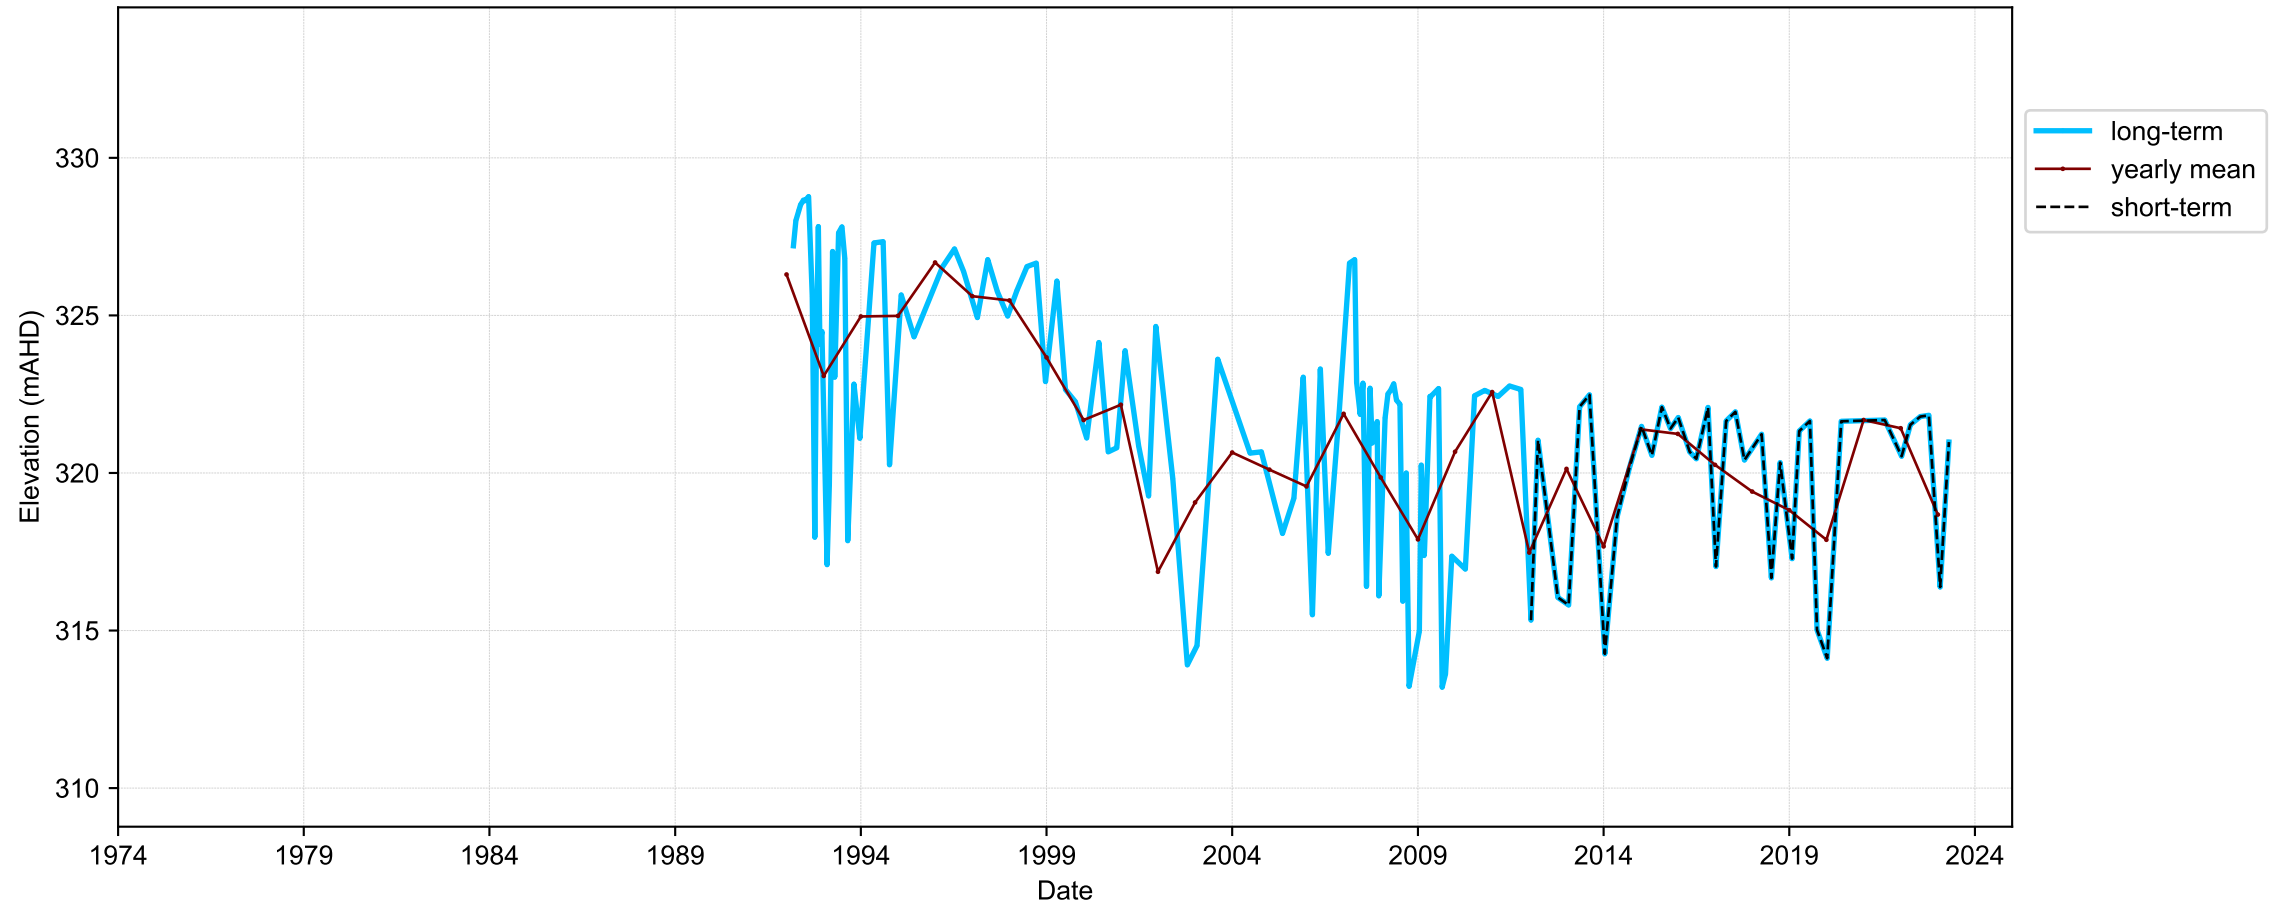

Map View for GS64a

Hydrograph for hydroid: 40147010