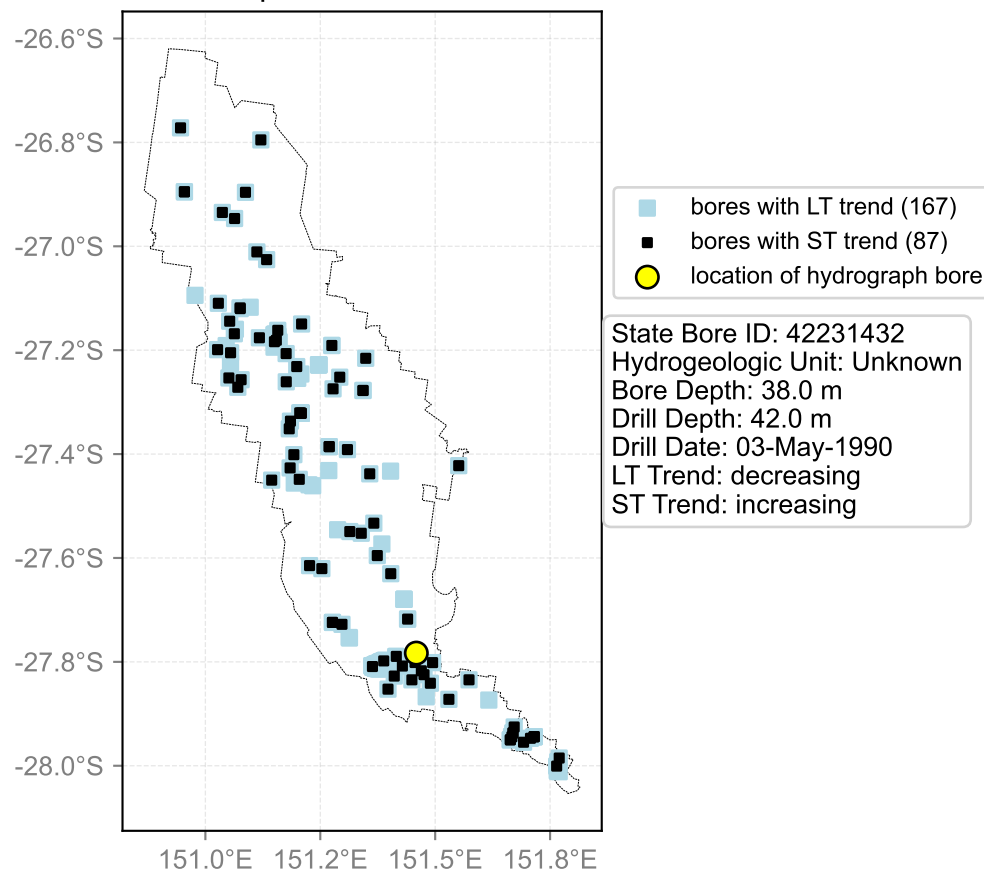

Map View for GS64a

Hydrograph for hydroid: 40134789

Map View for GS64a

Hydrograph for hydroid: 40135049

Map View for GS64a

Hydrograph for hydroid: 40135294

Map View for GS64a

Hydrograph for hydroid: 40135457

Map View for GS64a

Hydrograph for hydroid: 40135490

Map View for GS64a

Hydrograph for hydroid: 40135698

Map View for GS64a

Hydrograph for hydroid: 40135741

Map View for GS64a

Hydrograph for hydroid: 40135742

Map View for GS64a

Hydrograph for hydroid: 40135745

Map View for GS64a

Hydrograph for hydroid: 40135978

Map View for GS64a

Hydrograph for hydroid: 40136104

Map View for GS64a

Hydrograph for hydroid: 40136146