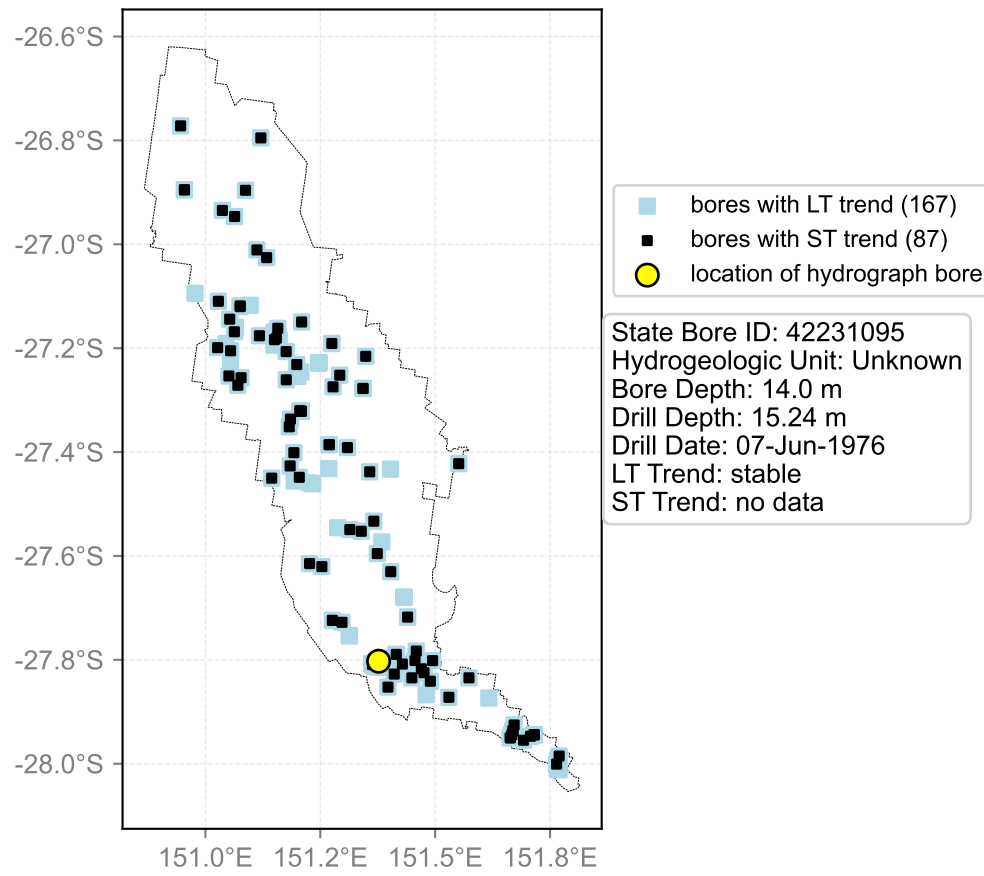

Map View for GS64a

Hydrograph for hydroid: 40139201

Map View for GS64a

Hydrograph for hydroid: 40139239

Map View for GS64a

Hydrograph for hydroid: 40139367

Map View for GS64a

Hydrograph for hydroid: 40139654

Map View for GS64a

Hydrograph for hydroid: 40139718

Map View for GS64a

Hydrograph for hydroid: 40139959

Map View for GS64a

Hydrograph for hydroid: 40140029

Map View for GS64a

Hydrograph for hydroid: 40140054

Map View for GS64a

Hydrograph for hydroid: 40140195

Map View for GS64a

Hydrograph for hydroid: 40140227

Map View for GS64a

Hydrograph for hydroid: 40140256

Map View for GS64a

Hydrograph for hydroid: 40140297