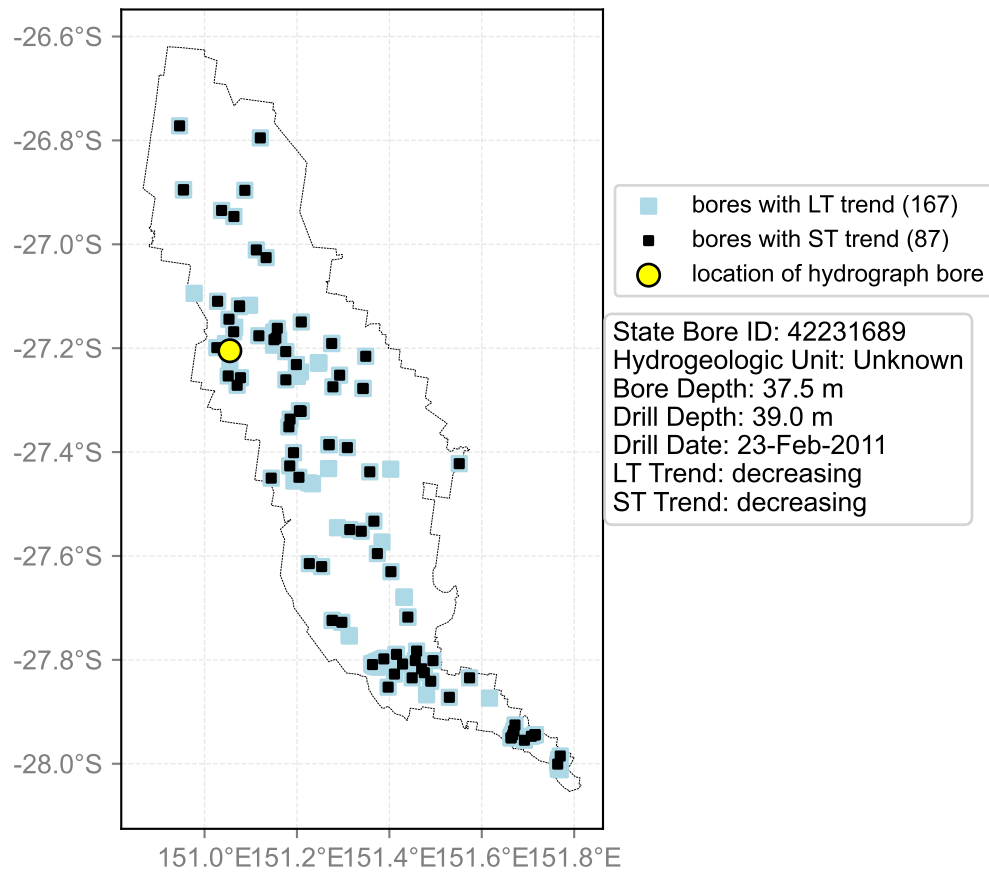

Map View for GS64a

Hydrograph for hydroid: 40142607

Map View for GS64a

Hydrograph for hydroid: 40143066

Map View for GS64a

Hydrograph for hydroid: 40143195

Map View for GS64a

Hydrograph for hydroid: 40143525

Map View for GS64a

Hydrograph for hydroid: 40143575

Map View for GS64a

Hydrograph for hydroid: 40143829

Map View for GS64a

Hydrograph for hydroid: 40143884

Map View for GS64a

Hydrograph for hydroid: 40144698