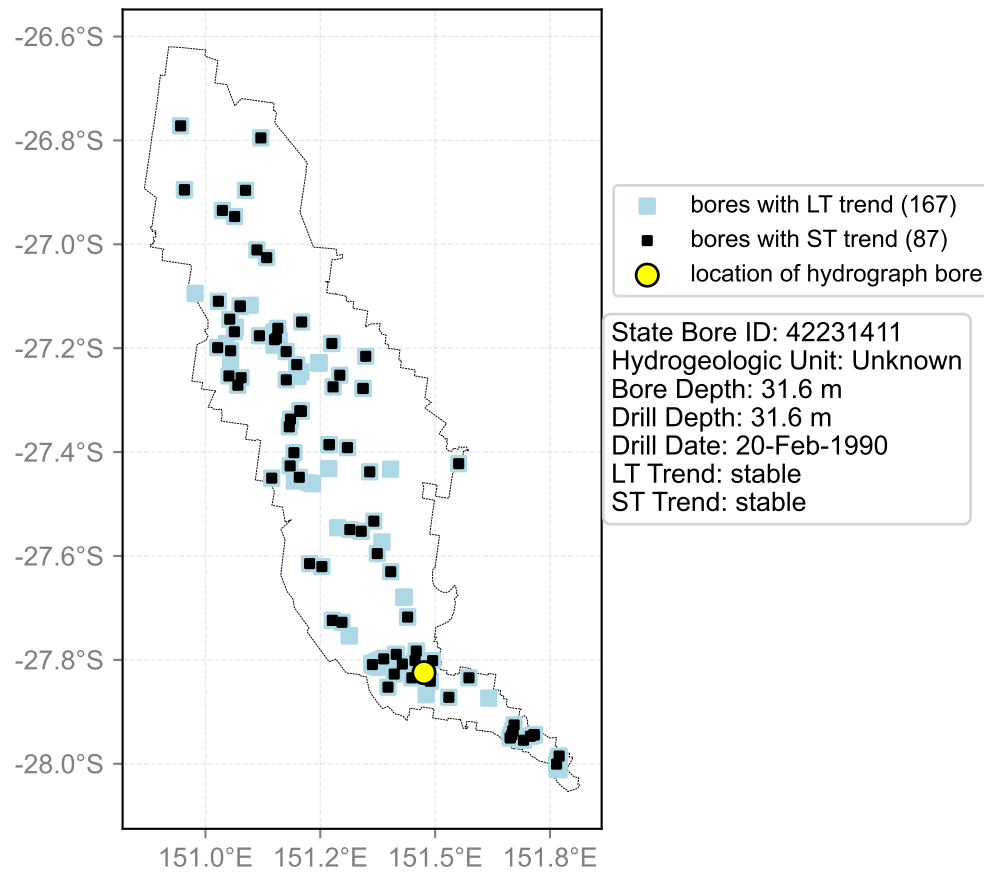

Map View for GS64a

Hydrograph for hydroid: 40131847

Map View for GS64a

Hydrograph for hydroid: 40132405

Map View for GS64a

Hydrograph for hydroid: 40132585

Map View for GS64a

Hydrograph for hydroid: 40132656

Map View for GS64a

Hydrograph for hydroid: 40132731

Map View for GS64a

Hydrograph for hydroid: 40132777

Map View for GS64a

Hydrograph for hydroid: 40132781

Map View for GS64a

Hydrograph for hydroid: 40133228

Map View for GS64a

Hydrograph for hydroid: 40133552

Map View for GS64a

Hydrograph for hydroid: 40133554

Map View for GS64a

Hydrograph for hydroid: 40133619

Map View for GS64a

Hydrograph for hydroid: 40133808