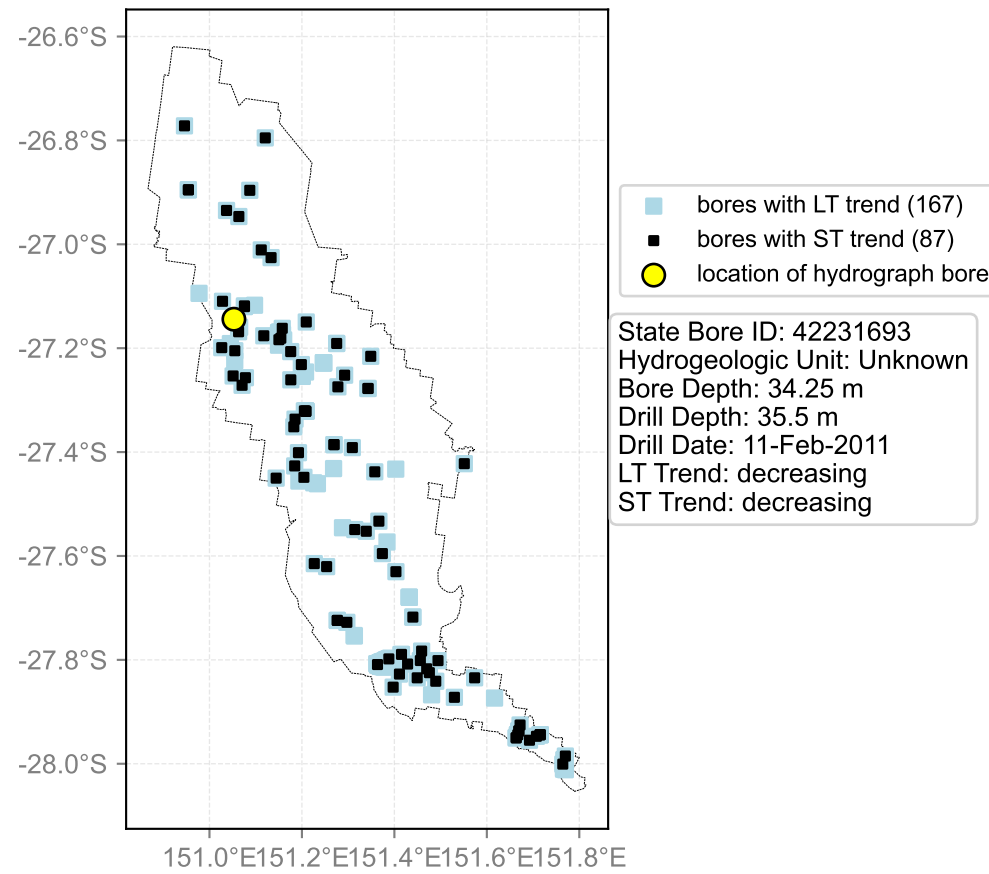

Map View for GS64a

Hydrograph for hydroid: 40133811

Map View for GS64a

Hydrograph for hydroid: 40134048

Map View for GS64a

Hydrograph for hydroid: 40134159

Map View for GS64a

Hydrograph for hydroid: 40134273

Map View for GS64a

Hydrograph for hydroid: 40134789

Map View for GS64a

Hydrograph for hydroid: 40135049

Map View for GS64a

Hydrograph for hydroid: 40135294

Map View for GS64a

Hydrograph for hydroid: 40135457

Map View for GS64a

Hydrograph for hydroid: 40135490

Map View for GS64a

Hydrograph for hydroid: 40135698

Map View for GS64a

Hydrograph for hydroid: 40135741

Map View for GS64a

Hydrograph for hydroid: 40135742