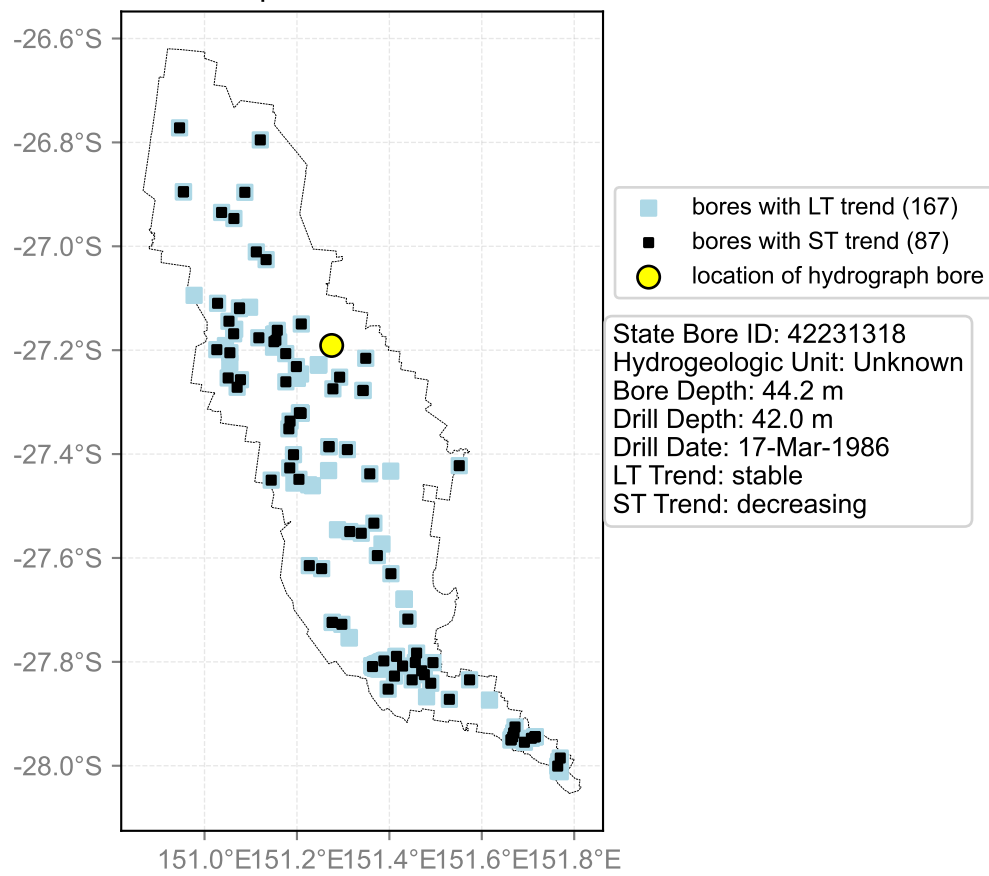

Map View for GS64a

Hydrograph for hydroid: 40141295

Map View for GS64a

Hydrograph for hydroid: 40141415

Map View for GS64a

Hydrograph for hydroid: 40141460

Map View for GS64a

Hydrograph for hydroid: 40141546

Map View for GS64a

Hydrograph for hydroid: 40141561

Map View for GS64a

Hydrograph for hydroid: 40141687

Map View for GS64a

Hydrograph for hydroid: 40141736

Map View for GS64a

Hydrograph for hydroid: 40141781

Map View for GS64a

Hydrograph for hydroid: 40141916

Map View for GS64a

Hydrograph for hydroid: 40142389

Map View for GS64a

Hydrograph for hydroid: 40142555

Map View for GS64a

Hydrograph for hydroid: 40142599