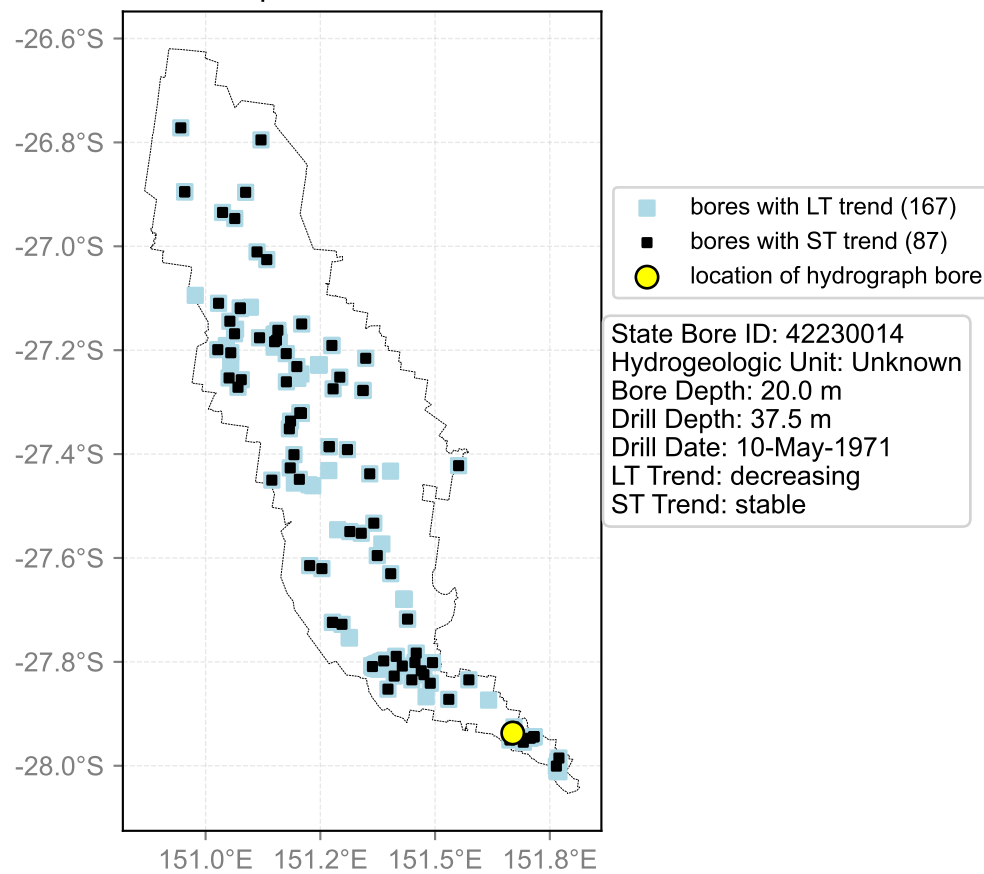

Map View for GS64a

Hydrograph for hydroid: 40133552

Map View for GS64a

Hydrograph for hydroid: 40133554

Map View for GS64a

Hydrograph for hydroid: 40133619

Map View for GS64a

Hydrograph for hydroid: 40133808

Map View for GS64a

Hydrograph for hydroid: 40133811

Map View for GS64a

Hydrograph for hydroid: 40134048

Map View for GS64a

Hydrograph for hydroid: 40134159

Map View for GS64a

Hydrograph for hydroid: 40134273

Map View for GS64a

Hydrograph for hydroid: 40134789

Map View for GS64a

Hydrograph for hydroid: 40135049

Map View for GS64a

Hydrograph for hydroid: 40135294

Map View for GS64a

Hydrograph for hydroid: 40135457