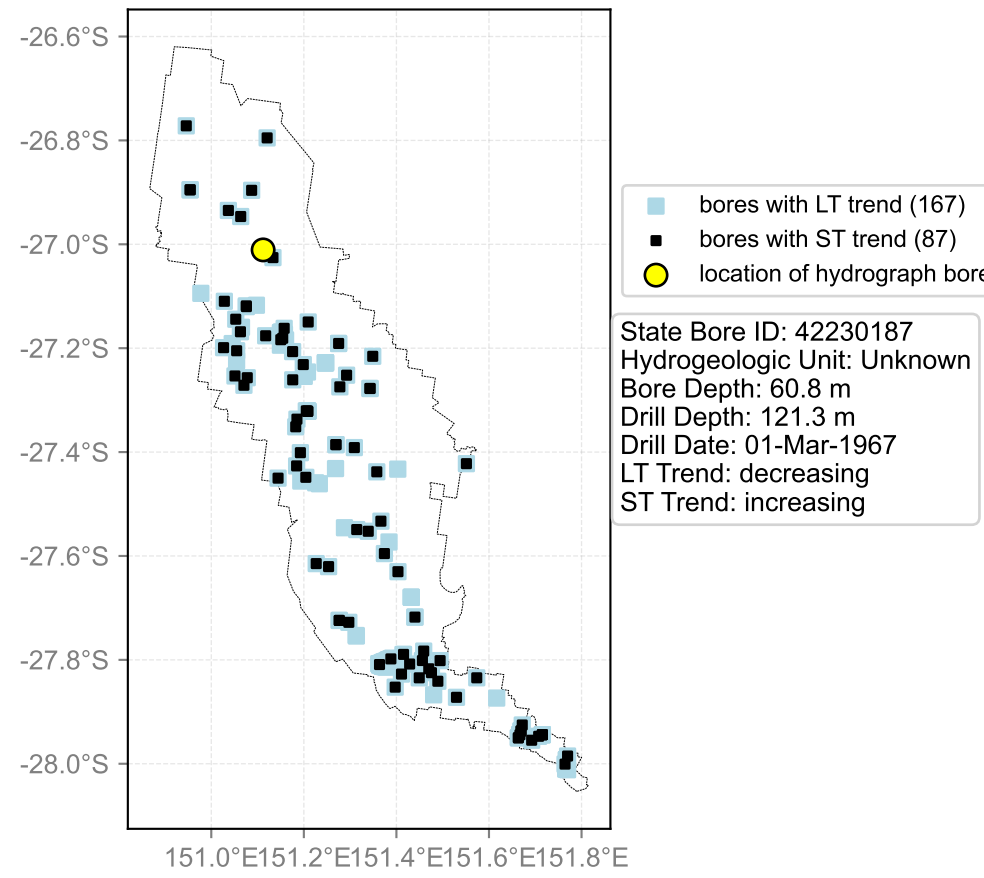

Map View for GS64a

Hydrograph for hydroid: 40147391

Map View for GS64a

Hydrograph for hydroid: 40147448

Map View for GS64a

Hydrograph for hydroid: 40147724

Map View for GS64a

Hydrograph for hydroid: 40147939

Map View for GS64a

Hydrograph for hydroid: 40148536

Map View for GS64a

Hydrograph for hydroid: 40149109

Map View for GS64a

Hydrograph for hydroid: 40149357

Map View for GS64a

Hydrograph for hydroid: 40149464

Map View for GS64a

Hydrograph for hydroid: 40149777

Map View for GS64a

Hydrograph for hydroid: 40149886

Map View for GS64a

Hydrograph for hydroid: 40149898

Map View for GS64a

Hydrograph for hydroid: 40149912