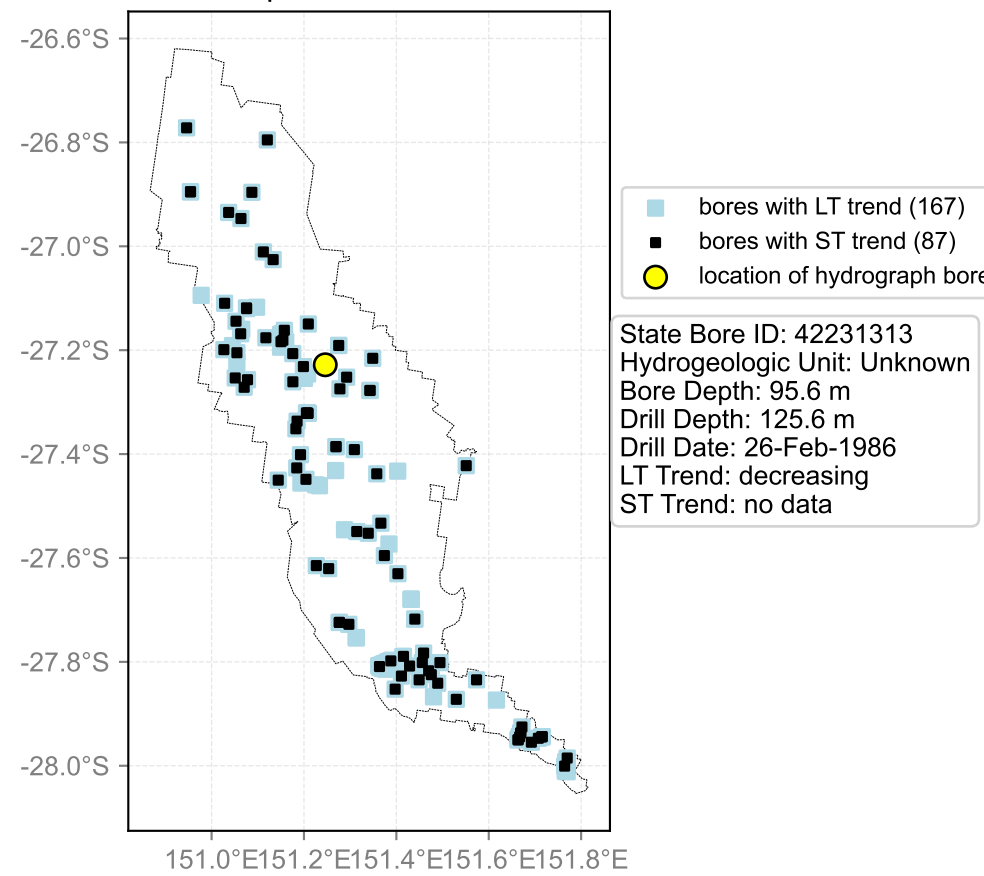

Map View for GS64a

Hydrograph for hydroid: 40144805

Map View for GS64a

Hydrograph for hydroid: 40144882

Map View for GS64a

Hydrograph for hydroid: 40145523

Map View for GS64a

Hydrograph for hydroid: 40145625

Map View for GS64a

Hydrograph for hydroid: 40145967

Map View for GS64a

Hydrograph for hydroid: 40146012

Map View for GS64a

Hydrograph for hydroid: 40146015

Map View for GS64a

Hydrograph for hydroid: 40146131

Map View for GS64a

Hydrograph for hydroid: 40146414

Map View for GS64a

Hydrograph for hydroid: 40146480

Map View for GS64a

Hydrograph for hydroid: 40146540

Map View for GS64a

Hydrograph for hydroid: 40146656