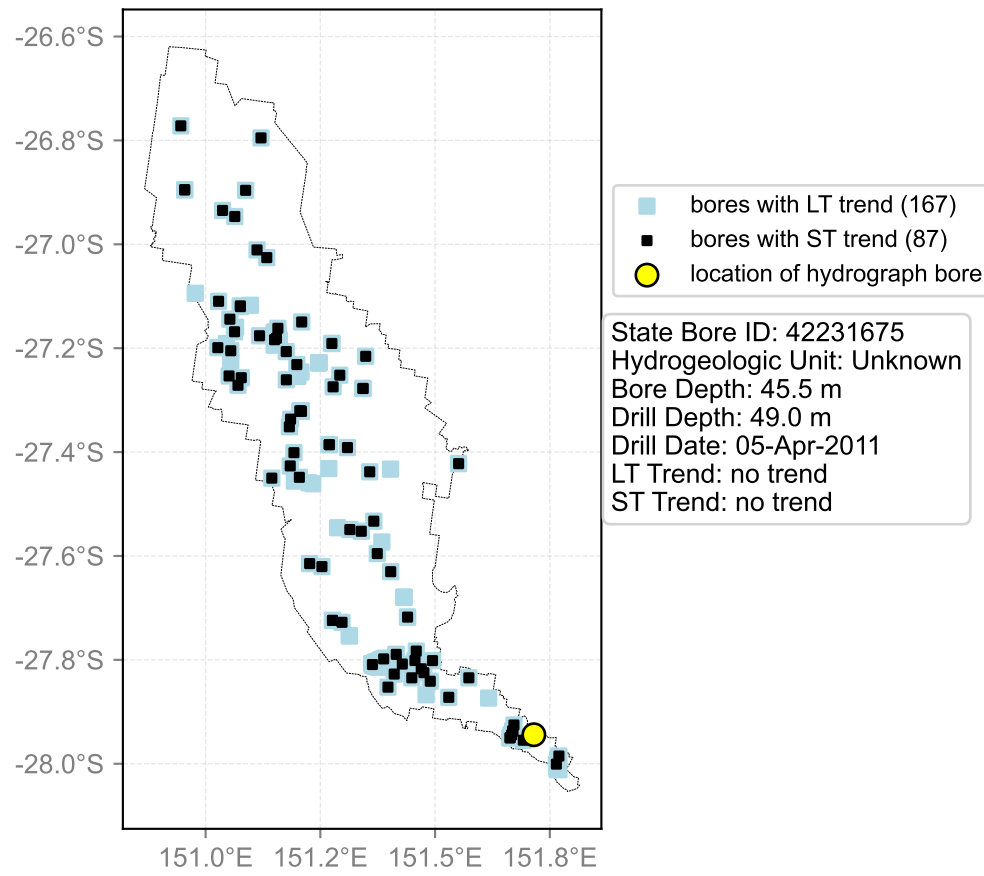

Map View for GS64a

Hydrograph for hydroid: 40136148

Map View for GS64a

Hydrograph for hydroid: 40136451

Map View for GS64a

Hydrograph for hydroid: 40137038

Map View for GS64a

Hydrograph for hydroid: 40137277

Map View for GS64a

Hydrograph for hydroid: 40137586

Map View for GS64a

Hydrograph for hydroid: 40137691

Map View for GS64a

Hydrograph for hydroid: 40137693

Map View for GS64a

Hydrograph for hydroid: 40137785

Map View for GS64a

Hydrograph for hydroid: 40137811

Map View for GS64a

Hydrograph for hydroid: 40138068

Map View for GS64a

Hydrograph for hydroid: 40138226

Map View for GS64a

Hydrograph for hydroid: 40138355