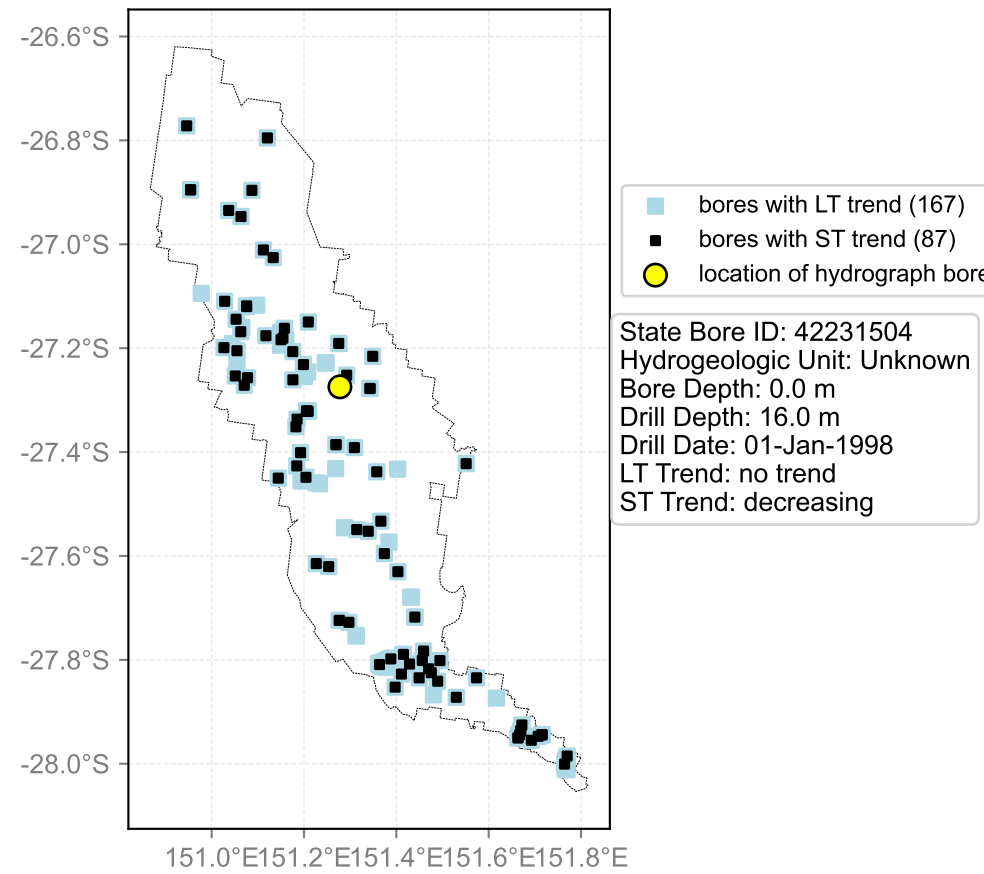

Map View for GS64a

Hydrograph for hydroid: 40038062

Map View for GS64a

Hydrograph for hydroid: 40048080

Map View for GS64a

Hydrograph for hydroid: 40131545

Map View for GS64a

Hydrograph for hydroid: 40131546

Map View for GS64a

Hydrograph for hydroid: 40131847

Map View for GS64a

Hydrograph for hydroid: 40132405

Map View for GS64a

Hydrograph for hydroid: 40132585

Map View for GS64a

Hydrograph for hydroid: 40132656

Map View for GS64a

Hydrograph for hydroid: 40132731

Map View for GS64a

Hydrograph for hydroid: 40132777

Map View for GS64a

Hydrograph for hydroid: 40132781

Map View for GS64a

Hydrograph for hydroid: 40133228