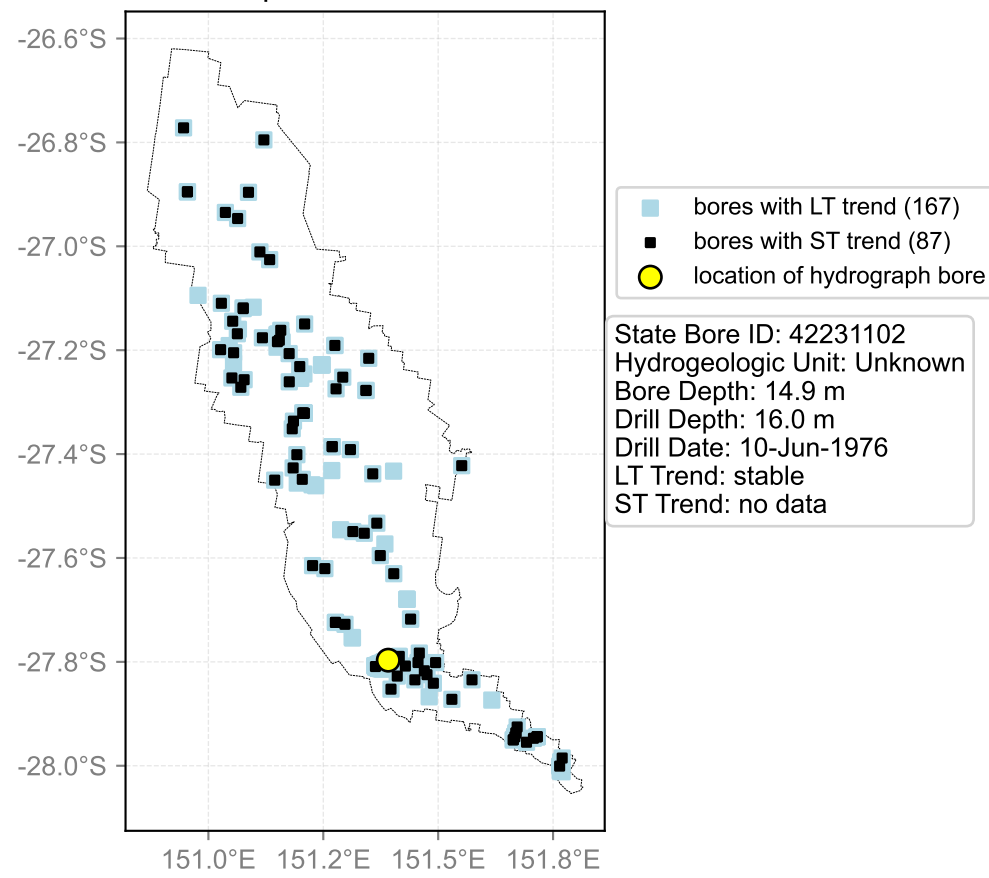

Map View for GS64a

Hydrograph for hydroid: 40139201

Map View for GS64a

Hydrograph for hydroid: 40139239

Map View for GS64a

Hydrograph for hydroid: 40139367

Map View for GS64a

Hydrograph for hydroid: 40139654

Map View for GS64a

Hydrograph for hydroid: 40139718

Map View for GS64a

Hydrograph for hydroid: 40139959

Map View for GS64a

Hydrograph for hydroid: 40140029

Map View for GS64a

Hydrograph for hydroid: 40140054

Map View for GS64a

Hydrograph for hydroid: 40140195

Map View for GS64a

Hydrograph for hydroid: 40140227

Map View for GS64a

Hydrograph for hydroid: 40140256

Map View for GS64a

Hydrograph for hydroid: 40140297