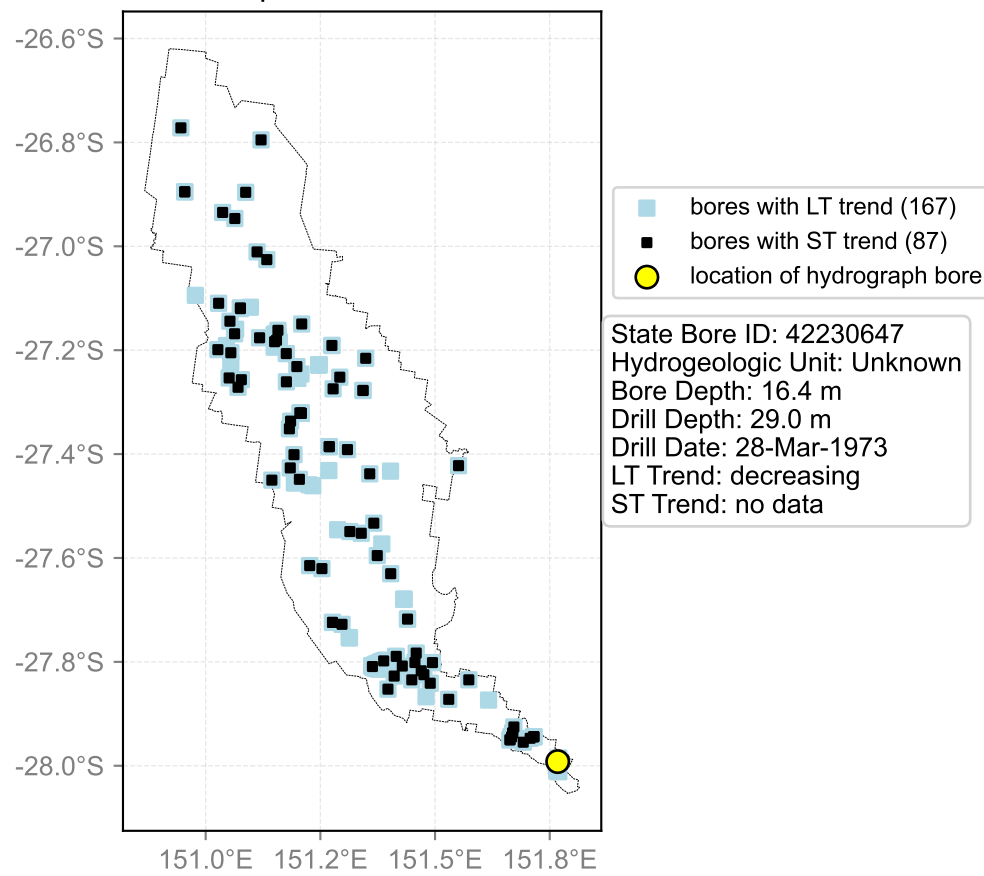

Map View for GS64a

Hydrograph for hydroid: 40146414

Map View for GS64a

Hydrograph for hydroid: 40146480

Map View for GS64a

Hydrograph for hydroid: 40146540

Map View for GS64a

Hydrograph for hydroid: 40146656

Map View for GS64a

Hydrograph for hydroid: 40146659

Map View for GS64a

Hydrograph for hydroid: 40146776

Map View for GS64a

Hydrograph for hydroid: 40146956

Map View for GS64a

Hydrograph for hydroid: 40147007

Map View for GS64a

Hydrograph for hydroid: 40147010

Map View for GS64a

Hydrograph for hydroid: 40147082

Map View for GS64a

Hydrograph for hydroid: 40147292

Map View for GS64a

Hydrograph for hydroid: 40147388