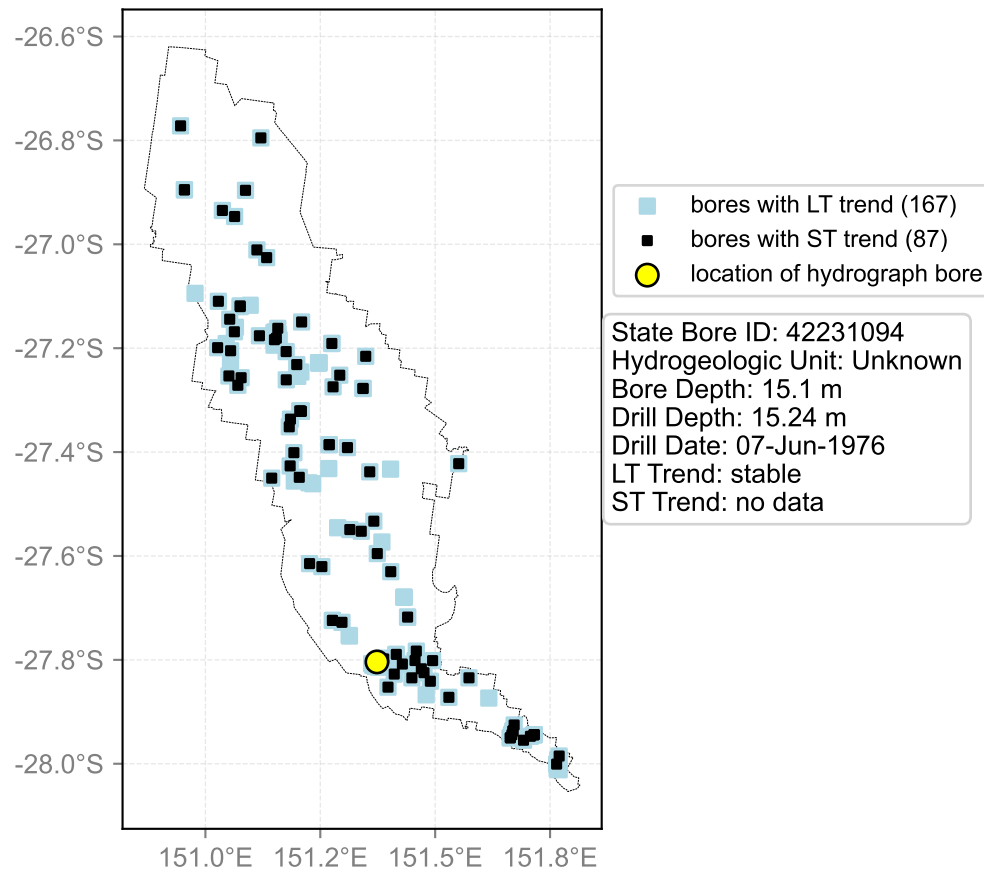

Map View for GS64a

Hydrograph for hydroid: 40141916

Map View for GS64a

Hydrograph for hydroid: 40142389

Map View for GS64a

Hydrograph for hydroid: 40142555

Map View for GS64a

Hydrograph for hydroid: 40142599

Map View for GS64a

Hydrograph for hydroid: 40142607

Map View for GS64a

Hydrograph for hydroid: 40143066

Map View for GS64a

Hydrograph for hydroid: 40143195

Map View for GS64a

Hydrograph for hydroid: 40143525