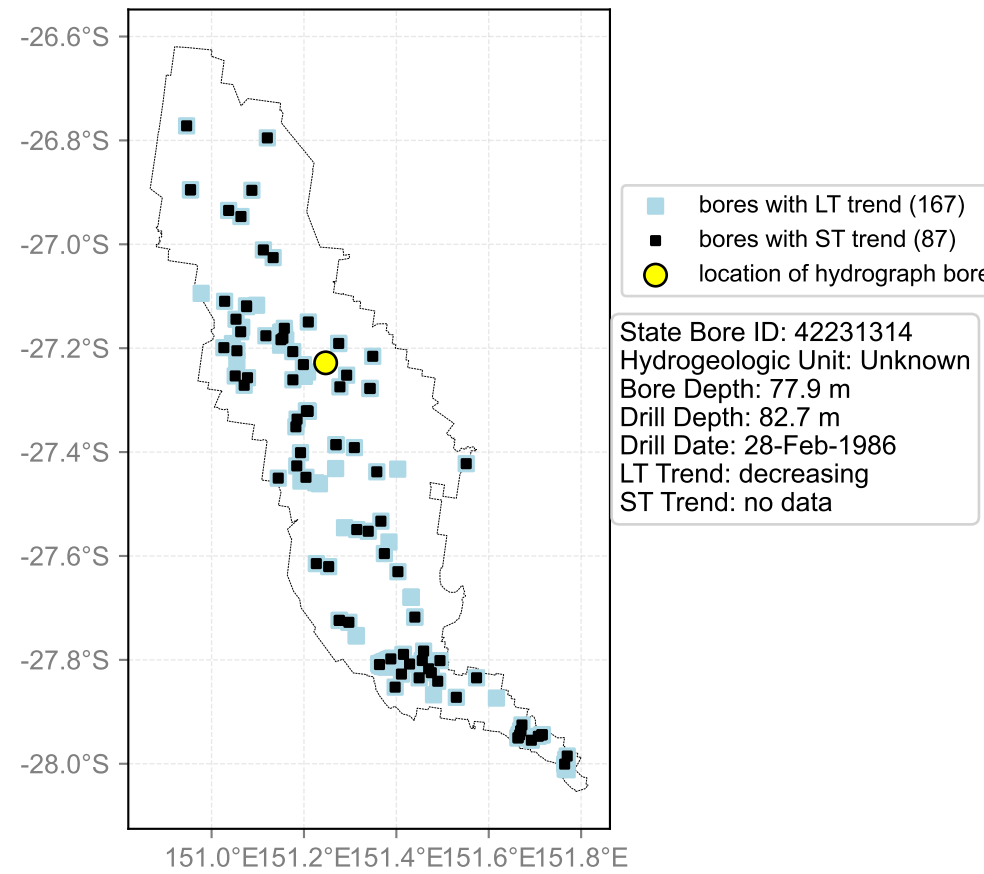

Map View for GS64a

Hydrograph for hydroid: 40136148

Map View for GS64a

Hydrograph for hydroid: 40136451

Map View for GS64a

Hydrograph for hydroid: 40137038

Map View for GS64a

Hydrograph for hydroid: 40137277

Map View for GS64a

Hydrograph for hydroid: 40137586

Map View for GS64a

Hydrograph for hydroid: 40137691

Map View for GS64a

Hydrograph for hydroid: 40137693

Map View for GS64a

Hydrograph for hydroid: 40137785

Map View for GS64a

Hydrograph for hydroid: 40137811

Map View for GS64a

Hydrograph for hydroid: 40138068

Map View for GS64a

Hydrograph for hydroid: 40138226

Map View for GS64a

Hydrograph for hydroid: 40138355