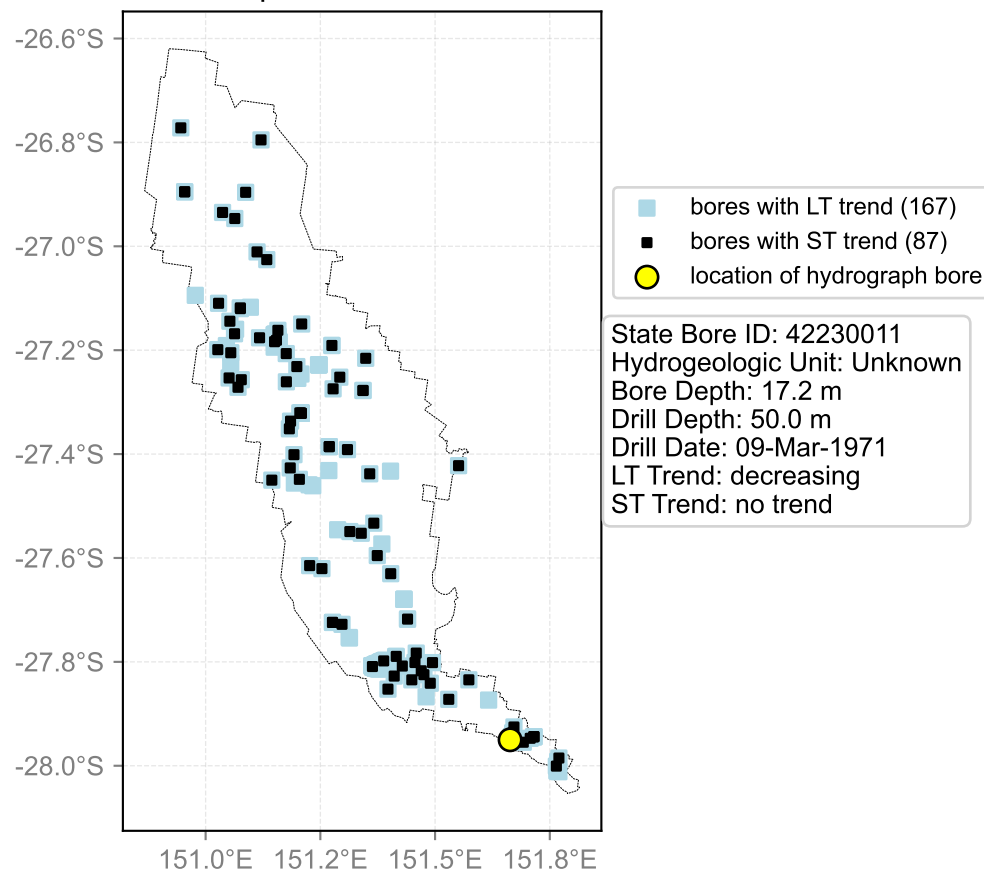

Map View for GS64a

Hydrograph for hydroid: 40135490

Map View for GS64a

Hydrograph for hydroid: 40135698

Map View for GS64a

Hydrograph for hydroid: 40135741

Map View for GS64a

Hydrograph for hydroid: 40135742

Map View for GS64a

Hydrograph for hydroid: 40135745

Map View for GS64a

Hydrograph for hydroid: 40135978

Map View for GS64a

Hydrograph for hydroid: 40136104

Map View for GS64a

Hydrograph for hydroid: 40136146

Map View for GS64a

Hydrograph for hydroid: 40136148

Map View for GS64a

Hydrograph for hydroid: 40136451

Map View for GS64a

Hydrograph for hydroid: 40137038

Map View for GS64a

Hydrograph for hydroid: 40137277