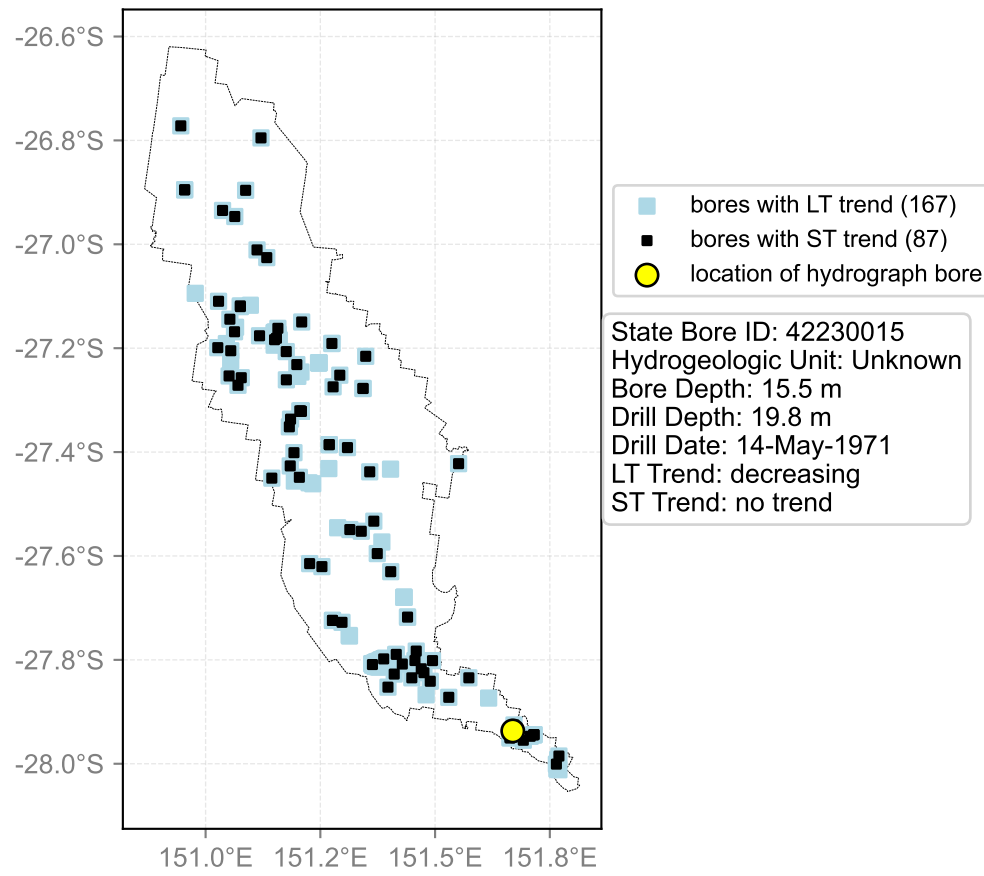

Map View for GS64a

Hydrograph for hydroid: 40149964

Map View for GS64a

Hydrograph for hydroid: 40150110

Map View for GS64a

Hydrograph for hydroid: 40150184

Map View for GS64a

Hydrograph for hydroid: 40150432

Map View for GS64a

Hydrograph for hydroid: 40150558

Map View for GS64a

Hydrograph for hydroid: 40150636

Map View for GS64a

Hydrograph for hydroid: 40150804

Map View for GS64a

Hydrograph for hydroid: 40150805

Map View for GS64a

Hydrograph for hydroid: 40150845

Map View for GS64a

Hydrograph for hydroid: 40151036

Map View for GS64a

Hydrograph for hydroid: 40151355

Map View for GS64a

Hydrograph for hydroid: 40151666