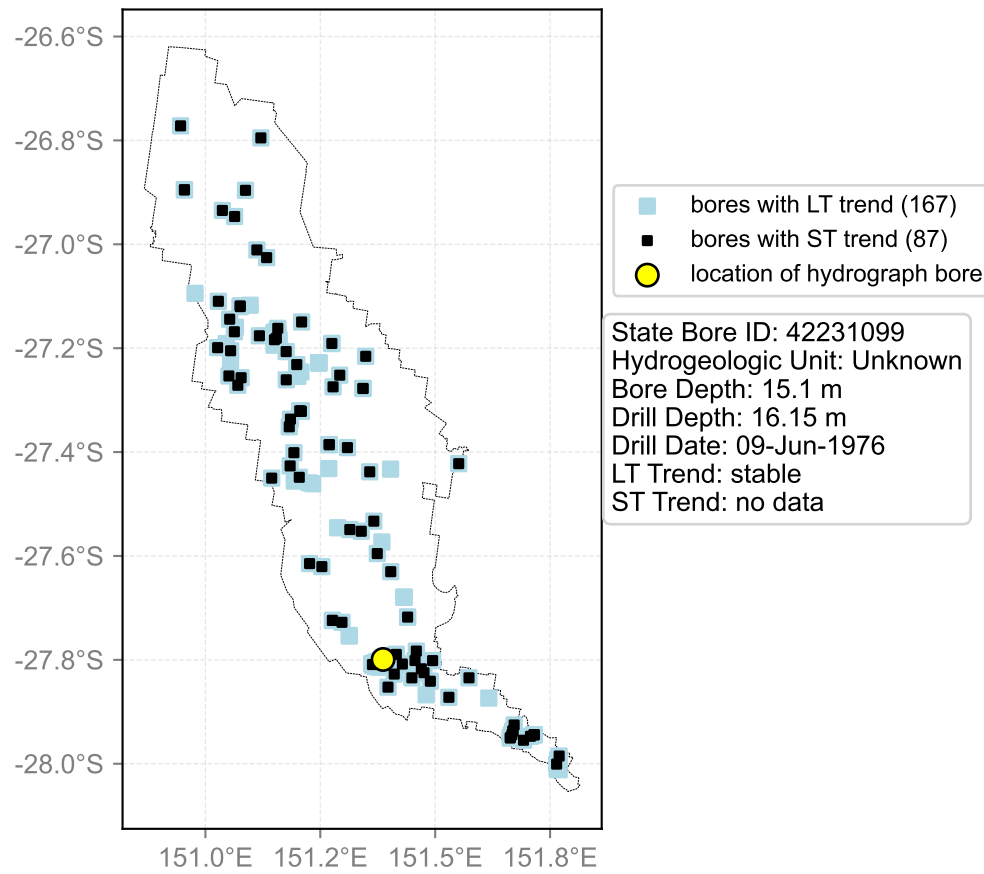

Map View for GS64a

Hydrograph for hydroid: 40038062

Map View for GS64a

Hydrograph for hydroid: 40048080

Map View for GS64a

Hydrograph for hydroid: 40131545

Map View for GS64a

Hydrograph for hydroid: 40131546

Map View for GS64a

Hydrograph for hydroid: 40131847

Map View for GS64a

Hydrograph for hydroid: 40132405

Map View for GS64a

Hydrograph for hydroid: 40132585

Map View for GS64a

Hydrograph for hydroid: 40132656

Map View for GS64a

Hydrograph for hydroid: 40132731

Map View for GS64a

Hydrograph for hydroid: 40132777

Map View for GS64a

Hydrograph for hydroid: 40132781

Map View for GS64a

Hydrograph for hydroid: 40133228