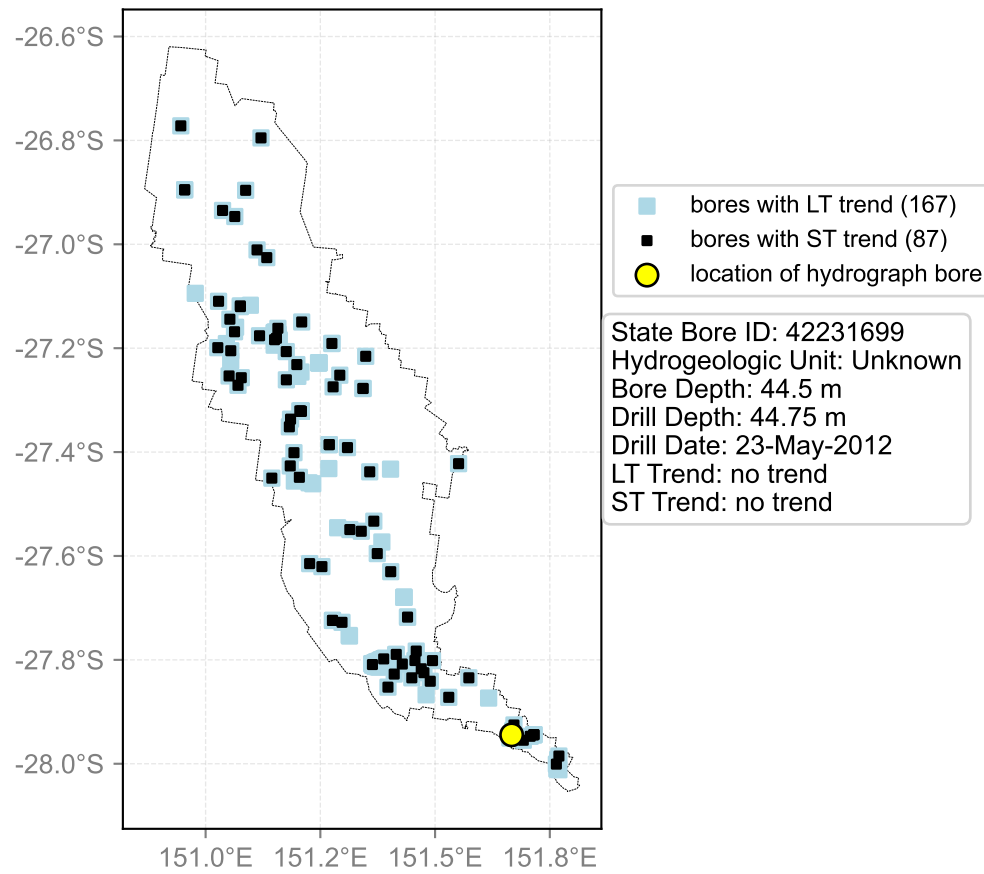

Map View for GS64a

Hydrograph for hydroid: 40137586

Map View for GS64a

Hydrograph for hydroid: 40137691

Map View for GS64a

Hydrograph for hydroid: 40137693

Map View for GS64a

Hydrograph for hydroid: 40137785

Map View for GS64a

Hydrograph for hydroid: 40137811

Map View for GS64a

Hydrograph for hydroid: 40138068

Map View for GS64a

Hydrograph for hydroid: 40138226

Map View for GS64a

Hydrograph for hydroid: 40138355

Map View for GS64a

Hydrograph for hydroid: 40138357

Map View for GS64a

Hydrograph for hydroid: 40138561

Map View for GS64a

Hydrograph for hydroid: 40138661

Map View for GS64a

Hydrograph for hydroid: 40139194