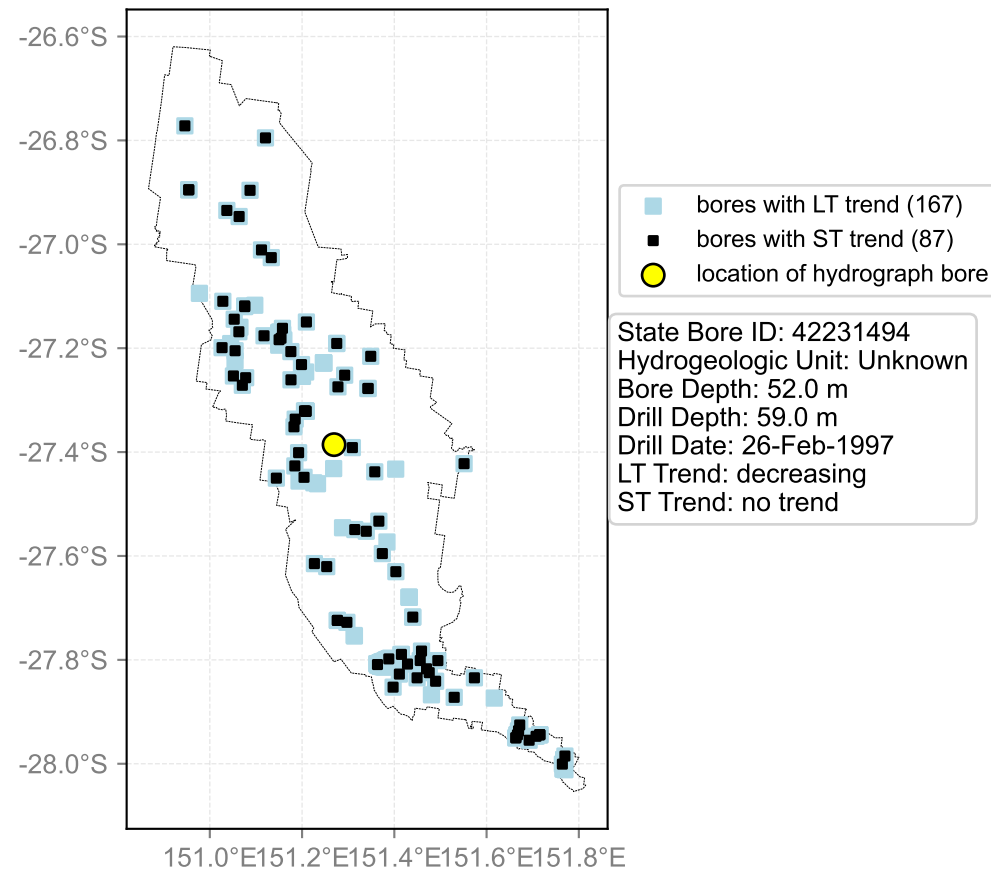

Map View for GS64a

Hydrograph for hydroid: 40150558

Map View for GS64a

Hydrograph for hydroid: 40150636

Map View for GS64a

Hydrograph for hydroid: 40150804

Map View for GS64a

Hydrograph for hydroid: 40150805

Map View for GS64a

Hydrograph for hydroid: 40150845

Map View for GS64a

Hydrograph for hydroid: 40151036

Map View for GS64a

Hydrograph for hydroid: 40151355

Map View for GS64a

Hydrograph for hydroid: 40151666

Map View for GS64a

Hydrograph for hydroid: 40151754

Map View for GS64a

Hydrograph for hydroid: 40151936

Map View for GS64a

Hydrograph for hydroid: 40152399

Map View for GS64a

Hydrograph for hydroid: 40152471