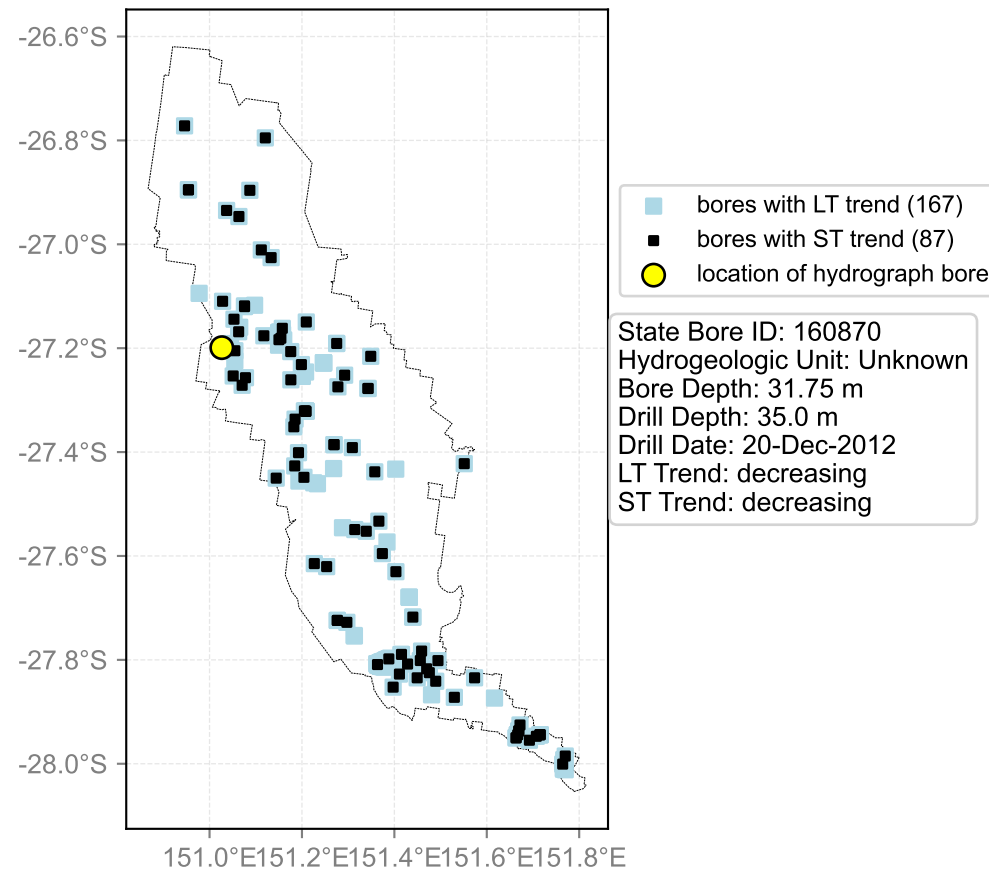

Map View for GS64a

Hydrograph for hydroid: 40038062

Map View for GS64a

Hydrograph for hydroid: 40048080

Map View for GS64a

Hydrograph for hydroid: 40131545

Map View for GS64a

Hydrograph for hydroid: 40131546

Map View for GS64a

Hydrograph for hydroid: 40131847

Map View for GS64a

Hydrograph for hydroid: 40132405

Map View for GS64a

Hydrograph for hydroid: 40132585

Map View for GS64a

Hydrograph for hydroid: 40132656