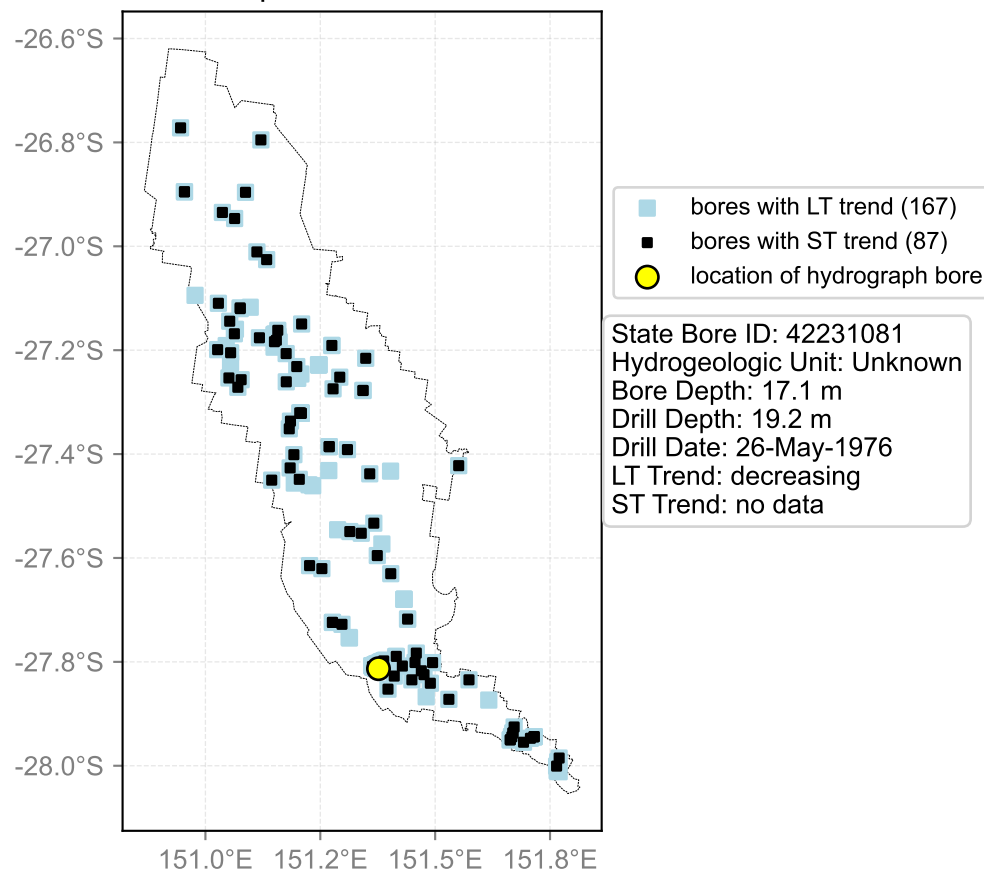

Map View for GS64a

Hydrograph for hydroid: 40136148

Map View for GS64a

Hydrograph for hydroid: 40136451

Map View for GS64a

Hydrograph for hydroid: 40137038

Map View for GS64a

Hydrograph for hydroid: 40137277

Map View for GS64a

Hydrograph for hydroid: 40137586

Map View for GS64a

Hydrograph for hydroid: 40137691

Map View for GS64a

Hydrograph for hydroid: 40137693

Map View for GS64a

Hydrograph for hydroid: 40137785

Map View for GS64a

Hydrograph for hydroid: 40137811

Map View for GS64a

Hydrograph for hydroid: 40138068

Map View for GS64a

Hydrograph for hydroid: 40138226

Map View for GS64a

Hydrograph for hydroid: 40138355