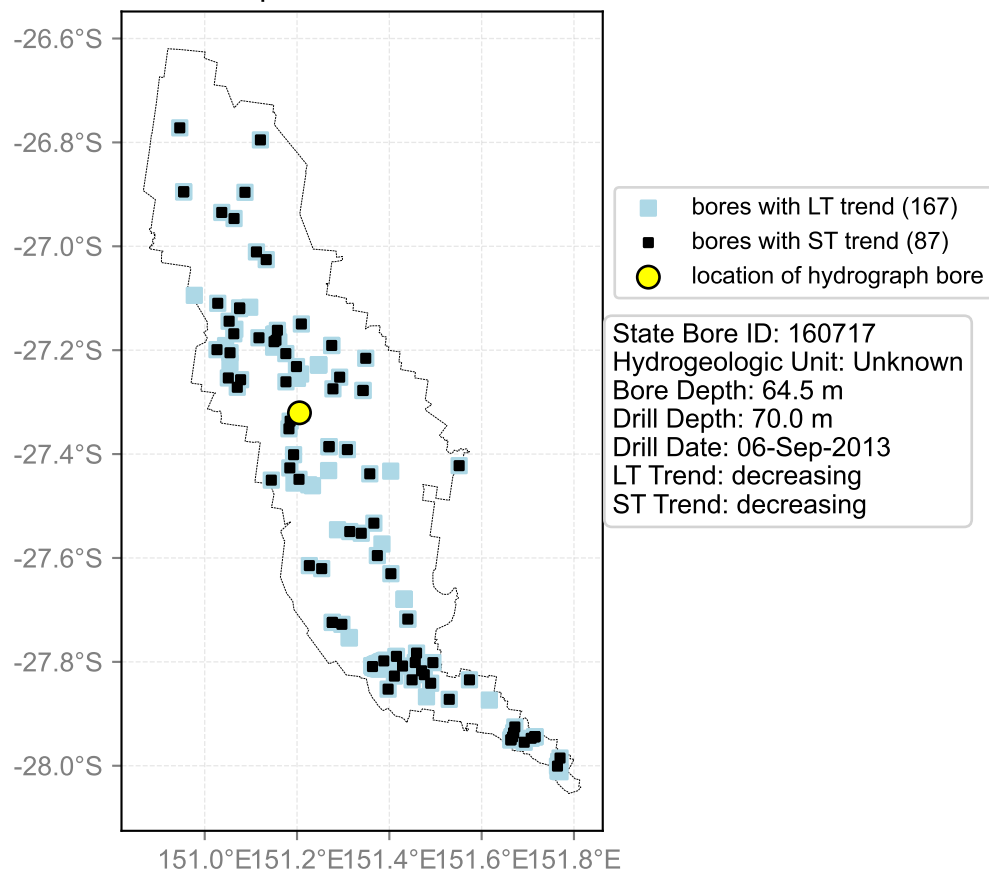

Map View for GS64a

Hydrograph for hydroid: 40147391

Map View for GS64a

Hydrograph for hydroid: 40147448

Map View for GS64a

Hydrograph for hydroid: 40147724

Map View for GS64a

Hydrograph for hydroid: 40147939

Map View for GS64a

Hydrograph for hydroid: 40148536

Map View for GS64a

Hydrograph for hydroid: 40149109

Map View for GS64a

Hydrograph for hydroid: 40149357

Map View for GS64a

Hydrograph for hydroid: 40149464

Map View for GS64a

Hydrograph for hydroid: 40149777

Map View for GS64a

Hydrograph for hydroid: 40149886

Map View for GS64a

Hydrograph for hydroid: 40149898

Map View for GS64a

Hydrograph for hydroid: 40149912