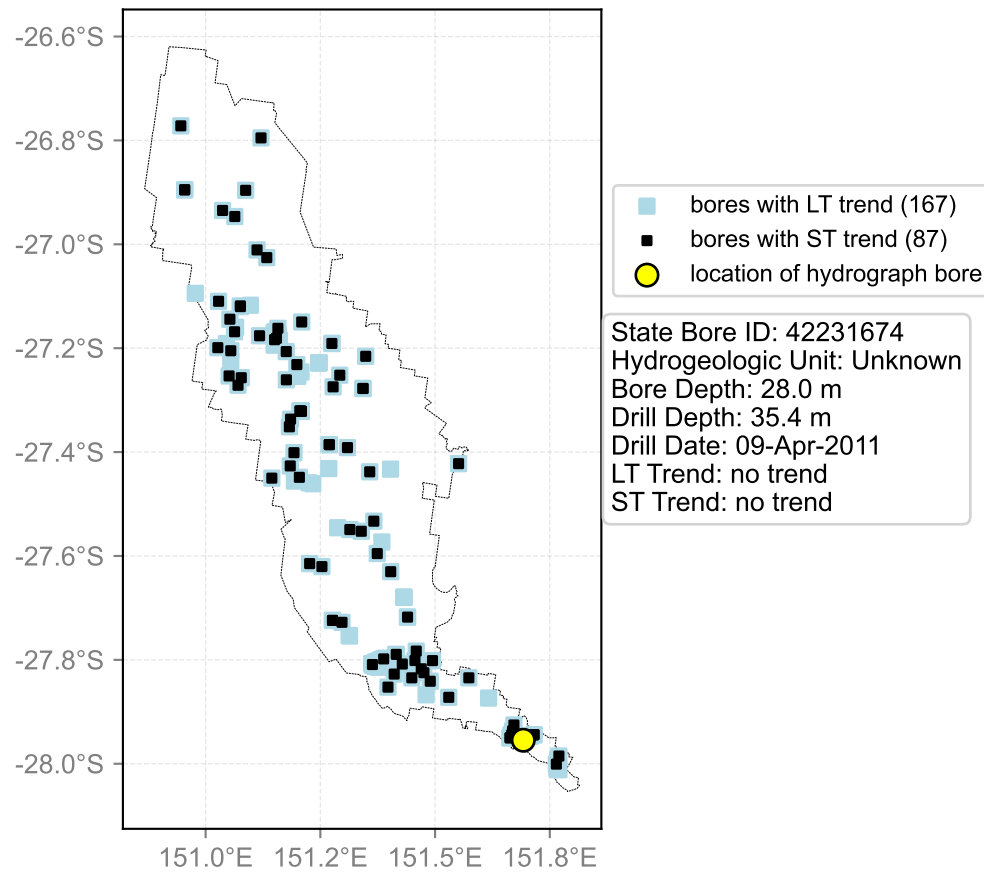

Map View for GS64a

Hydrograph for hydroid: 40140195

Map View for GS64a

Hydrograph for hydroid: 40140227

Map View for GS64a

Hydrograph for hydroid: 40140256

Map View for GS64a

Hydrograph for hydroid: 40140297

Map View for GS64a

Hydrograph for hydroid: 40140298

Map View for GS64a

Hydrograph for hydroid: 40140340

Map View for GS64a

Hydrograph for hydroid: 40140870

Map View for GS64a

Hydrograph for hydroid: 40140900