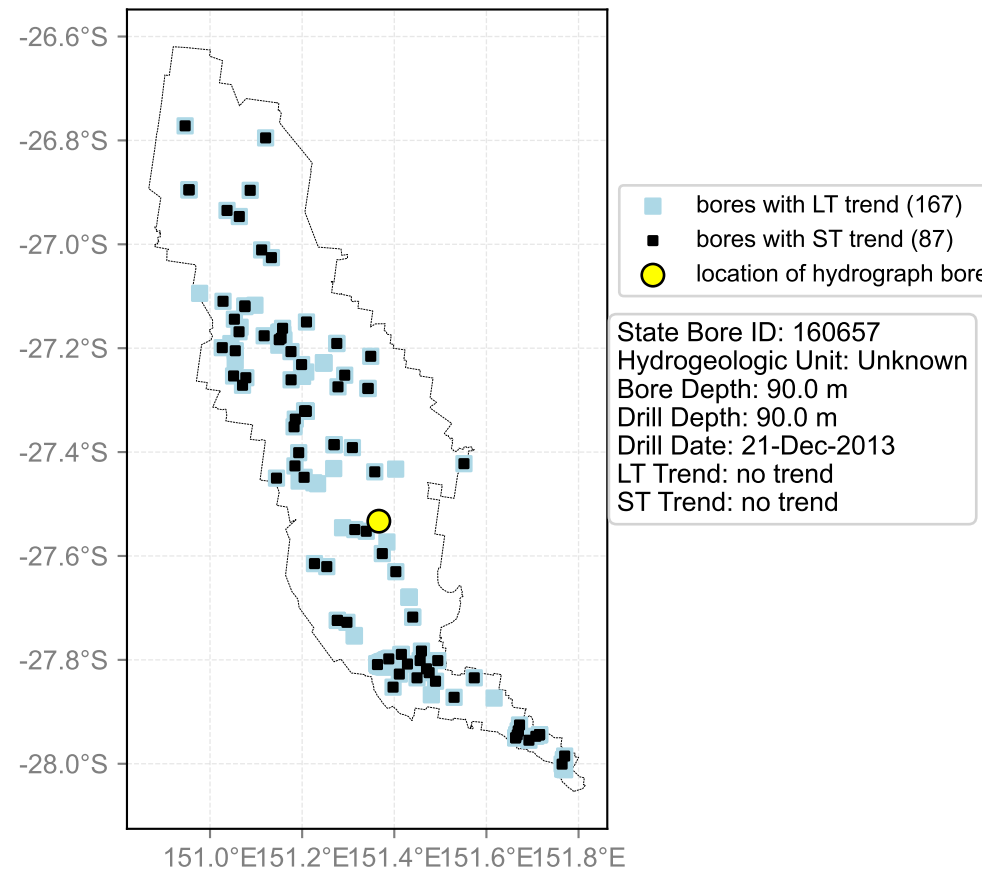

Map View for GS64a

Hydrograph for hydroid: 40139201

Map View for GS64a

Hydrograph for hydroid: 40139239

Map View for GS64a

Hydrograph for hydroid: 40139367

Map View for GS64a

Hydrograph for hydroid: 40139654

Map View for GS64a

Hydrograph for hydroid: 40139718

Map View for GS64a

Hydrograph for hydroid: 40139959

Map View for GS64a

Hydrograph for hydroid: 40140029

Map View for GS64a

Hydrograph for hydroid: 40140054