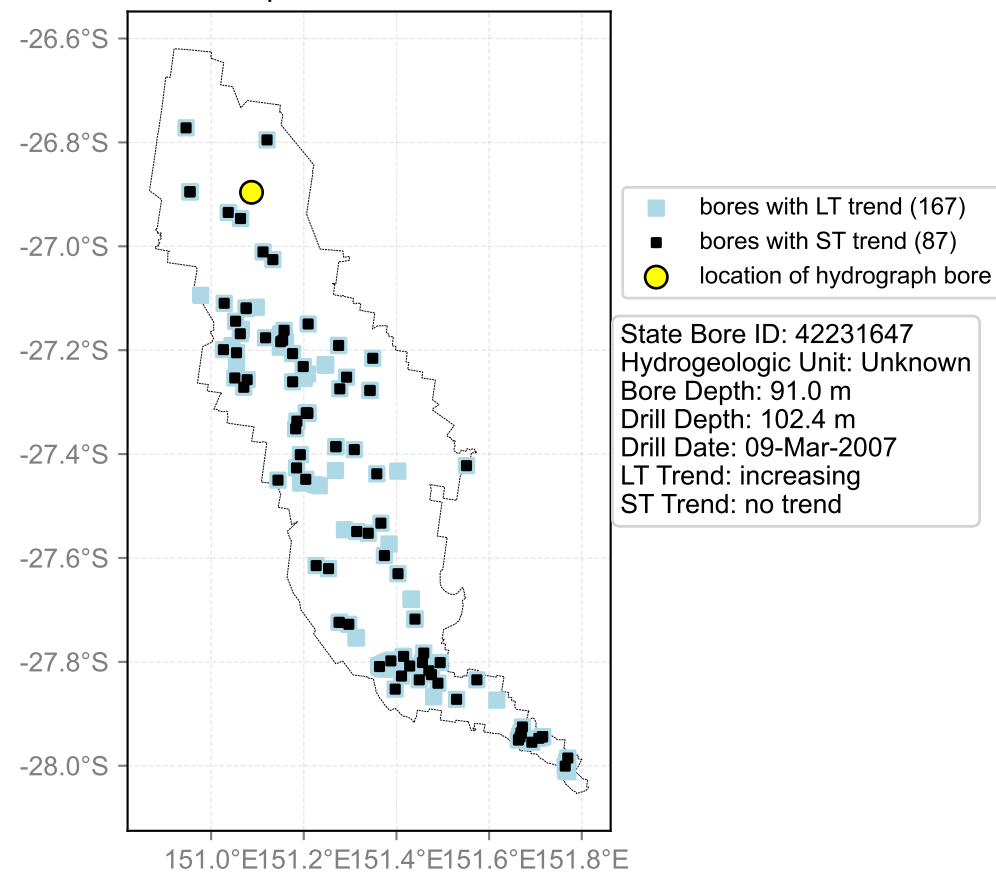

Map View for GS64a

Hydrograph for hydroid: 40136148

Map View for GS64a

Hydrograph for hydroid: 40136451

Map View for GS64a

Hydrograph for hydroid: 40137038

Map View for GS64a

Hydrograph for hydroid: 40137277

Map View for GS64a

Hydrograph for hydroid: 40137586

Map View for GS64a

Hydrograph for hydroid: 40137691

Map View for GS64a

Hydrograph for hydroid: 40137693

Map View for GS64a

Hydrograph for hydroid: 40137785