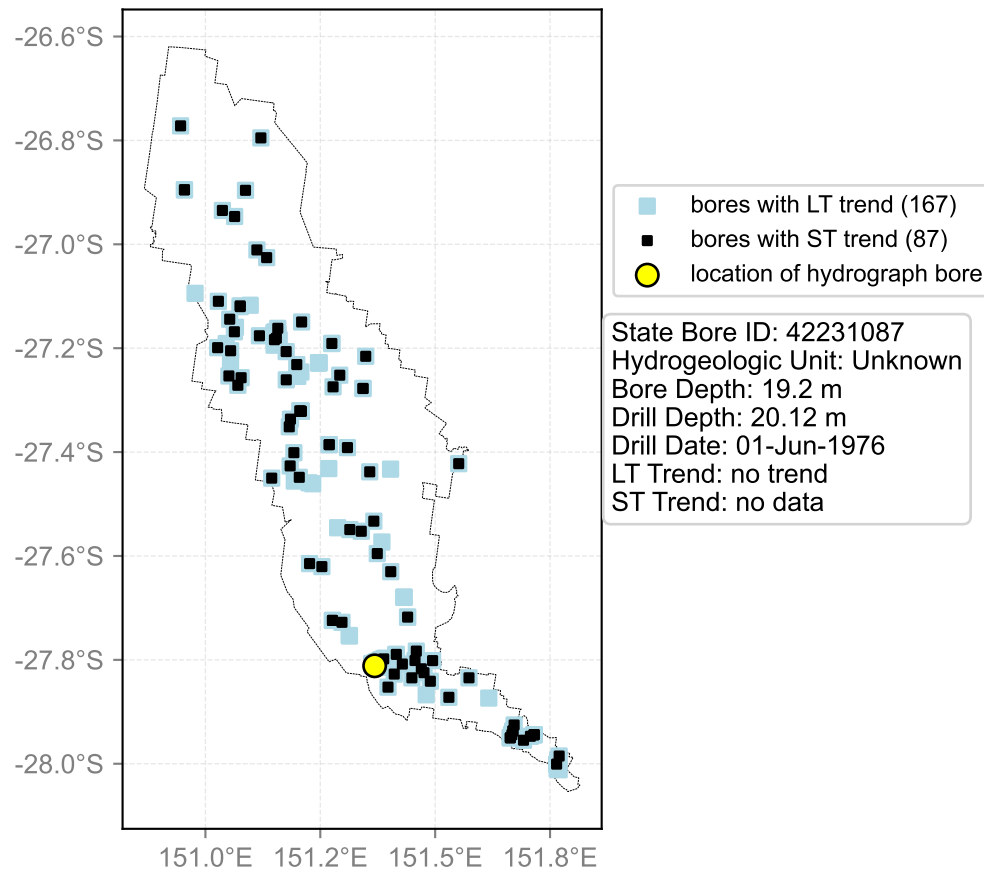

Map View for GS64a

Hydrograph for hydroid: 40136148

Map View for GS64a

Hydrograph for hydroid: 40136451

Map View for GS64a

Hydrograph for hydroid: 40137038

Map View for GS64a

Hydrograph for hydroid: 40137277

Map View for GS64a

Hydrograph for hydroid: 40137586

Map View for GS64a

Hydrograph for hydroid: 40137691

Map View for GS64a

Hydrograph for hydroid: 40137693

Map View for GS64a

Hydrograph for hydroid: 40137785

Map View for GS64a

Hydrograph for hydroid: 40137811

Map View for GS64a

Hydrograph for hydroid: 40138068

Map View for GS64a

Hydrograph for hydroid: 40138226

Map View for GS64a

Hydrograph for hydroid: 40138355