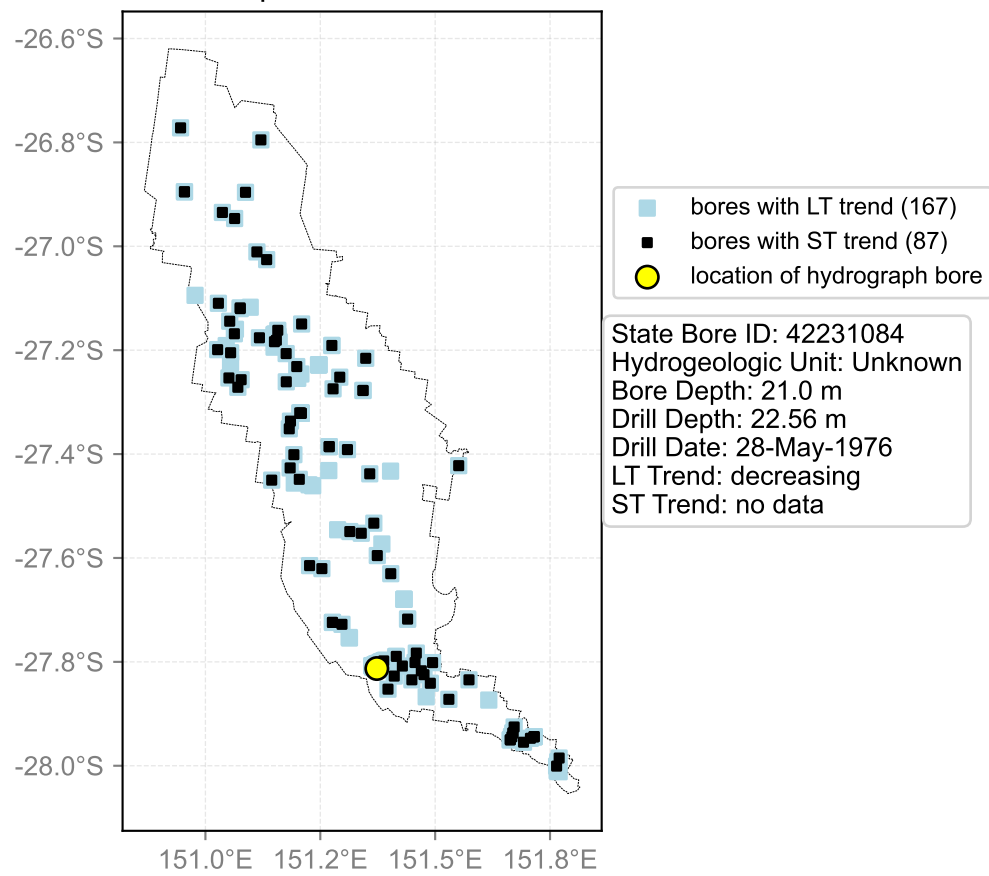

Map View for GS64a

Hydrograph for hydroid: 40135745

Map View for GS64a

Hydrograph for hydroid: 40135978

Map View for GS64a

Hydrograph for hydroid: 40136104

Map View for GS64a

Hydrograph for hydroid: 40136146

Map View for GS64a

Hydrograph for hydroid: 40136148

Map View for GS64a

Hydrograph for hydroid: 40136451

Map View for GS64a

Hydrograph for hydroid: 40137038

Map View for GS64a

Hydrograph for hydroid: 40137277