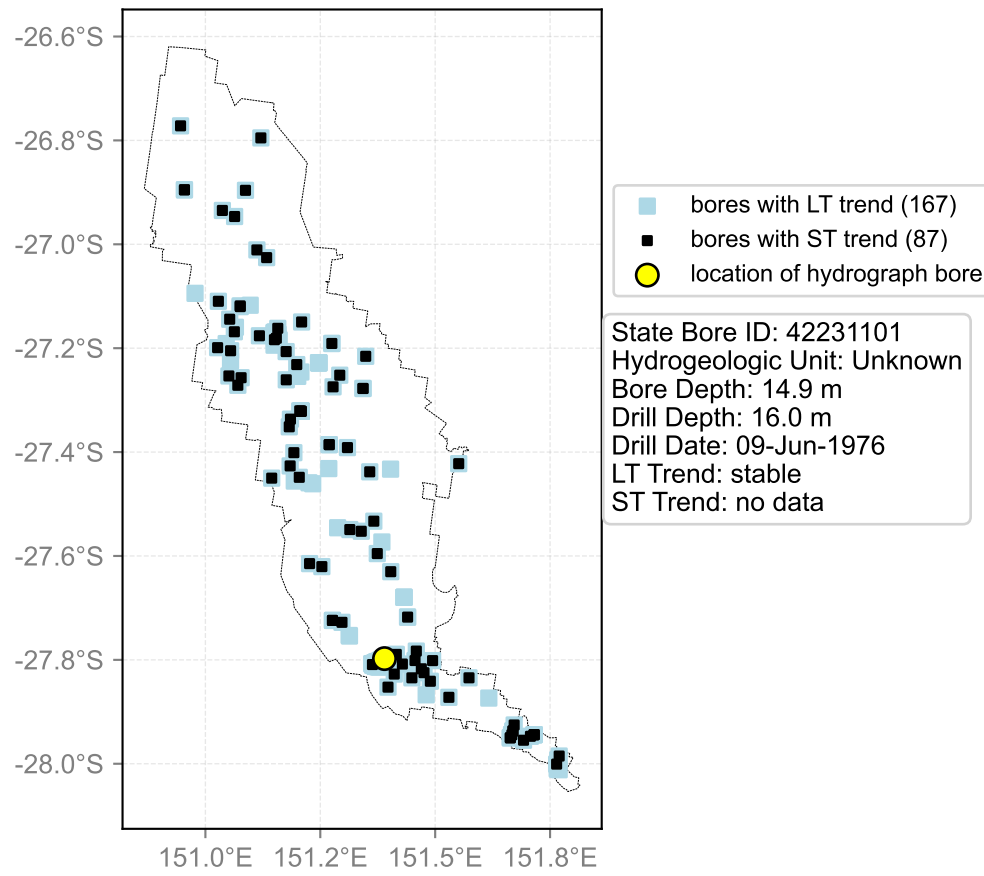

Map View for GS64a

Hydrograph for hydroid: 40141295

Map View for GS64a

Hydrograph for hydroid: 40141415

Map View for GS64a

Hydrograph for hydroid: 40141460

Map View for GS64a

Hydrograph for hydroid: 40141546

Map View for GS64a

Hydrograph for hydroid: 40141561

Map View for GS64a

Hydrograph for hydroid: 40141687

Map View for GS64a

Hydrograph for hydroid: 40141736

Map View for GS64a

Hydrograph for hydroid: 40141781