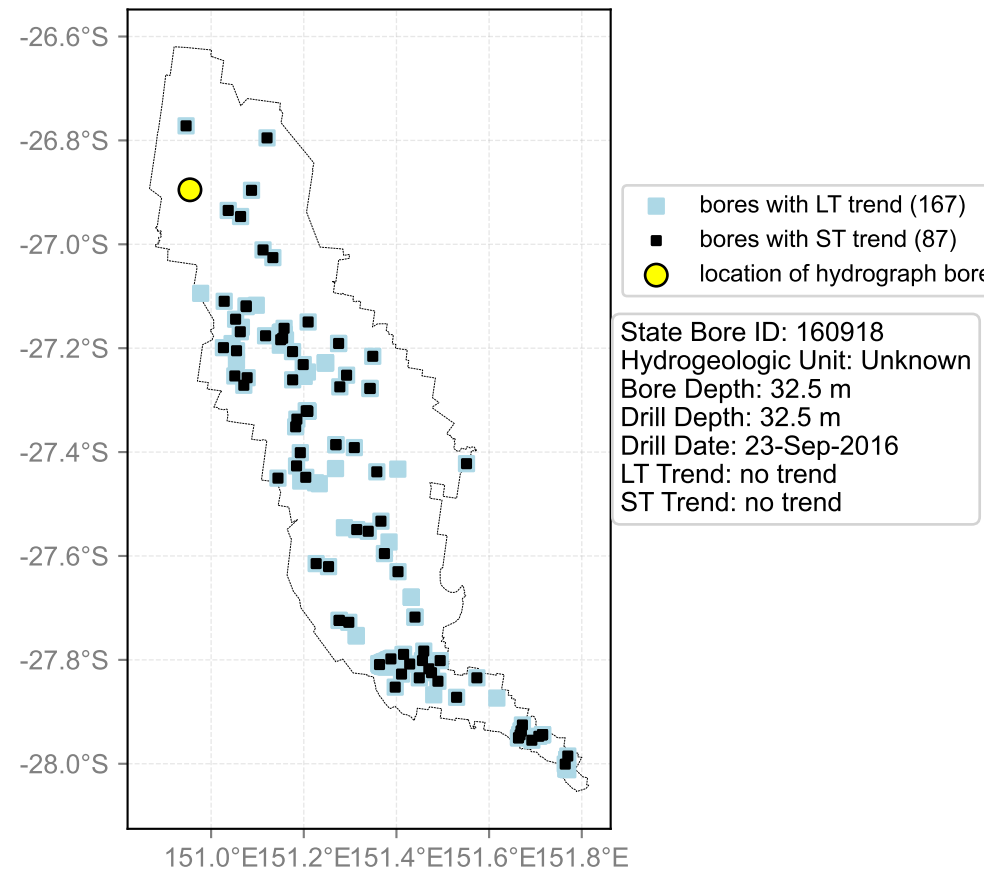

Map View for GS64a

Hydrograph for hydroid: 40149777

Map View for GS64a

Hydrograph for hydroid: 40149886

Map View for GS64a

Hydrograph for hydroid: 40149898

Map View for GS64a

Hydrograph for hydroid: 40149912

Map View for GS64a

Hydrograph for hydroid: 40149964

Map View for GS64a

Hydrograph for hydroid: 40150110

Map View for GS64a

Hydrograph for hydroid: 40150184

Map View for GS64a

Hydrograph for hydroid: 40150432

Map View for GS64a

Hydrograph for hydroid: 40150558

Map View for GS64a

Hydrograph for hydroid: 40150636

Map View for GS64a

Hydrograph for hydroid: 40150804

Map View for GS64a

Hydrograph for hydroid: 40150805