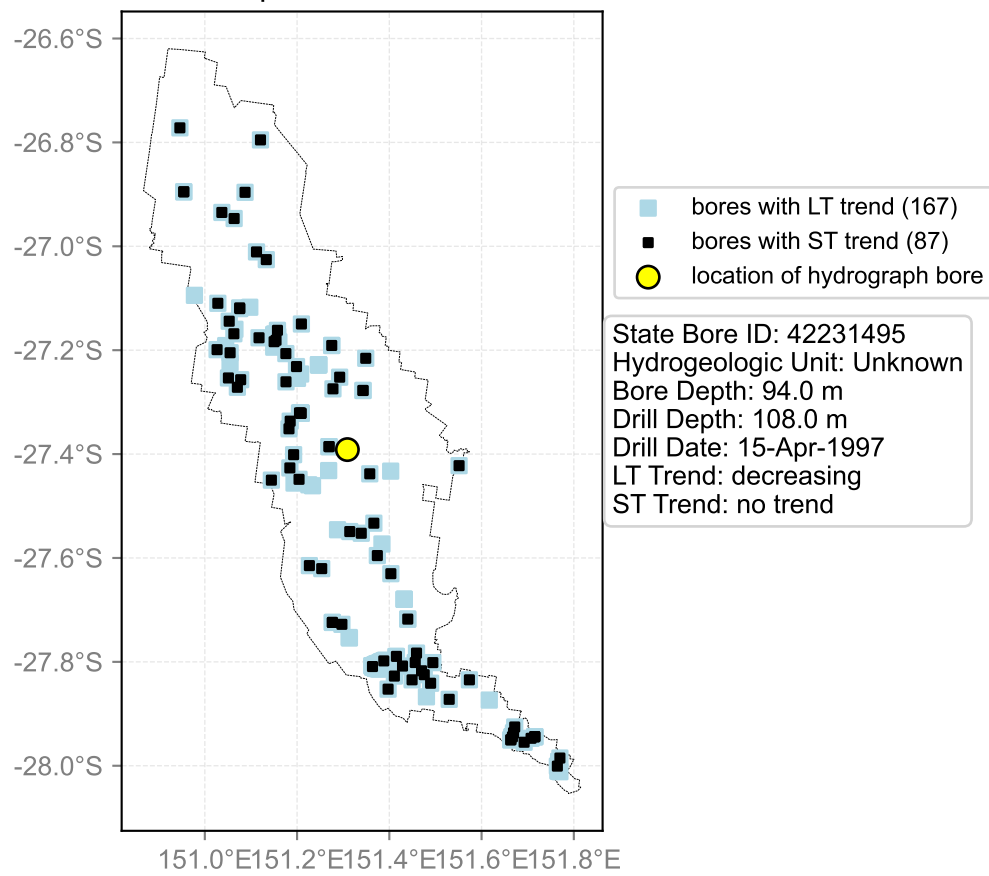

Map View for GS64a

Hydrograph for hydroid: 40141295

Map View for GS64a

Hydrograph for hydroid: 40141415

Map View for GS64a

Hydrograph for hydroid: 40141460

Map View for GS64a

Hydrograph for hydroid: 40141546

Map View for GS64a

Hydrograph for hydroid: 40141561

Map View for GS64a

Hydrograph for hydroid: 40141687

Map View for GS64a

Hydrograph for hydroid: 40141736

Map View for GS64a

Hydrograph for hydroid: 40141781