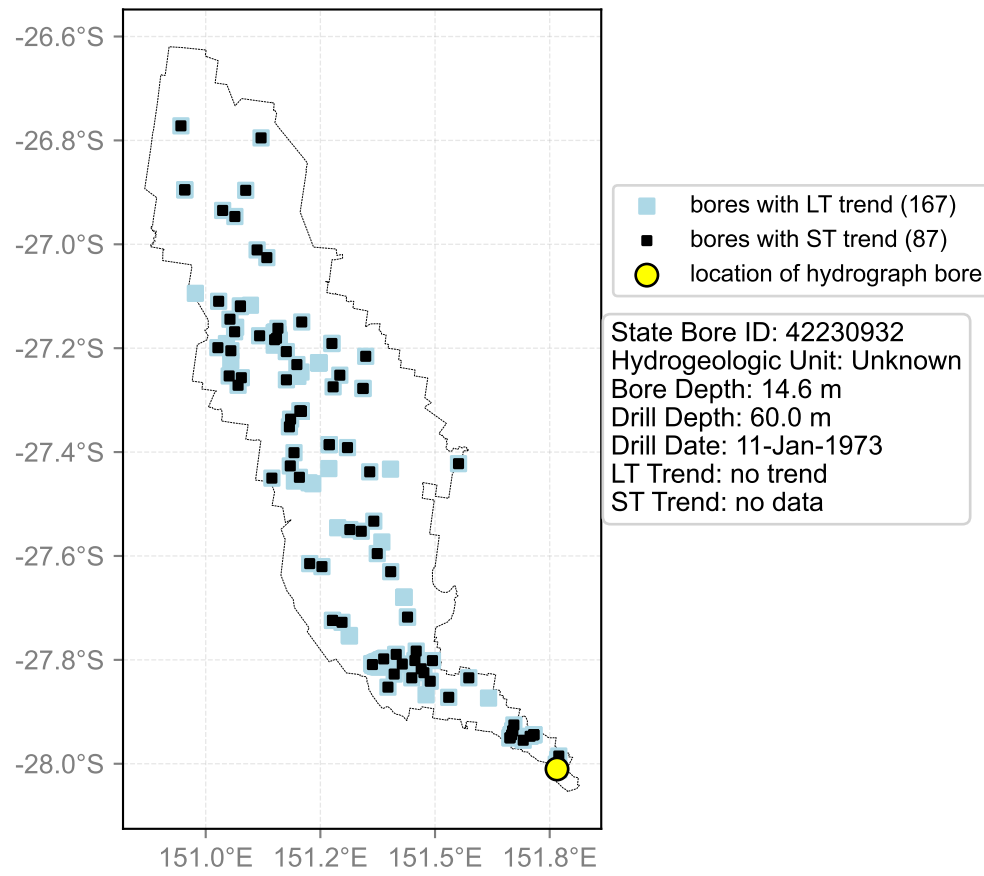

Map View for GS64a

Hydrograph for hydroid: 40038062

Map View for GS64a

Hydrograph for hydroid: 40048080

Map View for GS64a

Hydrograph for hydroid: 40131545

Map View for GS64a

Hydrograph for hydroid: 40131546

Map View for GS64a

Hydrograph for hydroid: 40131847

Map View for GS64a

Hydrograph for hydroid: 40132405

Map View for GS64a

Hydrograph for hydroid: 40132585

Map View for GS64a

Hydrograph for hydroid: 40132656

Map View for GS64a

Hydrograph for hydroid: 40132731

Map View for GS64a

Hydrograph for hydroid: 40132777

Map View for GS64a

Hydrograph for hydroid: 40132781

Map View for GS64a

Hydrograph for hydroid: 40133228