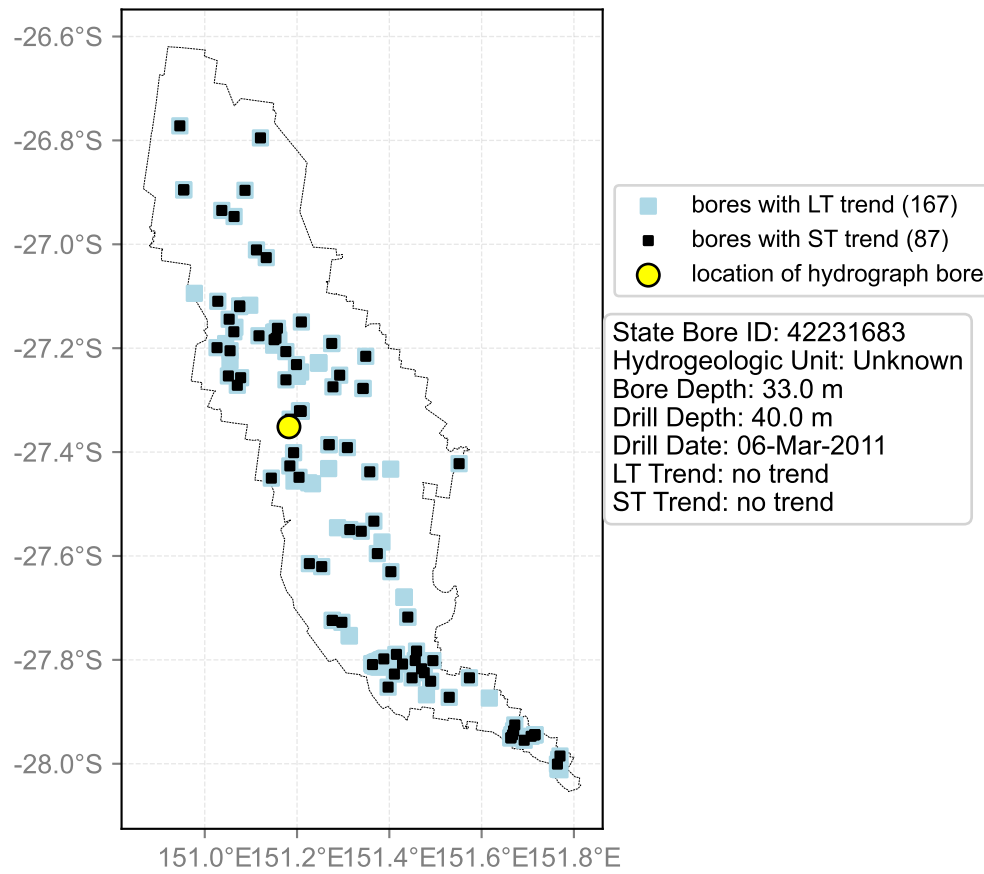

Map View for GS64a

Hydrograph for hydroid: 40148536

Map View for GS64a

Hydrograph for hydroid: 40149109

Map View for GS64a

Hydrograph for hydroid: 40149357

Map View for GS64a

Hydrograph for hydroid: 40149464

Map View for GS64a

Hydrograph for hydroid: 40149777

Map View for GS64a

Hydrograph for hydroid: 40149886

Map View for GS64a

Hydrograph for hydroid: 40149898

Map View for GS64a

Hydrograph for hydroid: 40149912

Map View for GS64a

Hydrograph for hydroid: 40149964

Map View for GS64a

Hydrograph for hydroid: 40150110

Map View for GS64a

Hydrograph for hydroid: 40150184

Map View for GS64a

Hydrograph for hydroid: 40150432