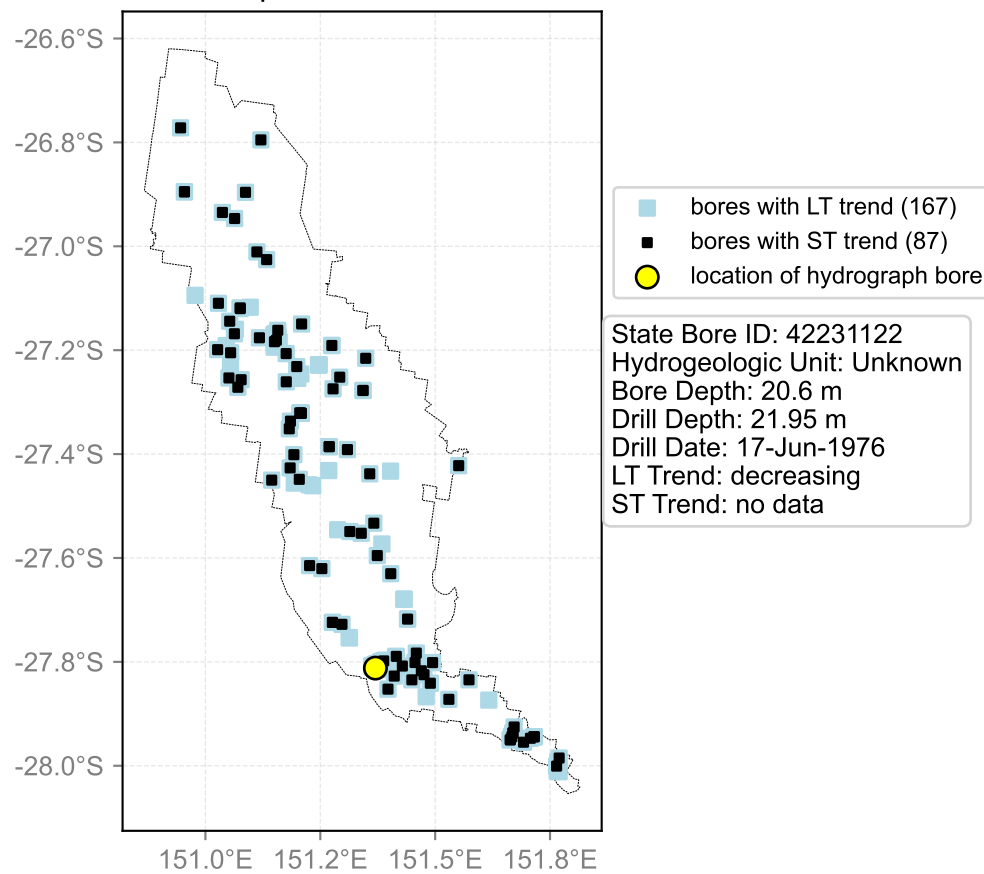

Map View for GS64a

Hydrograph for hydroid: 40139201

Map View for GS64a

Hydrograph for hydroid: 40139239

Map View for GS64a

Hydrograph for hydroid: 40139367

Map View for GS64a

Hydrograph for hydroid: 40139654

Map View for GS64a

Hydrograph for hydroid: 40139718

Map View for GS64a

Hydrograph for hydroid: 40139959

Map View for GS64a

Hydrograph for hydroid: 40140029

Map View for GS64a

Hydrograph for hydroid: 40140054

Map View for GS64a

Hydrograph for hydroid: 40140195

Map View for GS64a

Hydrograph for hydroid: 40140227

Map View for GS64a

Hydrograph for hydroid: 40140256

Map View for GS64a

Hydrograph for hydroid: 40140297