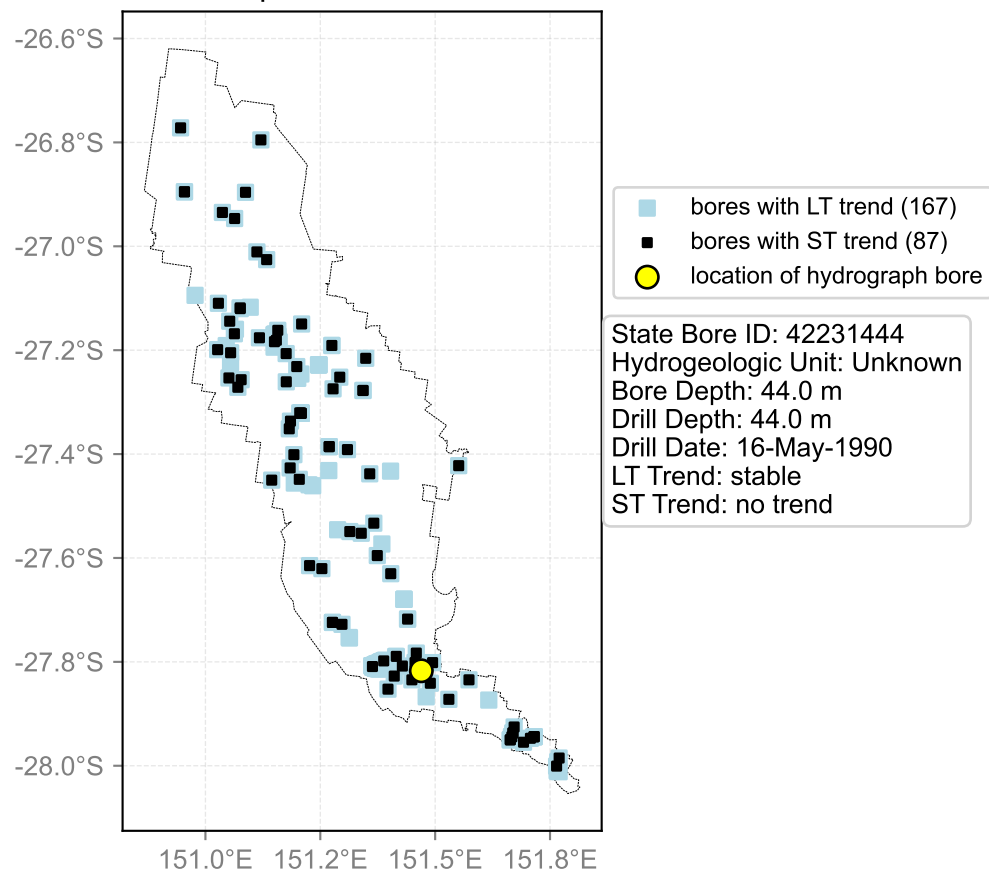

Map View for GS64a

Hydrograph for hydroid: 40140195

Map View for GS64a

Hydrograph for hydroid: 40140227

Map View for GS64a

Hydrograph for hydroid: 40140256

Map View for GS64a

Hydrograph for hydroid: 40140297

Map View for GS64a

Hydrograph for hydroid: 40140298

Map View for GS64a

Hydrograph for hydroid: 40140340

Map View for GS64a

Hydrograph for hydroid: 40140870

Map View for GS64a

Hydrograph for hydroid: 40140900