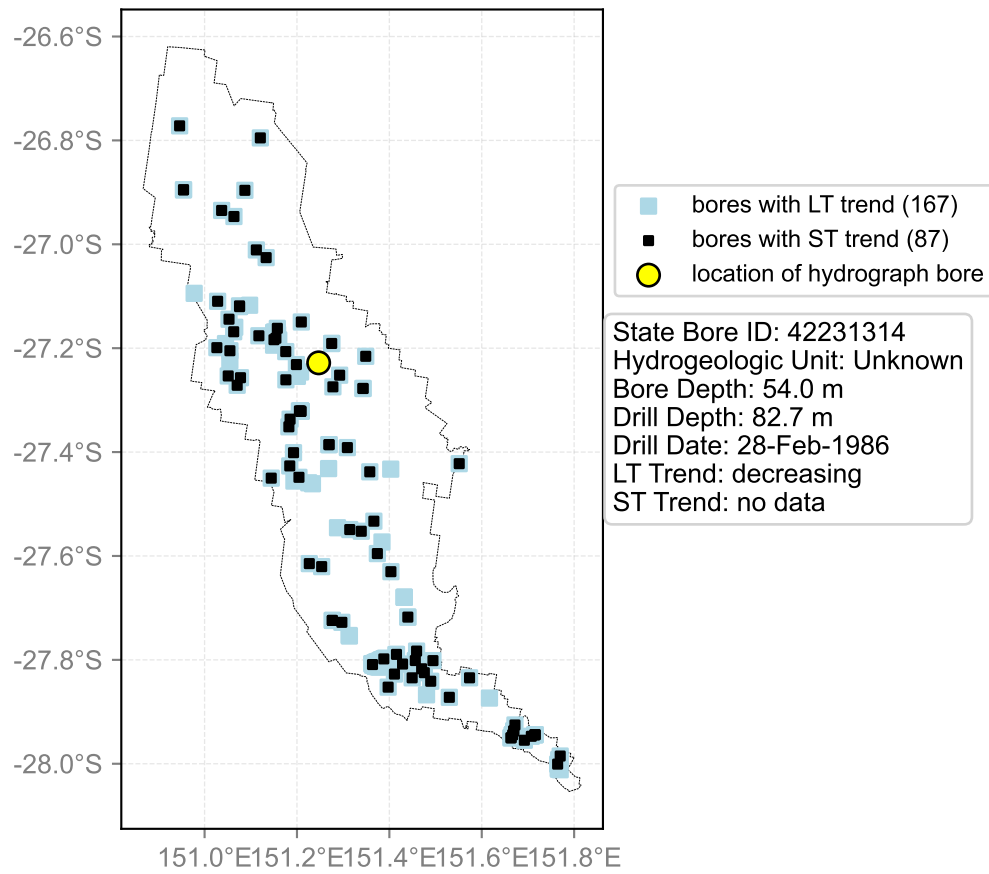

Map View for GS64a

Hydrograph for hydroid: 40134789

Map View for GS64a

Hydrograph for hydroid: 40135049

Map View for GS64a

Hydrograph for hydroid: 40135294

Map View for GS64a

Hydrograph for hydroid: 40135457

Map View for GS64a

Hydrograph for hydroid: 40135490

Map View for GS64a

Hydrograph for hydroid: 40135698

Map View for GS64a

Hydrograph for hydroid: 40135741

Map View for GS64a

Hydrograph for hydroid: 40135742

Map View for GS64a

Hydrograph for hydroid: 40135745

Map View for GS64a

Hydrograph for hydroid: 40135978

Map View for GS64a

Hydrograph for hydroid: 40136104

Map View for GS64a

Hydrograph for hydroid: 40136146