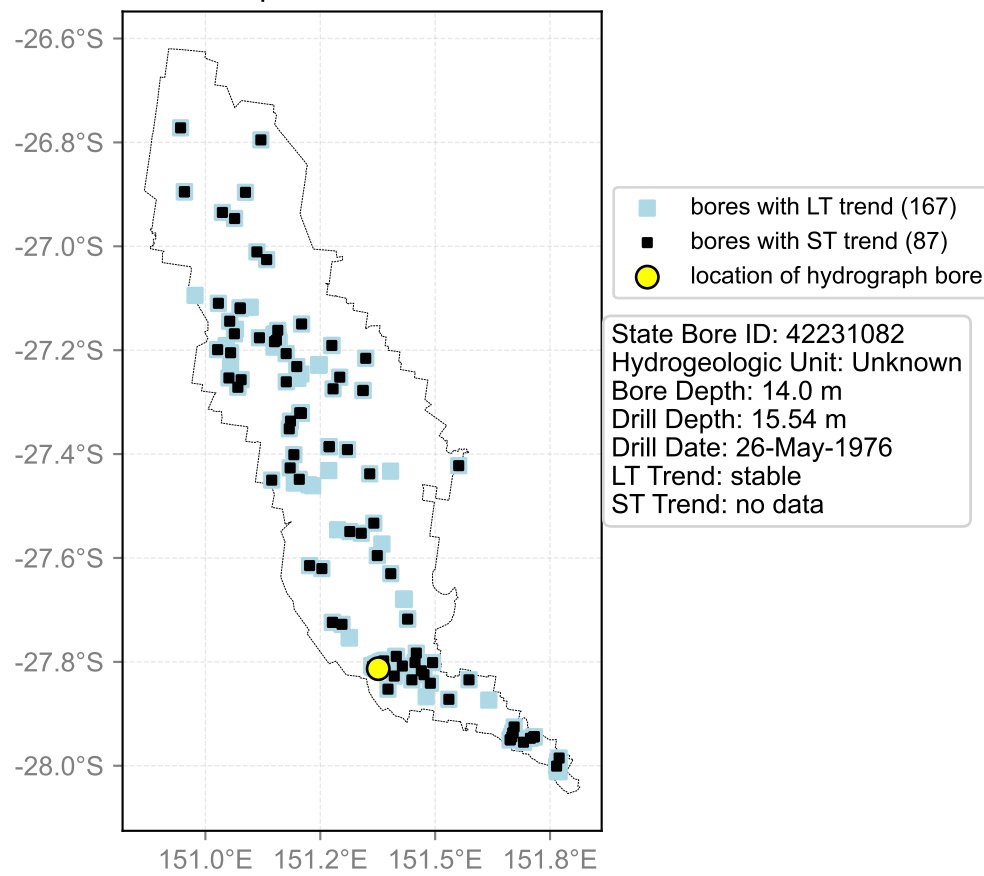

Map View for GS64a

Hydrograph for hydroid: 40143575

Map View for GS64a

Hydrograph for hydroid: 40143829

Map View for GS64a

Hydrograph for hydroid: 40143884

Map View for GS64a

Hydrograph for hydroid: 40144698

Map View for GS64a

Hydrograph for hydroid: 40144805

Map View for GS64a

Hydrograph for hydroid: 40144882

Map View for GS64a

Hydrograph for hydroid: 40145523

Map View for GS64a

Hydrograph for hydroid: 40145625

Map View for GS64a

Hydrograph for hydroid: 40145967

Map View for GS64a

Hydrograph for hydroid: 40146012

Map View for GS64a

Hydrograph for hydroid: 40146015

Map View for GS64a

Hydrograph for hydroid: 40146131