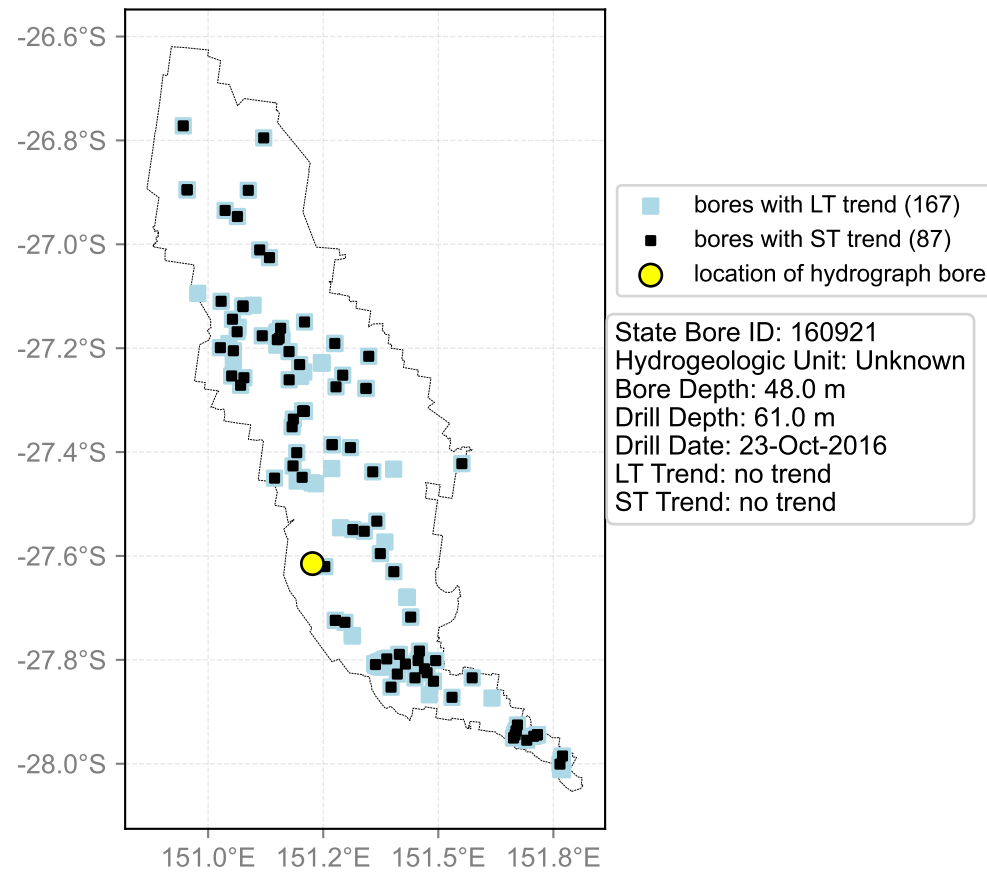

Map View for GS64a

Hydrograph for hydroid: 40133811

Map View for GS64a

Hydrograph for hydroid: 40134048

Map View for GS64a

Hydrograph for hydroid: 40134159

Map View for GS64a

Hydrograph for hydroid: 40134273

Map View for GS64a

Hydrograph for hydroid: 40134789

Map View for GS64a

Hydrograph for hydroid: 40135049

Map View for GS64a

Hydrograph for hydroid: 40135294

Map View for GS64a

Hydrograph for hydroid: 40135457

Map View for GS64a

Hydrograph for hydroid: 40135490

Map View for GS64a

Hydrograph for hydroid: 40135698

Map View for GS64a

Hydrograph for hydroid: 40135741

Map View for GS64a

Hydrograph for hydroid: 40135742