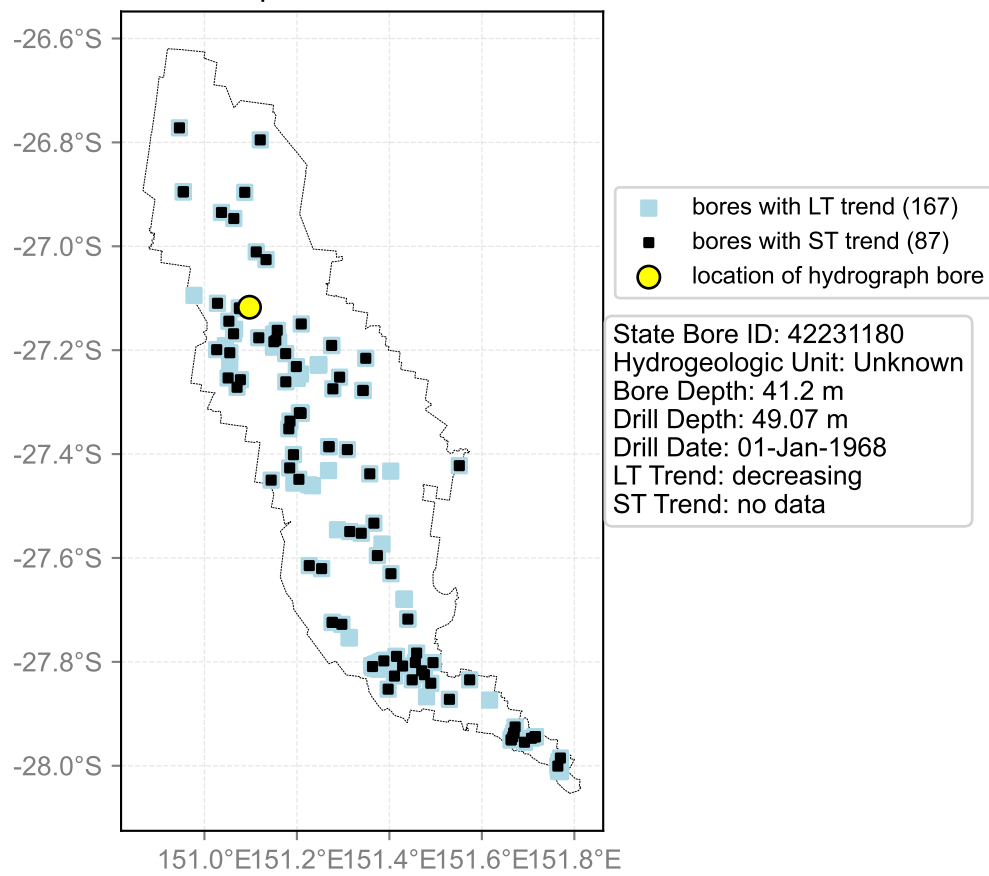

Map View for GS64a

Hydrograph for hydroid: 40137811

Map View for GS64a

Hydrograph for hydroid: 40138068

Map View for GS64a

Hydrograph for hydroid: 40138226

Map View for GS64a

Hydrograph for hydroid: 40138355

Map View for GS64a

Hydrograph for hydroid: 40138357

Map View for GS64a

Hydrograph for hydroid: 40138561

Map View for GS64a

Hydrograph for hydroid: 40138661

Map View for GS64a

Hydrograph for hydroid: 40139194

Map View for GS64a

Hydrograph for hydroid: 40139201

Map View for GS64a

Hydrograph for hydroid: 40139239

Map View for GS64a

Hydrograph for hydroid: 40139367

Map View for GS64a

Hydrograph for hydroid: 40139654