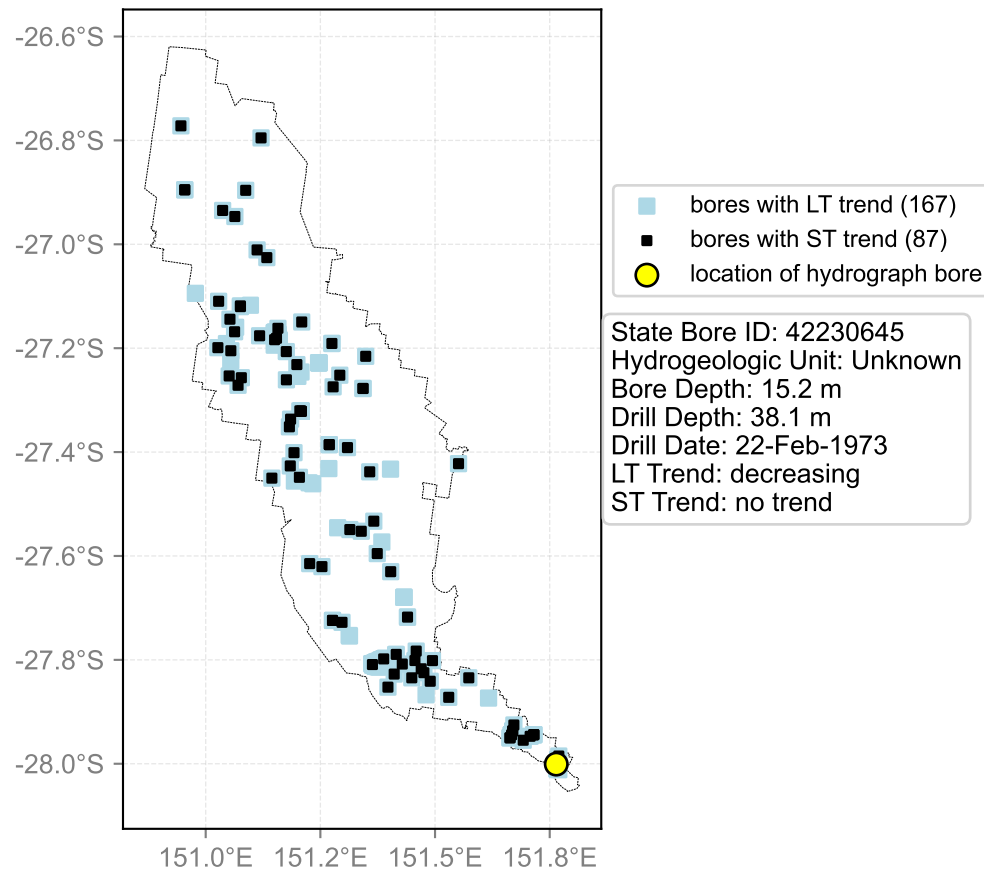

Map View for GS64a

Hydrograph for hydroid: 40149777

Map View for GS64a

Hydrograph for hydroid: 40149886

Map View for GS64a

Hydrograph for hydroid: 40149898

Map View for GS64a

Hydrograph for hydroid: 40149912

Map View for GS64a

Hydrograph for hydroid: 40149964

Map View for GS64a

Hydrograph for hydroid: 40150110

Map View for GS64a

Hydrograph for hydroid: 40150184

Map View for GS64a

Hydrograph for hydroid: 40150432

Map View for GS64a

Hydrograph for hydroid: 40150558

Map View for GS64a

Hydrograph for hydroid: 40150636

Map View for GS64a

Hydrograph for hydroid: 40150804

Map View for GS64a

Hydrograph for hydroid: 40150805