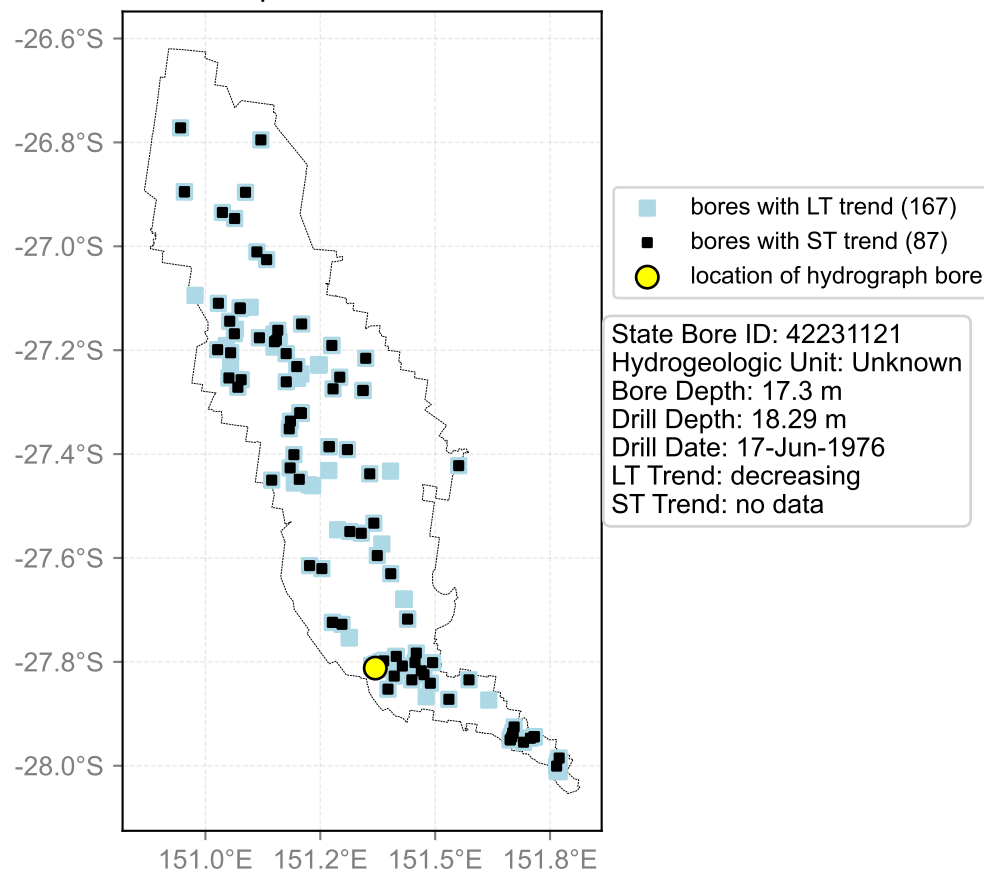

Map View for GS64a

Hydrograph for hydroid: 40135745

Map View for GS64a

Hydrograph for hydroid: 40135978

Map View for GS64a

Hydrograph for hydroid: 40136104

Map View for GS64a

Hydrograph for hydroid: 40136146

Map View for GS64a

Hydrograph for hydroid: 40136148

Map View for GS64a

Hydrograph for hydroid: 40136451

Map View for GS64a

Hydrograph for hydroid: 40137038

Map View for GS64a

Hydrograph for hydroid: 40137277

Map View for GS64a

Hydrograph for hydroid: 40137586

Map View for GS64a

Hydrograph for hydroid: 40137691

Map View for GS64a

Hydrograph for hydroid: 40137693

Map View for GS64a

Hydrograph for hydroid: 40137785