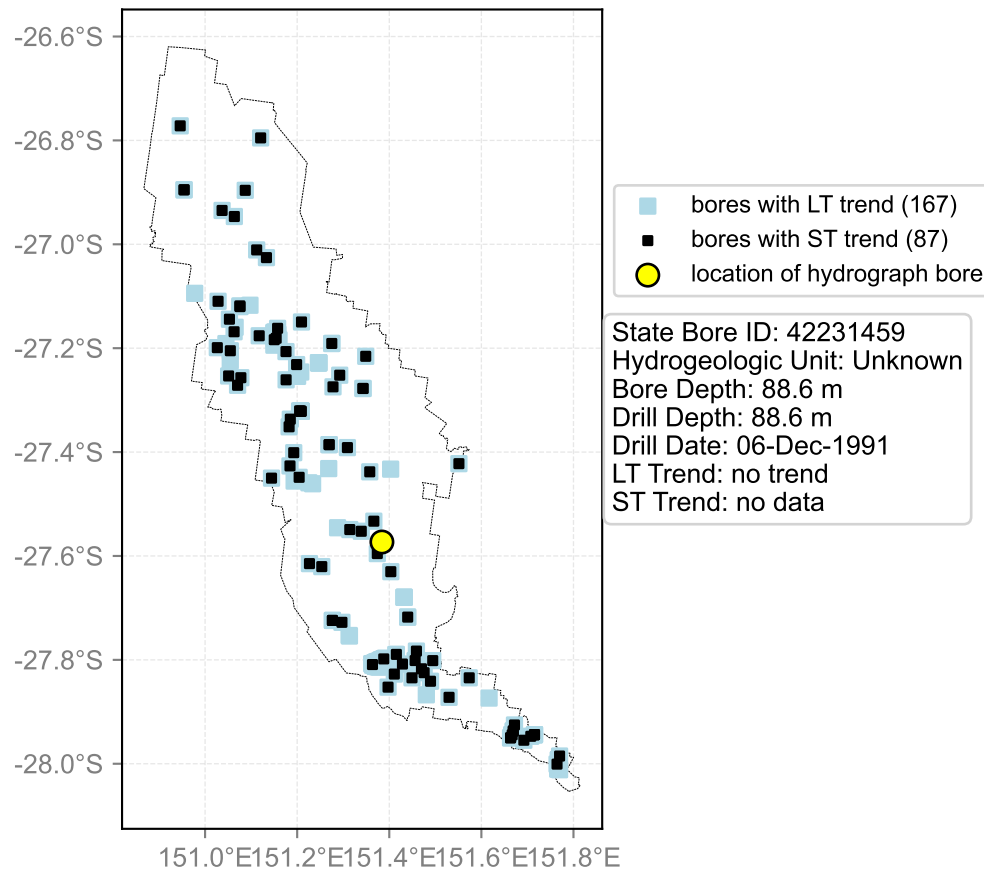

Map View for GS64a

Hydrograph for hydroid: 40140195

Map View for GS64a

Hydrograph for hydroid: 40140227

Map View for GS64a

Hydrograph for hydroid: 40140256

Map View for GS64a

Hydrograph for hydroid: 40140297

Map View for GS64a

Hydrograph for hydroid: 40140298

Map View for GS64a

Hydrograph for hydroid: 40140340

Map View for GS64a

Hydrograph for hydroid: 40140870

Map View for GS64a

Hydrograph for hydroid: 40140900

Map View for GS64a

Hydrograph for hydroid: 40141295

Map View for GS64a

Hydrograph for hydroid: 40141415

Map View for GS64a

Hydrograph for hydroid: 40141460

Map View for GS64a

Hydrograph for hydroid: 40141546