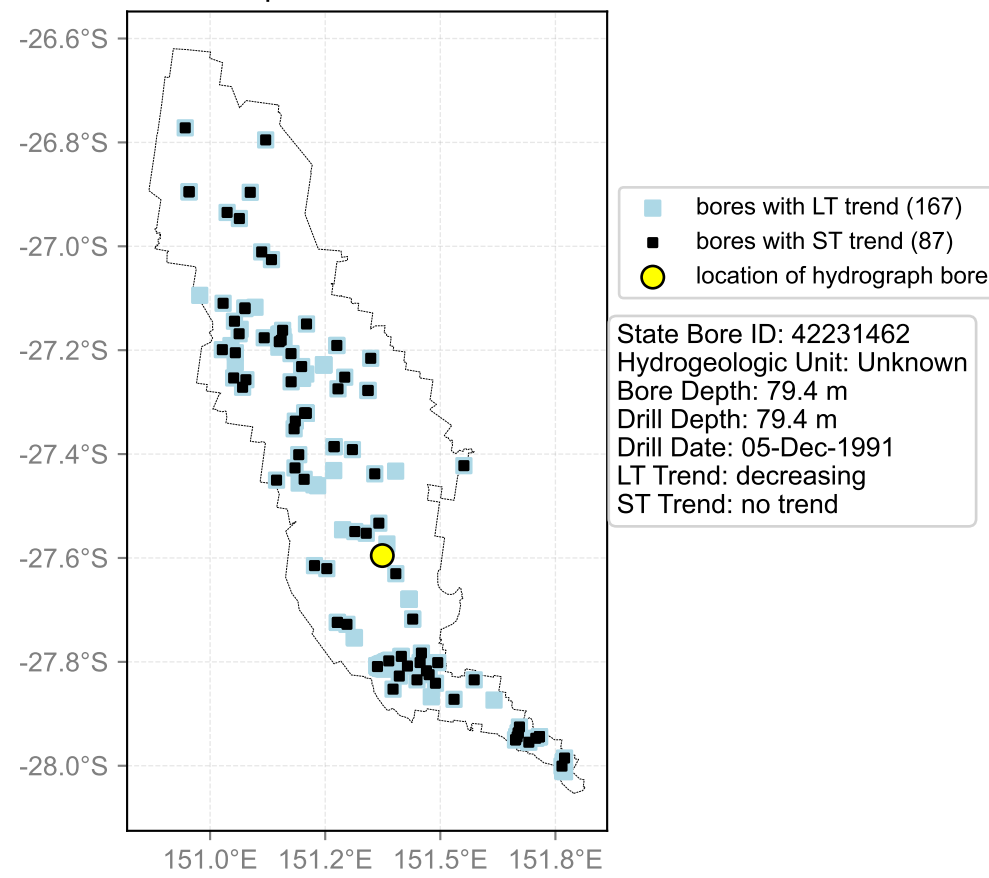

Map View for GS64a

Hydrograph for hydroid: 40146414

Map View for GS64a

Hydrograph for hydroid: 40146480

Map View for GS64a

Hydrograph for hydroid: 40146540

Map View for GS64a

Hydrograph for hydroid: 40146656

Map View for GS64a

Hydrograph for hydroid: 40146659

Map View for GS64a

Hydrograph for hydroid: 40146776

Map View for GS64a

Hydrograph for hydroid: 40146956

Map View for GS64a

Hydrograph for hydroid: 40147007

Map View for GS64a

Hydrograph for hydroid: 40147010

Map View for GS64a

Hydrograph for hydroid: 40147082

Map View for GS64a

Hydrograph for hydroid: 40147292

Map View for GS64a

Hydrograph for hydroid: 40147388