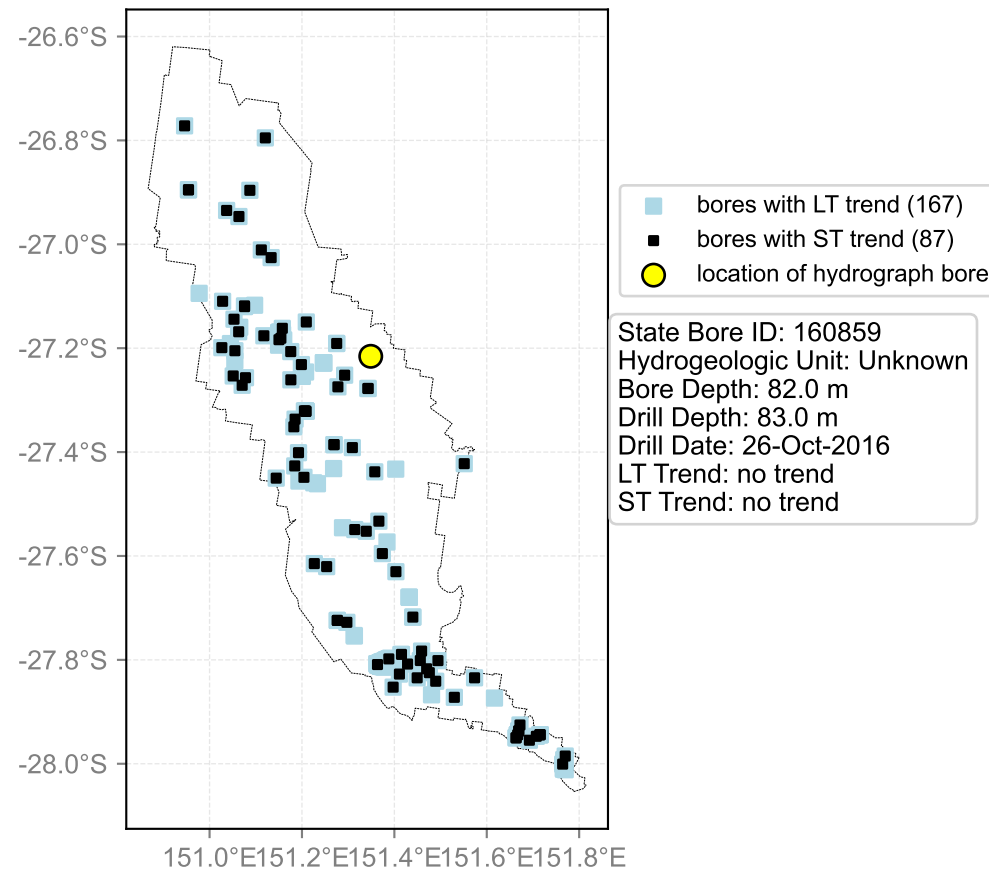

Map View for GS64a

Hydrograph for hydroid: 40132731

Map View for GS64a

Hydrograph for hydroid: 40132777

Map View for GS64a

Hydrograph for hydroid: 40132781

Map View for GS64a

Hydrograph for hydroid: 40133228

Map View for GS64a

Hydrograph for hydroid: 40133552

Map View for GS64a

Hydrograph for hydroid: 40133554

Map View for GS64a

Hydrograph for hydroid: 40133619

Map View for GS64a

Hydrograph for hydroid: 40133808

Map View for GS64a

Hydrograph for hydroid: 40133811

Map View for GS64a

Hydrograph for hydroid: 40134048

Map View for GS64a

Hydrograph for hydroid: 40134159

Map View for GS64a

Hydrograph for hydroid: 40134273