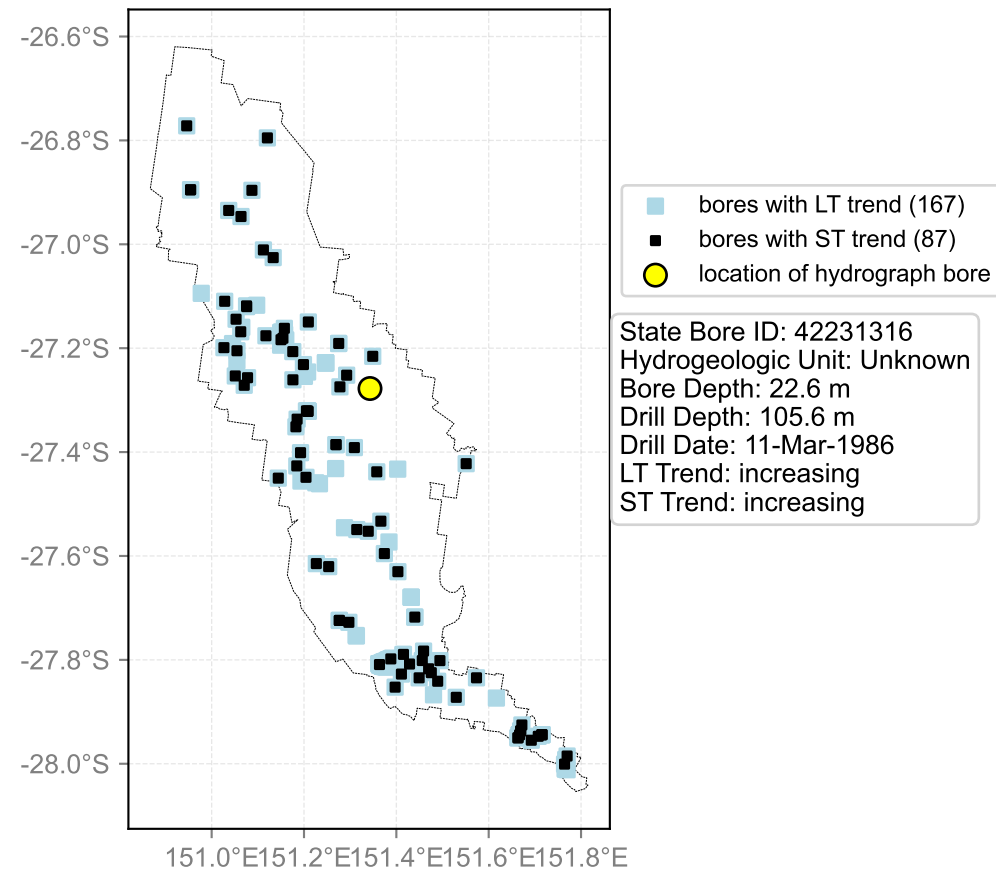

Map View for GS64a

Hydrograph for hydroid: 40148536

Map View for GS64a

Hydrograph for hydroid: 40149109

Map View for GS64a

Hydrograph for hydroid: 40149357

Map View for GS64a

Hydrograph for hydroid: 40149464

Map View for GS64a

Hydrograph for hydroid: 40149777

Map View for GS64a

Hydrograph for hydroid: 40149886

Map View for GS64a

Hydrograph for hydroid: 40149898

Map View for GS64a

Hydrograph for hydroid: 40149912

Map View for GS64a

Hydrograph for hydroid: 40149964

Map View for GS64a

Hydrograph for hydroid: 40150110

Map View for GS64a

Hydrograph for hydroid: 40150184

Map View for GS64a

Hydrograph for hydroid: 40150432