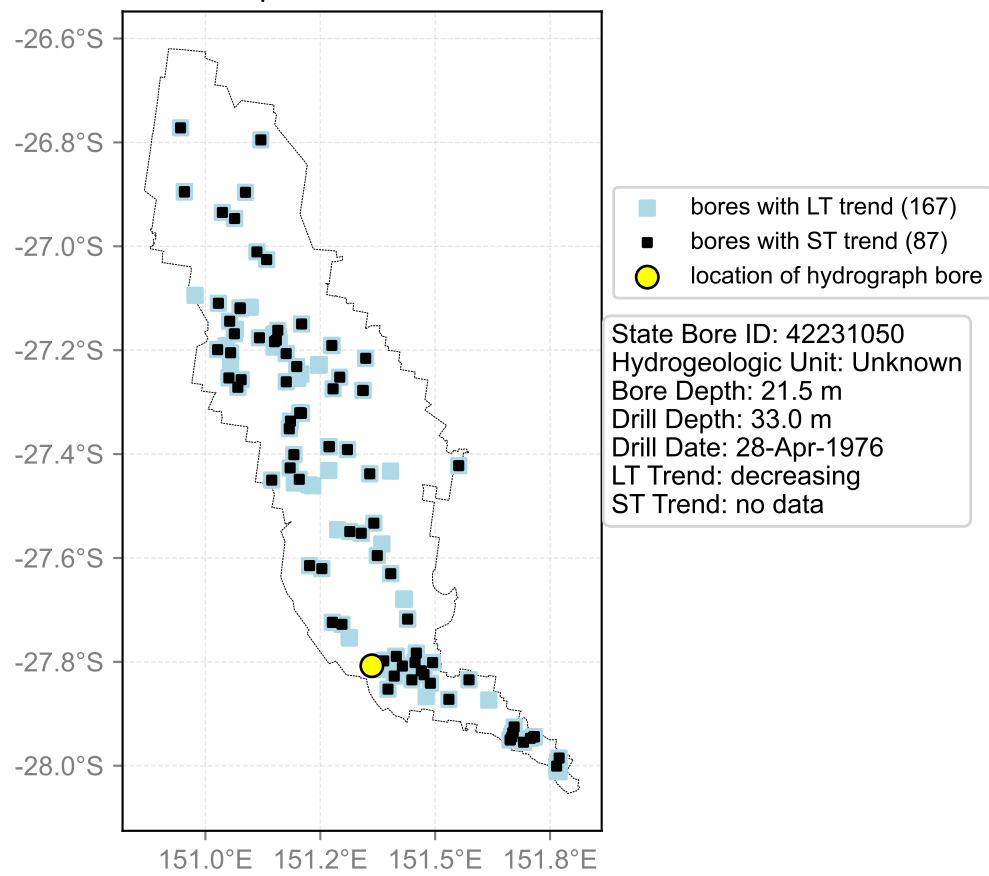

Map View for GS64a

Hydrograph for hydroid: 40141916

Map View for GS64a

Hydrograph for hydroid: 40142389

Map View for GS64a

Hydrograph for hydroid: 40142555

Map View for GS64a

Hydrograph for hydroid: 40142599

Map View for GS64a

Hydrograph for hydroid: 40142607

Map View for GS64a

Hydrograph for hydroid: 40143066

Map View for GS64a

Hydrograph for hydroid: 40143195

Map View for GS64a

Hydrograph for hydroid: 40143525

Map View for GS64a

Hydrograph for hydroid: 40143575

Map View for GS64a

Hydrograph for hydroid: 40143829

Map View for GS64a

Hydrograph for hydroid: 40143884

Map View for GS64a

Hydrograph for hydroid: 40144698