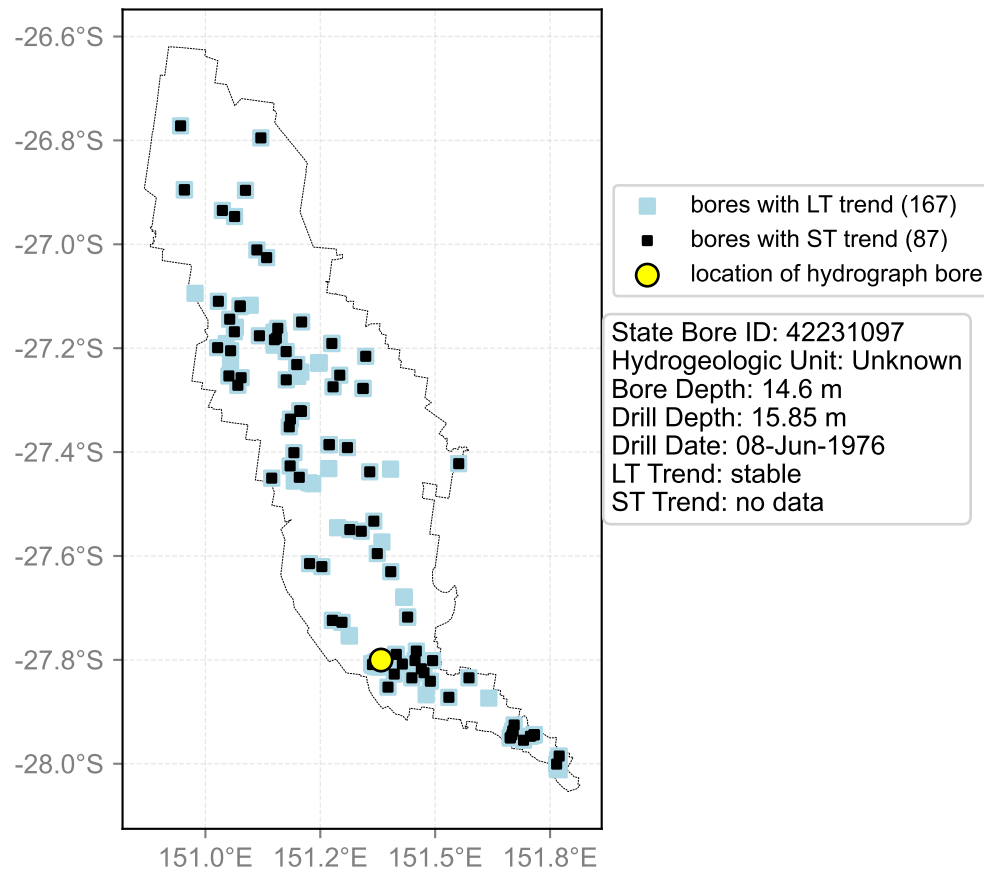

Map View for GS64a

Hydrograph for hydroid: 40134789

Map View for GS64a

Hydrograph for hydroid: 40135049

Map View for GS64a

Hydrograph for hydroid: 40135294

Map View for GS64a

Hydrograph for hydroid: 40135457

Map View for GS64a

Hydrograph for hydroid: 40135490

Map View for GS64a

Hydrograph for hydroid: 40135698

Map View for GS64a

Hydrograph for hydroid: 40135741

Map View for GS64a

Hydrograph for hydroid: 40135742

Map View for GS64a

Hydrograph for hydroid: 40135745

Map View for GS64a

Hydrograph for hydroid: 40135978

Map View for GS64a

Hydrograph for hydroid: 40136104

Map View for GS64a

Hydrograph for hydroid: 40136146