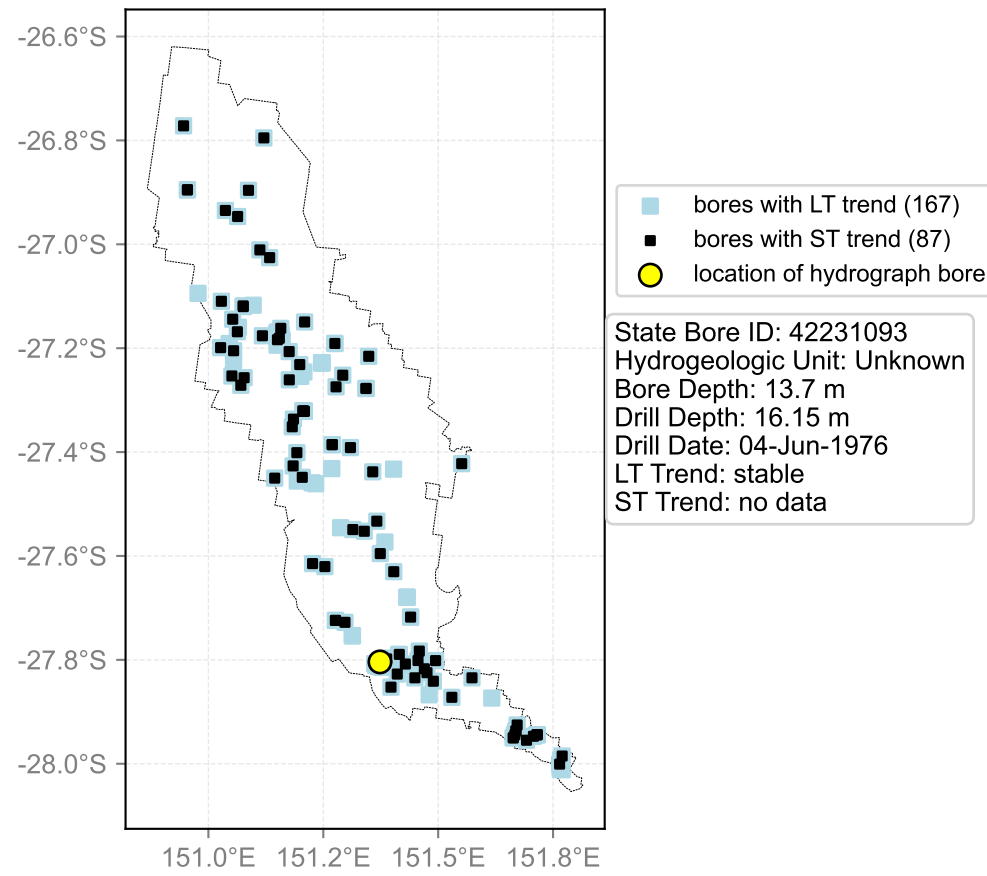

Map View for GS64a

Hydrograph for hydroid: 40148536

Map View for GS64a

Hydrograph for hydroid: 40149109

Map View for GS64a

Hydrograph for hydroid: 40149357

Map View for GS64a

Hydrograph for hydroid: 40149464

Map View for GS64a

Hydrograph for hydroid: 40149777

Map View for GS64a

Hydrograph for hydroid: 40149886

Map View for GS64a

Hydrograph for hydroid: 40149898

Map View for GS64a

Hydrograph for hydroid: 40149912

Map View for GS64a

Hydrograph for hydroid: 40149964

Map View for GS64a

Hydrograph for hydroid: 40150110

Map View for GS64a

Hydrograph for hydroid: 40150184

Map View for GS64a

Hydrograph for hydroid: 40150432