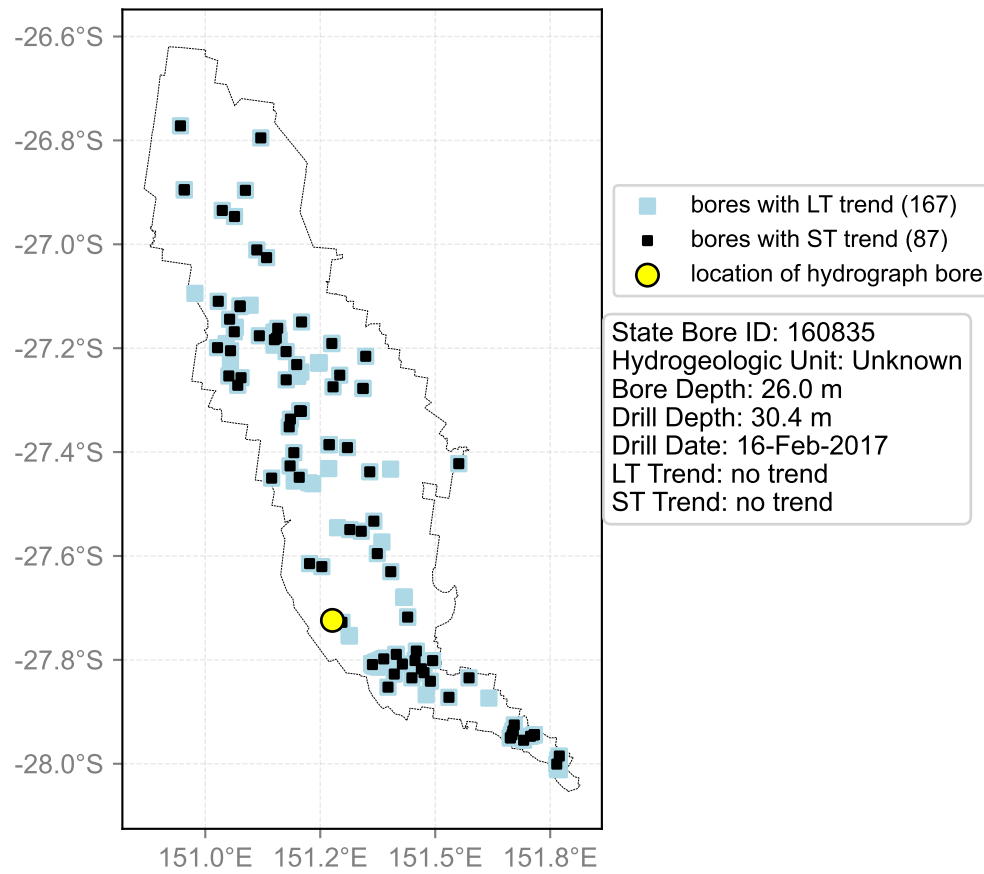

Map View for GS64a

Hydrograph for hydroid: 40147010

Map View for GS64a

Hydrograph for hydroid: 40147082

Map View for GS64a

Hydrograph for hydroid: 40147292

Map View for GS64a

Hydrograph for hydroid: 40147388

Map View for GS64a

Hydrograph for hydroid: 40147391

Map View for GS64a

Hydrograph for hydroid: 40147448

Map View for GS64a

Hydrograph for hydroid: 40147724

Map View for GS64a

Hydrograph for hydroid: 40147939