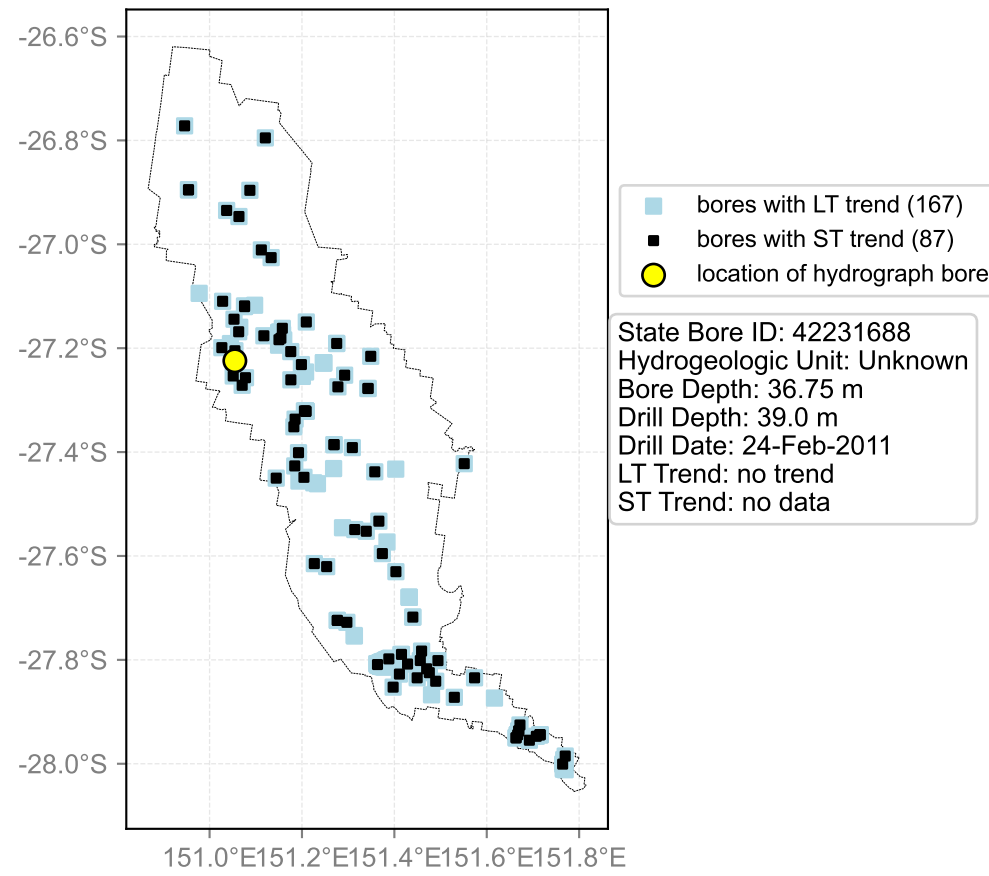

Map View for GS64a

Hydrograph for hydroid: 40140195

Map View for GS64a

Hydrograph for hydroid: 40140227

Map View for GS64a

Hydrograph for hydroid: 40140256

Map View for GS64a

Hydrograph for hydroid: 40140297

Map View for GS64a

Hydrograph for hydroid: 40140298

Map View for GS64a

Hydrograph for hydroid: 40140340

Map View for GS64a

Hydrograph for hydroid: 40140870

Map View for GS64a

Hydrograph for hydroid: 40140900

Map View for GS64a

Hydrograph for hydroid: 40141295

Map View for GS64a

Hydrograph for hydroid: 40141415

Map View for GS64a

Hydrograph for hydroid: 40141460

Map View for GS64a

Hydrograph for hydroid: 40141546