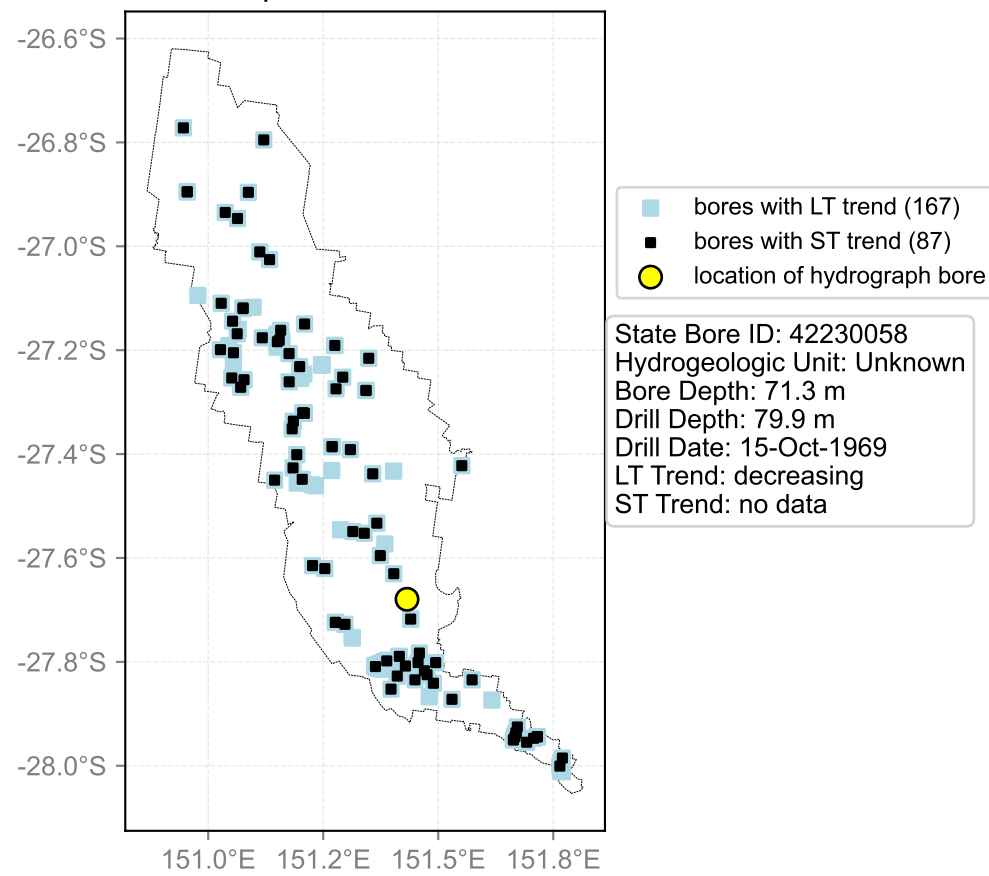

Map View for GS64a

Hydrograph for hydroid: 40132731

Map View for GS64a

Hydrograph for hydroid: 40132777

Map View for GS64a

Hydrograph for hydroid: 40132781

Map View for GS64a

Hydrograph for hydroid: 40133228

Map View for GS64a

Hydrograph for hydroid: 40133552

Map View for GS64a

Hydrograph for hydroid: 40133554

Map View for GS64a

Hydrograph for hydroid: 40133619

Map View for GS64a

Hydrograph for hydroid: 40133808

Map View for GS64a

Hydrograph for hydroid: 40133811

Map View for GS64a

Hydrograph for hydroid: 40134048

Map View for GS64a

Hydrograph for hydroid: 40134159

Map View for GS64a

Hydrograph for hydroid: 40134273