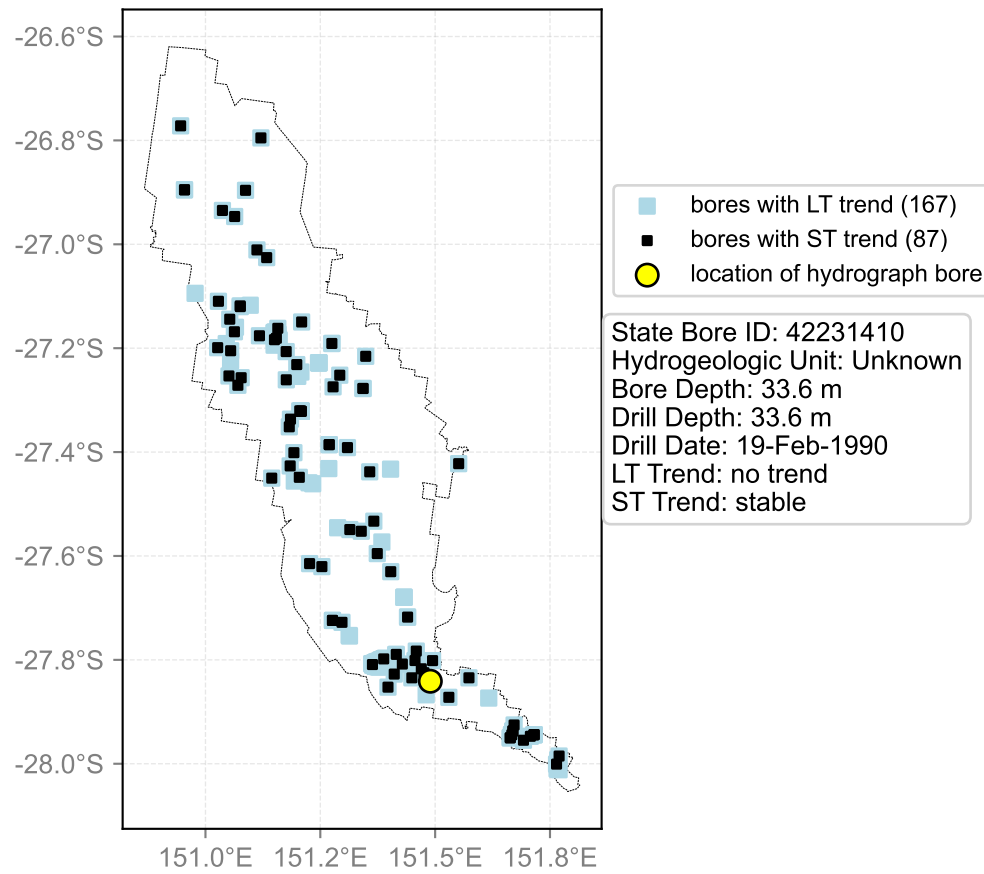

Map View for GS64a

Hydrograph for hydroid: 40140195

Map View for GS64a

Hydrograph for hydroid: 40140227

Map View for GS64a

Hydrograph for hydroid: 40140256

Map View for GS64a

Hydrograph for hydroid: 40140297

Map View for GS64a

Hydrograph for hydroid: 40140298

Map View for GS64a

Hydrograph for hydroid: 40140340

Map View for GS64a

Hydrograph for hydroid: 40140870

Map View for GS64a

Hydrograph for hydroid: 40140900