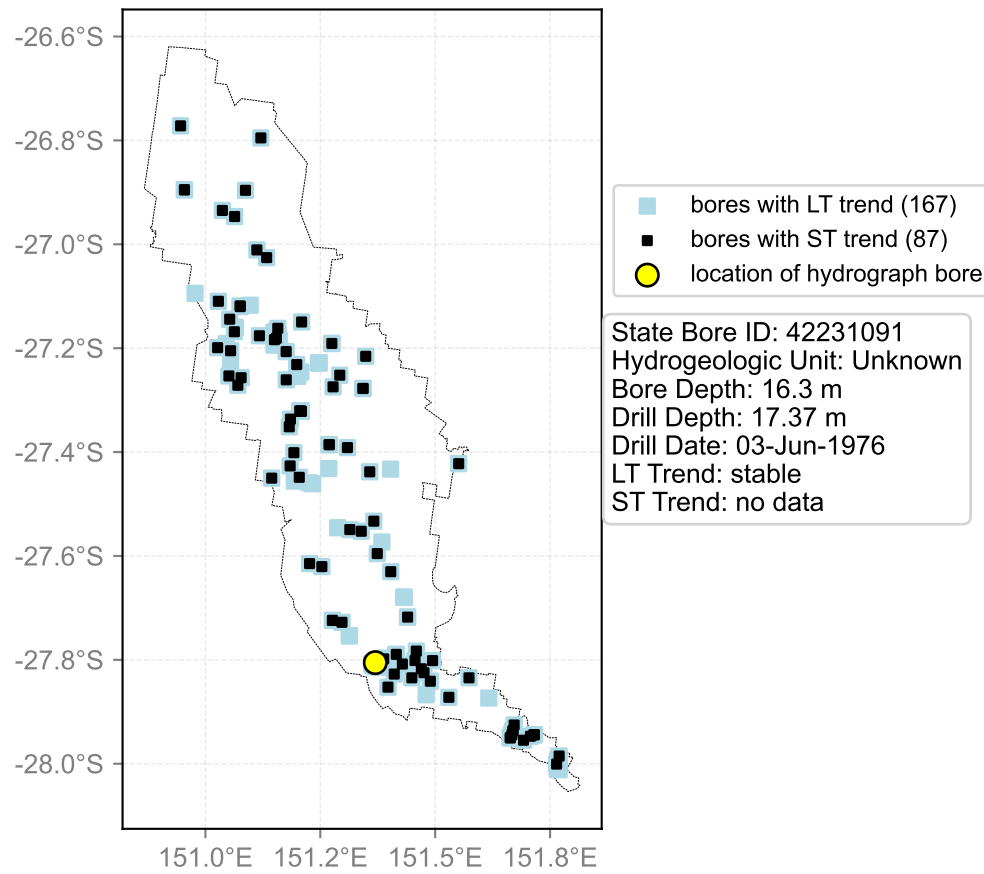

Map View for GS64a

Hydrograph for hydroid: 40137586

Map View for GS64a

Hydrograph for hydroid: 40137691

Map View for GS64a

Hydrograph for hydroid: 40137693

Map View for GS64a

Hydrograph for hydroid: 40137785

Map View for GS64a

Hydrograph for hydroid: 40137811

Map View for GS64a

Hydrograph for hydroid: 40138068

Map View for GS64a

Hydrograph for hydroid: 40138226

Map View for GS64a

Hydrograph for hydroid: 40138355

Map View for GS64a

Hydrograph for hydroid: 40138357

Map View for GS64a

Hydrograph for hydroid: 40138561

Map View for GS64a

Hydrograph for hydroid: 40138661

Map View for GS64a

Hydrograph for hydroid: 40139194