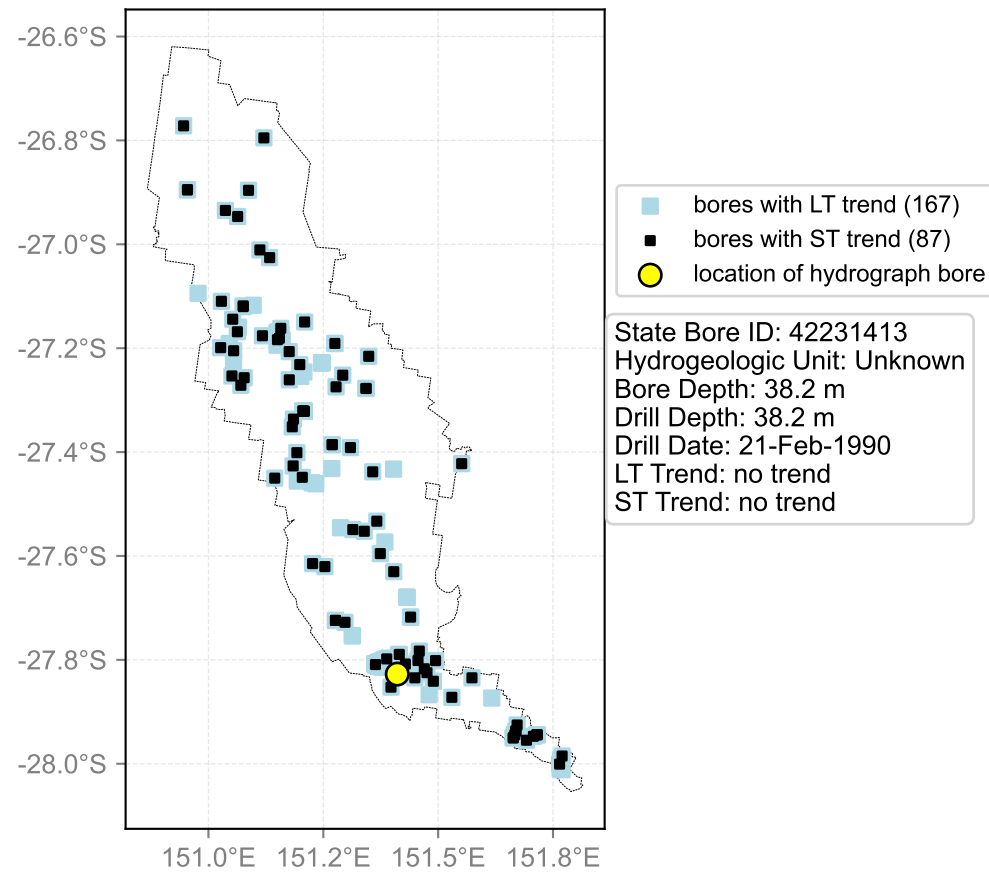

Map View for GS64a

Hydrograph for hydroid: 40038062

Map View for GS64a

Hydrograph for hydroid: 40048080

Map View for GS64a

Hydrograph for hydroid: 40131545

Map View for GS64a

Hydrograph for hydroid: 40131546

Map View for GS64a

Hydrograph for hydroid: 40131847

Map View for GS64a

Hydrograph for hydroid: 40132405

Map View for GS64a

Hydrograph for hydroid: 40132585

Map View for GS64a

Hydrograph for hydroid: 40132656

Map View for GS64a

Hydrograph for hydroid: 40132731

Map View for GS64a

Hydrograph for hydroid: 40132777

Map View for GS64a

Hydrograph for hydroid: 40132781

Map View for GS64a

Hydrograph for hydroid: 40133228