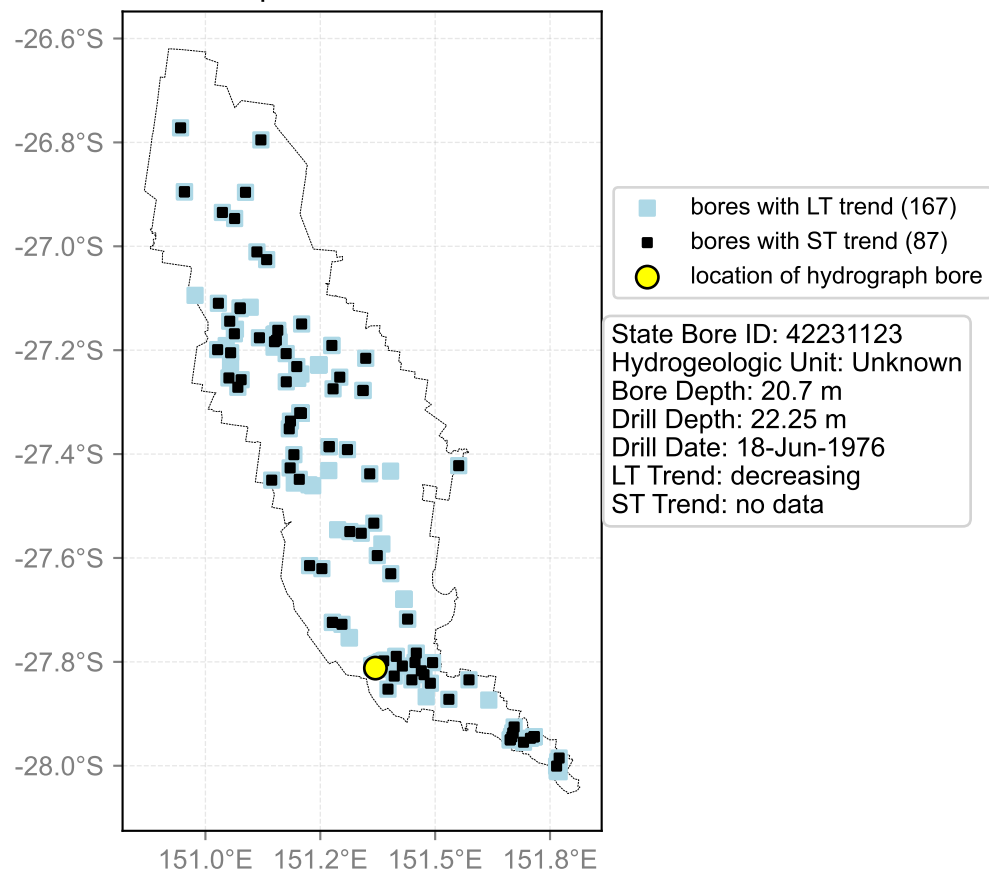

Map View for GS64a

Hydrograph for hydroid: 40136148

Map View for GS64a

Hydrograph for hydroid: 40136451

Map View for GS64a

Hydrograph for hydroid: 40137038

Map View for GS64a

Hydrograph for hydroid: 40137277

Map View for GS64a

Hydrograph for hydroid: 40137586

Map View for GS64a

Hydrograph for hydroid: 40137691

Map View for GS64a

Hydrograph for hydroid: 40137693

Map View for GS64a

Hydrograph for hydroid: 40137785