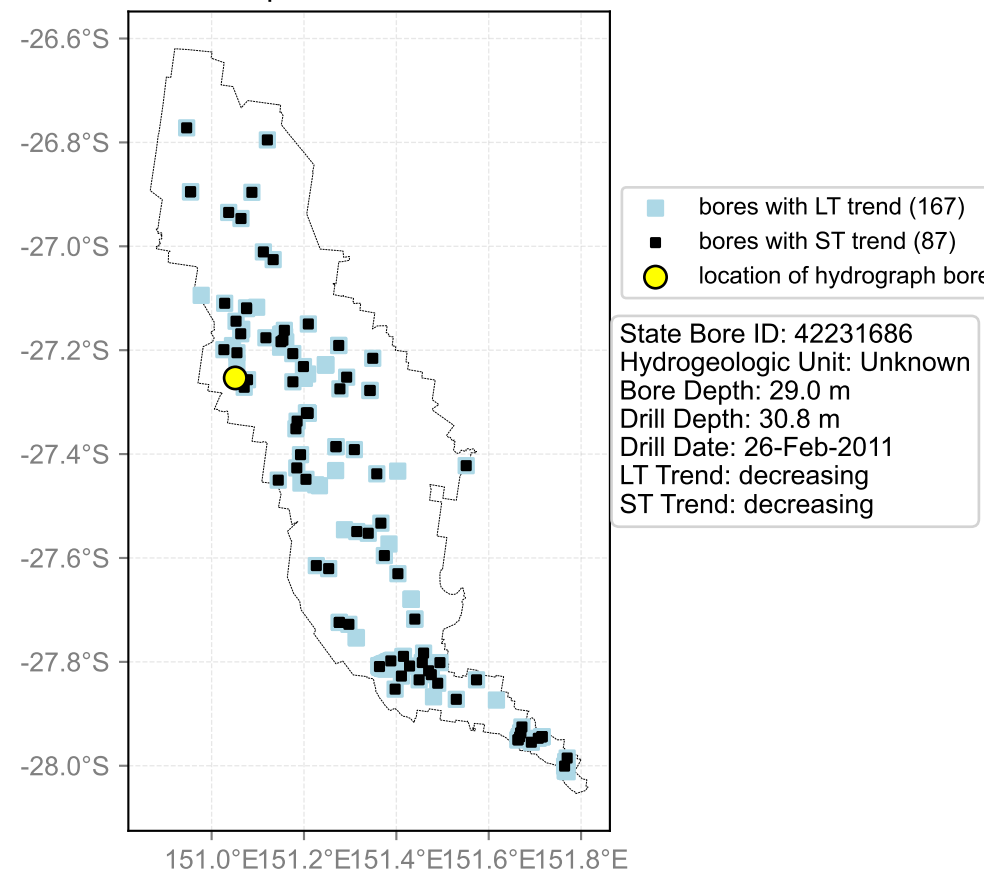

Map View for GS64a

Hydrograph for hydroid: 40146659

Map View for GS64a

Hydrograph for hydroid: 40146776

Map View for GS64a

Hydrograph for hydroid: 40146956

Map View for GS64a

Hydrograph for hydroid: 40147007

Map View for GS64a

Hydrograph for hydroid: 40147010

Map View for GS64a

Hydrograph for hydroid: 40147082

Map View for GS64a

Hydrograph for hydroid: 40147292

Map View for GS64a

Hydrograph for hydroid: 40147388

Map View for GS64a

Hydrograph for hydroid: 40147391

Map View for GS64a

Hydrograph for hydroid: 40147448

Map View for GS64a

Hydrograph for hydroid: 40147724

Map View for GS64a

Hydrograph for hydroid: 40147939