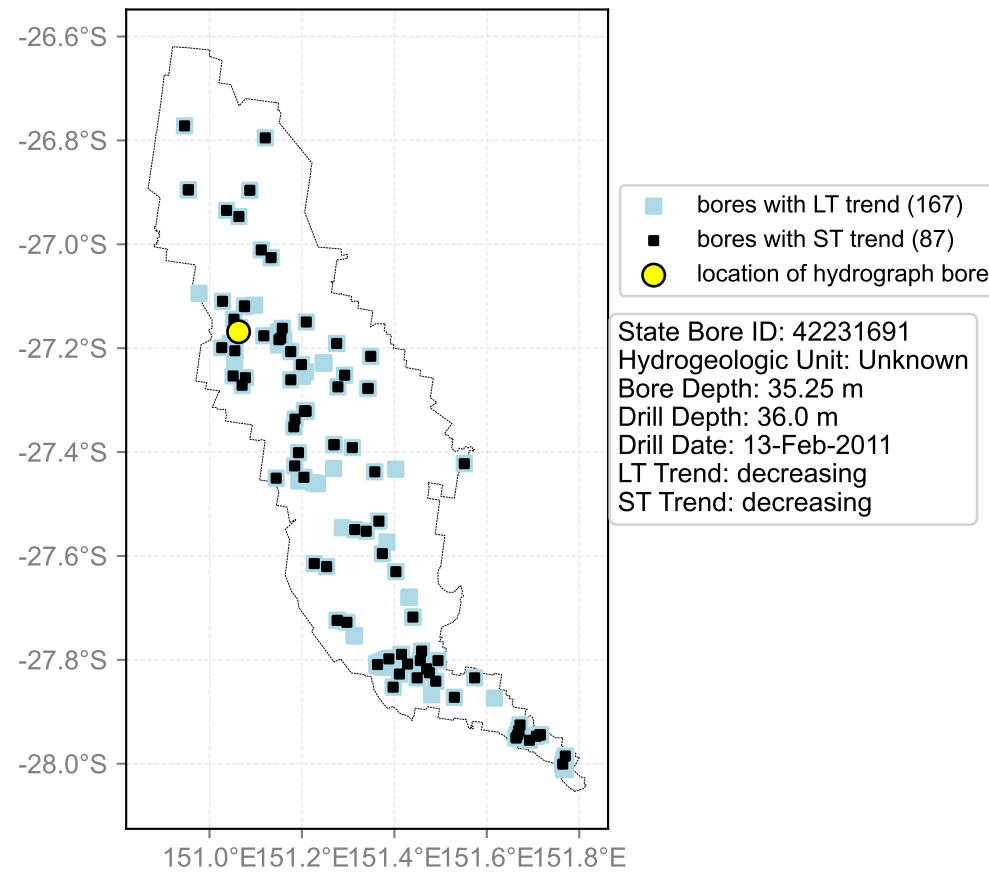

Map View for GS64a

Hydrograph for hydroid: 40038062

Map View for GS64a

Hydrograph for hydroid: 40048080

Map View for GS64a

Hydrograph for hydroid: 40131545

Map View for GS64a

Hydrograph for hydroid: 40131546

Map View for GS64a

Hydrograph for hydroid: 40131847

Map View for GS64a

Hydrograph for hydroid: 40132405

Map View for GS64a

Hydrograph for hydroid: 40132585

Map View for GS64a

Hydrograph for hydroid: 40132656