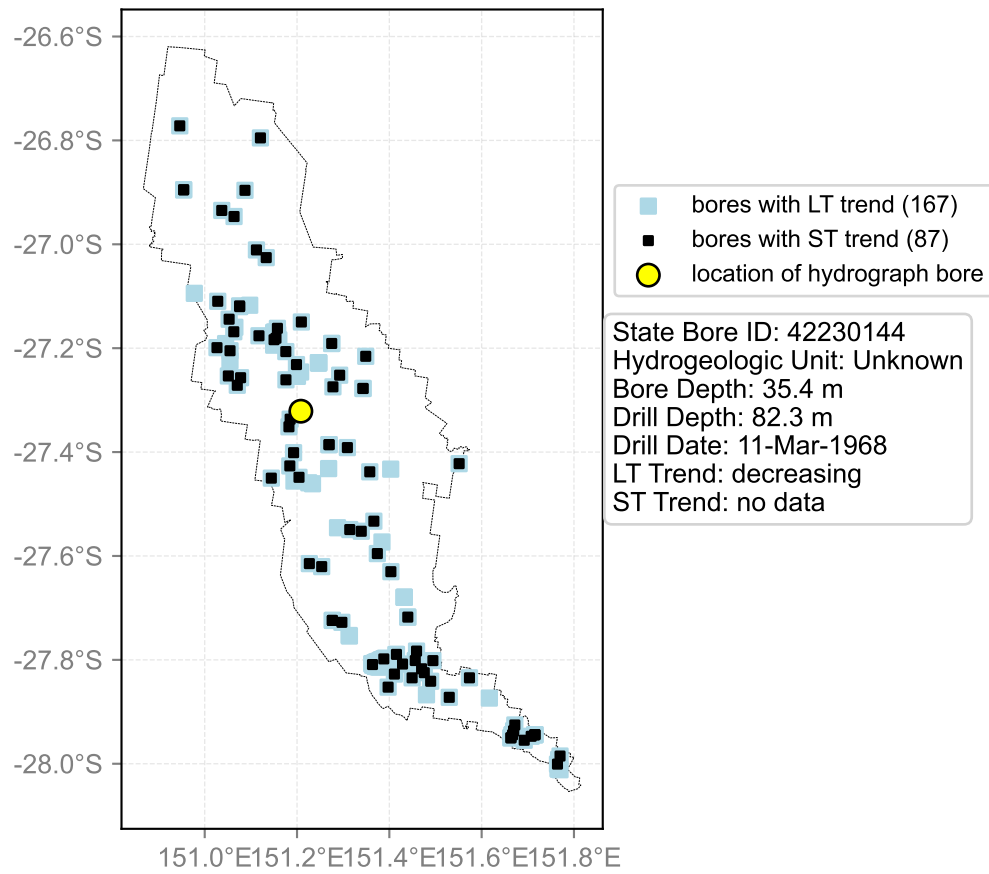

Map View for GS64a

Hydrograph for hydroid: 40150845

Map View for GS64a

Hydrograph for hydroid: 40151036

Map View for GS64a

Hydrograph for hydroid: 40151355

Map View for GS64a

Hydrograph for hydroid: 40151666

Map View for GS64a

Hydrograph for hydroid: 40151754

Map View for GS64a

Hydrograph for hydroid: 40151936

Map View for GS64a

Hydrograph for hydroid: 40152399

Map View for GS64a

Hydrograph for hydroid: 40152471