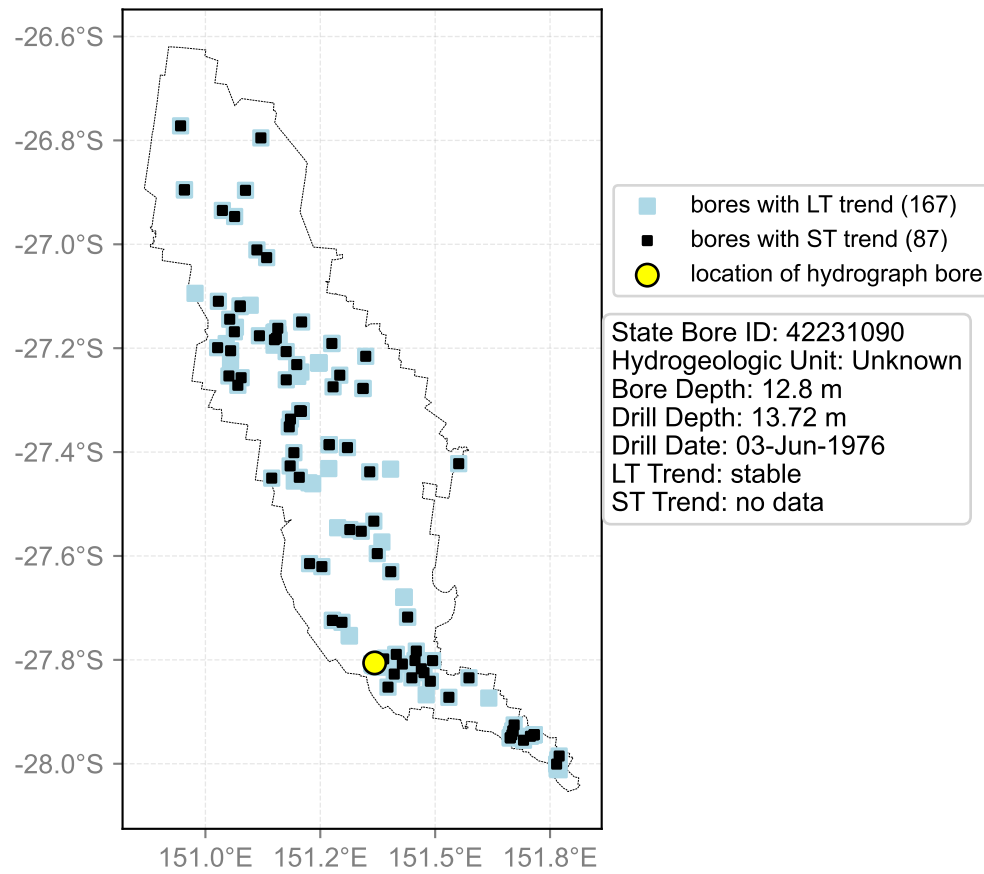

Map View for GS64a

Hydrograph for hydroid: 40146414

Map View for GS64a

Hydrograph for hydroid: 40146480

Map View for GS64a

Hydrograph for hydroid: 40146540

Map View for GS64a

Hydrograph for hydroid: 40146656

Map View for GS64a

Hydrograph for hydroid: 40146659

Map View for GS64a

Hydrograph for hydroid: 40146776

Map View for GS64a

Hydrograph for hydroid: 40146956

Map View for GS64a

Hydrograph for hydroid: 40147007

Map View for GS64a

Hydrograph for hydroid: 40147010

Map View for GS64a

Hydrograph for hydroid: 40147082

Map View for GS64a

Hydrograph for hydroid: 40147292

Map View for GS64a

Hydrograph for hydroid: 40147388