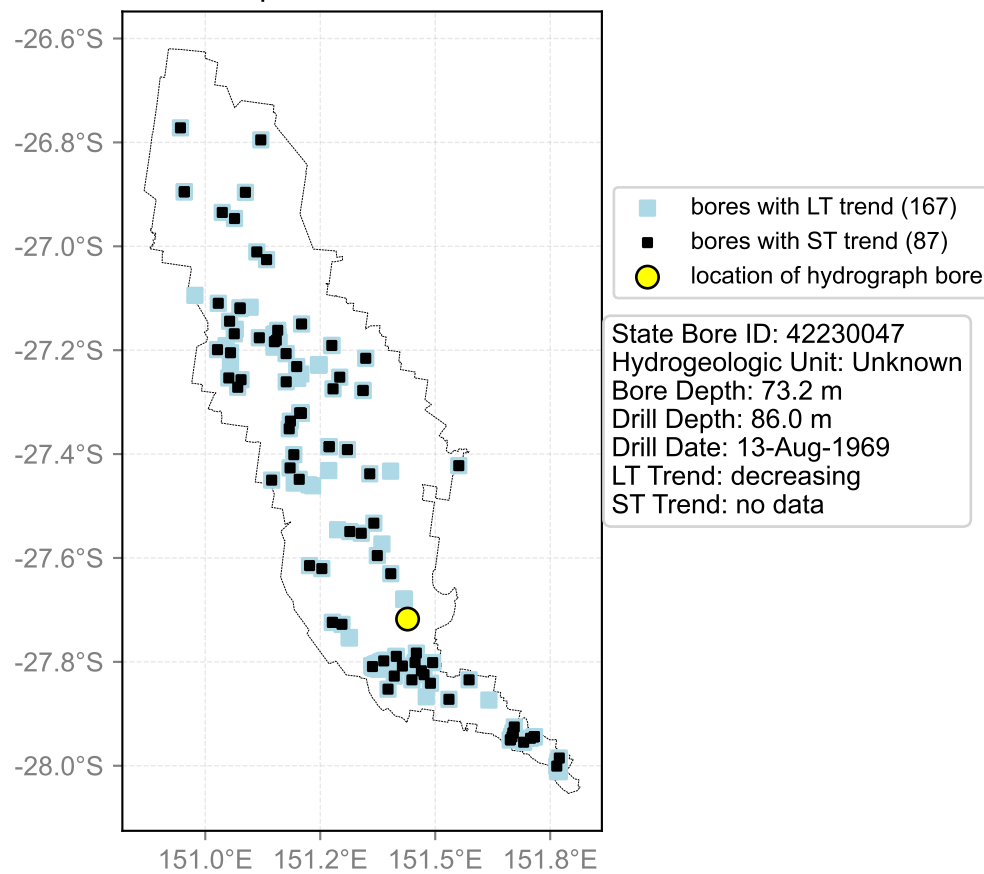

Map View for GS64a

Hydrograph for hydroid: 40147391

Map View for GS64a

Hydrograph for hydroid: 40147448

Map View for GS64a

Hydrograph for hydroid: 40147724

Map View for GS64a

Hydrograph for hydroid: 40147939

Map View for GS64a

Hydrograph for hydroid: 40148536

Map View for GS64a

Hydrograph for hydroid: 40149109

Map View for GS64a

Hydrograph for hydroid: 40149357

Map View for GS64a

Hydrograph for hydroid: 40149464

Map View for GS64a

Hydrograph for hydroid: 40149777

Map View for GS64a

Hydrograph for hydroid: 40149886

Map View for GS64a

Hydrograph for hydroid: 40149898

Map View for GS64a

Hydrograph for hydroid: 40149912