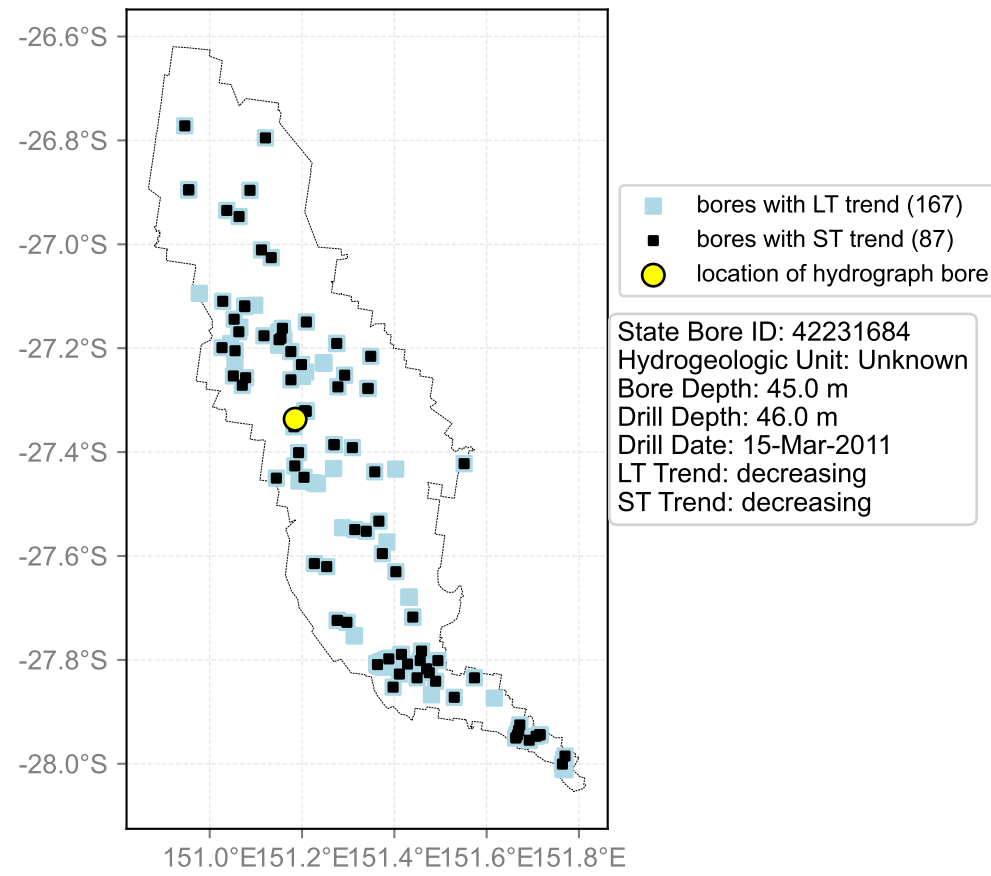

Map View for GS64a

Hydrograph for hydroid: 40141916

Map View for GS64a

Hydrograph for hydroid: 40142389

Map View for GS64a

Hydrograph for hydroid: 40142555

Map View for GS64a

Hydrograph for hydroid: 40142599

Map View for GS64a

Hydrograph for hydroid: 40142607

Map View for GS64a

Hydrograph for hydroid: 40143066

Map View for GS64a

Hydrograph for hydroid: 40143195

Map View for GS64a

Hydrograph for hydroid: 40143525

Map View for GS64a

Hydrograph for hydroid: 40143575

Map View for GS64a

Hydrograph for hydroid: 40143829

Map View for GS64a

Hydrograph for hydroid: 40143884

Map View for GS64a

Hydrograph for hydroid: 40144698