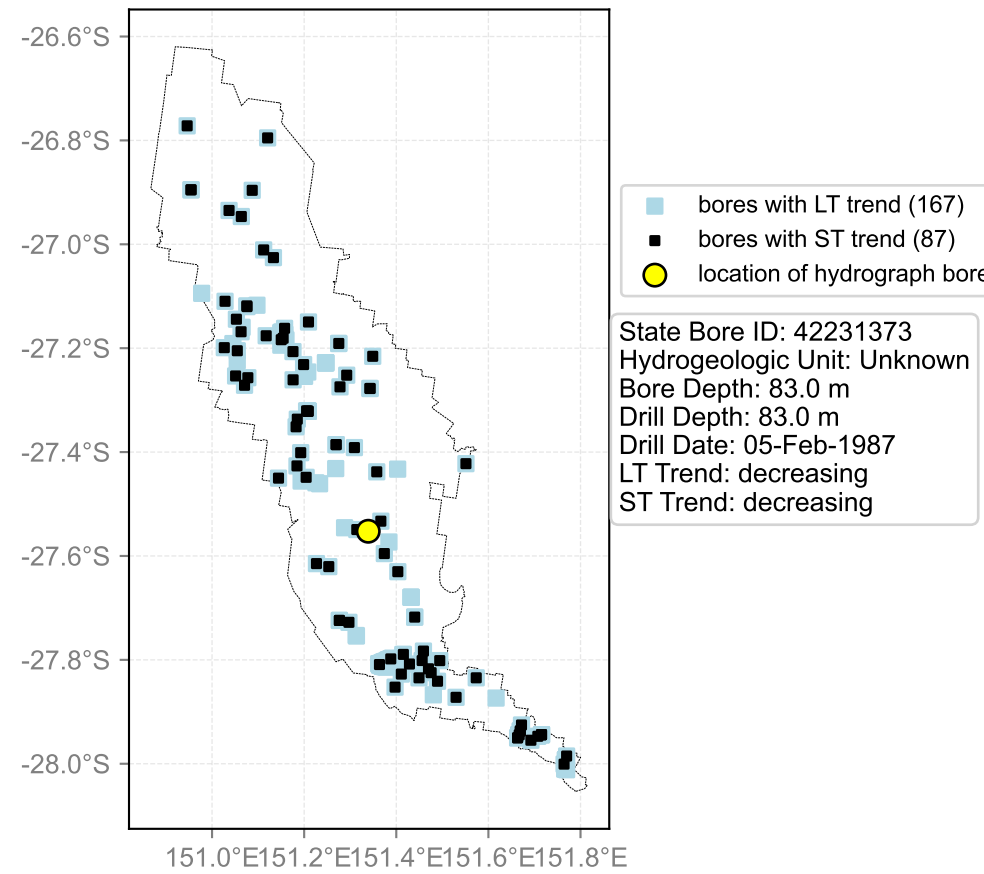

Map View for GS64a

Hydrograph for hydroid: 40141295

Map View for GS64a

Hydrograph for hydroid: 40141415

Map View for GS64a

Hydrograph for hydroid: 40141460

Map View for GS64a

Hydrograph for hydroid: 40141546

Map View for GS64a

Hydrograph for hydroid: 40141561

Map View for GS64a

Hydrograph for hydroid: 40141687

Map View for GS64a

Hydrograph for hydroid: 40141736

Map View for GS64a

Hydrograph for hydroid: 40141781

Map View for GS64a

Hydrograph for hydroid: 40141916

Map View for GS64a

Hydrograph for hydroid: 40142389

Map View for GS64a

Hydrograph for hydroid: 40142555

Map View for GS64a

Hydrograph for hydroid: 40142599