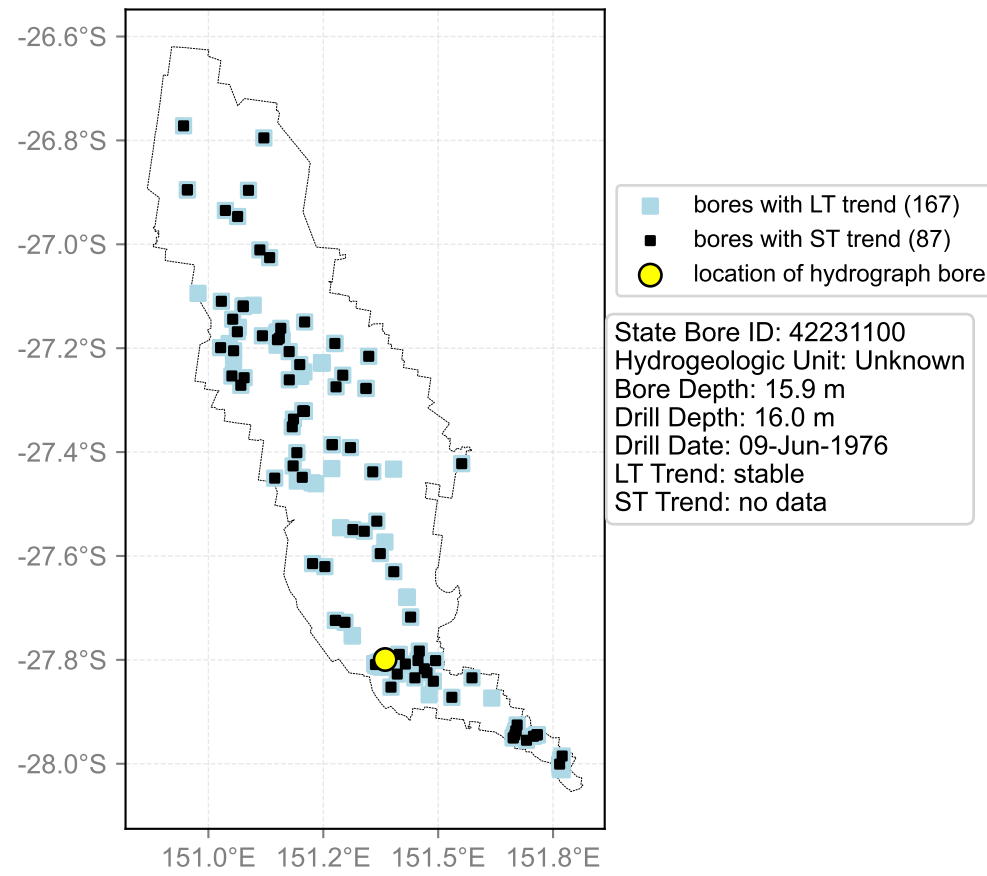

Map View for GS64a

Hydrograph for hydroid: 40151754

Map View for GS64a

Hydrograph for hydroid: 40151936

Map View for GS64a

Hydrograph for hydroid: 40152399

Map View for GS64a

Hydrograph for hydroid: 40152471

Map View for GS64a

Hydrograph for hydroid: 40152544

Map View for GS64a

Hydrograph for hydroid: 40153215

Map View for GS64a

Hydrograph for hydroid: 40153520

Map View for GS64a

Hydrograph for hydroid: 40153557

Map View for GS64a

Hydrograph for hydroid: 40153582