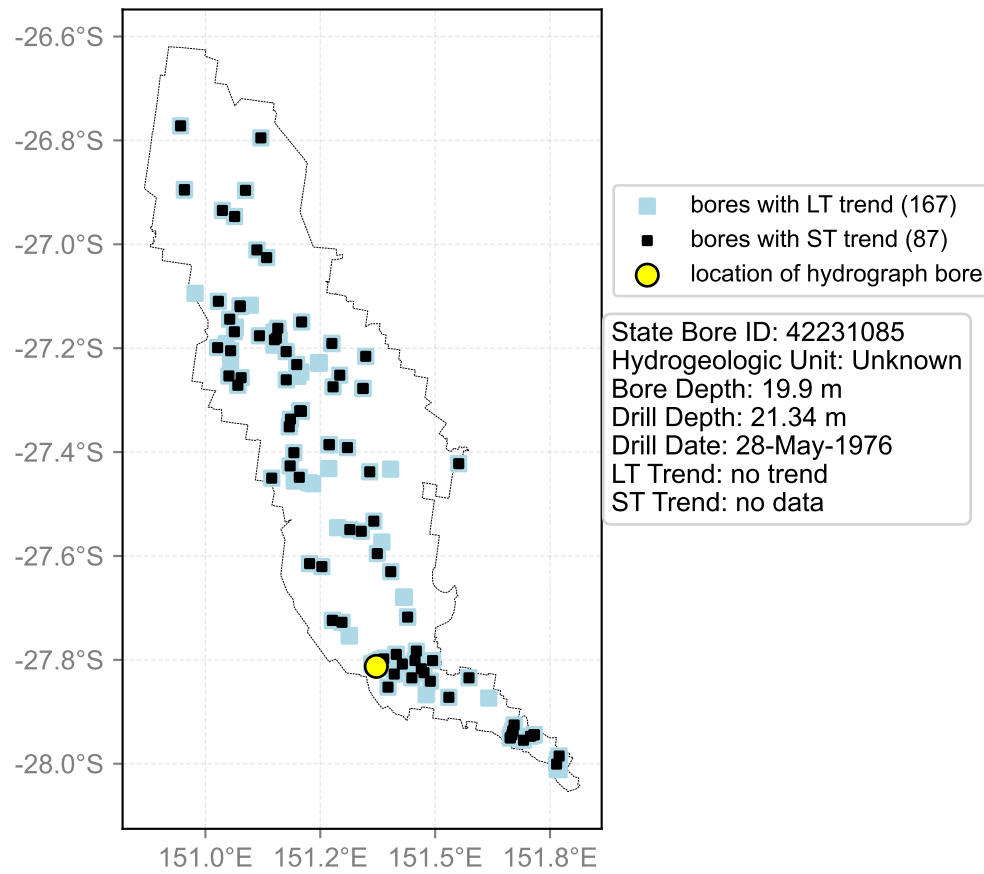

Map View for GS64a

Hydrograph for hydroid: 40145967

Map View for GS64a

Hydrograph for hydroid: 40146012

Map View for GS64a

Hydrograph for hydroid: 40146015

Map View for GS64a

Hydrograph for hydroid: 40146131

Map View for GS64a

Hydrograph for hydroid: 40146414

Map View for GS64a

Hydrograph for hydroid: 40146480

Map View for GS64a

Hydrograph for hydroid: 40146540

Map View for GS64a

Hydrograph for hydroid: 40146656

Map View for GS64a

Hydrograph for hydroid: 40146659

Map View for GS64a

Hydrograph for hydroid: 40146776

Map View for GS64a

Hydrograph for hydroid: 40146956

Map View for GS64a

Hydrograph for hydroid: 40147007