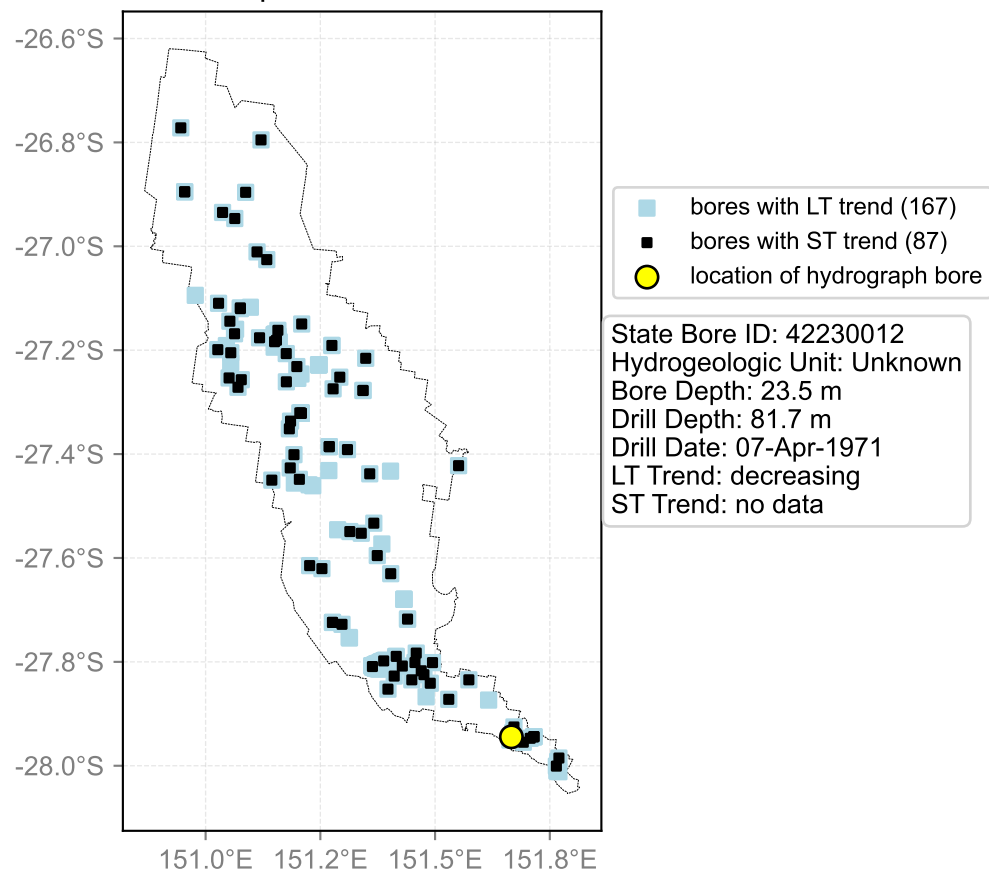

Map View for GS64a

Hydrograph for hydroid: 40147010

Map View for GS64a

Hydrograph for hydroid: 40147082

Map View for GS64a

Hydrograph for hydroid: 40147292

Map View for GS64a

Hydrograph for hydroid: 40147388

Map View for GS64a

Hydrograph for hydroid: 40147391

Map View for GS64a

Hydrograph for hydroid: 40147448

Map View for GS64a

Hydrograph for hydroid: 40147724

Map View for GS64a

Hydrograph for hydroid: 40147939

Map View for GS64a

Hydrograph for hydroid: 40148536

Map View for GS64a

Hydrograph for hydroid: 40149109

Map View for GS64a

Hydrograph for hydroid: 40149357

Map View for GS64a

Hydrograph for hydroid: 40149464