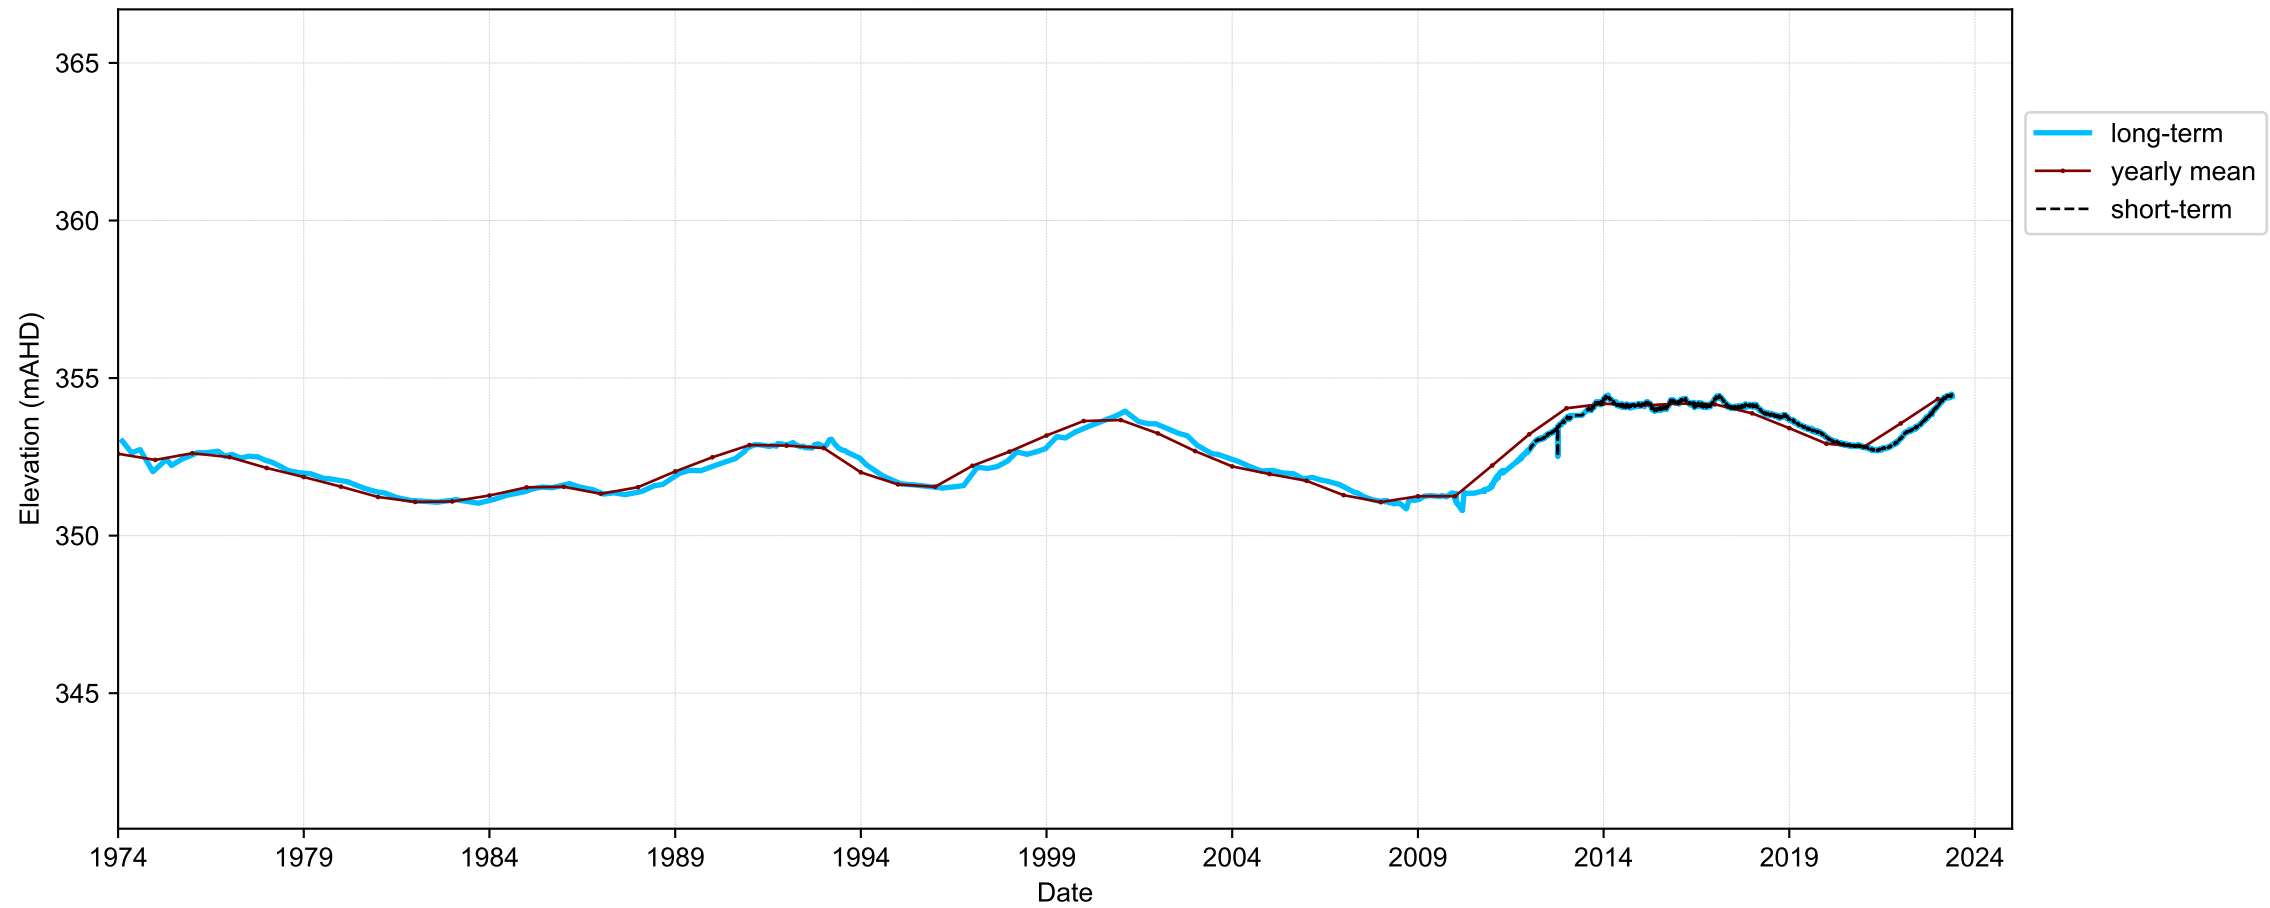

Map View for GS64a

Hydrograph for hydroid: 40146414

Map View for GS64a

Hydrograph for hydroid: 40146480

Map View for GS64a

Hydrograph for hydroid: 40146540

Map View for GS64a

Hydrograph for hydroid: 40146656