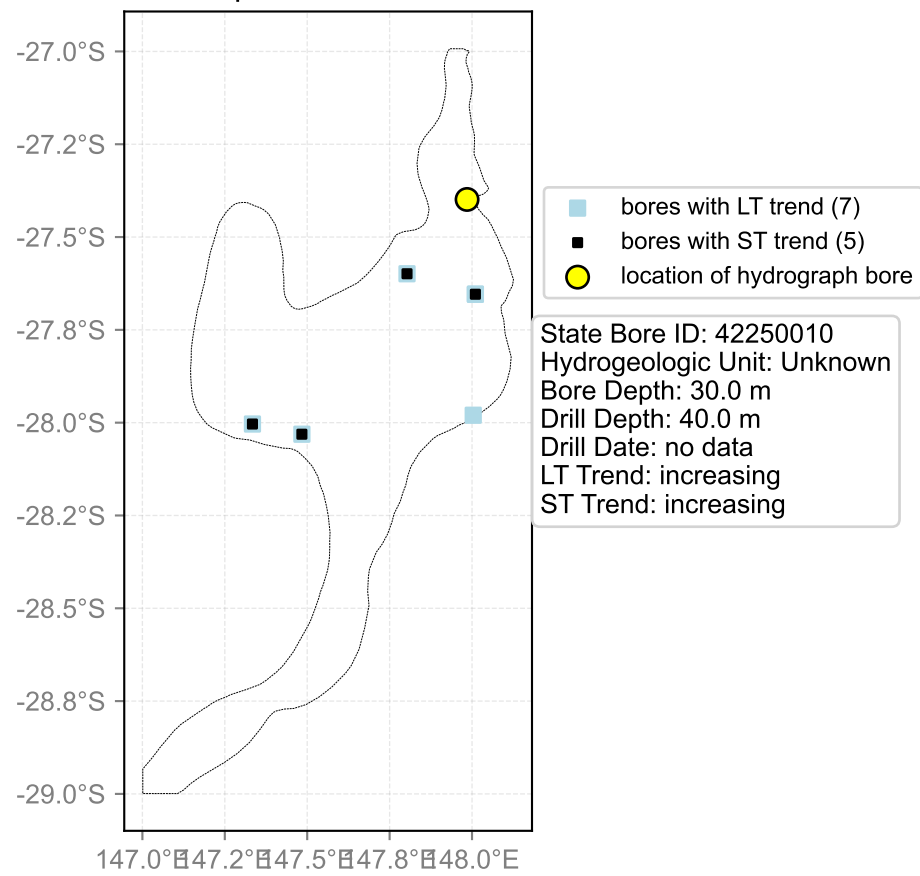

Map View for GS63

Hydrograph for hydroid: 40134245

Map View for GS63

Hydrograph for hydroid: 40134794

Map View for GS63

Hydrograph for hydroid: 40136235

Map View for GS63

Hydrograph for hydroid: 40136921

Map View for GS63

Hydrograph for hydroid: 40139187

Map View for GS63

Hydrograph for hydroid: 40141229

Map View for GS63

Hydrograph for hydroid: 40141416