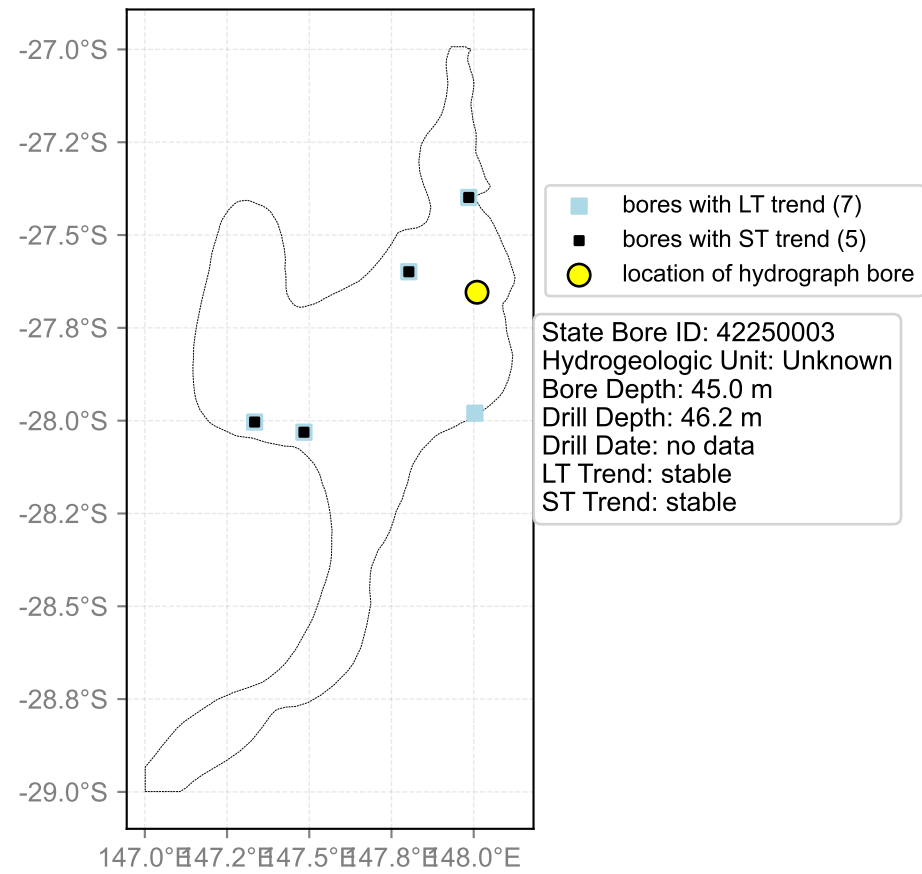

Map View for GS63

Hydrograph for hydroid: 40134245

Map View for GS63

Hydrograph for hydroid: 40134794

Map View for GS63

Hydrograph for hydroid: 40136235

Map View for GS63

Hydrograph for hydroid: 40136921

Map View for GS63

Hydrograph for hydroid: 40139187

Map View for GS63

Hydrograph for hydroid: 40141229

Map View for GS63

Hydrograph for hydroid: 40141416