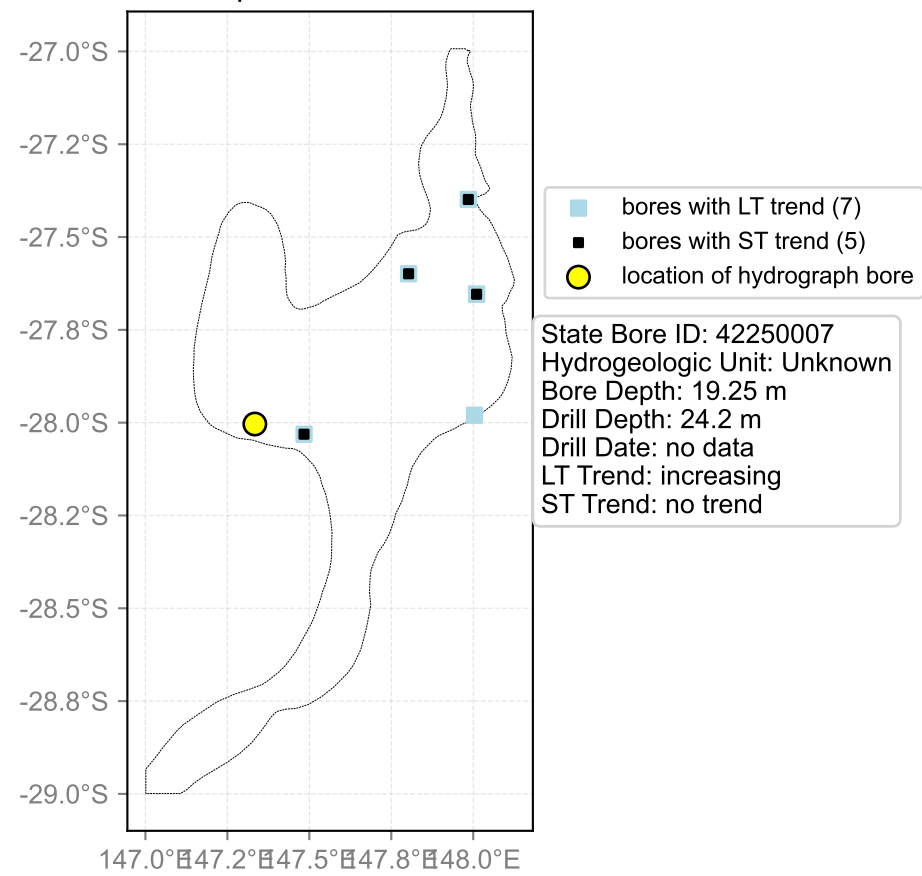

Map View for GS63

Hydrograph for hydroid: 40134245

Map View for GS63

Hydrograph for hydroid: 40134794

Map View for GS63

Hydrograph for hydroid: 40136235

Map View for GS63

Hydrograph for hydroid: 40136921

Map View for GS63

Hydrograph for hydroid: 40139187

Map View for GS63

Hydrograph for hydroid: 40141229

Map View for GS63

Hydrograph for hydroid: 40141416