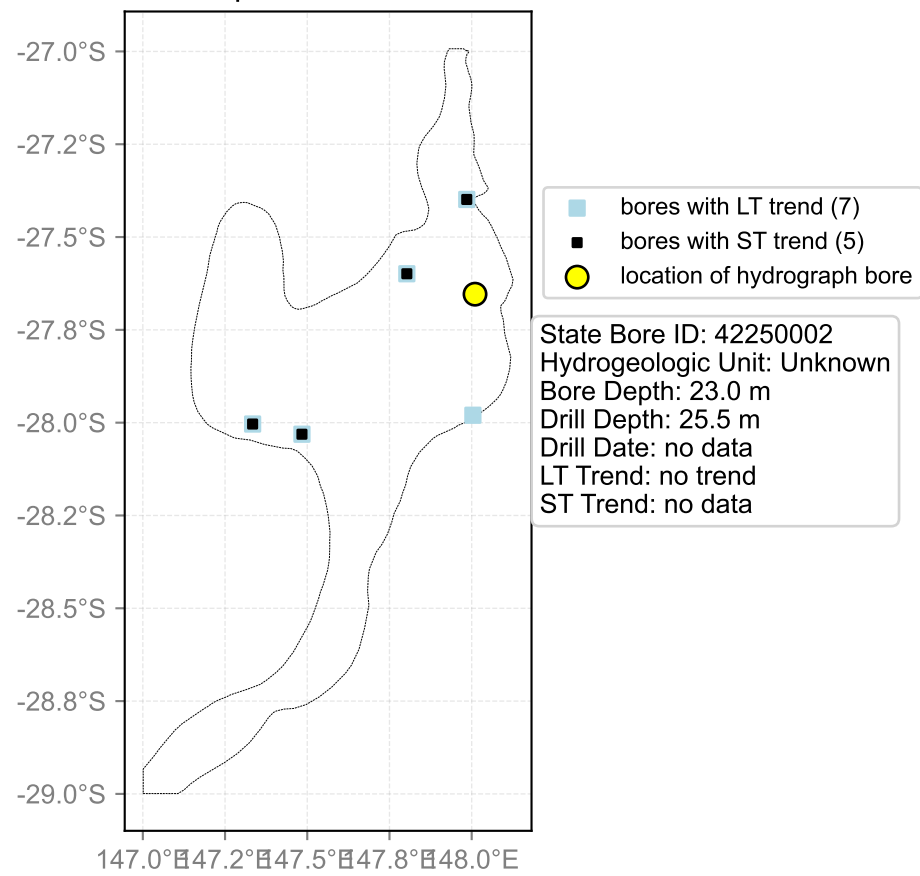

Map View for GS63

Hydrograph for hydroid: 40134245

Map View for GS63

Hydrograph for hydroid: 40134794

Map View for GS63

Hydrograph for hydroid: 40136235

Map View for GS63

Hydrograph for hydroid: 40136921

Map View for GS63

Hydrograph for hydroid: 40139187

Map View for GS63

Hydrograph for hydroid: 40141229

Map View for GS63

Hydrograph for hydroid: 40141416