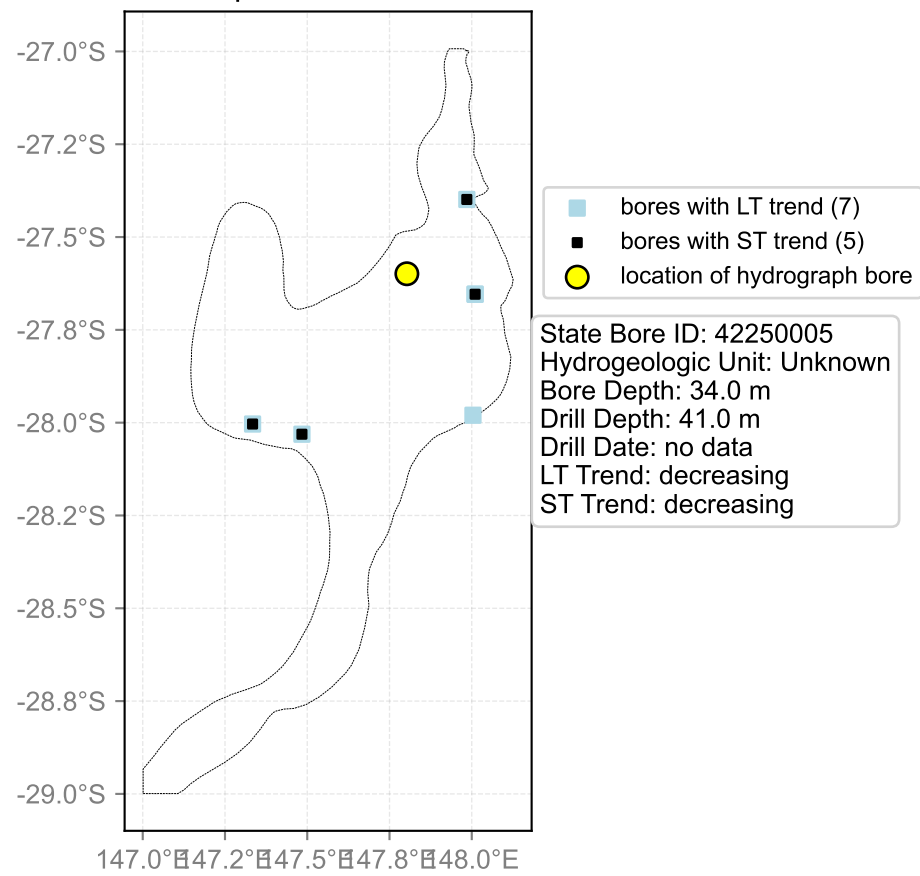

Map View for GS63

Hydrograph for hydroid: 40134245

Map View for GS63

Hydrograph for hydroid: 40134794

Map View for GS63

Hydrograph for hydroid: 40136235

Map View for GS63

Hydrograph for hydroid: 40136921

Map View for GS63

Hydrograph for hydroid: 40139187

Map View for GS63

Hydrograph for hydroid: 40141229

Map View for GS63

Hydrograph for hydroid: 40141416