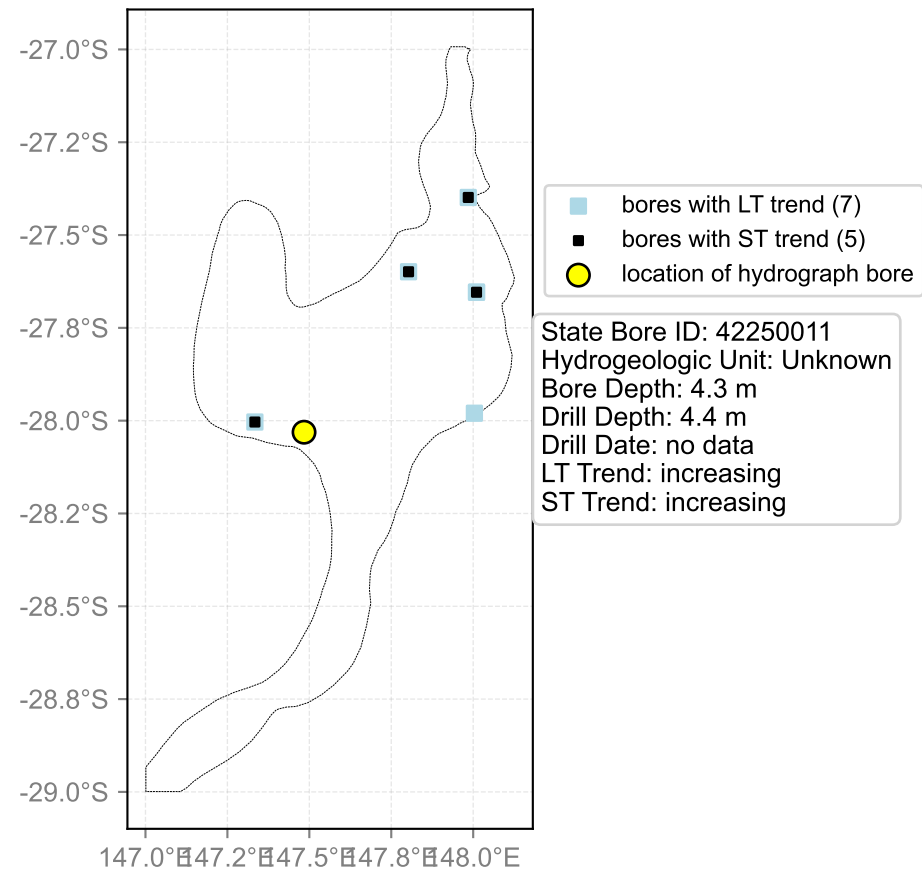

Map View for GS63

Hydrograph for hydroid: 40134245

Map View for GS63

Hydrograph for hydroid: 40134794

Map View for GS63

Hydrograph for hydroid: 40136235

Map View for GS63

Hydrograph for hydroid: 40136921

Map View for GS63

Hydrograph for hydroid: 40139187

Map View for GS63

Hydrograph for hydroid: 40141229

Map View for GS63

Hydrograph for hydroid: 40141416