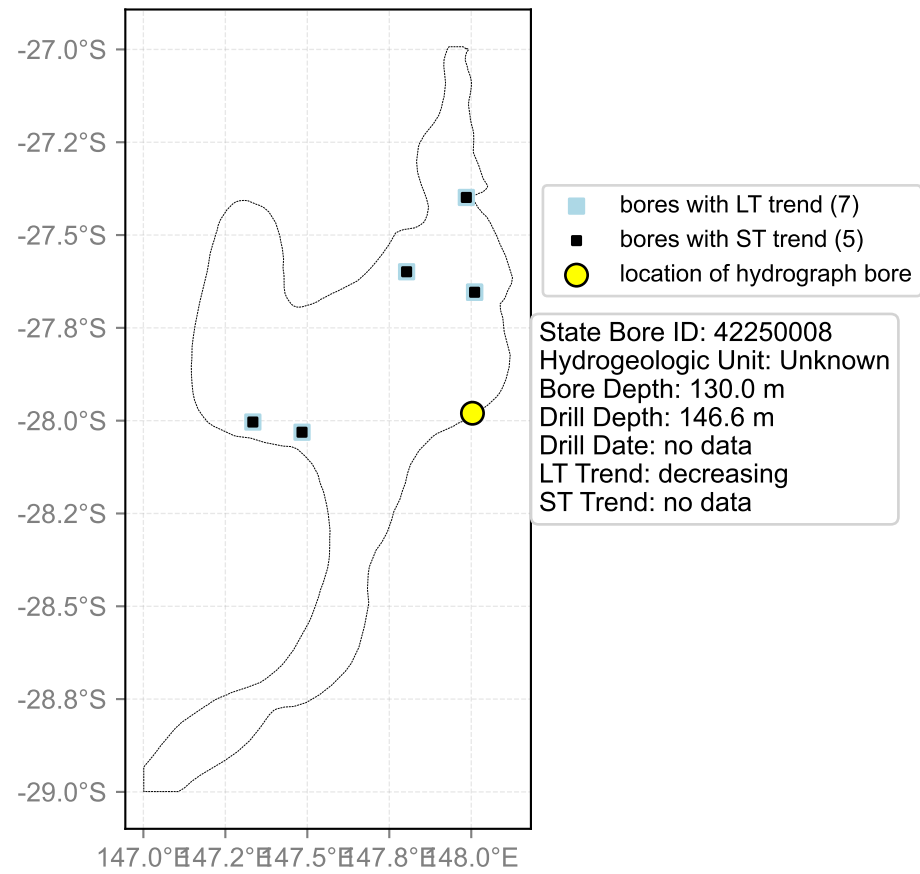

Map View for GS63

Hydrograph for hydroid: 40134245

Map View for GS63

Hydrograph for hydroid: 40134794

Map View for GS63

Hydrograph for hydroid: 40136235

Map View for GS63

Hydrograph for hydroid: 40136921

Map View for GS63

Hydrograph for hydroid: 40139187

Map View for GS63

Hydrograph for hydroid: 40141229

Map View for GS63

Hydrograph for hydroid: 40141416