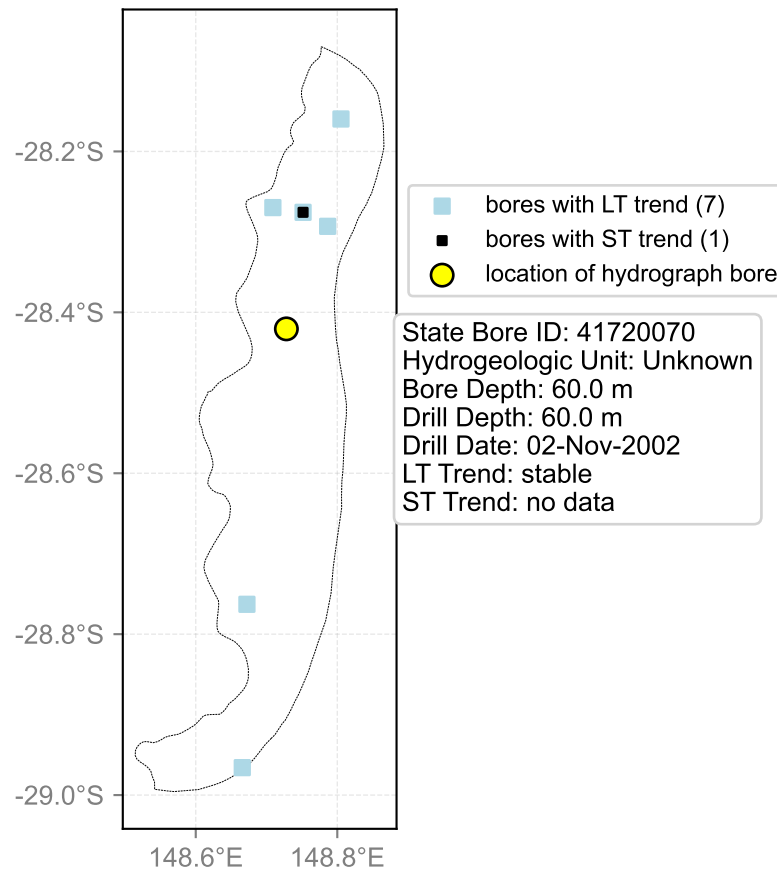

Map View for GS62

Hydrograph for hydroid: 40134059

Map View for GS62

Hydrograph for hydroid: 40136715

Map View for GS62

Hydrograph for hydroid: 40137583

Map View for GS62

Hydrograph for hydroid: 40138064

Map View for GS62

Hydrograph for hydroid: 40145072

Map View for GS62

Hydrograph for hydroid: 40152448

Map View for GS62

Hydrograph for hydroid: 40153010