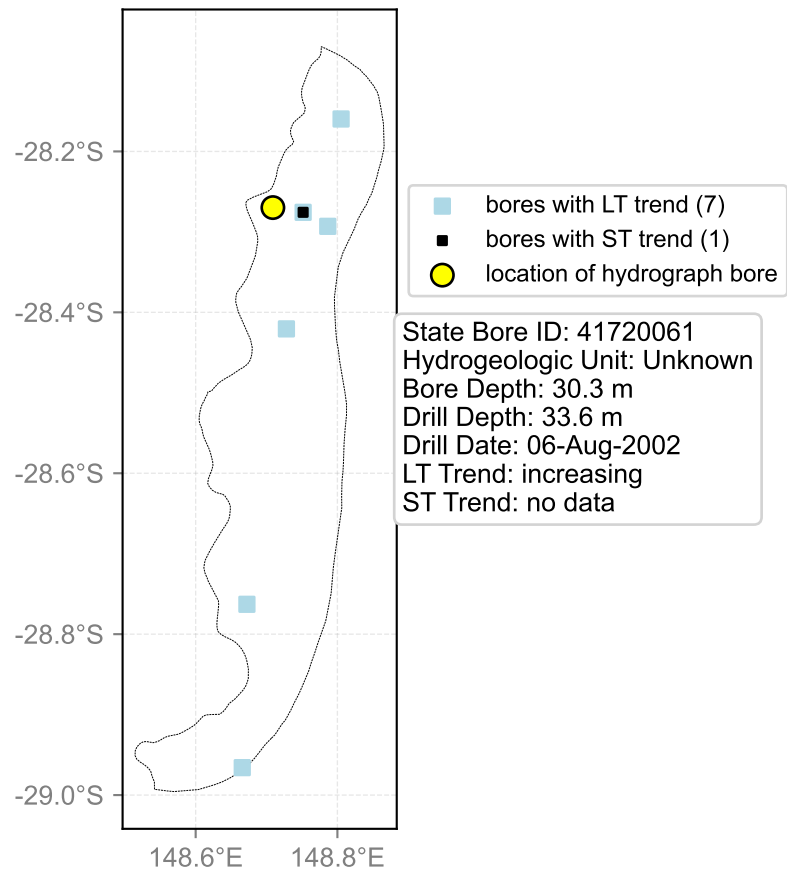

Map View for GS62

Hydrograph for hydroid: 40134059

Map View for GS62

Hydrograph for hydroid: 40136715

Map View for GS62

Hydrograph for hydroid: 40137583

Map View for GS62

Hydrograph for hydroid: 40138064

Map View for GS62

Hydrograph for hydroid: 40145072

Map View for GS62

Hydrograph for hydroid: 40152448

Map View for GS62

Hydrograph for hydroid: 40153010