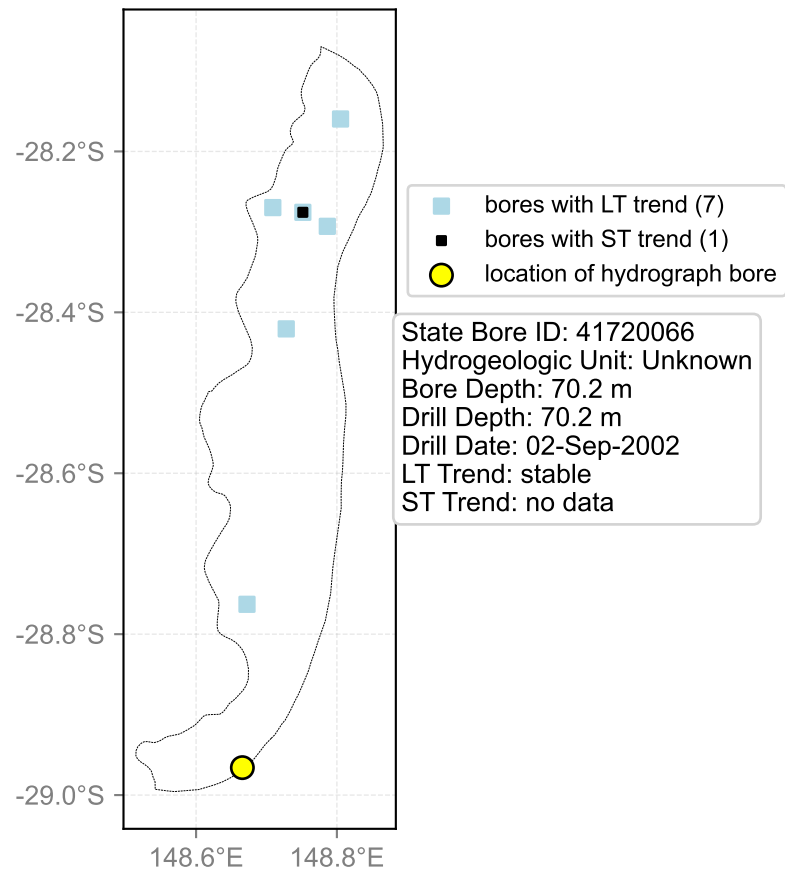

Map View for GS62

Hydrograph for hydroid: 40134059

Map View for GS62

Hydrograph for hydroid: 40136715

Map View for GS62

Hydrograph for hydroid: 40137583

Map View for GS62

Hydrograph for hydroid: 40138064

Map View for GS62

Hydrograph for hydroid: 40145072

Map View for GS62

Hydrograph for hydroid: 40152448

Map View for GS62

Hydrograph for hydroid: 40153010