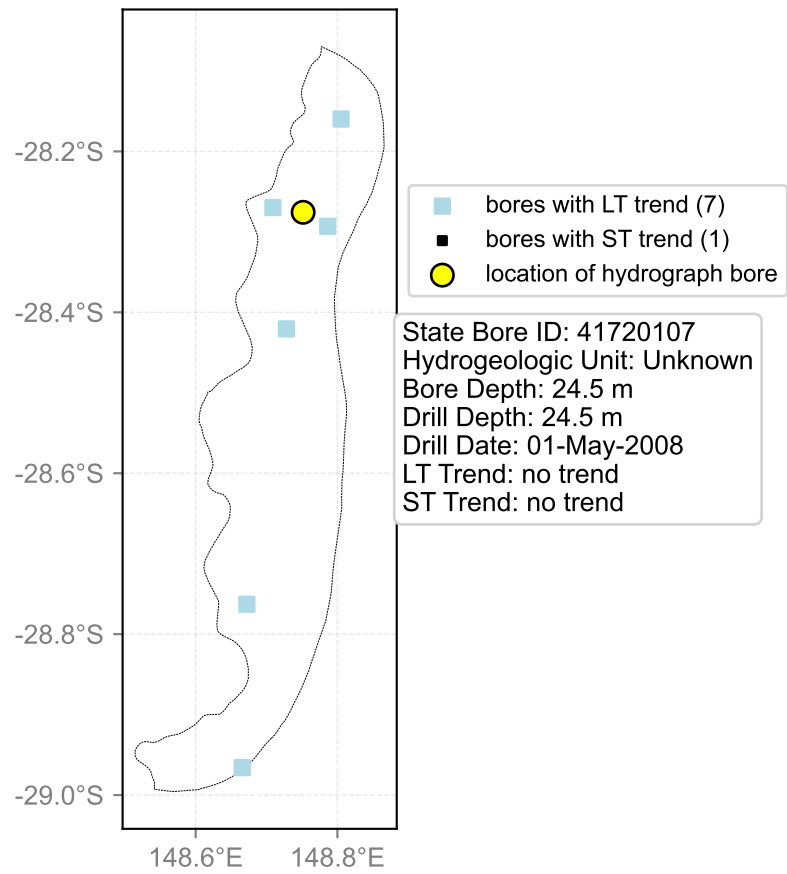

Map View for GS62

Hydrograph for hydroid: 40134059

Map View for GS62

Hydrograph for hydroid: 40136715

Map View for GS62

Hydrograph for hydroid: 40137583

Map View for GS62

Hydrograph for hydroid: 40138064

Map View for GS62

Hydrograph for hydroid: 40145072

Map View for GS62

Hydrograph for hydroid: 40152448

Map View for GS62

Hydrograph for hydroid: 40153010