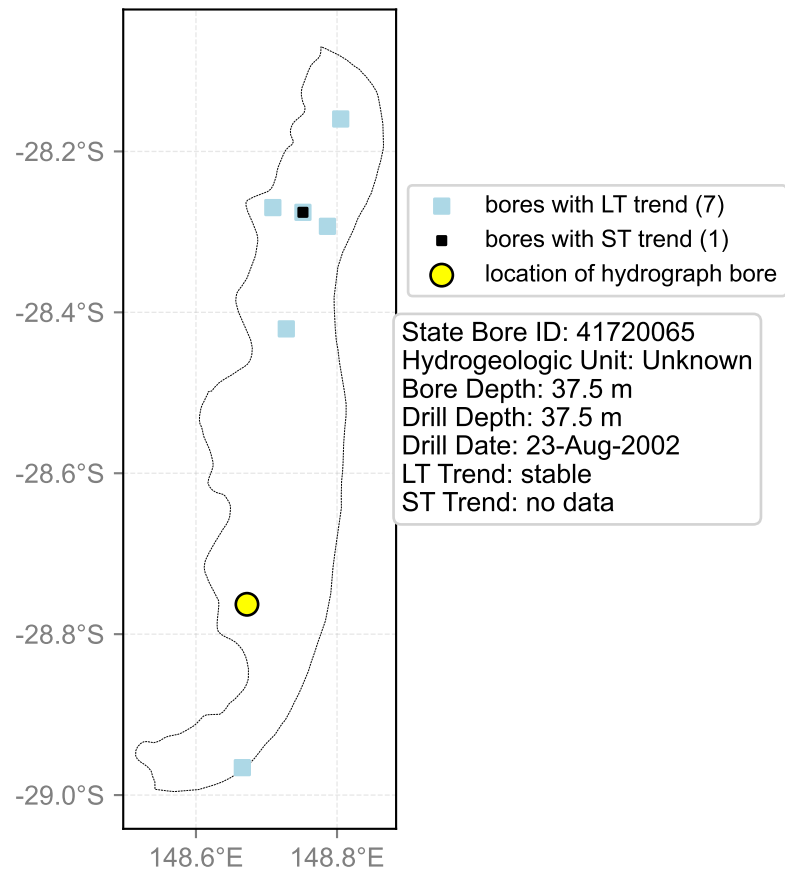

Map View for GS62

Hydrograph for hydroid: 40134059

Map View for GS62

Hydrograph for hydroid: 40136715

Map View for GS62

Hydrograph for hydroid: 40137583

Map View for GS62

Hydrograph for hydroid: 40138064

Map View for GS62

Hydrograph for hydroid: 40145072

Map View for GS62

Hydrograph for hydroid: 40152448

Map View for GS62

Hydrograph for hydroid: 40153010