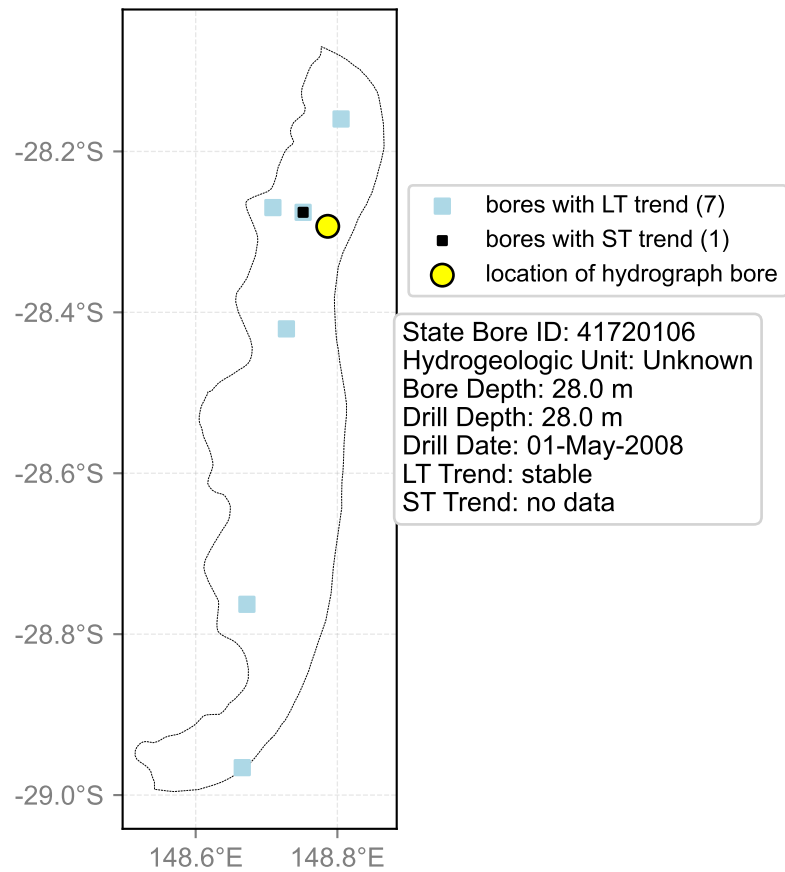

Map View for GS62

Hydrograph for hydroid: 40134059

Map View for GS62

Hydrograph for hydroid: 40136715

Map View for GS62

Hydrograph for hydroid: 40137583

Map View for GS62

Hydrograph for hydroid: 40138064

Map View for GS62

Hydrograph for hydroid: 40145072

Map View for GS62

Hydrograph for hydroid: 40152448

Map View for GS62

Hydrograph for hydroid: 40153010