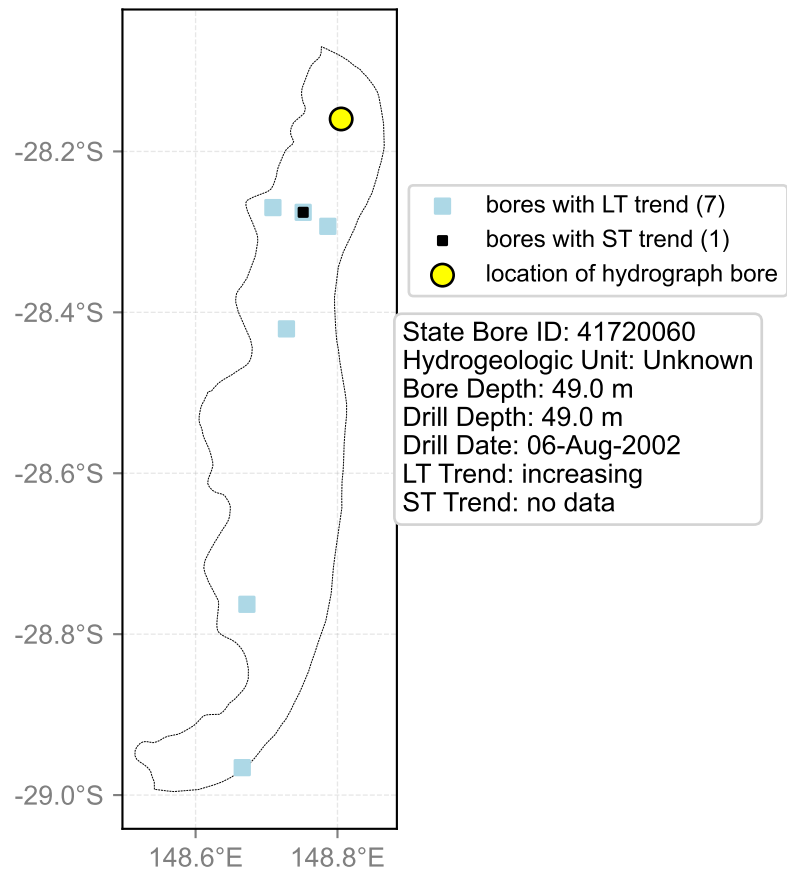

Map View for GS62

Hydrograph for hydroid: 40134059

Map View for GS62

Hydrograph for hydroid: 40136715

Map View for GS62

Hydrograph for hydroid: 40137583

Map View for GS62

Hydrograph for hydroid: 40138064

Map View for GS62

Hydrograph for hydroid: 40145072

Map View for GS62

Hydrograph for hydroid: 40152448

Map View for GS62

Hydrograph for hydroid: 40153010