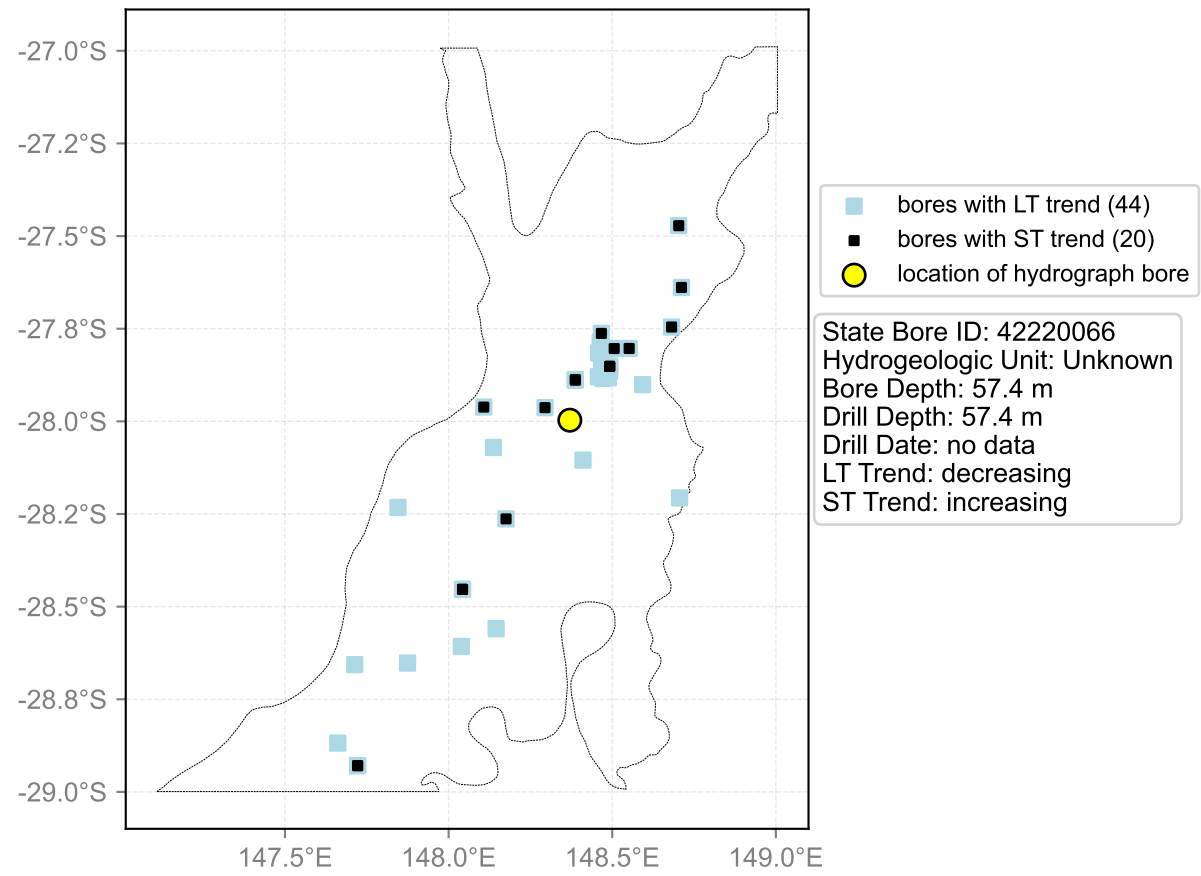

Map View for GS61b

Hydrograph for hydroid: 40143524

Map View for GS61b

Hydrograph for hydroid: 40144445

Map View for GS61b

Hydrograph for hydroid: 40144663

Map View for GS61b

Hydrograph for hydroid: 40146130

Map View for GS61b

Hydrograph for hydroid: 40146716

Map View for GS61b

Hydrograph for hydroid: 40146868

Map View for GS61b

Hydrograph for hydroid: 40147663

Map View for GS61b

Hydrograph for hydroid: 40148867

Map View for GS61b

Hydrograph for hydroid: 40149355

Map View for GS61b

Hydrograph for hydroid: 40149520

Map View for GS61b

Hydrograph for hydroid: 40150844

Map View for GS61b

Hydrograph for hydroid: 40151185