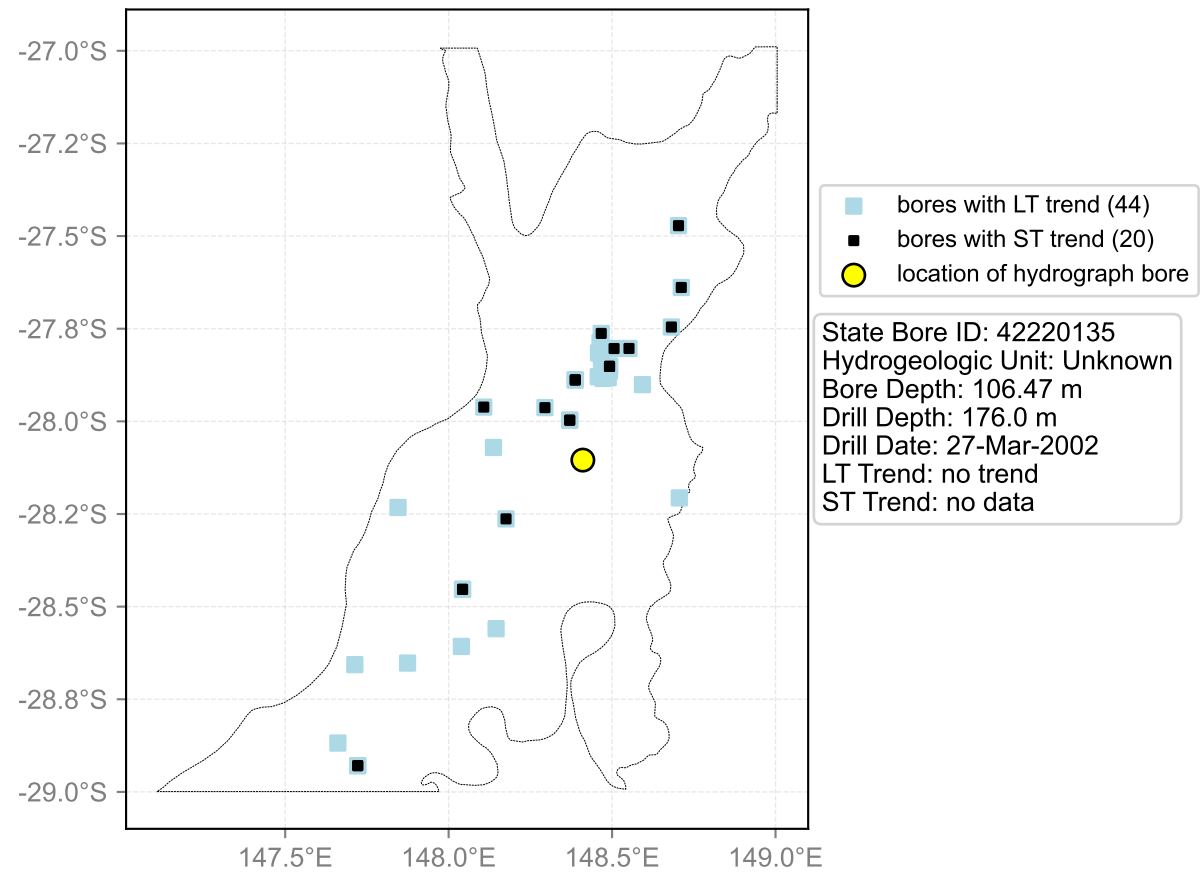

Map View for GS61b

Hydrograph for hydroid: 40137584

Map View for GS61b

Hydrograph for hydroid: 40138065

Map View for GS61b

Hydrograph for hydroid: 40138225

Map View for GS61b

Hydrograph for hydroid: 40139970

Map View for GS61b

Hydrograph for hydroid: 40140046

Map View for GS61b

Hydrograph for hydroid: 40140141

Map View for GS61b

Hydrograph for hydroid: 40141050

Map View for GS61b

Hydrograph for hydroid: 40141170

Map View for GS61b

Hydrograph for hydroid: 40141412

Map View for GS61b

Hydrograph for hydroid: 40141587

Map View for GS61b

Hydrograph for hydroid: 40141684

Map View for GS61b

Hydrograph for hydroid: 40143188