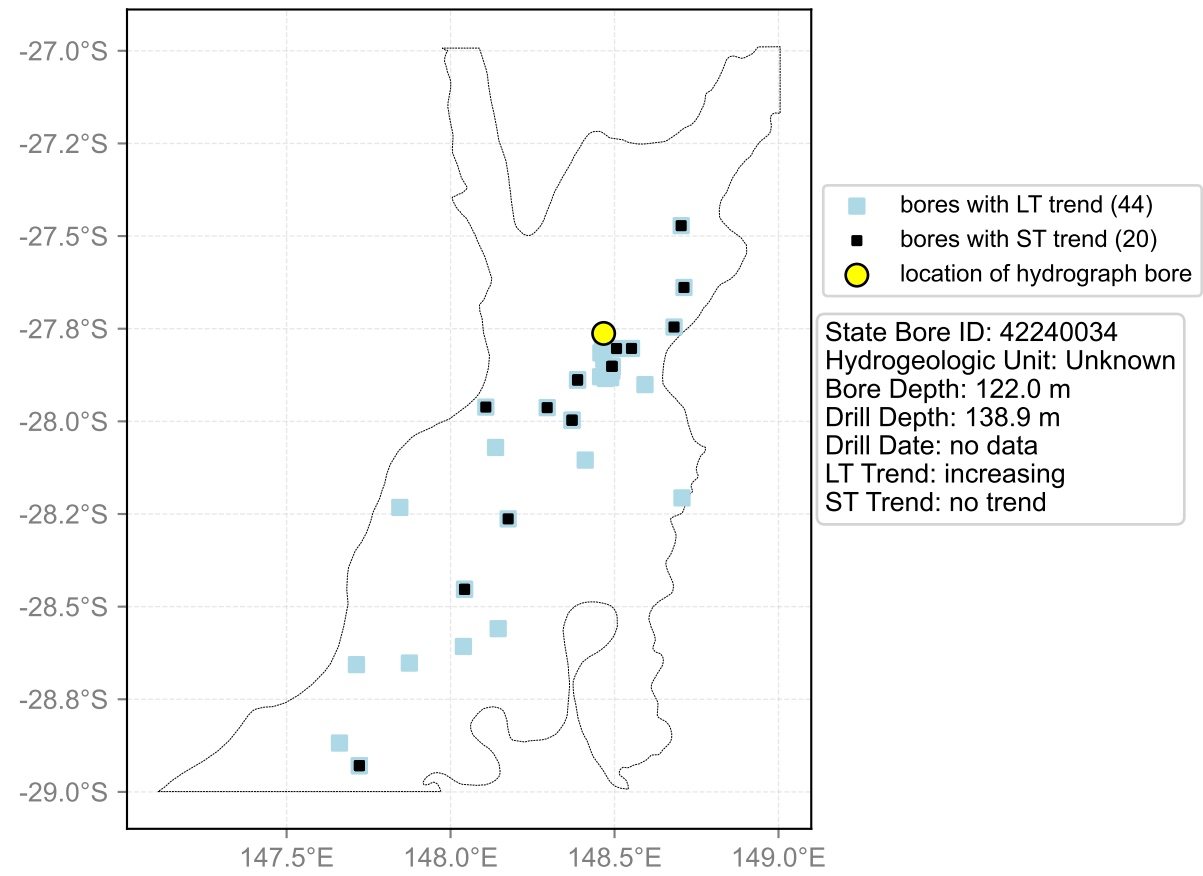

Map View for GS61b

Hydrograph for hydroid: 40132349

Map View for GS61b

Hydrograph for hydroid: 40132398

Map View for GS61b

Hydrograph for hydroid: 40132623

Map View for GS61b

Hydrograph for hydroid: 40133231

Map View for GS61b

Hydrograph for hydroid: 40133549

Map View for GS61b

Hydrograph for hydroid: 40133555

Map View for GS61b

Hydrograph for hydroid: 40133929

Map View for GS61b

Hydrograph for hydroid: 40135189

Map View for GS61b

Hydrograph for hydroid: 40135936

Map View for GS61b

Hydrograph for hydroid: 40136150

Map View for GS61b

Hydrograph for hydroid: 40136714

Map View for GS61b

Hydrograph for hydroid: 40136722

Map View for GS61b

Hydrograph for hydroid: 40137584

Map View for GS61b

Hydrograph for hydroid: 40138065

Map View for GS61b

Hydrograph for hydroid: 40138225

Map View for GS61b

Hydrograph for hydroid: 40139970