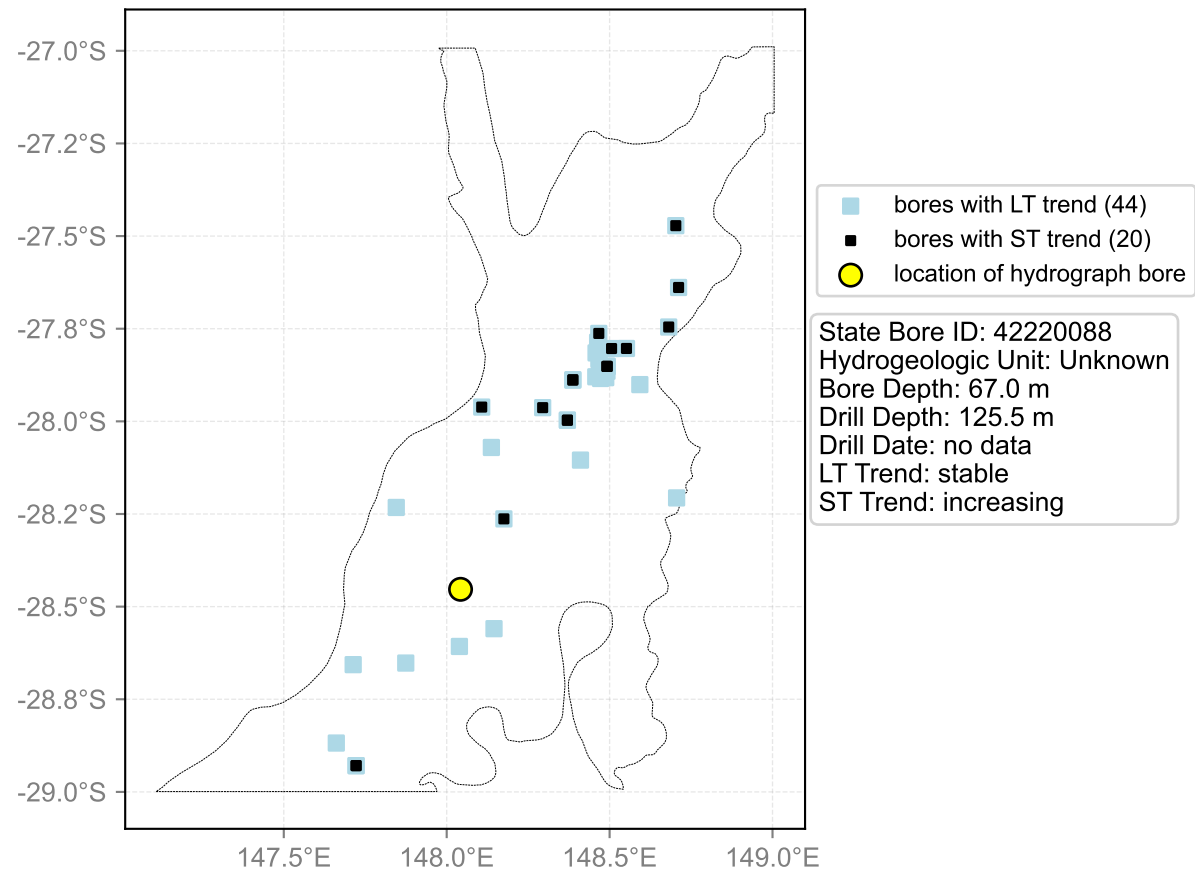

Map View for GS61b

Hydrograph for hydroid: 40151291

Map View for GS61b

Hydrograph for hydroid: 40151408

Map View for GS61b

Hydrograph for hydroid: 40151409

Map View for GS61b

Hydrograph for hydroid: 40151410

Map View for GS61b

Hydrograph for hydroid: 40151740

Map View for GS61b

Hydrograph for hydroid: 40153120

Map View for GS61b

Hydrograph for hydroid: 40153248

Map View for GS61b

Hydrograph for hydroid: 40153529