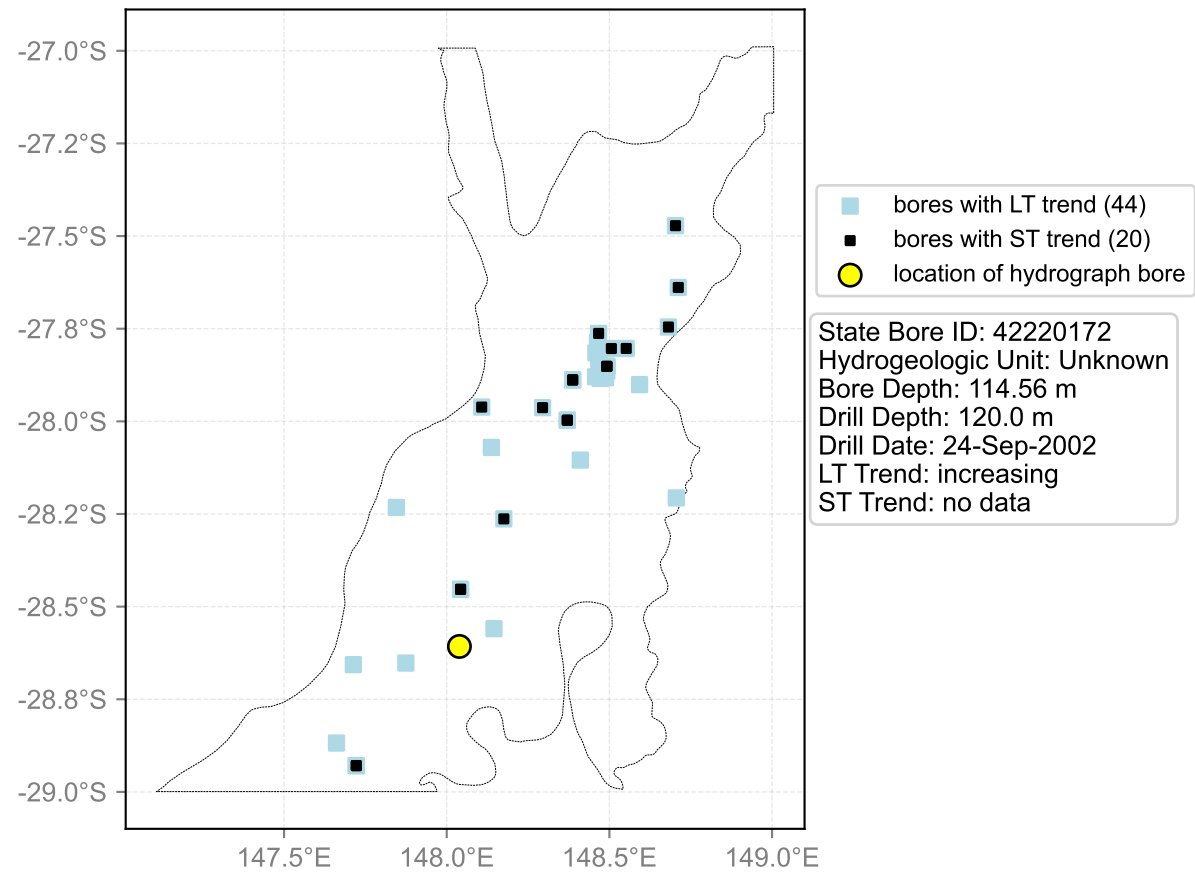

Map View for GS61b

Hydrograph for hydroid: 40133549

Map View for GS61b

Hydrograph for hydroid: 40133555

Map View for GS61b

Hydrograph for hydroid: 40133929

Map View for GS61b

Hydrograph for hydroid: 40135189

Map View for GS61b

Hydrograph for hydroid: 40135936

Map View for GS61b

Hydrograph for hydroid: 40136150

Map View for GS61b

Hydrograph for hydroid: 40136714

Map View for GS61b

Hydrograph for hydroid: 40136722

Map View for GS61b

Hydrograph for hydroid: 40137584

Map View for GS61b

Hydrograph for hydroid: 40138065

Map View for GS61b

Hydrograph for hydroid: 40138225

Map View for GS61b

Hydrograph for hydroid: 40139970