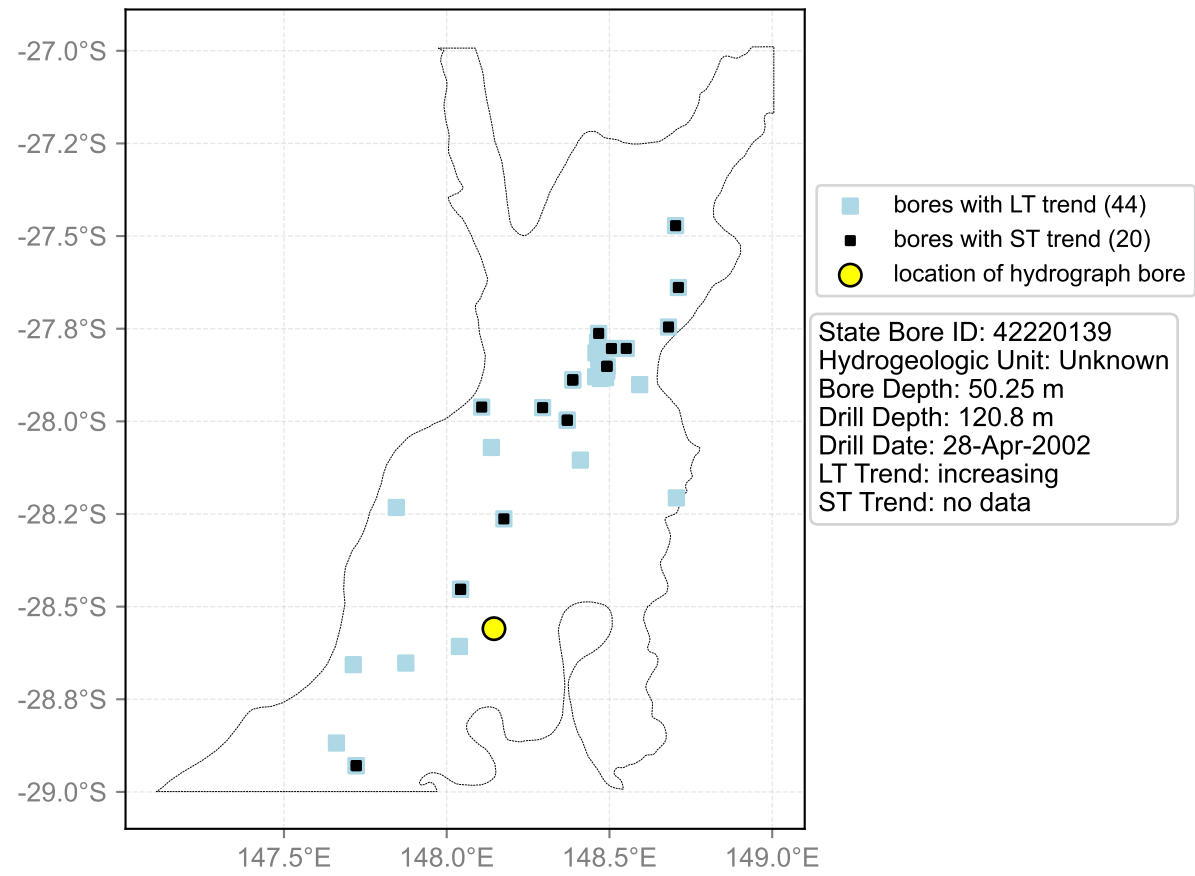

Map View for GS61b

Hydrograph for hydroid: 40141412

Map View for GS61b

Hydrograph for hydroid: 40141587

Map View for GS61b

Hydrograph for hydroid: 40141684

Map View for GS61b

Hydrograph for hydroid: 40143188

Map View for GS61b

Hydrograph for hydroid: 40143524

Map View for GS61b

Hydrograph for hydroid: 40144445

Map View for GS61b

Hydrograph for hydroid: 40144663

Map View for GS61b

Hydrograph for hydroid: 40146130