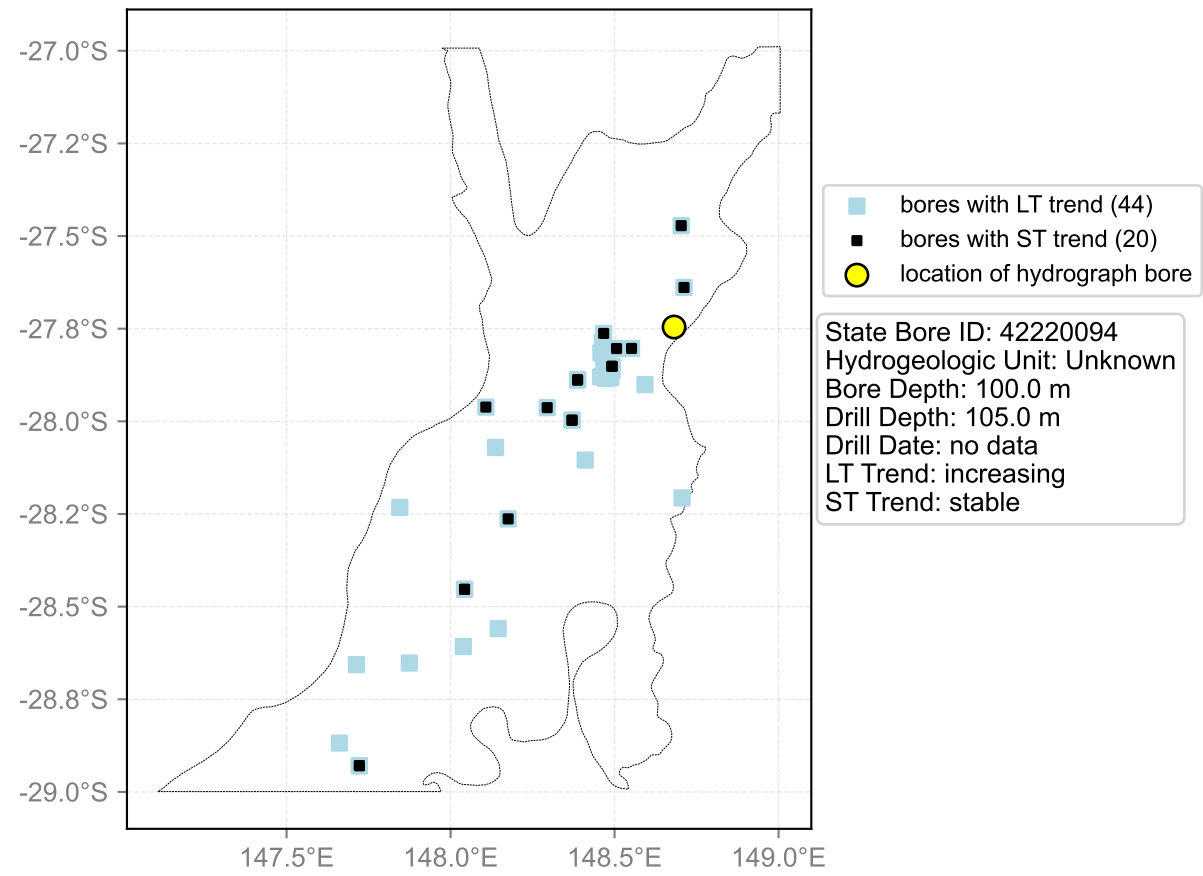

Map View for GS61b

Hydrograph for hydroid: 40133549

Map View for GS61b

Hydrograph for hydroid: 40133555

Map View for GS61b

Hydrograph for hydroid: 40133929

Map View for GS61b

Hydrograph for hydroid: 40135189

Map View for GS61b

Hydrograph for hydroid: 40135936

Map View for GS61b

Hydrograph for hydroid: 40136150

Map View for GS61b

Hydrograph for hydroid: 40136714

Map View for GS61b

Hydrograph for hydroid: 40136722

Map View for GS61b

Hydrograph for hydroid: 40137584

Map View for GS61b

Hydrograph for hydroid: 40138065

Map View for GS61b

Hydrograph for hydroid: 40138225

Map View for GS61b

Hydrograph for hydroid: 40139970

Map View for GS61b

Hydrograph for hydroid: 40140046

Map View for GS61b

Hydrograph for hydroid: 40140141

Map View for GS61b

Hydrograph for hydroid: 40141050

Map View for GS61b

Hydrograph for hydroid: 40141170