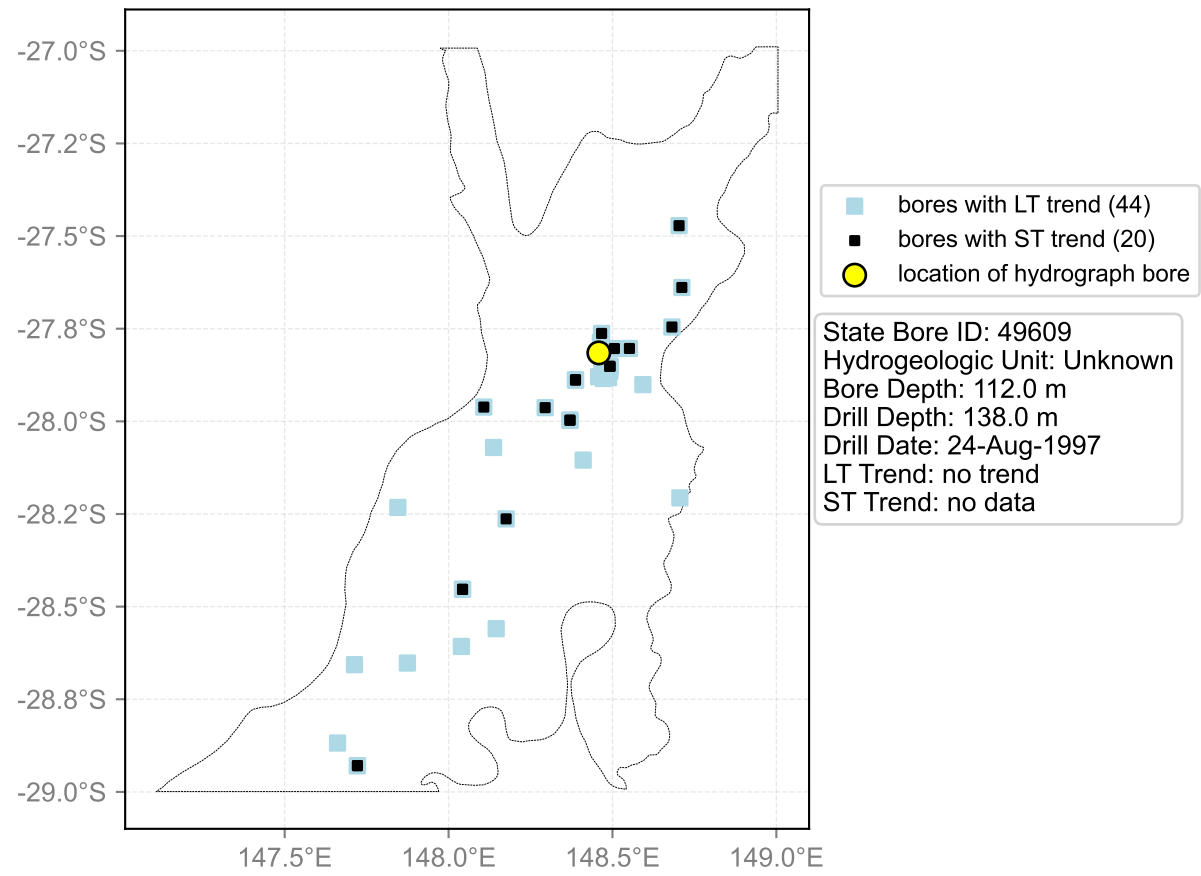

Map View for GS61b

Hydrograph for hydroid: 40137584

Map View for GS61b

Hydrograph for hydroid: 40138065

Map View for GS61b

Hydrograph for hydroid: 40138225

Map View for GS61b

Hydrograph for hydroid: 40139970

Map View for GS61b

Hydrograph for hydroid: 40140046

Map View for GS61b

Hydrograph for hydroid: 40140141

Map View for GS61b

Hydrograph for hydroid: 40141050

Map View for GS61b

Hydrograph for hydroid: 40141170

Map View for GS61b

Hydrograph for hydroid: 40141412

Map View for GS61b

Hydrograph for hydroid: 40141587

Map View for GS61b

Hydrograph for hydroid: 40141684

Map View for GS61b

Hydrograph for hydroid: 40143188