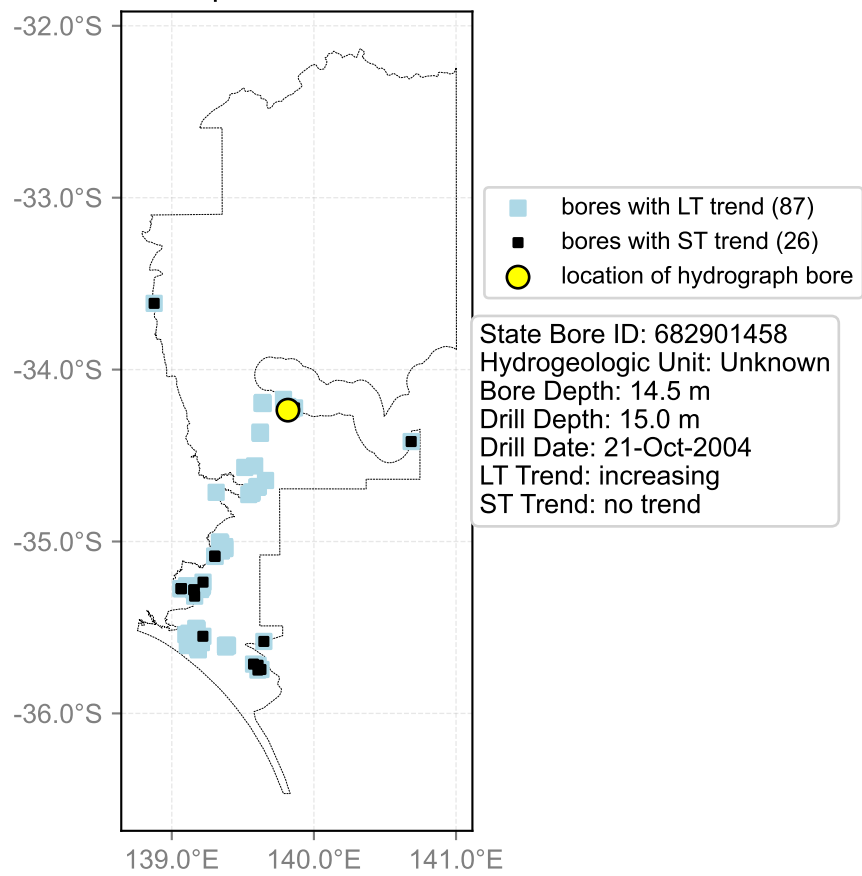

Map View for GS6

Hydrograph for hydroid: 30149007

Map View for GS6

Hydrograph for hydroid: 30149768

Map View for GS6

Hydrograph for hydroid: 30150722

Map View for GS6

Hydrograph for hydroid: 30151548

Map View for GS6

Hydrograph for hydroid: 30151699

Map View for GS6

Hydrograph for hydroid: 30153305

Hydrograph for hydroid: 30153333

Map View for GS6

Hydrograph for hydroid: 30153368

Map View for GS6