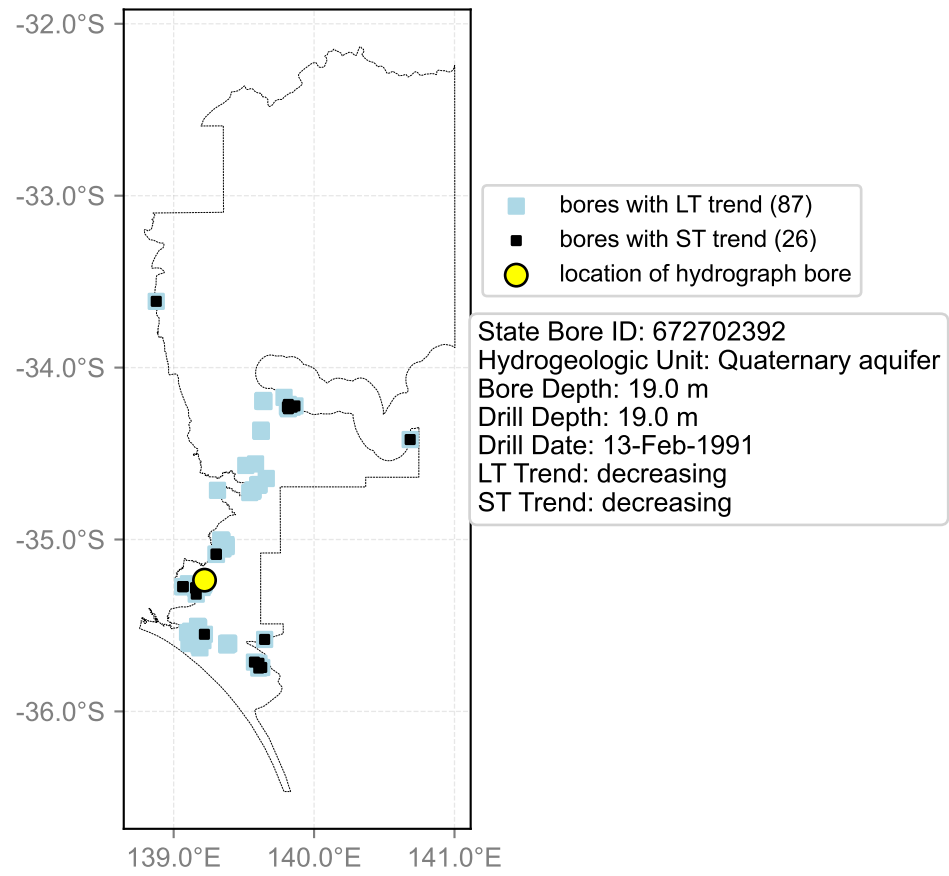

Map View for GS6

Hydrograph for hydroid: 30138234

Map View for GS6

Hydrograph for hydroid: 30141040

Map View for GS6

Hydrograph for hydroid: 30143138

Map View for GS6

Hydrograph for hydroid: 30143278

Map View for GS6

Hydrograph for hydroid: 30143292

Map View for GS6

Hydrograph for hydroid: 30144815

Map View for GS6

Hydrograph for hydroid: 30145642

Map View for GS6

Hydrograph for hydroid: 30146280

Map View for GS6

Hydrograph for hydroid: 30149007

Map View for GS6

Hydrograph for hydroid: 30149768

Map View for GS6

Hydrograph for hydroid: 30150722

Map View for GS6

Hydrograph for hydroid: 30151548