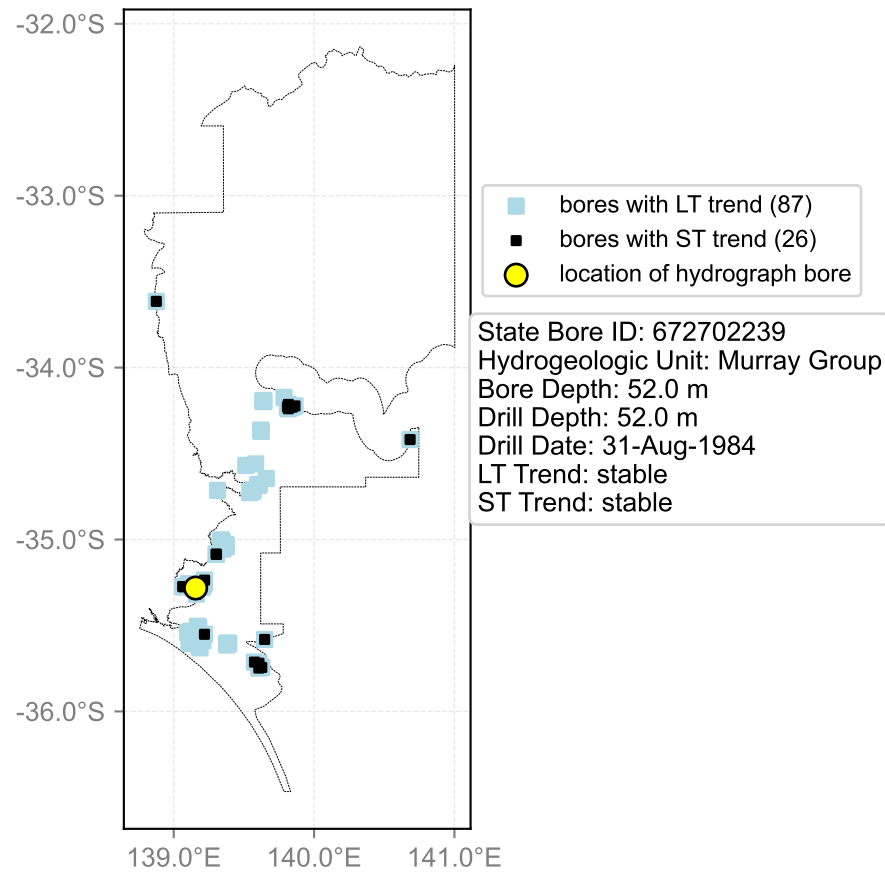

Map View for GS6

Hydrograph for hydroid: 30078332

Map View for GS6

Hydrograph for hydroid: 30079279

Map View for GS6

Hydrograph for hydroid: 30083326

Map View for GS6

Hydrograph for hydroid: 30085125

Map View for GS6

Hydrograph for hydroid: 30086524

Map View for GS6

Hydrograph for hydroid: 30091302

Map View for GS6

Hydrograph for hydroid: 30092154

Map View for GS6

Hydrograph for hydroid: 30092496

Map View for GS6

Hydrograph for hydroid: 30095203

Map View for GS6

Hydrograph for hydroid: 30097654

Map View for GS6

Hydrograph for hydroid: 30097683

Map View for GS6

Hydrograph for hydroid: 30097704

Map View for GS6

Hydrograph for hydroid: 30098680

Map View for GS6

Hydrograph for hydroid: 30102989

Map View for GS6

Hydrograph for hydroid: 30103524

Map View for GS6

Hydrograph for hydroid: 30107959