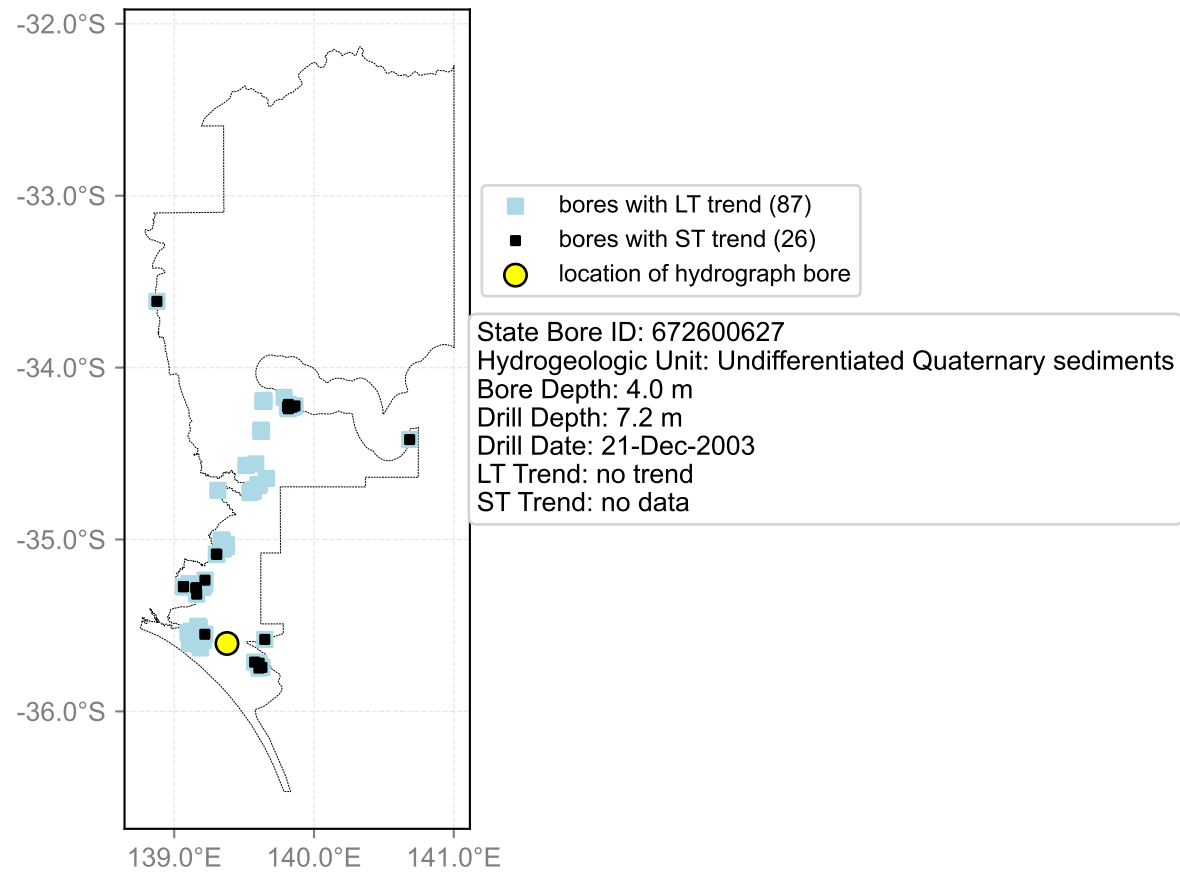

Map View for GS6

Hydrograph for hydroid: 30143292

Map View for GS6

Hydrograph for hydroid: 30144815

Map View for GS6

Hydrograph for hydroid: 30145642

Map View for GS6

Hydrograph for hydroid: 30146280

Map View for GS6

Hydrograph for hydroid: 30149007

Map View for GS6

Hydrograph for hydroid: 30149768

Map View for GS6

Hydrograph for hydroid: 30150722

Map View for GS6

Hydrograph for hydroid: 30151548

Map View for GS6

Hydrograph for hydroid: 30151699

Map View for GS6

Hydrograph for hydroid: 30153305

Hydrograph for hydroid: 30153333

Map View for GS6

Hydrograph for hydroid: 30153368

Map View for GS6

Hydrograph for hydroid: 30153373

Map View for GS6

Hydrograph for hydroid: 30156387

Map View for GS6

Hydrograph for hydroid: 30156461

Map View for GS6

Hydrograph for hydroid: 30163958

Map View for GS6