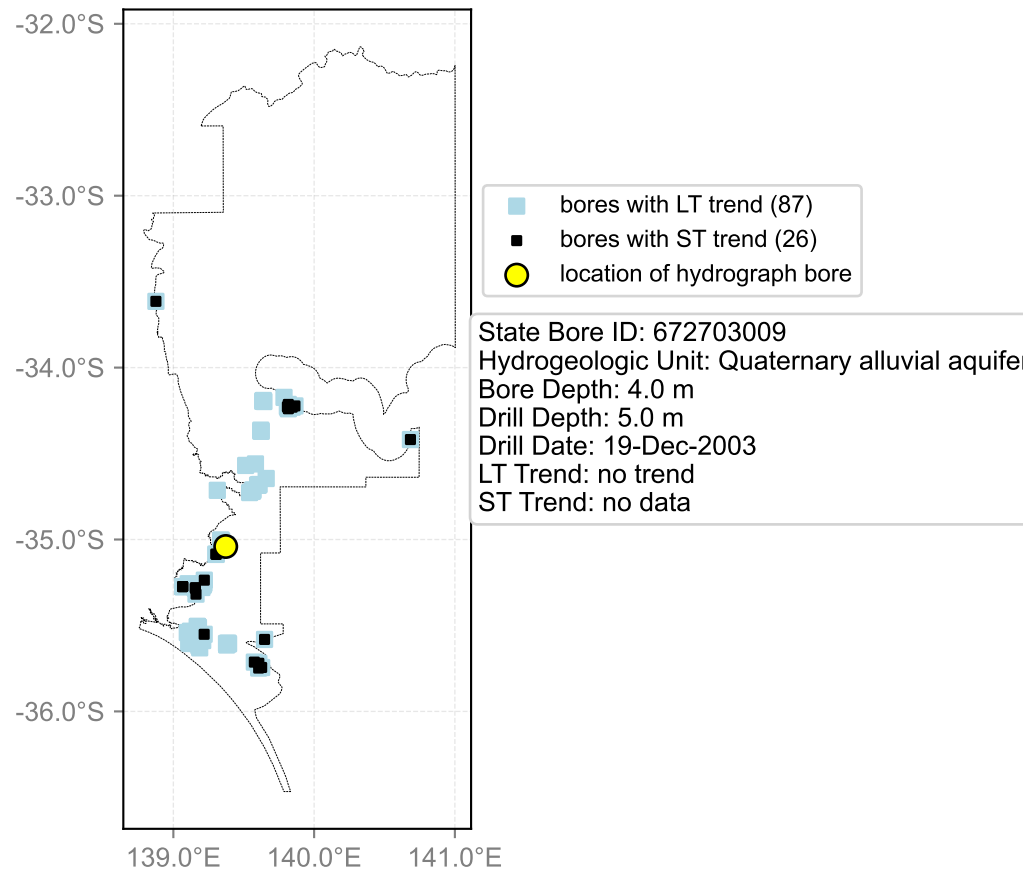

Map View for GS6

Hydrograph for hydroid: 30116202

Map View for GS6

Hydrograph for hydroid: 30116208

Map View for GS6

Hydrograph for hydroid: 30116209

Map View for GS6

Hydrograph for hydroid: 30117268

Map View for GS6

Hydrograph for hydroid: 30117363

Map View for GS6

Hydrograph for hydroid: 30117533

Map View for GS6

Hydrograph for hydroid: 30119711

Map View for GS6

Hydrograph for hydroid: 30119714

Map View for GS6

Hydrograph for hydroid: 30120720

Map View for GS6

Hydrograph for hydroid: 30124791

Map View for GS6

Hydrograph for hydroid: 30124840

Map View for GS6

Hydrograph for hydroid: 30126887