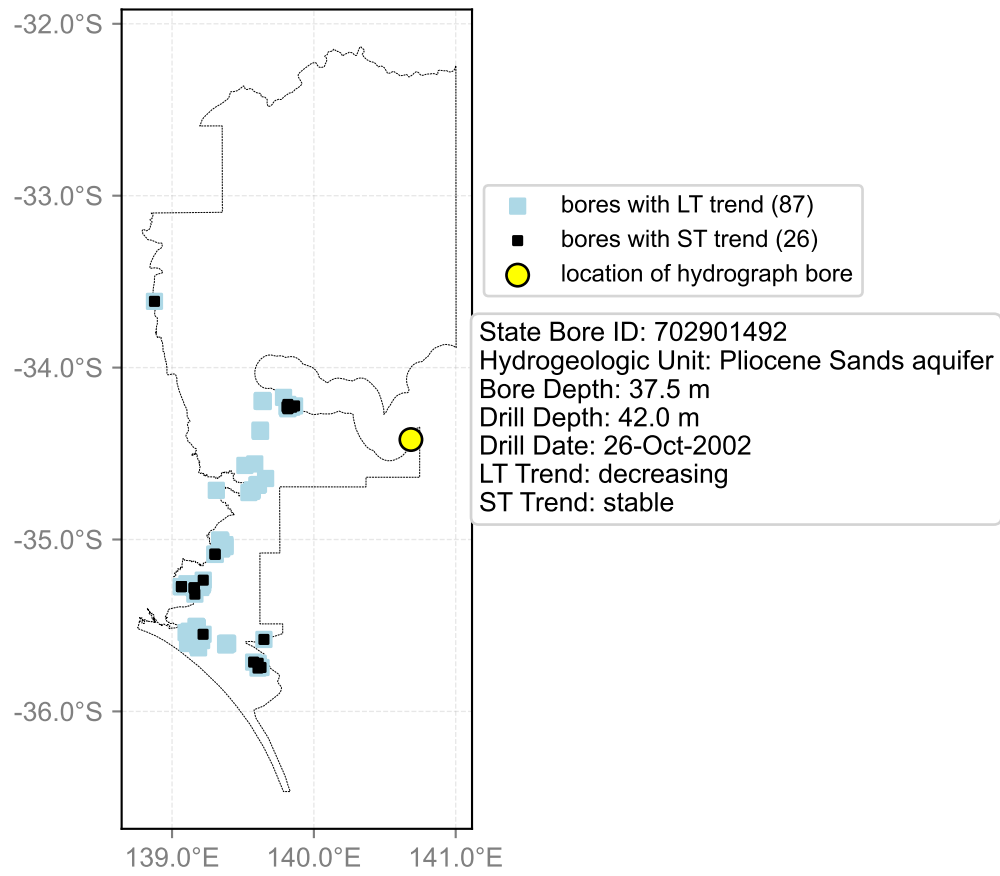

Map View for GS6

Hydrograph for hydroid: 30116202

Map View for GS6

Hydrograph for hydroid: 30116208

Map View for GS6

Hydrograph for hydroid: 30116209

Map View for GS6

Hydrograph for hydroid: 30117268

Map View for GS6

Hydrograph for hydroid: 30117363

Map View for GS6

Hydrograph for hydroid: 30117533

Map View for GS6

Hydrograph for hydroid: 30119711

Map View for GS6

Hydrograph for hydroid: 30119714

Map View for GS6

Hydrograph for hydroid: 30120720

Map View for GS6

Hydrograph for hydroid: 30124791

Map View for GS6

Hydrograph for hydroid: 30124840

Map View for GS6

Hydrograph for hydroid: 30126887