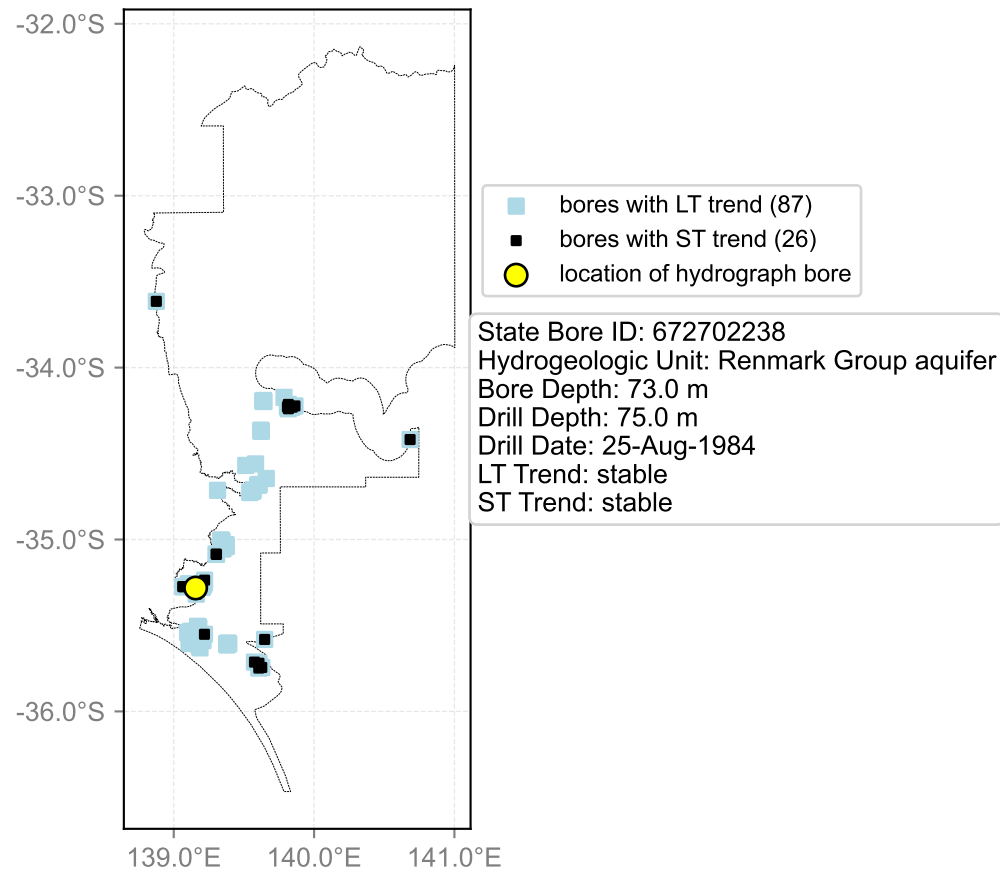

Map View for GS6

Hydrograph for hydroid: 30086524

Map View for GS6

Hydrograph for hydroid: 30091302

Map View for GS6

Hydrograph for hydroid: 30092154

Map View for GS6

Hydrograph for hydroid: 30092496

Map View for GS6

Hydrograph for hydroid: 30095203

Map View for GS6

Hydrograph for hydroid: 30097654

Map View for GS6

Hydrograph for hydroid: 30097683

Map View for GS6

Hydrograph for hydroid: 30097704

Map View for GS6

Hydrograph for hydroid: 30098680

Map View for GS6

Hydrograph for hydroid: 30102989

Map View for GS6

Hydrograph for hydroid: 30103524

Map View for GS6

Hydrograph for hydroid: 30107959