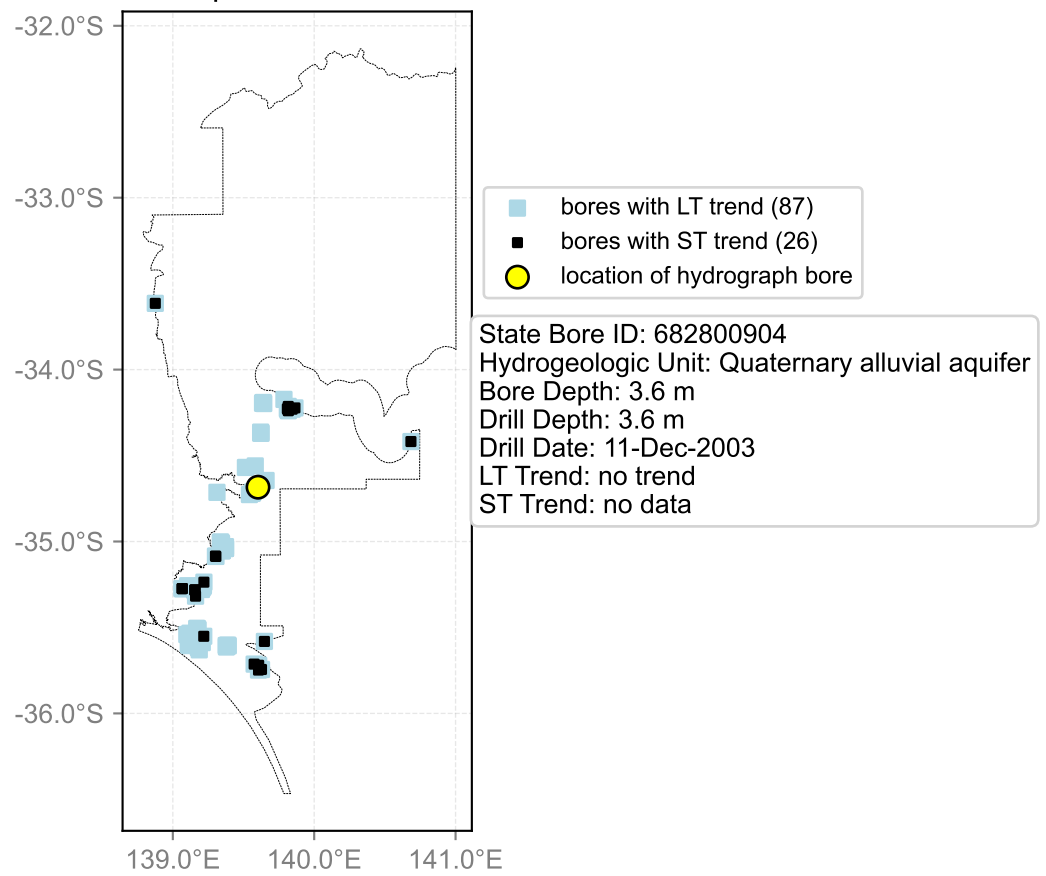

Map View for GS6

Hydrograph for hydroid: 30117363

Map View for GS6

Hydrograph for hydroid: 30117533

Map View for GS6

Hydrograph for hydroid: 30119711

Map View for GS6

Hydrograph for hydroid: 30119714

Map View for GS6

Hydrograph for hydroid: 30120720

Map View for GS6

Hydrograph for hydroid: 30124791

Map View for GS6

Hydrograph for hydroid: 30124840

Map View for GS6

Hydrograph for hydroid: 30126887