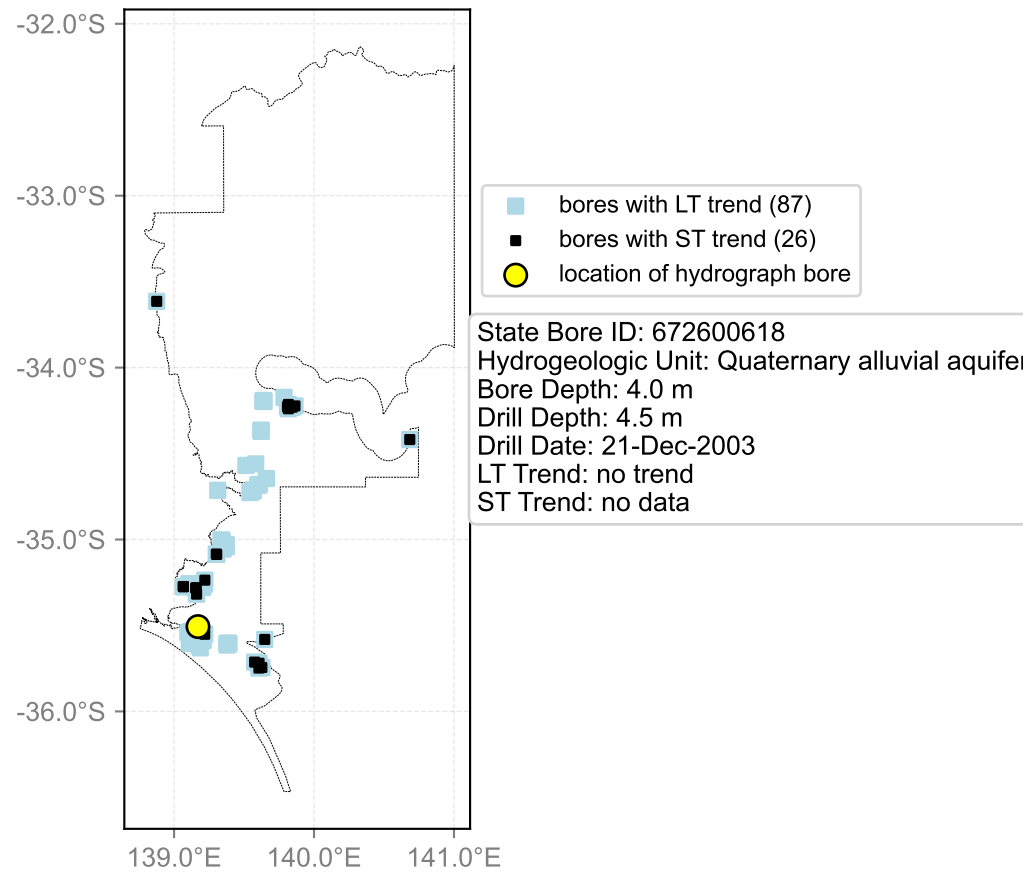

Map View for GS6

Hydrograph for hydroid: 30098680

Map View for GS6

Hydrograph for hydroid: 30102989

Map View for GS6

Hydrograph for hydroid: 30103524

Map View for GS6

Hydrograph for hydroid: 30107959

Map View for GS6

Hydrograph for hydroid: 30110406

Map View for GS6

Hydrograph for hydroid: 30113798

Map View for GS6

Hydrograph for hydroid: 30114666

Map View for GS6

Hydrograph for hydroid: 30116168

Map View for GS6

Hydrograph for hydroid: 30116202

Map View for GS6

Hydrograph for hydroid: 30116208

Map View for GS6

Hydrograph for hydroid: 30116209

Map View for GS6

Hydrograph for hydroid: 30117268