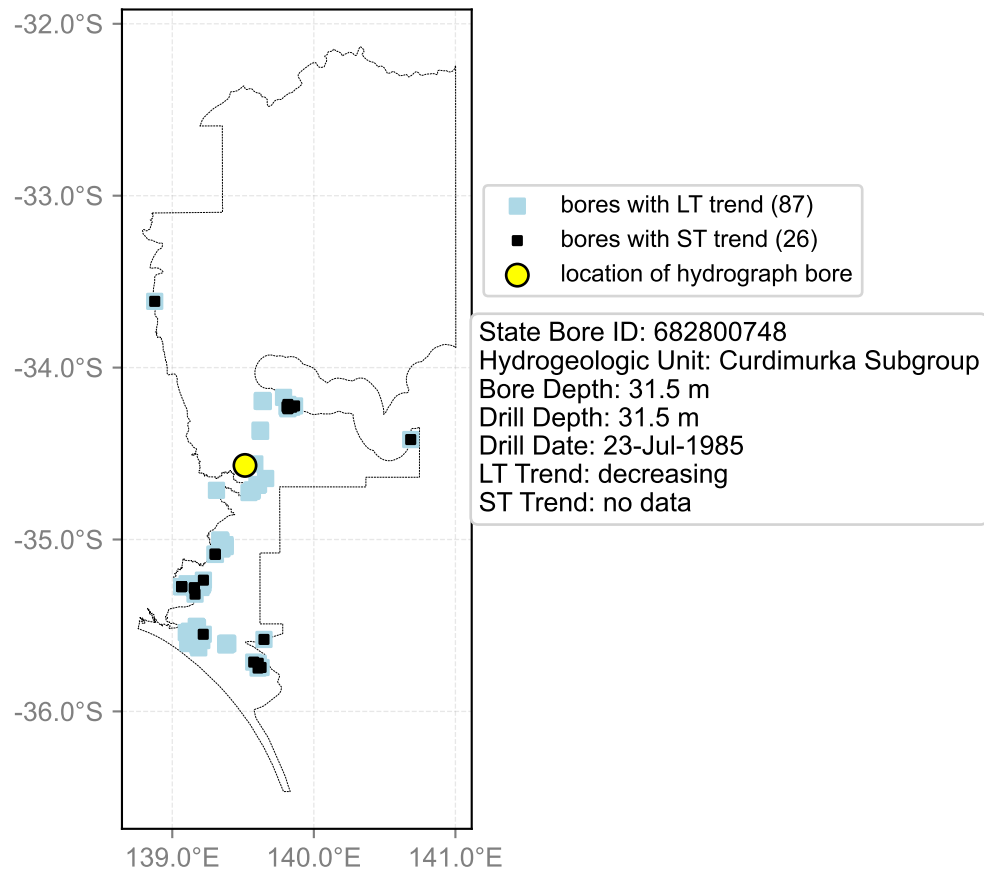

Hydrograph for hydroid: 30164649

Map View for GS6

Hydrograph for hydroid: 30164650

Map View for GS6

Hydrograph for hydroid: 30167346

Map View for GS6

Hydrograph for hydroid: 30169816

Map View for GS6

Hydrograph for hydroid: 30173635

Map View for GS6

Hydrograph for hydroid: 30178879

Map View for GS6

Hydrograph for hydroid: 30178937

Map View for GS6

Hydrograph for hydroid: 30180063

Map View for GS6

Hydrograph for hydroid: 30180977

Map View for GS6

Hydrograph for hydroid: 30182654

Map View for GS6

Hydrograph for hydroid: 30184447

Map View for GS6

Hydrograph for hydroid: 30185523

Map View for GS6

Hydrograph for hydroid: 30185997

Map View for GS6

Hydrograph for hydroid: 30187287

Map View for GS6

Hydrograph for hydroid: 30189385