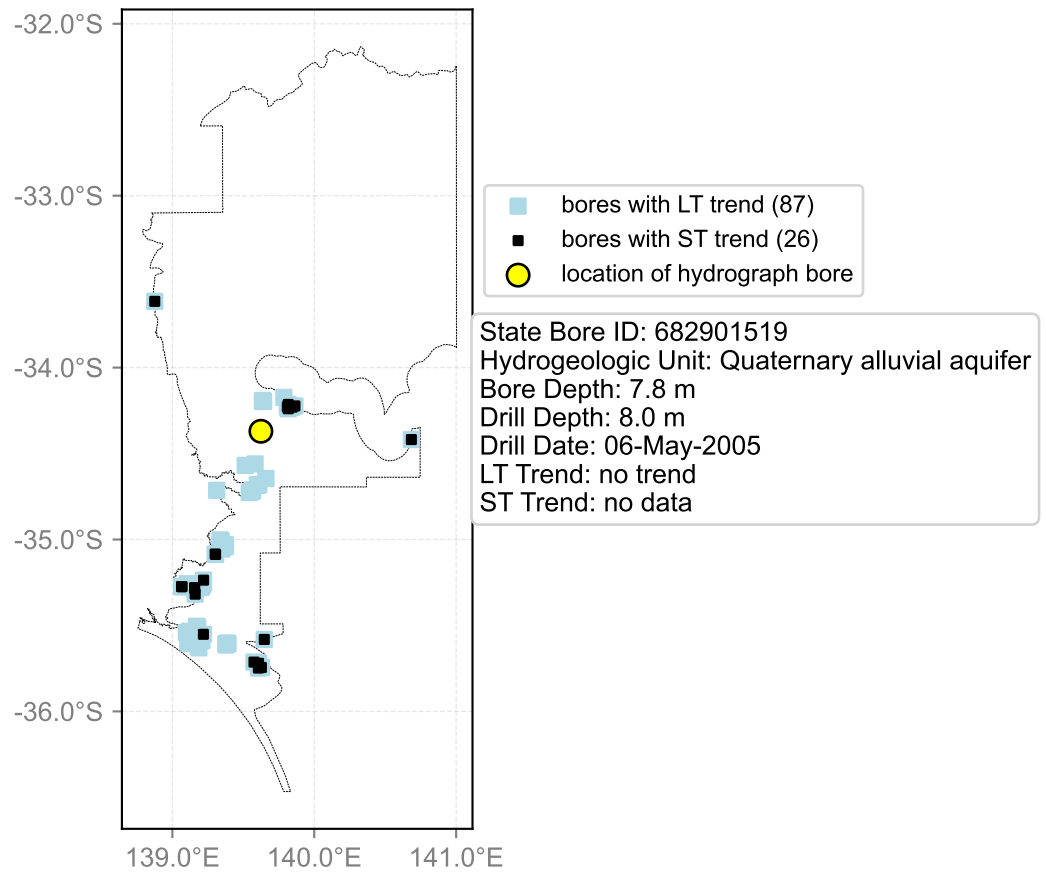

Map View for GS6

Hydrograph for hydroid: 30065463

Map View for GS6

Hydrograph for hydroid: 30067830

Map View for GS6

Hydrograph for hydroid: 30068371

Map View for GS6

Hydrograph for hydroid: 30068557

Map View for GS6

Hydrograph for hydroid: 30073538

Map View for GS6

Hydrograph for hydroid: 30073559

Map View for GS6

Hydrograph for hydroid: 30075053

Map View for GS6

Hydrograph for hydroid: 30076290

Map View for GS6

Hydrograph for hydroid: 30078332

Map View for GS6

Hydrograph for hydroid: 30079279

Map View for GS6

Hydrograph for hydroid: 30083326

Map View for GS6

Hydrograph for hydroid: 30085125

Map View for GS6

Hydrograph for hydroid: 30086524

Map View for GS6

Hydrograph for hydroid: 30091302

Map View for GS6

Hydrograph for hydroid: 30092154

Map View for GS6

Hydrograph for hydroid: 30092496