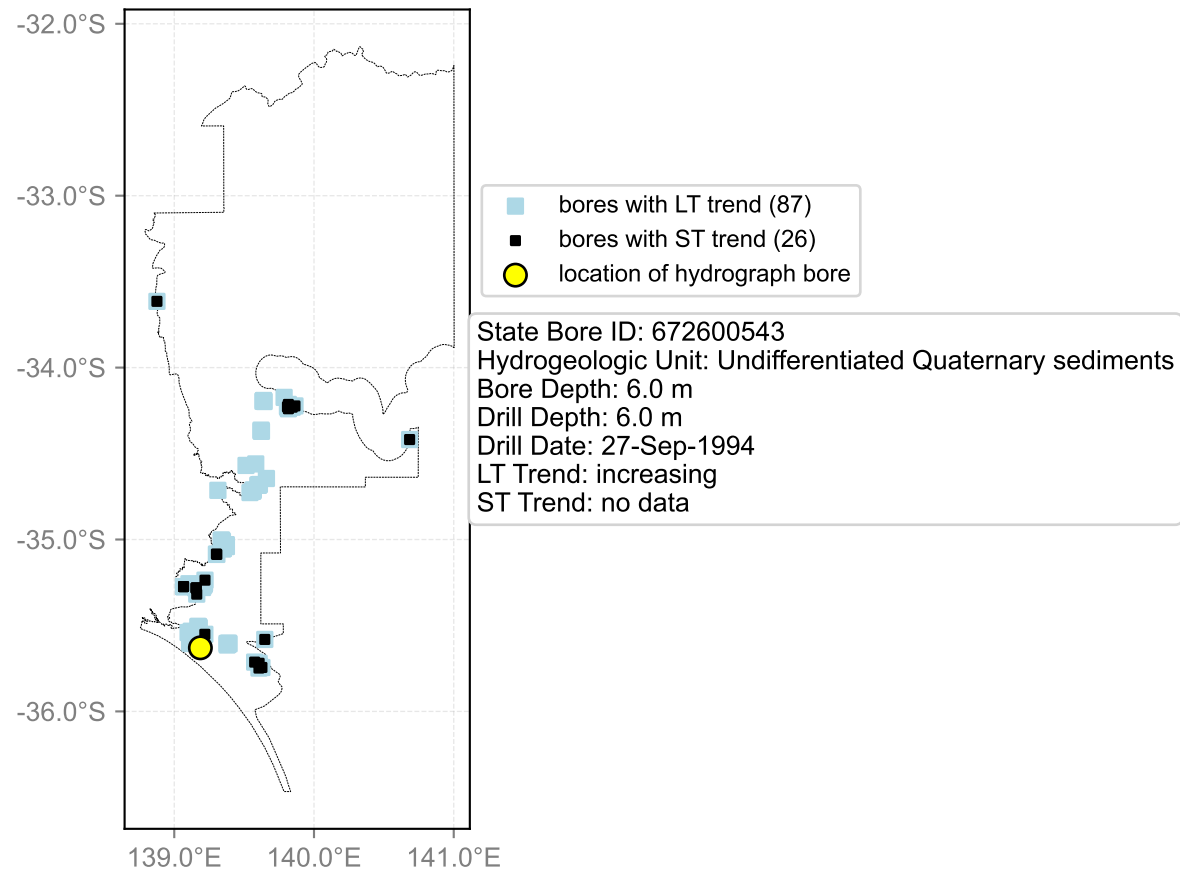

Hydrograph for hydroid: 30153373

Map View for GS6

Hydrograph for hydroid: 30156387

Map View for GS6

Hydrograph for hydroid: 30156461

Map View for GS6

Hydrograph for hydroid: 30163958

Map View for GS6

Hydrograph for hydroid: 30164649

Map View for GS6

Hydrograph for hydroid: 30164650

Map View for GS6

Hydrograph for hydroid: 30167346

Map View for GS6

Hydrograph for hydroid: 30169816

Map View for GS6

Hydrograph for hydroid: 30173635

Map View for GS6

Hydrograph for hydroid: 30178879

Map View for GS6

Hydrograph for hydroid: 30178937

Map View for GS6

Hydrograph for hydroid: 30180063

Map View for GS6

Hydrograph for hydroid: 30180977

Map View for GS6

Hydrograph for hydroid: 30182654

Map View for GS6

Hydrograph for hydroid: 30184447

Map View for GS6

Hydrograph for hydroid: 30185523

Map View for GS6