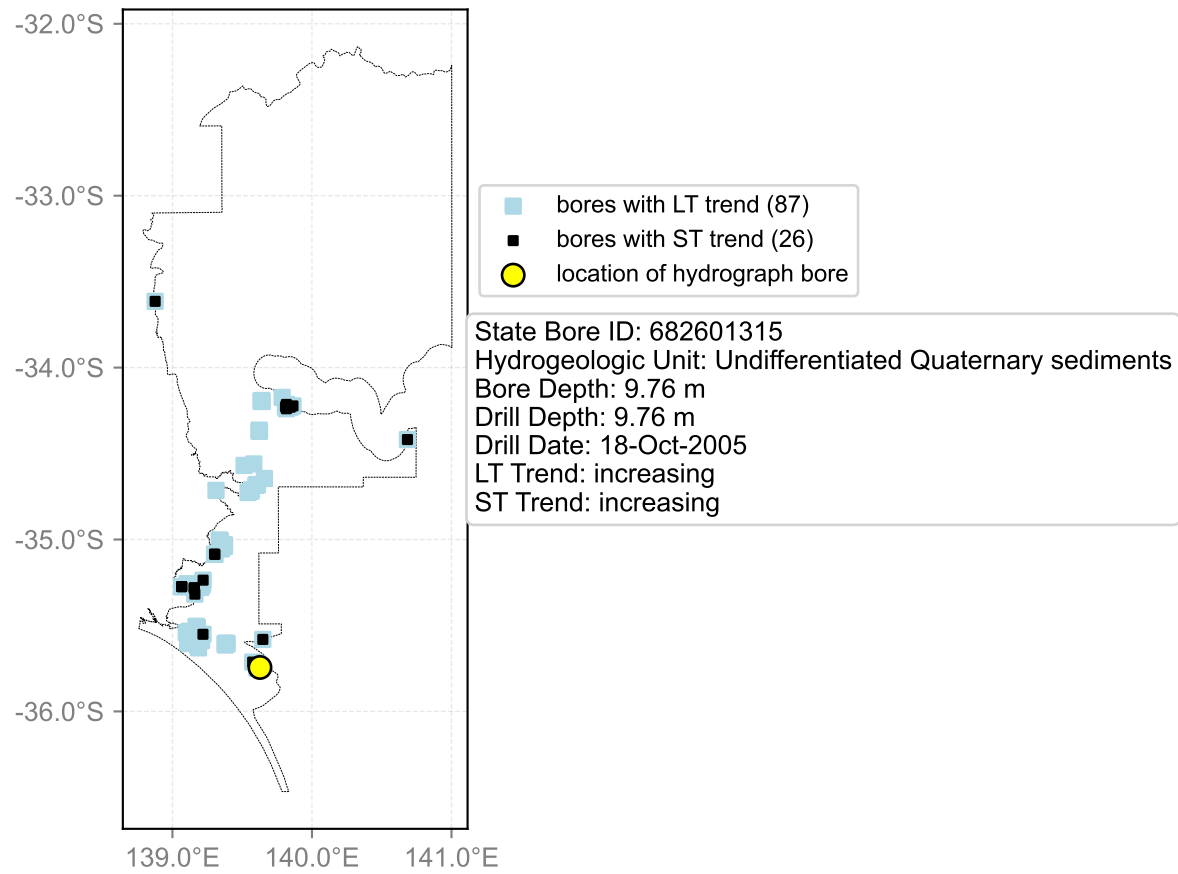

Map View for GS6

Hydrograph for hydroid: 30086524

Map View for GS6

Hydrograph for hydroid: 30091302

Map View for GS6

Hydrograph for hydroid: 30092154

Map View for GS6

Hydrograph for hydroid: 30092496

Map View for GS6

Hydrograph for hydroid: 30095203

Map View for GS6

Hydrograph for hydroid: 30097654

Map View for GS6

Hydrograph for hydroid: 30097683

Map View for GS6

Hydrograph for hydroid: 30097704