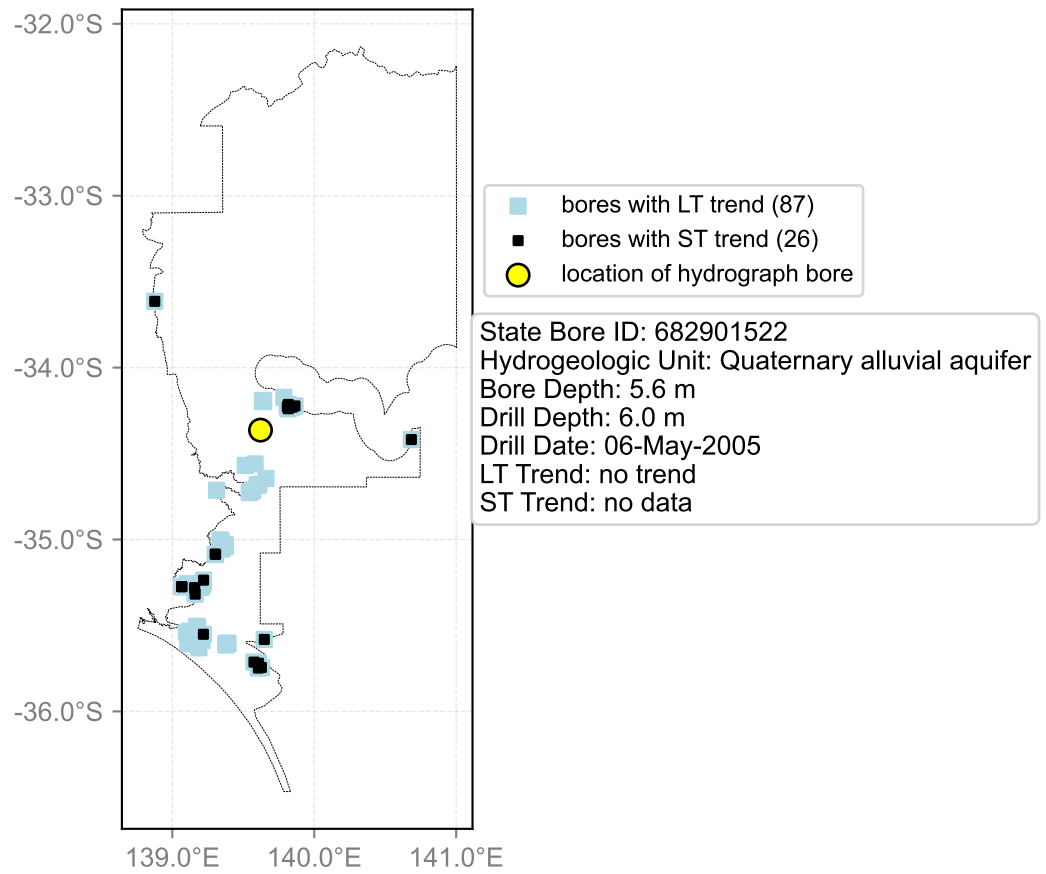

Map View for GS6

Hydrograph for hydroid: 30095203

Map View for GS6

Hydrograph for hydroid: 30097654

Map View for GS6

Hydrograph for hydroid: 30097683

Map View for GS6

Hydrograph for hydroid: 30097704

Map View for GS6

Hydrograph for hydroid: 30098680

Map View for GS6

Hydrograph for hydroid: 30102989

Map View for GS6

Hydrograph for hydroid: 30103524

Map View for GS6

Hydrograph for hydroid: 30107959

Map View for GS6

Hydrograph for hydroid: 30110406

Map View for GS6

Hydrograph for hydroid: 30113798

Map View for GS6

Hydrograph for hydroid: 30114666

Map View for GS6

Hydrograph for hydroid: 30116168