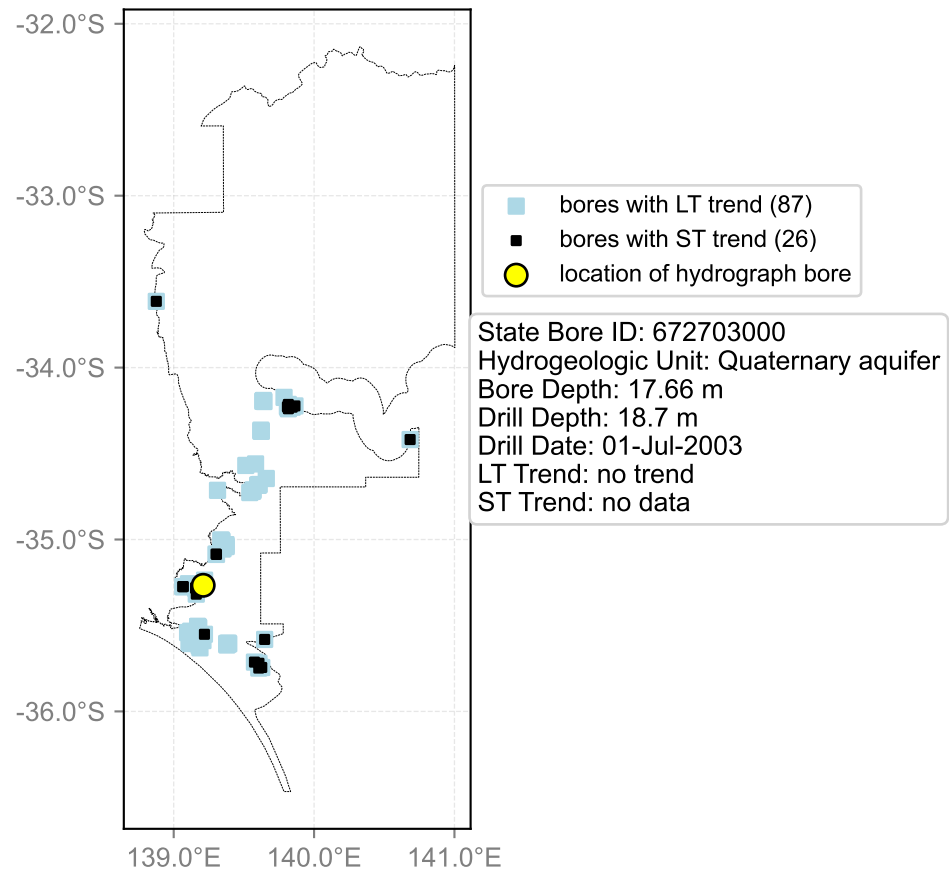

Map View for GS6

Hydrograph for hydroid: 30095203

Map View for GS6

Hydrograph for hydroid: 30097654

Map View for GS6

Hydrograph for hydroid: 30097683

Map View for GS6

Hydrograph for hydroid: 30097704

Map View for GS6

Hydrograph for hydroid: 30098680

Map View for GS6

Hydrograph for hydroid: 30102989

Map View for GS6

Hydrograph for hydroid: 30103524

Map View for GS6

Hydrograph for hydroid: 30107959

Map View for GS6

Hydrograph for hydroid: 30110406

Map View for GS6

Hydrograph for hydroid: 30113798

Map View for GS6

Hydrograph for hydroid: 30114666

Map View for GS6

Hydrograph for hydroid: 30116168