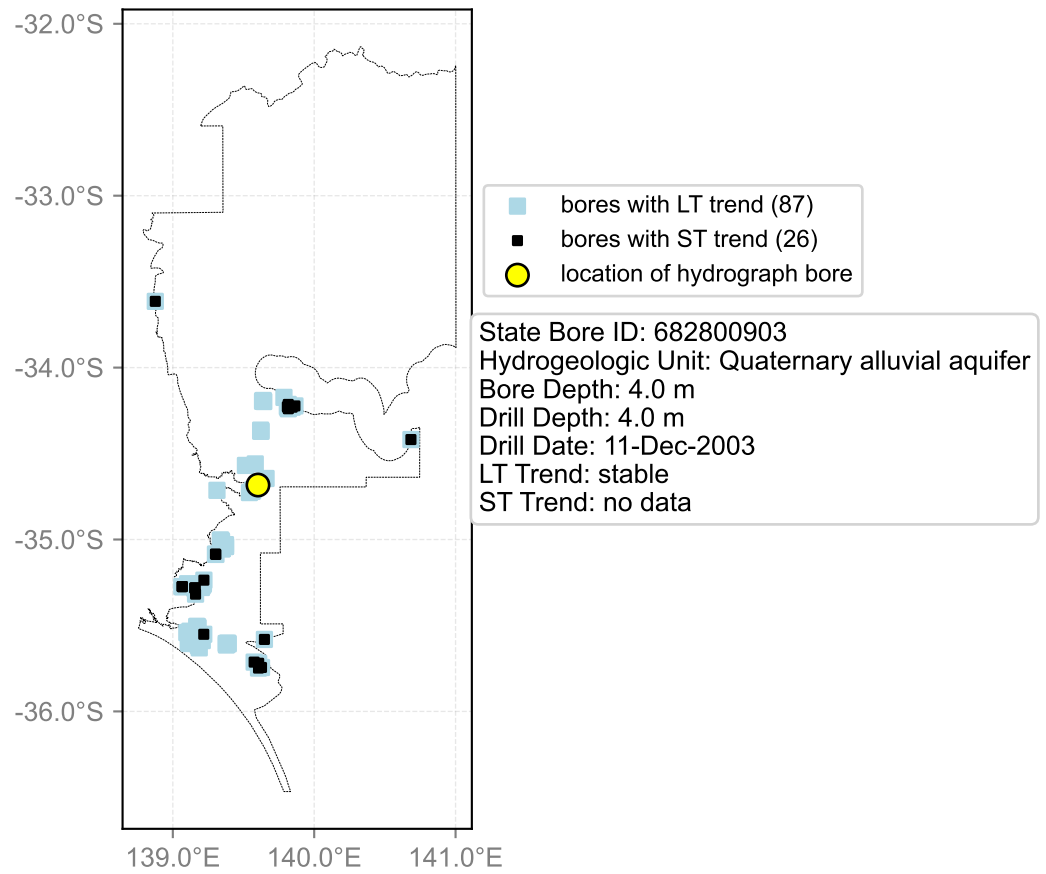

Map View for GS6

Hydrograph for hydroid: 30063024

Map View for GS6

Hydrograph for hydroid: 30063104

Map View for GS6

Hydrograph for hydroid: 30065460

Map View for GS6

Hydrograph for hydroid: 30065462

Map View for GS6

Hydrograph for hydroid: 30065463

Map View for GS6

Hydrograph for hydroid: 30067830

Map View for GS6

Hydrograph for hydroid: 30068371

Map View for GS6

Hydrograph for hydroid: 30068557

Map View for GS6

Hydrograph for hydroid: 30073538

Map View for GS6

Hydrograph for hydroid: 30073559

Map View for GS6

Hydrograph for hydroid: 30075053

Map View for GS6

Hydrograph for hydroid: 30076290