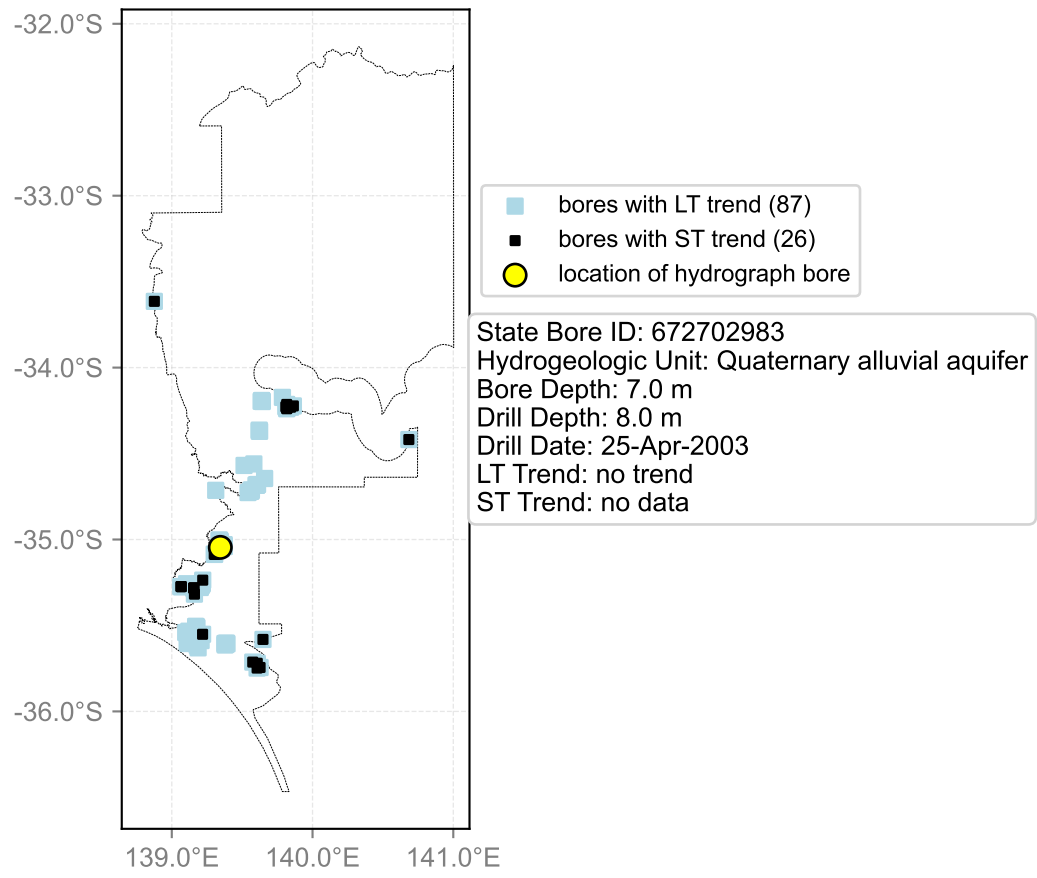

Map View for GS6

Hydrograph for hydroid: 30095203

Map View for GS6

Hydrograph for hydroid: 30097654

Map View for GS6

Hydrograph for hydroid: 30097683

Map View for GS6

Hydrograph for hydroid: 30097704

Map View for GS6

Hydrograph for hydroid: 30098680

Map View for GS6

Hydrograph for hydroid: 30102989

Map View for GS6

Hydrograph for hydroid: 30103524

Map View for GS6

Hydrograph for hydroid: 30107959

Map View for GS6

Hydrograph for hydroid: 30110406

Map View for GS6

Hydrograph for hydroid: 30113798

Map View for GS6

Hydrograph for hydroid: 30114666

Map View for GS6

Hydrograph for hydroid: 30116168