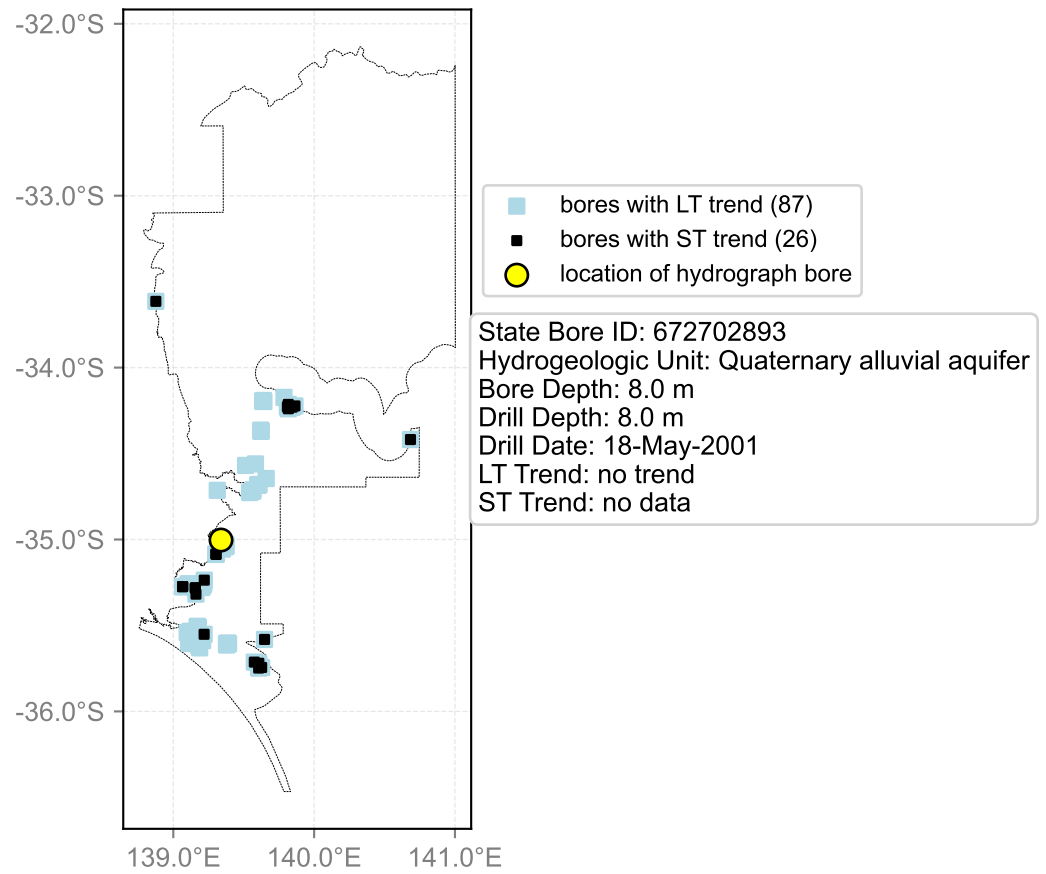

Map View for GS6

Hydrograph for hydroid: 30086524

Map View for GS6

Hydrograph for hydroid: 30091302

Map View for GS6

Hydrograph for hydroid: 30092154

Map View for GS6

Hydrograph for hydroid: 30092496

Map View for GS6

Hydrograph for hydroid: 30095203

Map View for GS6

Hydrograph for hydroid: 30097654

Map View for GS6

Hydrograph for hydroid: 30097683

Map View for GS6

Hydrograph for hydroid: 30097704

Map View for GS6

Hydrograph for hydroid: 30098680

Map View for GS6

Hydrograph for hydroid: 30102989

Map View for GS6

Hydrograph for hydroid: 30103524

Map View for GS6

Hydrograph for hydroid: 30107959