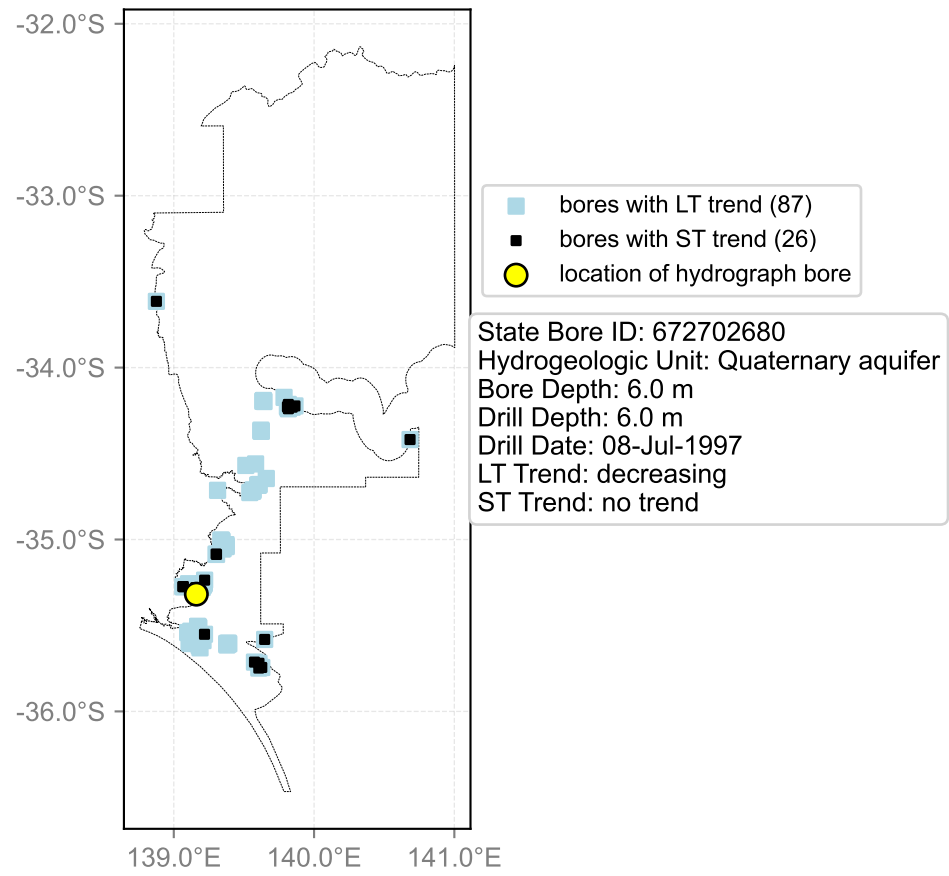

Map View for GS6

Hydrograph for hydroid: 30137340

Map View for GS6

Hydrograph for hydroid: 30137412

Map View for GS6

Hydrograph for hydroid: 30138228

Map View for GS6

Hydrograph for hydroid: 30138232

Map View for GS6

Hydrograph for hydroid: 30138234

Map View for GS6

Hydrograph for hydroid: 30141040

Map View for GS6

Hydrograph for hydroid: 30143138

Map View for GS6

Hydrograph for hydroid: 30143278