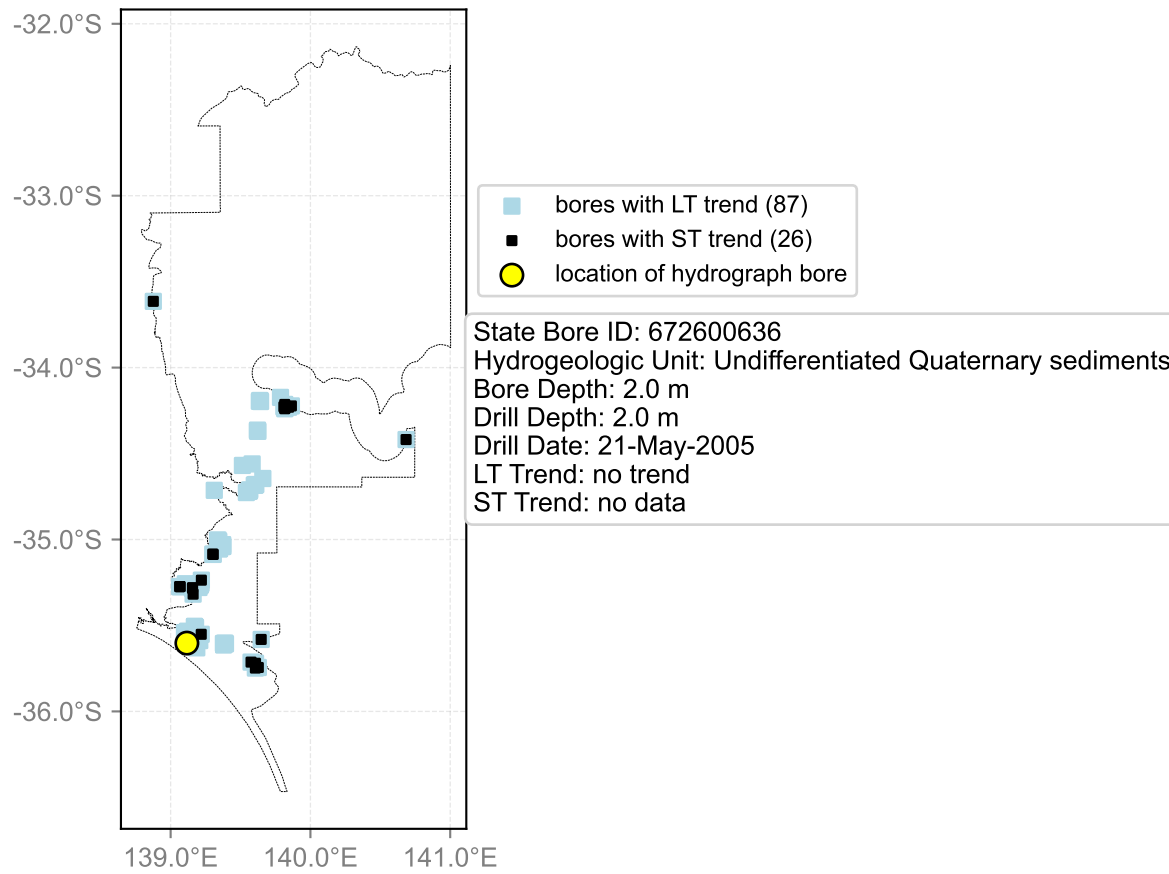

Map View for GS6

Hydrograph for hydroid: 30143292

Map View for GS6

Hydrograph for hydroid: 30144815

Map View for GS6

Hydrograph for hydroid: 30145642

Map View for GS6

Hydrograph for hydroid: 30146280

Map View for GS6

Hydrograph for hydroid: 30149007

Map View for GS6

Hydrograph for hydroid: 30149768

Map View for GS6

Hydrograph for hydroid: 30150722

Map View for GS6

Hydrograph for hydroid: 30151548