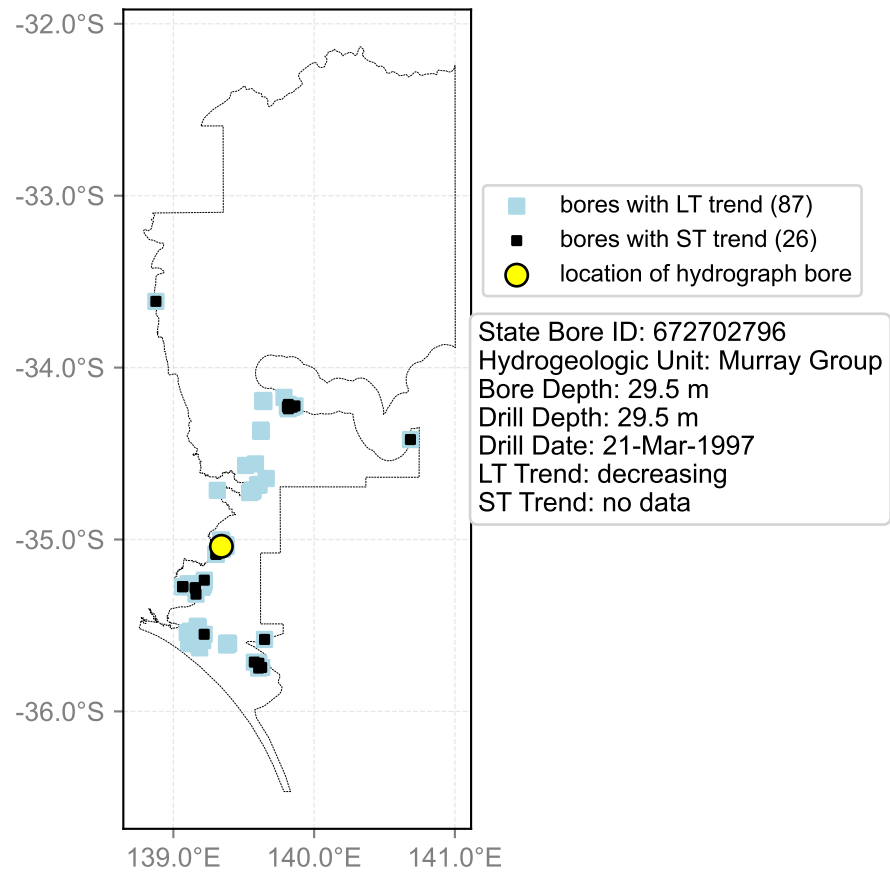

Map View for GS6

Hydrograph for hydroid: 30098680

Map View for GS6

Hydrograph for hydroid: 30102989

Map View for GS6

Hydrograph for hydroid: 30103524

Map View for GS6

Hydrograph for hydroid: 30107959

Map View for GS6

Hydrograph for hydroid: 30110406

Map View for GS6

Hydrograph for hydroid: 30113798

Map View for GS6

Hydrograph for hydroid: 30114666

Map View for GS6

Hydrograph for hydroid: 30116168

Map View for GS6

Hydrograph for hydroid: 30116202

Map View for GS6

Hydrograph for hydroid: 30116208

Map View for GS6

Hydrograph for hydroid: 30116209

Map View for GS6

Hydrograph for hydroid: 30117268