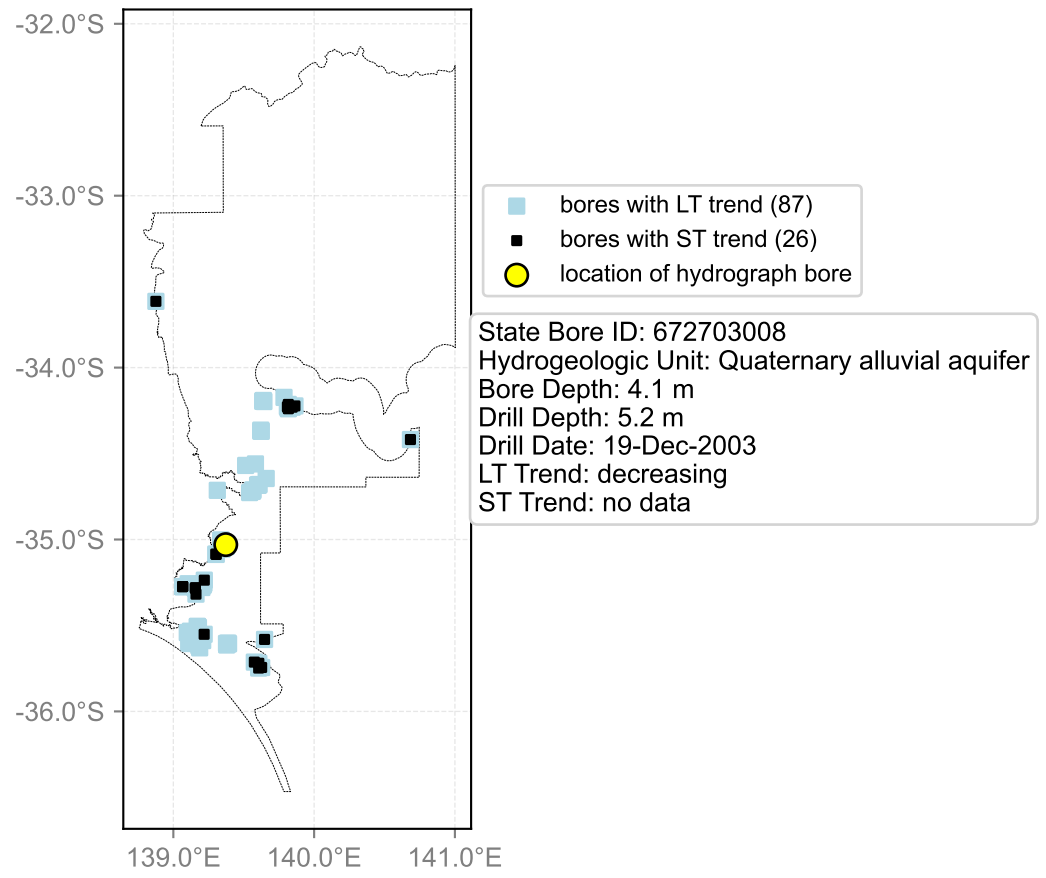

Map View for GS6

Hydrograph for hydroid: 30065463

Map View for GS6

Hydrograph for hydroid: 30067830

Map View for GS6

Hydrograph for hydroid: 30068371

Map View for GS6

Hydrograph for hydroid: 30068557

Map View for GS6

Hydrograph for hydroid: 30073538

Map View for GS6

Hydrograph for hydroid: 30073559

Map View for GS6

Hydrograph for hydroid: 30075053

Map View for GS6

Hydrograph for hydroid: 30076290

Map View for GS6

Hydrograph for hydroid: 30078332

Map View for GS6

Hydrograph for hydroid: 30079279

Map View for GS6

Hydrograph for hydroid: 30083326

Map View for GS6

Hydrograph for hydroid: 30085125

Map View for GS6

Hydrograph for hydroid: 30086524

Map View for GS6

Hydrograph for hydroid: 30091302

Map View for GS6

Hydrograph for hydroid: 30092154

Map View for GS6

Hydrograph for hydroid: 30092496