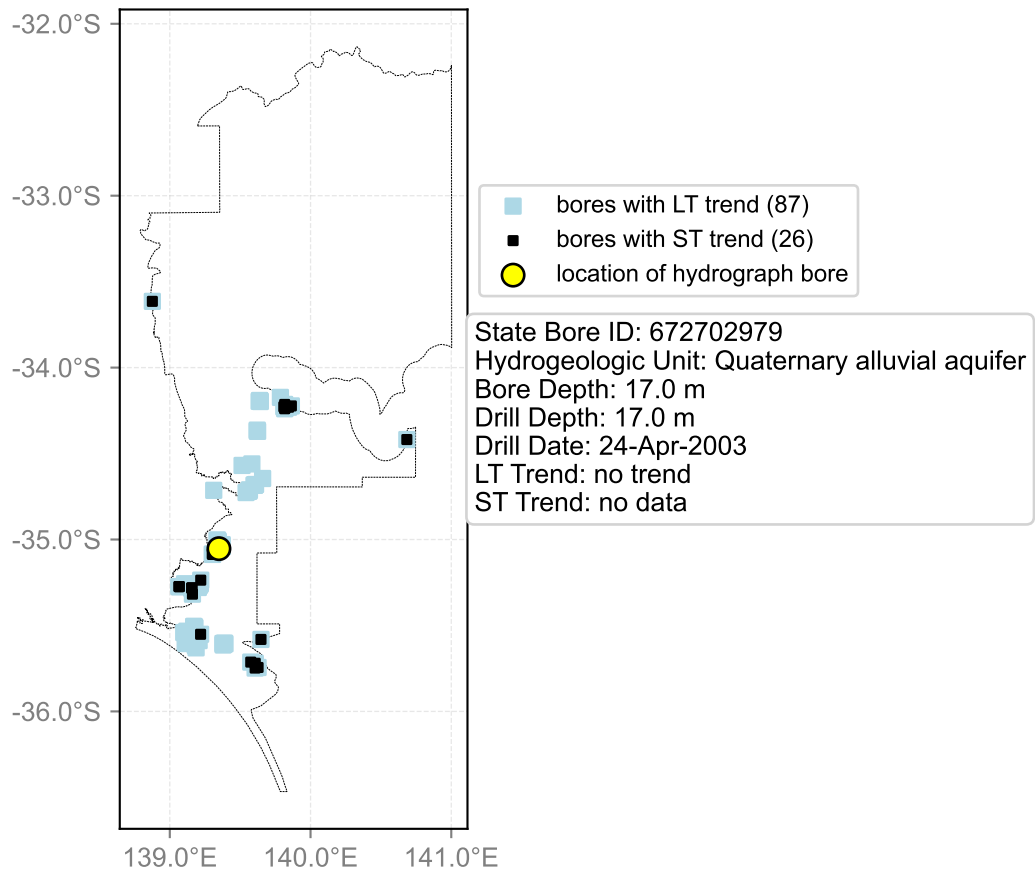

Map View for GS6

Hydrograph for hydroid: 30063024

Map View for GS6

Hydrograph for hydroid: 30063104

Map View for GS6

Hydrograph for hydroid: 30065460

Map View for GS6

Hydrograph for hydroid: 30065462

Map View for GS6

Hydrograph for hydroid: 30065463

Map View for GS6

Hydrograph for hydroid: 30067830

Map View for GS6

Hydrograph for hydroid: 30068371

Map View for GS6

Hydrograph for hydroid: 30068557

Map View for GS6

Hydrograph for hydroid: 30073538

Map View for GS6

Hydrograph for hydroid: 30073559

Map View for GS6

Hydrograph for hydroid: 30075053

Map View for GS6

Hydrograph for hydroid: 30076290

Map View for GS6

Hydrograph for hydroid: 30078332

Map View for GS6

Hydrograph for hydroid: 30079279

Map View for GS6

Hydrograph for hydroid: 30083326

Map View for GS6

Hydrograph for hydroid: 30085125