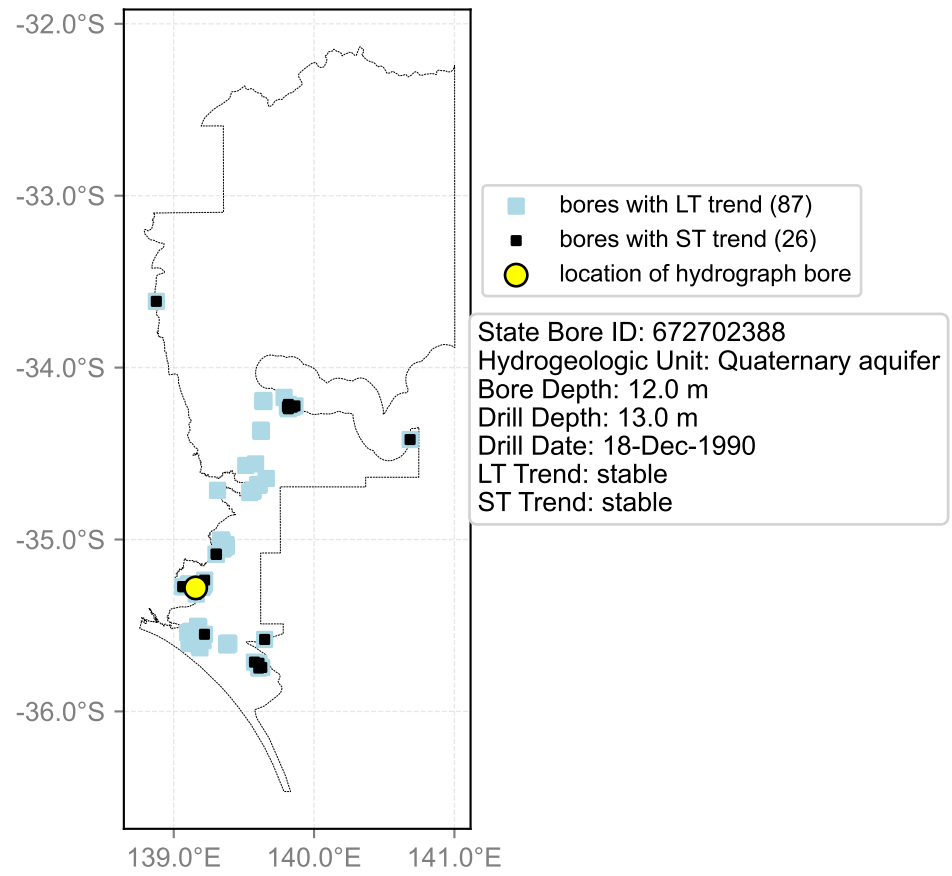

Map View for GS6

Hydrograph for hydroid: 30095203

Map View for GS6

Hydrograph for hydroid: 30097654

Map View for GS6

Hydrograph for hydroid: 30097683

Map View for GS6

Hydrograph for hydroid: 30097704

Map View for GS6

Hydrograph for hydroid: 30098680

Map View for GS6

Hydrograph for hydroid: 30102989

Map View for GS6

Hydrograph for hydroid: 30103524

Map View for GS6

Hydrograph for hydroid: 30107959

Map View for GS6

Hydrograph for hydroid: 30110406

Map View for GS6

Hydrograph for hydroid: 30113798

Map View for GS6

Hydrograph for hydroid: 30114666

Map View for GS6

Hydrograph for hydroid: 30116168