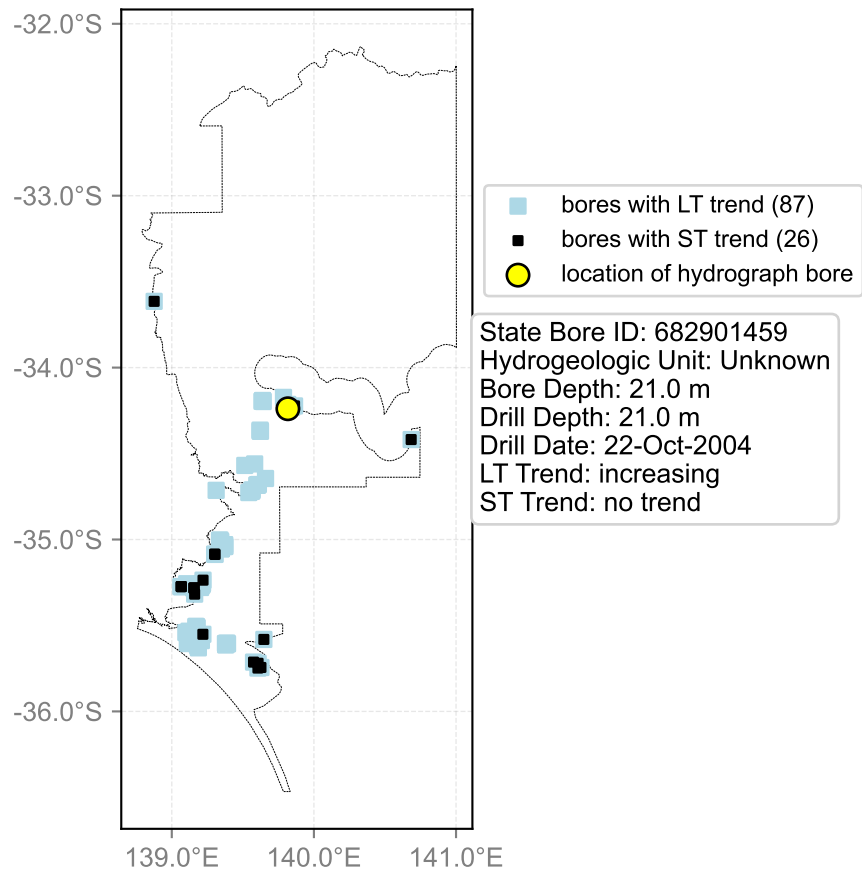

Hydrograph for hydroid: 30173635

Map View for GS6

Hydrograph for hydroid: 30178879

Map View for GS6

Hydrograph for hydroid: 30178937

Map View for GS6

Hydrograph for hydroid: 30180063

Map View for GS6

Hydrograph for hydroid: 30180977

Map View for GS6

Hydrograph for hydroid: 30182654

Map View for GS6

Hydrograph for hydroid: 30184447

Map View for GS6

Hydrograph for hydroid: 30185523

Map View for GS6

Hydrograph for hydroid: 30185997

Map View for GS6

Hydrograph for hydroid: 30187287

Map View for GS6

Hydrograph for hydroid: 30189385