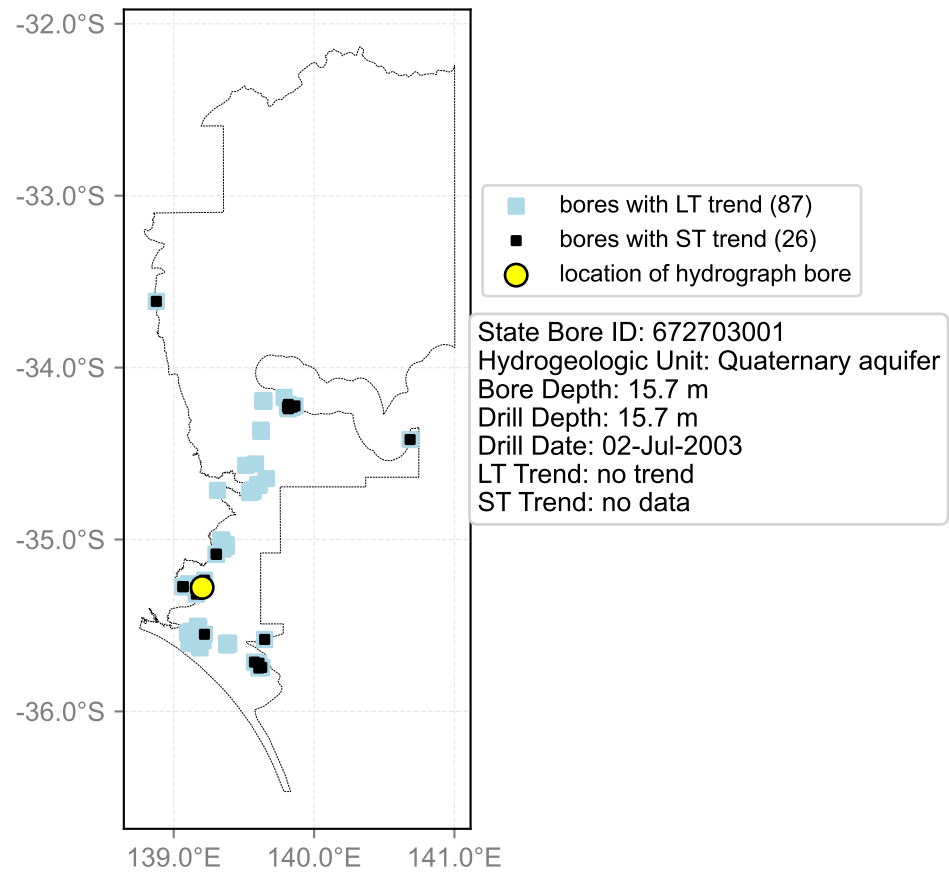

Hydrograph for hydroid: 30173635

Map View for GS6

Hydrograph for hydroid: 30178879

Map View for GS6

Hydrograph for hydroid: 30178937

Map View for GS6

Hydrograph for hydroid: 30180063

Map View for GS6

Hydrograph for hydroid: 30180977

Map View for GS6

Hydrograph for hydroid: 30182654

Map View for GS6

Hydrograph for hydroid: 30184447

Map View for GS6

Hydrograph for hydroid: 30185523

Map View for GS6

Hydrograph for hydroid: 30185997

Map View for GS6

Hydrograph for hydroid: 30187287

Map View for GS6

Hydrograph for hydroid: 30189385