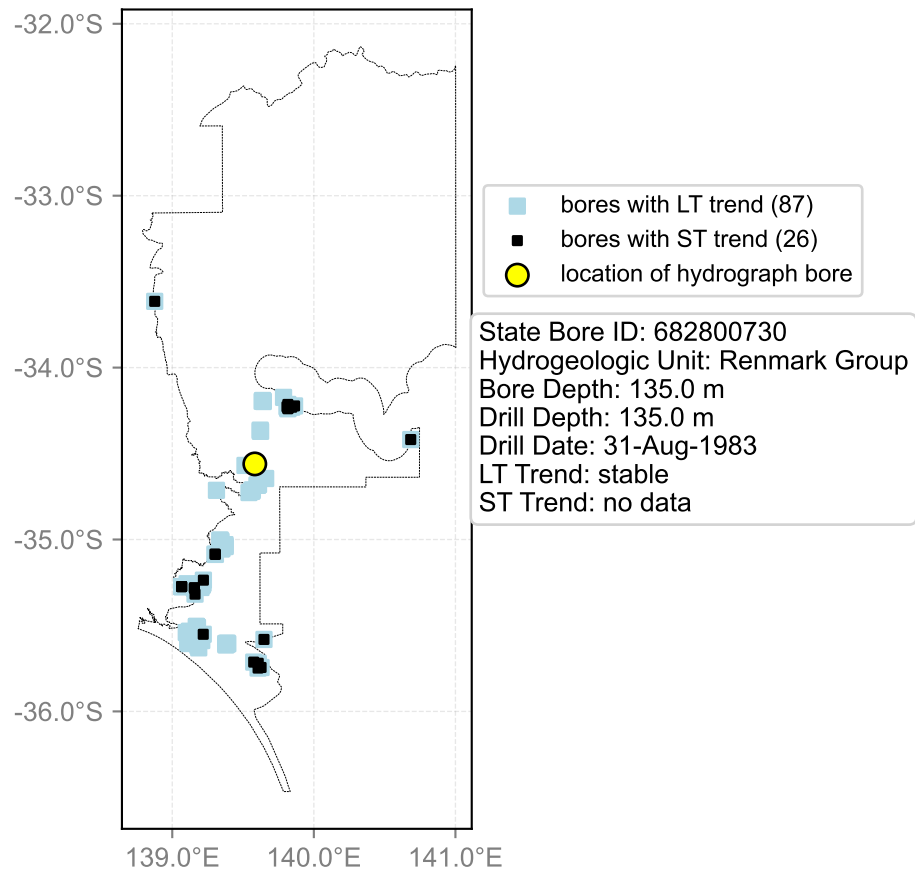

Map View for GS6

Hydrograph for hydroid: 30137340

Map View for GS6

Hydrograph for hydroid: 30137412

Map View for GS6

Hydrograph for hydroid: 30138228

Map View for GS6

Hydrograph for hydroid: 30138232

Map View for GS6

Hydrograph for hydroid: 30138234

Map View for GS6

Hydrograph for hydroid: 30141040

Map View for GS6

Hydrograph for hydroid: 30143138

Map View for GS6

Hydrograph for hydroid: 30143278

Map View for GS6

Hydrograph for hydroid: 30143292

Map View for GS6

Hydrograph for hydroid: 30144815

Map View for GS6

Hydrograph for hydroid: 30145642

Map View for GS6

Hydrograph for hydroid: 30146280

Map View for GS6

Hydrograph for hydroid: 30149007

Map View for GS6

Hydrograph for hydroid: 30149768

Map View for GS6

Hydrograph for hydroid: 30150722

Map View for GS6

Hydrograph for hydroid: 30151548