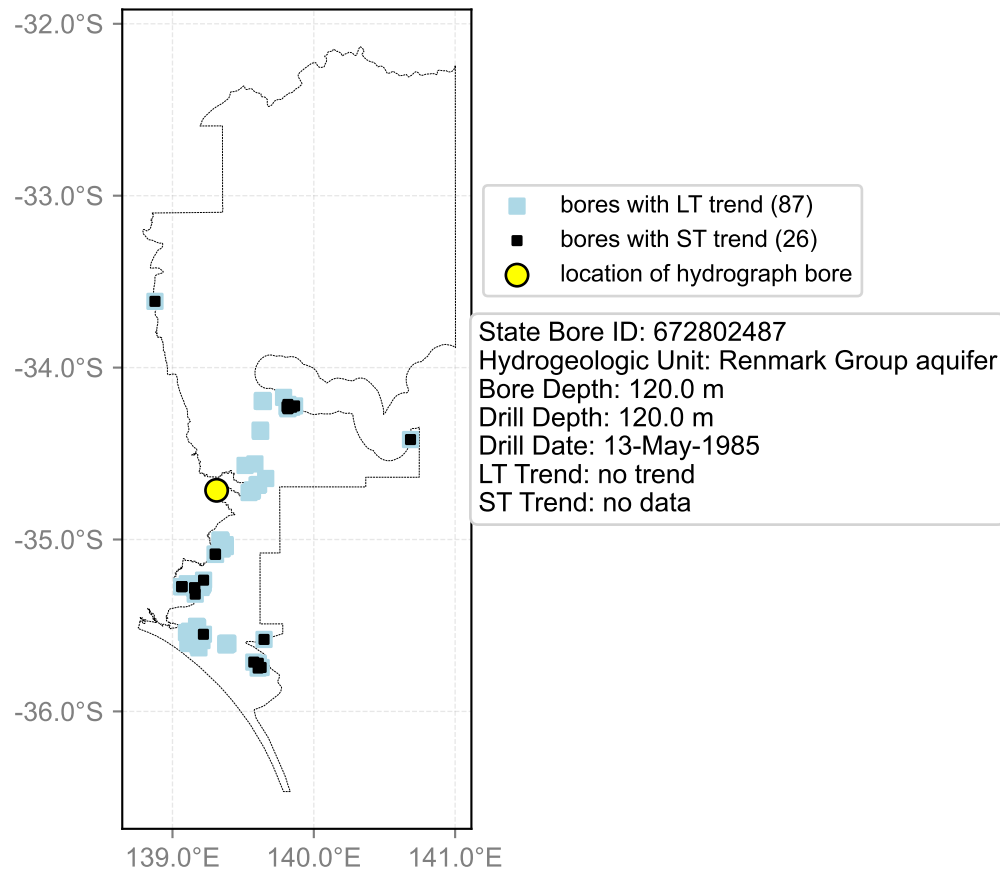

Map View for GS6

Hydrograph for hydroid: 30063024

Map View for GS6

Hydrograph for hydroid: 30063104

Map View for GS6

Hydrograph for hydroid: 30065460

Map View for GS6

Hydrograph for hydroid: 30065462

Map View for GS6

Hydrograph for hydroid: 30065463

Map View for GS6

Hydrograph for hydroid: 30067830

Map View for GS6

Hydrograph for hydroid: 30068371

Map View for GS6

Hydrograph for hydroid: 30068557

Map View for GS6

Hydrograph for hydroid: 30073538

Map View for GS6

Hydrograph for hydroid: 30073559

Map View for GS6

Hydrograph for hydroid: 30075053

Map View for GS6

Hydrograph for hydroid: 30076290

Map View for GS6

Hydrograph for hydroid: 30078332

Map View for GS6

Hydrograph for hydroid: 30079279

Map View for GS6

Hydrograph for hydroid: 30083326

Map View for GS6

Hydrograph for hydroid: 30085125