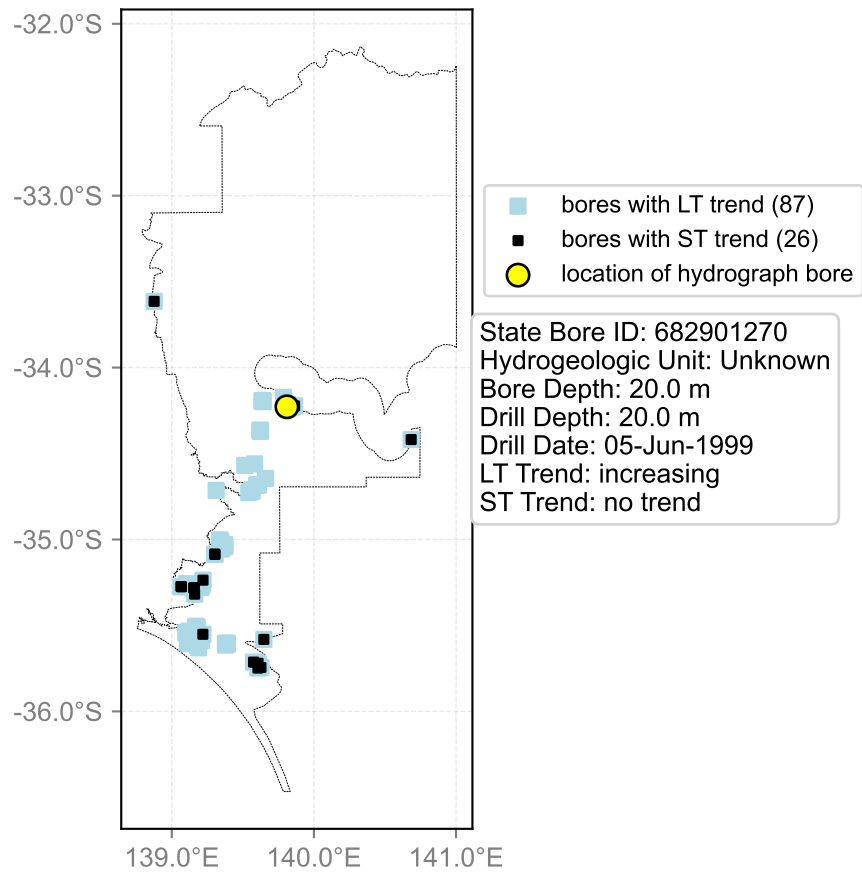

Map View for GS6

Hydrograph for hydroid: 30151699

Map View for GS6

Hydrograph for hydroid: 30153305

Hydrograph for hydroid: 30153333

Map View for GS6

Hydrograph for hydroid: 30153368

Map View for GS6

Hydrograph for hydroid: 30153373

Map View for GS6

Hydrograph for hydroid: 30156387

Map View for GS6

Hydrograph for hydroid: 30156461

Map View for GS6

Hydrograph for hydroid: 30163958

Map View for GS6