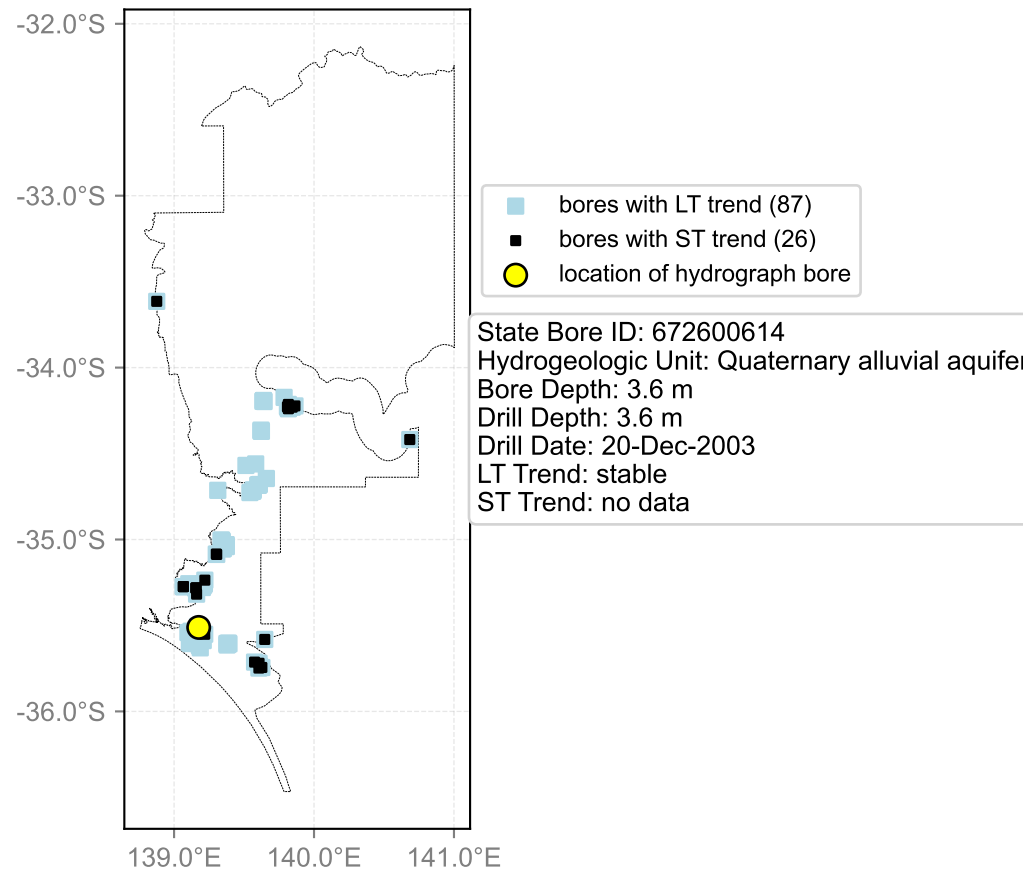

Map View for GS6

Hydrograph for hydroid: 30086524

Map View for GS6

Hydrograph for hydroid: 30091302

Map View for GS6

Hydrograph for hydroid: 30092154

Map View for GS6

Hydrograph for hydroid: 30092496

Map View for GS6

Hydrograph for hydroid: 30095203

Map View for GS6

Hydrograph for hydroid: 30097654

Map View for GS6

Hydrograph for hydroid: 30097683

Map View for GS6

Hydrograph for hydroid: 30097704

Map View for GS6

Hydrograph for hydroid: 30098680

Map View for GS6

Hydrograph for hydroid: 30102989

Map View for GS6

Hydrograph for hydroid: 30103524

Map View for GS6

Hydrograph for hydroid: 30107959

Map View for GS6

Hydrograph for hydroid: 30110406

Map View for GS6

Hydrograph for hydroid: 30113798

Map View for GS6

Hydrograph for hydroid: 30114666

Map View for GS6

Hydrograph for hydroid: 30116168