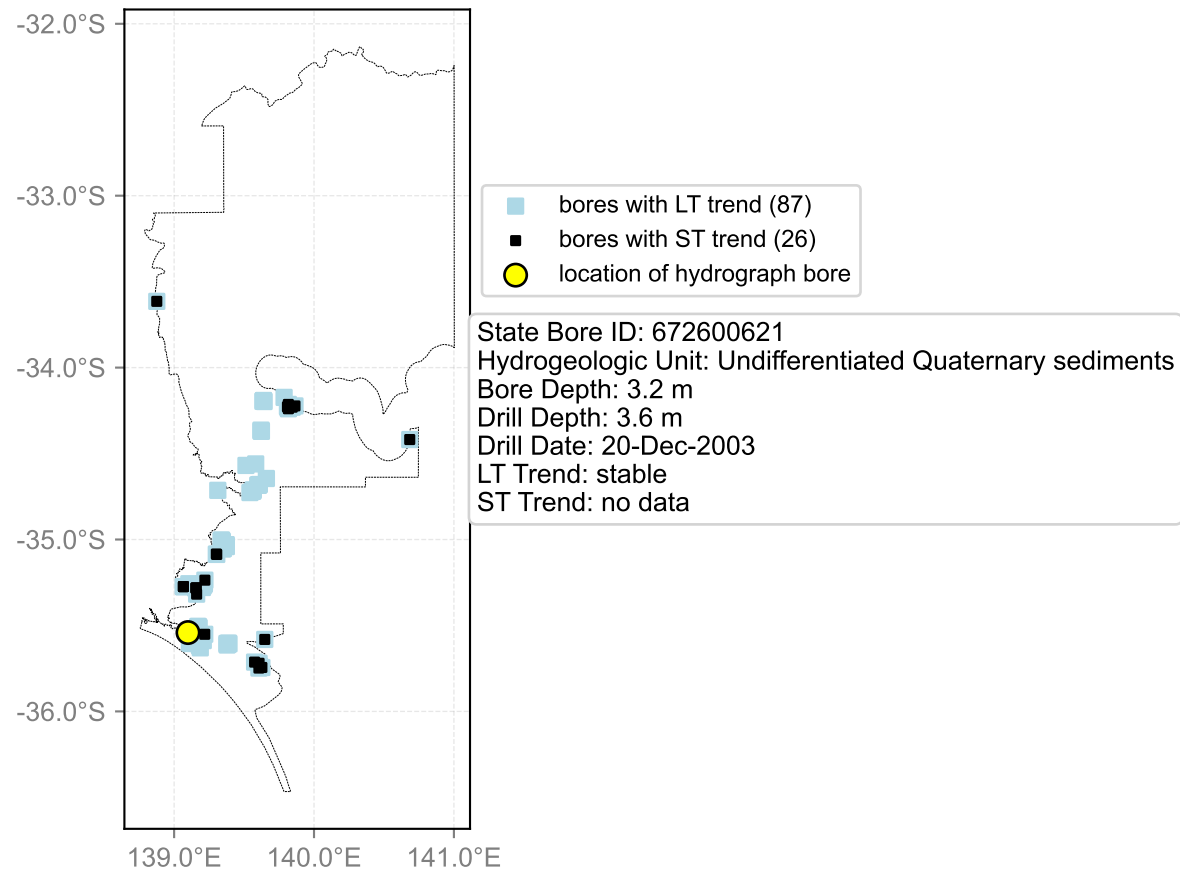

Map View for GS6

Hydrograph for hydroid: 30151699

Map View for GS6

Hydrograph for hydroid: 30153305

Hydrograph for hydroid: 30153333

Map View for GS6

Hydrograph for hydroid: 30153368

Map View for GS6

Hydrograph for hydroid: 30153373

Map View for GS6

Hydrograph for hydroid: 30156387

Map View for GS6

Hydrograph for hydroid: 30156461

Map View for GS6

Hydrograph for hydroid: 30163958

Map View for GS6

Hydrograph for hydroid: 30164649

Map View for GS6

Hydrograph for hydroid: 30164650

Map View for GS6

Hydrograph for hydroid: 30167346

Map View for GS6

Hydrograph for hydroid: 30169816

Map View for GS6

Hydrograph for hydroid: 30185997

Map View for GS6

Hydrograph for hydroid: 30187287

Map View for GS6

Hydrograph for hydroid: 30189385