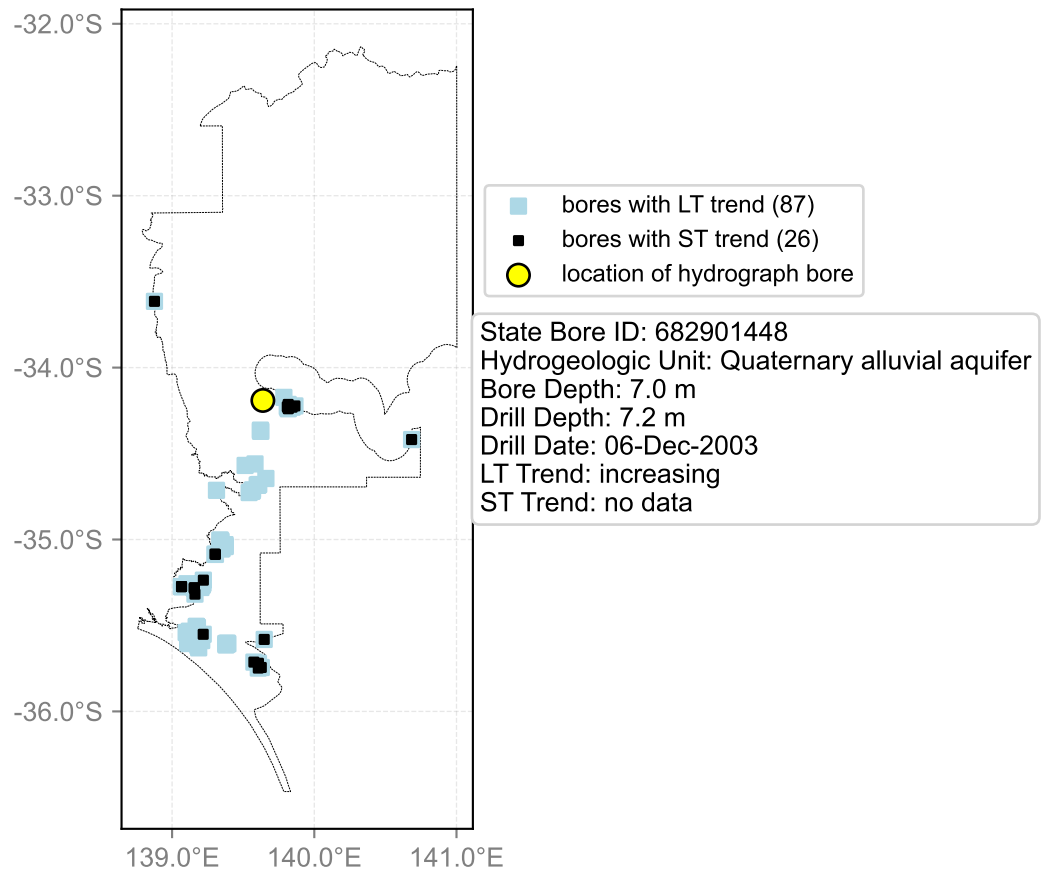

Map View for GS6

Hydrograph for hydroid: 30120720

Map View for GS6

Hydrograph for hydroid: 30124791

Map View for GS6

Hydrograph for hydroid: 30124840

Map View for GS6

Hydrograph for hydroid: 30126887

Map View for GS6

Hydrograph for hydroid: 30133917

Map View for GS6

Hydrograph for hydroid: 30134178

Map View for GS6

Hydrograph for hydroid: 30136372

Map View for GS6

Hydrograph for hydroid: 30136374

Map View for GS6

Hydrograph for hydroid: 30137340

Map View for GS6

Hydrograph for hydroid: 30137412

Map View for GS6

Hydrograph for hydroid: 30138228

Map View for GS6

Hydrograph for hydroid: 30138232

Map View for GS6

Hydrograph for hydroid: 30138234

Map View for GS6

Hydrograph for hydroid: 30141040

Map View for GS6

Hydrograph for hydroid: 30143138

Map View for GS6

Hydrograph for hydroid: 30143278