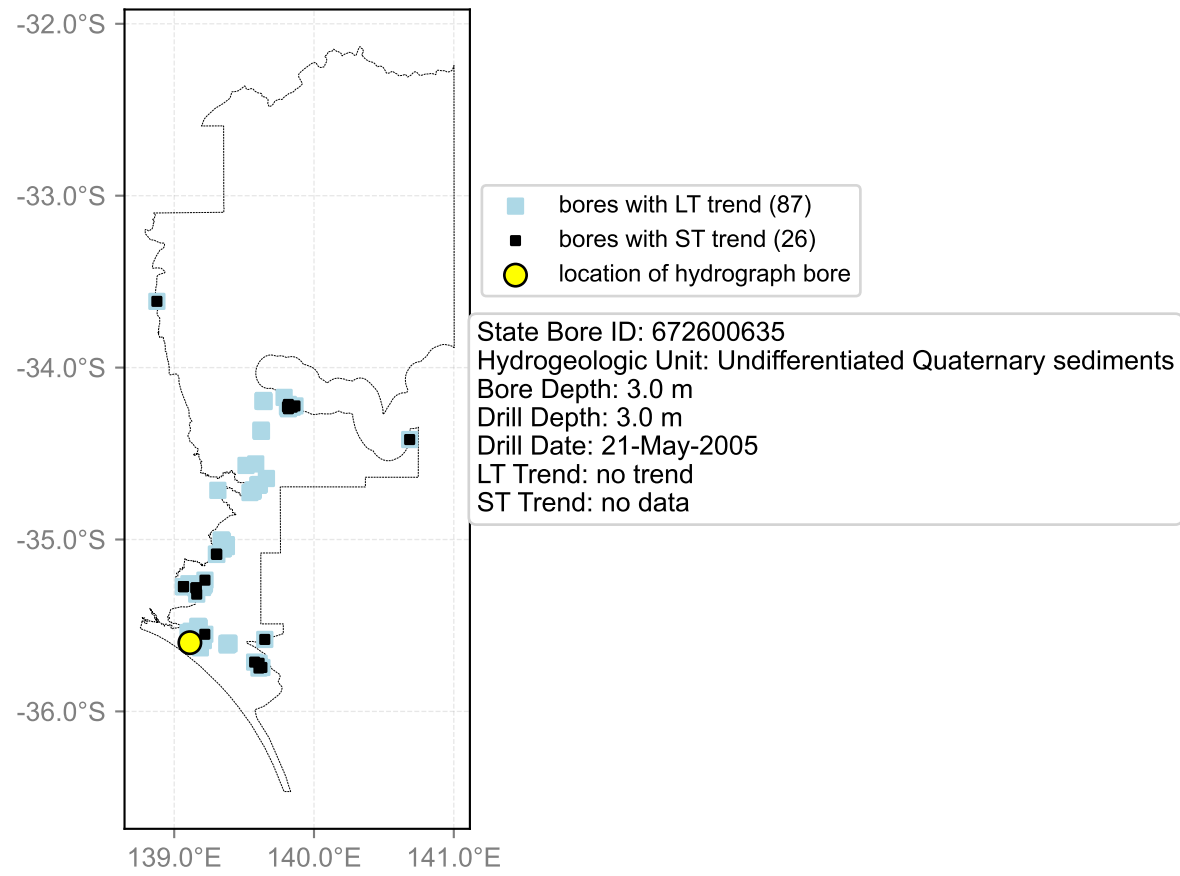

Map View for GS6

Hydrograph for hydroid: 30063024

Map View for GS6

Hydrograph for hydroid: 30063104

Map View for GS6

Hydrograph for hydroid: 30065460

Map View for GS6

Hydrograph for hydroid: 30065462

Map View for GS6

Hydrograph for hydroid: 30065463

Map View for GS6

Hydrograph for hydroid: 30067830

Map View for GS6

Hydrograph for hydroid: 30068371

Map View for GS6

Hydrograph for hydroid: 30068557

Map View for GS6

Hydrograph for hydroid: 30073538

Map View for GS6

Hydrograph for hydroid: 30073559

Map View for GS6

Hydrograph for hydroid: 30075053

Map View for GS6

Hydrograph for hydroid: 30076290

Map View for GS6

Hydrograph for hydroid: 30078332

Map View for GS6

Hydrograph for hydroid: 30079279

Map View for GS6

Hydrograph for hydroid: 30083326

Map View for GS6

Hydrograph for hydroid: 30085125