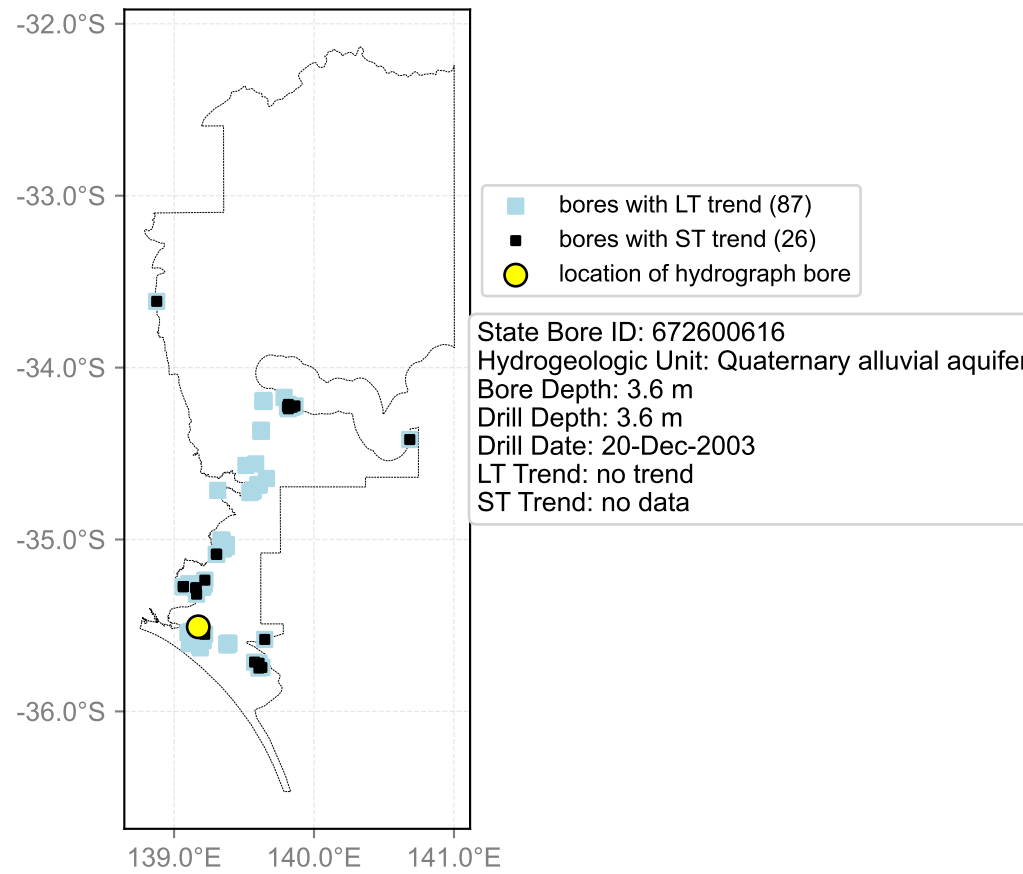

Hydrograph for hydroid: 30153373

Map View for GS6

Hydrograph for hydroid: 30156387

Map View for GS6

Hydrograph for hydroid: 30156461

Map View for GS6

Hydrograph for hydroid: 30163958

Map View for GS6

Hydrograph for hydroid: 30164649

Map View for GS6

Hydrograph for hydroid: 30164650

Map View for GS6

Hydrograph for hydroid: 30167346

Map View for GS6

Hydrograph for hydroid: 30169816

Map View for GS6

Hydrograph for hydroid: 30173635

Map View for GS6

Hydrograph for hydroid: 30178879

Map View for GS6

Hydrograph for hydroid: 30178937

Map View for GS6

Hydrograph for hydroid: 30180063

Map View for GS6

Hydrograph for hydroid: 30185997

Map View for GS6

Hydrograph for hydroid: 30187287

Map View for GS6

Hydrograph for hydroid: 30189385