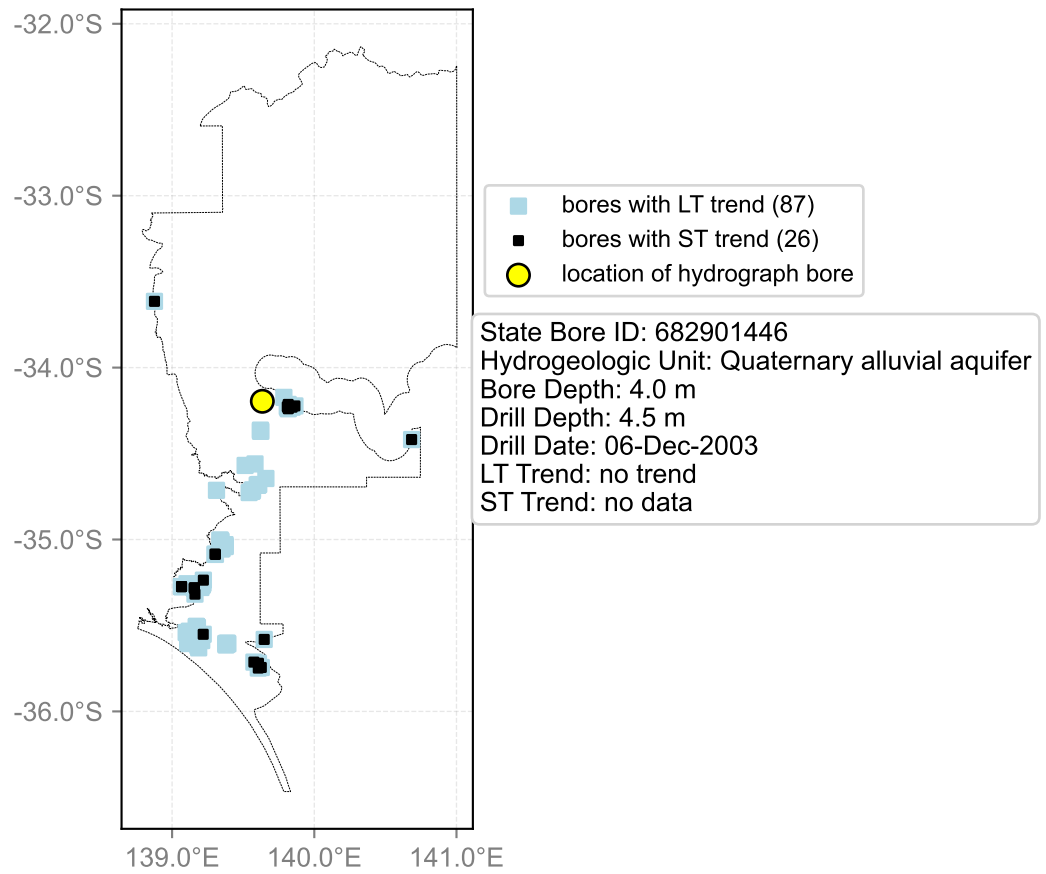

Map View for GS6

Hydrograph for hydroid: 30133917

Map View for GS6

Hydrograph for hydroid: 30134178

Map View for GS6

Hydrograph for hydroid: 30136372

Map View for GS6

Hydrograph for hydroid: 30136374

Map View for GS6

Hydrograph for hydroid: 30137340

Map View for GS6

Hydrograph for hydroid: 30137412

Map View for GS6

Hydrograph for hydroid: 30138228

Map View for GS6

Hydrograph for hydroid: 30138232

Map View for GS6

Hydrograph for hydroid: 30138234

Map View for GS6

Hydrograph for hydroid: 30141040

Map View for GS6

Hydrograph for hydroid: 30143138

Map View for GS6

Hydrograph for hydroid: 30143278

Map View for GS6

Hydrograph for hydroid: 30143292

Map View for GS6

Hydrograph for hydroid: 30144815

Map View for GS6

Hydrograph for hydroid: 30145642

Map View for GS6

Hydrograph for hydroid: 30146280