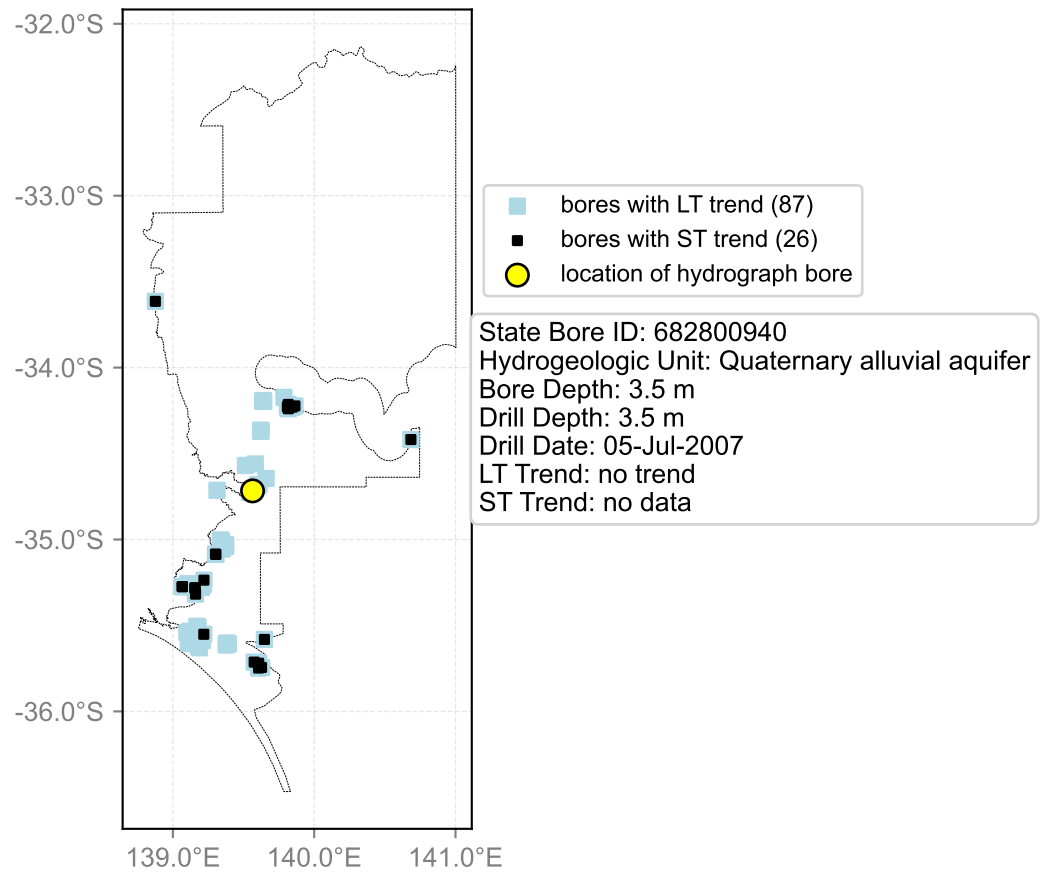

Map View for GS6

Hydrograph for hydroid: 30063024

Map View for GS6

Hydrograph for hydroid: 30063104

Map View for GS6

Hydrograph for hydroid: 30065460

Map View for GS6

Hydrograph for hydroid: 30065462

Map View for GS6

Hydrograph for hydroid: 30065463

Map View for GS6

Hydrograph for hydroid: 30067830

Map View for GS6

Hydrograph for hydroid: 30068371

Map View for GS6

Hydrograph for hydroid: 30068557

Map View for GS6

Hydrograph for hydroid: 30073538

Map View for GS6

Hydrograph for hydroid: 30073559

Map View for GS6

Hydrograph for hydroid: 30075053

Map View for GS6

Hydrograph for hydroid: 30076290