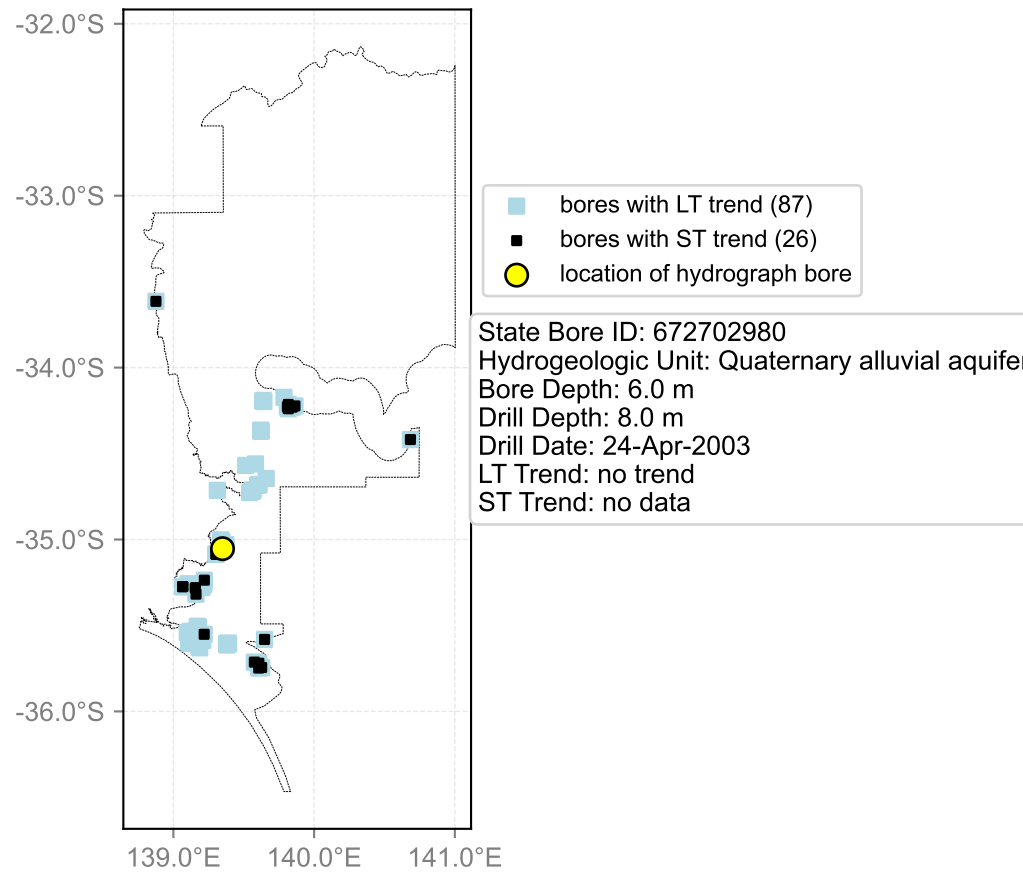

Map View for GS6

Hydrograph for hydroid: 30116202

Map View for GS6

Hydrograph for hydroid: 30116208

Map View for GS6

Hydrograph for hydroid: 30116209

Map View for GS6

Hydrograph for hydroid: 30117268

Map View for GS6

Hydrograph for hydroid: 30117363

Map View for GS6

Hydrograph for hydroid: 30117533

Map View for GS6

Hydrograph for hydroid: 30119711

Map View for GS6

Hydrograph for hydroid: 30119714

Map View for GS6

Hydrograph for hydroid: 30120720

Map View for GS6

Hydrograph for hydroid: 30124791

Map View for GS6

Hydrograph for hydroid: 30124840

Map View for GS6

Hydrograph for hydroid: 30126887

Map View for GS6

Hydrograph for hydroid: 30133917

Map View for GS6

Hydrograph for hydroid: 30134178

Map View for GS6

Hydrograph for hydroid: 30136372

Map View for GS6

Hydrograph for hydroid: 30136374