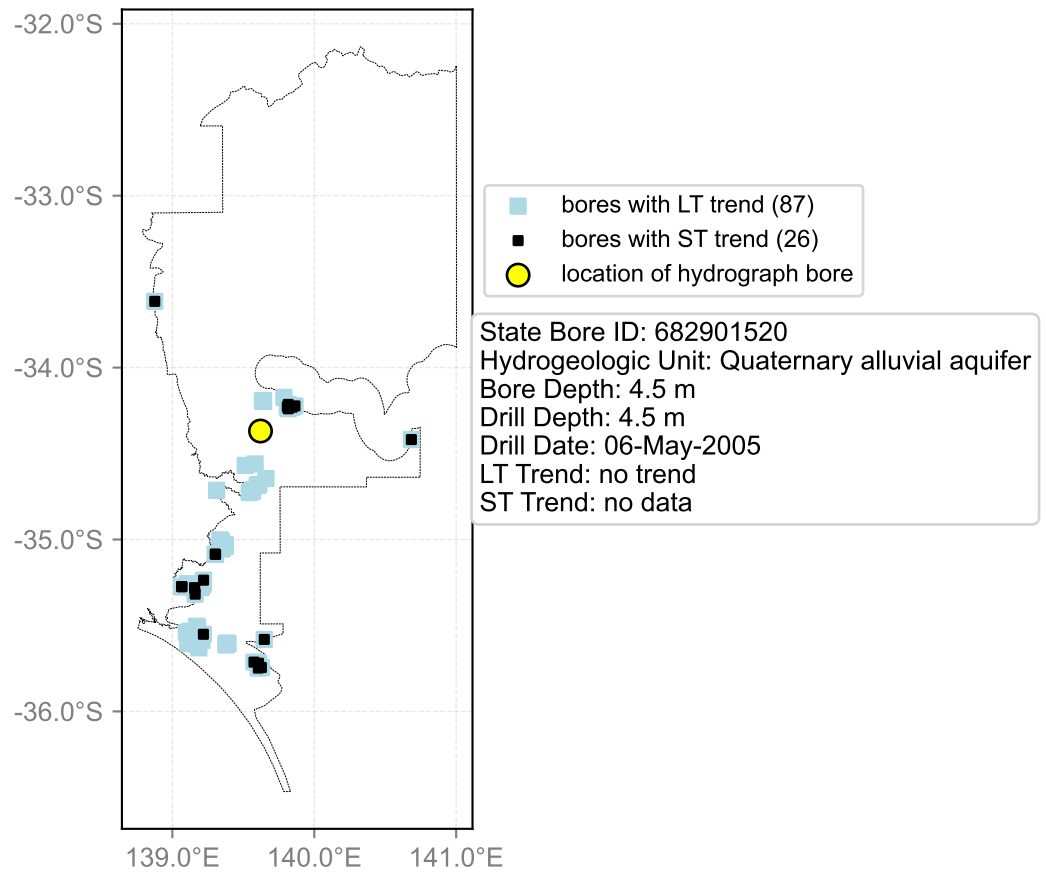

Map View for GS6

Hydrograph for hydroid: 30086524

Map View for GS6

Hydrograph for hydroid: 30091302

Map View for GS6

Hydrograph for hydroid: 30092154

Map View for GS6

Hydrograph for hydroid: 30092496

Map View for GS6

Hydrograph for hydroid: 30095203

Map View for GS6

Hydrograph for hydroid: 30097654

Map View for GS6

Hydrograph for hydroid: 30097683

Map View for GS6

Hydrograph for hydroid: 30097704

Map View for GS6

Hydrograph for hydroid: 30098680

Map View for GS6

Hydrograph for hydroid: 30102989

Map View for GS6

Hydrograph for hydroid: 30103524

Map View for GS6

Hydrograph for hydroid: 30107959