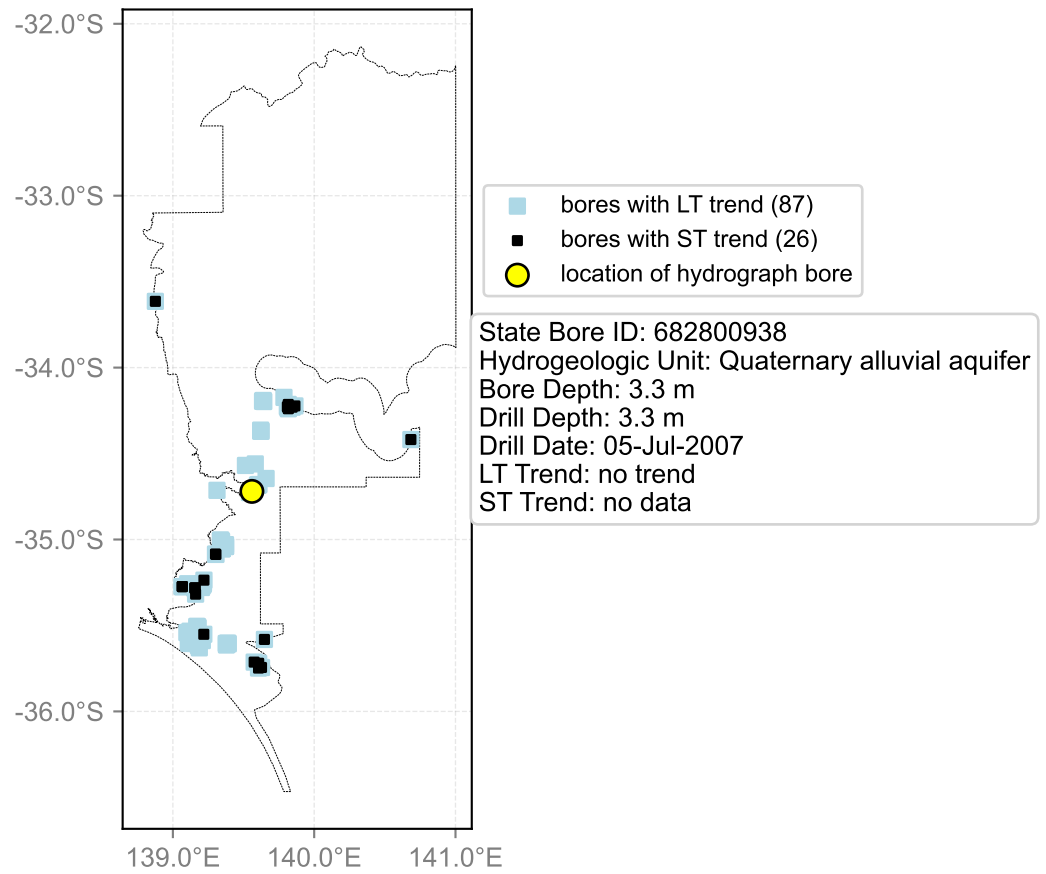

Hydrograph for hydroid: 30153373

Map View for GS6

Hydrograph for hydroid: 30156387

Map View for GS6

Hydrograph for hydroid: 30156461

Map View for GS6

Hydrograph for hydroid: 30163958

Map View for GS6

Hydrograph for hydroid: 30164649

Map View for GS6

Hydrograph for hydroid: 30164650

Map View for GS6

Hydrograph for hydroid: 30167346

Map View for GS6

Hydrograph for hydroid: 30169816

Map View for GS6

Hydrograph for hydroid: 30173635

Map View for GS6

Hydrograph for hydroid: 30178879

Map View for GS6

Hydrograph for hydroid: 30178937

Map View for GS6

Hydrograph for hydroid: 30180063

Map View for GS6

Hydrograph for hydroid: 30185997

Map View for GS6

Hydrograph for hydroid: 30187287

Map View for GS6

Hydrograph for hydroid: 30189385