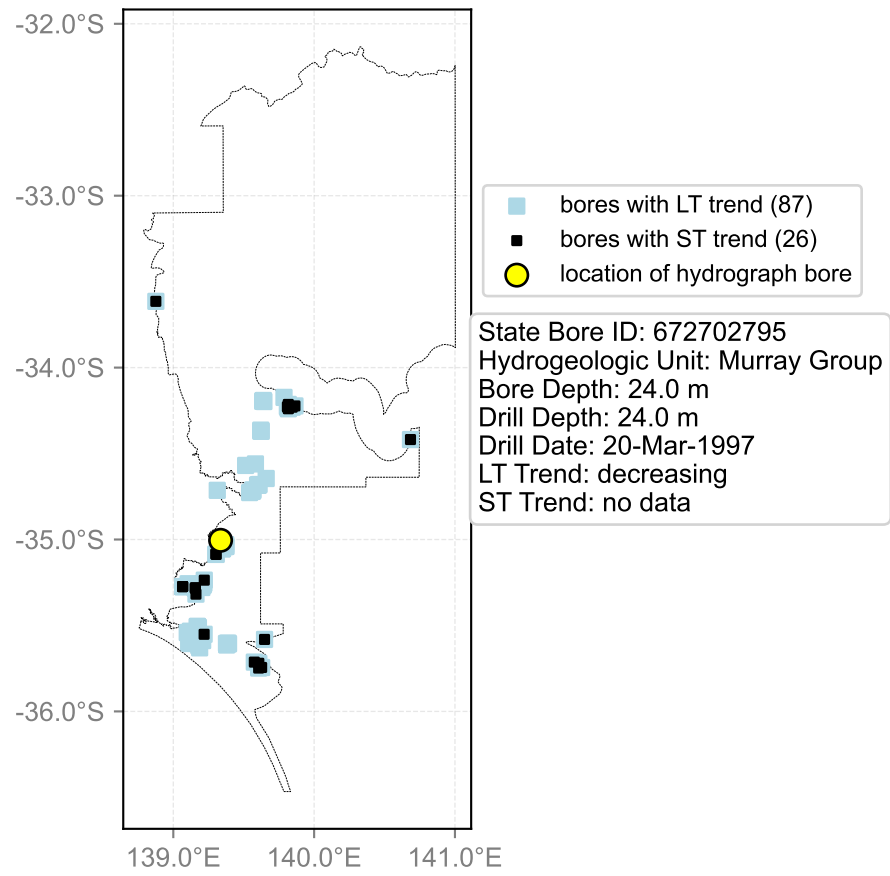

Map View for GS6

Hydrograph for hydroid: 30098680

Map View for GS6

Hydrograph for hydroid: 30102989

Map View for GS6

Hydrograph for hydroid: 30103524

Map View for GS6

Hydrograph for hydroid: 30107959

Map View for GS6

Hydrograph for hydroid: 30110406

Map View for GS6

Hydrograph for hydroid: 30113798

Map View for GS6

Hydrograph for hydroid: 30114666

Map View for GS6

Hydrograph for hydroid: 30116168

Map View for GS6

Hydrograph for hydroid: 30116202

Map View for GS6

Hydrograph for hydroid: 30116208

Map View for GS6

Hydrograph for hydroid: 30116209

Map View for GS6

Hydrograph for hydroid: 30117268