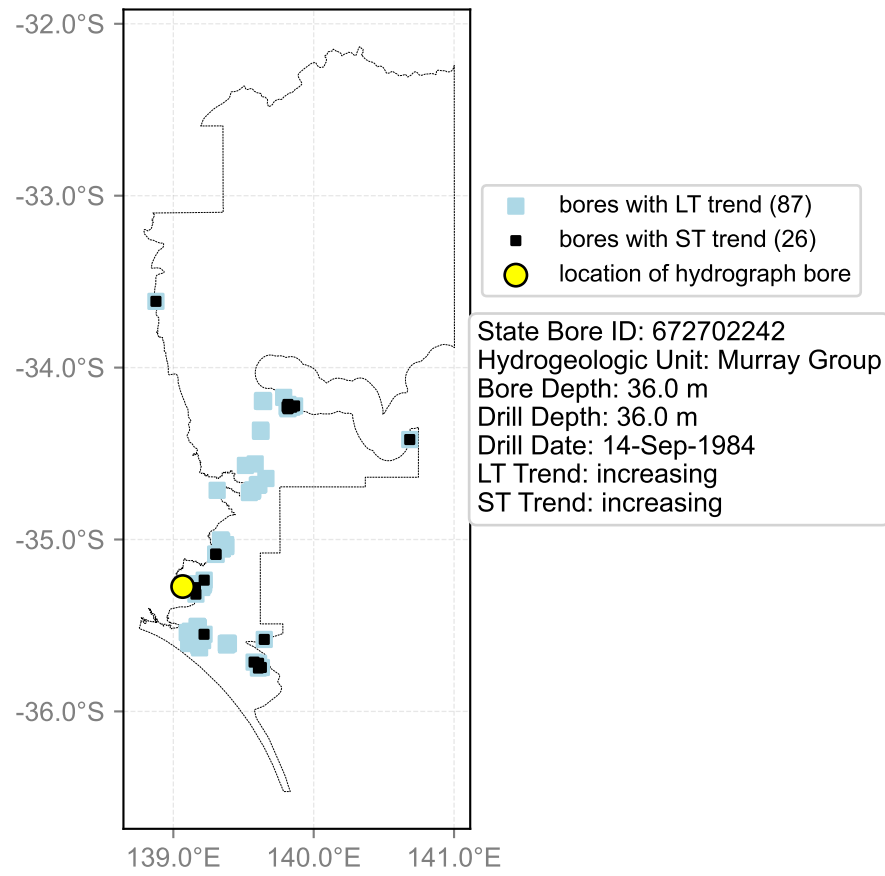

Map View for GS6

Hydrograph for hydroid: 30143292

Map View for GS6

Hydrograph for hydroid: 30144815

Map View for GS6

Hydrograph for hydroid: 30145642

Map View for GS6

Hydrograph for hydroid: 30146280

Map View for GS6

Hydrograph for hydroid: 30149007

Map View for GS6

Hydrograph for hydroid: 30149768

Map View for GS6

Hydrograph for hydroid: 30150722

Map View for GS6

Hydrograph for hydroid: 30151548