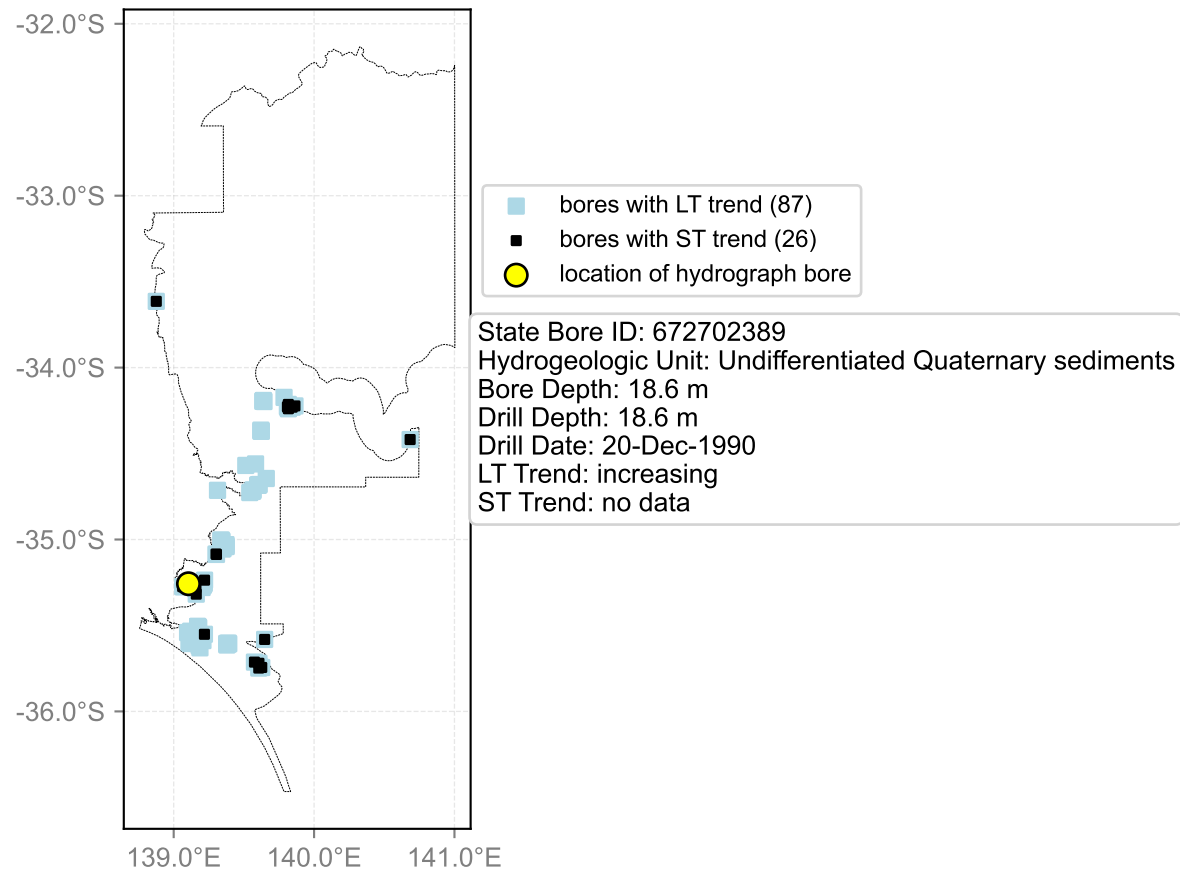

Map View for GS6

Hydrograph for hydroid: 30143292

Map View for GS6

Hydrograph for hydroid: 30144815

Map View for GS6

Hydrograph for hydroid: 30145642

Map View for GS6

Hydrograph for hydroid: 30146280

Map View for GS6

Hydrograph for hydroid: 30149007

Map View for GS6

Hydrograph for hydroid: 30149768

Map View for GS6

Hydrograph for hydroid: 30150722

Map View for GS6

Hydrograph for hydroid: 30151548

Map View for GS6

Hydrograph for hydroid: 30151699

Map View for GS6

Hydrograph for hydroid: 30153305

Hydrograph for hydroid: 30153333

Map View for GS6

Hydrograph for hydroid: 30153368

Map View for GS6

Hydrograph for hydroid: 30153373

Map View for GS6

Hydrograph for hydroid: 30156387

Map View for GS6

Hydrograph for hydroid: 30156461

Map View for GS6

Hydrograph for hydroid: 30163958

Map View for GS6