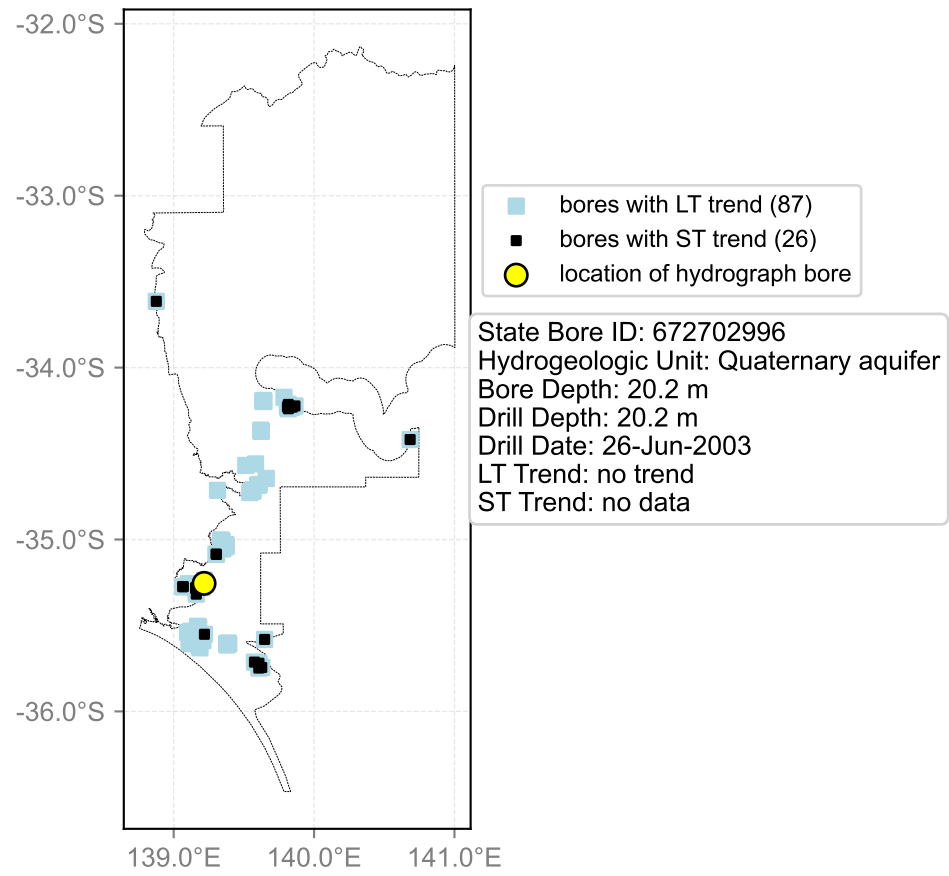

Map View for GS6

Hydrograph for hydroid: 30073538

Map View for GS6

Hydrograph for hydroid: 30073559

Map View for GS6

Hydrograph for hydroid: 30075053

Map View for GS6

Hydrograph for hydroid: 30076290

Map View for GS6

Hydrograph for hydroid: 30078332

Map View for GS6

Hydrograph for hydroid: 30079279

Map View for GS6

Hydrograph for hydroid: 30083326

Map View for GS6

Hydrograph for hydroid: 30085125

Map View for GS6

Hydrograph for hydroid: 30086524

Map View for GS6

Hydrograph for hydroid: 30091302

Map View for GS6

Hydrograph for hydroid: 30092154

Map View for GS6

Hydrograph for hydroid: 30092496

Map View for GS6

Hydrograph for hydroid: 30095203

Map View for GS6

Hydrograph for hydroid: 30097654

Map View for GS6

Hydrograph for hydroid: 30097683

Map View for GS6

Hydrograph for hydroid: 30097704