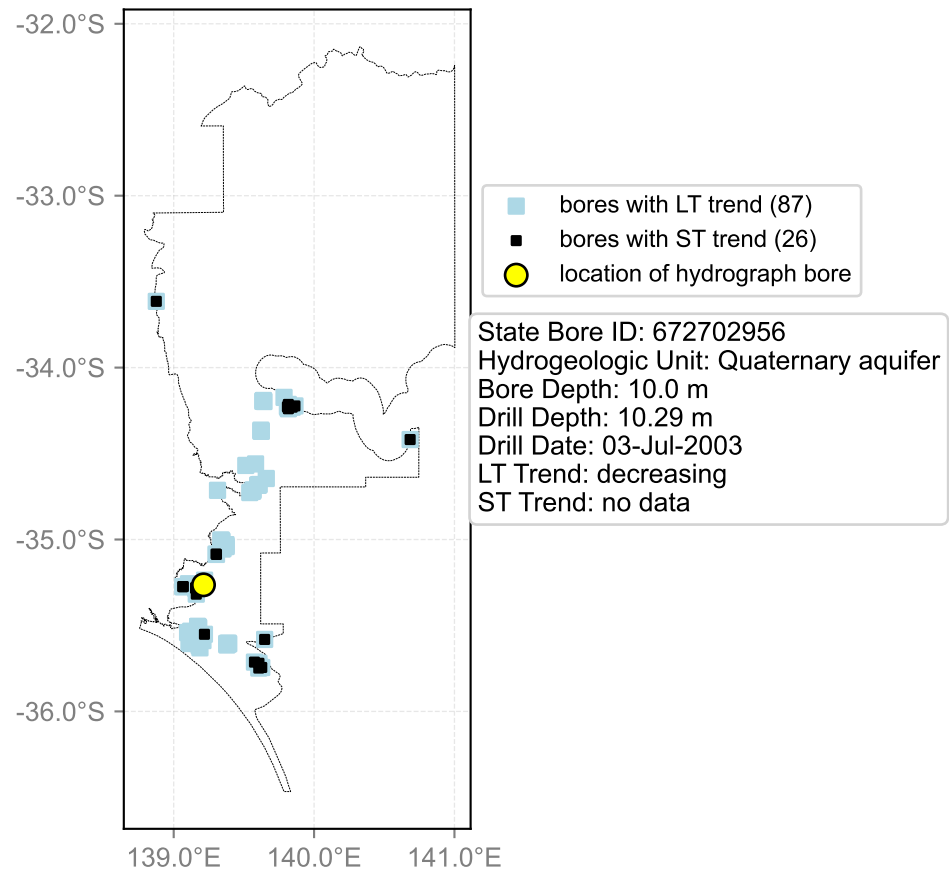

Map View for GS6

Hydrograph for hydroid: 30137340

Map View for GS6

Hydrograph for hydroid: 30137412

Map View for GS6

Hydrograph for hydroid: 30138228

Map View for GS6

Hydrograph for hydroid: 30138232

Map View for GS6

Hydrograph for hydroid: 30138234

Map View for GS6

Hydrograph for hydroid: 30141040

Map View for GS6

Hydrograph for hydroid: 30143138

Map View for GS6

Hydrograph for hydroid: 30143278

Map View for GS6

Hydrograph for hydroid: 30143292

Map View for GS6

Hydrograph for hydroid: 30144815

Map View for GS6

Hydrograph for hydroid: 30145642

Map View for GS6

Hydrograph for hydroid: 30146280

Map View for GS6

Hydrograph for hydroid: 30149007

Map View for GS6

Hydrograph for hydroid: 30149768

Map View for GS6

Hydrograph for hydroid: 30150722

Map View for GS6

Hydrograph for hydroid: 30151548