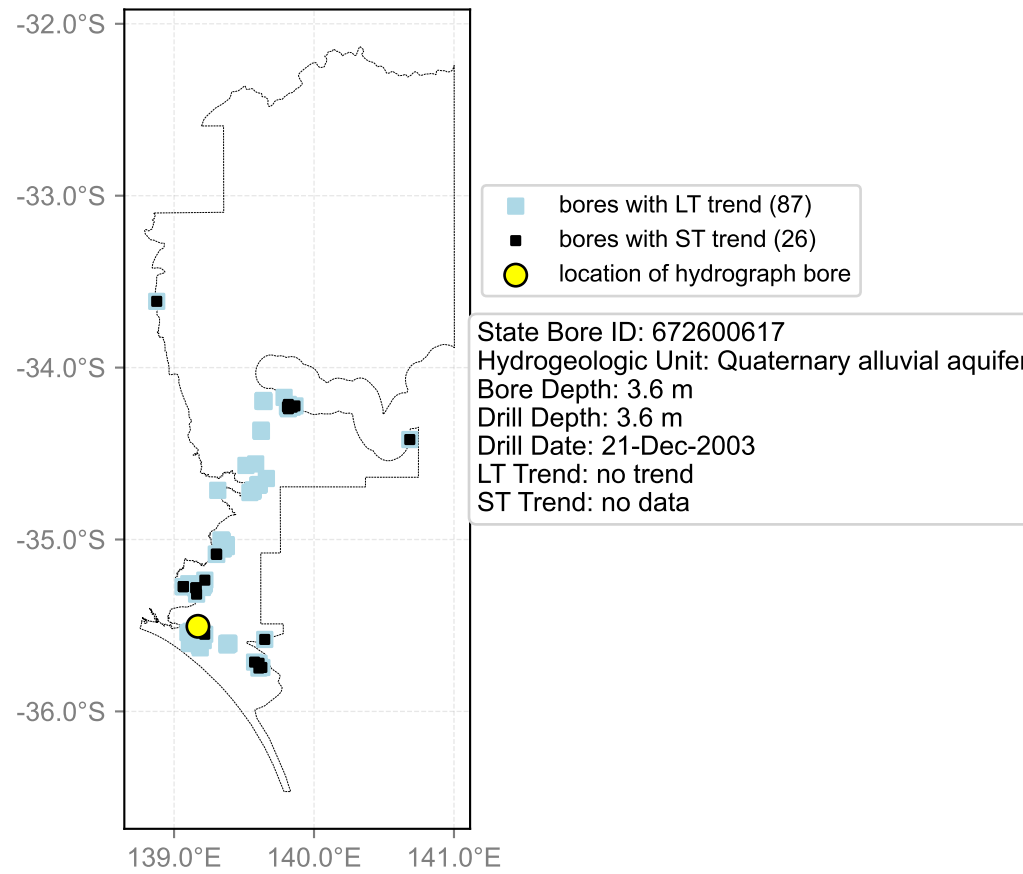

Hydrograph for hydroid: 30164649

Map View for GS6

Hydrograph for hydroid: 30164650

Map View for GS6

Hydrograph for hydroid: 30167346

Map View for GS6

Hydrograph for hydroid: 30169816

Map View for GS6

Hydrograph for hydroid: 30173635

Map View for GS6

Hydrograph for hydroid: 30178879

Map View for GS6

Hydrograph for hydroid: 30178937

Map View for GS6

Hydrograph for hydroid: 30180063

Map View for GS6

Hydrograph for hydroid: 30180977

Map View for GS6

Hydrograph for hydroid: 30182654

Map View for GS6

Hydrograph for hydroid: 30184447

Map View for GS6

Hydrograph for hydroid: 30185523

Map View for GS6

Hydrograph for hydroid: 30185997

Map View for GS6

Hydrograph for hydroid: 30187287

Map View for GS6

Hydrograph for hydroid: 30189385