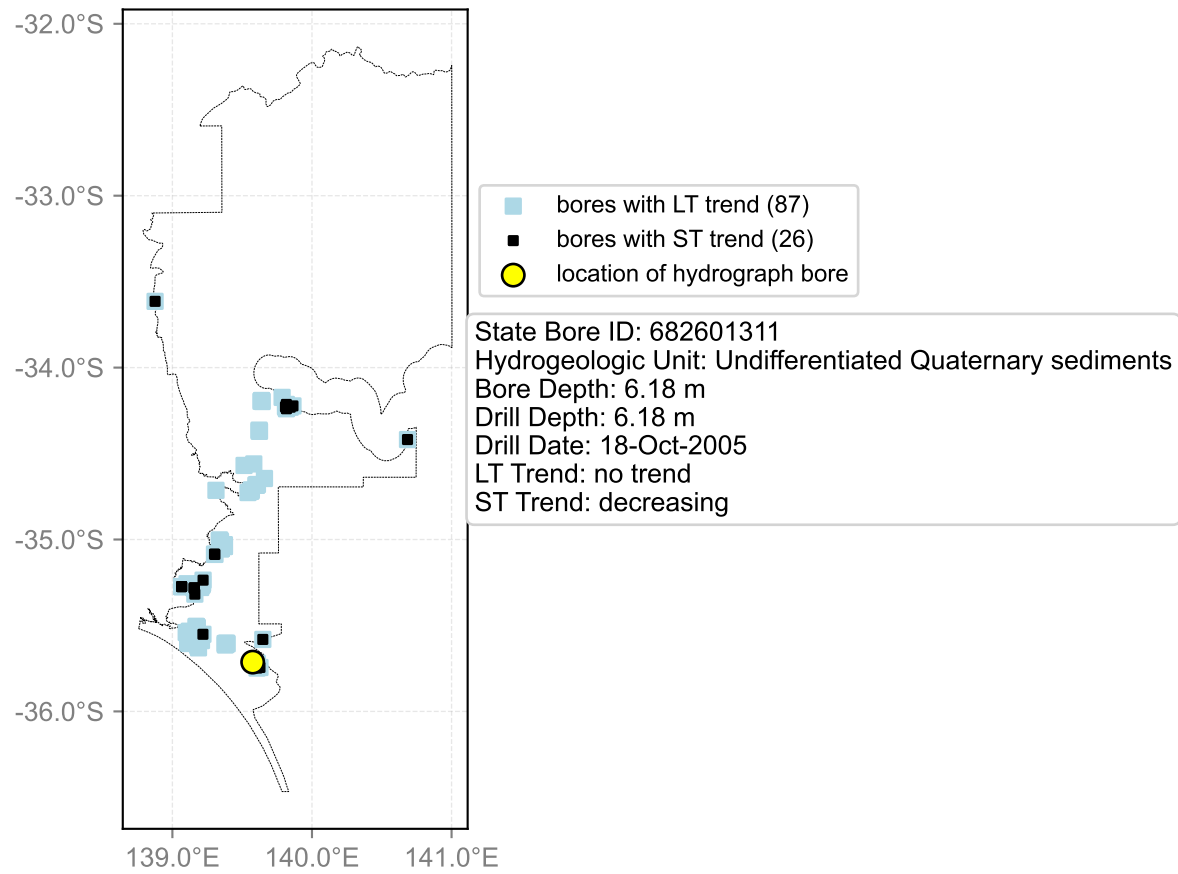

Hydrograph for hydroid: 30153373

Map View for GS6

Hydrograph for hydroid: 30156387

Map View for GS6

Hydrograph for hydroid: 30156461

Map View for GS6

Hydrograph for hydroid: 30163958

Map View for GS6

Hydrograph for hydroid: 30164649

Map View for GS6

Hydrograph for hydroid: 30164650

Map View for GS6

Hydrograph for hydroid: 30167346

Map View for GS6

Hydrograph for hydroid: 30169816

Map View for GS6

Hydrograph for hydroid: 30173635

Map View for GS6

Hydrograph for hydroid: 30178879

Map View for GS6

Hydrograph for hydroid: 30178937

Map View for GS6

Hydrograph for hydroid: 30180063

Map View for GS6

Hydrograph for hydroid: 30180977

Map View for GS6

Hydrograph for hydroid: 30182654

Map View for GS6

Hydrograph for hydroid: 30184447

Map View for GS6

Hydrograph for hydroid: 30185523

Map View for GS6