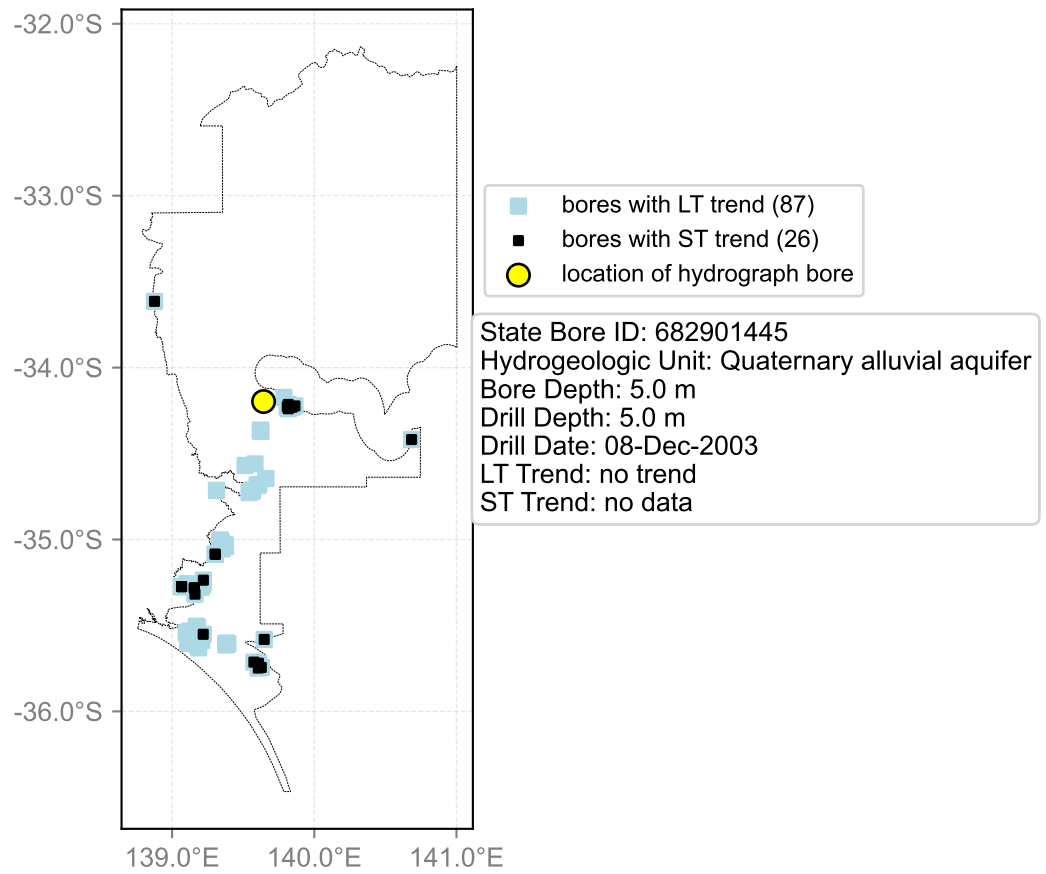

Map View for GS6

Hydrograph for hydroid: 30133917

Map View for GS6

Hydrograph for hydroid: 30134178

Map View for GS6

Hydrograph for hydroid: 30136372

Map View for GS6

Hydrograph for hydroid: 30136374

Map View for GS6

Hydrograph for hydroid: 30137340

Map View for GS6

Hydrograph for hydroid: 30137412

Map View for GS6

Hydrograph for hydroid: 30138228

Map View for GS6

Hydrograph for hydroid: 30138232

Map View for GS6

Hydrograph for hydroid: 30138234

Map View for GS6

Hydrograph for hydroid: 30141040

Map View for GS6

Hydrograph for hydroid: 30143138

Map View for GS6

Hydrograph for hydroid: 30143278

Map View for GS6

Hydrograph for hydroid: 30143292

Map View for GS6

Hydrograph for hydroid: 30144815

Map View for GS6

Hydrograph for hydroid: 30145642

Map View for GS6

Hydrograph for hydroid: 30146280