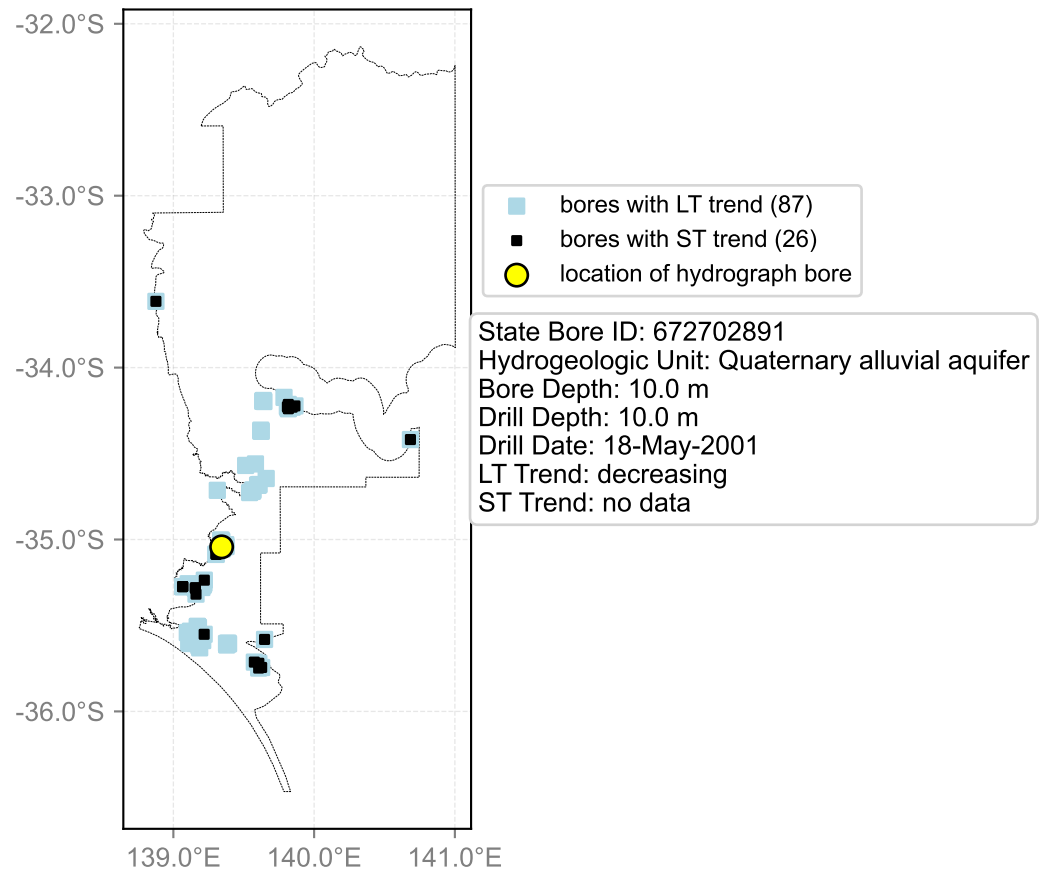

Map View for GS6

Hydrograph for hydroid: 30120720

Map View for GS6

Hydrograph for hydroid: 30124791

Map View for GS6

Hydrograph for hydroid: 30124840

Map View for GS6

Hydrograph for hydroid: 30126887

Map View for GS6

Hydrograph for hydroid: 30133917

Map View for GS6

Hydrograph for hydroid: 30134178

Map View for GS6

Hydrograph for hydroid: 30136372

Map View for GS6

Hydrograph for hydroid: 30136374