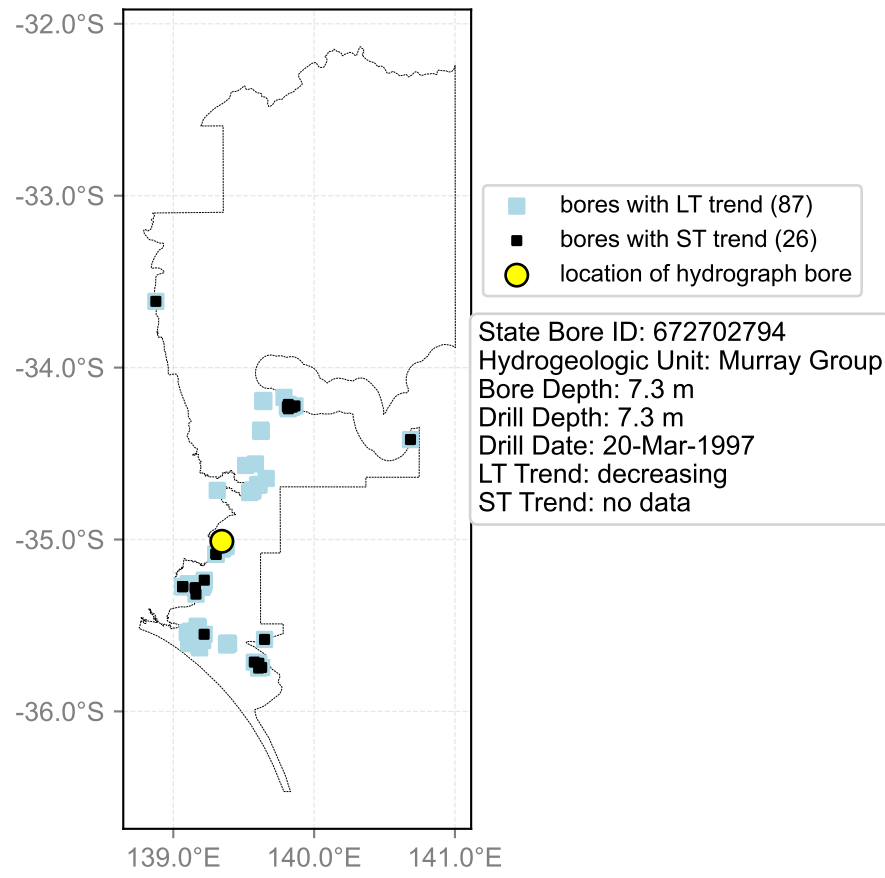

Map View for GS6

Hydrograph for hydroid: 30073538

Map View for GS6

Hydrograph for hydroid: 30073559

Map View for GS6

Hydrograph for hydroid: 30075053

Map View for GS6

Hydrograph for hydroid: 30076290

Map View for GS6

Hydrograph for hydroid: 30078332

Map View for GS6

Hydrograph for hydroid: 30079279

Map View for GS6

Hydrograph for hydroid: 30083326

Map View for GS6

Hydrograph for hydroid: 30085125

Map View for GS6

Hydrograph for hydroid: 30086524

Map View for GS6

Hydrograph for hydroid: 30091302

Map View for GS6

Hydrograph for hydroid: 30092154

Map View for GS6

Hydrograph for hydroid: 30092496

Map View for GS6

Hydrograph for hydroid: 30095203

Map View for GS6

Hydrograph for hydroid: 30097654

Map View for GS6

Hydrograph for hydroid: 30097683

Map View for GS6

Hydrograph for hydroid: 30097704