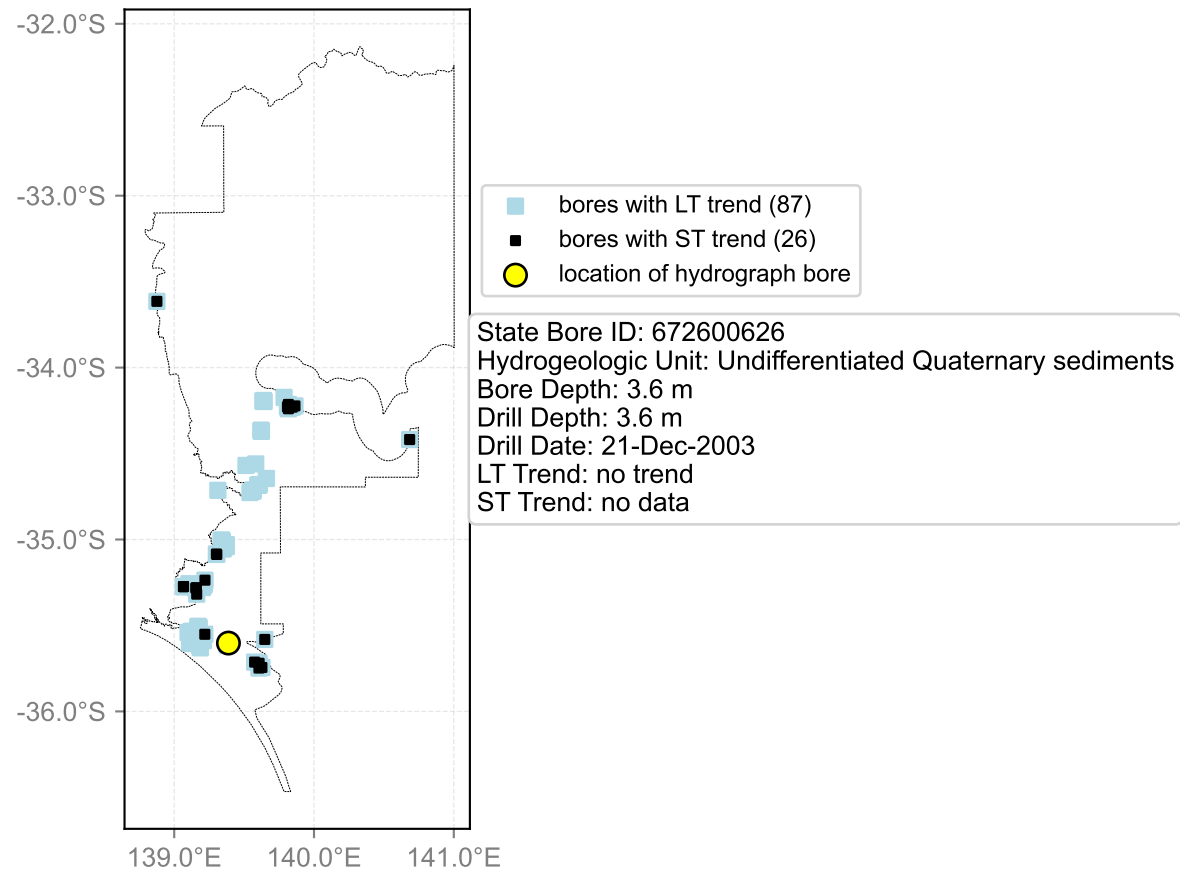

Map View for GS6

Hydrograph for hydroid: 30120720

Map View for GS6

Hydrograph for hydroid: 30124791

Map View for GS6

Hydrograph for hydroid: 30124840

Map View for GS6

Hydrograph for hydroid: 30126887

Map View for GS6

Hydrograph for hydroid: 30133917

Map View for GS6

Hydrograph for hydroid: 30134178

Map View for GS6

Hydrograph for hydroid: 30136372

Map View for GS6

Hydrograph for hydroid: 30136374