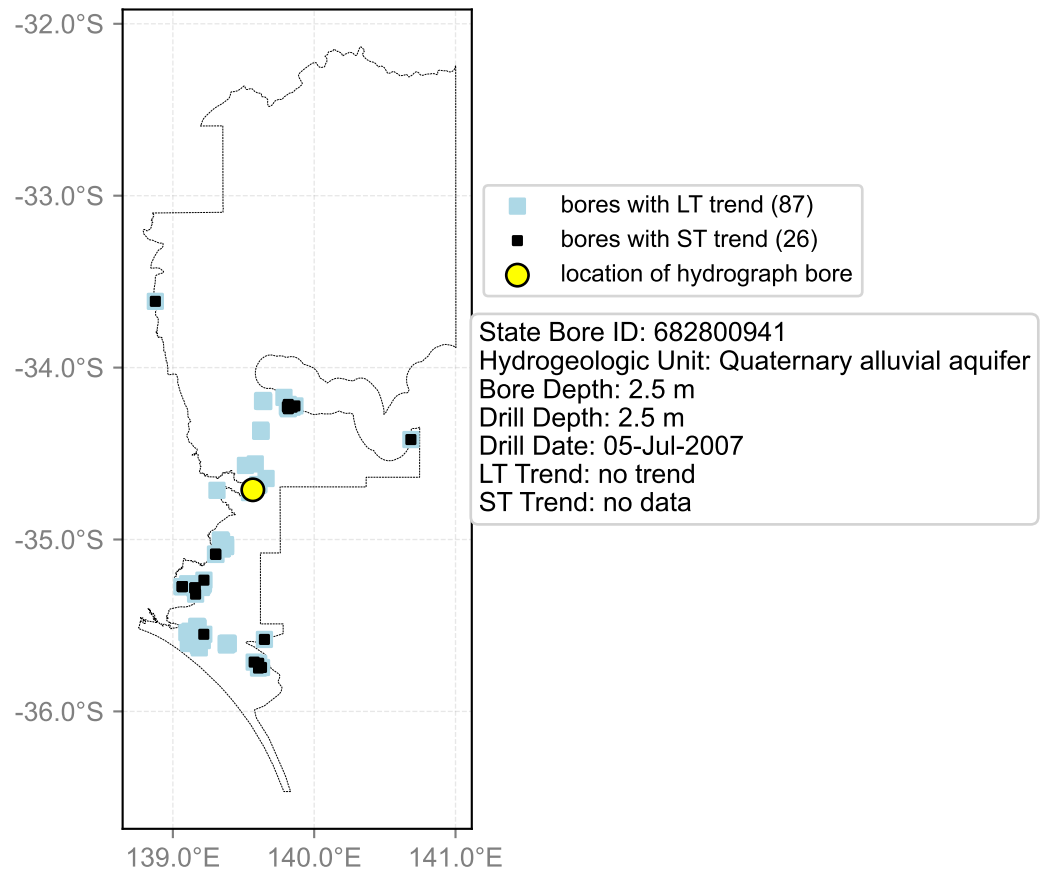

Hydrograph for hydroid: 30164649

Map View for GS6

Hydrograph for hydroid: 30164650

Map View for GS6

Hydrograph for hydroid: 30167346

Map View for GS6

Hydrograph for hydroid: 30169816

Map View for GS6

Hydrograph for hydroid: 30173635

Map View for GS6

Hydrograph for hydroid: 30178879

Map View for GS6

Hydrograph for hydroid: 30178937

Map View for GS6

Hydrograph for hydroid: 30180063

Map View for GS6

Hydrograph for hydroid: 30180977

Map View for GS6

Hydrograph for hydroid: 30182654

Map View for GS6

Hydrograph for hydroid: 30184447

Map View for GS6

Hydrograph for hydroid: 30185523

Map View for GS6

Hydrograph for hydroid: 30185997

Map View for GS6

Hydrograph for hydroid: 30187287

Map View for GS6

Hydrograph for hydroid: 30189385