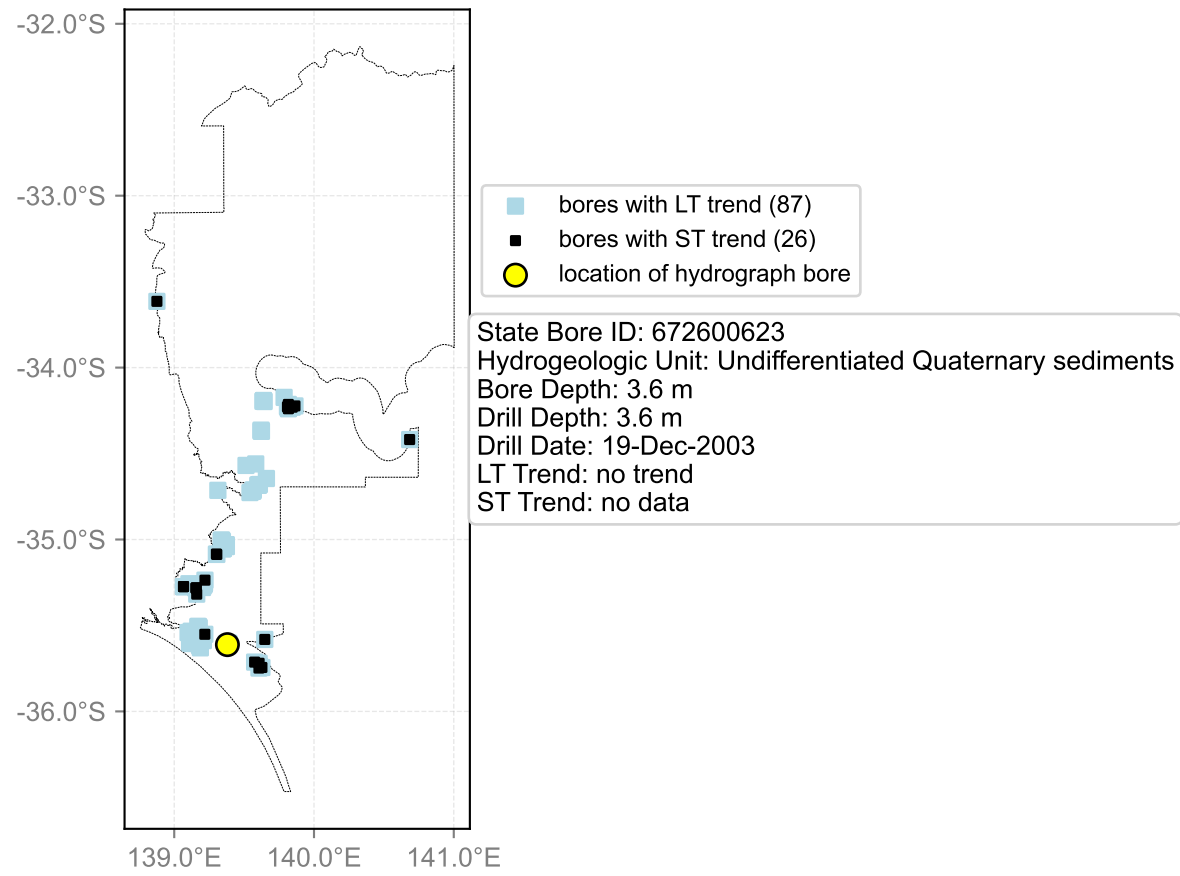

Map View for GS6

Hydrograph for hydroid: 30117363

Map View for GS6

Hydrograph for hydroid: 30117533

Map View for GS6

Hydrograph for hydroid: 30119711

Map View for GS6

Hydrograph for hydroid: 30119714

Map View for GS6

Hydrograph for hydroid: 30120720

Map View for GS6

Hydrograph for hydroid: 30124791

Map View for GS6

Hydrograph for hydroid: 30124840

Map View for GS6

Hydrograph for hydroid: 30126887