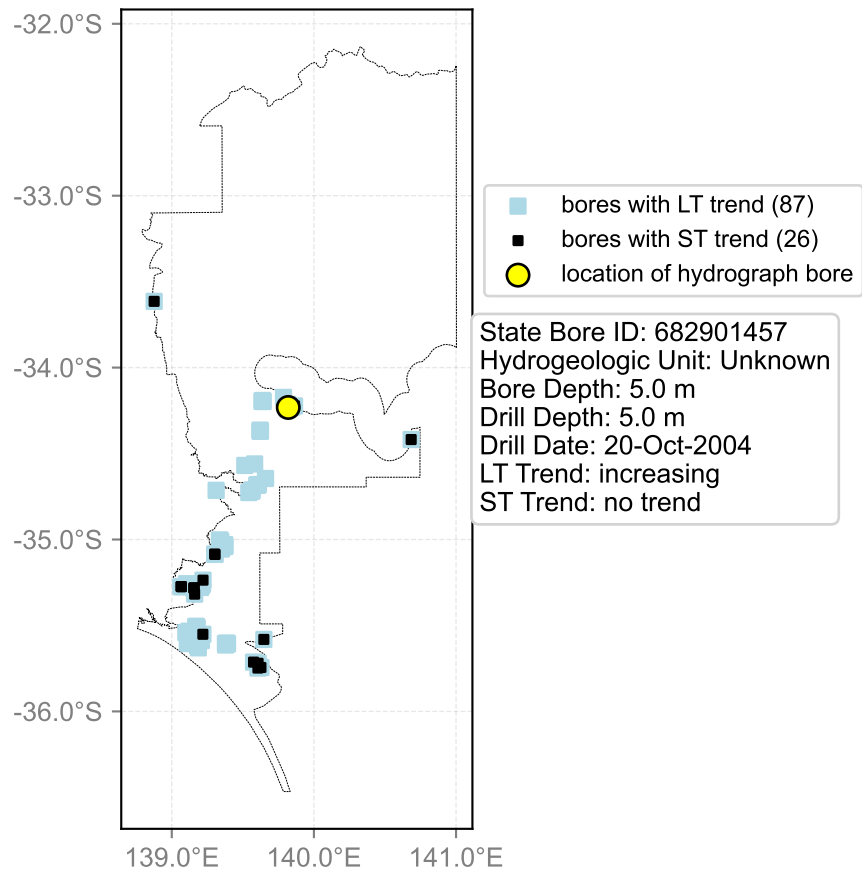

Map View for GS6

Hydrograph for hydroid: 30078332

Map View for GS6

Hydrograph for hydroid: 30079279

Map View for GS6

Hydrograph for hydroid: 30083326

Map View for GS6

Hydrograph for hydroid: 30085125

Map View for GS6

Hydrograph for hydroid: 30086524

Map View for GS6

Hydrograph for hydroid: 30091302

Map View for GS6

Hydrograph for hydroid: 30092154

Map View for GS6

Hydrograph for hydroid: 30092496