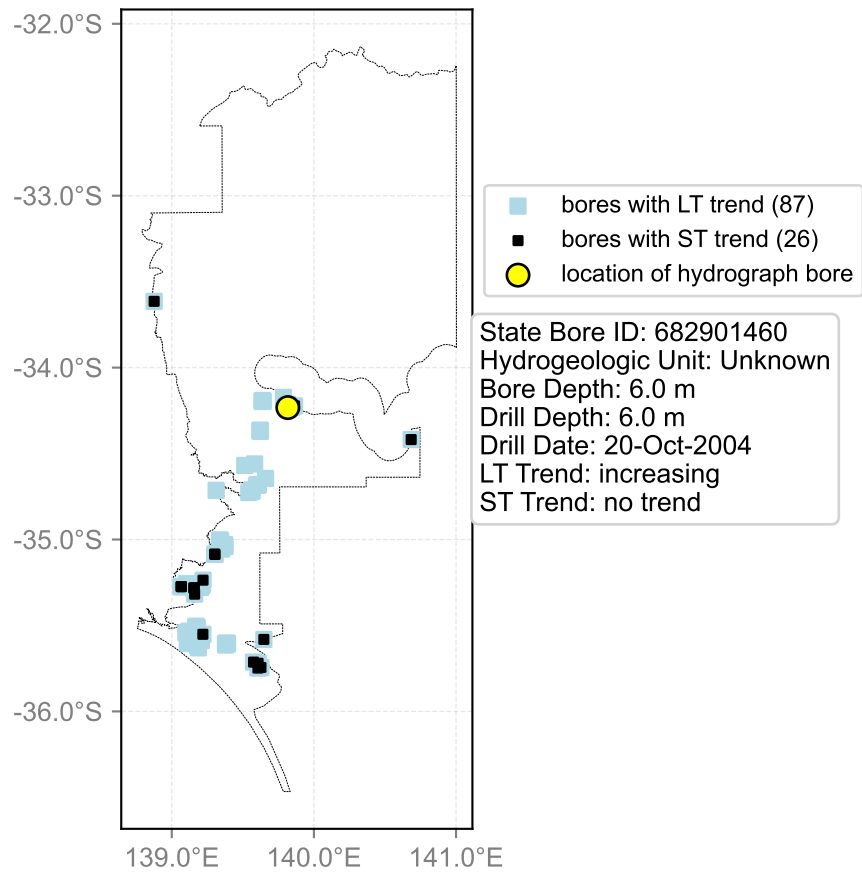

Map View for GS6

Hydrograph for hydroid: 30063024

Map View for GS6

Hydrograph for hydroid: 30063104

Map View for GS6

Hydrograph for hydroid: 30065460

Map View for GS6

Hydrograph for hydroid: 30065462

Map View for GS6

Hydrograph for hydroid: 30065463

Map View for GS6

Hydrograph for hydroid: 30067830

Map View for GS6

Hydrograph for hydroid: 30068371

Map View for GS6

Hydrograph for hydroid: 30068557

Map View for GS6

Hydrograph for hydroid: 30073538

Map View for GS6

Hydrograph for hydroid: 30073559

Map View for GS6

Hydrograph for hydroid: 30075053

Map View for GS6

Hydrograph for hydroid: 30076290