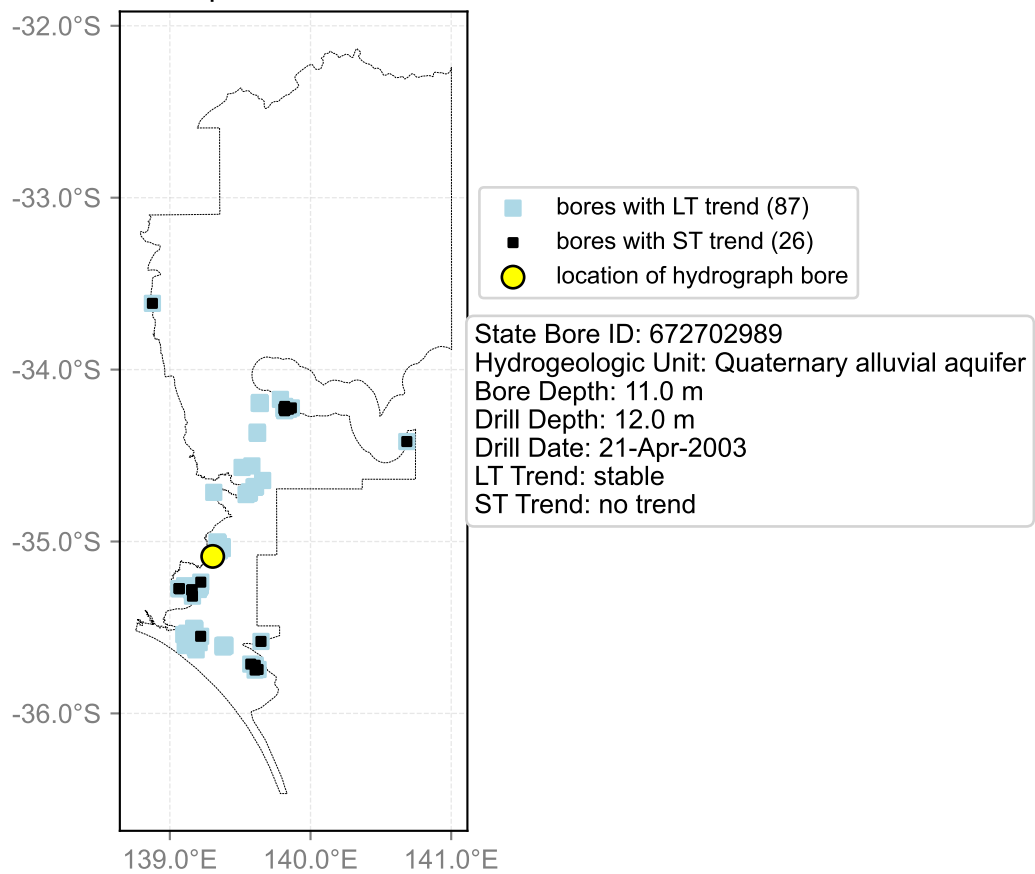

Map View for GS6

Hydrograph for hydroid: 30098680

Map View for GS6

Hydrograph for hydroid: 30102989

Map View for GS6

Hydrograph for hydroid: 30103524

Map View for GS6

Hydrograph for hydroid: 30107959

Map View for GS6

Hydrograph for hydroid: 30110406

Map View for GS6

Hydrograph for hydroid: 30113798

Map View for GS6

Hydrograph for hydroid: 30114666

Map View for GS6

Hydrograph for hydroid: 30116168

Map View for GS6

Hydrograph for hydroid: 30116202

Map View for GS6

Hydrograph for hydroid: 30116208

Map View for GS6

Hydrograph for hydroid: 30116209

Map View for GS6

Hydrograph for hydroid: 30117268