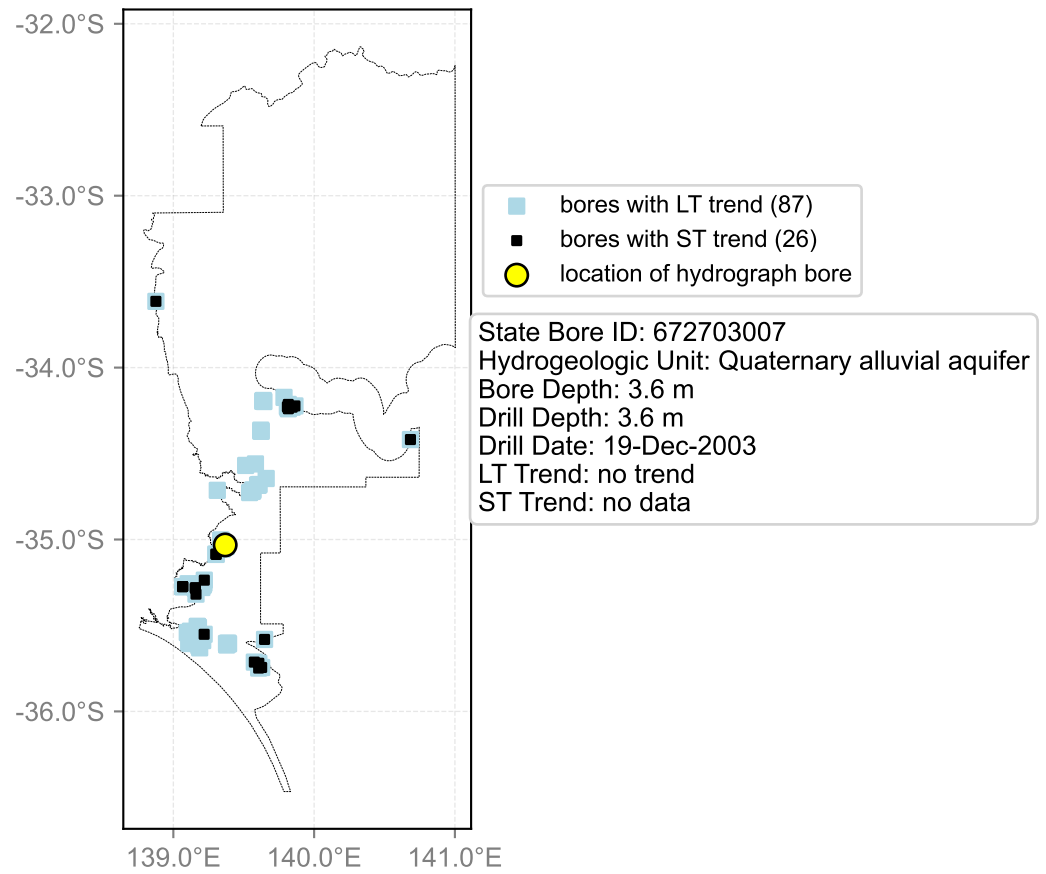

Map View for GS6

Hydrograph for hydroid: 30120720

Map View for GS6

Hydrograph for hydroid: 30124791

Map View for GS6

Hydrograph for hydroid: 30124840

Map View for GS6

Hydrograph for hydroid: 30126887

Map View for GS6

Hydrograph for hydroid: 30133917

Map View for GS6

Hydrograph for hydroid: 30134178

Map View for GS6

Hydrograph for hydroid: 30136372

Map View for GS6

Hydrograph for hydroid: 30136374

Map View for GS6

Hydrograph for hydroid: 30137340

Map View for GS6

Hydrograph for hydroid: 30137412

Map View for GS6

Hydrograph for hydroid: 30138228

Map View for GS6

Hydrograph for hydroid: 30138232