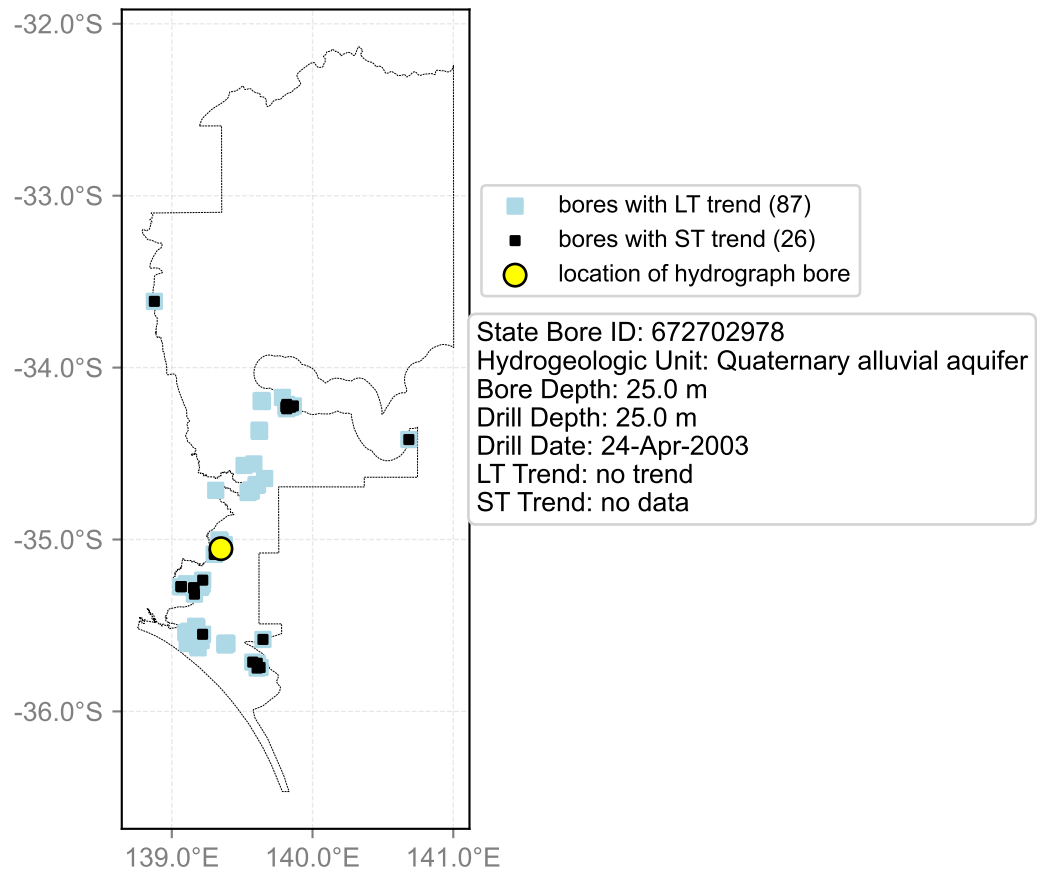

Map View for GS6

Hydrograph for hydroid: 30133917

Map View for GS6

Hydrograph for hydroid: 30134178

Map View for GS6

Hydrograph for hydroid: 30136372

Map View for GS6

Hydrograph for hydroid: 30136374

Map View for GS6

Hydrograph for hydroid: 30137340

Map View for GS6

Hydrograph for hydroid: 30137412

Map View for GS6

Hydrograph for hydroid: 30138228

Map View for GS6

Hydrograph for hydroid: 30138232

Map View for GS6

Hydrograph for hydroid: 30138234

Map View for GS6

Hydrograph for hydroid: 30141040

Map View for GS6

Hydrograph for hydroid: 30143138

Map View for GS6

Hydrograph for hydroid: 30143278

Map View for GS6

Hydrograph for hydroid: 30143292

Map View for GS6

Hydrograph for hydroid: 30144815

Map View for GS6

Hydrograph for hydroid: 30145642

Map View for GS6

Hydrograph for hydroid: 30146280