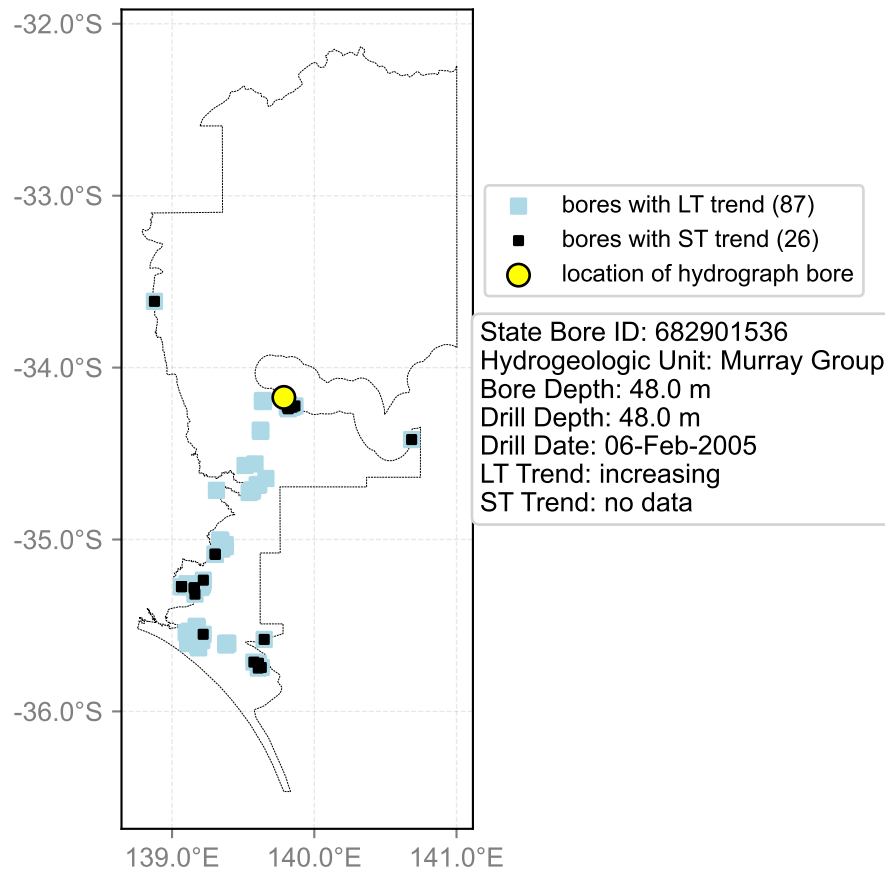

Hydrograph for hydroid: 30153373

Map View for GS6

Hydrograph for hydroid: 30156387

Map View for GS6

Hydrograph for hydroid: 30156461

Map View for GS6

Hydrograph for hydroid: 30163958

Map View for GS6

Hydrograph for hydroid: 30164649

Map View for GS6

Hydrograph for hydroid: 30164650

Map View for GS6

Hydrograph for hydroid: 30167346

Map View for GS6

Hydrograph for hydroid: 30169816

Map View for GS6

Hydrograph for hydroid: 30173635

Map View for GS6

Hydrograph for hydroid: 30178879

Map View for GS6

Hydrograph for hydroid: 30178937

Map View for GS6

Hydrograph for hydroid: 30180063

Map View for GS6

Hydrograph for hydroid: 30185997

Map View for GS6

Hydrograph for hydroid: 30187287

Map View for GS6

Hydrograph for hydroid: 30189385