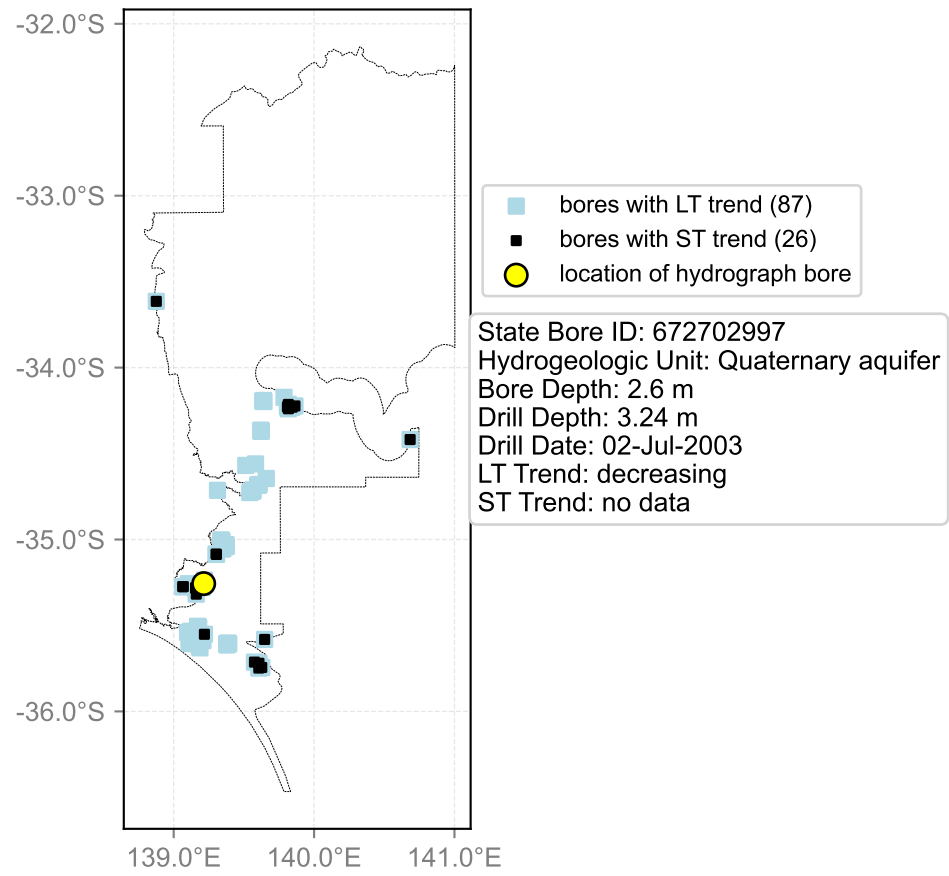

Map View for GS6

Hydrograph for hydroid: 30063024

Map View for GS6

Hydrograph for hydroid: 30063104

Map View for GS6

Hydrograph for hydroid: 30065460

Map View for GS6

Hydrograph for hydroid: 30065462

Map View for GS6

Hydrograph for hydroid: 30065463

Map View for GS6

Hydrograph for hydroid: 30067830

Map View for GS6

Hydrograph for hydroid: 30068371

Map View for GS6

Hydrograph for hydroid: 30068557

Map View for GS6

Hydrograph for hydroid: 30073538

Map View for GS6

Hydrograph for hydroid: 30073559

Map View for GS6

Hydrograph for hydroid: 30075053

Map View for GS6

Hydrograph for hydroid: 30076290

Map View for GS6

Hydrograph for hydroid: 30078332

Map View for GS6

Hydrograph for hydroid: 30079279

Map View for GS6

Hydrograph for hydroid: 30083326

Map View for GS6

Hydrograph for hydroid: 30085125