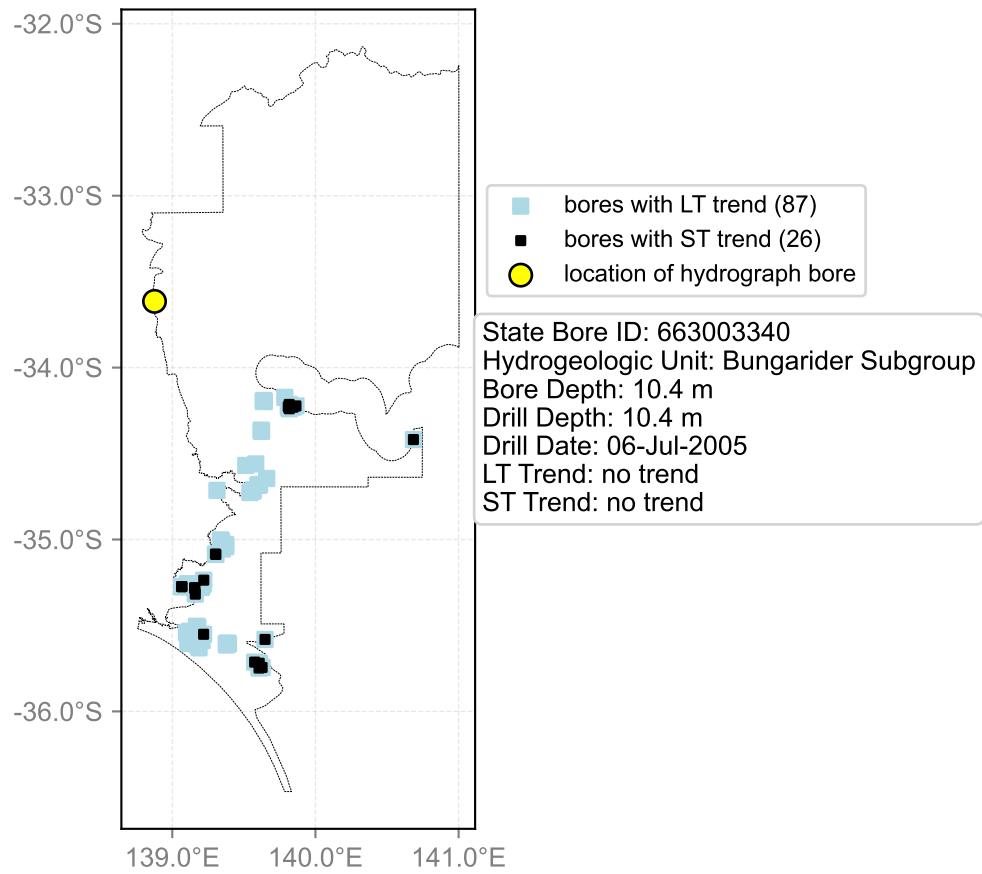

Hydrograph for hydroid: 30173635

Map View for GS6

Hydrograph for hydroid: 30178879

Map View for GS6

Hydrograph for hydroid: 30178937

Map View for GS6

Hydrograph for hydroid: 30180063

Map View for GS6

Hydrograph for hydroid: 30180977

Map View for GS6

Hydrograph for hydroid: 30182654

Map View for GS6

Hydrograph for hydroid: 30184447

Map View for GS6

Hydrograph for hydroid: 30185523

Map View for GS6

Hydrograph for hydroid: 30185997

Map View for GS6

Hydrograph for hydroid: 30187287

Map View for GS6

Hydrograph for hydroid: 30189385