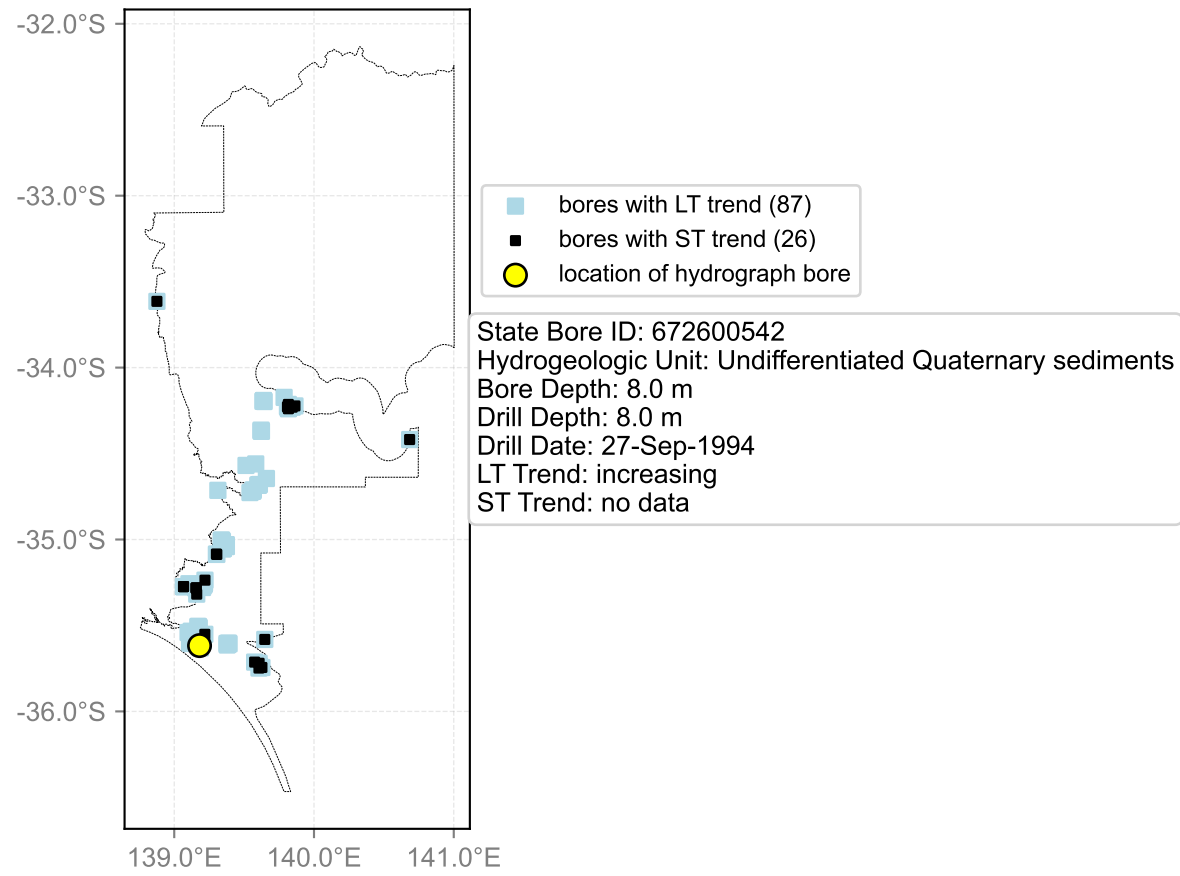

Map View for GS6

Hydrograph for hydroid: 30133917

Map View for GS6

Hydrograph for hydroid: 30134178

Map View for GS6

Hydrograph for hydroid: 30136372

Map View for GS6

Hydrograph for hydroid: 30136374

Map View for GS6

Hydrograph for hydroid: 30137340

Map View for GS6

Hydrograph for hydroid: 30137412

Map View for GS6

Hydrograph for hydroid: 30138228

Map View for GS6

Hydrograph for hydroid: 30138232