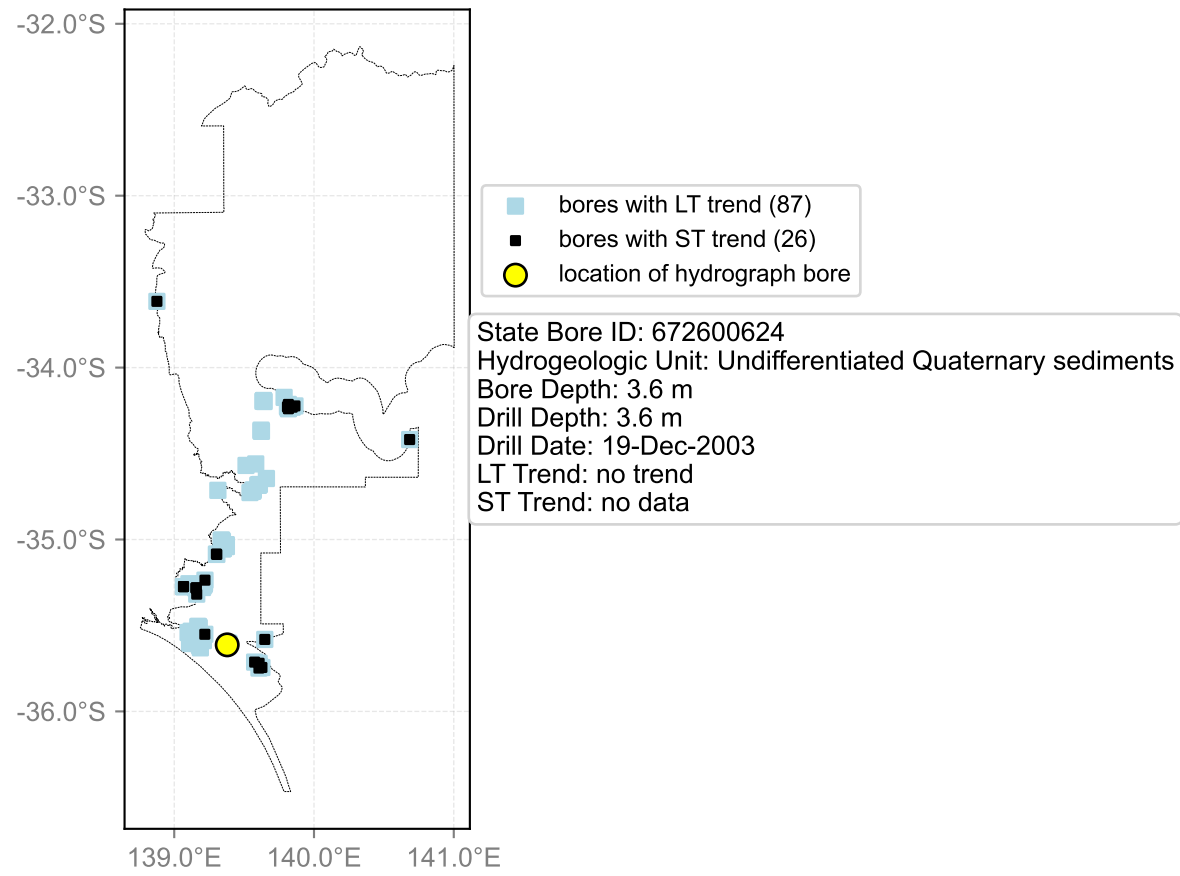

Map View for GS6

Hydrograph for hydroid: 30133917

Map View for GS6

Hydrograph for hydroid: 30134178

Map View for GS6

Hydrograph for hydroid: 30136372

Map View for GS6

Hydrograph for hydroid: 30136374

Map View for GS6

Hydrograph for hydroid: 30137340

Map View for GS6

Hydrograph for hydroid: 30137412

Map View for GS6

Hydrograph for hydroid: 30138228

Map View for GS6

Hydrograph for hydroid: 30138232