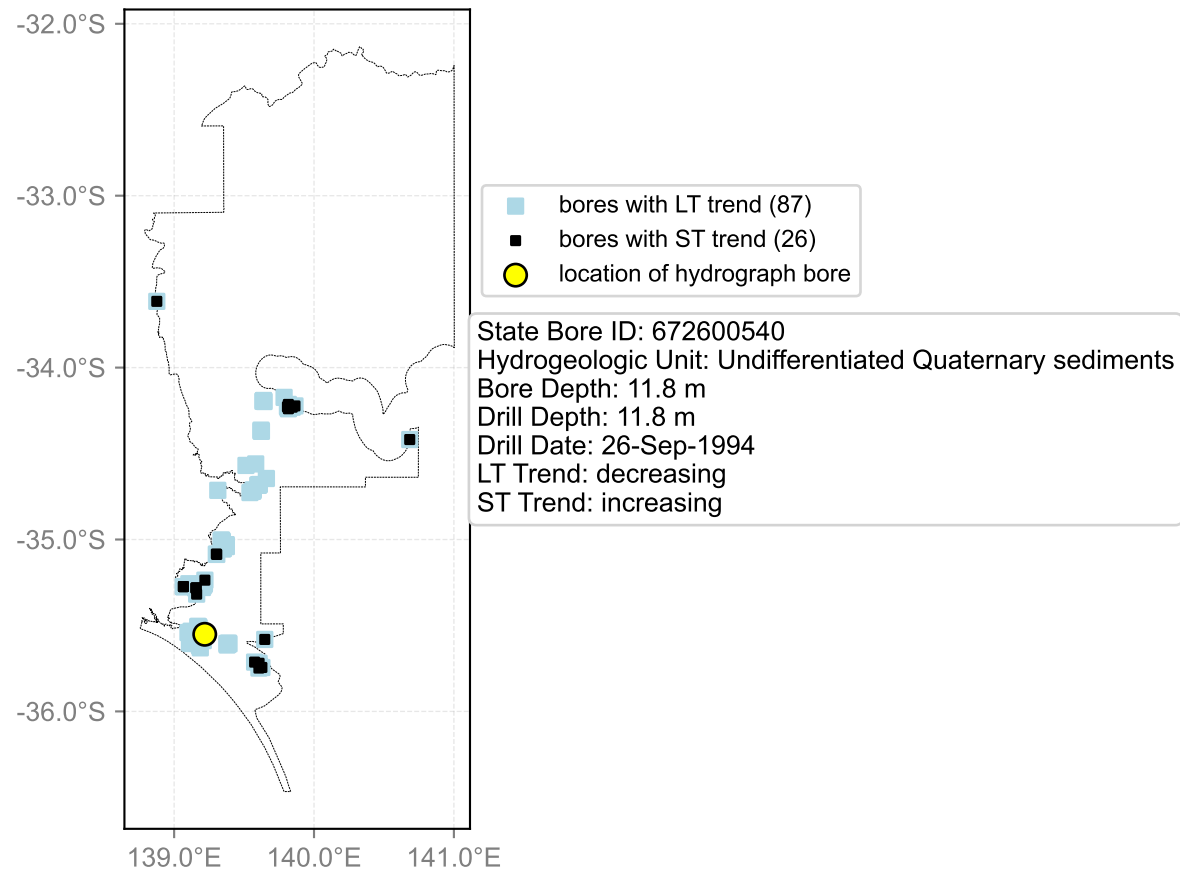

Map View for GS6

Hydrograph for hydroid: 30073538

Map View for GS6

Hydrograph for hydroid: 30073559

Map View for GS6

Hydrograph for hydroid: 30075053

Map View for GS6

Hydrograph for hydroid: 30076290

Map View for GS6

Hydrograph for hydroid: 30078332

Map View for GS6

Hydrograph for hydroid: 30079279

Map View for GS6

Hydrograph for hydroid: 30083326

Map View for GS6

Hydrograph for hydroid: 30085125