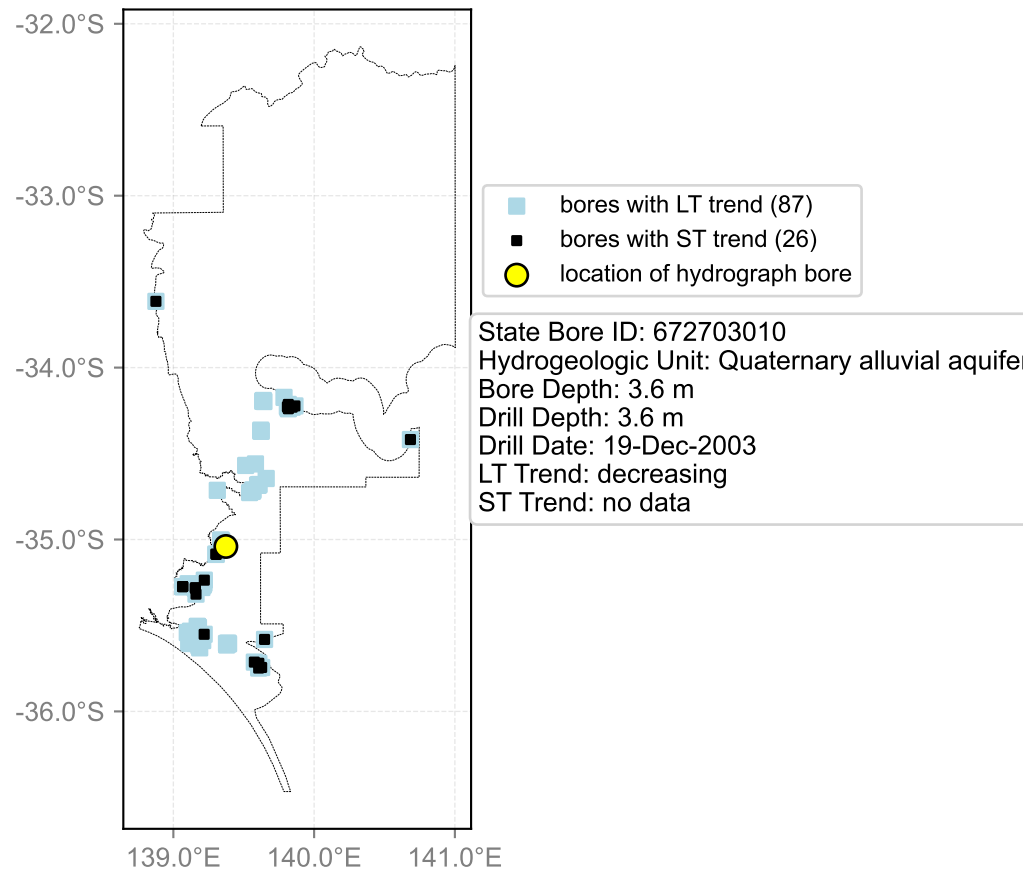

Map View for GS6

Hydrograph for hydroid: 30063024

Map View for GS6

Hydrograph for hydroid: 30063104

Map View for GS6

Hydrograph for hydroid: 30065460

Map View for GS6

Hydrograph for hydroid: 30065462

Map View for GS6

Hydrograph for hydroid: 30065463

Map View for GS6

Hydrograph for hydroid: 30067830

Map View for GS6

Hydrograph for hydroid: 30068371

Map View for GS6

Hydrograph for hydroid: 30068557

Map View for GS6

Hydrograph for hydroid: 30073538

Map View for GS6

Hydrograph for hydroid: 30073559

Map View for GS6

Hydrograph for hydroid: 30075053

Map View for GS6

Hydrograph for hydroid: 30076290

Map View for GS6

Hydrograph for hydroid: 30078332

Map View for GS6

Hydrograph for hydroid: 30079279

Map View for GS6

Hydrograph for hydroid: 30083326

Map View for GS6

Hydrograph for hydroid: 30085125