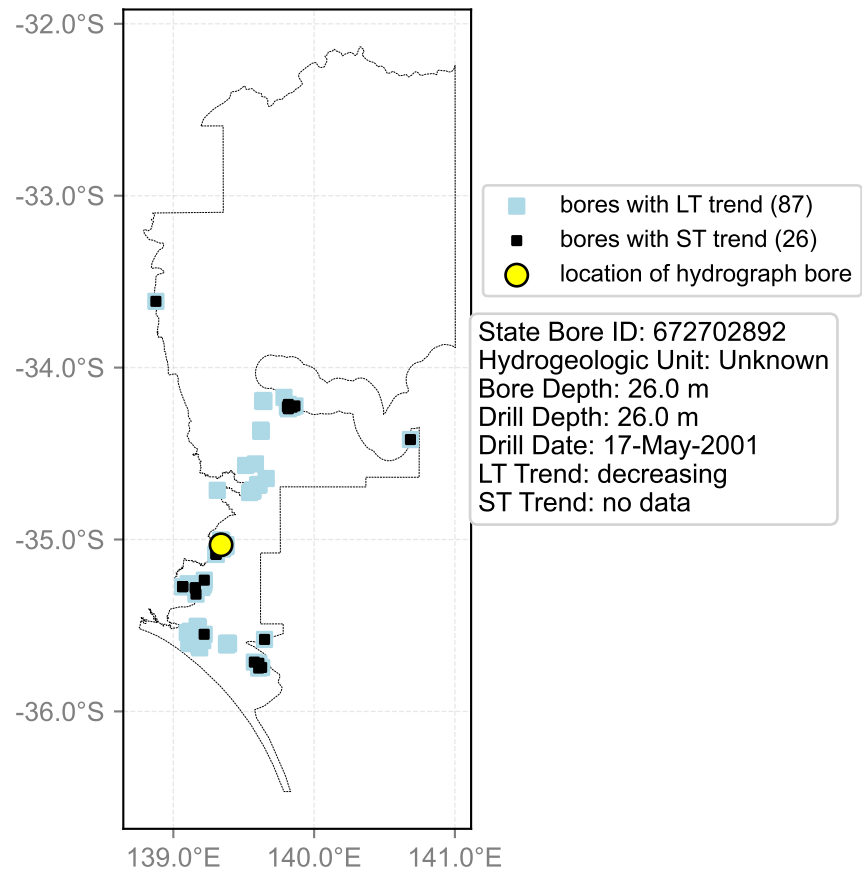

Map View for GS6

Hydrograph for hydroid: 30120720

Map View for GS6

Hydrograph for hydroid: 30124791

Map View for GS6

Hydrograph for hydroid: 30124840

Map View for GS6

Hydrograph for hydroid: 30126887

Map View for GS6

Hydrograph for hydroid: 30133917

Map View for GS6

Hydrograph for hydroid: 30134178

Map View for GS6

Hydrograph for hydroid: 30136372

Map View for GS6

Hydrograph for hydroid: 30136374