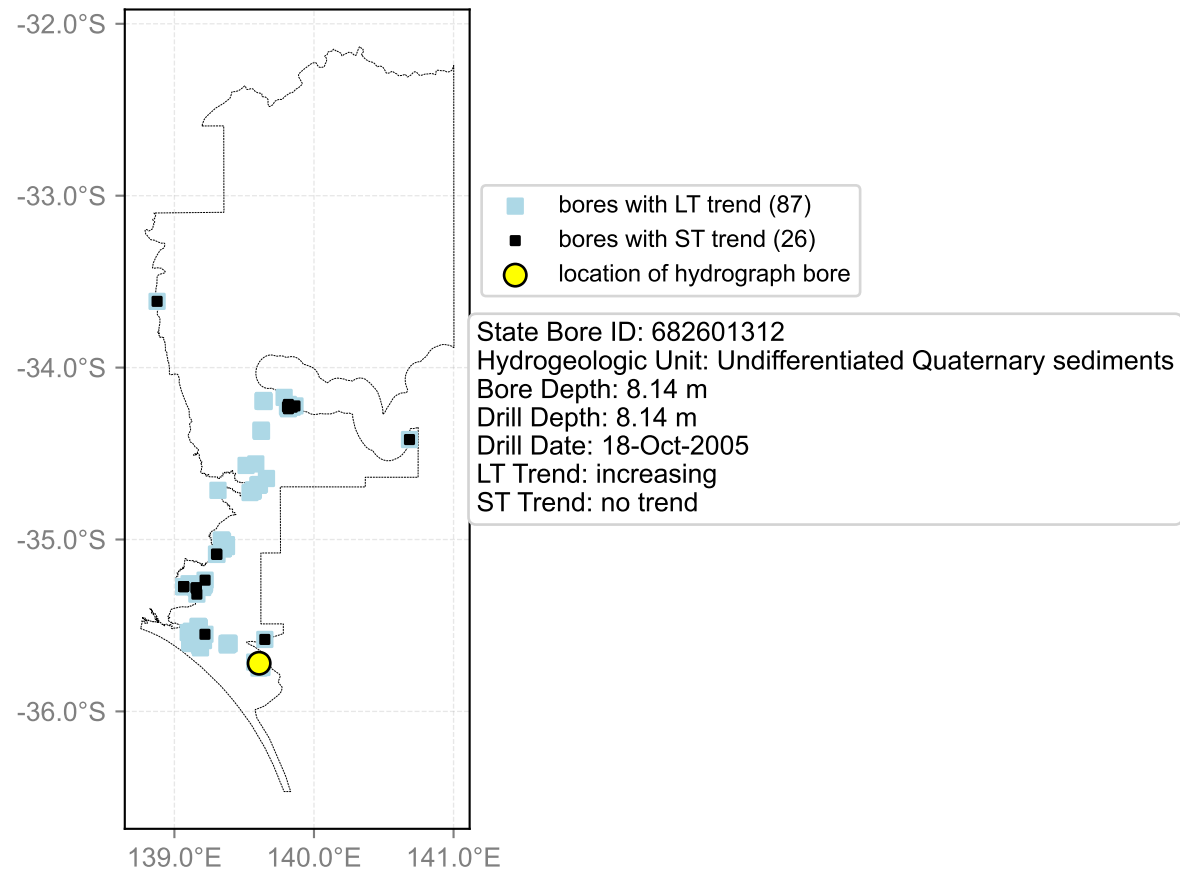

Map View for GS6

Hydrograph for hydroid: 30143292

Map View for GS6

Hydrograph for hydroid: 30144815

Map View for GS6

Hydrograph for hydroid: 30145642

Map View for GS6

Hydrograph for hydroid: 30146280

Map View for GS6

Hydrograph for hydroid: 30149007

Map View for GS6

Hydrograph for hydroid: 30149768

Map View for GS6

Hydrograph for hydroid: 30150722

Map View for GS6

Hydrograph for hydroid: 30151548