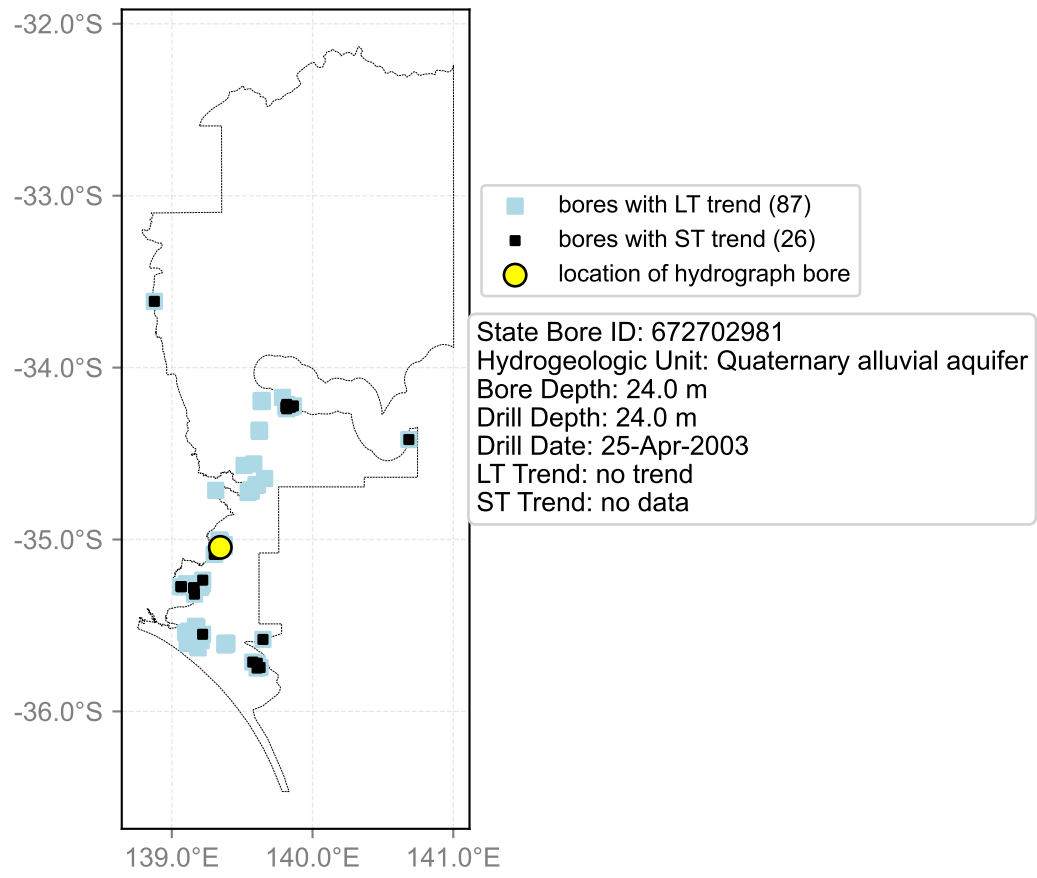

Map View for GS6

Hydrograph for hydroid: 30149007

Map View for GS6

Hydrograph for hydroid: 30149768

Map View for GS6

Hydrograph for hydroid: 30150722

Map View for GS6

Hydrograph for hydroid: 30151548

Map View for GS6

Hydrograph for hydroid: 30151699

Map View for GS6

Hydrograph for hydroid: 30153305

Hydrograph for hydroid: 30153333

Map View for GS6

Hydrograph for hydroid: 30153368

Map View for GS6

Hydrograph for hydroid: 30153373

Map View for GS6

Hydrograph for hydroid: 30156387

Map View for GS6

Hydrograph for hydroid: 30156461

Map View for GS6

Hydrograph for hydroid: 30163958

Map View for GS6

Hydrograph for hydroid: 30164649

Map View for GS6

Hydrograph for hydroid: 30164650

Map View for GS6

Hydrograph for hydroid: 30167346

Map View for GS6

Hydrograph for hydroid: 30169816

Map View for GS6