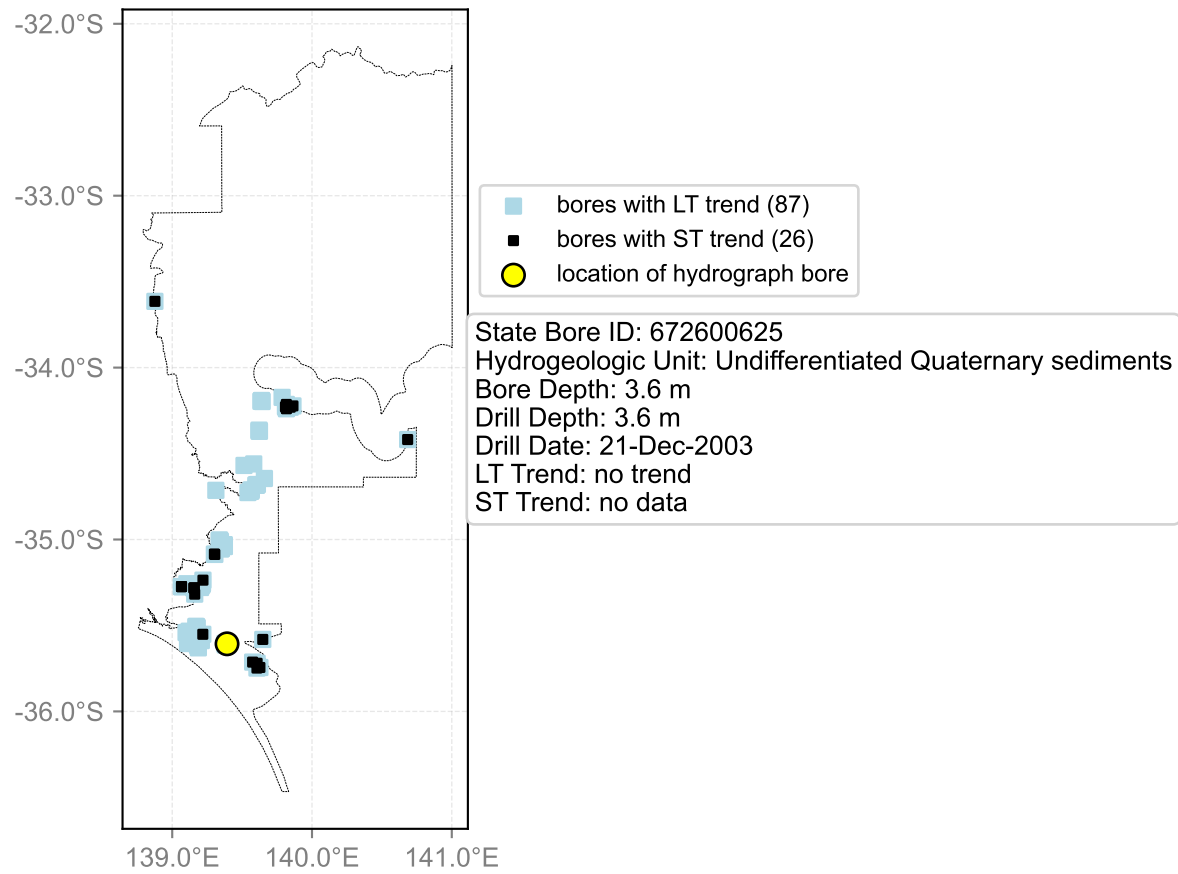

Hydrograph for hydroid: 30153373

Map View for GS6

Hydrograph for hydroid: 30156387

Map View for GS6

Hydrograph for hydroid: 30156461

Map View for GS6

Hydrograph for hydroid: 30163958

Map View for GS6

Hydrograph for hydroid: 30164649

Map View for GS6

Hydrograph for hydroid: 30164650

Map View for GS6

Hydrograph for hydroid: 30167346

Map View for GS6

Hydrograph for hydroid: 30169816

Map View for GS6

Hydrograph for hydroid: 30173635

Map View for GS6

Hydrograph for hydroid: 30178879

Map View for GS6

Hydrograph for hydroid: 30178937

Map View for GS6

Hydrograph for hydroid: 30180063

Map View for GS6

Hydrograph for hydroid: 30180977

Map View for GS6

Hydrograph for hydroid: 30182654

Map View for GS6

Hydrograph for hydroid: 30184447

Map View for GS6

Hydrograph for hydroid: 30185523

Map View for GS6