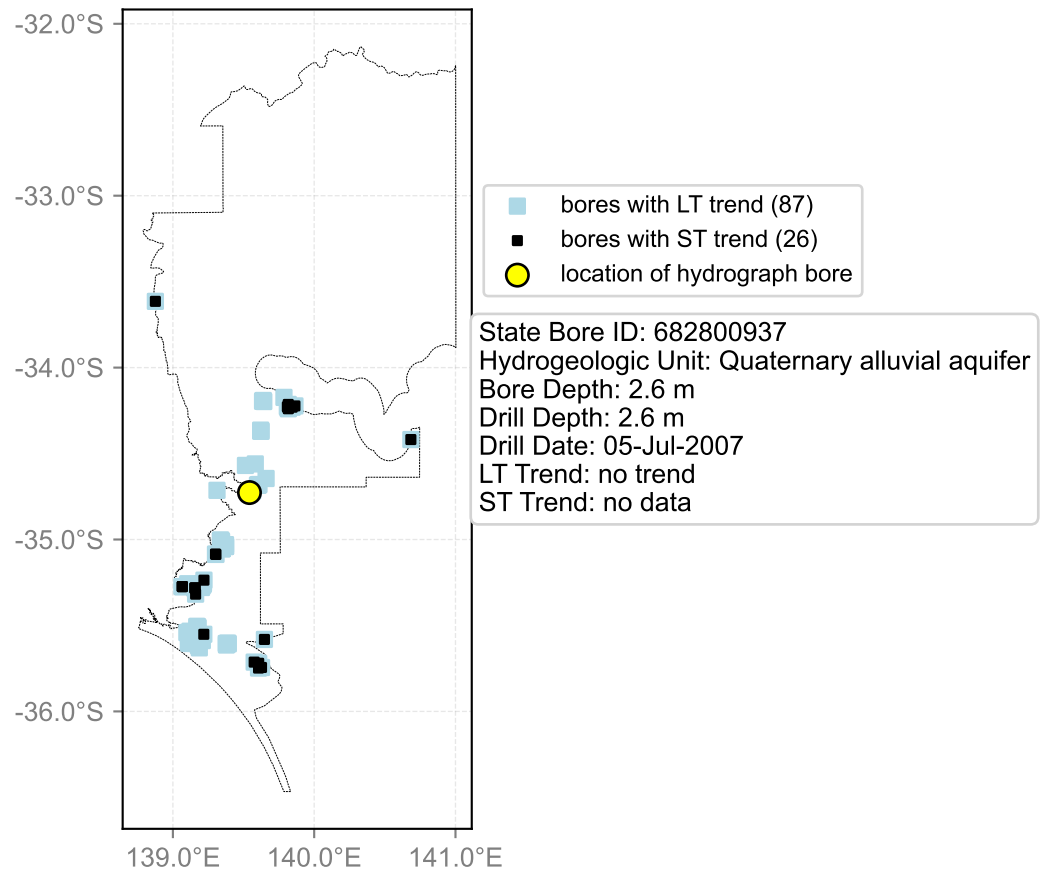

Hydrograph for hydroid: 30153373

Map View for GS6

Hydrograph for hydroid: 30156387

Map View for GS6

Hydrograph for hydroid: 30156461

Map View for GS6

Hydrograph for hydroid: 30163958

Map View for GS6

Hydrograph for hydroid: 30164649

Map View for GS6

Hydrograph for hydroid: 30164650

Map View for GS6

Hydrograph for hydroid: 30167346

Map View for GS6

Hydrograph for hydroid: 30169816

Map View for GS6

Hydrograph for hydroid: 30173635

Map View for GS6

Hydrograph for hydroid: 30178879

Map View for GS6

Hydrograph for hydroid: 30178937

Map View for GS6

Hydrograph for hydroid: 30180063

Map View for GS6

Hydrograph for hydroid: 30185997

Map View for GS6

Hydrograph for hydroid: 30187287

Map View for GS6

Hydrograph for hydroid: 30189385