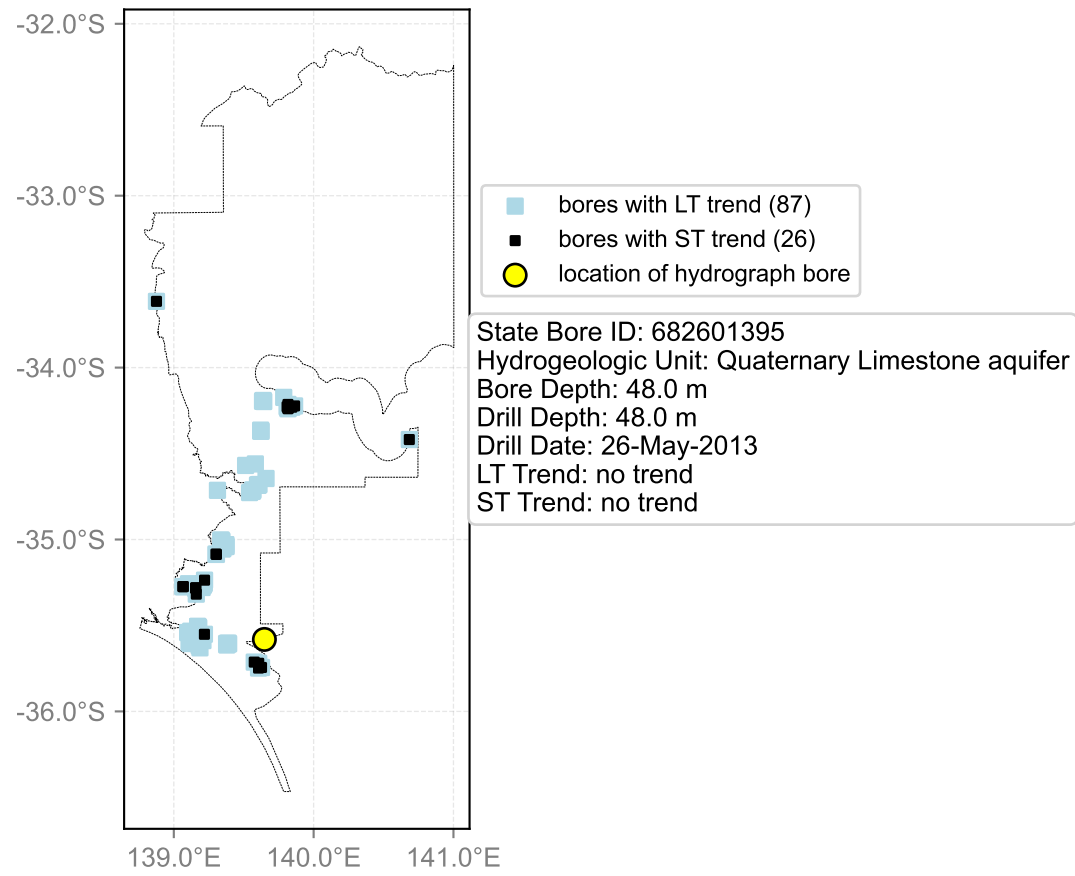

Map View for GS6

Hydrograph for hydroid: 30063024

Map View for GS6

Hydrograph for hydroid: 30063104

Map View for GS6

Hydrograph for hydroid: 30065460

Map View for GS6

Hydrograph for hydroid: 30065462

Map View for GS6

Hydrograph for hydroid: 30065463

Map View for GS6

Hydrograph for hydroid: 30067830

Map View for GS6

Hydrograph for hydroid: 30068371

Map View for GS6

Hydrograph for hydroid: 30068557

Map View for GS6

Hydrograph for hydroid: 30073538

Map View for GS6

Hydrograph for hydroid: 30073559

Map View for GS6

Hydrograph for hydroid: 30075053

Map View for GS6

Hydrograph for hydroid: 30076290

Map View for GS6

Hydrograph for hydroid: 30078332

Map View for GS6

Hydrograph for hydroid: 30079279

Map View for GS6

Hydrograph for hydroid: 30083326

Map View for GS6

Hydrograph for hydroid: 30085125