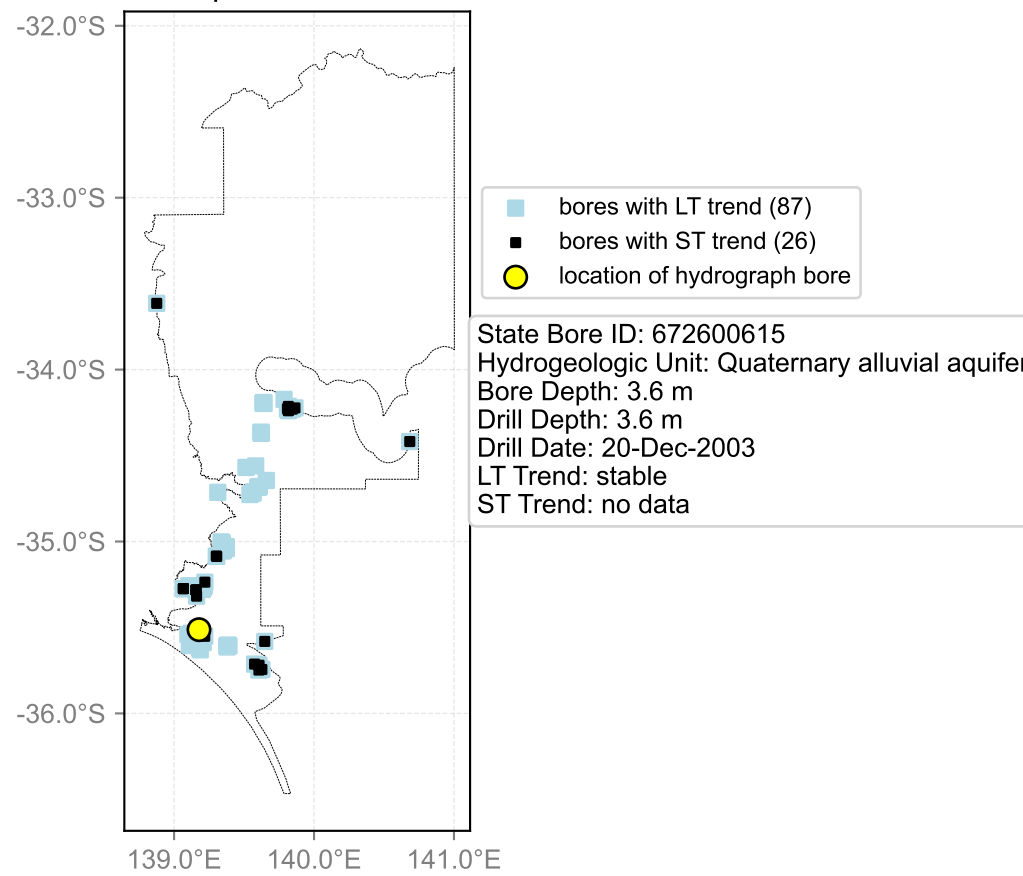

Map View for GS6

Hydrograph for hydroid: 30117363

Map View for GS6

Hydrograph for hydroid: 30117533

Map View for GS6

Hydrograph for hydroid: 30119711

Map View for GS6

Hydrograph for hydroid: 30119714

Map View for GS6

Hydrograph for hydroid: 30120720

Map View for GS6

Hydrograph for hydroid: 30124791

Map View for GS6

Hydrograph for hydroid: 30124840

Map View for GS6

Hydrograph for hydroid: 30126887

Map View for GS6

Hydrograph for hydroid: 30133917

Map View for GS6

Hydrograph for hydroid: 30134178

Map View for GS6

Hydrograph for hydroid: 30136372

Map View for GS6

Hydrograph for hydroid: 30136374