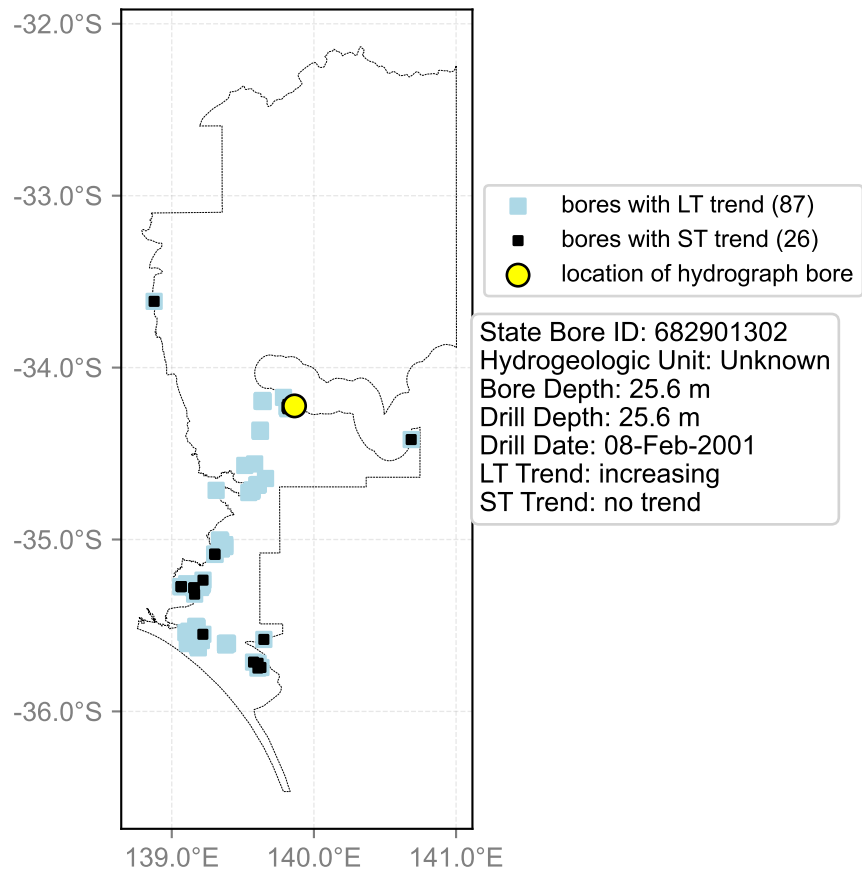

Hydrograph for hydroid: 30097654

Map View for GS6