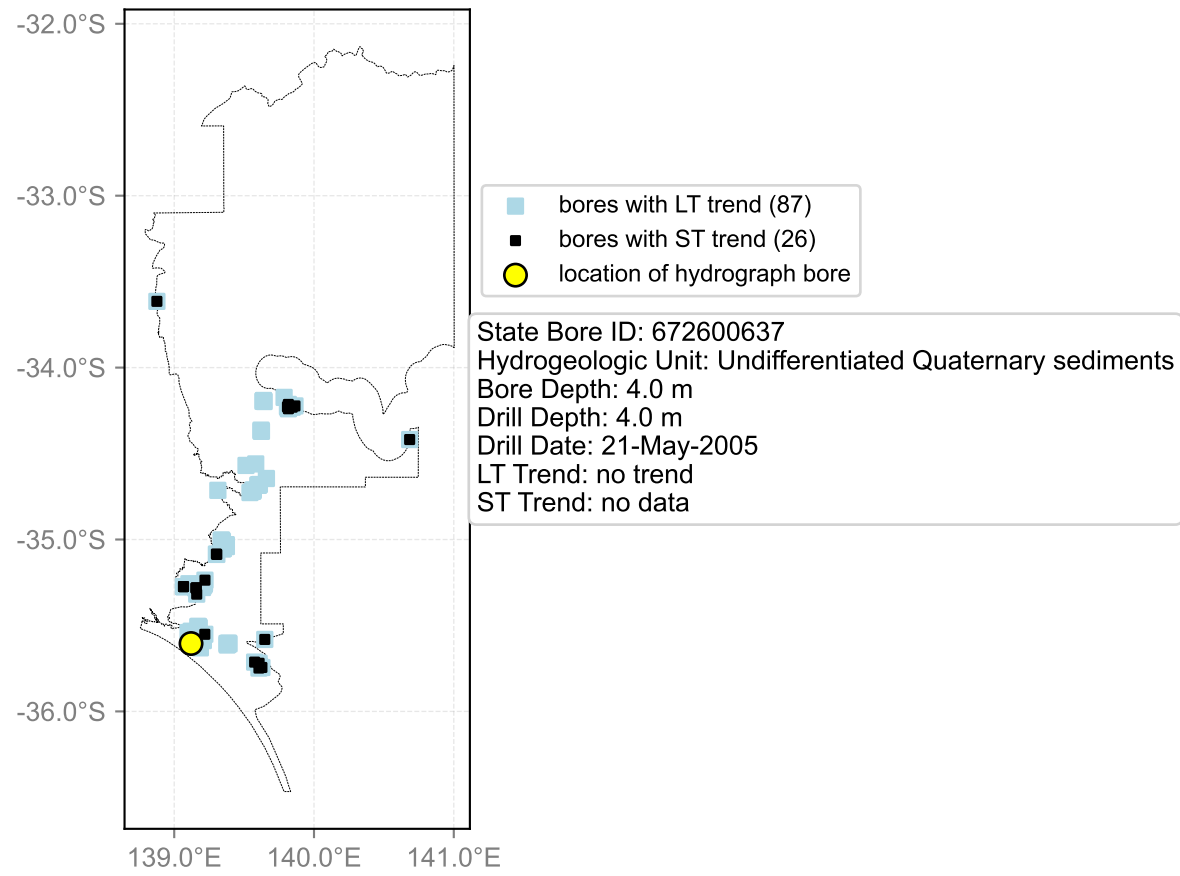

Map View for GS6

Hydrograph for hydroid: 30065463

Map View for GS6

Hydrograph for hydroid: 30067830

Map View for GS6

Hydrograph for hydroid: 30068371

Map View for GS6

Hydrograph for hydroid: 30068557

Map View for GS6

Hydrograph for hydroid: 30073538

Map View for GS6

Hydrograph for hydroid: 30073559

Map View for GS6

Hydrograph for hydroid: 30075053

Map View for GS6

Hydrograph for hydroid: 30076290

Map View for GS6

Hydrograph for hydroid: 30078332

Map View for GS6

Hydrograph for hydroid: 30079279

Map View for GS6

Hydrograph for hydroid: 30083326

Map View for GS6

Hydrograph for hydroid: 30085125

Map View for GS6

Hydrograph for hydroid: 30086524

Map View for GS6

Hydrograph for hydroid: 30091302

Map View for GS6

Hydrograph for hydroid: 30092154

Map View for GS6

Hydrograph for hydroid: 30092496