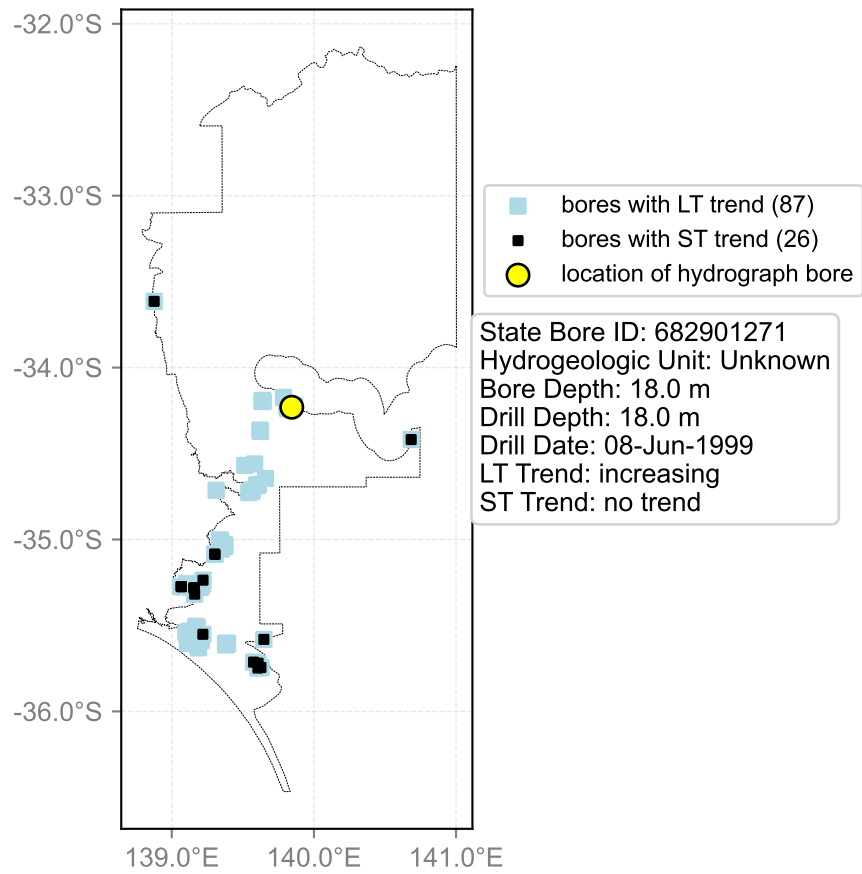

Hydrograph for hydroid: 30117363

Map View for GS6