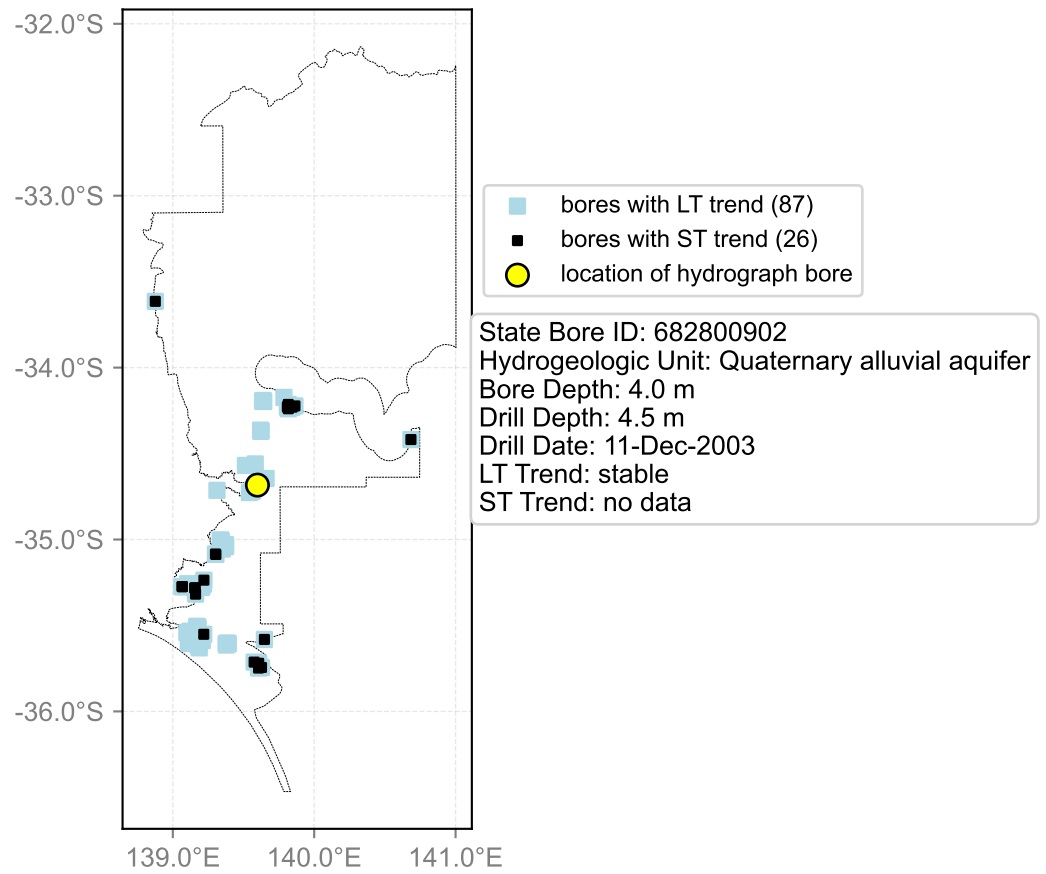

Map View for GS6

Hydrograph for hydroid: 30138234

Map View for GS6

Hydrograph for hydroid: 30141040

Map View for GS6

Hydrograph for hydroid: 30143138

Map View for GS6

Hydrograph for hydroid: 30143278

Map View for GS6

Hydrograph for hydroid: 30143292

Map View for GS6

Hydrograph for hydroid: 30144815

Map View for GS6

Hydrograph for hydroid: 30145642

Map View for GS6

Hydrograph for hydroid: 30146280