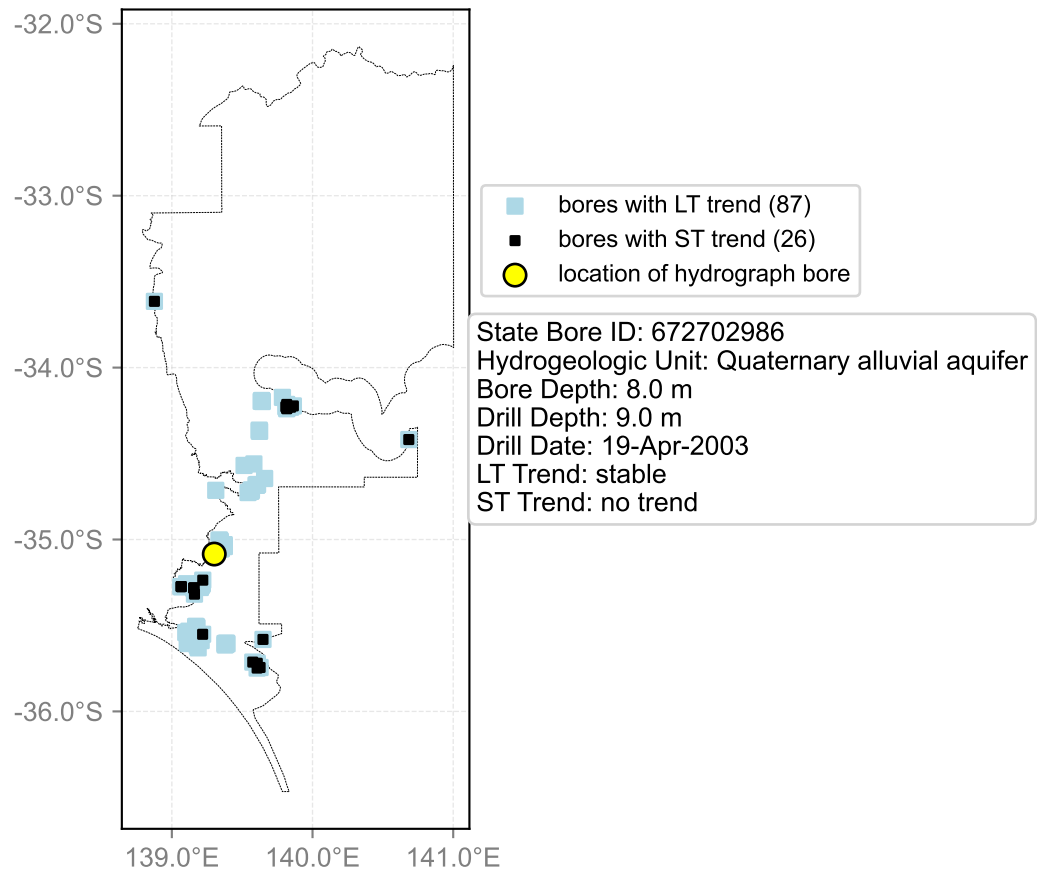

Map View for GS6

Hydrograph for hydroid: 30116202

Map View for GS6

Hydrograph for hydroid: 30116208

Map View for GS6

Hydrograph for hydroid: 30116209

Map View for GS6

Hydrograph for hydroid: 30117268

Map View for GS6

Hydrograph for hydroid: 30117363

Map View for GS6

Hydrograph for hydroid: 30117533

Map View for GS6

Hydrograph for hydroid: 30119711

Map View for GS6

Hydrograph for hydroid: 30119714