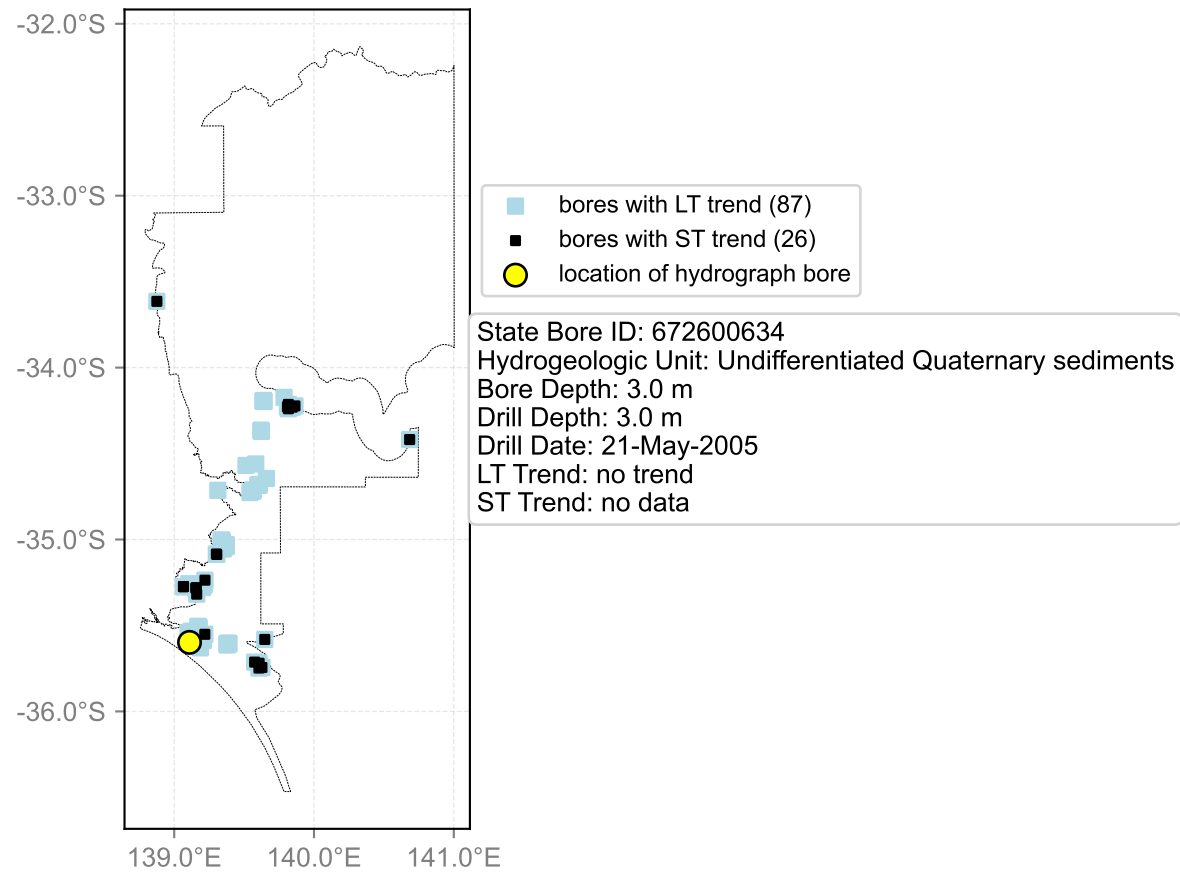

Hydrograph for hydroid: 30164649

Map View for GS6

Hydrograph for hydroid: 30164650

Map View for GS6

Hydrograph for hydroid: 30167346

Map View for GS6

Hydrograph for hydroid: 30169816

Map View for GS6

Hydrograph for hydroid: 30173635

Map View for GS6

Hydrograph for hydroid: 30178879

Map View for GS6

Hydrograph for hydroid: 30178937

Map View for GS6

Hydrograph for hydroid: 30180063

Map View for GS6

Hydrograph for hydroid: 30180977

Map View for GS6

Hydrograph for hydroid: 30182654

Map View for GS6

Hydrograph for hydroid: 30184447

Map View for GS6

Hydrograph for hydroid: 30185523

Map View for GS6

Hydrograph for hydroid: 30185997

Map View for GS6

Hydrograph for hydroid: 30187287

Map View for GS6

Hydrograph for hydroid: 30189385