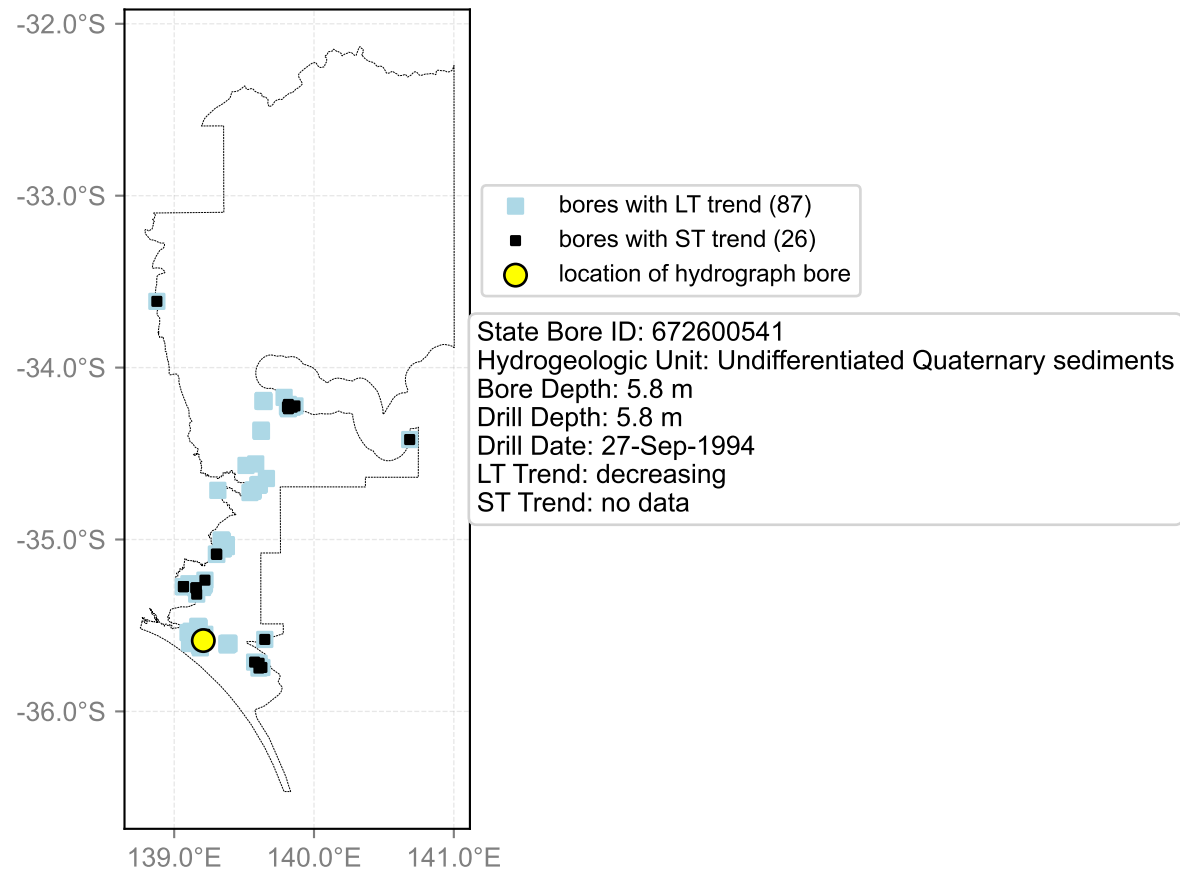

Map View for GS6

Hydrograph for hydroid: 30143292

Map View for GS6

Hydrograph for hydroid: 30144815

Map View for GS6

Hydrograph for hydroid: 30145642

Map View for GS6

Hydrograph for hydroid: 30146280

Map View for GS6

Hydrograph for hydroid: 30149007

Map View for GS6

Hydrograph for hydroid: 30149768

Map View for GS6

Hydrograph for hydroid: 30150722

Map View for GS6

Hydrograph for hydroid: 30151548

Map View for GS6

Hydrograph for hydroid: 30151699

Map View for GS6

Hydrograph for hydroid: 30153305

Hydrograph for hydroid: 30153333

Map View for GS6

Hydrograph for hydroid: 30153368

Map View for GS6

Hydrograph for hydroid: 30153373

Map View for GS6

Hydrograph for hydroid: 30156387

Map View for GS6

Hydrograph for hydroid: 30156461

Map View for GS6

Hydrograph for hydroid: 30163958

Map View for GS6