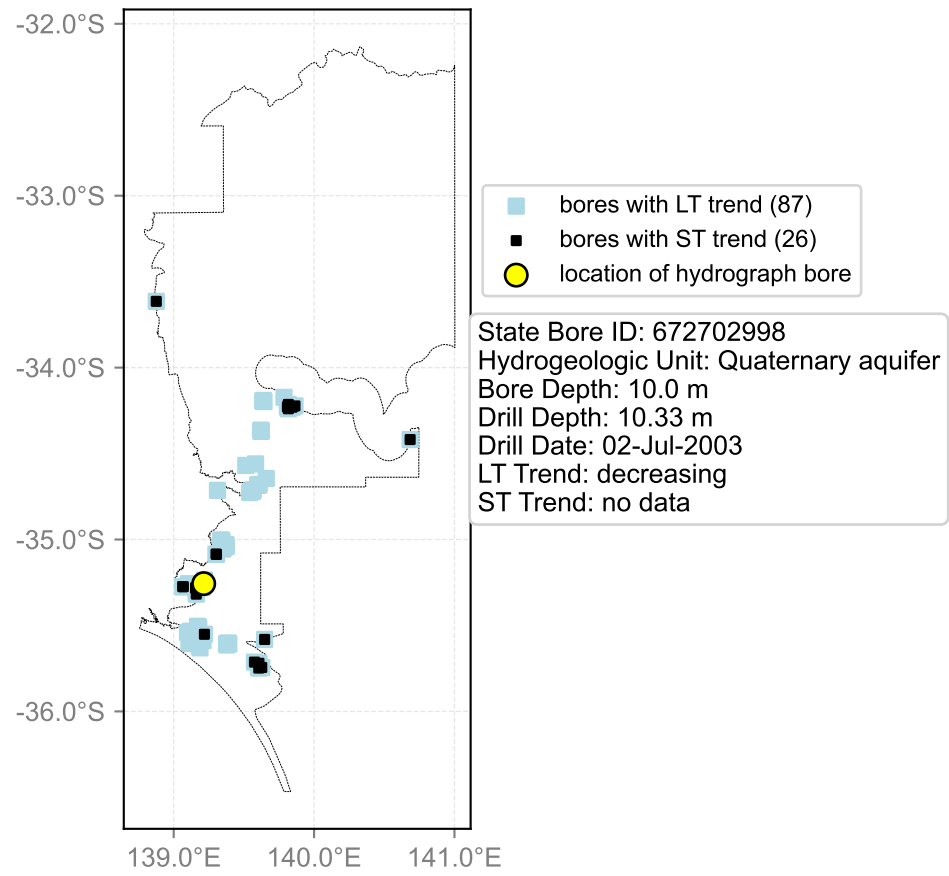

Hydrograph for hydroid: 30173635

Map View for GS6

Hydrograph for hydroid: 30178879

Map View for GS6

Hydrograph for hydroid: 30178937

Map View for GS6

Hydrograph for hydroid: 30180063

Map View for GS6

Hydrograph for hydroid: 30180977

Map View for GS6

Hydrograph for hydroid: 30182654

Map View for GS6

Hydrograph for hydroid: 30184447

Map View for GS6

Hydrograph for hydroid: 30185523

Map View for GS6

Hydrograph for hydroid: 30185997

Map View for GS6

Hydrograph for hydroid: 30187287

Map View for GS6

Hydrograph for hydroid: 30189385