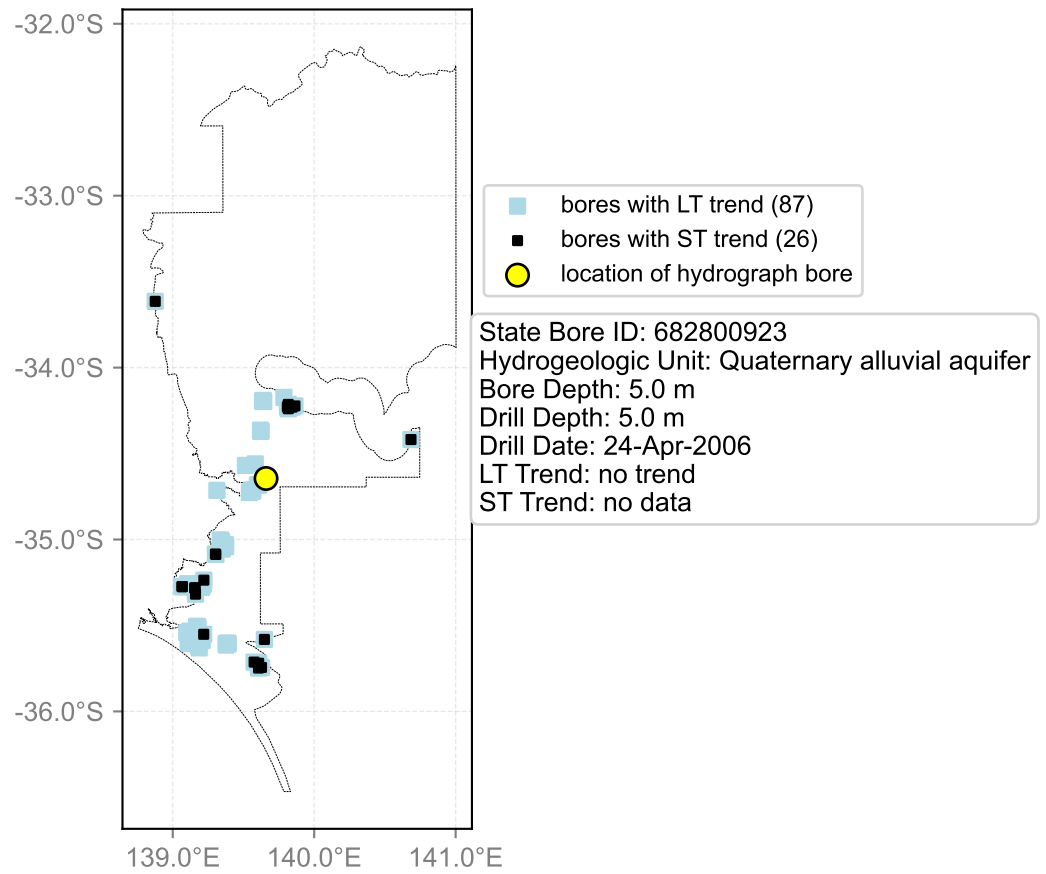

Map View for GS6

Hydrograph for hydroid: 30120720

Map View for GS6

Hydrograph for hydroid: 30124791

Map View for GS6

Hydrograph for hydroid: 30124840

Map View for GS6

Hydrograph for hydroid: 30126887

Map View for GS6

Hydrograph for hydroid: 30133917

Map View for GS6

Hydrograph for hydroid: 30134178

Map View for GS6

Hydrograph for hydroid: 30136372

Map View for GS6

Hydrograph for hydroid: 30136374