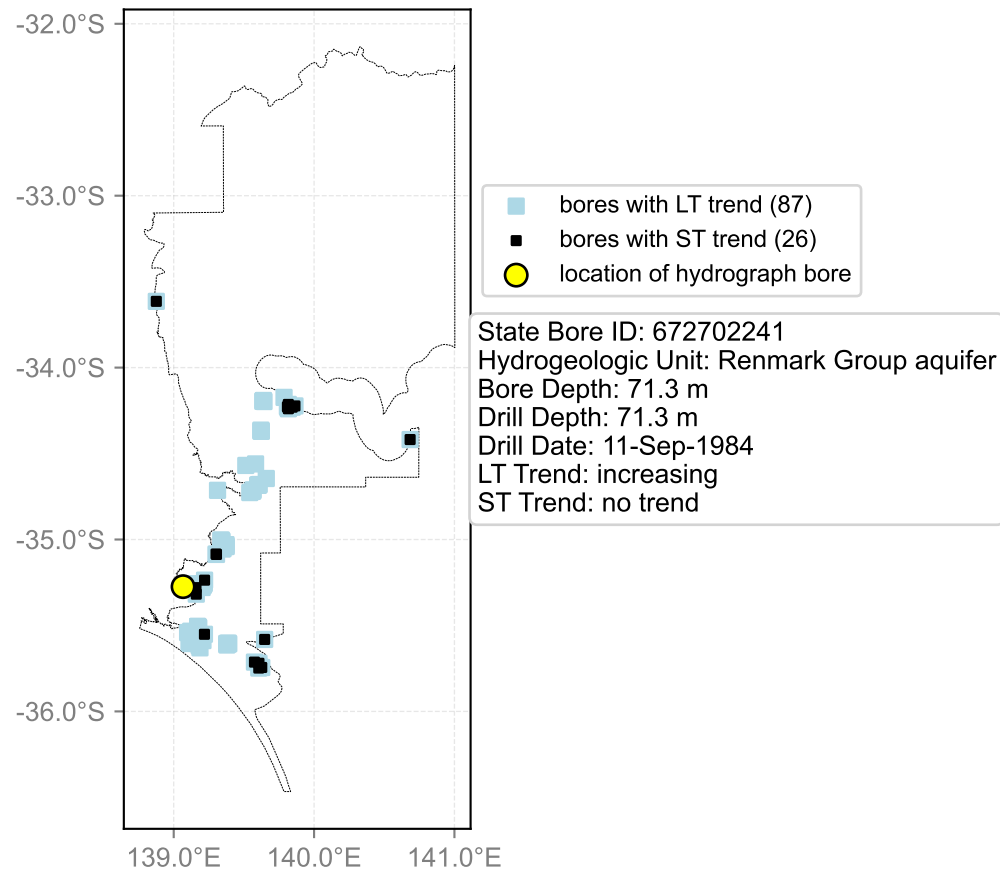

Hydrograph for hydroid: 30164649

Map View for GS6

Hydrograph for hydroid: 30164650

Map View for GS6

Hydrograph for hydroid: 30167346

Map View for GS6

Hydrograph for hydroid: 30169816

Map View for GS6

Hydrograph for hydroid: 30173635

Map View for GS6

Hydrograph for hydroid: 30178879

Map View for GS6

Hydrograph for hydroid: 30178937

Map View for GS6

Hydrograph for hydroid: 30180063

Map View for GS6

Hydrograph for hydroid: 30180977

Map View for GS6

Hydrograph for hydroid: 30182654

Map View for GS6

Hydrograph for hydroid: 30184447

Map View for GS6

Hydrograph for hydroid: 30185523

Map View for GS6

Hydrograph for hydroid: 30185997

Map View for GS6

Hydrograph for hydroid: 30187287

Map View for GS6

Hydrograph for hydroid: 30189385