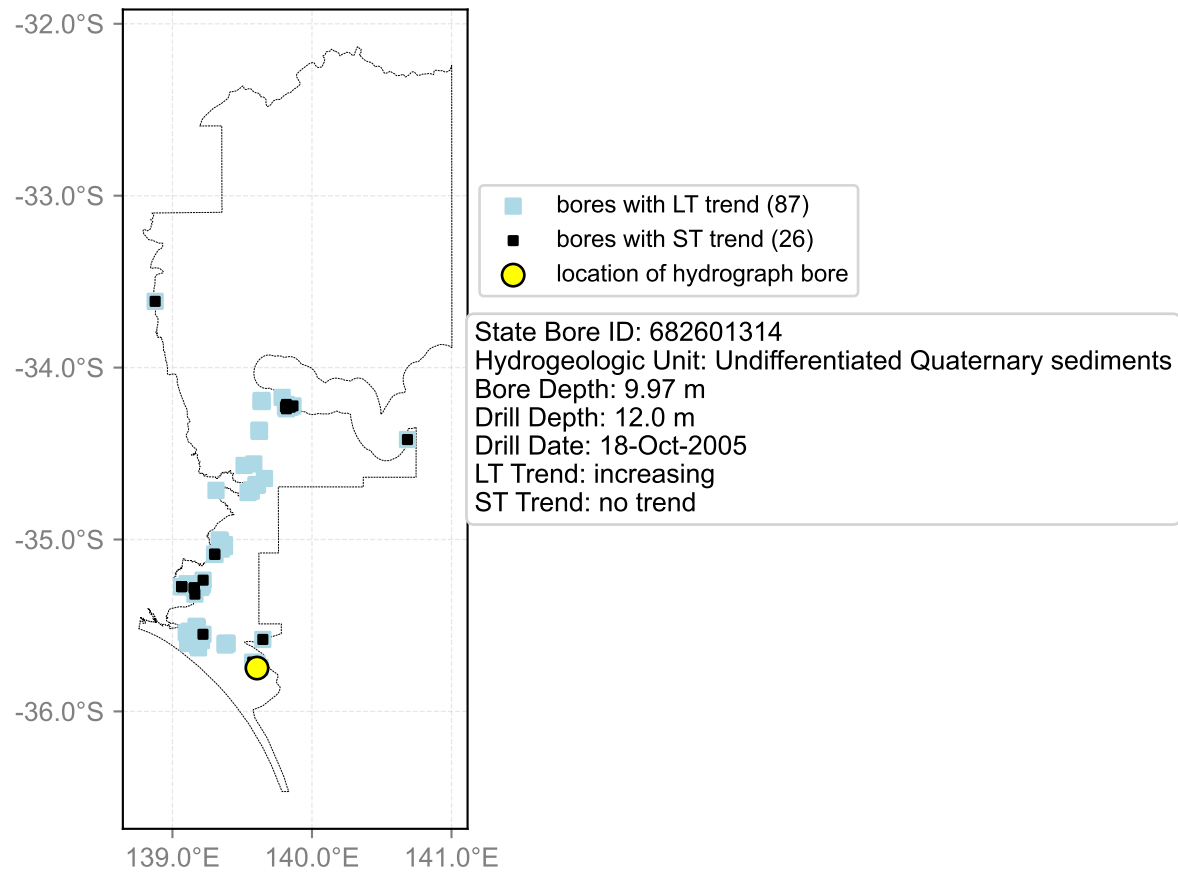

Hydrograph for hydroid: 30153373

Map View for GS6

Hydrograph for hydroid: 30156387

Map View for GS6

Hydrograph for hydroid: 30156461

Map View for GS6

Hydrograph for hydroid: 30163958

Map View for GS6

Hydrograph for hydroid: 30164649

Map View for GS6

Hydrograph for hydroid: 30164650

Map View for GS6

Hydrograph for hydroid: 30167346

Map View for GS6

Hydrograph for hydroid: 30169816

Map View for GS6

Hydrograph for hydroid: 30173635

Map View for GS6

Hydrograph for hydroid: 30178879

Map View for GS6

Hydrograph for hydroid: 30178937

Map View for GS6

Hydrograph for hydroid: 30180063

Map View for GS6

Hydrograph for hydroid: 30180977

Map View for GS6

Hydrograph for hydroid: 30182654

Map View for GS6

Hydrograph for hydroid: 30184447

Map View for GS6

Hydrograph for hydroid: 30185523

Map View for GS6