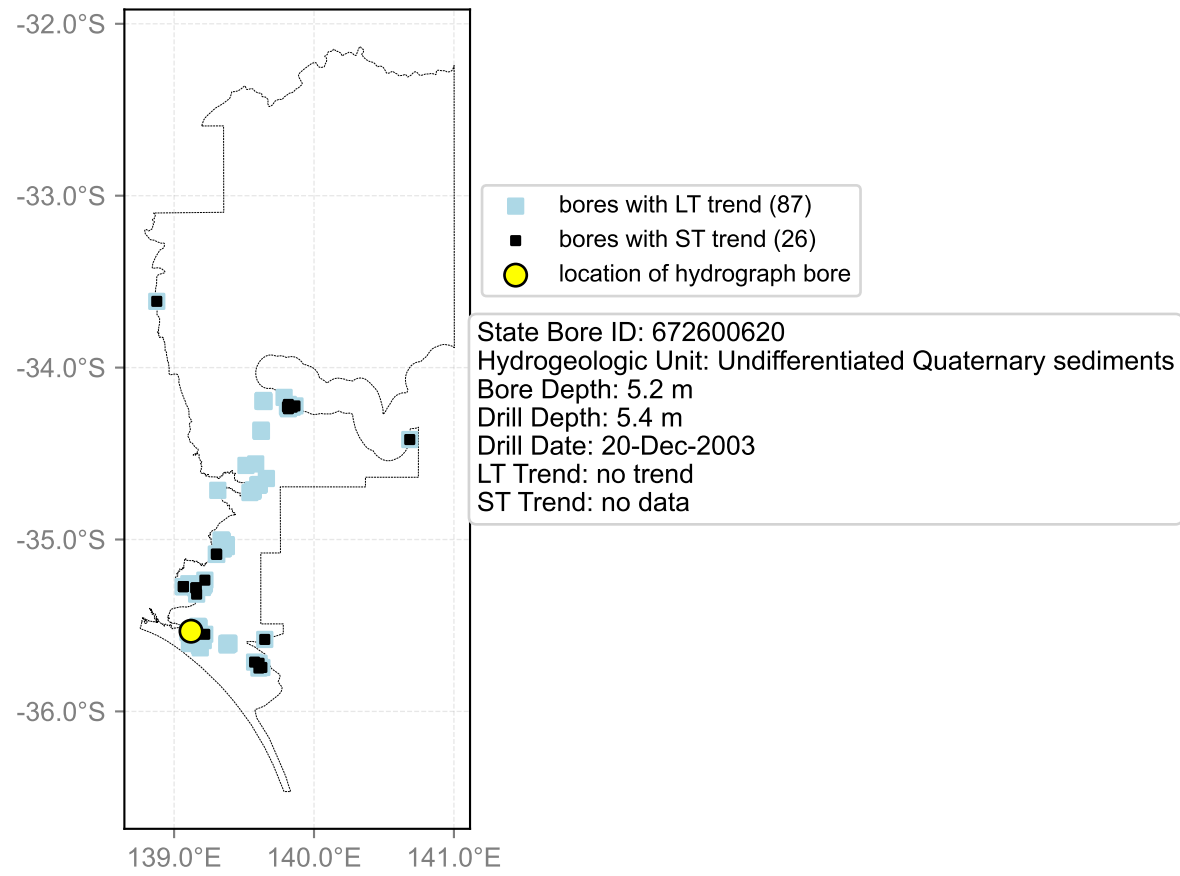

Map View for GS6

Hydrograph for hydroid: 30063024

Map View for GS6

Hydrograph for hydroid: 30063104

Map View for GS6

Hydrograph for hydroid: 30065460

Map View for GS6

Hydrograph for hydroid: 30065462

Map View for GS6

Hydrograph for hydroid: 30065463

Map View for GS6

Hydrograph for hydroid: 30067830

Map View for GS6

Hydrograph for hydroid: 30068371

Map View for GS6

Hydrograph for hydroid: 30068557

Map View for GS6

Hydrograph for hydroid: 30073538

Map View for GS6

Hydrograph for hydroid: 30073559

Map View for GS6

Hydrograph for hydroid: 30075053

Map View for GS6

Hydrograph for hydroid: 30076290