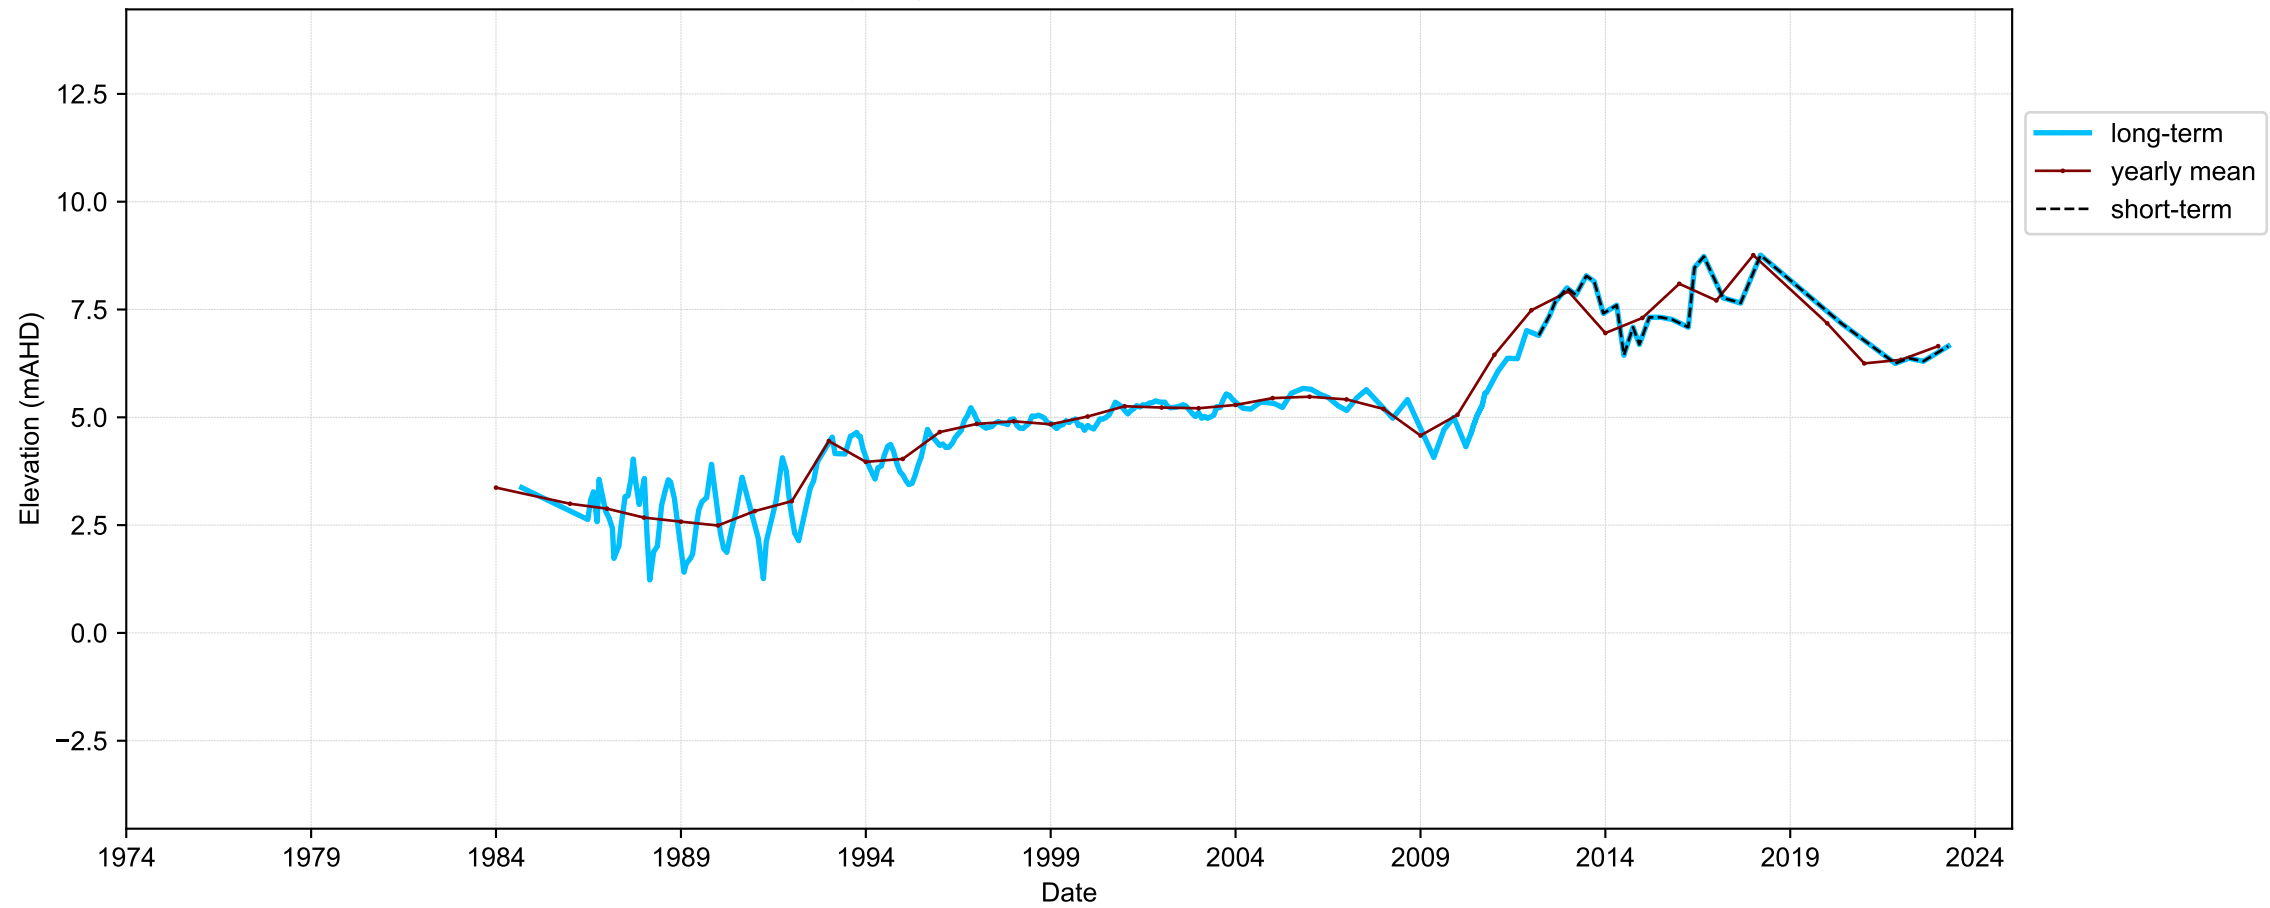

Map View for GS6

Hydrograph for hydroid: 30180977