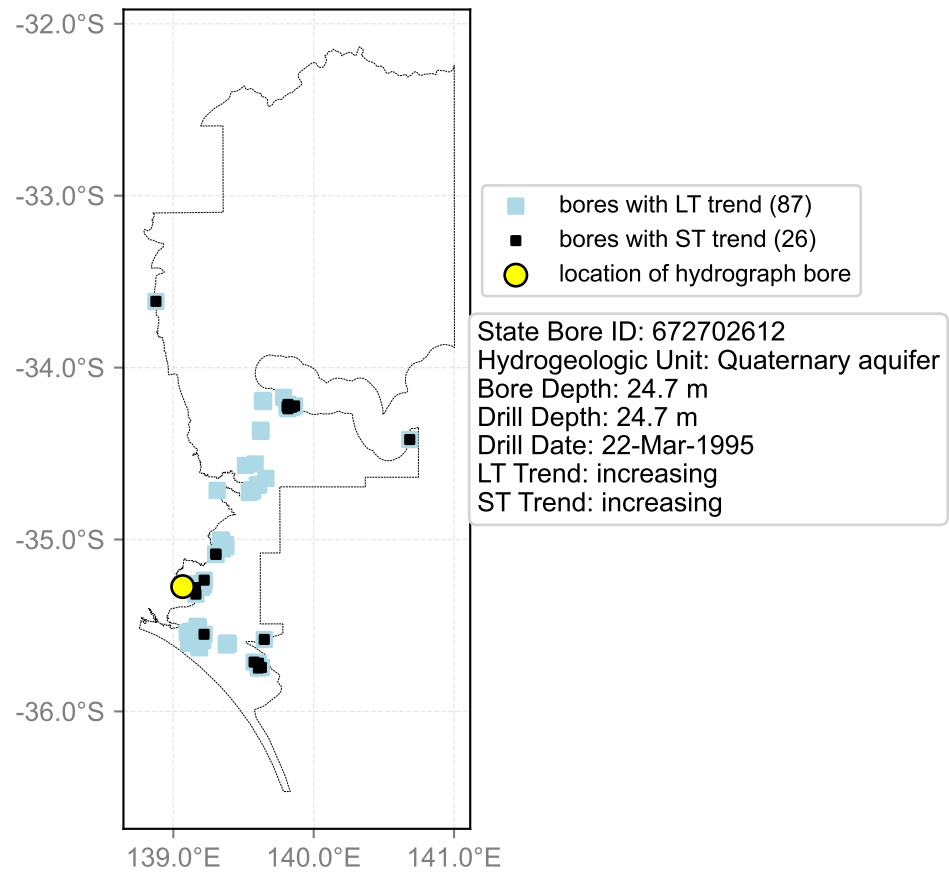

Map View for GS6

Hydrograph for hydroid: 30138234

Map View for GS6

Hydrograph for hydroid: 30141040

Map View for GS6

Hydrograph for hydroid: 30143138

Map View for GS6

Hydrograph for hydroid: 30143278

Map View for GS6

Hydrograph for hydroid: 30143292

Map View for GS6

Hydrograph for hydroid: 30144815

Map View for GS6

Hydrograph for hydroid: 30145642

Map View for GS6

Hydrograph for hydroid: 30146280