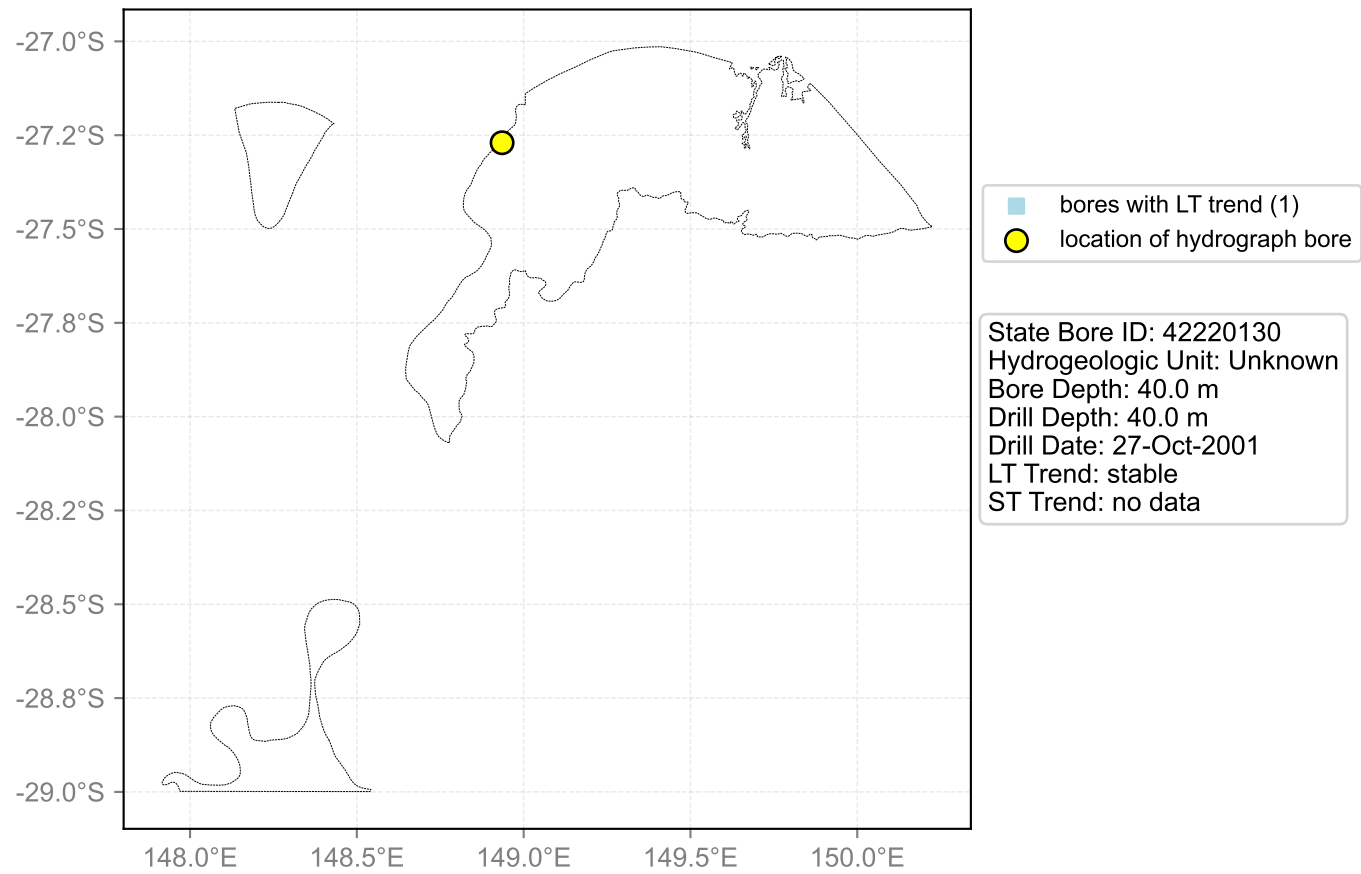

Map View for GS58

Hydrograph for hydroid: 40145073