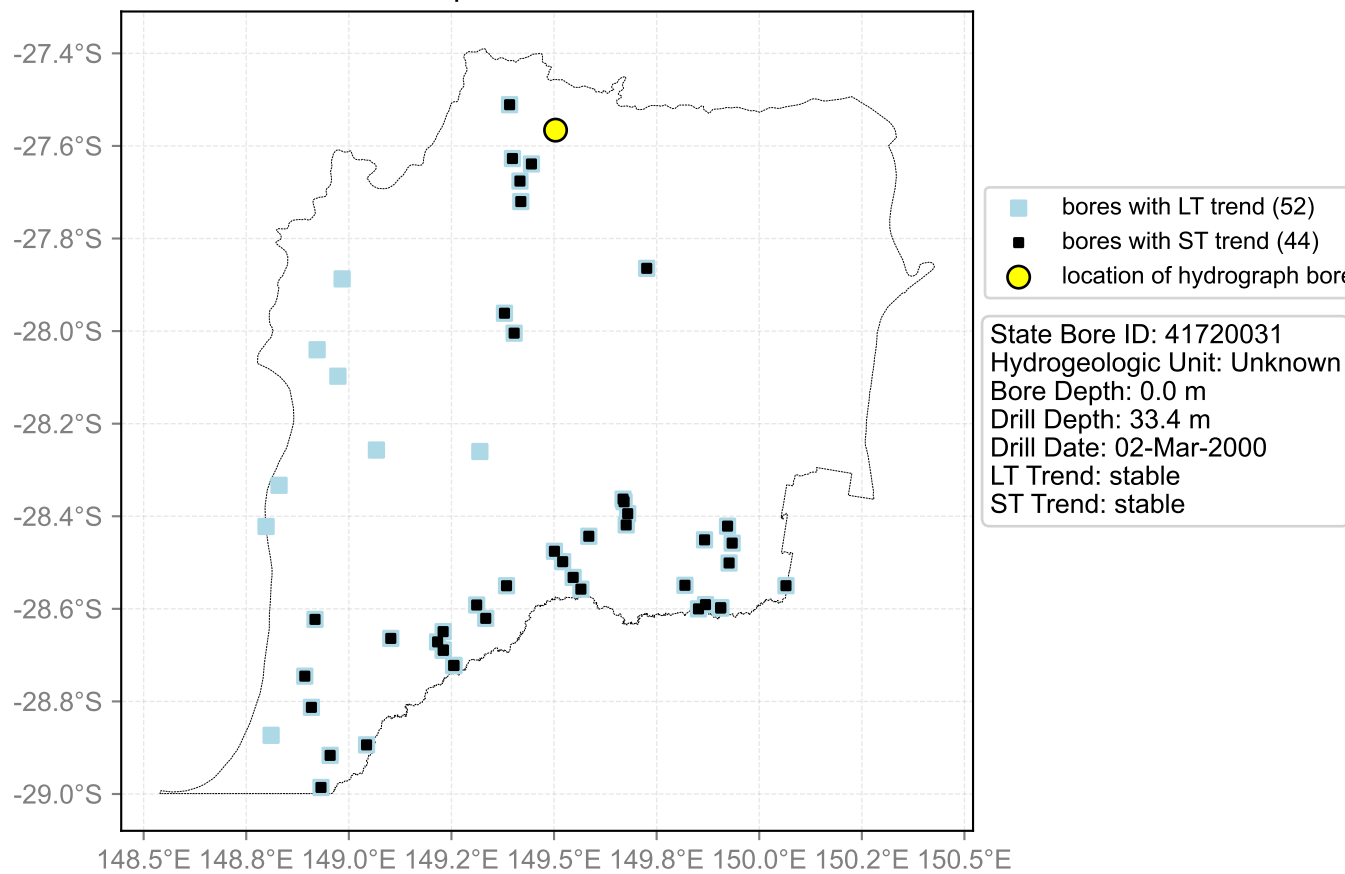

Map View for GS57

Hydrograph for hydroid: 40021608

Map View for GS57

Hydrograph for hydroid: 40022840

Map View for GS57

Hydrograph for hydroid: 40065888

Map View for GS57

Hydrograph for hydroid: 40086688

Map View for GS57

Hydrograph for hydroid: 40099854

Map View for GS57

Hydrograph for hydroid: 40128627

Map View for GS57

Hydrograph for hydroid: 40132282

Map View for GS57

Hydrograph for hydroid: 40132396

Map View for GS57

Hydrograph for hydroid: 40132952

Map View for GS57

Hydrograph for hydroid: 40132973

Map View for GS57

Hydrograph for hydroid: 40133855

Map View for GS57

Hydrograph for hydroid: 40134231

Map View for GS57

Hydrograph for hydroid: 40151693

Map View for GS57

Hydrograph for hydroid: 40152466

Map View for GS57

Hydrograph for hydroid: 40153354

Map View for GS57

Hydrograph for hydroid: 40153371