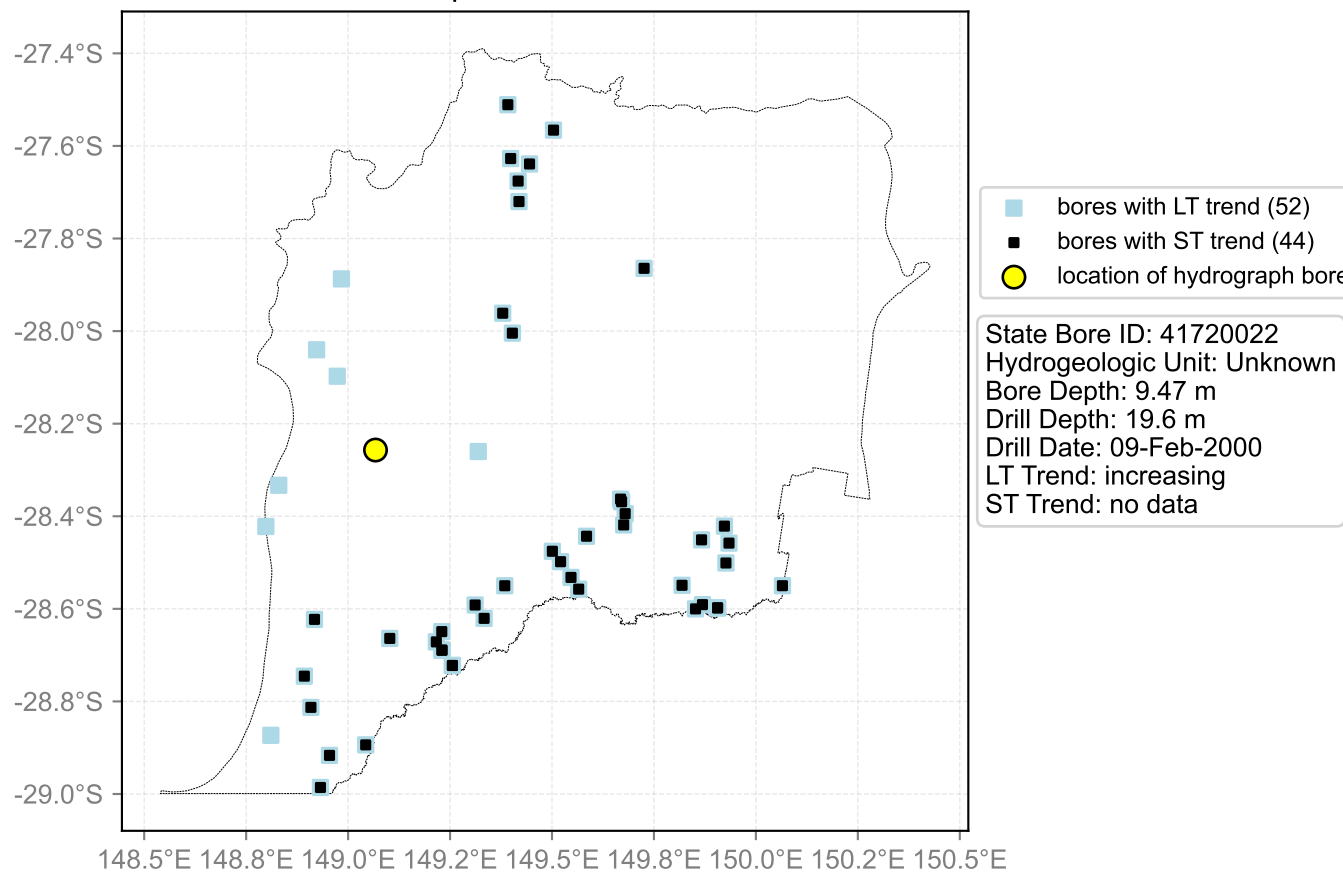

Map View for GS57

Hydrograph for hydroid: 40136143

Map View for GS57

Hydrograph for hydroid: 40137323

Map View for GS57

Hydrograph for hydroid: 40137482

Map View for GS57

Hydrograph for hydroid: 40138648

Map View for GS57

Hydrograph for hydroid: 40139128

Map View for GS57

Hydrograph for hydroid: 40139282

Map View for GS57

Hydrograph for hydroid: 40139927

Map View for GS57

Hydrograph for hydroid: 40140335

Map View for GS57

Hydrograph for hydroid: 40141161

Map View for GS57

Hydrograph for hydroid: 40141245

Map View for GS57

Hydrograph for hydroid: 40141732

Map View for GS57

Hydrograph for hydroid: 40142188

Map View for GS57

Hydrograph for hydroid: 40142350

Map View for GS57

Hydrograph for hydroid: 40143186

Map View for GS57

Hydrograph for hydroid: 40144156

Map View for GS57

Hydrograph for hydroid: 40144763