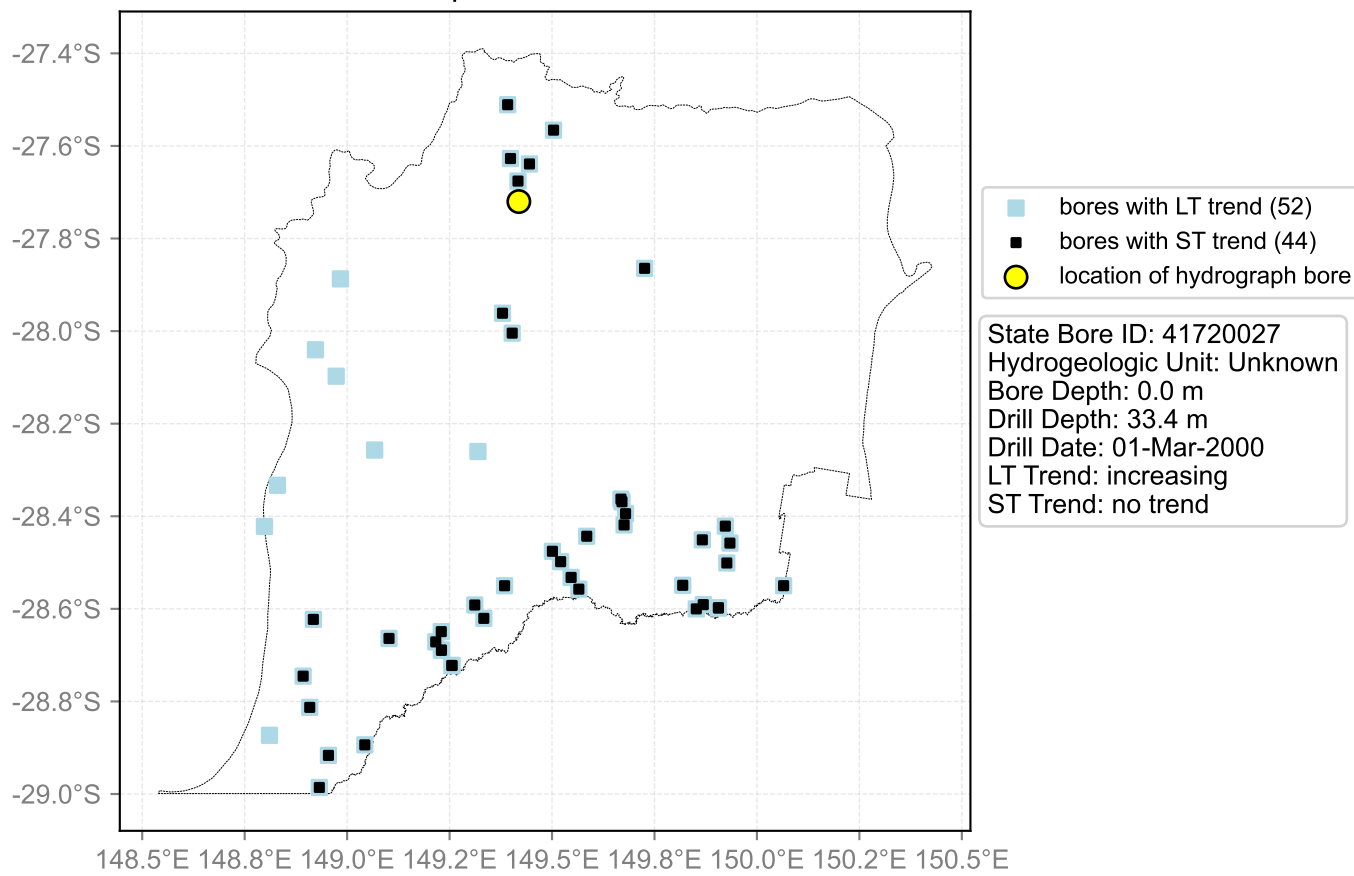

Map View for GS57

Hydrograph for hydroid: 40021608

Map View for GS57

Hydrograph for hydroid: 40022840

Map View for GS57

Hydrograph for hydroid: 40065888

Map View for GS57

Hydrograph for hydroid: 40086688

Map View for GS57

Hydrograph for hydroid: 40099854

Map View for GS57

Hydrograph for hydroid: 40128627

Map View for GS57

Hydrograph for hydroid: 40132282

Map View for GS57

Hydrograph for hydroid: 40132396

Map View for GS57

Hydrograph for hydroid: 40132952

Map View for GS57

Hydrograph for hydroid: 40132973

Map View for GS57

Hydrograph for hydroid: 40133855

Map View for GS57

Hydrograph for hydroid: 40134231

Map View for GS57

Hydrograph for hydroid: 40151693

Map View for GS57

Hydrograph for hydroid: 40152466

Map View for GS57

Hydrograph for hydroid: 40153354

Map View for GS57

Hydrograph for hydroid: 40153371