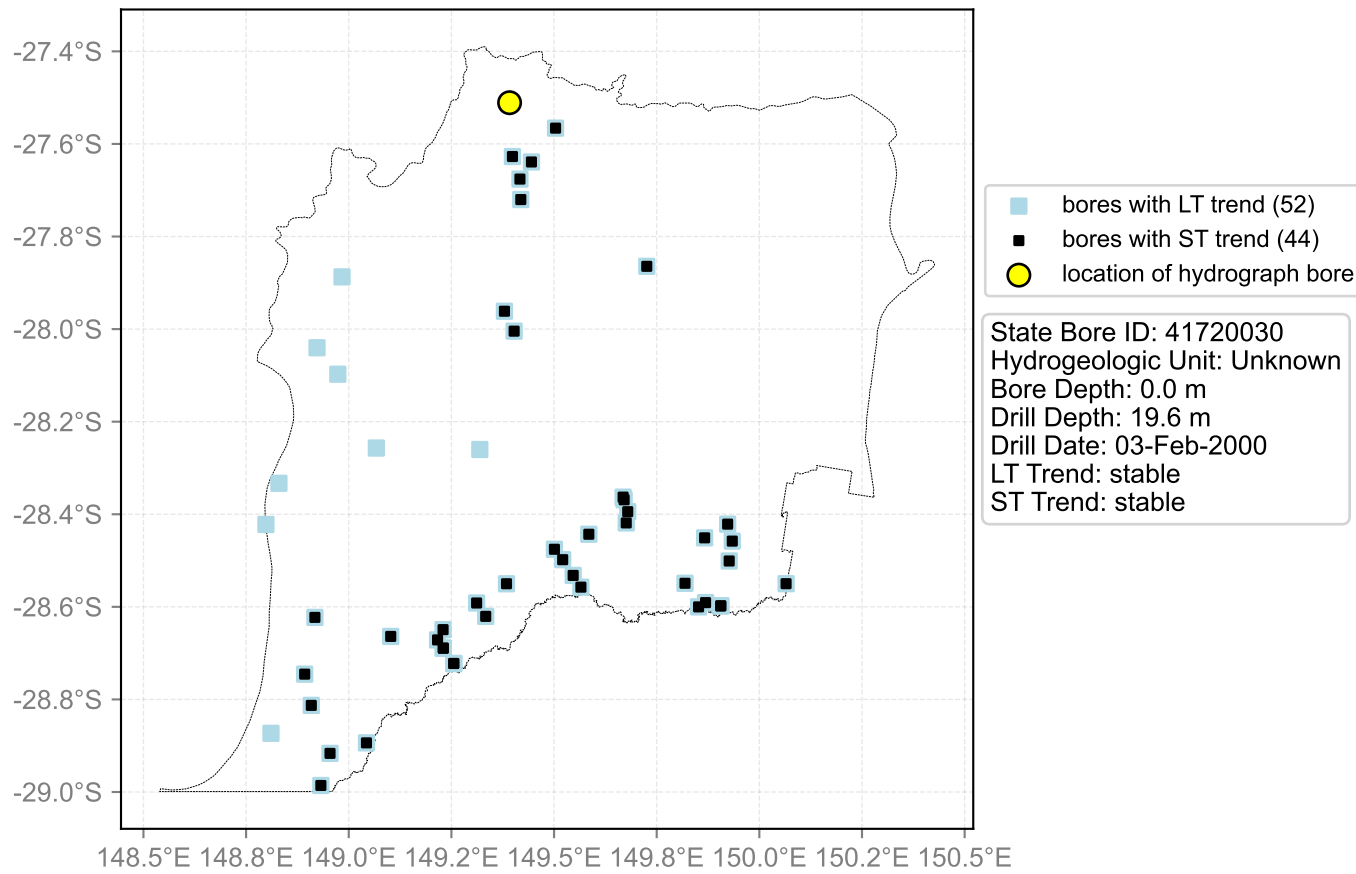

Map View for GS57

Hydrograph for hydroid: 40021608

Map View for GS57

Hydrograph for hydroid: 40022840

Map View for GS57

Hydrograph for hydroid: 40065888

Map View for GS57

Hydrograph for hydroid: 40086688

Map View for GS57

Hydrograph for hydroid: 40099854

Map View for GS57

Hydrograph for hydroid: 40128627

Map View for GS57

Hydrograph for hydroid: 40132282

Map View for GS57

Hydrograph for hydroid: 40132396

Map View for GS57

Hydrograph for hydroid: 40132952

Map View for GS57

Hydrograph for hydroid: 40132973

Map View for GS57

Hydrograph for hydroid: 40133855

Map View for GS57

Hydrograph for hydroid: 40134231

Map View for GS57

Hydrograph for hydroid: 40151693

Map View for GS57

Hydrograph for hydroid: 40152466

Map View for GS57

Hydrograph for hydroid: 40153354

Map View for GS57

Hydrograph for hydroid: 40153371