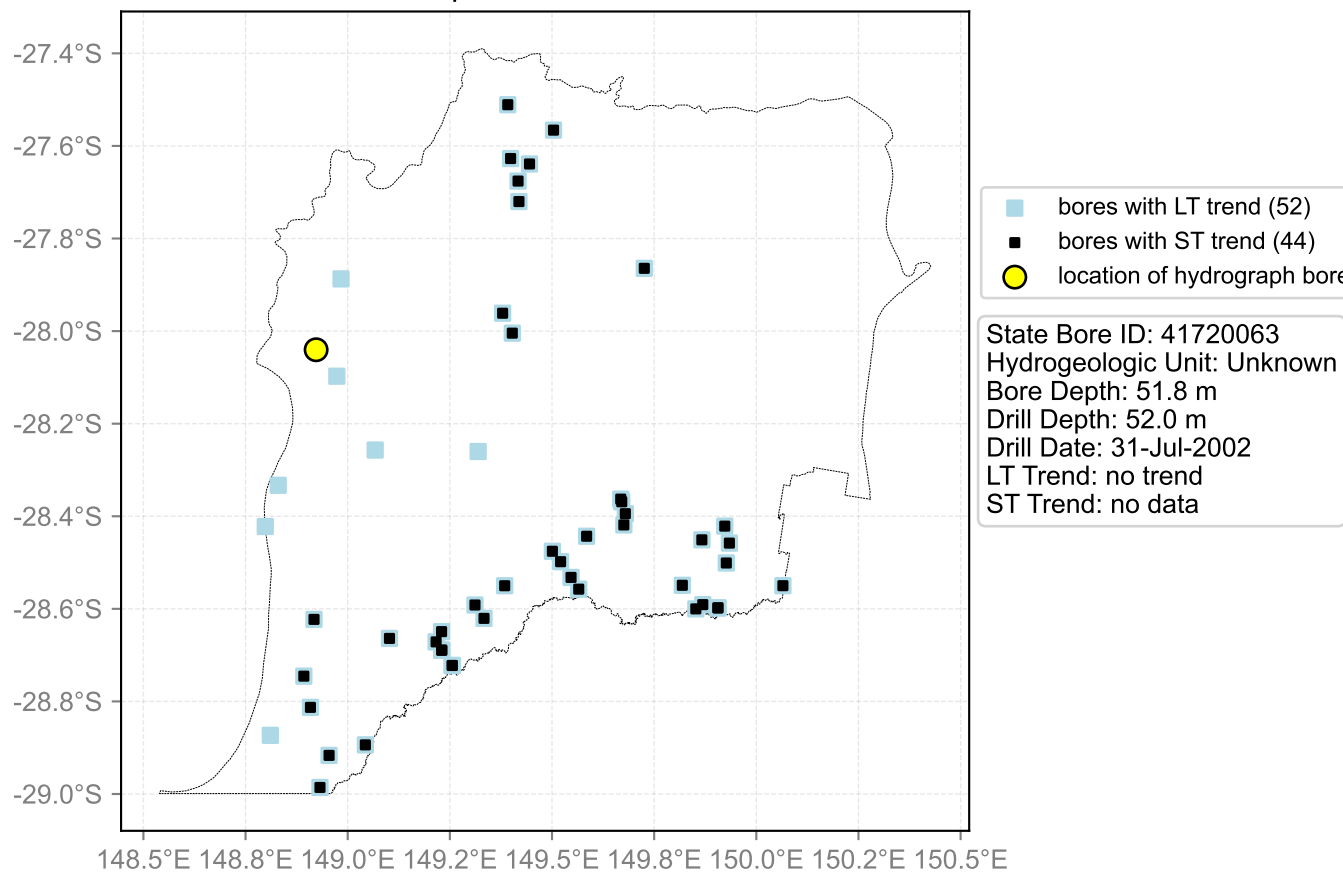

Map View for GS57

Hydrograph for hydroid: 40145402

Map View for GS57

Hydrograph for hydroid: 40145576

Map View for GS57

Hydrograph for hydroid: 40146009

Map View for GS57

Hydrograph for hydroid: 40146239

Map View for GS57

Hydrograph for hydroid: 40146479

Map View for GS57

Hydrograph for hydroid: 40146548

Map View for GS57

Hydrograph for hydroid: 40147719

Map View for GS57

Hydrograph for hydroid: 40148533

Map View for GS57

Hydrograph for hydroid: 40148640

Map View for GS57

Hydrograph for hydroid: 40148866

Map View for GS57

Hydrograph for hydroid: 40149401

Map View for GS57

Hydrograph for hydroid: 40149836

Map View for GS57

Hydrograph for hydroid: 40150415

Map View for GS57

Hydrograph for hydroid: 40151059

Map View for GS57

Hydrograph for hydroid: 40151065

Map View for GS57

Hydrograph for hydroid: 40151587