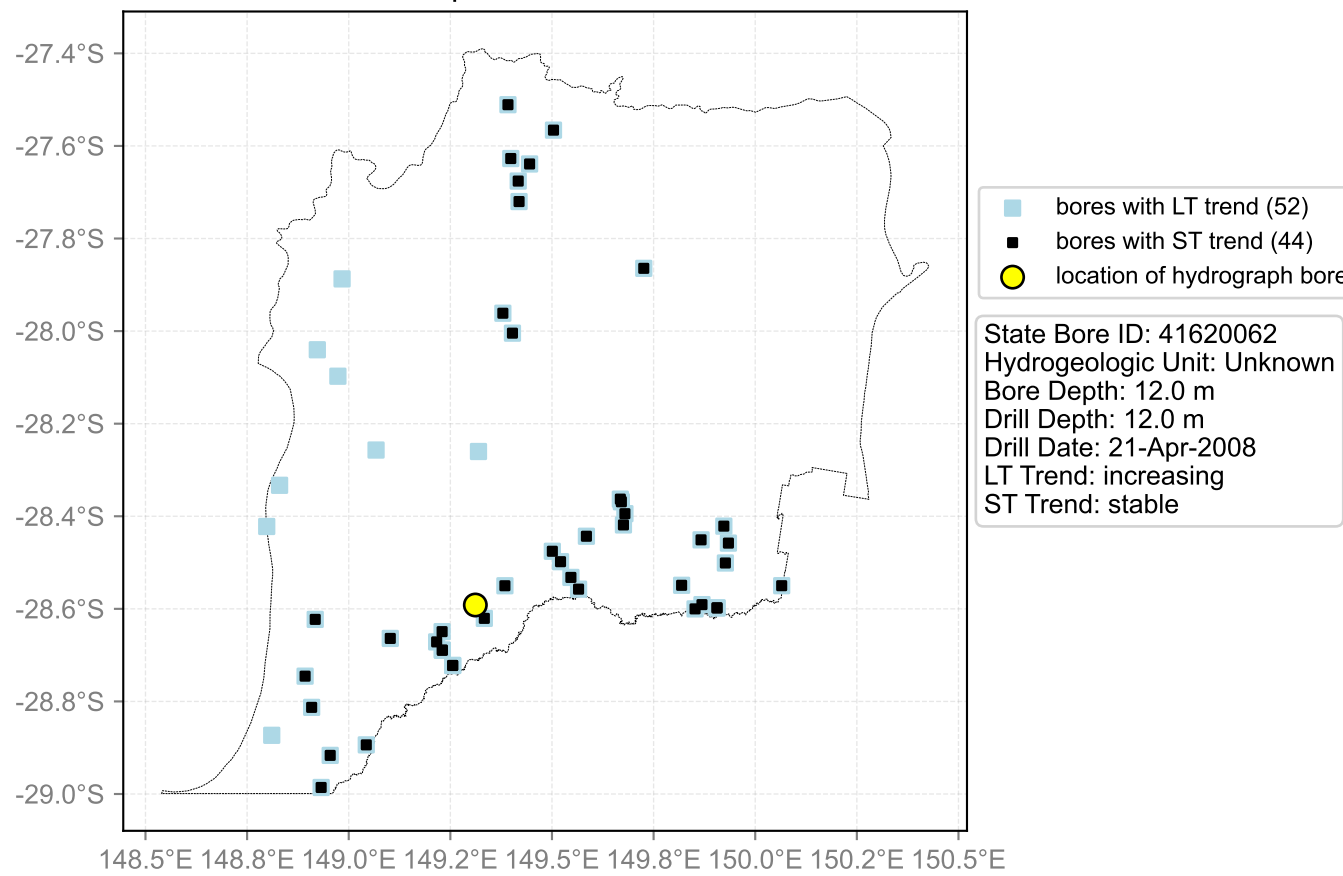

Map View for GS57

Hydrograph for hydroid: 40021608

Map View for GS57

Hydrograph for hydroid: 40022840

Map View for GS57

Hydrograph for hydroid: 40065888

Map View for GS57

Hydrograph for hydroid: 40086688

Map View for GS57

Hydrograph for hydroid: 40099854

Map View for GS57

Hydrograph for hydroid: 40128627

Map View for GS57

Hydrograph for hydroid: 40132282

Map View for GS57

Hydrograph for hydroid: 40132396

Map View for GS57

Hydrograph for hydroid: 40132952

Map View for GS57

Hydrograph for hydroid: 40132973

Map View for GS57

Hydrograph for hydroid: 40133855

Map View for GS57

Hydrograph for hydroid: 40134231

Map View for GS57

Hydrograph for hydroid: 40151693

Map View for GS57

Hydrograph for hydroid: 40152466

Map View for GS57

Hydrograph for hydroid: 40153354

Map View for GS57

Hydrograph for hydroid: 40153371