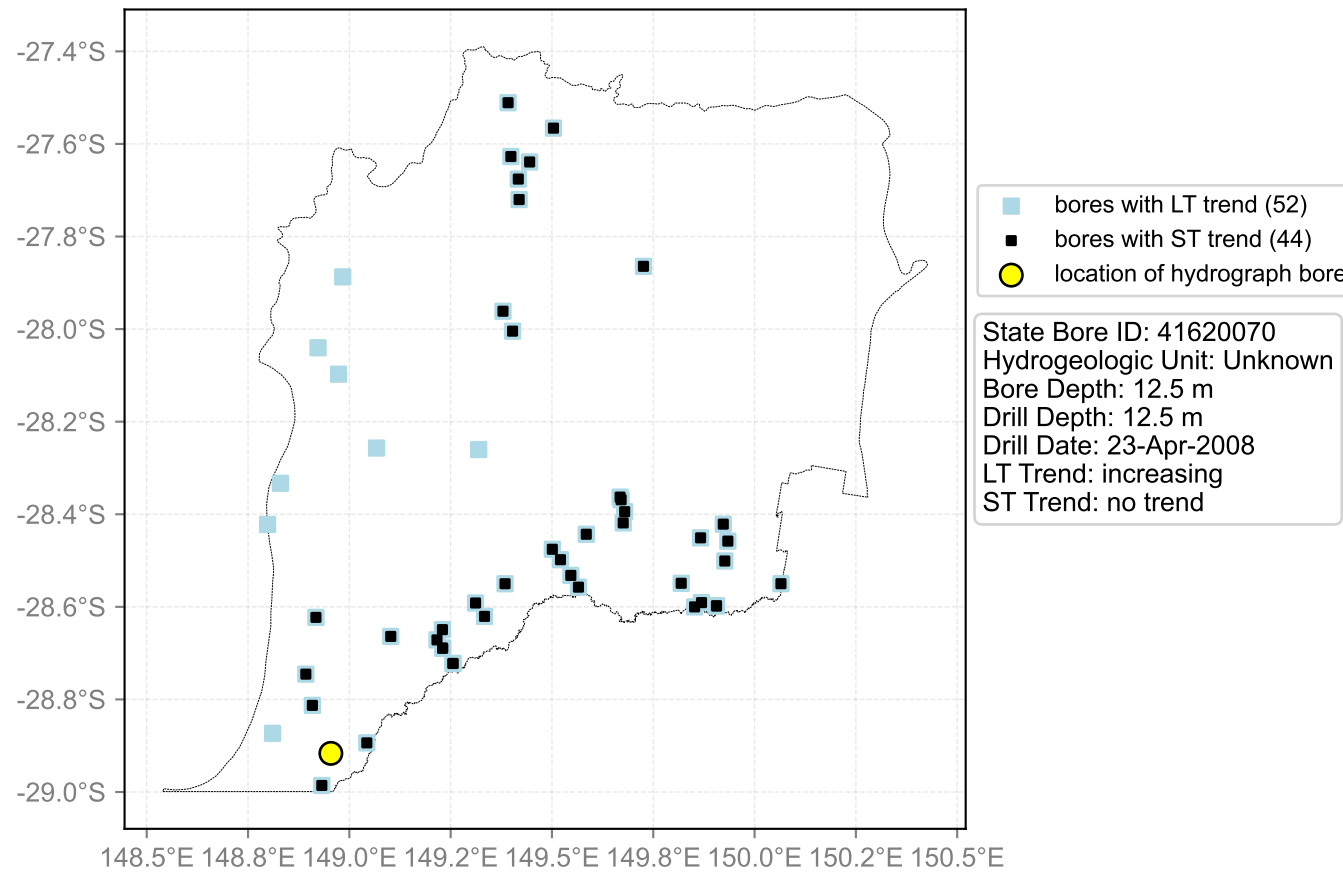

Map View for GS57

Hydrograph for hydroid: 40136143

Map View for GS57

Hydrograph for hydroid: 40137323

Map View for GS57

Hydrograph for hydroid: 40137482

Map View for GS57

Hydrograph for hydroid: 40138648

Map View for GS57

Hydrograph for hydroid: 40139128

Map View for GS57

Hydrograph for hydroid: 40139282

Map View for GS57

Hydrograph for hydroid: 40139927

Map View for GS57

Hydrograph for hydroid: 40140335

Map View for GS57

Hydrograph for hydroid: 40141161

Map View for GS57

Hydrograph for hydroid: 40141245

Map View for GS57

Hydrograph for hydroid: 40141732

Map View for GS57

Hydrograph for hydroid: 40142188

Map View for GS57

Hydrograph for hydroid: 40142350

Map View for GS57

Hydrograph for hydroid: 40143186

Map View for GS57

Hydrograph for hydroid: 40144156

Map View for GS57

Hydrograph for hydroid: 40144763