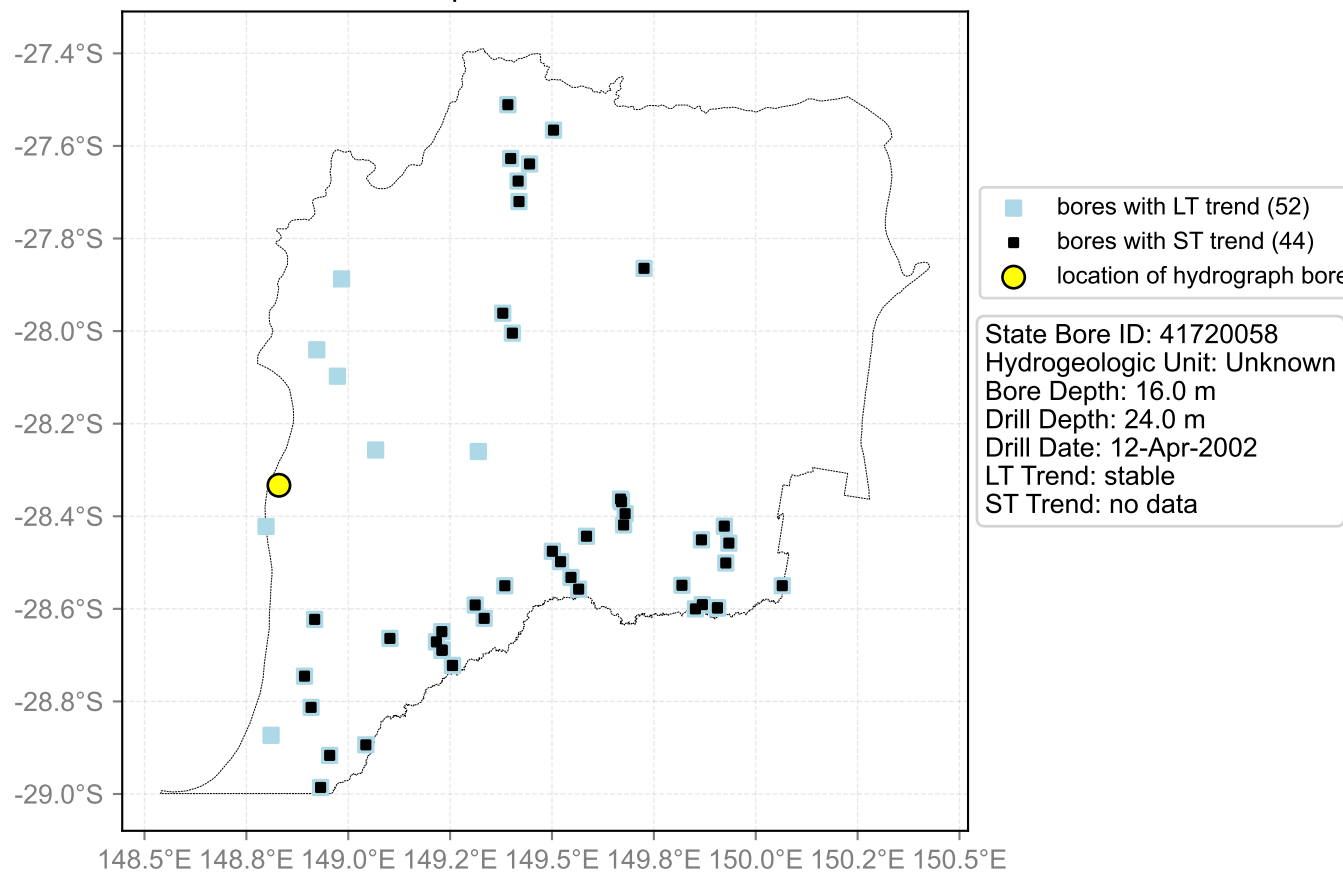

Map View for GS57

Hydrograph for hydroid: 40135483

Map View for GS57

Hydrograph for hydroid: 40135484

Map View for GS57

Hydrograph for hydroid: 40135736

Map View for GS57

Hydrograph for hydroid: 40135738

Map View for GS57

Hydrograph for hydroid: 40136143

Map View for GS57

Hydrograph for hydroid: 40137323

Map View for GS57

Hydrograph for hydroid: 40137482

Map View for GS57

Hydrograph for hydroid: 40138648

Map View for GS57

Hydrograph for hydroid: 40139128

Map View for GS57

Hydrograph for hydroid: 40139282

Map View for GS57

Hydrograph for hydroid: 40139927

Map View for GS57

Hydrograph for hydroid: 40140335

Map View for GS57

Hydrograph for hydroid: 40141161

Map View for GS57

Hydrograph for hydroid: 40141245

Map View for GS57

Hydrograph for hydroid: 40141732

Map View for GS57

Hydrograph for hydroid: 40142188