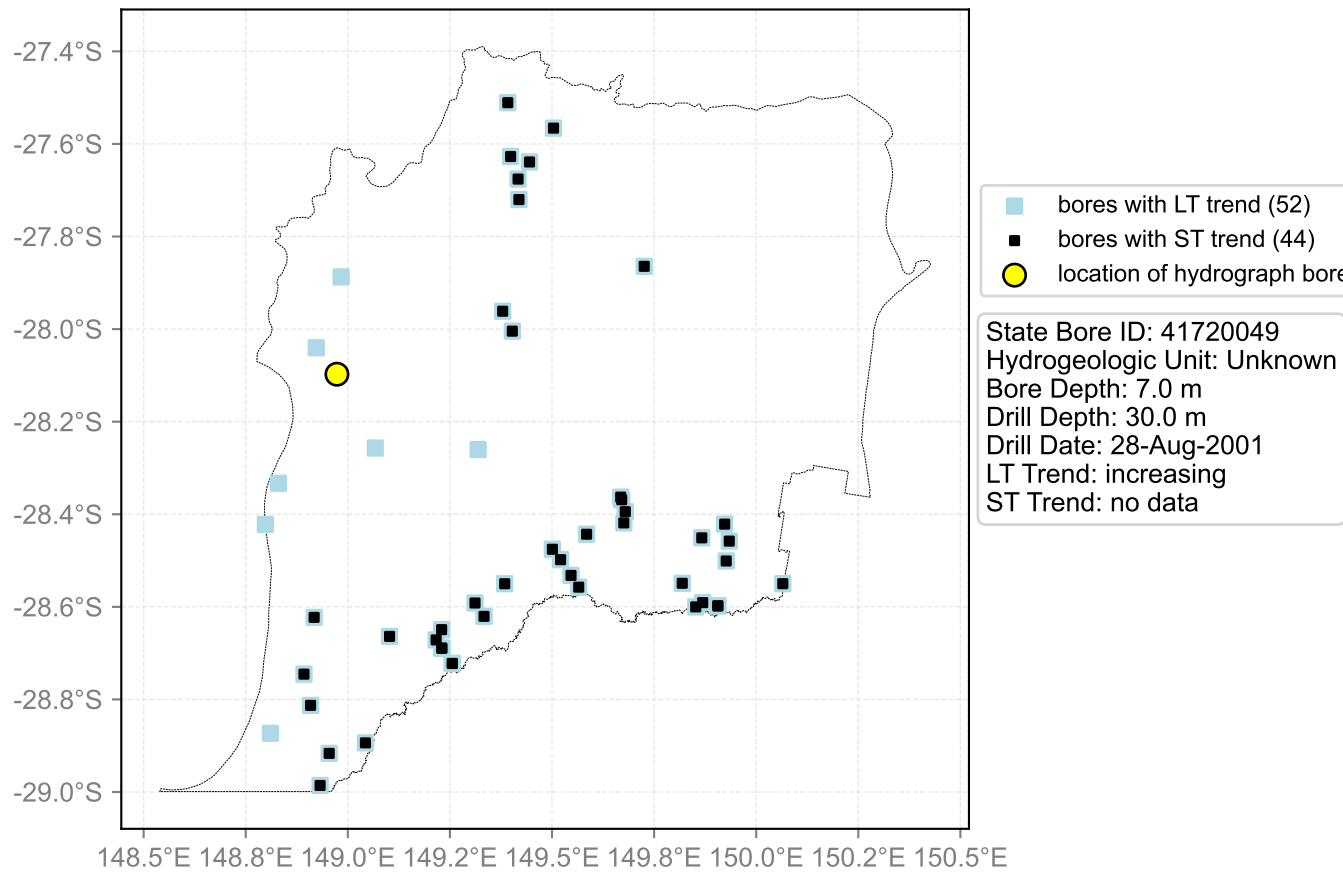

Map View for GS57

Hydrograph for hydroid: 40021608

Map View for GS57

Hydrograph for hydroid: 40022840

Map View for GS57

Hydrograph for hydroid: 40065888

Map View for GS57

Hydrograph for hydroid: 40086688

Map View for GS57

Hydrograph for hydroid: 40099854

Map View for GS57

Hydrograph for hydroid: 40128627

Map View for GS57

Hydrograph for hydroid: 40132282

Map View for GS57

Hydrograph for hydroid: 40132396

Map View for GS57

Hydrograph for hydroid: 40132952

Map View for GS57

Hydrograph for hydroid: 40132973

Map View for GS57

Hydrograph for hydroid: 40133855

Map View for GS57

Hydrograph for hydroid: 40134231

Map View for GS57

Hydrograph for hydroid: 40135483

Map View for GS57

Hydrograph for hydroid: 40135484

Map View for GS57

Hydrograph for hydroid: 40135736

Map View for GS57

Hydrograph for hydroid: 40135738