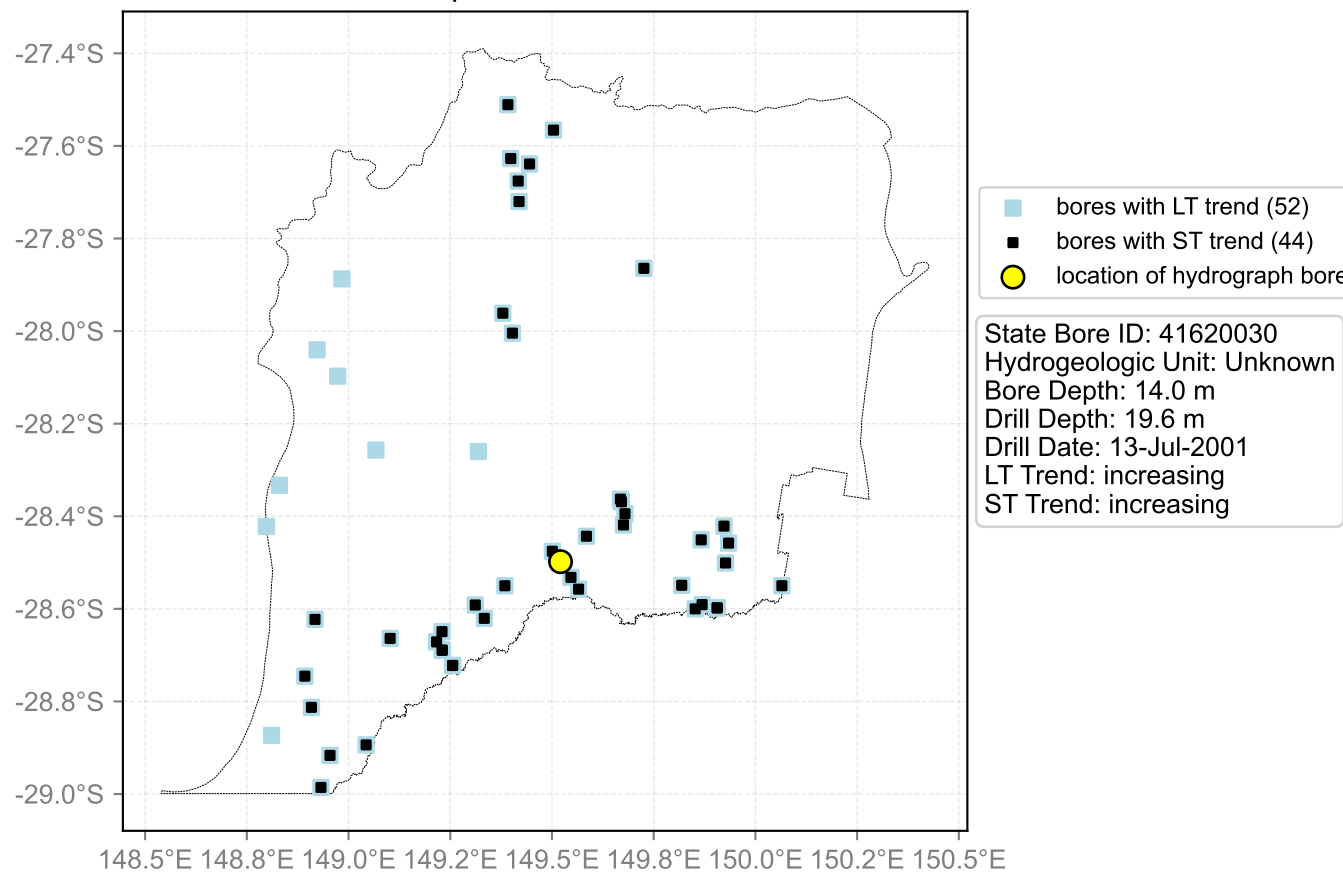

Map View for GS57

Hydrograph for hydroid: 40132952

Map View for GS57

Hydrograph for hydroid: 40132973

Map View for GS57

Hydrograph for hydroid: 40133855

Map View for GS57

Hydrograph for hydroid: 40134231

Map View for GS57

Hydrograph for hydroid: 40135483

Map View for GS57

Hydrograph for hydroid: 40135484

Map View for GS57

Hydrograph for hydroid: 40135736

Map View for GS57

Hydrograph for hydroid: 40135738

Map View for GS57

Hydrograph for hydroid: 40136143

Map View for GS57

Hydrograph for hydroid: 40137323

Map View for GS57

Hydrograph for hydroid: 40137482

Map View for GS57

Hydrograph for hydroid: 40138648

Map View for GS57

Hydrograph for hydroid: 40139128

Map View for GS57

Hydrograph for hydroid: 40139282

Map View for GS57

Hydrograph for hydroid: 40139927

Map View for GS57

Hydrograph for hydroid: 40140335