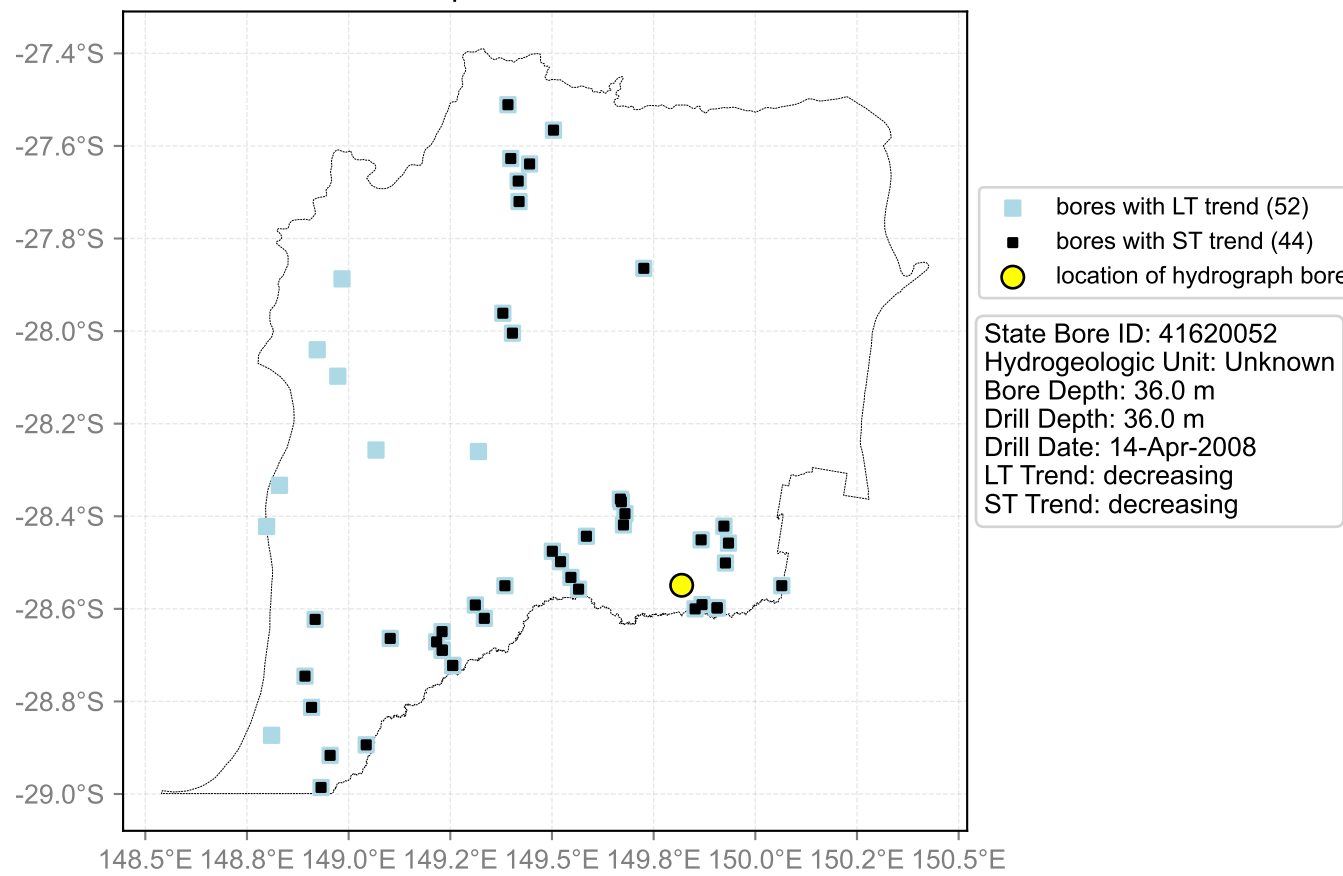

Map View for GS57

Hydrograph for hydroid: 40139128

Map View for GS57

Hydrograph for hydroid: 40139282

Map View for GS57

Hydrograph for hydroid: 40139927

Map View for GS57

Hydrograph for hydroid: 40140335

Map View for GS57

Hydrograph for hydroid: 40141161

Map View for GS57

Hydrograph for hydroid: 40141245

Map View for GS57

Hydrograph for hydroid: 40141732

Map View for GS57

Hydrograph for hydroid: 40142188

Map View for GS57

Hydrograph for hydroid: 40142350

Map View for GS57

Hydrograph for hydroid: 40143186

Map View for GS57

Hydrograph for hydroid: 40144156

Map View for GS57

Hydrograph for hydroid: 40144763

Map View for GS57

Hydrograph for hydroid: 40145402

Map View for GS57

Hydrograph for hydroid: 40145576

Map View for GS57

Hydrograph for hydroid: 40146009

Map View for GS57

Hydrograph for hydroid: 40146239