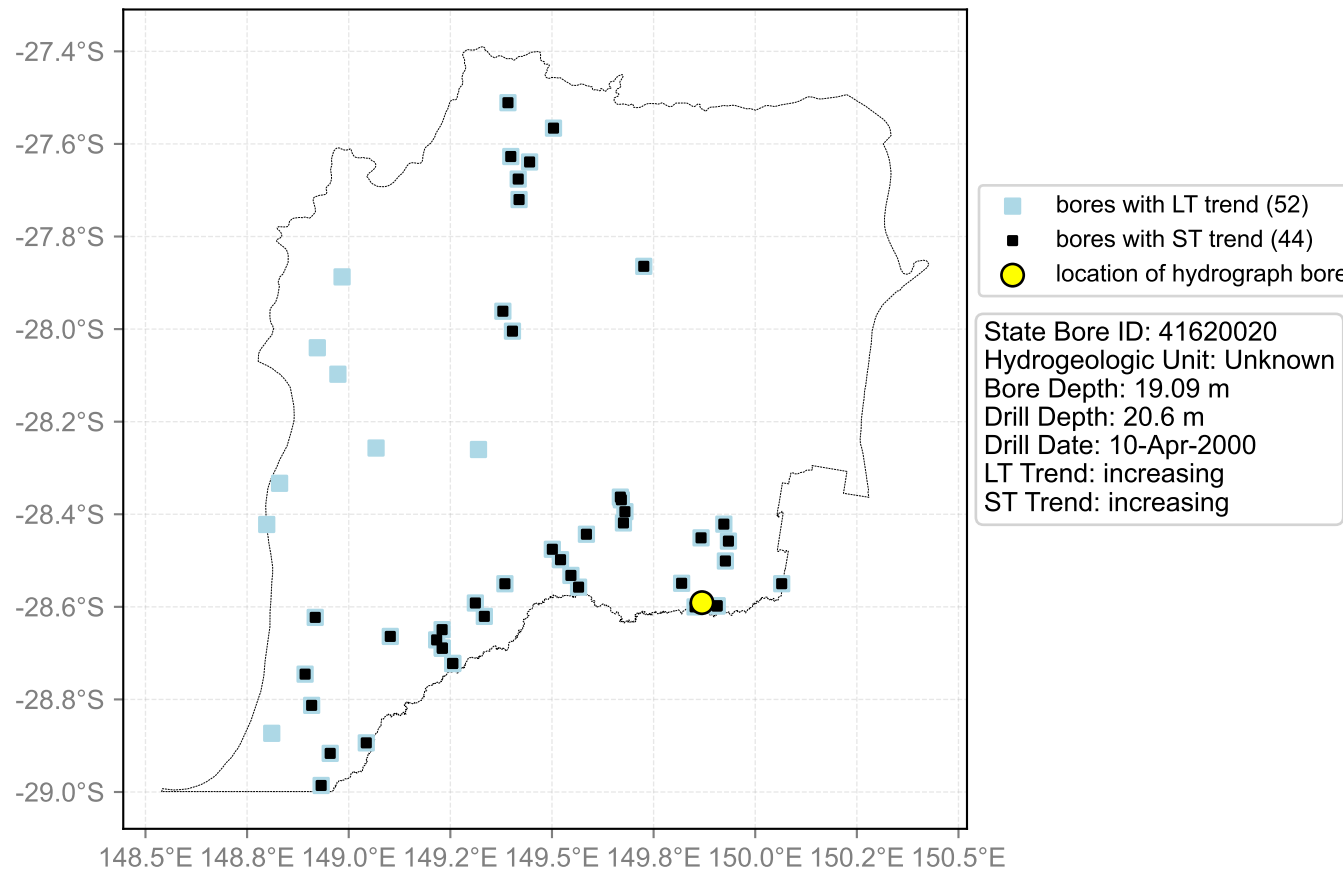

Map View for GS57

Hydrograph for hydroid: 40132952

Map View for GS57

Hydrograph for hydroid: 40132973

Map View for GS57

Hydrograph for hydroid: 40133855

Map View for GS57

Hydrograph for hydroid: 40134231

Map View for GS57

Hydrograph for hydroid: 40135483

Map View for GS57

Hydrograph for hydroid: 40135484

Map View for GS57

Hydrograph for hydroid: 40135736

Map View for GS57

Hydrograph for hydroid: 40135738

Map View for GS57

Hydrograph for hydroid: 40136143

Map View for GS57

Hydrograph for hydroid: 40137323

Map View for GS57

Hydrograph for hydroid: 40137482

Map View for GS57

Hydrograph for hydroid: 40138648

Map View for GS57

Hydrograph for hydroid: 40139128

Map View for GS57

Hydrograph for hydroid: 40139282

Map View for GS57

Hydrograph for hydroid: 40139927

Map View for GS57

Hydrograph for hydroid: 40140335