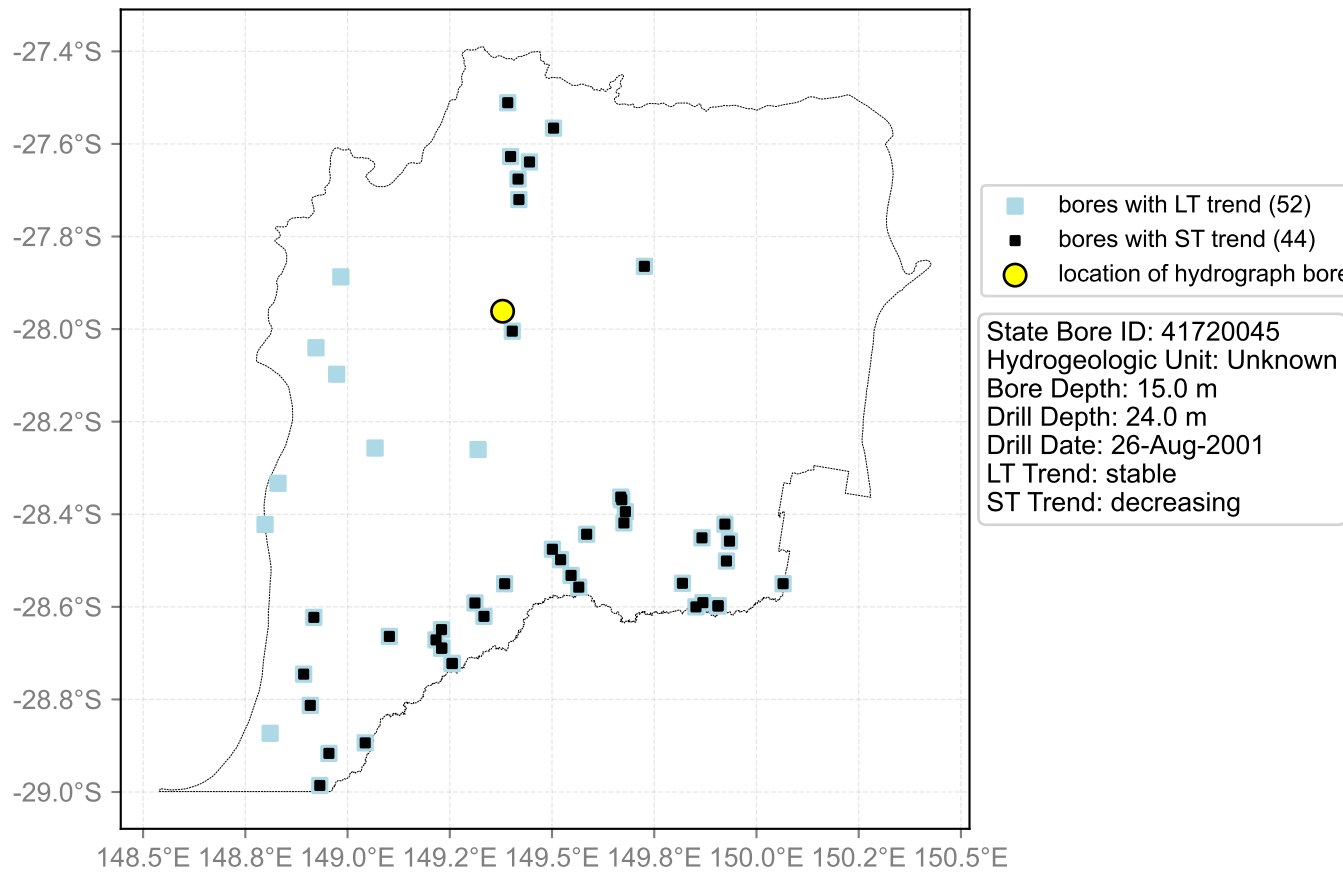

Map View for GS57

Hydrograph for hydroid: 40139128

Map View for GS57

Hydrograph for hydroid: 40139282

Map View for GS57

Hydrograph for hydroid: 40139927

Map View for GS57

Hydrograph for hydroid: 40140335

Map View for GS57

Hydrograph for hydroid: 40141161

Map View for GS57

Hydrograph for hydroid: 40141245

Map View for GS57

Hydrograph for hydroid: 40141732

Map View for GS57

Hydrograph for hydroid: 40142188

Map View for GS57

Hydrograph for hydroid: 40142350

Map View for GS57

Hydrograph for hydroid: 40143186

Map View for GS57

Hydrograph for hydroid: 40144156

Map View for GS57

Hydrograph for hydroid: 40144763

Map View for GS57

Hydrograph for hydroid: 40145402

Map View for GS57

Hydrograph for hydroid: 40145576

Map View for GS57

Hydrograph for hydroid: 40146009

Map View for GS57

Hydrograph for hydroid: 40146239