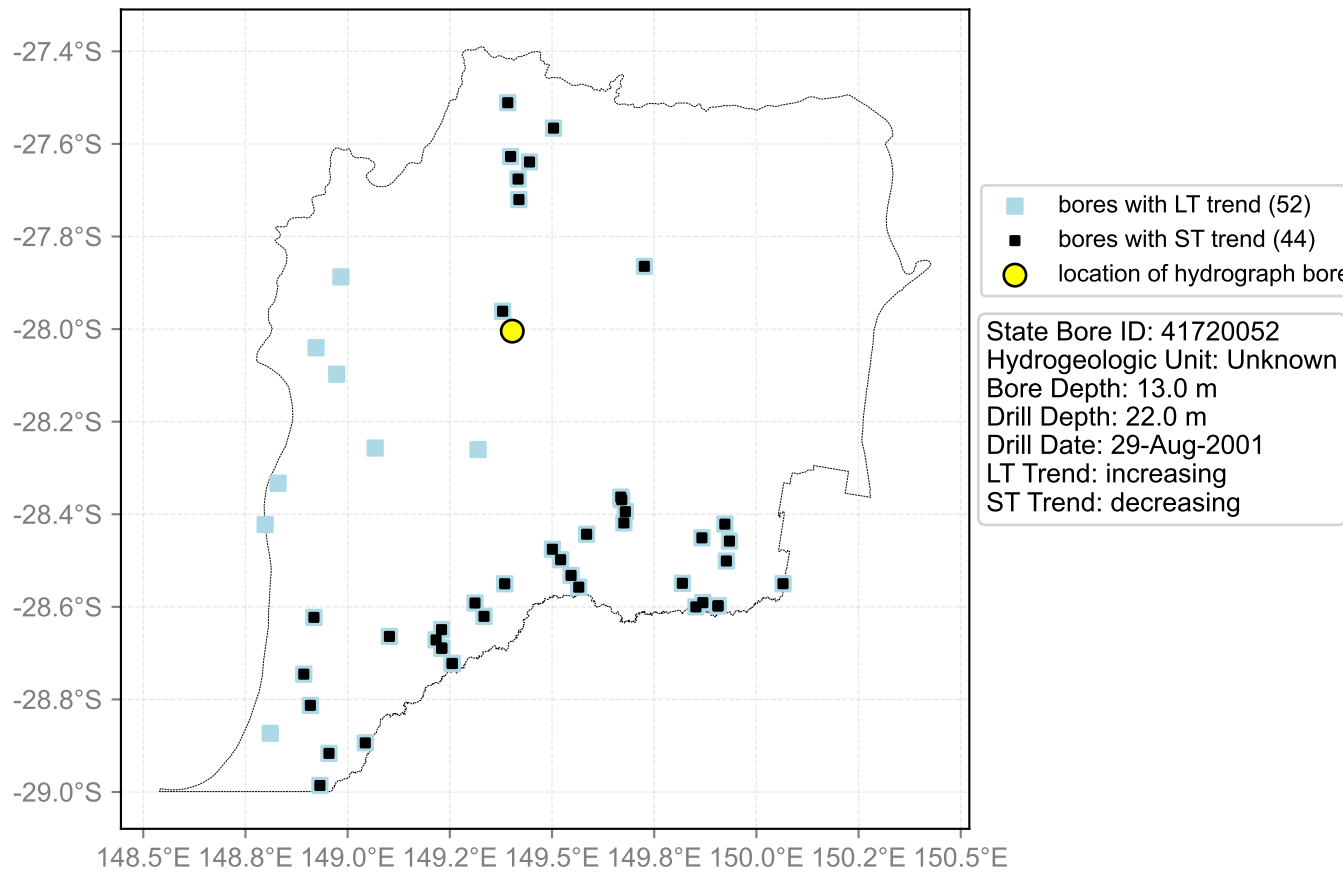

Map View for GS57

Hydrograph for hydroid: 40142350

Map View for GS57

Hydrograph for hydroid: 40143186

Map View for GS57

Hydrograph for hydroid: 40144156

Map View for GS57

Hydrograph for hydroid: 40144763

Map View for GS57

Hydrograph for hydroid: 40145402

Map View for GS57

Hydrograph for hydroid: 40145576

Map View for GS57

Hydrograph for hydroid: 40146009

Map View for GS57

Hydrograph for hydroid: 40146239

Map View for GS57

Hydrograph for hydroid: 40146479

Map View for GS57

Hydrograph for hydroid: 40146548

Map View for GS57

Hydrograph for hydroid: 40147719

Map View for GS57

Hydrograph for hydroid: 40148533

Map View for GS57

Hydrograph for hydroid: 40148640

Map View for GS57

Hydrograph for hydroid: 40148866

Map View for GS57

Hydrograph for hydroid: 40149401

Map View for GS57

Hydrograph for hydroid: 40149836