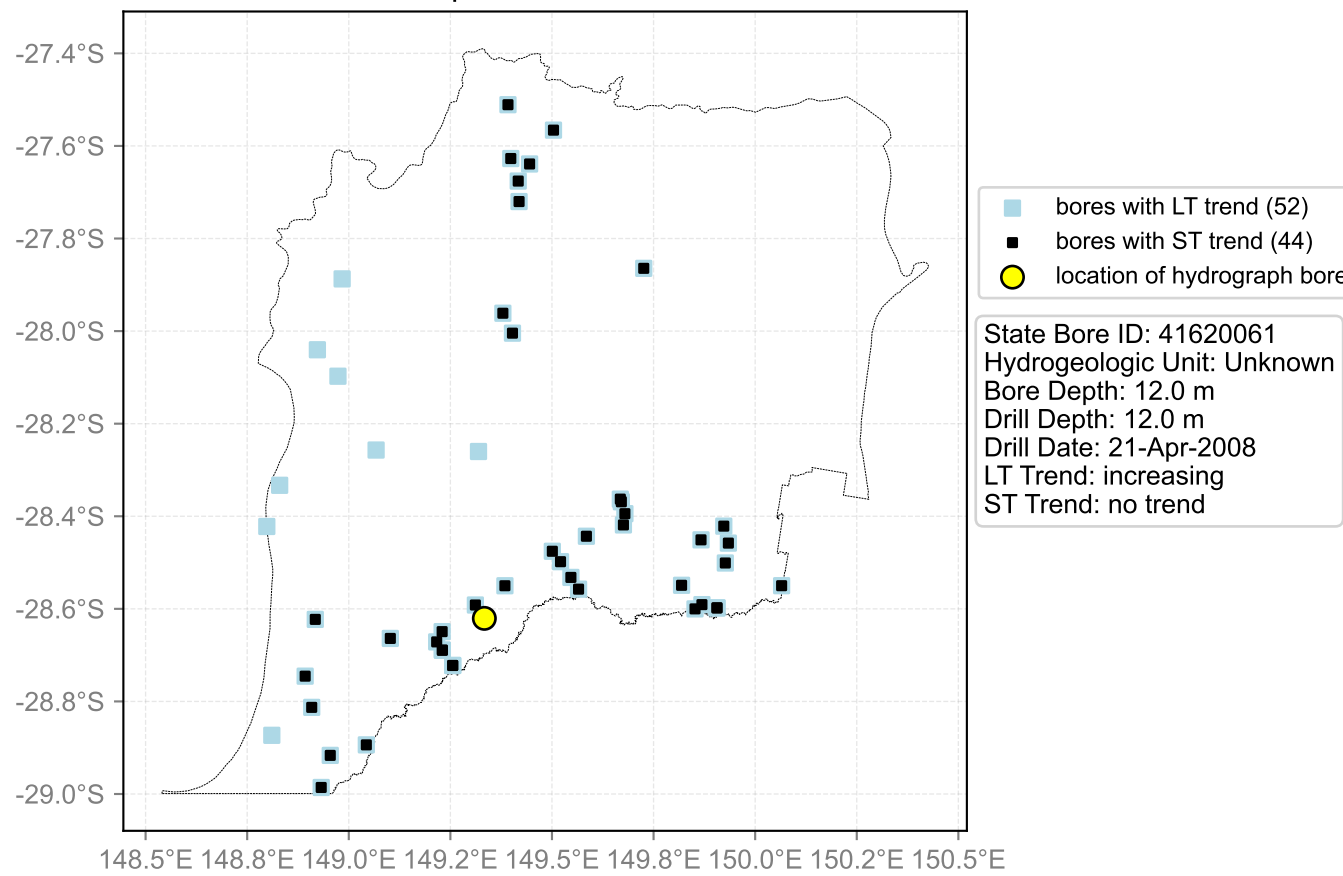

Map View for GS57

Hydrograph for hydroid: 40132952

Map View for GS57

Hydrograph for hydroid: 40132973

Map View for GS57

Hydrograph for hydroid: 40133855

Map View for GS57

Hydrograph for hydroid: 40134231

Map View for GS57

Hydrograph for hydroid: 40135483

Map View for GS57

Hydrograph for hydroid: 40135484

Map View for GS57

Hydrograph for hydroid: 40135736

Map View for GS57

Hydrograph for hydroid: 40135738

Map View for GS57

Hydrograph for hydroid: 40136143

Map View for GS57

Hydrograph for hydroid: 40137323

Map View for GS57

Hydrograph for hydroid: 40137482

Map View for GS57

Hydrograph for hydroid: 40138648

Map View for GS57

Hydrograph for hydroid: 40139128

Map View for GS57

Hydrograph for hydroid: 40139282

Map View for GS57

Hydrograph for hydroid: 40139927

Map View for GS57

Hydrograph for hydroid: 40140335