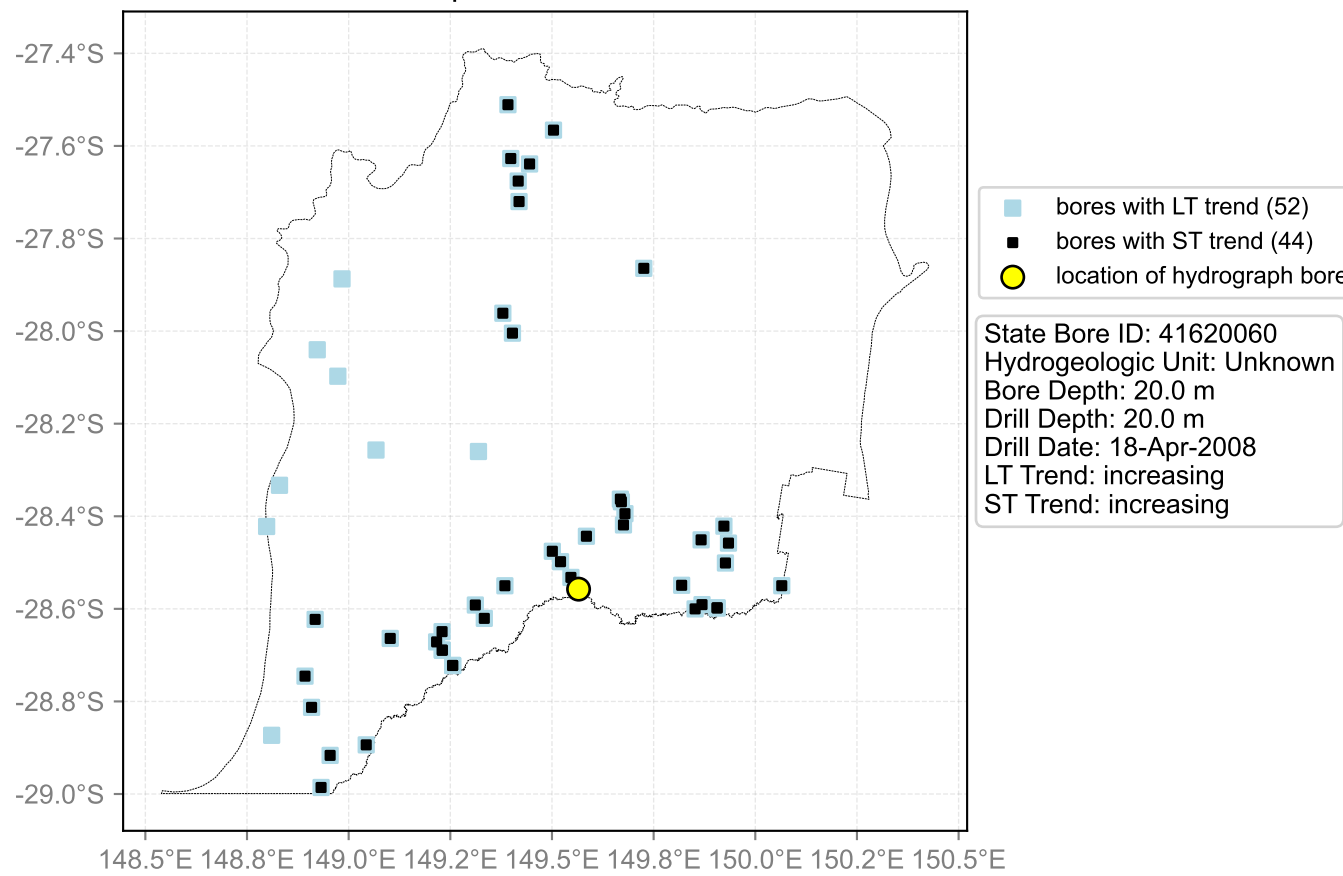

Map View for GS57

Hydrograph for hydroid: 40142350

Map View for GS57

Hydrograph for hydroid: 40143186

Map View for GS57

Hydrograph for hydroid: 40144156

Map View for GS57

Hydrograph for hydroid: 40144763

Map View for GS57

Hydrograph for hydroid: 40145402

Map View for GS57

Hydrograph for hydroid: 40145576

Map View for GS57

Hydrograph for hydroid: 40146009

Map View for GS57

Hydrograph for hydroid: 40146239

Map View for GS57

Hydrograph for hydroid: 40146479

Map View for GS57

Hydrograph for hydroid: 40146548

Map View for GS57

Hydrograph for hydroid: 40147719

Map View for GS57

Hydrograph for hydroid: 40148533

Map View for GS57

Hydrograph for hydroid: 40148640

Map View for GS57

Hydrograph for hydroid: 40148866

Map View for GS57

Hydrograph for hydroid: 40149401

Map View for GS57

Hydrograph for hydroid: 40149836