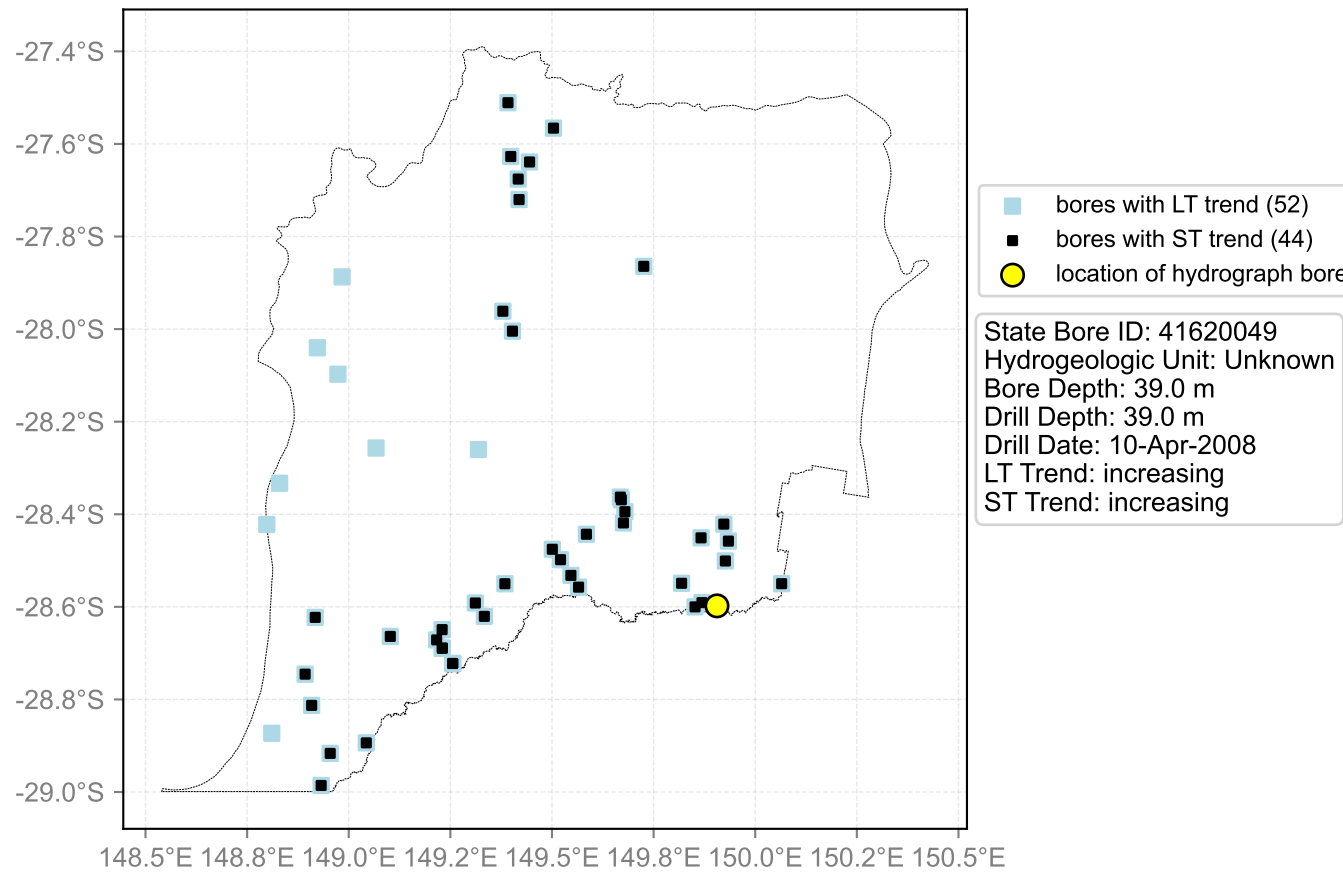

Map View for GS57

Hydrograph for hydroid: 40021608

Map View for GS57

Hydrograph for hydroid: 40022840

Map View for GS57

Hydrograph for hydroid: 40065888

Map View for GS57

Hydrograph for hydroid: 40086688

Map View for GS57

Hydrograph for hydroid: 40099854

Map View for GS57

Hydrograph for hydroid: 40128627

Map View for GS57

Hydrograph for hydroid: 40132282

Map View for GS57

Hydrograph for hydroid: 40132396

Map View for GS57

Hydrograph for hydroid: 40132952

Map View for GS57

Hydrograph for hydroid: 40132973

Map View for GS57

Hydrograph for hydroid: 40133855

Map View for GS57

Hydrograph for hydroid: 40134231

Map View for GS57

Hydrograph for hydroid: 40135483

Map View for GS57

Hydrograph for hydroid: 40135484

Map View for GS57

Hydrograph for hydroid: 40135736

Map View for GS57

Hydrograph for hydroid: 40135738