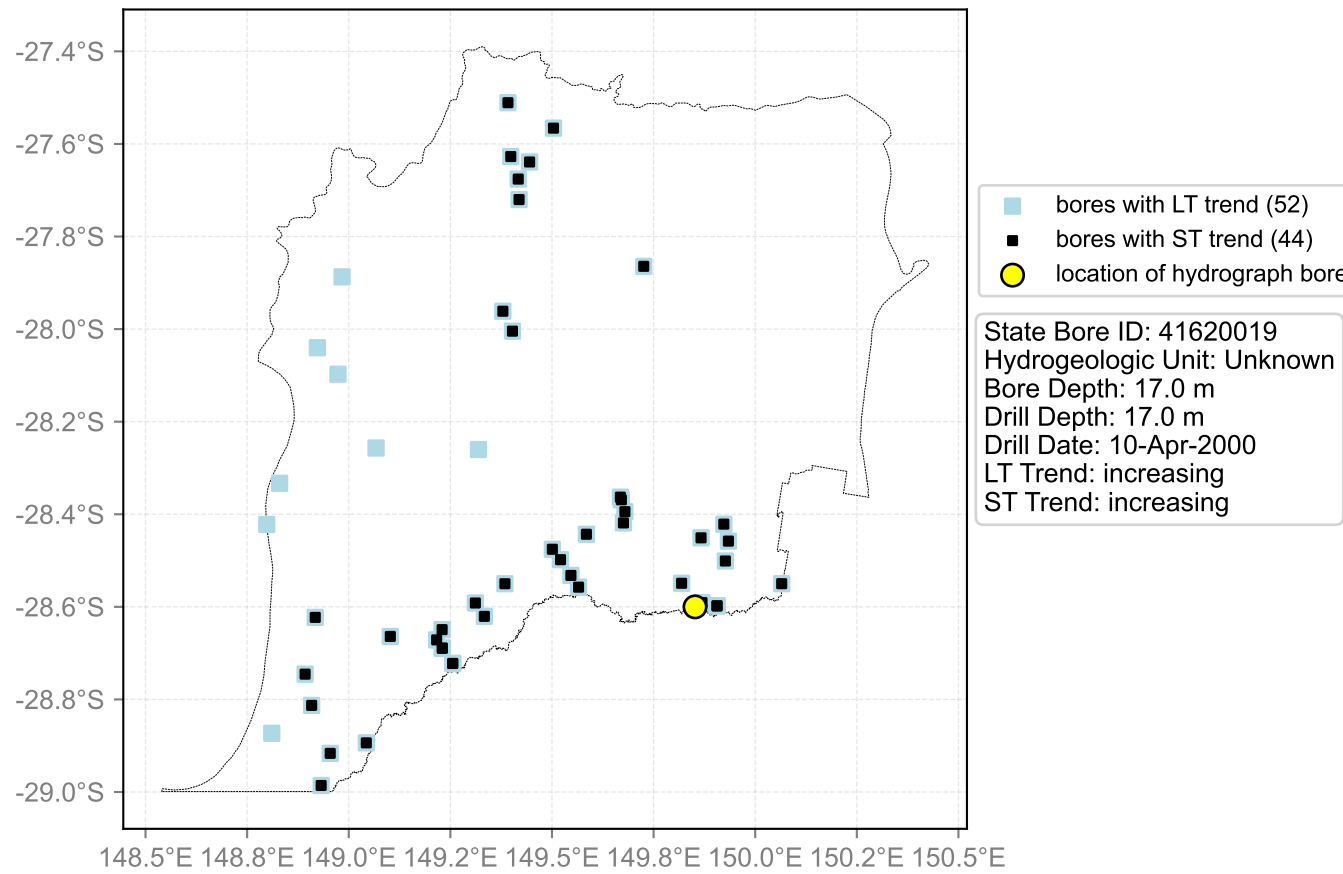

Map View for GS57

Hydrograph for hydroid: 40145402

Map View for GS57

Hydrograph for hydroid: 40145576

Map View for GS57

Hydrograph for hydroid: 40146009

Map View for GS57

Hydrograph for hydroid: 40146239

Map View for GS57

Hydrograph for hydroid: 40146479

Map View for GS57

Hydrograph for hydroid: 40146548

Map View for GS57

Hydrograph for hydroid: 40147719

Map View for GS57

Hydrograph for hydroid: 40148533

Map View for GS57

Hydrograph for hydroid: 40148640

Map View for GS57

Hydrograph for hydroid: 40148866

Map View for GS57

Hydrograph for hydroid: 40149401

Map View for GS57

Hydrograph for hydroid: 40149836

Map View for GS57

Hydrograph for hydroid: 40150415

Map View for GS57

Hydrograph for hydroid: 40151059

Map View for GS57

Hydrograph for hydroid: 40151065

Map View for GS57

Hydrograph for hydroid: 40151587