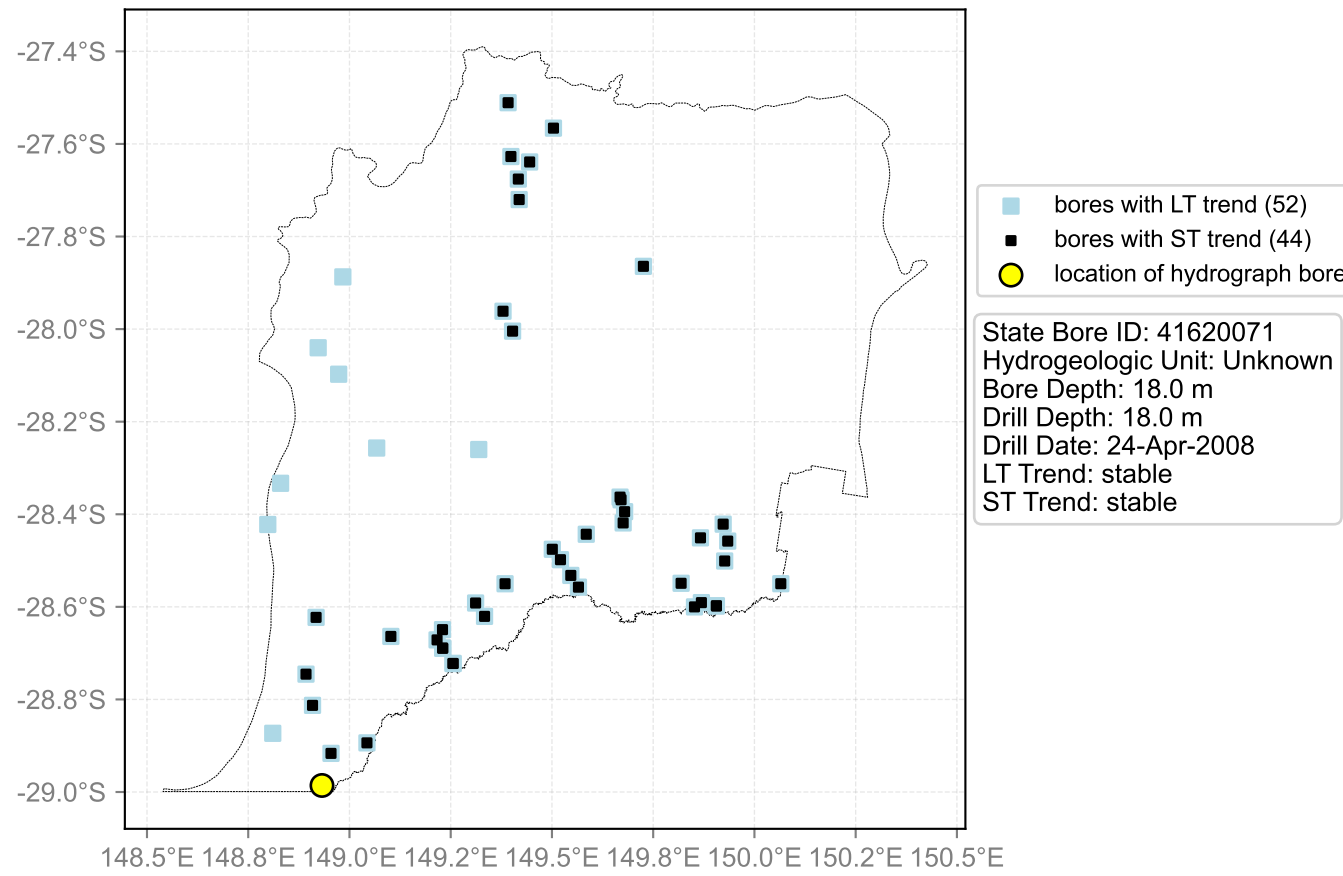

Map View for GS57

Hydrograph for hydroid: 40135483

Map View for GS57

Hydrograph for hydroid: 40135484

Map View for GS57

Hydrograph for hydroid: 40135736

Map View for GS57

Hydrograph for hydroid: 40135738

Map View for GS57

Hydrograph for hydroid: 40136143

Map View for GS57

Hydrograph for hydroid: 40137323

Map View for GS57

Hydrograph for hydroid: 40137482

Map View for GS57

Hydrograph for hydroid: 40138648

Map View for GS57

Hydrograph for hydroid: 40139128

Map View for GS57

Hydrograph for hydroid: 40139282

Map View for GS57

Hydrograph for hydroid: 40139927

Map View for GS57

Hydrograph for hydroid: 40140335

Map View for GS57

Hydrograph for hydroid: 40141161

Map View for GS57

Hydrograph for hydroid: 40141245

Map View for GS57

Hydrograph for hydroid: 40141732

Map View for GS57

Hydrograph for hydroid: 40142188