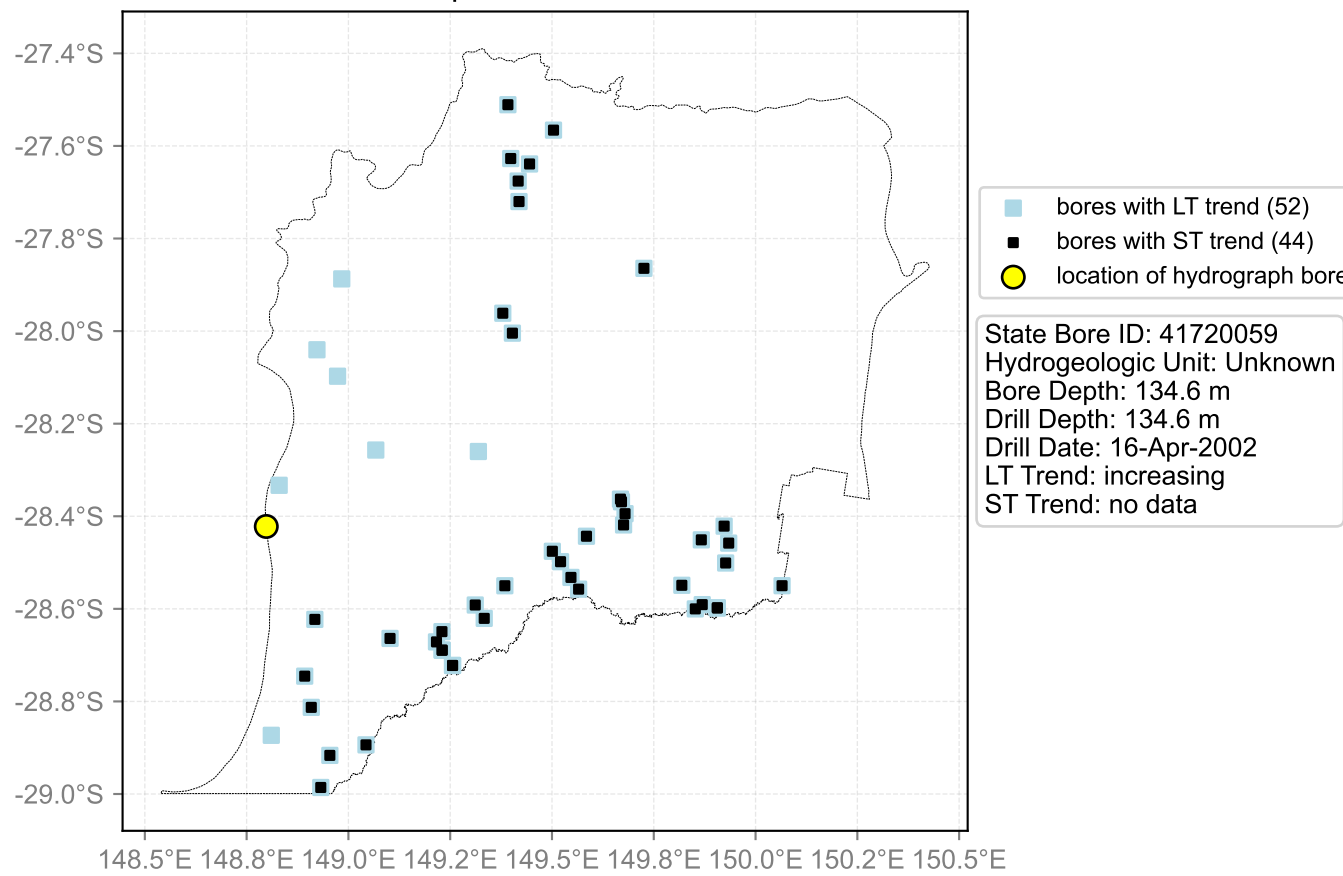

Map View for GS57

Hydrograph for hydroid: 40132952

Map View for GS57

Hydrograph for hydroid: 40132973

Map View for GS57

Hydrograph for hydroid: 40133855

Map View for GS57

Hydrograph for hydroid: 40134231

Map View for GS57

Hydrograph for hydroid: 40135483

Map View for GS57

Hydrograph for hydroid: 40135484

Map View for GS57

Hydrograph for hydroid: 40135736

Map View for GS57

Hydrograph for hydroid: 40135738

Map View for GS57

Hydrograph for hydroid: 40136143

Map View for GS57

Hydrograph for hydroid: 40137323

Map View for GS57

Hydrograph for hydroid: 40137482

Map View for GS57

Hydrograph for hydroid: 40138648

Map View for GS57

Hydrograph for hydroid: 40139128

Map View for GS57

Hydrograph for hydroid: 40139282

Map View for GS57

Hydrograph for hydroid: 40139927

Map View for GS57

Hydrograph for hydroid: 40140335