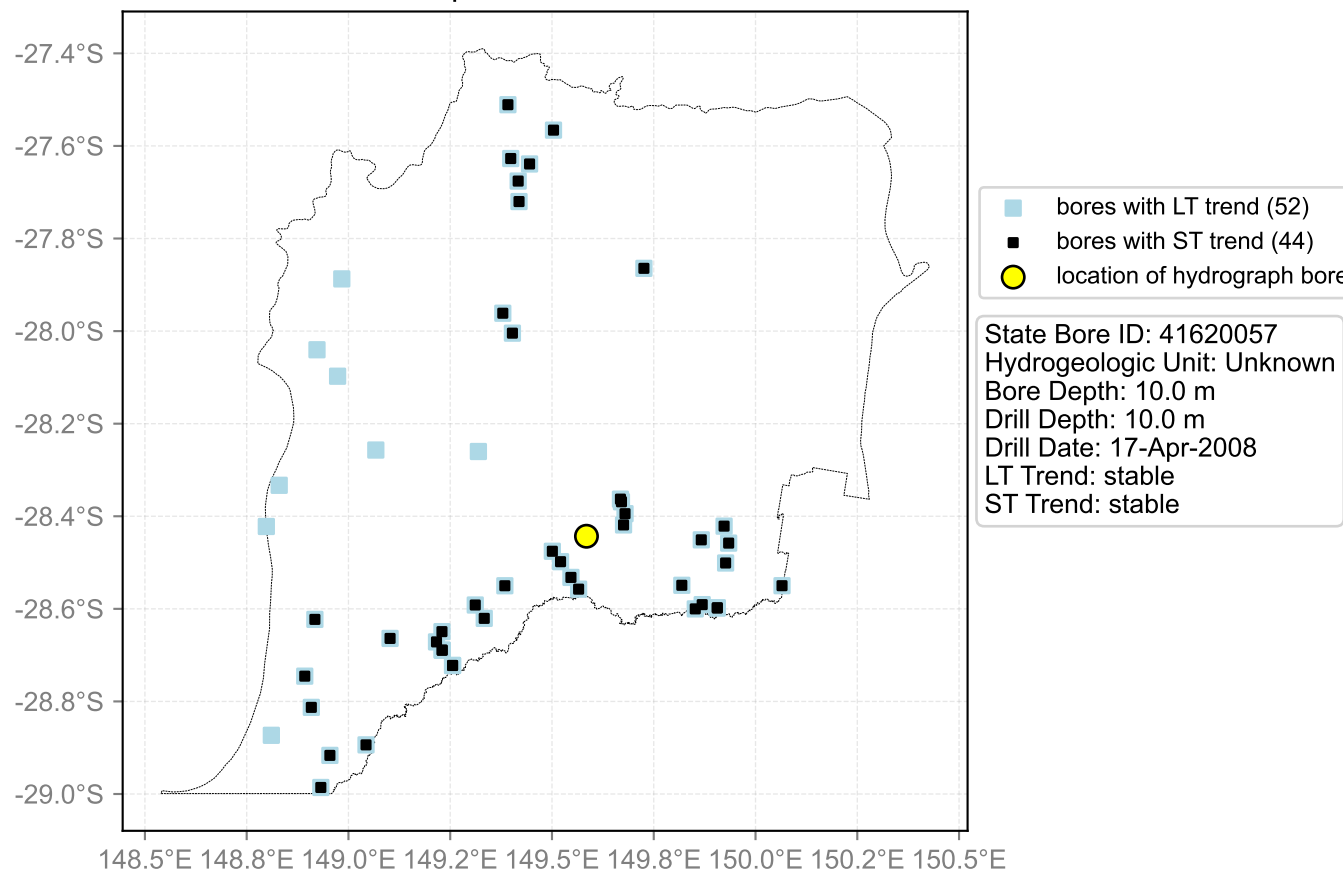

Map View for GS57

Hydrograph for hydroid: 40139128

Map View for GS57

Hydrograph for hydroid: 40139282

Map View for GS57

Hydrograph for hydroid: 40139927

Map View for GS57

Hydrograph for hydroid: 40140335

Map View for GS57

Hydrograph for hydroid: 40141161

Map View for GS57

Hydrograph for hydroid: 40141245

Map View for GS57

Hydrograph for hydroid: 40141732

Map View for GS57

Hydrograph for hydroid: 40142188

Map View for GS57

Hydrograph for hydroid: 40142350

Map View for GS57

Hydrograph for hydroid: 40143186

Map View for GS57

Hydrograph for hydroid: 40144156

Map View for GS57

Hydrograph for hydroid: 40144763

Map View for GS57

Hydrograph for hydroid: 40145402

Map View for GS57

Hydrograph for hydroid: 40145576

Map View for GS57

Hydrograph for hydroid: 40146009

Map View for GS57

Hydrograph for hydroid: 40146239