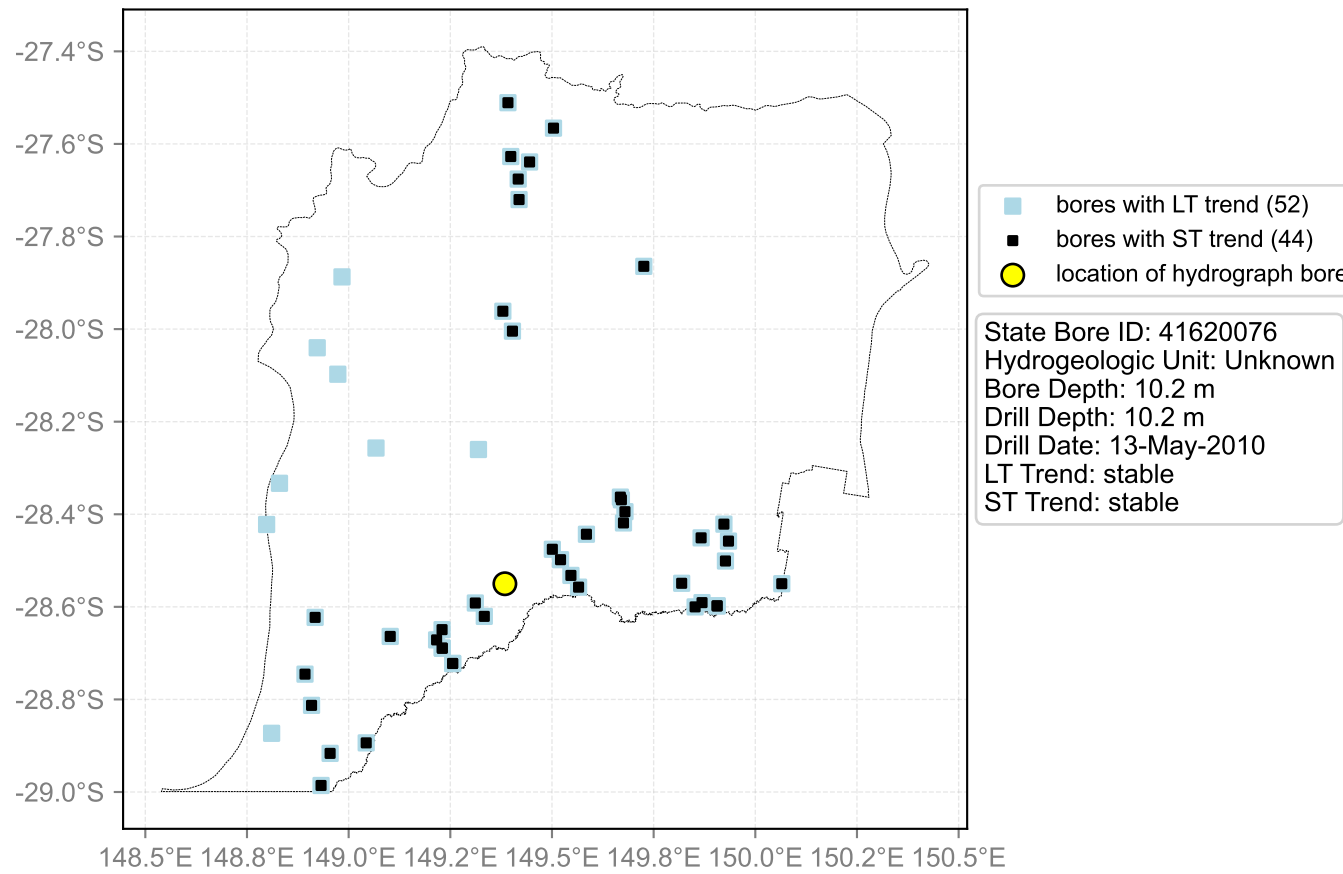

Map View for GS57

Hydrograph for hydroid: 40135483

Map View for GS57

Hydrograph for hydroid: 40135484

Map View for GS57

Hydrograph for hydroid: 40135736

Map View for GS57

Hydrograph for hydroid: 40135738

Map View for GS57

Hydrograph for hydroid: 40136143

Map View for GS57

Hydrograph for hydroid: 40137323

Map View for GS57

Hydrograph for hydroid: 40137482

Map View for GS57

Hydrograph for hydroid: 40138648

Map View for GS57

Hydrograph for hydroid: 40139128

Map View for GS57

Hydrograph for hydroid: 40139282

Map View for GS57

Hydrograph for hydroid: 40139927

Map View for GS57

Hydrograph for hydroid: 40140335

Map View for GS57

Hydrograph for hydroid: 40141161

Map View for GS57

Hydrograph for hydroid: 40141245

Map View for GS57

Hydrograph for hydroid: 40141732

Map View for GS57

Hydrograph for hydroid: 40142188