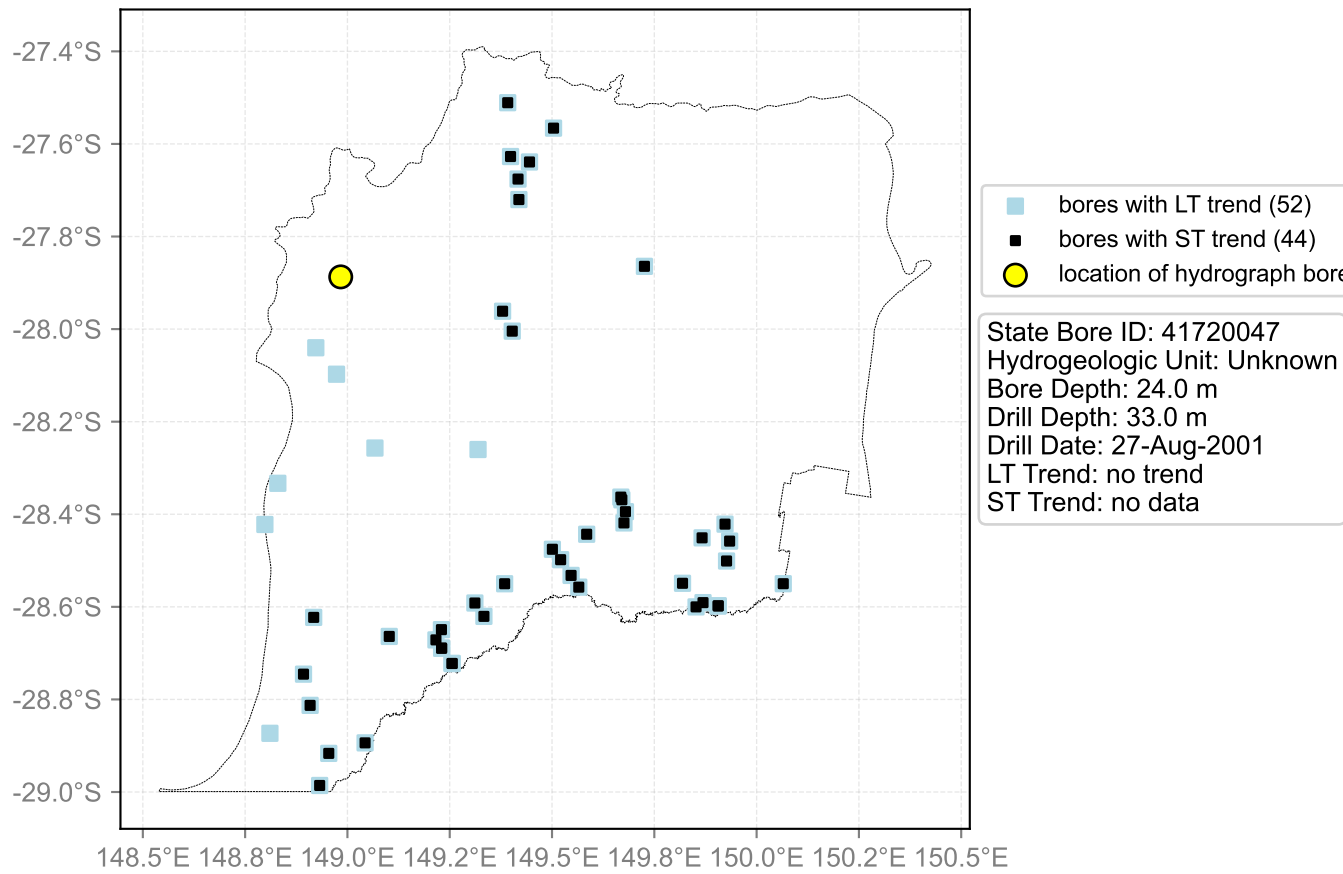

Map View for GS57

Hydrograph for hydroid: 40099854

Map View for GS57

Hydrograph for hydroid: 40128627

Map View for GS57

Hydrograph for hydroid: 40132282

Map View for GS57

Hydrograph for hydroid: 40132396

Map View for GS57

Hydrograph for hydroid: 40132952

Map View for GS57

Hydrograph for hydroid: 40132973

Map View for GS57

Hydrograph for hydroid: 40133855

Map View for GS57

Hydrograph for hydroid: 40134231

Map View for GS57

Hydrograph for hydroid: 40135483

Map View for GS57

Hydrograph for hydroid: 40135484

Map View for GS57

Hydrograph for hydroid: 40135736

Map View for GS57

Hydrograph for hydroid: 40135738

Map View for GS57

Hydrograph for hydroid: 40136143

Map View for GS57

Hydrograph for hydroid: 40137323

Map View for GS57

Hydrograph for hydroid: 40137482

Map View for GS57

Hydrograph for hydroid: 40138648