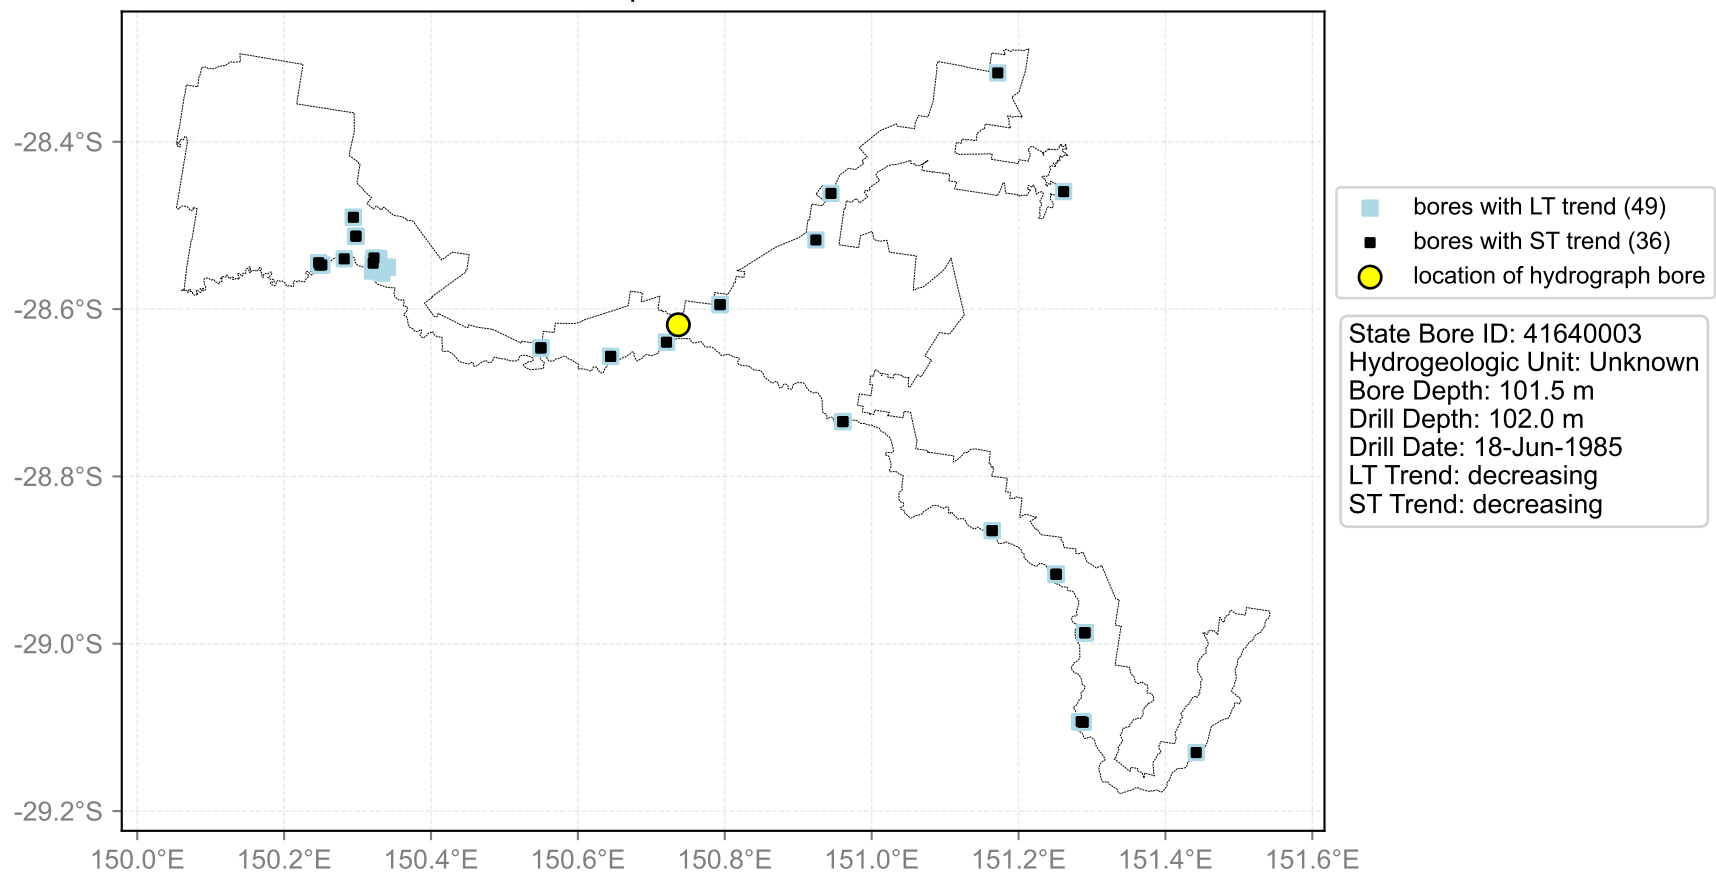

Map View for GS54

Hydrograph for hydroid: 40039554

Map View for GS54

Hydrograph for hydroid: 40131591

Map View for GS54

Hydrograph for hydroid: 40131689

Map View for GS54

Hydrograph for hydroid: 40132914

Map View for GS54

Hydrograph for hydroid: 40132915

Map View for GS54

Hydrograph for hydroid: 40133227

Map View for GS54

Hydrograph for hydroid: 40134787

Map View for GS54

Hydrograph for hydroid: 40135172

Map View for GS54

Hydrograph for hydroid: 40135906

Map View for GS54

Hydrograph for hydroid: 40135907

Map View for GS54

Hydrograph for hydroid: 40136033

Map View for GS54

Hydrograph for hydroid: 40136911

Map View for GS54

Hydrograph for hydroid: 40157490