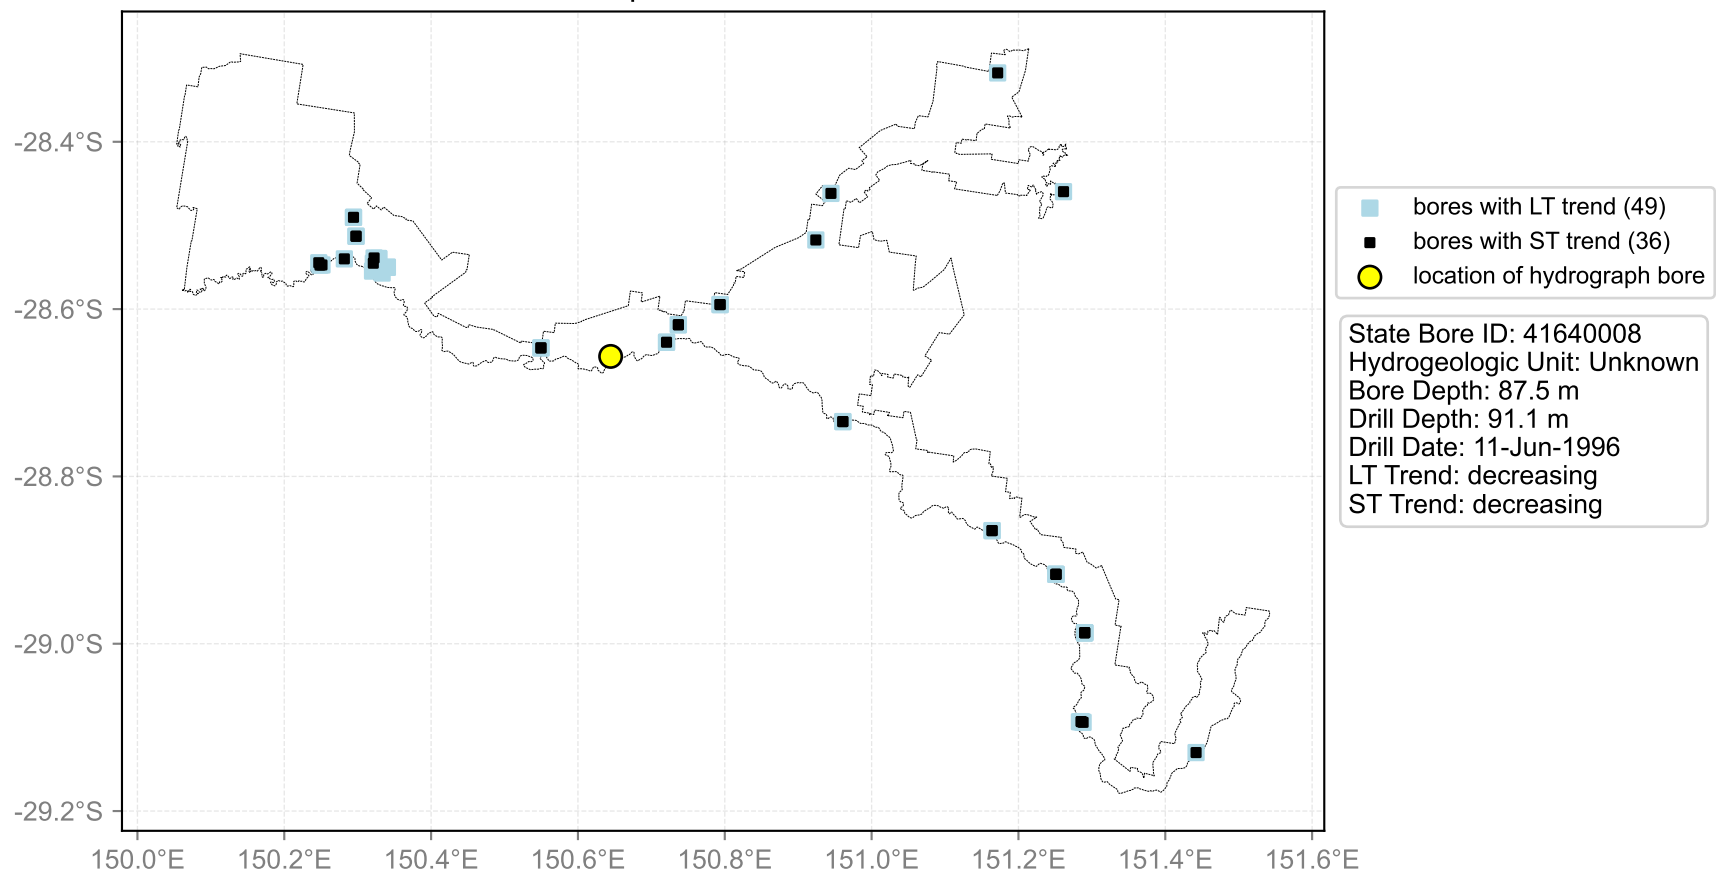

Map View for GS54

Hydrograph for hydroid: 40148354

Map View for GS54

Hydrograph for hydroid: 40148401

Map View for GS54

Hydrograph for hydroid: 40150641

Map View for GS54

Hydrograph for hydroid: 40150842

Map View for GS54

Hydrograph for hydroid: 40151346

Map View for GS54

Hydrograph for hydroid: 40151712

Map View for GS54

Hydrograph for hydroid: 40151871

Map View for GS54

Hydrograph for hydroid: 40151935

Map View for GS54

Hydrograph for hydroid: 40152785

Map View for GS54

Hydrograph for hydroid: 40152917

Map View for GS54

Hydrograph for hydroid: 40152983

Map View for GS54

Hydrograph for hydroid: 40157448

Map View for GS54

Hydrograph for hydroid: 40157490