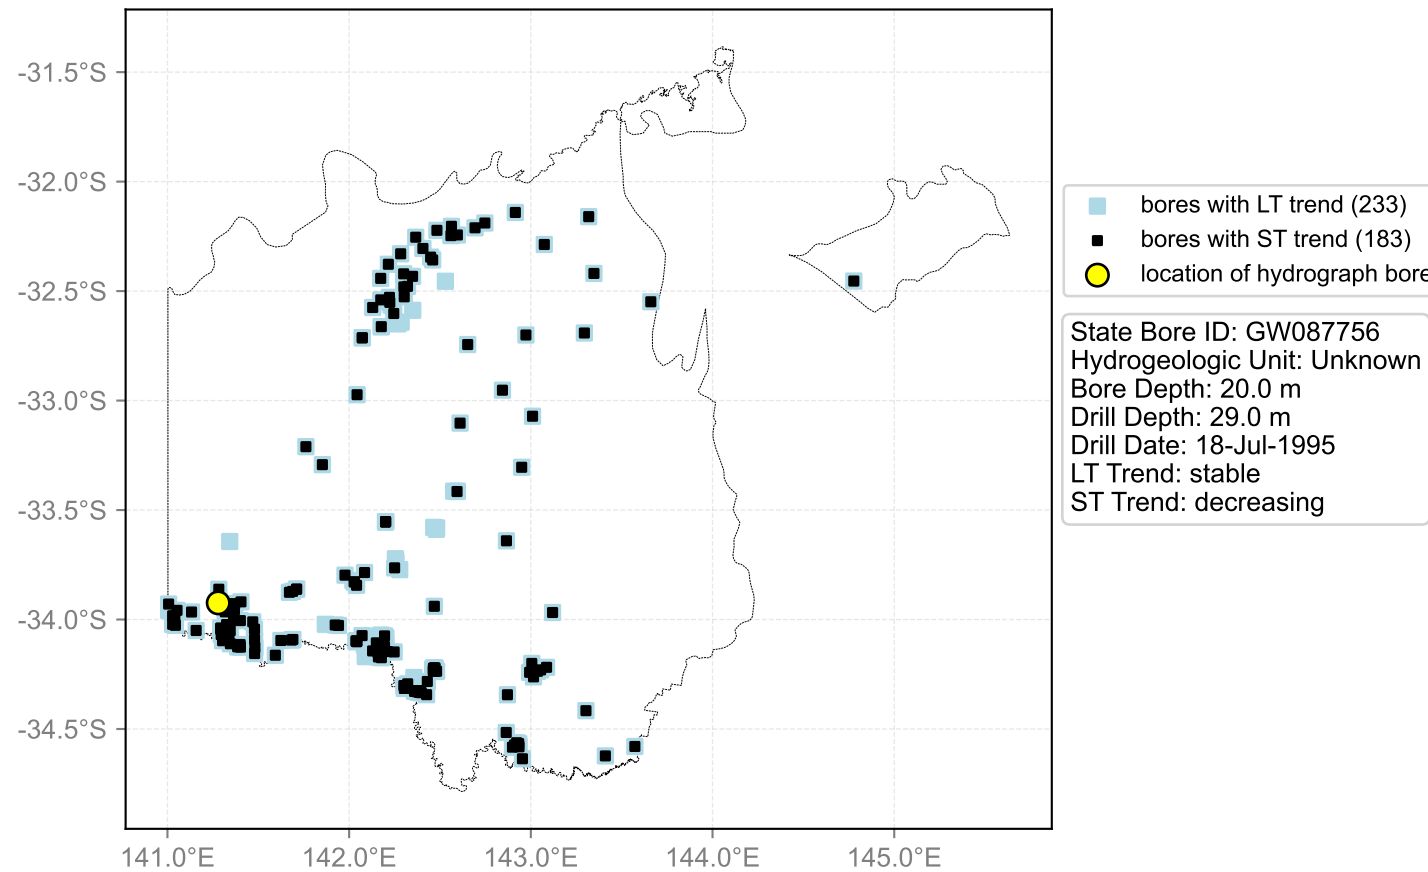

Map View for GS50

Hydrograph for hydroid: 10128542

Map View for GS50

Hydrograph for hydroid: 10128762

Map View for GS50

Hydrograph for hydroid: 10128951

Map View for GS50

Hydrograph for hydroid: 10128955

Map View for GS50

Hydrograph for hydroid: 10128960

Map View for GS50

Hydrograph for hydroid: 10128970

Map View for GS50

Hydrograph for hydroid: 10129389

Map View for GS50

Hydrograph for hydroid: 10129677