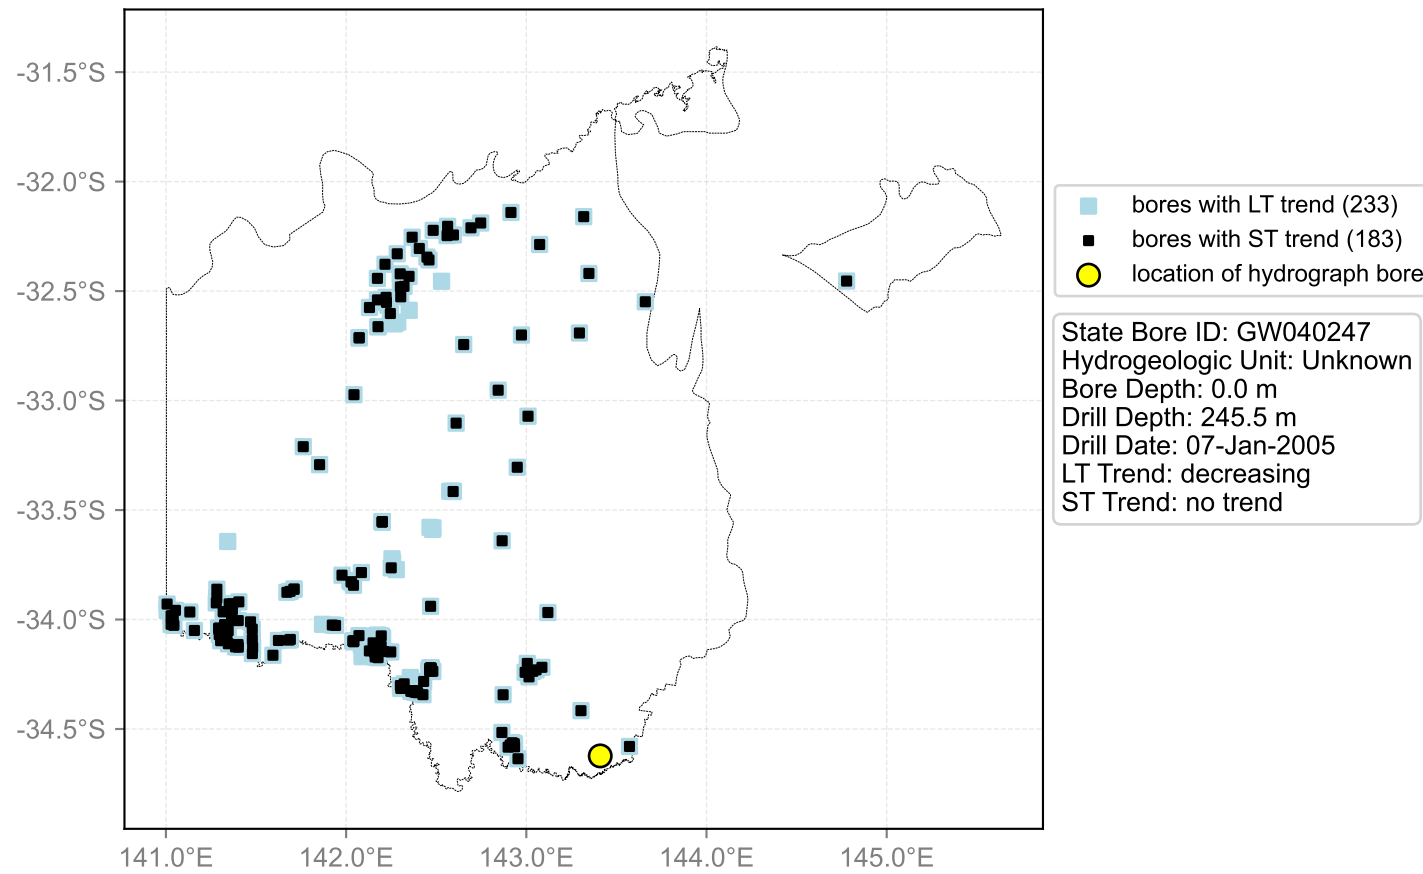

Map View for GS50

Hydrograph for hydroid: 10009119

Map View for GS50

Hydrograph for hydroid: 10009912

Map View for GS50

Hydrograph for hydroid: 10015038

Map View for GS50

Hydrograph for hydroid: 10017420

Map View for GS50

Hydrograph for hydroid: 10018046

Map View for GS50

Hydrograph for hydroid: 10018049

Map View for GS50

Hydrograph for hydroid: 10020353

Map View for GS50

Hydrograph for hydroid: 10021468