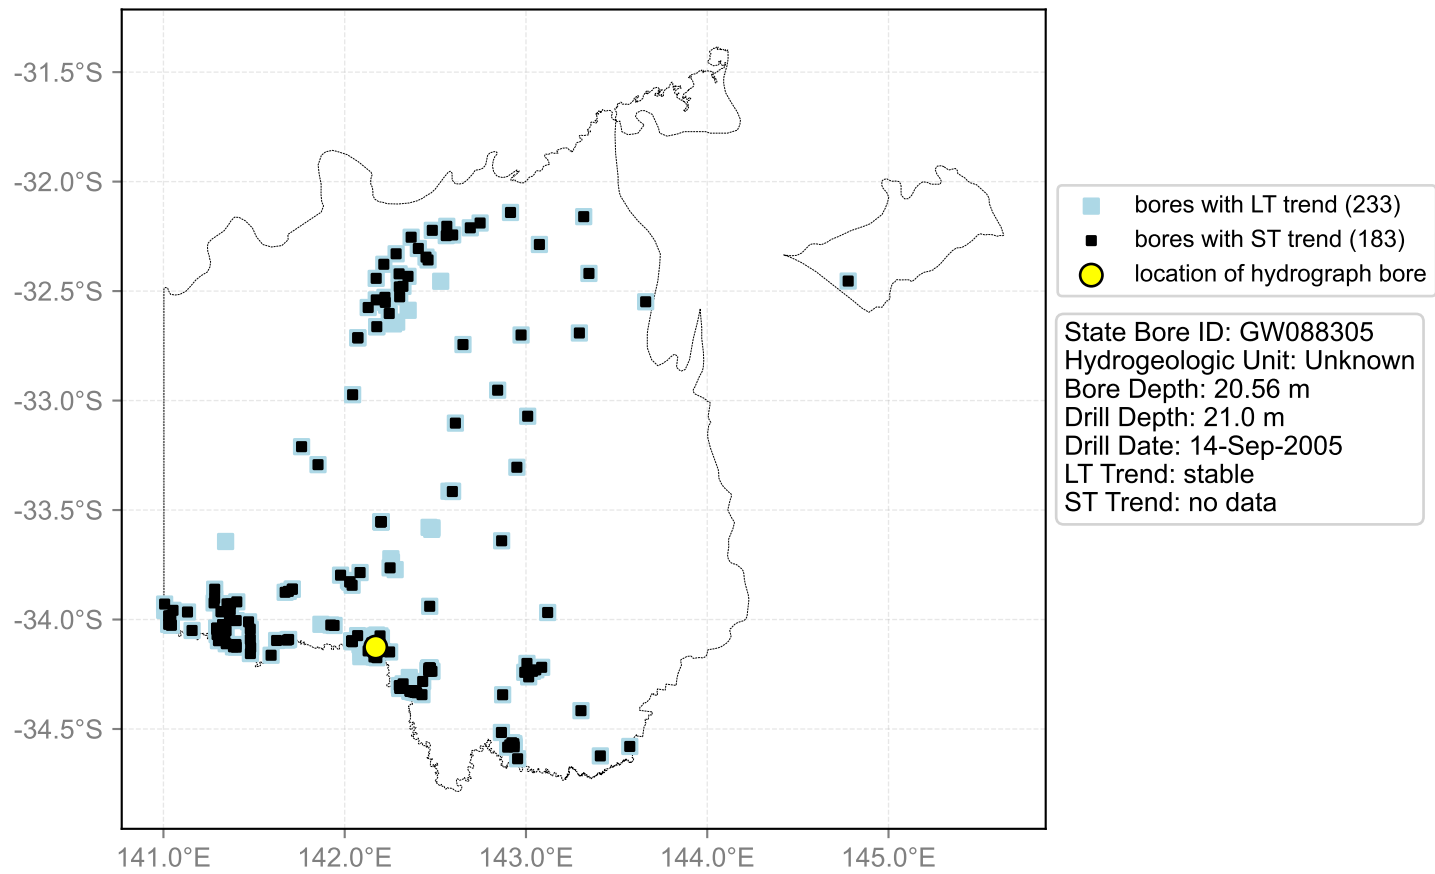

Map View for GS50