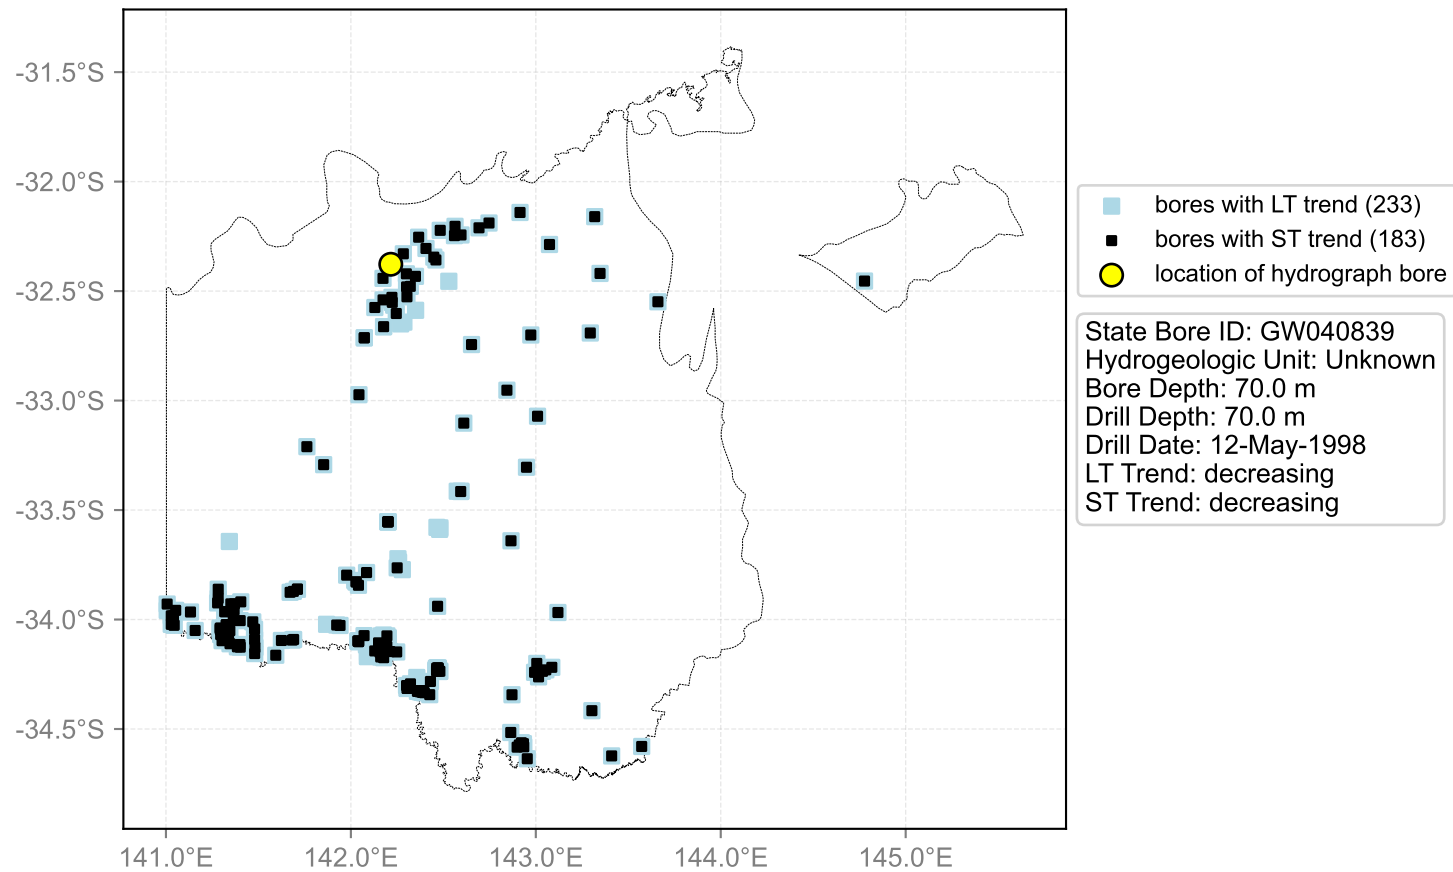

Map View for GS50