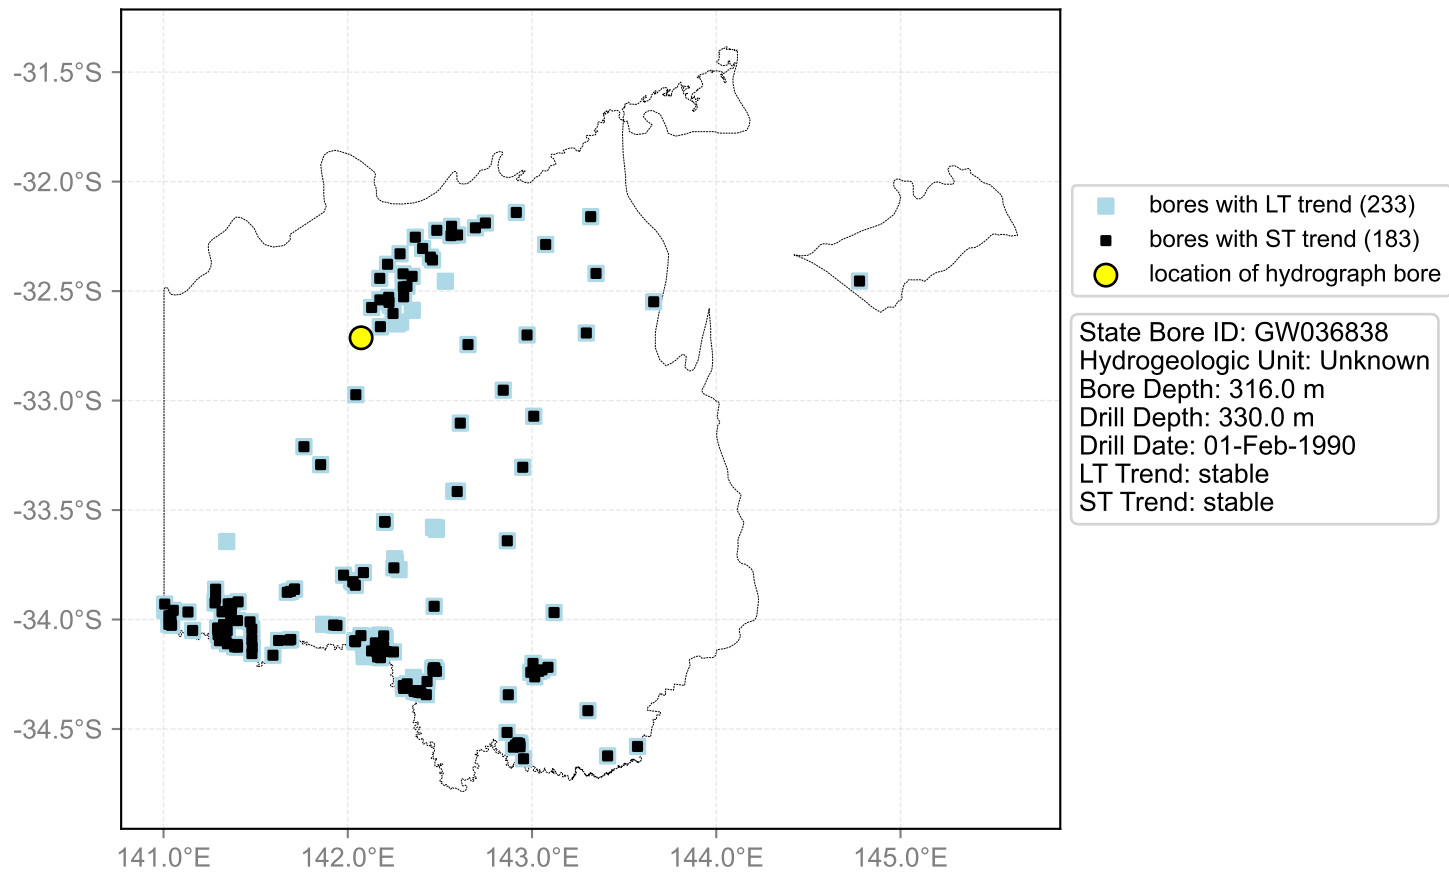

Map View for GS50

Hydrograph for hydroid: 10018046

Map View for GS50

Hydrograph for hydroid: 10018049

Map View for GS50

Hydrograph for hydroid: 10020353

Map View for GS50

Hydrograph for hydroid: 10021468

Map View for GS50

Hydrograph for hydroid: 10022003

Map View for GS50

Hydrograph for hydroid: 10022039

Map View for GS50

Hydrograph for hydroid: 10022277

Map View for GS50

Hydrograph for hydroid: 10022328