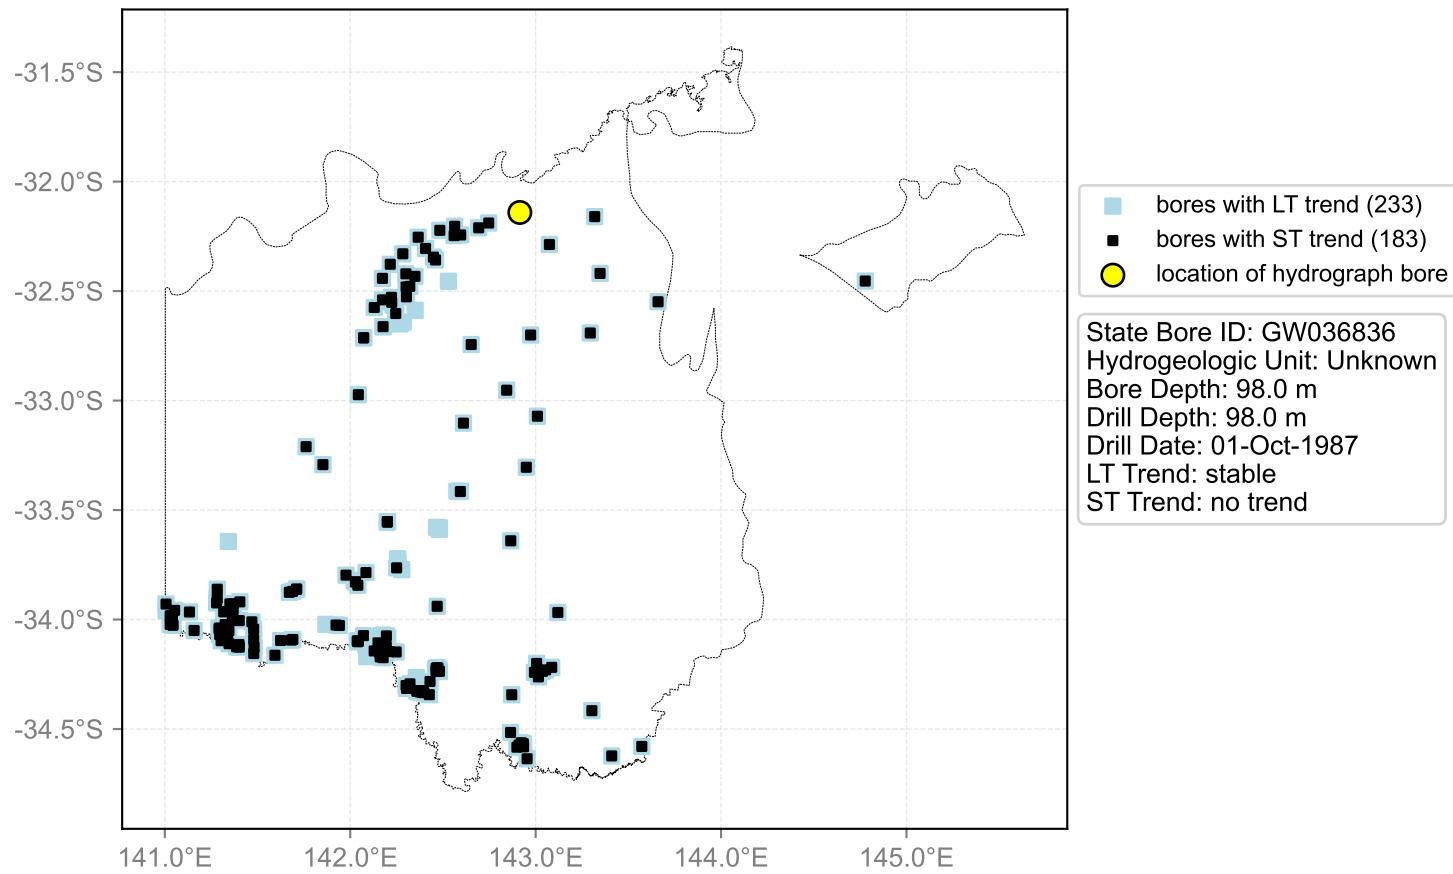

Map View for GS50