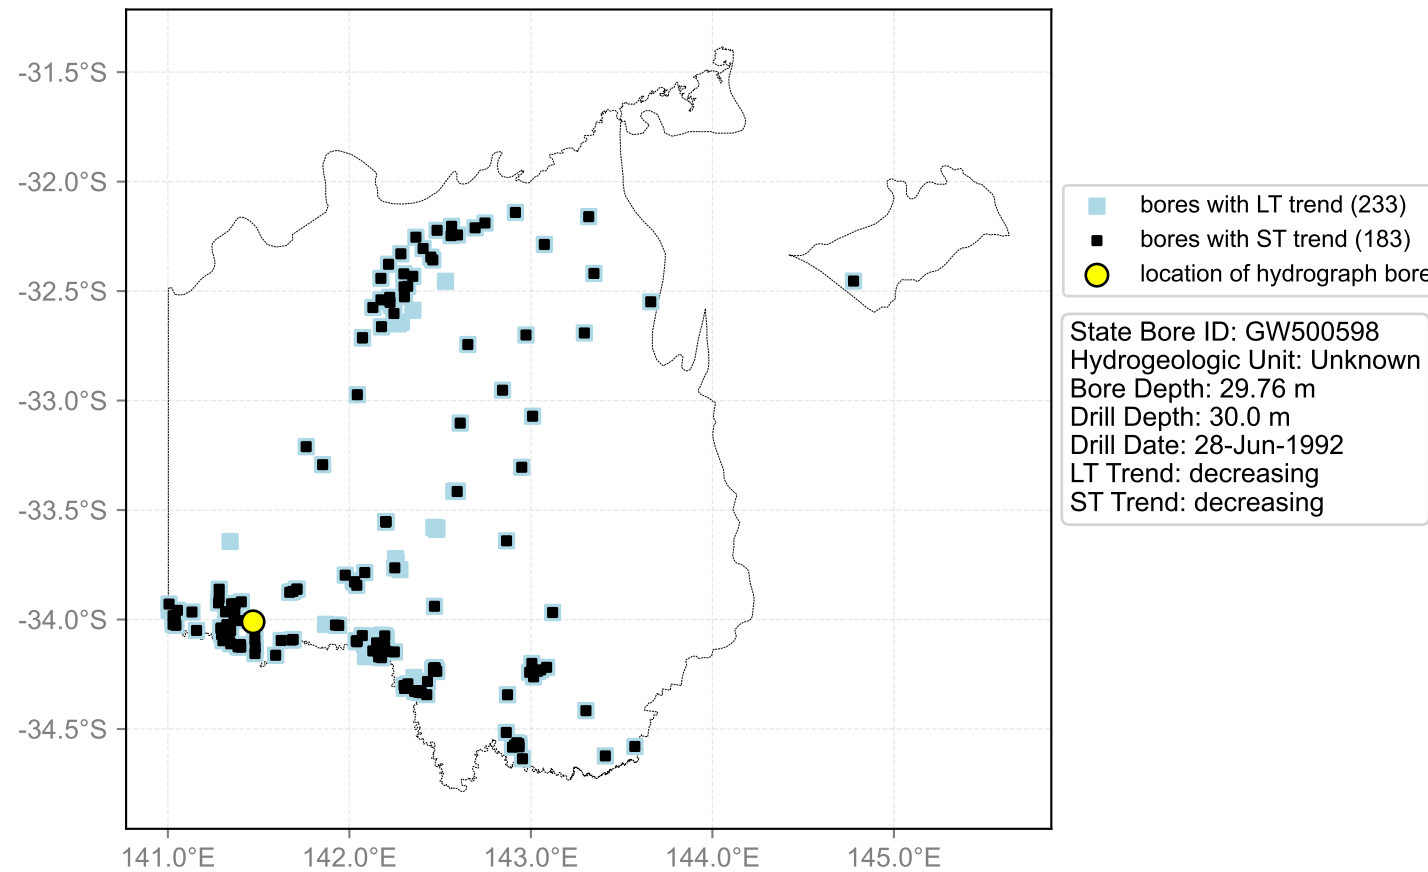

Map View for GS50

Hydrograph for hydroid: 10137635

Map View for GS50

Hydrograph for hydroid: 10137830

Map View for GS50

Hydrograph for hydroid: 10138397

Map View for GS50

Hydrograph for hydroid: 10138543

Map View for GS50

Hydrograph for hydroid: 10138788

Map View for GS50

Hydrograph for hydroid: 10138815

Map View for GS50

Hydrograph for hydroid: 10138818

Map View for GS50

Hydrograph for hydroid: 10138833

Map View for GS50

Hydrograph for hydroid: 10138978

Map View for GS50

Hydrograph for hydroid: 10139271

Map View for GS50

Hydrograph for hydroid: 10139291

Map View for GS50

Hydrograph for hydroid: 10139292