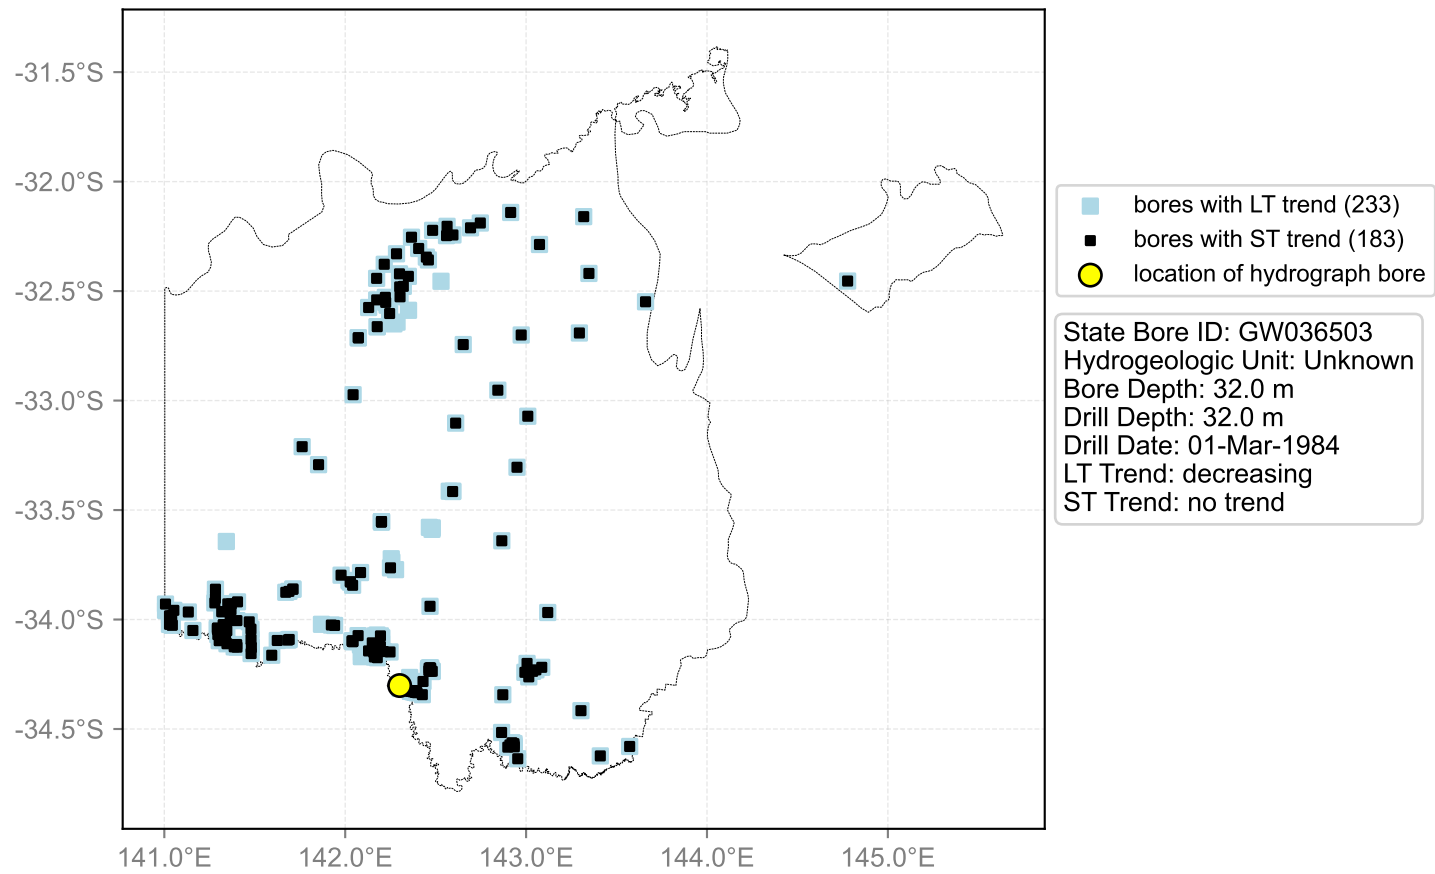

Map View for GS50