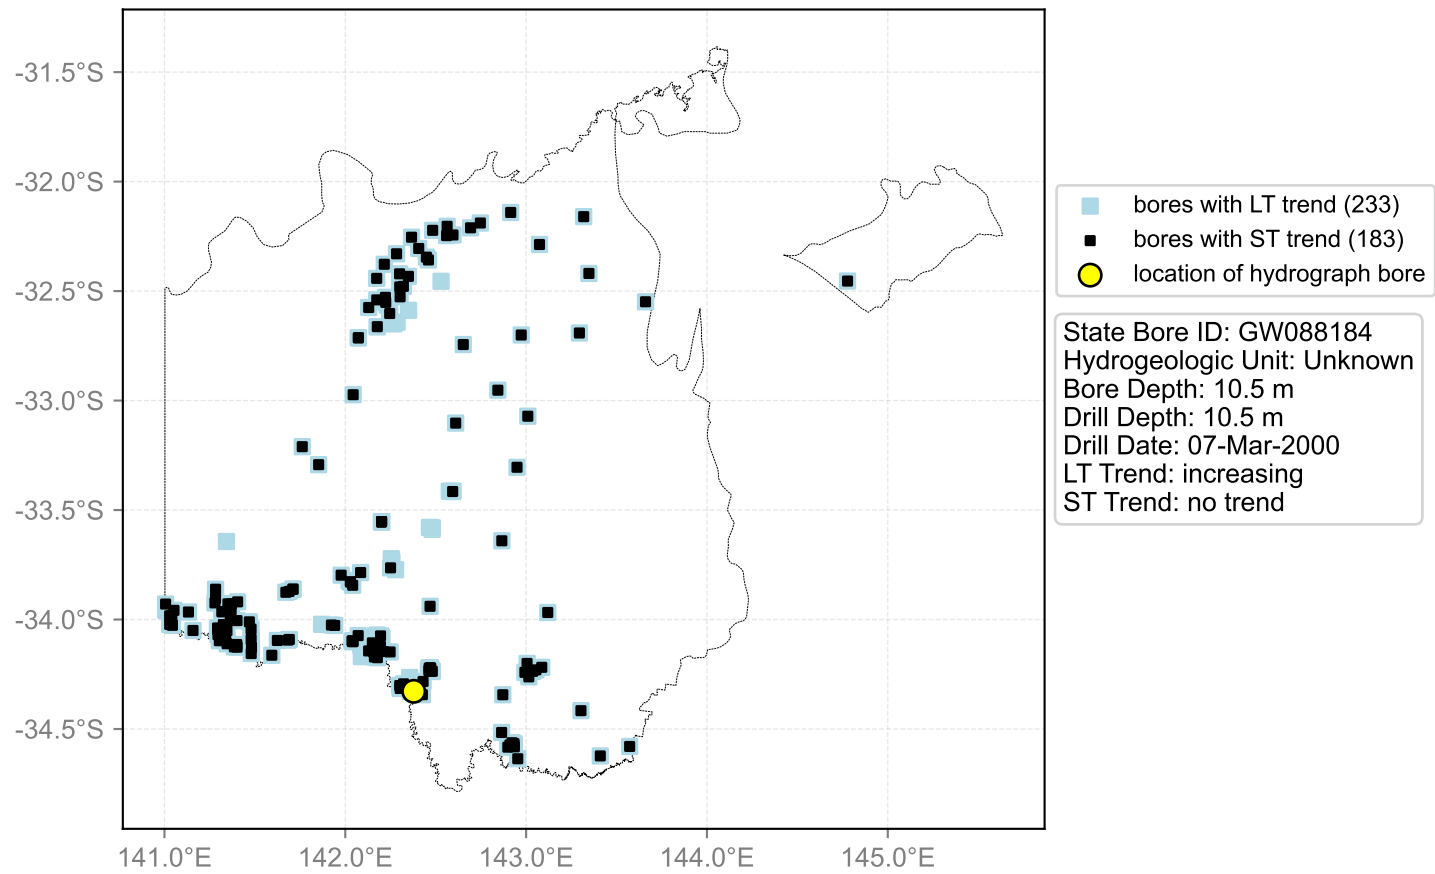

Map View for GS50