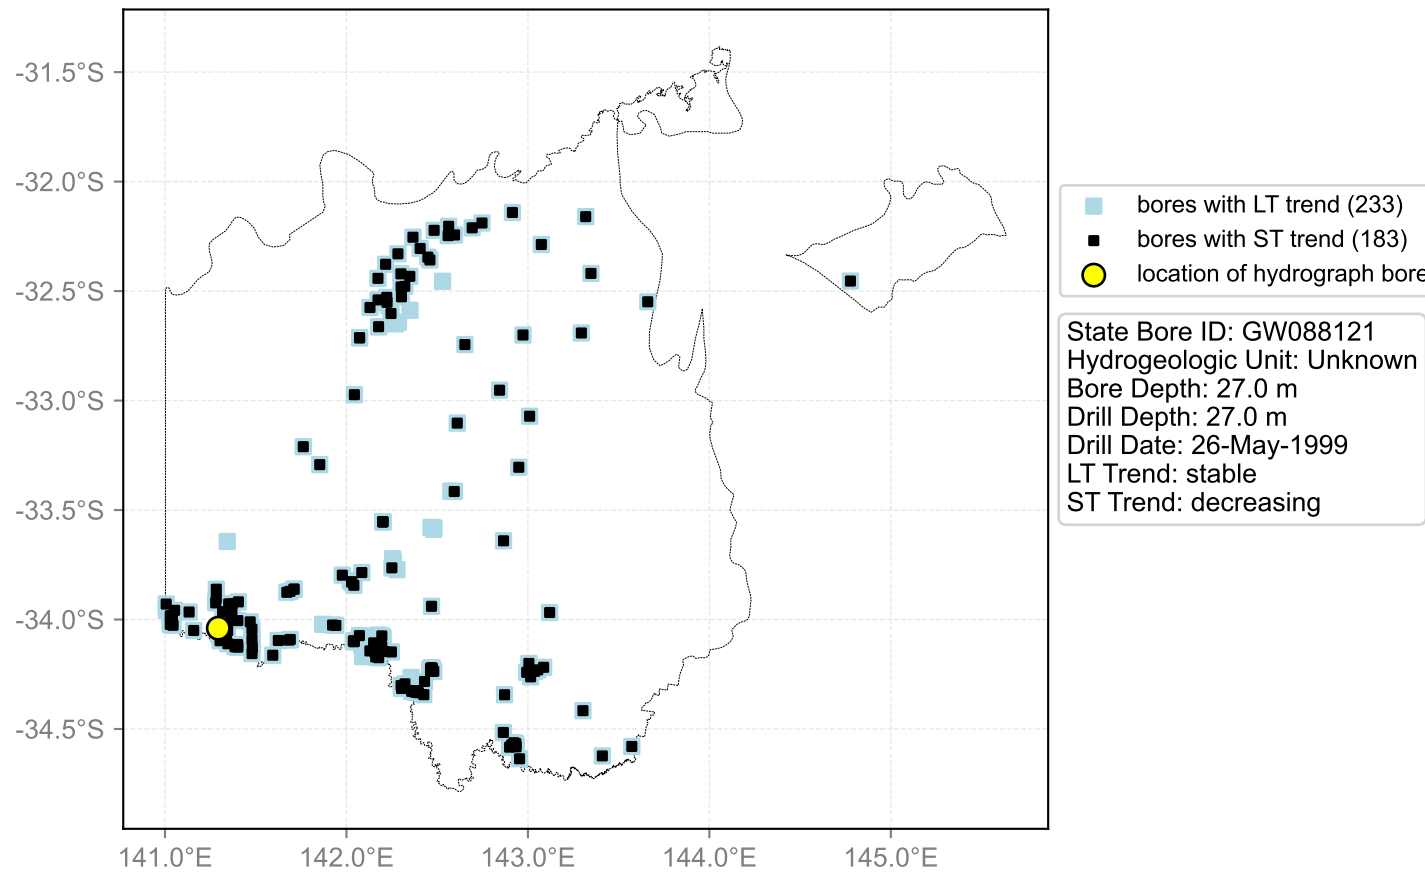

Map View for GS50

Hydrograph for hydroid: 10073639

Map View for GS50

Hydrograph for hydroid: 10074363

Map View for GS50

Hydrograph for hydroid: 10074397

Map View for GS50

Hydrograph for hydroid: 10074749