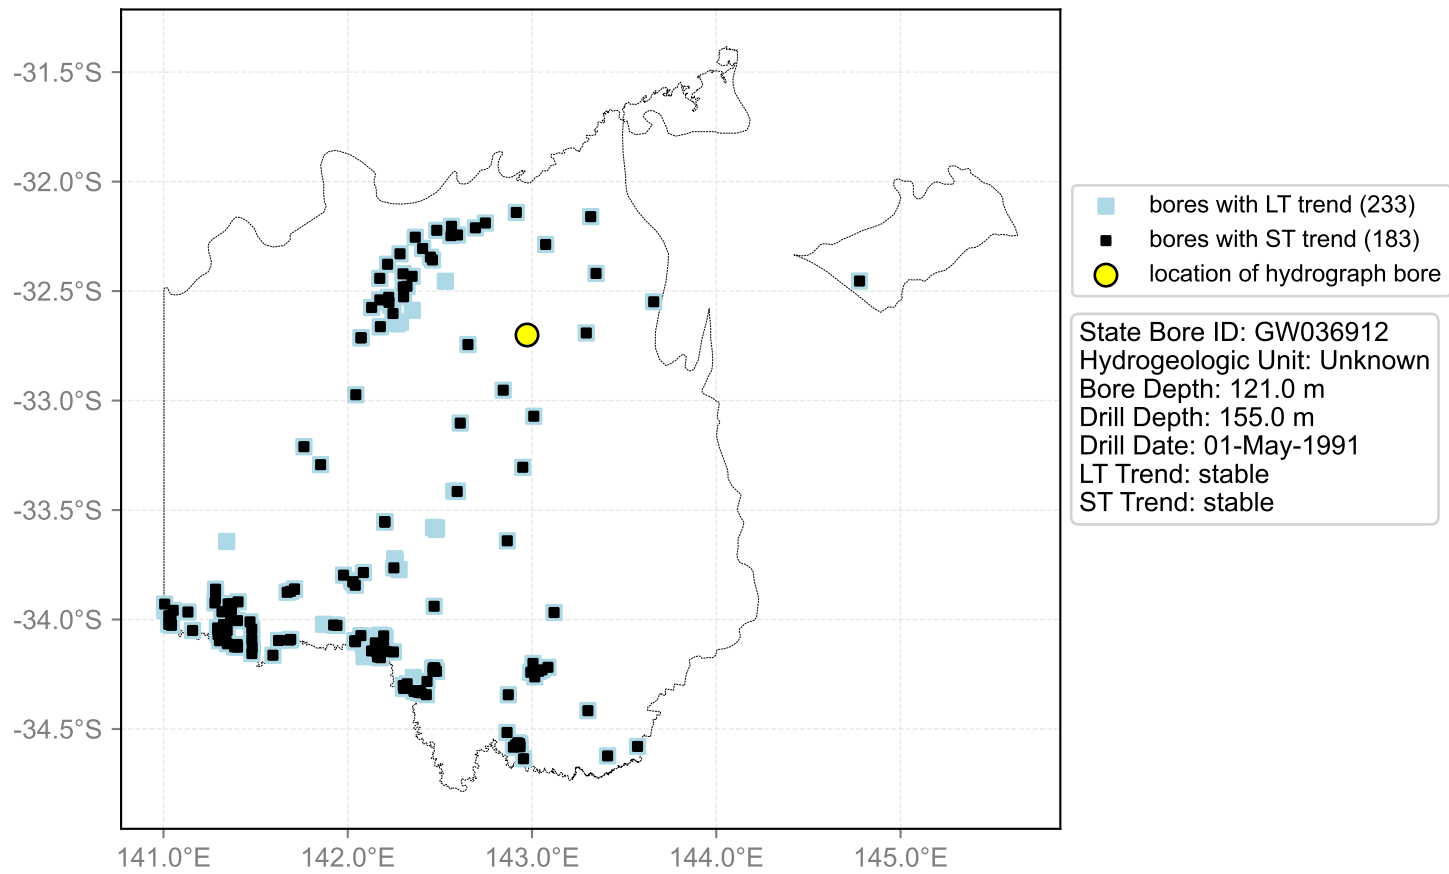

Map View for GS50

Hydrograph for hydroid: 10109240

Map View for GS50

Hydrograph for hydroid: 10109252

Map View for GS50

Hydrograph for hydroid: 10110727

Map View for GS50

Hydrograph for hydroid: 10111081