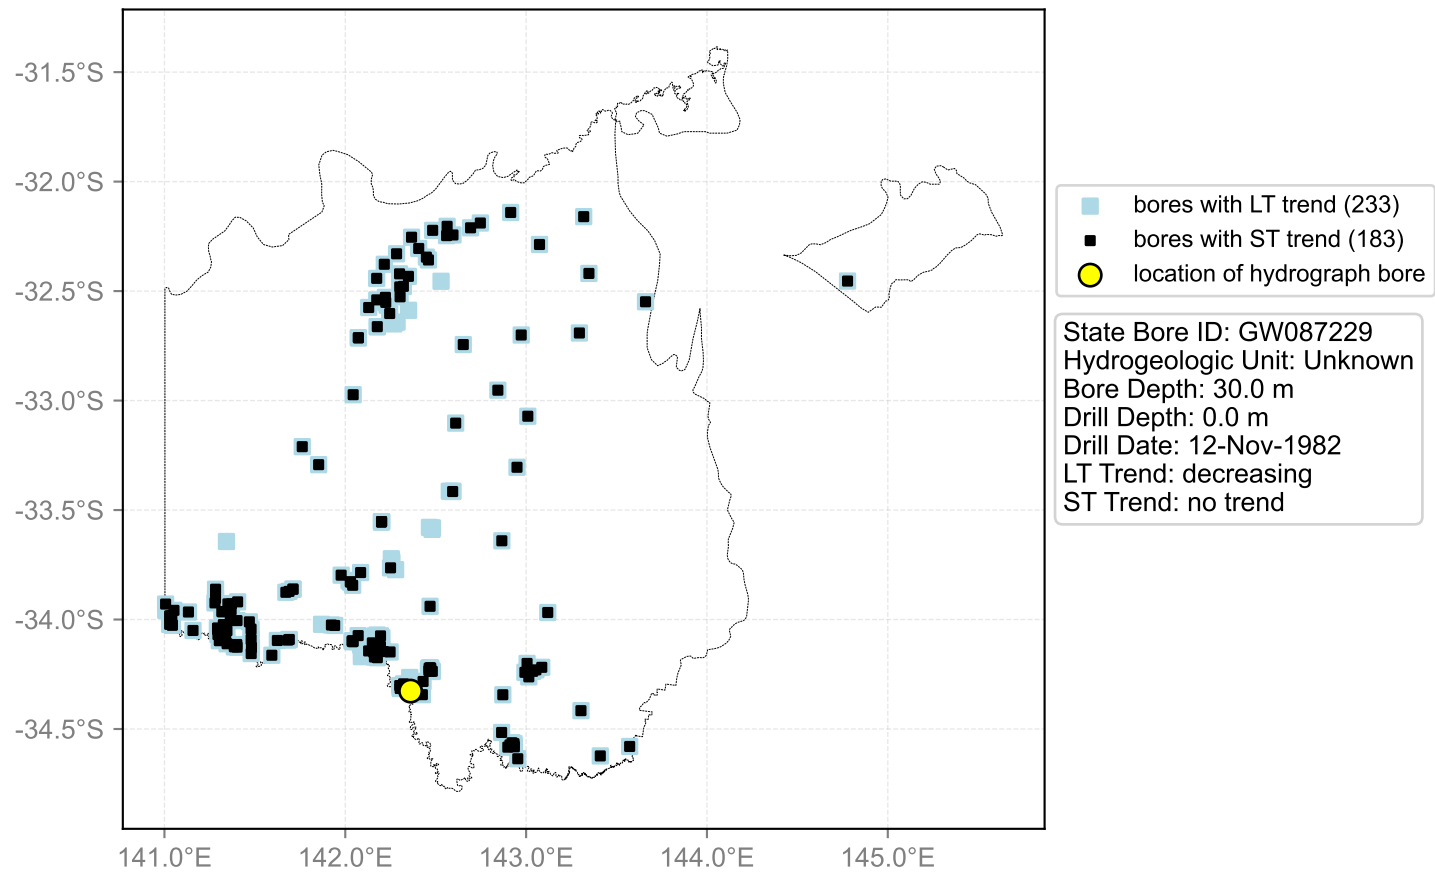

Map View for GS50

Hydrograph for hydroid: 10126627

Map View for GS50

Hydrograph for hydroid: 10126659

Map View for GS50

Hydrograph for hydroid: 10126708

Map View for GS50

Hydrograph for hydroid: 10126732

Map View for GS50

Hydrograph for hydroid: 10126736

Map View for GS50

Hydrograph for hydroid: 10127269

Map View for GS50

Hydrograph for hydroid: 10127549

Map View for GS50

Hydrograph for hydroid: 10127715