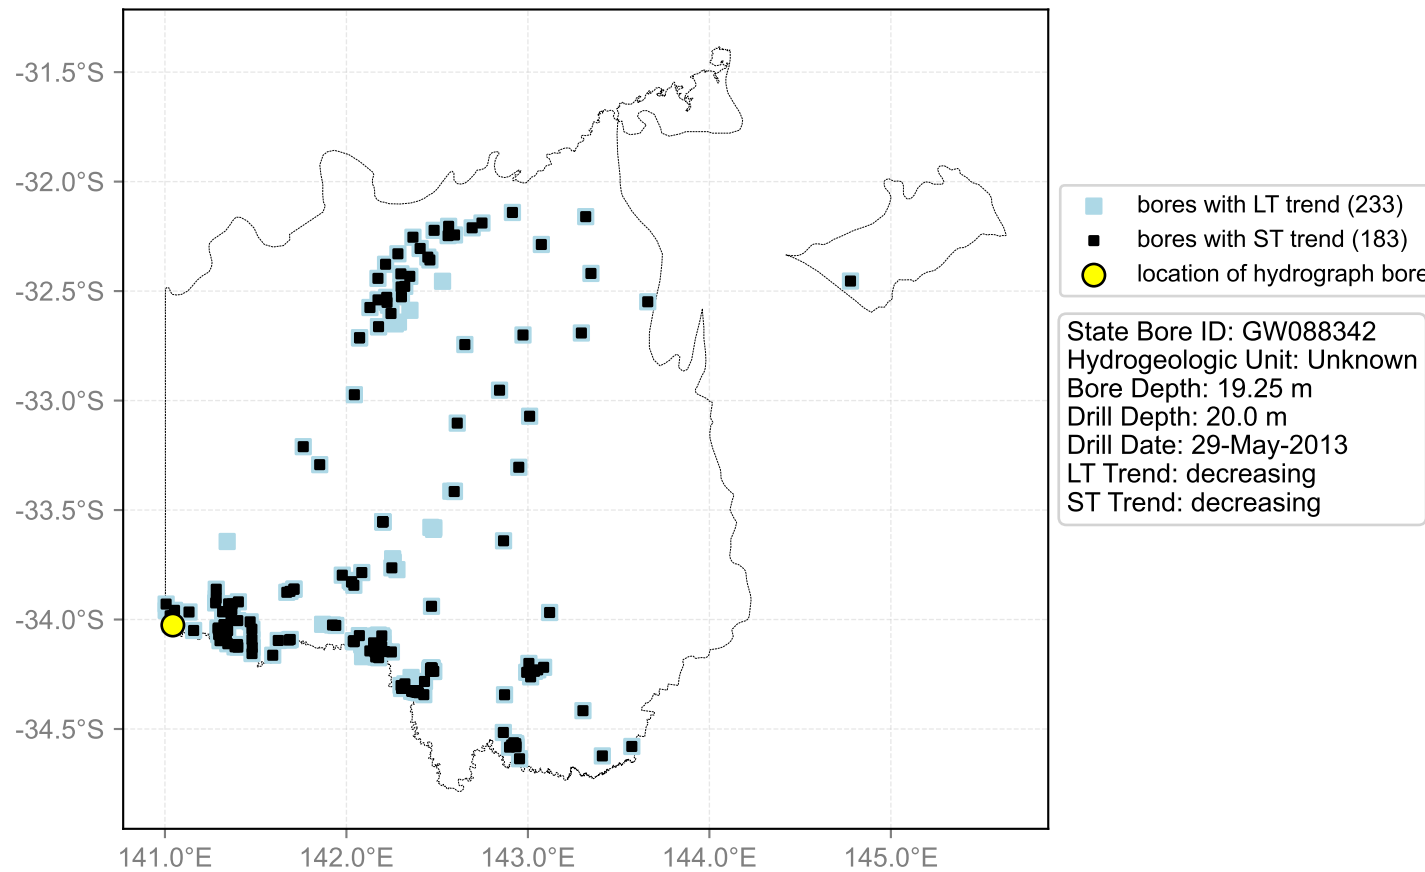

Map View for GS50

Hydrograph for hydroid: 10024963

Map View for GS50

Hydrograph for hydroid: 10026875

Map View for GS50

Hydrograph for hydroid: 10027174

Map View for GS50

Hydrograph for hydroid: 10027574

Map View for GS50

Hydrograph for hydroid: 10027586

Map View for GS50

Hydrograph for hydroid: 10027966

Map View for GS50

Hydrograph for hydroid: 10028274

Map View for GS50

Hydrograph for hydroid: 10028276

Map View for GS50

Hydrograph for hydroid: 10029423

Map View for GS50

Hydrograph for hydroid: 10029442

Map View for GS50

Hydrograph for hydroid: 10029704

Map View for GS50

Hydrograph for hydroid: 10030682