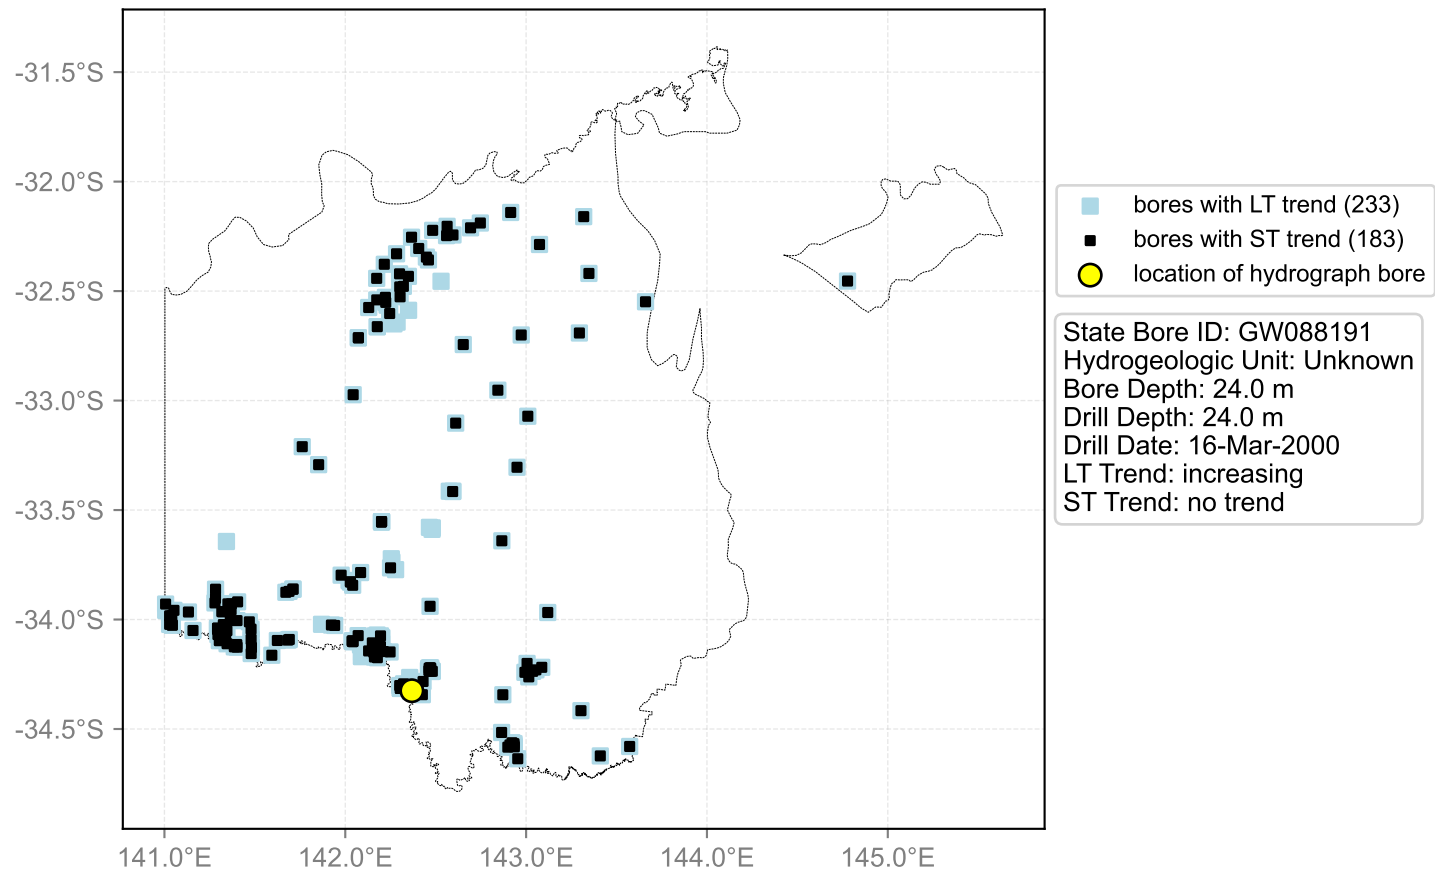

Map View for GS50

Hydrograph for hydroid: 10128542

Map View for GS50

Hydrograph for hydroid: 10128762

Map View for GS50

Hydrograph for hydroid: 10128951

Map View for GS50

Hydrograph for hydroid: 10128955