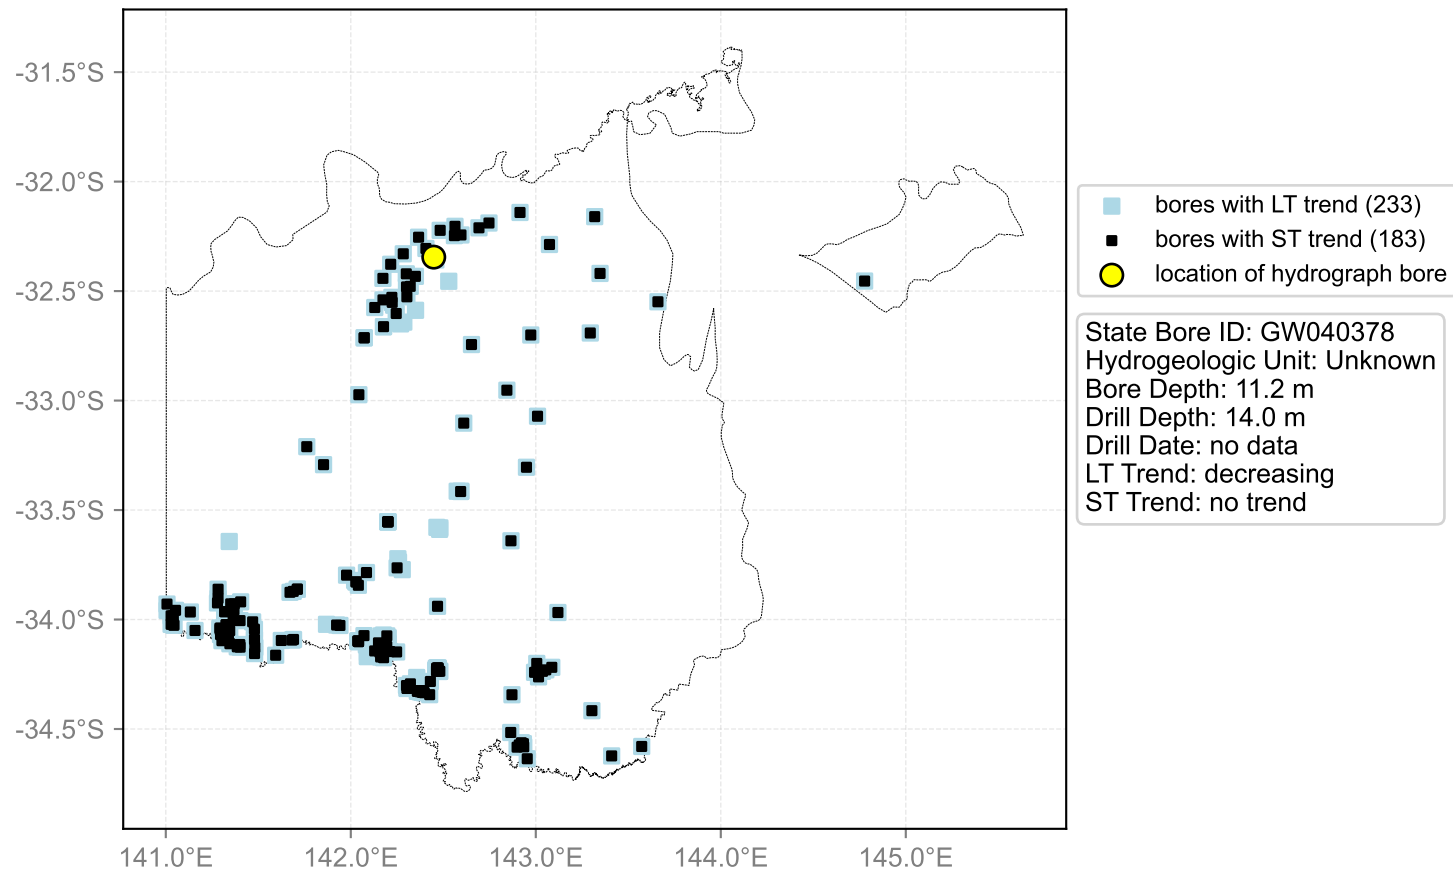

Map View for GS50