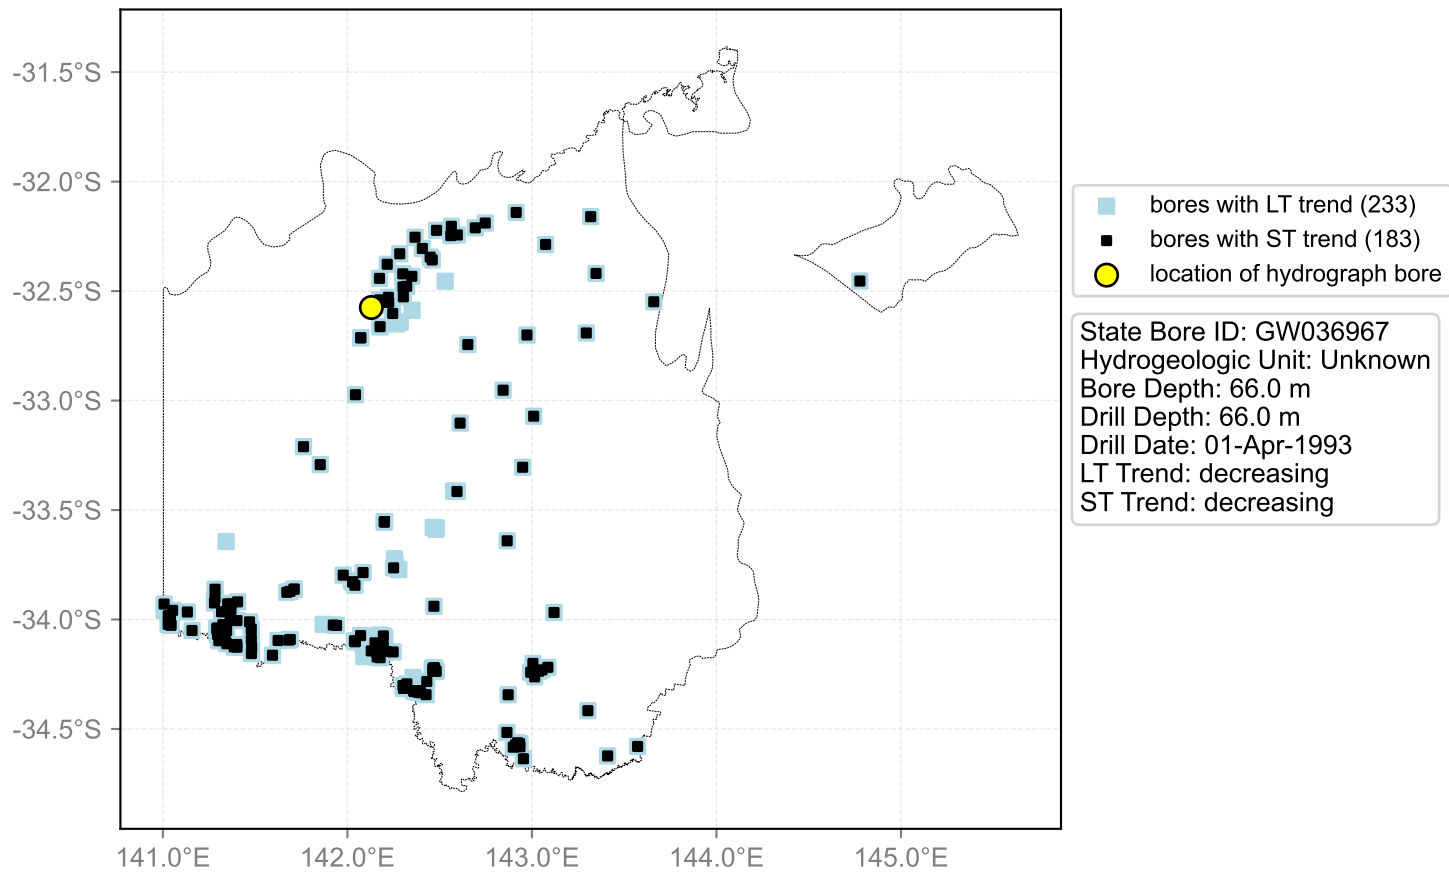

Map View for GS50

Hydrograph for hydroid: 10000866

Map View for GS50

Hydrograph for hydroid: 10000960

Map View for GS50

Hydrograph for hydroid: 10001532

Map View for GS50

Hydrograph for hydroid: 10004209