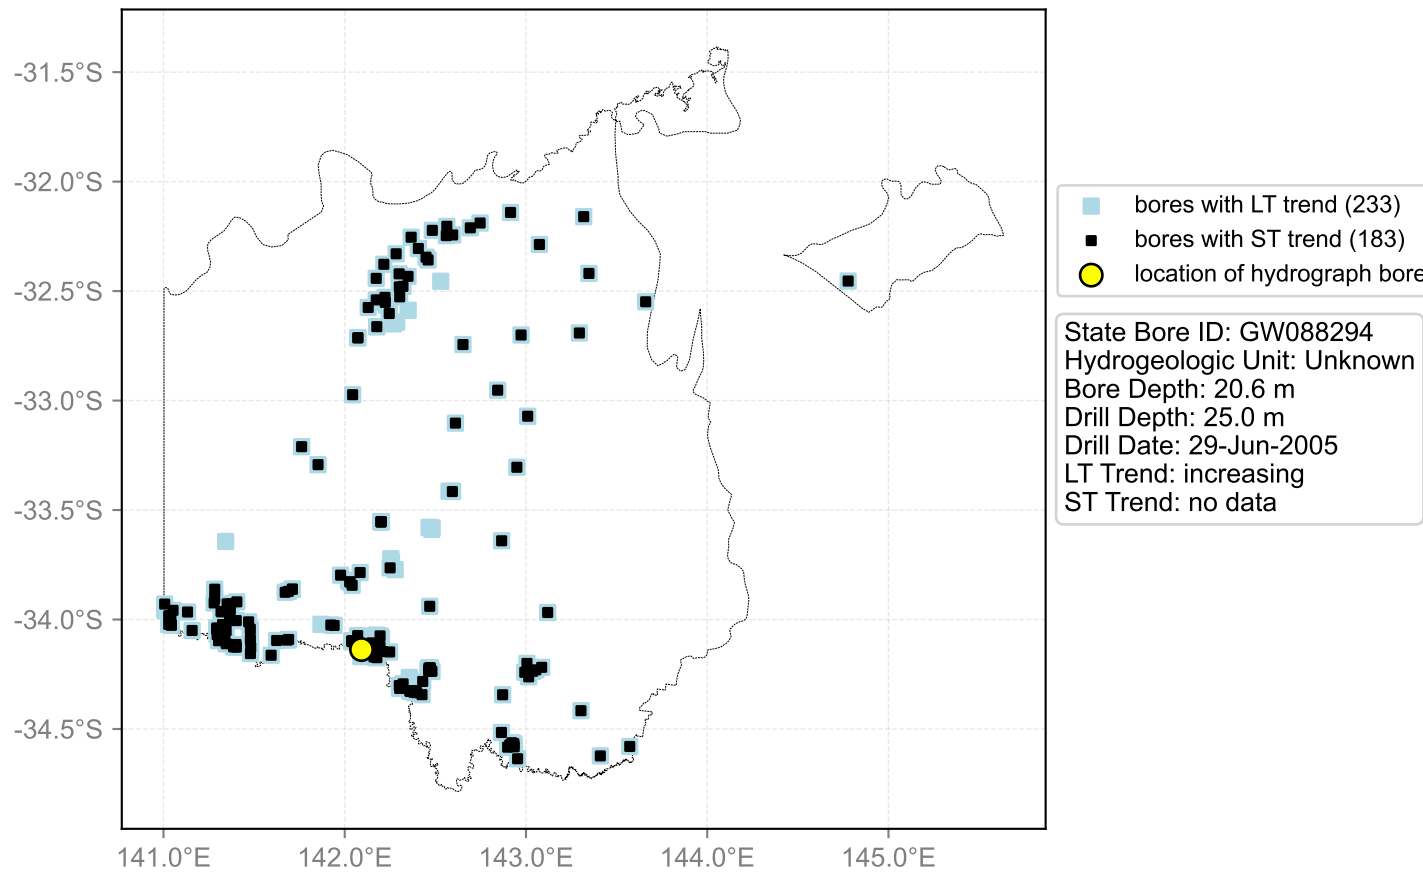

Map View for GS50

Hydrograph for hydroid: 10125366

Map View for GS50

Hydrograph for hydroid: 10125412

Map View for GS50

Hydrograph for hydroid: 10125413

Map View for GS50

Hydrograph for hydroid: 10125563