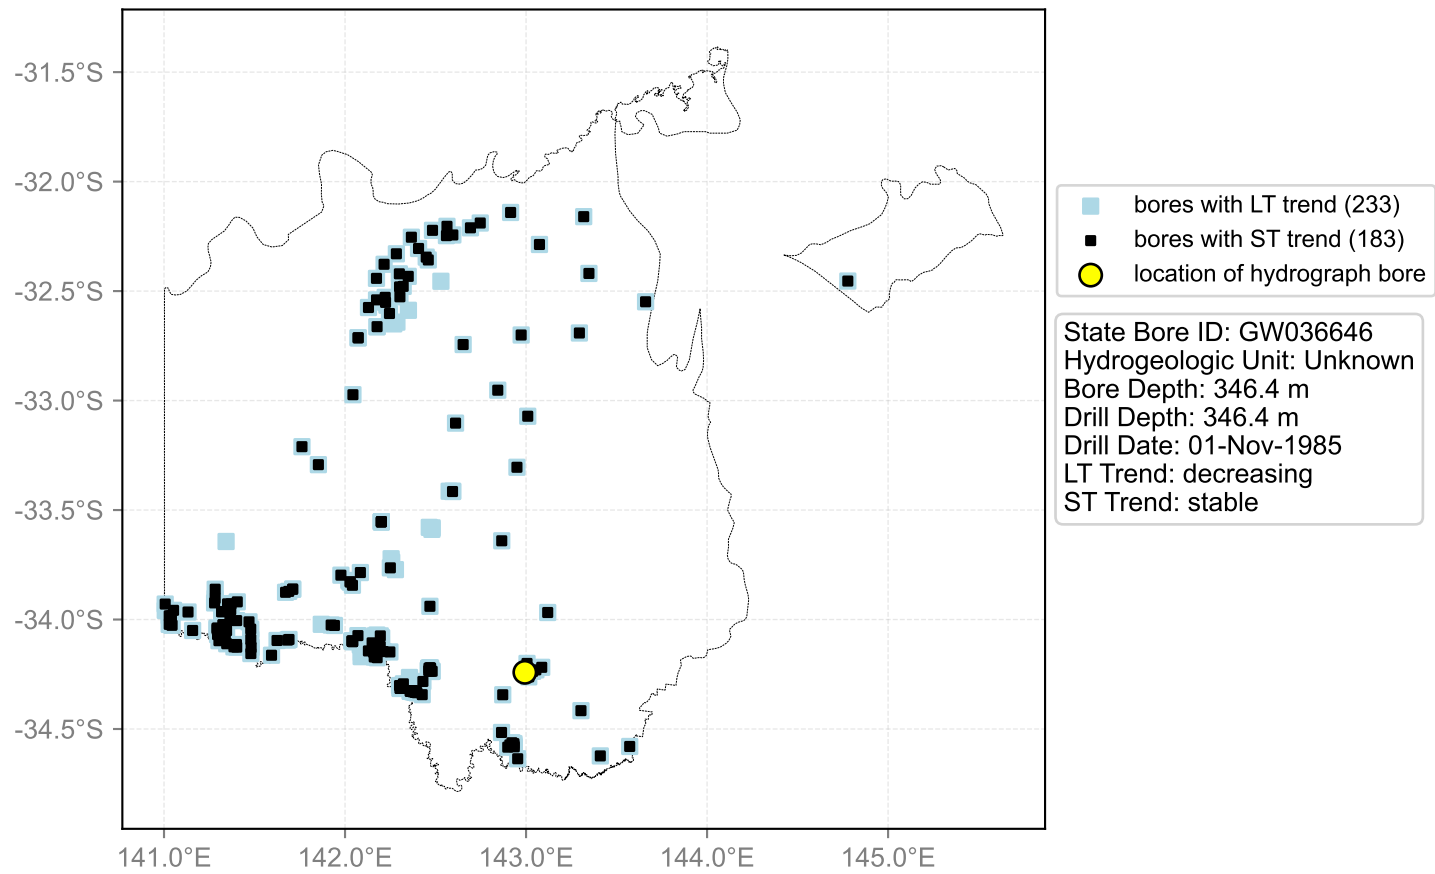

Map View for GS50

Hydrograph for hydroid: 10138788

Map View for GS50

Hydrograph for hydroid: 10138815

Map View for GS50

Hydrograph for hydroid: 10138818

Map View for GS50

Hydrograph for hydroid: 10138833

Map View for GS50

Hydrograph for hydroid: 10138978

Map View for GS50

Hydrograph for hydroid: 10139271

Map View for GS50

Hydrograph for hydroid: 10139291

Map View for GS50

Hydrograph for hydroid: 10139292