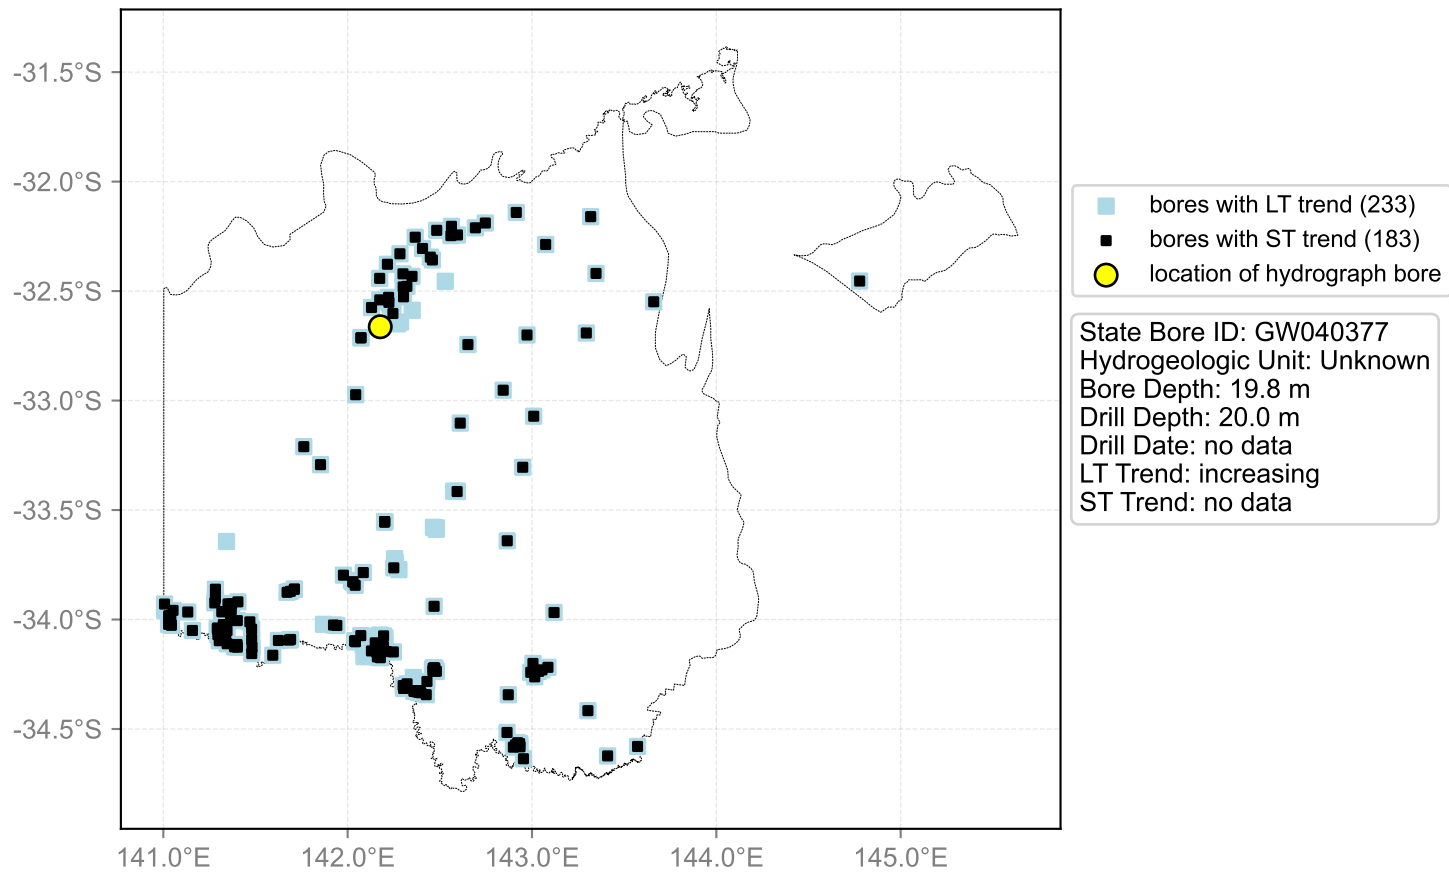

Map View for GS50

Hydrograph for hydroid: 10127933

Map View for GS50

Hydrograph for hydroid: 10128163

Map View for GS50

Hydrograph for hydroid: 10128292

Map View for GS50

Hydrograph for hydroid: 10128485