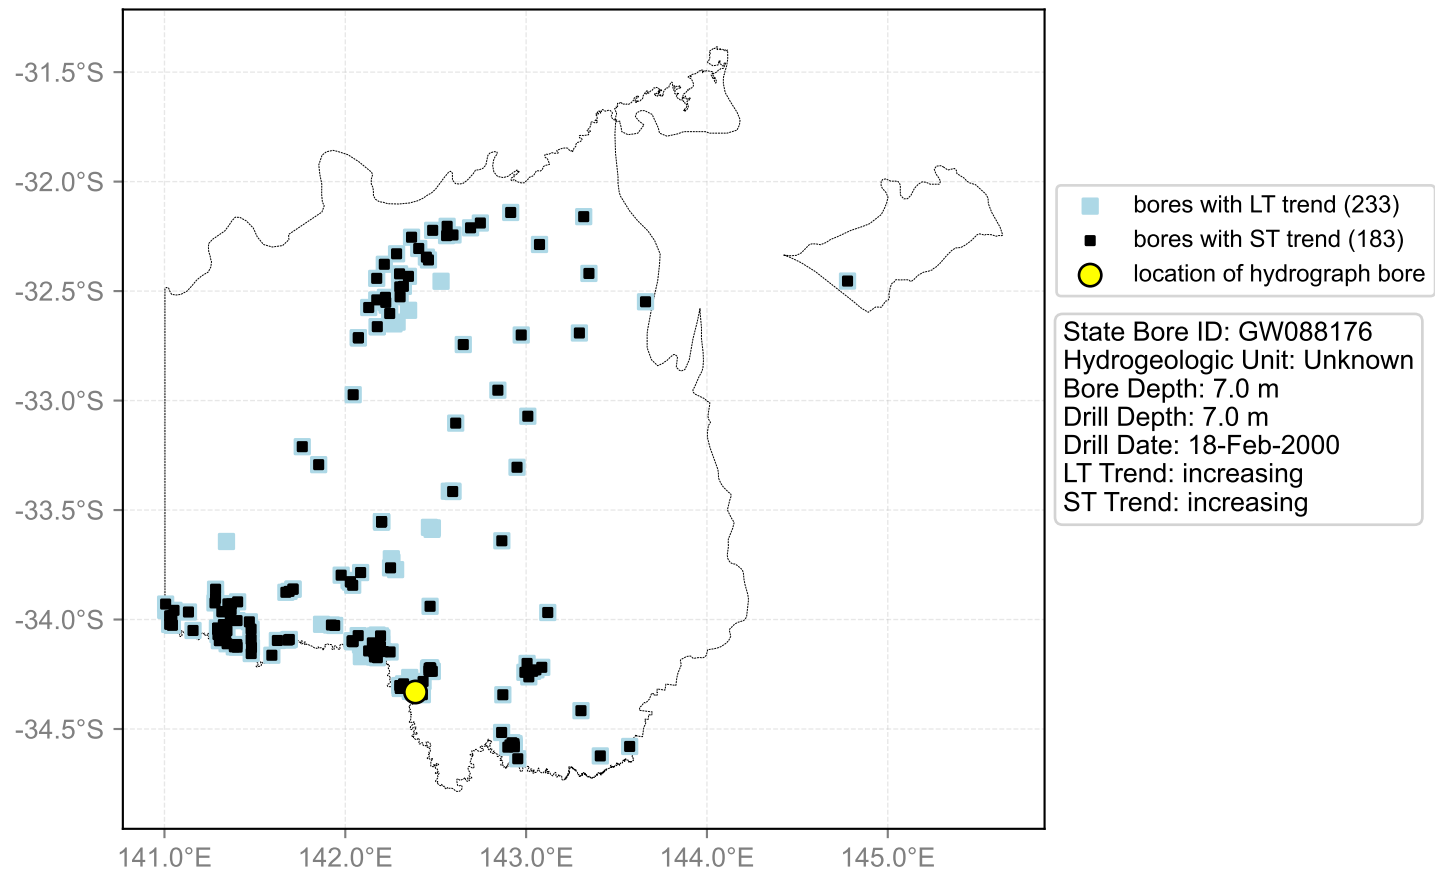

Map View for GS50

Hydrograph for hydroid: 10125695

Map View for GS50

Hydrograph for hydroid: 10125839

Map View for GS50

Hydrograph for hydroid: 10126123

Map View for GS50

Hydrograph for hydroid: 10126124