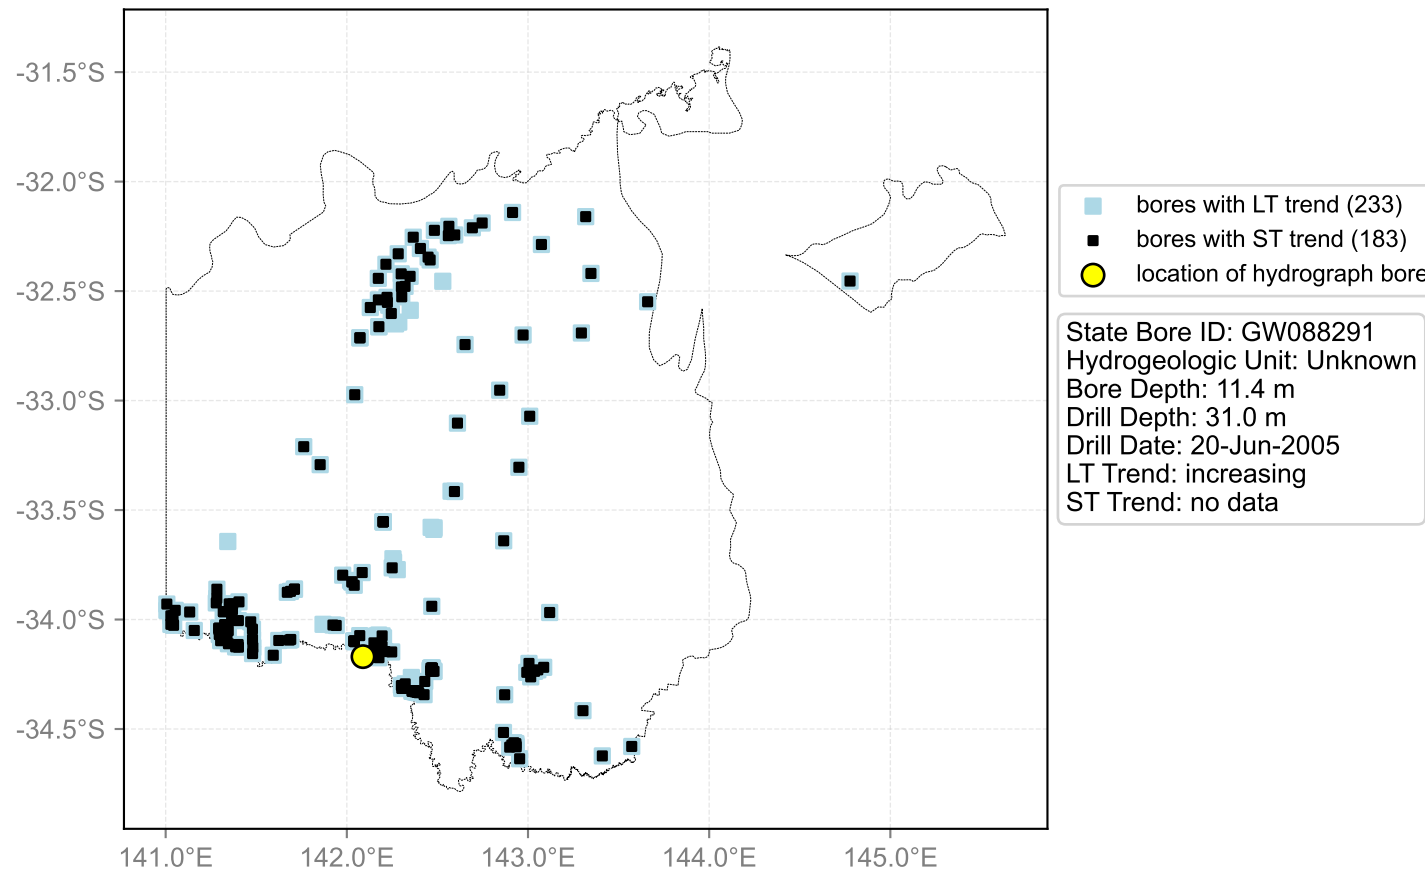

Map View for GS50

Hydrograph for hydroid: 10112727

Map View for GS50

Hydrograph for hydroid: 10112739

Map View for GS50

Hydrograph for hydroid: 10112867

Map View for GS50

Hydrograph for hydroid: 10112887