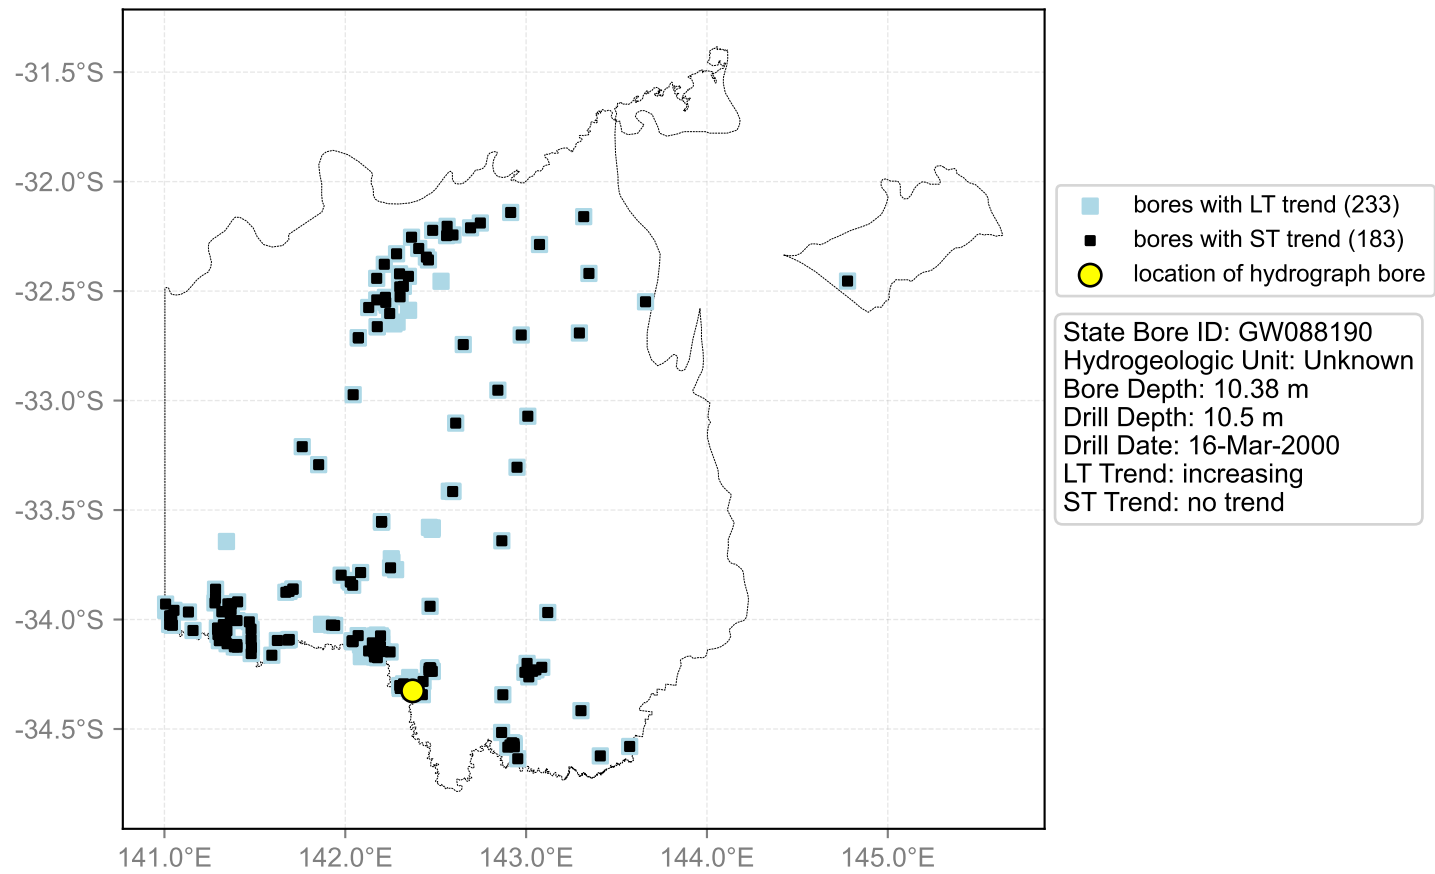

Map View for GS50