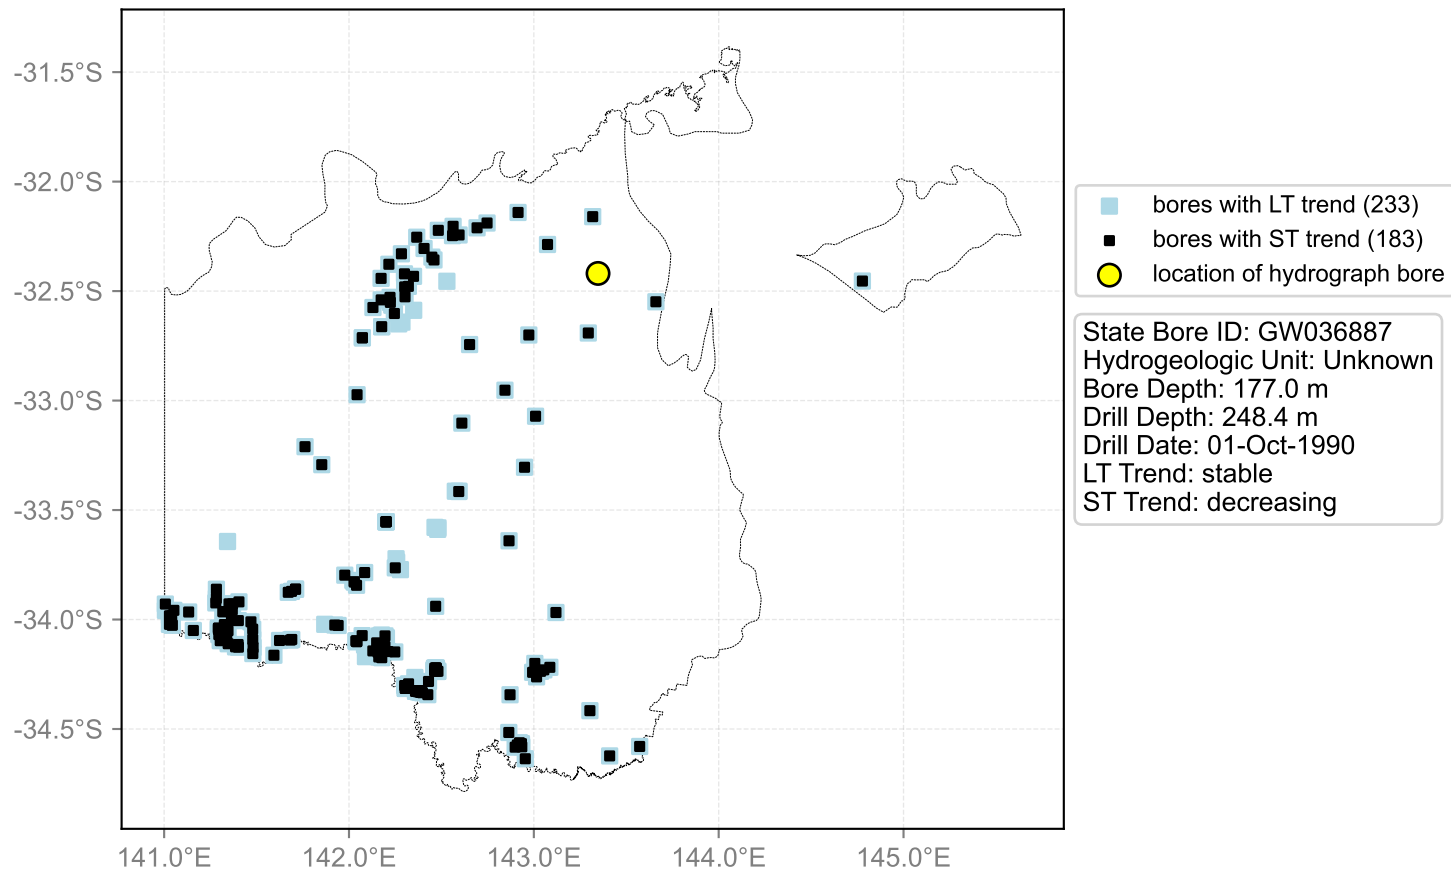

Map View for GS50

Hydrograph for hydroid: 10106415

Map View for GS50

Hydrograph for hydroid: 10106495

Map View for GS50

Hydrograph for hydroid: 10106914

Map View for GS50

Hydrograph for hydroid: 10108493