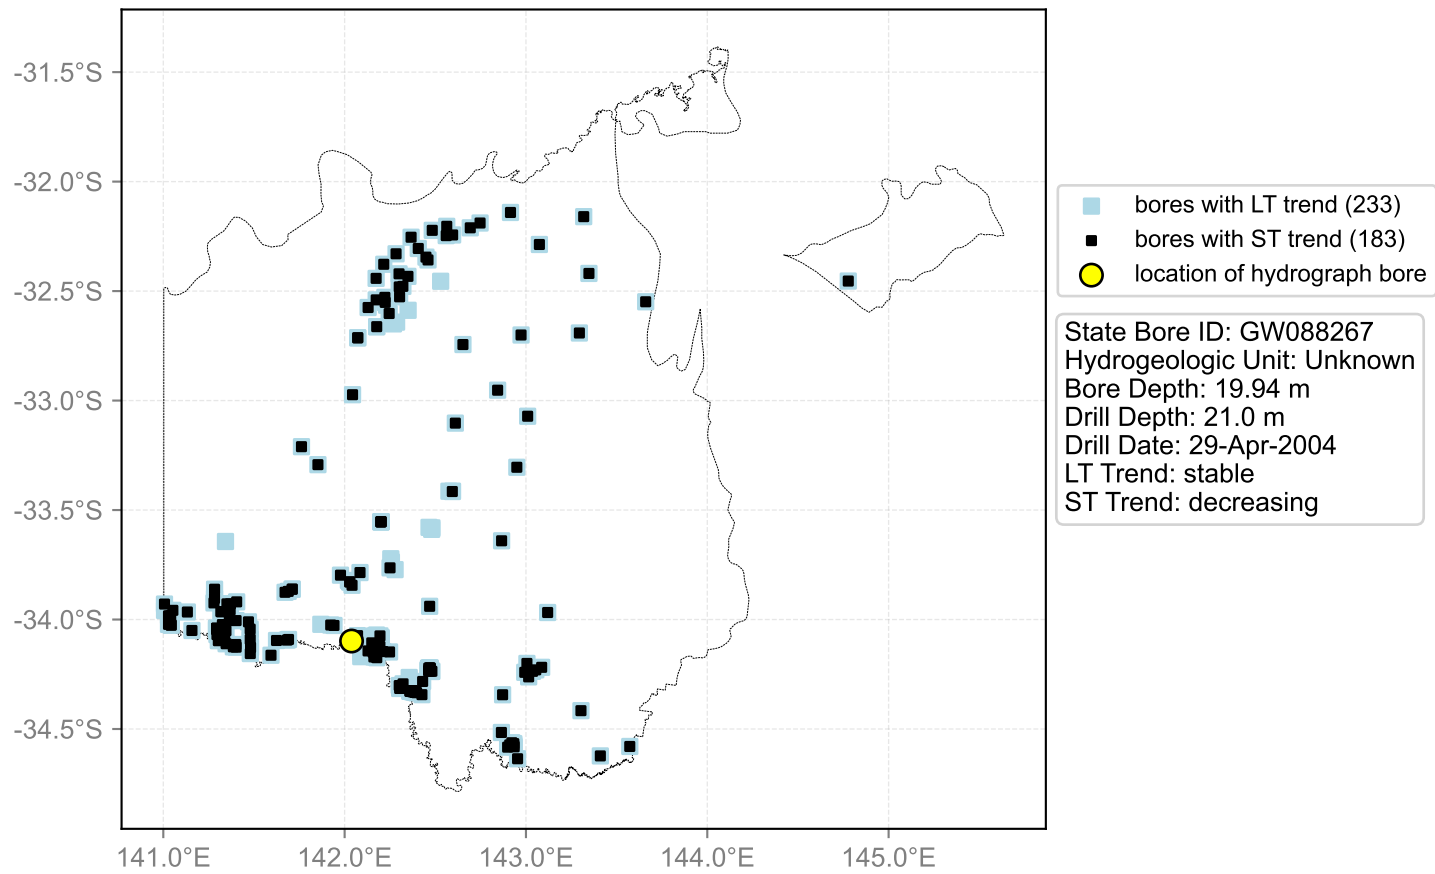

Map View for GS50

Hydrograph for hydroid: 10095098

Map View for GS50

Hydrograph for hydroid: 10095988

Map View for GS50

Hydrograph for hydroid: 10096710

Map View for GS50

Hydrograph for hydroid: 10096711