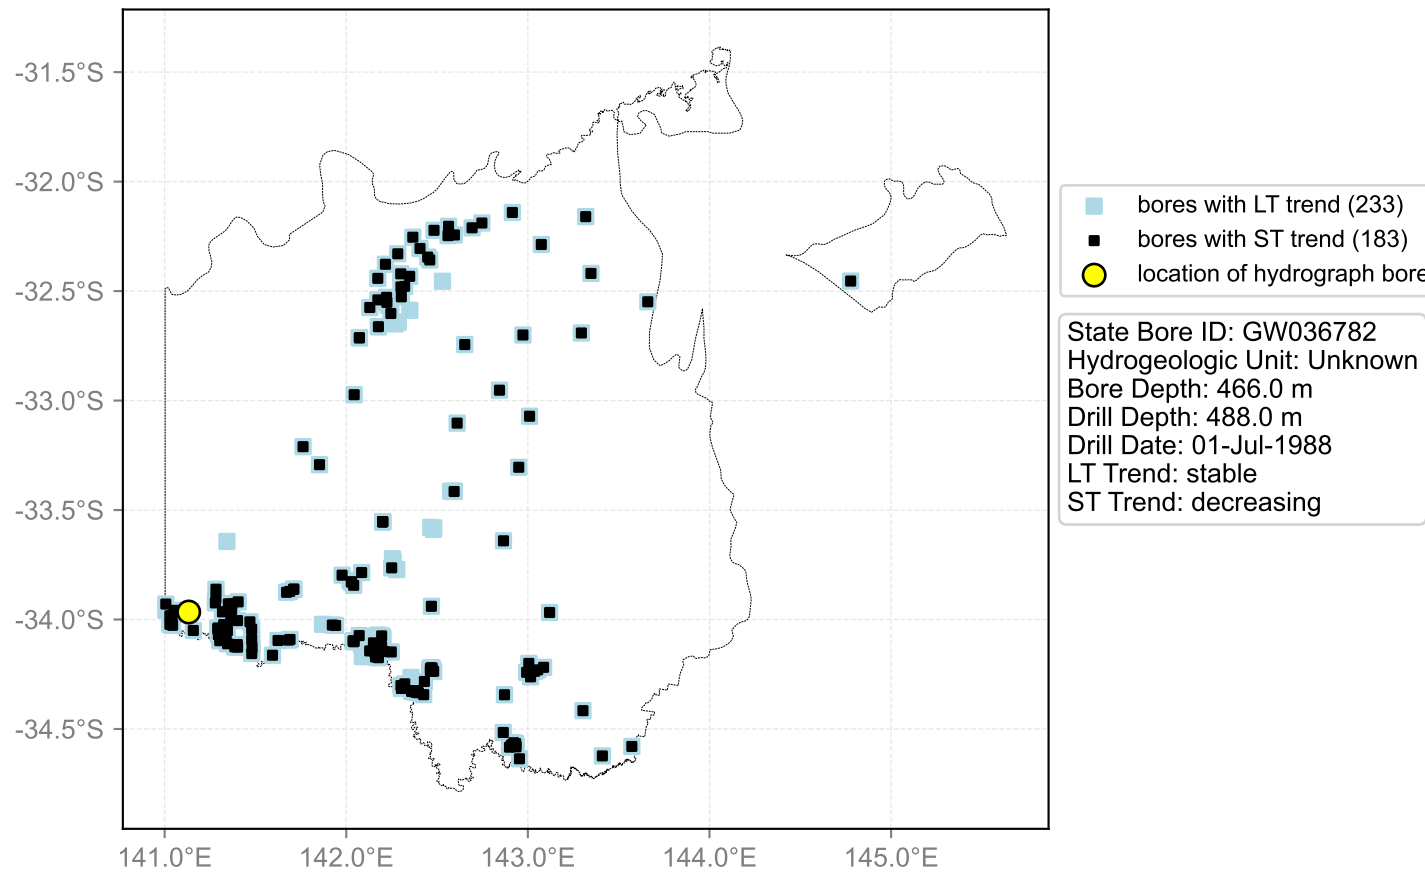

Map View for GS50

Hydrograph for hydroid: 10000866

Map View for GS50

Hydrograph for hydroid: 10000960

Map View for GS50

Hydrograph for hydroid: 10001532

Map View for GS50

Hydrograph for hydroid: 10004209