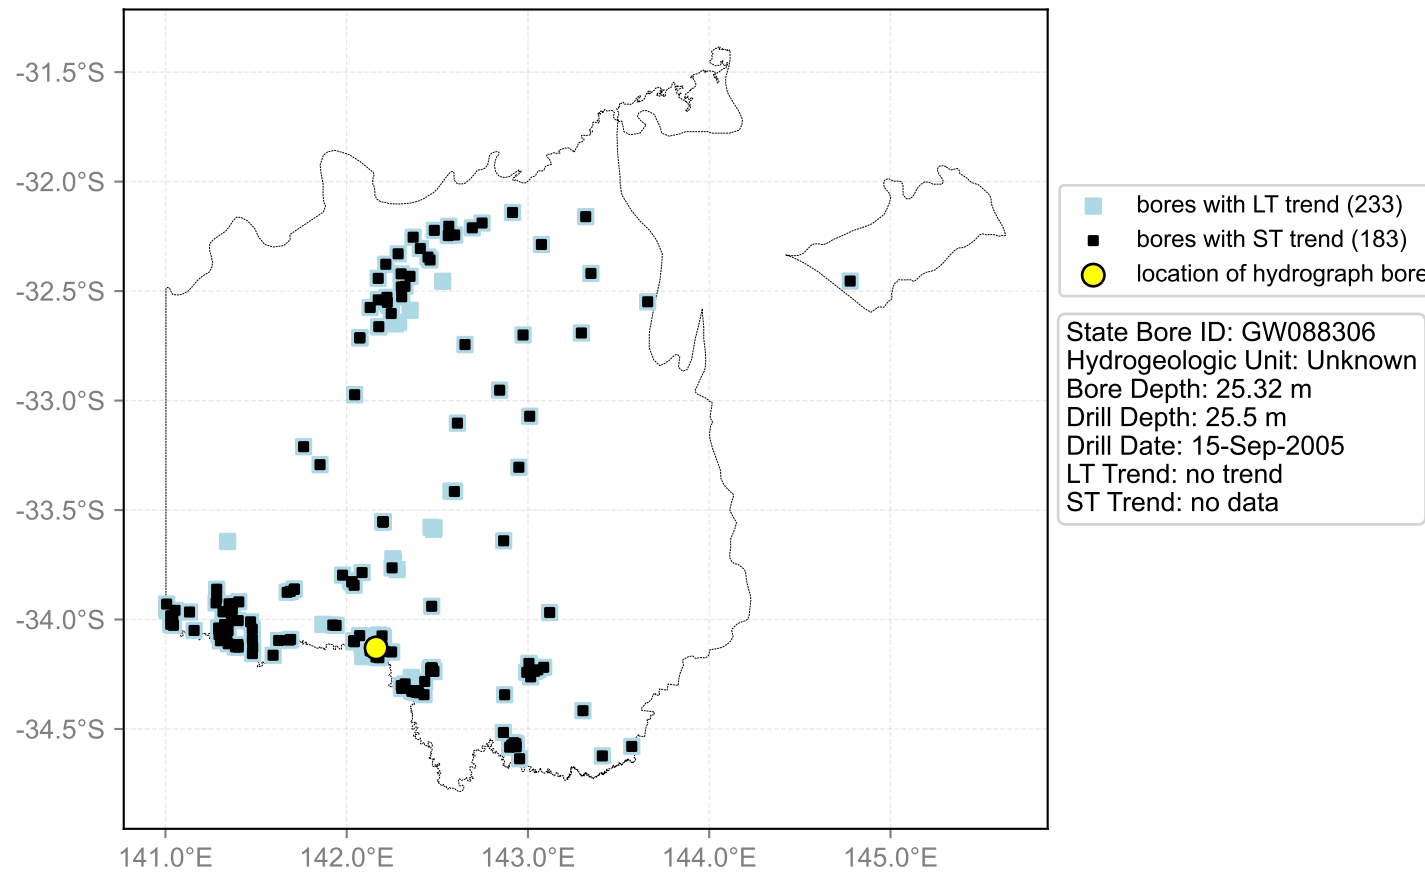

Map View for GS50

Hydrograph for hydroid: 10134555

Map View for GS50

Hydrograph for hydroid: 10134599

Map View for GS50

Hydrograph for hydroid: 10134672

Map View for GS50

Hydrograph for hydroid: 10135291