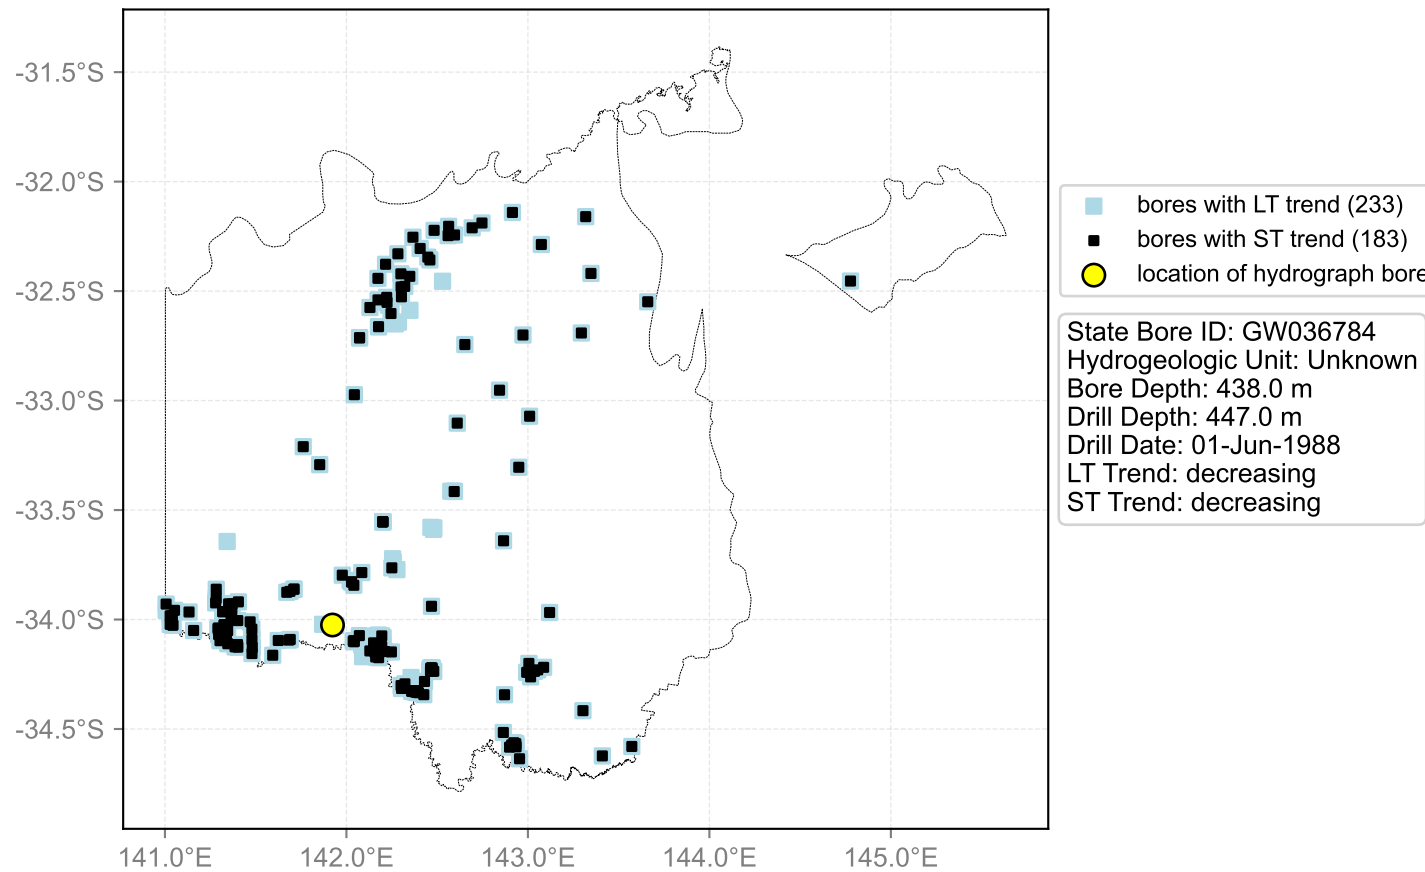

Map View for GS50

Hydrograph for hydroid: 10135917

Map View for GS50

Hydrograph for hydroid: 10136113

Map View for GS50

Hydrograph for hydroid: 10136641

Map View for GS50

Hydrograph for hydroid: 10136656

Map View for GS50

Hydrograph for hydroid: 10137635

Map View for GS50

Hydrograph for hydroid: 10137830

Map View for GS50

Hydrograph for hydroid: 10138397

Map View for GS50

Hydrograph for hydroid: 10138543