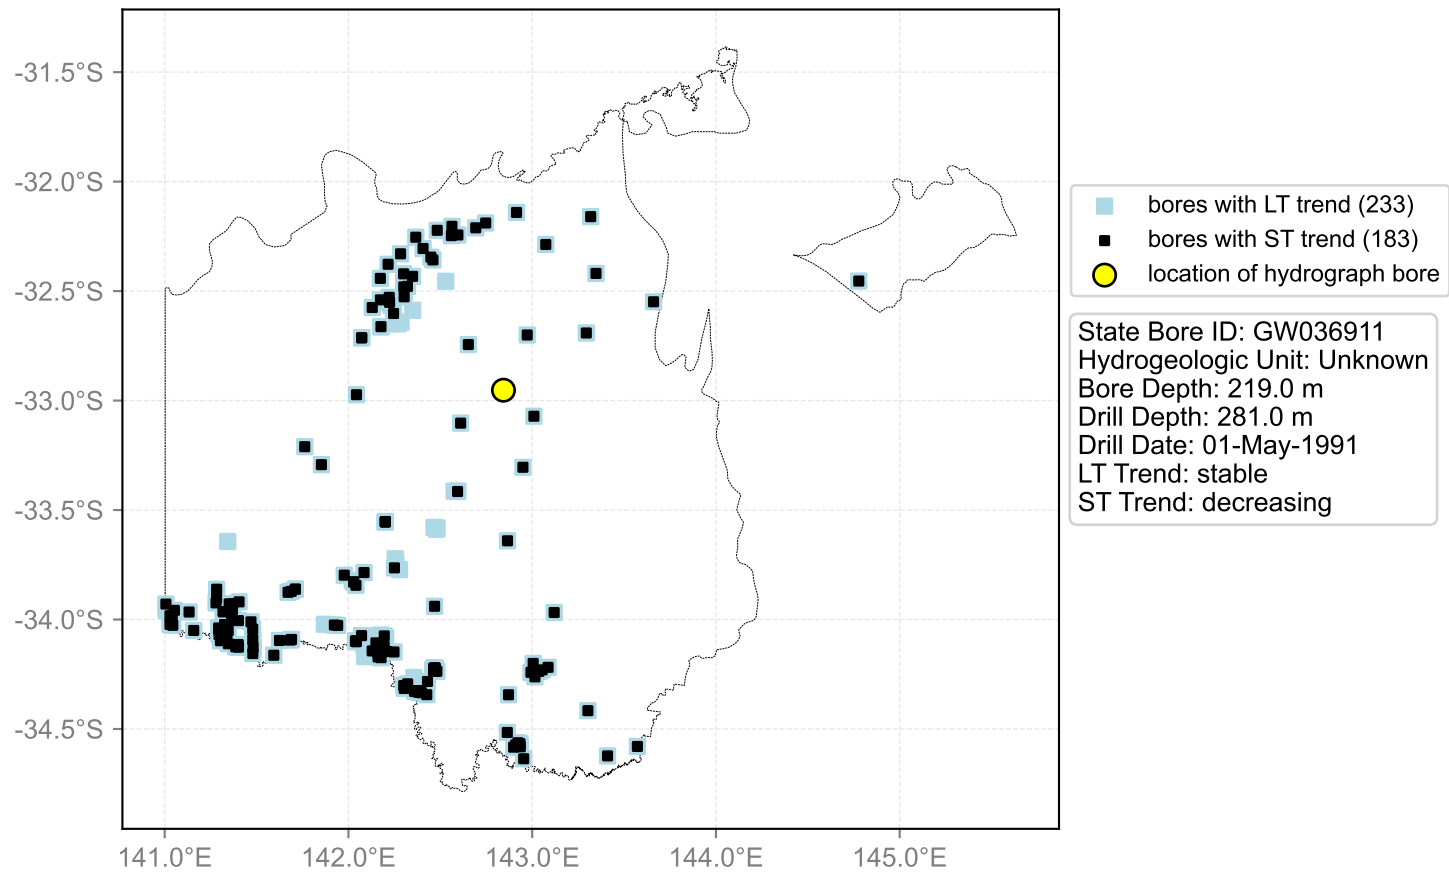

Map View for GS50

Hydrograph for hydroid: 10128960

Map View for GS50

Hydrograph for hydroid: 10128970

Map View for GS50

Hydrograph for hydroid: 10129389

Map View for GS50

Hydrograph for hydroid: 10129677

Map View for GS50

Hydrograph for hydroid: 10129952

Map View for GS50

Hydrograph for hydroid: 10132955

Map View for GS50

Hydrograph for hydroid: 10133162

Map View for GS50

Hydrograph for hydroid: 10133277