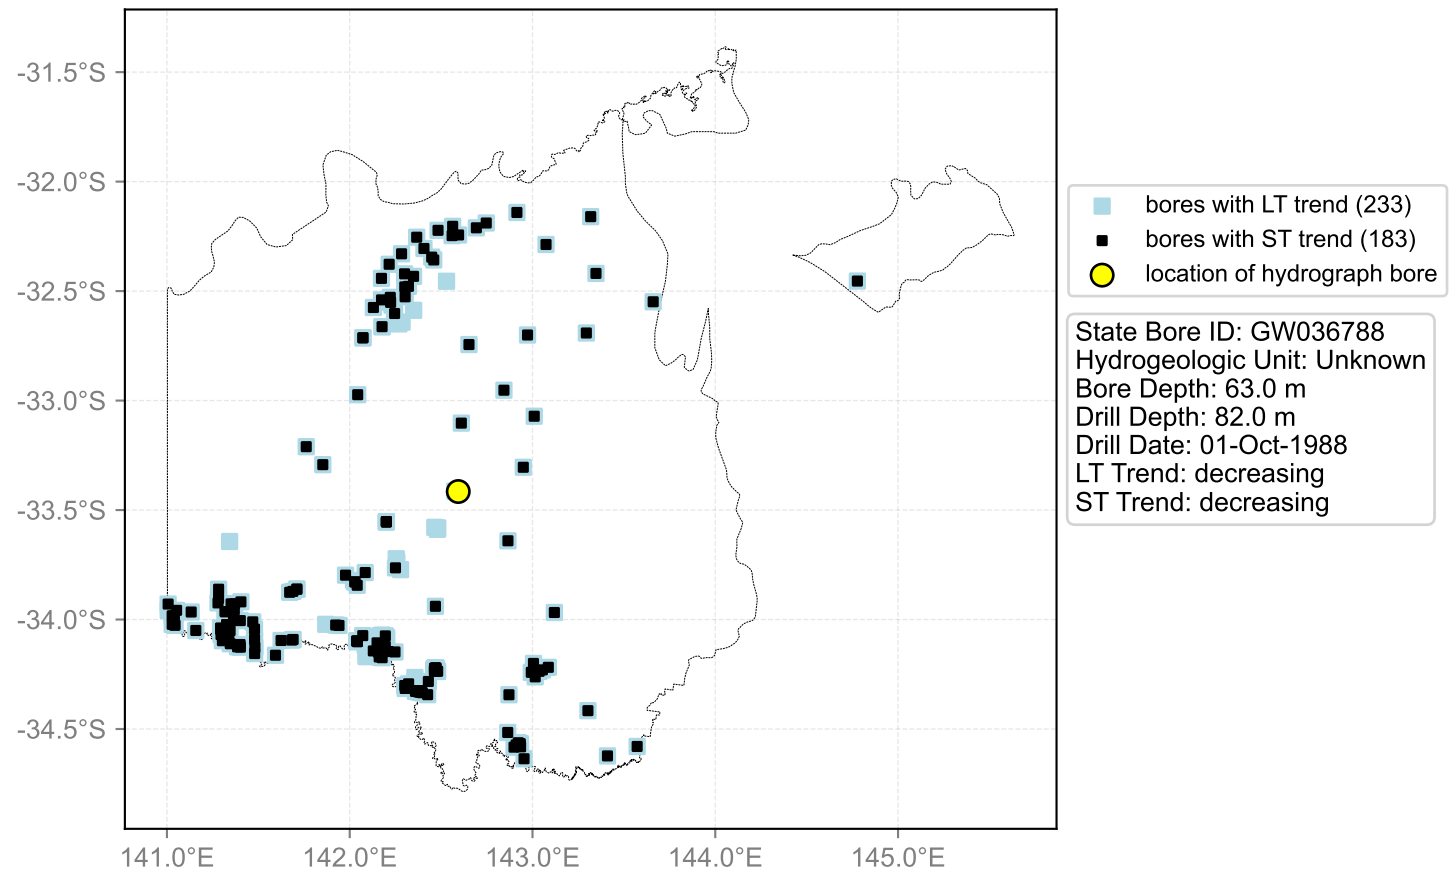

Map View for GS50

Hydrograph for hydroid: 10000866

Map View for GS50

Hydrograph for hydroid: 10000960

Map View for GS50

Hydrograph for hydroid: 10001532

Map View for GS50

Hydrograph for hydroid: 10004209