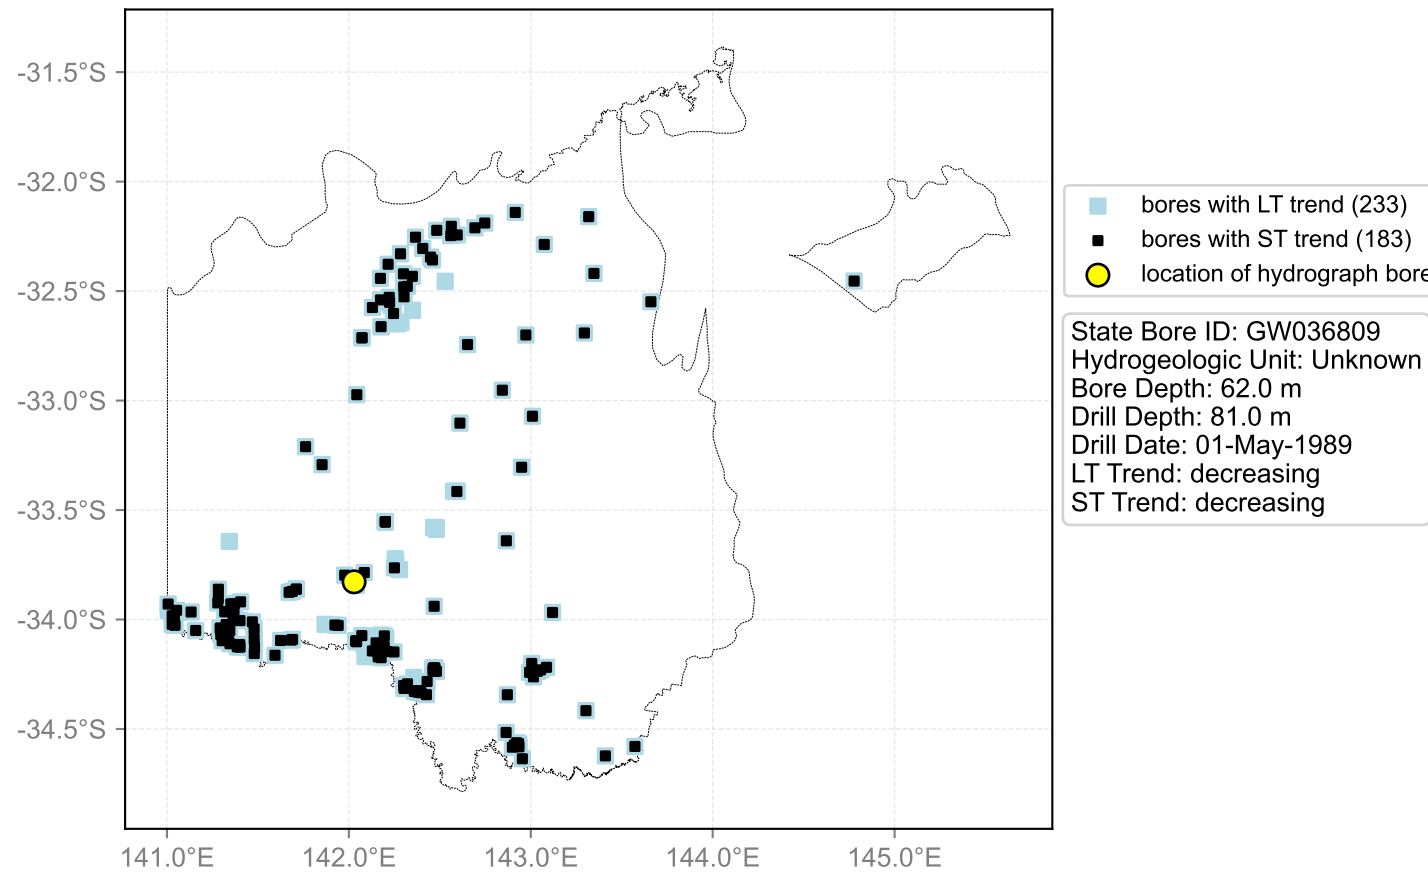

Map View for GS50

Hydrograph for hydroid: 10008537

Map View for GS50

Hydrograph for hydroid: 10008668

Map View for GS50

Hydrograph for hydroid: 10008891

Map View for GS50

Hydrograph for hydroid: 10008892