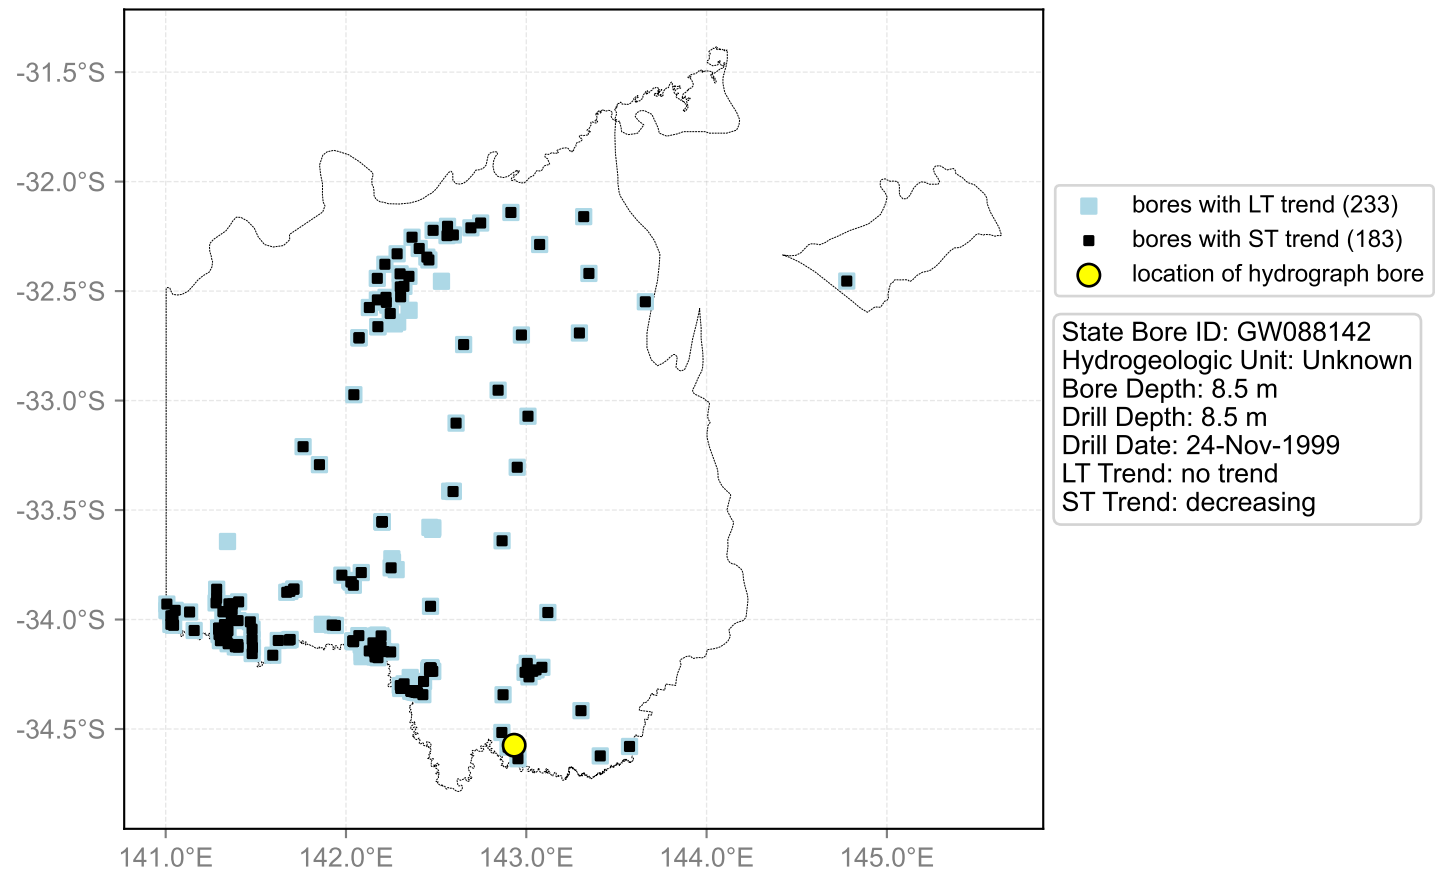

Map View for GS50