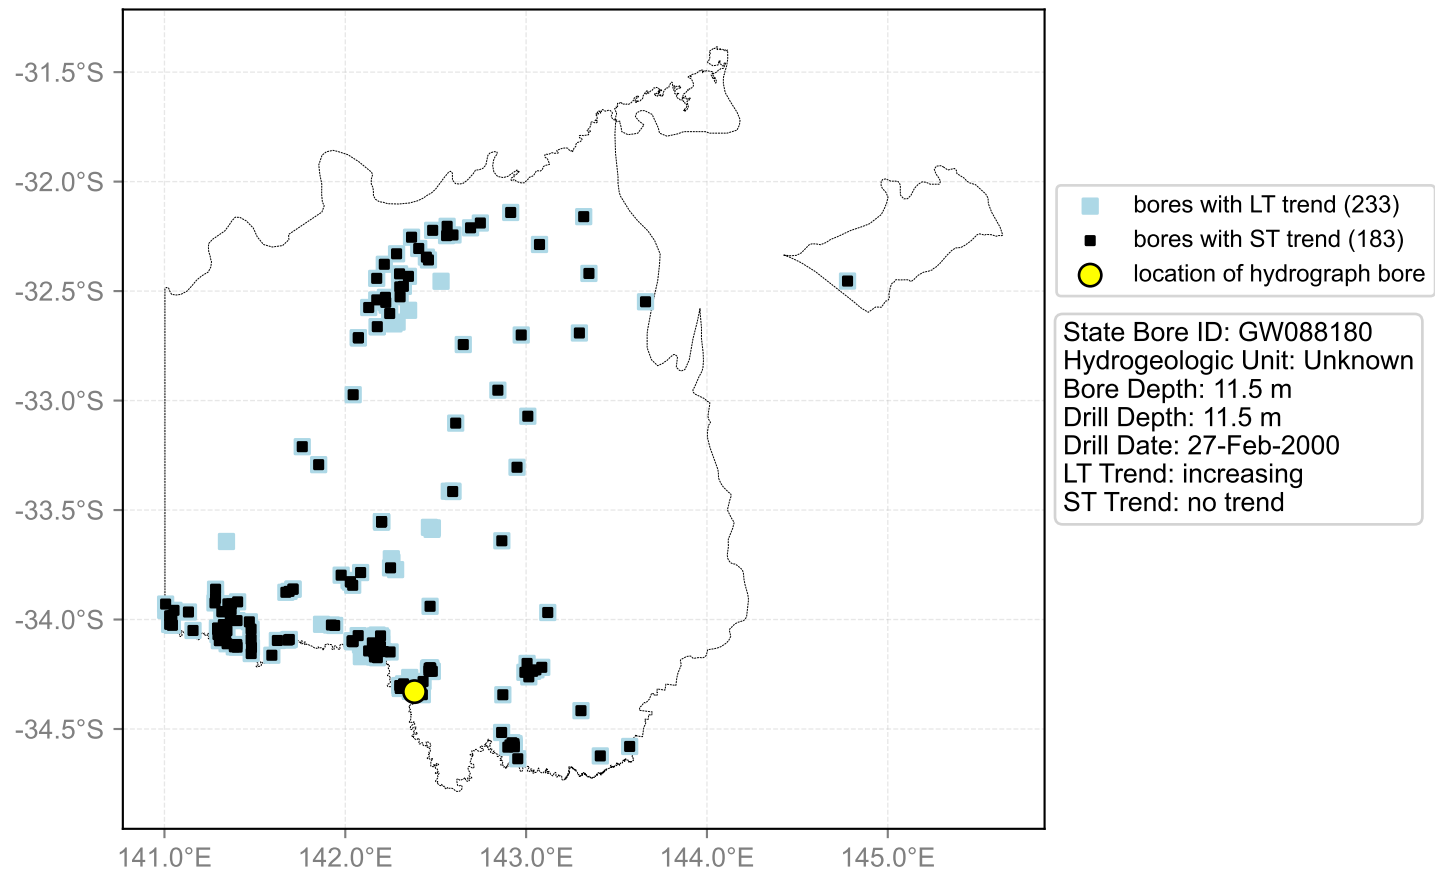

Map View for GS50

Hydrograph for hydroid: 10122295

Map View for GS50

Hydrograph for hydroid: 10122983

Map View for GS50

Hydrograph for hydroid: 10124106

Map View for GS50

Hydrograph for hydroid: 10124371