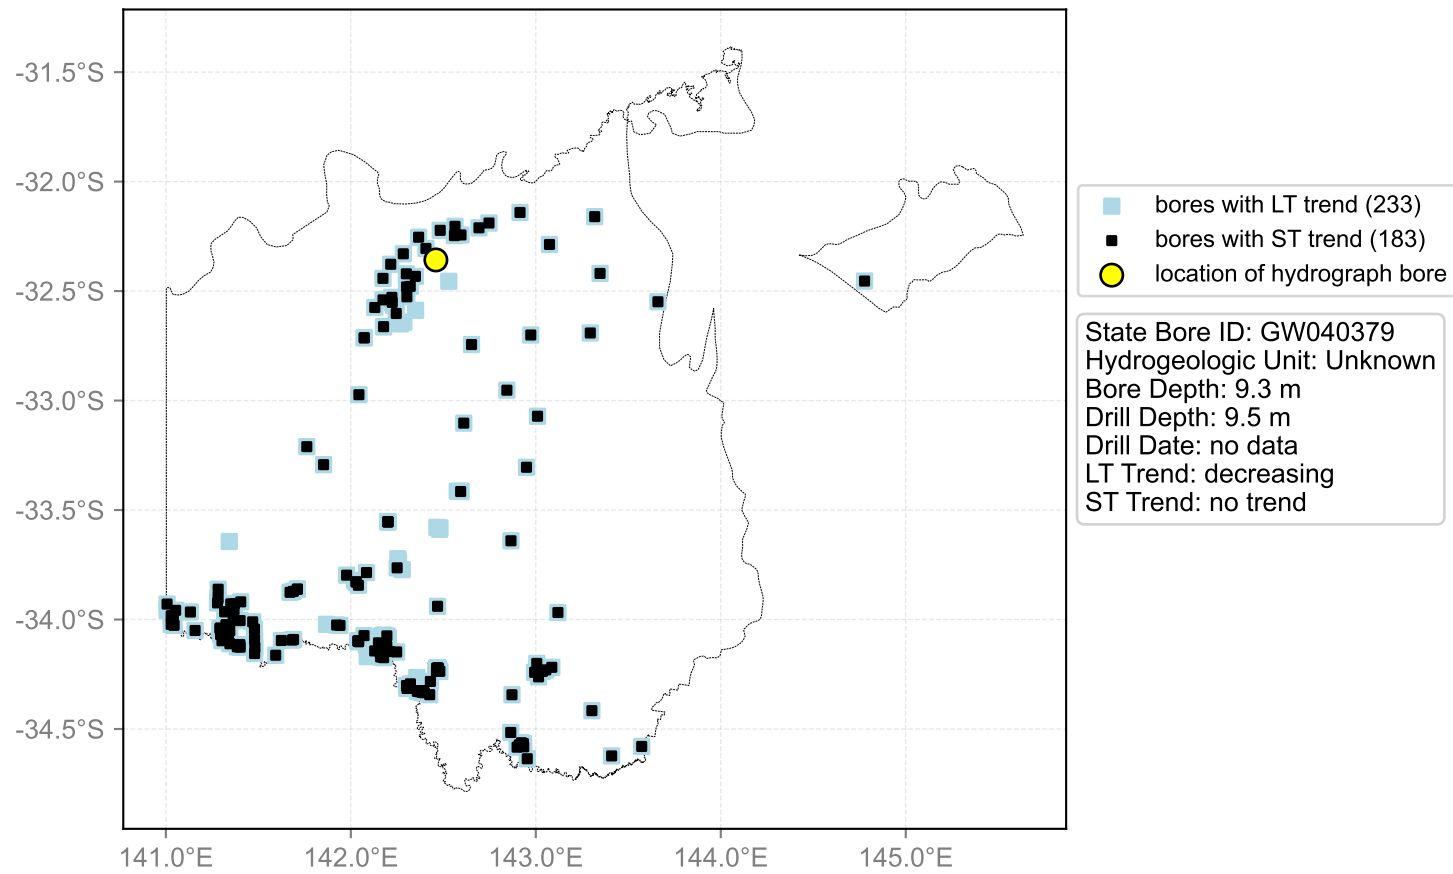

Map View for GS50