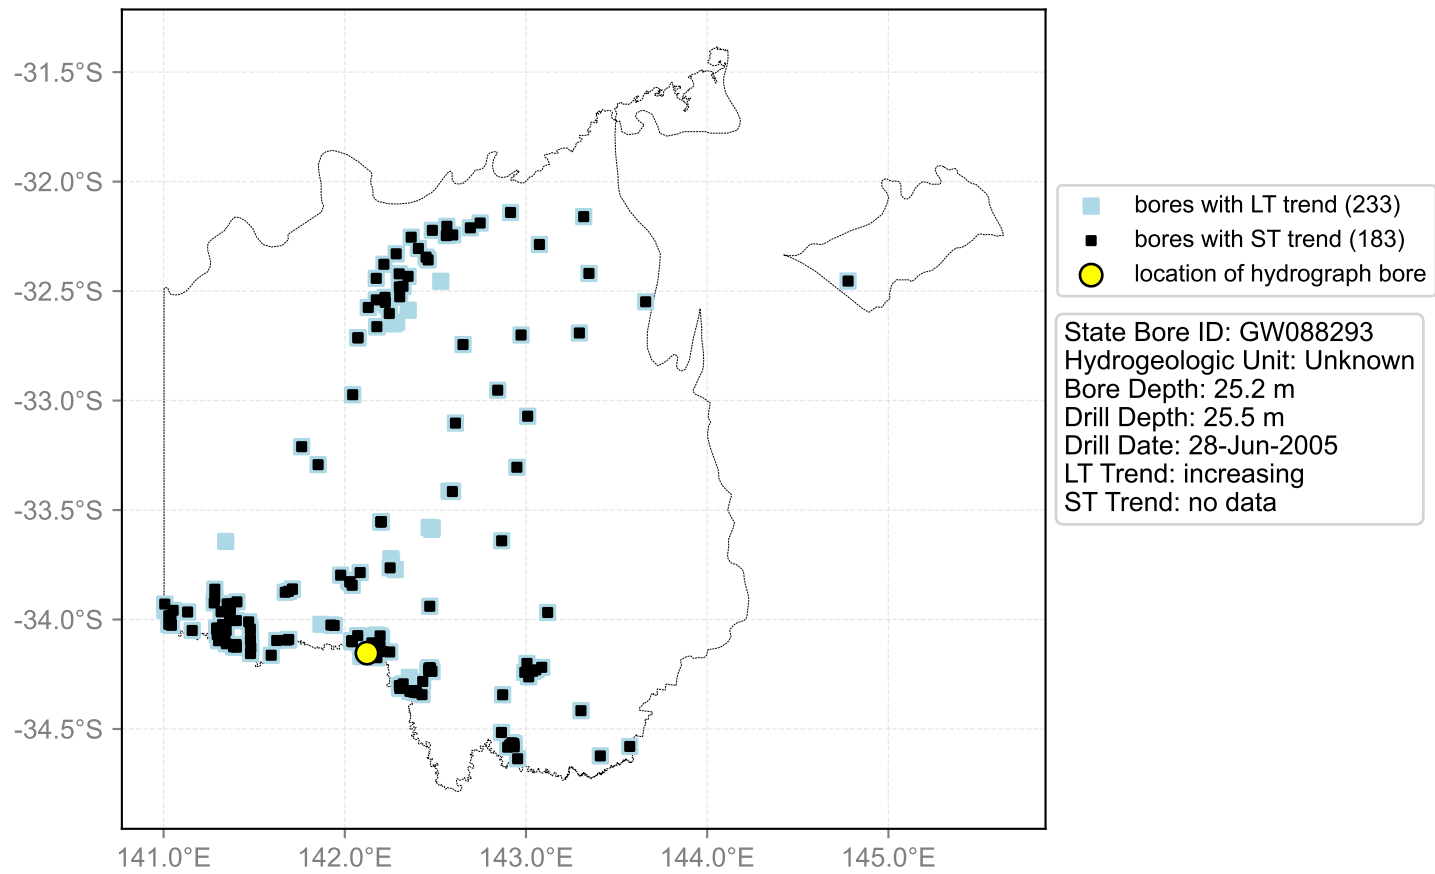

Map View for GS50