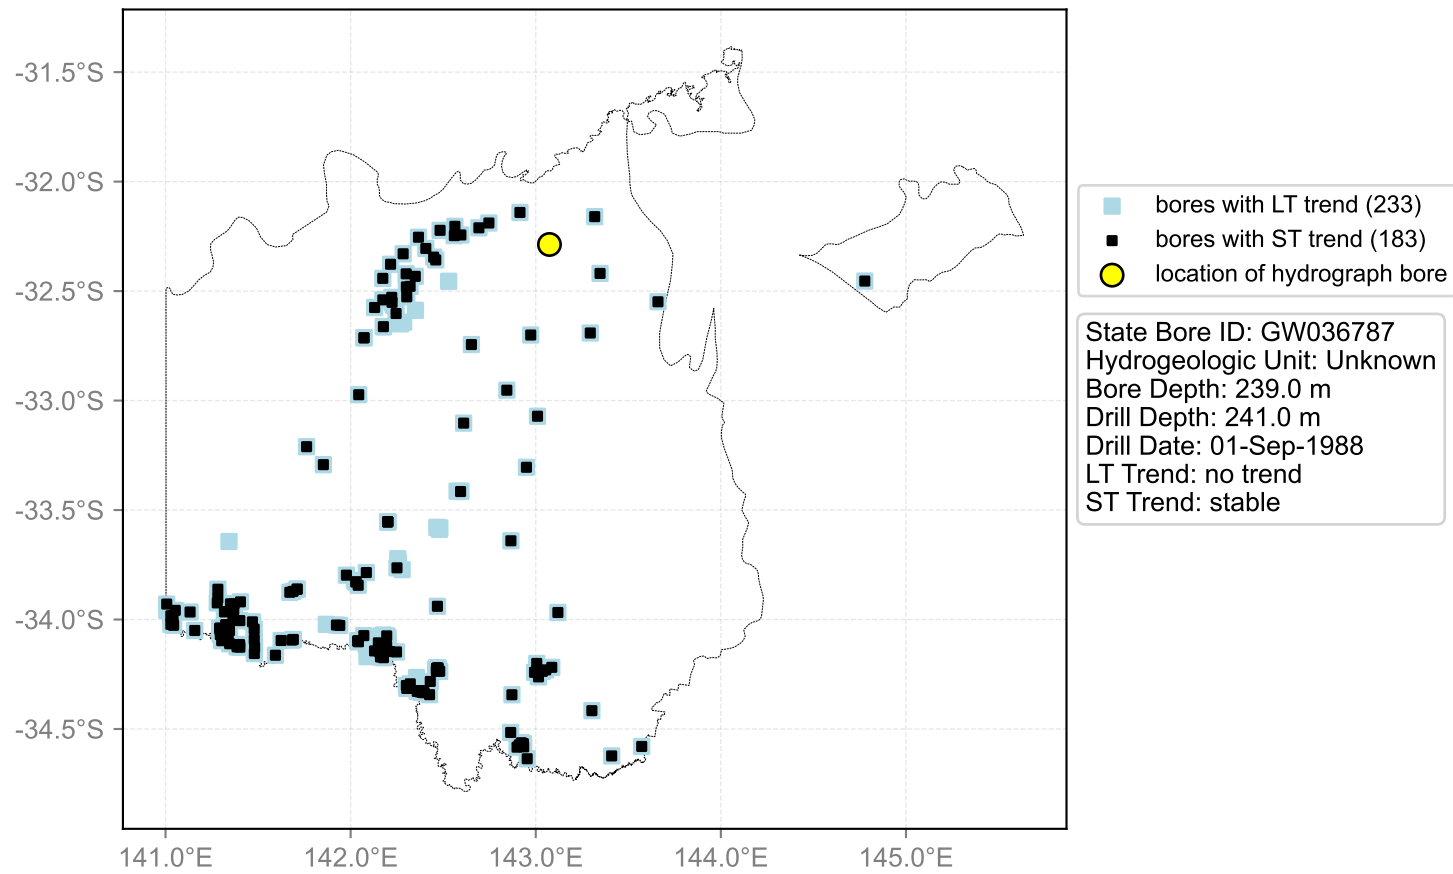

Map View for GS50

Hydrograph for hydroid: 10099798

Map View for GS50

Hydrograph for hydroid: 10100099

Map View for GS50

Hydrograph for hydroid: 10100286

Map View for GS50

Hydrograph for hydroid: 10101164