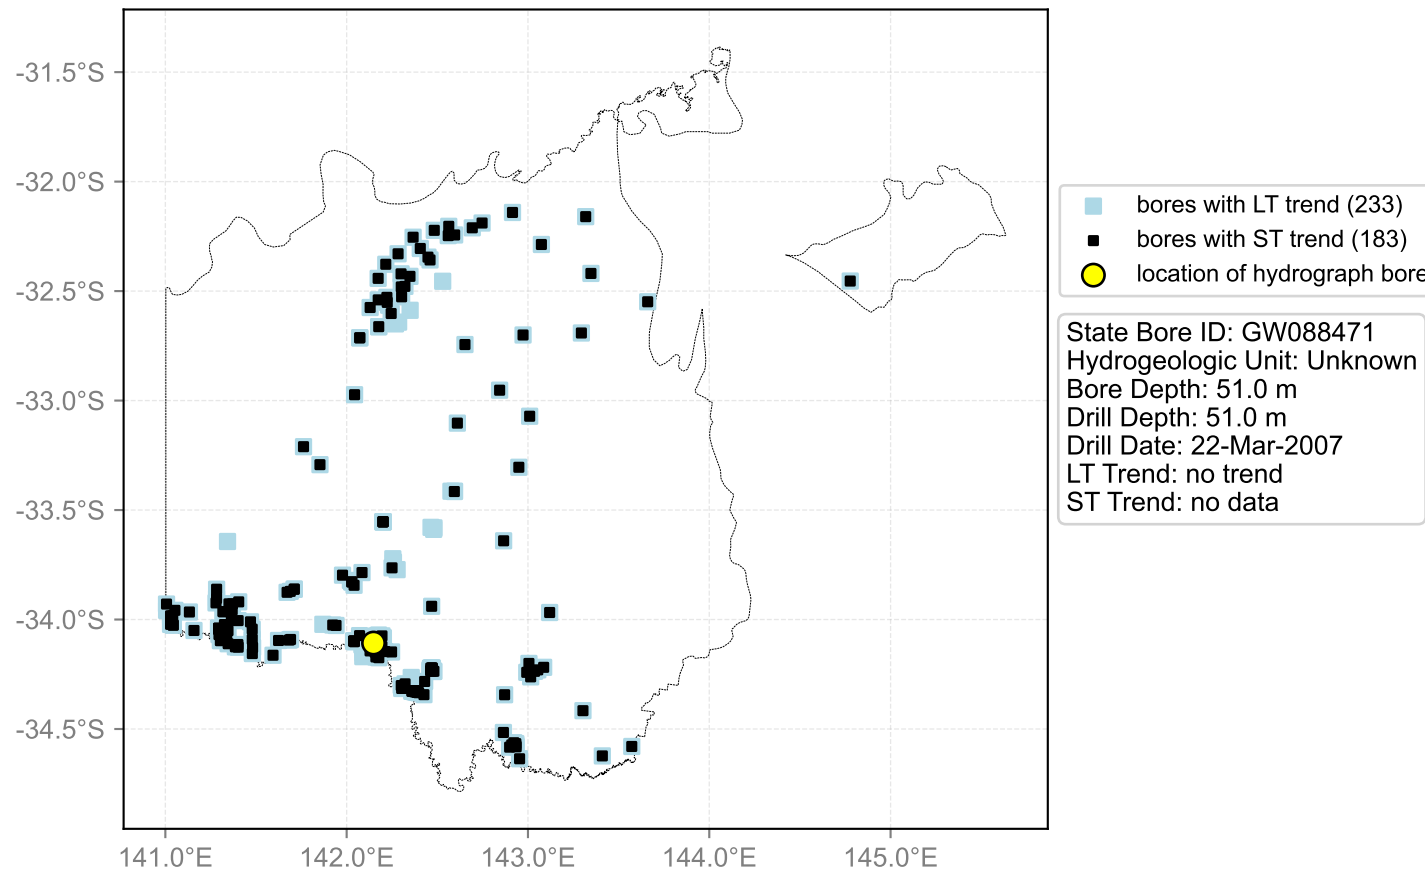

Map View for GS50

Hydrograph for hydroid: 10073639

Map View for GS50

Hydrograph for hydroid: 10074363

Map View for GS50

Hydrograph for hydroid: 10074397

Map View for GS50

Hydrograph for hydroid: 10074749