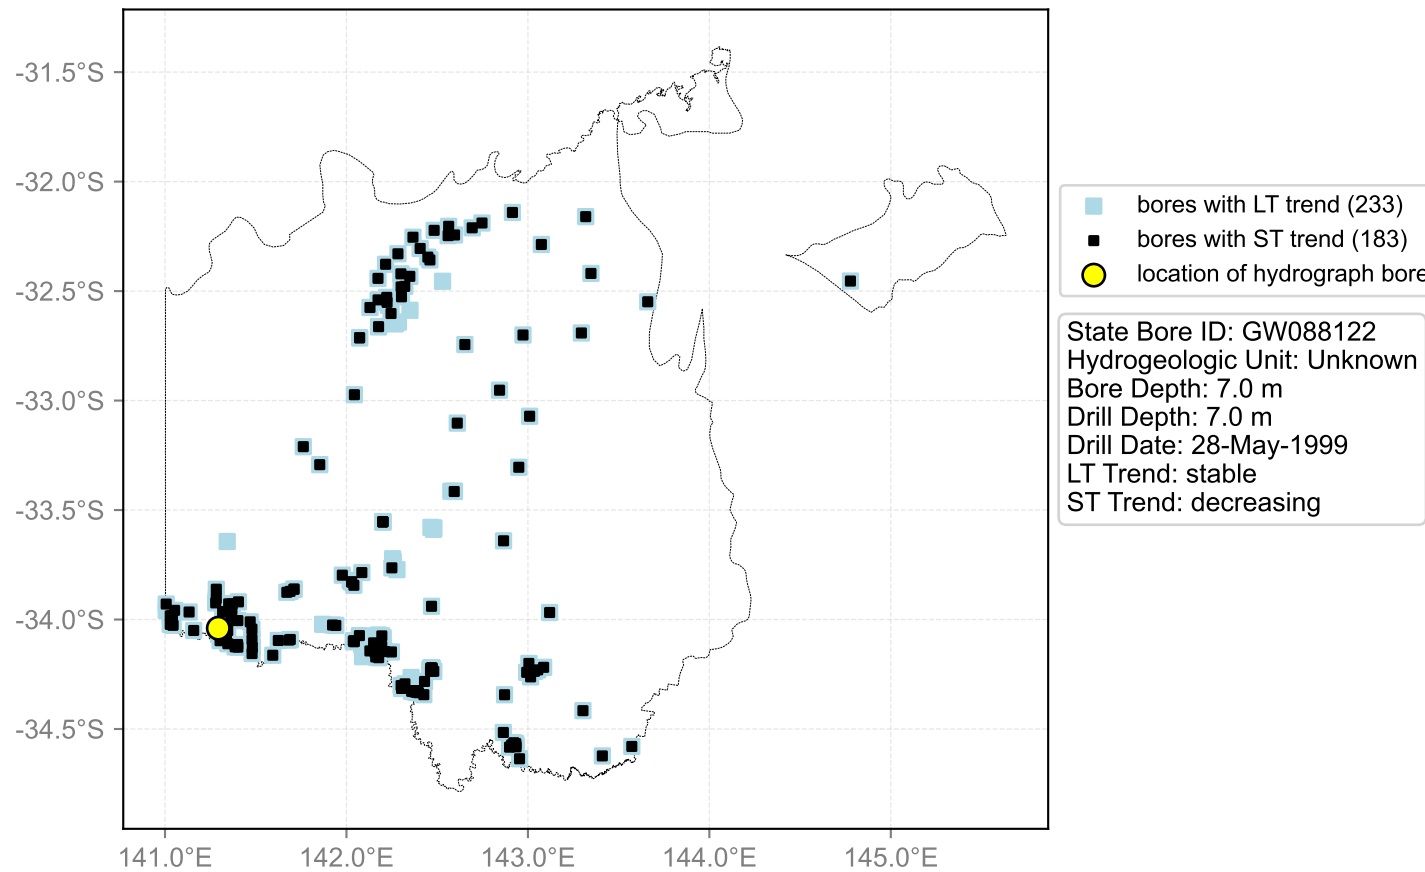

Map View for GS50