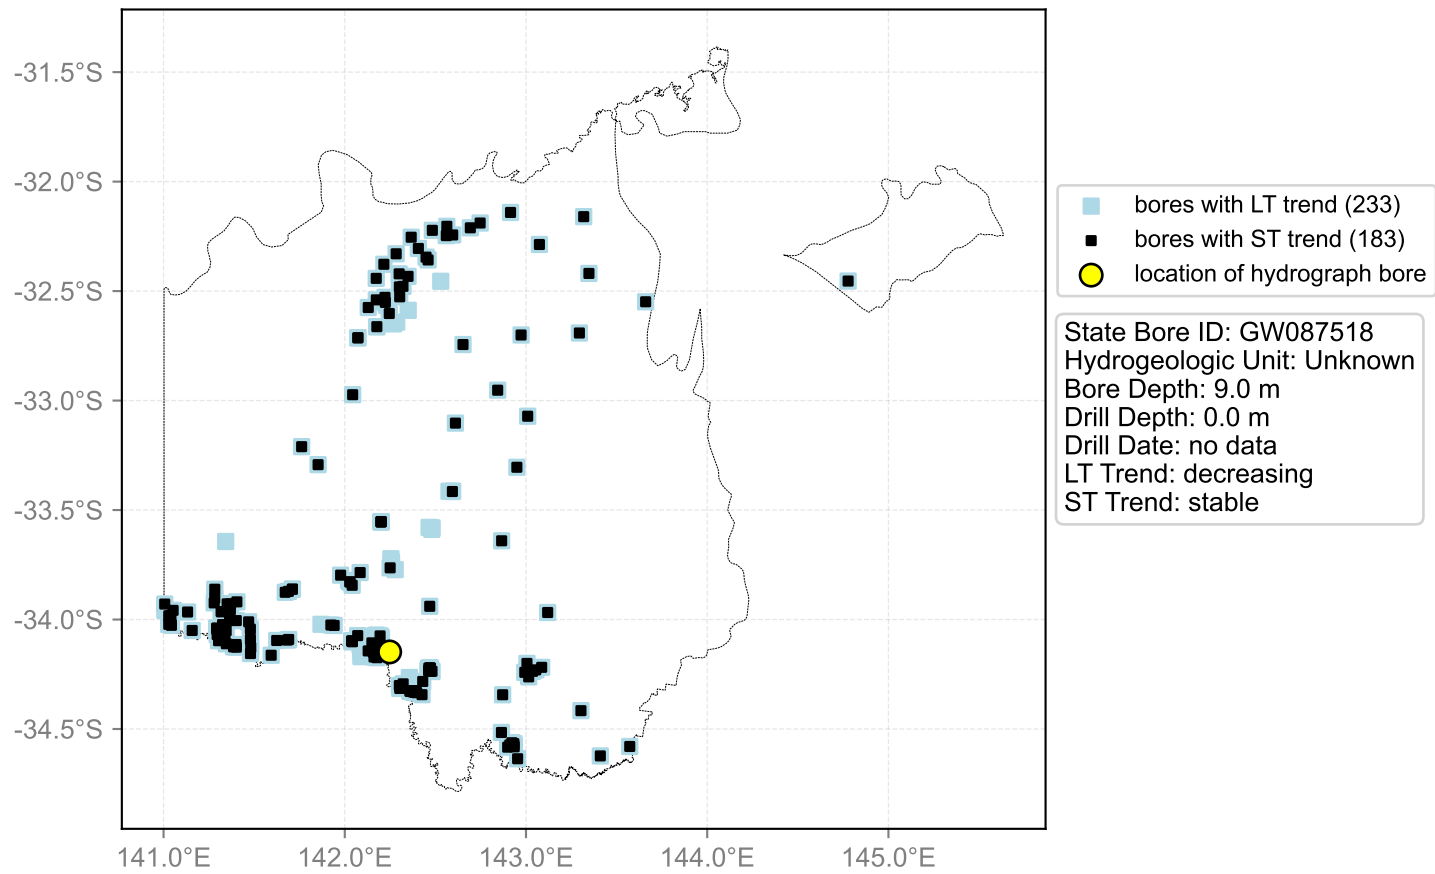

Map View for GS50

Hydrograph for hydroid: 10125695

Map View for GS50

Hydrograph for hydroid: 10125839

Map View for GS50

Hydrograph for hydroid: 10126123

Map View for GS50

Hydrograph for hydroid: 10126124

Map View for GS50

Hydrograph for hydroid: 10126627

Map View for GS50

Hydrograph for hydroid: 10126659

Map View for GS50

Hydrograph for hydroid: 10126708

Map View for GS50

Hydrograph for hydroid: 10126732