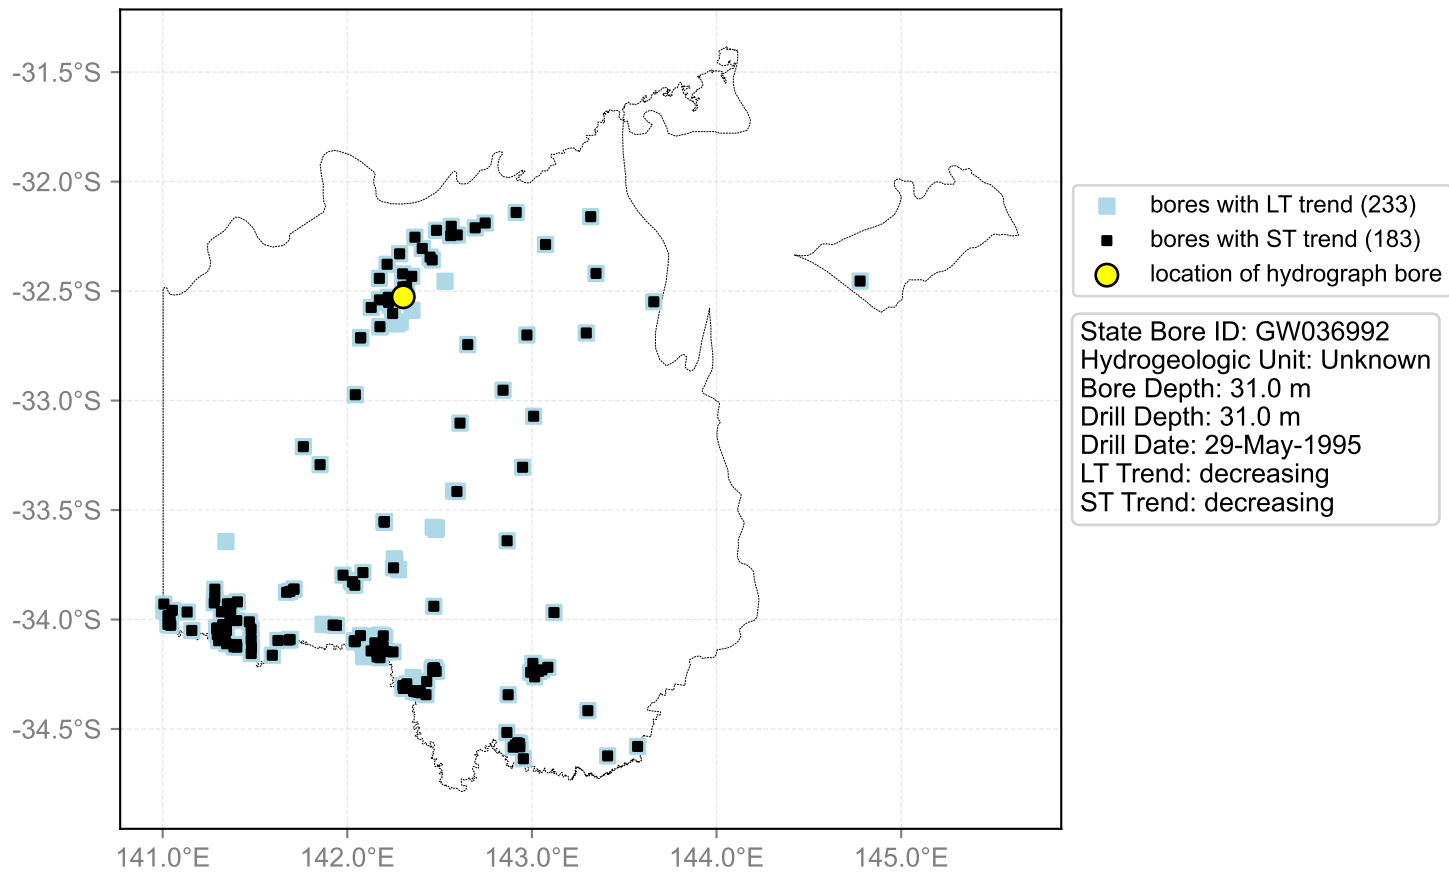

Map View for GS50

Hydrograph for hydroid: 10009119

Map View for GS50

Hydrograph for hydroid: 10009912

Map View for GS50

Hydrograph for hydroid: 10015038

Map View for GS50

Hydrograph for hydroid: 10017420

Map View for GS50

Hydrograph for hydroid: 10018046

Map View for GS50

Hydrograph for hydroid: 10018049

Map View for GS50

Hydrograph for hydroid: 10020353

Map View for GS50

Hydrograph for hydroid: 10021468