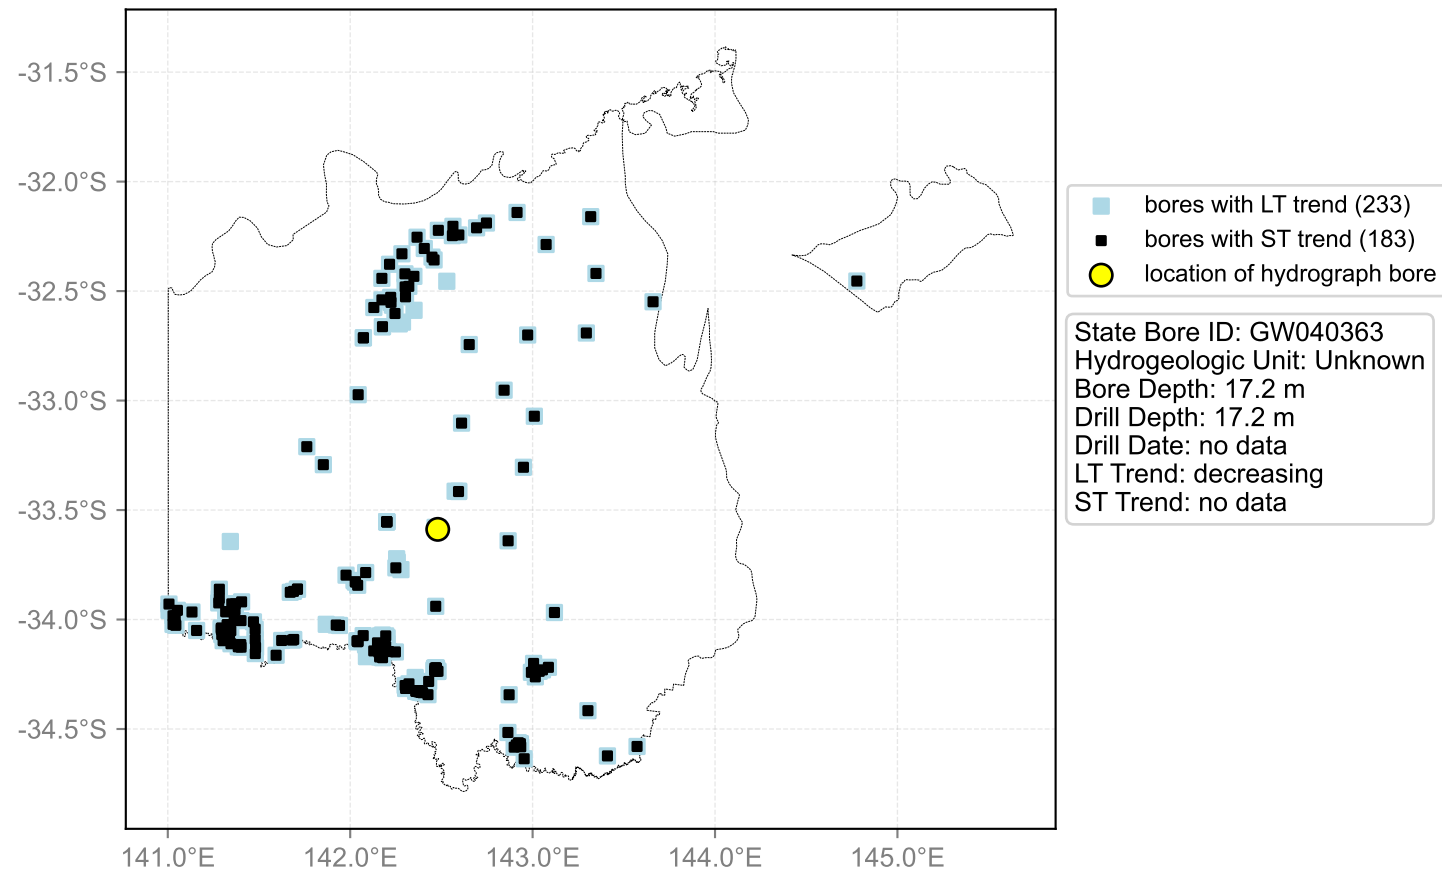

Map View for GS50

Hydrograph for hydroid: 10106415

Map View for GS50

Hydrograph for hydroid: 10106495

Map View for GS50

Hydrograph for hydroid: 10106914

Map View for GS50

Hydrograph for hydroid: 10108493