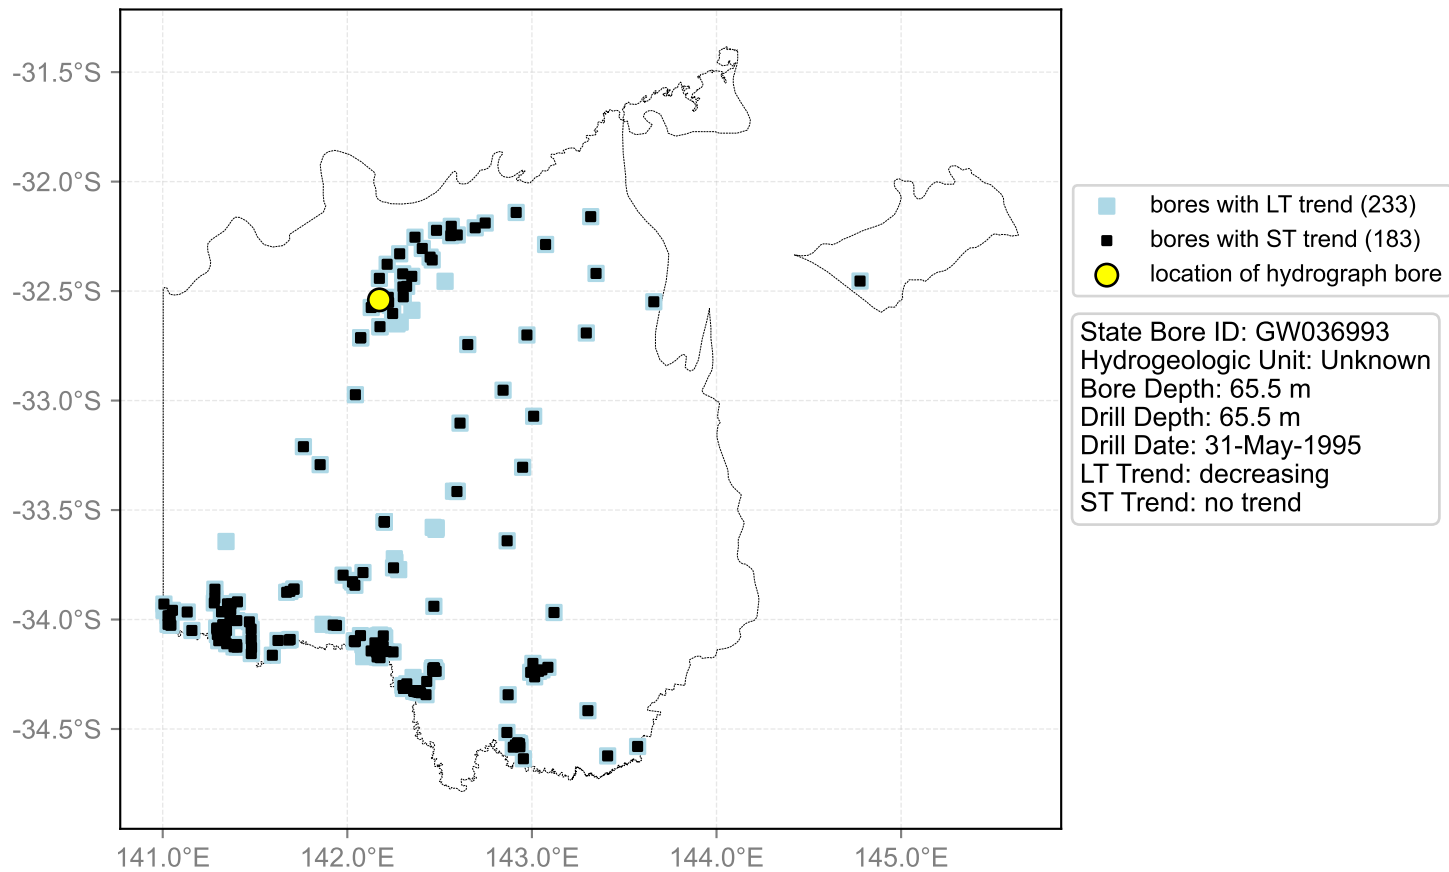

Map View for GS50