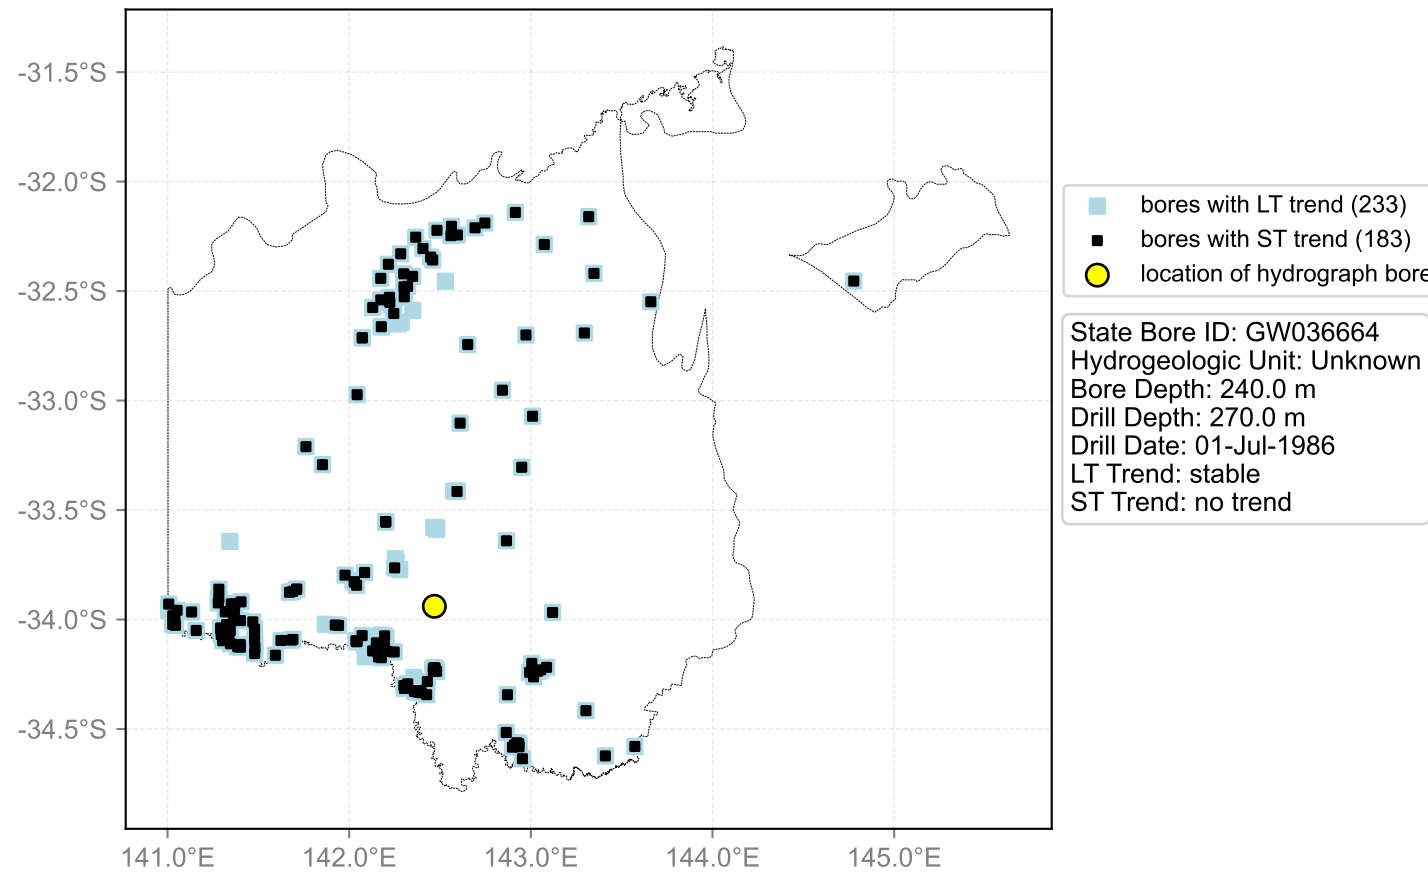

Map View for GS50

Hydrograph for hydroid: 10137635

Map View for GS50

Hydrograph for hydroid: 10137830

Map View for GS50

Hydrograph for hydroid: 10138397

Map View for GS50

Hydrograph for hydroid: 10138543

Map View for GS50

Hydrograph for hydroid: 10138788

Map View for GS50

Hydrograph for hydroid: 10138815

Map View for GS50

Hydrograph for hydroid: 10138818

Map View for GS50

Hydrograph for hydroid: 10138833