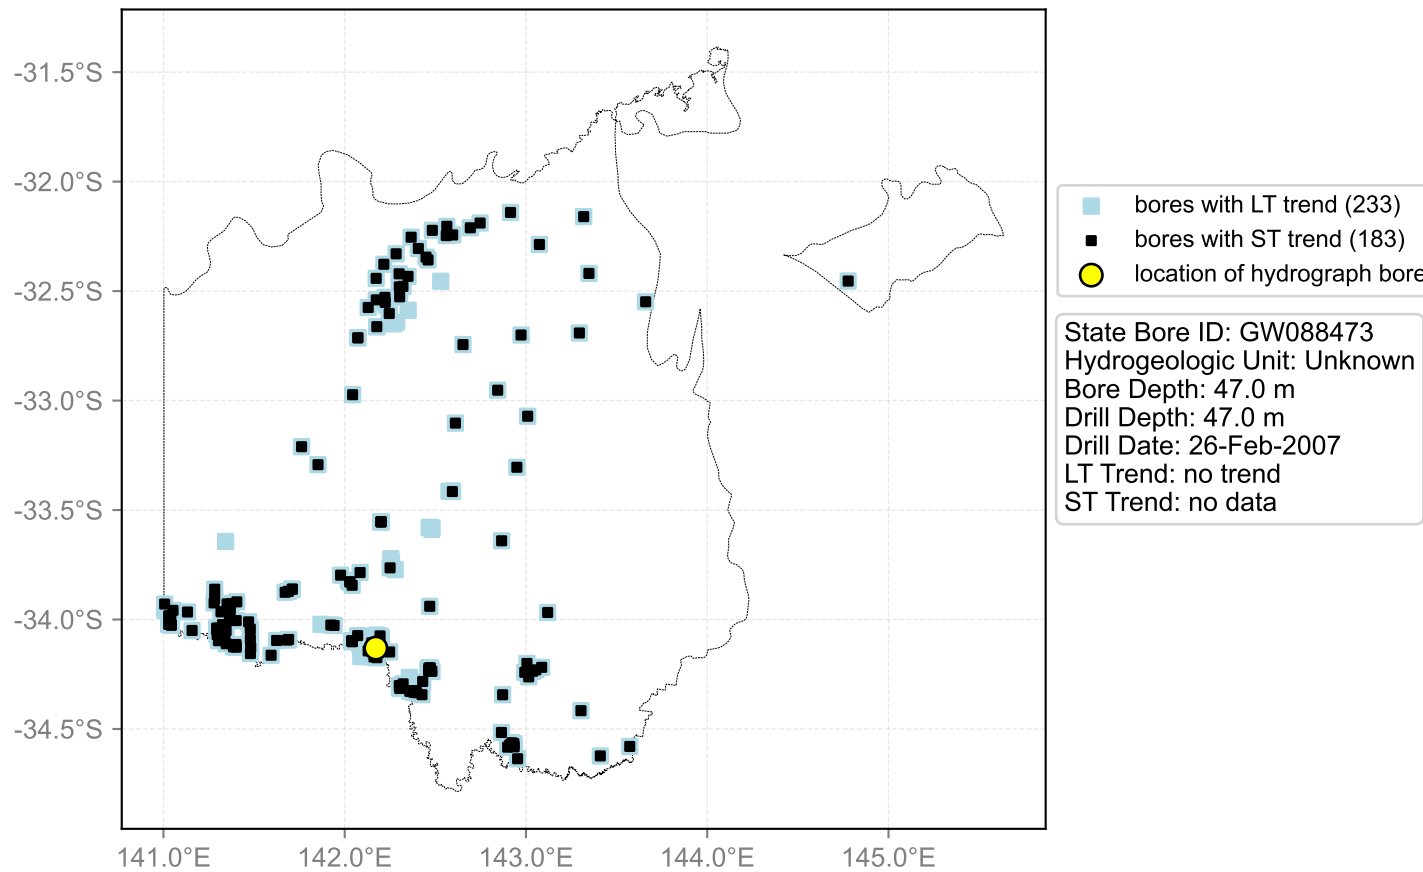

Map View for GS50