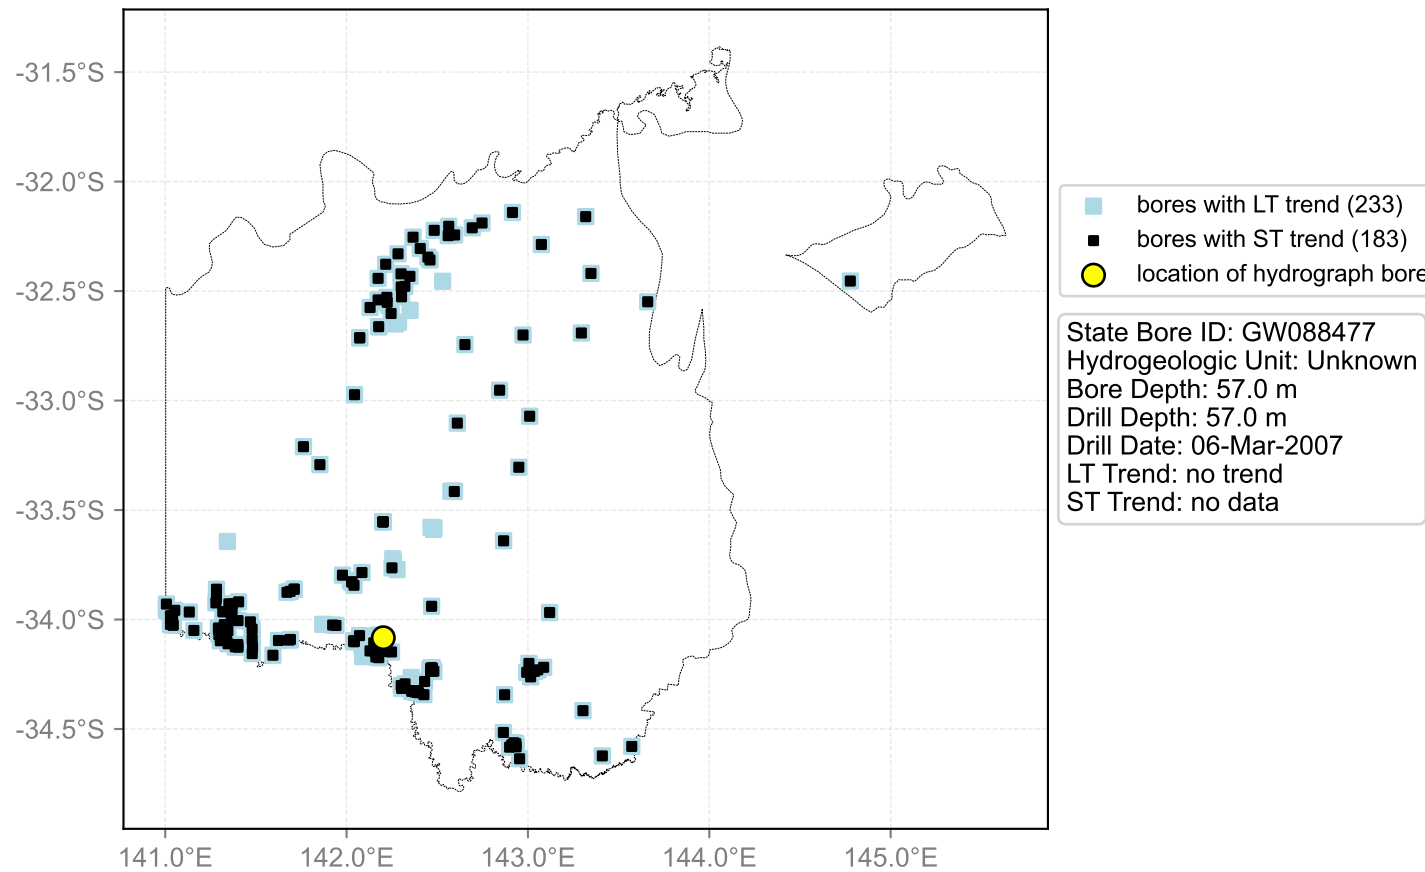

Map View for GS50

Hydrograph for hydroid: 10067639

Map View for GS50

Hydrograph for hydroid: 10069442

Map View for GS50

Hydrograph for hydroid: 10070105

Map View for GS50

Hydrograph for hydroid: 10070230