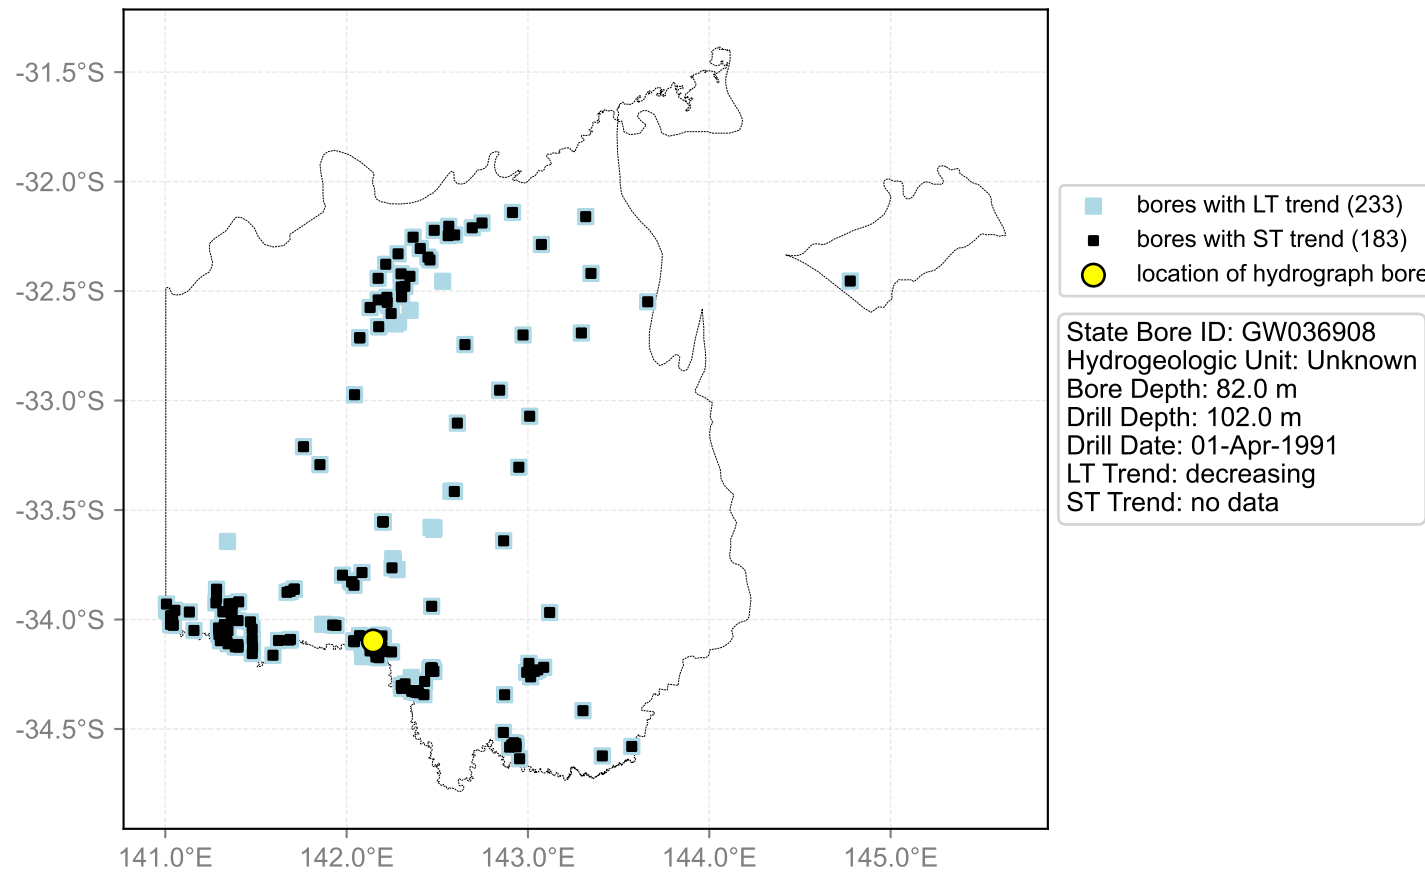

Map View for GS50

Hydrograph for hydroid: 10137635

Map View for GS50

Hydrograph for hydroid: 10137830

Map View for GS50

Hydrograph for hydroid: 10138397

Map View for GS50

Hydrograph for hydroid: 10138543

Map View for GS50

Hydrograph for hydroid: 10138788

Map View for GS50

Hydrograph for hydroid: 10138815

Map View for GS50

Hydrograph for hydroid: 10138818

Map View for GS50

Hydrograph for hydroid: 10138833