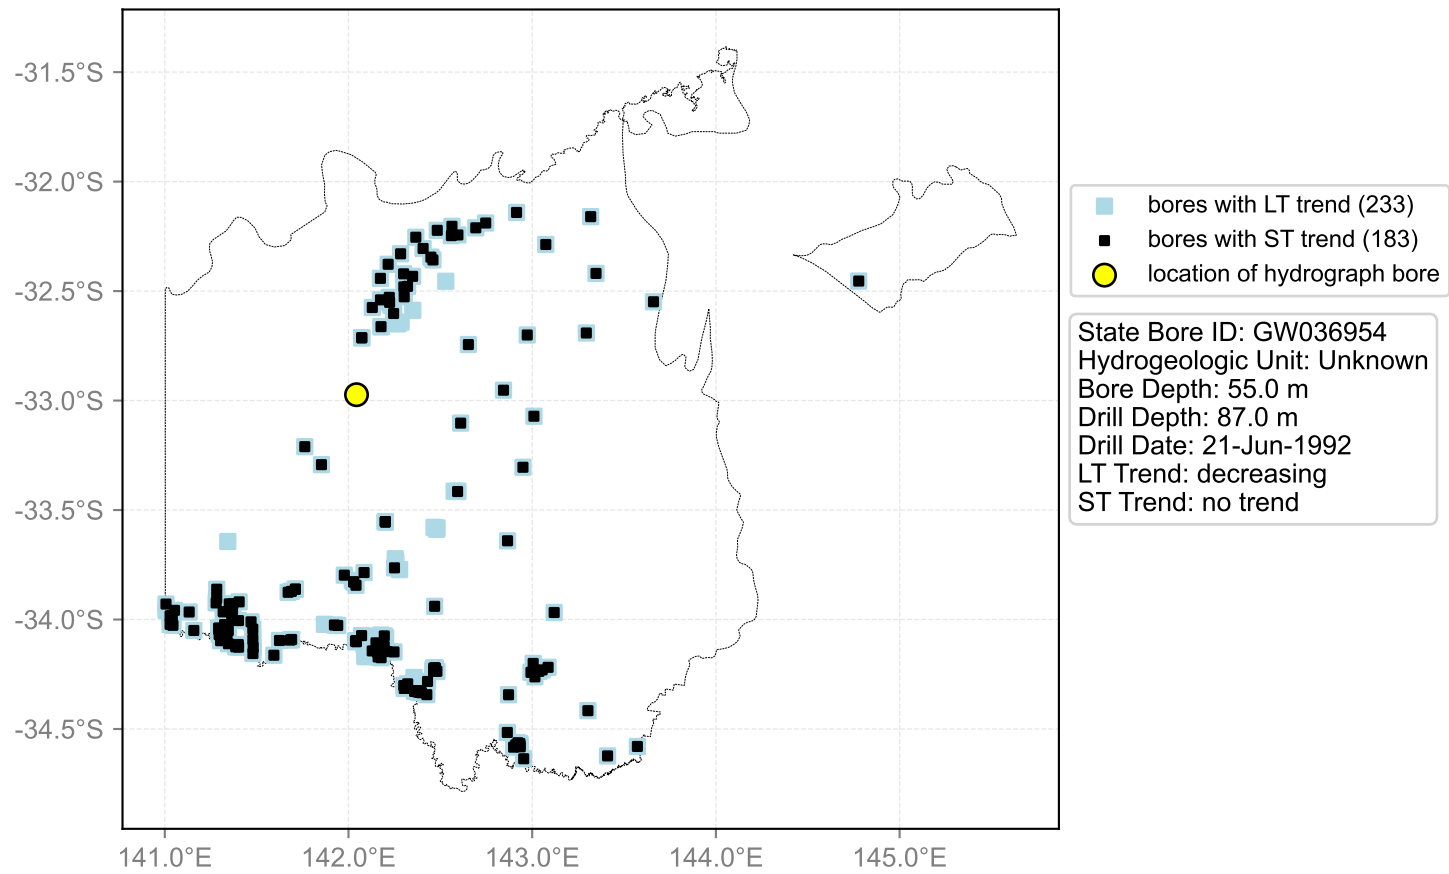

Map View for GS50

Hydrograph for hydroid: 10146658

Map View for GS50

Hydrograph for hydroid: 10146940

Map View for GS50

Hydrograph for hydroid: 10149960

Map View for GS50

Hydrograph for hydroid: 10150421