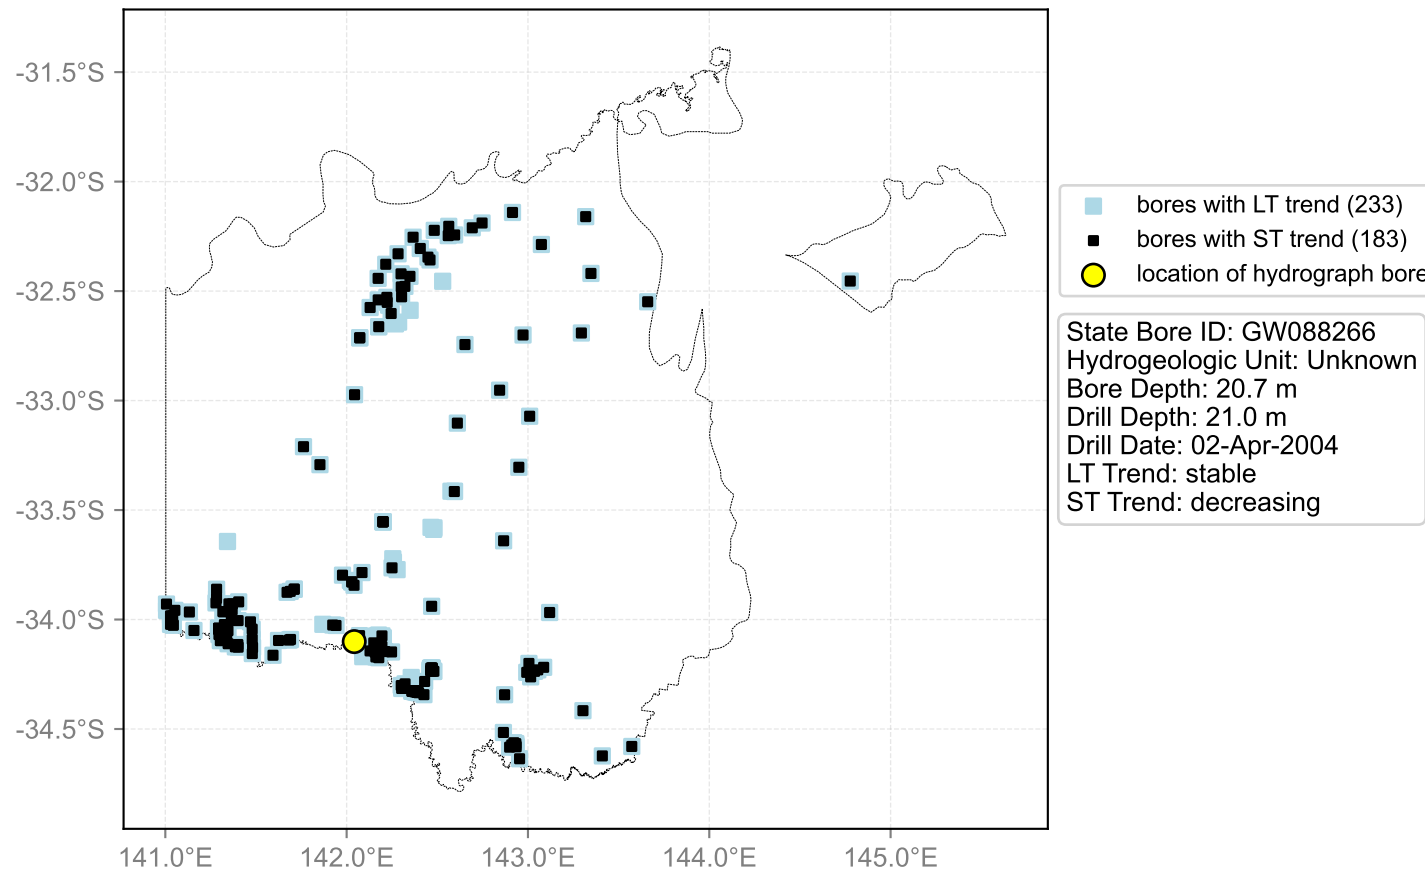

Map View for GS50