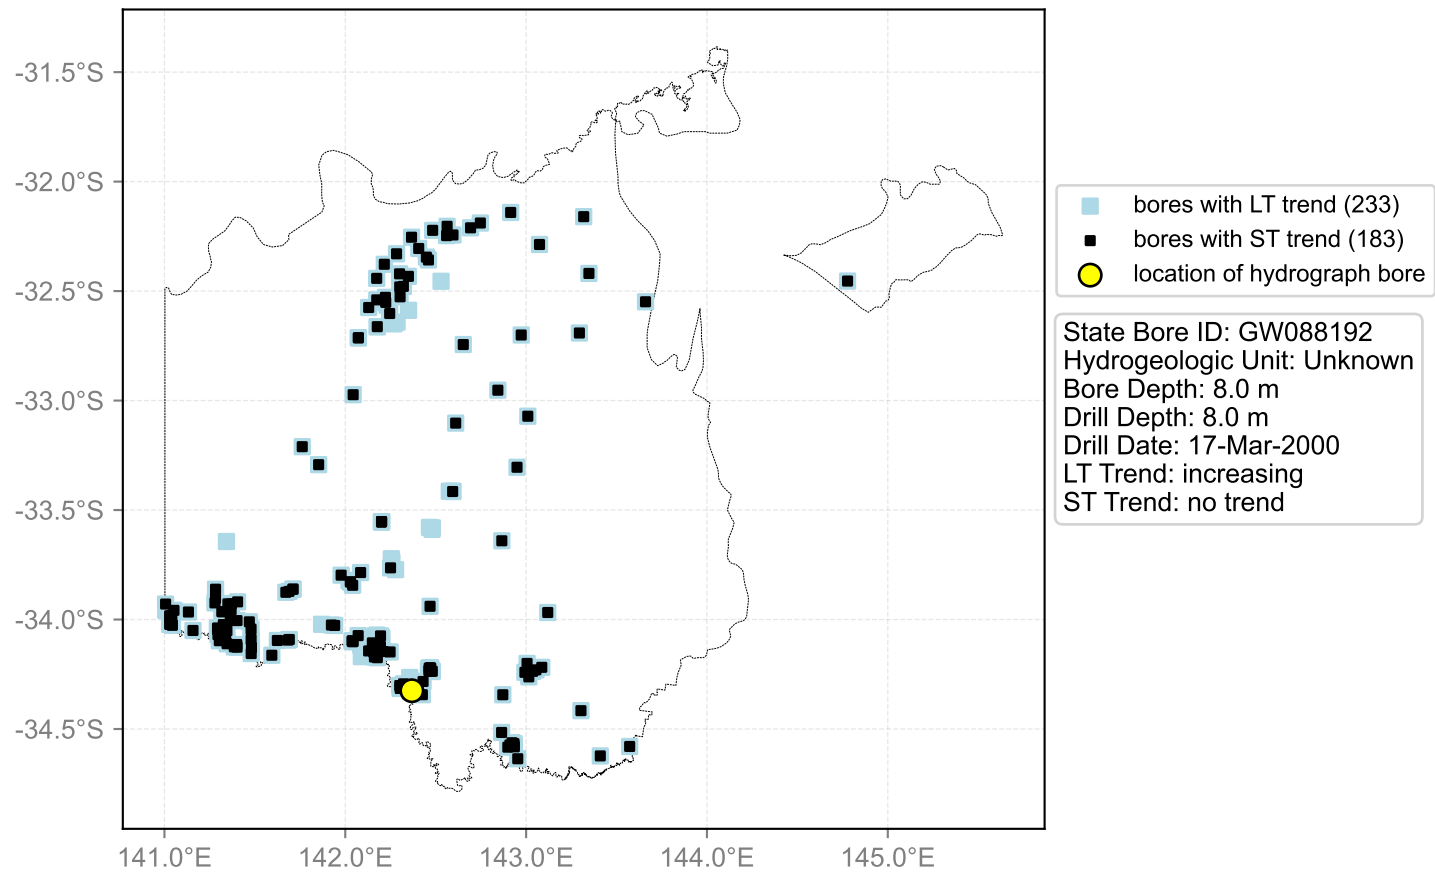

Map View for GS50

Hydrograph for hydroid: 10135917

Map View for GS50

Hydrograph for hydroid: 10136113

Map View for GS50

Hydrograph for hydroid: 10136641

Map View for GS50

Hydrograph for hydroid: 10136656

Map View for GS50

Hydrograph for hydroid: 10137635

Map View for GS50

Hydrograph for hydroid: 10137830

Map View for GS50

Hydrograph for hydroid: 10138397

Map View for GS50

Hydrograph for hydroid: 10138543