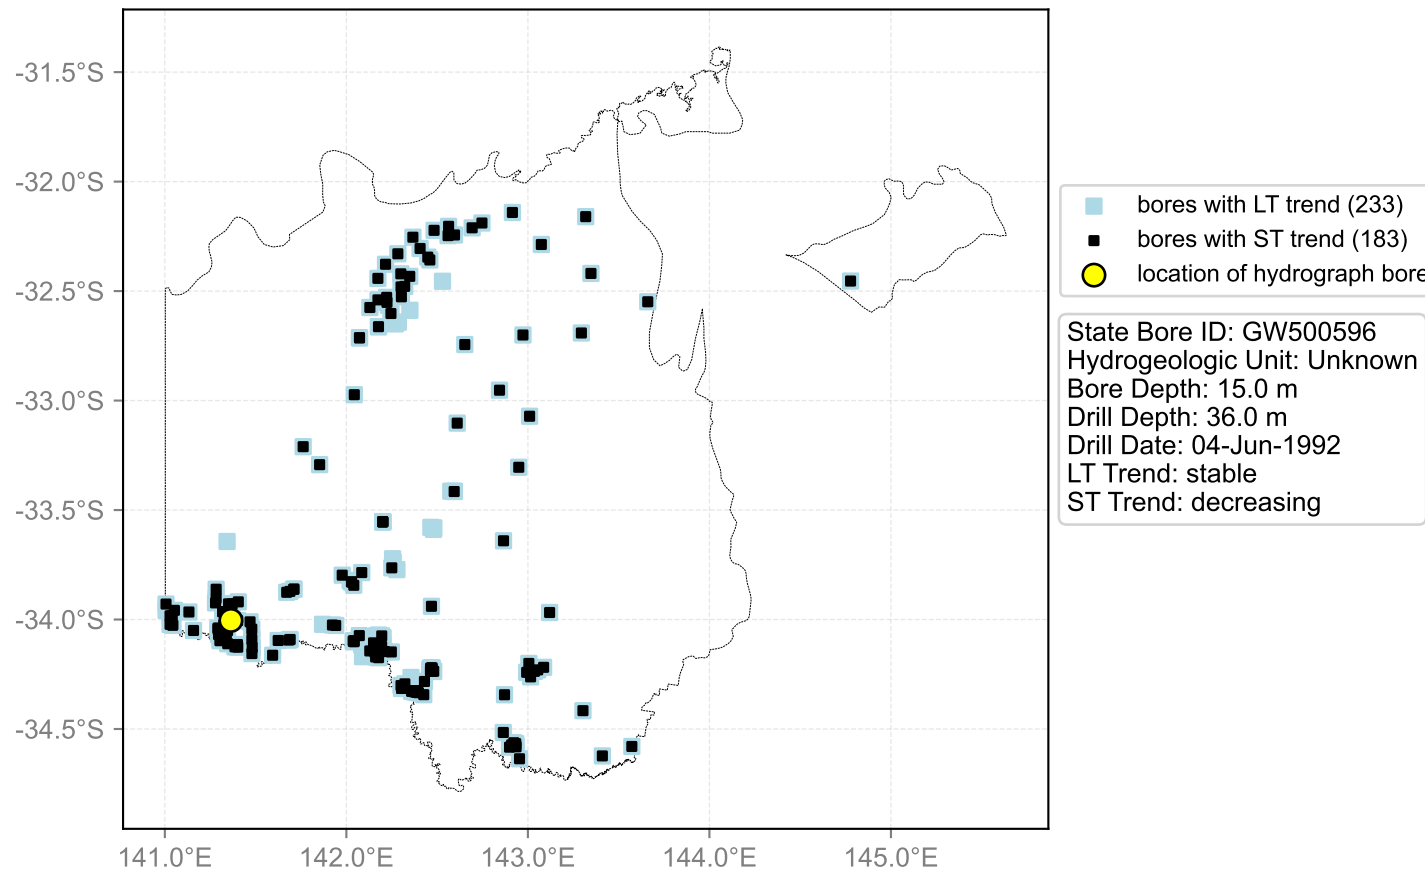

Map View for GS50