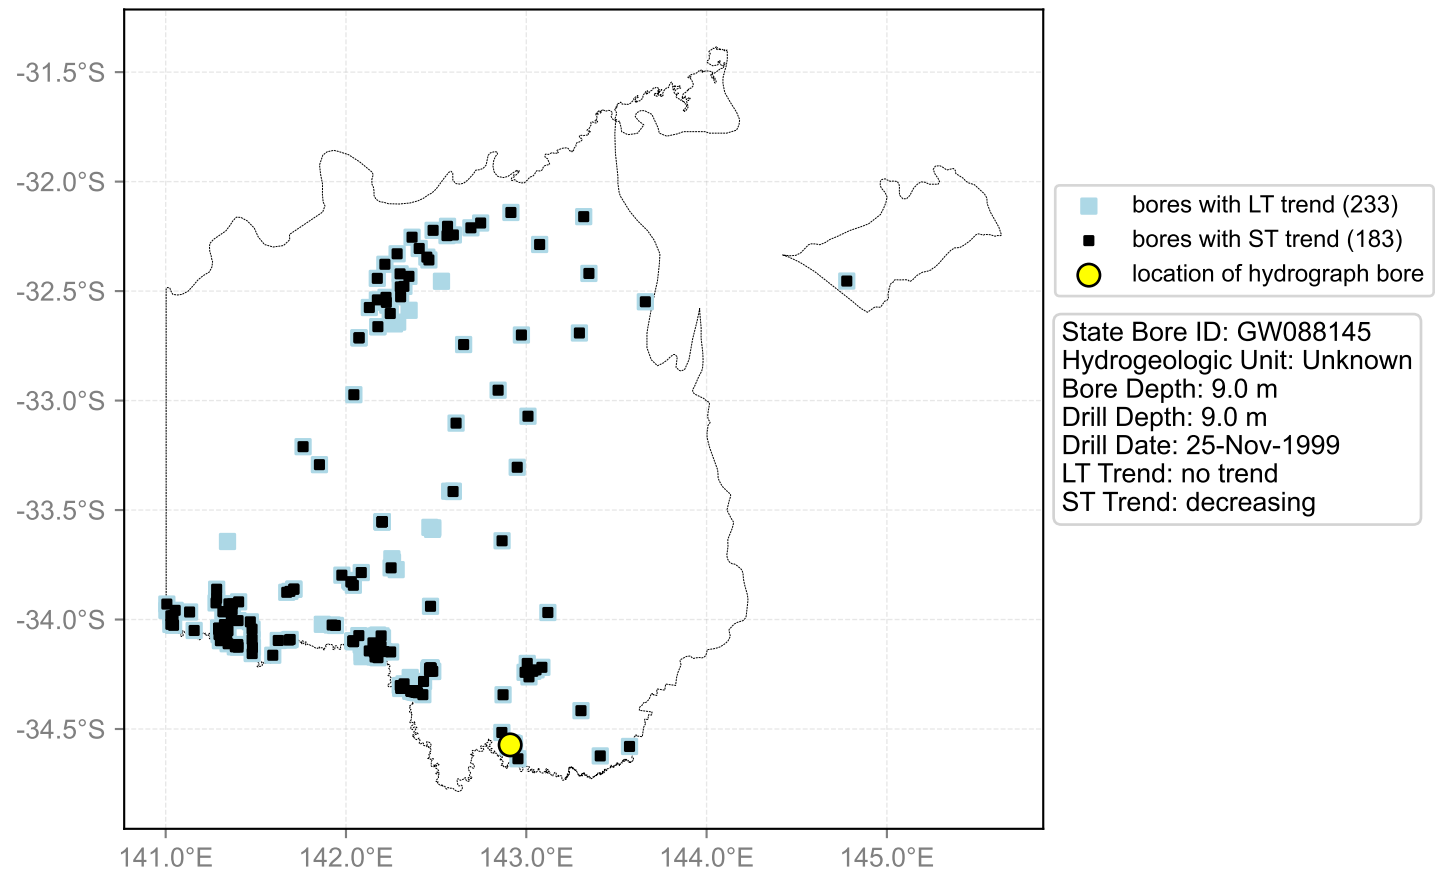

Map View for GS50

Hydrograph for hydroid: 10088850

Map View for GS50

Hydrograph for hydroid: 10090676

Map View for GS50

Hydrograph for hydroid: 10090930

Map View for GS50

Hydrograph for hydroid: 10091019