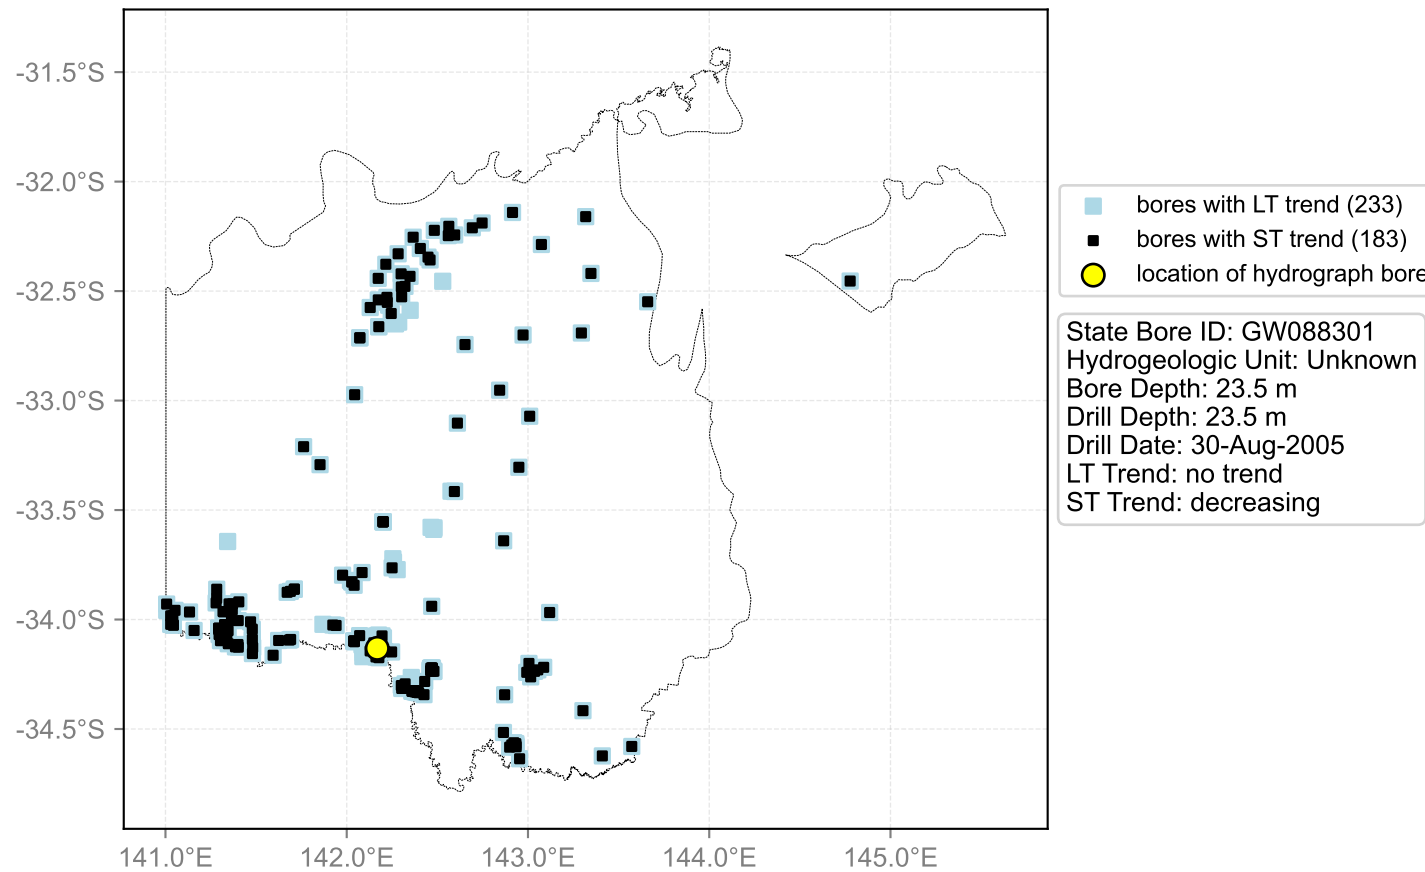

Map View for GS50

Hydrograph for hydroid: 10128960

Map View for GS50

Hydrograph for hydroid: 10128970

Map View for GS50

Hydrograph for hydroid: 10129389

Map View for GS50

Hydrograph for hydroid: 10129677