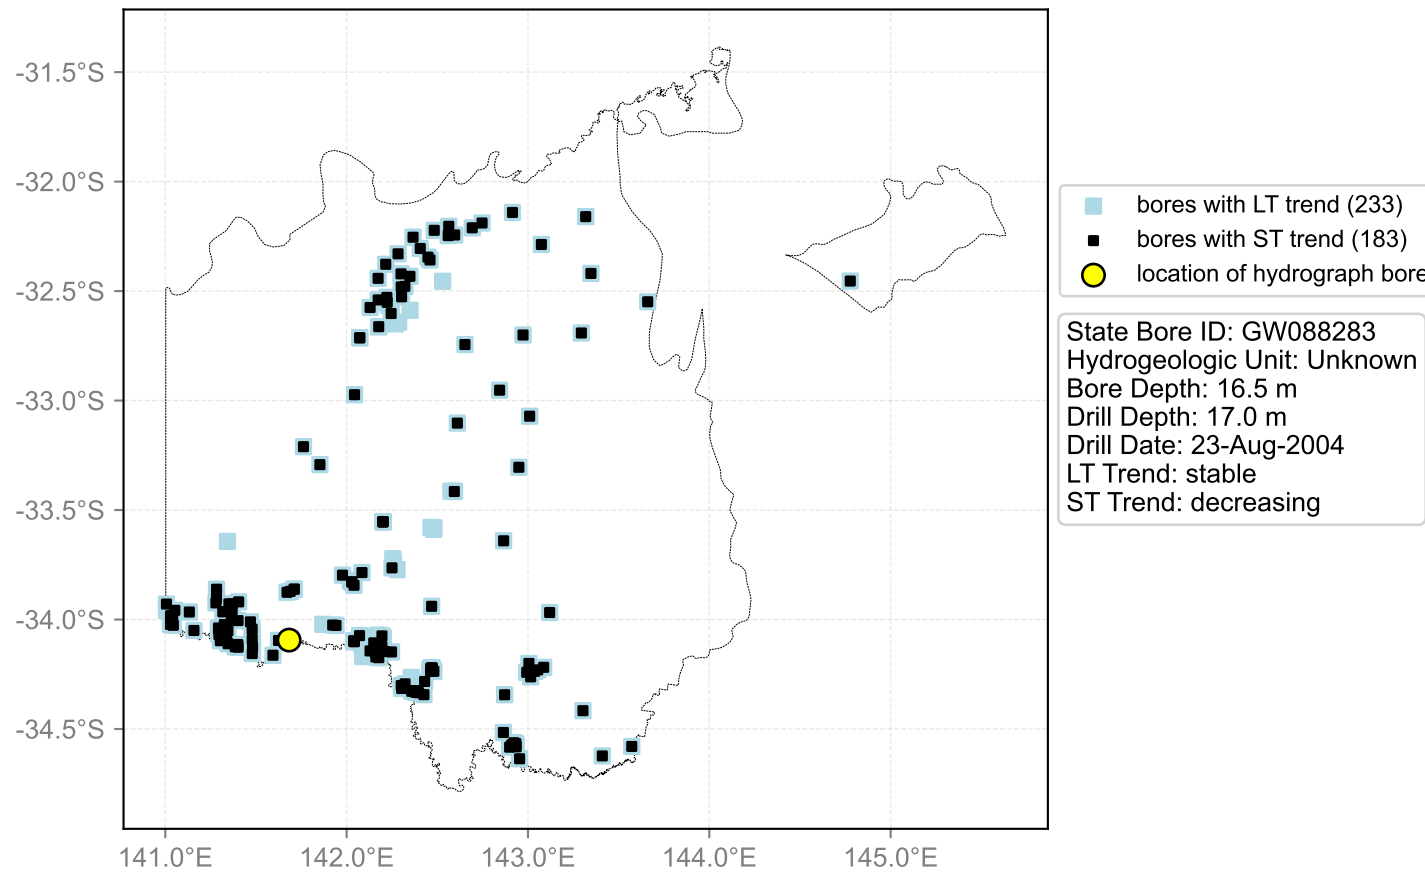

Map View for GS50

Hydrograph for hydroid: 10112727

Map View for GS50

Hydrograph for hydroid: 10112739

Map View for GS50

Hydrograph for hydroid: 10112867

Map View for GS50

Hydrograph for hydroid: 10112887