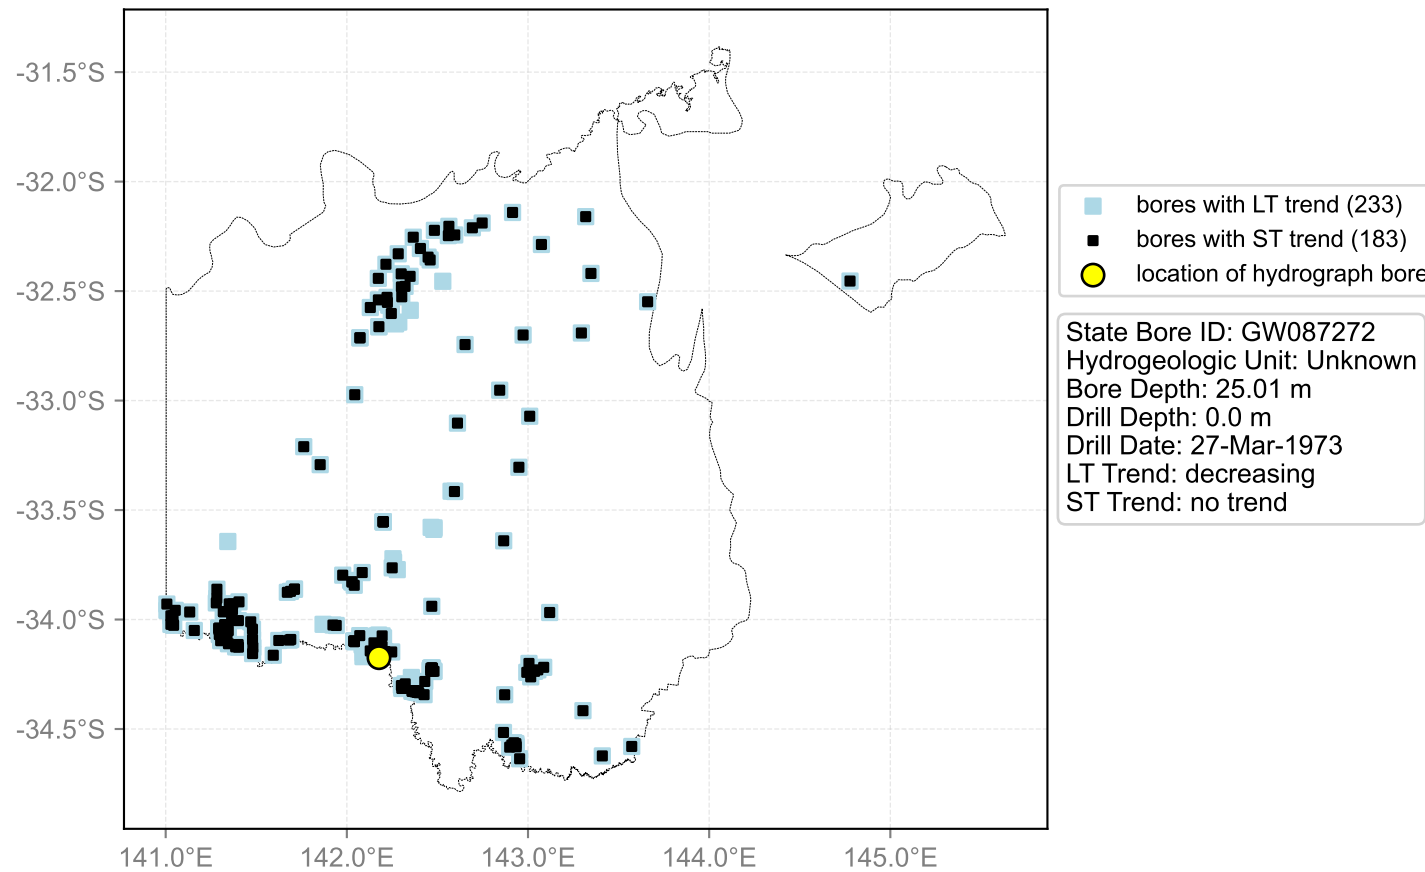

Map View for GS50

Hydrograph for hydroid: 10024963

Map View for GS50

Hydrograph for hydroid: 10026875

Map View for GS50

Hydrograph for hydroid: 10027174

Map View for GS50

Hydrograph for hydroid: 10027574

Map View for GS50

Hydrograph for hydroid: 10027586

Map View for GS50

Hydrograph for hydroid: 10027966

Map View for GS50

Hydrograph for hydroid: 10028274

Map View for GS50

Hydrograph for hydroid: 10028276

Map View for GS50

Hydrograph for hydroid: 10029423

Map View for GS50

Hydrograph for hydroid: 10029442

Map View for GS50

Hydrograph for hydroid: 10029704

Map View for GS50

Hydrograph for hydroid: 10030682