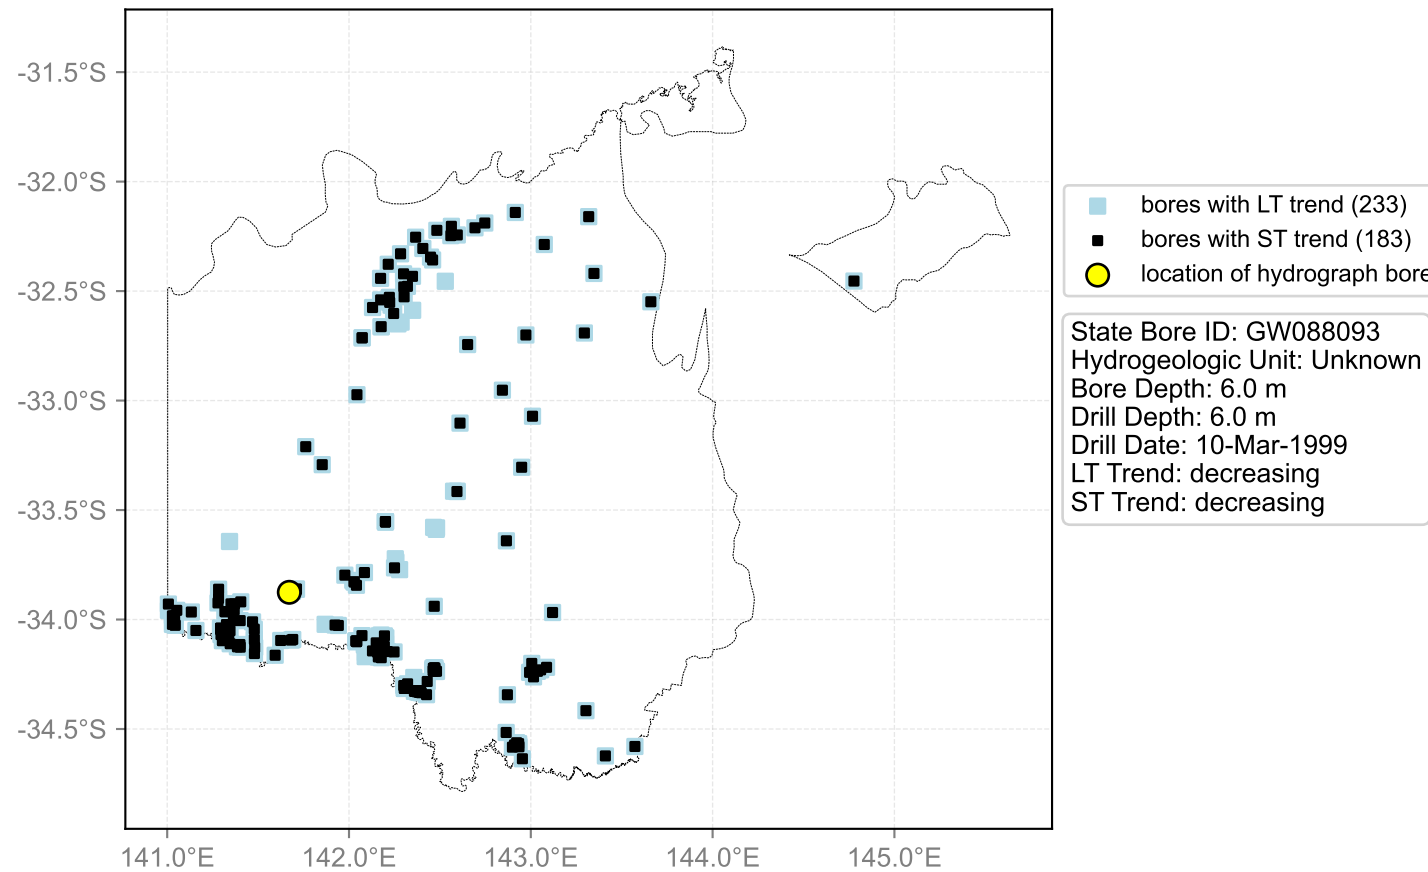

Map View for GS50

Hydrograph for hydroid: 10033400

Map View for GS50

Hydrograph for hydroid: 10033423

Map View for GS50

Hydrograph for hydroid: 10033674

Map View for GS50

Hydrograph for hydroid: 10035523