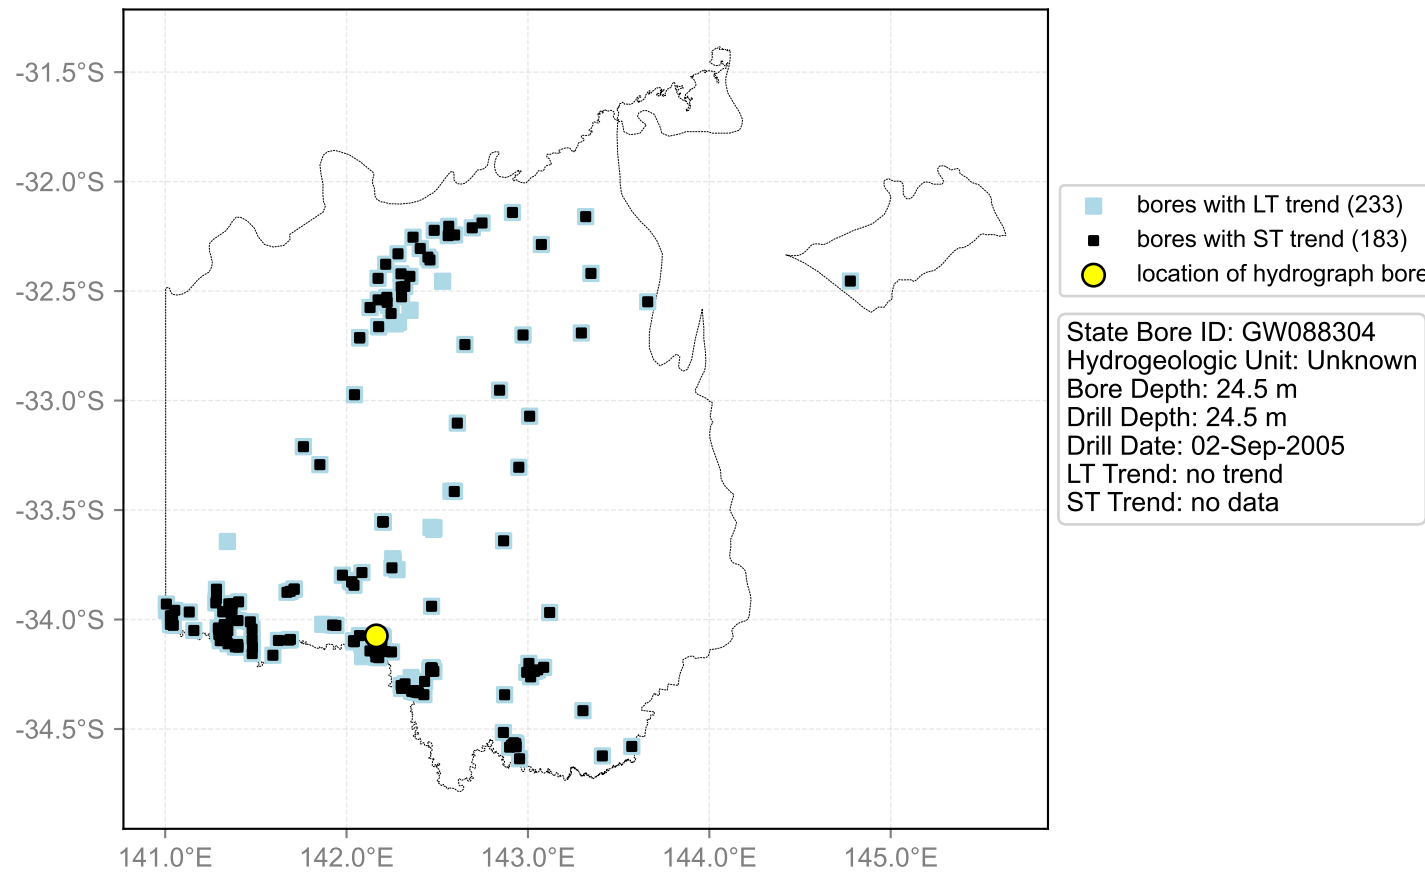

Map View for GS50

Hydrograph for hydroid: 10134555

Map View for GS50

Hydrograph for hydroid: 10134599

Map View for GS50

Hydrograph for hydroid: 10134672

Map View for GS50

Hydrograph for hydroid: 10135291