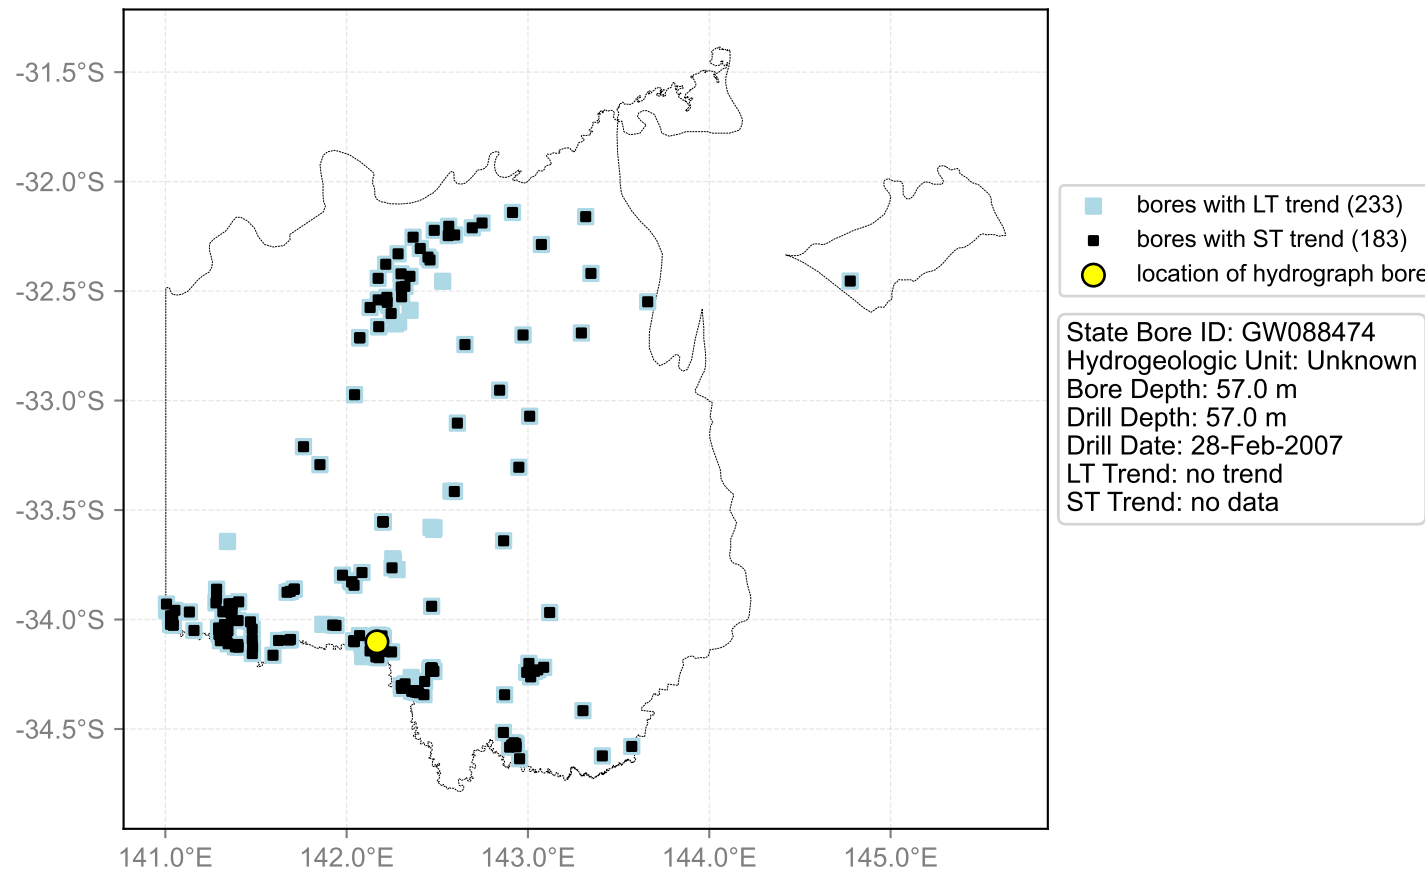

Map View for GS50