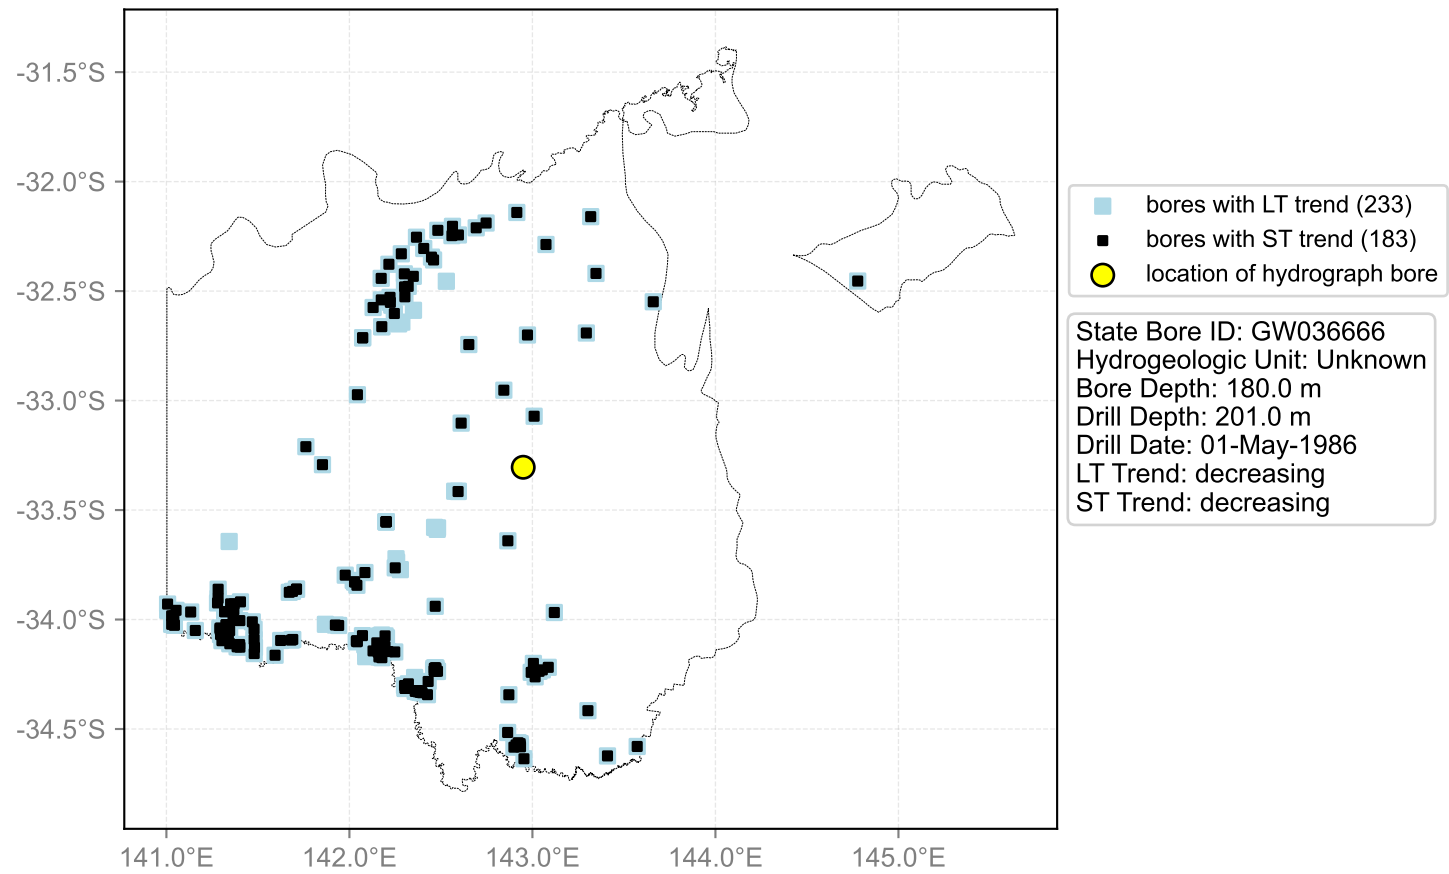

Map View for GS50

Hydrograph for hydroid: 10138978

Map View for GS50

Hydrograph for hydroid: 10139271

Map View for GS50

Hydrograph for hydroid: 10139291

Map View for GS50

Hydrograph for hydroid: 10139292