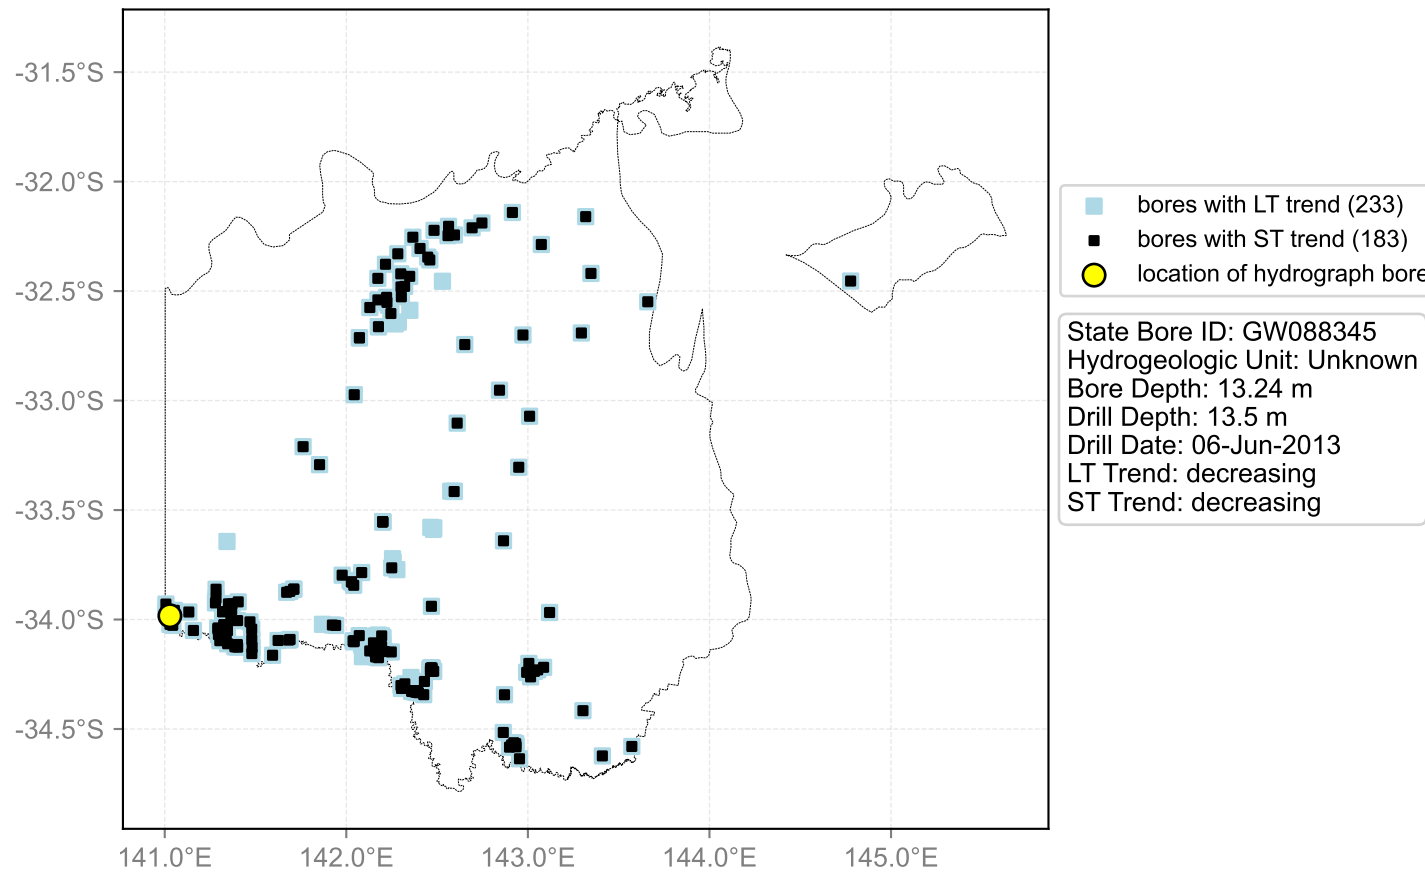

Map View for GS50

Hydrograph for hydroid: 10024963

Map View for GS50

Hydrograph for hydroid: 10026875

Map View for GS50

Hydrograph for hydroid: 10027174

Map View for GS50

Hydrograph for hydroid: 10027574

Map View for GS50

Hydrograph for hydroid: 10027586

Map View for GS50

Hydrograph for hydroid: 10027966

Map View for GS50

Hydrograph for hydroid: 10028274

Map View for GS50

Hydrograph for hydroid: 10028276

Map View for GS50

Hydrograph for hydroid: 10029423

Map View for GS50

Hydrograph for hydroid: 10029442

Map View for GS50

Hydrograph for hydroid: 10029704

Map View for GS50

Hydrograph for hydroid: 10030682