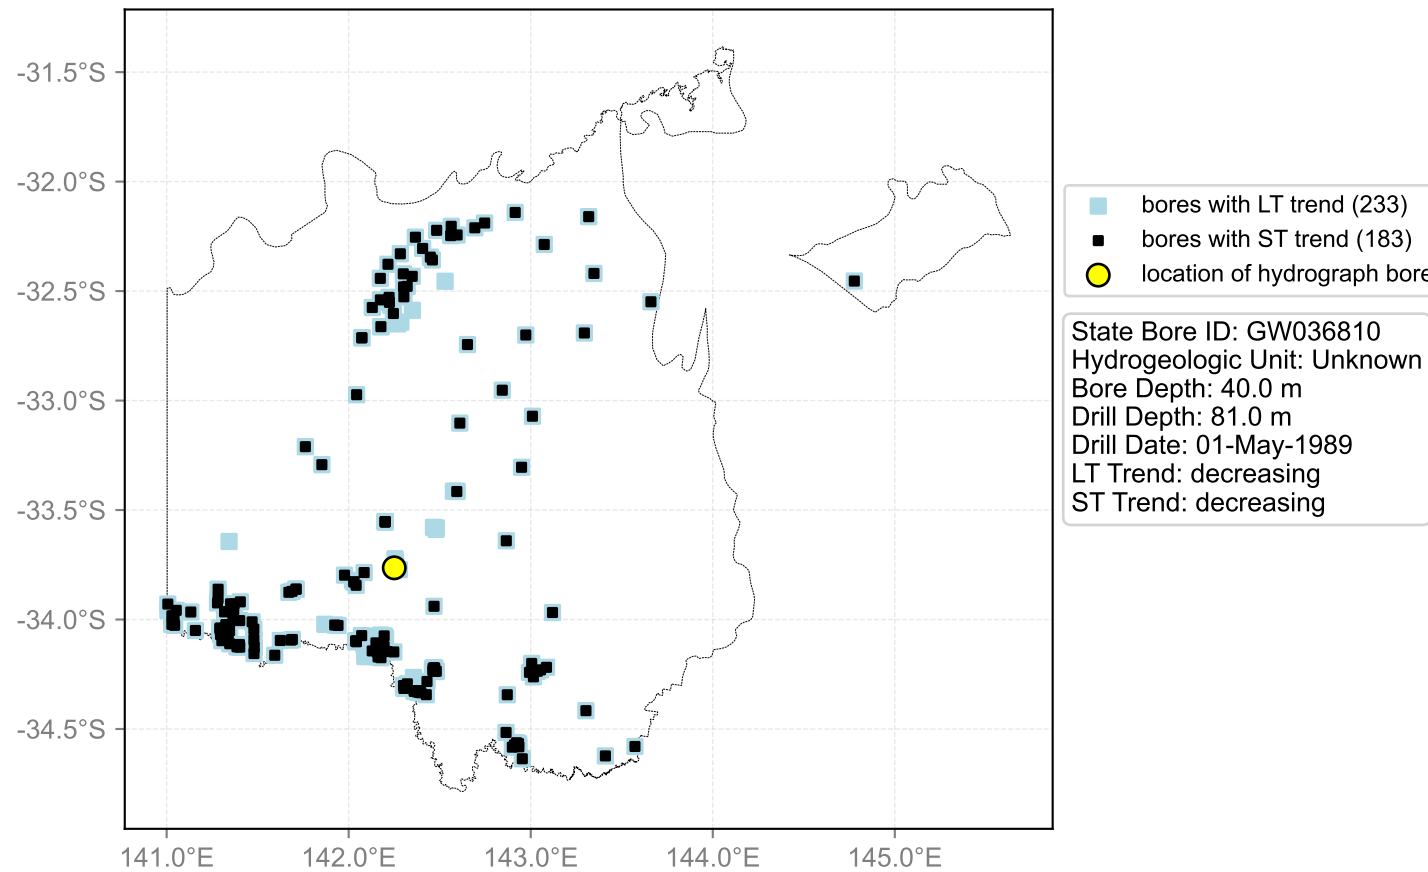

Map View for GS50