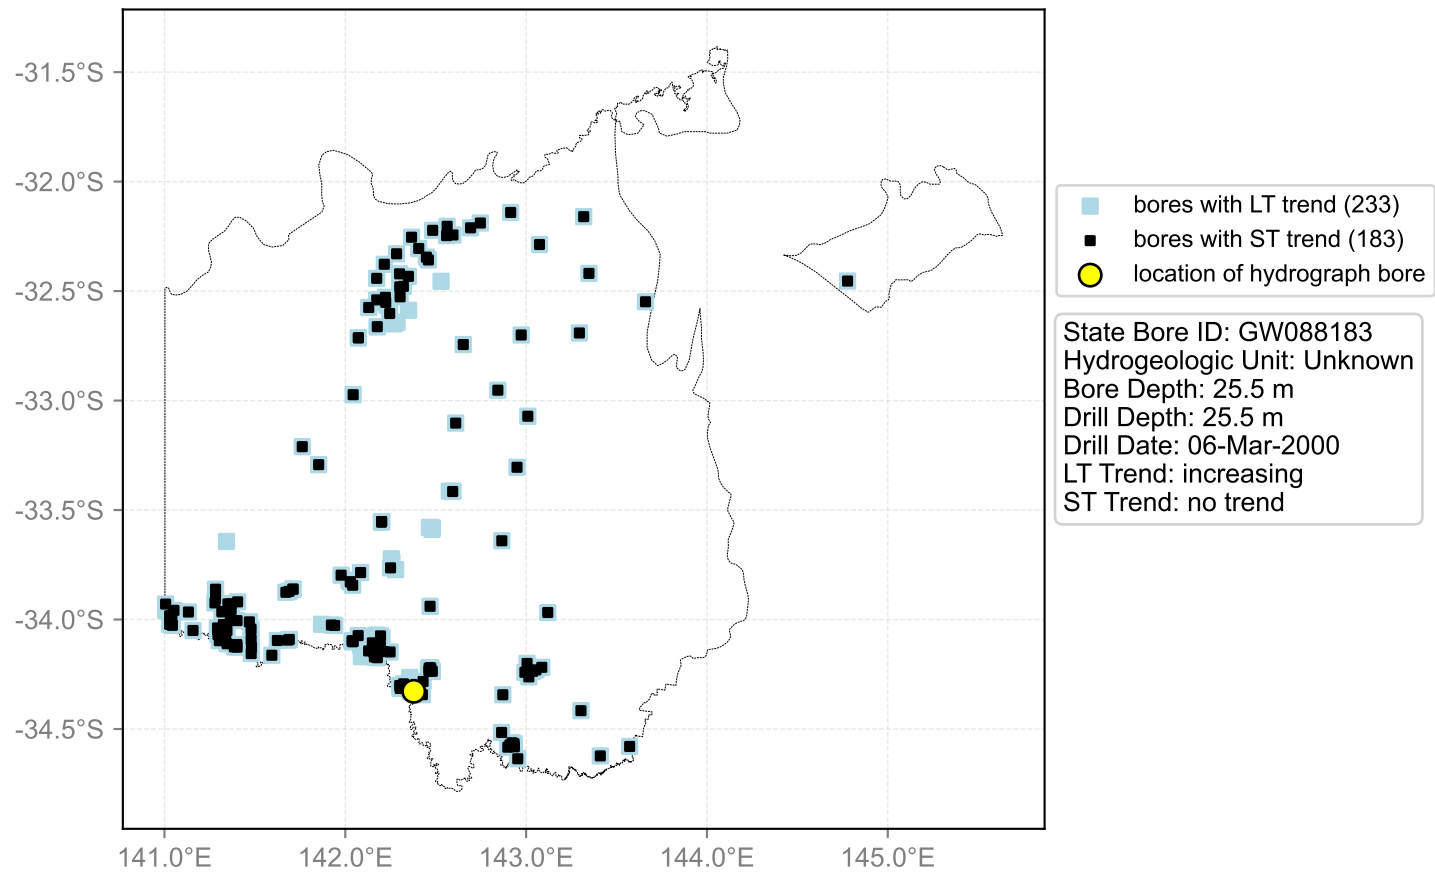

Map View for GS50

Hydrograph for hydroid: 10127933

Map View for GS50

Hydrograph for hydroid: 10128163

Map View for GS50

Hydrograph for hydroid: 10128292

Map View for GS50

Hydrograph for hydroid: 10128485