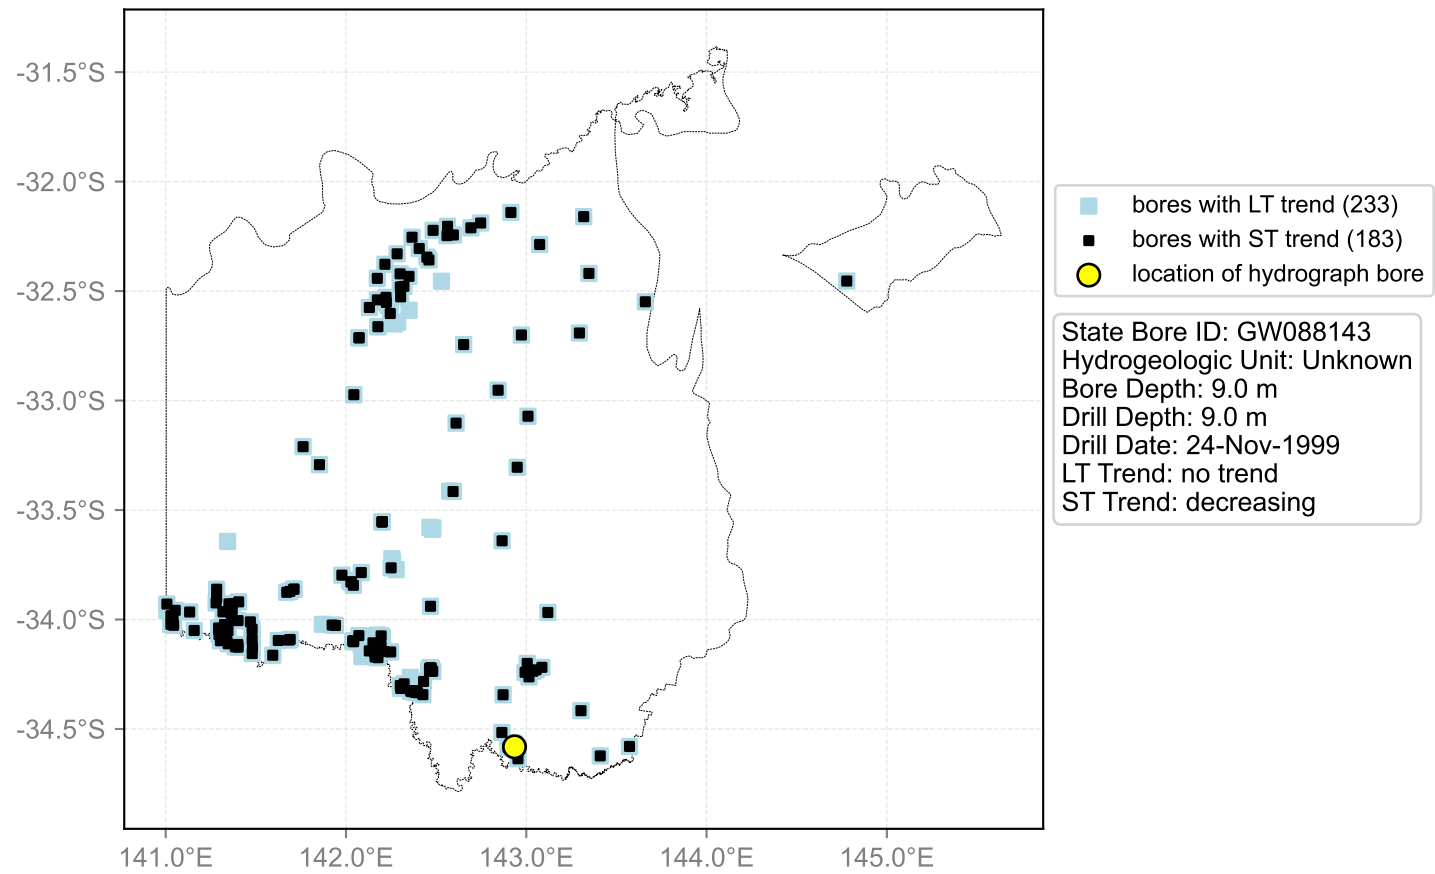

Map View for GS50

Hydrograph for hydroid: 10091265

Map View for GS50

Hydrograph for hydroid: 10091568

Map View for GS50

Hydrograph for hydroid: 10092143

Map View for GS50

Hydrograph for hydroid: 10092308