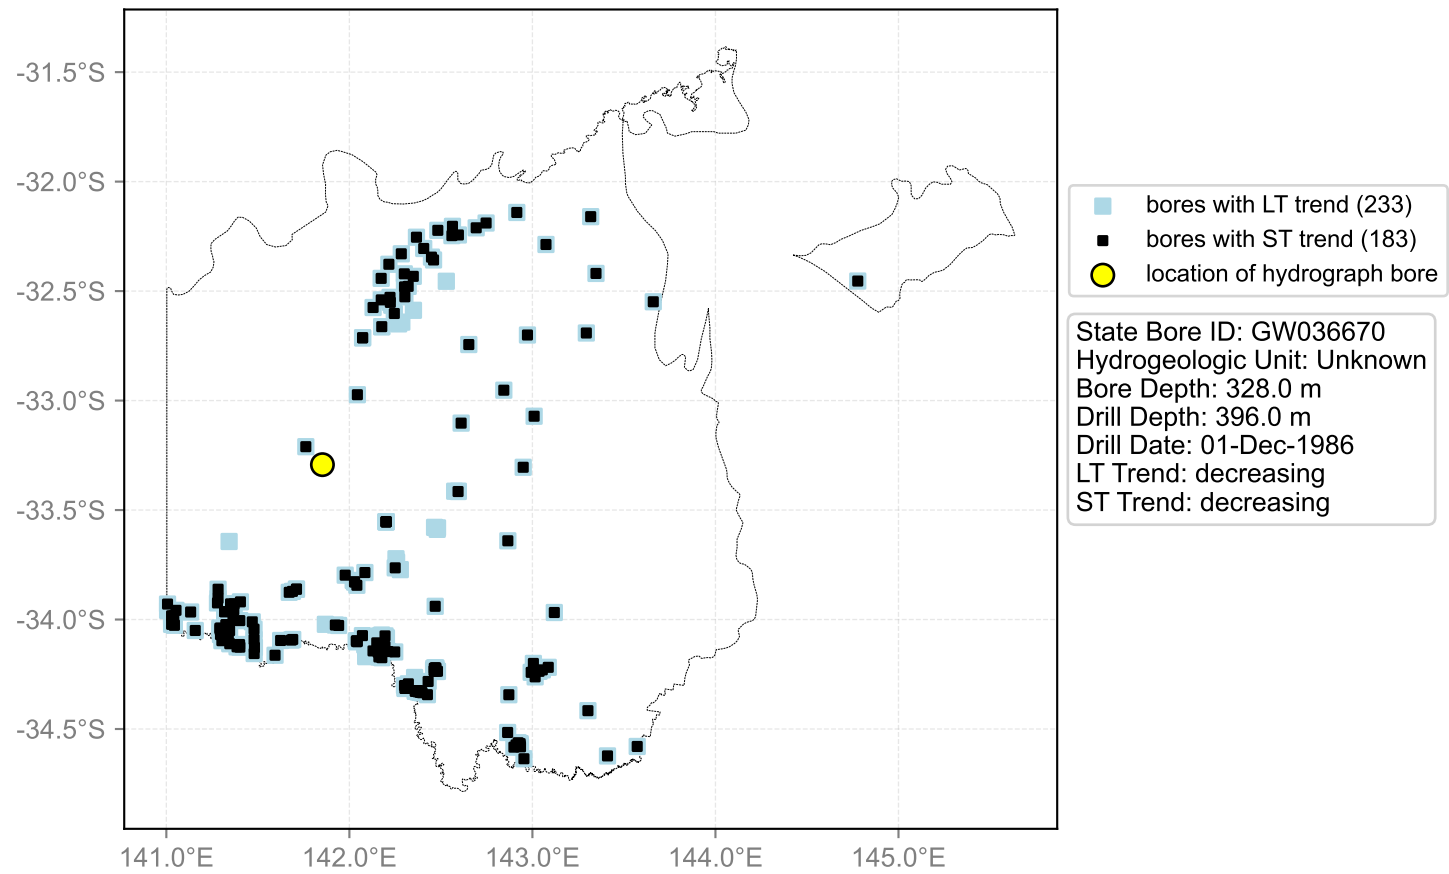

Map View for GS50