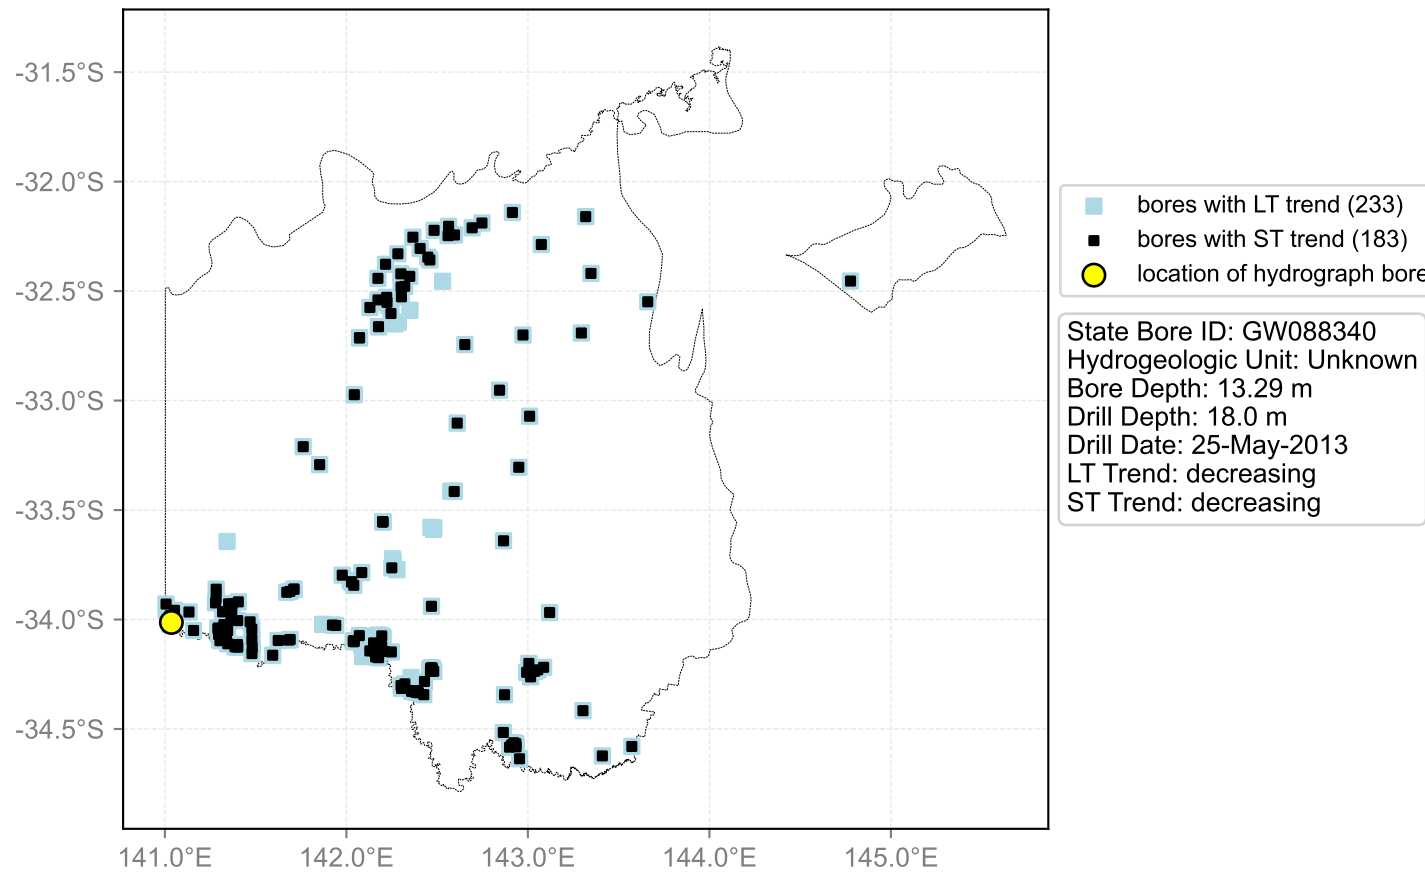

Map View for GS50

Hydrograph for hydroid: 10018046

Map View for GS50

Hydrograph for hydroid: 10018049

Map View for GS50

Hydrograph for hydroid: 10020353

Map View for GS50

Hydrograph for hydroid: 10021468

Map View for GS50

Hydrograph for hydroid: 10022003

Map View for GS50

Hydrograph for hydroid: 10022039

Map View for GS50

Hydrograph for hydroid: 10022277

Map View for GS50

Hydrograph for hydroid: 10022328