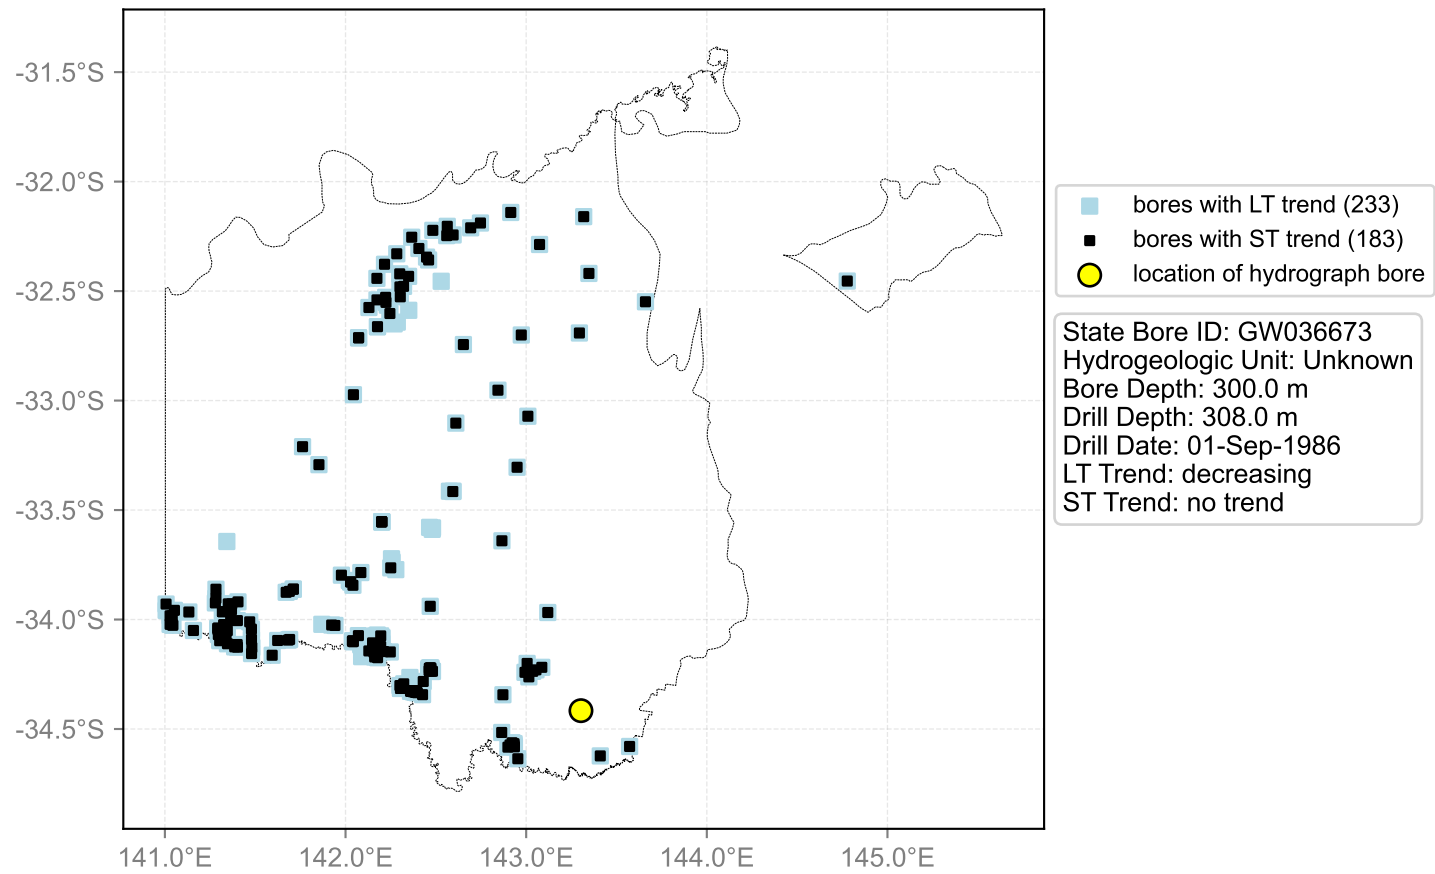

Map View for GS50