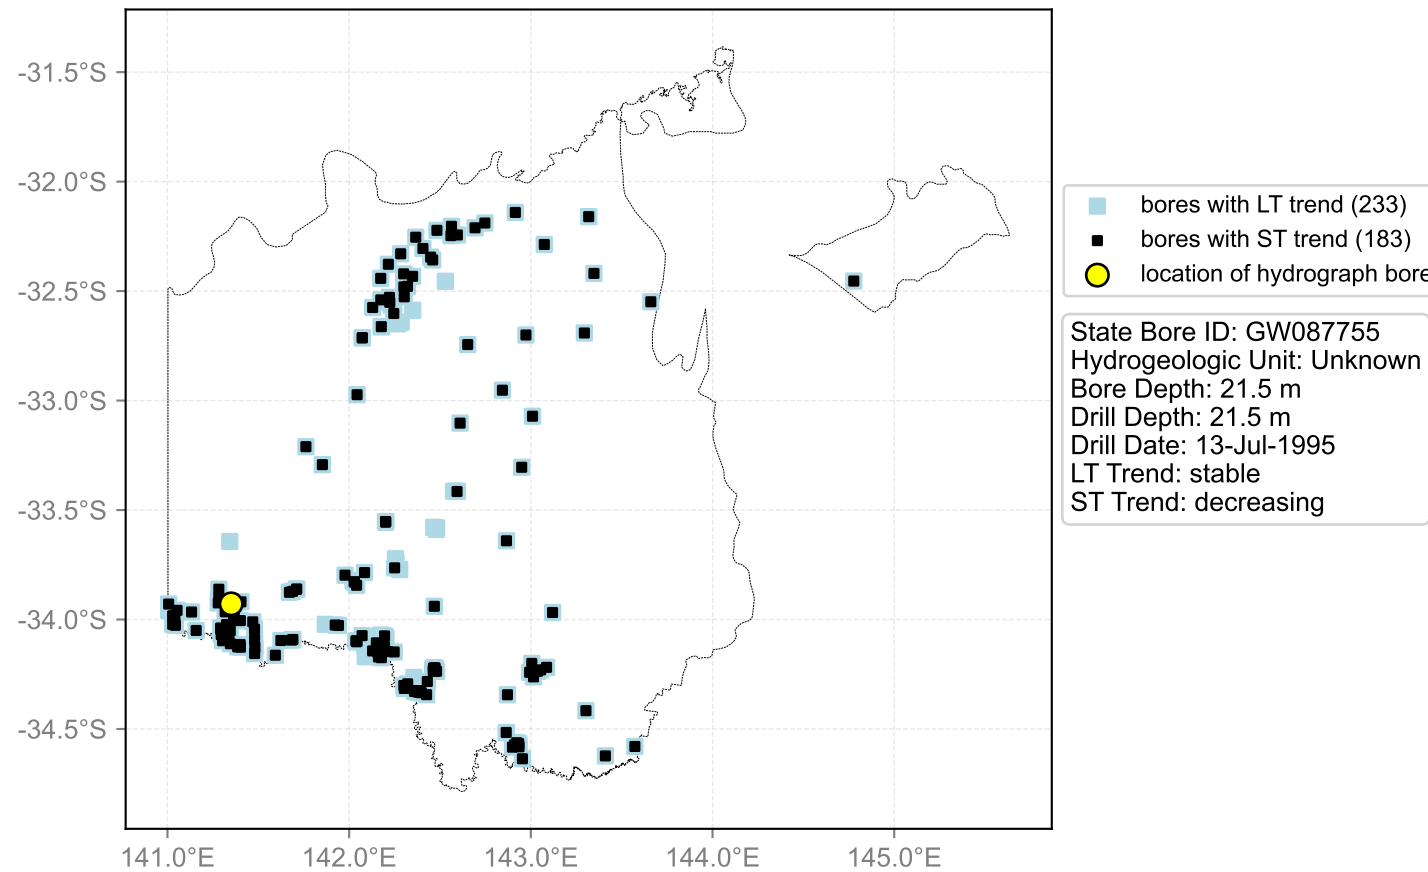

Map View for GS50

Hydrograph for hydroid: 10135917

Map View for GS50

Hydrograph for hydroid: 10136113

Map View for GS50

Hydrograph for hydroid: 10136641

Map View for GS50

Hydrograph for hydroid: 10136656

Map View for GS50

Hydrograph for hydroid: 10137635

Map View for GS50

Hydrograph for hydroid: 10137830

Map View for GS50

Hydrograph for hydroid: 10138397

Map View for GS50

Hydrograph for hydroid: 10138543