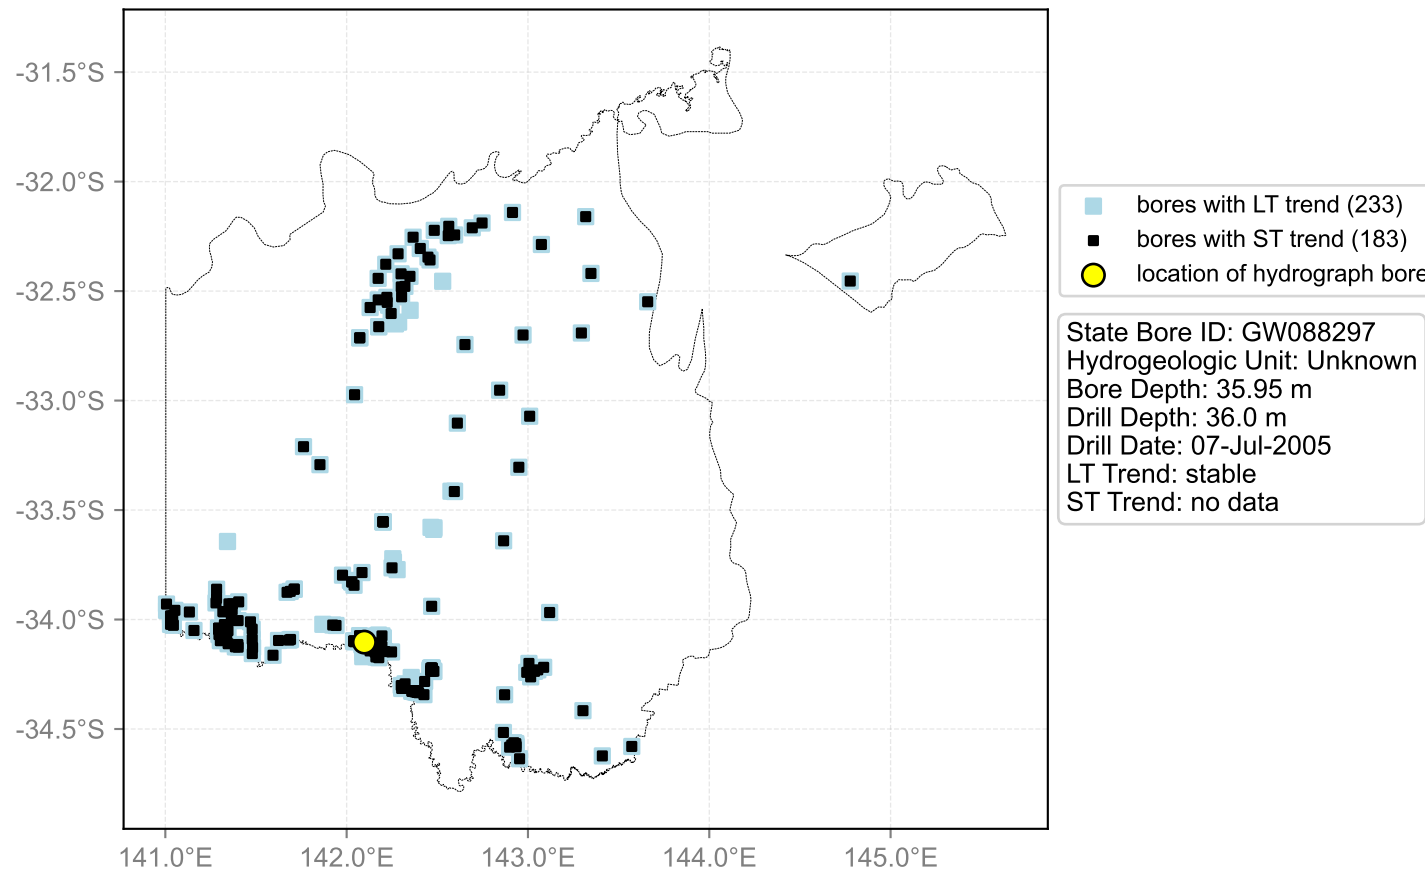

Map View for GS50

Hydrograph for hydroid: 10126736

Map View for GS50

Hydrograph for hydroid: 10127269

Map View for GS50

Hydrograph for hydroid: 10127549

Map View for GS50

Hydrograph for hydroid: 10127715