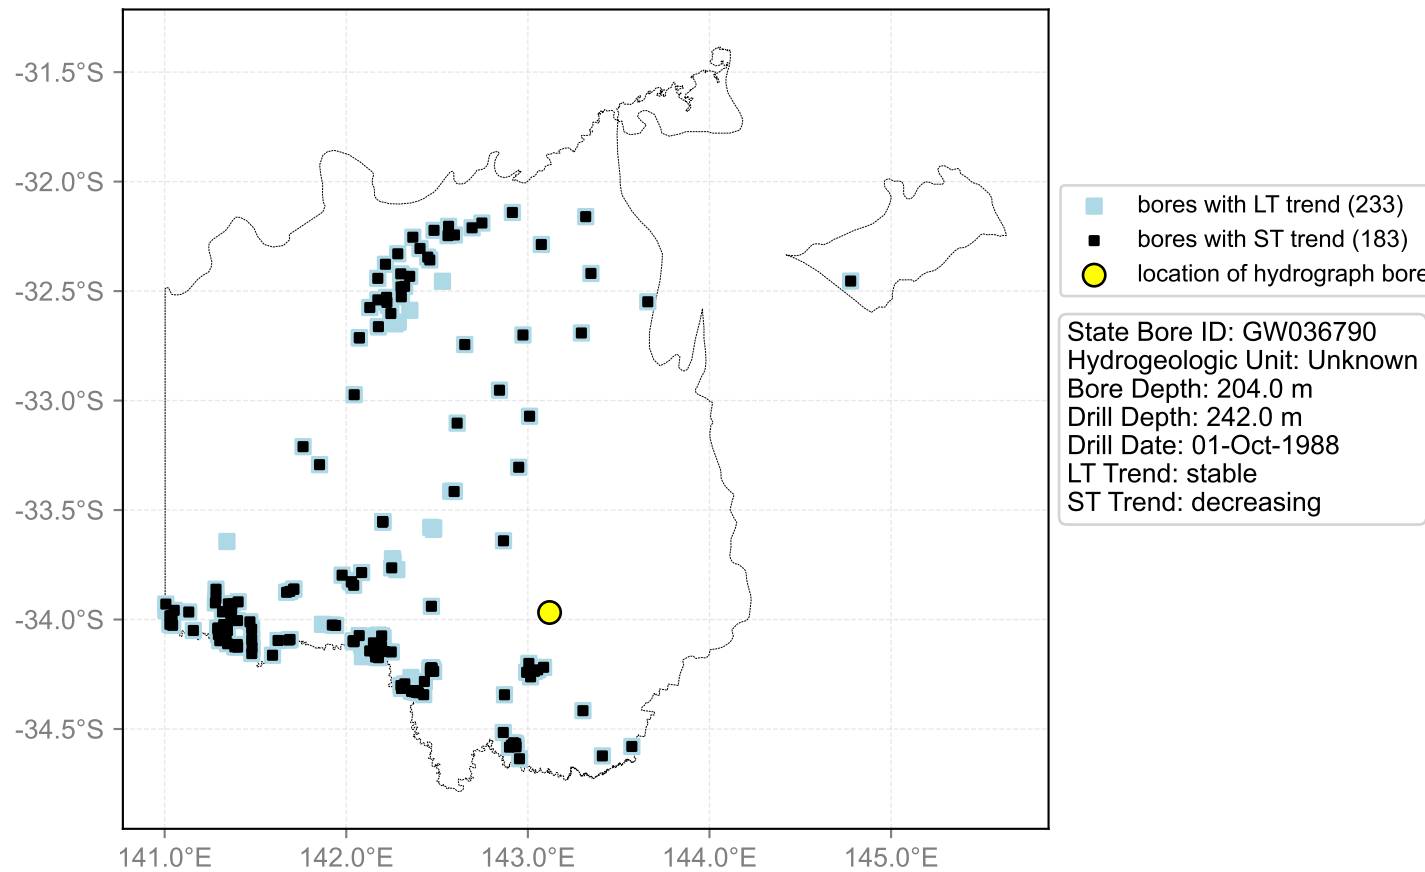

Map View for GS50

Hydrograph for hydroid: 10077748

Map View for GS50

Hydrograph for hydroid: 10077941

Map View for GS50

Hydrograph for hydroid: 10078468

Map View for GS50

Hydrograph for hydroid: 10079230