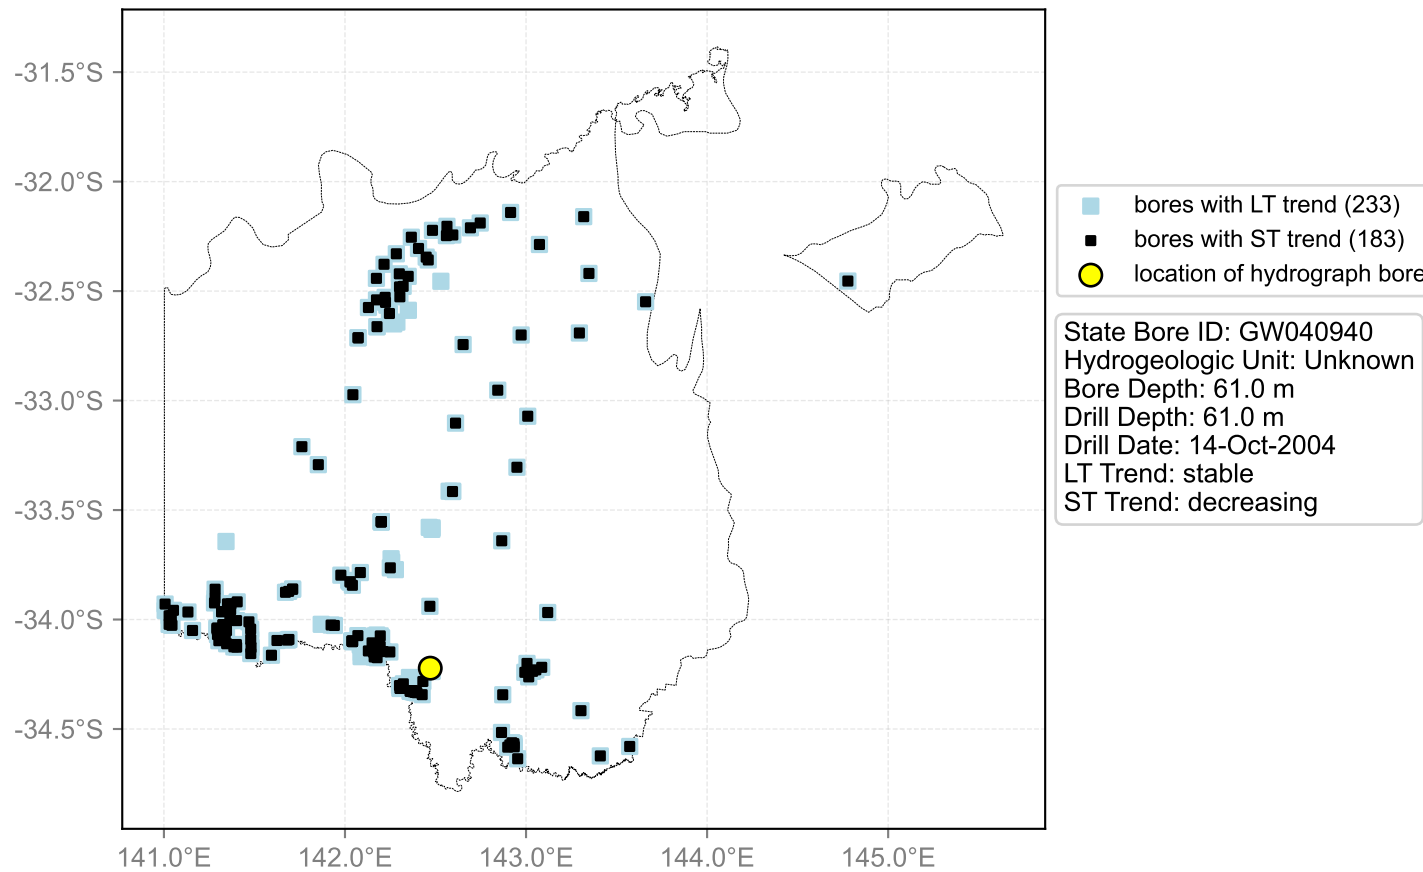

Map View for GS50

Hydrograph for hydroid: 10146658

Map View for GS50

Hydrograph for hydroid: 10146940

Map View for GS50

Hydrograph for hydroid: 10149960

Map View for GS50

Hydrograph for hydroid: 10150421