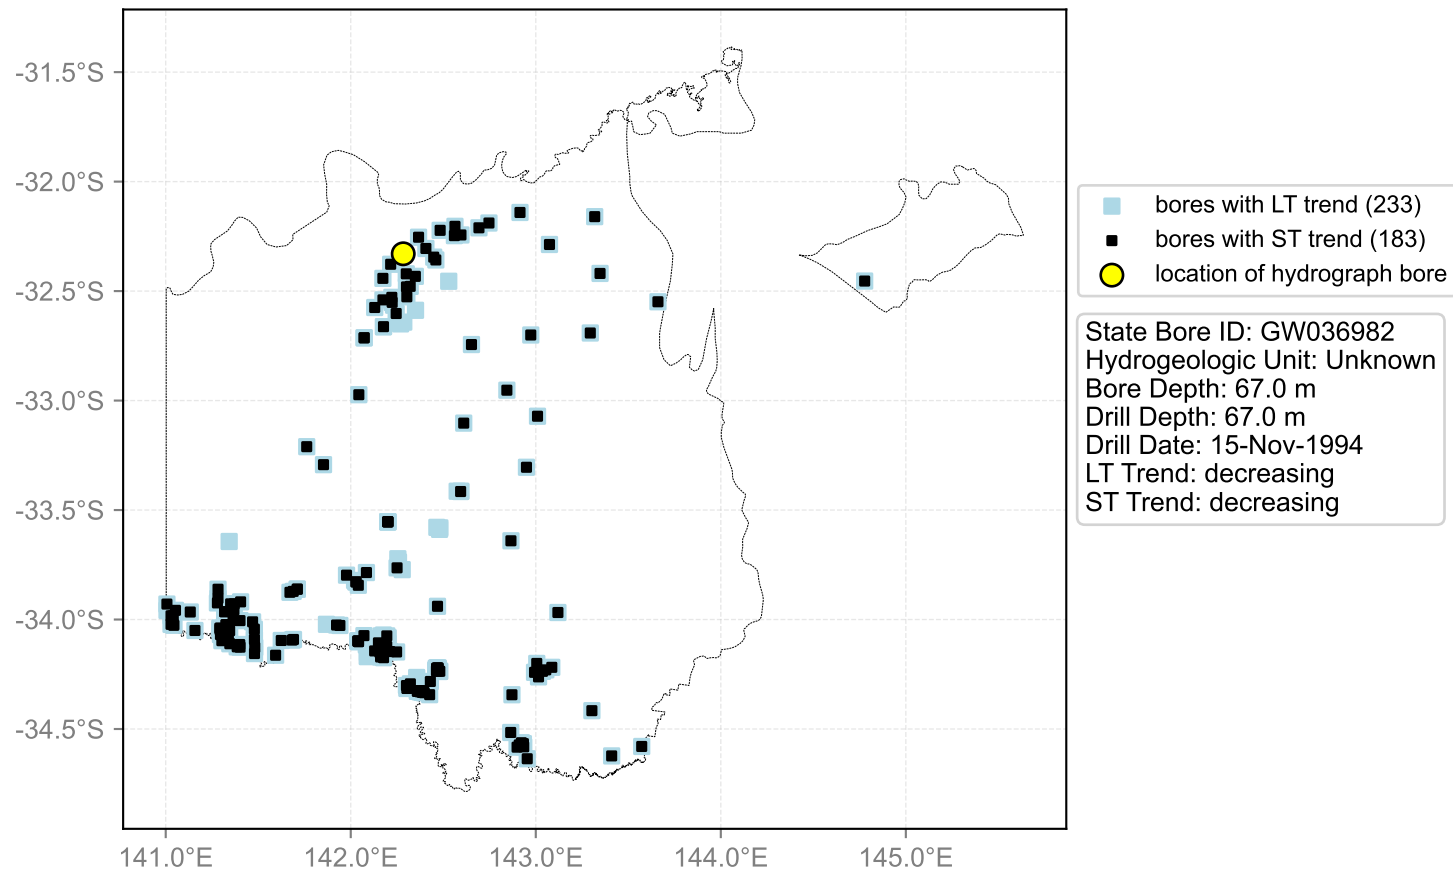

Map View for GS50

Hydrograph for hydroid: 10008537

Map View for GS50

Hydrograph for hydroid: 10008668

Map View for GS50

Hydrograph for hydroid: 10008891

Map View for GS50

Hydrograph for hydroid: 10008892