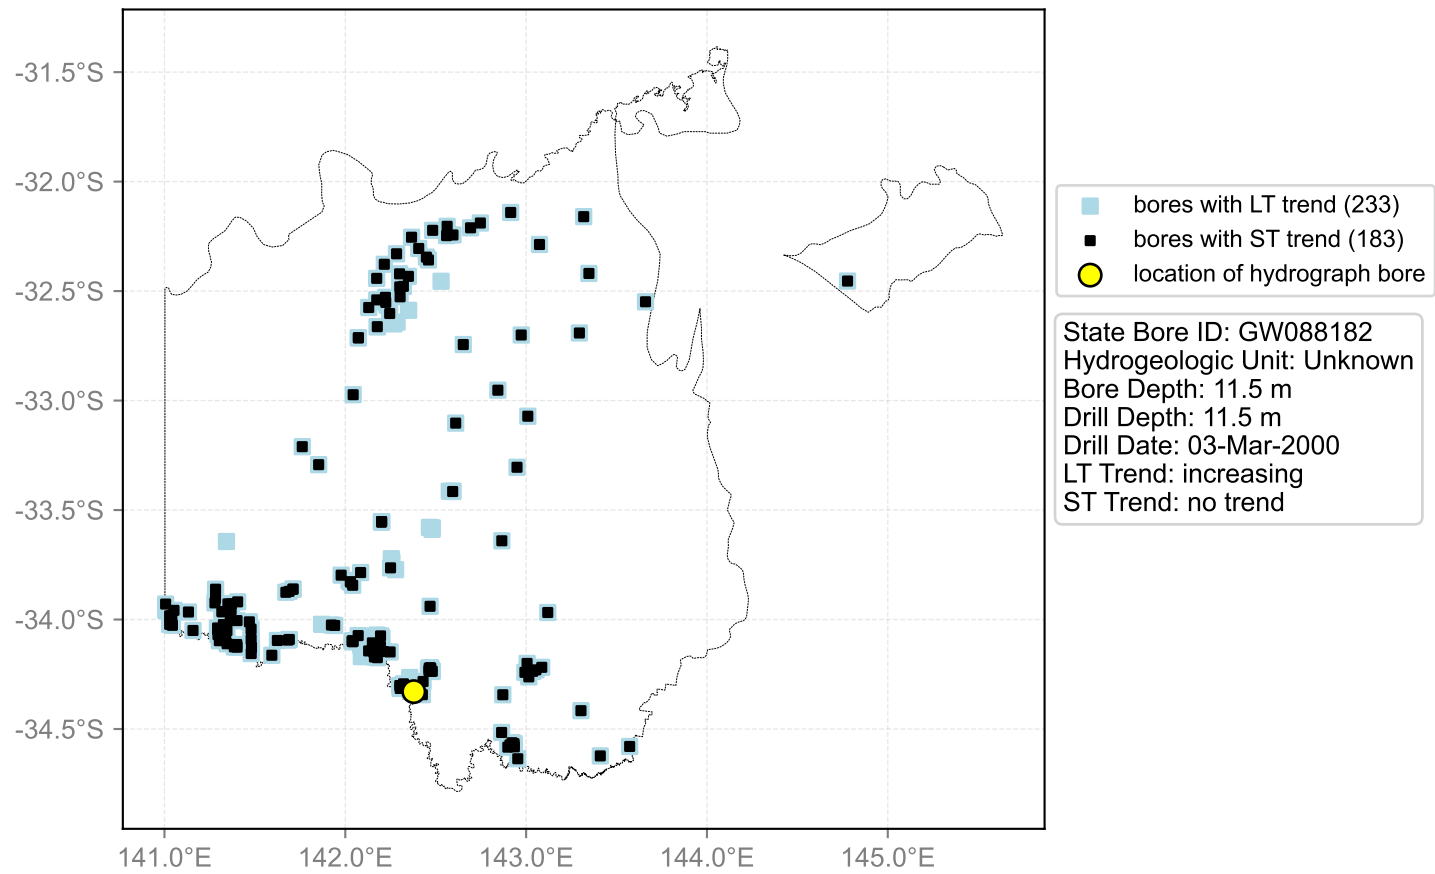

Map View for GS50