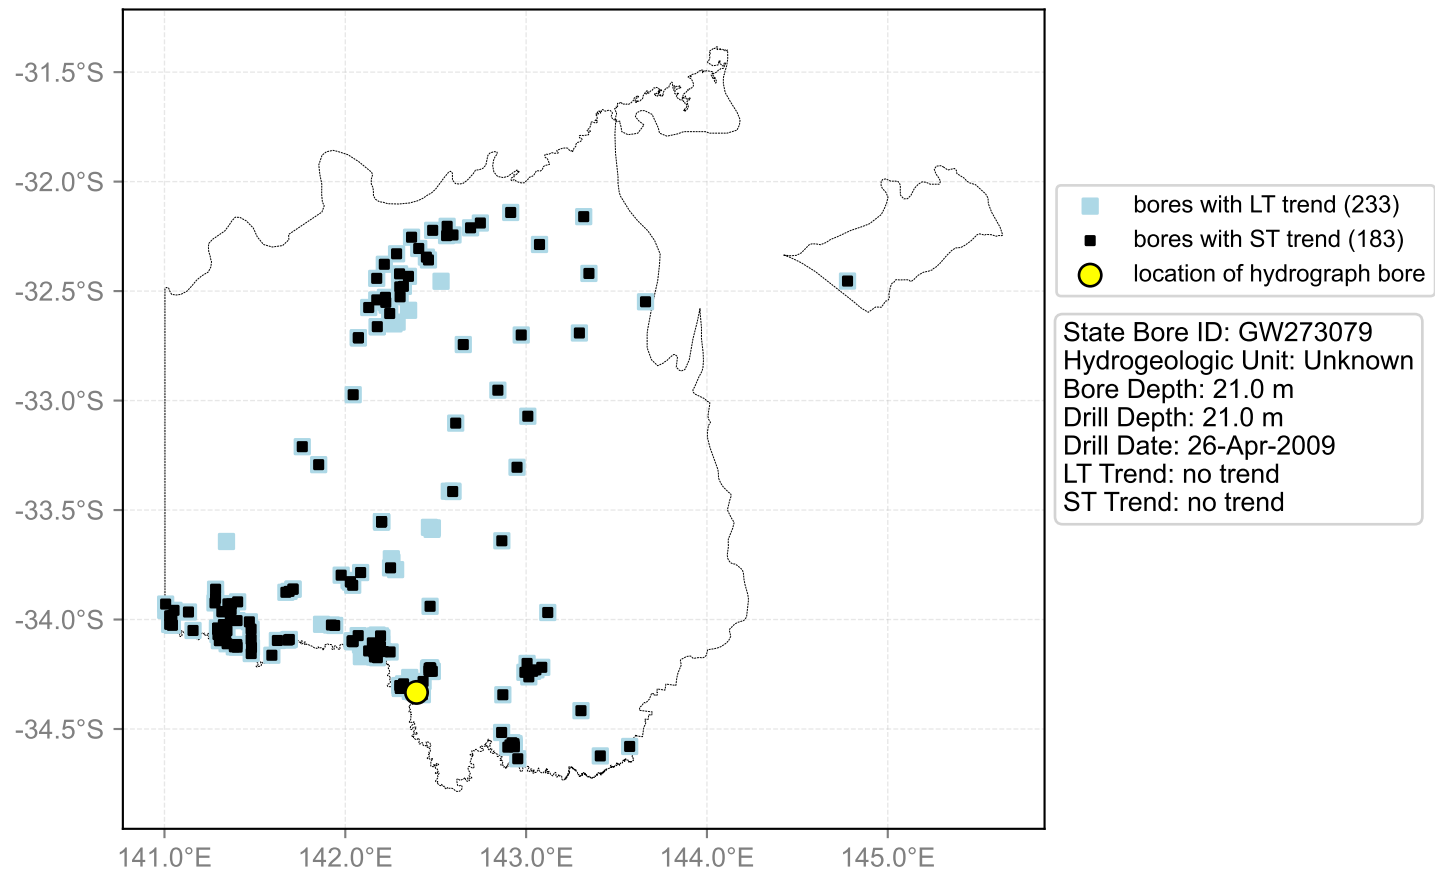

Map View for GS50