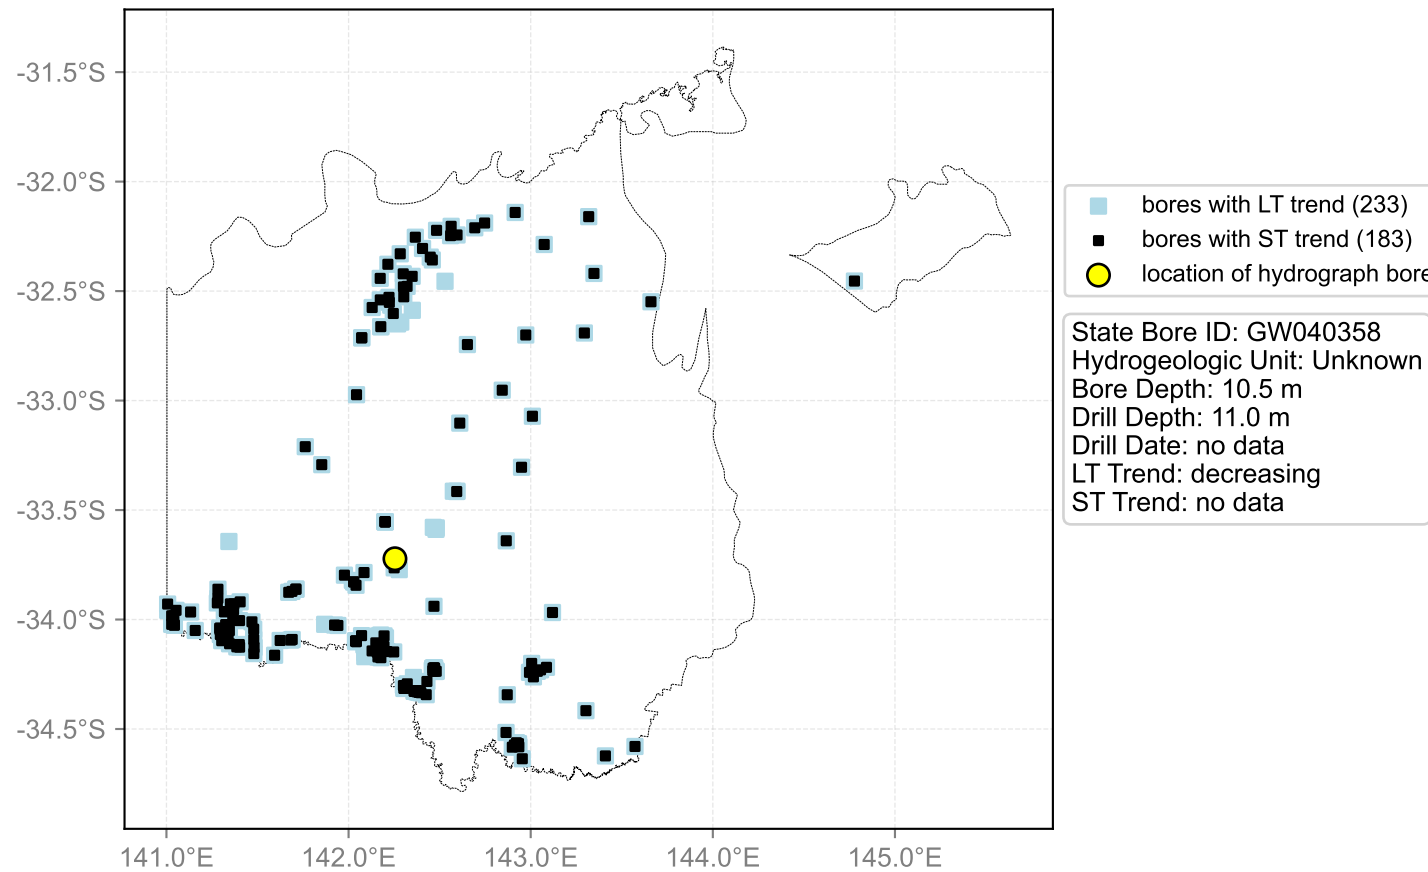

Map View for GS50