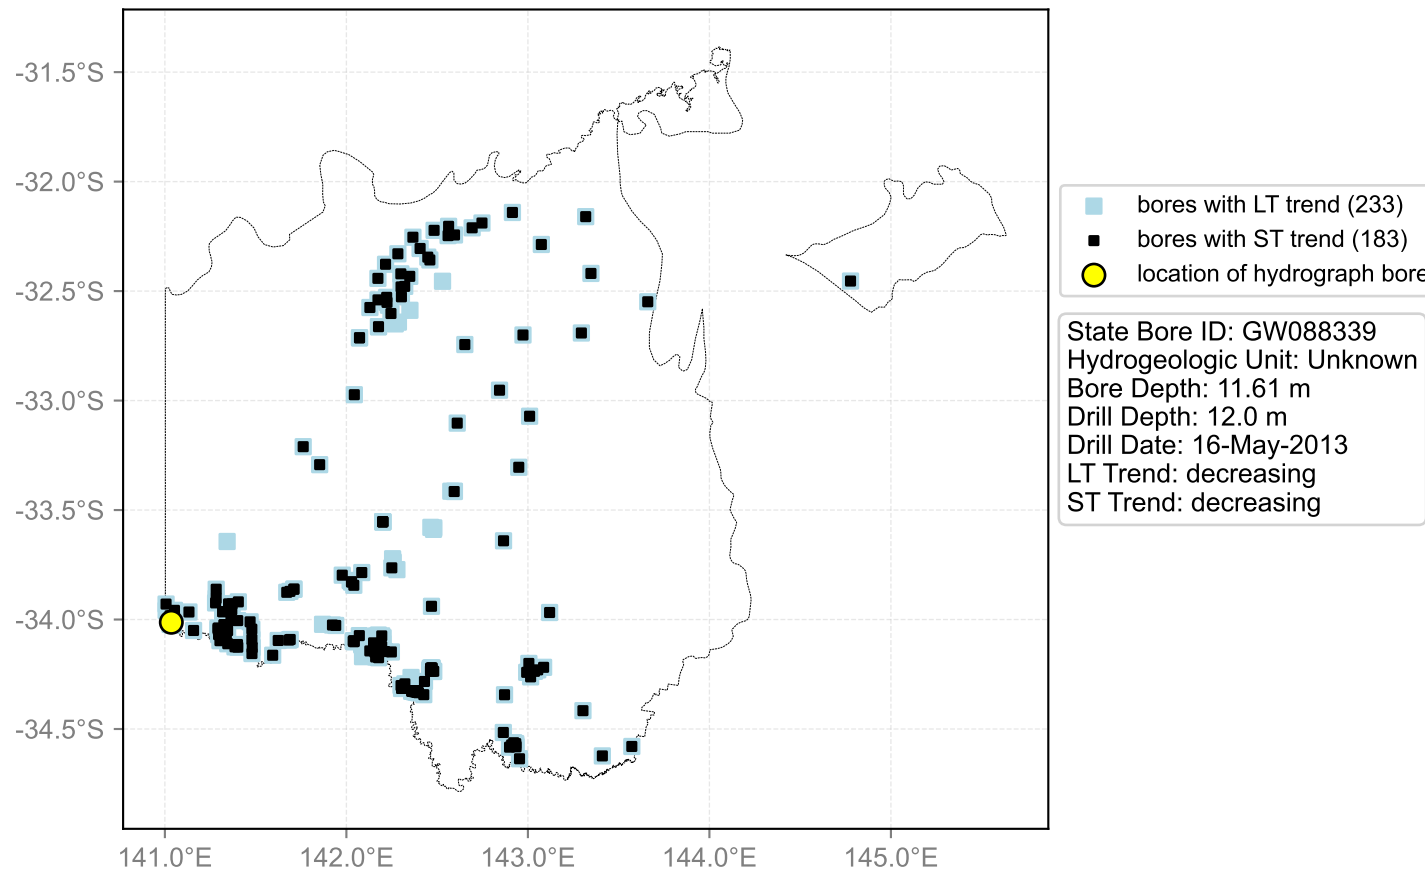

Map View for GS50

Hydrograph for hydroid: 10029423

Map View for GS50

Hydrograph for hydroid: 10029442

Map View for GS50

Hydrograph for hydroid: 10029704

Map View for GS50

Hydrograph for hydroid: 10030682