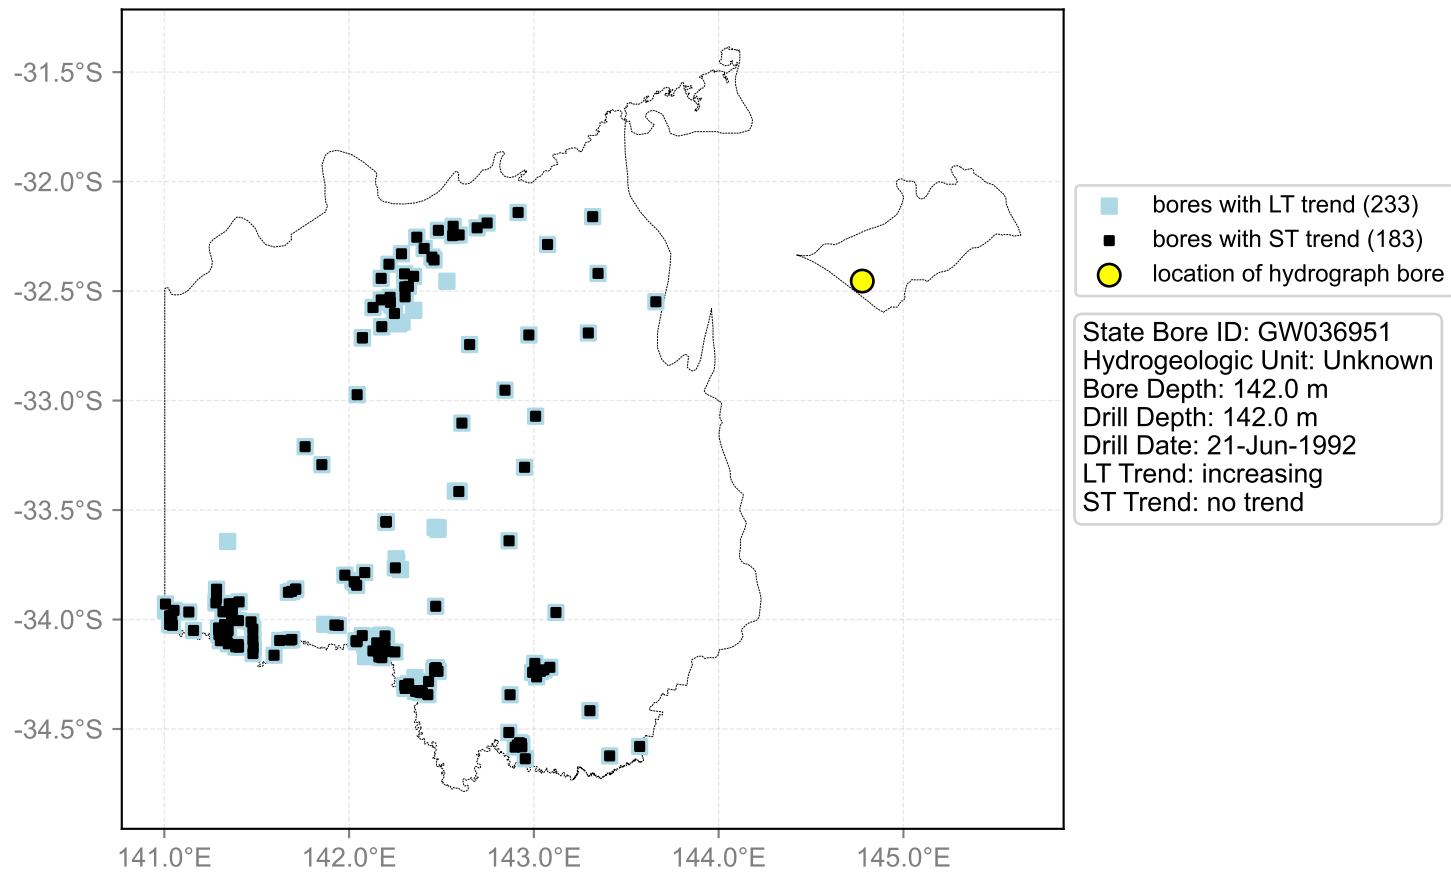

Map View for GS50

Hydrograph for hydroid: 10139874

Map View for GS50

Hydrograph for hydroid: 10139884

Map View for GS50

Hydrograph for hydroid: 10139927

Map View for GS50

Hydrograph for hydroid: 10140062

Map View for GS50

Hydrograph for hydroid: 10140121

Map View for GS50

Hydrograph for hydroid: 10145015

Map View for GS50

Hydrograph for hydroid: 10145790

Map View for GS50

Hydrograph for hydroid: 10146605

Map View for GS50

Hydrograph for hydroid: 10146658

Map View for GS50

Hydrograph for hydroid: 10146940

Map View for GS50

Hydrograph for hydroid: 10149960

Map View for GS50

Hydrograph for hydroid: 10150421