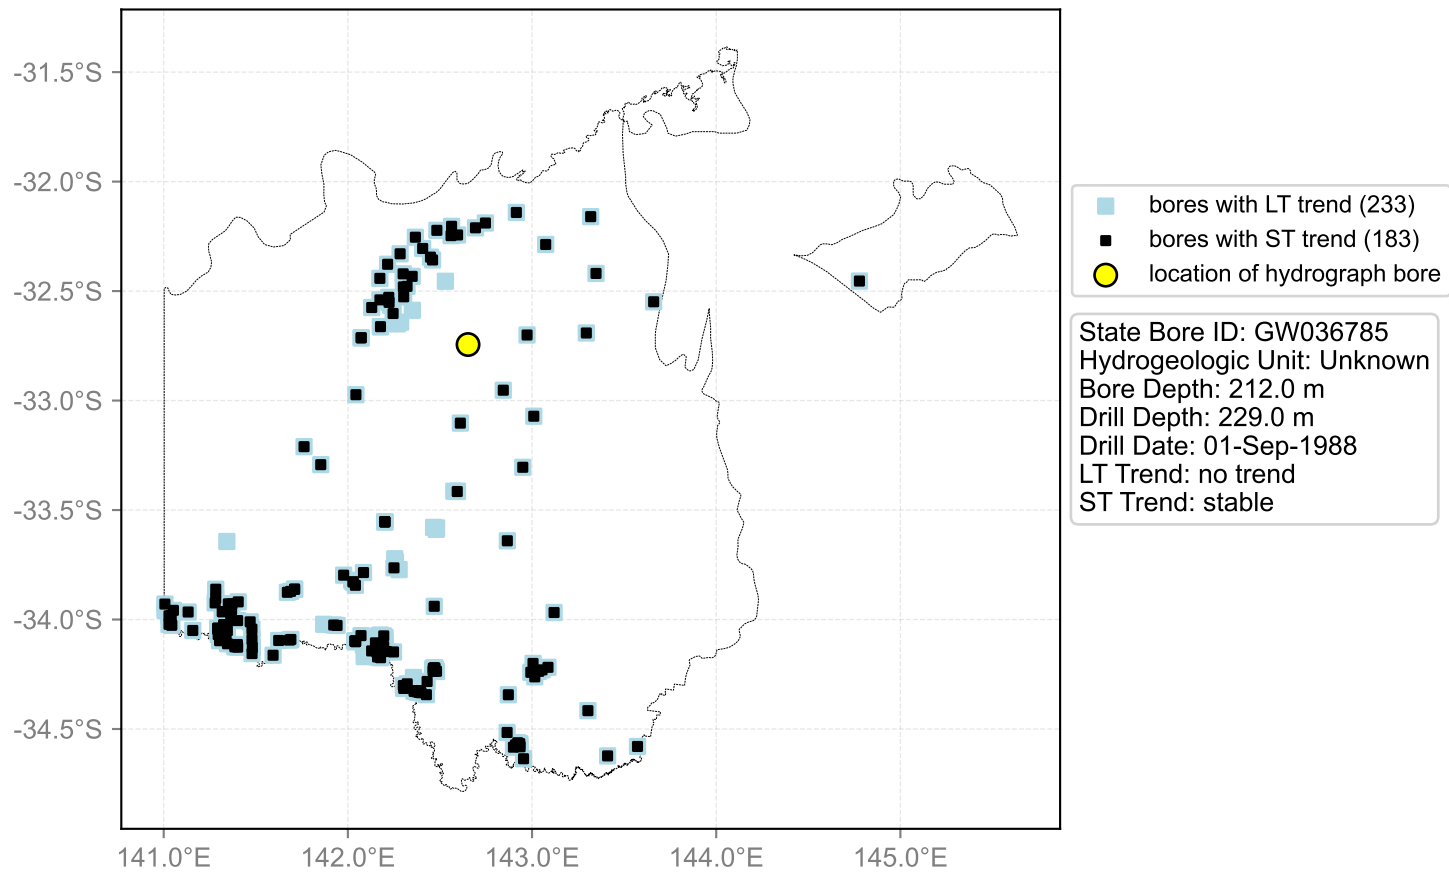

Map View for GS50

Hydrograph for hydroid: 10000866

Map View for GS50

Hydrograph for hydroid: 10000960

Map View for GS50

Hydrograph for hydroid: 10001532

Map View for GS50

Hydrograph for hydroid: 10004209