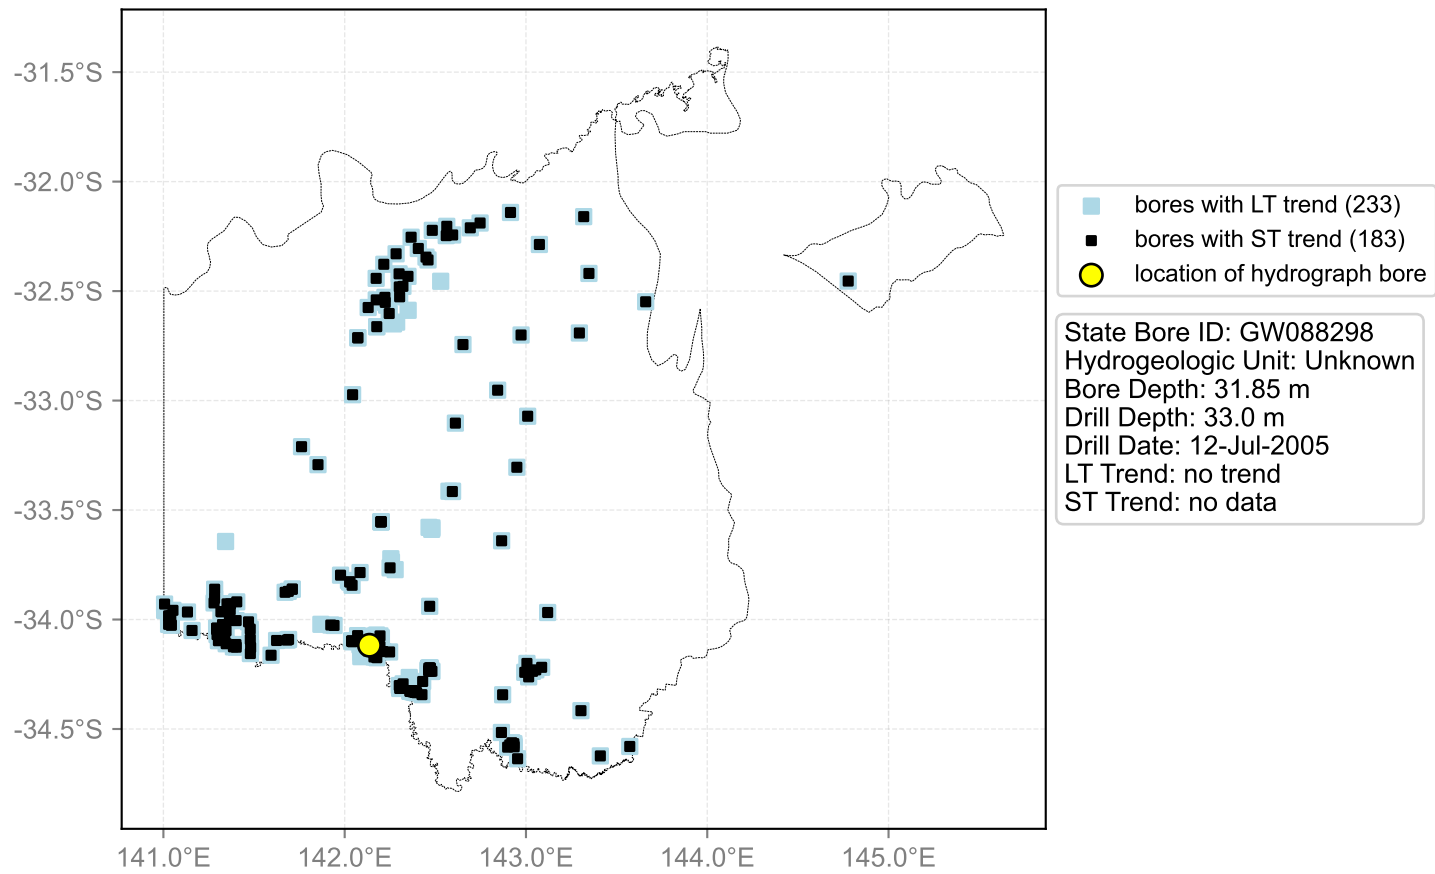

Map View for GS50

Hydrograph for hydroid: 10125366

Map View for GS50

Hydrograph for hydroid: 10125412

Map View for GS50

Hydrograph for hydroid: 10125413

Map View for GS50

Hydrograph for hydroid: 10125563