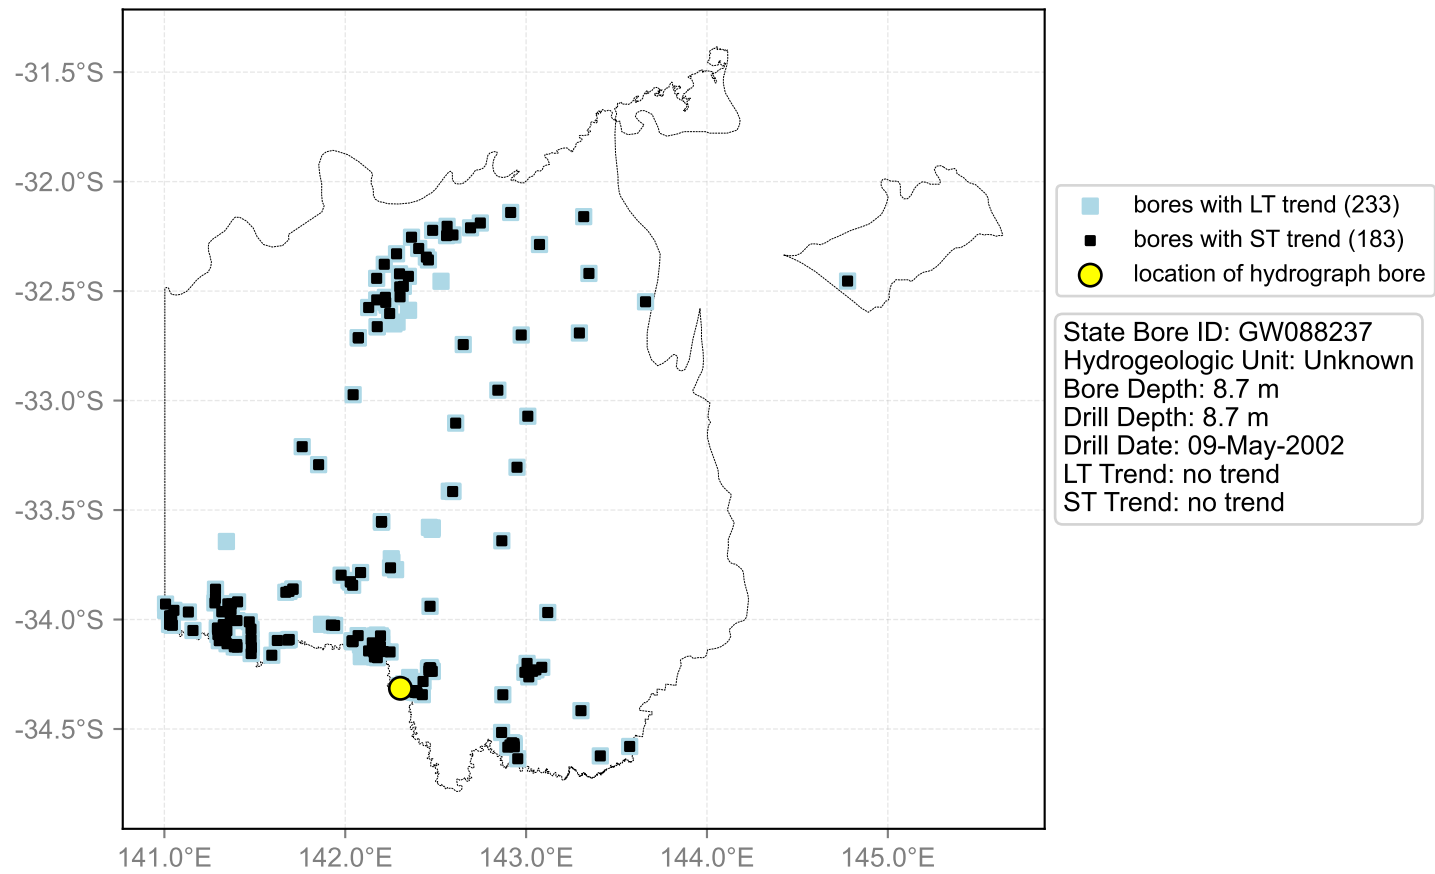

Map View for GS50