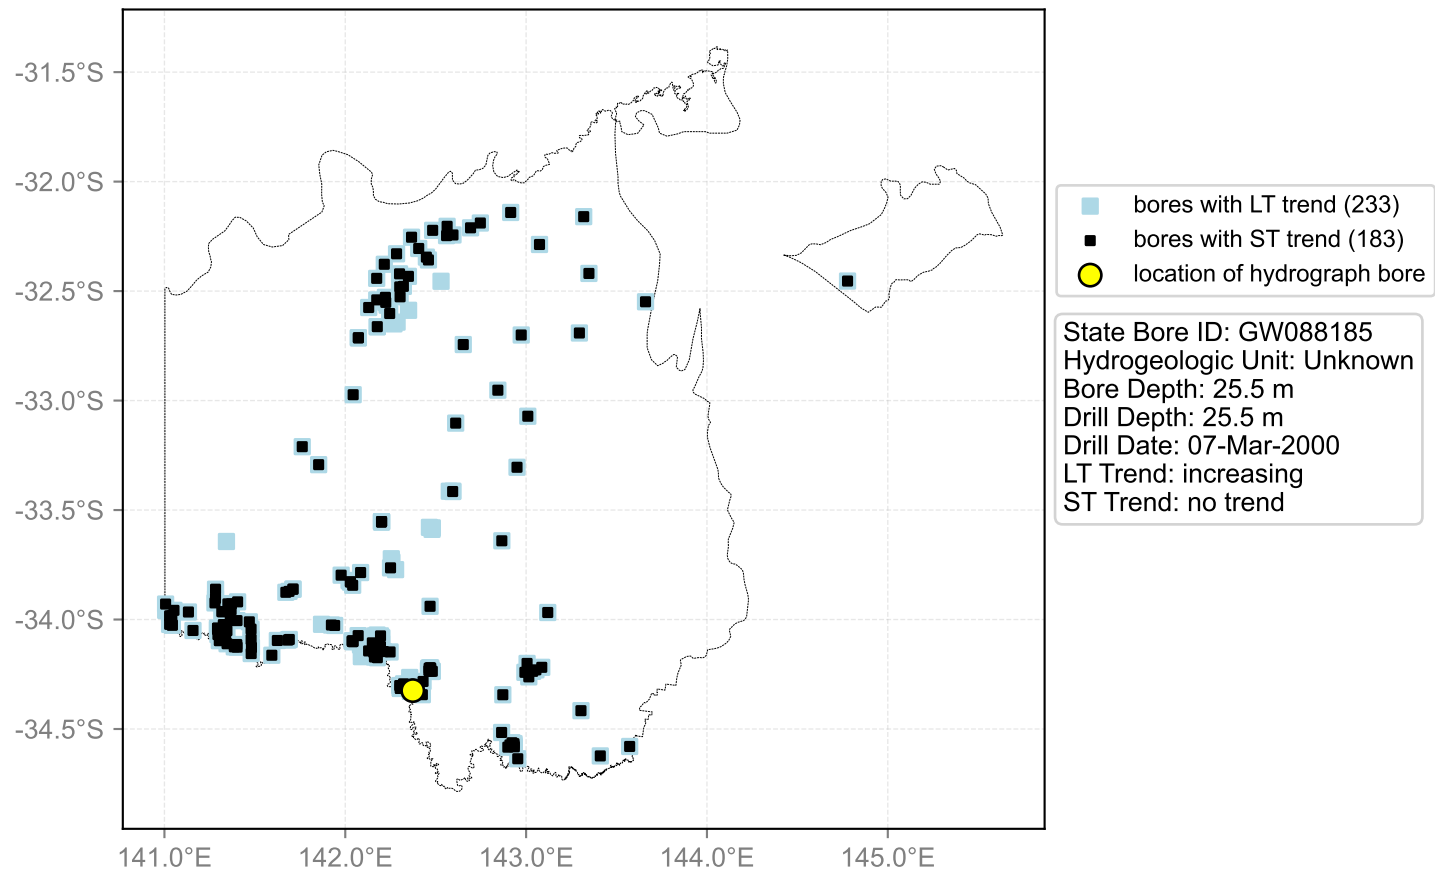

Map View for GS50

Hydrograph for hydroid: 10126627

Map View for GS50

Hydrograph for hydroid: 10126659

Map View for GS50

Hydrograph for hydroid: 10126708

Map View for GS50

Hydrograph for hydroid: 10126732

Map View for GS50

Hydrograph for hydroid: 10126736

Map View for GS50

Hydrograph for hydroid: 10127269

Map View for GS50

Hydrograph for hydroid: 10127549

Map View for GS50

Hydrograph for hydroid: 10127715