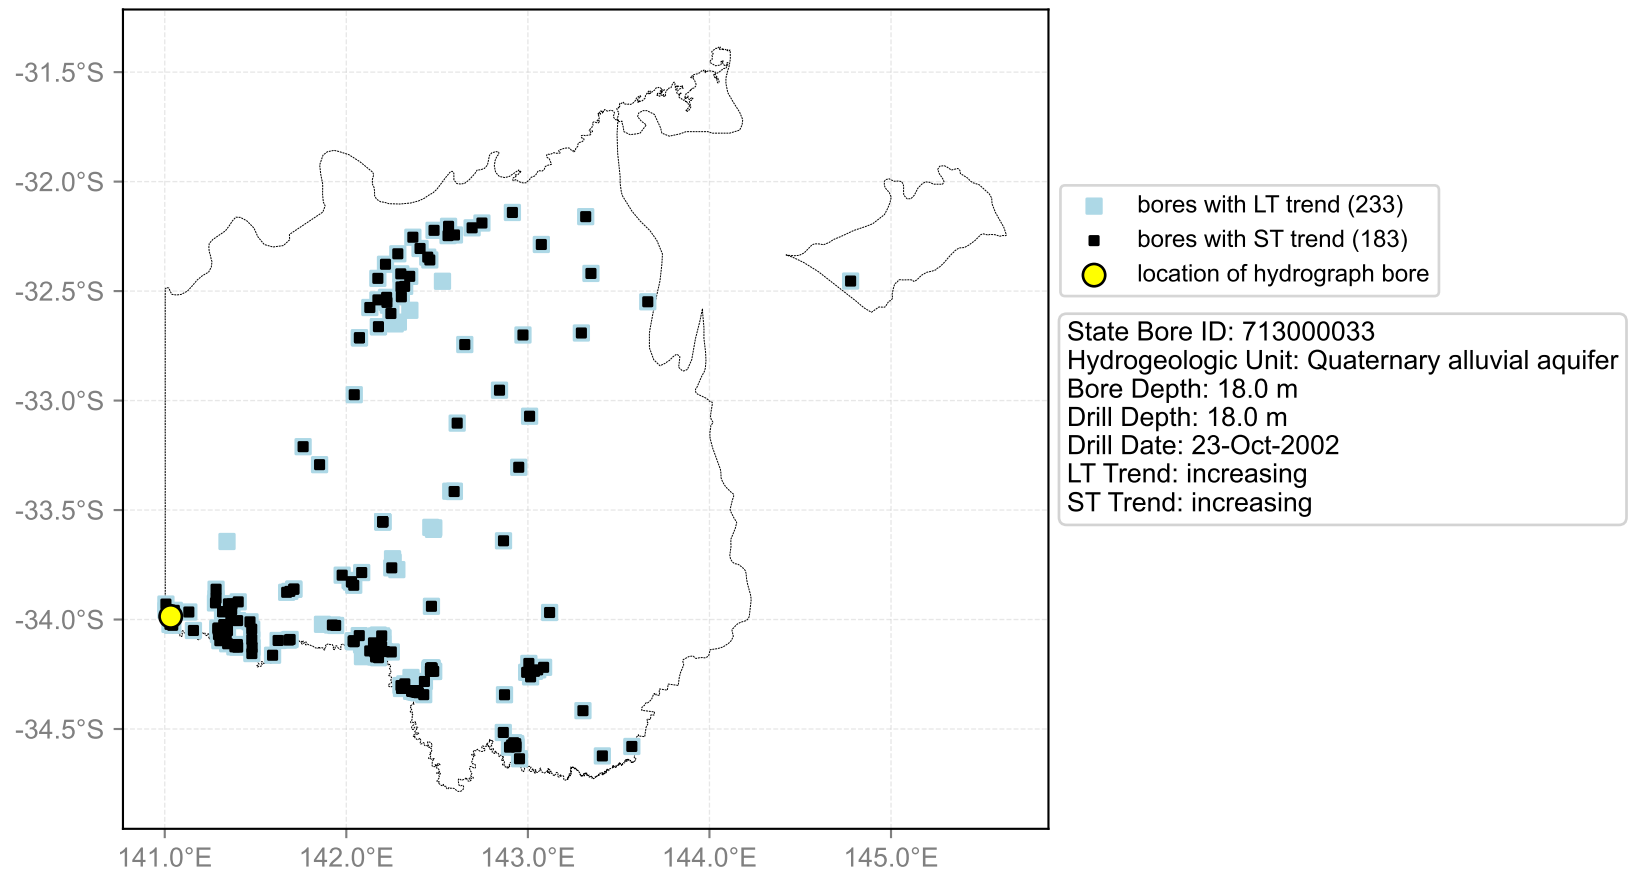

Map View for GS50