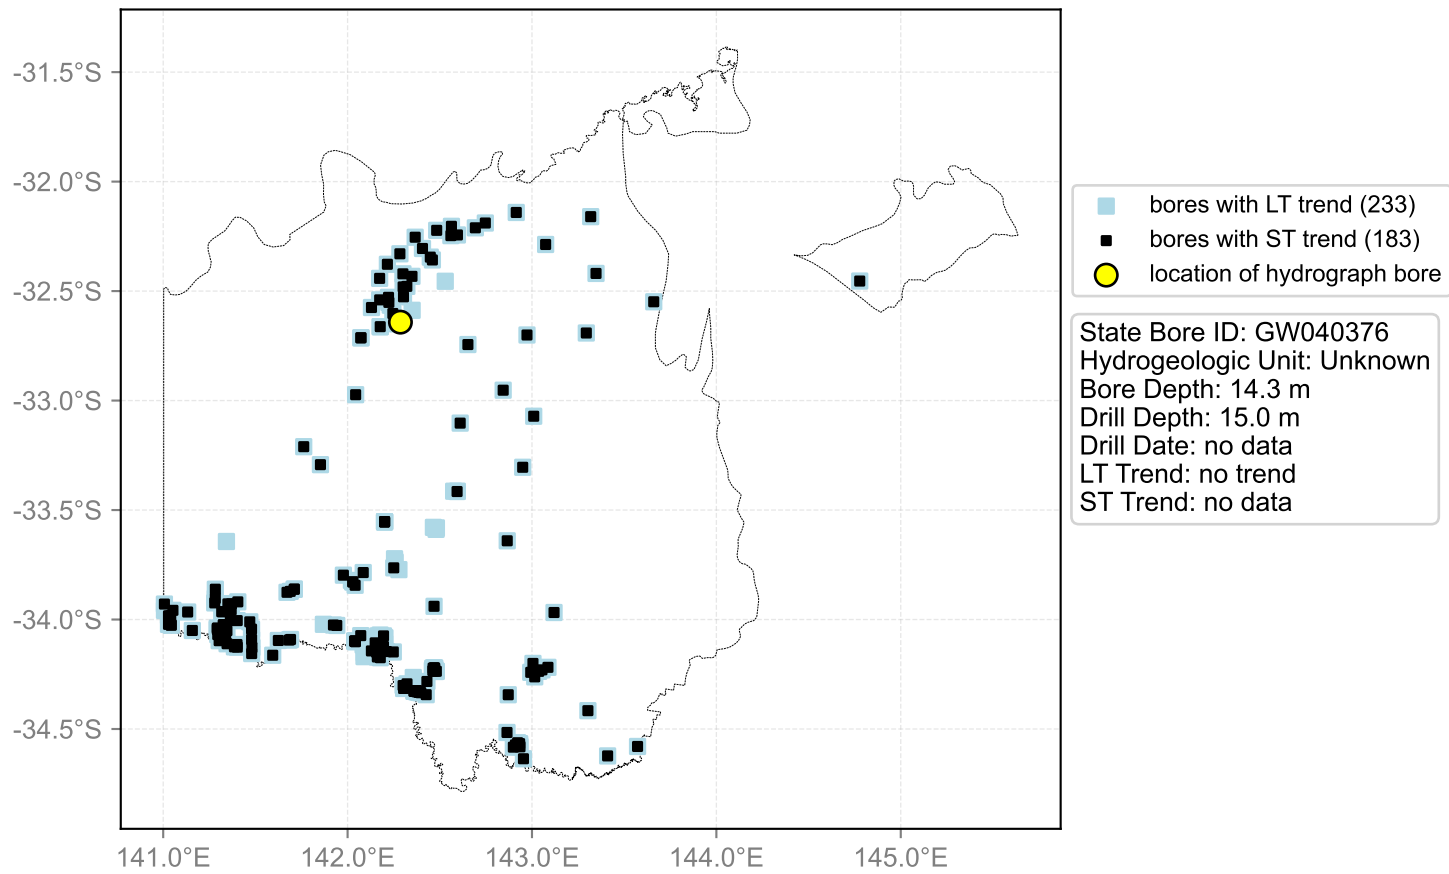

Map View for GS50

Hydrograph for hydroid: 10128960

Map View for GS50

Hydrograph for hydroid: 10128970

Map View for GS50

Hydrograph for hydroid: 10129389

Map View for GS50

Hydrograph for hydroid: 10129677

Map View for GS50

Hydrograph for hydroid: 10129952

Map View for GS50

Hydrograph for hydroid: 10132955

Map View for GS50

Hydrograph for hydroid: 10133162

Map View for GS50

Hydrograph for hydroid: 10133277