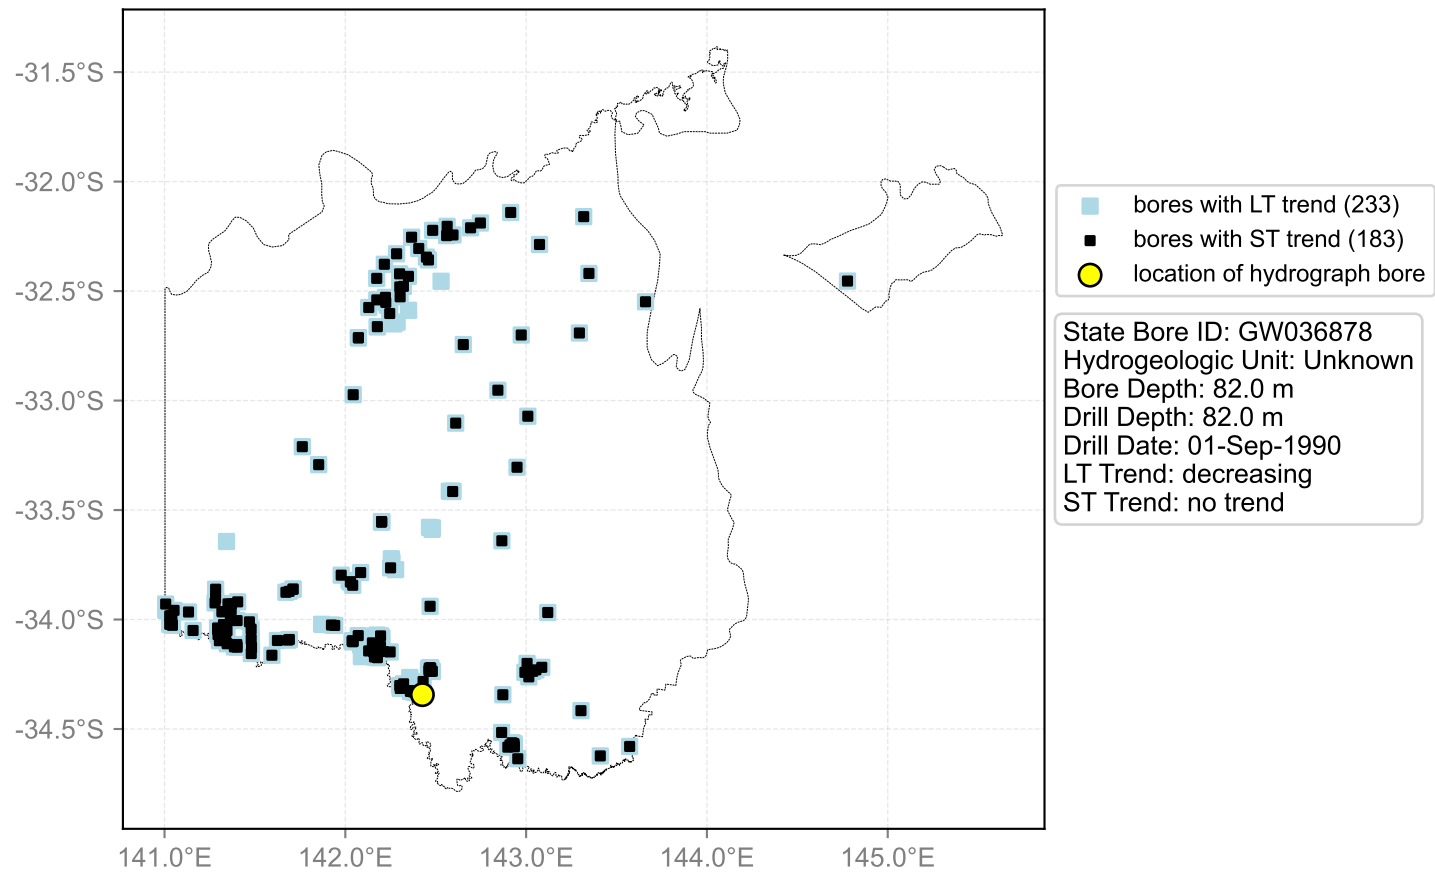

Map View for GS50