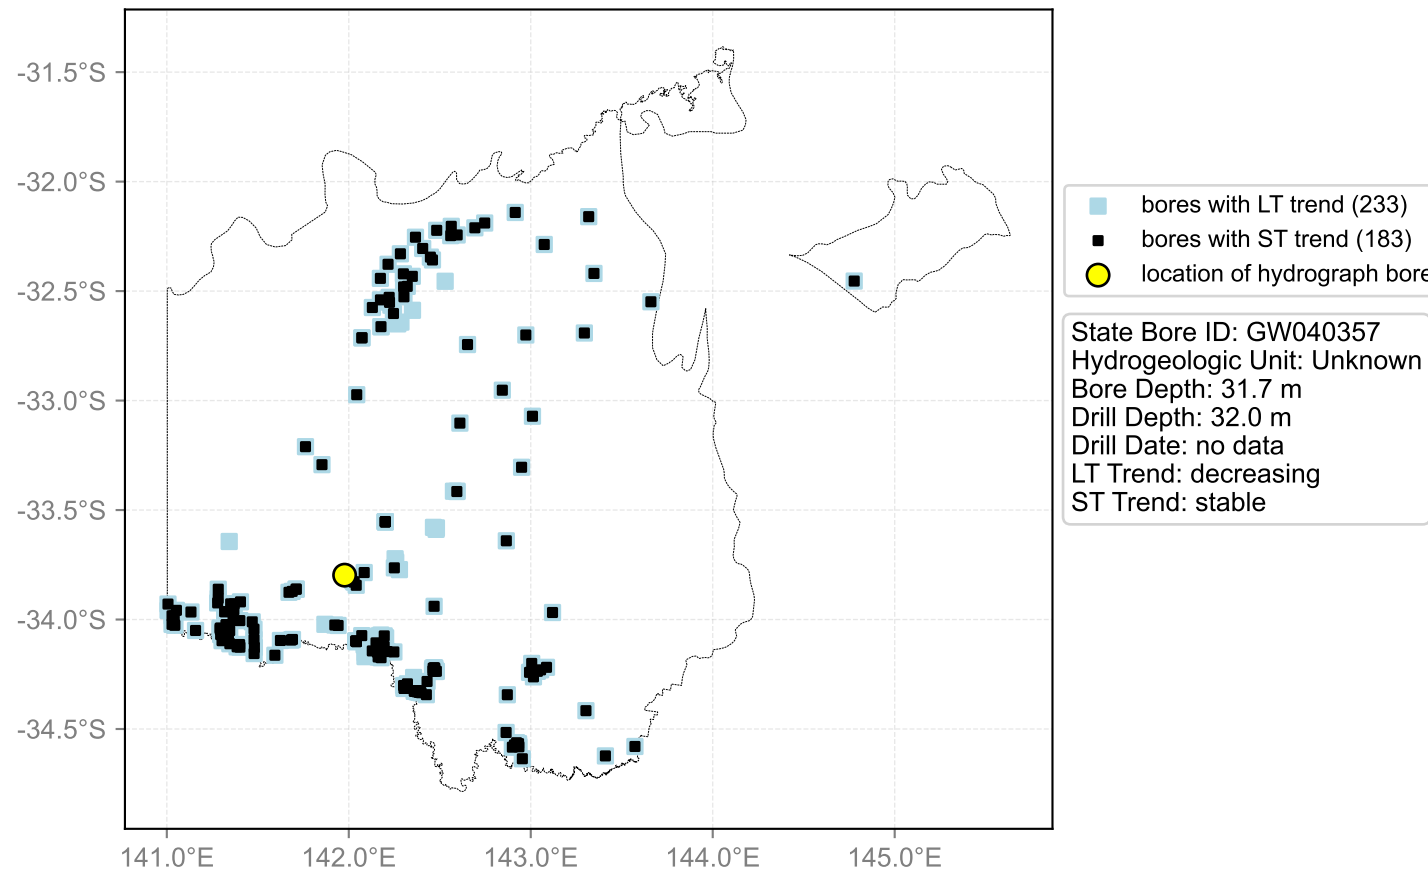

Map View for GS50