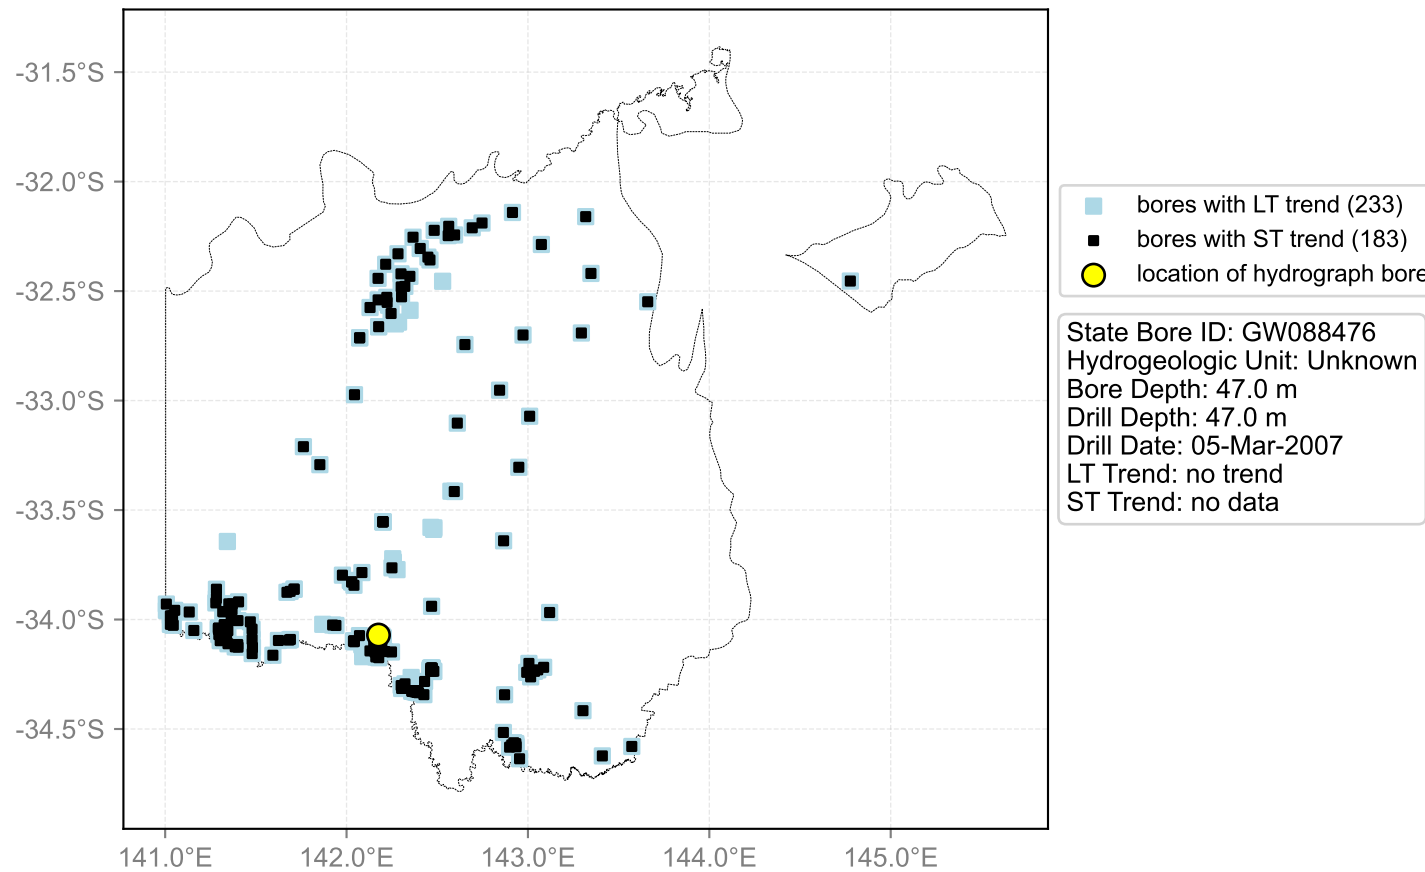

Map View for GS50

Hydrograph for hydroid: 10074941

Map View for GS50

Hydrograph for hydroid: 10075048

Map View for GS50

Hydrograph for hydroid: 10075144

Map View for GS50

Hydrograph for hydroid: 10075741