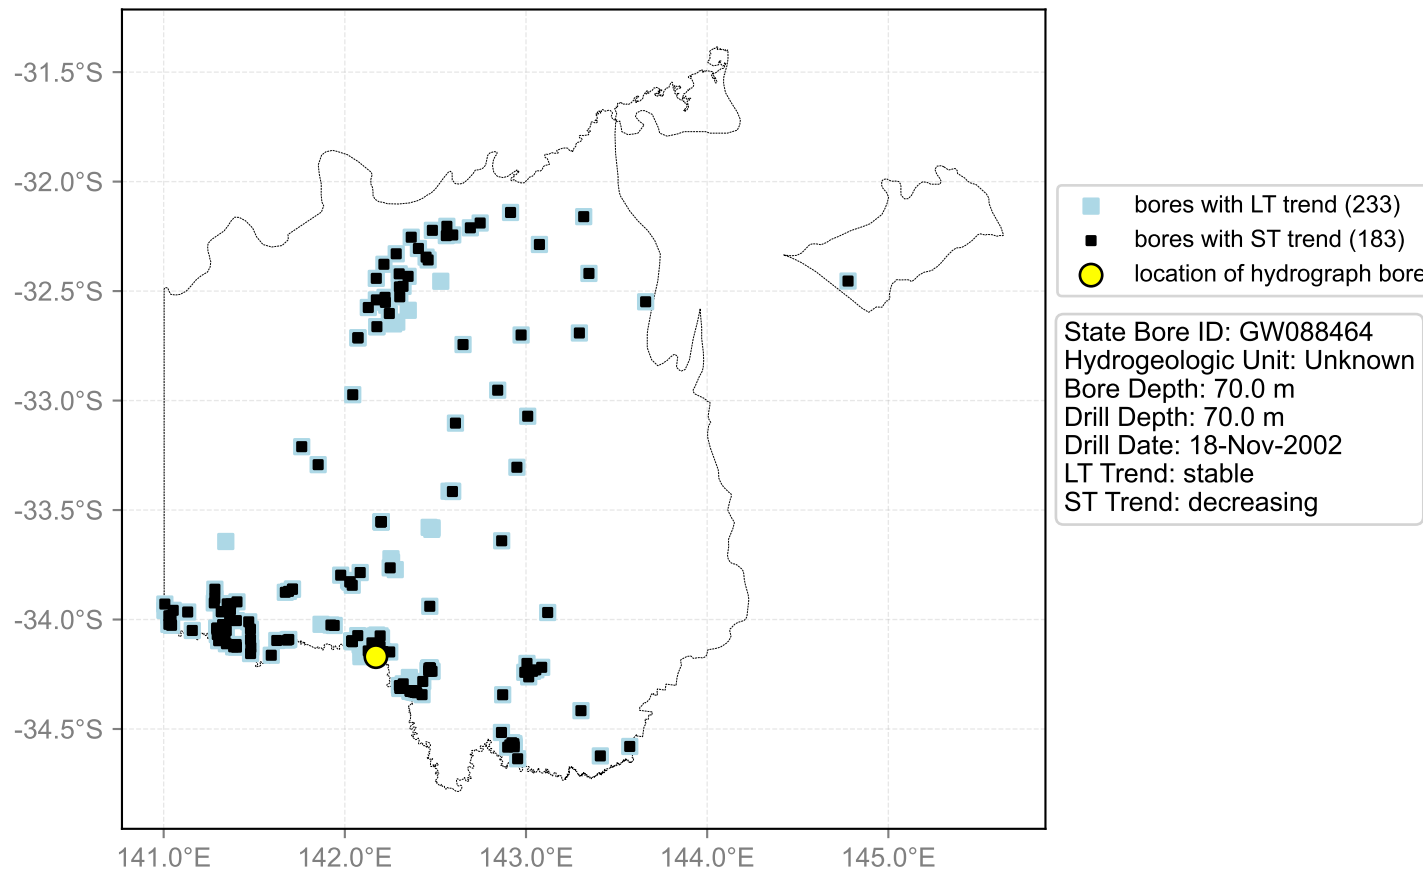

Map View for GS50