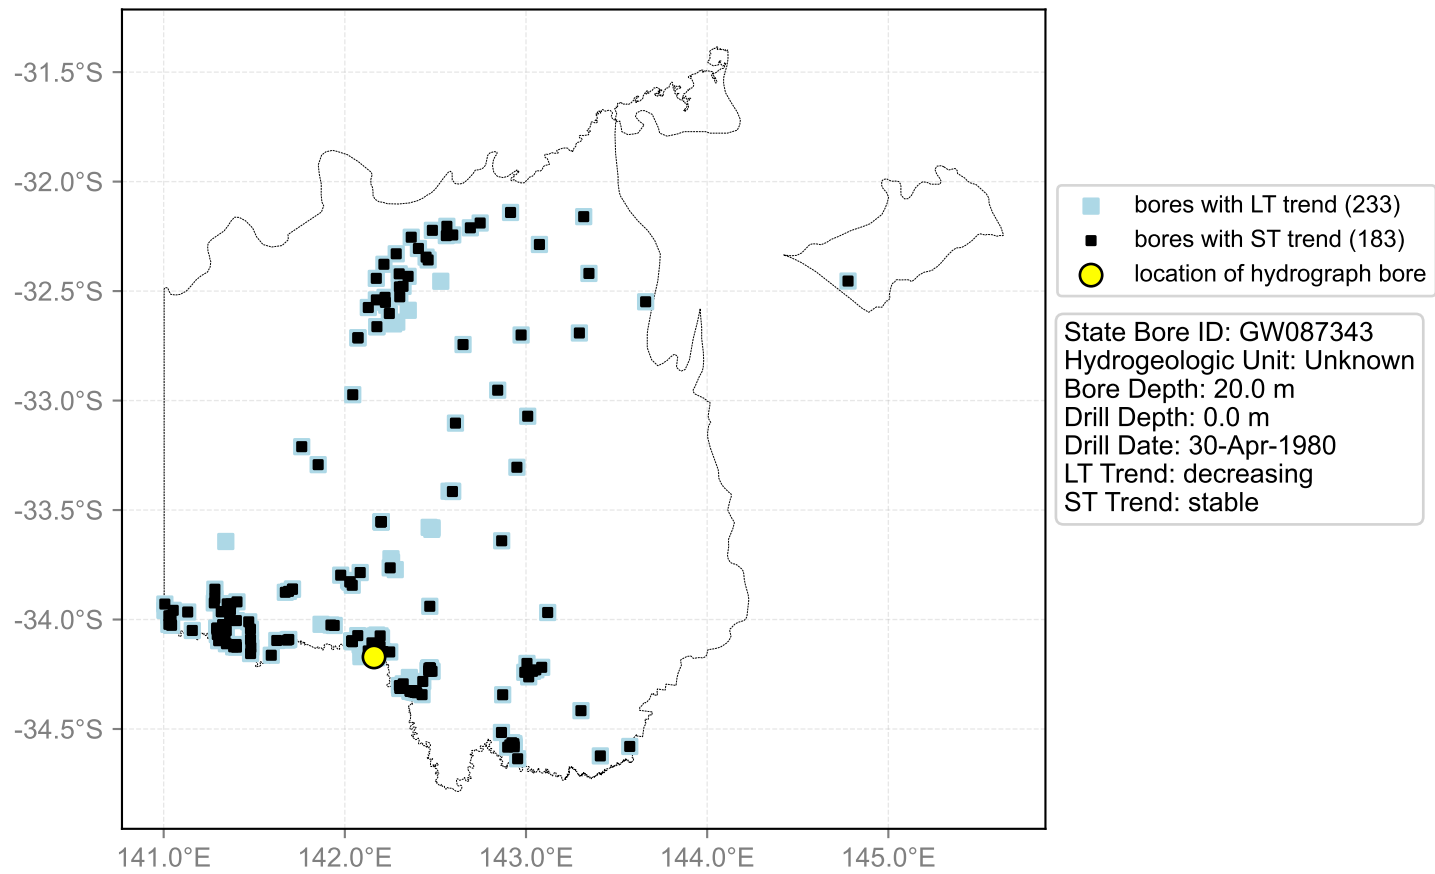

Map View for GS50

Hydrograph for hydroid: 10116266

Map View for GS50

Hydrograph for hydroid: 10118009

Map View for GS50

Hydrograph for hydroid: 10118430

Map View for GS50

Hydrograph for hydroid: 10121048