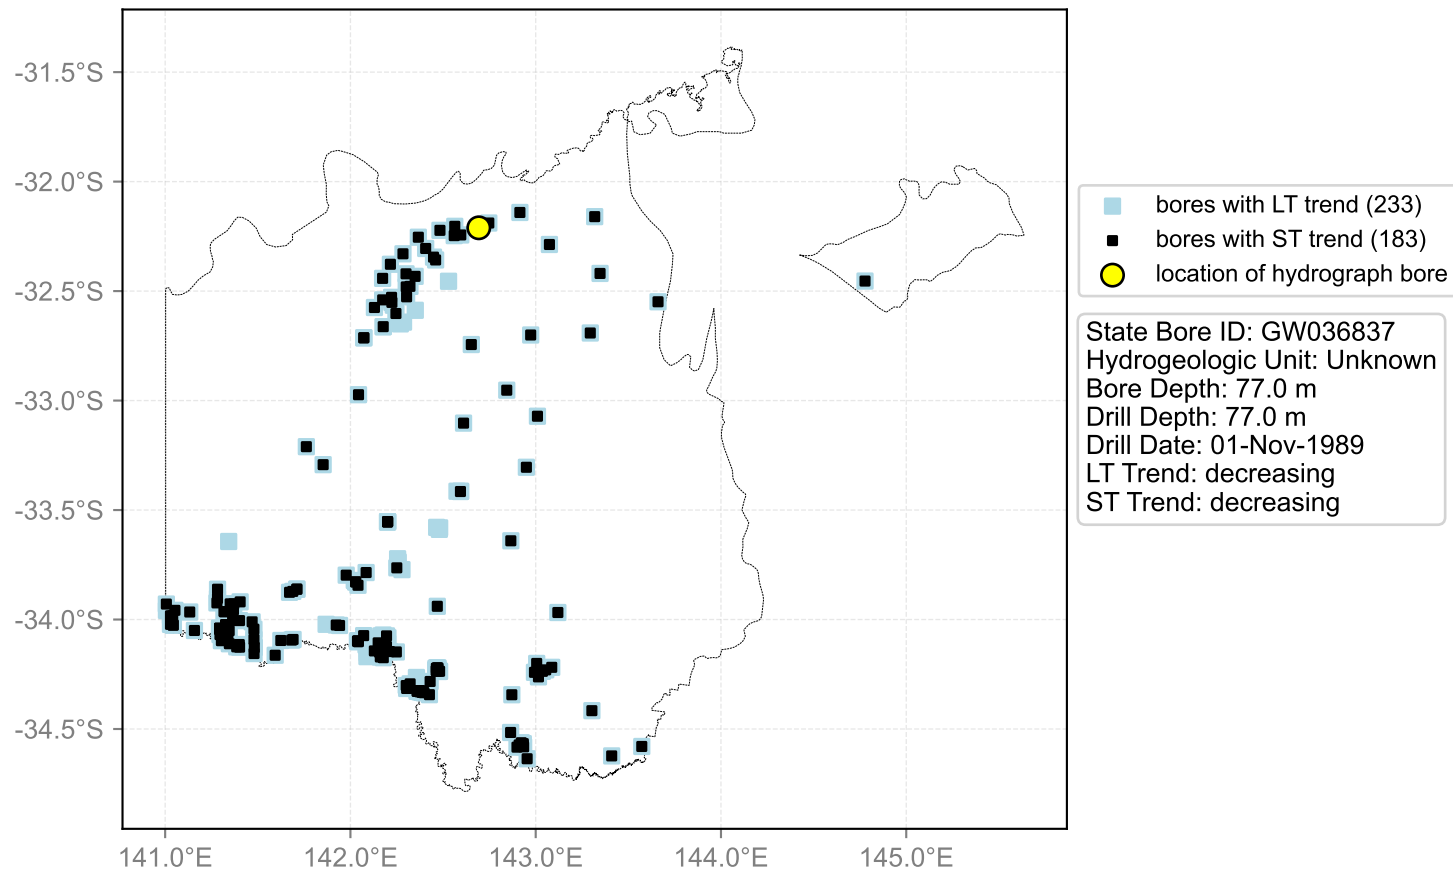

Map View for GS50

Hydrograph for hydroid: 10009119

Map View for GS50

Hydrograph for hydroid: 10009912

Map View for GS50

Hydrograph for hydroid: 10015038

Map View for GS50

Hydrograph for hydroid: 10017420

Map View for GS50

Hydrograph for hydroid: 10018046

Map View for GS50

Hydrograph for hydroid: 10018049

Map View for GS50

Hydrograph for hydroid: 10020353

Map View for GS50

Hydrograph for hydroid: 10021468