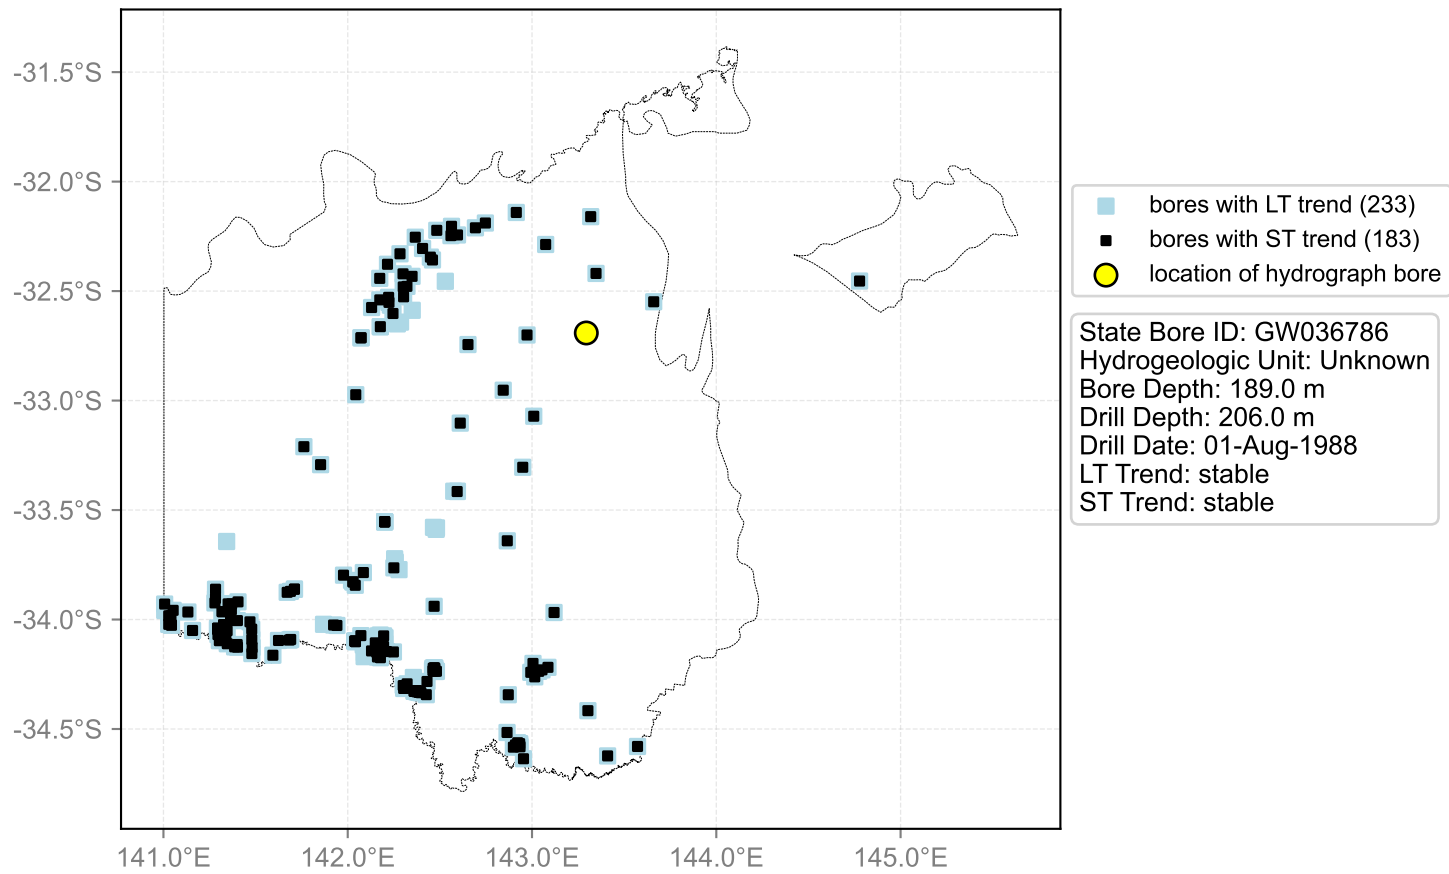

Map View for GS50