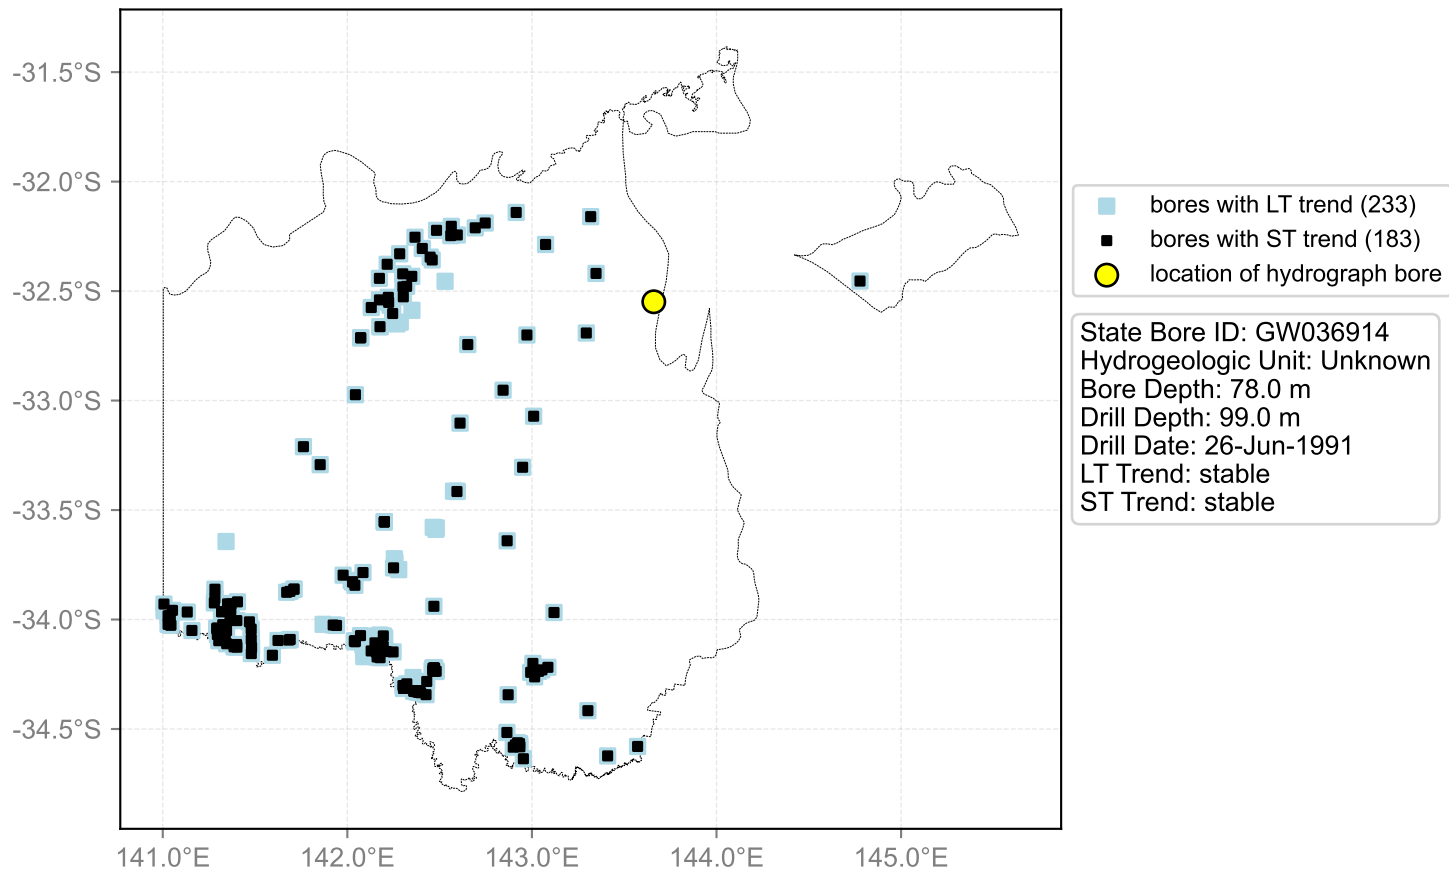

Map View for GS50