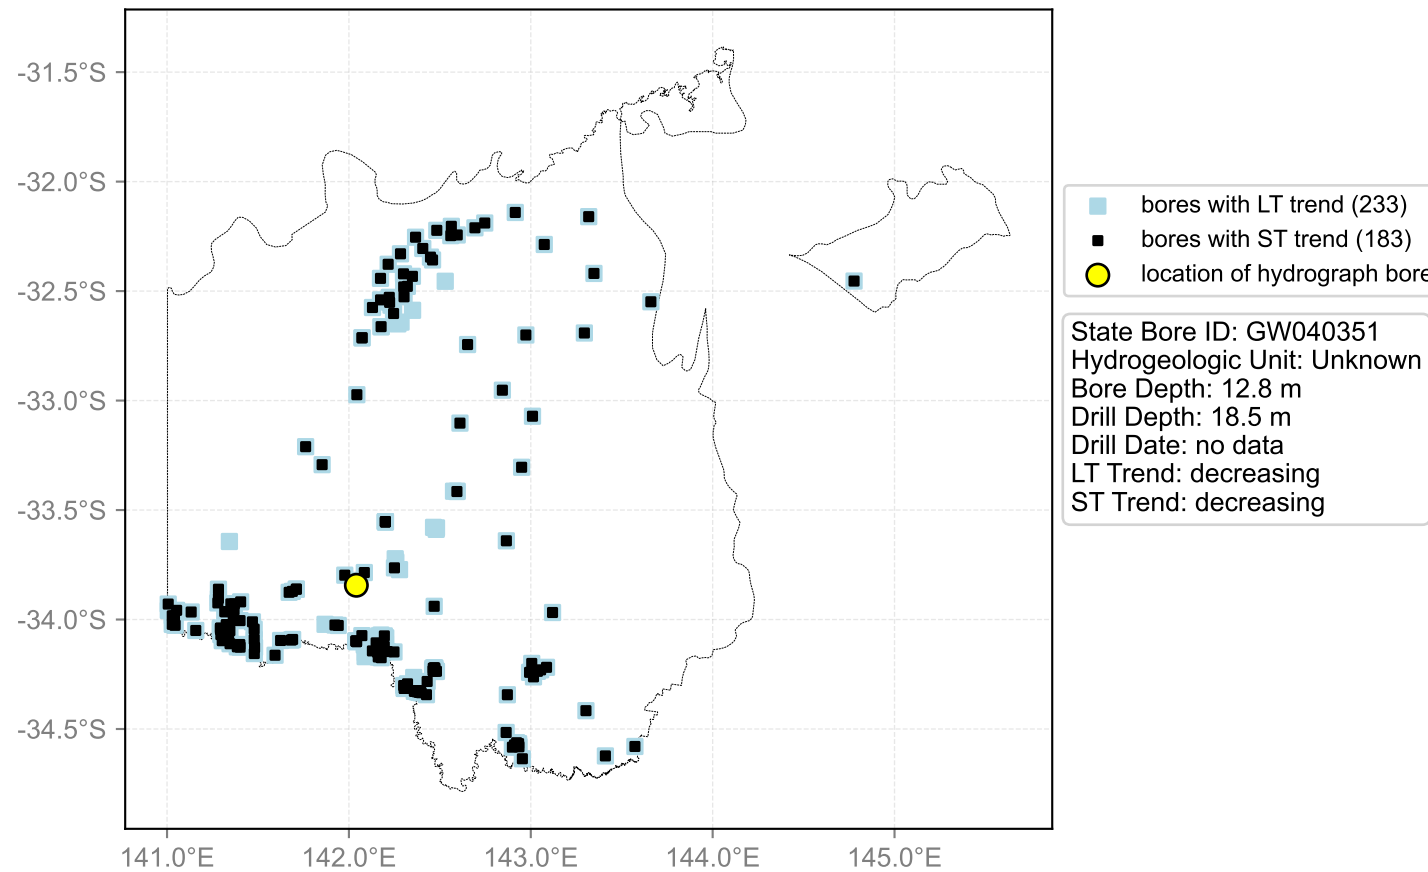

Map View for GS50

Hydrograph for hydroid: 10099798

Map View for GS50

Hydrograph for hydroid: 10100099

Map View for GS50

Hydrograph for hydroid: 10100286

Map View for GS50

Hydrograph for hydroid: 10101164