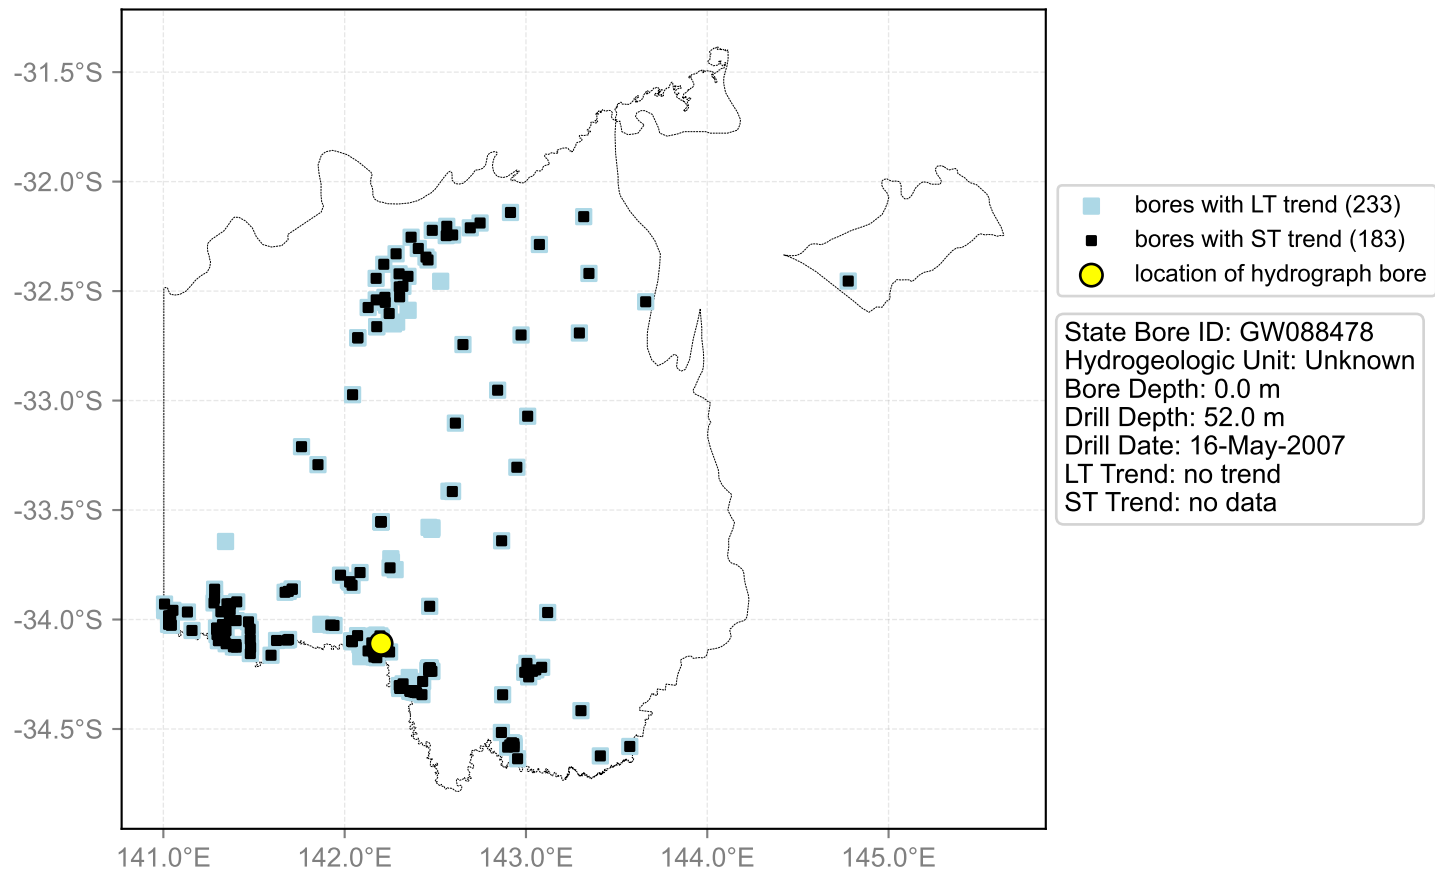

Map View for GS50