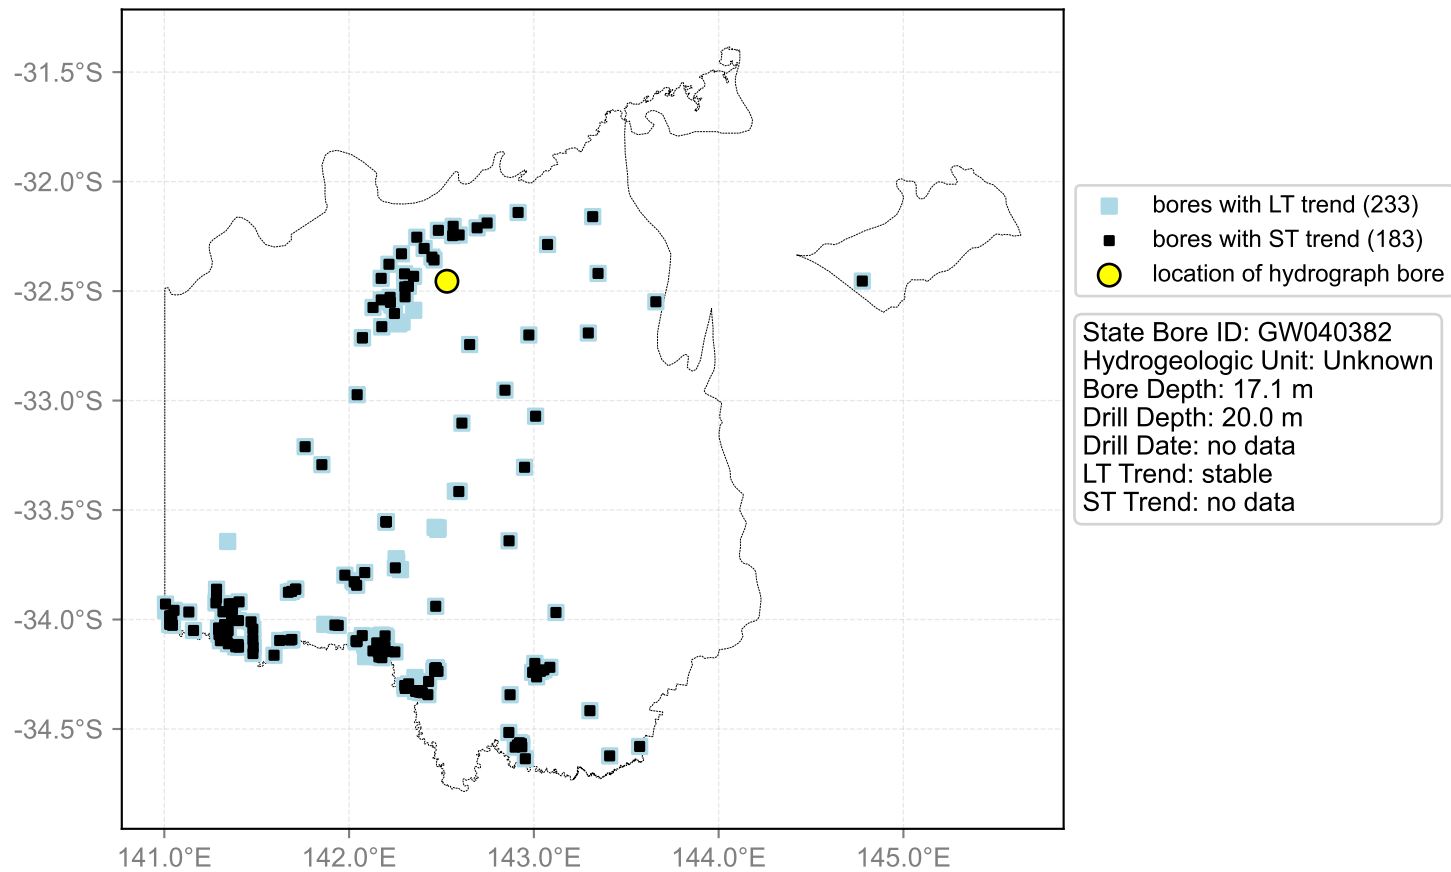

Map View for GS50

Hydrograph for hydroid: 10129952

Map View for GS50

Hydrograph for hydroid: 10132955

Map View for GS50

Hydrograph for hydroid: 10133162

Map View for GS50

Hydrograph for hydroid: 10133277

Map View for GS50

Hydrograph for hydroid: 10134555

Map View for GS50

Hydrograph for hydroid: 10134599

Map View for GS50

Hydrograph for hydroid: 10134672

Map View for GS50

Hydrograph for hydroid: 10135291