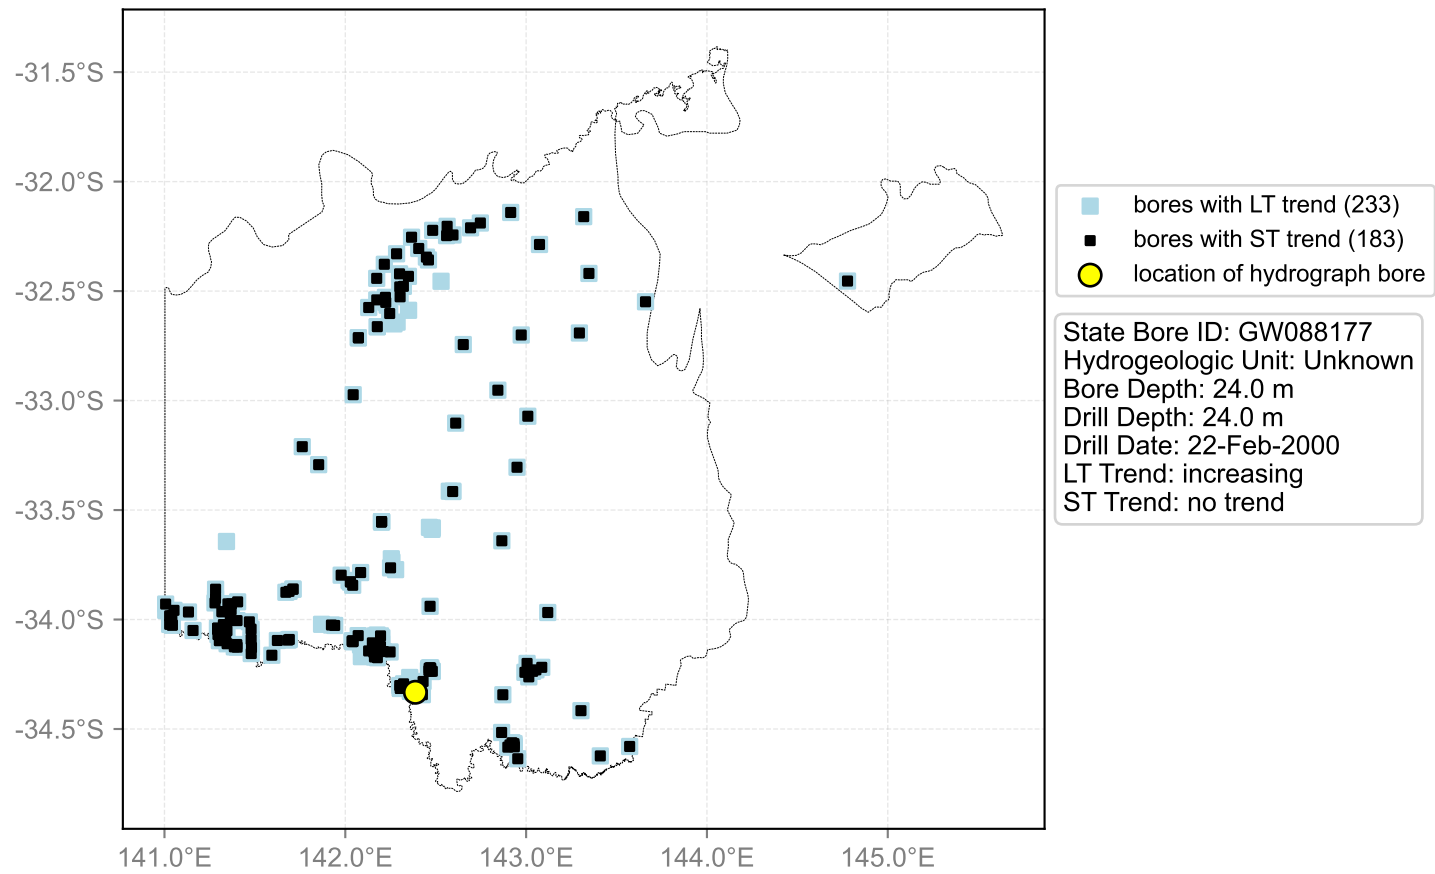

Map View for GS50

Hydrograph for hydroid: 10125695

Map View for GS50

Hydrograph for hydroid: 10125839

Map View for GS50

Hydrograph for hydroid: 10126123

Map View for GS50

Hydrograph for hydroid: 10126124

Map View for GS50

Hydrograph for hydroid: 10126627

Map View for GS50

Hydrograph for hydroid: 10126659

Map View for GS50

Hydrograph for hydroid: 10126708

Map View for GS50

Hydrograph for hydroid: 10126732