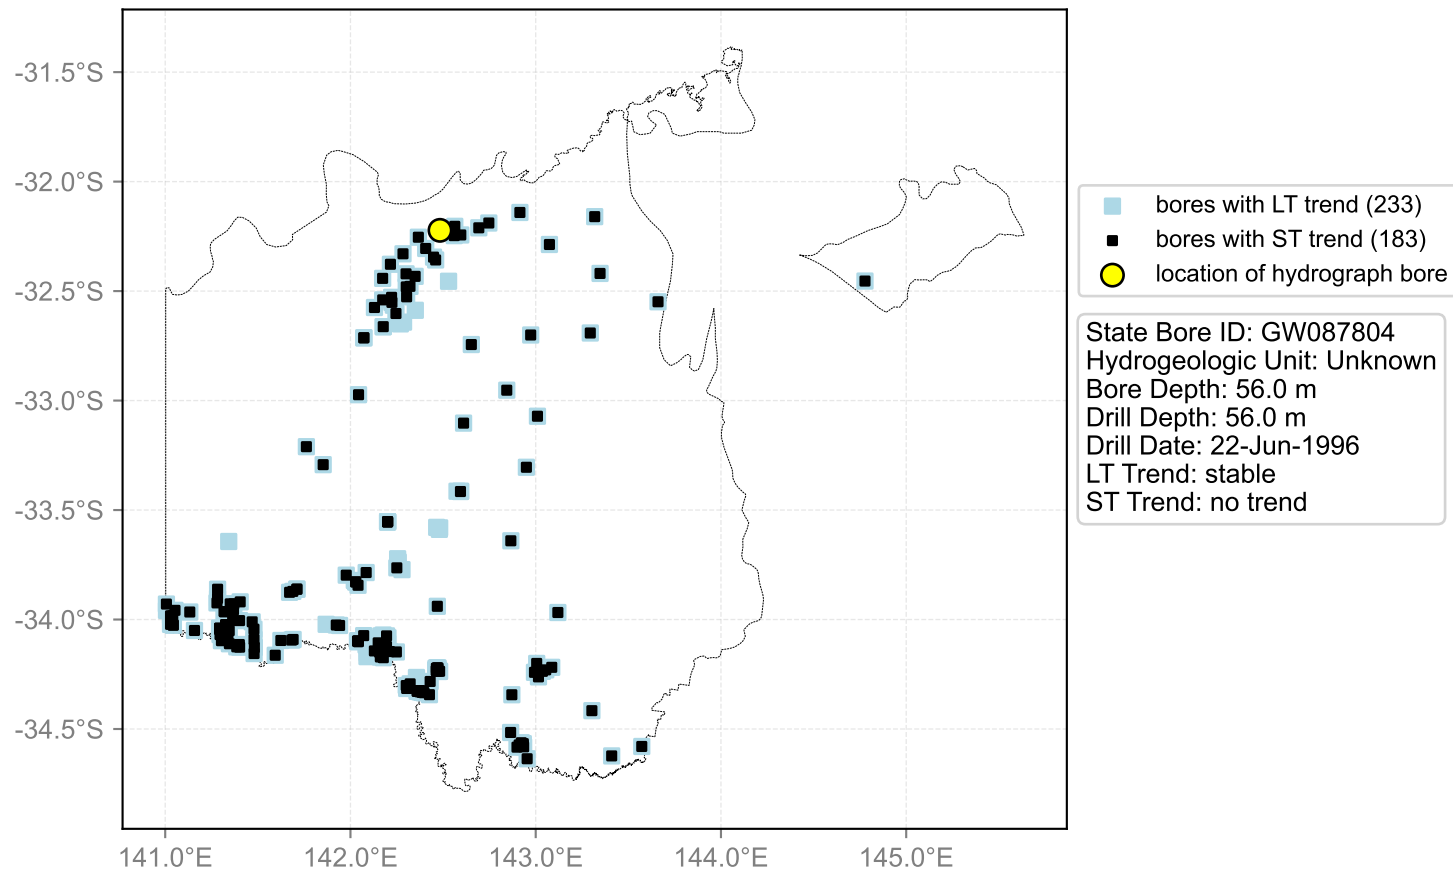

Map View for GS50