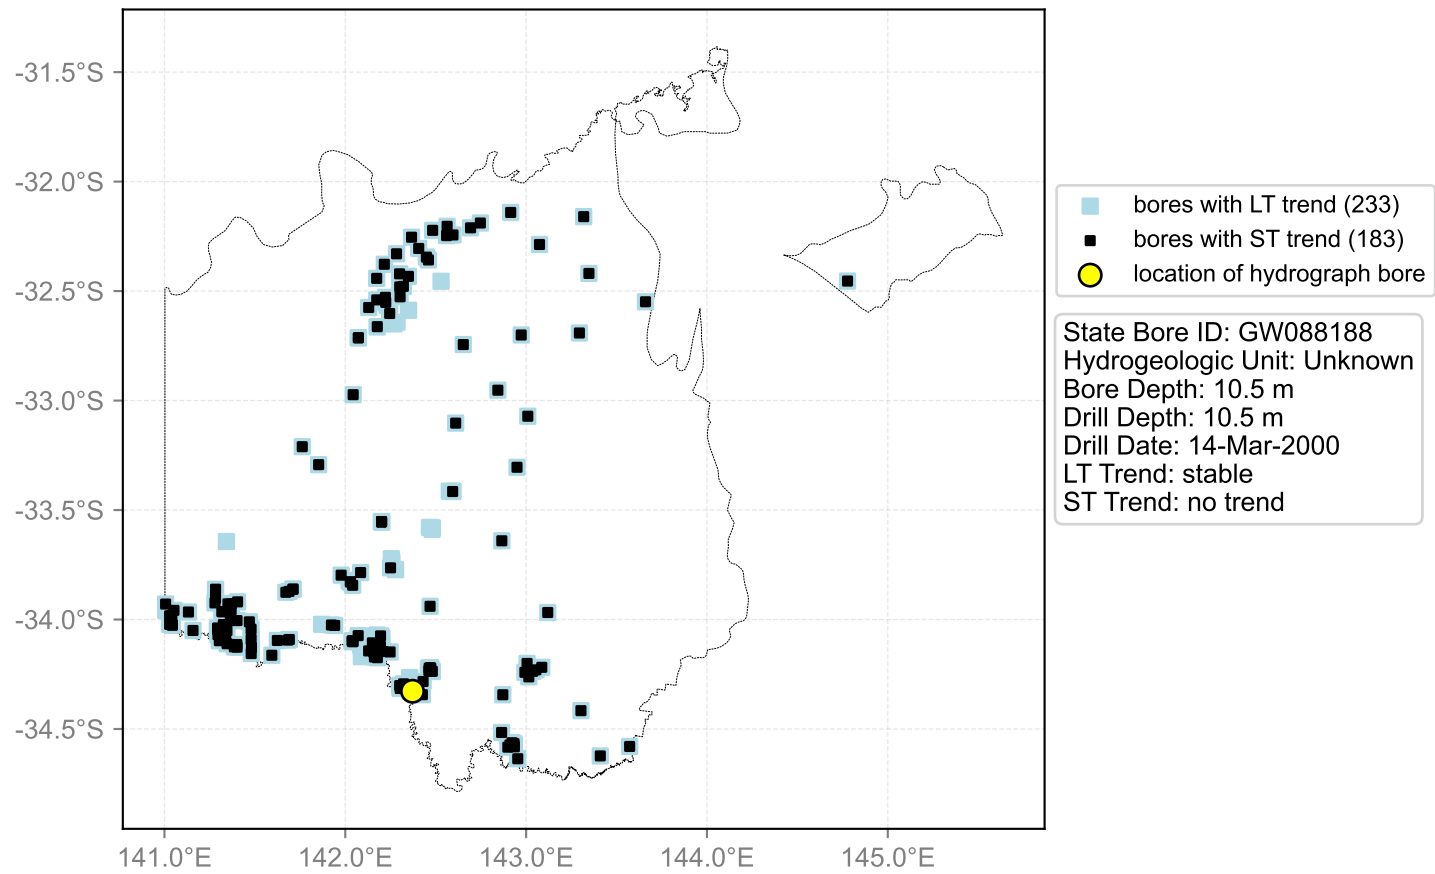

Map View for GS50