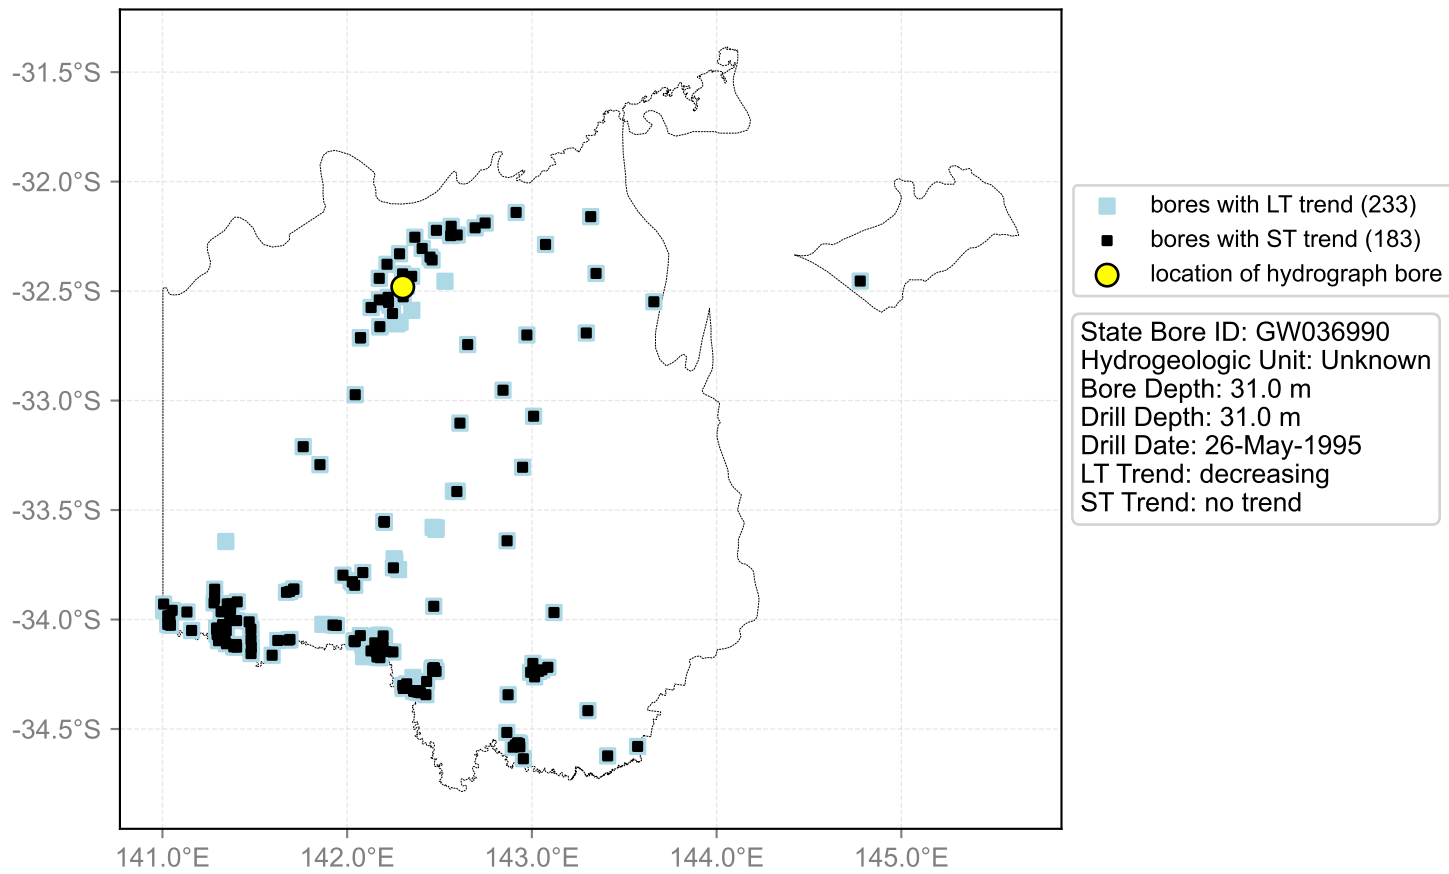

Map View for GS50