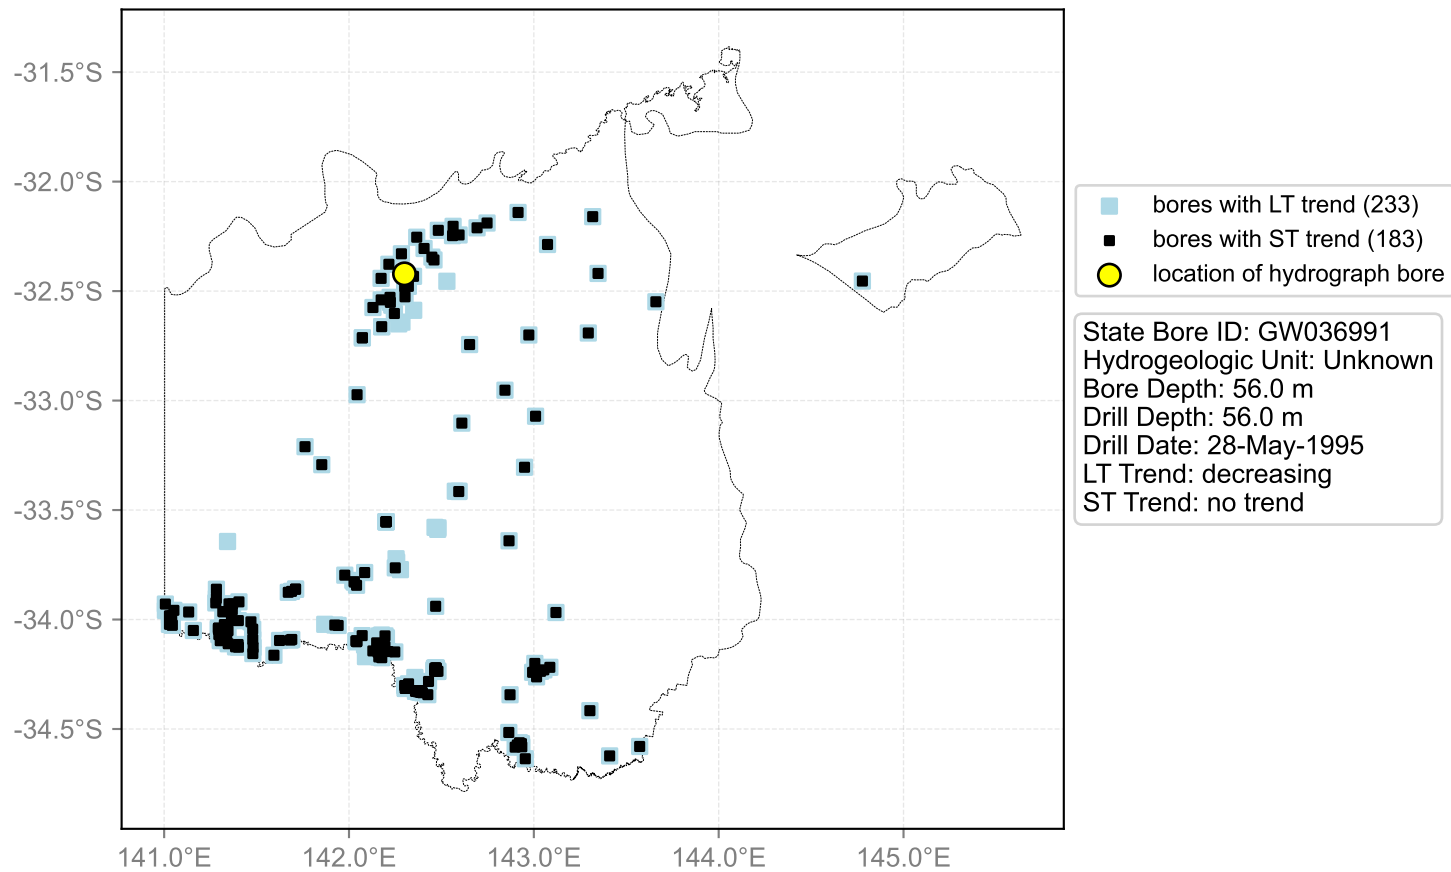

Map View for GS50