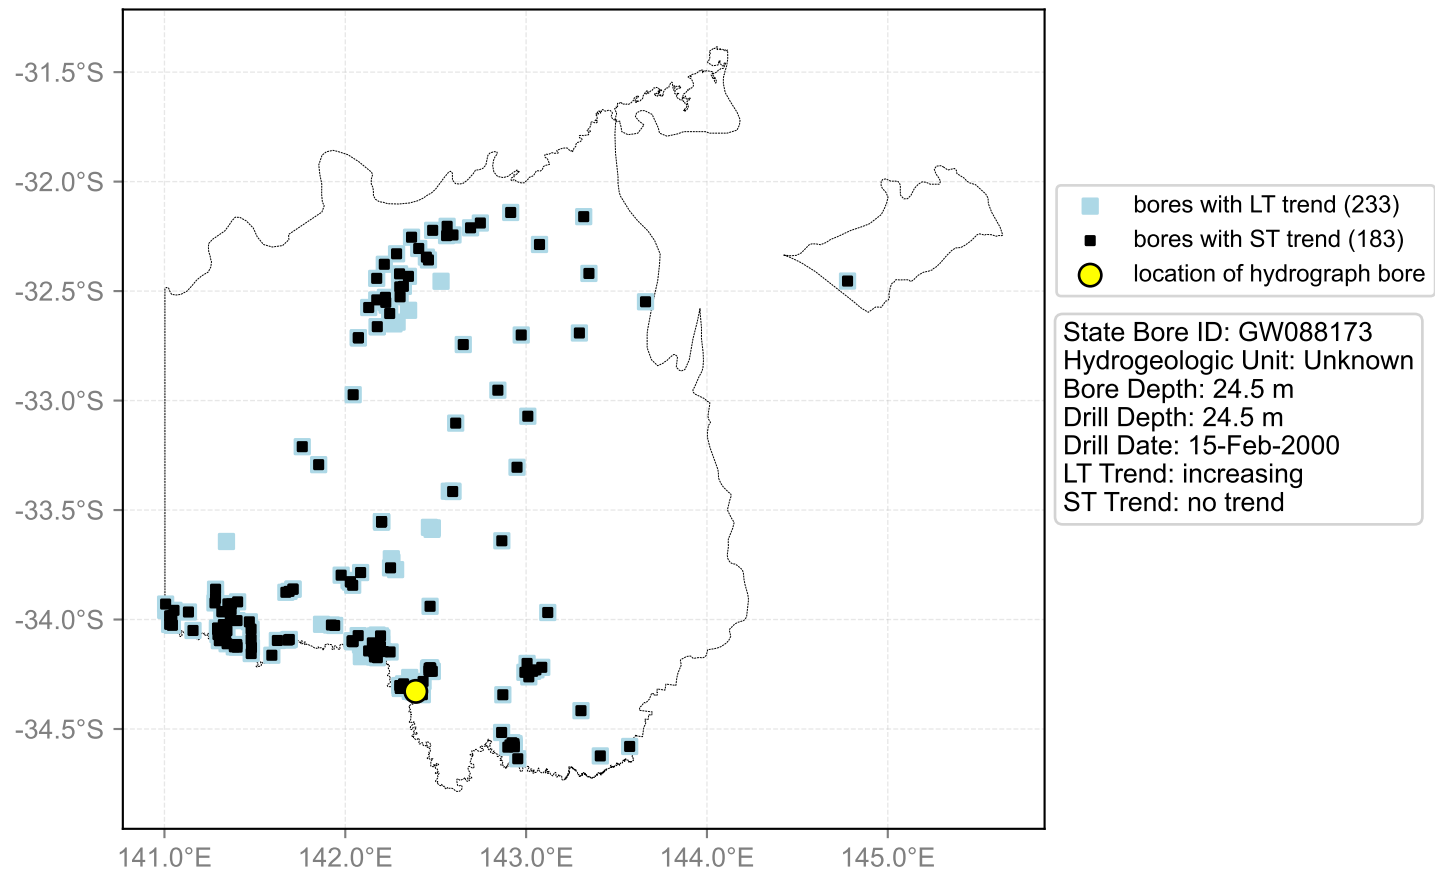

Map View for GS50