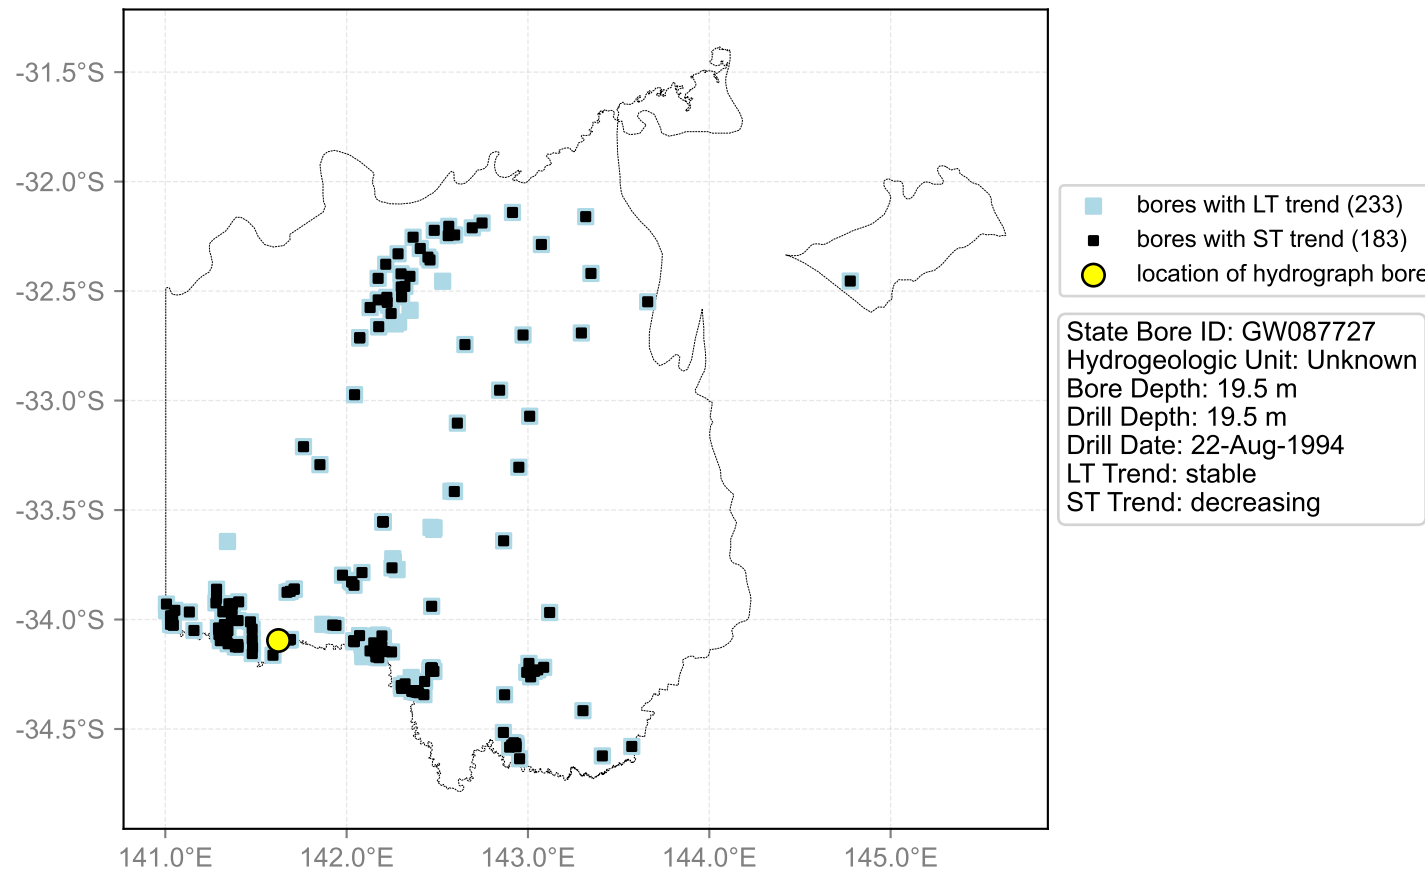

Map View for GS50

Hydrograph for hydroid: 10109240

Map View for GS50

Hydrograph for hydroid: 10109252

Map View for GS50

Hydrograph for hydroid: 10110727

Map View for GS50

Hydrograph for hydroid: 10111081