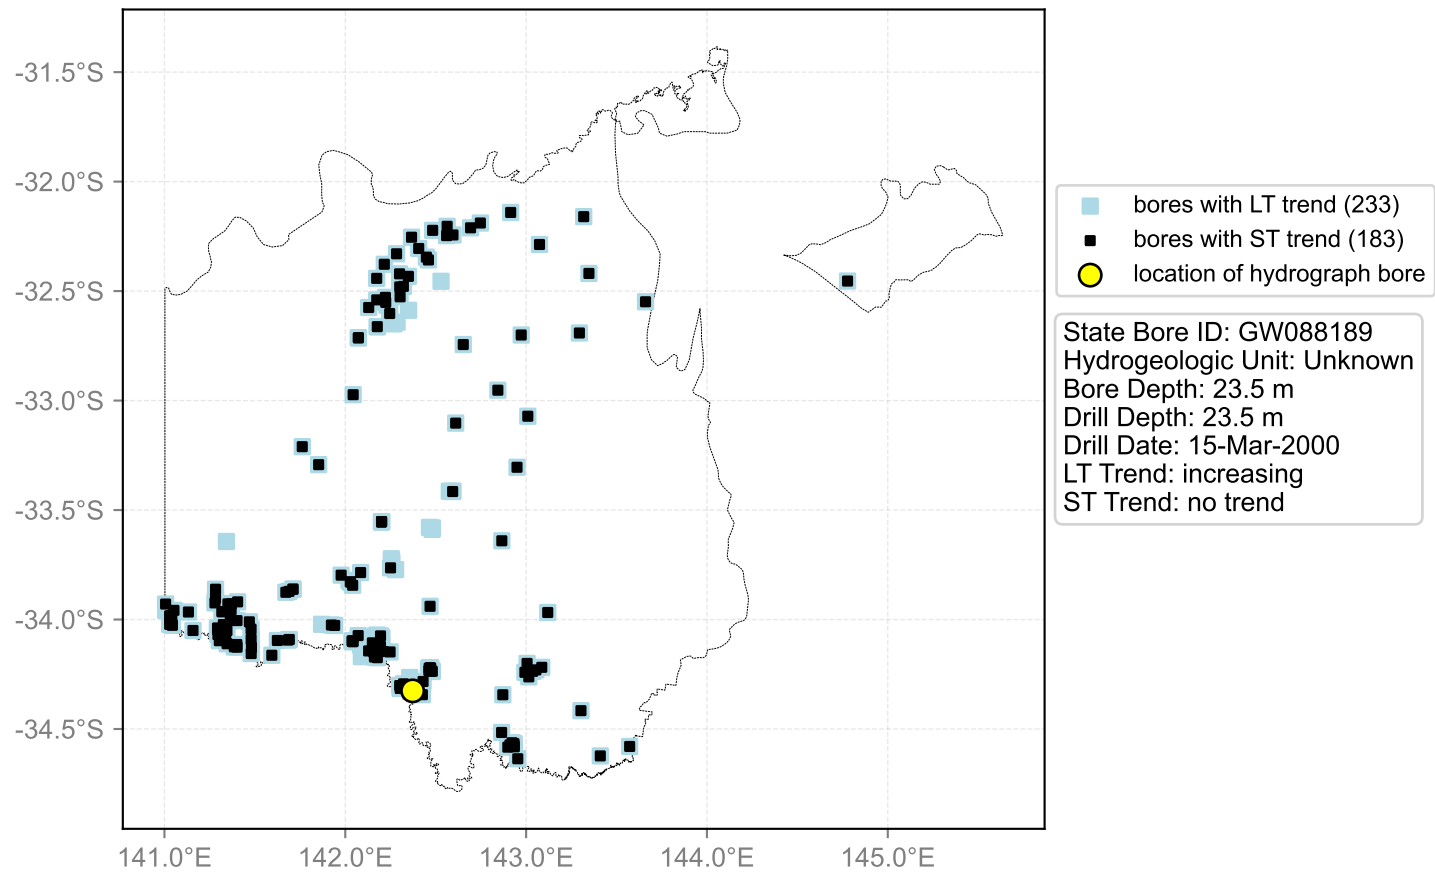

Map View for GS50

Hydrograph for hydroid: 10129952

Map View for GS50

Hydrograph for hydroid: 10132955

Map View for GS50

Hydrograph for hydroid: 10133162

Map View for GS50

Hydrograph for hydroid: 10133277

Map View for GS50

Hydrograph for hydroid: 10134555

Map View for GS50

Hydrograph for hydroid: 10134599

Map View for GS50

Hydrograph for hydroid: 10134672

Map View for GS50

Hydrograph for hydroid: 10135291