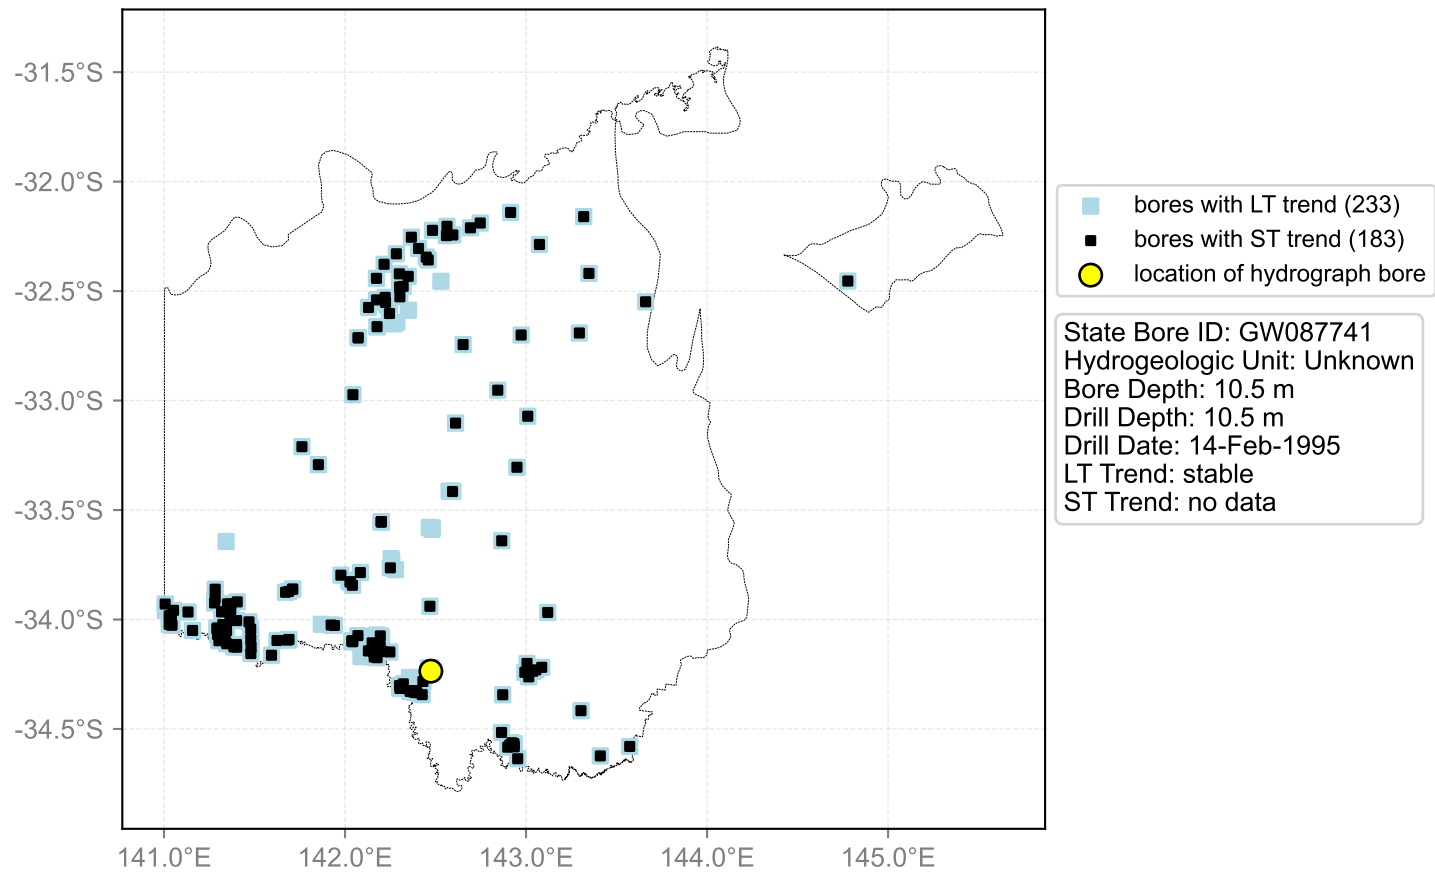

Map View for GS50

Hydrograph for hydroid: 10128542

Map View for GS50

Hydrograph for hydroid: 10128762

Map View for GS50

Hydrograph for hydroid: 10128951

Map View for GS50

Hydrograph for hydroid: 10128955

Map View for GS50

Hydrograph for hydroid: 10128960

Map View for GS50

Hydrograph for hydroid: 10128970

Map View for GS50

Hydrograph for hydroid: 10129389

Map View for GS50

Hydrograph for hydroid: 10129677