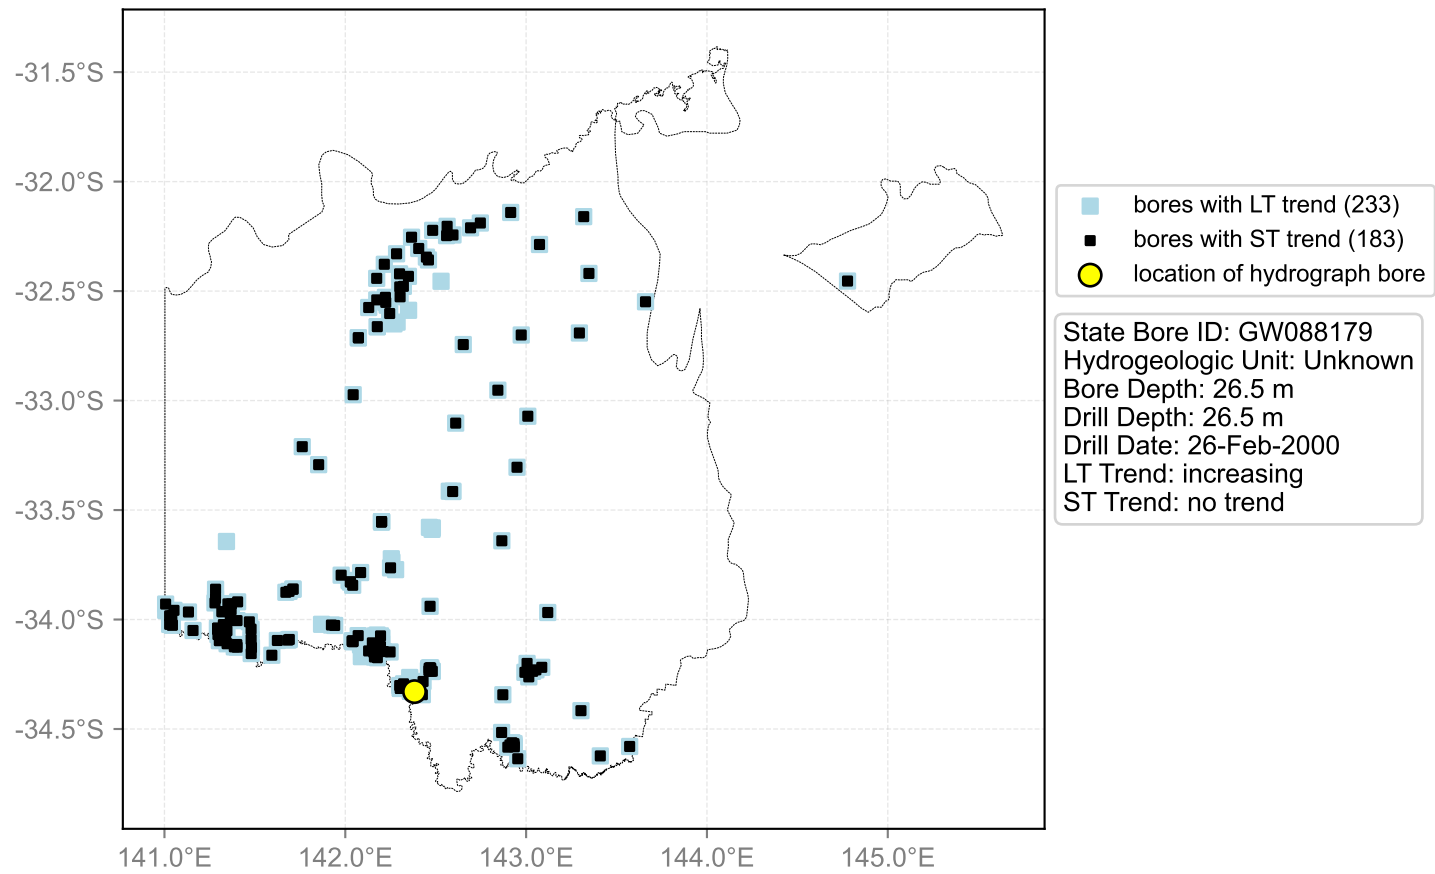

Map View for GS50

Hydrograph for hydroid: 10122295

Map View for GS50

Hydrograph for hydroid: 10122983

Map View for GS50

Hydrograph for hydroid: 10124106

Map View for GS50

Hydrograph for hydroid: 10124371