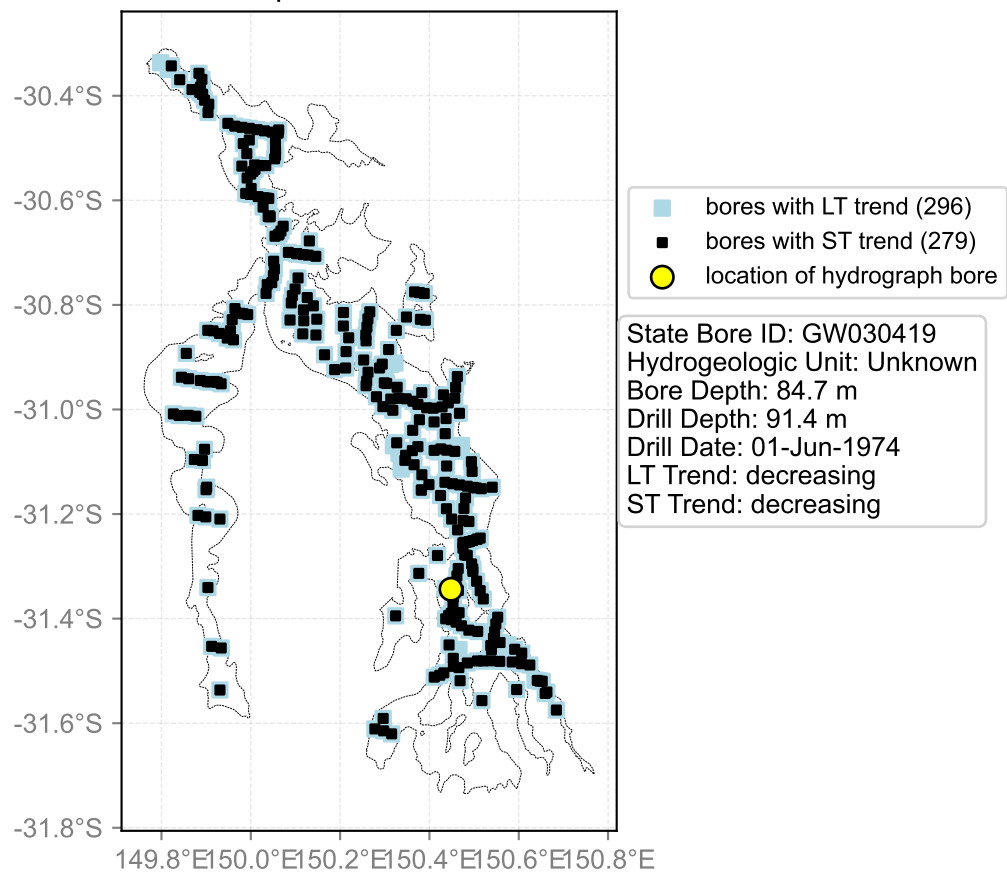

Hydrograph for hydroid: 10010586

Map View for GS47