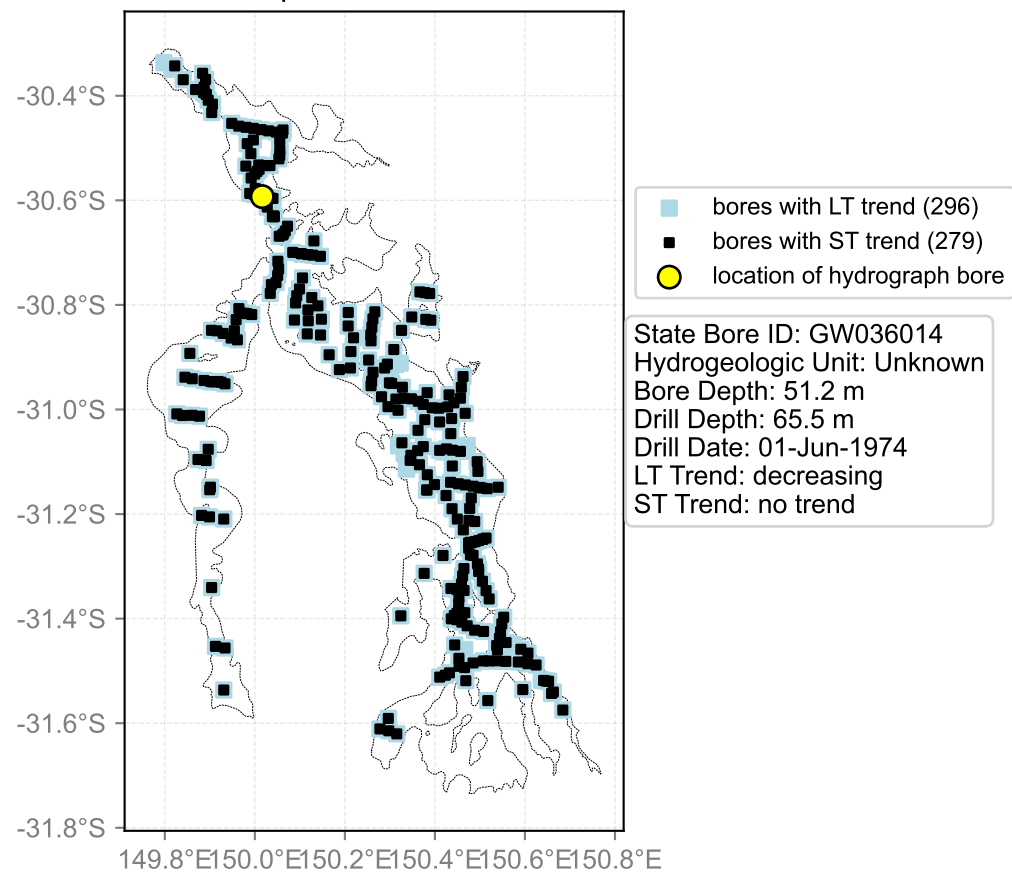

Map View for GS47

Hydrograph for hydroid: 10024165

Map View for GS47

Hydrograph for hydroid: 10025006

Map View for GS47

Hydrograph for hydroid: 10025268

Map View for GS47

Hydrograph for hydroid: 10025542

Map View for GS47

Hydrograph for hydroid: 10027566

Map View for GS47

Hydrograph for hydroid: 10027931

Map View for GS47

Hydrograph for hydroid: 10029012

Map View for GS47

Hydrograph for hydroid: 10032303

Map View for GS47

Hydrograph for hydroid: 10032566

Map View for GS47

Hydrograph for hydroid: 10045624

Map View for GS47

Hydrograph for hydroid: 10045836

Map View for GS47

Hydrograph for hydroid: 10050080