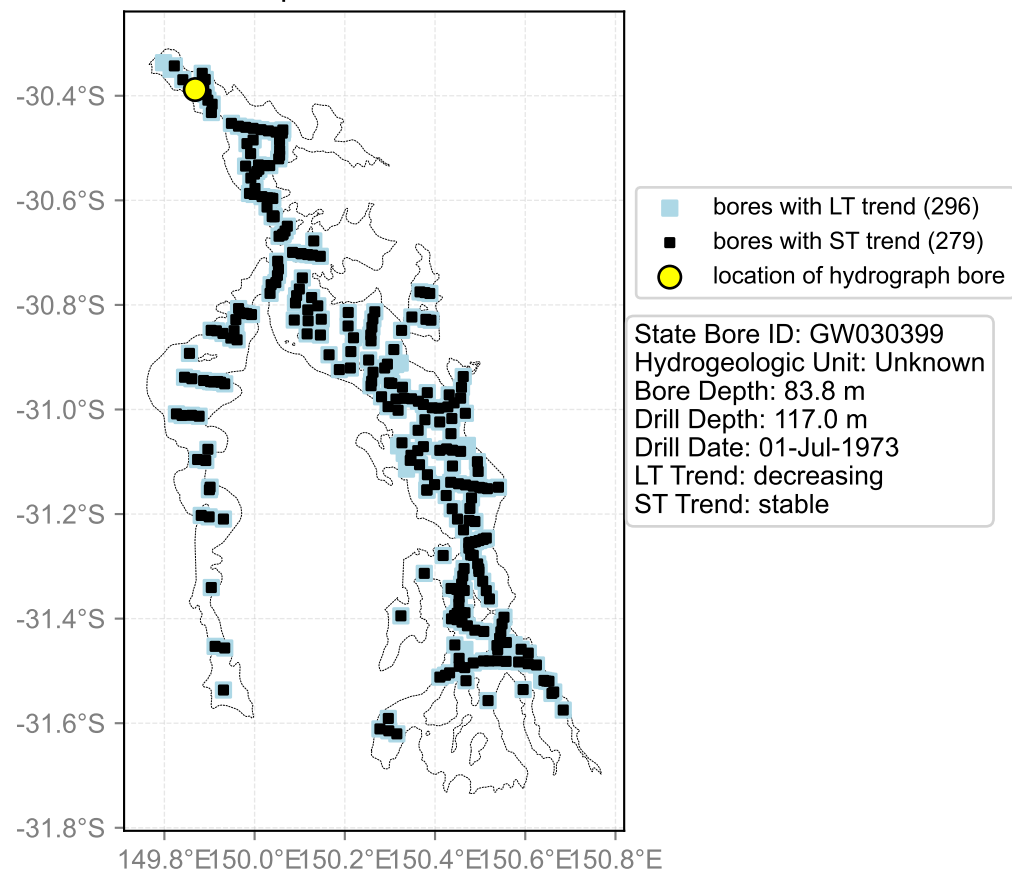

Map View for GS47

Hydrograph for hydroid: 10000881

Map View for GS47

Hydrograph for hydroid: 10000993

Map View for GS47

Hydrograph for hydroid: 10001073

Map View for GS47

Hydrograph for hydroid: 10001209

Map View for GS47

Hydrograph for hydroid: 10002118

Map View for GS47

Hydrograph for hydroid: 10002132

Map View for GS47

Hydrograph for hydroid: 10002138

Map View for GS47

Hydrograph for hydroid: 10002139