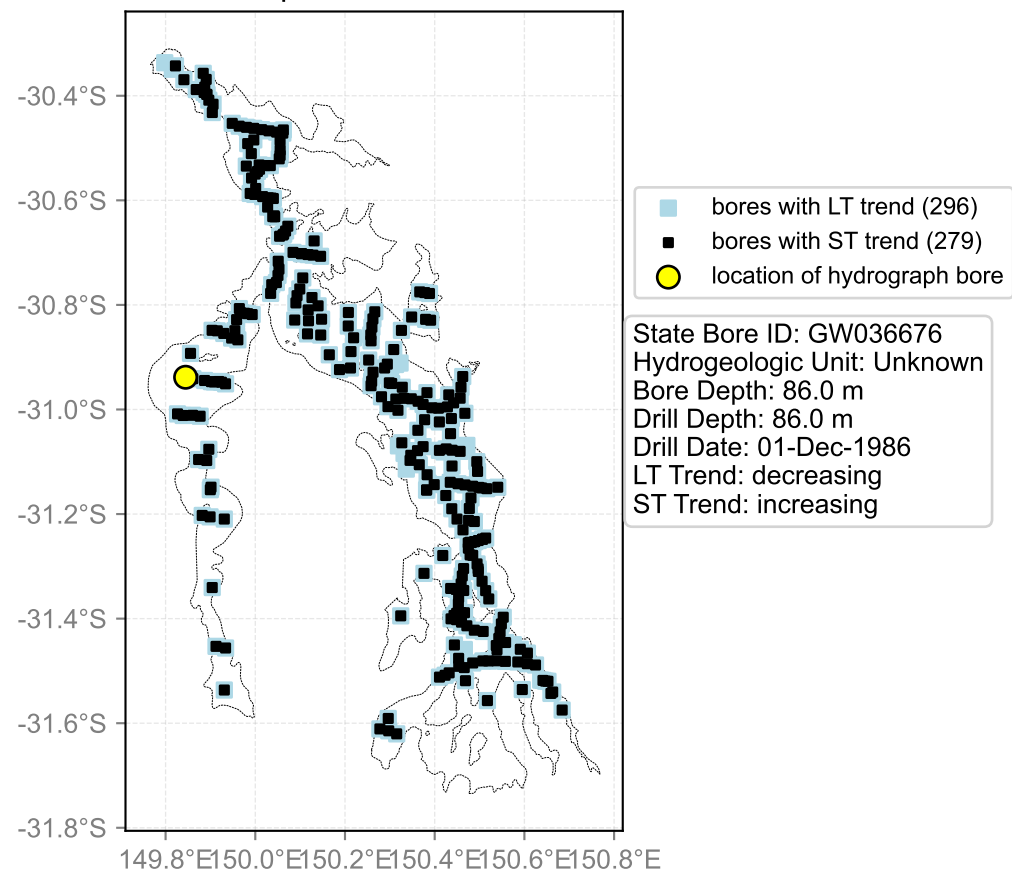

Map View for GS47

Hydrograph for hydroid: 10061716

Map View for GS47

Hydrograph for hydroid: 10061842

Map View for GS47

Hydrograph for hydroid: 10061940

Map View for GS47

Hydrograph for hydroid: 10062261

Map View for GS47

Hydrograph for hydroid: 10062295

Map View for GS47

Hydrograph for hydroid: 10067598

Map View for GS47

Hydrograph for hydroid: 10070738

Map View for GS47

Hydrograph for hydroid: 10086338

Map View for GS47

Hydrograph for hydroid: 10091428

Map View for GS47

Hydrograph for hydroid: 10096750

Map View for GS47

Hydrograph for hydroid: 10097570

Map View for GS47

Hydrograph for hydroid: 10100012