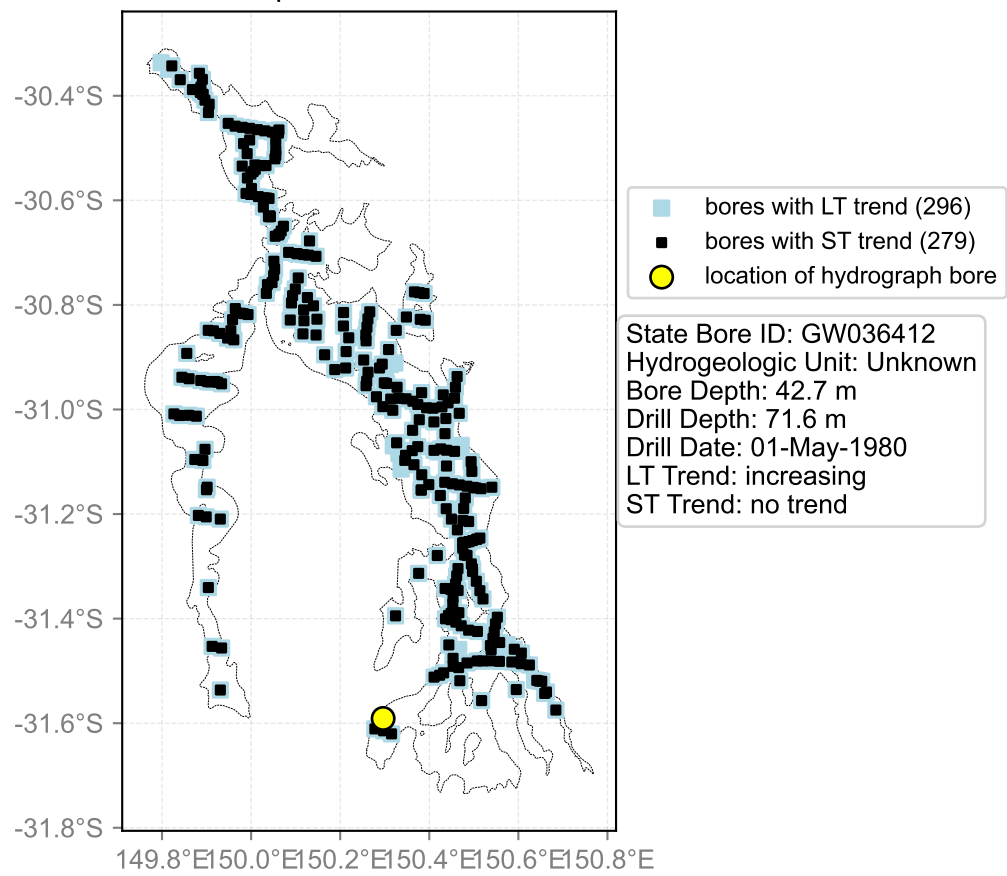

Map View for GS47

Hydrograph for hydroid: 10015432

Map View for GS47

Hydrograph for hydroid: 10016090

Map View for GS47

Hydrograph for hydroid: 10016700

Map View for GS47

Hydrograph for hydroid: 10017516

Map View for GS47

Hydrograph for hydroid: 10018446

Map View for GS47

Hydrograph for hydroid: 10019153

Map View for GS47

Hydrograph for hydroid: 10019461

Map View for GS47

Hydrograph for hydroid: 10019477