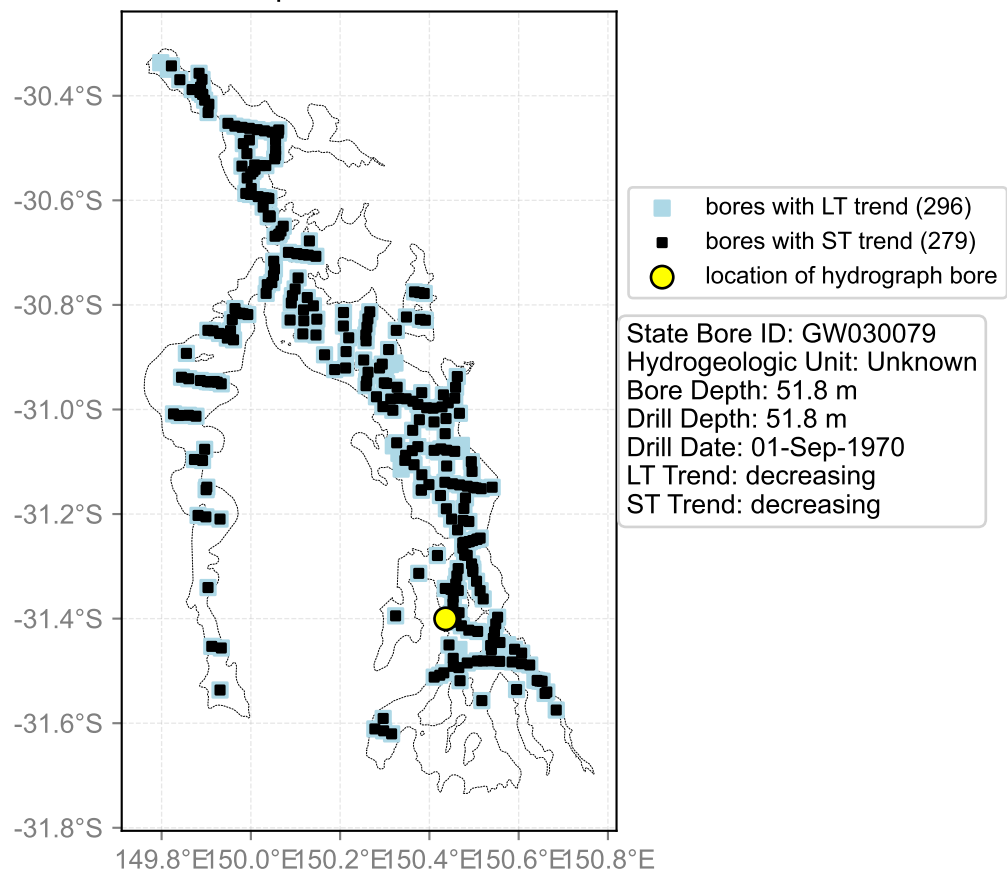

Hydrograph for hydroid: 10025006

Map View for GS47