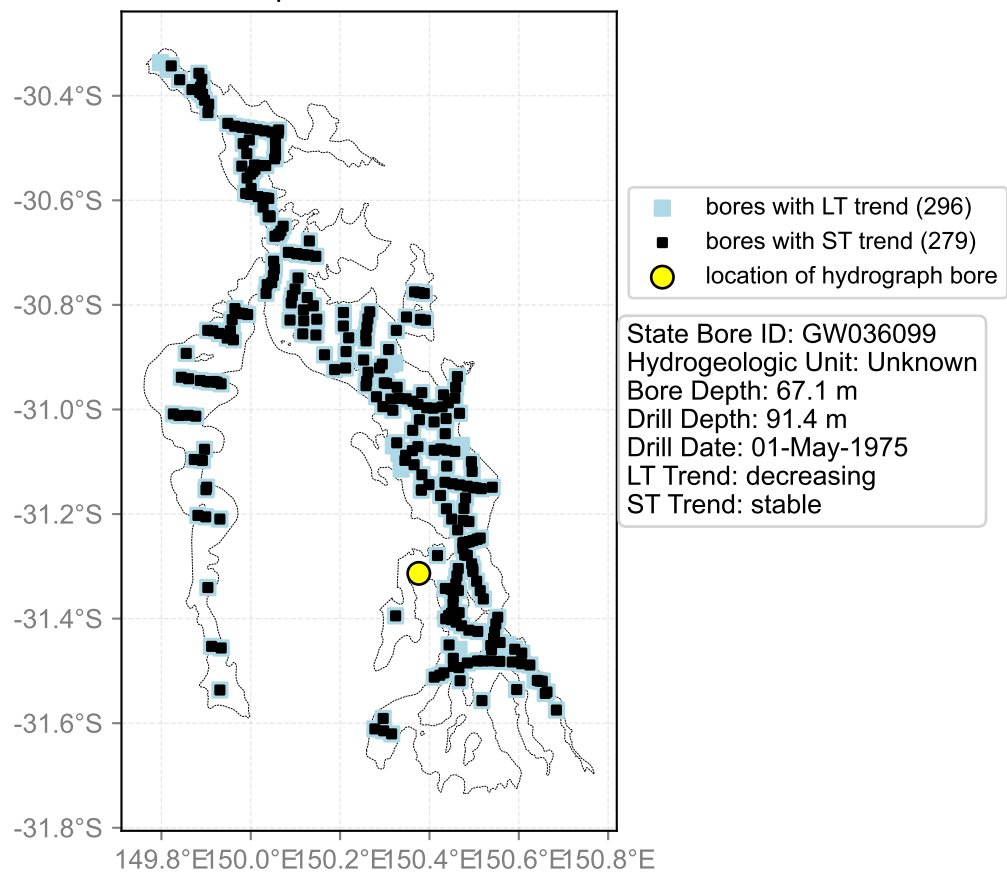

Map View for GS47

Hydrograph for hydroid: 10123240

Map View for GS47

Hydrograph for hydroid: 10125835

Map View for GS47

Hydrograph for hydroid: 10126893

Map View for GS47

Hydrograph for hydroid: 10127846

Map View for GS47

Hydrograph for hydroid: 10128381

Map View for GS47

Hydrograph for hydroid: 10130883

Map View for GS47

Hydrograph for hydroid: 10131172

Map View for GS47

Hydrograph for hydroid: 10131531

Map View for GS47

Hydrograph for hydroid: 10131652

Map View for GS47

Hydrograph for hydroid: 10131664

Map View for GS47

Hydrograph for hydroid: 10131798

Map View for GS47

Hydrograph for hydroid: 10131974