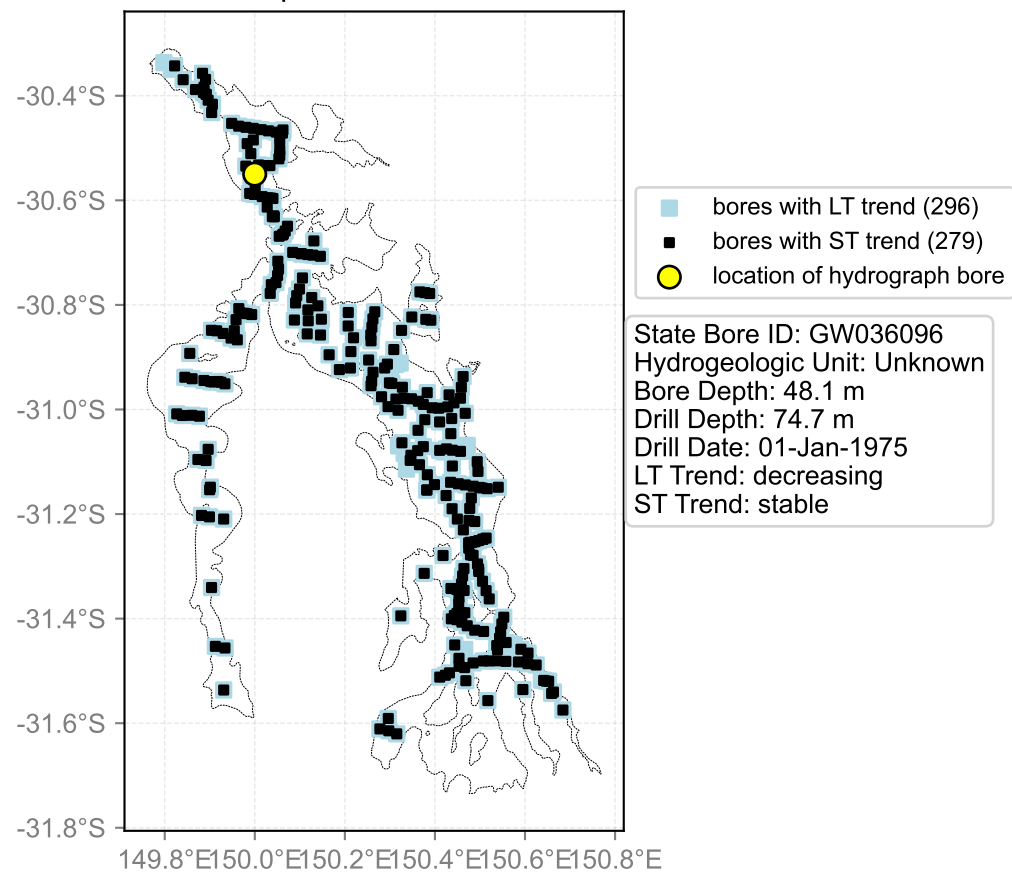

Map View for GS47

Hydrograph for hydroid: 10102651

Map View for GS47

Hydrograph for hydroid: 10102700

Map View for GS47

Hydrograph for hydroid: 10102702

Map View for GS47

Hydrograph for hydroid: 10103269

Map View for GS47

Hydrograph for hydroid: 10103448

Map View for GS47

Hydrograph for hydroid: 10103499

Map View for GS47

Hydrograph for hydroid: 10103981

Map View for GS47

Hydrograph for hydroid: 10104697

Map View for GS47

Hydrograph for hydroid: 10104857

Map View for GS47

Hydrograph for hydroid: 10105114

Map View for GS47

Hydrograph for hydroid: 10105267

Map View for GS47

Hydrograph for hydroid: 10106000