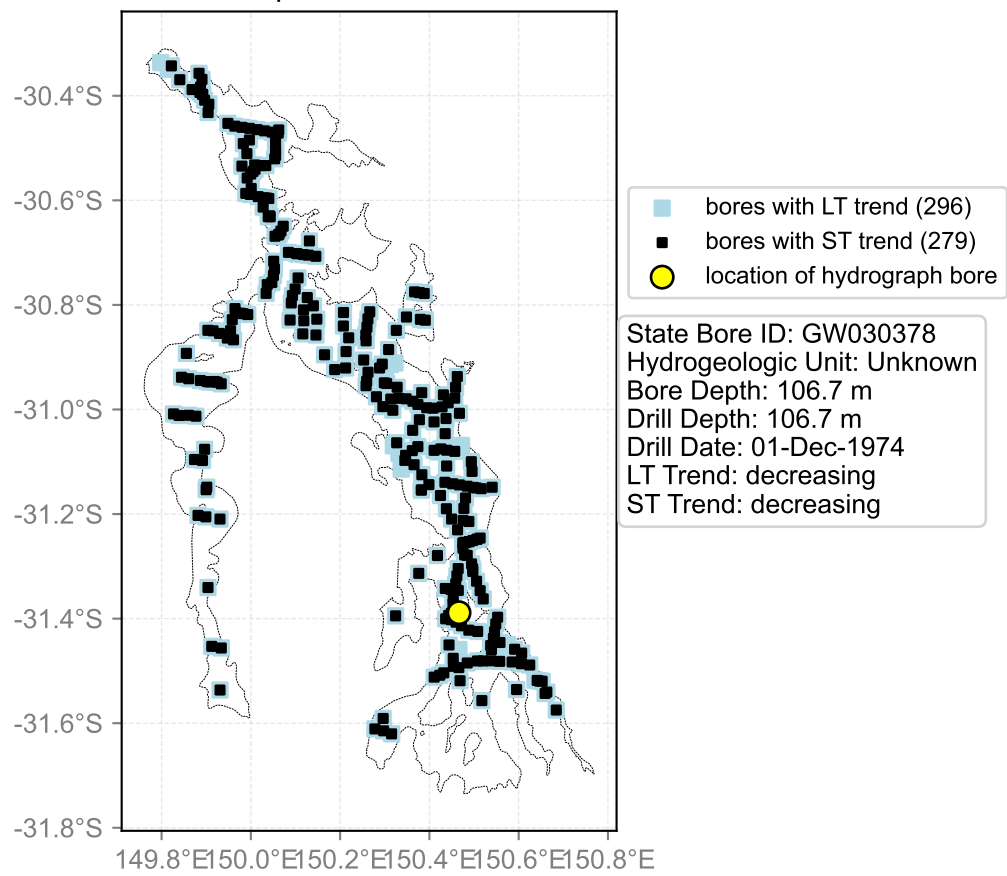

Map View for GS47

Hydrograph for hydroid: 10135989

Map View for GS47

Hydrograph for hydroid: 10136181

Map View for GS47

Hydrograph for hydroid: 10136243

Map View for GS47

Hydrograph for hydroid: 10137255

Map View for GS47

Hydrograph for hydroid: 10137258

Map View for GS47

Hydrograph for hydroid: 10137471

Map View for GS47

Hydrograph for hydroid: 10137477

Map View for GS47

Hydrograph for hydroid: 10137479

Map View for GS47

Hydrograph for hydroid: 10137636

Map View for GS47

Hydrograph for hydroid: 10137651

Map View for GS47

Hydrograph for hydroid: 10137652

Map View for GS47

Hydrograph for hydroid: 10137783