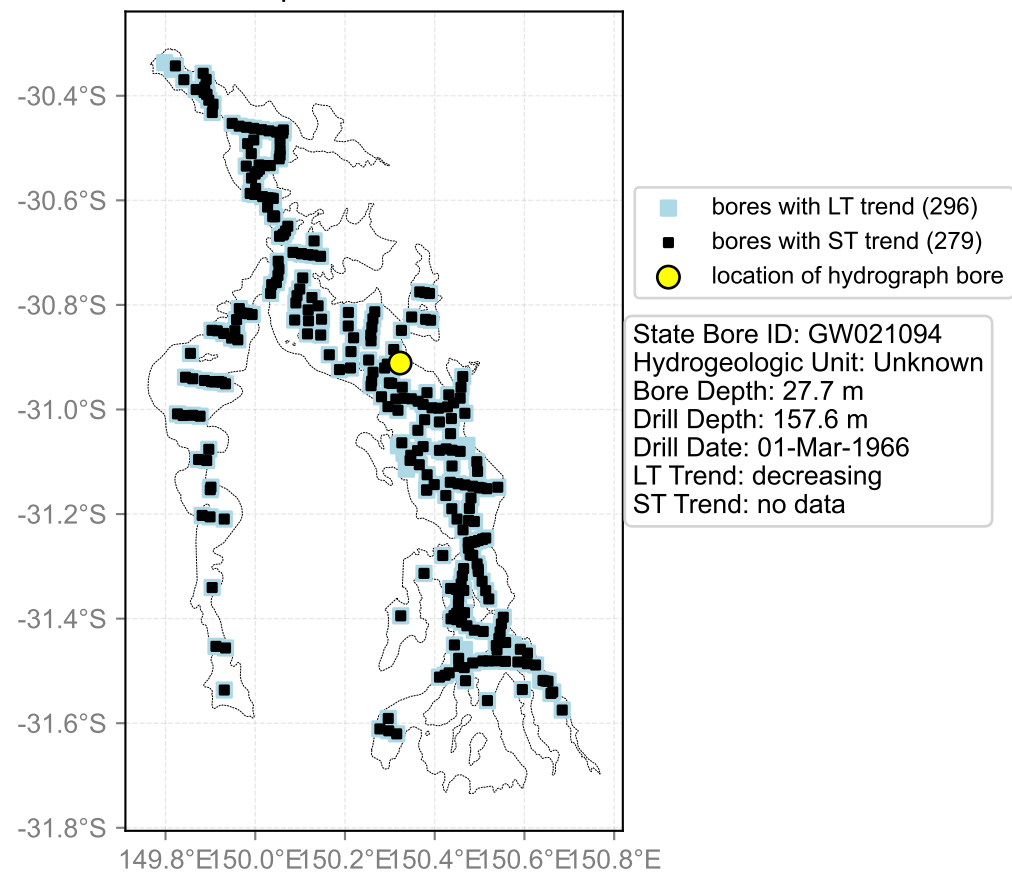

Map View for GS47

Hydrograph for hydroid: 10112347

Map View for GS47

Hydrograph for hydroid: 10112478

Map View for GS47

Hydrograph for hydroid: 10112728

Map View for GS47

Hydrograph for hydroid: 10112881

Map View for GS47

Hydrograph for hydroid: 10113650

Map View for GS47

Hydrograph for hydroid: 10113668

Map View for GS47

Hydrograph for hydroid: 10114221

Map View for GS47

Hydrograph for hydroid: 10114641

Map View for GS47

Hydrograph for hydroid: 10114704

Map View for GS47

Hydrograph for hydroid: 10115063

Map View for GS47

Hydrograph for hydroid: 10115483

Map View for GS47

Hydrograph for hydroid: 10115602