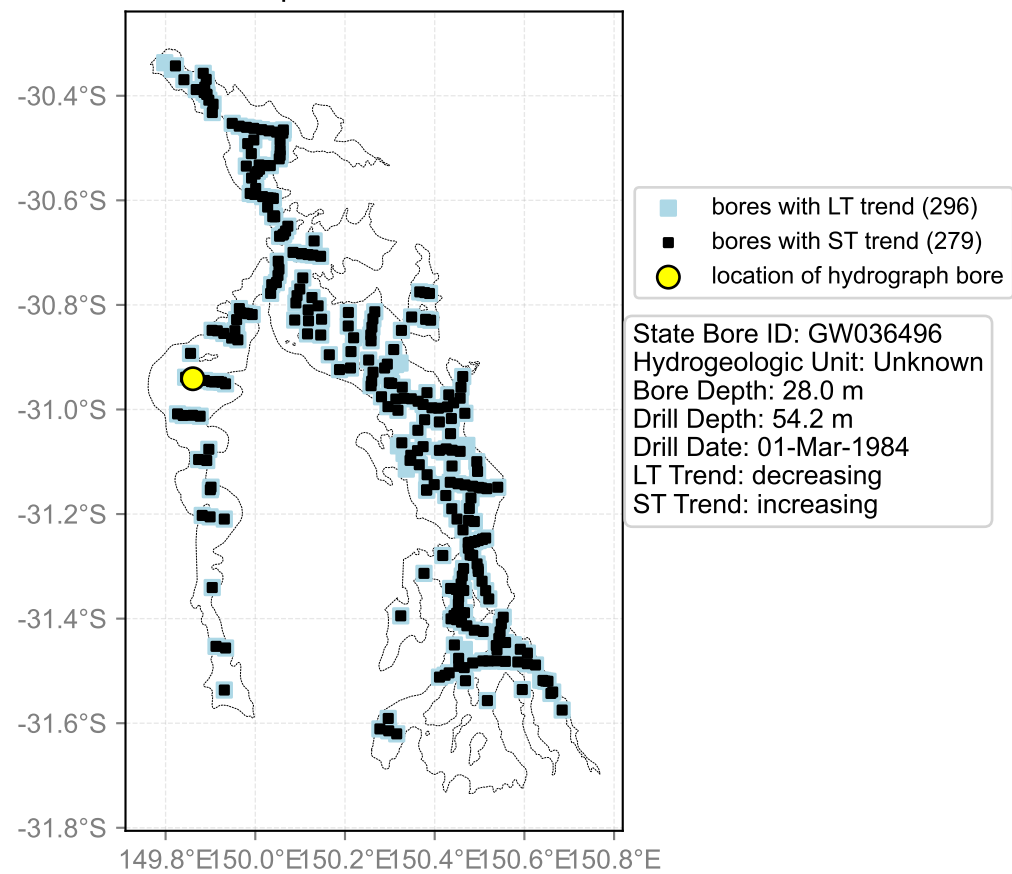

Map View for GS47

Hydrograph for hydroid: 10118711

Map View for GS47

Hydrograph for hydroid: 10119713

Map View for GS47

Hydrograph for hydroid: 10121174

Map View for GS47

Hydrograph for hydroid: 10121779

Map View for GS47

Hydrograph for hydroid: 10123240

Map View for GS47

Hydrograph for hydroid: 10125835

Map View for GS47

Hydrograph for hydroid: 10126893

Map View for GS47

Hydrograph for hydroid: 10127846

Map View for GS47

Hydrograph for hydroid: 10128381

Map View for GS47

Hydrograph for hydroid: 10130883

Map View for GS47

Hydrograph for hydroid: 10131172

Map View for GS47

Hydrograph for hydroid: 10131531