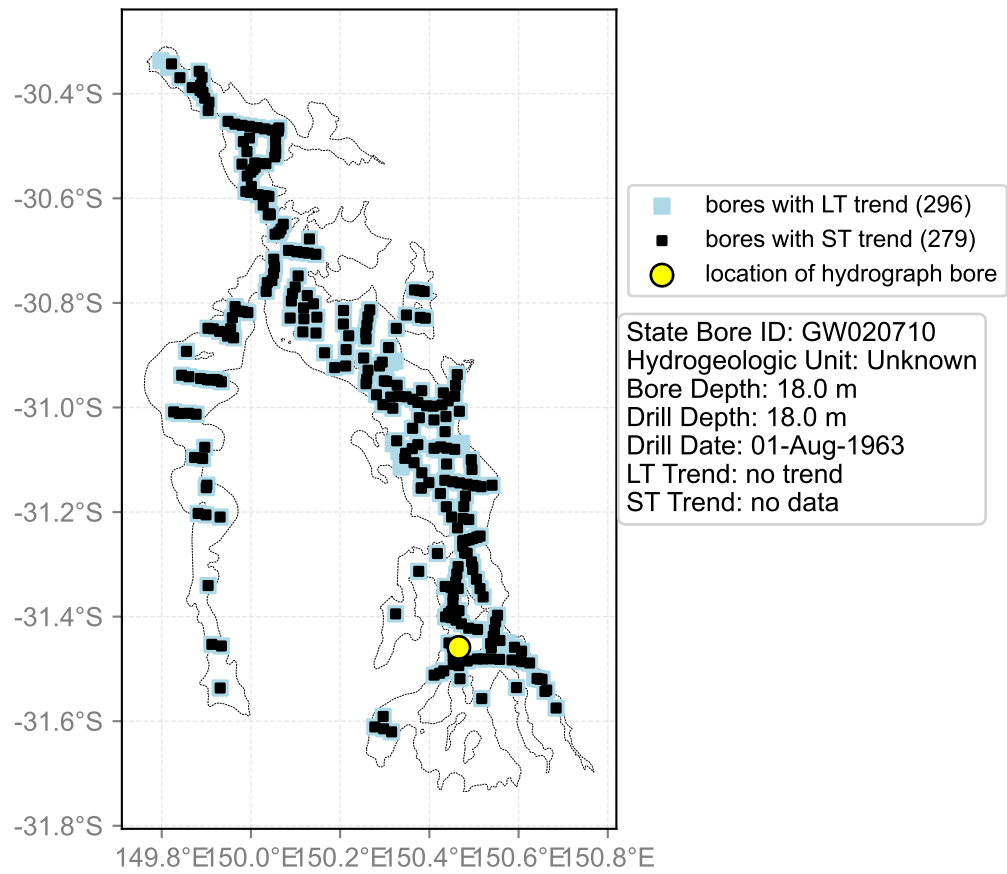

Map View for GS47

Hydrograph for hydroid: 10139801

Map View for GS47

Hydrograph for hydroid: 10139845

Map View for GS47

Hydrograph for hydroid: 10139875

Map View for GS47

Hydrograph for hydroid: 10139924

Map View for GS47

Hydrograph for hydroid: 10139934

Map View for GS47

Hydrograph for hydroid: 10140125

Map View for GS47

Hydrograph for hydroid: 10140961

Map View for GS47

Hydrograph for hydroid: 10141776

Map View for GS47

Hydrograph for hydroid: 10142888

Map View for GS47

Hydrograph for hydroid: 10143371

Map View for GS47

Hydrograph for hydroid: 10143654

Map View for GS47

Hydrograph for hydroid: 10143961