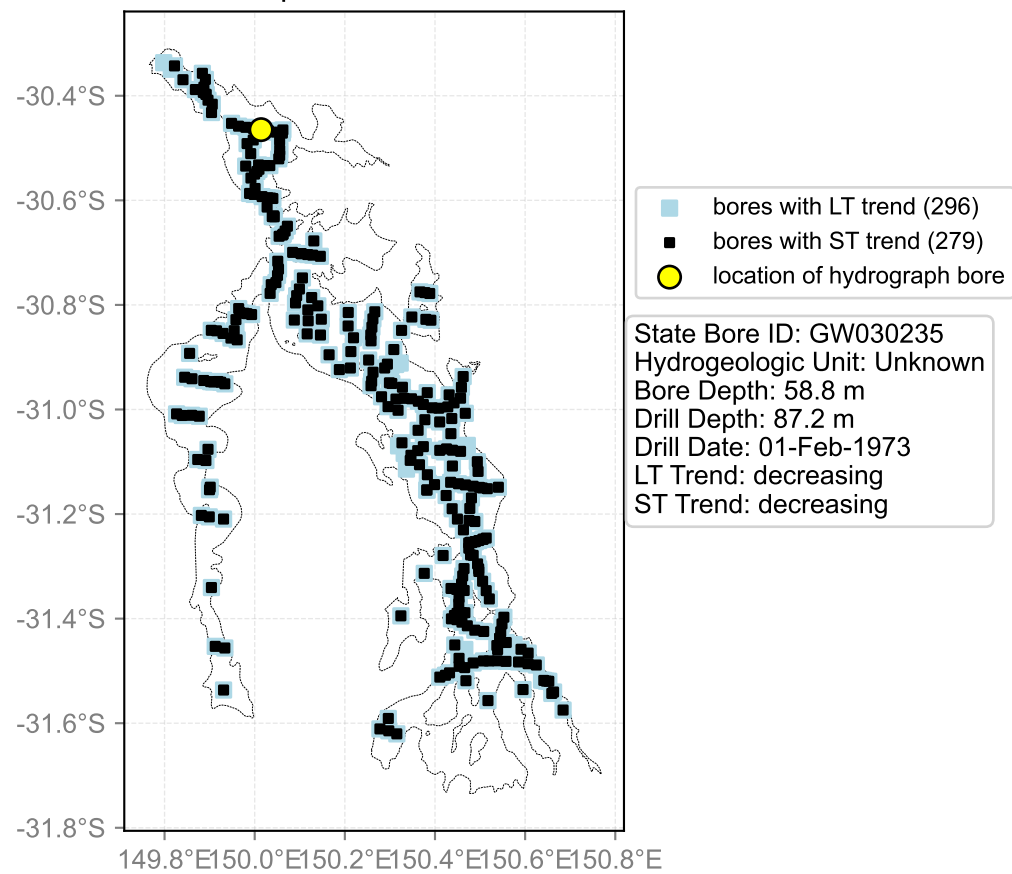

Map View for GS47

Hydrograph for hydroid: 10007975

Map View for GS47

Hydrograph for hydroid: 10008021

Map View for GS47

Hydrograph for hydroid: 10008442

Map View for GS47

Hydrograph for hydroid: 10009013

Map View for GS47

Hydrograph for hydroid: 10009056

Map View for GS47

Hydrograph for hydroid: 10009086

Map View for GS47

Hydrograph for hydroid: 10009401

Map View for GS47

Hydrograph for hydroid: 10009414