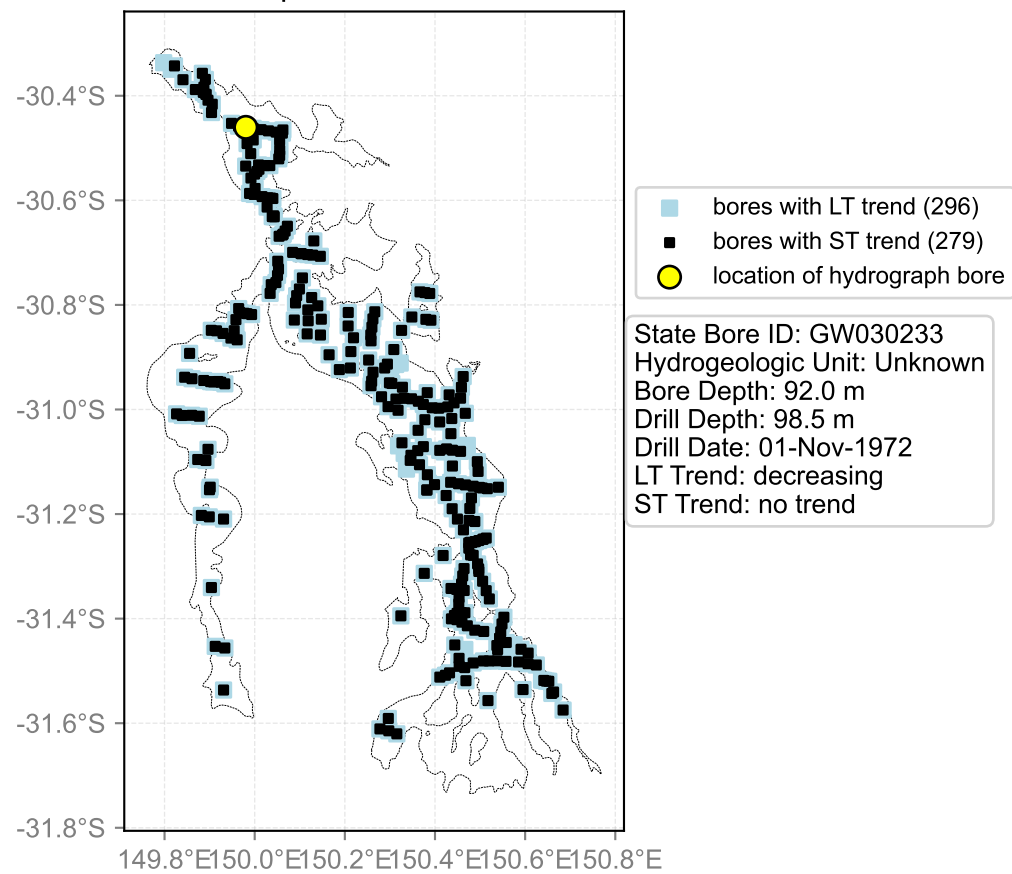

Map View for GS47

Hydrograph for hydroid: 10002305

Map View for GS47

Hydrograph for hydroid: 10002868

Map View for GS47

Hydrograph for hydroid: 10003123

Map View for GS47

Hydrograph for hydroid: 10003248

Map View for GS47

Hydrograph for hydroid: 10003249

Map View for GS47

Hydrograph for hydroid: 10003305

Map View for GS47

Hydrograph for hydroid: 10003443

Map View for GS47

Hydrograph for hydroid: 10003864

Map View for GS47

Hydrograph for hydroid: 10003945

Map View for GS47

Hydrograph for hydroid: 10004009

Map View for GS47

Hydrograph for hydroid: 10004260

Map View for GS47

Hydrograph for hydroid: 10004560