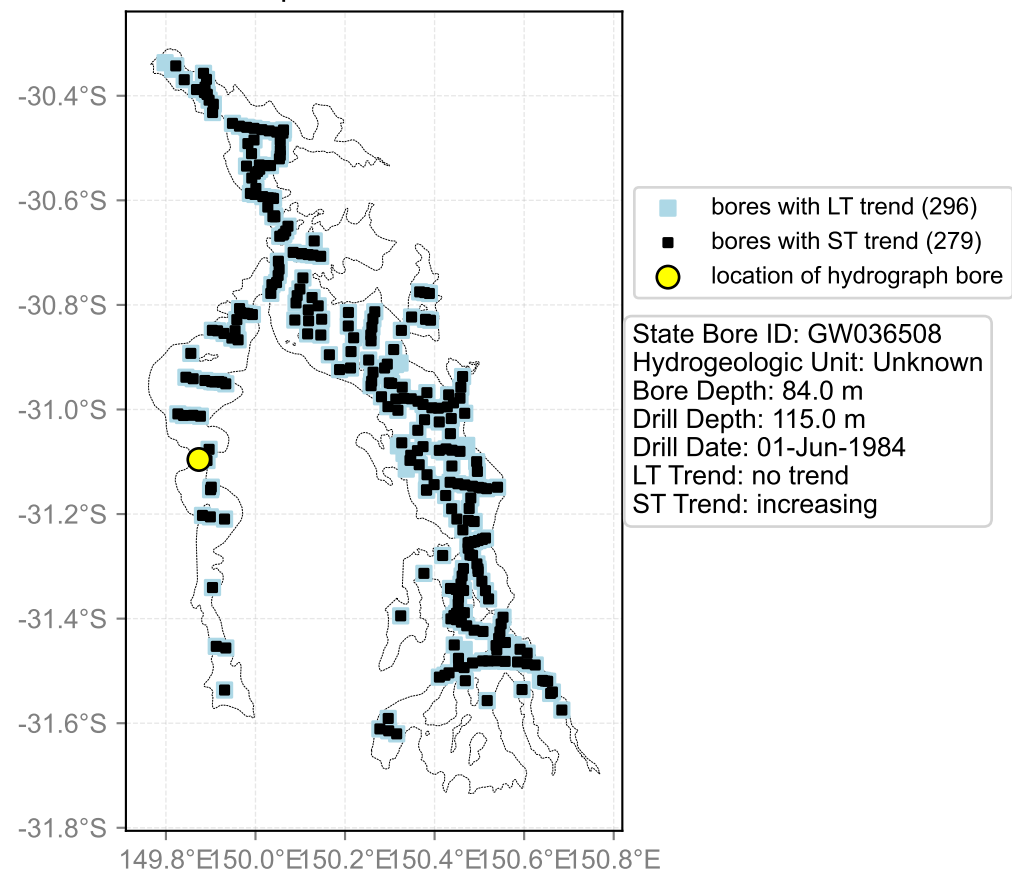

Map View for GS47

Hydrograph for hydroid: 10128381

Map View for GS47

Hydrograph for hydroid: 10130883

Map View for GS47

Hydrograph for hydroid: 10131172

Map View for GS47

Hydrograph for hydroid: 10131531

Map View for GS47

Hydrograph for hydroid: 10131652

Map View for GS47

Hydrograph for hydroid: 10131664

Map View for GS47

Hydrograph for hydroid: 10131798

Map View for GS47

Hydrograph for hydroid: 10131974

Map View for GS47

Hydrograph for hydroid: 10132239

Map View for GS47

Hydrograph for hydroid: 10132302

Map View for GS47

Hydrograph for hydroid: 10132357

Map View for GS47

Hydrograph for hydroid: 10132485