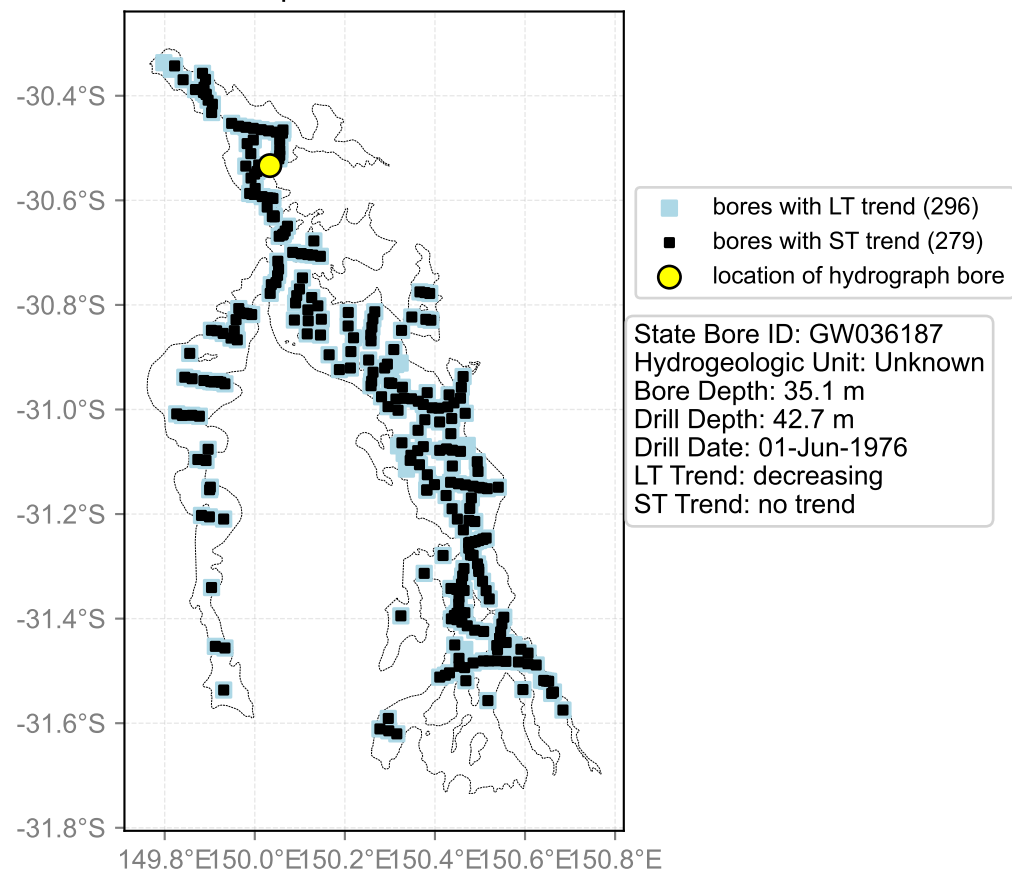

Map View for GS47

Hydrograph for hydroid: 10003945

Map View for GS47

Hydrograph for hydroid: 10004009

Map View for GS47

Hydrograph for hydroid: 10004260

Map View for GS47

Hydrograph for hydroid: 10004560

Map View for GS47

Hydrograph for hydroid: 10004645

Map View for GS47

Hydrograph for hydroid: 10005073

Map View for GS47

Hydrograph for hydroid: 10005183

Map View for GS47

Hydrograph for hydroid: 10005251

Map View for GS47

Hydrograph for hydroid: 10005803

Map View for GS47

Hydrograph for hydroid: 10006148

Map View for GS47

Hydrograph for hydroid: 10006284

Map View for GS47

Hydrograph for hydroid: 10006408