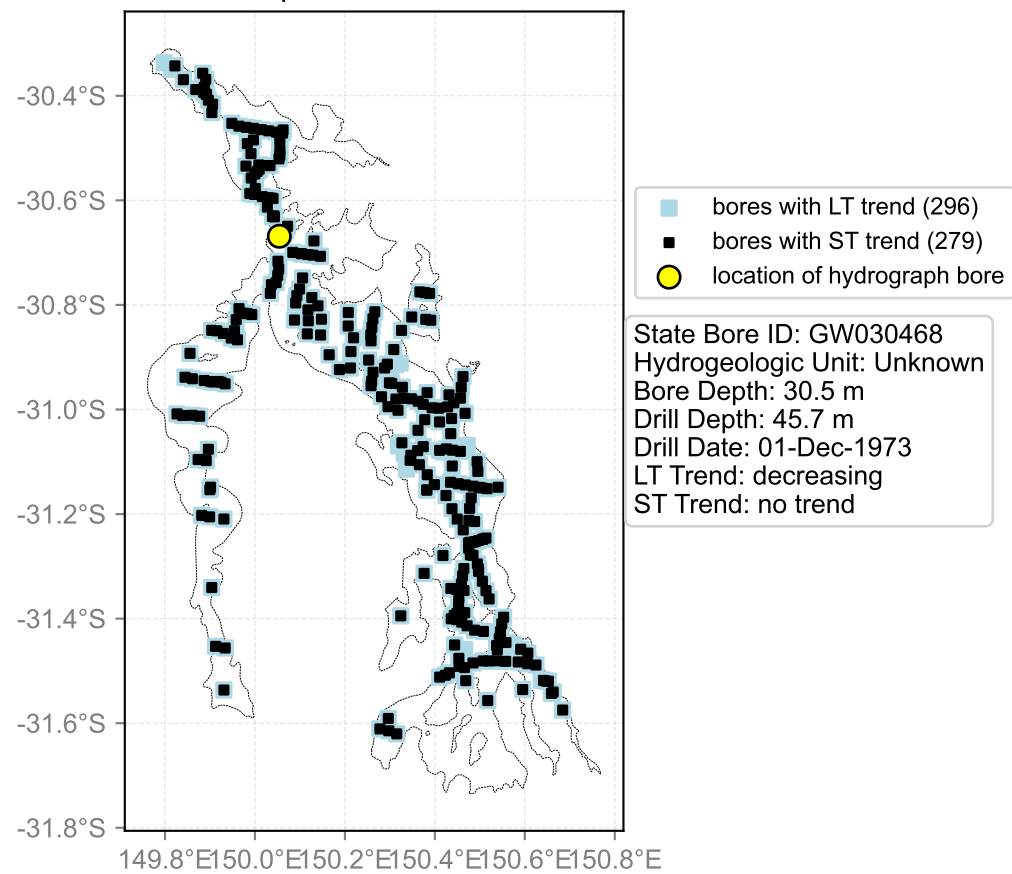

Map View for GS47

Hydrograph for hydroid: 10002118

Map View for GS47

Hydrograph for hydroid: 10002132

Map View for GS47

Hydrograph for hydroid: 10002138

Map View for GS47

Hydrograph for hydroid: 10002139

Map View for GS47

Hydrograph for hydroid: 10002305

Map View for GS47

Hydrograph for hydroid: 10002868

Map View for GS47

Hydrograph for hydroid: 10003123

Map View for GS47

Hydrograph for hydroid: 10003248

Map View for GS47

Hydrograph for hydroid: 10003249

Map View for GS47

Hydrograph for hydroid: 10003305

Map View for GS47

Hydrograph for hydroid: 10003443

Map View for GS47

Hydrograph for hydroid: 10003864