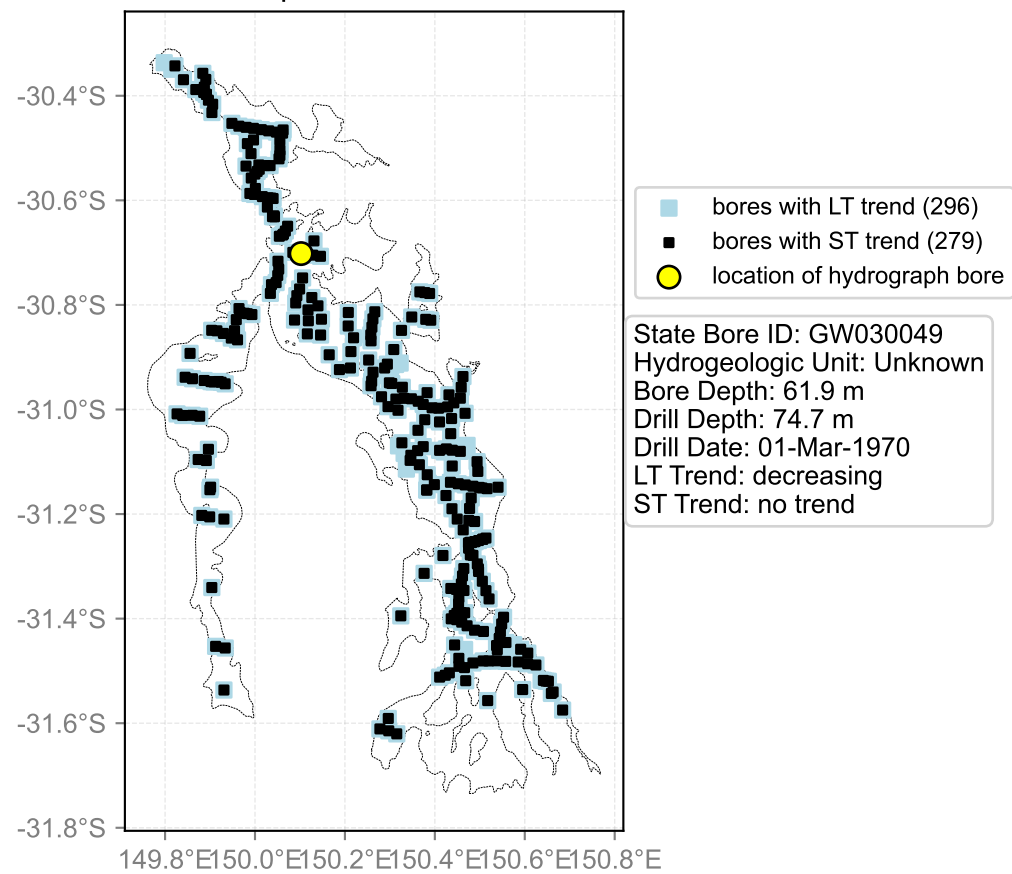

Map View for GS47

Hydrograph for hydroid: 10007975

Map View for GS47

Hydrograph for hydroid: 10008021

Map View for GS47

Hydrograph for hydroid: 10008442

Map View for GS47

Hydrograph for hydroid: 10009013

Map View for GS47

Hydrograph for hydroid: 10009056

Map View for GS47

Hydrograph for hydroid: 10009086

Map View for GS47

Hydrograph for hydroid: 10009401

Map View for GS47

Hydrograph for hydroid: 10009414