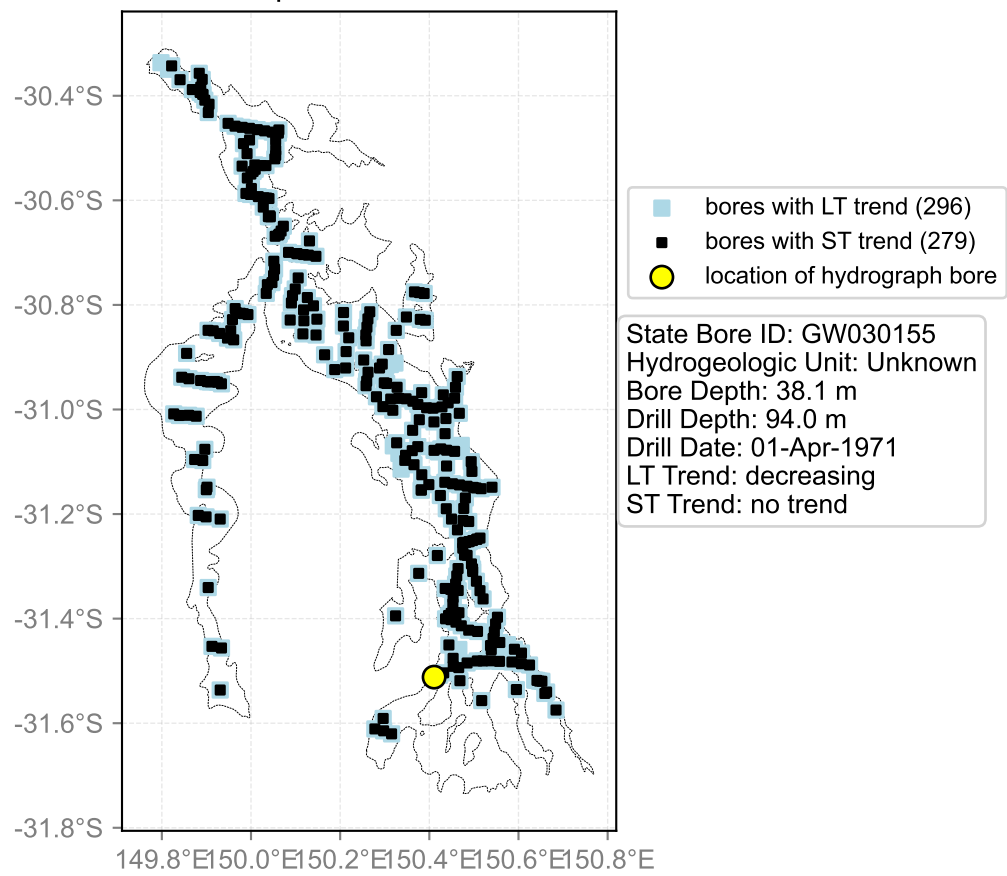

Map View for GS47

Hydrograph for hydroid: 10118711

Map View for GS47

Hydrograph for hydroid: 10119713

Map View for GS47

Hydrograph for hydroid: 10121174

Map View for GS47

Hydrograph for hydroid: 10121779

Map View for GS47

Hydrograph for hydroid: 10123240

Map View for GS47

Hydrograph for hydroid: 10125835

Map View for GS47

Hydrograph for hydroid: 10126893

Map View for GS47

Hydrograph for hydroid: 10127846