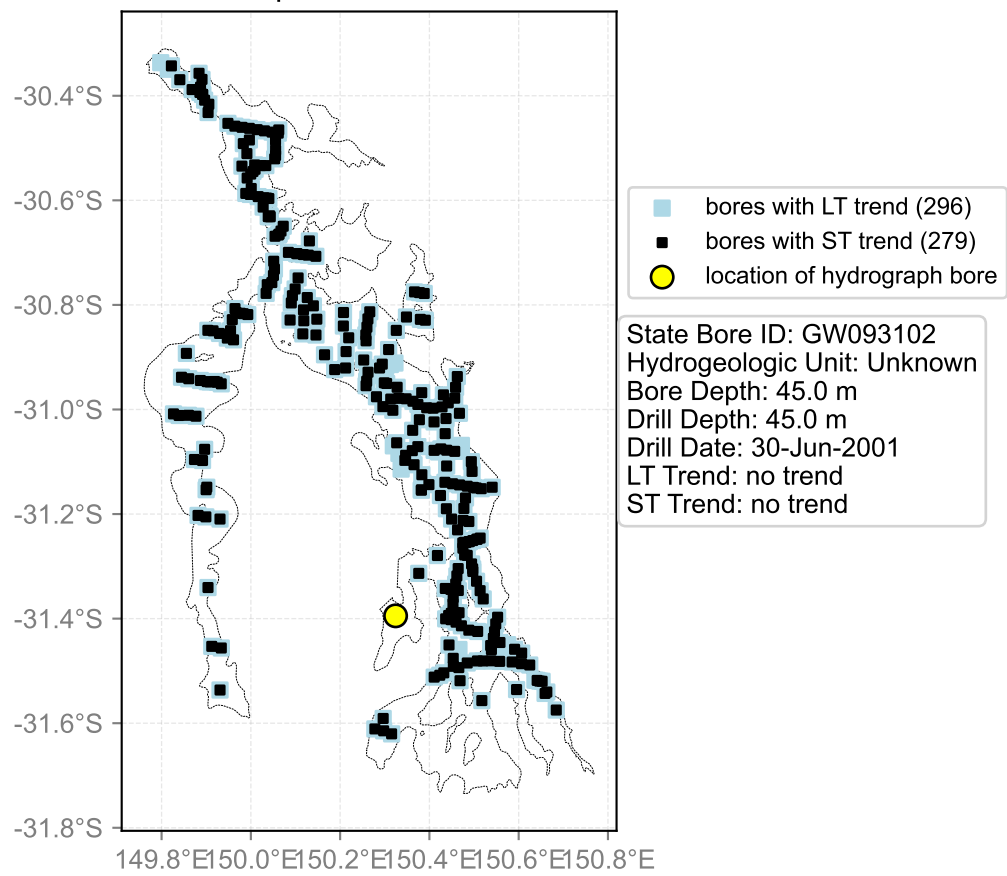

Map View for GS47

Hydrograph for hydroid: 10118711

Map View for GS47

Hydrograph for hydroid: 10119713

Map View for GS47

Hydrograph for hydroid: 10121174

Map View for GS47

Hydrograph for hydroid: 10121779

Map View for GS47

Hydrograph for hydroid: 10123240

Map View for GS47

Hydrograph for hydroid: 10125835

Map View for GS47

Hydrograph for hydroid: 10126893

Map View for GS47

Hydrograph for hydroid: 10127846