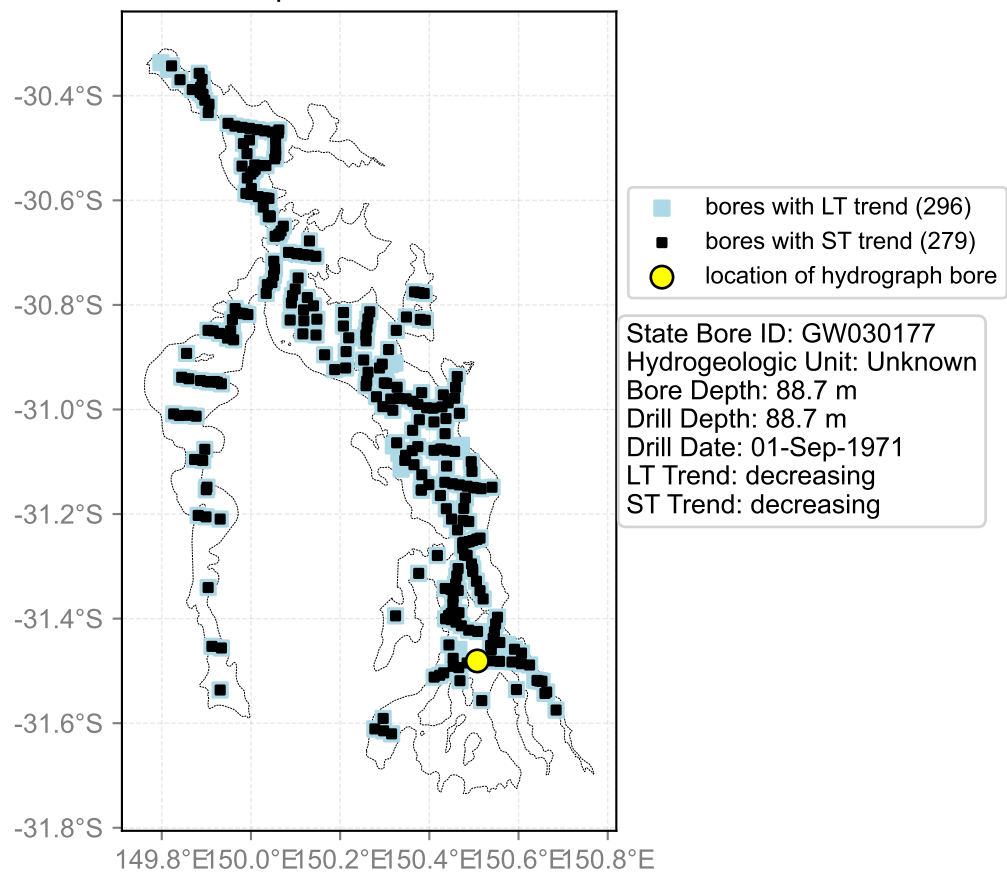

Map View for GS47

Hydrograph for hydroid: 10138549

Map View for GS47

Hydrograph for hydroid: 10138566

Map View for GS47

Hydrograph for hydroid: 10138582

Map View for GS47

Hydrograph for hydroid: 10138597

Map View for GS47

Hydrograph for hydroid: 10138770

Map View for GS47

Hydrograph for hydroid: 10138805

Map View for GS47

Hydrograph for hydroid: 10138814

Map View for GS47

Hydrograph for hydroid: 10138848