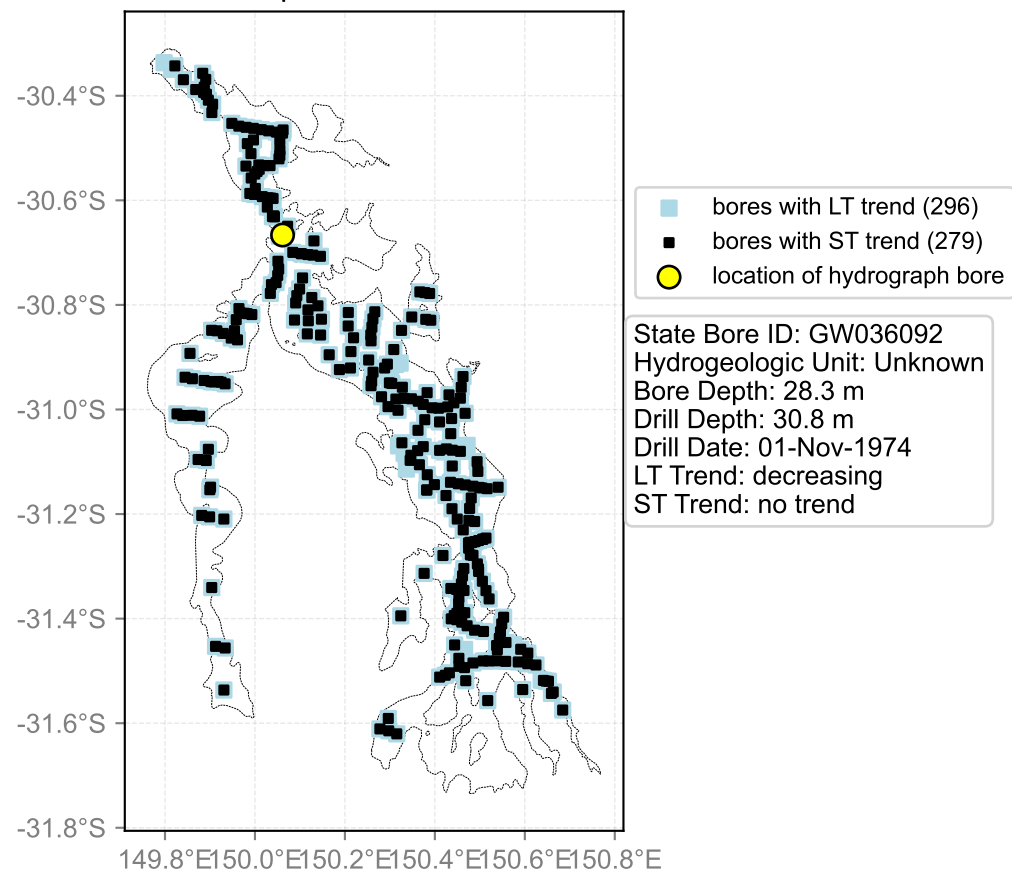

Map View for GS47

Hydrograph for hydroid: 10007590

Map View for GS47

Hydrograph for hydroid: 10007640

Map View for GS47

Hydrograph for hydroid: 10007719

Map View for GS47

Hydrograph for hydroid: 10007727

Map View for GS47

Hydrograph for hydroid: 10007799

Map View for GS47

Hydrograph for hydroid: 10007828

Map View for GS47

Hydrograph for hydroid: 10007840

Map View for GS47

Hydrograph for hydroid: 10007876

Map View for GS47

Hydrograph for hydroid: 10007975

Map View for GS47

Hydrograph for hydroid: 10008021

Map View for GS47

Hydrograph for hydroid: 10008442

Map View for GS47

Hydrograph for hydroid: 10009013