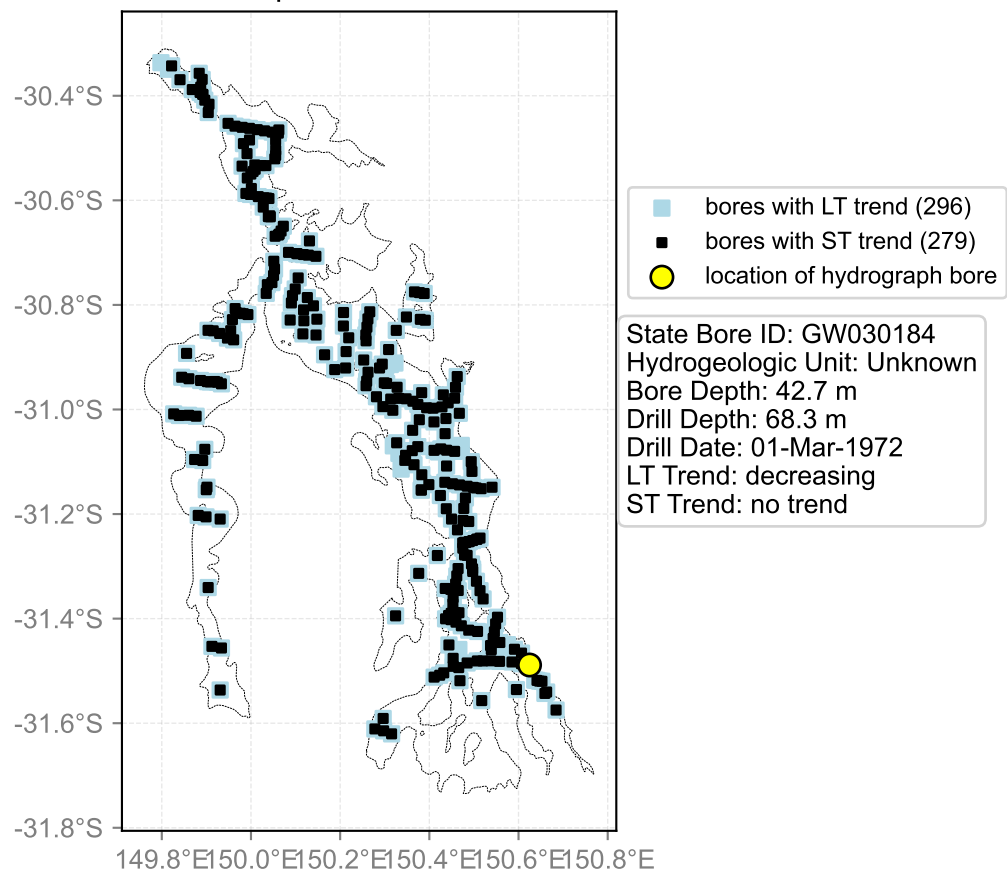

Map View for GS47

Hydrograph for hydroid: 10137832

Map View for GS47

Hydrograph for hydroid: 10137857

Map View for GS47

Hydrograph for hydroid: 10138005

Map View for GS47

Hydrograph for hydroid: 10138040

Map View for GS47

Hydrograph for hydroid: 10138549

Map View for GS47

Hydrograph for hydroid: 10138566

Map View for GS47

Hydrograph for hydroid: 10138582

Map View for GS47

Hydrograph for hydroid: 10138597

Map View for GS47

Hydrograph for hydroid: 10138770

Map View for GS47

Hydrograph for hydroid: 10138805

Map View for GS47

Hydrograph for hydroid: 10138814

Map View for GS47

Hydrograph for hydroid: 10138848