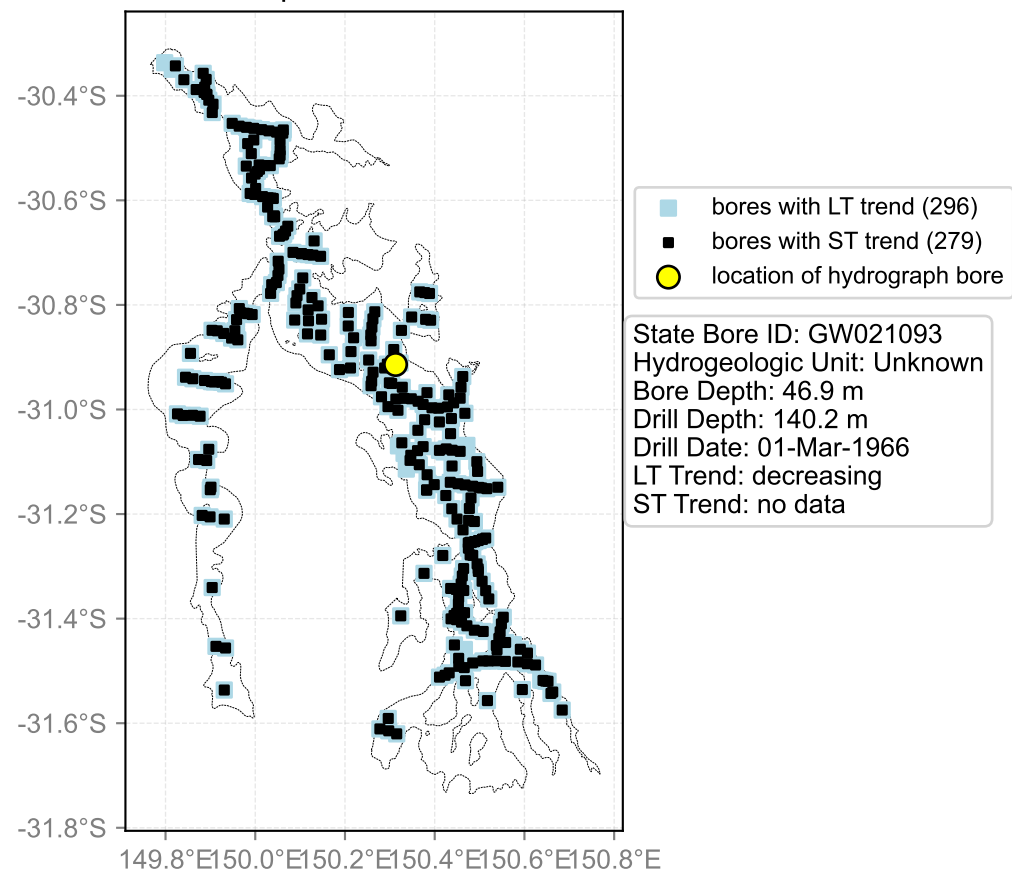

Map View for GS47

Hydrograph for hydroid: 10118198

Map View for GS47

Hydrograph for hydroid: 10118415

Map View for GS47

Hydrograph for hydroid: 10118438

Map View for GS47

Hydrograph for hydroid: 10118636

Map View for GS47

Hydrograph for hydroid: 10118711

Map View for GS47

Hydrograph for hydroid: 10119713

Map View for GS47

Hydrograph for hydroid: 10121174

Map View for GS47

Hydrograph for hydroid: 10121779

Map View for GS47

Hydrograph for hydroid: 10123240

Map View for GS47

Hydrograph for hydroid: 10125835

Map View for GS47

Hydrograph for hydroid: 10126893

Map View for GS47

Hydrograph for hydroid: 10127846