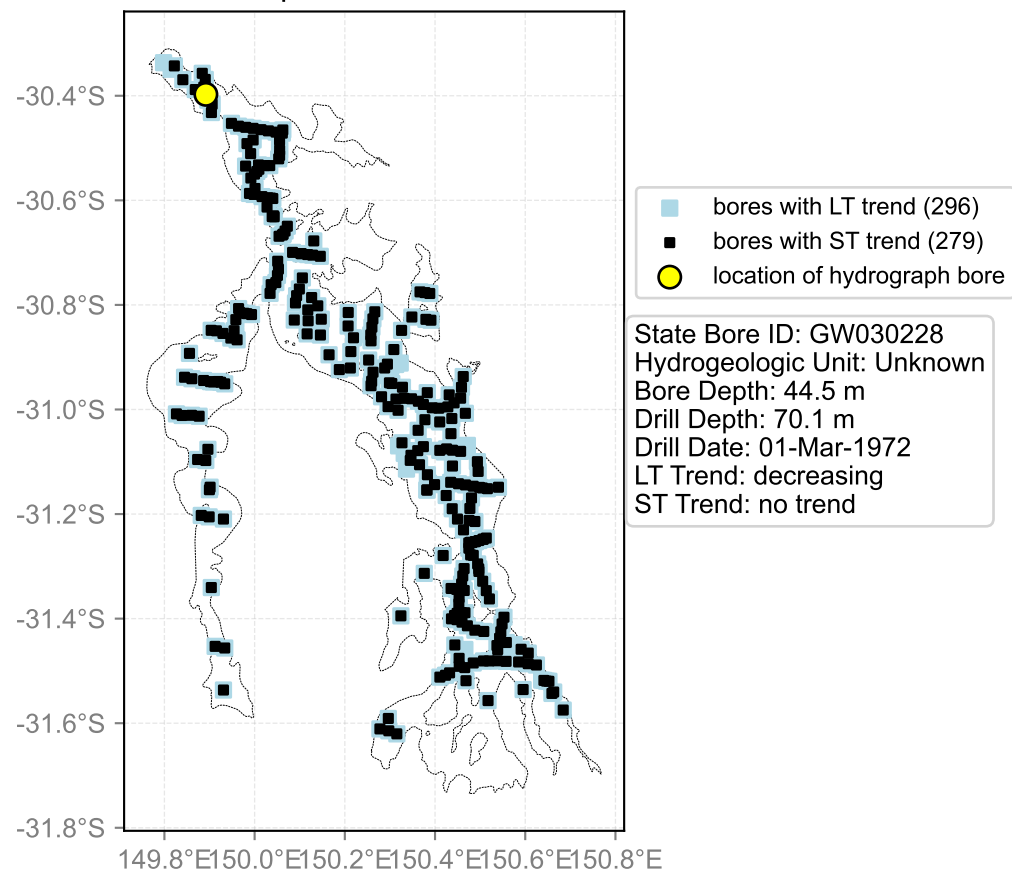

Map View for GS47

Hydrograph for hydroid: 10009843

Map View for GS47

Hydrograph for hydroid: 10009889

Map View for GS47

Hydrograph for hydroid: 10010002

Map View for GS47

Hydrograph for hydroid: 10010553

Map View for GS47

Hydrograph for hydroid: 10010586

Map View for GS47

Hydrograph for hydroid: 10010839

Map View for GS47

Hydrograph for hydroid: 10010908

Map View for GS47

Hydrograph for hydroid: 10010919

Map View for GS47

Hydrograph for hydroid: 10011378

Map View for GS47

Hydrograph for hydroid: 10011916

Map View for GS47

Hydrograph for hydroid: 10012067

Map View for GS47

Hydrograph for hydroid: 10012506