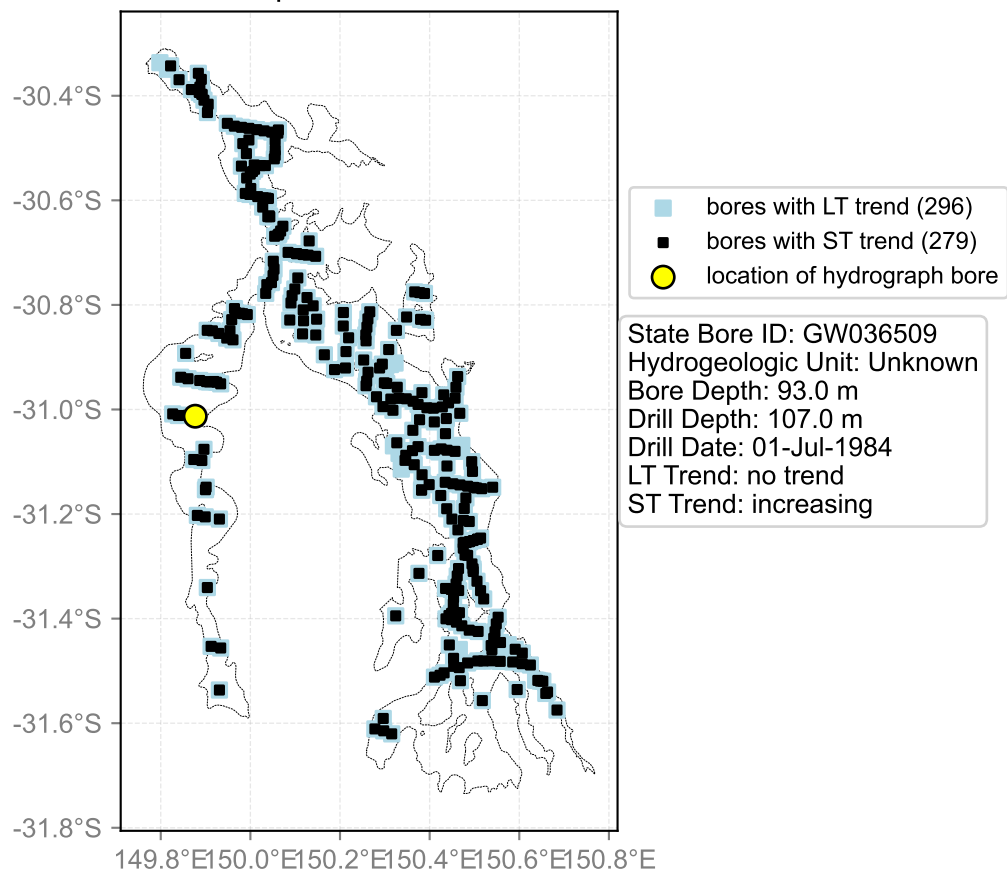

Map View for GS47

Hydrograph for hydroid: 10132239

Map View for GS47

Hydrograph for hydroid: 10132302

Map View for GS47

Hydrograph for hydroid: 10132357

Map View for GS47

Hydrograph for hydroid: 10132485

Map View for GS47

Hydrograph for hydroid: 10132587

Map View for GS47

Hydrograph for hydroid: 10133425

Map View for GS47

Hydrograph for hydroid: 10133626

Map View for GS47

Hydrograph for hydroid: 10133878

Map View for GS47

Hydrograph for hydroid: 10133903

Map View for GS47

Hydrograph for hydroid: 10133912

Map View for GS47

Hydrograph for hydroid: 10134231

Map View for GS47

Hydrograph for hydroid: 10134739