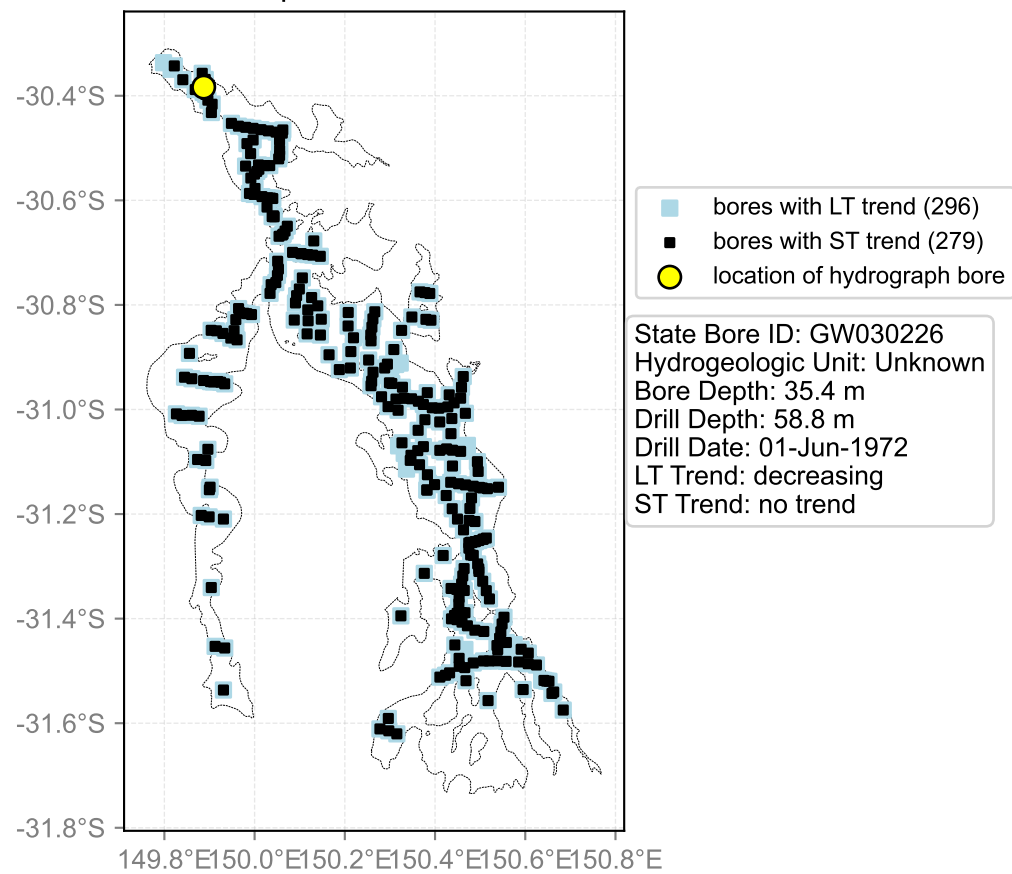

Map View for GS47

Hydrograph for hydroid: 10003945

Map View for GS47

Hydrograph for hydroid: 10004009

Map View for GS47

Hydrograph for hydroid: 10004260

Map View for GS47

Hydrograph for hydroid: 10004560

Map View for GS47

Hydrograph for hydroid: 10004645

Map View for GS47

Hydrograph for hydroid: 10005073

Map View for GS47

Hydrograph for hydroid: 10005183

Map View for GS47

Hydrograph for hydroid: 10005251

Map View for GS47

Hydrograph for hydroid: 10005803

Map View for GS47

Hydrograph for hydroid: 10006148

Map View for GS47

Hydrograph for hydroid: 10006284

Map View for GS47

Hydrograph for hydroid: 10006408