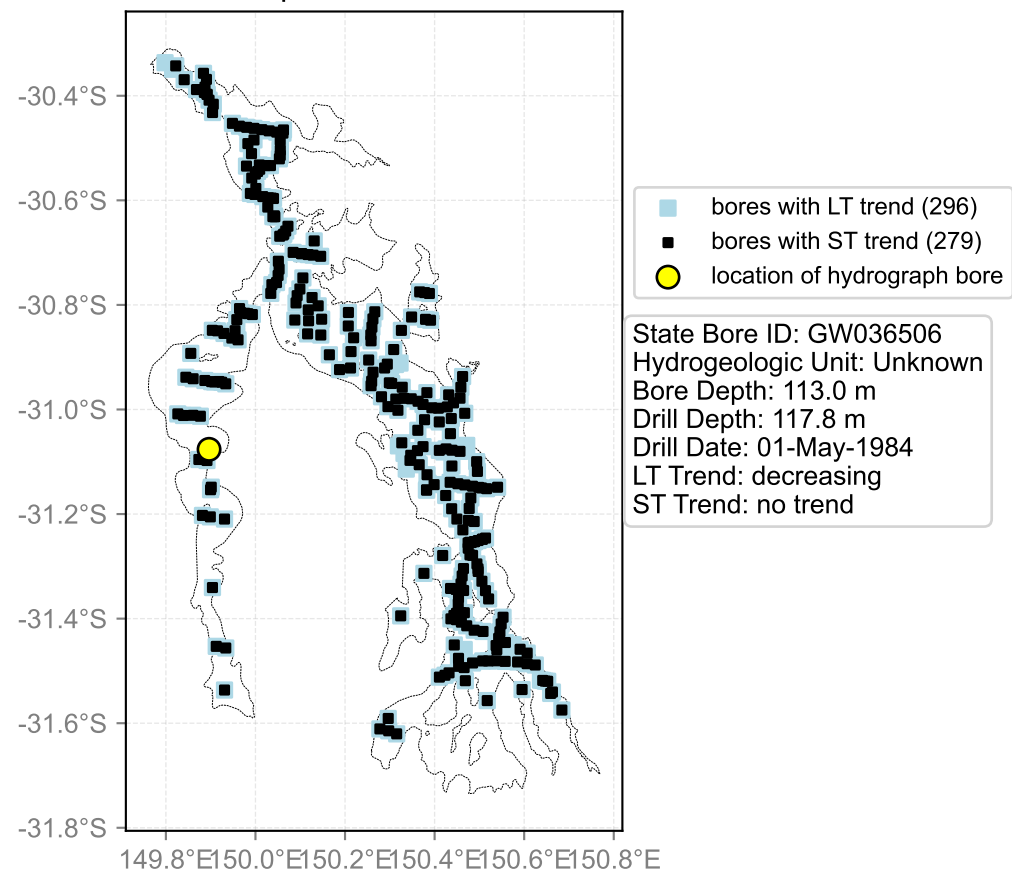

Map View for GS47

Hydrograph for hydroid: 10139325

Map View for GS47

Hydrograph for hydroid: 10139345

Map View for GS47

Hydrograph for hydroid: 10139350

Map View for GS47

Hydrograph for hydroid: 10139468

Map View for GS47

Hydrograph for hydroid: 10139801

Map View for GS47

Hydrograph for hydroid: 10139845

Map View for GS47

Hydrograph for hydroid: 10139875

Map View for GS47

Hydrograph for hydroid: 10139924

Map View for GS47

Hydrograph for hydroid: 10139934

Map View for GS47

Hydrograph for hydroid: 10140125

Map View for GS47

Hydrograph for hydroid: 10140961

Map View for GS47

Hydrograph for hydroid: 10141776