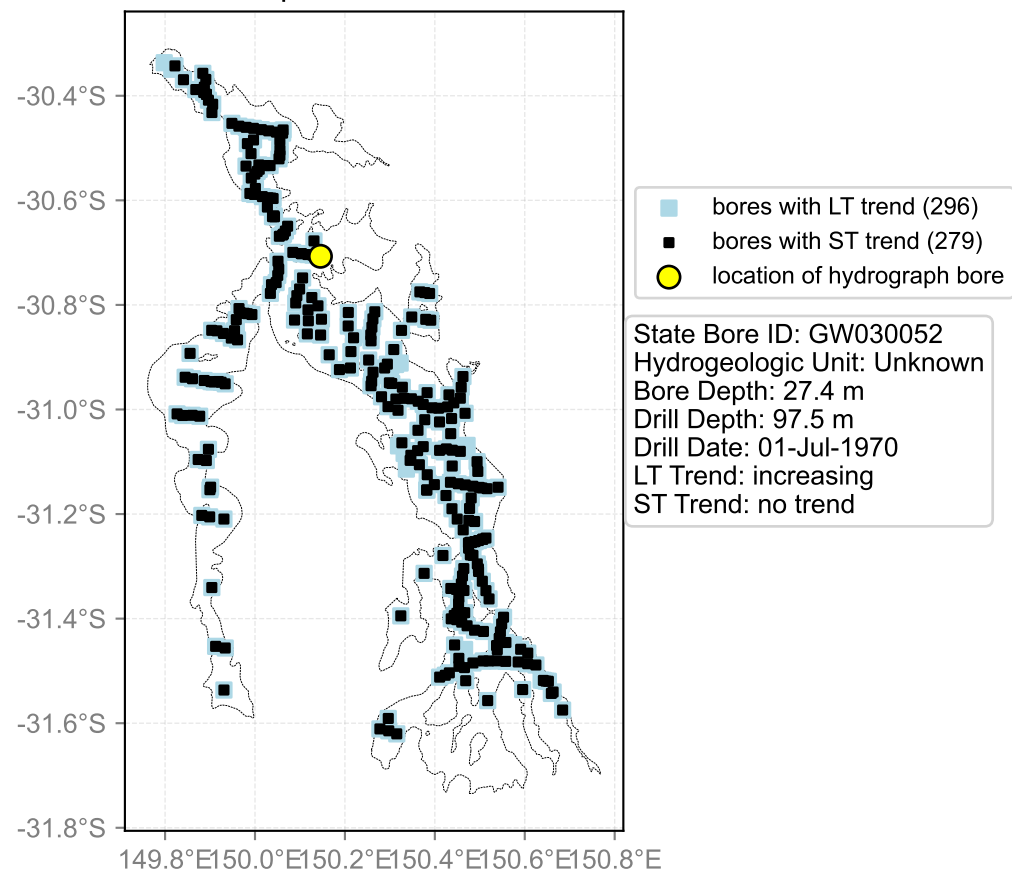

Map View for GS47

Hydrograph for hydroid: 10013301

Map View for GS47

Hydrograph for hydroid: 10013429

Map View for GS47

Hydrograph for hydroid: 10013448

Map View for GS47

Hydrograph for hydroid: 10013449

Map View for GS47

Hydrograph for hydroid: 10013578

Map View for GS47

Hydrograph for hydroid: 10013819

Map View for GS47

Hydrograph for hydroid: 10013869

Map View for GS47

Hydrograph for hydroid: 10013899