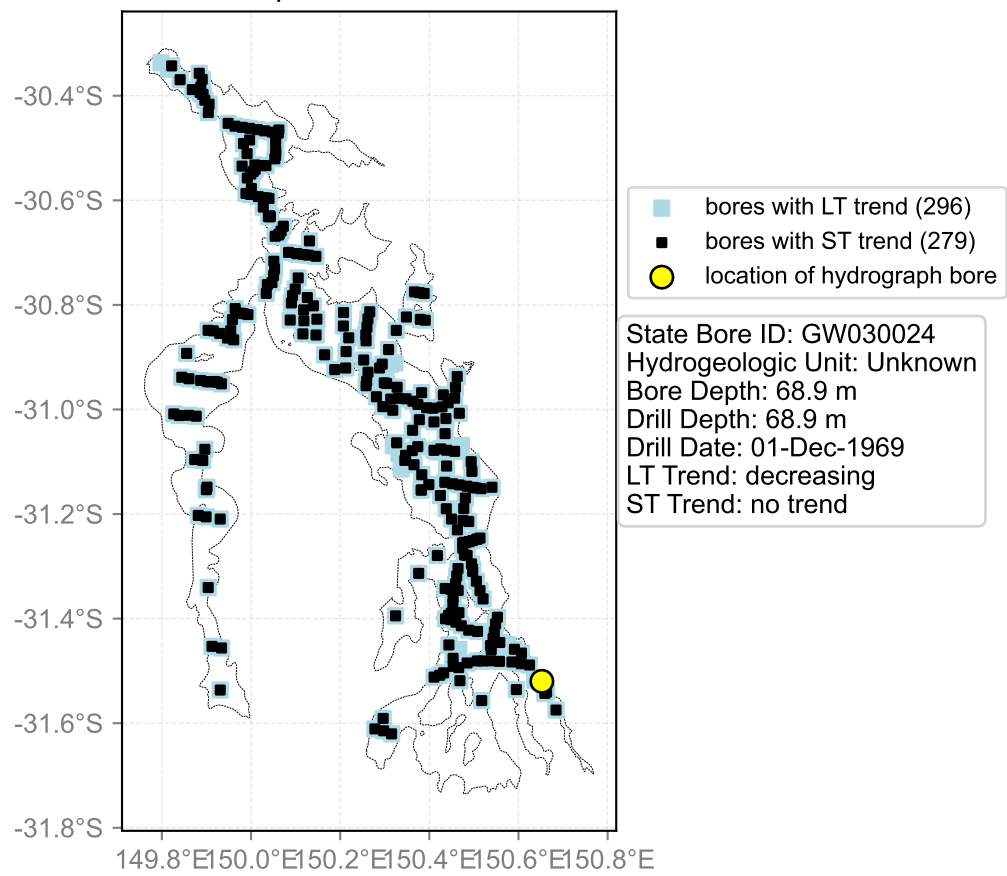

Map View for GS47

Hydrograph for hydroid: 10135989

Map View for GS47

Hydrograph for hydroid: 10136181

Map View for GS47

Hydrograph for hydroid: 10136243

Map View for GS47

Hydrograph for hydroid: 10137255

Map View for GS47

Hydrograph for hydroid: 10137258

Map View for GS47

Hydrograph for hydroid: 10137471

Map View for GS47

Hydrograph for hydroid: 10137477

Map View for GS47

Hydrograph for hydroid: 10137479

Map View for GS47

Hydrograph for hydroid: 10137636

Map View for GS47

Hydrograph for hydroid: 10137651

Map View for GS47

Hydrograph for hydroid: 10137652

Map View for GS47

Hydrograph for hydroid: 10137783