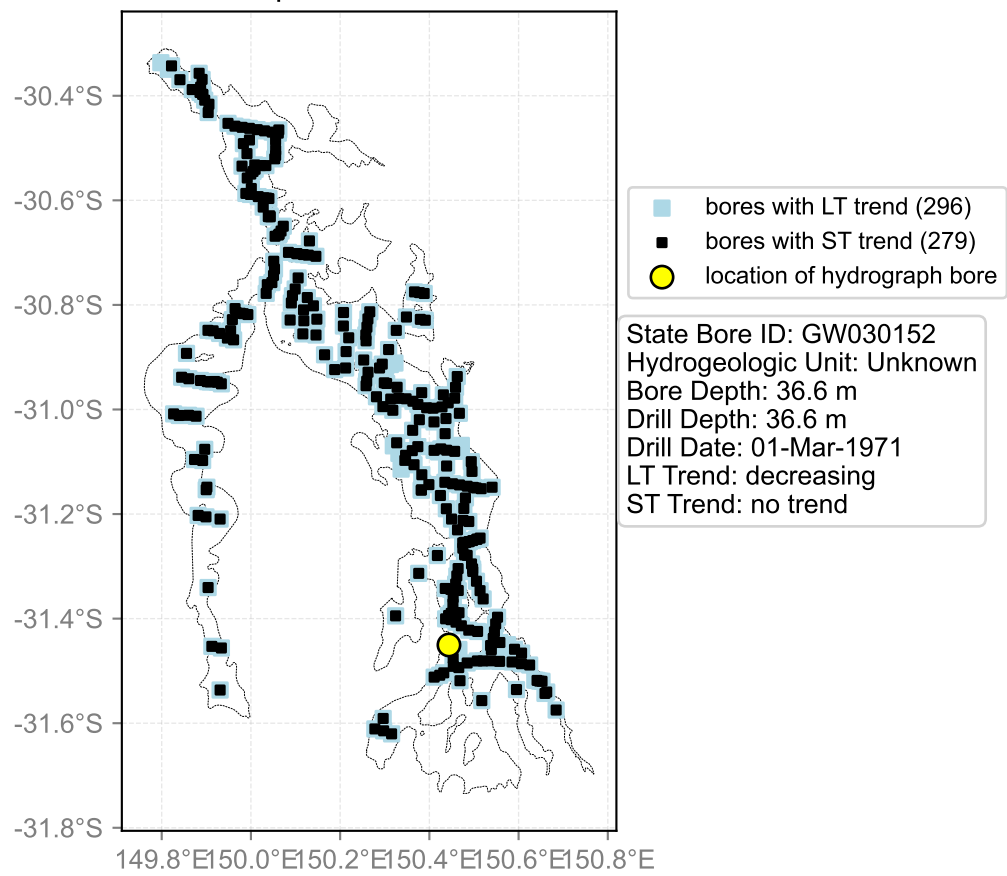

Hydrograph for hydroid: 10114704

Map View for GS47