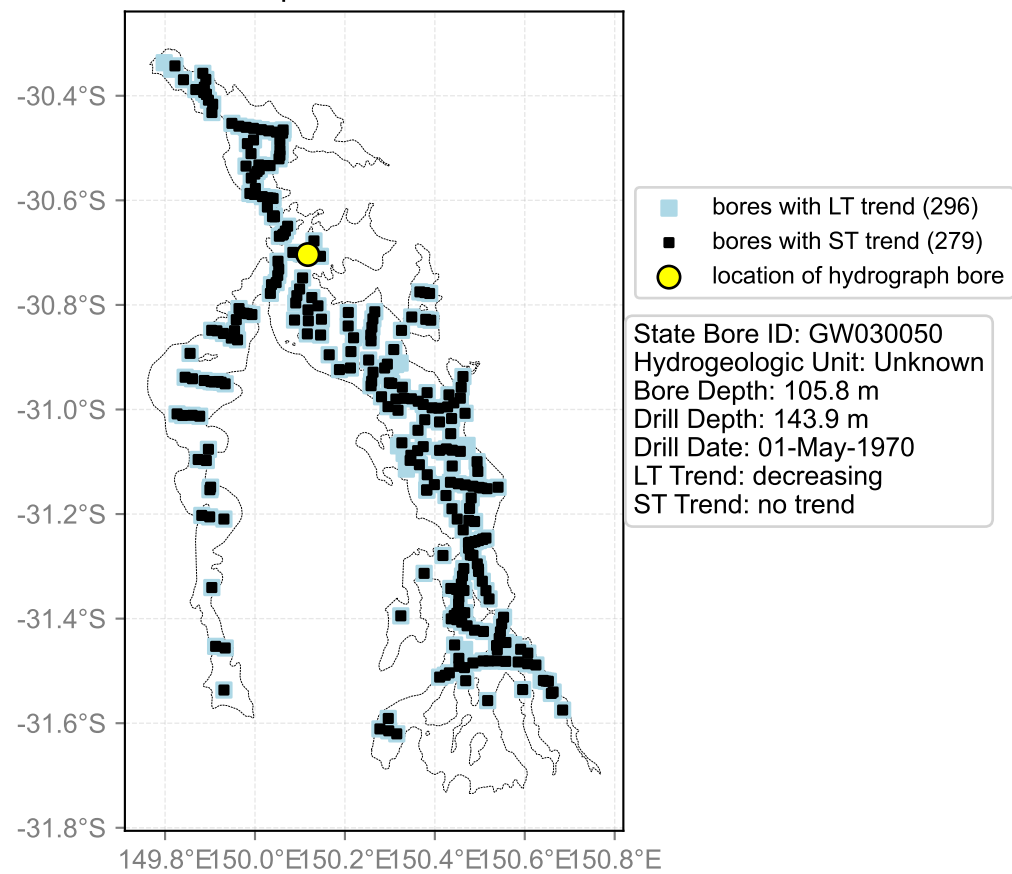

Map View for GS47

Hydrograph for hydroid: 10013976

Map View for GS47

Hydrograph for hydroid: 10014164

Map View for GS47

Hydrograph for hydroid: 10014167

Map View for GS47

Hydrograph for hydroid: 10014425

Map View for GS47

Hydrograph for hydroid: 10014513

Map View for GS47

Hydrograph for hydroid: 10014573

Map View for GS47

Hydrograph for hydroid: 10014666

Map View for GS47

Hydrograph for hydroid: 10015021

Map View for GS47

Hydrograph for hydroid: 10015432

Map View for GS47

Hydrograph for hydroid: 10016090

Map View for GS47

Hydrograph for hydroid: 10016700

Map View for GS47

Hydrograph for hydroid: 10017516