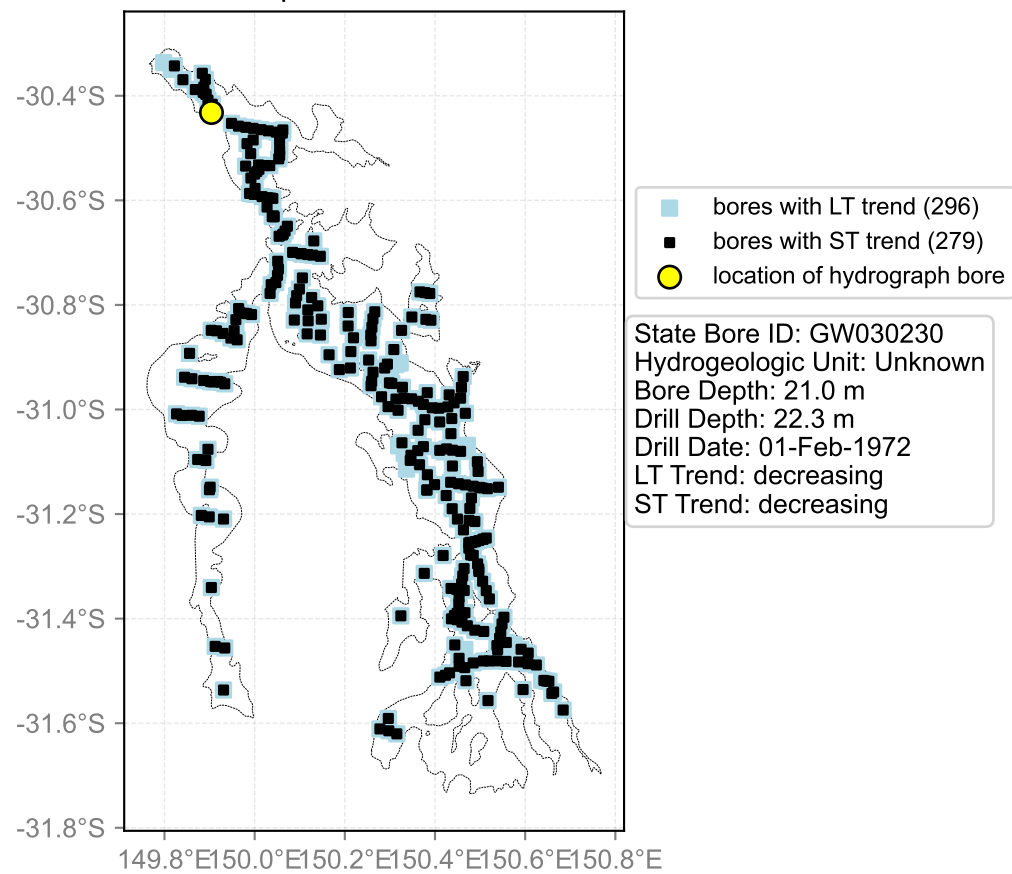

Map View for GS47

Hydrograph for hydroid: 10009843

Map View for GS47

Hydrograph for hydroid: 10009889

Map View for GS47

Hydrograph for hydroid: 10010002

Map View for GS47

Hydrograph for hydroid: 10010553

Map View for GS47

Hydrograph for hydroid: 10010586

Map View for GS47

Hydrograph for hydroid: 10010839

Map View for GS47

Hydrograph for hydroid: 10010908

Map View for GS47

Hydrograph for hydroid: 10010919