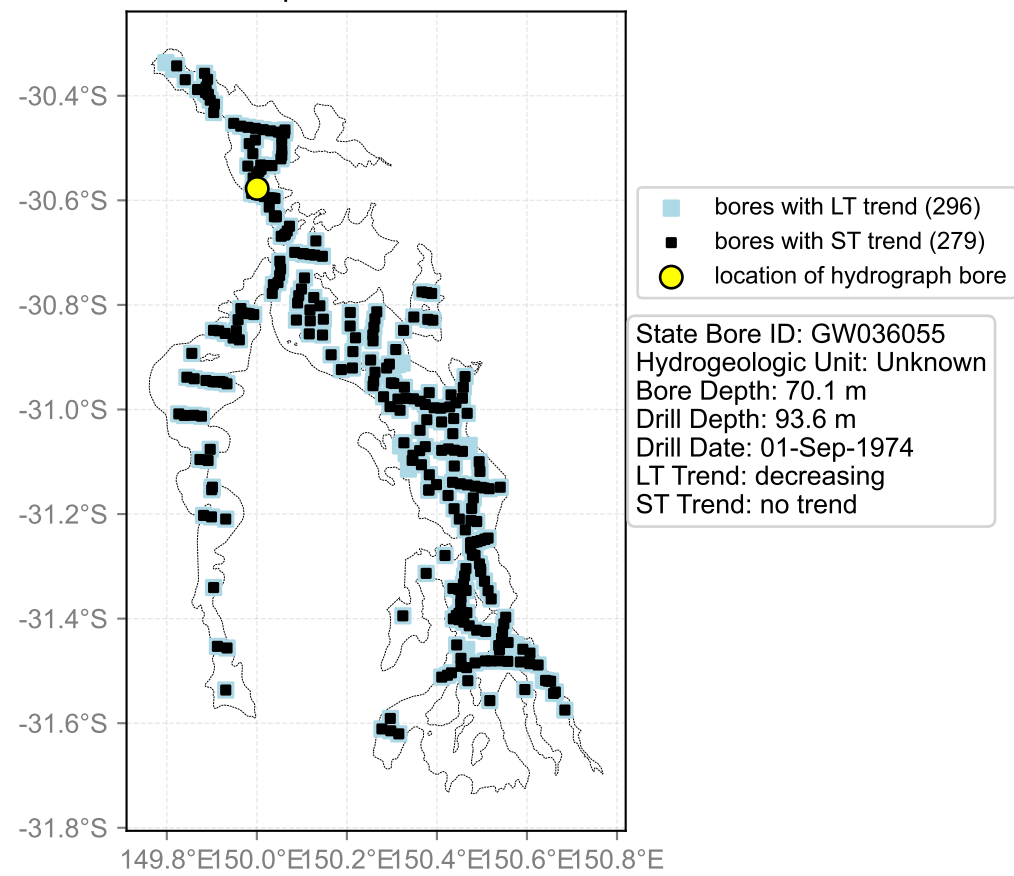

Map View for GS47

Hydrograph for hydroid: 10137258

Map View for GS47

Hydrograph for hydroid: 10137471

Map View for GS47

Hydrograph for hydroid: 10137477

Map View for GS47

Hydrograph for hydroid: 10137479

Map View for GS47

Hydrograph for hydroid: 10137636

Map View for GS47

Hydrograph for hydroid: 10137651

Map View for GS47

Hydrograph for hydroid: 10137652

Map View for GS47

Hydrograph for hydroid: 10137783

Map View for GS47

Hydrograph for hydroid: 10137832

Map View for GS47

Hydrograph for hydroid: 10137857

Map View for GS47

Hydrograph for hydroid: 10138005

Map View for GS47

Hydrograph for hydroid: 10138040