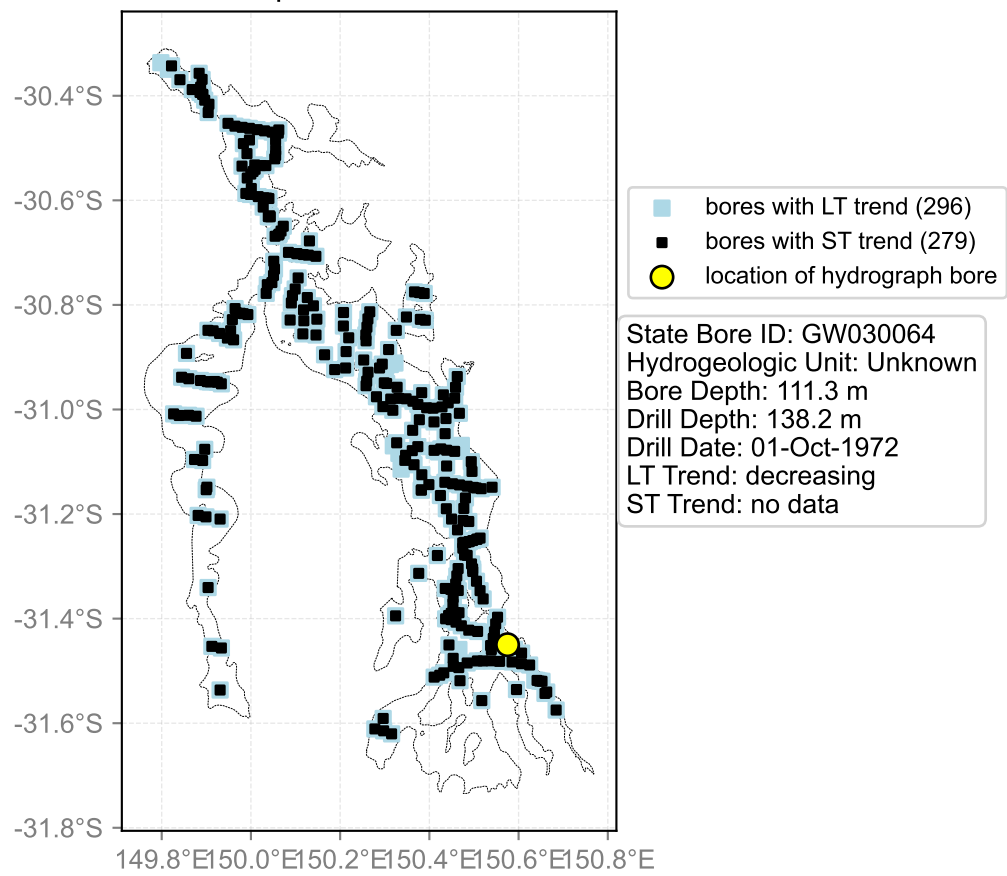

Map View for GS47

Hydrograph for hydroid: 10137832

Map View for GS47

Hydrograph for hydroid: 10137857

Map View for GS47

Hydrograph for hydroid: 10138005

Map View for GS47

Hydrograph for hydroid: 10138040

Map View for GS47

Hydrograph for hydroid: 10138549

Map View for GS47

Hydrograph for hydroid: 10138566

Map View for GS47

Hydrograph for hydroid: 10138582

Map View for GS47

Hydrograph for hydroid: 10138597

Map View for GS47

Hydrograph for hydroid: 10138770

Map View for GS47

Hydrograph for hydroid: 10138805

Map View for GS47

Hydrograph for hydroid: 10138814

Map View for GS47

Hydrograph for hydroid: 10138848