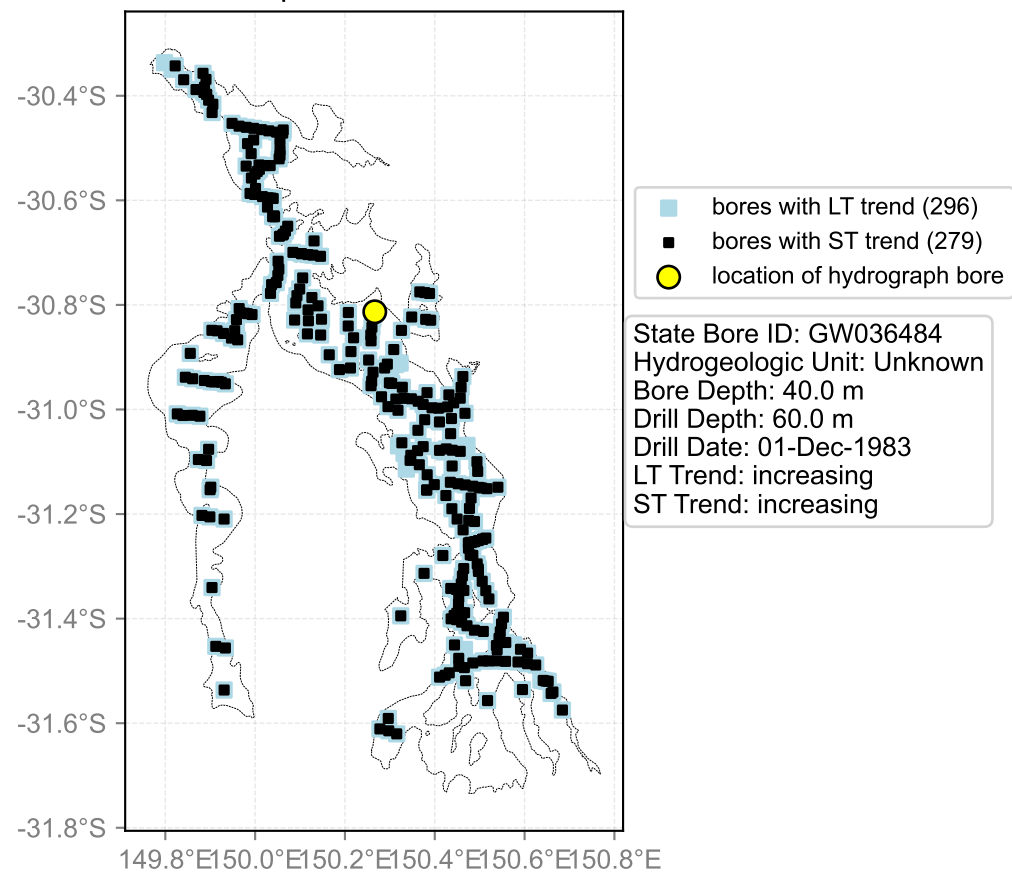

Map View for GS47

Hydrograph for hydroid: 10104857

Map View for GS47

Hydrograph for hydroid: 10105114

Map View for GS47

Hydrograph for hydroid: 10105267

Map View for GS47

Hydrograph for hydroid: 10106000

Map View for GS47

Hydrograph for hydroid: 10106260

Map View for GS47

Hydrograph for hydroid: 10106373

Map View for GS47

Hydrograph for hydroid: 10106654

Map View for GS47

Hydrograph for hydroid: 10107819

Map View for GS47

Hydrograph for hydroid: 10107821

Map View for GS47

Hydrograph for hydroid: 10108052

Map View for GS47

Hydrograph for hydroid: 10108612

Map View for GS47

Hydrograph for hydroid: 10108695