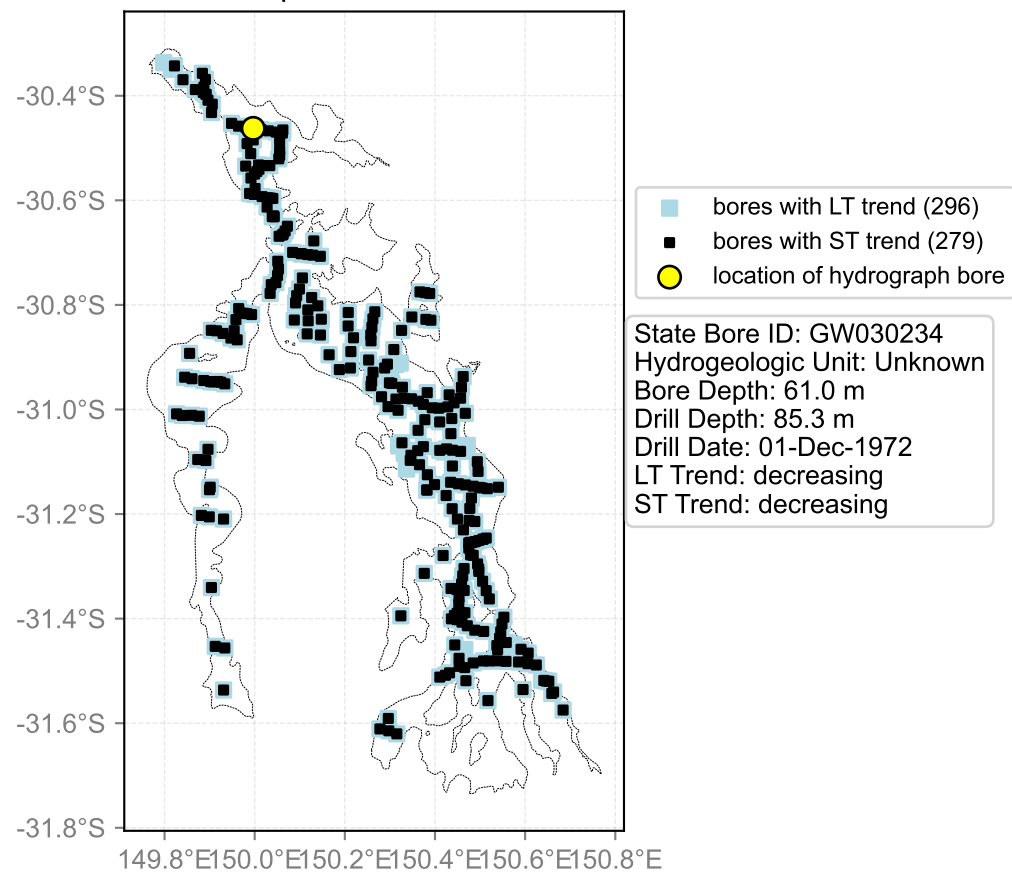

Map View for GS47

Hydrograph for hydroid: 10009056

Map View for GS47

Hydrograph for hydroid: 10009086

Map View for GS47

Hydrograph for hydroid: 10009401

Map View for GS47

Hydrograph for hydroid: 10009414

Map View for GS47

Hydrograph for hydroid: 10009843

Map View for GS47

Hydrograph for hydroid: 10009889

Map View for GS47

Hydrograph for hydroid: 10010002

Map View for GS47

Hydrograph for hydroid: 10010553