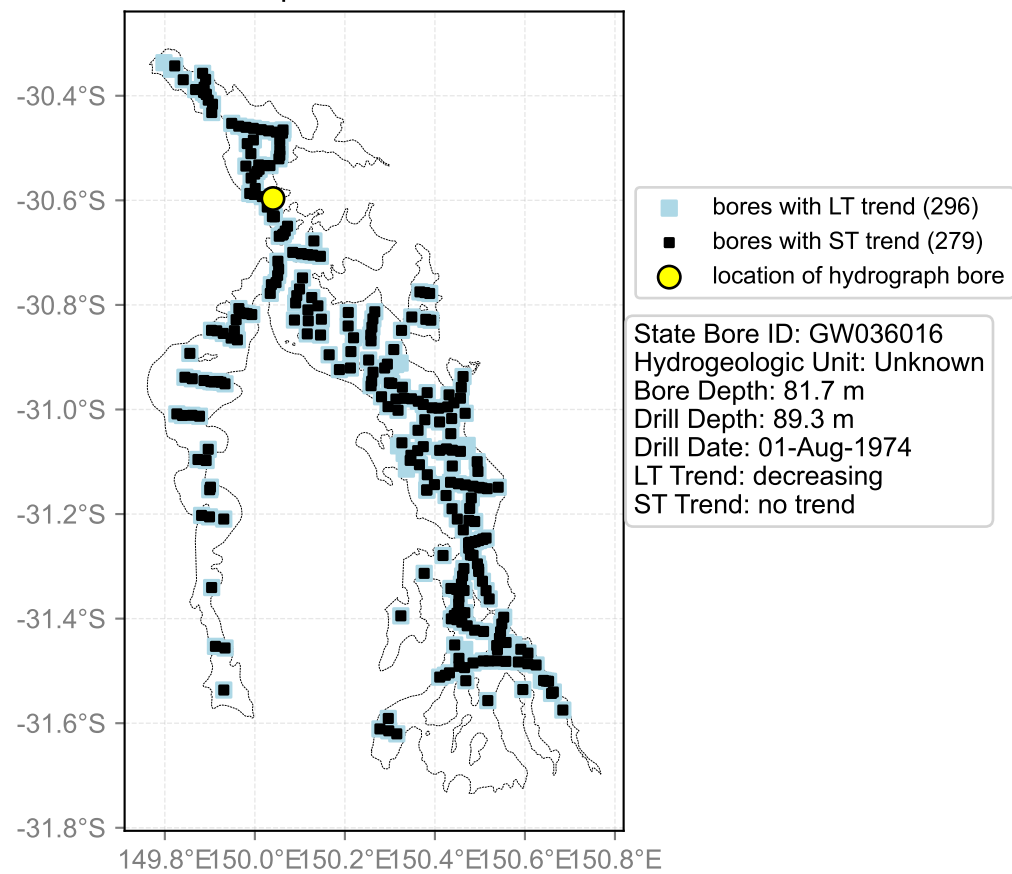

Map View for GS47

Hydrograph for hydroid: 10091428

Map View for GS47

Hydrograph for hydroid: 10096750

Map View for GS47

Hydrograph for hydroid: 10097570

Map View for GS47

Hydrograph for hydroid: 10100012

Map View for GS47

Hydrograph for hydroid: 10100233

Map View for GS47

Hydrograph for hydroid: 10100450

Map View for GS47

Hydrograph for hydroid: 10101168

Map View for GS47

Hydrograph for hydroid: 10101989

Map View for GS47

Hydrograph for hydroid: 10101993

Map View for GS47

Hydrograph for hydroid: 10102195

Map View for GS47

Hydrograph for hydroid: 10102227

Map View for GS47

Hydrograph for hydroid: 10102405