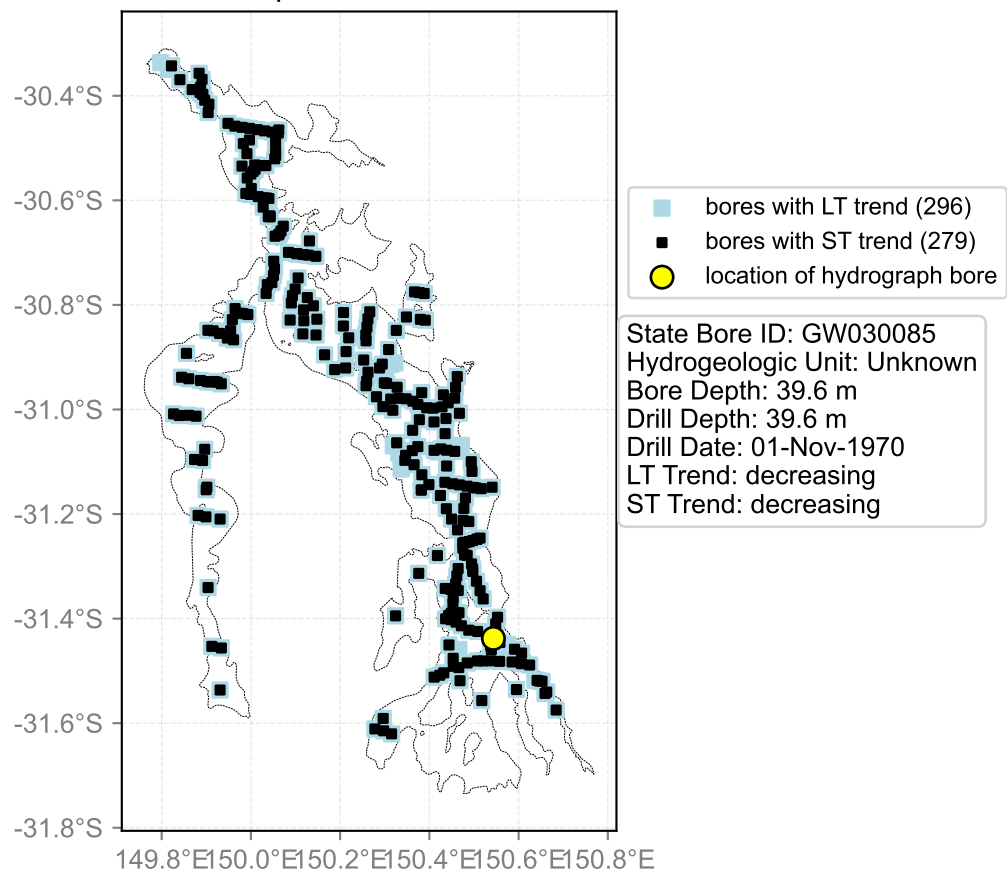

Map View for GS47

Hydrograph for hydroid: 10059995

Map View for GS47

Hydrograph for hydroid: 10060017

Map View for GS47

Hydrograph for hydroid: 10060023

Map View for GS47

Hydrograph for hydroid: 10060042