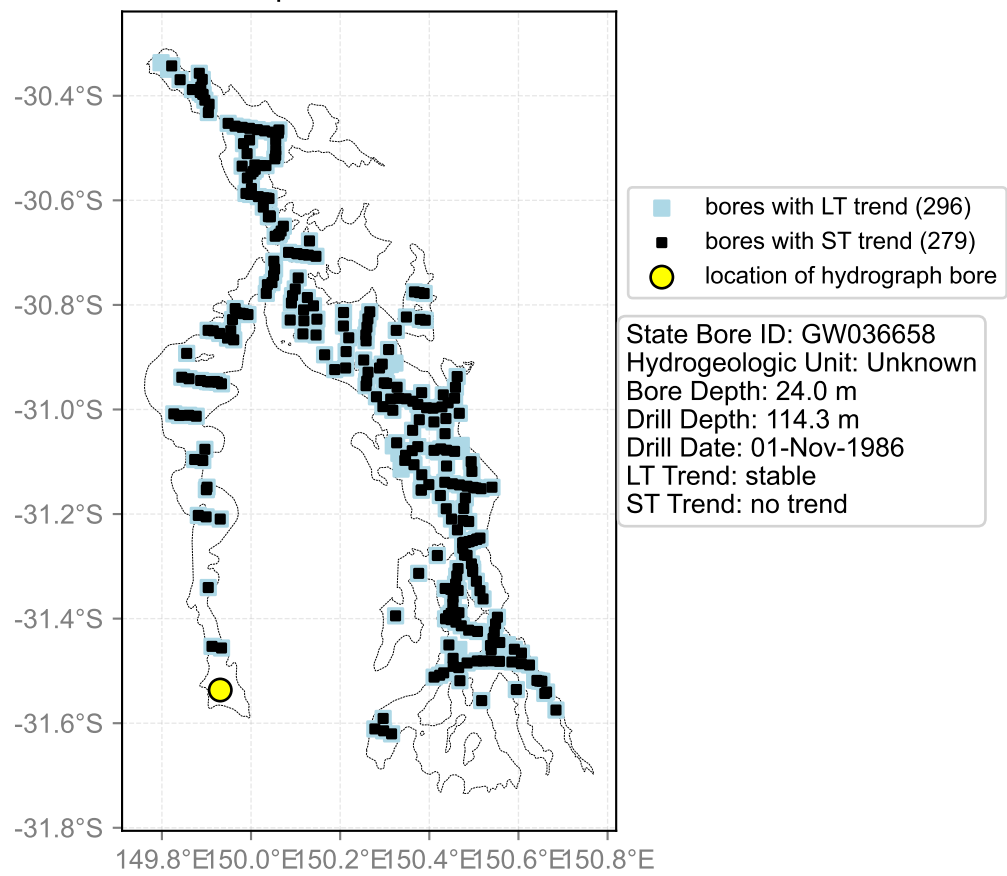

Map View for GS47

Hydrograph for hydroid: 10056736

Map View for GS47

Hydrograph for hydroid: 10056901

Map View for GS47

Hydrograph for hydroid: 10056906

Map View for GS47

Hydrograph for hydroid: 10057396

Map View for GS47

Hydrograph for hydroid: 10057547

Map View for GS47

Hydrograph for hydroid: 10057743

Map View for GS47

Hydrograph for hydroid: 10059727

Map View for GS47

Hydrograph for hydroid: 10059741