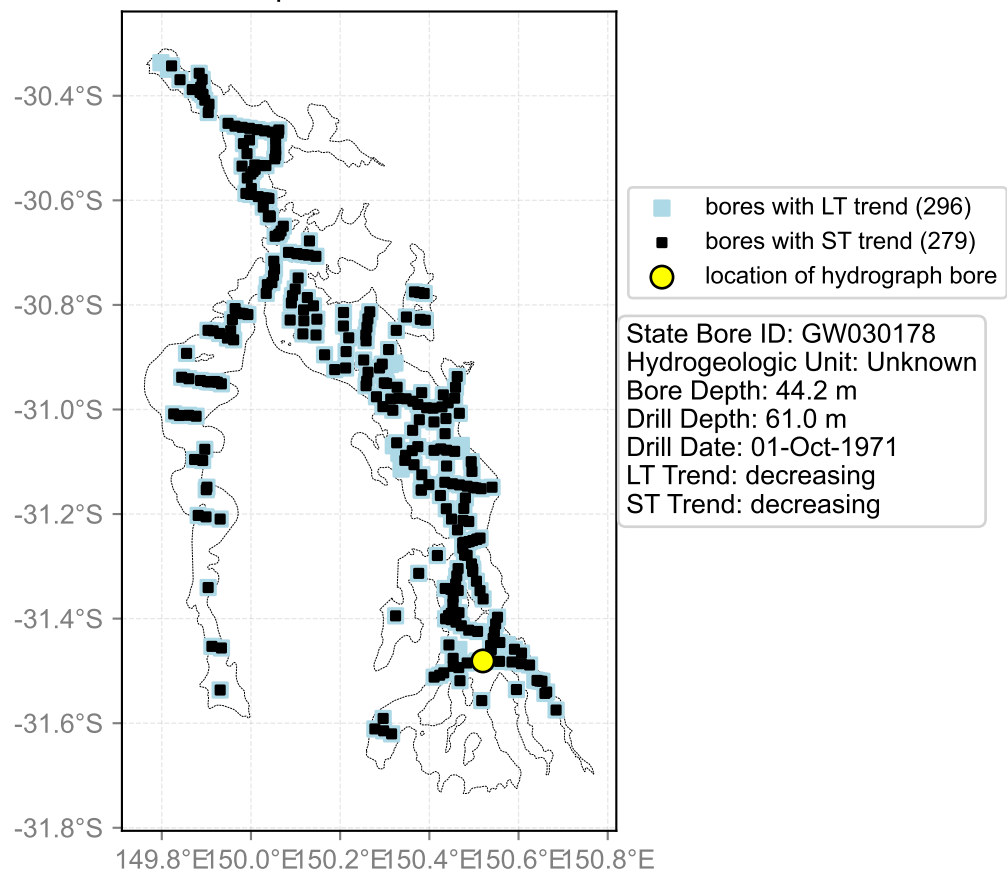

Map View for GS47

Hydrograph for hydroid: 10132239

Map View for GS47

Hydrograph for hydroid: 10132302

Map View for GS47

Hydrograph for hydroid: 10132357

Map View for GS47

Hydrograph for hydroid: 10132485

Map View for GS47

Hydrograph for hydroid: 10132587

Map View for GS47

Hydrograph for hydroid: 10133425

Map View for GS47

Hydrograph for hydroid: 10133626

Map View for GS47

Hydrograph for hydroid: 10133878

Map View for GS47

Hydrograph for hydroid: 10133903

Map View for GS47

Hydrograph for hydroid: 10133912

Map View for GS47

Hydrograph for hydroid: 10134231

Map View for GS47

Hydrograph for hydroid: 10134739