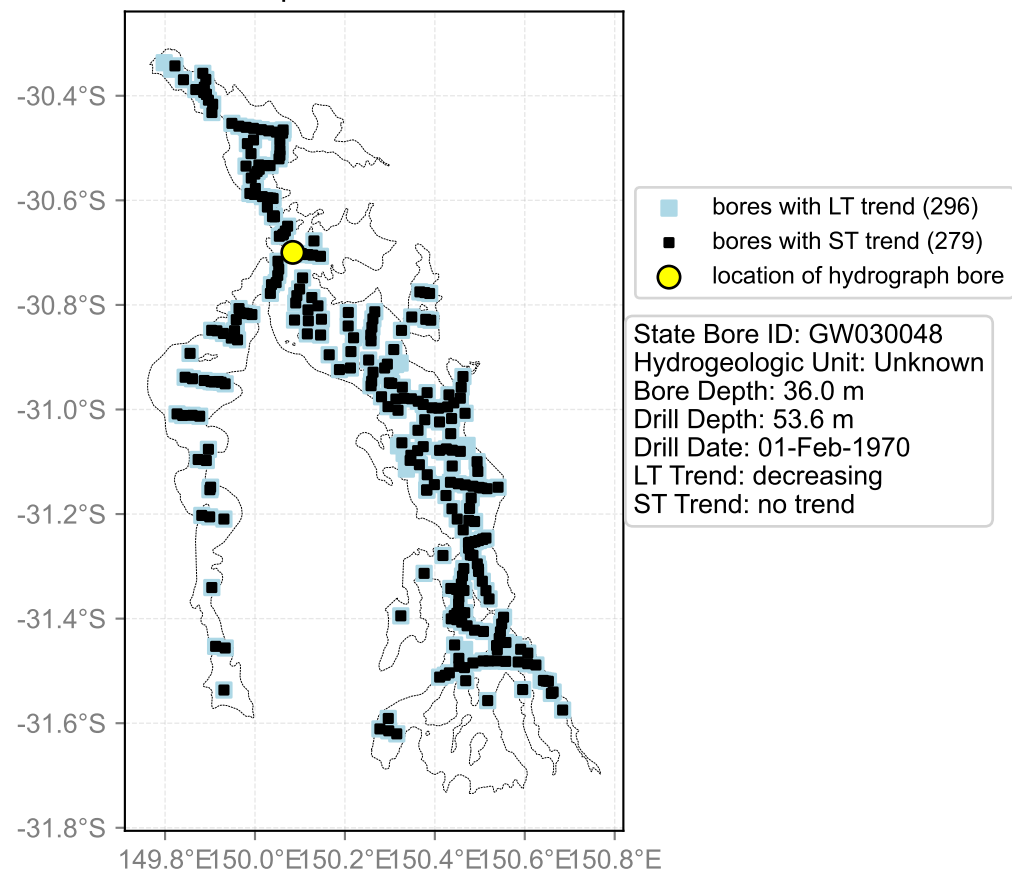

Map View for GS47

Hydrograph for hydroid: 10004645

Map View for GS47

Hydrograph for hydroid: 10005073

Map View for GS47

Hydrograph for hydroid: 10005183

Map View for GS47

Hydrograph for hydroid: 10005251

Map View for GS47

Hydrograph for hydroid: 10005803

Map View for GS47

Hydrograph for hydroid: 10006148

Map View for GS47

Hydrograph for hydroid: 10006284

Map View for GS47

Hydrograph for hydroid: 10006408

Map View for GS47

Hydrograph for hydroid: 10006833

Map View for GS47

Hydrograph for hydroid: 10006926

Map View for GS47

Hydrograph for hydroid: 10007282

Map View for GS47

Hydrograph for hydroid: 10007567