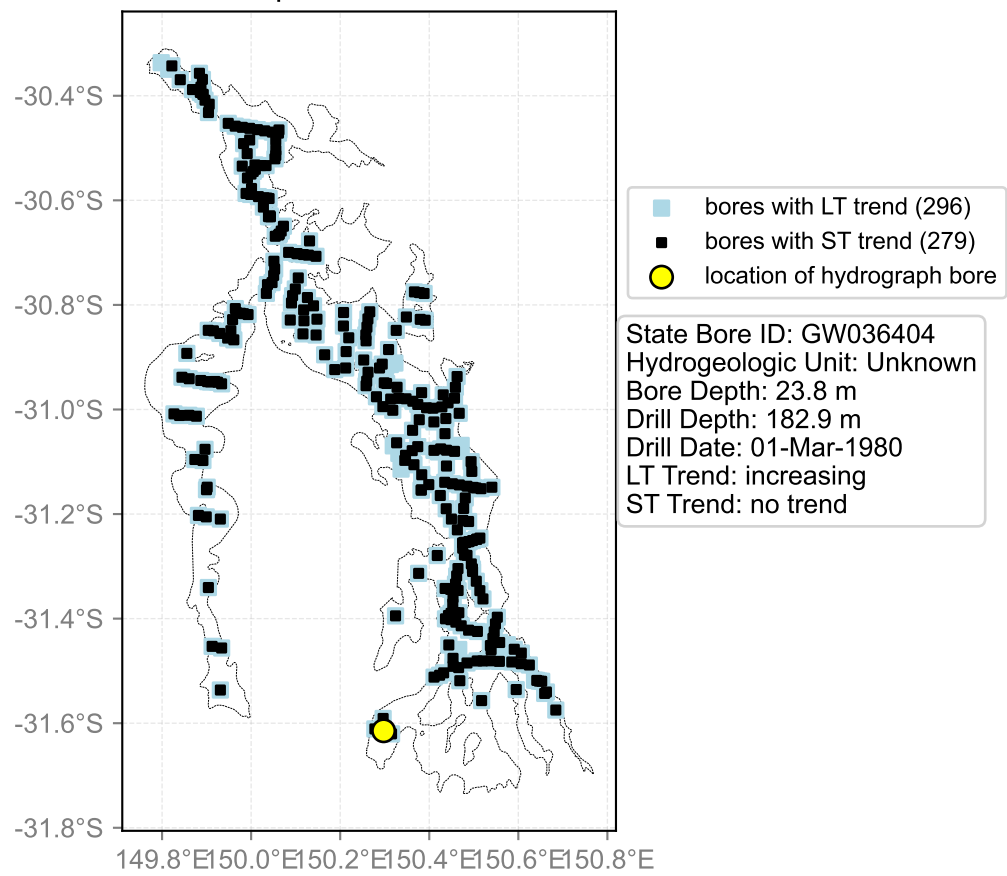

Map View for GS47

Hydrograph for hydroid: 10013578

Map View for GS47

Hydrograph for hydroid: 10013819

Map View for GS47

Hydrograph for hydroid: 10013869

Map View for GS47

Hydrograph for hydroid: 10013899