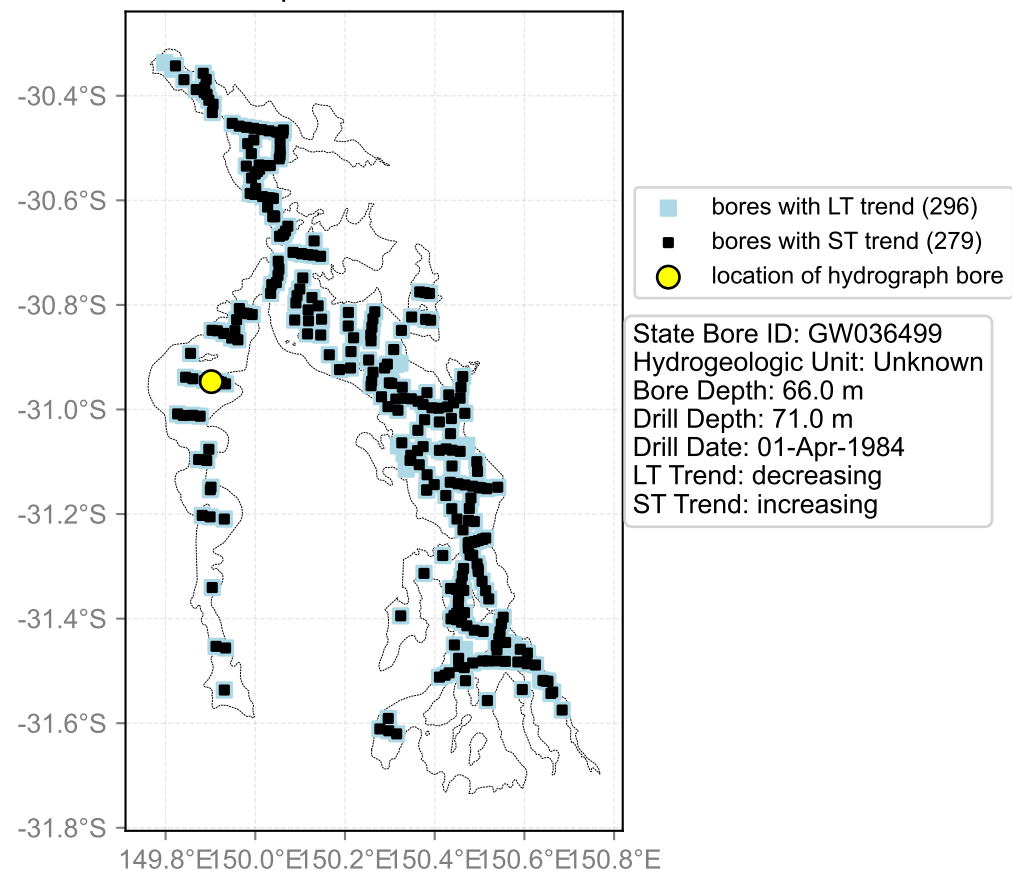

Map View for GS47

Hydrograph for hydroid: 10138549

Map View for GS47

Hydrograph for hydroid: 10138566

Map View for GS47

Hydrograph for hydroid: 10138582

Map View for GS47

Hydrograph for hydroid: 10138597

Map View for GS47

Hydrograph for hydroid: 10138770

Map View for GS47

Hydrograph for hydroid: 10138805

Map View for GS47

Hydrograph for hydroid: 10138814

Map View for GS47

Hydrograph for hydroid: 10138848

Map View for GS47

Hydrograph for hydroid: 10139013

Map View for GS47

Hydrograph for hydroid: 10139142

Map View for GS47

Hydrograph for hydroid: 10139304

Map View for GS47

Hydrograph for hydroid: 10139321