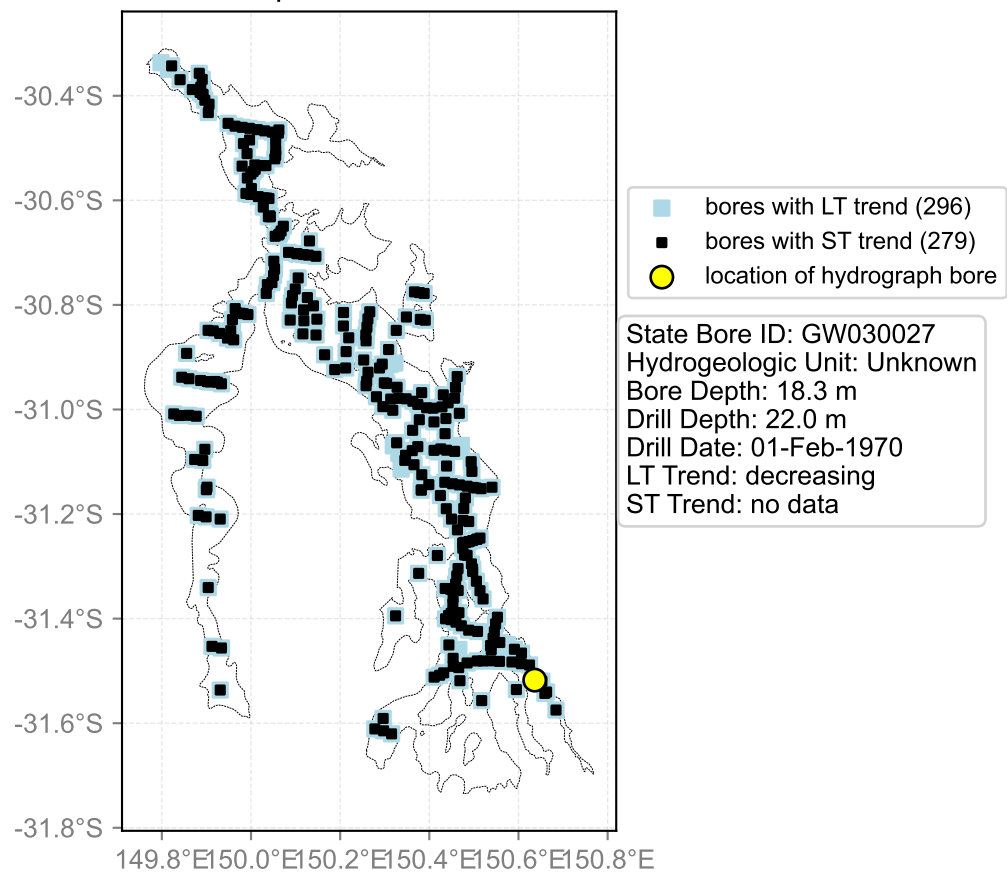

Map View for GS47

Hydrograph for hydroid: 10146382

Map View for GS47

Hydrograph for hydroid: 10146569

Map View for GS47

Hydrograph for hydroid: 10147060

Map View for GS47

Hydrograph for hydroid: 10147195

Map View for GS47

Hydrograph for hydroid: 10147269

Map View for GS47

Hydrograph for hydroid: 10147416

Map View for GS47

Hydrograph for hydroid: 10147908

Map View for GS47

Hydrograph for hydroid: 10148714

Map View for GS47

Hydrograph for hydroid: 10149209

Map View for GS47

Hydrograph for hydroid: 10149551

Map View for GS47

Hydrograph for hydroid: 10149736

Map View for GS47

Hydrograph for hydroid: 10151214