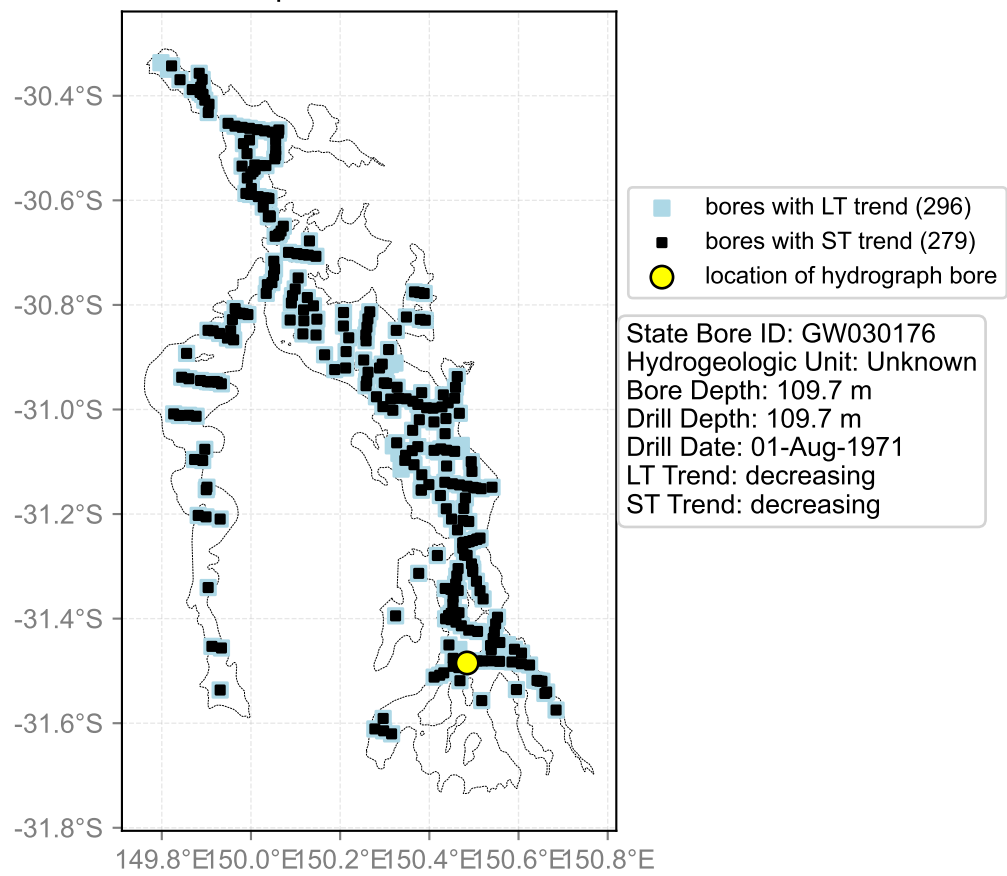

Map View for GS47

Hydrograph for hydroid: 10132239

Map View for GS47

Hydrograph for hydroid: 10132302

Map View for GS47

Hydrograph for hydroid: 10132357

Map View for GS47

Hydrograph for hydroid: 10132485

Map View for GS47

Hydrograph for hydroid: 10132587

Map View for GS47

Hydrograph for hydroid: 10133425

Map View for GS47

Hydrograph for hydroid: 10133626

Map View for GS47

Hydrograph for hydroid: 10133878