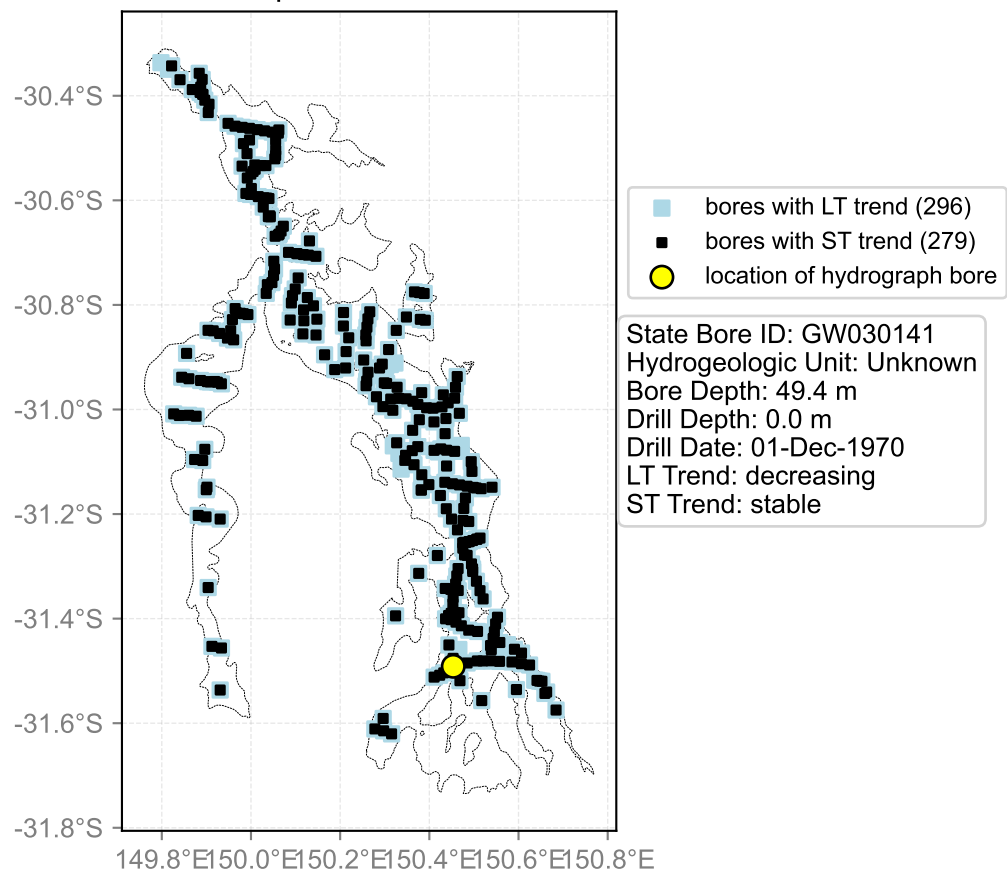

Map View for GS47

Hydrograph for hydroid: 10104857

Map View for GS47

Hydrograph for hydroid: 10105114

Map View for GS47

Hydrograph for hydroid: 10105267

Map View for GS47

Hydrograph for hydroid: 10106000

Map View for GS47

Hydrograph for hydroid: 10106260

Map View for GS47

Hydrograph for hydroid: 10106373

Map View for GS47

Hydrograph for hydroid: 10106654

Map View for GS47

Hydrograph for hydroid: 10107819