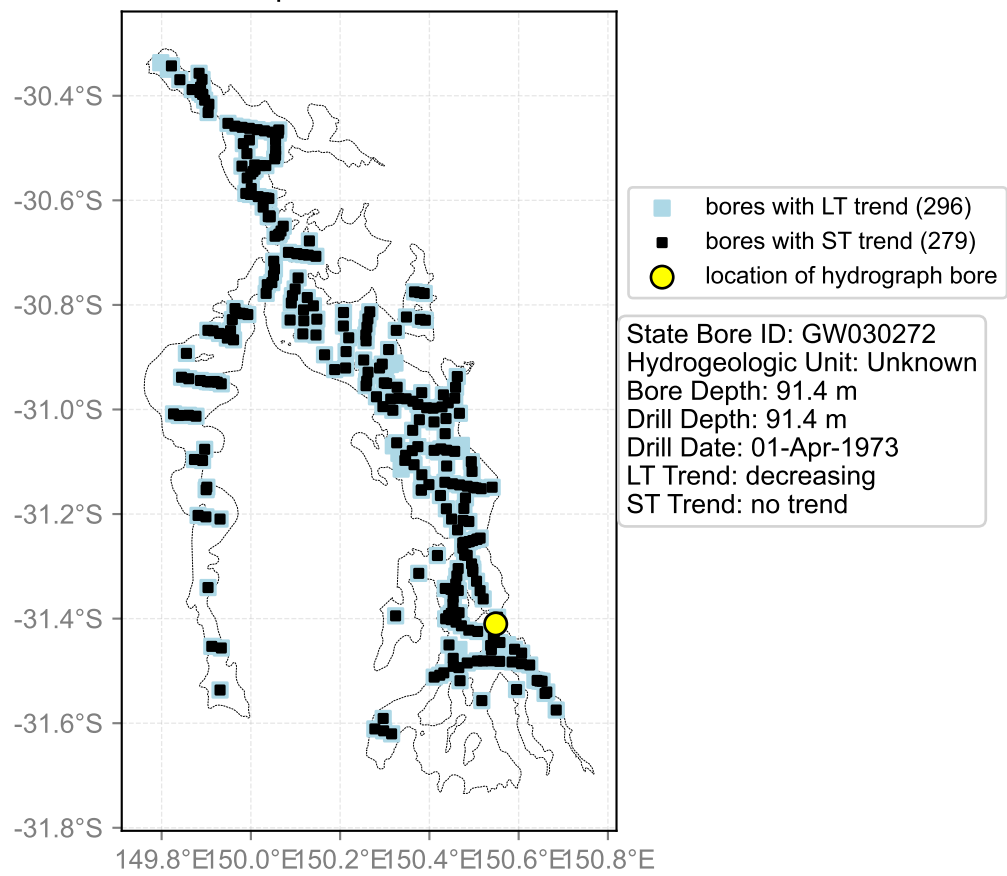

Map View for GS47

Hydrograph for hydroid: 10059995

Map View for GS47

Hydrograph for hydroid: 10060017

Map View for GS47

Hydrograph for hydroid: 10060023

Map View for GS47

Hydrograph for hydroid: 10060042

Map View for GS47

Hydrograph for hydroid: 10061716

Map View for GS47

Hydrograph for hydroid: 10061842

Map View for GS47

Hydrograph for hydroid: 10061940

Map View for GS47

Hydrograph for hydroid: 10062261