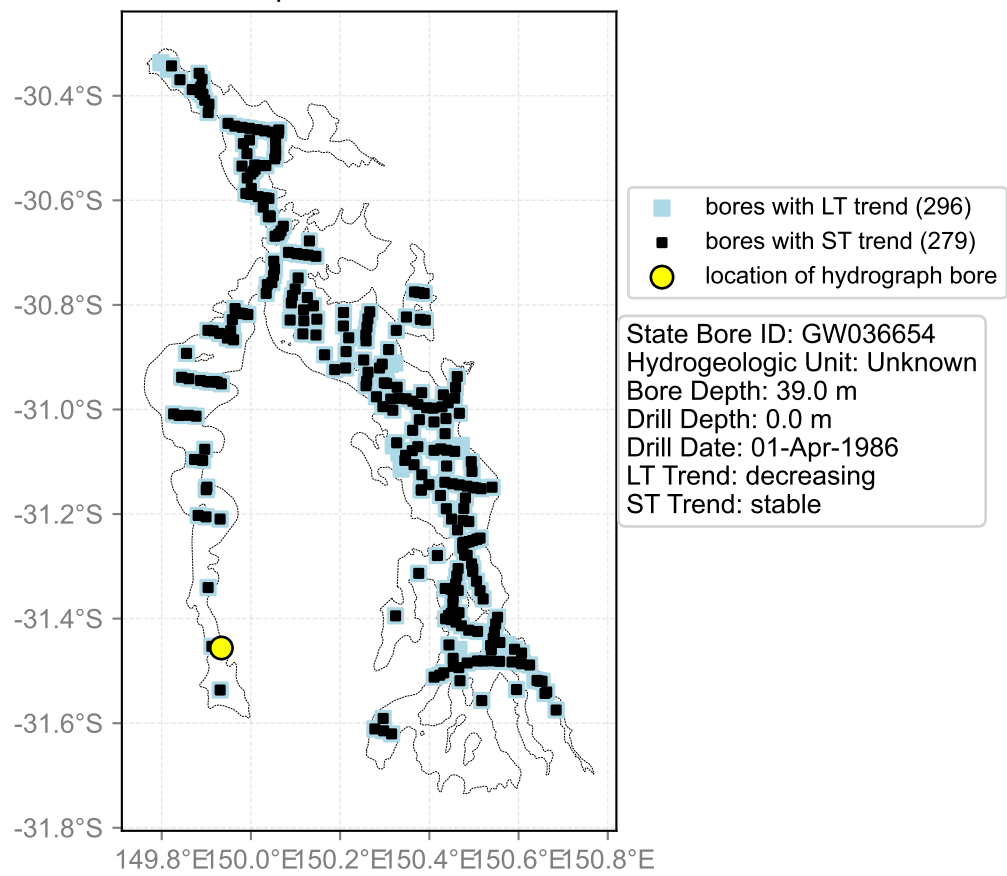

Hydrograph for hydroid: 10056901

Map View for GS47