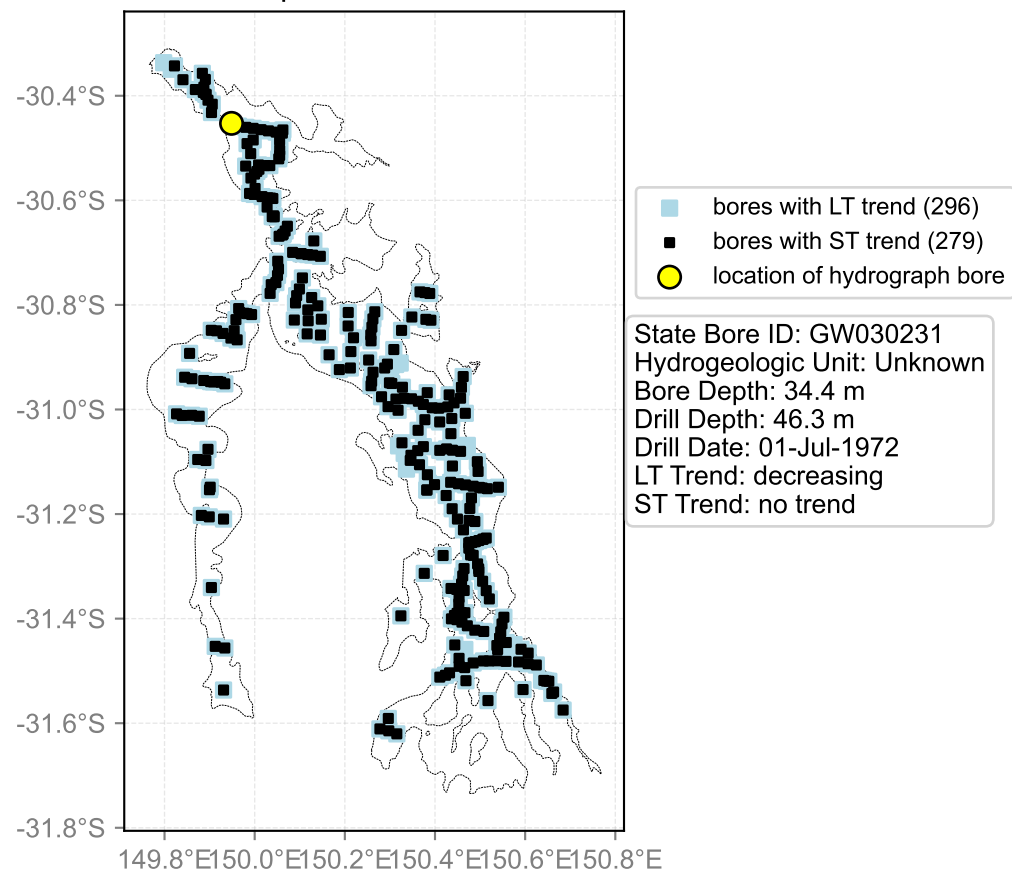

Map View for GS47

Hydrograph for hydroid: 10005803

Map View for GS47

Hydrograph for hydroid: 10006148

Map View for GS47

Hydrograph for hydroid: 10006284

Map View for GS47

Hydrograph for hydroid: 10006408

Map View for GS47

Hydrograph for hydroid: 10006833

Map View for GS47

Hydrograph for hydroid: 10006926

Map View for GS47

Hydrograph for hydroid: 10007282

Map View for GS47

Hydrograph for hydroid: 10007567

Map View for GS47

Hydrograph for hydroid: 10007590

Map View for GS47

Hydrograph for hydroid: 10007640

Map View for GS47

Hydrograph for hydroid: 10007719

Map View for GS47

Hydrograph for hydroid: 10007727