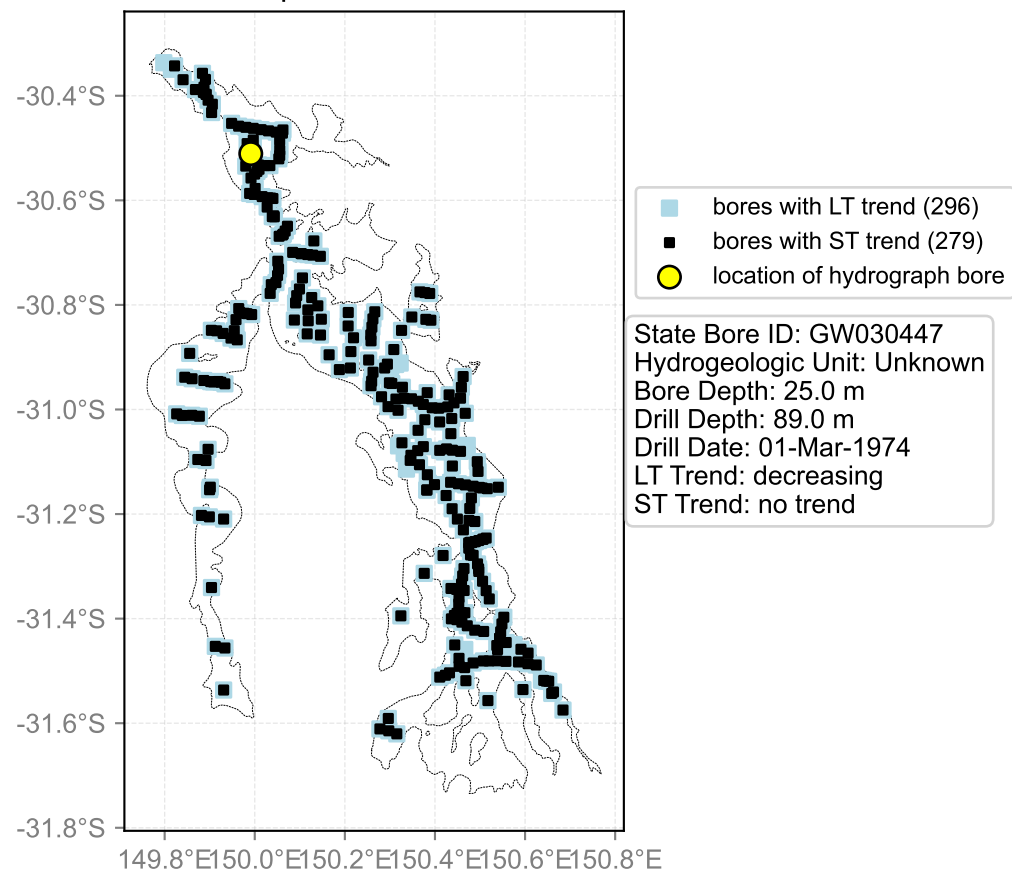

Map View for GS47

Hydrograph for hydroid: 10032566

Map View for GS47

Hydrograph for hydroid: 10045624

Map View for GS47

Hydrograph for hydroid: 10045836

Map View for GS47

Hydrograph for hydroid: 10050080

Map View for GS47

Hydrograph for hydroid: 10050971

Map View for GS47

Hydrograph for hydroid: 10051218

Map View for GS47

Hydrograph for hydroid: 10051331

Map View for GS47

Hydrograph for hydroid: 10052527

Map View for GS47

Hydrograph for hydroid: 10052937

Map View for GS47

Hydrograph for hydroid: 10053950

Map View for GS47

Hydrograph for hydroid: 10054052

Map View for GS47

Hydrograph for hydroid: 10054164