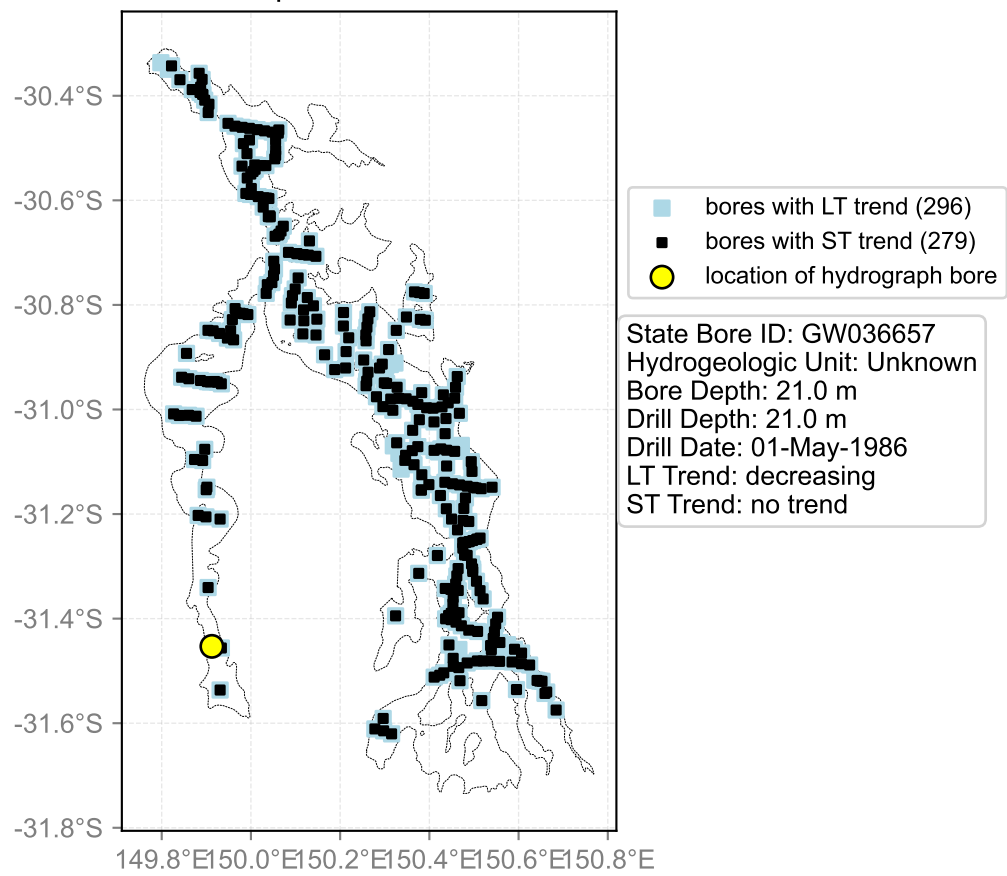

Map View for GS47

Hydrograph for hydroid: 10062295

Map View for GS47

Hydrograph for hydroid: 10067598

Map View for GS47

Hydrograph for hydroid: 10070738

Map View for GS47

Hydrograph for hydroid: 10086338

Map View for GS47

Hydrograph for hydroid: 10091428

Map View for GS47

Hydrograph for hydroid: 10096750

Map View for GS47

Hydrograph for hydroid: 10097570

Map View for GS47

Hydrograph for hydroid: 10100012