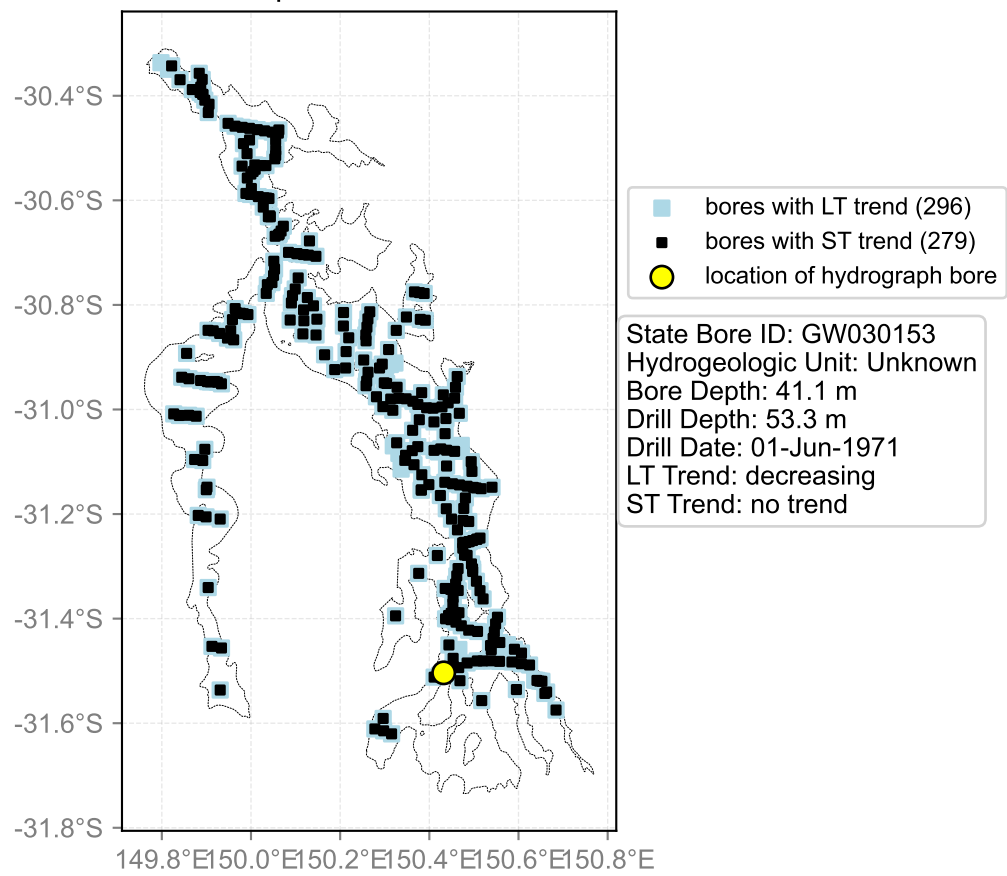

Map View for GS47

Hydrograph for hydroid: 10112347

Map View for GS47

Hydrograph for hydroid: 10112478

Map View for GS47

Hydrograph for hydroid: 10112728

Map View for GS47

Hydrograph for hydroid: 10112881