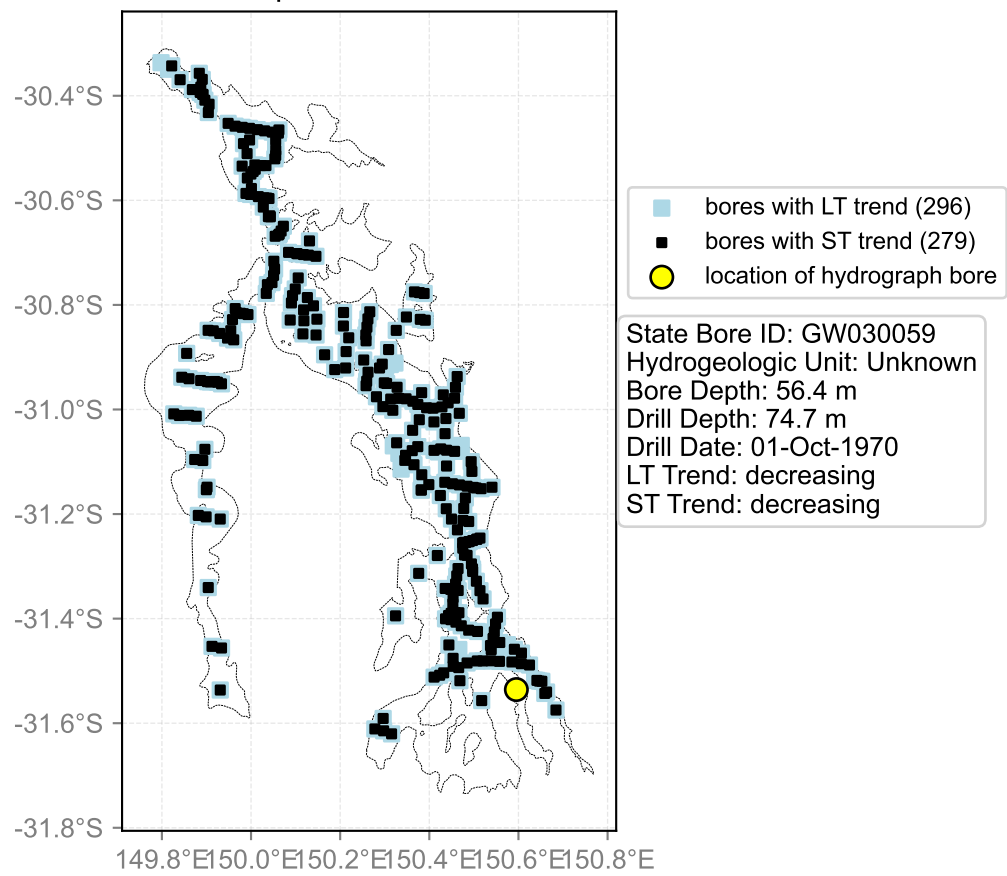

Hydrograph for hydroid: 10016090

Map View for GS47