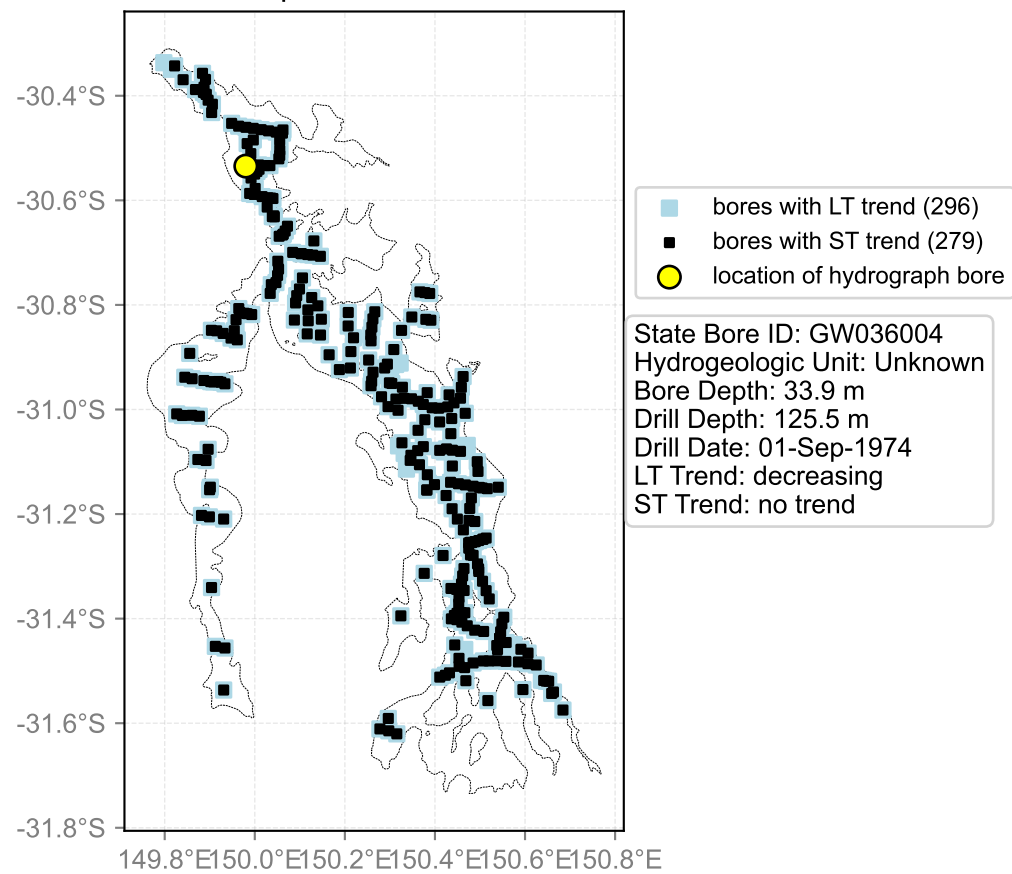

Map View for GS47

Hydrograph for hydroid: 10009056

Map View for GS47

Hydrograph for hydroid: 10009086

Map View for GS47

Hydrograph for hydroid: 10009401

Map View for GS47

Hydrograph for hydroid: 10009414

Map View for GS47

Hydrograph for hydroid: 10009843

Map View for GS47

Hydrograph for hydroid: 10009889

Map View for GS47

Hydrograph for hydroid: 10010002

Map View for GS47

Hydrograph for hydroid: 10010553