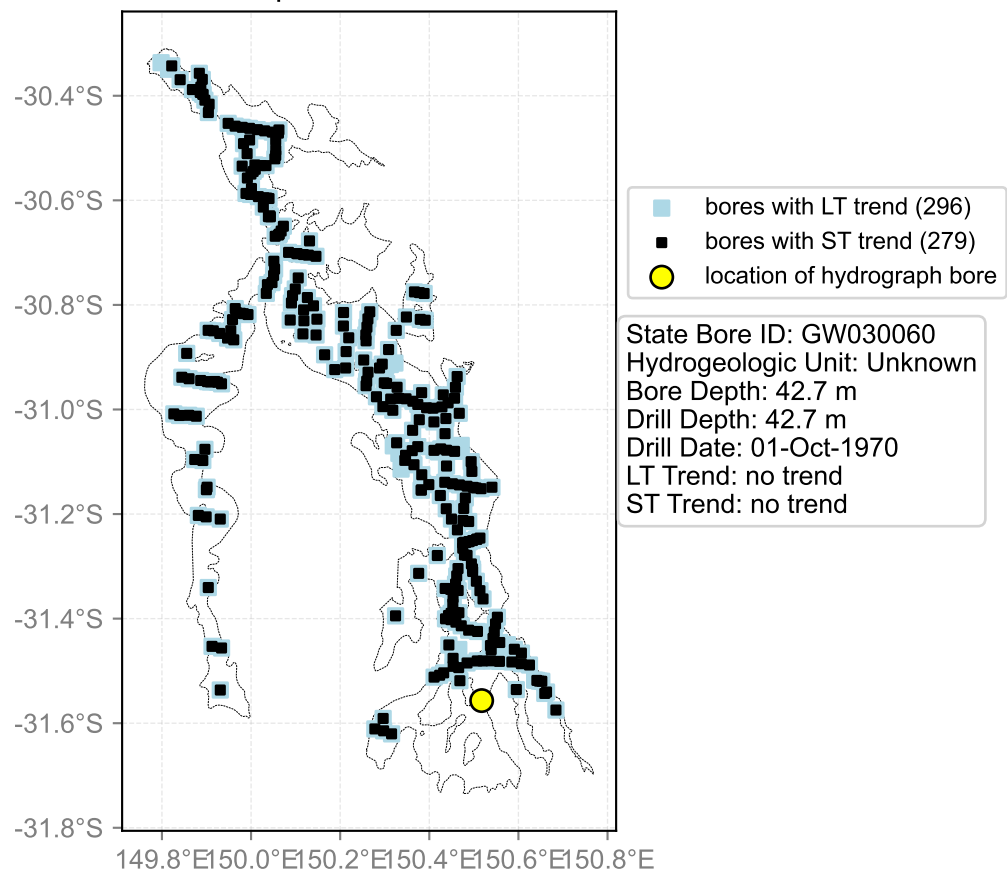

Map View for GS47

Hydrograph for hydroid: 10019953

Map View for GS47

Hydrograph for hydroid: 10020369

Map View for GS47

Hydrograph for hydroid: 10020952

Map View for GS47

Hydrograph for hydroid: 10022092

Map View for GS47

Hydrograph for hydroid: 10022471

Map View for GS47

Hydrograph for hydroid: 10022750

Map View for GS47

Hydrograph for hydroid: 10022884

Map View for GS47

Hydrograph for hydroid: 10023804