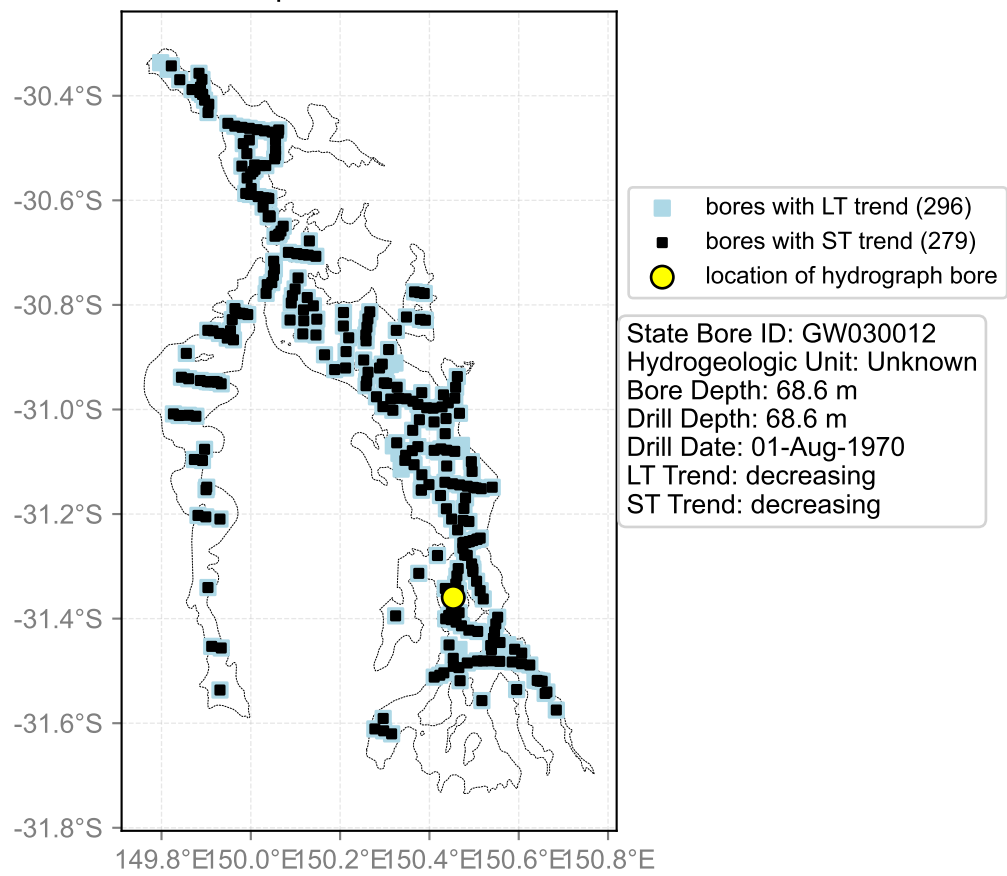

Hydrograph for hydroid: 10005803

Map View for GS47