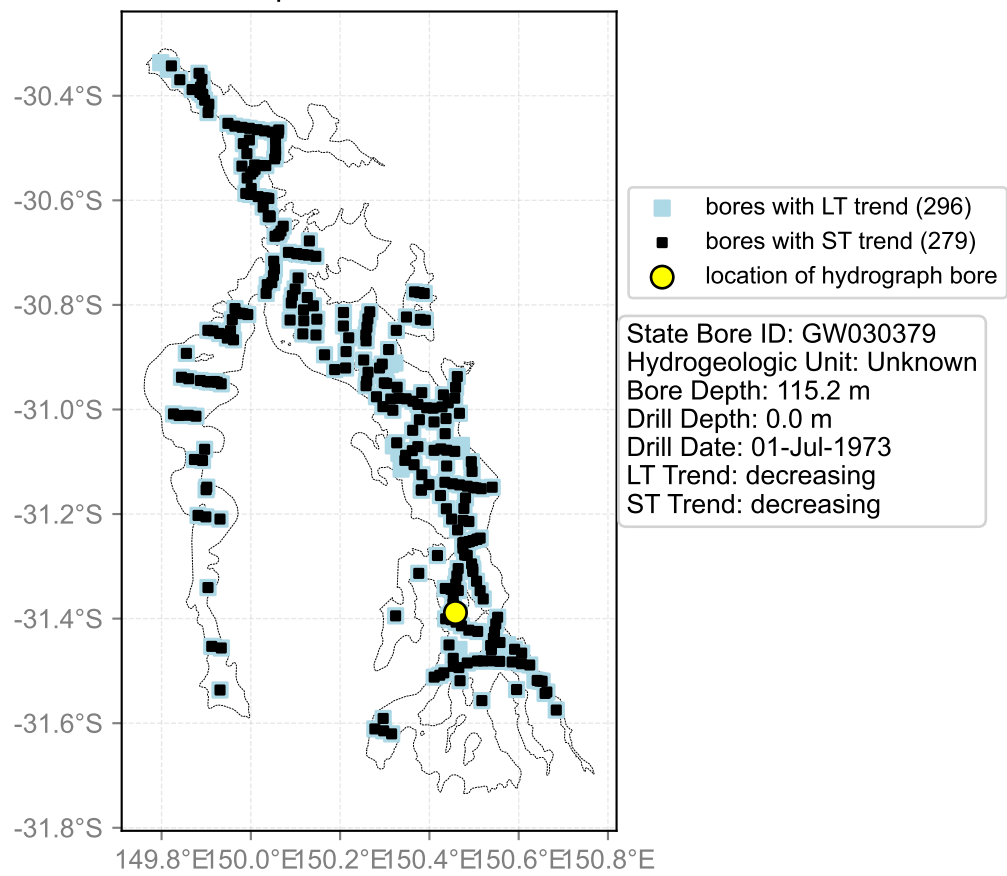

Hydrograph for hydroid: 10004009

Map View for GS47