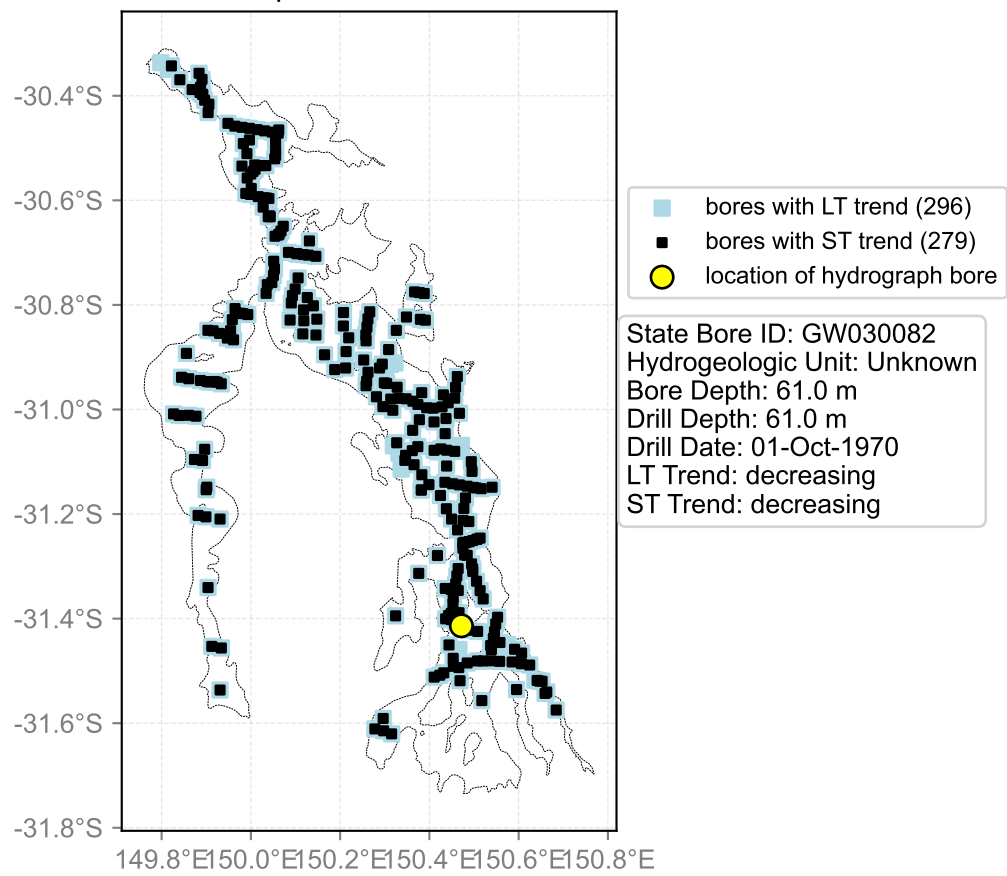

Map View for GS47

Hydrograph for hydroid: 10057547

Map View for GS47

Hydrograph for hydroid: 10057743

Map View for GS47

Hydrograph for hydroid: 10059727

Map View for GS47

Hydrograph for hydroid: 10059741