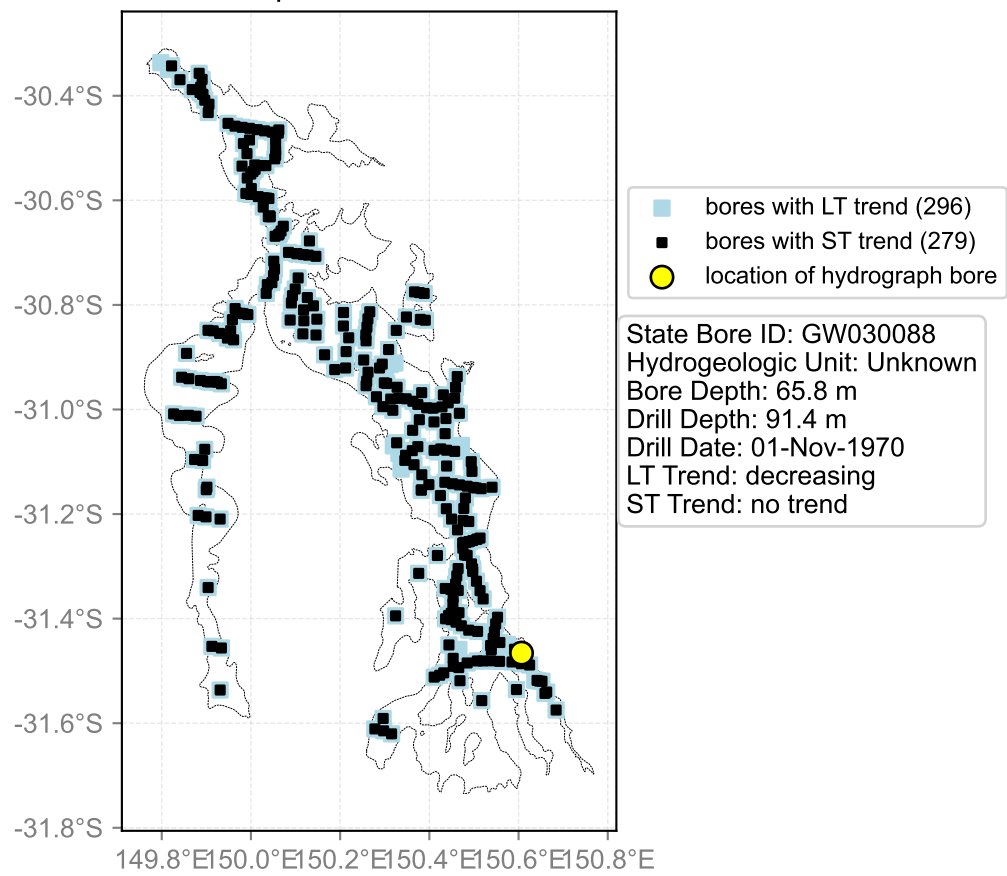

Hydrograph for hydroid: 10050971

Map View for GS47