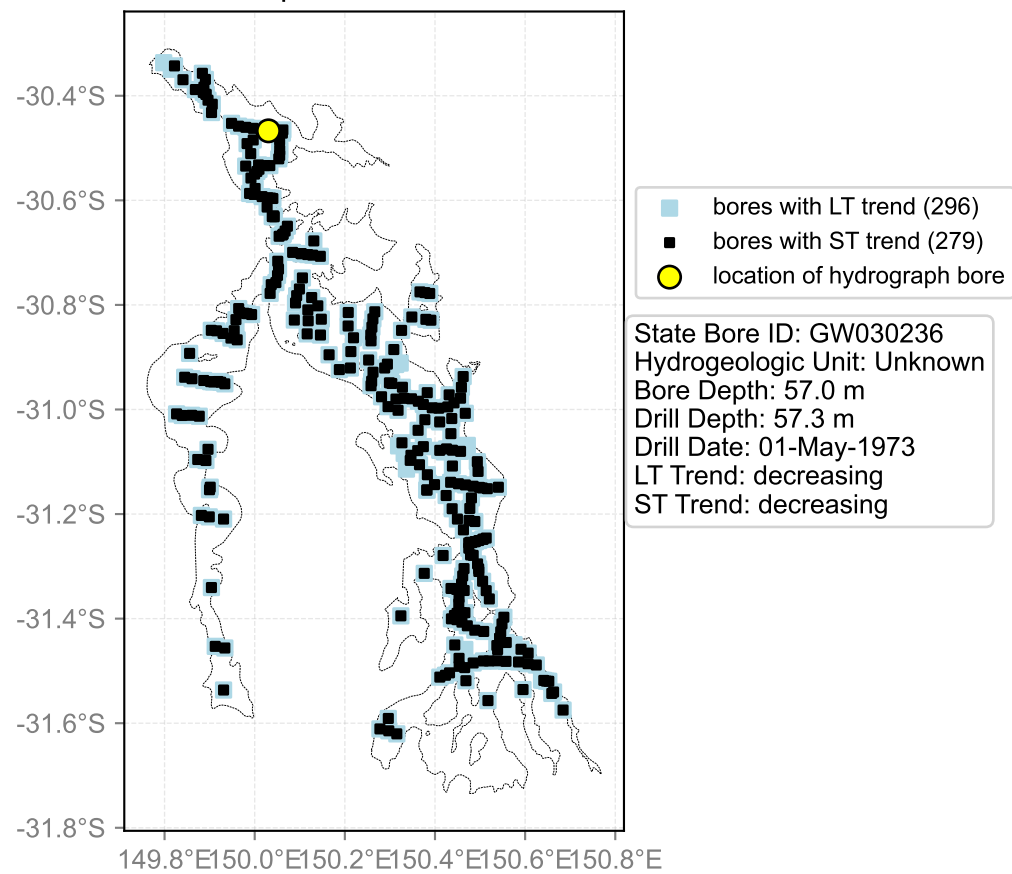

Map View for GS47

Hydrograph for hydroid: 10003249

Map View for GS47

Hydrograph for hydroid: 10003305

Map View for GS47

Hydrograph for hydroid: 10003443

Map View for GS47

Hydrograph for hydroid: 10003864

Map View for GS47

Hydrograph for hydroid: 10003945

Map View for GS47

Hydrograph for hydroid: 10004009

Map View for GS47

Hydrograph for hydroid: 10004260

Map View for GS47

Hydrograph for hydroid: 10004560