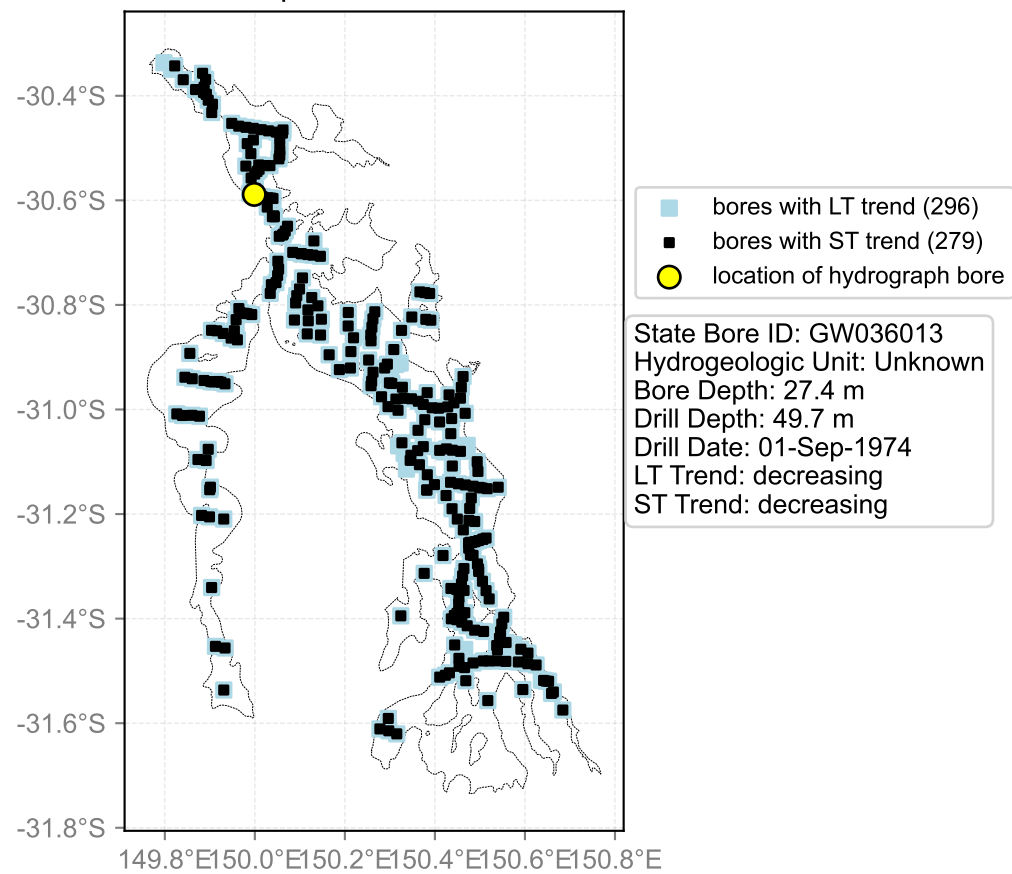

Map View for GS47

Hydrograph for hydroid: 10013301

Map View for GS47

Hydrograph for hydroid: 10013429

Map View for GS47

Hydrograph for hydroid: 10013448

Map View for GS47

Hydrograph for hydroid: 10013449

Map View for GS47

Hydrograph for hydroid: 10013578

Map View for GS47

Hydrograph for hydroid: 10013819

Map View for GS47

Hydrograph for hydroid: 10013869

Map View for GS47

Hydrograph for hydroid: 10013899