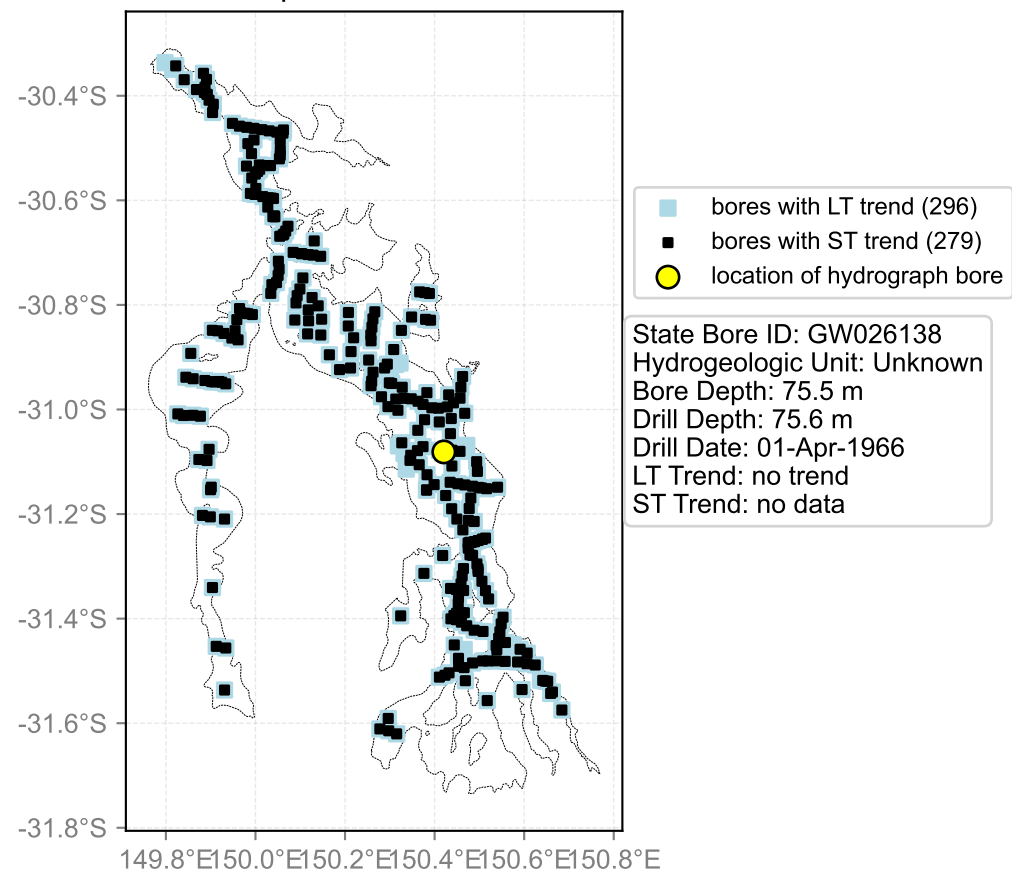

Map View for GS47

Hydrograph for hydroid: 10103448

Map View for GS47

Hydrograph for hydroid: 10103499

Map View for GS47

Hydrograph for hydroid: 10103981

Map View for GS47

Hydrograph for hydroid: 10104697

Map View for GS47

Hydrograph for hydroid: 10104857

Map View for GS47

Hydrograph for hydroid: 10105114

Map View for GS47

Hydrograph for hydroid: 10105267

Map View for GS47

Hydrograph for hydroid: 10106000