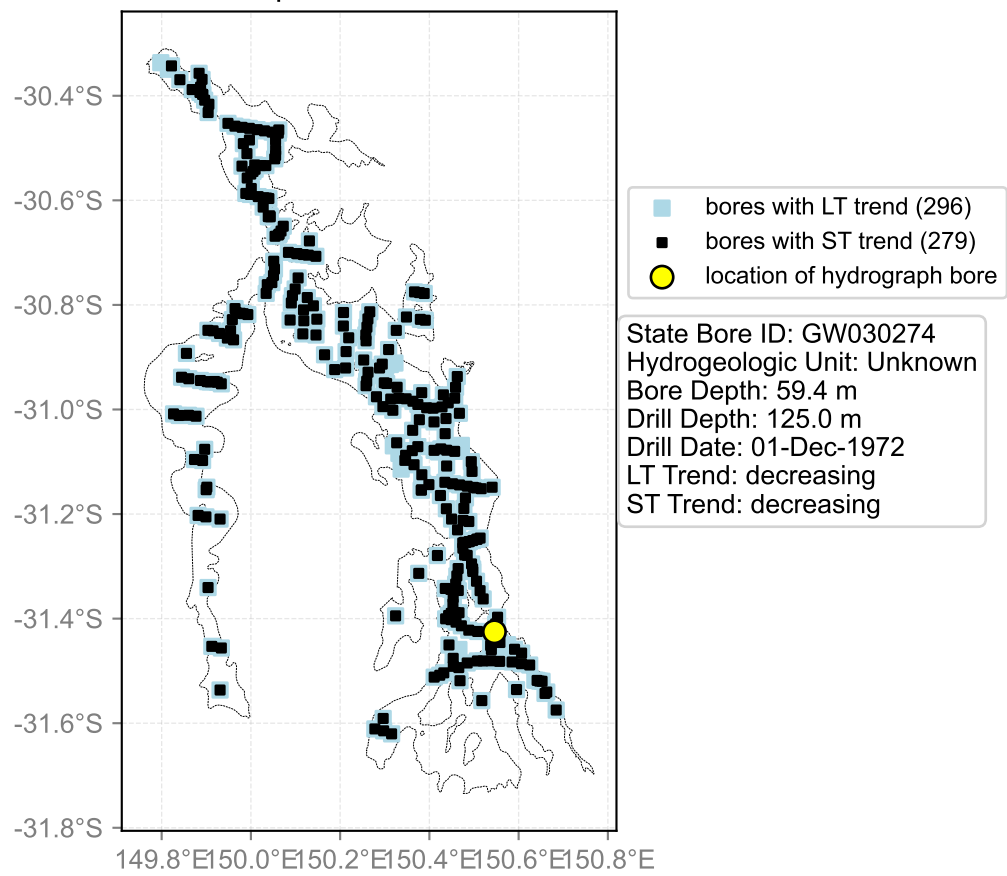

Map View for GS47

Hydrograph for hydroid: 10009056

Map View for GS47

Hydrograph for hydroid: 10009086

Map View for GS47

Hydrograph for hydroid: 10009401

Map View for GS47

Hydrograph for hydroid: 10009414