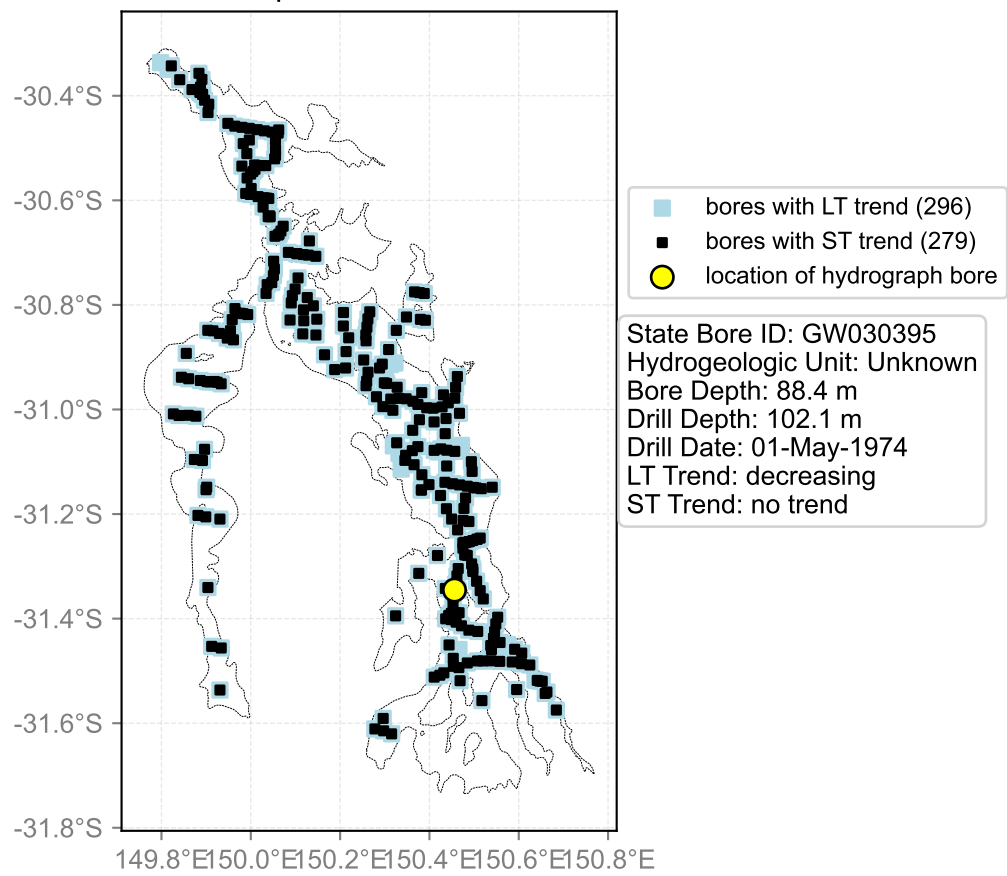

Map View for GS47

Hydrograph for hydroid: 10000881

Map View for GS47

Hydrograph for hydroid: 10000993

Map View for GS47

Hydrograph for hydroid: 10001073

Map View for GS47

Hydrograph for hydroid: 10001209

Map View for GS47

Hydrograph for hydroid: 10002118

Map View for GS47

Hydrograph for hydroid: 10002132

Map View for GS47

Hydrograph for hydroid: 10002138

Map View for GS47

Hydrograph for hydroid: 10002139