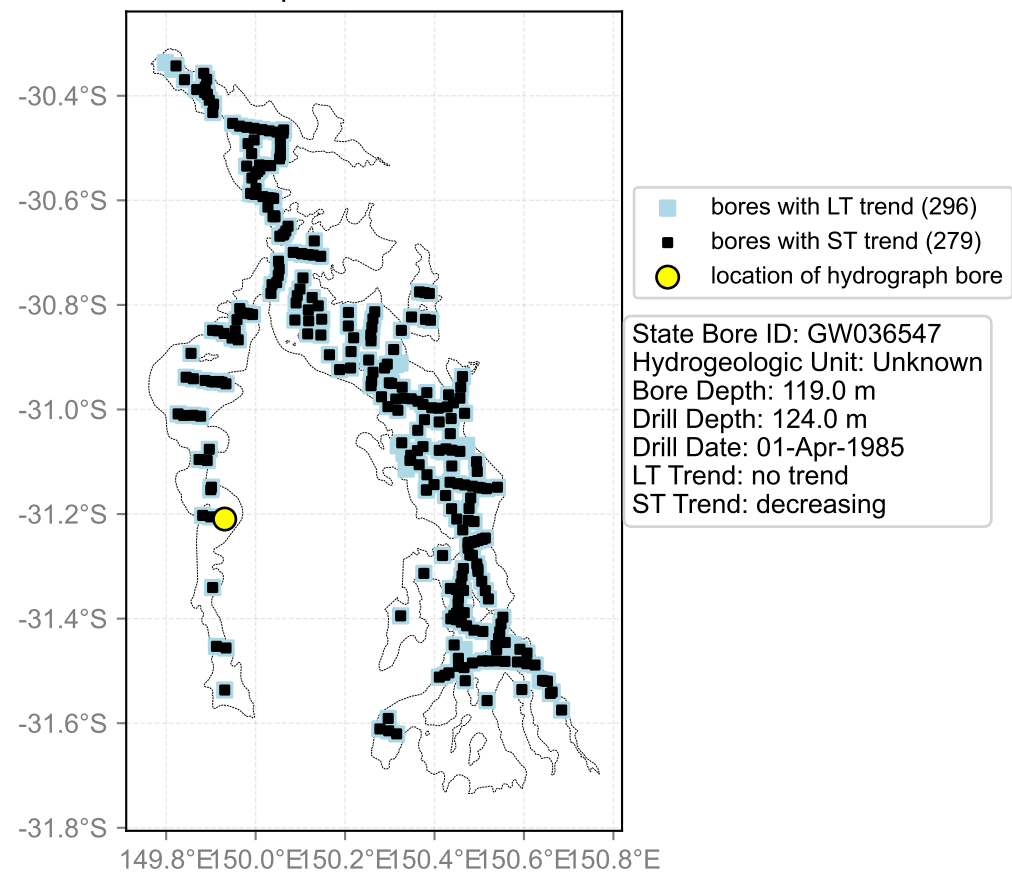

Map View for GS47

Hydrograph for hydroid: 10000881

Map View for GS47

Hydrograph for hydroid: 10000993

Map View for GS47

Hydrograph for hydroid: 10001073

Map View for GS47

Hydrograph for hydroid: 10001209

Map View for GS47

Hydrograph for hydroid: 10002118

Map View for GS47

Hydrograph for hydroid: 10002132

Map View for GS47

Hydrograph for hydroid: 10002138

Map View for GS47

Hydrograph for hydroid: 10002139