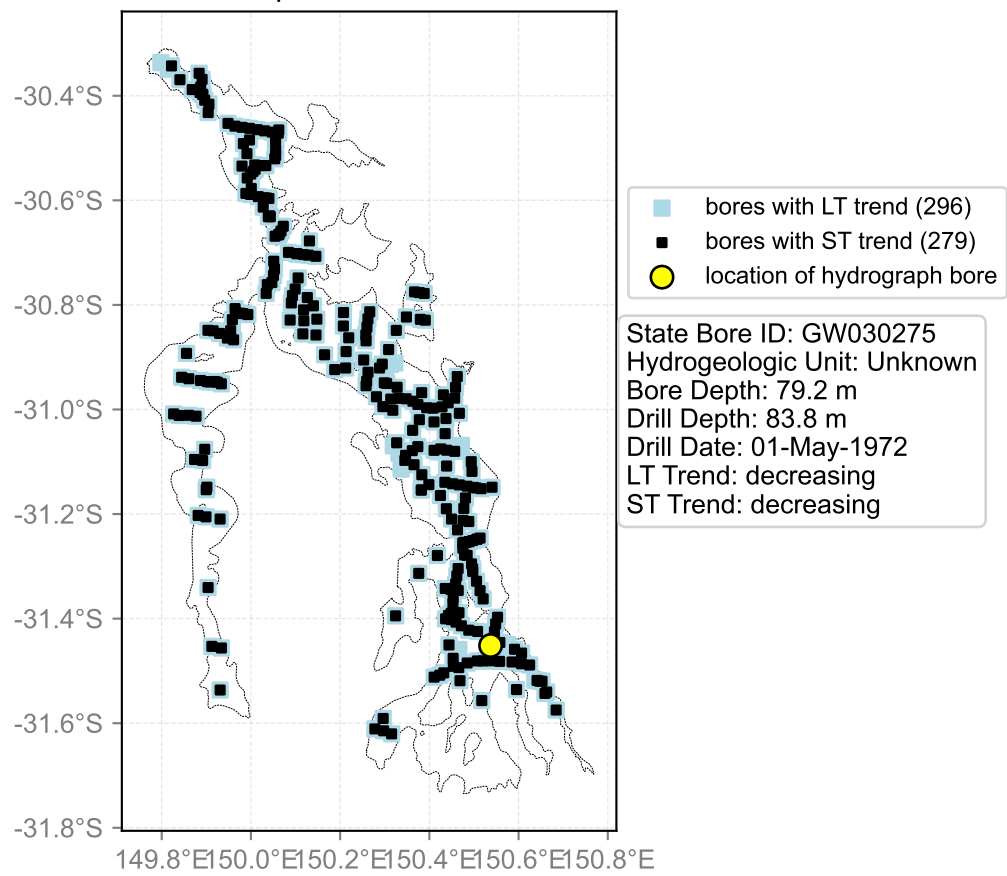

Map View for GS47

Hydrograph for hydroid: 10137258

Map View for GS47

Hydrograph for hydroid: 10137471

Map View for GS47

Hydrograph for hydroid: 10137477

Map View for GS47

Hydrograph for hydroid: 10137479

Map View for GS47

Hydrograph for hydroid: 10137636

Map View for GS47

Hydrograph for hydroid: 10137651

Map View for GS47

Hydrograph for hydroid: 10137652

Map View for GS47

Hydrograph for hydroid: 10137783

Map View for GS47

Hydrograph for hydroid: 10137832

Map View for GS47

Hydrograph for hydroid: 10137857

Map View for GS47

Hydrograph for hydroid: 10138005

Map View for GS47

Hydrograph for hydroid: 10138040