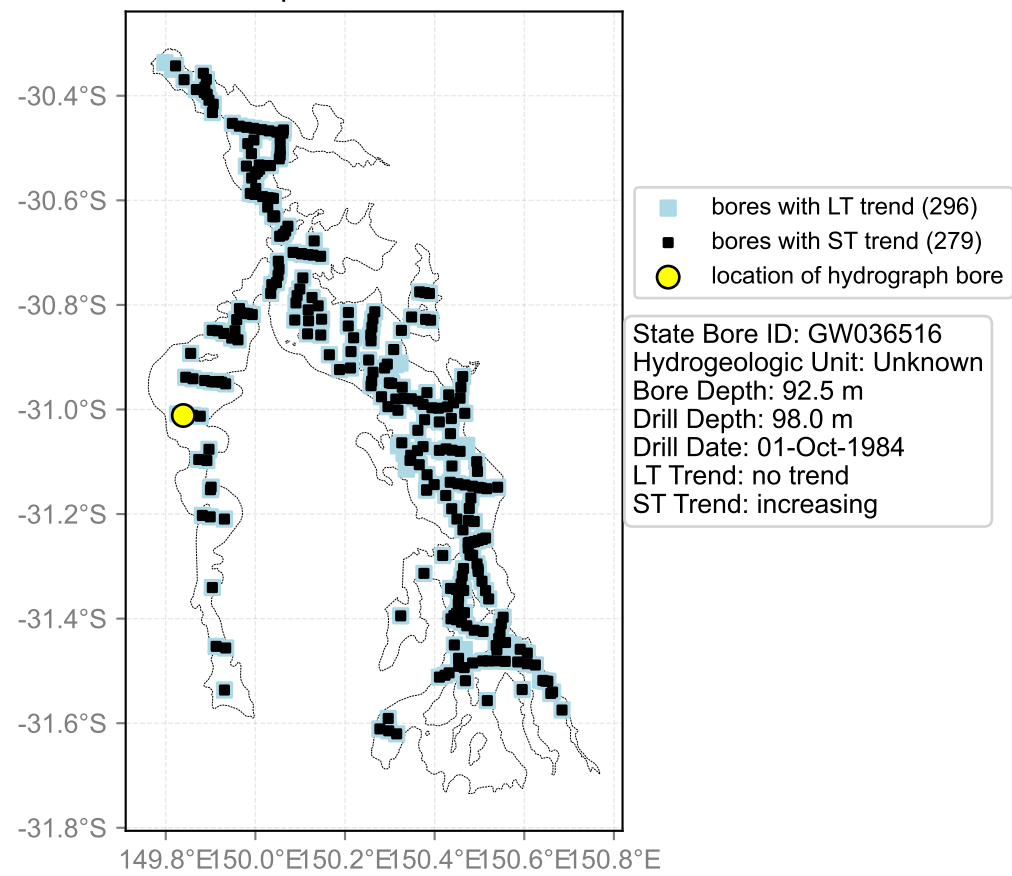

Map View for GS47

Hydrograph for hydroid: 10128381

Map View for GS47

Hydrograph for hydroid: 10130883

Map View for GS47

Hydrograph for hydroid: 10131172

Map View for GS47

Hydrograph for hydroid: 10131531

Map View for GS47

Hydrograph for hydroid: 10131652

Map View for GS47

Hydrograph for hydroid: 10131664

Map View for GS47

Hydrograph for hydroid: 10131798

Map View for GS47

Hydrograph for hydroid: 10131974

Map View for GS47

Hydrograph for hydroid: 10132239

Map View for GS47

Hydrograph for hydroid: 10132302

Map View for GS47

Hydrograph for hydroid: 10132357

Map View for GS47

Hydrograph for hydroid: 10132485