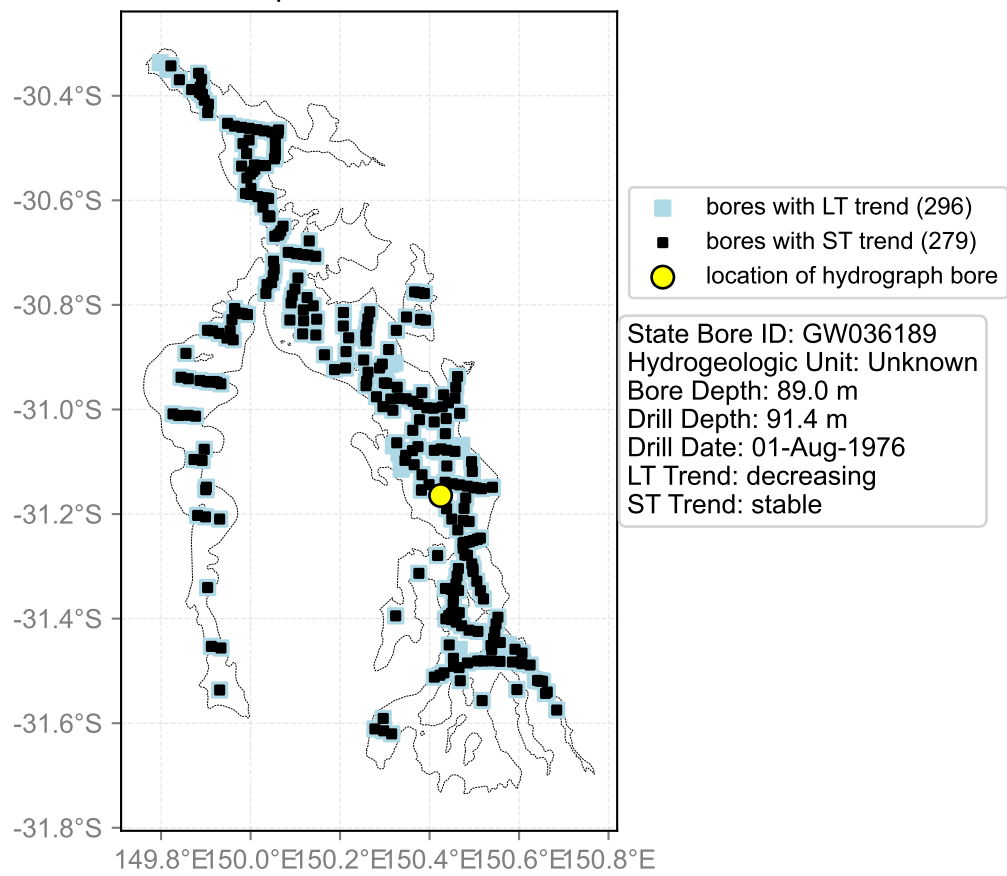

Hydrograph for hydroid: 10007828

Map View for GS47