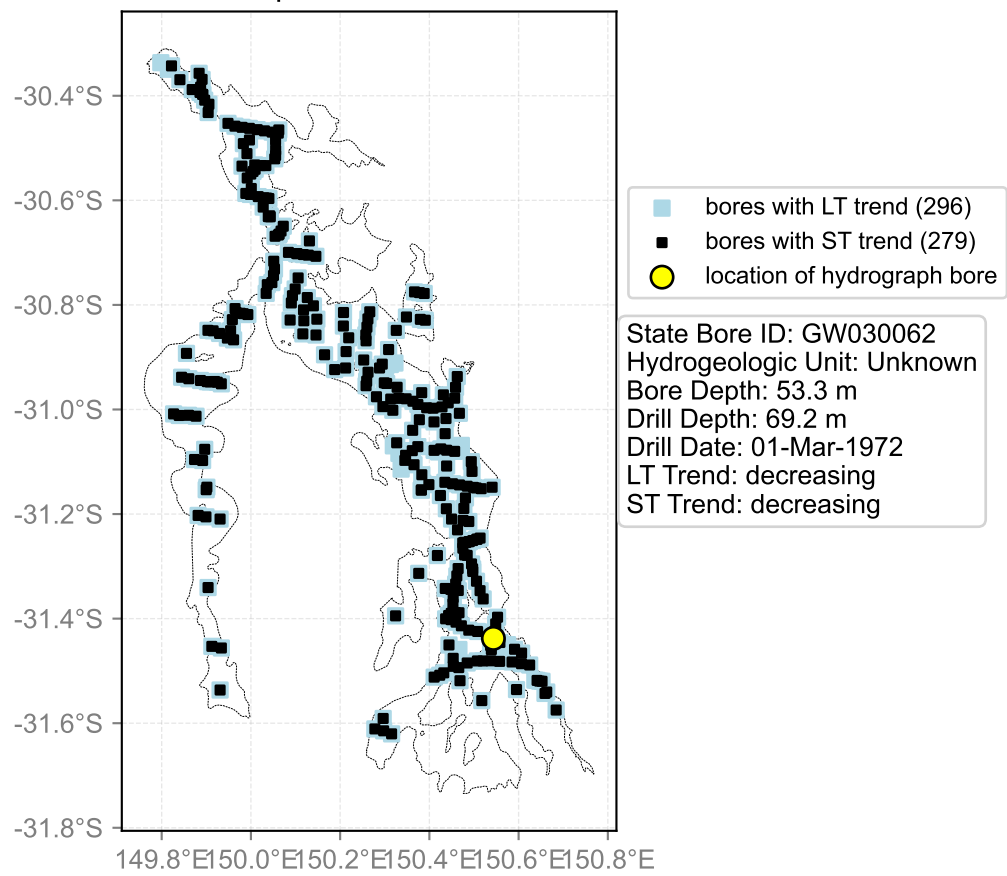

Hydrograph for hydroid: 10024165

Map View for GS47