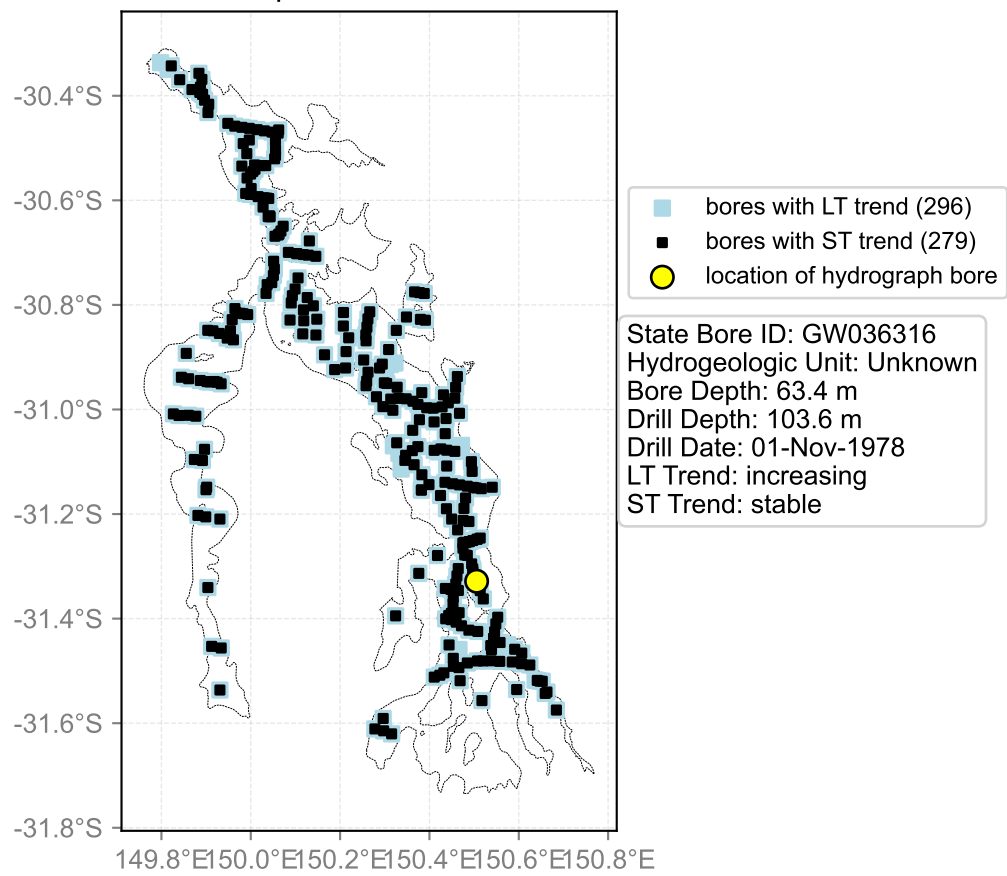

Map View for GS47

Hydrograph for hydroid: 10137636

Map View for GS47

Hydrograph for hydroid: 10137651

Map View for GS47

Hydrograph for hydroid: 10137652

Map View for GS47

Hydrograph for hydroid: 10137783

Map View for GS47

Hydrograph for hydroid: 10137832

Map View for GS47

Hydrograph for hydroid: 10137857

Map View for GS47

Hydrograph for hydroid: 10138005

Map View for GS47

Hydrograph for hydroid: 10138040

Map View for GS47

Hydrograph for hydroid: 10138549

Map View for GS47

Hydrograph for hydroid: 10138566

Map View for GS47

Hydrograph for hydroid: 10138582

Map View for GS47

Hydrograph for hydroid: 10138597