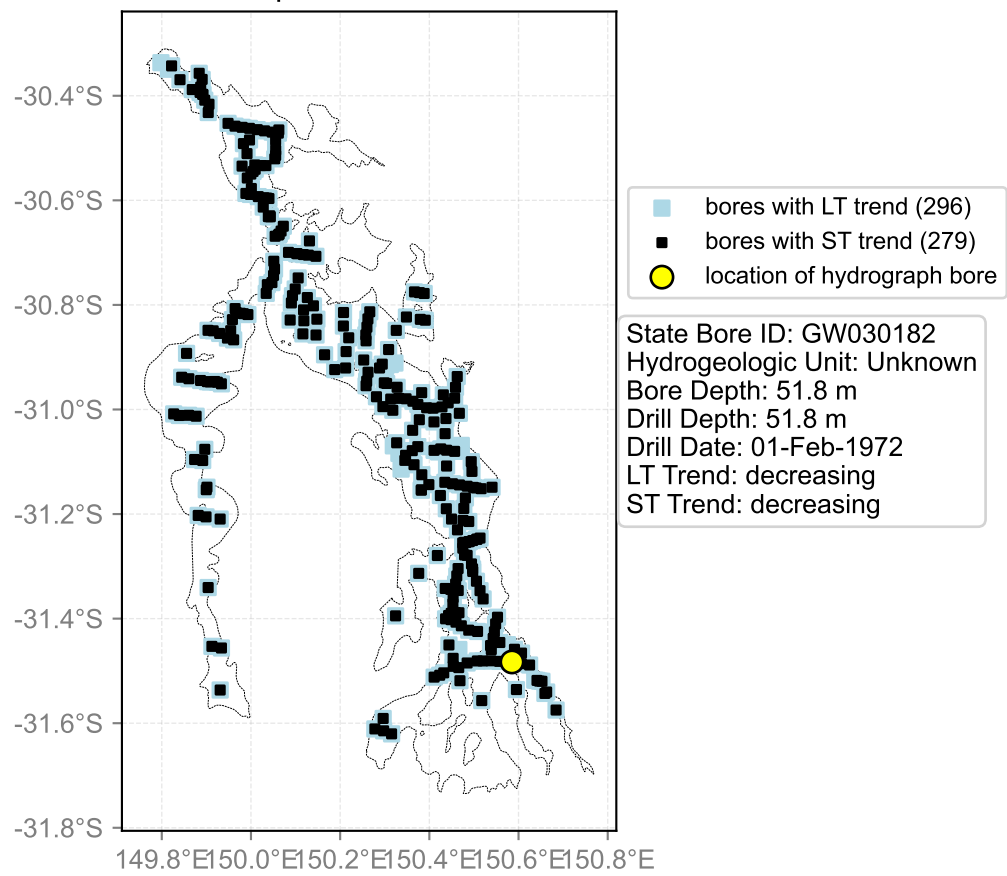

Map View for GS47

Hydrograph for hydroid: 10131652

Map View for GS47

Hydrograph for hydroid: 10131664

Map View for GS47

Hydrograph for hydroid: 10131798

Map View for GS47

Hydrograph for hydroid: 10131974

Map View for GS47

Hydrograph for hydroid: 10132239

Map View for GS47

Hydrograph for hydroid: 10132302

Map View for GS47

Hydrograph for hydroid: 10132357

Map View for GS47

Hydrograph for hydroid: 10132485

Map View for GS47

Hydrograph for hydroid: 10132587

Map View for GS47

Hydrograph for hydroid: 10133425

Map View for GS47

Hydrograph for hydroid: 10133626

Map View for GS47

Hydrograph for hydroid: 10133878