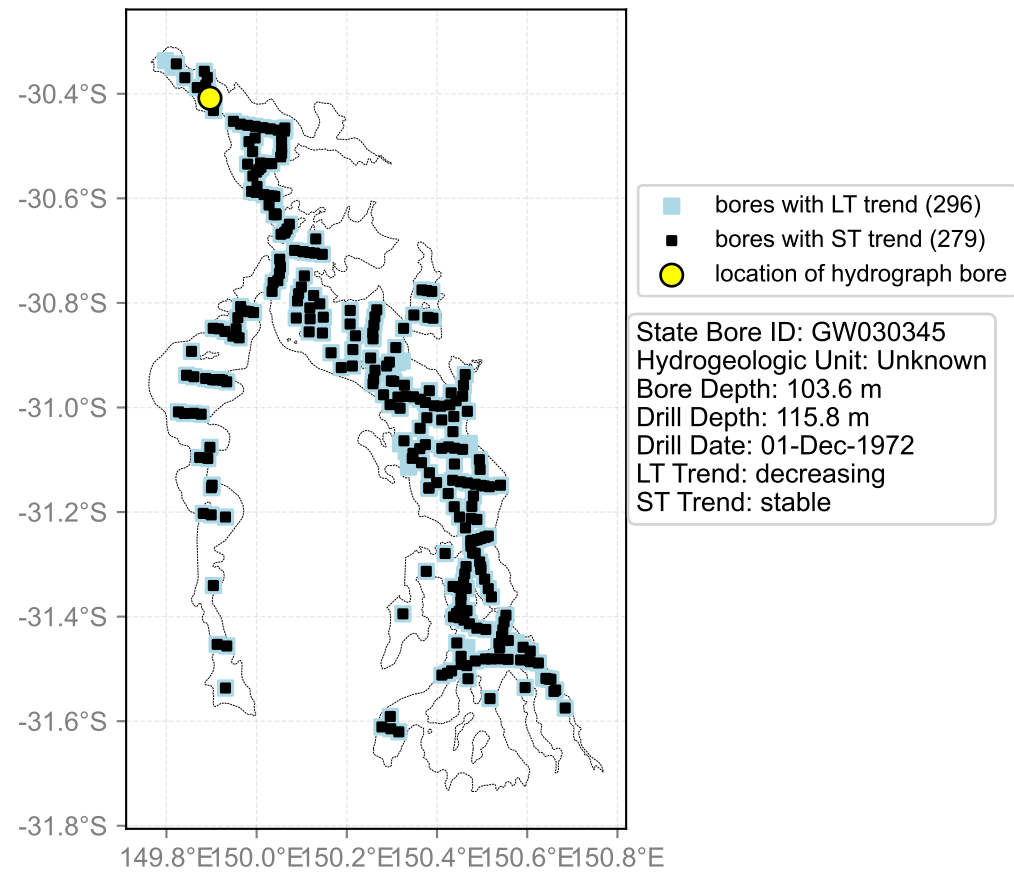

Map View for GS47

Hydrograph for hydroid: 10128381

Map View for GS47

Hydrograph for hydroid: 10130883

Map View for GS47

Hydrograph for hydroid: 10131172

Map View for GS47

Hydrograph for hydroid: 10131531

Map View for GS47

Hydrograph for hydroid: 10131652

Map View for GS47

Hydrograph for hydroid: 10131664

Map View for GS47

Hydrograph for hydroid: 10131798

Map View for GS47

Hydrograph for hydroid: 10131974

Map View for GS47

Hydrograph for hydroid: 10132239

Map View for GS47

Hydrograph for hydroid: 10132302

Map View for GS47

Hydrograph for hydroid: 10132357

Map View for GS47

Hydrograph for hydroid: 10132485