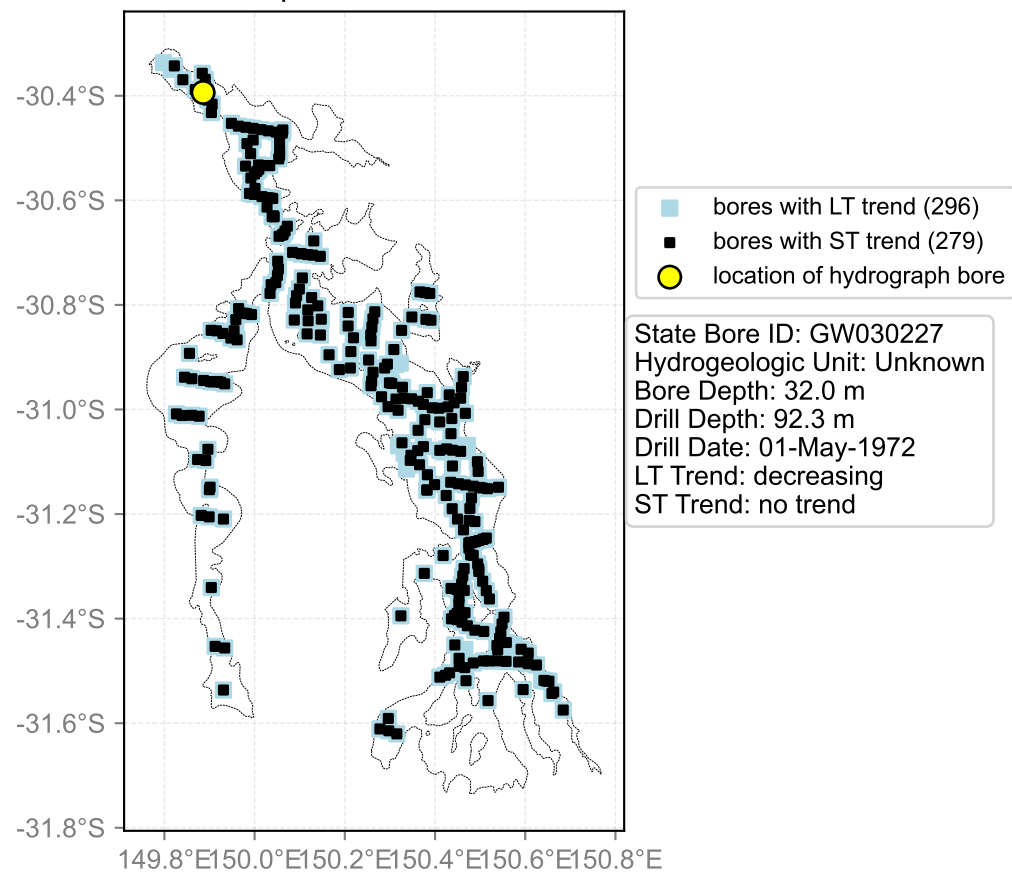

Map View for GS47

Hydrograph for hydroid: 10004645

Map View for GS47

Hydrograph for hydroid: 10005073

Map View for GS47

Hydrograph for hydroid: 10005183

Map View for GS47

Hydrograph for hydroid: 10005251

Map View for GS47

Hydrograph for hydroid: 10005803

Map View for GS47

Hydrograph for hydroid: 10006148

Map View for GS47

Hydrograph for hydroid: 10006284

Map View for GS47

Hydrograph for hydroid: 10006408

Map View for GS47

Hydrograph for hydroid: 10006833

Map View for GS47

Hydrograph for hydroid: 10006926

Map View for GS47

Hydrograph for hydroid: 10007282

Map View for GS47

Hydrograph for hydroid: 10007567