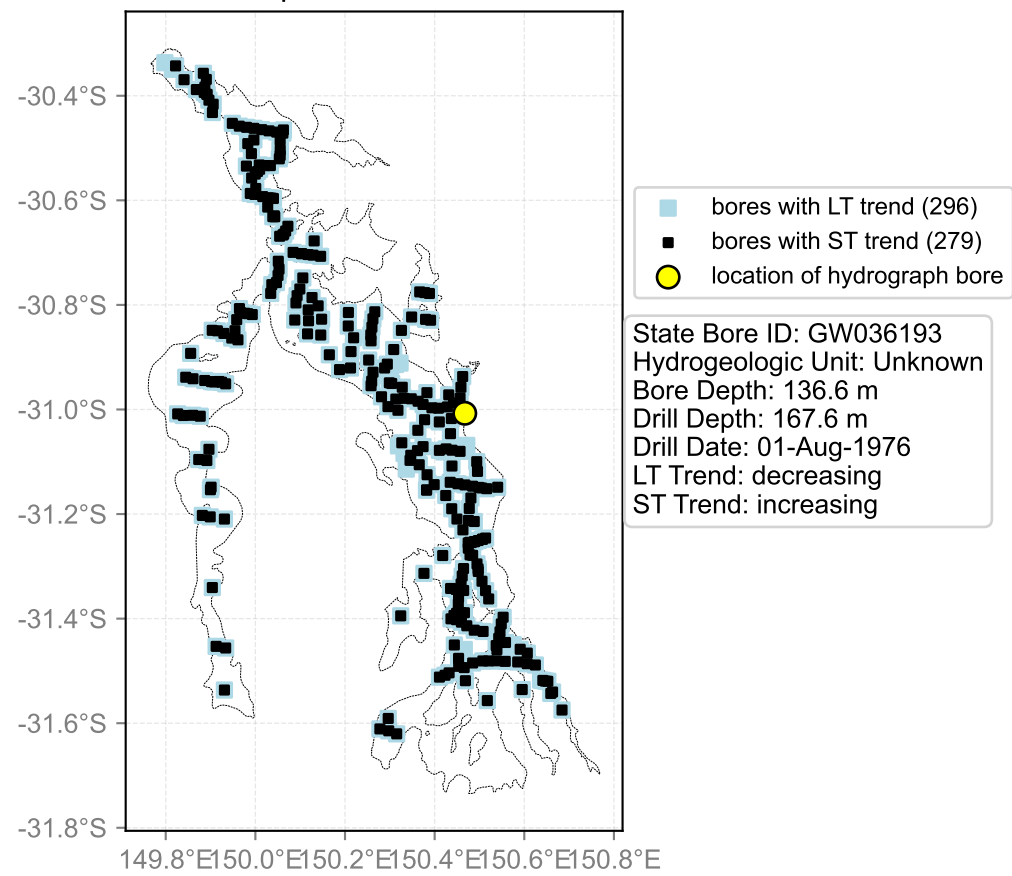

Map View for GS47

Hydrograph for hydroid: 10061716

Map View for GS47

Hydrograph for hydroid: 10061842

Map View for GS47

Hydrograph for hydroid: 10061940

Map View for GS47

Hydrograph for hydroid: 10062261

Map View for GS47

Hydrograph for hydroid: 10062295

Map View for GS47

Hydrograph for hydroid: 10067598

Map View for GS47

Hydrograph for hydroid: 10070738

Map View for GS47

Hydrograph for hydroid: 10086338

Map View for GS47

Hydrograph for hydroid: 10091428

Map View for GS47

Hydrograph for hydroid: 10096750

Map View for GS47

Hydrograph for hydroid: 10097570

Map View for GS47

Hydrograph for hydroid: 10100012