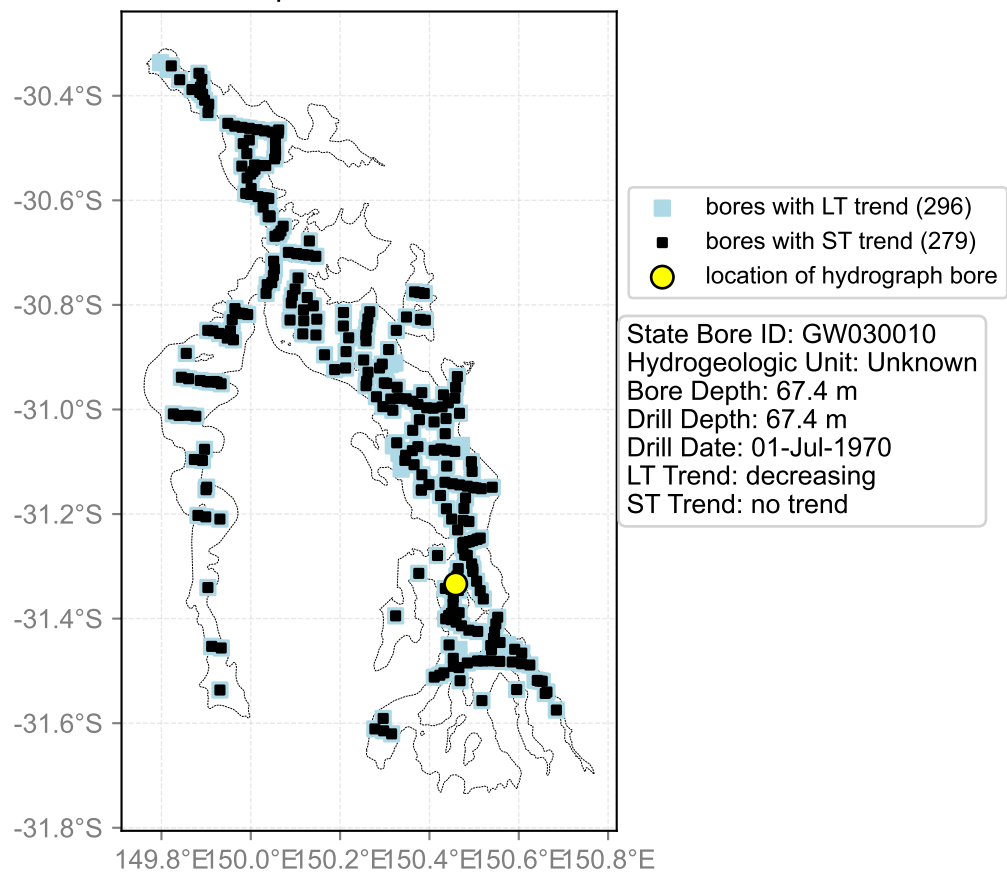

Map View for GS47

Hydrograph for hydroid: 10002118

Map View for GS47

Hydrograph for hydroid: 10002132

Map View for GS47

Hydrograph for hydroid: 10002138

Map View for GS47

Hydrograph for hydroid: 10002139