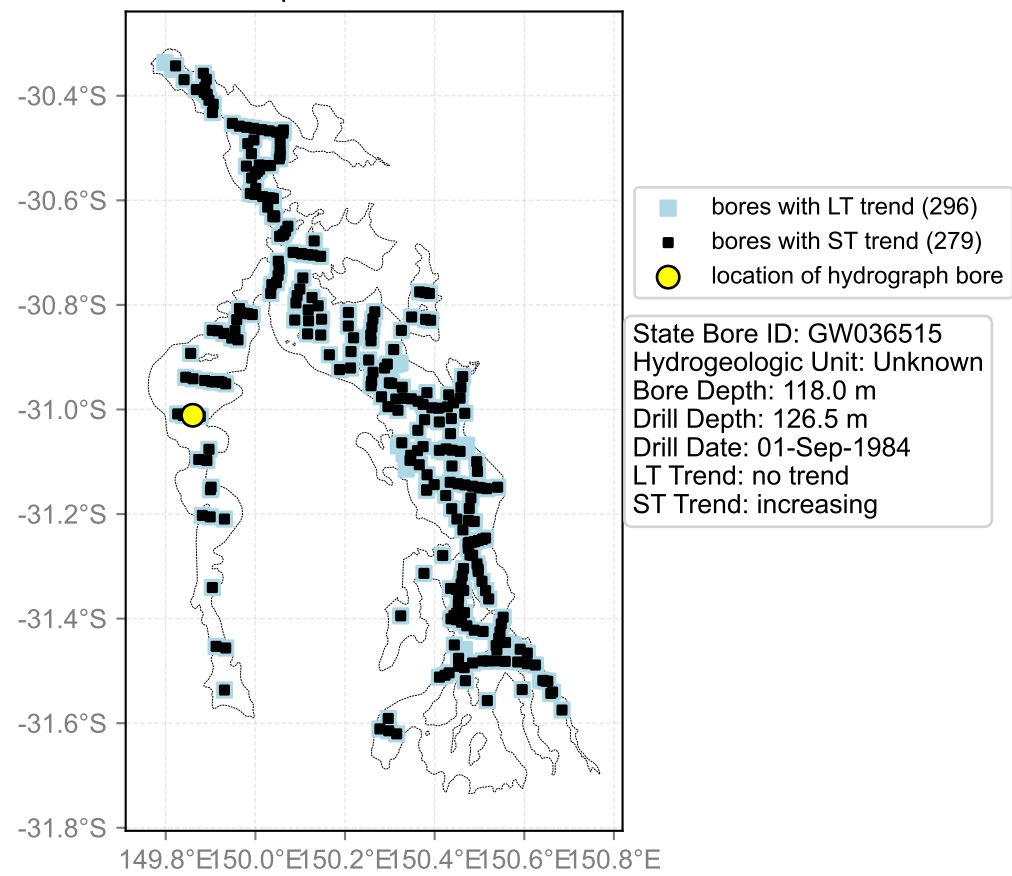

Map View for GS47

Hydrograph for hydroid: 10091428

Map View for GS47

Hydrograph for hydroid: 10096750

Map View for GS47

Hydrograph for hydroid: 10097570

Map View for GS47

Hydrograph for hydroid: 10100012

Map View for GS47

Hydrograph for hydroid: 10100233

Map View for GS47

Hydrograph for hydroid: 10100450

Map View for GS47

Hydrograph for hydroid: 10101168

Map View for GS47

Hydrograph for hydroid: 10101989

Map View for GS47

Hydrograph for hydroid: 10101993

Map View for GS47

Hydrograph for hydroid: 10102195

Map View for GS47

Hydrograph for hydroid: 10102227

Map View for GS47

Hydrograph for hydroid: 10102405