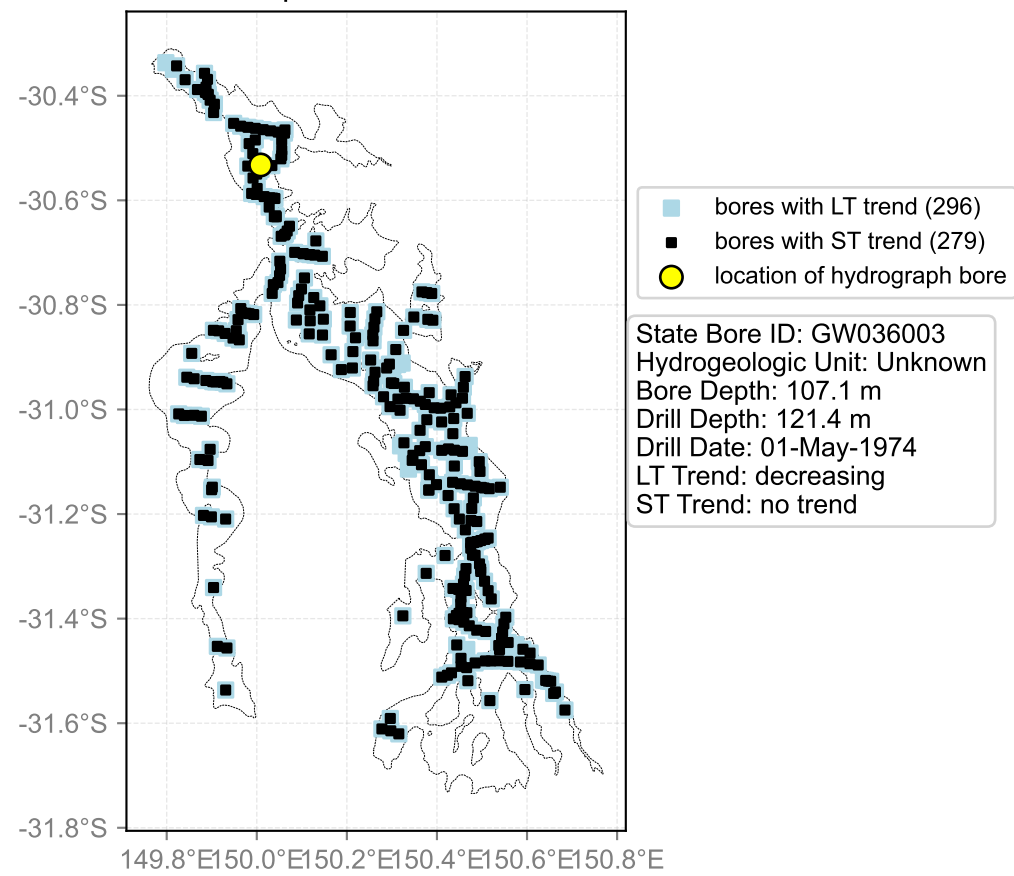

Map View for GS47

Hydrograph for hydroid: 10003945

Map View for GS47

Hydrograph for hydroid: 10004009

Map View for GS47

Hydrograph for hydroid: 10004260

Map View for GS47

Hydrograph for hydroid: 10004560

Map View for GS47

Hydrograph for hydroid: 10004645

Map View for GS47

Hydrograph for hydroid: 10005073

Map View for GS47

Hydrograph for hydroid: 10005183

Map View for GS47

Hydrograph for hydroid: 10005251