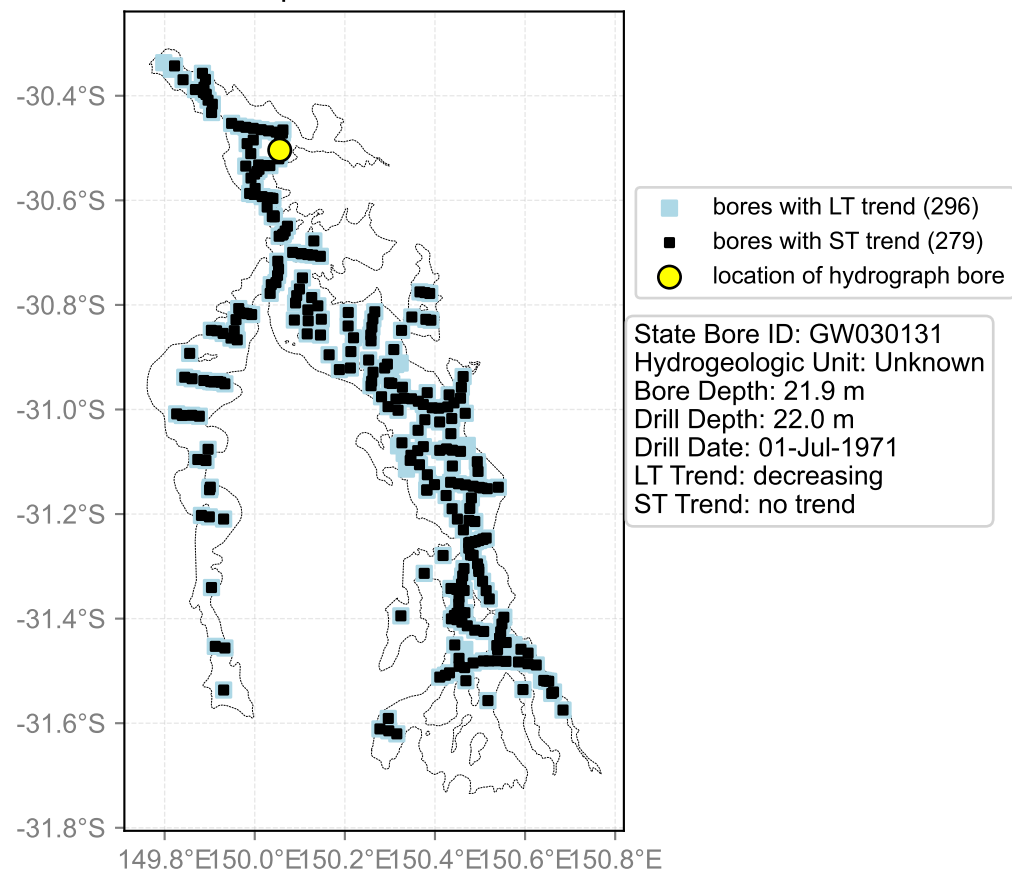

Map View for GS47

Hydrograph for hydroid: 10007590

Map View for GS47

Hydrograph for hydroid: 10007640

Map View for GS47

Hydrograph for hydroid: 10007719

Map View for GS47

Hydrograph for hydroid: 10007727

Map View for GS47

Hydrograph for hydroid: 10007799

Map View for GS47

Hydrograph for hydroid: 10007828

Map View for GS47

Hydrograph for hydroid: 10007840

Map View for GS47

Hydrograph for hydroid: 10007876