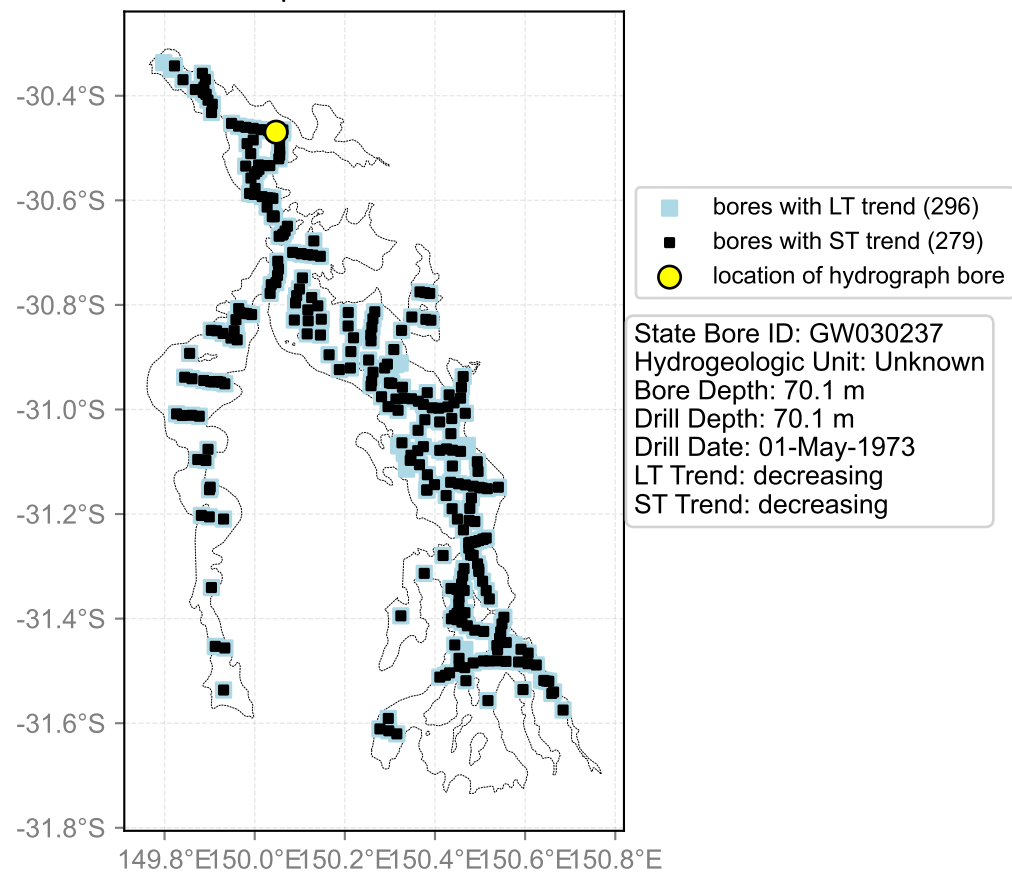

Map View for GS47

Hydrograph for hydroid: 10019953

Map View for GS47

Hydrograph for hydroid: 10020369

Map View for GS47

Hydrograph for hydroid: 10020952

Map View for GS47

Hydrograph for hydroid: 10022092

Map View for GS47

Hydrograph for hydroid: 10022471

Map View for GS47

Hydrograph for hydroid: 10022750

Map View for GS47

Hydrograph for hydroid: 10022884

Map View for GS47

Hydrograph for hydroid: 10023804

Map View for GS47

Hydrograph for hydroid: 10024165

Map View for GS47

Hydrograph for hydroid: 10025006

Map View for GS47

Hydrograph for hydroid: 10025268

Map View for GS47

Hydrograph for hydroid: 10025542