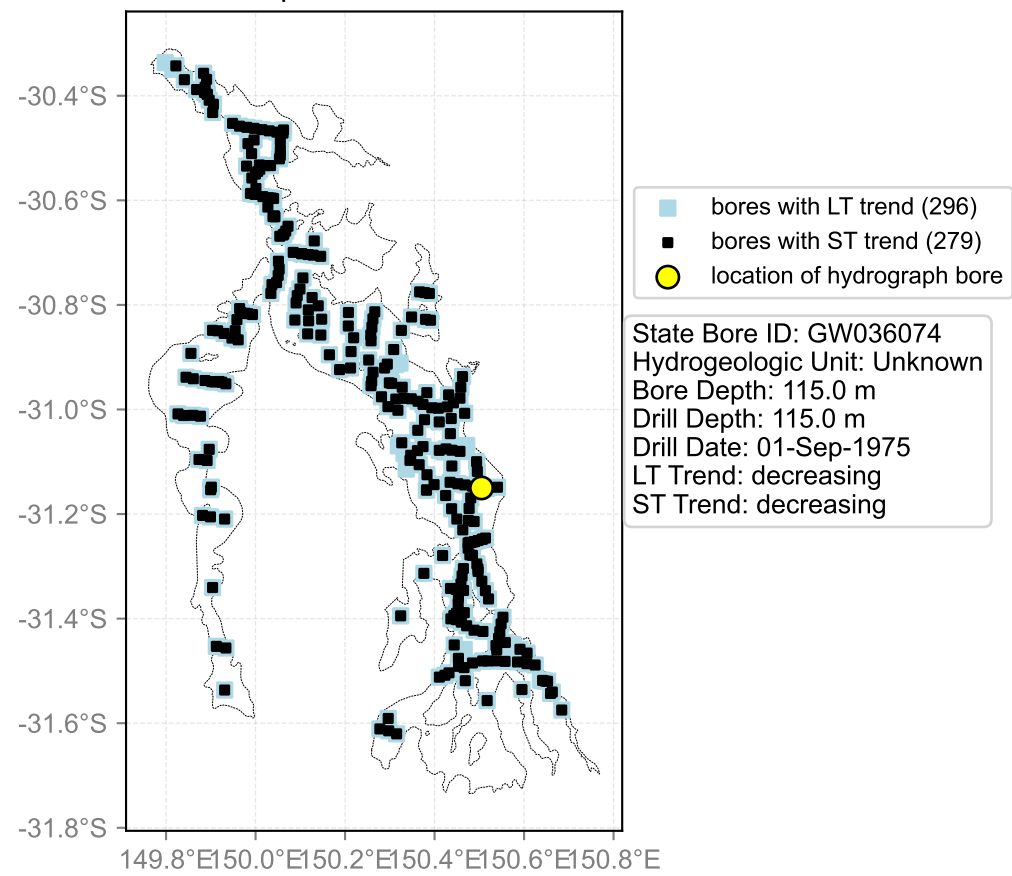

Map View for GS47

Hydrograph for hydroid: 10108863

Map View for GS47

Hydrograph for hydroid: 10108877

Map View for GS47

Hydrograph for hydroid: 10109103

Map View for GS47

Hydrograph for hydroid: 10110285