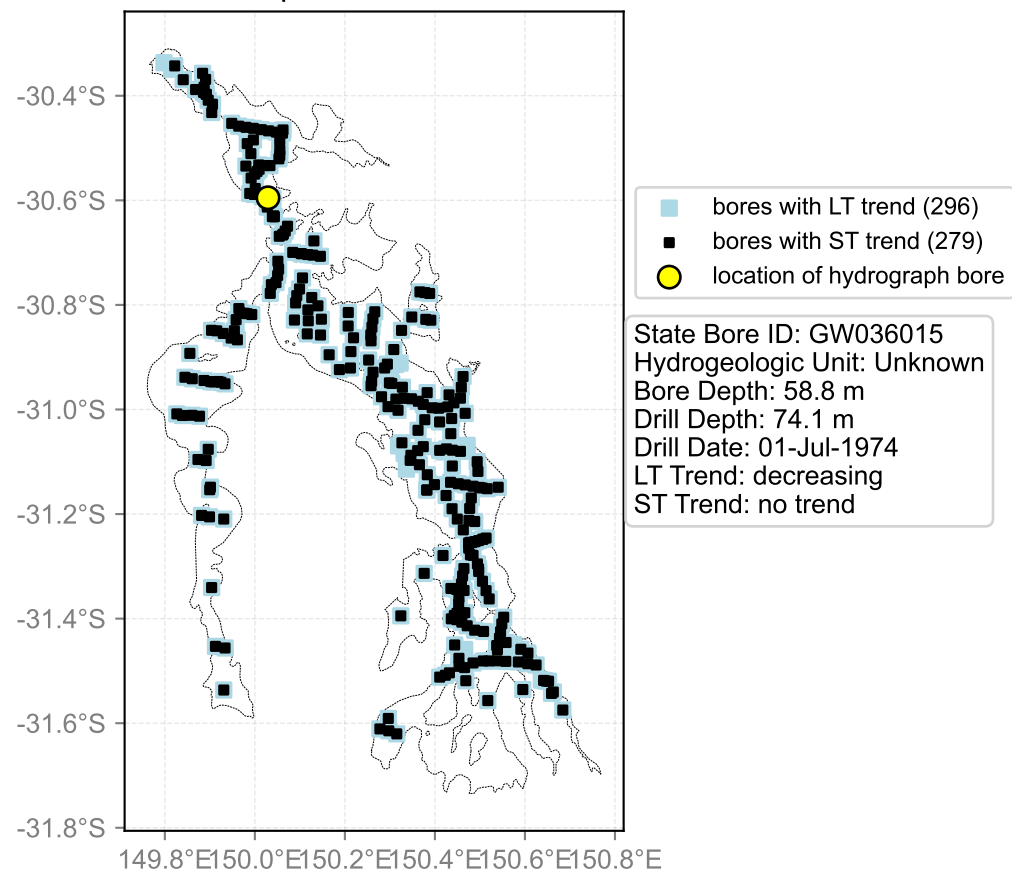

Map View for GS47

Hydrograph for hydroid: 10013301

Map View for GS47

Hydrograph for hydroid: 10013429

Map View for GS47

Hydrograph for hydroid: 10013448

Map View for GS47

Hydrograph for hydroid: 10013449

Map View for GS47

Hydrograph for hydroid: 10013578

Map View for GS47

Hydrograph for hydroid: 10013819

Map View for GS47

Hydrograph for hydroid: 10013869

Map View for GS47

Hydrograph for hydroid: 10013899

Map View for GS47

Hydrograph for hydroid: 10013976

Map View for GS47

Hydrograph for hydroid: 10014164

Map View for GS47

Hydrograph for hydroid: 10014167

Map View for GS47

Hydrograph for hydroid: 10014425