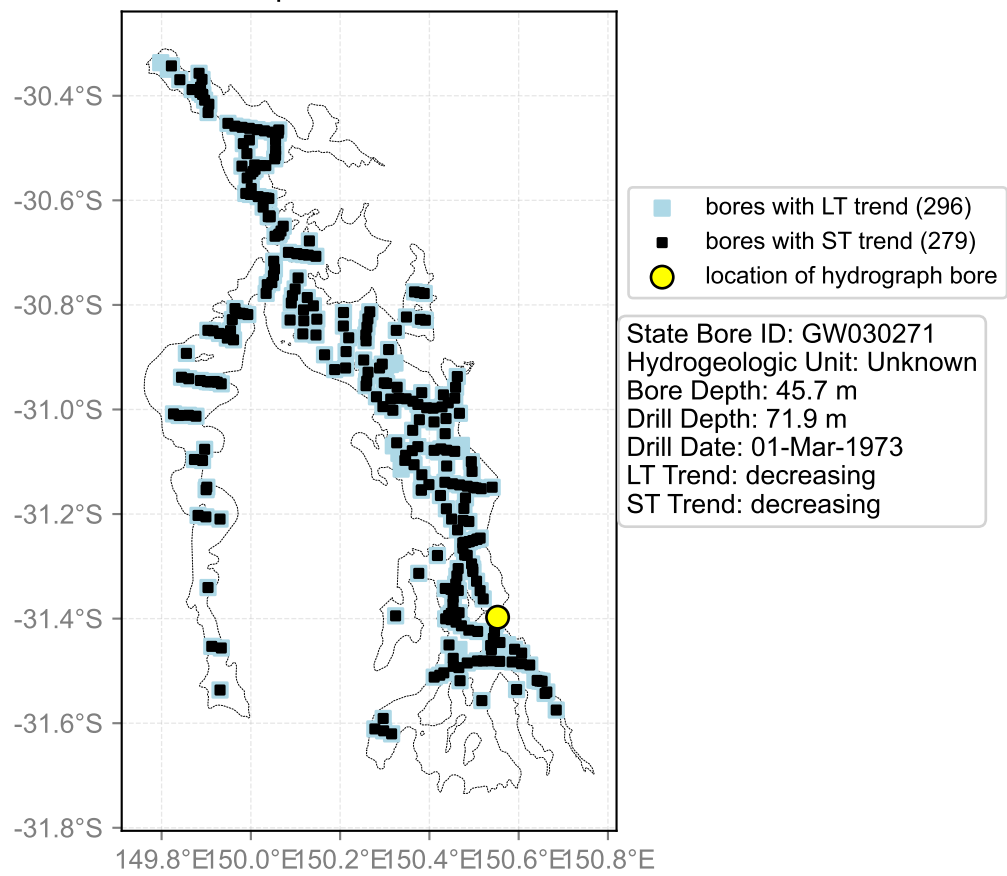

Hydrograph for hydroid: 10056013

Map View for GS47