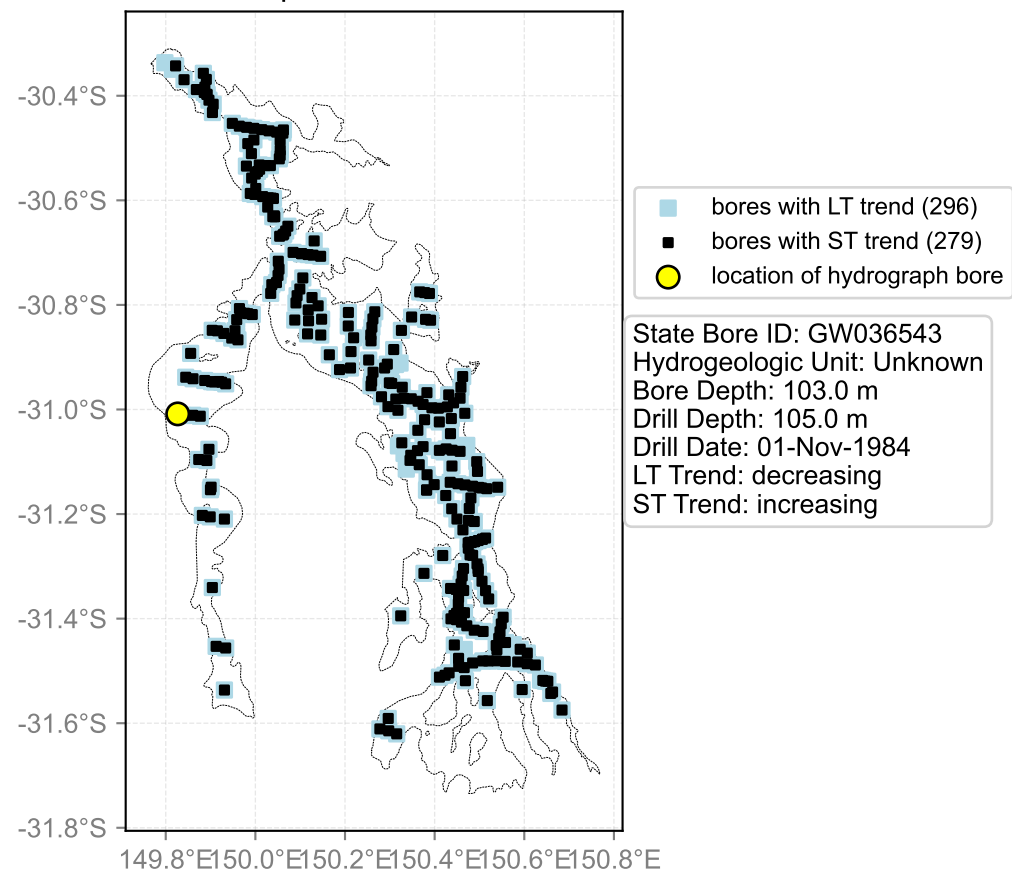

Map View for GS47

Hydrograph for hydroid: 10142888

Map View for GS47

Hydrograph for hydroid: 10143371

Map View for GS47

Hydrograph for hydroid: 10143654

Map View for GS47

Hydrograph for hydroid: 10143961

Map View for GS47

Hydrograph for hydroid: 10144217

Map View for GS47

Hydrograph for hydroid: 10144708

Map View for GS47

Hydrograph for hydroid: 10144806

Map View for GS47

Hydrograph for hydroid: 10145426

Map View for GS47

Hydrograph for hydroid: 10146382

Map View for GS47

Hydrograph for hydroid: 10146569

Map View for GS47

Hydrograph for hydroid: 10147060

Map View for GS47

Hydrograph for hydroid: 10147195