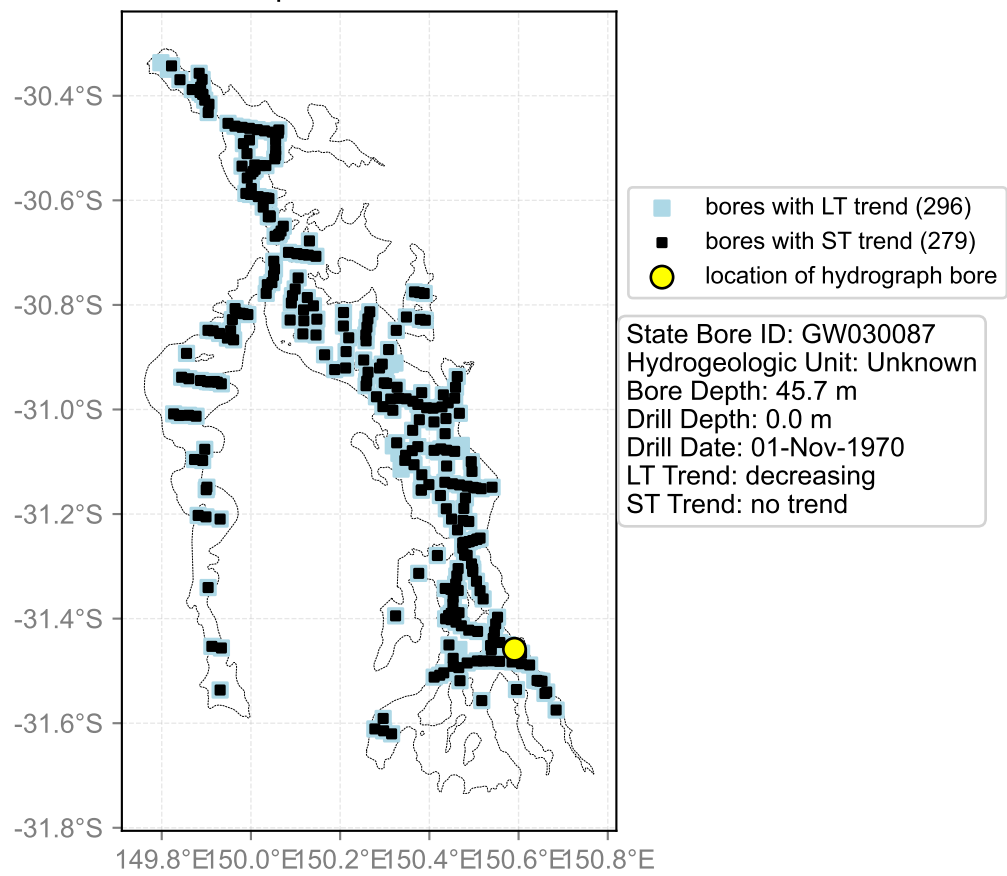

Hydrograph for hydroid: 10003305

Map View for GS47