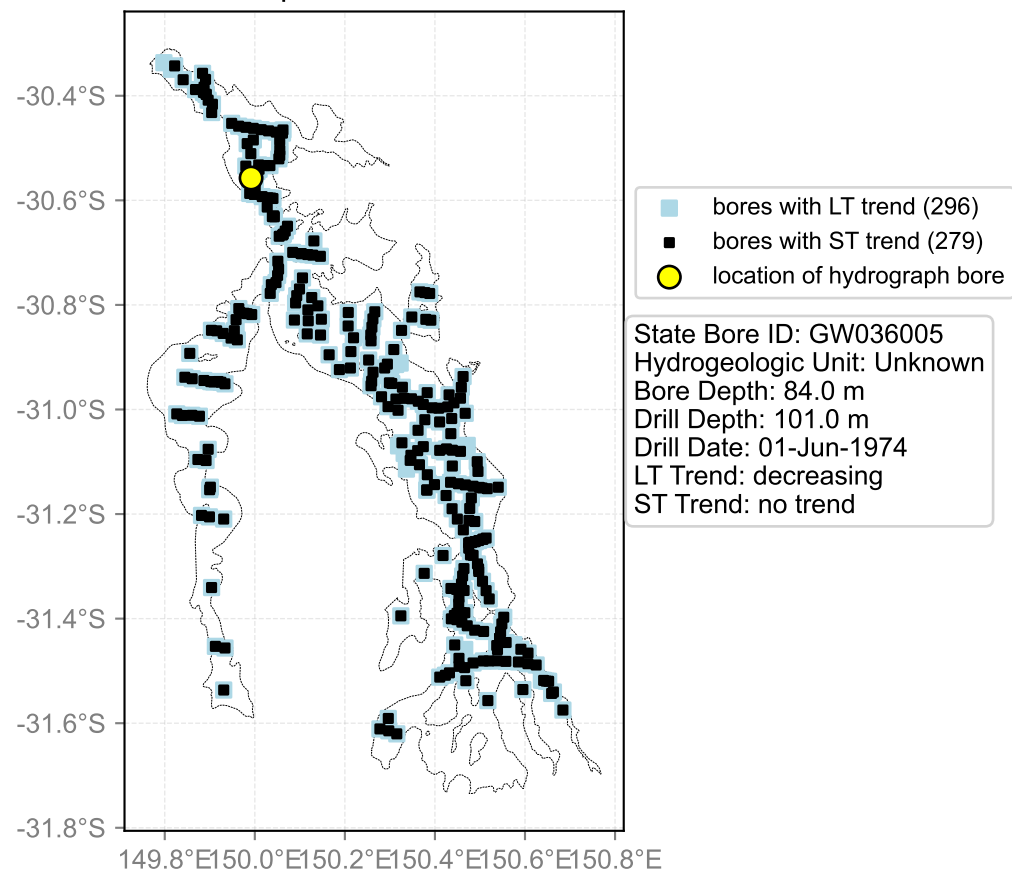

Map View for GS47

Hydrograph for hydroid: 10007975

Map View for GS47

Hydrograph for hydroid: 10008021

Map View for GS47

Hydrograph for hydroid: 10008442

Map View for GS47

Hydrograph for hydroid: 10009013

Map View for GS47

Hydrograph for hydroid: 10009056

Map View for GS47

Hydrograph for hydroid: 10009086

Map View for GS47

Hydrograph for hydroid: 10009401

Map View for GS47

Hydrograph for hydroid: 10009414