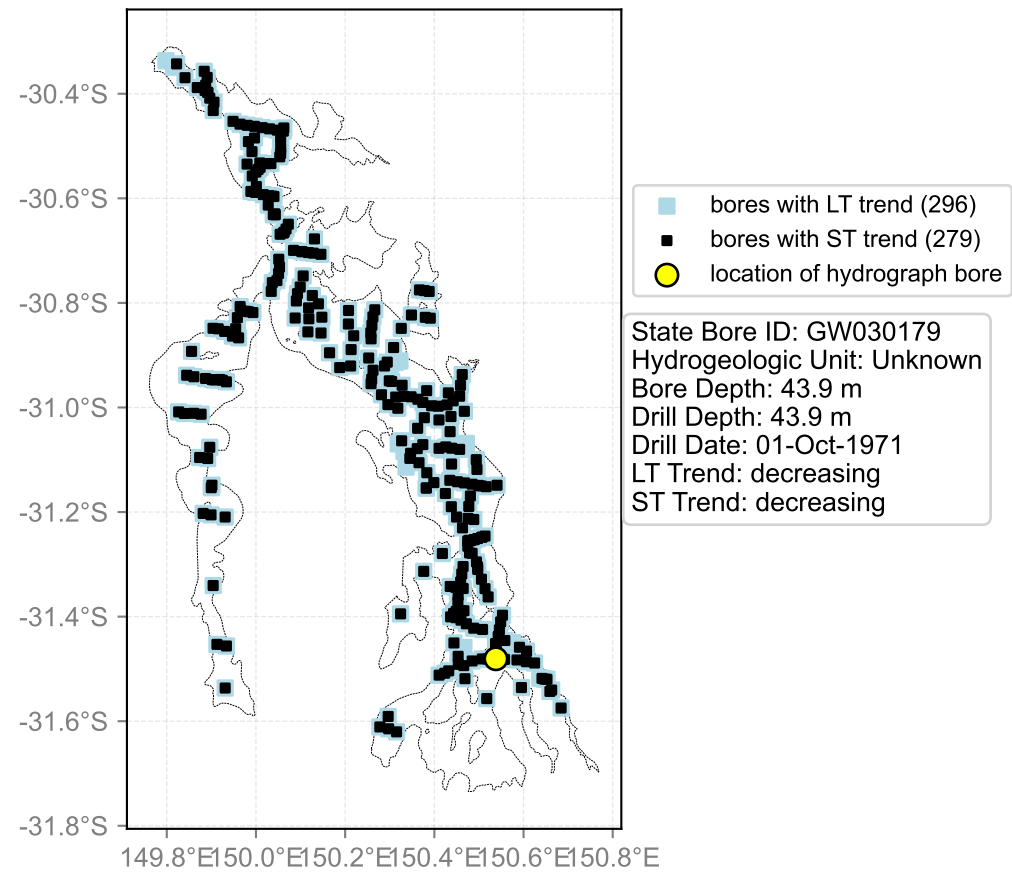

Map View for GS47

Hydrograph for hydroid: 10139013

Map View for GS47

Hydrograph for hydroid: 10139142

Map View for GS47

Hydrograph for hydroid: 10139304

Map View for GS47

Hydrograph for hydroid: 10139321

Map View for GS47

Hydrograph for hydroid: 10139325

Map View for GS47

Hydrograph for hydroid: 10139345

Map View for GS47

Hydrograph for hydroid: 10139350

Map View for GS47

Hydrograph for hydroid: 10139468

Map View for GS47

Hydrograph for hydroid: 10139801

Map View for GS47

Hydrograph for hydroid: 10139845

Map View for GS47

Hydrograph for hydroid: 10139875

Map View for GS47

Hydrograph for hydroid: 10139924