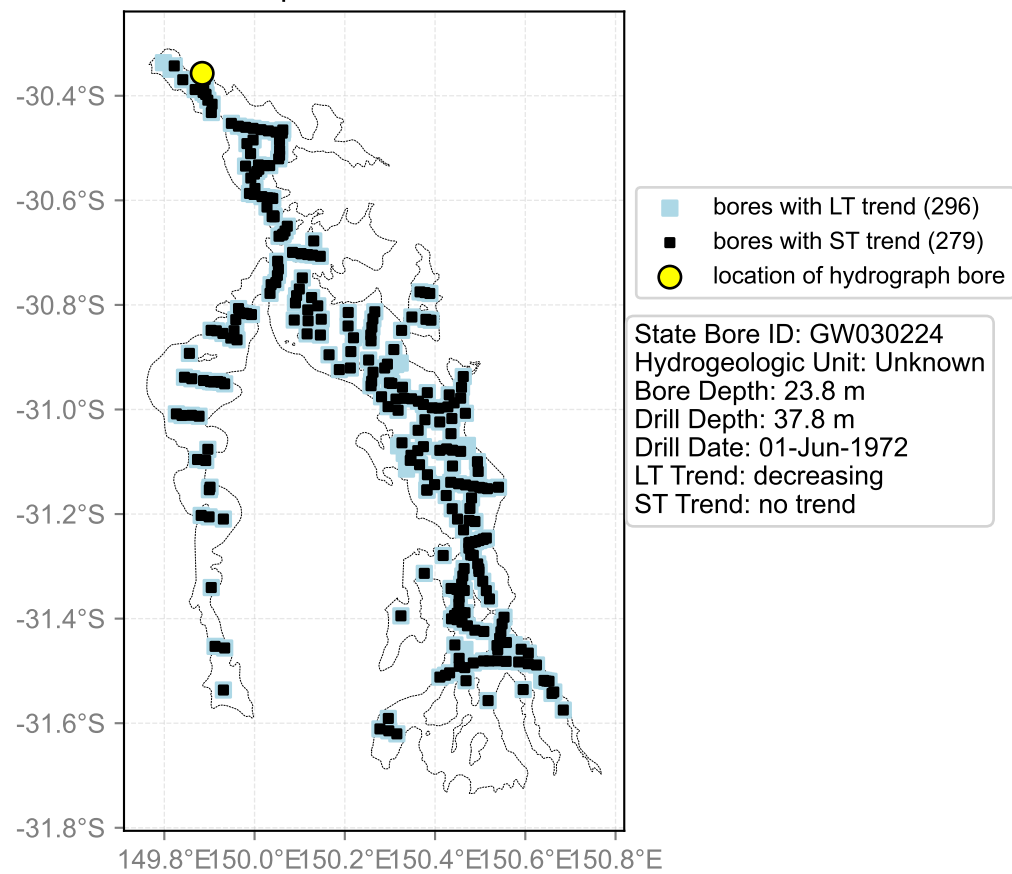

Map View for GS47

Hydrograph for hydroid: 10009843

Map View for GS47

Hydrograph for hydroid: 10009889

Map View for GS47

Hydrograph for hydroid: 10010002

Map View for GS47

Hydrograph for hydroid: 10010553

Map View for GS47

Hydrograph for hydroid: 10010586

Map View for GS47

Hydrograph for hydroid: 10010839

Map View for GS47

Hydrograph for hydroid: 10010908

Map View for GS47

Hydrograph for hydroid: 10010919

Map View for GS47

Hydrograph for hydroid: 10011378

Map View for GS47

Hydrograph for hydroid: 10011916

Map View for GS47

Hydrograph for hydroid: 10012067

Map View for GS47

Hydrograph for hydroid: 10012506