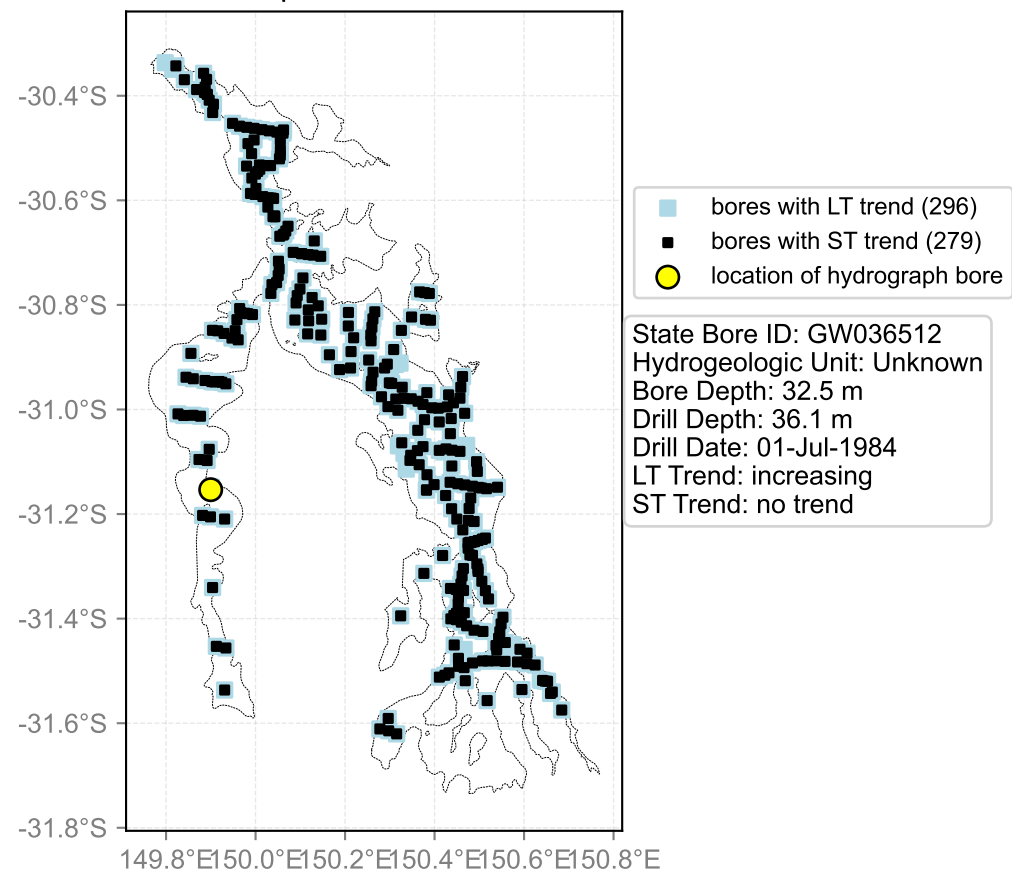

Map View for GS47

Hydrograph for hydroid: 10137636

Map View for GS47

Hydrograph for hydroid: 10137651

Map View for GS47

Hydrograph for hydroid: 10137652

Map View for GS47

Hydrograph for hydroid: 10137783

Map View for GS47

Hydrograph for hydroid: 10137832

Map View for GS47

Hydrograph for hydroid: 10137857

Map View for GS47

Hydrograph for hydroid: 10138005

Map View for GS47

Hydrograph for hydroid: 10138040

Map View for GS47

Hydrograph for hydroid: 10138549

Map View for GS47

Hydrograph for hydroid: 10138566

Map View for GS47

Hydrograph for hydroid: 10138582

Map View for GS47

Hydrograph for hydroid: 10138597