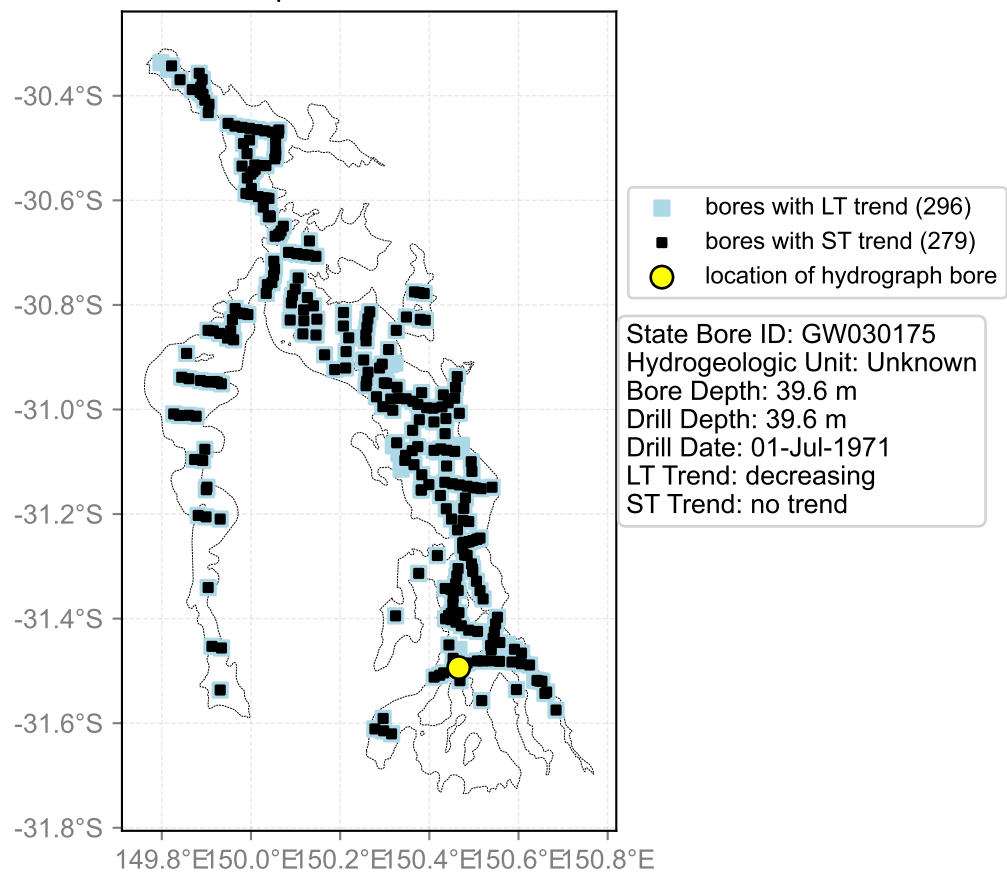

Map View for GS47

Hydrograph for hydroid: 10131652

Map View for GS47

Hydrograph for hydroid: 10131664

Map View for GS47

Hydrograph for hydroid: 10131798

Map View for GS47

Hydrograph for hydroid: 10131974

Map View for GS47

Hydrograph for hydroid: 10132239

Map View for GS47

Hydrograph for hydroid: 10132302

Map View for GS47

Hydrograph for hydroid: 10132357

Map View for GS47

Hydrograph for hydroid: 10132485

Map View for GS47

Hydrograph for hydroid: 10132587

Map View for GS47

Hydrograph for hydroid: 10133425

Map View for GS47

Hydrograph for hydroid: 10133626

Map View for GS47

Hydrograph for hydroid: 10133878