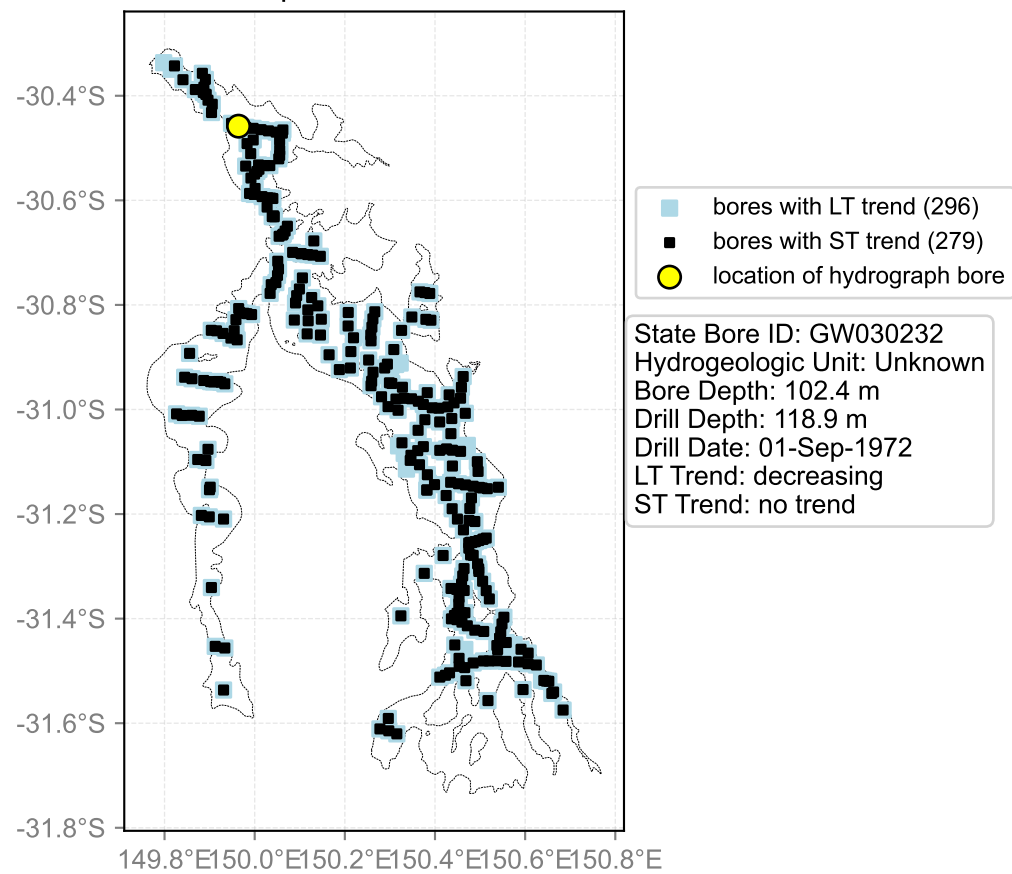

Map View for GS47

Hydrograph for hydroid: 10010586

Map View for GS47

Hydrograph for hydroid: 10010839

Map View for GS47

Hydrograph for hydroid: 10010908

Map View for GS47

Hydrograph for hydroid: 10010919

Map View for GS47

Hydrograph for hydroid: 10011378

Map View for GS47

Hydrograph for hydroid: 10011916

Map View for GS47

Hydrograph for hydroid: 10012067

Map View for GS47

Hydrograph for hydroid: 10012506

Map View for GS47

Hydrograph for hydroid: 10013301

Map View for GS47

Hydrograph for hydroid: 10013429

Map View for GS47

Hydrograph for hydroid: 10013448

Map View for GS47

Hydrograph for hydroid: 10013449