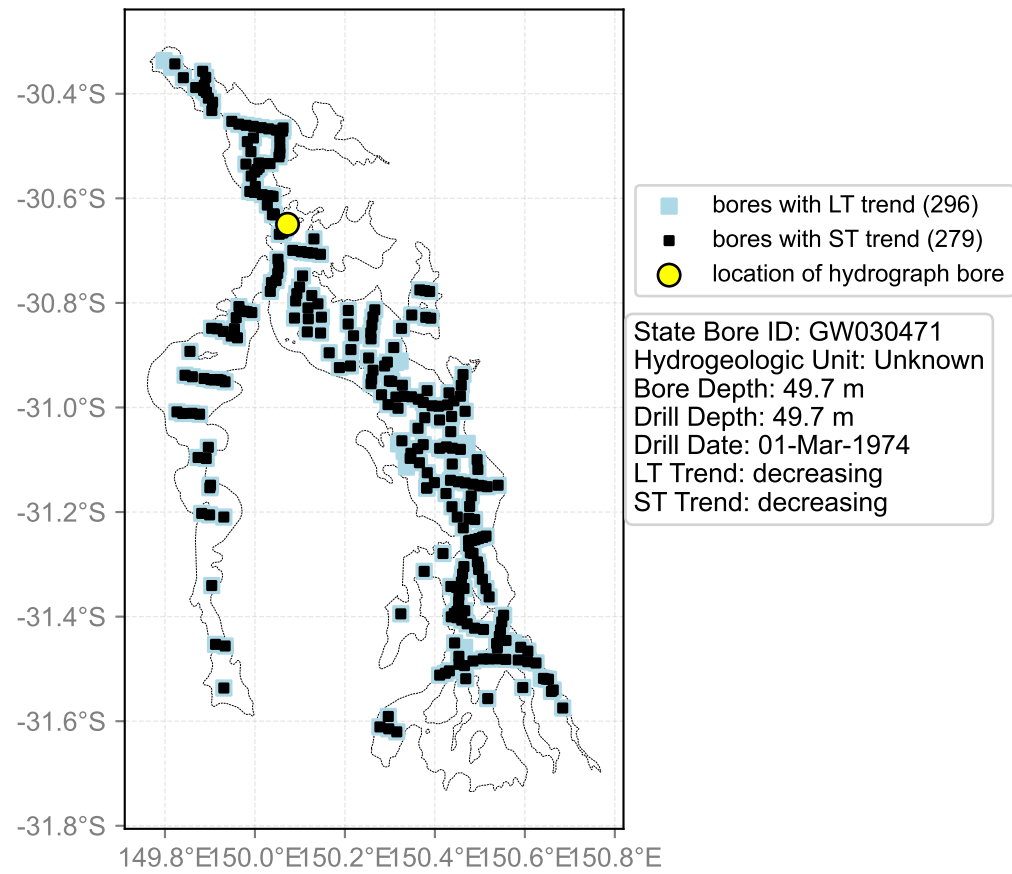

Map View for GS47

Hydrograph for hydroid: 10138549

Map View for GS47

Hydrograph for hydroid: 10138566

Map View for GS47

Hydrograph for hydroid: 10138582

Map View for GS47

Hydrograph for hydroid: 10138597

Map View for GS47

Hydrograph for hydroid: 10138770

Map View for GS47

Hydrograph for hydroid: 10138805

Map View for GS47

Hydrograph for hydroid: 10138814

Map View for GS47

Hydrograph for hydroid: 10138848

Map View for GS47

Hydrograph for hydroid: 10139013

Map View for GS47

Hydrograph for hydroid: 10139142

Map View for GS47

Hydrograph for hydroid: 10139304

Map View for GS47

Hydrograph for hydroid: 10139321