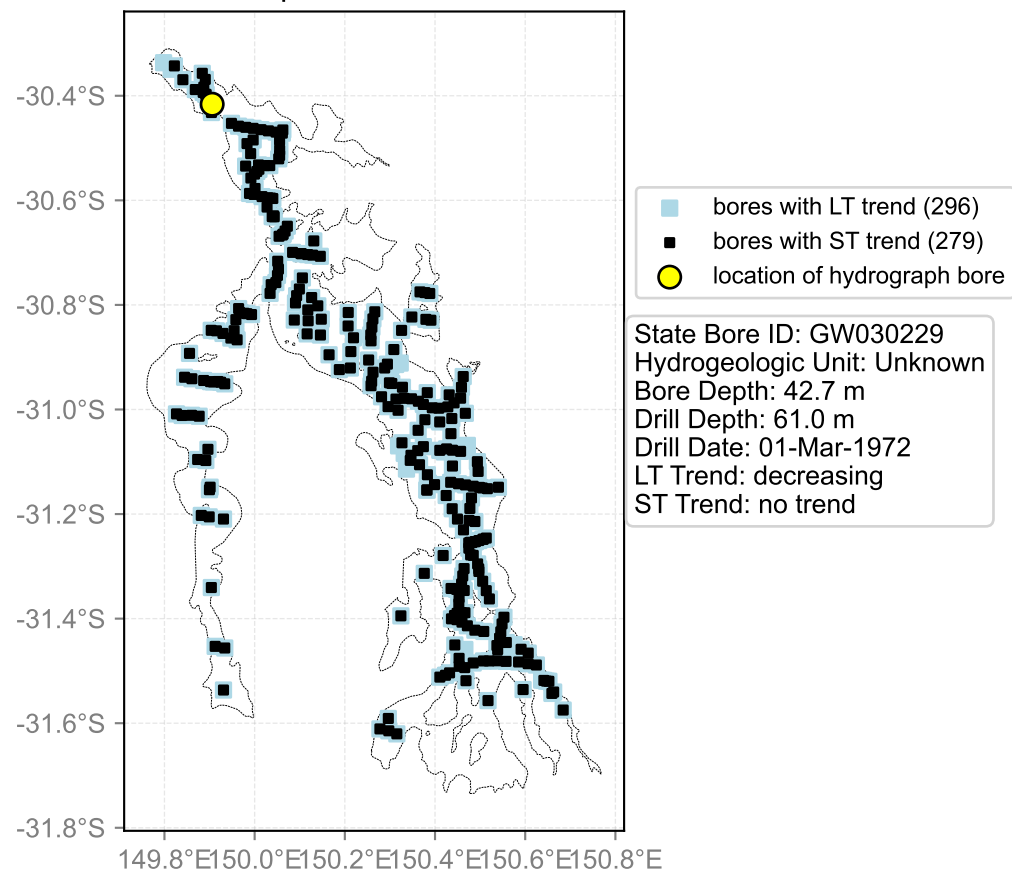

Map View for GS47

Hydrograph for hydroid: 10009843

Map View for GS47

Hydrograph for hydroid: 10009889

Map View for GS47

Hydrograph for hydroid: 10010002

Map View for GS47

Hydrograph for hydroid: 10010553

Map View for GS47

Hydrograph for hydroid: 10010586

Map View for GS47

Hydrograph for hydroid: 10010839

Map View for GS47

Hydrograph for hydroid: 10010908

Map View for GS47

Hydrograph for hydroid: 10010919

Map View for GS47

Hydrograph for hydroid: 10011378

Map View for GS47

Hydrograph for hydroid: 10011916

Map View for GS47

Hydrograph for hydroid: 10012067

Map View for GS47

Hydrograph for hydroid: 10012506