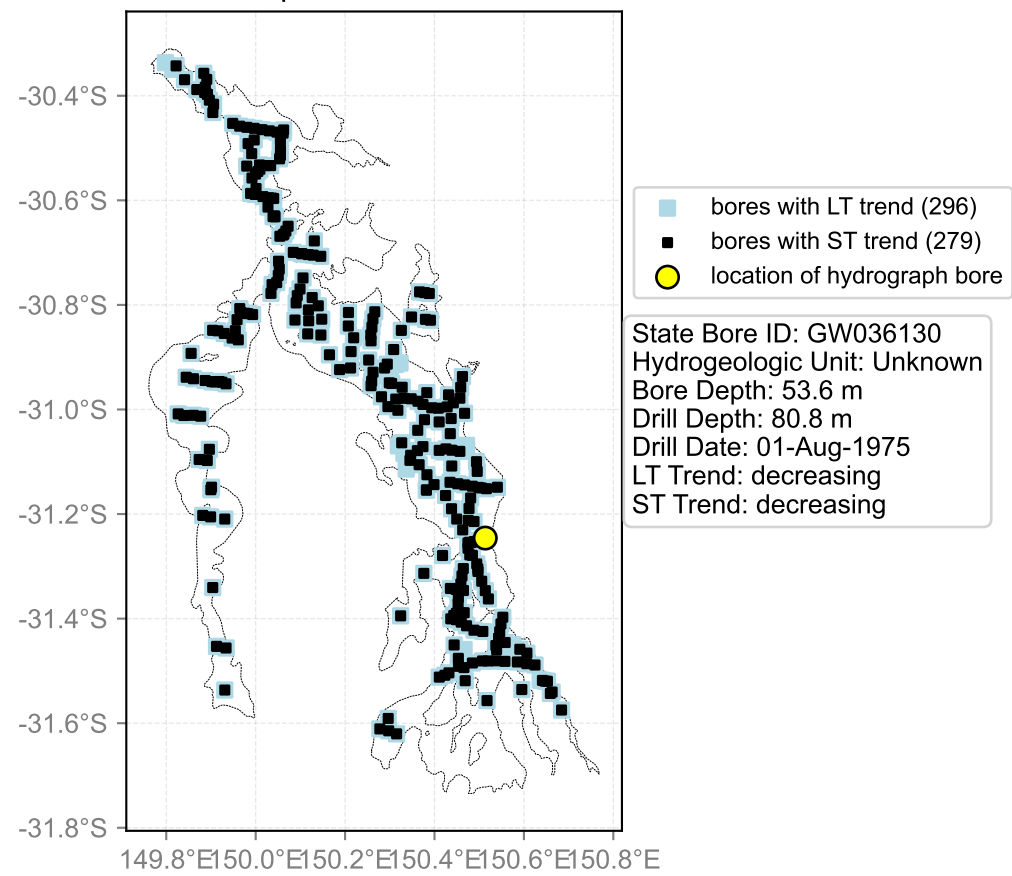

Map View for GS47

Hydrograph for hydroid: 10137832

Map View for GS47

Hydrograph for hydroid: 10137857

Map View for GS47

Hydrograph for hydroid: 10138005

Map View for GS47

Hydrograph for hydroid: 10138040

Map View for GS47

Hydrograph for hydroid: 10138549

Map View for GS47

Hydrograph for hydroid: 10138566

Map View for GS47

Hydrograph for hydroid: 10138582

Map View for GS47

Hydrograph for hydroid: 10138597

Map View for GS47

Hydrograph for hydroid: 10138770

Map View for GS47

Hydrograph for hydroid: 10138805

Map View for GS47

Hydrograph for hydroid: 10138814

Map View for GS47

Hydrograph for hydroid: 10138848