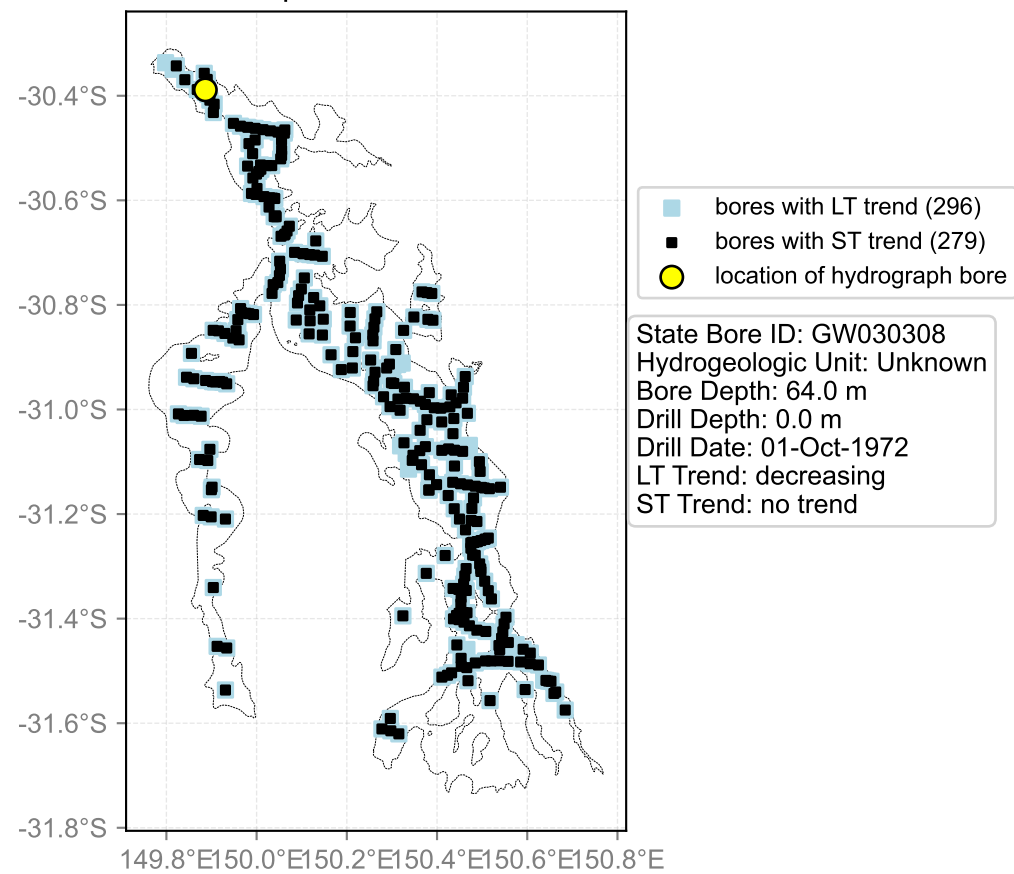

Map View for GS47

Hydrograph for hydroid: 10115654

Map View for GS47

Hydrograph for hydroid: 10115713

Map View for GS47

Hydrograph for hydroid: 10116220

Map View for GS47

Hydrograph for hydroid: 10116501

Map View for GS47

Hydrograph for hydroid: 10116861

Map View for GS47

Hydrograph for hydroid: 10117721

Map View for GS47

Hydrograph for hydroid: 10117915

Map View for GS47

Hydrograph for hydroid: 10117919

Map View for GS47

Hydrograph for hydroid: 10118198

Map View for GS47

Hydrograph for hydroid: 10118415

Map View for GS47

Hydrograph for hydroid: 10118438

Map View for GS47

Hydrograph for hydroid: 10118636