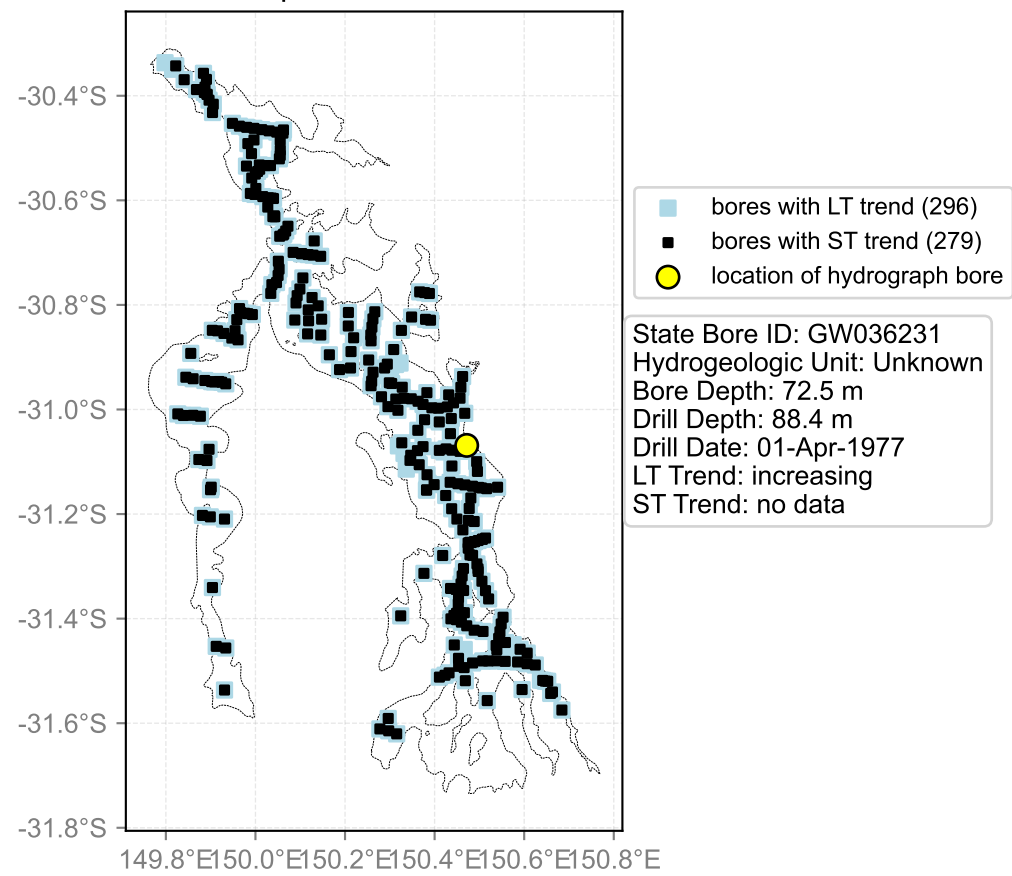

Map View for GS47

Hydrograph for hydroid: 10138549

Map View for GS47

Hydrograph for hydroid: 10138566

Map View for GS47

Hydrograph for hydroid: 10138582

Map View for GS47

Hydrograph for hydroid: 10138597

Map View for GS47

Hydrograph for hydroid: 10138770

Map View for GS47

Hydrograph for hydroid: 10138805

Map View for GS47

Hydrograph for hydroid: 10138814

Map View for GS47

Hydrograph for hydroid: 10138848

Map View for GS47

Hydrograph for hydroid: 10139013

Map View for GS47

Hydrograph for hydroid: 10139142

Map View for GS47

Hydrograph for hydroid: 10139304

Map View for GS47

Hydrograph for hydroid: 10139321