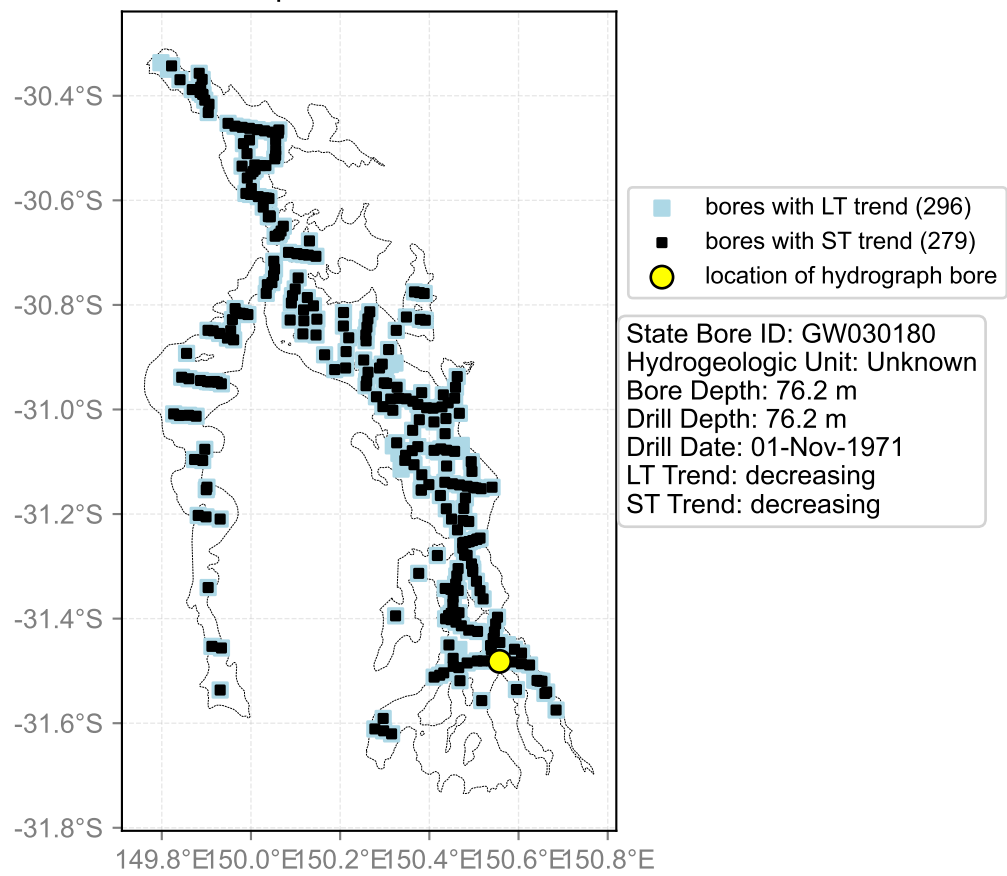

Hydrograph for hydroid: 10128381

Map View for GS47