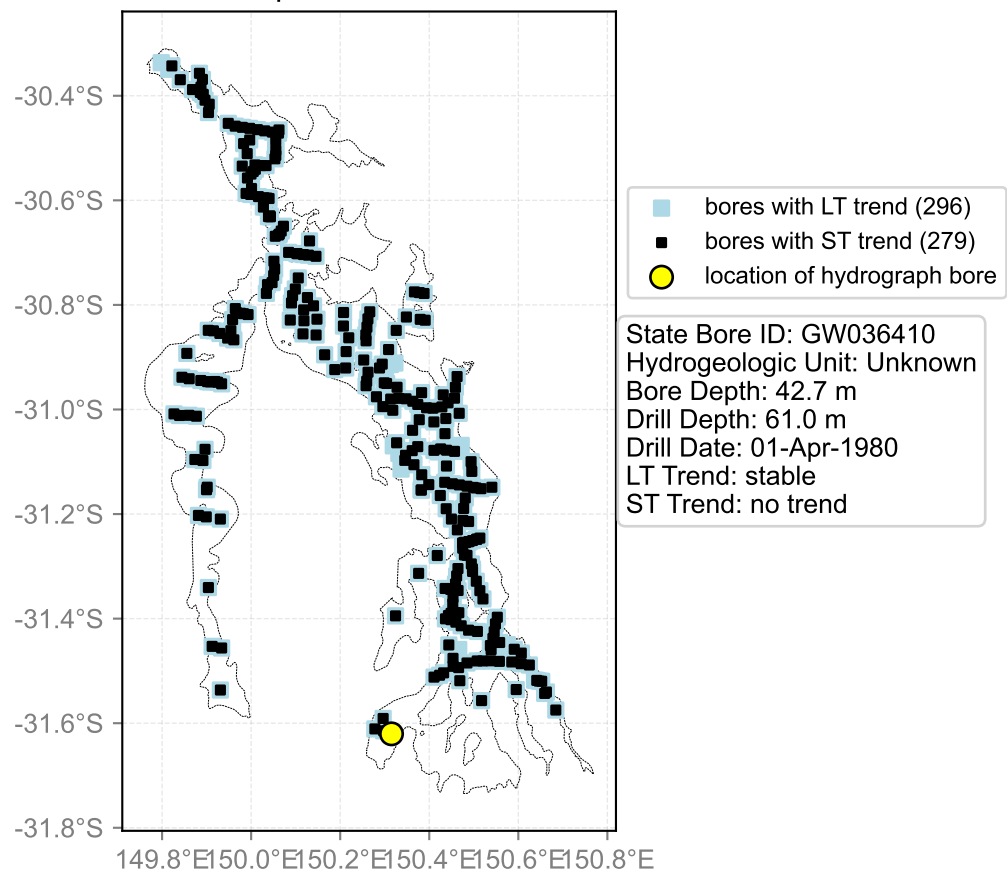

Map View for GS47

Hydrograph for hydroid: 10018446

Map View for GS47

Hydrograph for hydroid: 10019153

Map View for GS47

Hydrograph for hydroid: 10019461

Map View for GS47

Hydrograph for hydroid: 10019477

Map View for GS47

Hydrograph for hydroid: 10019953

Map View for GS47

Hydrograph for hydroid: 10020369

Map View for GS47

Hydrograph for hydroid: 10020952

Map View for GS47

Hydrograph for hydroid: 10022092