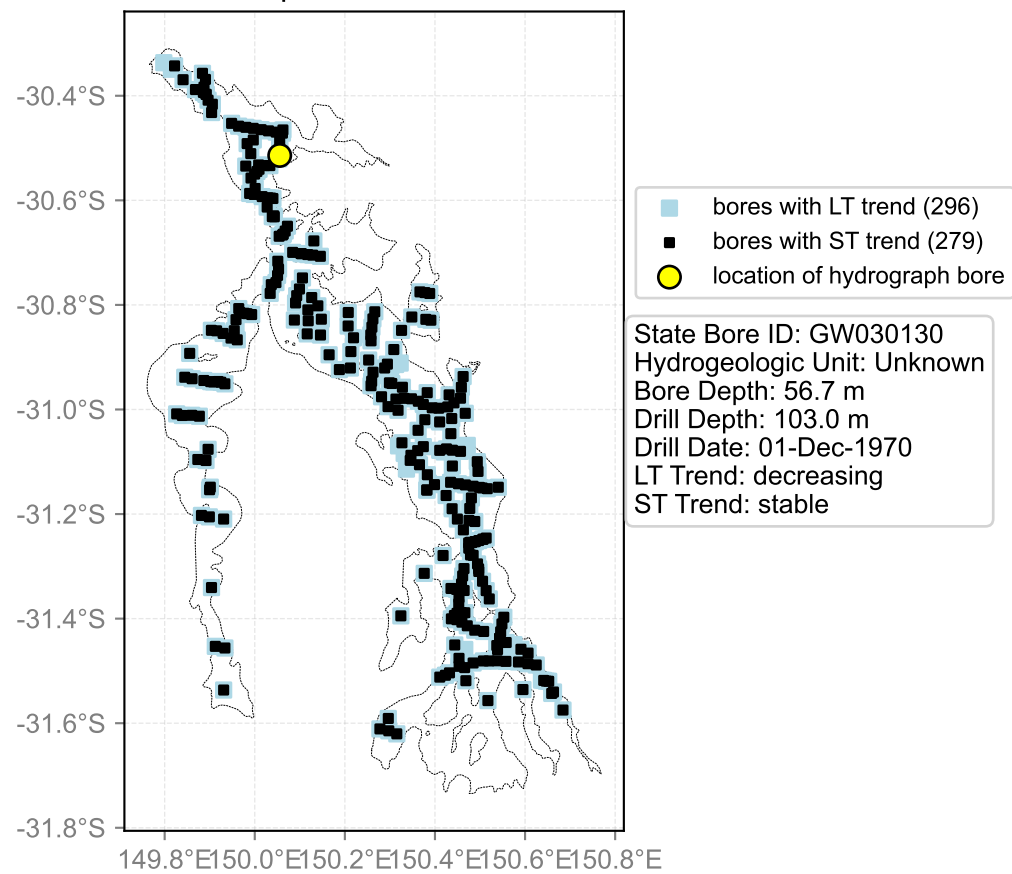

Map View for GS47

Hydrograph for hydroid: 10007590

Map View for GS47

Hydrograph for hydroid: 10007640

Map View for GS47

Hydrograph for hydroid: 10007719

Map View for GS47

Hydrograph for hydroid: 10007727

Map View for GS47

Hydrograph for hydroid: 10007799

Map View for GS47

Hydrograph for hydroid: 10007828

Map View for GS47

Hydrograph for hydroid: 10007840

Map View for GS47

Hydrograph for hydroid: 10007876