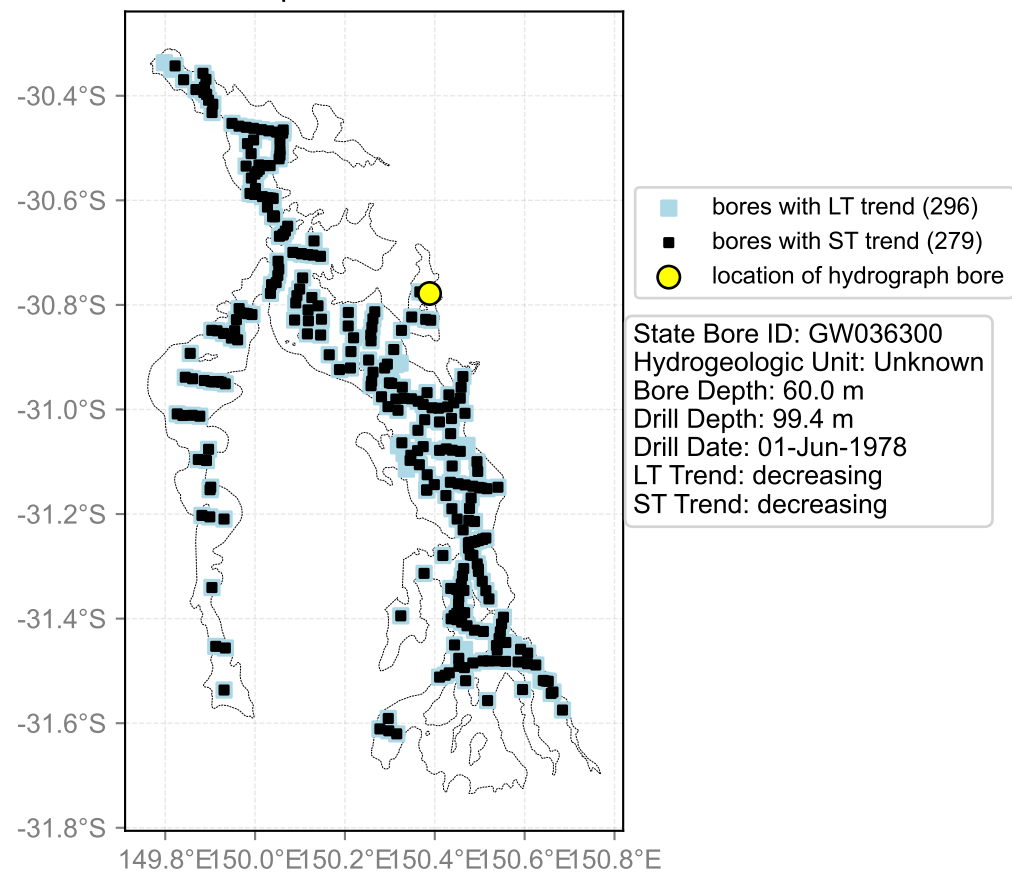

Map View for GS47

Hydrograph for hydroid: 10107821

Map View for GS47

Hydrograph for hydroid: 10108052

Map View for GS47

Hydrograph for hydroid: 10108612

Map View for GS47

Hydrograph for hydroid: 10108695

Map View for GS47

Hydrograph for hydroid: 10108863

Map View for GS47

Hydrograph for hydroid: 10108877

Map View for GS47

Hydrograph for hydroid: 10109103

Map View for GS47

Hydrograph for hydroid: 10110285

Map View for GS47

Hydrograph for hydroid: 10110401

Map View for GS47

Hydrograph for hydroid: 10110494

Map View for GS47

Hydrograph for hydroid: 10111817

Map View for GS47

Hydrograph for hydroid: 10111876