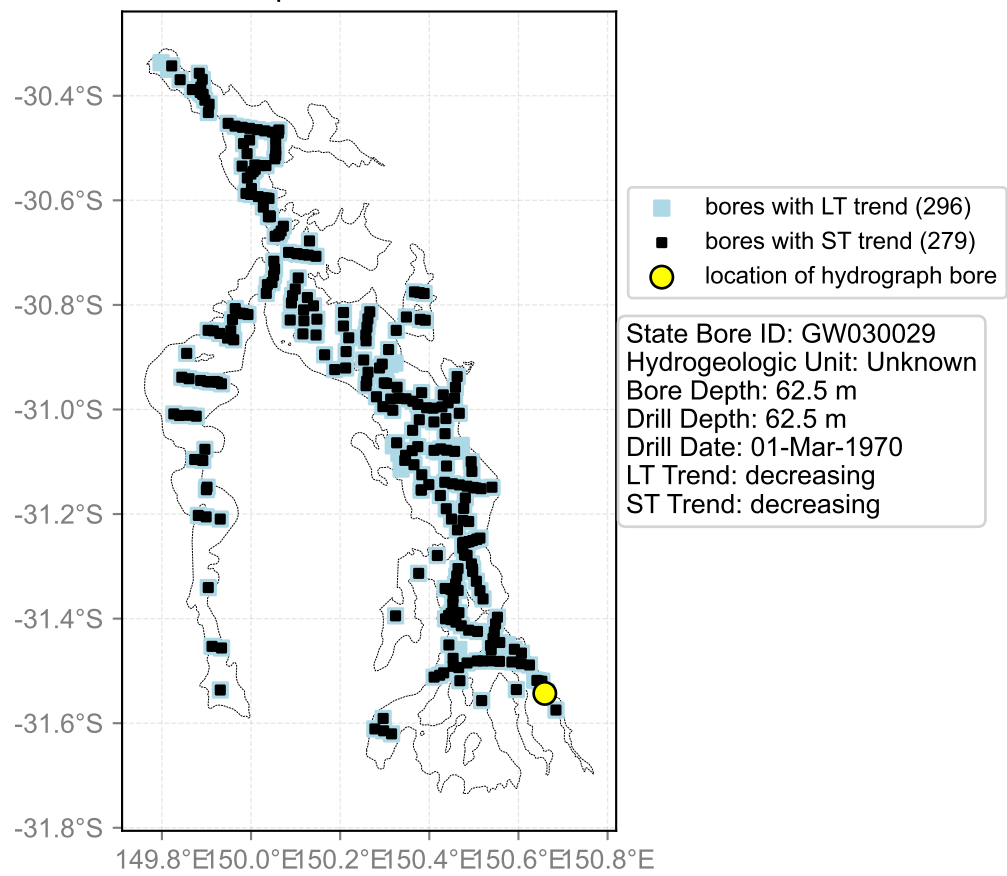

Map View for GS47

Hydrograph for hydroid: 10003945

Map View for GS47

Hydrograph for hydroid: 10004009

Map View for GS47

Hydrograph for hydroid: 10004260

Map View for GS47

Hydrograph for hydroid: 10004560