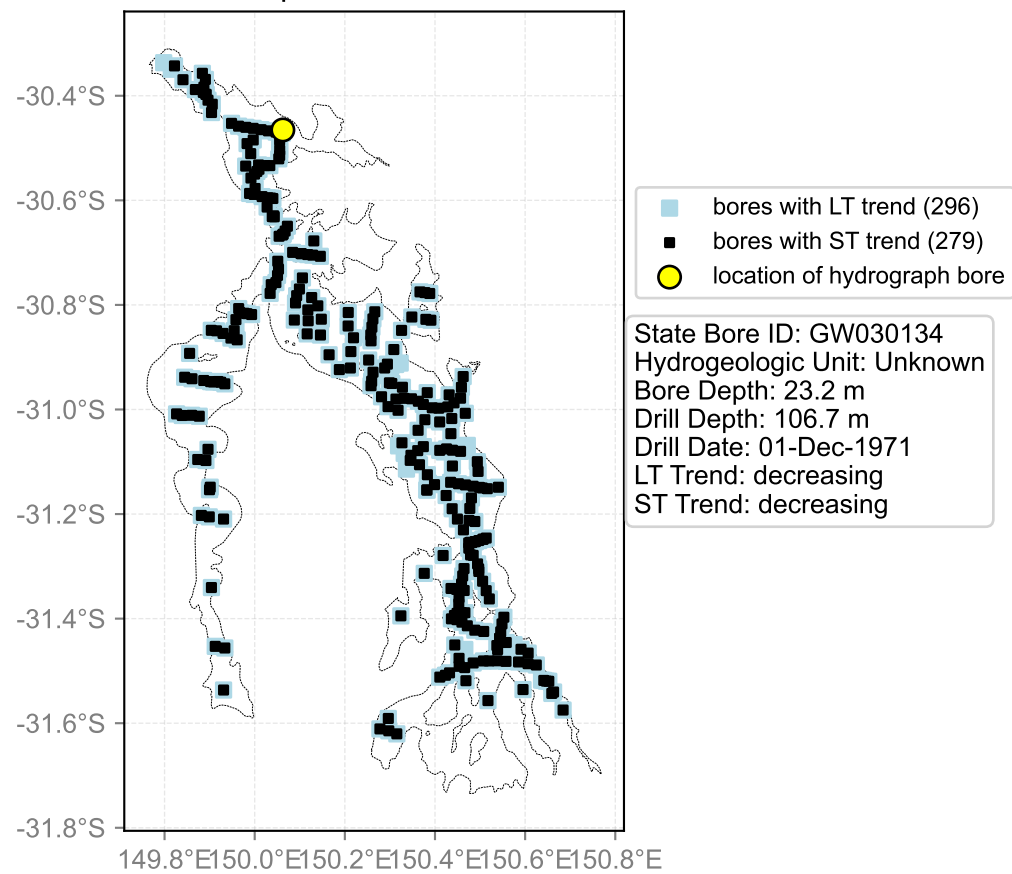

Map View for GS47

Hydrograph for hydroid: 10106260

Map View for GS47

Hydrograph for hydroid: 10106373

Map View for GS47

Hydrograph for hydroid: 10106654

Map View for GS47

Hydrograph for hydroid: 10107819

Map View for GS47

Hydrograph for hydroid: 10107821

Map View for GS47

Hydrograph for hydroid: 10108052

Map View for GS47

Hydrograph for hydroid: 10108612

Map View for GS47

Hydrograph for hydroid: 10108695

Map View for GS47

Hydrograph for hydroid: 10108863

Map View for GS47

Hydrograph for hydroid: 10108877

Map View for GS47

Hydrograph for hydroid: 10109103

Map View for GS47

Hydrograph for hydroid: 10110285