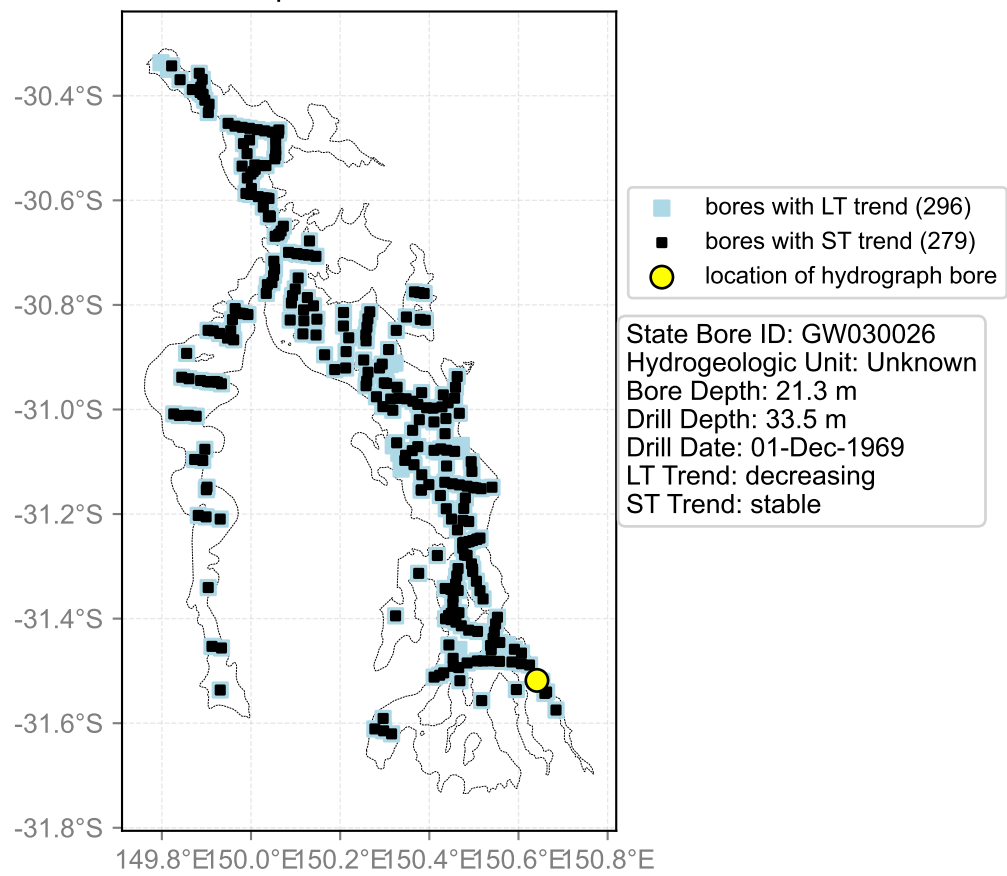

Map View for GS47

Hydrograph for hydroid: 10000881

Map View for GS47

Hydrograph for hydroid: 10000993

Map View for GS47

Hydrograph for hydroid: 10001073

Map View for GS47

Hydrograph for hydroid: 10001209

Map View for GS47

Hydrograph for hydroid: 10002118

Map View for GS47

Hydrograph for hydroid: 10002132

Map View for GS47

Hydrograph for hydroid: 10002138

Map View for GS47

Hydrograph for hydroid: 10002139