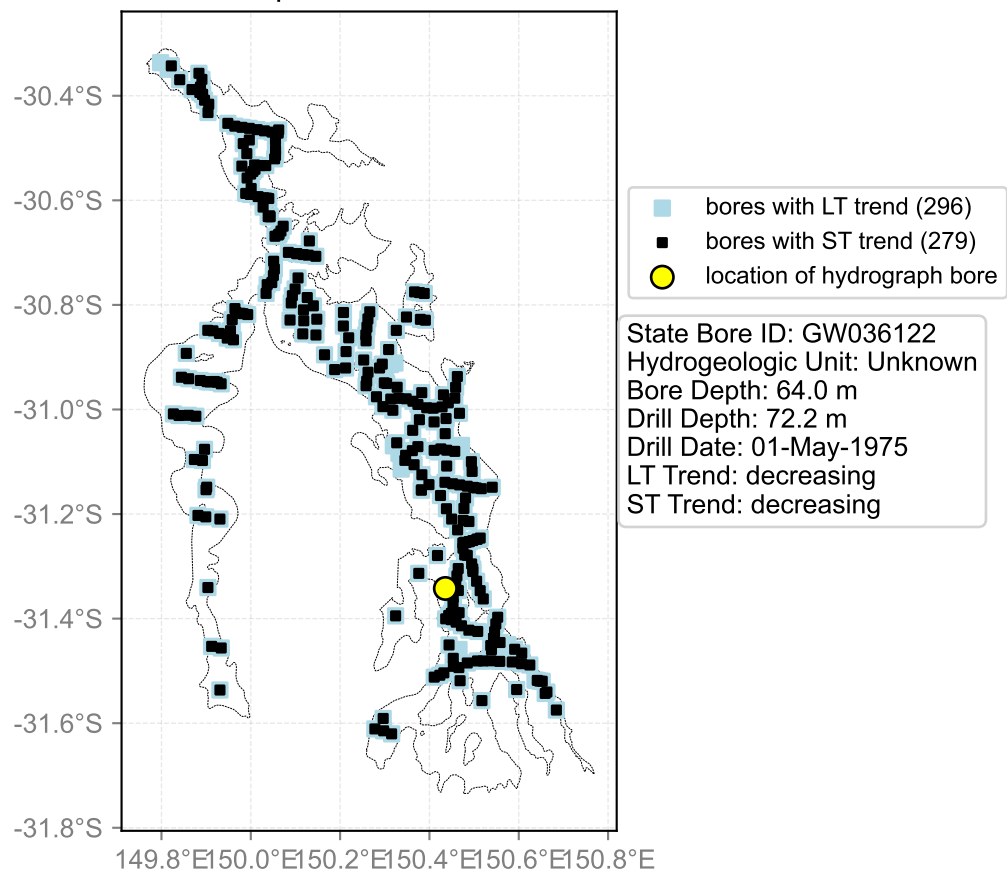

Map View for GS47

Hydrograph for hydroid: 10131652

Map View for GS47

Hydrograph for hydroid: 10131664

Map View for GS47

Hydrograph for hydroid: 10131798

Map View for GS47

Hydrograph for hydroid: 10131974

Map View for GS47

Hydrograph for hydroid: 10132239

Map View for GS47

Hydrograph for hydroid: 10132302

Map View for GS47

Hydrograph for hydroid: 10132357

Map View for GS47

Hydrograph for hydroid: 10132485

Map View for GS47

Hydrograph for hydroid: 10132587

Map View for GS47

Hydrograph for hydroid: 10133425

Map View for GS47

Hydrograph for hydroid: 10133626

Map View for GS47

Hydrograph for hydroid: 10133878