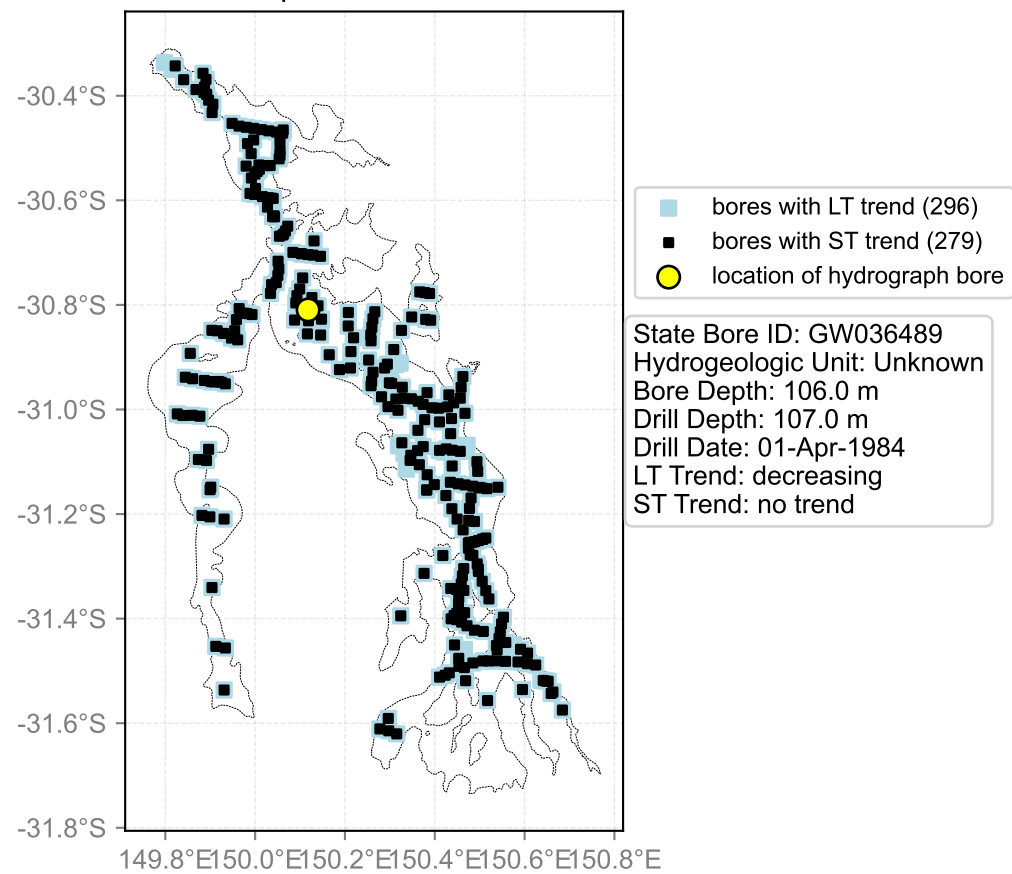

Map View for GS47

Hydrograph for hydroid: 10004645

Map View for GS47

Hydrograph for hydroid: 10005073

Map View for GS47

Hydrograph for hydroid: 10005183

Map View for GS47

Hydrograph for hydroid: 10005251

Map View for GS47

Hydrograph for hydroid: 10005803

Map View for GS47

Hydrograph for hydroid: 10006148

Map View for GS47

Hydrograph for hydroid: 10006284

Map View for GS47

Hydrograph for hydroid: 10006408

Map View for GS47

Hydrograph for hydroid: 10006833

Map View for GS47

Hydrograph for hydroid: 10006926

Map View for GS47

Hydrograph for hydroid: 10007282

Map View for GS47

Hydrograph for hydroid: 10007567