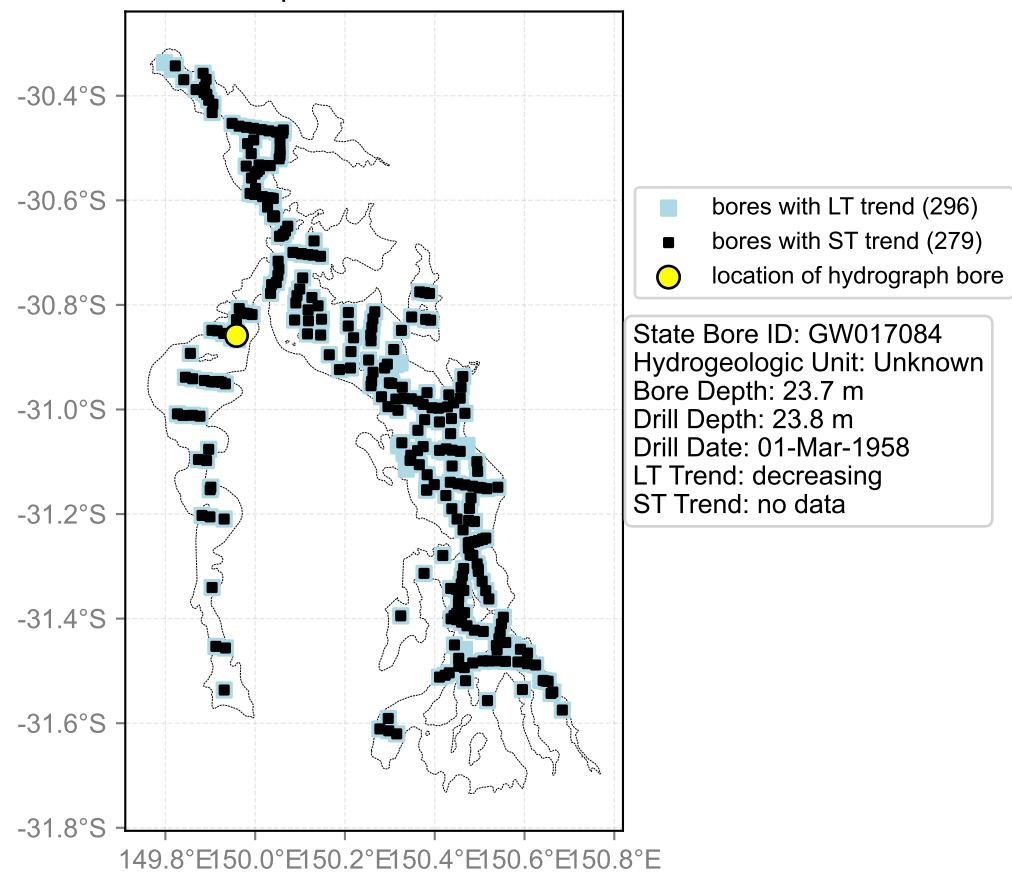

Map View for GS47

Hydrograph for hydroid: 10059995

Map View for GS47

Hydrograph for hydroid: 10060017

Map View for GS47

Hydrograph for hydroid: 10060023

Map View for GS47

Hydrograph for hydroid: 10060042

Map View for GS47

Hydrograph for hydroid: 10061716

Map View for GS47

Hydrograph for hydroid: 10061842

Map View for GS47

Hydrograph for hydroid: 10061940

Map View for GS47

Hydrograph for hydroid: 10062261

Map View for GS47

Hydrograph for hydroid: 10062295

Map View for GS47

Hydrograph for hydroid: 10067598

Map View for GS47

Hydrograph for hydroid: 10070738

Map View for GS47

Hydrograph for hydroid: 10086338