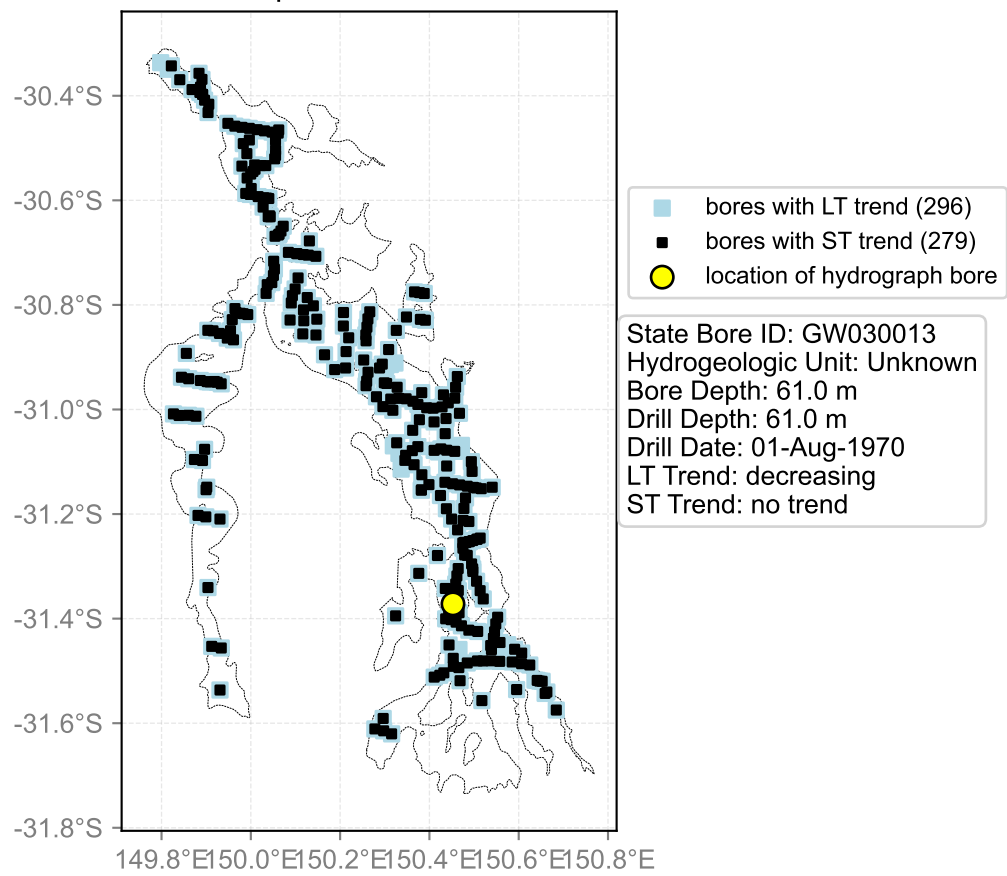

Map View for GS47

Hydrograph for hydroid: 10000881

Map View for GS47

Hydrograph for hydroid: 10000993

Map View for GS47

Hydrograph for hydroid: 10001073

Map View for GS47

Hydrograph for hydroid: 10001209

Map View for GS47

Hydrograph for hydroid: 10002118

Map View for GS47

Hydrograph for hydroid: 10002132

Map View for GS47

Hydrograph for hydroid: 10002138

Map View for GS47

Hydrograph for hydroid: 10002139