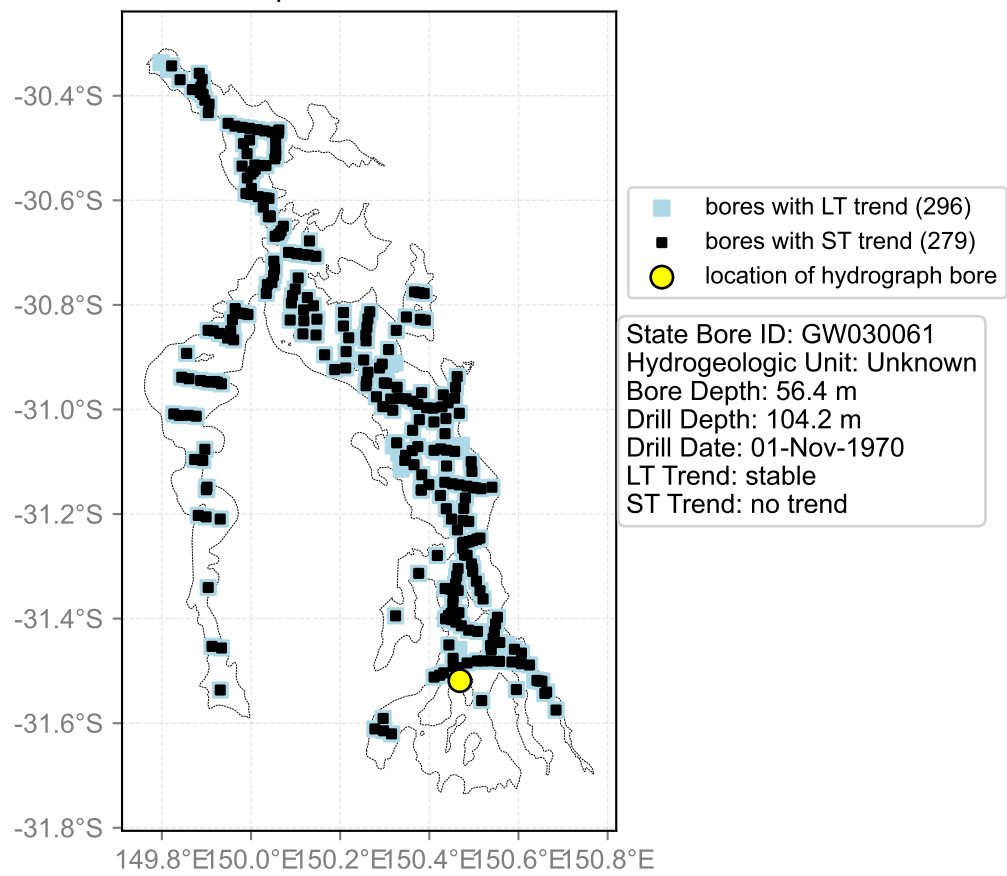

Map View for GS47

Hydrograph for hydroid: 10013976

Map View for GS47

Hydrograph for hydroid: 10014164

Map View for GS47

Hydrograph for hydroid: 10014167

Map View for GS47

Hydrograph for hydroid: 10014425