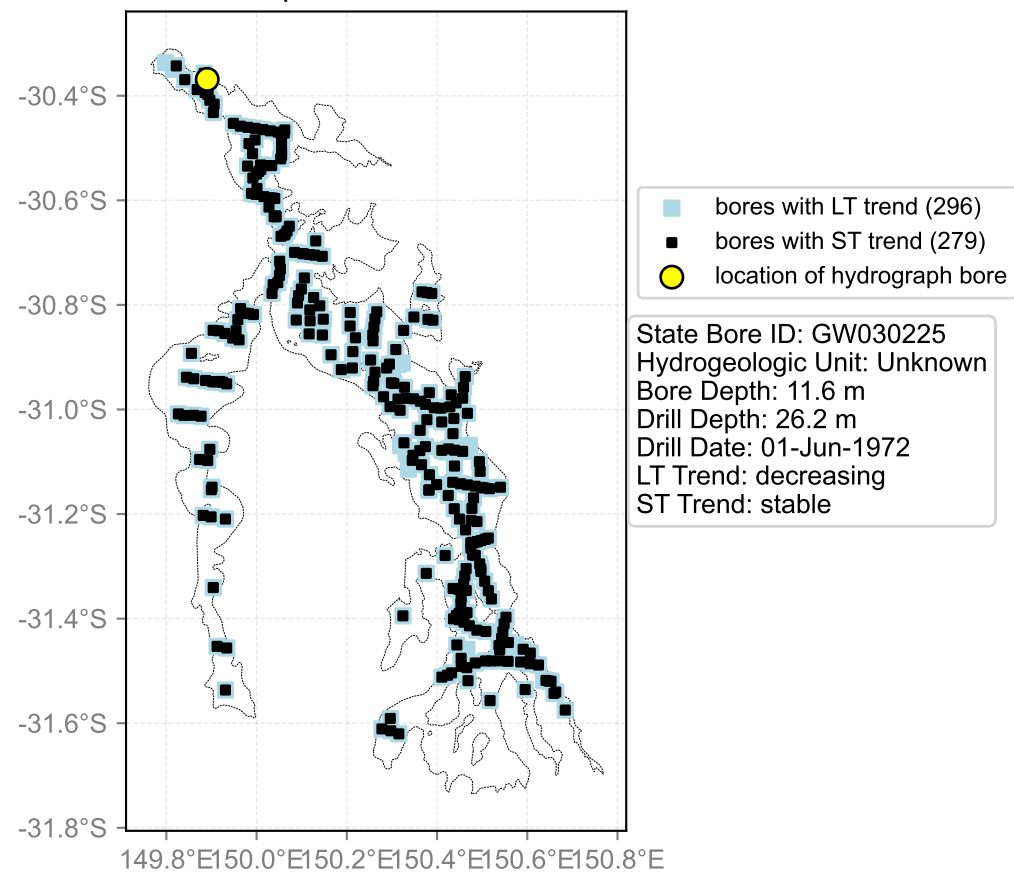

Map View for GS47

Hydrograph for hydroid: 10006833

Map View for GS47

Hydrograph for hydroid: 10006926

Map View for GS47

Hydrograph for hydroid: 10007282

Map View for GS47

Hydrograph for hydroid: 10007567

Map View for GS47

Hydrograph for hydroid: 10007590

Map View for GS47

Hydrograph for hydroid: 10007640

Map View for GS47

Hydrograph for hydroid: 10007719

Map View for GS47

Hydrograph for hydroid: 10007727