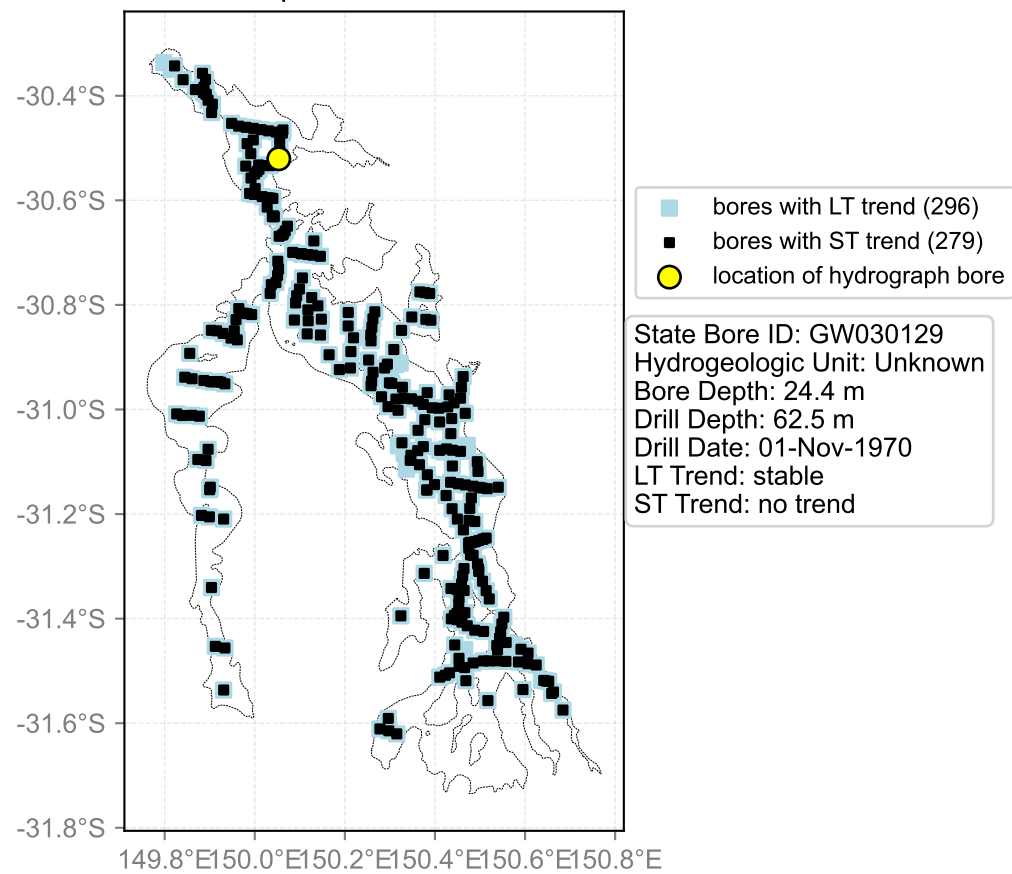

Map View for GS47

Hydrograph for hydroid: 10006833

Map View for GS47

Hydrograph for hydroid: 10006926

Map View for GS47

Hydrograph for hydroid: 10007282

Map View for GS47

Hydrograph for hydroid: 10007567

Map View for GS47

Hydrograph for hydroid: 10007590

Map View for GS47

Hydrograph for hydroid: 10007640

Map View for GS47

Hydrograph for hydroid: 10007719

Map View for GS47

Hydrograph for hydroid: 10007727