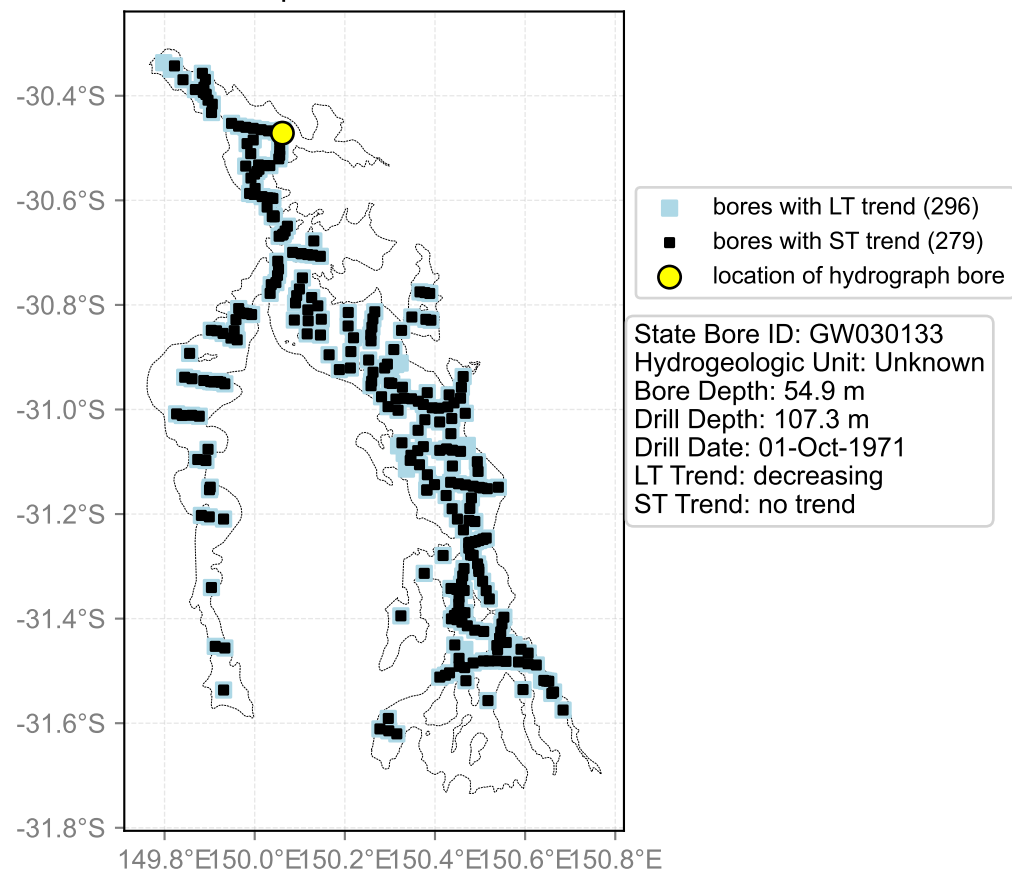

Map View for GS47

Hydrograph for hydroid: 10104857

Map View for GS47

Hydrograph for hydroid: 10105114

Map View for GS47

Hydrograph for hydroid: 10105267

Map View for GS47

Hydrograph for hydroid: 10106000

Map View for GS47

Hydrograph for hydroid: 10106260

Map View for GS47

Hydrograph for hydroid: 10106373

Map View for GS47

Hydrograph for hydroid: 10106654

Map View for GS47

Hydrograph for hydroid: 10107819

Map View for GS47

Hydrograph for hydroid: 10107821

Map View for GS47

Hydrograph for hydroid: 10108052

Map View for GS47

Hydrograph for hydroid: 10108612

Map View for GS47

Hydrograph for hydroid: 10108695