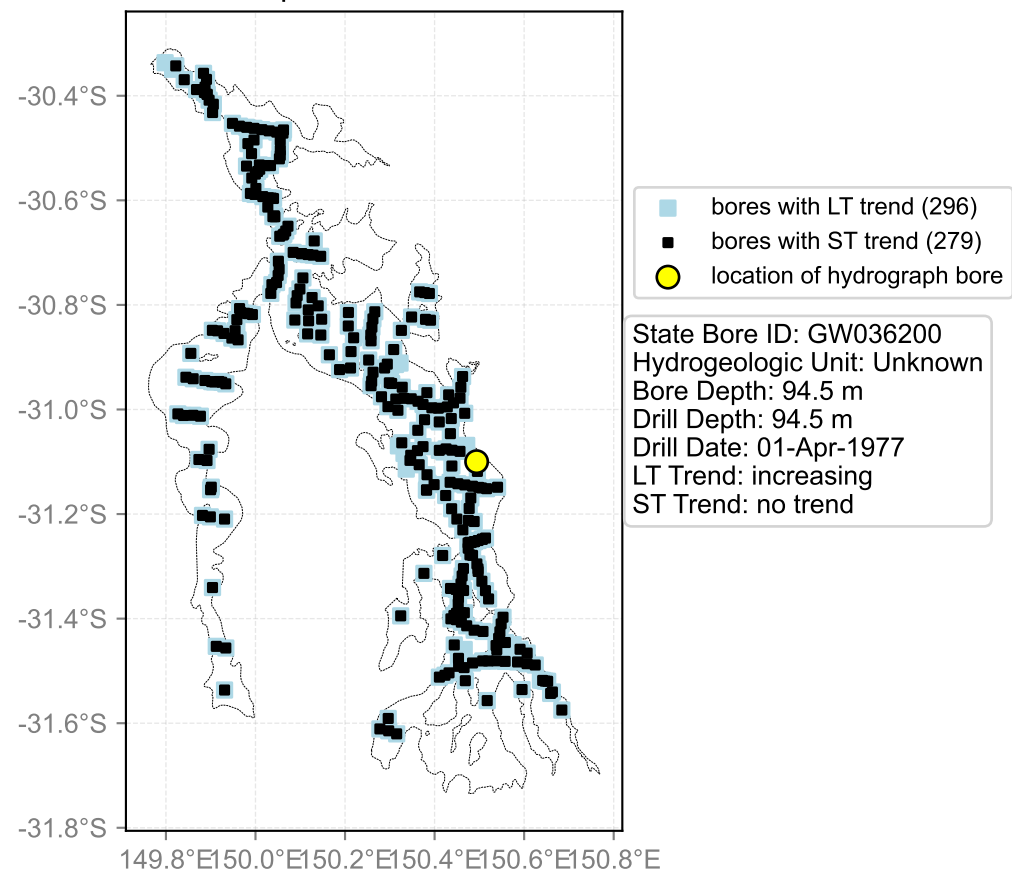

Map View for GS47

Hydrograph for hydroid: 10135085

Map View for GS47

Hydrograph for hydroid: 10135150

Map View for GS47

Hydrograph for hydroid: 10135152

Map View for GS47

Hydrograph for hydroid: 10135744

Map View for GS47

Hydrograph for hydroid: 10135989

Map View for GS47

Hydrograph for hydroid: 10136181

Map View for GS47

Hydrograph for hydroid: 10136243

Map View for GS47

Hydrograph for hydroid: 10137255

Map View for GS47

Hydrograph for hydroid: 10137258

Map View for GS47

Hydrograph for hydroid: 10137471

Map View for GS47

Hydrograph for hydroid: 10137477

Map View for GS47

Hydrograph for hydroid: 10137479