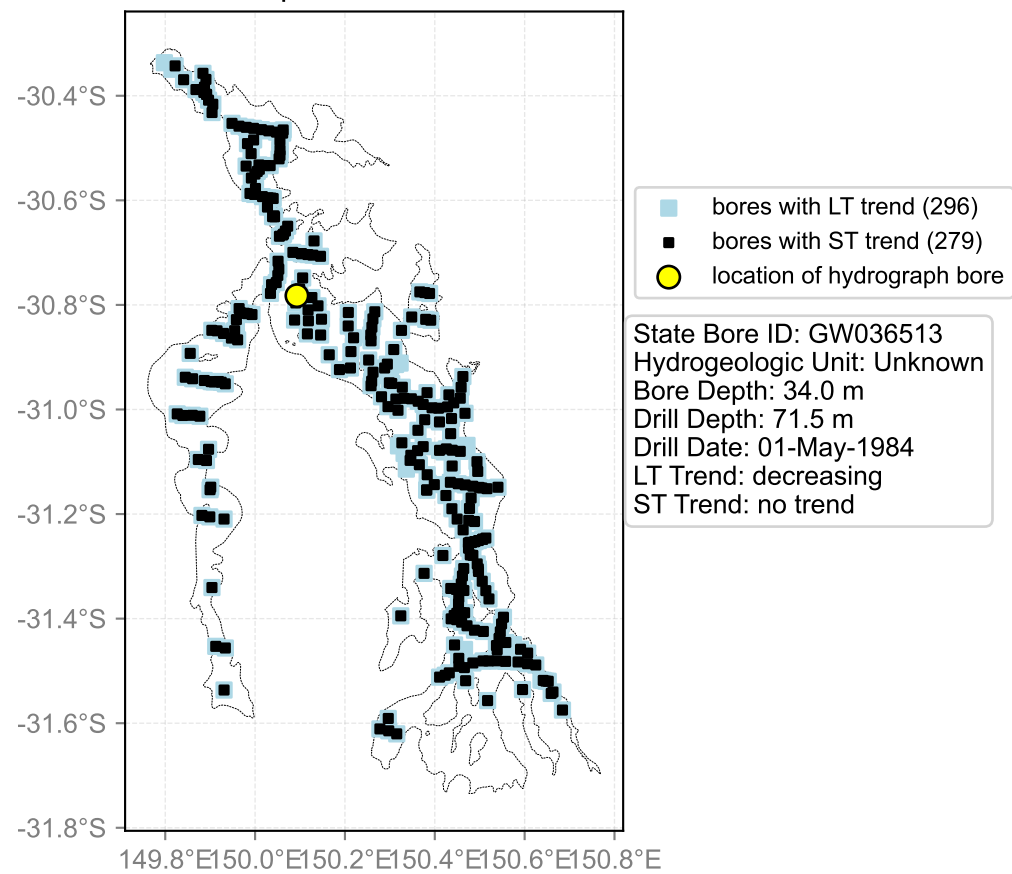

Map View for GS47

Hydrograph for hydroid: 10128381

Map View for GS47

Hydrograph for hydroid: 10130883

Map View for GS47

Hydrograph for hydroid: 10131172

Map View for GS47

Hydrograph for hydroid: 10131531

Map View for GS47

Hydrograph for hydroid: 10131652

Map View for GS47

Hydrograph for hydroid: 10131664

Map View for GS47

Hydrograph for hydroid: 10131798

Map View for GS47

Hydrograph for hydroid: 10131974

Map View for GS47

Hydrograph for hydroid: 10132239

Map View for GS47

Hydrograph for hydroid: 10132302

Map View for GS47

Hydrograph for hydroid: 10132357

Map View for GS47

Hydrograph for hydroid: 10132485