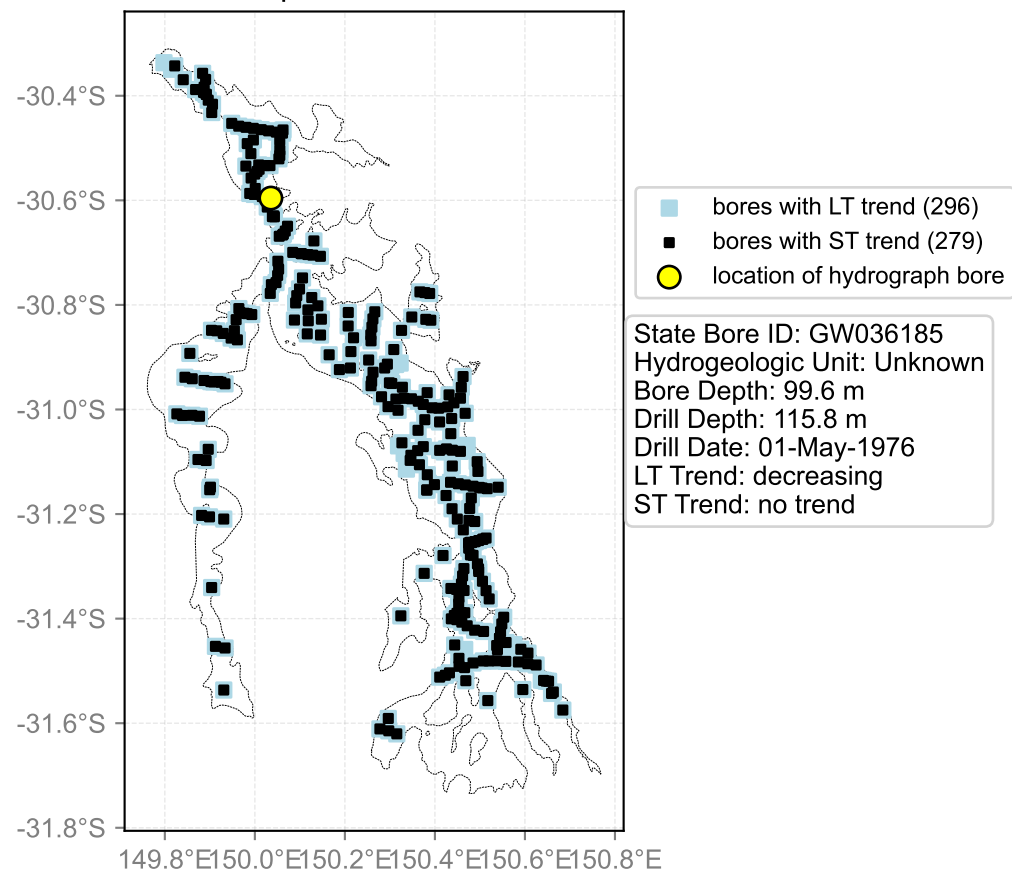

Map View for GS47

Hydrograph for hydroid: 10009843

Map View for GS47

Hydrograph for hydroid: 10009889

Map View for GS47

Hydrograph for hydroid: 10010002

Map View for GS47

Hydrograph for hydroid: 10010553

Map View for GS47

Hydrograph for hydroid: 10010586

Map View for GS47

Hydrograph for hydroid: 10010839

Map View for GS47

Hydrograph for hydroid: 10010908

Map View for GS47

Hydrograph for hydroid: 10010919