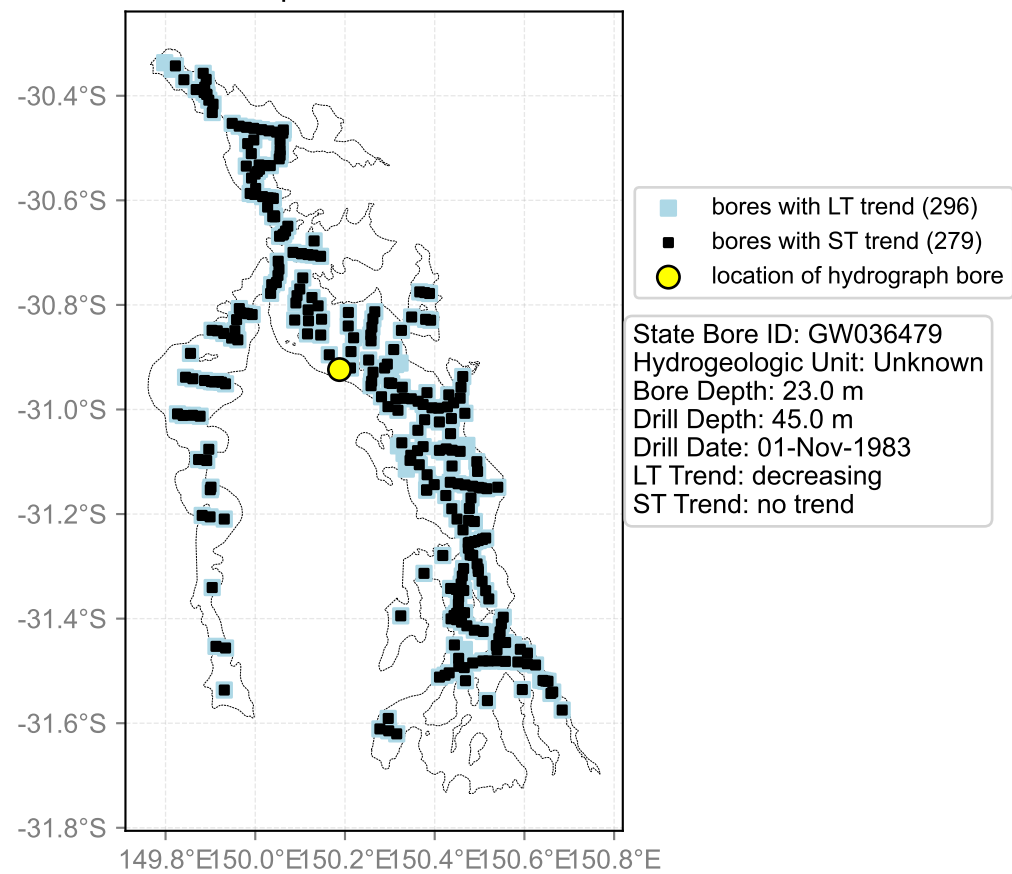

Map View for GS47

Hydrograph for hydroid: 10106260

Map View for GS47

Hydrograph for hydroid: 10106373

Map View for GS47

Hydrograph for hydroid: 10106654

Map View for GS47

Hydrograph for hydroid: 10107819

Map View for GS47

Hydrograph for hydroid: 10107821

Map View for GS47

Hydrograph for hydroid: 10108052

Map View for GS47

Hydrograph for hydroid: 10108612

Map View for GS47

Hydrograph for hydroid: 10108695

Map View for GS47

Hydrograph for hydroid: 10108863

Map View for GS47

Hydrograph for hydroid: 10108877

Map View for GS47

Hydrograph for hydroid: 10109103

Map View for GS47

Hydrograph for hydroid: 10110285