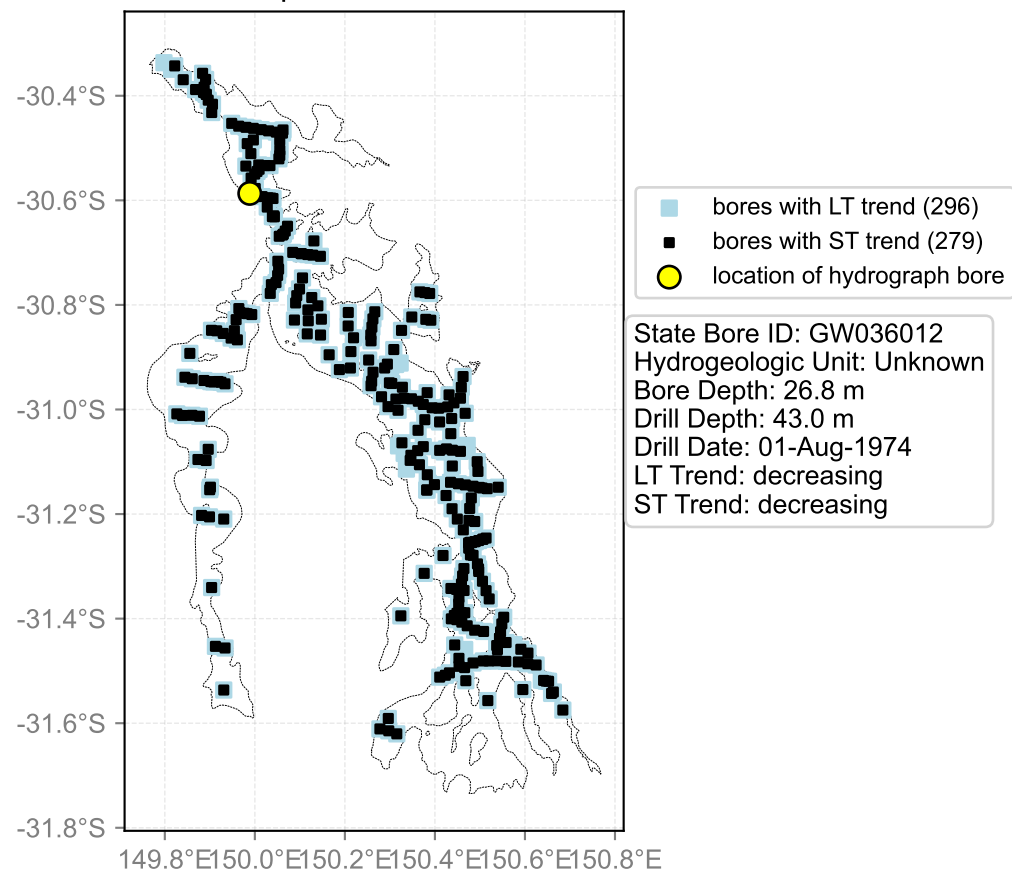

Map View for GS47

Hydrograph for hydroid: 10018446

Map View for GS47

Hydrograph for hydroid: 10019153

Map View for GS47

Hydrograph for hydroid: 10019461

Map View for GS47

Hydrograph for hydroid: 10019477

Map View for GS47

Hydrograph for hydroid: 10019953

Map View for GS47

Hydrograph for hydroid: 10020369

Map View for GS47

Hydrograph for hydroid: 10020952

Map View for GS47

Hydrograph for hydroid: 10022092

Map View for GS47

Hydrograph for hydroid: 10022471

Map View for GS47

Hydrograph for hydroid: 10022750

Map View for GS47

Hydrograph for hydroid: 10022884

Map View for GS47

Hydrograph for hydroid: 10023804