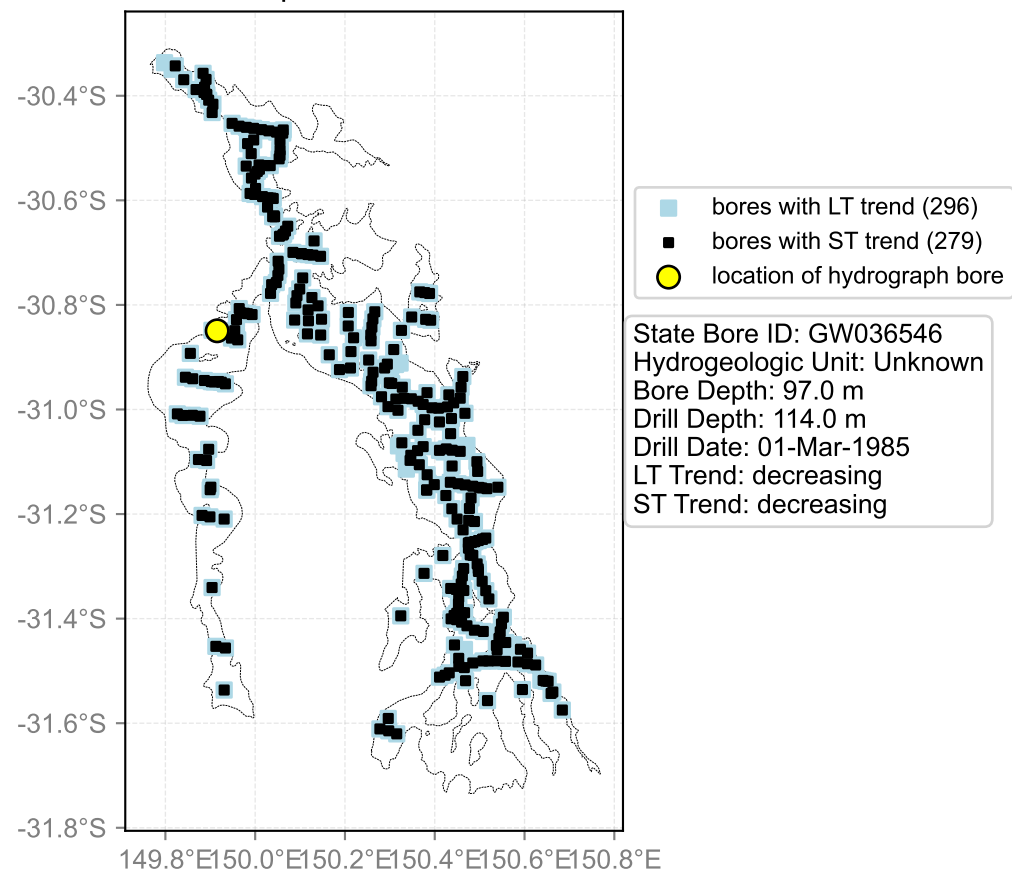

Map View for GS47

Hydrograph for hydroid: 10139801

Map View for GS47

Hydrograph for hydroid: 10139845

Map View for GS47

Hydrograph for hydroid: 10139875

Map View for GS47

Hydrograph for hydroid: 10139924

Map View for GS47

Hydrograph for hydroid: 10139934

Map View for GS47

Hydrograph for hydroid: 10140125

Map View for GS47

Hydrograph for hydroid: 10140961

Map View for GS47

Hydrograph for hydroid: 10141776

Map View for GS47

Hydrograph for hydroid: 10142888

Map View for GS47

Hydrograph for hydroid: 10143371

Map View for GS47

Hydrograph for hydroid: 10143654

Map View for GS47

Hydrograph for hydroid: 10143961