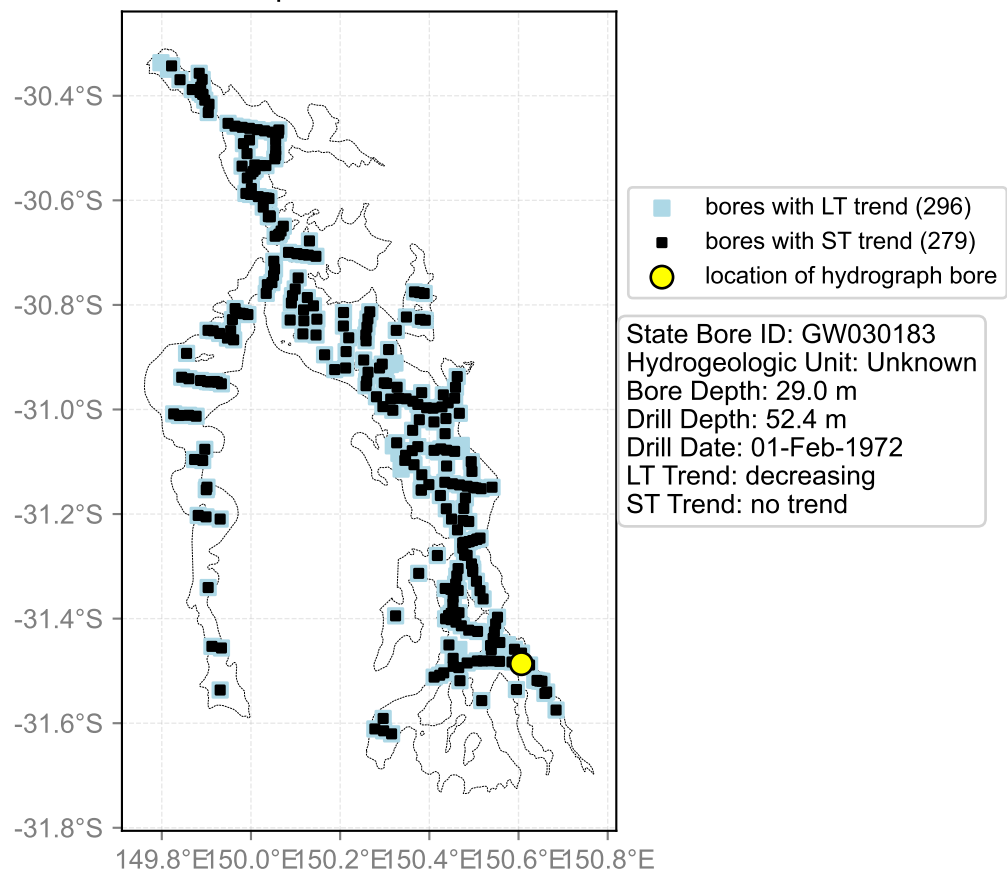

Hydrograph for hydroid: 10130883

Map View for GS47