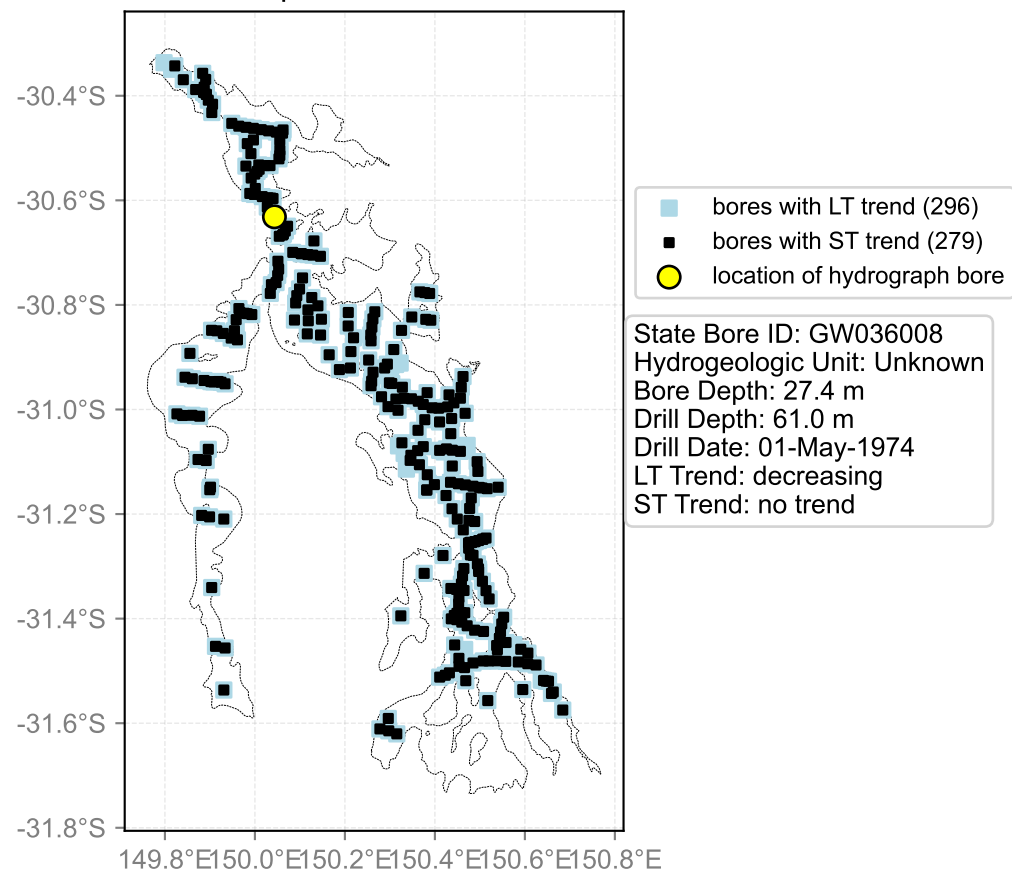

Map View for GS47

Hydrograph for hydroid: 10007799

Map View for GS47

Hydrograph for hydroid: 10007828

Map View for GS47

Hydrograph for hydroid: 10007840

Map View for GS47

Hydrograph for hydroid: 10007876

Map View for GS47

Hydrograph for hydroid: 10007975

Map View for GS47

Hydrograph for hydroid: 10008021

Map View for GS47

Hydrograph for hydroid: 10008442

Map View for GS47

Hydrograph for hydroid: 10009013