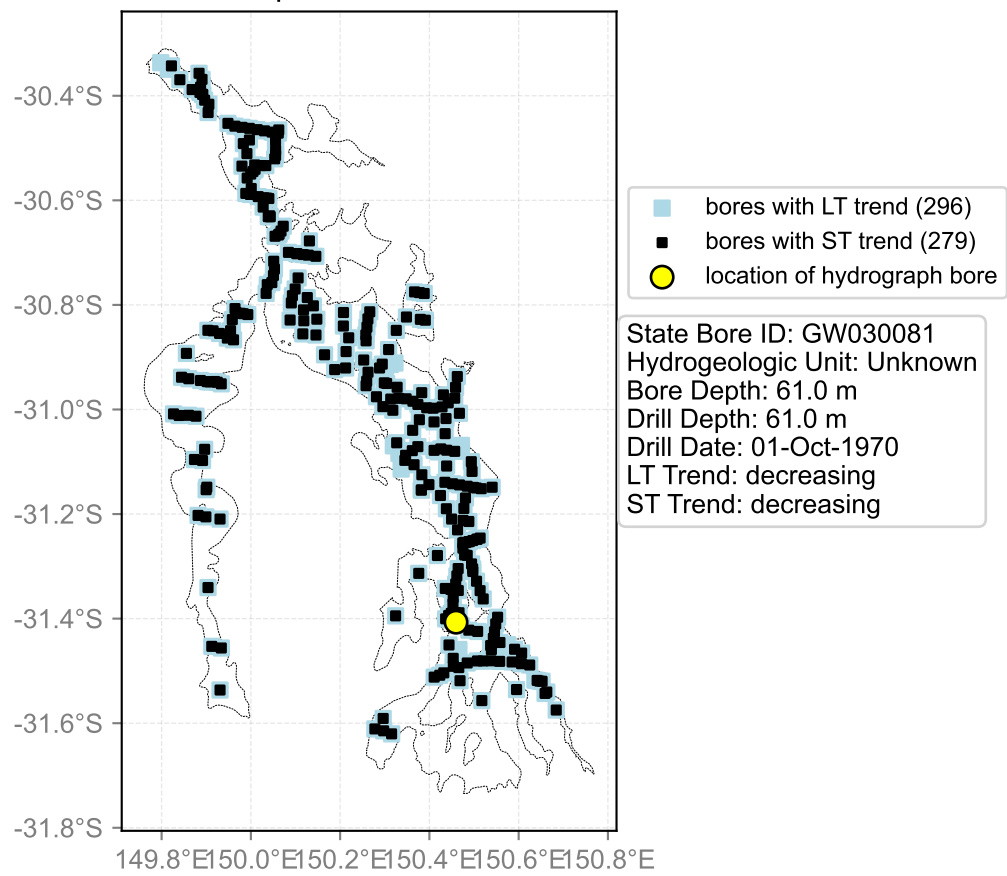

Hydrograph for hydroid: 10056012

Map View for GS47