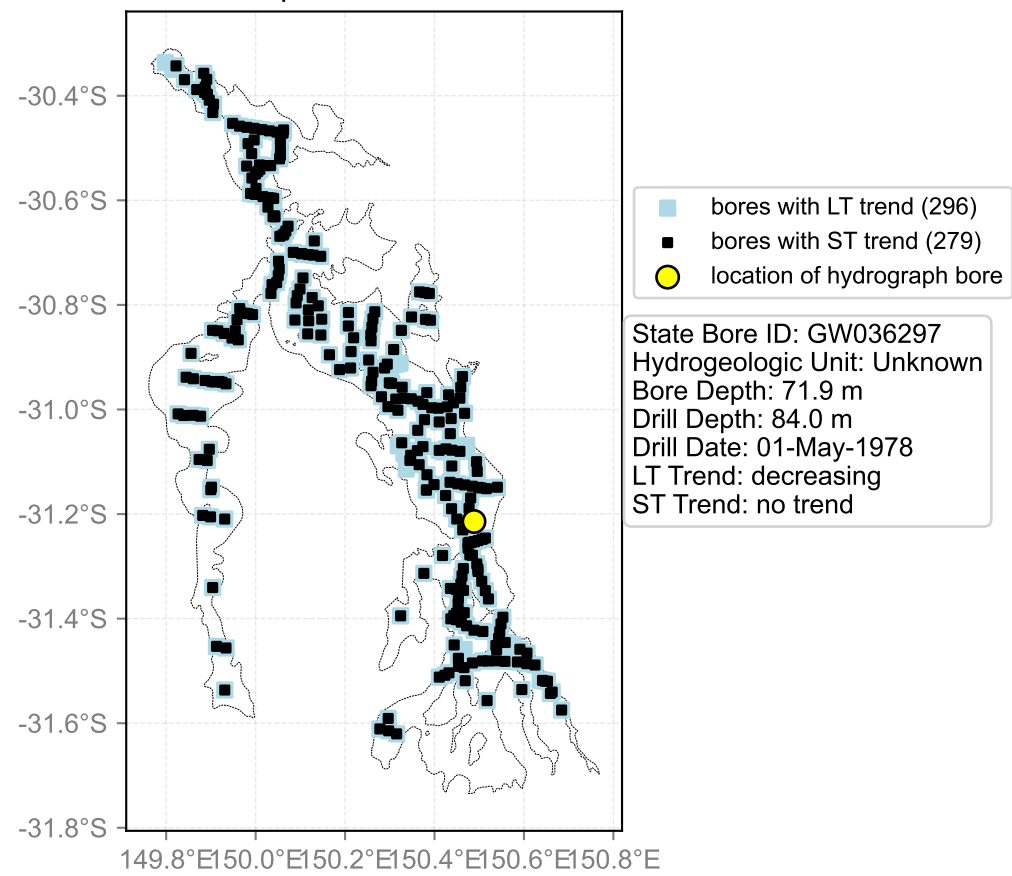

Map View for GS47

Hydrograph for hydroid: 10118711

Map View for GS47

Hydrograph for hydroid: 10119713

Map View for GS47

Hydrograph for hydroid: 10121174

Map View for GS47

Hydrograph for hydroid: 10121779

Map View for GS47

Hydrograph for hydroid: 10123240

Map View for GS47

Hydrograph for hydroid: 10125835

Map View for GS47

Hydrograph for hydroid: 10126893

Map View for GS47

Hydrograph for hydroid: 10127846

Map View for GS47

Hydrograph for hydroid: 10128381

Map View for GS47

Hydrograph for hydroid: 10130883

Map View for GS47

Hydrograph for hydroid: 10131172

Map View for GS47

Hydrograph for hydroid: 10131531