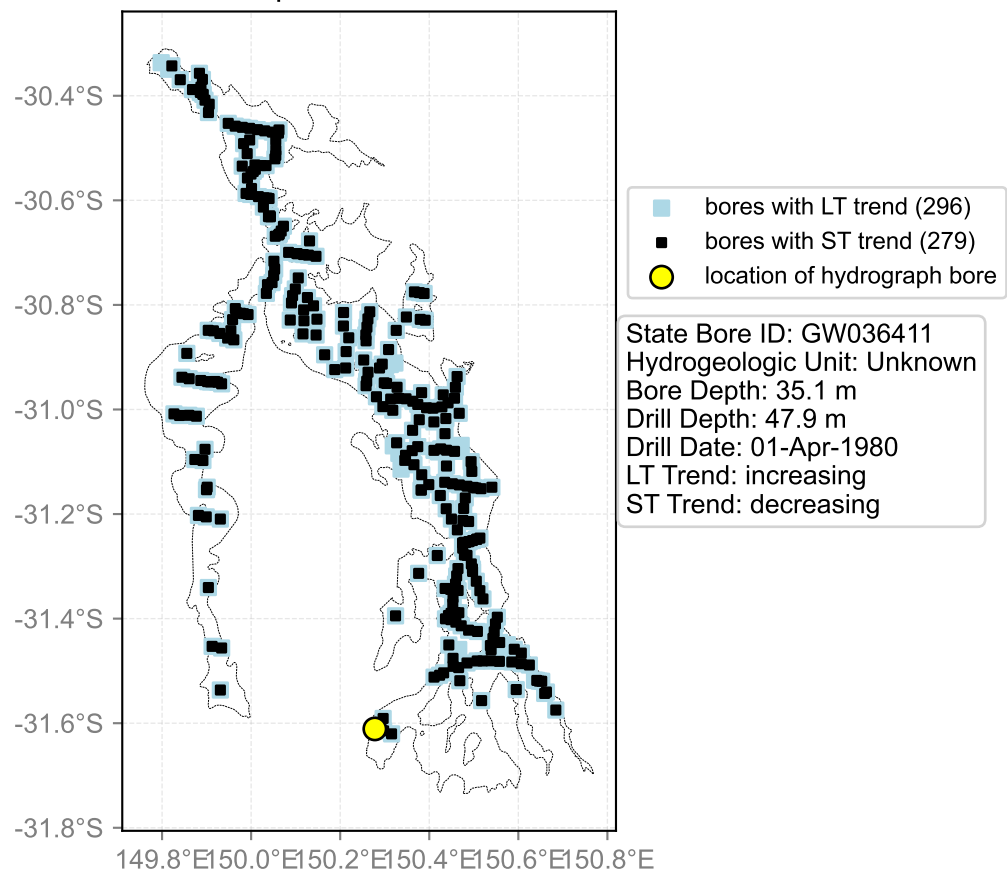

Hydrograph for hydroid: 10022750

Map View for GS47