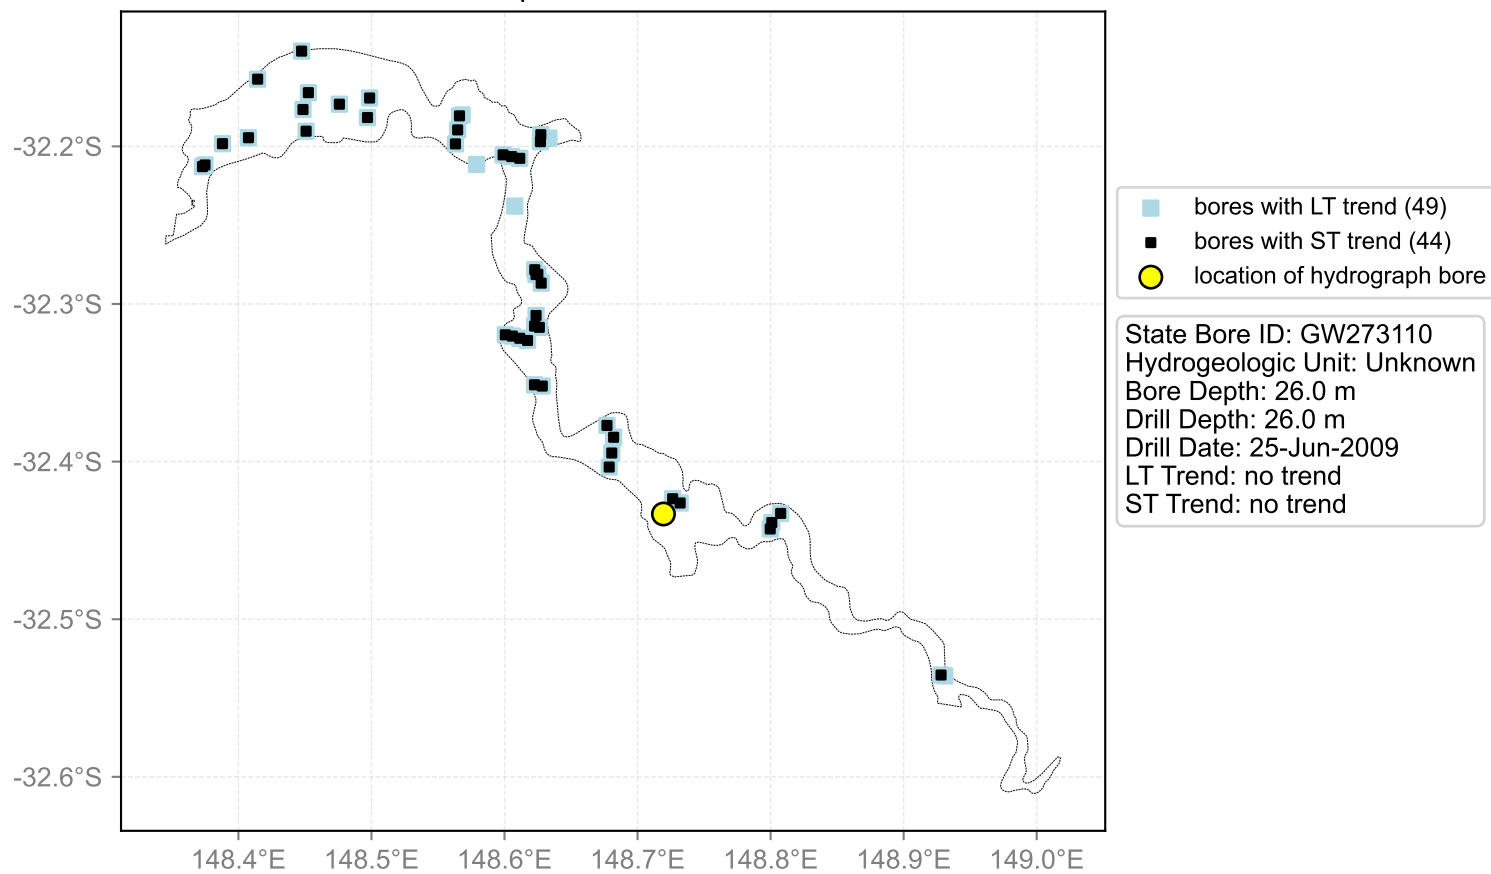

Map View for GS45

Hydrograph for hydroid: 10071539

Map View for GS45

Hydrograph for hydroid: 10080830

Map View for GS45

Hydrograph for hydroid: 10089304

Map View for GS45

Hydrograph for hydroid: 10089308

Map View for GS45

Hydrograph for hydroid: 10091940

Map View for GS45

Hydrograph for hydroid: 10093999

Map View for GS45

Hydrograph for hydroid: 10095953

Map View for GS45

Hydrograph for hydroid: 10096229

Map View for GS45

Hydrograph for hydroid: 10101676

Map View for GS45

Hydrograph for hydroid: 10104117

Map View for GS45

Hydrograph for hydroid: 10105876

Map View for GS45

Hydrograph for hydroid: 10107766

Map View for GS45

Hydrograph for hydroid: 10145449