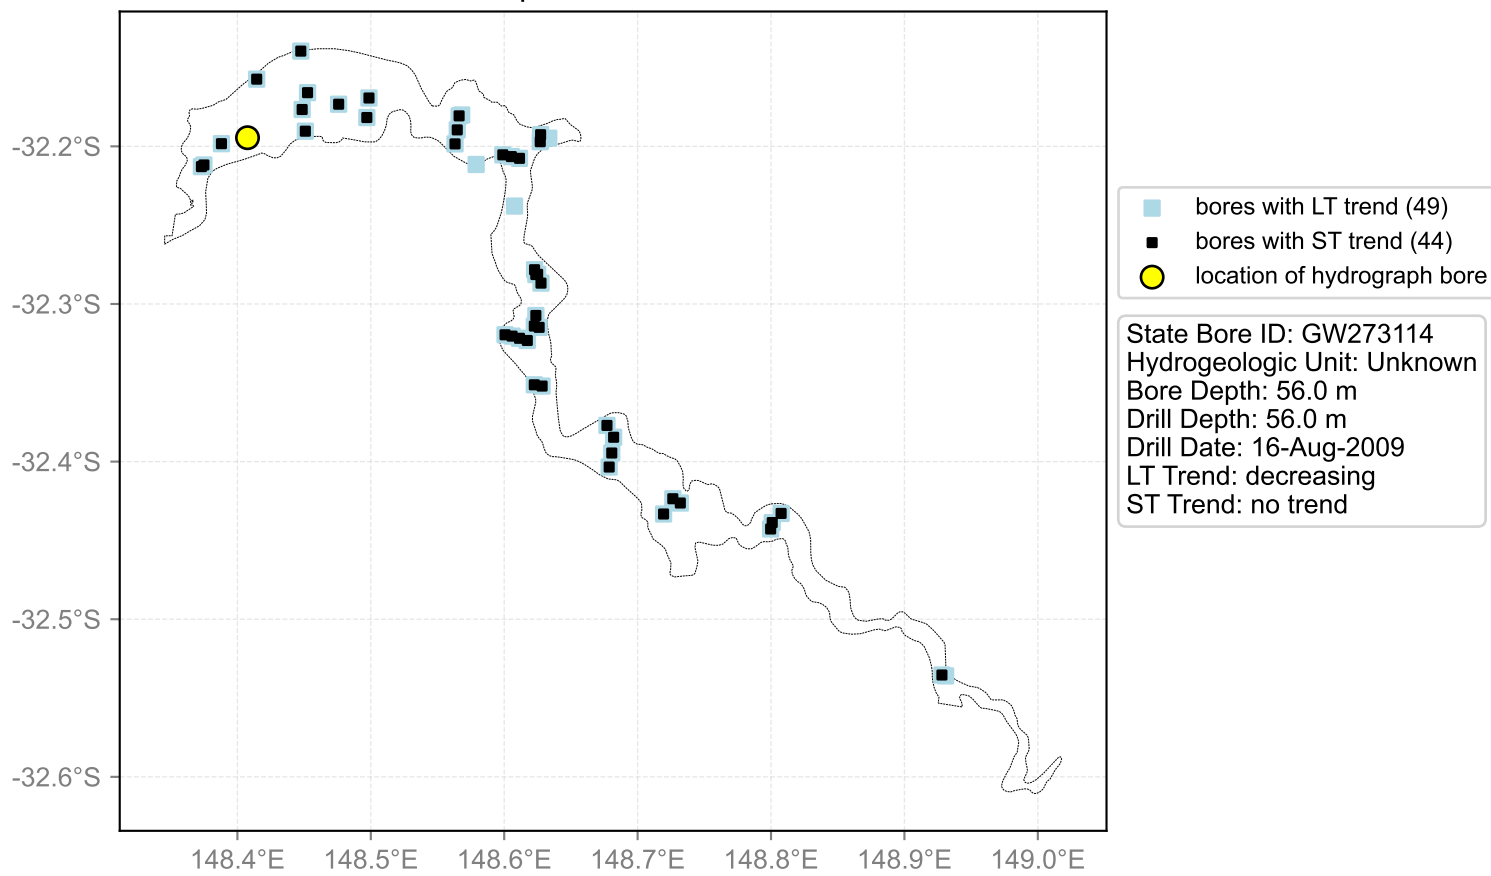

Map View for GS45

Hydrograph for hydroid: 10071539

Map View for GS45

Hydrograph for hydroid: 10080830

Map View for GS45

Hydrograph for hydroid: 10089304

Map View for GS45

Hydrograph for hydroid: 10089308

Map View for GS45

Hydrograph for hydroid: 10091940

Map View for GS45

Hydrograph for hydroid: 10093999

Map View for GS45

Hydrograph for hydroid: 10095953

Map View for GS45

Hydrograph for hydroid: 10096229

Map View for GS45

Hydrograph for hydroid: 10101676

Map View for GS45

Hydrograph for hydroid: 10104117

Map View for GS45

Hydrograph for hydroid: 10105876

Map View for GS45

Hydrograph for hydroid: 10107766

Map View for GS45

Hydrograph for hydroid: 10145449