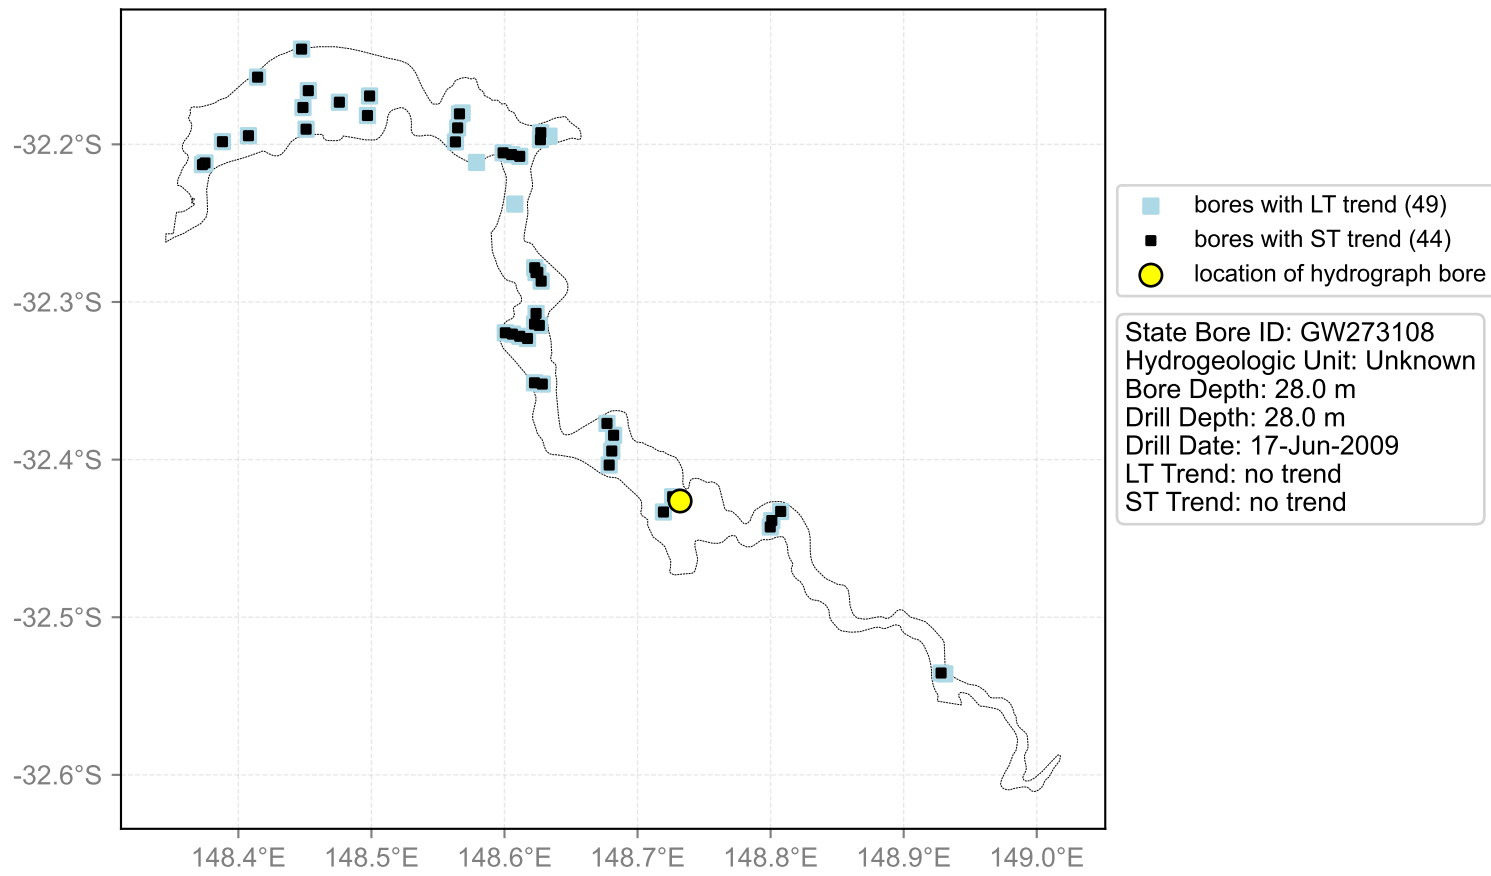

Map View for GS45

Hydrograph for hydroid: 10060082

Map View for GS45

Hydrograph for hydroid: 10067385

Map View for GS45

Hydrograph for hydroid: 10067599

Map View for GS45

Hydrograph for hydroid: 10070151

Map View for GS45

Hydrograph for hydroid: 10071539

Map View for GS45

Hydrograph for hydroid: 10080830

Map View for GS45

Hydrograph for hydroid: 10089304

Map View for GS45

Hydrograph for hydroid: 10089308

Map View for GS45

Hydrograph for hydroid: 10091940

Map View for GS45

Hydrograph for hydroid: 10093999

Map View for GS45

Hydrograph for hydroid: 10095953

Map View for GS45

Hydrograph for hydroid: 10096229

Map View for GS45

Hydrograph for hydroid: 10145449