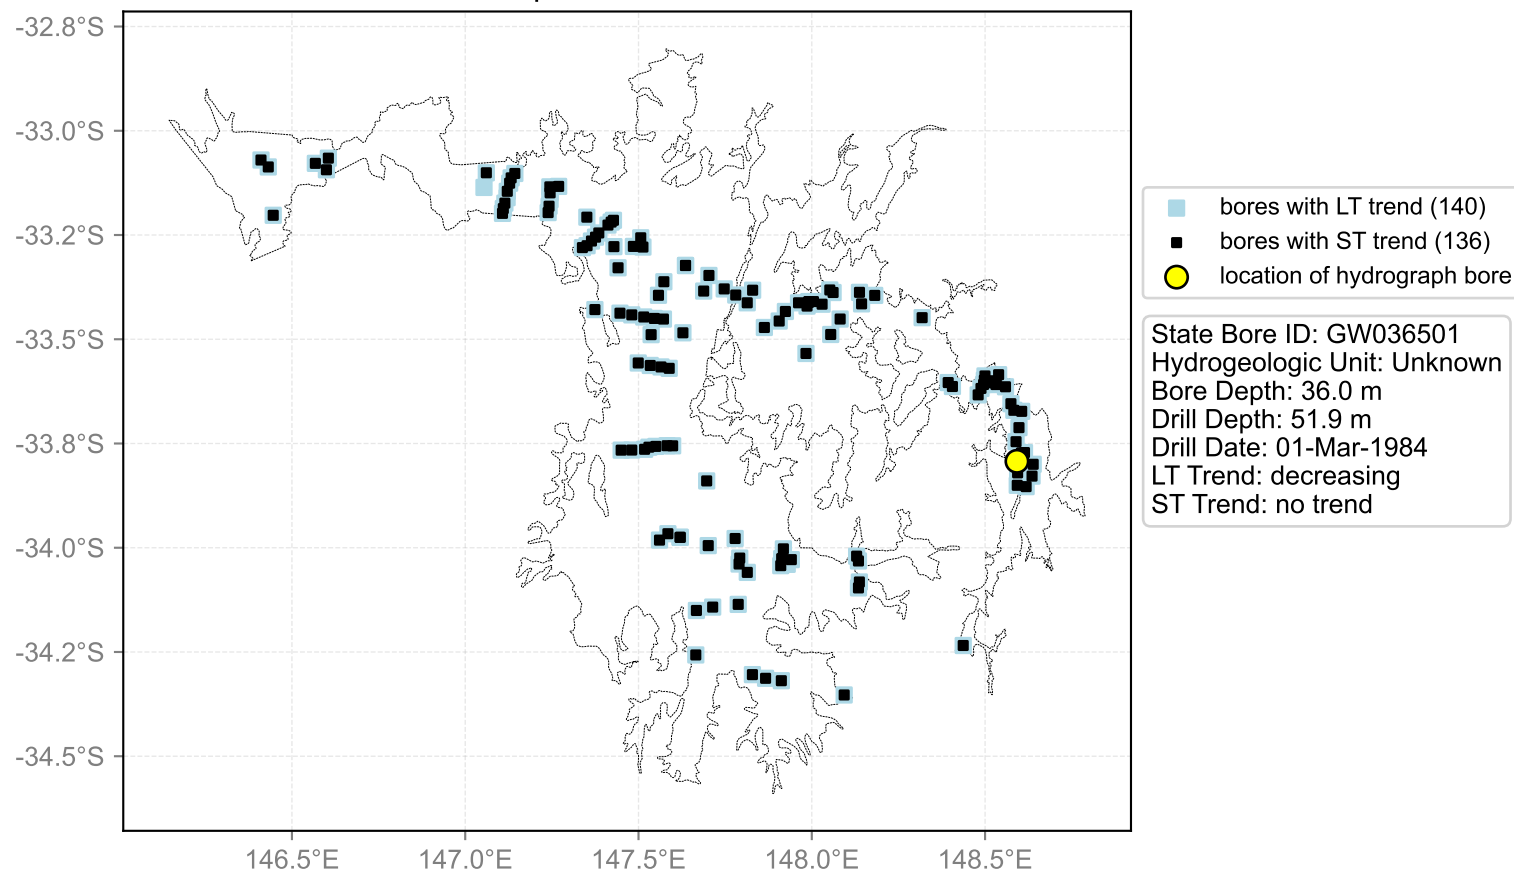

Map View for GS44

Hydrograph for hydroid: 10001051

Map View for GS44

Hydrograph for hydroid: 10002241

Map View for GS44

Hydrograph for hydroid: 10003839

Map View for GS44

Hydrograph for hydroid: 10004419

Map View for GS44

Hydrograph for hydroid: 10004664

Map View for GS44

Hydrograph for hydroid: 10004666

Map View for GS44

Hydrograph for hydroid: 10004929

Map View for GS44

Hydrograph for hydroid: 10005851