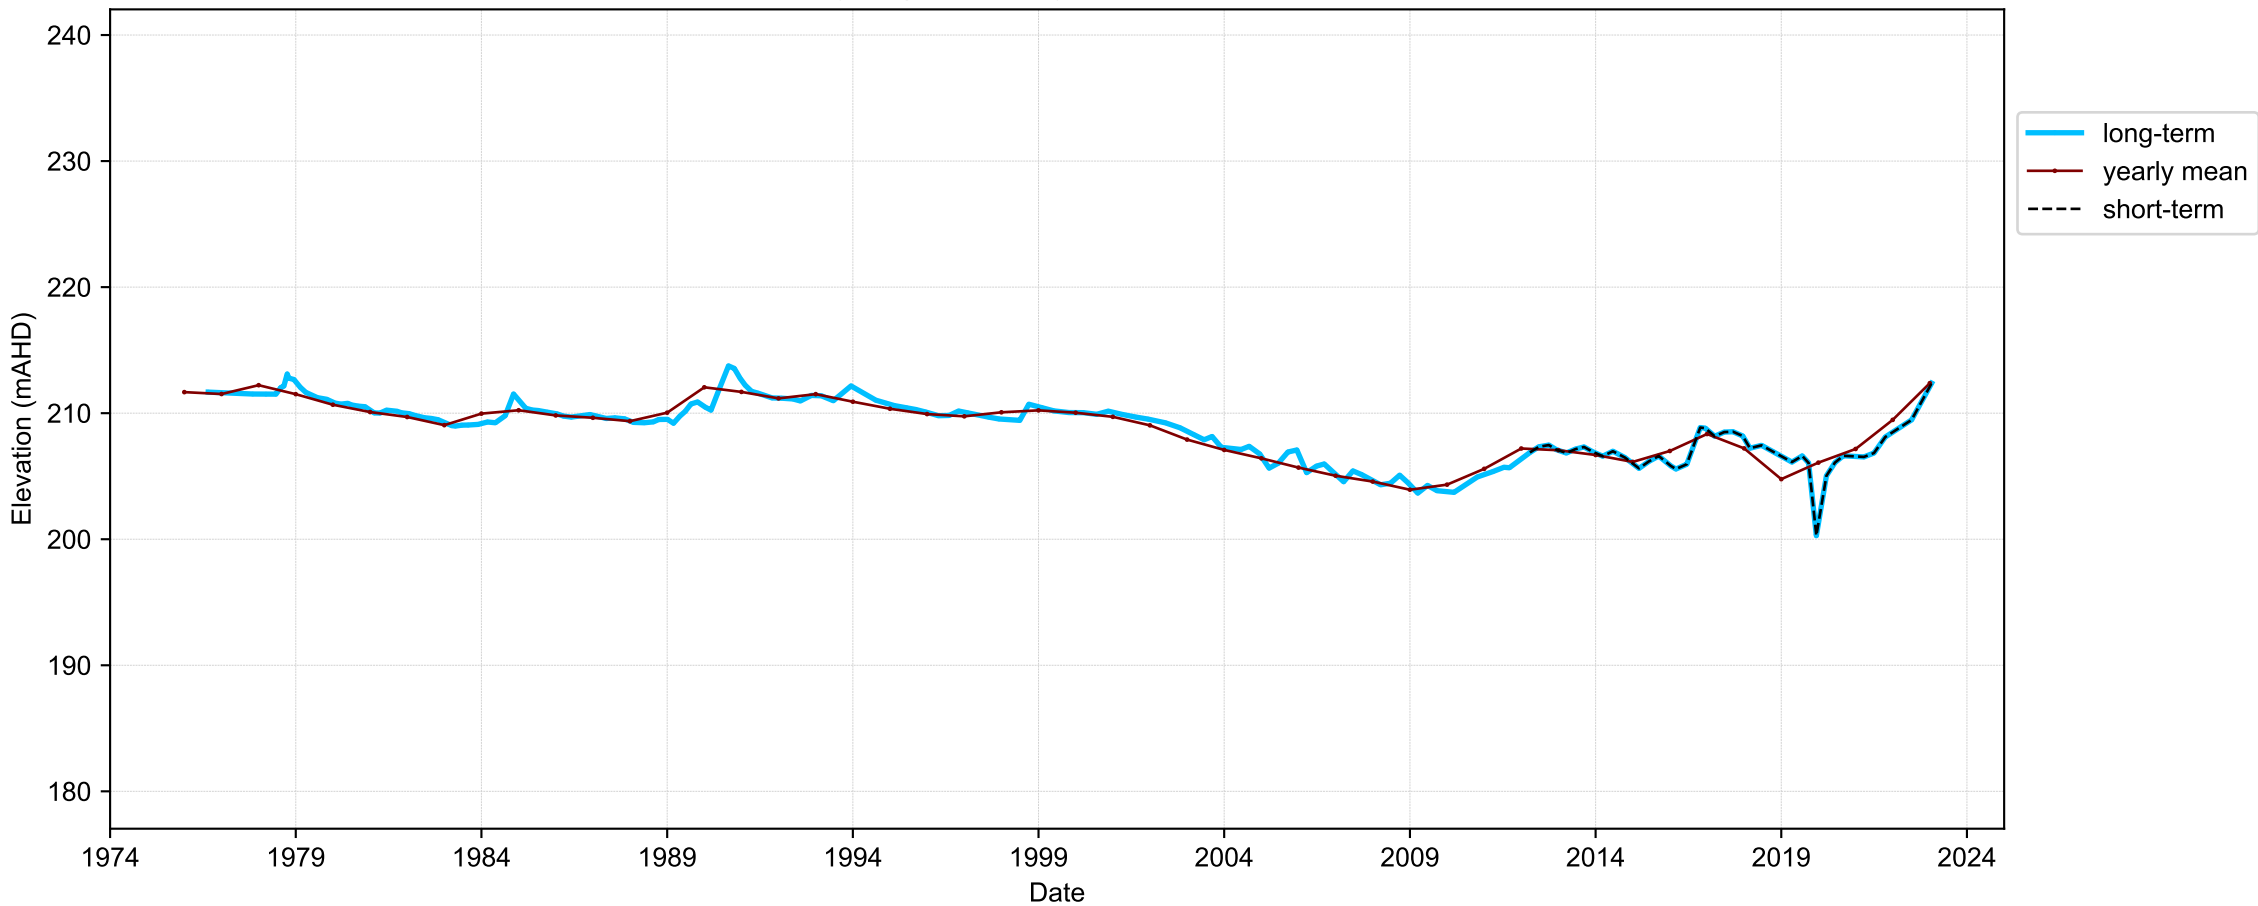

Map View for GS44

Hydrograph for hydroid: 10138771

Map View for GS44

Hydrograph for hydroid: 10138841

Map View for GS44

Hydrograph for hydroid: 10139342

Map View for GS44

Hydrograph for hydroid: 10139420