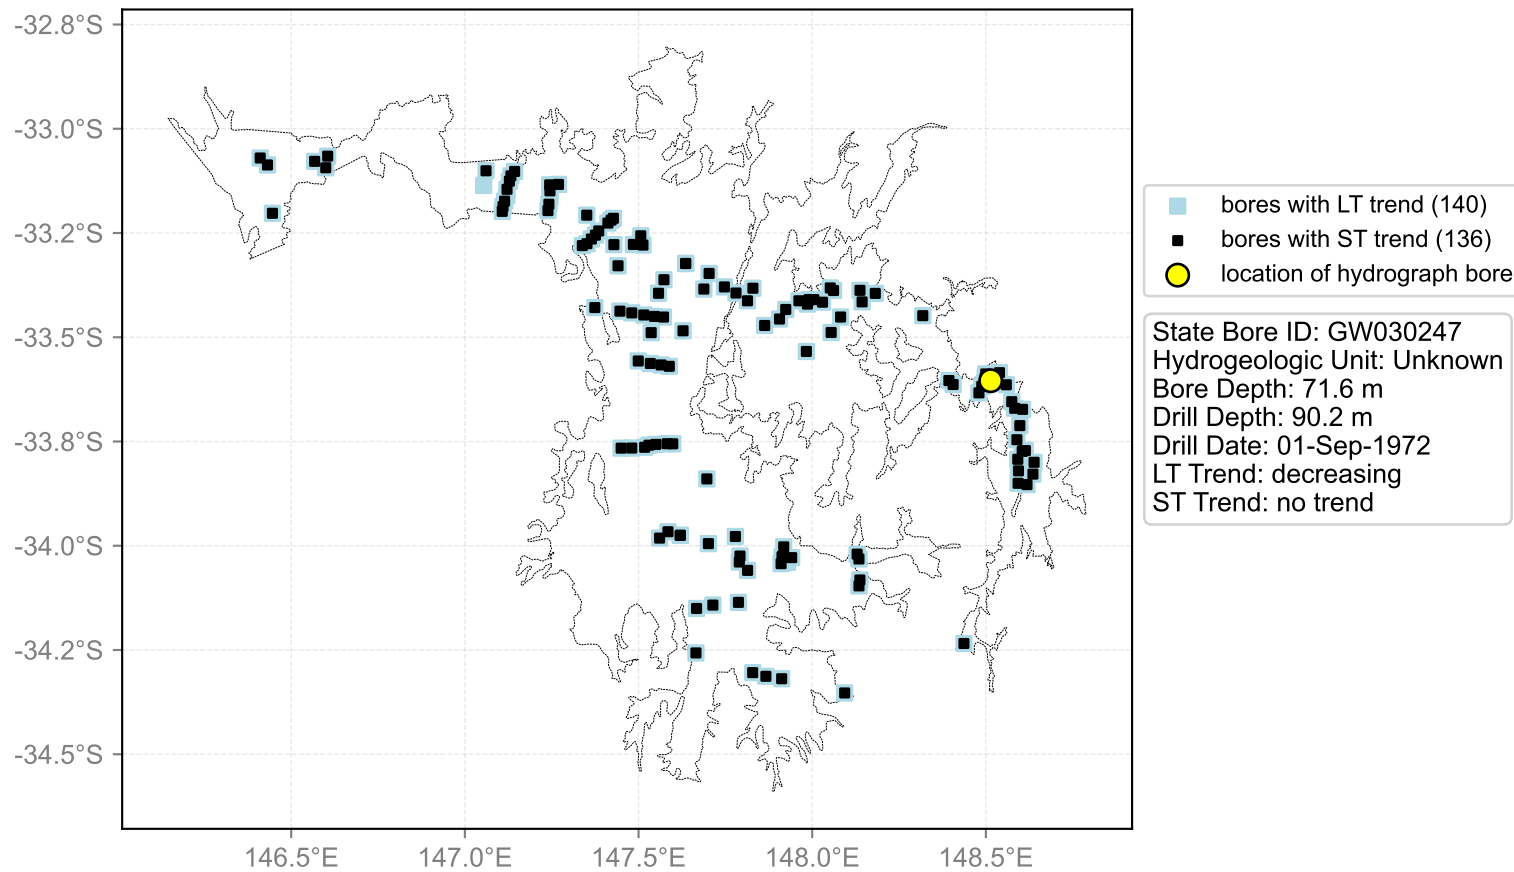

Map View for GS44

Hydrograph for hydroid: 10004664

Map View for GS44

Hydrograph for hydroid: 10004666

Map View for GS44

Hydrograph for hydroid: 10004929

Map View for GS44

Hydrograph for hydroid: 10005851

Map View for GS44

Hydrograph for hydroid: 10005994

Map View for GS44

Hydrograph for hydroid: 10006660

Map View for GS44

Hydrograph for hydroid: 10006717

Map View for GS44

Hydrograph for hydroid: 10007317

Map View for GS44

Hydrograph for hydroid: 10007318

Map View for GS44

Hydrograph for hydroid: 10007729

Map View for GS44

Hydrograph for hydroid: 10008260

Map View for GS44

Hydrograph for hydroid: 10010373