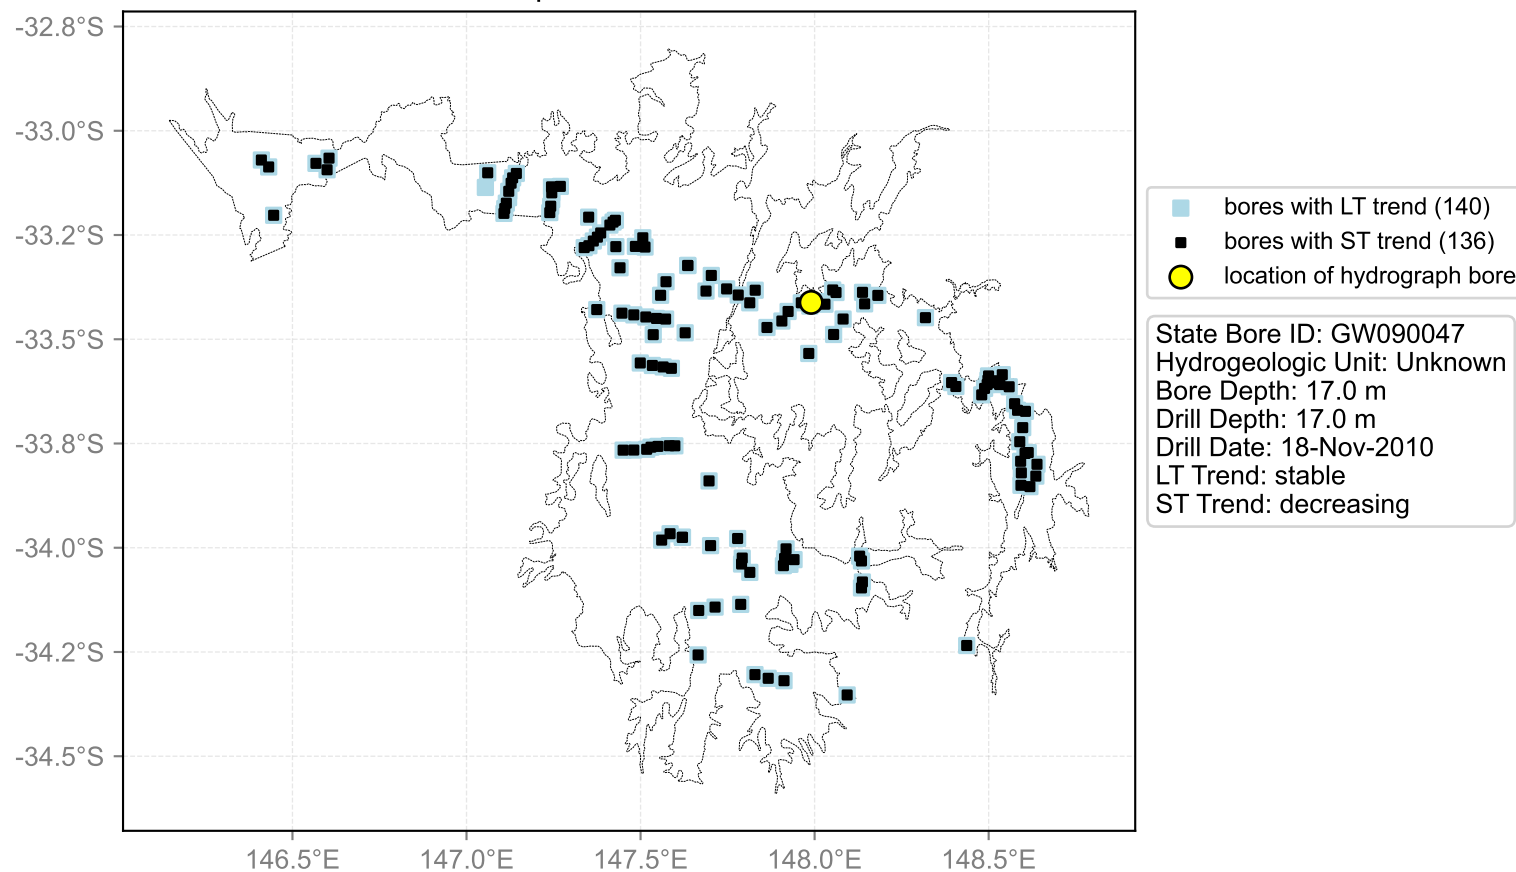

Map View for GS44

Hydrograph for hydroid: 10001051

Map View for GS44

Hydrograph for hydroid: 10002241

Map View for GS44

Hydrograph for hydroid: 10003839

Map View for GS44

Hydrograph for hydroid: 10004419

Map View for GS44

Hydrograph for hydroid: 10004664

Map View for GS44

Hydrograph for hydroid: 10004666

Map View for GS44

Hydrograph for hydroid: 10004929

Map View for GS44

Hydrograph for hydroid: 10005851

Map View for GS44

Hydrograph for hydroid: 10005994

Map View for GS44

Hydrograph for hydroid: 10006660

Map View for GS44

Hydrograph for hydroid: 10006717

Map View for GS44

Hydrograph for hydroid: 10007317