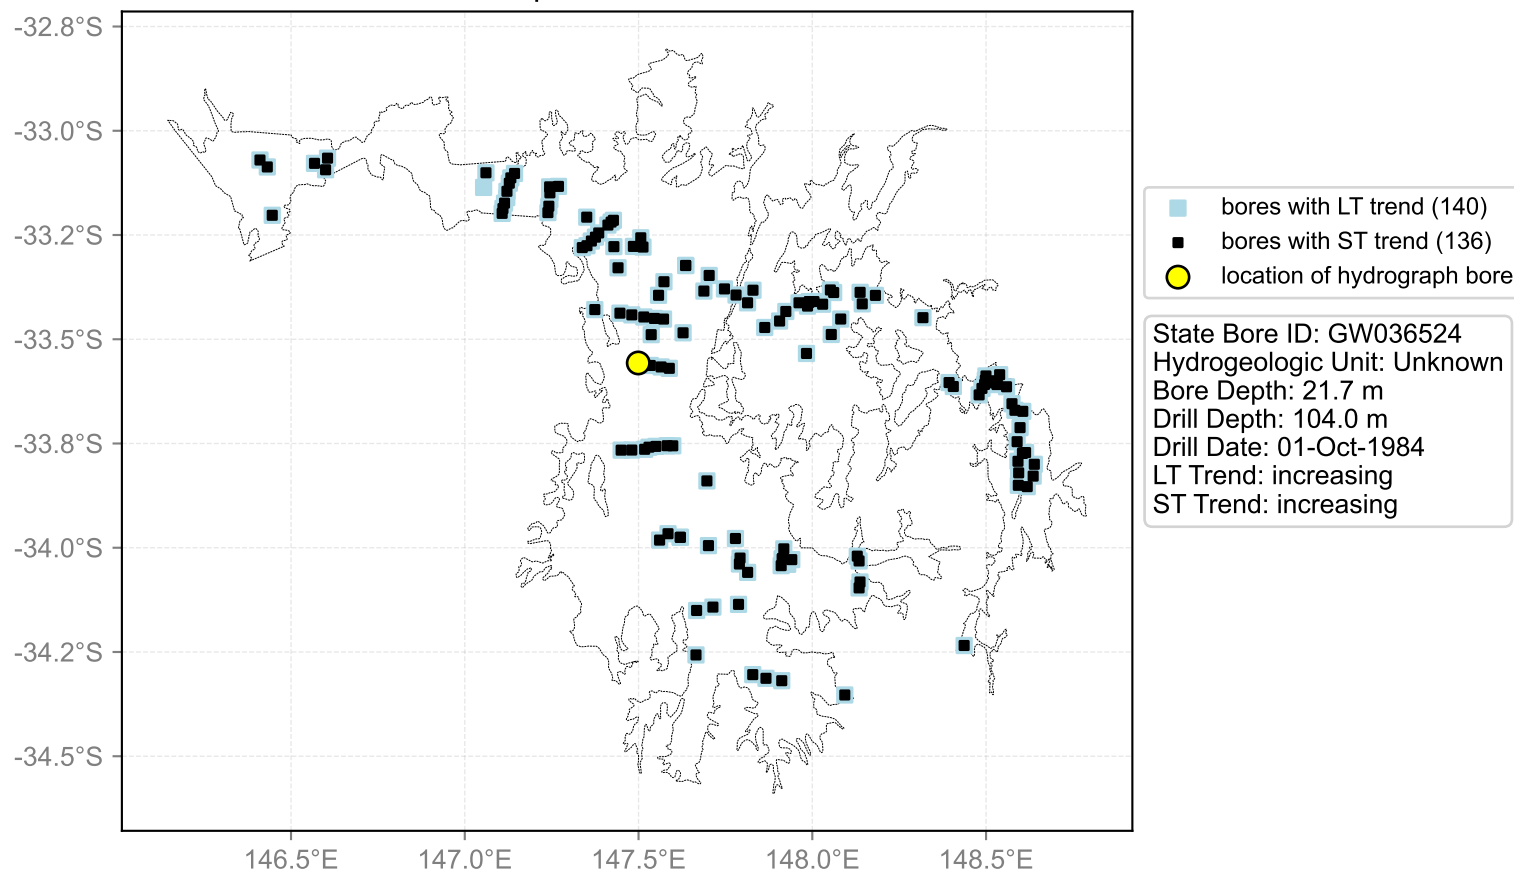

Map View for GS44

Hydrograph for hydroid: 10132304

Map View for GS44

Hydrograph for hydroid: 10132623

Map View for GS44

Hydrograph for hydroid: 10132924

Map View for GS44

Hydrograph for hydroid: 10133001

Map View for GS44

Hydrograph for hydroid: 10133079

Map View for GS44

Hydrograph for hydroid: 10134992

Map View for GS44

Hydrograph for hydroid: 10134993

Map View for GS44

Hydrograph for hydroid: 10136183

Map View for GS44

Hydrograph for hydroid: 10137084

Map View for GS44

Hydrograph for hydroid: 10137468

Map View for GS44

Hydrograph for hydroid: 10137638

Map View for GS44

Hydrograph for hydroid: 10137730