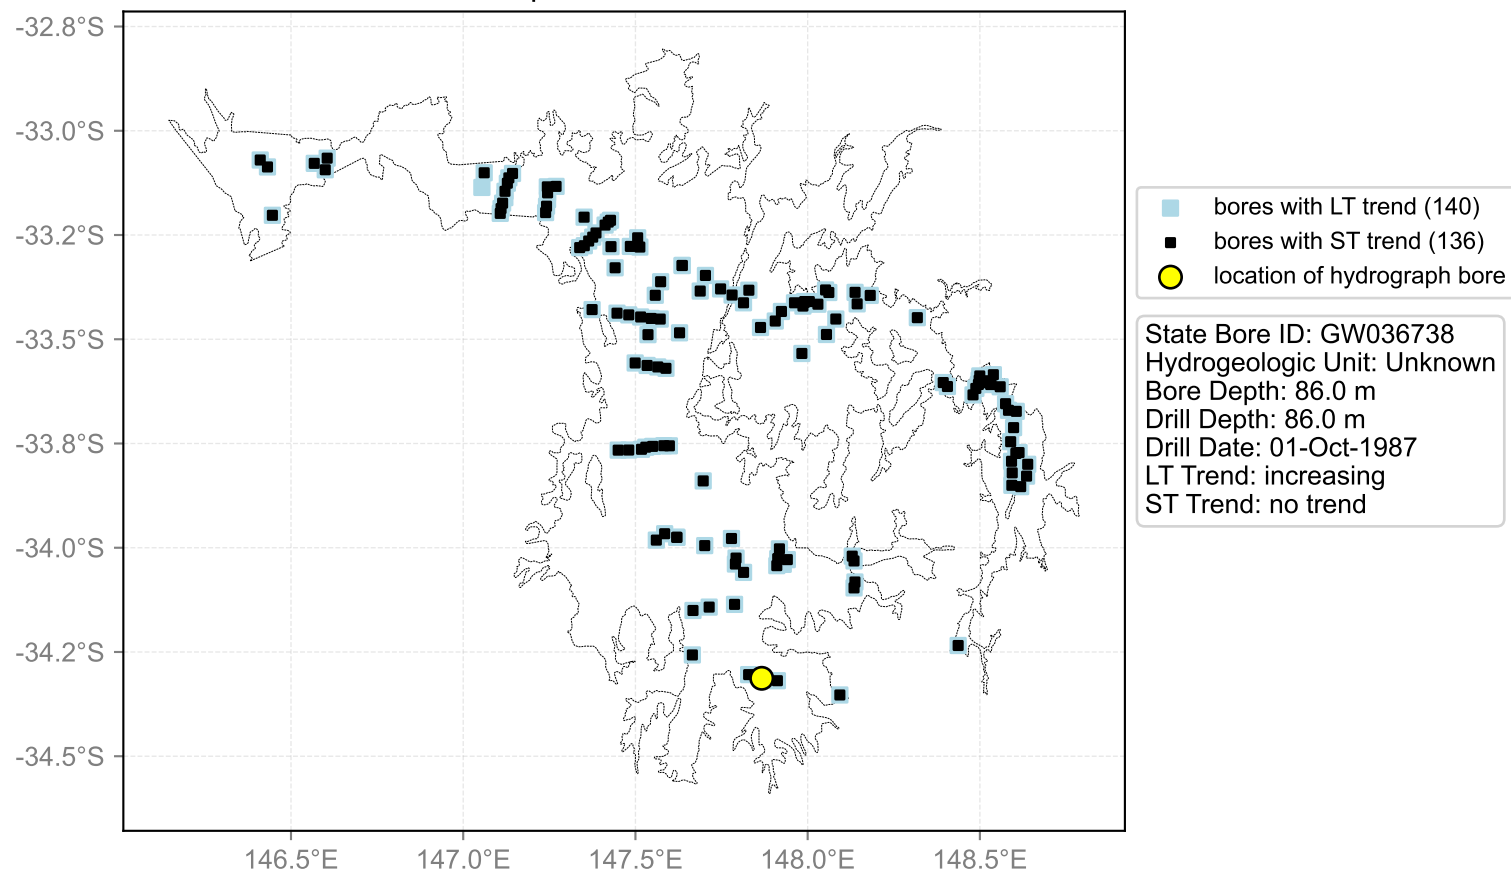

Map View for GS44

Hydrograph for hydroid: 10132304

Map View for GS44

Hydrograph for hydroid: 10132623

Map View for GS44

Hydrograph for hydroid: 10132924

Map View for GS44

Hydrograph for hydroid: 10133001

Map View for GS44

Hydrograph for hydroid: 10133079

Map View for GS44

Hydrograph for hydroid: 10134992

Map View for GS44

Hydrograph for hydroid: 10134993

Map View for GS44

Hydrograph for hydroid: 10136183