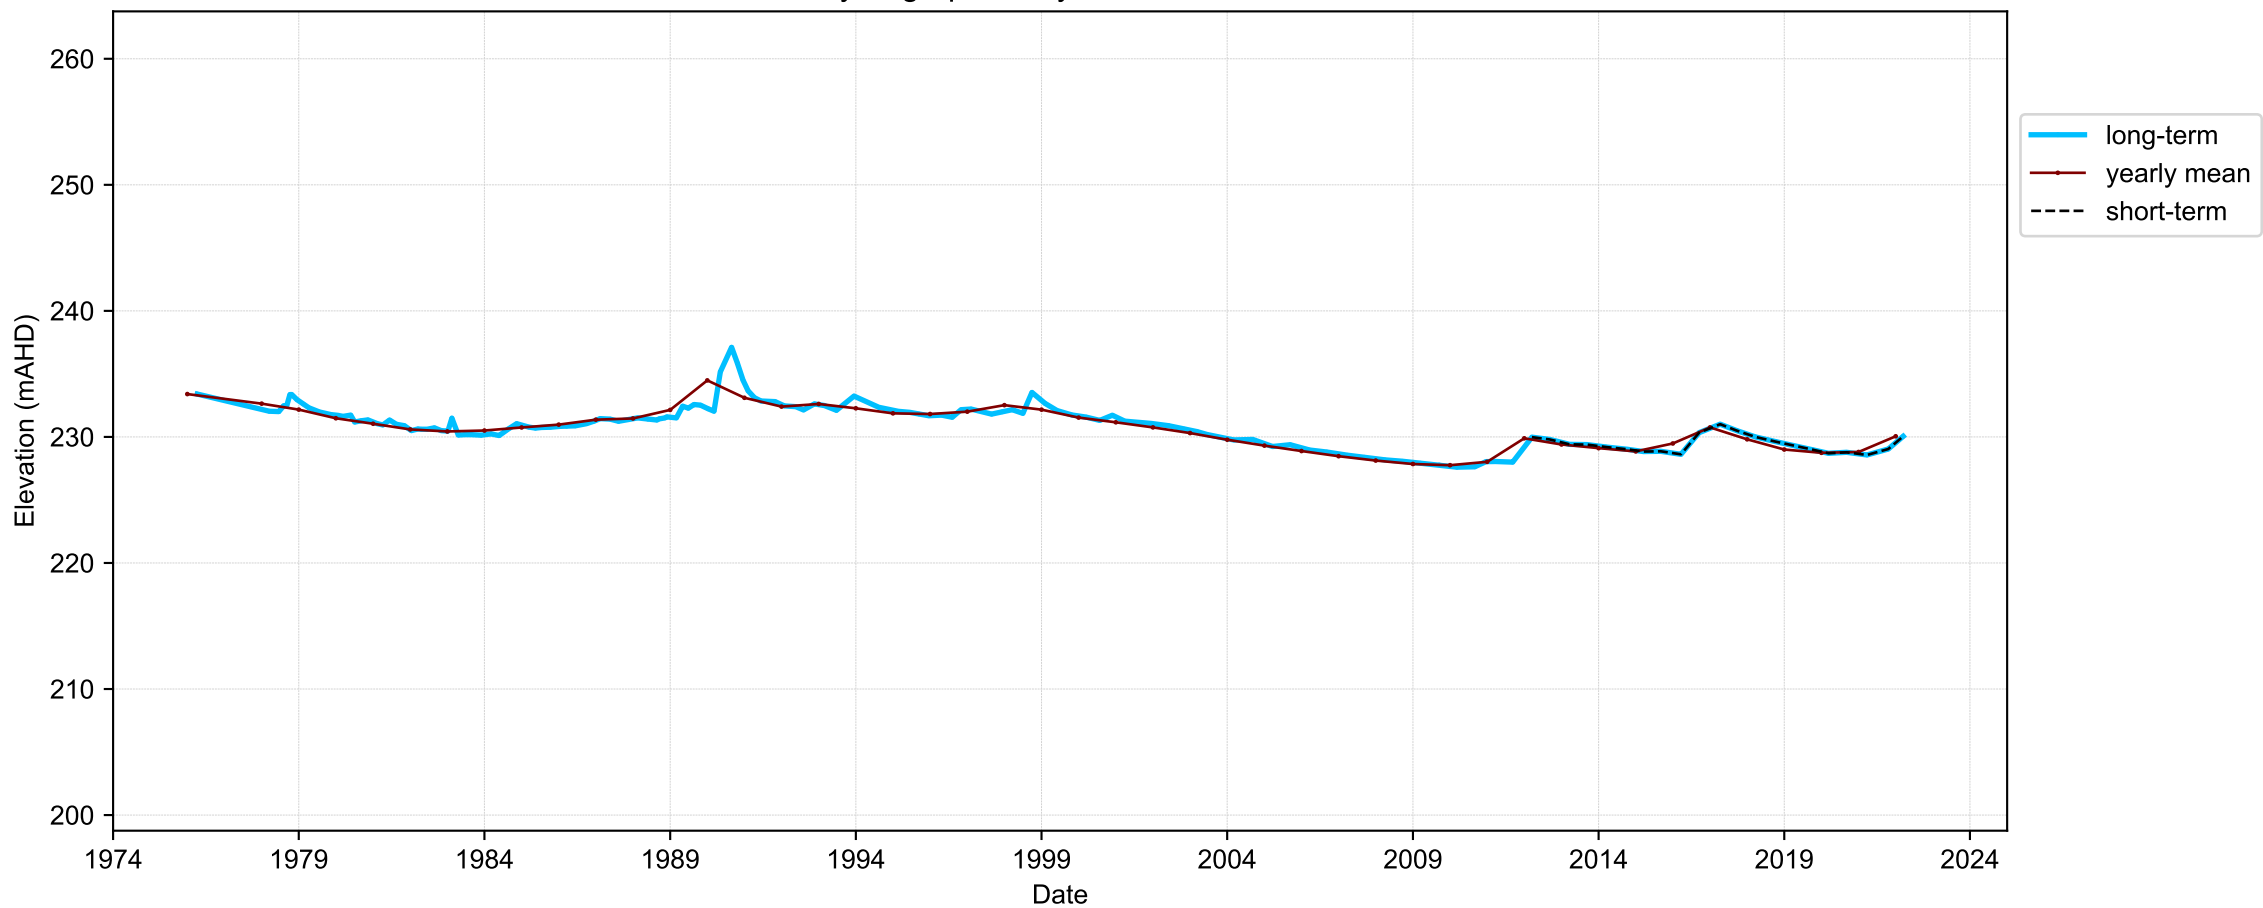

Map View for GS44

Hydrograph for hydroid: 10109023