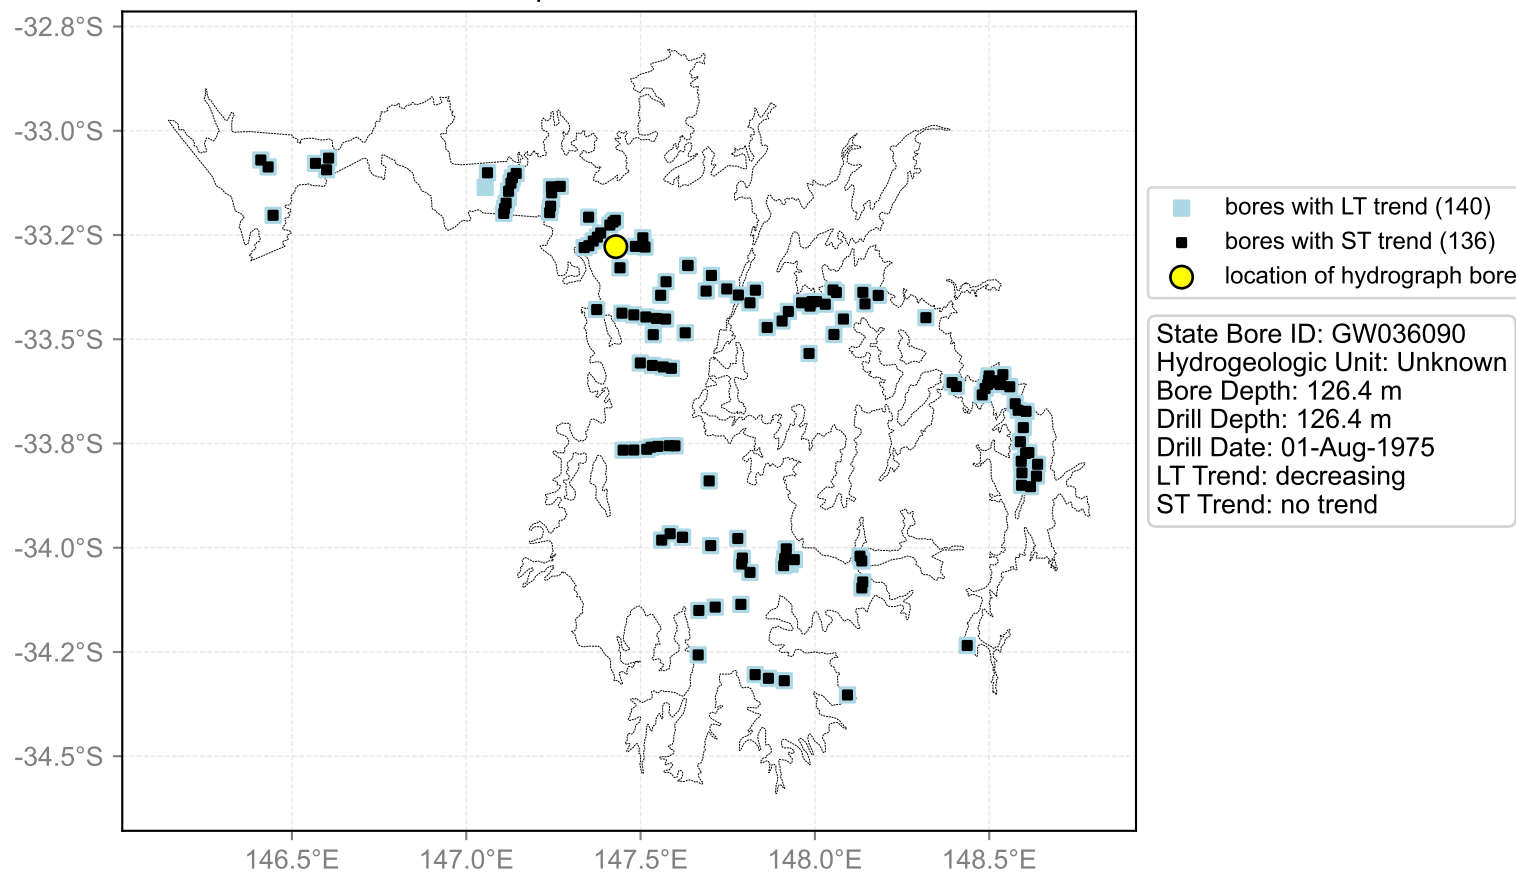

Map View for GS44

Hydrograph for hydroid: 10106328

Map View for GS44

Hydrograph for hydroid: 10107791

Map View for GS44

Hydrograph for hydroid: 10107818

Map View for GS44

Hydrograph for hydroid: 10108059

Map View for GS44

Hydrograph for hydroid: 10108242

Map View for GS44

Hydrograph for hydroid: 10108694

Map View for GS44

Hydrograph for hydroid: 10108782

Map View for GS44

Hydrograph for hydroid: 10108882