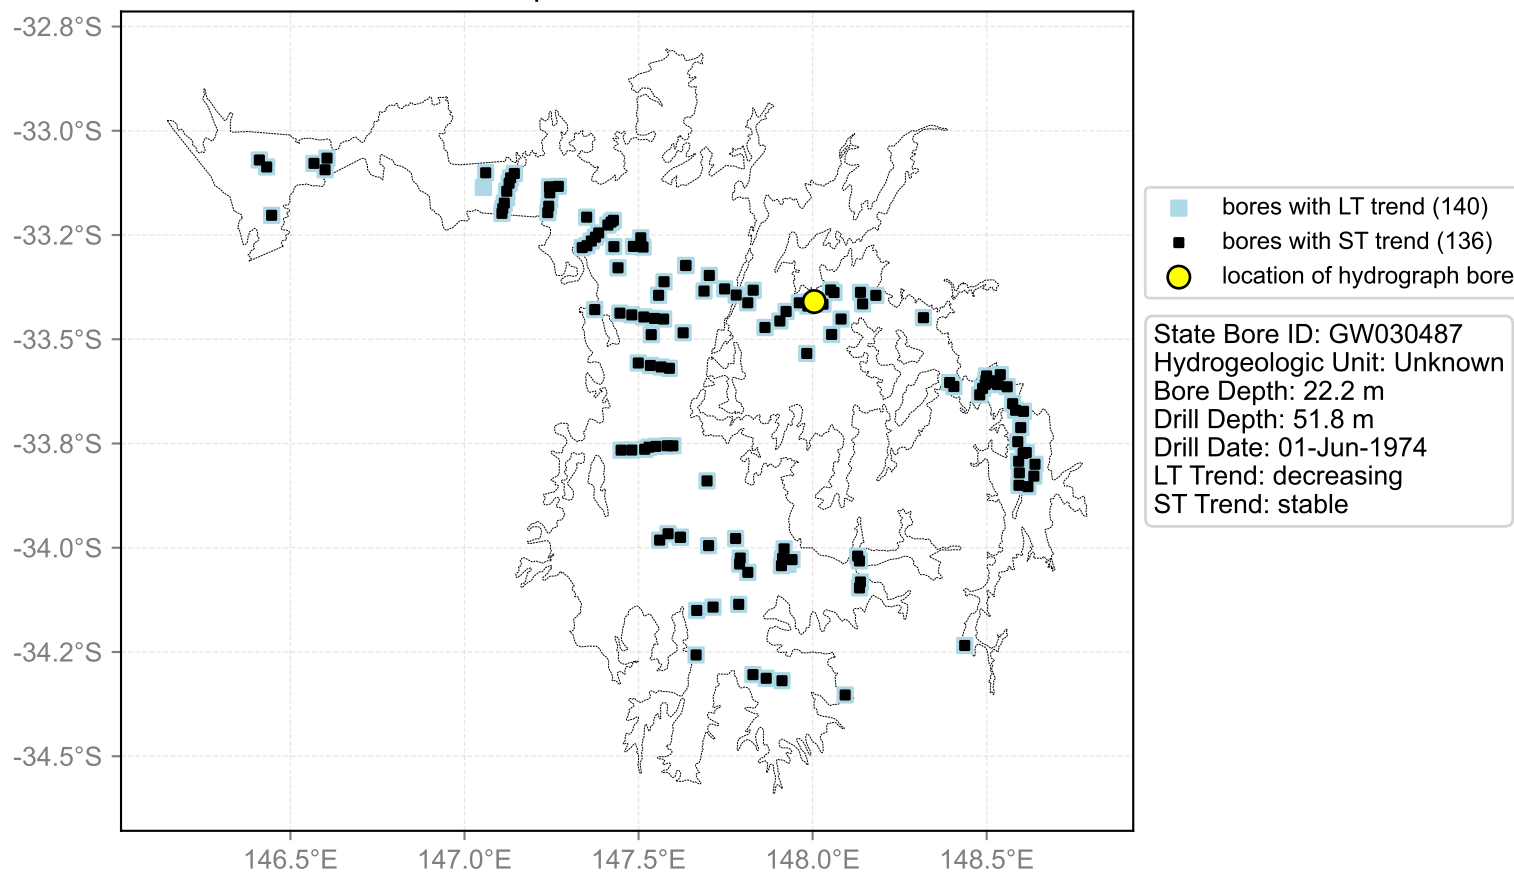

Map View for GS44

Hydrograph for hydroid: 10097556

Map View for GS44

Hydrograph for hydroid: 10100310

Map View for GS44

Hydrograph for hydroid: 10101022

Map View for GS44

Hydrograph for hydroid: 10101992

Map View for GS44

Hydrograph for hydroid: 10104688

Map View for GS44

Hydrograph for hydroid: 10105159

Map View for GS44

Hydrograph for hydroid: 10105264

Map View for GS44

Hydrograph for hydroid: 10106006

Map View for GS44

Hydrograph for hydroid: 10106328

Map View for GS44

Hydrograph for hydroid: 10107791

Map View for GS44

Hydrograph for hydroid: 10107818

Map View for GS44

Hydrograph for hydroid: 10108059