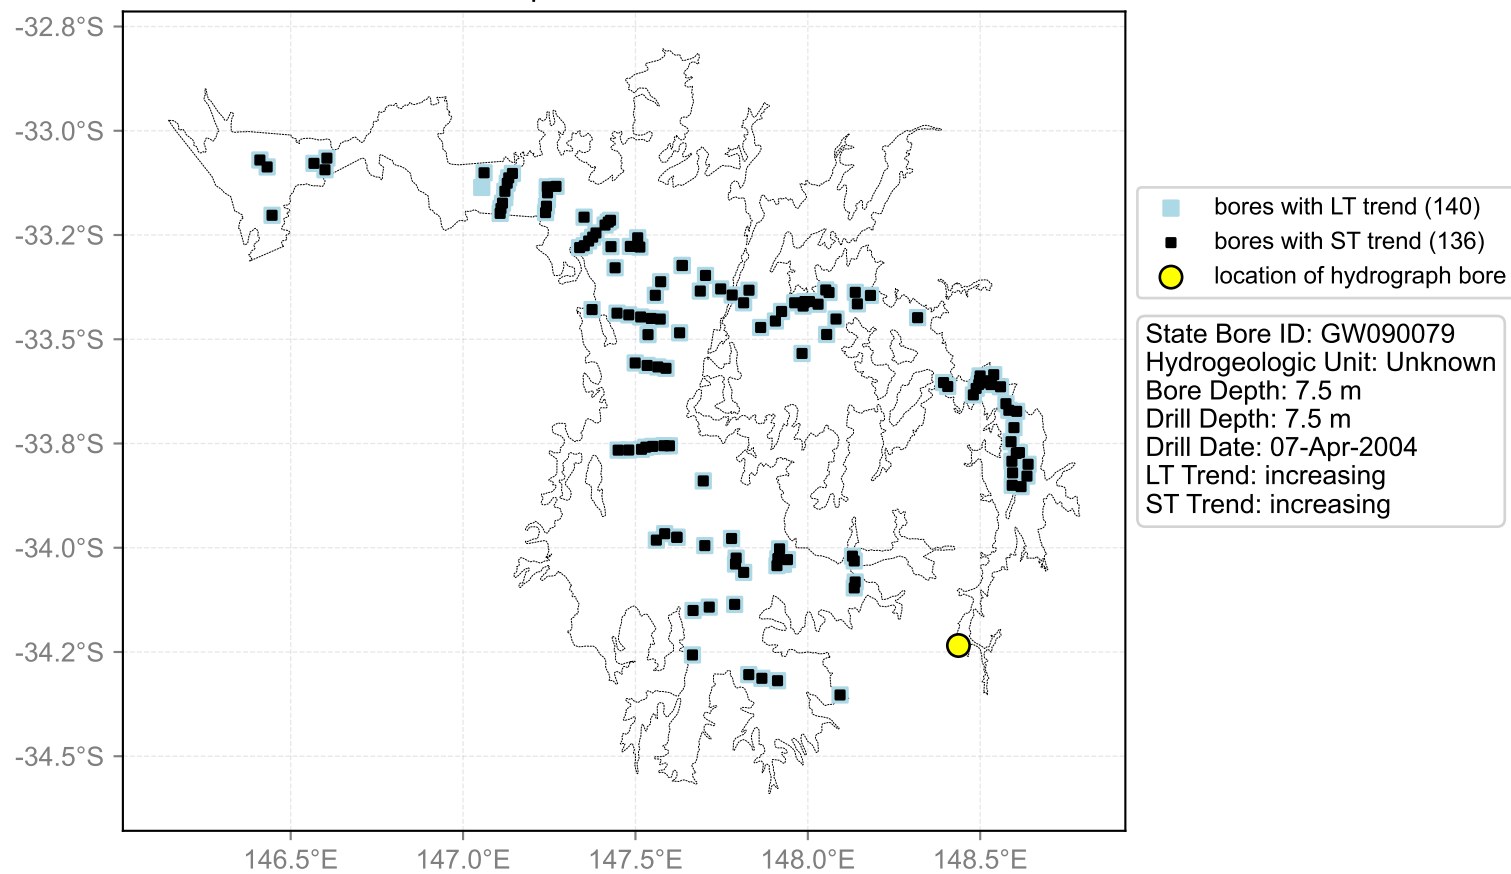

Map View for GS44

Hydrograph for hydroid: 10072150

Map View for GS44

Hydrograph for hydroid: 10073368

Map View for GS44

Hydrograph for hydroid: 10074869

Map View for GS44

Hydrograph for hydroid: 10079238

Map View for GS44

Hydrograph for hydroid: 10082500

Map View for GS44

Hydrograph for hydroid: 10091971

Map View for GS44

Hydrograph for hydroid: 10092945

Map View for GS44

Hydrograph for hydroid: 10093369