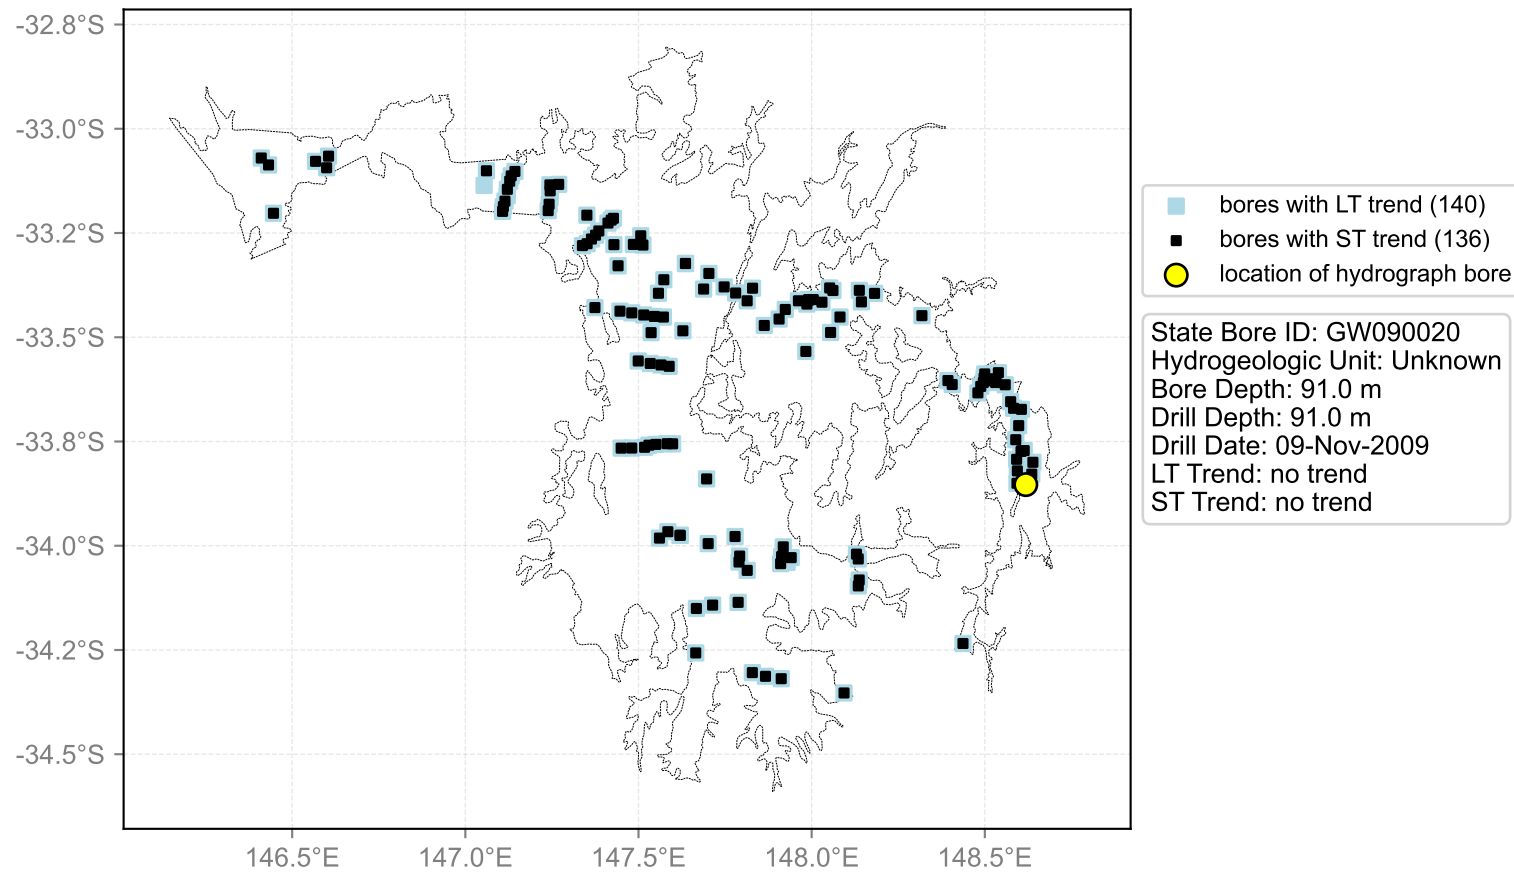

Map View for GS44

Hydrograph for hydroid: 10123239

Map View for GS44

Hydrograph for hydroid: 10126192

Map View for GS44

Hydrograph for hydroid: 10127154

Map View for GS44

Hydrograph for hydroid: 10127619

Map View for GS44

Hydrograph for hydroid: 10131134

Map View for GS44

Hydrograph for hydroid: 10131526

Map View for GS44

Hydrograph for hydroid: 10131666

Map View for GS44

Hydrograph for hydroid: 10131954