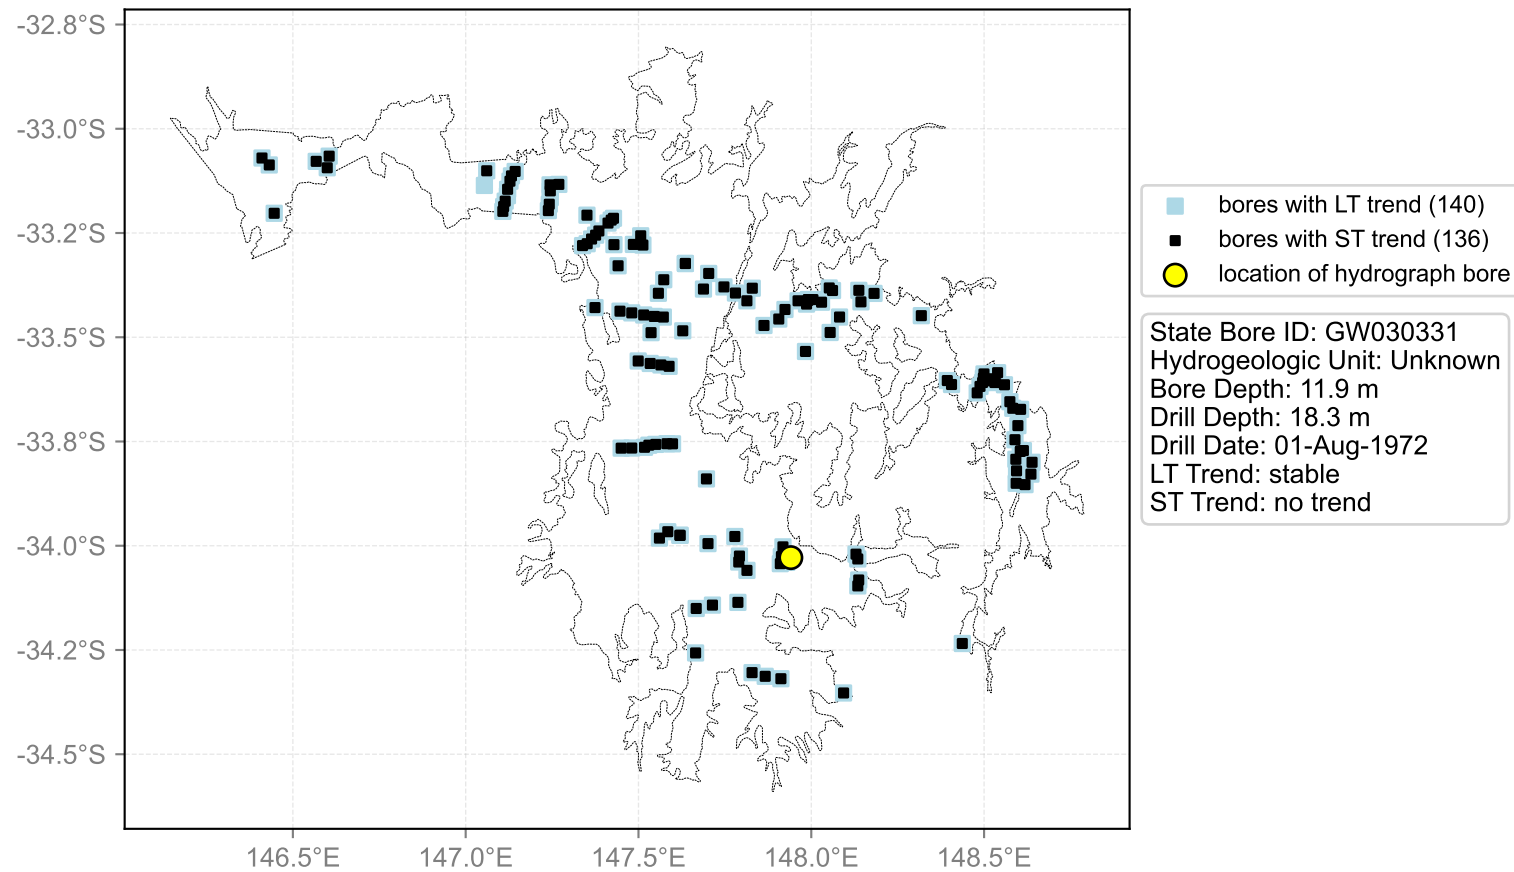

Map View for GS44

Hydrograph for hydroid: 10109023

Map View for GS44

Hydrograph for hydroid: 10109394

Map View for GS44

Hydrograph for hydroid: 10111110

Map View for GS44

Hydrograph for hydroid: 10111176