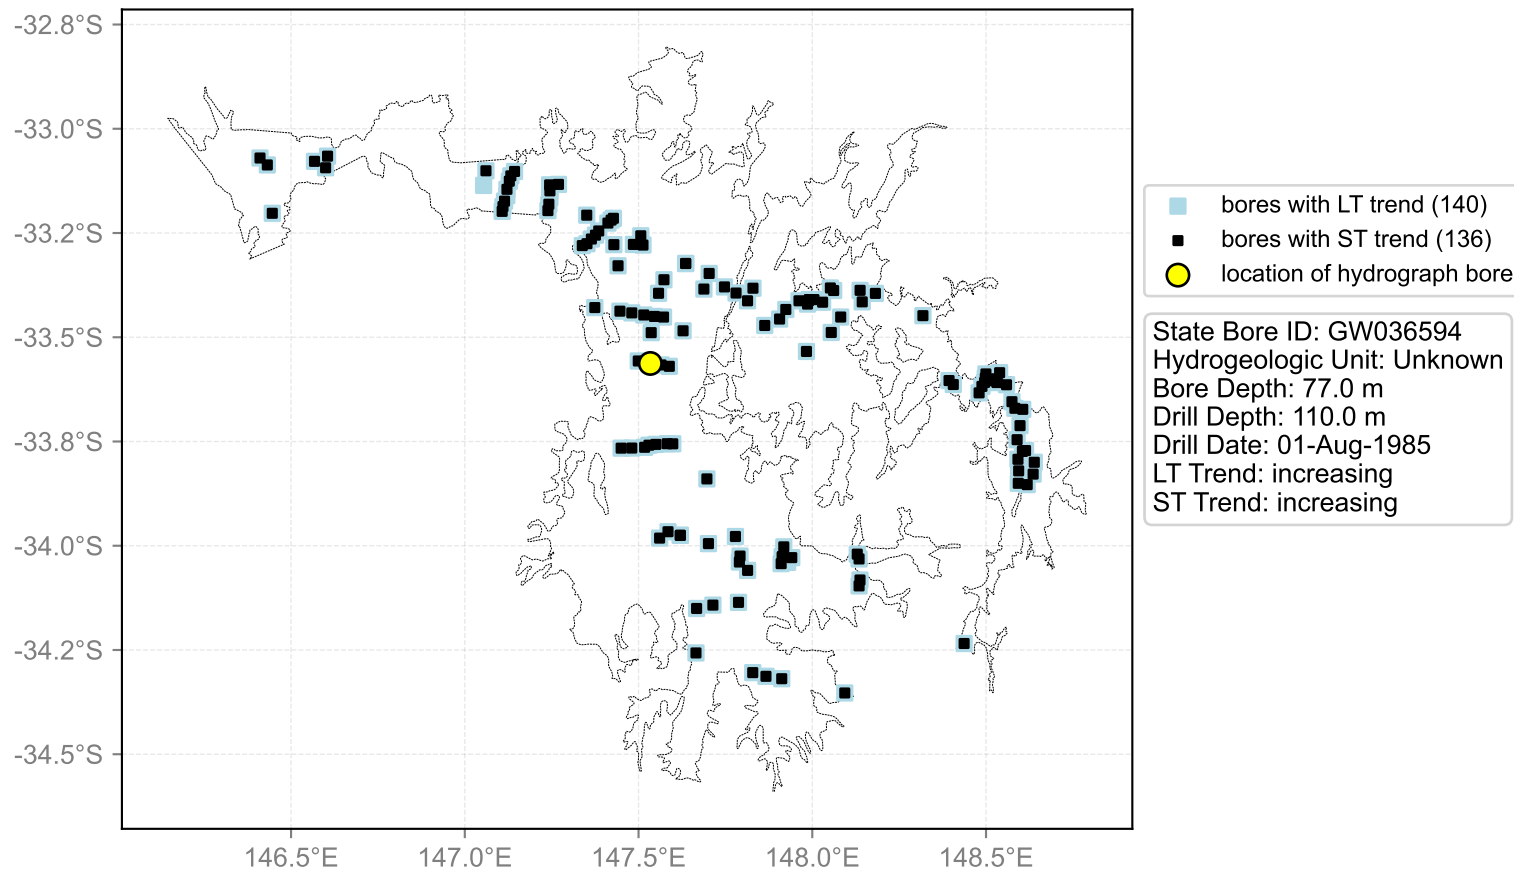

Map View for GS44

Hydrograph for hydroid: 10007318

Map View for GS44

Hydrograph for hydroid: 10007729

Map View for GS44

Hydrograph for hydroid: 10008260

Map View for GS44

Hydrograph for hydroid: 10010373

Map View for GS44

Hydrograph for hydroid: 10010884

Map View for GS44

Hydrograph for hydroid: 10011883

Map View for GS44

Hydrograph for hydroid: 10012165

Map View for GS44

Hydrograph for hydroid: 10013361