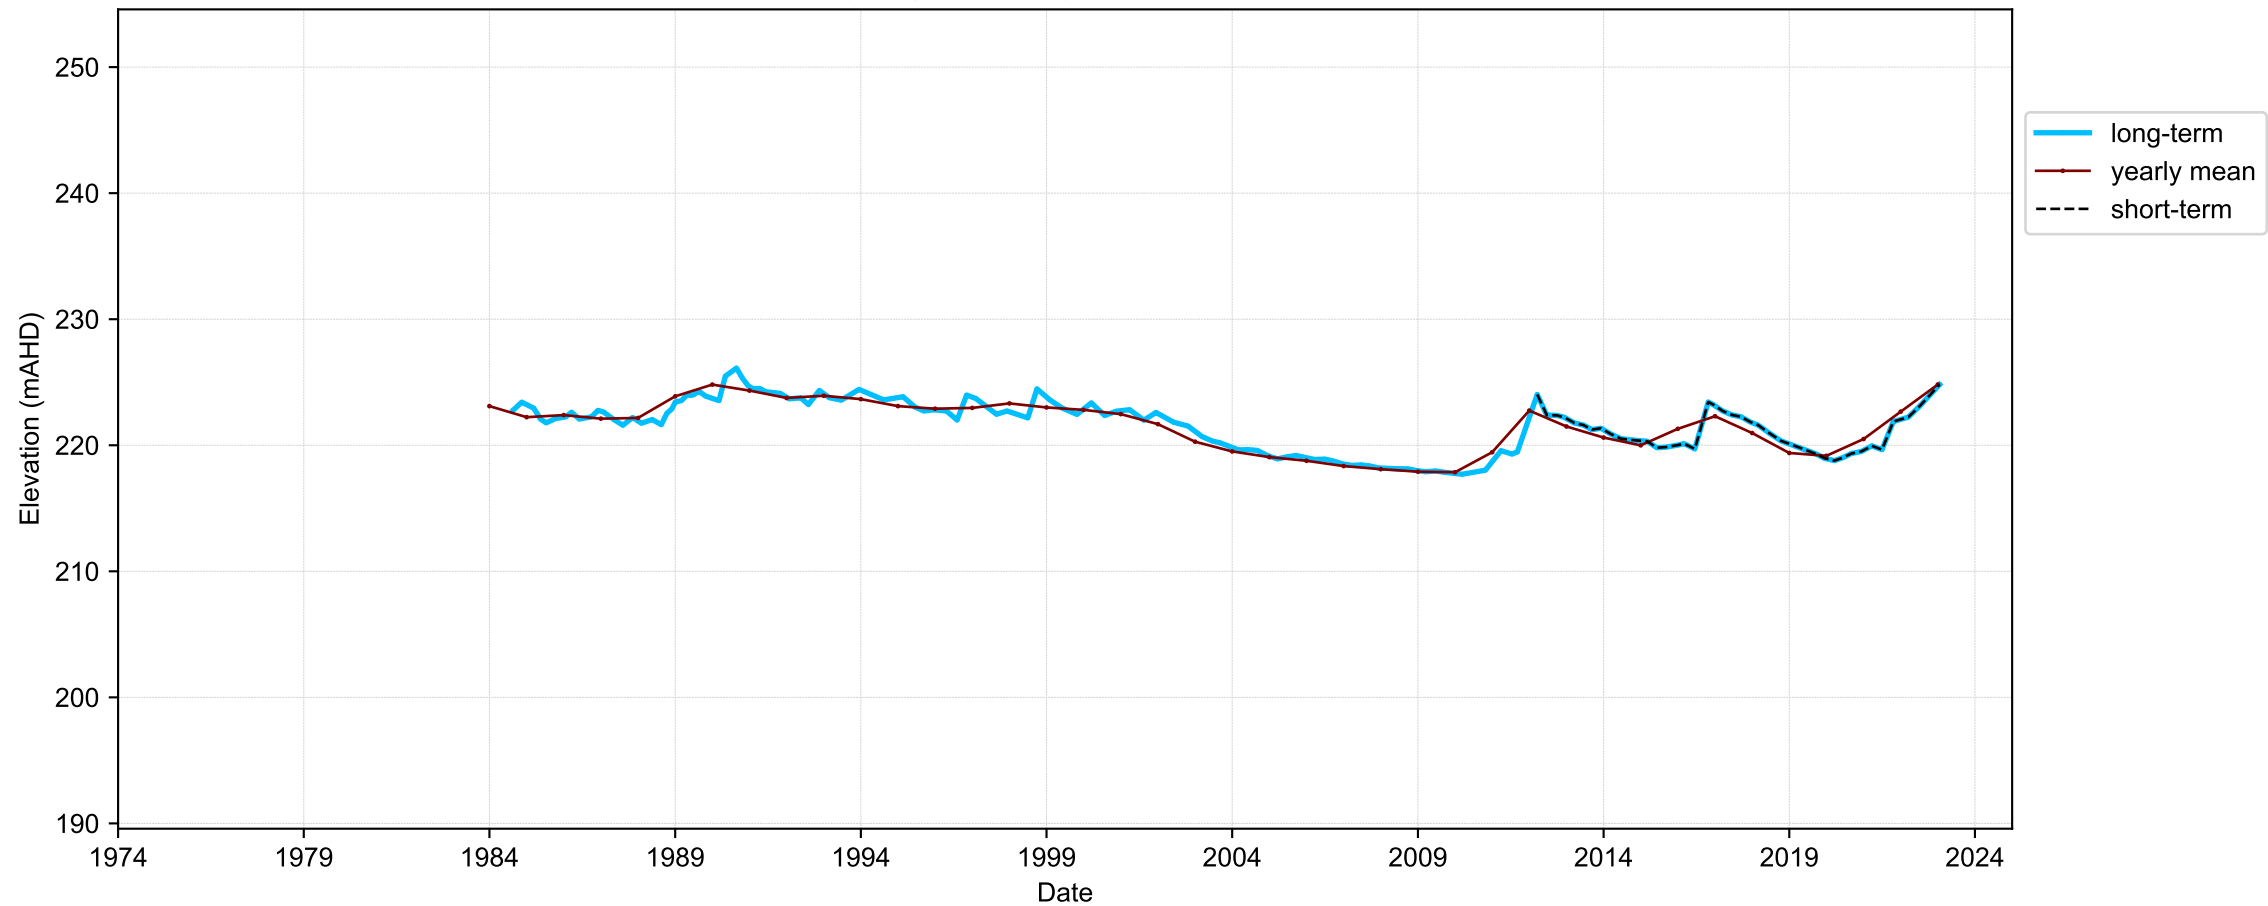

Map View for GS44

Hydrograph for hydroid: 10137084

Map View for GS44

Hydrograph for hydroid: 10137468

Map View for GS44

Hydrograph for hydroid: 10137638

Map View for GS44

Hydrograph for hydroid: 10137730