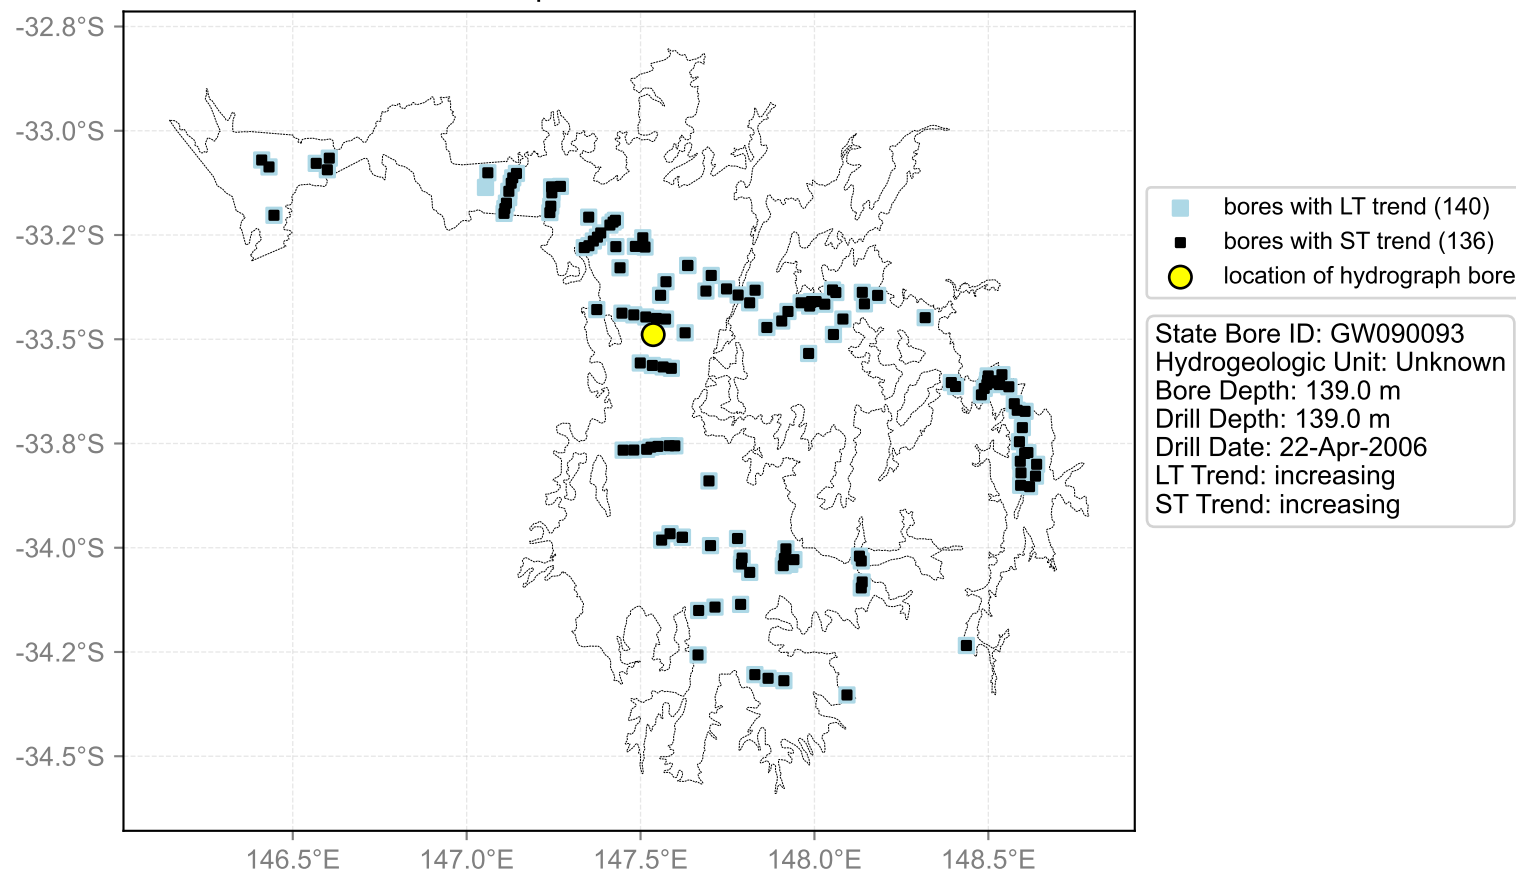

Map View for GS44

Hydrograph for hydroid: 10082500

Map View for GS44

Hydrograph for hydroid: 10091971

Map View for GS44

Hydrograph for hydroid: 10092945

Map View for GS44

Hydrograph for hydroid: 10093369