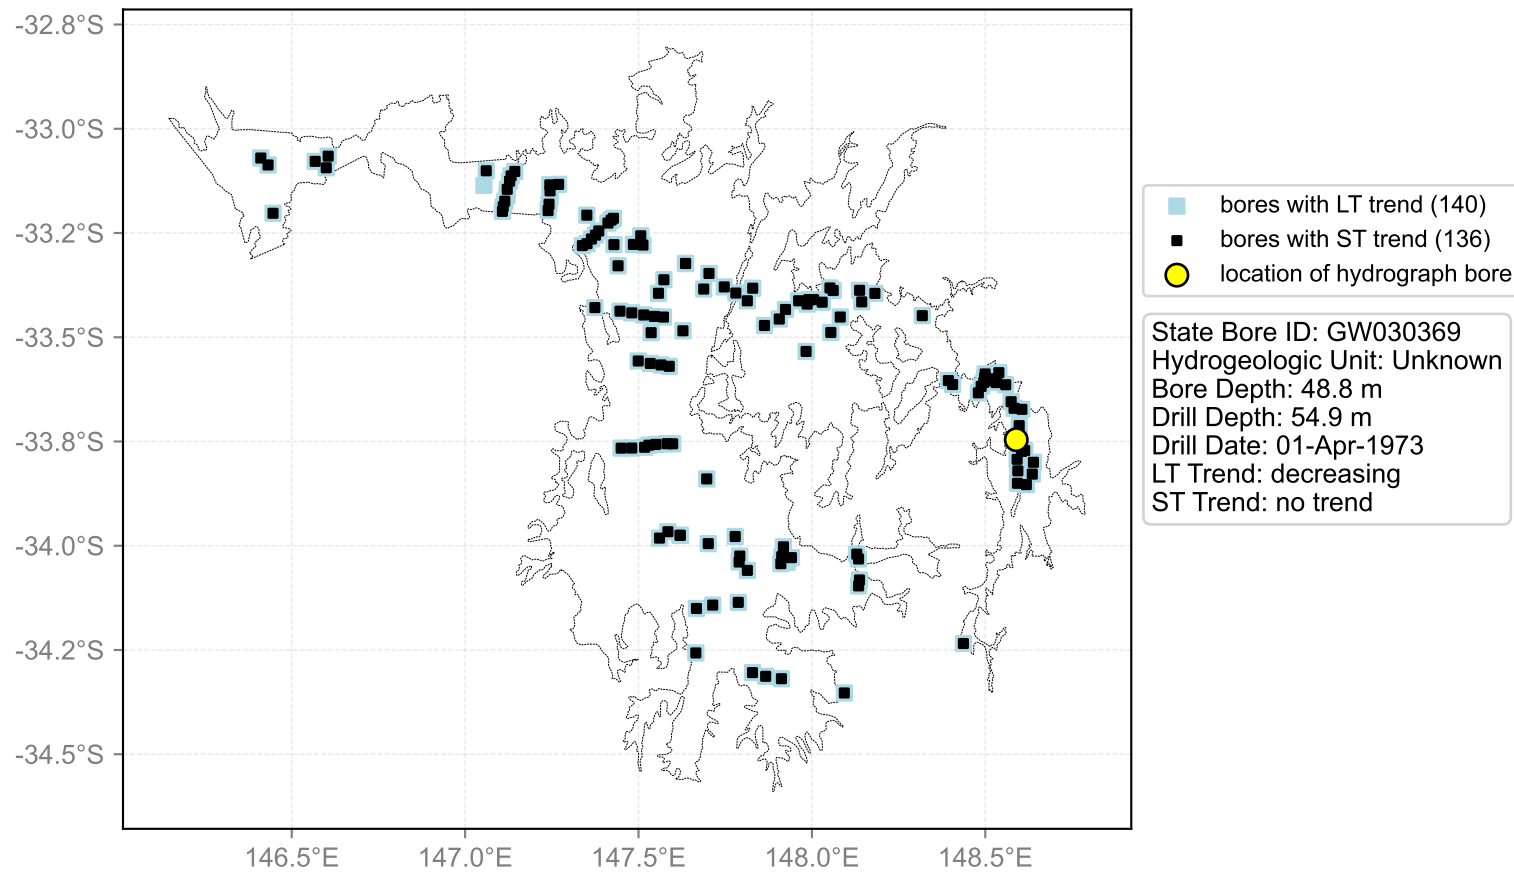

Map View for GS44

Hydrograph for hydroid: 10138086

Map View for GS44

Hydrograph for hydroid: 10138163

Map View for GS44

Hydrograph for hydroid: 10138542

Map View for GS44

Hydrograph for hydroid: 10138547

Map View for GS44

Hydrograph for hydroid: 10138771

Map View for GS44

Hydrograph for hydroid: 10138841

Map View for GS44

Hydrograph for hydroid: 10139342

Map View for GS44

Hydrograph for hydroid: 10139420

Map View for GS44

Hydrograph for hydroid: 10139500

Map View for GS44

Hydrograph for hydroid: 10139550

Map View for GS44

Hydrograph for hydroid: 10139639

Map View for GS44

Hydrograph for hydroid: 10139681