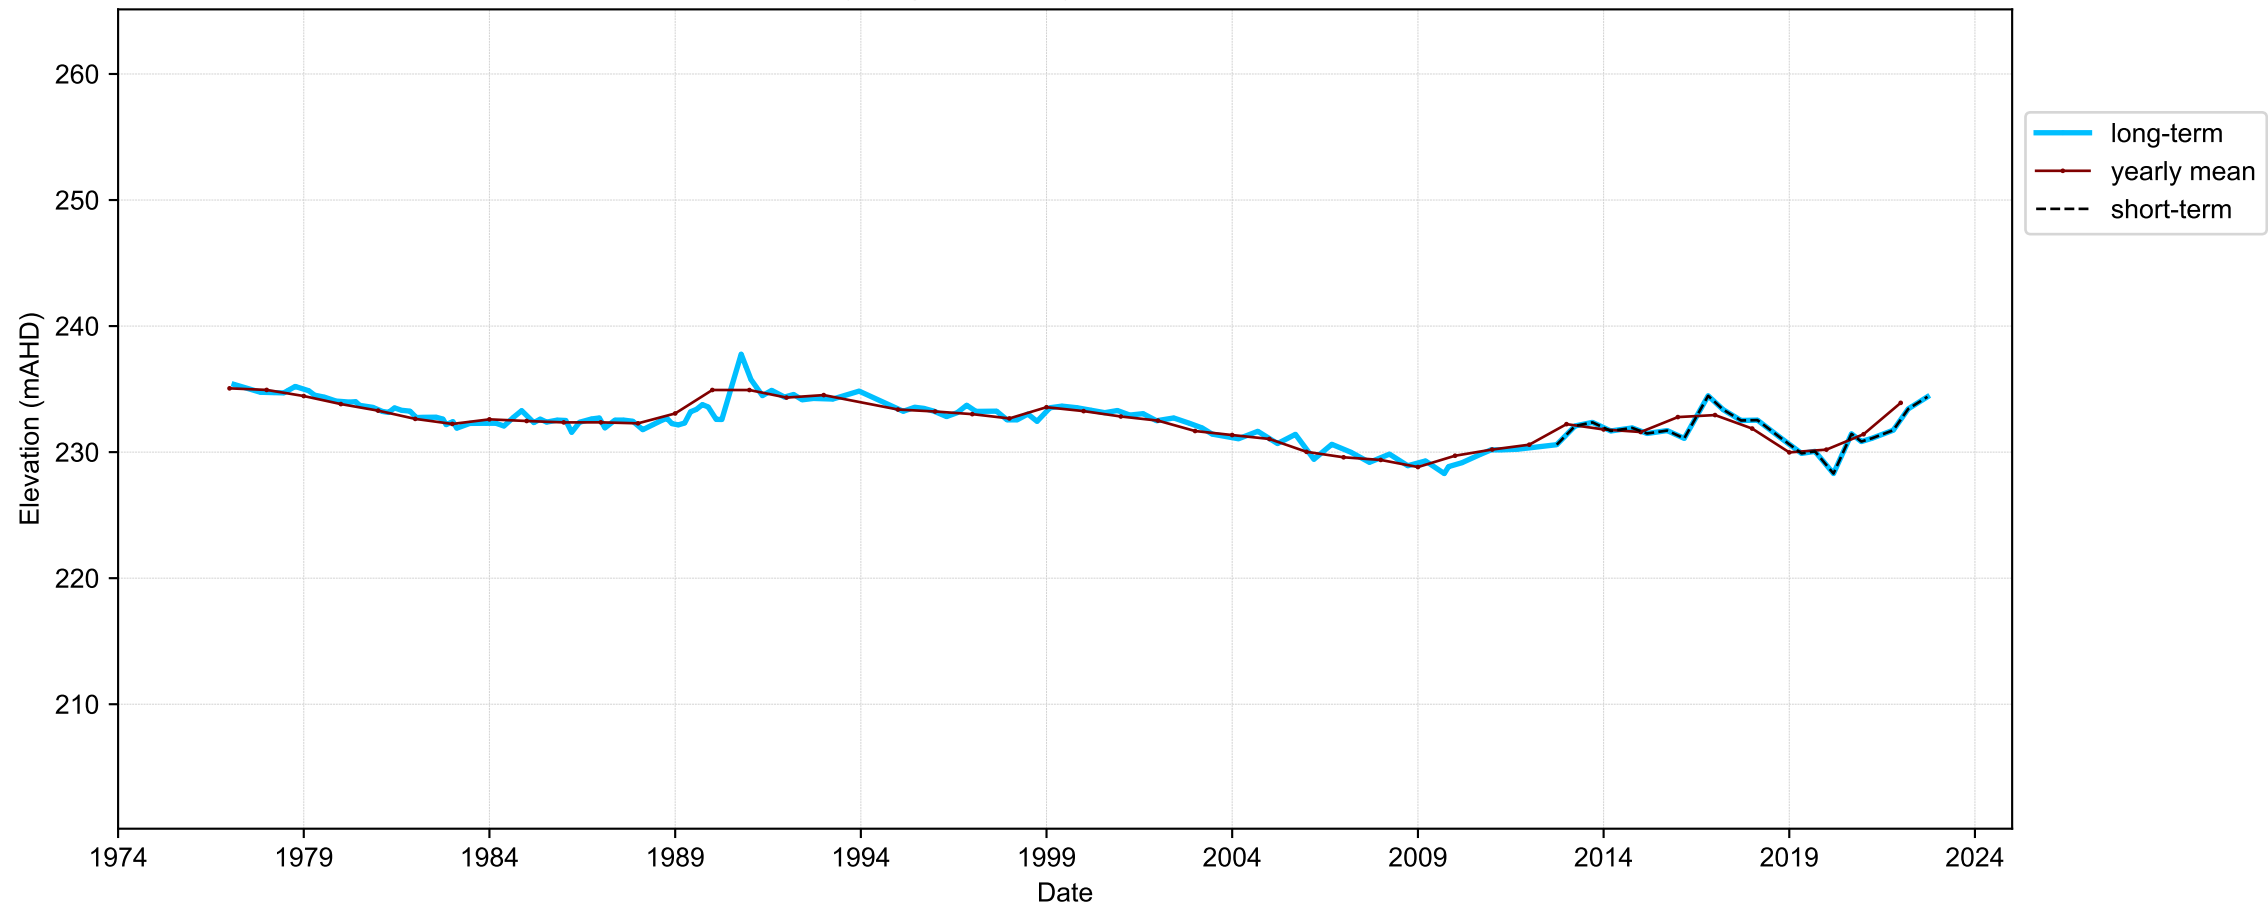

Map View for GS44

Hydrograph for hydroid: 10104688