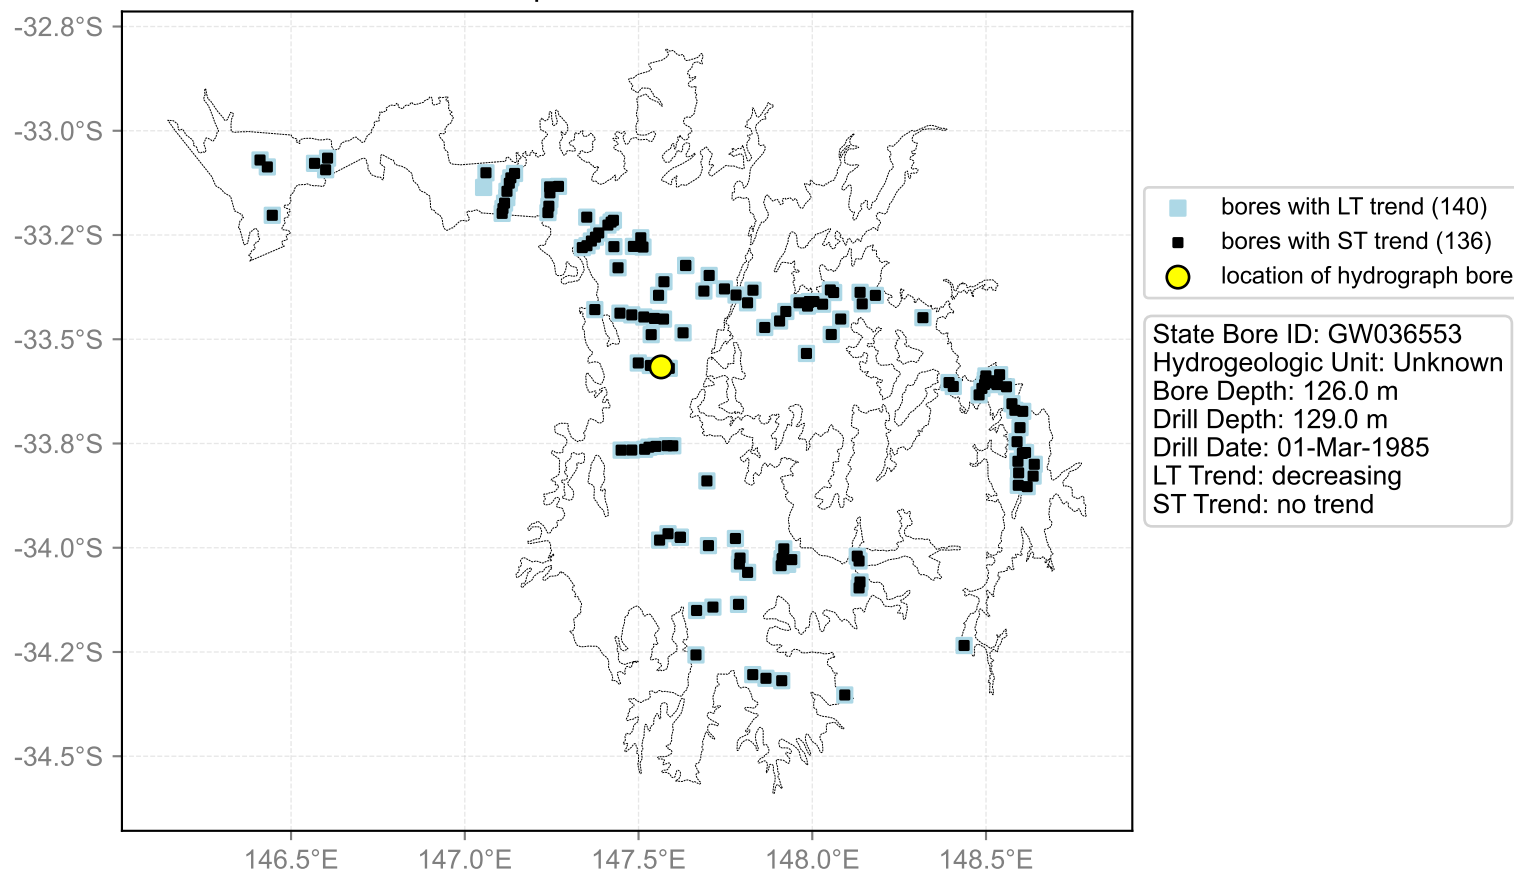

Map View for GS44

Hydrograph for hydroid: 10001051

Map View for GS44

Hydrograph for hydroid: 10002241

Map View for GS44

Hydrograph for hydroid: 10003839

Map View for GS44

Hydrograph for hydroid: 10004419

Map View for GS44

Hydrograph for hydroid: 10004664

Map View for GS44

Hydrograph for hydroid: 10004666

Map View for GS44

Hydrograph for hydroid: 10004929

Map View for GS44

Hydrograph for hydroid: 10005851

Map View for GS44

Hydrograph for hydroid: 10005994

Map View for GS44

Hydrograph for hydroid: 10006660

Map View for GS44

Hydrograph for hydroid: 10006717

Map View for GS44

Hydrograph for hydroid: 10007317