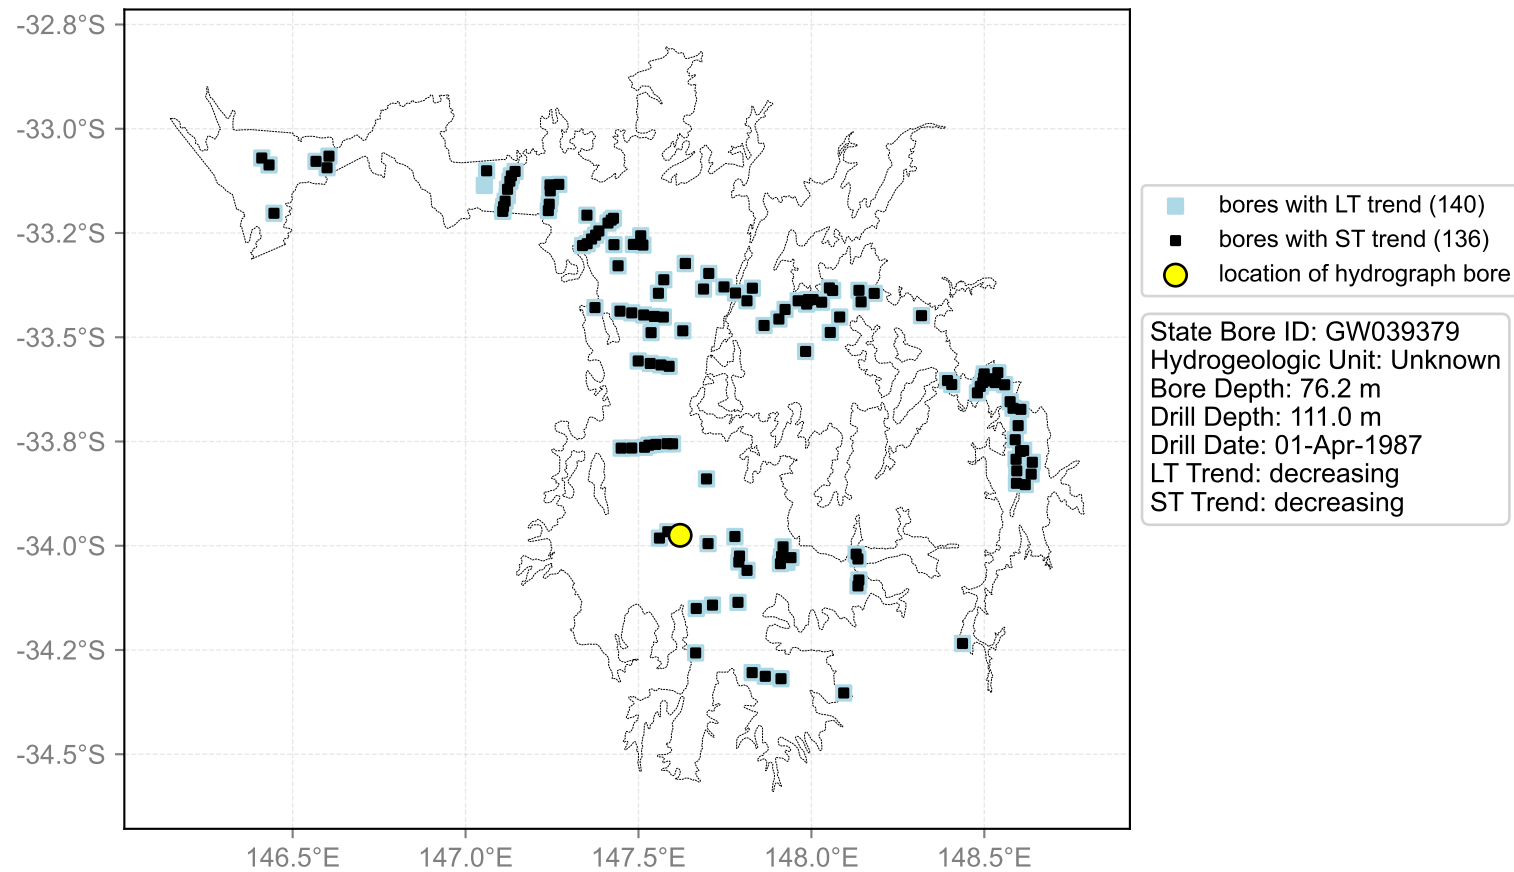

Map View for GS44

Hydrograph for hydroid: 10057966

Map View for GS44

Hydrograph for hydroid: 10061782

Map View for GS44

Hydrograph for hydroid: 10062096

Map View for GS44

Hydrograph for hydroid: 10066254