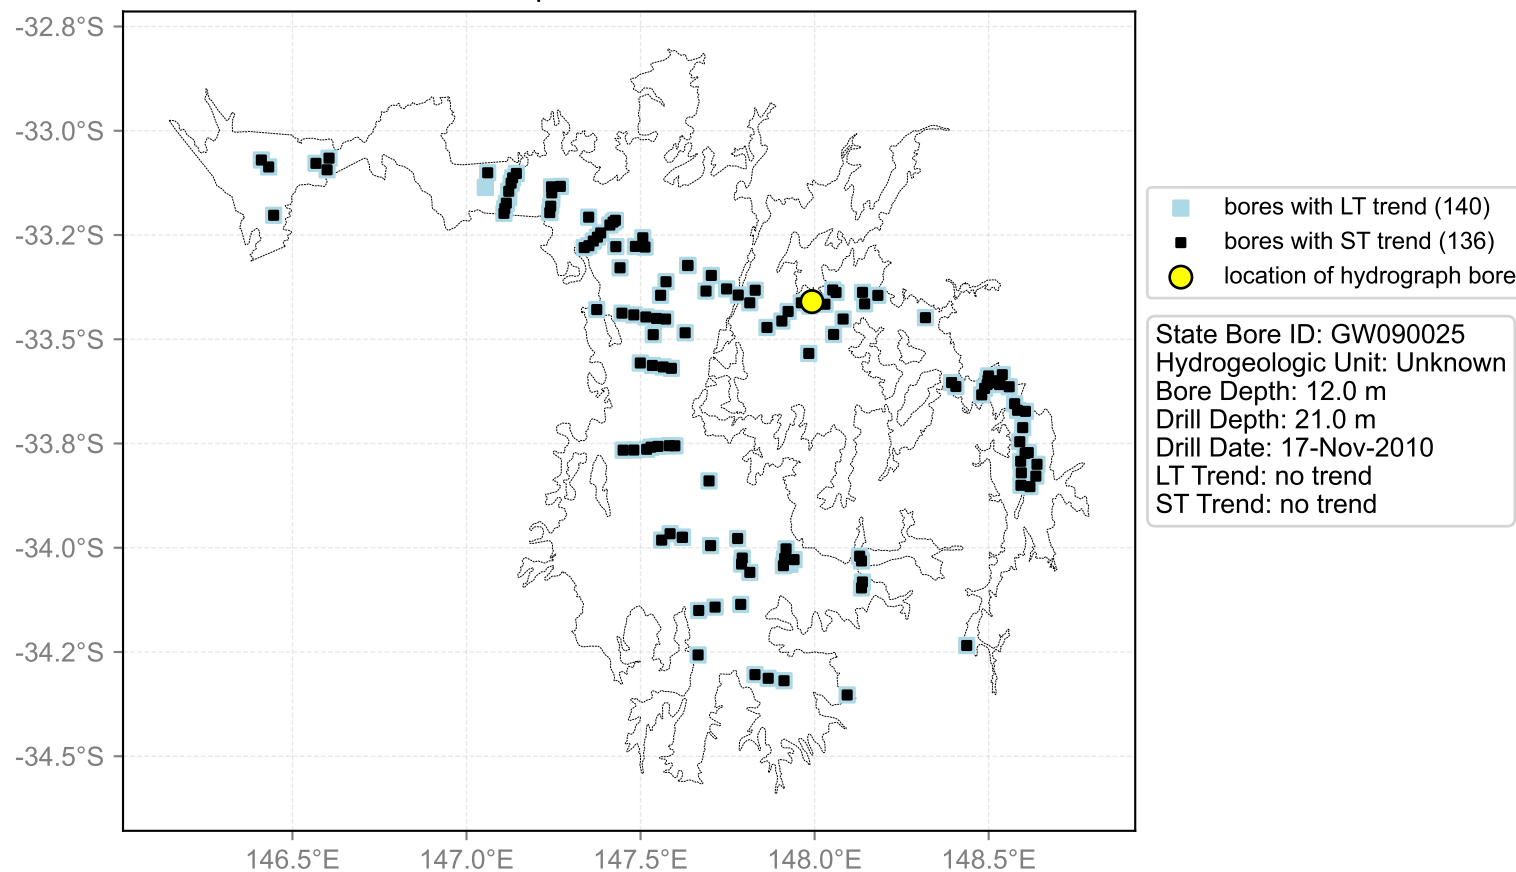

Map View for GS44

Hydrograph for hydroid: 10005994

Map View for GS44

Hydrograph for hydroid: 10006660

Map View for GS44

Hydrograph for hydroid: 10006717

Map View for GS44

Hydrograph for hydroid: 10007317

Map View for GS44

Hydrograph for hydroid: 10007318

Map View for GS44

Hydrograph for hydroid: 10007729

Map View for GS44

Hydrograph for hydroid: 10008260

Map View for GS44

Hydrograph for hydroid: 10010373