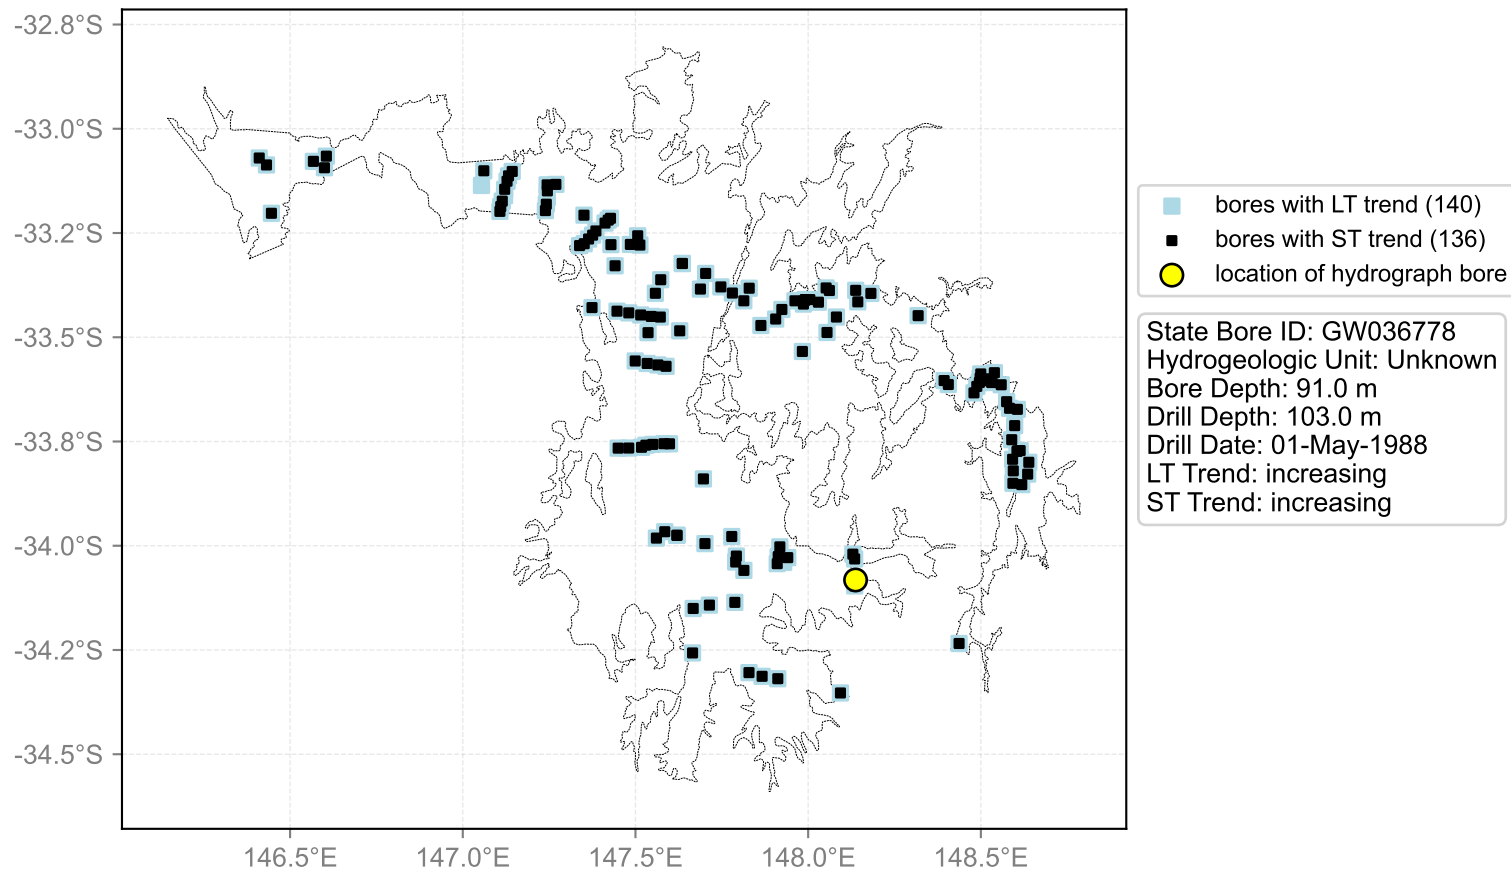

Map View for GS44

Hydrograph for hydroid: 10137084

Map View for GS44

Hydrograph for hydroid: 10137468

Map View for GS44

Hydrograph for hydroid: 10137638

Map View for GS44

Hydrograph for hydroid: 10137730

Map View for GS44

Hydrograph for hydroid: 10138086

Map View for GS44

Hydrograph for hydroid: 10138163

Map View for GS44

Hydrograph for hydroid: 10138542

Map View for GS44

Hydrograph for hydroid: 10138547

Map View for GS44

Hydrograph for hydroid: 10138771

Map View for GS44

Hydrograph for hydroid: 10138841

Map View for GS44

Hydrograph for hydroid: 10139342

Map View for GS44

Hydrograph for hydroid: 10139420