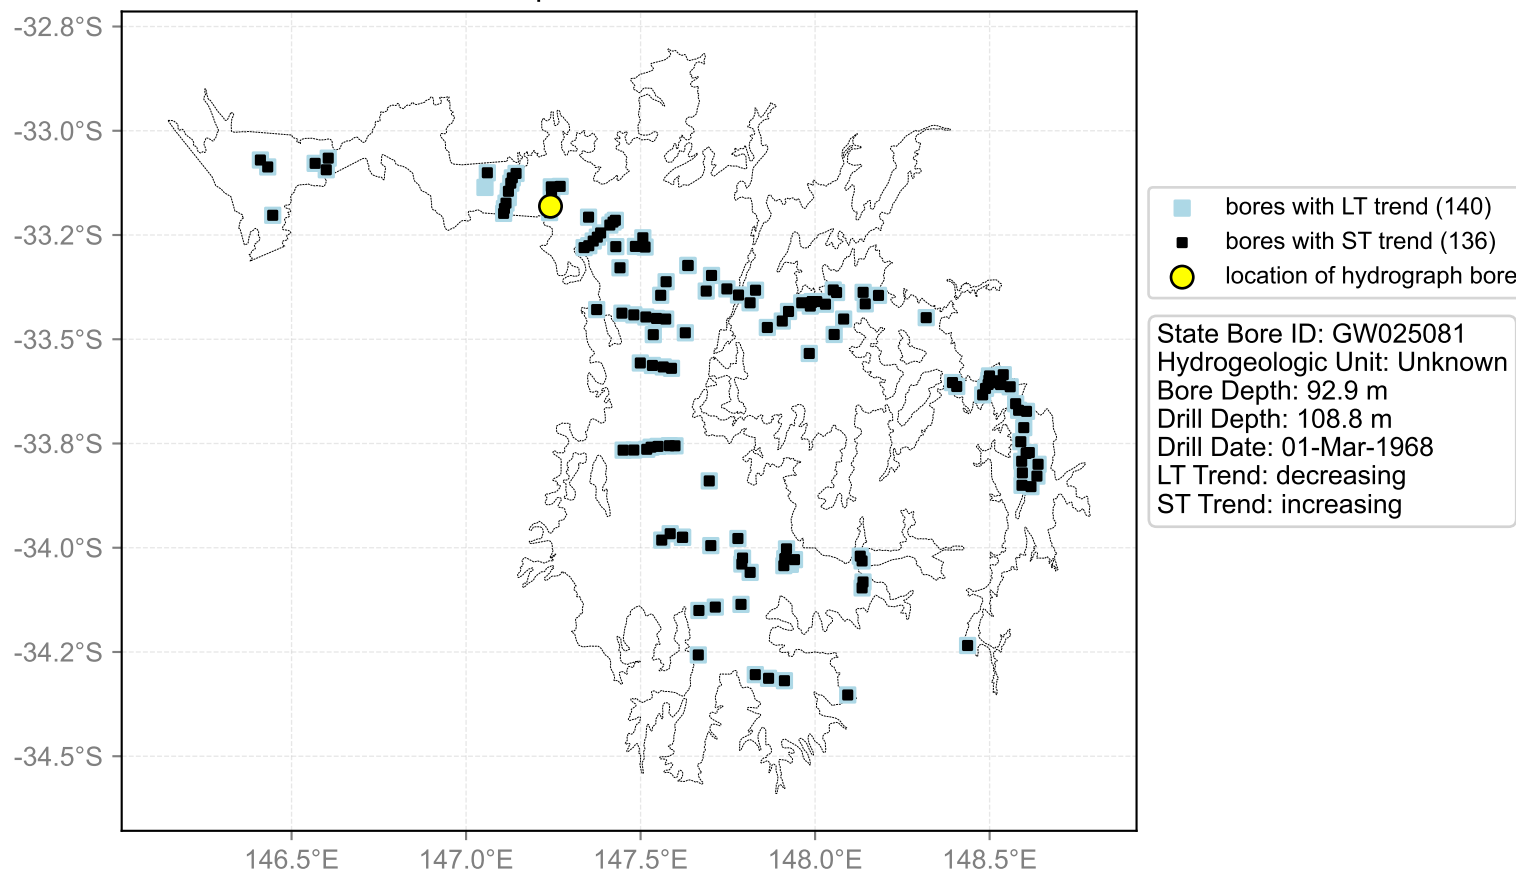

Map View for GS44

Hydrograph for hydroid: 10138771

Map View for GS44

Hydrograph for hydroid: 10138841

Map View for GS44

Hydrograph for hydroid: 10139342

Map View for GS44

Hydrograph for hydroid: 10139420

Map View for GS44

Hydrograph for hydroid: 10139500

Map View for GS44

Hydrograph for hydroid: 10139550

Map View for GS44

Hydrograph for hydroid: 10139639

Map View for GS44

Hydrograph for hydroid: 10139681

Map View for GS44

Hydrograph for hydroid: 10140012

Map View for GS44

Hydrograph for hydroid: 10140147

Map View for GS44

Hydrograph for hydroid: 10140230

Map View for GS44

Hydrograph for hydroid: 10140458