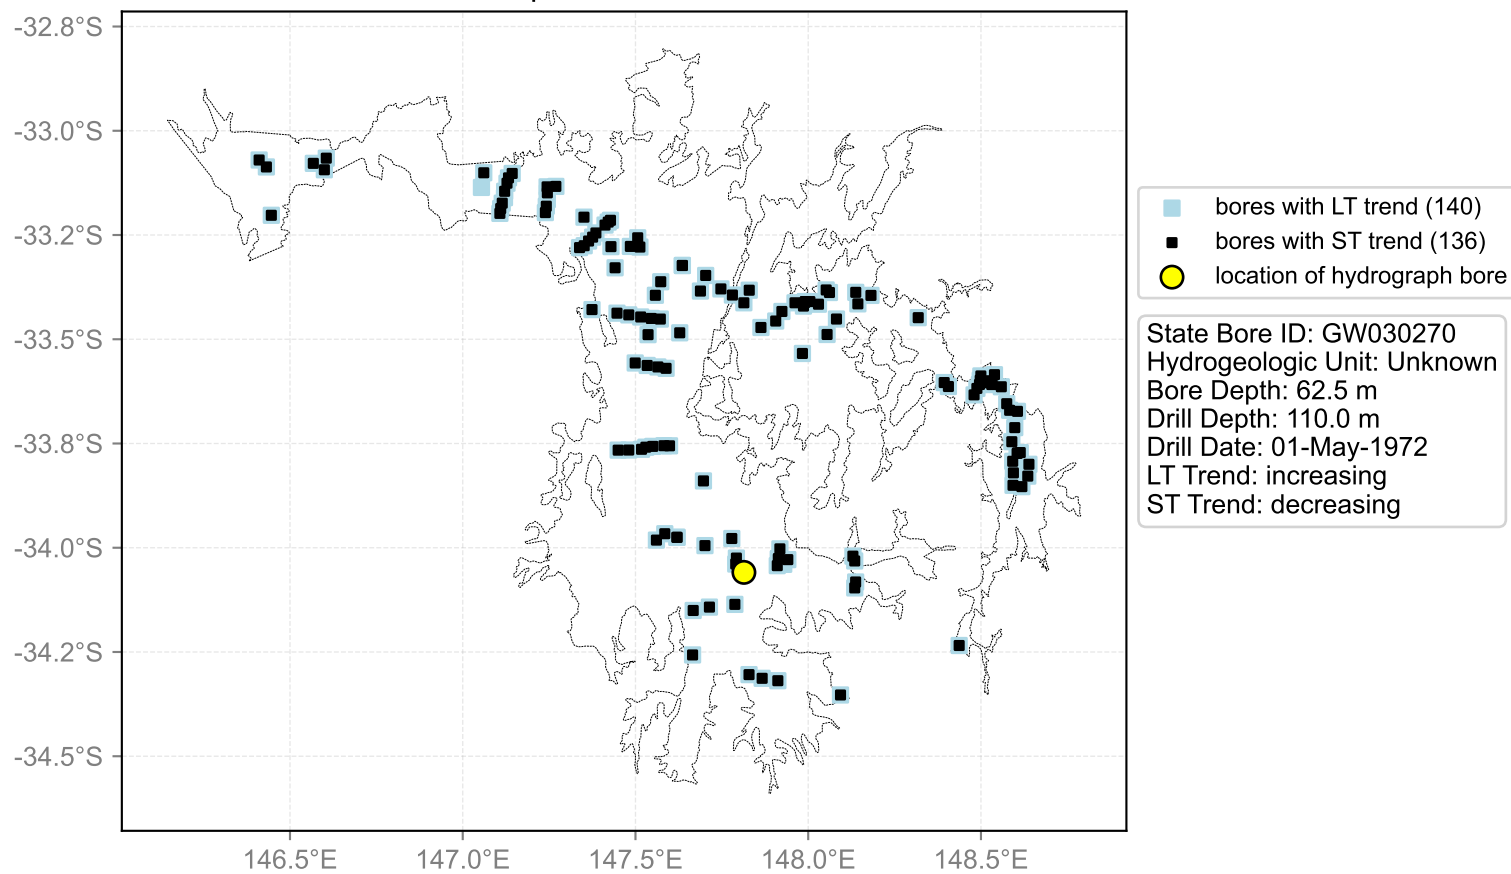

Map View for GS44

Hydrograph for hydroid: 10057966

Map View for GS44

Hydrograph for hydroid: 10061782

Map View for GS44

Hydrograph for hydroid: 10062096

Map View for GS44

Hydrograph for hydroid: 10066254

Map View for GS44

Hydrograph for hydroid: 10072150

Map View for GS44

Hydrograph for hydroid: 10073368

Map View for GS44

Hydrograph for hydroid: 10074869

Map View for GS44

Hydrograph for hydroid: 10079238