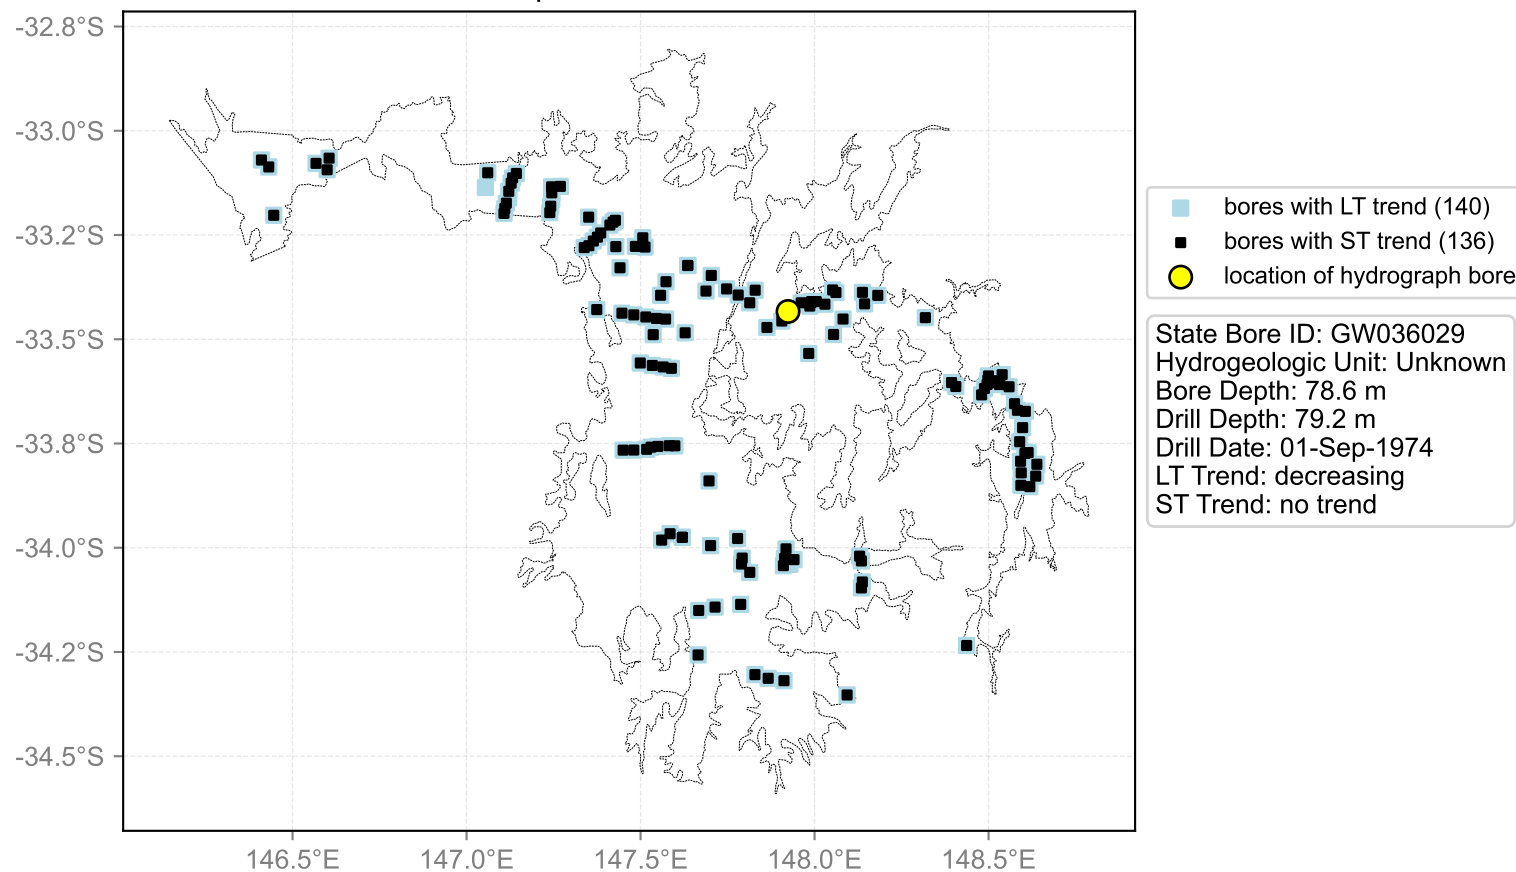

Map View for GS44

Hydrograph for hydroid: 10022897

Map View for GS44

Hydrograph for hydroid: 10022966

Map View for GS44

Hydrograph for hydroid: 10023635

Map View for GS44

Hydrograph for hydroid: 10023828

Map View for GS44

Hydrograph for hydroid: 10023974

Map View for GS44

Hydrograph for hydroid: 10024642

Map View for GS44

Hydrograph for hydroid: 10024879

Map View for GS44

Hydrograph for hydroid: 10025395