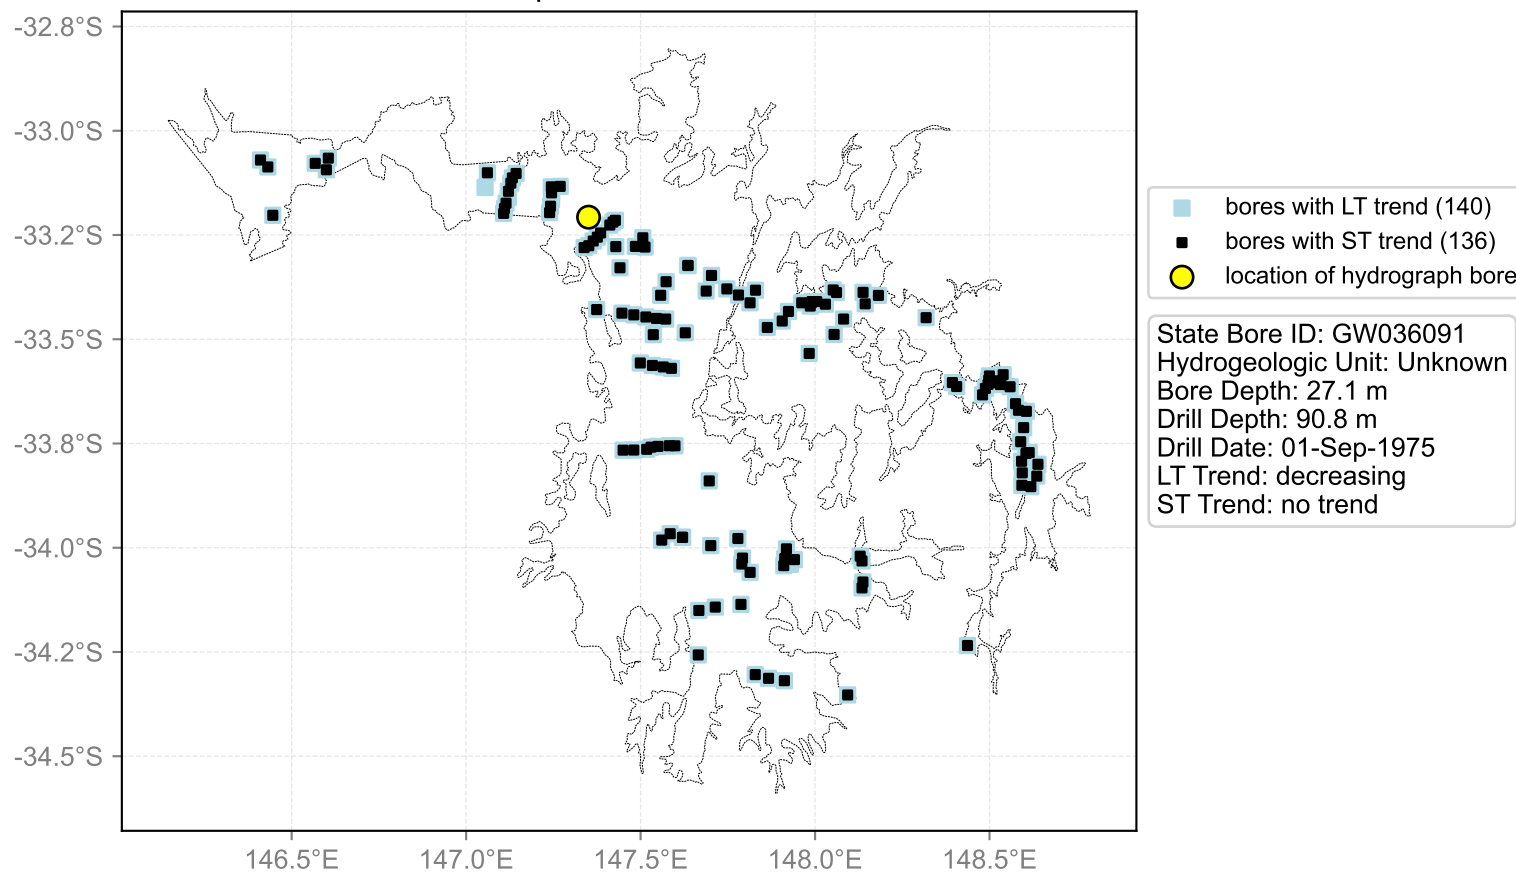

Map View for GS44

Hydrograph for hydroid: 10106328

Map View for GS44

Hydrograph for hydroid: 10107791

Map View for GS44

Hydrograph for hydroid: 10107818

Map View for GS44

Hydrograph for hydroid: 10108059

Map View for GS44

Hydrograph for hydroid: 10108242

Map View for GS44

Hydrograph for hydroid: 10108694

Map View for GS44

Hydrograph for hydroid: 10108782

Map View for GS44

Hydrograph for hydroid: 10108882