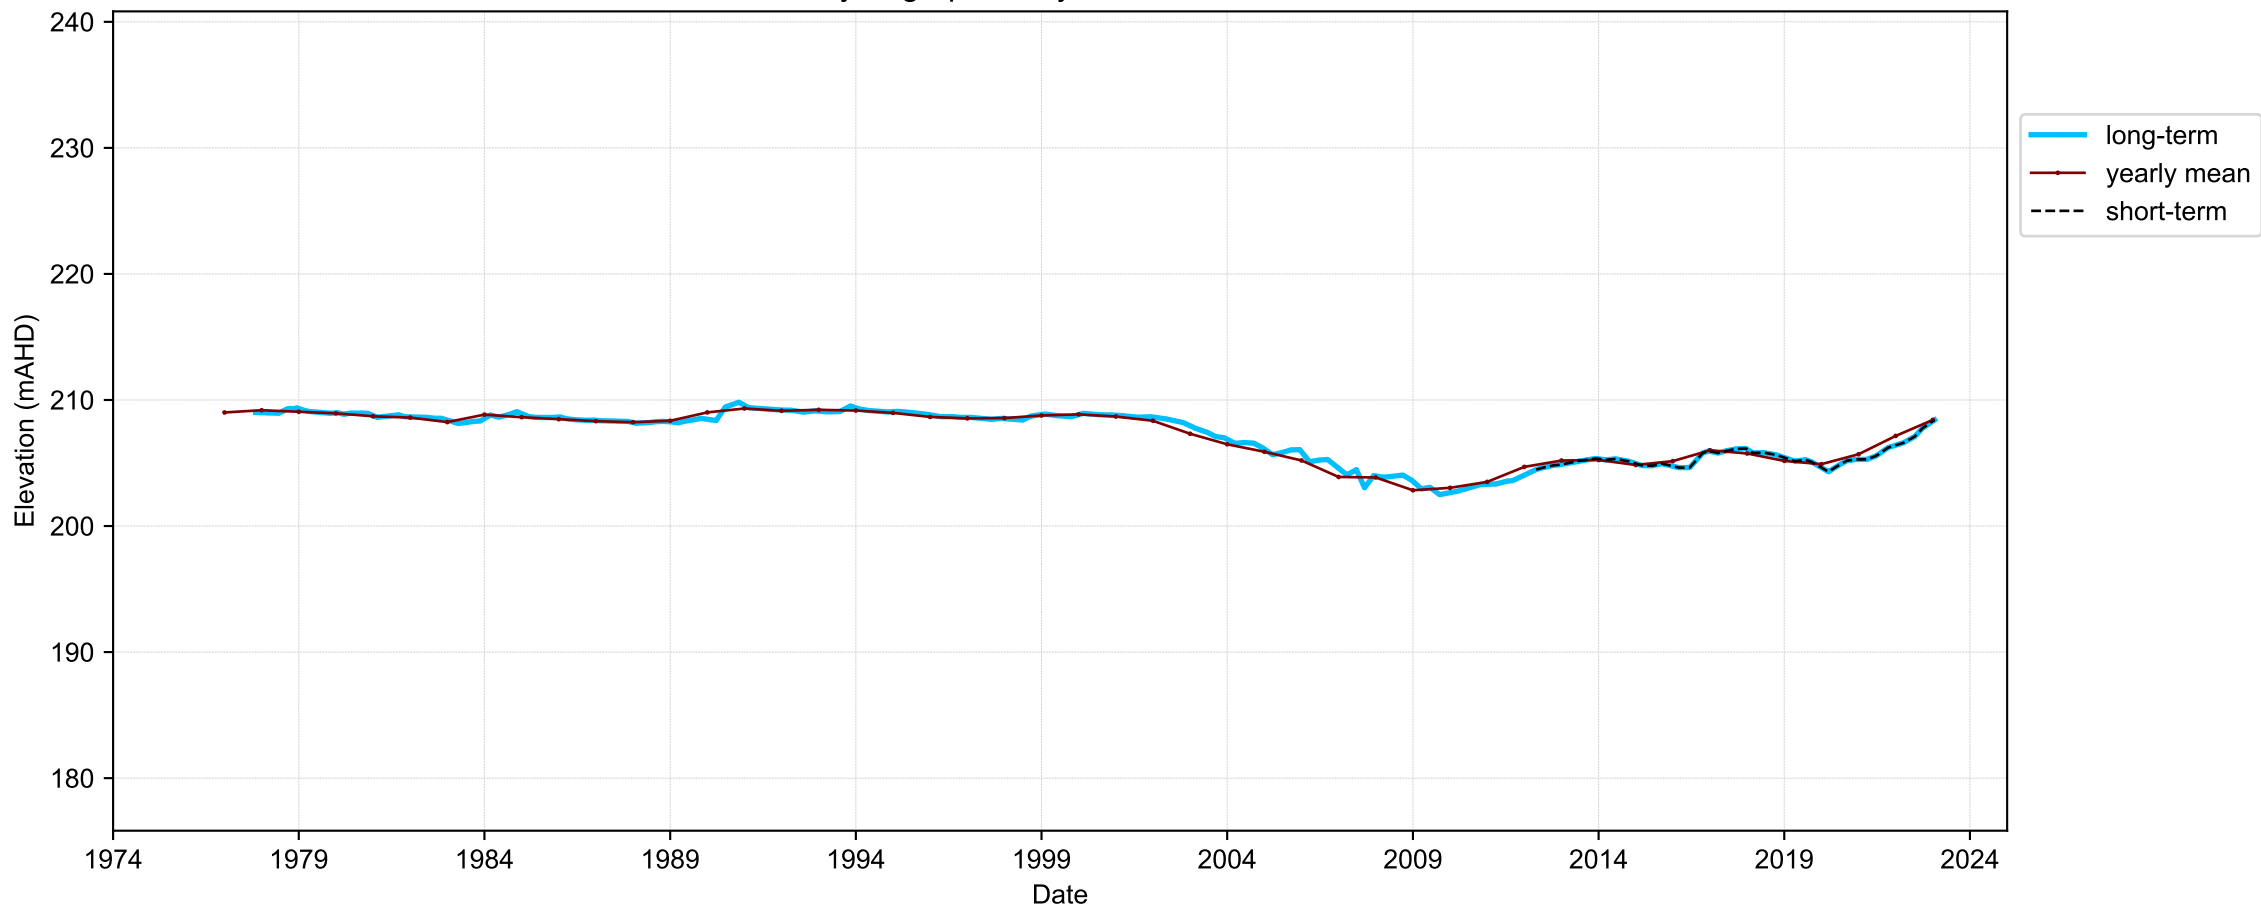

Map View for GS44

Hydrograph for hydroid: 10108242

Map View for GS44

Hydrograph for hydroid: 10108694

Map View for GS44

Hydrograph for hydroid: 10108782

Map View for GS44

Hydrograph for hydroid: 10108882