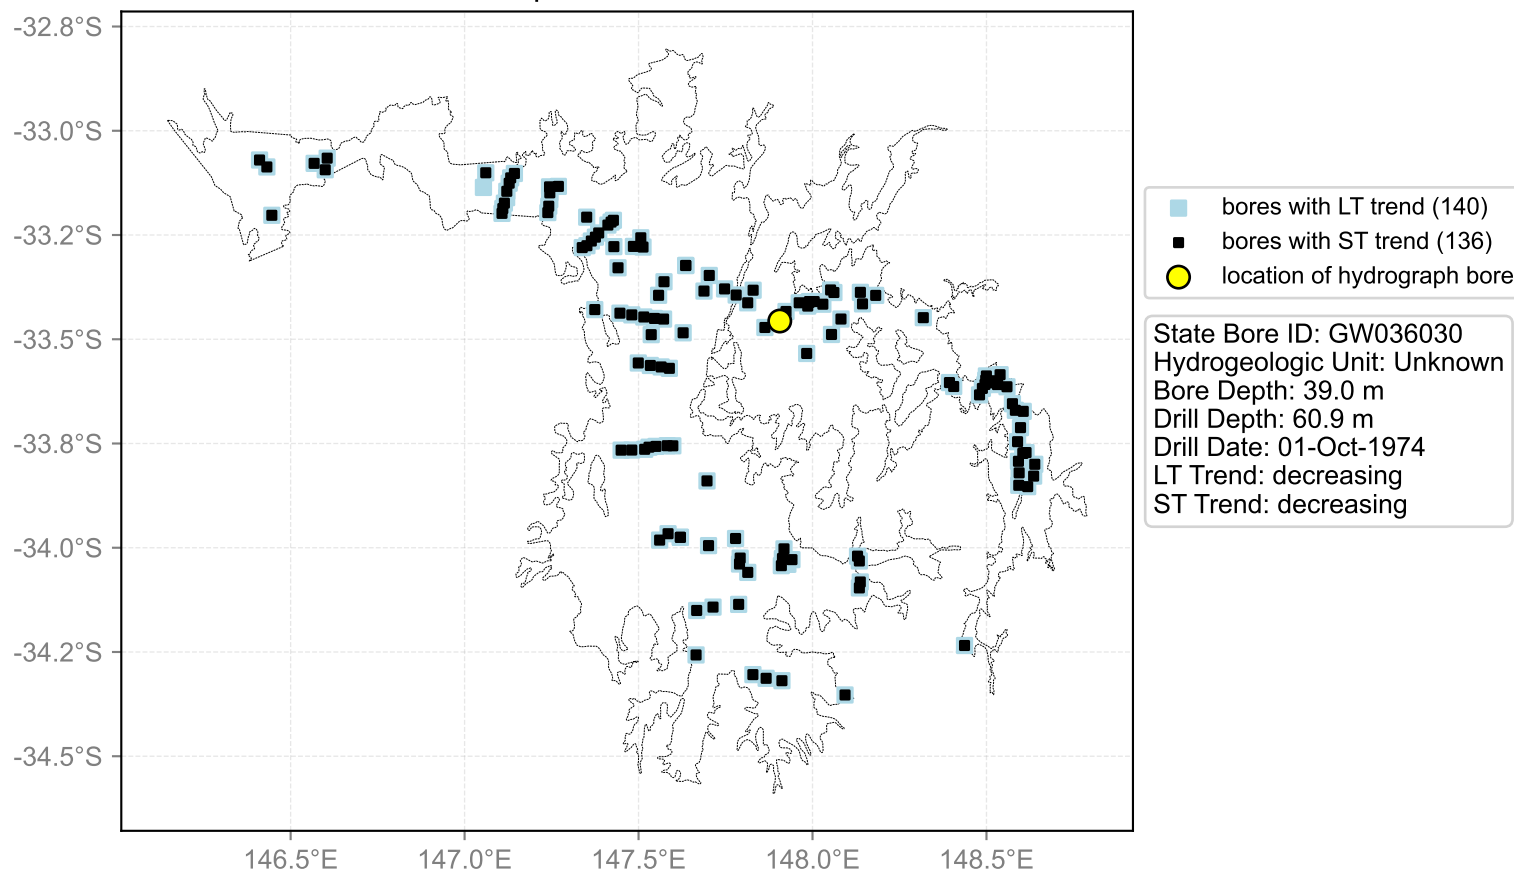

Map View for GS44

Hydrograph for hydroid: 10022897

Map View for GS44

Hydrograph for hydroid: 10022966

Map View for GS44

Hydrograph for hydroid: 10023635

Map View for GS44

Hydrograph for hydroid: 10023828

Map View for GS44

Hydrograph for hydroid: 10023974

Map View for GS44

Hydrograph for hydroid: 10024642

Map View for GS44

Hydrograph for hydroid: 10024879

Map View for GS44

Hydrograph for hydroid: 10025395