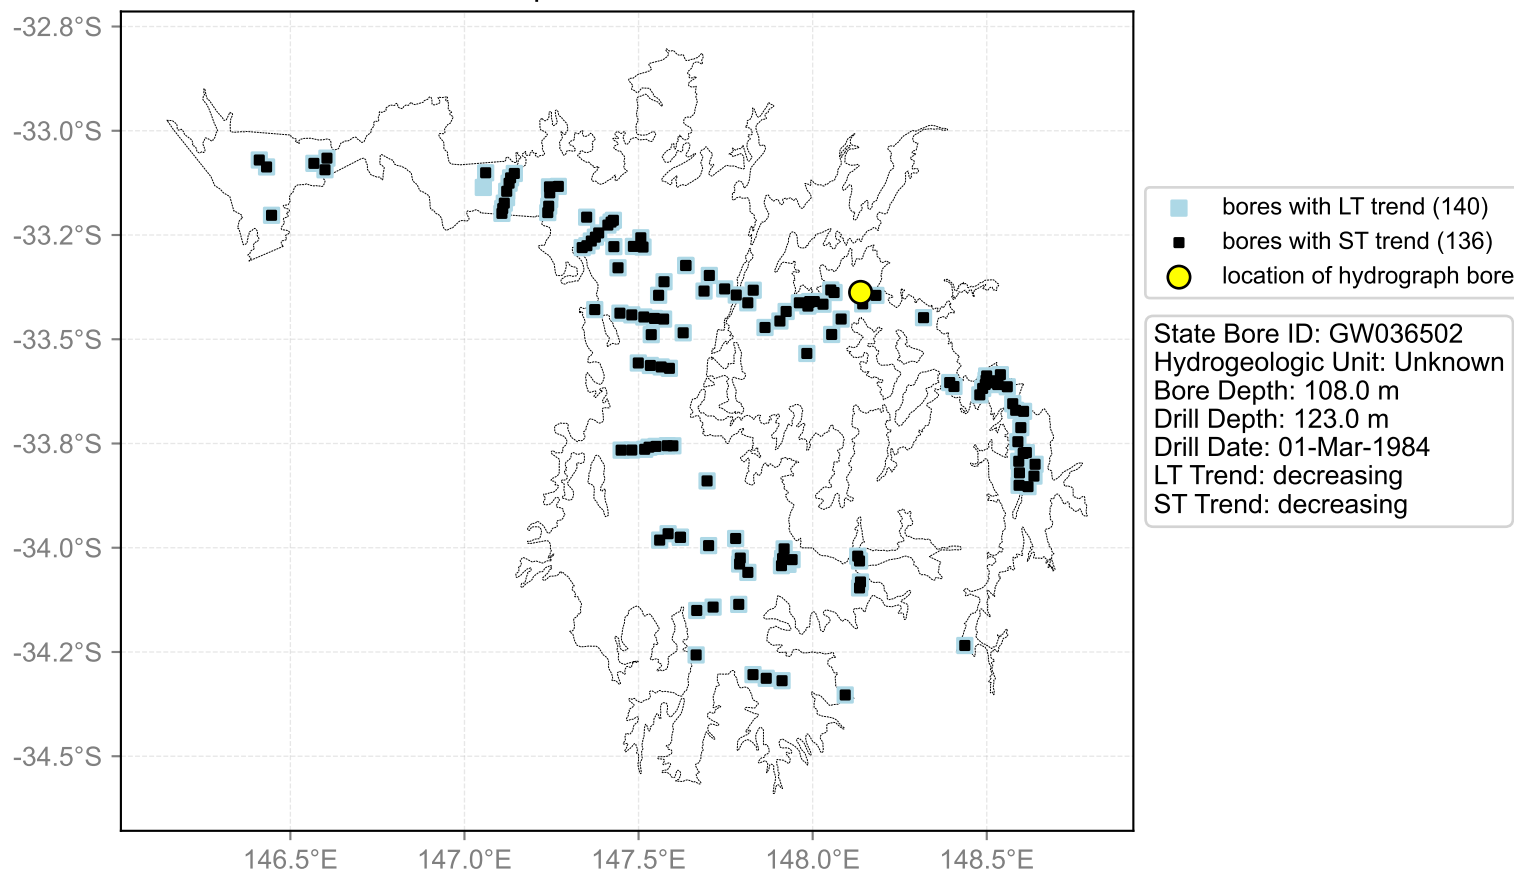

Map View for GS44

Hydrograph for hydroid: 10097556

Map View for GS44

Hydrograph for hydroid: 10100310

Map View for GS44

Hydrograph for hydroid: 10101022

Map View for GS44

Hydrograph for hydroid: 10101992

Map View for GS44

Hydrograph for hydroid: 10104688

Map View for GS44

Hydrograph for hydroid: 10105159

Map View for GS44

Hydrograph for hydroid: 10105264

Map View for GS44

Hydrograph for hydroid: 10106006