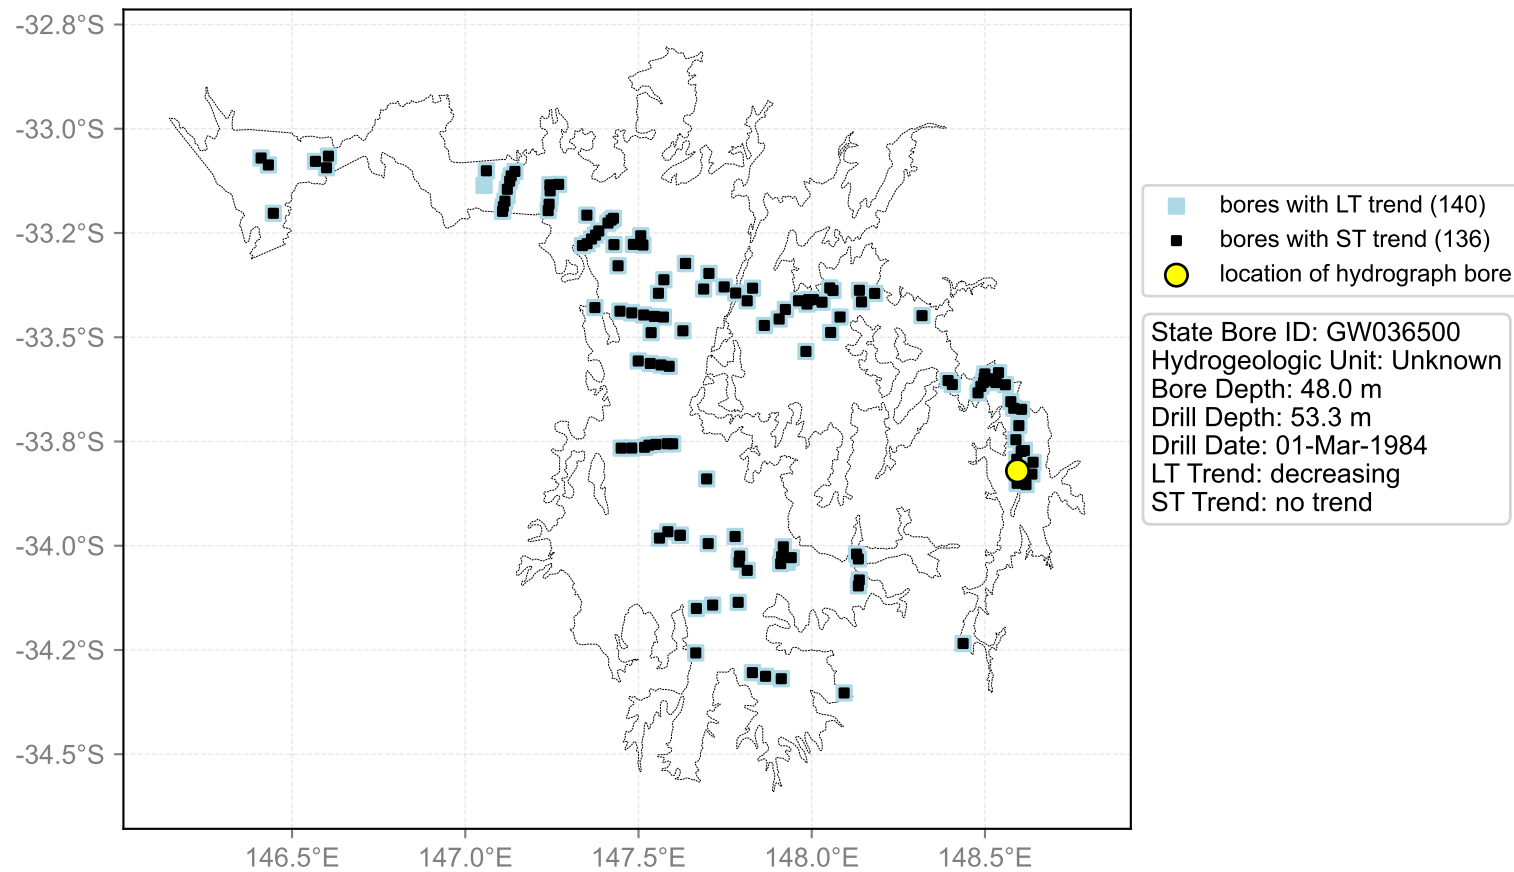

Map View for GS44

Hydrograph for hydroid: 10001051

Map View for GS44

Hydrograph for hydroid: 10002241

Map View for GS44

Hydrograph for hydroid: 10003839

Map View for GS44

Hydrograph for hydroid: 10004419

Map View for GS44

Hydrograph for hydroid: 10004664

Map View for GS44

Hydrograph for hydroid: 10004666

Map View for GS44

Hydrograph for hydroid: 10004929

Map View for GS44

Hydrograph for hydroid: 10005851