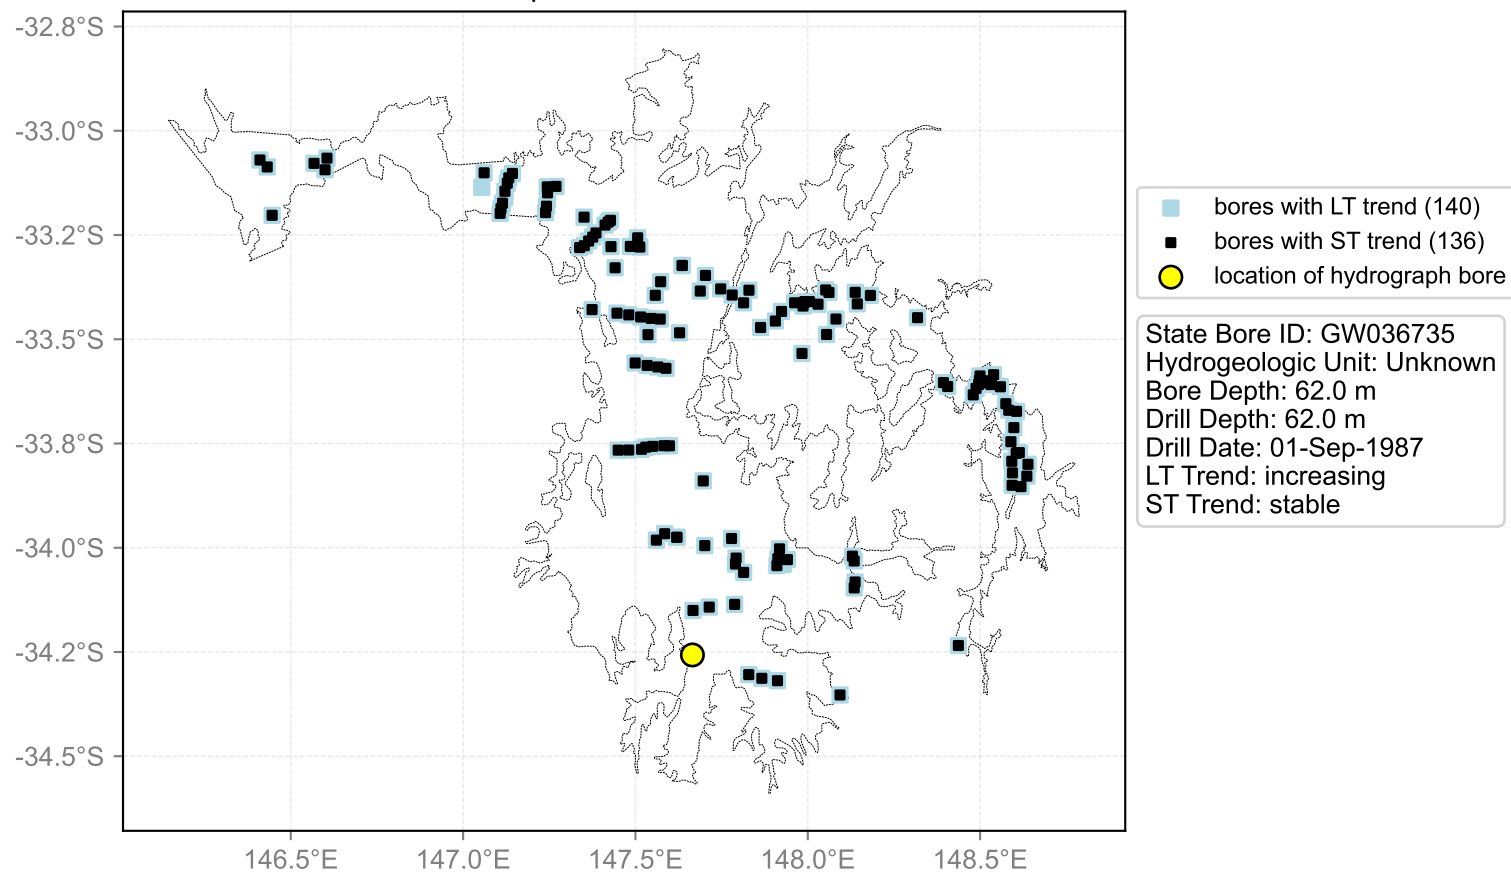

Map View for GS44

Hydrograph for hydroid: 10137084

Map View for GS44

Hydrograph for hydroid: 10137468

Map View for GS44

Hydrograph for hydroid: 10137638

Map View for GS44

Hydrograph for hydroid: 10137730

Map View for GS44

Hydrograph for hydroid: 10138086

Map View for GS44

Hydrograph for hydroid: 10138163

Map View for GS44

Hydrograph for hydroid: 10138542

Map View for GS44

Hydrograph for hydroid: 10138547