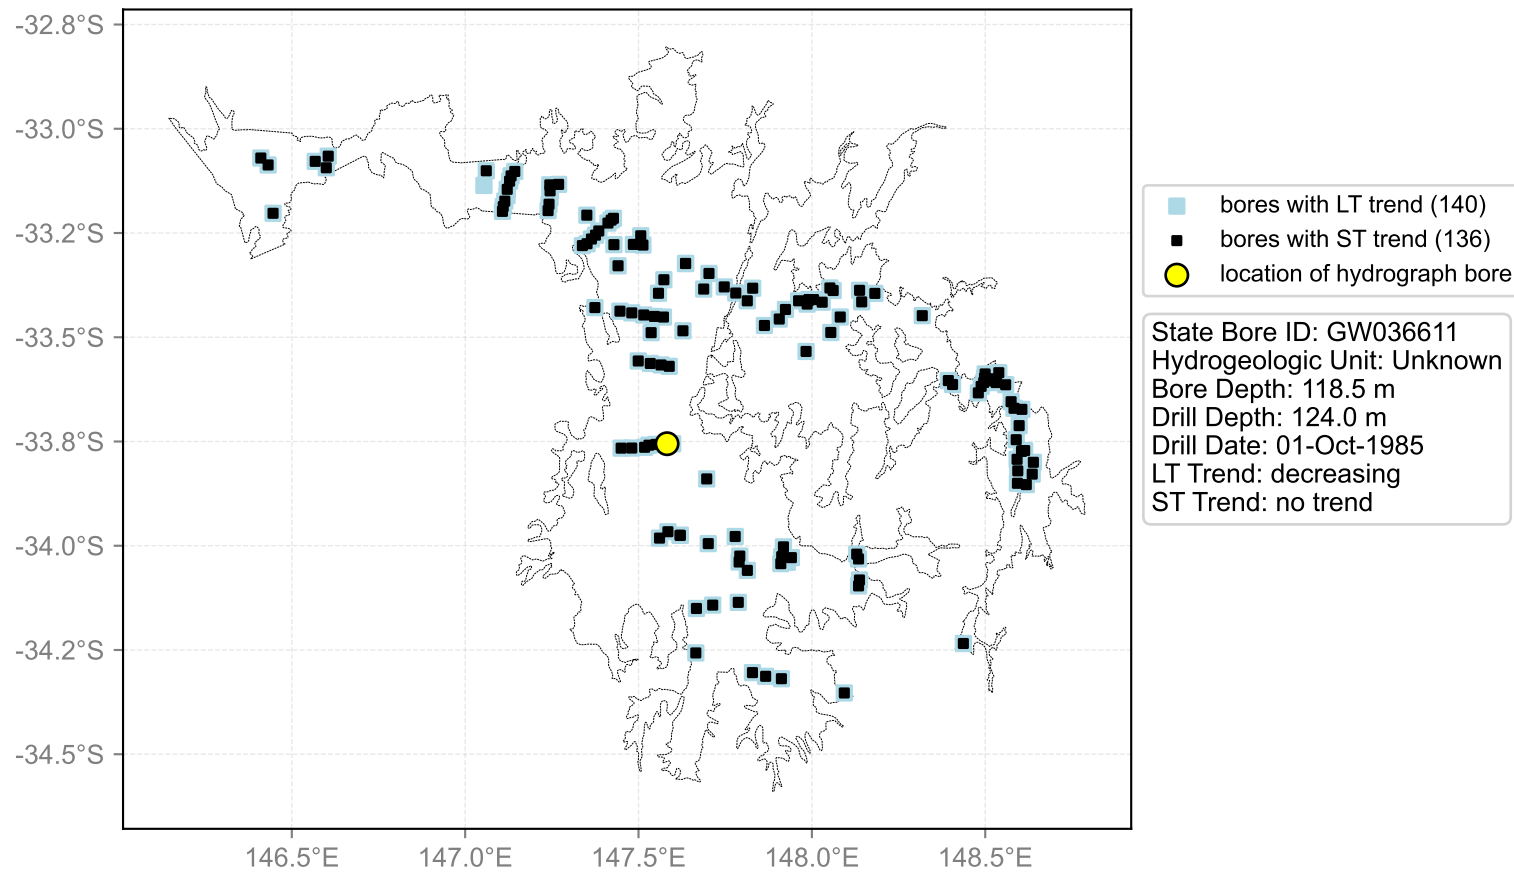

Hydrograph for hydroid: 10007729

Map View for GS44