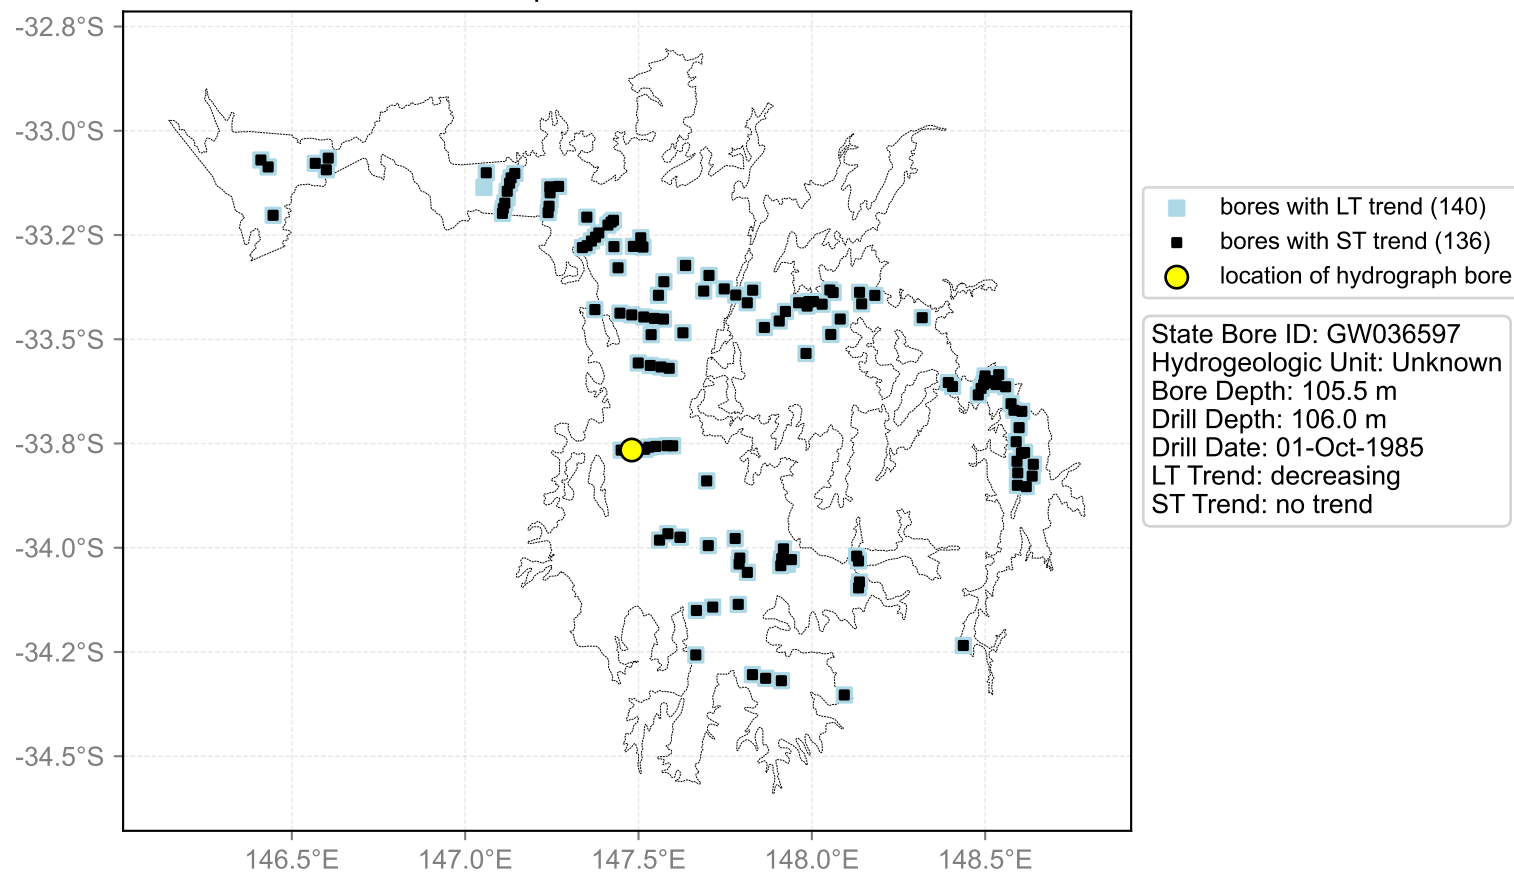

Map View for GS44

Hydrograph for hydroid: 10001051

Map View for GS44

Hydrograph for hydroid: 10002241

Map View for GS44

Hydrograph for hydroid: 10003839

Map View for GS44

Hydrograph for hydroid: 10004419

Map View for GS44

Hydrograph for hydroid: 10004664

Map View for GS44

Hydrograph for hydroid: 10004666

Map View for GS44

Hydrograph for hydroid: 10004929

Map View for GS44

Hydrograph for hydroid: 10005851