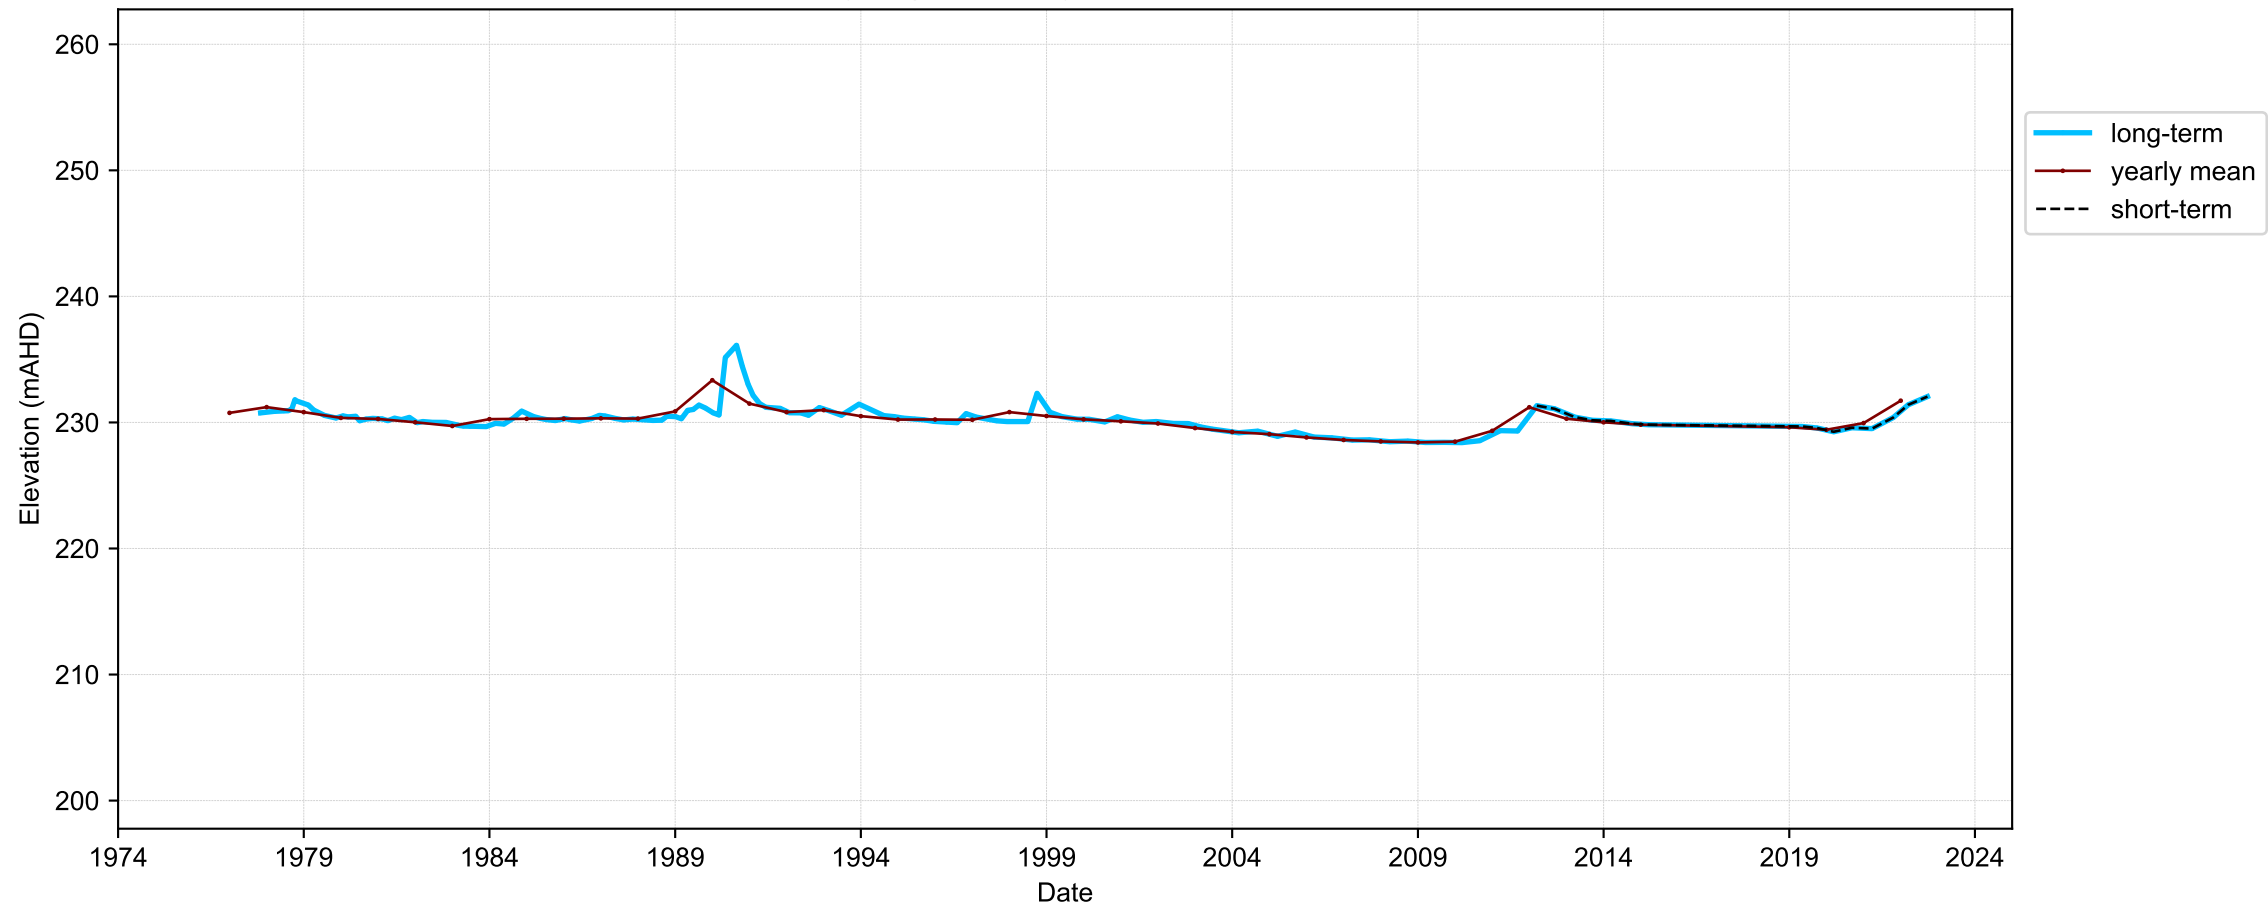

Map View for GS44

Hydrograph for hydroid: 10106328