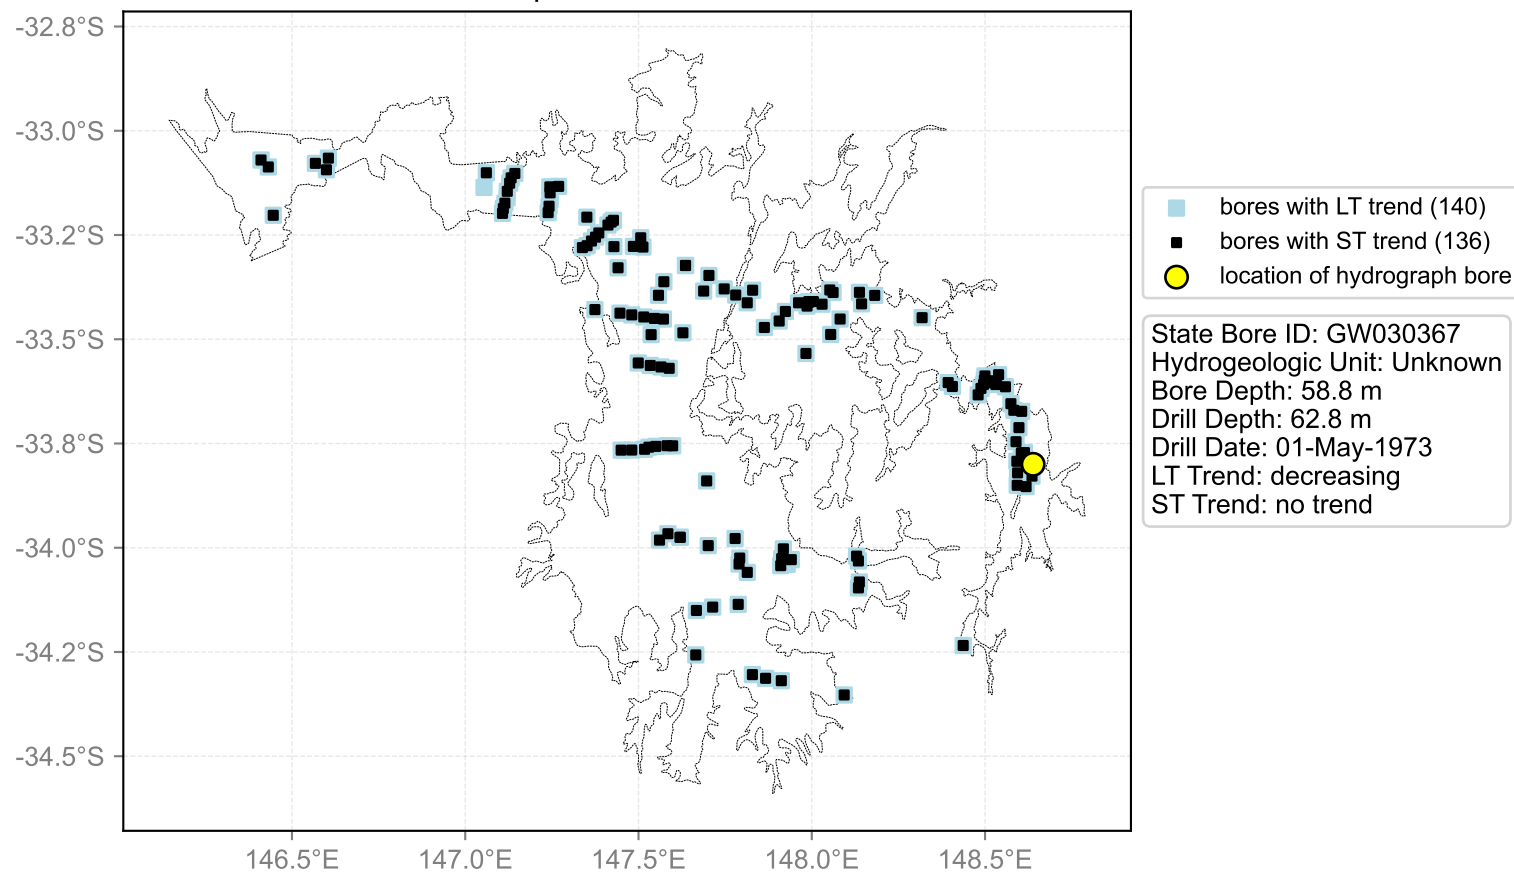

Map View for GS44

Hydrograph for hydroid: 10123239

Map View for GS44

Hydrograph for hydroid: 10126192

Map View for GS44

Hydrograph for hydroid: 10127154

Map View for GS44

Hydrograph for hydroid: 10127619

Map View for GS44

Hydrograph for hydroid: 10131134

Map View for GS44

Hydrograph for hydroid: 10131526

Map View for GS44

Hydrograph for hydroid: 10131666

Map View for GS44

Hydrograph for hydroid: 10131954