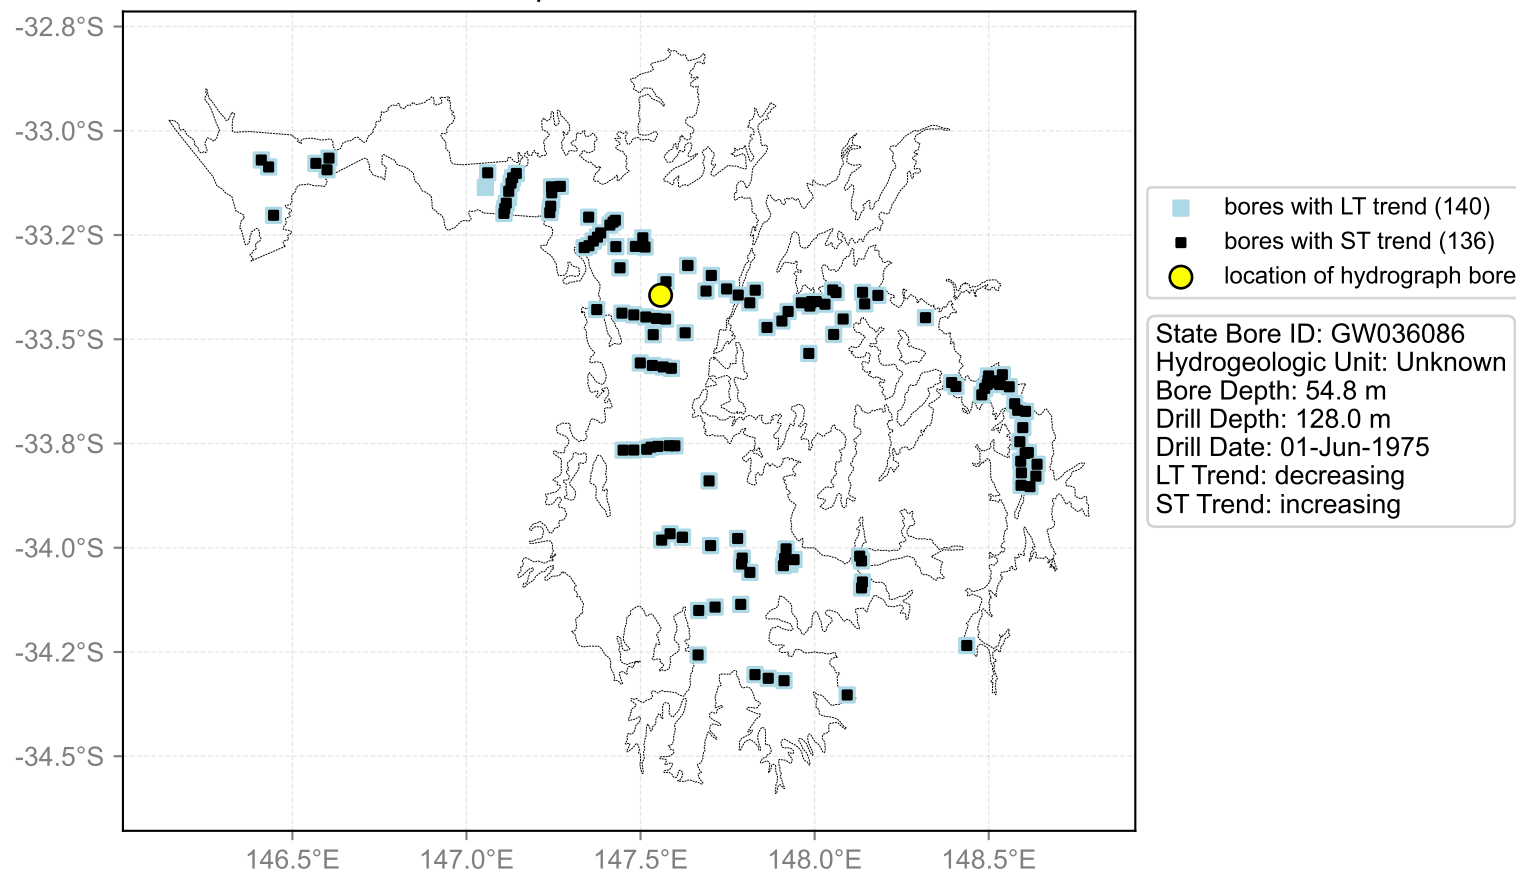

Map View for GS44

Hydrograph for hydroid: 10082500

Map View for GS44

Hydrograph for hydroid: 10091971

Map View for GS44

Hydrograph for hydroid: 10092945

Map View for GS44

Hydrograph for hydroid: 10093369

Map View for GS44

Hydrograph for hydroid: 10097556

Map View for GS44

Hydrograph for hydroid: 10100310

Map View for GS44

Hydrograph for hydroid: 10101022

Map View for GS44

Hydrograph for hydroid: 10101992