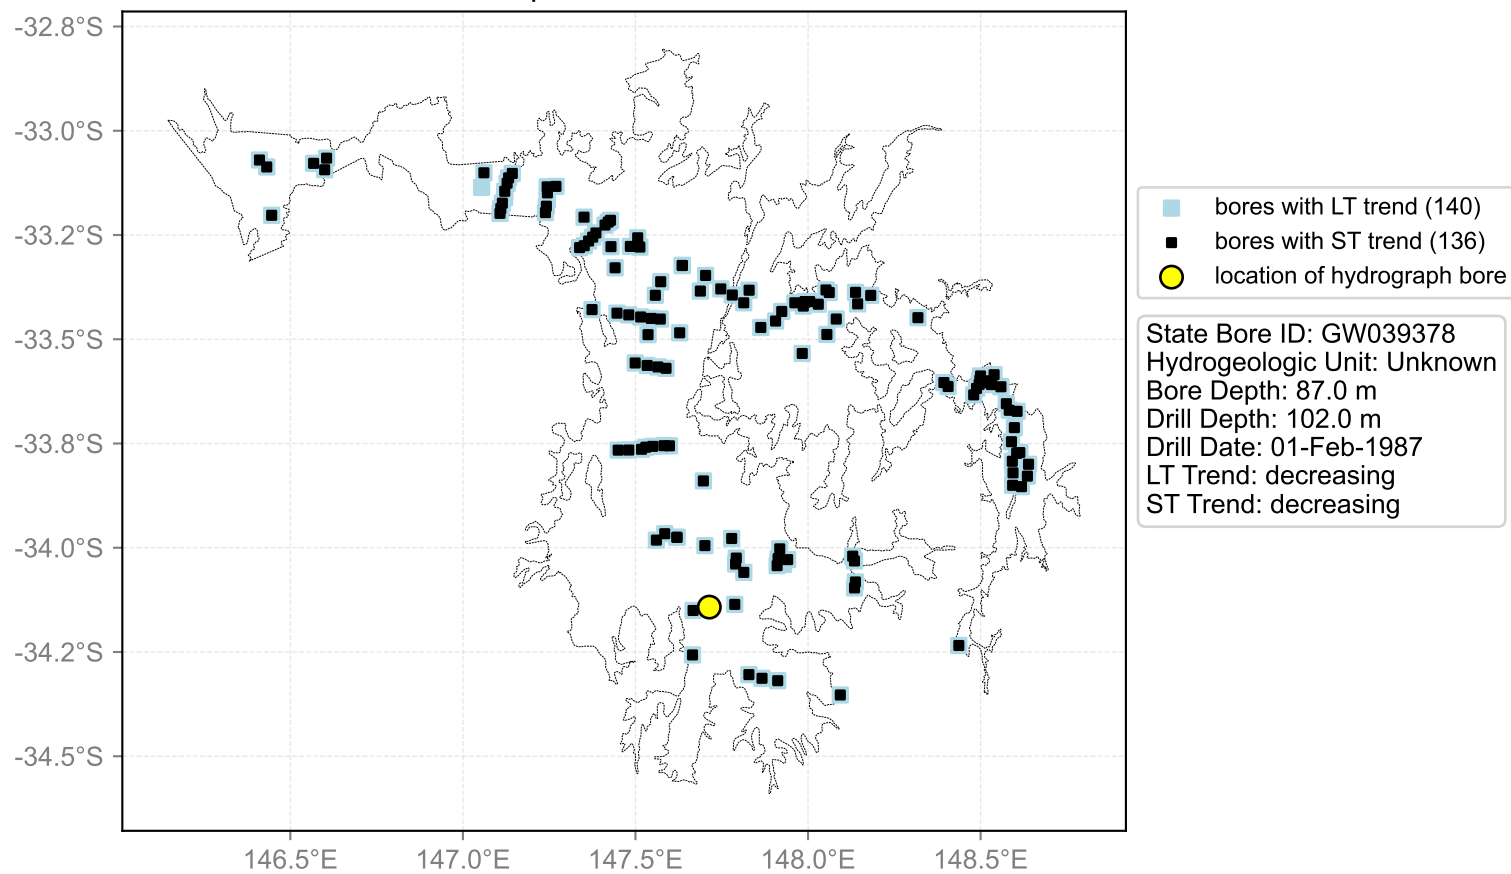

Map View for GS44

Hydrograph for hydroid: 10057966

Map View for GS44

Hydrograph for hydroid: 10061782

Map View for GS44

Hydrograph for hydroid: 10062096

Map View for GS44

Hydrograph for hydroid: 10066254

Map View for GS44

Hydrograph for hydroid: 10072150

Map View for GS44

Hydrograph for hydroid: 10073368

Map View for GS44

Hydrograph for hydroid: 10074869

Map View for GS44

Hydrograph for hydroid: 10079238