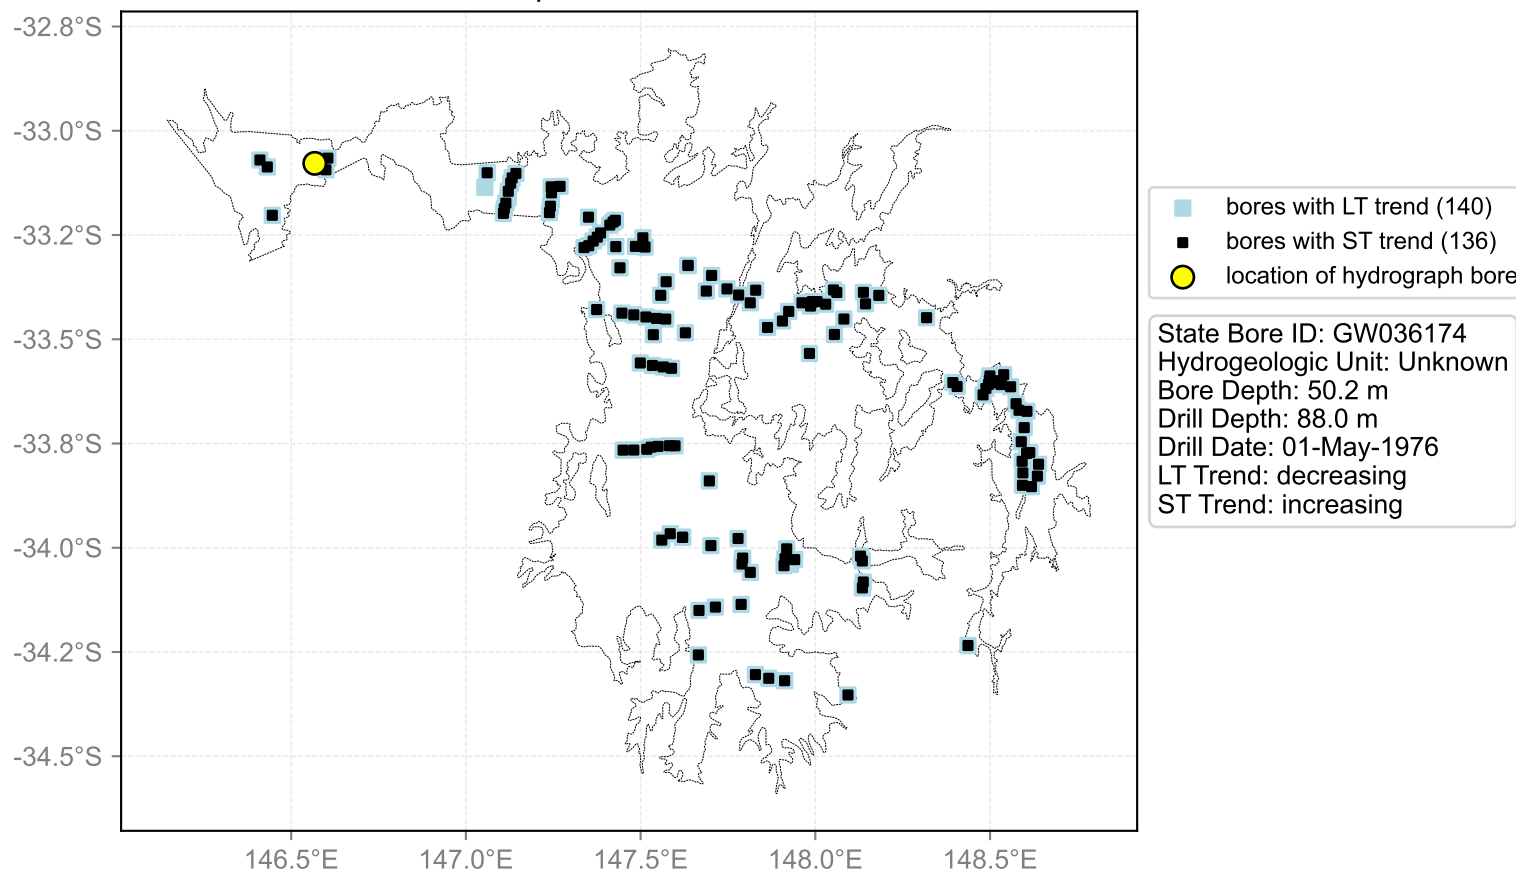

Map View for GS44

Hydrograph for hydroid: 10138086

Map View for GS44

Hydrograph for hydroid: 10138163

Map View for GS44

Hydrograph for hydroid: 10138542

Map View for GS44

Hydrograph for hydroid: 10138547

Map View for GS44

Hydrograph for hydroid: 10138771

Map View for GS44

Hydrograph for hydroid: 10138841

Map View for GS44

Hydrograph for hydroid: 10139342

Map View for GS44

Hydrograph for hydroid: 10139420

Map View for GS44

Hydrograph for hydroid: 10139500

Map View for GS44

Hydrograph for hydroid: 10139550

Map View for GS44

Hydrograph for hydroid: 10139639

Map View for GS44

Hydrograph for hydroid: 10139681