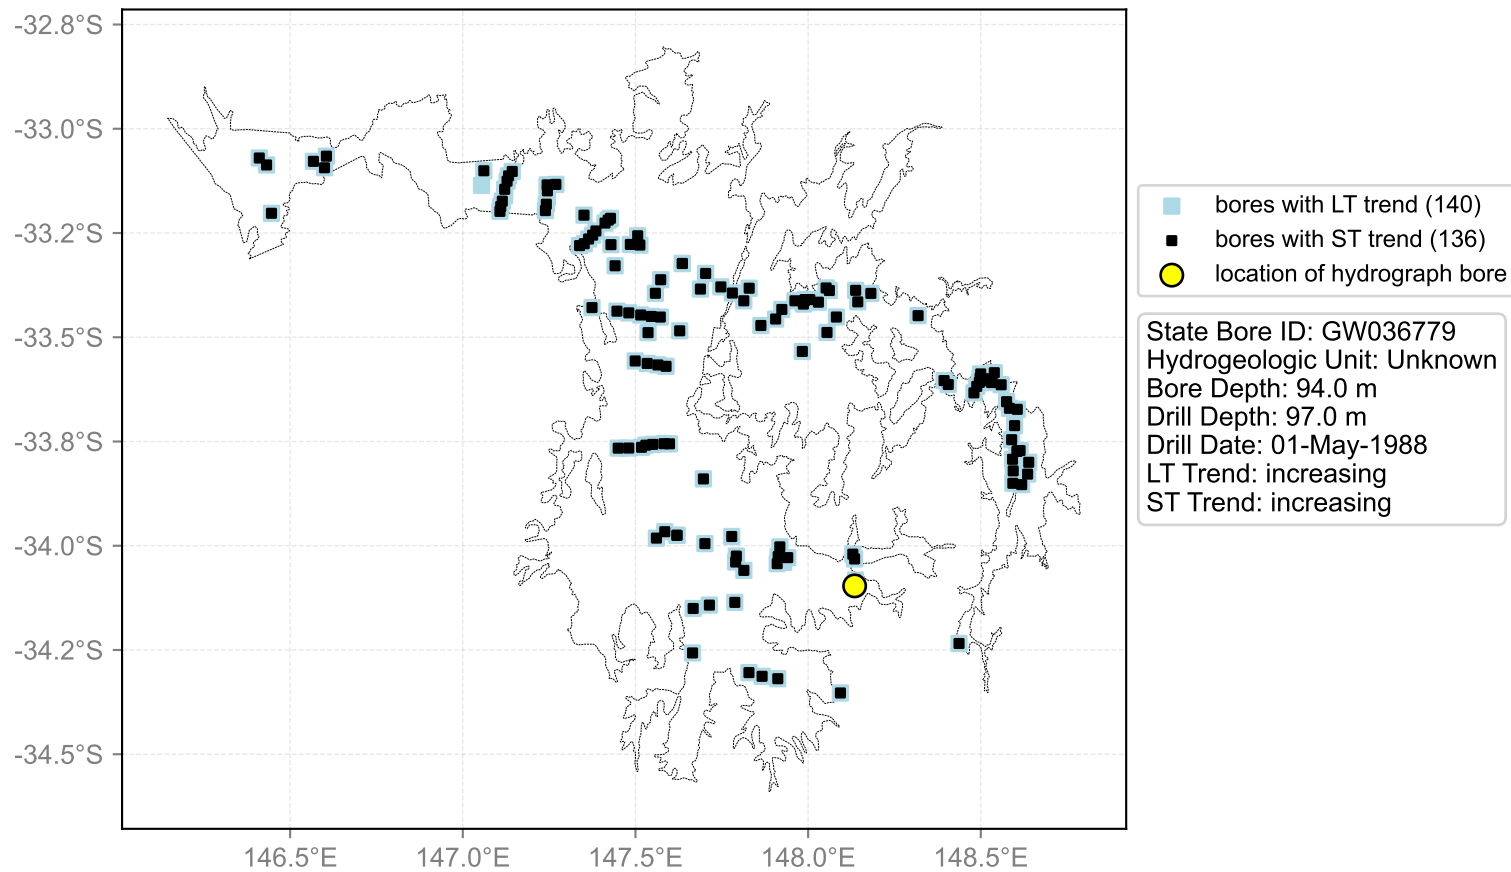

Map View for GS44

Hydrograph for hydroid: 10001051

Map View for GS44

Hydrograph for hydroid: 10002241

Map View for GS44

Hydrograph for hydroid: 10003839

Map View for GS44

Hydrograph for hydroid: 10004419

Map View for GS44

Hydrograph for hydroid: 10004664

Map View for GS44

Hydrograph for hydroid: 10004666

Map View for GS44

Hydrograph for hydroid: 10004929

Map View for GS44

Hydrograph for hydroid: 10005851