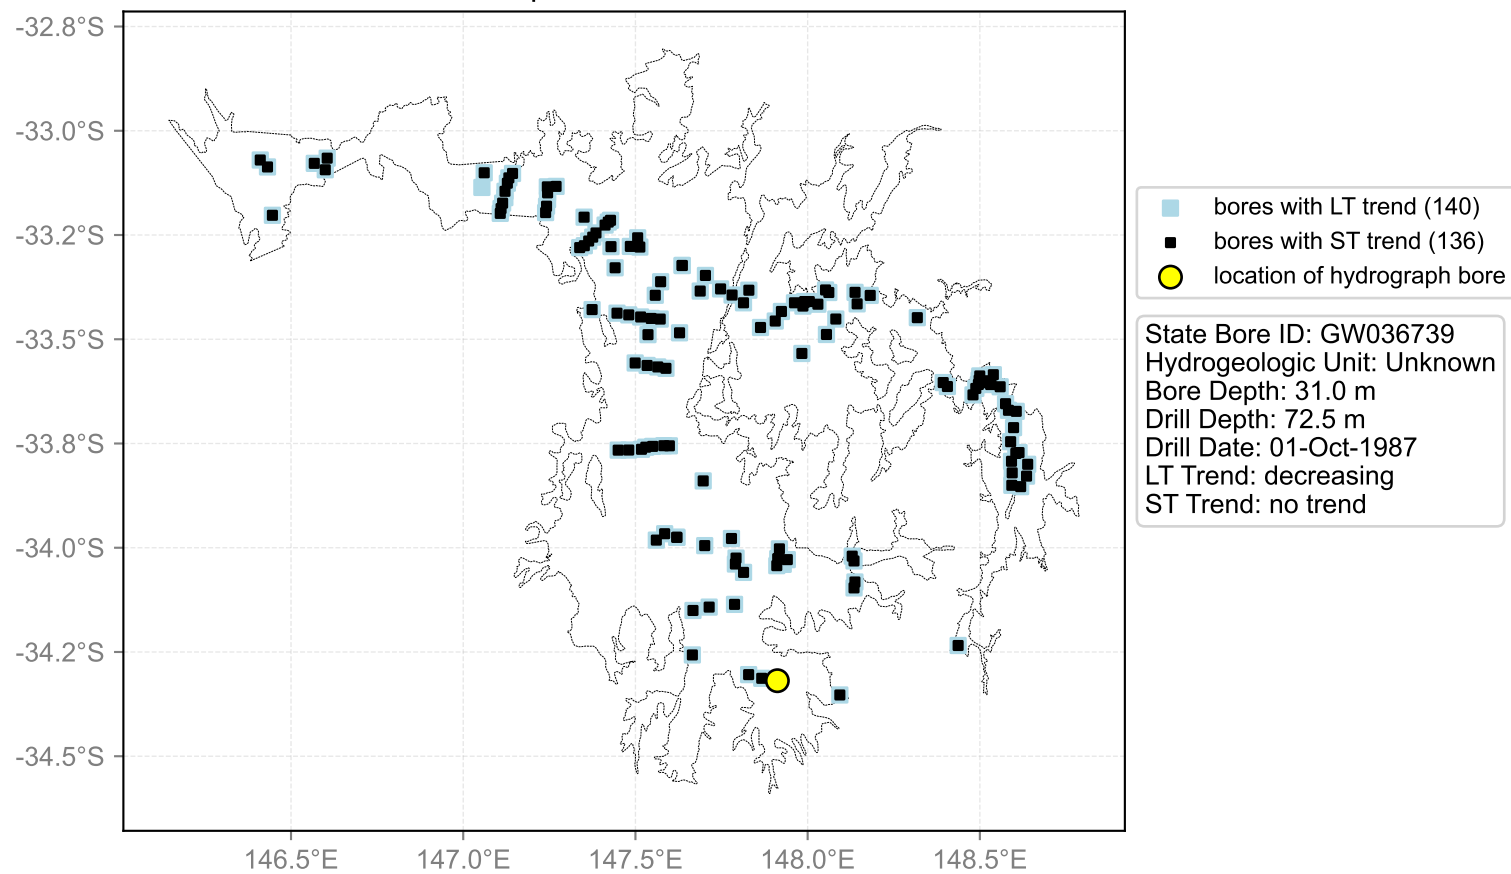

Map View for GS44

Hydrograph for hydroid: 10131134

Map View for GS44

Hydrograph for hydroid: 10131526

Map View for GS44

Hydrograph for hydroid: 10131666

Map View for GS44

Hydrograph for hydroid: 10131954

Map View for GS44

Hydrograph for hydroid: 10132304

Map View for GS44

Hydrograph for hydroid: 10132623

Map View for GS44

Hydrograph for hydroid: 10132924

Map View for GS44

Hydrograph for hydroid: 10133001