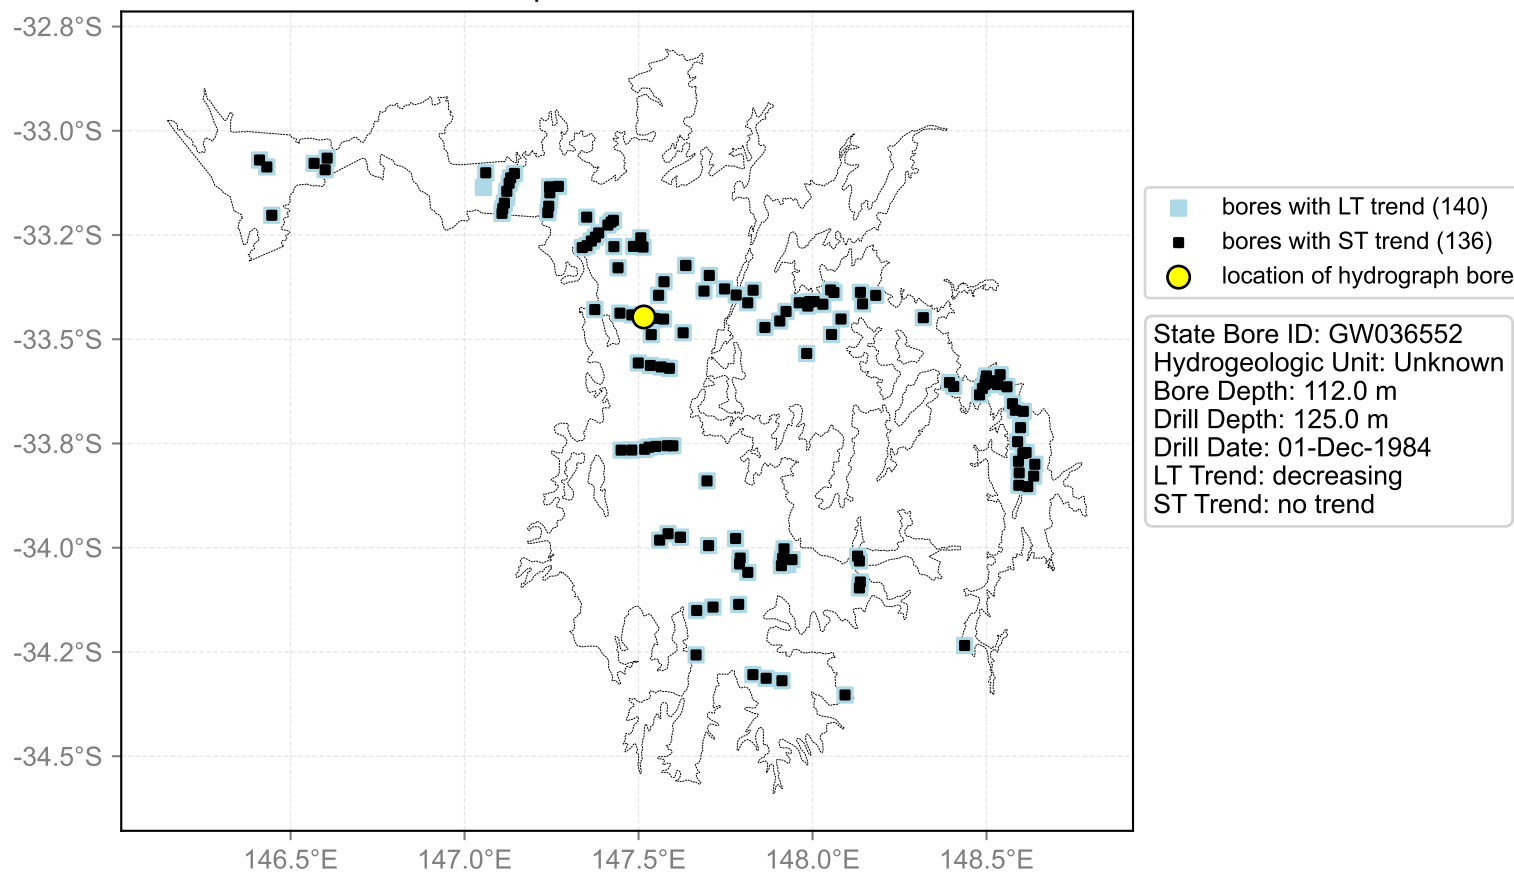

Map View for GS44

Hydrograph for hydroid: 10082500

Map View for GS44

Hydrograph for hydroid: 10091971

Map View for GS44

Hydrograph for hydroid: 10092945

Map View for GS44

Hydrograph for hydroid: 10093369

Map View for GS44

Hydrograph for hydroid: 10097556

Map View for GS44

Hydrograph for hydroid: 10100310

Map View for GS44

Hydrograph for hydroid: 10101022

Map View for GS44

Hydrograph for hydroid: 10101992