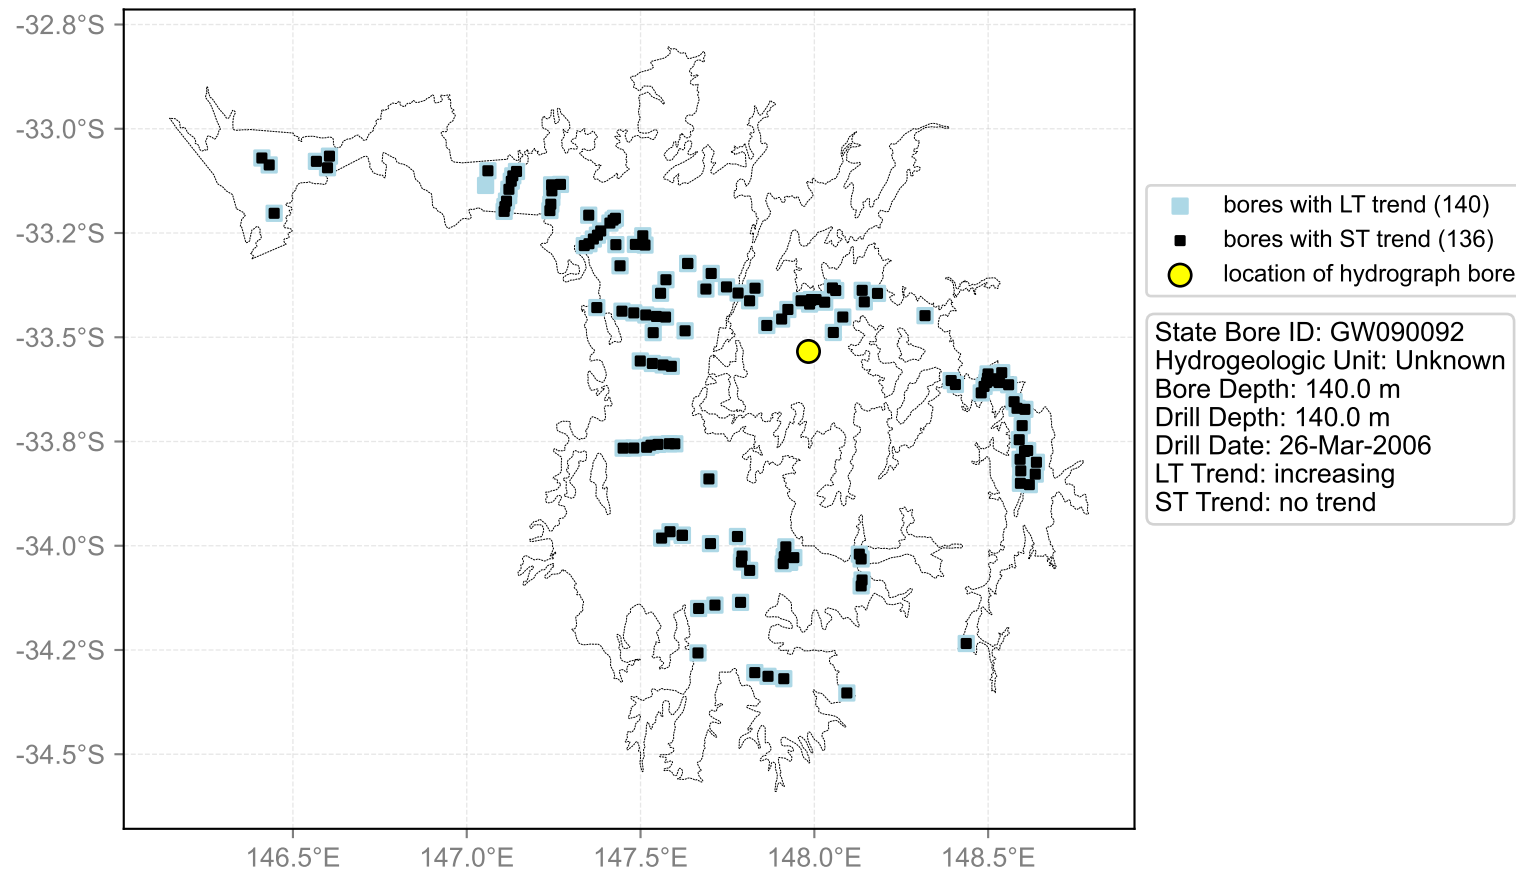

Hydrograph for hydroid: 10091971

Map View for GS44