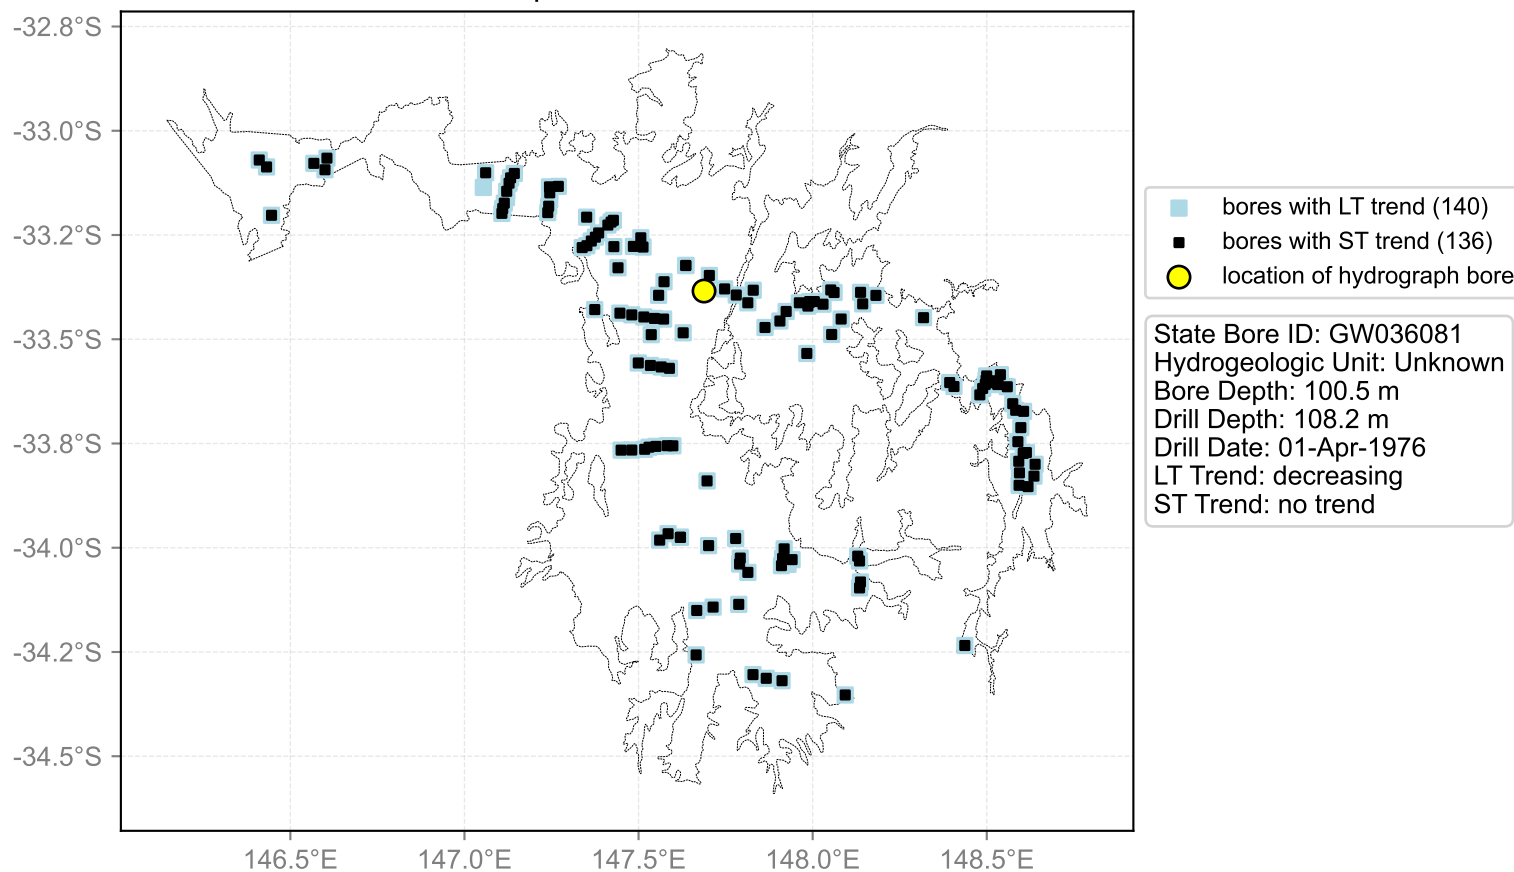

Map View for GS44

Hydrograph for hydroid: 10137084

Map View for GS44

Hydrograph for hydroid: 10137468

Map View for GS44

Hydrograph for hydroid: 10137638

Map View for GS44

Hydrograph for hydroid: 10137730

Map View for GS44

Hydrograph for hydroid: 10138086

Map View for GS44

Hydrograph for hydroid: 10138163

Map View for GS44

Hydrograph for hydroid: 10138542

Map View for GS44

Hydrograph for hydroid: 10138547

Map View for GS44

Hydrograph for hydroid: 10138771

Map View for GS44

Hydrograph for hydroid: 10138841

Map View for GS44

Hydrograph for hydroid: 10139342

Map View for GS44

Hydrograph for hydroid: 10139420