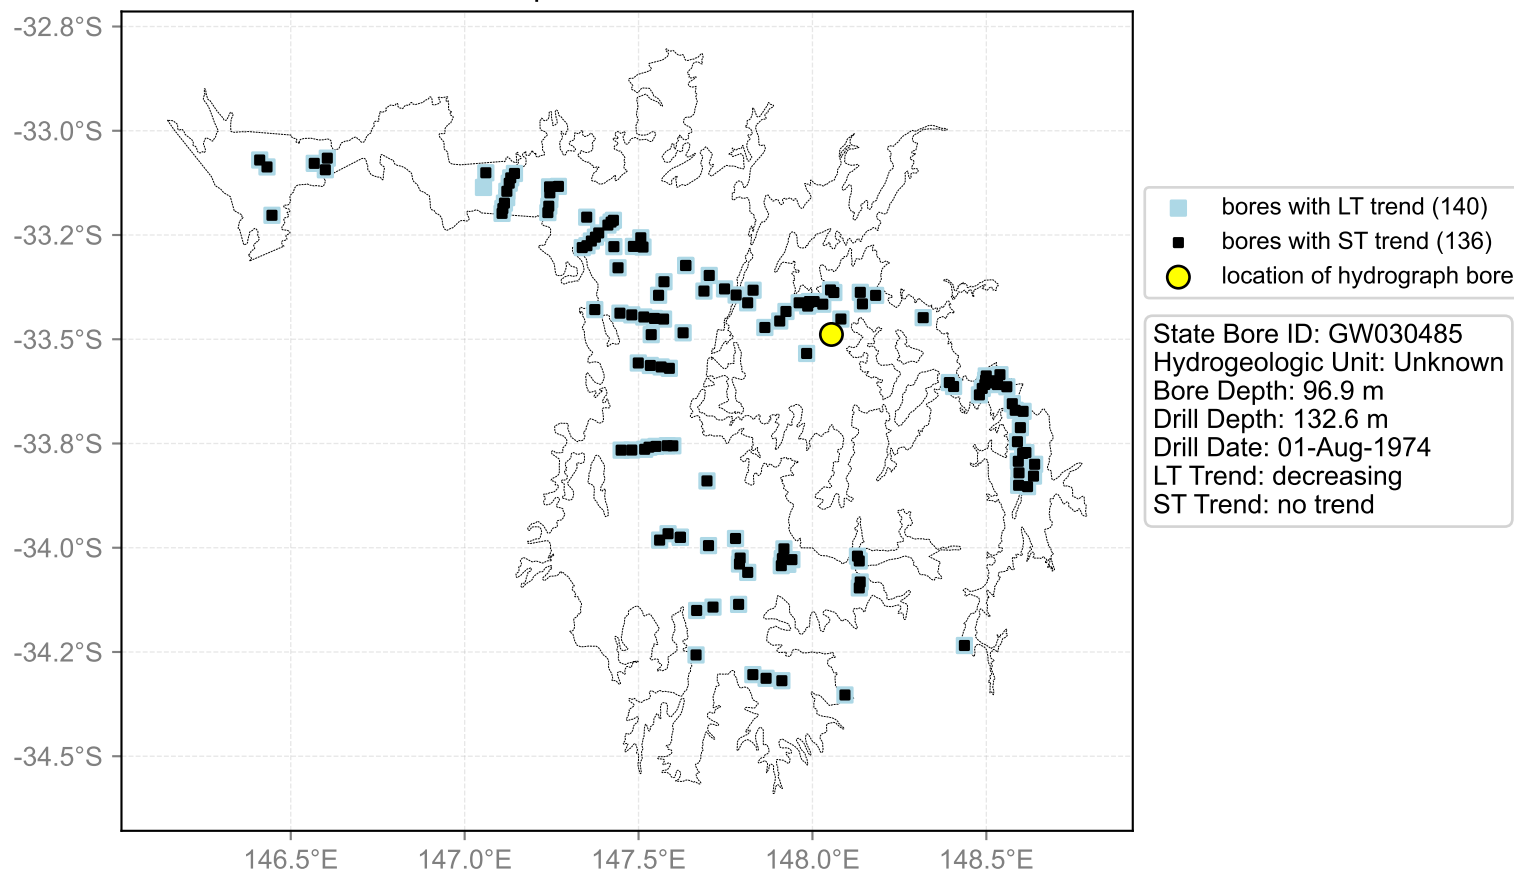

Map View for GS44

Hydrograph for hydroid: 10097556

Map View for GS44

Hydrograph for hydroid: 10100310

Map View for GS44

Hydrograph for hydroid: 10101022

Map View for GS44

Hydrograph for hydroid: 10101992

Map View for GS44

Hydrograph for hydroid: 10104688

Map View for GS44

Hydrograph for hydroid: 10105159

Map View for GS44

Hydrograph for hydroid: 10105264

Map View for GS44

Hydrograph for hydroid: 10106006