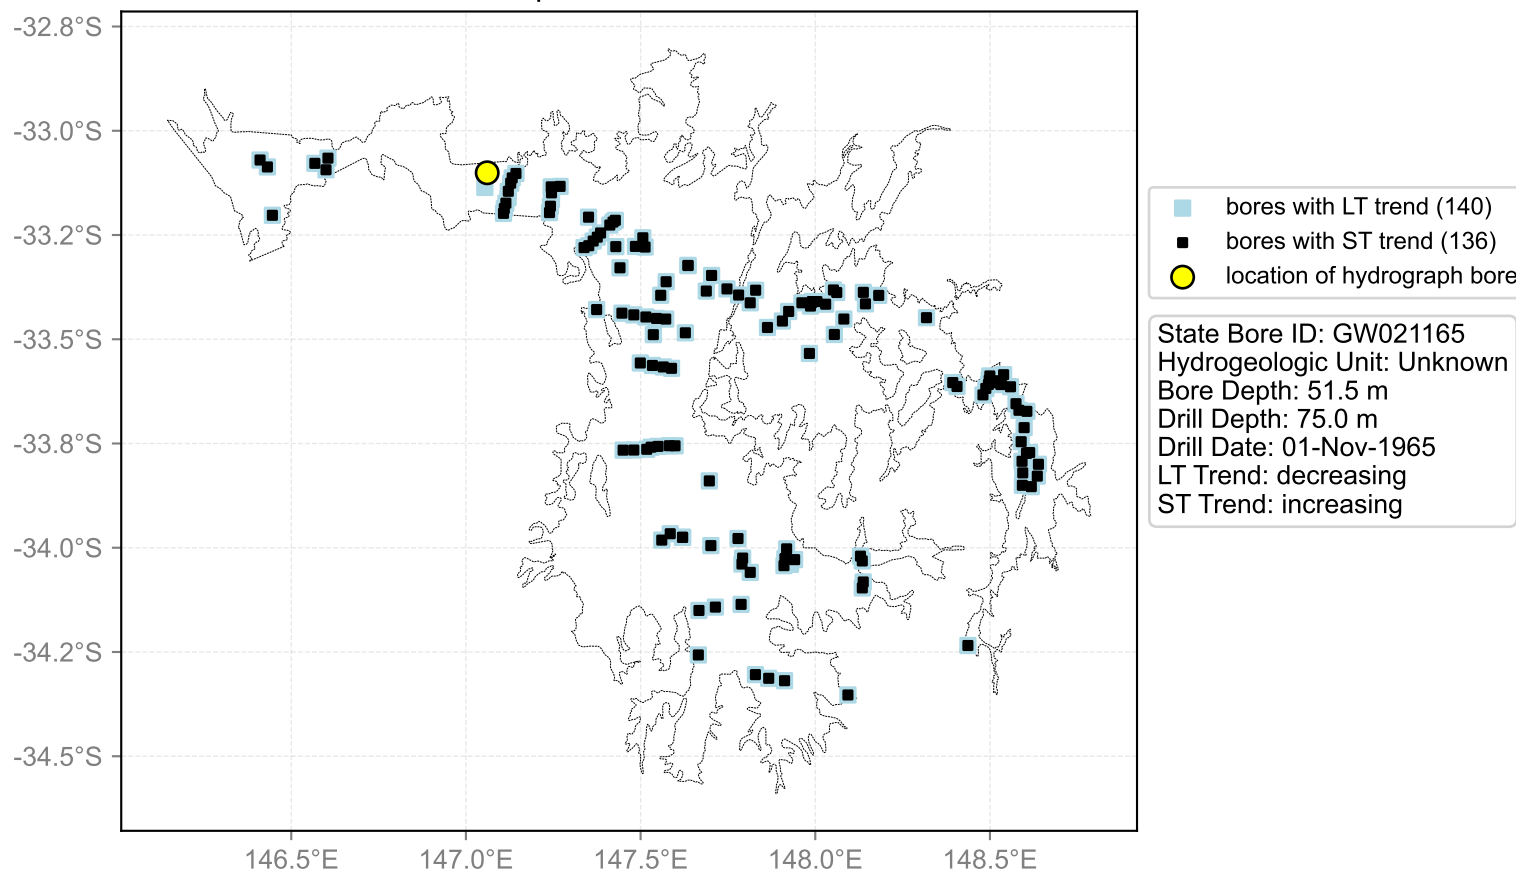

Map View for GS44

Hydrograph for hydroid: 10007318

Map View for GS44

Hydrograph for hydroid: 10007729

Map View for GS44

Hydrograph for hydroid: 10008260

Map View for GS44

Hydrograph for hydroid: 10010373

Map View for GS44

Hydrograph for hydroid: 10010884

Map View for GS44

Hydrograph for hydroid: 10011883

Map View for GS44

Hydrograph for hydroid: 10012165

Map View for GS44

Hydrograph for hydroid: 10013361