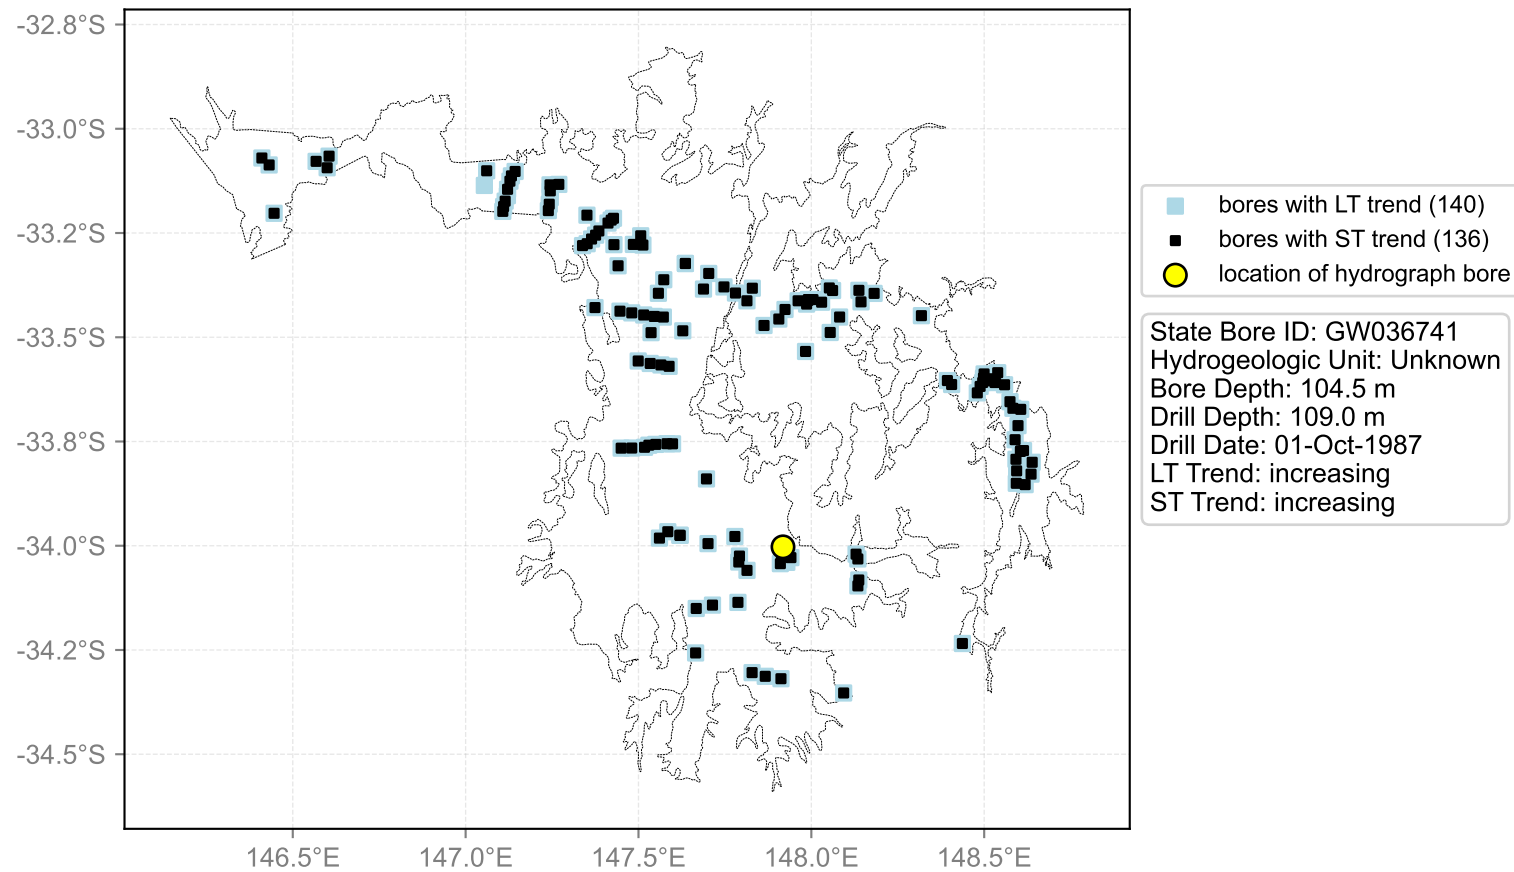

Map View for GS44

Hydrograph for hydroid: 10138086

Map View for GS44

Hydrograph for hydroid: 10138163

Map View for GS44

Hydrograph for hydroid: 10138542

Map View for GS44

Hydrograph for hydroid: 10138547

Map View for GS44

Hydrograph for hydroid: 10138771

Map View for GS44

Hydrograph for hydroid: 10138841

Map View for GS44

Hydrograph for hydroid: 10139342

Map View for GS44

Hydrograph for hydroid: 10139420