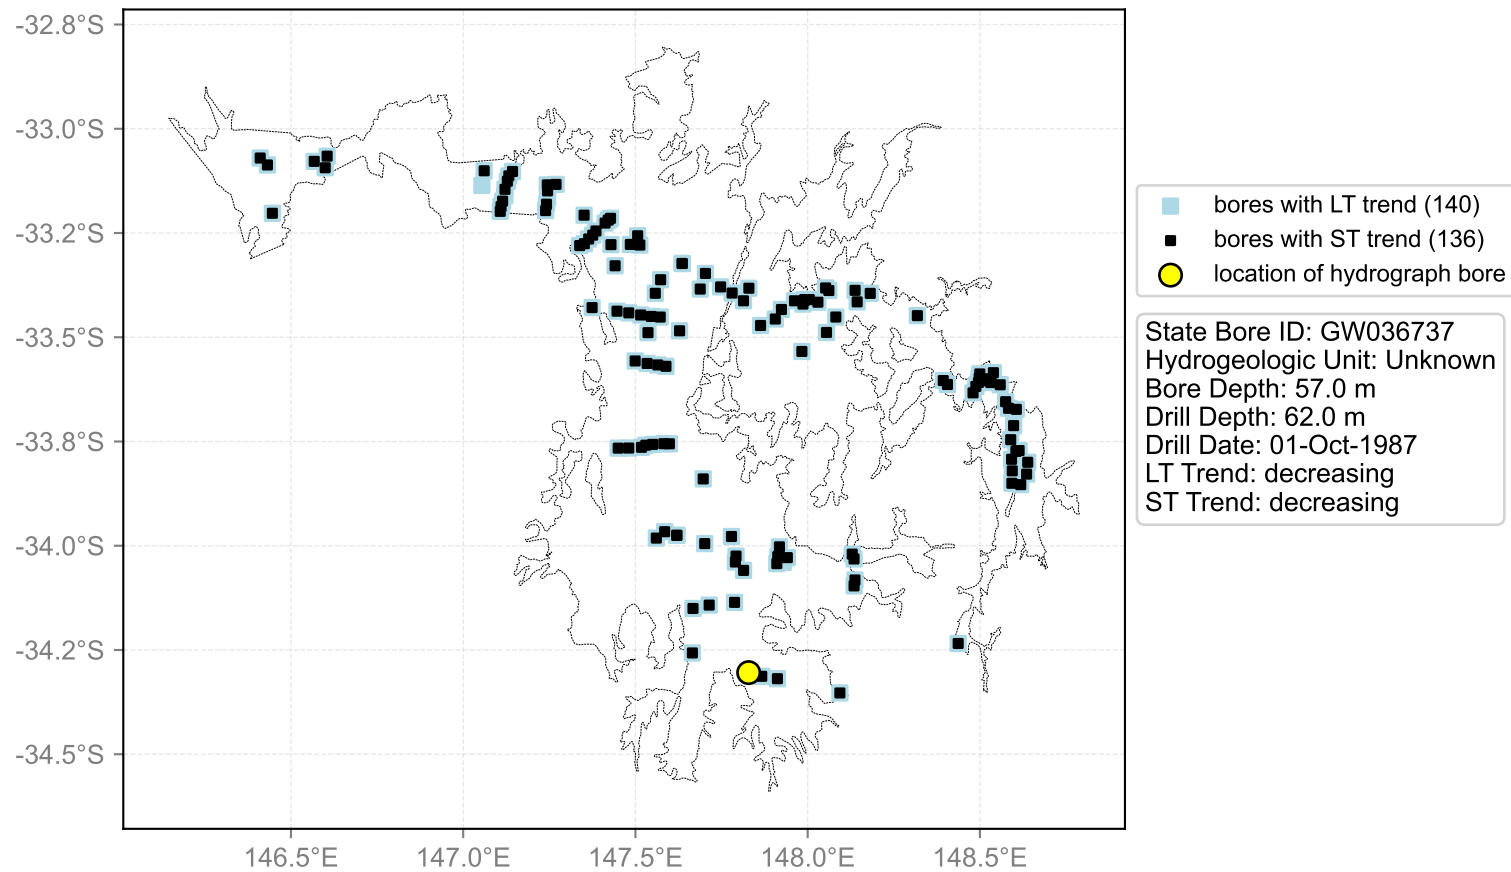

Map View for GS44

Hydrograph for hydroid: 10131134

Map View for GS44

Hydrograph for hydroid: 10131526

Map View for GS44

Hydrograph for hydroid: 10131666

Map View for GS44

Hydrograph for hydroid: 10131954