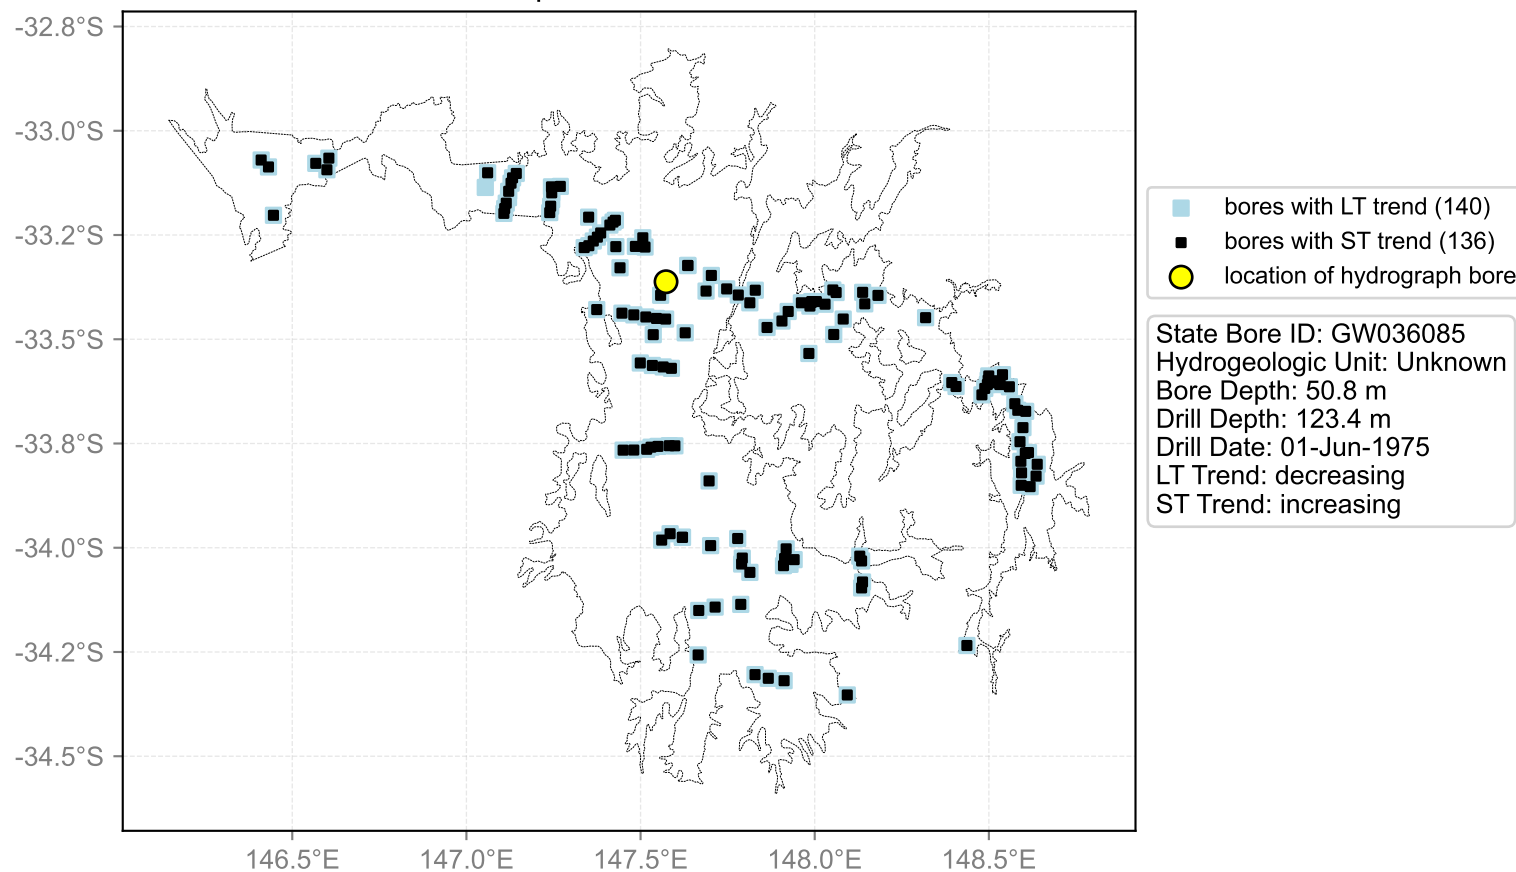

Map View for GS44

Hydrograph for hydroid: 10108242

Map View for GS44

Hydrograph for hydroid: 10108694

Map View for GS44

Hydrograph for hydroid: 10108782

Map View for GS44

Hydrograph for hydroid: 10108882

Map View for GS44

Hydrograph for hydroid: 10109023

Map View for GS44

Hydrograph for hydroid: 10109394

Map View for GS44

Hydrograph for hydroid: 10111110

Map View for GS44

Hydrograph for hydroid: 10111176