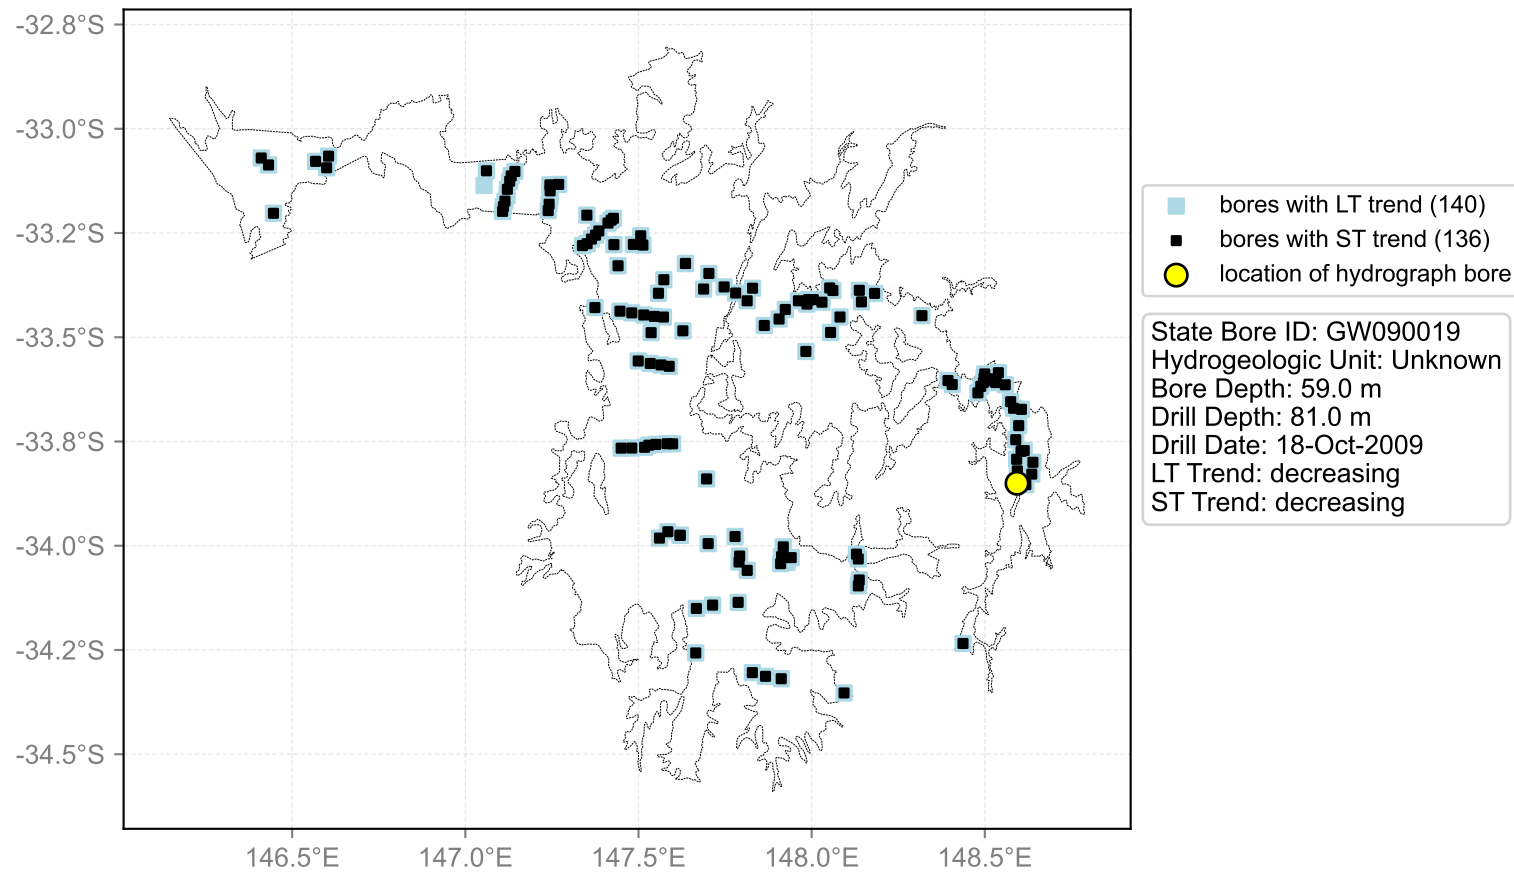

Map View for GS44

Hydrograph for hydroid: 10116222

Map View for GS44

Hydrograph for hydroid: 10117920

Map View for GS44

Hydrograph for hydroid: 10122143

Map View for GS44

Hydrograph for hydroid: 10122812

Map View for GS44

Hydrograph for hydroid: 10123239

Map View for GS44

Hydrograph for hydroid: 10126192

Map View for GS44

Hydrograph for hydroid: 10127154

Map View for GS44

Hydrograph for hydroid: 10127619