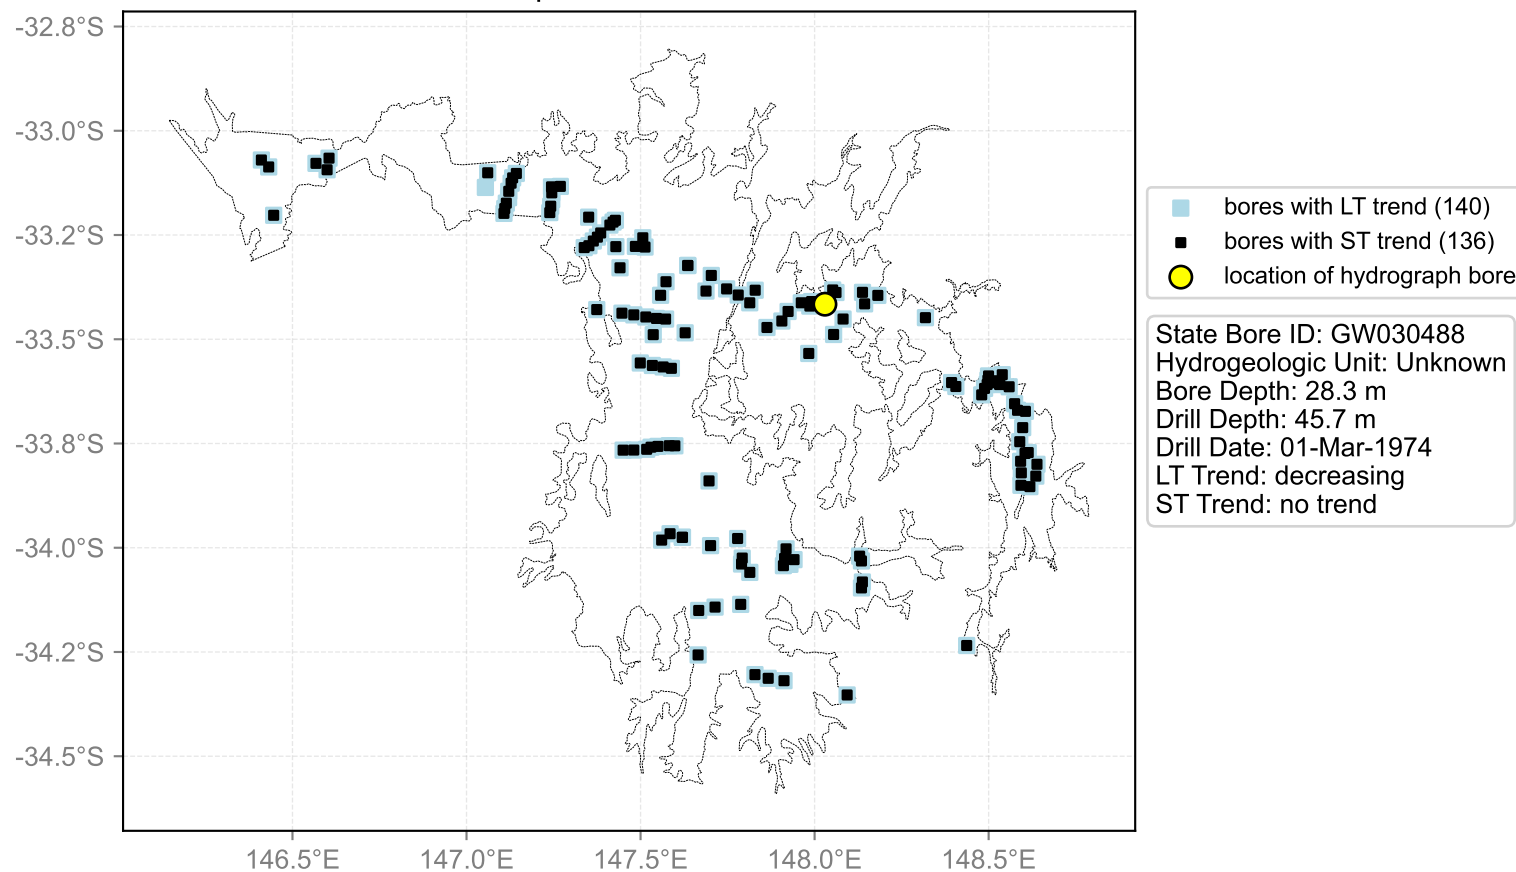

Map View for GS44

Hydrograph for hydroid: 10108242

Map View for GS44

Hydrograph for hydroid: 10108694

Map View for GS44

Hydrograph for hydroid: 10108782

Map View for GS44

Hydrograph for hydroid: 10108882

Map View for GS44

Hydrograph for hydroid: 10109023

Map View for GS44

Hydrograph for hydroid: 10109394

Map View for GS44

Hydrograph for hydroid: 10111110

Map View for GS44

Hydrograph for hydroid: 10111176