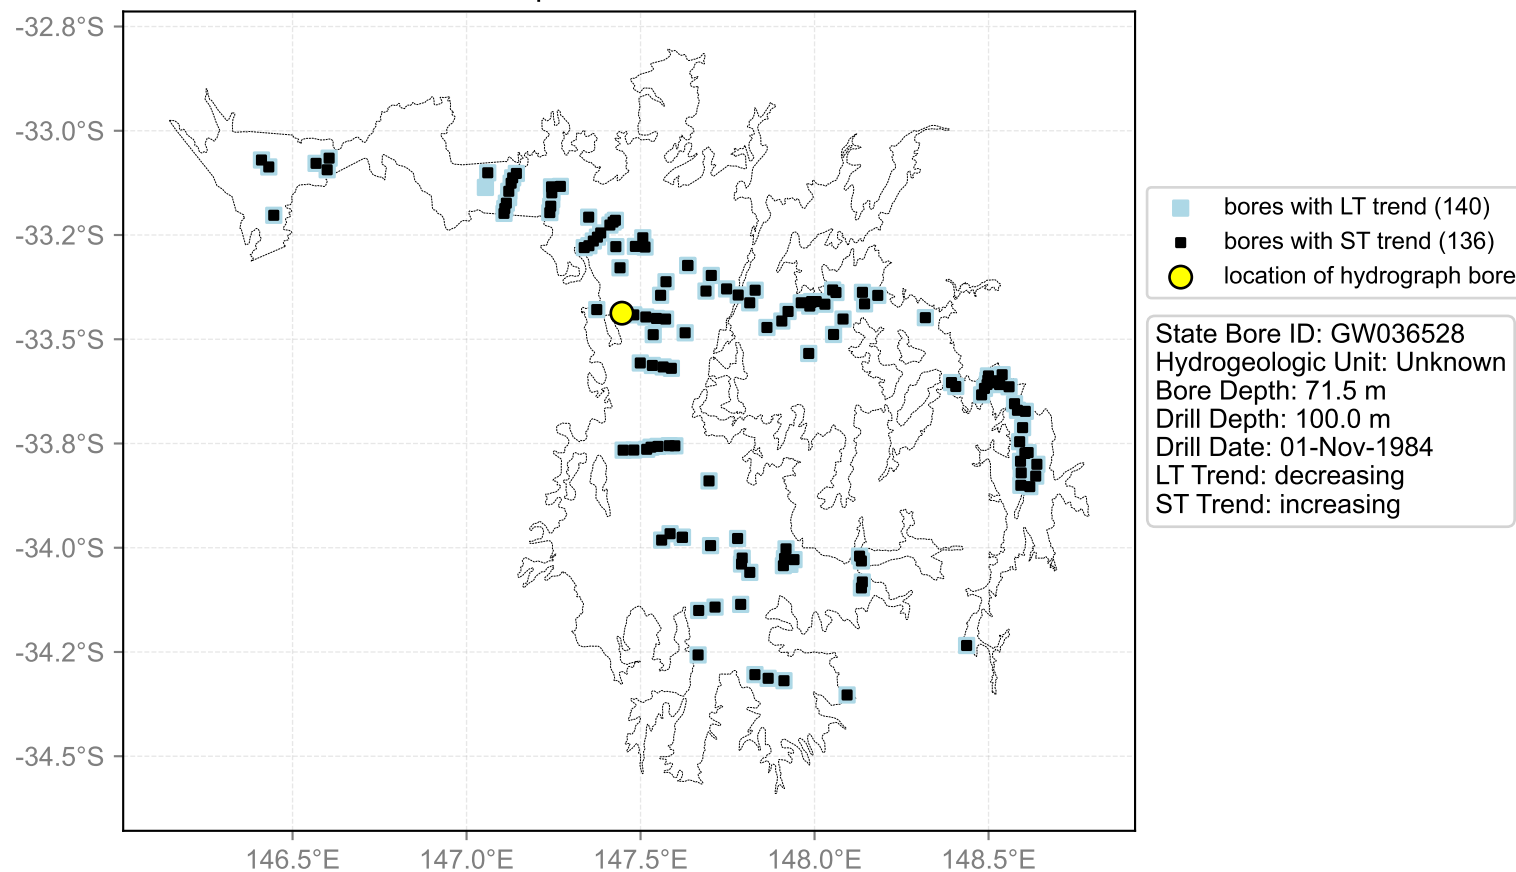

Map View for GS44

Hydrograph for hydroid: 10123239

Map View for GS44

Hydrograph for hydroid: 10126192

Map View for GS44

Hydrograph for hydroid: 10127154

Map View for GS44

Hydrograph for hydroid: 10127619

Map View for GS44

Hydrograph for hydroid: 10131134

Map View for GS44

Hydrograph for hydroid: 10131526

Map View for GS44

Hydrograph for hydroid: 10131666

Map View for GS44

Hydrograph for hydroid: 10131954

Map View for GS44

Hydrograph for hydroid: 10132304

Map View for GS44

Hydrograph for hydroid: 10132623

Map View for GS44

Hydrograph for hydroid: 10132924

Map View for GS44

Hydrograph for hydroid: 10133001