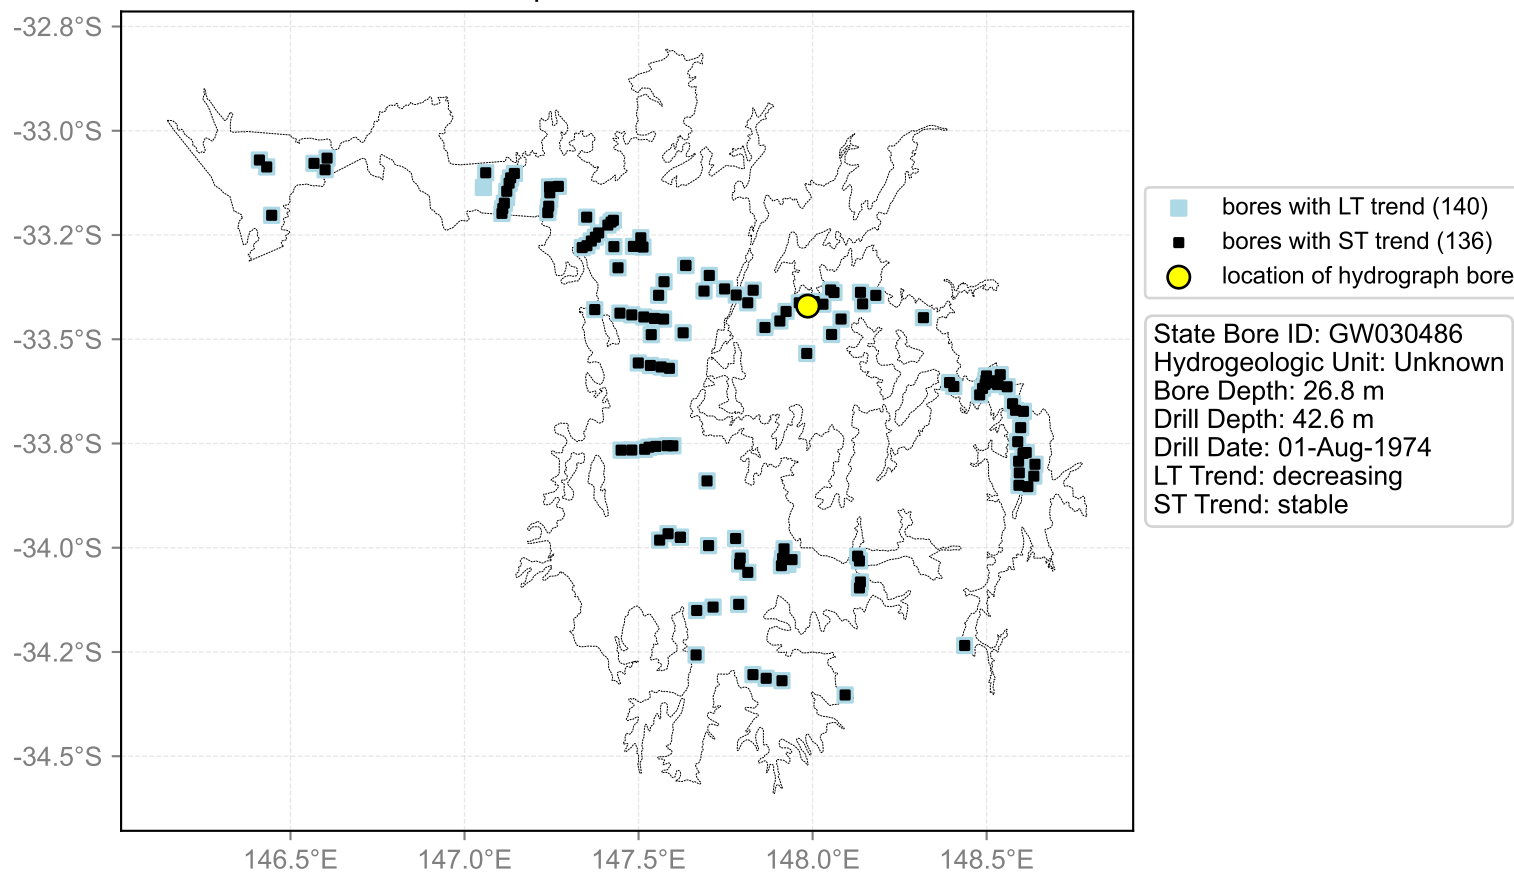

Map View for GS44

Hydrograph for hydroid: 10108242

Map View for GS44

Hydrograph for hydroid: 10108694

Map View for GS44

Hydrograph for hydroid: 10108782

Map View for GS44

Hydrograph for hydroid: 10108882

Map View for GS44

Hydrograph for hydroid: 10109023

Map View for GS44

Hydrograph for hydroid: 10109394

Map View for GS44

Hydrograph for hydroid: 10111110

Map View for GS44

Hydrograph for hydroid: 10111176

Map View for GS44

Hydrograph for hydroid: 10113275

Map View for GS44

Hydrograph for hydroid: 10114370

Map View for GS44

Hydrograph for hydroid: 10115322

Map View for GS44

Hydrograph for hydroid: 10115952