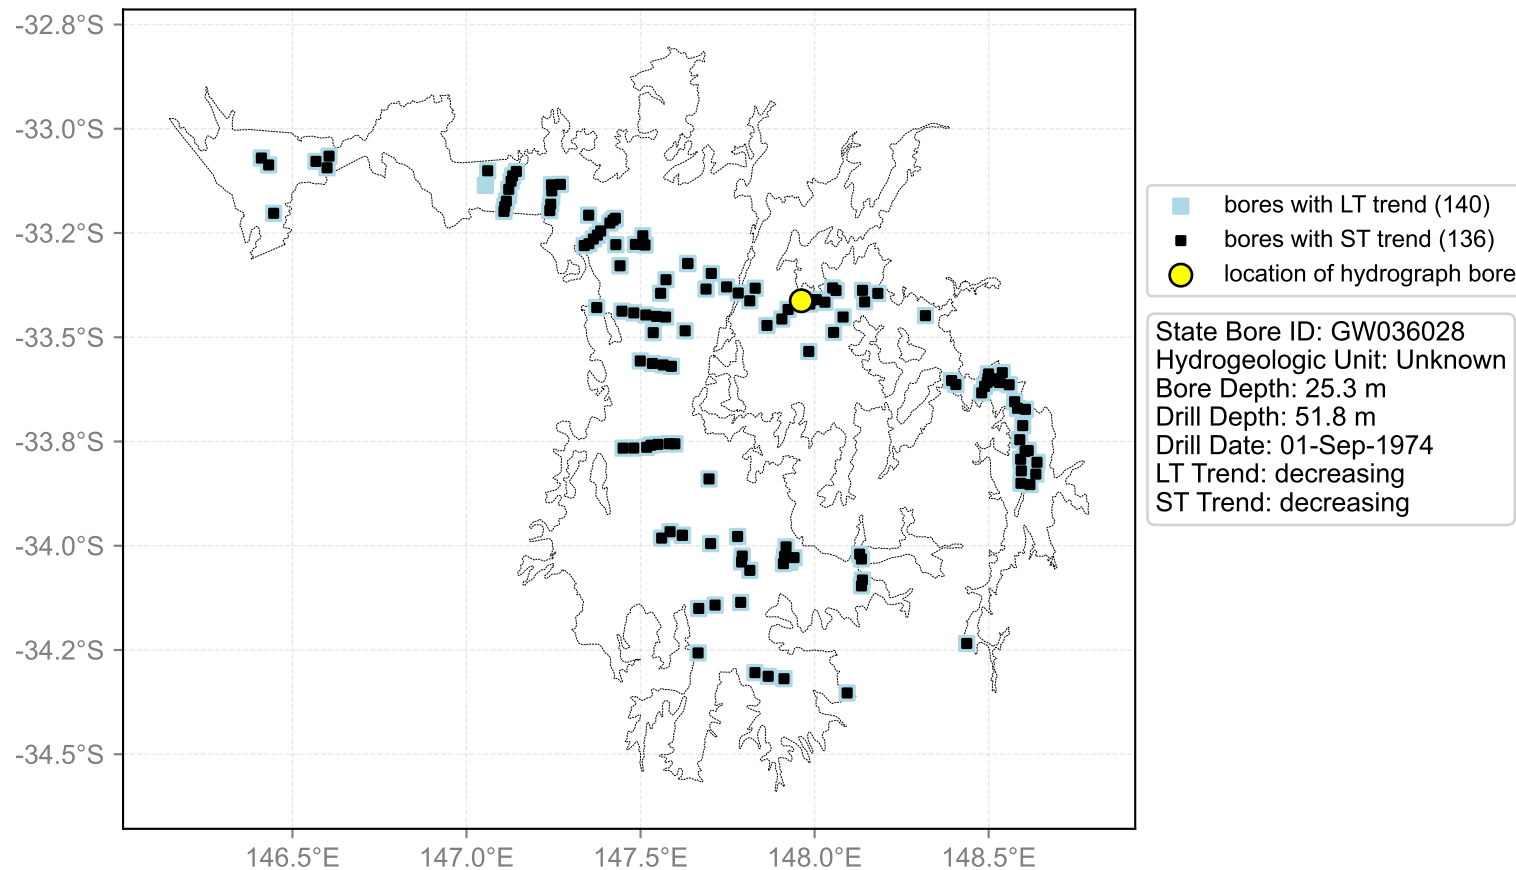

Map View for GS44

Hydrograph for hydroid: 10023974

Map View for GS44

Hydrograph for hydroid: 10024642

Map View for GS44

Hydrograph for hydroid: 10024879

Map View for GS44

Hydrograph for hydroid: 10025395

Map View for GS44

Hydrograph for hydroid: 10025571

Map View for GS44

Hydrograph for hydroid: 10026693

Map View for GS44

Hydrograph for hydroid: 10027600

Map View for GS44

Hydrograph for hydroid: 10027662