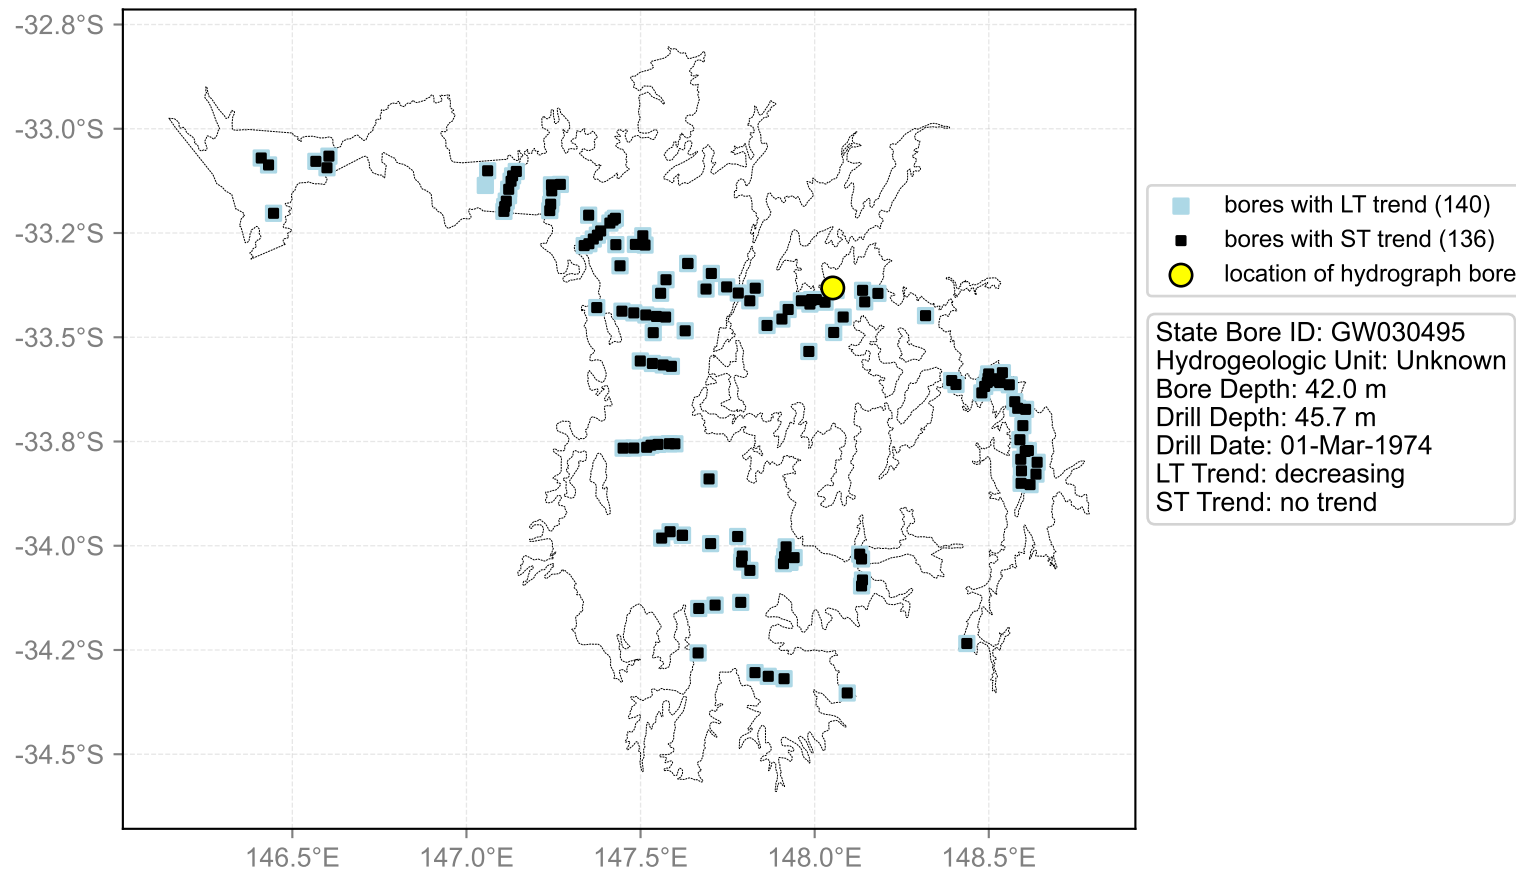

Hydrograph for hydroid: 10104688

Map View for GS44