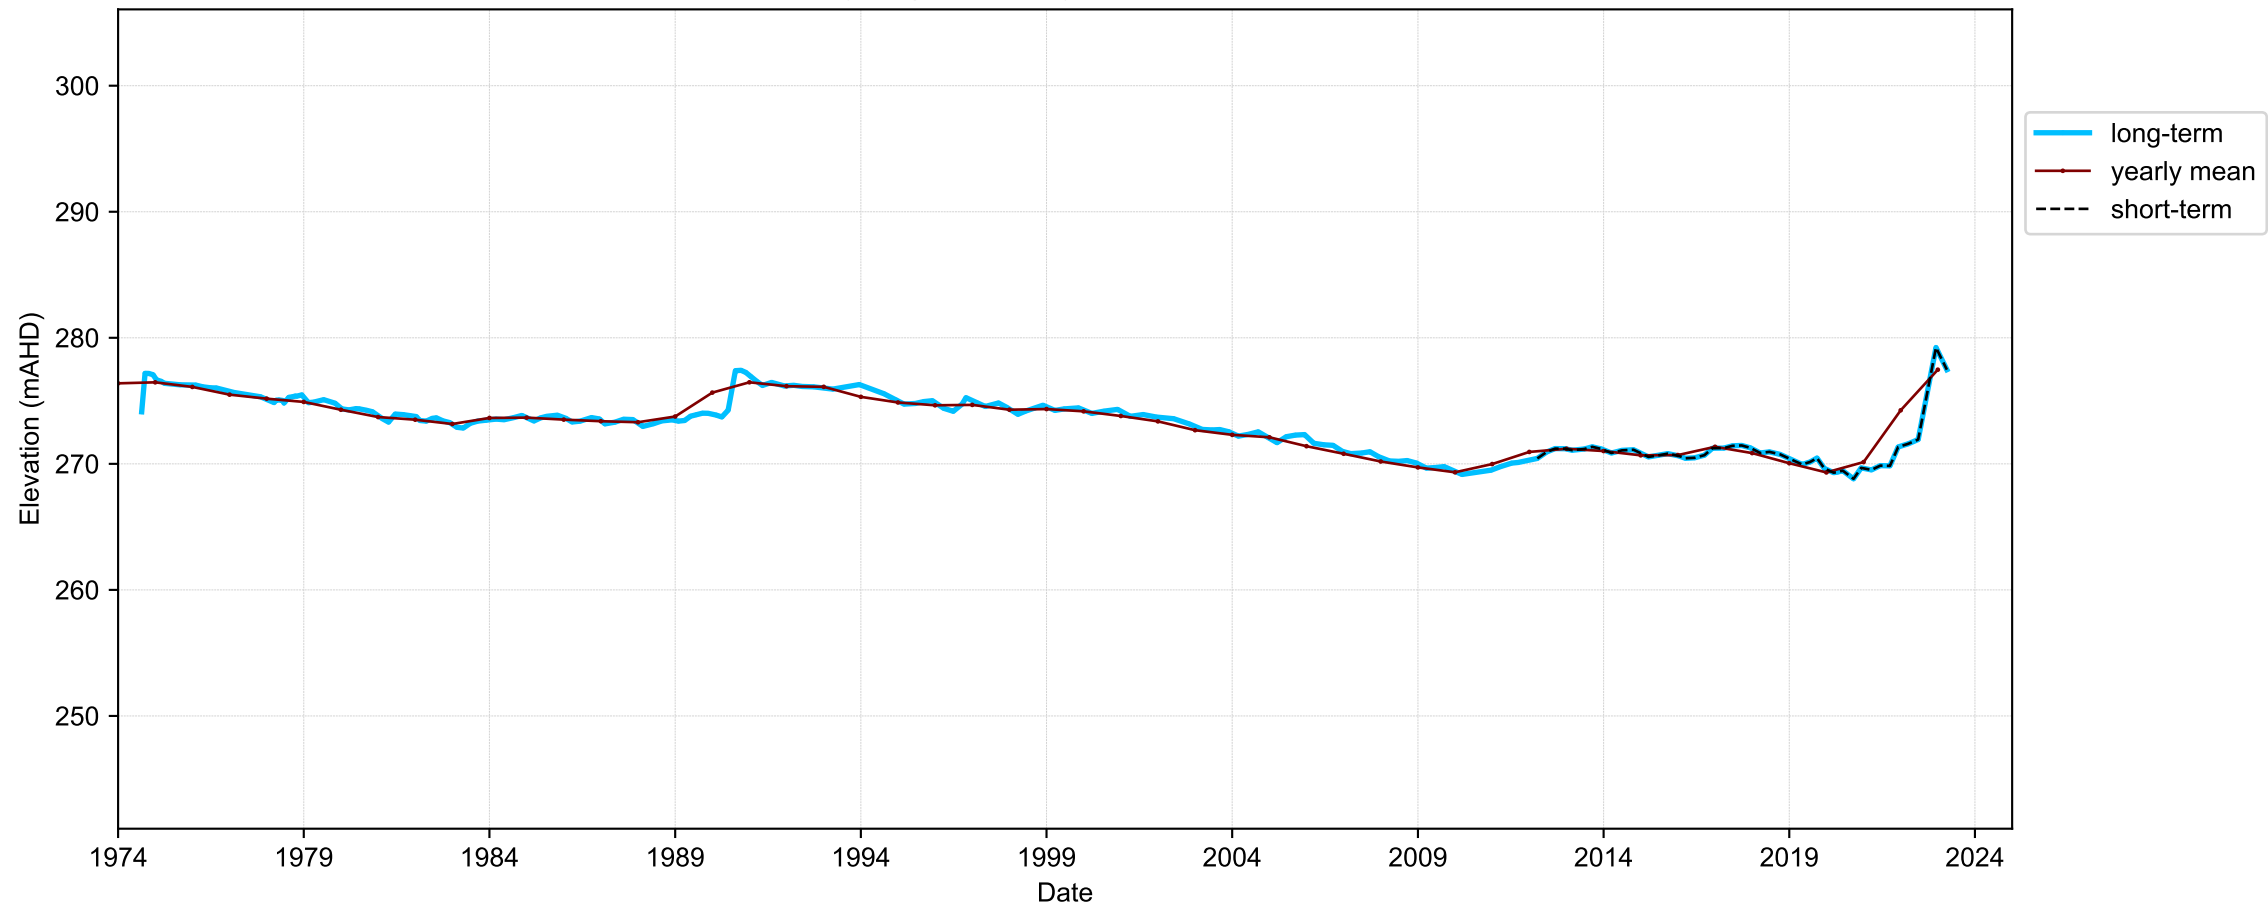

Map View for GS44

Hydrograph for hydroid: 10138086