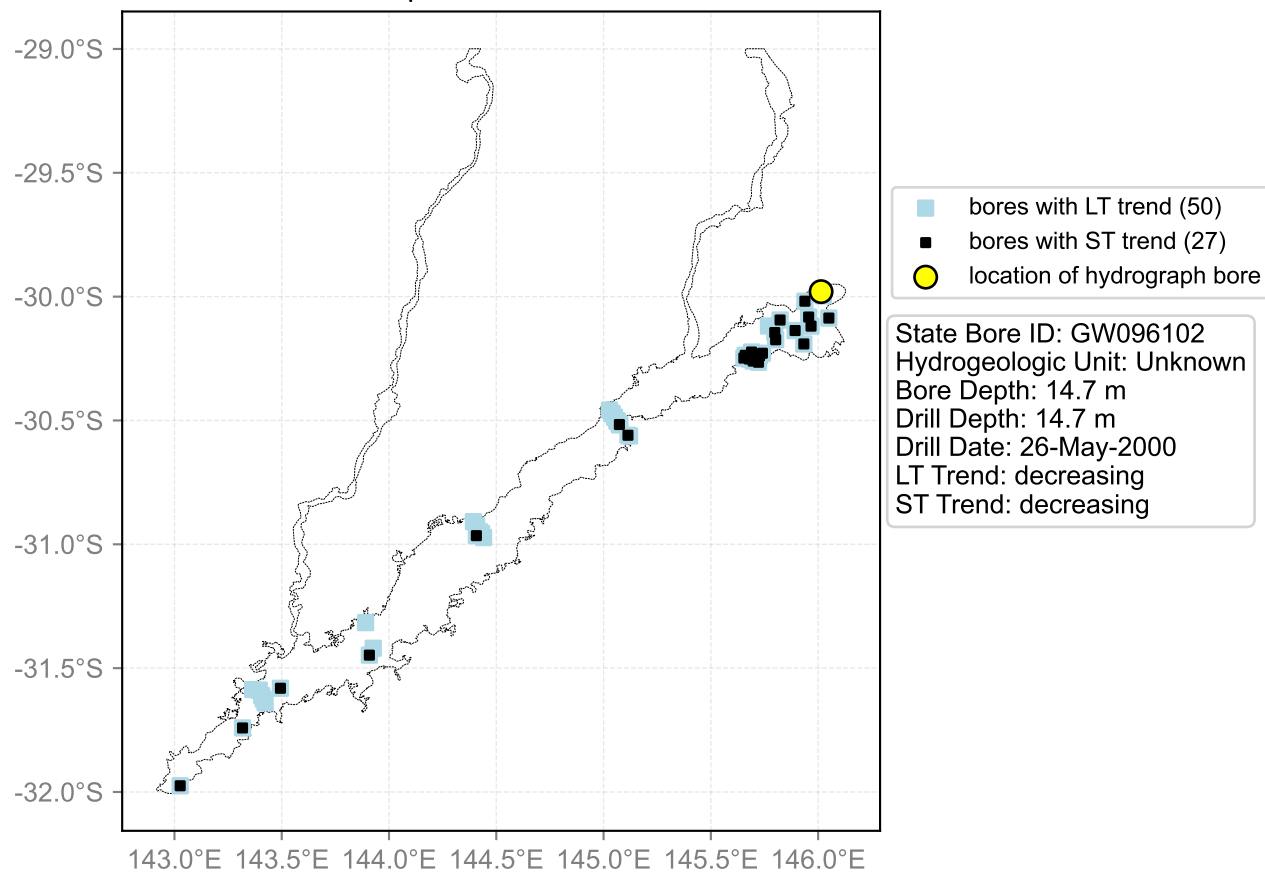

Map View for GS42

Hydrograph for hydroid: 10008261

Map View for GS42

Hydrograph for hydroid: 10008406

Map View for GS42

Hydrograph for hydroid: 10009230

Map View for GS42

Hydrograph for hydroid: 10010118

Map View for GS42

Hydrograph for hydroid: 10010179

Map View for GS42

Hydrograph for hydroid: 10010220

Map View for GS42

Hydrograph for hydroid: 10010441

Map View for GS42

Hydrograph for hydroid: 10010824