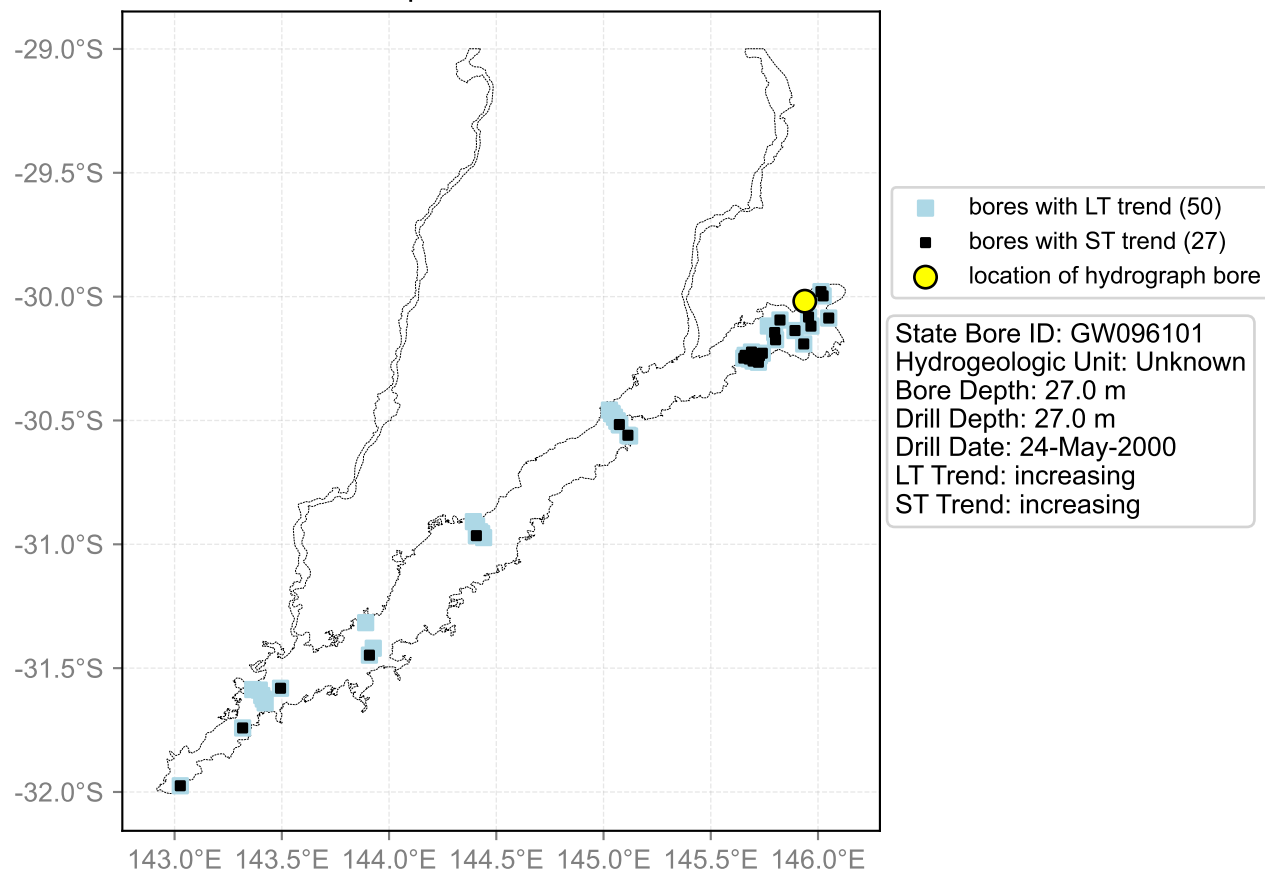

Map View for GS42

Hydrograph for hydroid: 10008261

Map View for GS42

Hydrograph for hydroid: 10008406

Map View for GS42

Hydrograph for hydroid: 10009230

Map View for GS42

Hydrograph for hydroid: 10010118

Map View for GS42

Hydrograph for hydroid: 10010179

Map View for GS42

Hydrograph for hydroid: 10010220

Map View for GS42

Hydrograph for hydroid: 10010441

Map View for GS42

Hydrograph for hydroid: 10010824