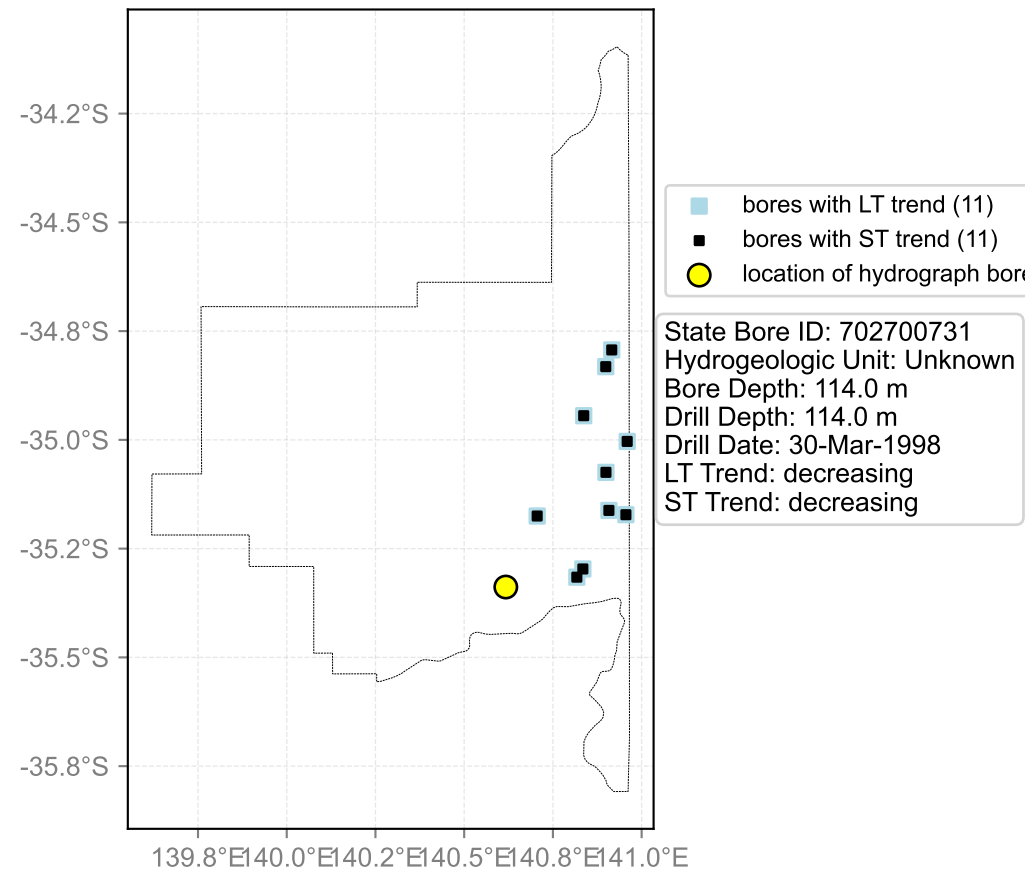

Map View for GS3b

Hydrograph for hydroid: 30068531

Map View for GS3b

Hydrograph for hydroid: 30084222

Map View for GS3b

Hydrograph for hydroid: 30098173

Map View for GS3b

Hydrograph for hydroid: 30147078

Map View for GS3b

Hydrograph for hydroid: 30169847

Map View for GS3b

Hydrograph for hydroid: 30175046

Map View for GS3b

Hydrograph for hydroid: 30185984

Map View for GS3b

Hydrograph for hydroid: 30186106