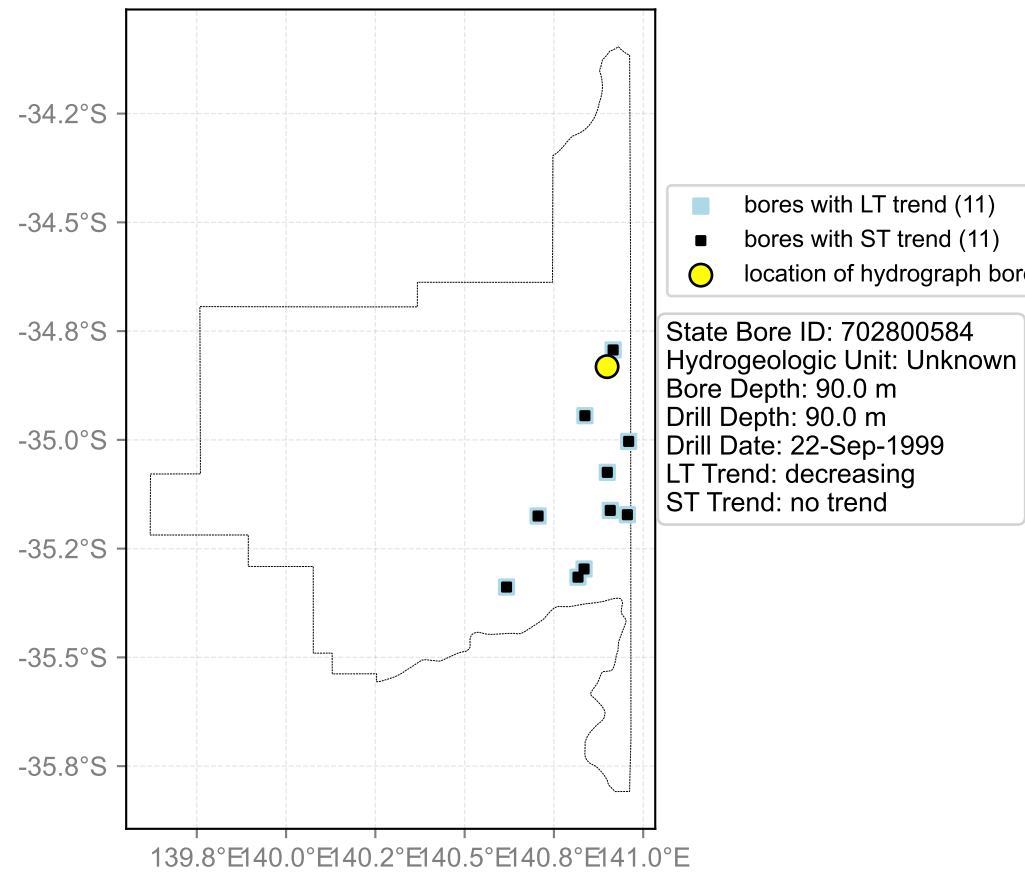

Map View for GS3b

Hydrograph for hydroid: 30068531

Map View for GS3b

Hydrograph for hydroid: 30084222

Map View for GS3b

Hydrograph for hydroid: 30098173

Map View for GS3b

Hydrograph for hydroid: 30147078

Map View for GS3b

Hydrograph for hydroid: 30169847

Map View for GS3b

Hydrograph for hydroid: 30175046

Map View for GS3b

Hydrograph for hydroid: 30185984

Map View for GS3b

Hydrograph for hydroid: 30186106