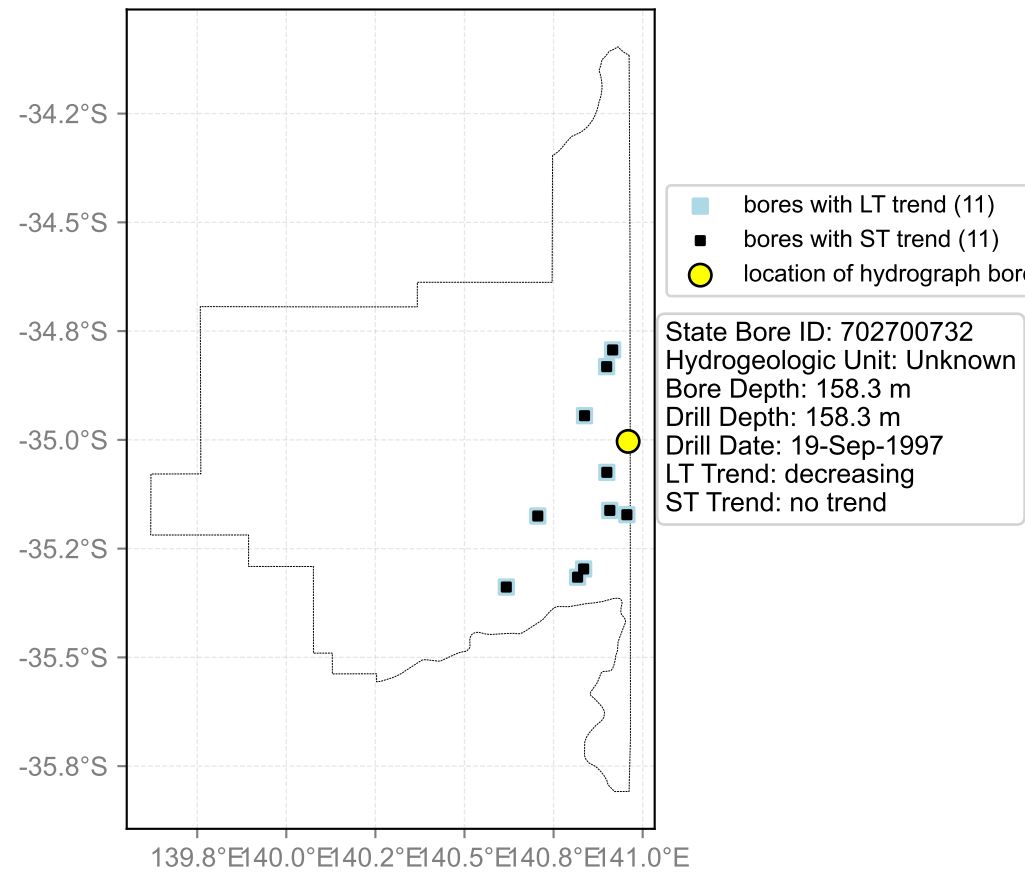

Map View for GS3b

Hydrograph for hydroid: 30068531

Map View for GS3b

Hydrograph for hydroid: 30084222

Map View for GS3b

Hydrograph for hydroid: 30098173

Map View for GS3b

Hydrograph for hydroid: 30147078

Map View for GS3b

Hydrograph for hydroid: 30169847

Map View for GS3b

Hydrograph for hydroid: 30175046

Map View for GS3b

Hydrograph for hydroid: 30185984

Map View for GS3b

Hydrograph for hydroid: 30186106