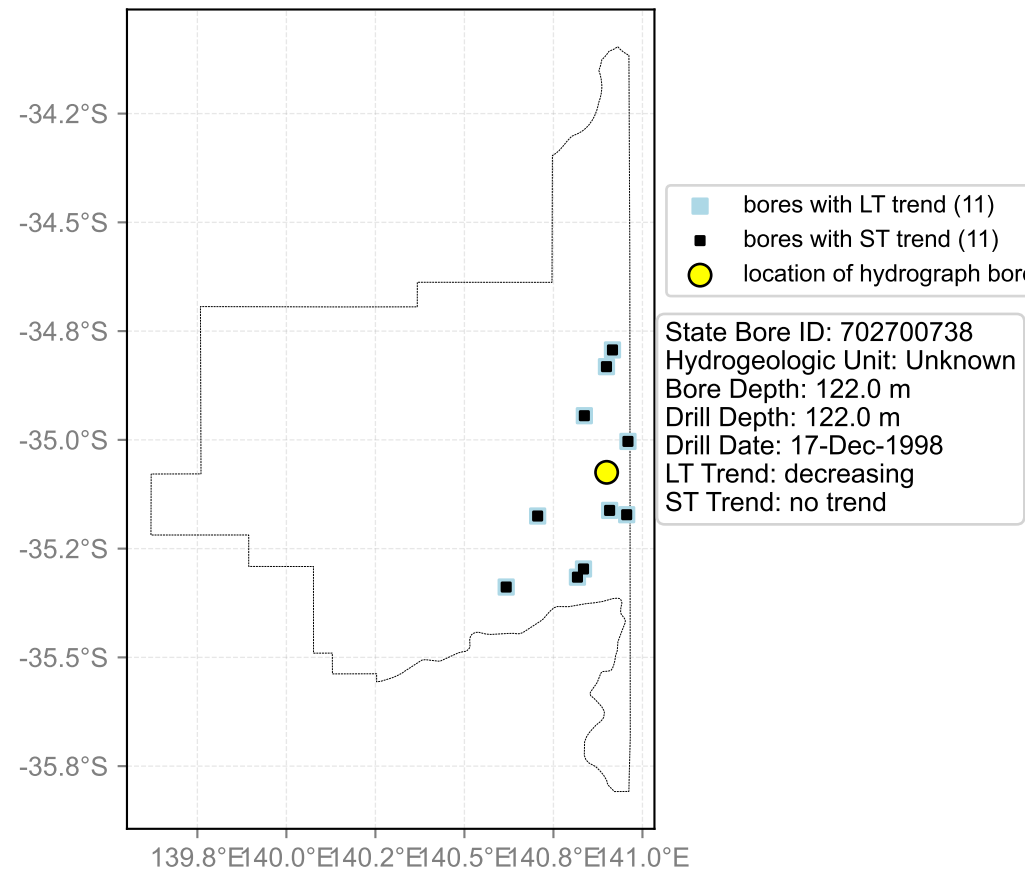

Map View for GS3b

Hydrograph for hydroid: 30068531

Map View for GS3b

Hydrograph for hydroid: 30084222

Map View for GS3b

Hydrograph for hydroid: 30098173

Map View for GS3b

Hydrograph for hydroid: 30147078

Map View for GS3b

Hydrograph for hydroid: 30169847

Map View for GS3b

Hydrograph for hydroid: 30175046

Map View for GS3b

Hydrograph for hydroid: 30185984

Map View for GS3b

Hydrograph for hydroid: 30186106