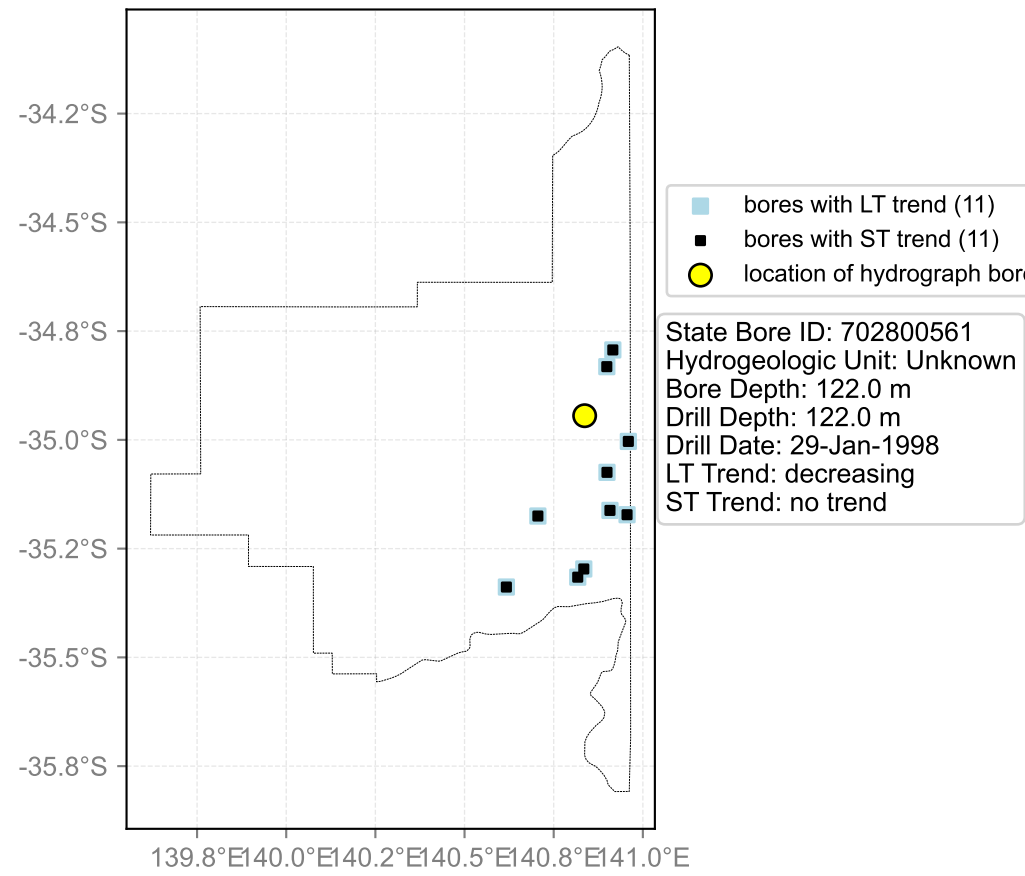

Map View for GS3b

Hydrograph for hydroid: 30068531

Map View for GS3b

Hydrograph for hydroid: 30084222

Map View for GS3b

Hydrograph for hydroid: 30098173

Map View for GS3b

Hydrograph for hydroid: 30147078

Map View for GS3b

Hydrograph for hydroid: 30169847

Map View for GS3b

Hydrograph for hydroid: 30175046

Map View for GS3b

Hydrograph for hydroid: 30185984

Map View for GS3b

Hydrograph for hydroid: 30186106