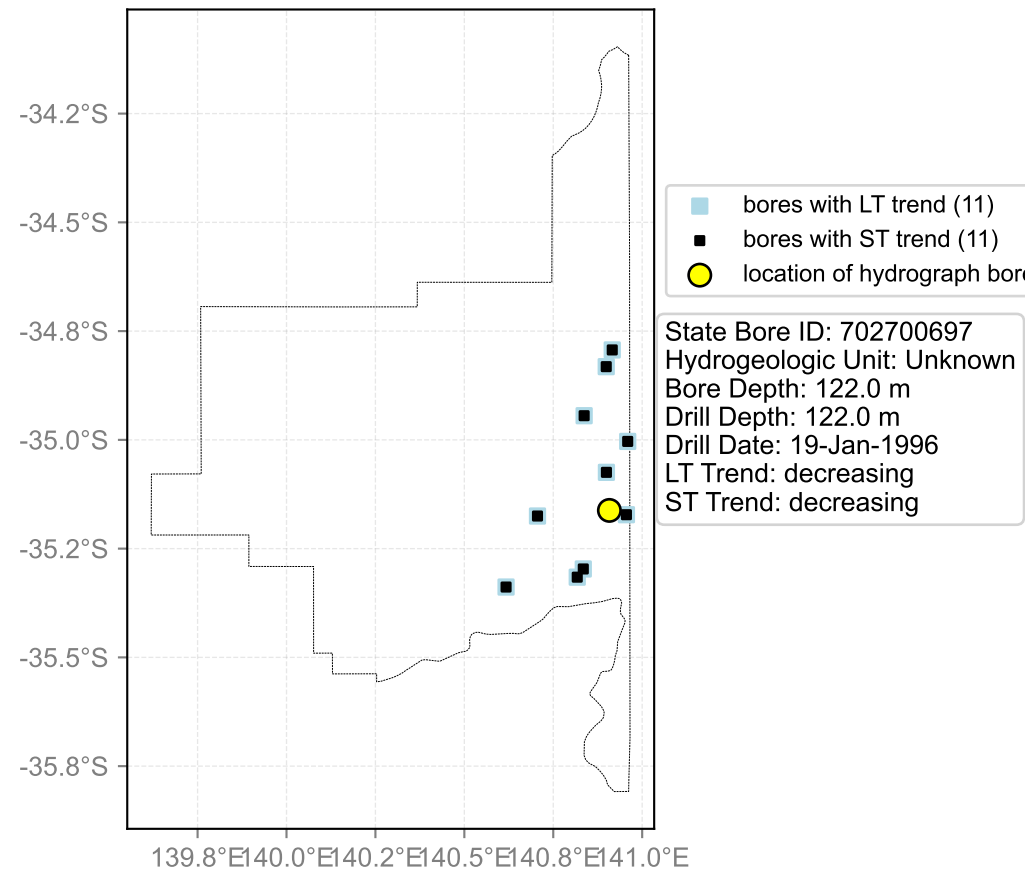

Map View for GS3b

Hydrograph for hydroid: 30068531

Map View for GS3b

Hydrograph for hydroid: 30084222

Map View for GS3b

Hydrograph for hydroid: 30098173

Map View for GS3b

Hydrograph for hydroid: 30147078

Map View for GS3b

Hydrograph for hydroid: 30169847

Map View for GS3b

Hydrograph for hydroid: 30175046

Map View for GS3b

Hydrograph for hydroid: 30185984

Map View for GS3b

Hydrograph for hydroid: 30186106