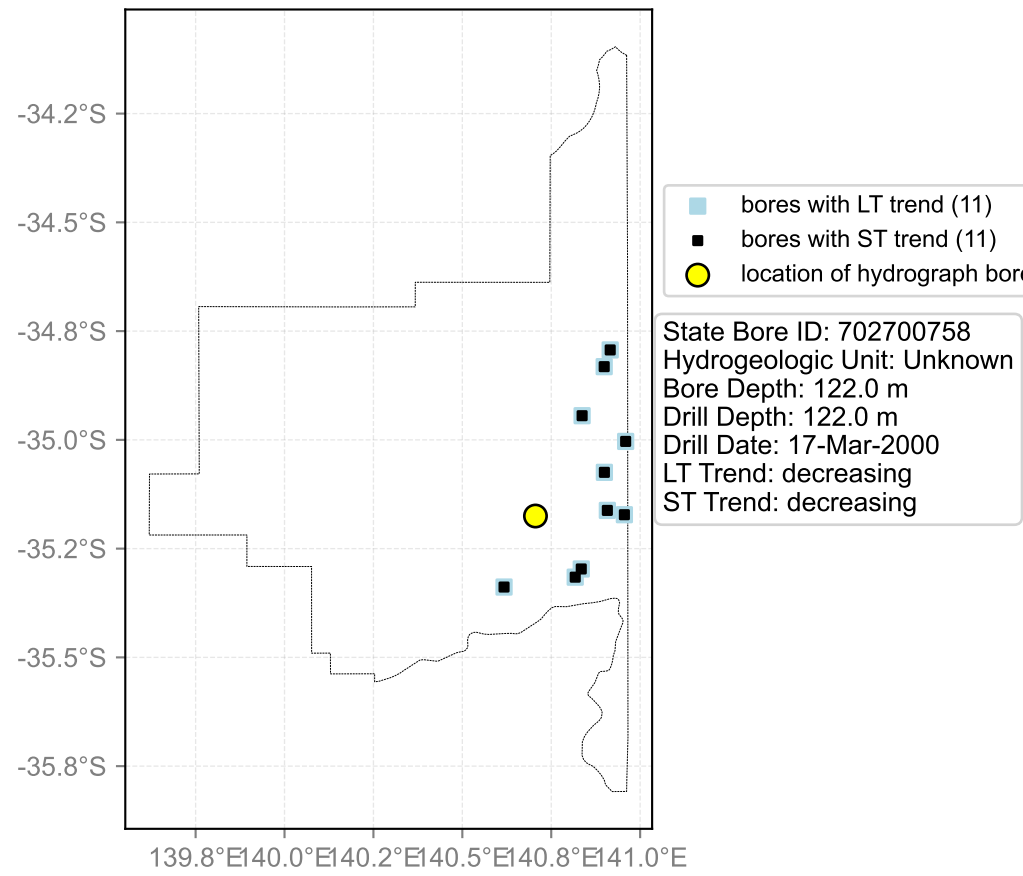

Map View for GS3b

Hydrograph for hydroid: 30068531

Map View for GS3b

Hydrograph for hydroid: 30084222

Map View for GS3b

Hydrograph for hydroid: 30098173

Map View for GS3b

Hydrograph for hydroid: 30147078

Map View for GS3b

Hydrograph for hydroid: 30169847

Map View for GS3b

Hydrograph for hydroid: 30175046

Map View for GS3b

Hydrograph for hydroid: 30185984

Map View for GS3b

Hydrograph for hydroid: 30186106