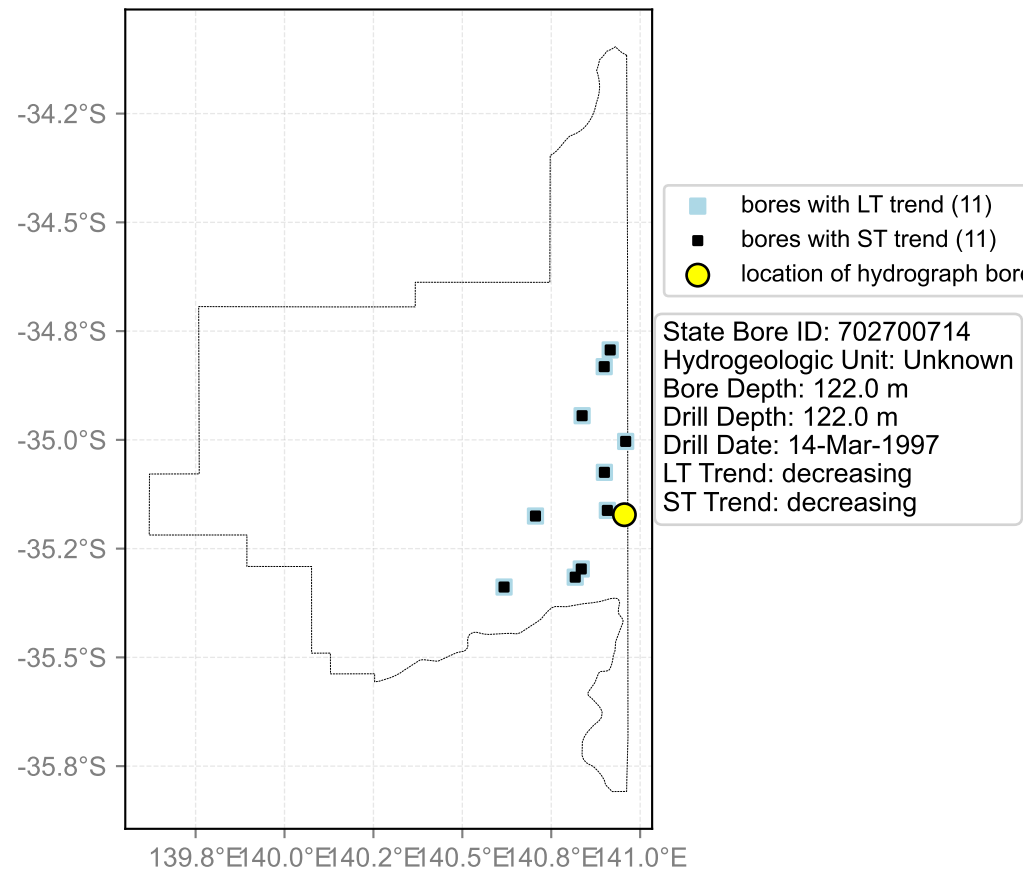

Map View for GS3b

Hydrograph for hydroid: 30068531

Map View for GS3b

Hydrograph for hydroid: 30084222

Map View for GS3b

Hydrograph for hydroid: 30098173

Map View for GS3b

Hydrograph for hydroid: 30147078

Map View for GS3b

Hydrograph for hydroid: 30169847

Map View for GS3b

Hydrograph for hydroid: 30175046

Map View for GS3b

Hydrograph for hydroid: 30185984

Map View for GS3b

Hydrograph for hydroid: 30186106