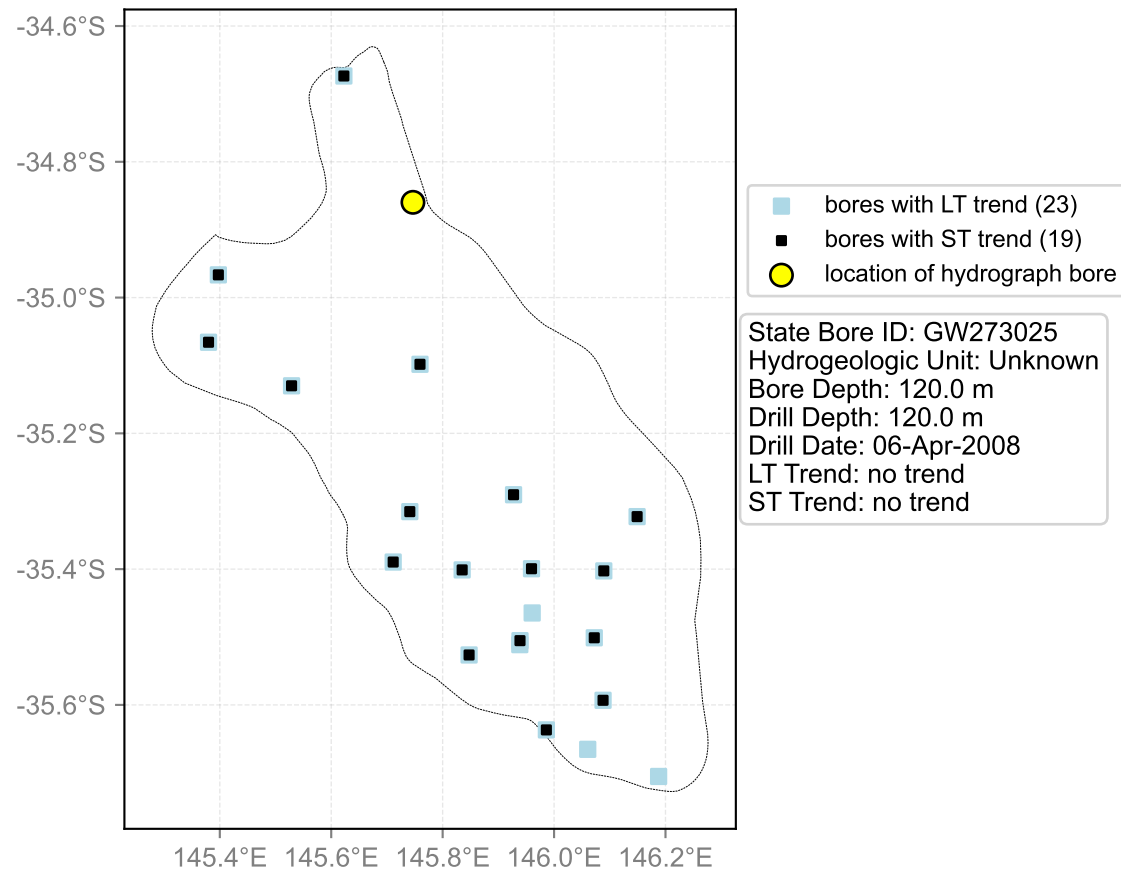

Map View for GS38

Hydrograph for hydroid: 10049036

Map View for GS38

Hydrograph for hydroid: 10050095

Map View for GS38

Hydrograph for hydroid: 10067236

Map View for GS38

Hydrograph for hydroid: 10086336

Map View for GS38

Hydrograph for hydroid: 10101169

Map View for GS38

Hydrograph for hydroid: 10101174

Map View for GS38

Hydrograph for hydroid: 10103158

Map View for GS38

Hydrograph for hydroid: 10105788

Map View for GS38

Hydrograph for hydroid: 10106362

Map View for GS38

Hydrograph for hydroid: 10109227

Map View for GS38

Hydrograph for hydroid: 10113171

Map View for GS38

Hydrograph for hydroid: 10115266

Map View for GS38

Hydrograph for hydroid: 10139682

Map View for GS38

Hydrograph for hydroid: 10139846

Map View for GS38

Hydrograph for hydroid: 10143717