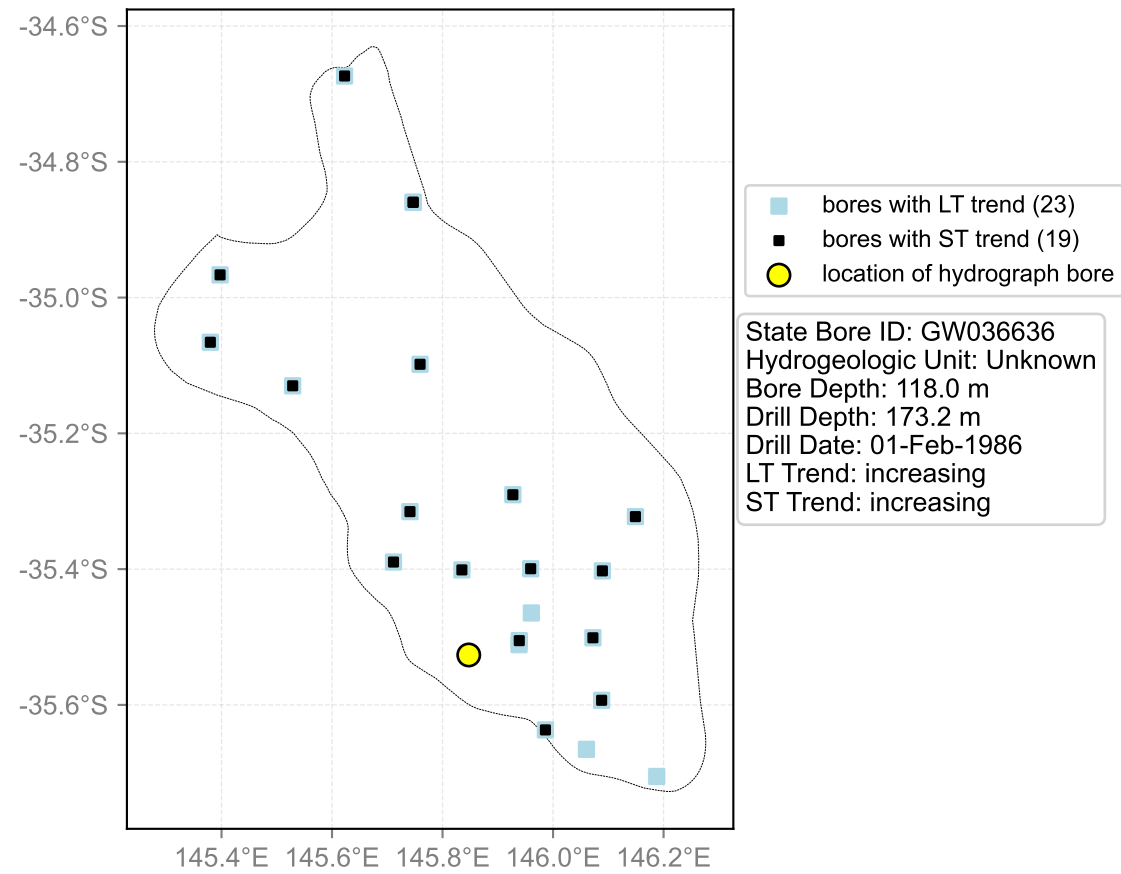

Map View for GS38

Hydrograph for hydroid: 10049036

Map View for GS38

Hydrograph for hydroid: 10050095

Map View for GS38

Hydrograph for hydroid: 10067236

Map View for GS38

Hydrograph for hydroid: 10086336

Map View for GS38

Hydrograph for hydroid: 10101169

Map View for GS38

Hydrograph for hydroid: 10101174

Map View for GS38

Hydrograph for hydroid: 10103158

Map View for GS38

Hydrograph for hydroid: 10105788

Map View for GS38

Hydrograph for hydroid: 10106362

Map View for GS38

Hydrograph for hydroid: 10109227

Map View for GS38

Hydrograph for hydroid: 10113171

Map View for GS38

Hydrograph for hydroid: 10115266

Map View for GS38

Hydrograph for hydroid: 10139682

Map View for GS38

Hydrograph for hydroid: 10139846

Map View for GS38

Hydrograph for hydroid: 10143717