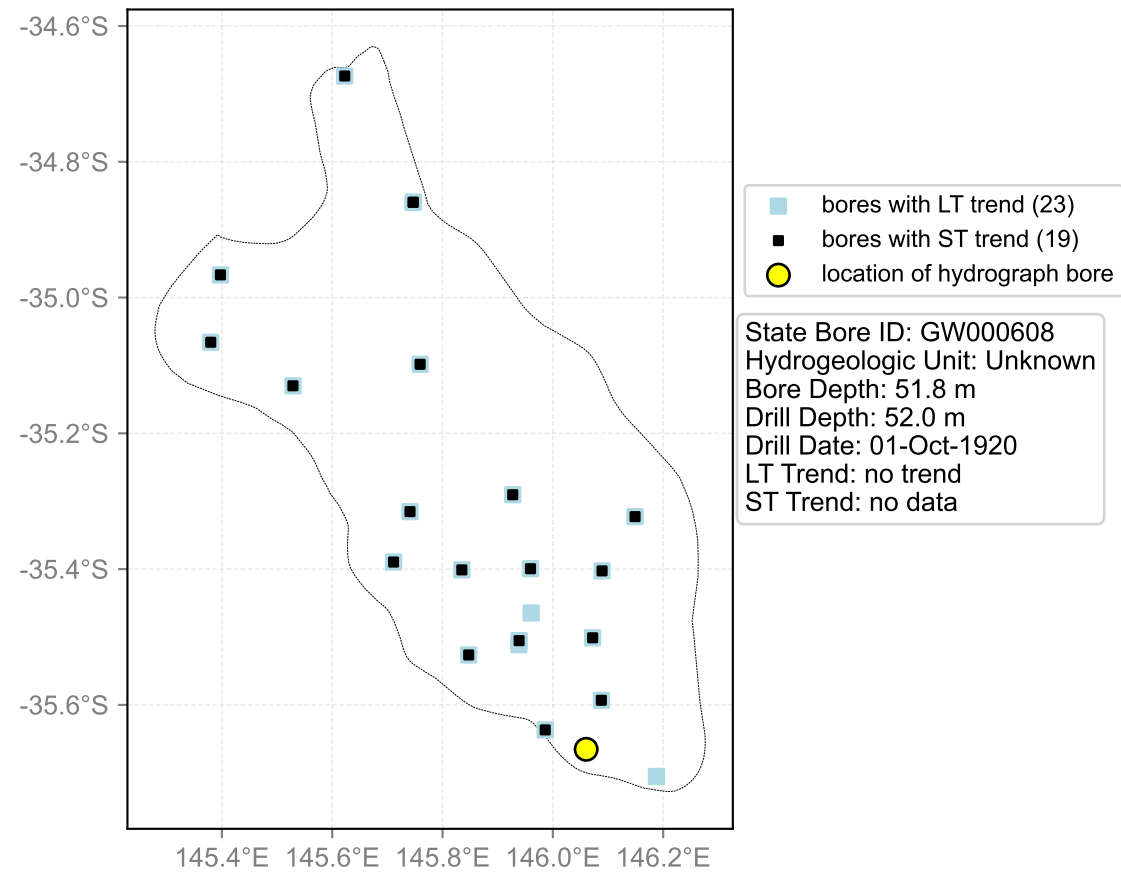

Map View for GS38

Hydrograph for hydroid: 10008236

Map View for GS38

Hydrograph for hydroid: 10031557

Map View for GS38

Hydrograph for hydroid: 10046103

Map View for GS38

Hydrograph for hydroid: 10046388

Map View for GS38

Hydrograph for hydroid: 10049036

Map View for GS38

Hydrograph for hydroid: 10050095

Map View for GS38

Hydrograph for hydroid: 10067236

Map View for GS38

Hydrograph for hydroid: 10086336

Map View for GS38

Hydrograph for hydroid: 10101169

Map View for GS38

Hydrograph for hydroid: 10101174

Map View for GS38

Hydrograph for hydroid: 10103158

Map View for GS38

Hydrograph for hydroid: 10105788

Map View for GS38

Hydrograph for hydroid: 10106362

Map View for GS38

Hydrograph for hydroid: 10109227

Map View for GS38

Hydrograph for hydroid: 10113171

Map View for GS38

Hydrograph for hydroid: 10115266