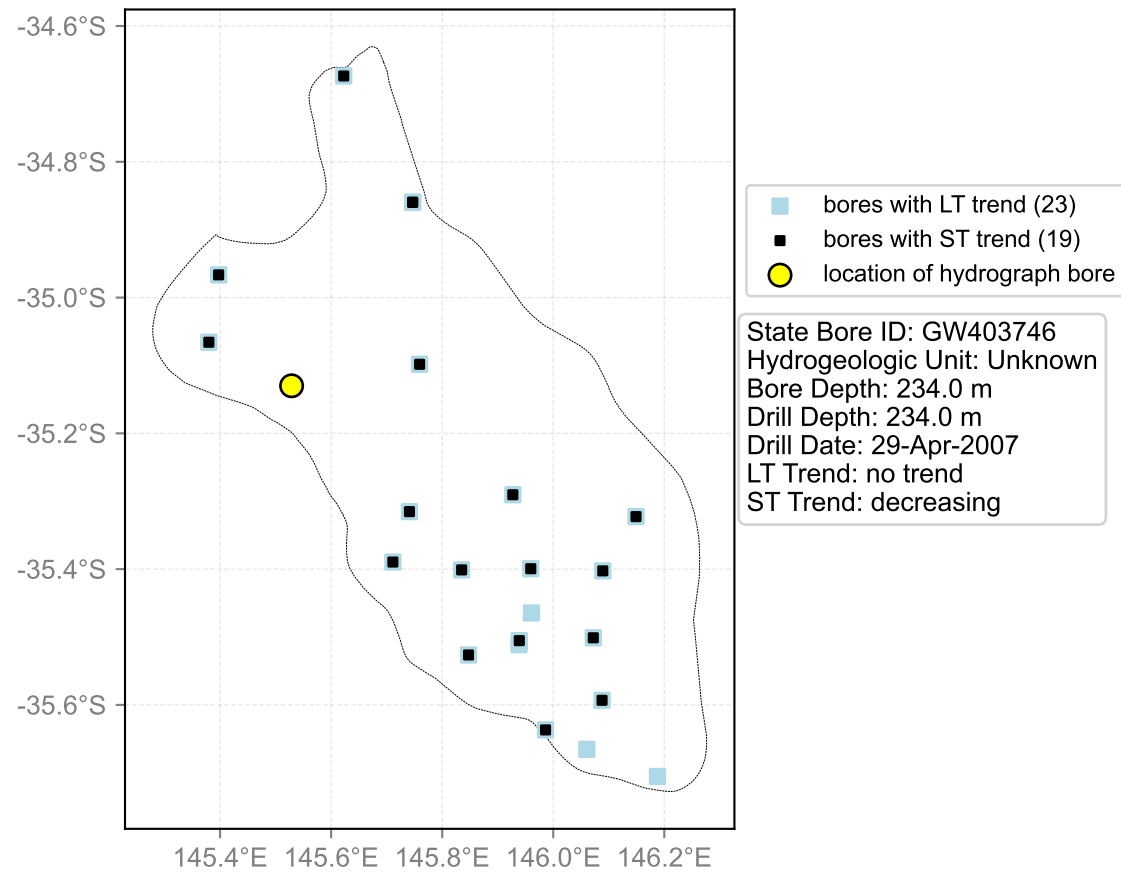

Map View for GS38

Hydrograph for hydroid: 10002977

Map View for GS38

Hydrograph for hydroid: 10004310

Map View for GS38

Hydrograph for hydroid: 10004661

Map View for GS38

Hydrograph for hydroid: 10007593

Map View for GS38

Hydrograph for hydroid: 10008236

Map View for GS38

Hydrograph for hydroid: 10031557

Map View for GS38

Hydrograph for hydroid: 10046103

Map View for GS38

Hydrograph for hydroid: 10046388

Map View for GS38

Hydrograph for hydroid: 10049036

Map View for GS38

Hydrograph for hydroid: 10050095

Map View for GS38

Hydrograph for hydroid: 10067236

Map View for GS38

Hydrograph for hydroid: 10086336

Map View for GS38

Hydrograph for hydroid: 10101169

Map View for GS38

Hydrograph for hydroid: 10101174

Map View for GS38

Hydrograph for hydroid: 10103158

Map View for GS38

Hydrograph for hydroid: 10105788