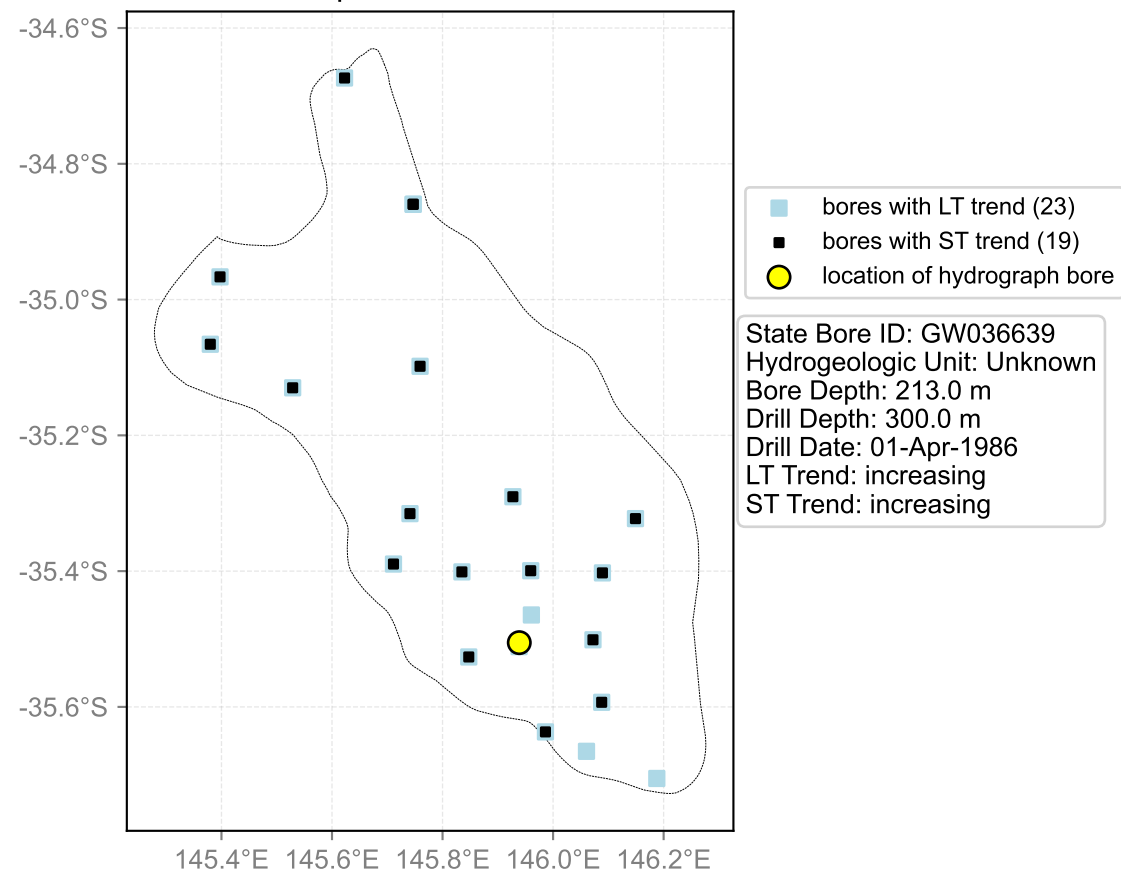

Map View for GS38

Hydrograph for hydroid: 10002977

Map View for GS38

Hydrograph for hydroid: 10004310

Map View for GS38

Hydrograph for hydroid: 10004661

Map View for GS38

Hydrograph for hydroid: 10007593

Map View for GS38

Hydrograph for hydroid: 10008236

Map View for GS38

Hydrograph for hydroid: 10031557

Map View for GS38

Hydrograph for hydroid: 10046103

Map View for GS38

Hydrograph for hydroid: 10046388

Map View for GS38

Hydrograph for hydroid: 10049036

Map View for GS38

Hydrograph for hydroid: 10050095

Map View for GS38

Hydrograph for hydroid: 10067236

Map View for GS38

Hydrograph for hydroid: 10086336

Map View for GS38

Hydrograph for hydroid: 10101169

Map View for GS38

Hydrograph for hydroid: 10101174

Map View for GS38

Hydrograph for hydroid: 10103158

Map View for GS38

Hydrograph for hydroid: 10105788