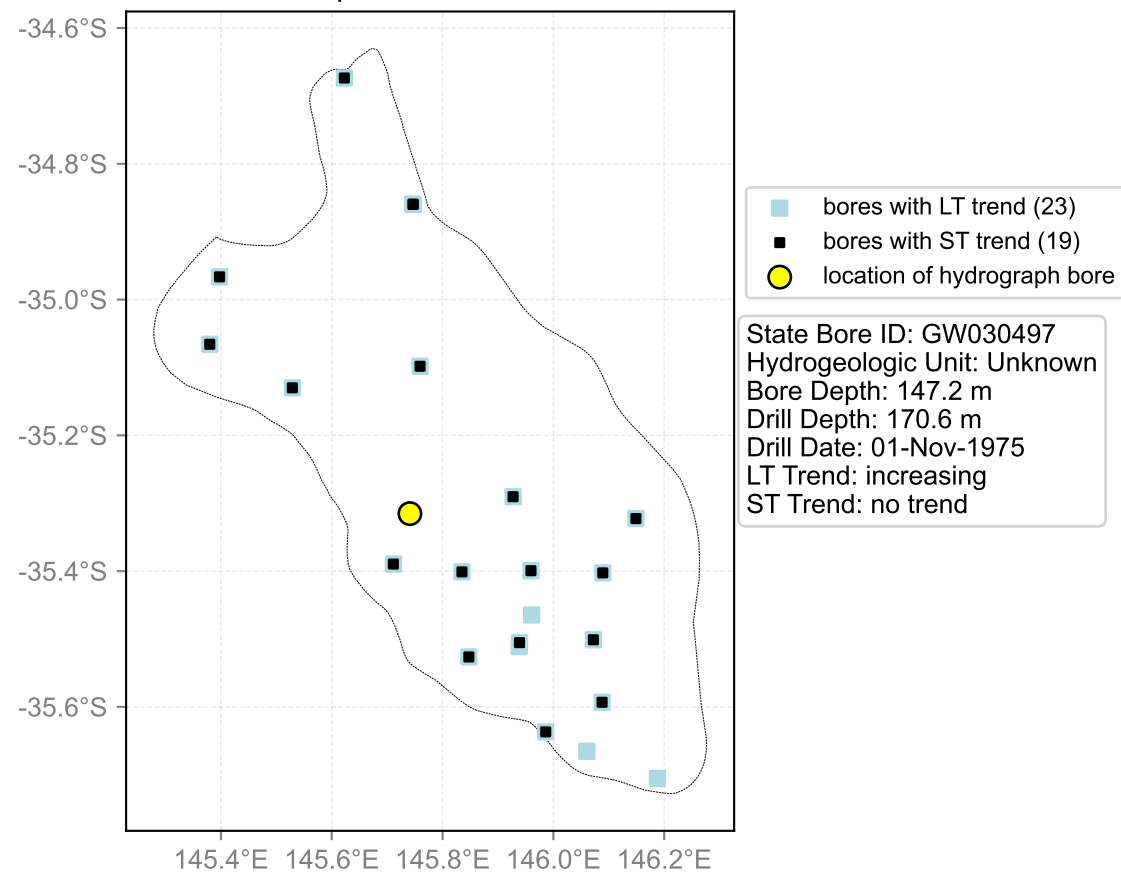

Map View for GS38

Hydrograph for hydroid: 10049036

Map View for GS38

Hydrograph for hydroid: 10050095

Map View for GS38

Hydrograph for hydroid: 10067236

Map View for GS38

Hydrograph for hydroid: 10086336

Map View for GS38

Hydrograph for hydroid: 10101169

Map View for GS38

Hydrograph for hydroid: 10101174

Map View for GS38

Hydrograph for hydroid: 10103158

Map View for GS38

Hydrograph for hydroid: 10105788

Map View for GS38

Hydrograph for hydroid: 10106362

Map View for GS38

Hydrograph for hydroid: 10109227

Map View for GS38

Hydrograph for hydroid: 10113171

Map View for GS38

Hydrograph for hydroid: 10115266

Map View for GS38

Hydrograph for hydroid: 10139682

Map View for GS38

Hydrograph for hydroid: 10139846

Map View for GS38

Hydrograph for hydroid: 10143717