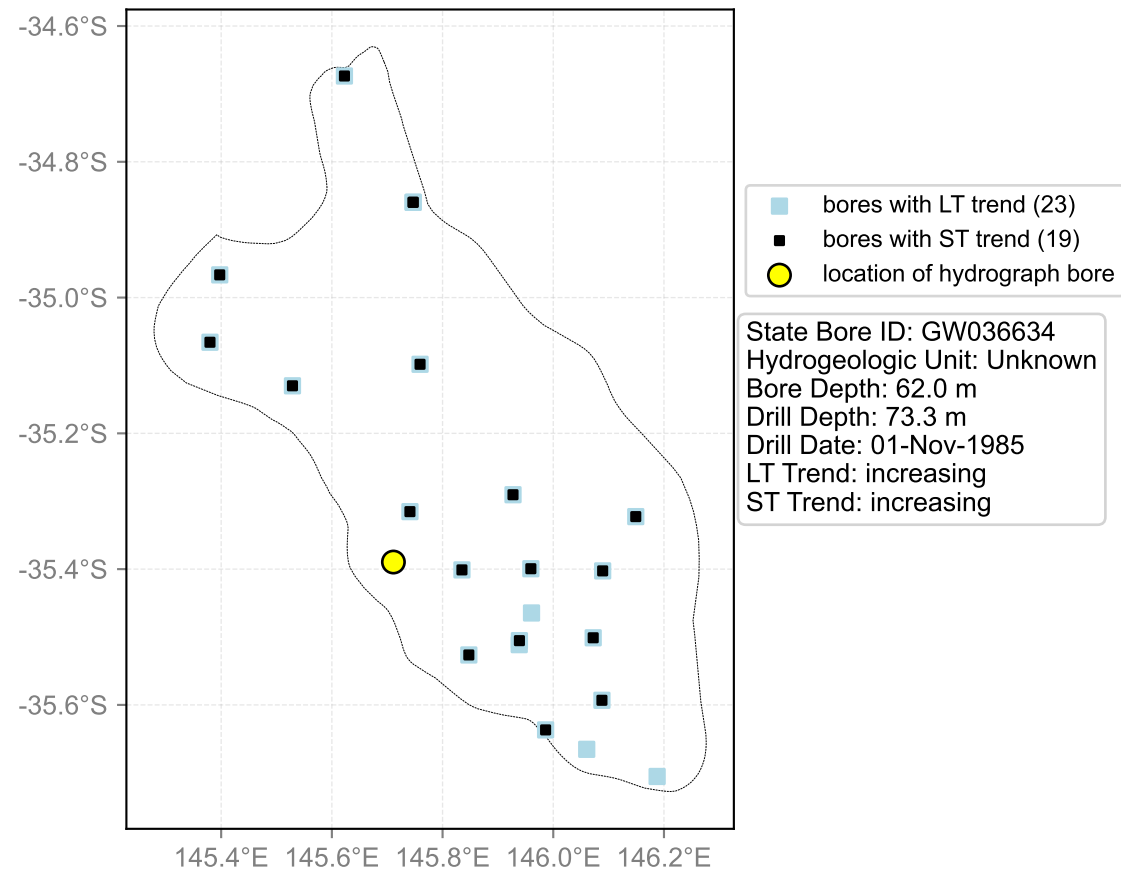

Map View for GS38

Hydrograph for hydroid: 10049036

Map View for GS38

Hydrograph for hydroid: 10050095

Map View for GS38

Hydrograph for hydroid: 10067236

Map View for GS38

Hydrograph for hydroid: 10086336

Map View for GS38

Hydrograph for hydroid: 10101169

Map View for GS38

Hydrograph for hydroid: 10101174

Map View for GS38

Hydrograph for hydroid: 10103158

Map View for GS38

Hydrograph for hydroid: 10105788

Map View for GS38

Hydrograph for hydroid: 10106362

Map View for GS38

Hydrograph for hydroid: 10109227

Map View for GS38

Hydrograph for hydroid: 10113171

Map View for GS38

Hydrograph for hydroid: 10115266

Map View for GS38

Hydrograph for hydroid: 10139682

Map View for GS38

Hydrograph for hydroid: 10139846

Map View for GS38

Hydrograph for hydroid: 10143717