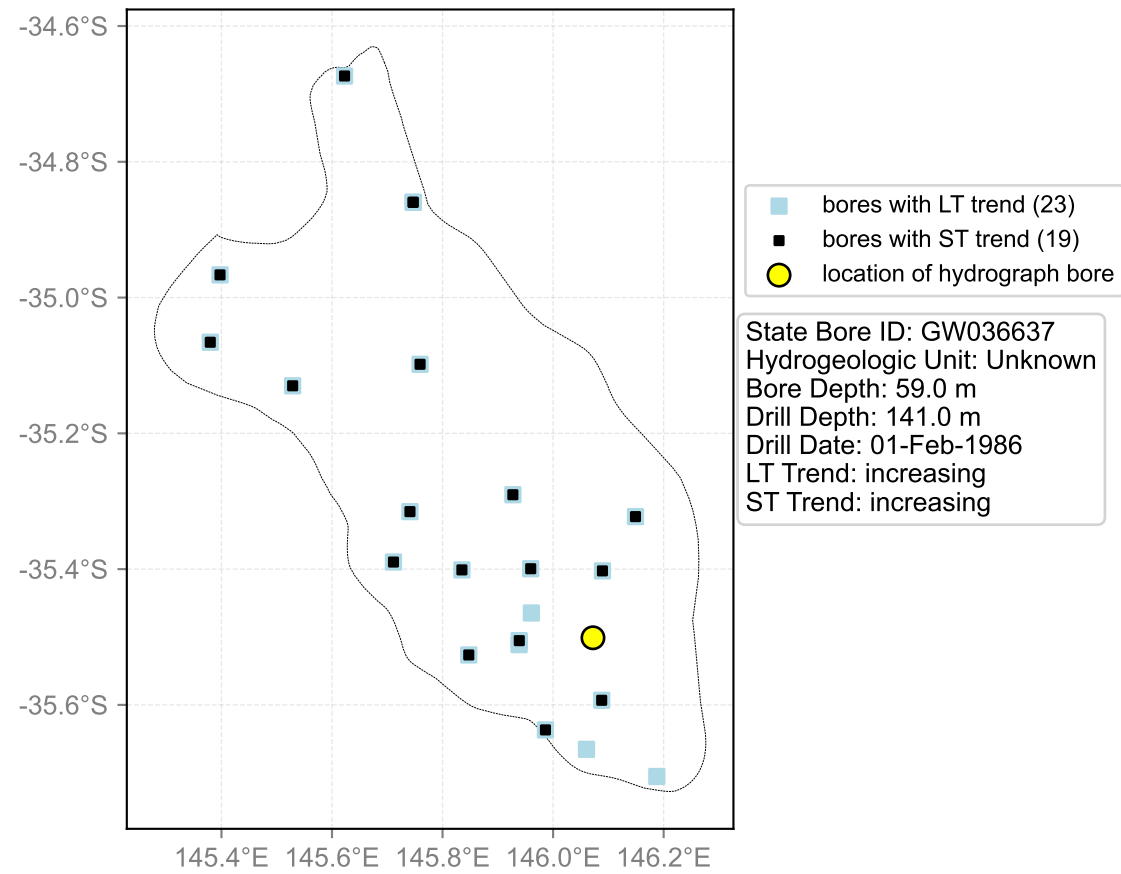

Map View for GS38

Hydrograph for hydroid: 10002977

Map View for GS38

Hydrograph for hydroid: 10004310

Map View for GS38

Hydrograph for hydroid: 10004661

Map View for GS38

Hydrograph for hydroid: 10007593

Map View for GS38

Hydrograph for hydroid: 10008236

Map View for GS38

Hydrograph for hydroid: 10031557

Map View for GS38

Hydrograph for hydroid: 10046103

Map View for GS38

Hydrograph for hydroid: 10046388

Map View for GS38

Hydrograph for hydroid: 10049036

Map View for GS38

Hydrograph for hydroid: 10050095

Map View for GS38

Hydrograph for hydroid: 10067236

Map View for GS38

Hydrograph for hydroid: 10086336

Map View for GS38

Hydrograph for hydroid: 10101169

Map View for GS38

Hydrograph for hydroid: 10101174

Map View for GS38

Hydrograph for hydroid: 10103158

Map View for GS38

Hydrograph for hydroid: 10105788