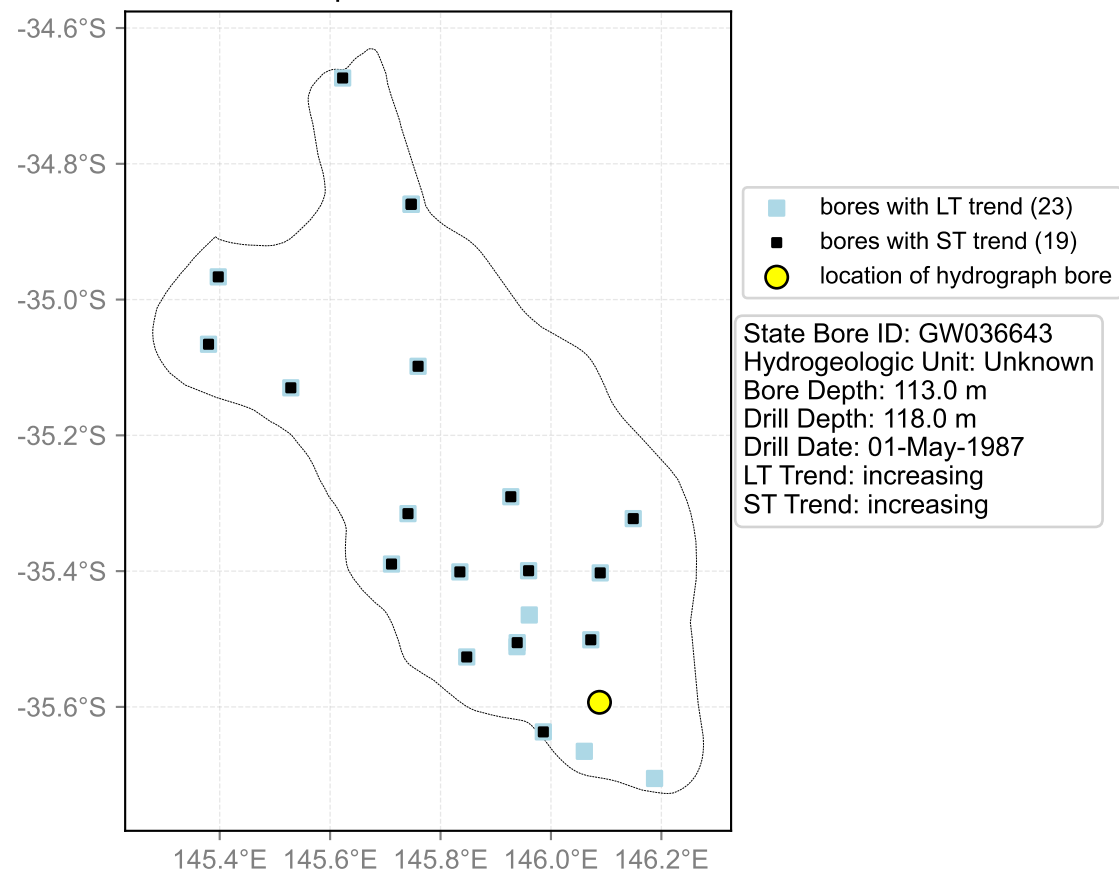

Map View for GS38

Hydrograph for hydroid: 10049036

Map View for GS38

Hydrograph for hydroid: 10050095

Map View for GS38

Hydrograph for hydroid: 10067236

Map View for GS38

Hydrograph for hydroid: 10086336

Map View for GS38

Hydrograph for hydroid: 10101169

Map View for GS38

Hydrograph for hydroid: 10101174

Map View for GS38

Hydrograph for hydroid: 10103158

Map View for GS38

Hydrograph for hydroid: 10105788

Map View for GS38

Hydrograph for hydroid: 10106362

Map View for GS38

Hydrograph for hydroid: 10109227

Map View for GS38

Hydrograph for hydroid: 10113171

Map View for GS38

Hydrograph for hydroid: 10115266

Map View for GS38

Hydrograph for hydroid: 10139682

Map View for GS38

Hydrograph for hydroid: 10139846

Map View for GS38

Hydrograph for hydroid: 10143717