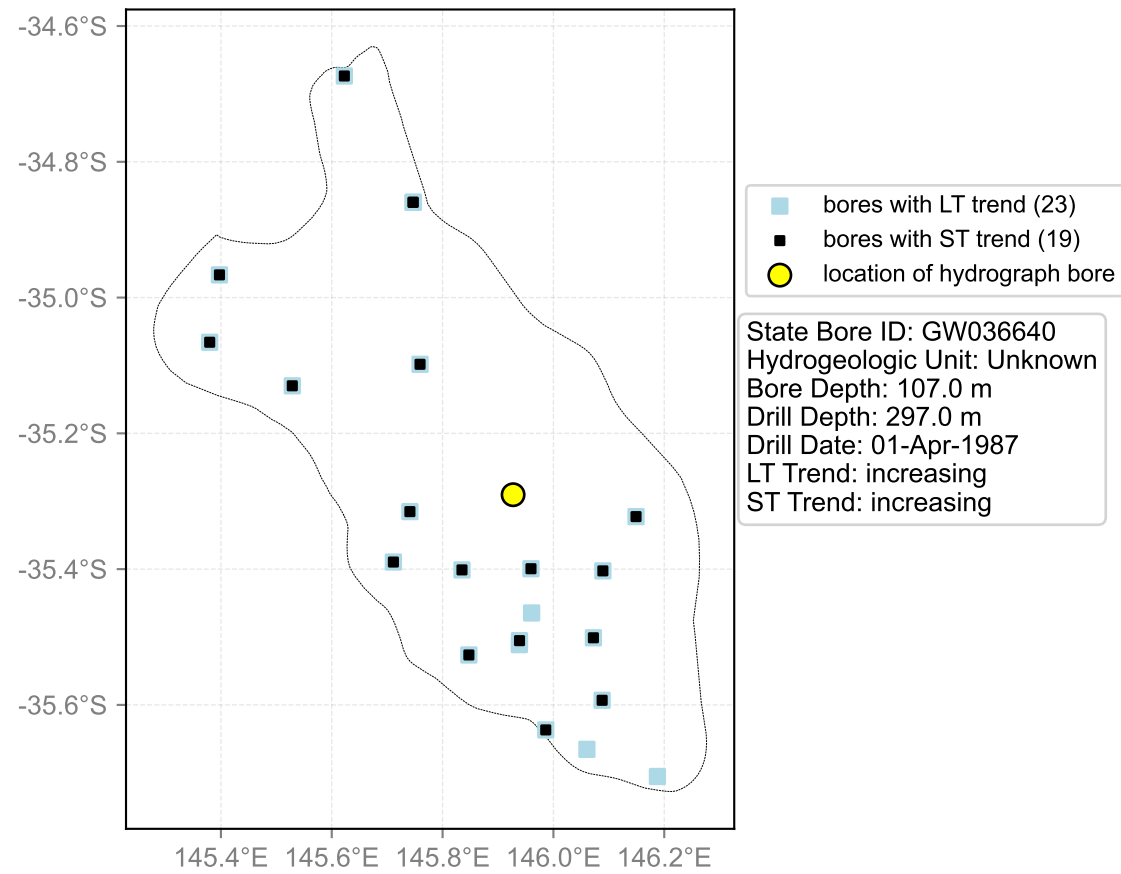

Map View for GS38

Hydrograph for hydroid: 10002977

Map View for GS38

Hydrograph for hydroid: 10004310

Map View for GS38

Hydrograph for hydroid: 10004661

Map View for GS38

Hydrograph for hydroid: 10007593

Map View for GS38

Hydrograph for hydroid: 10008236

Map View for GS38

Hydrograph for hydroid: 10031557

Map View for GS38

Hydrograph for hydroid: 10046103

Map View for GS38

Hydrograph for hydroid: 10046388

Map View for GS38

Hydrograph for hydroid: 10049036

Map View for GS38

Hydrograph for hydroid: 10050095

Map View for GS38

Hydrograph for hydroid: 10067236

Map View for GS38

Hydrograph for hydroid: 10086336

Map View for GS38

Hydrograph for hydroid: 10101169

Map View for GS38

Hydrograph for hydroid: 10101174

Map View for GS38

Hydrograph for hydroid: 10103158

Map View for GS38

Hydrograph for hydroid: 10105788