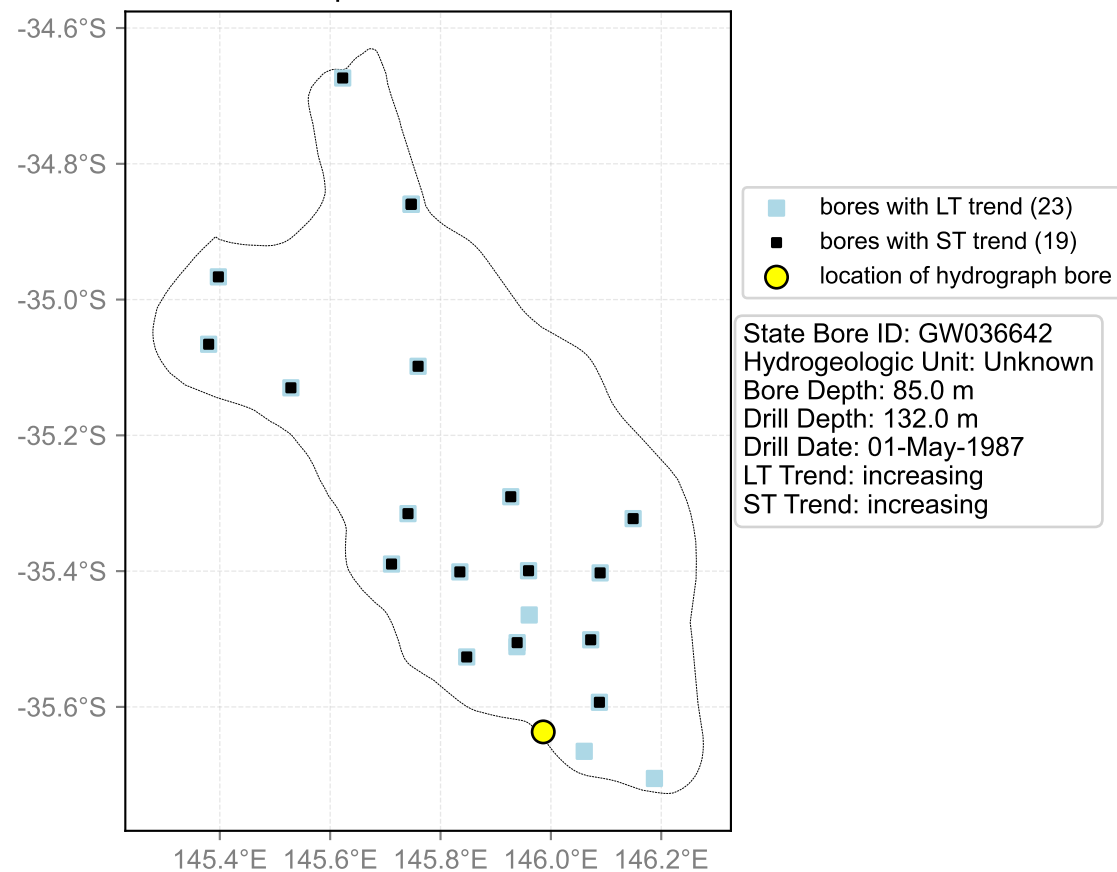

Map View for GS38

Hydrograph for hydroid: 10008236

Map View for GS38

Hydrograph for hydroid: 10031557

Map View for GS38

Hydrograph for hydroid: 10046103

Map View for GS38

Hydrograph for hydroid: 10046388

Map View for GS38

Hydrograph for hydroid: 10049036

Map View for GS38

Hydrograph for hydroid: 10050095

Map View for GS38

Hydrograph for hydroid: 10067236

Map View for GS38

Hydrograph for hydroid: 10086336

Map View for GS38

Hydrograph for hydroid: 10101169

Map View for GS38

Hydrograph for hydroid: 10101174

Map View for GS38

Hydrograph for hydroid: 10103158

Map View for GS38

Hydrograph for hydroid: 10105788

Map View for GS38

Hydrograph for hydroid: 10106362

Map View for GS38

Hydrograph for hydroid: 10109227

Map View for GS38

Hydrograph for hydroid: 10113171

Map View for GS38

Hydrograph for hydroid: 10115266