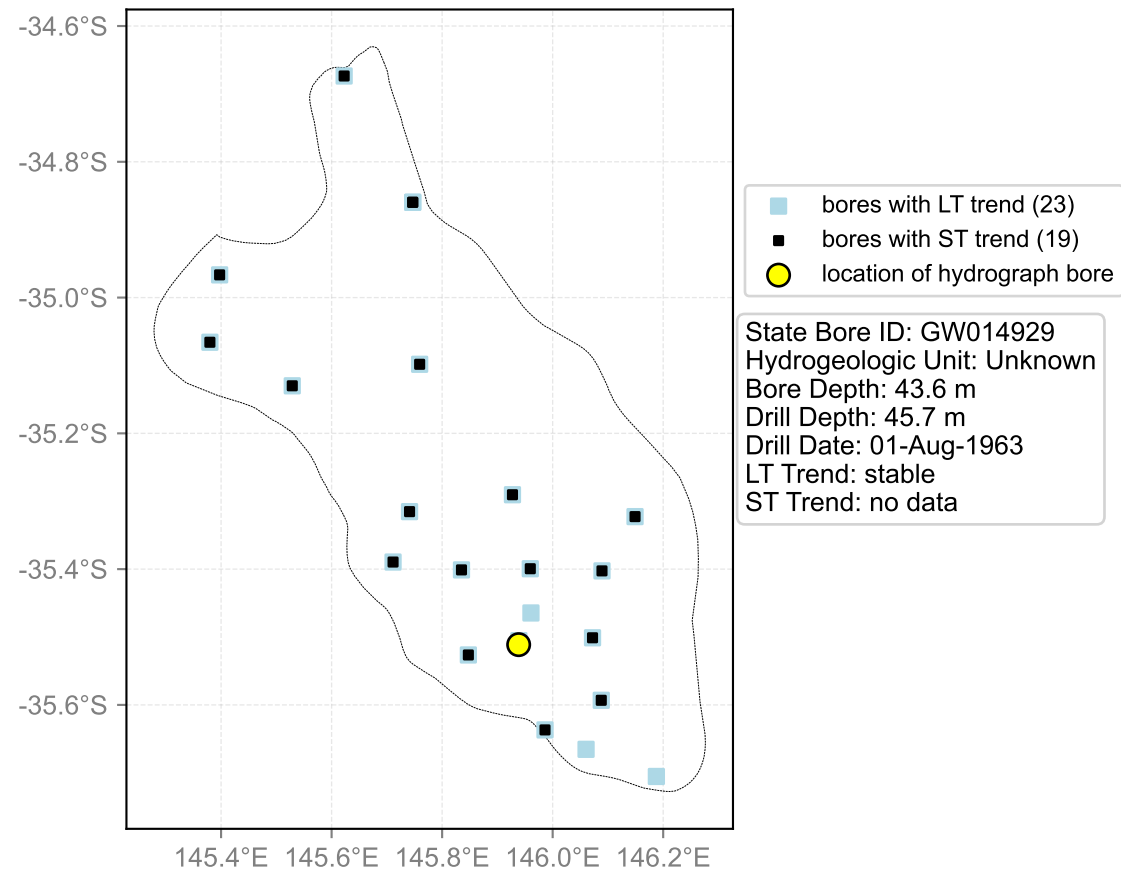

Map View for GS38

Hydrograph for hydroid: 10049036

Map View for GS38

Hydrograph for hydroid: 10050095

Map View for GS38

Hydrograph for hydroid: 10067236

Map View for GS38

Hydrograph for hydroid: 10086336

Map View for GS38

Hydrograph for hydroid: 10101169

Map View for GS38

Hydrograph for hydroid: 10101174

Map View for GS38

Hydrograph for hydroid: 10103158

Map View for GS38

Hydrograph for hydroid: 10105788

Map View for GS38

Hydrograph for hydroid: 10106362

Map View for GS38

Hydrograph for hydroid: 10109227

Map View for GS38

Hydrograph for hydroid: 10113171

Map View for GS38

Hydrograph for hydroid: 10115266

Map View for GS38

Hydrograph for hydroid: 10139682

Map View for GS38

Hydrograph for hydroid: 10139846

Map View for GS38

Hydrograph for hydroid: 10143717