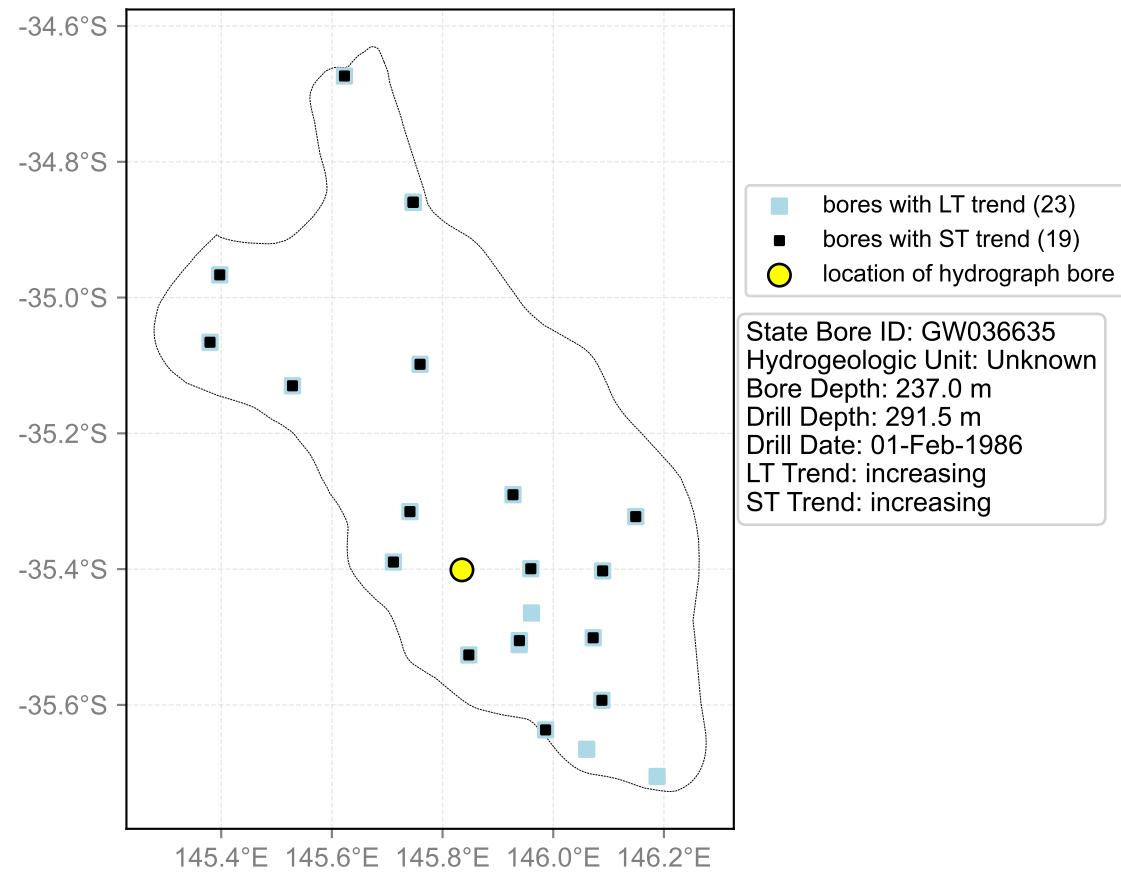

Map View for GS38

Hydrograph for hydroid: 10049036

Map View for GS38

Hydrograph for hydroid: 10050095

Map View for GS38

Hydrograph for hydroid: 10067236

Map View for GS38

Hydrograph for hydroid: 10086336

Map View for GS38

Hydrograph for hydroid: 10101169

Map View for GS38

Hydrograph for hydroid: 10101174

Map View for GS38

Hydrograph for hydroid: 10103158

Map View for GS38

Hydrograph for hydroid: 10105788

Map View for GS38

Hydrograph for hydroid: 10106362

Map View for GS38

Hydrograph for hydroid: 10109227

Map View for GS38

Hydrograph for hydroid: 10113171

Map View for GS38

Hydrograph for hydroid: 10115266

Map View for GS38

Hydrograph for hydroid: 10139682

Map View for GS38

Hydrograph for hydroid: 10139846

Map View for GS38

Hydrograph for hydroid: 10143717