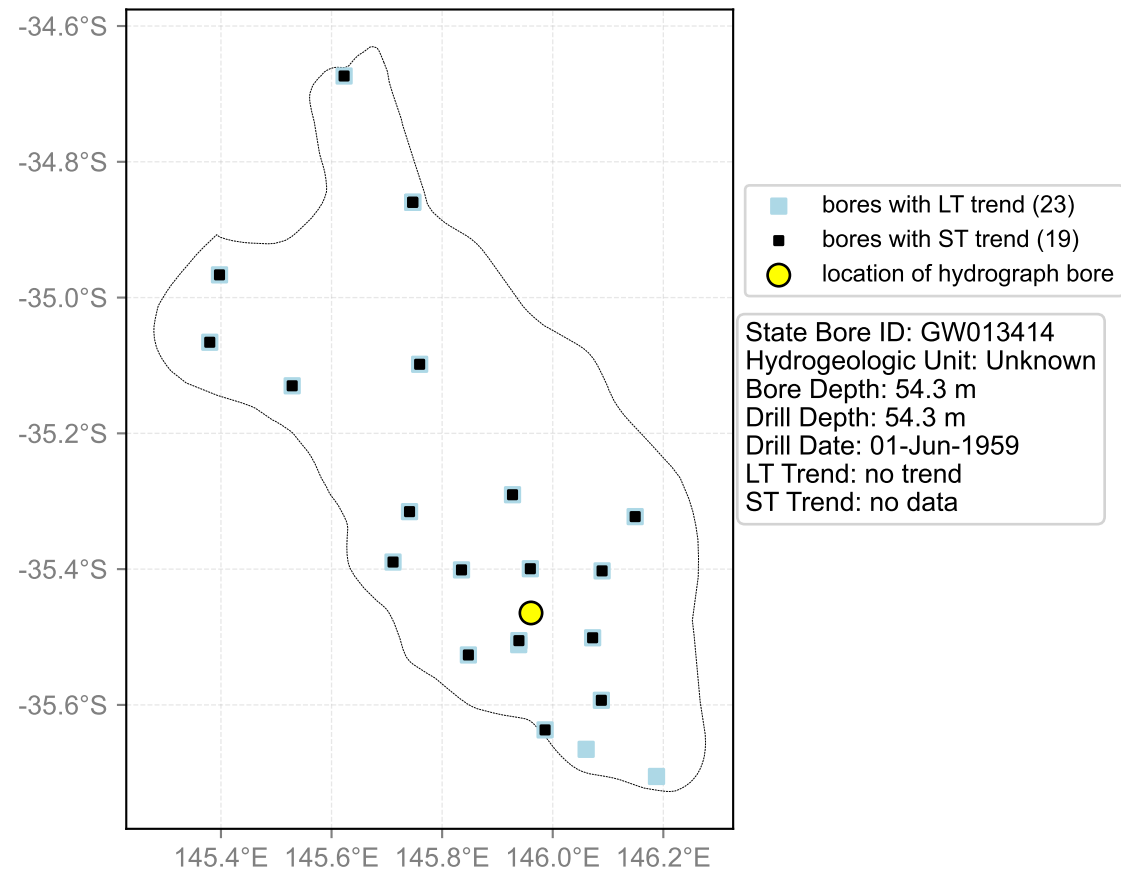

Map View for GS38

Hydrograph for hydroid: 10049036

Map View for GS38

Hydrograph for hydroid: 10050095

Map View for GS38

Hydrograph for hydroid: 10067236

Map View for GS38

Hydrograph for hydroid: 10086336

Map View for GS38

Hydrograph for hydroid: 10101169

Map View for GS38

Hydrograph for hydroid: 10101174

Map View for GS38

Hydrograph for hydroid: 10103158

Map View for GS38

Hydrograph for hydroid: 10105788

Map View for GS38

Hydrograph for hydroid: 10106362

Map View for GS38

Hydrograph for hydroid: 10109227

Map View for GS38

Hydrograph for hydroid: 10113171

Map View for GS38

Hydrograph for hydroid: 10115266

Map View for GS38

Hydrograph for hydroid: 10139682

Map View for GS38

Hydrograph for hydroid: 10139846

Map View for GS38

Hydrograph for hydroid: 10143717