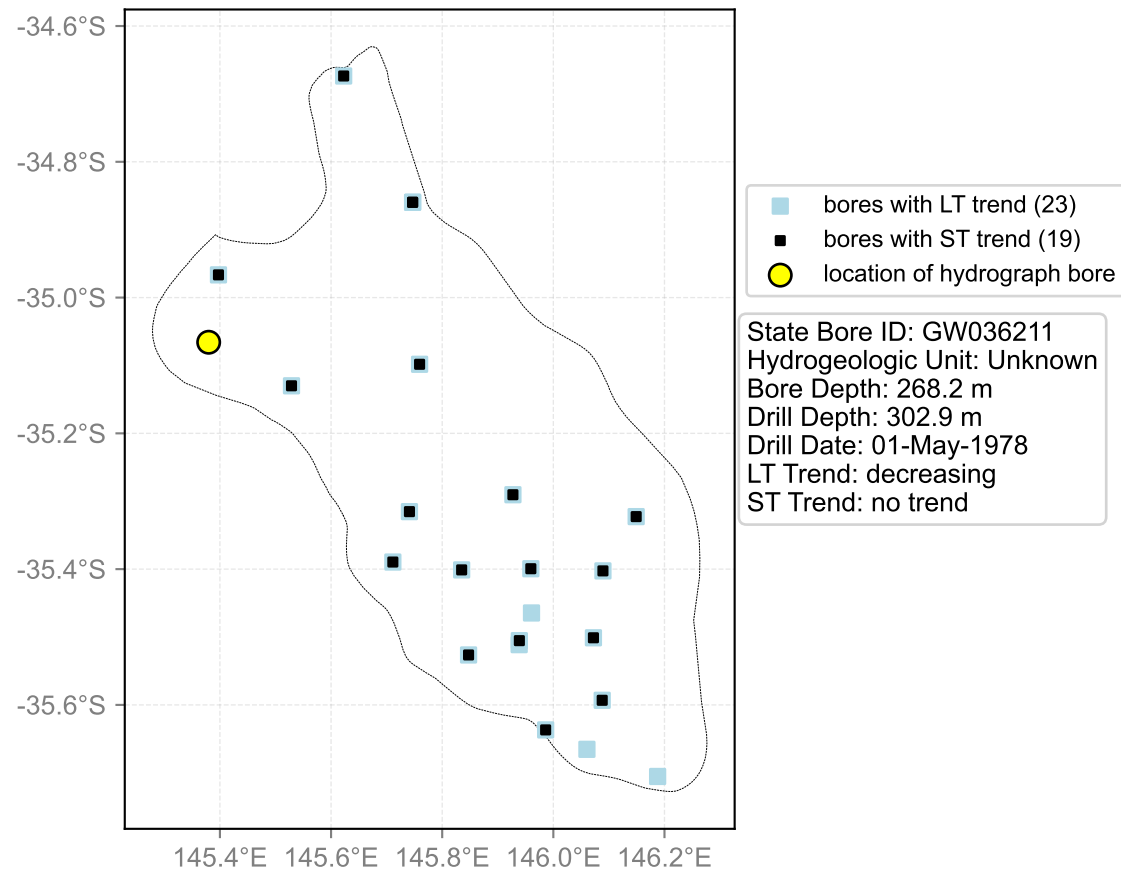

Map View for GS38

Hydrograph for hydroid: 10002977

Map View for GS38

Hydrograph for hydroid: 10004310

Map View for GS38

Hydrograph for hydroid: 10004661

Map View for GS38

Hydrograph for hydroid: 10007593

Map View for GS38

Hydrograph for hydroid: 10008236

Map View for GS38

Hydrograph for hydroid: 10031557

Map View for GS38

Hydrograph for hydroid: 10046103

Map View for GS38

Hydrograph for hydroid: 10046388

Map View for GS38

Hydrograph for hydroid: 10049036

Map View for GS38

Hydrograph for hydroid: 10050095

Map View for GS38

Hydrograph for hydroid: 10067236

Map View for GS38

Hydrograph for hydroid: 10086336

Map View for GS38

Hydrograph for hydroid: 10101169

Map View for GS38

Hydrograph for hydroid: 10101174

Map View for GS38

Hydrograph for hydroid: 10103158

Map View for GS38

Hydrograph for hydroid: 10105788