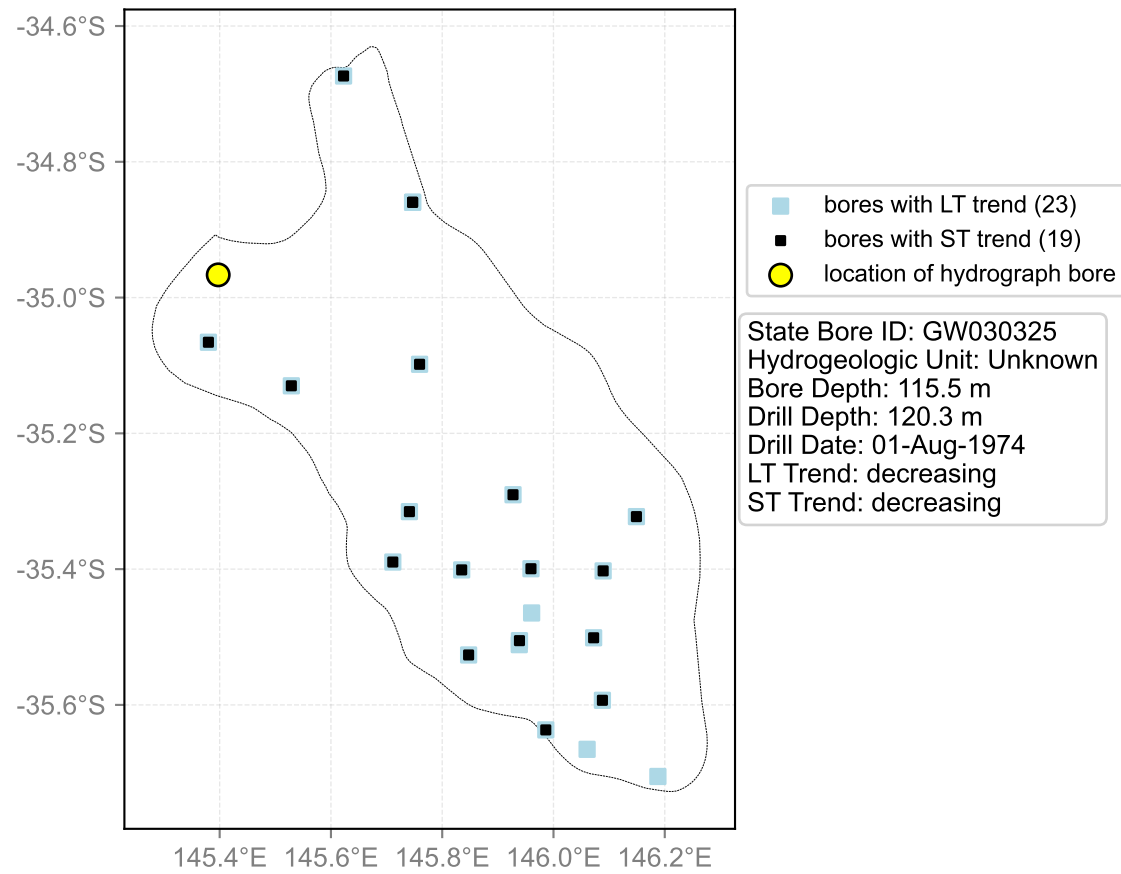

Map View for GS38

Hydrograph for hydroid: 10049036

Map View for GS38

Hydrograph for hydroid: 10050095

Map View for GS38

Hydrograph for hydroid: 10067236

Map View for GS38

Hydrograph for hydroid: 10086336

Map View for GS38

Hydrograph for hydroid: 10101169

Map View for GS38

Hydrograph for hydroid: 10101174

Map View for GS38

Hydrograph for hydroid: 10103158

Map View for GS38

Hydrograph for hydroid: 10105788

Map View for GS38

Hydrograph for hydroid: 10106362

Map View for GS38

Hydrograph for hydroid: 10109227

Map View for GS38

Hydrograph for hydroid: 10113171

Map View for GS38

Hydrograph for hydroid: 10115266

Map View for GS38

Hydrograph for hydroid: 10139682

Map View for GS38

Hydrograph for hydroid: 10139846

Map View for GS38

Hydrograph for hydroid: 10143717