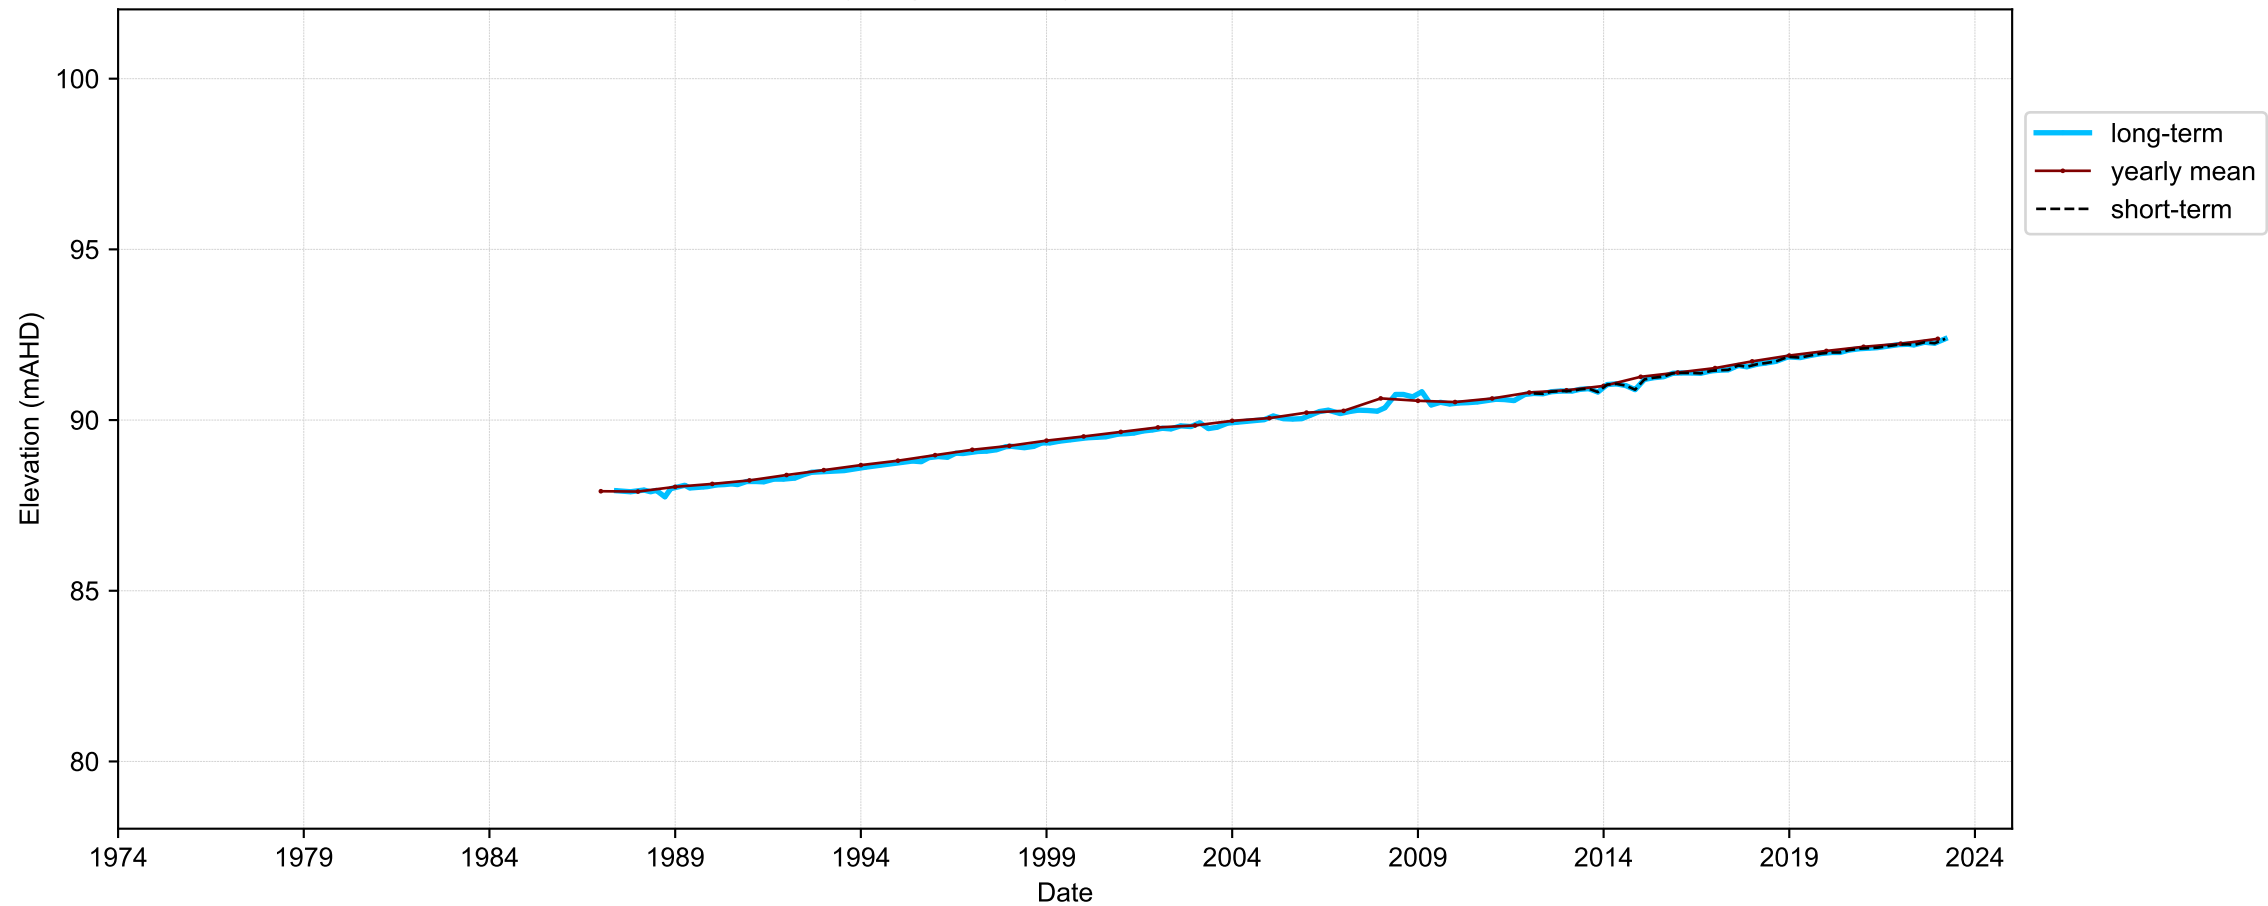

Map View for GS38

Hydrograph for hydroid: 10139682

Map View for GS38

Hydrograph for hydroid: 10139846

Map View for GS38

Hydrograph for hydroid: 10143717