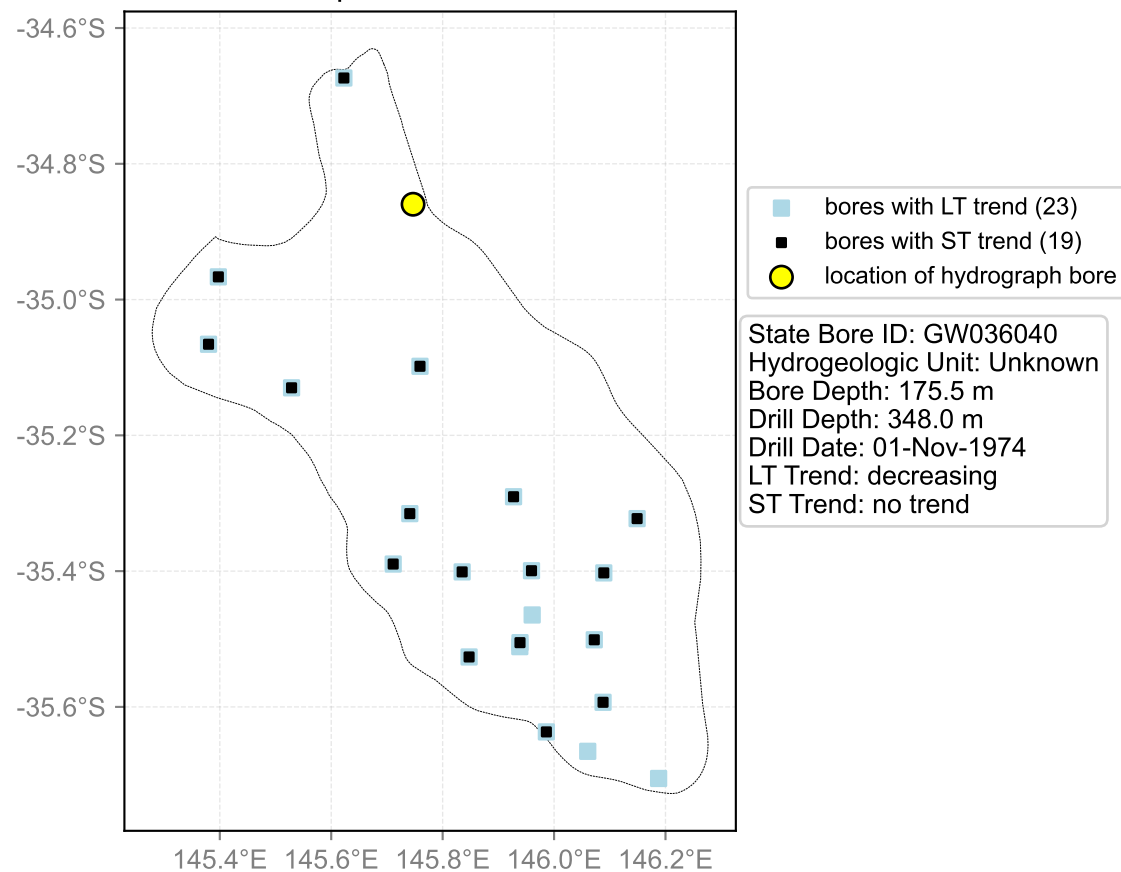

Map View for GS38

Hydrograph for hydroid: 10008236

Map View for GS38

Hydrograph for hydroid: 10031557

Map View for GS38

Hydrograph for hydroid: 10046103

Map View for GS38

Hydrograph for hydroid: 10046388

Map View for GS38

Hydrograph for hydroid: 10049036

Map View for GS38

Hydrograph for hydroid: 10050095

Map View for GS38

Hydrograph for hydroid: 10067236

Map View for GS38

Hydrograph for hydroid: 10086336

Map View for GS38

Hydrograph for hydroid: 10101169

Map View for GS38

Hydrograph for hydroid: 10101174

Map View for GS38

Hydrograph for hydroid: 10103158

Map View for GS38

Hydrograph for hydroid: 10105788

Map View for GS38

Hydrograph for hydroid: 10106362

Map View for GS38

Hydrograph for hydroid: 10109227

Map View for GS38

Hydrograph for hydroid: 10113171

Map View for GS38

Hydrograph for hydroid: 10115266