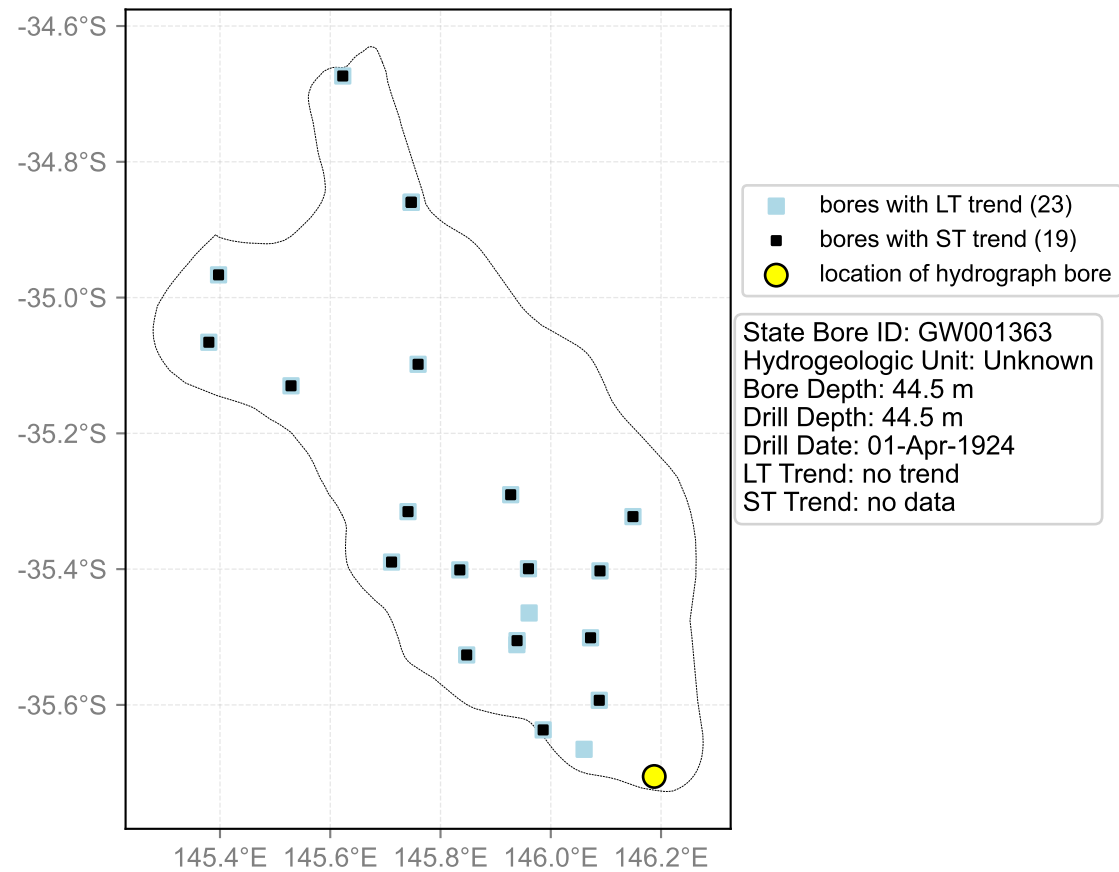

Map View for GS38

Hydrograph for hydroid: 10049036

Map View for GS38

Hydrograph for hydroid: 10050095

Map View for GS38

Hydrograph for hydroid: 10067236

Map View for GS38

Hydrograph for hydroid: 10086336

Map View for GS38

Hydrograph for hydroid: 10101169

Map View for GS38

Hydrograph for hydroid: 10101174

Map View for GS38

Hydrograph for hydroid: 10103158

Map View for GS38

Hydrograph for hydroid: 10105788

Map View for GS38

Hydrograph for hydroid: 10106362

Map View for GS38

Hydrograph for hydroid: 10109227

Map View for GS38

Hydrograph for hydroid: 10113171

Map View for GS38

Hydrograph for hydroid: 10115266

Map View for GS38

Hydrograph for hydroid: 10139682

Map View for GS38

Hydrograph for hydroid: 10139846

Map View for GS38

Hydrograph for hydroid: 10143717