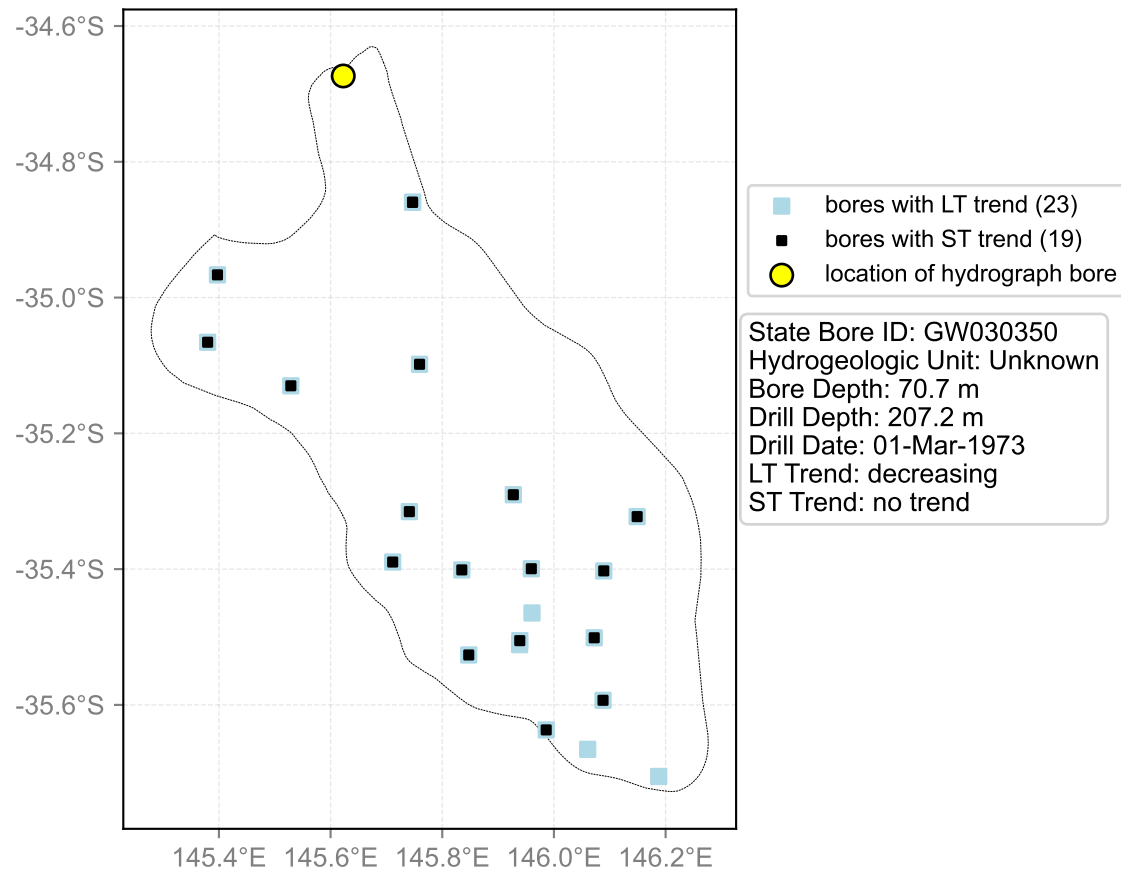

Map View for GS38

Hydrograph for hydroid: 10002977

Map View for GS38

Hydrograph for hydroid: 10004310

Map View for GS38

Hydrograph for hydroid: 10004661

Map View for GS38

Hydrograph for hydroid: 10007593

Map View for GS38

Hydrograph for hydroid: 10008236

Map View for GS38

Hydrograph for hydroid: 10031557

Map View for GS38

Hydrograph for hydroid: 10046103

Map View for GS38

Hydrograph for hydroid: 10046388

Map View for GS38

Hydrograph for hydroid: 10049036

Map View for GS38

Hydrograph for hydroid: 10050095

Map View for GS38

Hydrograph for hydroid: 10067236

Map View for GS38

Hydrograph for hydroid: 10086336

Map View for GS38

Hydrograph for hydroid: 10101169

Map View for GS38

Hydrograph for hydroid: 10101174

Map View for GS38

Hydrograph for hydroid: 10103158

Map View for GS38

Hydrograph for hydroid: 10105788