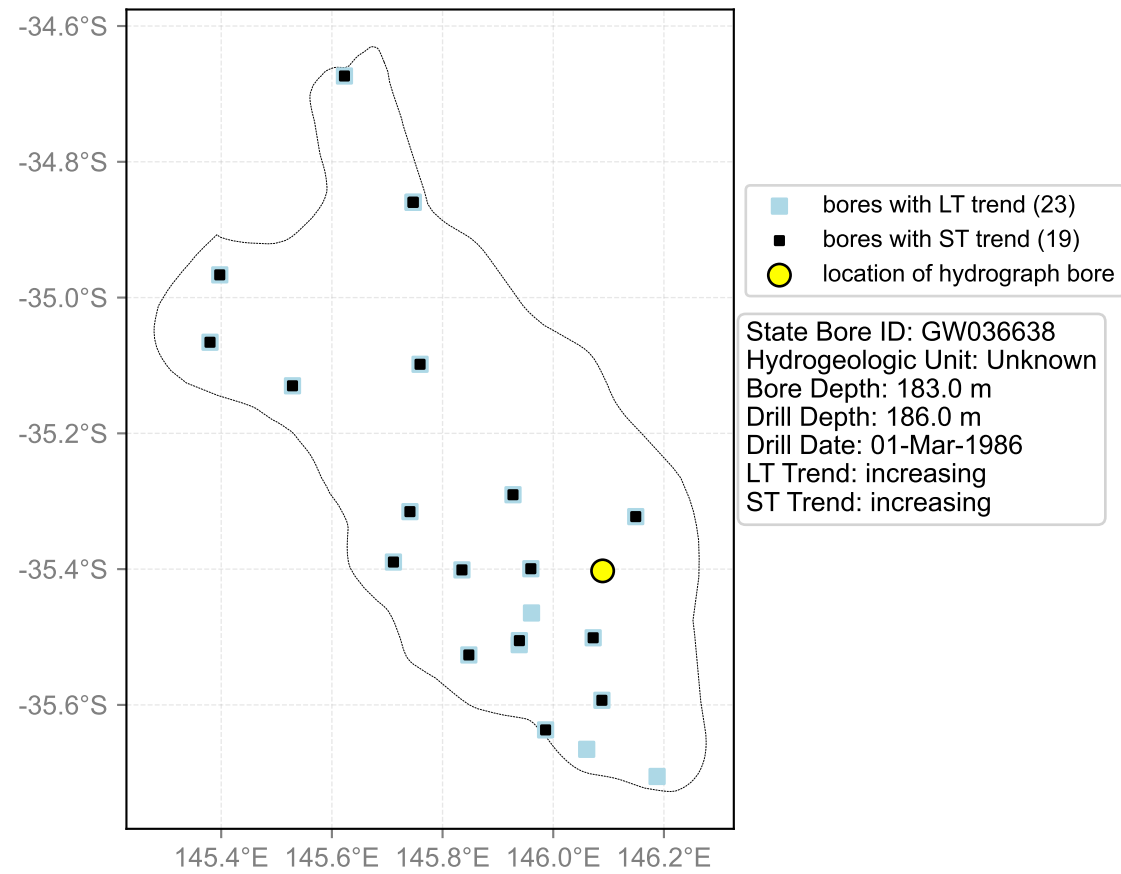

Map View for GS38

Hydrograph for hydroid: 10002977

Map View for GS38

Hydrograph for hydroid: 10004310

Map View for GS38

Hydrograph for hydroid: 10004661

Map View for GS38

Hydrograph for hydroid: 10007593

Map View for GS38

Hydrograph for hydroid: 10008236

Map View for GS38

Hydrograph for hydroid: 10031557

Map View for GS38

Hydrograph for hydroid: 10046103

Map View for GS38

Hydrograph for hydroid: 10046388

Map View for GS38

Hydrograph for hydroid: 10049036

Map View for GS38

Hydrograph for hydroid: 10050095

Map View for GS38

Hydrograph for hydroid: 10067236

Map View for GS38

Hydrograph for hydroid: 10086336

Map View for GS38

Hydrograph for hydroid: 10101169

Map View for GS38

Hydrograph for hydroid: 10101174

Map View for GS38

Hydrograph for hydroid: 10103158

Map View for GS38

Hydrograph for hydroid: 10105788