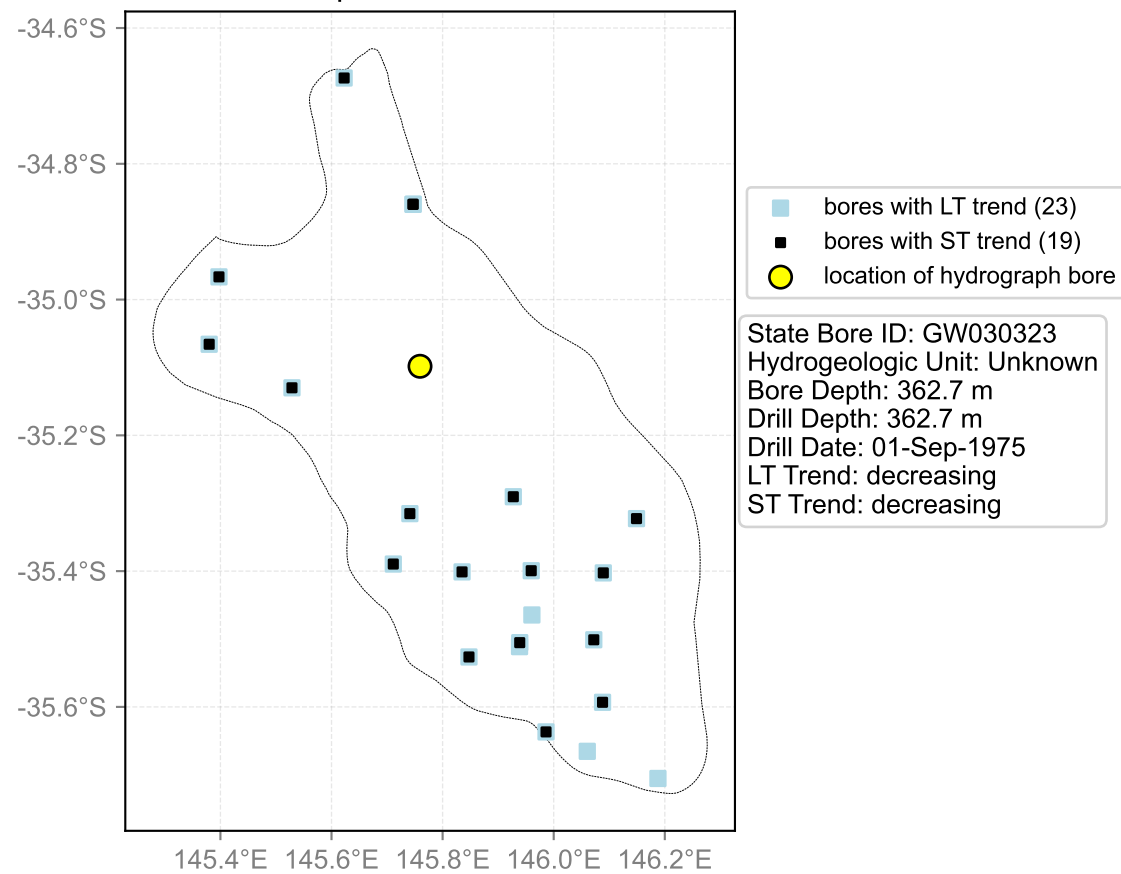

Map View for GS38

Hydrograph for hydroid: 10002977

Map View for GS38

Hydrograph for hydroid: 10004310

Map View for GS38

Hydrograph for hydroid: 10004661

Map View for GS38

Hydrograph for hydroid: 10007593

Map View for GS38

Hydrograph for hydroid: 10008236

Map View for GS38

Hydrograph for hydroid: 10031557

Map View for GS38

Hydrograph for hydroid: 10046103

Map View for GS38

Hydrograph for hydroid: 10046388

Map View for GS38

Hydrograph for hydroid: 10049036

Map View for GS38

Hydrograph for hydroid: 10050095

Map View for GS38

Hydrograph for hydroid: 10067236

Map View for GS38

Hydrograph for hydroid: 10086336

Map View for GS38

Hydrograph for hydroid: 10101169

Map View for GS38

Hydrograph for hydroid: 10101174

Map View for GS38

Hydrograph for hydroid: 10103158

Map View for GS38

Hydrograph for hydroid: 10105788