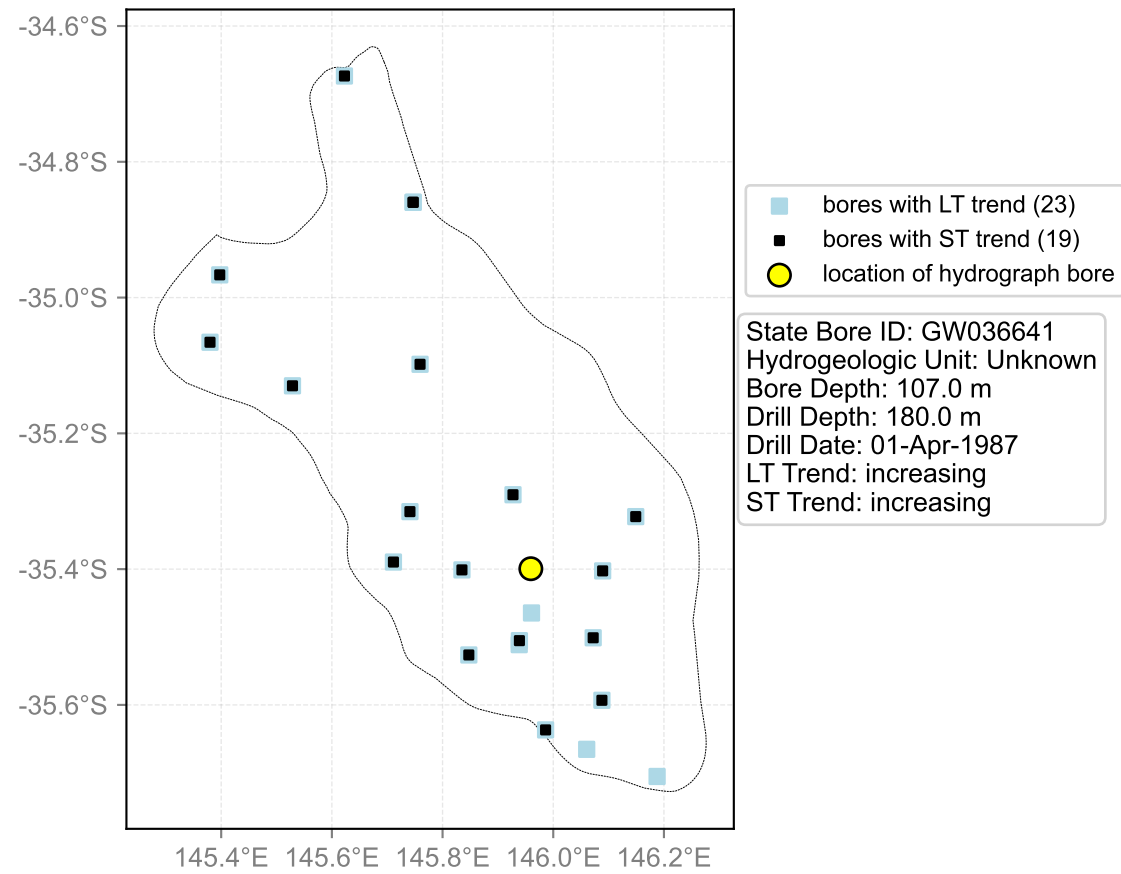

Map View for GS38

Hydrograph for hydroid: 10002977

Map View for GS38

Hydrograph for hydroid: 10004310

Map View for GS38

Hydrograph for hydroid: 10004661

Map View for GS38

Hydrograph for hydroid: 10007593

Map View for GS38

Hydrograph for hydroid: 10008236

Map View for GS38

Hydrograph for hydroid: 10031557

Map View for GS38

Hydrograph for hydroid: 10046103

Map View for GS38

Hydrograph for hydroid: 10046388

Map View for GS38

Hydrograph for hydroid: 10049036

Map View for GS38

Hydrograph for hydroid: 10050095

Map View for GS38

Hydrograph for hydroid: 10067236

Map View for GS38

Hydrograph for hydroid: 10086336

Map View for GS38

Hydrograph for hydroid: 10101169

Map View for GS38

Hydrograph for hydroid: 10101174

Map View for GS38

Hydrograph for hydroid: 10103158

Map View for GS38

Hydrograph for hydroid: 10105788