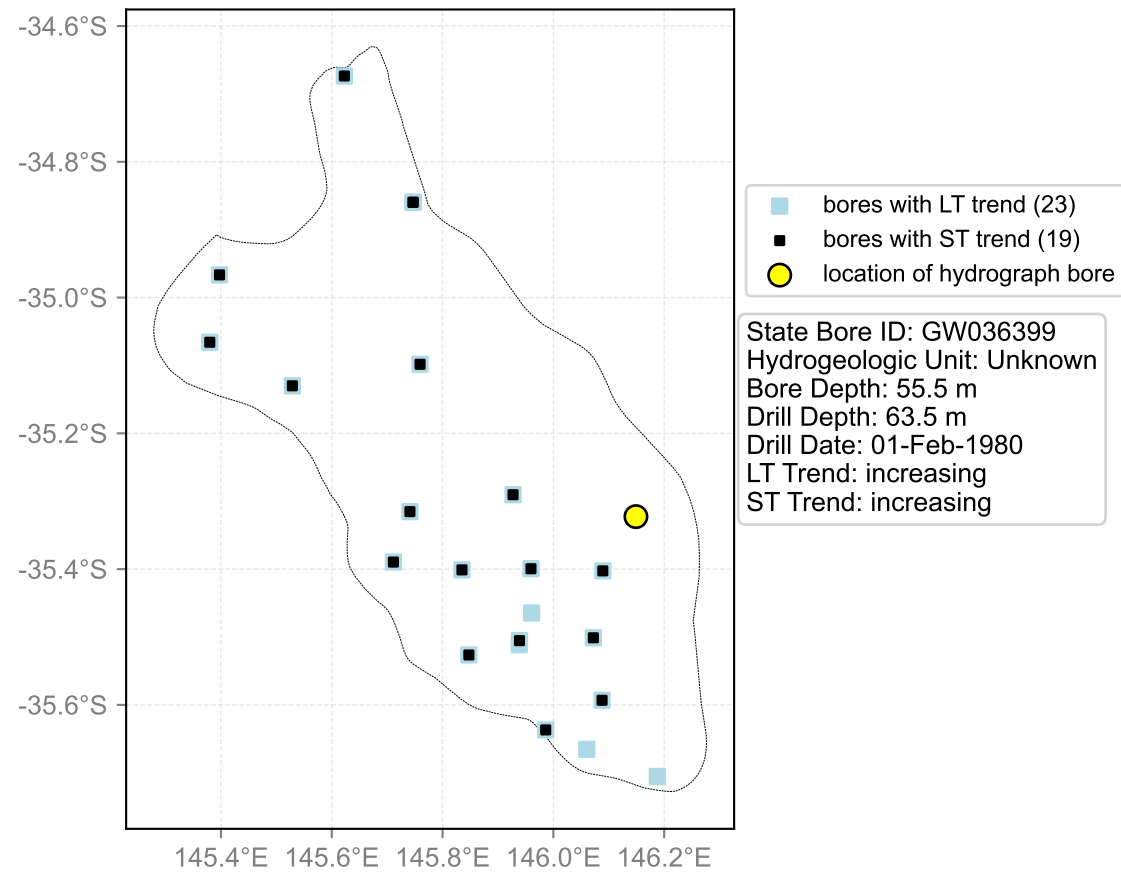

Map View for GS38

Hydrograph for hydroid: 10002977

Map View for GS38

Hydrograph for hydroid: 10004310

Map View for GS38

Hydrograph for hydroid: 10004661

Map View for GS38

Hydrograph for hydroid: 10007593

Map View for GS38

Hydrograph for hydroid: 10008236

Map View for GS38

Hydrograph for hydroid: 10031557

Map View for GS38

Hydrograph for hydroid: 10046103

Map View for GS38

Hydrograph for hydroid: 10046388

Map View for GS38

Hydrograph for hydroid: 10049036

Map View for GS38

Hydrograph for hydroid: 10050095

Map View for GS38

Hydrograph for hydroid: 10067236

Map View for GS38

Hydrograph for hydroid: 10086336

Map View for GS38

Hydrograph for hydroid: 10101169

Map View for GS38

Hydrograph for hydroid: 10101174

Map View for GS38

Hydrograph for hydroid: 10103158

Map View for GS38

Hydrograph for hydroid: 10105788