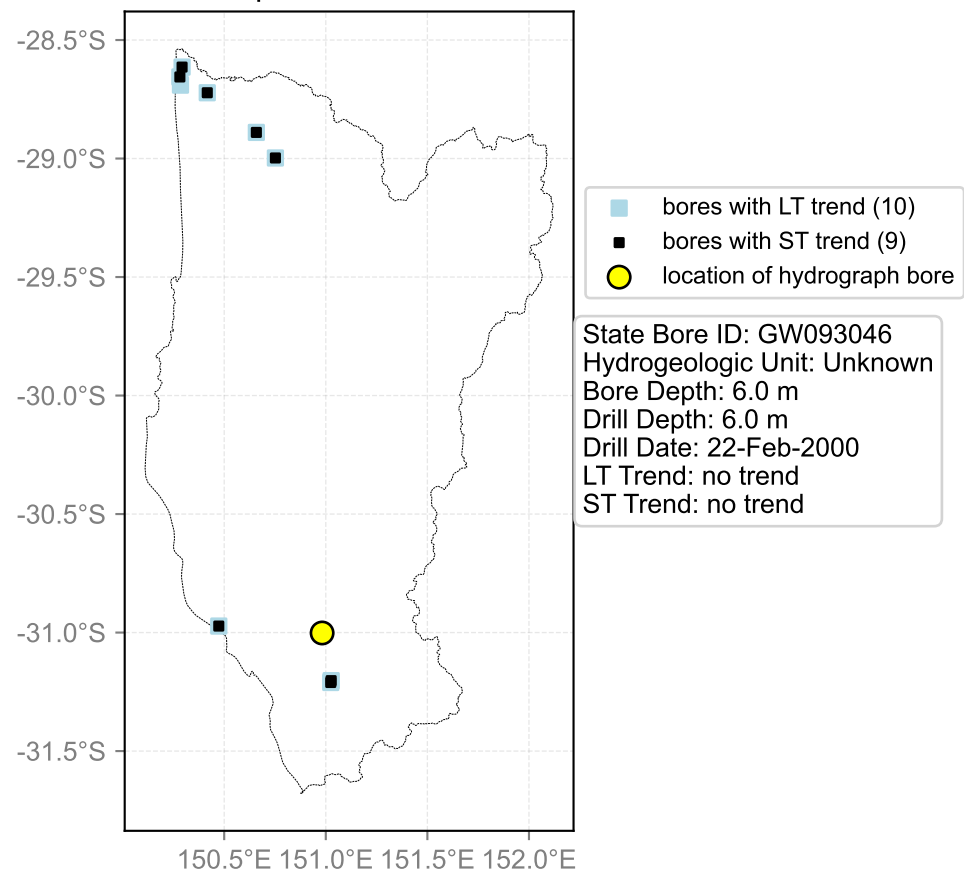

Map View for GS37

Hydrograph for hydroid: 10005234

Map View for GS37

Hydrograph for hydroid: 10005357

Map View for GS37

Hydrograph for hydroid: 10091931

Map View for GS37

Hydrograph for hydroid: 10096296

Map View for GS37

Hydrograph for hydroid: 10101894

Map View for GS37

Hydrograph for hydroid: 10103586

Map View for GS37

Hydrograph for hydroid: 10106374

Map View for GS37

Hydrograph for hydroid: 10108872

Map View for GS37

Hydrograph for hydroid: 10109244

Map View for GS37

Hydrograph for hydroid: 10118246