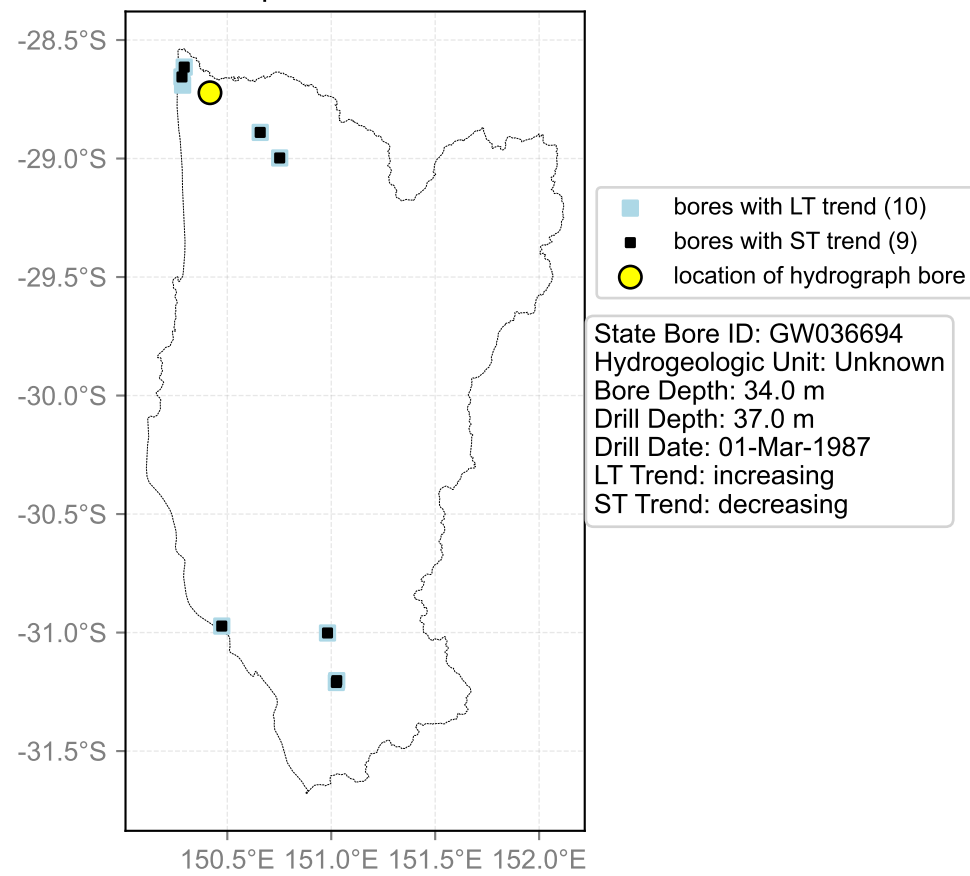

Map View for GS37

Hydrograph for hydroid: 10005234

Map View for GS37

Hydrograph for hydroid: 10005357

Map View for GS37

Hydrograph for hydroid: 10091931

Map View for GS37

Hydrograph for hydroid: 10096296

Map View for GS37

Hydrograph for hydroid: 10101894

Map View for GS37

Hydrograph for hydroid: 10103586

Map View for GS37

Hydrograph for hydroid: 10106374

Map View for GS37

Hydrograph for hydroid: 10108872

Map View for GS37

Hydrograph for hydroid: 10109244

Map View for GS37

Hydrograph for hydroid: 10118246