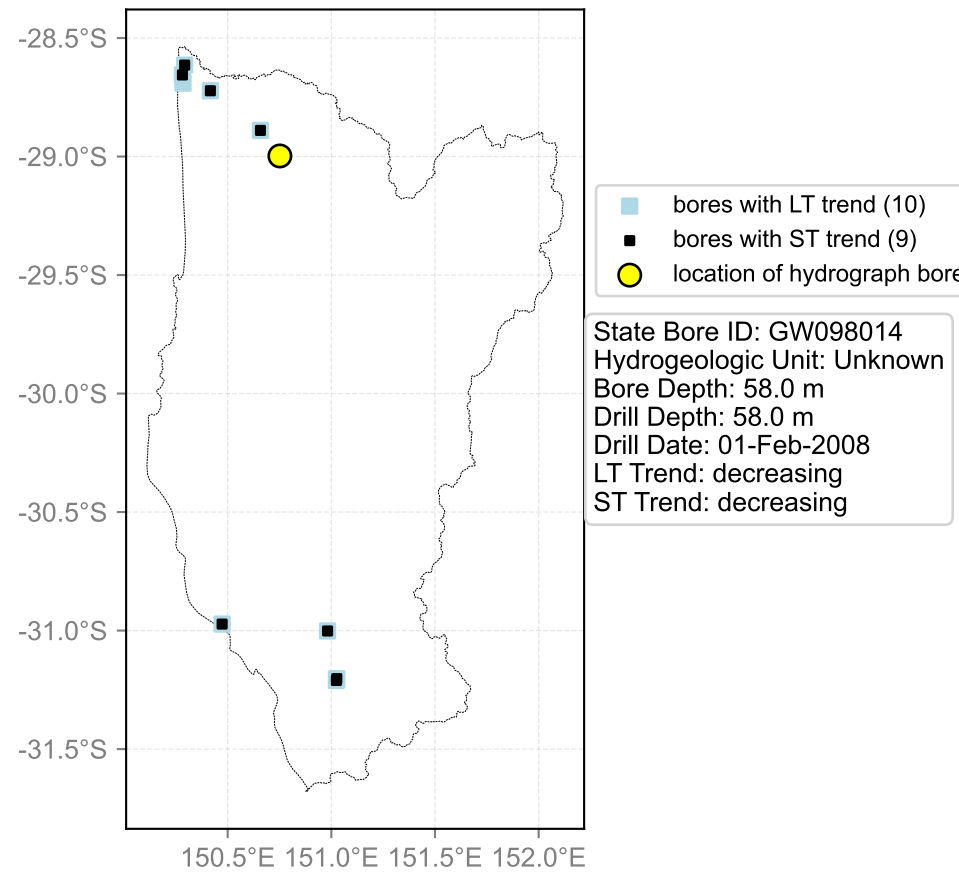

Map View for GS37

Hydrograph for hydroid: 10005234

Map View for GS37

Hydrograph for hydroid: 10005357

Map View for GS37

Hydrograph for hydroid: 10091931

Map View for GS37

Hydrograph for hydroid: 10096296

Map View for GS37

Hydrograph for hydroid: 10101894

Map View for GS37

Hydrograph for hydroid: 10103586

Map View for GS37

Hydrograph for hydroid: 10106374

Map View for GS37

Hydrograph for hydroid: 10108872

Map View for GS37

Hydrograph for hydroid: 10109244

Map View for GS37

Hydrograph for hydroid: 10118246