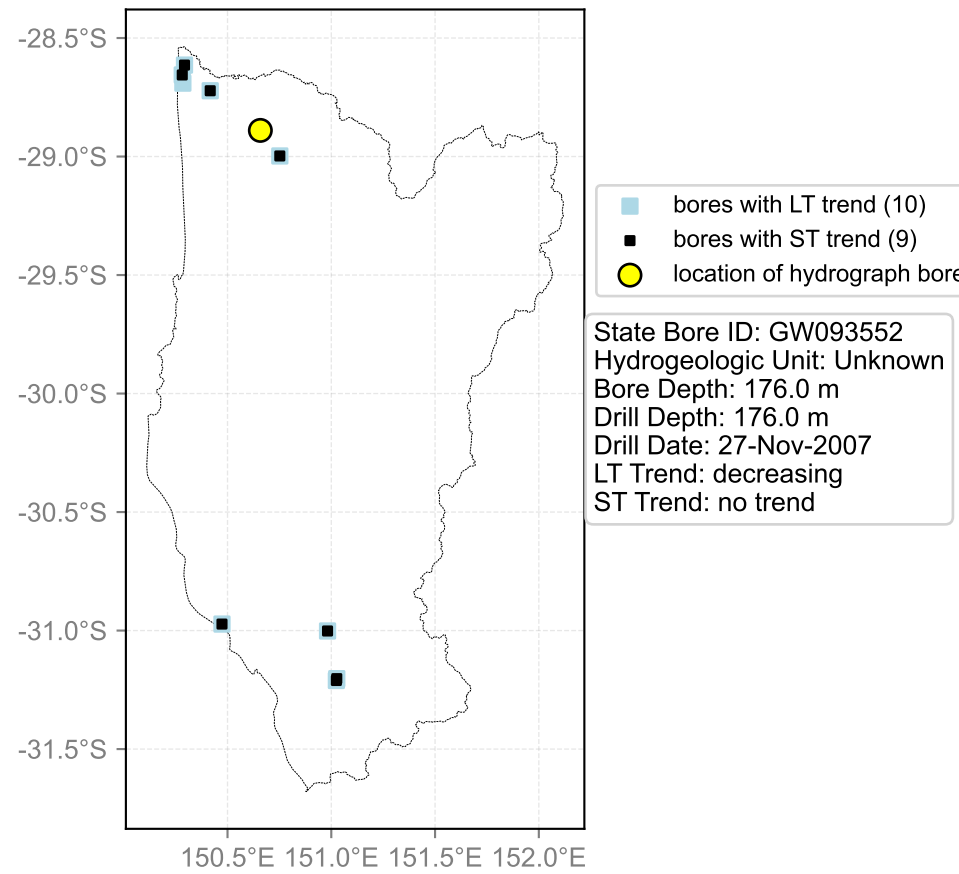

Map View for GS37

Hydrograph for hydroid: 10005234

Map View for GS37

Hydrograph for hydroid: 10005357

Map View for GS37

Hydrograph for hydroid: 10091931

Map View for GS37

Hydrograph for hydroid: 10096296

Map View for GS37

Hydrograph for hydroid: 10101894

Map View for GS37

Hydrograph for hydroid: 10103586

Map View for GS37

Hydrograph for hydroid: 10106374

Map View for GS37

Hydrograph for hydroid: 10108872

Map View for GS37

Hydrograph for hydroid: 10109244

Map View for GS37

Hydrograph for hydroid: 10118246