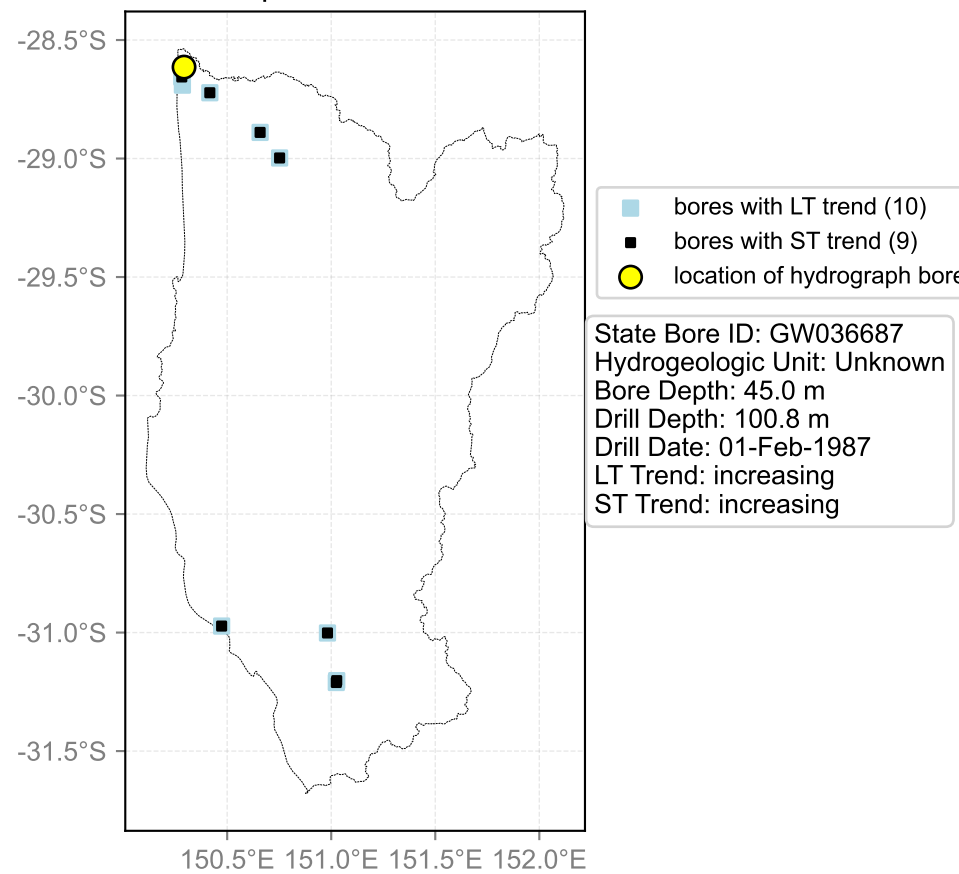

Map View for GS37

Hydrograph for hydroid: 10005234

Map View for GS37

Hydrograph for hydroid: 10005357

Map View for GS37

Hydrograph for hydroid: 10091931

Map View for GS37

Hydrograph for hydroid: 10096296

Map View for GS37

Hydrograph for hydroid: 10101894

Map View for GS37

Hydrograph for hydroid: 10103586

Map View for GS37

Hydrograph for hydroid: 10106374

Map View for GS37

Hydrograph for hydroid: 10108872

Map View for GS37

Hydrograph for hydroid: 10109244

Map View for GS37

Hydrograph for hydroid: 10118246