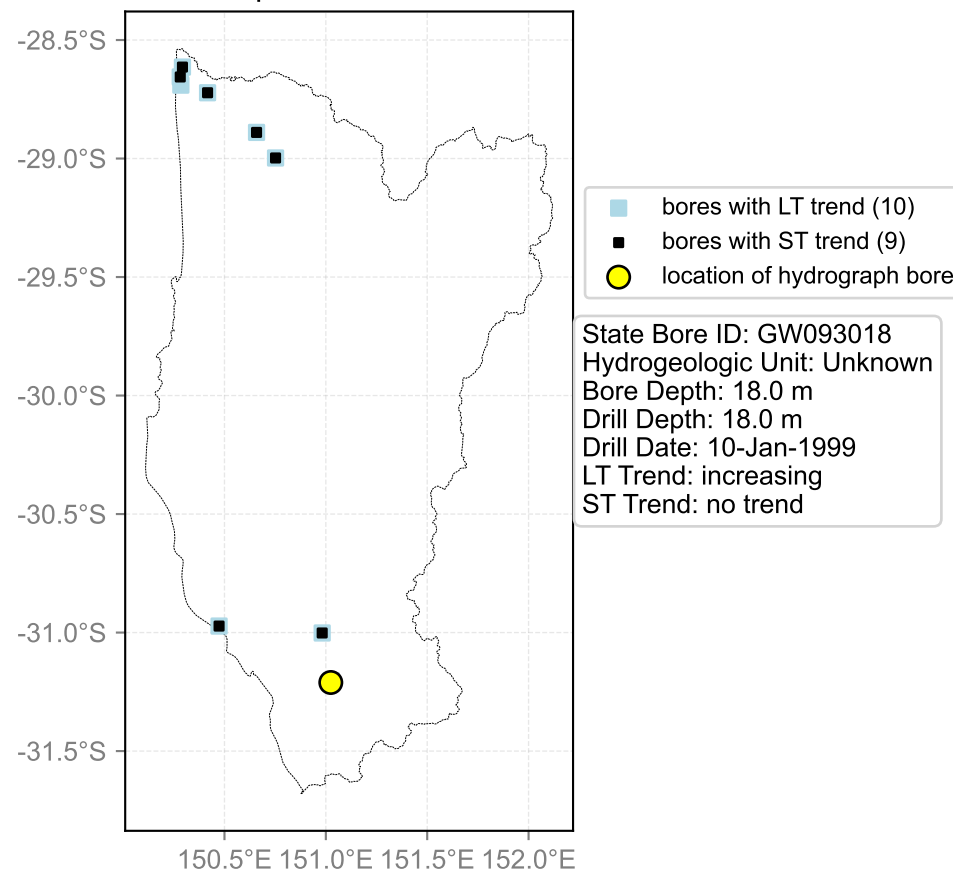

Map View for GS37

Hydrograph for hydroid: 10005234

Map View for GS37

Hydrograph for hydroid: 10005357

Map View for GS37

Hydrograph for hydroid: 10091931

Map View for GS37

Hydrograph for hydroid: 10096296

Map View for GS37

Hydrograph for hydroid: 10101894

Map View for GS37

Hydrograph for hydroid: 10103586

Map View for GS37

Hydrograph for hydroid: 10106374

Map View for GS37

Hydrograph for hydroid: 10108872

Map View for GS37

Hydrograph for hydroid: 10109244

Map View for GS37

Hydrograph for hydroid: 10118246