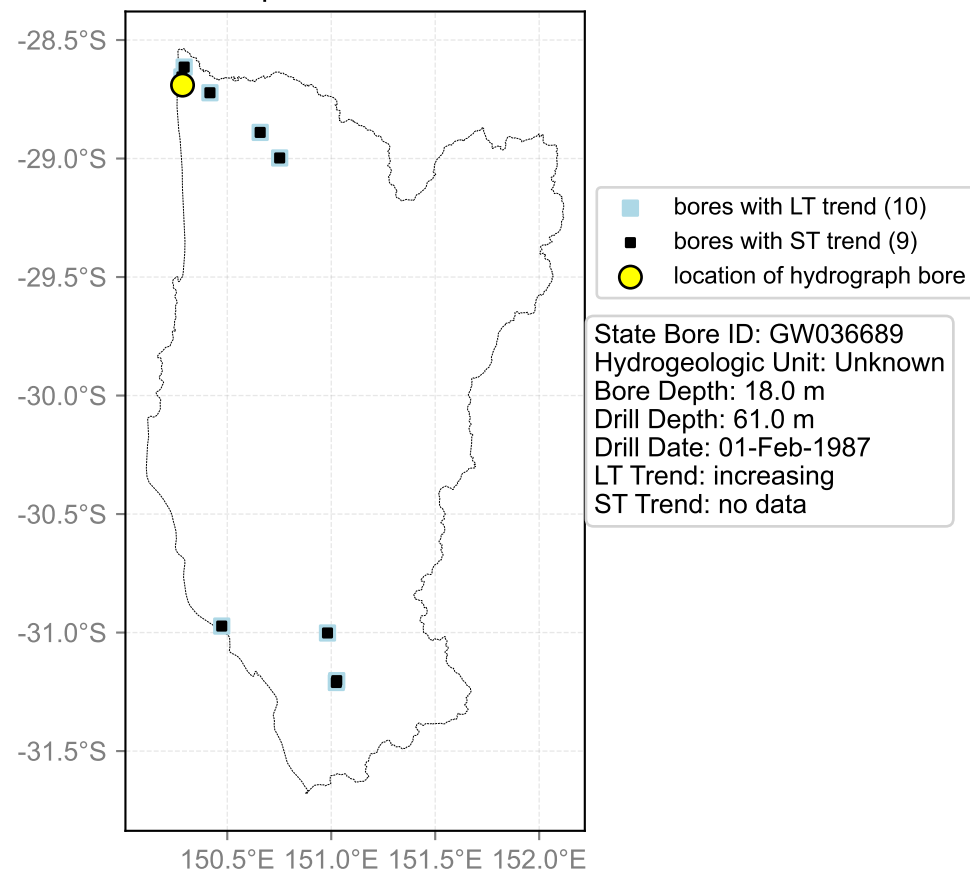

Map View for GS37

Hydrograph for hydroid: 10005234

Map View for GS37

Hydrograph for hydroid: 10005357

Map View for GS37

Hydrograph for hydroid: 10091931

Map View for GS37

Hydrograph for hydroid: 10096296

Map View for GS37

Hydrograph for hydroid: 10101894

Map View for GS37

Hydrograph for hydroid: 10103586

Map View for GS37

Hydrograph for hydroid: 10106374

Map View for GS37

Hydrograph for hydroid: 10108872

Map View for GS37

Hydrograph for hydroid: 10109244

Map View for GS37

Hydrograph for hydroid: 10118246