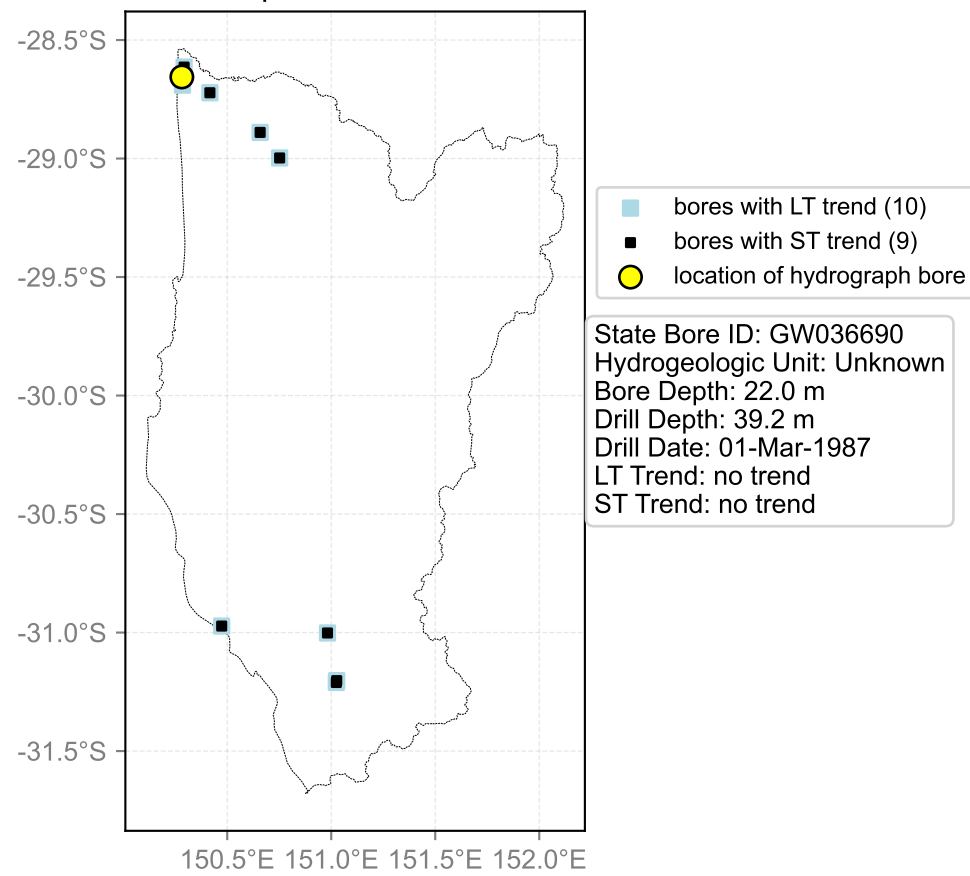

Map View for GS37

Hydrograph for hydroid: 10005234

Map View for GS37

Hydrograph for hydroid: 10005357

Map View for GS37

Hydrograph for hydroid: 10091931

Map View for GS37

Hydrograph for hydroid: 10096296

Map View for GS37

Hydrograph for hydroid: 10101894

Map View for GS37

Hydrograph for hydroid: 10103586

Map View for GS37

Hydrograph for hydroid: 10106374

Map View for GS37

Hydrograph for hydroid: 10108872

Map View for GS37

Hydrograph for hydroid: 10109244

Map View for GS37

Hydrograph for hydroid: 10118246