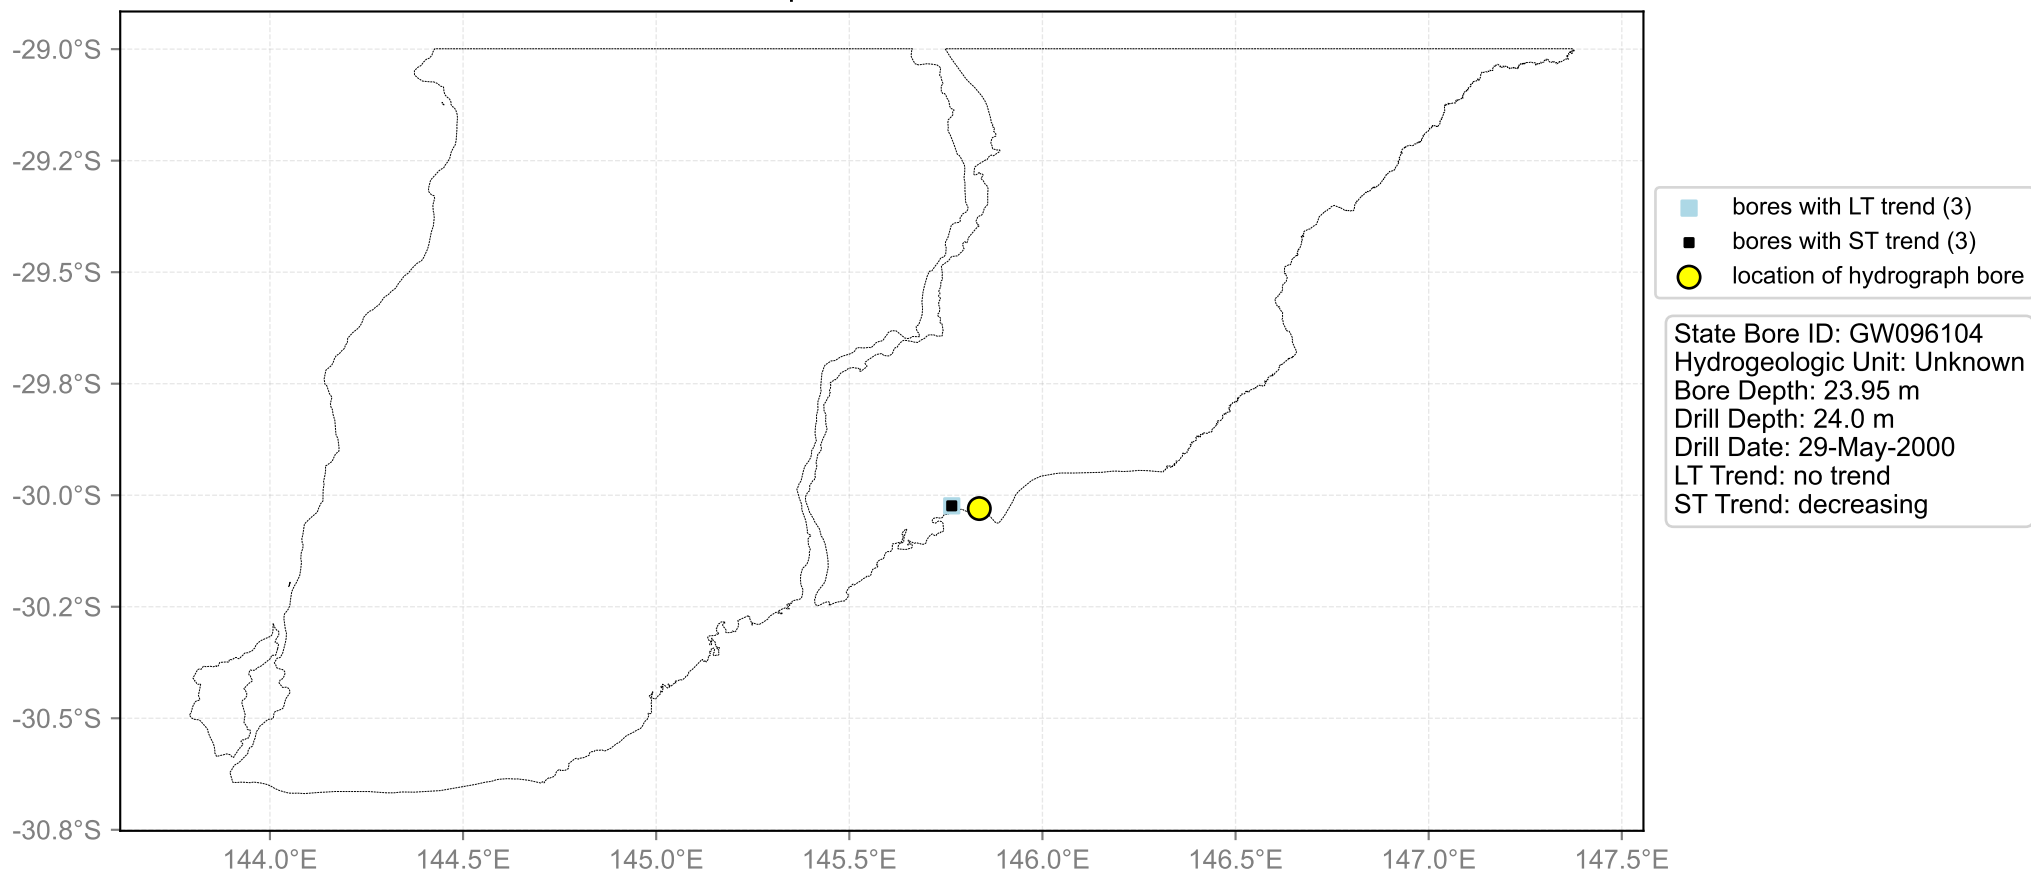

Map View for GS35

Hydrograph for hydroid: 10006076

Map View for GS35

Hydrograph for hydroid: 10007851

Map View for GS35

Hydrograph for hydroid: 10008425