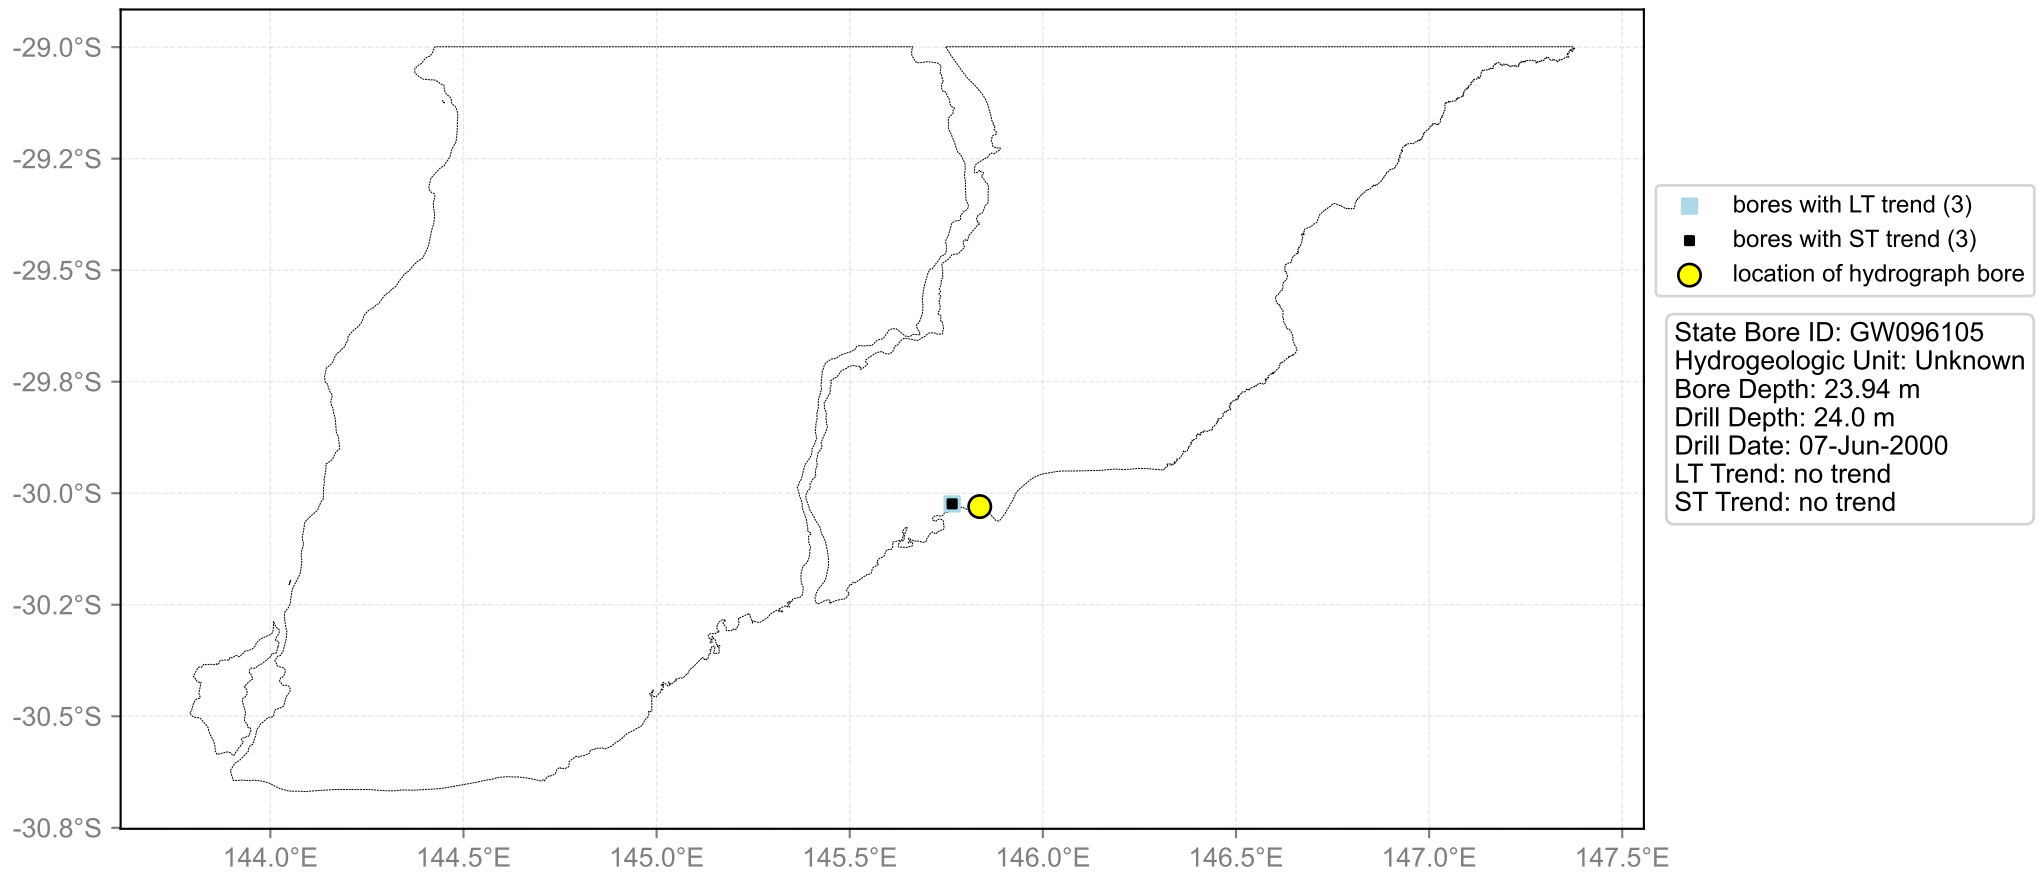

Map View for GS35

Hydrograph for hydroid: 10006076

Map View for GS35

Hydrograph for hydroid: 10007851

Map View for GS35

Hydrograph for hydroid: 10008425