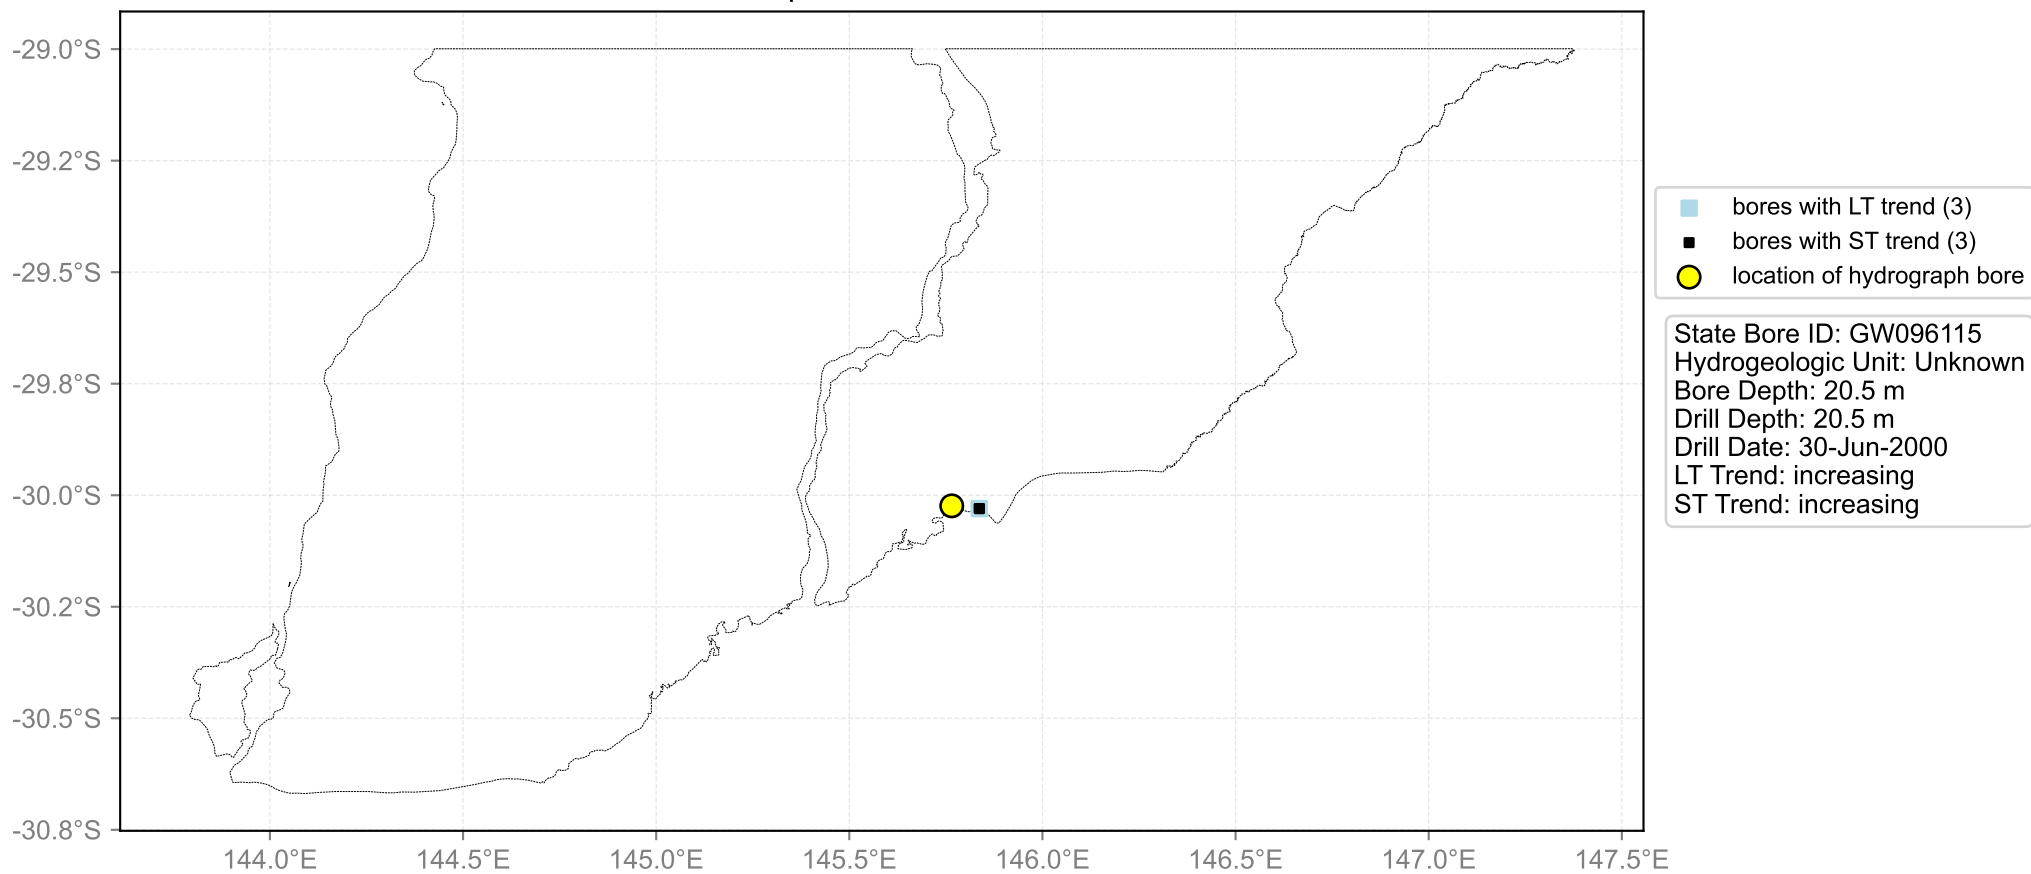

Map View for GS35

Hydrograph for hydroid: 10006076

Map View for GS35

Hydrograph for hydroid: 10007851

Map View for GS35

Hydrograph for hydroid: 10008425