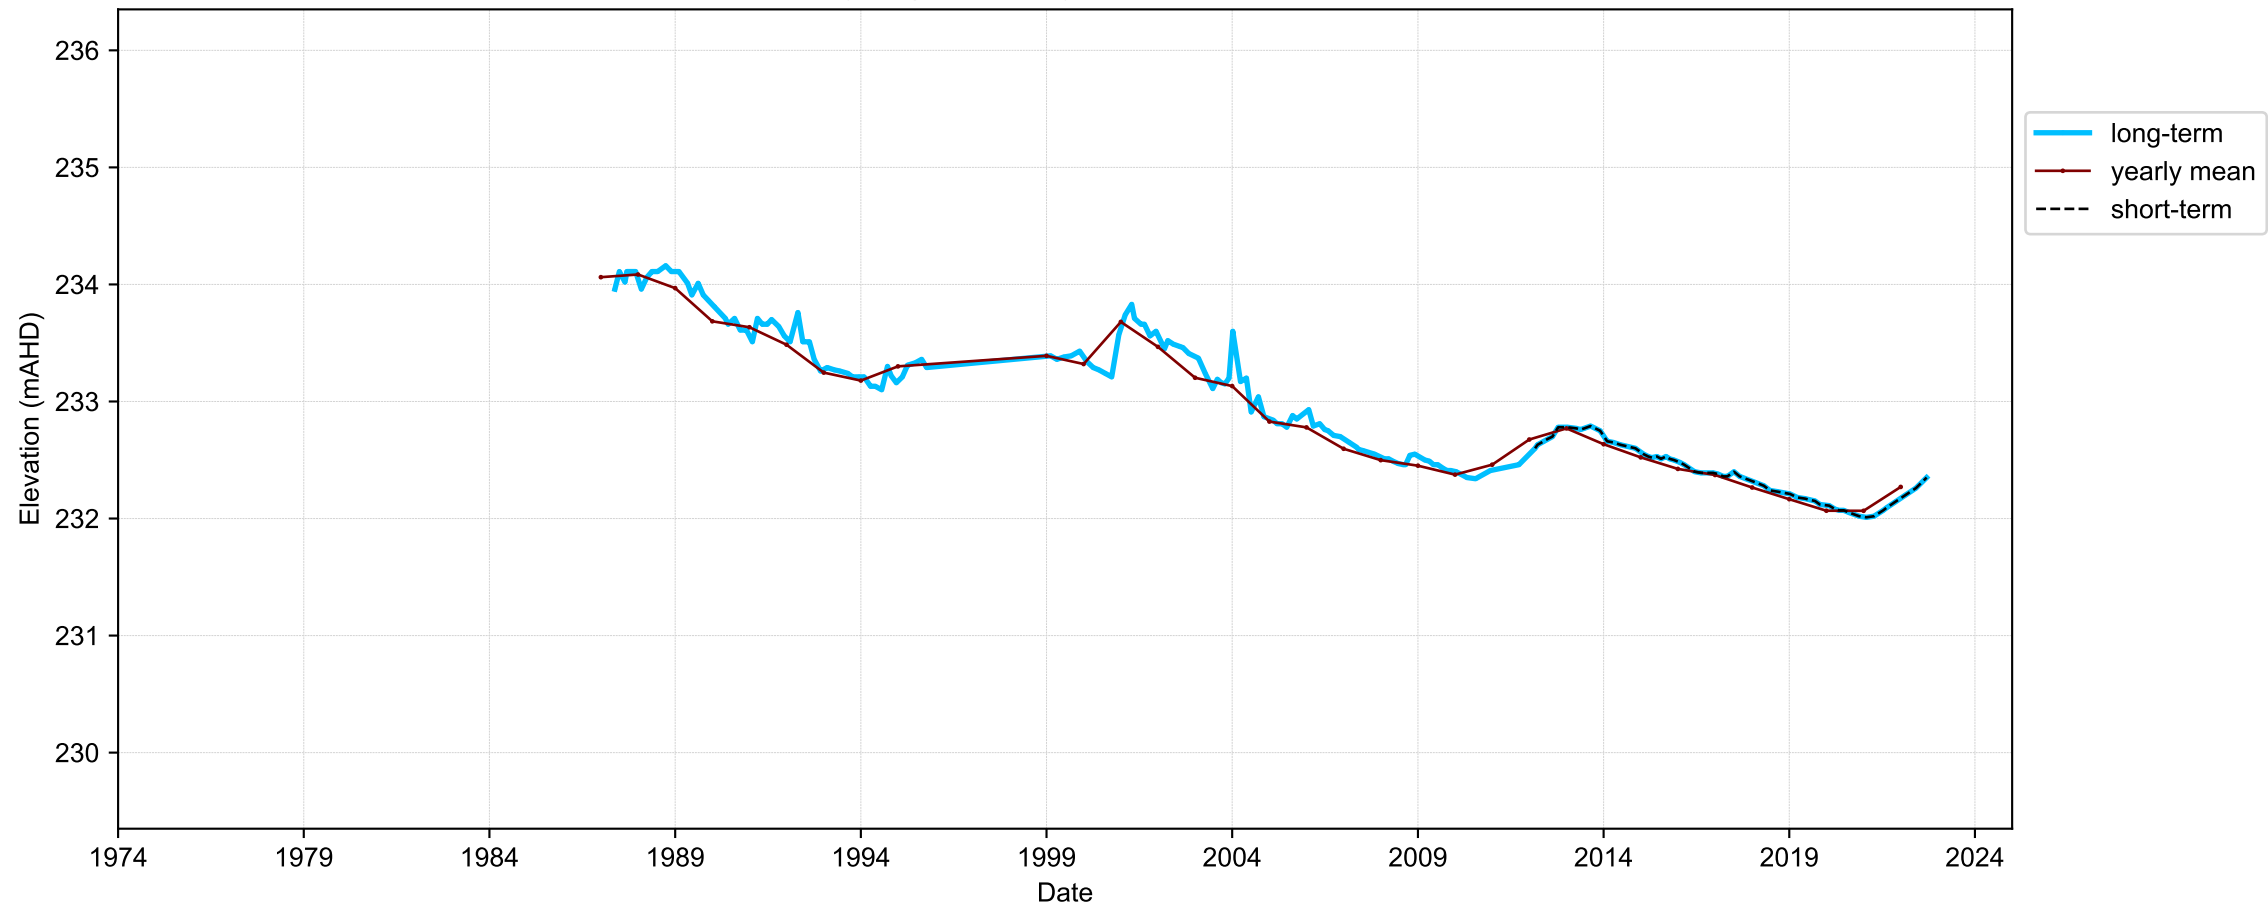

Map View for GS33

Hydrograph for hydroid: 10100394

Map View for GS33

Hydrograph for hydroid: 10102808

Map View for GS33

Hydrograph for hydroid: 10103983