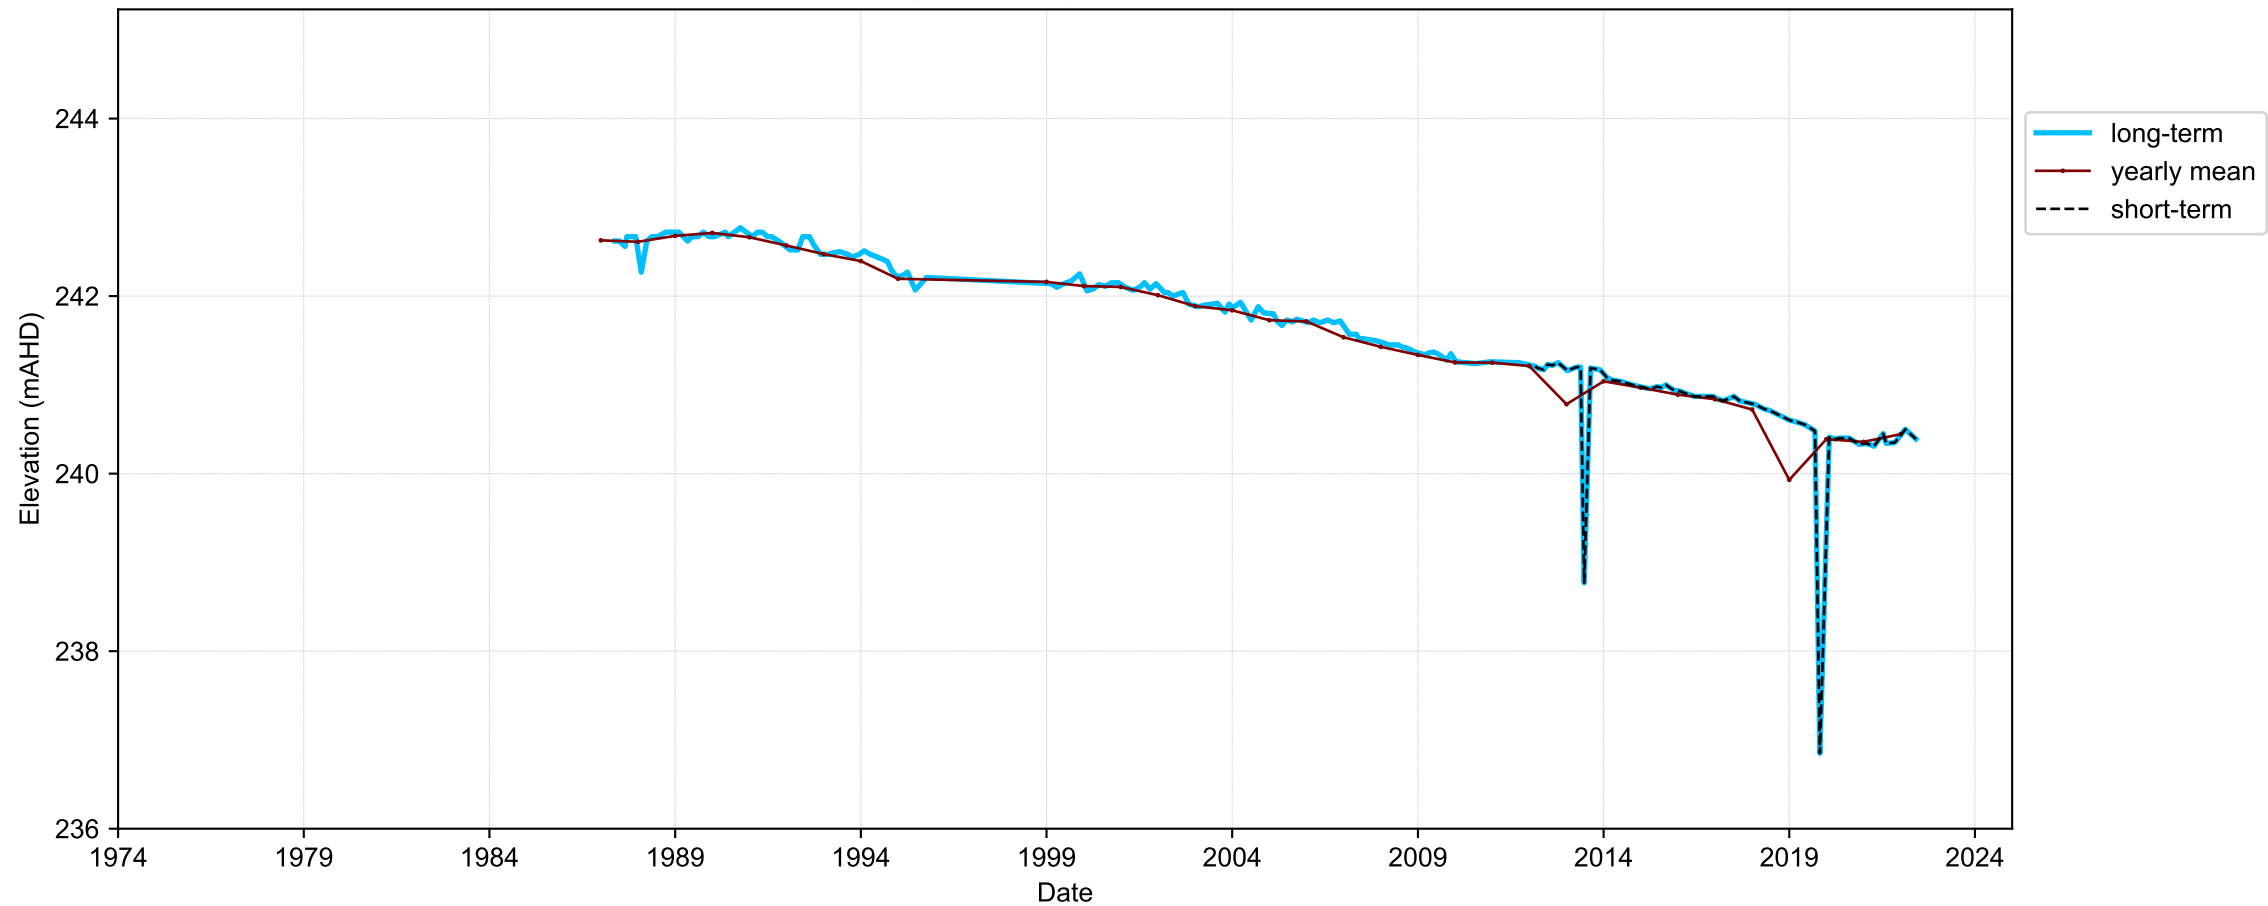

Map View for GS33

Hydrograph for hydroid: 10100394

Map View for GS33

Hydrograph for hydroid: 10102808

Map View for GS33

Hydrograph for hydroid: 10103983