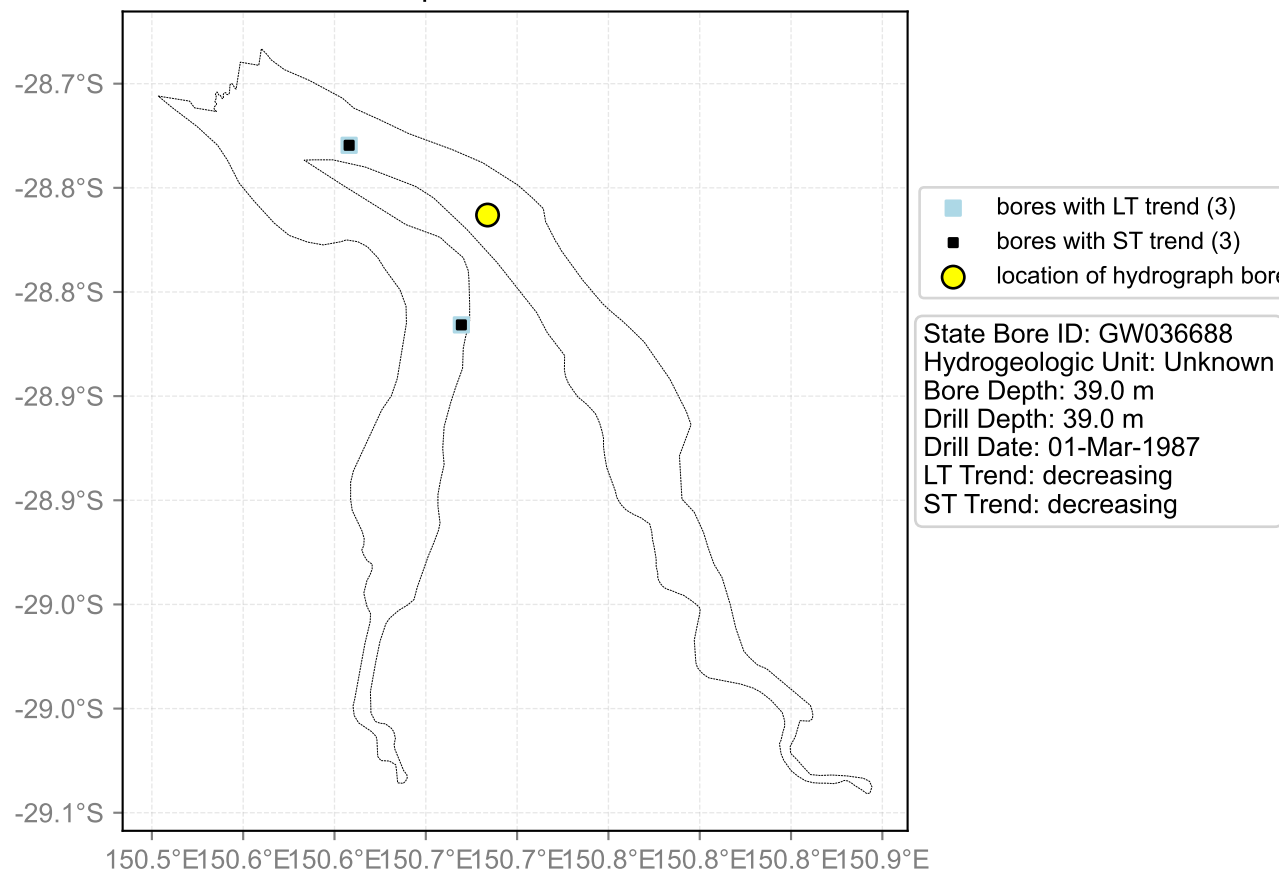

Map View for GS33

Hydrograph for hydroid: 10100394

Map View for GS33

Hydrograph for hydroid: 10102808

Map View for GS33

Hydrograph for hydroid: 10103983