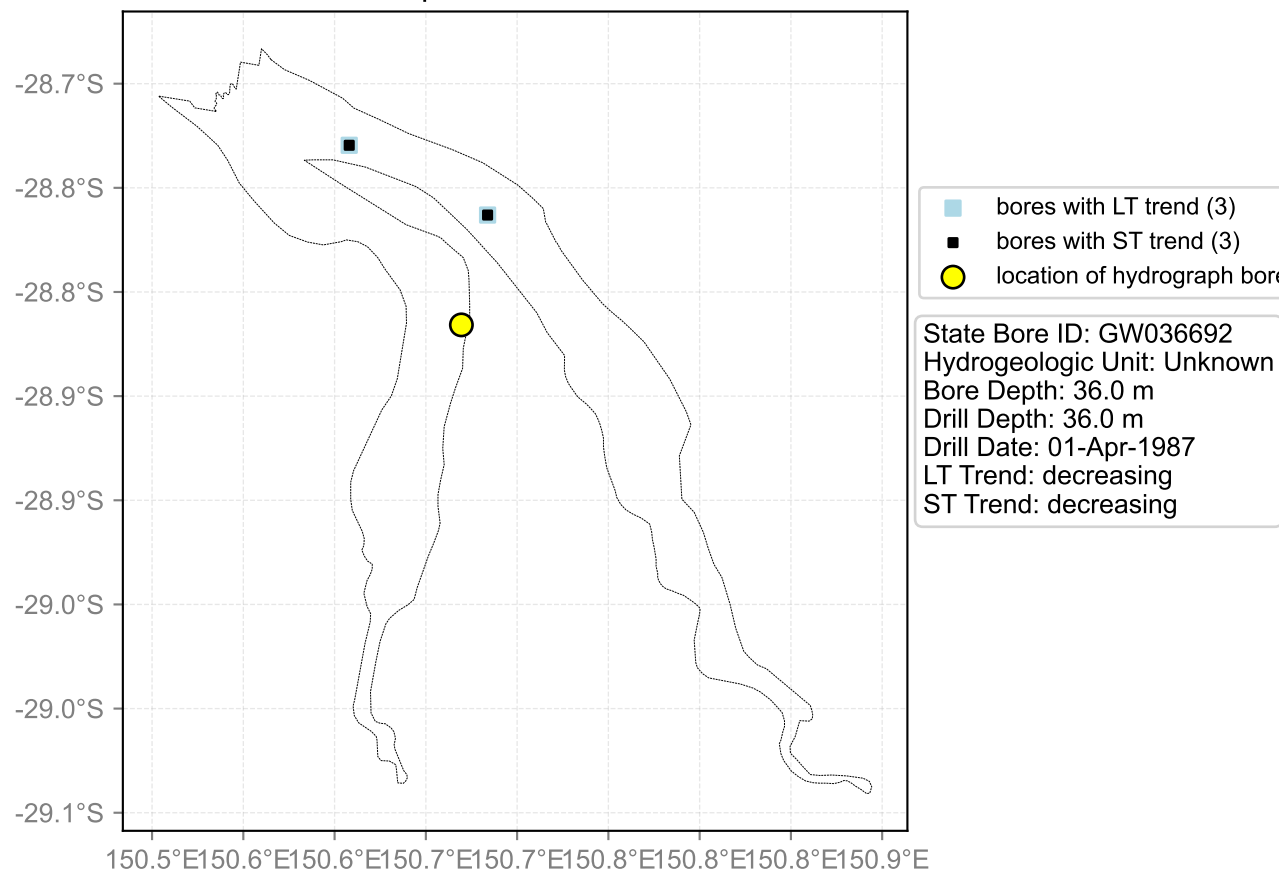

Map View for GS33

Hydrograph for hydroid: 10100394

Map View for GS33

Hydrograph for hydroid: 10102808

Map View for GS33

Hydrograph for hydroid: 10103983