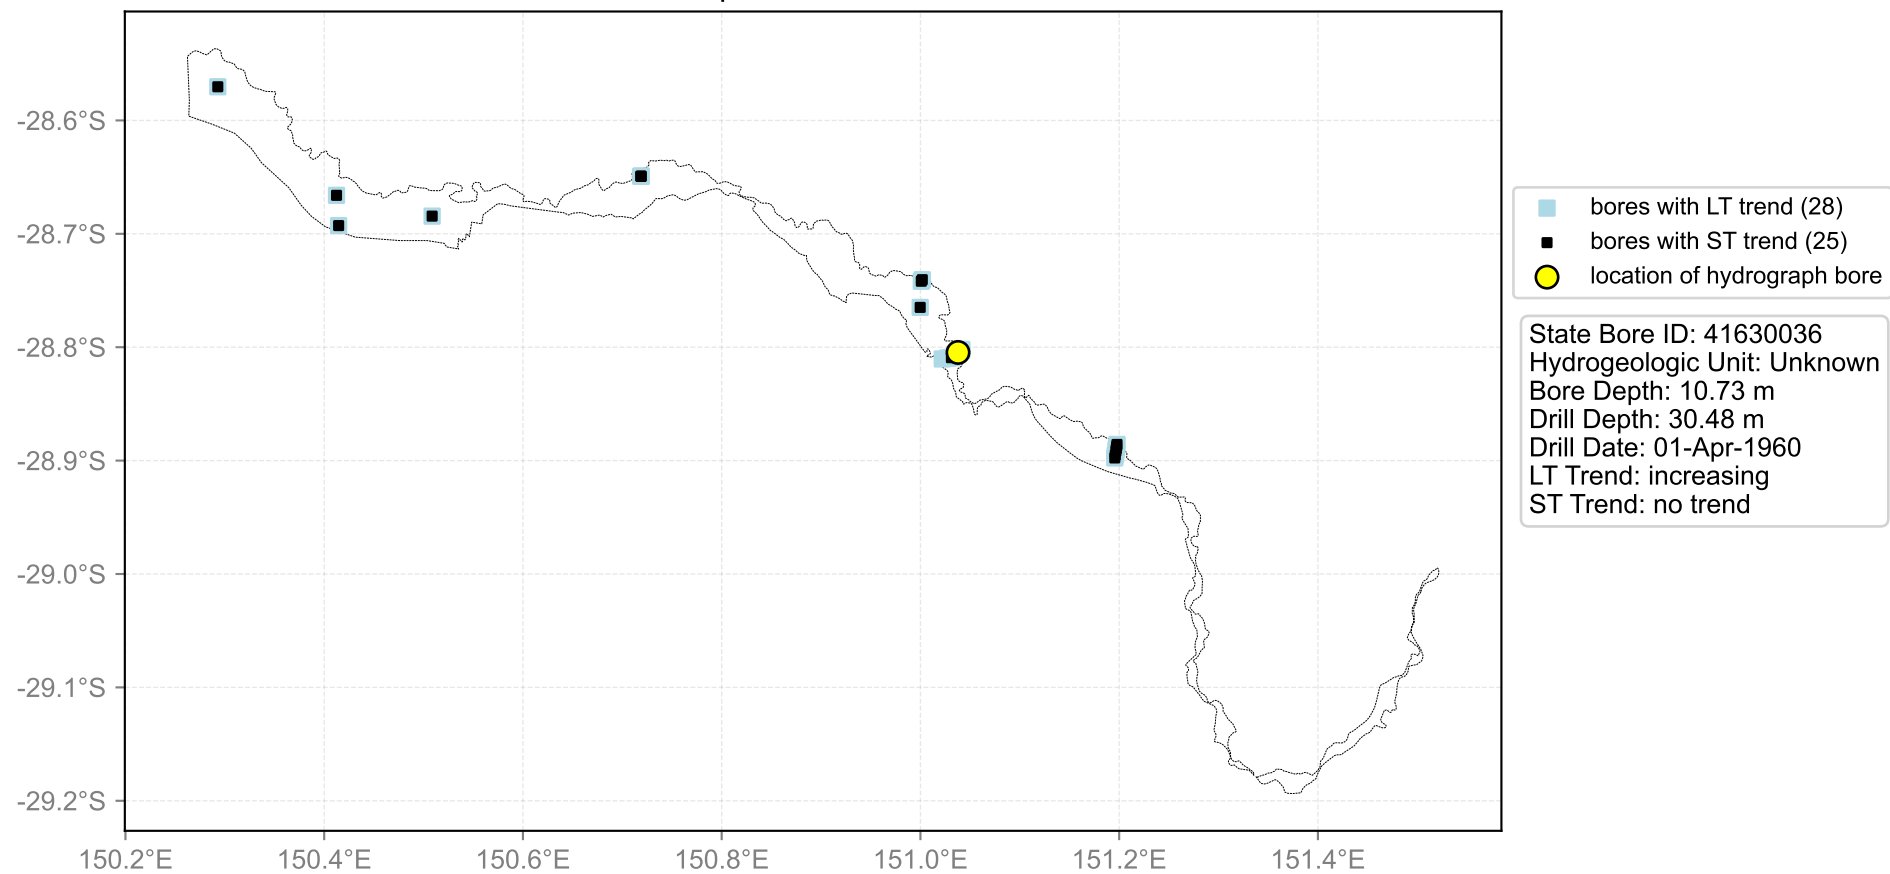

Map View for GS32

Hydrograph for hydroid: 40131606

Map View for GS32

Hydrograph for hydroid: 40131608

Map View for GS32

Hydrograph for hydroid: 40131612

Map View for GS32

Hydrograph for hydroid: 40136778

Map View for GS32

Hydrograph for hydroid: 40139568

Map View for GS32

Hydrograph for hydroid: 40139569

Map View for GS32

Hydrograph for hydroid: 40139570

Map View for GS32

Hydrograph for hydroid: 40139571

Map View for GS32

Hydrograph for hydroid: 40142409

Map View for GS32

Hydrograph for hydroid: 40142410

Map View for GS32

Hydrograph for hydroid: 40147306

Map View for GS32

Hydrograph for hydroid: 40149683