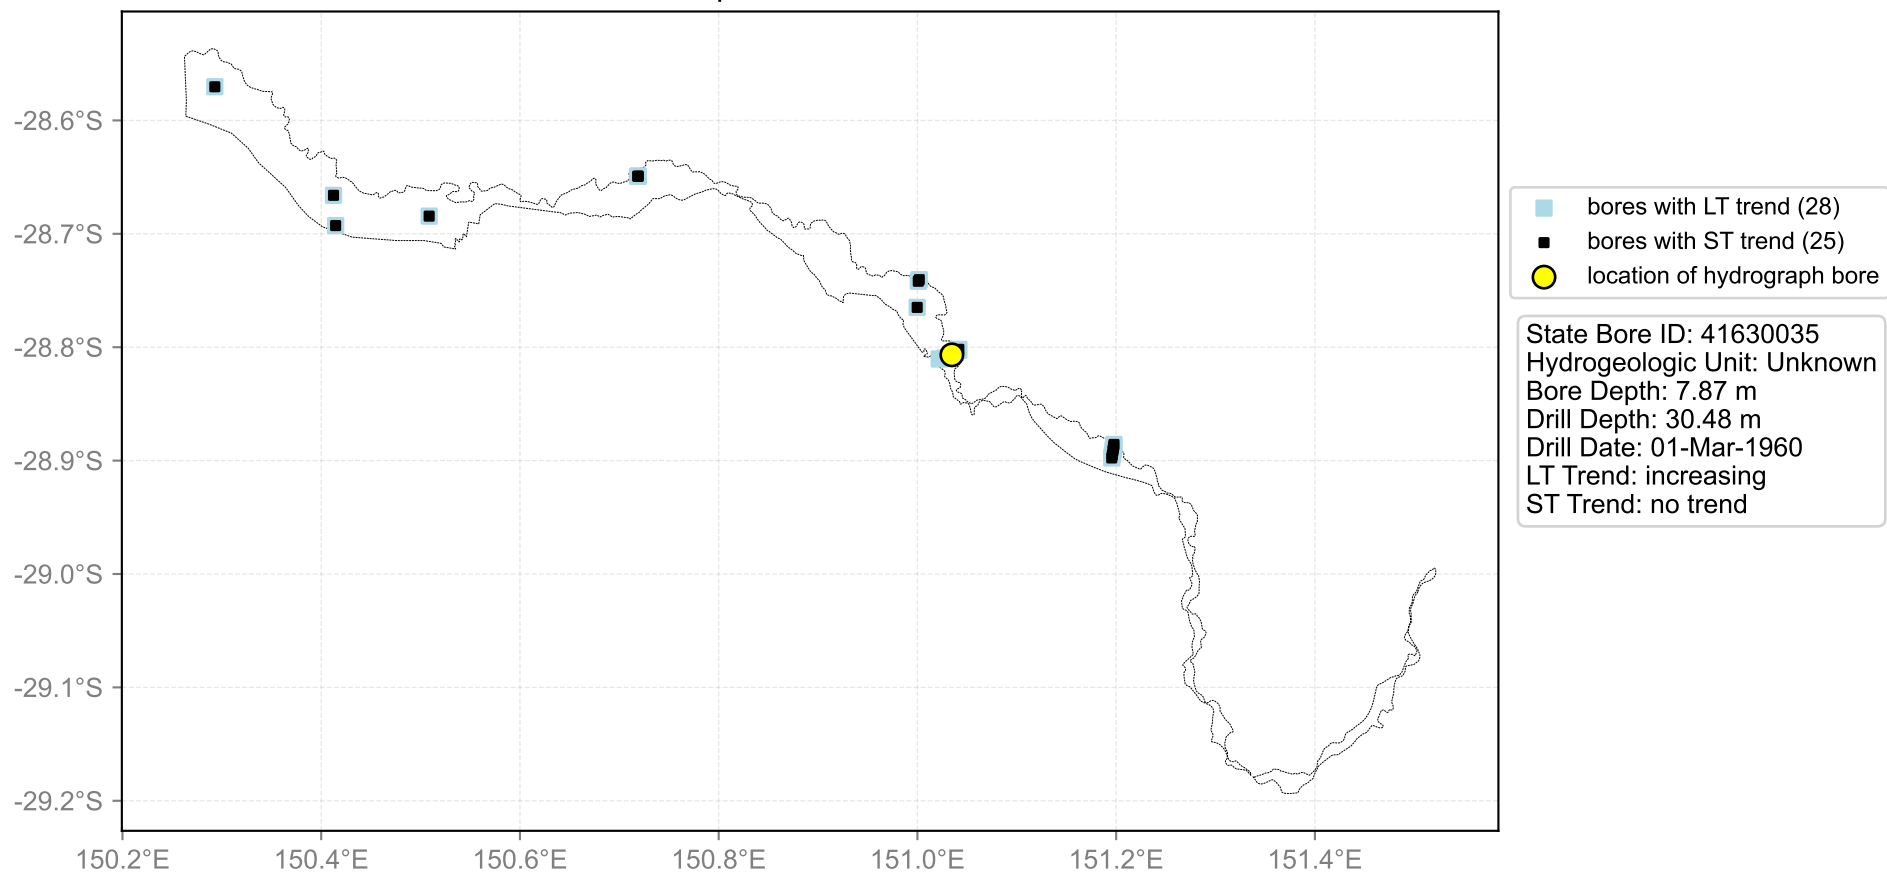

Map View for GS32

Hydrograph for hydroid: 10132922

Map View for GS32

Hydrograph for hydroid: 10133694

Map View for GS32

Hydrograph for hydroid: 10137007

Map View for GS32

Hydrograph for hydroid: 10139871

Map View for GS32

Hydrograph for hydroid: 40131606

Map View for GS32

Hydrograph for hydroid: 40131608

Map View for GS32

Hydrograph for hydroid: 40131612

Map View for GS32

Hydrograph for hydroid: 40136778

Map View for GS32

Hydrograph for hydroid: 40139568

Map View for GS32

Hydrograph for hydroid: 40139569

Map View for GS32

Hydrograph for hydroid: 40139570

Map View for GS32

Hydrograph for hydroid: 40139571

Map View for GS32

Hydrograph for hydroid: 40142409

Map View for GS32

Hydrograph for hydroid: 40142410

Map View for GS32

Hydrograph for hydroid: 40147306

Map View for GS32

Hydrograph for hydroid: 40149683