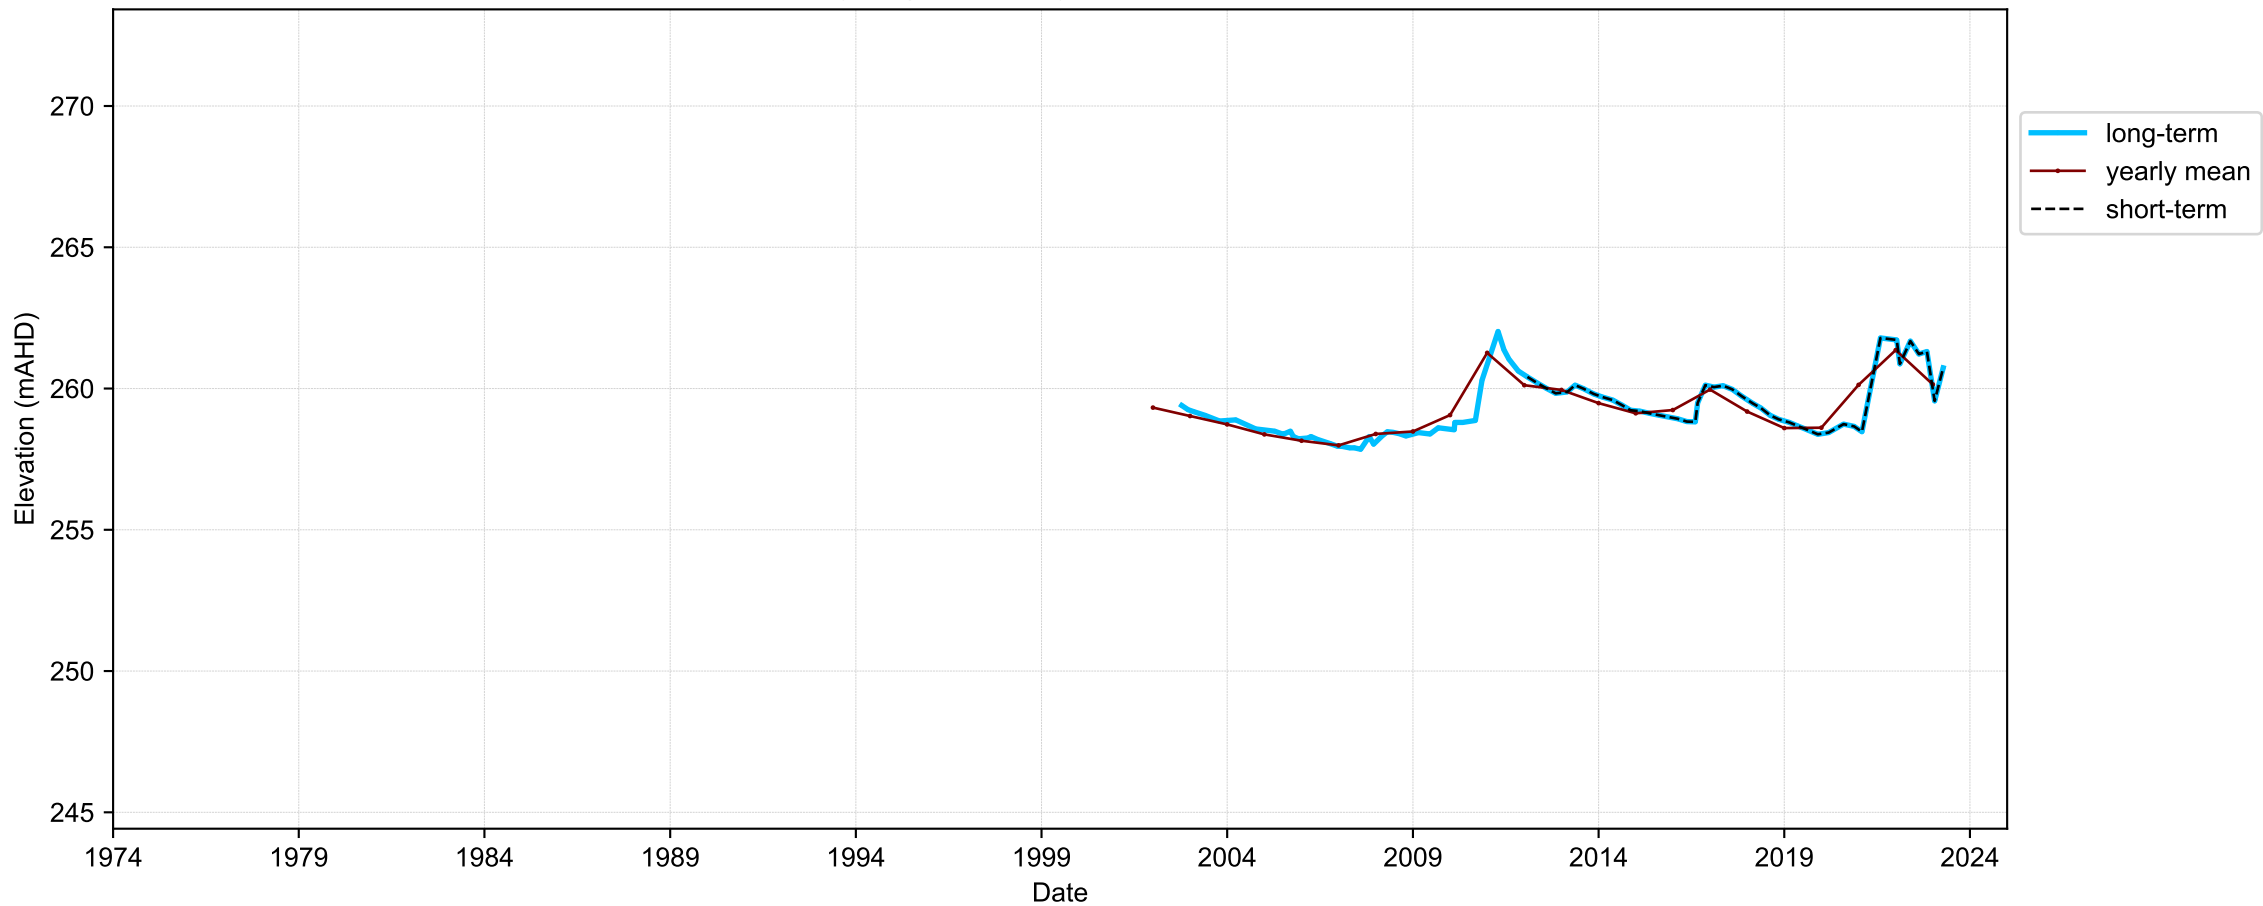

Map View for GS32

Hydrograph for hydroid: 40139568

Map View for GS32

Hydrograph for hydroid: 40139569

Map View for GS32

Hydrograph for hydroid: 40139570

Map View for GS32

Hydrograph for hydroid: 40139571