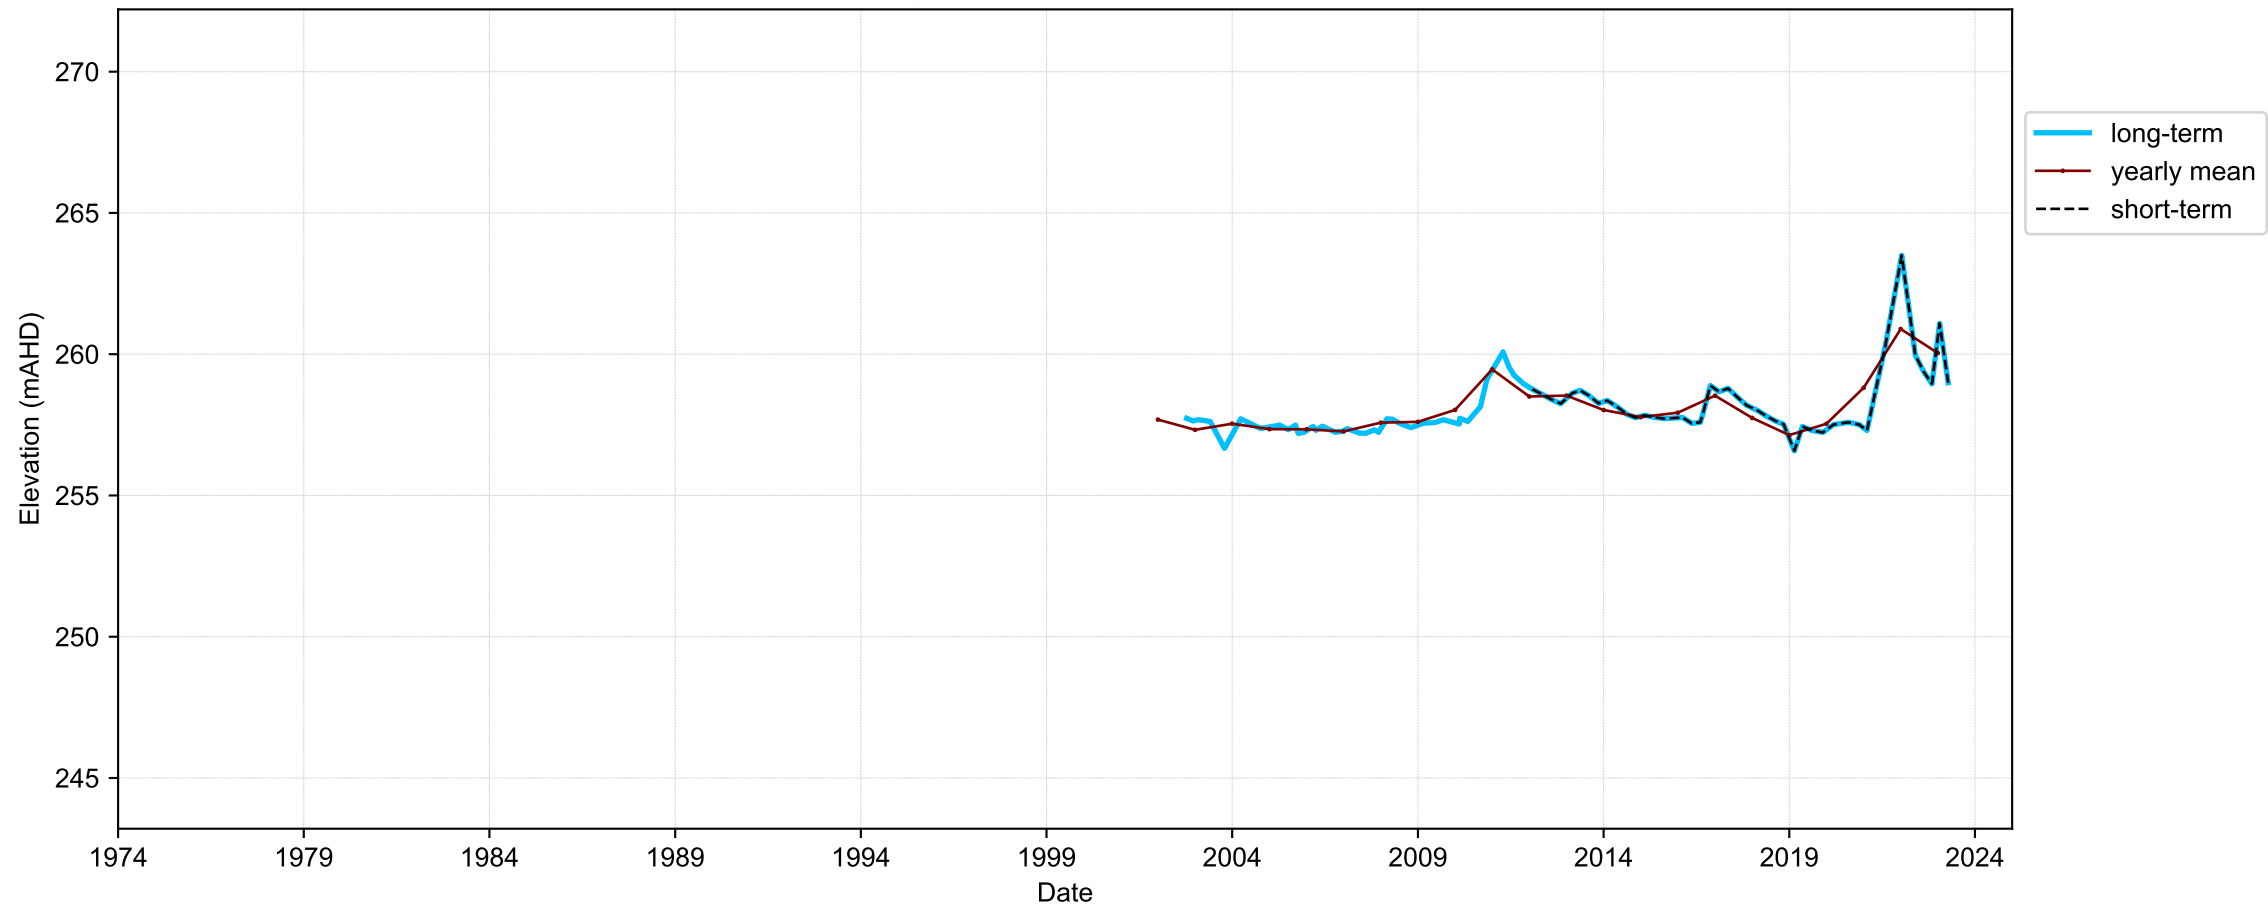

Map View for GS32

Hydrograph for hydroid: 40139568

Map View for GS32

Hydrograph for hydroid: 40139569

Map View for GS32

Hydrograph for hydroid: 40139570

Map View for GS32

Hydrograph for hydroid: 40139571