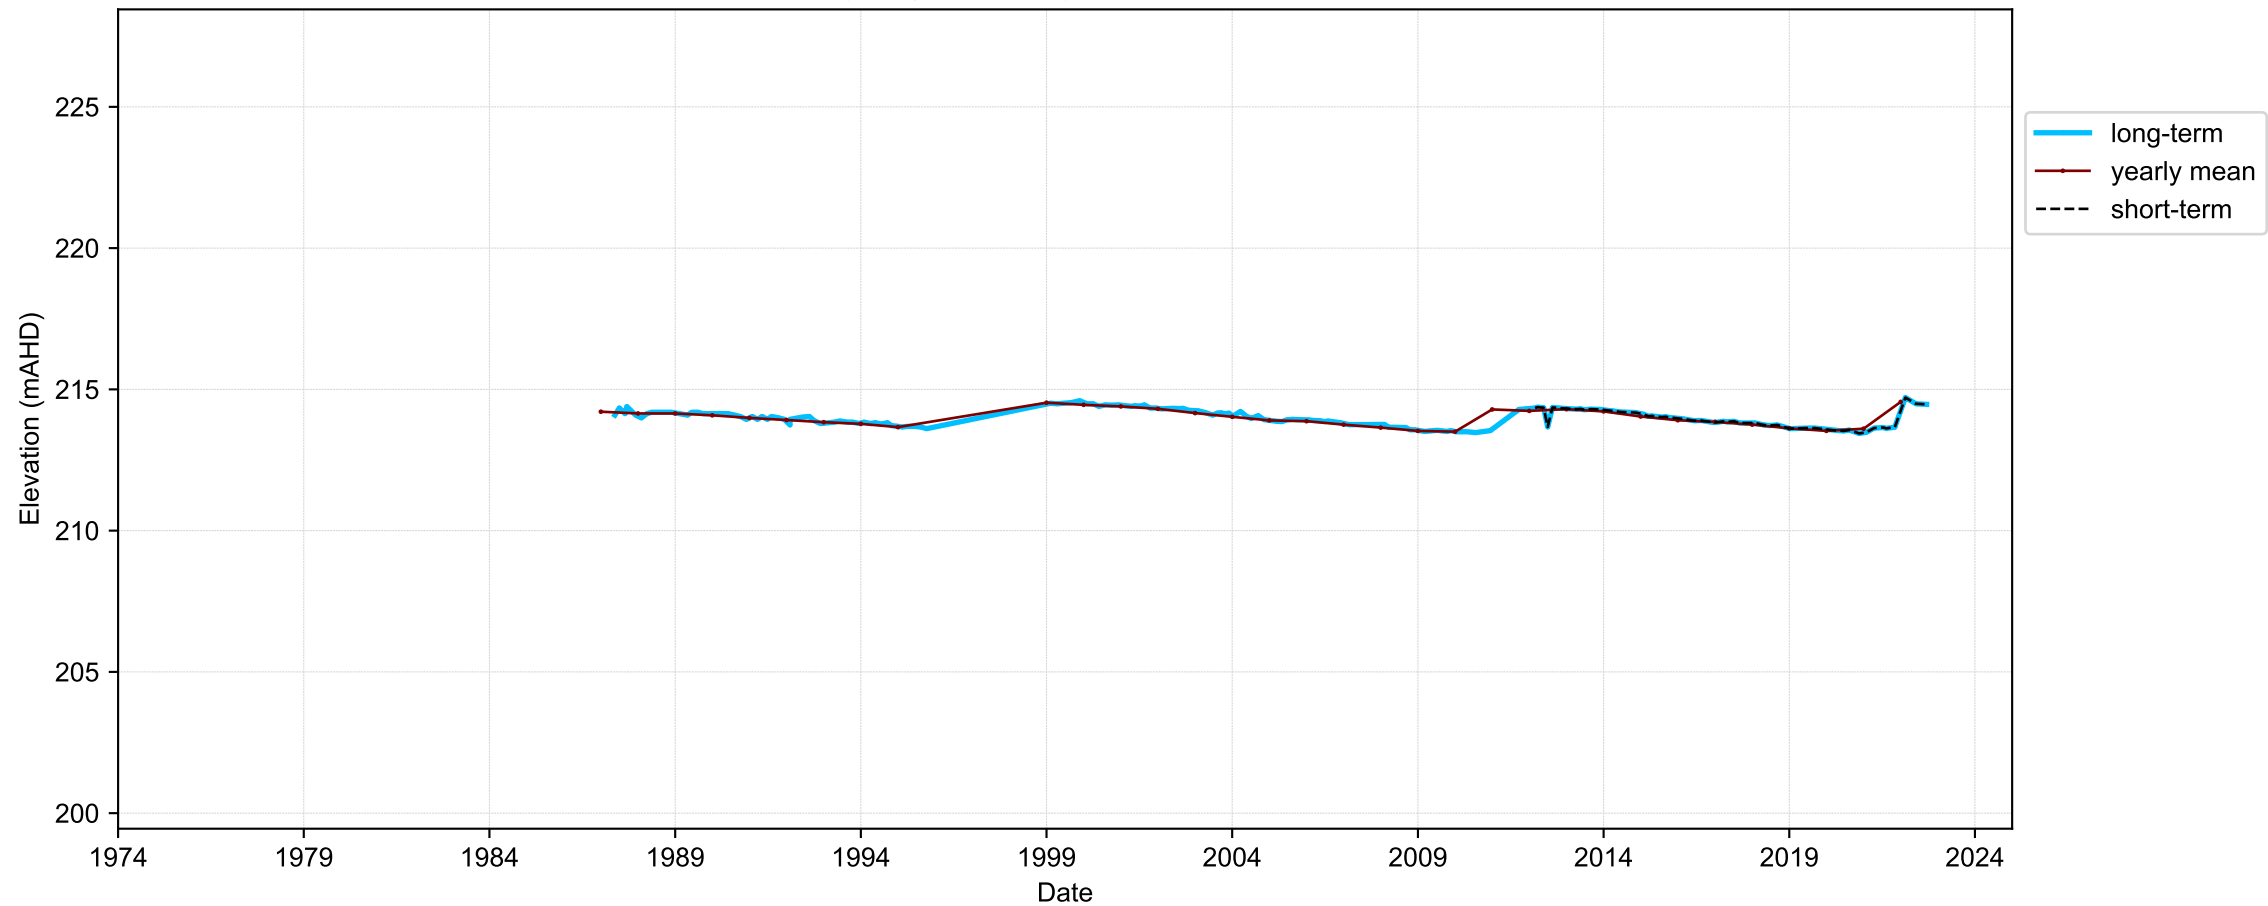

Map View for GS32

Hydrograph for hydroid: 10005738

Map View for GS32

Hydrograph for hydroid: 10100309

Map View for GS32

Hydrograph for hydroid: 10102406

Map View for GS32

Hydrograph for hydroid: 10102579