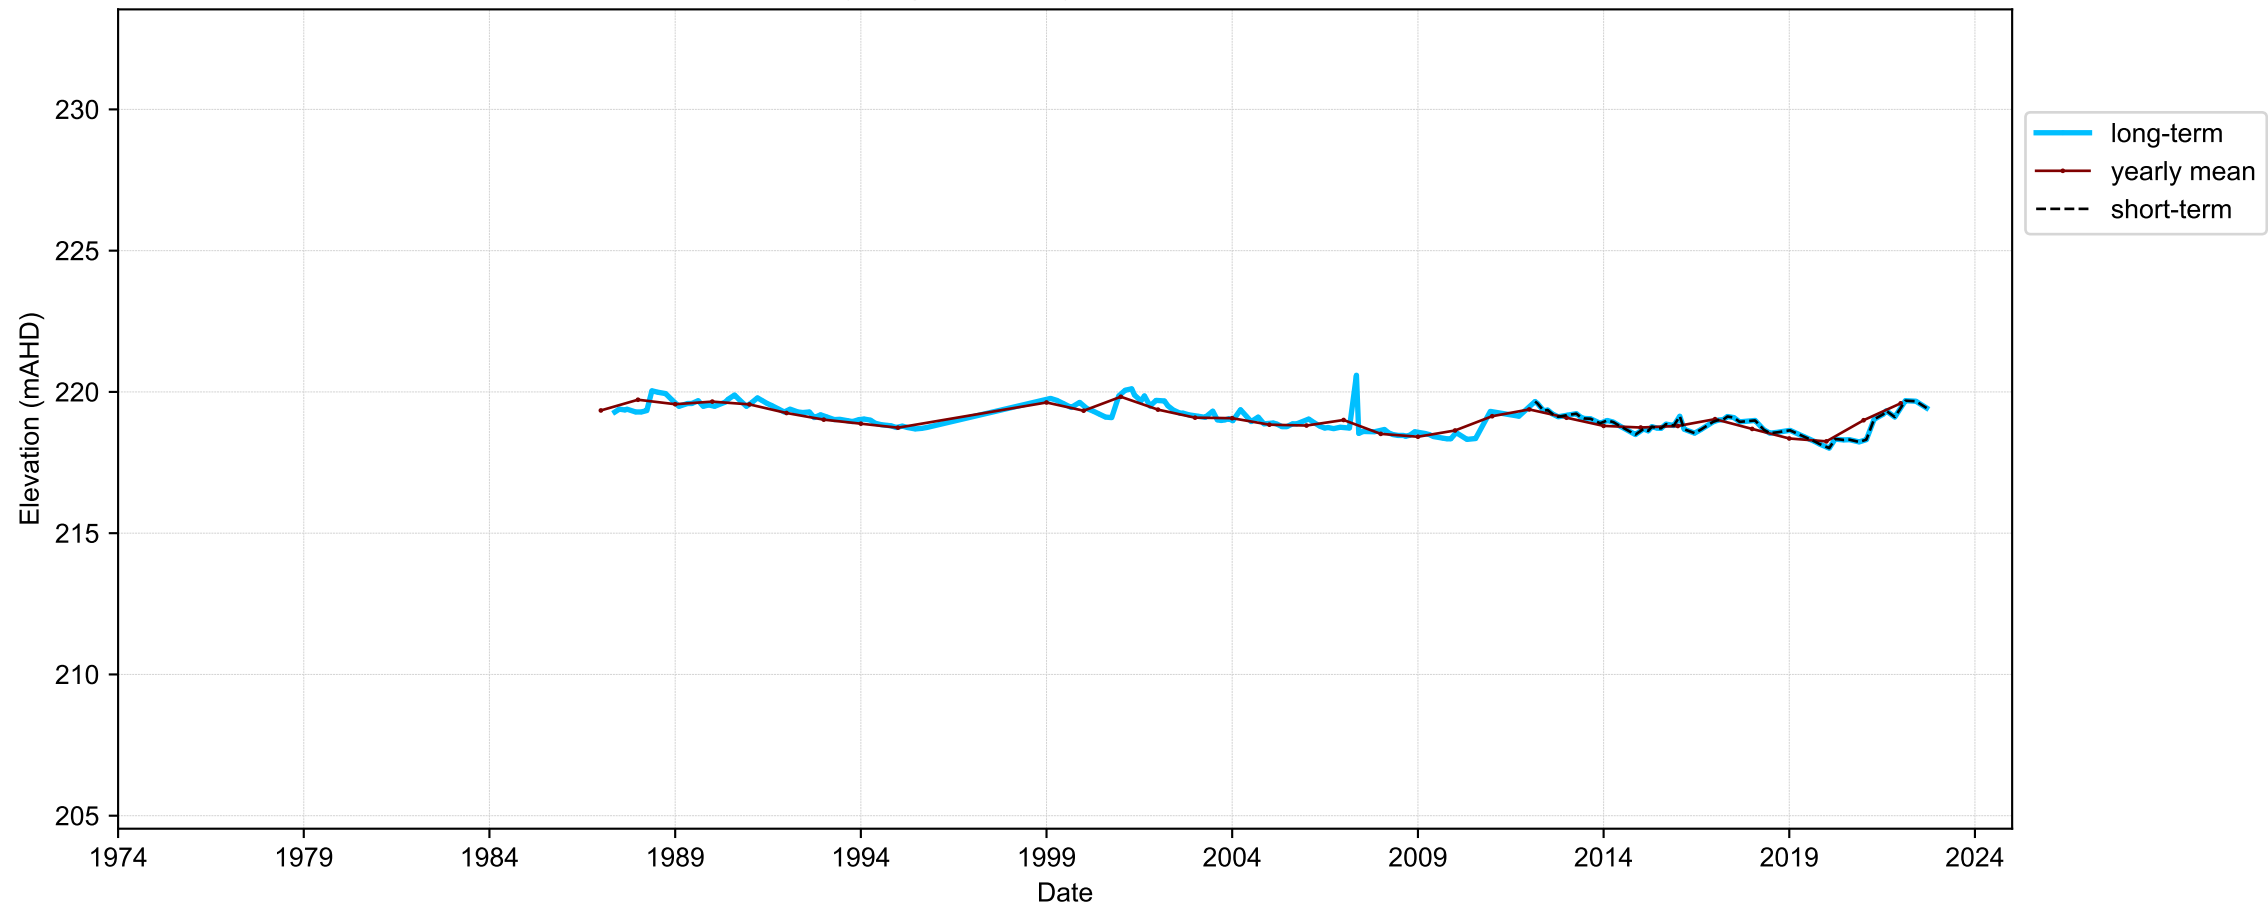

Map View for GS32

Hydrograph for hydroid: 10108751