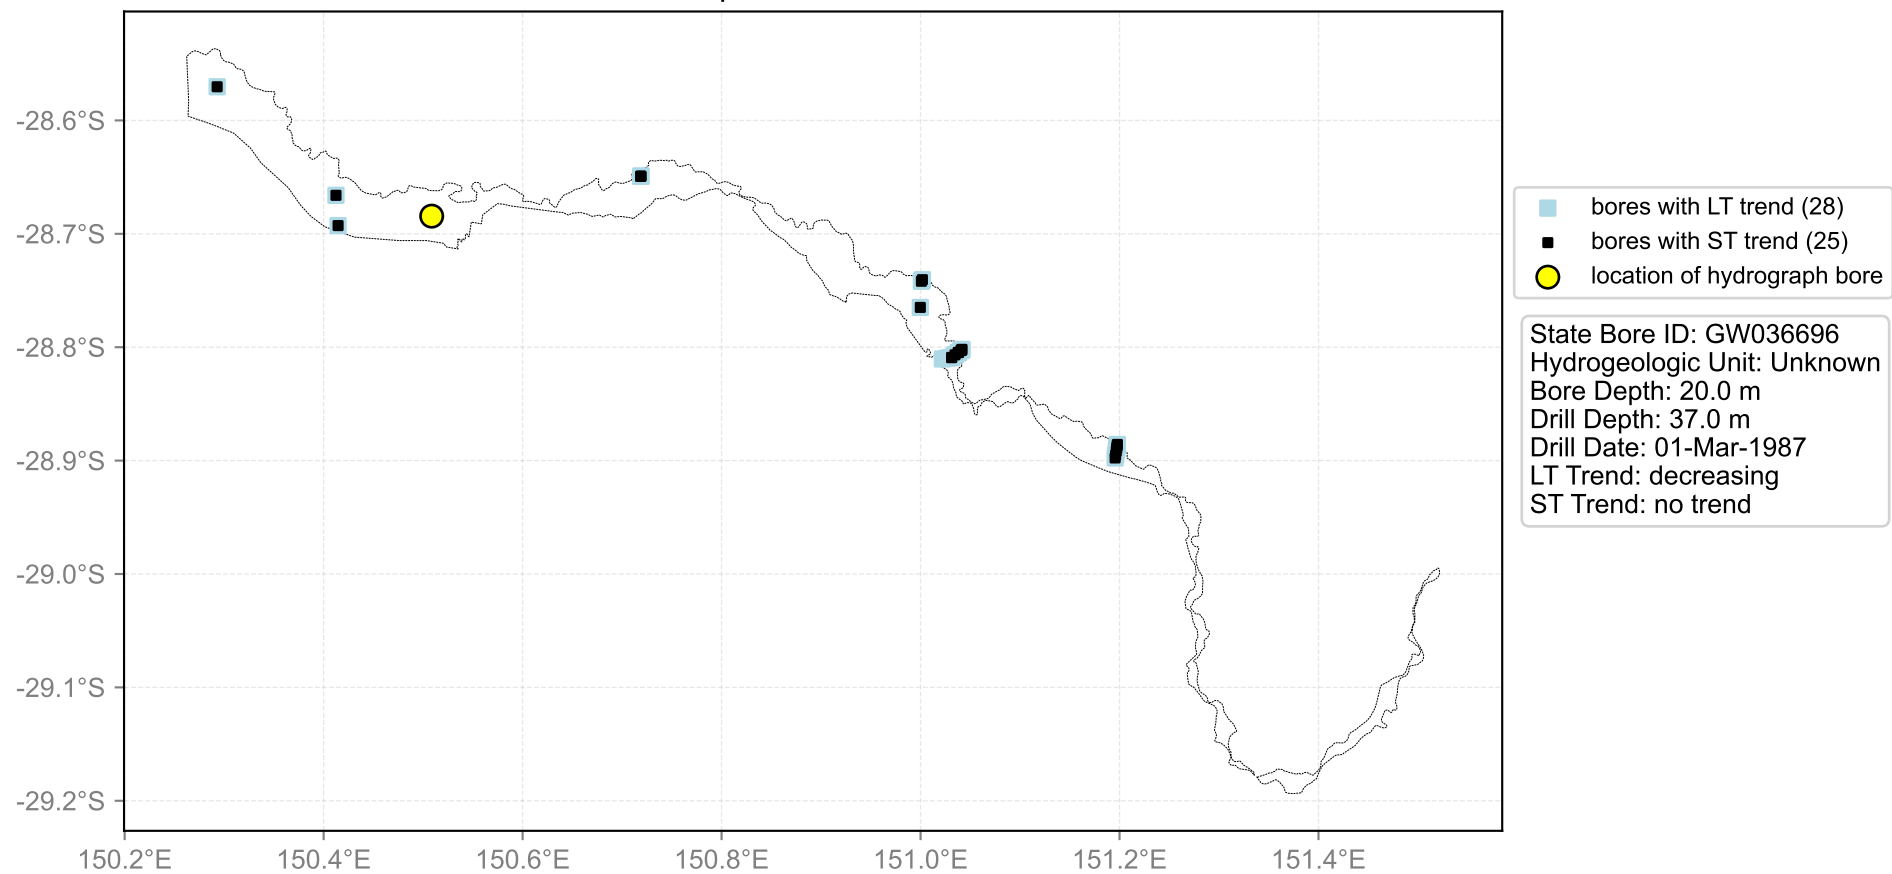

Map View for GS32

Hydrograph for hydroid: 10005738

Map View for GS32

Hydrograph for hydroid: 10100309

Map View for GS32

Hydrograph for hydroid: 10102406

Map View for GS32

Hydrograph for hydroid: 10102579

Map View for GS32

Hydrograph for hydroid: 10108751

Map View for GS32

Hydrograph for hydroid: 10131181

Map View for GS32

Hydrograph for hydroid: 10131771

Map View for GS32

Hydrograph for hydroid: 10132567

Map View for GS32

Hydrograph for hydroid: 10132922

Map View for GS32

Hydrograph for hydroid: 10133694

Map View for GS32

Hydrograph for hydroid: 10137007

Map View for GS32

Hydrograph for hydroid: 10139871

Map View for GS32

Hydrograph for hydroid: 40131606

Map View for GS32

Hydrograph for hydroid: 40131608

Map View for GS32

Hydrograph for hydroid: 40131612

Map View for GS32

Hydrograph for hydroid: 40136778