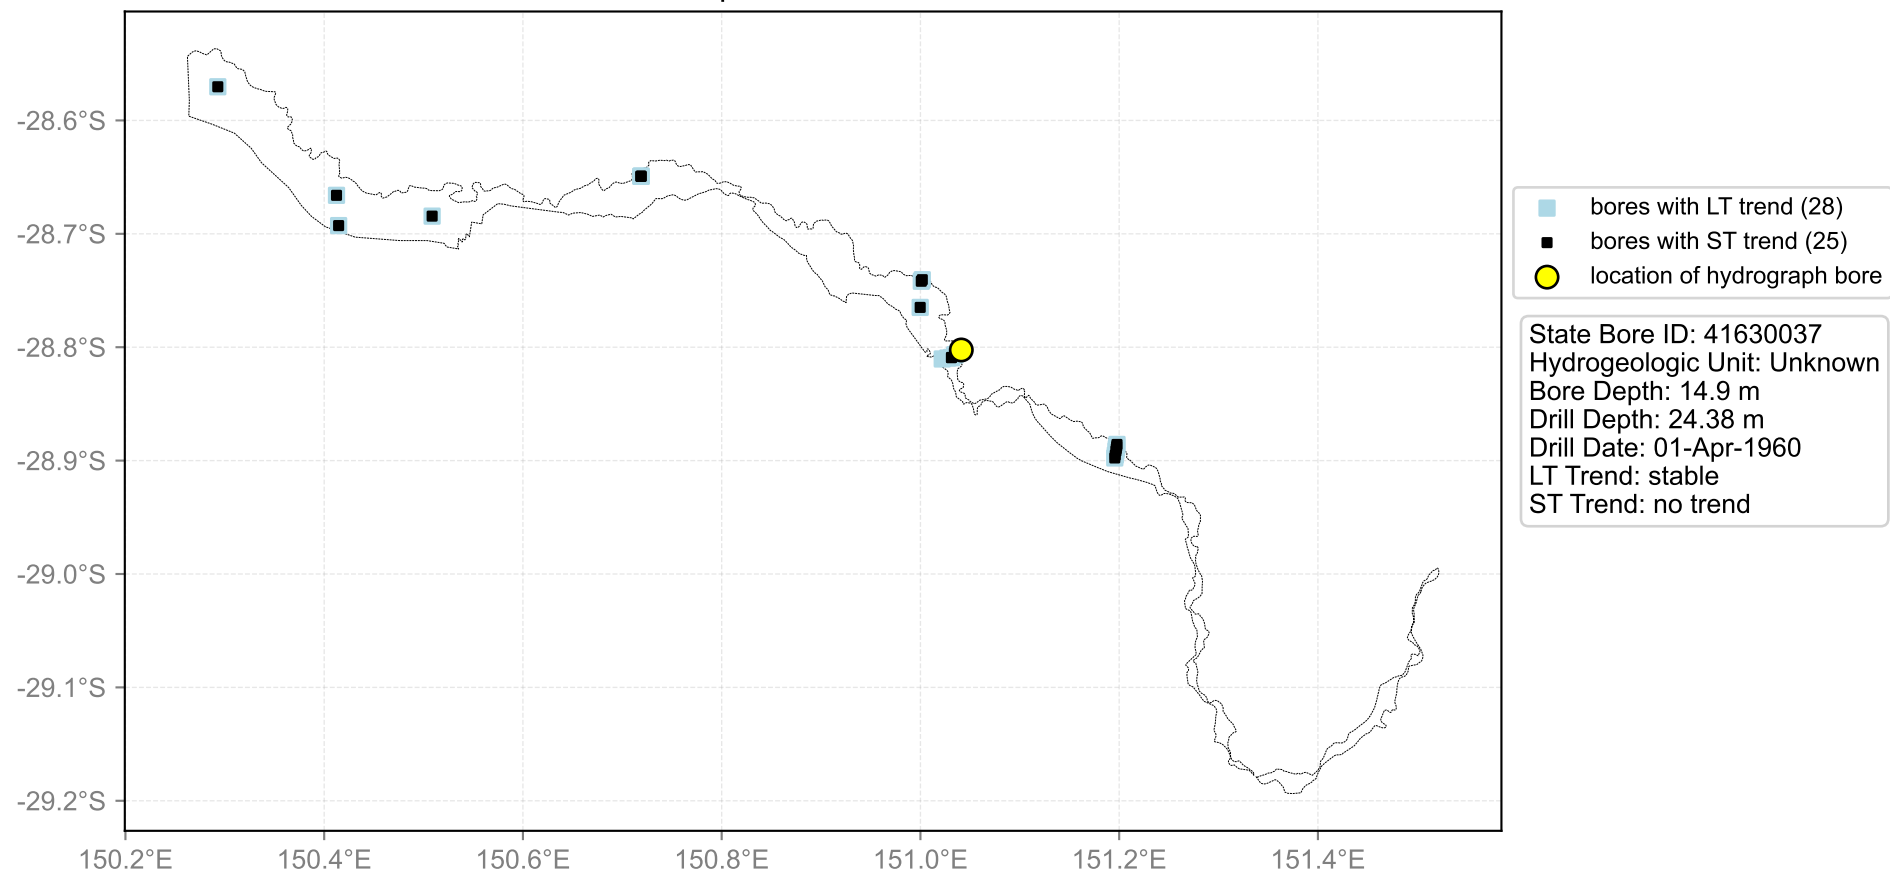

Map View for GS32

Hydrograph for hydroid: 40131606

Map View for GS32

Hydrograph for hydroid: 40131608

Map View for GS32

Hydrograph for hydroid: 40131612

Map View for GS32

Hydrograph for hydroid: 40136778

Map View for GS32

Hydrograph for hydroid: 40139568

Map View for GS32

Hydrograph for hydroid: 40139569

Map View for GS32

Hydrograph for hydroid: 40139570

Map View for GS32

Hydrograph for hydroid: 40139571

Map View for GS32

Hydrograph for hydroid: 40142409

Map View for GS32

Hydrograph for hydroid: 40142410

Map View for GS32

Hydrograph for hydroid: 40147306

Map View for GS32

Hydrograph for hydroid: 40149683