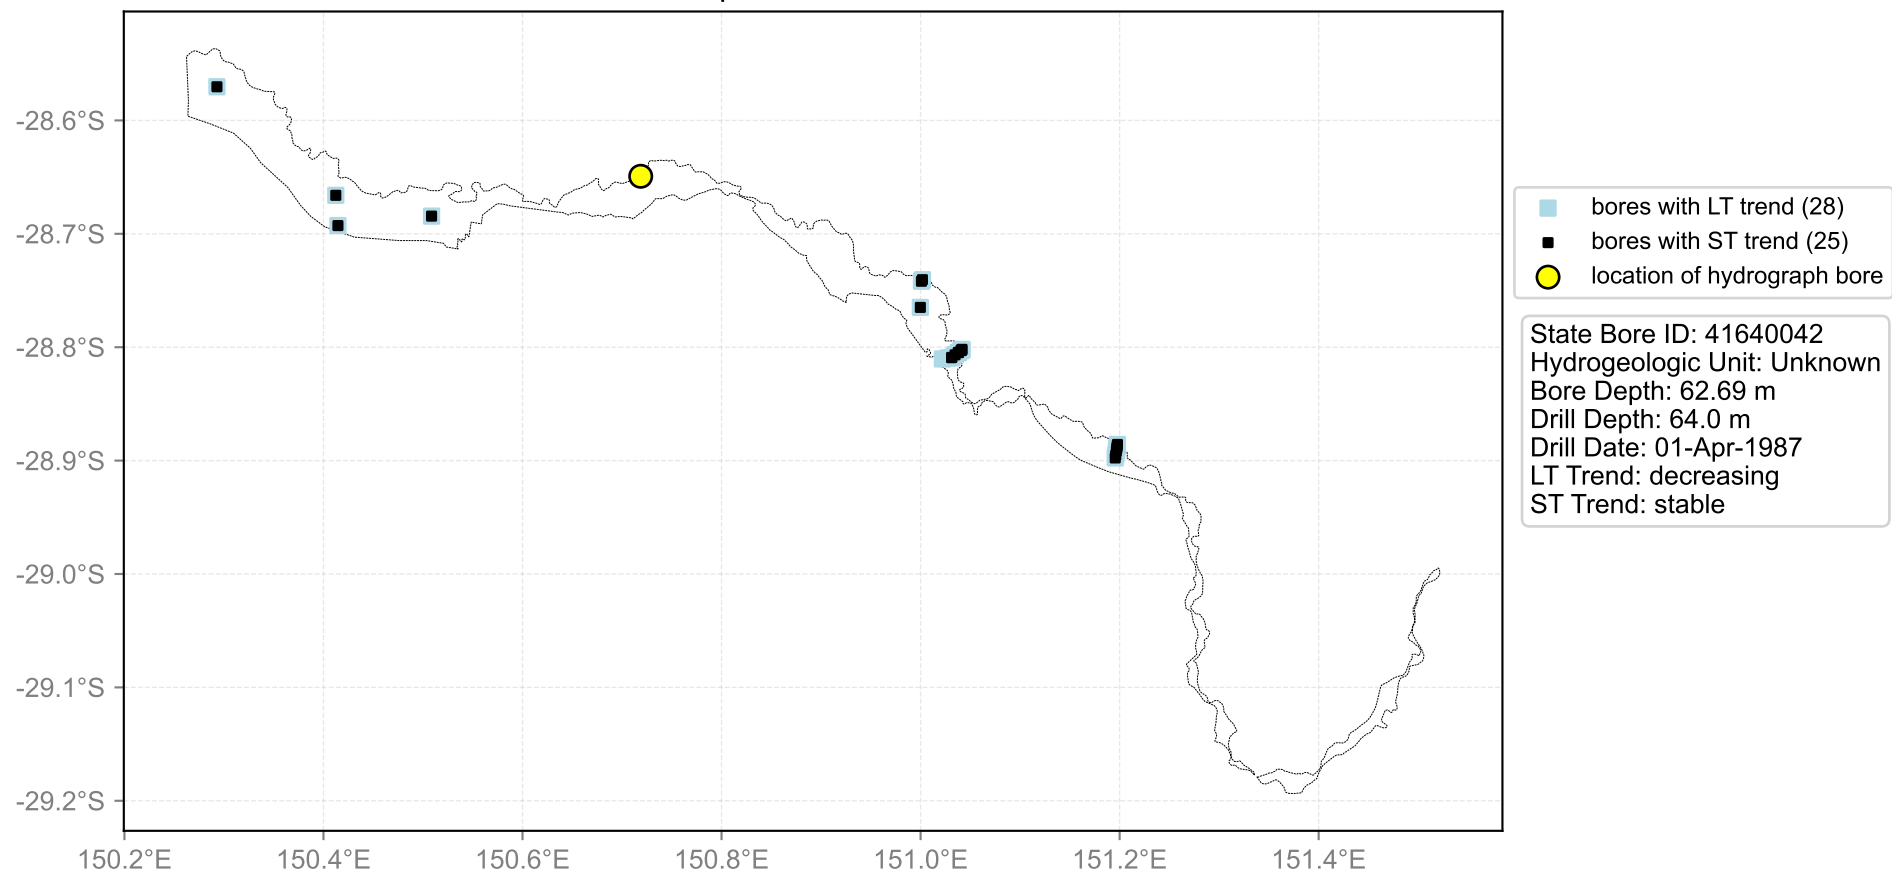

Map View for GS32

Hydrograph for hydroid: 10108751

Map View for GS32

Hydrograph for hydroid: 10131181

Map View for GS32

Hydrograph for hydroid: 10131771

Map View for GS32

Hydrograph for hydroid: 10132567

Map View for GS32

Hydrograph for hydroid: 10132922

Map View for GS32

Hydrograph for hydroid: 10133694

Map View for GS32

Hydrograph for hydroid: 10137007

Map View for GS32

Hydrograph for hydroid: 10139871

Map View for GS32

Hydrograph for hydroid: 40131606

Map View for GS32

Hydrograph for hydroid: 40131608

Map View for GS32

Hydrograph for hydroid: 40131612

Map View for GS32

Hydrograph for hydroid: 40136778

Map View for GS32

Hydrograph for hydroid: 40139568

Map View for GS32

Hydrograph for hydroid: 40139569

Map View for GS32

Hydrograph for hydroid: 40139570

Map View for GS32

Hydrograph for hydroid: 40139571