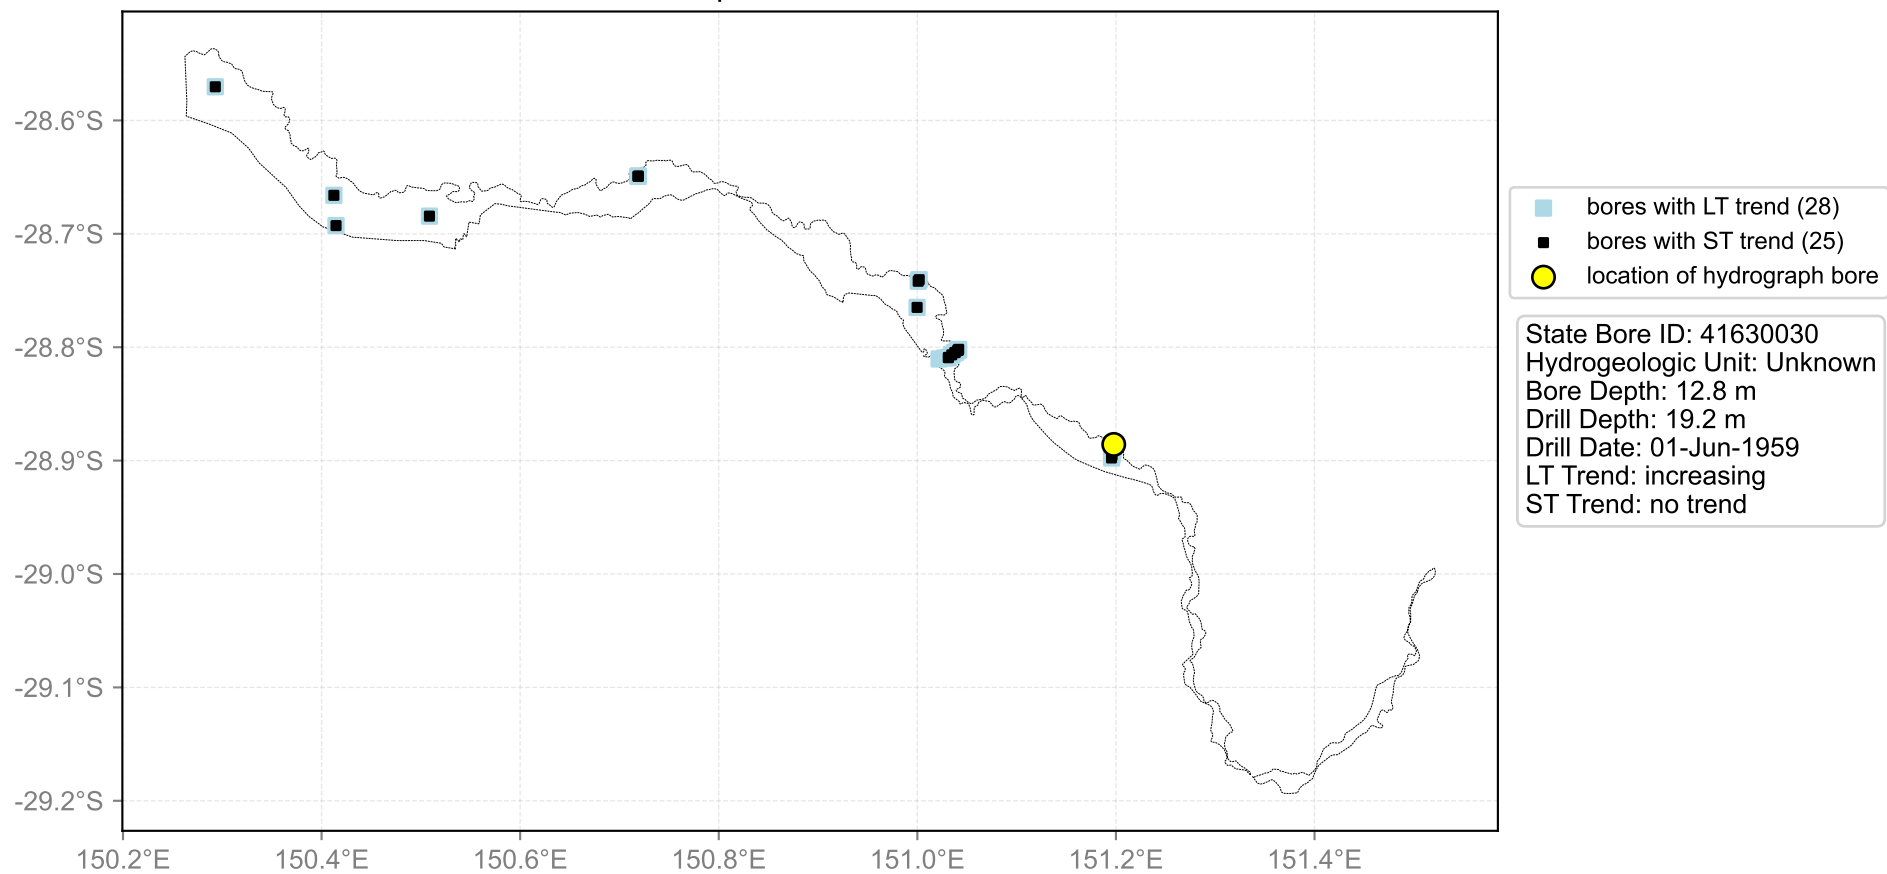

Map View for GS32

Hydrograph for hydroid: 10132922

Map View for GS32

Hydrograph for hydroid: 10133694

Map View for GS32

Hydrograph for hydroid: 10137007

Map View for GS32

Hydrograph for hydroid: 10139871

Map View for GS32

Hydrograph for hydroid: 40131606

Map View for GS32

Hydrograph for hydroid: 40131608

Map View for GS32

Hydrograph for hydroid: 40131612

Map View for GS32

Hydrograph for hydroid: 40136778

Map View for GS32

Hydrograph for hydroid: 40139568

Map View for GS32

Hydrograph for hydroid: 40139569

Map View for GS32

Hydrograph for hydroid: 40139570

Map View for GS32

Hydrograph for hydroid: 40139571

Map View for GS32

Hydrograph for hydroid: 40142409

Map View for GS32

Hydrograph for hydroid: 40142410

Map View for GS32

Hydrograph for hydroid: 40147306

Map View for GS32

Hydrograph for hydroid: 40149683