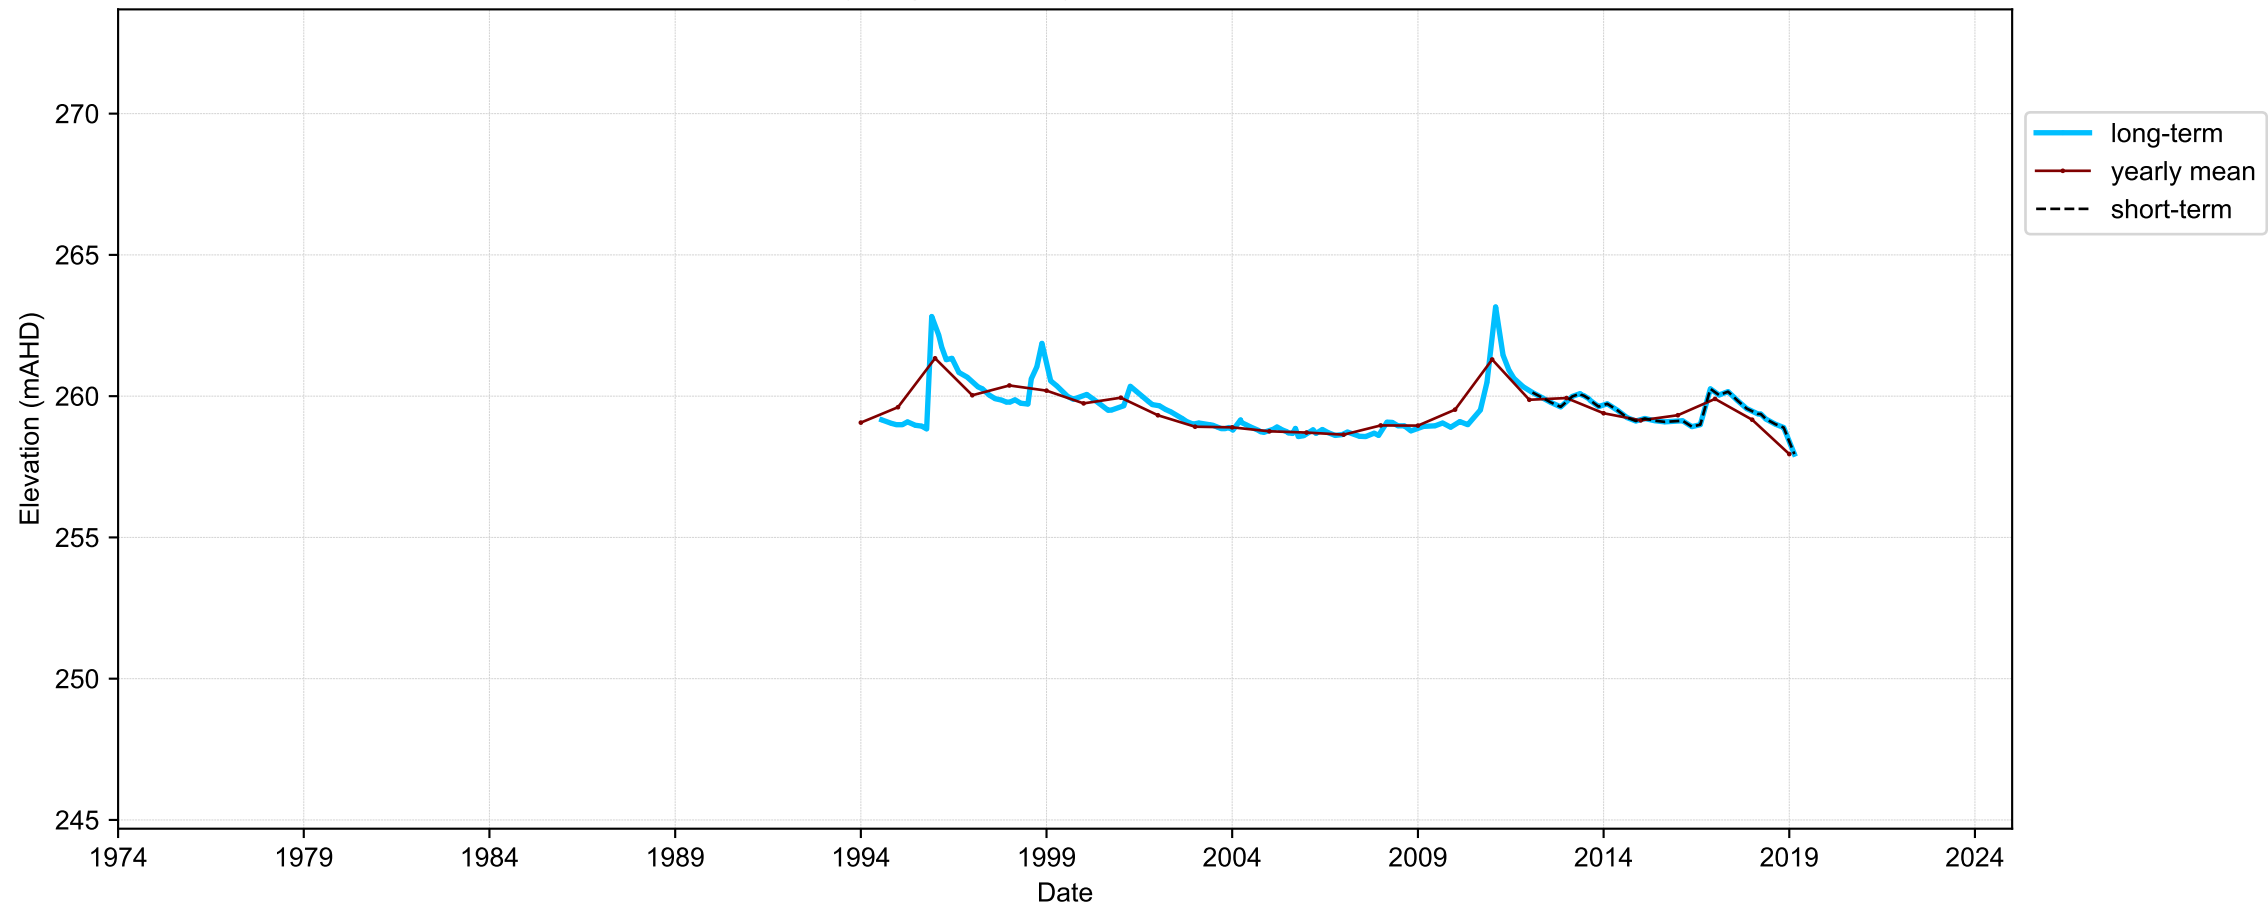

Map View for GS32

Hydrograph for hydroid: 10132922

Map View for GS32

Hydrograph for hydroid: 10133694

Map View for GS32

Hydrograph for hydroid: 10137007

Map View for GS32

Hydrograph for hydroid: 10139871