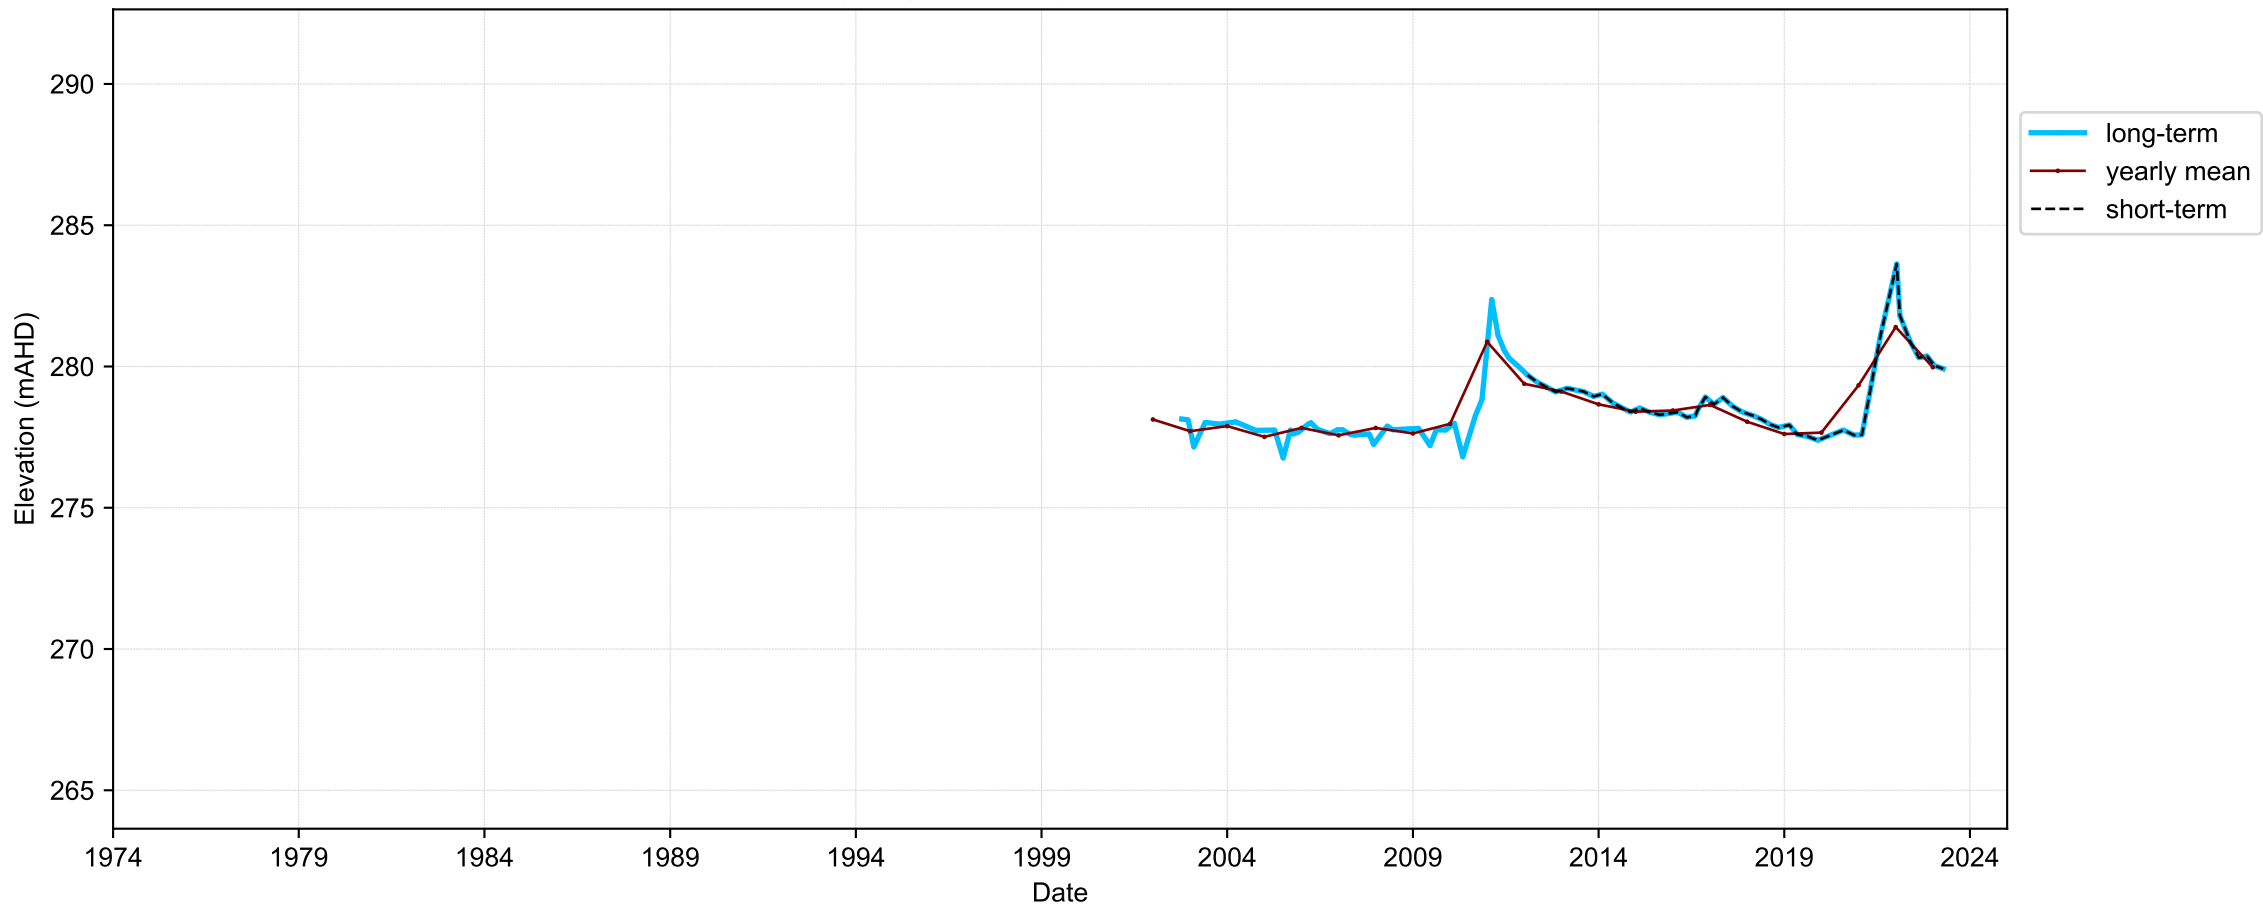

Map View for GS32

Hydrograph for hydroid: 40142409

Map View for GS32

Hydrograph for hydroid: 40142410

Map View for GS32

Hydrograph for hydroid: 40147306

Map View for GS32

Hydrograph for hydroid: 40149683