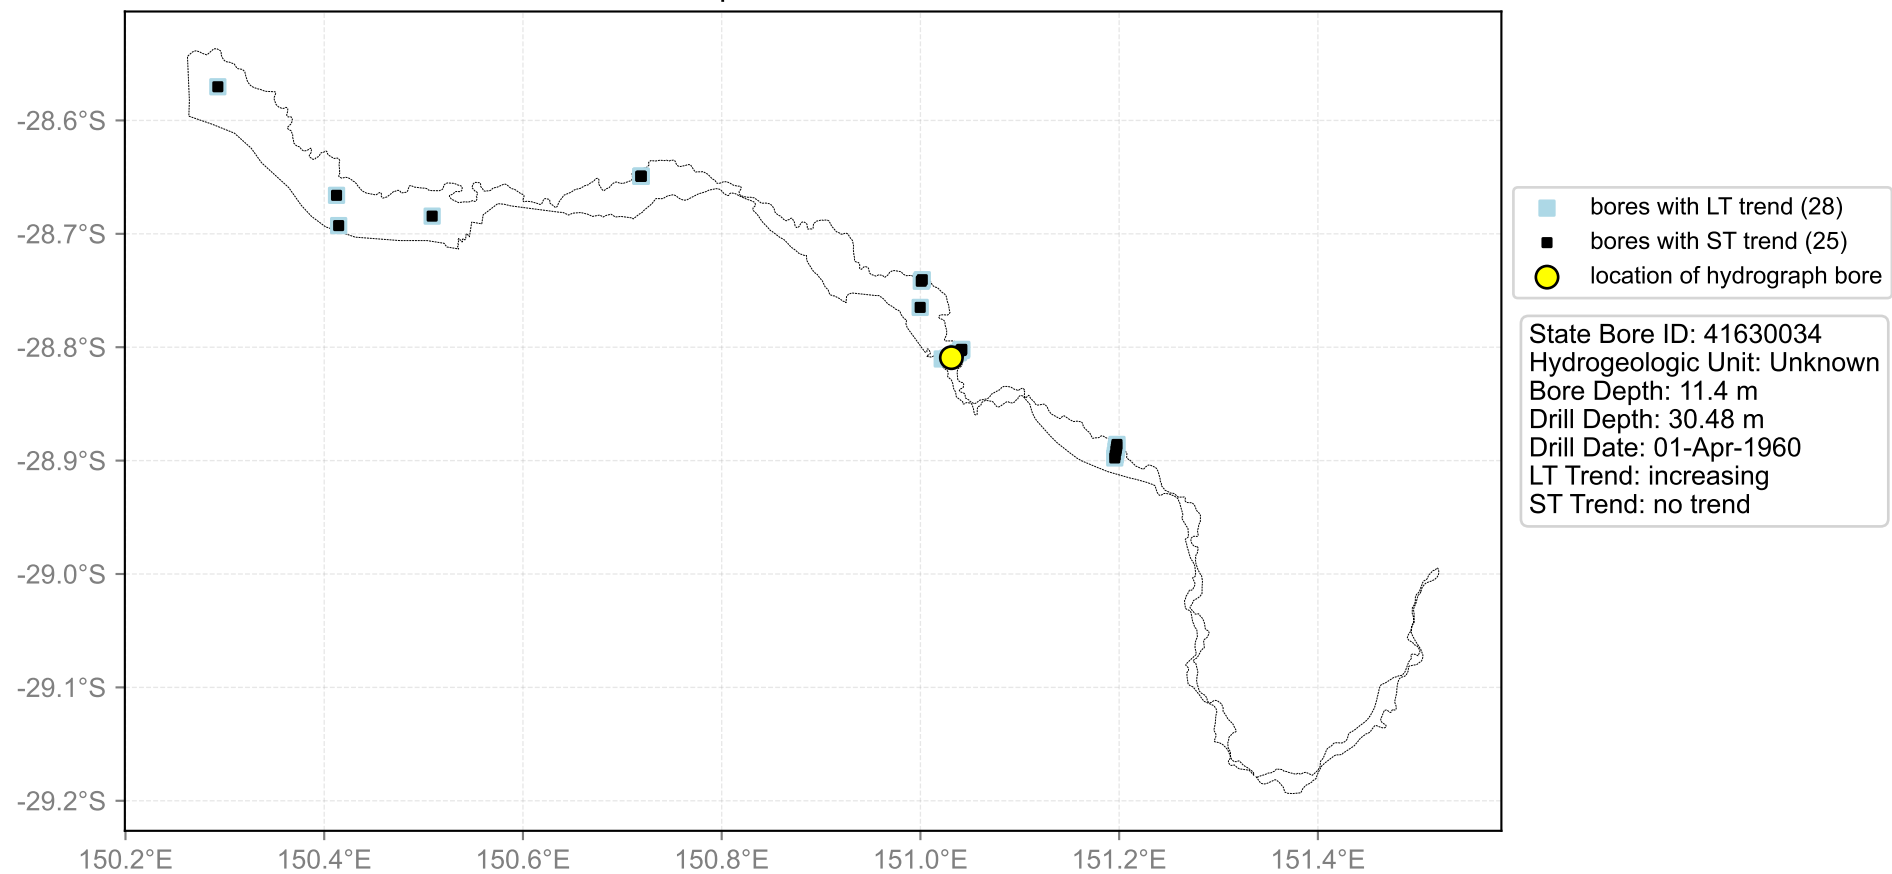

Map View for GS32

Hydrograph for hydroid: 40131606

Map View for GS32

Hydrograph for hydroid: 40131608

Map View for GS32

Hydrograph for hydroid: 40131612

Map View for GS32

Hydrograph for hydroid: 40136778

Map View for GS32

Hydrograph for hydroid: 40139568

Map View for GS32

Hydrograph for hydroid: 40139569

Map View for GS32

Hydrograph for hydroid: 40139570

Map View for GS32

Hydrograph for hydroid: 40139571

Map View for GS32

Hydrograph for hydroid: 40142409

Map View for GS32

Hydrograph for hydroid: 40142410

Map View for GS32

Hydrograph for hydroid: 40147306

Map View for GS32

Hydrograph for hydroid: 40149683