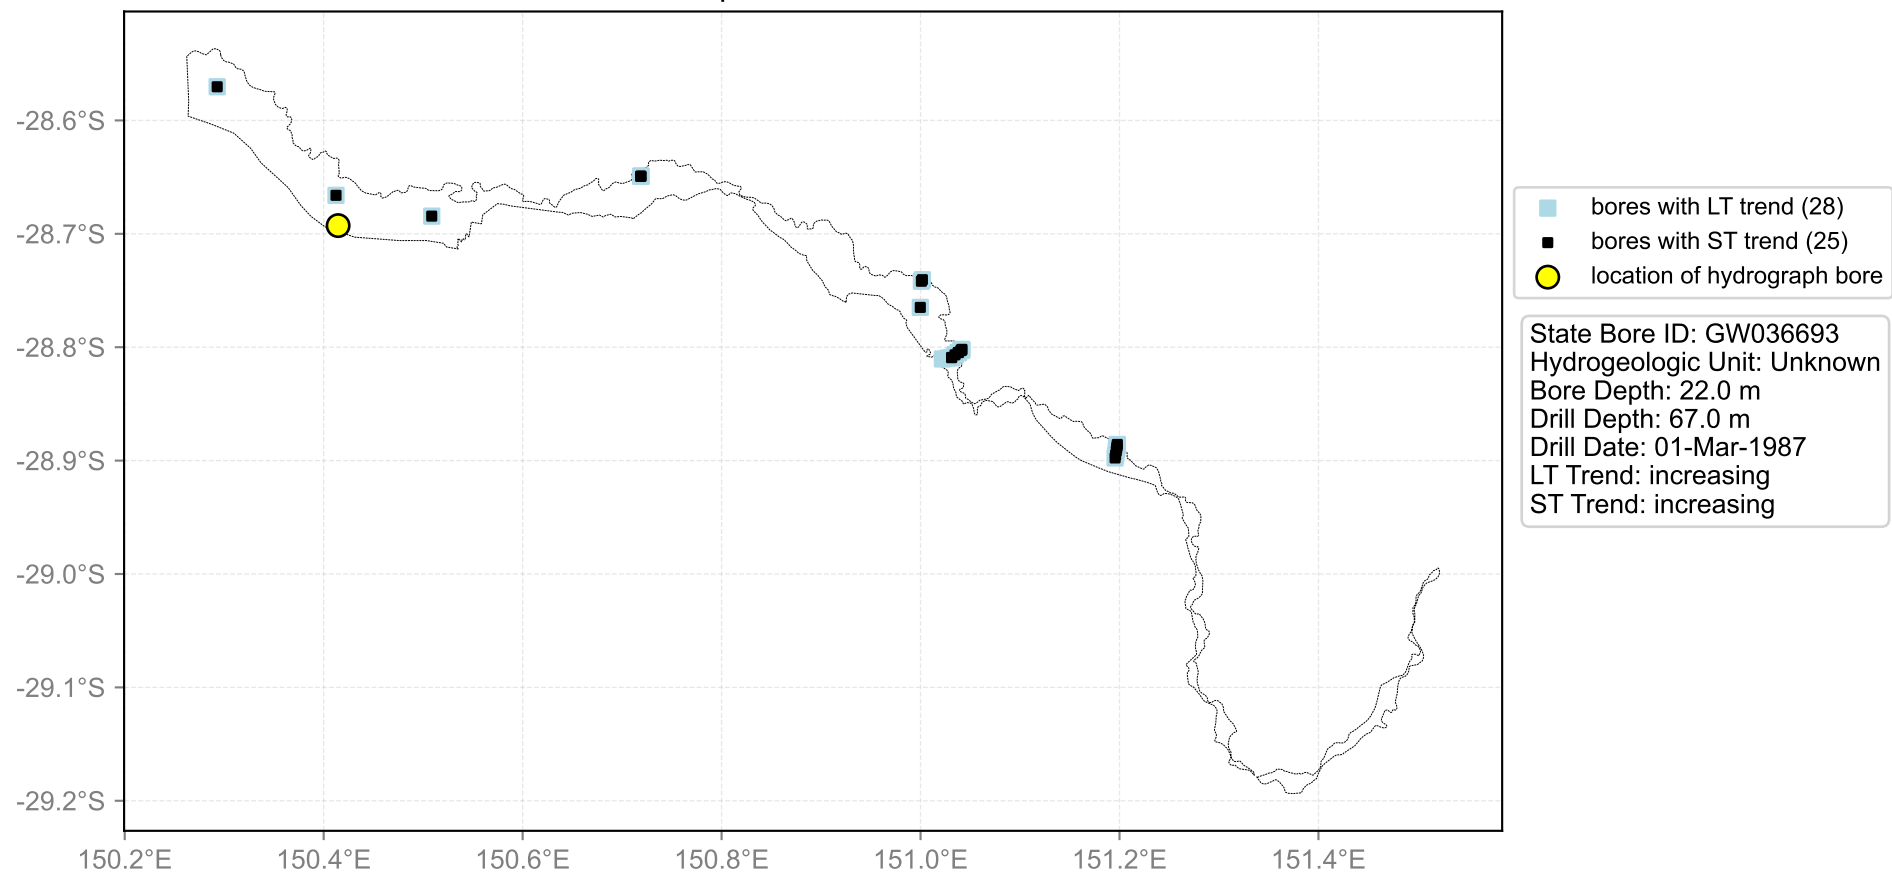

Map View for GS32

Hydrograph for hydroid: 10005738

Map View for GS32

Hydrograph for hydroid: 10100309

Map View for GS32

Hydrograph for hydroid: 10102406

Map View for GS32

Hydrograph for hydroid: 10102579

Map View for GS32

Hydrograph for hydroid: 10108751

Map View for GS32

Hydrograph for hydroid: 10131181

Map View for GS32

Hydrograph for hydroid: 10131771

Map View for GS32

Hydrograph for hydroid: 10132567

Map View for GS32

Hydrograph for hydroid: 10132922

Map View for GS32

Hydrograph for hydroid: 10133694

Map View for GS32

Hydrograph for hydroid: 10137007

Map View for GS32

Hydrograph for hydroid: 10139871

Map View for GS32

Hydrograph for hydroid: 40131606

Map View for GS32

Hydrograph for hydroid: 40131608

Map View for GS32

Hydrograph for hydroid: 40131612

Map View for GS32

Hydrograph for hydroid: 40136778