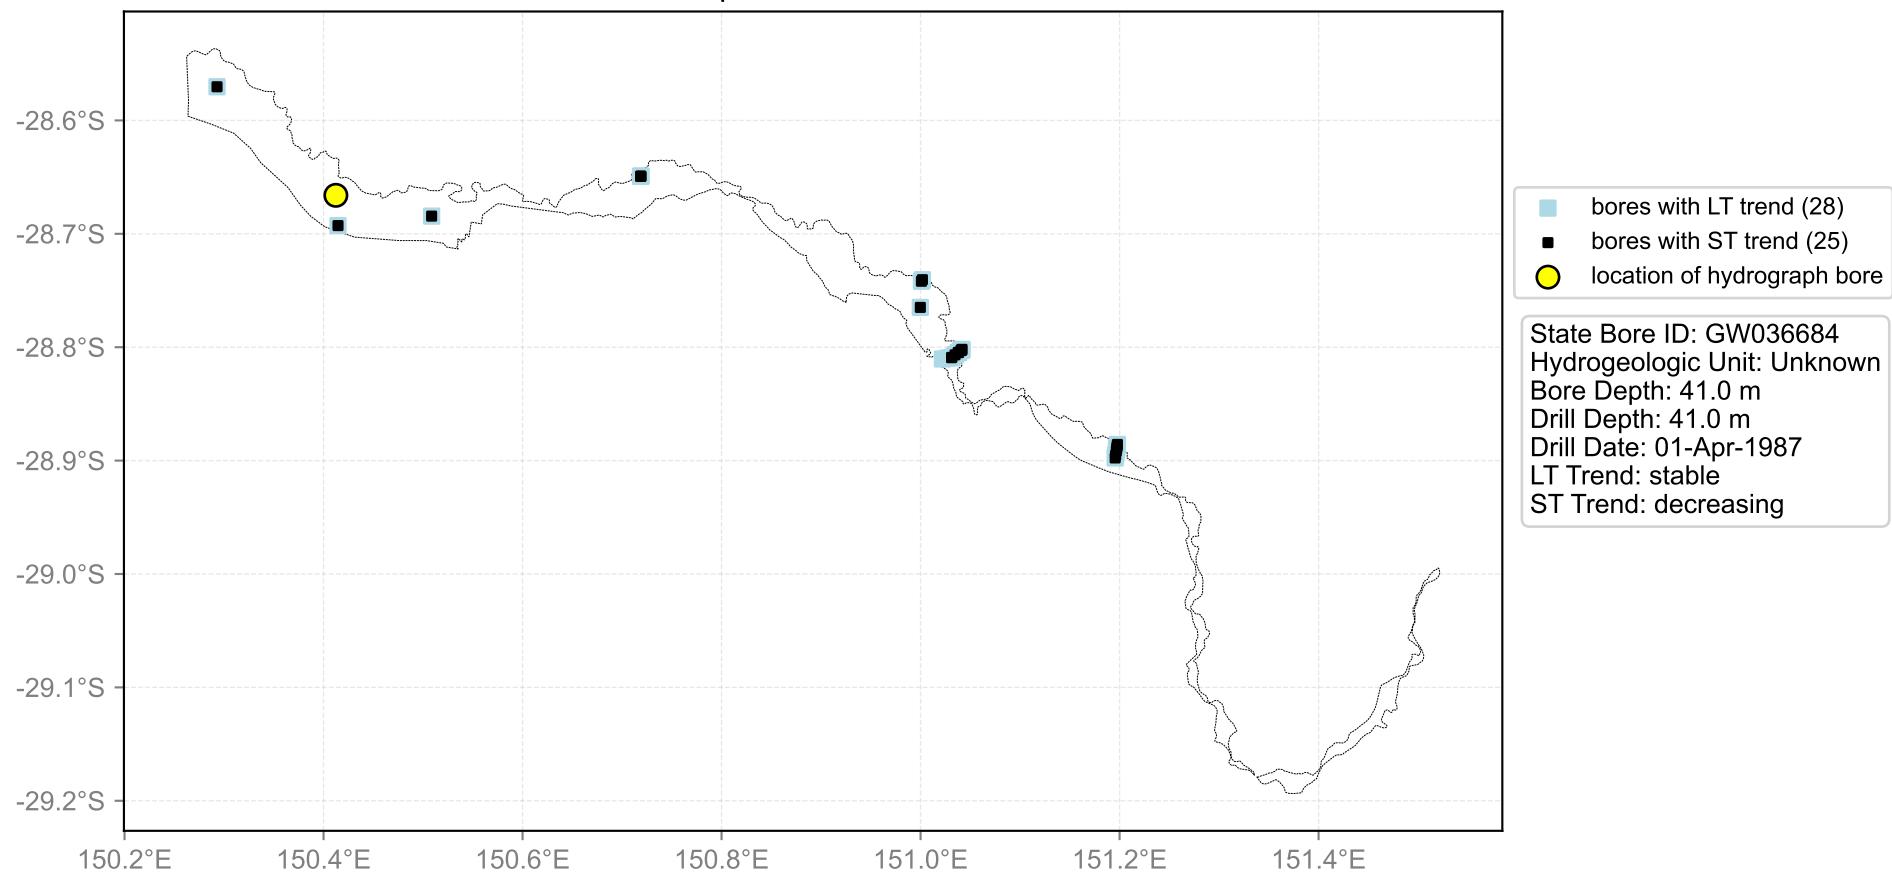

Map View for GS32

Hydrograph for hydroid: 10005738

Map View for GS32

Hydrograph for hydroid: 10100309

Map View for GS32

Hydrograph for hydroid: 10102406

Map View for GS32

Hydrograph for hydroid: 10102579

Map View for GS32

Hydrograph for hydroid: 10108751

Map View for GS32

Hydrograph for hydroid: 10131181

Map View for GS32

Hydrograph for hydroid: 10131771

Map View for GS32

Hydrograph for hydroid: 10132567

Map View for GS32

Hydrograph for hydroid: 10132922

Map View for GS32

Hydrograph for hydroid: 10133694

Map View for GS32

Hydrograph for hydroid: 10137007

Map View for GS32

Hydrograph for hydroid: 10139871

Map View for GS32

Hydrograph for hydroid: 40131606

Map View for GS32

Hydrograph for hydroid: 40131608

Map View for GS32

Hydrograph for hydroid: 40131612

Map View for GS32

Hydrograph for hydroid: 40136778