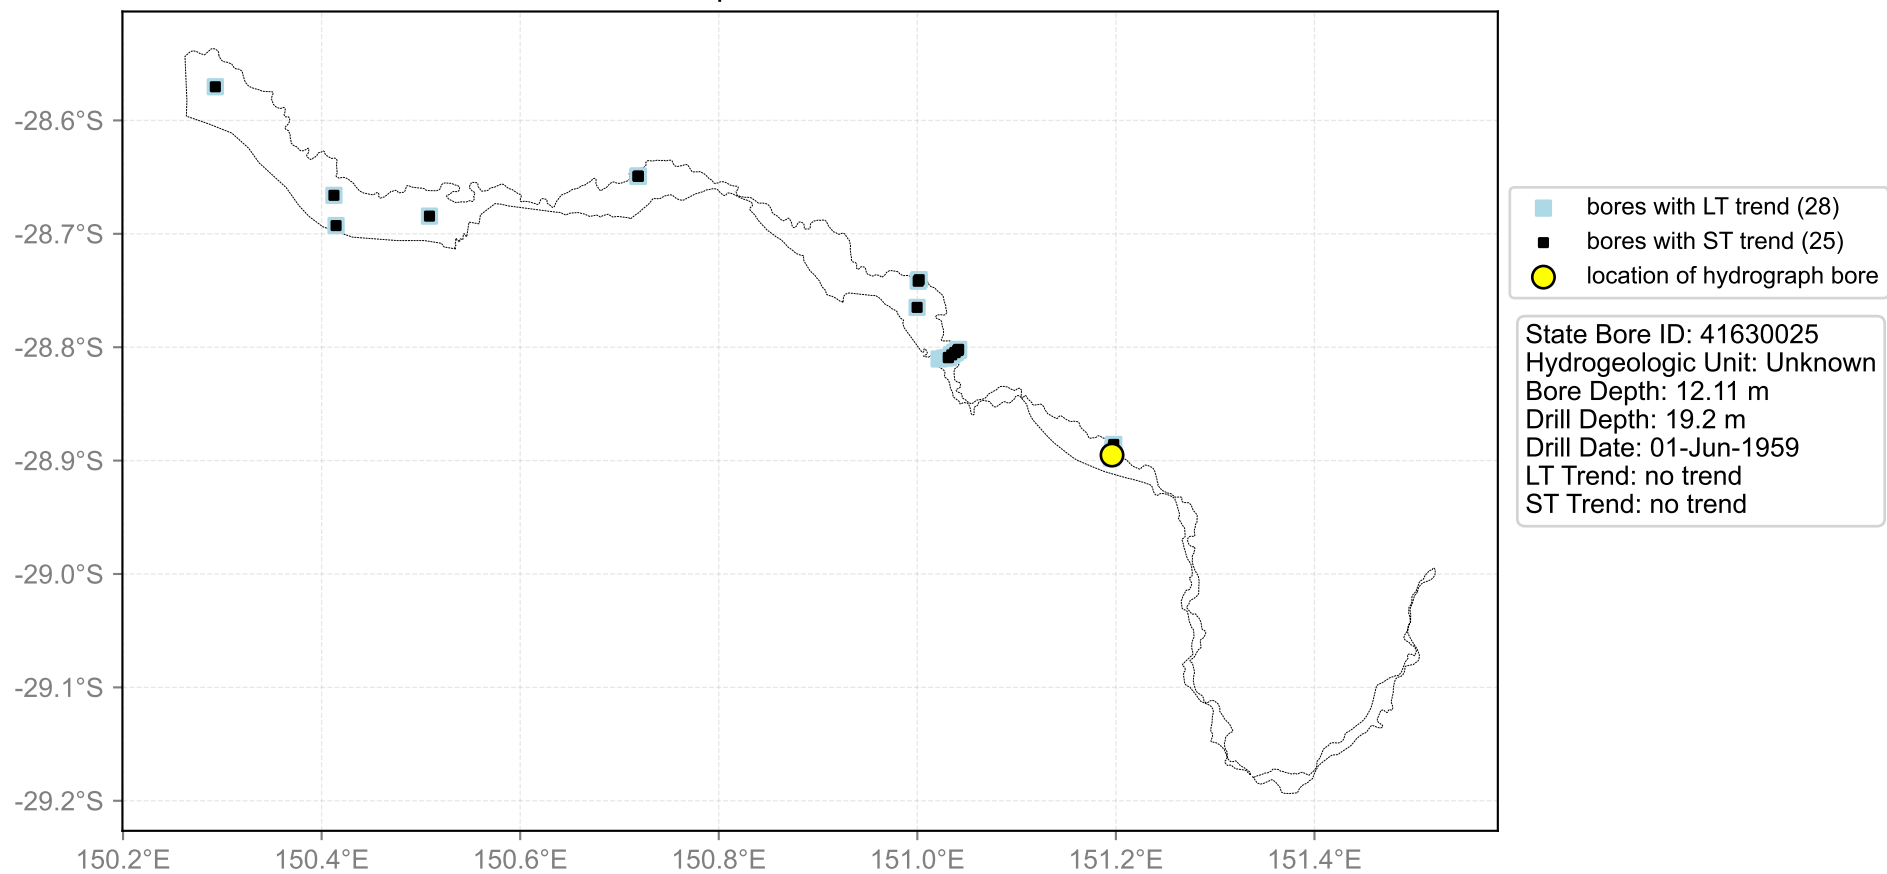

Map View for GS32

Hydrograph for hydroid: 10132922

Map View for GS32

Hydrograph for hydroid: 10133694

Map View for GS32

Hydrograph for hydroid: 10137007

Map View for GS32

Hydrograph for hydroid: 10139871

Map View for GS32

Hydrograph for hydroid: 40131606

Map View for GS32

Hydrograph for hydroid: 40131608

Map View for GS32

Hydrograph for hydroid: 40131612

Map View for GS32

Hydrograph for hydroid: 40136778

Map View for GS32

Hydrograph for hydroid: 40139568

Map View for GS32

Hydrograph for hydroid: 40139569

Map View for GS32

Hydrograph for hydroid: 40139570

Map View for GS32

Hydrograph for hydroid: 40139571

Map View for GS32

Hydrograph for hydroid: 40142409

Map View for GS32

Hydrograph for hydroid: 40142410

Map View for GS32

Hydrograph for hydroid: 40147306

Map View for GS32

Hydrograph for hydroid: 40149683