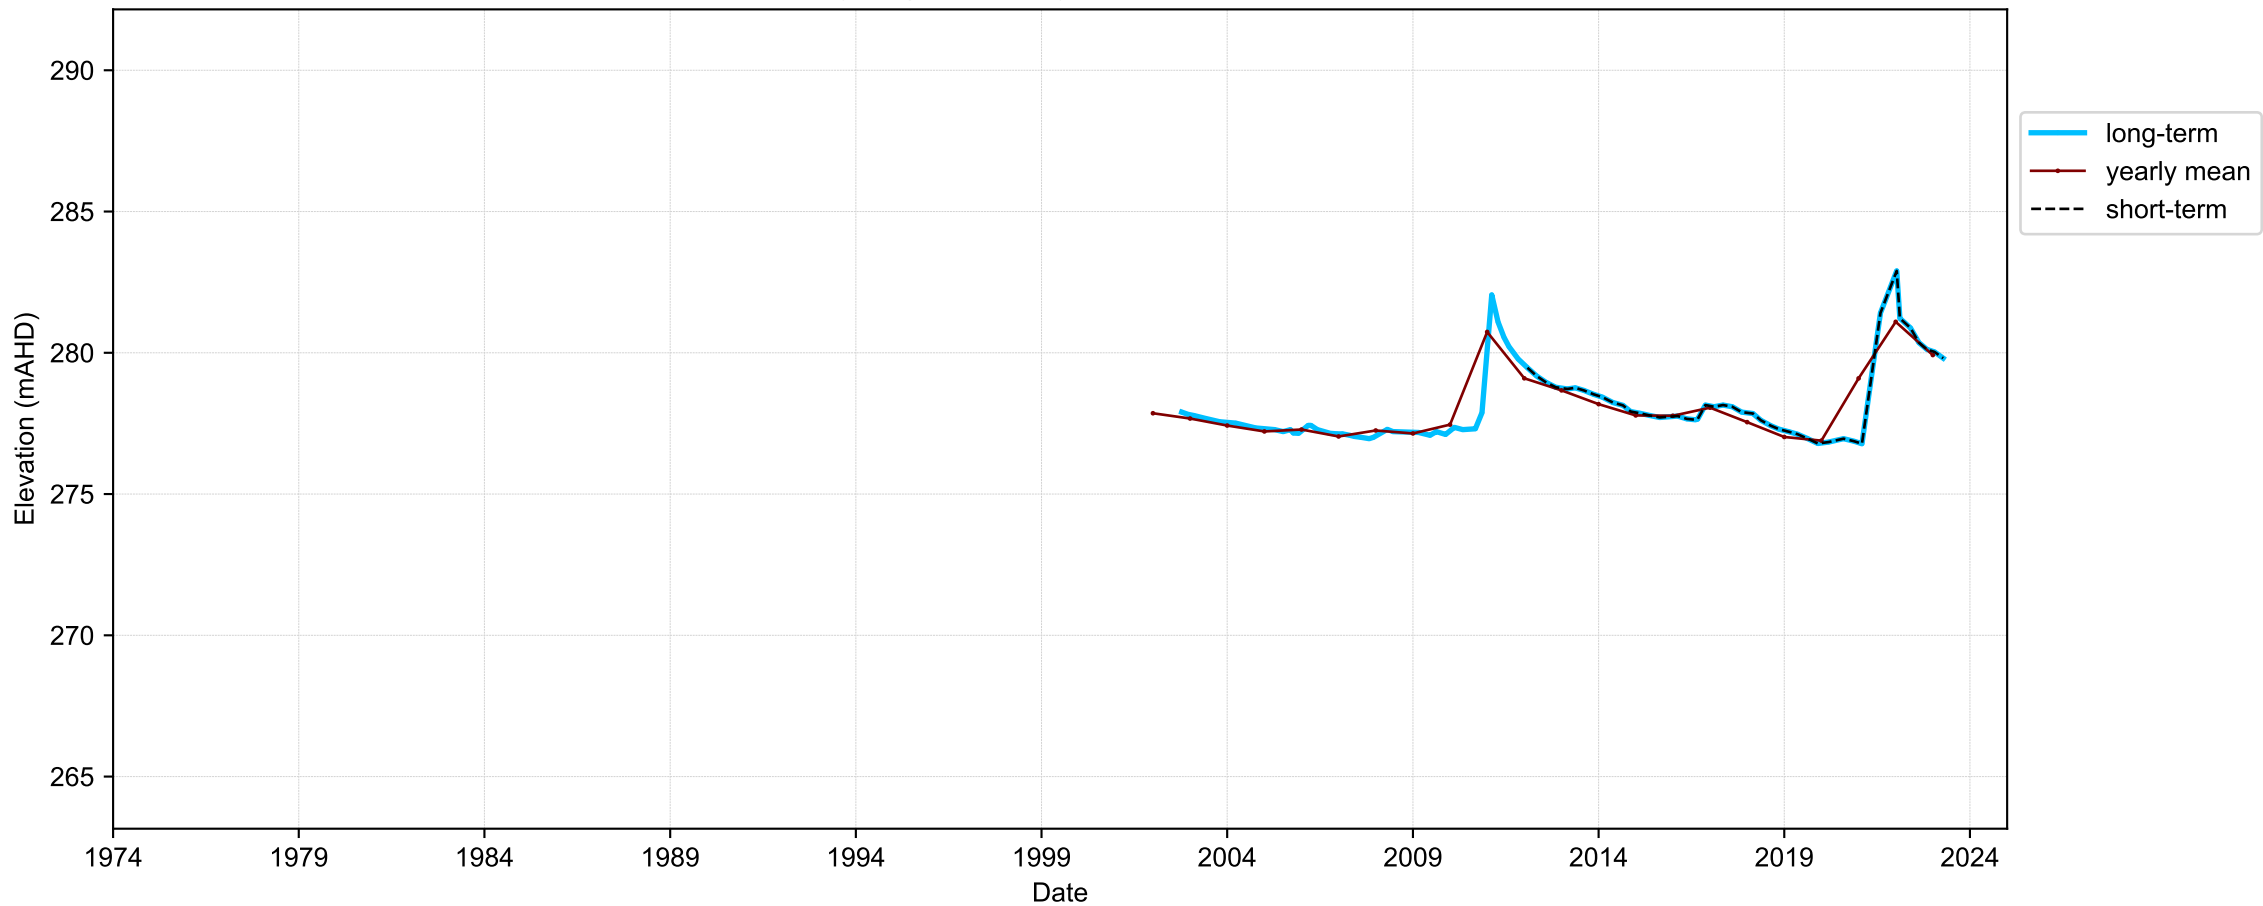

Map View for GS32

Hydrograph for hydroid: 40131606

Map View for GS32

Hydrograph for hydroid: 40131608

Map View for GS32

Hydrograph for hydroid: 40131612

Map View for GS32

Hydrograph for hydroid: 40136778