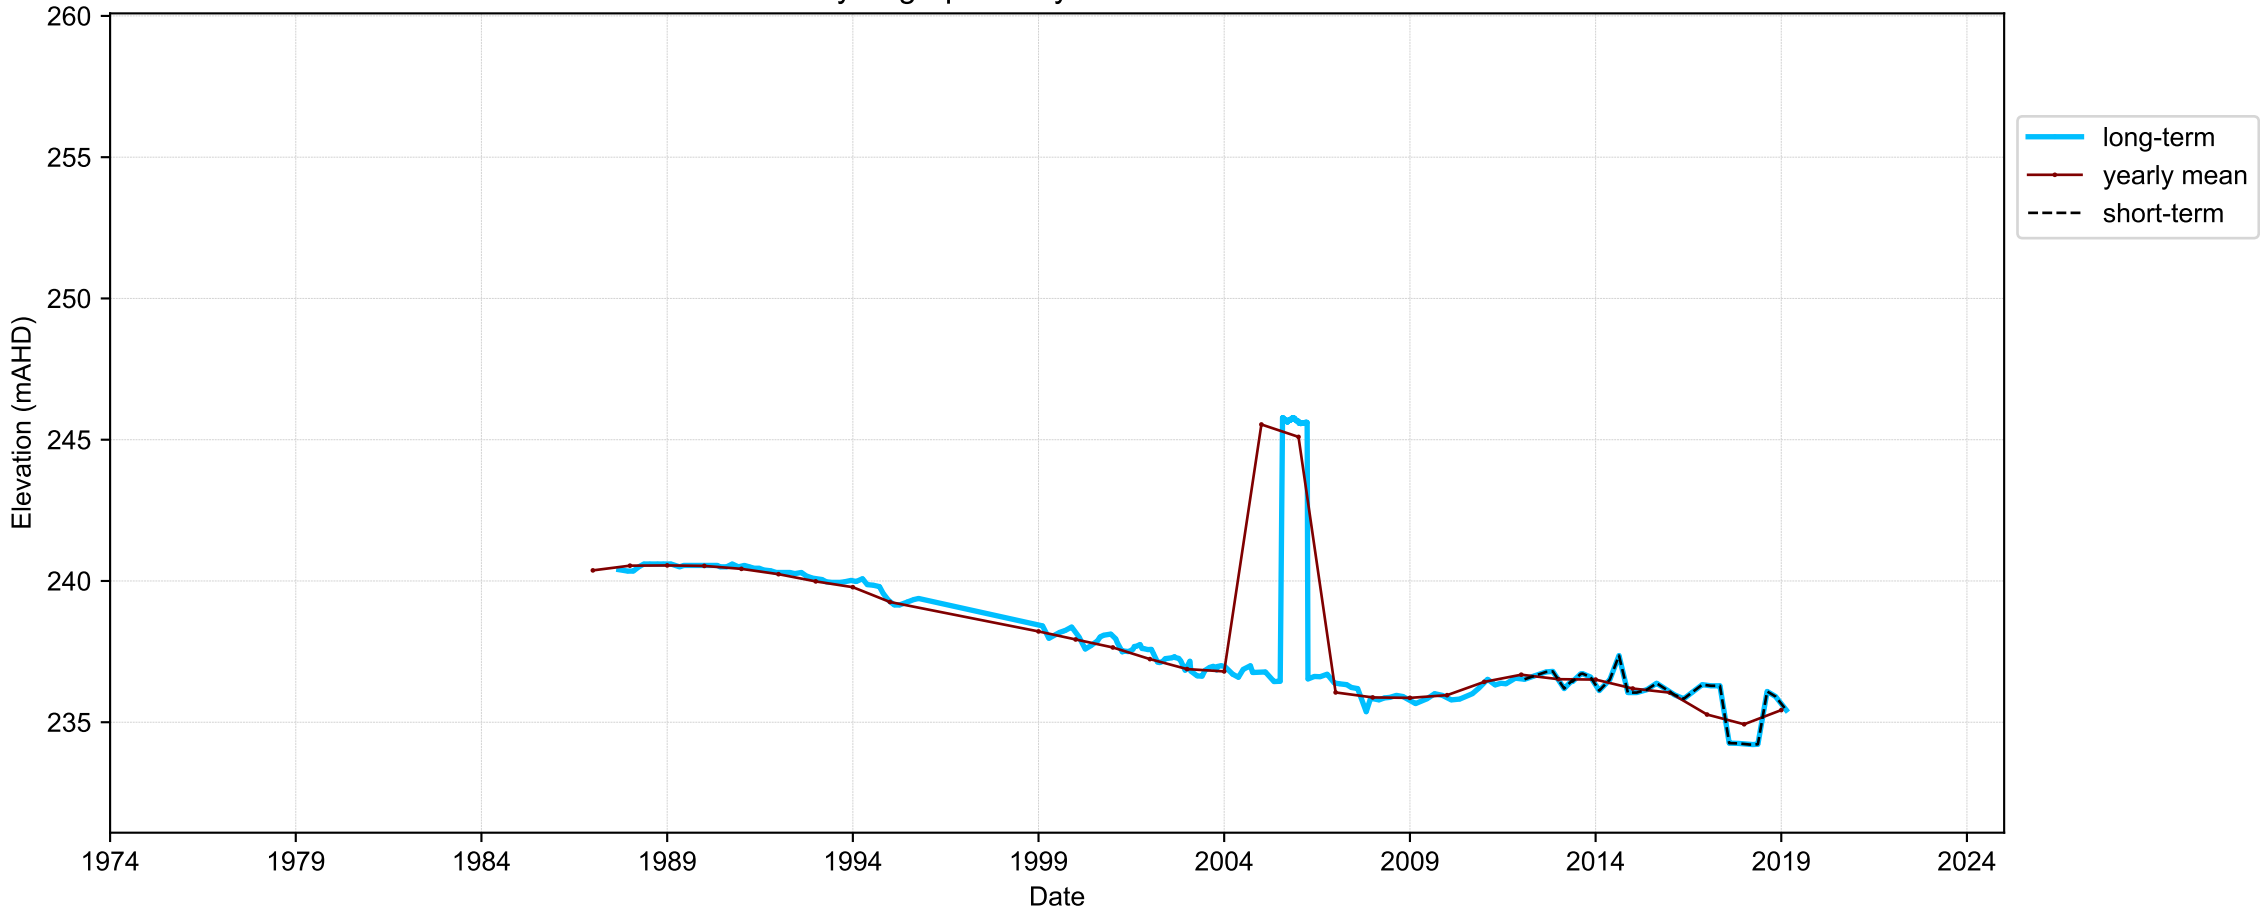

Map View for GS32

Hydrograph for hydroid: 10132922

Map View for GS32

Hydrograph for hydroid: 10133694

Map View for GS32

Hydrograph for hydroid: 10137007

Map View for GS32

Hydrograph for hydroid: 10139871