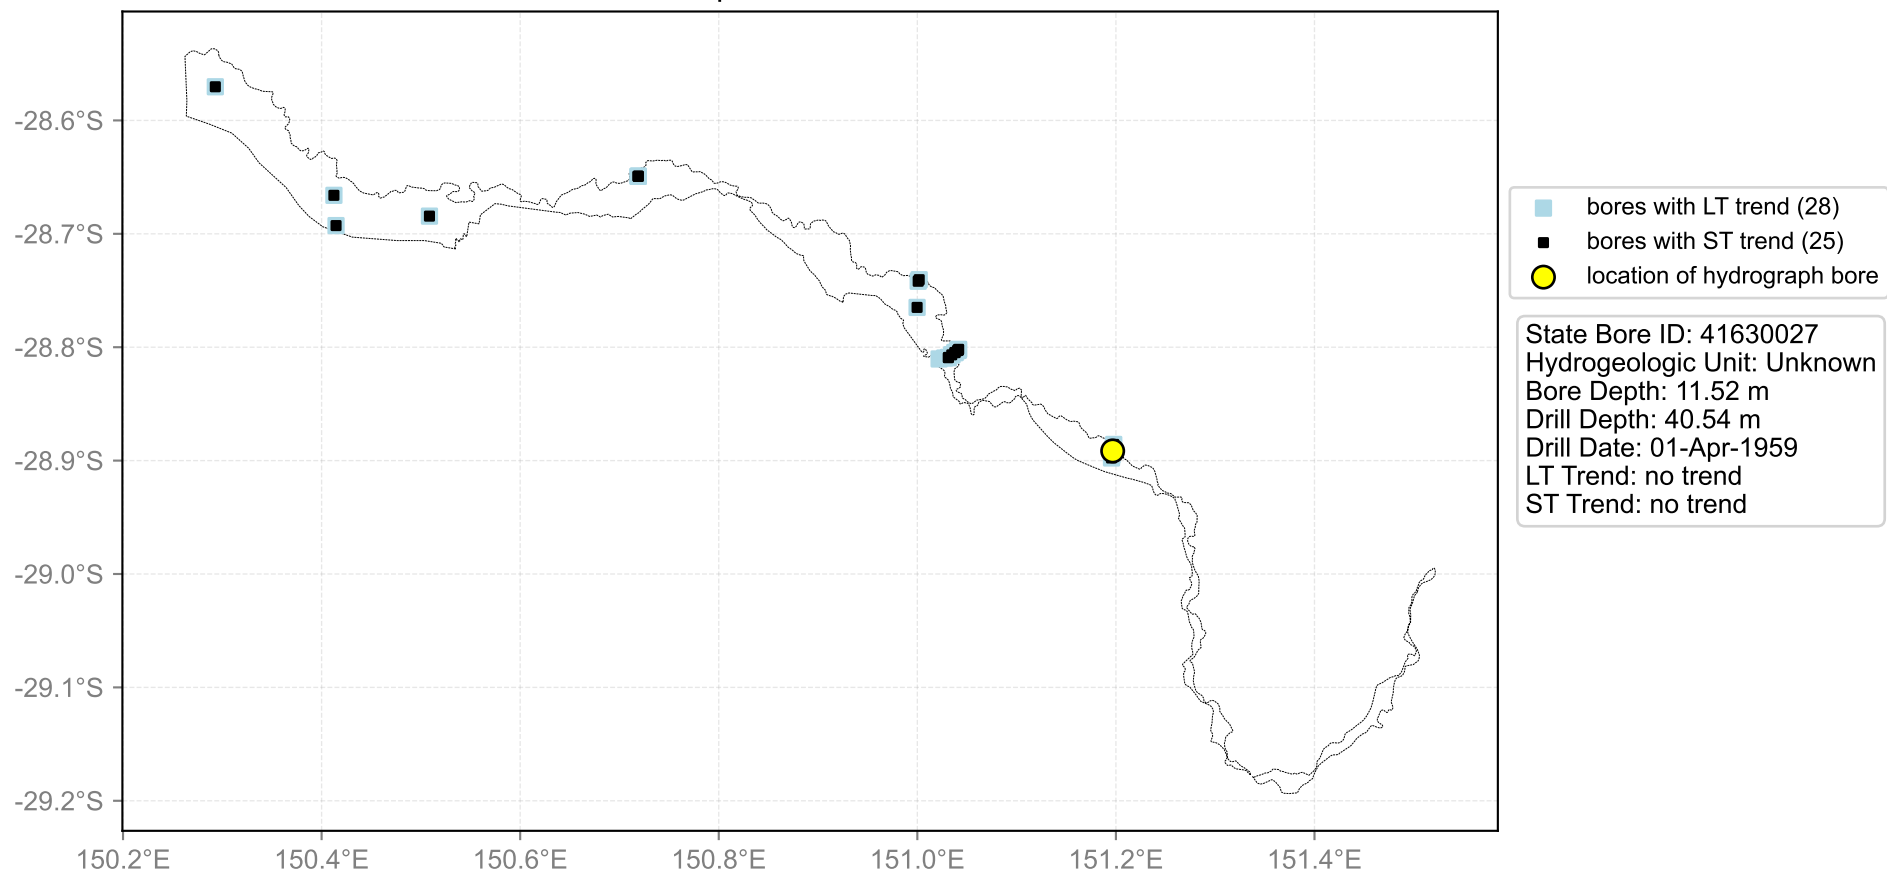

Map View for GS32

Hydrograph for hydroid: 40139568

Map View for GS32

Hydrograph for hydroid: 40139569

Map View for GS32

Hydrograph for hydroid: 40139570

Map View for GS32

Hydrograph for hydroid: 40139571

Map View for GS32

Hydrograph for hydroid: 40142409

Map View for GS32

Hydrograph for hydroid: 40142410

Map View for GS32

Hydrograph for hydroid: 40147306

Map View for GS32

Hydrograph for hydroid: 40149683