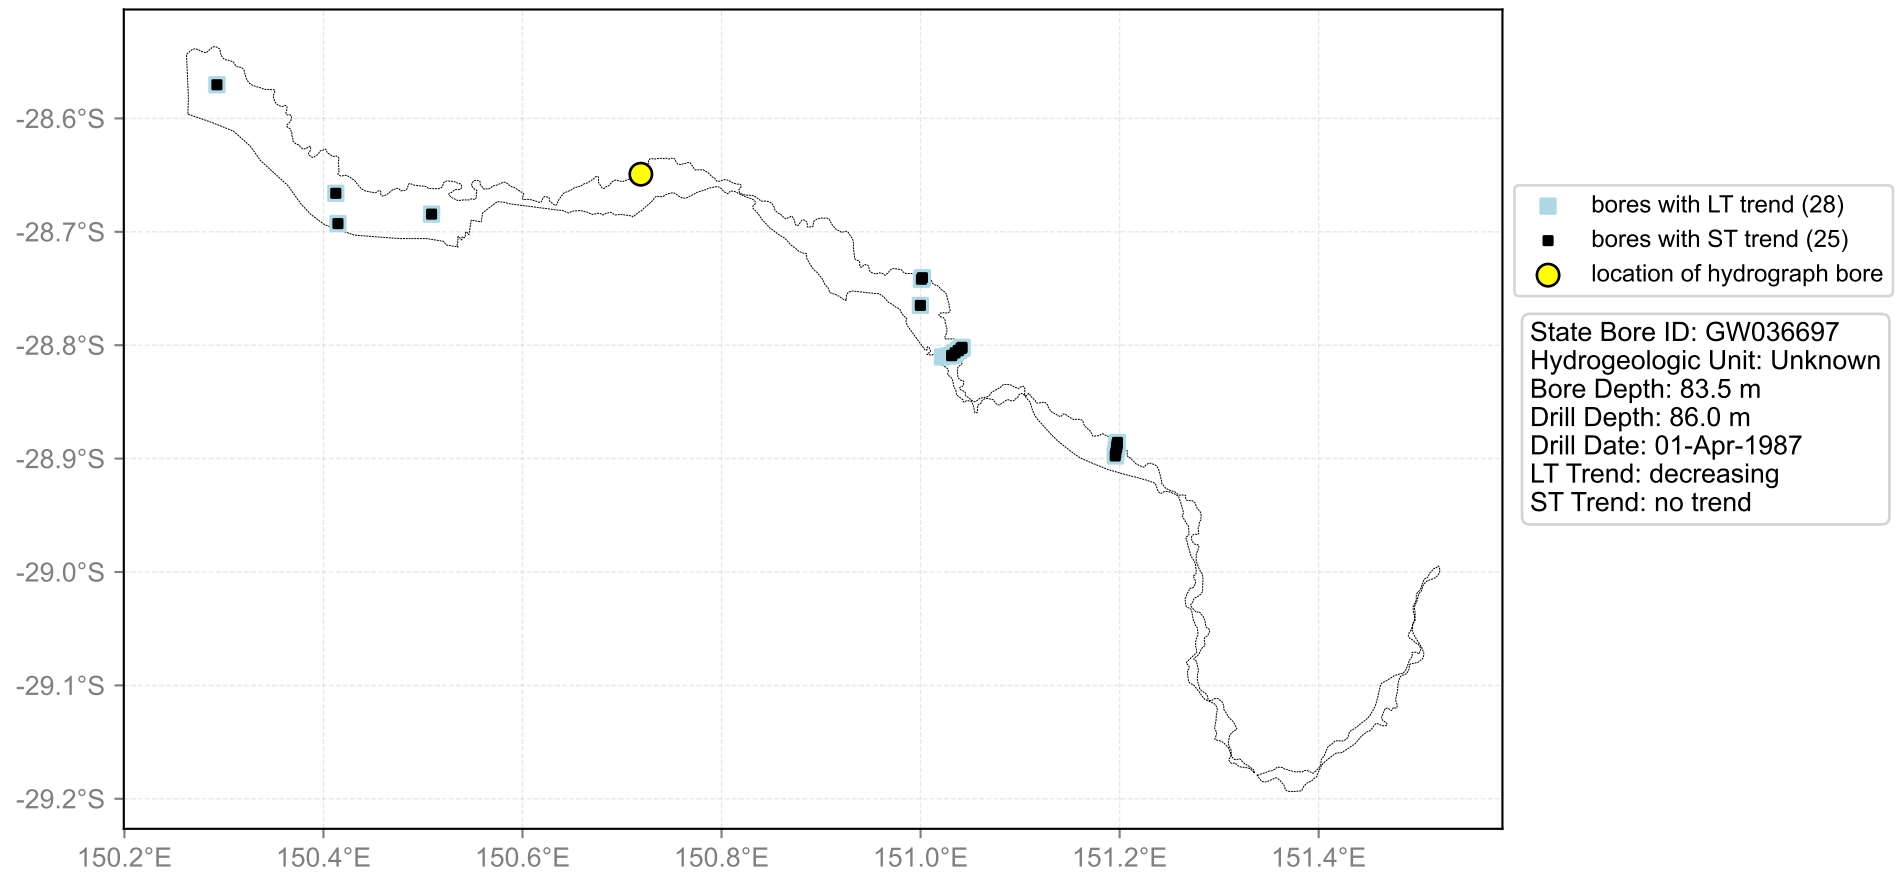

Map View for GS32

Hydrograph for hydroid: 10108751

Map View for GS32

Hydrograph for hydroid: 10131181

Map View for GS32

Hydrograph for hydroid: 10131771

Map View for GS32

Hydrograph for hydroid: 10132567

Map View for GS32

Hydrograph for hydroid: 10132922

Map View for GS32

Hydrograph for hydroid: 10133694

Map View for GS32

Hydrograph for hydroid: 10137007

Map View for GS32

Hydrograph for hydroid: 10139871

Map View for GS32

Hydrograph for hydroid: 40131606

Map View for GS32

Hydrograph for hydroid: 40131608

Map View for GS32

Hydrograph for hydroid: 40131612

Map View for GS32

Hydrograph for hydroid: 40136778

Map View for GS32

Hydrograph for hydroid: 40139568

Map View for GS32

Hydrograph for hydroid: 40139569

Map View for GS32

Hydrograph for hydroid: 40139570

Map View for GS32

Hydrograph for hydroid: 40139571