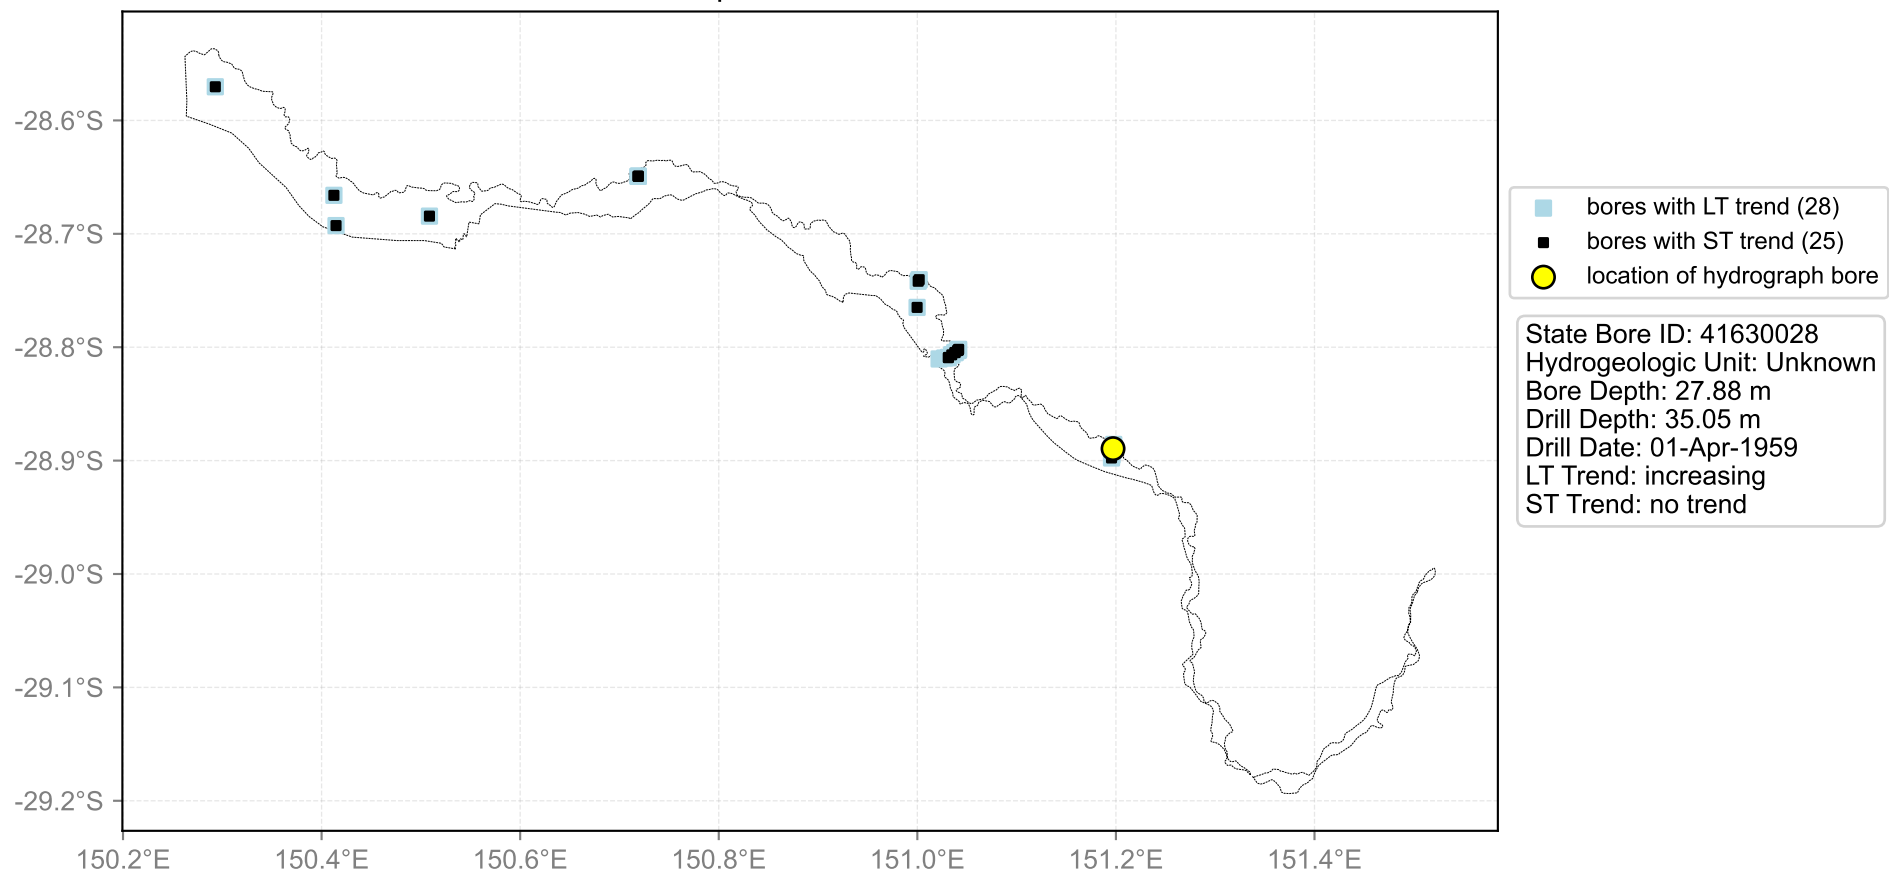

Map View for GS32

Hydrograph for hydroid: 40139568

Map View for GS32

Hydrograph for hydroid: 40139569

Map View for GS32

Hydrograph for hydroid: 40139570

Map View for GS32

Hydrograph for hydroid: 40139571

Map View for GS32

Hydrograph for hydroid: 40142409

Map View for GS32

Hydrograph for hydroid: 40142410

Map View for GS32

Hydrograph for hydroid: 40147306

Map View for GS32

Hydrograph for hydroid: 40149683