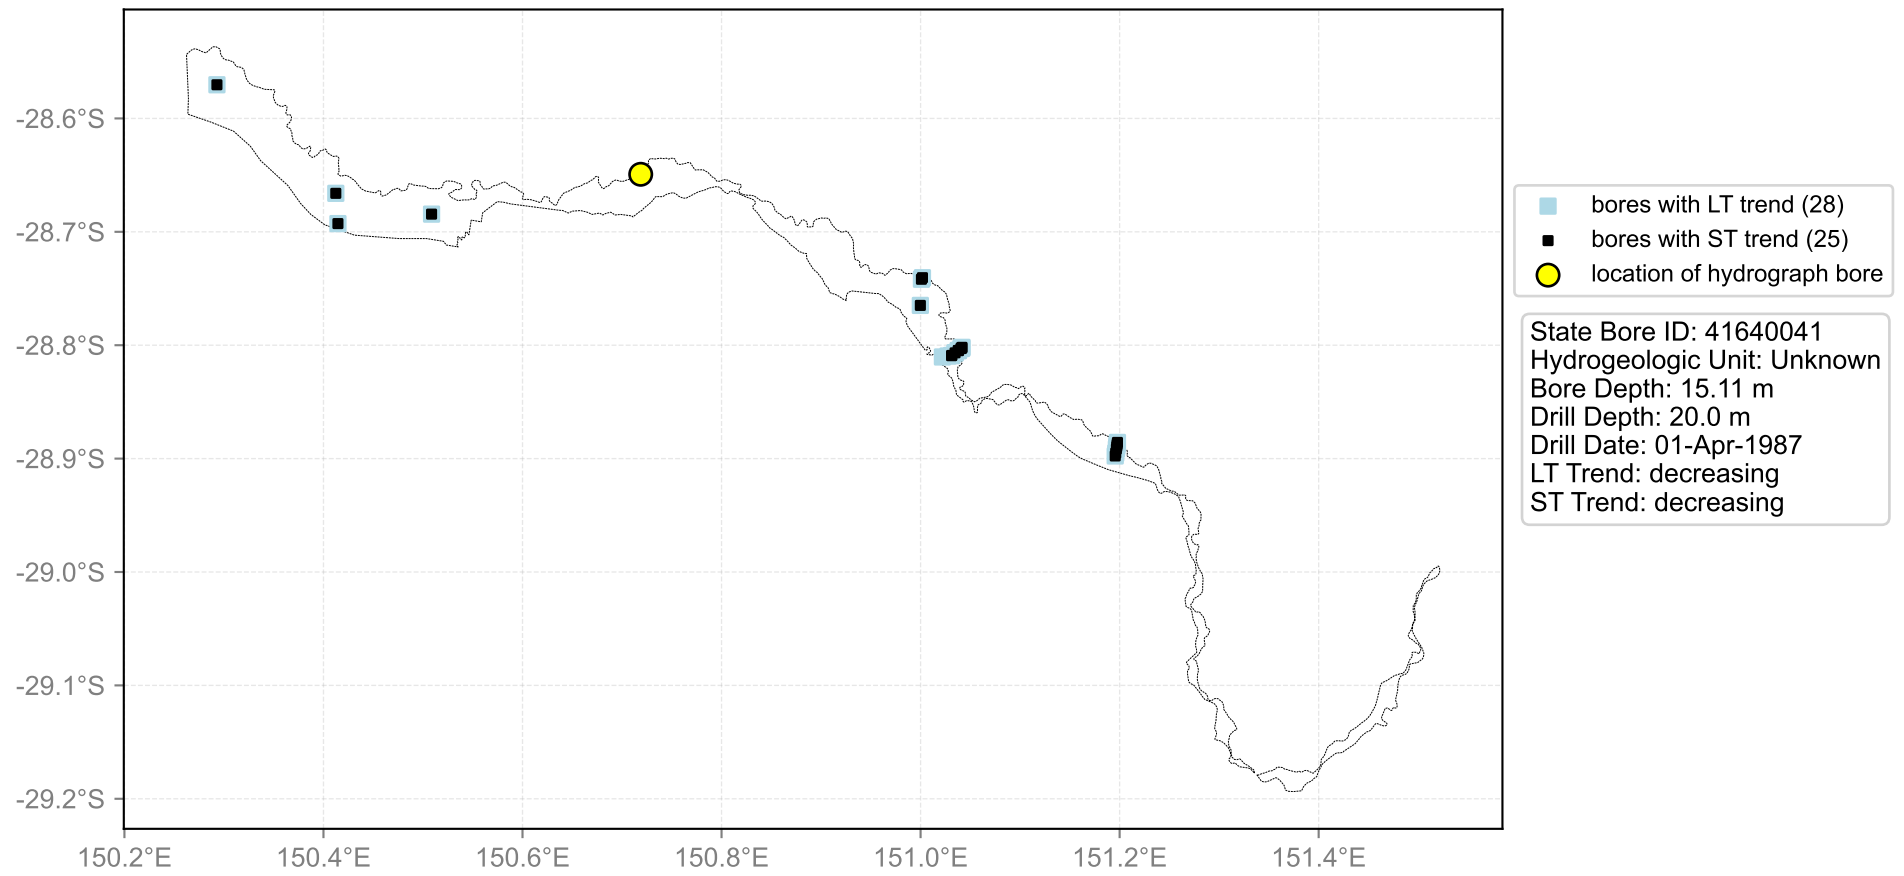

Map View for GS32

Hydrograph for hydroid: 10108751

Map View for GS32

Hydrograph for hydroid: 10131181

Map View for GS32

Hydrograph for hydroid: 10131771

Map View for GS32

Hydrograph for hydroid: 10132567

Map View for GS32

Hydrograph for hydroid: 10132922

Map View for GS32

Hydrograph for hydroid: 10133694

Map View for GS32

Hydrograph for hydroid: 10137007

Map View for GS32

Hydrograph for hydroid: 10139871

Map View for GS32

Hydrograph for hydroid: 40131606

Map View for GS32

Hydrograph for hydroid: 40131608

Map View for GS32

Hydrograph for hydroid: 40131612

Map View for GS32

Hydrograph for hydroid: 40136778

Map View for GS32

Hydrograph for hydroid: 40139568

Map View for GS32

Hydrograph for hydroid: 40139569

Map View for GS32

Hydrograph for hydroid: 40139570

Map View for GS32

Hydrograph for hydroid: 40139571