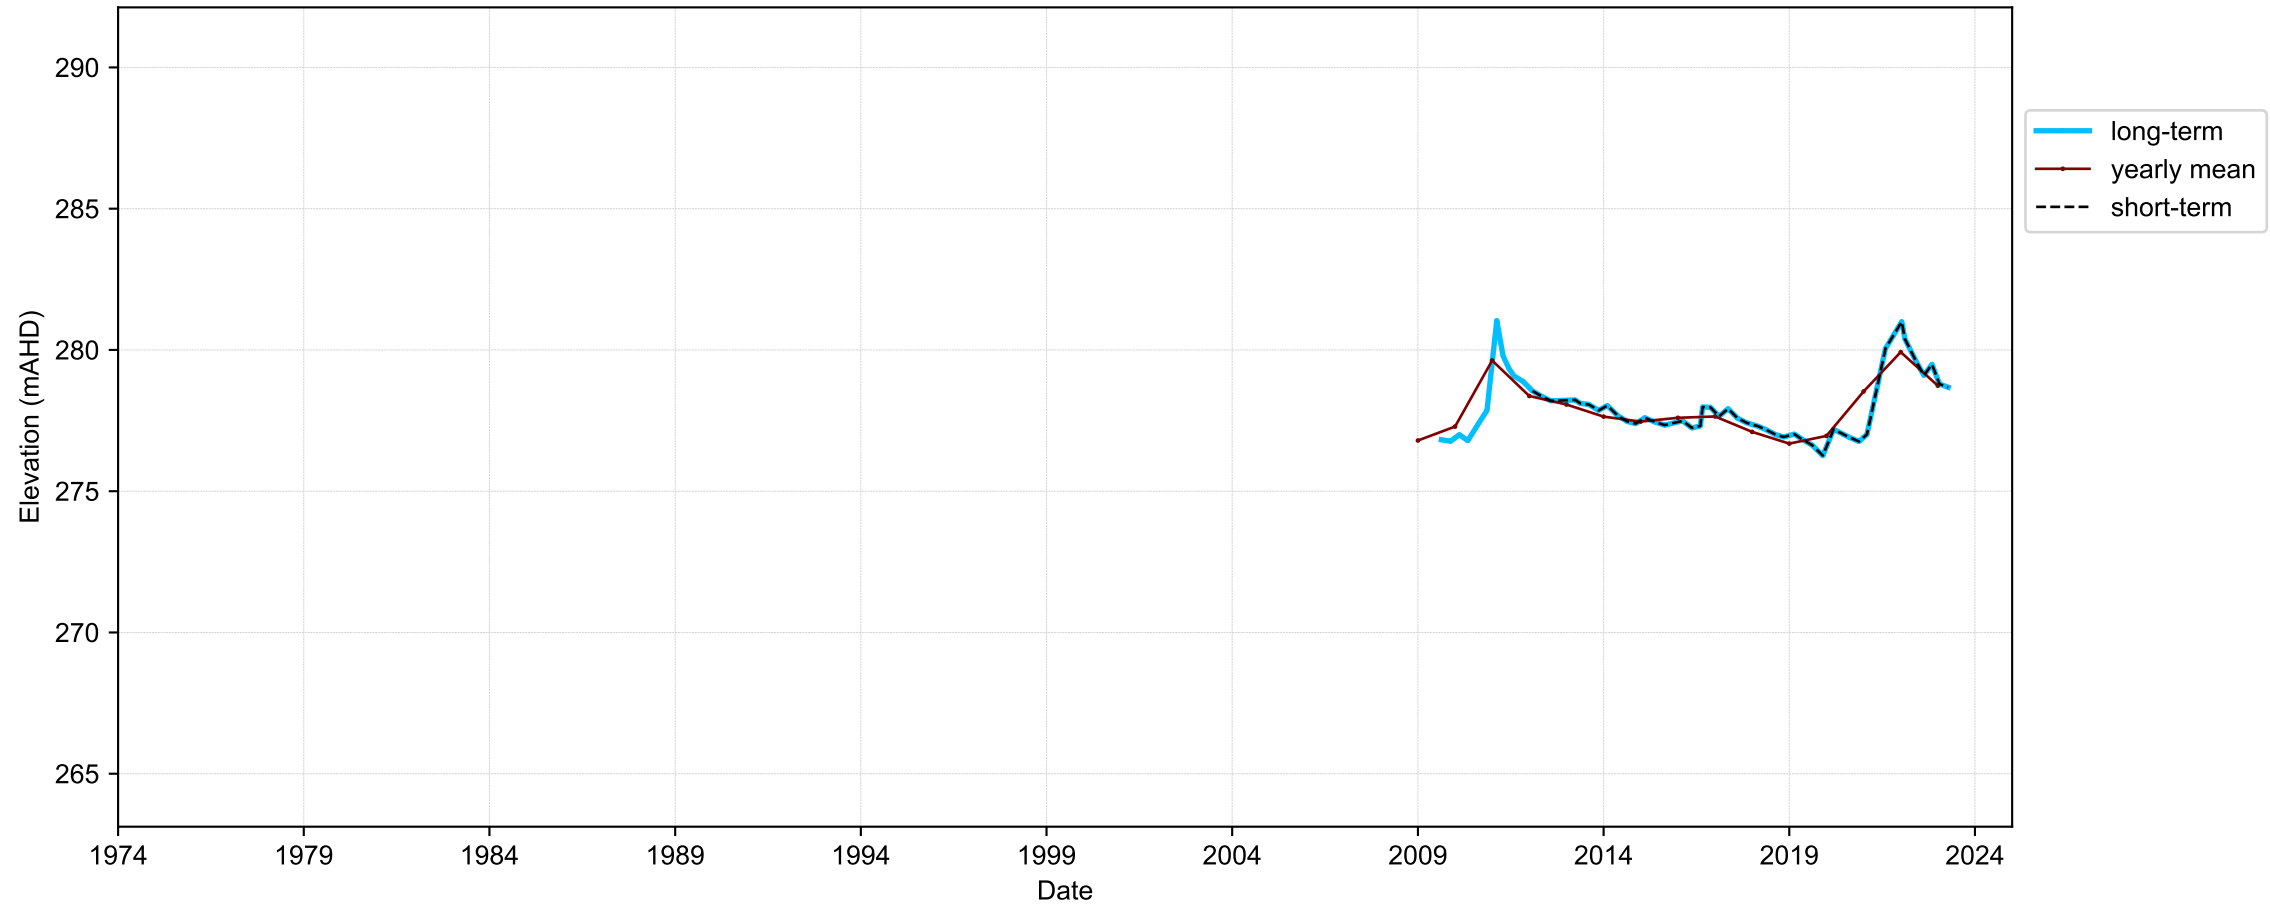

Map View for GS32

Hydrograph for hydroid: 40139568