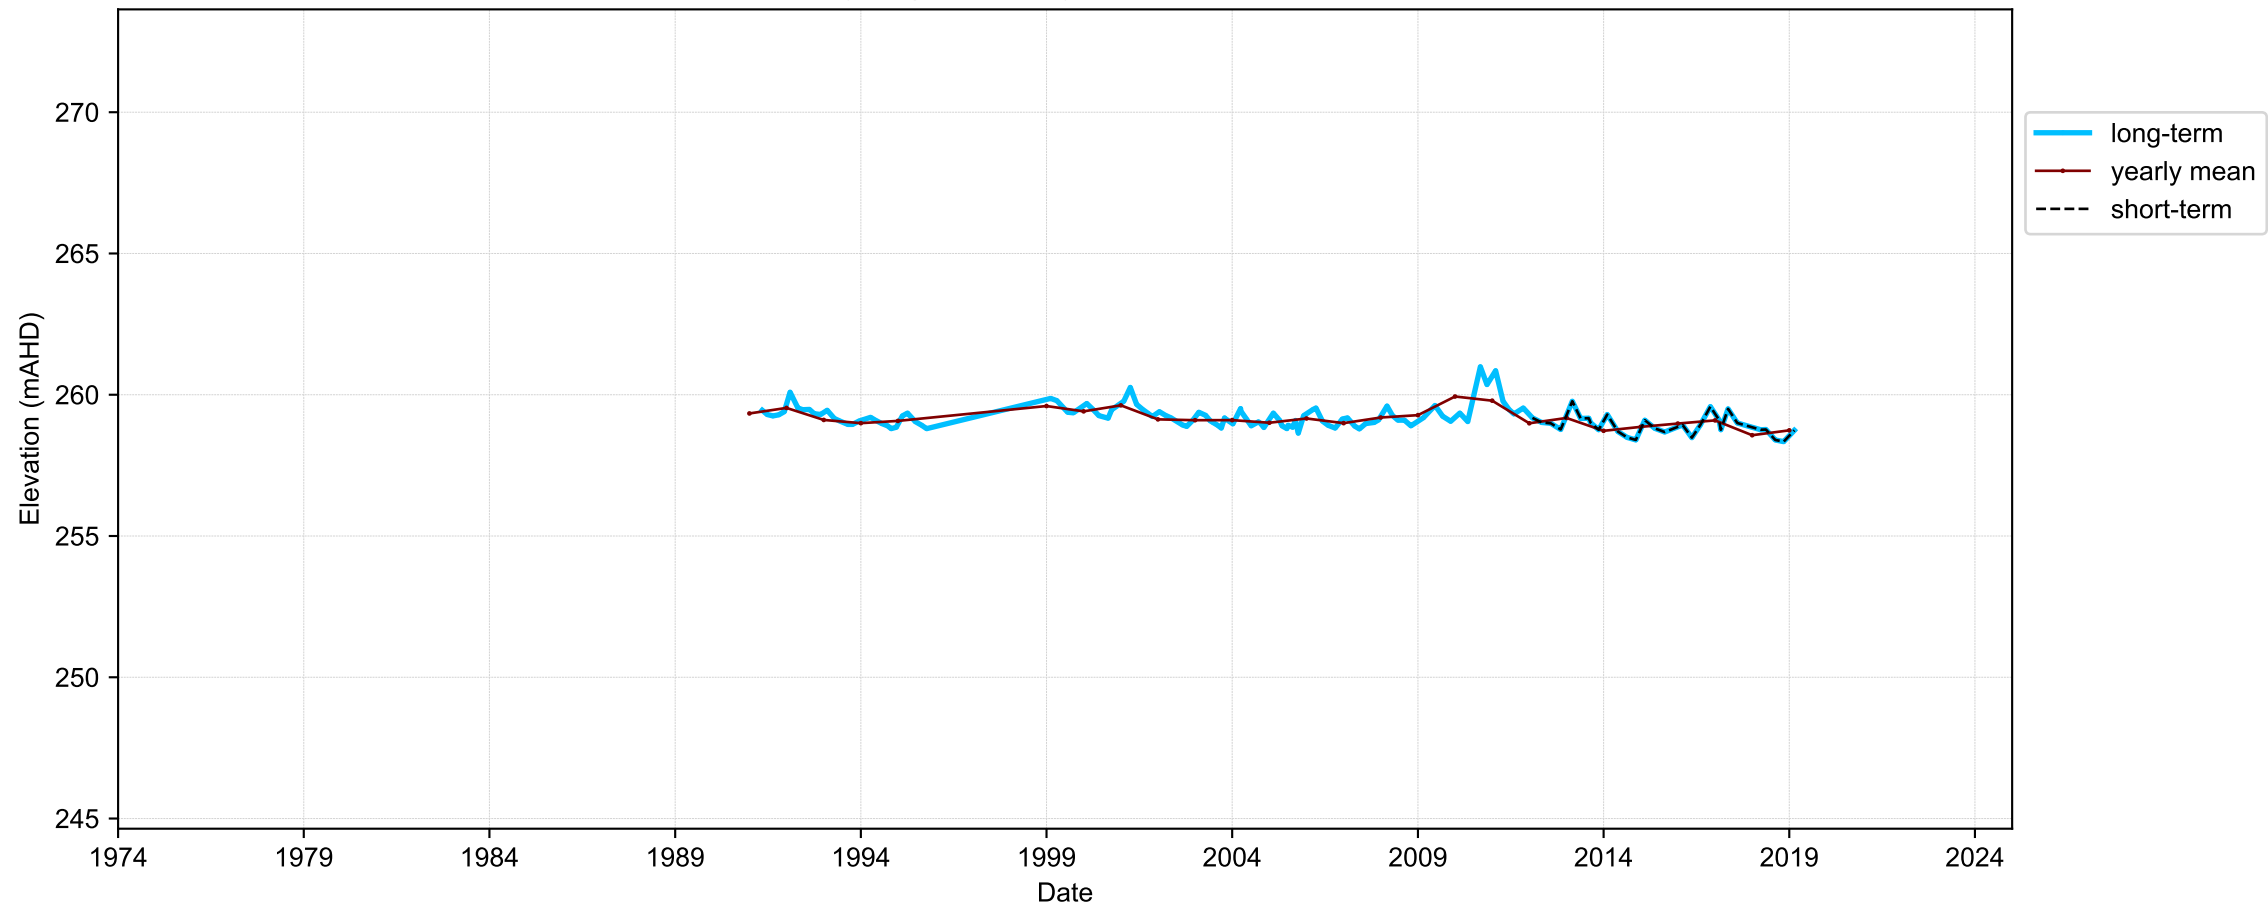

Map View for GS32

Hydrograph for hydroid: 10108751

Map View for GS32

Hydrograph for hydroid: 10131181

Map View for GS32

Hydrograph for hydroid: 10131771

Map View for GS32

Hydrograph for hydroid: 10132567