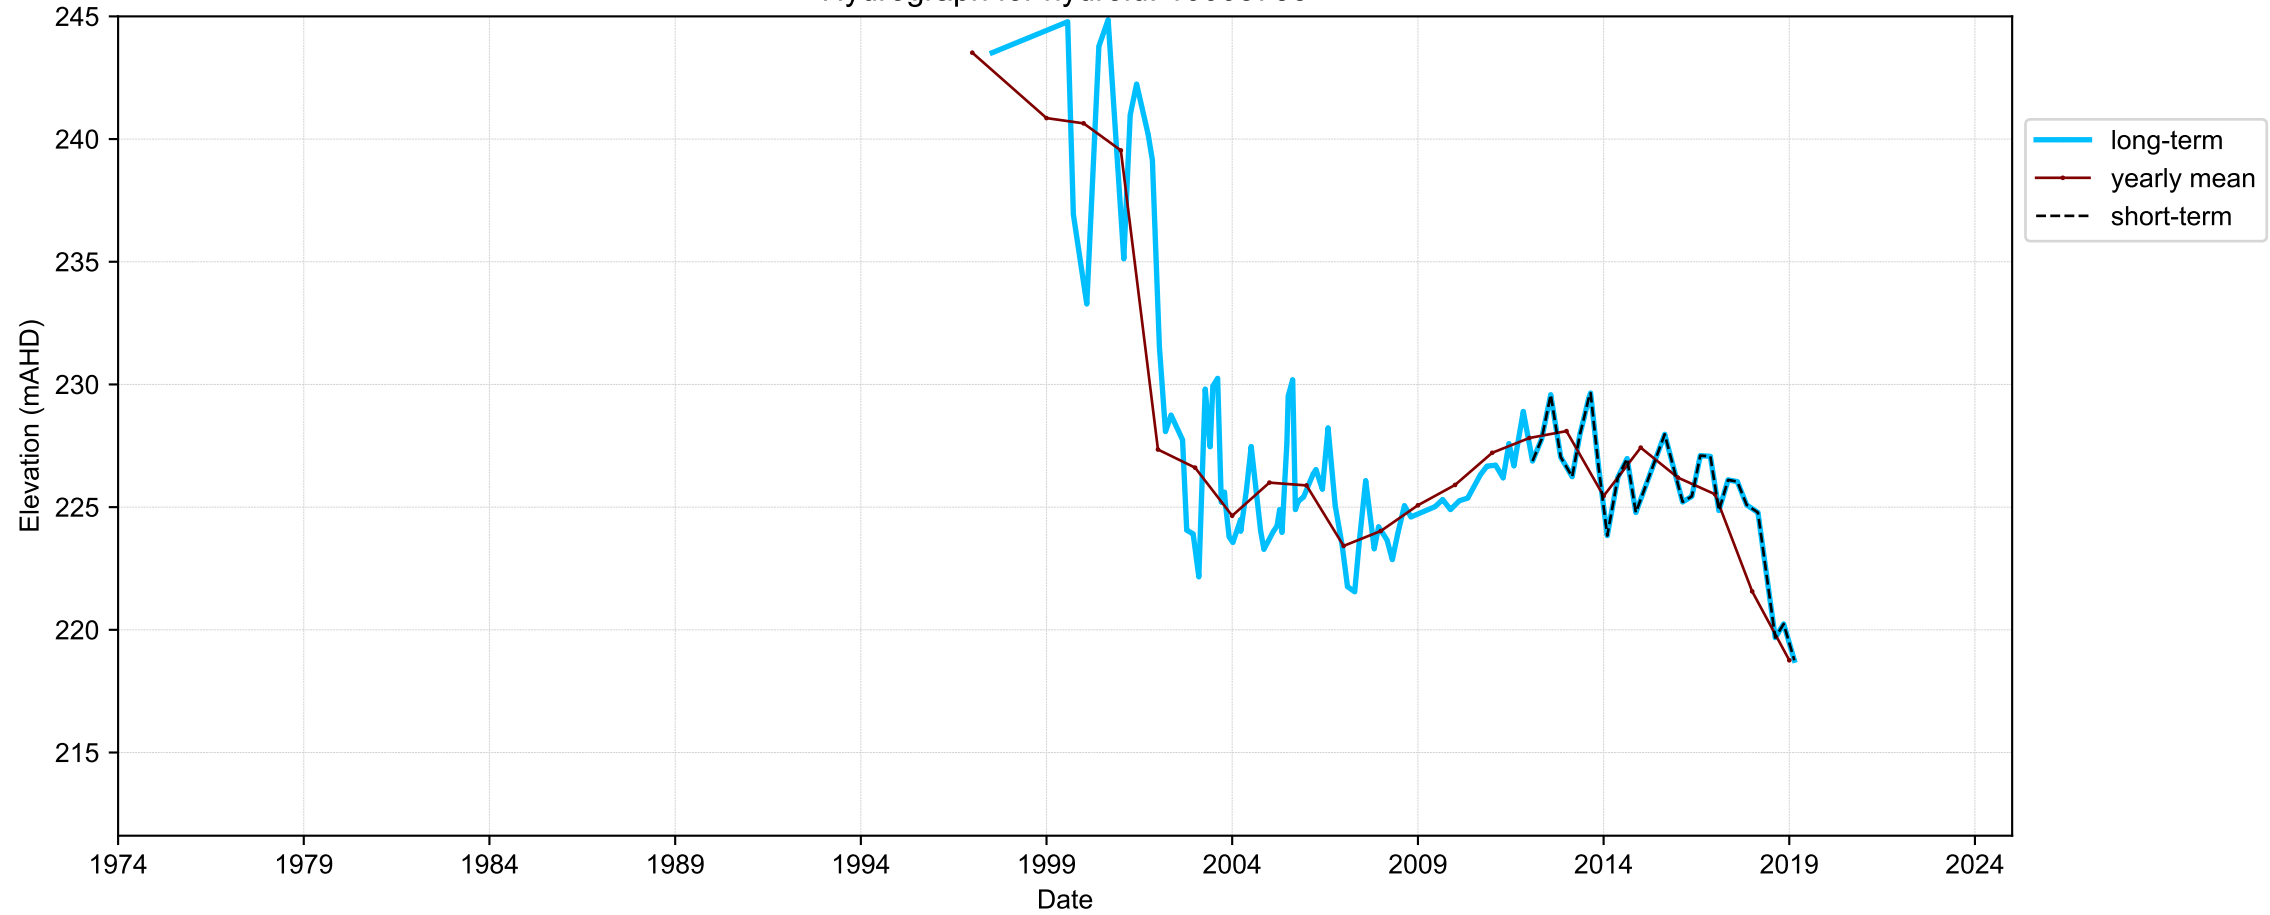

Map View for GS32

Hydrograph for hydroid: 10005738

Map View for GS32

Hydrograph for hydroid: 10100309

Map View for GS32

Hydrograph for hydroid: 10102406

Map View for GS32

Hydrograph for hydroid: 10102579