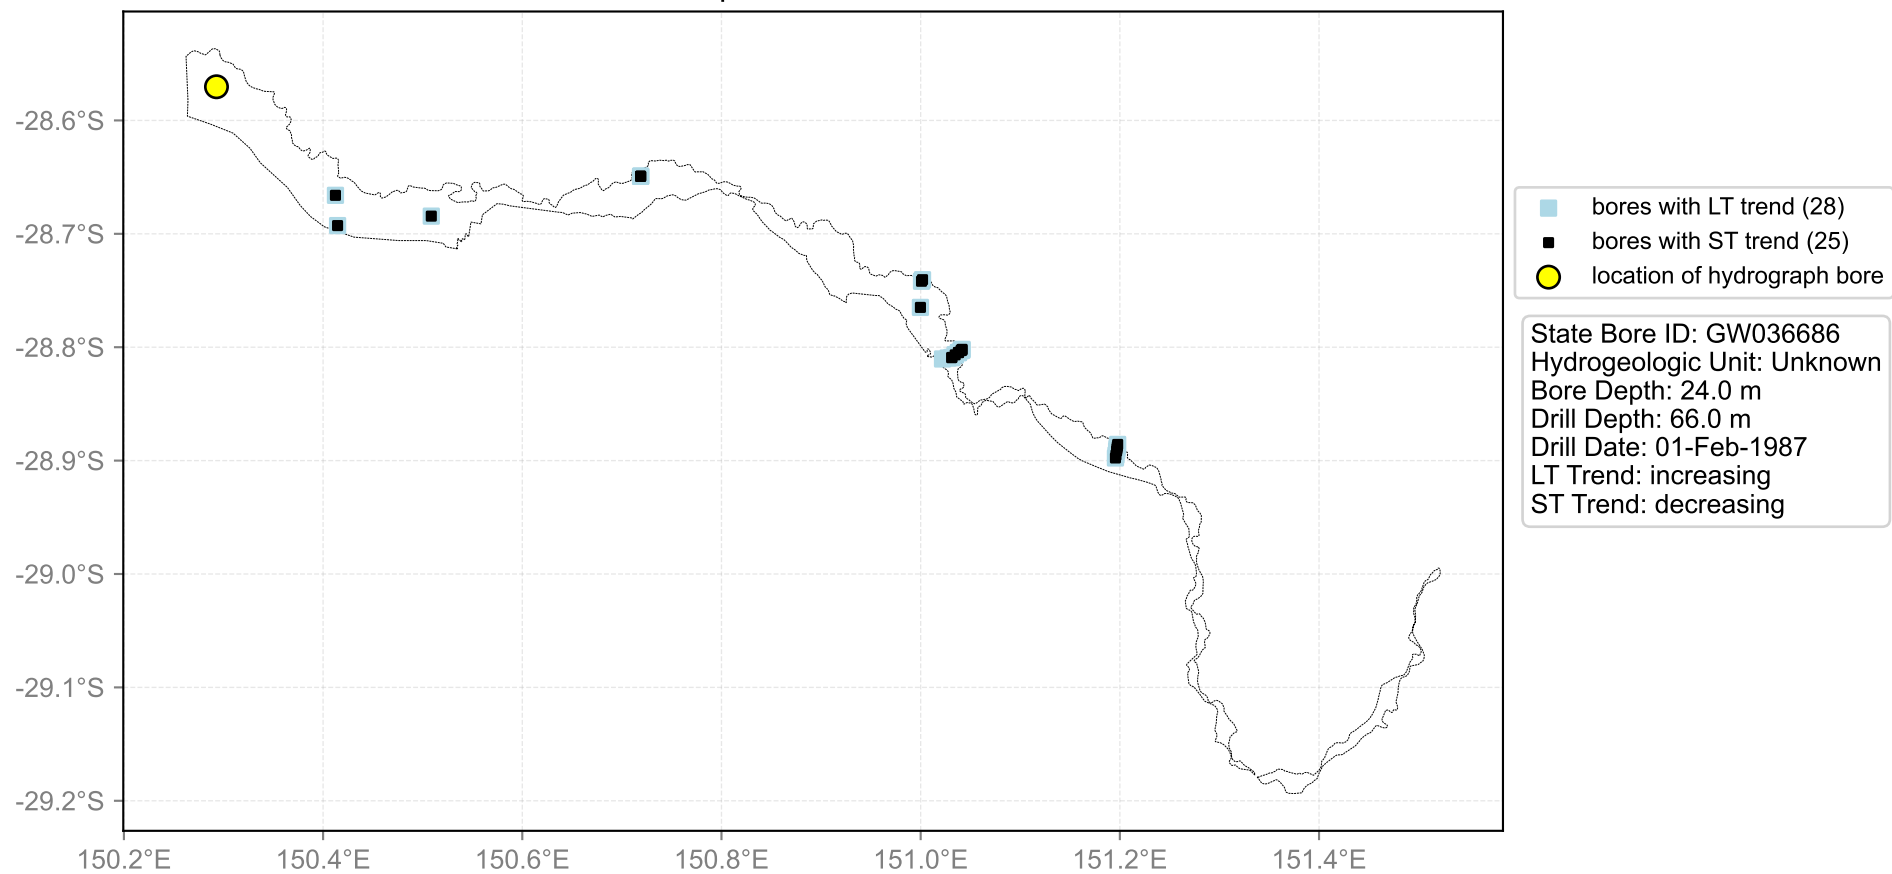

Map View for GS32

Hydrograph for hydroid: 10005738

Map View for GS32

Hydrograph for hydroid: 10100309

Map View for GS32

Hydrograph for hydroid: 10102406

Map View for GS32

Hydrograph for hydroid: 10102579

Map View for GS32

Hydrograph for hydroid: 10108751

Map View for GS32

Hydrograph for hydroid: 10131181

Map View for GS32

Hydrograph for hydroid: 10131771

Map View for GS32

Hydrograph for hydroid: 10132567

Map View for GS32

Hydrograph for hydroid: 10132922

Map View for GS32

Hydrograph for hydroid: 10133694

Map View for GS32

Hydrograph for hydroid: 10137007

Map View for GS32

Hydrograph for hydroid: 10139871

Map View for GS32

Hydrograph for hydroid: 40131606

Map View for GS32

Hydrograph for hydroid: 40131608

Map View for GS32

Hydrograph for hydroid: 40131612

Map View for GS32

Hydrograph for hydroid: 40136778