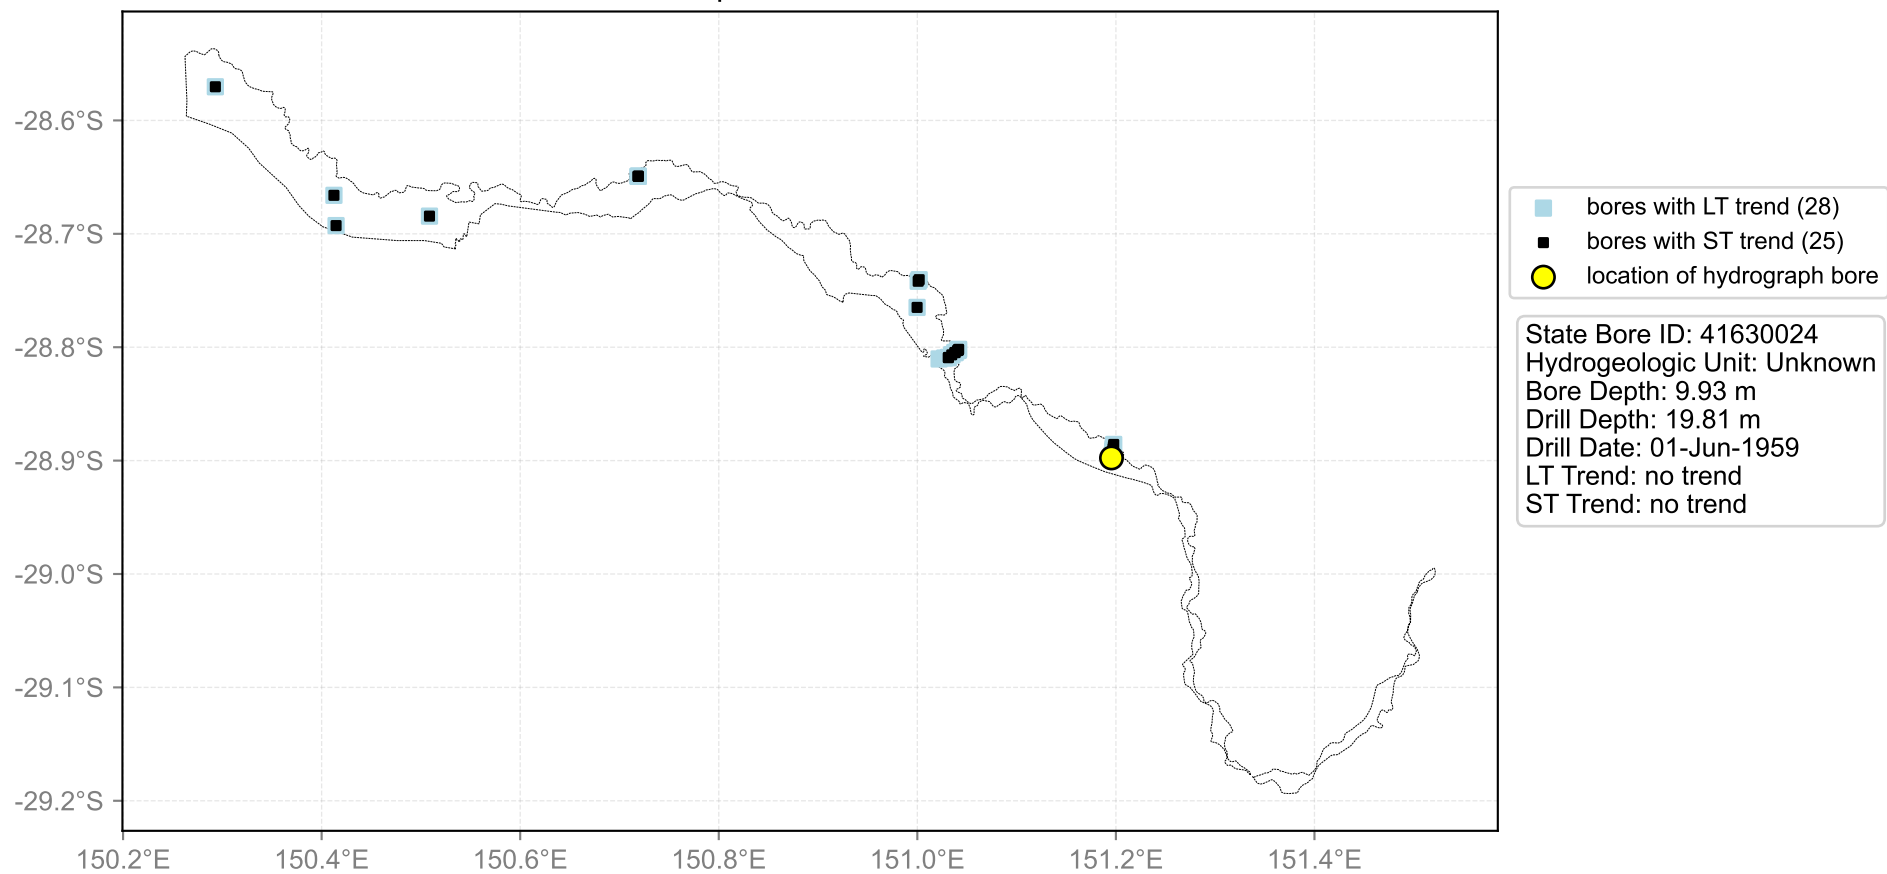

Map View for GS32

Hydrograph for hydroid: 40131606

Map View for GS32

Hydrograph for hydroid: 40131608

Map View for GS32

Hydrograph for hydroid: 40131612

Map View for GS32

Hydrograph for hydroid: 40136778

Map View for GS32

Hydrograph for hydroid: 40139568

Map View for GS32

Hydrograph for hydroid: 40139569

Map View for GS32

Hydrograph for hydroid: 40139570

Map View for GS32

Hydrograph for hydroid: 40139571

Map View for GS32

Hydrograph for hydroid: 40142409

Map View for GS32

Hydrograph for hydroid: 40142410

Map View for GS32

Hydrograph for hydroid: 40147306

Map View for GS32

Hydrograph for hydroid: 40149683