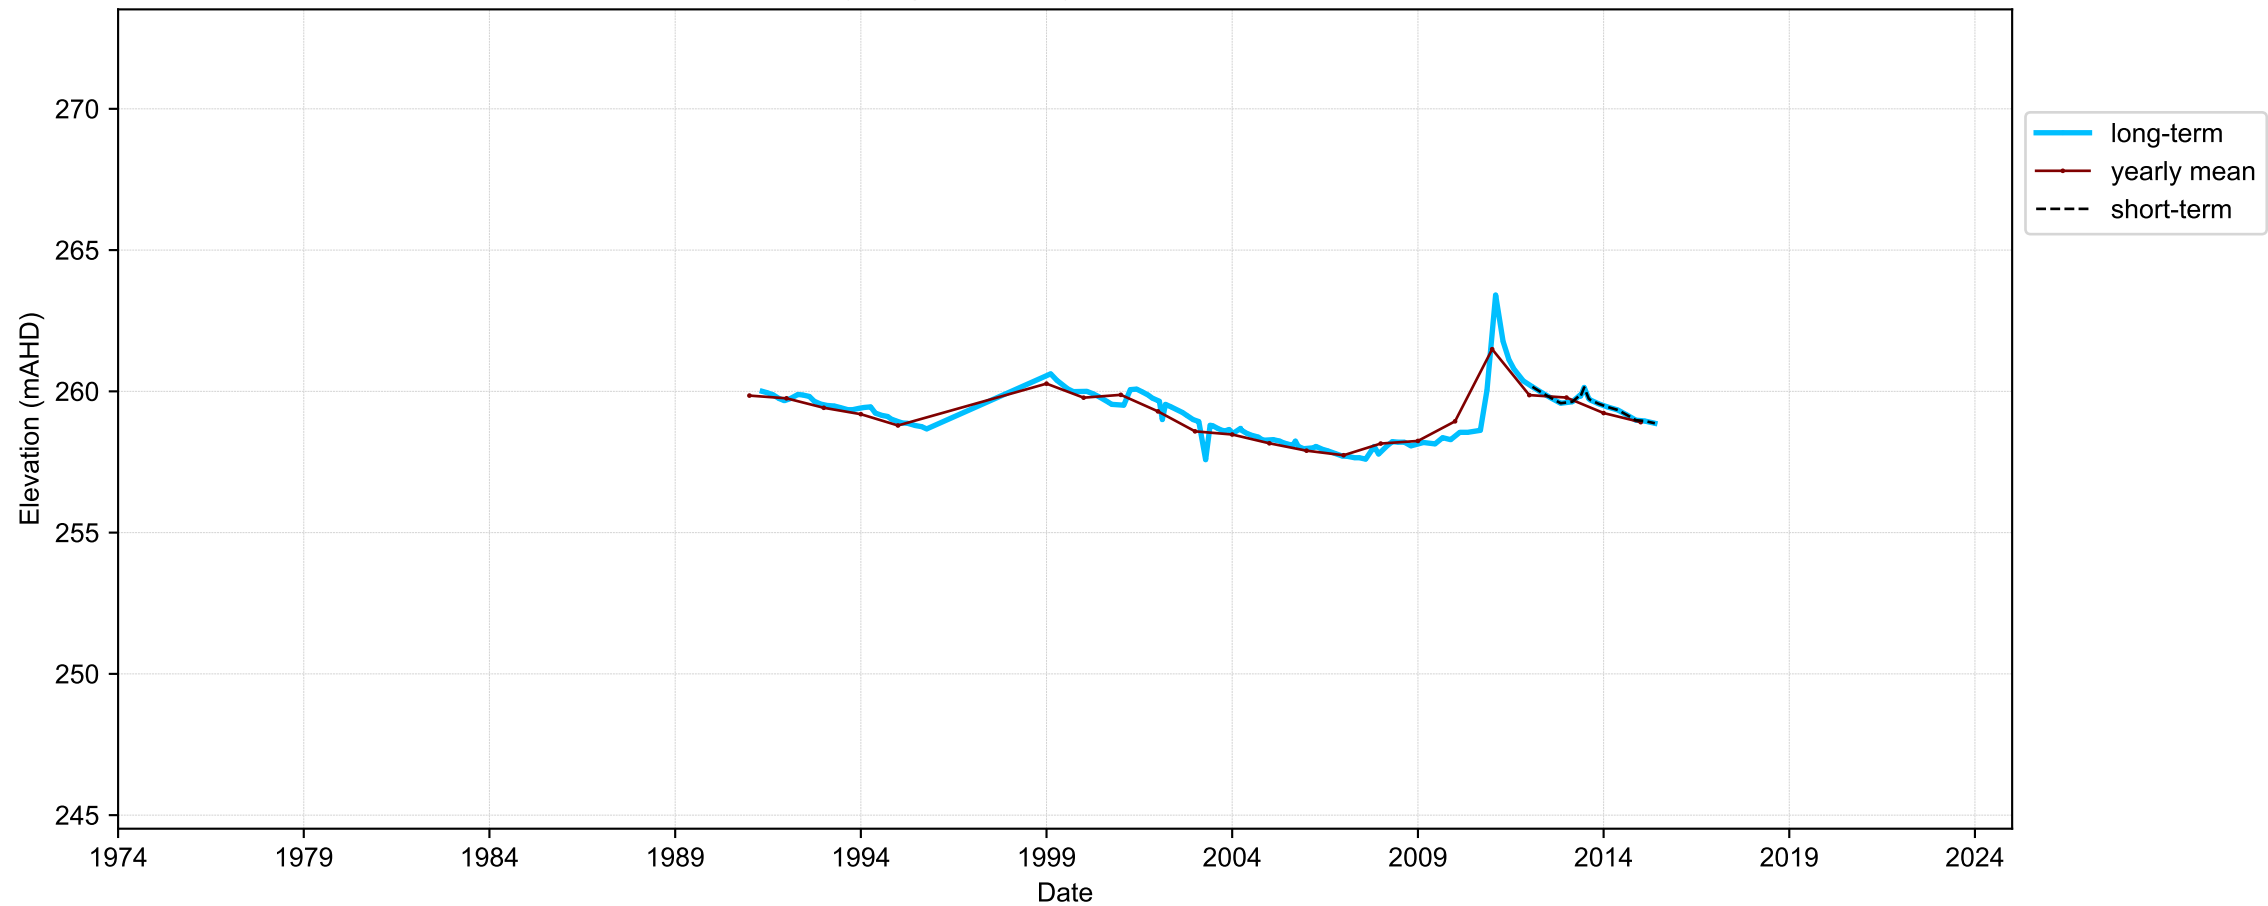

Map View for GS32

Hydrograph for hydroid: 10132922

Map View for GS32

Hydrograph for hydroid: 10133694

Map View for GS32

Hydrograph for hydroid: 10137007

Map View for GS32

Hydrograph for hydroid: 10139871