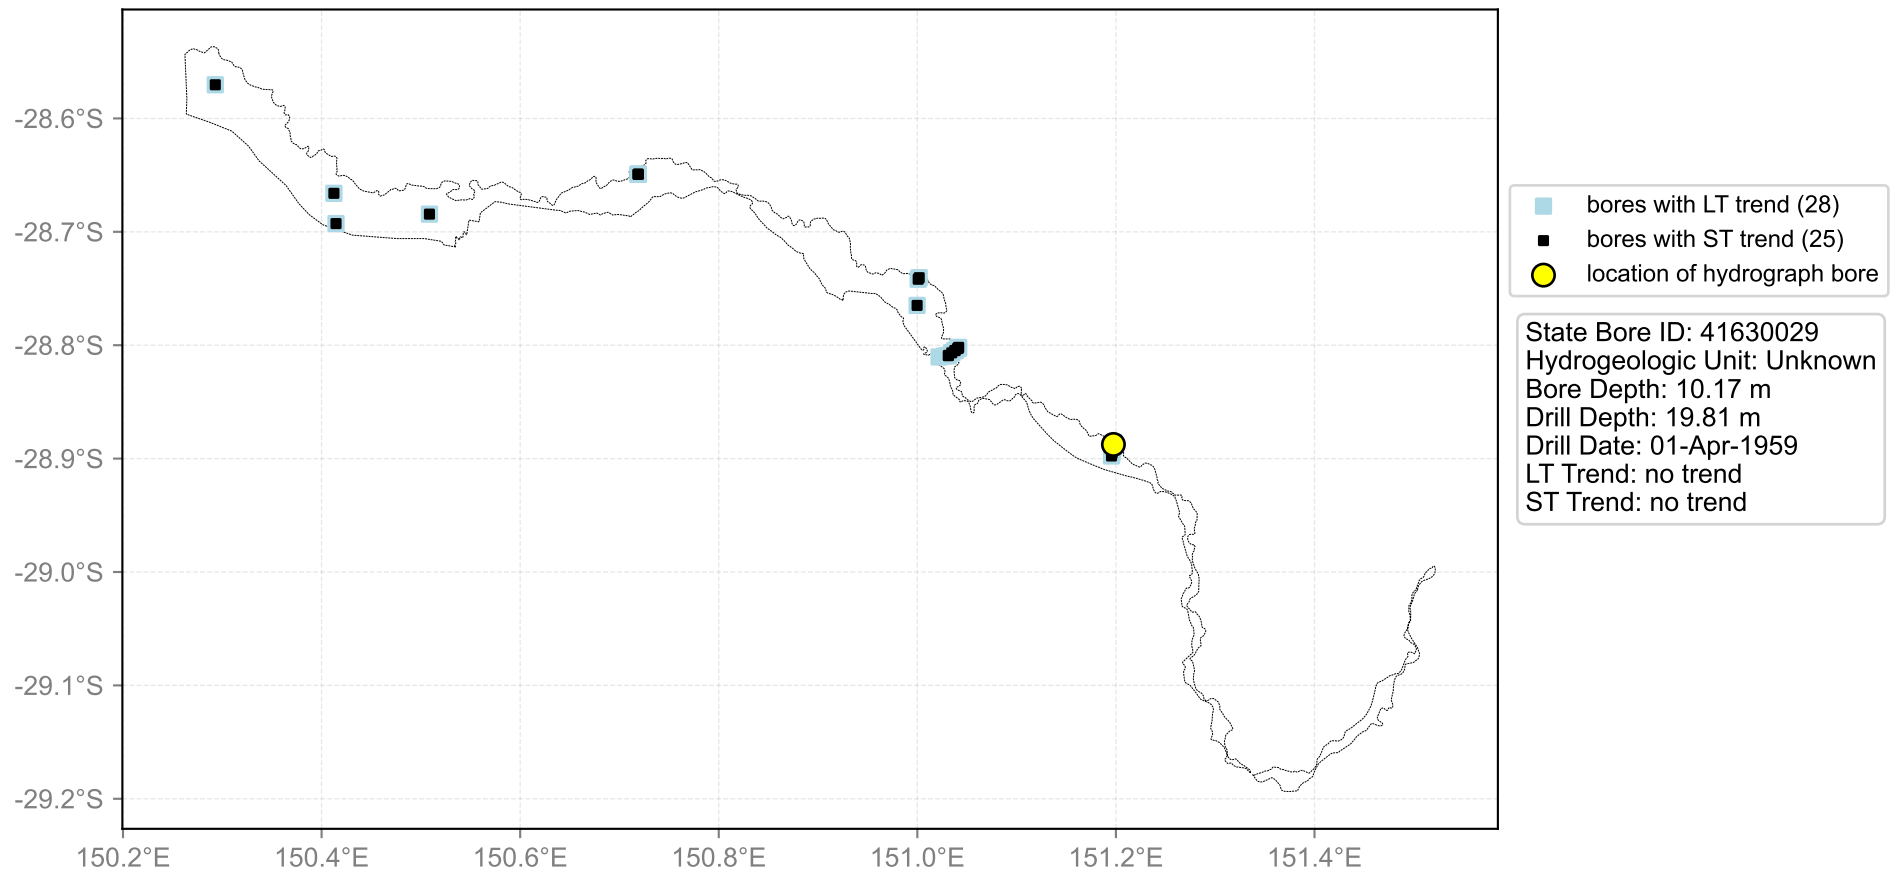

Map View for GS32

Hydrograph for hydroid: 10132922

Map View for GS32

Hydrograph for hydroid: 10133694

Map View for GS32

Hydrograph for hydroid: 10137007

Map View for GS32

Hydrograph for hydroid: 10139871

Map View for GS32

Hydrograph for hydroid: 40131606

Map View for GS32

Hydrograph for hydroid: 40131608

Map View for GS32

Hydrograph for hydroid: 40131612

Map View for GS32

Hydrograph for hydroid: 40136778

Map View for GS32

Hydrograph for hydroid: 40139568

Map View for GS32

Hydrograph for hydroid: 40139569

Map View for GS32

Hydrograph for hydroid: 40139570

Map View for GS32

Hydrograph for hydroid: 40139571

Map View for GS32

Hydrograph for hydroid: 40142409

Map View for GS32

Hydrograph for hydroid: 40142410

Map View for GS32

Hydrograph for hydroid: 40147306

Map View for GS32

Hydrograph for hydroid: 40149683