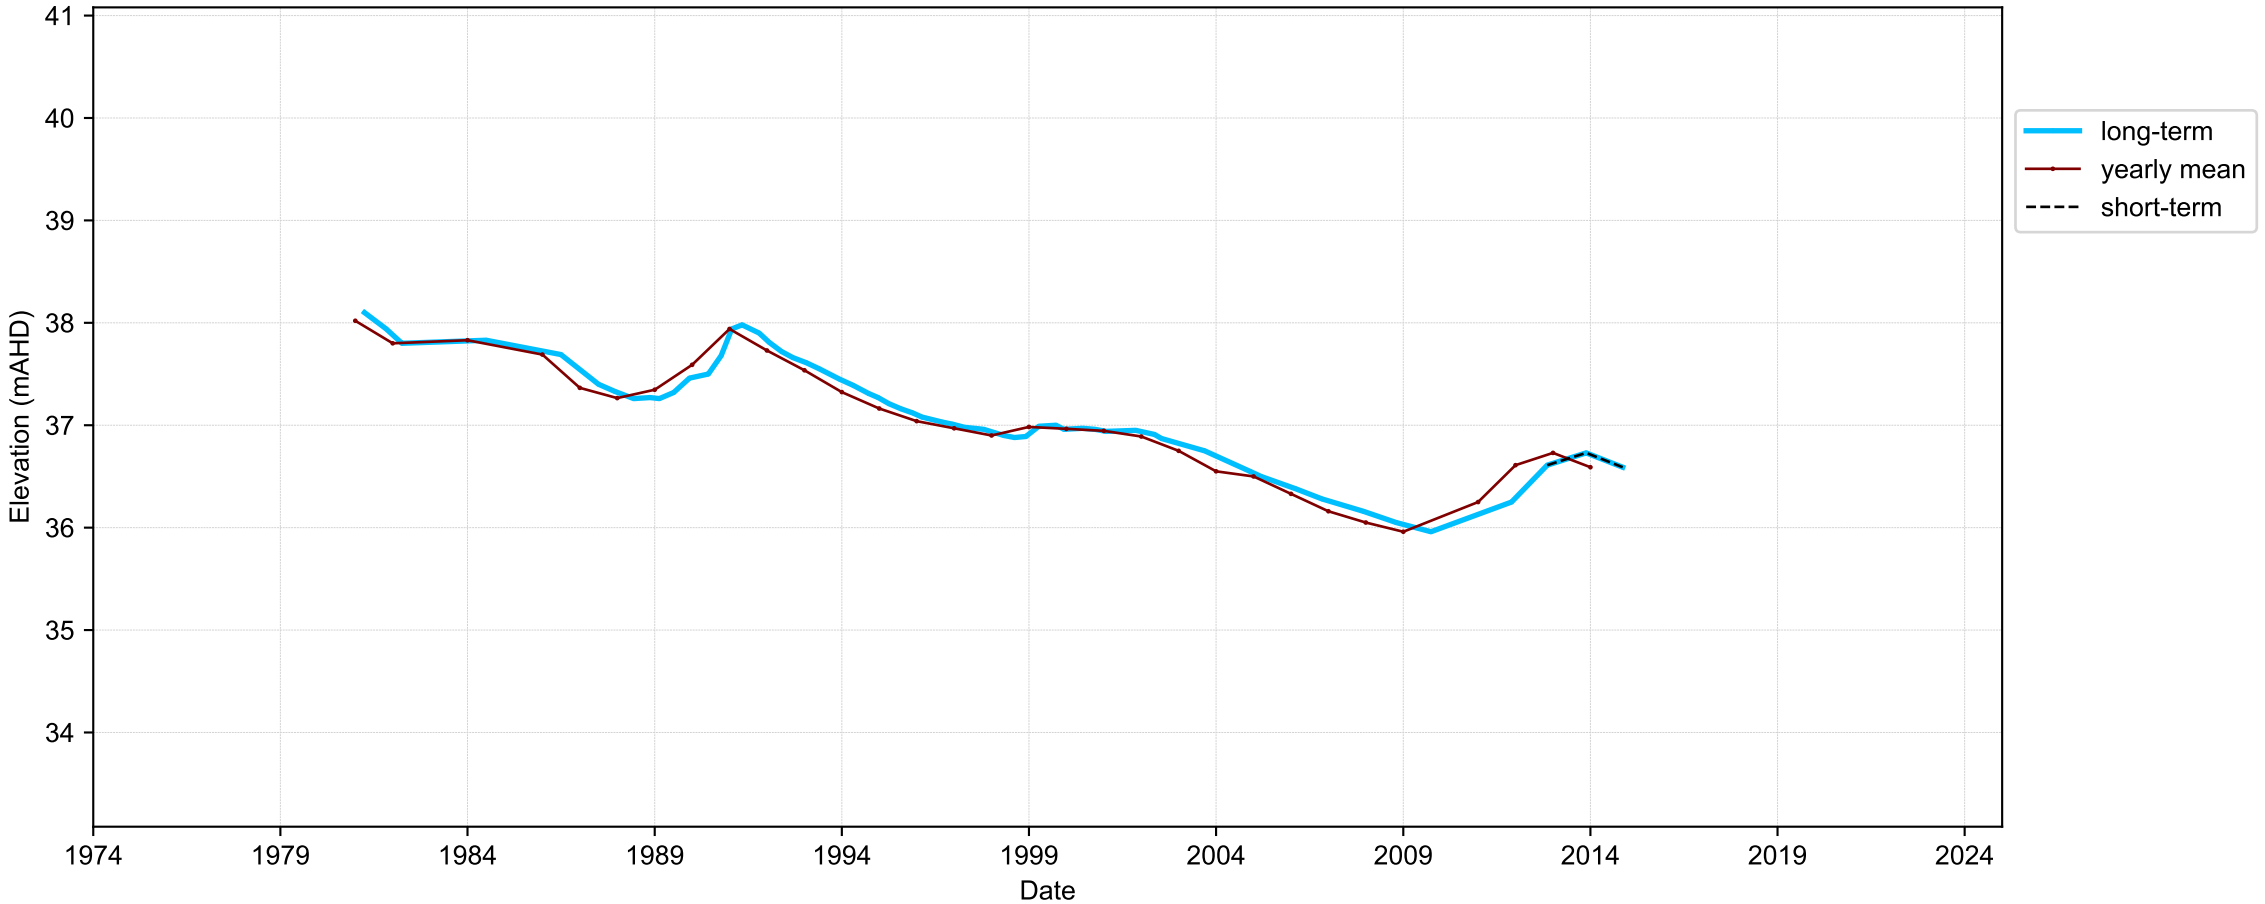

Map View for GS23

Hydrograph for hydroid: 10102357