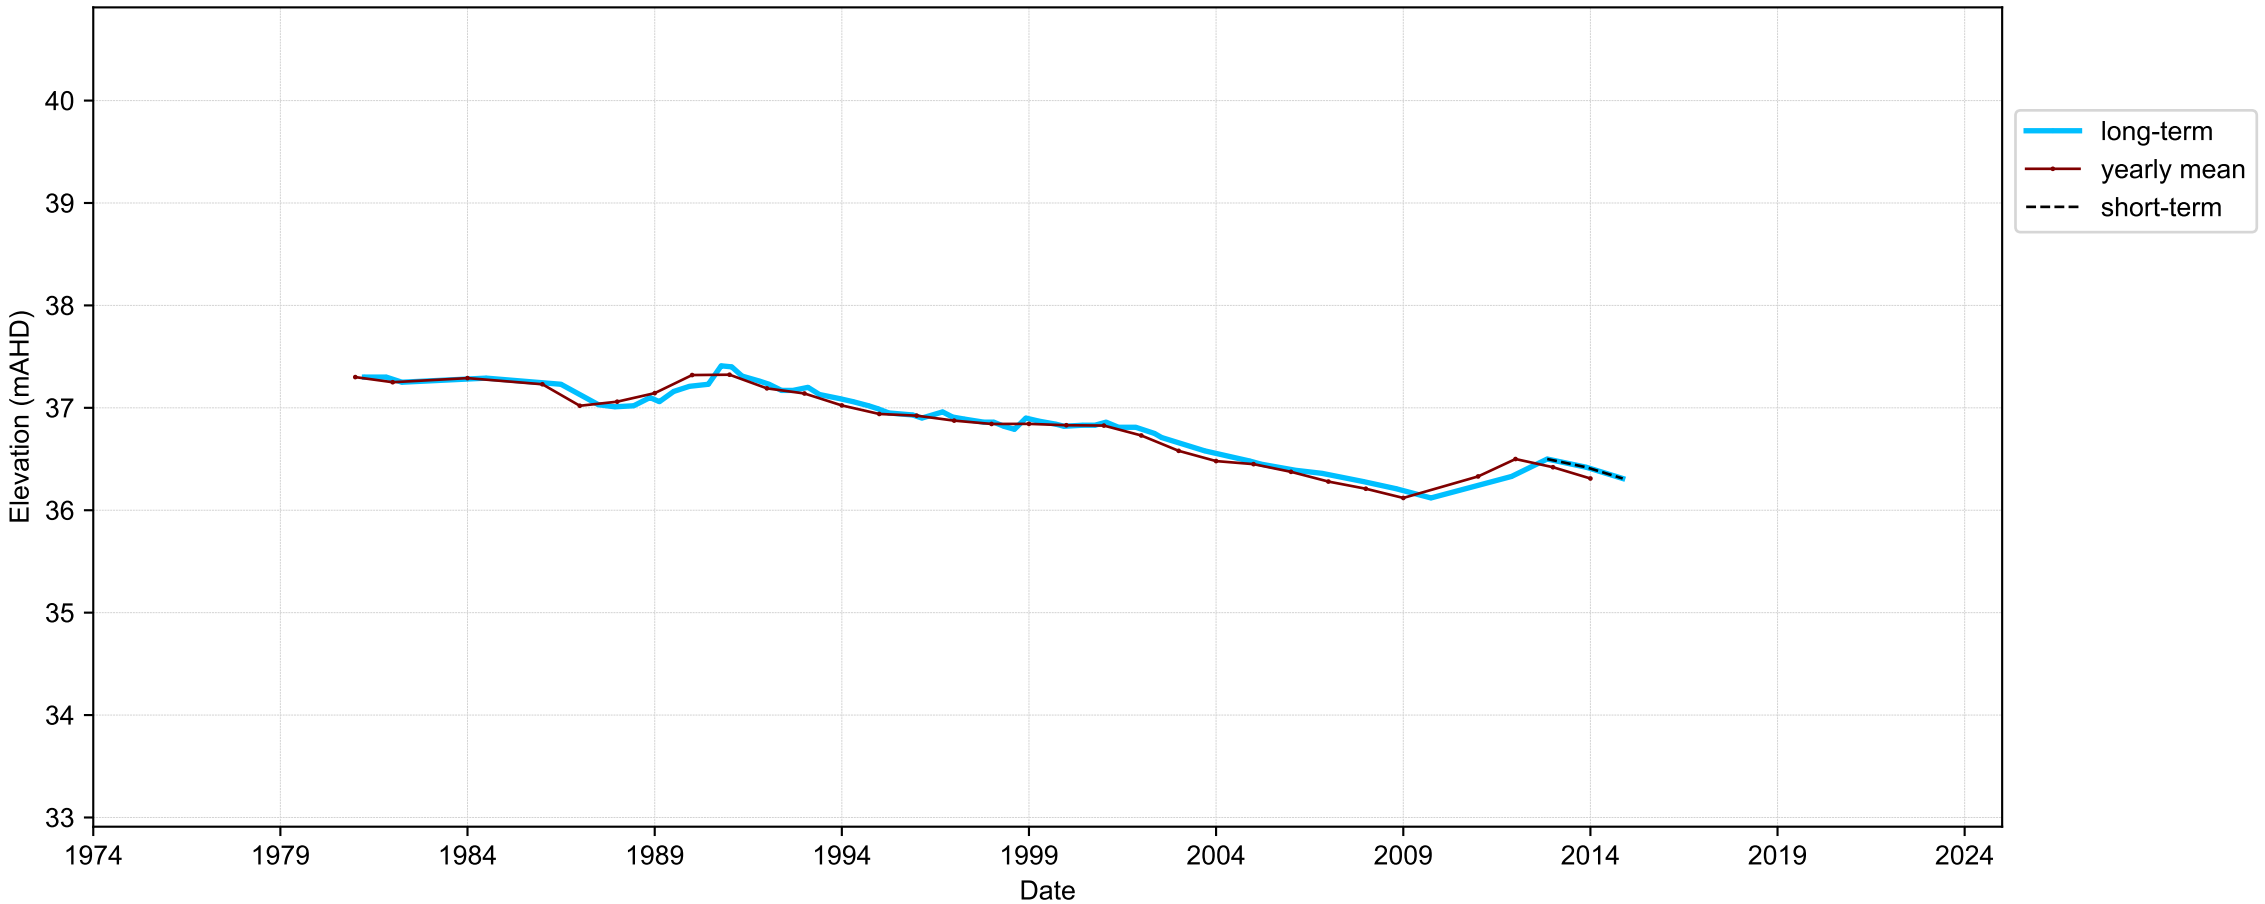

Map View for GS23

Hydrograph for hydroid: 10098670

Map View for GS23

Hydrograph for hydroid: 10098870

Map View for GS23

Hydrograph for hydroid: 10101356

Map View for GS23

Hydrograph for hydroid: 10101965