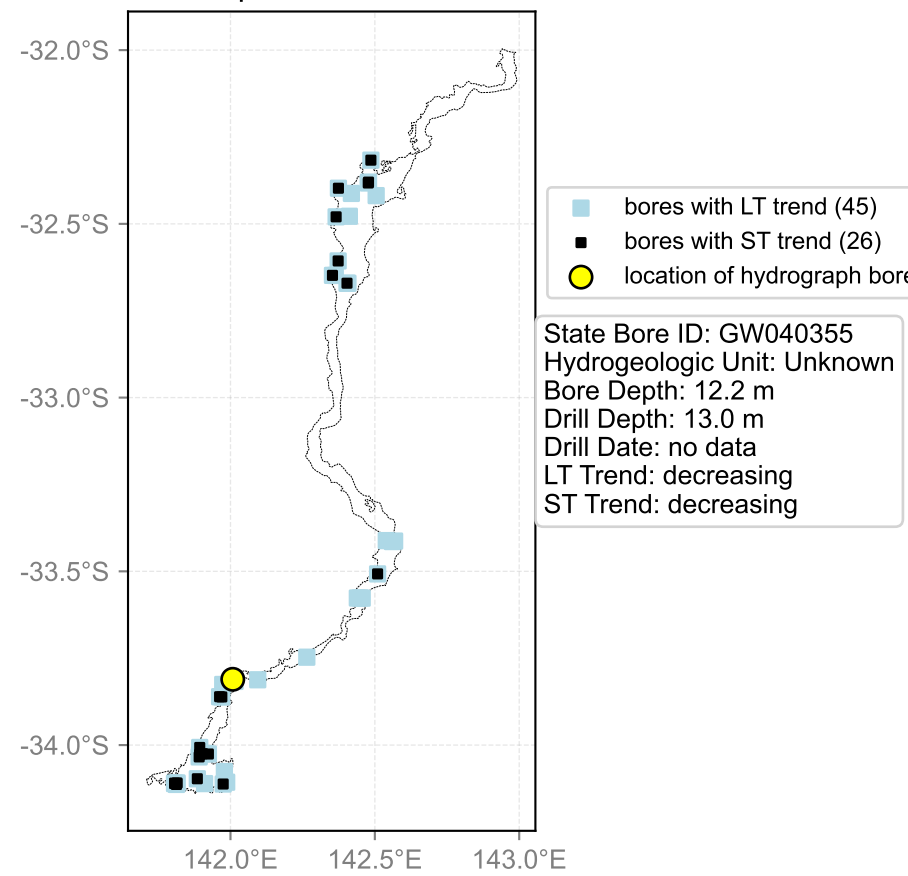

Map View for GS23

Hydrograph for hydroid: 10098670

Map View for GS23

Hydrograph for hydroid: 10098870

Map View for GS23

Hydrograph for hydroid: 10101356

Map View for GS23

Hydrograph for hydroid: 10101965

Map View for GS23

Hydrograph for hydroid: 10102357

Map View for GS23

Hydrograph for hydroid: 10102370

Map View for GS23

Hydrograph for hydroid: 10104279

Map View for GS23

Hydrograph for hydroid: 10105078

Map View for GS23

Hydrograph for hydroid: 10106455

Map View for GS23

Hydrograph for hydroid: 10107323

Map View for GS23

Hydrograph for hydroid: 10108578

Map View for GS23

Hydrograph for hydroid: 10110269

Map View for GS23

Hydrograph for hydroid: 10134397