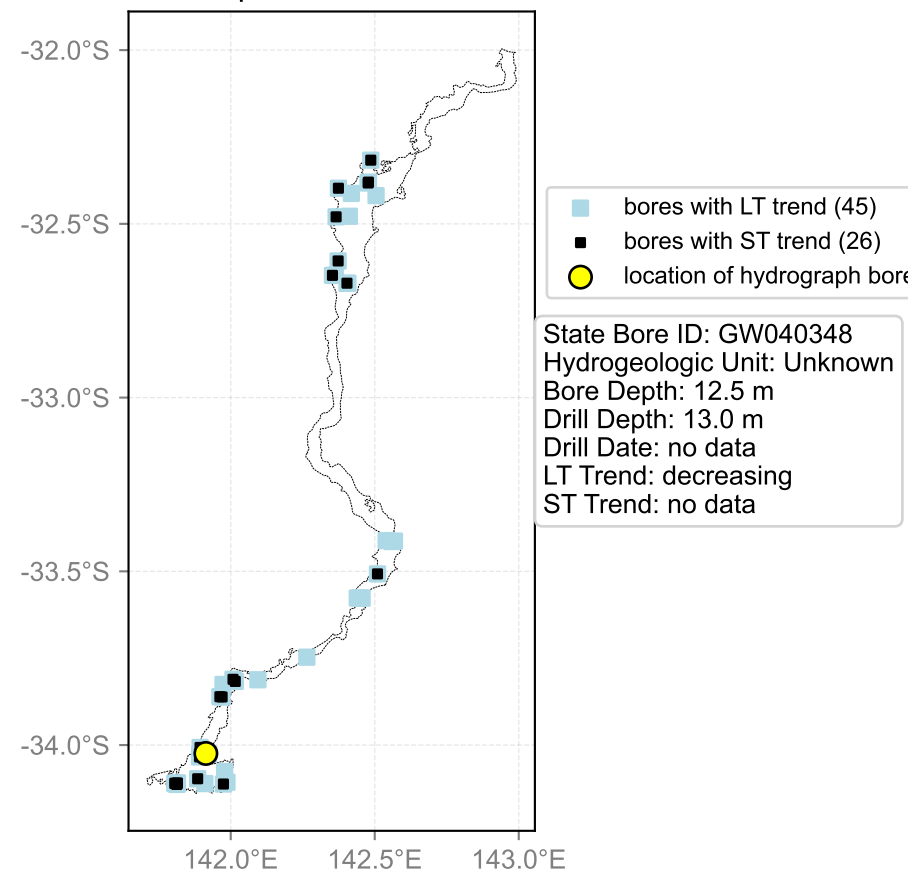

Map View for GS23

Hydrograph for hydroid: 10098670

Map View for GS23

Hydrograph for hydroid: 10098870

Map View for GS23

Hydrograph for hydroid: 10101356

Map View for GS23

Hydrograph for hydroid: 10101965

Map View for GS23

Hydrograph for hydroid: 10102357

Map View for GS23

Hydrograph for hydroid: 10102370

Map View for GS23

Hydrograph for hydroid: 10104279

Map View for GS23

Hydrograph for hydroid: 10105078

Map View for GS23

Hydrograph for hydroid: 10106455

Map View for GS23

Hydrograph for hydroid: 10107323

Map View for GS23

Hydrograph for hydroid: 10108578

Map View for GS23

Hydrograph for hydroid: 10110269

Map View for GS23

Hydrograph for hydroid: 10134397