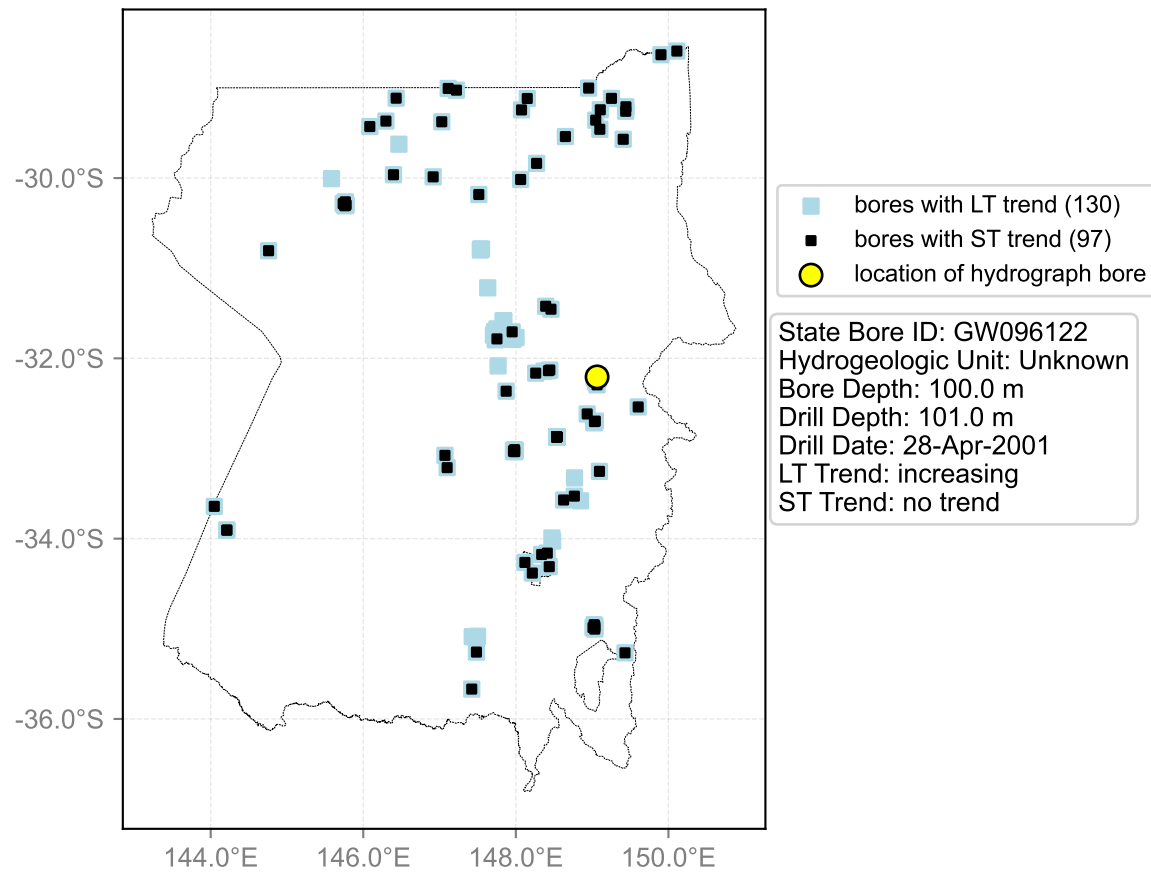

Map View for GS20

Hydrograph for hydroid: 10082770

Map View for GS20

Hydrograph for hydroid: 10083776

Map View for GS20

Hydrograph for hydroid: 10086883

Map View for GS20

Hydrograph for hydroid: 10088369

Map View for GS20

Hydrograph for hydroid: 10092446

Map View for GS20

Hydrograph for hydroid: 10095400

Map View for GS20

Hydrograph for hydroid: 10098371

Map View for GS20

Hydrograph for hydroid: 10099593

Map View for GS20

Hydrograph for hydroid: 10100271

Map View for GS20

Hydrograph for hydroid: 10100688

Map View for GS20

Hydrograph for hydroid: 10101173

Map View for GS20

Hydrograph for hydroid: 10103466

Map View for GS20

Hydrograph for hydroid: 10104923

Map View for GS20

Hydrograph for hydroid: 10106696

Map View for GS20

Hydrograph for hydroid: 10106876

Map View for GS20

Hydrograph for hydroid: 10108135