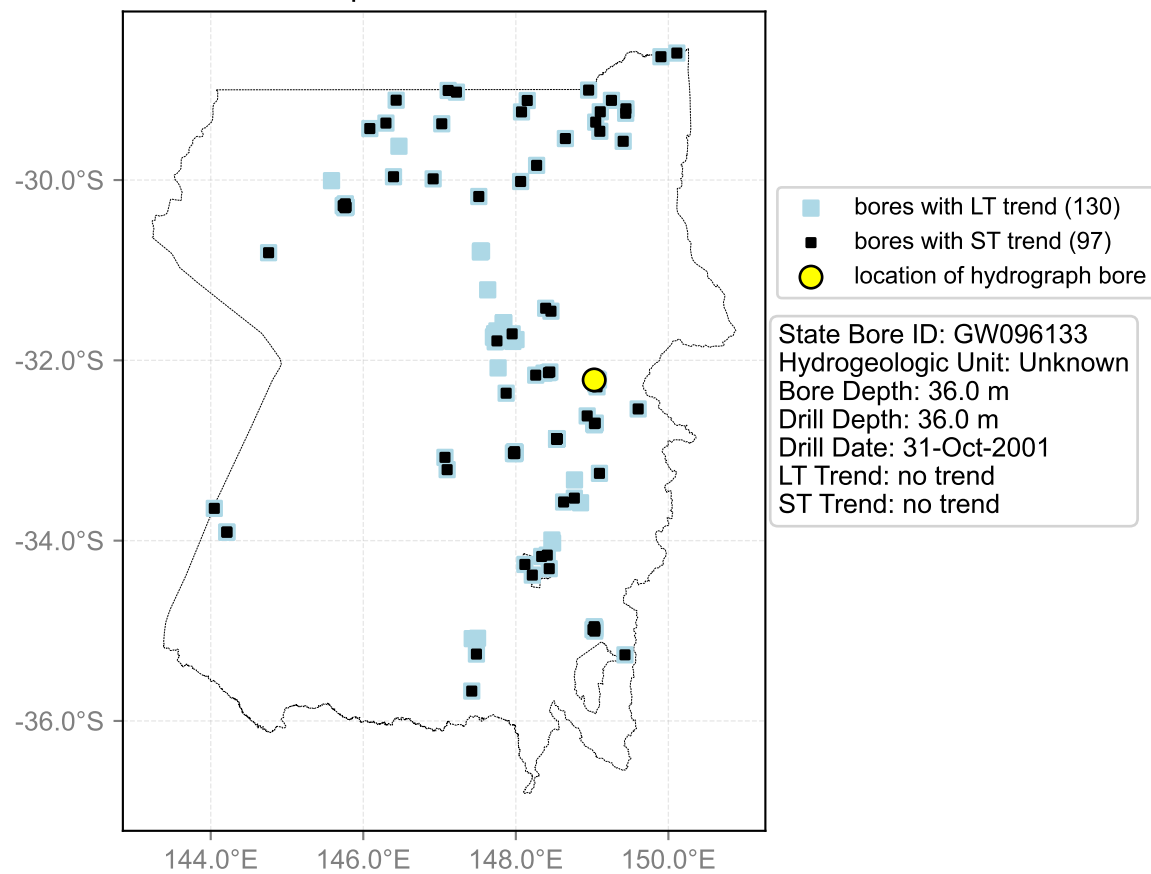

Map View for GS20

Hydrograph for hydroid: 10078088

Map View for GS20

Hydrograph for hydroid: 10080216

Map View for GS20

Hydrograph for hydroid: 10081200

Map View for GS20

Hydrograph for hydroid: 10082391

Map View for GS20

Hydrograph for hydroid: 10082770

Map View for GS20

Hydrograph for hydroid: 10083776

Map View for GS20

Hydrograph for hydroid: 10086883

Map View for GS20

Hydrograph for hydroid: 10088369

Map View for GS20

Hydrograph for hydroid: 10092446

Map View for GS20

Hydrograph for hydroid: 10095400

Map View for GS20

Hydrograph for hydroid: 10098371

Map View for GS20

Hydrograph for hydroid: 10099593

Map View for GS20

Hydrograph for hydroid: 10100271

Map View for GS20

Hydrograph for hydroid: 10100688

Map View for GS20

Hydrograph for hydroid: 10101173

Map View for GS20

Hydrograph for hydroid: 10103466