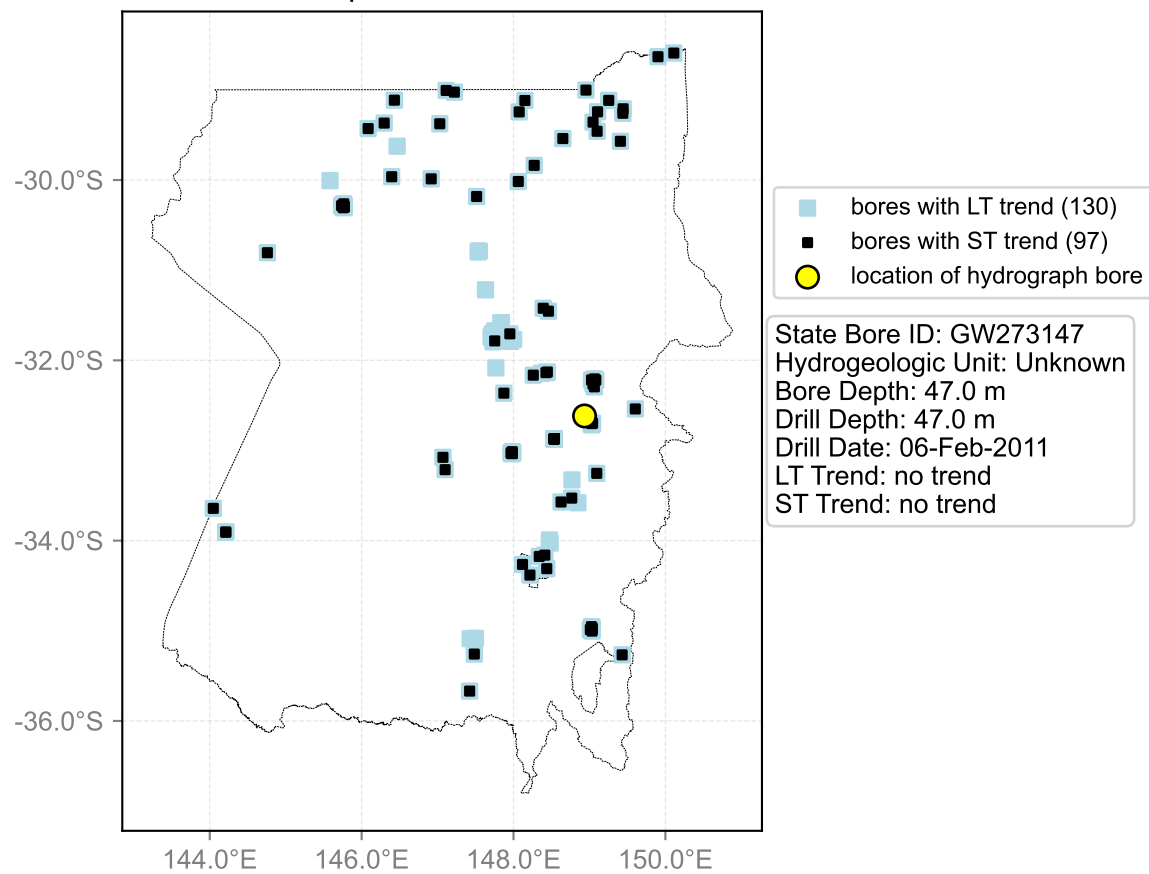

Map View for GS20

Hydrograph for hydroid: 10001876

Map View for GS20

Hydrograph for hydroid: 10003043

Map View for GS20

Hydrograph for hydroid: 10003102

Map View for GS20

Hydrograph for hydroid: 10006037

Map View for GS20

Hydrograph for hydroid: 10006041

Map View for GS20

Hydrograph for hydroid: 10006282

Map View for GS20

Hydrograph for hydroid: 10006288

Map View for GS20

Hydrograph for hydroid: 10006568

Map View for GS20

Hydrograph for hydroid: 10007246

Map View for GS20

Hydrograph for hydroid: 10007652

Map View for GS20

Hydrograph for hydroid: 10007861

Map View for GS20

Hydrograph for hydroid: 10008713

Map View for GS20

Hydrograph for hydroid: 10008992

Map View for GS20

Hydrograph for hydroid: 10009363

Map View for GS20

Hydrograph for hydroid: 10009492

Map View for GS20

Hydrograph for hydroid: 10010895