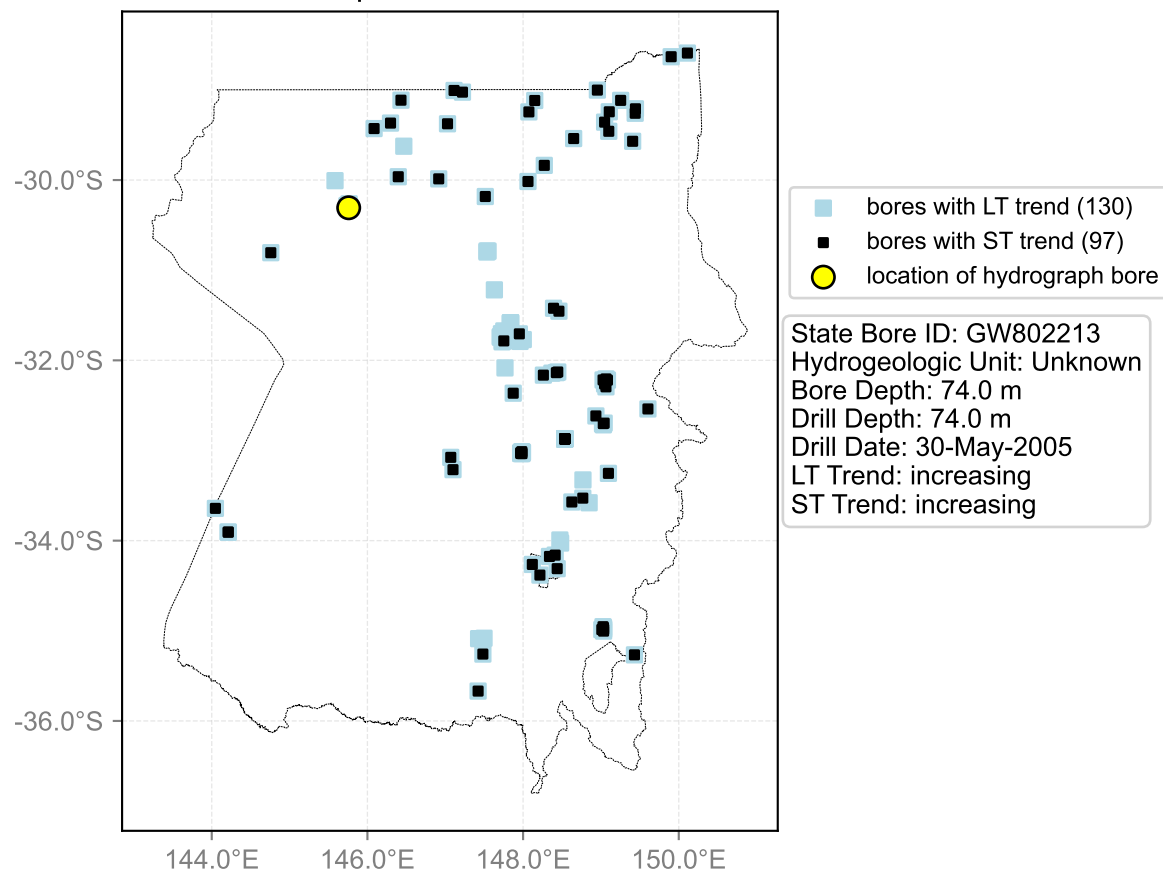

Map View for GS20

Hydrograph for hydroid: 10027572

Map View for GS20

Hydrograph for hydroid: 10028118

Map View for GS20

Hydrograph for hydroid: 10029439

Map View for GS20

Hydrograph for hydroid: 10029591

Map View for GS20

Hydrograph for hydroid: 10029813

Map View for GS20

Hydrograph for hydroid: 10033424

Map View for GS20

Hydrograph for hydroid: 10042451

Map View for GS20

Hydrograph for hydroid: 10046314

Map View for GS20

Hydrograph for hydroid: 10048377

Map View for GS20

Hydrograph for hydroid: 10048946

Map View for GS20

Hydrograph for hydroid: 10051723

Map View for GS20

Hydrograph for hydroid: 10054702

Map View for GS20

Hydrograph for hydroid: 10054865

Map View for GS20

Hydrograph for hydroid: 10056084

Map View for GS20

Hydrograph for hydroid: 10056744

Map View for GS20

Hydrograph for hydroid: 10058152