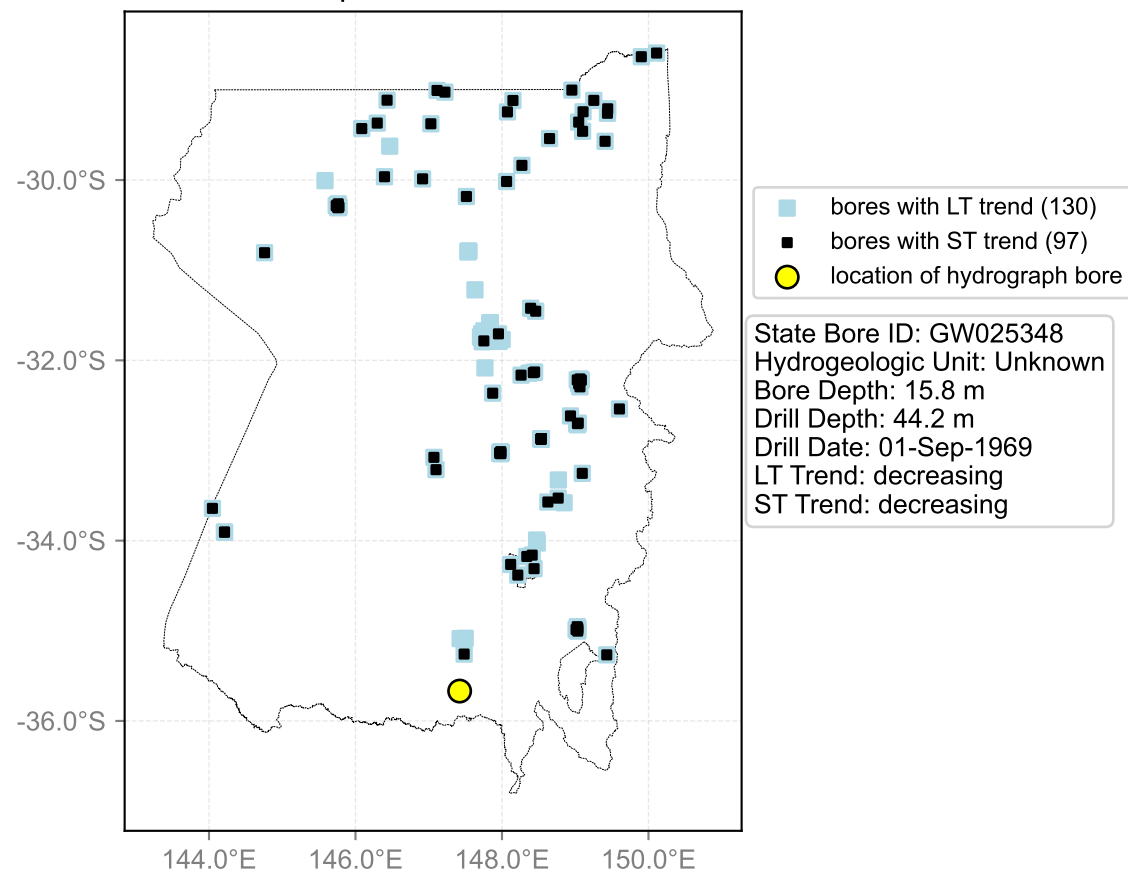

Map View for GS20

Hydrograph for hydroid: 10008992

Map View for GS20

Hydrograph for hydroid: 10009363

Map View for GS20

Hydrograph for hydroid: 10009492

Map View for GS20

Hydrograph for hydroid: 10010895

Map View for GS20

Hydrograph for hydroid: 10011103

Map View for GS20

Hydrograph for hydroid: 10011388

Map View for GS20

Hydrograph for hydroid: 10011454

Map View for GS20

Hydrograph for hydroid: 10013006

Map View for GS20

Hydrograph for hydroid: 10013115

Map View for GS20

Hydrograph for hydroid: 10013491

Map View for GS20

Hydrograph for hydroid: 10015465

Map View for GS20

Hydrograph for hydroid: 10017131

Map View for GS20

Hydrograph for hydroid: 10018347

Map View for GS20

Hydrograph for hydroid: 10021799

Map View for GS20

Hydrograph for hydroid: 10022326

Map View for GS20

Hydrograph for hydroid: 10023157