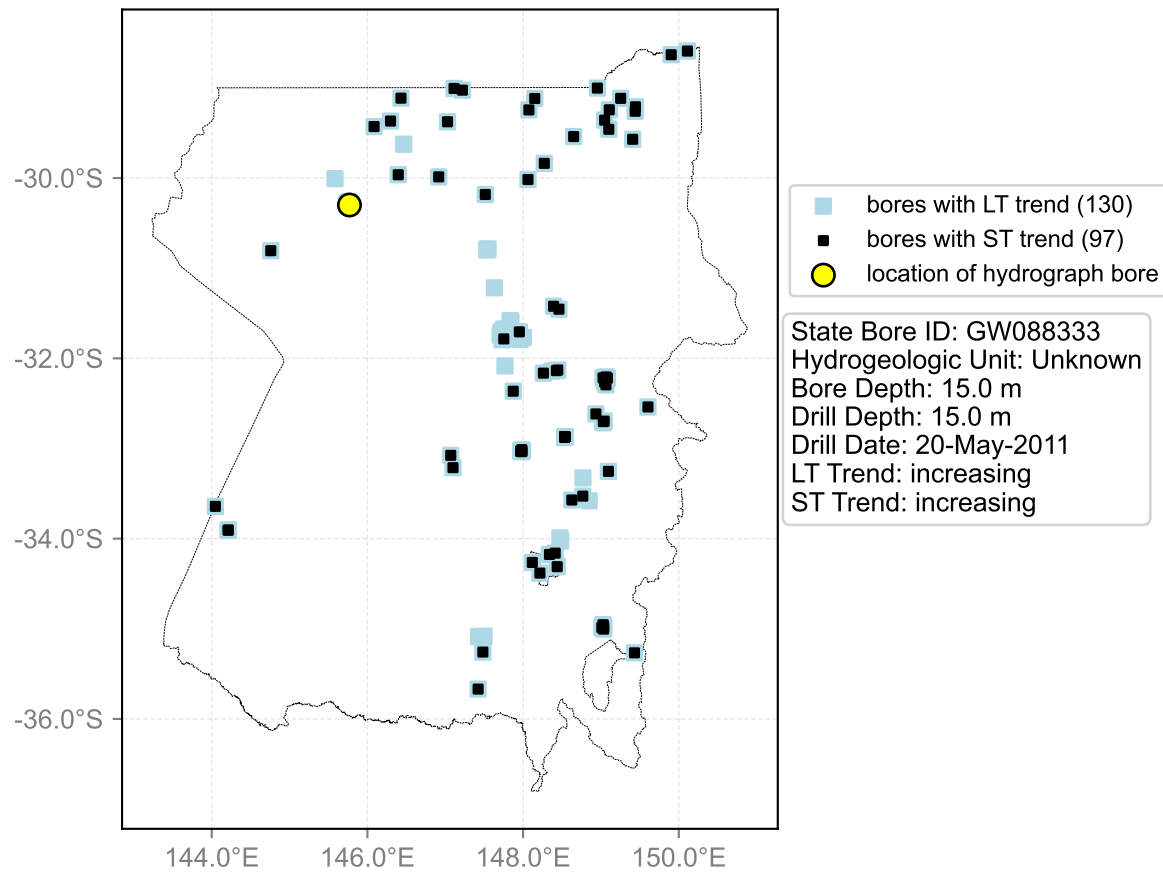

Map View for GS20

Hydrograph for hydroid: 10127588

Map View for GS20

Hydrograph for hydroid: 10127712

Map View for GS20

Hydrograph for hydroid: 10128087

Map View for GS20

Hydrograph for hydroid: 10128580

Map View for GS20

Hydrograph for hydroid: 10128604

Map View for GS20

Hydrograph for hydroid: 10128916

Map View for GS20

Hydrograph for hydroid: 10128956

Map View for GS20

Hydrograph for hydroid: 10128990

Map View for GS20

Hydrograph for hydroid: 10129094

Map View for GS20

Hydrograph for hydroid: 10129145

Map View for GS20

Hydrograph for hydroid: 10129413

Map View for GS20

Hydrograph for hydroid: 10131411

Map View for GS20

Hydrograph for hydroid: 10131970

Map View for GS20

Hydrograph for hydroid: 10132159

Map View for GS20

Hydrograph for hydroid: 10132535

Map View for GS20

Hydrograph for hydroid: 10132821