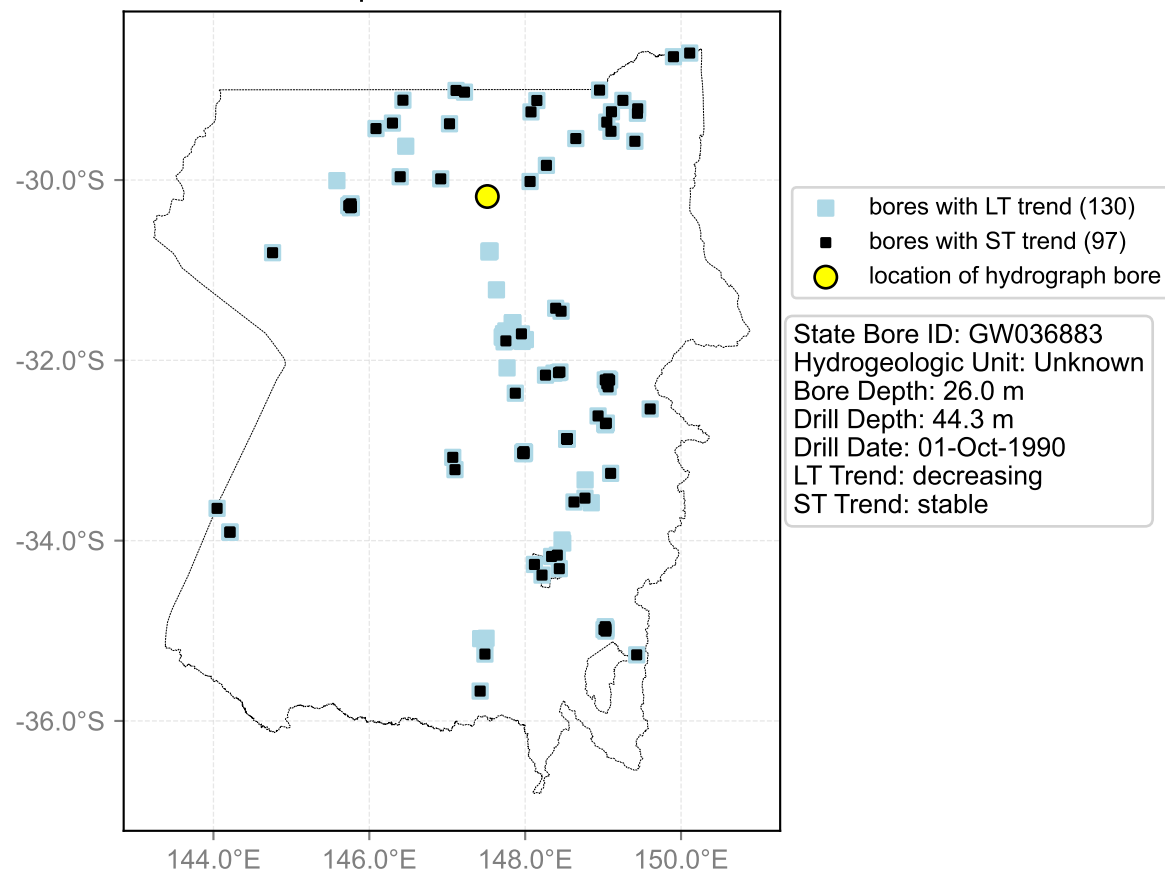

Map View for GS20

Hydrograph for hydroid: 10006041

Map View for GS20

Hydrograph for hydroid: 10006282

Map View for GS20

Hydrograph for hydroid: 10006288

Map View for GS20

Hydrograph for hydroid: 10006568

Map View for GS20

Hydrograph for hydroid: 10007246

Map View for GS20

Hydrograph for hydroid: 10007652

Map View for GS20

Hydrograph for hydroid: 10007861

Map View for GS20

Hydrograph for hydroid: 10008713

Map View for GS20

Hydrograph for hydroid: 10008992

Map View for GS20

Hydrograph for hydroid: 10009363

Map View for GS20

Hydrograph for hydroid: 10009492

Map View for GS20

Hydrograph for hydroid: 10010895

Map View for GS20

Hydrograph for hydroid: 10011103

Map View for GS20

Hydrograph for hydroid: 10011388

Map View for GS20

Hydrograph for hydroid: 10011454

Map View for GS20

Hydrograph for hydroid: 10013006