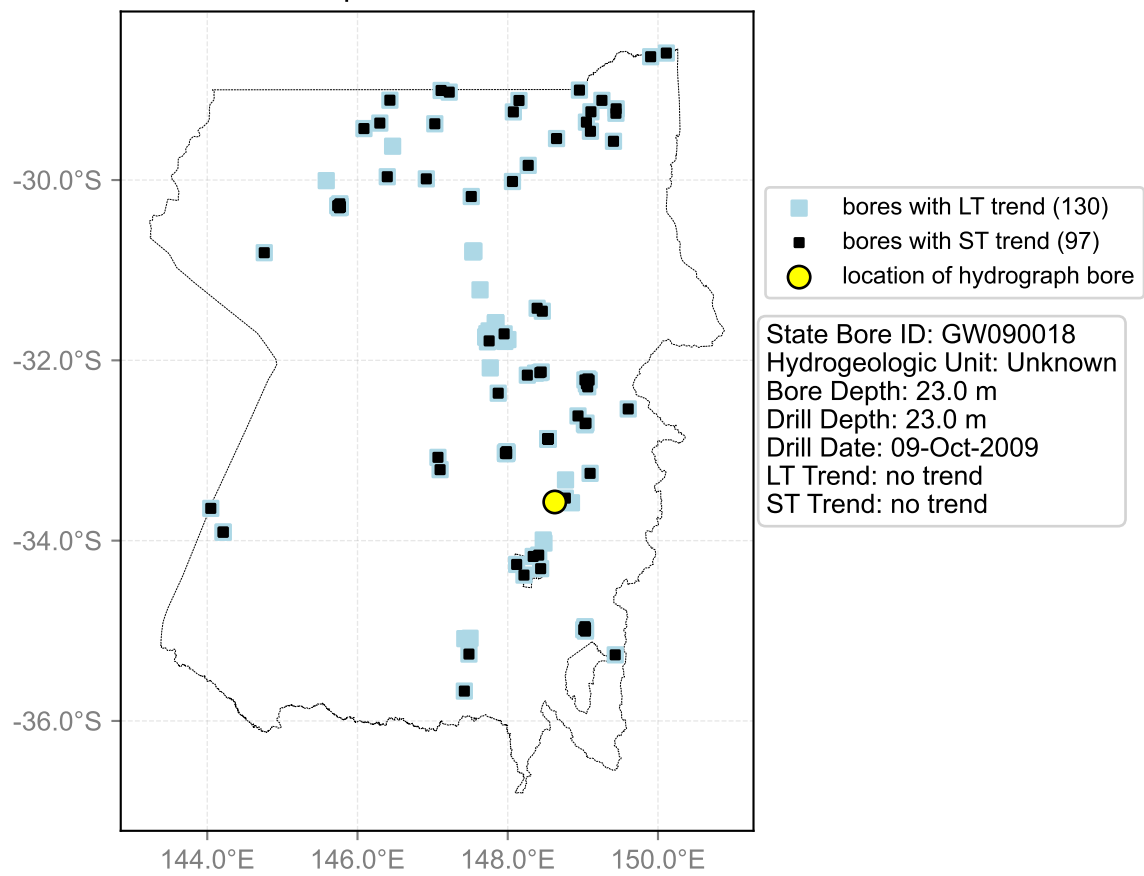

Map View for GS20

Hydrograph for hydroid: 10123980

Map View for GS20

Hydrograph for hydroid: 10124322

Map View for GS20

Hydrograph for hydroid: 10125140

Map View for GS20

Hydrograph for hydroid: 10125367

Map View for GS20

Hydrograph for hydroid: 10125370

Map View for GS20

Hydrograph for hydroid: 10125859

Map View for GS20

Hydrograph for hydroid: 10126010

Map View for GS20

Hydrograph for hydroid: 10126020

Map View for GS20

Hydrograph for hydroid: 10126480

Map View for GS20

Hydrograph for hydroid: 10126738

Map View for GS20

Hydrograph for hydroid: 10126908

Map View for GS20

Hydrograph for hydroid: 10127567

Map View for GS20

Hydrograph for hydroid: 10127588

Map View for GS20

Hydrograph for hydroid: 10127712

Map View for GS20

Hydrograph for hydroid: 10128087

Map View for GS20

Hydrograph for hydroid: 10128580