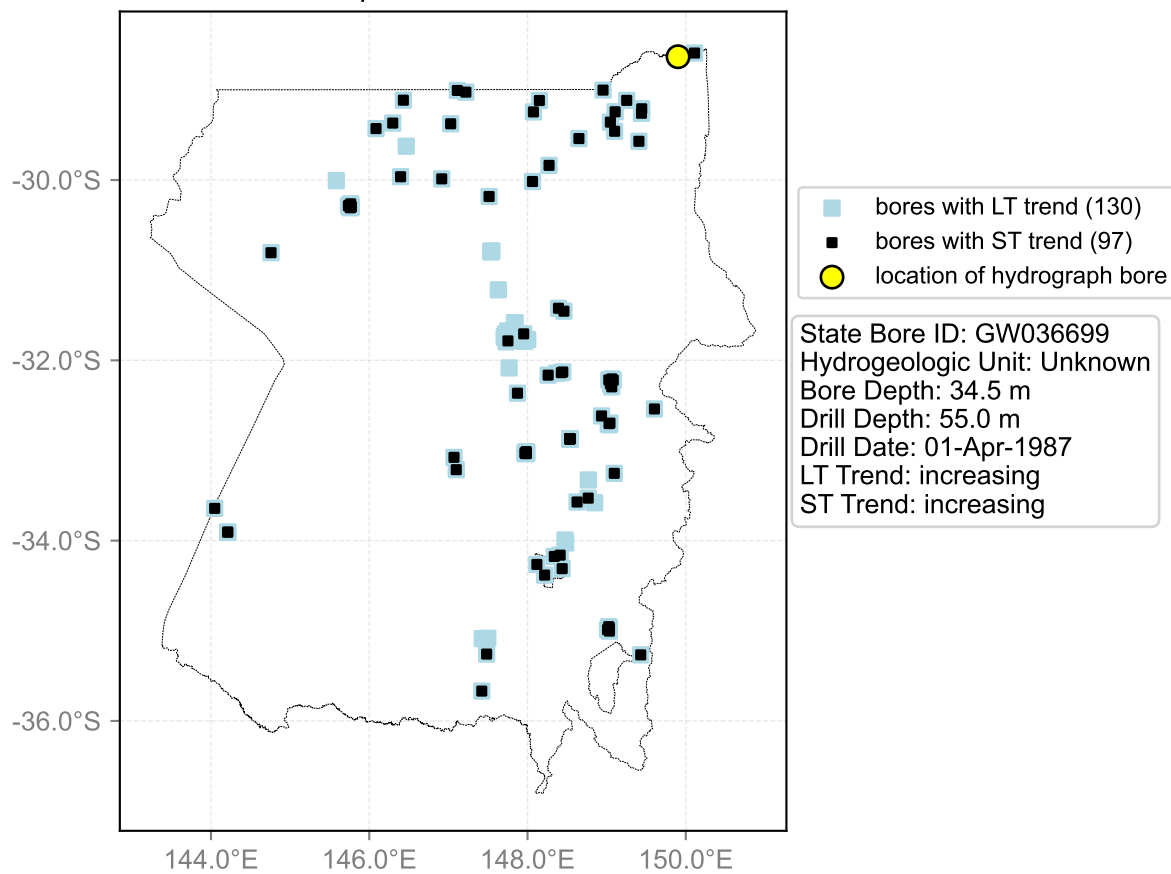

Map View for GS20

Hydrograph for hydroid: 10092446

Map View for GS20

Hydrograph for hydroid: 10095400

Map View for GS20

Hydrograph for hydroid: 10098371

Map View for GS20

Hydrograph for hydroid: 10099593

Map View for GS20

Hydrograph for hydroid: 10100271

Map View for GS20

Hydrograph for hydroid: 10100688

Map View for GS20

Hydrograph for hydroid: 10101173

Map View for GS20

Hydrograph for hydroid: 10103466

Map View for GS20

Hydrograph for hydroid: 10104923

Map View for GS20

Hydrograph for hydroid: 10106696

Map View for GS20

Hydrograph for hydroid: 10106876

Map View for GS20

Hydrograph for hydroid: 10108135

Map View for GS20

Hydrograph for hydroid: 10110239

Map View for GS20

Hydrograph for hydroid: 10110330

Map View for GS20

Hydrograph for hydroid: 10111837

Map View for GS20

Hydrograph for hydroid: 10113720