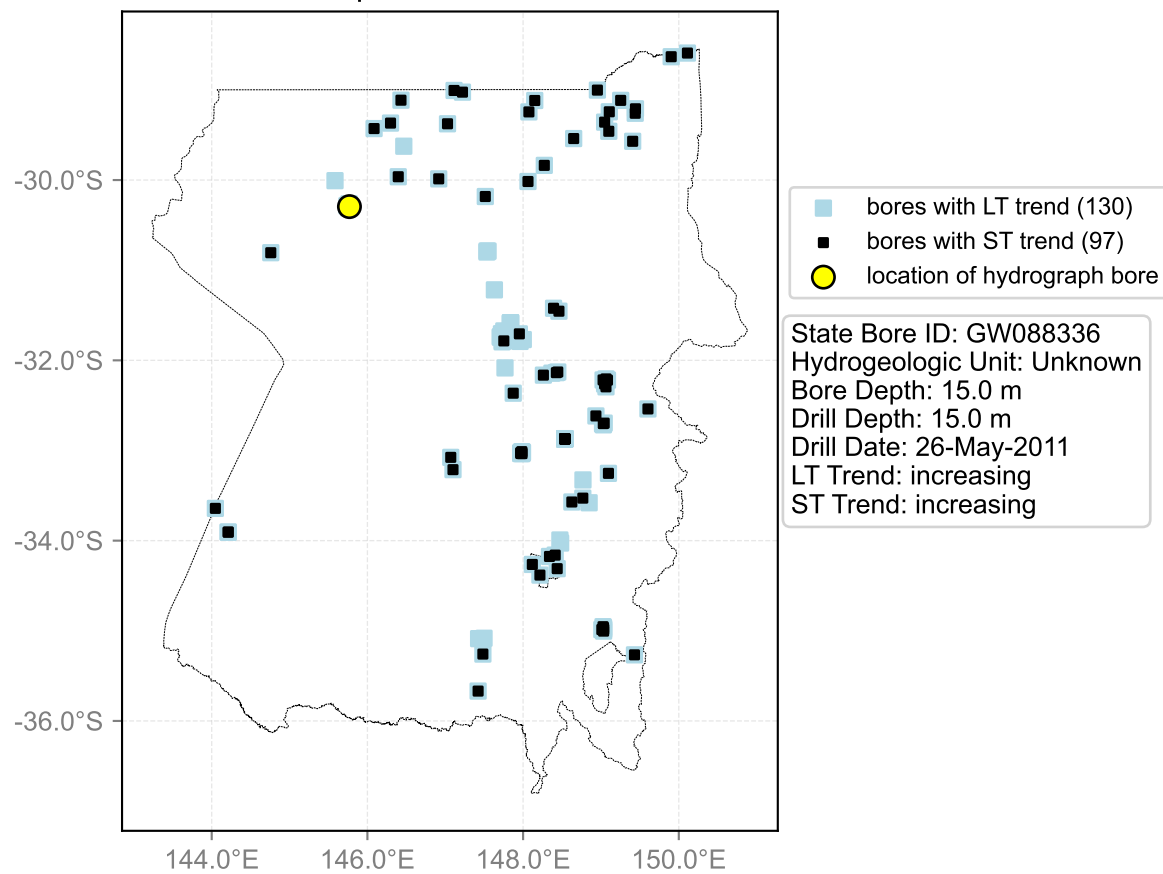

Map View for GS20

Hydrograph for hydroid: 10024915

Map View for GS20

Hydrograph for hydroid: 10026411

Map View for GS20

Hydrograph for hydroid: 10027278

Map View for GS20

Hydrograph for hydroid: 10027323

Map View for GS20

Hydrograph for hydroid: 10027572

Map View for GS20

Hydrograph for hydroid: 10028118

Map View for GS20

Hydrograph for hydroid: 10029439

Map View for GS20

Hydrograph for hydroid: 10029591

Map View for GS20

Hydrograph for hydroid: 10029813

Map View for GS20

Hydrograph for hydroid: 10033424

Map View for GS20

Hydrograph for hydroid: 10042451

Map View for GS20

Hydrograph for hydroid: 10046314

Map View for GS20

Hydrograph for hydroid: 10048377

Map View for GS20

Hydrograph for hydroid: 10048946

Map View for GS20

Hydrograph for hydroid: 10051723

Map View for GS20

Hydrograph for hydroid: 10054702