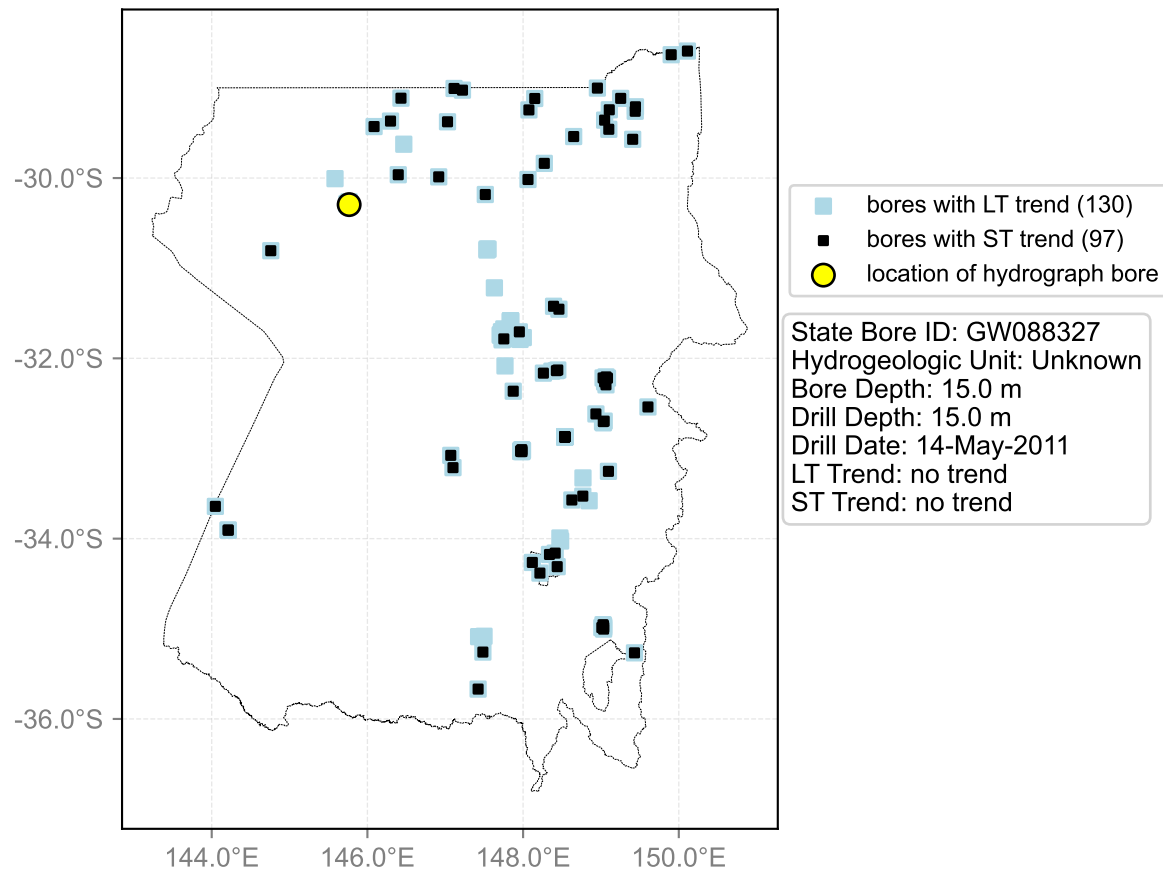

Map View for GS20

Hydrograph for hydroid: 10123980

Map View for GS20

Hydrograph for hydroid: 10124322

Map View for GS20

Hydrograph for hydroid: 10125140

Map View for GS20

Hydrograph for hydroid: 10125367

Map View for GS20

Hydrograph for hydroid: 10125370

Map View for GS20

Hydrograph for hydroid: 10125859

Map View for GS20

Hydrograph for hydroid: 10126010

Map View for GS20

Hydrograph for hydroid: 10126020

Map View for GS20

Hydrograph for hydroid: 10126480

Map View for GS20

Hydrograph for hydroid: 10126738

Map View for GS20

Hydrograph for hydroid: 10126908

Map View for GS20

Hydrograph for hydroid: 10127567

Map View for GS20

Hydrograph for hydroid: 10127588

Map View for GS20

Hydrograph for hydroid: 10127712

Map View for GS20

Hydrograph for hydroid: 10128087

Map View for GS20

Hydrograph for hydroid: 10128580