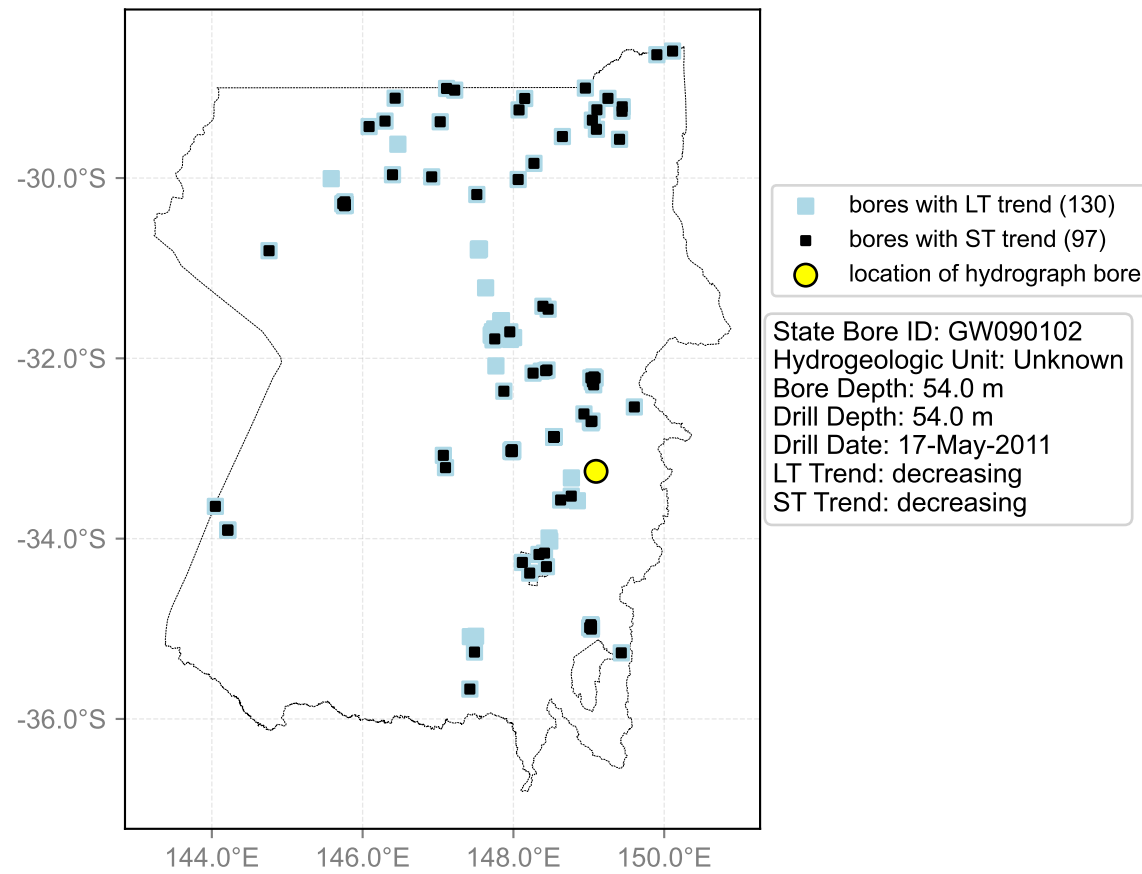

Map View for GS20

Hydrograph for hydroid: 10082770

Map View for GS20

Hydrograph for hydroid: 10083776

Map View for GS20

Hydrograph for hydroid: 10086883

Map View for GS20

Hydrograph for hydroid: 10088369

Map View for GS20

Hydrograph for hydroid: 10092446

Map View for GS20

Hydrograph for hydroid: 10095400

Map View for GS20

Hydrograph for hydroid: 10098371

Map View for GS20

Hydrograph for hydroid: 10099593

Map View for GS20

Hydrograph for hydroid: 10100271

Map View for GS20

Hydrograph for hydroid: 10100688

Map View for GS20

Hydrograph for hydroid: 10101173

Map View for GS20

Hydrograph for hydroid: 10103466

Map View for GS20

Hydrograph for hydroid: 10104923

Map View for GS20

Hydrograph for hydroid: 10106696

Map View for GS20

Hydrograph for hydroid: 10106876

Map View for GS20

Hydrograph for hydroid: 10108135