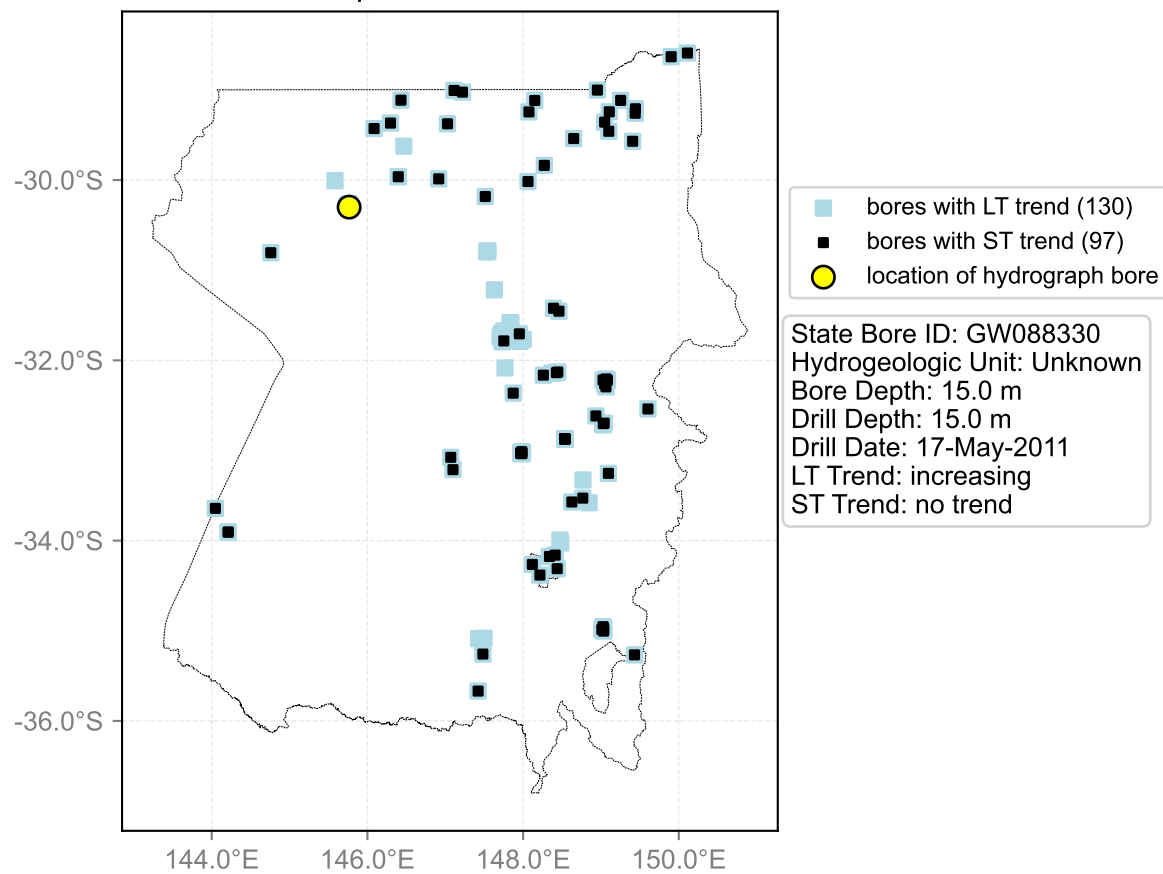

Map View for GS20

Hydrograph for hydroid: 10123980

Map View for GS20

Hydrograph for hydroid: 10124322

Map View for GS20

Hydrograph for hydroid: 10125140

Map View for GS20

Hydrograph for hydroid: 10125367

Map View for GS20

Hydrograph for hydroid: 10125370

Map View for GS20

Hydrograph for hydroid: 10125859

Map View for GS20

Hydrograph for hydroid: 10126010

Map View for GS20

Hydrograph for hydroid: 10126020

Map View for GS20

Hydrograph for hydroid: 10126480

Map View for GS20

Hydrograph for hydroid: 10126738

Map View for GS20

Hydrograph for hydroid: 10126908

Map View for GS20

Hydrograph for hydroid: 10127567

Map View for GS20

Hydrograph for hydroid: 10127588

Map View for GS20

Hydrograph for hydroid: 10127712

Map View for GS20

Hydrograph for hydroid: 10128087

Map View for GS20

Hydrograph for hydroid: 10128580