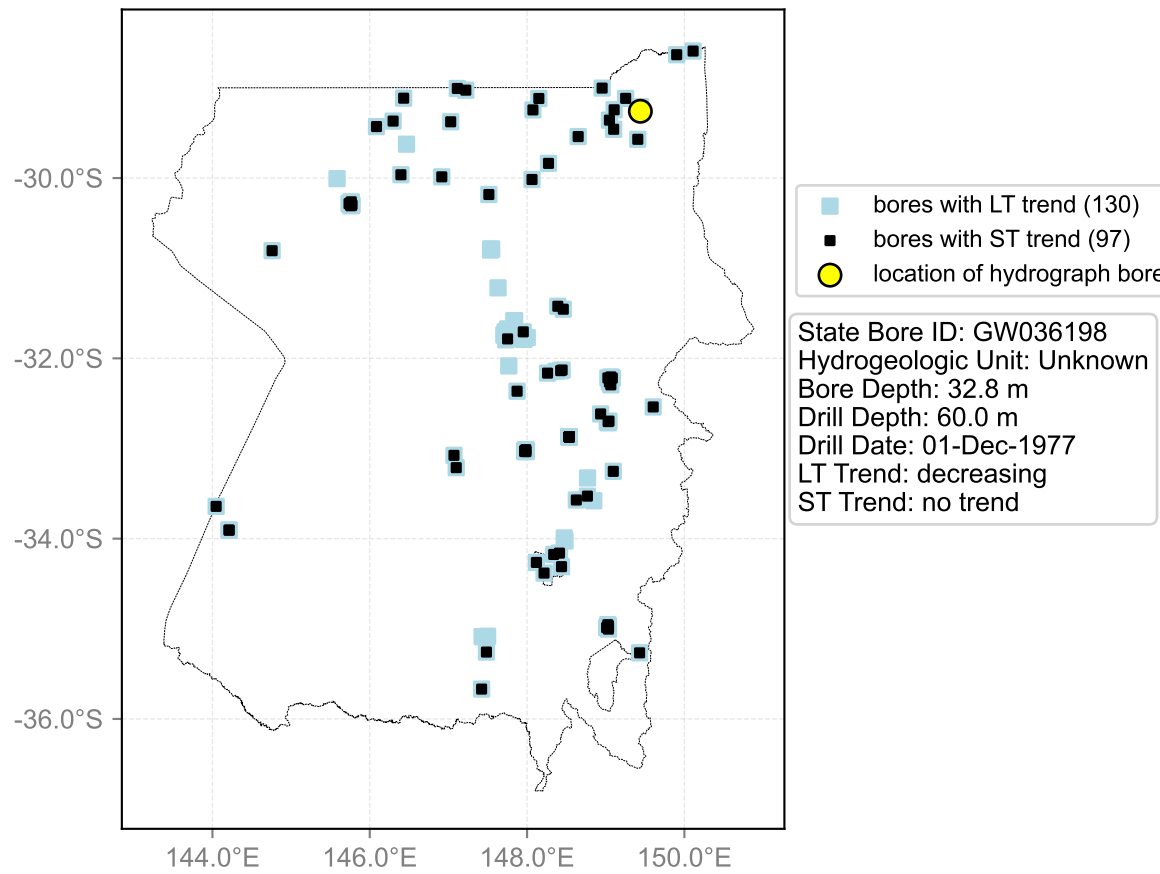

Map View for GS20

Hydrograph for hydroid: 10013115

Map View for GS20

Hydrograph for hydroid: 10013491

Map View for GS20

Hydrograph for hydroid: 10015465

Map View for GS20

Hydrograph for hydroid: 10017131

Map View for GS20

Hydrograph for hydroid: 10018347

Map View for GS20

Hydrograph for hydroid: 10021799

Map View for GS20

Hydrograph for hydroid: 10022326

Map View for GS20

Hydrograph for hydroid: 10023157

Map View for GS20

Hydrograph for hydroid: 10024915

Map View for GS20

Hydrograph for hydroid: 10026411

Map View for GS20

Hydrograph for hydroid: 10027278

Map View for GS20

Hydrograph for hydroid: 10027323

Map View for GS20

Hydrograph for hydroid: 10027572

Map View for GS20

Hydrograph for hydroid: 10028118

Map View for GS20

Hydrograph for hydroid: 10029439

Map View for GS20

Hydrograph for hydroid: 10029591