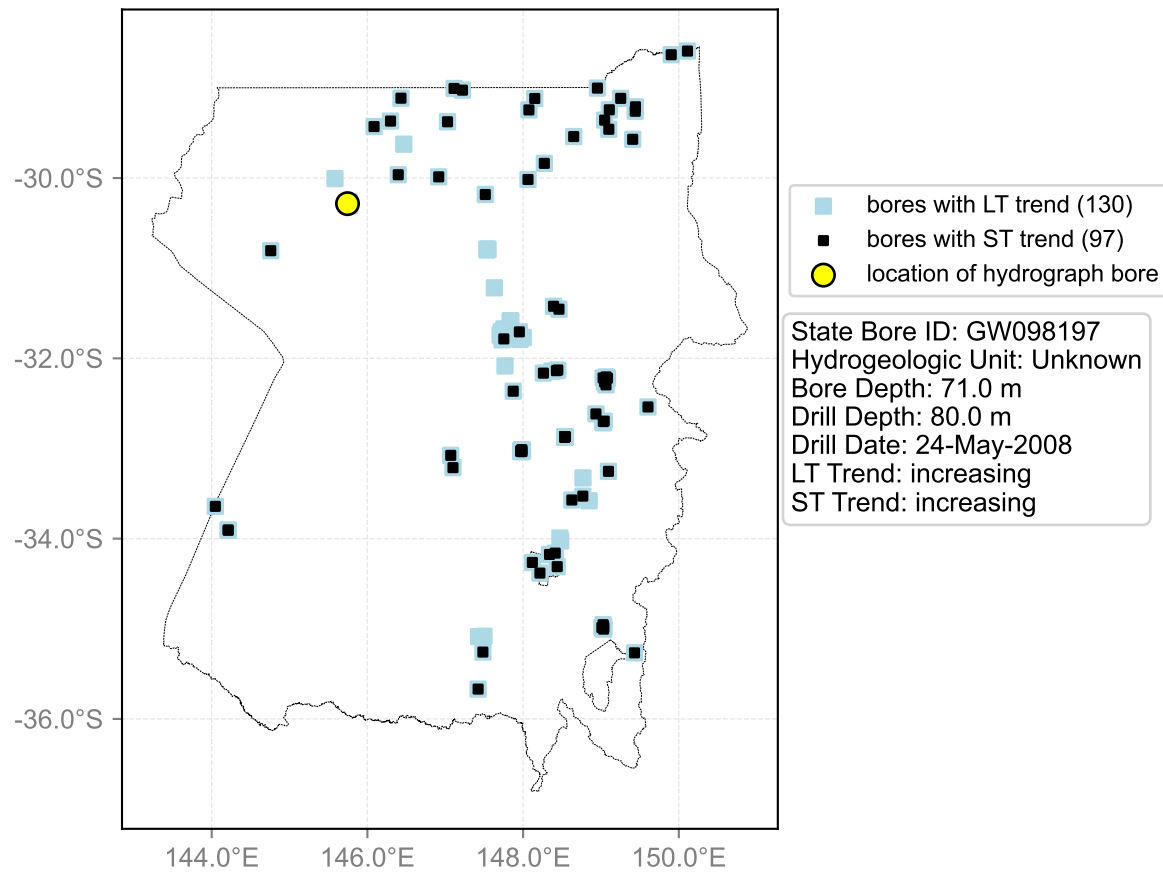

Map View for GS20

Hydrograph for hydroid: 10131970

Map View for GS20

Hydrograph for hydroid: 10132159

Map View for GS20

Hydrograph for hydroid: 10132535

Map View for GS20

Hydrograph for hydroid: 10132821

Map View for GS20

Hydrograph for hydroid: 10132893

Map View for GS20

Hydrograph for hydroid: 10132992

Map View for GS20

Hydrograph for hydroid: 10134600

Map View for GS20

Hydrograph for hydroid: 10135292

Map View for GS20

Hydrograph for hydroid: 10135302

Map View for GS20

Hydrograph for hydroid: 10135407

Map View for GS20

Hydrograph for hydroid: 10136642

Map View for GS20

Hydrograph for hydroid: 10137478

Map View for GS20

Hydrograph for hydroid: 10138413

Map View for GS20

Hydrograph for hydroid: 10138486

Map View for GS20

Hydrograph for hydroid: 10138518

Map View for GS20

Hydrograph for hydroid: 10138600