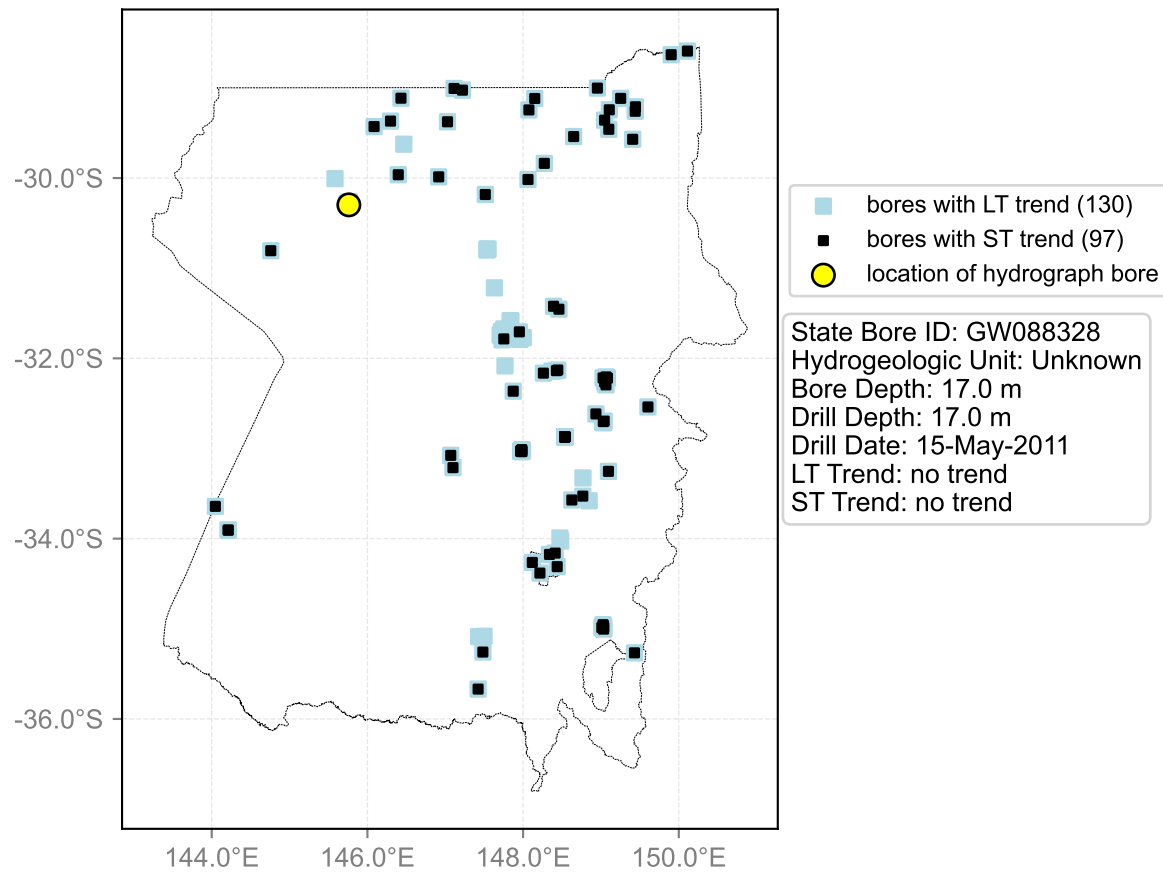

Map View for GS20

Hydrograph for hydroid: 10127588

Map View for GS20

Hydrograph for hydroid: 10127712

Map View for GS20

Hydrograph for hydroid: 10128087

Map View for GS20

Hydrograph for hydroid: 10128580

Map View for GS20

Hydrograph for hydroid: 10128604

Map View for GS20

Hydrograph for hydroid: 10128916

Map View for GS20

Hydrograph for hydroid: 10128956

Map View for GS20

Hydrograph for hydroid: 10128990

Map View for GS20

Hydrograph for hydroid: 10129094

Map View for GS20

Hydrograph for hydroid: 10129145

Map View for GS20

Hydrograph for hydroid: 10129413

Map View for GS20

Hydrograph for hydroid: 10131411

Map View for GS20

Hydrograph for hydroid: 10131970

Map View for GS20

Hydrograph for hydroid: 10132159

Map View for GS20

Hydrograph for hydroid: 10132535

Map View for GS20

Hydrograph for hydroid: 10132821