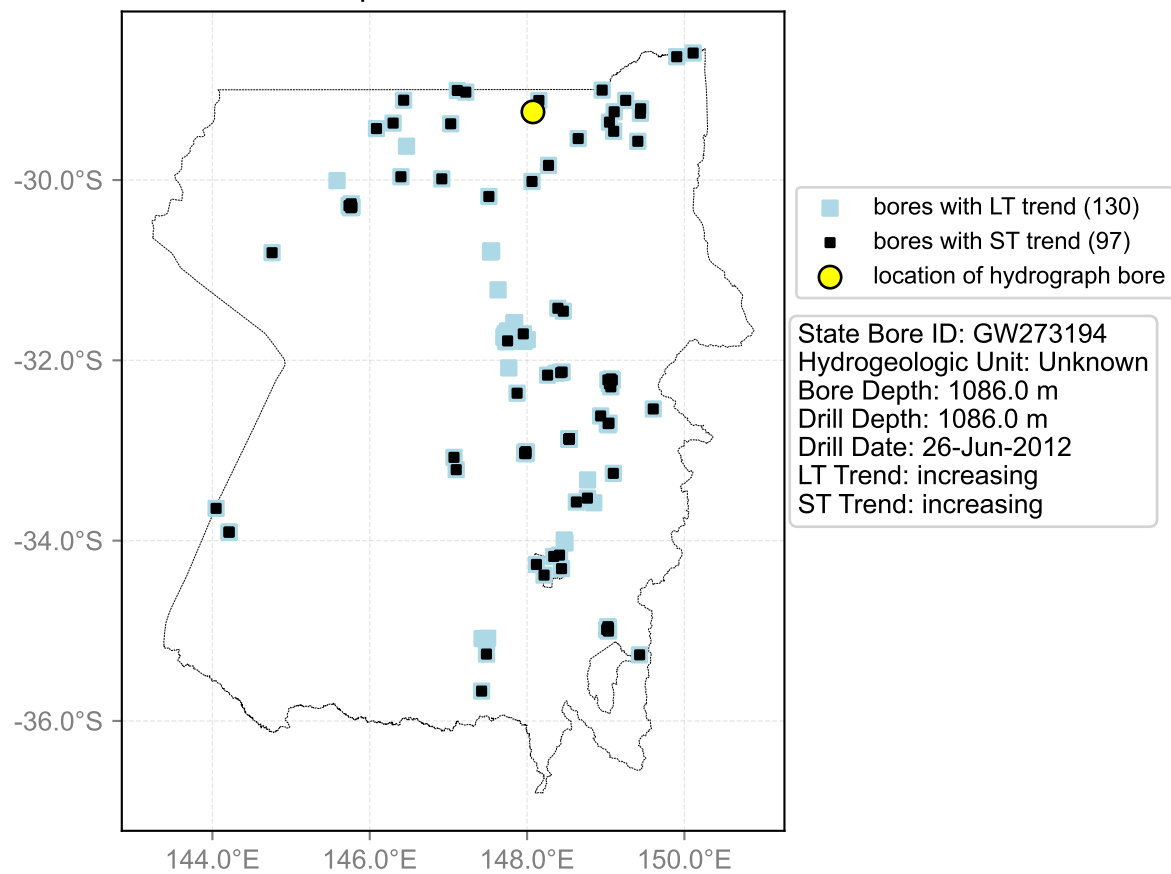

Map View for GS20

Hydrograph for hydroid: 10110239

Map View for GS20

Hydrograph for hydroid: 10110330

Map View for GS20

Hydrograph for hydroid: 10111837

Map View for GS20

Hydrograph for hydroid: 10113720

Map View for GS20

Hydrograph for hydroid: 10113721

Map View for GS20

Hydrograph for hydroid: 10114916

Map View for GS20

Hydrograph for hydroid: 10119239

Map View for GS20

Hydrograph for hydroid: 10120644

Map View for GS20

Hydrograph for hydroid: 10123980

Map View for GS20

Hydrograph for hydroid: 10124322

Map View for GS20

Hydrograph for hydroid: 10125140

Map View for GS20

Hydrograph for hydroid: 10125367

Map View for GS20

Hydrograph for hydroid: 10125370

Map View for GS20

Hydrograph for hydroid: 10125859

Map View for GS20

Hydrograph for hydroid: 10126010

Map View for GS20

Hydrograph for hydroid: 10126020