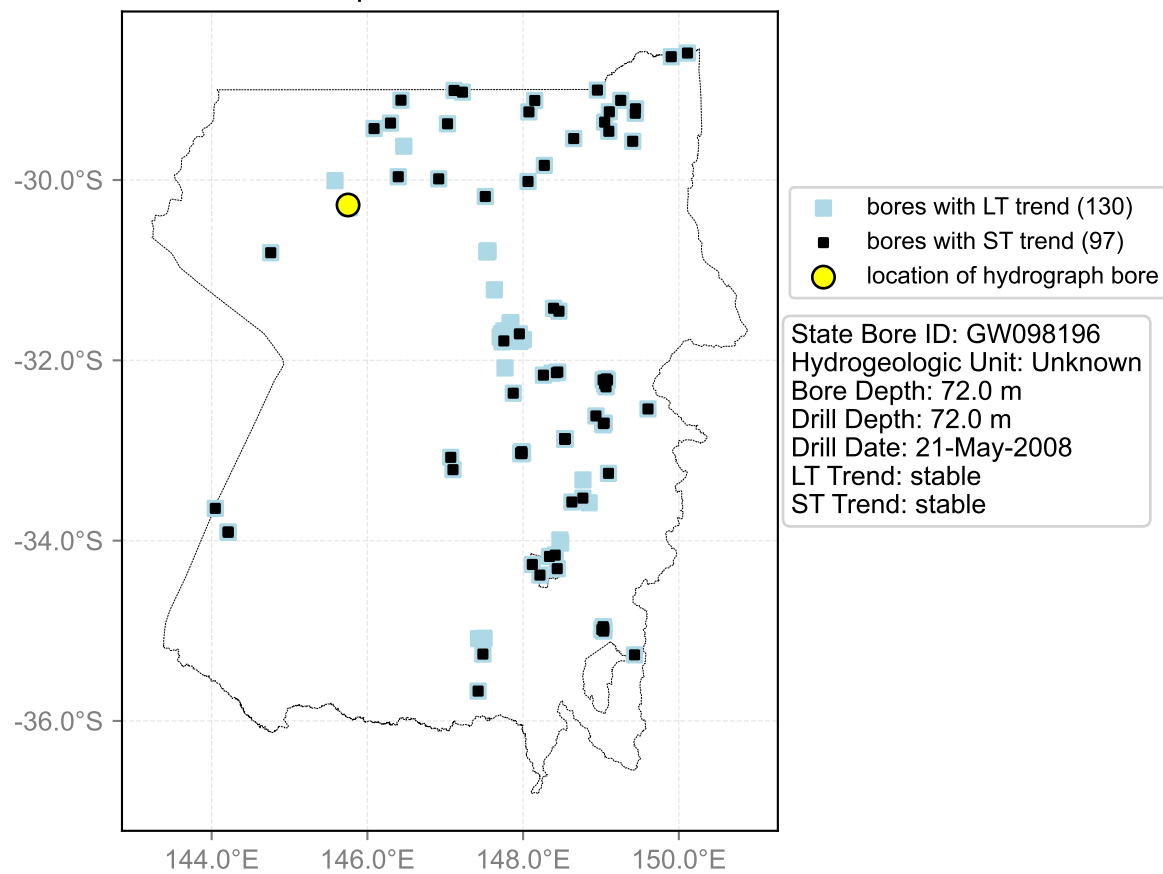

Map View for GS20

Hydrograph for hydroid: 10123980

Map View for GS20

Hydrograph for hydroid: 10124322

Map View for GS20

Hydrograph for hydroid: 10125140

Map View for GS20

Hydrograph for hydroid: 10125367

Map View for GS20

Hydrograph for hydroid: 10125370

Map View for GS20

Hydrograph for hydroid: 10125859

Map View for GS20

Hydrograph for hydroid: 10126010

Map View for GS20

Hydrograph for hydroid: 10126020

Map View for GS20

Hydrograph for hydroid: 10126480

Map View for GS20

Hydrograph for hydroid: 10126738

Map View for GS20

Hydrograph for hydroid: 10126908

Map View for GS20

Hydrograph for hydroid: 10127567

Map View for GS20

Hydrograph for hydroid: 10127588

Map View for GS20

Hydrograph for hydroid: 10127712

Map View for GS20

Hydrograph for hydroid: 10128087

Map View for GS20

Hydrograph for hydroid: 10128580