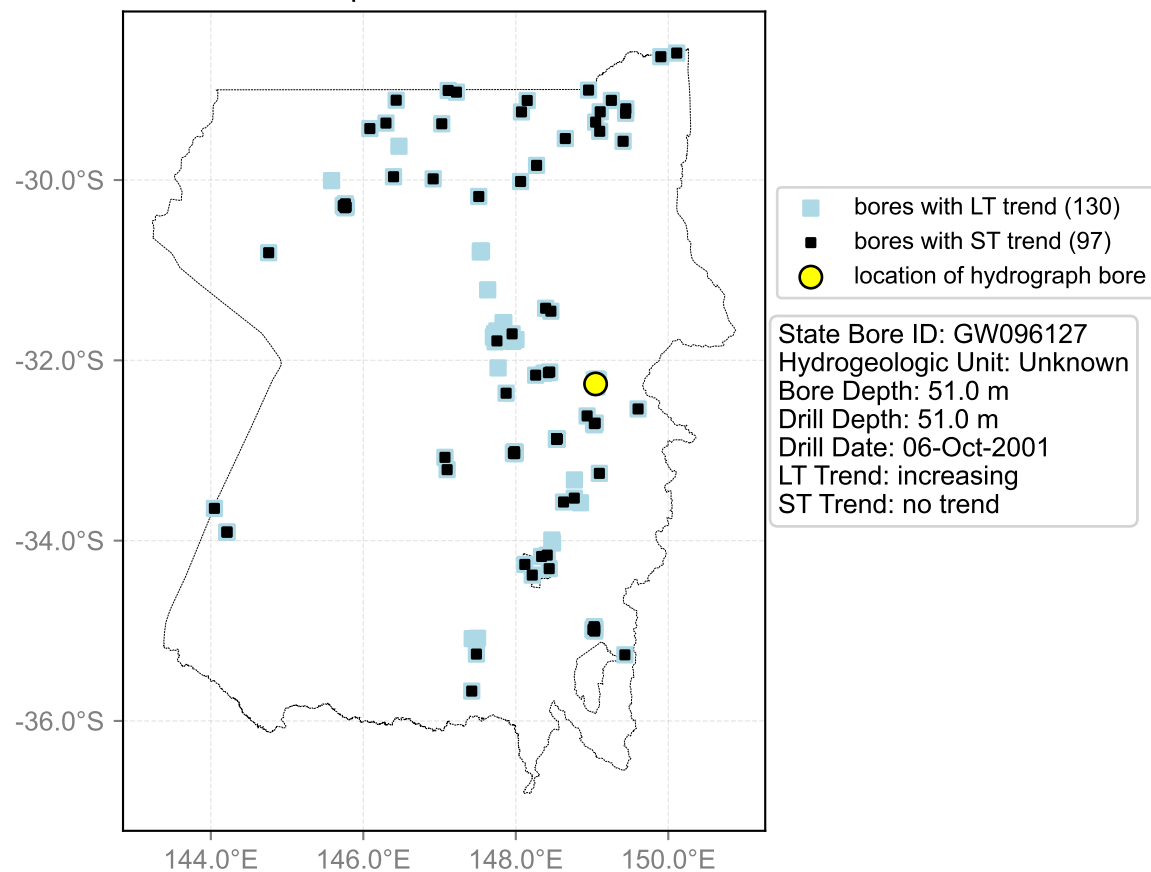

Map View for GS20

Hydrograph for hydroid: 10092446

Map View for GS20

Hydrograph for hydroid: 10095400

Map View for GS20

Hydrograph for hydroid: 10098371

Map View for GS20

Hydrograph for hydroid: 10099593

Map View for GS20

Hydrograph for hydroid: 10100271

Map View for GS20

Hydrograph for hydroid: 10100688

Map View for GS20

Hydrograph for hydroid: 10101173

Map View for GS20

Hydrograph for hydroid: 10103466

Map View for GS20

Hydrograph for hydroid: 10104923

Map View for GS20

Hydrograph for hydroid: 10106696

Map View for GS20

Hydrograph for hydroid: 10106876

Map View for GS20

Hydrograph for hydroid: 10108135

Map View for GS20

Hydrograph for hydroid: 10110239

Map View for GS20

Hydrograph for hydroid: 10110330

Map View for GS20

Hydrograph for hydroid: 10111837

Map View for GS20

Hydrograph for hydroid: 10113720