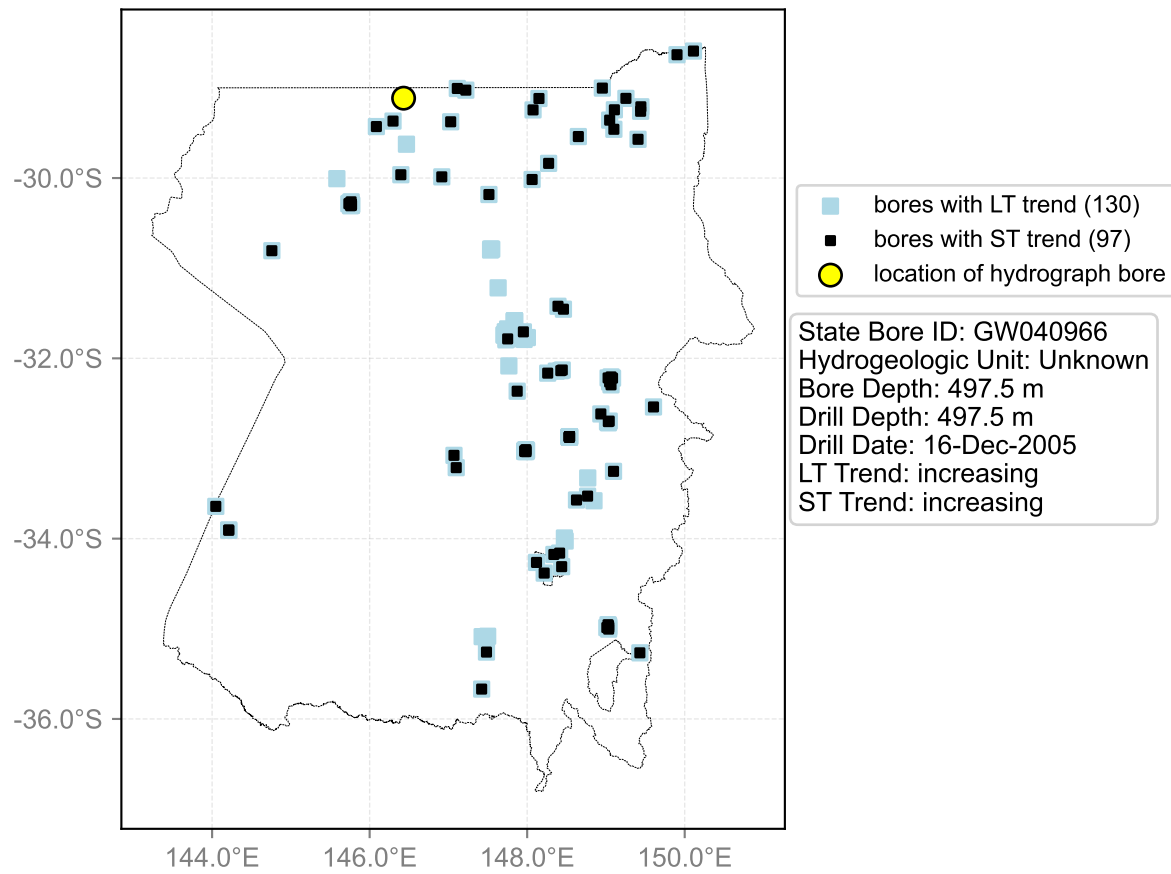

Map View for GS20

Hydrograph for hydroid: 10001876

Map View for GS20

Hydrograph for hydroid: 10003043

Map View for GS20

Hydrograph for hydroid: 10003102

Map View for GS20

Hydrograph for hydroid: 10006037

Map View for GS20

Hydrograph for hydroid: 10006041

Map View for GS20

Hydrograph for hydroid: 10006282

Map View for GS20

Hydrograph for hydroid: 10006288

Map View for GS20

Hydrograph for hydroid: 10006568

Map View for GS20

Hydrograph for hydroid: 10007246

Map View for GS20

Hydrograph for hydroid: 10007652

Map View for GS20

Hydrograph for hydroid: 10007861

Map View for GS20

Hydrograph for hydroid: 10008713

Map View for GS20

Hydrograph for hydroid: 10008992

Map View for GS20

Hydrograph for hydroid: 10009363

Map View for GS20

Hydrograph for hydroid: 10009492

Map View for GS20

Hydrograph for hydroid: 10010895