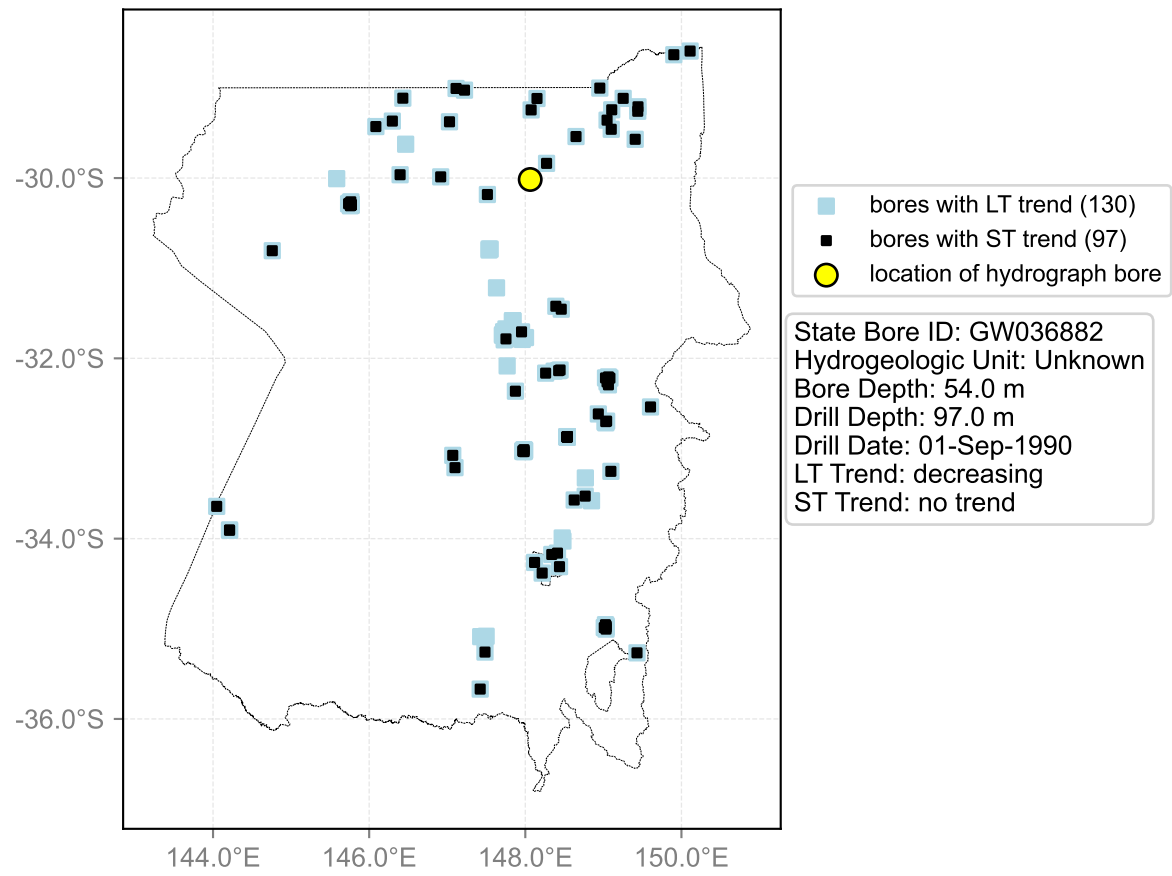

Map View for GS20

Hydrograph for hydroid: 10001876

Map View for GS20

Hydrograph for hydroid: 10003043

Map View for GS20

Hydrograph for hydroid: 10003102

Map View for GS20

Hydrograph for hydroid: 10006037

Map View for GS20

Hydrograph for hydroid: 10006041

Map View for GS20

Hydrograph for hydroid: 10006282

Map View for GS20

Hydrograph for hydroid: 10006288

Map View for GS20

Hydrograph for hydroid: 10006568

Map View for GS20

Hydrograph for hydroid: 10007246

Map View for GS20

Hydrograph for hydroid: 10007652

Map View for GS20

Hydrograph for hydroid: 10007861

Map View for GS20

Hydrograph for hydroid: 10008713

Map View for GS20

Hydrograph for hydroid: 10008992

Map View for GS20

Hydrograph for hydroid: 10009363

Map View for GS20

Hydrograph for hydroid: 10009492

Map View for GS20

Hydrograph for hydroid: 10010895