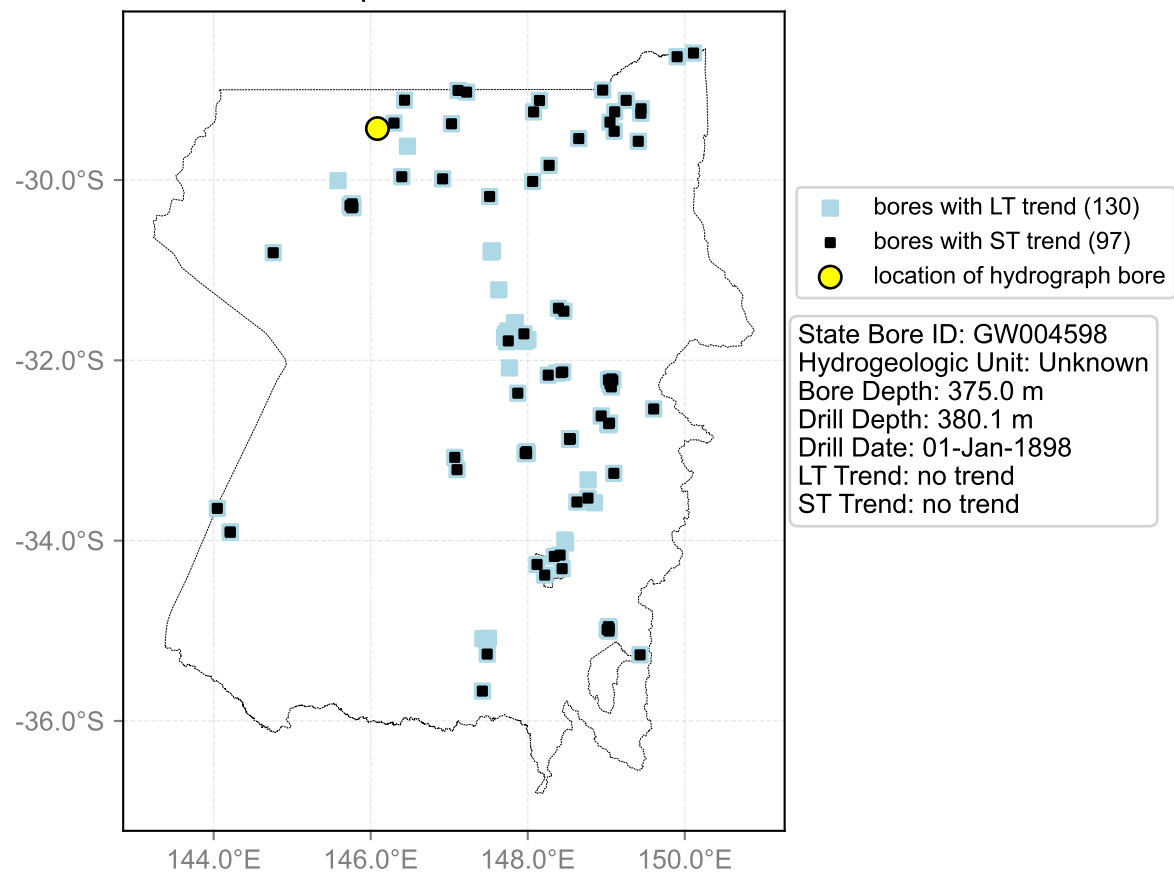

Map View for GS20

Hydrograph for hydroid: 10001876

Map View for GS20

Hydrograph for hydroid: 10003043

Map View for GS20

Hydrograph for hydroid: 10003102

Map View for GS20

Hydrograph for hydroid: 10006037

Map View for GS20

Hydrograph for hydroid: 10006041

Map View for GS20

Hydrograph for hydroid: 10006282

Map View for GS20

Hydrograph for hydroid: 10006288

Map View for GS20

Hydrograph for hydroid: 10006568

Map View for GS20

Hydrograph for hydroid: 10007246

Map View for GS20

Hydrograph for hydroid: 10007652

Map View for GS20

Hydrograph for hydroid: 10007861

Map View for GS20

Hydrograph for hydroid: 10008713

Map View for GS20

Hydrograph for hydroid: 10008992

Map View for GS20

Hydrograph for hydroid: 10009363

Map View for GS20

Hydrograph for hydroid: 10009492

Map View for GS20

Hydrograph for hydroid: 10010895