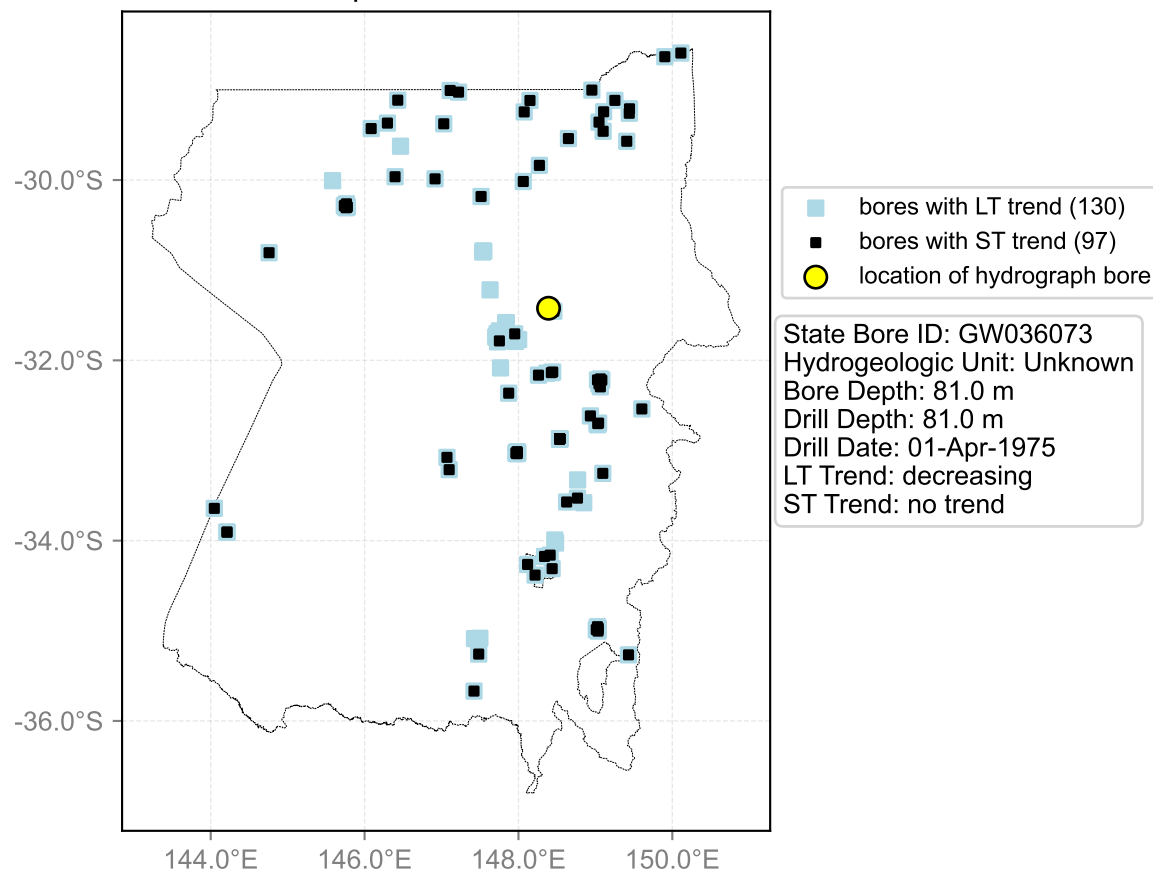

Map View for GS20

Hydrograph for hydroid: 10001876

Map View for GS20

Hydrograph for hydroid: 10003043

Map View for GS20

Hydrograph for hydroid: 10003102

Map View for GS20

Hydrograph for hydroid: 10006037

Map View for GS20

Hydrograph for hydroid: 10006041

Map View for GS20

Hydrograph for hydroid: 10006282

Map View for GS20

Hydrograph for hydroid: 10006288

Map View for GS20

Hydrograph for hydroid: 10006568

Map View for GS20

Hydrograph for hydroid: 10007246

Map View for GS20

Hydrograph for hydroid: 10007652

Map View for GS20

Hydrograph for hydroid: 10007861

Map View for GS20

Hydrograph for hydroid: 10008713

Map View for GS20

Hydrograph for hydroid: 10008992

Map View for GS20

Hydrograph for hydroid: 10009363

Map View for GS20

Hydrograph for hydroid: 10009492

Map View for GS20

Hydrograph for hydroid: 10010895