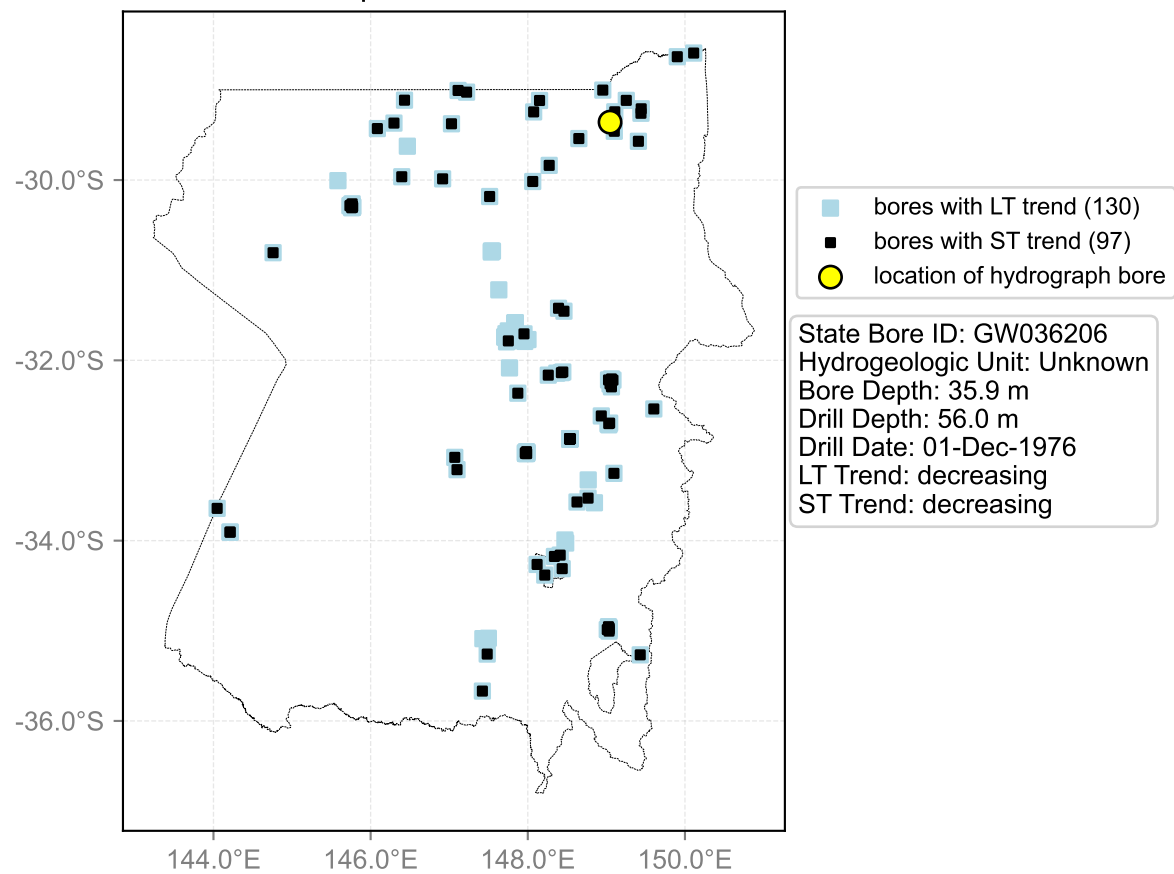

Map View for GS20

Hydrograph for hydroid: 10011103

Map View for GS20

Hydrograph for hydroid: 10011388

Map View for GS20

Hydrograph for hydroid: 10011454

Map View for GS20

Hydrograph for hydroid: 10013006

Map View for GS20

Hydrograph for hydroid: 10013115

Map View for GS20

Hydrograph for hydroid: 10013491

Map View for GS20

Hydrograph for hydroid: 10015465

Map View for GS20

Hydrograph for hydroid: 10017131

Map View for GS20

Hydrograph for hydroid: 10018347

Map View for GS20

Hydrograph for hydroid: 10021799

Map View for GS20

Hydrograph for hydroid: 10022326

Map View for GS20

Hydrograph for hydroid: 10023157

Map View for GS20

Hydrograph for hydroid: 10024915

Map View for GS20

Hydrograph for hydroid: 10026411

Map View for GS20

Hydrograph for hydroid: 10027278

Map View for GS20

Hydrograph for hydroid: 10027323