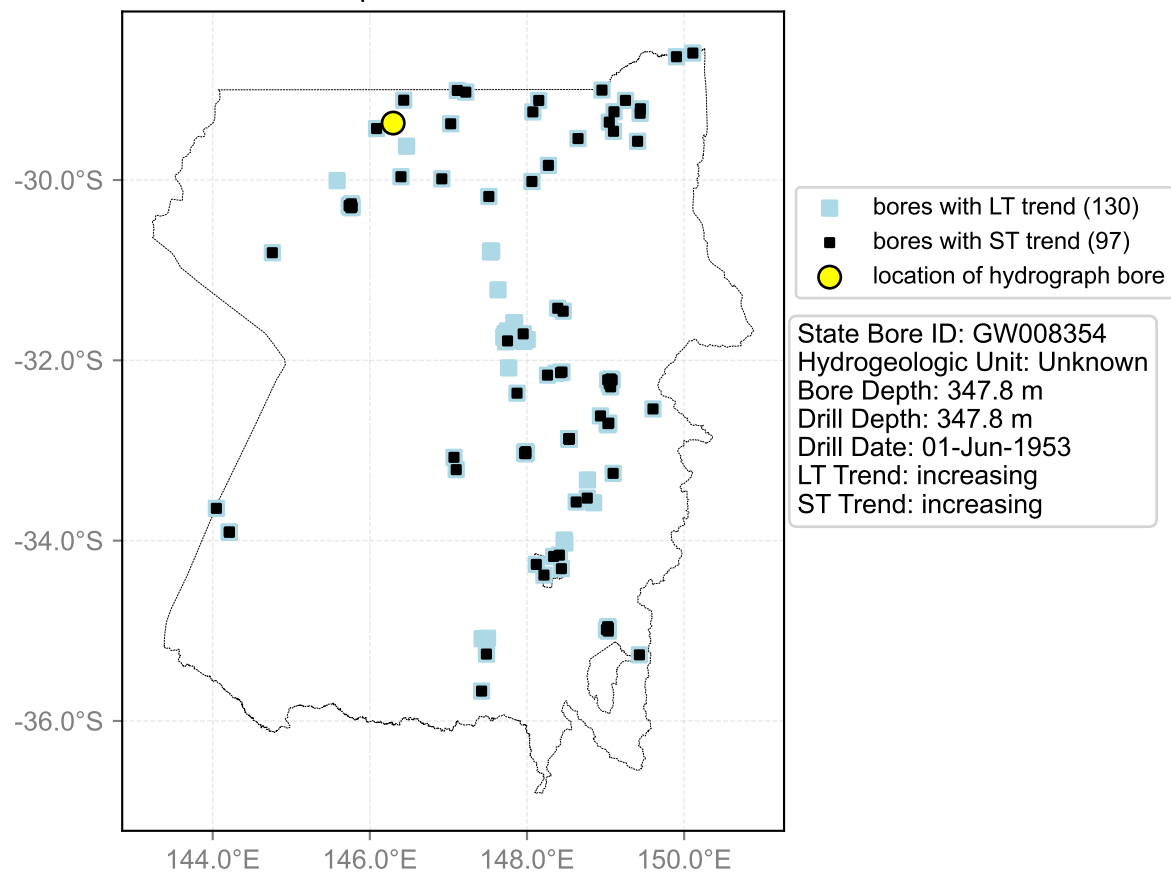

Map View for GS20

Hydrograph for hydroid: 10011103

Map View for GS20

Hydrograph for hydroid: 10011388

Map View for GS20

Hydrograph for hydroid: 10011454

Map View for GS20

Hydrograph for hydroid: 10013006

Map View for GS20

Hydrograph for hydroid: 10013115

Map View for GS20

Hydrograph for hydroid: 10013491

Map View for GS20

Hydrograph for hydroid: 10015465

Map View for GS20

Hydrograph for hydroid: 10017131

Map View for GS20

Hydrograph for hydroid: 10018347

Map View for GS20

Hydrograph for hydroid: 10021799

Map View for GS20

Hydrograph for hydroid: 10022326

Map View for GS20

Hydrograph for hydroid: 10023157

Map View for GS20

Hydrograph for hydroid: 10024915

Map View for GS20

Hydrograph for hydroid: 10026411

Map View for GS20

Hydrograph for hydroid: 10027278

Map View for GS20

Hydrograph for hydroid: 10027323