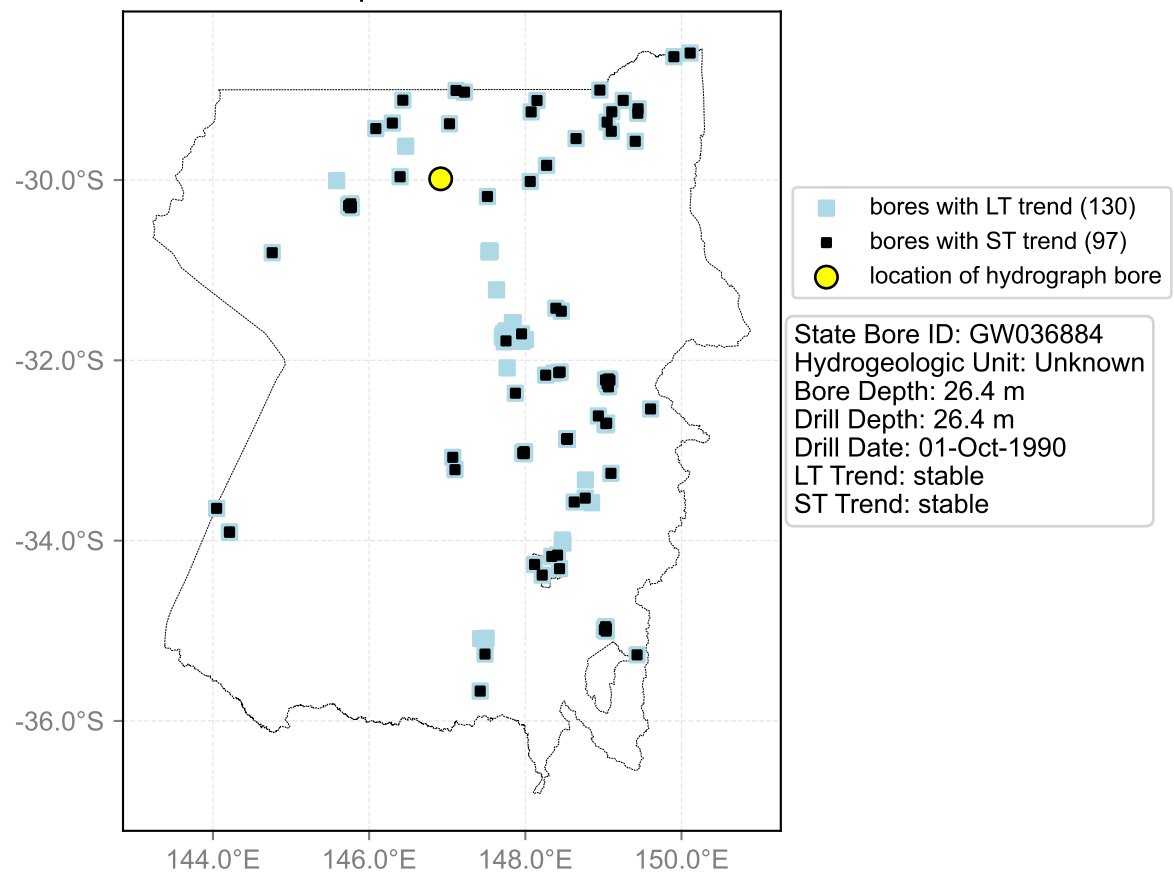

Map View for GS20

Hydrograph for hydroid: 10001876

Map View for GS20

Hydrograph for hydroid: 10003043

Map View for GS20

Hydrograph for hydroid: 10003102

Map View for GS20

Hydrograph for hydroid: 10006037

Map View for GS20

Hydrograph for hydroid: 10006041

Map View for GS20

Hydrograph for hydroid: 10006282

Map View for GS20

Hydrograph for hydroid: 10006288

Map View for GS20

Hydrograph for hydroid: 10006568

Map View for GS20

Hydrograph for hydroid: 10007246

Map View for GS20

Hydrograph for hydroid: 10007652

Map View for GS20

Hydrograph for hydroid: 10007861

Map View for GS20

Hydrograph for hydroid: 10008713

Map View for GS20

Hydrograph for hydroid: 10008992

Map View for GS20

Hydrograph for hydroid: 10009363

Map View for GS20

Hydrograph for hydroid: 10009492

Map View for GS20

Hydrograph for hydroid: 10010895