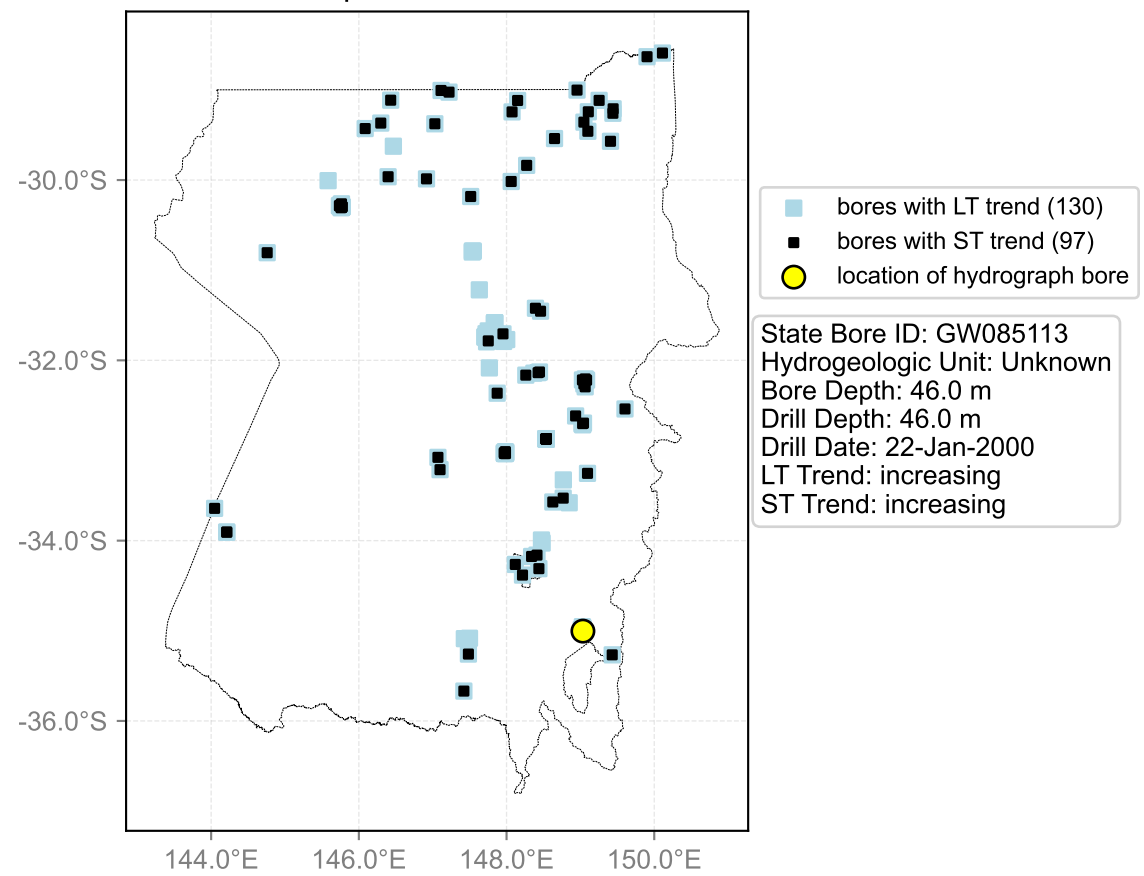

Map View for GS20

Hydrograph for hydroid: 10018347

Map View for GS20

Hydrograph for hydroid: 10021799

Map View for GS20

Hydrograph for hydroid: 10022326

Map View for GS20

Hydrograph for hydroid: 10023157

Map View for GS20

Hydrograph for hydroid: 10024915

Map View for GS20

Hydrograph for hydroid: 10026411

Map View for GS20

Hydrograph for hydroid: 10027278

Map View for GS20

Hydrograph for hydroid: 10027323

Map View for GS20

Hydrograph for hydroid: 10027572

Map View for GS20

Hydrograph for hydroid: 10028118

Map View for GS20

Hydrograph for hydroid: 10029439

Map View for GS20

Hydrograph for hydroid: 10029591

Map View for GS20

Hydrograph for hydroid: 10029813

Map View for GS20

Hydrograph for hydroid: 10033424

Map View for GS20

Hydrograph for hydroid: 10042451

Map View for GS20

Hydrograph for hydroid: 10046314