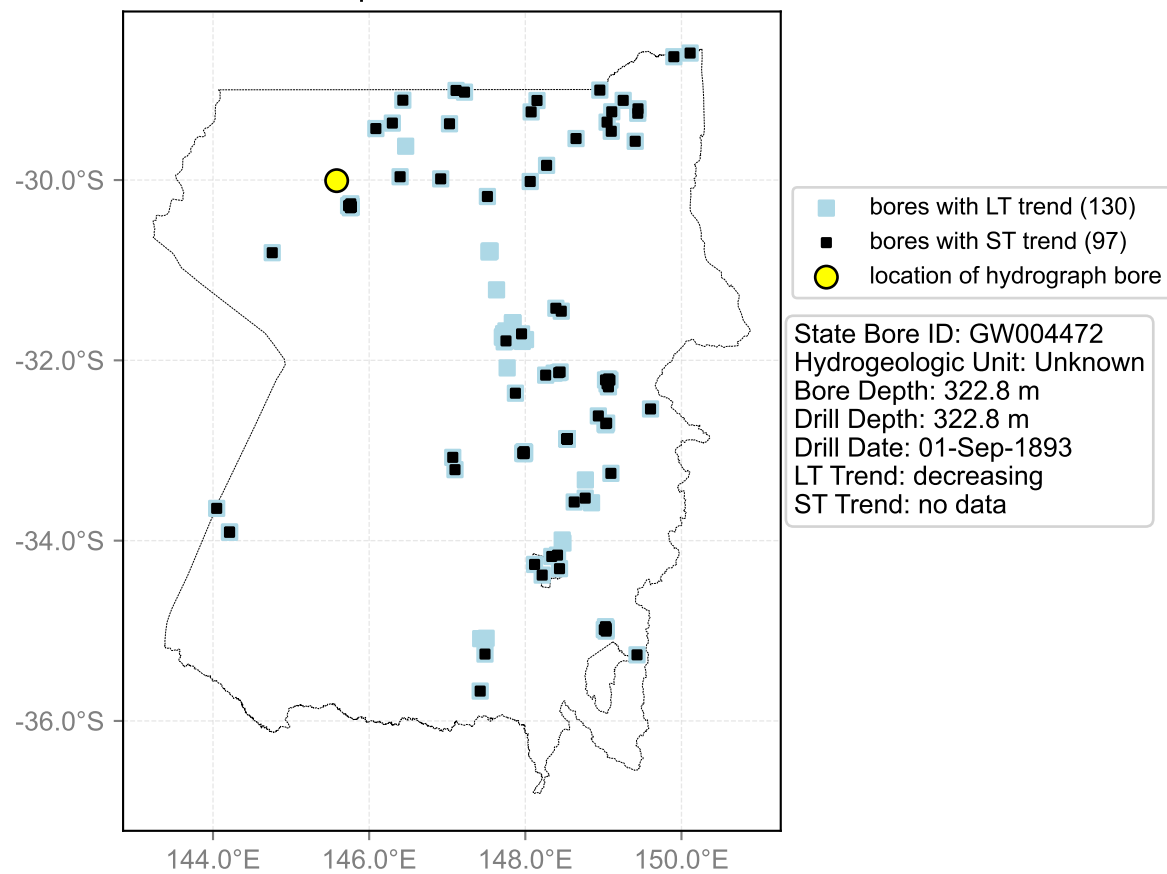

Map View for GS20

Hydrograph for hydroid: 10100271

Map View for GS20

Hydrograph for hydroid: 10100688

Map View for GS20

Hydrograph for hydroid: 10101173

Map View for GS20

Hydrograph for hydroid: 10103466

Map View for GS20

Hydrograph for hydroid: 10104923

Map View for GS20

Hydrograph for hydroid: 10106696

Map View for GS20

Hydrograph for hydroid: 10106876

Map View for GS20

Hydrograph for hydroid: 10108135

Map View for GS20

Hydrograph for hydroid: 10110239

Map View for GS20

Hydrograph for hydroid: 10110330

Map View for GS20

Hydrograph for hydroid: 10111837

Map View for GS20

Hydrograph for hydroid: 10113720

Map View for GS20

Hydrograph for hydroid: 10113721

Map View for GS20

Hydrograph for hydroid: 10114916

Map View for GS20

Hydrograph for hydroid: 10119239

Map View for GS20

Hydrograph for hydroid: 10120644