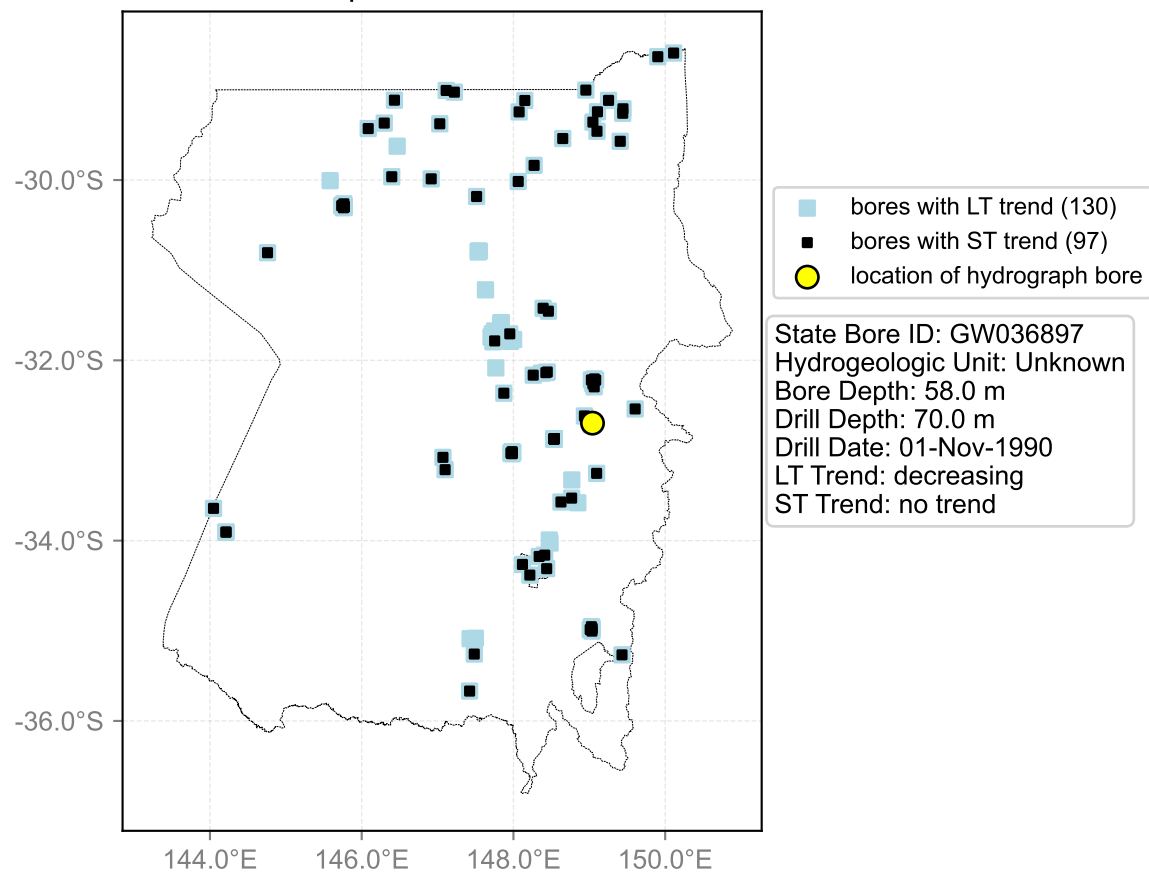

Map View for GS20

Hydrograph for hydroid: 10082770

Map View for GS20

Hydrograph for hydroid: 10083776

Map View for GS20

Hydrograph for hydroid: 10086883

Map View for GS20

Hydrograph for hydroid: 10088369

Map View for GS20

Hydrograph for hydroid: 10092446

Map View for GS20

Hydrograph for hydroid: 10095400

Map View for GS20

Hydrograph for hydroid: 10098371

Map View for GS20

Hydrograph for hydroid: 10099593

Map View for GS20

Hydrograph for hydroid: 10100271

Map View for GS20

Hydrograph for hydroid: 10100688

Map View for GS20

Hydrograph for hydroid: 10101173

Map View for GS20

Hydrograph for hydroid: 10103466

Map View for GS20

Hydrograph for hydroid: 10104923

Map View for GS20

Hydrograph for hydroid: 10106696

Map View for GS20

Hydrograph for hydroid: 10106876

Map View for GS20

Hydrograph for hydroid: 10108135