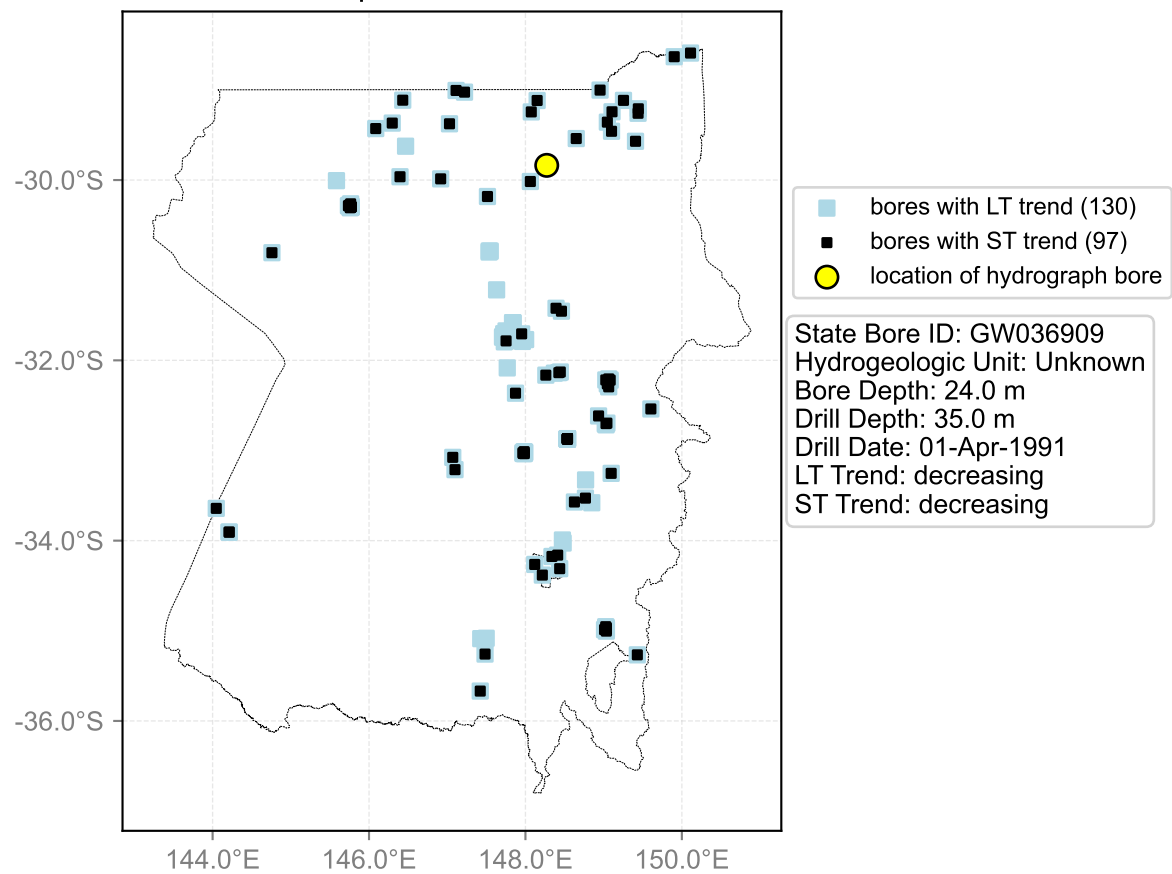

Map View for GS20

Hydrograph for hydroid: 10104923

Map View for GS20

Hydrograph for hydroid: 10106696

Map View for GS20

Hydrograph for hydroid: 10106876

Map View for GS20

Hydrograph for hydroid: 10108135

Map View for GS20

Hydrograph for hydroid: 10110239

Map View for GS20

Hydrograph for hydroid: 10110330

Map View for GS20

Hydrograph for hydroid: 10111837

Map View for GS20

Hydrograph for hydroid: 10113720

Map View for GS20

Hydrograph for hydroid: 10113721

Map View for GS20

Hydrograph for hydroid: 10114916

Map View for GS20

Hydrograph for hydroid: 10119239

Map View for GS20

Hydrograph for hydroid: 10120644

Map View for GS20

Hydrograph for hydroid: 10123980

Map View for GS20

Hydrograph for hydroid: 10124322

Map View for GS20

Hydrograph for hydroid: 10125140

Map View for GS20

Hydrograph for hydroid: 10125367