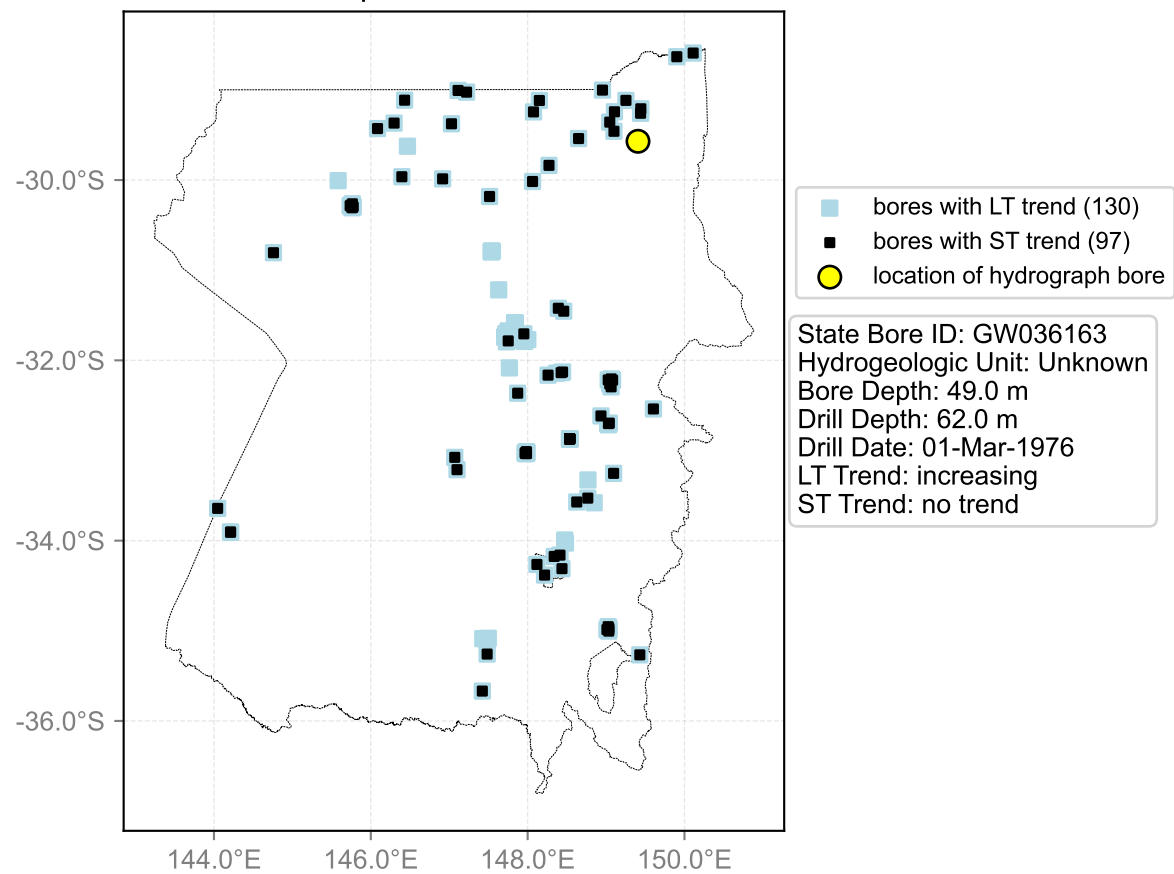

Map View for GS20

Hydrograph for hydroid: 10135302

Map View for GS20

Hydrograph for hydroid: 10135407

Map View for GS20

Hydrograph for hydroid: 10136642

Map View for GS20

Hydrograph for hydroid: 10137478

Map View for GS20

Hydrograph for hydroid: 10138413

Map View for GS20

Hydrograph for hydroid: 10138486

Map View for GS20

Hydrograph for hydroid: 10138518

Map View for GS20

Hydrograph for hydroid: 10138600

Map View for GS20

Hydrograph for hydroid: 10139418

Map View for GS20

Hydrograph for hydroid: 10139563

Map View for GS20

Hydrograph for hydroid: 10140347

Map View for GS20

Hydrograph for hydroid: 10141855

Map View for GS20

Hydrograph for hydroid: 10147412

Map View for GS20

Hydrograph for hydroid: 10148554