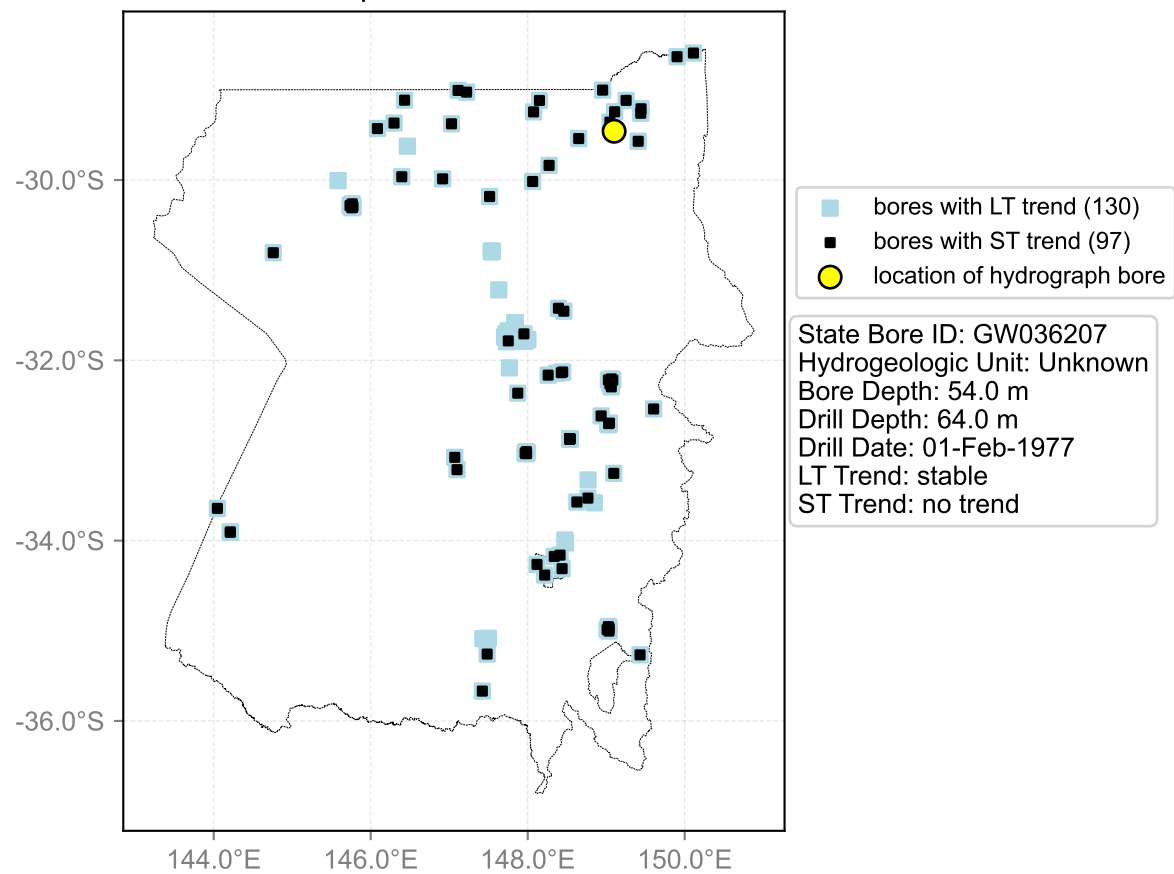

Map View for GS20

Hydrograph for hydroid: 10011103

Map View for GS20

Hydrograph for hydroid: 10011388

Map View for GS20

Hydrograph for hydroid: 10011454

Map View for GS20

Hydrograph for hydroid: 10013006

Map View for GS20

Hydrograph for hydroid: 10013115

Map View for GS20

Hydrograph for hydroid: 10013491

Map View for GS20

Hydrograph for hydroid: 10015465

Map View for GS20

Hydrograph for hydroid: 10017131

Map View for GS20

Hydrograph for hydroid: 10018347

Map View for GS20

Hydrograph for hydroid: 10021799

Map View for GS20

Hydrograph for hydroid: 10022326

Map View for GS20

Hydrograph for hydroid: 10023157

Map View for GS20

Hydrograph for hydroid: 10024915

Map View for GS20

Hydrograph for hydroid: 10026411

Map View for GS20

Hydrograph for hydroid: 10027278

Map View for GS20

Hydrograph for hydroid: 10027323