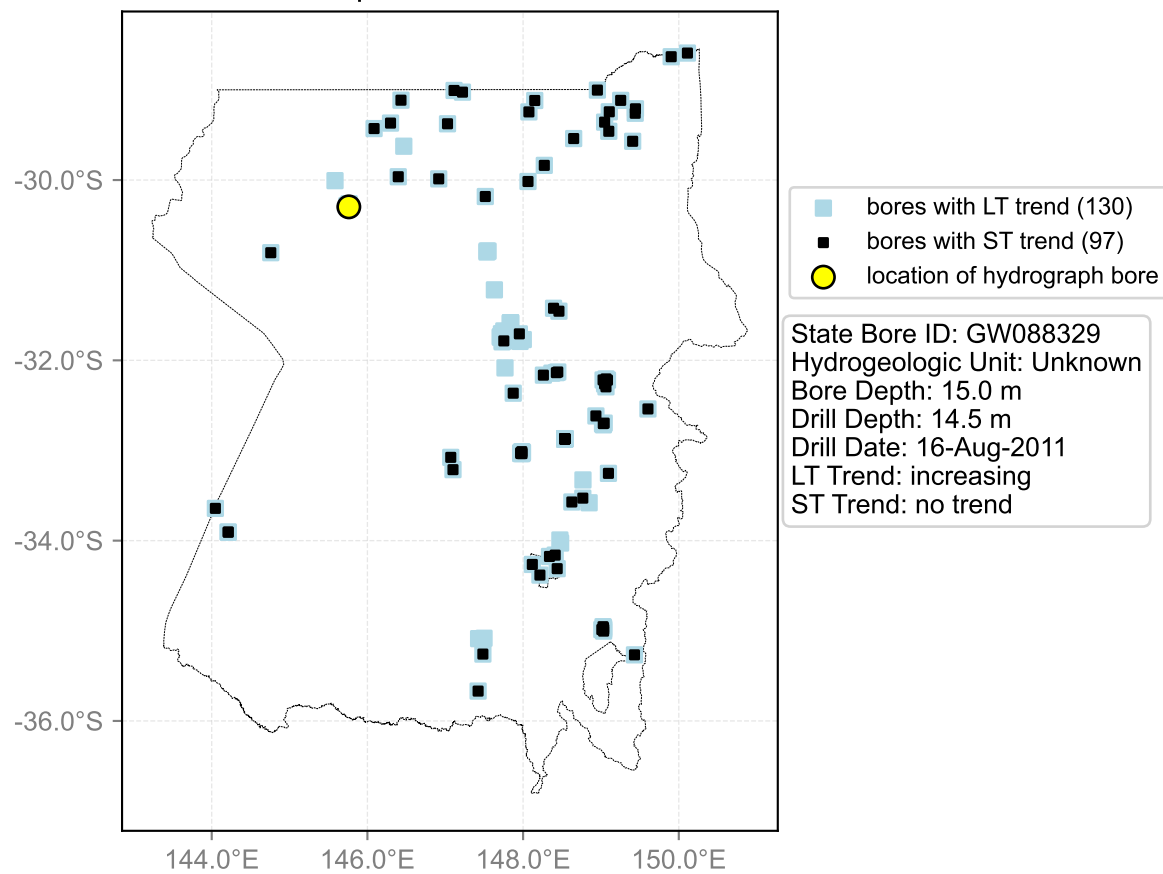

Map View for GS20

Hydrograph for hydroid: 10127588

Map View for GS20

Hydrograph for hydroid: 10127712

Map View for GS20

Hydrograph for hydroid: 10128087

Map View for GS20

Hydrograph for hydroid: 10128580

Map View for GS20

Hydrograph for hydroid: 10128604

Map View for GS20

Hydrograph for hydroid: 10128916

Map View for GS20

Hydrograph for hydroid: 10128956

Map View for GS20

Hydrograph for hydroid: 10128990

Map View for GS20

Hydrograph for hydroid: 10129094

Map View for GS20

Hydrograph for hydroid: 10129145

Map View for GS20

Hydrograph for hydroid: 10129413

Map View for GS20

Hydrograph for hydroid: 10131411

Map View for GS20

Hydrograph for hydroid: 10131970

Map View for GS20

Hydrograph for hydroid: 10132159

Map View for GS20

Hydrograph for hydroid: 10132535

Map View for GS20

Hydrograph for hydroid: 10132821