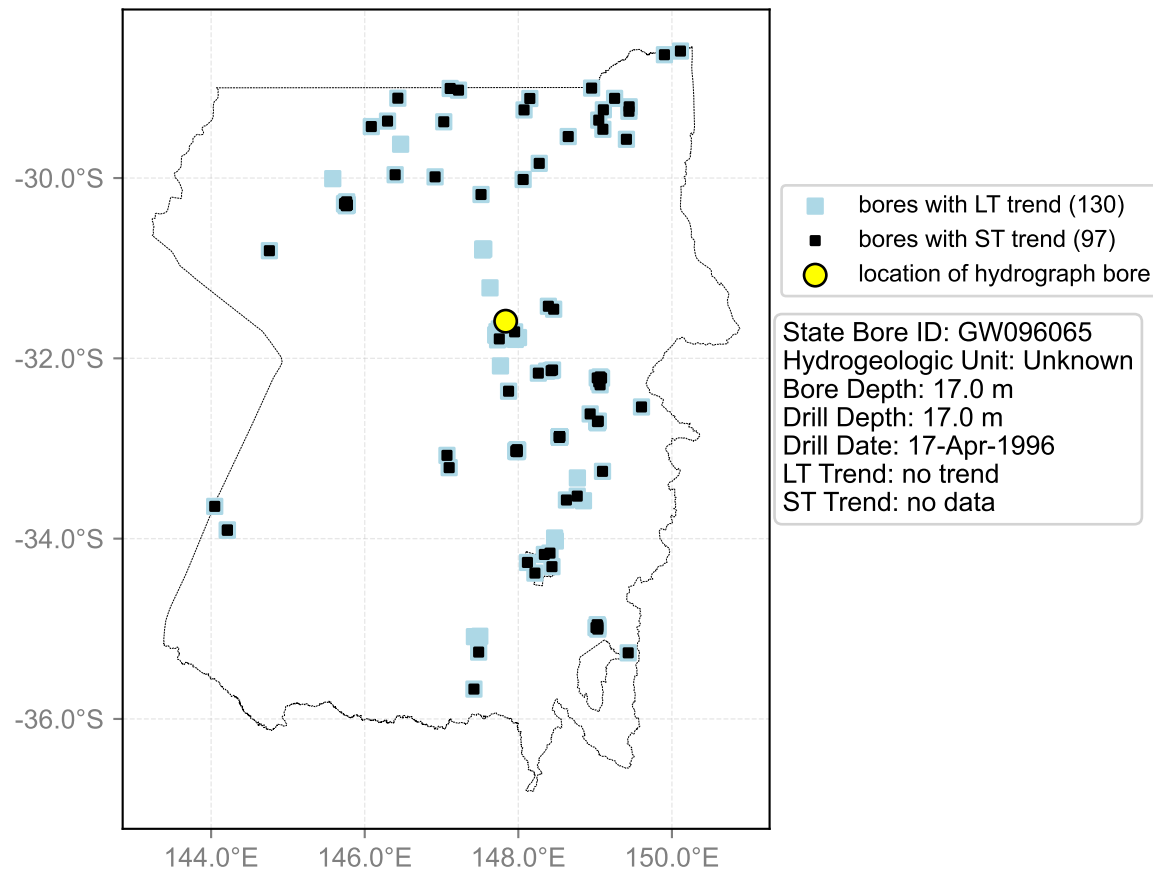

Map View for GS20

Hydrograph for hydroid: 10060988

Map View for GS20

Hydrograph for hydroid: 10074800

Map View for GS20

Hydrograph for hydroid: 10074870

Map View for GS20

Hydrograph for hydroid: 10075359

Map View for GS20

Hydrograph for hydroid: 10075452

Map View for GS20

Hydrograph for hydroid: 10076304

Map View for GS20

Hydrograph for hydroid: 10076933

Map View for GS20

Hydrograph for hydroid: 10077672

Map View for GS20

Hydrograph for hydroid: 10078088

Map View for GS20

Hydrograph for hydroid: 10080216

Map View for GS20

Hydrograph for hydroid: 10081200

Map View for GS20

Hydrograph for hydroid: 10082391

Map View for GS20

Hydrograph for hydroid: 10082770

Map View for GS20

Hydrograph for hydroid: 10083776

Map View for GS20

Hydrograph for hydroid: 10086883

Map View for GS20

Hydrograph for hydroid: 10088369