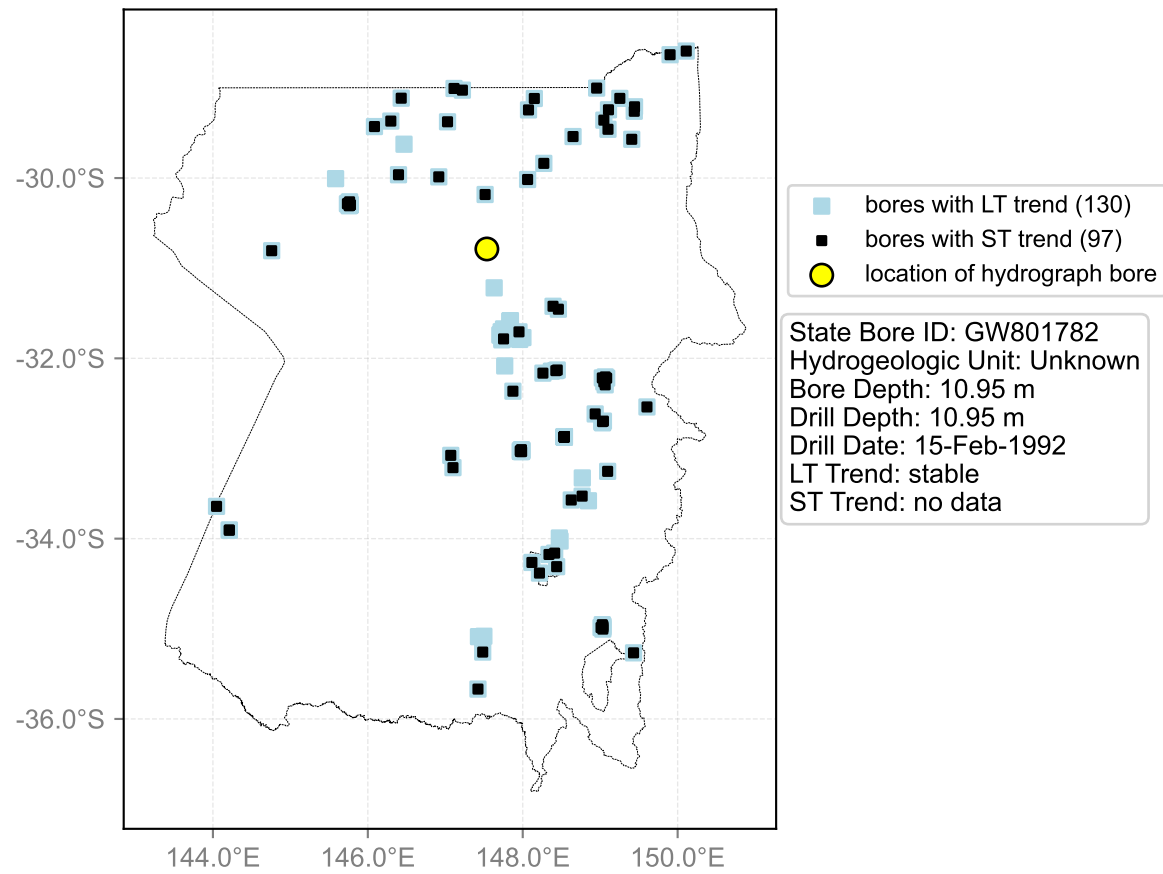

Map View for GS20

Hydrograph for hydroid: 10078088

Map View for GS20

Hydrograph for hydroid: 10080216

Map View for GS20

Hydrograph for hydroid: 10081200

Map View for GS20

Hydrograph for hydroid: 10082391

Map View for GS20

Hydrograph for hydroid: 10082770

Map View for GS20

Hydrograph for hydroid: 10083776

Map View for GS20

Hydrograph for hydroid: 10086883

Map View for GS20

Hydrograph for hydroid: 10088369

Map View for GS20

Hydrograph for hydroid: 10092446

Map View for GS20

Hydrograph for hydroid: 10095400

Map View for GS20

Hydrograph for hydroid: 10098371

Map View for GS20

Hydrograph for hydroid: 10099593

Map View for GS20

Hydrograph for hydroid: 10100271

Map View for GS20

Hydrograph for hydroid: 10100688

Map View for GS20

Hydrograph for hydroid: 10101173

Map View for GS20

Hydrograph for hydroid: 10103466