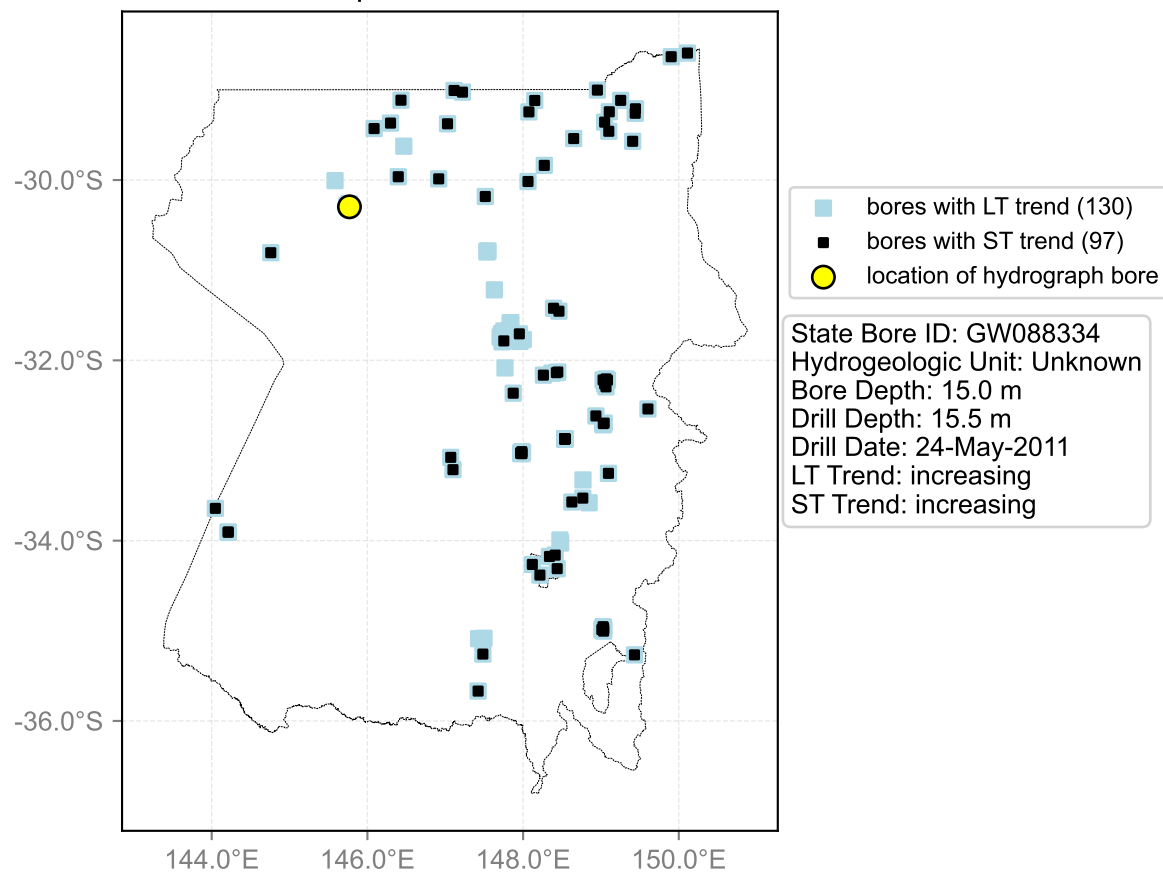

Map View for GS20

Hydrograph for hydroid: 10131970

Map View for GS20

Hydrograph for hydroid: 10132159

Map View for GS20

Hydrograph for hydroid: 10132535

Map View for GS20

Hydrograph for hydroid: 10132821

Map View for GS20

Hydrograph for hydroid: 10132893

Map View for GS20

Hydrograph for hydroid: 10132992

Map View for GS20

Hydrograph for hydroid: 10134600

Map View for GS20

Hydrograph for hydroid: 10135292

Map View for GS20

Hydrograph for hydroid: 10135302

Map View for GS20

Hydrograph for hydroid: 10135407

Map View for GS20

Hydrograph for hydroid: 10136642

Map View for GS20

Hydrograph for hydroid: 10137478

Map View for GS20

Hydrograph for hydroid: 10138413

Map View for GS20

Hydrograph for hydroid: 10138486

Map View for GS20

Hydrograph for hydroid: 10138518

Map View for GS20

Hydrograph for hydroid: 10138600