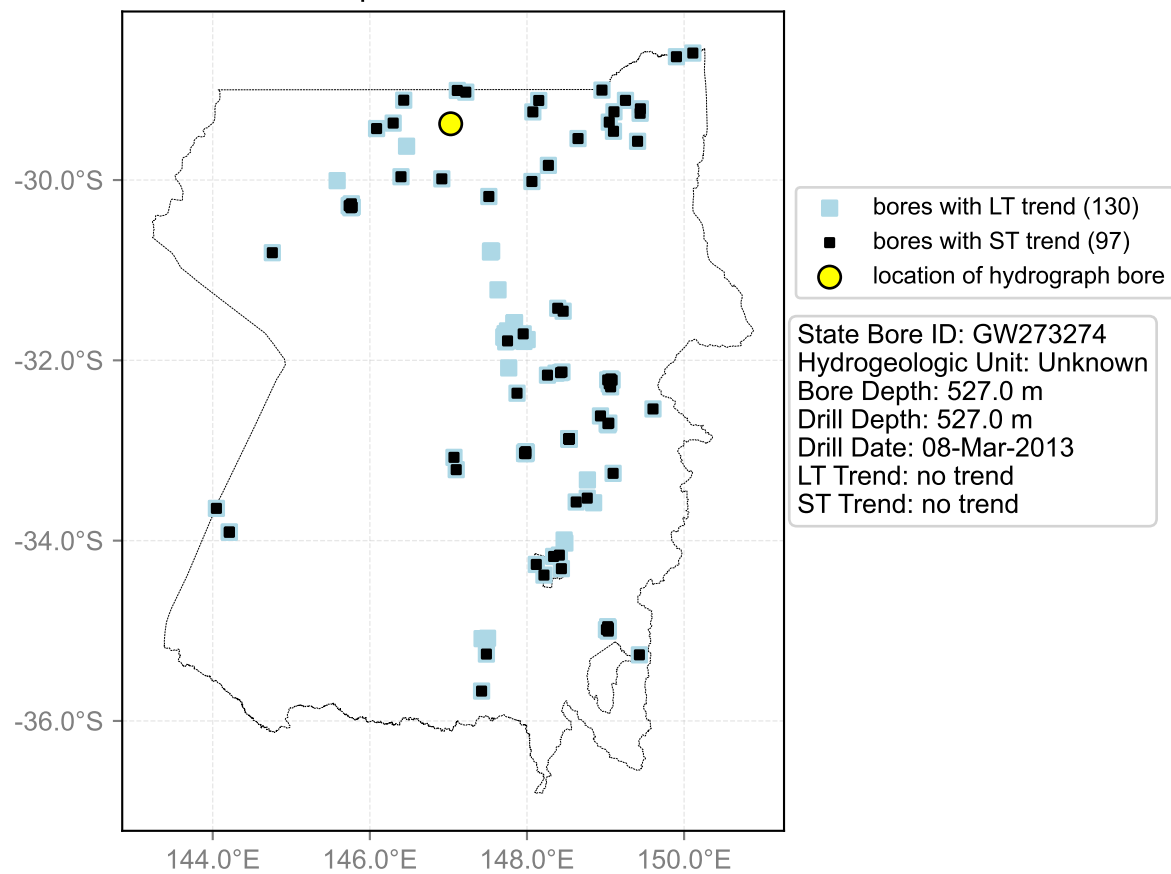

Map View for GS20

Hydrograph for hydroid: 10078088

Map View for GS20

Hydrograph for hydroid: 10080216

Map View for GS20

Hydrograph for hydroid: 10081200

Map View for GS20

Hydrograph for hydroid: 10082391

Map View for GS20

Hydrograph for hydroid: 10082770

Map View for GS20

Hydrograph for hydroid: 10083776

Map View for GS20

Hydrograph for hydroid: 10086883

Map View for GS20

Hydrograph for hydroid: 10088369

Map View for GS20

Hydrograph for hydroid: 10092446

Map View for GS20

Hydrograph for hydroid: 10095400

Map View for GS20

Hydrograph for hydroid: 10098371

Map View for GS20

Hydrograph for hydroid: 10099593

Map View for GS20

Hydrograph for hydroid: 10100271

Map View for GS20

Hydrograph for hydroid: 10100688

Map View for GS20

Hydrograph for hydroid: 10101173

Map View for GS20

Hydrograph for hydroid: 10103466