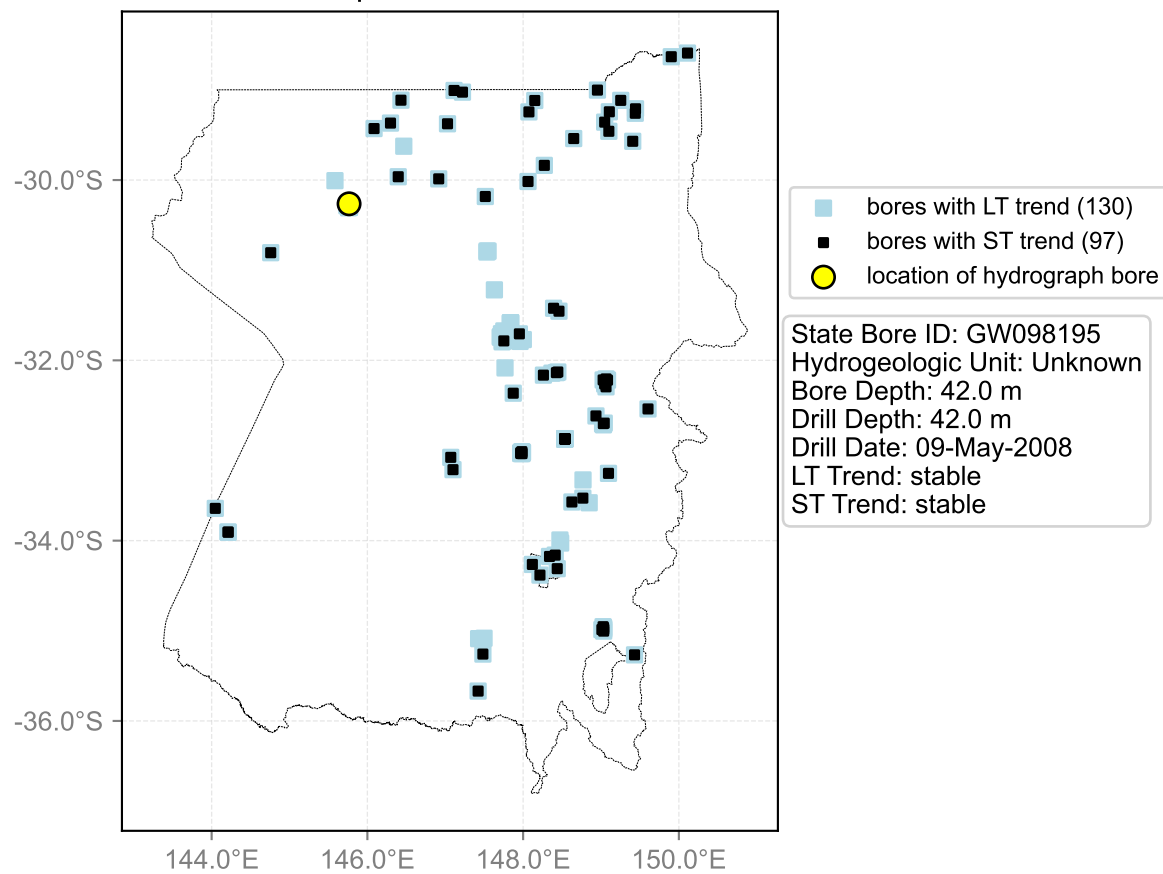

Map View for GS20

Hydrograph for hydroid: 10125370

Map View for GS20

Hydrograph for hydroid: 10125859

Map View for GS20

Hydrograph for hydroid: 10126010

Map View for GS20

Hydrograph for hydroid: 10126020

Map View for GS20

Hydrograph for hydroid: 10126480

Map View for GS20

Hydrograph for hydroid: 10126738

Map View for GS20

Hydrograph for hydroid: 10126908

Map View for GS20

Hydrograph for hydroid: 10127567

Map View for GS20

Hydrograph for hydroid: 10127588

Map View for GS20

Hydrograph for hydroid: 10127712

Map View for GS20

Hydrograph for hydroid: 10128087

Map View for GS20

Hydrograph for hydroid: 10128580

Map View for GS20

Hydrograph for hydroid: 10128604

Map View for GS20

Hydrograph for hydroid: 10128916

Map View for GS20

Hydrograph for hydroid: 10128956

Map View for GS20

Hydrograph for hydroid: 10128990