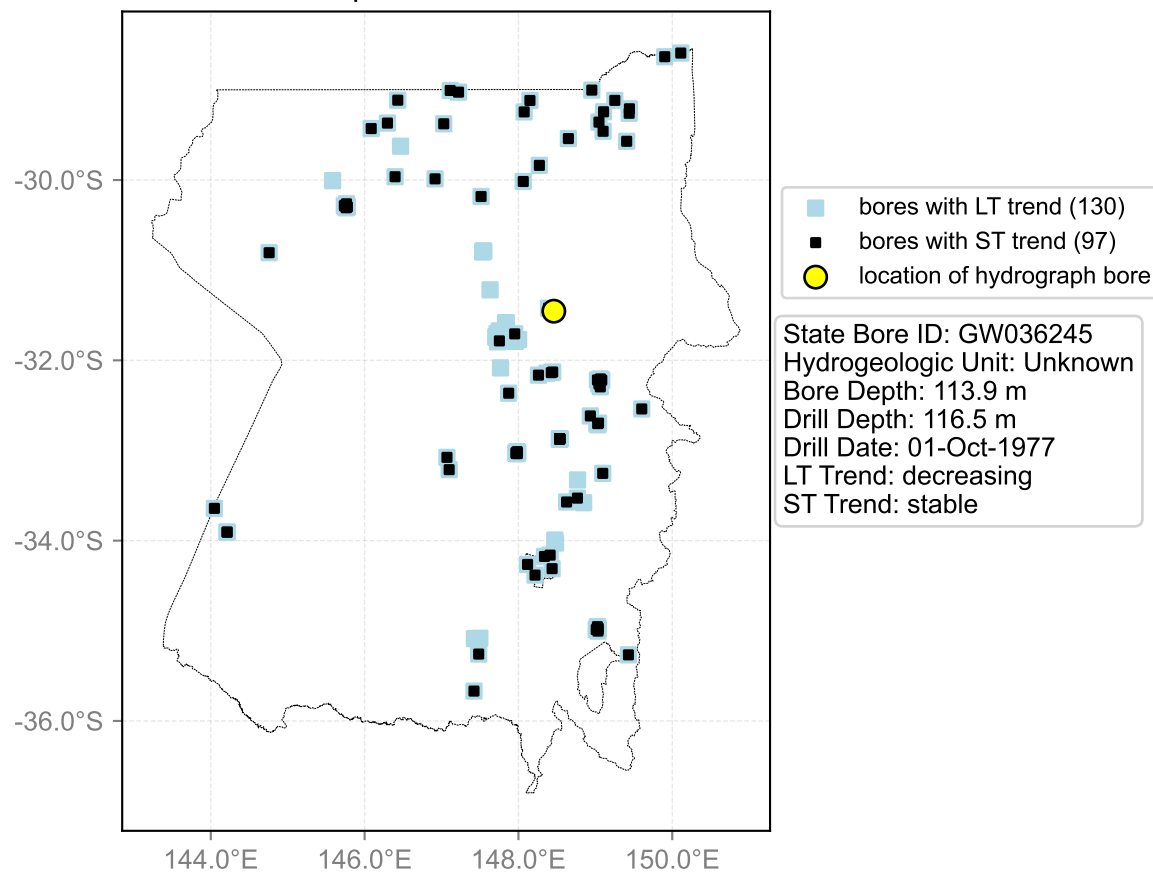

Map View for GS20

Hydrograph for hydroid: 10001876

Map View for GS20

Hydrograph for hydroid: 10003043

Map View for GS20

Hydrograph for hydroid: 10003102

Map View for GS20

Hydrograph for hydroid: 10006037

Map View for GS20

Hydrograph for hydroid: 10006041

Map View for GS20

Hydrograph for hydroid: 10006282

Map View for GS20

Hydrograph for hydroid: 10006288

Map View for GS20

Hydrograph for hydroid: 10006568

Map View for GS20

Hydrograph for hydroid: 10007246

Map View for GS20

Hydrograph for hydroid: 10007652

Map View for GS20

Hydrograph for hydroid: 10007861

Map View for GS20

Hydrograph for hydroid: 10008713

Map View for GS20

Hydrograph for hydroid: 10008992

Map View for GS20

Hydrograph for hydroid: 10009363

Map View for GS20

Hydrograph for hydroid: 10009492

Map View for GS20

Hydrograph for hydroid: 10010895