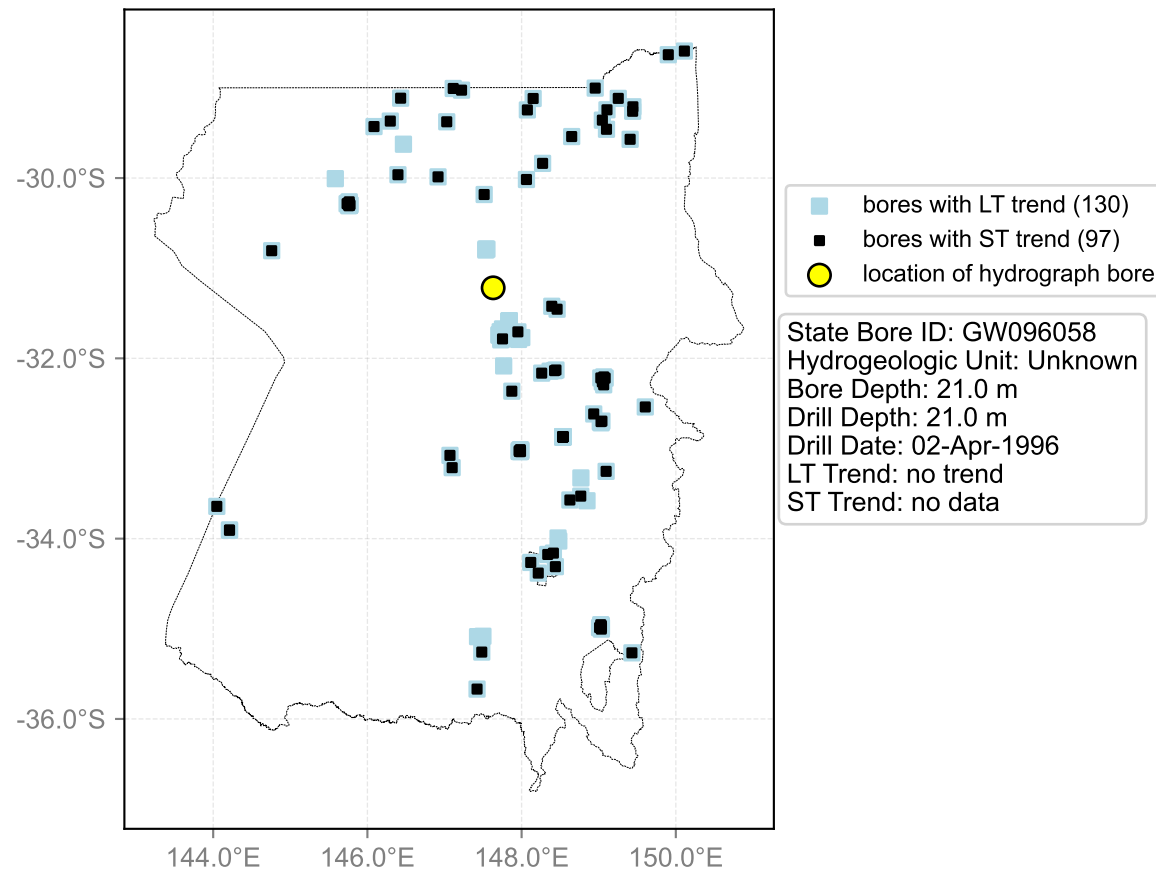

Map View for GS20

Hydrograph for hydroid: 10029813

Map View for GS20

Hydrograph for hydroid: 10033424

Map View for GS20

Hydrograph for hydroid: 10042451

Map View for GS20

Hydrograph for hydroid: 10046314

Map View for GS20

Hydrograph for hydroid: 10048377

Map View for GS20

Hydrograph for hydroid: 10048946

Map View for GS20

Hydrograph for hydroid: 10051723

Map View for GS20

Hydrograph for hydroid: 10054702

Map View for GS20

Hydrograph for hydroid: 10054865

Map View for GS20

Hydrograph for hydroid: 10056084

Map View for GS20

Hydrograph for hydroid: 10056744

Map View for GS20

Hydrograph for hydroid: 10058152

Map View for GS20

Hydrograph for hydroid: 10060988

Map View for GS20

Hydrograph for hydroid: 10074800

Map View for GS20

Hydrograph for hydroid: 10074870

Map View for GS20

Hydrograph for hydroid: 10075359