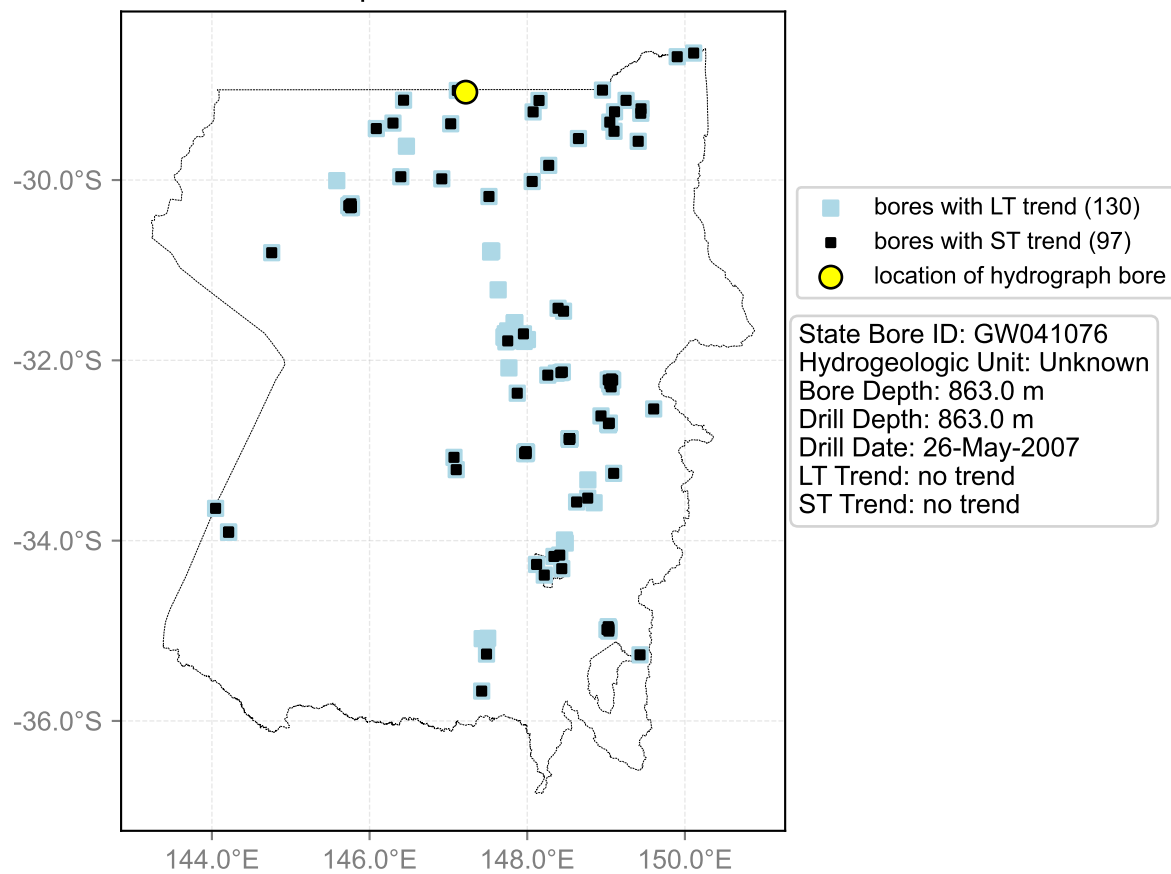

Map View for GS20

Hydrograph for hydroid: 10001876

Map View for GS20

Hydrograph for hydroid: 10003043

Map View for GS20

Hydrograph for hydroid: 10003102

Map View for GS20

Hydrograph for hydroid: 10006037

Map View for GS20

Hydrograph for hydroid: 10006041

Map View for GS20

Hydrograph for hydroid: 10006282

Map View for GS20

Hydrograph for hydroid: 10006288

Map View for GS20

Hydrograph for hydroid: 10006568

Map View for GS20

Hydrograph for hydroid: 10007246

Map View for GS20

Hydrograph for hydroid: 10007652

Map View for GS20

Hydrograph for hydroid: 10007861

Map View for GS20

Hydrograph for hydroid: 10008713

Map View for GS20

Hydrograph for hydroid: 10008992

Map View for GS20

Hydrograph for hydroid: 10009363

Map View for GS20

Hydrograph for hydroid: 10009492

Map View for GS20

Hydrograph for hydroid: 10010895