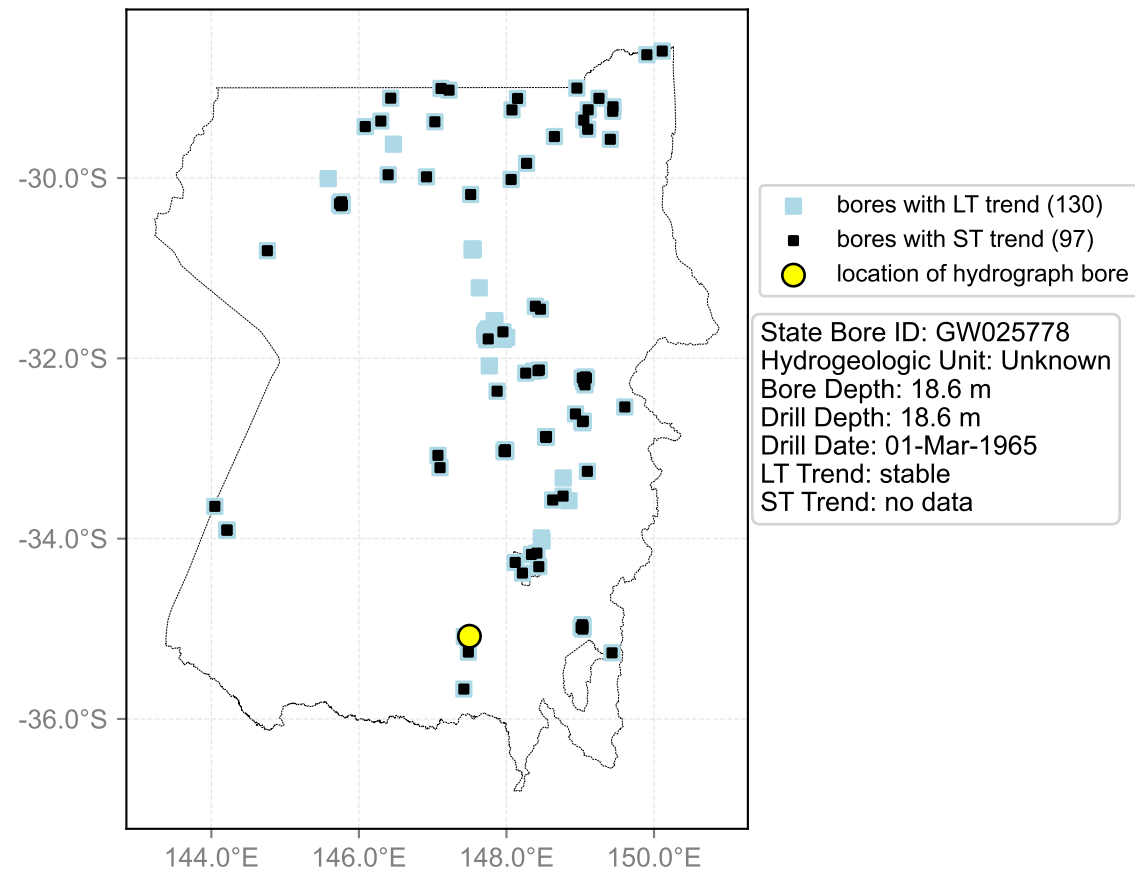

Map View for GS20

Hydrograph for hydroid: 10082770

Map View for GS20

Hydrograph for hydroid: 10083776

Map View for GS20

Hydrograph for hydroid: 10086883

Map View for GS20

Hydrograph for hydroid: 10088369

Map View for GS20

Hydrograph for hydroid: 10092446

Map View for GS20

Hydrograph for hydroid: 10095400

Map View for GS20

Hydrograph for hydroid: 10098371

Map View for GS20

Hydrograph for hydroid: 10099593

Map View for GS20

Hydrograph for hydroid: 10100271

Map View for GS20

Hydrograph for hydroid: 10100688

Map View for GS20

Hydrograph for hydroid: 10101173

Map View for GS20

Hydrograph for hydroid: 10103466

Map View for GS20

Hydrograph for hydroid: 10104923

Map View for GS20

Hydrograph for hydroid: 10106696

Map View for GS20

Hydrograph for hydroid: 10106876

Map View for GS20

Hydrograph for hydroid: 10108135