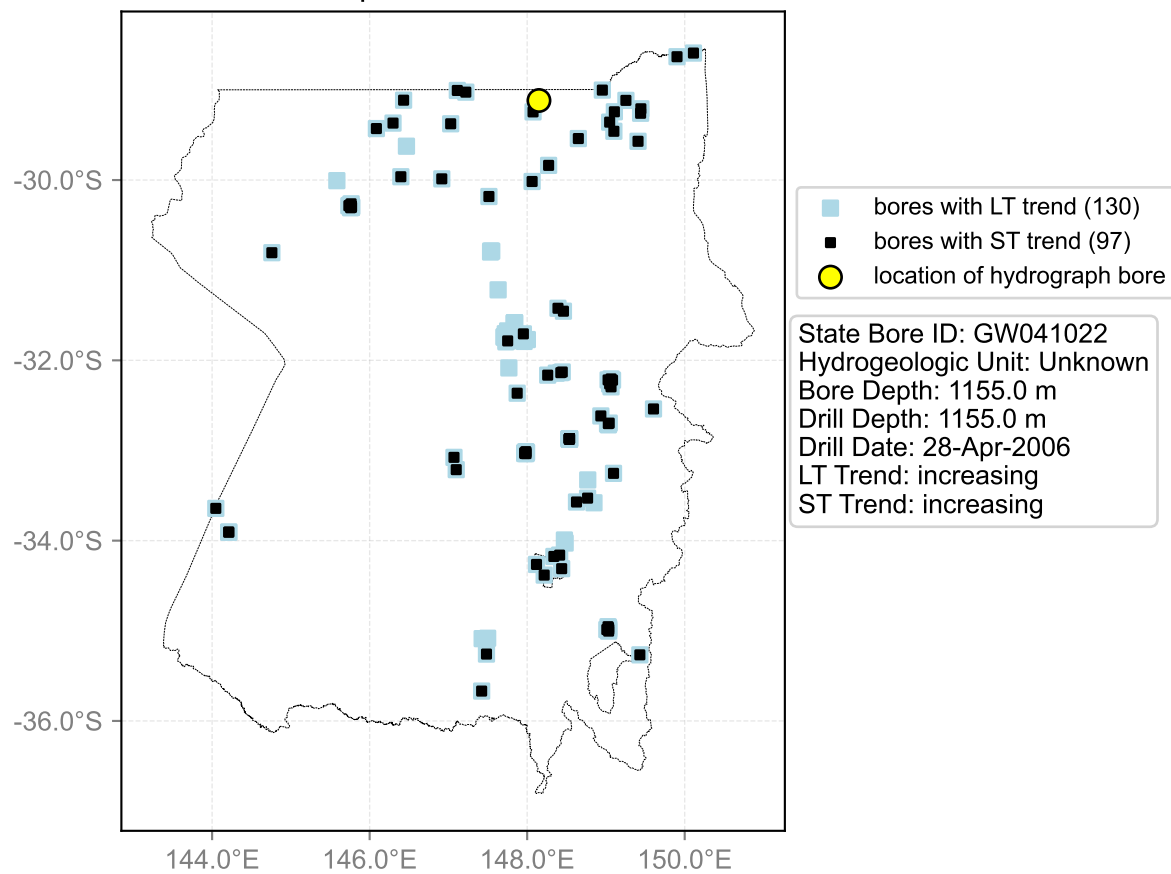

Map View for GS20

Hydrograph for hydroid: 10007246

Map View for GS20

Hydrograph for hydroid: 10007652

Map View for GS20

Hydrograph for hydroid: 10007861

Map View for GS20

Hydrograph for hydroid: 10008713

Map View for GS20

Hydrograph for hydroid: 10008992

Map View for GS20

Hydrograph for hydroid: 10009363

Map View for GS20

Hydrograph for hydroid: 10009492

Map View for GS20

Hydrograph for hydroid: 10010895

Map View for GS20

Hydrograph for hydroid: 10011103

Map View for GS20

Hydrograph for hydroid: 10011388

Map View for GS20

Hydrograph for hydroid: 10011454

Map View for GS20

Hydrograph for hydroid: 10013006

Map View for GS20

Hydrograph for hydroid: 10013115

Map View for GS20

Hydrograph for hydroid: 10013491

Map View for GS20

Hydrograph for hydroid: 10015465

Map View for GS20

Hydrograph for hydroid: 10017131