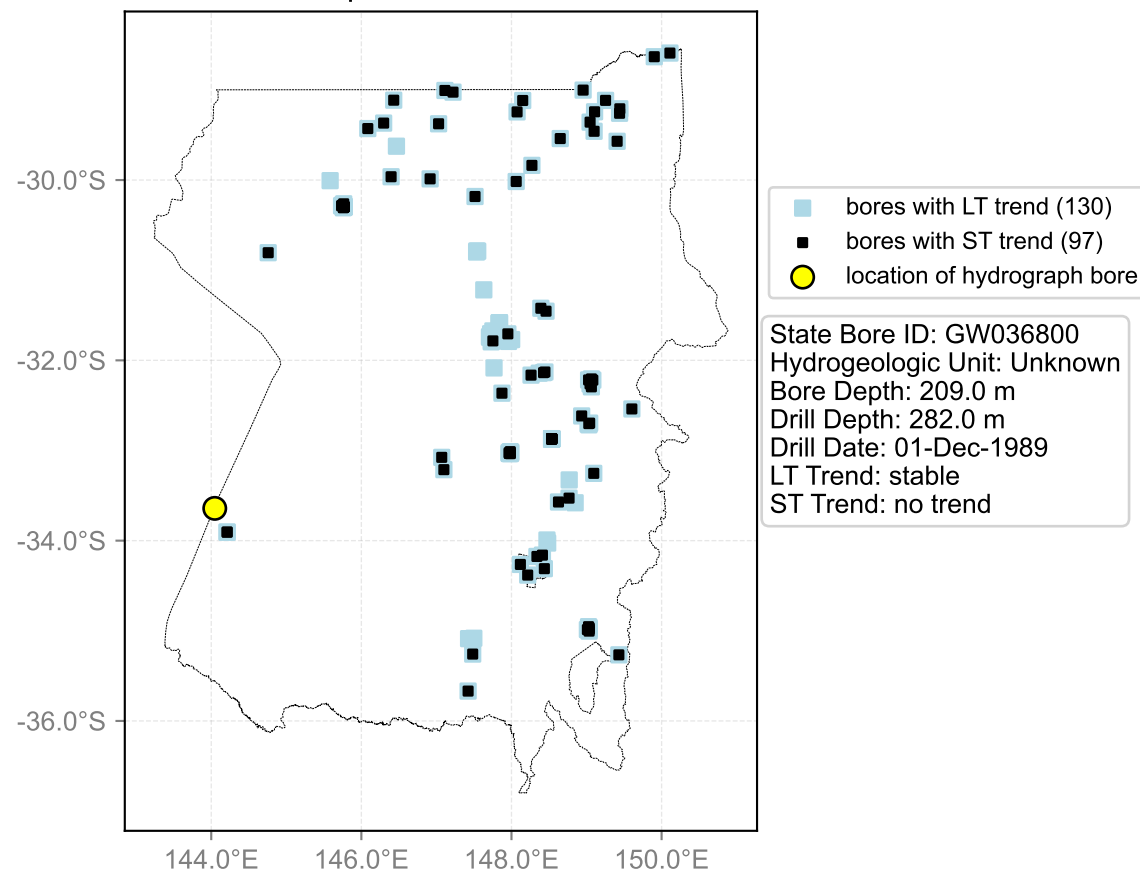

Map View for GS20

Hydrograph for hydroid: 10006041

Map View for GS20

Hydrograph for hydroid: 10006282

Map View for GS20

Hydrograph for hydroid: 10006288

Map View for GS20

Hydrograph for hydroid: 10006568

Map View for GS20

Hydrograph for hydroid: 10007246

Map View for GS20

Hydrograph for hydroid: 10007652

Map View for GS20

Hydrograph for hydroid: 10007861

Map View for GS20

Hydrograph for hydroid: 10008713

Map View for GS20

Hydrograph for hydroid: 10008992

Map View for GS20

Hydrograph for hydroid: 10009363

Map View for GS20

Hydrograph for hydroid: 10009492

Map View for GS20

Hydrograph for hydroid: 10010895

Map View for GS20

Hydrograph for hydroid: 10011103

Map View for GS20

Hydrograph for hydroid: 10011388

Map View for GS20

Hydrograph for hydroid: 10011454

Map View for GS20

Hydrograph for hydroid: 10013006