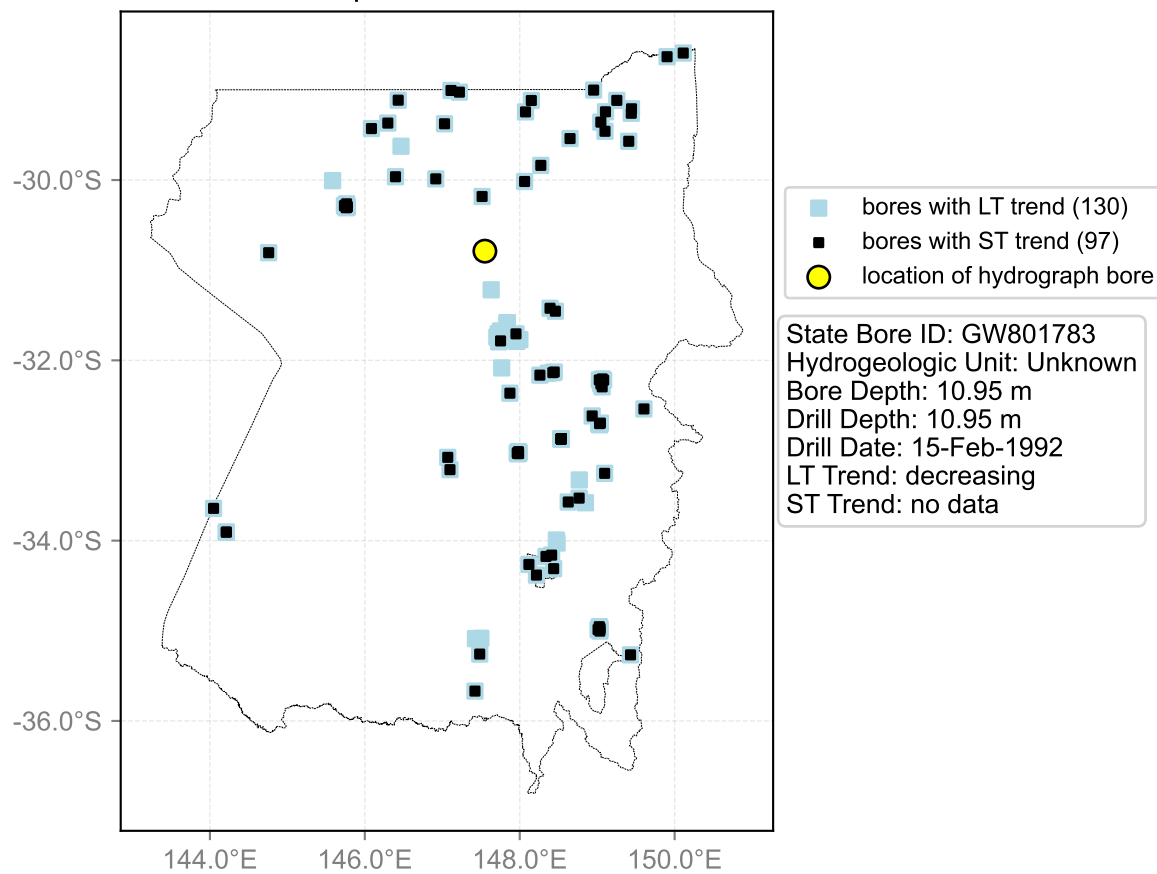

Map View for GS20

Hydrograph for hydroid: 10078088

Map View for GS20

Hydrograph for hydroid: 10080216

Map View for GS20

Hydrograph for hydroid: 10081200

Map View for GS20

Hydrograph for hydroid: 10082391

Map View for GS20

Hydrograph for hydroid: 10082770

Map View for GS20

Hydrograph for hydroid: 10083776

Map View for GS20

Hydrograph for hydroid: 10086883

Map View for GS20

Hydrograph for hydroid: 10088369

Map View for GS20

Hydrograph for hydroid: 10092446

Map View for GS20

Hydrograph for hydroid: 10095400

Map View for GS20

Hydrograph for hydroid: 10098371

Map View for GS20

Hydrograph for hydroid: 10099593

Map View for GS20

Hydrograph for hydroid: 10100271

Map View for GS20

Hydrograph for hydroid: 10100688

Map View for GS20

Hydrograph for hydroid: 10101173

Map View for GS20

Hydrograph for hydroid: 10103466