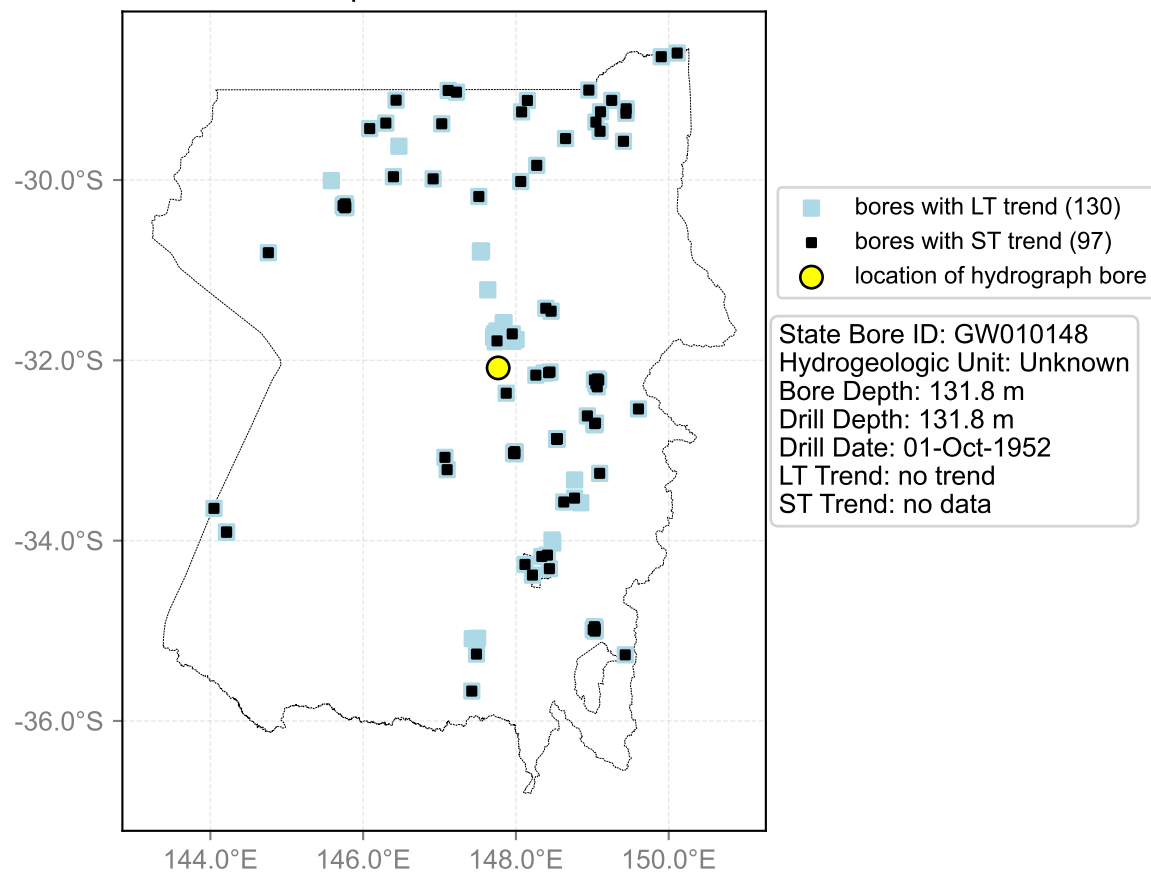

Map View for GS20

Hydrograph for hydroid: 10048377

Map View for GS20

Hydrograph for hydroid: 10048946

Map View for GS20

Hydrograph for hydroid: 10051723

Map View for GS20

Hydrograph for hydroid: 10054702

Map View for GS20

Hydrograph for hydroid: 10054865

Map View for GS20

Hydrograph for hydroid: 10056084

Map View for GS20

Hydrograph for hydroid: 10056744

Map View for GS20

Hydrograph for hydroid: 10058152

Map View for GS20

Hydrograph for hydroid: 10060988

Map View for GS20

Hydrograph for hydroid: 10074800

Map View for GS20

Hydrograph for hydroid: 10074870

Map View for GS20

Hydrograph for hydroid: 10075359

Map View for GS20

Hydrograph for hydroid: 10075452

Map View for GS20

Hydrograph for hydroid: 10076304

Map View for GS20

Hydrograph for hydroid: 10076933

Map View for GS20

Hydrograph for hydroid: 10077672