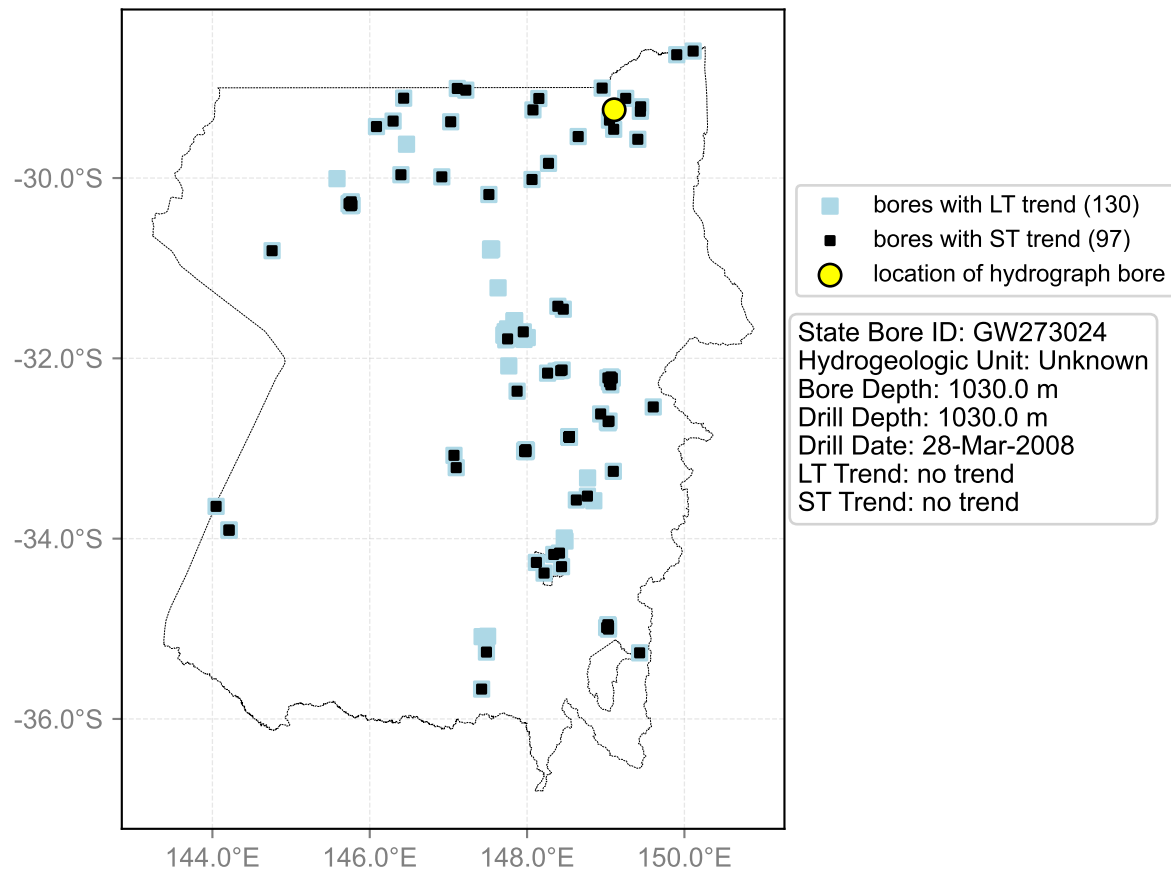

Map View for GS20

Hydrograph for hydroid: 10008992

Map View for GS20

Hydrograph for hydroid: 10009363

Map View for GS20

Hydrograph for hydroid: 10009492

Map View for GS20

Hydrograph for hydroid: 10010895

Map View for GS20

Hydrograph for hydroid: 10011103

Map View for GS20

Hydrograph for hydroid: 10011388

Map View for GS20

Hydrograph for hydroid: 10011454

Map View for GS20

Hydrograph for hydroid: 10013006

Map View for GS20

Hydrograph for hydroid: 10013115

Map View for GS20

Hydrograph for hydroid: 10013491

Map View for GS20

Hydrograph for hydroid: 10015465

Map View for GS20

Hydrograph for hydroid: 10017131

Map View for GS20

Hydrograph for hydroid: 10018347

Map View for GS20

Hydrograph for hydroid: 10021799

Map View for GS20

Hydrograph for hydroid: 10022326

Map View for GS20

Hydrograph for hydroid: 10023157