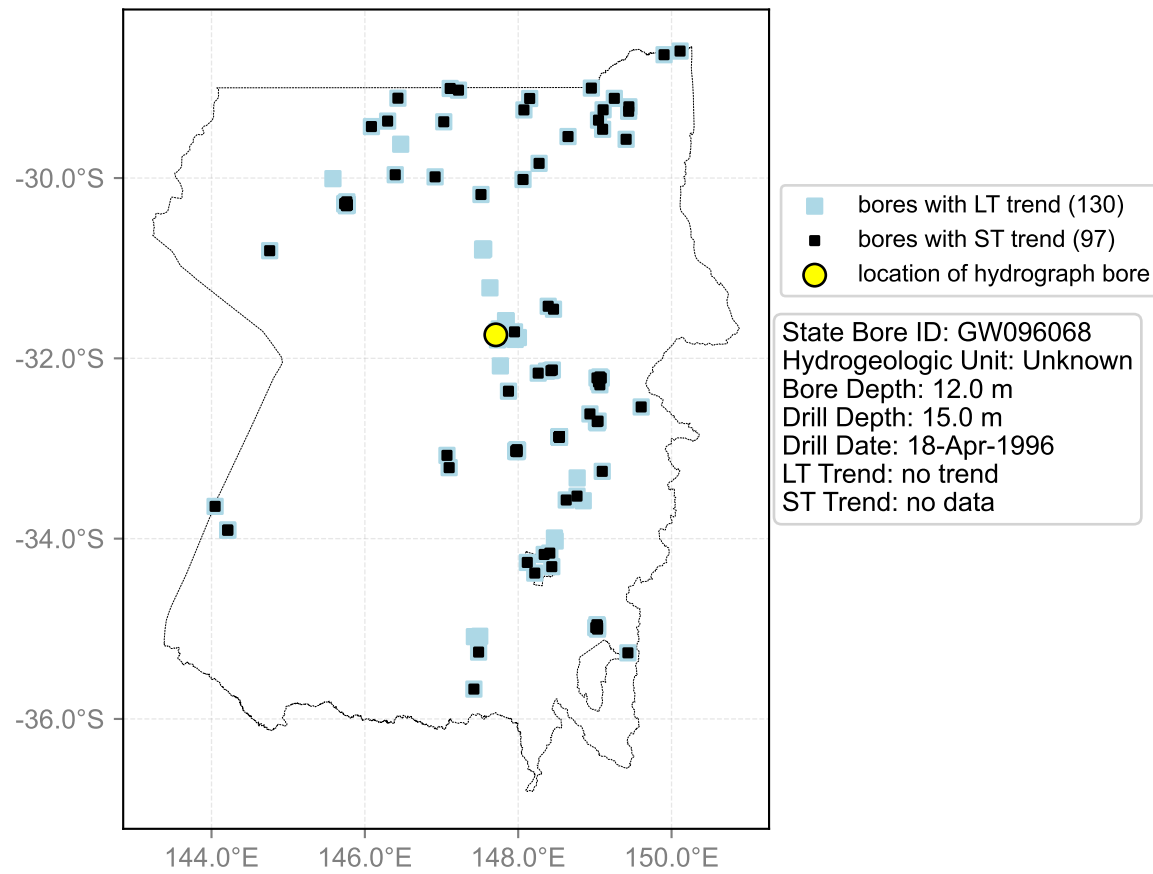

Map View for GS20

Hydrograph for hydroid: 10060988

Map View for GS20

Hydrograph for hydroid: 10074800

Map View for GS20

Hydrograph for hydroid: 10074870

Map View for GS20

Hydrograph for hydroid: 10075359

Map View for GS20

Hydrograph for hydroid: 10075452

Map View for GS20

Hydrograph for hydroid: 10076304

Map View for GS20

Hydrograph for hydroid: 10076933

Map View for GS20

Hydrograph for hydroid: 10077672

Map View for GS20

Hydrograph for hydroid: 10078088

Map View for GS20

Hydrograph for hydroid: 10080216

Map View for GS20

Hydrograph for hydroid: 10081200

Map View for GS20

Hydrograph for hydroid: 10082391

Map View for GS20

Hydrograph for hydroid: 10082770

Map View for GS20

Hydrograph for hydroid: 10083776

Map View for GS20

Hydrograph for hydroid: 10086883

Map View for GS20

Hydrograph for hydroid: 10088369