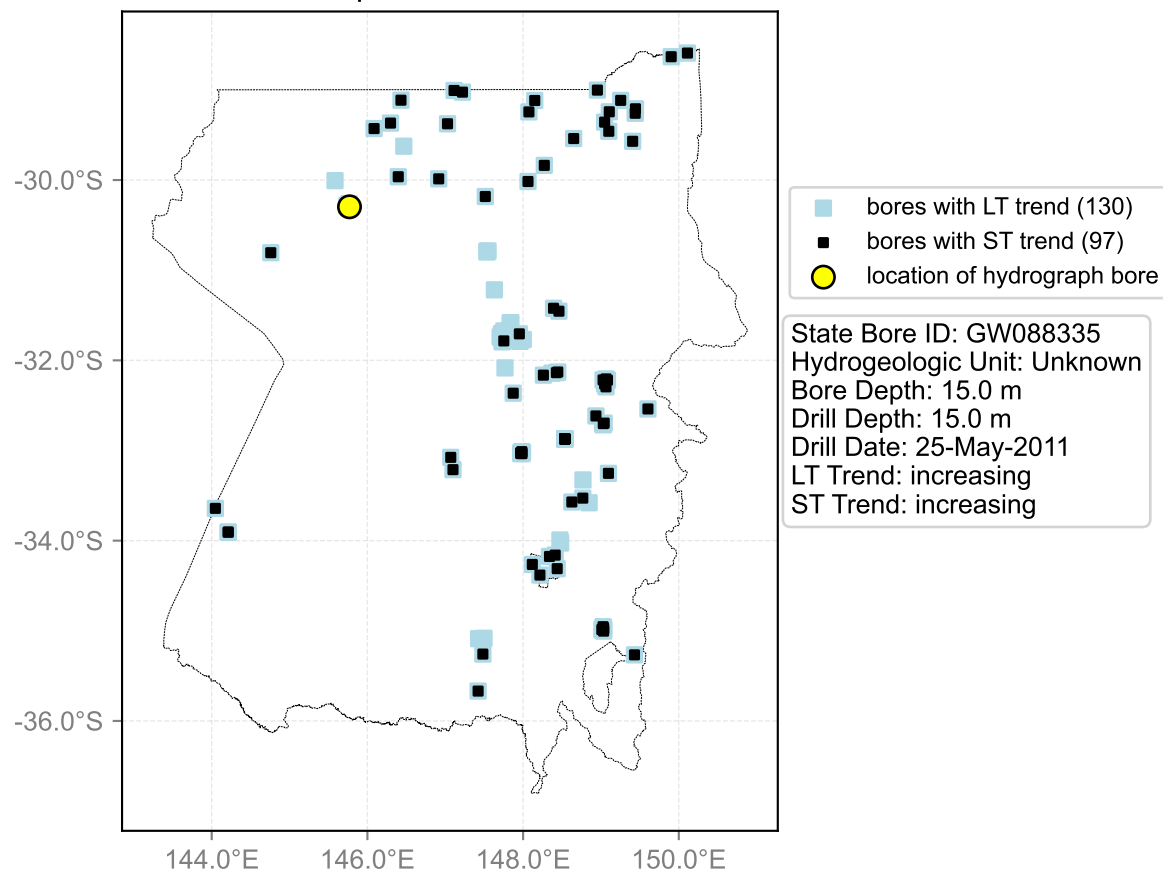

Map View for GS20

Hydrograph for hydroid: 10126480

Map View for GS20

Hydrograph for hydroid: 10126738

Map View for GS20

Hydrograph for hydroid: 10126908

Map View for GS20

Hydrograph for hydroid: 10127567

Map View for GS20

Hydrograph for hydroid: 10127588

Map View for GS20

Hydrograph for hydroid: 10127712

Map View for GS20

Hydrograph for hydroid: 10128087

Map View for GS20

Hydrograph for hydroid: 10128580

Map View for GS20

Hydrograph for hydroid: 10128604

Map View for GS20

Hydrograph for hydroid: 10128916

Map View for GS20

Hydrograph for hydroid: 10128956

Map View for GS20

Hydrograph for hydroid: 10128990

Map View for GS20

Hydrograph for hydroid: 10129094

Map View for GS20

Hydrograph for hydroid: 10129145

Map View for GS20

Hydrograph for hydroid: 10129413

Map View for GS20

Hydrograph for hydroid: 10131411