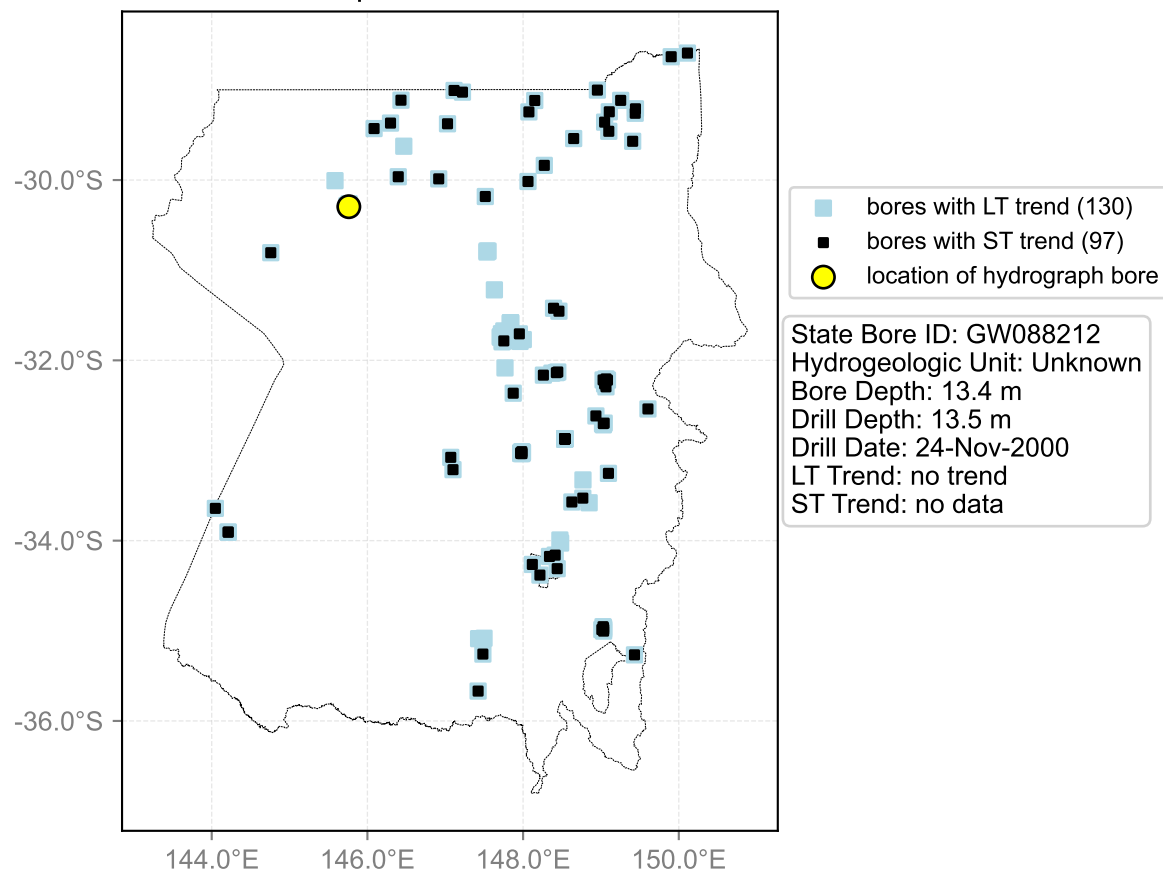

Map View for GS20

Hydrograph for hydroid: 10006041

Map View for GS20

Hydrograph for hydroid: 10006282

Map View for GS20

Hydrograph for hydroid: 10006288

Map View for GS20

Hydrograph for hydroid: 10006568

Map View for GS20

Hydrograph for hydroid: 10007246

Map View for GS20

Hydrograph for hydroid: 10007652

Map View for GS20

Hydrograph for hydroid: 10007861

Map View for GS20

Hydrograph for hydroid: 10008713

Map View for GS20

Hydrograph for hydroid: 10008992

Map View for GS20

Hydrograph for hydroid: 10009363

Map View for GS20

Hydrograph for hydroid: 10009492

Map View for GS20

Hydrograph for hydroid: 10010895

Map View for GS20

Hydrograph for hydroid: 10011103

Map View for GS20

Hydrograph for hydroid: 10011388

Map View for GS20

Hydrograph for hydroid: 10011454

Map View for GS20

Hydrograph for hydroid: 10013006