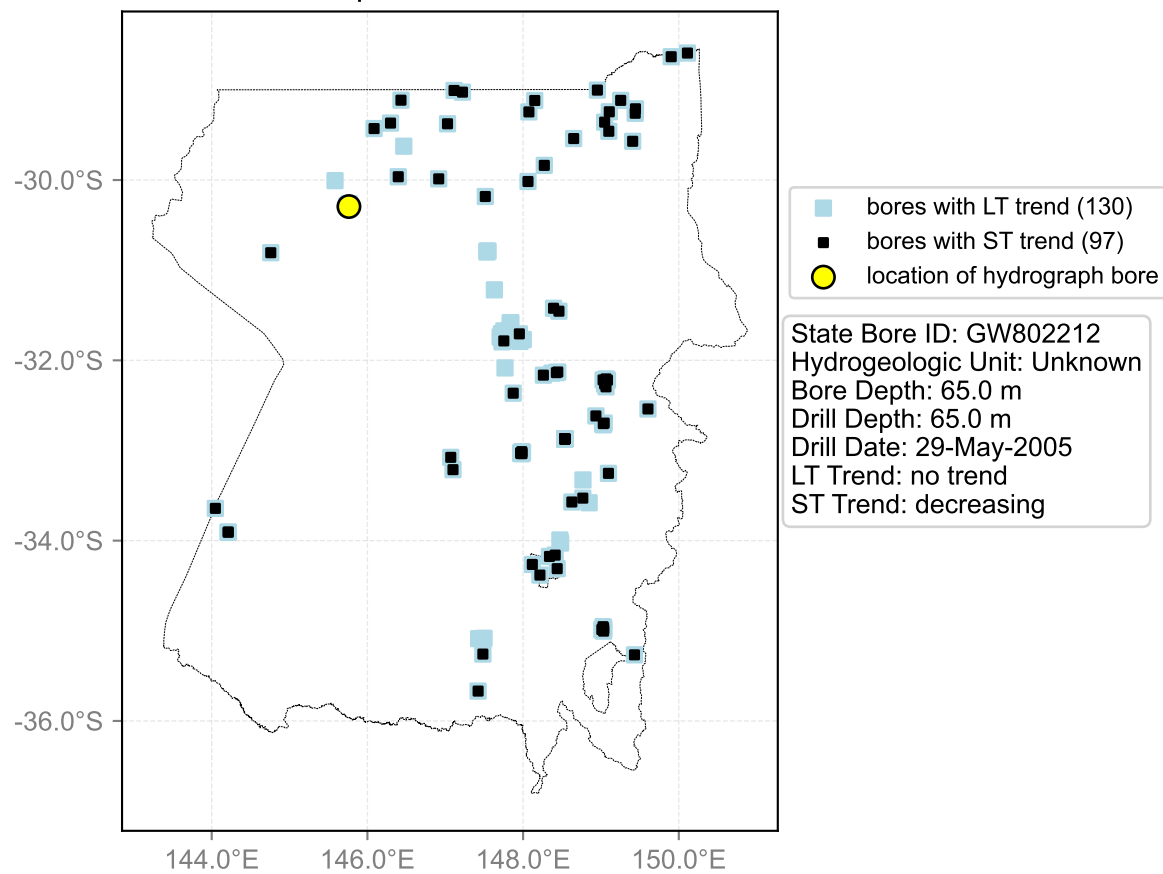

Map View for GS20

Hydrograph for hydroid: 10029813

Map View for GS20

Hydrograph for hydroid: 10033424

Map View for GS20

Hydrograph for hydroid: 10042451

Map View for GS20

Hydrograph for hydroid: 10046314

Map View for GS20

Hydrograph for hydroid: 10048377

Map View for GS20

Hydrograph for hydroid: 10048946

Map View for GS20

Hydrograph for hydroid: 10051723

Map View for GS20

Hydrograph for hydroid: 10054702

Map View for GS20

Hydrograph for hydroid: 10054865

Map View for GS20

Hydrograph for hydroid: 10056084

Map View for GS20

Hydrograph for hydroid: 10056744

Map View for GS20

Hydrograph for hydroid: 10058152

Map View for GS20

Hydrograph for hydroid: 10060988

Map View for GS20

Hydrograph for hydroid: 10074800

Map View for GS20

Hydrograph for hydroid: 10074870

Map View for GS20

Hydrograph for hydroid: 10075359