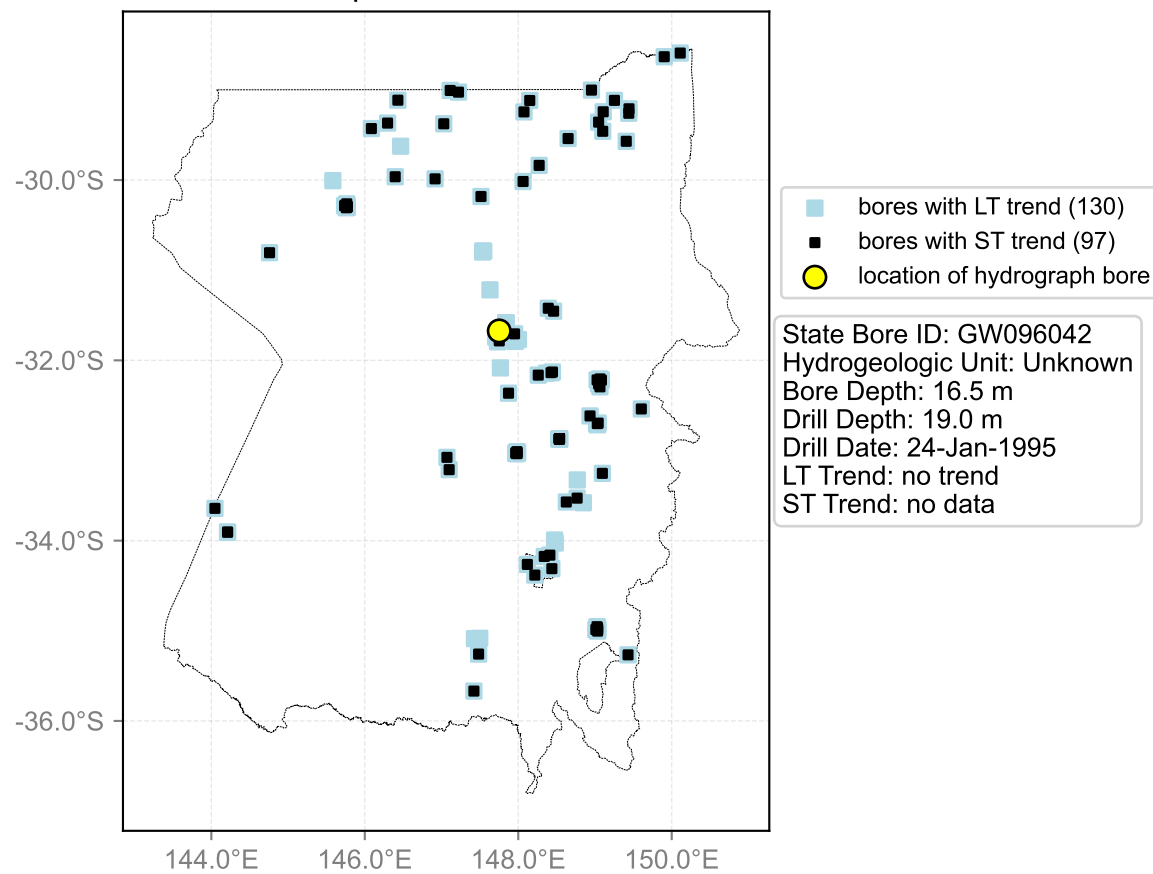

Map View for GS20

Hydrograph for hydroid: 10011103

Map View for GS20

Hydrograph for hydroid: 10011388

Map View for GS20

Hydrograph for hydroid: 10011454

Map View for GS20

Hydrograph for hydroid: 10013006

Map View for GS20

Hydrograph for hydroid: 10013115

Map View for GS20

Hydrograph for hydroid: 10013491

Map View for GS20

Hydrograph for hydroid: 10015465

Map View for GS20

Hydrograph for hydroid: 10017131

Map View for GS20

Hydrograph for hydroid: 10018347

Map View for GS20

Hydrograph for hydroid: 10021799

Map View for GS20

Hydrograph for hydroid: 10022326

Map View for GS20

Hydrograph for hydroid: 10023157

Map View for GS20

Hydrograph for hydroid: 10024915

Map View for GS20

Hydrograph for hydroid: 10026411

Map View for GS20

Hydrograph for hydroid: 10027278

Map View for GS20

Hydrograph for hydroid: 10027323