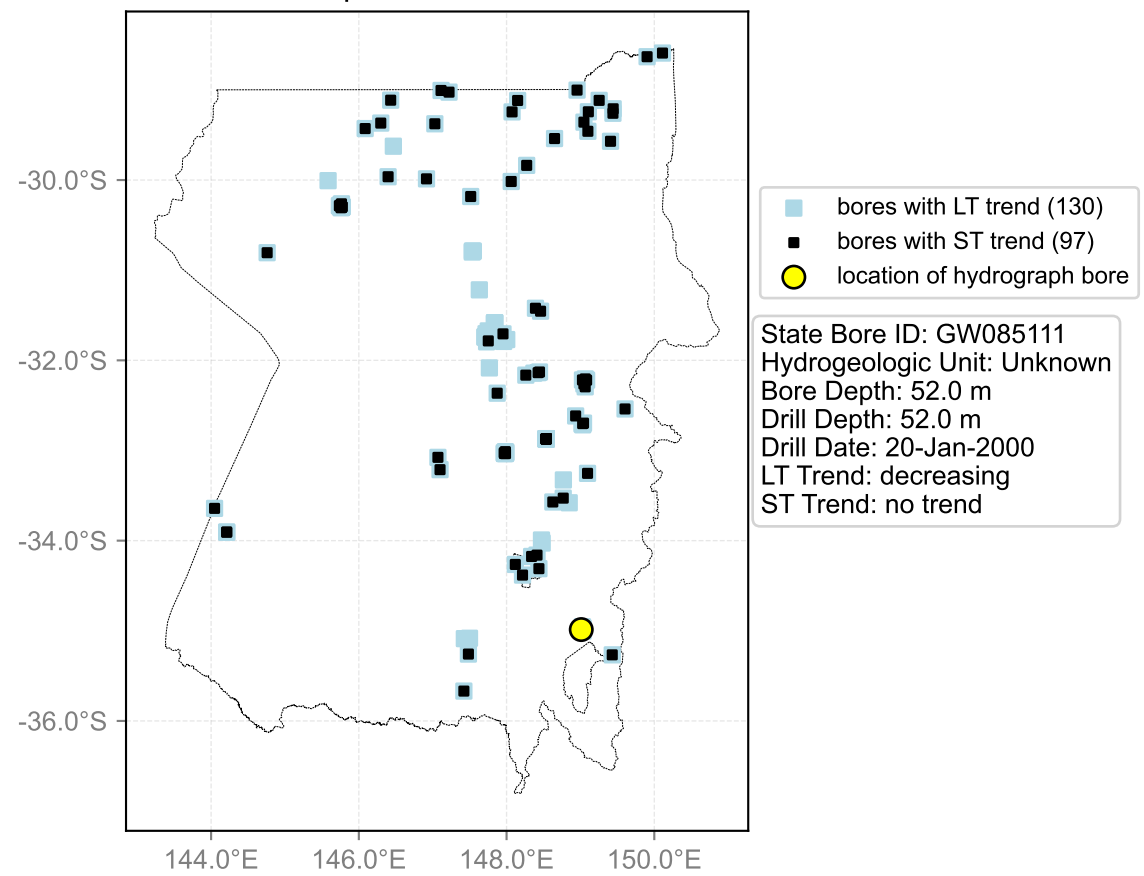

Map View for GS20

Hydrograph for hydroid: 10013115

Map View for GS20

Hydrograph for hydroid: 10013491

Map View for GS20

Hydrograph for hydroid: 10015465

Map View for GS20

Hydrograph for hydroid: 10017131

Map View for GS20

Hydrograph for hydroid: 10018347

Map View for GS20

Hydrograph for hydroid: 10021799

Map View for GS20

Hydrograph for hydroid: 10022326

Map View for GS20

Hydrograph for hydroid: 10023157

Map View for GS20

Hydrograph for hydroid: 10024915

Map View for GS20

Hydrograph for hydroid: 10026411

Map View for GS20

Hydrograph for hydroid: 10027278

Map View for GS20

Hydrograph for hydroid: 10027323

Map View for GS20

Hydrograph for hydroid: 10027572

Map View for GS20

Hydrograph for hydroid: 10028118

Map View for GS20

Hydrograph for hydroid: 10029439

Map View for GS20

Hydrograph for hydroid: 10029591