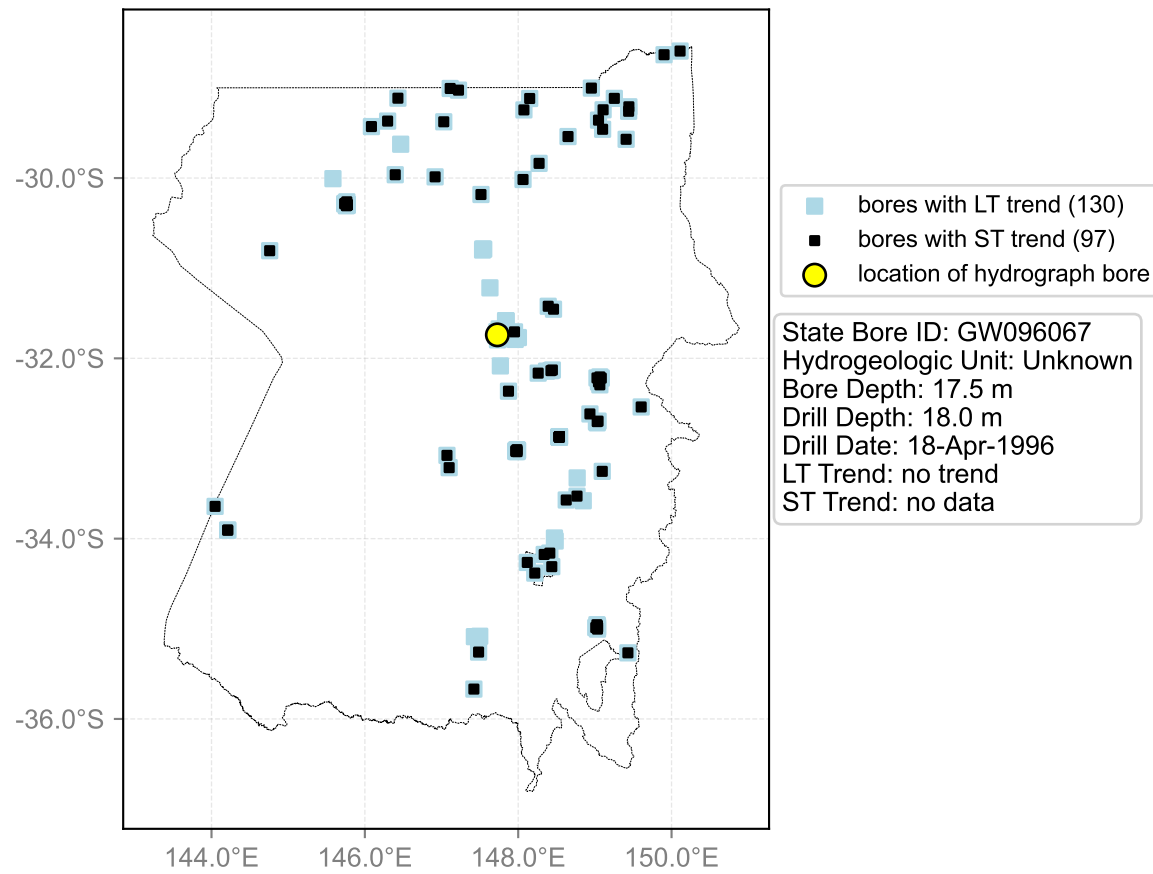

Map View for GS20

Hydrograph for hydroid: 10060988

Map View for GS20

Hydrograph for hydroid: 10074800

Map View for GS20

Hydrograph for hydroid: 10074870

Map View for GS20

Hydrograph for hydroid: 10075359

Map View for GS20

Hydrograph for hydroid: 10075452

Map View for GS20

Hydrograph for hydroid: 10076304

Map View for GS20

Hydrograph for hydroid: 10076933

Map View for GS20

Hydrograph for hydroid: 10077672

Map View for GS20

Hydrograph for hydroid: 10078088

Map View for GS20

Hydrograph for hydroid: 10080216

Map View for GS20

Hydrograph for hydroid: 10081200

Map View for GS20

Hydrograph for hydroid: 10082391

Map View for GS20

Hydrograph for hydroid: 10082770

Map View for GS20

Hydrograph for hydroid: 10083776

Map View for GS20

Hydrograph for hydroid: 10086883

Map View for GS20

Hydrograph for hydroid: 10088369