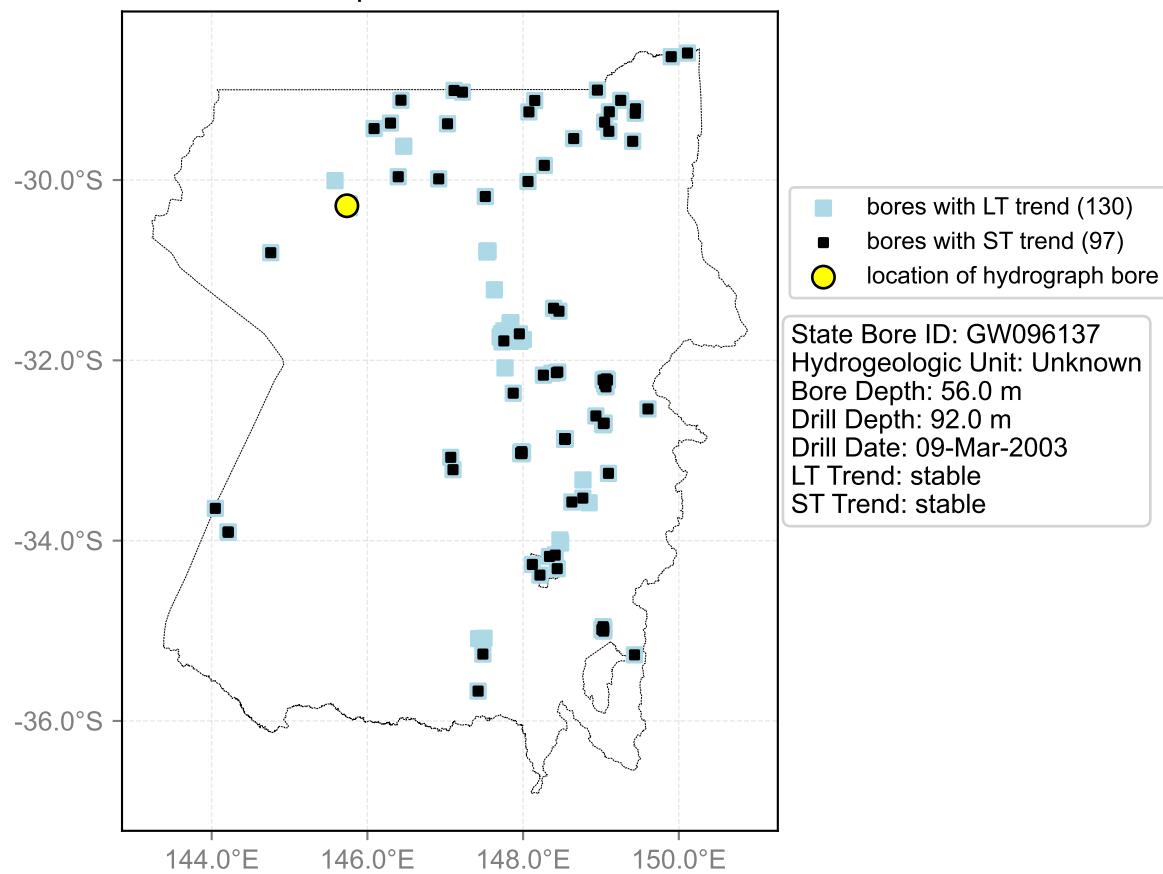

Map View for GS20

Hydrograph for hydroid: 10092446

Map View for GS20

Hydrograph for hydroid: 10095400

Map View for GS20

Hydrograph for hydroid: 10098371

Map View for GS20

Hydrograph for hydroid: 10099593

Map View for GS20

Hydrograph for hydroid: 10100271

Map View for GS20

Hydrograph for hydroid: 10100688

Map View for GS20

Hydrograph for hydroid: 10101173

Map View for GS20

Hydrograph for hydroid: 10103466

Map View for GS20

Hydrograph for hydroid: 10104923

Map View for GS20

Hydrograph for hydroid: 10106696

Map View for GS20

Hydrograph for hydroid: 10106876

Map View for GS20

Hydrograph for hydroid: 10108135

Map View for GS20

Hydrograph for hydroid: 10110239

Map View for GS20

Hydrograph for hydroid: 10110330

Map View for GS20

Hydrograph for hydroid: 10111837

Map View for GS20

Hydrograph for hydroid: 10113720