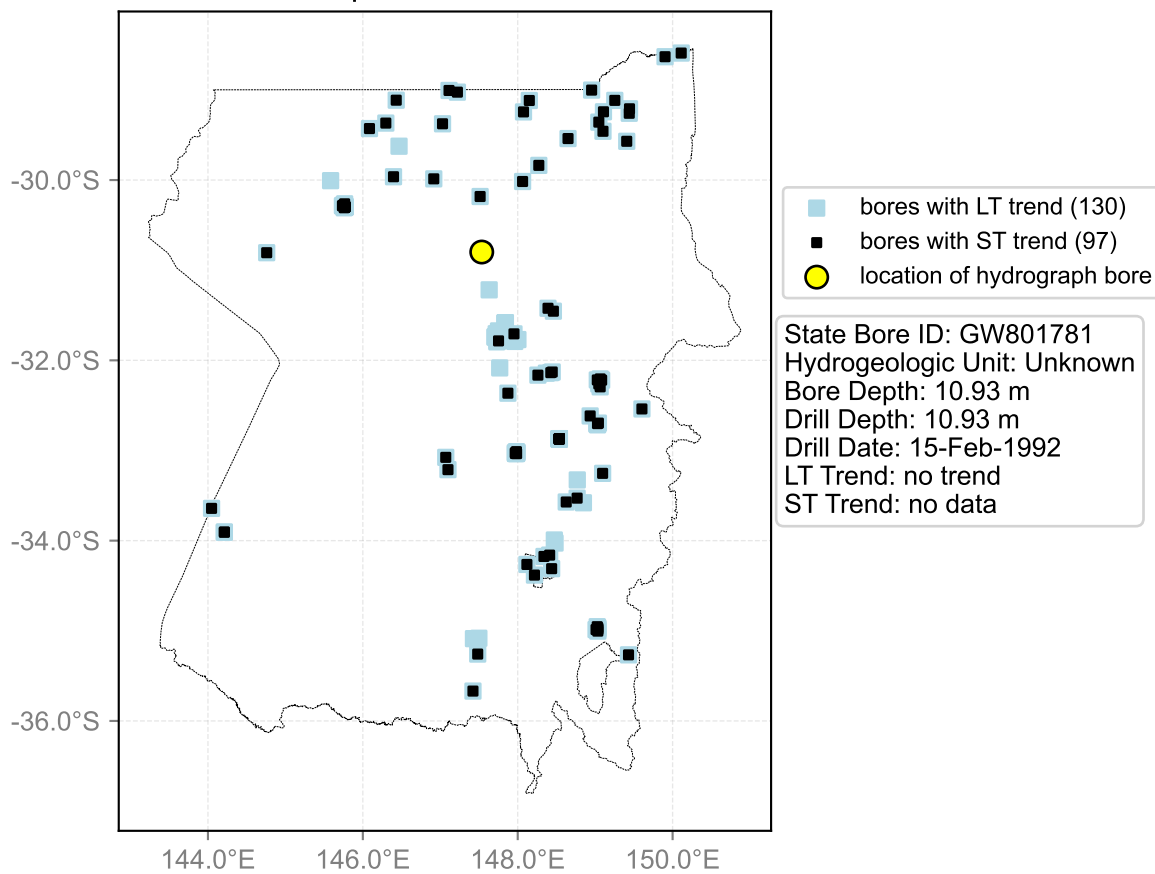

Map View for GS20

Hydrograph for hydroid: 10054865

Map View for GS20

Hydrograph for hydroid: 10056084

Map View for GS20

Hydrograph for hydroid: 10056744

Map View for GS20

Hydrograph for hydroid: 10058152

Map View for GS20

Hydrograph for hydroid: 10060988

Map View for GS20

Hydrograph for hydroid: 10074800

Map View for GS20

Hydrograph for hydroid: 10074870

Map View for GS20

Hydrograph for hydroid: 10075359

Map View for GS20

Hydrograph for hydroid: 10075452

Map View for GS20

Hydrograph for hydroid: 10076304

Map View for GS20

Hydrograph for hydroid: 10076933

Map View for GS20

Hydrograph for hydroid: 10077672

Map View for GS20

Hydrograph for hydroid: 10078088

Map View for GS20

Hydrograph for hydroid: 10080216

Map View for GS20

Hydrograph for hydroid: 10081200

Map View for GS20

Hydrograph for hydroid: 10082391