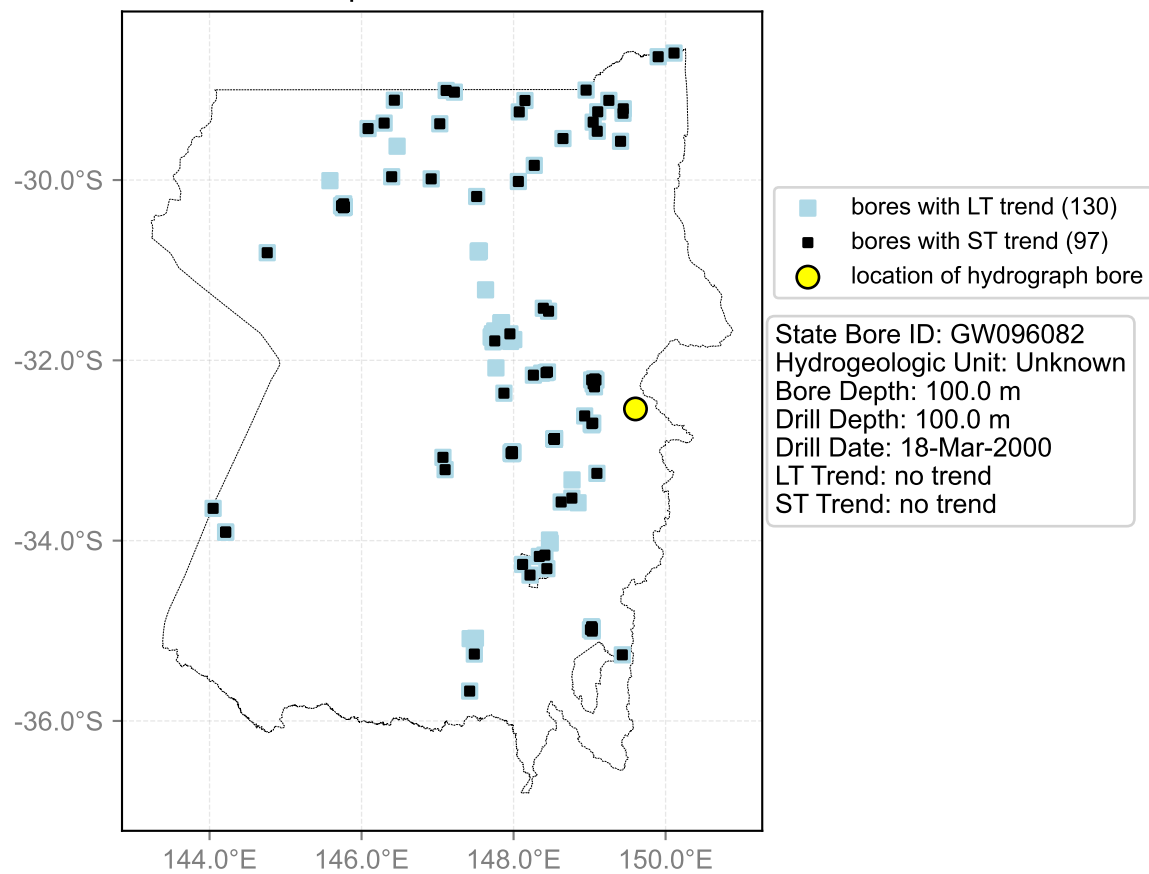

Map View for GS20

Hydrograph for hydroid: 10092446

Map View for GS20

Hydrograph for hydroid: 10095400

Map View for GS20

Hydrograph for hydroid: 10098371

Map View for GS20

Hydrograph for hydroid: 10099593

Map View for GS20

Hydrograph for hydroid: 10100271

Map View for GS20

Hydrograph for hydroid: 10100688

Map View for GS20

Hydrograph for hydroid: 10101173

Map View for GS20

Hydrograph for hydroid: 10103466

Map View for GS20

Hydrograph for hydroid: 10104923

Map View for GS20

Hydrograph for hydroid: 10106696

Map View for GS20

Hydrograph for hydroid: 10106876

Map View for GS20

Hydrograph for hydroid: 10108135

Map View for GS20

Hydrograph for hydroid: 10110239

Map View for GS20

Hydrograph for hydroid: 10110330

Map View for GS20

Hydrograph for hydroid: 10111837

Map View for GS20

Hydrograph for hydroid: 10113720