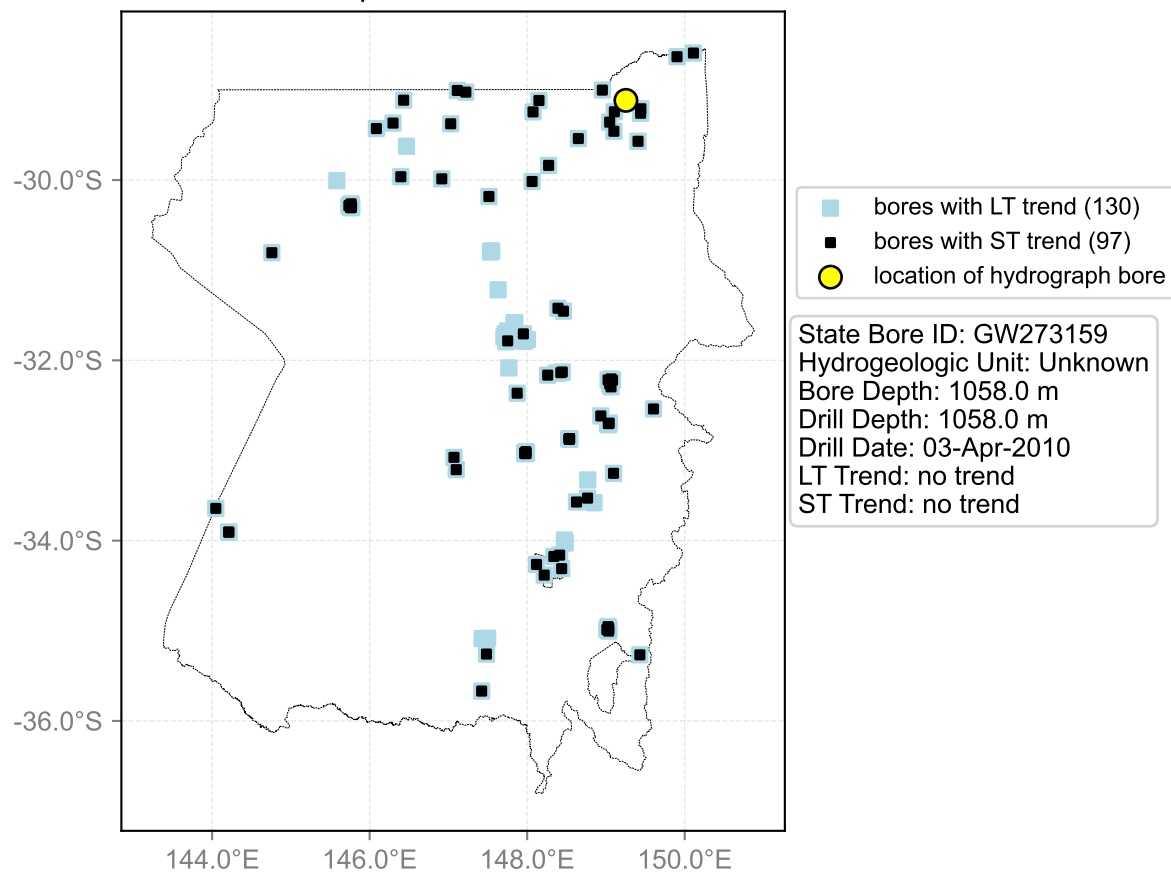

Map View for GS20

Hydrograph for hydroid: 10001876

Map View for GS20

Hydrograph for hydroid: 10003043

Map View for GS20

Hydrograph for hydroid: 10003102

Map View for GS20

Hydrograph for hydroid: 10006037

Map View for GS20

Hydrograph for hydroid: 10006041

Map View for GS20

Hydrograph for hydroid: 10006282

Map View for GS20

Hydrograph for hydroid: 10006288

Map View for GS20

Hydrograph for hydroid: 10006568

Map View for GS20

Hydrograph for hydroid: 10007246

Map View for GS20

Hydrograph for hydroid: 10007652

Map View for GS20

Hydrograph for hydroid: 10007861

Map View for GS20

Hydrograph for hydroid: 10008713

Map View for GS20

Hydrograph for hydroid: 10008992

Map View for GS20

Hydrograph for hydroid: 10009363

Map View for GS20

Hydrograph for hydroid: 10009492

Map View for GS20

Hydrograph for hydroid: 10010895