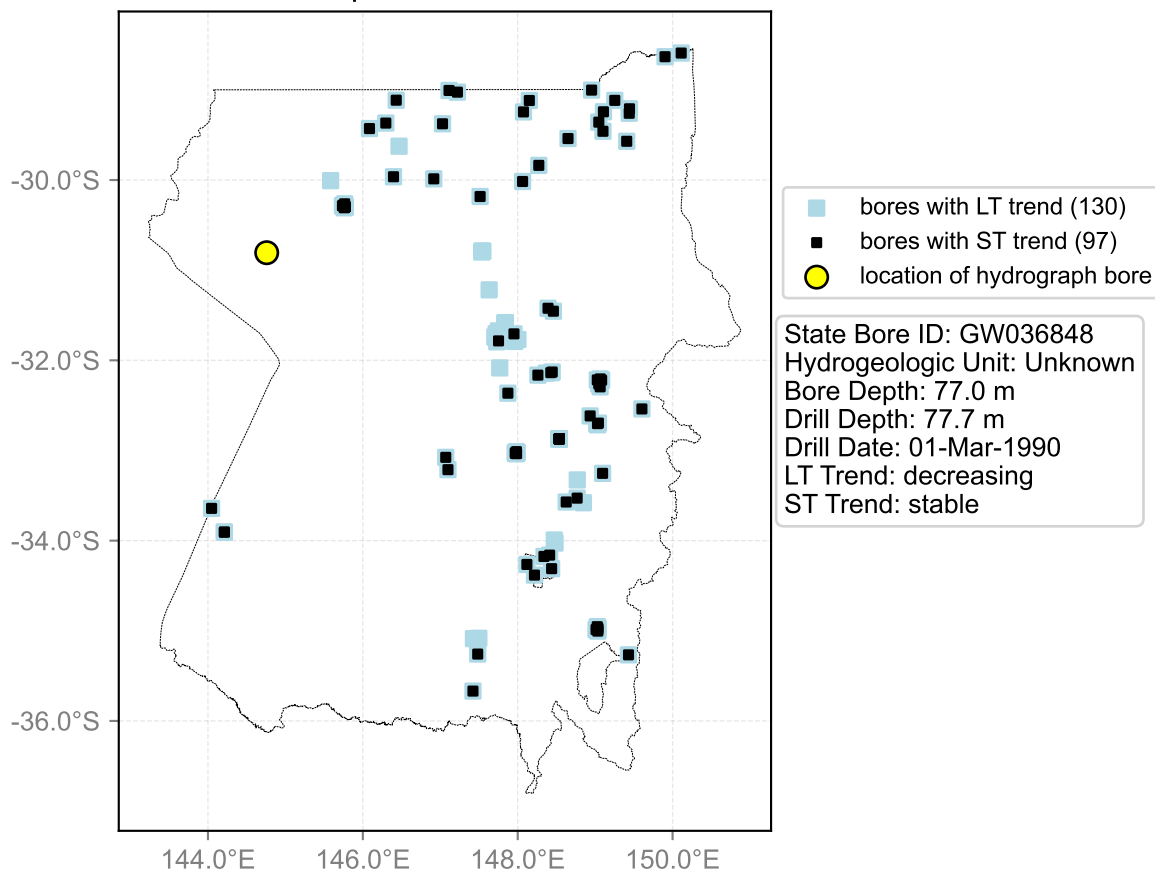

Map View for GS20

Hydrograph for hydroid: 10132893

Map View for GS20

Hydrograph for hydroid: 10132992

Map View for GS20

Hydrograph for hydroid: 10134600

Map View for GS20

Hydrograph for hydroid: 10135292

Map View for GS20

Hydrograph for hydroid: 10135302

Map View for GS20

Hydrograph for hydroid: 10135407

Map View for GS20

Hydrograph for hydroid: 10136642

Map View for GS20

Hydrograph for hydroid: 10137478

Map View for GS20

Hydrograph for hydroid: 10138413

Map View for GS20

Hydrograph for hydroid: 10138486

Map View for GS20

Hydrograph for hydroid: 10138518

Map View for GS20

Hydrograph for hydroid: 10138600

Map View for GS20

Hydrograph for hydroid: 10139418

Map View for GS20

Hydrograph for hydroid: 10139563

Map View for GS20

Hydrograph for hydroid: 10140347

Map View for GS20

Hydrograph for hydroid: 10141855