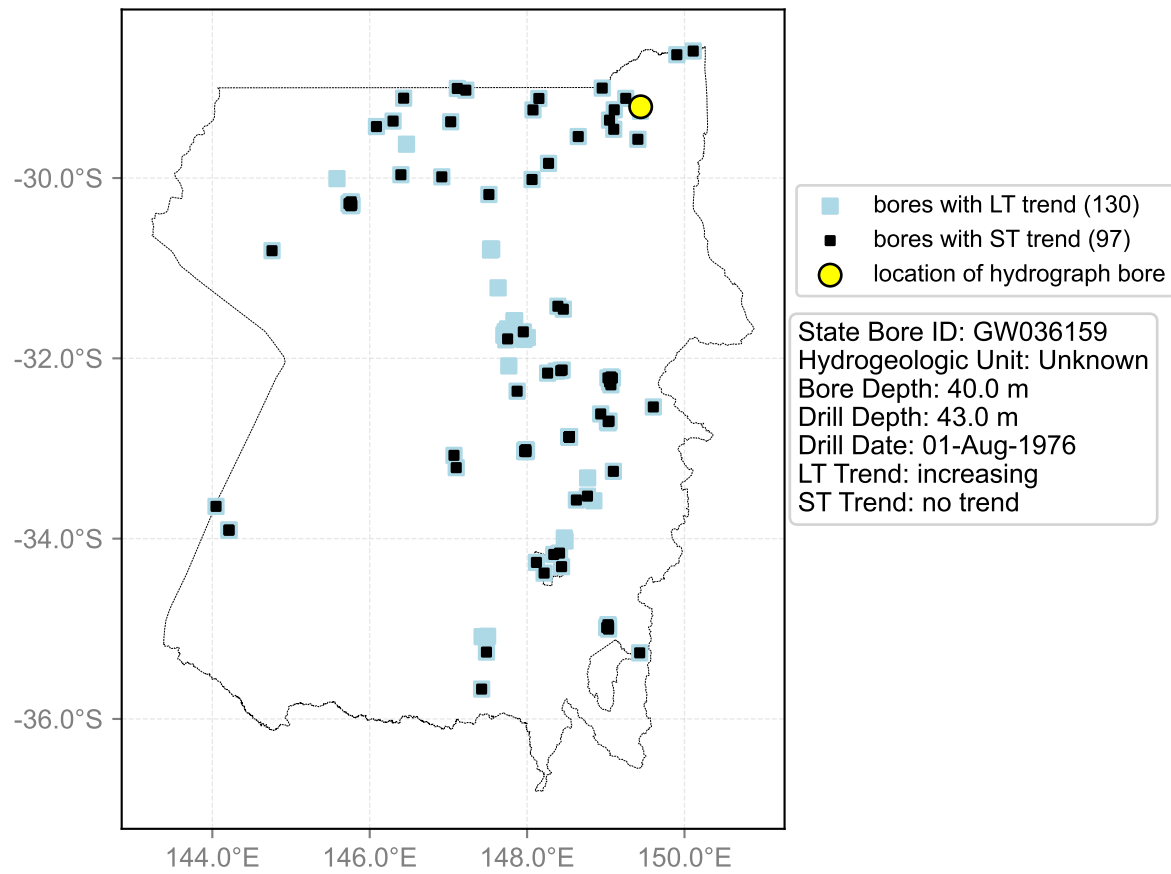

Map View for GS20

Hydrograph for hydroid: 10001876

Map View for GS20

Hydrograph for hydroid: 10003043

Map View for GS20

Hydrograph for hydroid: 10003102

Map View for GS20

Hydrograph for hydroid: 10006037

Map View for GS20

Hydrograph for hydroid: 10006041

Map View for GS20

Hydrograph for hydroid: 10006282

Map View for GS20

Hydrograph for hydroid: 10006288

Map View for GS20

Hydrograph for hydroid: 10006568

Map View for GS20

Hydrograph for hydroid: 10007246

Map View for GS20

Hydrograph for hydroid: 10007652

Map View for GS20

Hydrograph for hydroid: 10007861

Map View for GS20

Hydrograph for hydroid: 10008713

Map View for GS20

Hydrograph for hydroid: 10008992

Map View for GS20

Hydrograph for hydroid: 10009363

Map View for GS20

Hydrograph for hydroid: 10009492

Map View for GS20

Hydrograph for hydroid: 10010895