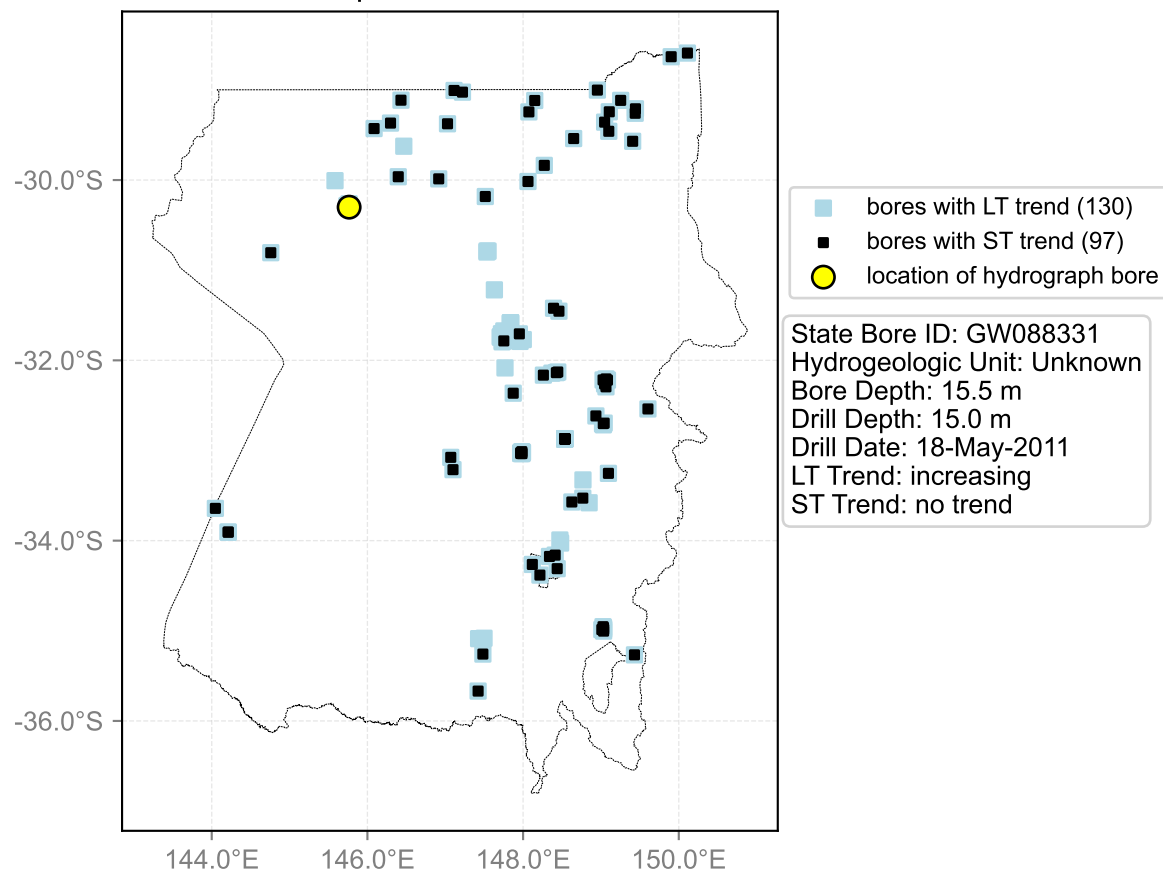

Map View for GS20

Hydrograph for hydroid: 10113721

Map View for GS20

Hydrograph for hydroid: 10114916

Map View for GS20

Hydrograph for hydroid: 10119239

Map View for GS20

Hydrograph for hydroid: 10120644

Map View for GS20

Hydrograph for hydroid: 10123980

Map View for GS20

Hydrograph for hydroid: 10124322

Map View for GS20

Hydrograph for hydroid: 10125140

Map View for GS20

Hydrograph for hydroid: 10125367

Map View for GS20

Hydrograph for hydroid: 10125370

Map View for GS20

Hydrograph for hydroid: 10125859

Map View for GS20

Hydrograph for hydroid: 10126010

Map View for GS20

Hydrograph for hydroid: 10126020

Map View for GS20

Hydrograph for hydroid: 10126480

Map View for GS20

Hydrograph for hydroid: 10126738

Map View for GS20

Hydrograph for hydroid: 10126908

Map View for GS20

Hydrograph for hydroid: 10127567