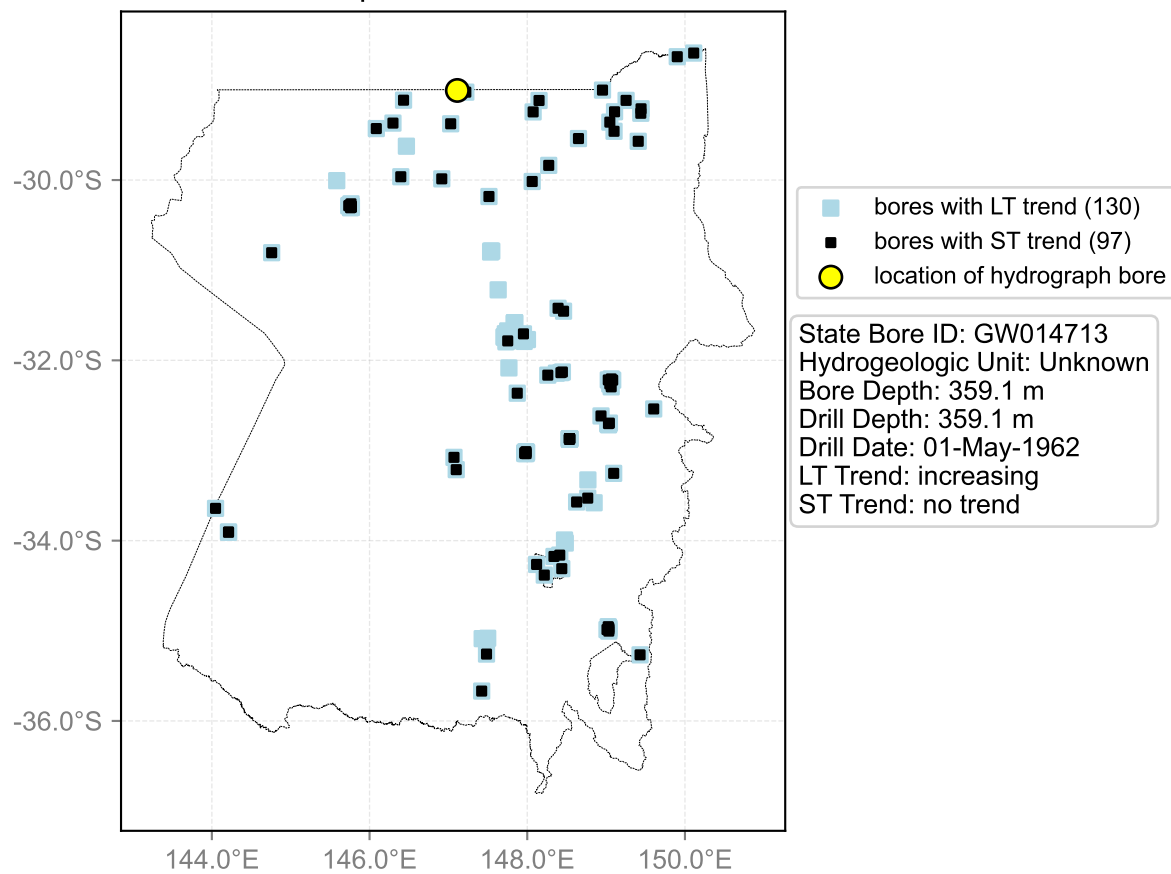

Map View for GS20

Hydrograph for hydroid: 10029813

Map View for GS20

Hydrograph for hydroid: 10033424

Map View for GS20

Hydrograph for hydroid: 10042451

Map View for GS20

Hydrograph for hydroid: 10046314

Map View for GS20

Hydrograph for hydroid: 10048377

Map View for GS20

Hydrograph for hydroid: 10048946

Map View for GS20

Hydrograph for hydroid: 10051723

Map View for GS20

Hydrograph for hydroid: 10054702

Map View for GS20

Hydrograph for hydroid: 10054865

Map View for GS20

Hydrograph for hydroid: 10056084

Map View for GS20

Hydrograph for hydroid: 10056744

Map View for GS20

Hydrograph for hydroid: 10058152

Map View for GS20

Hydrograph for hydroid: 10060988

Map View for GS20

Hydrograph for hydroid: 10074800

Map View for GS20

Hydrograph for hydroid: 10074870

Map View for GS20

Hydrograph for hydroid: 10075359