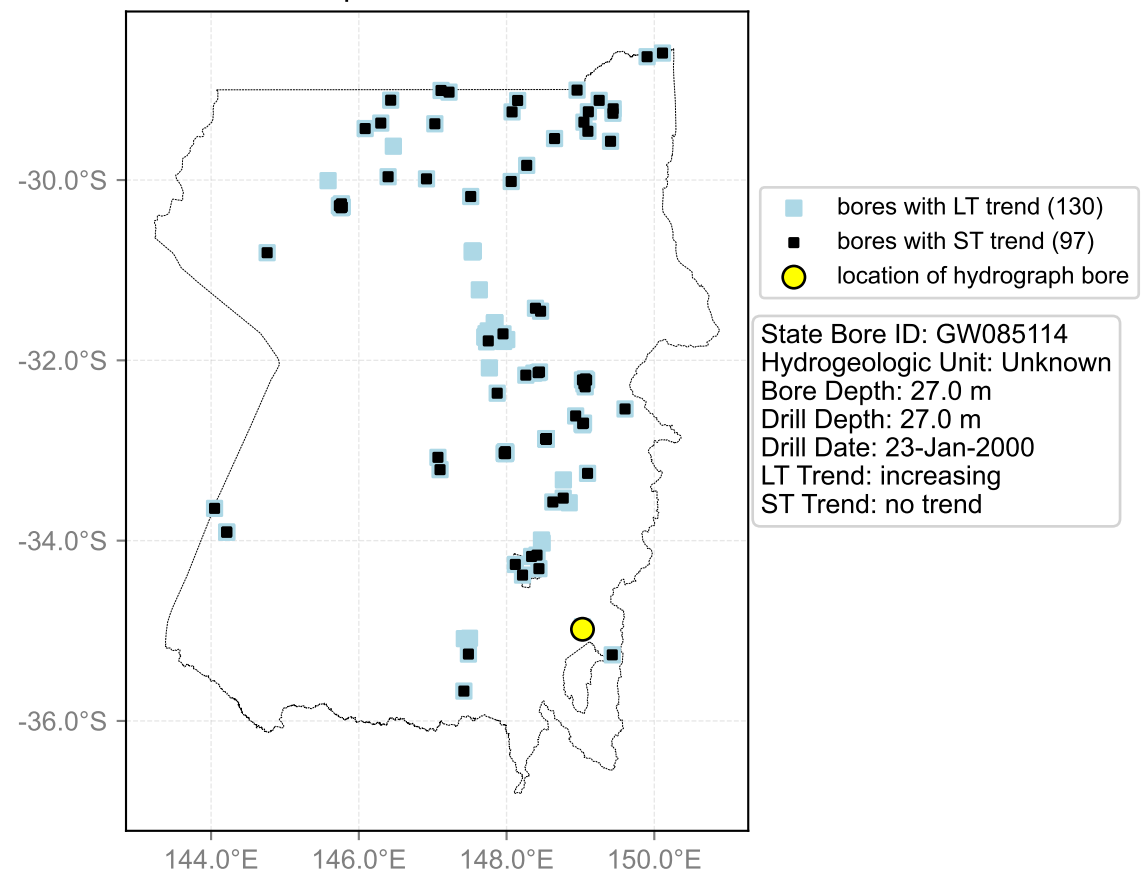

Map View for GS20

Hydrograph for hydroid: 10018347

Map View for GS20

Hydrograph for hydroid: 10021799

Map View for GS20

Hydrograph for hydroid: 10022326

Map View for GS20

Hydrograph for hydroid: 10023157

Map View for GS20

Hydrograph for hydroid: 10024915

Map View for GS20

Hydrograph for hydroid: 10026411

Map View for GS20

Hydrograph for hydroid: 10027278

Map View for GS20

Hydrograph for hydroid: 10027323

Map View for GS20

Hydrograph for hydroid: 10027572

Map View for GS20

Hydrograph for hydroid: 10028118

Map View for GS20

Hydrograph for hydroid: 10029439

Map View for GS20

Hydrograph for hydroid: 10029591

Map View for GS20

Hydrograph for hydroid: 10029813

Map View for GS20

Hydrograph for hydroid: 10033424

Map View for GS20

Hydrograph for hydroid: 10042451

Map View for GS20

Hydrograph for hydroid: 10046314