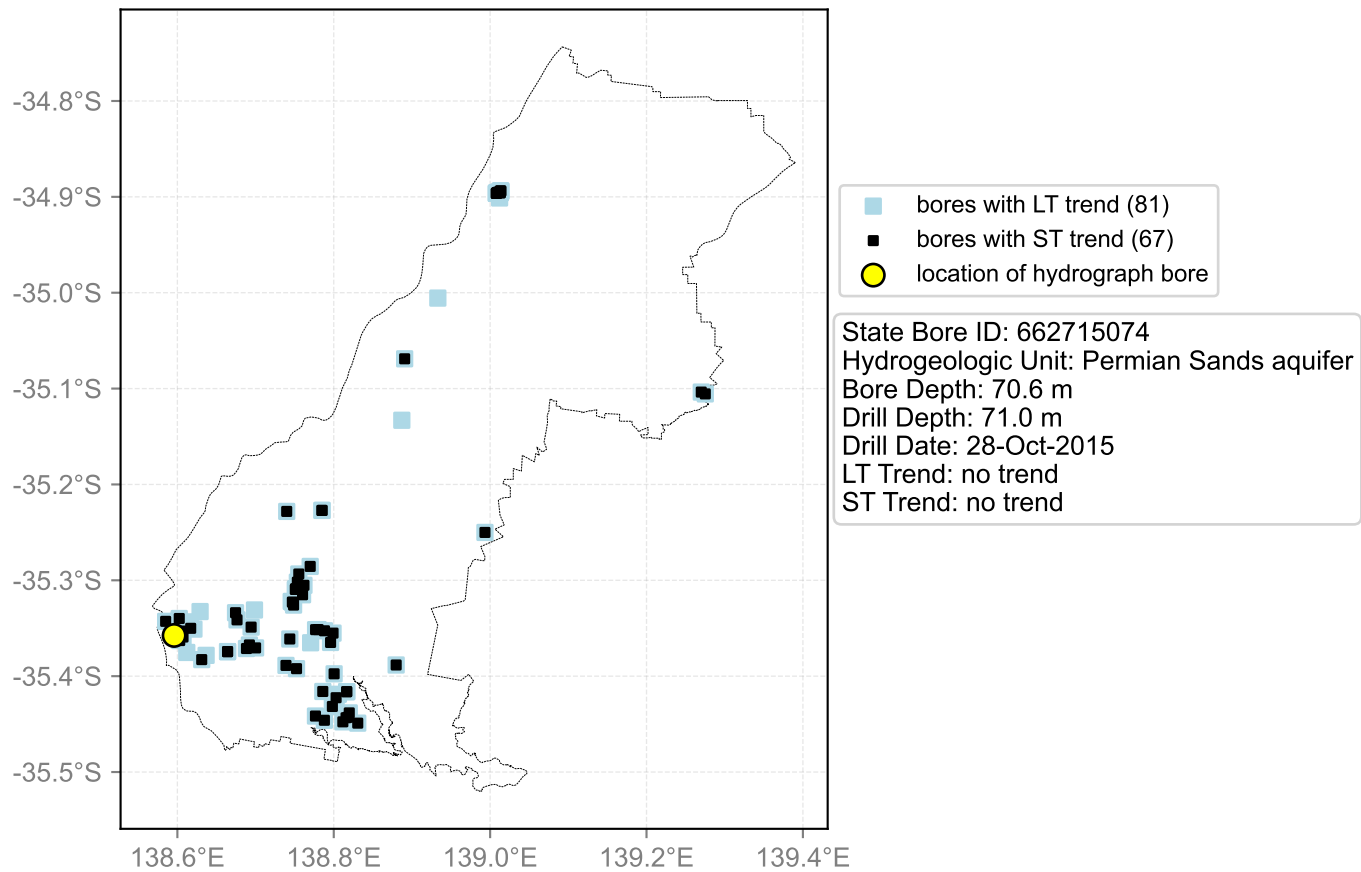

Map View for GS2

Hydrograph for hydroid: 30085076

Map View for GS2

Hydrograph for hydroid: 30085662

Map View for GS2

Hydrograph for hydroid: 30086411

Map View for GS2

Hydrograph for hydroid: 30091330

Map View for GS2

Hydrograph for hydroid: 30091491

Map View for GS2

Hydrograph for hydroid: 30096510

Map View for GS2

Hydrograph for hydroid: 30098253

Map View for GS2

Hydrograph for hydroid: 30100530

Map View for GS2

Hydrograph for hydroid: 30101295

Map View for GS2

Hydrograph for hydroid: 30102443

Map View for GS2

Hydrograph for hydroid: 30102461

Map View for GS2

Hydrograph for hydroid: 30107957

Map View for GS2

Hydrograph for hydroid: 30110716

Map View for GS2

Hydrograph for hydroid: 30114868

Map View for GS2

Hydrograph for hydroid: 30115468

Map View for GS2

Hydrograph for hydroid: 30116151