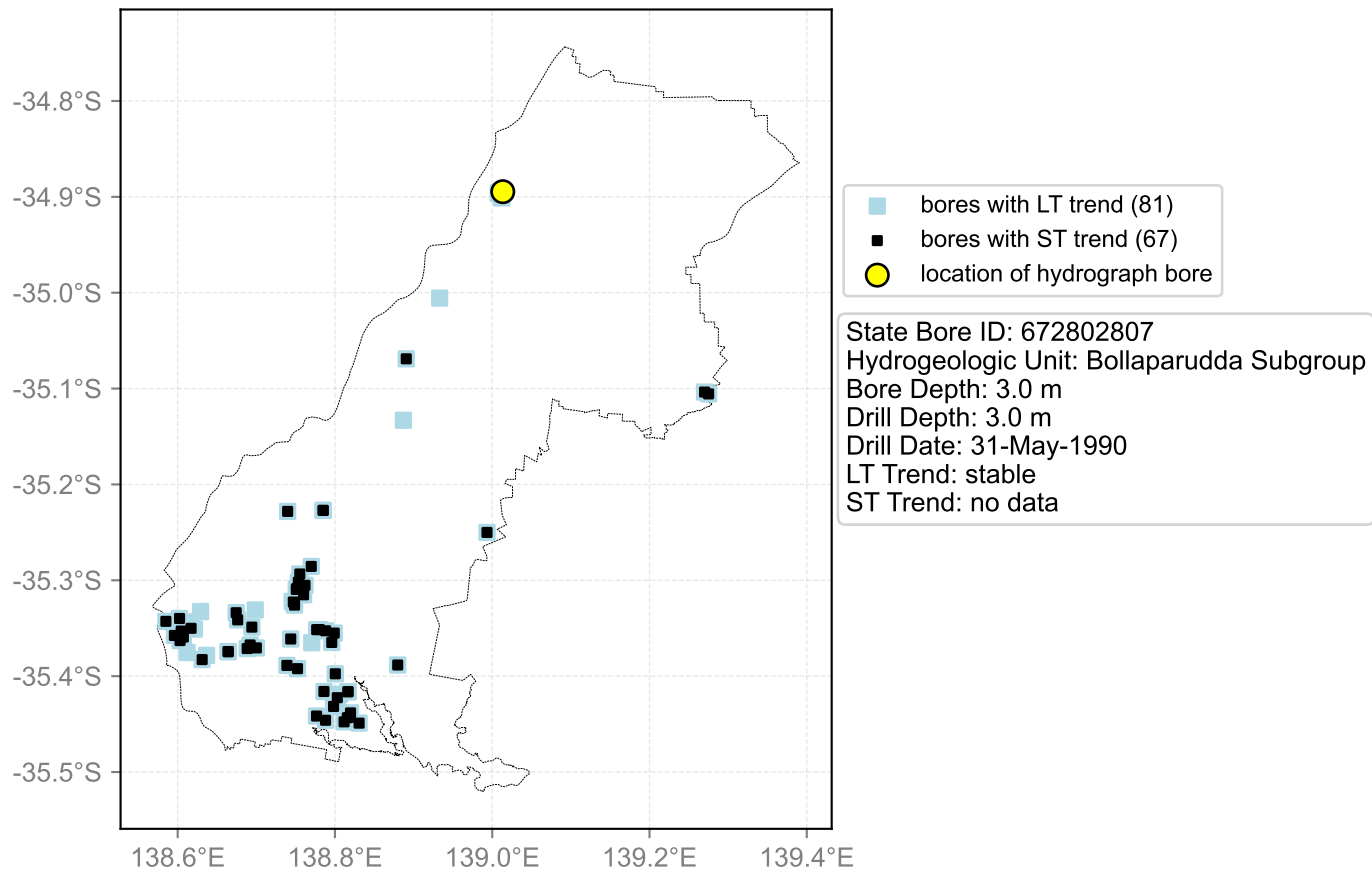

Map View for GS2

Hydrograph for hydroid: 30153871

Map View for GS2

Hydrograph for hydroid: 30156102

Map View for GS2

Hydrograph for hydroid: 30156456

Map View for GS2

Hydrograph for hydroid: 30162642

Map View for GS2

Hydrograph for hydroid: 30164727

Map View for GS2

Hydrograph for hydroid: 30165604

Map View for GS2

Hydrograph for hydroid: 30168460

Map View for GS2

Hydrograph for hydroid: 30168465

Map View for GS2

Hydrograph for hydroid: 30169017

Map View for GS2

Hydrograph for hydroid: 30171403

Map View for GS2

Hydrograph for hydroid: 30172236

Map View for GS2

Hydrograph for hydroid: 30172403

Map View for GS2

Hydrograph for hydroid: 30172413

Map View for GS2

Hydrograph for hydroid: 30172481

Map View for GS2

Hydrograph for hydroid: 30172761

Map View for GS2

Hydrograph for hydroid: 30173559