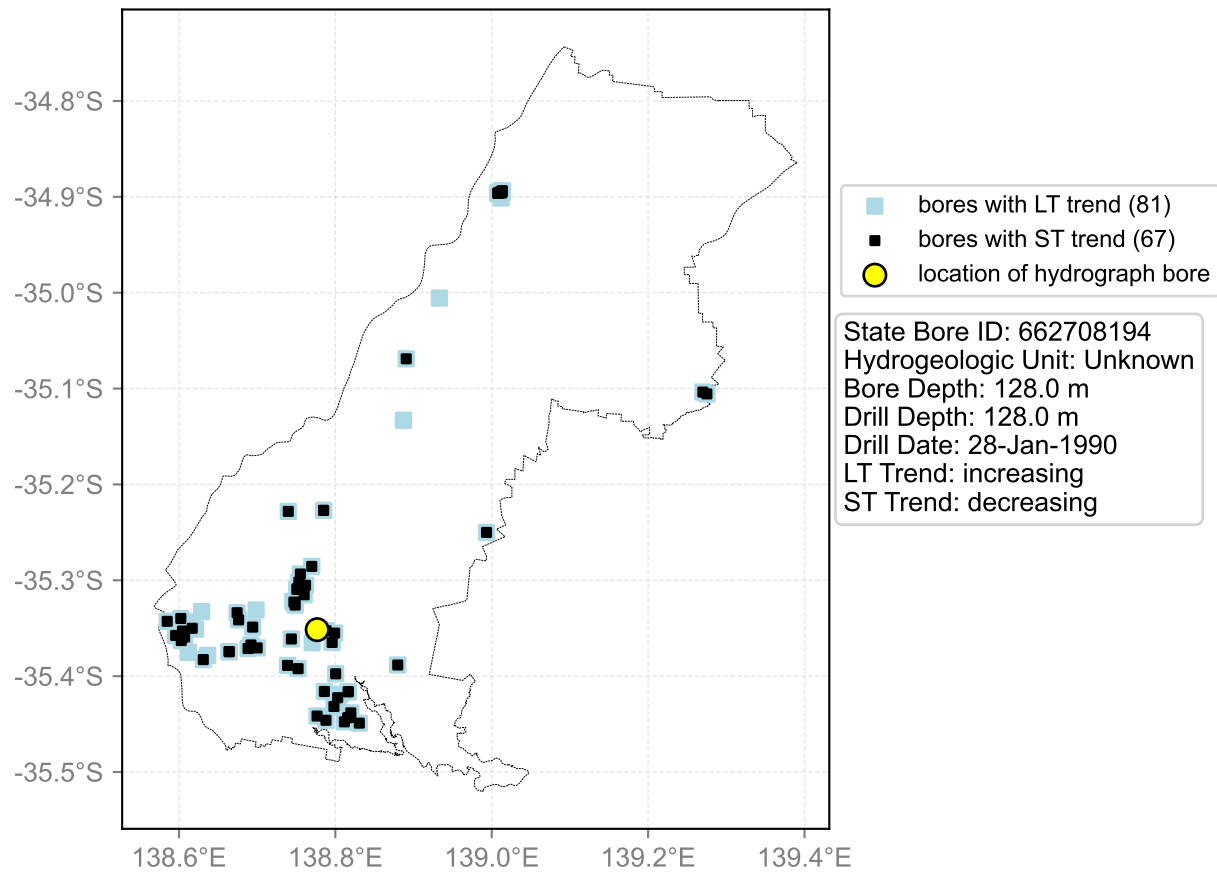

Map View for GS2

Hydrograph for hydroid: 30177765

Map View for GS2

Hydrograph for hydroid: 30177882

Map View for GS2

Hydrograph for hydroid: 30181743

Map View for GS2

Hydrograph for hydroid: 30182602

Map View for GS2

Hydrograph for hydroid: 30182938

Map View for GS2

Hydrograph for hydroid: 30183289

Map View for GS2

Hydrograph for hydroid: 30184402

Map View for GS2

Hydrograph for hydroid: 30184624

Map View for GS2

Hydrograph for hydroid: 30185870

Map View for GS2

Hydrograph for hydroid: 30186058

Map View for GS2

Hydrograph for hydroid: 30187860

Map View for GS2

Hydrograph for hydroid: 30189150

Map View for GS2

Hydrograph for hydroid: 30191984