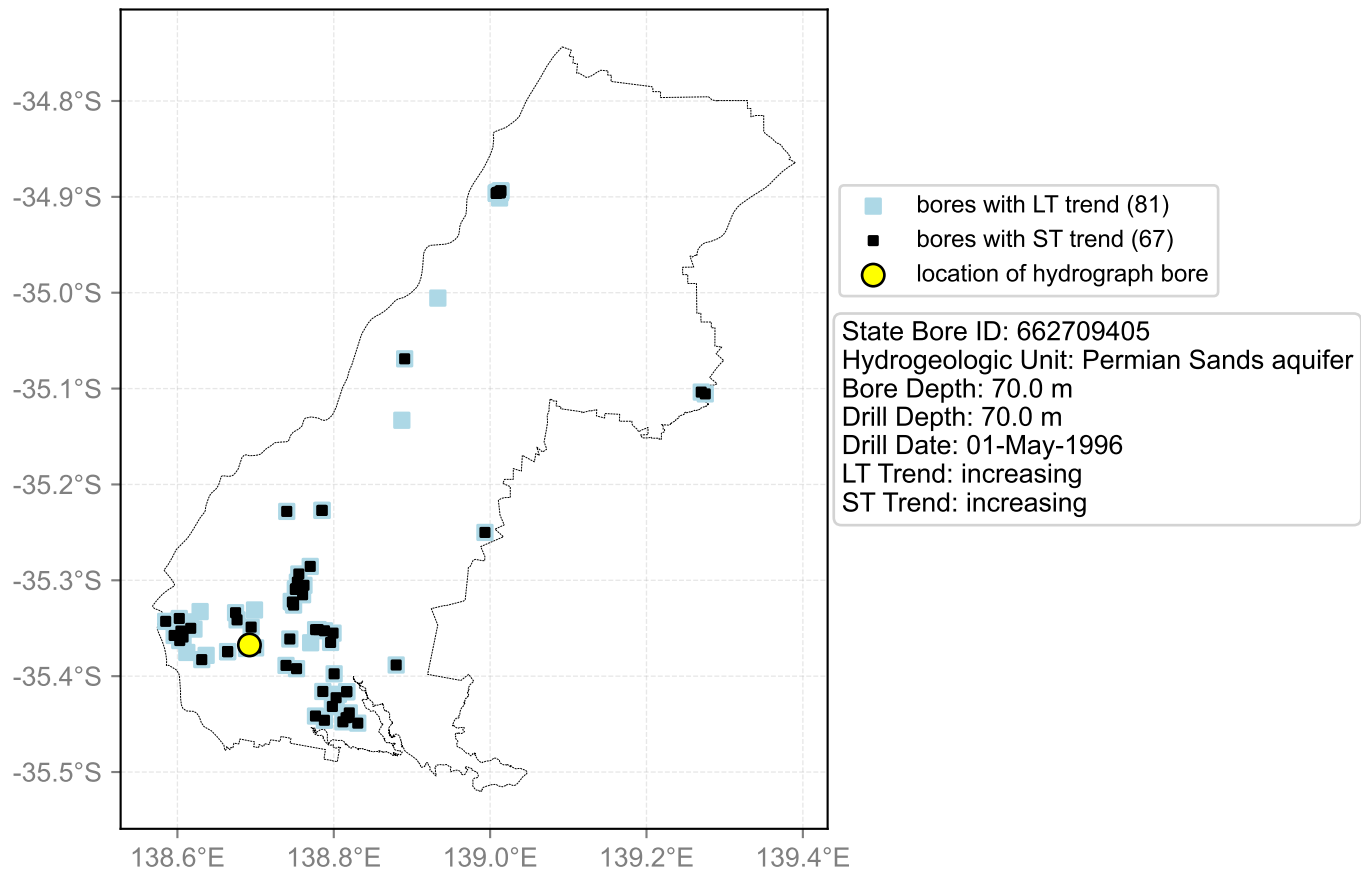

Map View for GS2

Hydrograph for hydroid: 30091491

Map View for GS2

Hydrograph for hydroid: 30096510

Map View for GS2

Hydrograph for hydroid: 30098253

Map View for GS2

Hydrograph for hydroid: 30100530

Map View for GS2

Hydrograph for hydroid: 30101295

Map View for GS2

Hydrograph for hydroid: 30102443

Map View for GS2

Hydrograph for hydroid: 30102461

Map View for GS2

Hydrograph for hydroid: 30107957

Map View for GS2

Hydrograph for hydroid: 30110716

Map View for GS2

Hydrograph for hydroid: 30114868

Map View for GS2

Hydrograph for hydroid: 30115468

Map View for GS2

Hydrograph for hydroid: 30116151

Map View for GS2

Hydrograph for hydroid: 30116842

Map View for GS2

Hydrograph for hydroid: 30121616

Map View for GS2

Hydrograph for hydroid: 30126431

Map View for GS2

Hydrograph for hydroid: 30127284