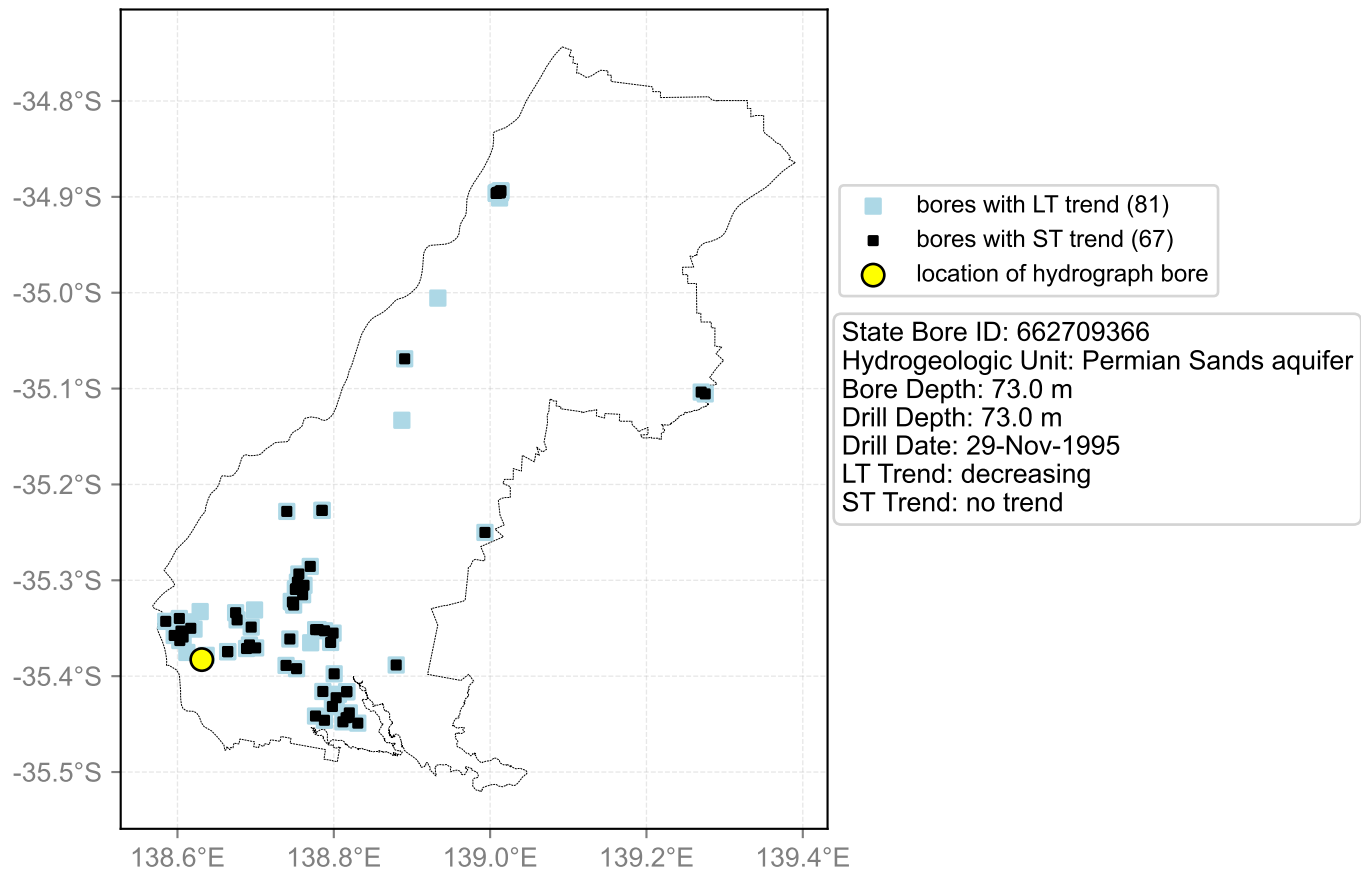

Map View for GS2

Hydrograph for hydroid: 30177765

Map View for GS2

Hydrograph for hydroid: 30177882

Map View for GS2

Hydrograph for hydroid: 30181743

Map View for GS2

Hydrograph for hydroid: 30182602

Map View for GS2

Hydrograph for hydroid: 30182938

Map View for GS2

Hydrograph for hydroid: 30183289

Map View for GS2

Hydrograph for hydroid: 30184402

Map View for GS2

Hydrograph for hydroid: 30184624

Map View for GS2

Hydrograph for hydroid: 30185870

Map View for GS2

Hydrograph for hydroid: 30186058

Map View for GS2

Hydrograph for hydroid: 30187860

Map View for GS2

Hydrograph for hydroid: 30189150

Map View for GS2

Hydrograph for hydroid: 30191984