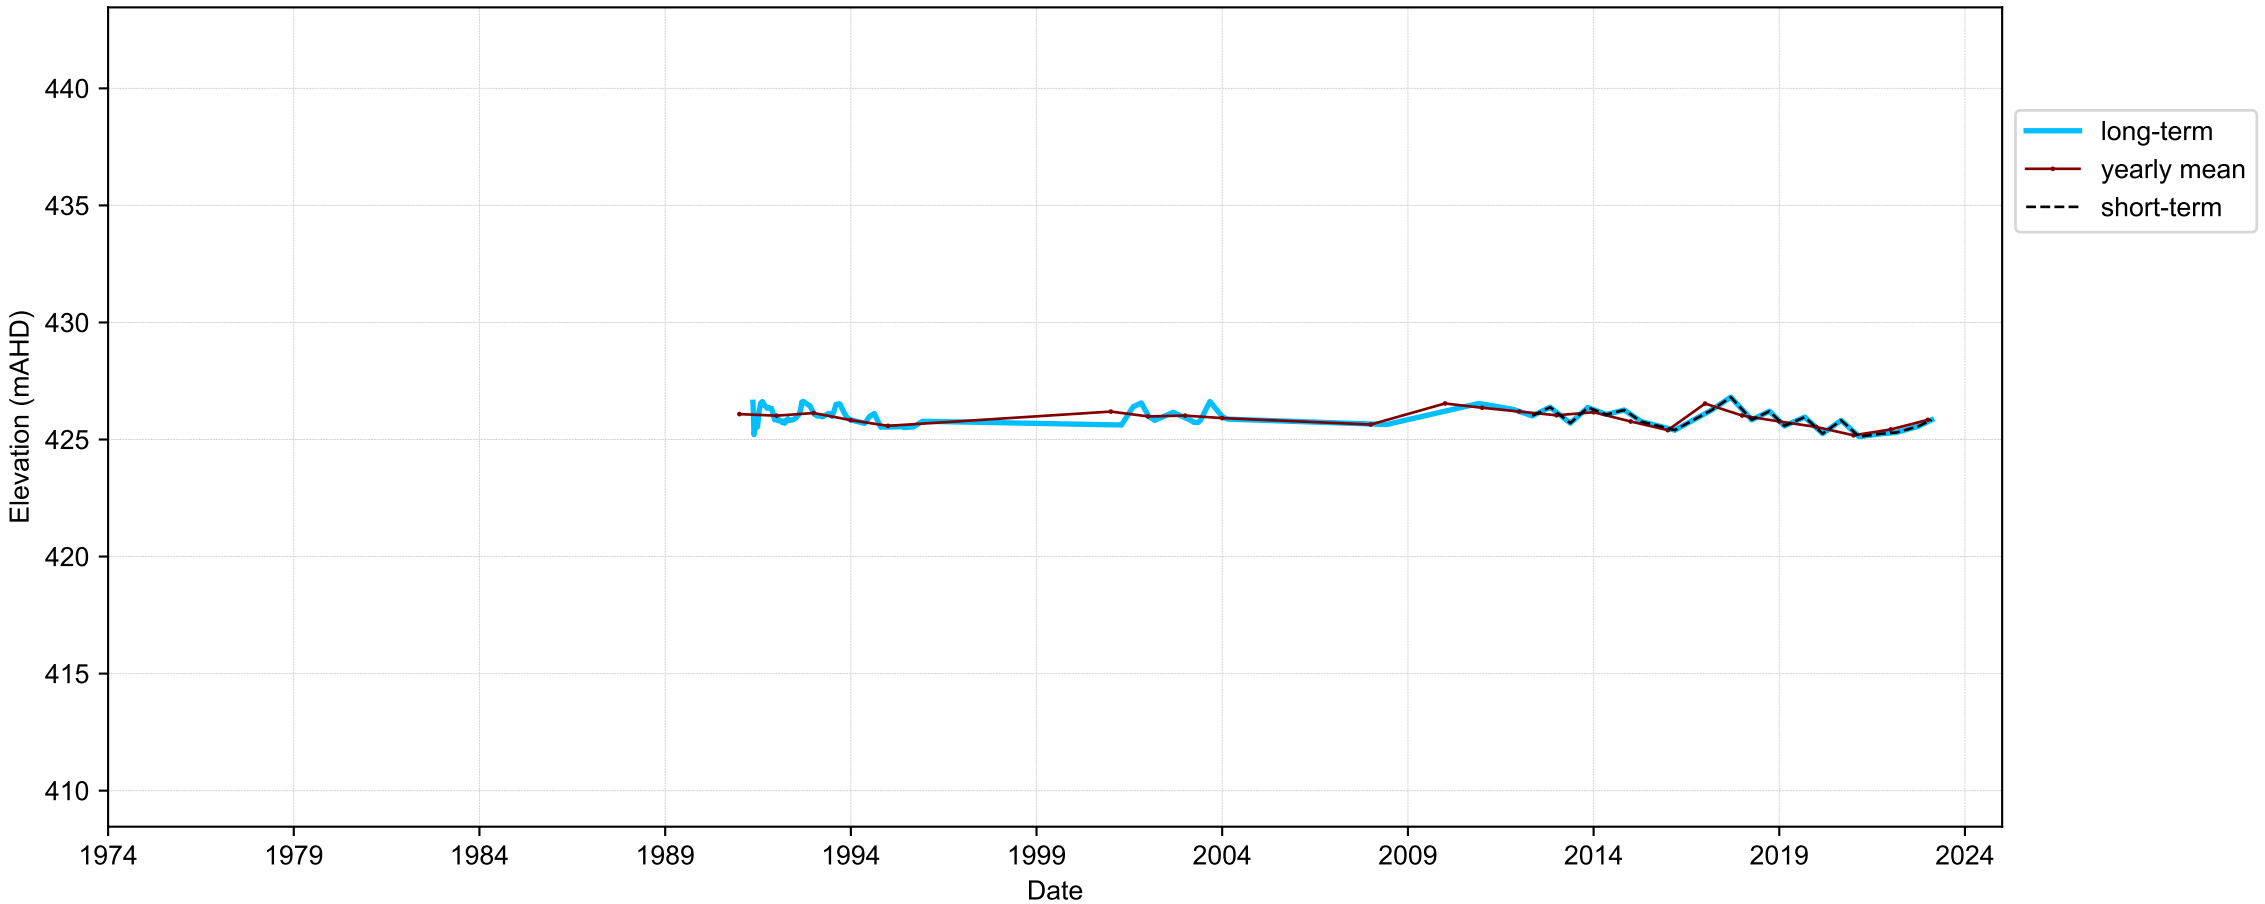

Map View for GS2

Hydrograph for hydroid: 30138162

Map View for GS2

Hydrograph for hydroid: 30139522

Map View for GS2

Hydrograph for hydroid: 30141921

Map View for GS2

Hydrograph for hydroid: 30142867