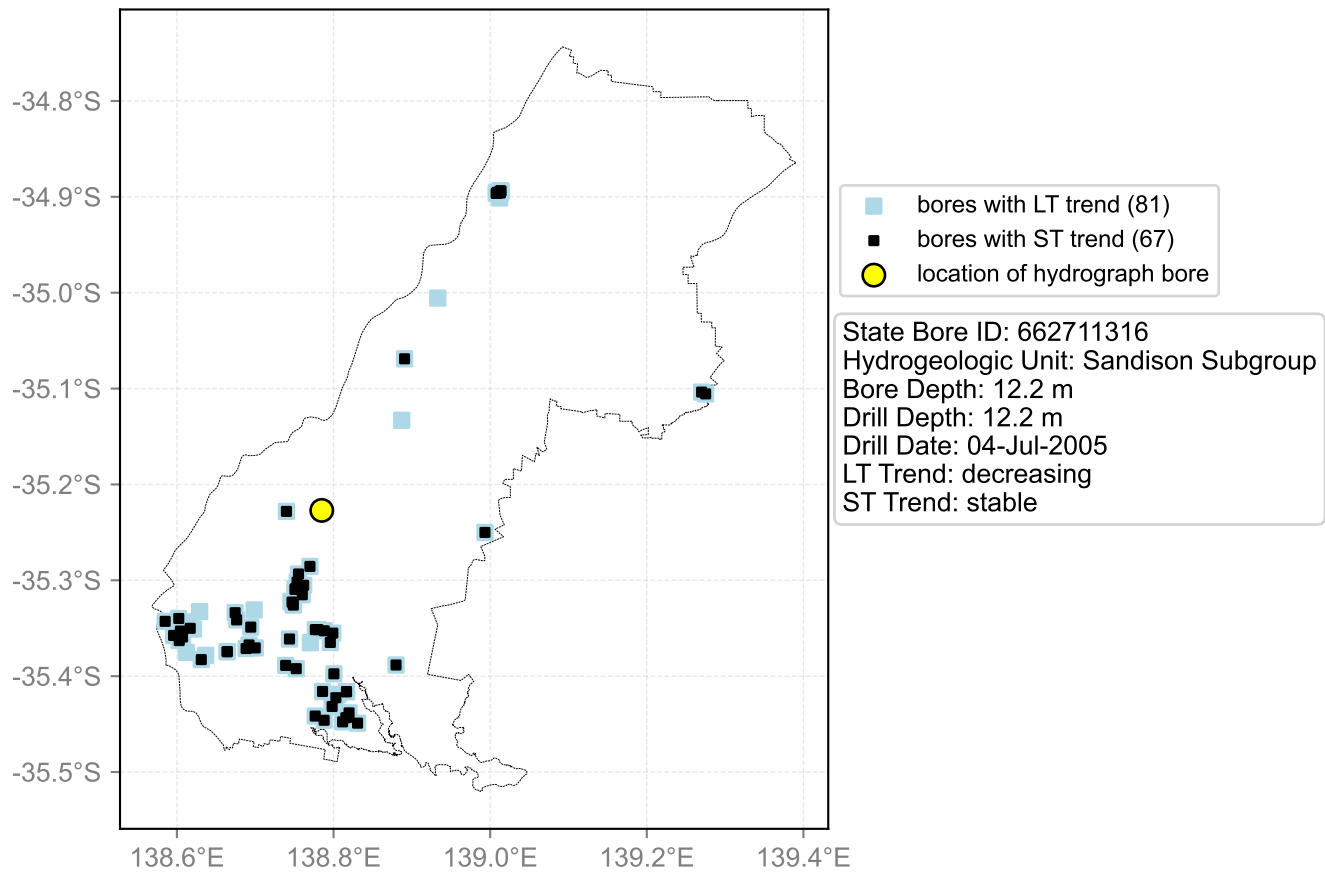

Map View for GS2

Hydrograph for hydroid: 30062043

Map View for GS2

Hydrograph for hydroid: 30062095

Map View for GS2

Hydrograph for hydroid: 30063043

Map View for GS2

Hydrograph for hydroid: 30063350

Map View for GS2

Hydrograph for hydroid: 30067194

Map View for GS2

Hydrograph for hydroid: 30067423

Map View for GS2

Hydrograph for hydroid: 30067428

Map View for GS2

Hydrograph for hydroid: 30067617

Map View for GS2

Hydrograph for hydroid: 30068015

Map View for GS2

Hydrograph for hydroid: 30068230

Map View for GS2

Hydrograph for hydroid: 30073501

Map View for GS2

Hydrograph for hydroid: 30075037

Map View for GS2

Hydrograph for hydroid: 30076285

Map View for GS2

Hydrograph for hydroid: 30076558

Map View for GS2

Hydrograph for hydroid: 30082365

Map View for GS2

Hydrograph for hydroid: 30082778