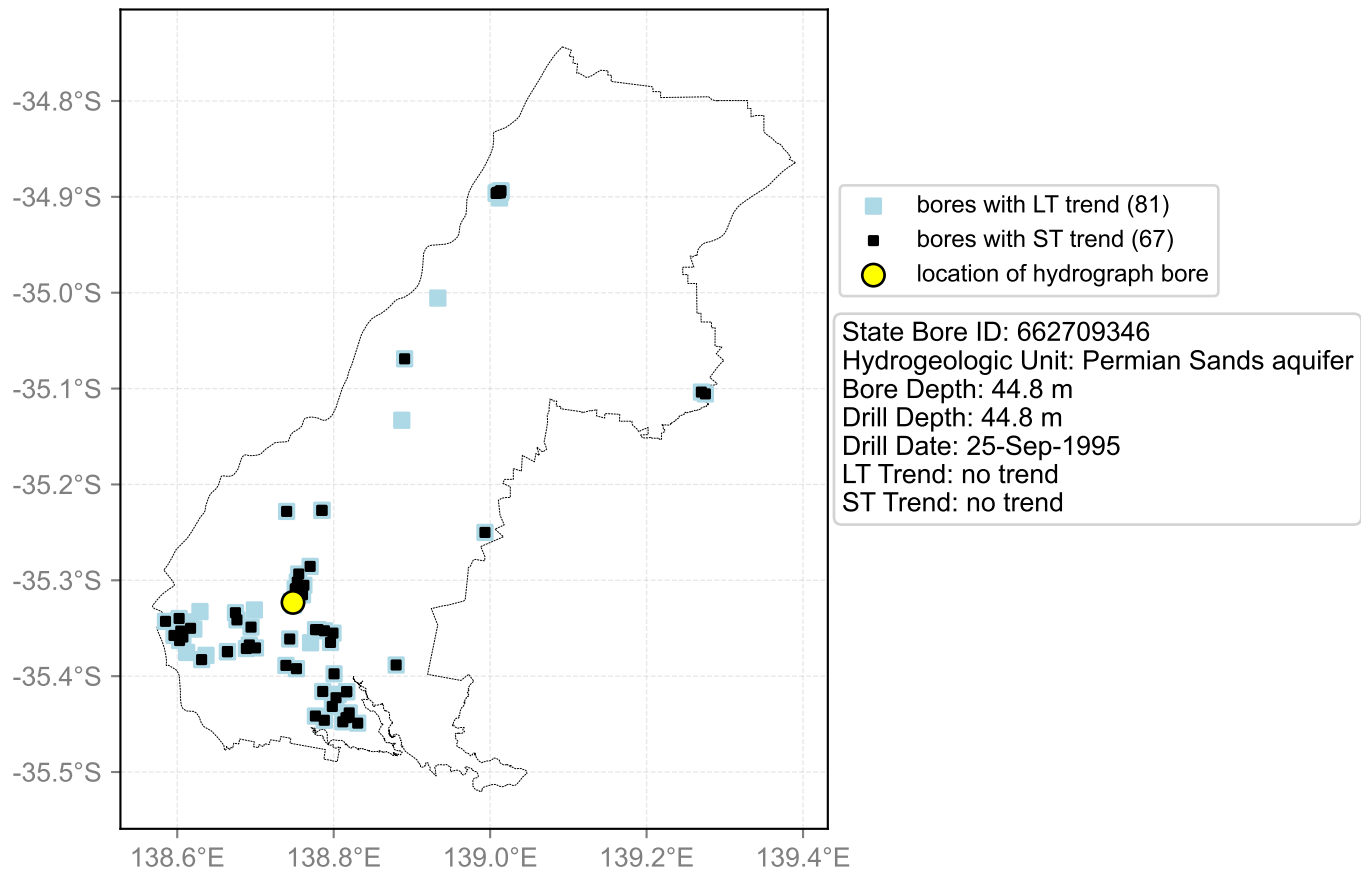

Map View for GS2

Hydrograph for hydroid: 30085076

Map View for GS2

Hydrograph for hydroid: 30085662

Map View for GS2

Hydrograph for hydroid: 30086411

Map View for GS2

Hydrograph for hydroid: 30091330

Map View for GS2

Hydrograph for hydroid: 30091491

Map View for GS2

Hydrograph for hydroid: 30096510

Map View for GS2

Hydrograph for hydroid: 30098253

Map View for GS2

Hydrograph for hydroid: 30100530

Map View for GS2

Hydrograph for hydroid: 30101295

Map View for GS2

Hydrograph for hydroid: 30102443

Map View for GS2

Hydrograph for hydroid: 30102461

Map View for GS2

Hydrograph for hydroid: 30107957

Map View for GS2

Hydrograph for hydroid: 30110716

Map View for GS2

Hydrograph for hydroid: 30114868

Map View for GS2

Hydrograph for hydroid: 30115468

Map View for GS2

Hydrograph for hydroid: 30116151