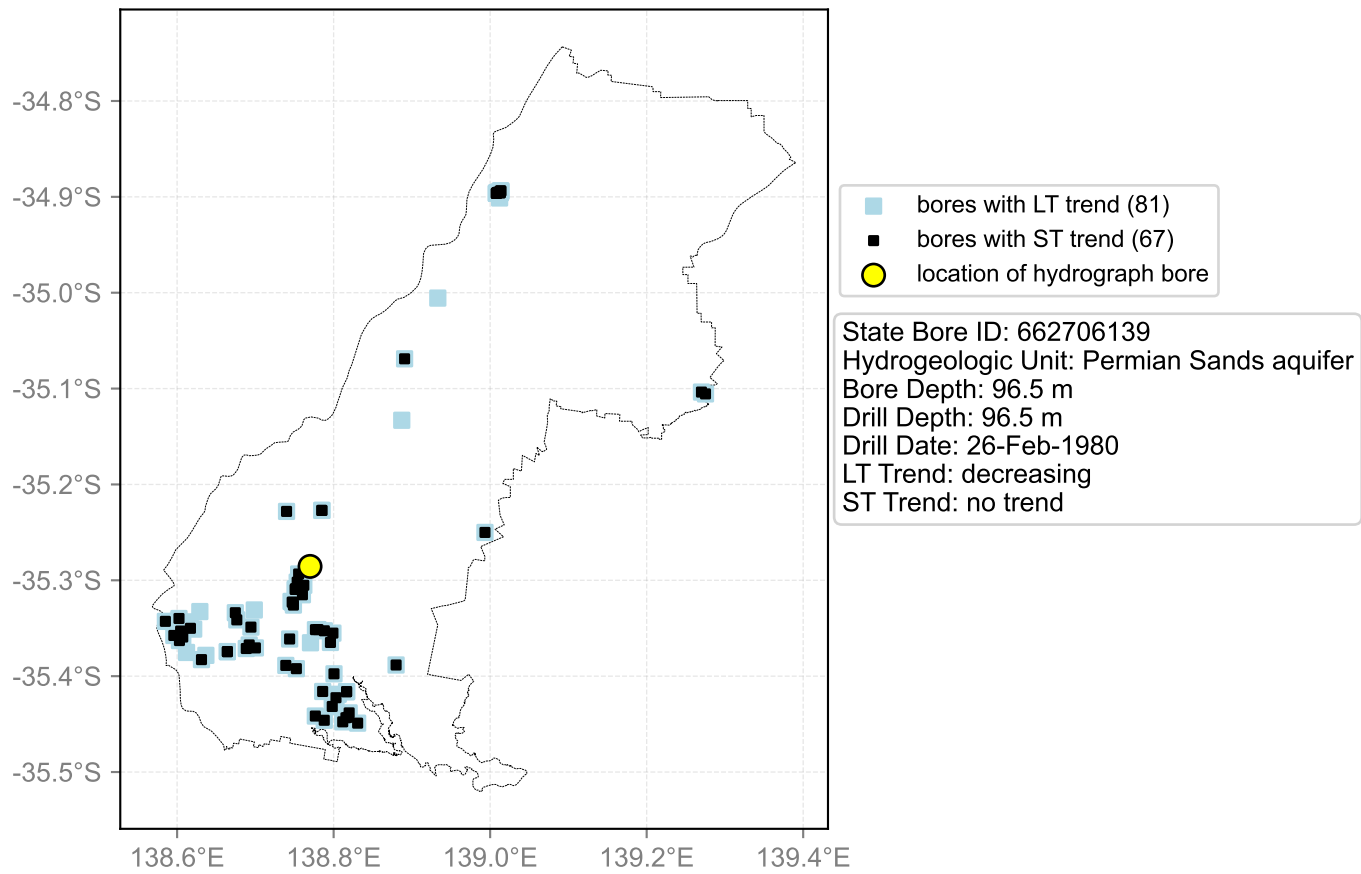

Map View for GS2

Hydrograph for hydroid: 30138162

Map View for GS2

Hydrograph for hydroid: 30139522

Map View for GS2

Hydrograph for hydroid: 30141921

Map View for GS2

Hydrograph for hydroid: 30142867

Map View for GS2

Hydrograph for hydroid: 30146193

Map View for GS2

Hydrograph for hydroid: 30149900

Map View for GS2

Hydrograph for hydroid: 30150107

Map View for GS2

Hydrograph for hydroid: 30150732

Map View for GS2

Hydrograph for hydroid: 30152865

Map View for GS2

Hydrograph for hydroid: 30153565

Map View for GS2

Hydrograph for hydroid: 30153671

Map View for GS2

Hydrograph for hydroid: 30153716

Map View for GS2

Hydrograph for hydroid: 30153871

Map View for GS2

Hydrograph for hydroid: 30156102

Map View for GS2

Hydrograph for hydroid: 30156456

Map View for GS2

Hydrograph for hydroid: 30162642