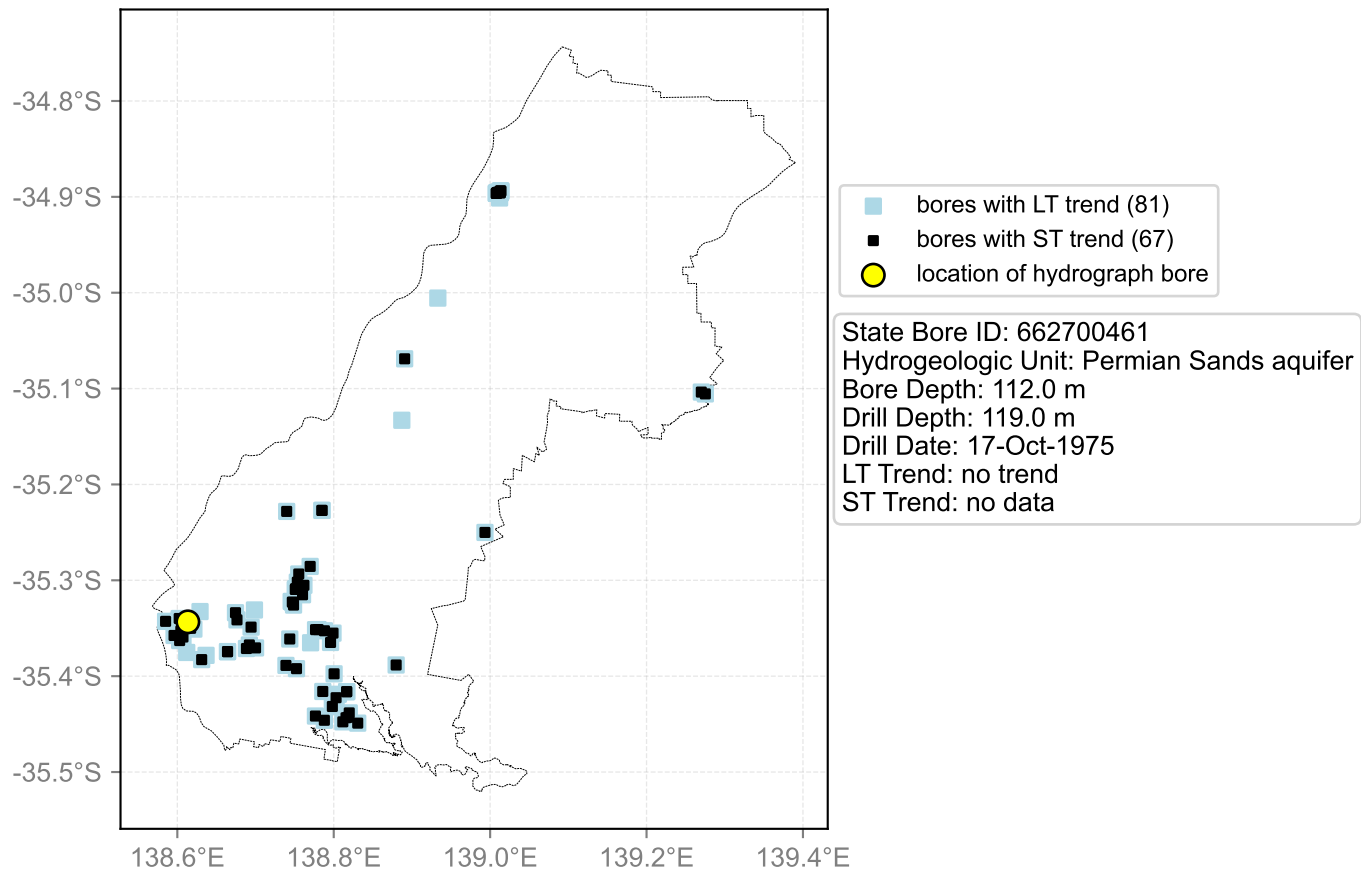

Map View for GS2

Hydrograph for hydroid: 30146193

Map View for GS2

Hydrograph for hydroid: 30149900

Map View for GS2

Hydrograph for hydroid: 30150107

Map View for GS2

Hydrograph for hydroid: 30150732

Map View for GS2

Hydrograph for hydroid: 30152865

Map View for GS2

Hydrograph for hydroid: 30153565

Map View for GS2

Hydrograph for hydroid: 30153671

Map View for GS2

Hydrograph for hydroid: 30153716

Map View for GS2

Hydrograph for hydroid: 30153871

Map View for GS2

Hydrograph for hydroid: 30156102

Map View for GS2

Hydrograph for hydroid: 30156456

Map View for GS2

Hydrograph for hydroid: 30162642

Map View for GS2

Hydrograph for hydroid: 30164727

Map View for GS2

Hydrograph for hydroid: 30165604

Map View for GS2

Hydrograph for hydroid: 30168460

Map View for GS2

Hydrograph for hydroid: 30168465