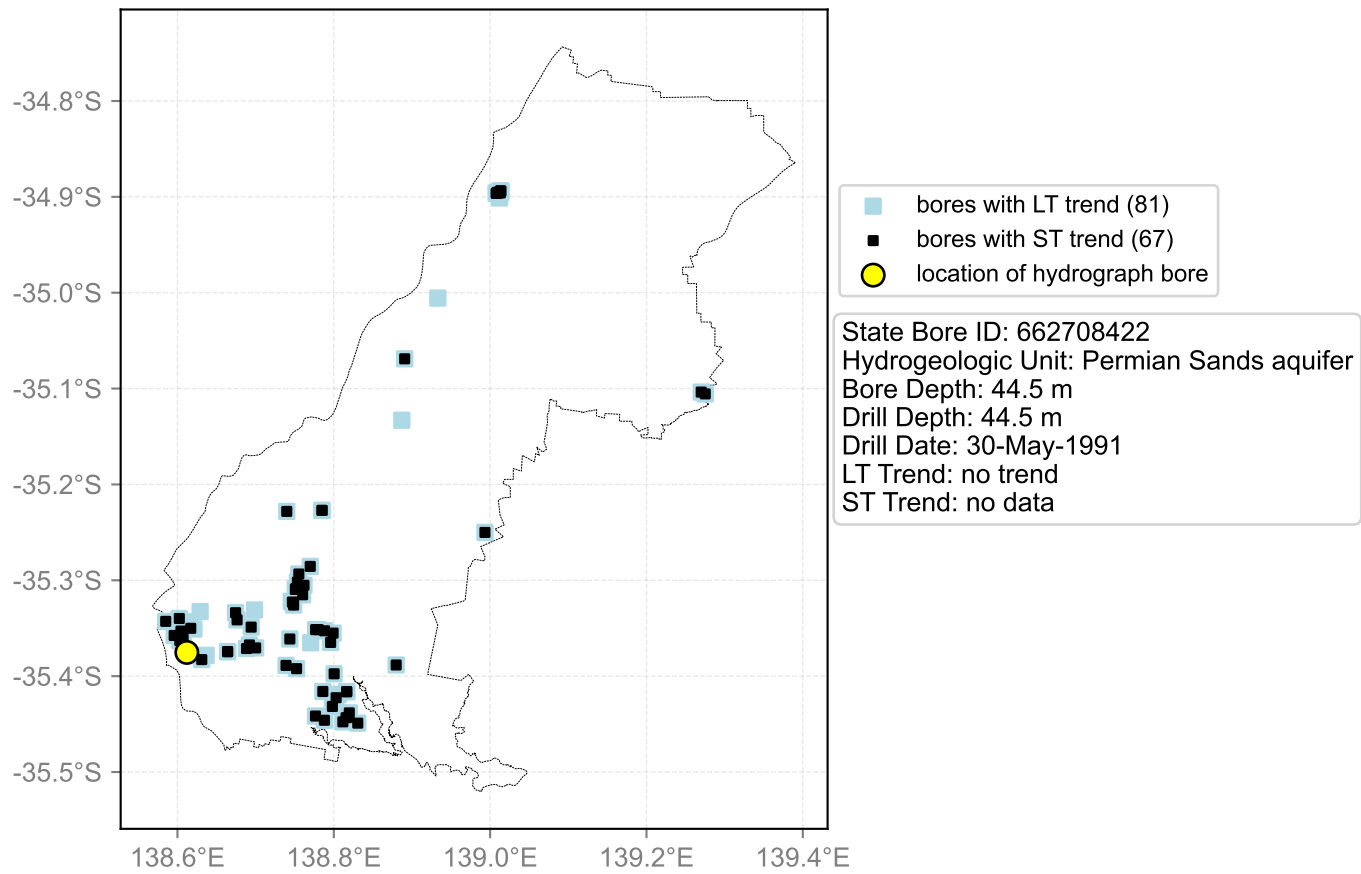

Map View for GS2

Hydrograph for hydroid: 30177765

Map View for GS2

Hydrograph for hydroid: 30177882

Map View for GS2

Hydrograph for hydroid: 30181743

Map View for GS2

Hydrograph for hydroid: 30182602

Map View for GS2

Hydrograph for hydroid: 30182938

Map View for GS2

Hydrograph for hydroid: 30183289

Map View for GS2

Hydrograph for hydroid: 30184402

Map View for GS2

Hydrograph for hydroid: 30184624

Map View for GS2

Hydrograph for hydroid: 30185870

Map View for GS2

Hydrograph for hydroid: 30186058

Map View for GS2

Hydrograph for hydroid: 30187860

Map View for GS2

Hydrograph for hydroid: 30189150

Map View for GS2

Hydrograph for hydroid: 30191984