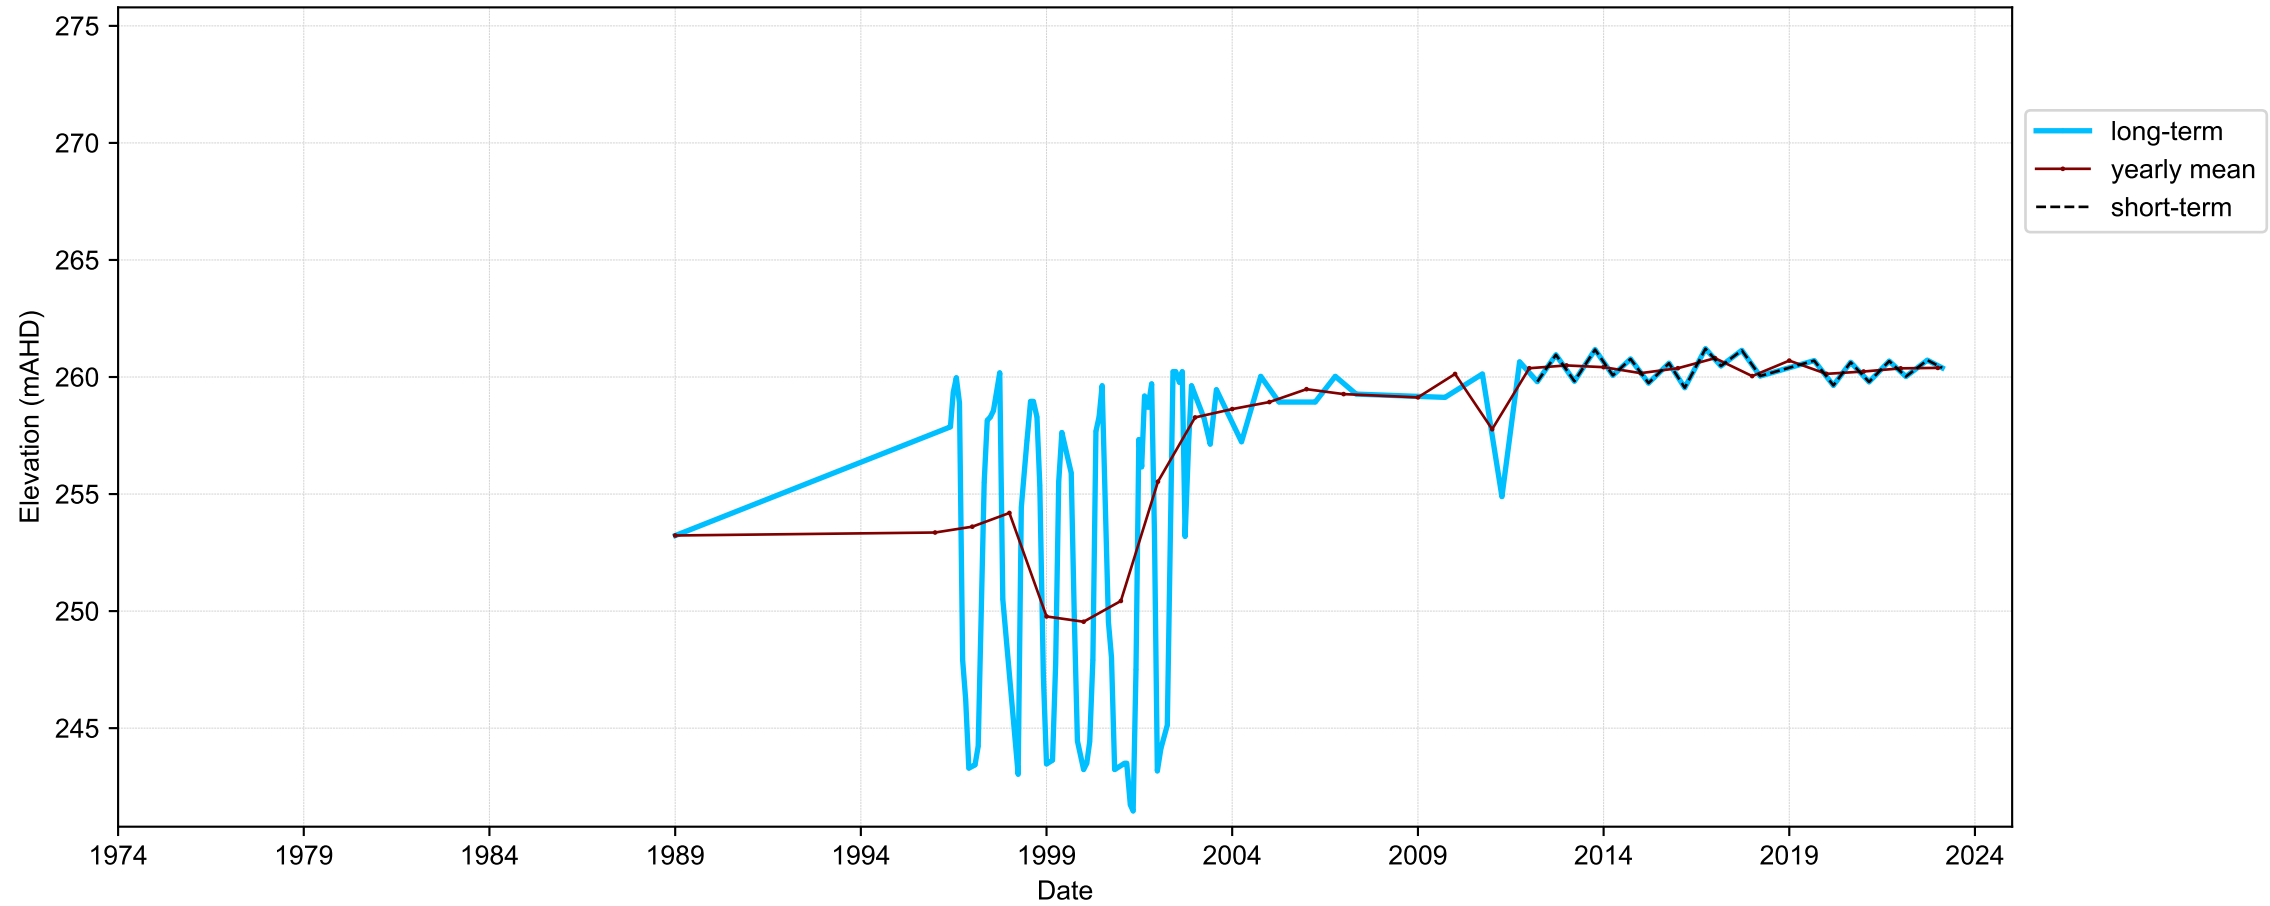

Map View for GS2

Hydrograph for hydroid: 30182938