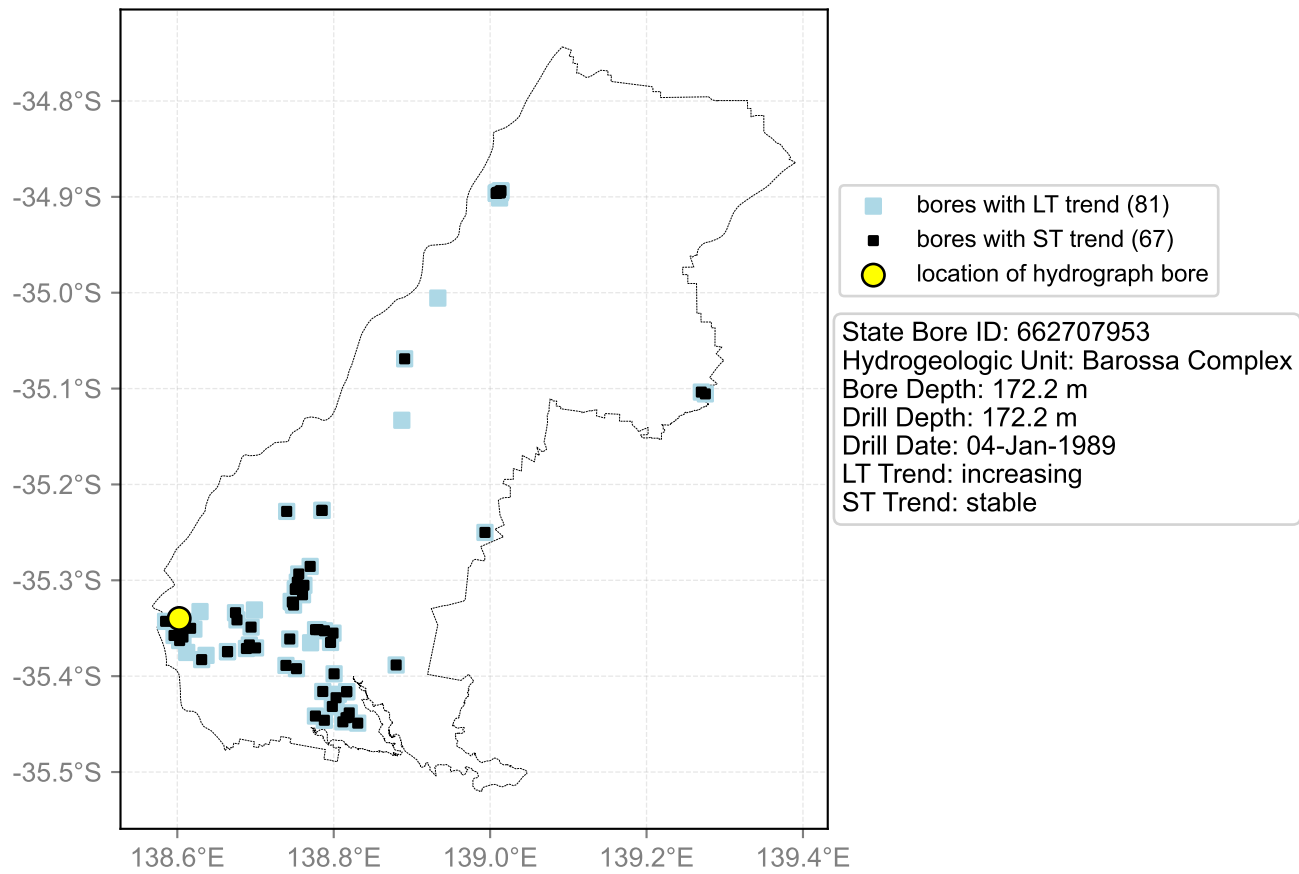

Map View for GS2

Hydrograph for hydroid: 30174081

Map View for GS2

Hydrograph for hydroid: 30174812

Map View for GS2

Hydrograph for hydroid: 30176770

Map View for GS2

Hydrograph for hydroid: 30176920

Map View for GS2

Hydrograph for hydroid: 30177765

Map View for GS2

Hydrograph for hydroid: 30177882

Map View for GS2

Hydrograph for hydroid: 30181743

Map View for GS2

Hydrograph for hydroid: 30182602

Map View for GS2

Hydrograph for hydroid: 30182938

Map View for GS2

Hydrograph for hydroid: 30183289

Map View for GS2

Hydrograph for hydroid: 30184402

Map View for GS2

Hydrograph for hydroid: 30184624

Map View for GS2

Hydrograph for hydroid: 30191984