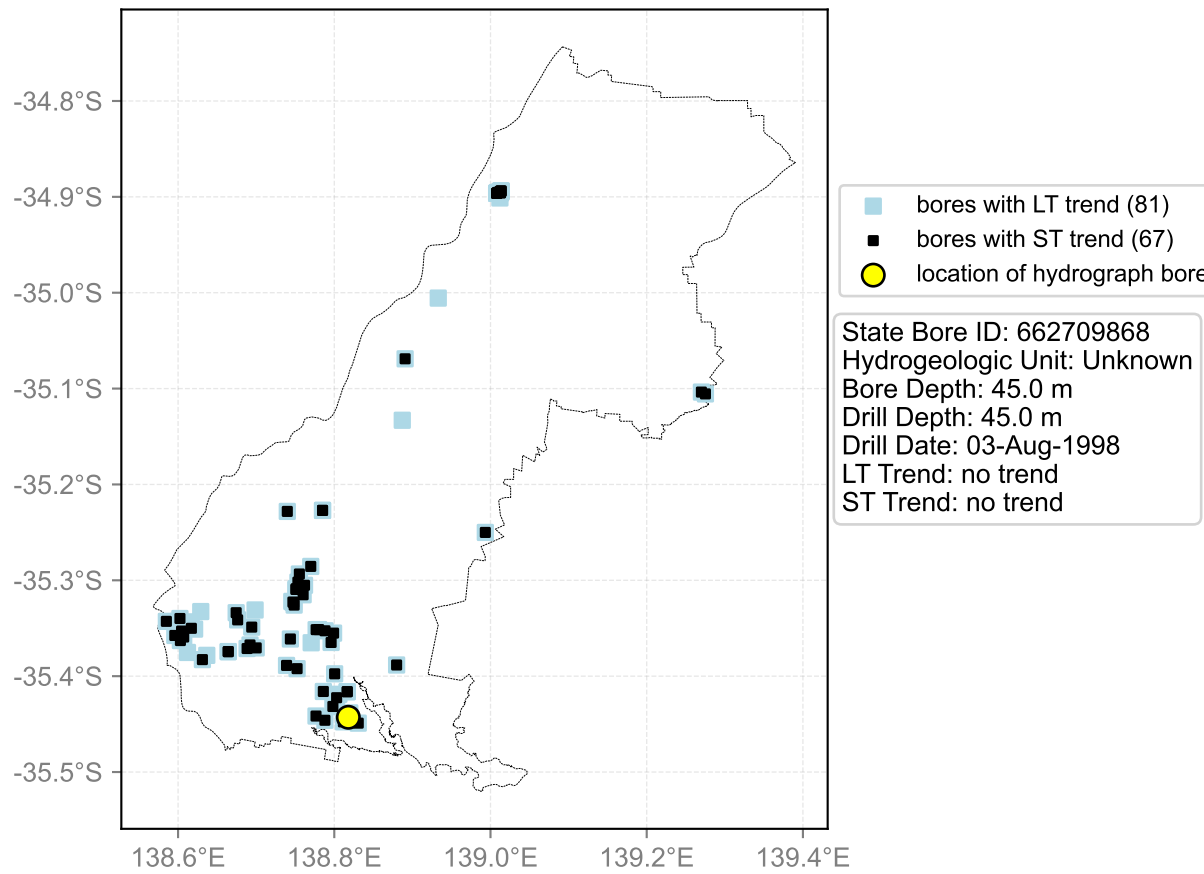

Map View for GS2

Hydrograph for hydroid: 30116842

Map View for GS2

Hydrograph for hydroid: 30121616

Map View for GS2

Hydrograph for hydroid: 30126431

Map View for GS2

Hydrograph for hydroid: 30127284

Map View for GS2

Hydrograph for hydroid: 30138162

Map View for GS2

Hydrograph for hydroid: 30139522

Map View for GS2

Hydrograph for hydroid: 30141921

Map View for GS2

Hydrograph for hydroid: 30142867

Map View for GS2

Hydrograph for hydroid: 30146193

Map View for GS2

Hydrograph for hydroid: 30149900

Map View for GS2

Hydrograph for hydroid: 30150107

Map View for GS2

Hydrograph for hydroid: 30150732

Map View for GS2

Hydrograph for hydroid: 30152865

Map View for GS2

Hydrograph for hydroid: 30153565

Map View for GS2

Hydrograph for hydroid: 30153671

Map View for GS2

Hydrograph for hydroid: 30153716