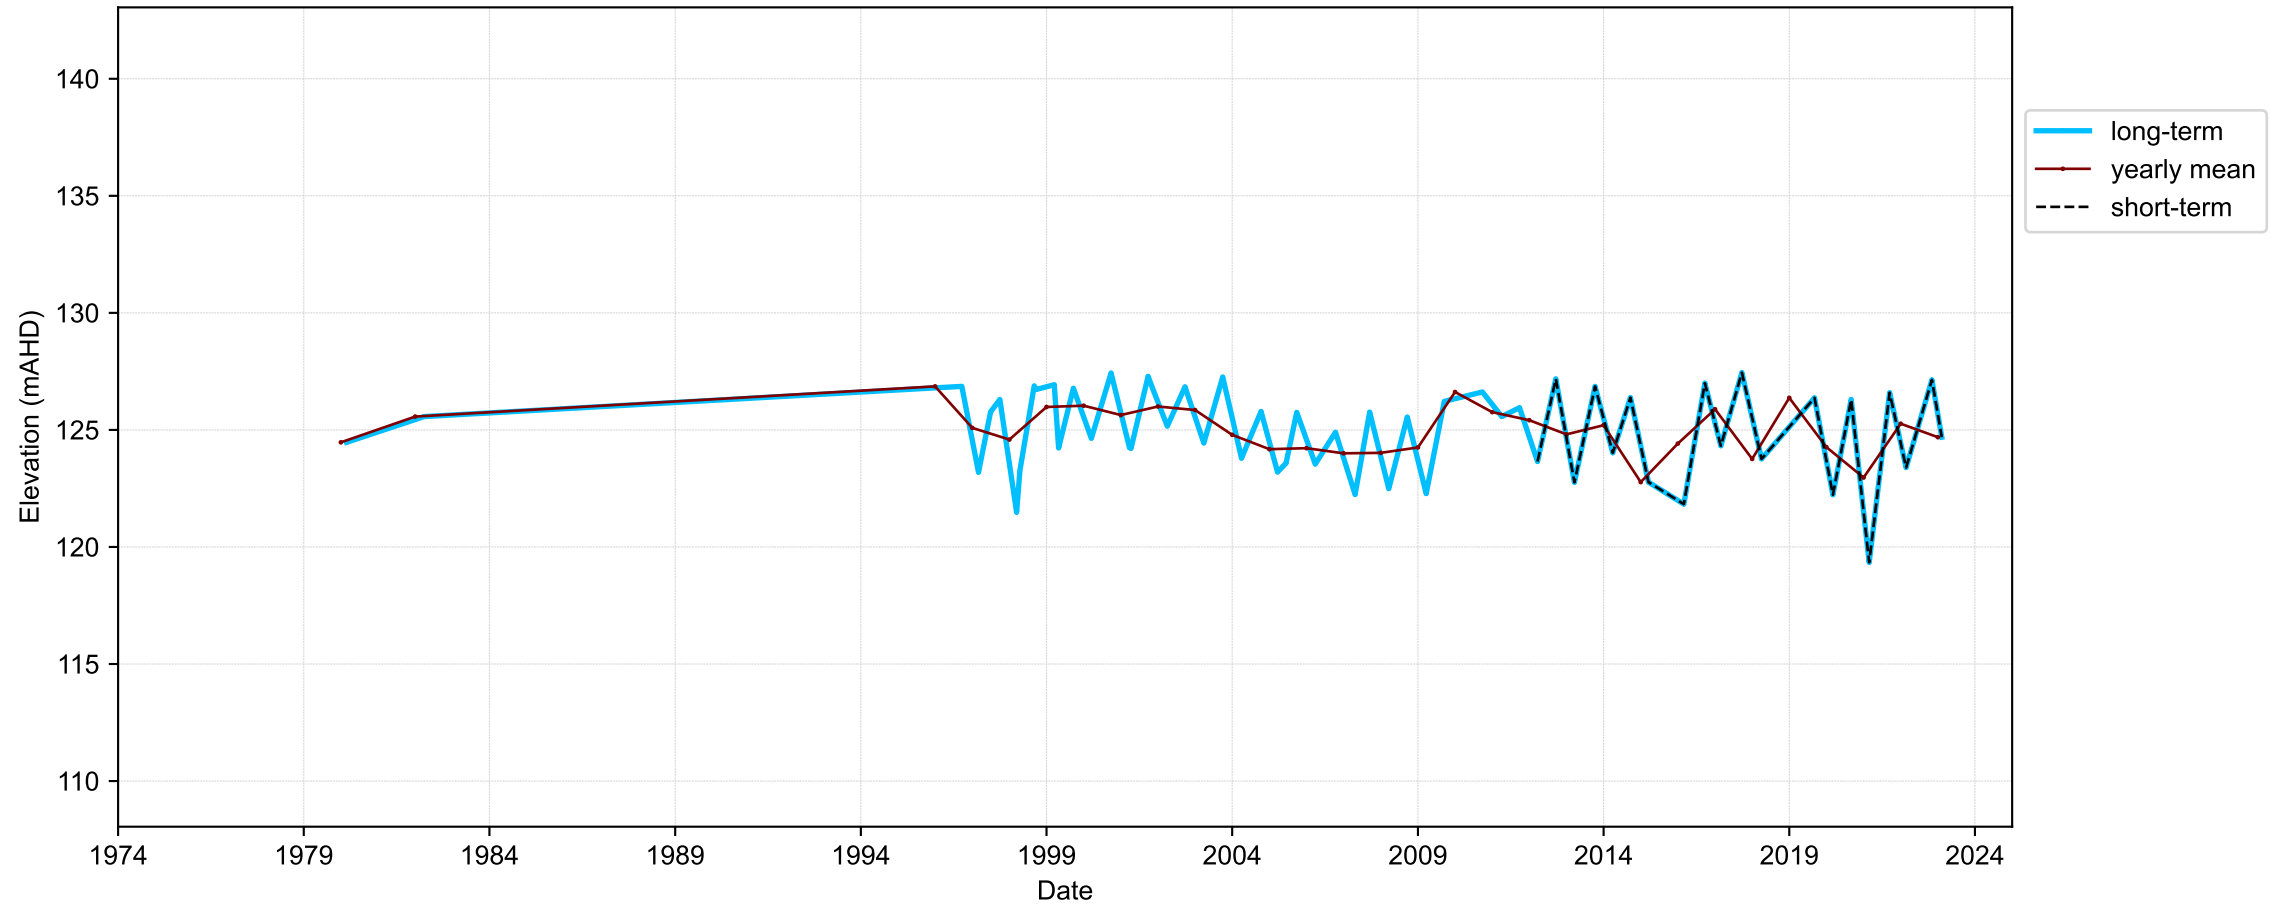

Map View for GS2

Hydrograph for hydroid: 30152865