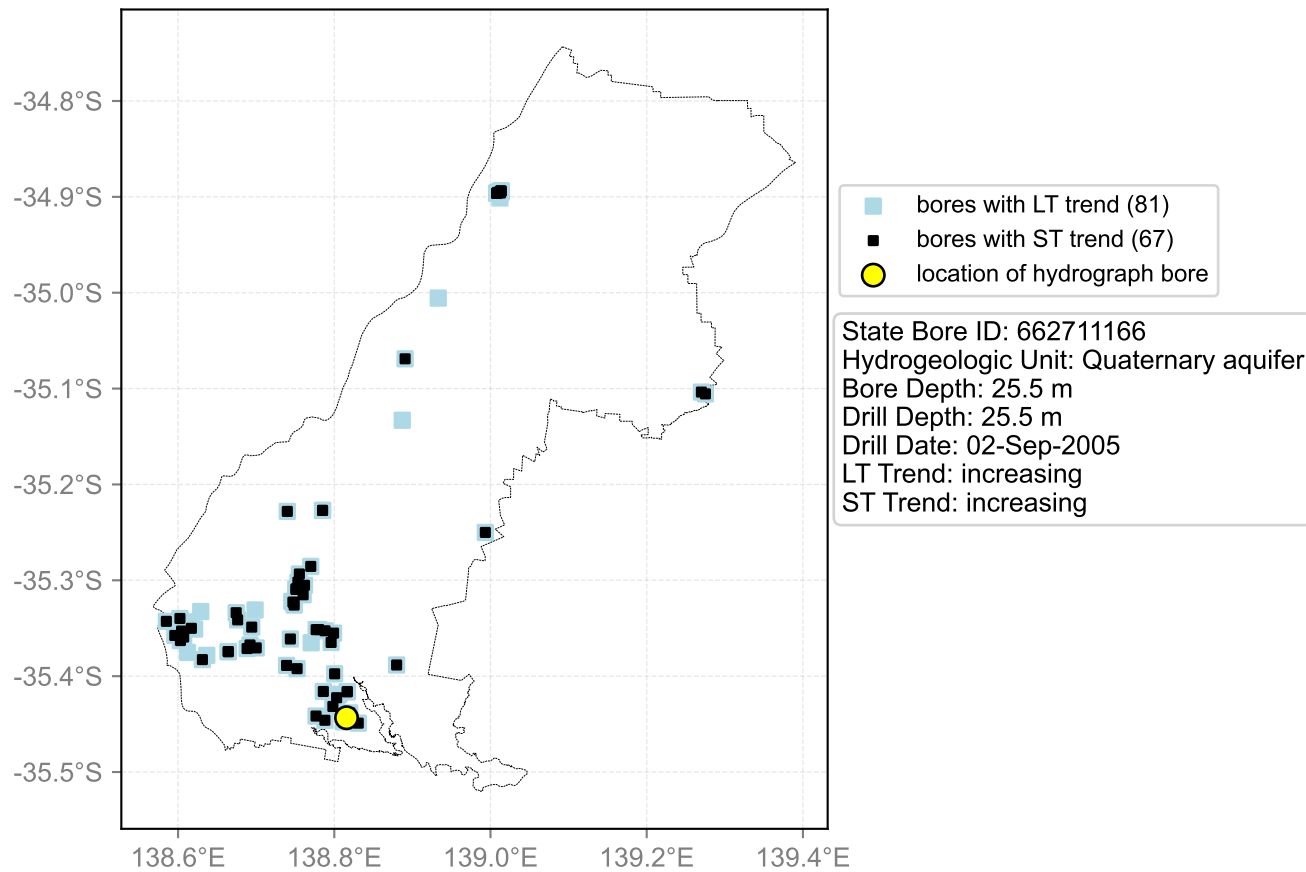

Map View for GS2

Hydrograph for hydroid: 30067194

Map View for GS2

Hydrograph for hydroid: 30067423

Map View for GS2

Hydrograph for hydroid: 30067428

Map View for GS2

Hydrograph for hydroid: 30067617

Map View for GS2

Hydrograph for hydroid: 30068015

Map View for GS2

Hydrograph for hydroid: 30068230

Map View for GS2

Hydrograph for hydroid: 30073501

Map View for GS2

Hydrograph for hydroid: 30075037

Map View for GS2

Hydrograph for hydroid: 30076285

Map View for GS2

Hydrograph for hydroid: 30076558

Map View for GS2

Hydrograph for hydroid: 30082365

Map View for GS2

Hydrograph for hydroid: 30082778

Map View for GS2

Hydrograph for hydroid: 30085076

Map View for GS2

Hydrograph for hydroid: 30085662

Map View for GS2

Hydrograph for hydroid: 30086411

Map View for GS2

Hydrograph for hydroid: 30091330