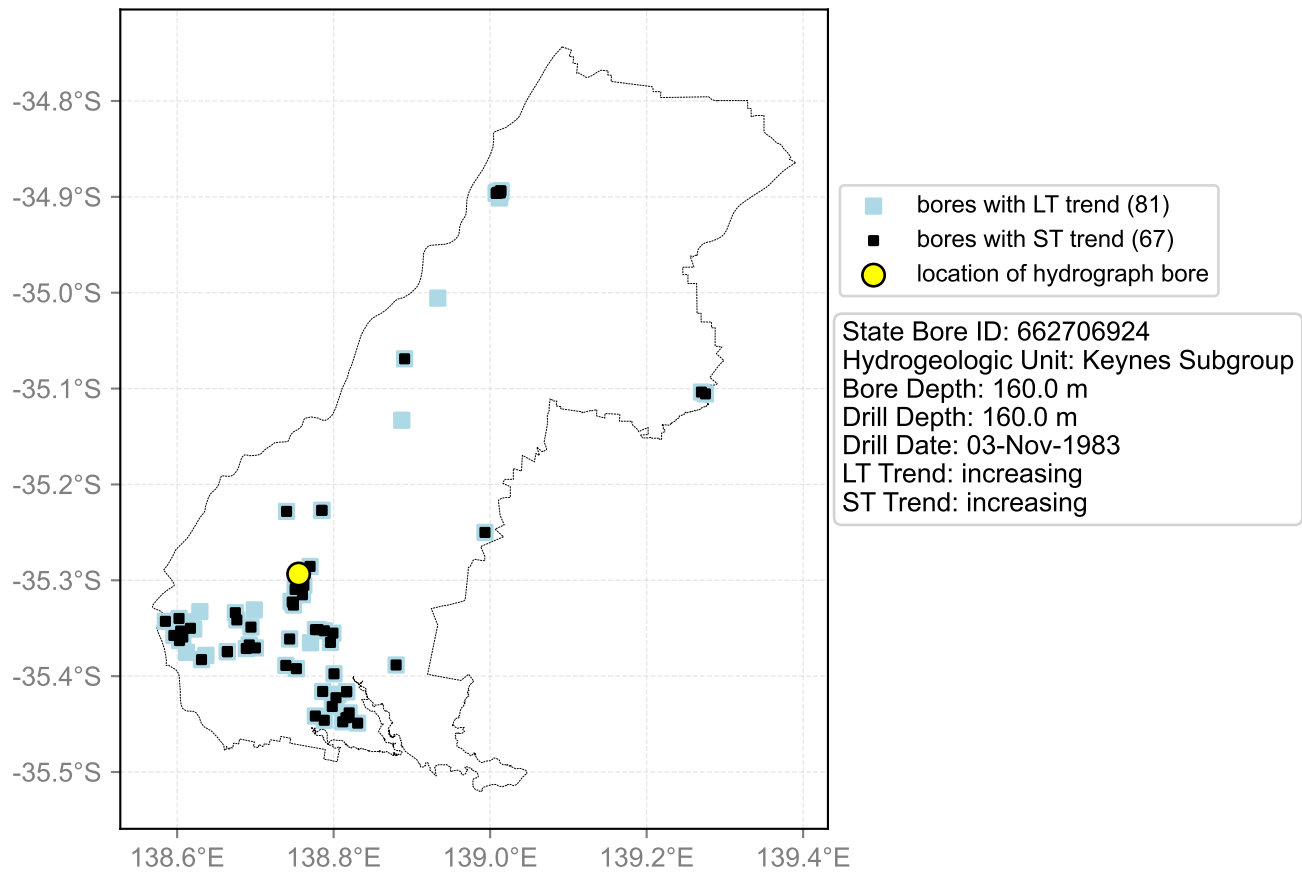

Map View for GS2

Hydrograph for hydroid: 30062043

Map View for GS2

Hydrograph for hydroid: 30062095

Map View for GS2

Hydrograph for hydroid: 30063043

Map View for GS2

Hydrograph for hydroid: 30063350

Map View for GS2

Hydrograph for hydroid: 30067194

Map View for GS2

Hydrograph for hydroid: 30067423

Map View for GS2

Hydrograph for hydroid: 30067428

Map View for GS2

Hydrograph for hydroid: 30067617

Map View for GS2

Hydrograph for hydroid: 30068015

Map View for GS2

Hydrograph for hydroid: 30068230

Map View for GS2

Hydrograph for hydroid: 30073501

Map View for GS2

Hydrograph for hydroid: 30075037

Map View for GS2

Hydrograph for hydroid: 30076285

Map View for GS2

Hydrograph for hydroid: 30076558

Map View for GS2

Hydrograph for hydroid: 30082365

Map View for GS2

Hydrograph for hydroid: 30082778