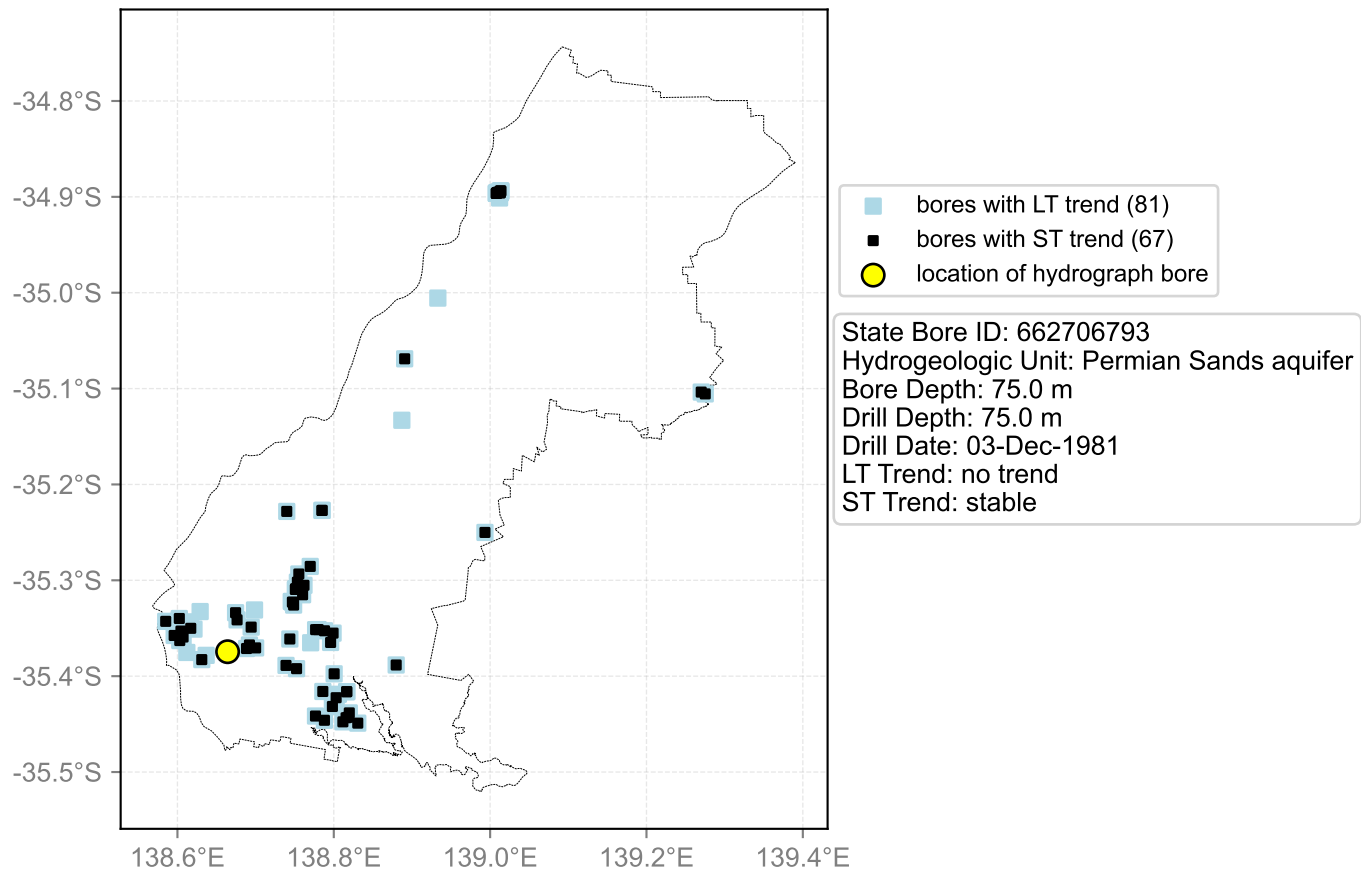

Map View for GS2

Hydrograph for hydroid: 30169017

Map View for GS2

Hydrograph for hydroid: 30171403

Map View for GS2

Hydrograph for hydroid: 30172236

Map View for GS2

Hydrograph for hydroid: 30172403

Map View for GS2

Hydrograph for hydroid: 30172413

Map View for GS2

Hydrograph for hydroid: 30172481

Map View for GS2

Hydrograph for hydroid: 30172761

Map View for GS2

Hydrograph for hydroid: 30173559

Map View for GS2

Hydrograph for hydroid: 30174081

Map View for GS2

Hydrograph for hydroid: 30174812

Map View for GS2

Hydrograph for hydroid: 30176770

Map View for GS2

Hydrograph for hydroid: 30176920

Map View for GS2

Hydrograph for hydroid: 30177765

Map View for GS2

Hydrograph for hydroid: 30177882

Map View for GS2

Hydrograph for hydroid: 30181743

Map View for GS2

Hydrograph for hydroid: 30182602