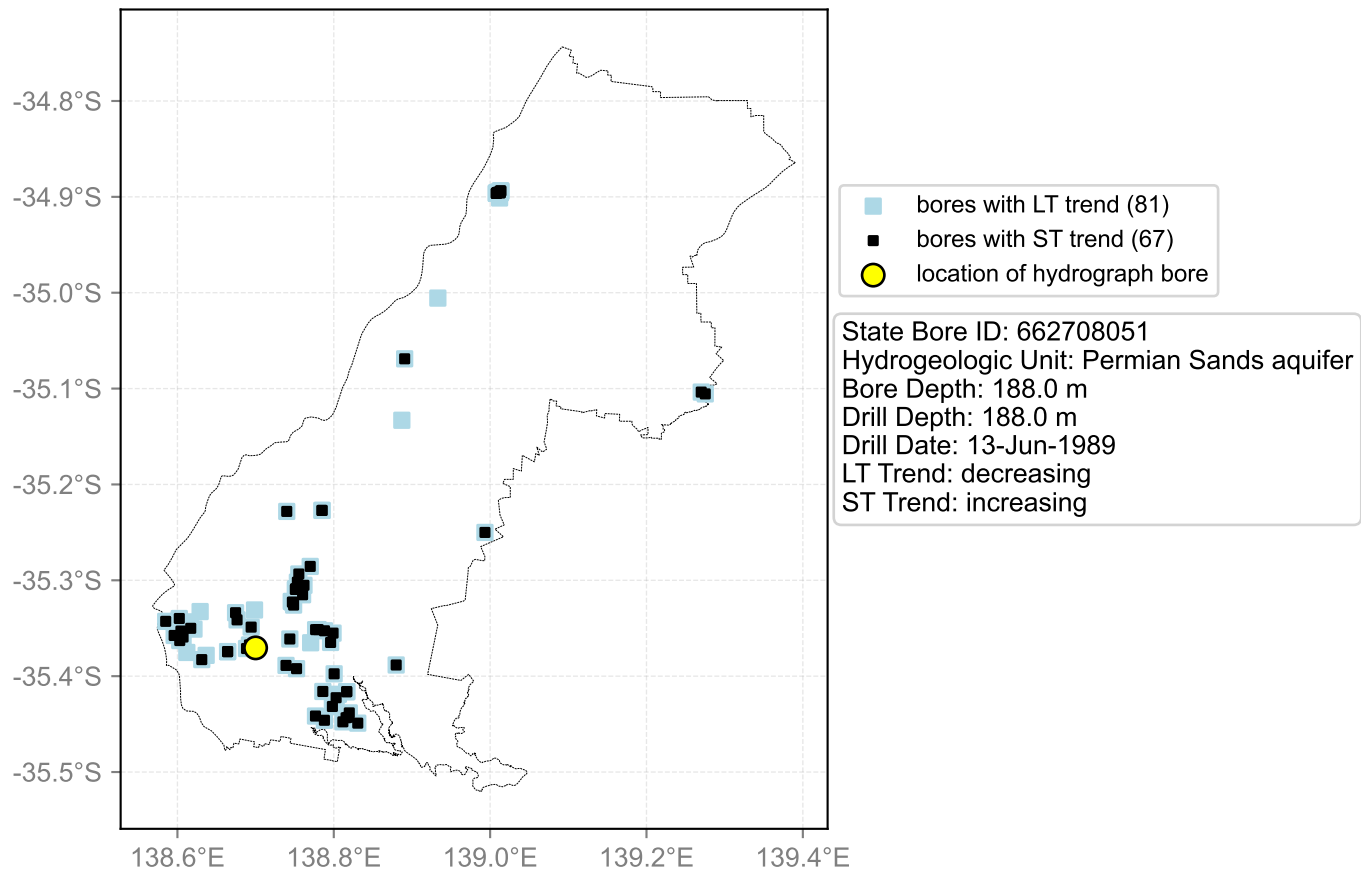

Map View for GS2

Hydrograph for hydroid: 30138162

Map View for GS2

Hydrograph for hydroid: 30139522

Map View for GS2

Hydrograph for hydroid: 30141921

Map View for GS2

Hydrograph for hydroid: 30142867

Map View for GS2

Hydrograph for hydroid: 30146193

Map View for GS2

Hydrograph for hydroid: 30149900

Map View for GS2

Hydrograph for hydroid: 30150107

Map View for GS2

Hydrograph for hydroid: 30150732

Map View for GS2

Hydrograph for hydroid: 30152865

Map View for GS2

Hydrograph for hydroid: 30153565

Map View for GS2

Hydrograph for hydroid: 30153671

Map View for GS2

Hydrograph for hydroid: 30153716

Map View for GS2

Hydrograph for hydroid: 30153871

Map View for GS2

Hydrograph for hydroid: 30156102

Map View for GS2

Hydrograph for hydroid: 30156456

Map View for GS2

Hydrograph for hydroid: 30162642