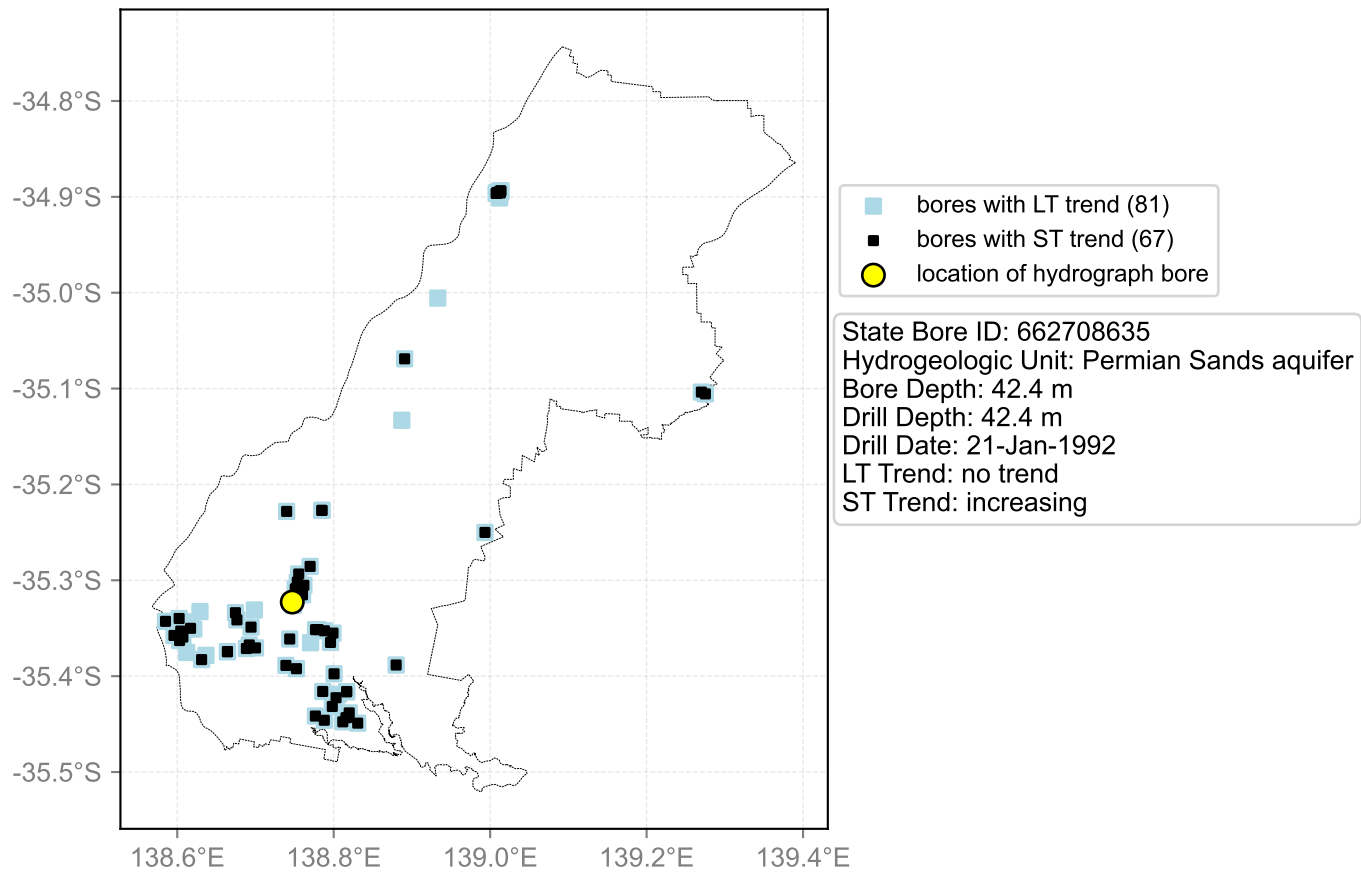

Map View for GS2

Hydrograph for hydroid: 30067194

Map View for GS2

Hydrograph for hydroid: 30067423

Map View for GS2

Hydrograph for hydroid: 30067428

Map View for GS2

Hydrograph for hydroid: 30067617

Map View for GS2

Hydrograph for hydroid: 30068015

Map View for GS2

Hydrograph for hydroid: 30068230

Map View for GS2

Hydrograph for hydroid: 30073501

Map View for GS2

Hydrograph for hydroid: 30075037

Map View for GS2

Hydrograph for hydroid: 30076285

Map View for GS2

Hydrograph for hydroid: 30076558

Map View for GS2

Hydrograph for hydroid: 30082365

Map View for GS2

Hydrograph for hydroid: 30082778

Map View for GS2

Hydrograph for hydroid: 30085076

Map View for GS2

Hydrograph for hydroid: 30085662

Map View for GS2

Hydrograph for hydroid: 30086411

Map View for GS2

Hydrograph for hydroid: 30091330