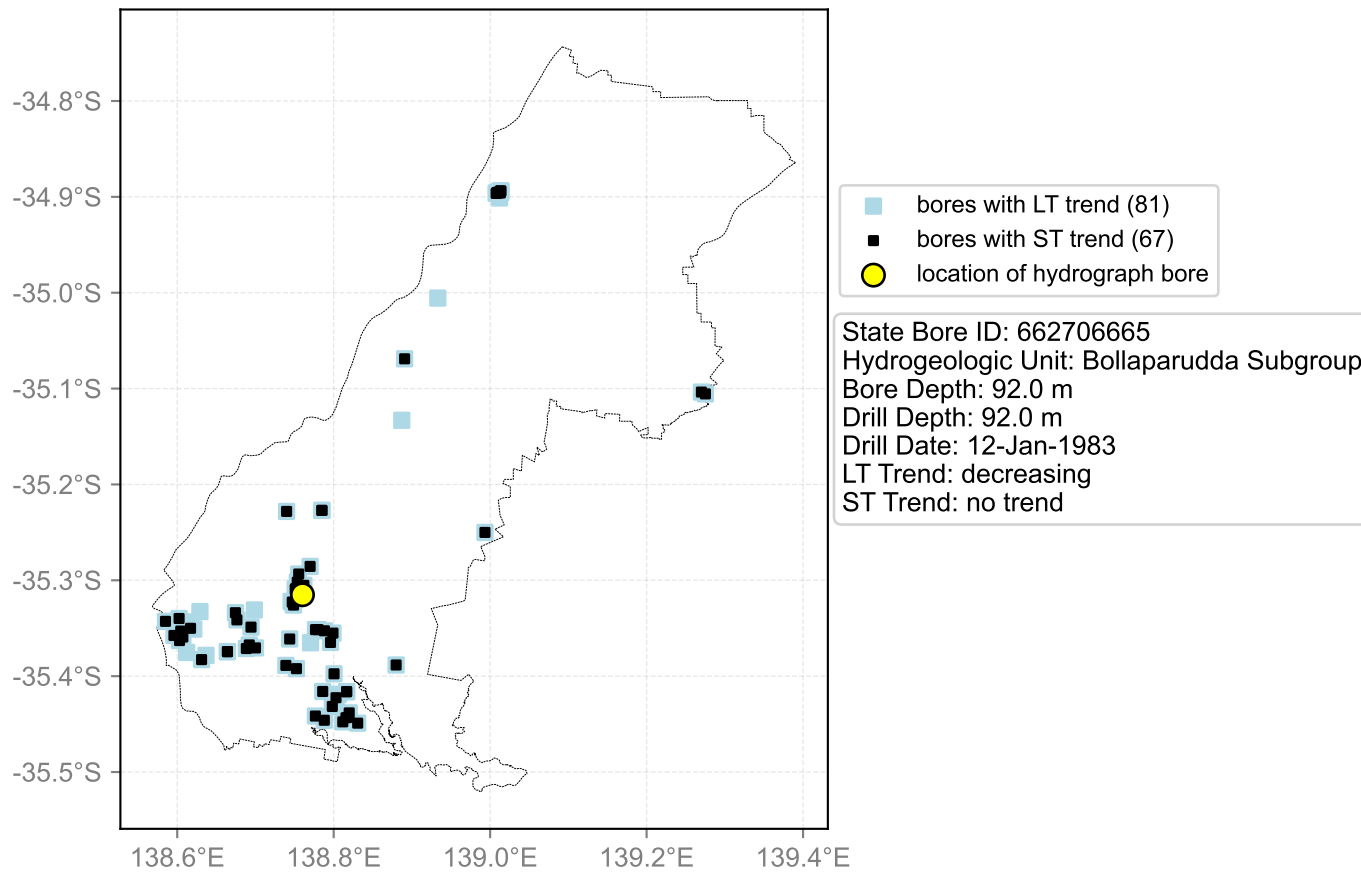

Map View for GS2

Hydrograph for hydroid: 30116842

Map View for GS2

Hydrograph for hydroid: 30121616

Map View for GS2

Hydrograph for hydroid: 30126431

Map View for GS2

Hydrograph for hydroid: 30127284

Map View for GS2

Hydrograph for hydroid: 30138162

Map View for GS2

Hydrograph for hydroid: 30139522

Map View for GS2

Hydrograph for hydroid: 30141921

Map View for GS2

Hydrograph for hydroid: 30142867

Map View for GS2

Hydrograph for hydroid: 30146193

Map View for GS2

Hydrograph for hydroid: 30149900

Map View for GS2

Hydrograph for hydroid: 30150107

Map View for GS2

Hydrograph for hydroid: 30150732

Map View for GS2

Hydrograph for hydroid: 30152865

Map View for GS2

Hydrograph for hydroid: 30153565

Map View for GS2

Hydrograph for hydroid: 30153671

Map View for GS2

Hydrograph for hydroid: 30153716