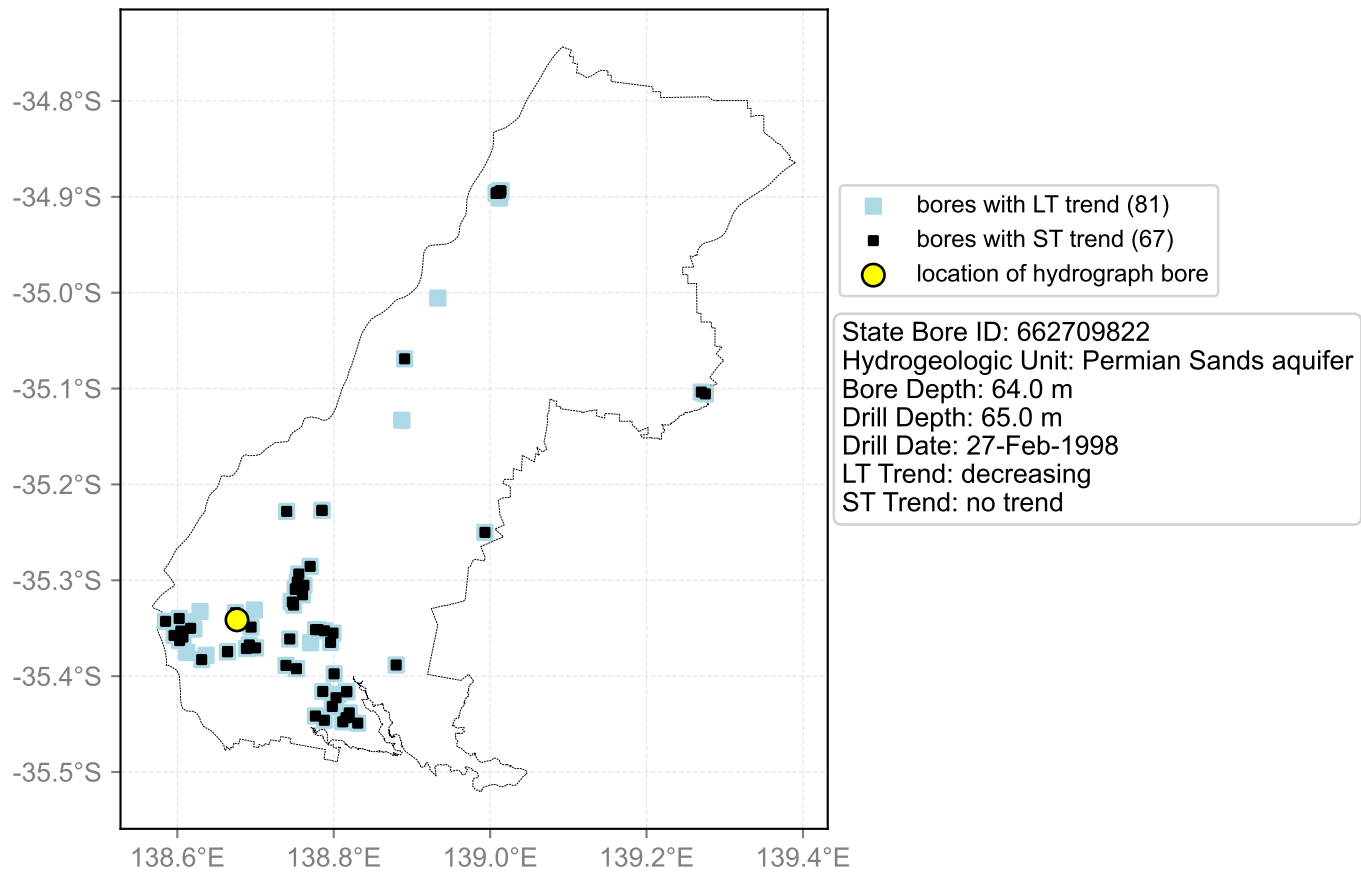

Map View for GS2

Hydrograph for hydroid: 30110716

Map View for GS2

Hydrograph for hydroid: 30114868

Map View for GS2

Hydrograph for hydroid: 30115468

Map View for GS2

Hydrograph for hydroid: 30116151

Map View for GS2

Hydrograph for hydroid: 30116842

Map View for GS2

Hydrograph for hydroid: 30121616

Map View for GS2

Hydrograph for hydroid: 30126431

Map View for GS2

Hydrograph for hydroid: 30127284

Map View for GS2

Hydrograph for hydroid: 30138162

Map View for GS2

Hydrograph for hydroid: 30139522

Map View for GS2

Hydrograph for hydroid: 30141921

Map View for GS2

Hydrograph for hydroid: 30142867

Map View for GS2

Hydrograph for hydroid: 30146193

Map View for GS2

Hydrograph for hydroid: 30149900

Map View for GS2

Hydrograph for hydroid: 30150107

Map View for GS2

Hydrograph for hydroid: 30150732