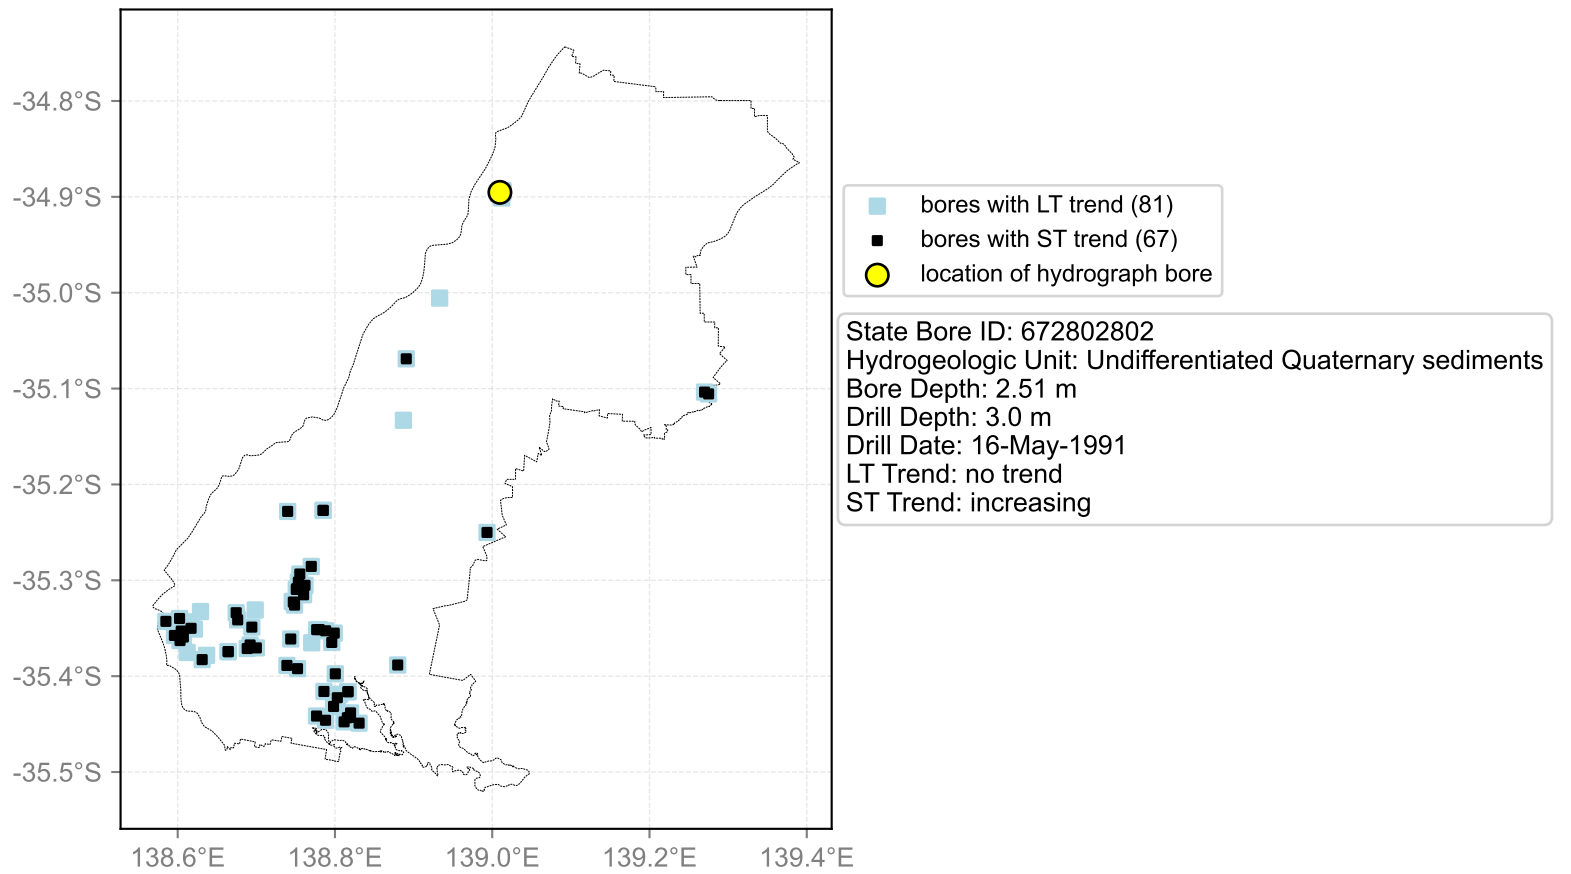

Map View for GS2

Hydrograph for hydroid: 30174081

Map View for GS2

Hydrograph for hydroid: 30174812

Map View for GS2

Hydrograph for hydroid: 30176770

Map View for GS2

Hydrograph for hydroid: 30176920

Map View for GS2

Hydrograph for hydroid: 30177765

Map View for GS2

Hydrograph for hydroid: 30177882

Map View for GS2

Hydrograph for hydroid: 30181743

Map View for GS2

Hydrograph for hydroid: 30182602

Map View for GS2

Hydrograph for hydroid: 30182938

Map View for GS2

Hydrograph for hydroid: 30183289

Map View for GS2

Hydrograph for hydroid: 30184402

Map View for GS2

Hydrograph for hydroid: 30184624

Map View for GS2

Hydrograph for hydroid: 30185870

Map View for GS2

Hydrograph for hydroid: 30186058

Map View for GS2

Hydrograph for hydroid: 30187860

Map View for GS2

Hydrograph for hydroid: 30189150