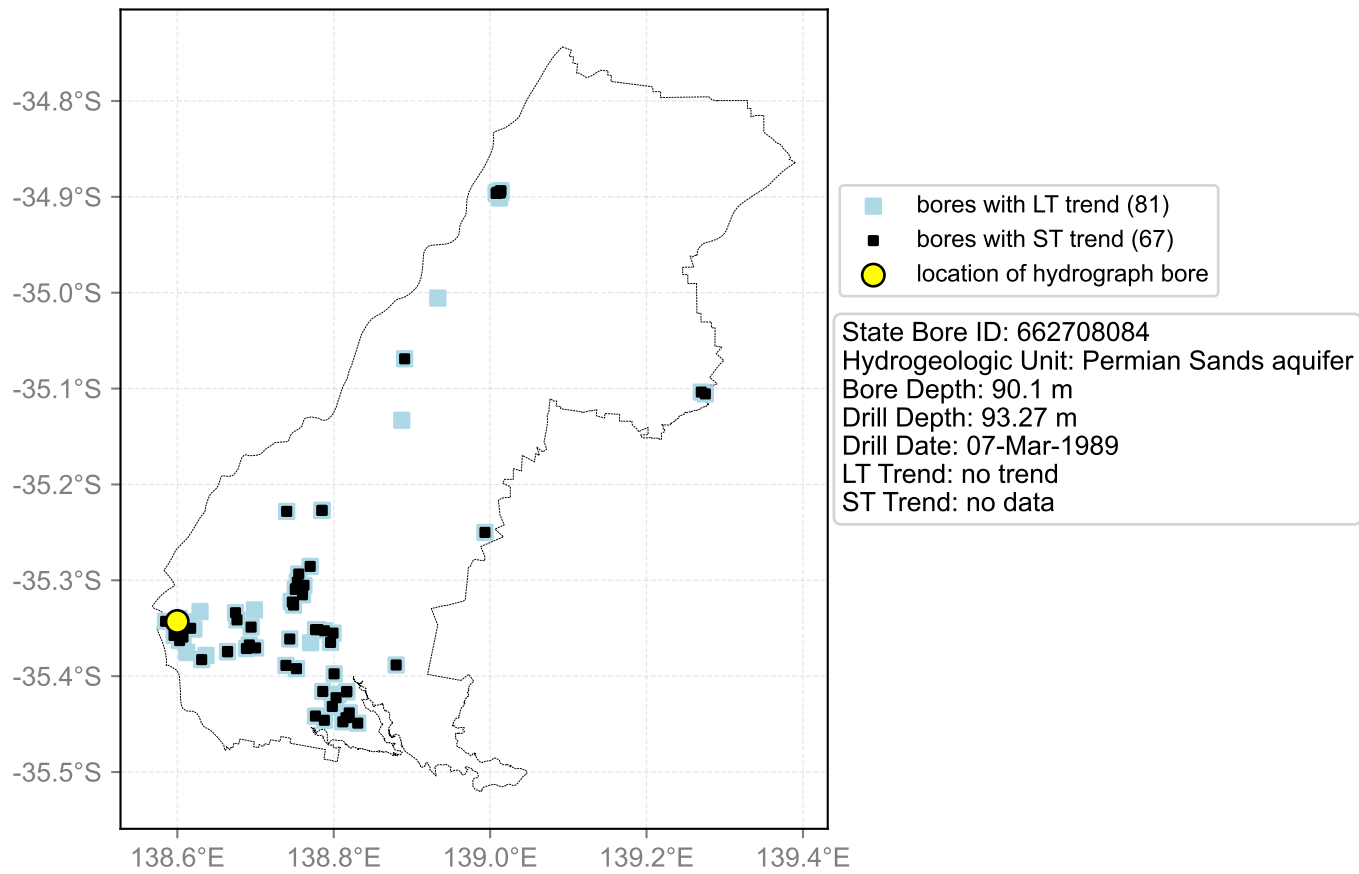

Map View for GS2

Hydrograph for hydroid: 30164727

Map View for GS2

Hydrograph for hydroid: 30165604

Map View for GS2

Hydrograph for hydroid: 30168460

Map View for GS2

Hydrograph for hydroid: 30168465

Map View for GS2

Hydrograph for hydroid: 30169017

Map View for GS2

Hydrograph for hydroid: 30171403

Map View for GS2

Hydrograph for hydroid: 30172236

Map View for GS2

Hydrograph for hydroid: 30172403

Map View for GS2

Hydrograph for hydroid: 30172413

Map View for GS2

Hydrograph for hydroid: 30172481

Map View for GS2

Hydrograph for hydroid: 30172761

Map View for GS2

Hydrograph for hydroid: 30173559

Map View for GS2

Hydrograph for hydroid: 30174081

Map View for GS2

Hydrograph for hydroid: 30174812

Map View for GS2

Hydrograph for hydroid: 30176770

Map View for GS2

Hydrograph for hydroid: 30176920