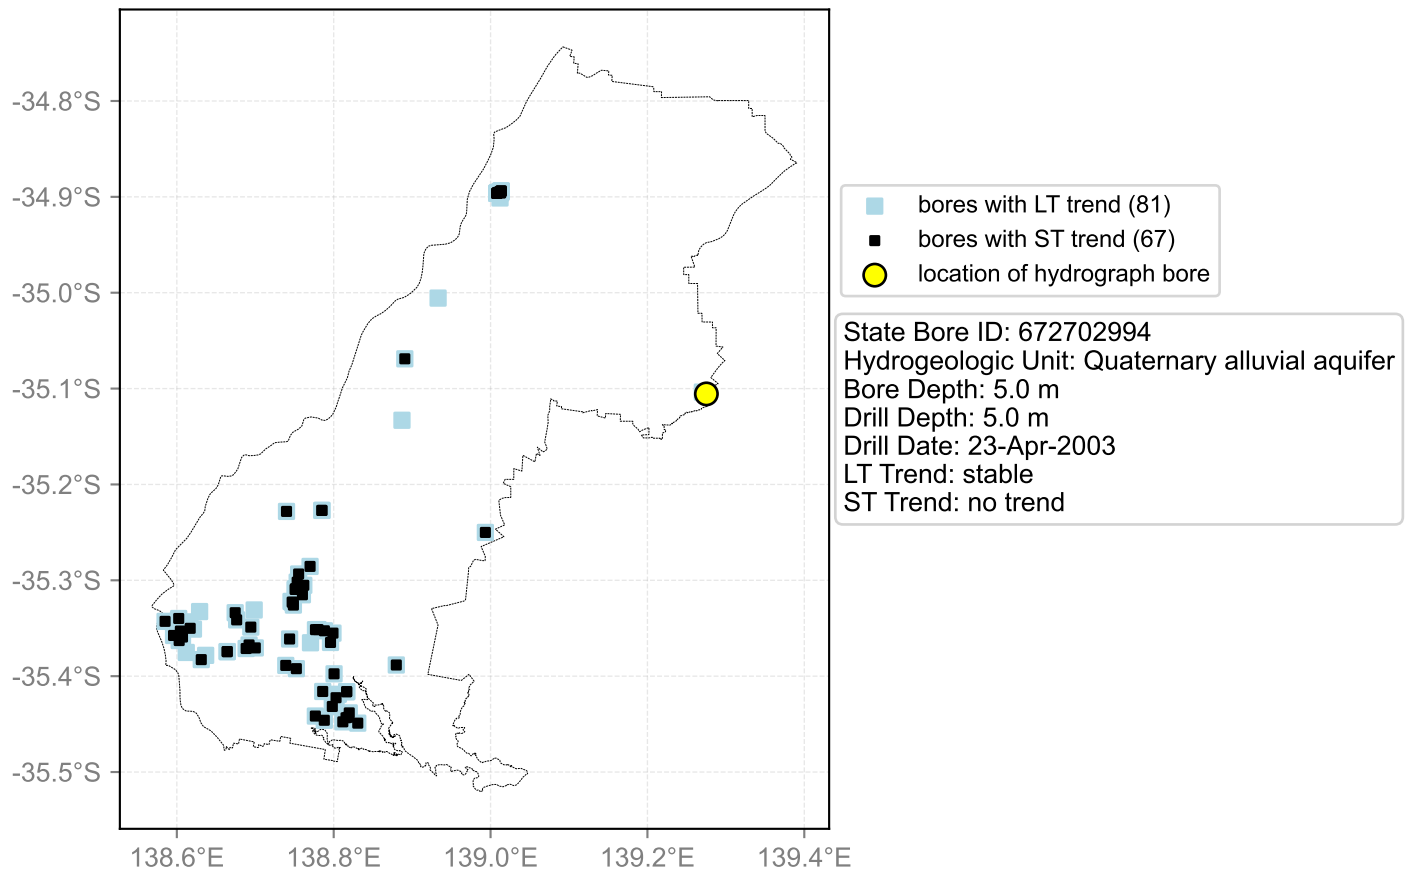

Map View for GS2

Hydrograph for hydroid: 30067194

Map View for GS2

Hydrograph for hydroid: 30067423

Map View for GS2

Hydrograph for hydroid: 30067428

Map View for GS2

Hydrograph for hydroid: 30067617

Map View for GS2

Hydrograph for hydroid: 30068015

Map View for GS2

Hydrograph for hydroid: 30068230

Map View for GS2

Hydrograph for hydroid: 30073501

Map View for GS2

Hydrograph for hydroid: 30075037

Map View for GS2

Hydrograph for hydroid: 30076285

Map View for GS2

Hydrograph for hydroid: 30076558

Map View for GS2

Hydrograph for hydroid: 30082365

Map View for GS2

Hydrograph for hydroid: 30082778

Map View for GS2

Hydrograph for hydroid: 30085076

Map View for GS2

Hydrograph for hydroid: 30085662

Map View for GS2

Hydrograph for hydroid: 30086411

Map View for GS2

Hydrograph for hydroid: 30091330