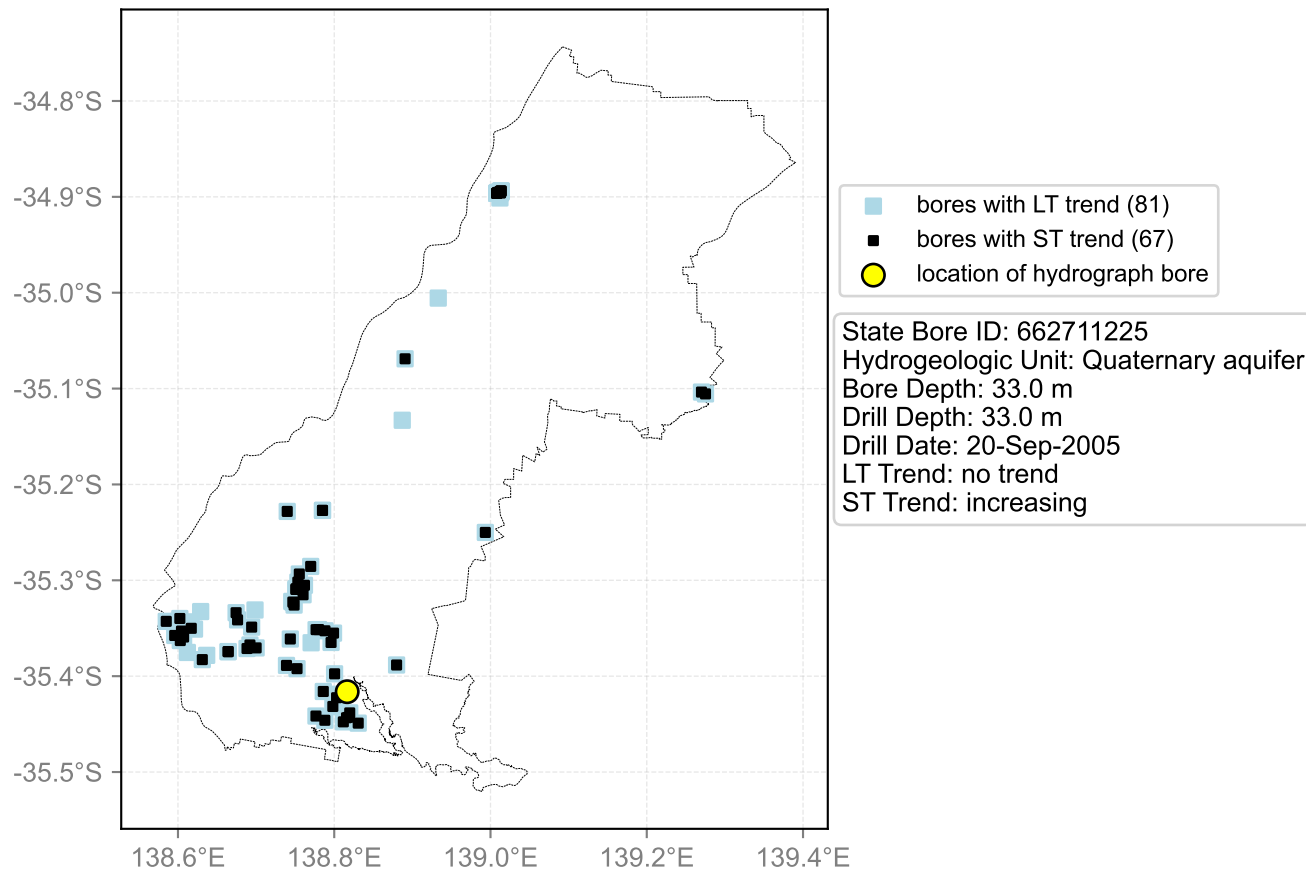

Map View for GS2

Hydrograph for hydroid: 30172413

Map View for GS2

Hydrograph for hydroid: 30172481

Map View for GS2

Hydrograph for hydroid: 30172761

Map View for GS2

Hydrograph for hydroid: 30173559

Map View for GS2

Hydrograph for hydroid: 30174081

Map View for GS2

Hydrograph for hydroid: 30174812

Map View for GS2

Hydrograph for hydroid: 30176770

Map View for GS2

Hydrograph for hydroid: 30176920

Map View for GS2

Hydrograph for hydroid: 30177765

Map View for GS2

Hydrograph for hydroid: 30177882

Map View for GS2

Hydrograph for hydroid: 30181743

Map View for GS2

Hydrograph for hydroid: 30182602

Map View for GS2

Hydrograph for hydroid: 30182938

Map View for GS2

Hydrograph for hydroid: 30183289

Map View for GS2

Hydrograph for hydroid: 30184402

Map View for GS2

Hydrograph for hydroid: 30184624