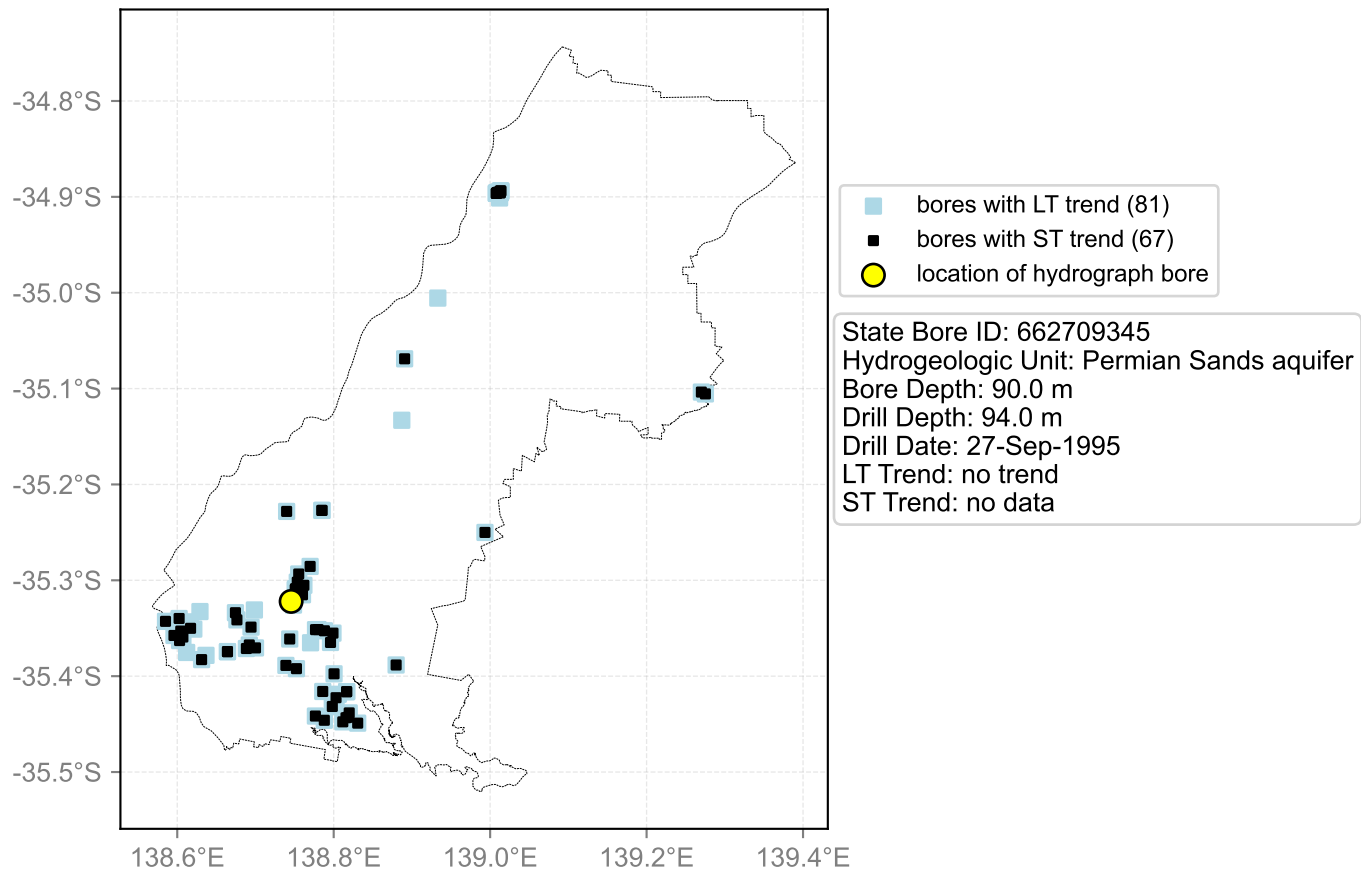

Map View for GS2

Hydrograph for hydroid: 30152865

Map View for GS2

Hydrograph for hydroid: 30153565

Map View for GS2

Hydrograph for hydroid: 30153671

Map View for GS2

Hydrograph for hydroid: 30153716

Map View for GS2

Hydrograph for hydroid: 30153871

Map View for GS2

Hydrograph for hydroid: 30156102

Map View for GS2

Hydrograph for hydroid: 30156456

Map View for GS2

Hydrograph for hydroid: 30162642

Map View for GS2

Hydrograph for hydroid: 30164727

Map View for GS2

Hydrograph for hydroid: 30165604

Map View for GS2

Hydrograph for hydroid: 30168460

Map View for GS2

Hydrograph for hydroid: 30168465

Map View for GS2

Hydrograph for hydroid: 30169017

Map View for GS2

Hydrograph for hydroid: 30171403

Map View for GS2

Hydrograph for hydroid: 30172236

Map View for GS2

Hydrograph for hydroid: 30172403