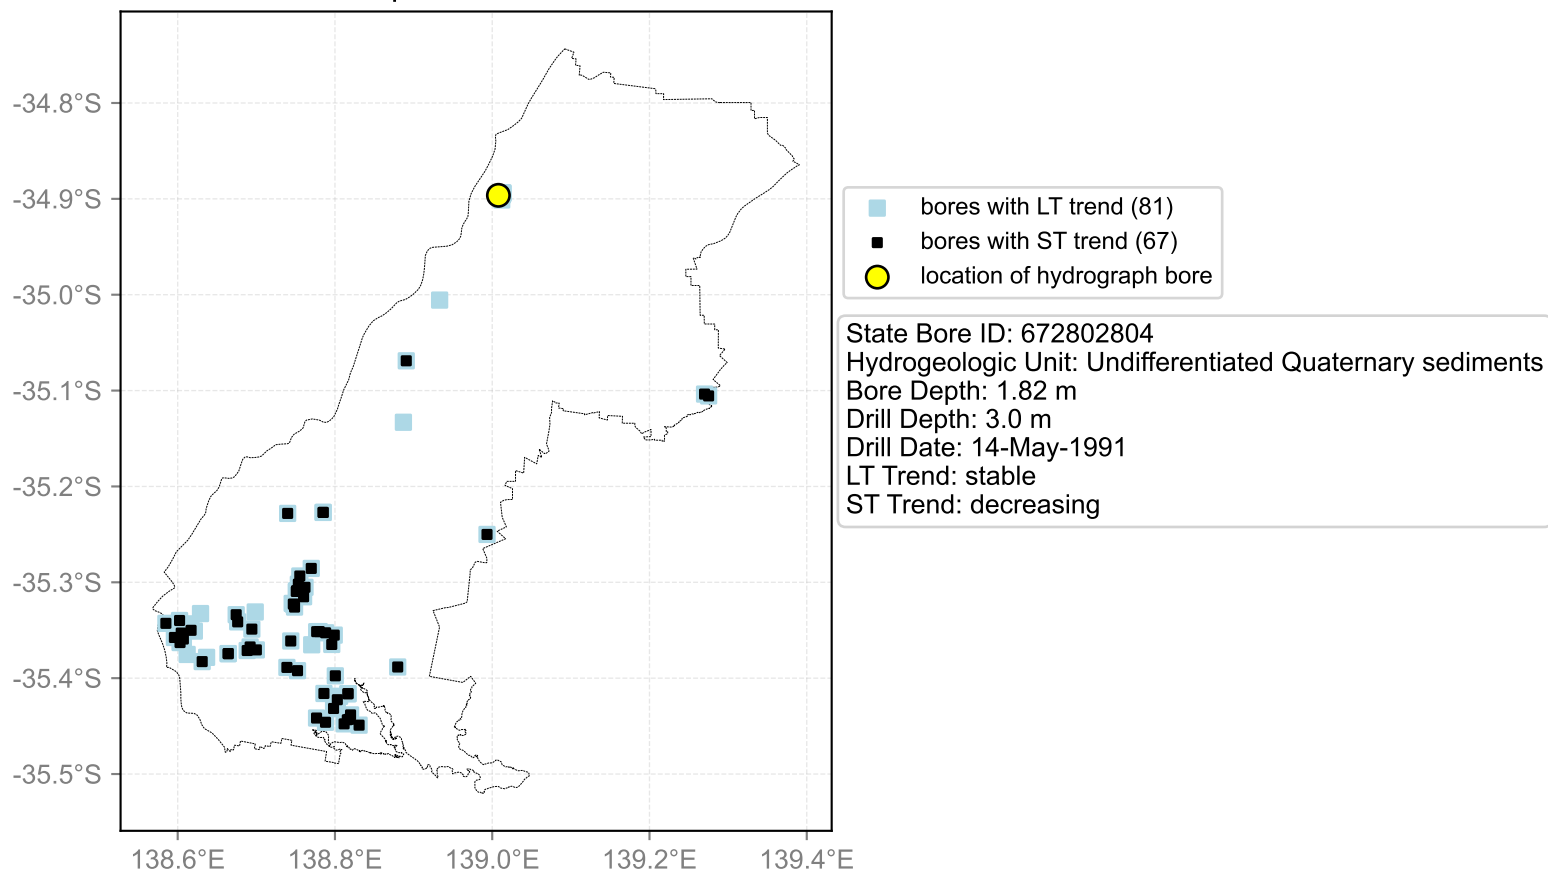

Map View for GS2

Hydrograph for hydroid: 30110716

Map View for GS2

Hydrograph for hydroid: 30114868

Map View for GS2

Hydrograph for hydroid: 30115468

Map View for GS2

Hydrograph for hydroid: 30116151

Map View for GS2

Hydrograph for hydroid: 30116842

Map View for GS2

Hydrograph for hydroid: 30121616

Map View for GS2

Hydrograph for hydroid: 30126431

Map View for GS2

Hydrograph for hydroid: 30127284

Map View for GS2

Hydrograph for hydroid: 30138162

Map View for GS2

Hydrograph for hydroid: 30139522

Map View for GS2

Hydrograph for hydroid: 30141921

Map View for GS2

Hydrograph for hydroid: 30142867

Map View for GS2

Hydrograph for hydroid: 30146193

Map View for GS2

Hydrograph for hydroid: 30149900

Map View for GS2

Hydrograph for hydroid: 30150107

Map View for GS2

Hydrograph for hydroid: 30150732