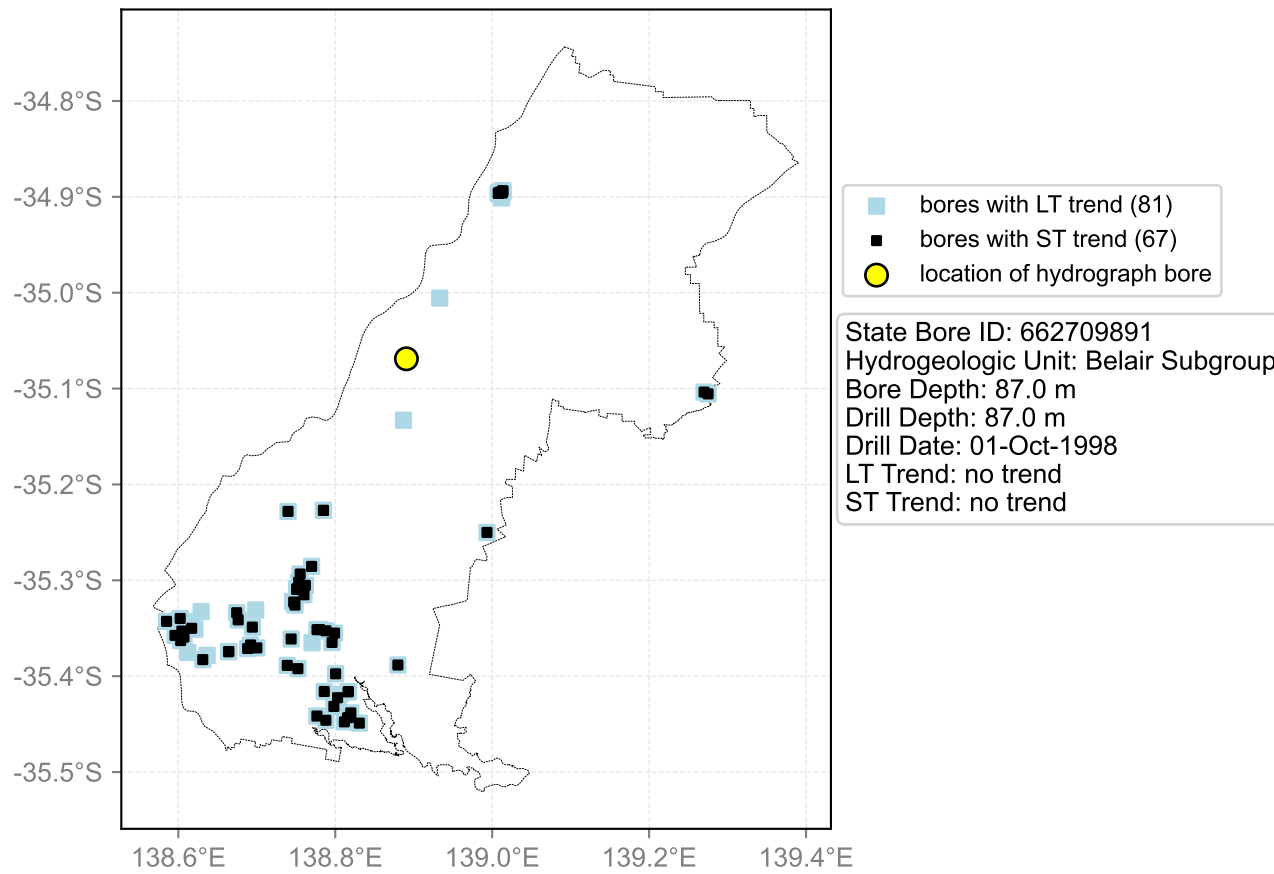

Map View for GS2

Hydrograph for hydroid: 30177765

Map View for GS2

Hydrograph for hydroid: 30177882

Map View for GS2

Hydrograph for hydroid: 30181743

Map View for GS2

Hydrograph for hydroid: 30182602

Map View for GS2

Hydrograph for hydroid: 30182938

Map View for GS2

Hydrograph for hydroid: 30183289

Map View for GS2

Hydrograph for hydroid: 30184402

Map View for GS2

Hydrograph for hydroid: 30184624

Map View for GS2

Hydrograph for hydroid: 30185870

Map View for GS2

Hydrograph for hydroid: 30186058

Map View for GS2

Hydrograph for hydroid: 30187860

Map View for GS2

Hydrograph for hydroid: 30189150

Map View for GS2

Hydrograph for hydroid: 30191984