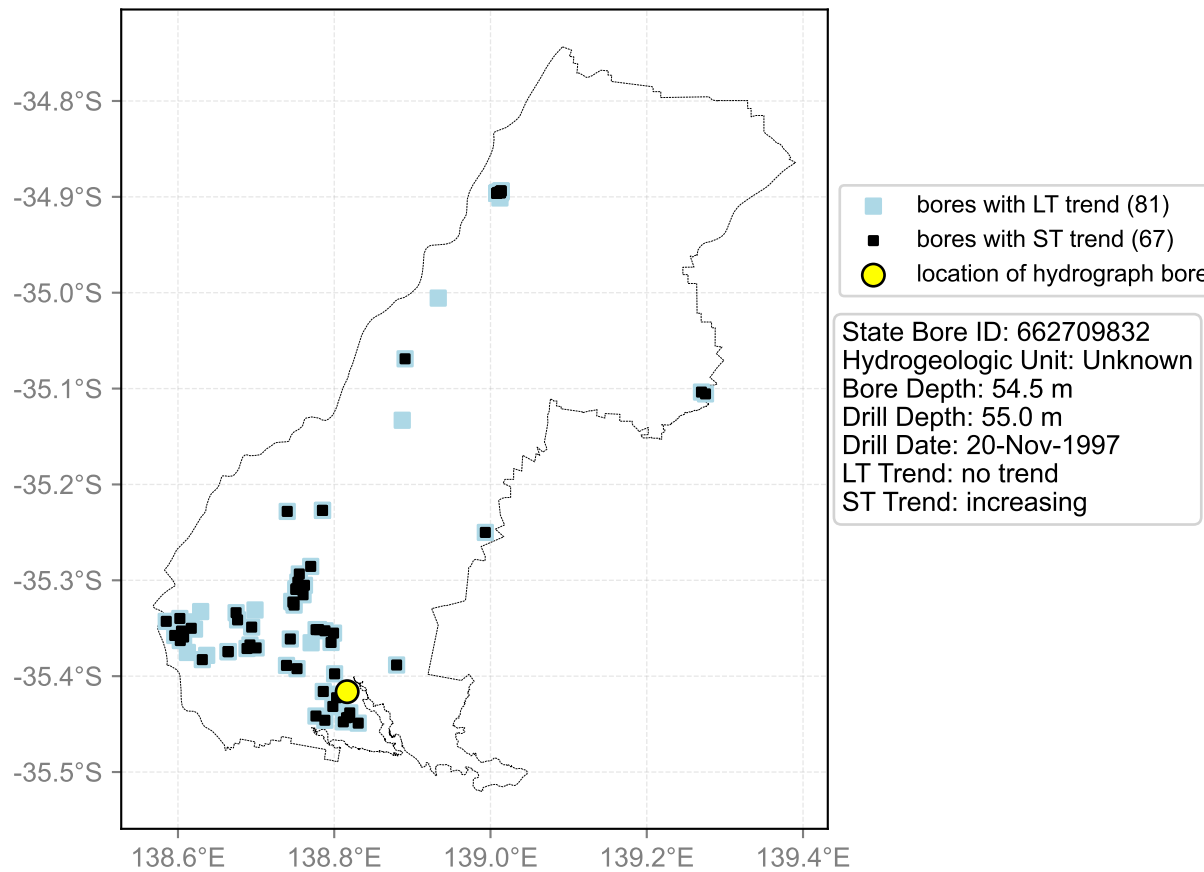

Map View for GS2

Hydrograph for hydroid: 30153871

Map View for GS2

Hydrograph for hydroid: 30156102

Map View for GS2

Hydrograph for hydroid: 30156456

Map View for GS2

Hydrograph for hydroid: 30162642

Map View for GS2

Hydrograph for hydroid: 30164727

Map View for GS2

Hydrograph for hydroid: 30165604

Map View for GS2

Hydrograph for hydroid: 30168460

Map View for GS2

Hydrograph for hydroid: 30168465

Map View for GS2

Hydrograph for hydroid: 30169017

Map View for GS2

Hydrograph for hydroid: 30171403

Map View for GS2

Hydrograph for hydroid: 30172236

Map View for GS2

Hydrograph for hydroid: 30172403

Map View for GS2

Hydrograph for hydroid: 30172413

Map View for GS2

Hydrograph for hydroid: 30172481

Map View for GS2

Hydrograph for hydroid: 30172761

Map View for GS2

Hydrograph for hydroid: 30173559