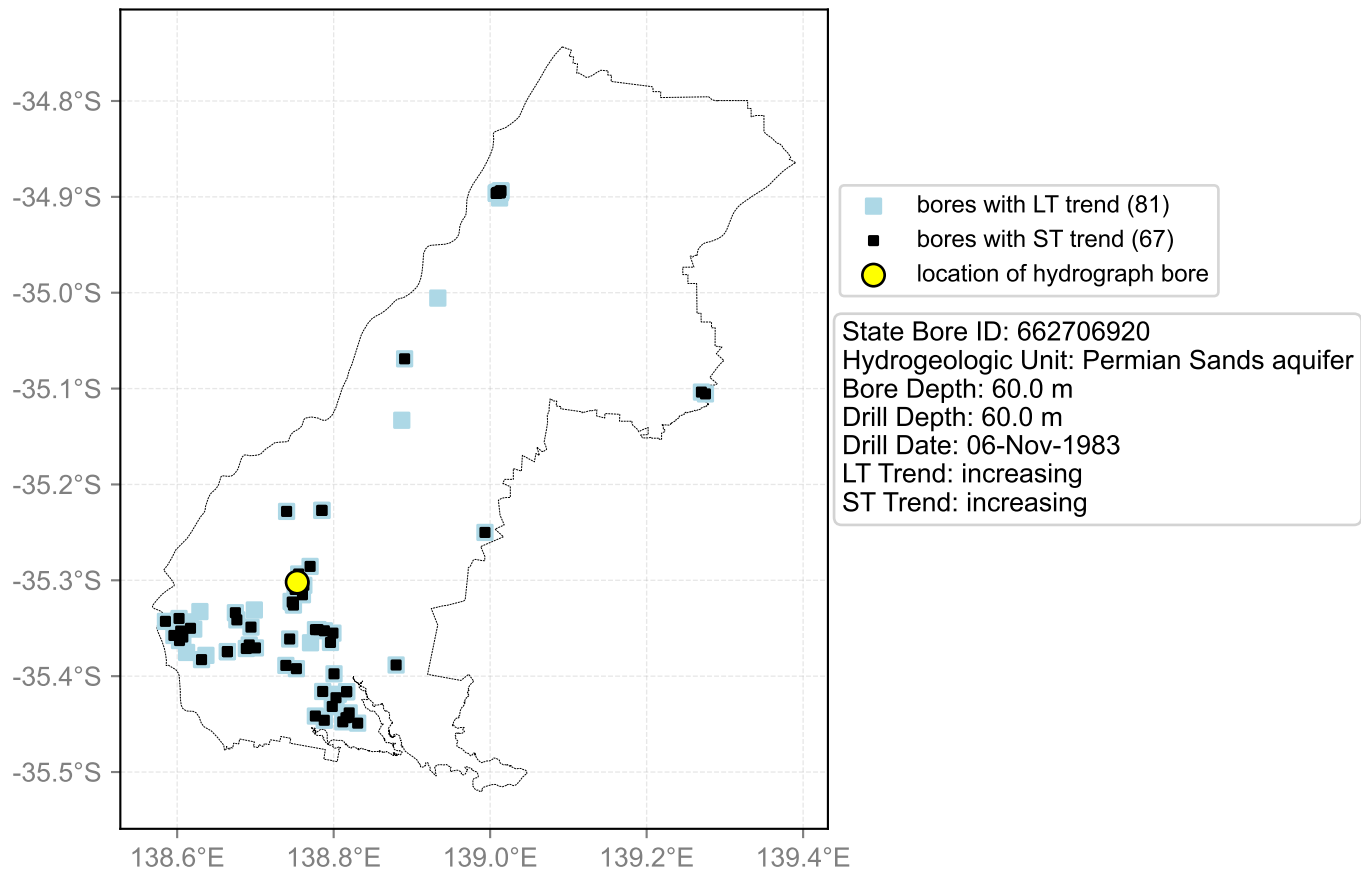

Map View for GS2

Hydrograph for hydroid: 30091491

Map View for GS2

Hydrograph for hydroid: 30096510

Map View for GS2

Hydrograph for hydroid: 30098253

Map View for GS2

Hydrograph for hydroid: 30100530

Map View for GS2

Hydrograph for hydroid: 30101295

Map View for GS2

Hydrograph for hydroid: 30102443

Map View for GS2

Hydrograph for hydroid: 30102461

Map View for GS2

Hydrograph for hydroid: 30107957

Map View for GS2

Hydrograph for hydroid: 30110716

Map View for GS2

Hydrograph for hydroid: 30114868

Map View for GS2

Hydrograph for hydroid: 30115468

Map View for GS2

Hydrograph for hydroid: 30116151

Map View for GS2

Hydrograph for hydroid: 30116842

Map View for GS2

Hydrograph for hydroid: 30121616

Map View for GS2

Hydrograph for hydroid: 30126431

Map View for GS2

Hydrograph for hydroid: 30127284