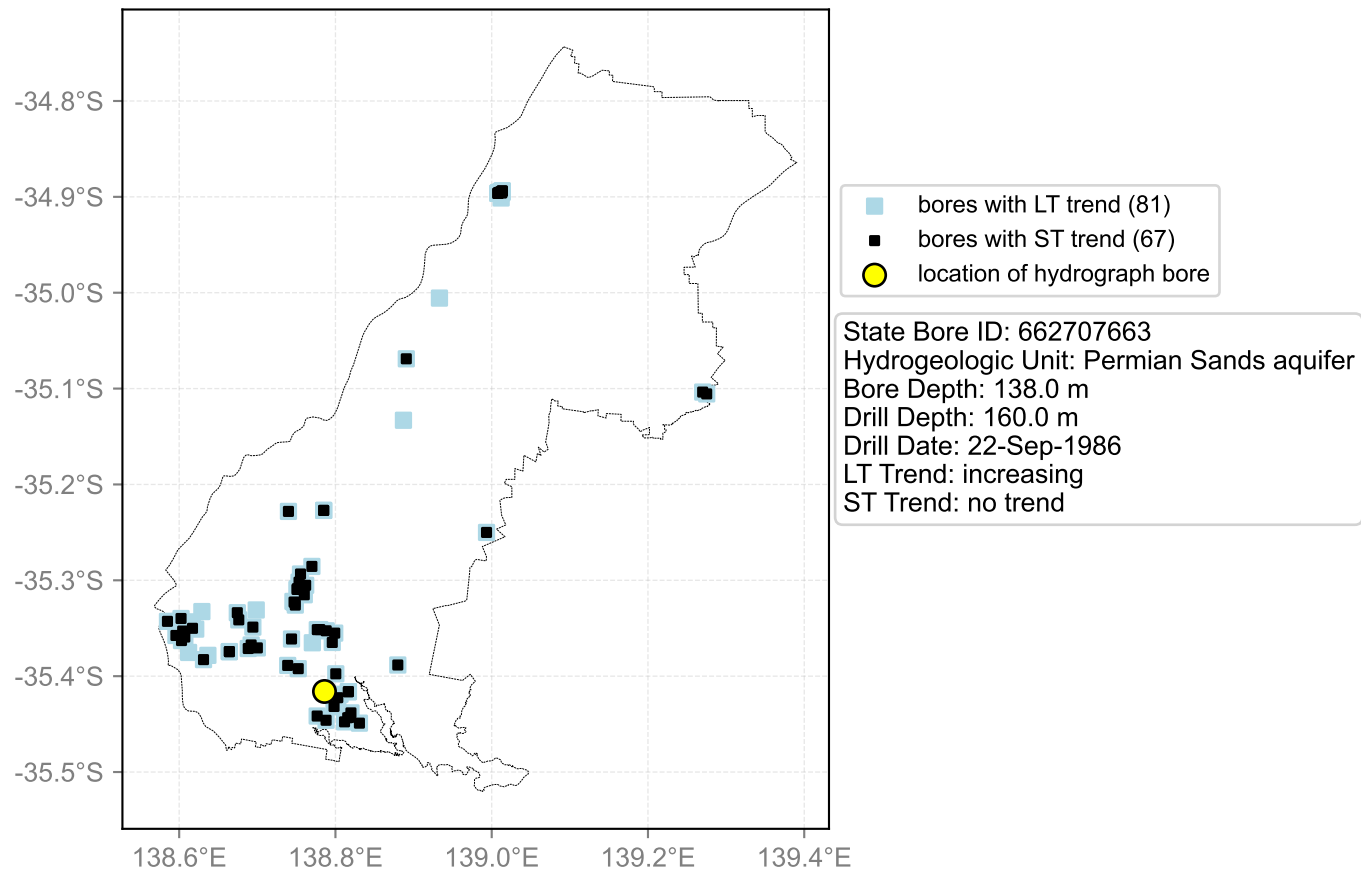

Map View for GS2

Hydrograph for hydroid: 30152865

Map View for GS2

Hydrograph for hydroid: 30153565

Map View for GS2

Hydrograph for hydroid: 30153671

Map View for GS2

Hydrograph for hydroid: 30153716

Map View for GS2

Hydrograph for hydroid: 30153871

Map View for GS2

Hydrograph for hydroid: 30156102

Map View for GS2

Hydrograph for hydroid: 30156456

Map View for GS2

Hydrograph for hydroid: 30162642

Map View for GS2

Hydrograph for hydroid: 30164727

Map View for GS2

Hydrograph for hydroid: 30165604

Map View for GS2

Hydrograph for hydroid: 30168460

Map View for GS2

Hydrograph for hydroid: 30168465

Map View for GS2

Hydrograph for hydroid: 30169017

Map View for GS2

Hydrograph for hydroid: 30171403

Map View for GS2

Hydrograph for hydroid: 30172236

Map View for GS2

Hydrograph for hydroid: 30172403