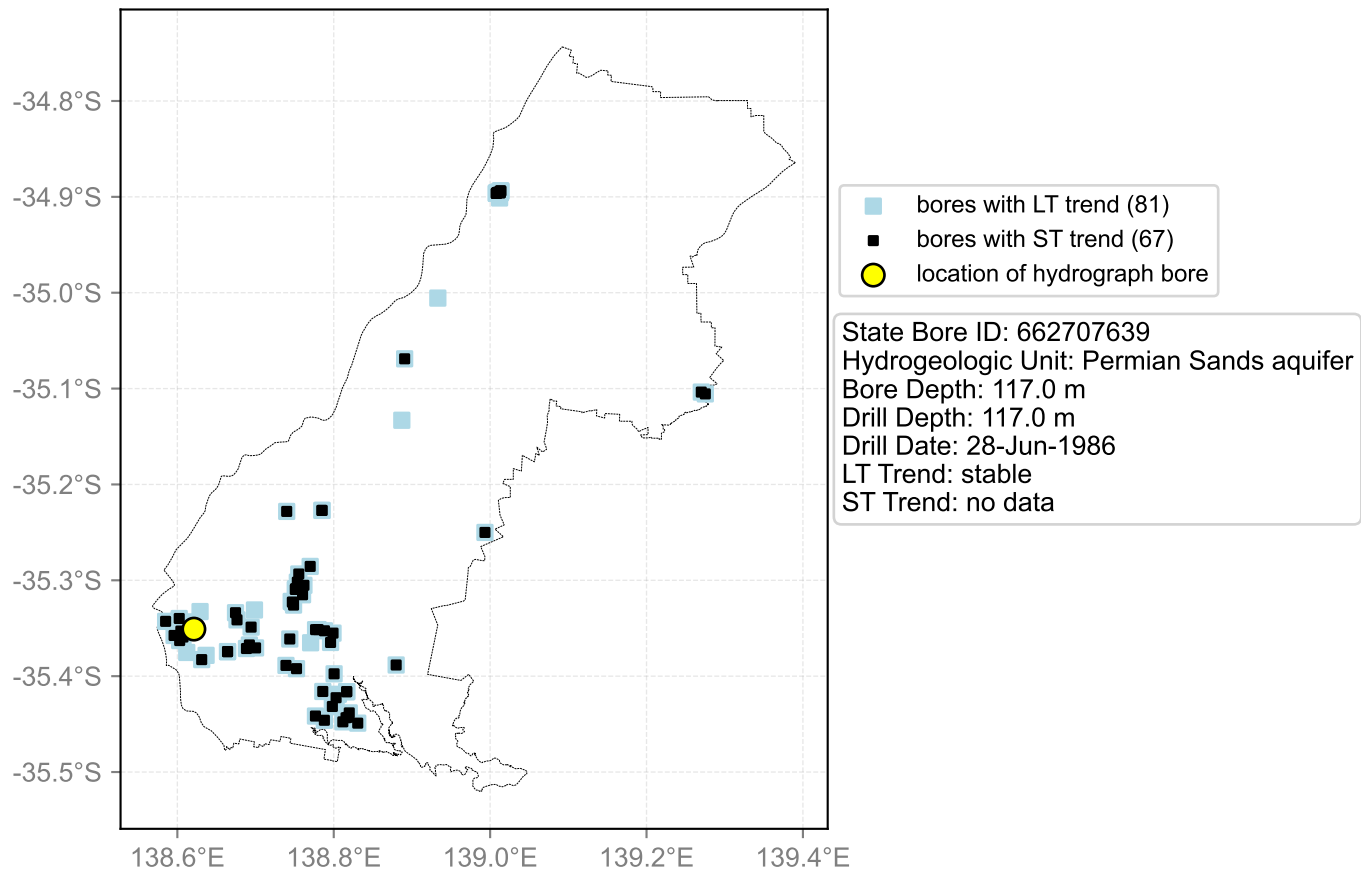

Map View for GS2

Hydrograph for hydroid: 30146193

Map View for GS2

Hydrograph for hydroid: 30149900

Map View for GS2

Hydrograph for hydroid: 30150107

Map View for GS2

Hydrograph for hydroid: 30150732

Map View for GS2

Hydrograph for hydroid: 30152865

Map View for GS2

Hydrograph for hydroid: 30153565

Map View for GS2

Hydrograph for hydroid: 30153671

Map View for GS2

Hydrograph for hydroid: 30153716

Map View for GS2

Hydrograph for hydroid: 30153871

Map View for GS2

Hydrograph for hydroid: 30156102

Map View for GS2

Hydrograph for hydroid: 30156456

Map View for GS2

Hydrograph for hydroid: 30162642

Map View for GS2

Hydrograph for hydroid: 30164727

Map View for GS2

Hydrograph for hydroid: 30165604

Map View for GS2

Hydrograph for hydroid: 30168460

Map View for GS2

Hydrograph for hydroid: 30168465