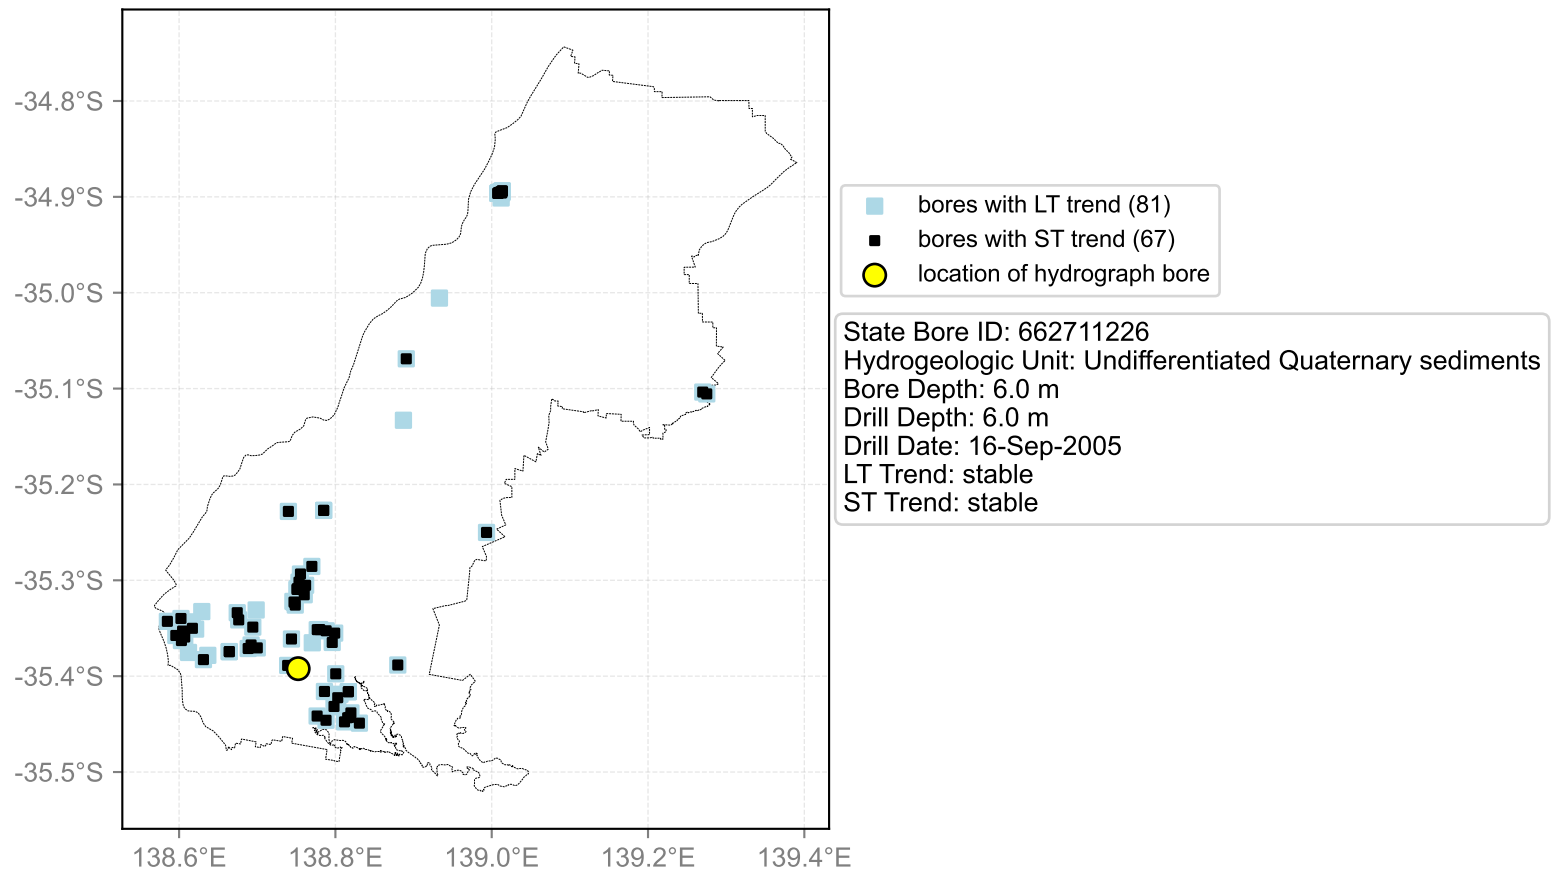

Map View for GS2

Hydrograph for hydroid: 30062043

Map View for GS2

Hydrograph for hydroid: 30062095

Map View for GS2

Hydrograph for hydroid: 30063043

Map View for GS2

Hydrograph for hydroid: 30063350

Map View for GS2

Hydrograph for hydroid: 30067194

Map View for GS2

Hydrograph for hydroid: 30067423

Map View for GS2

Hydrograph for hydroid: 30067428

Map View for GS2

Hydrograph for hydroid: 30067617

Map View for GS2

Hydrograph for hydroid: 30068015

Map View for GS2

Hydrograph for hydroid: 30068230

Map View for GS2

Hydrograph for hydroid: 30073501

Map View for GS2

Hydrograph for hydroid: 30075037

Map View for GS2

Hydrograph for hydroid: 30076285

Map View for GS2

Hydrograph for hydroid: 30076558

Map View for GS2

Hydrograph for hydroid: 30082365

Map View for GS2

Hydrograph for hydroid: 30082778