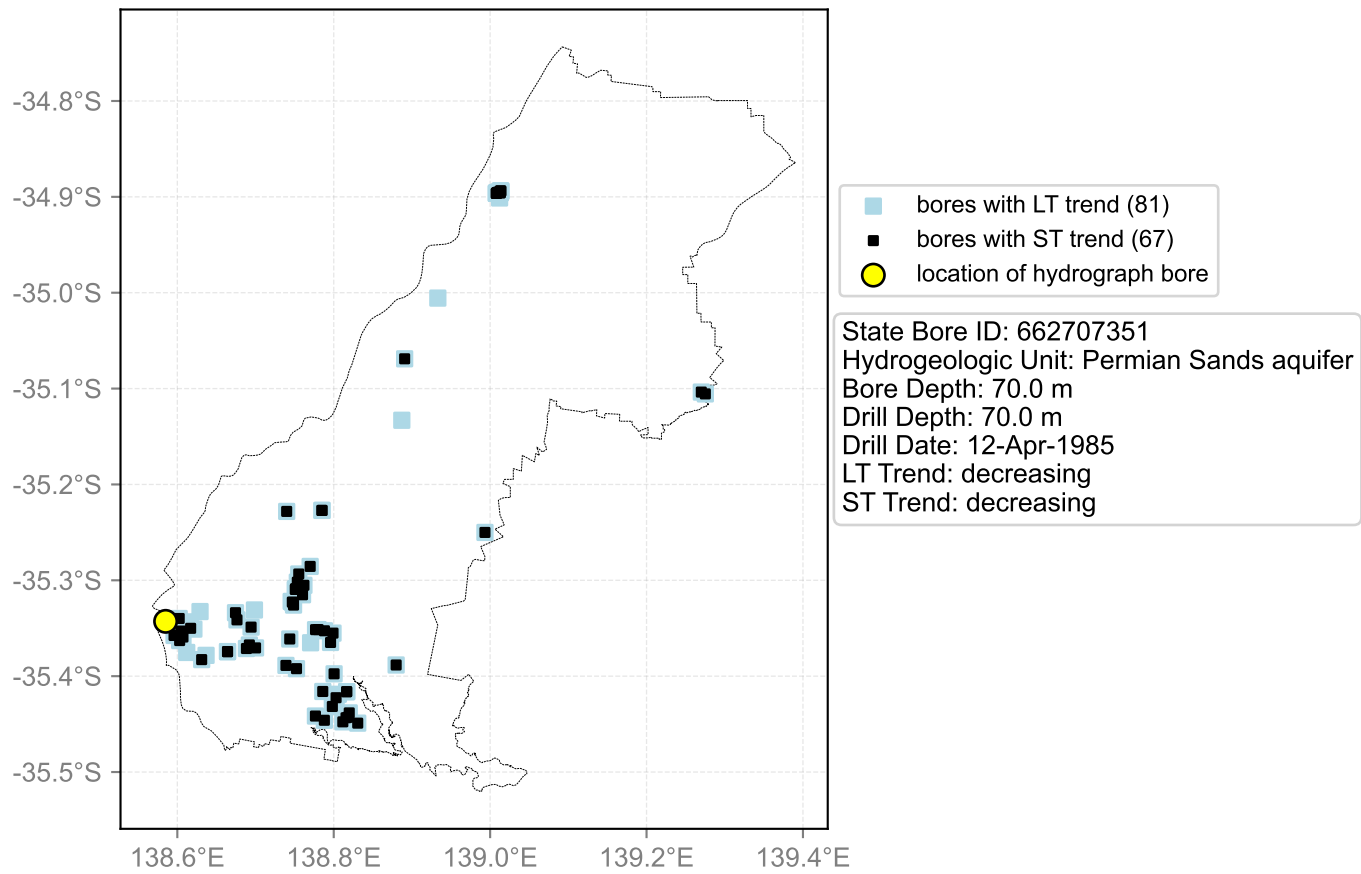

Map View for GS2

Hydrograph for hydroid: 30172413

Map View for GS2

Hydrograph for hydroid: 30172481

Map View for GS2

Hydrograph for hydroid: 30172761

Map View for GS2

Hydrograph for hydroid: 30173559

Map View for GS2

Hydrograph for hydroid: 30174081

Map View for GS2

Hydrograph for hydroid: 30174812

Map View for GS2

Hydrograph for hydroid: 30176770

Map View for GS2

Hydrograph for hydroid: 30176920

Map View for GS2

Hydrograph for hydroid: 30177765

Map View for GS2

Hydrograph for hydroid: 30177882

Map View for GS2

Hydrograph for hydroid: 30181743

Map View for GS2

Hydrograph for hydroid: 30182602

Map View for GS2

Hydrograph for hydroid: 30182938

Map View for GS2

Hydrograph for hydroid: 30183289

Map View for GS2

Hydrograph for hydroid: 30184402

Map View for GS2

Hydrograph for hydroid: 30184624