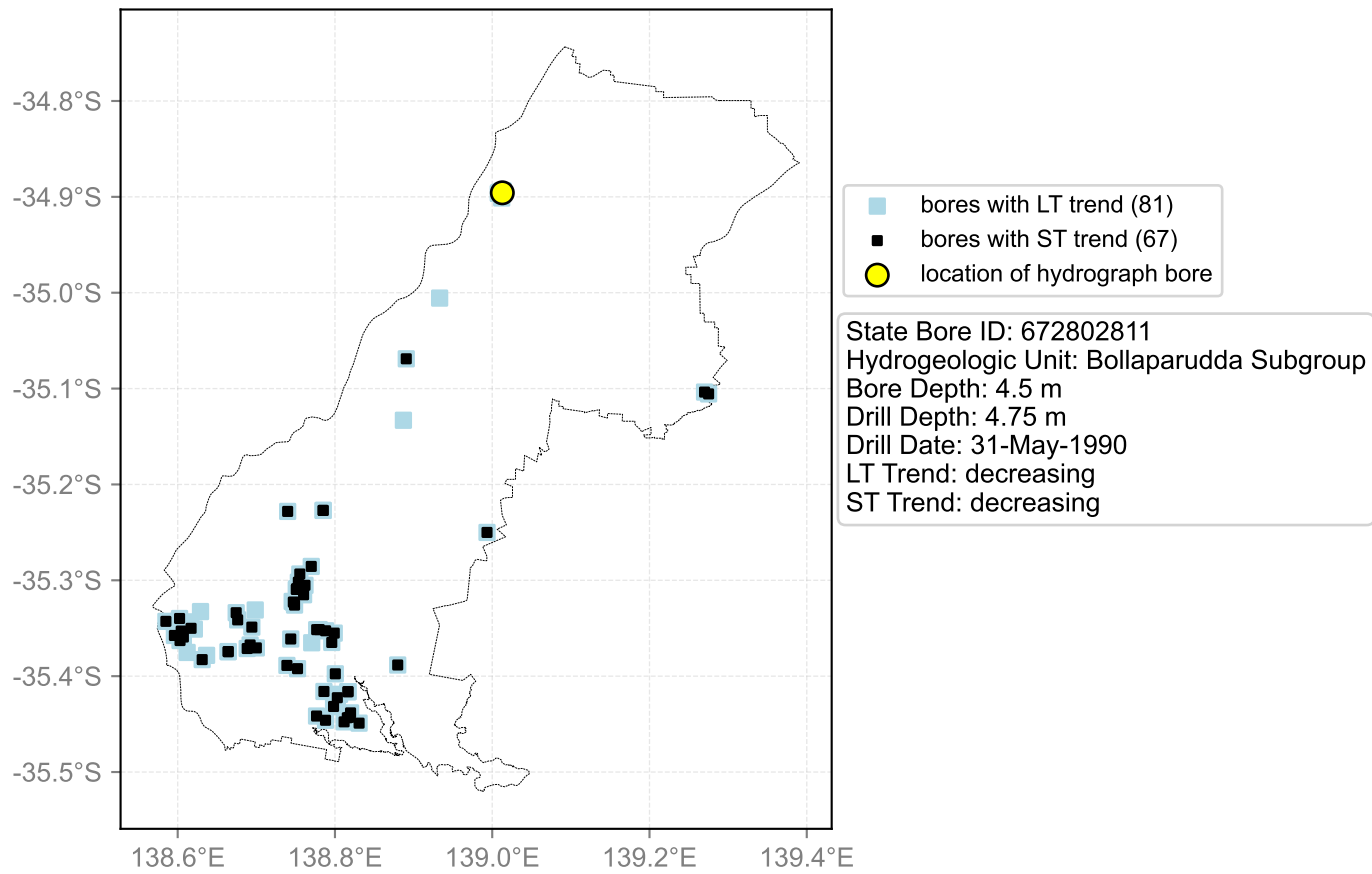

Map View for GS2

Hydrograph for hydroid: 30177765

Map View for GS2

Hydrograph for hydroid: 30177882

Map View for GS2

Hydrograph for hydroid: 30181743

Map View for GS2

Hydrograph for hydroid: 30182602

Map View for GS2

Hydrograph for hydroid: 30182938

Map View for GS2

Hydrograph for hydroid: 30183289

Map View for GS2

Hydrograph for hydroid: 30184402

Map View for GS2

Hydrograph for hydroid: 30184624

Map View for GS2

Hydrograph for hydroid: 30185870

Map View for GS2

Hydrograph for hydroid: 30186058

Map View for GS2

Hydrograph for hydroid: 30187860

Map View for GS2

Hydrograph for hydroid: 30189150

Map View for GS2

Hydrograph for hydroid: 30191984