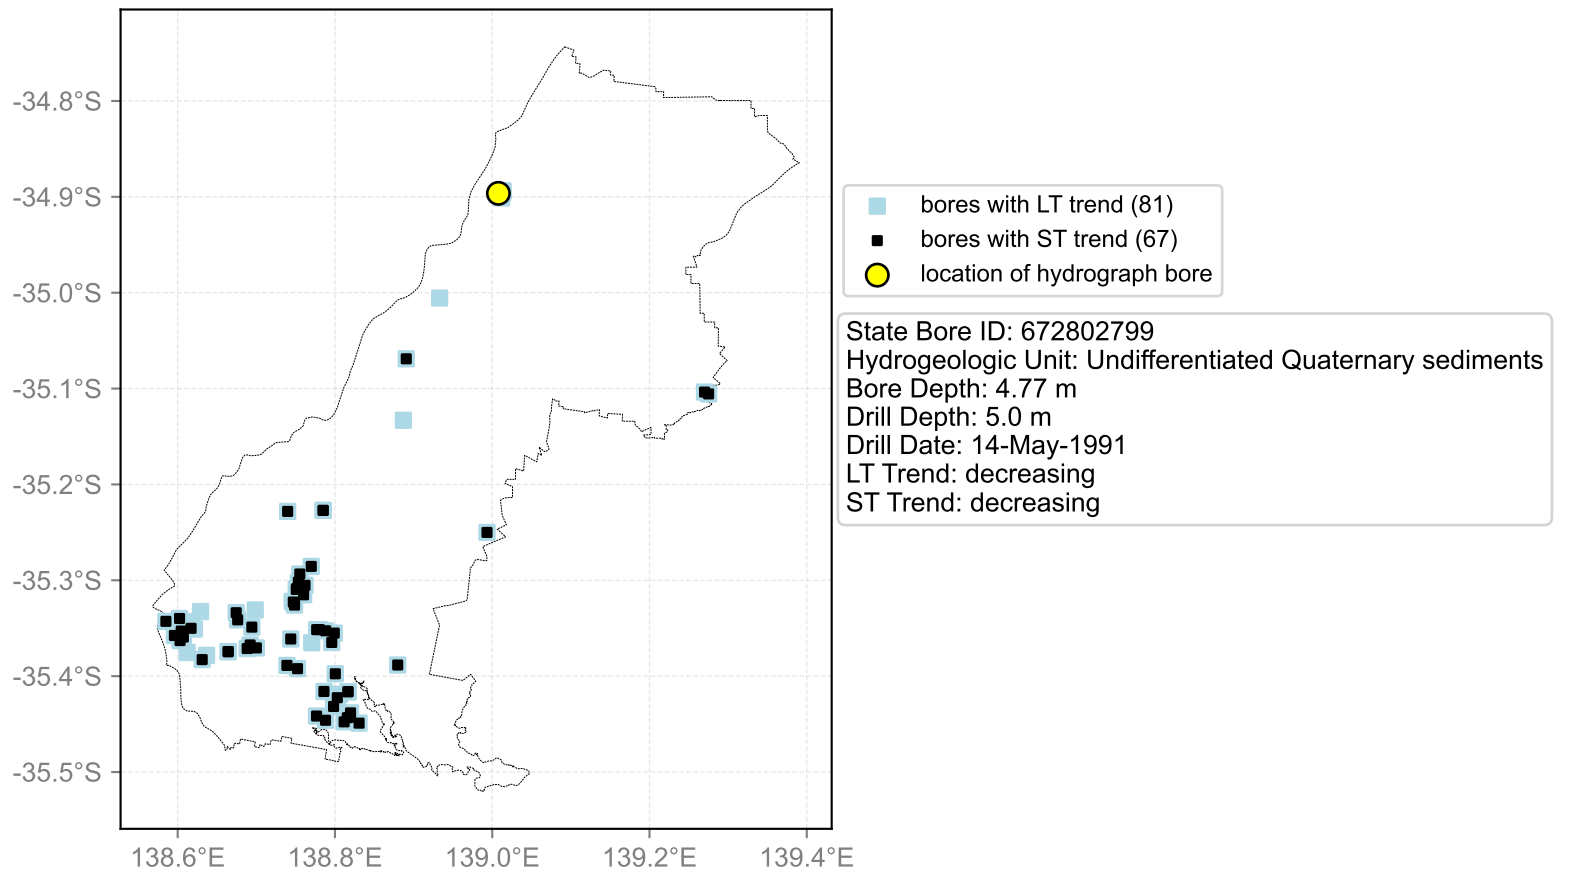

Map View for GS2

Hydrograph for hydroid: 30172413

Map View for GS2

Hydrograph for hydroid: 30172481

Map View for GS2

Hydrograph for hydroid: 30172761

Map View for GS2

Hydrograph for hydroid: 30173559

Map View for GS2

Hydrograph for hydroid: 30174081

Map View for GS2

Hydrograph for hydroid: 30174812

Map View for GS2

Hydrograph for hydroid: 30176770

Map View for GS2

Hydrograph for hydroid: 30176920

Map View for GS2

Hydrograph for hydroid: 30177765

Map View for GS2

Hydrograph for hydroid: 30177882

Map View for GS2

Hydrograph for hydroid: 30181743

Map View for GS2

Hydrograph for hydroid: 30182602

Map View for GS2

Hydrograph for hydroid: 30182938

Map View for GS2

Hydrograph for hydroid: 30183289

Map View for GS2

Hydrograph for hydroid: 30184402

Map View for GS2

Hydrograph for hydroid: 30184624