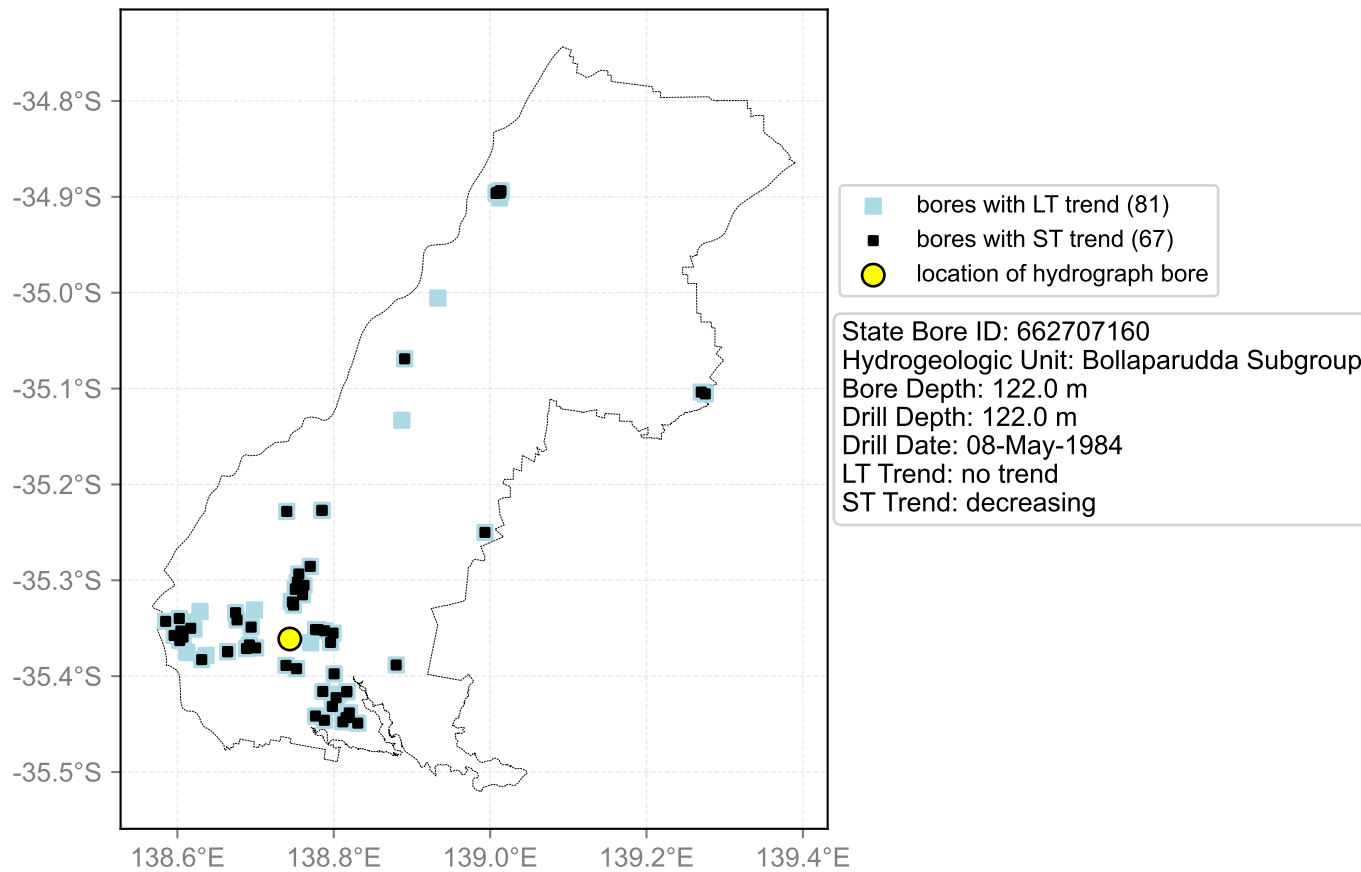

Map View for GS2

Hydrograph for hydroid: 30085076

Map View for GS2

Hydrograph for hydroid: 30085662

Map View for GS2

Hydrograph for hydroid: 30086411

Map View for GS2

Hydrograph for hydroid: 30091330

Map View for GS2

Hydrograph for hydroid: 30091491

Map View for GS2

Hydrograph for hydroid: 30096510

Map View for GS2

Hydrograph for hydroid: 30098253

Map View for GS2

Hydrograph for hydroid: 30100530

Map View for GS2

Hydrograph for hydroid: 30101295

Map View for GS2

Hydrograph for hydroid: 30102443

Map View for GS2

Hydrograph for hydroid: 30102461

Map View for GS2

Hydrograph for hydroid: 30107957

Map View for GS2

Hydrograph for hydroid: 30110716

Map View for GS2

Hydrograph for hydroid: 30114868

Map View for GS2

Hydrograph for hydroid: 30115468

Map View for GS2

Hydrograph for hydroid: 30116151