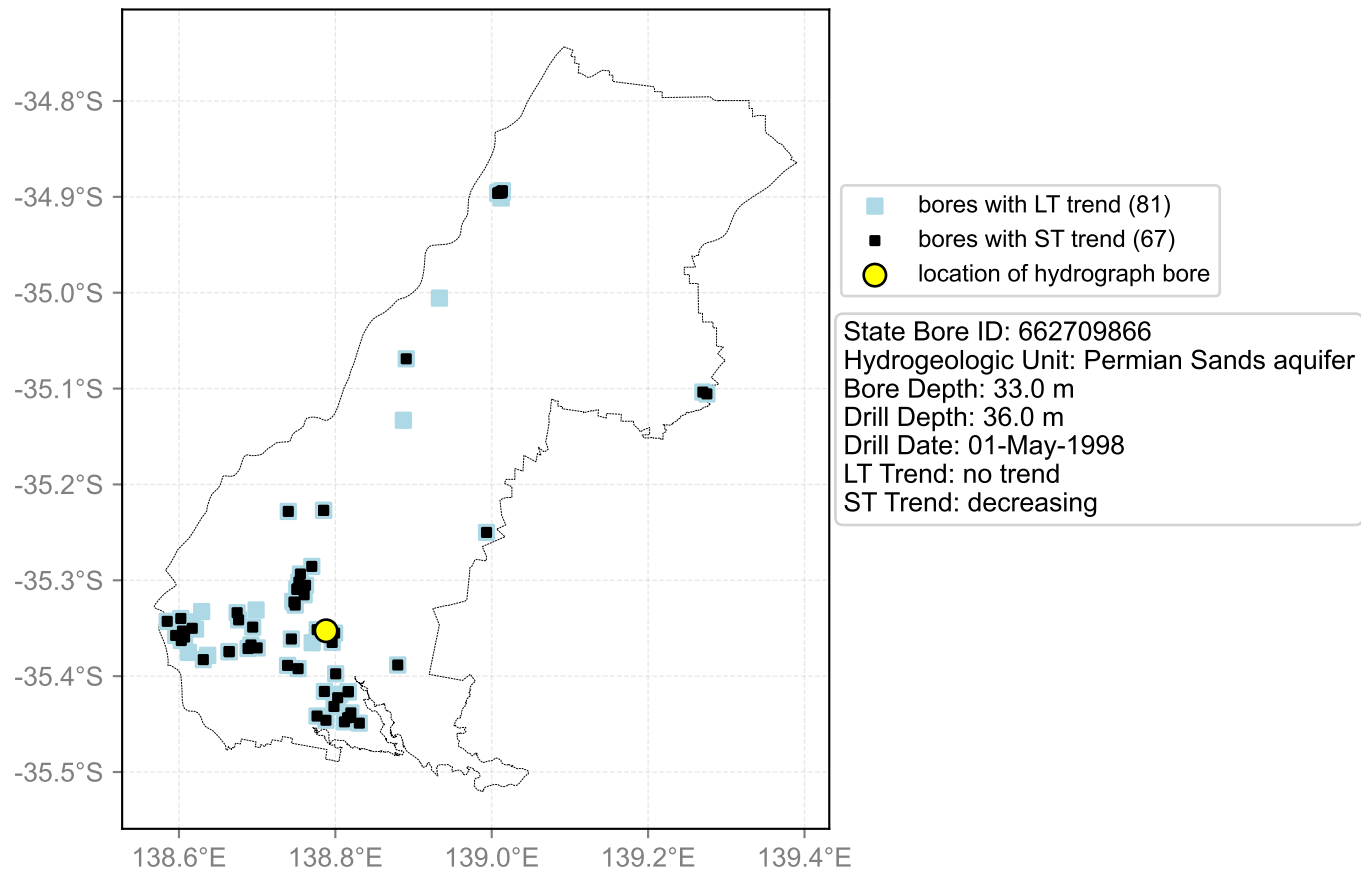

Map View for GS2

Hydrograph for hydroid: 30068015

Map View for GS2

Hydrograph for hydroid: 30068230

Map View for GS2

Hydrograph for hydroid: 30073501

Map View for GS2

Hydrograph for hydroid: 30075037

Map View for GS2

Hydrograph for hydroid: 30076285

Map View for GS2

Hydrograph for hydroid: 30076558

Map View for GS2

Hydrograph for hydroid: 30082365

Map View for GS2

Hydrograph for hydroid: 30082778

Map View for GS2

Hydrograph for hydroid: 30085076

Map View for GS2

Hydrograph for hydroid: 30085662

Map View for GS2

Hydrograph for hydroid: 30086411

Map View for GS2

Hydrograph for hydroid: 30091330

Map View for GS2

Hydrograph for hydroid: 30091491

Map View for GS2

Hydrograph for hydroid: 30096510

Map View for GS2

Hydrograph for hydroid: 30098253

Map View for GS2

Hydrograph for hydroid: 30100530