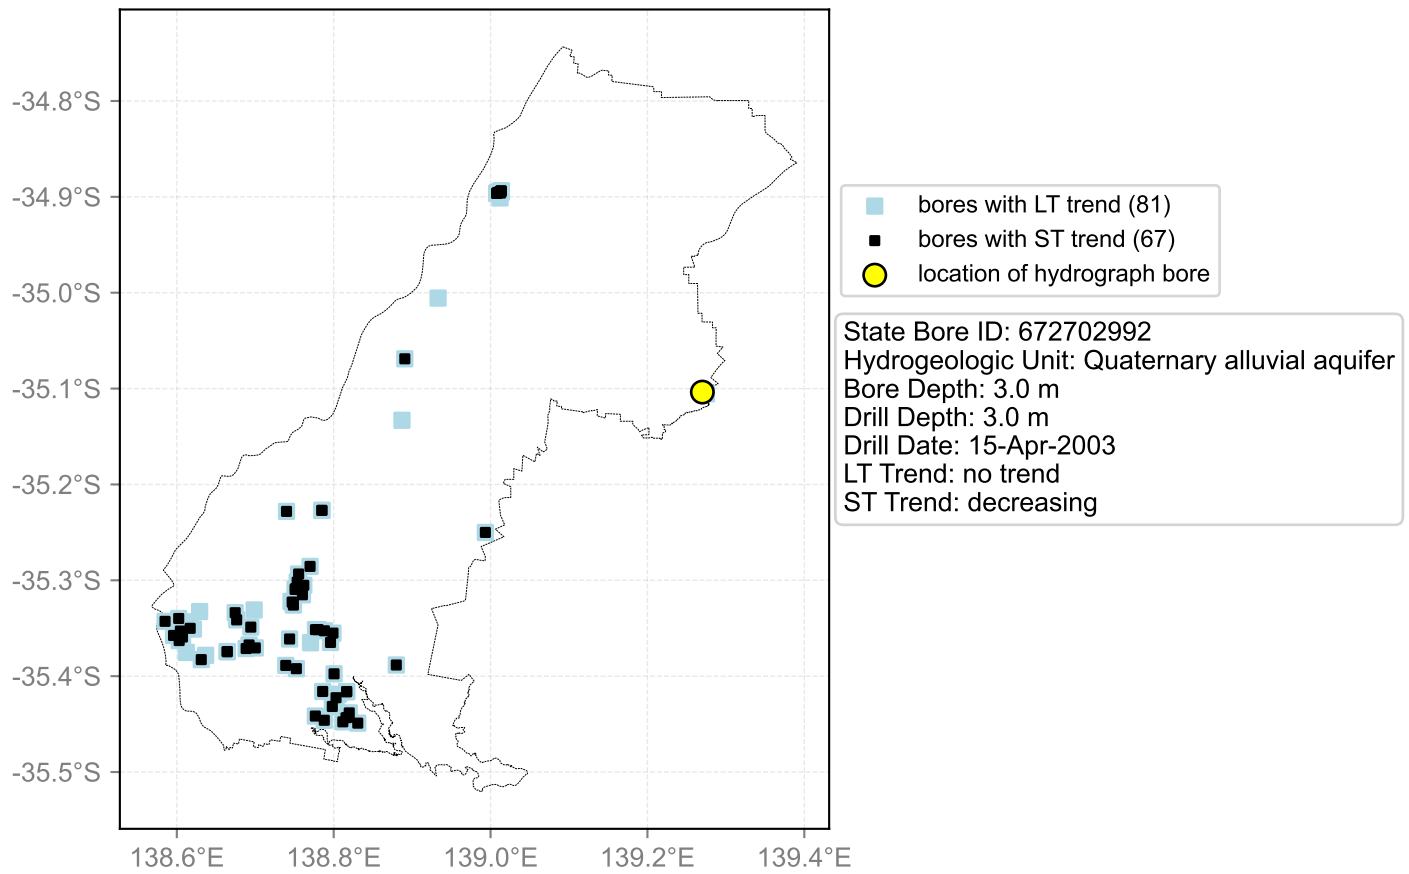

Map View for GS2

Hydrograph for hydroid: 30076285

Map View for GS2

Hydrograph for hydroid: 30076558

Map View for GS2

Hydrograph for hydroid: 30082365

Map View for GS2

Hydrograph for hydroid: 30082778

Map View for GS2

Hydrograph for hydroid: 30085076

Map View for GS2

Hydrograph for hydroid: 30085662

Map View for GS2

Hydrograph for hydroid: 30086411

Map View for GS2

Hydrograph for hydroid: 30091330

Map View for GS2

Hydrograph for hydroid: 30091491

Map View for GS2

Hydrograph for hydroid: 30096510

Map View for GS2

Hydrograph for hydroid: 30098253

Map View for GS2

Hydrograph for hydroid: 30100530

Map View for GS2

Hydrograph for hydroid: 30101295

Map View for GS2

Hydrograph for hydroid: 30102443

Map View for GS2

Hydrograph for hydroid: 30102461

Map View for GS2

Hydrograph for hydroid: 30107957