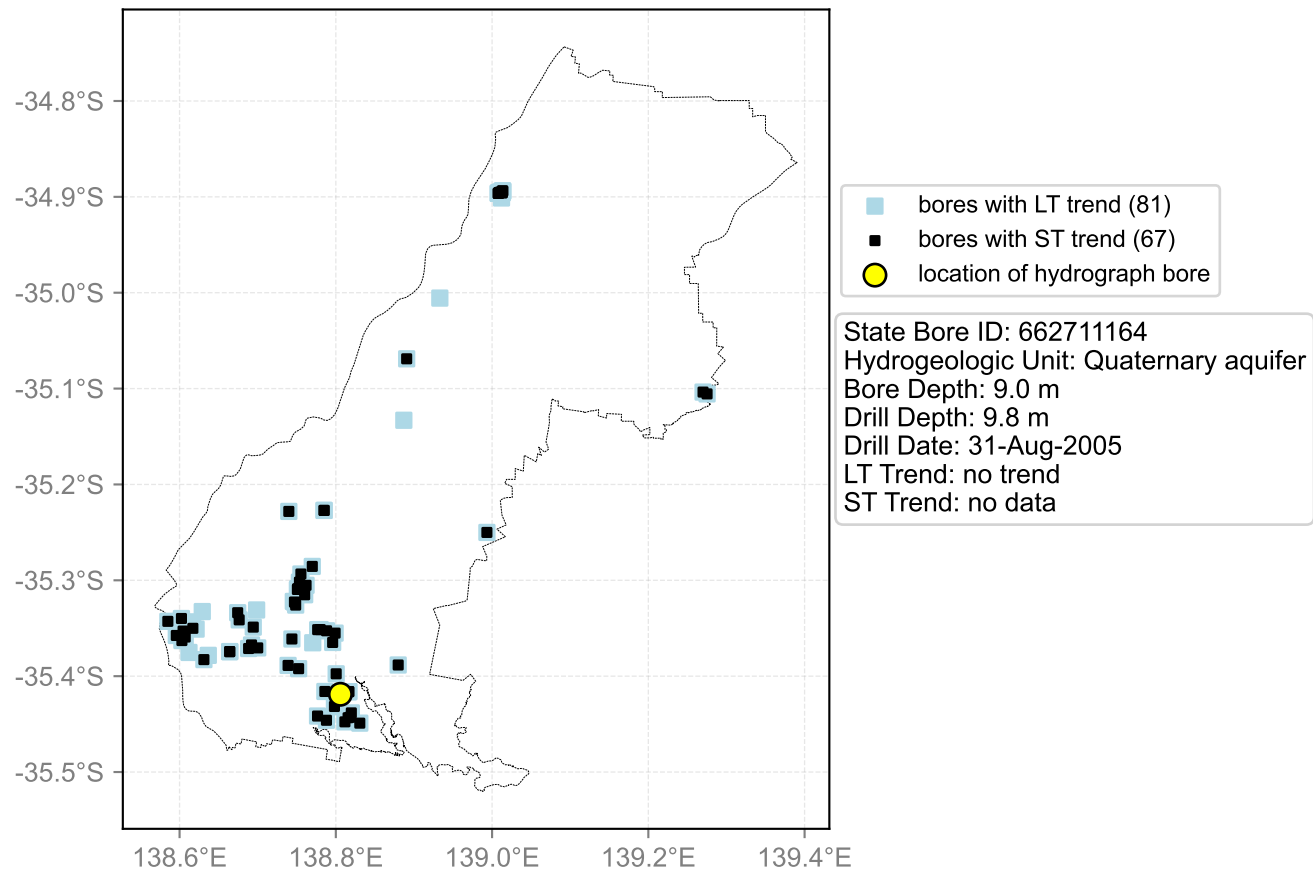

Map View for GS2

Hydrograph for hydroid: 30062043

Map View for GS2

Hydrograph for hydroid: 30062095

Map View for GS2

Hydrograph for hydroid: 30063043

Map View for GS2

Hydrograph for hydroid: 30063350

Map View for GS2

Hydrograph for hydroid: 30067194

Map View for GS2

Hydrograph for hydroid: 30067423

Map View for GS2

Hydrograph for hydroid: 30067428

Map View for GS2

Hydrograph for hydroid: 30067617

Map View for GS2

Hydrograph for hydroid: 30068015

Map View for GS2

Hydrograph for hydroid: 30068230

Map View for GS2

Hydrograph for hydroid: 30073501

Map View for GS2

Hydrograph for hydroid: 30075037

Map View for GS2

Hydrograph for hydroid: 30076285

Map View for GS2

Hydrograph for hydroid: 30076558

Map View for GS2

Hydrograph for hydroid: 30082365

Map View for GS2

Hydrograph for hydroid: 30082778