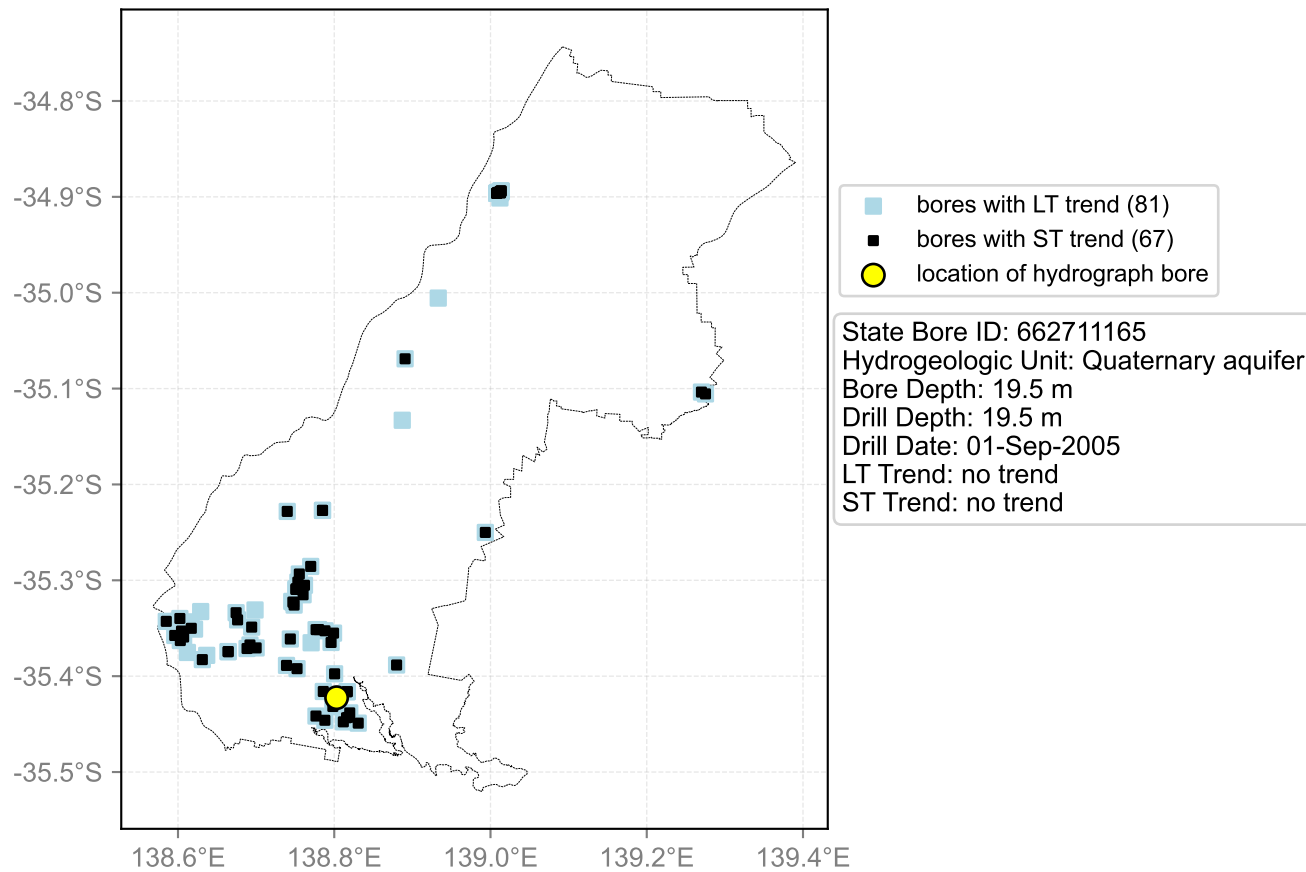

Map View for GS2

Hydrograph for hydroid: 30138162

Map View for GS2

Hydrograph for hydroid: 30139522

Map View for GS2

Hydrograph for hydroid: 30141921

Map View for GS2

Hydrograph for hydroid: 30142867

Map View for GS2

Hydrograph for hydroid: 30146193

Map View for GS2

Hydrograph for hydroid: 30149900

Map View for GS2

Hydrograph for hydroid: 30150107

Map View for GS2

Hydrograph for hydroid: 30150732

Map View for GS2

Hydrograph for hydroid: 30152865

Map View for GS2

Hydrograph for hydroid: 30153565

Map View for GS2

Hydrograph for hydroid: 30153671

Map View for GS2

Hydrograph for hydroid: 30153716

Map View for GS2

Hydrograph for hydroid: 30153871

Map View for GS2

Hydrograph for hydroid: 30156102

Map View for GS2

Hydrograph for hydroid: 30156456

Map View for GS2

Hydrograph for hydroid: 30162642