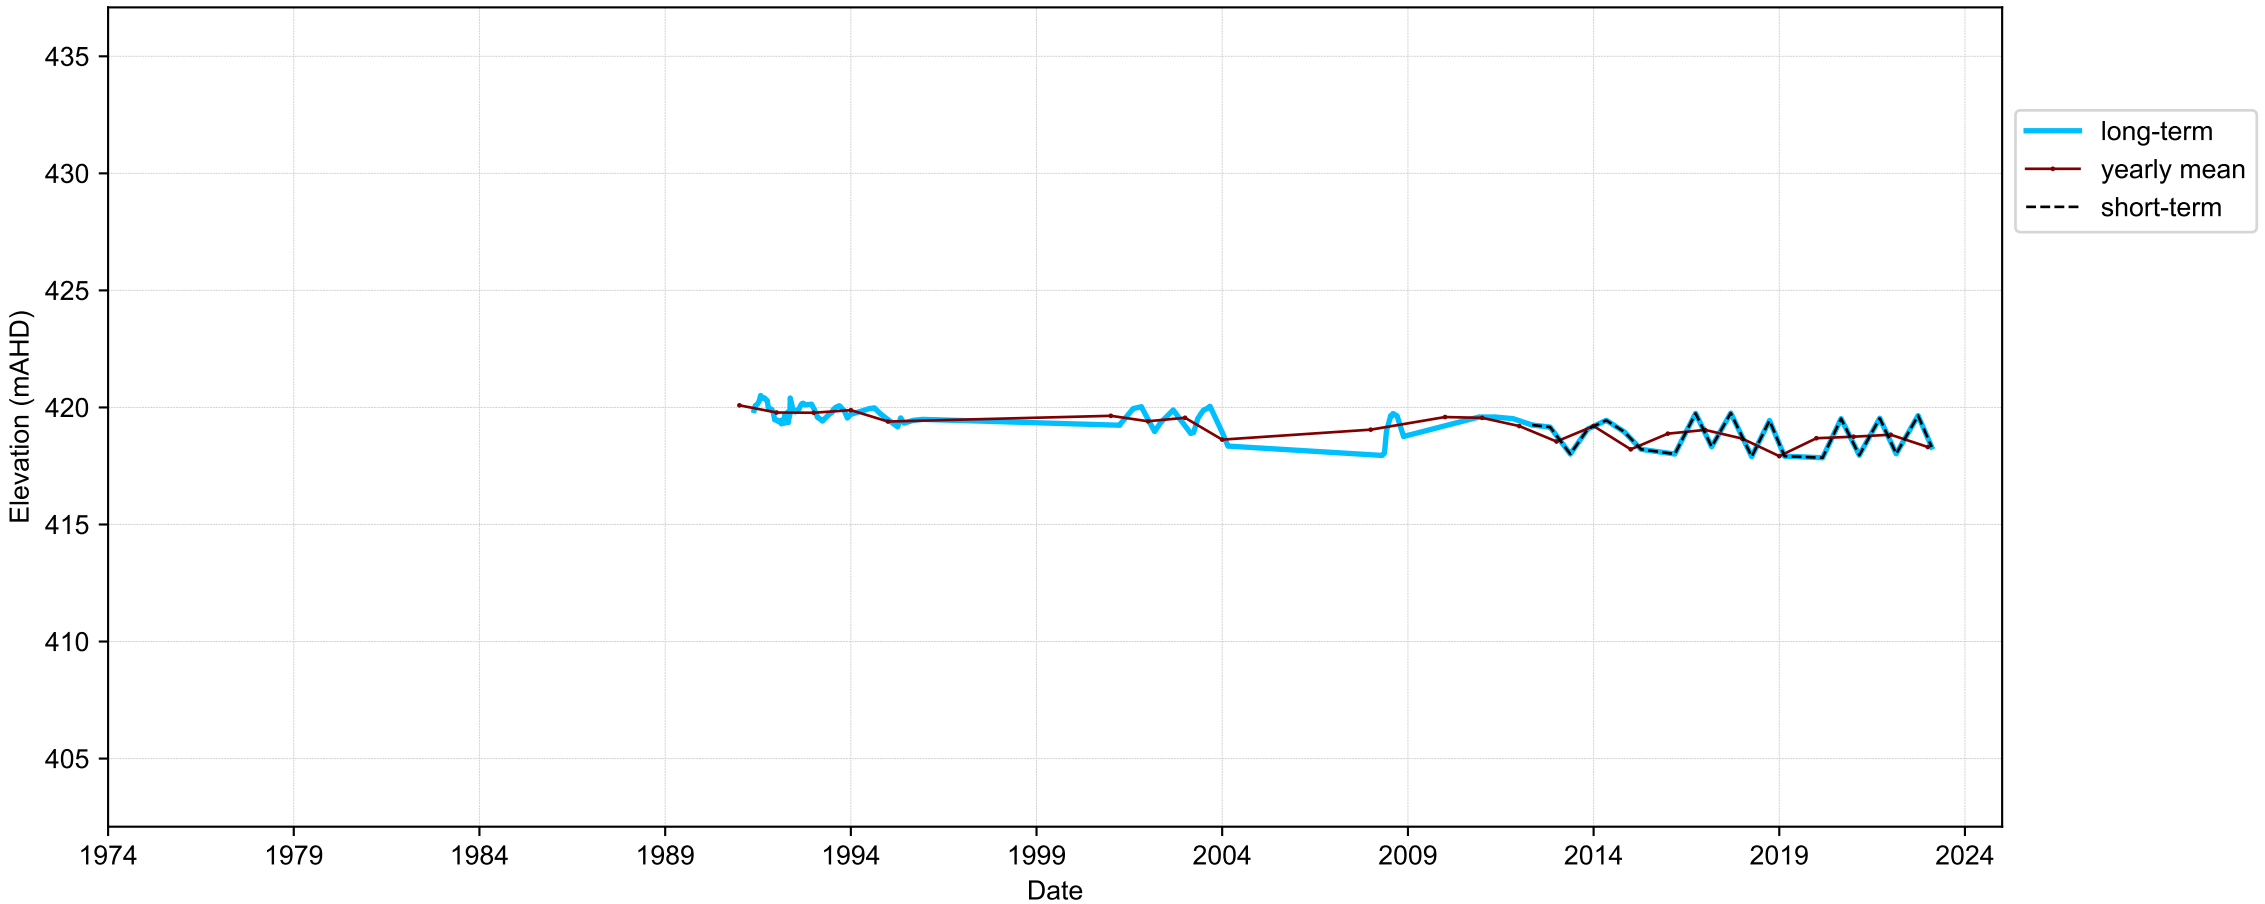

Map View for GS2

Hydrograph for hydroid: 30067194

Map View for GS2

Hydrograph for hydroid: 30067423

Map View for GS2

Hydrograph for hydroid: 30067428

Map View for GS2

Hydrograph for hydroid: 30067617