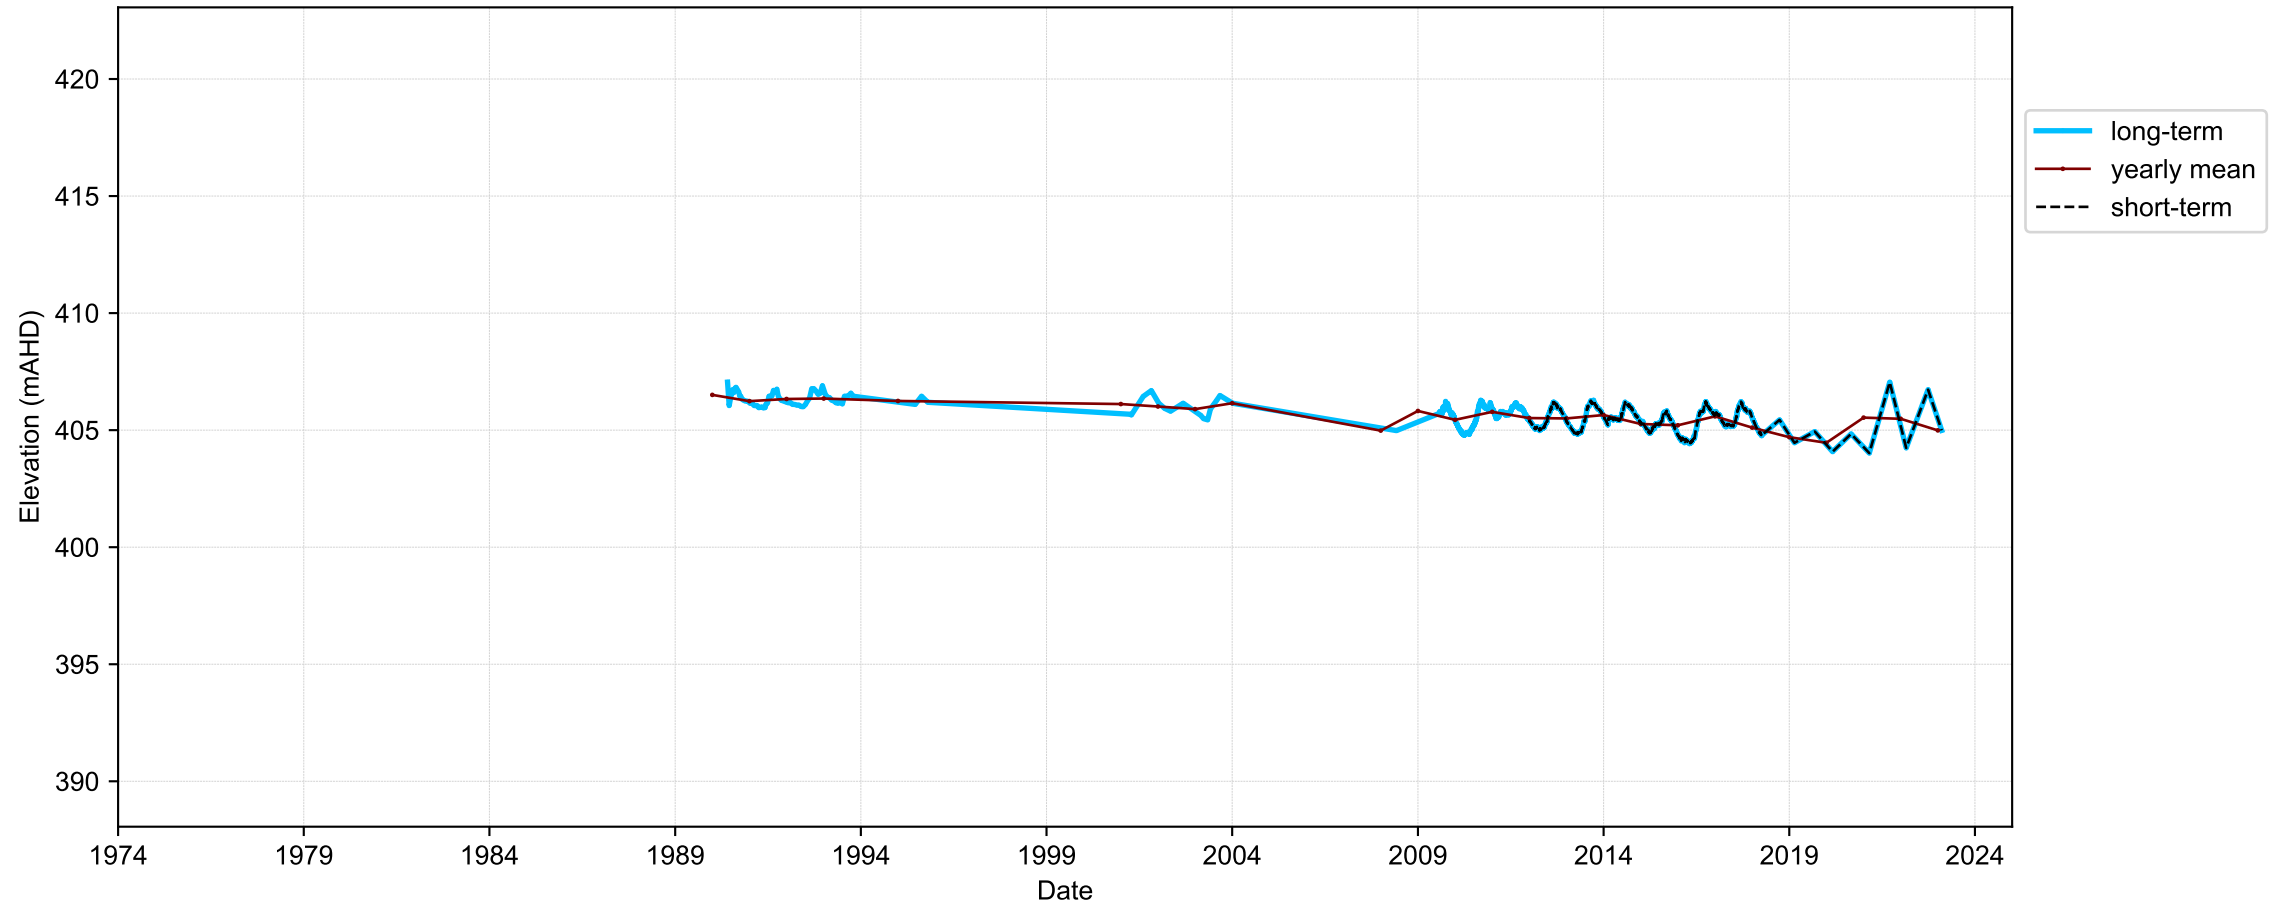

Map View for GS2

Hydrograph for hydroid: 30185870

Map View for GS2

Hydrograph for hydroid: 30186058

Map View for GS2

Hydrograph for hydroid: 30187860

Map View for GS2

Hydrograph for hydroid: 30189150