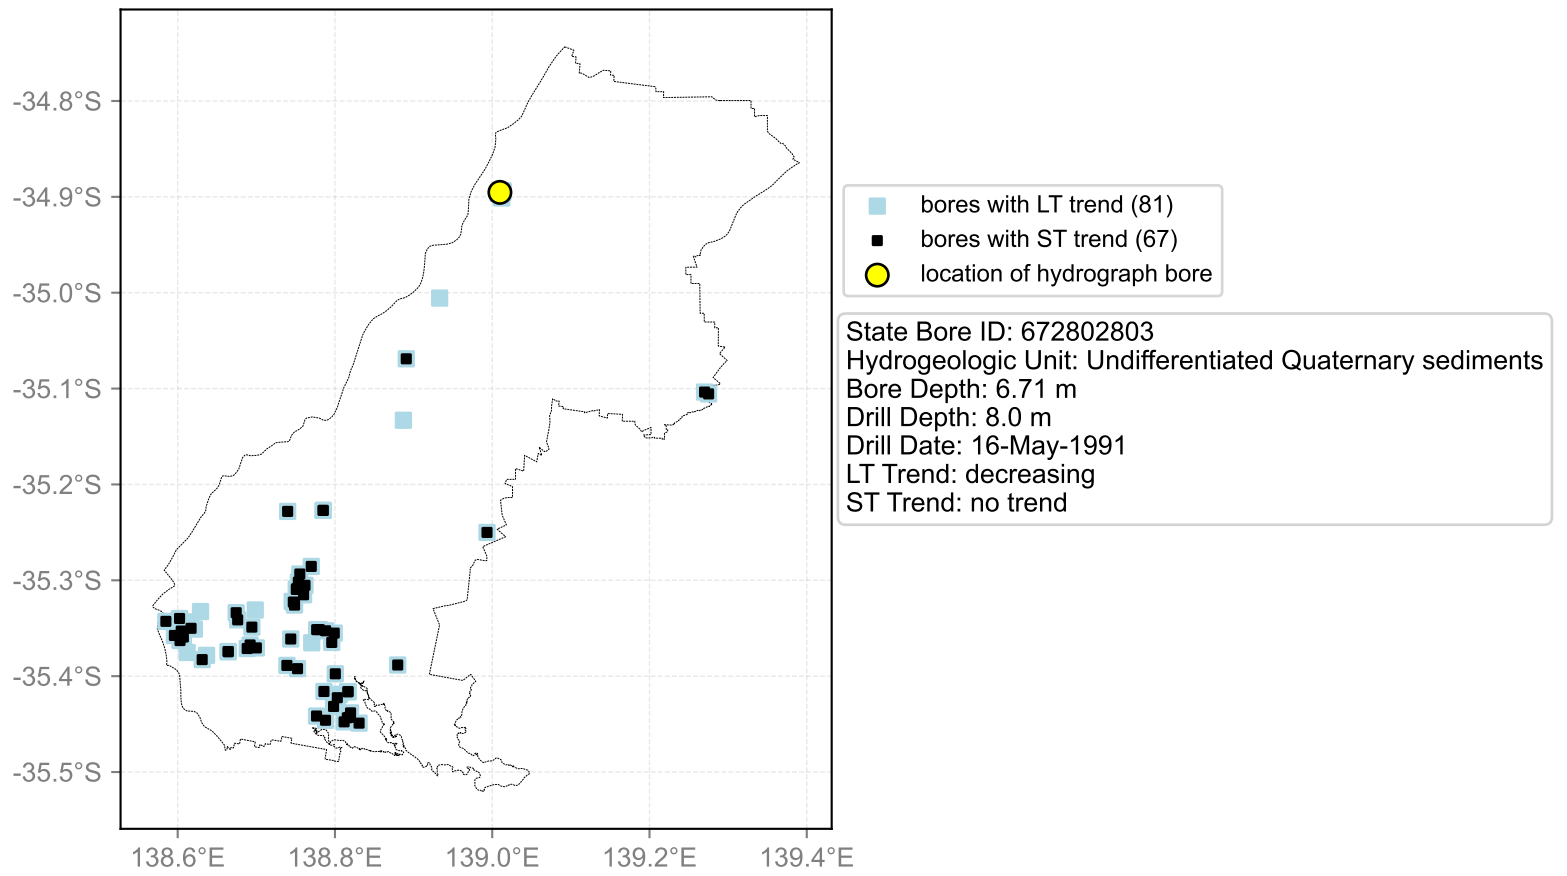

Map View for GS2

Hydrograph for hydroid: 30062043

Map View for GS2

Hydrograph for hydroid: 30062095

Map View for GS2

Hydrograph for hydroid: 30063043

Map View for GS2

Hydrograph for hydroid: 30063350

Map View for GS2

Hydrograph for hydroid: 30067194

Map View for GS2

Hydrograph for hydroid: 30067423

Map View for GS2

Hydrograph for hydroid: 30067428

Map View for GS2

Hydrograph for hydroid: 30067617

Map View for GS2

Hydrograph for hydroid: 30068015

Map View for GS2

Hydrograph for hydroid: 30068230

Map View for GS2

Hydrograph for hydroid: 30073501

Map View for GS2

Hydrograph for hydroid: 30075037

Map View for GS2

Hydrograph for hydroid: 30076285

Map View for GS2

Hydrograph for hydroid: 30076558

Map View for GS2

Hydrograph for hydroid: 30082365

Map View for GS2

Hydrograph for hydroid: 30082778