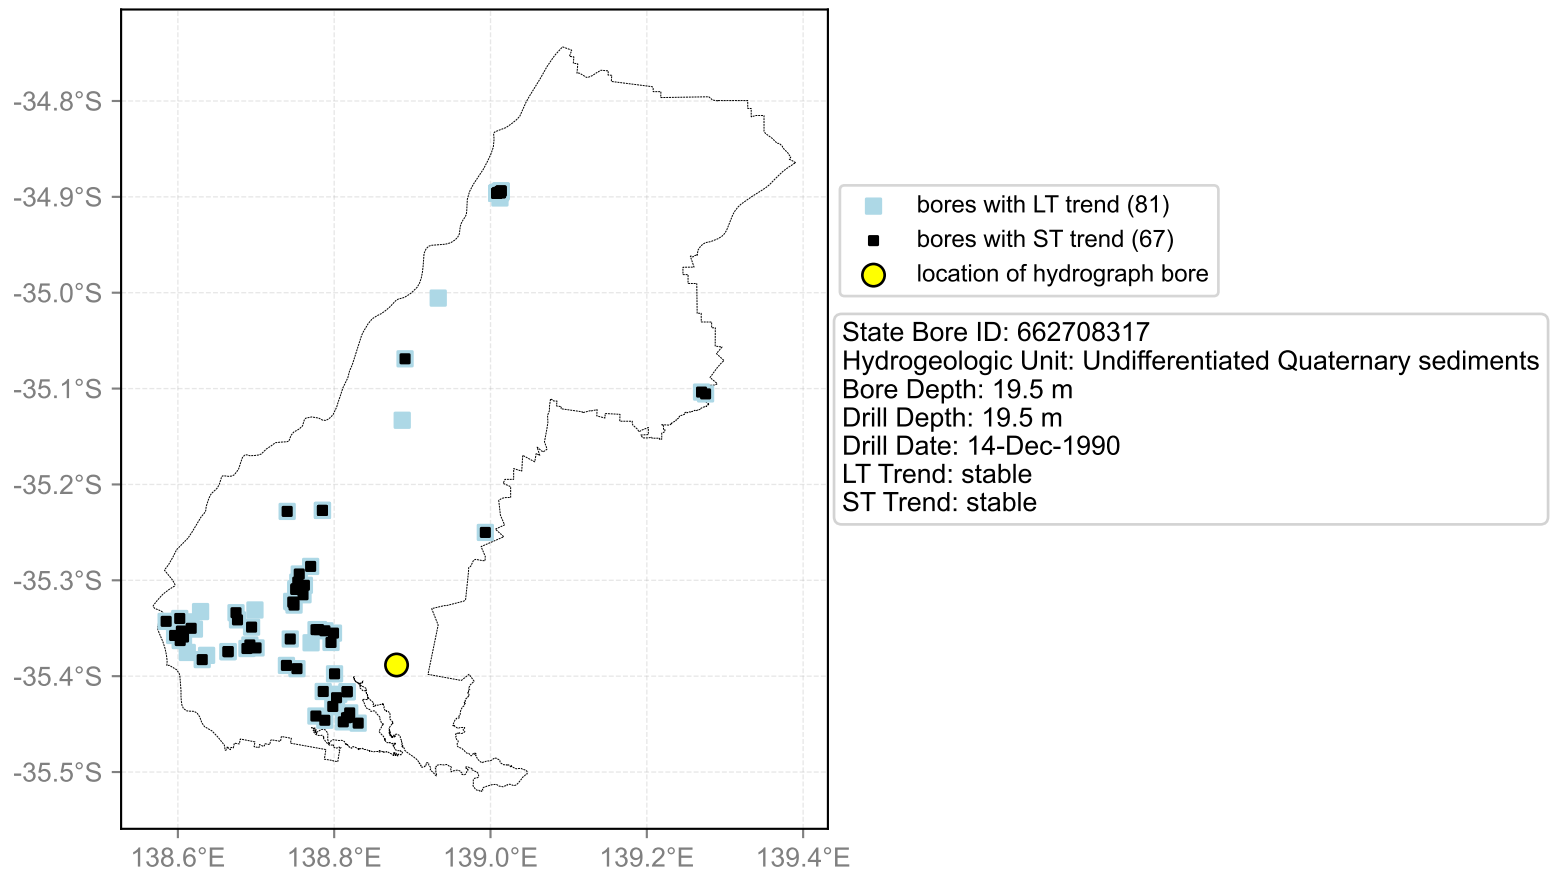

Map View for GS2

Hydrograph for hydroid: 30169017

Map View for GS2

Hydrograph for hydroid: 30171403

Map View for GS2

Hydrograph for hydroid: 30172236

Map View for GS2

Hydrograph for hydroid: 30172403

Map View for GS2

Hydrograph for hydroid: 30172413

Map View for GS2

Hydrograph for hydroid: 30172481

Map View for GS2

Hydrograph for hydroid: 30172761

Map View for GS2

Hydrograph for hydroid: 30173559

Map View for GS2

Hydrograph for hydroid: 30174081

Map View for GS2

Hydrograph for hydroid: 30174812

Map View for GS2

Hydrograph for hydroid: 30176770

Map View for GS2

Hydrograph for hydroid: 30176920

Map View for GS2

Hydrograph for hydroid: 30177765

Map View for GS2

Hydrograph for hydroid: 30177882

Map View for GS2

Hydrograph for hydroid: 30181743

Map View for GS2

Hydrograph for hydroid: 30182602