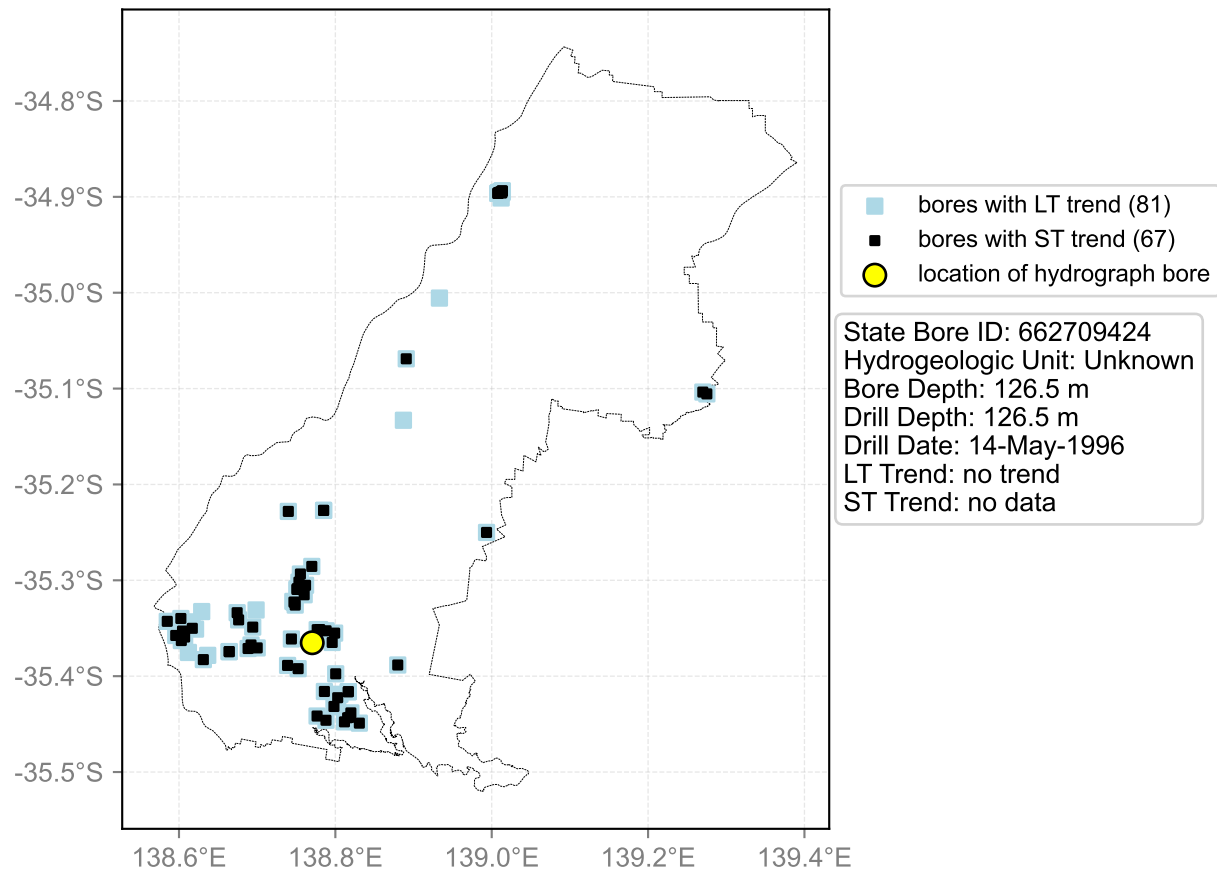

Map View for GS2

Hydrograph for hydroid: 30062043

Map View for GS2

Hydrograph for hydroid: 30062095

Map View for GS2

Hydrograph for hydroid: 30063043

Map View for GS2

Hydrograph for hydroid: 30063350

Map View for GS2

Hydrograph for hydroid: 30067194

Map View for GS2

Hydrograph for hydroid: 30067423

Map View for GS2

Hydrograph for hydroid: 30067428

Map View for GS2

Hydrograph for hydroid: 30067617

Map View for GS2

Hydrograph for hydroid: 30068015

Map View for GS2

Hydrograph for hydroid: 30068230

Map View for GS2

Hydrograph for hydroid: 30073501

Map View for GS2

Hydrograph for hydroid: 30075037

Map View for GS2

Hydrograph for hydroid: 30076285

Map View for GS2

Hydrograph for hydroid: 30076558

Map View for GS2

Hydrograph for hydroid: 30082365

Map View for GS2

Hydrograph for hydroid: 30082778