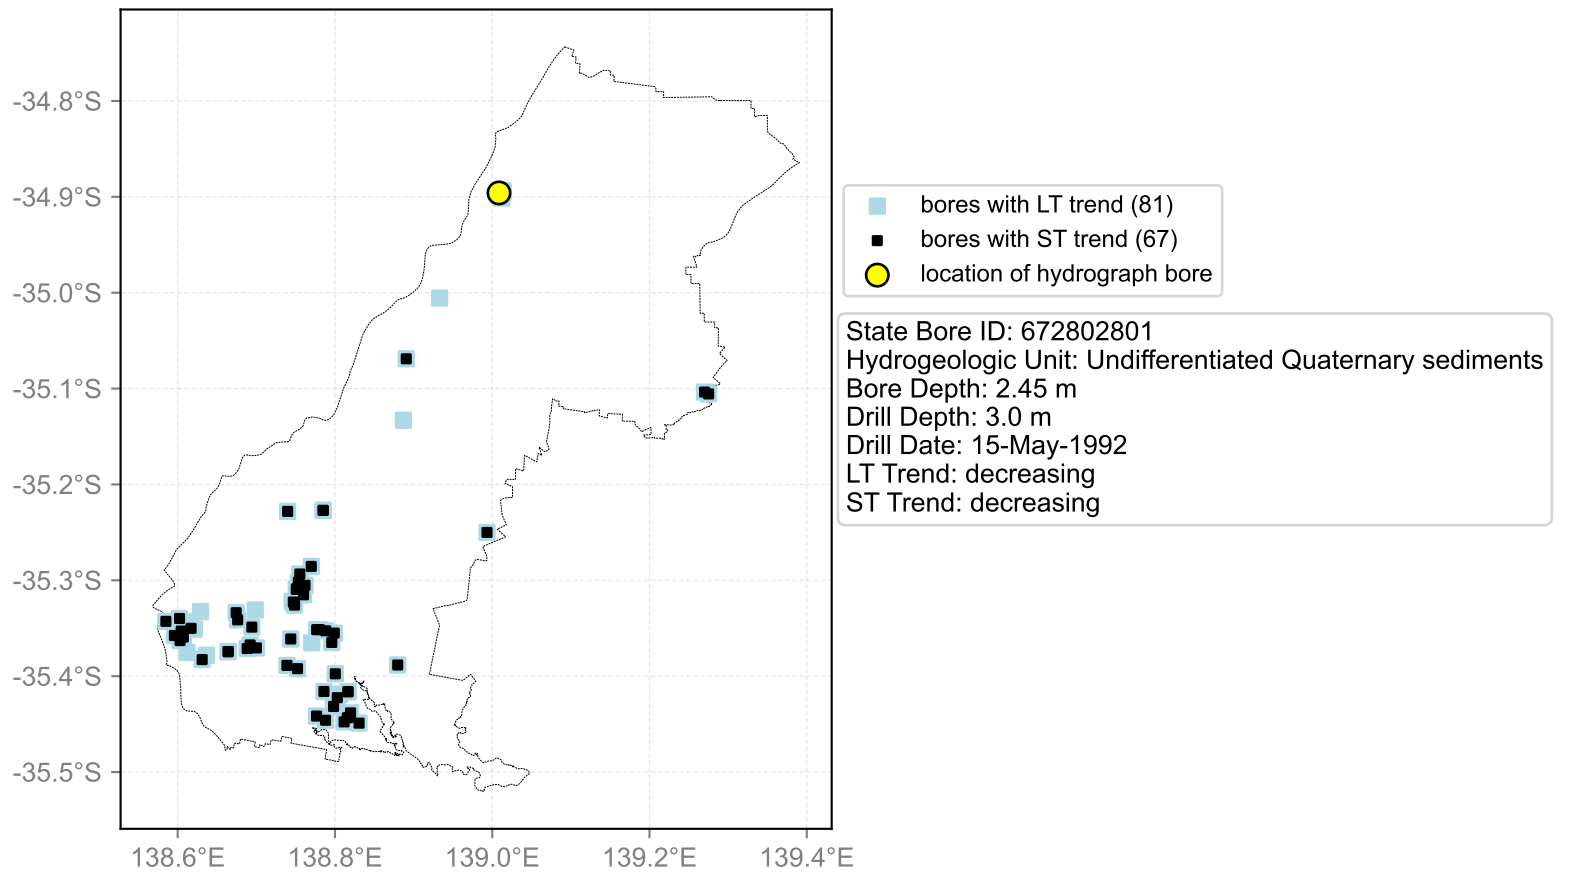

Map View for GS2

Hydrograph for hydroid: 30062043

Map View for GS2

Hydrograph for hydroid: 30062095

Map View for GS2

Hydrograph for hydroid: 30063043

Map View for GS2

Hydrograph for hydroid: 30063350

Map View for GS2

Hydrograph for hydroid: 30067194

Map View for GS2

Hydrograph for hydroid: 30067423

Map View for GS2

Hydrograph for hydroid: 30067428

Map View for GS2

Hydrograph for hydroid: 30067617

Map View for GS2

Hydrograph for hydroid: 30068015

Map View for GS2

Hydrograph for hydroid: 30068230

Map View for GS2

Hydrograph for hydroid: 30073501

Map View for GS2

Hydrograph for hydroid: 30075037

Map View for GS2

Hydrograph for hydroid: 30076285

Map View for GS2

Hydrograph for hydroid: 30076558

Map View for GS2

Hydrograph for hydroid: 30082365

Map View for GS2

Hydrograph for hydroid: 30082778