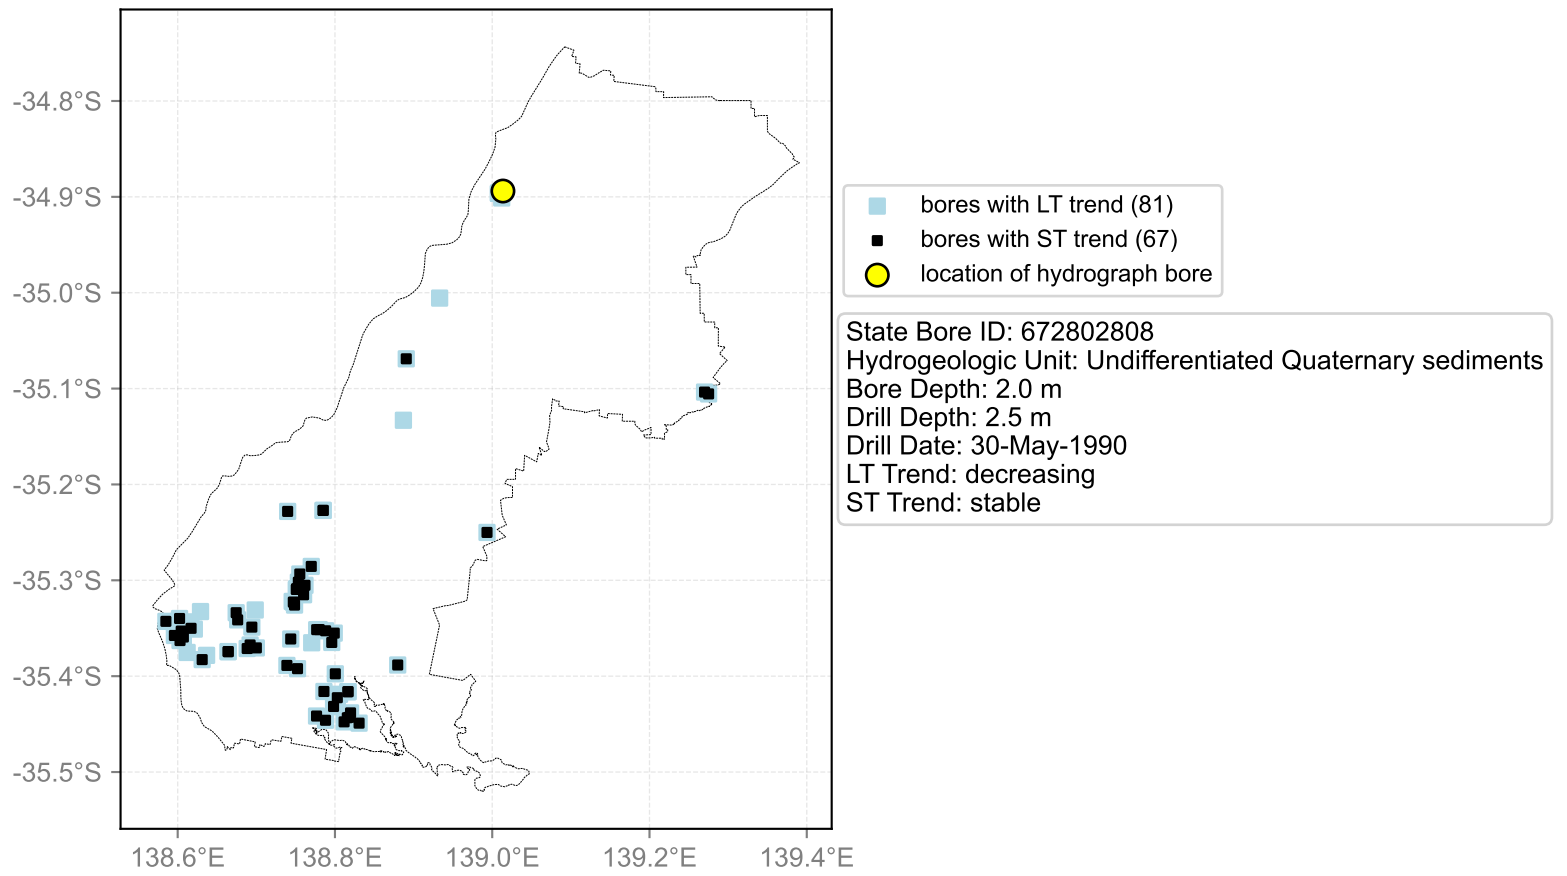

Map View for GS2

Hydrograph for hydroid: 30153871

Map View for GS2

Hydrograph for hydroid: 30156102

Map View for GS2

Hydrograph for hydroid: 30156456

Map View for GS2

Hydrograph for hydroid: 30162642

Map View for GS2

Hydrograph for hydroid: 30164727

Map View for GS2

Hydrograph for hydroid: 30165604

Map View for GS2

Hydrograph for hydroid: 30168460

Map View for GS2

Hydrograph for hydroid: 30168465

Map View for GS2

Hydrograph for hydroid: 30169017

Map View for GS2

Hydrograph for hydroid: 30171403

Map View for GS2

Hydrograph for hydroid: 30172236

Map View for GS2

Hydrograph for hydroid: 30172403

Map View for GS2

Hydrograph for hydroid: 30172413

Map View for GS2

Hydrograph for hydroid: 30172481

Map View for GS2

Hydrograph for hydroid: 30172761

Map View for GS2

Hydrograph for hydroid: 30173559