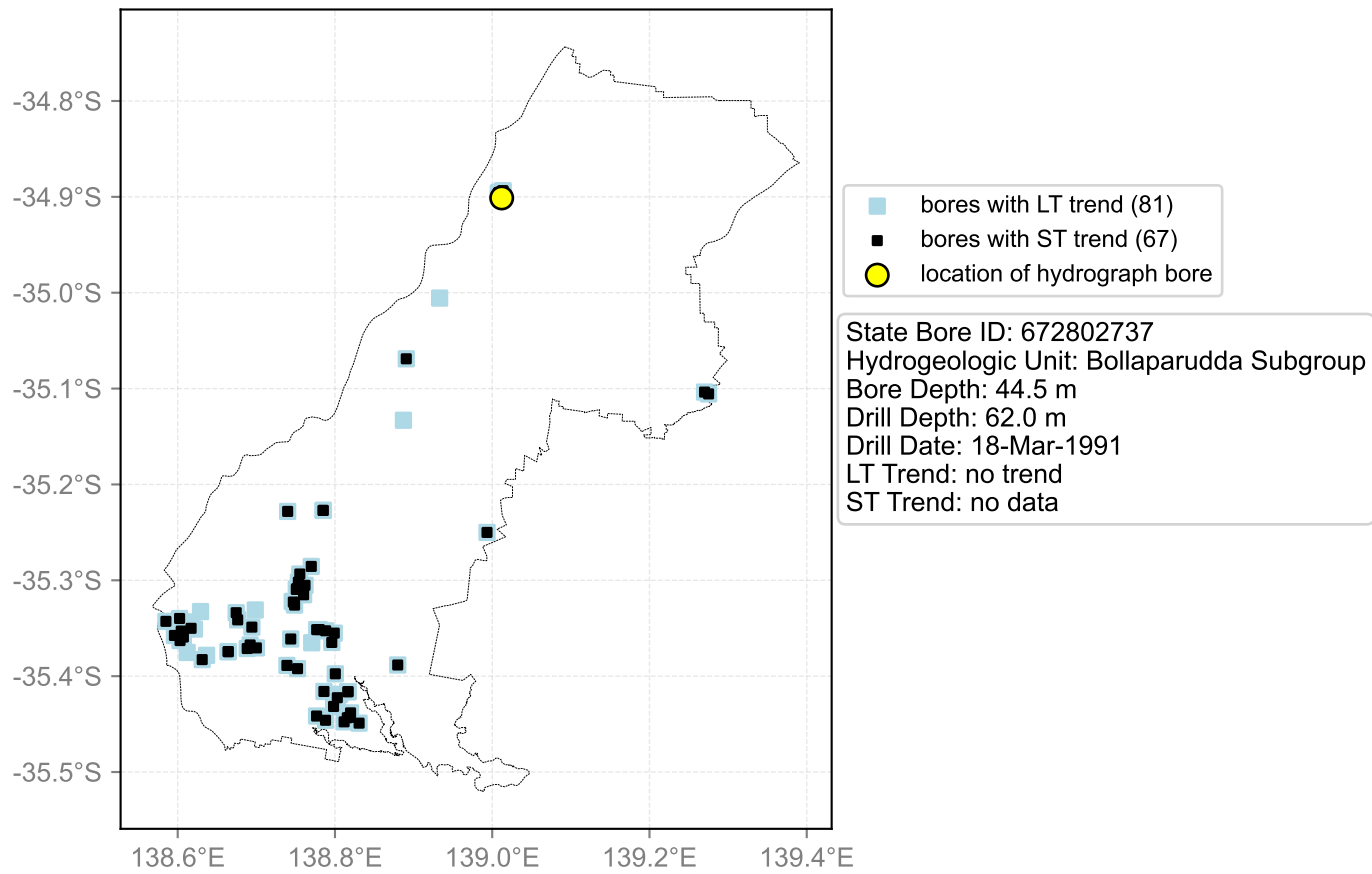

Map View for GS2

Hydrograph for hydroid: 30169017

Map View for GS2

Hydrograph for hydroid: 30171403

Map View for GS2

Hydrograph for hydroid: 30172236

Map View for GS2

Hydrograph for hydroid: 30172403

Map View for GS2

Hydrograph for hydroid: 30172413

Map View for GS2

Hydrograph for hydroid: 30172481

Map View for GS2

Hydrograph for hydroid: 30172761

Map View for GS2

Hydrograph for hydroid: 30173559

Map View for GS2

Hydrograph for hydroid: 30174081

Map View for GS2

Hydrograph for hydroid: 30174812

Map View for GS2

Hydrograph for hydroid: 30176770

Map View for GS2

Hydrograph for hydroid: 30176920

Map View for GS2

Hydrograph for hydroid: 30177765

Map View for GS2

Hydrograph for hydroid: 30177882

Map View for GS2

Hydrograph for hydroid: 30181743

Map View for GS2

Hydrograph for hydroid: 30182602