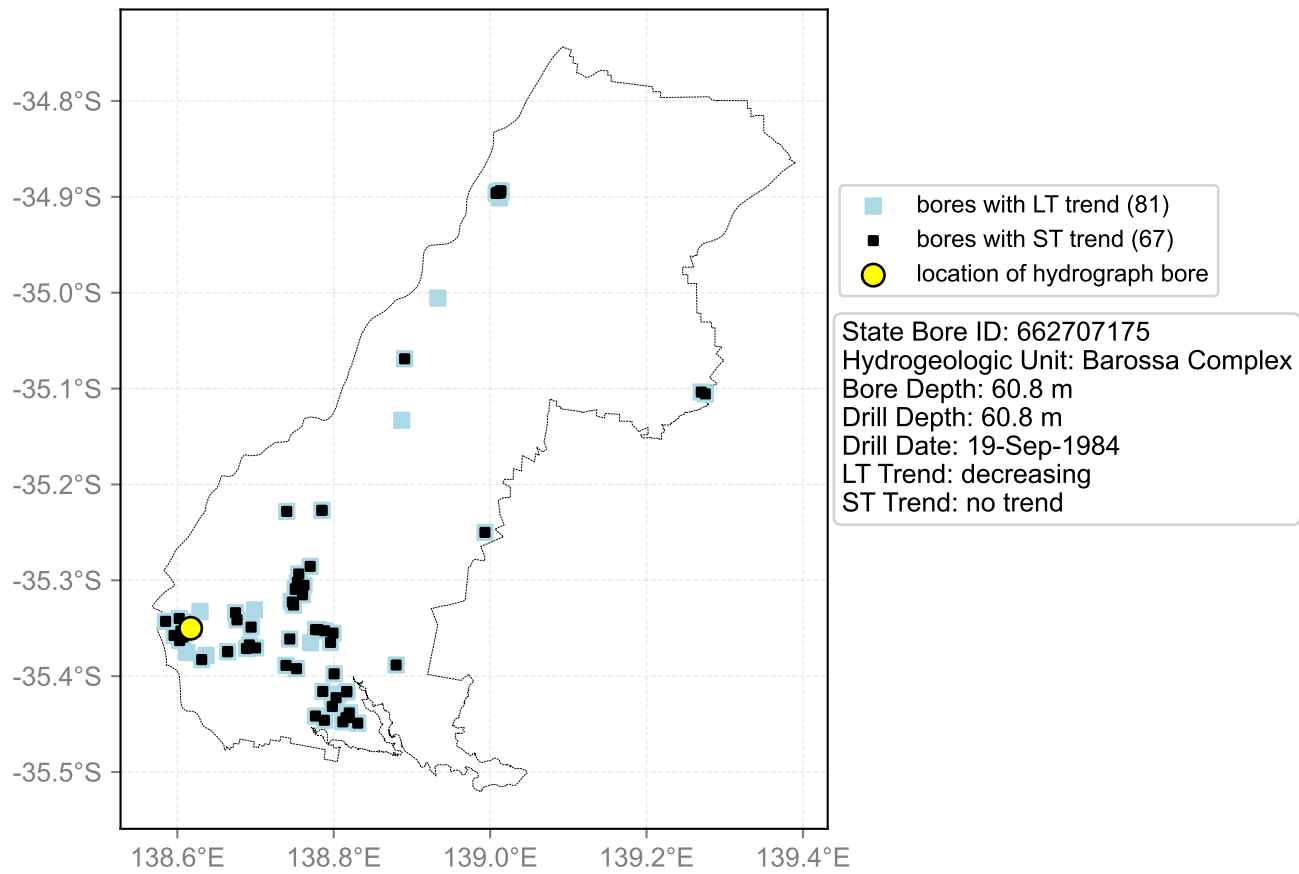

Map View for GS2

Hydrograph for hydroid: 30062043

Map View for GS2

Hydrograph for hydroid: 30062095

Map View for GS2

Hydrograph for hydroid: 30063043

Map View for GS2

Hydrograph for hydroid: 30063350

Map View for GS2

Hydrograph for hydroid: 30067194

Map View for GS2

Hydrograph for hydroid: 30067423

Map View for GS2

Hydrograph for hydroid: 30067428

Map View for GS2

Hydrograph for hydroid: 30067617

Map View for GS2

Hydrograph for hydroid: 30068015

Map View for GS2

Hydrograph for hydroid: 30068230

Map View for GS2

Hydrograph for hydroid: 30073501

Map View for GS2

Hydrograph for hydroid: 30075037

Map View for GS2

Hydrograph for hydroid: 30076285

Map View for GS2

Hydrograph for hydroid: 30076558

Map View for GS2

Hydrograph for hydroid: 30082365

Map View for GS2

Hydrograph for hydroid: 30082778