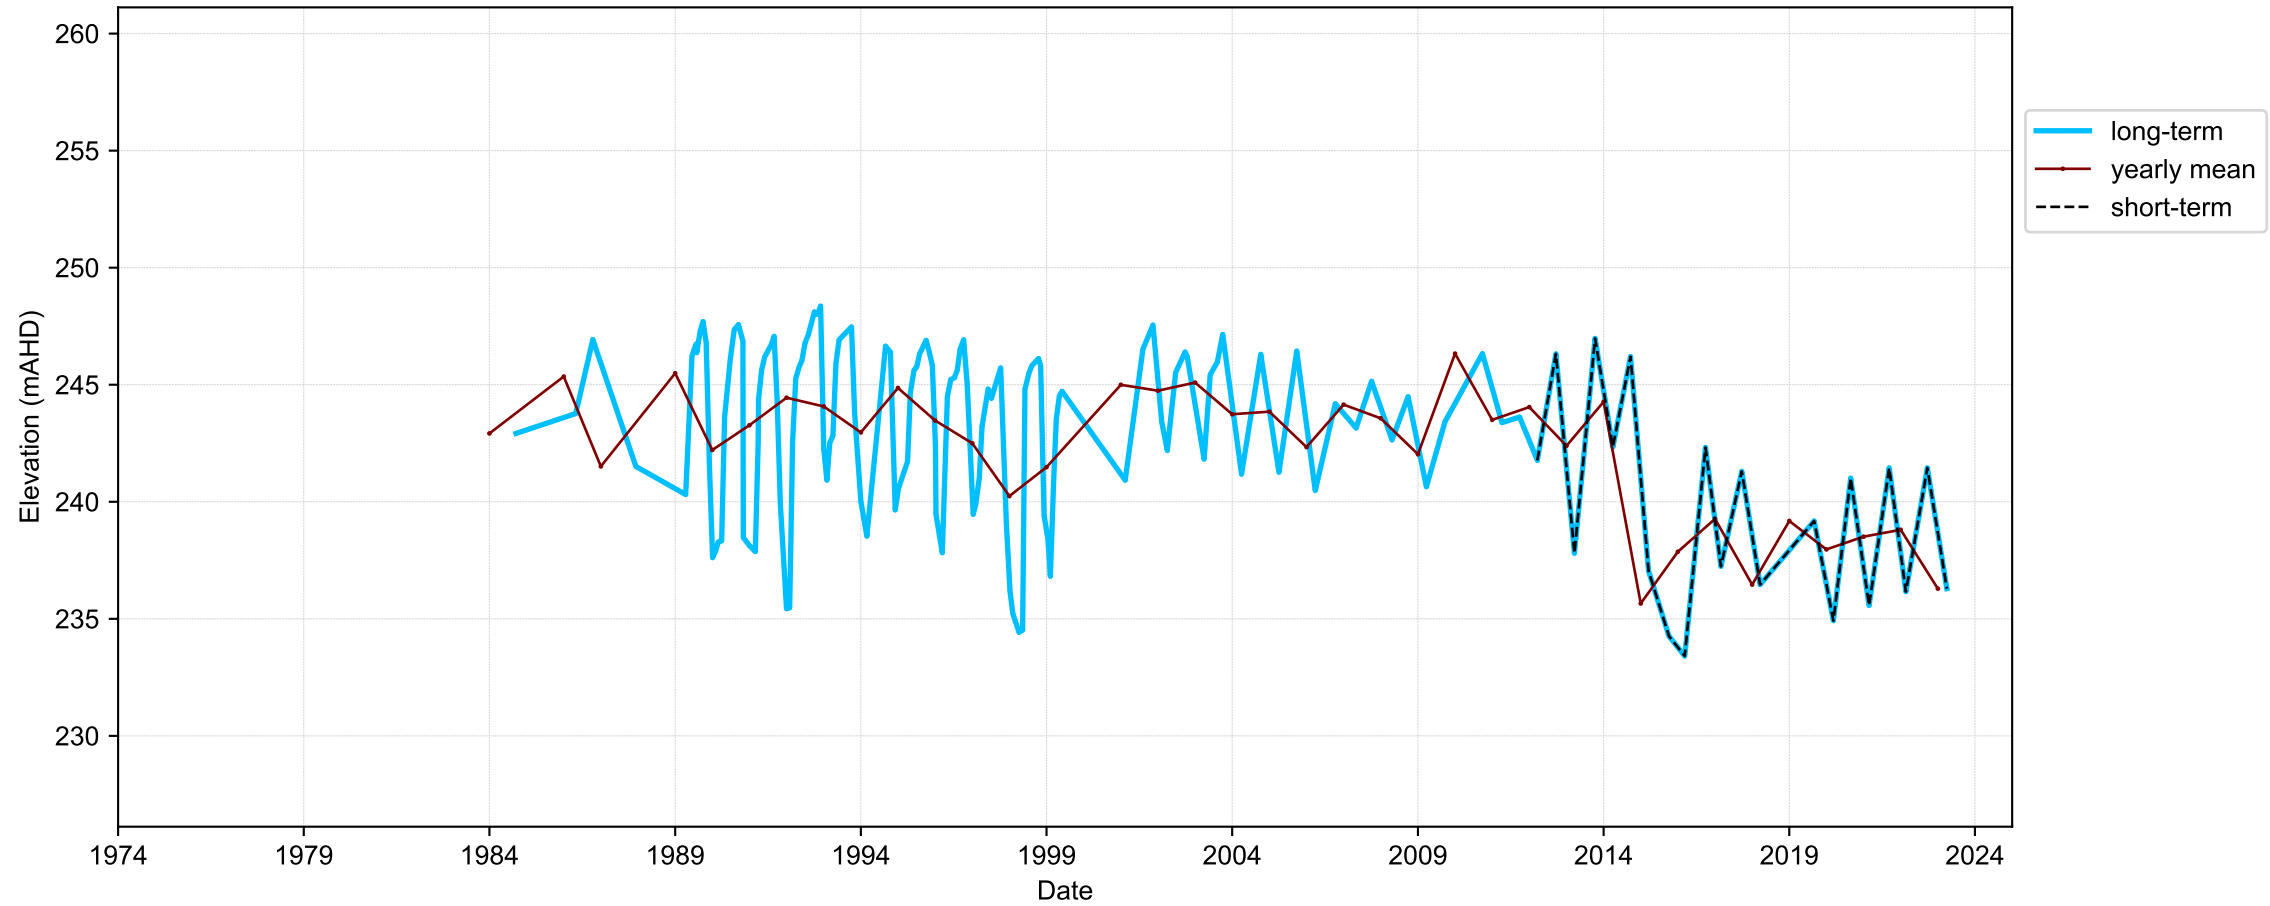

Map View for GS2

Hydrograph for hydroid: 30068015