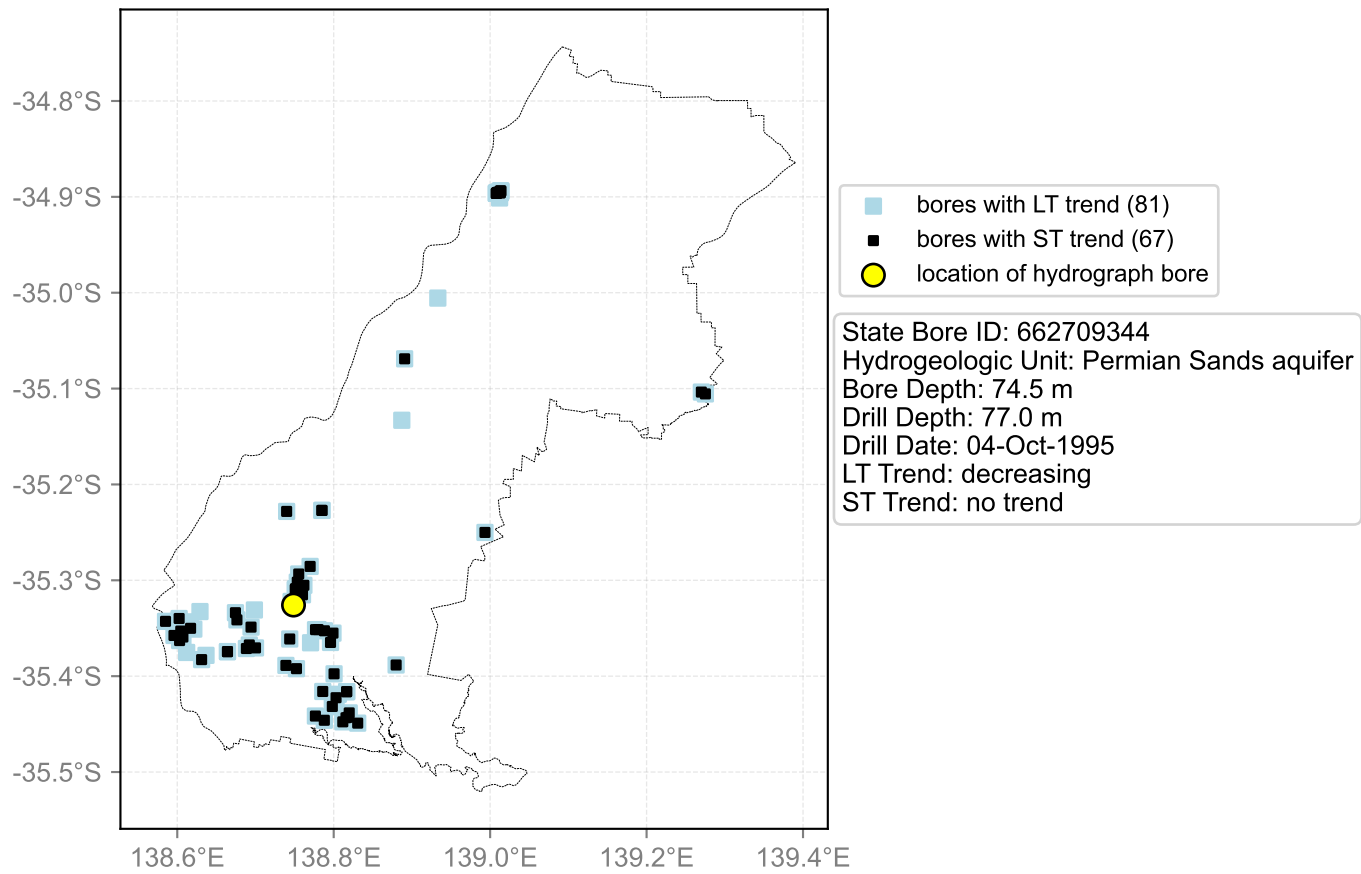

Map View for GS2

Hydrograph for hydroid: 30062043

Map View for GS2

Hydrograph for hydroid: 30062095

Map View for GS2

Hydrograph for hydroid: 30063043

Map View for GS2

Hydrograph for hydroid: 30063350

Map View for GS2

Hydrograph for hydroid: 30067194

Map View for GS2

Hydrograph for hydroid: 30067423

Map View for GS2

Hydrograph for hydroid: 30067428

Map View for GS2

Hydrograph for hydroid: 30067617

Map View for GS2

Hydrograph for hydroid: 30068015

Map View for GS2

Hydrograph for hydroid: 30068230

Map View for GS2

Hydrograph for hydroid: 30073501

Map View for GS2

Hydrograph for hydroid: 30075037

Map View for GS2

Hydrograph for hydroid: 30076285

Map View for GS2

Hydrograph for hydroid: 30076558

Map View for GS2

Hydrograph for hydroid: 30082365

Map View for GS2

Hydrograph for hydroid: 30082778