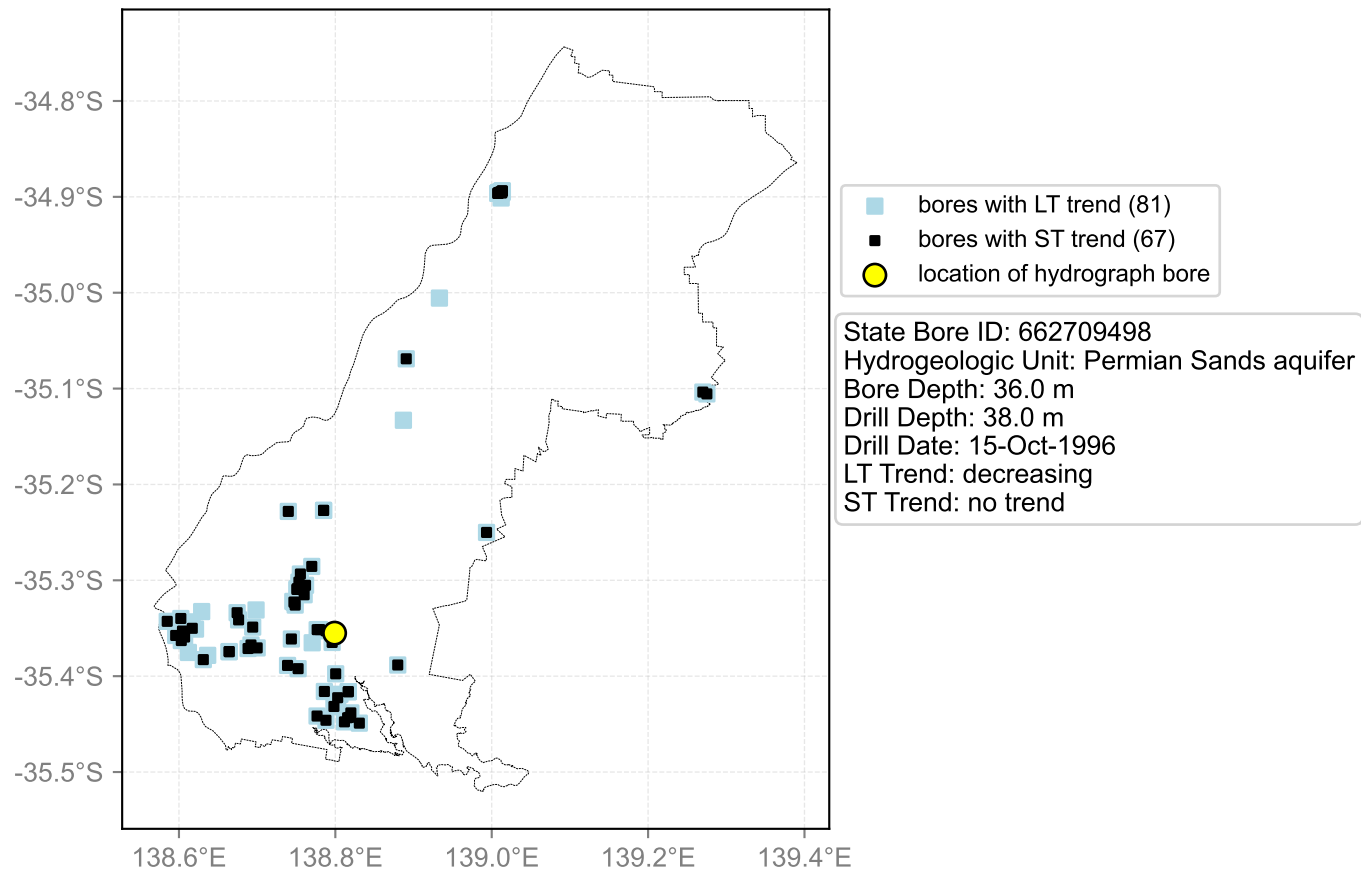

Map View for GS2

Hydrograph for hydroid: 30138162

Map View for GS2

Hydrograph for hydroid: 30139522

Map View for GS2

Hydrograph for hydroid: 30141921

Map View for GS2

Hydrograph for hydroid: 30142867

Map View for GS2

Hydrograph for hydroid: 30146193

Map View for GS2

Hydrograph for hydroid: 30149900

Map View for GS2

Hydrograph for hydroid: 30150107

Map View for GS2

Hydrograph for hydroid: 30150732

Map View for GS2

Hydrograph for hydroid: 30152865

Map View for GS2

Hydrograph for hydroid: 30153565

Map View for GS2

Hydrograph for hydroid: 30153671

Map View for GS2

Hydrograph for hydroid: 30153716

Map View for GS2

Hydrograph for hydroid: 30153871

Map View for GS2

Hydrograph for hydroid: 30156102

Map View for GS2

Hydrograph for hydroid: 30156456

Map View for GS2

Hydrograph for hydroid: 30162642