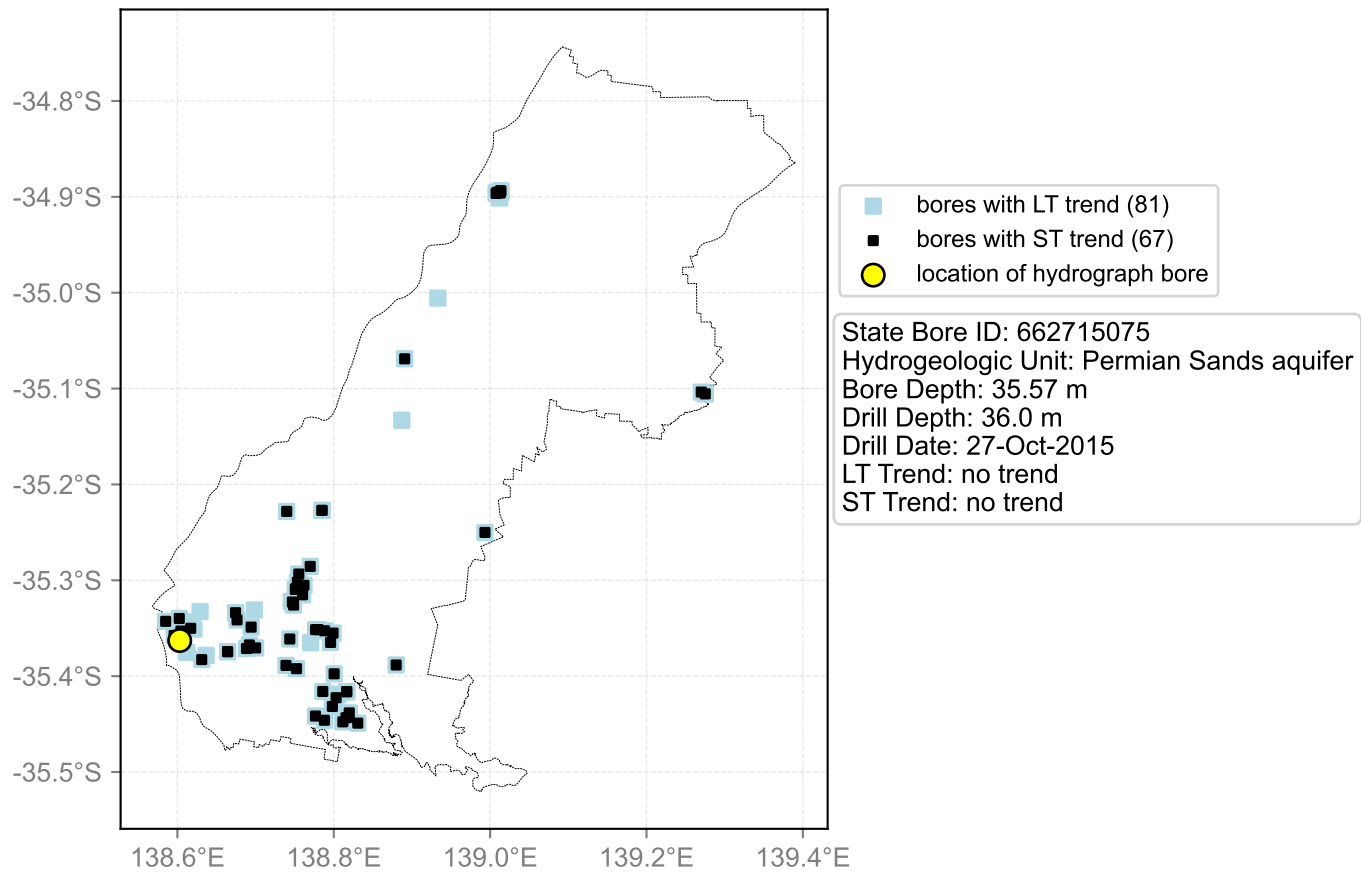

Map View for GS2

Hydrograph for hydroid: 30068015

Map View for GS2

Hydrograph for hydroid: 30068230

Map View for GS2

Hydrograph for hydroid: 30073501

Map View for GS2

Hydrograph for hydroid: 30075037

Map View for GS2

Hydrograph for hydroid: 30076285

Map View for GS2

Hydrograph for hydroid: 30076558

Map View for GS2

Hydrograph for hydroid: 30082365

Map View for GS2

Hydrograph for hydroid: 30082778

Map View for GS2

Hydrograph for hydroid: 30085076

Map View for GS2

Hydrograph for hydroid: 30085662

Map View for GS2

Hydrograph for hydroid: 30086411

Map View for GS2

Hydrograph for hydroid: 30091330

Map View for GS2

Hydrograph for hydroid: 30091491

Map View for GS2

Hydrograph for hydroid: 30096510

Map View for GS2

Hydrograph for hydroid: 30098253

Map View for GS2

Hydrograph for hydroid: 30100530