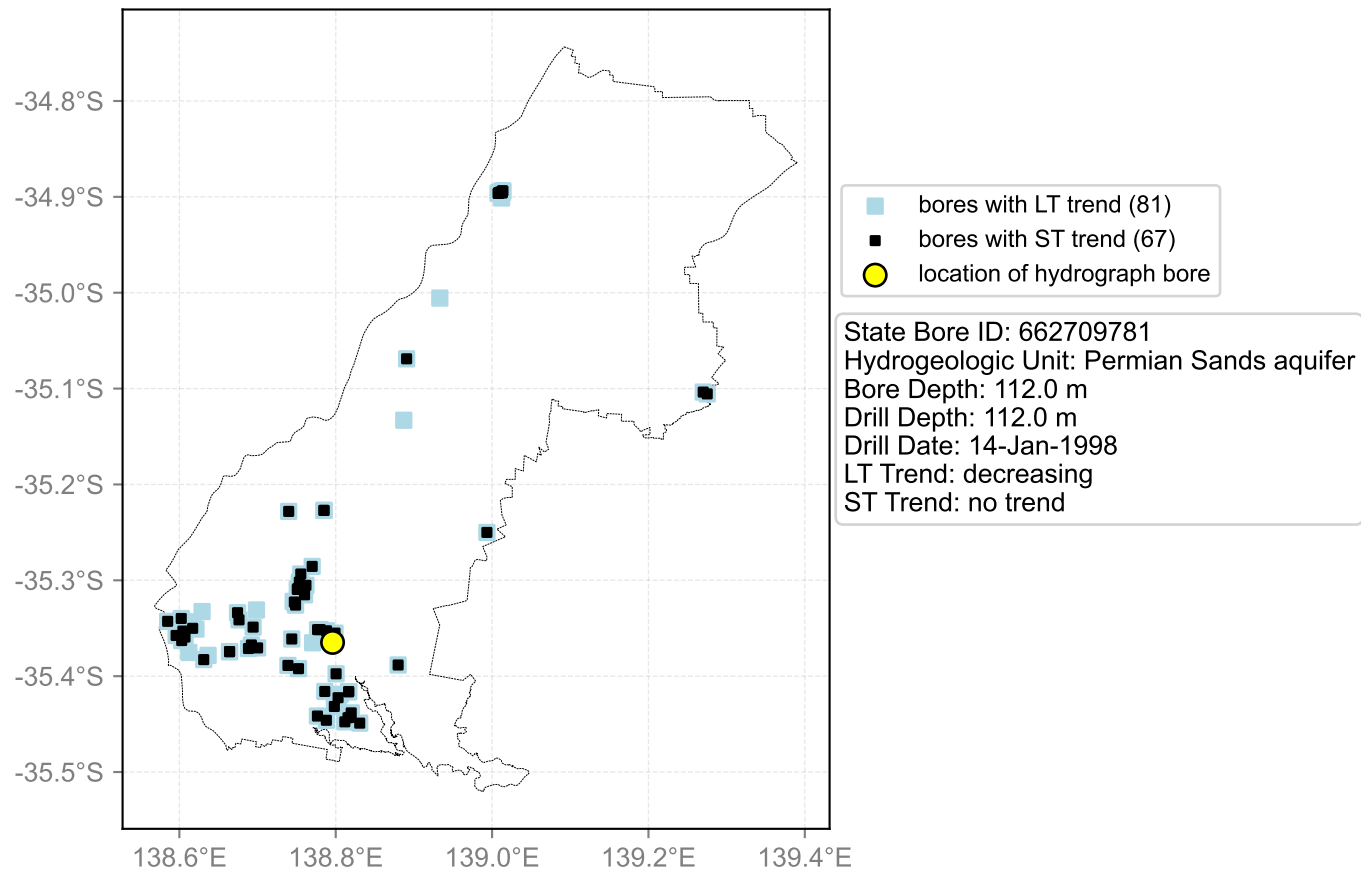

Map View for GS2

Hydrograph for hydroid: 30091491

Map View for GS2

Hydrograph for hydroid: 30096510

Map View for GS2

Hydrograph for hydroid: 30098253

Map View for GS2

Hydrograph for hydroid: 30100530

Map View for GS2

Hydrograph for hydroid: 30101295

Map View for GS2

Hydrograph for hydroid: 30102443

Map View for GS2

Hydrograph for hydroid: 30102461

Map View for GS2

Hydrograph for hydroid: 30107957

Map View for GS2

Hydrograph for hydroid: 30110716

Map View for GS2

Hydrograph for hydroid: 30114868

Map View for GS2

Hydrograph for hydroid: 30115468

Map View for GS2

Hydrograph for hydroid: 30116151

Map View for GS2

Hydrograph for hydroid: 30116842

Map View for GS2

Hydrograph for hydroid: 30121616

Map View for GS2

Hydrograph for hydroid: 30126431

Map View for GS2

Hydrograph for hydroid: 30127284