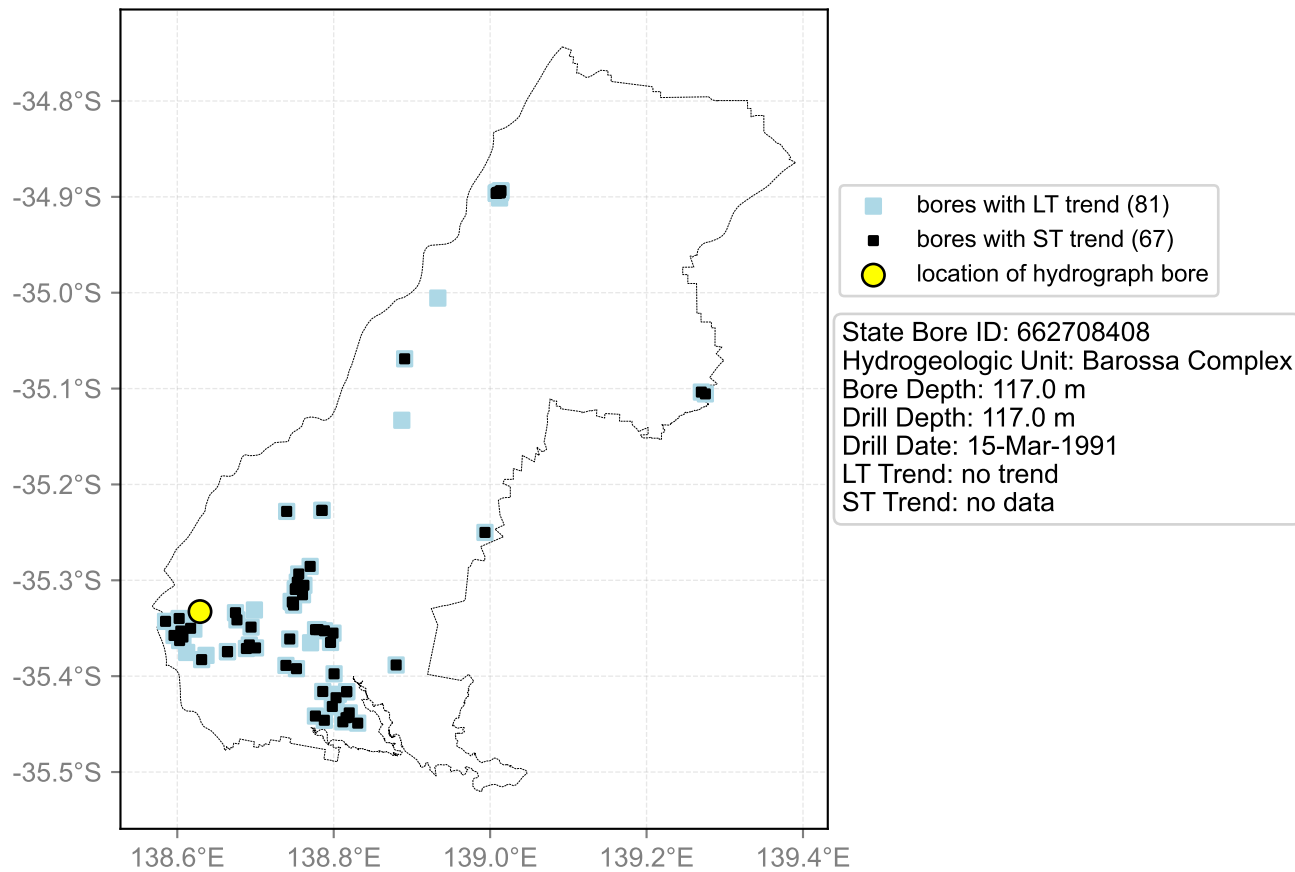

Map View for GS2

Hydrograph for hydroid: 30101295

Map View for GS2

Hydrograph for hydroid: 30102443

Map View for GS2

Hydrograph for hydroid: 30102461

Map View for GS2

Hydrograph for hydroid: 30107957

Map View for GS2

Hydrograph for hydroid: 30110716

Map View for GS2

Hydrograph for hydroid: 30114868

Map View for GS2

Hydrograph for hydroid: 30115468

Map View for GS2

Hydrograph for hydroid: 30116151

Map View for GS2

Hydrograph for hydroid: 30116842

Map View for GS2

Hydrograph for hydroid: 30121616

Map View for GS2

Hydrograph for hydroid: 30126431

Map View for GS2

Hydrograph for hydroid: 30127284

Map View for GS2

Hydrograph for hydroid: 30138162

Map View for GS2

Hydrograph for hydroid: 30139522

Map View for GS2

Hydrograph for hydroid: 30141921

Map View for GS2

Hydrograph for hydroid: 30142867