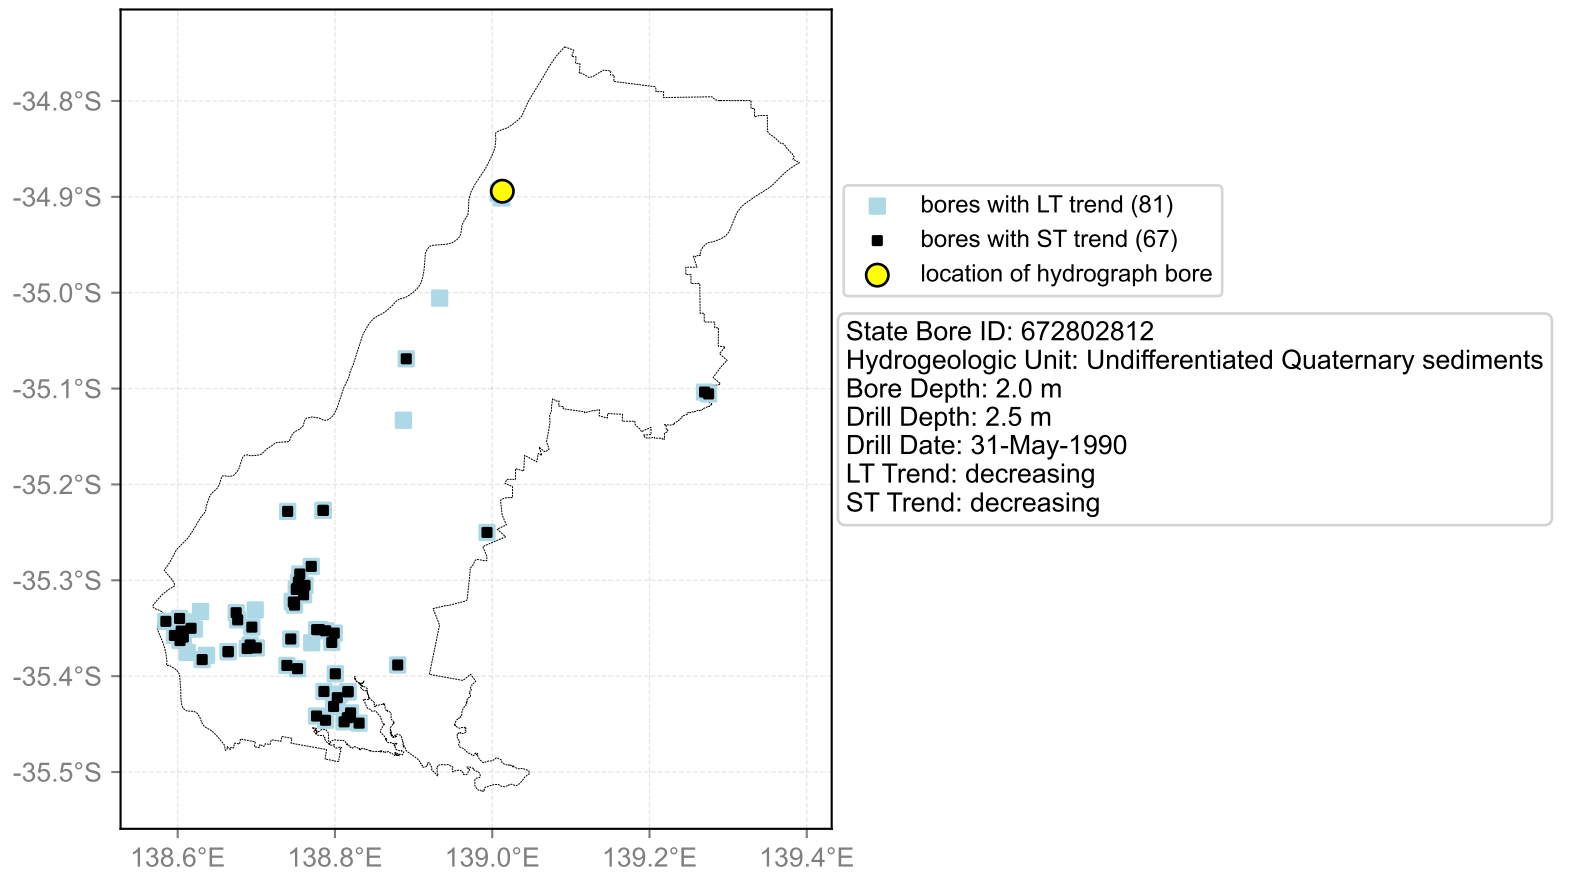

Map View for GS2

Hydrograph for hydroid: 30076285

Map View for GS2

Hydrograph for hydroid: 30076558

Map View for GS2

Hydrograph for hydroid: 30082365

Map View for GS2

Hydrograph for hydroid: 30082778

Map View for GS2

Hydrograph for hydroid: 30085076

Map View for GS2

Hydrograph for hydroid: 30085662

Map View for GS2

Hydrograph for hydroid: 30086411

Map View for GS2

Hydrograph for hydroid: 30091330

Map View for GS2

Hydrograph for hydroid: 30091491

Map View for GS2

Hydrograph for hydroid: 30096510

Map View for GS2

Hydrograph for hydroid: 30098253

Map View for GS2

Hydrograph for hydroid: 30100530

Map View for GS2

Hydrograph for hydroid: 30101295

Map View for GS2

Hydrograph for hydroid: 30102443

Map View for GS2

Hydrograph for hydroid: 30102461

Map View for GS2

Hydrograph for hydroid: 30107957