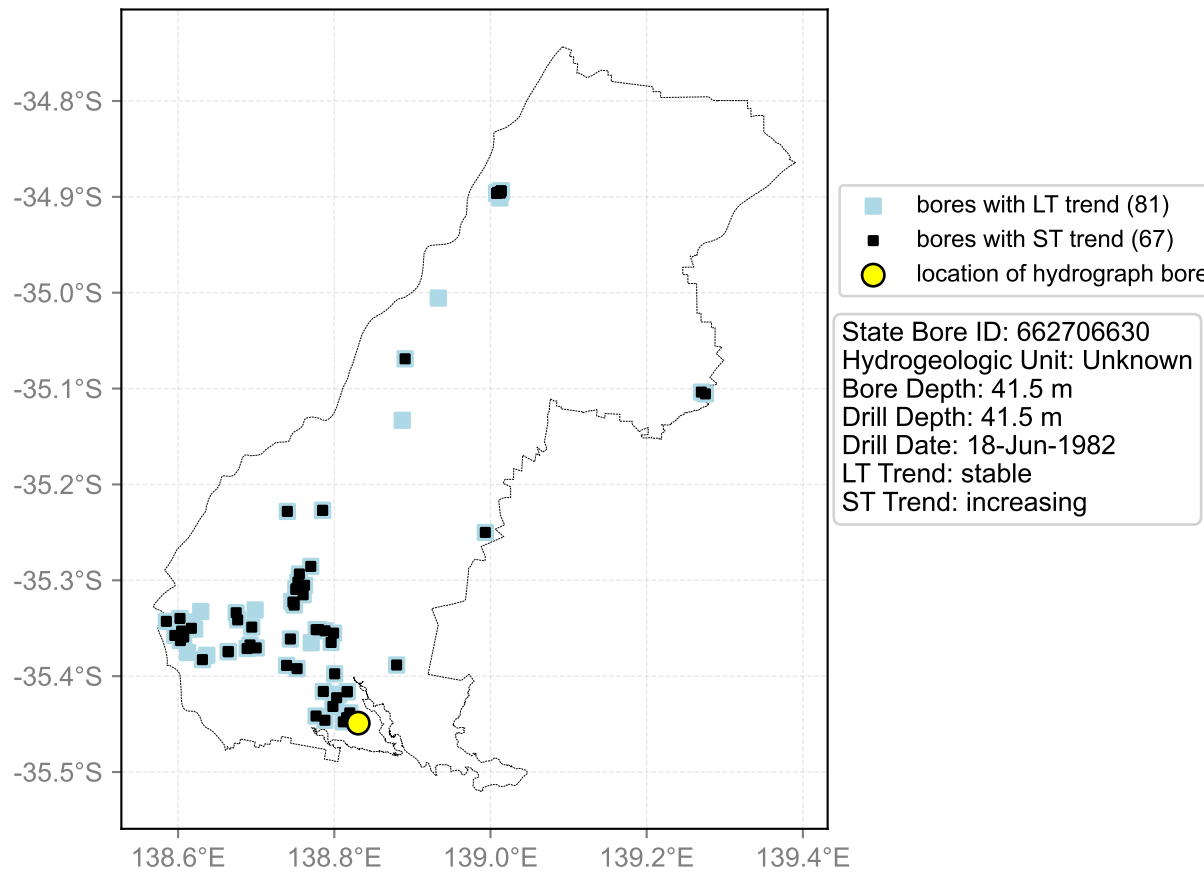

Map View for GS2

Hydrograph for hydroid: 30152865

Map View for GS2

Hydrograph for hydroid: 30153565

Map View for GS2

Hydrograph for hydroid: 30153671

Map View for GS2

Hydrograph for hydroid: 30153716

Map View for GS2

Hydrograph for hydroid: 30153871

Map View for GS2

Hydrograph for hydroid: 30156102

Map View for GS2

Hydrograph for hydroid: 30156456

Map View for GS2

Hydrograph for hydroid: 30162642

Map View for GS2

Hydrograph for hydroid: 30164727

Map View for GS2

Hydrograph for hydroid: 30165604

Map View for GS2

Hydrograph for hydroid: 30168460

Map View for GS2

Hydrograph for hydroid: 30168465

Map View for GS2

Hydrograph for hydroid: 30169017

Map View for GS2

Hydrograph for hydroid: 30171403

Map View for GS2

Hydrograph for hydroid: 30172236

Map View for GS2

Hydrograph for hydroid: 30172403