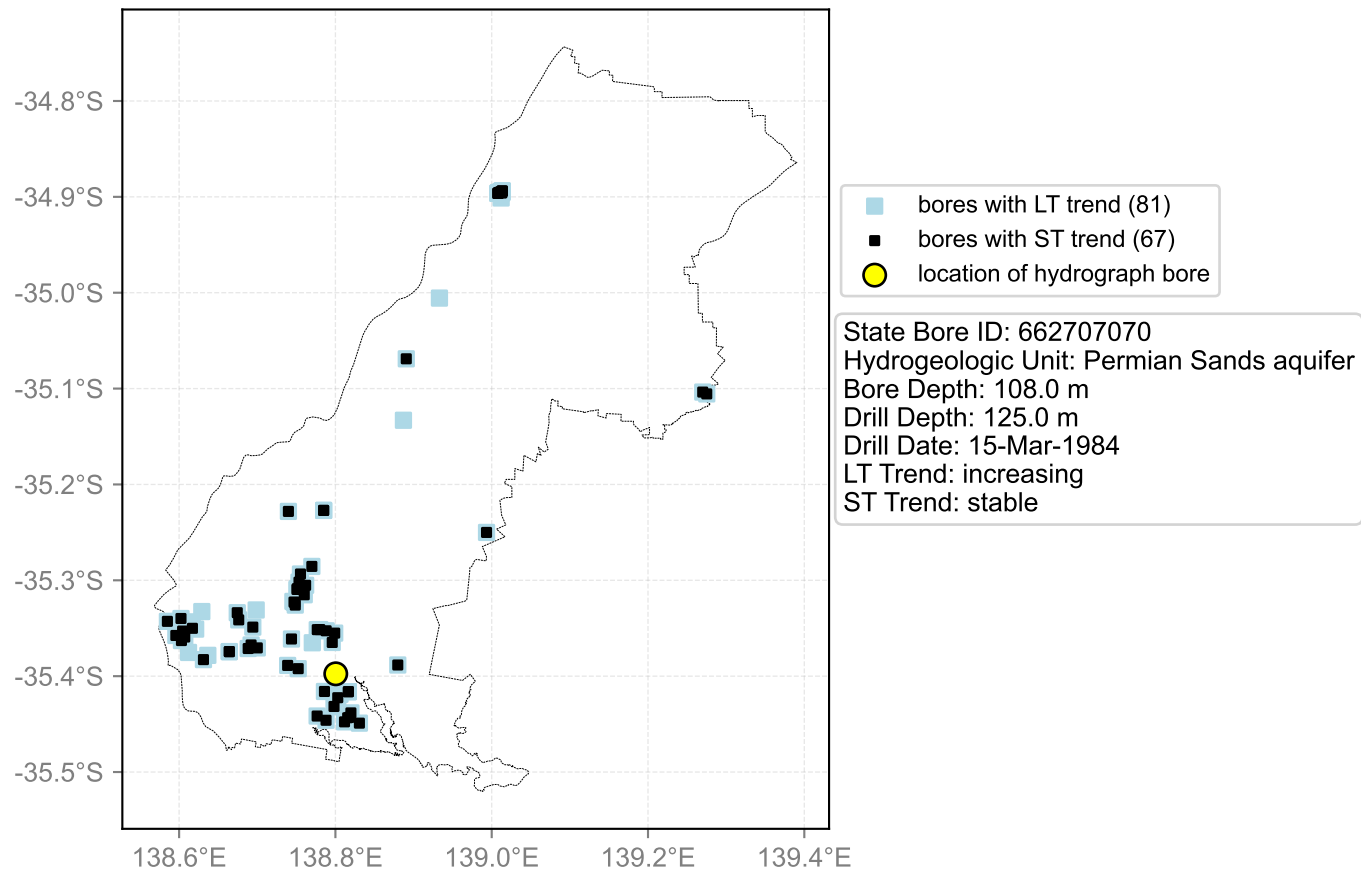

Map View for GS2

Hydrograph for hydroid: 30068015

Map View for GS2

Hydrograph for hydroid: 30068230

Map View for GS2

Hydrograph for hydroid: 30073501

Map View for GS2

Hydrograph for hydroid: 30075037

Map View for GS2

Hydrograph for hydroid: 30076285

Map View for GS2

Hydrograph for hydroid: 30076558

Map View for GS2

Hydrograph for hydroid: 30082365

Map View for GS2

Hydrograph for hydroid: 30082778

Map View for GS2

Hydrograph for hydroid: 30085076

Map View for GS2

Hydrograph for hydroid: 30085662

Map View for GS2

Hydrograph for hydroid: 30086411

Map View for GS2

Hydrograph for hydroid: 30091330

Map View for GS2

Hydrograph for hydroid: 30091491

Map View for GS2

Hydrograph for hydroid: 30096510

Map View for GS2

Hydrograph for hydroid: 30098253

Map View for GS2

Hydrograph for hydroid: 30100530