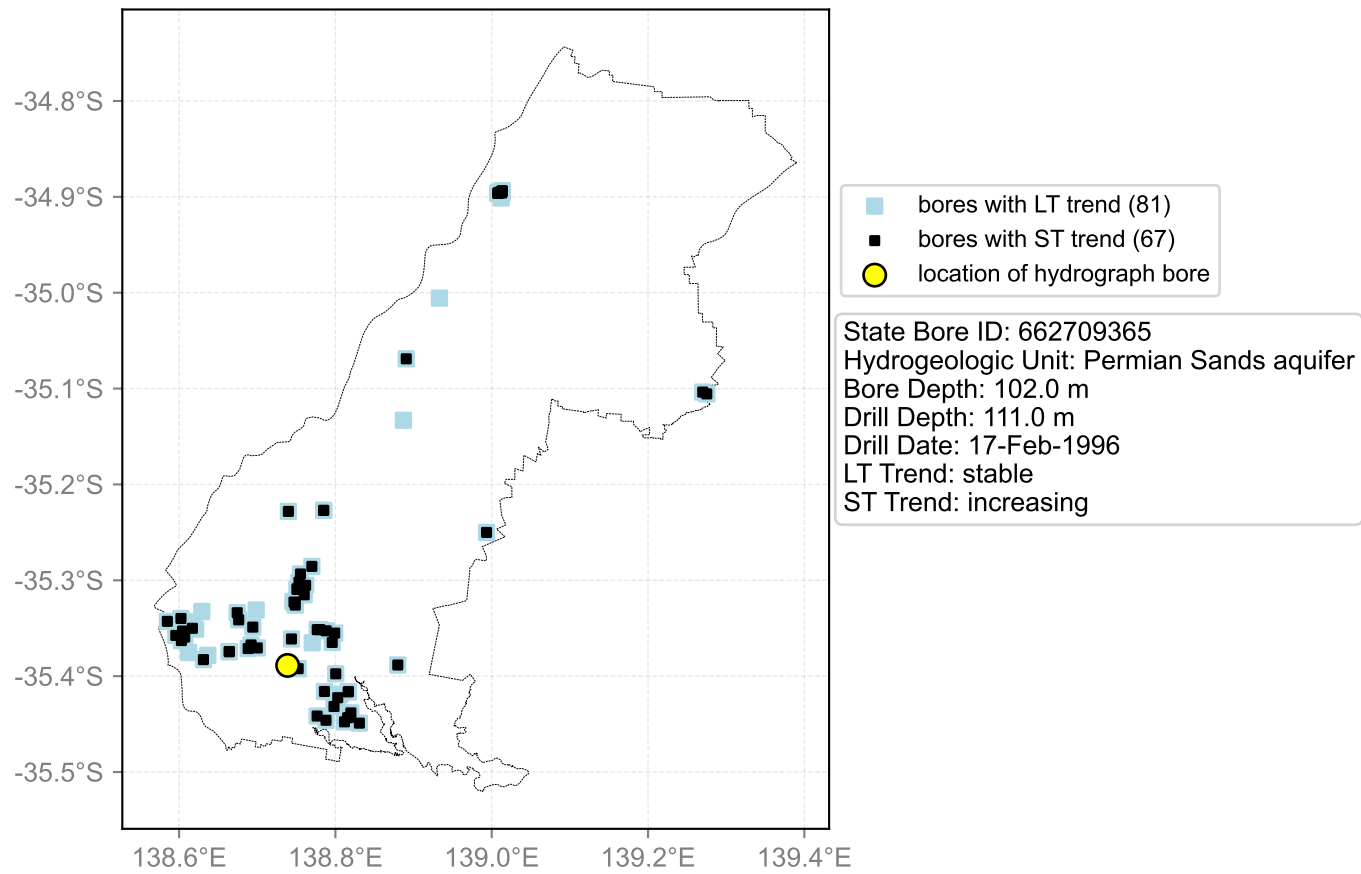

Map View for GS2

Hydrograph for hydroid: 30110716

Map View for GS2

Hydrograph for hydroid: 30114868

Map View for GS2

Hydrograph for hydroid: 30115468

Map View for GS2

Hydrograph for hydroid: 30116151

Map View for GS2

Hydrograph for hydroid: 30116842

Map View for GS2

Hydrograph for hydroid: 30121616

Map View for GS2

Hydrograph for hydroid: 30126431

Map View for GS2

Hydrograph for hydroid: 30127284

Map View for GS2

Hydrograph for hydroid: 30138162

Map View for GS2

Hydrograph for hydroid: 30139522

Map View for GS2

Hydrograph for hydroid: 30141921

Map View for GS2

Hydrograph for hydroid: 30142867

Map View for GS2

Hydrograph for hydroid: 30146193

Map View for GS2

Hydrograph for hydroid: 30149900

Map View for GS2

Hydrograph for hydroid: 30150107

Map View for GS2

Hydrograph for hydroid: 30150732