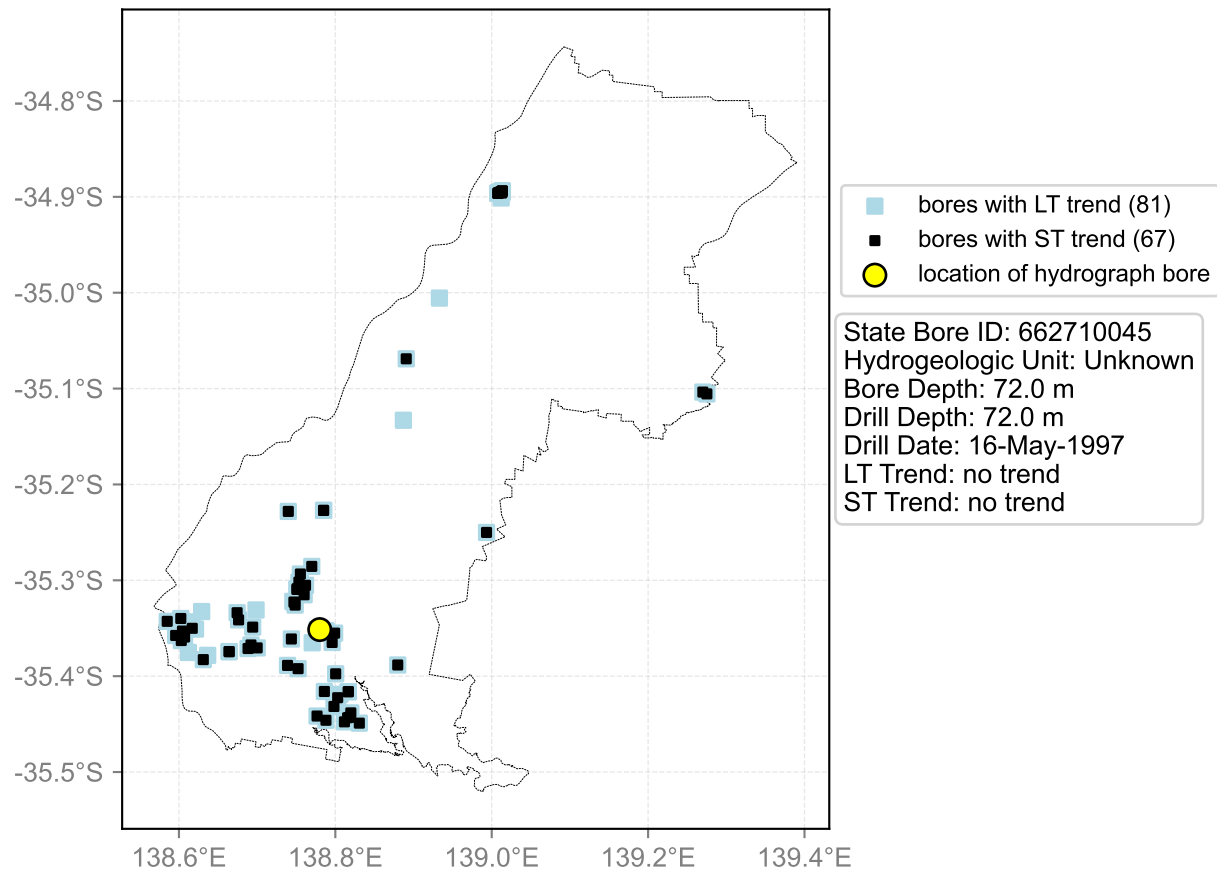

Map View for GS2

Hydrograph for hydroid: 30174081

Map View for GS2

Hydrograph for hydroid: 30174812

Map View for GS2

Hydrograph for hydroid: 30176770

Map View for GS2

Hydrograph for hydroid: 30176920

Map View for GS2

Hydrograph for hydroid: 30177765

Map View for GS2

Hydrograph for hydroid: 30177882

Map View for GS2

Hydrograph for hydroid: 30181743

Map View for GS2

Hydrograph for hydroid: 30182602

Map View for GS2

Hydrograph for hydroid: 30182938

Map View for GS2

Hydrograph for hydroid: 30183289

Map View for GS2

Hydrograph for hydroid: 30184402

Map View for GS2

Hydrograph for hydroid: 30184624

Map View for GS2

Hydrograph for hydroid: 30185870

Map View for GS2

Hydrograph for hydroid: 30186058

Map View for GS2

Hydrograph for hydroid: 30187860

Map View for GS2

Hydrograph for hydroid: 30189150