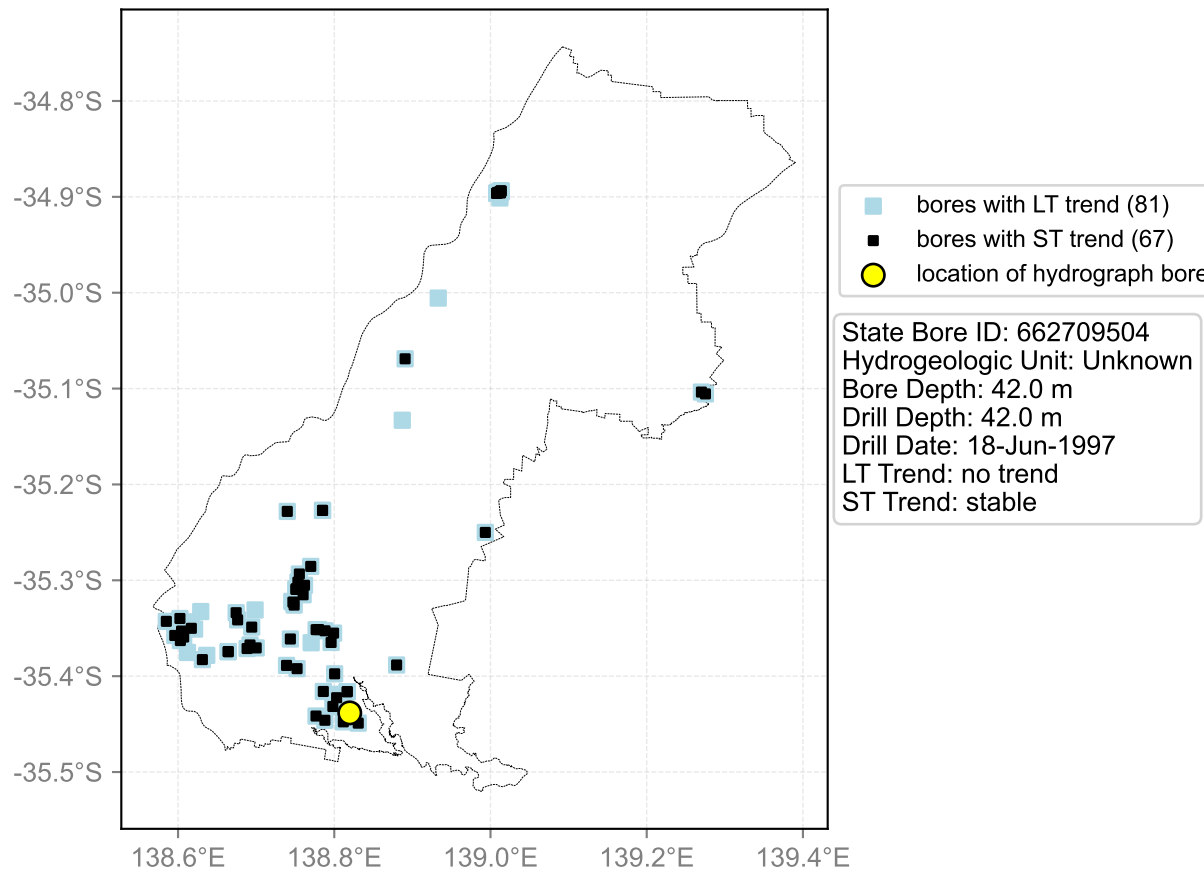

Map View for GS2

Hydrograph for hydroid: 30067194

Map View for GS2

Hydrograph for hydroid: 30067423

Map View for GS2

Hydrograph for hydroid: 30067428

Map View for GS2

Hydrograph for hydroid: 30067617

Map View for GS2

Hydrograph for hydroid: 30068015

Map View for GS2

Hydrograph for hydroid: 30068230

Map View for GS2

Hydrograph for hydroid: 30073501

Map View for GS2

Hydrograph for hydroid: 30075037

Map View for GS2

Hydrograph for hydroid: 30076285

Map View for GS2

Hydrograph for hydroid: 30076558

Map View for GS2

Hydrograph for hydroid: 30082365

Map View for GS2

Hydrograph for hydroid: 30082778

Map View for GS2

Hydrograph for hydroid: 30085076

Map View for GS2

Hydrograph for hydroid: 30085662

Map View for GS2

Hydrograph for hydroid: 30086411

Map View for GS2

Hydrograph for hydroid: 30091330