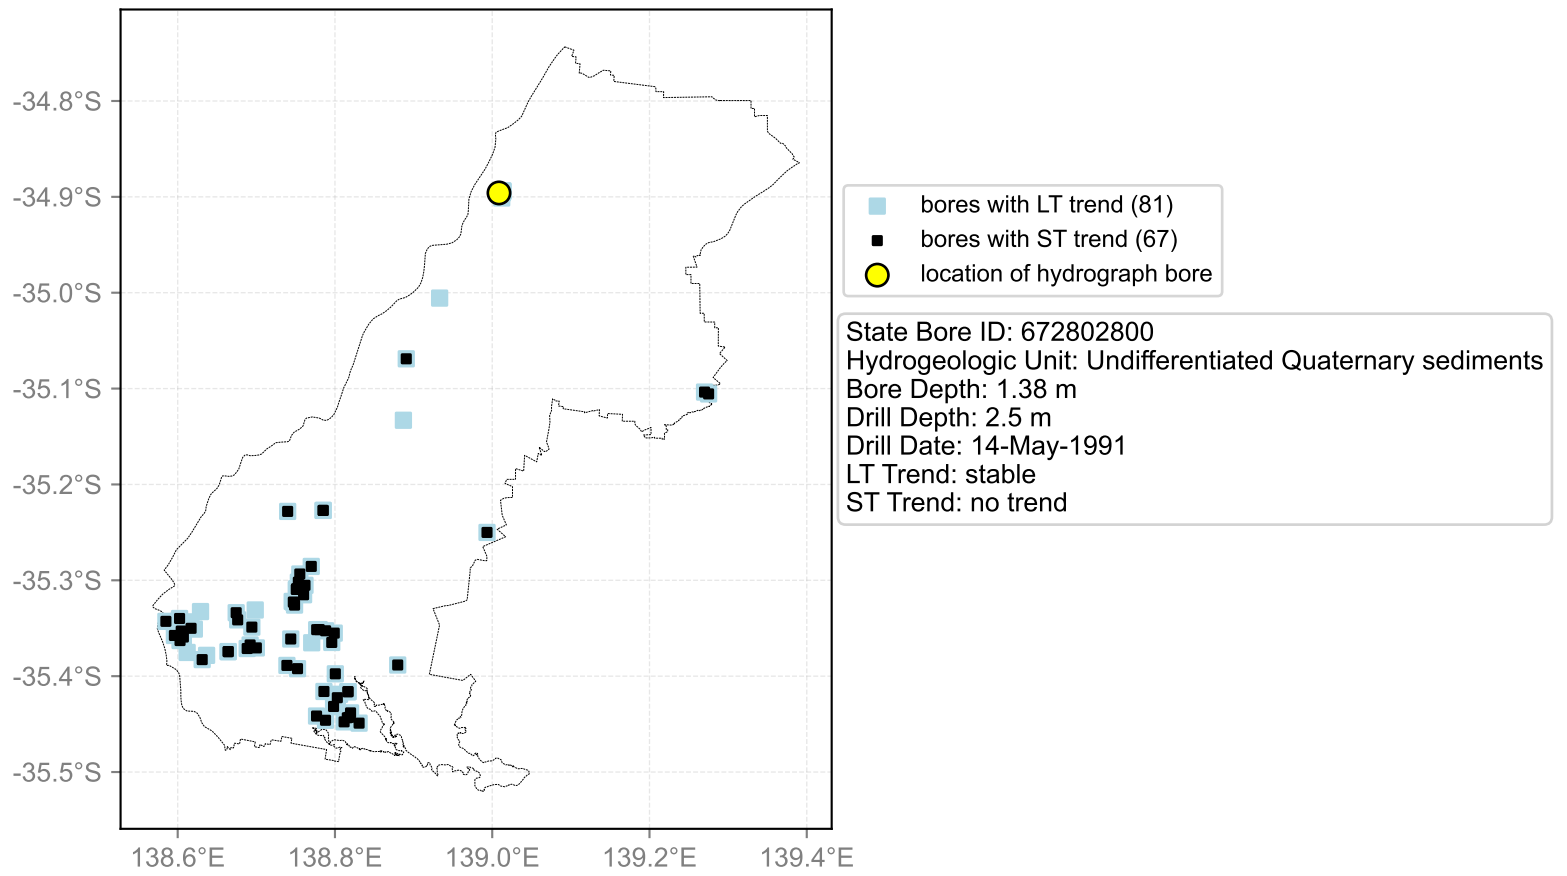

Map View for GS2

Hydrograph for hydroid: 30116842

Map View for GS2

Hydrograph for hydroid: 30121616

Map View for GS2

Hydrograph for hydroid: 30126431

Map View for GS2

Hydrograph for hydroid: 30127284

Map View for GS2

Hydrograph for hydroid: 30138162

Map View for GS2

Hydrograph for hydroid: 30139522

Map View for GS2

Hydrograph for hydroid: 30141921

Map View for GS2

Hydrograph for hydroid: 30142867

Map View for GS2

Hydrograph for hydroid: 30146193

Map View for GS2

Hydrograph for hydroid: 30149900

Map View for GS2

Hydrograph for hydroid: 30150107

Map View for GS2

Hydrograph for hydroid: 30150732

Map View for GS2

Hydrograph for hydroid: 30152865

Map View for GS2

Hydrograph for hydroid: 30153565

Map View for GS2

Hydrograph for hydroid: 30153671

Map View for GS2

Hydrograph for hydroid: 30153716