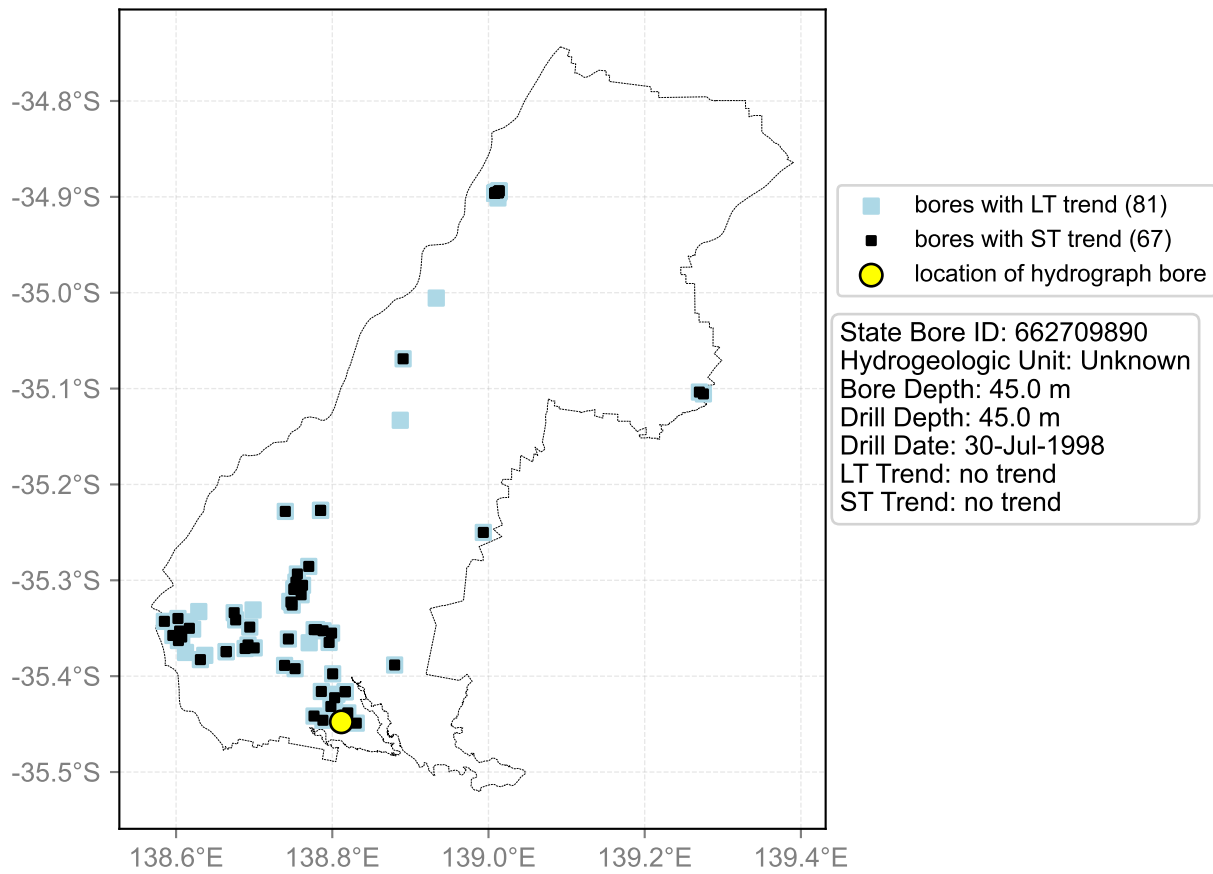

Map View for GS2

Hydrograph for hydroid: 30169017

Map View for GS2

Hydrograph for hydroid: 30171403

Map View for GS2

Hydrograph for hydroid: 30172236

Map View for GS2

Hydrograph for hydroid: 30172403

Map View for GS2

Hydrograph for hydroid: 30172413

Map View for GS2

Hydrograph for hydroid: 30172481

Map View for GS2

Hydrograph for hydroid: 30172761

Map View for GS2

Hydrograph for hydroid: 30173559

Map View for GS2

Hydrograph for hydroid: 30174081

Map View for GS2

Hydrograph for hydroid: 30174812

Map View for GS2

Hydrograph for hydroid: 30176770

Map View for GS2

Hydrograph for hydroid: 30176920

Map View for GS2

Hydrograph for hydroid: 30177765

Map View for GS2

Hydrograph for hydroid: 30177882

Map View for GS2

Hydrograph for hydroid: 30181743

Map View for GS2

Hydrograph for hydroid: 30182602