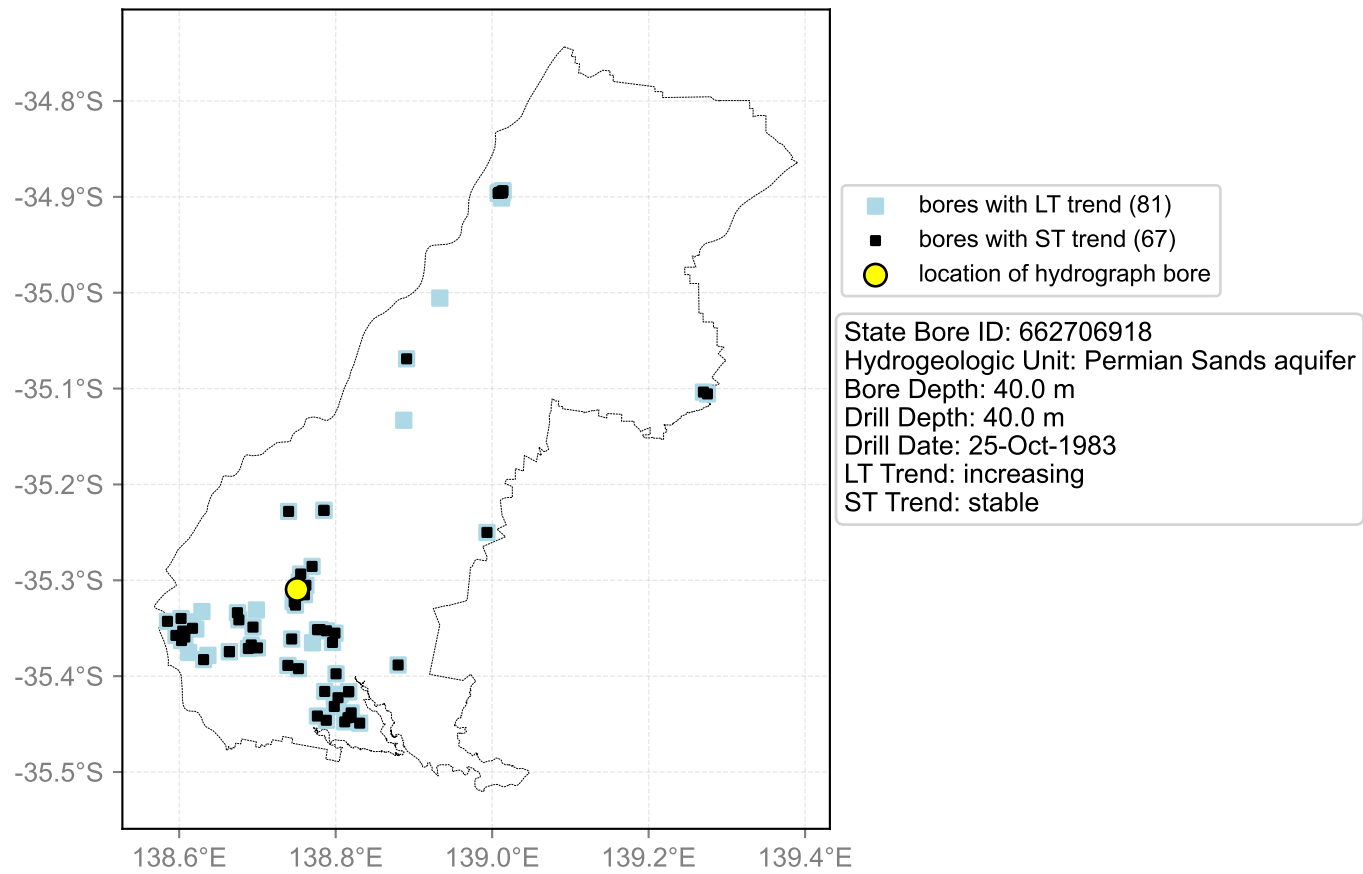

Map View for GS2

Hydrograph for hydroid: 30076285

Map View for GS2

Hydrograph for hydroid: 30076558

Map View for GS2

Hydrograph for hydroid: 30082365

Map View for GS2

Hydrograph for hydroid: 30082778

Map View for GS2

Hydrograph for hydroid: 30085076

Map View for GS2

Hydrograph for hydroid: 30085662

Map View for GS2

Hydrograph for hydroid: 30086411

Map View for GS2

Hydrograph for hydroid: 30091330

Map View for GS2

Hydrograph for hydroid: 30091491

Map View for GS2

Hydrograph for hydroid: 30096510

Map View for GS2

Hydrograph for hydroid: 30098253

Map View for GS2

Hydrograph for hydroid: 30100530

Map View for GS2

Hydrograph for hydroid: 30101295

Map View for GS2

Hydrograph for hydroid: 30102443

Map View for GS2

Hydrograph for hydroid: 30102461

Map View for GS2

Hydrograph for hydroid: 30107957