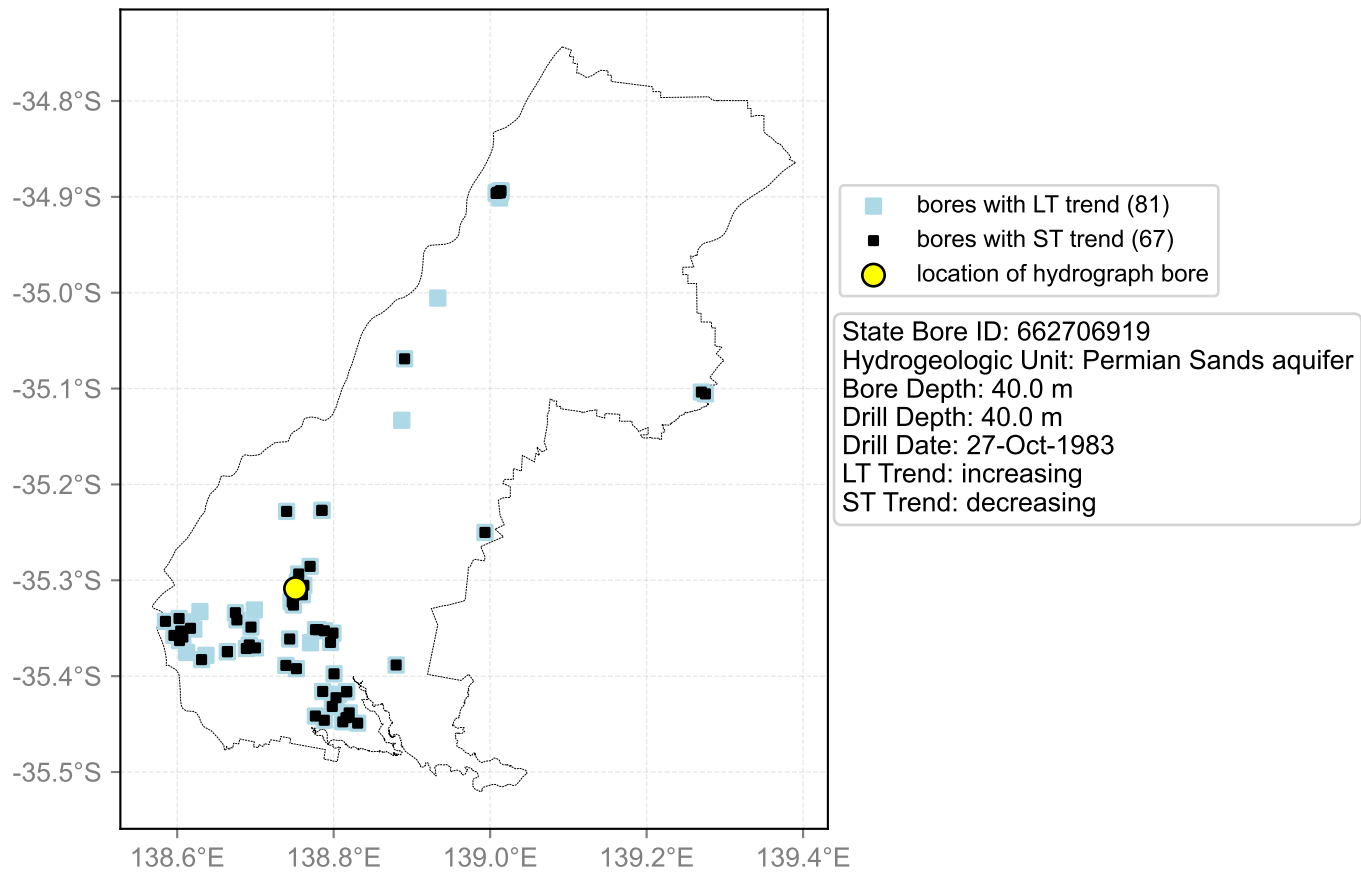

Map View for GS2

Hydrograph for hydroid: 30085076

Map View for GS2

Hydrograph for hydroid: 30085662

Map View for GS2

Hydrograph for hydroid: 30086411

Map View for GS2

Hydrograph for hydroid: 30091330

Map View for GS2

Hydrograph for hydroid: 30091491

Map View for GS2

Hydrograph for hydroid: 30096510

Map View for GS2

Hydrograph for hydroid: 30098253

Map View for GS2

Hydrograph for hydroid: 30100530

Map View for GS2

Hydrograph for hydroid: 30101295

Map View for GS2

Hydrograph for hydroid: 30102443

Map View for GS2

Hydrograph for hydroid: 30102461

Map View for GS2

Hydrograph for hydroid: 30107957

Map View for GS2

Hydrograph for hydroid: 30110716

Map View for GS2

Hydrograph for hydroid: 30114868

Map View for GS2

Hydrograph for hydroid: 30115468

Map View for GS2

Hydrograph for hydroid: 30116151