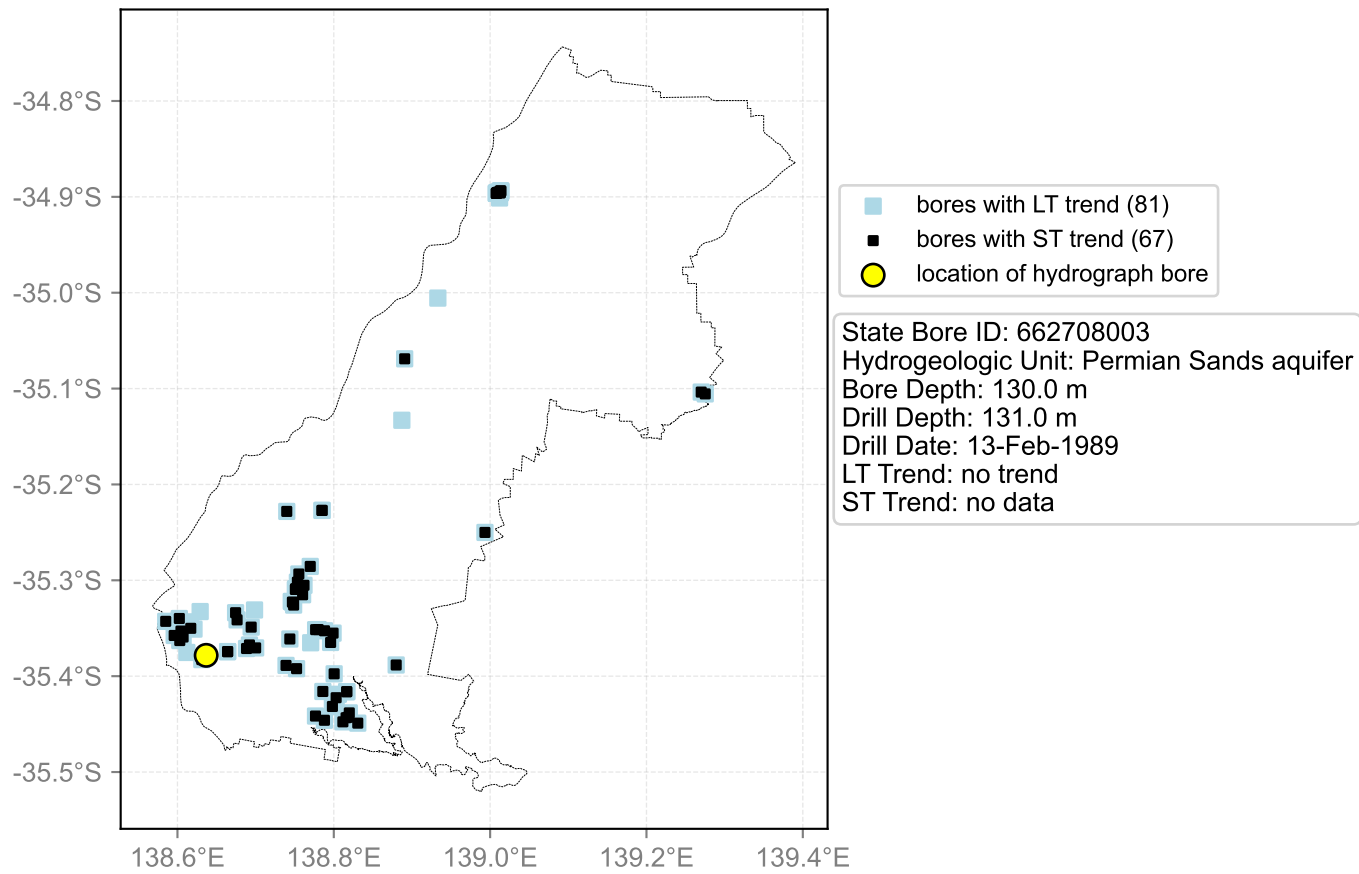

Map View for GS2

Hydrograph for hydroid: 30177765

Map View for GS2

Hydrograph for hydroid: 30177882

Map View for GS2

Hydrograph for hydroid: 30181743

Map View for GS2

Hydrograph for hydroid: 30182602

Map View for GS2

Hydrograph for hydroid: 30182938

Map View for GS2

Hydrograph for hydroid: 30183289

Map View for GS2

Hydrograph for hydroid: 30184402

Map View for GS2

Hydrograph for hydroid: 30184624

Map View for GS2

Hydrograph for hydroid: 30185870

Map View for GS2

Hydrograph for hydroid: 30186058

Map View for GS2

Hydrograph for hydroid: 30187860

Map View for GS2

Hydrograph for hydroid: 30189150

Map View for GS2

Hydrograph for hydroid: 30191984