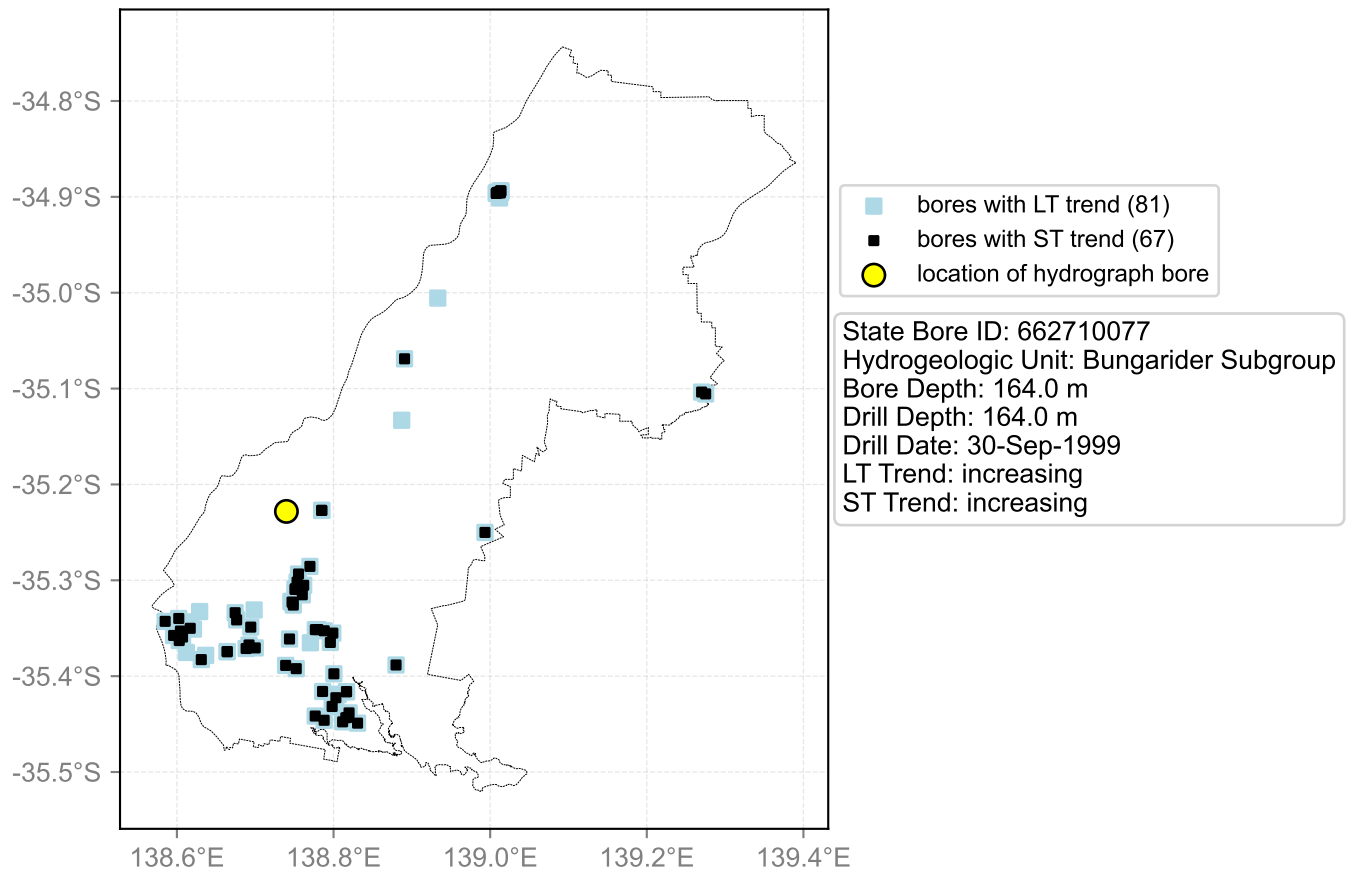

Map View for GS2

Hydrograph for hydroid: 30068015

Map View for GS2

Hydrograph for hydroid: 30068230

Map View for GS2

Hydrograph for hydroid: 30073501

Map View for GS2

Hydrograph for hydroid: 30075037

Map View for GS2

Hydrograph for hydroid: 30076285

Map View for GS2

Hydrograph for hydroid: 30076558

Map View for GS2

Hydrograph for hydroid: 30082365

Map View for GS2

Hydrograph for hydroid: 30082778

Map View for GS2

Hydrograph for hydroid: 30085076

Map View for GS2

Hydrograph for hydroid: 30085662

Map View for GS2

Hydrograph for hydroid: 30086411

Map View for GS2

Hydrograph for hydroid: 30091330

Map View for GS2

Hydrograph for hydroid: 30091491

Map View for GS2

Hydrograph for hydroid: 30096510

Map View for GS2

Hydrograph for hydroid: 30098253

Map View for GS2

Hydrograph for hydroid: 30100530