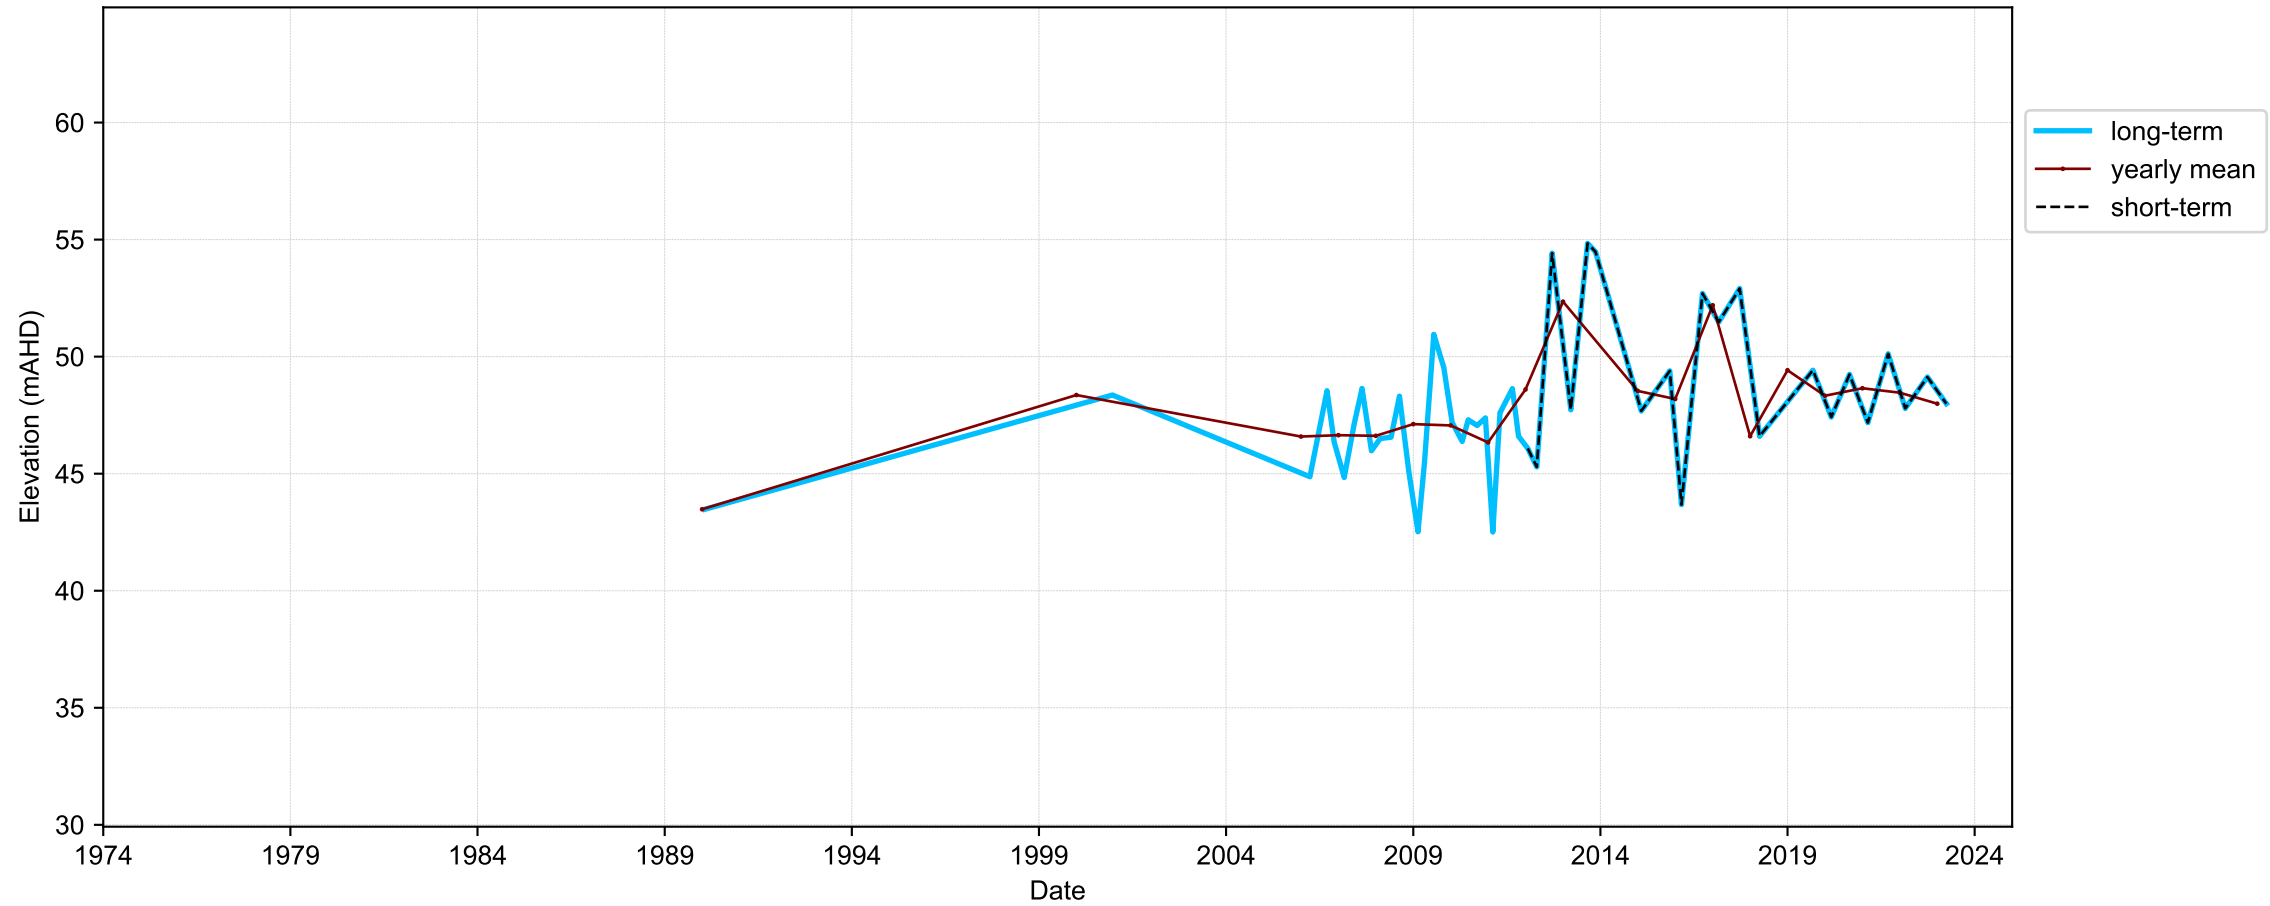

Map View for GS2

Hydrograph for hydroid: 30185870

Map View for GS2

Hydrograph for hydroid: 30186058

Map View for GS2

Hydrograph for hydroid: 30187860

Map View for GS2

Hydrograph for hydroid: 30189150