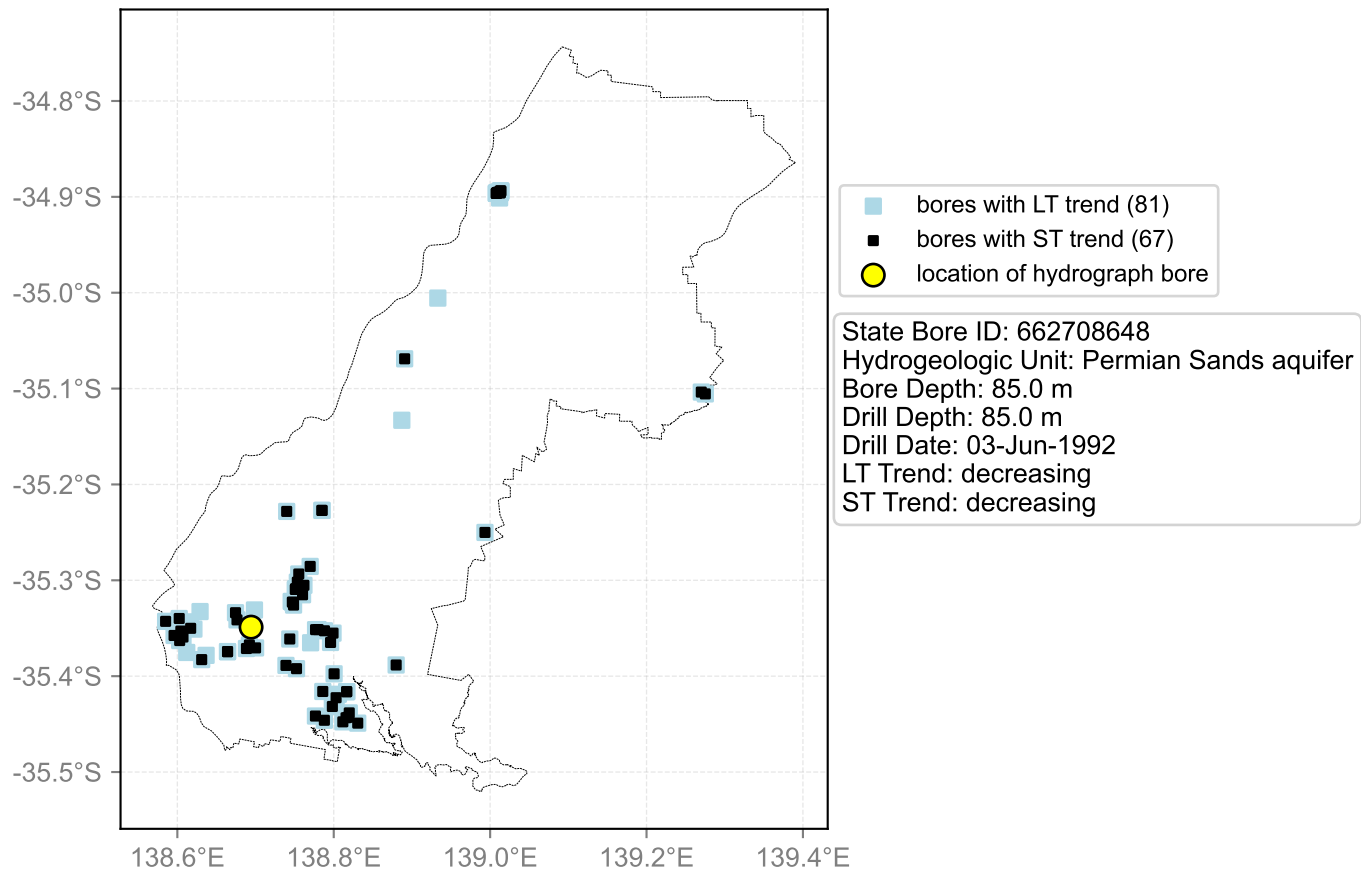

Map View for GS2

Hydrograph for hydroid: 30101295

Map View for GS2

Hydrograph for hydroid: 30102443

Map View for GS2

Hydrograph for hydroid: 30102461

Map View for GS2

Hydrograph for hydroid: 30107957

Map View for GS2

Hydrograph for hydroid: 30110716

Map View for GS2

Hydrograph for hydroid: 30114868

Map View for GS2

Hydrograph for hydroid: 30115468

Map View for GS2

Hydrograph for hydroid: 30116151

Map View for GS2

Hydrograph for hydroid: 30116842

Map View for GS2

Hydrograph for hydroid: 30121616

Map View for GS2

Hydrograph for hydroid: 30126431

Map View for GS2

Hydrograph for hydroid: 30127284

Map View for GS2

Hydrograph for hydroid: 30138162

Map View for GS2

Hydrograph for hydroid: 30139522

Map View for GS2

Hydrograph for hydroid: 30141921

Map View for GS2

Hydrograph for hydroid: 30142867