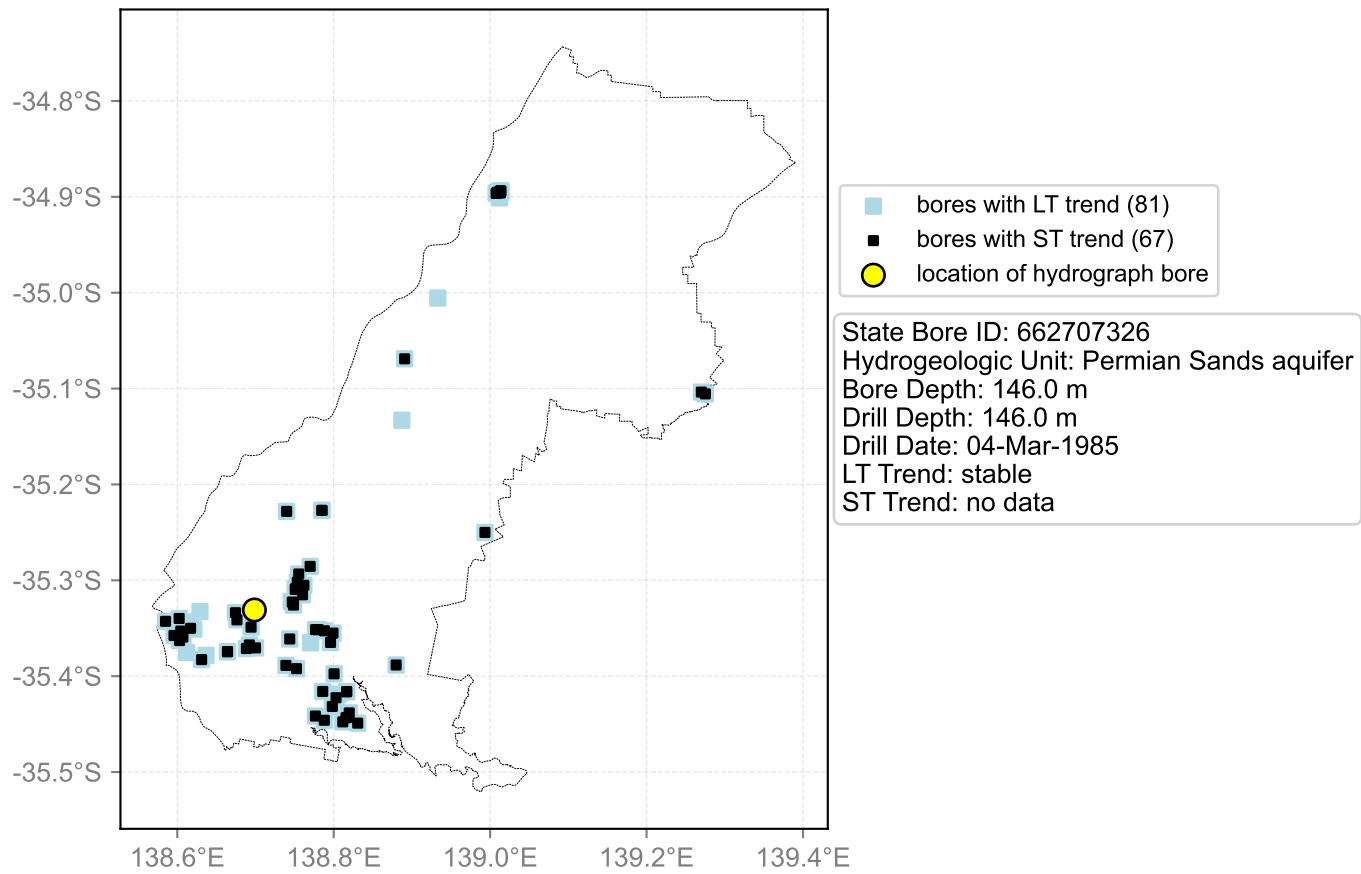

Map View for GS2

Hydrograph for hydroid: 30076285

Map View for GS2

Hydrograph for hydroid: 30076558

Map View for GS2

Hydrograph for hydroid: 30082365

Map View for GS2

Hydrograph for hydroid: 30082778

Map View for GS2

Hydrograph for hydroid: 30085076

Map View for GS2

Hydrograph for hydroid: 30085662

Map View for GS2

Hydrograph for hydroid: 30086411

Map View for GS2

Hydrograph for hydroid: 30091330

Map View for GS2

Hydrograph for hydroid: 30091491

Map View for GS2

Hydrograph for hydroid: 30096510

Map View for GS2

Hydrograph for hydroid: 30098253

Map View for GS2

Hydrograph for hydroid: 30100530

Map View for GS2

Hydrograph for hydroid: 30101295

Map View for GS2

Hydrograph for hydroid: 30102443

Map View for GS2

Hydrograph for hydroid: 30102461

Map View for GS2

Hydrograph for hydroid: 30107957