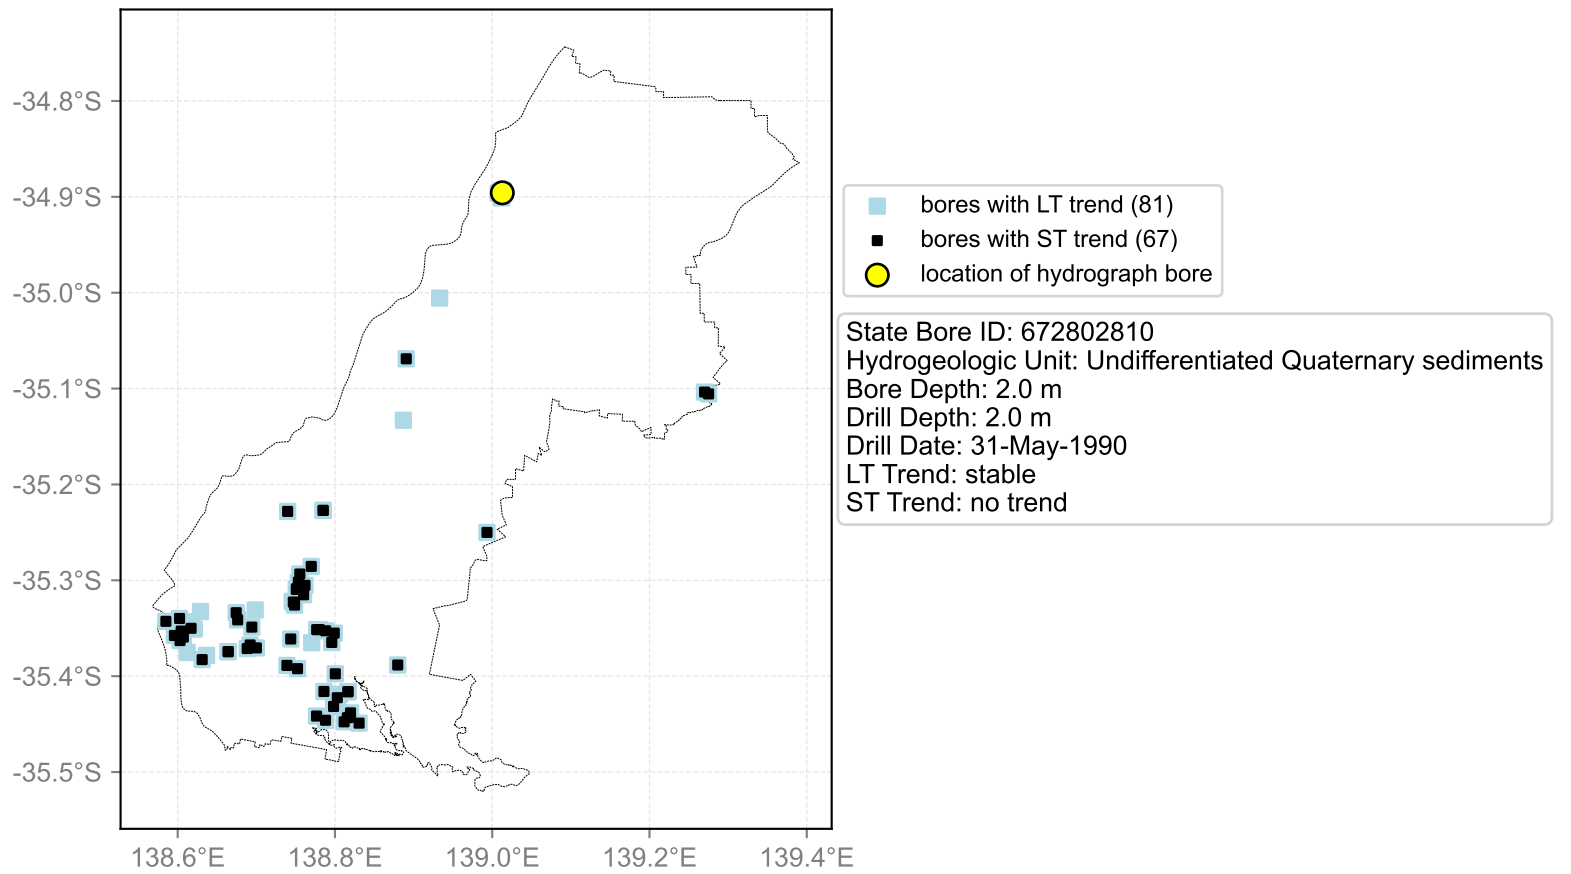

Map View for GS2

Hydrograph for hydroid: 30146193

Map View for GS2

Hydrograph for hydroid: 30149900

Map View for GS2

Hydrograph for hydroid: 30150107

Map View for GS2

Hydrograph for hydroid: 30150732

Map View for GS2

Hydrograph for hydroid: 30152865

Map View for GS2

Hydrograph for hydroid: 30153565

Map View for GS2

Hydrograph for hydroid: 30153671

Map View for GS2

Hydrograph for hydroid: 30153716

Map View for GS2

Hydrograph for hydroid: 30153871

Map View for GS2

Hydrograph for hydroid: 30156102

Map View for GS2

Hydrograph for hydroid: 30156456

Map View for GS2

Hydrograph for hydroid: 30162642

Map View for GS2

Hydrograph for hydroid: 30164727

Map View for GS2

Hydrograph for hydroid: 30165604

Map View for GS2

Hydrograph for hydroid: 30168460

Map View for GS2

Hydrograph for hydroid: 30168465