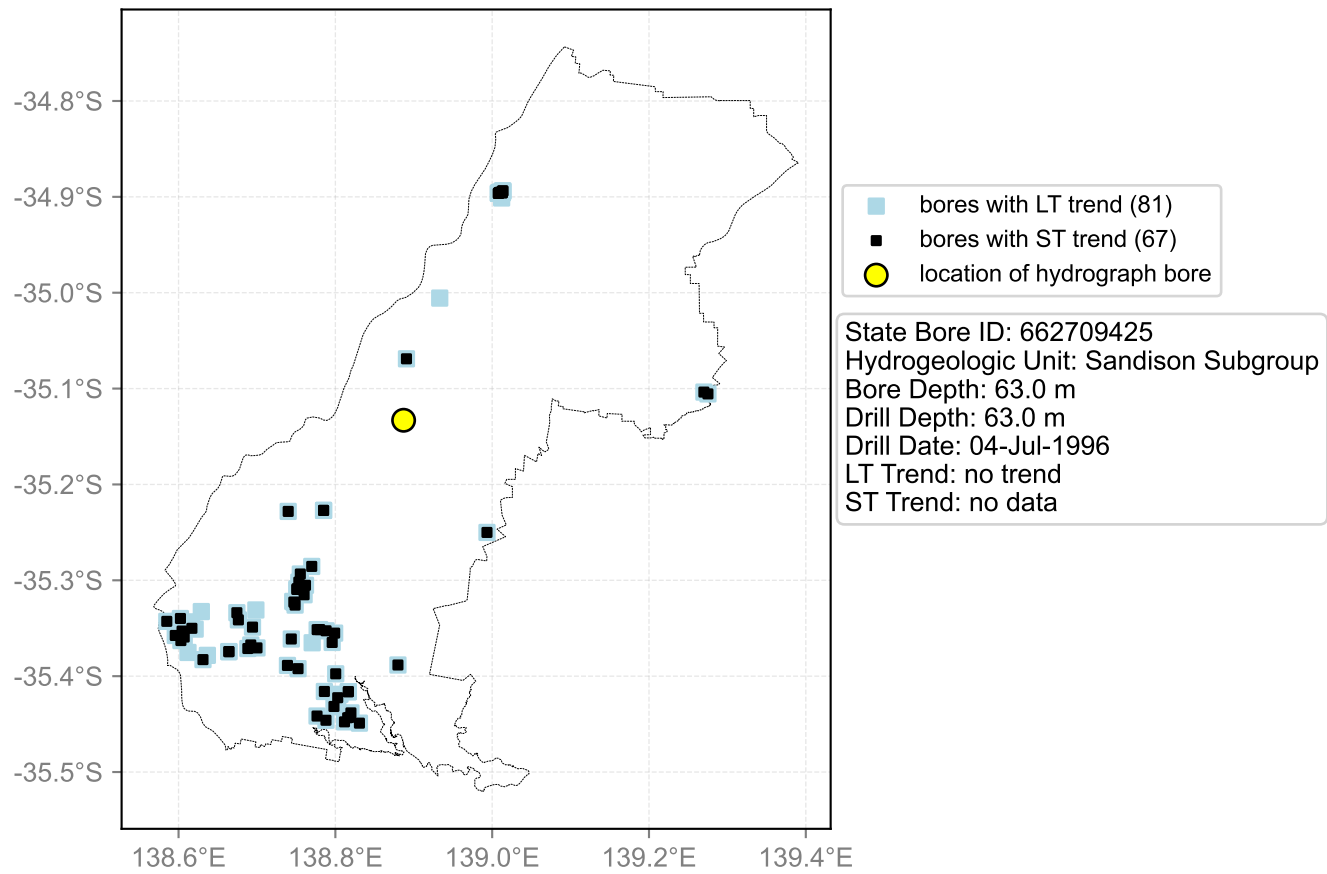

Map View for GS2

Hydrograph for hydroid: 30101295

Map View for GS2

Hydrograph for hydroid: 30102443

Map View for GS2

Hydrograph for hydroid: 30102461

Map View for GS2

Hydrograph for hydroid: 30107957

Map View for GS2

Hydrograph for hydroid: 30110716

Map View for GS2

Hydrograph for hydroid: 30114868

Map View for GS2

Hydrograph for hydroid: 30115468

Map View for GS2

Hydrograph for hydroid: 30116151

Map View for GS2

Hydrograph for hydroid: 30116842

Map View for GS2

Hydrograph for hydroid: 30121616

Map View for GS2

Hydrograph for hydroid: 30126431

Map View for GS2

Hydrograph for hydroid: 30127284

Map View for GS2

Hydrograph for hydroid: 30138162

Map View for GS2

Hydrograph for hydroid: 30139522

Map View for GS2

Hydrograph for hydroid: 30141921

Map View for GS2

Hydrograph for hydroid: 30142867