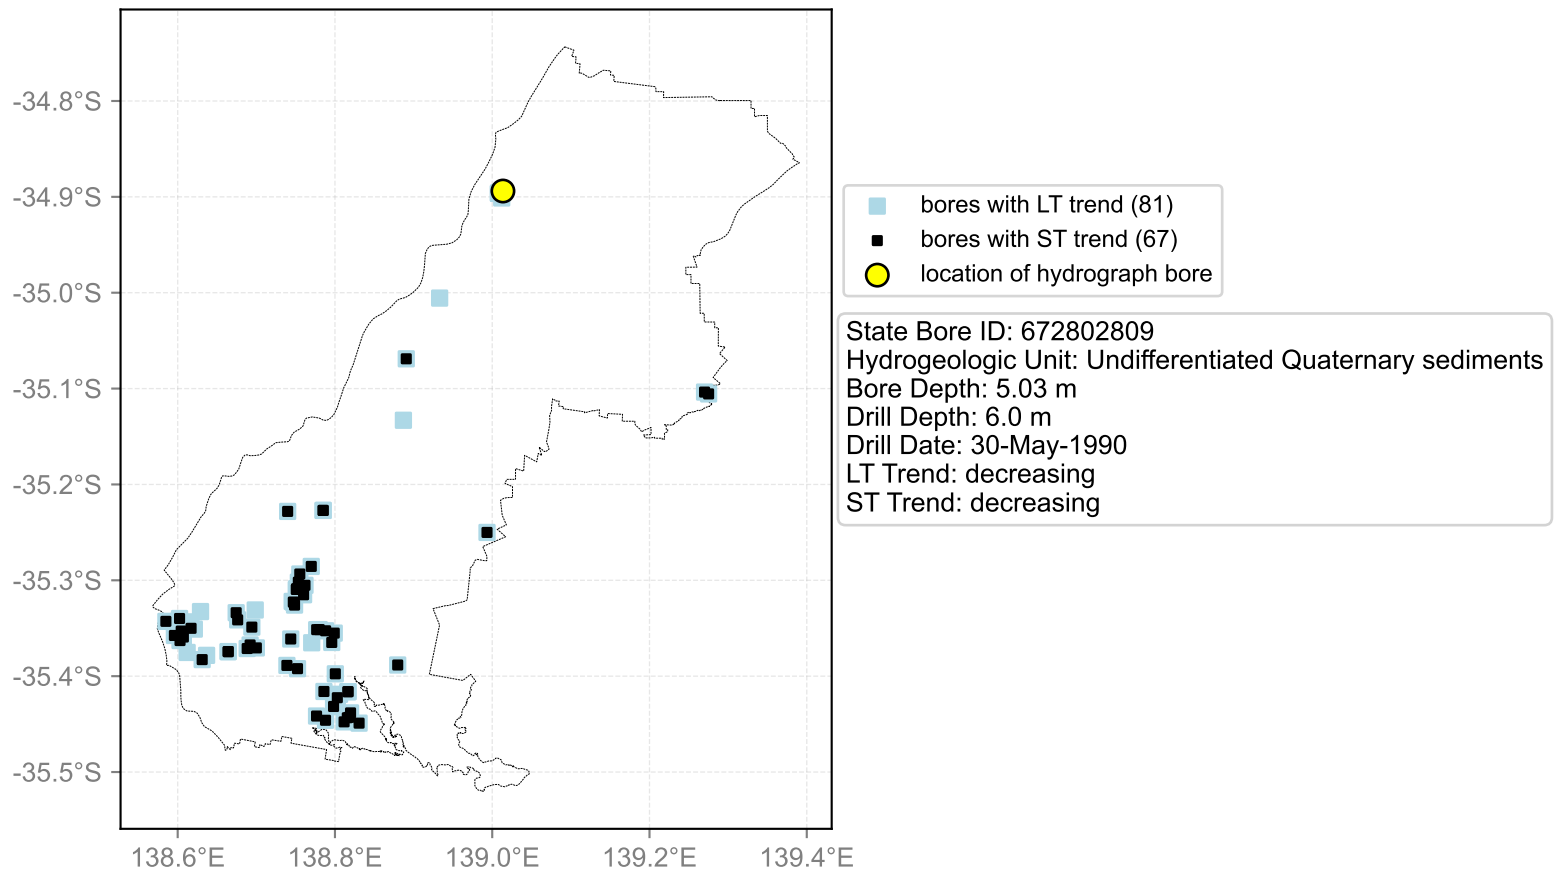

Map View for GS2

Hydrograph for hydroid: 30164727

Map View for GS2

Hydrograph for hydroid: 30165604

Map View for GS2

Hydrograph for hydroid: 30168460

Map View for GS2

Hydrograph for hydroid: 30168465

Map View for GS2

Hydrograph for hydroid: 30169017

Map View for GS2

Hydrograph for hydroid: 30171403

Map View for GS2

Hydrograph for hydroid: 30172236

Map View for GS2

Hydrograph for hydroid: 30172403

Map View for GS2

Hydrograph for hydroid: 30172413

Map View for GS2

Hydrograph for hydroid: 30172481

Map View for GS2

Hydrograph for hydroid: 30172761

Map View for GS2

Hydrograph for hydroid: 30173559

Map View for GS2

Hydrograph for hydroid: 30174081

Map View for GS2

Hydrograph for hydroid: 30174812

Map View for GS2

Hydrograph for hydroid: 30176770

Map View for GS2

Hydrograph for hydroid: 30176920