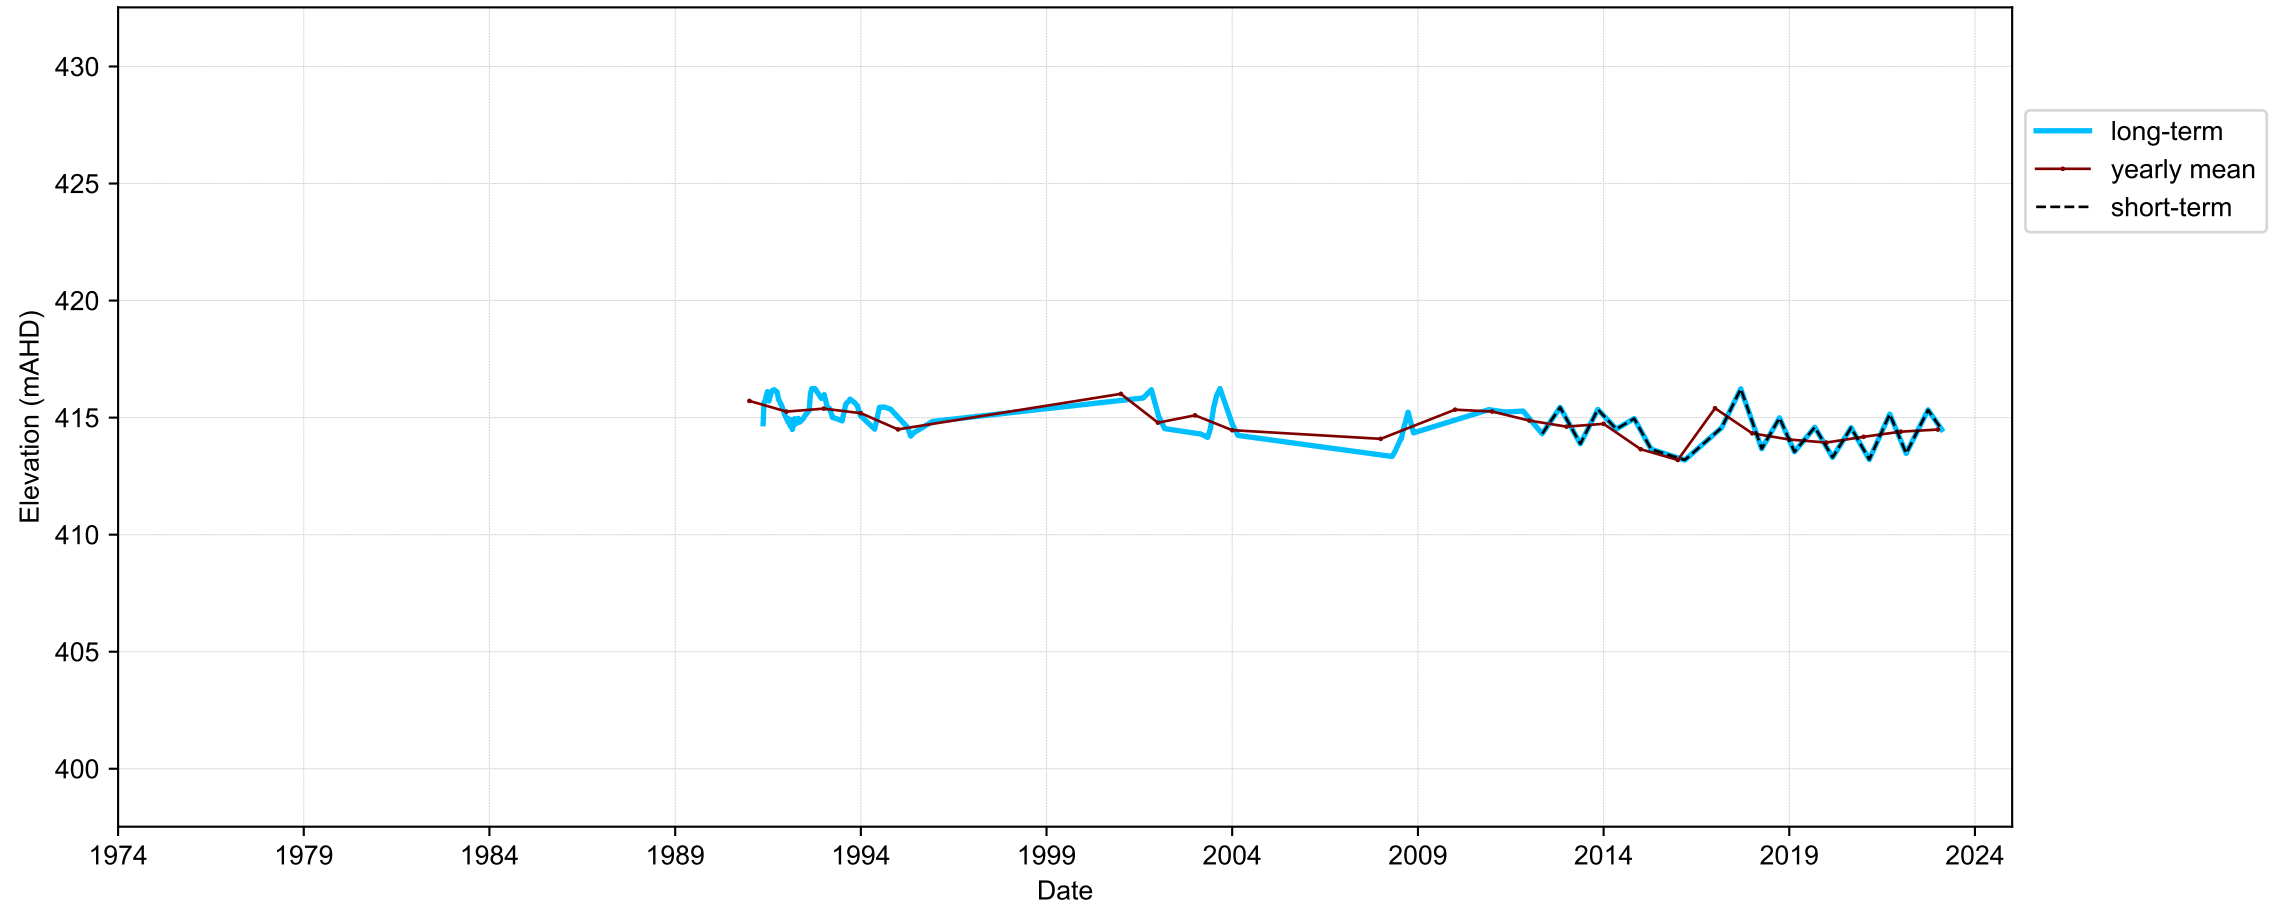

Map View for GS2

Hydrograph for hydroid: 30062043

Map View for GS2

Hydrograph for hydroid: 30062095

Map View for GS2

Hydrograph for hydroid: 30063043

Map View for GS2

Hydrograph for hydroid: 30063350