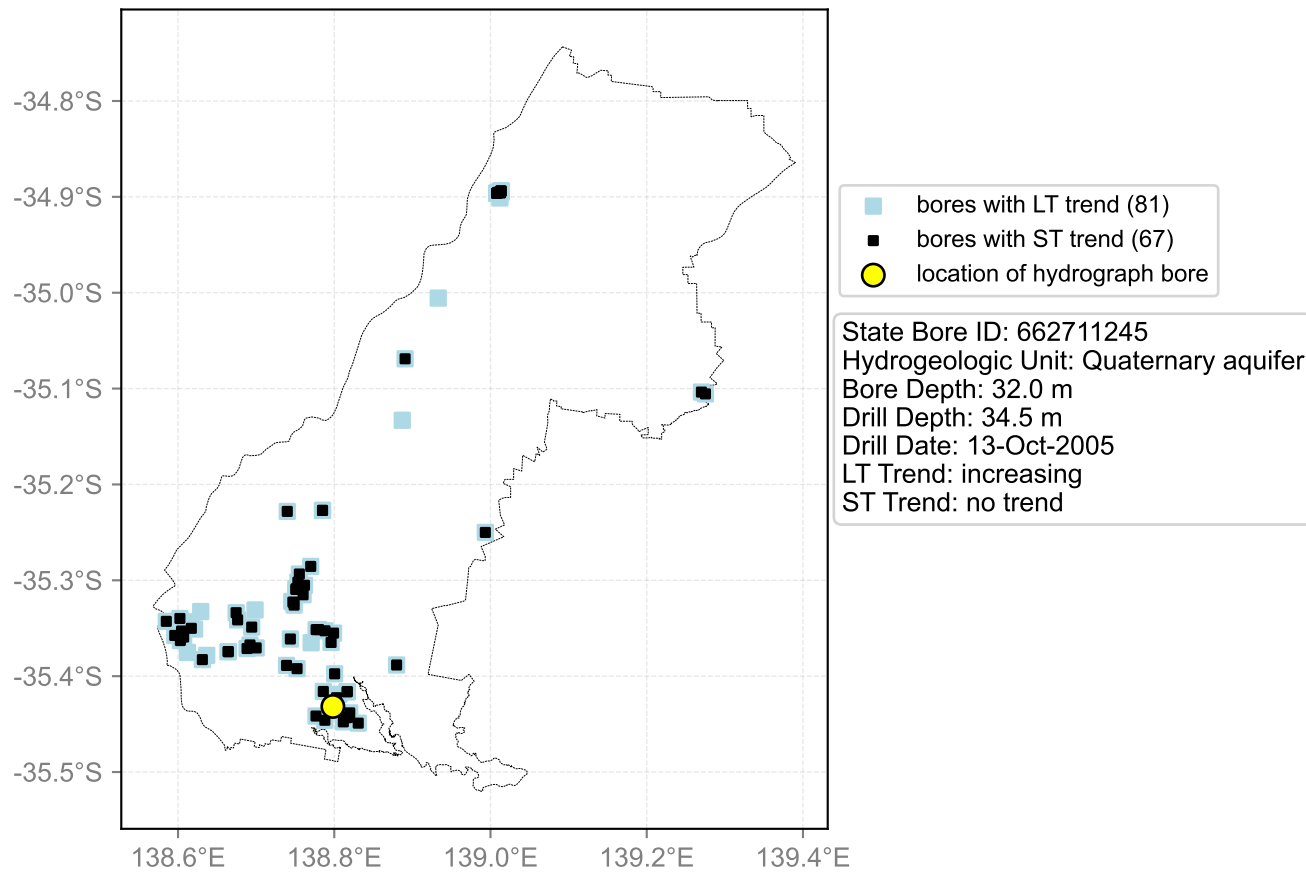

Map View for GS2

Hydrograph for hydroid: 30091491

Map View for GS2

Hydrograph for hydroid: 30096510

Map View for GS2

Hydrograph for hydroid: 30098253

Map View for GS2

Hydrograph for hydroid: 30100530

Map View for GS2

Hydrograph for hydroid: 30101295

Map View for GS2

Hydrograph for hydroid: 30102443

Map View for GS2

Hydrograph for hydroid: 30102461

Map View for GS2

Hydrograph for hydroid: 30107957

Map View for GS2

Hydrograph for hydroid: 30110716

Map View for GS2

Hydrograph for hydroid: 30114868

Map View for GS2

Hydrograph for hydroid: 30115468

Map View for GS2

Hydrograph for hydroid: 30116151

Map View for GS2

Hydrograph for hydroid: 30116842

Map View for GS2

Hydrograph for hydroid: 30121616

Map View for GS2

Hydrograph for hydroid: 30126431

Map View for GS2

Hydrograph for hydroid: 30127284