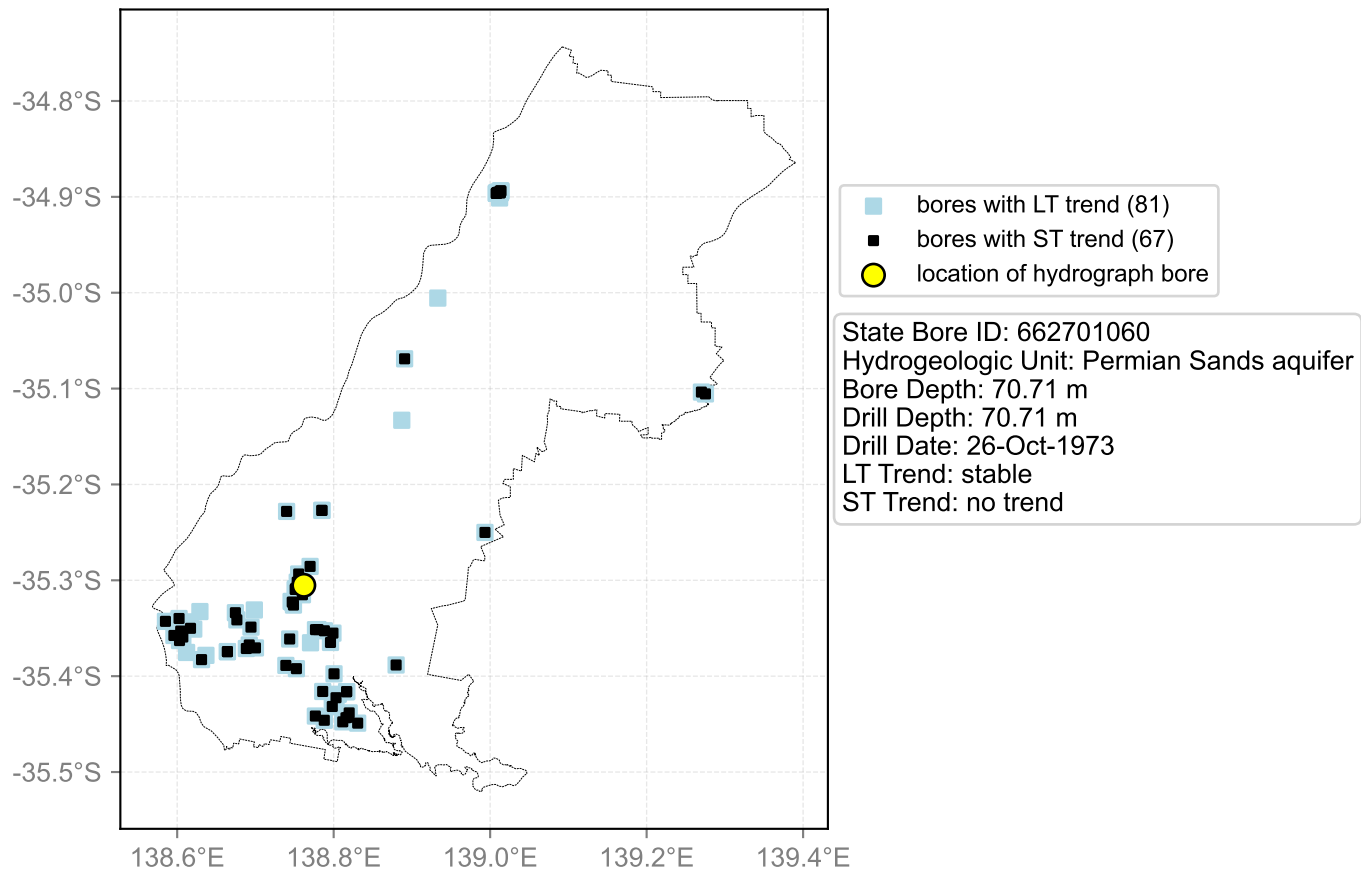

Map View for GS2

Hydrograph for hydroid: 30146193

Map View for GS2

Hydrograph for hydroid: 30149900

Map View for GS2

Hydrograph for hydroid: 30150107

Map View for GS2

Hydrograph for hydroid: 30150732

Map View for GS2

Hydrograph for hydroid: 30152865

Map View for GS2

Hydrograph for hydroid: 30153565

Map View for GS2

Hydrograph for hydroid: 30153671

Map View for GS2

Hydrograph for hydroid: 30153716

Map View for GS2

Hydrograph for hydroid: 30153871

Map View for GS2

Hydrograph for hydroid: 30156102

Map View for GS2

Hydrograph for hydroid: 30156456

Map View for GS2

Hydrograph for hydroid: 30162642

Map View for GS2

Hydrograph for hydroid: 30164727

Map View for GS2

Hydrograph for hydroid: 30165604

Map View for GS2

Hydrograph for hydroid: 30168460

Map View for GS2

Hydrograph for hydroid: 30168465