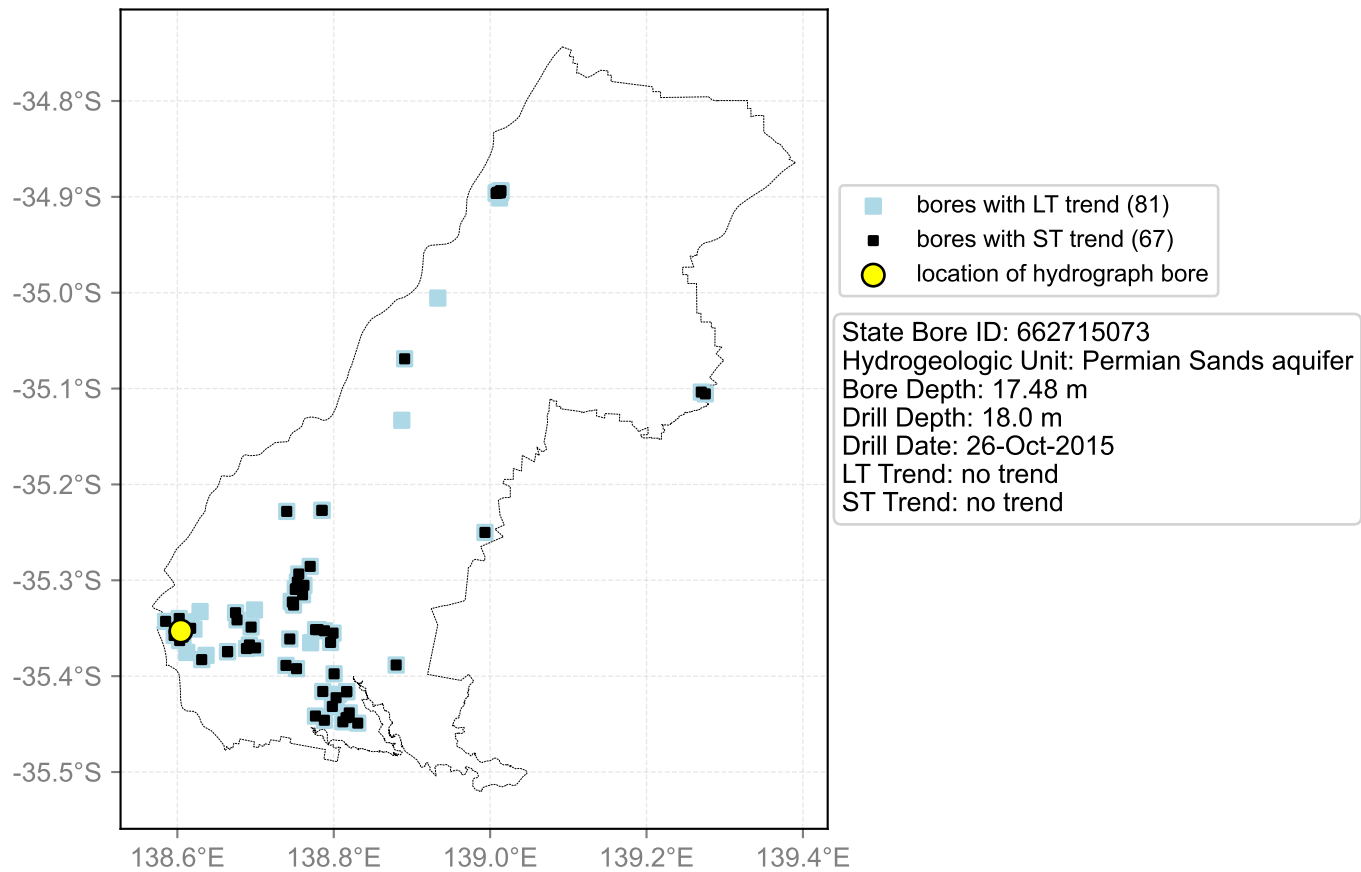

Map View for GS2

Hydrograph for hydroid: 30101295

Map View for GS2

Hydrograph for hydroid: 30102443

Map View for GS2

Hydrograph for hydroid: 30102461

Map View for GS2

Hydrograph for hydroid: 30107957

Map View for GS2

Hydrograph for hydroid: 30110716

Map View for GS2

Hydrograph for hydroid: 30114868

Map View for GS2

Hydrograph for hydroid: 30115468

Map View for GS2

Hydrograph for hydroid: 30116151

Map View for GS2

Hydrograph for hydroid: 30116842

Map View for GS2

Hydrograph for hydroid: 30121616

Map View for GS2

Hydrograph for hydroid: 30126431

Map View for GS2

Hydrograph for hydroid: 30127284

Map View for GS2

Hydrograph for hydroid: 30138162

Map View for GS2

Hydrograph for hydroid: 30139522

Map View for GS2

Hydrograph for hydroid: 30141921

Map View for GS2

Hydrograph for hydroid: 30142867