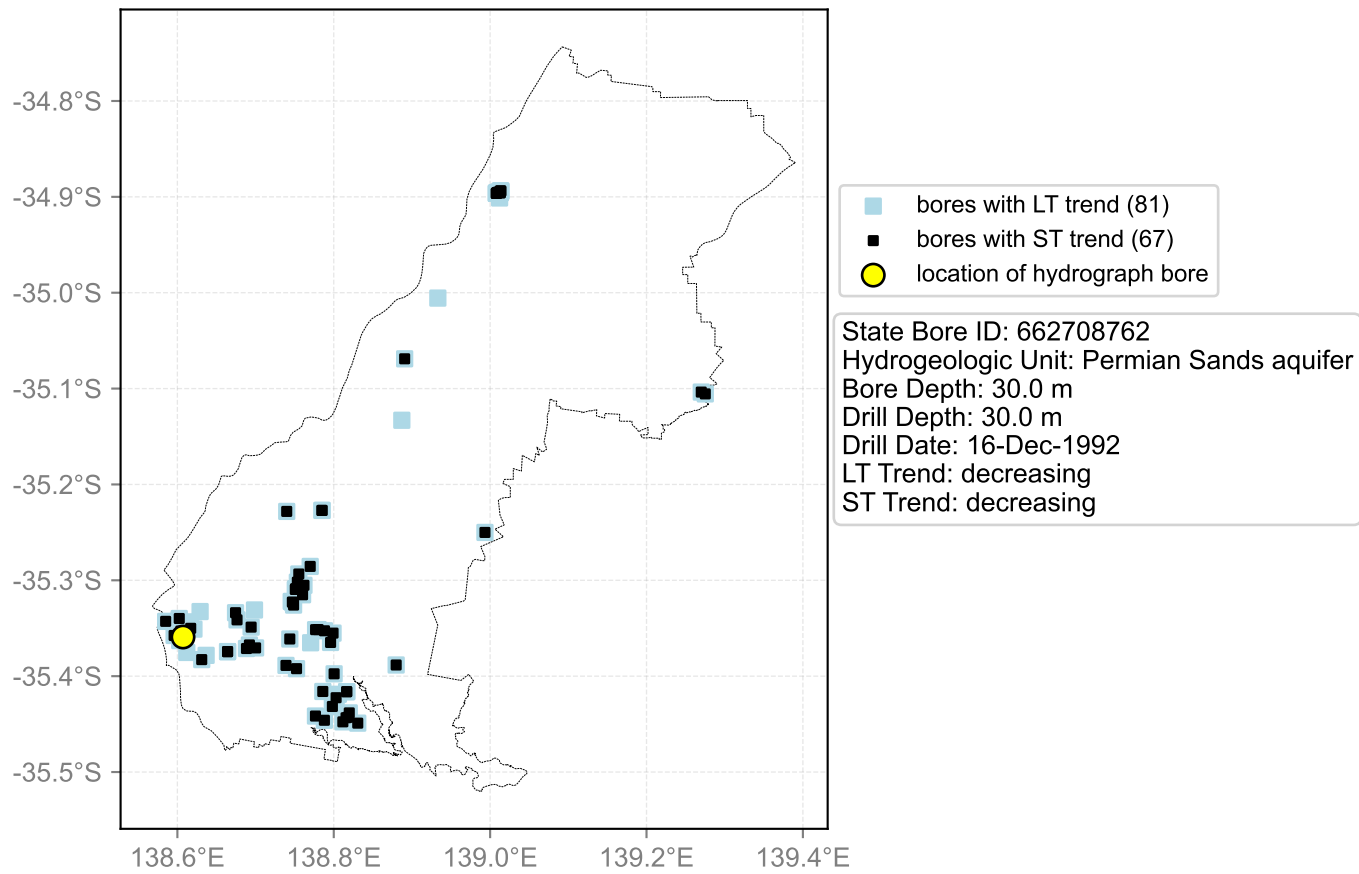

Map View for GS2

Hydrograph for hydroid: 30153871

Map View for GS2

Hydrograph for hydroid: 30156102

Map View for GS2

Hydrograph for hydroid: 30156456

Map View for GS2

Hydrograph for hydroid: 30162642

Map View for GS2

Hydrograph for hydroid: 30164727

Map View for GS2

Hydrograph for hydroid: 30165604

Map View for GS2

Hydrograph for hydroid: 30168460

Map View for GS2

Hydrograph for hydroid: 30168465

Map View for GS2

Hydrograph for hydroid: 30169017

Map View for GS2

Hydrograph for hydroid: 30171403

Map View for GS2

Hydrograph for hydroid: 30172236

Map View for GS2

Hydrograph for hydroid: 30172403

Map View for GS2

Hydrograph for hydroid: 30172413

Map View for GS2

Hydrograph for hydroid: 30172481

Map View for GS2

Hydrograph for hydroid: 30172761

Map View for GS2

Hydrograph for hydroid: 30173559