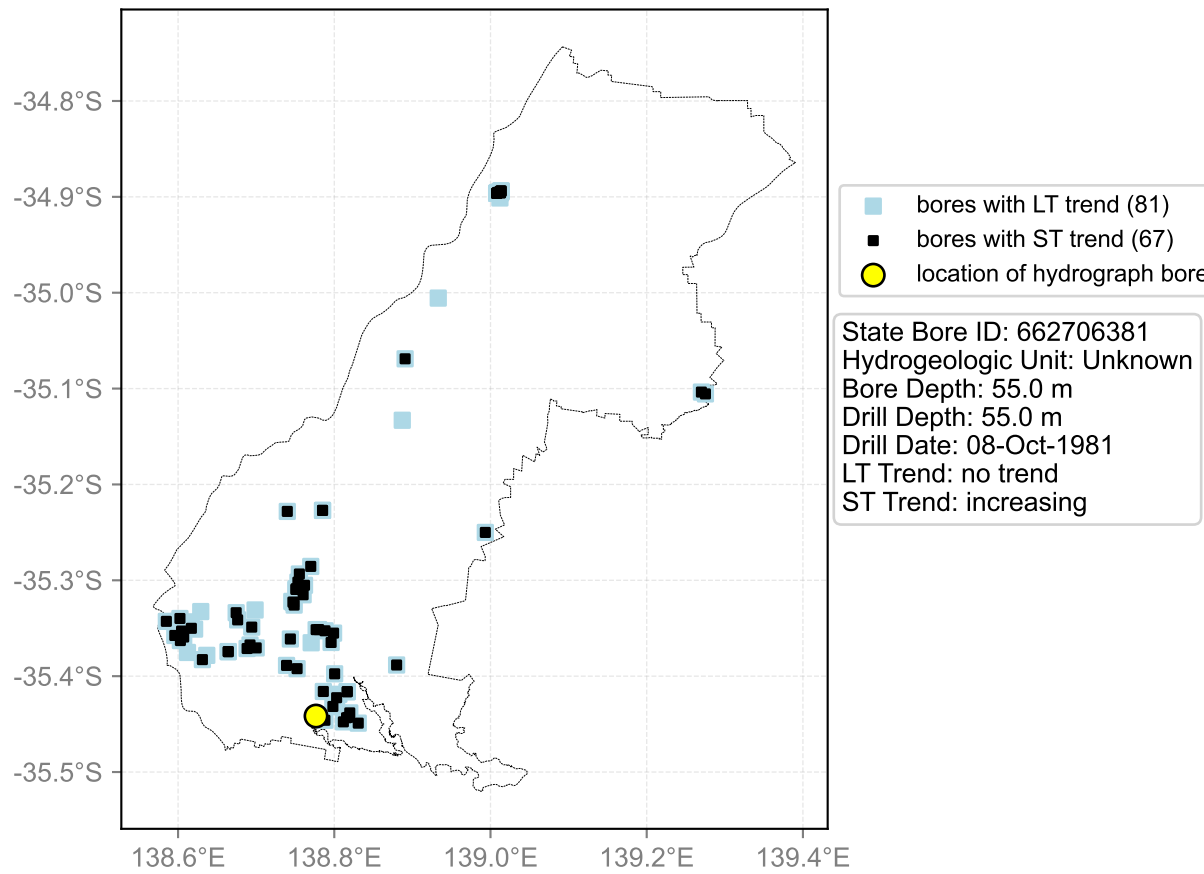

Map View for GS2

Hydrograph for hydroid: 30174081

Map View for GS2

Hydrograph for hydroid: 30174812

Map View for GS2

Hydrograph for hydroid: 30176770

Map View for GS2

Hydrograph for hydroid: 30176920

Map View for GS2

Hydrograph for hydroid: 30177765

Map View for GS2

Hydrograph for hydroid: 30177882

Map View for GS2

Hydrograph for hydroid: 30181743

Map View for GS2

Hydrograph for hydroid: 30182602

Map View for GS2

Hydrograph for hydroid: 30182938

Map View for GS2

Hydrograph for hydroid: 30183289

Map View for GS2

Hydrograph for hydroid: 30184402

Map View for GS2

Hydrograph for hydroid: 30184624

Map View for GS2

Hydrograph for hydroid: 30185870

Map View for GS2

Hydrograph for hydroid: 30186058

Map View for GS2

Hydrograph for hydroid: 30187860

Map View for GS2

Hydrograph for hydroid: 30189150