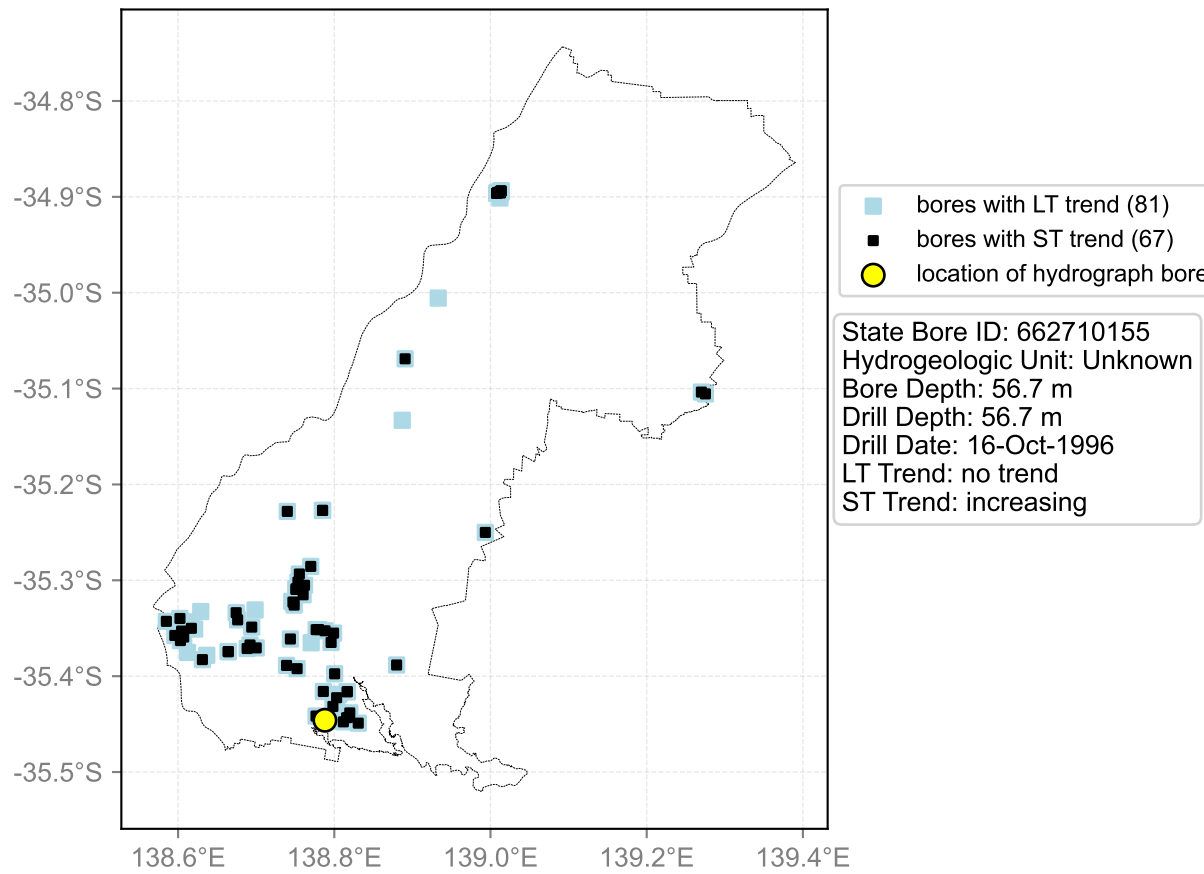

Map View for GS2

Hydrograph for hydroid: 30177765

Map View for GS2

Hydrograph for hydroid: 30177882

Map View for GS2

Hydrograph for hydroid: 30181743

Map View for GS2

Hydrograph for hydroid: 30182602

Map View for GS2

Hydrograph for hydroid: 30182938

Map View for GS2

Hydrograph for hydroid: 30183289

Map View for GS2

Hydrograph for hydroid: 30184402

Map View for GS2

Hydrograph for hydroid: 30184624

Map View for GS2

Hydrograph for hydroid: 30185870

Map View for GS2

Hydrograph for hydroid: 30186058

Map View for GS2

Hydrograph for hydroid: 30187860

Map View for GS2

Hydrograph for hydroid: 30189150

Map View for GS2

Hydrograph for hydroid: 30191984