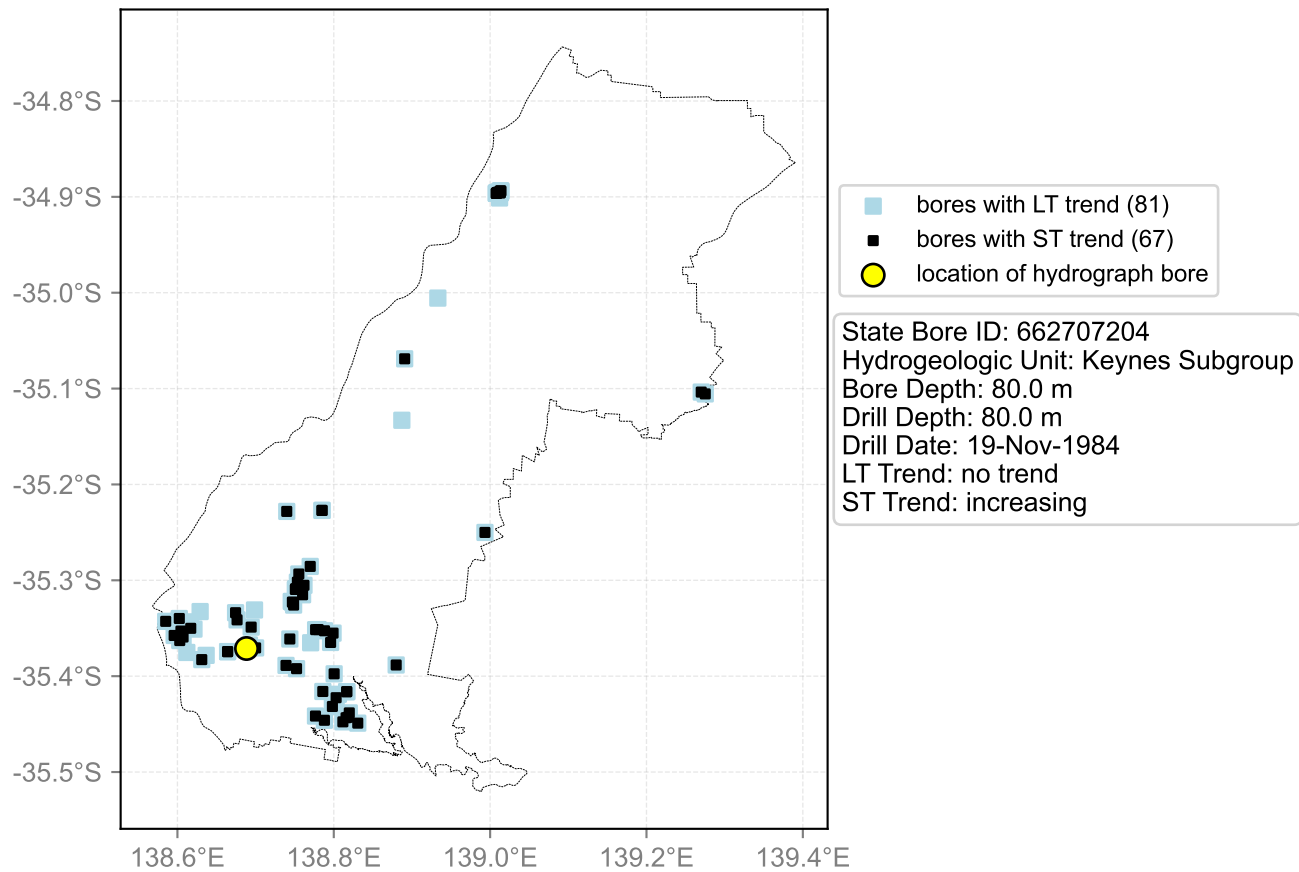

Map View for GS2

Hydrograph for hydroid: 30164727

Map View for GS2

Hydrograph for hydroid: 30165604

Map View for GS2

Hydrograph for hydroid: 30168460

Map View for GS2

Hydrograph for hydroid: 30168465

Map View for GS2

Hydrograph for hydroid: 30169017

Map View for GS2

Hydrograph for hydroid: 30171403

Map View for GS2

Hydrograph for hydroid: 30172236

Map View for GS2

Hydrograph for hydroid: 30172403

Map View for GS2

Hydrograph for hydroid: 30172413

Map View for GS2

Hydrograph for hydroid: 30172481

Map View for GS2

Hydrograph for hydroid: 30172761

Map View for GS2

Hydrograph for hydroid: 30173559

Map View for GS2

Hydrograph for hydroid: 30174081

Map View for GS2

Hydrograph for hydroid: 30174812

Map View for GS2

Hydrograph for hydroid: 30176770

Map View for GS2

Hydrograph for hydroid: 30176920