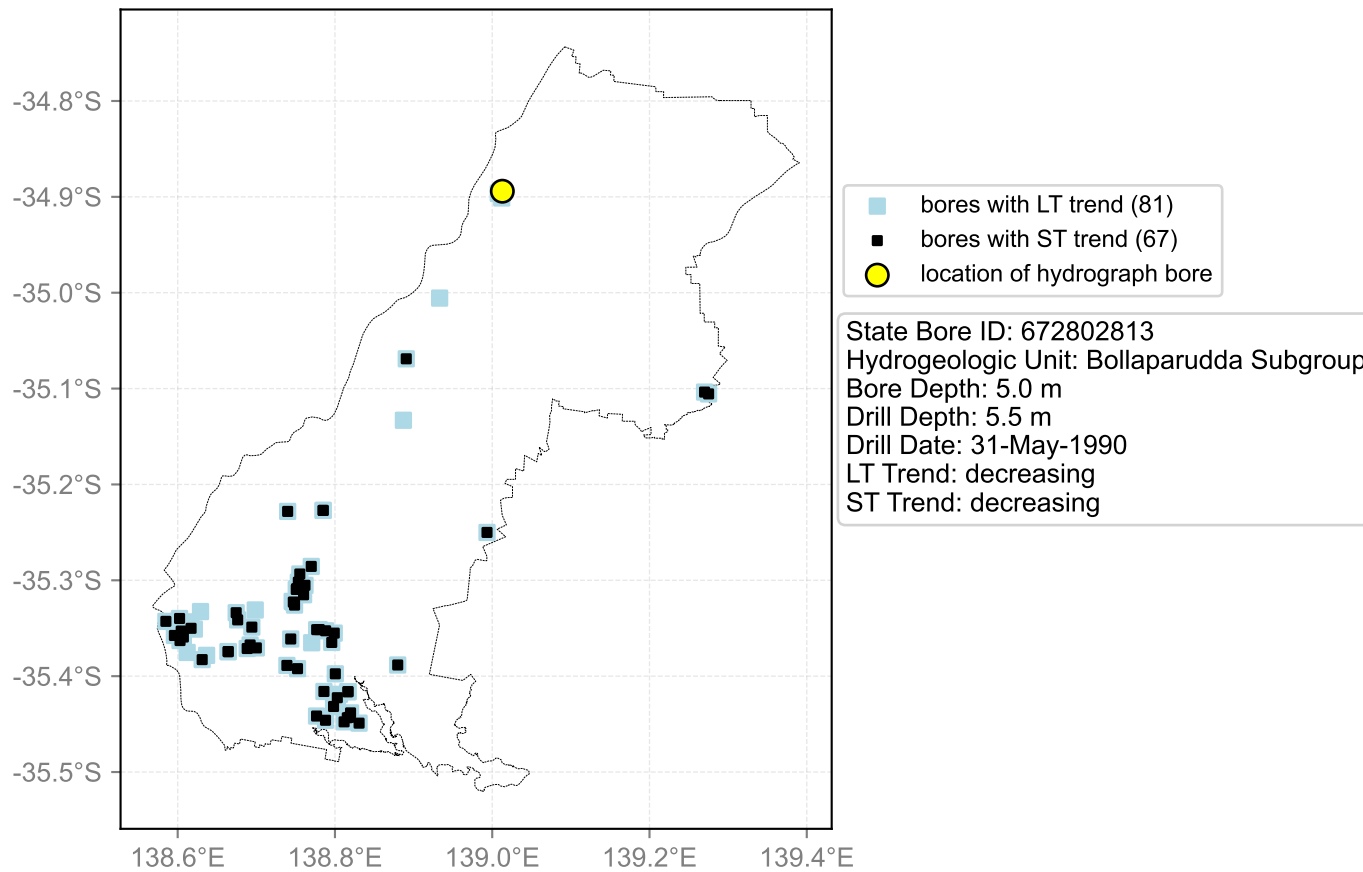

Map View for GS2

Hydrograph for hydroid: 30164727

Map View for GS2

Hydrograph for hydroid: 30165604

Map View for GS2

Hydrograph for hydroid: 30168460

Map View for GS2

Hydrograph for hydroid: 30168465

Map View for GS2

Hydrograph for hydroid: 30169017

Map View for GS2

Hydrograph for hydroid: 30171403

Map View for GS2

Hydrograph for hydroid: 30172236

Map View for GS2

Hydrograph for hydroid: 30172403

Map View for GS2

Hydrograph for hydroid: 30172413

Map View for GS2

Hydrograph for hydroid: 30172481

Map View for GS2

Hydrograph for hydroid: 30172761

Map View for GS2

Hydrograph for hydroid: 30173559

Map View for GS2

Hydrograph for hydroid: 30174081

Map View for GS2

Hydrograph for hydroid: 30174812

Map View for GS2

Hydrograph for hydroid: 30176770

Map View for GS2

Hydrograph for hydroid: 30176920