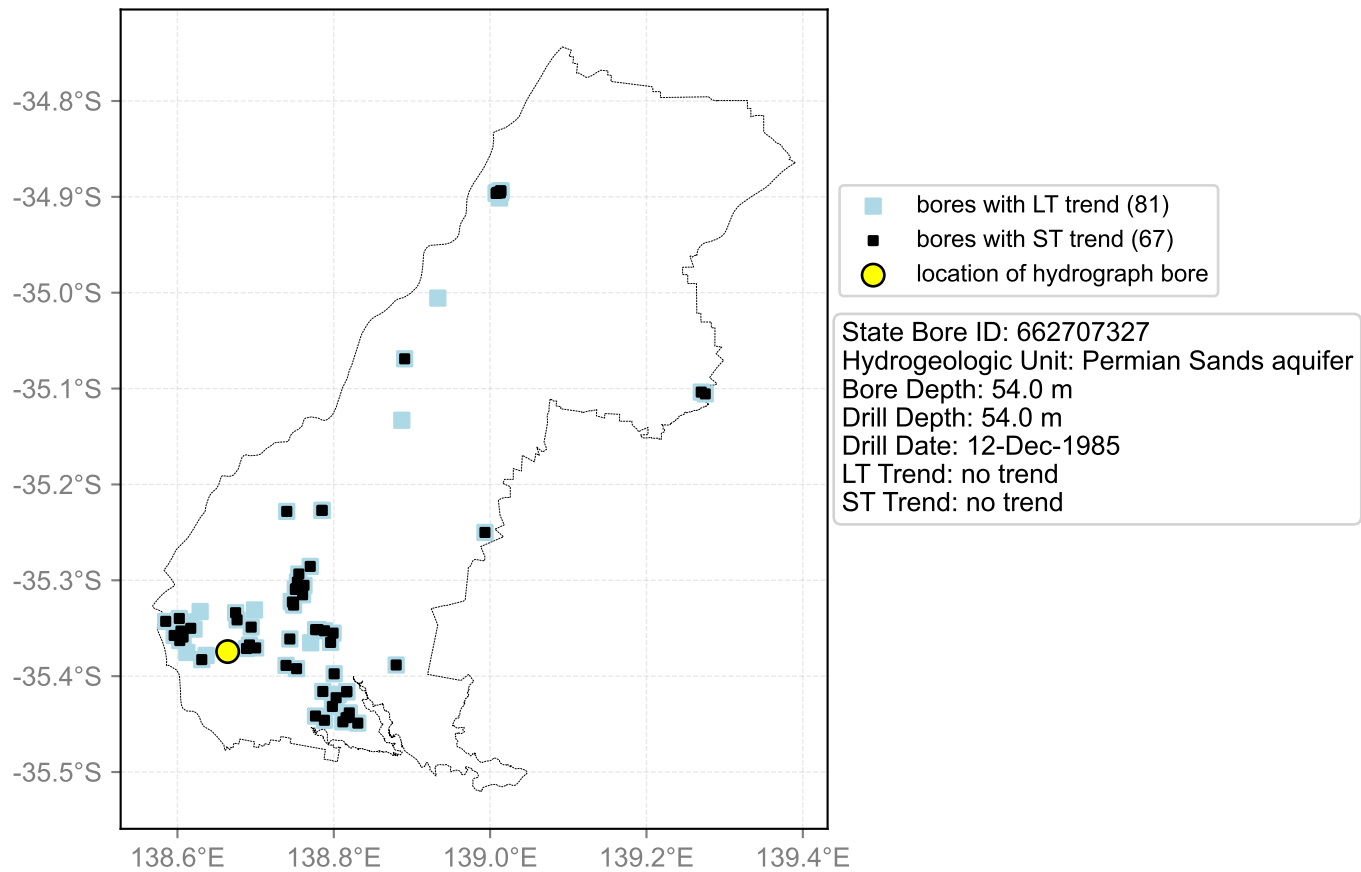

Map View for GS2

Hydrograph for hydroid: 30062043

Map View for GS2

Hydrograph for hydroid: 30062095

Map View for GS2

Hydrograph for hydroid: 30063043

Map View for GS2

Hydrograph for hydroid: 30063350

Map View for GS2

Hydrograph for hydroid: 30067194

Map View for GS2

Hydrograph for hydroid: 30067423

Map View for GS2

Hydrograph for hydroid: 30067428

Map View for GS2

Hydrograph for hydroid: 30067617

Map View for GS2

Hydrograph for hydroid: 30068015

Map View for GS2

Hydrograph for hydroid: 30068230

Map View for GS2

Hydrograph for hydroid: 30073501

Map View for GS2

Hydrograph for hydroid: 30075037

Map View for GS2

Hydrograph for hydroid: 30076285

Map View for GS2

Hydrograph for hydroid: 30076558

Map View for GS2

Hydrograph for hydroid: 30082365

Map View for GS2

Hydrograph for hydroid: 30082778