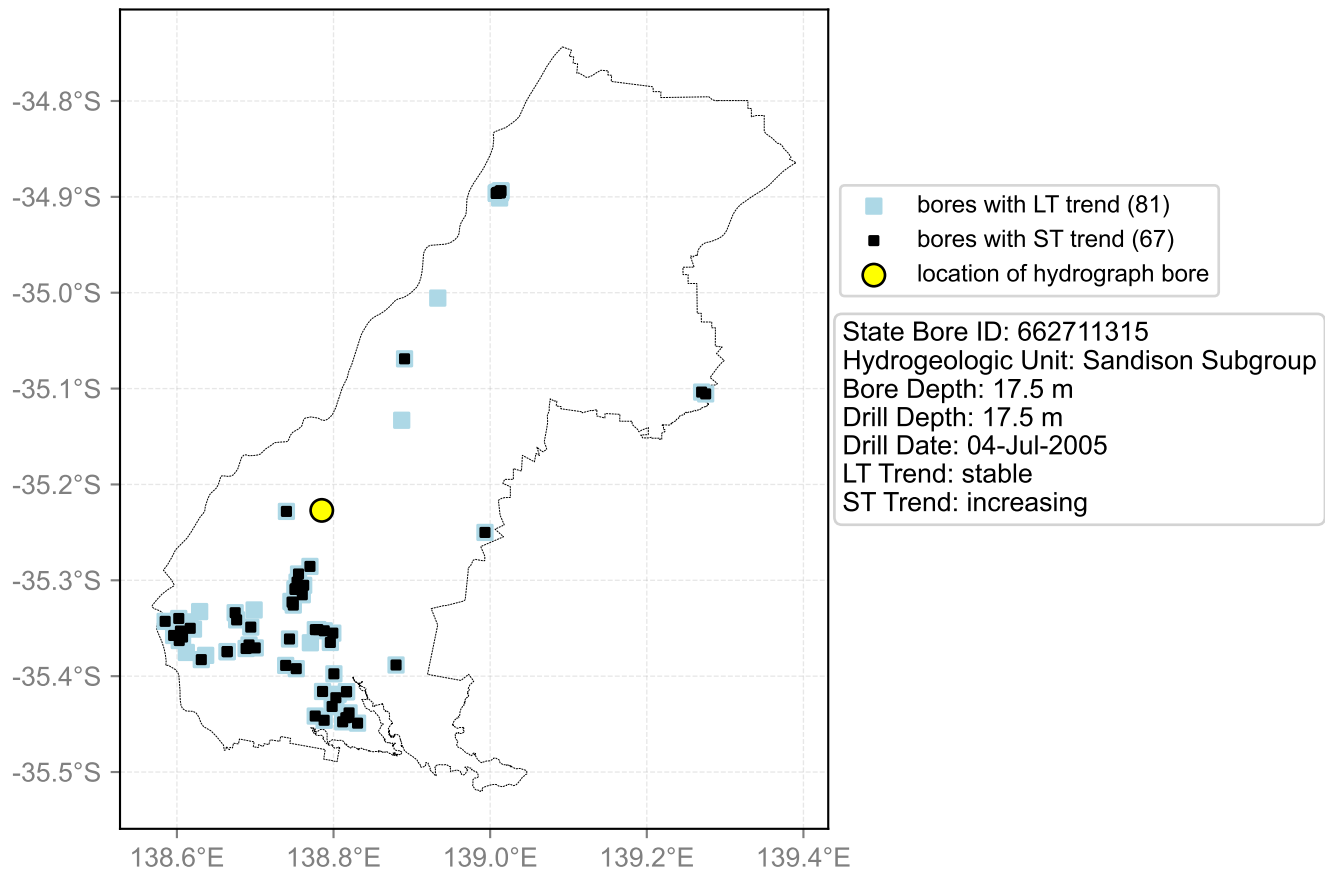

Map View for GS2

Hydrograph for hydroid: 30152865

Map View for GS2

Hydrograph for hydroid: 30153565

Map View for GS2

Hydrograph for hydroid: 30153671

Map View for GS2

Hydrograph for hydroid: 30153716

Map View for GS2

Hydrograph for hydroid: 30153871

Map View for GS2

Hydrograph for hydroid: 30156102

Map View for GS2

Hydrograph for hydroid: 30156456

Map View for GS2

Hydrograph for hydroid: 30162642

Map View for GS2

Hydrograph for hydroid: 30164727

Map View for GS2

Hydrograph for hydroid: 30165604

Map View for GS2

Hydrograph for hydroid: 30168460

Map View for GS2

Hydrograph for hydroid: 30168465

Map View for GS2

Hydrograph for hydroid: 30169017

Map View for GS2

Hydrograph for hydroid: 30171403

Map View for GS2

Hydrograph for hydroid: 30172236

Map View for GS2

Hydrograph for hydroid: 30172403