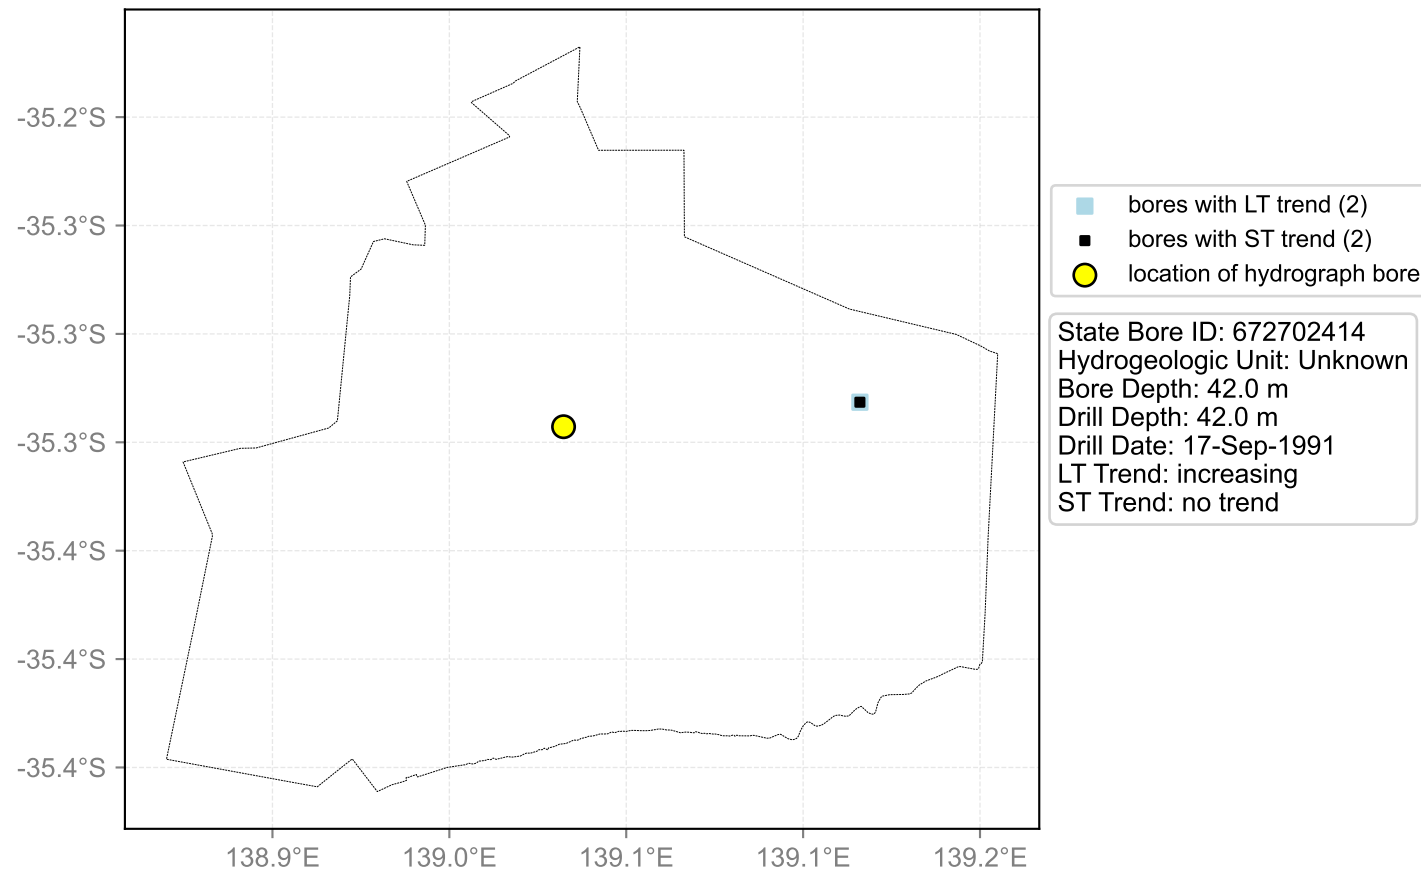

Map View for GS1b

Hydrograph for hydroid: 30095552

Map View for GS1b

Hydrograph for hydroid: 30138142