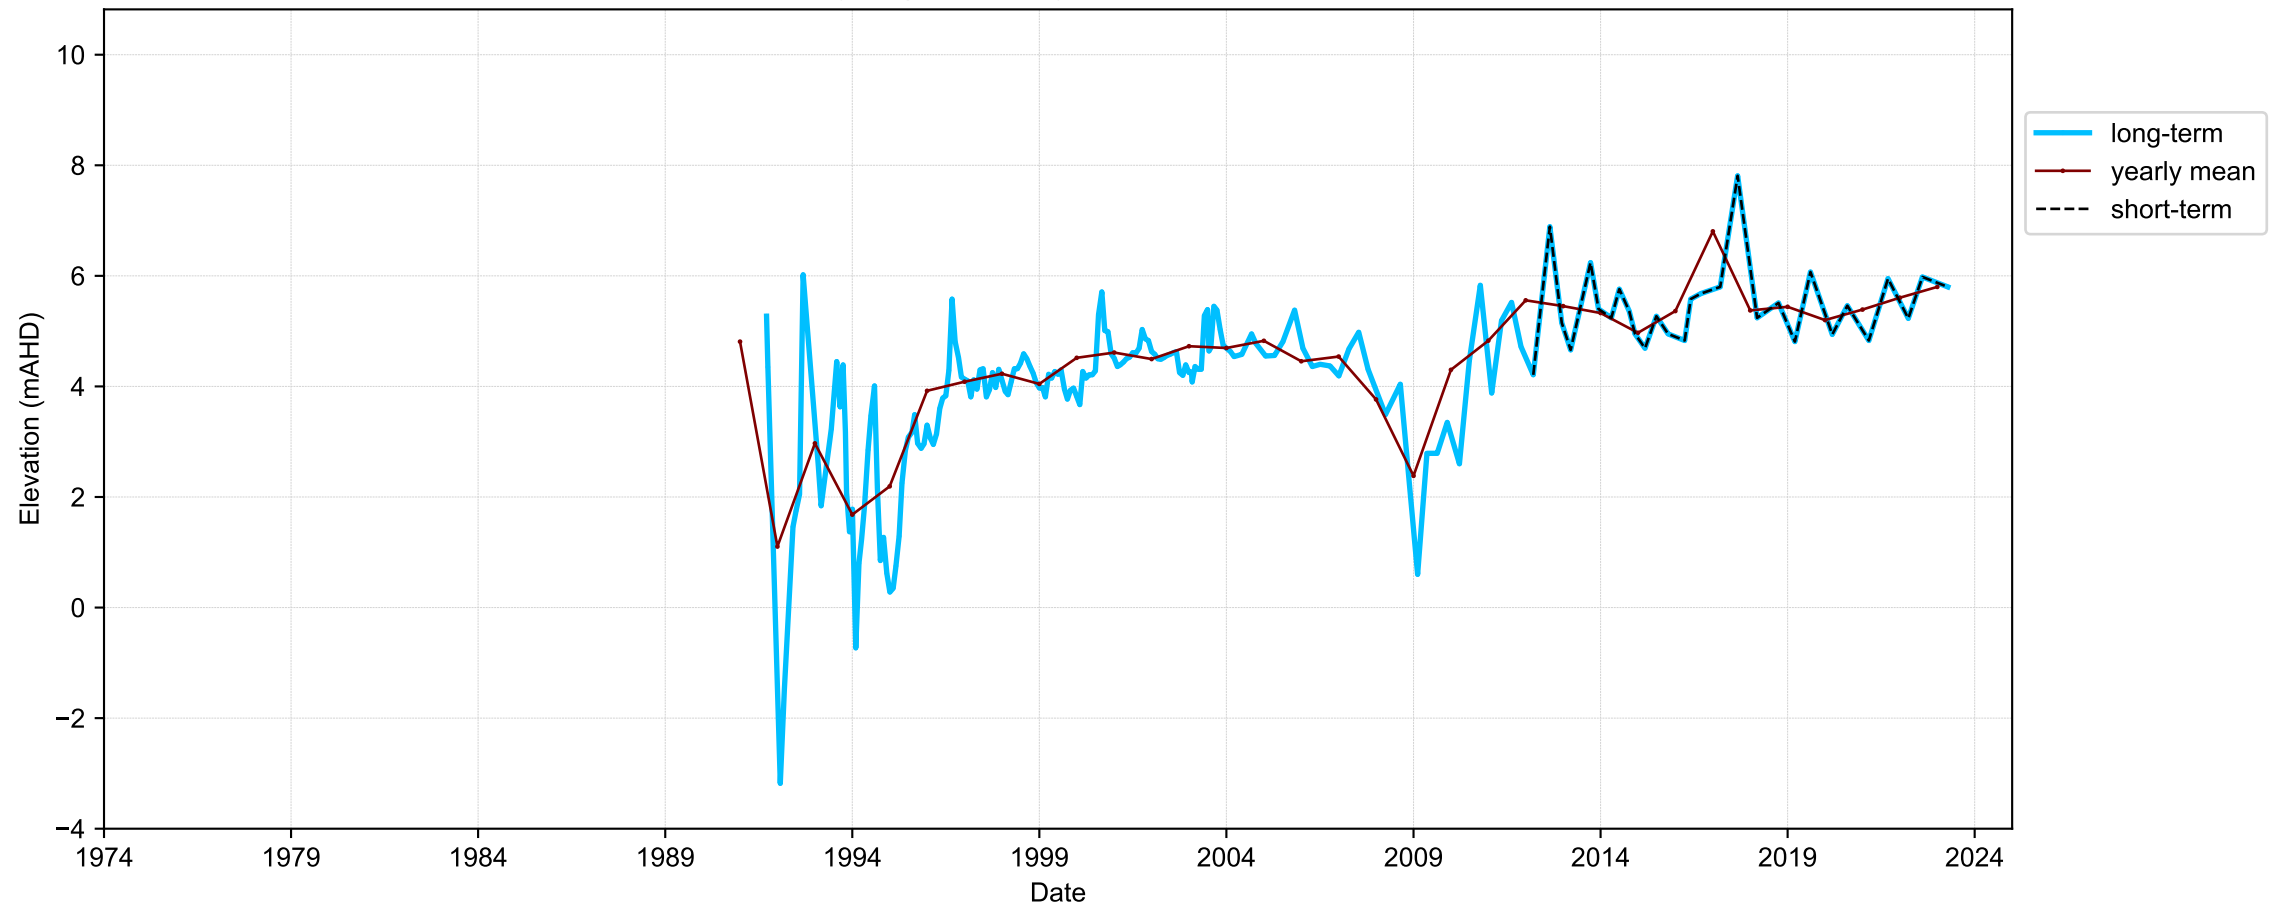

Map View for GS1b

Hydrograph for hydroid: 30095552

Map View for GS1b

Hydrograph for hydroid: 30138142