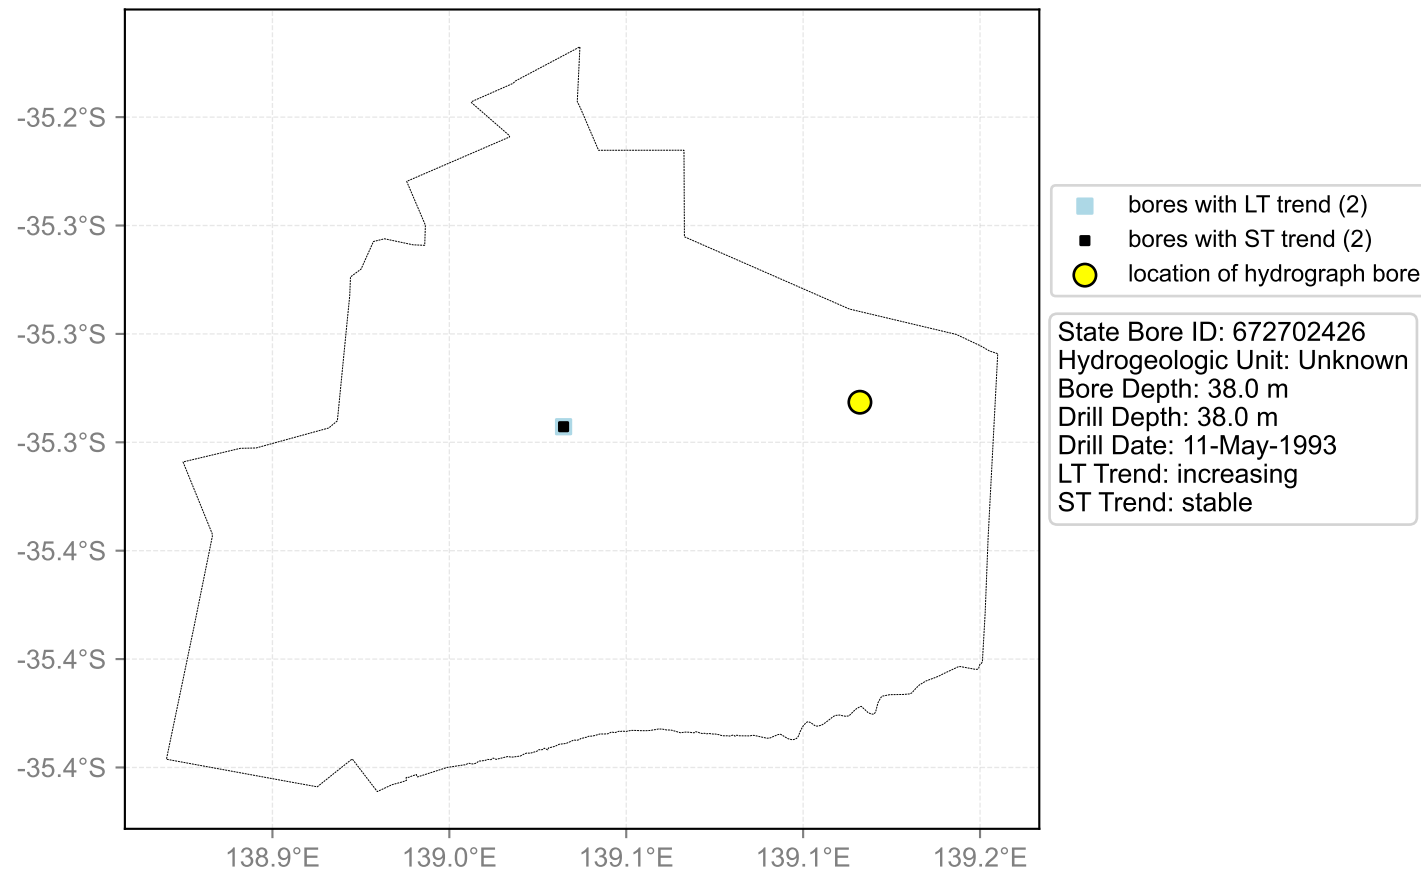

Map View for GS1b

Hydrograph for hydroid: 30095552

Map View for GS1b

Hydrograph for hydroid: 30138142