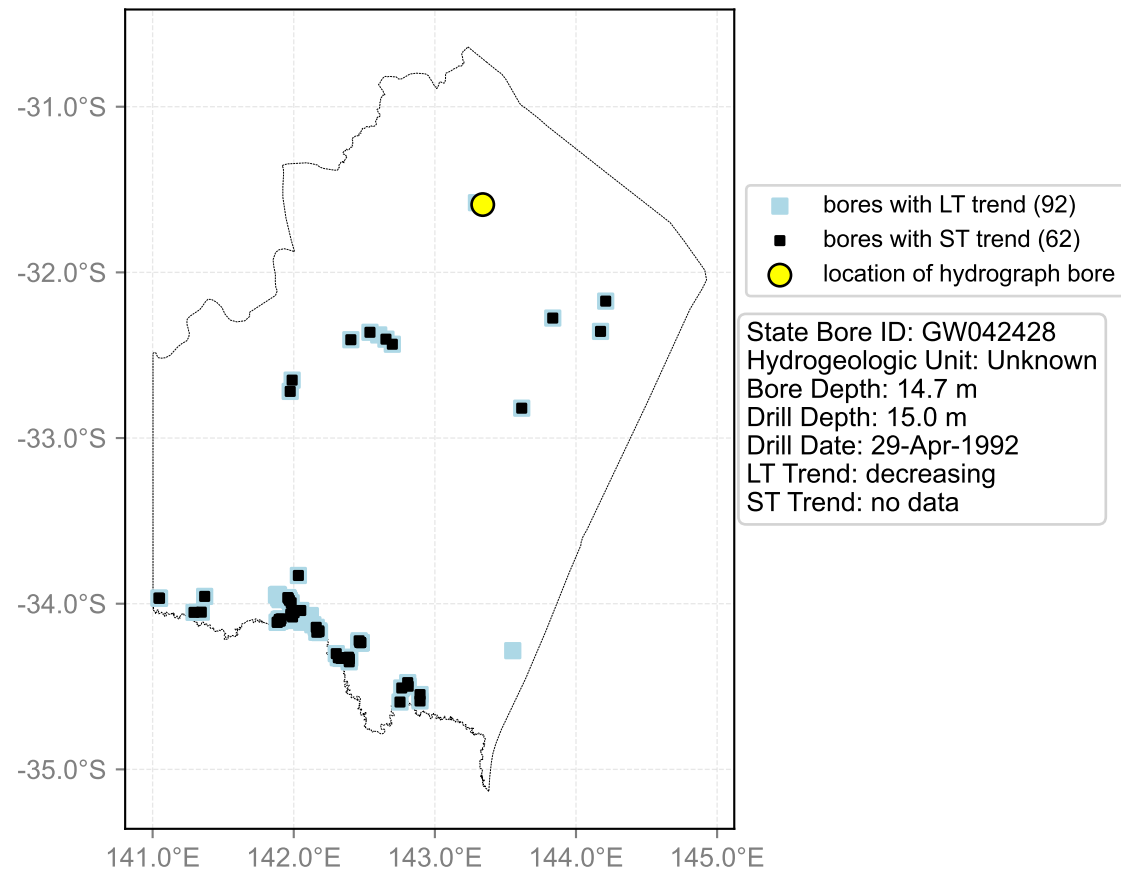

Map View for GS19

Hydrograph for hydroid: 10128606

Map View for GS19

Hydrograph for hydroid: 10128877

Map View for GS19

Hydrograph for hydroid: 10128950

Map View for GS19

Hydrograph for hydroid: 10129147

Map View for GS19

Hydrograph for hydroid: 10129495

Map View for GS19

Hydrograph for hydroid: 10129853

Map View for GS19

Hydrograph for hydroid: 10129923

Map View for GS19

Hydrograph for hydroid: 10130307

Map View for GS19

Hydrograph for hydroid: 10130696

Map View for GS19

Hydrograph for hydroid: 10131046

Map View for GS19

Hydrograph for hydroid: 10131236

Map View for GS19

Hydrograph for hydroid: 10132231