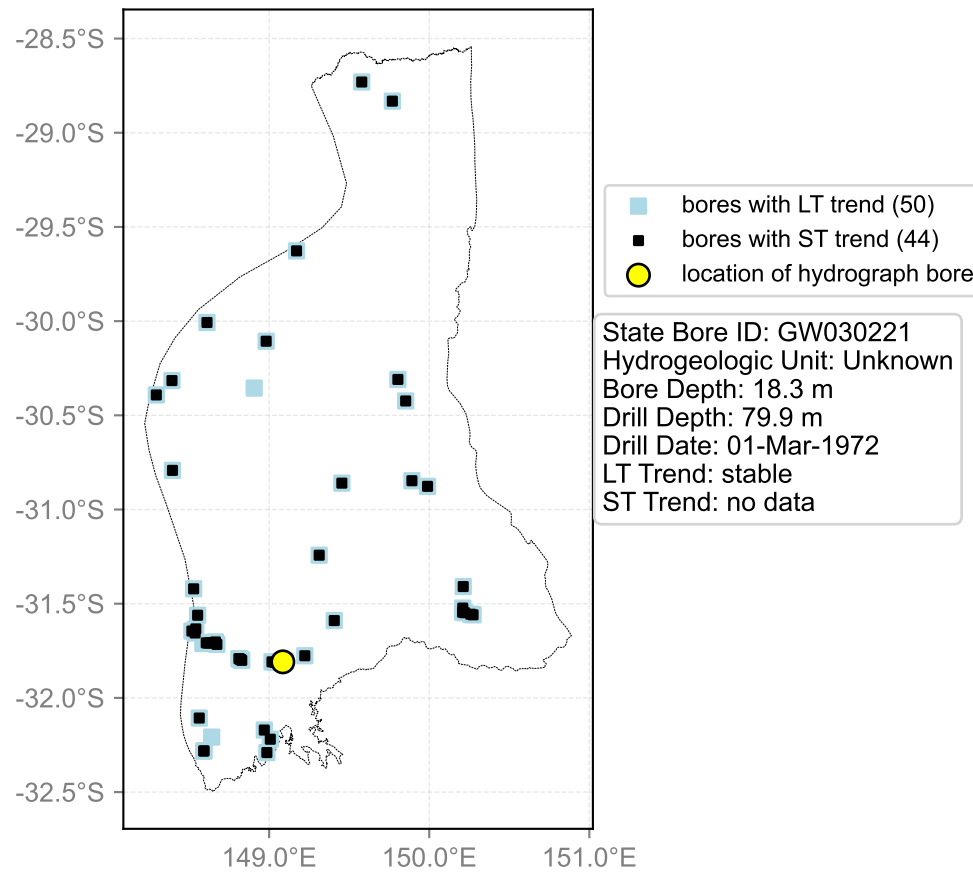

Map View for GS17

Hydrograph for hydroid: 10000331

Map View for GS17

Hydrograph for hydroid: 10003127

Map View for GS17

Hydrograph for hydroid: 10004463

Map View for GS17

Hydrograph for hydroid: 10004647

Map View for GS17

Hydrograph for hydroid: 10004740

Map View for GS17

Hydrograph for hydroid: 10004994

Map View for GS17

Hydrograph for hydroid: 10006521

Map View for GS17

Hydrograph for hydroid: 10006849

Map View for GS17

Hydrograph for hydroid: 10007465

Map View for GS17

Hydrograph for hydroid: 10007550

Map View for GS17

Hydrograph for hydroid: 10008360

Map View for GS17

Hydrograph for hydroid: 10009448

Map View for GS17

Hydrograph for hydroid: 10009726

Map View for GS17

Hydrograph for hydroid: 10009935

Map View for GS17

Hydrograph for hydroid: 10009940

Map View for GS17

Hydrograph for hydroid: 10012014