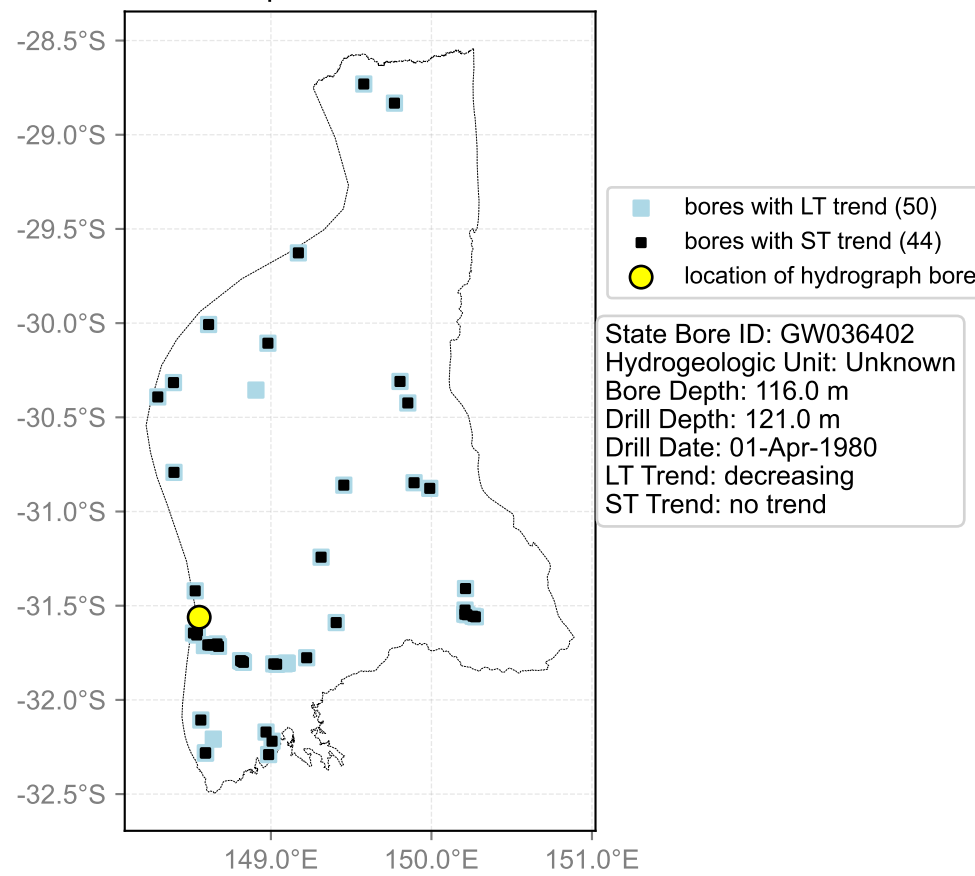

Map View for GS17

Hydrograph for hydroid: 10000331

Map View for GS17

Hydrograph for hydroid: 10003127

Map View for GS17

Hydrograph for hydroid: 10004463

Map View for GS17

Hydrograph for hydroid: 10004647

Map View for GS17

Hydrograph for hydroid: 10004740

Map View for GS17

Hydrograph for hydroid: 10004994

Map View for GS17

Hydrograph for hydroid: 10006521

Map View for GS17

Hydrograph for hydroid: 10006849

Map View for GS17

Hydrograph for hydroid: 10007465

Map View for GS17

Hydrograph for hydroid: 10007550

Map View for GS17

Hydrograph for hydroid: 10008360

Map View for GS17

Hydrograph for hydroid: 10009448

Map View for GS17

Hydrograph for hydroid: 10009726

Map View for GS17

Hydrograph for hydroid: 10009935

Map View for GS17

Hydrograph for hydroid: 10009940

Map View for GS17

Hydrograph for hydroid: 10012014