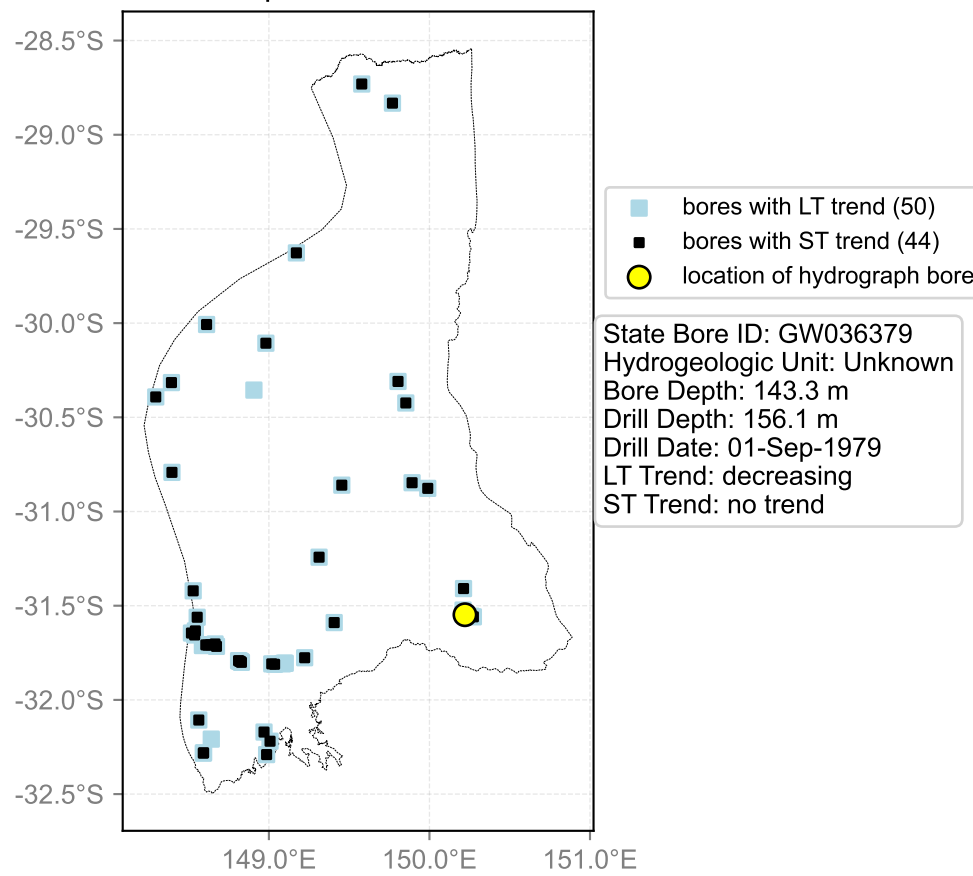

Map View for GS17

Hydrograph for hydroid: 10000331

Map View for GS17

Hydrograph for hydroid: 10003127

Map View for GS17

Hydrograph for hydroid: 10004463

Map View for GS17

Hydrograph for hydroid: 10004647

Map View for GS17

Hydrograph for hydroid: 10004740

Map View for GS17

Hydrograph for hydroid: 10004994

Map View for GS17

Hydrograph for hydroid: 10006521

Map View for GS17

Hydrograph for hydroid: 10006849

Map View for GS17

Hydrograph for hydroid: 10007465

Map View for GS17

Hydrograph for hydroid: 10007550

Map View for GS17

Hydrograph for hydroid: 10008360

Map View for GS17

Hydrograph for hydroid: 10009448

Map View for GS17

Hydrograph for hydroid: 10009726

Map View for GS17

Hydrograph for hydroid: 10009935

Map View for GS17

Hydrograph for hydroid: 10009940

Map View for GS17

Hydrograph for hydroid: 10012014