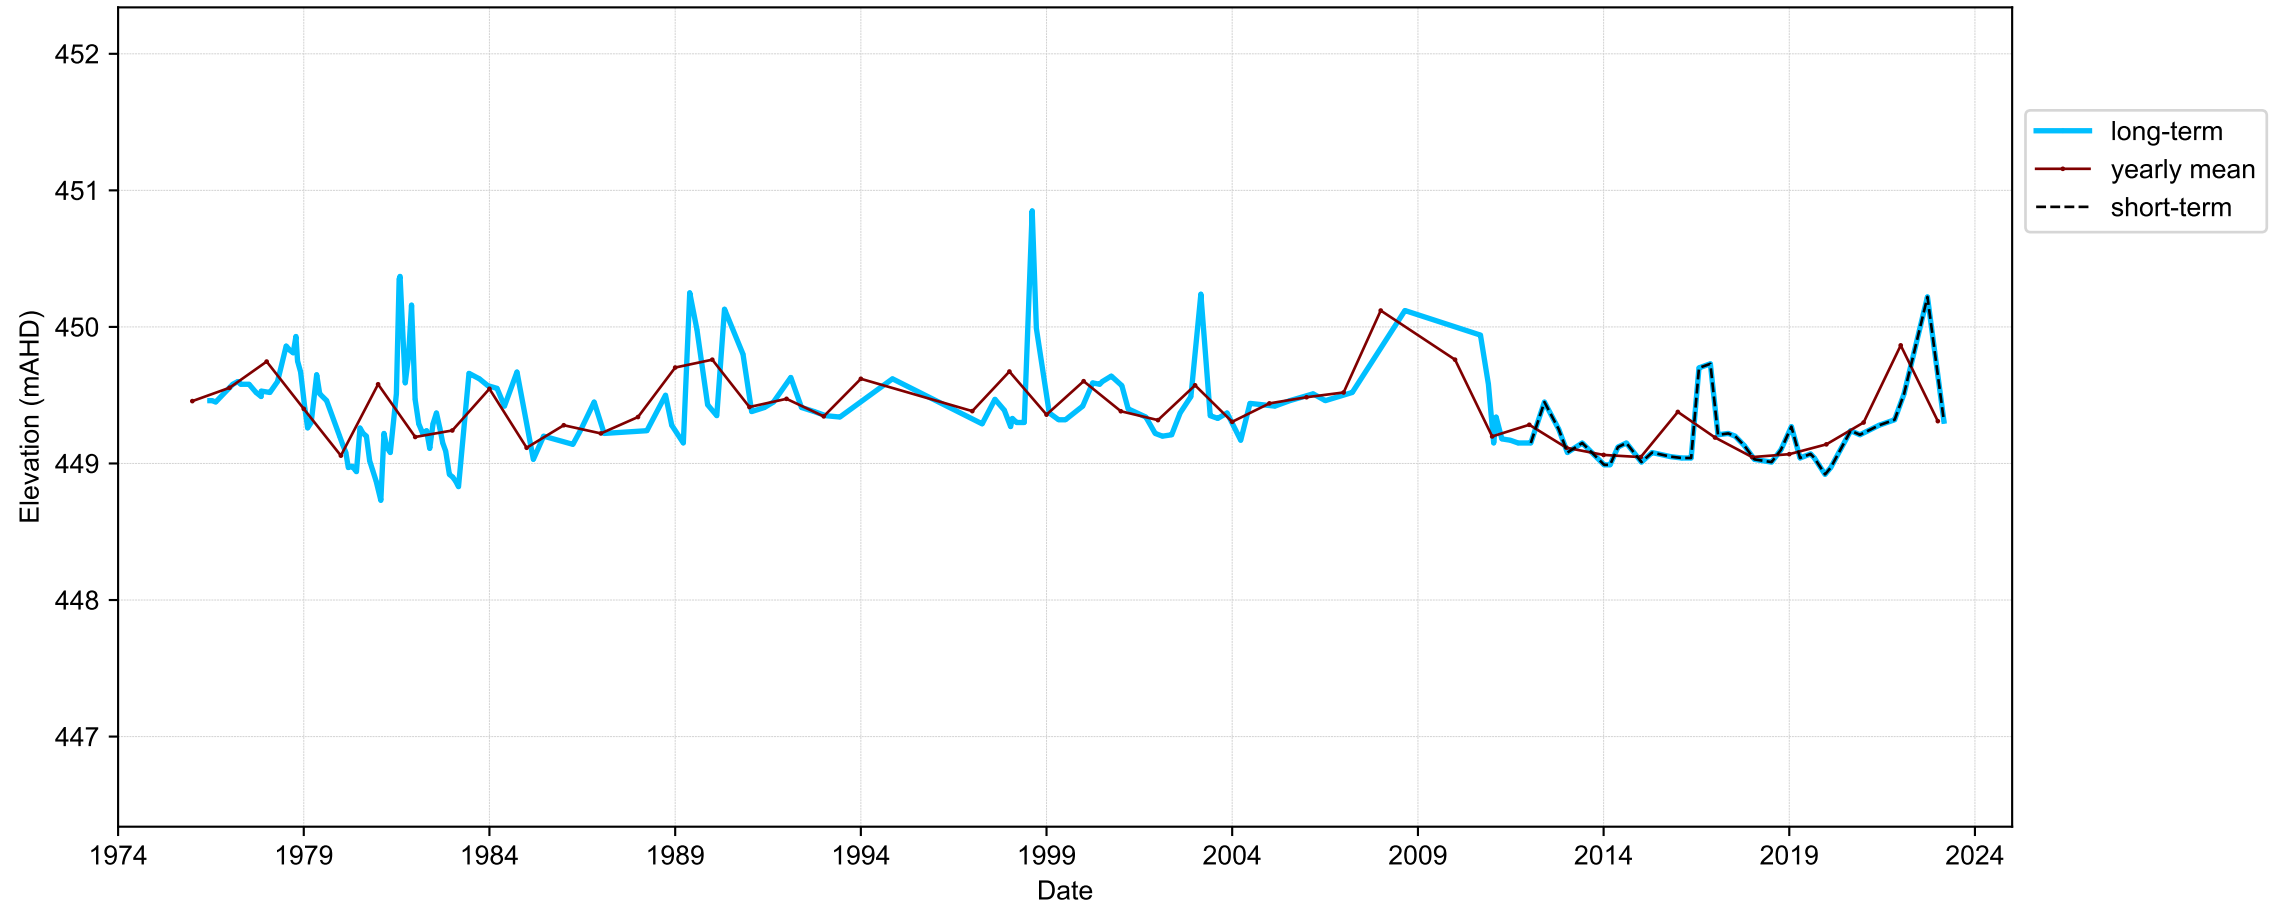

Map View for GS16

Hydrograph for hydroid: 10132988