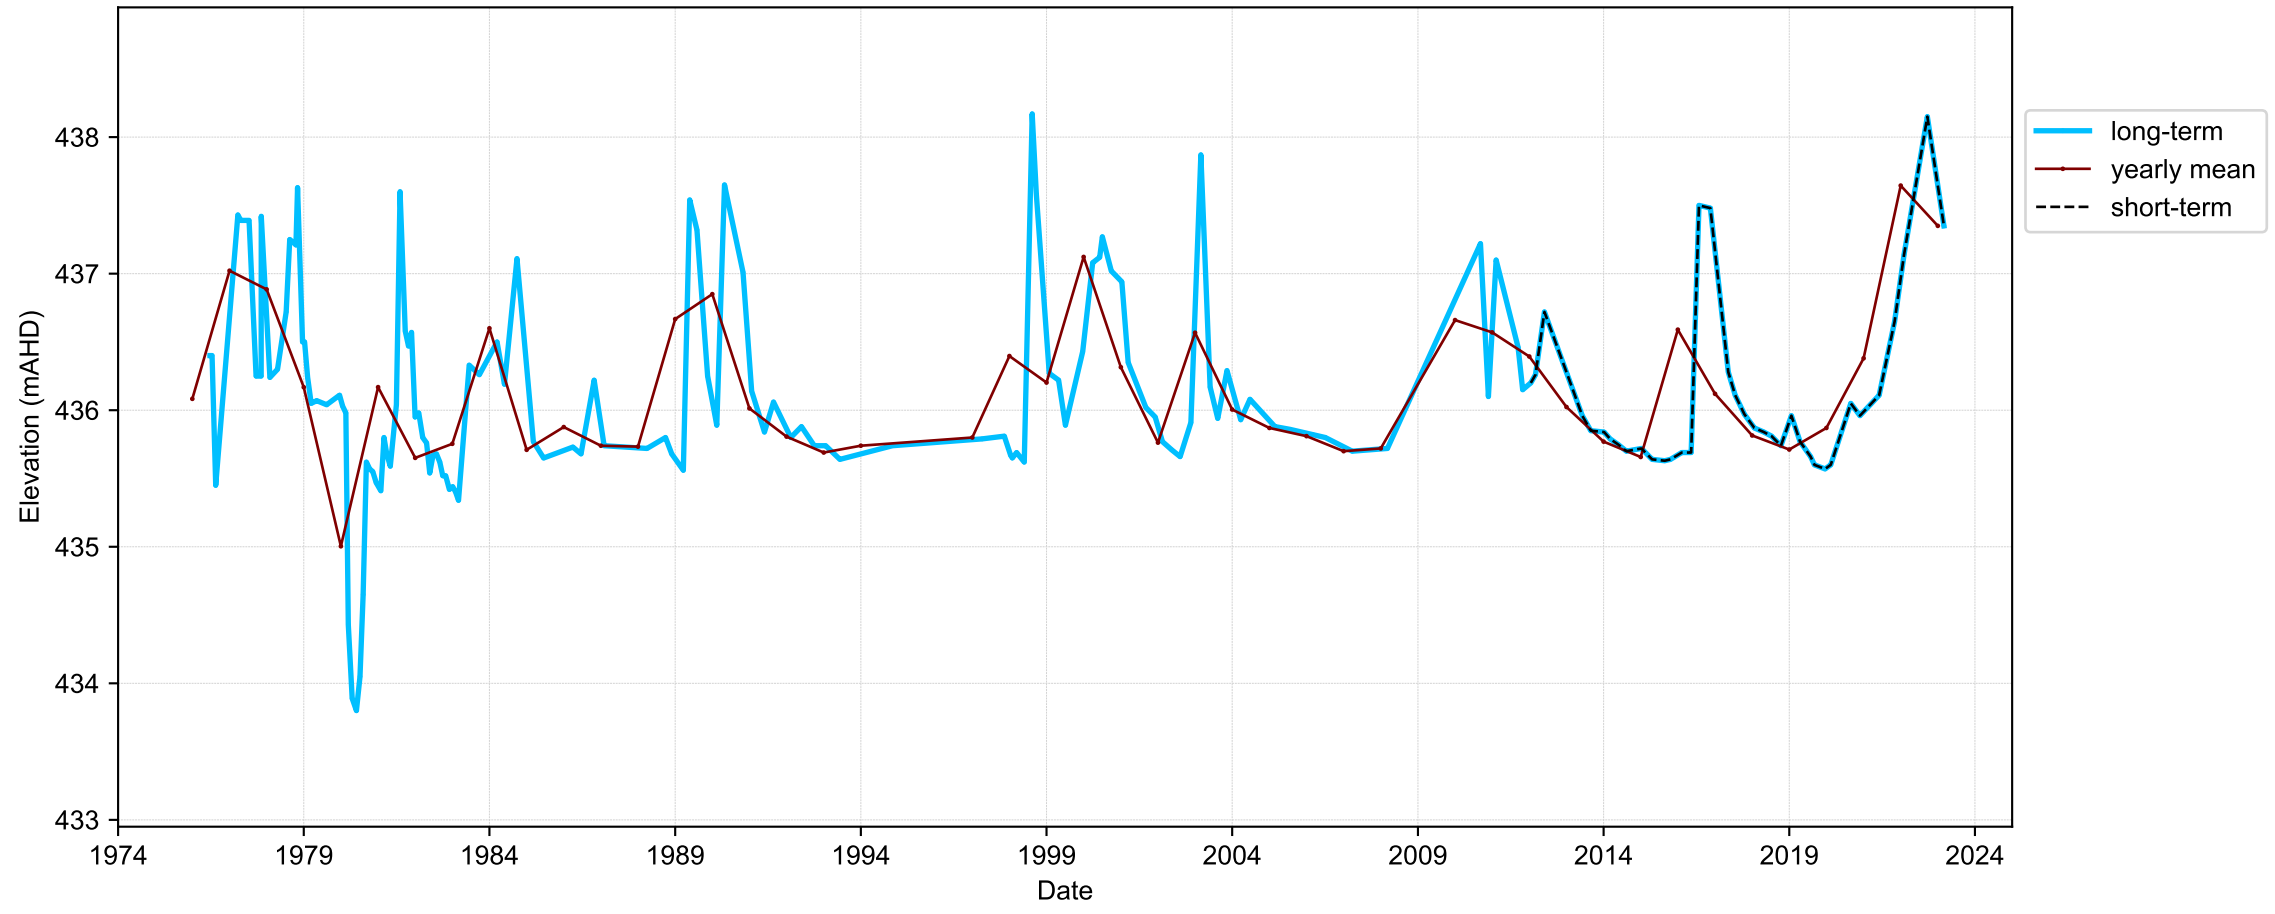

Map View for GS16

Hydrograph for hydroid: 10132988

Map View for GS16

Hydrograph for hydroid: 10134028

Map View for GS16

Hydrograph for hydroid: 10135652

Map View for GS16

Hydrograph for hydroid: 10136438