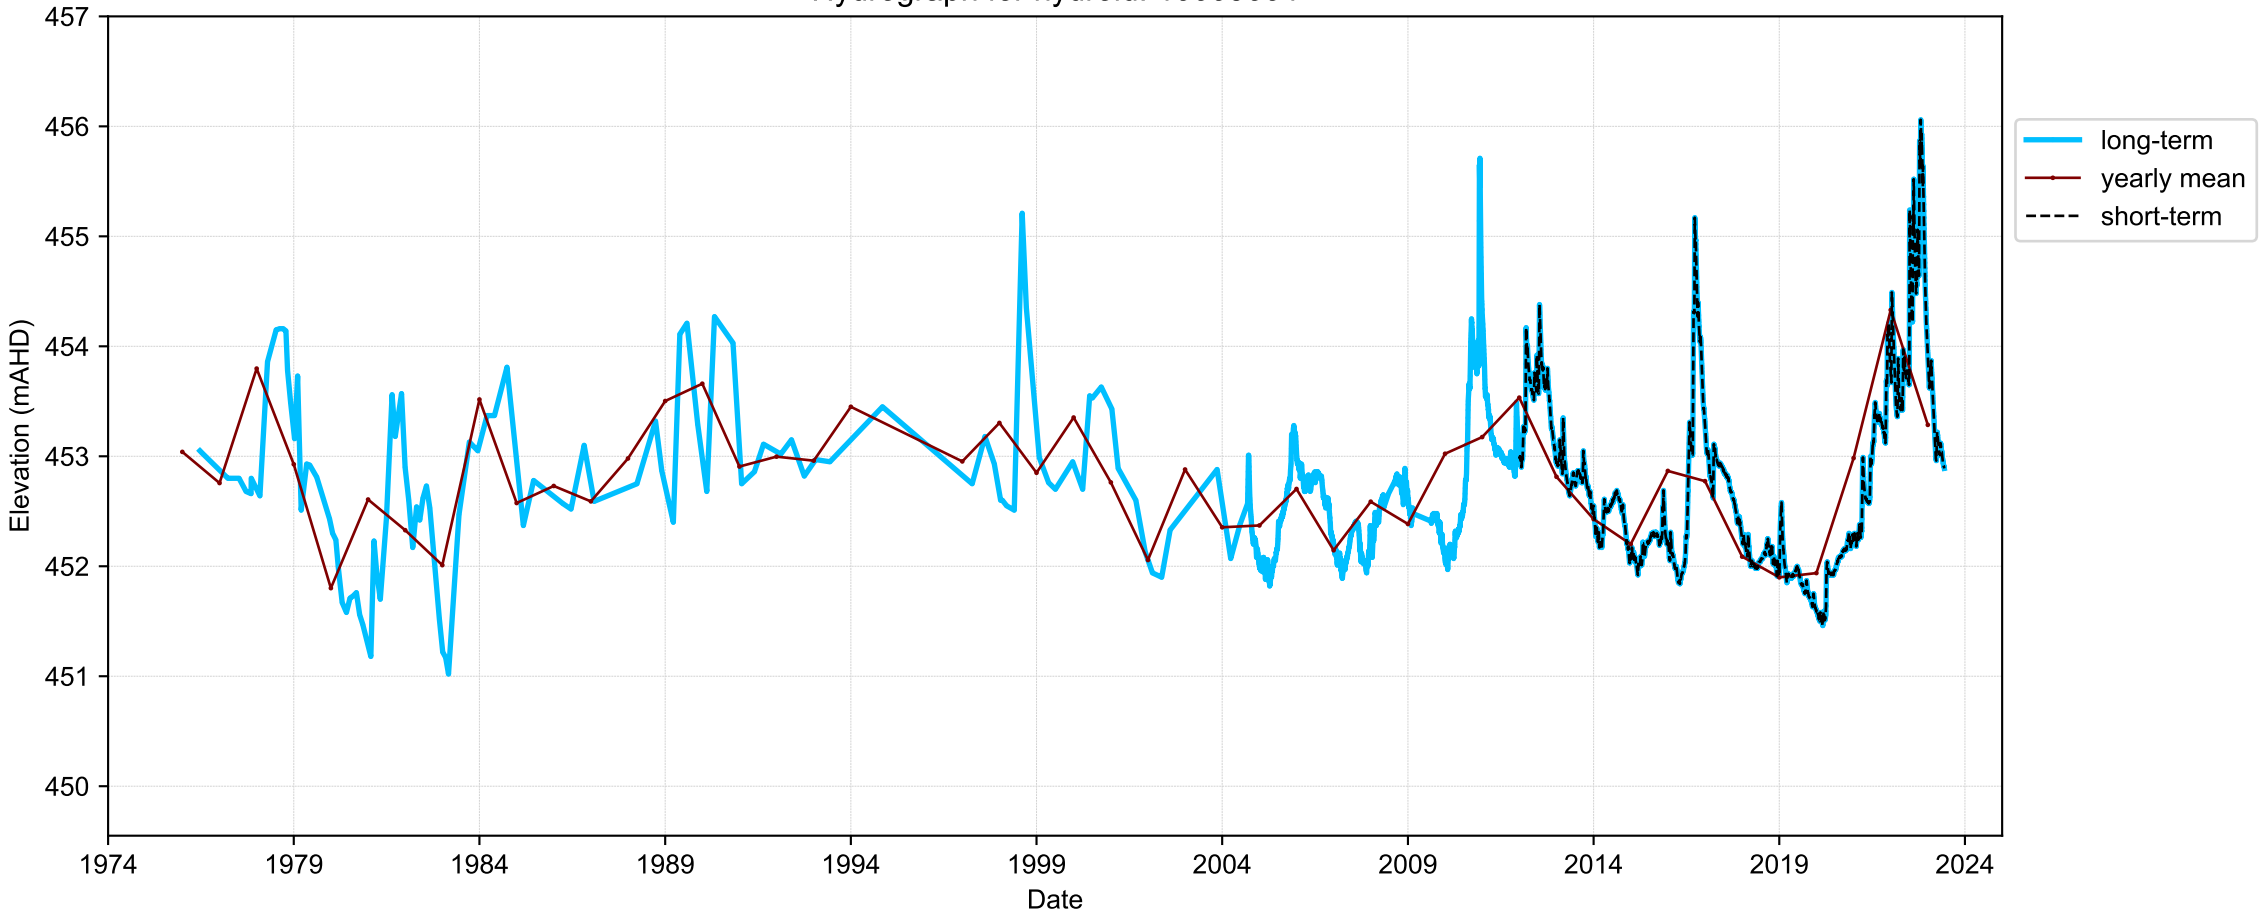

Map View for GS16

Hydrograph for hydroid: 10003664

Map View for GS16

Hydrograph for hydroid: 10006921

Map View for GS16

Hydrograph for hydroid: 10008359

Map View for GS16

Hydrograph for hydroid: 10009122