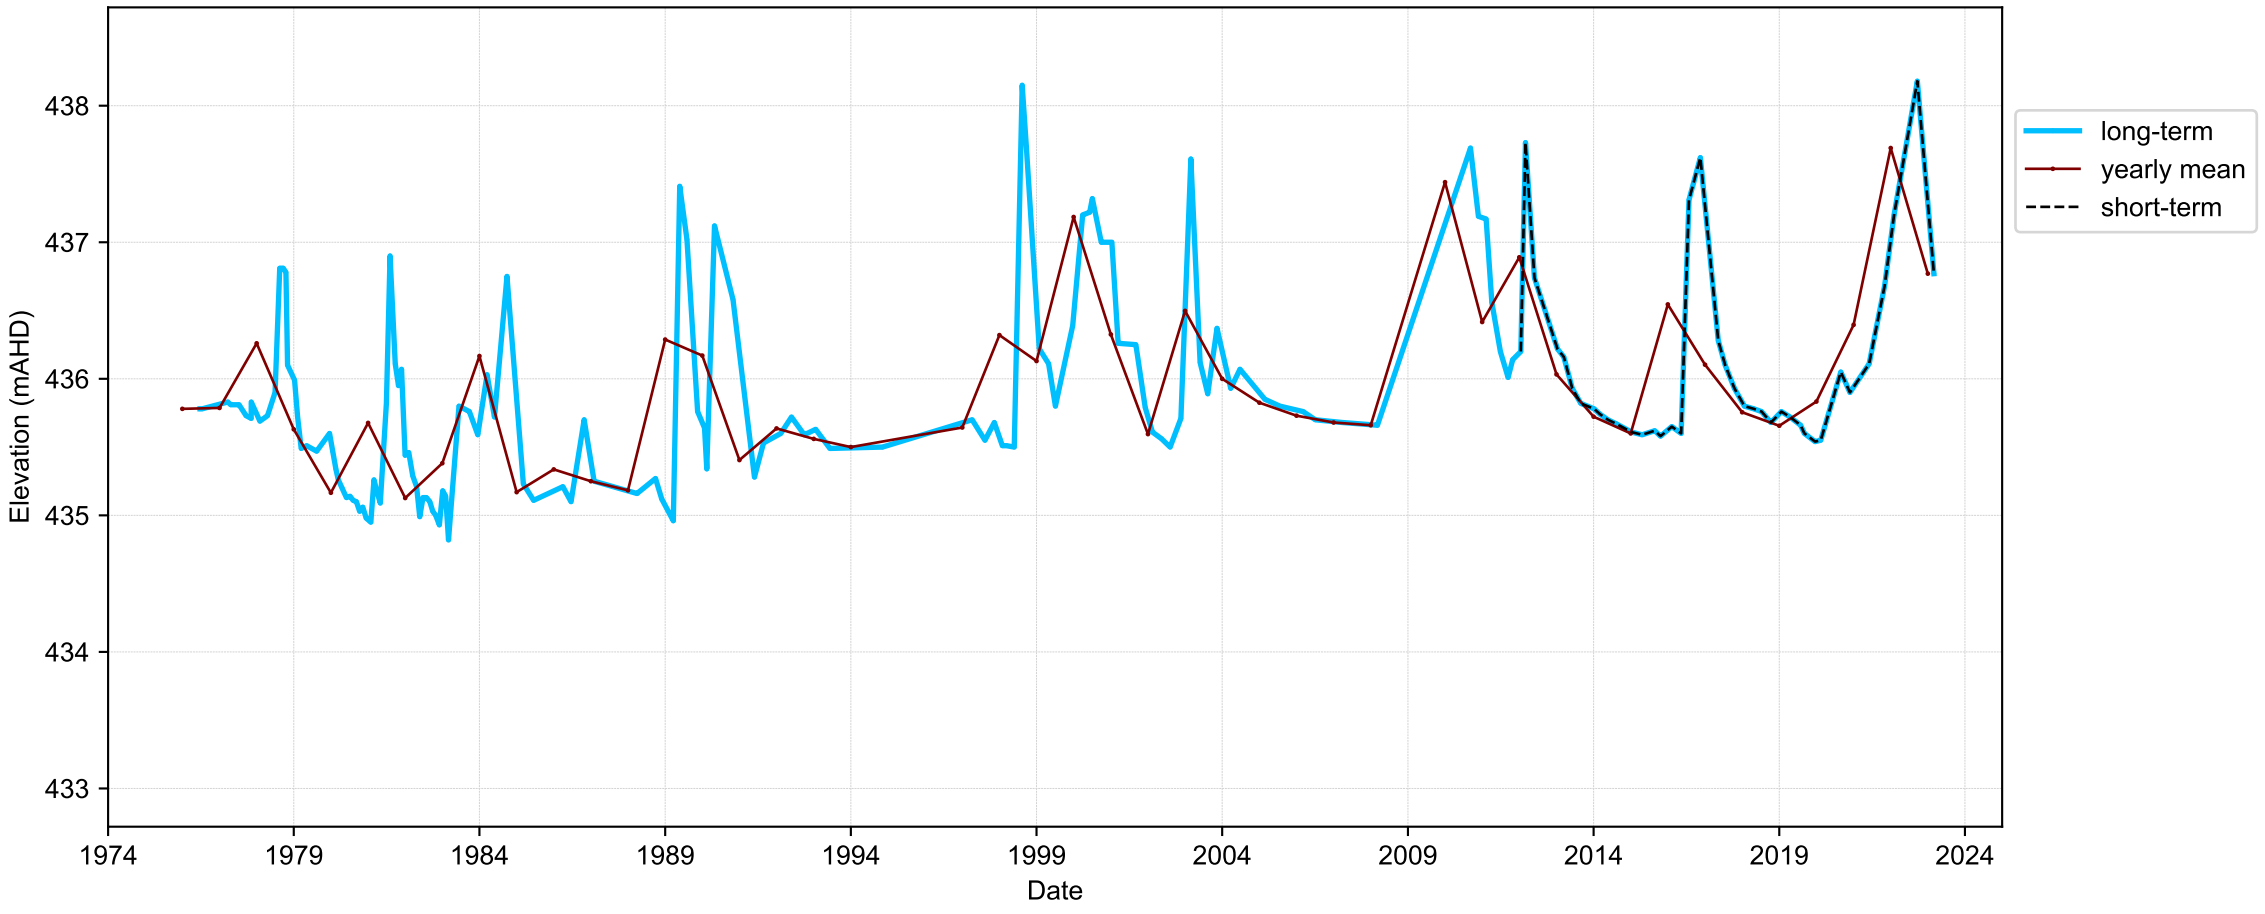

Map View for GS16

Hydrograph for hydroid: 10091924

Map View for GS16

Hydrograph for hydroid: 10109843

Map View for GS16

Hydrograph for hydroid: 10111398

Map View for GS16

Hydrograph for hydroid: 10113213