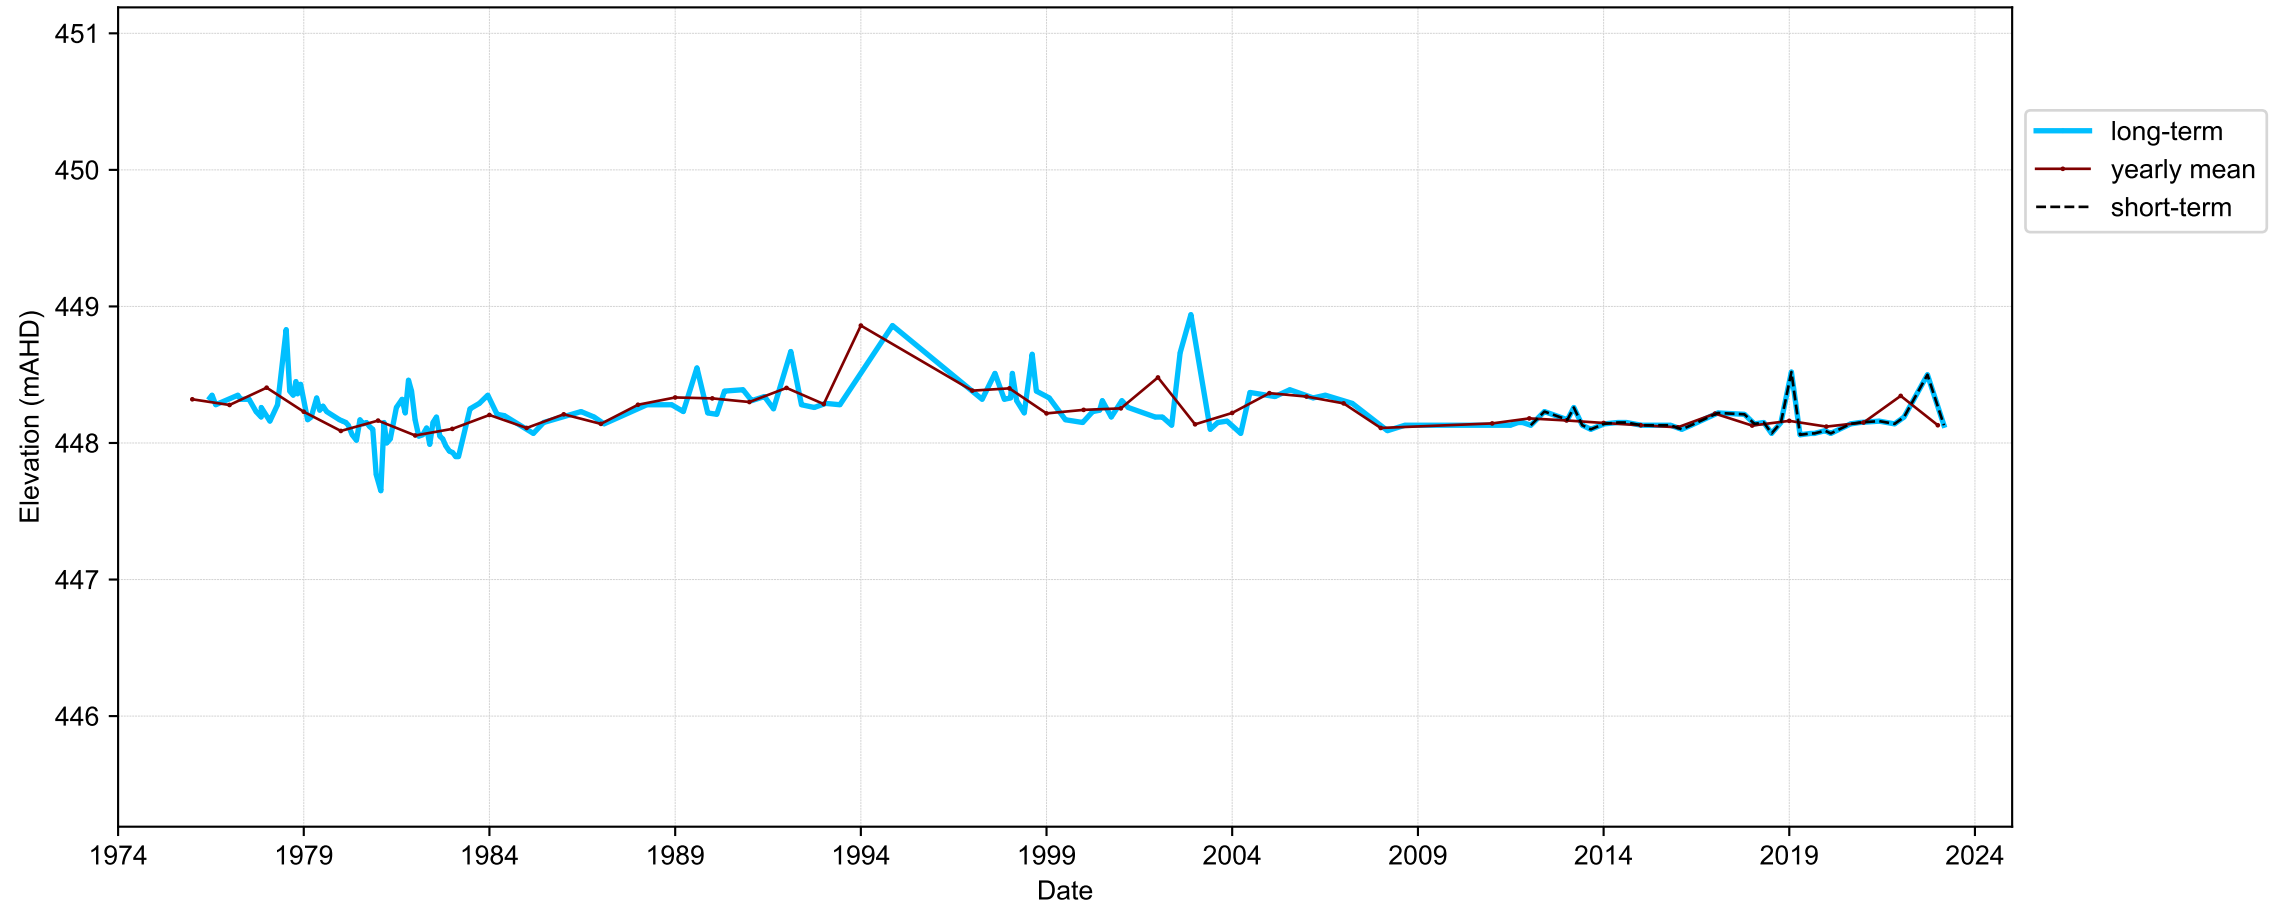

Map View for GS16

Hydrograph for hydroid: 10132988

Map View for GS16

Hydrograph for hydroid: 10134028

Map View for GS16

Hydrograph for hydroid: 10135652

Map View for GS16

Hydrograph for hydroid: 10136438