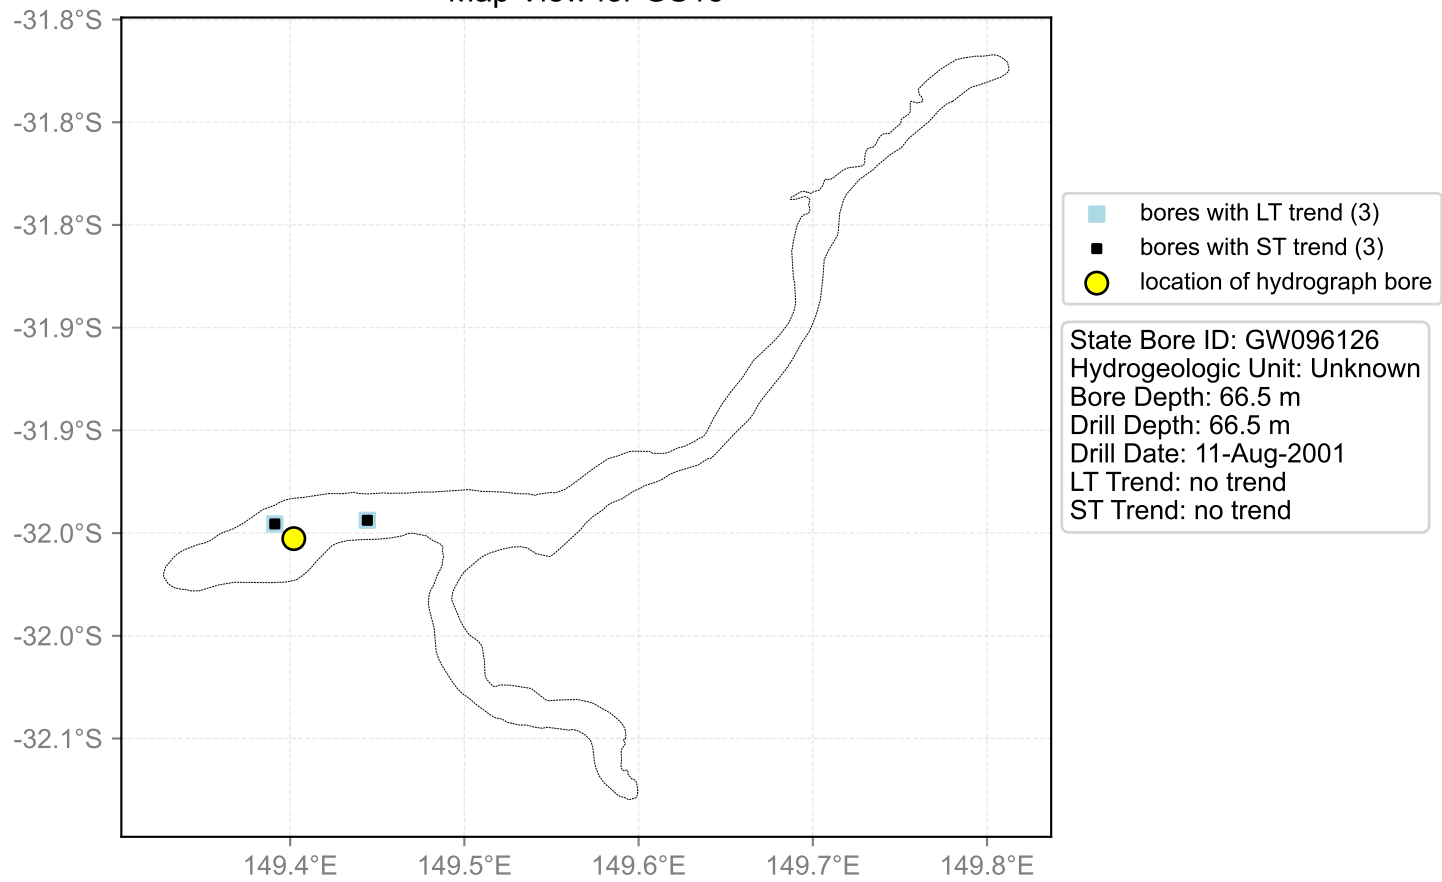

Map View for GS15

Hydrograph for hydroid: 10006720

Map View for GS15

Hydrograph for hydroid: 10008620

Map View for GS15

Hydrograph for hydroid: 10099755