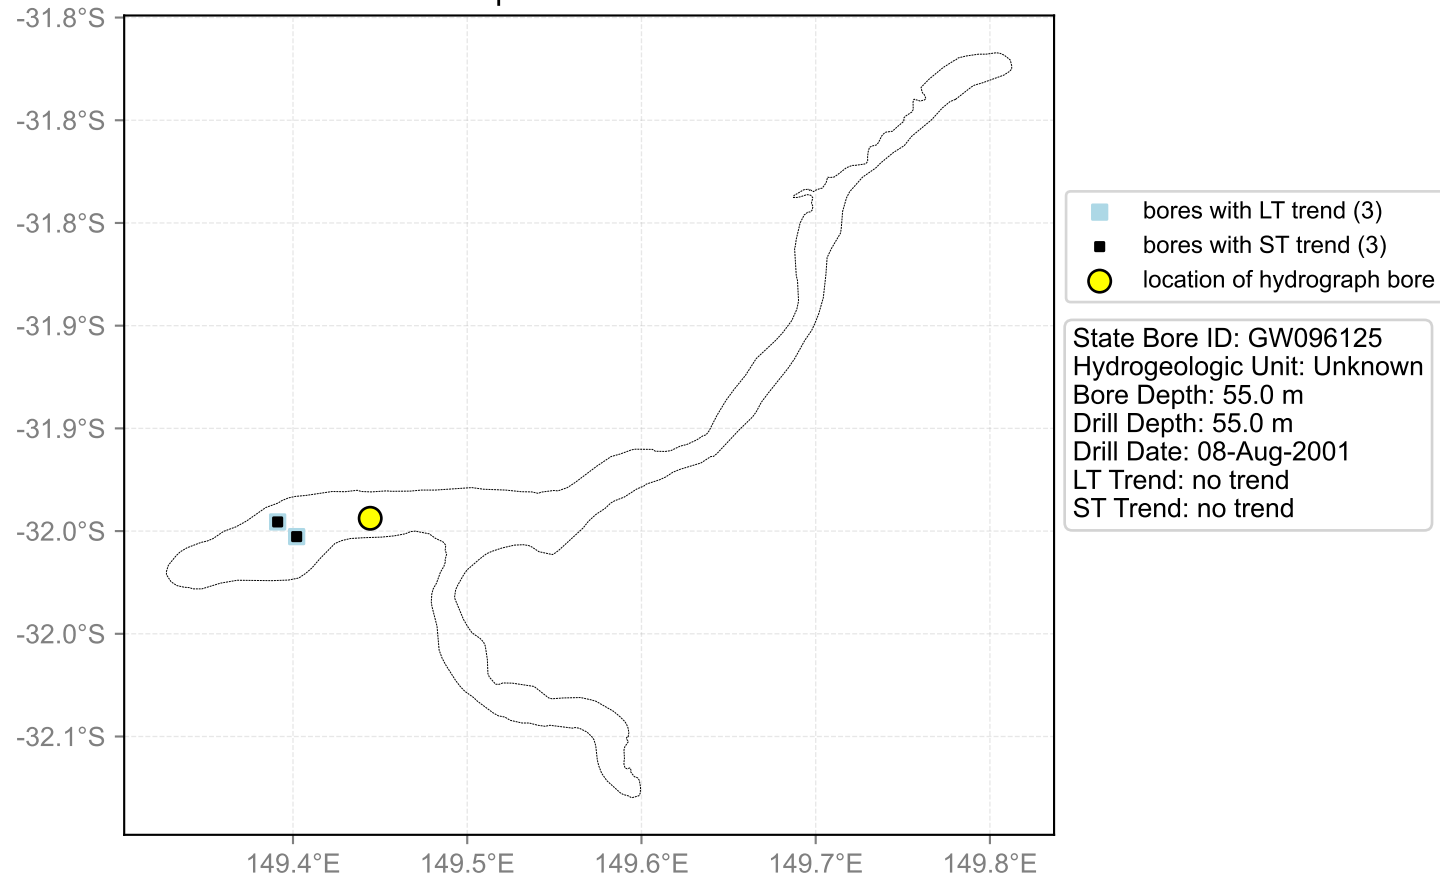

Map View for GS15

Hydrograph for hydroid: 10006720

Map View for GS15

Hydrograph for hydroid: 10008620

Map View for GS15

Hydrograph for hydroid: 10099755