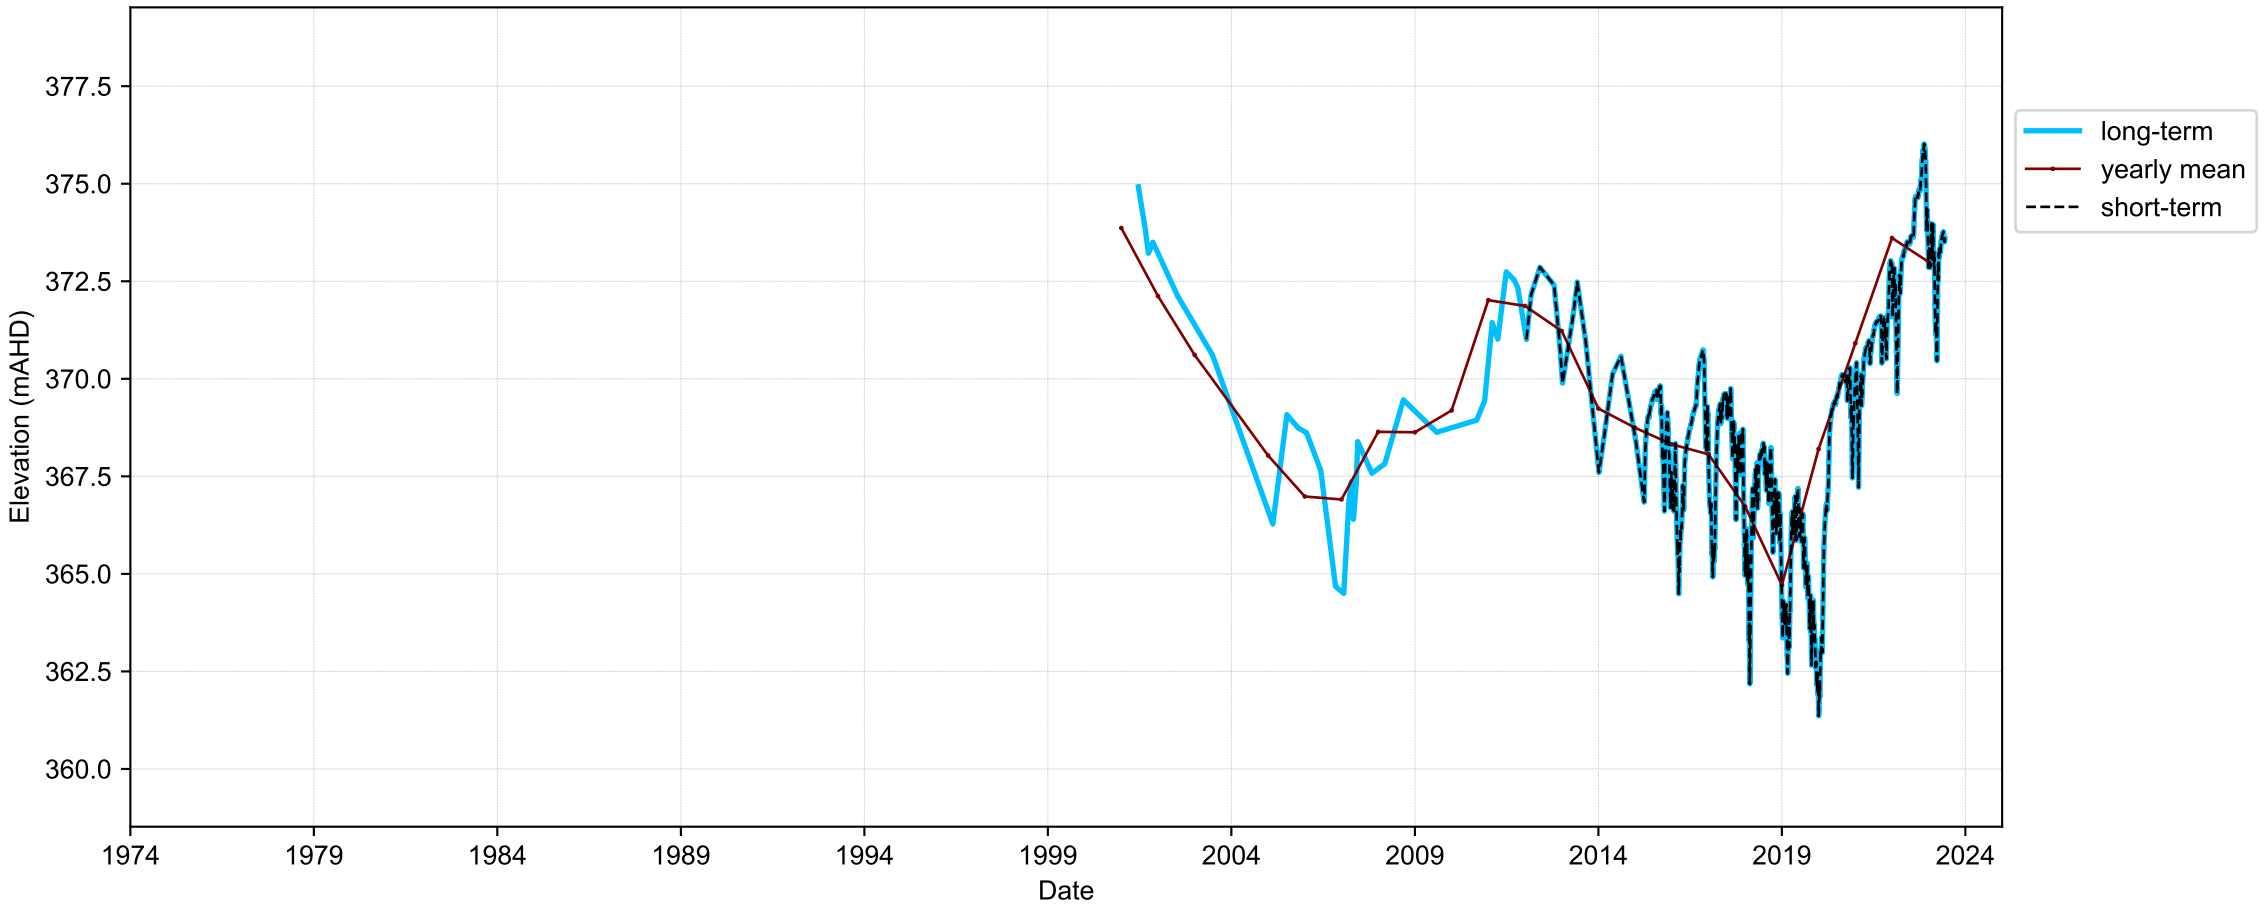

Map View for GS15

Hydrograph for hydroid: 10006720

Map View for GS15

Hydrograph for hydroid: 10008620

Map View for GS15

Hydrograph for hydroid: 10099755