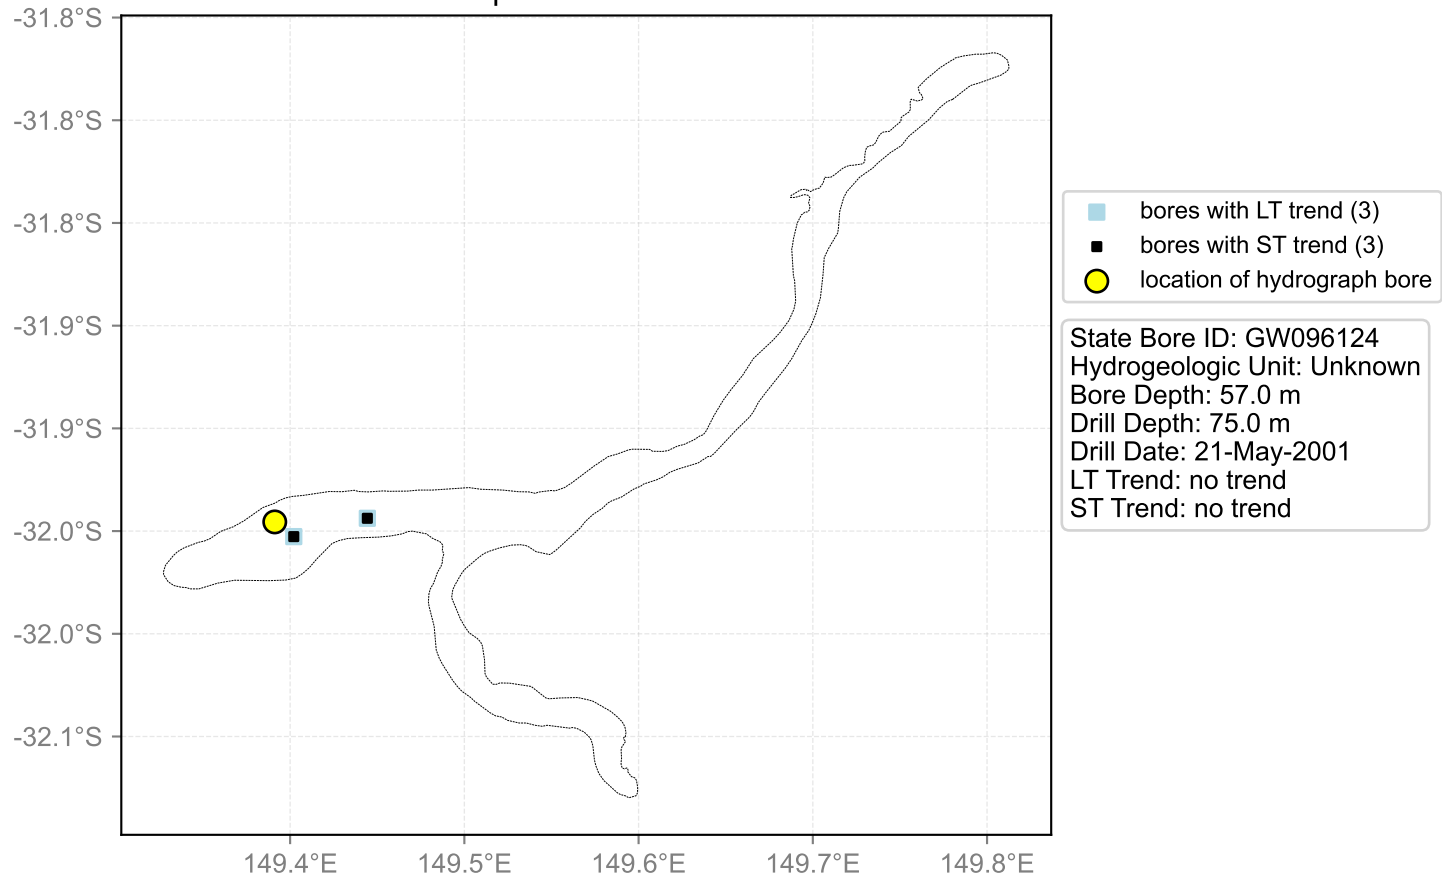

Map View for GS15

Hydrograph for hydroid: 10006720

Map View for GS15

Hydrograph for hydroid: 10008620

Map View for GS15

Hydrograph for hydroid: 10099755