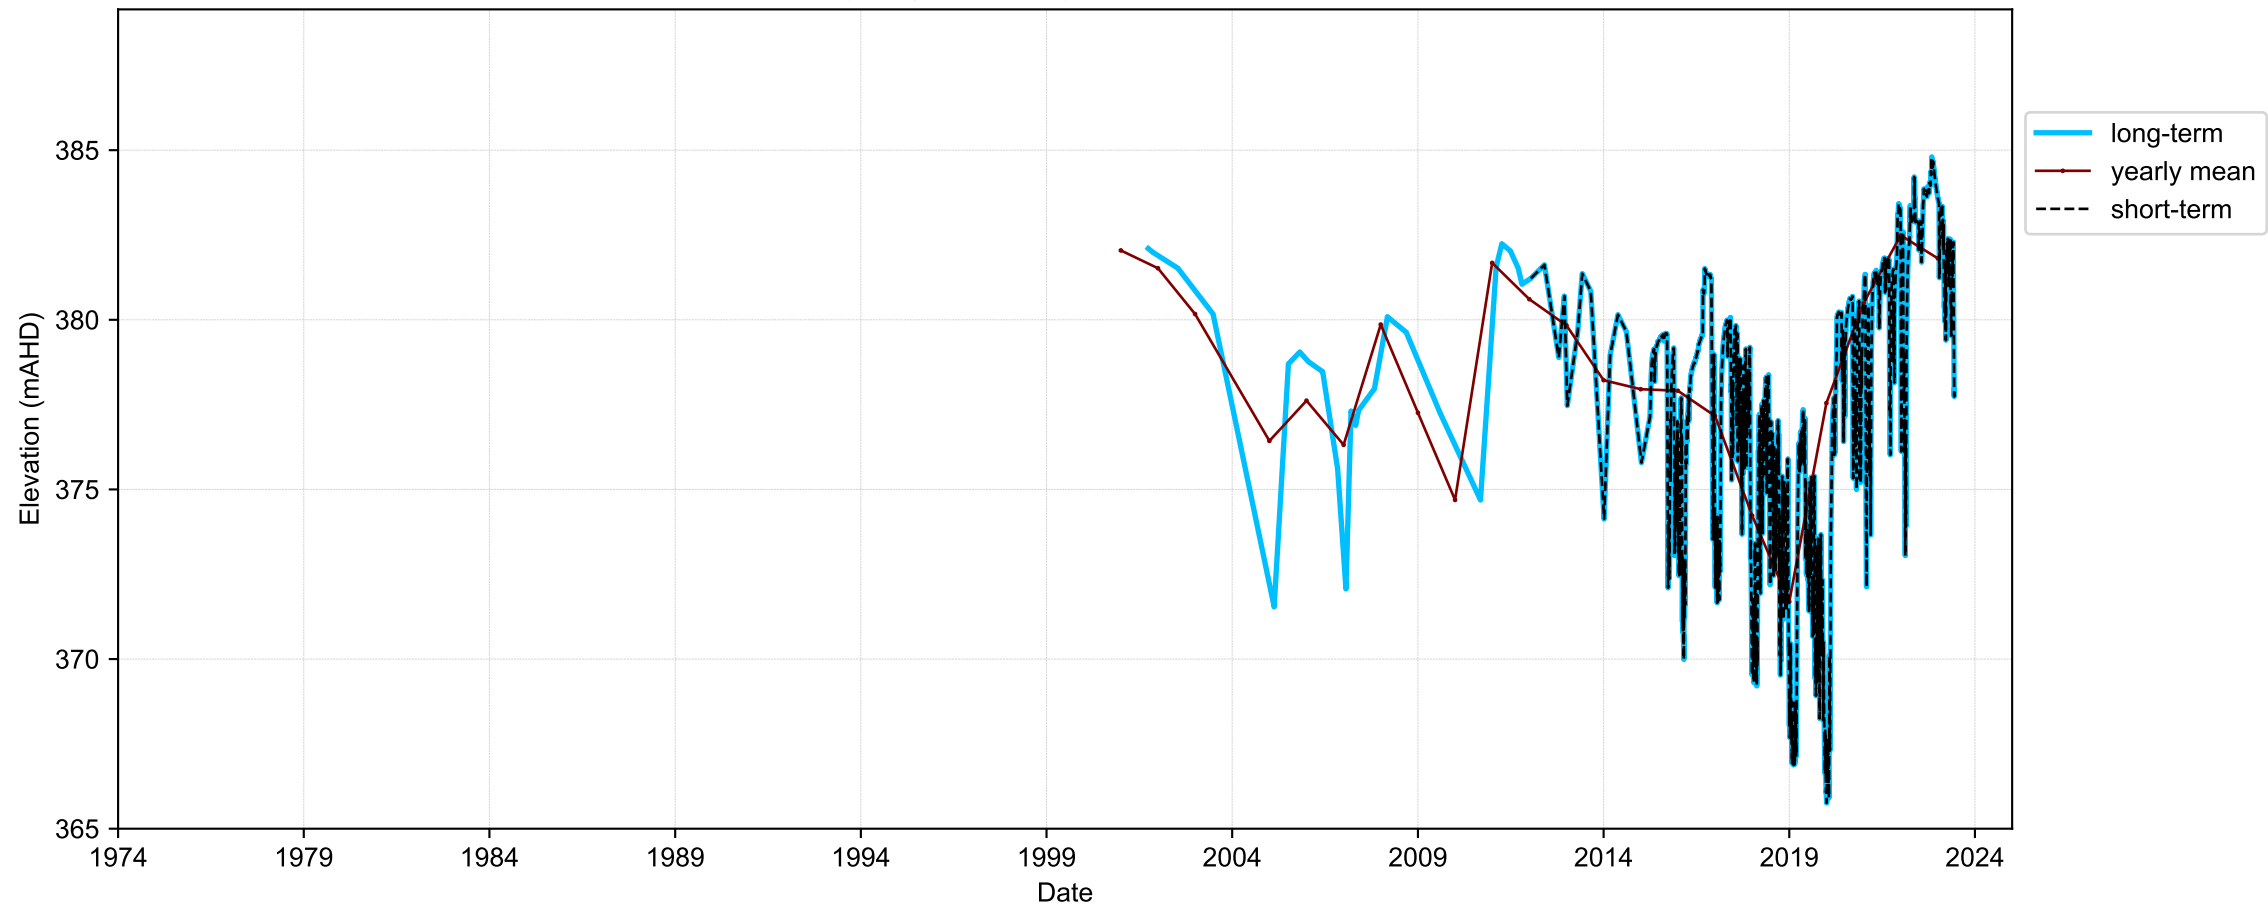

Map View for GS15

Hydrograph for hydroid: 10006720

Map View for GS15

Hydrograph for hydroid: 10008620

Map View for GS15

Hydrograph for hydroid: 10099755