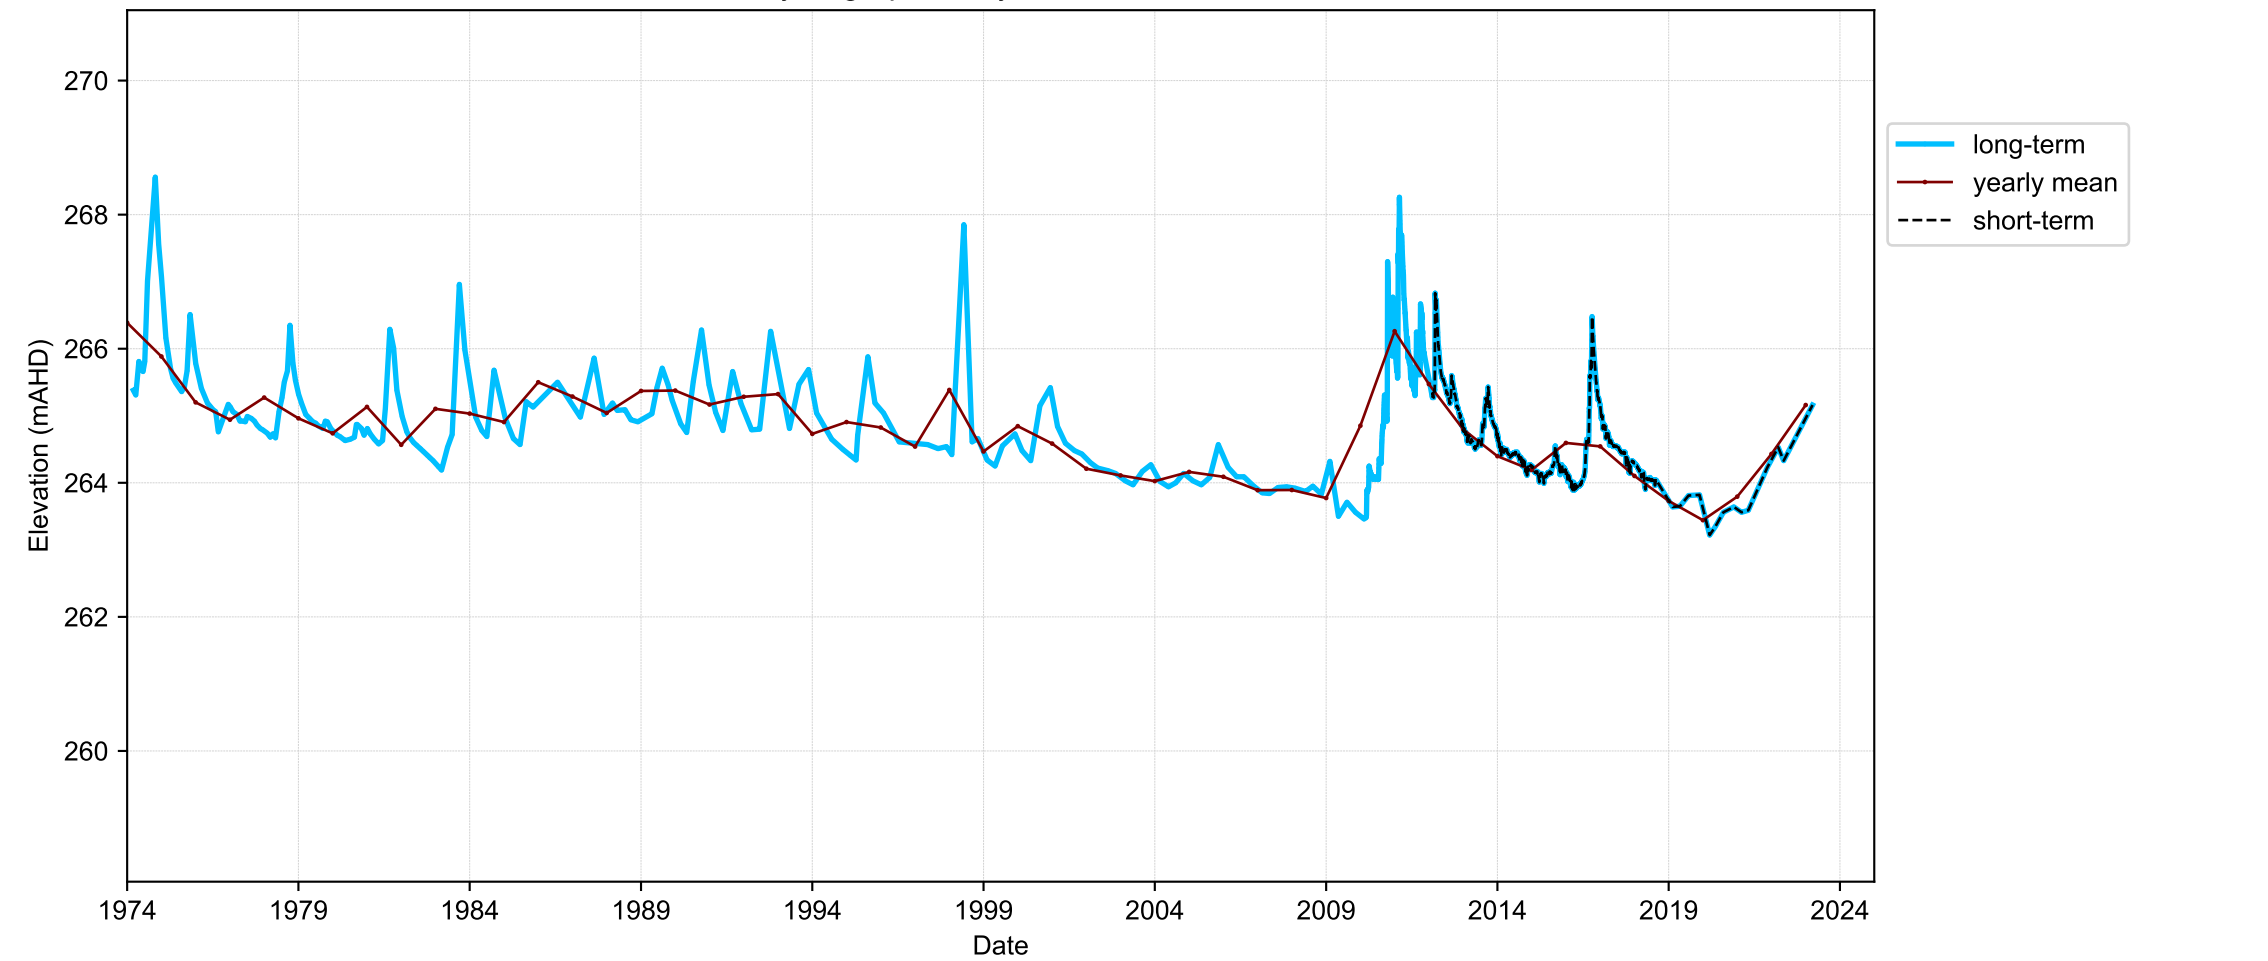

Map View for GS13

Hydrograph for hydroid: 10017149

Map View for GS13

Hydrograph for hydroid: 10019413

Map View for GS13

Hydrograph for hydroid: 10087049

Map View for GS13

Hydrograph for hydroid: 10088680